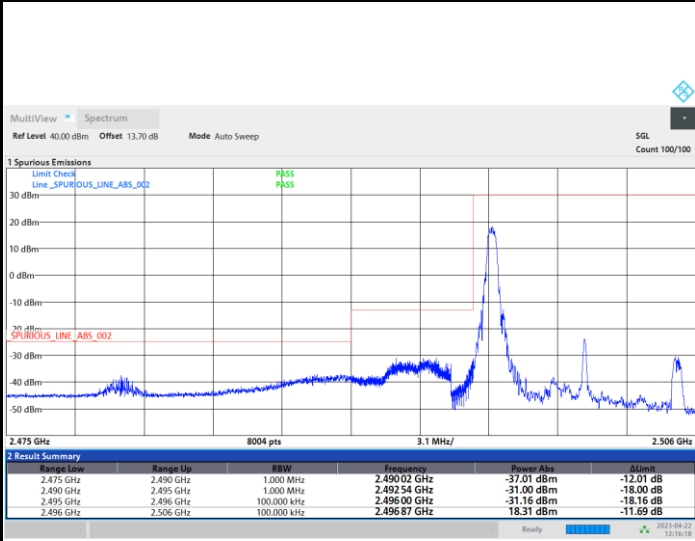

FR1 n41 / 10MHz / CP OFDM / QPSK

Lowest Band Edge / 1RB0

Highest Band Edge / 1RBmax

Lowest Band Edge / Full RB

Highest Band Edge / Full RB

FR1 n41 / 10MHz / CP OFDM / 16QAM

Lowest Band Edge / 1RB0

Highest Band Edge / 1RBmax

Lowest Band Edge / Full RB

Highest Band Edge / Full RB

FR1 n41 / 10MHz / CP OFDM / 64QAM

Lowest Band Edge / 1RB0

Highest Band Edge / 1RBmax

Lowest Band Edge / Full RB

Highest Band Edge / Full RB

FR1 n41 / 10MHz / CP OFDM / 256QAM