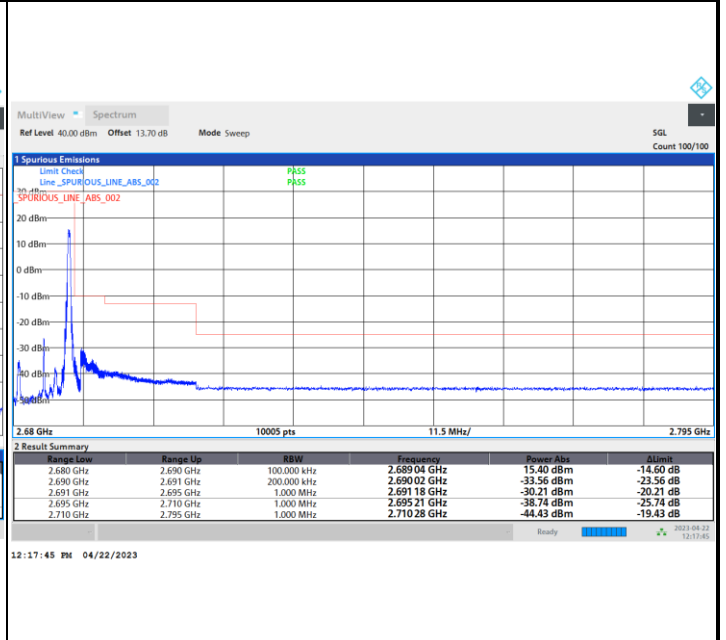

FR1 n41 / 10MHz / CP OFDM / QPSK

Lowest Band Edge / 1RB0

Highest Band Edge / 1RBmax

Lowest Band Edge / Full RB

Highest Band Edge / Full RB

FR1 n41 / 10MHz / CP OFDM / 16QAM

Lowest Band Edge / 1RB0

Highest Band Edge / 1RBmax

Lowest Band Edge / Full RB

Highest Band Edge / Full RB

FR1 n41 / 10MHz / CP OFDM / 64QAM

Lowest Band Edge / 1RB0

Highest Band Edge / 1RBmax

Lowest Band Edge / Full RB

Highest Band Edge / Full RB

FR1 n41 / 10MHz / CP OFDM / 256QAM

Lowest Band Edge / 1RB0

Highest Band Edge / 1RBmax

Lowest Band Edge / Full RB

Highest Band Edge / Full RB

FR1 n41 / 15MHz / CP OFDM / QPSK

Lowest Band Edge / Full RB

Highest Band Edge / Full RB

FR1 n41 / 15MHz / CP OFDM / 16QAM

Lowest Band Edge / Full RB

Highest Band Edge / Full RB