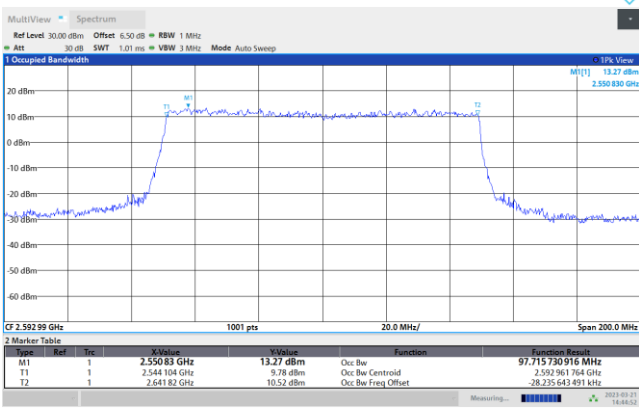

64QAM

256QAM

FR1 n41 / 100MHz / CP OFDM / Middle Channel / Full RB

QPSK

16QAM

64QAM

256QAM

Conducted Band Edge