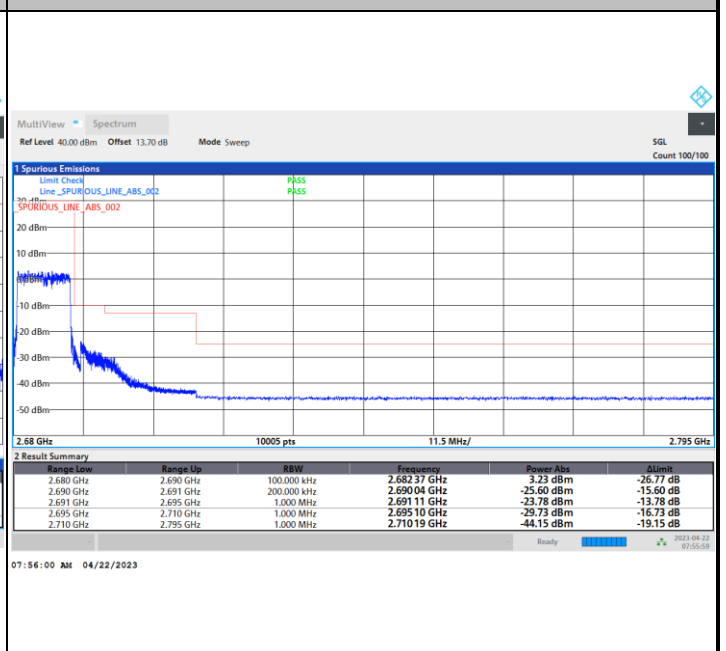

FR1 n41 / 10MHz / CP OFDM / QPSK

Lowest Band Edge / 1RB0

Highest Band Edge / 1RBmax

Lowest Band Edge / Full RB

Highest Band Edge / Full RB

FR1 n41 / 10MHz / CP OFDM / 16QAM

Lowest Band Edge / 1RB0

Highest Band Edge / 1RBmax

Lowest Band Edge / Full RB

Highest Band Edge / Full RB

FR1 n41 / 10MHz / CP OFDM / 64QAM

Lowest Band Edge / 1RB0

Highest Band Edge / 1RBmax

Lowest Band Edge / Full RB

Highest Band Edge / Full RB

FR1 n41 / 10MHz / CP OFDM / 256QAM

Lowest Band Edge / 1RB0

Highest Band Edge / 1RBmax

Lowest Band Edge / Full RB

Highest Band Edge / Full RB

FR1 n41 / 15MHz / CP OFDM / QPSK

Lowest Band Edge / Full RB

Highest Band Edge / Full RB

FR1 n41 / 15MHz / CP OFDM / 16QAM

Lowest Band Edge / Full RB

Highest Band Edge / Full RB