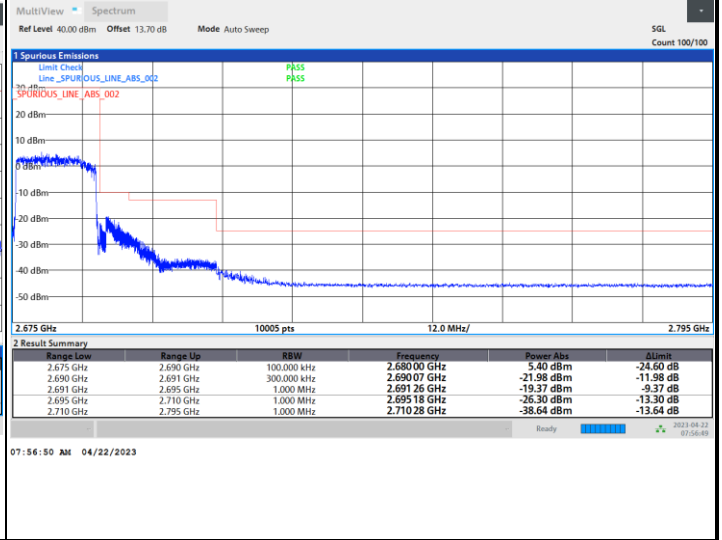

Lowest Band Edge / Full RB

Highest Band Edge / Full RB

FR1 n41 / 10MHz / CP OFDM / 64QAM

Lowest Band Edge / 1RB0

Highest Band Edge / 1RBmax

Lowest Band Edge / Full RB

Highest Band Edge / Full RB

FR1 n41 / 10MHz / CP OFDM / 256QAM

Lowest Band Edge / 1RB0

Highest Band Edge / 1RBmax

Lowest Band Edge / Full RB

Highest Band Edge / Full RB

FR1 n41 / 15MHz / CP OFDM / QPSK

Lowest Band Edge / Full RB

Highest Band Edge / Full RB

FR1 n41 / 15MHz / CP OFDM / 16QAM

Lowest Band Edge / Full RB

Highest Band Edge / Full RB