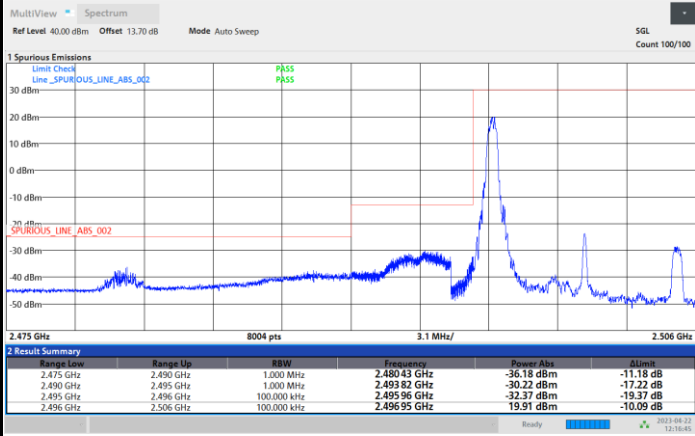

Lowest Band Edge / Full RB

Highest Band Edge / Full RB

FR1 n41 / 10MHz / CP OFDM / 64QAM

Lowest Band Edge / 1RB0

Highest Band Edge / 1RBmax

Lowest Band Edge / Full RB

Highest Band Edge / Full RB

FR1 n41 / 10MHz / CP OFDM / 256QAM

Lowest Band Edge / 1RB0

Highest Band Edge / 1RBmax

Lowest Band Edge / Full RB

Highest Band Edge / Full RB

FR1 n41 / 15MHz / CP OFDM / QPSK

Lowest Band Edge / Full RB

Highest Band Edge / Full RB

FR1 n41 / 15MHz / CP OFDM / 16QAM

Lowest Band Edge / Full RB

Highest Band Edge / Full RB