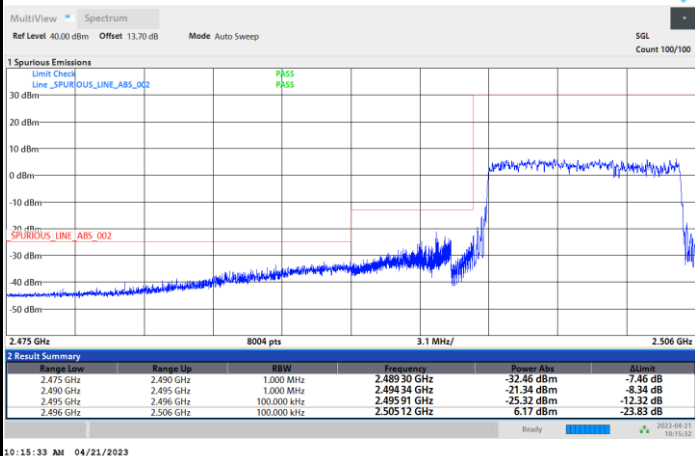

Lowest Band Edge / Full RB

Highest Band Edge / Full RB

FR1 n41 / 10MHz / CP OFDM / 64QAM

Lowest Band Edge / 1RB0

Highest Band Edge / 1RBmax

Lowest Band Edge / Full RB

Highest Band Edge / Full RB

FR1 n41 / 10MHz / CP OFDM / 256QAM

Lowest Band Edge / 1RB0

Highest Band Edge / 1RBmax

Lowest Band Edge / Full RB

Highest Band Edge / Full RB

FR1 n41 / 15MHz / CP OFDM / QPSK

Lowest Band Edge / Full RB

Highest Band Edge / Full RB

FR1 n41 / 15MHz / CP OFDM / 16QAM

Lowest Band Edge / Full RB

Highest Band Edge / Full RB