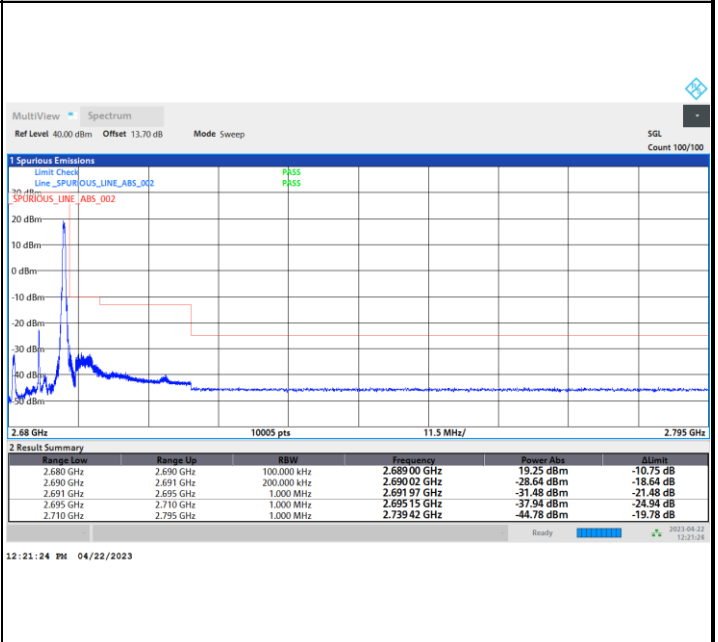

FR1 n41 / 10MHz / CP OFDM / QPSK

Lowest Band Edge / 1RB0

Highest Band Edge / 1RBmax

Lowest Band Edge / Full RB

Highest Band Edge / Full RB

FR1 n41 / 10MHz / CP OFDM / 16QAM

Lowest Band Edge / 1RB0

Highest Band Edge / 1RBmax