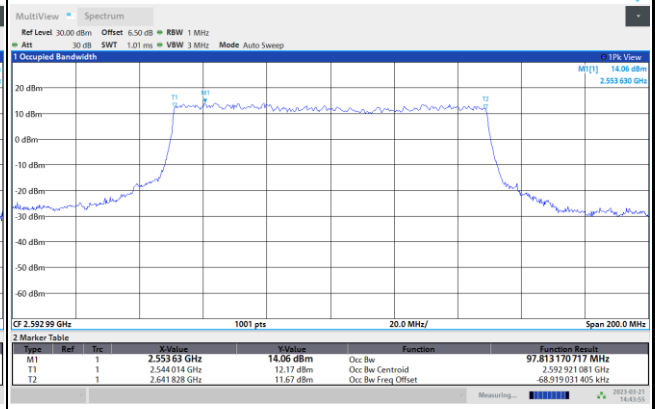

64QAM

256QAM

FR1 n41 / 100MHz / CP OFDM / Middle Channel / Full RB

QPSK

16QAM

64QAM

256QAM

Conducted Band Edge