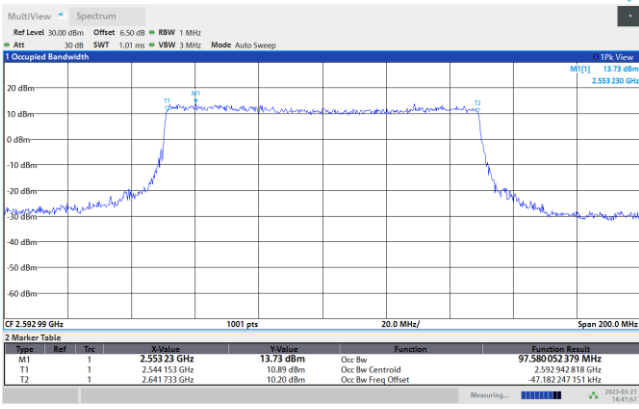

64QAM

256QAM

FR1 n41 / 100MHz / CP OFDM / Middle Channel / Full RB

QPSK

16QAM

64QAM

256QAM

Conducted Band Edge