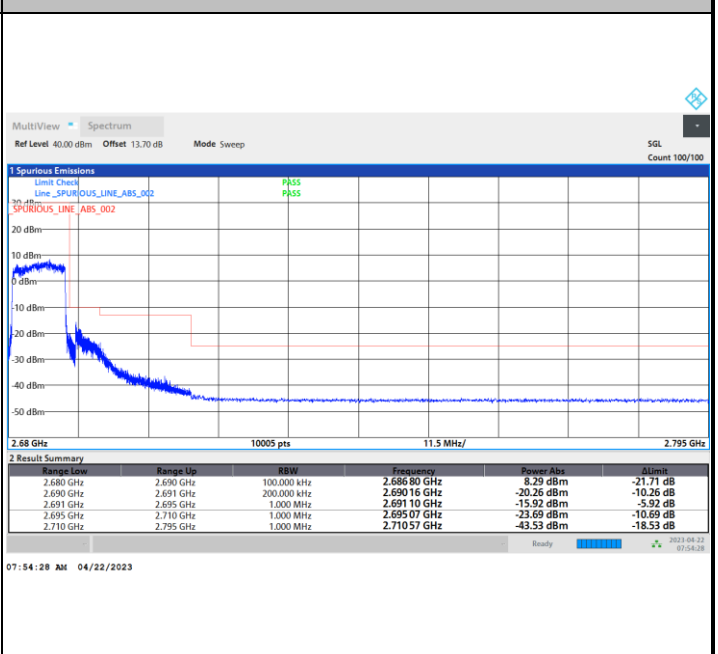

FR1 n41 / 10MHz / CP OFDM / QPSK

Lowest Band Edge / 1RB0

Highest Band Edge / 1RBmax

Lowest Band Edge / Full RB

Highest Band Edge / Full RB

FR1 n41 / 10MHz / CP OFDM / 16QAM

Lowest Band Edge / 1RB0

Highest Band Edge / 1RBmax

Lowest Band Edge / Full RB

Highest Band Edge / Full RB

FR1 n41 / 10MHz / CP OFDM / 64QAM

Lowest Band Edge / 1RB0

Highest Band Edge / 1RBmax

Lowest Band Edge / Full RB

Highest Band Edge / Full RB

FR1 n41 / 10MHz / CP OFDM / 256QAM