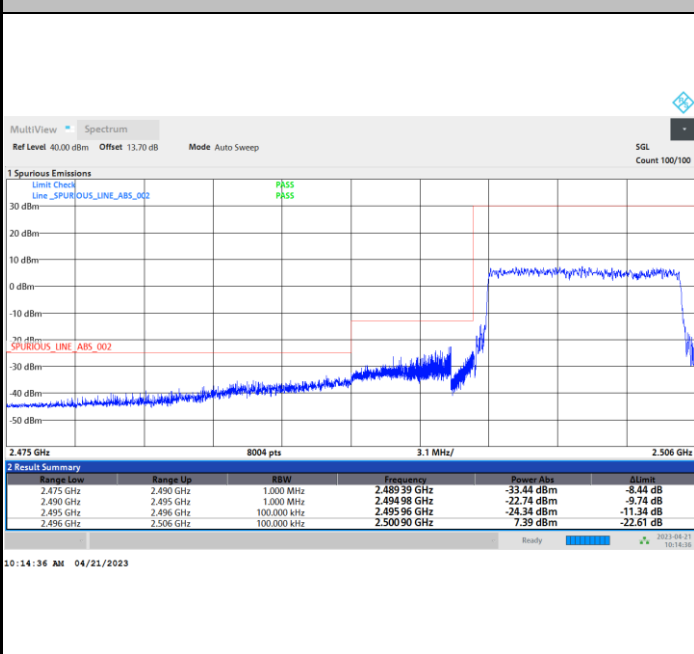

FR1 n41 / 10MHz / CP OFDM / QPSK

Lowest Band Edge / 1RB0

Highest Band Edge / 1RBmax

Lowest Band Edge / Full RB

Highest Band Edge / Full RB

FR1 n41 / 10MHz / CP OFDM / 16QAM

Lowest Band Edge / 1RB0

Highest Band Edge / 1RBmax

Lowest Band Edge / Full RB

Highest Band Edge / Full RB

FR1 n41 / 10MHz / CP OFDM / 64QAM

Lowest Band Edge / 1RB0

Highest Band Edge / 1RBmax

Lowest Band Edge / Full RB

Highest Band Edge / Full RB

FR1 n41 / 10MHz / CP OFDM / 256QAM