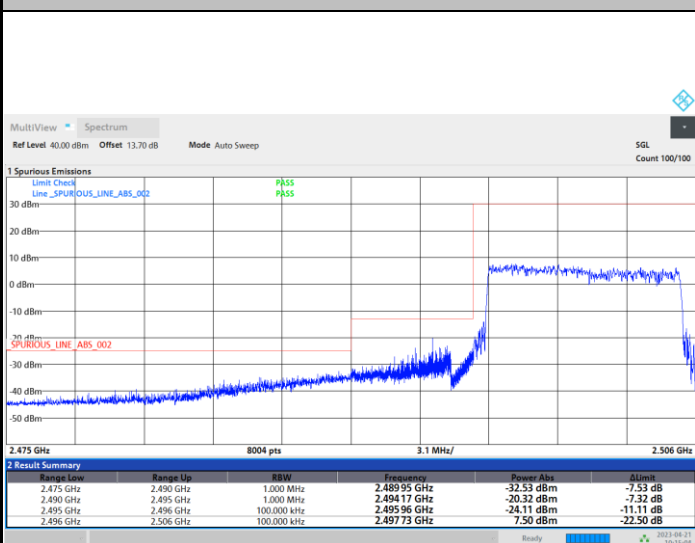

FR1 n41 / 10MHz / CP OFDM / QPSK

Lowest Band Edge / 1RB0

Highest Band Edge / 1RBmax

Lowest Band Edge / Full RB

Highest Band Edge / Full RB

FR1 n41 / 10MHz / CP OFDM / 16QAM

Lowest Band Edge / 1RB0

Highest Band Edge / 1RBmax

Lowest Band Edge / Full RB

Highest Band Edge / Full RB

FR1 n41 / 10MHz / CP OFDM / 64QAM

Lowest Band Edge / 1RB0

Highest Band Edge / 1RBmax

Lowest Band Edge / Full RB

Highest Band Edge / Full RB

FR1 n41 / 10MHz / CP OFDM / 256QAM