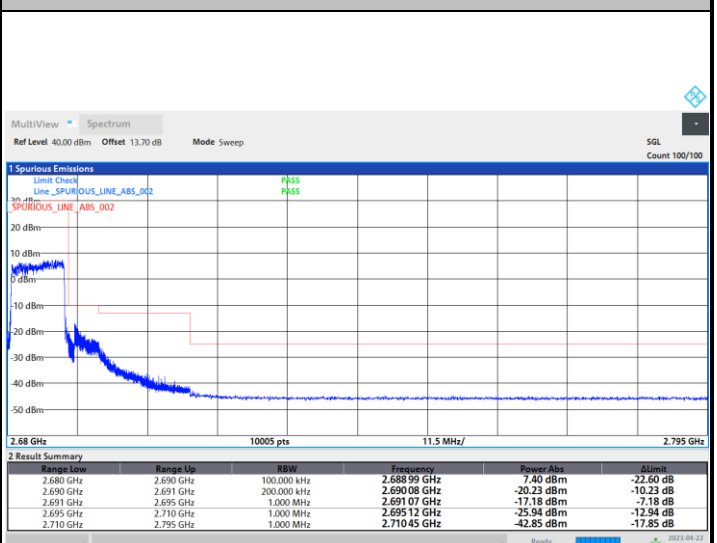

FR1 n41 / 10MHz / CP OFDM / QPSK

Lowest Band Edge / 1RB0

Highest Band Edge / 1RBmax

Lowest Band Edge / Full RB

Highest Band Edge / Full RB

FR1 n41 / 10MHz / CP OFDM / 16QAM

Lowest Band Edge / 1RB0

Highest Band Edge / 1RBmax

Lowest Band Edge / Full RB

Highest Band Edge / Full RB

FR1 n41 / 10MHz / CP OFDM / 64QAM

Lowest Band Edge / 1RB0

Highest Band Edge / 1RBmax

Lowest Band Edge / Full RB

Highest Band Edge / Full RB

FR1 n41 / 10MHz / CP OFDM / 256QAM