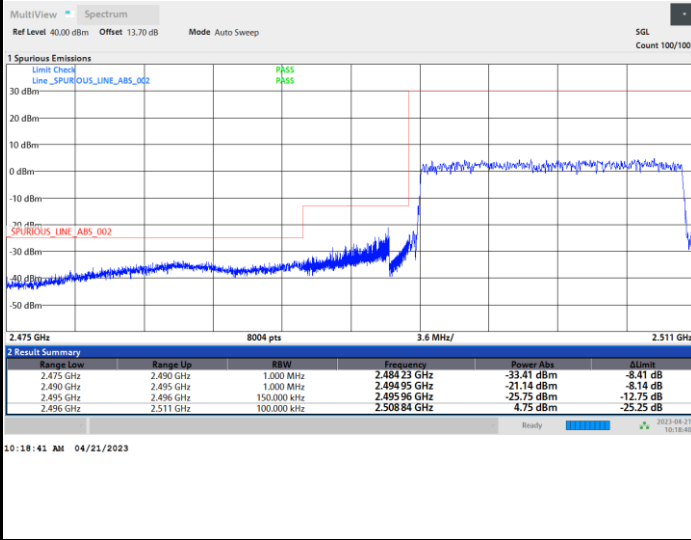

Lowest Band Edge / 1RB0

Highest Band Edge / 1RBmax

Lowest Band Edge / Full RB

Highest Band Edge / Full RB

FR1 n41 / 15MHz / CP OFDM / QPSK

Lowest Band Edge / Full RB

Highest Band Edge / Full RB

FR1 n41 / 15MHz / CP OFDM / 16QAM

Lowest Band Edge / Full RB

Highest Band Edge / Full RB