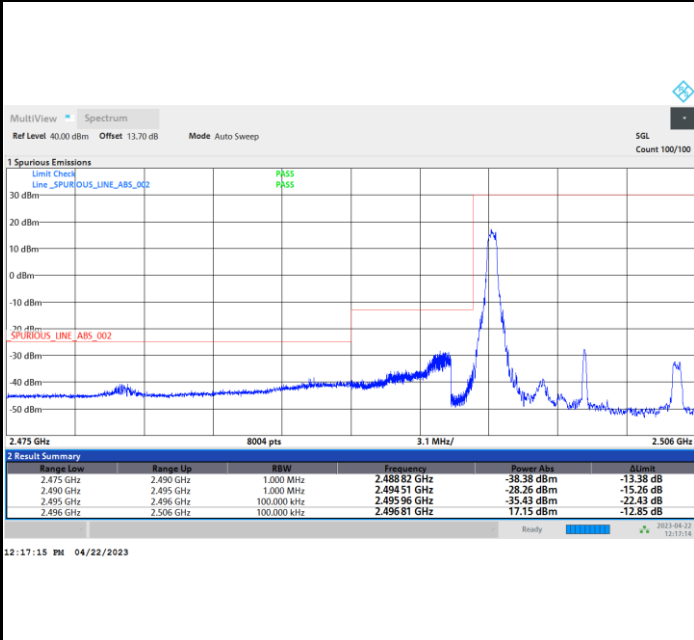

Lowest Band Edge / Full RB

Highest Band Edge / Full RB

FR1 n41 / 10MHz / CP OFDM / 64QAM

Lowest Band Edge / 1RB0

Highest Band Edge / 1RBmax

Lowest Band Edge / Full RB

Highest Band Edge / Full RB

FR1 n41 / 10MHz / CP OFDM / 256QAM

Lowest Band Edge / 1RB0

Highest Band Edge / 1RBmax

Lowest Band Edge / Full RB

Highest Band Edge / Full RB

FR1 n41 / 15MHz / CP OFDM / QPSK

Lowest Band Edge / Full RB

Highest Band Edge / Full RB

FR1 n41 / 15MHz / CP OFDM / 16QAM

Lowest Band Edge / Full RB

Highest Band Edge / Full RB