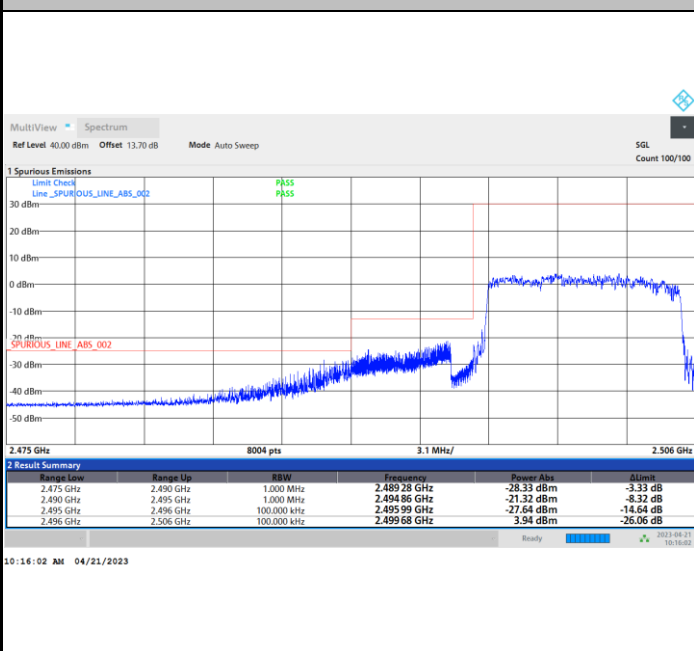

Lowest Band Edge / Full RB

Highest Band Edge / Full RB

FR1 n41 / 10MHz / CP OFDM / 64QAM

Lowest Band Edge / 1RB0

Highest Band Edge / 1RBmax

Lowest Band Edge / Full RB

Highest Band Edge / Full RB

FR1 n41 / 10MHz / CP OFDM / 256QAM

Lowest Band Edge / 1RB0

Highest Band Edge / 1RBmax

Lowest Band Edge / Full RB

Highest Band Edge / Full RB

FR1 n41 / 15MHz / CP OFDM / QPSK

Lowest Band Edge / Full RB

Highest Band Edge / Full RB

FR1 n41 / 15MHz / CP OFDM / 16QAM

Lowest Band Edge / Full RB

Highest Band Edge / Full RB