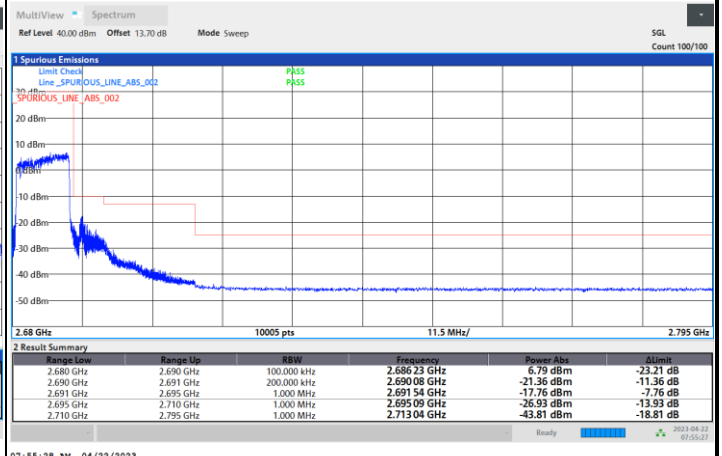

Lowest Band Edge / Full RB

Highest Band Edge / Full RB

FR1 n41 / 10MHz / CP OFDM / 64QAM

Lowest Band Edge / 1RB0

Highest Band Edge / 1RBmax

Lowest Band Edge / Full RB

Highest Band Edge / Full RB

FR1 n41 / 10MHz / CP OFDM / 256QAM

Lowest Band Edge / 1RB0

Highest Band Edge / 1RBmax

Lowest Band Edge / Full RB

Highest Band Edge / Full RB

FR1 n41 / 15MHz / CP OFDM / QPSK

Lowest Band Edge / Full RB

Highest Band Edge / Full RB

FR1 n41 / 15MHz / CP OFDM / 16QAM

Lowest Band Edge / Full RB

Highest Band Edge / Full RB