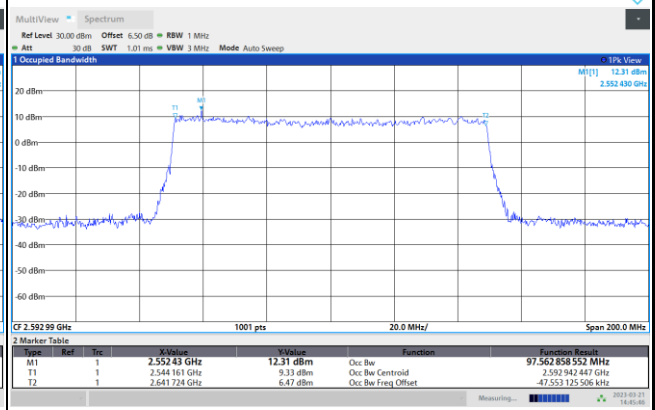

64QAM

256QAM

FR1 n41 / 100MHz / CP OFDM / Middle Channel / Full RB

QPSK

16QAM

64QAM

256QAM

Conducted Band Edge