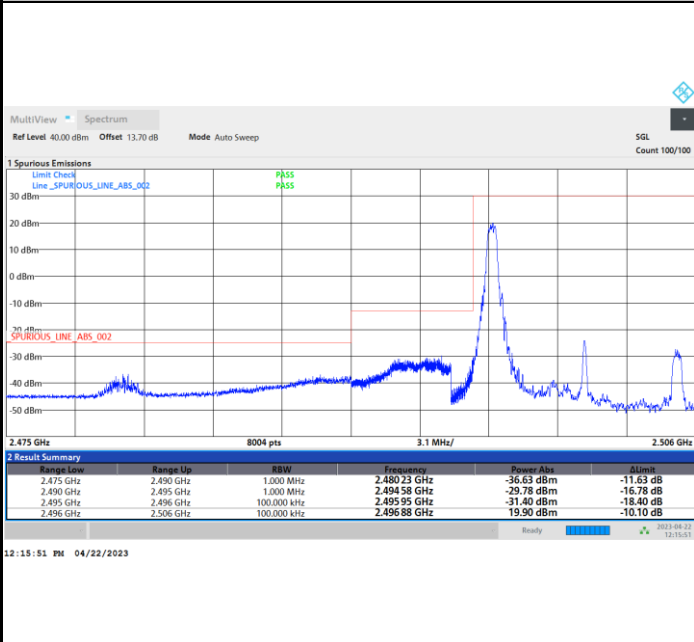

FR1 n41 / 10MHz / CP OFDM / QPSK

Lowest Band Edge / 1RB0

Highest Band Edge / 1RBmax

Lowest Band Edge / Full RB

Highest Band Edge / Full RB

FR1 n41 / 10MHz / CP OFDM / 16QAM

Lowest Band Edge / 1RB0

Highest Band Edge / 1RBmax