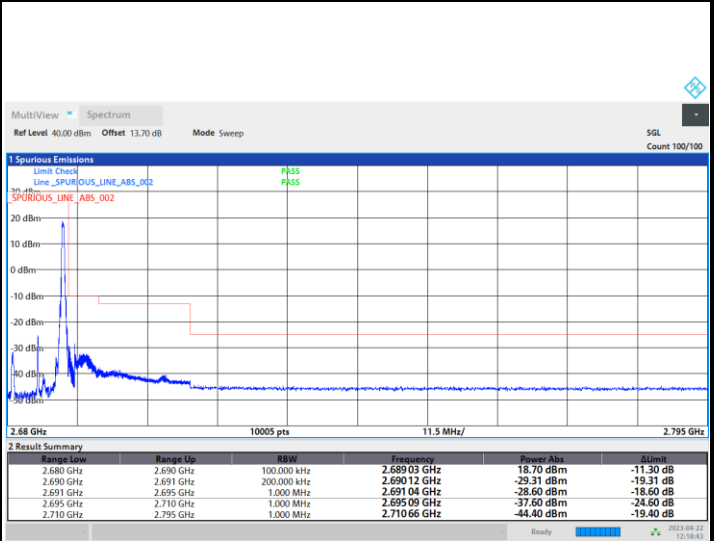

FR1 n41 / 10MHz / CP OFDM / QPSK

Lowest Band Edge / 1RB0

Highest Band Edge / 1RBmax

Lowest Band Edge / Full RB

Highest Band Edge / Full RB

FR1 n41 / 10MHz / CP OFDM / 16QAM

Lowest Band Edge / 1RB0

Highest Band Edge / 1RBmax

Lowest Band Edge / Full RB

Highest Band Edge / Full RB

FR1 n41 / 10MHz / CP OFDM / 64QAM

Lowest Band Edge / 1RB0

Highest Band Edge / 1RBmax

Lowest Band Edge / Full RB

Highest Band Edge / Full RB

FR1 n41 / 10MHz / CP OFDM / 256QAM