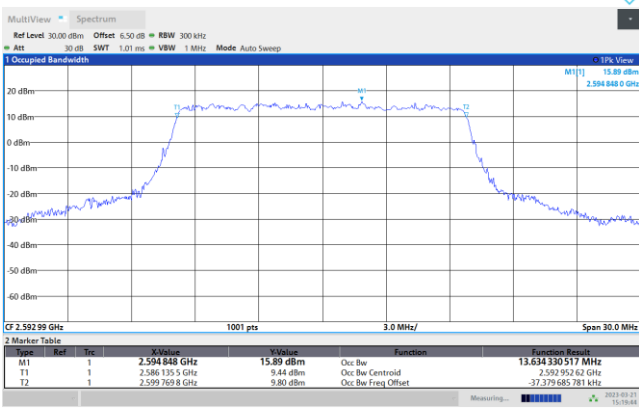

FR1 n41 / 15MHz / CP OFDM / Middle Channel / Full RB

QPSK

16QAM

64QAM

256QAM