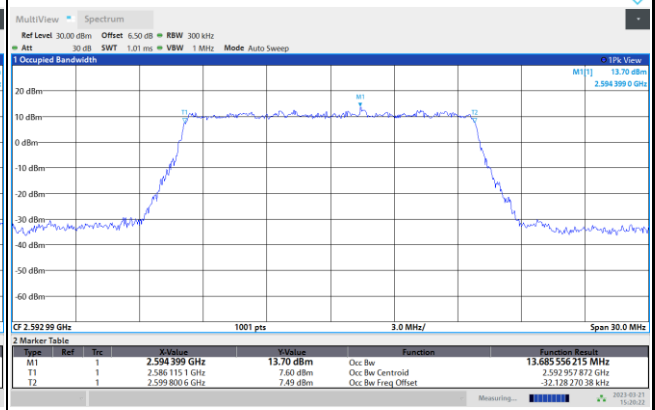

FR1 n41 / 15MHz / CP OFDM / Middle Channel / Full RB

QPSK

16QAM

64QAM

256QAM