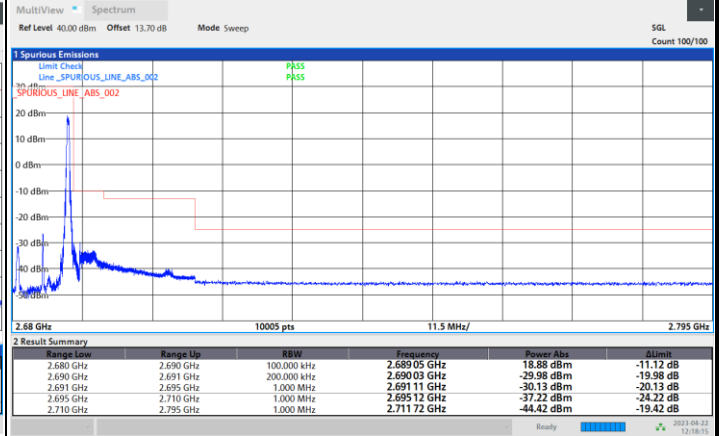

Lowest Band Edge / Full RB

Highest Band Edge / Full RB

FR1 n41 / 10MHz / CP OFDM / 64QAM

Lowest Band Edge / 1RB0

Highest Band Edge / 1RBmax

Lowest Band Edge / Full RB

Highest Band Edge / Full RB

FR1 n41 / 10MHz / CP OFDM / 256QAM

Lowest Band Edge / 1RB0

Highest Band Edge / 1RBmax

Lowest Band Edge / Full RB

Highest Band Edge / Full RB

FR1 n41 / 15MHz / CP OFDM / QPSK

Lowest Band Edge / Full RB

Highest Band Edge / Full RB

FR1 n41 / 15MHz / CP OFDM / 16QAM

Lowest Band Edge / Full RB

Highest Band Edge / Full RB