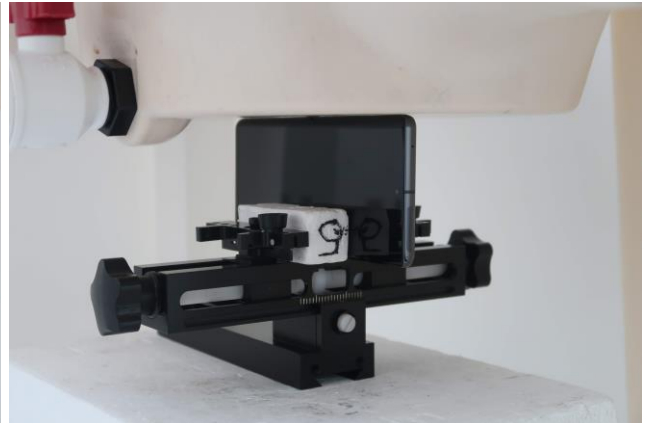

Product Specific Exposure Condition

Front at 0 mm

Back at 0 mm

Right Side at 0 mm

Left Side at 0 mm

Top Side at 0 mm

Bottom Side at 0 mm

PD Exposure Condition**Right Side at 2 mm**