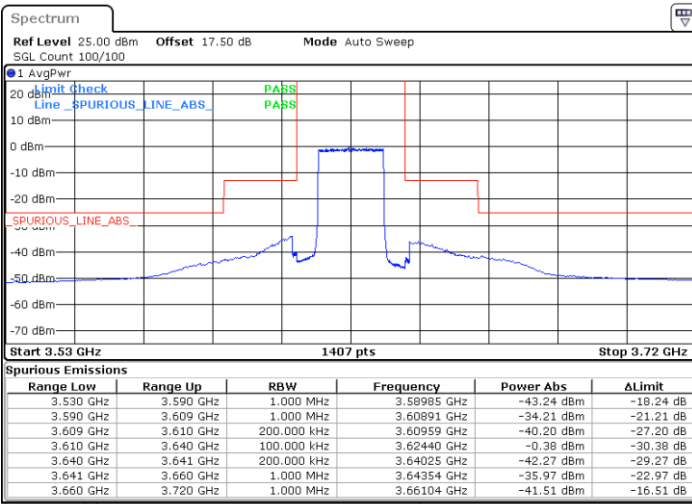

Date: 30 APR 2020 02:52:50

LTE Band 48 / 20MHz

64QAM

Lowest Channel / 1RB0

Lowest Channel / 1RBmax

Date: 30 APR 2020 03:18:14

Date: 30 APR 2020 03:30:14

Lowest Channel / FullIRB

N/A

Date: 30 APR 2020 03:06:14

LTE Band 48 / 20MHz

64QAM

Middle Channel / 1RB0

Middle Channel / 1RBmax

Date: 30 APR 2020 03:24:54

Date: 30 APR 2020 03:36:54

Middle Channel / FullIRB

N/A

Date: 30 APR 2020 03:12:54

LTE Band 48 / 20MHz

64QAM

Highest Channel / 1RB0

Highest Channel / 1RBmax

Date: 30 APR 2020 03:26:13