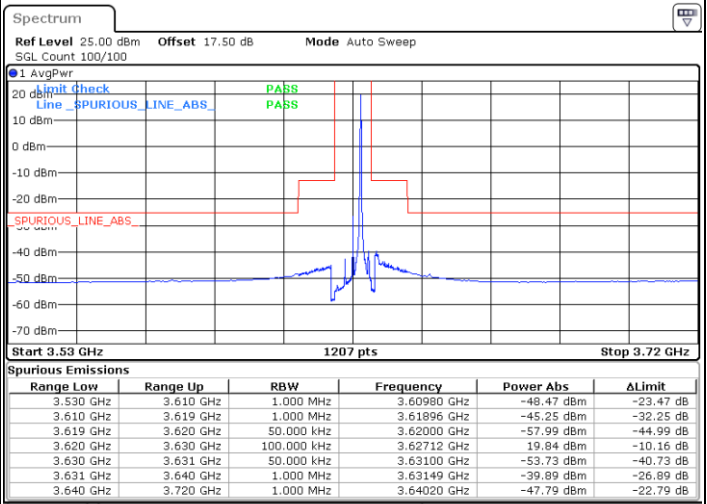

LTE Band 48 / 5MHz

64QAM

Lowest Channel / 1RB0

Lowest Channel / 1RBmax

Date: 30 APR 2020 01:20:43

Date: 30 APR 2020 01:44:45

Lowest Channel / FullIRB

N/A

Date: 30 APR 2020 01:32:43

LTE Band 48 / 5MHz

64QAM

Middle Channel / 1RB0

Middle Channel / 1RBmax

Date: 30 APR 2020 01:22:04

Date: 30 APR 2020 01:46:05

Middle Channel / FullIRB

N/A

Date: 30 APR 2020 01:34:03

LTE Band 48 / 5MHz

64QAM

Highest Channel / 1RB0

Highest Channel / 1RBmax

Date: 30 APR 2020 01:28:43

Date: 30 APR 2020 01:52:45

Highest Channel / FullIRB

N/A

Date: 30 APR 2020 01:40:44

LTE Band 48 / 10MHz

64QAM

Lowest Channel / 1RB0

Lowest Channel / 1RBmax

Date: 30 APR 2020 01:54:06