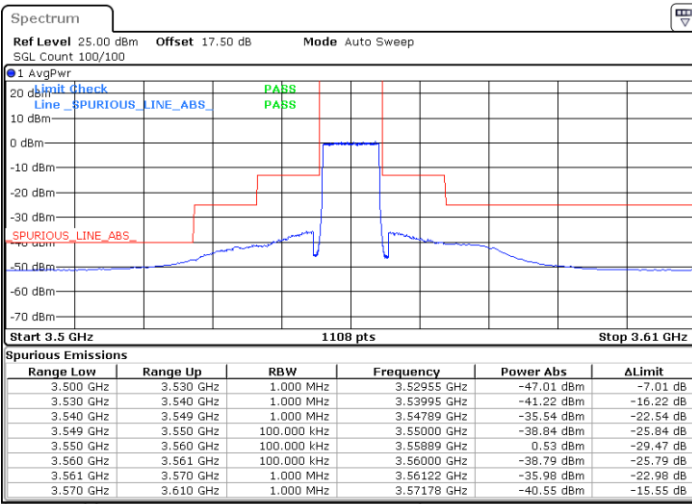

Highest Channel / 1RB0

Highest Channel / 1RBmax

Date: 30 APR 2020 01:27:23

Date: 30 APR 2020 01:51:25

Highest Channel / FullIRB

N/A

Date: 30 APR 2020 01:39:24

LTE Band 48 / 10MHz

16QAM

Lowest Channel / 1RB0

Lowest Channel / 1RBmax

Date: 30 APR 2020 01:55:26

Date: 30 APR 2020 02:19:30

Lowest Channel / FullIRB

N/A

Date: 30 APR 2020 02:07:26

LTE Band 48 / 10MHz

16QAM

MiddleChannel / 1RB0

Middle Channel / 1RBmax

Date: 30 APR 2020 01:59:27

Date: 30 APR 2020 02:23:30

Middle Channel / FullIRB

N/A

Date: 30 APR 2020 02:11:30

LTE Band 48 / 10MHz

16QAM

Highest Channel / 1RB0

Highest Channel / 1RBmax

Date: 30 APR 2020 02:03:26

Date: 30 APR 2020 02:27:30

Highest Channel / FullIRB