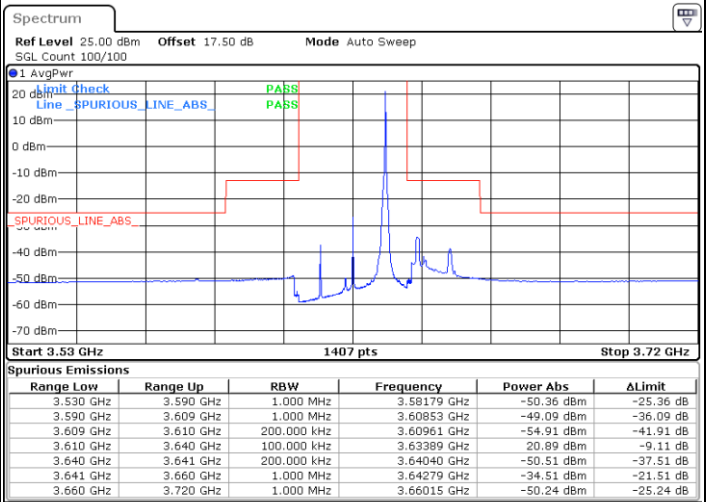

Date: 30 APR 2020 02:39:32

Date: 30 APR 2020 03:03:32

Highest Channel / FullIRB

N/A

Date: 30 APR 2020 02:51:30

LTE Band 48 / 20MHz

16QAM

Lowest Channel / 1RB0

Lowest Channel / 1RBmax

Date: 30 APR 2020 03:19:35

Date: 30 APR 2020 03:31:34

Lowest Channel / FullIRB

N/A

Date: 30 APR 2020 03:07:35

LTE Band 48 / 20MHz

16QAM

Middle Channel / 1RB0

Middle Channel / 1RBmax

Date: 30 APR 2020 03:23:34

Date: 30 APR 2020 03:35:34

Middle Channel / FullIRB

N/A

Date: 30 APR 2020 03:11:34

LTE Band 48 / 20MHz