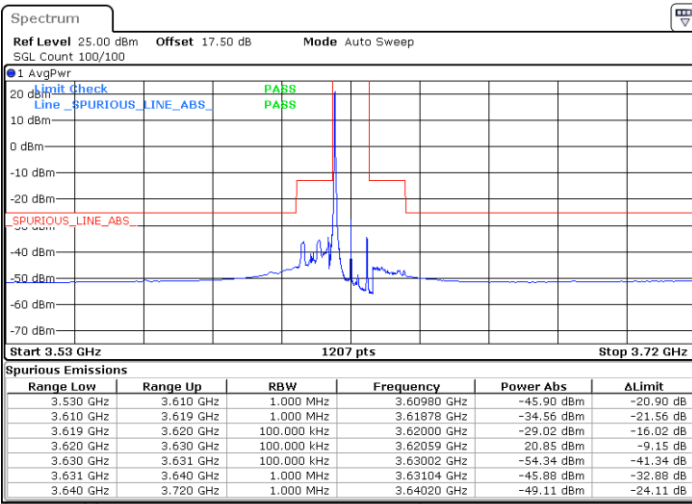

Highest Channel / 1RB0

Highest Channel / 1RBmax

Date: 30 APR 2020 01:27:23

Date: 30 APR 2020 01:51:25

Highest Channel / FullIRB

N/A

Date: 30 APR 2020 01:39:24

LTE Band 48 / 10MHz

16QAM

Lowest Channel / 1RB0

Lowest Channel / 1RBmax

Date: 30 APR 2020 01:55:26

Date: 30 APR 2020 02:19:30

Lowest Channel / FullIRB

N/A

Date: 30 APR 2020 02:07:26

LTE Band 48 / 10MHz

16QAM

MiddleChannel / 1RB0

Middle Channel / 1RBmax

Date: 30 APR 2020 01:59:27

Date: 30 APR 2020 02:23:30

Middle Channel / FullIRB

N/A

Date: 30 APR 2020 02:11:30

LTE Band 48 / 10MHz

16QAM

Highest Channel / 1RB0

Highest Channel / 1RBmax

Date: 30 APR 2020 02:03:26

Date: 30 APR 2020 02:27:30

Highest Channel / FullIRB