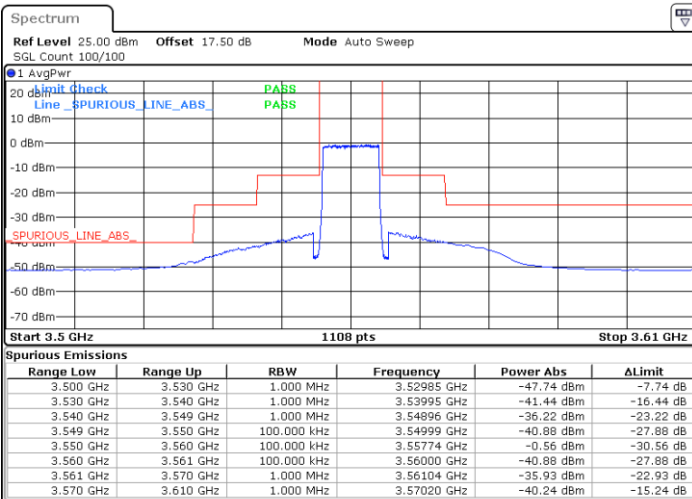

N/A

Date: 30 APR 2020 01:34:03

LTE Band 48 / 5MHz

64QAM

Highest Channel / 1RB0

Highest Channel / 1RBmax

Date: 30 APR 2020 01:28:43

Date: 30 APR 2020 01:52:45

Highest Channel / FullIRB

N/A

Date: 30 APR 2020 01:40:44

LTE Band 48 / 10MHz

64QAM

Lowest Channel / 1RB0

Lowest Channel / 1RBmax

Date: 30 APR 2020 01:54:06

Date: 30 APR 2020 02:18:10

Lowest Channel / FullIRB

N/A

Date: 30 APR 2020 02:06:06

LTE Band 48 / 10MHz

64QAM

MiddleChannel / 1RB0

Middle Channel / 1RBmax

Date: 30 APR 2020 02:00:46

Date: 30 APR 2020 02:24:50

Middle Channel / FullIRB

N/A

Date: 30 APR 2020 02:12:51

LTE Band 48 / 10MHz

64QAM

Highest Channel / 1RB0