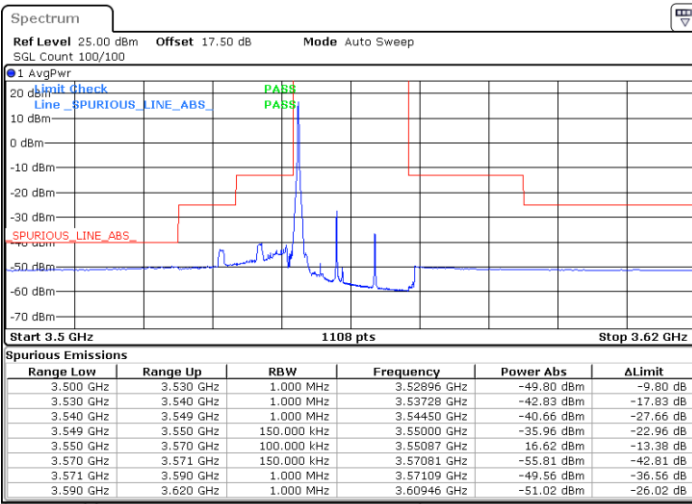

Date: 30 APR 2020 02:00:46

Date: 30 APR 2020 02:24:50

Middle Channel / FullIRB

N/A

Date: 30 APR 2020 02:12:51

LTE Band 48 / 10MHz

64QAM

Highest Channel / 1RB0

Highest Channel / 1RBmax

Date: 30 APR 2020 02:02:06

Date: 30 APR 2020 02:26:10

Highest Channel / FullIRB

N/A

Date: 30 APR 2020 02:14:10

LTE Band 48 / 15MHz

64QAM

Lowest Channel / 1RB0

Lowest Channel / 1RBmax

Date: 30 APR 2020 02:32:50

Date: 30 APR 2020 02:56:52

Lowest Channel / FullIRB

N/A

Date: 30 APR 2020 02:44:52

LTE Band 48 / 15MHz