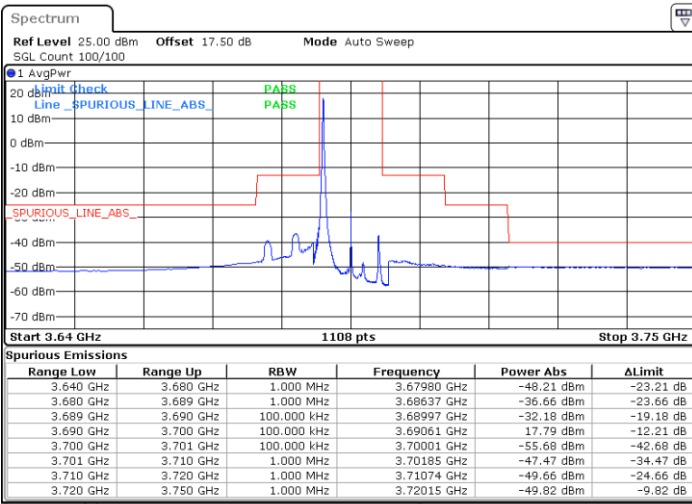

Date: 30 APR 2020 02:11:30

LTE Band 48 / 10MHz

16QAM

Highest Channel / 1RB0

Highest Channel / 1RBmax

Date: 30 APR 2020 02:03:26

Date: 30 APR 2020 02:27:30

Highest Channel / FullIRB

N/A

Date: 30 APR 2020 02:15:30

LTE Band 48 / 15MHz

16QAM

Lowest Channel / 1RB0

Lowest Channel / 1RBmax

Date: 30 APR 2020 02:31:30

Date: 30 APR 2020 02:55:31