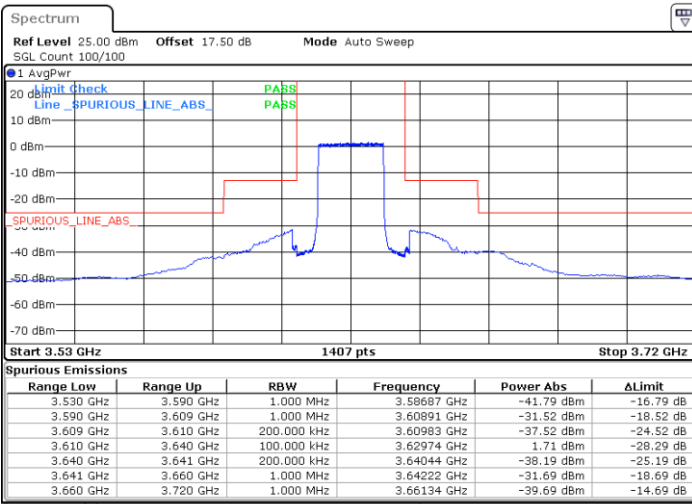

Date: 30 APR 2020 02:50:10

LTE Band 48 / 20MHz

QPSK

Lowest Channel / 1RB0

Lowest Channel / 1RBmax

Date: 30 APR 2020 03:20:55

Date: 30 APR 2020 03:32:55

Lowest Channel / FullIRB

N/A

Date: 30 APR 2020 03:08:55

LTE Band 48 / 20MHz

QPSK

Middle Channel / 1RB0

Middle Channel / 1RBmax

Date: 30 APR 2020 03:22:15

Date: 30 APR 2020 03:34:15

Middle Channel / FullIRB

N/A

Date: 30 APR 2020 03:10:15

LTE Band 48 / 20MHz

QPSK

Highest Channel / 1RB0

Highest Channel / 1RBmax

Date: 30 APR 2020 03:28:53