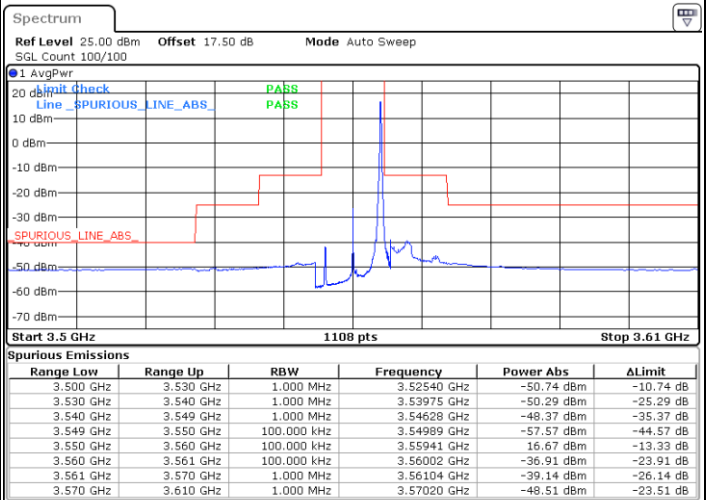

N/A

Date: 30 APR 2020 01:34:03

LTE Band 48 / 5MHz

64QAM

Highest Channel / 1RB0

Highest Channel / 1RBmax

Date: 30 APR 2020 01:28:43

Date: 30 APR 2020 01:52:45

Highest Channel / FullIRB

N/A

Date: 30 APR 2020 01:40:44

LTE Band 48 / 10MHz

64QAM

Lowest Channel / 1RB0

Lowest Channel / 1RBmax

Date: 30 APR 2020 01:54:06

Date: 30 APR 2020 02:18:10

Lowest Channel / FullIRB

N/A

Date: 30 APR 2020 02:06:06

LTE Band 48 / 10MHz

64QAM

MiddleChannel / 1RB0

Middle Channel / 1RBmax

Date: 30 APR 2020 02:00:46

Date: 30 APR 2020 02:24:50

Middle Channel / FullIRB

N/A

Date: 30 APR 2020 02:12:51

LTE Band 48 / 10MHz

64QAM

Highest Channel / 1RB0