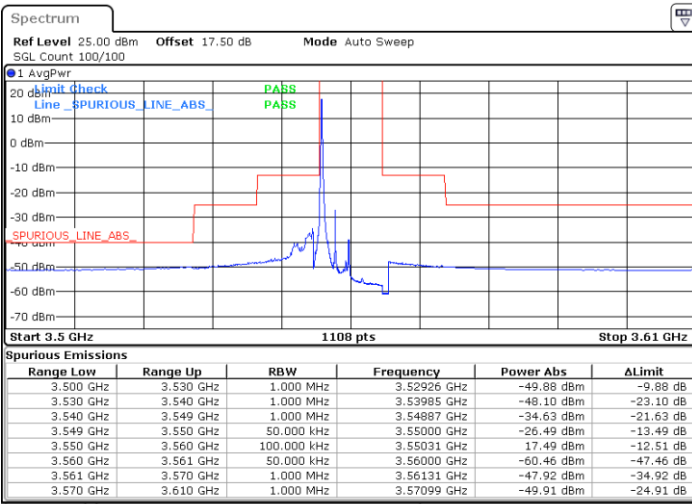

Middle Channel / FullIRB

N/A

Date: 30 APR 2020 03:10:15

LTE Band 48 / 20MHz

QPSK

Highest Channel / 1RB0

Highest Channel / 1RBmax

Date: 30 APR 2020 03:28:53

Date: 30 APR 2020 03:40:54

Highest Channel / FullIRB

N/A

Date: 26 MAY 2020 23:31:39

LTE Band 48 / 5MHz

16QAM

Lowest Channel / 1RB0

Lowest Channel / 1RBmax

Date: 30 APR 2020 01:19:24

Date: 30 APR 2020 01:43:25

Lowest Channel / FullIRB

N/A

Date: 30 APR 2020 01:31:23

LTE Band 48 / 5MHz

16QAM

Middle Channel / 1RB0