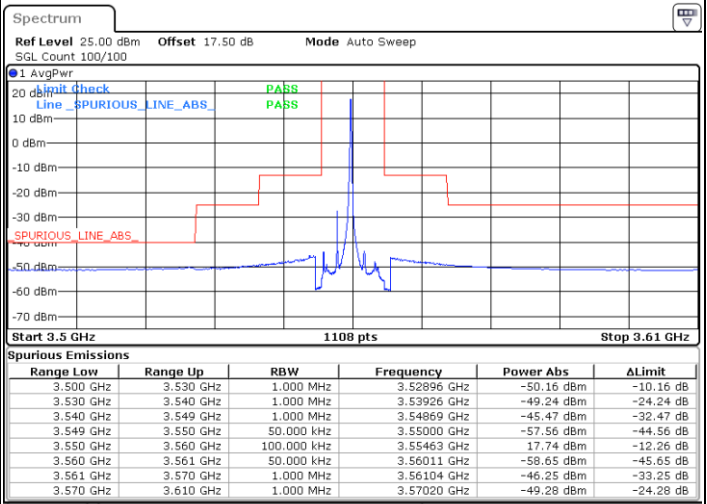

Middle Channel / FullIRB

N/A

Date: 30 APR 2020 03:10:15

LTE Band 48 / 20MHz

QPSK

Highest Channel / 1RB0

Highest Channel / 1RBmax

Date: 30 APR 2020 03:28:53

Date: 30 APR 2020 03:40:54

Highest Channel / FullIRB

N/A

Date: 26 MAY 2020 23:31:39

LTE Band 48 / 5MHz

16QAM

Lowest Channel / 1RB0

Lowest Channel / 1RBmax

Date: 30 APR 2020 01:19:24

Date: 30 APR 2020 01:43:25

Lowest Channel / FullIRB

N/A

Date: 30 APR 2020 01:31:23

LTE Band 48 / 5MHz

16QAM

Middle Channel / 1RB0