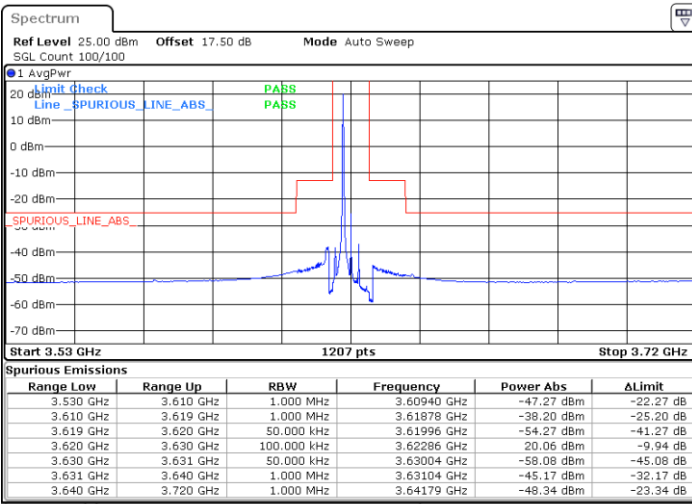

LTE Band 48 / 5MHz

64QAM

Lowest Channel / 1RB0

Lowest Channel / 1RBmax

Date: 30 APR 2020 01:20:43

Date: 30 APR 2020 01:44:45

Lowest Channel / FullIRB

N/A

Date: 30 APR 2020 01:32:43

LTE Band 48 / 5MHz

64QAM

Middle Channel / 1RB0

Middle Channel / 1RBmax

Date: 30 APR 2020 01:22:04

Date: 30 APR 2020 01:46:05

Middle Channel / FullIRB

N/A

Date: 30 APR 2020 01:34:03

LTE Band 48 / 5MHz

64QAM

Highest Channel / 1RB0

Highest Channel / 1RBmax

Date: 30 APR 2020 01:28:43

Date: 30 APR 2020 01:52:45

Highest Channel / FullIRB

N/A

Date: 30 APR 2020 01:40:44

LTE Band 48 / 10MHz

64QAM

Lowest Channel / 1RB0

Lowest Channel / 1RBmax

Date: 30 APR 2020 01:54:06