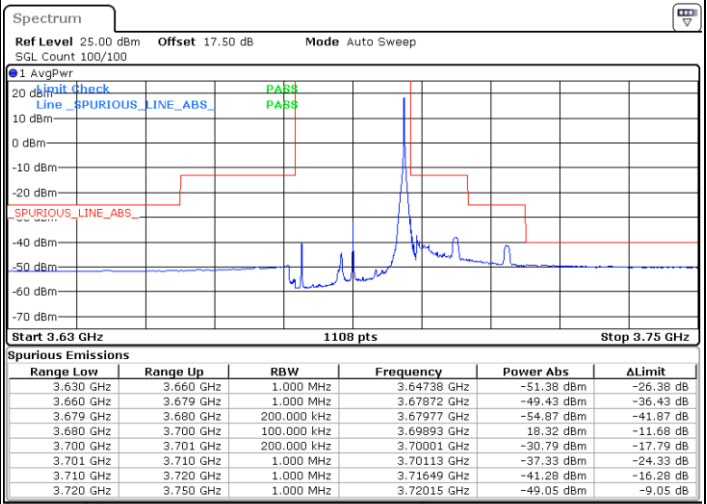

Middle Channel / FullIRB

N/A

Date: 30 APR 2020 03:10:15

LTE Band 48 / 20MHz

QPSK

Highest Channel / 1RB0

Highest Channel / 1RBmax

Date: 30 APR 2020 03:28:53

Date: 30 APR 2020 03:40:54

Highest Channel / FullIRB

N/A

Date: 26 MAY 2020 23:31:39

LTE Band 48 / 5MHz

16QAM

Lowest Channel / 1RB0

Lowest Channel / 1RBmax