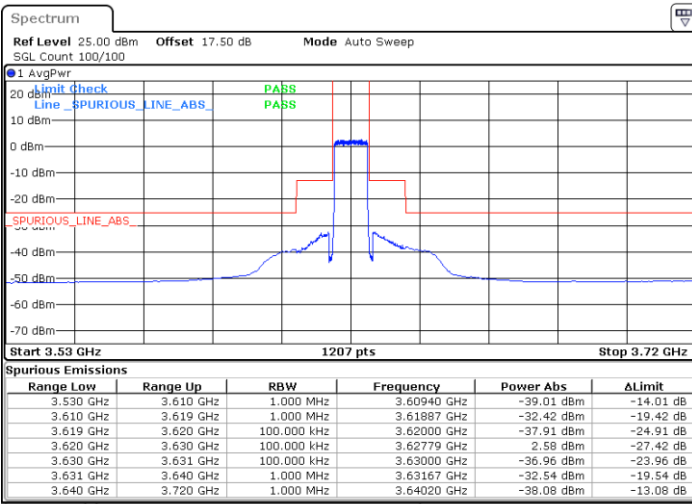

Highest Channel / FullIRB

N/A

Date: 30 APR 2020 01:40:44

LTE Band 48 / 10MHz

64QAM

Lowest Channel / 1RB0

Lowest Channel / 1RBmax

Date: 30 APR 2020 01:54:06

Date: 30 APR 2020 02:18:10

Lowest Channel / FullIRB

N/A

Date: 30 APR 2020 02:06:06

LTE Band 48 / 10MHz

64QAM

MiddleChannel / 1RB0

Middle Channel / 1RBmax

Date: 30 APR 2020 02:00:46

Date: 30 APR 2020 02:24:50

Middle Channel / FullIRB

N/A

Date: 30 APR 2020 02:12:51

LTE Band 48 / 10MHz

64QAM

Highest Channel / 1RB0

Highest Channel / 1RBmax

Date: 30 APR 2020 02:02:06

Date: 30 APR 2020 02:26:10

Highest Channel / FullIRB

N/A

Date: 30 APR 2020 02:14:10

LTE Band 48 / 15MHz

64QAM