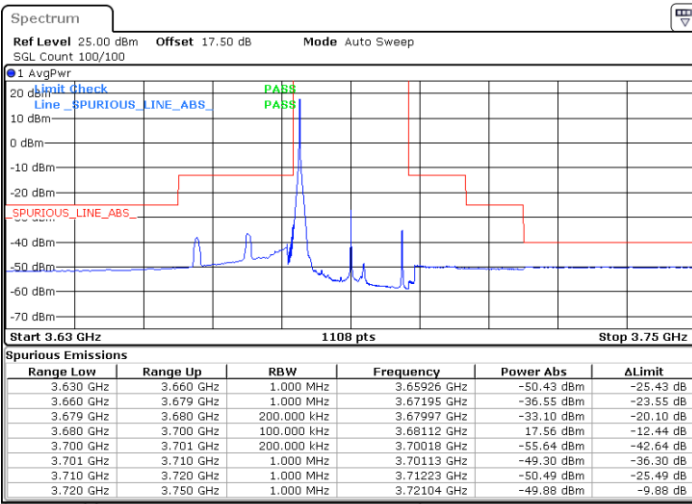

Lowest Channel / 1RBmax

Date: 30 APR 2020 03:19:35

Date: 30 APR 2020 03:31:34

Lowest Channel / FullIRB

N/A

Date: 30 APR 2020 03:07:35

LTE Band 48 / 20MHz

16QAM

Middle Channel / 1RB0

Middle Channel / 1RBmax

Date: 30 APR 2020 03:23:34

Date: 30 APR 2020 03:35:34

Middle Channel / FullIRB

N/A

Date: 30 APR 2020 03:11:34

LTE Band 48 / 20MHz

16QAM

Highest Channel / 1RB0

Highest Channel / 1RBmax

Date: 30 APR 2020 03:27:33

Date: 30 APR 2020 03:39:34

Highest Channel / FullIRB

N/A

Date: 30 APR 2020 03:15:33