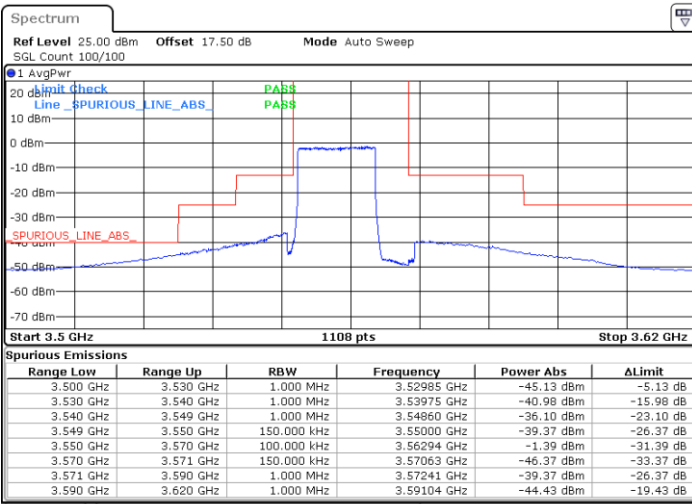

Date: 30 APR 2020 02:11:30

LTE Band 48 / 10MHz

16QAM

Highest Channel / 1RB0

Highest Channel / 1RBmax

Date: 30 APR 2020 02:03:26

Date: 30 APR 2020 02:27:30

Highest Channel / FullIRB

N/A

Date: 30 APR 2020 02:15:30

LTE Band 48 / 15MHz

16QAM

Lowest Channel / 1RB0

Lowest Channel / 1RBmax

Date: 30 APR 2020 02:31:30

Date: 30 APR 2020 02:55:31

Lowest Channel / FullIRB

N/A

Date: 30 APR 2020 02:43:32

LTE Band 48 / 15MHz

16QAM

Middle Channel / 1RB0

Middle Channel / 1RBmax

Date: 30 APR 2020 02:35:29