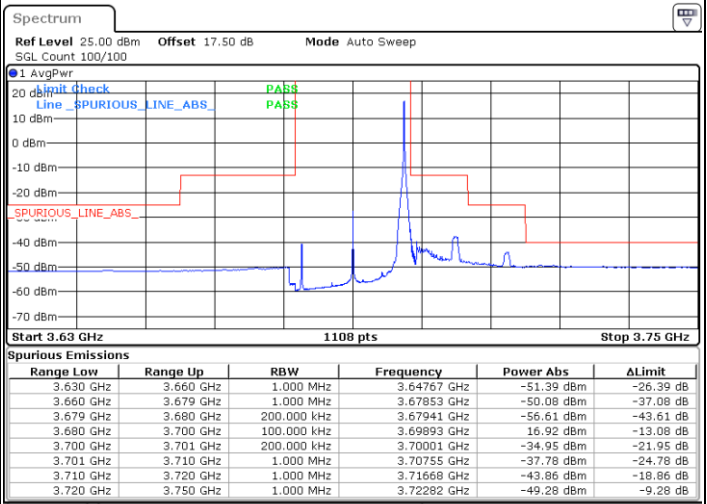

N/A

Date: 30 APR 2020 03:06:14

LTE Band 48 / 20MHz

64QAM

Middle Channel / 1RB0

Middle Channel / 1RBmax

Date: 30 APR 2020 03:24:54

Date: 30 APR 2020 03:36:54

Middle Channel / FullIRB

N/A

Date: 30 APR 2020 03:12:54

LTE Band 48 / 20MHz

64QAM

Highest Channel / 1RB0

Highest Channel / 1RBmax

Date: 30 APR 2020 03:26:13