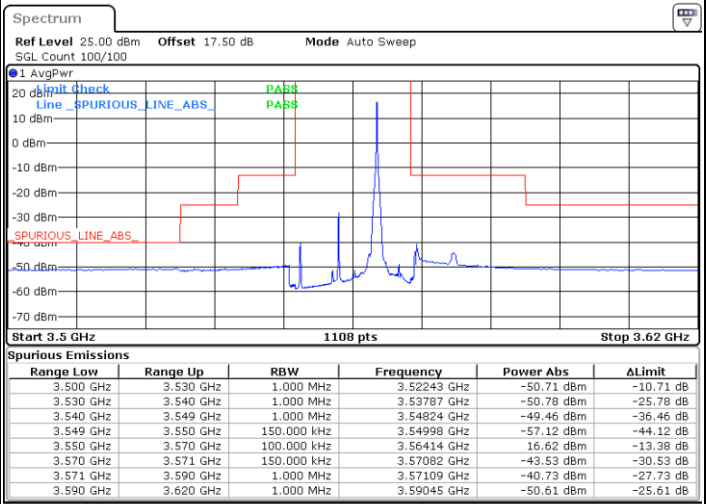

Date: 30 APR 2020 02:00:46

Date: 30 APR 2020 02:24:50

Middle Channel / FullIRB

N/A

Date: 30 APR 2020 02:12:51

LTE Band 48 / 10MHz

64QAM

Highest Channel / 1RB0

Highest Channel / 1RBmax

Date: 30 APR 2020 02:02:06

Date: 30 APR 2020 02:26:10

Highest Channel / FullIRB

N/A

Date: 30 APR 2020 02:14:10

LTE Band 48 / 15MHz

64QAM

Lowest Channel / 1RB0

Lowest Channel / 1RBmax

Date: 30 APR 2020 02:32:50

Date: 30 APR 2020 02:56:52

Lowest Channel / FullIRB

N/A

Date: 30 APR 2020 02:44:52

LTE Band 48 / 15MHz