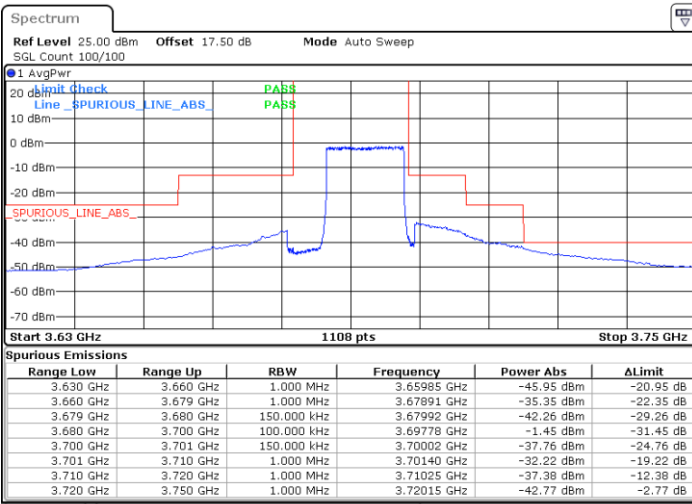

Lowest Channel / FullIRB

N/A

Date: 30 APR 2020 02:43:32

LTE Band 48 / 15MHz

16QAM

Middle Channel / 1RB0

Middle Channel / 1RBmax

Date: 30 APR 2020 02:35:29

Date: 30 APR 2020 02:59:30

Middle Channel / FullIRB

N/A

Date: 30 APR 2020 02:47:31

LTE Band 48 / 15MHz

16QAM

Highest Channel / 1RB0

Highest Channel / 1RBmax

Date: 30 APR 2020 02:39:32

Date: 30 APR 2020 03:03:32

Highest Channel / FullIRB

N/A

Date: 30 APR 2020 02:51:30

LTE Band 48 / 20MHz

16QAM

Lowest Channel / 1RB0

Lowest Channel / 1RBmax

Date: 30 APR 2020 03:19:35

Date: 30 APR 2020 03:31:34

Lowest Channel / FullIRB

N/A

Date: 30 APR 2020 03:07:35

LTE Band 48 / 20MHz

16QAM