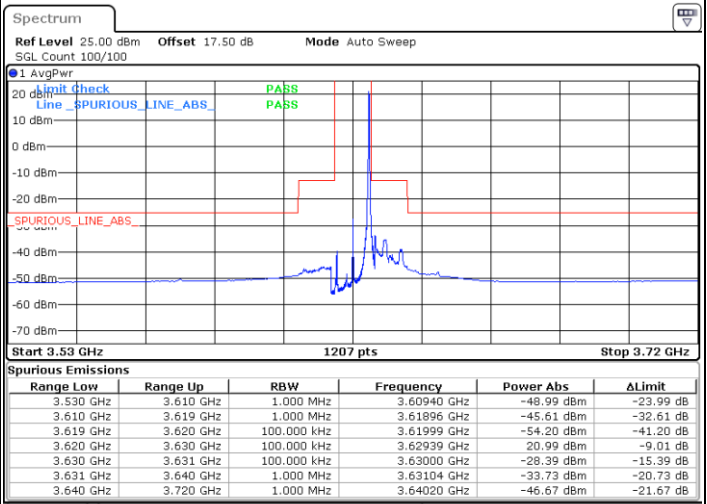

LTE Band 48 / 10MHz

16QAM

MiddleChannel / 1RB0

Middle Channel / 1RBmax

Date: 30 APR 2020 01:59:27

Date: 30 APR 2020 02:23:30

Middle Channel / FullIRB

N/A

Date: 30 APR 2020 02:11:30

LTE Band 48 / 10MHz

16QAM

Highest Channel / 1RB0

Highest Channel / 1RBmax

Date: 30 APR 2020 02:03:26

Date: 30 APR 2020 02:27:30

Highest Channel / FullIRB