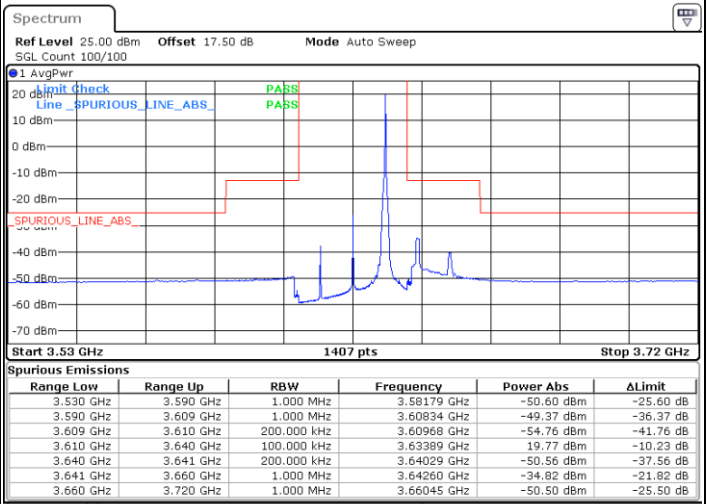

Date: 30 APR 2020 02:52:50

LTE Band 48 / 20MHz

64QAM

Lowest Channel / 1RB0

Lowest Channel / 1RBmax

Date: 30 APR 2020 03:18:14

Date: 30 APR 2020 03:30:14

Lowest Channel / FullIRB

N/A

Date: 30 APR 2020 03:06:14

LTE Band 48 / 20MHz

64QAM

Middle Channel / 1RB0

Middle Channel / 1RBmax

Date: 30 APR 2020 03:24:54

Date: 30 APR 2020 03:36:54

Middle Channel / FullIRB

N/A

Date: 30 APR 2020 03:12:54

LTE Band 48 / 20MHz

64QAM

Highest Channel / 1RB0

Highest Channel / 1RBmax

Date: 30 APR 2020 03:26:13