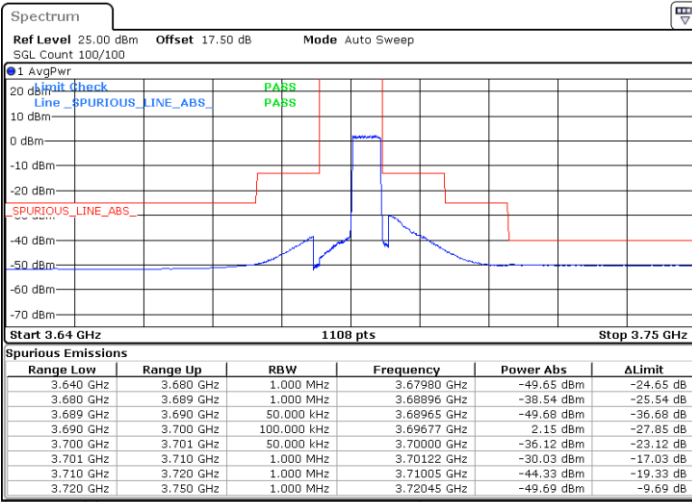

Date: 30 APR 2020 01:32:43

LTE Band 48 / 5MHz

64QAM

Middle Channel / 1RB0

Middle Channel / 1RBmax

Date: 30 APR 2020 01:22:04

Date: 30 APR 2020 01:46:05

Middle Channel / FullIRB

N/A

Date: 30 APR 2020 01:34:03

LTE Band 48 / 5MHz

64QAM

Highest Channel / 1RB0

Highest Channel / 1RBmax

Date: 30 APR 2020 01:28:43

Date: 30 APR 2020 01:52:45

Highest Channel / FullIRB

N/A

Date: 30 APR 2020 01:40:44

LTE Band 48 / 10MHz

64QAM

Lowest Channel / 1RB0

Lowest Channel / 1RBmax

Date: 30 APR 2020 01:54:06