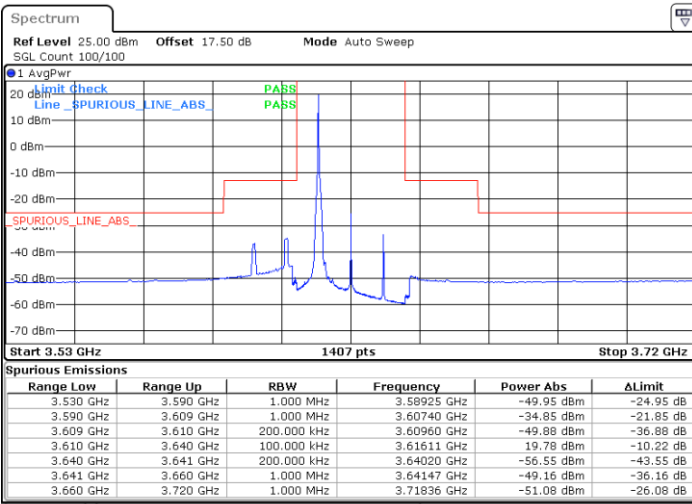

Date: 30 APR 2020 02:52:50

LTE Band 48 / 20MHz

64QAM

Lowest Channel / 1RB0

Lowest Channel / 1RBmax

Date: 30 APR 2020 03:18:14

Date: 30 APR 2020 03:30:14

Lowest Channel / FullIRB

N/A

Date: 30 APR 2020 03:06:14

LTE Band 48 / 20MHz

64QAM

Middle Channel / 1RB0

Middle Channel / 1RBmax

Date: 30 APR 2020 03:24:54

Date: 30 APR 2020 03:36:54

Middle Channel / FullIRB

N/A

Date: 30 APR 2020 03:12:54

LTE Band 48 / 20MHz

64QAM

Highest Channel / 1RB0

Highest Channel / 1RBmax

Date: 30 APR 2020 03:26:13