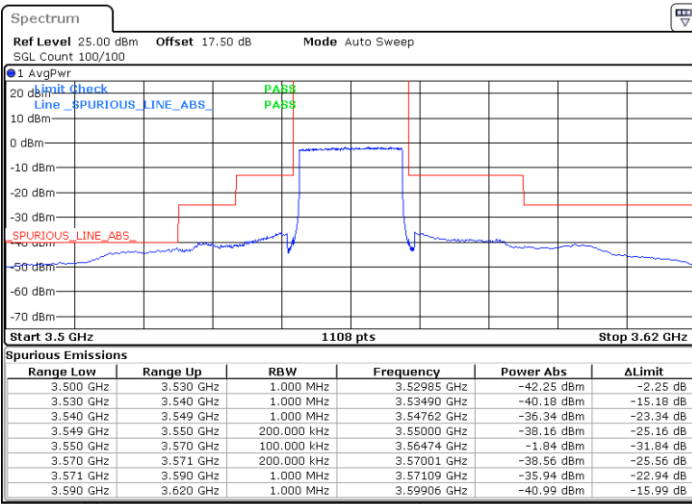

Lowest Channel / FullIRB

N/A

Date: 30 APR 2020 03:08:55