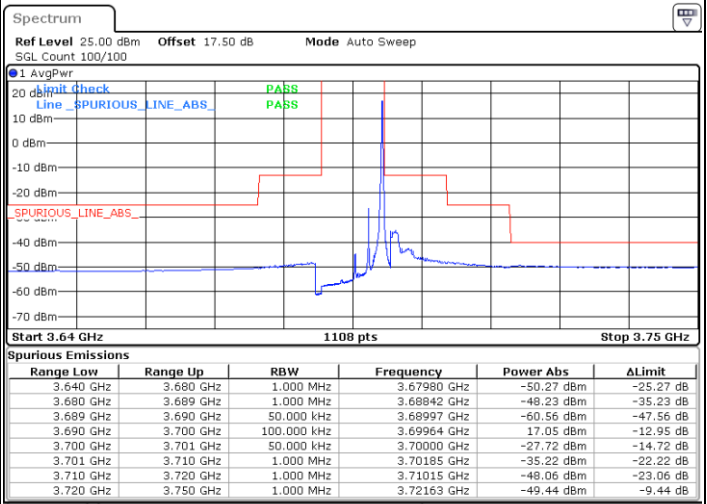

Date: 30 APR 2020 01:32:43

LTE Band 48 / 5MHz

64QAM

Middle Channel / 1RB0

Middle Channel / 1RBmax

Date: 30 APR 2020 01:22:04

Date: 30 APR 2020 01:46:05

Middle Channel / FullIRB

N/A

Date: 30 APR 2020 01:34:03

LTE Band 48 / 5MHz

64QAM

Highest Channel / 1RB0

Highest Channel / 1RBmax

Date: 30 APR 2020 01:28:43

Date: 30 APR 2020 01:52:45

Highest Channel / FullIRB

N/A

Date: 30 APR 2020 01:40:44

LTE Band 48 / 10MHz

64QAM

Lowest Channel / 1RB0

Lowest Channel / 1RBmax

Date: 30 APR 2020 01:54:06

Date: 30 APR 2020 02:18:10

Lowest Channel / FullIRB

N/A

Date: 30 APR 2020 02:06:06

LTE Band 48 / 10MHz

64QAM

MiddleChannel / 1RB0

Middle Channel / 1RBmax