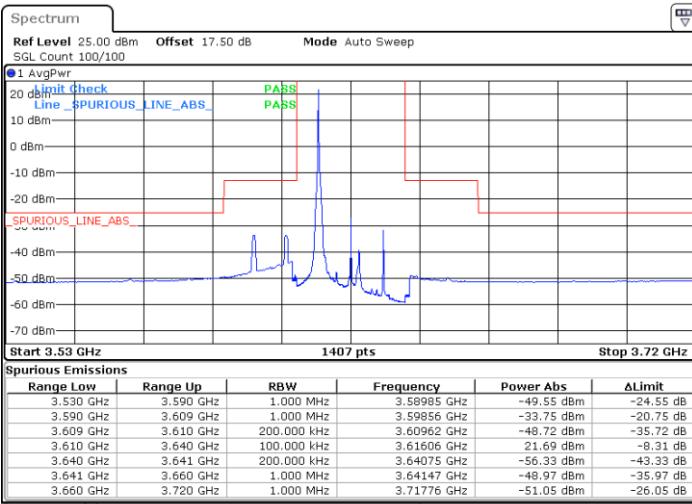

N/A

Date: 30 APR 2020 03:08:55

LTE Band 48 / 20MHz

QPSK

Middle Channel / 1RB0

Middle Channel / 1RBmax

Date: 30 APR 2020 03:22:15

Date: 30 APR 2020 03:34:15

Middle Channel / FullIRB

N/A

Date: 30 APR 2020 03:10:15

LTE Band 48 / 20MHz

QPSK

Highest Channel / 1RB0

Highest Channel / 1RBmax

Date: 30 APR 2020 03:28:53