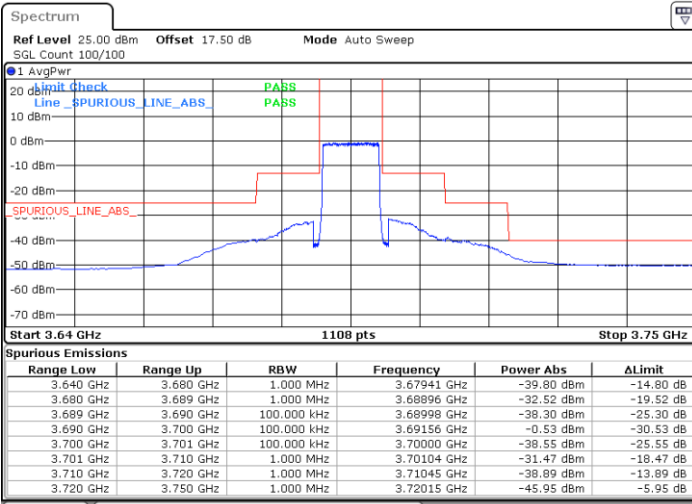

Date: 30 APR 2020 02:00:46

Date: 30 APR 2020 02:24:50

Middle Channel / FullIRB

N/A

Date: 30 APR 2020 02:12:51

LTE Band 48 / 10MHz

64QAM

Highest Channel / 1RB0

Highest Channel / 1RBmax

Date: 30 APR 2020 02:02:06

Date: 30 APR 2020 02:26:10

Highest Channel / FullIRB

N/A

Date: 30 APR 2020 02:14:10

LTE Band 48 / 15MHz

64QAM

Lowest Channel / 1RB0

Lowest Channel / 1RBmax

Date: 30 APR 2020 02:32:50

Date: 30 APR 2020 02:56:52

Lowest Channel / FullIRB

N/A

Date: 30 APR 2020 02:44:52

LTE Band 48 / 15MHz