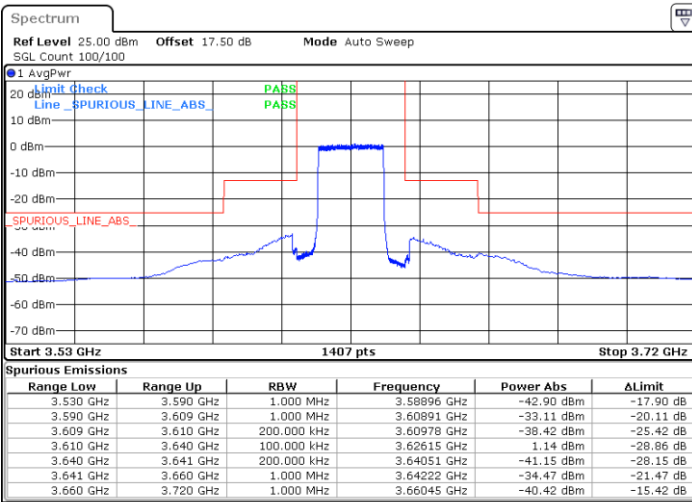

Lowest Channel / 1RBmax

Date: 30 APR 2020 03:19:35

Date: 30 APR 2020 03:31:34

Lowest Channel / FullIRB

N/A

Date: 30 APR 2020 03:07:35

LTE Band 48 / 20MHz

16QAM

Middle Channel / 1RB0

Middle Channel / 1RBmax

Date: 30 APR 2020 03:23:34

Date: 30 APR 2020 03:35:34

Middle Channel / FullIRB

N/A

Date: 30 APR 2020 03:11:34

LTE Band 48 / 20MHz

16QAM

Highest Channel / 1RB0

Highest Channel / 1RBmax

Date: 30 APR 2020 03:27:33

Date: 30 APR 2020 03:39:34

Highest Channel / FullIRB

N/A

Date: 30 APR 2020 03:15:33

LTE Band 48 / 5MHz

64QAM

Lowest Channel / 1RB0

Lowest Channel / 1RBmax

Date: 30 APR 2020 01:20:43

Date: 30 APR 2020 01:44:45

Lowest Channel / FullIRB

N/A