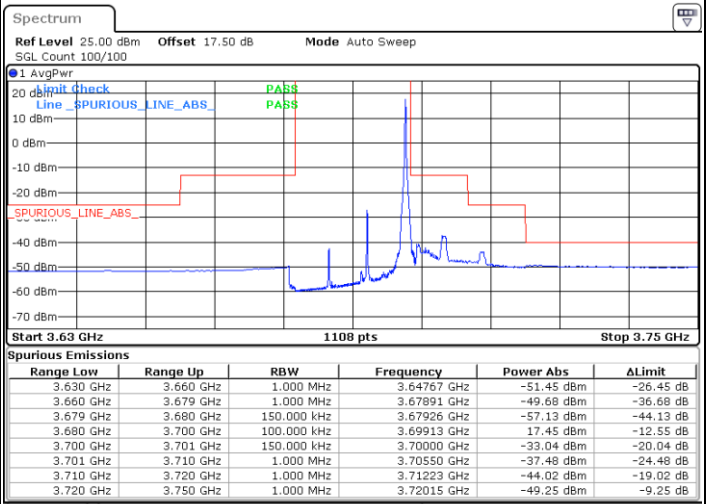

Lowest Channel / 1RB0

Lowest Channel / 1RBmax

Date: 30 APR 2020 02:32:50

Date: 30 APR 2020 02:56:52

Lowest Channel / FullIRB

N/A

Date: 30 APR 2020 02:44:52

LTE Band 48 / 15MHz

LTE Band 48 / 15MHz

64QAM

Highest Channel / 1RB0

Highest Channel / 1RBmax

Date: 30 APR 2020 02:40:52

Date: 30 APR 2020 03:04:52

Highest Channel / FullIRB

N/A

Date: 30 APR 2020 02:52:50

LTE Band 48 / 20MHz

64QAM

Lowest Channel / 1RB0

Lowest Channel / 1RBmax

Date: 30 APR 2020 03:18:14

Date: 30 APR 2020 03:30:14

Lowest Channel / FullIRB