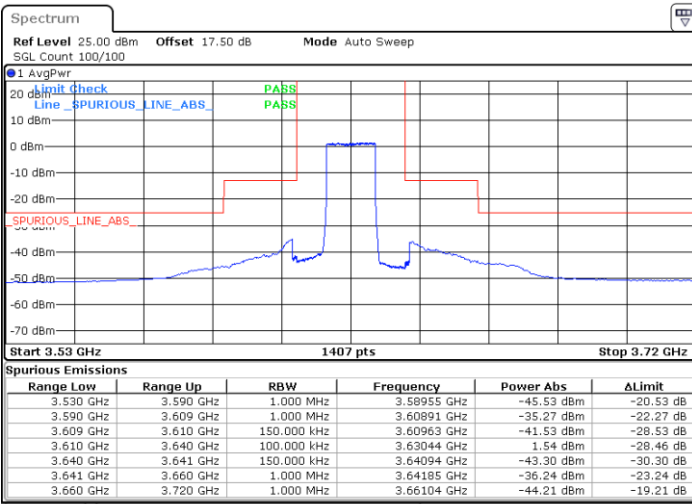

N/A

Date: 30 APR 2020 02:15:30

LTE Band 48 / 15MHz

16QAM

Lowest Channel / 1RB0

Lowest Channel / 1RBmax

Date: 30 APR 2020 02:31:30

Date: 30 APR 2020 02:55:31

Lowest Channel / FullIRB

N/A

Date: 30 APR 2020 02:43:32

LTE Band 48 / 15MHz

16QAM

Middle Channel / 1RB0

Middle Channel / 1RBmax

Date: 30 APR 2020 02:35:29

Date: 30 APR 2020 02:59:30

Middle Channel / FullIRB

N/A

Date: 30 APR 2020 02:47:31

LTE Band 48 / 15MHz

16QAM

Highest Channel / 1RB0

Highest Channel / 1RBmax