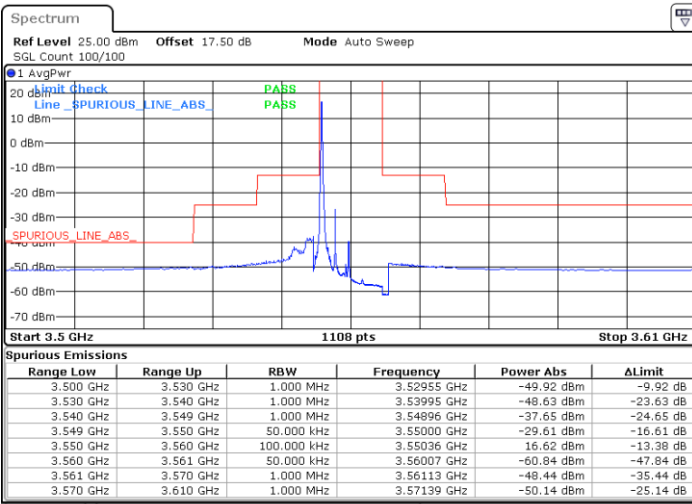

Middle Channel / 1RB0

Middle Channel / 1RBmax

Date: 30 APR 2020 03:23:34

Date: 30 APR 2020 03:35:34

Middle Channel / FullIRB

N/A

Date: 30 APR 2020 03:11:34

LTE Band 48 / 20MHz

16QAM

Highest Channel / 1RB0

Highest Channel / 1RBmax

Date: 30 APR 2020 03:27:33

Date: 30 APR 2020 03:39:34

Highest Channel / FullIRB

N/A

Date: 30 APR 2020 03:15:33

LTE Band 48 / 5MHz

64QAM

Lowest Channel / 1RB0

Lowest Channel / 1RBmax

Date: 30 APR 2020 01:20:43

Date: 30 APR 2020 01:44:45

Lowest Channel / FullIRB

N/A