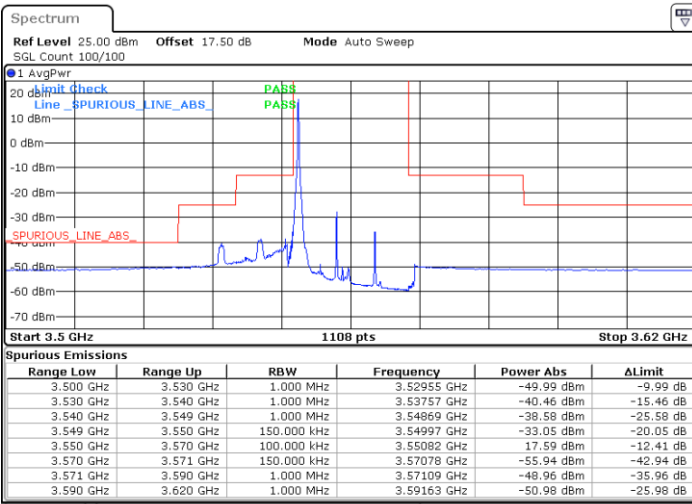

Date: 30 APR 2020 02:11:30

LTE Band 48 / 10MHz

16QAM

Highest Channel / 1RB0

Highest Channel / 1RBmax

Date: 30 APR 2020 02:03:26

Date: 30 APR 2020 02:27:30

Highest Channel / FullIRB

N/A

Date: 30 APR 2020 02:15:30

LTE Band 48 / 15MHz

16QAM

Lowest Channel / 1RB0

Lowest Channel / 1RBmax

Date: 30 APR 2020 02:31:30

Date: 30 APR 2020 02:55:31

Lowest Channel / FullIRB

N/A

Date: 30 APR 2020 02:43:32

LTE Band 48 / 15MHz

16QAM

Middle Channel / 1RB0

Middle Channel / 1RBmax

Date: 30 APR 2020 02:35:29