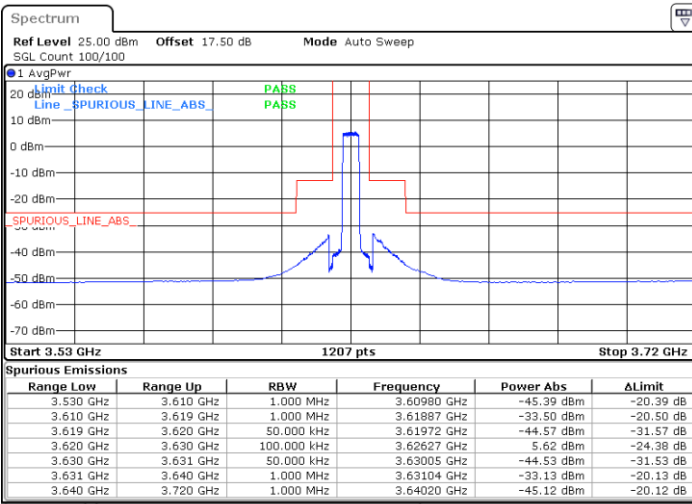

LTE Band 48 / 5MHz

64QAM

Lowest Channel / 1RB0

Lowest Channel / 1RBmax

Date: 30 APR 2020 01:20:43

Date: 30 APR 2020 01:44:45

Lowest Channel / FullIRB

N/A

Date: 30 APR 2020 01:32:43

LTE Band 48 / 5MHz

64QAM

Middle Channel / 1RB0

Middle Channel / 1RBmax

Date: 30 APR 2020 01:22:04

Date: 30 APR 2020 01:46:05

Middle Channel / FullIRB

N/A

Date: 30 APR 2020 01:34:03

LTE Band 48 / 5MHz

64QAM

Highest Channel / 1RB0

Highest Channel / 1RBmax

Date: 30 APR 2020 01:28:43

Date: 30 APR 2020 01:52:45

Highest Channel / FullIRB

N/A

Date: 30 APR 2020 01:40:44

LTE Band 48 / 10MHz

64QAM

Lowest Channel / 1RB0

Lowest Channel / 1RBmax

Date: 30 APR 2020 01:54:06