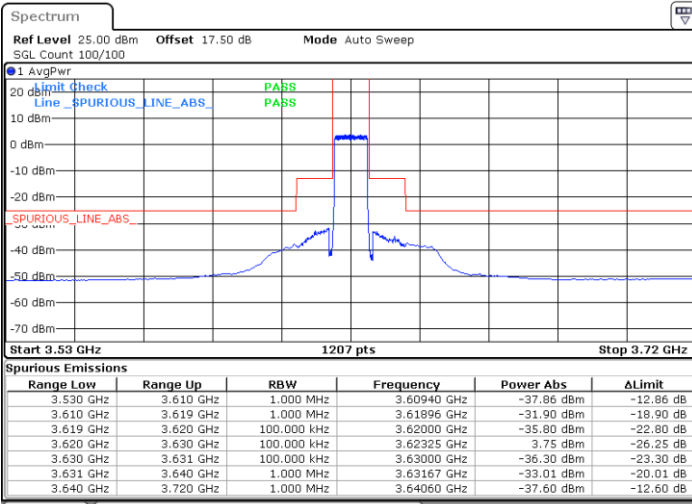

LTE Band 48 / 10MHz

16QAM

MiddleChannel / 1RB0

Middle Channel / 1RBmax

Date: 30 APR 2020 01:59:27

Date: 30 APR 2020 02:23:30

Middle Channel / FullIRB

N/A

Date: 30 APR 2020 02:11:30

LTE Band 48 / 10MHz

16QAM

Highest Channel / 1RB0

Highest Channel / 1RBmax

Date: 30 APR 2020 02:03:26

Date: 30 APR 2020 02:27:30

Highest Channel / FullIRB