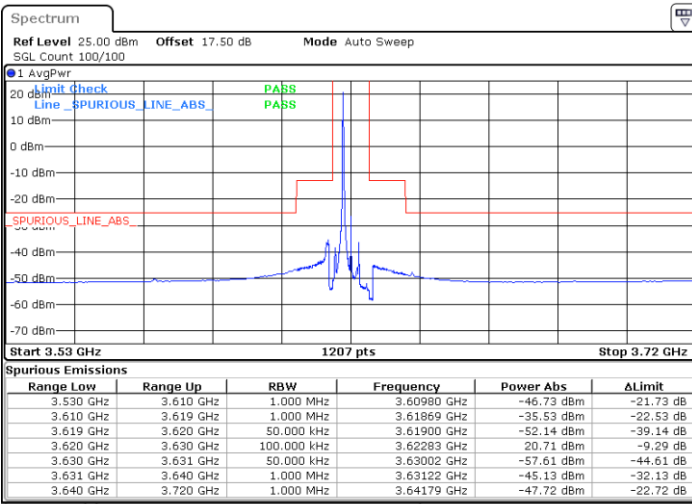

LTE Band 48 / 5MHz

16QAM

Middle Channel / 1RB0

Middle Channel / 1RBmax

Date: 30 APR 2020 01:23:24

Date: 30 APR 2020 01:47:25