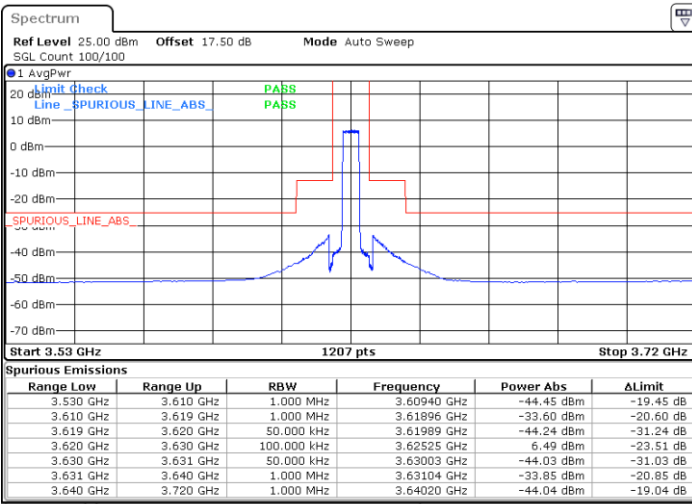

Middle Channel / 1RBmax

Date: 30 APR 2020 01:23:24

Date: 30 APR 2020 01:47:25

Middle Channel / FullIRB

N/A

Date: 30 APR 2020 01:35:23

LTE Band 48 / 5MHz

16QAM

Highest Channel / 1RB0

Highest Channel / 1RBmax

Date: 30 APR 2020 01:27:23

Date: 30 APR 2020 01:51:25

Highest Channel / FullIRB

N/A

Date: 30 APR 2020 01:39:24

LTE Band 48 / 10MHz