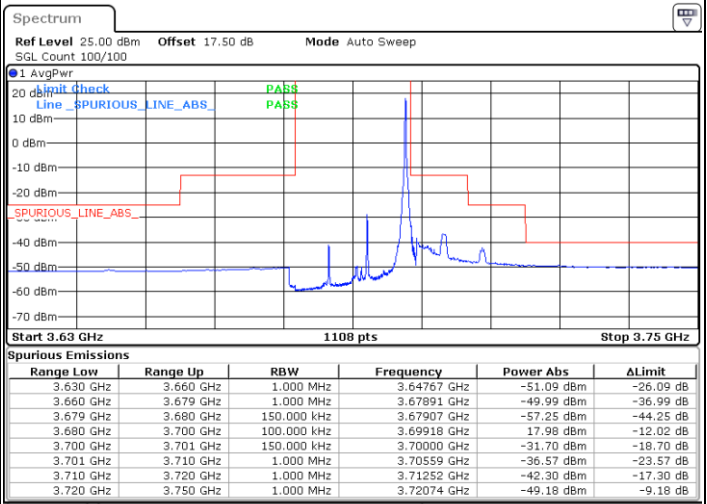

Lowest Channel / FullIRB

N/A

Date: 30 APR 2020 02:43:32

LTE Band 48 / 15MHz

16QAM

Middle Channel / 1RB0

Middle Channel / 1RBmax

Date: 30 APR 2020 02:35:29

Date: 30 APR 2020 02:59:30

Middle Channel / FullIRB

N/A

Date: 30 APR 2020 02:47:31

LTE Band 48 / 15MHz

16QAM

Highest Channel / 1RB0

Highest Channel / 1RBmax

Date: 30 APR 2020 02:39:32

Date: 30 APR 2020 03:03:32

Highest Channel / FullIRB

N/A

Date: 30 APR 2020 02:51:30

LTE Band 48 / 20MHz

16QAM

Lowest Channel / 1RB0

Lowest Channel / 1RBmax

Date: 30 APR 2020 03:19:35

Date: 30 APR 2020 03:31:34

Lowest Channel / FullIRB

N/A

Date: 30 APR 2020 03:07:35

LTE Band 48 / 20MHz

16QAM