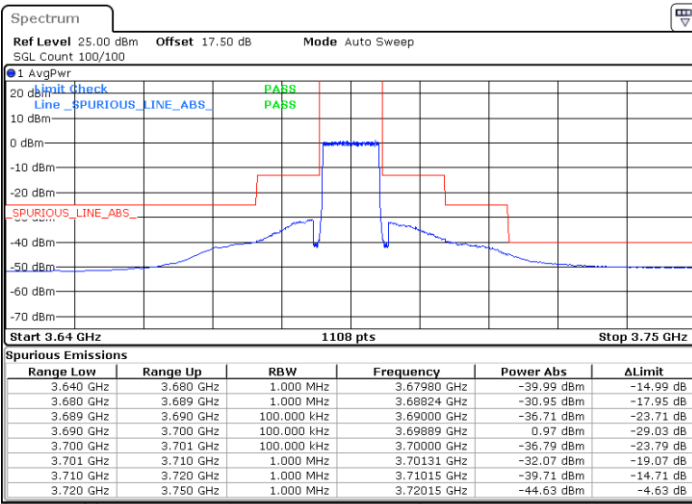

LTE Band 48 / 10MHz

16QAM

MiddleChannel / 1RB0

Middle Channel / 1RBmax

Date: 30 APR 2020 01:59:27

Date: 30 APR 2020 02:23:30

Middle Channel / FullIRB

N/A

Date: 30 APR 2020 02:11:30

LTE Band 48 / 10MHz

16QAM

Highest Channel / 1RB0

Highest Channel / 1RBmax

Date: 30 APR 2020 02:03:26

Date: 30 APR 2020 02:27:30

Highest Channel / FullIRB

N/A

Date: 30 APR 2020 02:15:30

LTE Band 48 / 15MHz

16QAM

Lowest Channel / 1RB0

Lowest Channel / 1RBmax

Date: 30 APR 2020 02:31:30

Date: 30 APR 2020 02:55:31