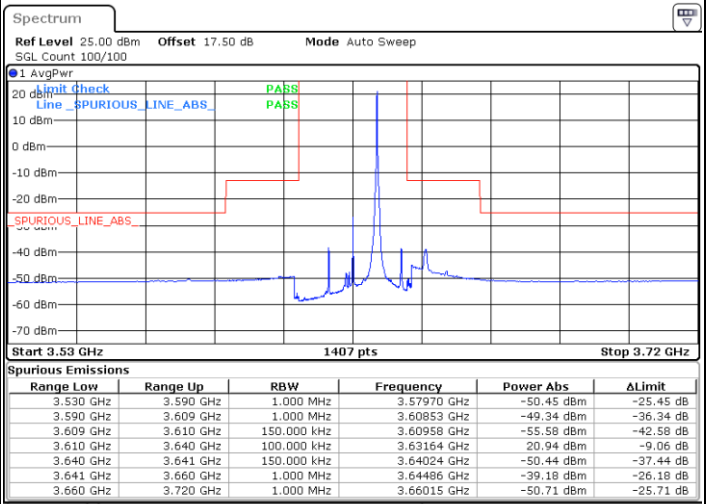

N/A

Date: 30 APR 2020 02:15:30

LTE Band 48 / 15MHz

16QAM

Lowest Channel / 1RB0

Lowest Channel / 1RBmax

Date: 30 APR 2020 02:31:30

Date: 30 APR 2020 02:55:31

Lowest Channel / FullIRB

N/A

Date: 30 APR 2020 02:43:32

LTE Band 48 / 15MHz

16QAM

Middle Channel / 1RB0

Middle Channel / 1RBmax

Date: 30 APR 2020 02:35:29

Date: 30 APR 2020 02:59:30

Middle Channel / FullIRB

N/A

Date: 30 APR 2020 02:47:31

LTE Band 48 / 15MHz

16QAM

Highest Channel / 1RB0

Highest Channel / 1RBmax

Date: 30 APR 2020 02:39:32

Date: 30 APR 2020 03:03:32

Highest Channel / FullIRB

N/A

Date: 30 APR 2020 02:51:30

LTE Band 48 / 20MHz

16QAM

Lowest Channel / 1RB0