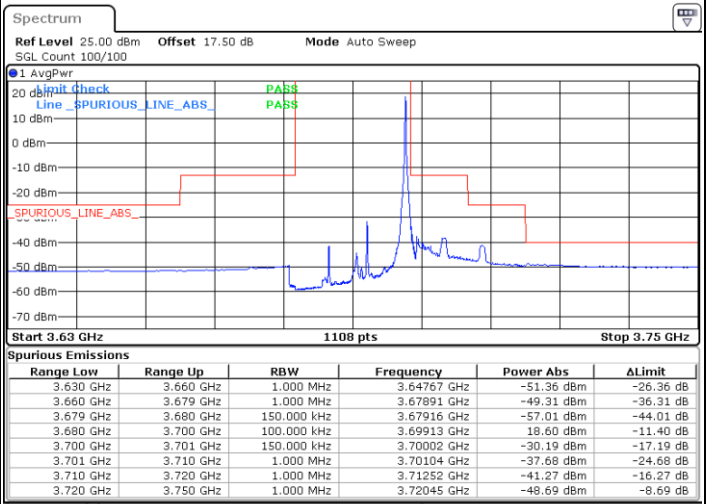

LTE Band 48 / 15MHz

QPSK

Highest Channel / 1RB0

Highest Channel / 1RBmax

Date: 30 APR 2020 02:38:12

Date: 30 APR 2020 03:02:13

Highest Channel / FullIRB

N/A

Date: 30 APR 2020 02:50:10

LTE Band 48 / 20MHz

QPSK

Lowest Channel / 1RB0

Lowest Channel / 1RBmax

Date: 30 APR 2020 03:20:55

Date: 30 APR 2020 03:32:55

Lowest Channel / FullIRB