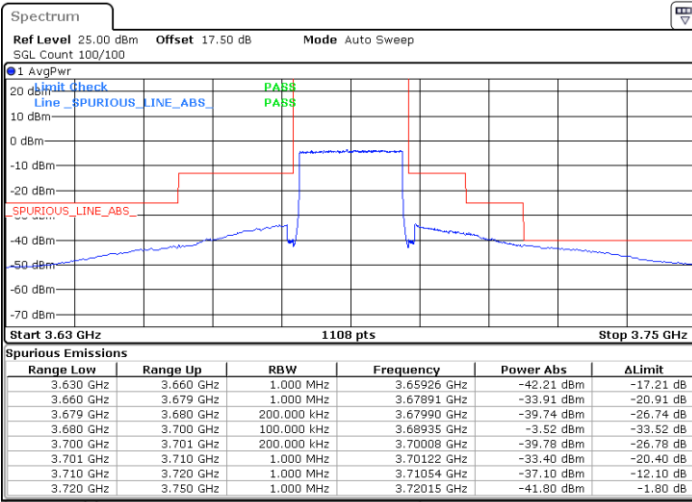

Highest Channel / FullIRB

N/A

Date: 30 APR 2020 03:14:13