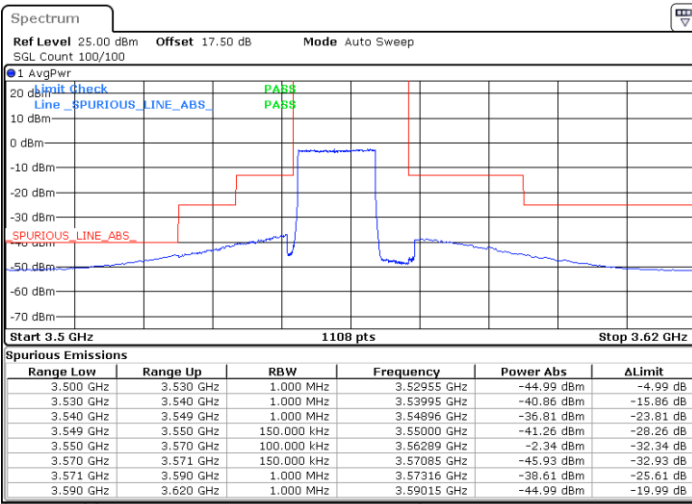

Highest Channel / 1RBmax

Date: 30 APR 2020 02:02:06

Date: 30 APR 2020 02:26:10

Highest Channel / FullIRB

N/A

Date: 30 APR 2020 02:14:10

LTE Band 48 / 15MHz

64QAM

Lowest Channel / 1RB0

Lowest Channel / 1RBmax

Date: 30 APR 2020 02:32:50

Date: 30 APR 2020 02:56:52

Lowest Channel / FullIRB

N/A

Date: 30 APR 2020 02:44:52

LTE Band 48 / 15MHz