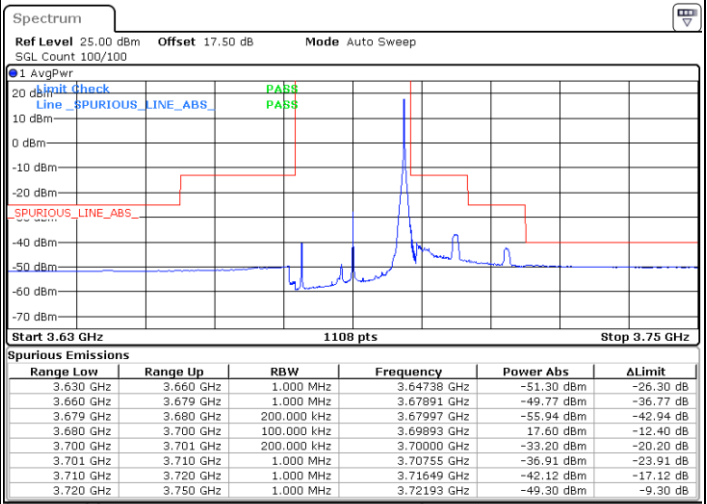

Lowest Channel / 1RBmax

Date: 30 APR 2020 03:19:35

Date: 30 APR 2020 03:31:34

Lowest Channel / FullIRB

N/A

Date: 30 APR 2020 03:07:35

LTE Band 48 / 20MHz

16QAM

Middle Channel / 1RB0

Middle Channel / 1RBmax

Date: 30 APR 2020 03:23:34

Date: 30 APR 2020 03:35:34

Middle Channel / FullIRB

N/A

Date: 30 APR 2020 03:11:34

LTE Band 48 / 20MHz

16QAM

Highest Channel / 1RB0

Highest Channel / 1RBmax

Date: 30 APR 2020 03:27:33

Date: 30 APR 2020 03:39:34

Highest Channel / FullIRB

N/A

Date: 30 APR 2020 03:15:33

LTE Band 48 / 5MHz

64QAM

Lowest Channel / 1RB0

Lowest Channel / 1RBmax

Date: 30 APR 2020 01:20:43

Date: 30 APR 2020 01:44:45

Lowest Channel / FullIRB

N/A