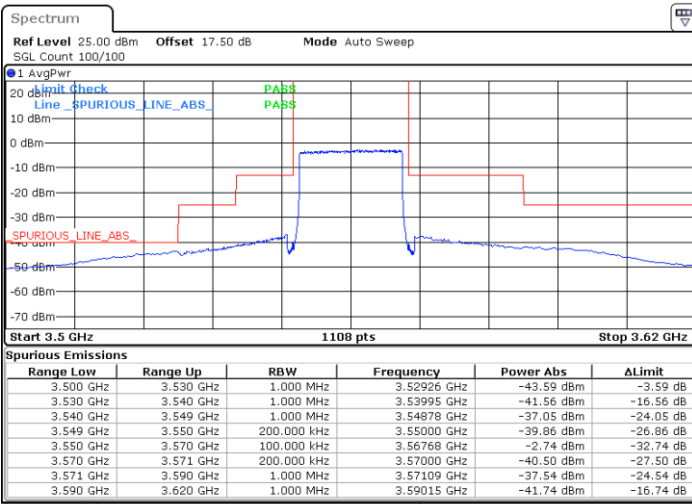

Date: 30 APR 2020 02:39:32

Date: 30 APR 2020 03:03:32

Highest Channel / FullIRB

N/A

Date: 30 APR 2020 02:51:30

LTE Band 48 / 20MHz

16QAM

Lowest Channel / 1RB0

Lowest Channel / 1RBmax

Date: 30 APR 2020 03:19:35

Date: 30 APR 2020 03:31:34

Lowest Channel / FullIRB

N/A

Date: 30 APR 2020 03:07:35

LTE Band 48 / 20MHz

16QAM

Middle Channel / 1RB0

Middle Channel / 1RBmax

Date: 30 APR 2020 03:23:34

Date: 30 APR 2020 03:35:34

Middle Channel / FullIRB

N/A

Date: 30 APR 2020 03:11:34

LTE Band 48 / 20MHz