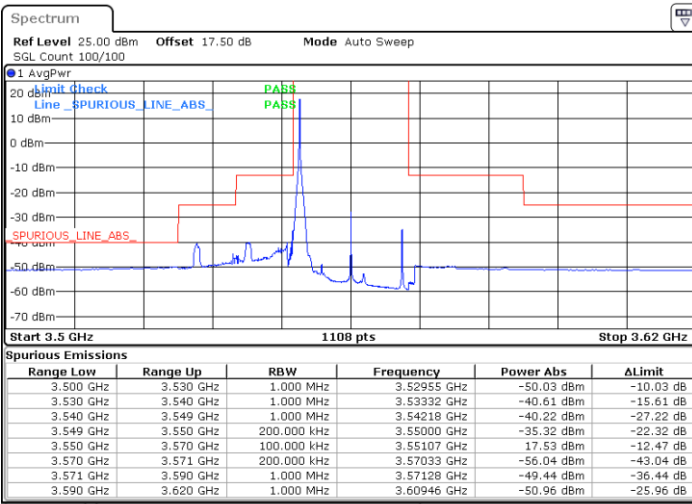

Date: 30 APR 2020 02:59:30

Middle Channel / FullIRB

N/A

Date: 30 APR 2020 02:47:31

LTE Band 48 / 15MHz

16QAM

Highest Channel / 1RB0

Highest Channel / 1RBmax

Date: 30 APR 2020 02:39:32

Date: 30 APR 2020 03:03:32

Highest Channel / FullIRB

N/A

Date: 30 APR 2020 02:51:30

LTE Band 48 / 20MHz

16QAM

Lowest Channel / 1RB0

Lowest Channel / 1RBmax

Date: 30 APR 2020 03:19:35

Date: 30 APR 2020 03:31:34

Lowest Channel / FullIRB

N/A

Date: 30 APR 2020 03:07:35

LTE Band 48 / 20MHz

16QAM