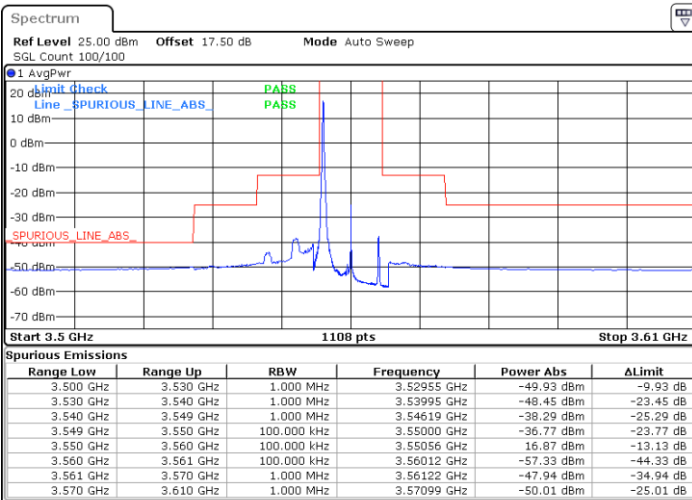

N/A

Date: 30 APR 2020 01:34:03

LTE Band 48 / 5MHz

64QAM

Highest Channel / 1RB0

Highest Channel / 1RBmax

Date: 30 APR 2020 01:28:43

Date: 30 APR 2020 01:52:45

Highest Channel / FullIRB

N/A

Date: 30 APR 2020 01:40:44

LTE Band 48 / 10MHz

64QAM

Lowest Channel / 1RB0

Lowest Channel / 1RBmax

Date: 30 APR 2020 01:54:06

Date: 30 APR 2020 02:18:10

Lowest Channel / FullIRB

N/A

Date: 30 APR 2020 02:06:06

LTE Band 48 / 10MHz

64QAM

MiddleChannel / 1RB0

Middle Channel / 1RBmax