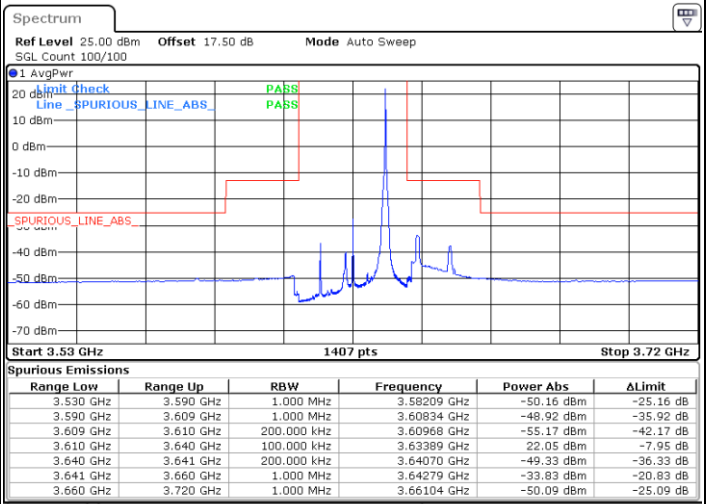

Date: 30 APR 2020 02:50:10

LTE Band 48 / 20MHz

QPSK

Lowest Channel / 1RB0

Lowest Channel / 1RBmax

Date: 30 APR 2020 03:20:55

Date: 30 APR 2020 03:32:55

Lowest Channel / FullIRB

N/A

Date: 30 APR 2020 03:08:55

LTE Band 48 / 20MHz

QPSK

Middle Channel / 1RB0

Middle Channel / 1RBmax

Date: 30 APR 2020 03:22:15

Date: 30 APR 2020 03:34:15

Middle Channel / FullIRB

N/A

Date: 30 APR 2020 03:10:15

LTE Band 48 / 20MHz

QPSK

Highest Channel / 1RB0

Highest Channel / 1RBmax

Date: 30 APR 2020 03:28:53