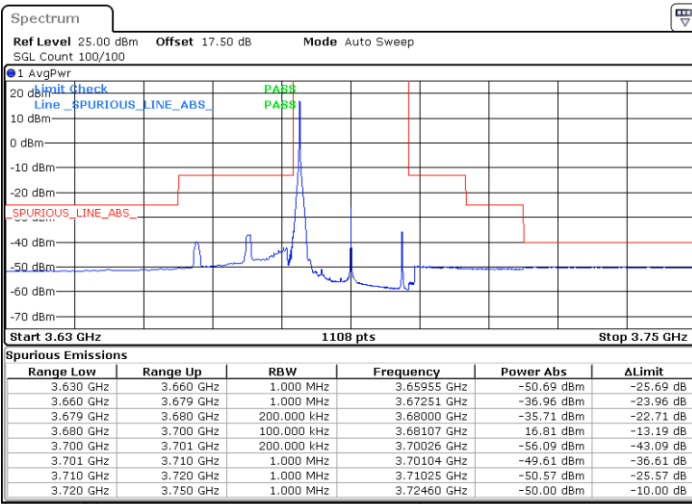

N/A

Date: 30 APR 2020 03:06:14

LTE Band 48 / 20MHz

64QAM

Middle Channel / 1RB0

Middle Channel / 1RBmax

Date: 30 APR 2020 03:24:54

Date: 30 APR 2020 03:36:54

Middle Channel / FullIRB

N/A

Date: 30 APR 2020 03:12:54

LTE Band 48 / 20MHz

64QAM

Highest Channel / 1RB0

Highest Channel / 1RBmax

Date: 30 APR 2020 03:26:13