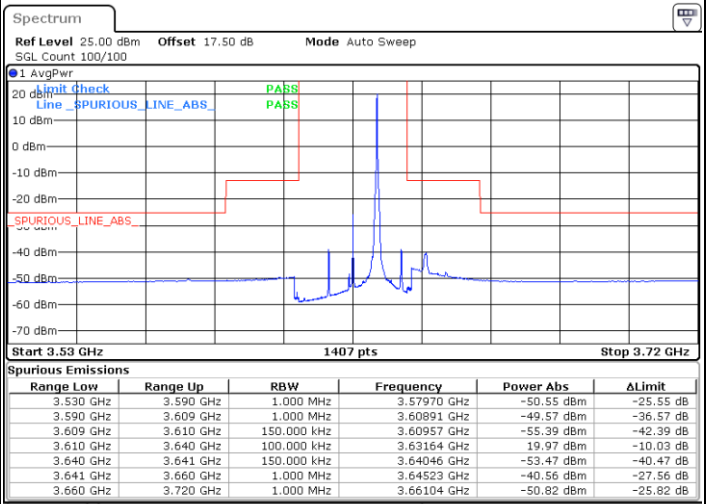

LTE Band 48 / 15MHz

64QAM

Middle Channel / 1RB0

Middle Channel / 1RBmax

Date: 30 APR 2020 02:34:09

Date: 30 APR 2020 02:58:11