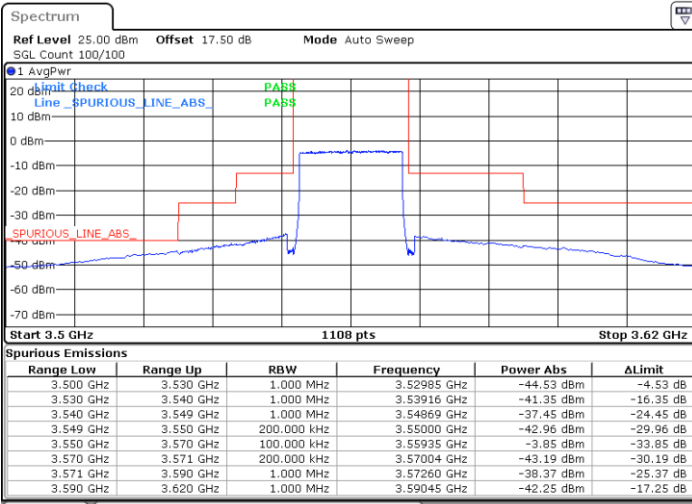

LTE Band 48 / 15MHz

64QAM

Highest Channel / 1RB0

Highest Channel / 1RBmax

Date: 30 APR 2020 02:40:52

Date: 30 APR 2020 03:04:52

Highest Channel / FullIRB

N/A

Date: 30 APR 2020 02:52:50

LTE Band 48 / 20MHz

64QAM

Lowest Channel / 1RB0

Lowest Channel / 1RBmax

Date: 30 APR 2020 03:18:14

Date: 30 APR 2020 03:30:14

Lowest Channel / FullIRB

N/A

Date: 30 APR 2020 03:06:14

LTE Band 48 / 20MHz

64QAM

Middle Channel / 1RB0

Middle Channel / 1RBmax

Date: 30 APR 2020 03:24:54

Date: 30 APR 2020 03:36:54