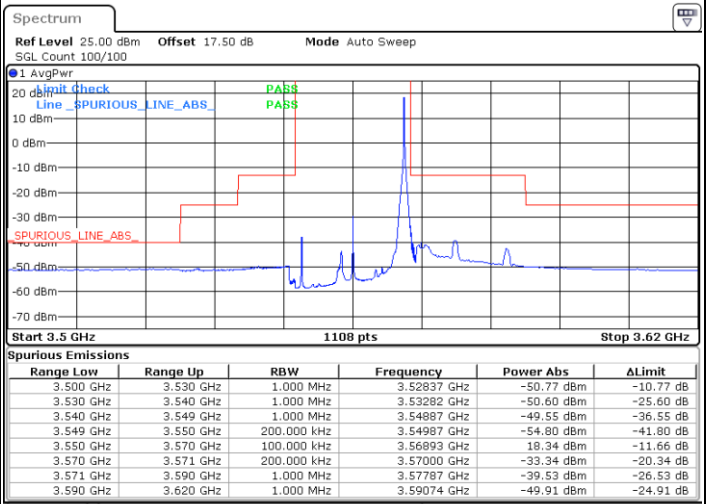

LTE Band 48 / 15MHz

QPSK

Highest Channel / 1RB0

Highest Channel / 1RBmax

Date: 30 APR 2020 02:38:12

Date: 30 APR 2020 03:02:13

Highest Channel / FullIRB

N/A

Date: 30 APR 2020 02:50:10

LTE Band 48 / 20MHz

QPSK

Lowest Channel / 1RB0

Lowest Channel / 1RBmax

Date: 30 APR 2020 03:20:55

Date: 30 APR 2020 03:32:55

Lowest Channel / FullIRB