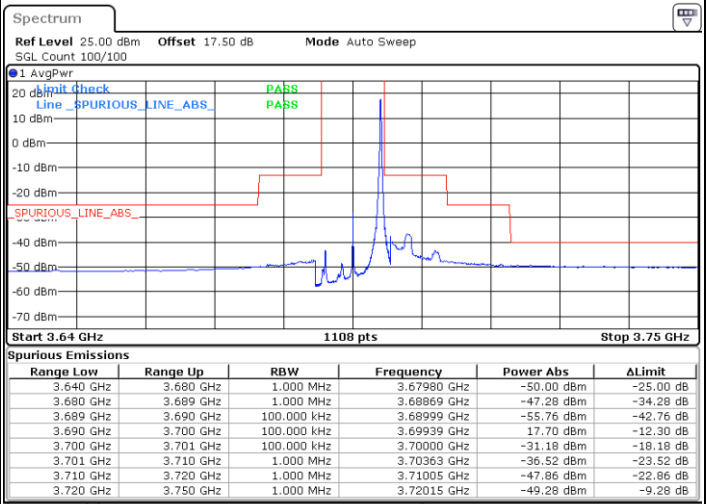

LTE Band 48 / 10MHz

16QAM

MiddleChannel / 1RB0

Middle Channel / 1RBmax

Date: 30 APR 2020 01:59:27

Date: 30 APR 2020 02:23:30

Middle Channel / FullIRB

N/A

Date: 30 APR 2020 02:11:30

LTE Band 48 / 10MHz

16QAM

Highest Channel / 1RB0

Highest Channel / 1RBmax

Date: 30 APR 2020 02:03:26

Date: 30 APR 2020 02:27:30

Highest Channel / FullIRB

N/A

Date: 30 APR 2020 02:15:30

LTE Band 48 / 15MHz

16QAM

Lowest Channel / 1RB0

Lowest Channel / 1RBmax

Date: 30 APR 2020 02:31:30

Date: 30 APR 2020 02:55:31

Lowest Channel / FullIRB

N/A

Date: 30 APR 2020 02:43:32

LTE Band 48 / 15MHz

16QAM

Middle Channel / 1RB0

Middle Channel / 1RBmax

Date: 30 APR 2020 02:35:29