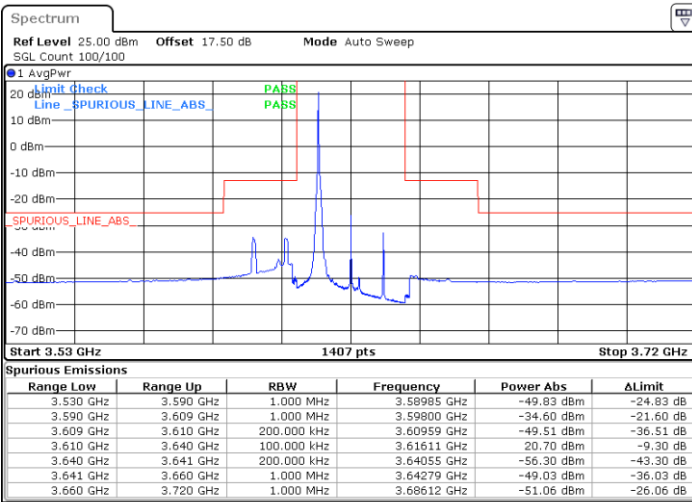

Date: 30 APR 2020 02:39:32

Date: 30 APR 2020 03:03:32

Highest Channel / FullIRB

N/A

Date: 30 APR 2020 02:51:30

LTE Band 48 / 20MHz

16QAM

Lowest Channel / 1RB0

Lowest Channel / 1RBmax

Date: 30 APR 2020 03:19:35

Date: 30 APR 2020 03:31:34

Lowest Channel / FullIRB

N/A

Date: 30 APR 2020 03:07:35

LTE Band 48 / 20MHz

16QAM

Middle Channel / 1RB0

Middle Channel / 1RBmax

Date: 30 APR 2020 03:23:34

Date: 30 APR 2020 03:35:34

Middle Channel / FullIRB

N/A

Date: 30 APR 2020 03:11:34

LTE Band 48 / 20MHz