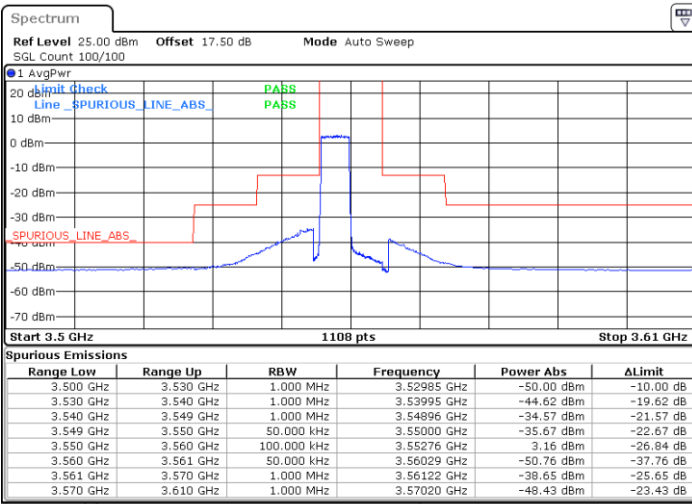

Middle Channel / FullIRB

N/A

Date: 30 APR 2020 03:10:15

LTE Band 48 / 20MHz

QPSK

Highest Channel / 1RB0

Highest Channel / 1RBmax

Date: 30 APR 2020 03:28:53

Date: 30 APR 2020 03:40:54

Highest Channel / FullIRB

N/A

Date: 26 MAY 2020 23:31:39

LTE Band 48 / 5MHz

16QAM

Lowest Channel / 1RB0

Lowest Channel / 1RBmax

Date: 30 APR 2020 01:19:24

Date: 30 APR 2020 01:43:25

Lowest Channel / FullIRB

N/A

Date: 30 APR 2020 01:31:23

LTE Band 48 / 5MHz

16QAM

Middle Channel / 1RB0