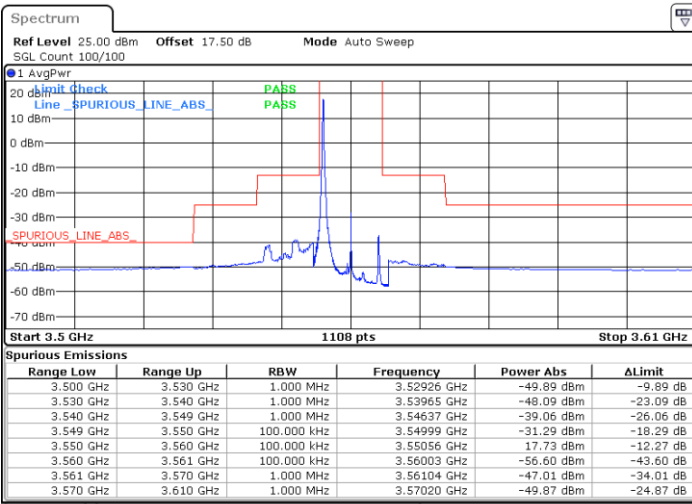

LTE Band 48 / 10MHz

16QAM

Lowest Channel / 1RB0

Lowest Channel / 1RBmax

Date: 30 APR 2020 01:55:26

Date: 30 APR 2020 02:19:30