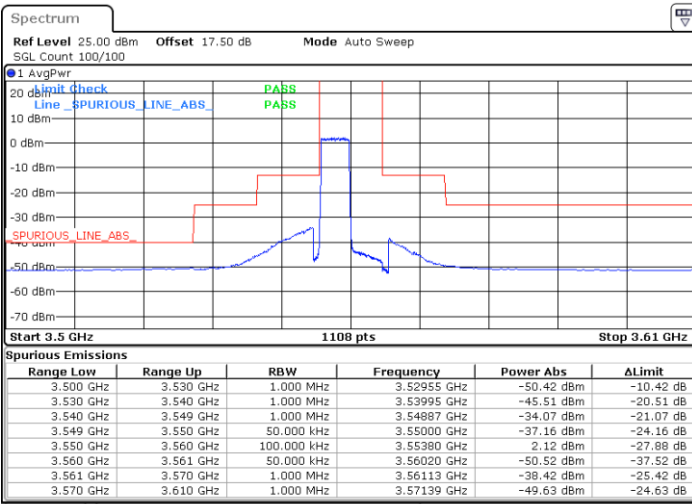

LTE Band 48 / 5MHz

64QAM

Lowest Channel / 1RB0

Lowest Channel / 1RBmax

Date: 30 APR 2020 01:20:43

Date: 30 APR 2020 01:44:45

Lowest Channel / FullIRB

N/A

Date: 30 APR 2020 01:32:43

LTE Band 48 / 5MHz

64QAM

Middle Channel / 1RB0

Middle Channel / 1RBmax

Date: 30 APR 2020 01:22:04

Date: 30 APR 2020 01:46:05

Middle Channel / FullIRB