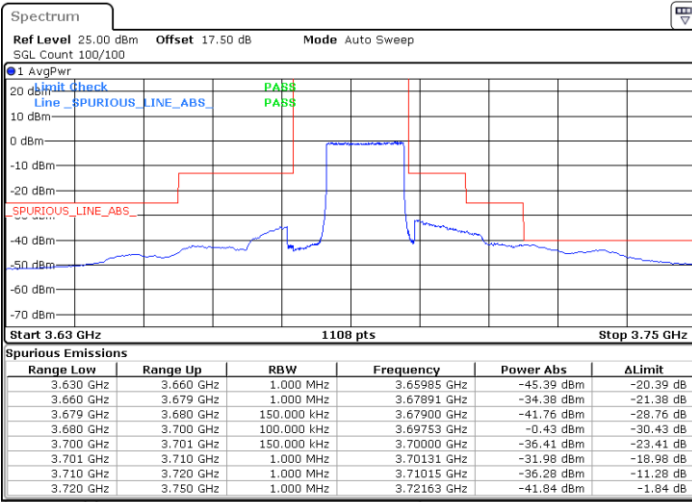

LTE Band 48 / 15MHz

QPSK

Highest Channel / 1RB0

Highest Channel / 1RBmax

Date: 30 APR 2020 02:38:12

Date: 30 APR 2020 03:02:13

Highest Channel / FullIRB

N/A

Date: 30 APR 2020 02:50:10

LTE Band 48 / 20MHz

QPSK

Lowest Channel / 1RB0

Lowest Channel / 1RBmax

Date: 30 APR 2020 03:20:55

Date: 30 APR 2020 03:32:55

Lowest Channel / FullIRB