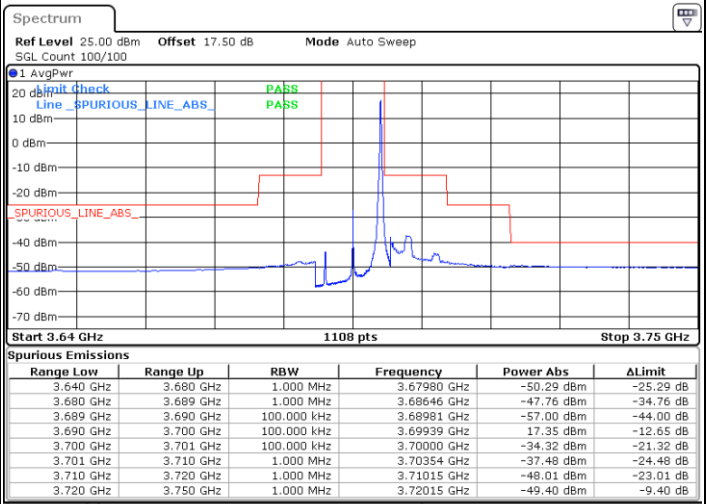

Date: 30 APR 2020 02:18:10

Lowest Channel / FullIRB

N/A

Date: 30 APR 2020 02:06:06

LTE Band 48 / 10MHz

64QAM

MiddleChannel / 1RB0

Middle Channel / 1RBmax

Date: 30 APR 2020 02:00:46

Date: 30 APR 2020 02:24:50

Middle Channel / FullIRB

N/A

Date: 30 APR 2020 02:12:51

LTE Band 48 / 10MHz

64QAM

Highest Channel / 1RB0

Highest Channel / 1RBmax

Date: 30 APR 2020 02:02:06

Date: 30 APR 2020 02:26:10

Highest Channel / FullIRB

N/A

Date: 30 APR 2020 02:14:10

LTE Band 48 / 15MHz

64QAM

Lowest Channel / 1RB0

Lowest Channel / 1RBmax

Date: 30 APR 2020 02:32:50

Date: 30 APR 2020 02:56:52

Lowest Channel / FullIRB

N/A

Date: 30 APR 2020 02:44:52

LTE Band 48 / 15MHz