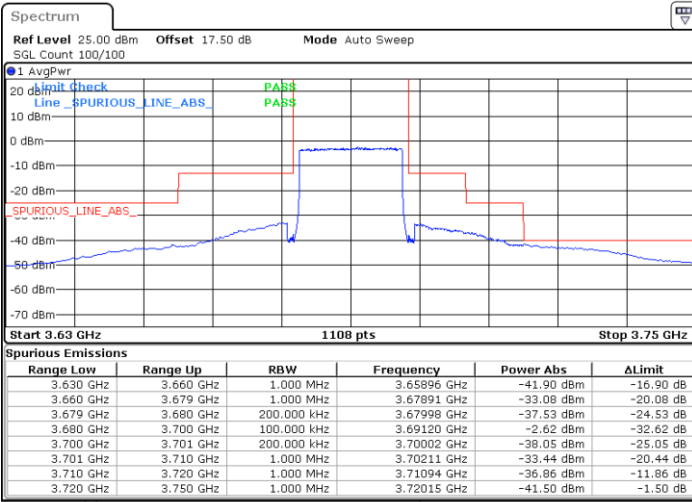

Middle Channel / 1RB0

Middle Channel / 1RBmax

Date: 30 APR 2020 03:23:34

Date: 30 APR 2020 03:35:34

Middle Channel / FullIRB

N/A

Date: 30 APR 2020 03:11:34

LTE Band 48 / 20MHz

16QAM

Highest Channel / 1RB0

Highest Channel / 1RBmax

Date: 30 APR 2020 03:27:33

Date: 30 APR 2020 03:39:34

Highest Channel / FullIRB

N/A

Date: 30 APR 2020 03:15:33

LTE Band 48 / 5MHz

64QAM

Lowest Channel / 1RB0

Lowest Channel / 1RBmax

Date: 30 APR 2020 01:20:43

Date: 30 APR 2020 01:44:45

Lowest Channel / FullIRB

N/A