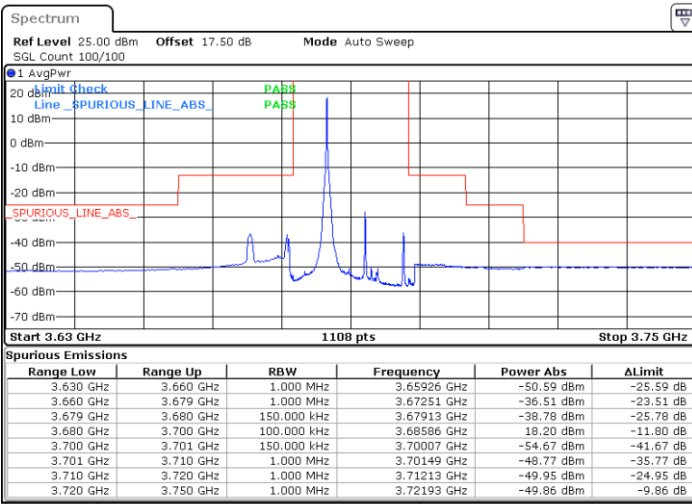

Lowest Channel / FullIRB

N/A

Date: 30 APR 2020 02:43:32

LTE Band 48 / 15MHz

16QAM

Middle Channel / 1RB0

Middle Channel / 1RBmax

Date: 30 APR 2020 02:35:29

Date: 30 APR 2020 02:59:30

Middle Channel / FullIRB

N/A

Date: 30 APR 2020 02:47:31

LTE Band 48 / 15MHz

16QAM

Highest Channel / 1RB0

Highest Channel / 1RBmax

Date: 30 APR 2020 02:39:32

Date: 30 APR 2020 03:03:32

Highest Channel / FullIRB

N/A

Date: 30 APR 2020 02:51:30

LTE Band 48 / 20MHz

16QAM

Lowest Channel / 1RB0

Lowest Channel / 1RBmax

Date: 30 APR 2020 03:19:35

Date: 30 APR 2020 03:31:34

Lowest Channel / FullIRB

N/A

Date: 30 APR 2020 03:07:35

LTE Band 48 / 20MHz

16QAM