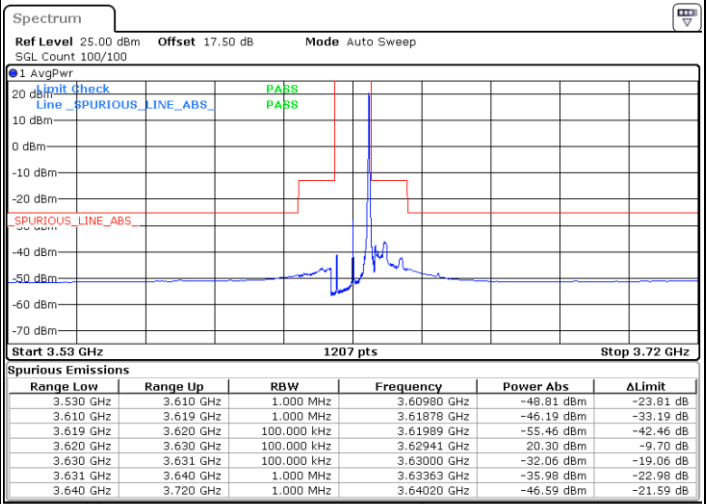

Highest Channel / FullIRB

N/A

Date: 30 APR 2020 01:40:44

LTE Band 48 / 10MHz

64QAM

Lowest Channel / 1RB0

Lowest Channel / 1RBmax

Date: 30 APR 2020 01:54:06

Date: 30 APR 2020 02:18:10

Lowest Channel / FullIRB

N/A

Date: 30 APR 2020 02:06:06

LTE Band 48 / 10MHz

64QAM

MiddleChannel / 1RB0

Middle Channel / 1RBmax

Date: 30 APR 2020 02:00:46

Date: 30 APR 2020 02:24:50

Middle Channel / FullIRB

N/A

Date: 30 APR 2020 02:12:51

LTE Band 48 / 10MHz

64QAM

Highest Channel / 1RB0

Highest Channel / 1RBmax

Date: 30 APR 2020 02:02:06

Date: 30 APR 2020 02:26:10

Highest Channel / FullIRB

N/A

Date: 30 APR 2020 02:14:10

LTE Band 48 / 15MHz

64QAM