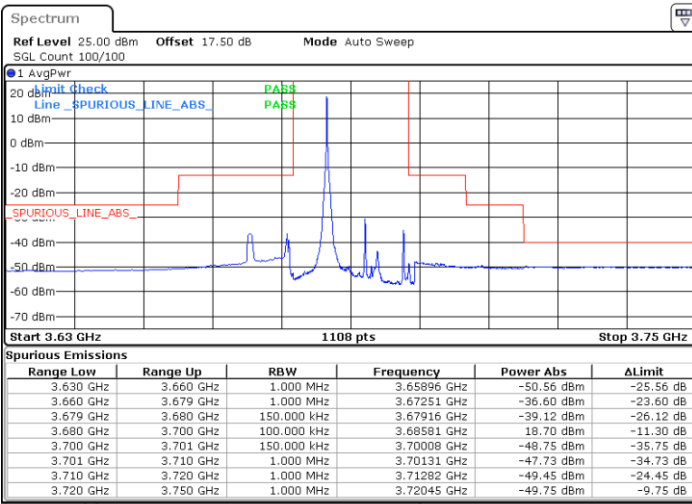

LTE Band 48 / 15MHz

QPSK

Highest Channel / 1RB0

Highest Channel / 1RBmax

Date: 30 APR 2020 02:38:12

Date: 30 APR 2020 03:02:13

Highest Channel / FullIRB

N/A

Date: 30 APR 2020 02:50:10

LTE Band 48 / 20MHz

QPSK

Lowest Channel / 1RB0

Lowest Channel / 1RBmax

Date: 30 APR 2020 03:20:55

Date: 30 APR 2020 03:32:55

Lowest Channel / FullIRB