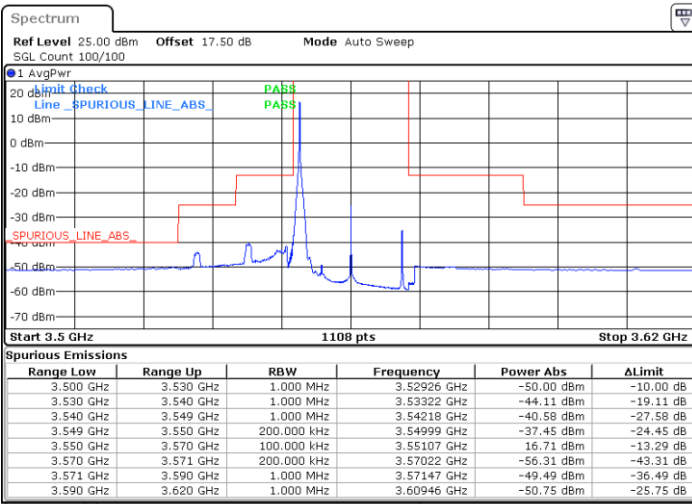

LTE Band 48 / 15MHz

64QAM

Highest Channel / 1RB0

Highest Channel / 1RBmax

Date: 30 APR 2020 02:40:52

Date: 30 APR 2020 03:04:52

Highest Channel / FullIRB

N/A

Date: 30 APR 2020 02:52:50

LTE Band 48 / 20MHz

64QAM

Lowest Channel / 1RB0

Lowest Channel / 1RBmax

Date: 30 APR 2020 03:18:14

Date: 30 APR 2020 03:30:14

Lowest Channel / FullIRB

N/A

Date: 30 APR 2020 03:06:14

LTE Band 48 / 20MHz

64QAM

Middle Channel / 1RB0

Middle Channel / 1RBmax

Date: 30 APR 2020 03:24:54

Date: 30 APR 2020 03:36:54