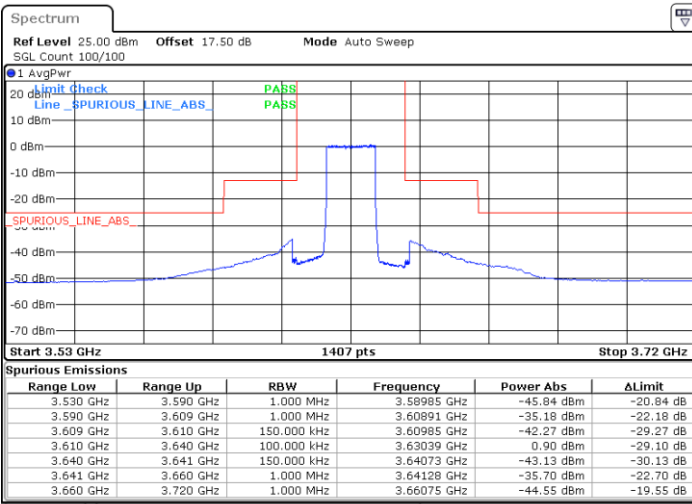

Lowest Channel / 1RB0

Lowest Channel / 1RBmax

Date: 30 APR 2020 02:32:50

Date: 30 APR 2020 02:56:52

Lowest Channel / FullIRB

N/A

Date: 30 APR 2020 02:44:52

LTE Band 48 / 15MHz

64QAM

Middle Channel / 1RB0

Middle Channel / 1RBmax

Date: 30 APR 2020 02:34:09

Date: 30 APR 2020 02:58:11

Middle Channel / FullIRB

N/A

Date: 30 APR 2020 02:46:12

LTE Band 48 / 15MHz

64QAM

Highest Channel / 1RB0

Highest Channel / 1RBmax

Date: 30 APR 2020 02:40:52

Date: 30 APR 2020 03:04:52

Highest Channel / FullIRB

N/A

Date: 30 APR 2020 02:52:50

LTE Band 48 / 20MHz

64QAM

Lowest Channel / 1RB0

Lowest Channel / 1RBmax

Date: 30 APR 2020 03:18:14

Date: 30 APR 2020 03:30:14

Lowest Channel / FullIRB