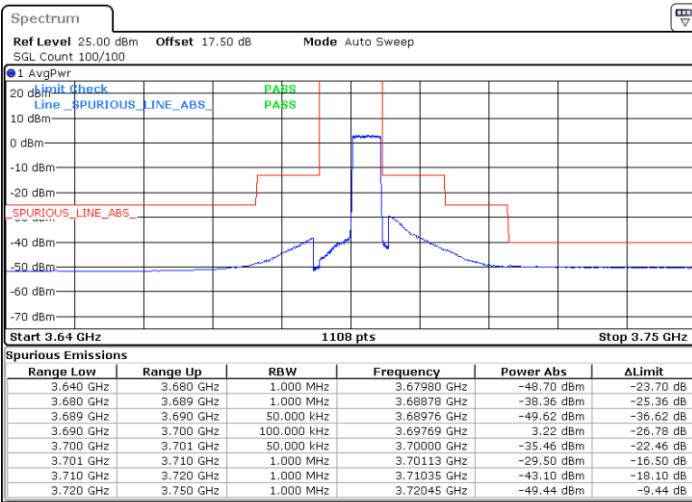

Highest Channel / 1RB0

Highest Channel / 1RBmax

Date: 30 APR 2020 01:27:23

Date: 30 APR 2020 01:51:25

Highest Channel / FullIRB

N/A

Date: 30 APR 2020 01:39:24

LTE Band 48 / 10MHz

16QAM

Lowest Channel / 1RB0

Lowest Channel / 1RBmax

Date: 30 APR 2020 01:55:26

Date: 30 APR 2020 02:19:30

Lowest Channel / FullIRB

N/A

Date: 30 APR 2020 02:07:26