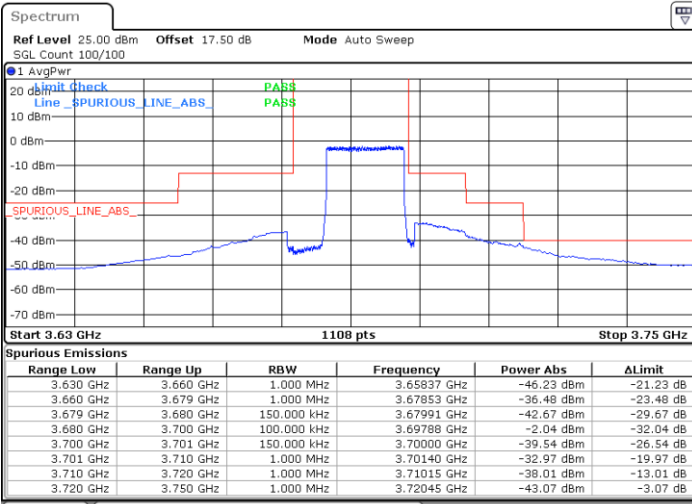

Lowest Channel / 1RB0

Lowest Channel / 1RBmax

Date: 30 APR 2020 02:32:50

Date: 30 APR 2020 02:56:52

Lowest Channel / FullIRB

N/A

Date: 30 APR 2020 02:44:52

LTE Band 48 / 15MHz

LTE Band 48 / 15MHz

64QAM

Highest Channel / 1RB0

Highest Channel / 1RBmax

Date: 30 APR 2020 02:40:52

Date: 30 APR 2020 03:04:52

Highest Channel / FullIRB

N/A

Date: 30 APR 2020 02:52:50

LTE Band 48 / 20MHz

64QAM

Lowest Channel / 1RB0

Lowest Channel / 1RBmax

Date: 30 APR 2020 03:18:14

Date: 30 APR 2020 03:30:14

Lowest Channel / FullIRB