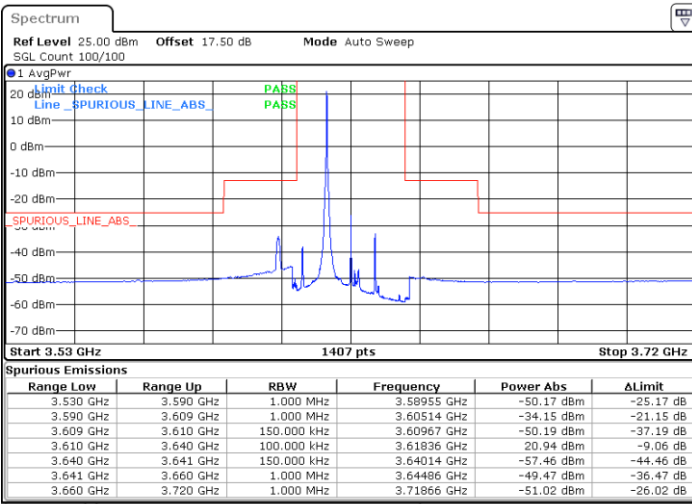

Lowest Channel / FullIRB

N/A

Date: 30 APR 2020 02:43:32

LTE Band 48 / 15MHz

16QAM

Middle Channel / 1RB0

Middle Channel / 1RBmax

Date: 30 APR 2020 02:35:29

Date: 30 APR 2020 02:59:30

Middle Channel / FullIRB

N/A

Date: 30 APR 2020 02:47:31

LTE Band 48 / 15MHz

16QAM

Highest Channel / 1RB0

Highest Channel / 1RBmax