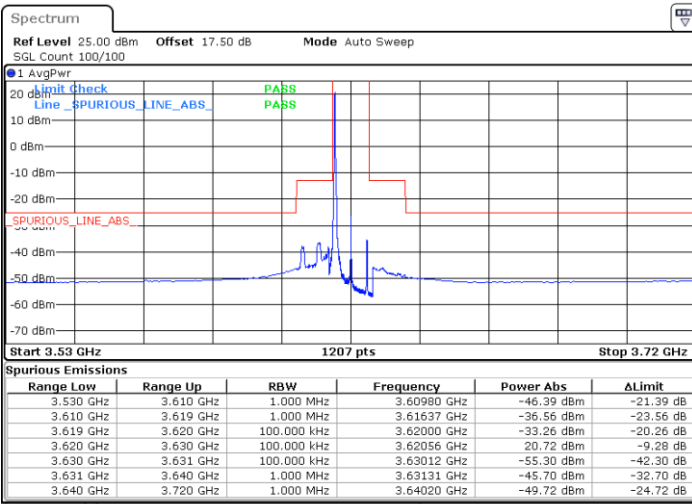

Highest Channel / FullIRB

N/A

Date: 30 APR 2020 01:40:44

LTE Band 48 / 10MHz

64QAM

Lowest Channel / 1RB0

Lowest Channel / 1RBmax

Date: 30 APR 2020 01:54:06

Date: 30 APR 2020 02:18:10

Lowest Channel / FullIRB

N/A

Date: 30 APR 2020 02:06:06

LTE Band 48 / 10MHz

64QAM

MiddleChannel / 1RB0

Middle Channel / 1RBmax

Date: 30 APR 2020 02:00:46

Date: 30 APR 2020 02:24:50

Middle Channel / FullIRB

N/A

Date: 30 APR 2020 02:12:51

LTE Band 48 / 10MHz

64QAM

Highest Channel / 1RB0

Highest Channel / 1RBmax

Date: 30 APR 2020 02:02:06

Date: 30 APR 2020 02:26:10

Highest Channel / FullIRB

N/A

Date: 30 APR 2020 02:14:10

LTE Band 48 / 15MHz

64QAM