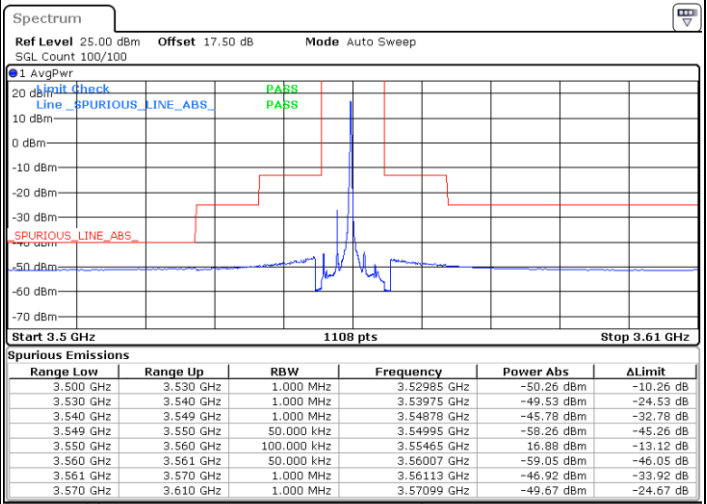

Middle Channel / 1RB0

Middle Channel / 1RBmax

Date: 30 APR 2020 03:23:34

Date: 30 APR 2020 03:35:34

Middle Channel / FullIRB

N/A

Date: 30 APR 2020 03:11:34

LTE Band 48 / 20MHz

16QAM

Highest Channel / 1RB0

Highest Channel / 1RBmax

Date: 30 APR 2020 03:27:33

Date: 30 APR 2020 03:39:34

Highest Channel / FullIRB

N/A

Date: 30 APR 2020 03:15:33

LTE Band 48 / 5MHz

64QAM

Lowest Channel / 1RB0

Lowest Channel / 1RBmax

Date: 30 APR 2020 01:20:43

Date: 30 APR 2020 01:44:45

Lowest Channel / FullIRB

N/A