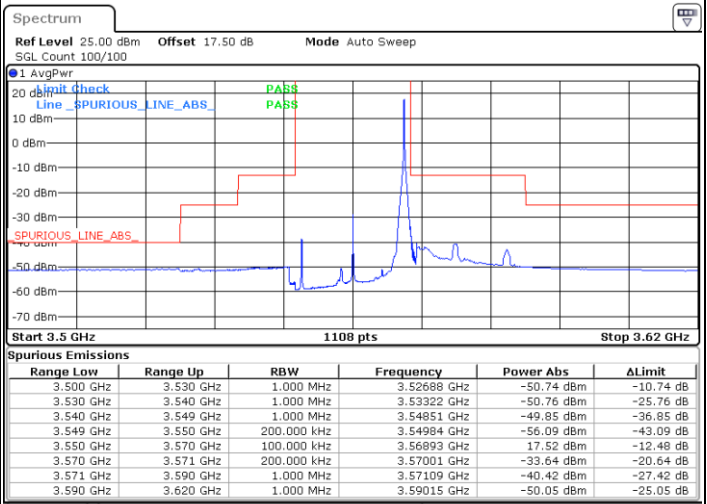

Date: 30 APR 2020 02:59:30

Middle Channel / FullIRB

N/A

Date: 30 APR 2020 02:47:31

LTE Band 48 / 15MHz

16QAM

Highest Channel / 1RB0

Highest Channel / 1RBmax

Date: 30 APR 2020 02:39:32

Date: 30 APR 2020 03:03:32

Highest Channel / FullIRB

N/A

Date: 30 APR 2020 02:51:30

LTE Band 48 / 20MHz

16QAM

Lowest Channel / 1RB0

Lowest Channel / 1RBmax

Date: 30 APR 2020 03:19:35

Date: 30 APR 2020 03:31:34

Lowest Channel / FullIRB

N/A

Date: 30 APR 2020 03:07:35

LTE Band 48 / 20MHz

16QAM