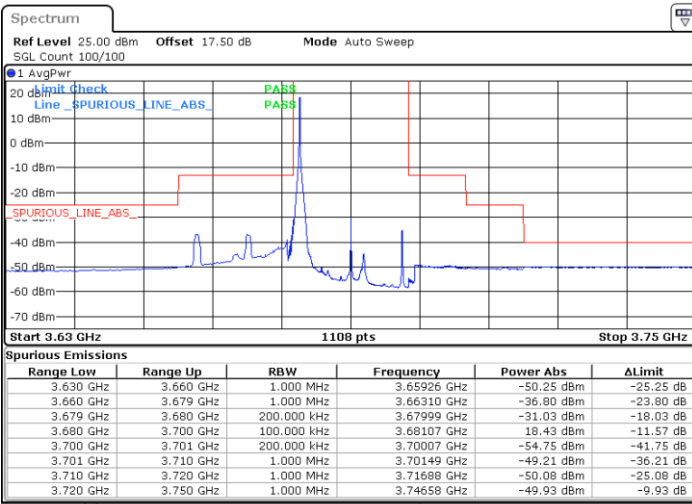

Middle Channel / FullIRB

N/A

Date: 30 APR 2020 03:10:15

LTE Band 48 / 20MHz

QPSK

Highest Channel / 1RB0

Highest Channel / 1RBmax

Date: 30 APR 2020 03:28:53

Date: 30 APR 2020 03:40:54

Highest Channel / FullIRB

N/A

Date: 26 MAY 2020 23:31:39

LTE Band 48 / 5MHz

16QAM

Lowest Channel / 1RB0

Lowest Channel / 1RBmax