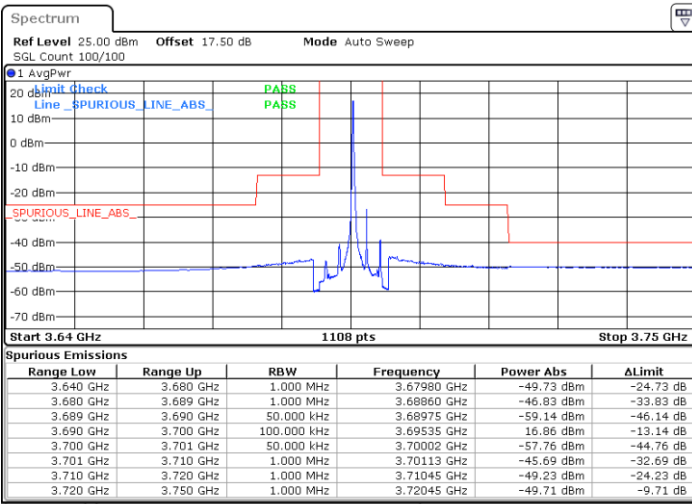

Date: 30 APR 2020 01:32:43

LTE Band 48 / 5MHz

64QAM

Middle Channel / 1RB0

Middle Channel / 1RBmax

Date: 30 APR 2020 01:22:04

Date: 30 APR 2020 01:46:05

Middle Channel / FullIRB

N/A

Date: 30 APR 2020 01:34:03

LTE Band 48 / 5MHz

64QAM

Highest Channel / 1RB0

Highest Channel / 1RBmax

Date: 30 APR 2020 01:28:43

Date: 30 APR 2020 01:52:45

Highest Channel / FullIRB

N/A

Date: 30 APR 2020 01:40:44

LTE Band 48 / 10MHz

64QAM

Lowest Channel / 1RB0

Lowest Channel / 1RBmax

Date: 30 APR 2020 01:54:06