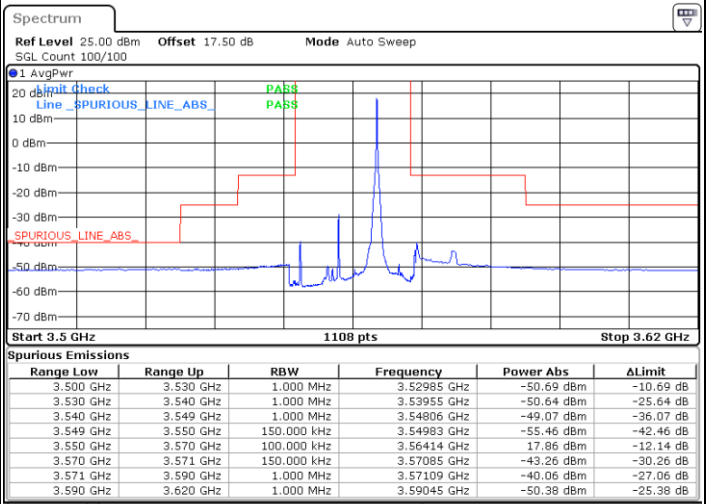

Date: 30 APR 2020 02:11:30

LTE Band 48 / 10MHz

16QAM

Highest Channel / 1RB0

Highest Channel / 1RBmax

Date: 30 APR 2020 02:03:26

Date: 30 APR 2020 02:27:30

Highest Channel / FullIRB

N/A

Date: 30 APR 2020 02:15:30

LTE Band 48 / 15MHz

16QAM

Lowest Channel / 1RB0

Lowest Channel / 1RBmax

Date: 30 APR 2020 02:31:30

Date: 30 APR 2020 02:55:31

Lowest Channel / FullIRB

N/A

Date: 30 APR 2020 02:43:32

LTE Band 48 / 15MHz

16QAM

Middle Channel / 1RB0

Middle Channel / 1RBmax

Date: 30 APR 2020 02:35:29

Date: 30 APR 2020 02:59:30

Middle Channel / FullIRB

N/A

Date: 30 APR 2020 02:47:31

LTE Band 48 / 15MHz

16QAM

Highest Channel / 1RB0

Highest Channel / 1RBmax