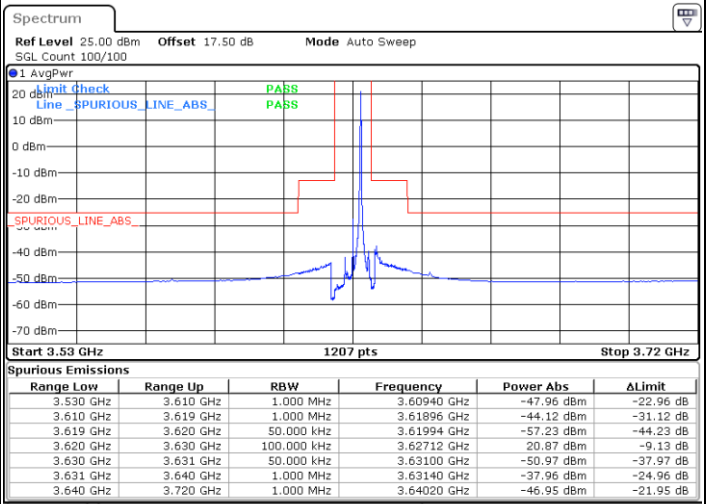

LTE Band 48 / 5MHz

16QAM

Middle Channel / 1RB0

Middle Channel / 1RBmax

Date: 30 APR 2020 01:23:24

Date: 30 APR 2020 01:47:25