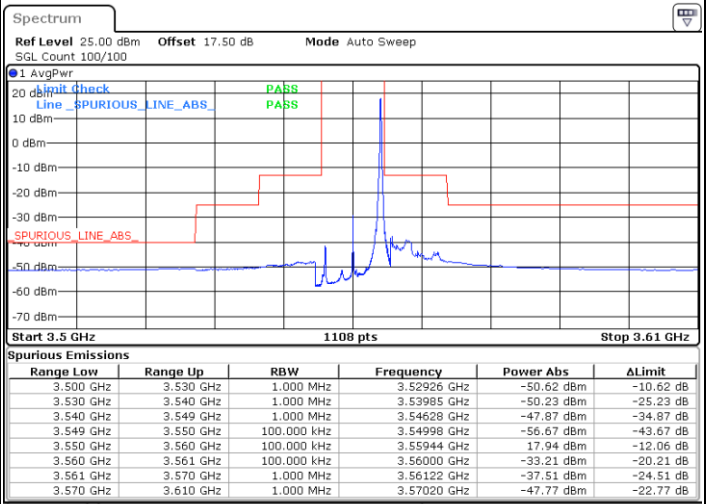

Highest Channel / 1RB0

Highest Channel / 1RBmax

Date: 30 APR 2020 01:27:23

Date: 30 APR 2020 01:51:25

Highest Channel / FullIRB

N/A

Date: 30 APR 2020 01:39:24

LTE Band 48 / 10MHz

16QAM

Lowest Channel / 1RB0

Lowest Channel / 1RBmax

Date: 30 APR 2020 01:55:26

Date: 30 APR 2020 02:19:30

Lowest Channel / FullIRB

N/A

Date: 30 APR 2020 02:07:26