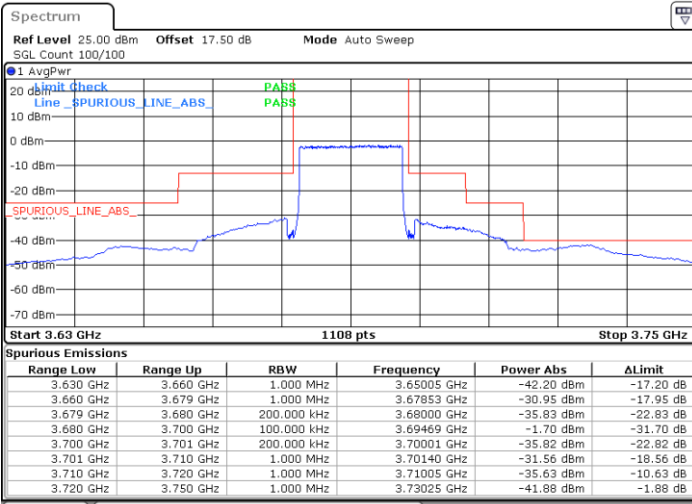

Middle Channel / FullIRB

N/A

Date: 30 APR 2020 03:10:15

LTE Band 48 / 20MHz

QPSK

Highest Channel / 1RB0

Highest Channel / 1RBmax

Date: 30 APR 2020 03:28:53

Date: 30 APR 2020 03:40:54

Highest Channel / FullIRB

N/A

Date: 26 MAY 2020 23:31:39

LTE Band 48 / 5MHz

16QAM

Lowest Channel / 1RB0

Lowest Channel / 1RBmax