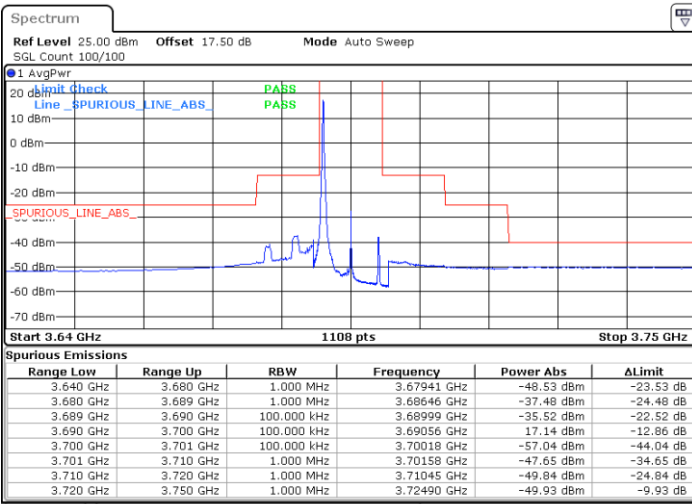

Date: 30 APR 2020 02:18:10

Lowest Channel / FullIRB

N/A

Date: 30 APR 2020 02:06:06

LTE Band 48 / 10MHz

64QAM

MiddleChannel / 1RB0

Middle Channel / 1RBmax

Date: 30 APR 2020 02:00:46

Date: 30 APR 2020 02:24:50

Middle Channel / FullIRB

N/A

Date: 30 APR 2020 02:12:51

LTE Band 48 / 10MHz

64QAM

Highest Channel / 1RB0

Highest Channel / 1RBmax

Date: 30 APR 2020 02:02:06

Date: 30 APR 2020 02:26:10

Highest Channel / FullIRB

N/A

Date: 30 APR 2020 02:14:10

LTE Band 48 / 15MHz

64QAM

Lowest Channel / 1RB0

Lowest Channel / 1RBmax

Date: 30 APR 2020 02:32:50

Date: 30 APR 2020 02:56:52

Lowest Channel / FullIRB

N/A

Date: 30 APR 2020 02:44:52

LTE Band 48 / 15MHz