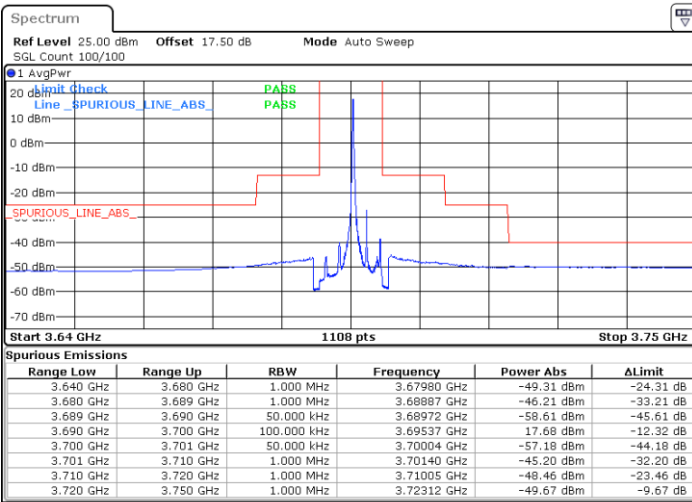

Middle Channel / 1RBmax

Date: 30 APR 2020 01:23:24

Date: 30 APR 2020 01:47:25

Middle Channel / FullIRB

N/A

Date: 30 APR 2020 01:35:23

LTE Band 48 / 5MHz

16QAM

Highest Channel / 1RB0

Highest Channel / 1RBmax

Date: 30 APR 2020 01:27:23

Date: 30 APR 2020 01:51:25

Highest Channel / FullIRB

N/A

Date: 30 APR 2020 01:39:24

LTE Band 48 / 10MHz