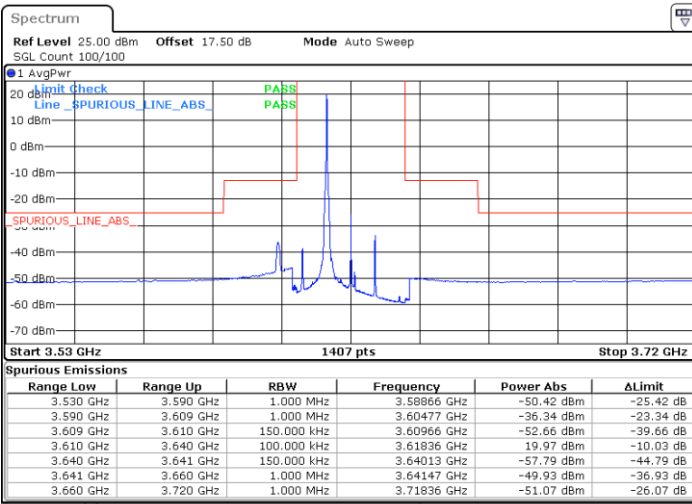

LTE Band 48 / 15MHz

64QAM

Middle Channel / 1RB0

Middle Channel / 1RBmax

Date: 30 APR 2020 02:34:09

Date: 30 APR 2020 02:58:11