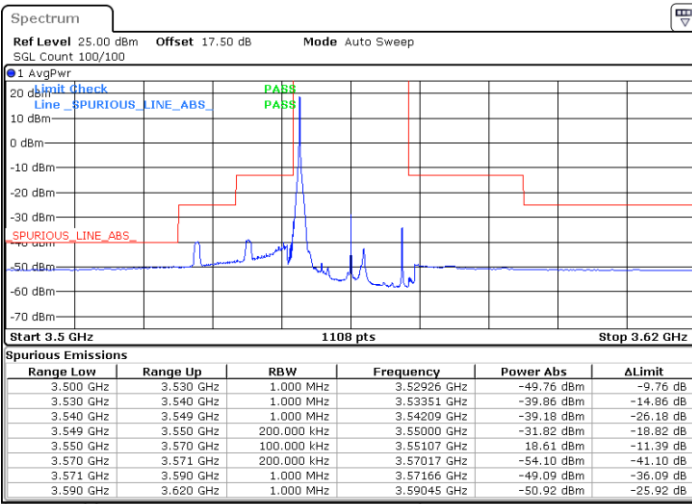

LTE Band 48 / 15MHz

QPSK

Highest Channel / 1RB0

Highest Channel / 1RBmax

Date: 30 APR 2020 02:38:12

Date: 30 APR 2020 03:02:13

Highest Channel / FullIRB

N/A

Date: 30 APR 2020 02:50:10

LTE Band 48 / 20MHz

QPSK

Lowest Channel / 1RB0

Lowest Channel / 1RBmax

Date: 30 APR 2020 03:20:55

Date: 30 APR 2020 03:32:55

Lowest Channel / FullIRB