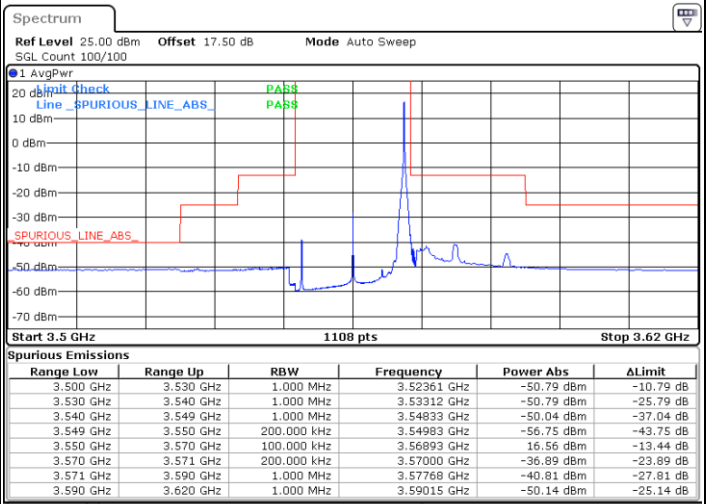

LTE Band 48 / 15MHz

64QAM

Highest Channel / 1RB0

Highest Channel / 1RBmax

Date: 30 APR 2020 02:40:52

Date: 30 APR 2020 03:04:52

Highest Channel / FullIRB

N/A

Date: 30 APR 2020 02:52:50

LTE Band 48 / 20MHz

64QAM

Lowest Channel / 1RB0

Lowest Channel / 1RBmax

Date: 30 APR 2020 03:18:14

Date: 30 APR 2020 03:30:14

Lowest Channel / FullIRB

N/A

Date: 30 APR 2020 03:06:14

LTE Band 48 / 20MHz

64QAM

Middle Channel / 1RB0

Middle Channel / 1RBmax

Date: 30 APR 2020 03:24:54

Date: 30 APR 2020 03:36:54