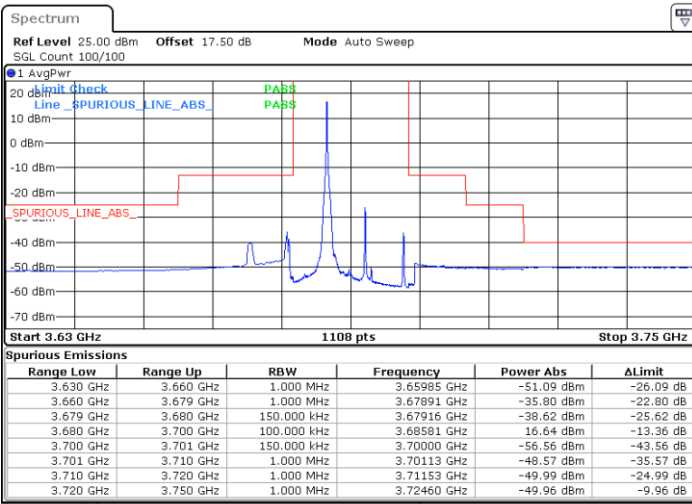

Lowest Channel / 1RB0

Lowest Channel / 1RBmax

Date: 30 APR 2020 02:32:50

Date: 30 APR 2020 02:56:52

Lowest Channel / FullIRB

N/A

Date: 30 APR 2020 02:44:52

LTE Band 48 / 15MHz

64QAM

Middle Channel / 1RB0

Middle Channel / 1RBmax

Date: 30 APR 2020 02:34:09

Date: 30 APR 2020 02:58:11

Middle Channel / FullIRB

N/A

Date: 30 APR 2020 02:46:12

LTE Band 48 / 15MHz

64QAM

Highest Channel / 1RB0

Highest Channel / 1RBmax

Date: 30 APR 2020 02:40:52

Date: 30 APR 2020 03:04:52

Highest Channel / FullIRB

N/A

Date: 30 APR 2020 02:52:50

LTE Band 48 / 20MHz

64QAM

Lowest Channel / 1RB0

Lowest Channel / 1RBmax

Date: 30 APR 2020 03:18:14

Date: 30 APR 2020 03:30:14

Lowest Channel / FullIRB