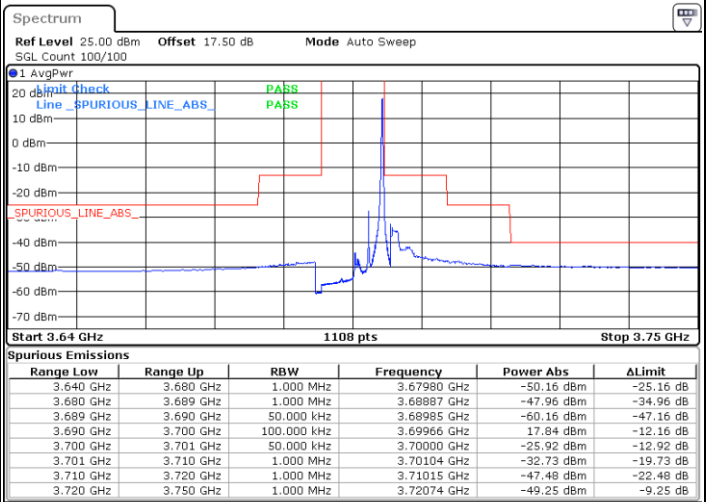

Middle Channel / 1RBmax

Date: 30 APR 2020 01:23:24

Date: 30 APR 2020 01:47:25

Middle Channel / FullIRB

N/A

Date: 30 APR 2020 01:35:23

LTE Band 48 / 5MHz

16QAM

Highest Channel / 1RB0

Highest Channel / 1RBmax

Date: 30 APR 2020 01:27:23

Date: 30 APR 2020 01:51:25

Highest Channel / FullIRB

N/A

Date: 30 APR 2020 01:39:24

LTE Band 48 / 10MHz