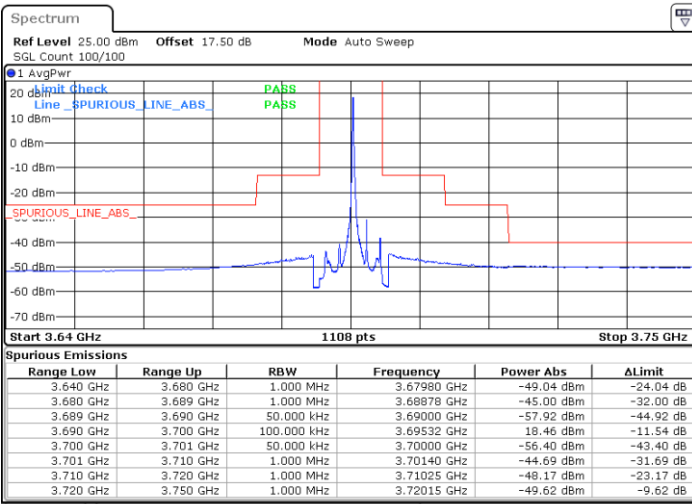

LTE Band 48 / 5MHz

QPSK

Middle Channel / 1RB0

Date: 30 APR 2020 01:24:44

Middle Channel / 1RBmax

Date: 30 APR 2020 01:48:45

Middle Channel / FullIRB

Date: 30 APR 2020 01:36:43

N/A

LTE Band 48 / 5MHz

QPSK

Highest Channel / 1RB0

Highest Channel / 1RBmax

Date: 30 APR 2020 01:26:03

Date: 30 APR 2020 01:50:05

Highest Channel / FullIRB

N/A

Date: 30 APR 2020 01:38:03

LTE Band 48 / 10MHz

QPSK

Lowest Channel / 1RB0

Lowest Channel / 1RBmax

Date: 30 APR 2020 01:56:46

Date: 30 APR 2020 02:20:50