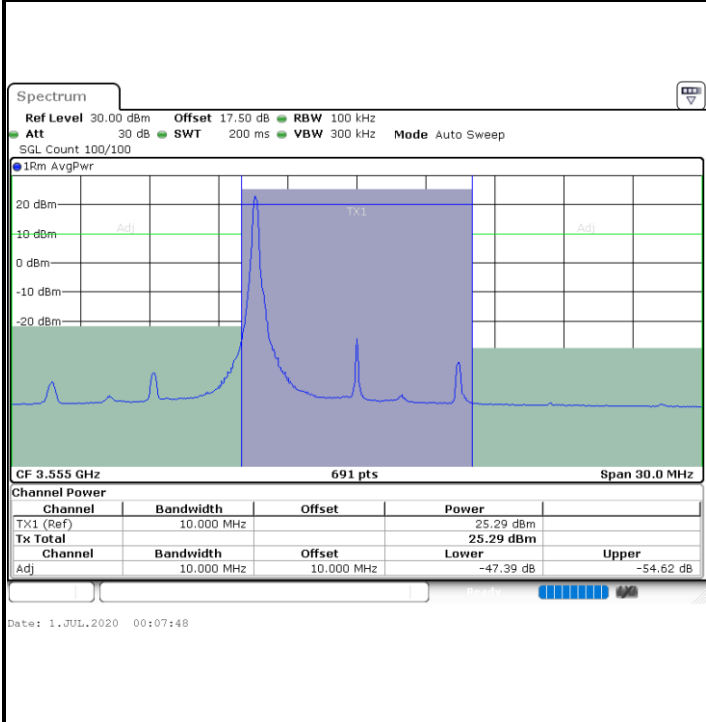

16QAM

Highest Channel / 1RB0

Highest Channel / 1RBmax

Highest Channel / FullRB

N/A

LTE Band 48 / 10MHz

16QAM

Lowest Channel / 1RB0