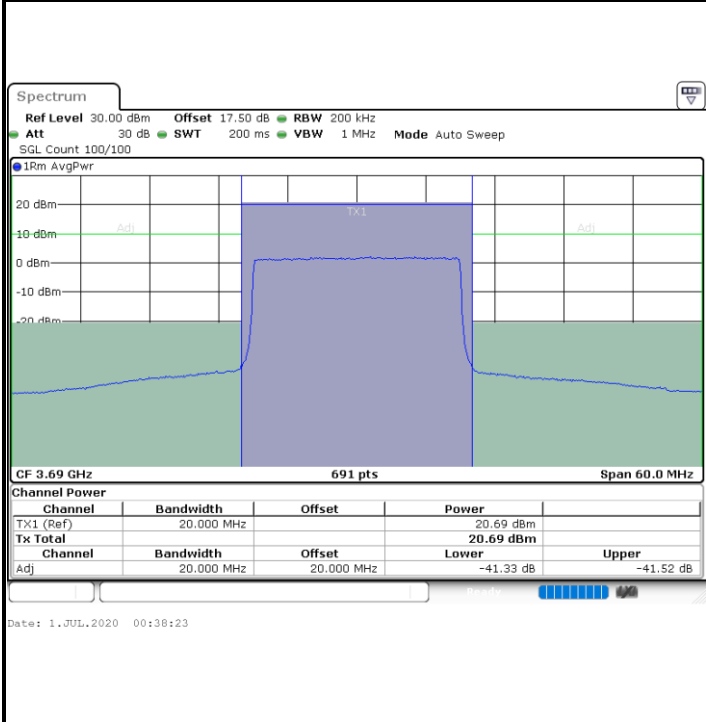

Lowest Channel / FullIRB

N/A

LTE Band 48 / 20MHz

16QAM

Middle Channel / 1RB0

Middle Channel / 1RBmax

Date: 1.JUL.2020 00:41:21

Date: 1.JUL.2020 00:45:48

Middle Channel / FullRB

N/A

Date: 1.JUL.2020 00:36:55

LTE Band 48 / 20MHz

16QAM

Highest Channel / 1RB0

Highest Channel / 1RBmax

Highest Channel / FullIRB

N/A

LTE Band 48 / 5MHz

64QAM

Lowest Channel / 1RB0

Lowest Channel / 1RBmax

Lowest Channel / FullIRB

N/A

LTE Band 48 / 5MHz