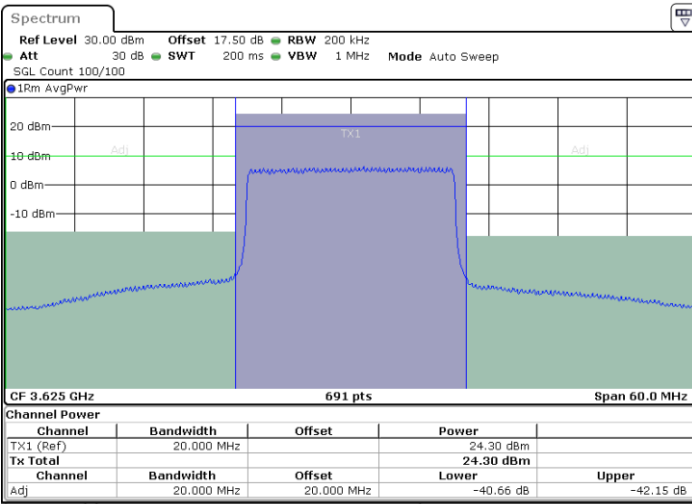

Highest Channel / 1RB0

Highest Channel / 1RBmax

Highest Channel / FullRB

N/A

LTE Band 48 / 20MHz

16QAM

Lowest Channel / 1RB0

Lowest Channel / 1RBmax

Lowest Channel / FullIRB

N/A

LTE Band 48 / 20MHz

16QAM

Middle Channel / 1RB0

Middle Channel / 1RBmax

Date: 1.JUL.2020 00:41:21

Date: 1.JUL.2020 00:45:48

Middle Channel / FullRB

N/A

Date: 1.JUL.2020 00:36:55

LTE Band 48 / 20MHz

16QAM

Highest Channel / 1RB0

Highest Channel / 1RBmax

Highest Channel / FullIRB