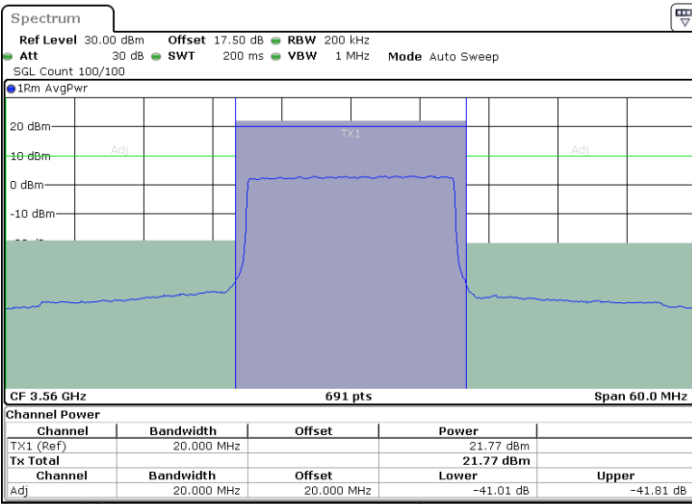

LTE Band 48 / 15MHz

QPSK

Highest Channel / 1RB0

Highest Channel / 1RBmax

Highest Channel / FullIRB

N/A

LTE Band 48 / 20MHz

QPSK

Lowest Channel / 1RB0

Lowest Channel / 1RBmax

Date: 1.JUL.2020 00:40:23

Date: 1.JUL.2020 00:44:49

Lowest Channel / FullIRB

N/A

Date: 1.JUL.2020 00:35:56

LTE Band 48 / 20MHz

QPSK

Middle Channel / 1RB0

Middle Channel / 1RBmax

Middle Channel / FullRB

N/A

LTE Band 48 / 20MHz

QPSK

Highest Channel / 1RB0

Highest Channel / 1RBmax

Highest Channel / FullIRB

N/A

LTE Band 48 / 5MHz

16QAM

Lowest Channel / 1RB0

Lowest Channel / 1RBmax

Lowest Channel / FullIRB