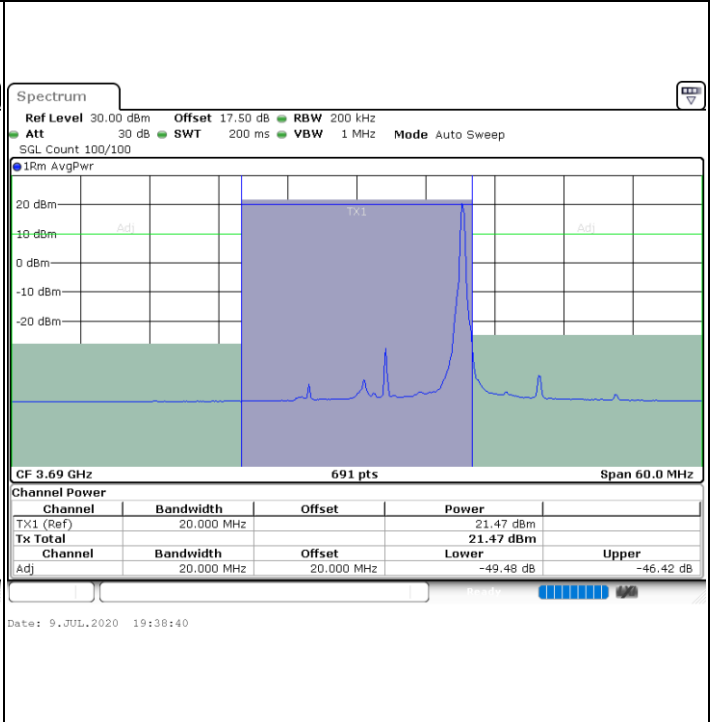

LTE Band 48 / 15MHz

QPSK

Highest Channel / 1RB0

Highest Channel / 1RBmax

Highest Channel / FullIRB

N/A

LTE Band 48 / 20MHz

QPSK

Lowest Channel / 1RB0

Lowest Channel / 1RBmax

Date: 1.JUL.2020 00:40:23

Date: 1.JUL.2020 00:44:49

Lowest Channel / FullIRB

N/A

Date: 1.JUL.2020 00:35:56

LTE Band 48 / 20MHz