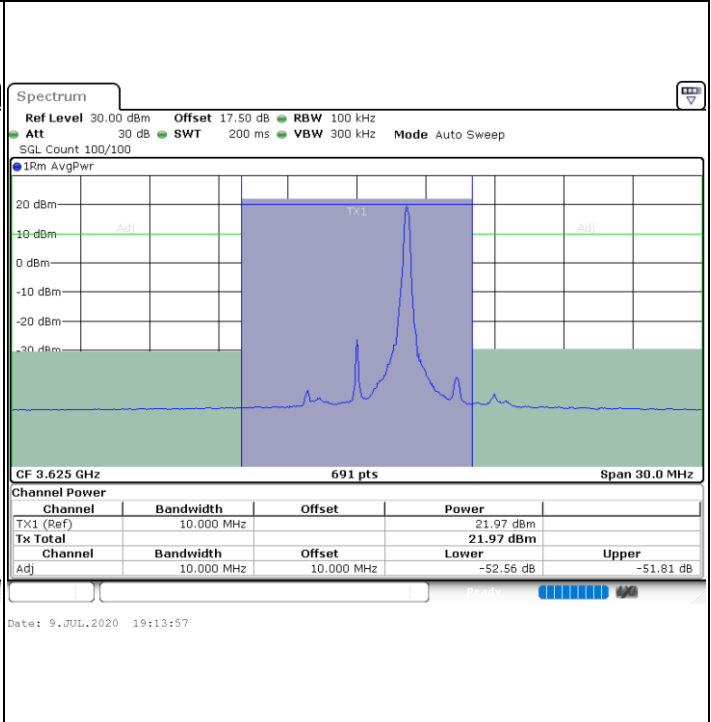

Highest Channel / 1RBmax

Highest Channel / FullIRB

N/A

LTE Band 48 / 5MHz

16QAM

Lowest Channel / 1RB0

Lowest Channel / 1RBmax

Lowest Channel / FullIRB

N/A

LTE Band 48 / 5MHz

16QAM

Middle Channel / 1RB0

Middle Channel / 1RBmax

Middle Channel / FullRB

N/A

LTE Band 48 / 5MHz

16QAM

Highest Channel / 1RB0

Highest Channel / 1RBmax

Highest Channel / FullRB

N/A

LTE Band 48 / 10MHz

16QAM

Lowest Channel / 1RB0