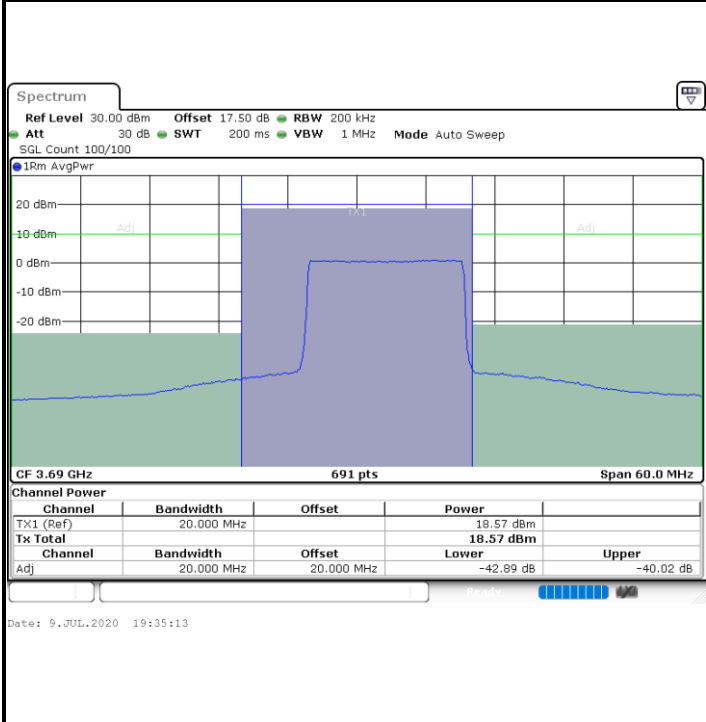

Lowest Channel / FullIRB

N/A

Date: 9.JUL.2020 19:32:16

LTE Band 48 / 15MHz

64QAM

Middle Channel / 1RB0

Middle Channel / 1RBmax

Date: 9.JUL.2020 19:28:19

Date: 9.JUL.2020 19:37:12

Middle Channel / FullRB

N/A

Date: 9.JUL.2020 19:49:33

LTE Band 48 / 15MHz

64QAM

Highest Channel / 1RB0

Highest Channel / 1RBmax

Highest Channel / FullRB

N/A

LTE Band 48 / 20MHz

64QAM

Lowest Channel / 1RB0

Lowest Channel / 1RBmax

Lowest Channel / FullIRB

N/A