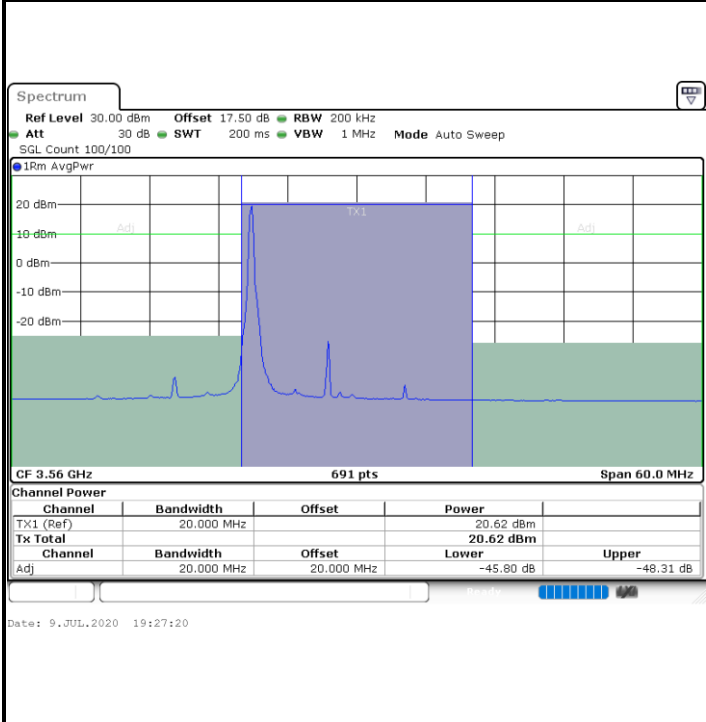

Highest Channel / FullRB

N/A

LTE Band 48 / 15MHz

16QAM

Lowest Channel / 1RB0

Lowest Channel / 1RBmax

Lowest Channel / FullIRB

N/A

LTE Band 48 / 15MHz

16QAM

Middle Channel / 1RB0

Middle Channel / 1RBmax

Middle Channel / FullRB

N/A

LTE Band 48 / 15MHz

16QAM