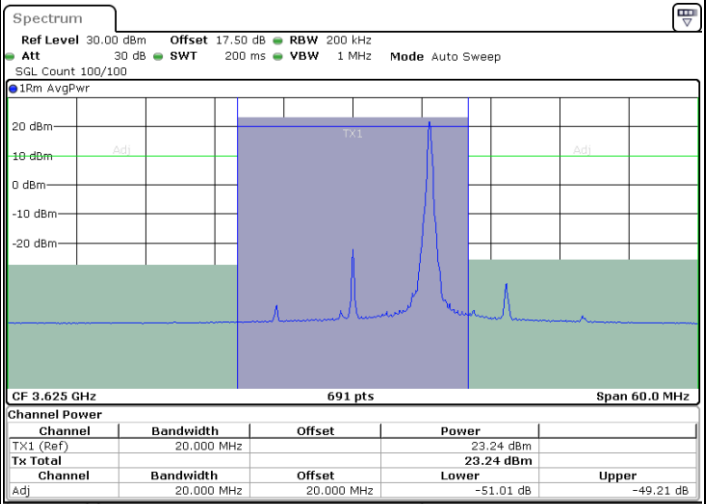

Lowest Channel / FullIRB

N/A

Date: 9.JUL.2020 19:32:16

LTE Band 48 / 15MHz

64QAM

Middle Channel / 1RB0

Middle Channel / 1RBmax

Date: 9.JUL.2020 19:28:19

Date: 9.JUL.2020 19:37:12

Middle Channel / FullRB

N/A

Date: 9.JUL.2020 19:49:33

LTE Band 48 / 15MHz

64QAM

Highest Channel / 1RB0

Highest Channel / 1RBmax