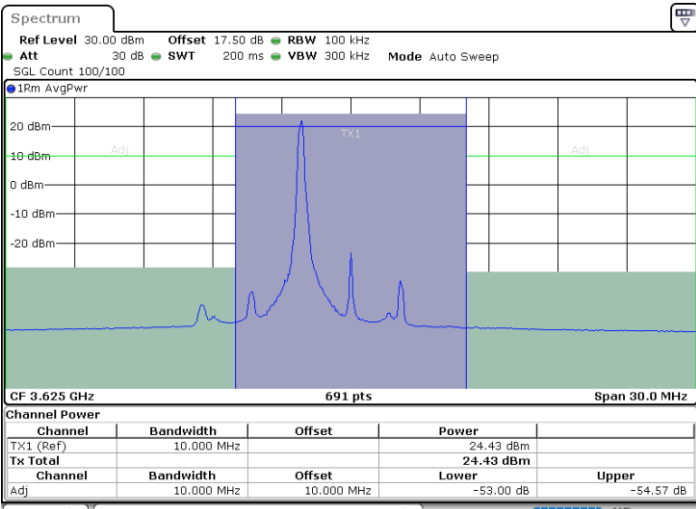

LTE Band 48 / 5MHz

64QAM

Middle Channel / 1RB0

Middle Channel / 1RBmax

Date: 9.JUL.2020 19:04:13