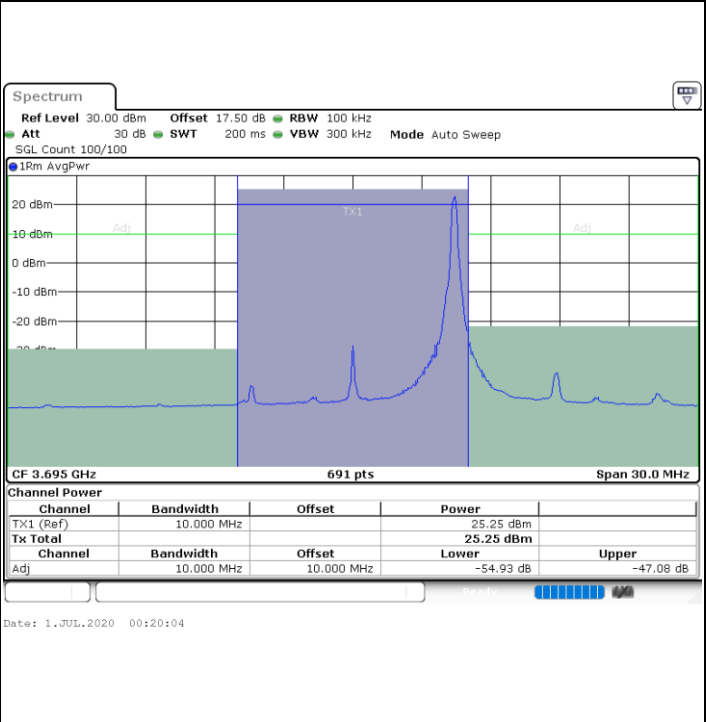

Date: 1.JUL.2020 00:18:32

Middle Channel / FullRB

N/A

Date: 1.JUL.2020 00:13:55

LTE Band 48 / 10MHz

16QAM

Highest Channel / 1RB0

Highest Channel / 1RBmax

Highest Channel / FullRB

N/A

LTE Band 48 / 15MHz

16QAM

Lowest Channel / 1RB0

Lowest Channel / 1RBmax

Lowest Channel / FullIRB

N/A