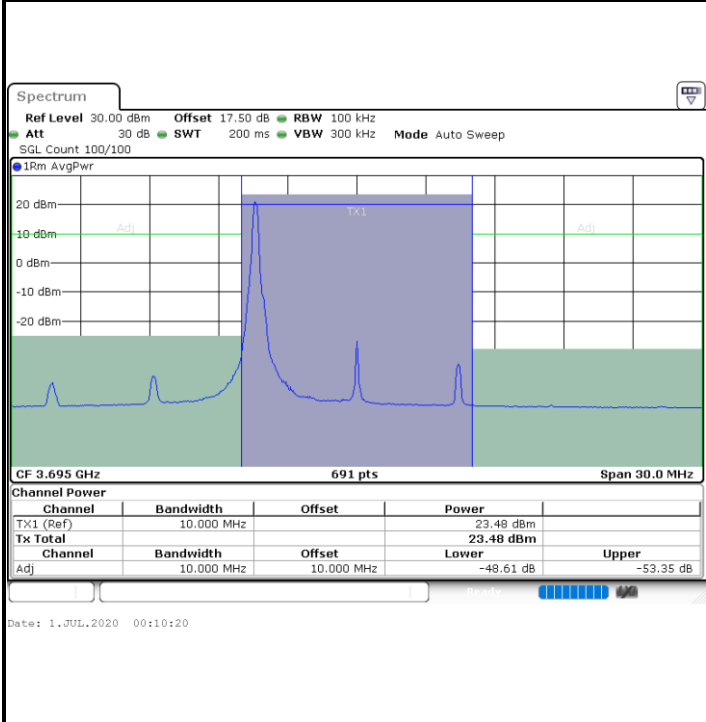

LTE Band 48 / 5MHz

64QAM

Highest Channel / 1RB0

Highest Channel / 1RBmax

Highest Channel / FullIRB

N/A

LTE Band 48 / 10MHz

64QAM

Lowest Channel / 1RB0

Lowest Channel / 1RBmax

Lowest Channel / FullIRB

N/A

LTE Band 48 / 10MHz

64QAM

Highest Channel / 1RB0

Highest Channel / 1RBmax

Highest Channel / FullIRB

N/A

LTE Band 48 / 15MHz

64QAM

Lowest Channel / 1RB0

Lowest Channel / 1RBmax

Date: 9.JUL.2020 19:27:49

Date: 9.JUL.2020 19:36:43