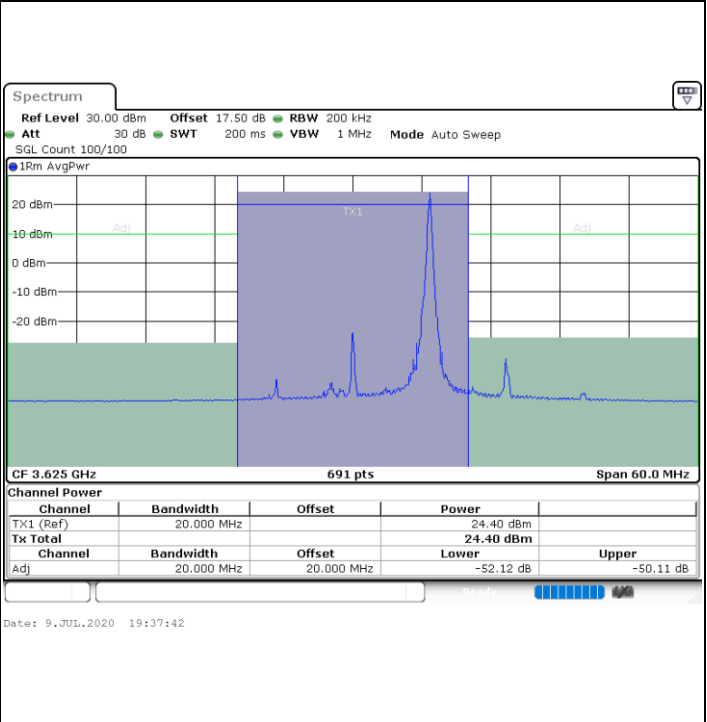

Highest Channel / FullRB

N/A

LTE Band 48 / 15MHz

16QAM

Lowest Channel / 1RB0

Lowest Channel / 1RBmax

Lowest Channel / FullIRB

N/A

LTE Band 48 / 15MHz

16QAM

Middle Channel / 1RB0

Middle Channel / 1RBmax

Middle Channel / FullRB

N/A

LTE Band 48 / 15MHz

16QAM

Highest Channel / 1RB0

Highest Channel / 1RBmax

Highest Channel / FullRB

N/A

LTE Band 48 / 20MHz

16QAM

Lowest Channel / 1RB0

Lowest Channel / 1RBmax