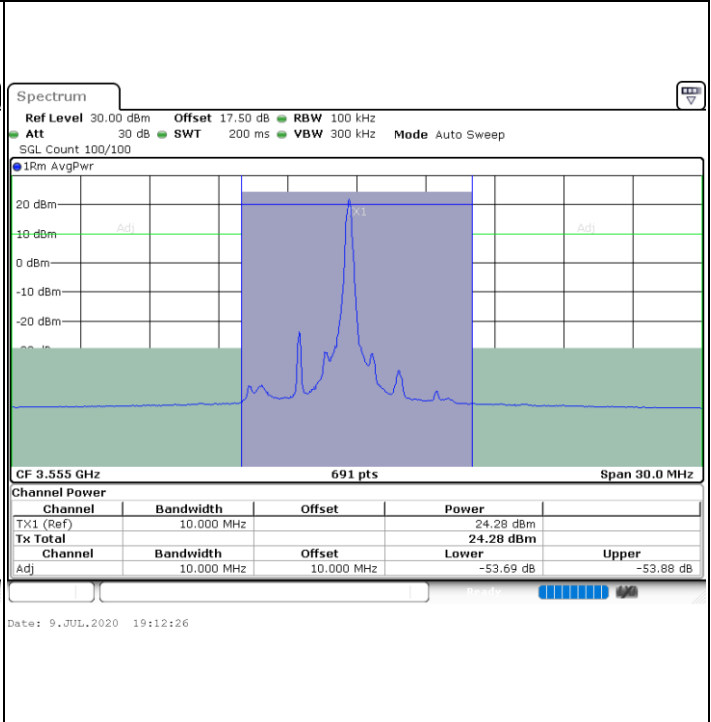

QPSK

Middle Channel / 1RB0

Middle Channel / 1RBmax

Middle Channel / FullRB

N/A

LTE Band 48 / 20MHz

QPSK

Highest Channel / 1RB0

Highest Channel / 1RBmax

Highest Channel / FullIRB

N/A

LTE Band 48 / 5MHz

16QAM

Lowest Channel / 1RB0

Lowest Channel / 1RBmax

Lowest Channel / FullIRB

N/A

LTE Band 48 / 5MHz

16QAM

Middle Channel / 1RB0

Middle Channel / 1RBmax

Middle Channel / FullRB

N/A

LTE Band 48 / 5MHz

16QAM

Highest Channel / 1RB0

Highest Channel / 1RBmax

Highest Channel / FullRB

N/A

LTE Band 48 / 10MHz

16QAM

Lowest Channel / 1RB0