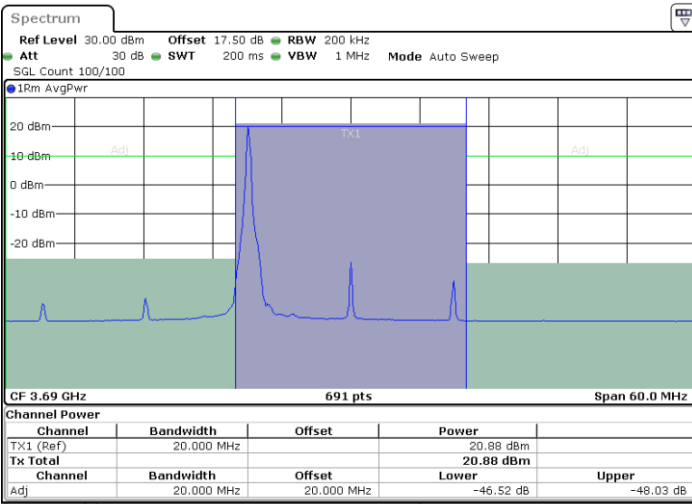

Highest Channel / FullRB

N/A

LTE Band 48 / 20MHz

64QAM

Lowest Channel / 1RB0

Lowest Channel / 1RBmax

Lowest Channel / FullIRB

N/A

LTE Band 48 / 20MHz

64QAM

Middle Channel / 1RB0

Middle Channel / 1RBmax

Middle Channel / FullRB

N/A

LTE Band 48 / 20MHz

64QAM

Highest Channel / 1RB0

Highest Channel / 1RBmax

Date: 1.JUL.2020 00:42:20

Date: 1.JUL.2020 00:46:47

Highest Channel / FullIRB

N/A

Date: 1.JUL.2020 00:37:53

Conducted Band Edge