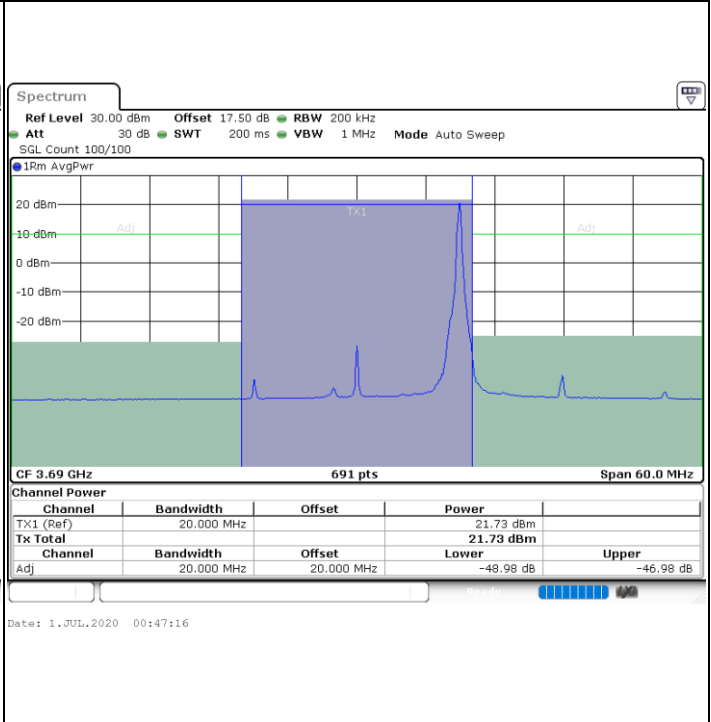

Middle Channel / FullRB

N/A

Date: 1.JUL.2020 00:36:55

LTE Band 48 / 20MHz

16QAM

Highest Channel / 1RB0

Highest Channel / 1RBmax

Highest Channel / FullIRB

N/A

LTE Band 48 / 5MHz

64QAM

Lowest Channel / 1RB0

Lowest Channel / 1RBmax

Lowest Channel / FullIRB

N/A

LTE Band 48 / 5MHz