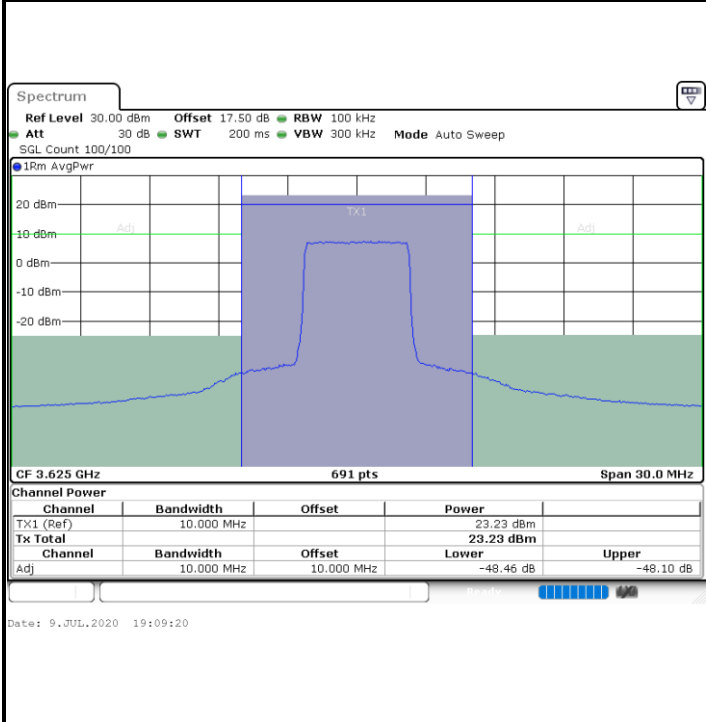

Highest Channel / 1RBmax

Highest Channel / FullIRB

N/A

LTE Band 48 / 5MHz

16QAM

Lowest Channel / 1RB0

Lowest Channel / 1RBmax

Lowest Channel / FullIRB

N/A

LTE Band 48 / 5MHz

16QAM

Middle Channel / 1RB0

Middle Channel / 1RBmax

Middle Channel / FullRB

N/A

LTE Band 48 / 5MHz

16QAM

Highest Channel / 1RB0

Highest Channel / 1RBmax

Highest Channel / FullRB

N/A

LTE Band 48 / 10MHz

16QAM

Lowest Channel / 1RB0