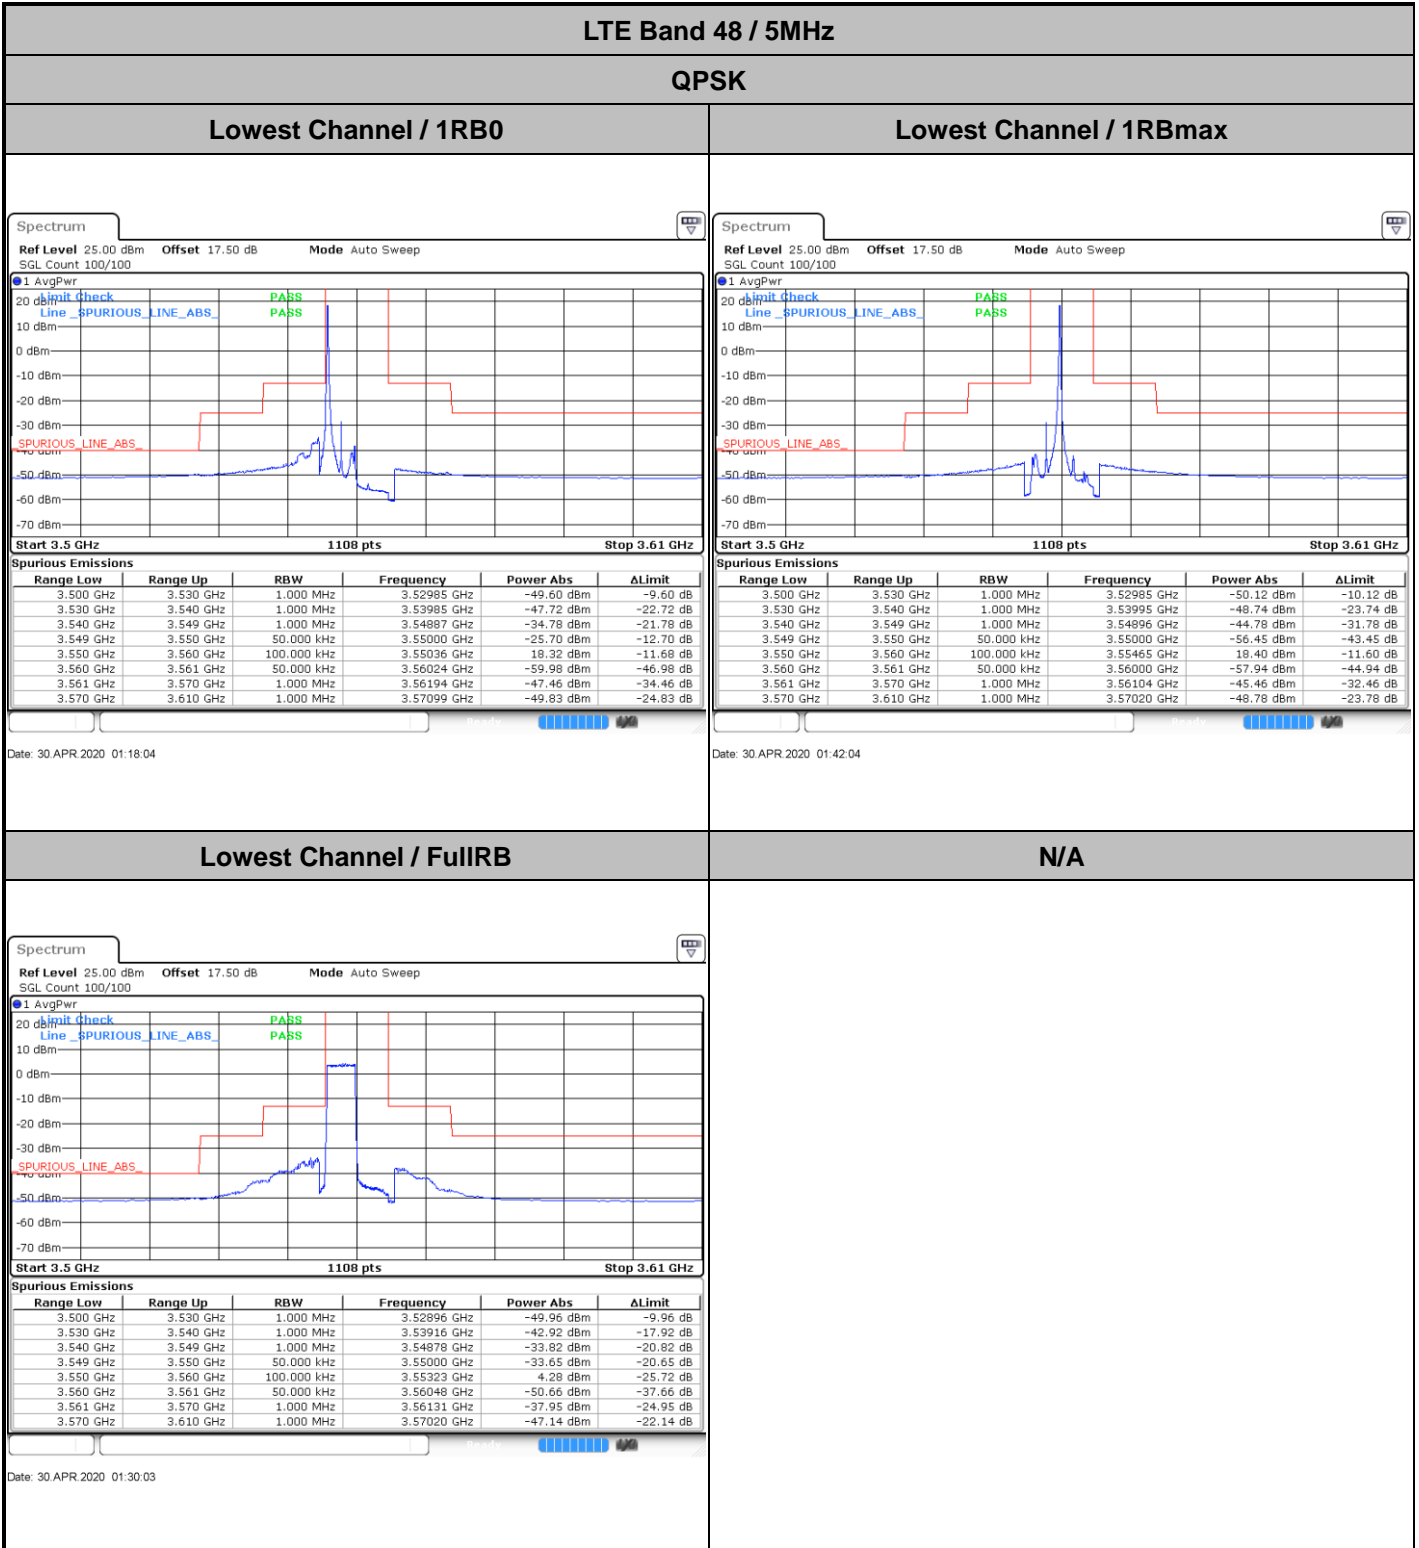

Highest Channel / 1RB0

Highest Channel / 1RBmax

Date: 1.JUL.2020 00:42:20

Date: 1.JUL.2020 00:46:47

Highest Channel / FullIRB

N/A

Date: 1.JUL.2020 00:37:53

Conducted Band Edge

LTE Band 48 / 5MHz

QPSK

Middle Channel / 1RB0

Date: 30 APR 2020 01:24:44

Middle Channel / 1RBmax

Date: 30 APR 2020 01:48:45

Middle Channel / FullIRB

Date: 30 APR 2020 01:36:43