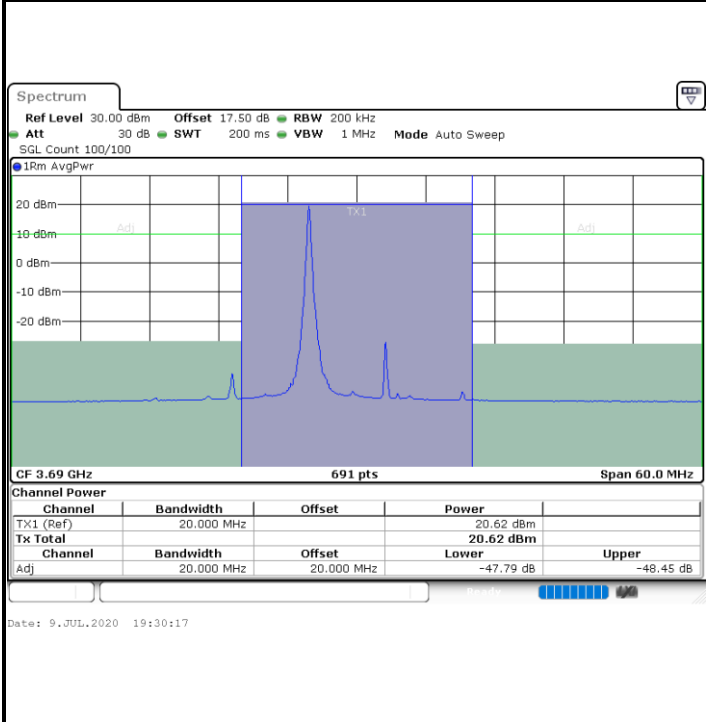

Highest Channel / FullRB

N/A

LTE Band 48 / 15MHz

16QAM

Lowest Channel / 1RB0

Lowest Channel / 1RBmax

Lowest Channel / FullIRB

N/A

LTE Band 48 / 15MHz

16QAM

Middle Channel / 1RB0

Middle Channel / 1RBmax

Middle Channel / FullRB

N/A

LTE Band 48 / 15MHz

16QAM

Highest Channel / 1RB0

Highest Channel / 1RBmax

Highest Channel / FullRB

N/A

LTE Band 48 / 20MHz

16QAM

Lowest Channel / 1RB0

Lowest Channel / 1RBmax