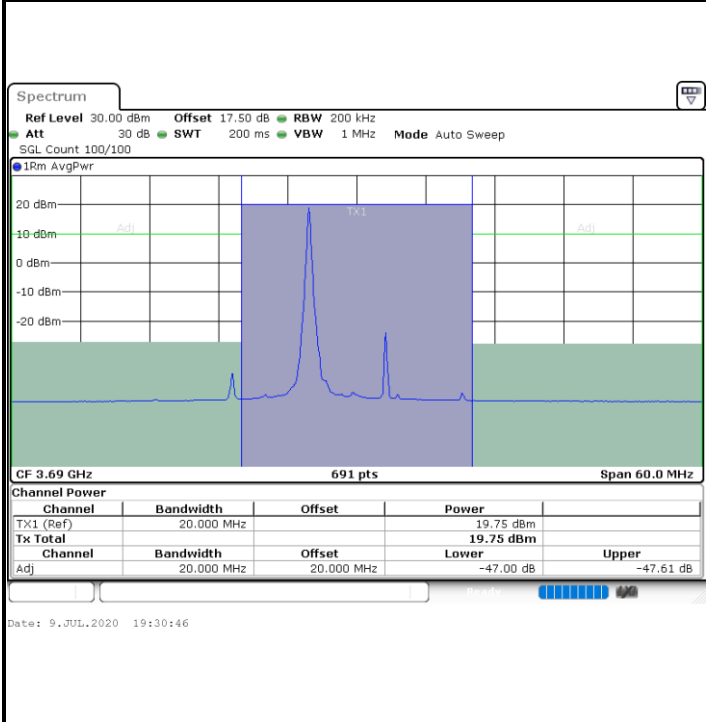

Date: 9.JUL.2020 19:37:12

Middle Channel / FullRB

N/A

Date: 9.JUL.2020 19:49:33

LTE Band 48 / 15MHz

64QAM

Highest Channel / 1RB0

Highest Channel / 1RBmax

Highest Channel / FullRB

N/A

LTE Band 48 / 20MHz

64QAM

Lowest Channel / 1RB0

Lowest Channel / 1RBmax

Lowest Channel / FullIRB

N/A