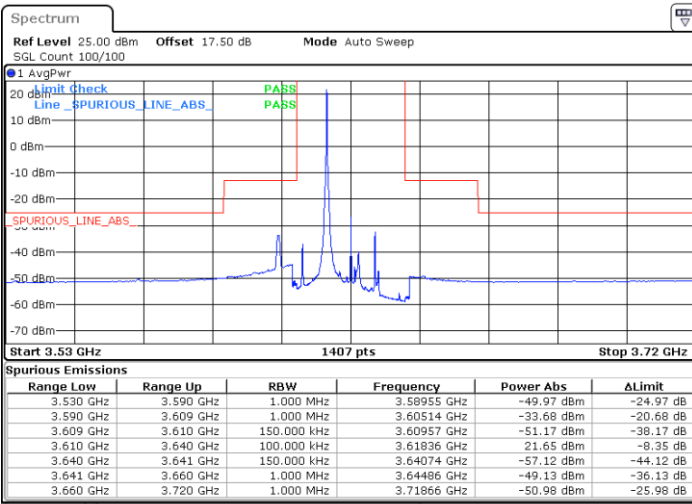

LTE Band 48 / 15MHz

QPSK

Middle Channel / 1RB0

Middle Channel / 1RBmax

Date: 30 APR 2020 02:36:50

Date: 30 APR 2020 03:00:53