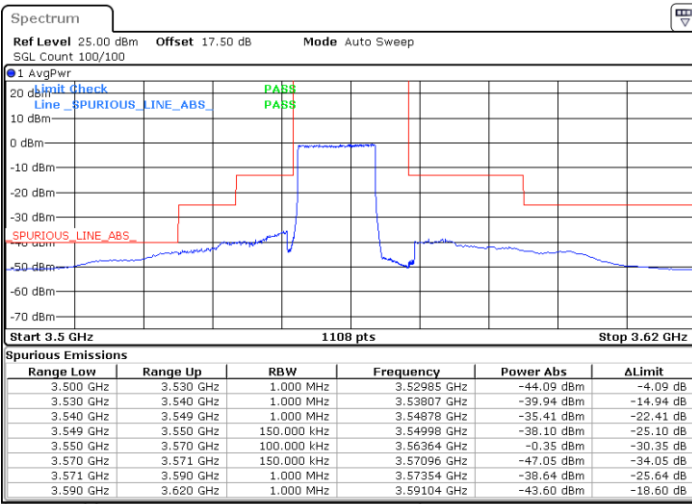

Date: 30 APR 2020 02:04:46

Date: 30 APR 2020 02:28:50

Highest Channel / FullIRB

N/A

Date: 30 APR 2020 02:16:50

LTE Band 48 / 15MHz

QPSK

Lowest Channel / 1RB0

Lowest Channel / 1RBmax

Date: 30 APR 2020 02:30:10

Date: 30 APR 2020 02:54:11

Lowest Channel / FullIRB

N/A

Date: 30 APR 2020 02:42:12

LTE Band 48 / 15MHz

QPSK