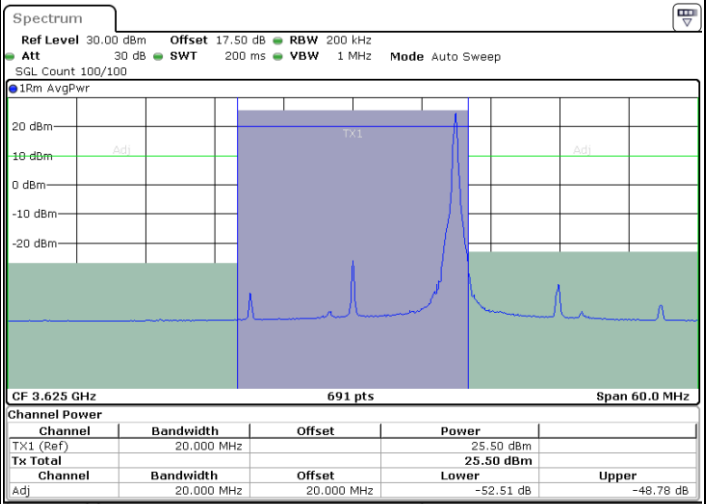

Highest Channel / 1RB0

Highest Channel / 1RBmax

Highest Channel / FullRB

N/A

LTE Band 48 / 20MHz

16QAM

Lowest Channel / 1RB0

Lowest Channel / 1RBmax

Lowest Channel / FullIRB

N/A

LTE Band 48 / 20MHz

16QAM

Middle Channel / 1RB0

Middle Channel / 1RBmax

Date: 1.JUL.2020 00:41:21

Date: 1.JUL.2020 00:45:48

Middle Channel / FullRB

N/A

Date: 1.JUL.2020 00:36:55

LTE Band 48 / 20MHz

16QAM

Highest Channel / 1RB0

Highest Channel / 1RBmax

Highest Channel / FullIRB