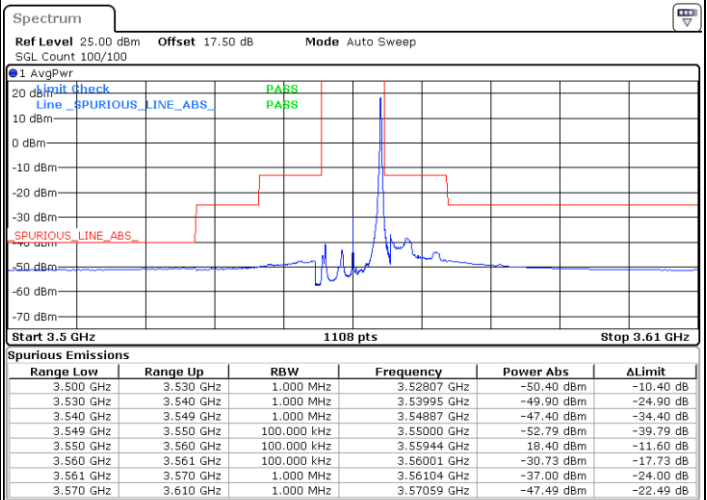

N/A

LTE Band 48 / 5MHz

QPSK

Highest Channel / 1RB0

Highest Channel / 1RBmax

Date: 30 APR 2020 01:26:03

Date: 30 APR 2020 01:50:05

Highest Channel / FullIRB

N/A

Date: 30 APR 2020 01:38:03

LTE Band 48 / 10MHz

QPSK

Lowest Channel / 1RB0

Lowest Channel / 1RBmax

Date: 30 APR 2020 01:56:46

Date: 30 APR 2020 02:20:50

Lowest Channel / FullIRB

N/A

Date: 30 APR 2020 02:08:46

LTE Band 48 / 10MHz

QPSK

MiddleChannel / 1RB0

Middle Channel / 1RBmax

Date: 30 APR 2020 01:58:06

Date: 30 APR 2020 02:22:10

Middle Channel / FullIRB

N/A

Date: 30 APR 2020 02:10:06

LTE Band 48 / 10MHz

QPSK

Highest Channel / 1RB0

Highest Channel / 1RBmax