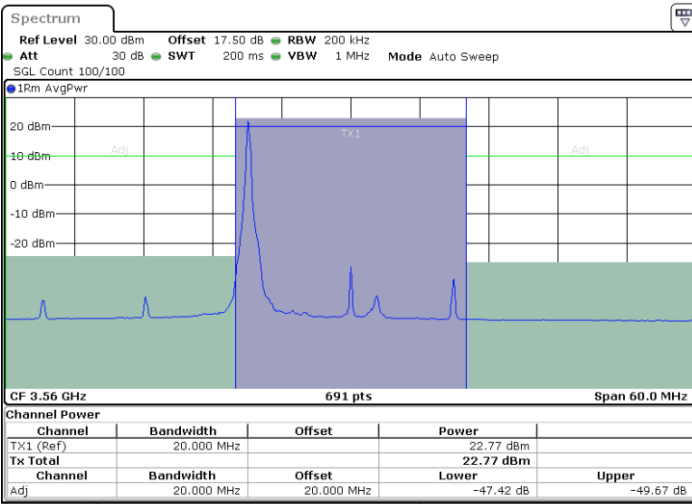

LTE Band 48 / 15MHz

QPSK

Highest Channel / 1RB0

Highest Channel / 1RBmax

Highest Channel / FullIRB

N/A

LTE Band 48 / 20MHz

QPSK

Lowest Channel / 1RB0

Lowest Channel / 1RBmax

Date: 1.JUL.2020 00:40:23

Date: 1.JUL.2020 00:44:49

Lowest Channel / FullIRB

N/A

Date: 1.JUL.2020 00:35:56

LTE Band 48 / 20MHz