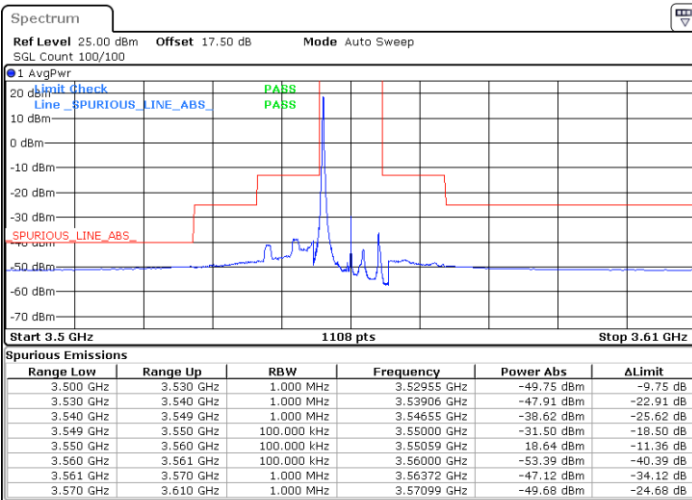

N/A

LTE Band 48 / 5MHz

QPSK

Highest Channel / 1RB0

Highest Channel / 1RBmax

Date: 30 APR 2020 01:26:03

Date: 30 APR 2020 01:50:05

Highest Channel / FullIRB

N/A

Date: 30 APR 2020 01:38:03

LTE Band 48 / 10MHz

QPSK

Lowest Channel / 1RB0

Lowest Channel / 1RBmax

Date: 30 APR 2020 01:56:46

Date: 30 APR 2020 02:20:50

Lowest Channel / FullIRB

N/A

Date: 30 APR 2020 02:08:46

LTE Band 48 / 10MHz

QPSK

MiddleChannel / 1RB0

Middle Channel / 1RBmax

Date: 30 APR 2020 01:58:06