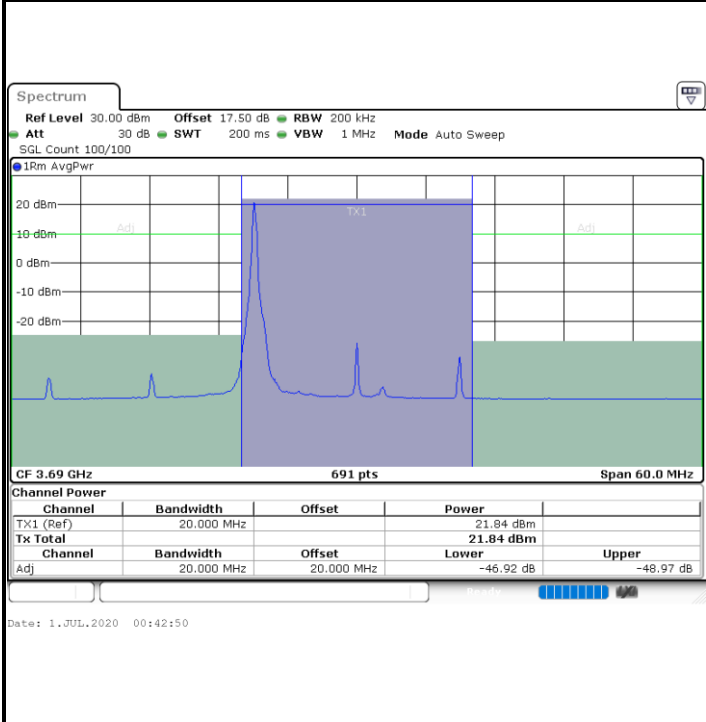

Middle Channel / FullRB

N/A

Date: 1.JUL.2020 00:36:55

LTE Band 48 / 20MHz

16QAM

Highest Channel / 1RB0

Highest Channel / 1RBmax

Highest Channel / FullIRB

N/A

LTE Band 48 / 5MHz

64QAM

Lowest Channel / 1RB0

Lowest Channel / 1RBmax

Lowest Channel / FullIRB

N/A

LTE Band 48 / 5MHz