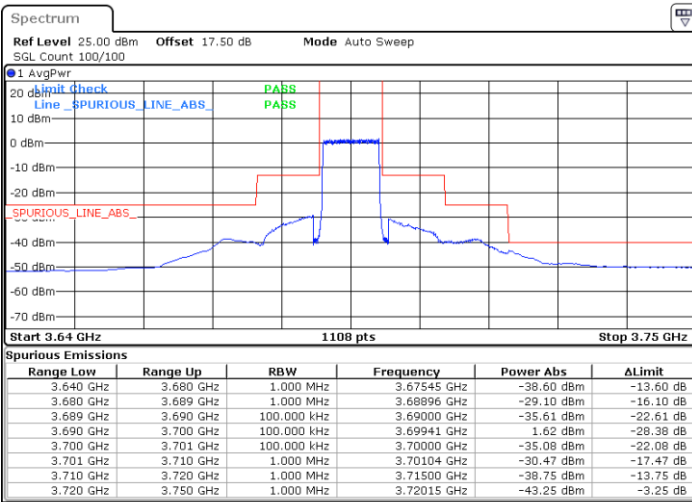

Lowest Channel / FullIRB

N/A

Date: 30 APR 2020 02:08:46

LTE Band 48 / 10MHz

QPSK

MiddleChannel / 1RB0

Middle Channel / 1RBmax

Date: 30 APR 2020 01:58:06

Date: 30 APR 2020 02:22:10

Middle Channel / FullIRB

N/A

Date: 30 APR 2020 02:10:06

LTE Band 48 / 10MHz

QPSK

Highest Channel / 1RB0

Highest Channel / 1RBmax

Date: 30 APR 2020 02:04:46

Date: 30 APR 2020 02:28:50

Highest Channel / FullIRB

N/A

Date: 30 APR 2020 02:16:50

LTE Band 48 / 15MHz

QPSK

Lowest Channel / 1RB0

Lowest Channel / 1RBmax

Date: 30 APR 2020 02:30:10

Date: 30 APR 2020 02:54:11

Lowest Channel / FullIRB

N/A

Date: 30 APR 2020 02:42:12

LTE Band 48 / 15MHz

QPSK