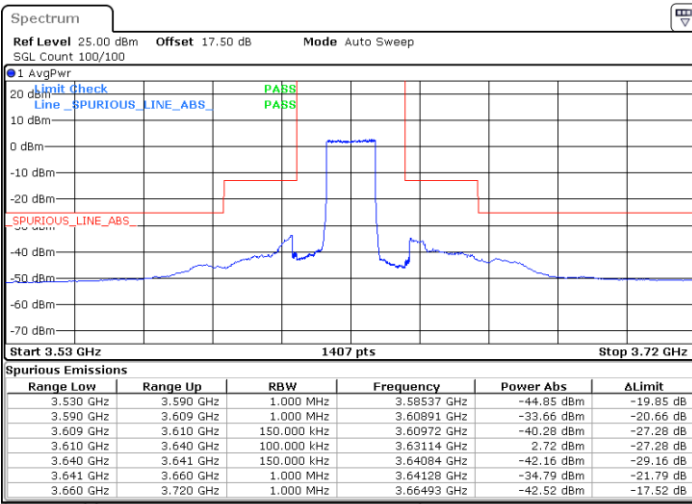

Date: 30 APR 2020 02:04:46

Date: 30 APR 2020 02:28:50

Highest Channel / FullIRB

N/A

Date: 30 APR 2020 02:16:50

LTE Band 48 / 15MHz

QPSK

Lowest Channel / 1RB0

Lowest Channel / 1RBmax

Date: 30 APR 2020 02:30:10

Date: 30 APR 2020 02:54:11

Lowest Channel / FullIRB

N/A

Date: 30 APR 2020 02:42:12

LTE Band 48 / 15MHz

QPSK

Middle Channel / 1RB0

Middle Channel / 1RBmax

Date: 30 APR 2020 02:36:50

Date: 30 APR 2020 03:00:53

Middle Channel / FullIRB

N/A

Date: 30 APR 2020 02:48:50