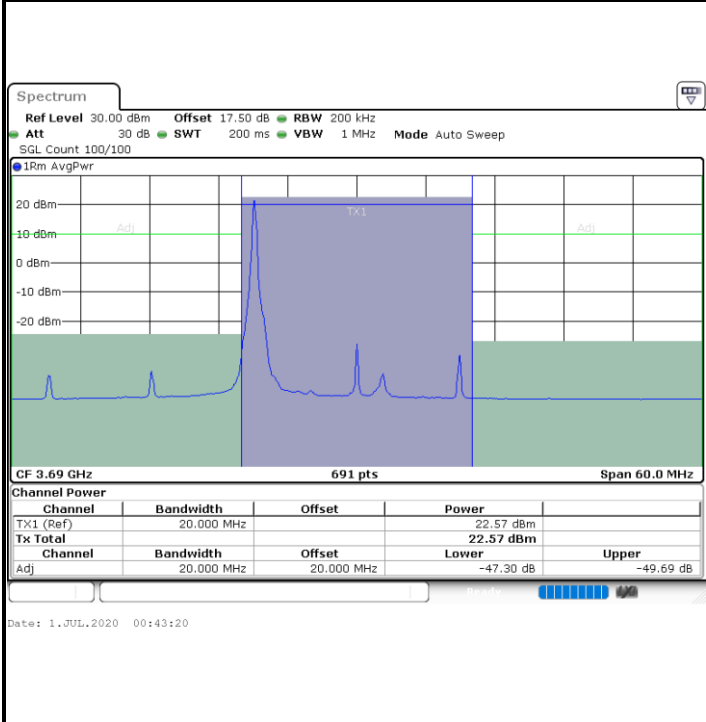

QPSK

Middle Channel / 1RB0

Middle Channel / 1RBmax

Middle Channel / FullRB

N/A

LTE Band 48 / 20MHz

QPSK

Highest Channel / 1RB0

Highest Channel / 1RBmax

Highest Channel / FullIRB

N/A

LTE Band 48 / 5MHz

16QAM

Lowest Channel / 1RB0

Lowest Channel / 1RBmax

Lowest Channel / FullIRB