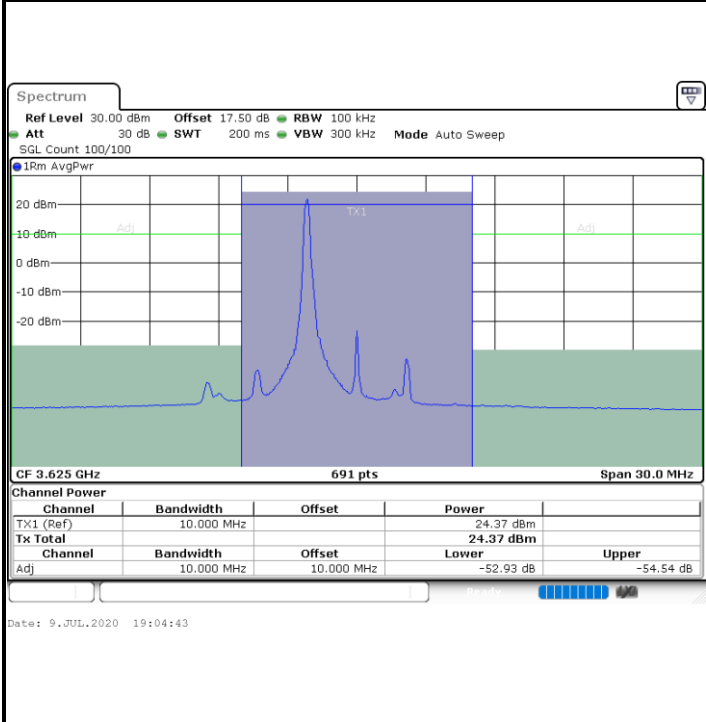

Highest Channel / 1RBmax

Highest Channel / FullIRB

N/A

LTE Band 48 / 5MHz

16QAM

Lowest Channel / 1RB0

Lowest Channel / 1RBmax

Lowest Channel / FullIRB

N/A

LTE Band 48 / 5MHz

16QAM

Middle Channel / 1RB0

Middle Channel / 1RBmax

Middle Channel / FullRB

N/A

LTE Band 48 / 5MHz

16QAM

Highest Channel / 1RB0

Highest Channel / 1RBmax

Highest Channel / FullRB

N/A

LTE Band 48 / 10MHz

16QAM

Lowest Channel / 1RB0