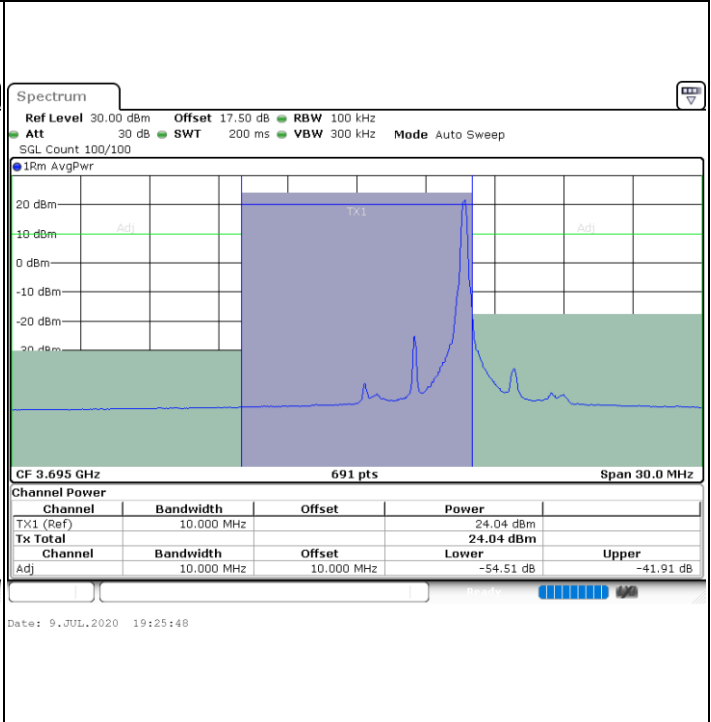

Highest Channel / 1RBmax

Highest Channel / FullIRB

N/A

LTE Band 48 / 5MHz

16QAM

Lowest Channel / 1RB0

Lowest Channel / 1RBmax

Lowest Channel / FullIRB

N/A

LTE Band 48 / 5MHz

16QAM

Middle Channel / 1RB0

Middle Channel / 1RBmax

Middle Channel / FullRB

N/A

LTE Band 48 / 5MHz

16QAM

Highest Channel / 1RB0

Highest Channel / 1RBmax

Highest Channel / FullRB

N/A

LTE Band 48 / 10MHz

16QAM

Lowest Channel / 1RB0