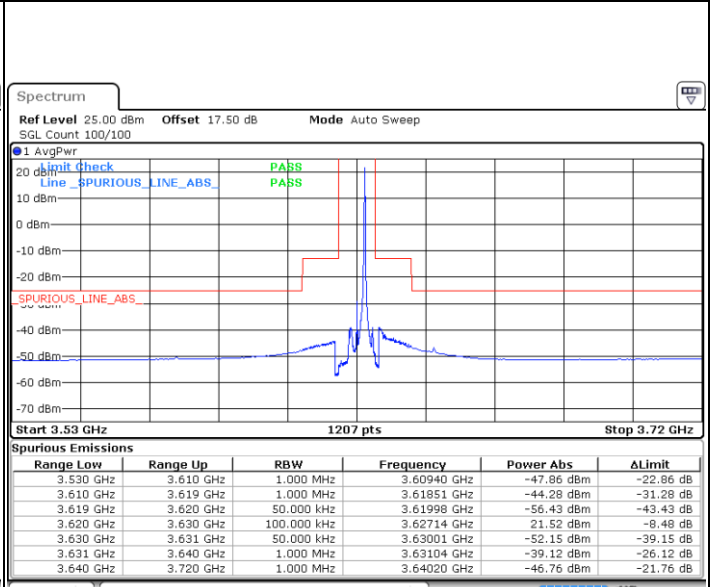

Highest Channel / 1RB0

Highest Channel / 1RBmax

Date: 1.JUL.2020 00:42:20

Date: 1.JUL.2020 00:46:47

Highest Channel / FullIRB

N/A

Date: 1.JUL.2020 00:37:53

Conducted Band Edge

LTE Band 48 / 5MHz

QPSK

Middle Channel / 1RB0

Date: 30 APR 2020 01:24:44

Middle Channel / 1RBmax

Date: 30 APR 2020 01:48:45

Middle Channel / FullIRB

Date: 30 APR 2020 01:36:43

N/A

LTE Band 48 / 5MHz

QPSK

Highest Channel / 1RB0

Highest Channel / 1RBmax

Date: 30 APR 2020 01:26:03

Date: 30 APR 2020 01:50:05

Highest Channel / FullIRB

N/A

Date: 30 APR 2020 01:38:03

LTE Band 48 / 10MHz

QPSK

Lowest Channel / 1RB0

Lowest Channel / 1RBmax

Date: 30 APR 2020 01:56:46

Date: 30 APR 2020 02:20:50