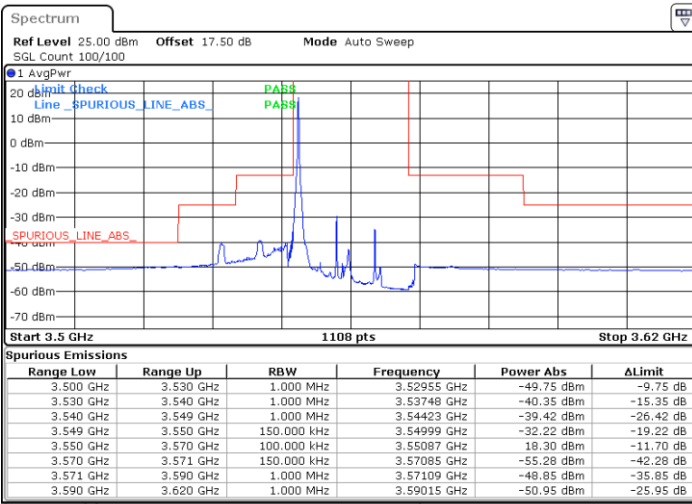

Date: 30 APR 2020 02:22:10

Middle Channel / FullIRB

N/A

Date: 30 APR 2020 02:10:06

LTE Band 48 / 10MHz

QPSK

Highest Channel / 1RB0

Highest Channel / 1RBmax

Date: 30 APR 2020 02:04:46

Date: 30 APR 2020 02:28:50

Highest Channel / FullIRB

N/A

Date: 30 APR 2020 02:16:50

LTE Band 48 / 15MHz

QPSK

Lowest Channel / 1RB0

Lowest Channel / 1RBmax

Date: 30 APR 2020 02:30:10

Date: 30 APR 2020 02:54:11

Lowest Channel / FullIRB

N/A

Date: 30 APR 2020 02:42:12

LTE Band 48 / 15MHz

QPSK