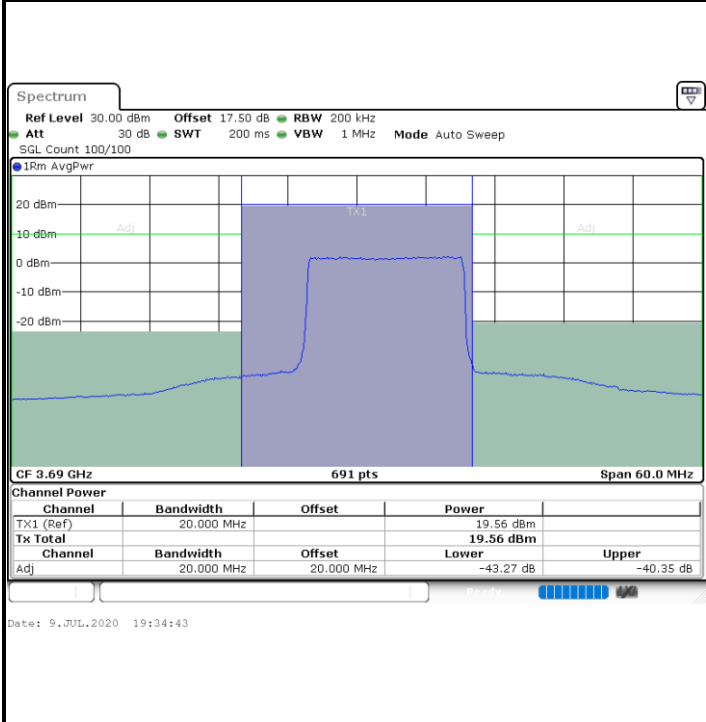

Highest Channel / FullRB

N/A

LTE Band 48 / 15MHz

16QAM

Lowest Channel / 1RB0

Lowest Channel / 1RBmax

Lowest Channel / FullIRB

N/A

LTE Band 48 / 15MHz

16QAM

Middle Channel / 1RB0

Middle Channel / 1RBmax

Middle Channel / FullRB

N/A

LTE Band 48 / 15MHz

16QAM

Highest Channel / 1RB0

Highest Channel / 1RBmax

Highest Channel / FullRB

N/A

LTE Band 48 / 20MHz

16QAM

Lowest Channel / 1RB0

Lowest Channel / 1RBmax