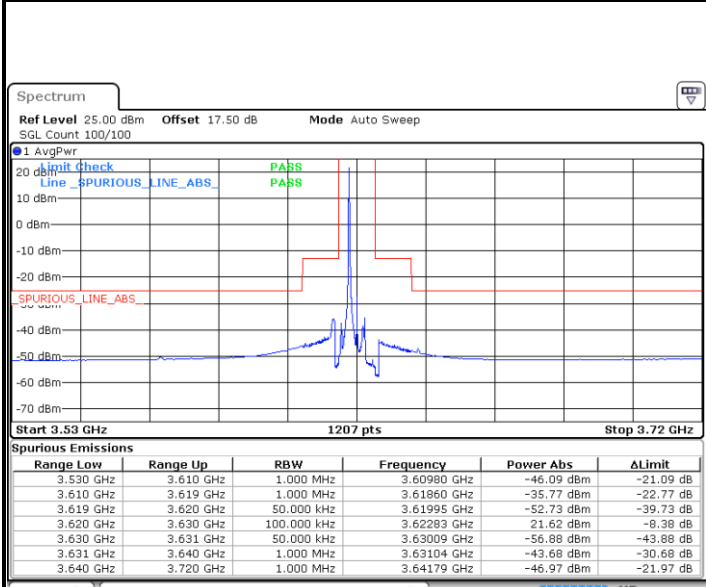

LTE Band 48 / 20MHz

64QAM

Middle Channel / 1RB0

Middle Channel / 1RBmax

Middle Channel / FullRB

N/A

LTE Band 48 / 20MHz

64QAM

Highest Channel / 1RB0

Highest Channel / 1RBmax

Date: 1.JUL.2020 00:42:20

Date: 1.JUL.2020 00:46:47

Highest Channel / FullIRB

N/A

Date: 1.JUL.2020 00:37:53

Conducted Band Edge

LTE Band 48 / 5MHz

QPSK

Middle Channel / 1RB0

Date: 30 APR 2020 01:24:44

Middle Channel / 1RBmax

Date: 30 APR 2020 01:48:45

Middle Channel / FullIRB

Date: 30 APR 2020 01:36:43

N/A

LTE Band 48 / 5MHz

QPSK

Highest Channel / 1RB0

Highest Channel / 1RBmax

Date: 30 APR 2020 01:26:03

Date: 30 APR 2020 01:50:05

Highest Channel / FullIRB