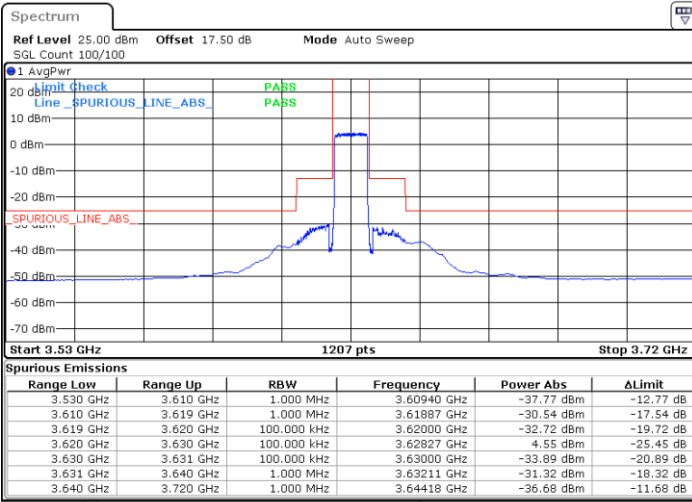

N/A

Date: 30 APR 2020 01:38:03

LTE Band 48 / 10MHz

QPSK

Lowest Channel / 1RB0

Lowest Channel / 1RBmax

Date: 30 APR 2020 01:56:46

Date: 30 APR 2020 02:20:50

Lowest Channel / FullIRB

N/A

Date: 30 APR 2020 02:08:46

LTE Band 48 / 10MHz

QPSK

MiddleChannel / 1RB0

Middle Channel / 1RBmax

Date: 30 APR 2020 01:58:06

Date: 30 APR 2020 02:22:10

Middle Channel / FullIRB

N/A

Date: 30 APR 2020 02:10:06

LTE Band 48 / 10MHz

QPSK

Highest Channel / 1RB0

Highest Channel / 1RBmax

Date: 30 APR 2020 02:04:46

Date: 30 APR 2020 02:28:50

Highest Channel / FullIRB

N/A

Date: 30 APR 2020 02:16:50

LTE Band 48 / 15MHz

QPSK

Lowest Channel / 1RB0