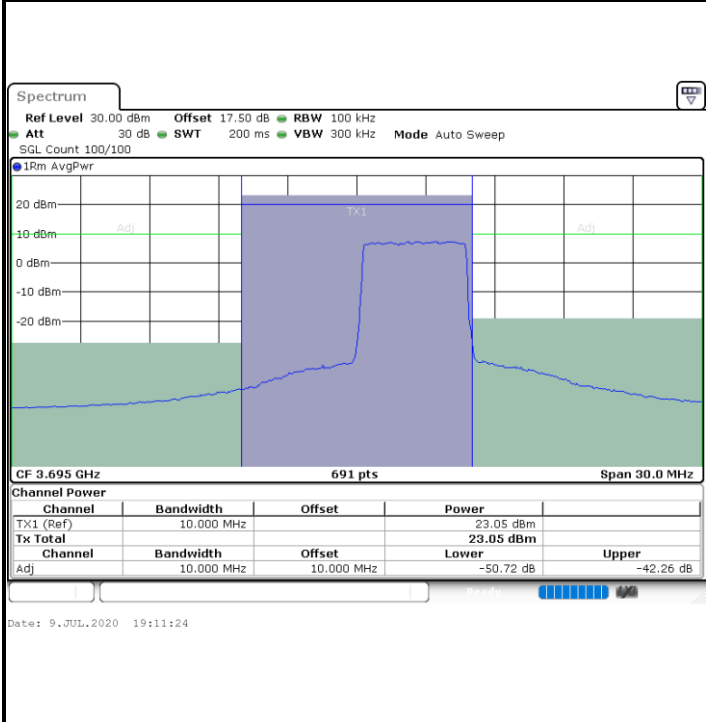

LTE Band 48 / 5MHz

64QAM

Highest Channel / 1RB0

Highest Channel / 1RBmax

Highest Channel / FullIRB

N/A

LTE Band 48 / 10MHz

64QAM

Lowest Channel / 1RB0

Lowest Channel / 1RBmax

Lowest Channel / FullIRB

N/A

LTE Band 48 / 10MHz

64QAM

Highest Channel / 1RB0

Highest Channel / 1RBmax

Highest Channel / FullIRB

N/A

LTE Band 48 / 15MHz

64QAM

Lowest Channel / 1RB0

Lowest Channel / 1RBmax

Date: 9.JUL.2020 19:27:49

Date: 9.JUL.2020 19:36:43