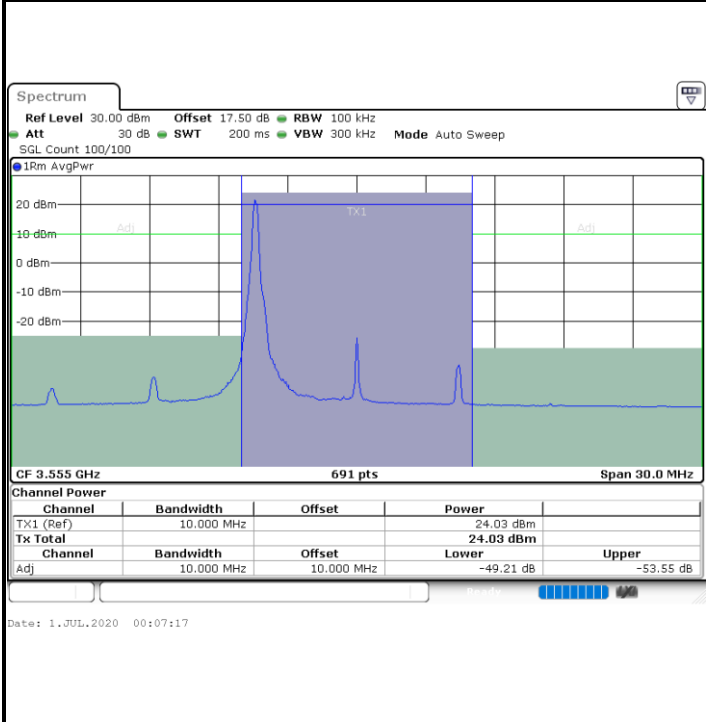

LTE Band 48 / 5MHz

64QAM

Highest Channel / 1RB0

Highest Channel / 1RBmax

Highest Channel / FullIRB

N/A

LTE Band 48 / 10MHz

64QAM

Lowest Channel / 1RB0

Lowest Channel / 1RBmax

Lowest Channel / FullIRB

N/A

LTE Band 48 / 10MHz

64QAM

Highest Channel / 1RB0

Highest Channel / 1RBmax