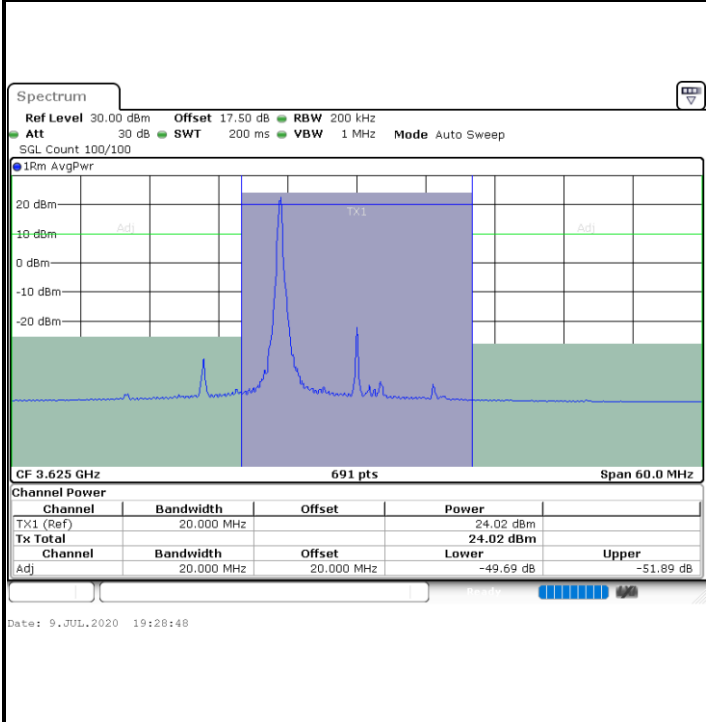

Highest Channel / FullRB

N/A

LTE Band 48 / 15MHz

16QAM

Lowest Channel / 1RB0

Lowest Channel / 1RBmax

Lowest Channel / FullIRB

N/A

LTE Band 48 / 15MHz

16QAM

Middle Channel / 1RB0

Middle Channel / 1RBmax

Middle Channel / FullRB

N/A

LTE Band 48 / 15MHz

16QAM