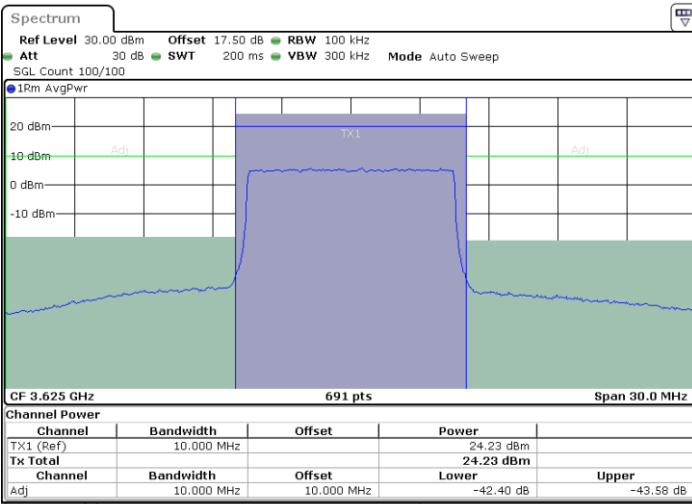

16QAM

Highest Channel / 1RB0

Highest Channel / 1RBmax

Highest Channel / FullRB

N/A

LTE Band 48 / 10MHz

16QAM

Lowest Channel / 1RB0

Lowest Channel / 1RBmax

Lowest Channel / FullIRB

N/A

LTE Band 48 / 10MHz

16QAM

MiddleChannel / 1RB0

Middle Channel / 1RBmax

Date: 1.JUL.2020 00:09:19

Date: 1.JUL.2020 00:18:32

Middle Channel / FullRB

N/A

Date: 1.JUL.2020 00:13:55

LTE Band 48 / 10MHz

16QAM

Highest Channel / 1RB0

Highest Channel / 1RBmax

Highest Channel / FullRB

N/A

LTE Band 48 / 15MHz

16QAM

Lowest Channel / 1RB0

Lowest Channel / 1RBmax

Lowest Channel / FullIRB

N/A