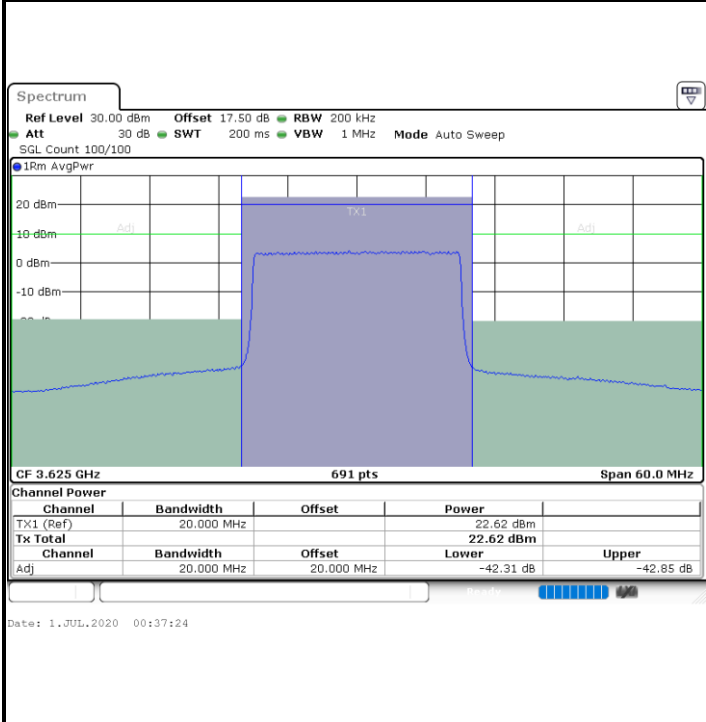

Highest Channel / FullRB

N/A

LTE Band 48 / 20MHz

64QAM

Lowest Channel / 1RB0

Lowest Channel / 1RBmax

Lowest Channel / FullIRB

N/A

LTE Band 48 / 20MHz

64QAM

Middle Channel / 1RB0

Middle Channel / 1RBmax

Middle Channel / FullRB

N/A

LTE Band 48 / 20MHz

64QAM

Highest Channel / 1RB0

Highest Channel / 1RBmax

Date: 1.JUL.2020 00:42:20

Date: 1.JUL.2020 00:46:47

Highest Channel / FullIRB

N/A

Date: 1.JUL.2020 00:37:53

Conducted Band Edge