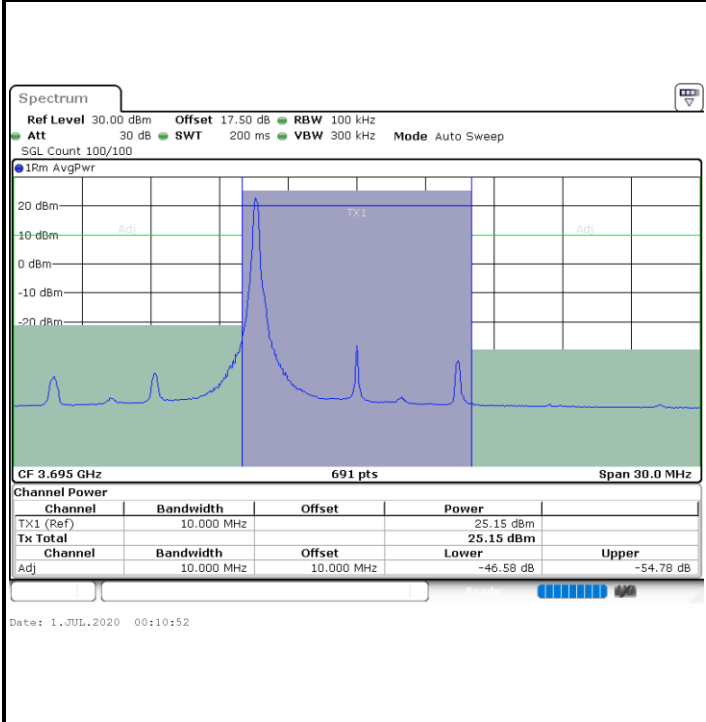

Date: 1.JUL.2020 00:18:32

Middle Channel / FullRB

N/A

Date: 1.JUL.2020 00:13:55

LTE Band 48 / 10MHz

16QAM

Highest Channel / 1RB0

Highest Channel / 1RBmax

Highest Channel / FullRB

N/A

LTE Band 48 / 15MHz

16QAM

Lowest Channel / 1RB0

Lowest Channel / 1RBmax

Lowest Channel / FullIRB

N/A