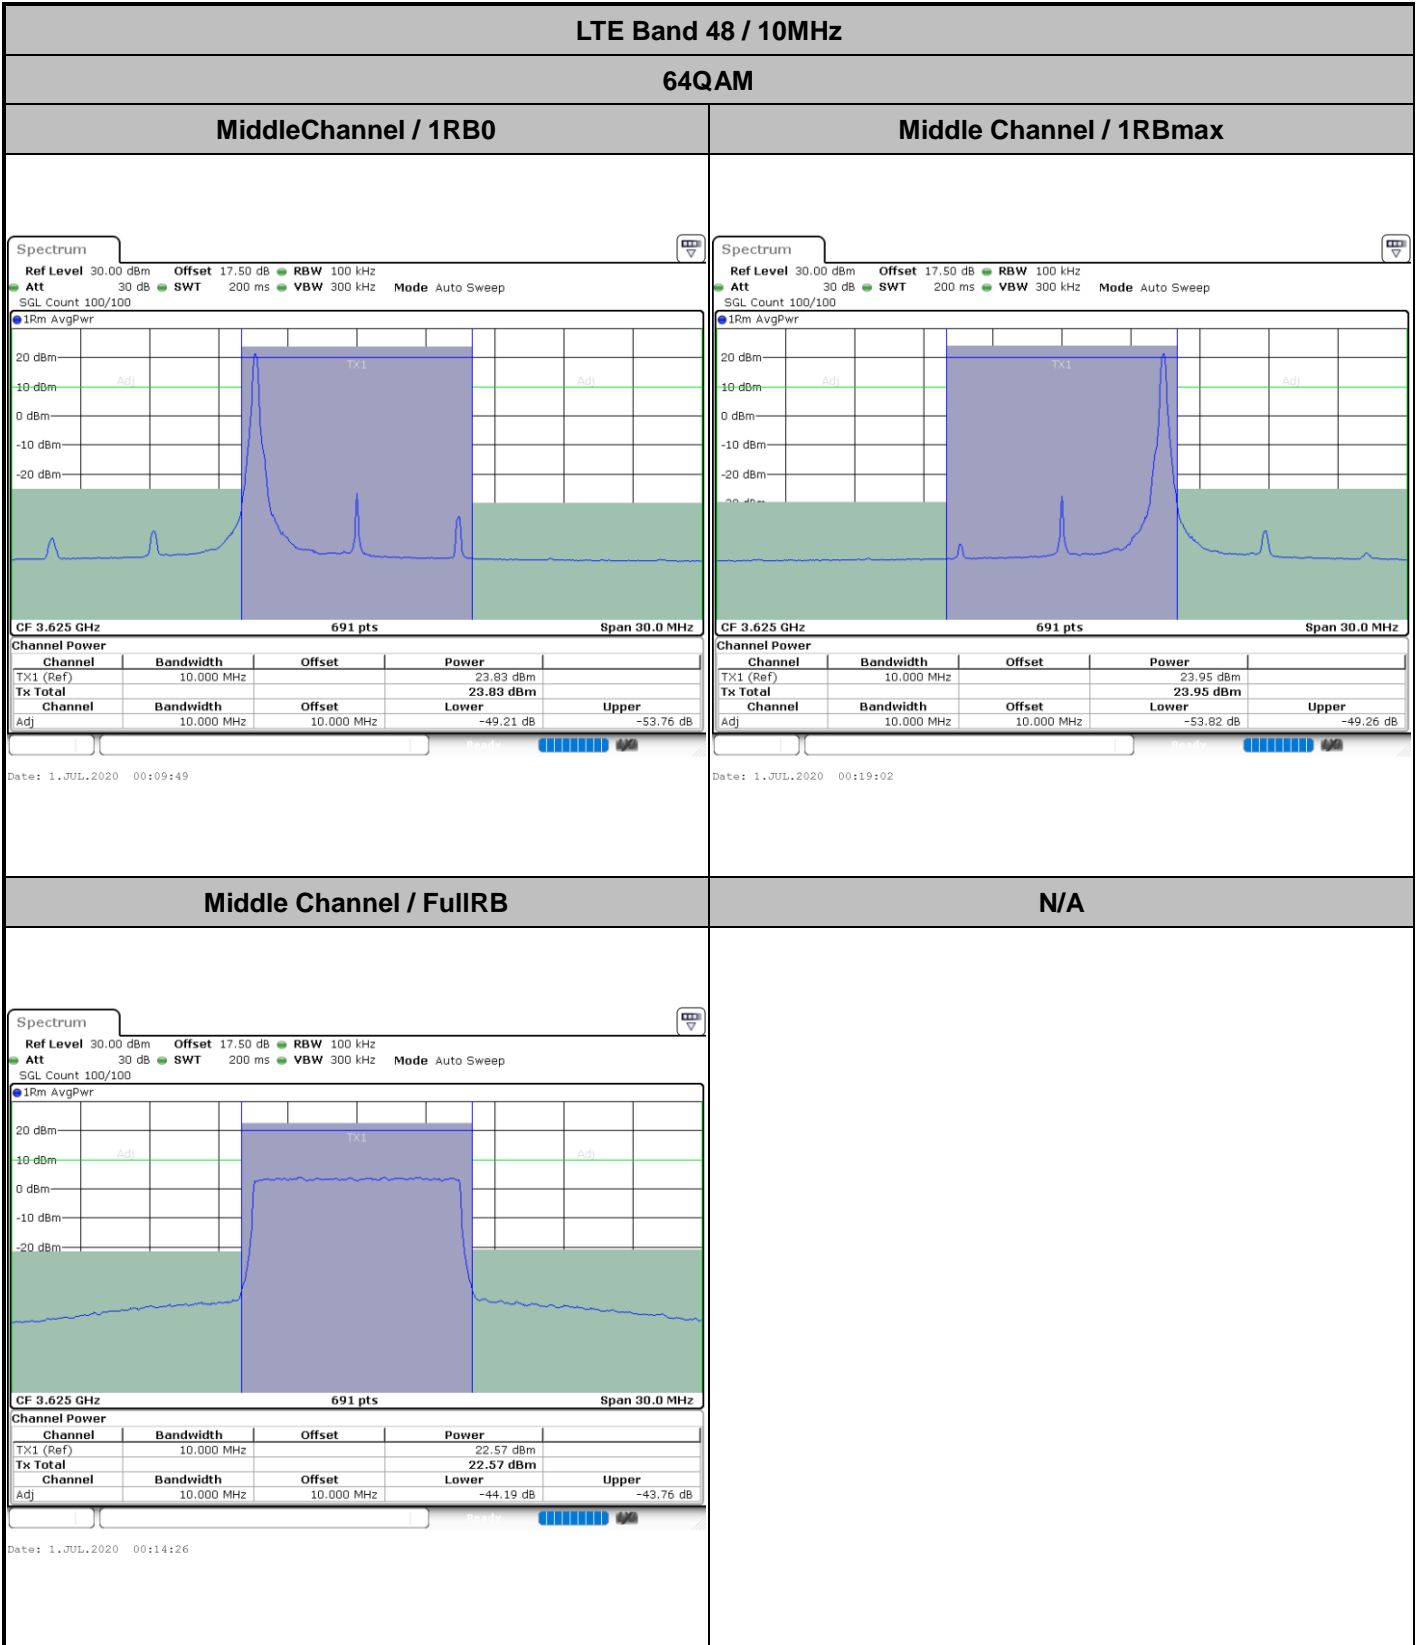

LTE Band 48 / 5MHz

64QAM

Highest Channel / 1RB0

Highest Channel / 1RBmax

Highest Channel / FullIRB

N/A

LTE Band 48 / 10MHz

64QAM

Lowest Channel / 1RB0

Lowest Channel / 1RBmax

Lowest Channel / FullIRB

N/A

LTE Band 48 / 10MHz

64QAM

Highest Channel / 1RB0

Highest Channel / 1RBmax

Highest Channel / FullIRB

N/A

LTE Band 48 / 15MHz

64QAM

Lowest Channel / 1RB0

Lowest Channel / 1RBmax

Date: 9.JUL.2020 19:27:49

Date: 9.JUL.2020 19:36:43