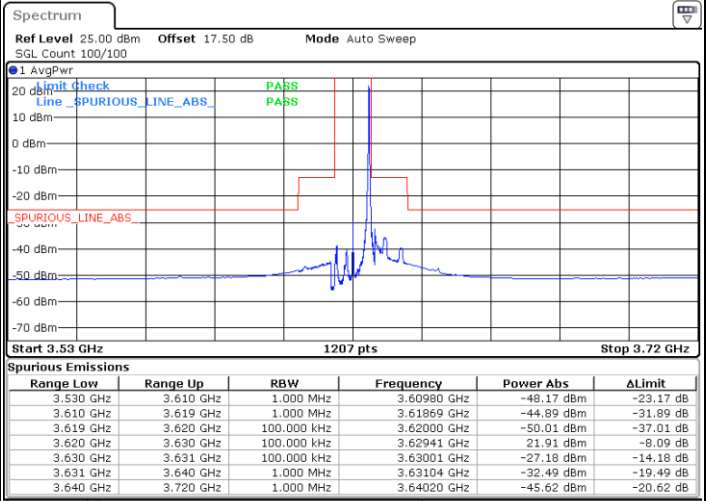

N/A

Date: 30 APR 2020 01:38:03

LTE Band 48 / 10MHz

QPSK

Lowest Channel / 1RB0

Lowest Channel / 1RBmax

Date: 30 APR 2020 01:56:46

Date: 30 APR 2020 02:20:50

Lowest Channel / FullIRB

N/A

Date: 30 APR 2020 02:08:46

LTE Band 48 / 10MHz

QPSK

MiddleChannel / 1RB0

Middle Channel / 1RBmax

Date: 30 APR 2020 01:58:06

Date: 30 APR 2020 02:22:10

Middle Channel / FullIRB

N/A

Date: 30 APR 2020 02:10:06

LTE Band 48 / 10MHz

QPSK

Highest Channel / 1RB0

Highest Channel / 1RBmax

Date: 30 APR 2020 02:04:46

Date: 30 APR 2020 02:28:50

Highest Channel / FullIRB

N/A

Date: 30 APR 2020 02:16:50

LTE Band 48 / 15MHz

QPSK

Lowest Channel / 1RB0