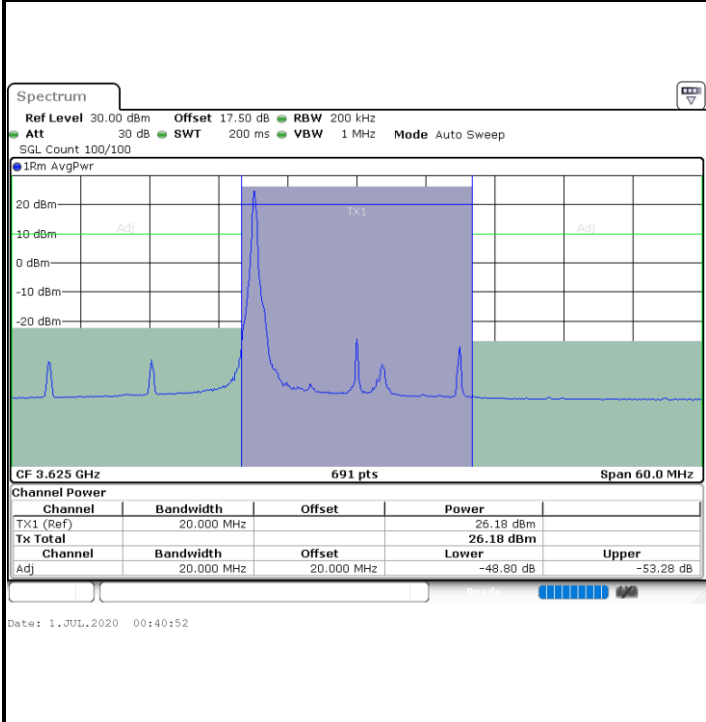

LTE Band 48 / 15MHz

QPSK

Highest Channel / 1RB0

Highest Channel / 1RBmax

Highest Channel / FullIRB

N/A

LTE Band 48 / 20MHz

QPSK

Lowest Channel / 1RB0

Lowest Channel / 1RBmax

Date: 1.JUL.2020 00:40:23

Date: 1.JUL.2020 00:44:49

Lowest Channel / FullIRB

N/A

Date: 1.JUL.2020 00:35:56

LTE Band 48 / 20MHz

QPSK

Middle Channel / 1RB0

Middle Channel / 1RBmax

Middle Channel / FullRB

N/A

LTE Band 48 / 20MHz

QPSK

Highest Channel / 1RB0

Highest Channel / 1RBmax

Highest Channel / FullIRB

N/A

LTE Band 48 / 5MHz

16QAM

Lowest Channel / 1RB0

Lowest Channel / 1RBmax

Lowest Channel / FullIRB