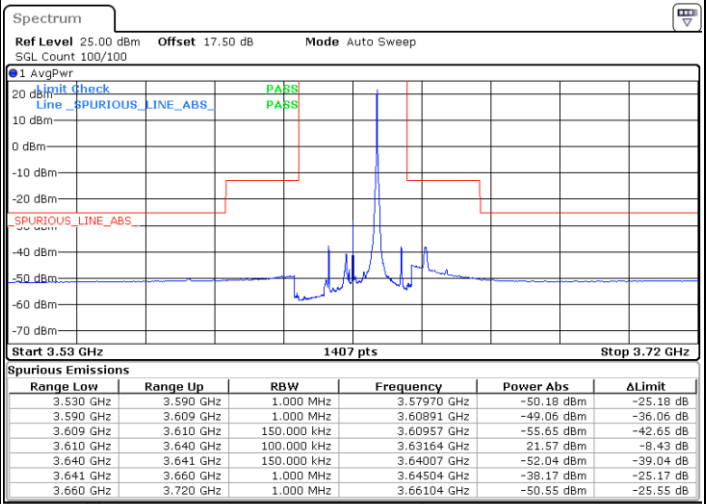

LTE Band 48 / 15MHz

QPSK

Middle Channel / 1RB0

Middle Channel / 1RBmax

Date: 30 APR 2020 02:36:50

Date: 30 APR 2020 03:00:53