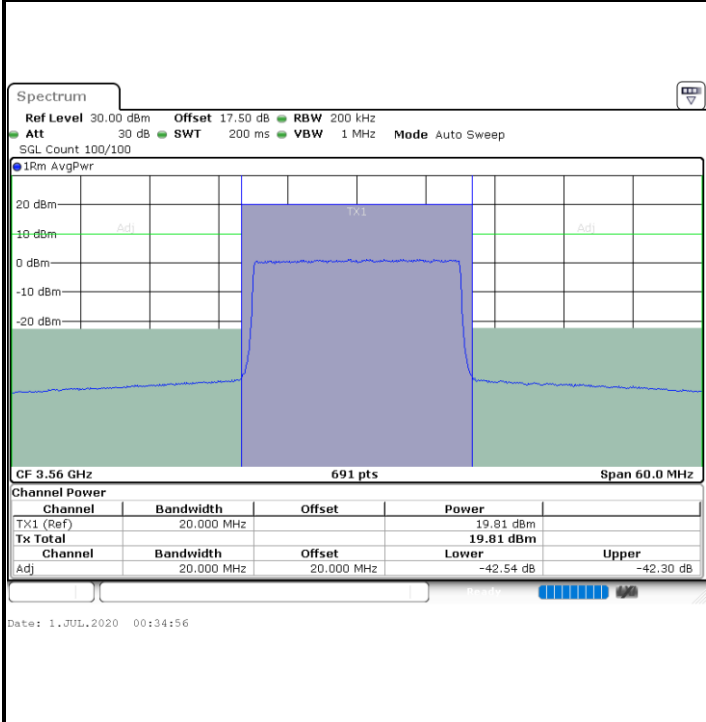

Date: 9.JUL.2020 19:37:12

Middle Channel / FullRB

N/A

Date: 9.JUL.2020 19:49:33

LTE Band 48 / 15MHz

64QAM

Highest Channel / 1RB0

Highest Channel / 1RBmax

Highest Channel / FullRB

N/A

LTE Band 48 / 20MHz

64QAM

Lowest Channel / 1RB0

Lowest Channel / 1RBmax

Lowest Channel / FullIRB

N/A

LTE Band 48 / 20MHz

64QAM

Middle Channel / 1RB0

Middle Channel / 1RBmax

Middle Channel / FullRB

N/A

LTE Band 48 / 20MHz

64QAM

Highest Channel / 1RB0

Highest Channel / 1RBmax

Date: 1.JUL.2020 00:42:20

Date: 1.JUL.2020 00:46:47

Highest Channel / FullIRB

N/A

Date: 1.JUL.2020 00:37:53

Conducted Band Edge