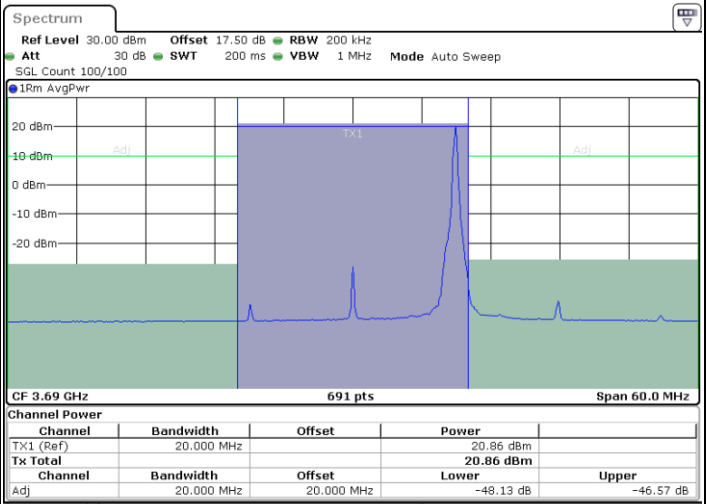

Highest Channel / FullRB

N/A

LTE Band 48 / 20MHz

64QAM

Lowest Channel / 1RB0

Lowest Channel / 1RBmax

Lowest Channel / FullIRB

N/A

LTE Band 48 / 20MHz

64QAM

Middle Channel / 1RB0

Middle Channel / 1RBmax

Middle Channel / FullRB

N/A

LTE Band 48 / 20MHz

64QAM

Highest Channel / 1RB0

Highest Channel / 1RBmax

Date: 1.JUL.2020 00:42:20

Date: 1.JUL.2020 00:46:47

Highest Channel / FullIRB

N/A

Date: 1.JUL.2020 00:37:53

Conducted Band Edge