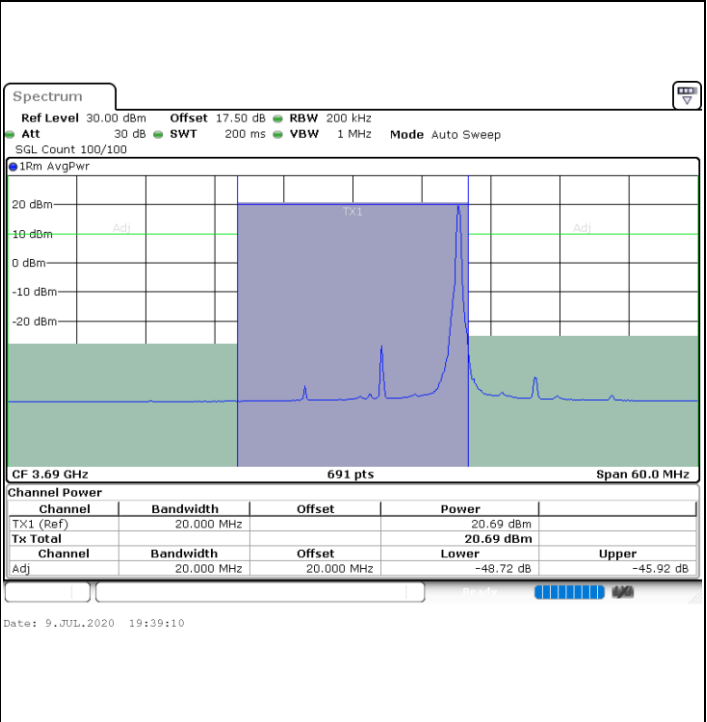

Highest Channel / FullRB

N/A

LTE Band 48 / 15MHz

16QAM

Lowest Channel / 1RB0

Lowest Channel / 1RBmax

Lowest Channel / FullIRB

N/A

LTE Band 48 / 15MHz

16QAM

Middle Channel / 1RB0

Middle Channel / 1RBmax

Middle Channel / FullRB

N/A

LTE Band 48 / 15MHz

16QAM

Highest Channel / 1RB0

Highest Channel / 1RBmax

Highest Channel / FullRB

N/A

LTE Band 48 / 20MHz

16QAM

Lowest Channel / 1RB0

Lowest Channel / 1RBmax