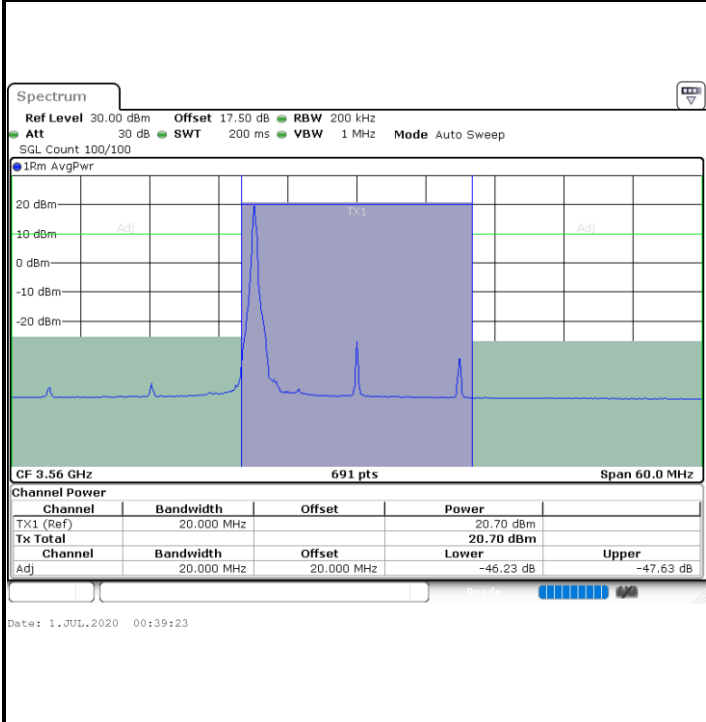

Date: 9.JUL.2020 19:37:12

Middle Channel / FullRB

N/A

Date: 9.JUL.2020 19:49:33

LTE Band 48 / 15MHz

64QAM

Highest Channel / 1RB0

Highest Channel / 1RBmax

Highest Channel / FullRB

N/A

LTE Band 48 / 20MHz

64QAM

Lowest Channel / 1RB0

Lowest Channel / 1RBmax

Lowest Channel / FullIRB

N/A

LTE Band 48 / 20MHz

64QAM

Middle Channel / 1RB0

Middle Channel / 1RBmax

Middle Channel / FullRB

N/A

LTE Band 48 / 20MHz

64QAM

Highest Channel / 1RB0

Highest Channel / 1RBmax

Date: 1.JUL.2020 00:42:20

Date: 1.JUL.2020 00:46:47

Highest Channel / FullIRB

N/A

Date: 1.JUL.2020 00:37:53

Conducted Band Edge