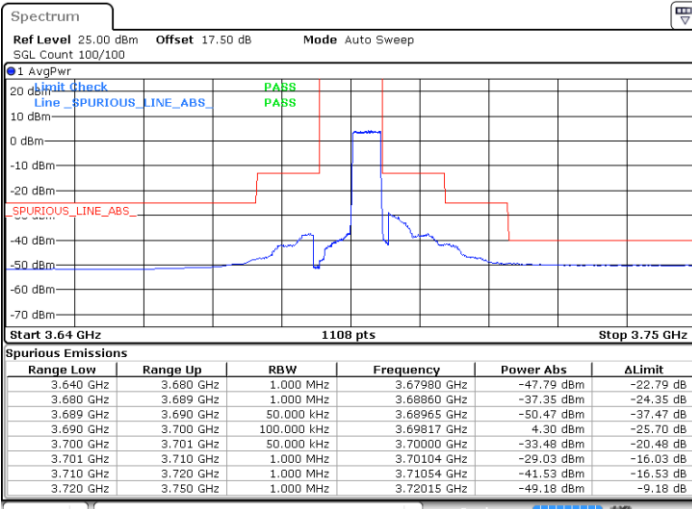

LTE Band 48 / 5MHz

QPSK

Middle Channel / 1RB0

Date: 30 APR 2020 01:24:44

Middle Channel / 1RBmax

Date: 30 APR 2020 01:48:45

Middle Channel / FullIRB

Date: 30 APR 2020 01:36:43

N/A

LTE Band 48 / 5MHz

QPSK

Highest Channel / 1RB0

Highest Channel / 1RBmax

Date: 30 APR 2020 01:26:03

Date: 30 APR 2020 01:50:05

Highest Channel / FullIRB

N/A

Date: 30 APR 2020 01:38:03

LTE Band 48 / 10MHz

QPSK

Lowest Channel / 1RB0

Lowest Channel / 1RBmax

Date: 30 APR 2020 01:56:46

Date: 30 APR 2020 02:20:50

Lowest Channel / FullIRB

N/A

Date: 30 APR 2020 02:08:46

LTE Band 48 / 10MHz

QPSK

MiddleChannel / 1RB0

Middle Channel / 1RBmax

Date: 30 APR 2020 01:58:06