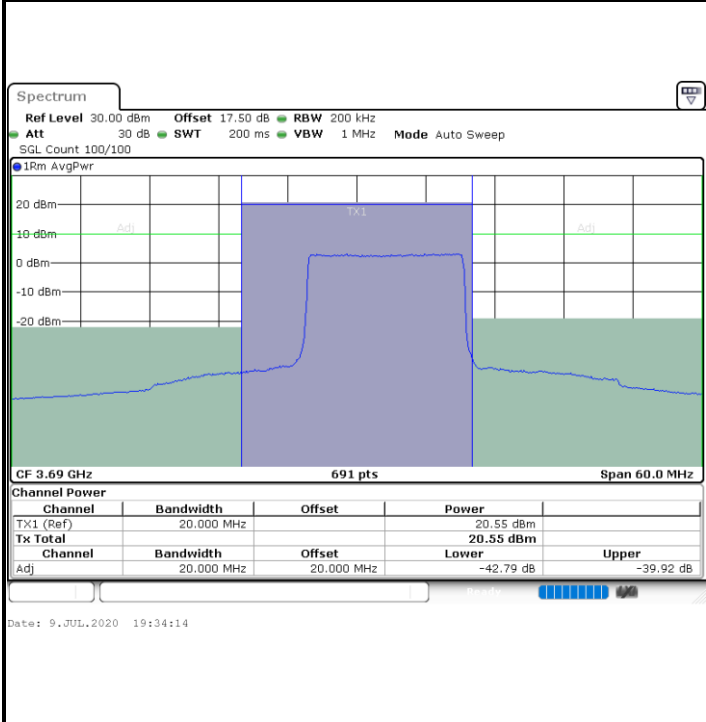

LTE Band 48 / 15MHz

QPSK

Highest Channel / 1RB0

Highest Channel / 1RBmax

Highest Channel / FullIRB

N/A

LTE Band 48 / 20MHz

QPSK

Lowest Channel / 1RB0

Lowest Channel / 1RBmax

Date: 1.JUL.2020 00:40:23

Date: 1.JUL.2020 00:44:49

Lowest Channel / FullIRB

N/A

Date: 1.JUL.2020 00:35:56

LTE Band 48 / 20MHz