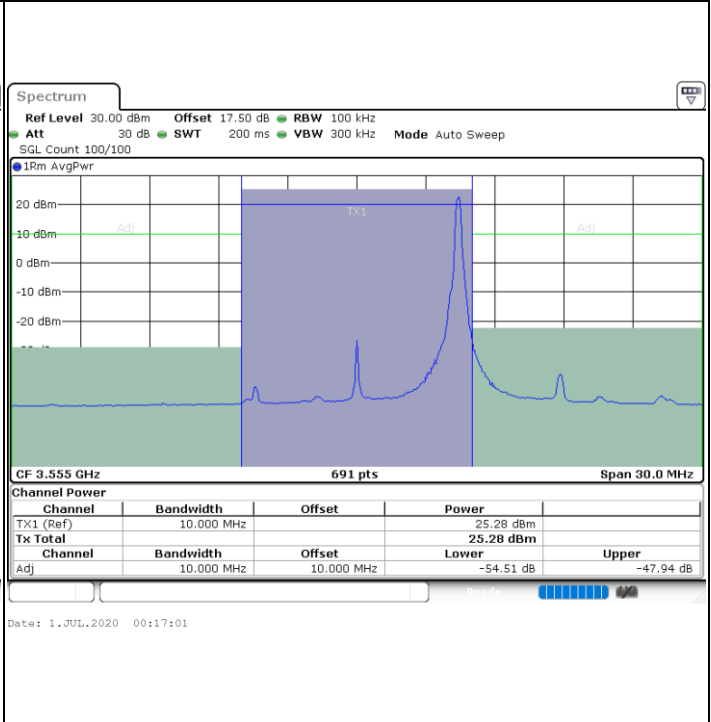

16QAM

Highest Channel / 1RB0

Highest Channel / 1RBmax

Highest Channel / FullRB

N/A

LTE Band 48 / 10MHz

16QAM

Lowest Channel / 1RB0

Lowest Channel / 1RBmax

Lowest Channel / FullIRB

N/A

LTE Band 48 / 10MHz

16QAM

MiddleChannel / 1RB0

Middle Channel / 1RBmax

Date: 1.JUL.2020 00:09:19