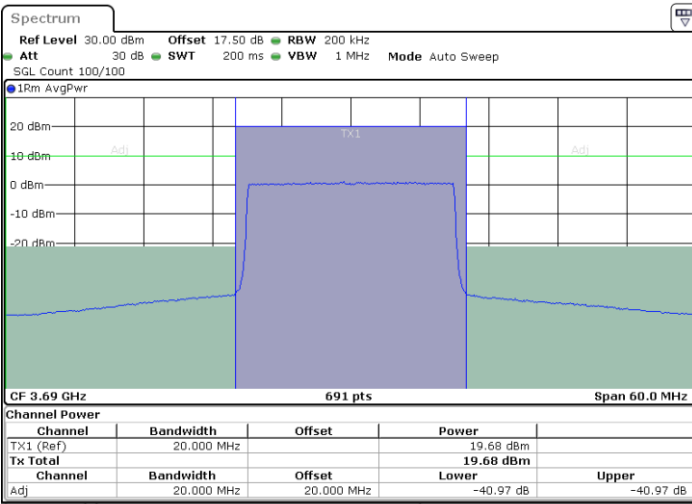

LTE Band 48 / 20MHz

64QAM

Middle Channel / 1RB0

Middle Channel / 1RBmax

Middle Channel / FullRB

N/A

LTE Band 48 / 20MHz

64QAM

Highest Channel / 1RB0

Highest Channel / 1RBmax

Date: 1.JUL.2020 00:42:20

Date: 1.JUL.2020 00:46:47

Highest Channel / FullIRB

N/A

Date: 1.JUL.2020 00:37:53

Conducted Band Edge

LTE Band 48 / 5MHz

QPSK

Middle Channel / 1RB0

Date: 30 APR 2020 01:24:44

Middle Channel / 1RBmax

Date: 30 APR 2020 01:48:45

Middle Channel / FullIRB

Date: 30 APR 2020 01:36:43