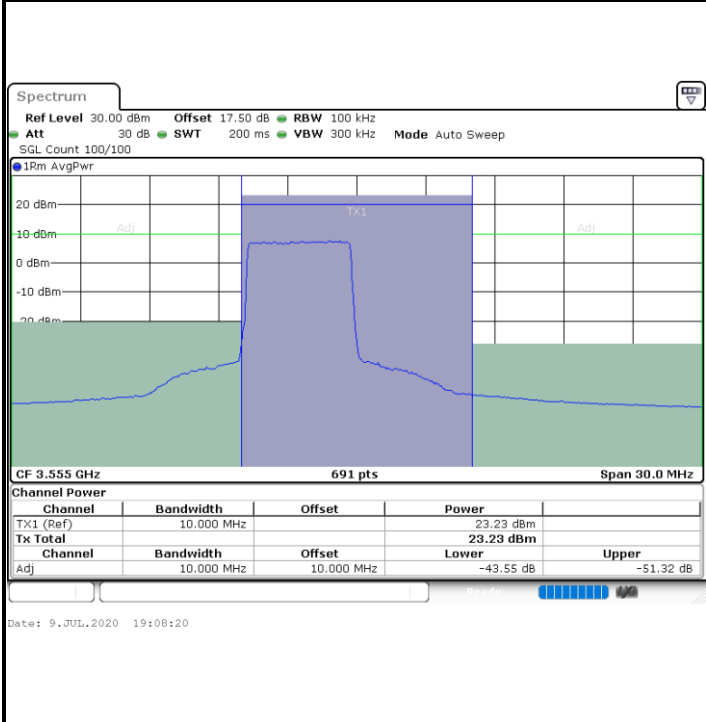

N/A

LTE Band 48 / 5MHz

64QAM

Lowest Channel / 1RB0

Lowest Channel / 1RBmax

Lowest Channel / FullIRB

N/A

LTE Band 48 / 5MHz

LTE Band 48 / 5MHz

64QAM

Highest Channel / 1RB0

Highest Channel / 1RBmax

Highest Channel / FullIRB

N/A

LTE Band 48 / 10MHz

64QAM