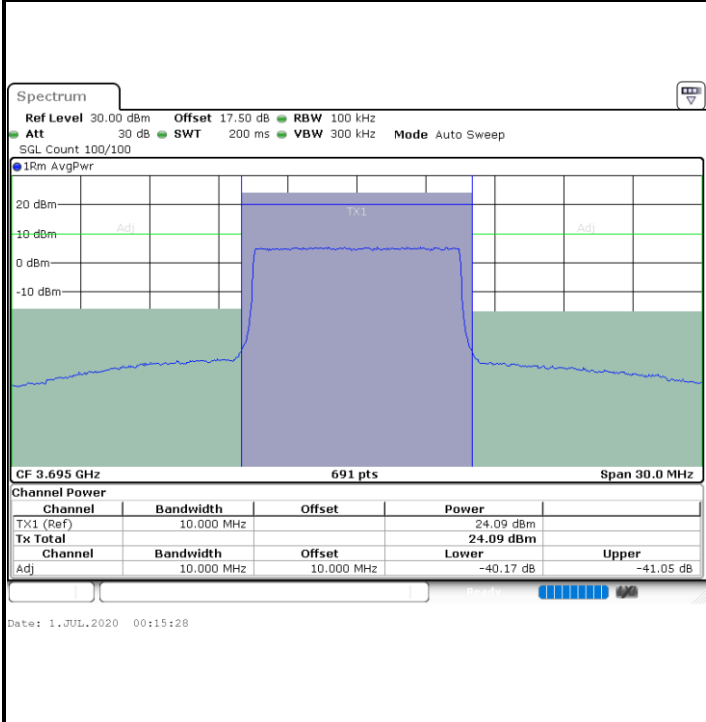

Lowest Channel / 1RBmax

Lowest Channel / FullIRB

N/A

LTE Band 48 / 10MHz

16QAM

MiddleChannel / 1RB0

Middle Channel / 1RBmax

Date: 1.JUL.2020 00:09:19

Date: 1.JUL.2020 00:18:32

Middle Channel / FullRB

N/A

Date: 1.JUL.2020 00:13:55

LTE Band 48 / 10MHz

16QAM

Highest Channel / 1RB0

Highest Channel / 1RBmax

Highest Channel / FullRB

N/A

LTE Band 48 / 15MHz

16QAM

Lowest Channel / 1RB0

Lowest Channel / 1RBmax

Lowest Channel / FullIRB

N/A