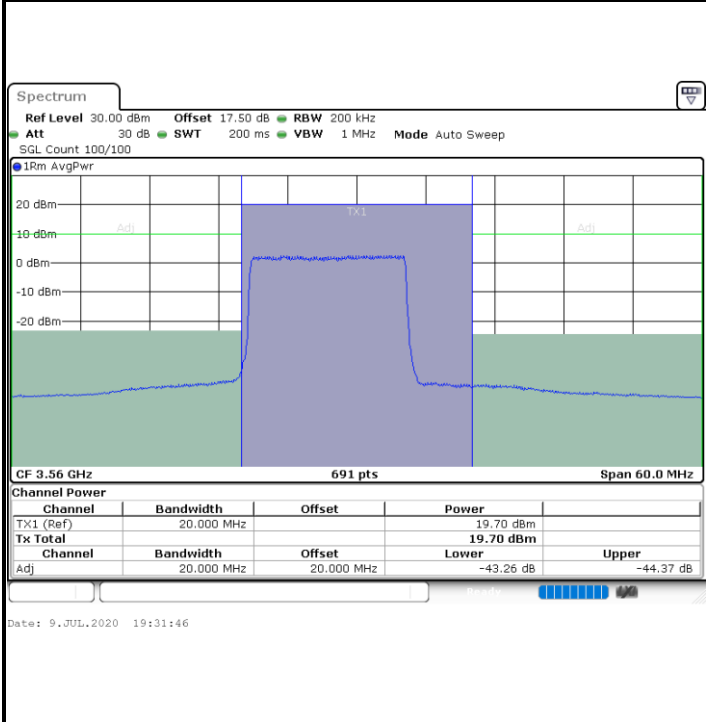

Highest Channel / FullRB

N/A

LTE Band 48 / 15MHz

16QAM

Lowest Channel / 1RB0

Lowest Channel / 1RBmax

Lowest Channel / FullIRB

N/A

LTE Band 48 / 15MHz

16QAM

Middle Channel / 1RB0

Middle Channel / 1RBmax

Middle Channel / FullRB

N/A

LTE Band 48 / 15MHz

16QAM