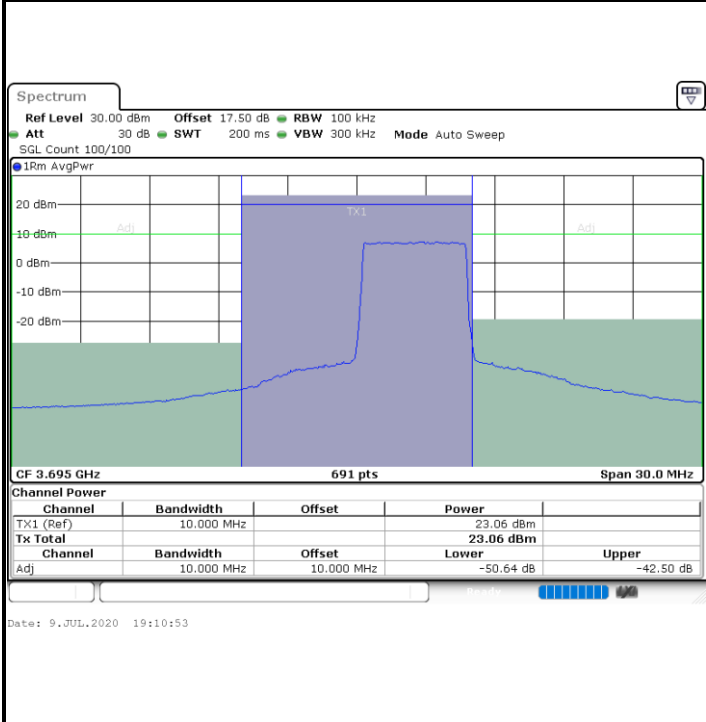

N/A

LTE Band 48 / 5MHz

16QAM

Middle Channel / 1RB0

Middle Channel / 1RBmax

Middle Channel / FullRB

N/A

LTE Band 48 / 5MHz

16QAM

Highest Channel / 1RB0

Highest Channel / 1RBmax

Highest Channel / FullRB

N/A

LTE Band 48 / 10MHz

16QAM

Lowest Channel / 1RB0

Lowest Channel / 1RBmax

Lowest Channel / FullIRB

N/A

LTE Band 48 / 10MHz

16QAM

MiddleChannel / 1RB0

Middle Channel / 1RBmax

Date: 1.JUL.2020 00:09:19