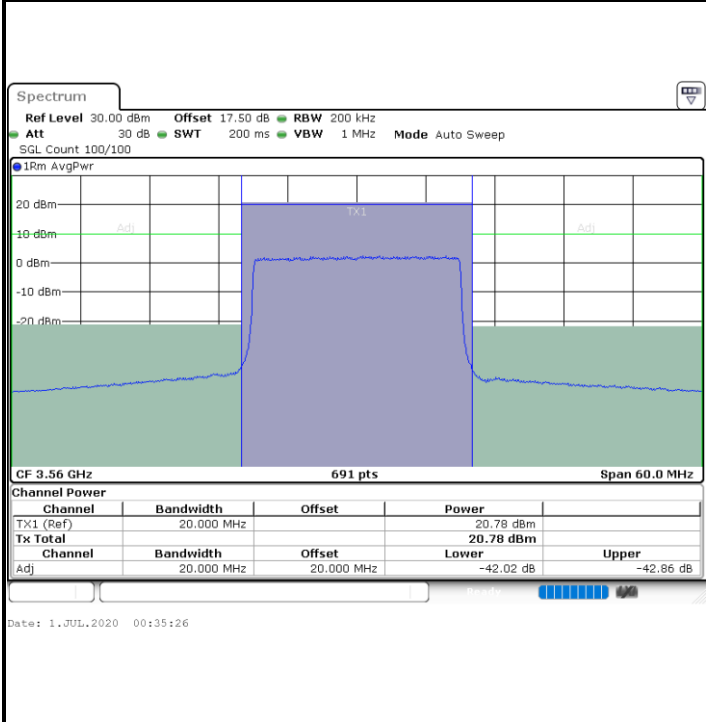

LTE Band 48 / 15MHz

16QAM

Middle Channel / 1RB0

Middle Channel / 1RBmax

Middle Channel / FullRB

N/A

LTE Band 48 / 15MHz

16QAM

Highest Channel / 1RB0

Highest Channel / 1RBmax

Highest Channel / FullRB

N/A

LTE Band 48 / 20MHz

16QAM

Lowest Channel / 1RB0

Lowest Channel / 1RBmax

Lowest Channel / FullIRB

N/A

LTE Band 48 / 20MHz

16QAM

Middle Channel / 1RB0

Middle Channel / 1RBmax

Date: 1.JUL.2020 00:41:21

Date: 1.JUL.2020 00:45:48