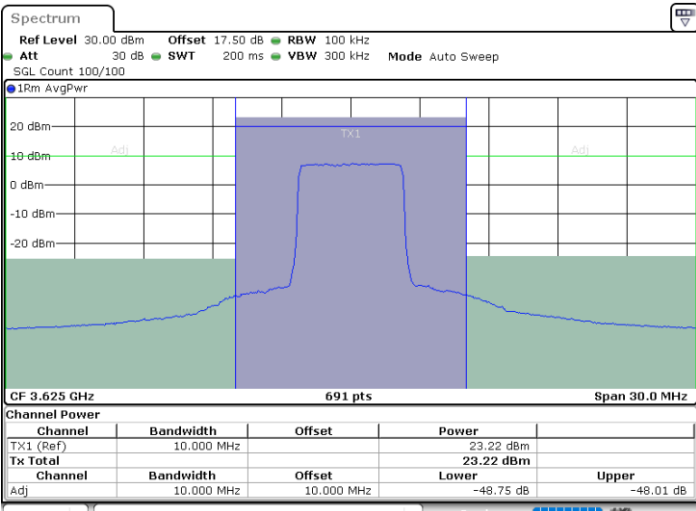

Middle Channel / FullRB

N/A

Date: 9.JUL.2020 19:08:50