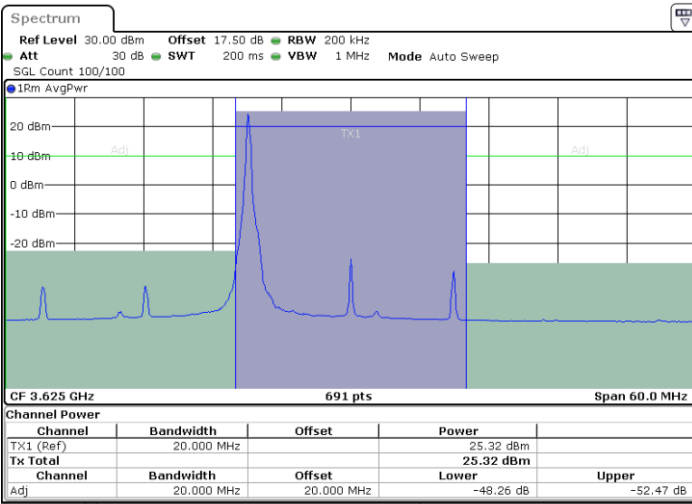

Highest Channel / 1RB0

Highest Channel / 1RBmax

Highest Channel / FullRB

N/A

LTE Band 48 / 20MHz

16QAM

Lowest Channel / 1RB0

Lowest Channel / 1RBmax

Lowest Channel / FullIRB

N/A

LTE Band 48 / 20MHz

16QAM

Middle Channel / 1RB0

Middle Channel / 1RBmax

Date: 1.JUL.2020 00:41:21

Date: 1.JUL.2020 00:45:48

Middle Channel / FullRB

N/A

Date: 1.JUL.2020 00:36:55

LTE Band 48 / 20MHz

16QAM

Highest Channel / 1RB0

Highest Channel / 1RBmax

Highest Channel / FullIRB