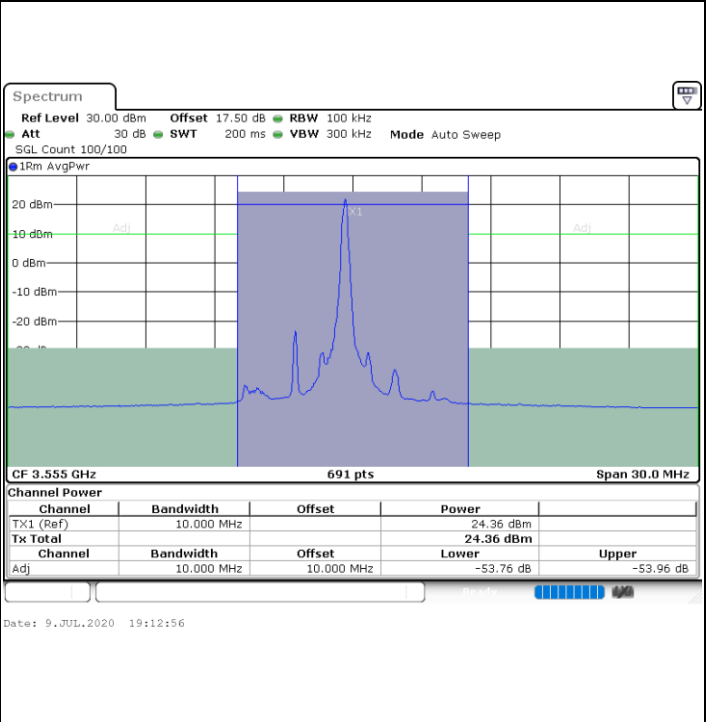

N/A

LTE Band 48 / 5MHz

64QAM

Lowest Channel / 1RB0

Lowest Channel / 1RBmax

Lowest Channel / FullIRB

N/A

LTE Band 48 / 5MHz

LTE Band 48 / 5MHz

64QAM

Highest Channel / 1RB0

Highest Channel / 1RBmax

Highest Channel / FullIRB

N/A

LTE Band 48 / 10MHz

64QAM