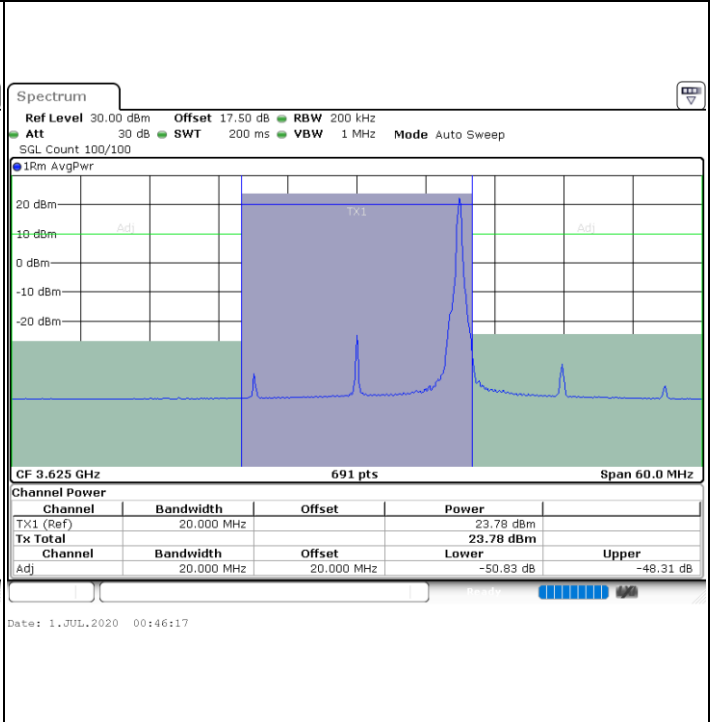

Date: 9.JUL.2020 19:37:12

Middle Channel / FullRB

N/A

Date: 9.JUL.2020 19:49:33

LTE Band 48 / 15MHz

64QAM

Highest Channel / 1RB0

Highest Channel / 1RBmax

Highest Channel / FullRB

N/A

LTE Band 48 / 20MHz

64QAM

Lowest Channel / 1RB0

Lowest Channel / 1RBmax

Lowest Channel / FullIRB

N/A

LTE Band 48 / 20MHz

64QAM

Middle Channel / 1RB0

Middle Channel / 1RBmax

Middle Channel / FullRB

N/A

LTE Band 48 / 20MHz

64QAM

Highest Channel / 1RB0

Highest Channel / 1RBmax

Date: 1.JUL.2020 00:42:20

Date: 1.JUL.2020 00:46:47

Highest Channel / FullIRB

N/A

Date: 1.JUL.2020 00:37:53

Conducted Band Edge