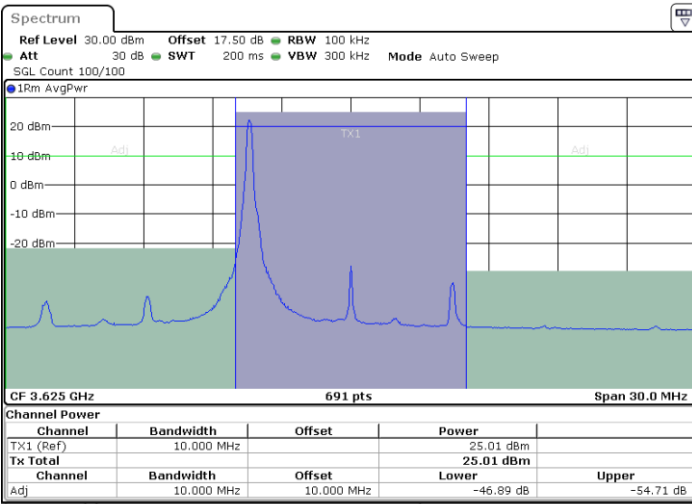

16QAM

Highest Channel / 1RB0

Highest Channel / 1RBmax

Highest Channel / FullRB

N/A

LTE Band 48 / 10MHz

16QAM

Lowest Channel / 1RB0

Lowest Channel / 1RBmax

Lowest Channel / FullIRB

N/A

LTE Band 48 / 10MHz

16QAM

MiddleChannel / 1RB0

Middle Channel / 1RBmax

Date: 1.JUL.2020 00:09:19

Date: 1.JUL.2020 00:18:32

Middle Channel / FullRB

N/A

Date: 1.JUL.2020 00:13:55

LTE Band 48 / 10MHz

16QAM

Highest Channel / 1RB0

Highest Channel / 1RBmax