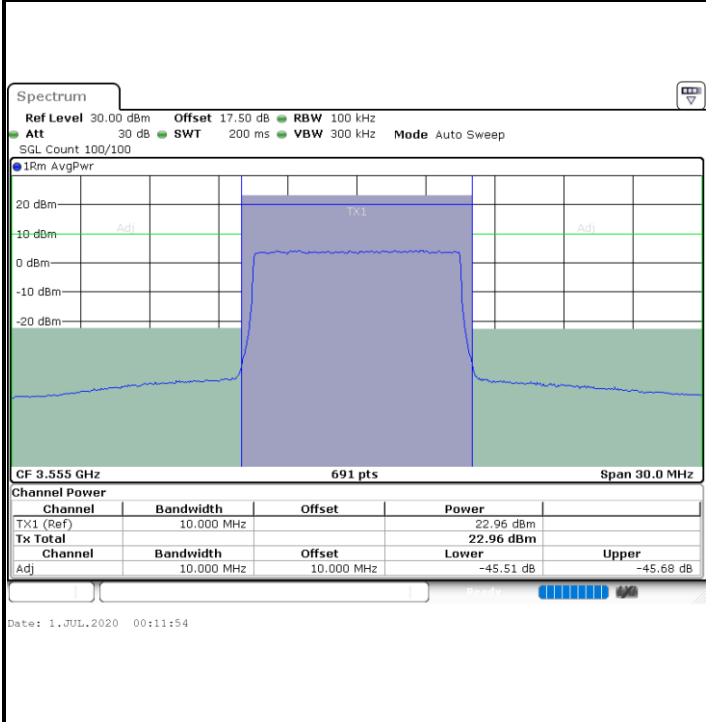

LTE Band 48 / 5MHz

64QAM

Highest Channel / 1RB0

Highest Channel / 1RBmax

Highest Channel / FullIRB

N/A

LTE Band 48 / 10MHz

64QAM

Lowest Channel / 1RB0

Lowest Channel / 1RBmax

Lowest Channel / FullIRB

N/A

LTE Band 48 / 10MHz

64QAM

Highest Channel / 1RB0

Highest Channel / 1RBmax

Highest Channel / FullIRB

N/A

LTE Band 48 / 15MHz

64QAM

Lowest Channel / 1RB0

Lowest Channel / 1RBmax

Date: 9.JUL.2020 19:27:49

Date: 9.JUL.2020 19:36:43