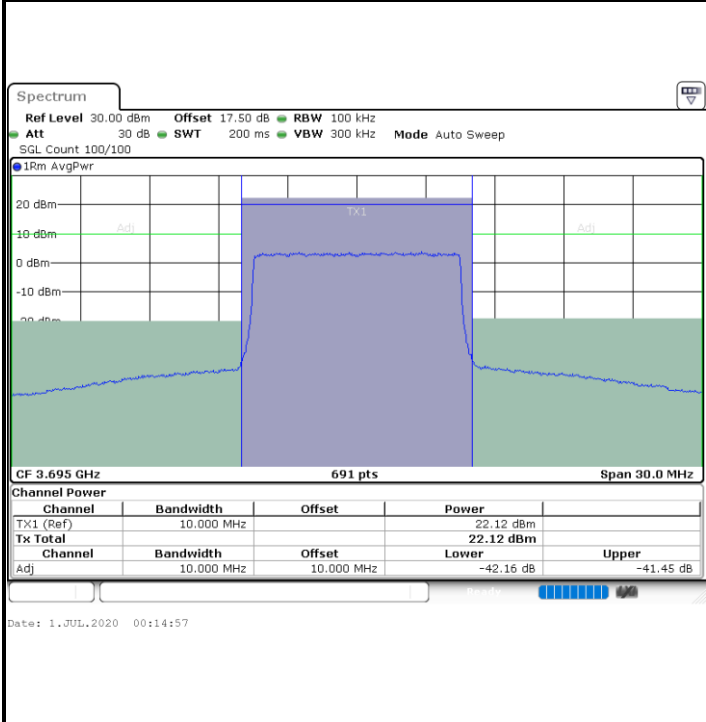

LTE Band 48 / 5MHz

64QAM

Highest Channel / 1RB0

Highest Channel / 1RBmax

Highest Channel / FullIRB

N/A

LTE Band 48 / 10MHz

64QAM

Lowest Channel / 1RB0

Lowest Channel / 1RBmax

Lowest Channel / FullIRB

N/A

LTE Band 48 / 10MHz

64QAM

Highest Channel / 1RB0

Highest Channel / 1RBmax

Highest Channel / FullIRB

N/A

LTE Band 48 / 15MHz

64QAM

Lowest Channel / 1RB0

Lowest Channel / 1RBmax

Date: 9.JUL.2020 19:27:49

Date: 9.JUL.2020 19:36:43