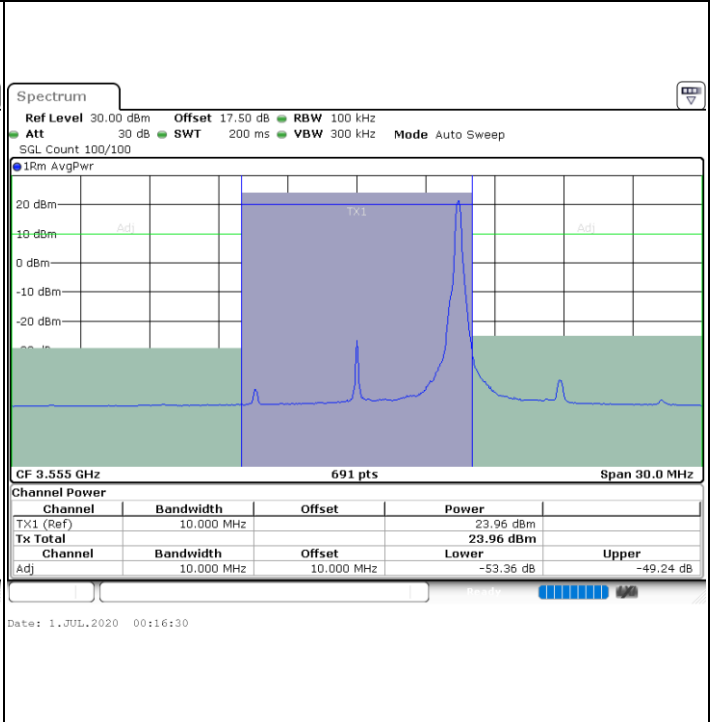

LTE Band 48 / 5MHz

64QAM

Highest Channel / 1RB0

Highest Channel / 1RBmax

Highest Channel / FullIRB

N/A

LTE Band 48 / 10MHz

64QAM

Lowest Channel / 1RB0

Lowest Channel / 1RBmax

Lowest Channel / FullIRB

N/A

LTE Band 48 / 10MHz

64QAM

Highest Channel / 1RB0

Highest Channel / 1RBmax