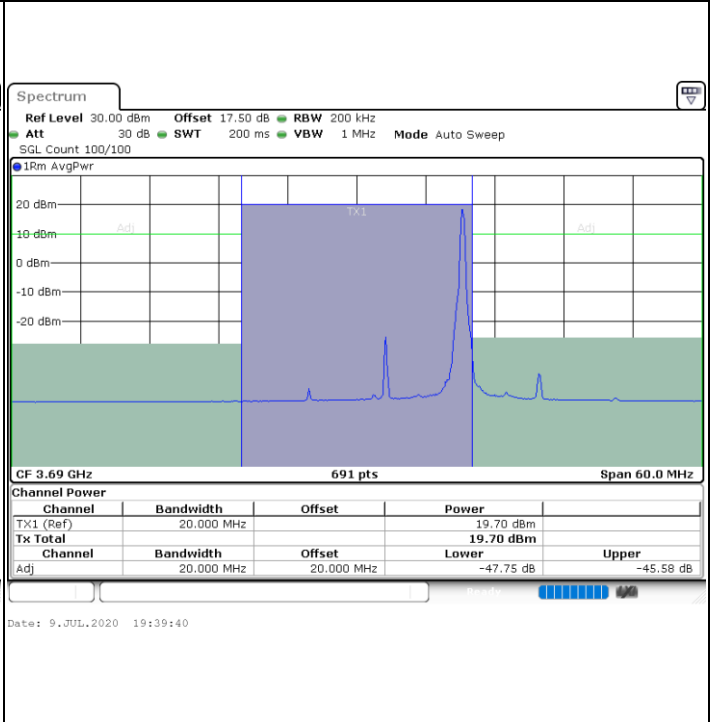

Date: 9.JUL.2020 19:37:12

Middle Channel / FullRB

N/A

Date: 9.JUL.2020 19:49:33

LTE Band 48 / 15MHz

64QAM

Highest Channel / 1RB0

Highest Channel / 1RBmax

Highest Channel / FullRB

N/A

LTE Band 48 / 20MHz

64QAM

Lowest Channel / 1RB0

Lowest Channel / 1RBmax

Lowest Channel / FullIRB

N/A