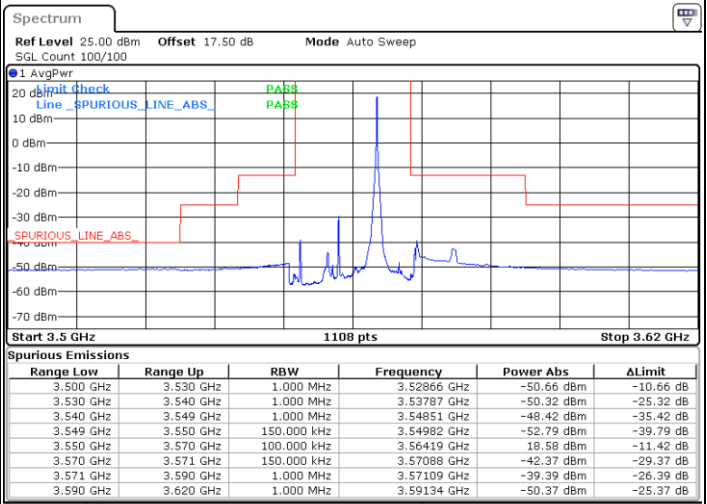

Date: 30 APR 2020 02:22:10

Middle Channel / FullIRB

N/A

Date: 30 APR 2020 02:10:06

LTE Band 48 / 10MHz

QPSK

Highest Channel / 1RB0

Highest Channel / 1RBmax

Date: 30 APR 2020 02:04:46

Date: 30 APR 2020 02:28:50

Highest Channel / FullIRB

N/A

Date: 30 APR 2020 02:16:50

LTE Band 48 / 15MHz

QPSK

Lowest Channel / 1RB0

Lowest Channel / 1RBmax

Date: 30 APR 2020 02:30:10

Date: 30 APR 2020 02:54:11

Lowest Channel / FullIRB

N/A

Date: 30 APR 2020 02:42:12

LTE Band 48 / 15MHz

QPSK