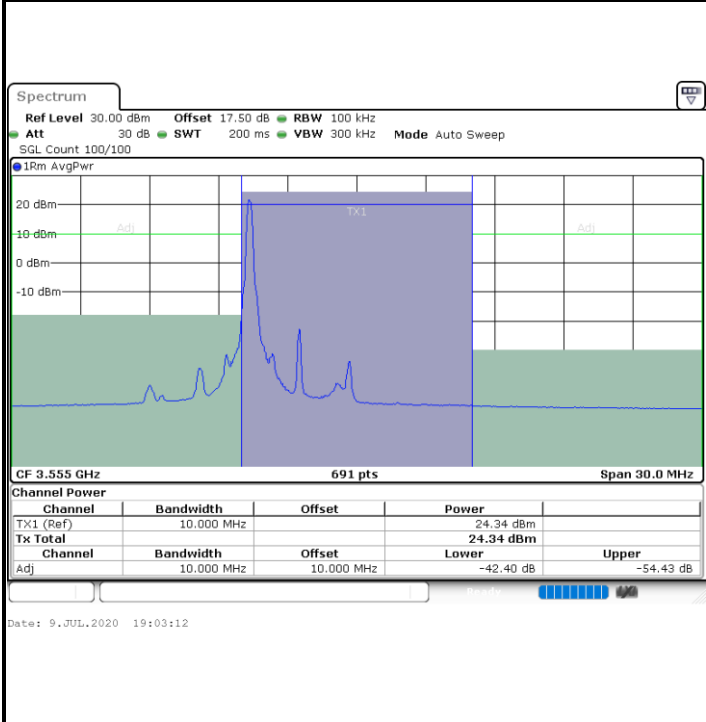

QPSK

Middle Channel / 1RB0

Middle Channel / 1RBmax

Middle Channel / FullRB

N/A

LTE Band 48 / 20MHz

QPSK

Highest Channel / 1RB0

Highest Channel / 1RBmax

Highest Channel / FullIRB

N/A

LTE Band 48 / 5MHz

16QAM

Lowest Channel / 1RB0

Lowest Channel / 1RBmax

Lowest Channel / FullIRB

N/A

LTE Band 48 / 5MHz

16QAM

Middle Channel / 1RB0

Middle Channel / 1RBmax

Middle Channel / FullRB

N/A

LTE Band 48 / 5MHz

16QAM

Highest Channel / 1RB0

Highest Channel / 1RBmax

Highest Channel / FullRB

N/A

LTE Band 48 / 10MHz

16QAM

Lowest Channel / 1RB0