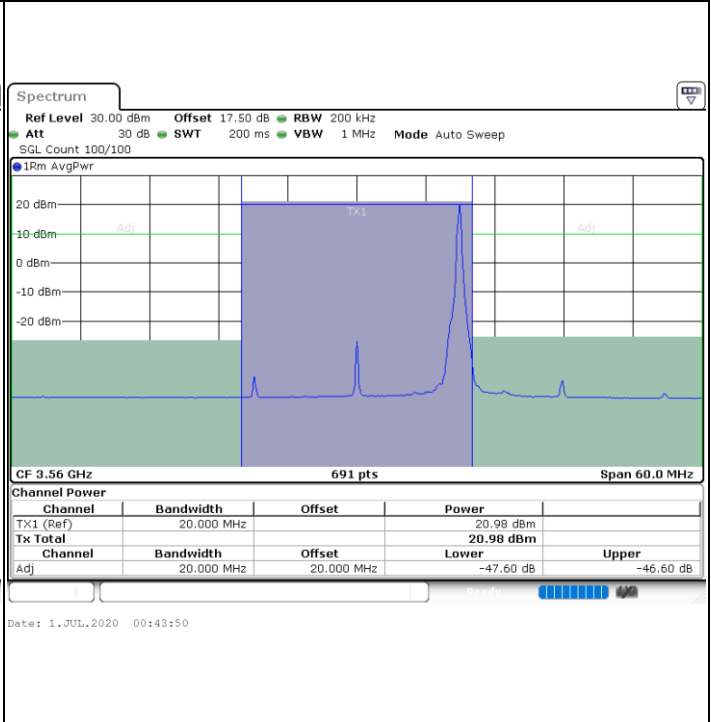

Date: 9.JUL.2020 19:37:12

Middle Channel / FullRB

N/A

Date: 9.JUL.2020 19:49:33

LTE Band 48 / 15MHz

64QAM

Highest Channel / 1RB0

Highest Channel / 1RBmax

Highest Channel / FullRB

N/A

LTE Band 48 / 20MHz

64QAM

Lowest Channel / 1RB0

Lowest Channel / 1RBmax

Lowest Channel / FullIRB

N/A

LTE Band 48 / 20MHz

64QAM

Middle Channel / 1RB0

Middle Channel / 1RBmax

Middle Channel / FullRB

N/A

LTE Band 48 / 20MHz

64QAM

Highest Channel / 1RB0

Highest Channel / 1RBmax

Date: 1.JUL.2020 00:42:20

Date: 1.JUL.2020 00:46:47

Highest Channel / FullIRB

N/A

Date: 1.JUL.2020 00:37:53

Conducted Band Edge