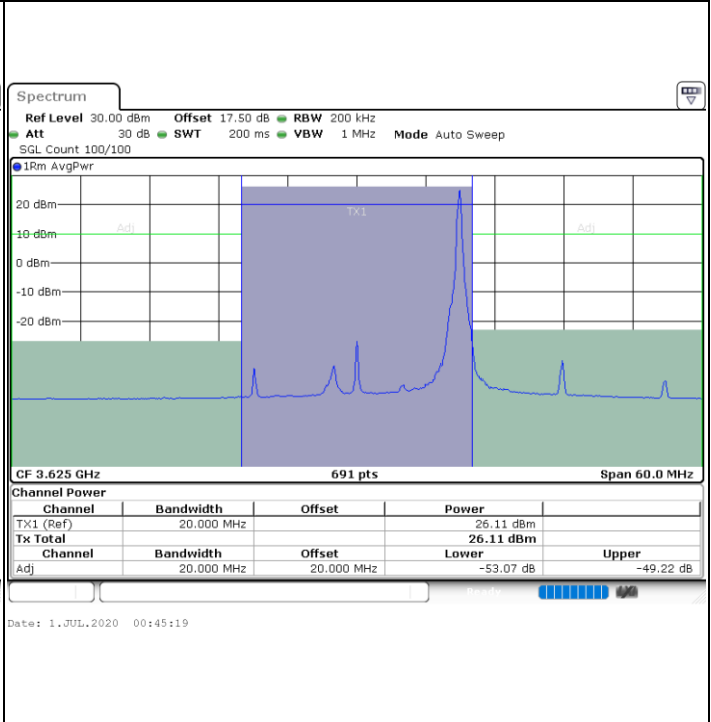

LTE Band 48 / 15MHz

QPSK

Highest Channel / 1RB0

Highest Channel / 1RBmax

Highest Channel / FullIRB

N/A

LTE Band 48 / 20MHz

QPSK

Lowest Channel / 1RB0

Lowest Channel / 1RBmax

Date: 1.JUL.2020 00:40:23

Date: 1.JUL.2020 00:44:49

Lowest Channel / FullIRB

N/A

Date: 1.JUL.2020 00:35:56

LTE Band 48 / 20MHz

QPSK

Middle Channel / 1RB0

Middle Channel / 1RBmax

Middle Channel / FullRB

N/A

LTE Band 48 / 20MHz

QPSK

Highest Channel / 1RB0

Highest Channel / 1RBmax

Highest Channel / FullIRB

N/A

LTE Band 48 / 5MHz

16QAM

Lowest Channel / 1RB0

Lowest Channel / 1RBmax

Lowest Channel / FullIRB