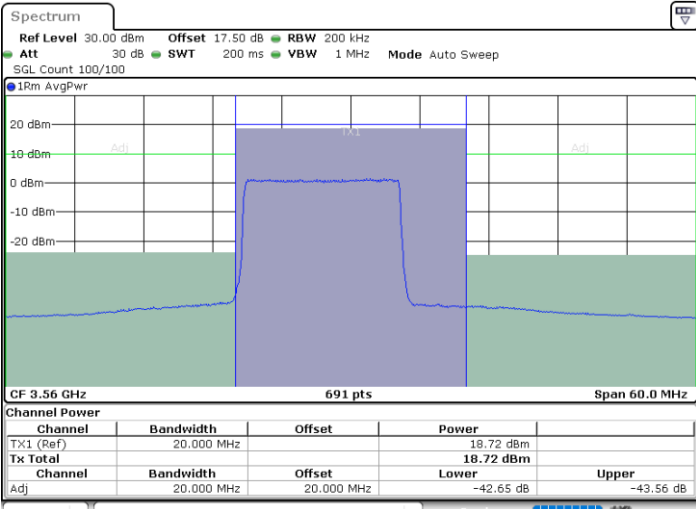

Lowest Channel / 1RB0

Lowest Channel / 1RBmax

Lowest Channel / FullIRB

N/A

LTE Band 48 / 10MHz

64QAM

Highest Channel / 1RB0

Highest Channel / 1RBmax

Highest Channel / FullIRB

N/A

LTE Band 48 / 15MHz

64QAM

Lowest Channel / 1RB0

Lowest Channel / 1RBmax

Date: 9.JUL.2020 19:27:49

Date: 9.JUL.2020 19:36:43

Lowest Channel / FullIRB

N/A

Date: 9.JUL.2020 19:32:16

LTE Band 48 / 15MHz

64QAM

Middle Channel / 1RB0

Middle Channel / 1RBmax

Date: 9.JUL.2020 19:28:19