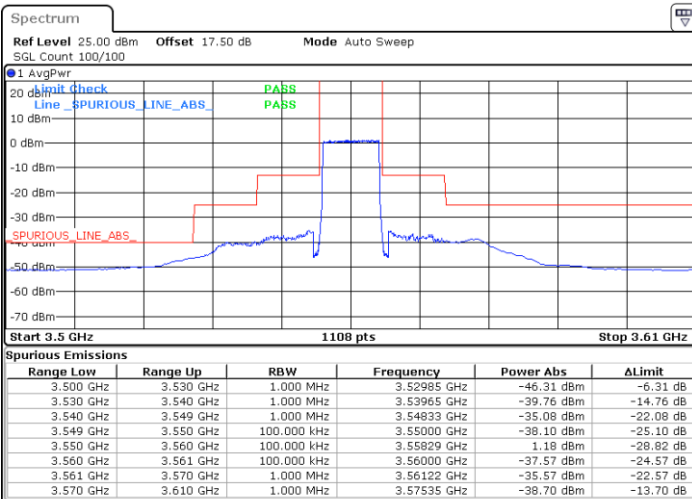

N/A

LTE Band 48 / 5MHz

QPSK

Highest Channel / 1RB0

Highest Channel / 1RBmax

Date: 30 APR 2020 01:26:03

Date: 30 APR 2020 01:50:05

Highest Channel / FullIRB

N/A

Date: 30 APR 2020 01:38:03

LTE Band 48 / 10MHz

QPSK

Lowest Channel / 1RB0

Lowest Channel / 1RBmax

Date: 30 APR 2020 01:56:46

Date: 30 APR 2020 02:20:50

Lowest Channel / FullIRB

N/A

Date: 30 APR 2020 02:08:46

LTE Band 48 / 10MHz

QPSK

MiddleChannel / 1RB0

Middle Channel / 1RBmax

Date: 30 APR 2020 01:58:06

Date: 30 APR 2020 02:22:10

Middle Channel / FullIRB

N/A

Date: 30 APR 2020 02:10:06

LTE Band 48 / 10MHz

QPSK

Highest Channel / 1RB0

Highest Channel / 1RBmax