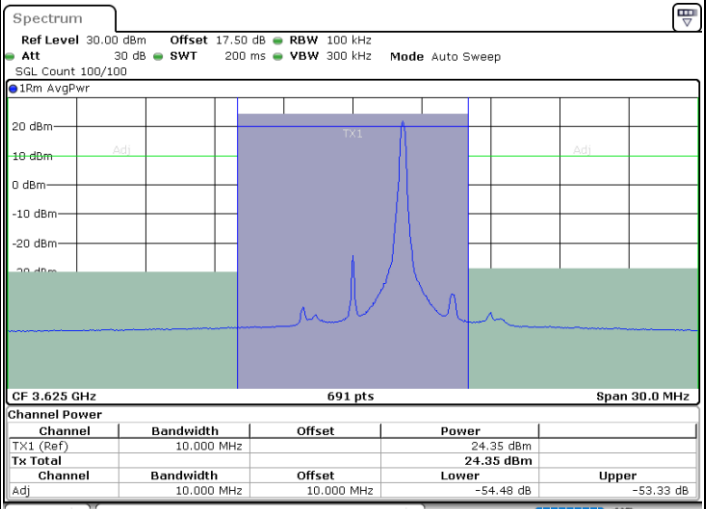

Date: 9.JUL.2020 19:13:27