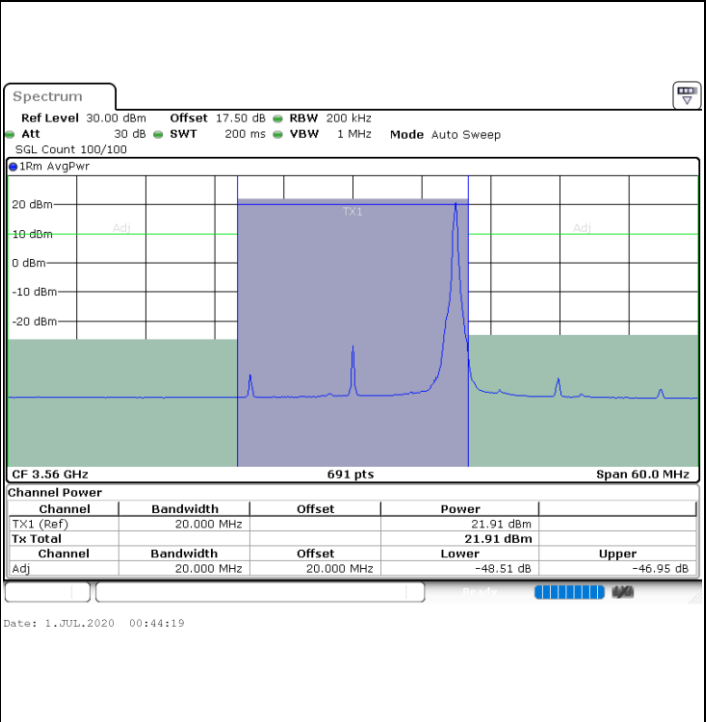

Highest Channel / 1RB0

Highest Channel / 1RBmax

Highest Channel / FullRB

N/A

LTE Band 48 / 20MHz

16QAM

Lowest Channel / 1RB0

Lowest Channel / 1RBmax

Lowest Channel / FullIRB

N/A

LTE Band 48 / 20MHz

16QAM

Middle Channel / 1RB0

Middle Channel / 1RBmax

Date: 1.JUL.2020 00:41:21

Date: 1.JUL.2020 00:45:48