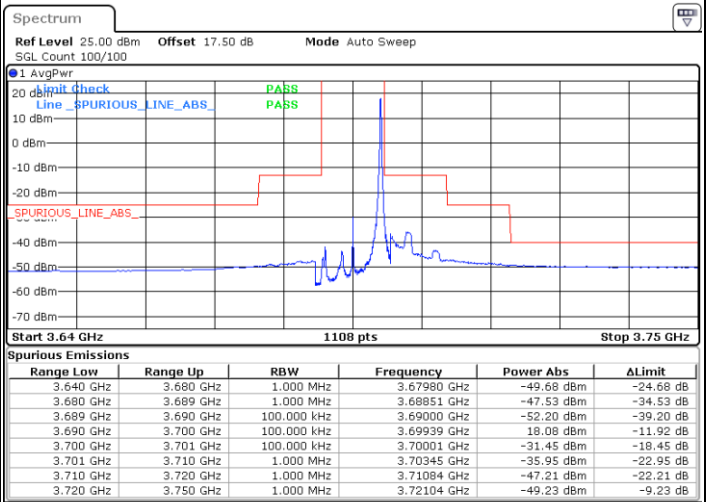

Lowest Channel / FullIRB

N/A

Date: 30 APR 2020 02:08:46

LTE Band 48 / 10MHz

QPSK

MiddleChannel / 1RB0

Middle Channel / 1RBmax

Date: 30 APR 2020 01:58:06

Date: 30 APR 2020 02:22:10

Middle Channel / FullIRB

N/A

Date: 30 APR 2020 02:10:06

LTE Band 48 / 10MHz

QPSK

Highest Channel / 1RB0

Highest Channel / 1RBmax

Date: 30 APR 2020 02:04:46

Date: 30 APR 2020 02:28:50

Highest Channel / FullIRB

N/A

Date: 30 APR 2020 02:16:50

LTE Band 48 / 15MHz

QPSK

Lowest Channel / 1RB0

Lowest Channel / 1RBmax

Date: 30 APR 2020 02:30:10

Date: 30 APR 2020 02:54:11

Lowest Channel / FullIRB

N/A

Date: 30 APR 2020 02:42:12

LTE Band 48 / 15MHz

QPSK