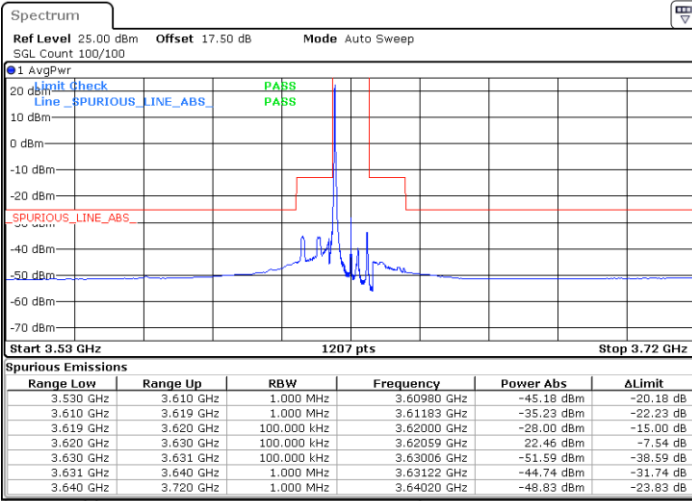

N/A

Date: 30 APR 2020 01:38:03

LTE Band 48 / 10MHz

QPSK

Lowest Channel / 1RB0

Lowest Channel / 1RBmax

Date: 30 APR 2020 01:56:46

Date: 30 APR 2020 02:20:50

Lowest Channel / FullIRB

N/A

Date: 30 APR 2020 02:08:46

LTE Band 48 / 10MHz

QPSK

MiddleChannel / 1RB0

Middle Channel / 1RBmax

Date: 30 APR 2020 01:58:06

Date: 30 APR 2020 02:22:10

Middle Channel / FullIRB

N/A

Date: 30 APR 2020 02:10:06

LTE Band 48 / 10MHz

QPSK

Highest Channel / 1RB0

Highest Channel / 1RBmax

Date: 30 APR 2020 02:04:46

Date: 30 APR 2020 02:28:50

Highest Channel / FullIRB

N/A

Date: 30 APR 2020 02:16:50

LTE Band 48 / 15MHz

QPSK

Lowest Channel / 1RB0