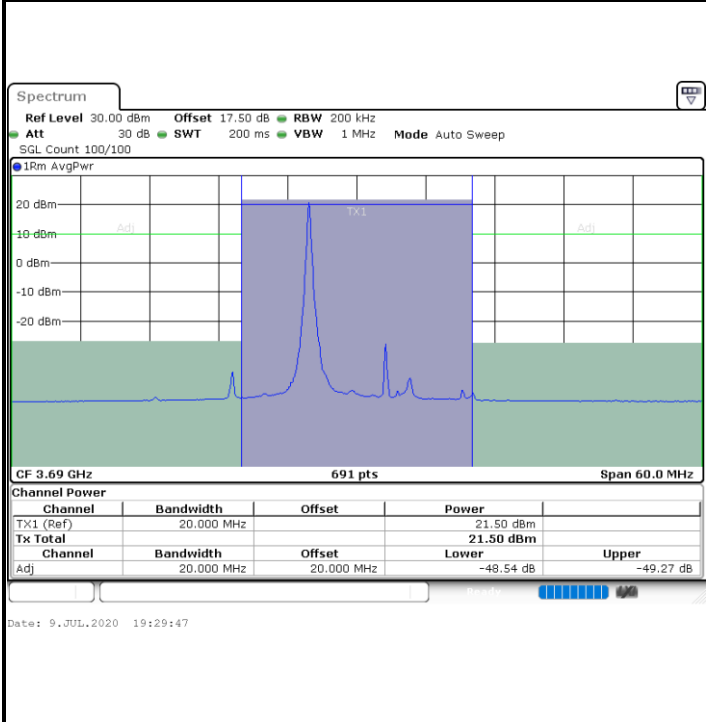

LTE Band 48 / 15MHz

QPSK

Highest Channel / 1RB0

Highest Channel / 1RBmax

Highest Channel / FullIRB

N/A

LTE Band 48 / 20MHz

QPSK

Lowest Channel / 1RB0

Lowest Channel / 1RBmax

Date: 1.JUL.2020 00:40:23

Date: 1.JUL.2020 00:44:49

Lowest Channel / FullIRB

N/A

Date: 1.JUL.2020 00:35:56

LTE Band 48 / 20MHz