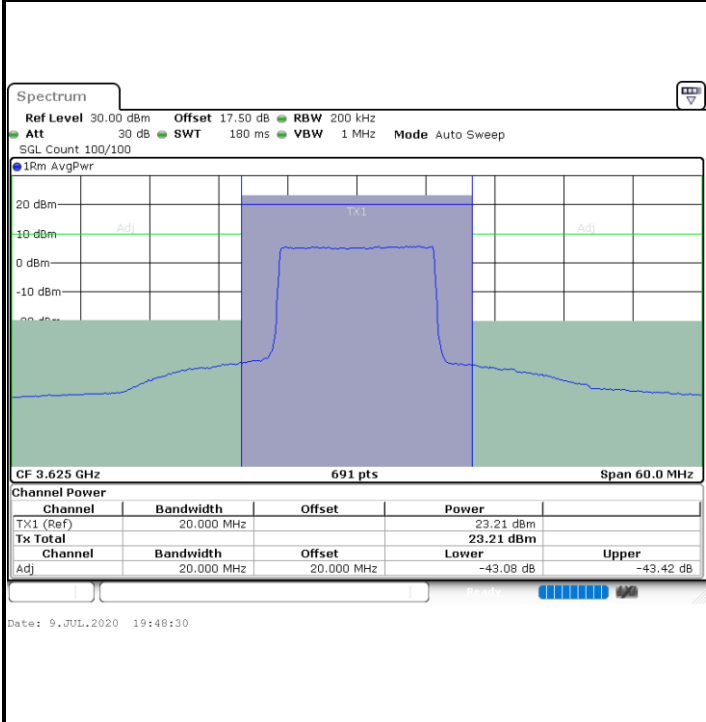

Highest Channel / FullRB

N/A

LTE Band 48 / 15MHz

16QAM

Lowest Channel / 1RB0

Lowest Channel / 1RBmax

Lowest Channel / FullIRB

N/A

LTE Band 48 / 15MHz

16QAM

Middle Channel / 1RB0

Middle Channel / 1RBmax

Middle Channel / FullRB

N/A

LTE Band 48 / 15MHz

16QAM

Highest Channel / 1RB0

Highest Channel / 1RBmax

Highest Channel / FullRB

N/A

LTE Band 48 / 20MHz

16QAM

Lowest Channel / 1RB0

Lowest Channel / 1RBmax