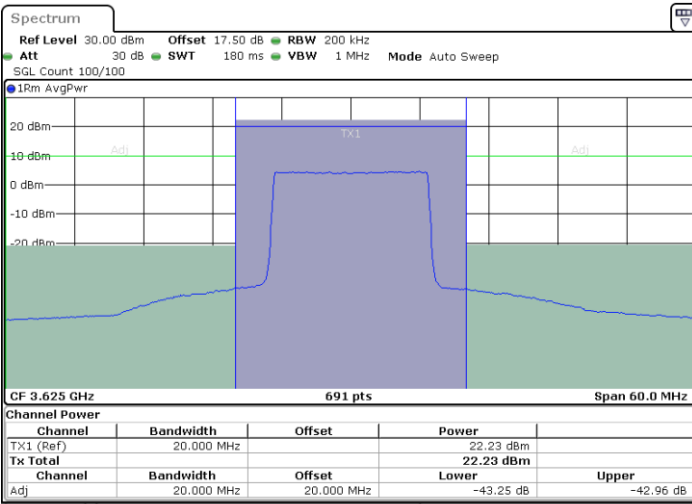

Highest Channel / FullIRB

N/A

LTE Band 48 / 15MHz

64QAM

Lowest Channel / 1RB0

Lowest Channel / 1RBmax

Date: 9.JUL.2020 19:27:49

Date: 9.JUL.2020 19:36:43

Lowest Channel / FullIRB

N/A

Date: 9.JUL.2020 19:32:16

LTE Band 48 / 15MHz

64QAM

Middle Channel / 1RB0

Middle Channel / 1RBmax

Date: 9.JUL.2020 19:28:19

Date: 9.JUL.2020 19:37:12

Middle Channel / FullRB

N/A

Date: 9.JUL.2020 19:49:33

LTE Band 48 / 15MHz

64QAM

Highest Channel / 1RB0

Highest Channel / 1RBmax