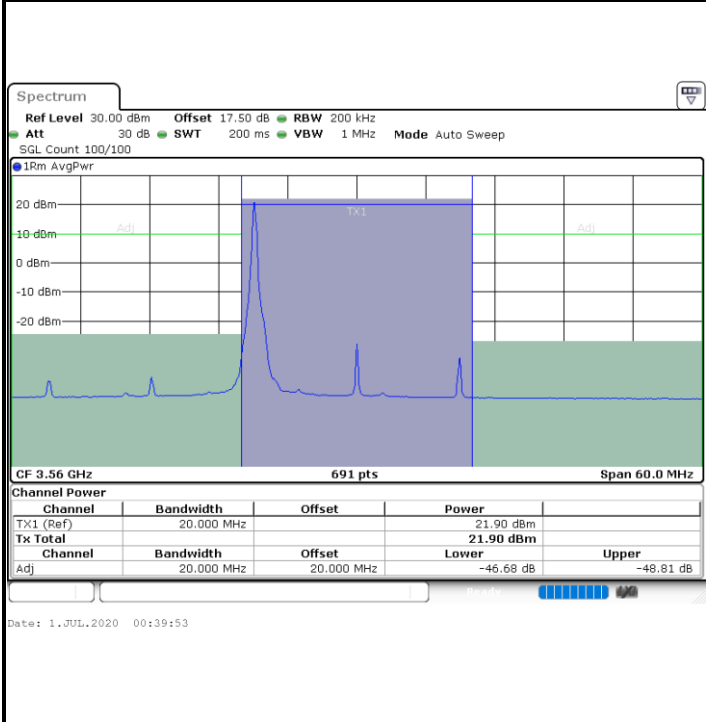

Highest Channel / 1RB0

Highest Channel / 1RBmax

Highest Channel / FullRB

N/A

LTE Band 48 / 20MHz

16QAM

Lowest Channel / 1RB0

Lowest Channel / 1RBmax

Lowest Channel / FullIRB

N/A

LTE Band 48 / 20MHz

16QAM

Middle Channel / 1RB0

Middle Channel / 1RBmax

Date: 1.JUL.2020 00:41:21

Date: 1.JUL.2020 00:45:48