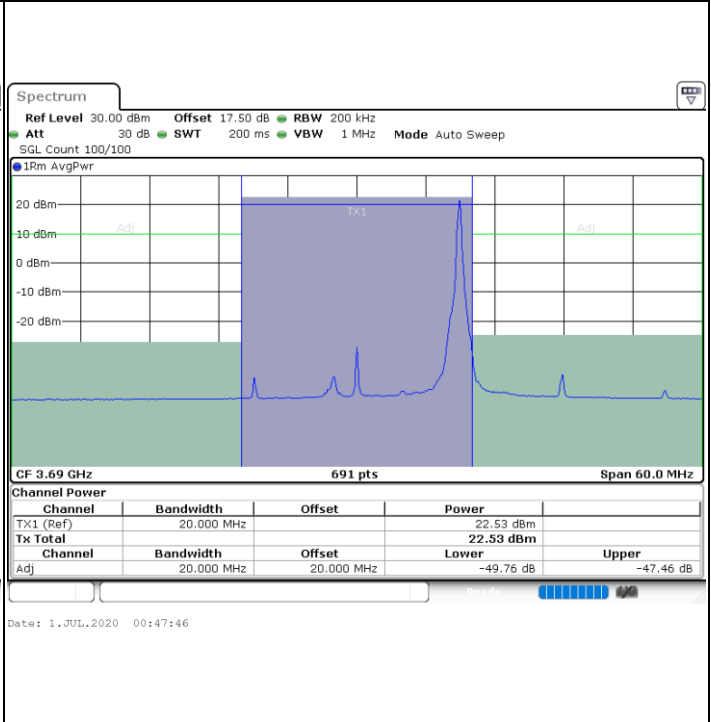

QPSK

Middle Channel / 1RB0

Middle Channel / 1RBmax

Middle Channel / FullRB

N/A

LTE Band 48 / 20MHz

QPSK

Highest Channel / 1RB0

Highest Channel / 1RBmax

Highest Channel / FullIRB

N/A

LTE Band 48 / 5MHz

16QAM

Lowest Channel / 1RB0

Lowest Channel / 1RBmax

Lowest Channel / FullIRB