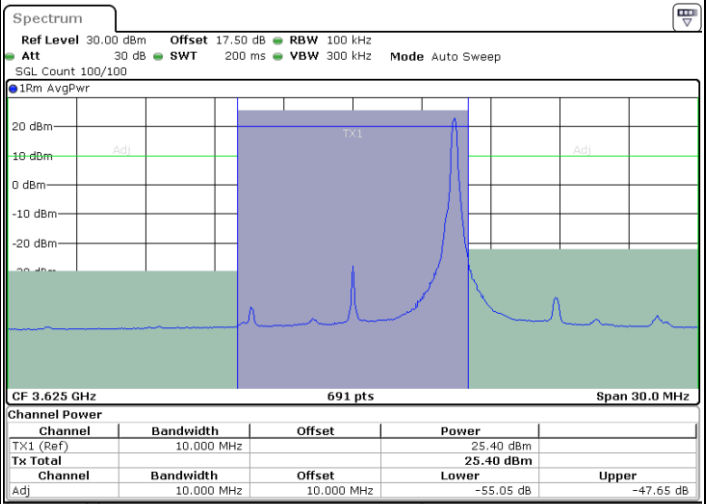

16QAM

Highest Channel / 1RB0

Highest Channel / 1RBmax

Highest Channel / FullRB

N/A

LTE Band 48 / 10MHz

16QAM

Lowest Channel / 1RB0

Lowest Channel / 1RBmax

Lowest Channel / FullIRB

N/A

LTE Band 48 / 10MHz

16QAM

MiddleChannel / 1RB0

Middle Channel / 1RBmax

Date: 1.JUL.2020 00:09:19

Date: 1.JUL.2020 00:18:32

Middle Channel / FullRB

N/A

Date: 1.JUL.2020 00:13:55

LTE Band 48 / 10MHz

16QAM

Highest Channel / 1RB0

Highest Channel / 1RBmax