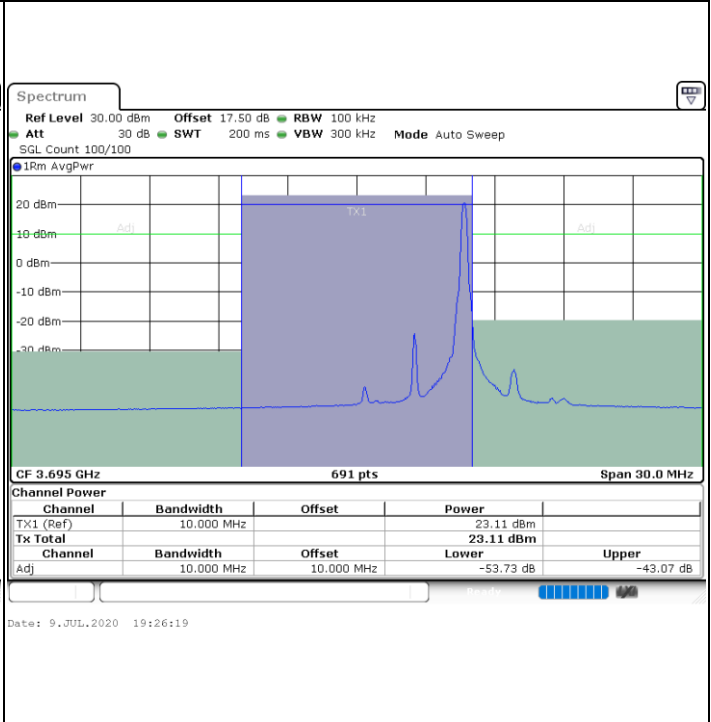

N/A

LTE Band 48 / 5MHz

64QAM

Lowest Channel / 1RB0

Lowest Channel / 1RBmax

Lowest Channel / FullIRB

N/A

LTE Band 48 / 5MHz

LTE Band 48 / 5MHz

64QAM

Highest Channel / 1RB0

Highest Channel / 1RBmax

Highest Channel / FullIRB

N/A

LTE Band 48 / 10MHz

64QAM

Lowest Channel / 1RB0

Lowest Channel / 1RBmax

Lowest Channel / FullIRB

N/A

LTE Band 48 / 10MHz

64QAM

Highest Channel / 1RB0

Highest Channel / 1RBmax