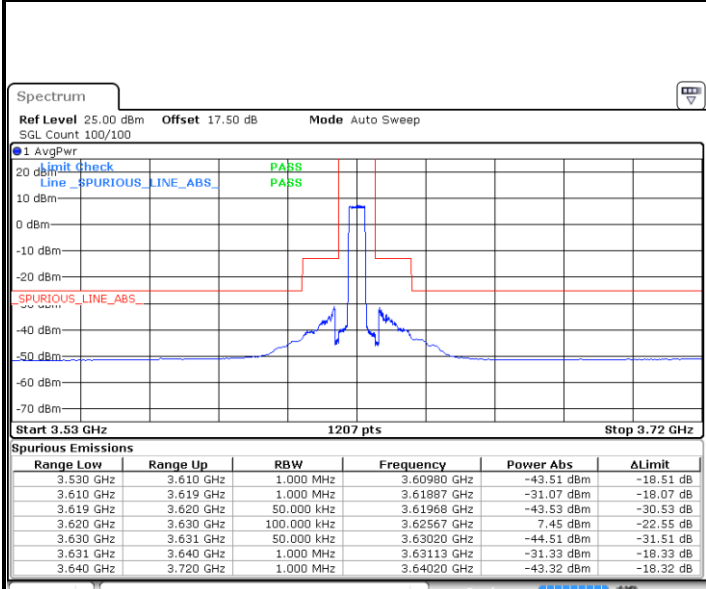

Highest Channel / 1RB0

Highest Channel / 1RBmax

Date: 1.JUL.2020 00:42:20

Date: 1.JUL.2020 00:46:47

Highest Channel / FullIRB

N/A

Date: 1.JUL.2020 00:37:53

Conducted Band Edge

LTE Band 48 / 5MHz

QPSK

Middle Channel / 1RB0

Date: 30 APR 2020 01:24:44

Middle Channel / 1RBmax

Date: 30 APR 2020 01:48:45

Middle Channel / FullIRB

Date: 30 APR 2020 01:36:43

N/A

LTE Band 48 / 5MHz

QPSK

Highest Channel / 1RB0

Highest Channel / 1RBmax

Date: 30 APR 2020 01:26:03

Date: 30 APR 2020 01:50:05

Highest Channel / FullIRB

N/A

Date: 30 APR 2020 01:38:03

LTE Band 48 / 10MHz

QPSK

Lowest Channel / 1RB0

Lowest Channel / 1RBmax

Date: 30 APR 2020 01:56:46

Date: 30 APR 2020 02:20:50