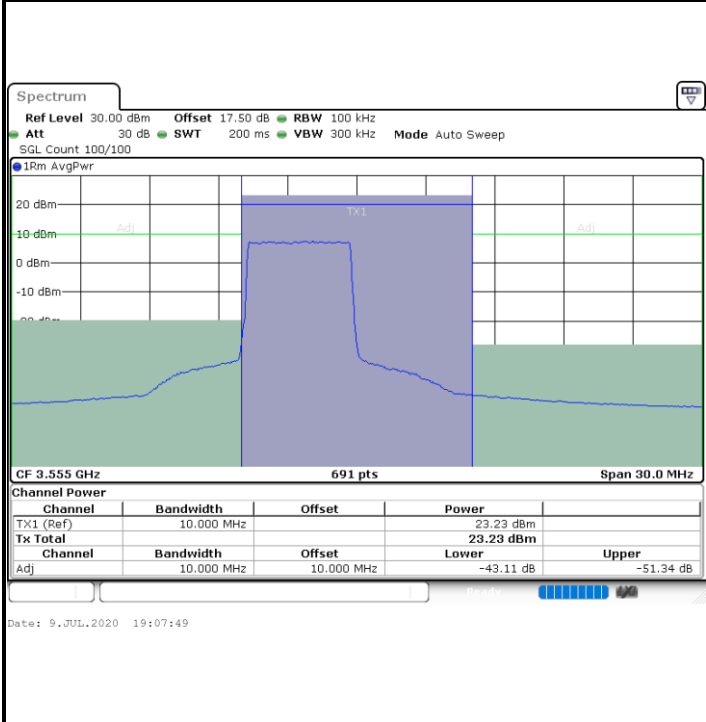

QPSK

Middle Channel / 1RB0

Middle Channel / 1RBmax

Middle Channel / FullRB

N/A

LTE Band 48 / 20MHz

QPSK

Highest Channel / 1RB0

Highest Channel / 1RBmax

Highest Channel / FullIRB

N/A

LTE Band 48 / 5MHz

16QAM

Lowest Channel / 1RB0

Lowest Channel / 1RBmax

Lowest Channel / FullIRB

N/A

LTE Band 48 / 5MHz

16QAM

Middle Channel / 1RB0

Middle Channel / 1RBmax

Middle Channel / FullRB

N/A

LTE Band 48 / 5MHz