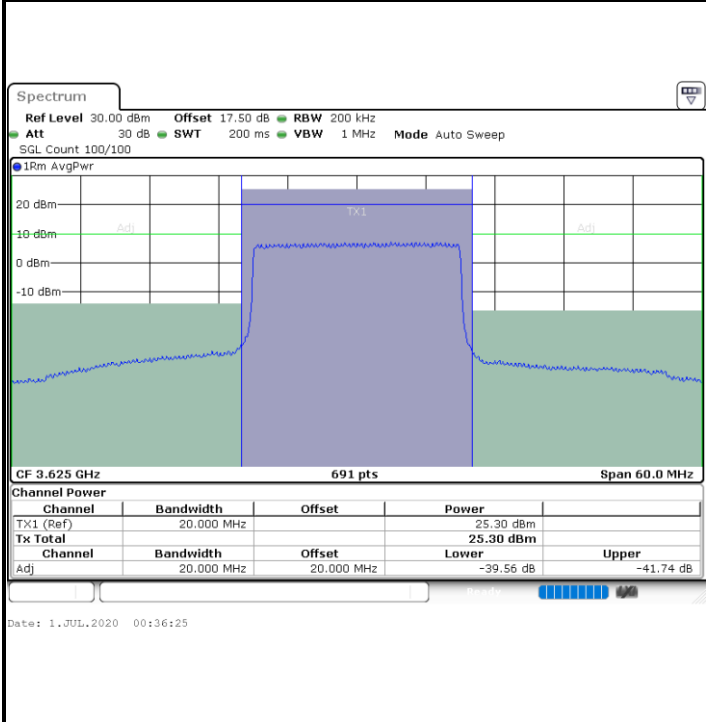

QPSK

Middle Channel / 1RB0

Middle Channel / 1RBmax

Middle Channel / FullRB

N/A

LTE Band 48 / 20MHz

QPSK

Highest Channel / 1RB0

Highest Channel / 1RBmax

Highest Channel / FullIRB

N/A

LTE Band 48 / 5MHz

16QAM

Lowest Channel / 1RB0

Lowest Channel / 1RBmax

Lowest Channel / FullIRB