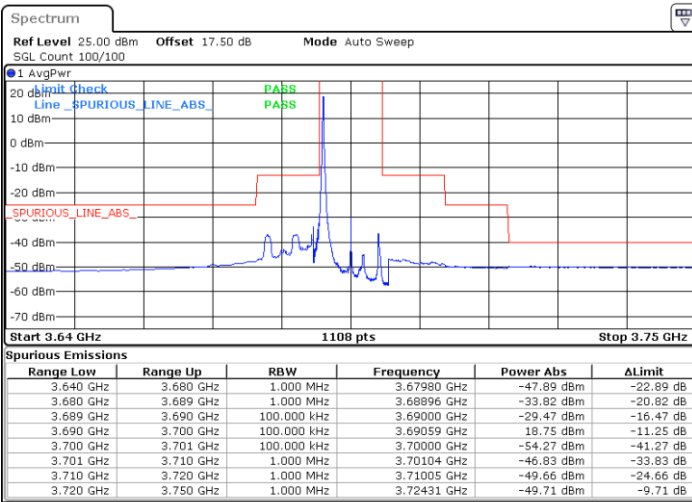

Lowest Channel / FullIRB

N/A

Date: 30 APR 2020 02:08:46

LTE Band 48 / 10MHz

QPSK

MiddleChannel / 1RB0

Middle Channel / 1RBmax

Date: 30 APR 2020 01:58:06

Date: 30 APR 2020 02:22:10

Middle Channel / FullIRB

N/A

Date: 30 APR 2020 02:10:06

LTE Band 48 / 10MHz

QPSK

Highest Channel / 1RB0

Highest Channel / 1RBmax

Date: 30 APR 2020 02:04:46

Date: 30 APR 2020 02:28:50

Highest Channel / FullIRB

N/A

Date: 30 APR 2020 02:16:50

LTE Band 48 / 15MHz

QPSK

Lowest Channel / 1RB0

Lowest Channel / 1RBmax

Date: 30 APR 2020 02:30:10

Date: 30 APR 2020 02:54:11

Lowest Channel / FullIRB

N/A

Date: 30 APR 2020 02:42:12

LTE Band 48 / 15MHz

QPSK