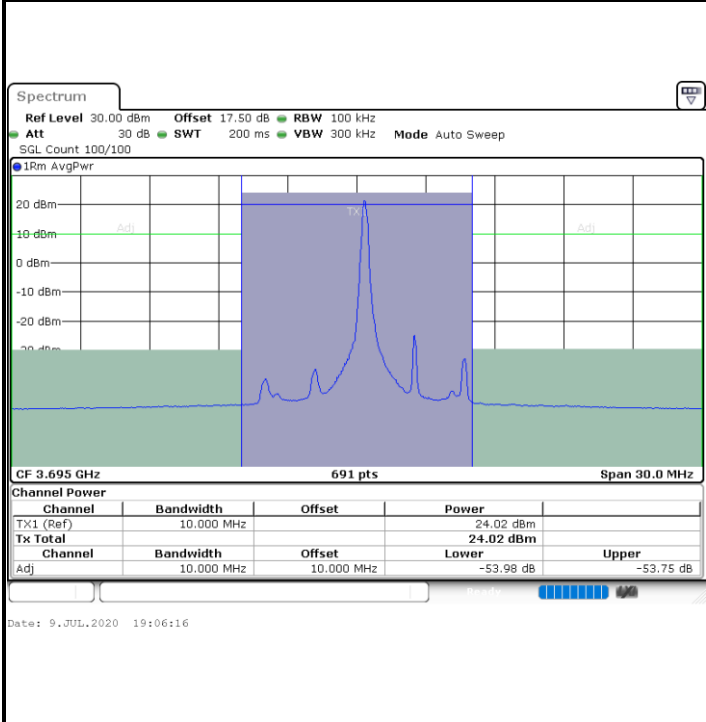

Highest Channel / 1RBmax

Highest Channel / FullIRB

N/A

LTE Band 48 / 5MHz

16QAM

Lowest Channel / 1RB0

Lowest Channel / 1RBmax

Lowest Channel / FullIRB

N/A

LTE Band 48 / 5MHz

16QAM

Middle Channel / 1RB0

Middle Channel / 1RBmax

Middle Channel / FullRB

N/A

LTE Band 48 / 5MHz

16QAM

Highest Channel / 1RB0

Highest Channel / 1RBmax

Highest Channel / FullRB

N/A

LTE Band 48 / 10MHz

16QAM

Lowest Channel / 1RB0