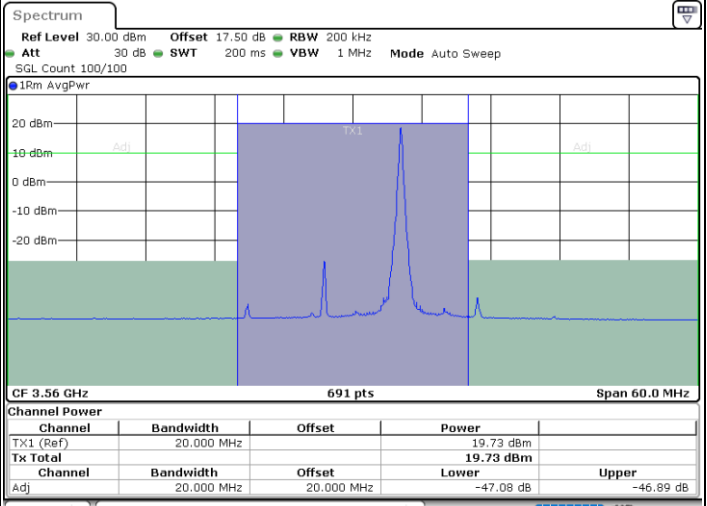

Lowest Channel / 1RB0

Lowest Channel / 1RBmax

Lowest Channel / FullIRB

N/A

LTE Band 48 / 10MHz

64QAM

Highest Channel / 1RB0

Highest Channel / 1RBmax

Highest Channel / FullIRB

N/A

LTE Band 48 / 15MHz

64QAM

Lowest Channel / 1RB0

Lowest Channel / 1RBmax

Date: 9.JUL.2020 19:27:49

Date: 9.JUL.2020 19:36:43