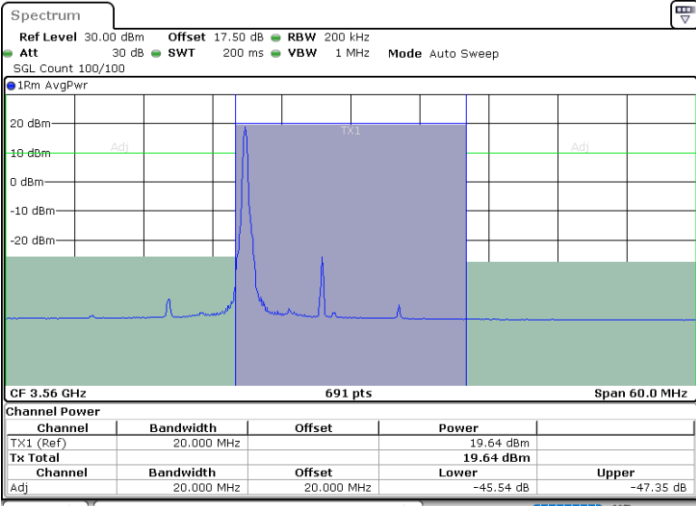

Lowest Channel / 1RB0

Lowest Channel / 1RBmax

Lowest Channel / FullIRB

N/A

LTE Band 48 / 10MHz

64QAM

Highest Channel / 1RB0

Highest Channel / 1RBmax

Highest Channel / FullIRB

N/A

LTE Band 48 / 15MHz

64QAM

Lowest Channel / 1RB0

Lowest Channel / 1RBmax

Date: 9.JUL.2020 19:27:49

Date: 9.JUL.2020 19:36:43