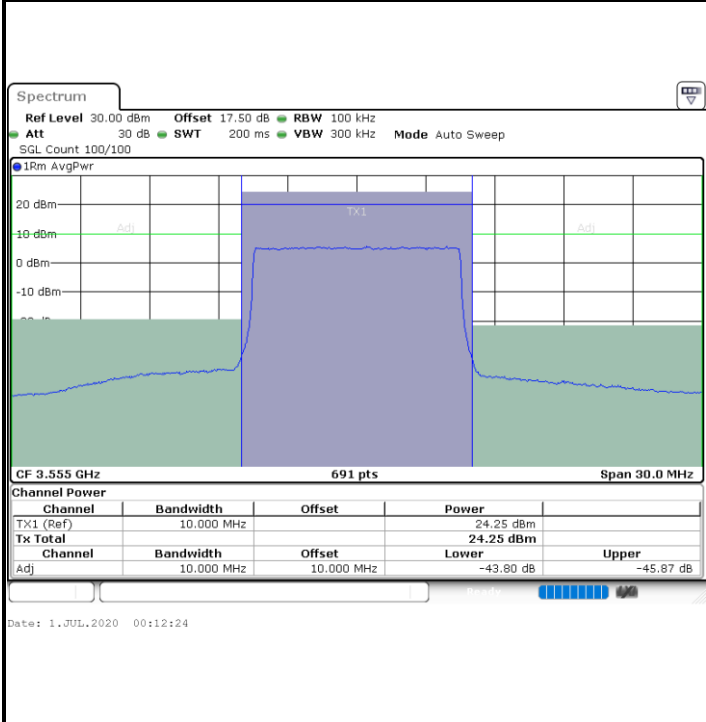

16QAM

Highest Channel / 1RB0

Highest Channel / 1RBmax

Highest Channel / FullRB

N/A

LTE Band 48 / 10MHz

16QAM

Lowest Channel / 1RB0

Lowest Channel / 1RBmax

Lowest Channel / FullIRB

N/A

LTE Band 48 / 10MHz

16QAM

MiddleChannel / 1RB0

Middle Channel / 1RBmax

Date: 1.JUL.2020 00:09:19