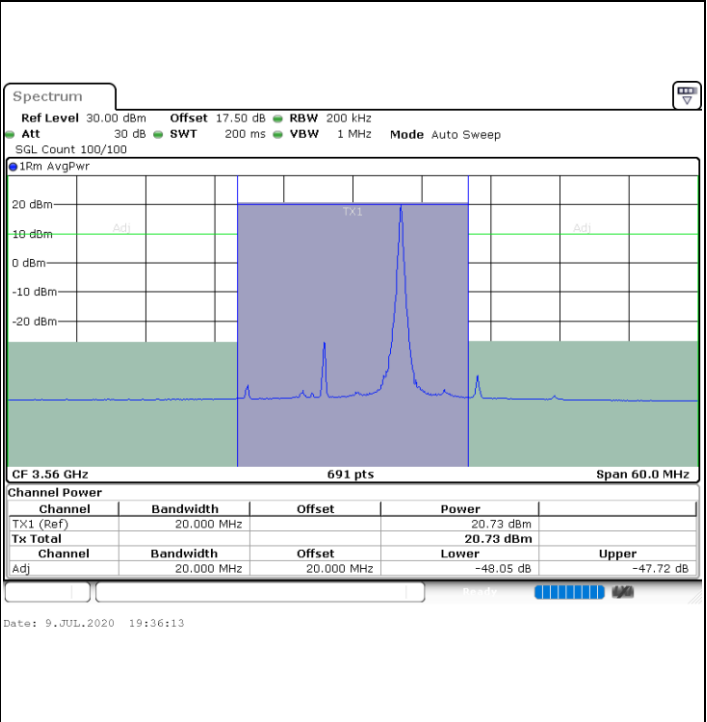

Highest Channel / FullRB

N/A

LTE Band 48 / 15MHz

16QAM

Lowest Channel / 1RB0

Lowest Channel / 1RBmax

Lowest Channel / FullIRB

N/A

LTE Band 48 / 15MHz

16QAM

Middle Channel / 1RB0

Middle Channel / 1RBmax

Middle Channel / FullRB

N/A

LTE Band 48 / 15MHz

16QAM

Highest Channel / 1RB0

Highest Channel / 1RBmax

Highest Channel / FullRB

N/A

LTE Band 48 / 20MHz

16QAM

Lowest Channel / 1RB0

Lowest Channel / 1RBmax