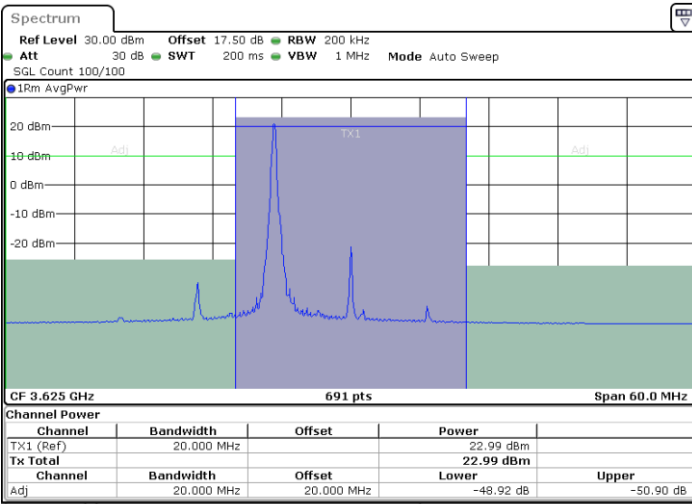

Highest Channel / FullIRB

N/A

LTE Band 48 / 15MHz

64QAM

Lowest Channel / 1RB0

Lowest Channel / 1RBmax

Date: 9.JUL.2020 19:27:49

Date: 9.JUL.2020 19:36:43

Lowest Channel / FullIRB

N/A

Date: 9.JUL.2020 19:32:16

LTE Band 48 / 15MHz

64QAM

Middle Channel / 1RB0

Middle Channel / 1RBmax

Date: 9.JUL.2020 19:28:19

Date: 9.JUL.2020 19:37:12

Middle Channel / FullRB

N/A

Date: 9.JUL.2020 19:49:33

LTE Band 48 / 15MHz

64QAM

Highest Channel / 1RB0

Highest Channel / 1RBmax