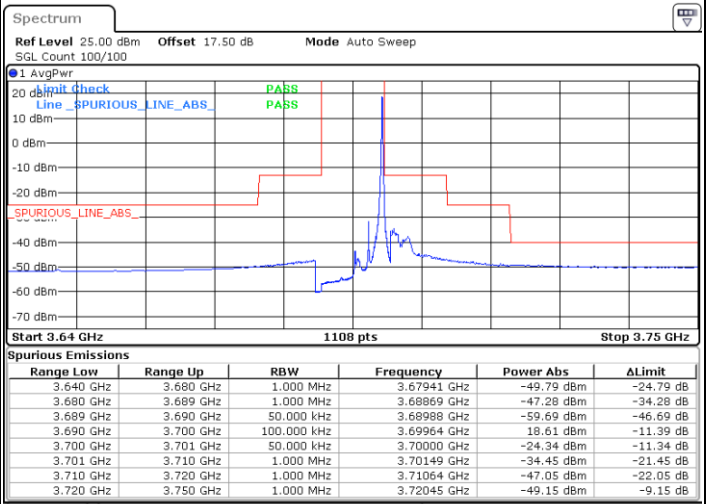

LTE Band 48 / 5MHz

QPSK

Middle Channel / 1RB0

Date: 30 APR 2020 01:24:44

Middle Channel / 1RBmax

Date: 30 APR 2020 01:48:45

Middle Channel / FullIRB

Date: 30 APR 2020 01:36:43

N/A

LTE Band 48 / 5MHz

QPSK

Highest Channel / 1RB0

Highest Channel / 1RBmax

Date: 30 APR 2020 01:26:03

Date: 30 APR 2020 01:50:05

Highest Channel / FullIRB

N/A

Date: 30 APR 2020 01:38:03

LTE Band 48 / 10MHz

QPSK

Lowest Channel / 1RB0

Lowest Channel / 1RBmax

Date: 30 APR 2020 01:56:46

Date: 30 APR 2020 02:20:50