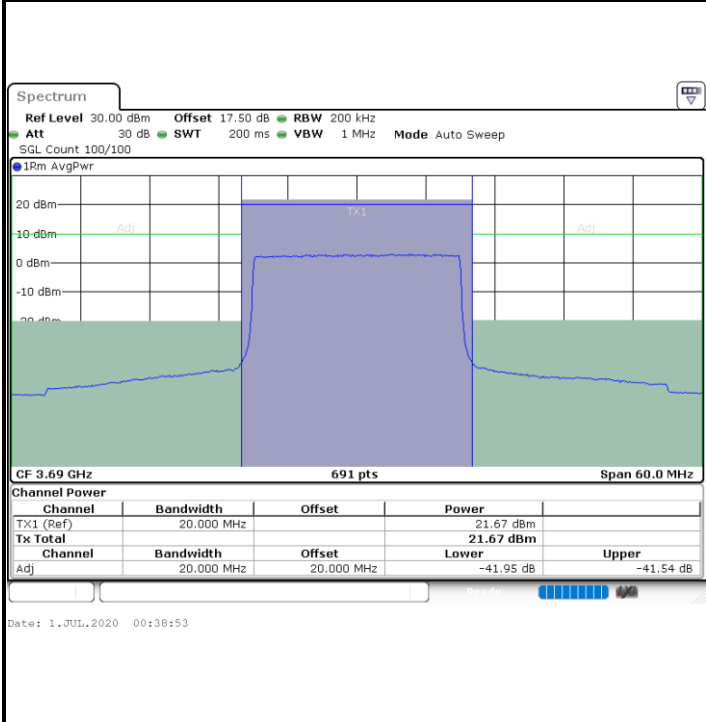

Lowest Channel / 1RB0

Lowest Channel / 1RBmax

Date: 1.JUL.2020 00:40:23

Date: 1.JUL.2020 00:44:49

Lowest Channel / FullIRB

N/A

Date: 1.JUL.2020 00:35:56

LTE Band 48 / 20MHz

QPSK

Middle Channel / 1RB0

Middle Channel / 1RBmax

Middle Channel / FullRB

N/A

LTE Band 48 / 20MHz

QPSK

Highest Channel / 1RB0

Highest Channel / 1RBmax

Highest Channel / FullIRB

N/A

LTE Band 48 / 5MHz

16QAM

Lowest Channel / 1RB0

Lowest Channel / 1RBmax

Lowest Channel / FullIRB