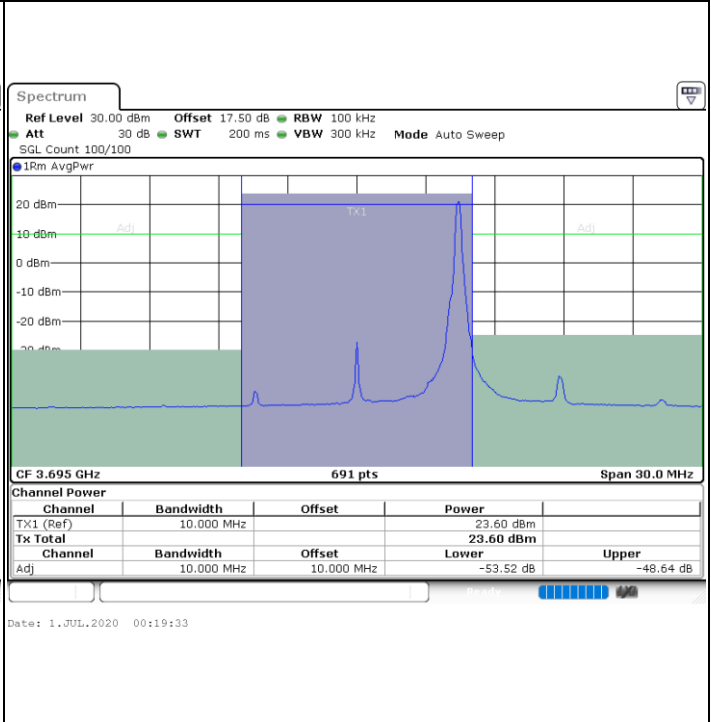

LTE Band 48 / 5MHz

64QAM

Highest Channel / 1RB0

Highest Channel / 1RBmax

Highest Channel / FullIRB

N/A

LTE Band 48 / 10MHz

64QAM

Lowest Channel / 1RB0

Lowest Channel / 1RBmax

Lowest Channel / FullIRB

N/A

LTE Band 48 / 10MHz

64QAM

Highest Channel / 1RB0

Highest Channel / 1RBmax

Highest Channel / FullIRB

N/A

LTE Band 48 / 15MHz

64QAM

Lowest Channel / 1RB0

Lowest Channel / 1RBmax

Date: 9.JUL.2020 19:27:49

Date: 9.JUL.2020 19:36:43