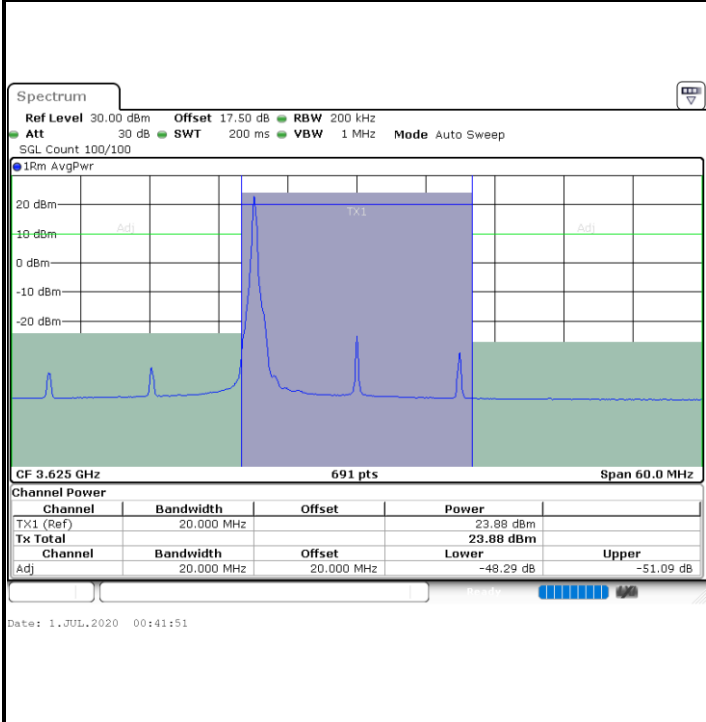

LTE Band 48 / 20MHz

64QAM

Middle Channel / 1RB0