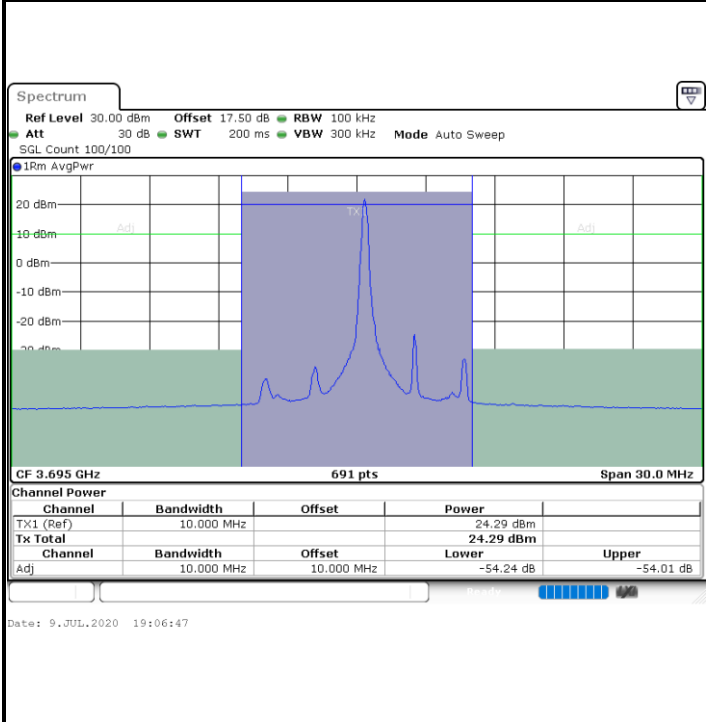

LTE Band 48 / 5MHz

64QAM

Highest Channel / 1RB0

Highest Channel / 1RBmax

Highest Channel / FullIRB

N/A

LTE Band 48 / 10MHz

64QAM