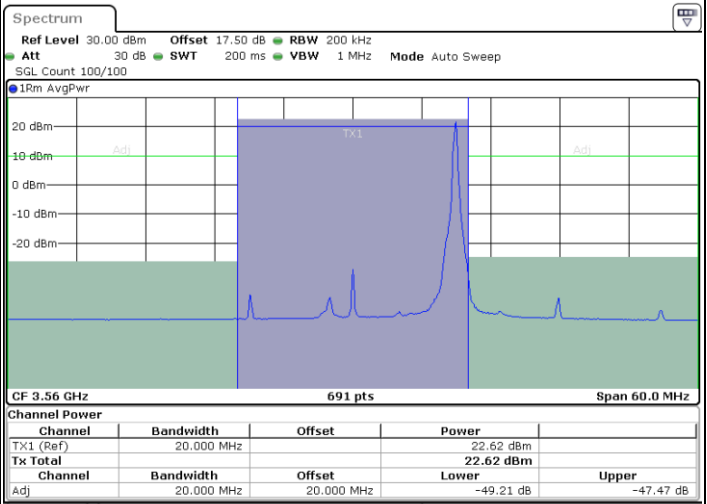

LTE Band 48 / 15MHz

QPSK

Highest Channel / 1RB0

Highest Channel / 1RBmax

Highest Channel / FullIRB

N/A

LTE Band 48 / 20MHz

QPSK

Lowest Channel / 1RB0

Lowest Channel / 1RBmax

Date: 1.JUL.2020 00:40:23

Date: 1.JUL.2020 00:44:49

Lowest Channel / FullIRB

N/A

Date: 1.JUL.2020 00:35:56

LTE Band 48 / 20MHz