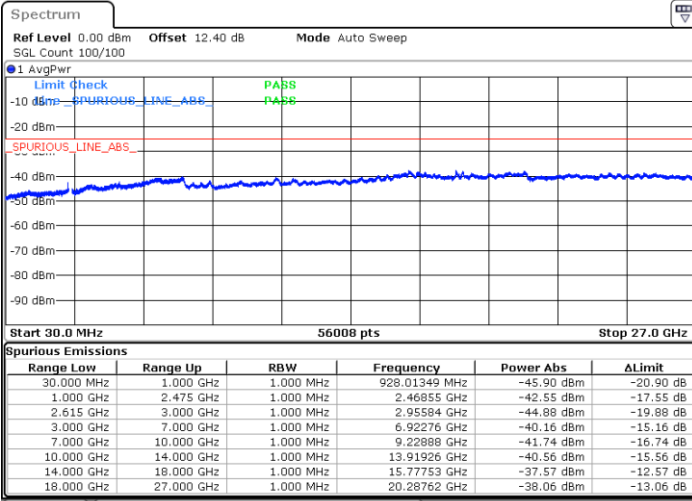

Middle Channel / 1RB99 and 1RB0

Date: 30 JUN.2020 03:35:32

Date: 30 JUN.2020 03:40:45

Middle Channel / FullIRB

N/A

Date: 30 JUN.2020 03:34:29

LTE Band 7C / 20MHz+10MHz

64QAM

Highest Channel / 1RB0 and 1RB49

Highest Channel / 1RB99 and 1RB0

Date: 30 JUN.2020 03:59:40

Date: 30 JUN.2020 03:57:26

Highest Channel / FullIRB

N/A

Date: 30 JUN.2020 04:04:53

LTE Band 7C / 20MHz+15MHz

64QAM

Lowest Channel / 1RB0 and 1RB74

Lowest Channel / 1RB99 and 1RB0

Date: 30 JUN.2020 00:13:21

Date: 30 JUN.2020 00:06:54

Lowest Channel / FullIRB

N/A

Date: 30 JUN.2020 00:14:23