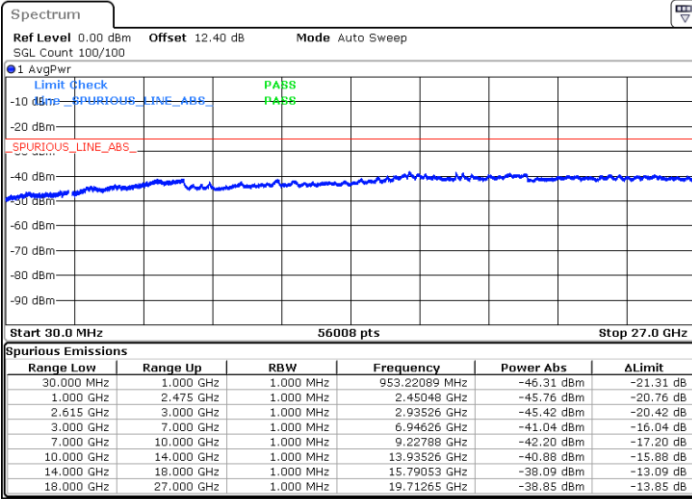

Highest Channel / FullIRB

N/A

Date: 30 JUN.2020 05:14:12

LTE Band 7C / 15MHz+10MHz

64QAM

Lowest Channel / 1RB0 and 1RB49

Lowest Channel / 1RB74 and 1RB0

Date: 29.JUN.2020 20:58:41

Date: 29.JUN.2020 20:53:28

Lowest Channel / FullIRB

N/A

Date: 29.JUN.2020 21:01:35

LTE Band 7C / 15MHz+10MHz

64QAM

Middle Channel / 1RB0 and 1RB49

Middle Channel / 1RB74 and 1RB0

Date: 29.JUN.2020 21:17:06

Date: 29.JUN.2020 21:29:03

Middle Channel / FullIRB

N/A

Date: 29.JUN.2020 21:16:03

LTE Band 7C / 15MHz+10MHz

64QAM

Highest Channel / 1RB0 and 1RB49

Highest Channel / 1RB74 and 1RB0

Date: 29.JUN.2020 21:45:34

Date: 29.JUN.2020 21:44:33

Highest Channel / FullIRB

N/A

Date: 29.JUN.2020 21:50:48

LTE Band 7C / 15MHz+15MHz

64QAM