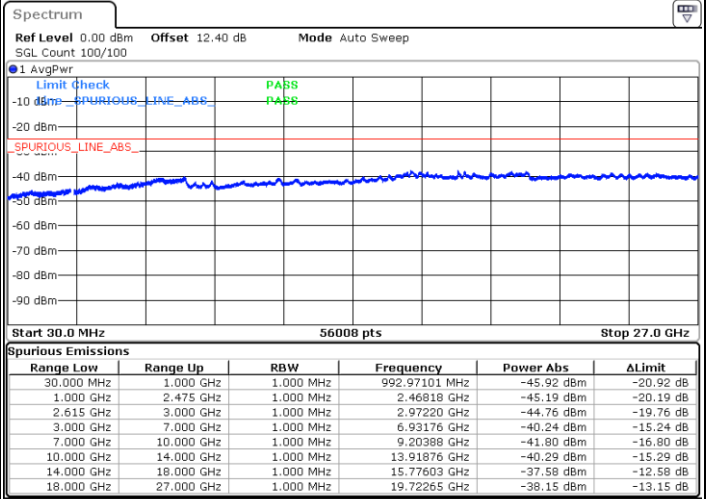

Highest Channel / 1RB0 and 1RB49

Highest Channel / 1RB99 and 1RB0

Date: 30 JUN.2020 03:59:40

Date: 30 JUN.2020 03:57:26

Highest Channel / FullIRB

N/A

Date: 30 JUN.2020 04:04:53

LTE Band 7C / 20MHz+15MHz

64QAM

Lowest Channel / 1RB0 and 1RB74

Lowest Channel / 1RB99 and 1RB0

Date: 30 JUN.2020 00:13:21

Date: 30 JUN.2020 00:06:54

Lowest Channel / FullIRB

N/A

Date: 30 JUN.2020 00:14:23

LTE Band 7C / 20MHz+15MHz

64QAM

MiddleChannel / 1RB0 and 1RB74

Middle Channel / 1RB99 and 1RB0

Date: 30 JUN.2020 00:33:35

Date: 30 JUN.2020 00:38:48

Middle Channel / FullIRB

N/A

Date: 30 JUN.2020 00:32:33

LTE Band 7C / 20MHz+15MHz

64QAM

Highest Channel / 1RB0 and 1RB74

Highest Channel / 1RB99 and 1RB0

Date: 30 JUN.2020 00:56:13

Date: 30 JUN.2020 00:51:47

Highest Channel / FullIRB