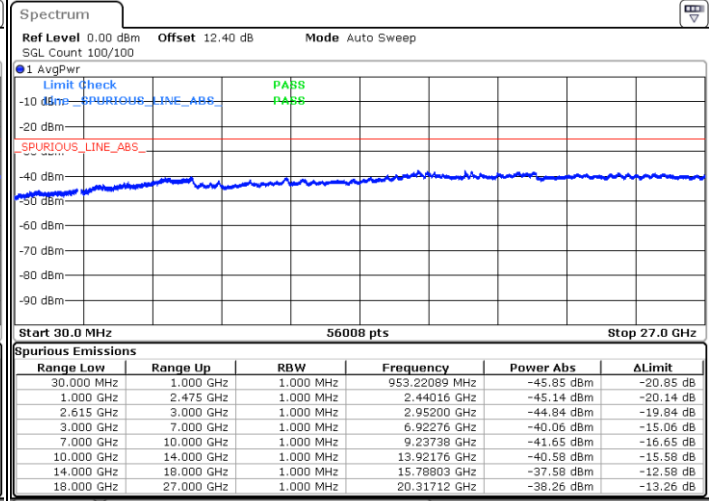

Middle Channel / 1RB99 and 1RB0

Date: 30 JUN.2020 03:35:32

Date: 30 JUN.2020 03:40:45

Middle Channel / FullIRB

N/A

Date: 30 JUN.2020 03:34:29

LTE Band 7C / 20MHz+10MHz

64QAM

Highest Channel / 1RB0 and 1RB49

Highest Channel / 1RB99 and 1RB0

Date: 30 JUN.2020 03:59:40

Date: 30 JUN.2020 03:57:26

Highest Channel / FullIRB

N/A

Date: 30 JUN.2020 04:04:53

LTE Band 7C / 20MHz+15MHz

64QAM

Lowest Channel / 1RB0 and 1RB74

Lowest Channel / 1RB99 and 1RB0

Date: 30 JUN.2020 00:13:21

Date: 30 JUN.2020 00:06:54

Lowest Channel / FullIRB

N/A

Date: 30 JUN.2020 00:14:23