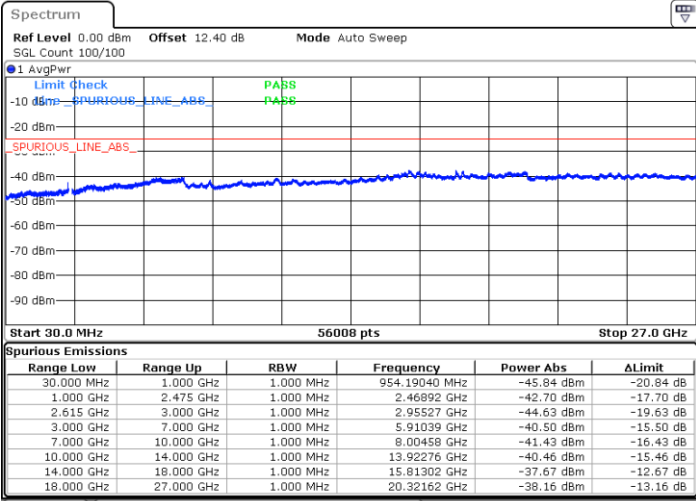

LTE Band 7C / 15MHz+15MHz

64QAM

Highest Channel / 1RB0 and 1RB74

Highest Channel / 1RB74 and 1RB0

Date: 30 JUN.2020 02:55:13

Date: 30 JUN.2020 02:52:07

Highest Channel / FullIRB

N/A

Date: 30 JUN.2020 03:00:27

LTE Band 7C / 15MHz+20MHz

64QAM

Lowest Channel / 1RB0 and 1RB99

Lowest Channel / 1RB74 and 1RB80

Date: 30.JUN.2020 01:25:17

Date: 30.JUN.2020 01:19:26

Lowest Channel / FullIRB

N/A

Date: 30.JUN.2020 01:26:20

LTE Band 7C / 15MHz+20MHz

64QAM

Middle Channel / 1RB0 and 1RB9

Middle Channel / 1RB74 and 1RB0

Date: 30.JUN.2020 01:37:38

Date: 30.JUN.2020 01:42:51

Middle Channel / FullIRB

N/A

Date: 30.JUN.2020 01:36:36

LTE Band 7C / 15MHz+20MHz

64QAM

Highest Channel / 1RB0 and 1RB99

Highest Channel / 1RB74 and 1RB0

Date: 30 JUN.2020 01:56:58