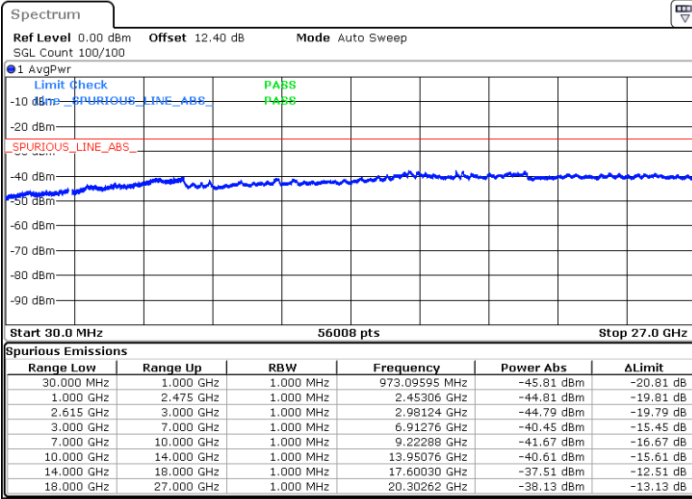

LTE Band 7C / 20MHz+15MHz

64QAM

MiddleChannel / 1RB0 and 1RB74

Middle Channel / 1RB99 and 1RB0

Date: 30 JUN.2020 00:33:35

Date: 30 JUN.2020 00:38:48

Middle Channel / FullIRB

N/A

Date: 30 JUN.2020 00:32:33

LTE Band 7C / 20MHz+15MHz

64QAM

Highest Channel / 1RB0 and 1RB74

Highest Channel / 1RB99 and 1RB0

Date: 30 JUN.2020 00:56:13

Date: 30 JUN.2020 00:51:47

Highest Channel / FullIRB

N/A

Date: 30 JUN.2020 01:01:27

LTE Band 7C / 20MHz+20MHz

64QAM

Lowest Channel / 1RB0 and 1RB99

Lowest Channel / 1RB99 and 1RB0

Date: 29.JUN.2020 22:11:29

Date: 29.JUN.2020 22:04:19