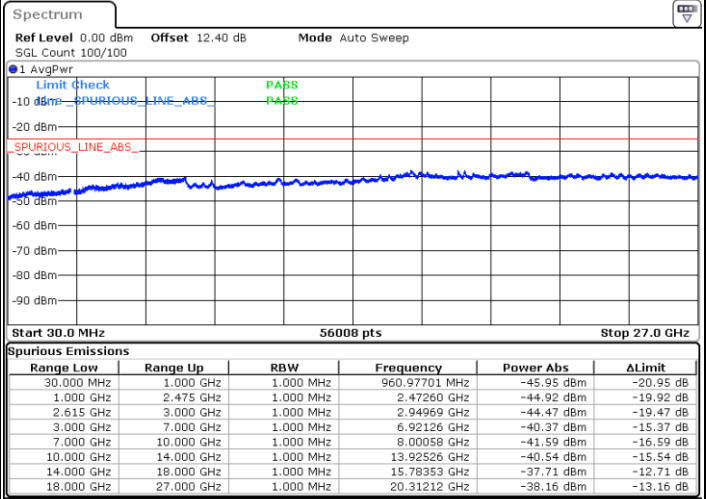

LTE Band 7C / 20MHz+15MHz

64QAM

MiddleChannel / 1RB0 and 1RB74

Middle Channel / 1RB99 and 1RB0

Date: 30 JUN.2020 00:33:35

Date: 30 JUN.2020 00:38:48

Middle Channel / FullIRB

N/A

Date: 30 JUN.2020 00:32:33

LTE Band 7C / 20MHz+15MHz

64QAM

Highest Channel / 1RB0 and 1RB74

Highest Channel / 1RB99 and 1RB0

Date: 30 JUN.2020 00:56:13

Date: 30 JUN.2020 00:51:47

Highest Channel / FullIRB

N/A

Date: 30 JUN.2020 01:01:27

LTE Band 7C / 20MHz+20MHz

64QAM

Lowest Channel / 1RB0 and 1RB99

Lowest Channel / 1RB99 and 1RB0

Date: 29.JUN.2020 22:11:29

Date: 29.JUN.2020 22:04:19

Lowest Channel / FullIRB

N/A

Date: 29.JUN.2020 22:31:58

LTE Band 7C / 20MHz+20MHz

64QAM

Middle Channel / 1RB0 and 1RB99

Middle Channel / 1RB99 and 1RB0

Date: 29.JUN.2020 23:16:32