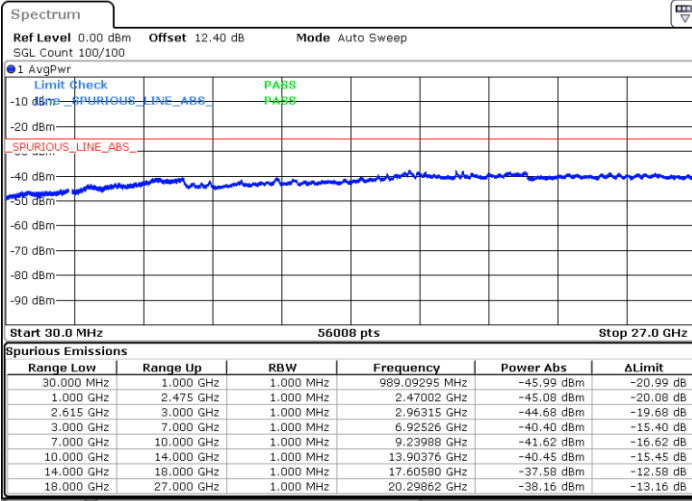

LTE Band 7C / 15MHz+15MHz

64QAM

Middle Channel / 1RB0 and 1RB74

Middle Channel / 1RB74 and 1RB0

Date: 30 JUN.2020 02:35:20