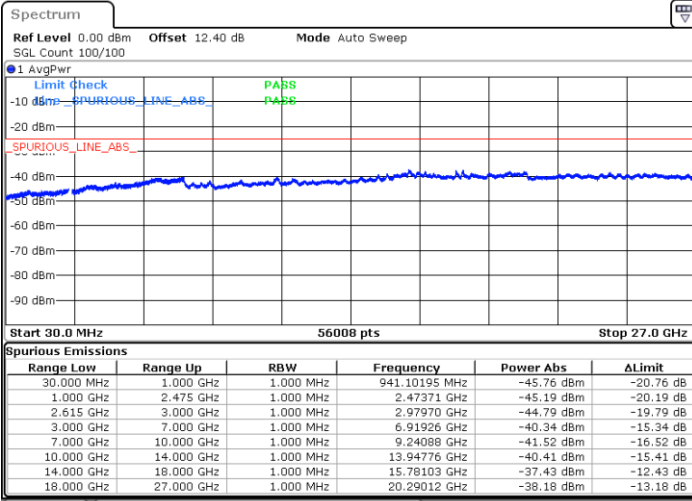

N/A

Date: 30 JUN.2020 04:41:06

LTE Band 7C / 10MHz+20MHz

64QAM

Highest Channel / 1RB0 and 1RB99

Highest Channel / 1RB49 and 1RB0

Date: 30 JUN.2020 05:07:23

Date: 30 JUN.2020 05:06:21

Highest Channel / FullIRB

N/A

Date: 30 JUN.2020 05:14:12

LTE Band 7C / 15MHz+10MHz

64QAM

Lowest Channel / 1RB0 and 1RB49

Lowest Channel / 1RB74 and 1RB0

Date: 29.JUN.2020 20:58:41

Date: 29.JUN.2020 20:53:28

Lowest Channel / FullIRB

N/A

Date: 29.JUN.2020 21:01:35

LTE Band 7C / 15MHz+10MHz

64QAM

Middle Channel / 1RB0 and 1RB49

Middle Channel / 1RB74 and 1RB0