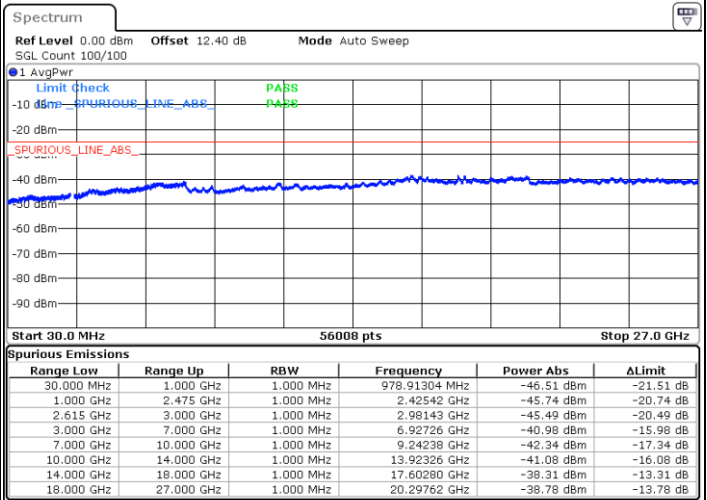

Date: 29.JUN.2020 20:53:28

Lowest Channel / FullIRB

N/A

Date: 29.JUN.2020 21:01:35

LTE Band 7C / 15MHz+10MHz

64QAM

Middle Channel / 1RB0 and 1RB49

Middle Channel / 1RB74 and 1RB0

Date: 29.JUN.2020 21:17:06

Date: 29.JUN.2020 21:29:03

Middle Channel / FullIRB

N/A

Date: 29.JUN.2020 21:16:03

LTE Band 7C / 15MHz+10MHz

64QAM

Highest Channel / 1RB0 and 1RB49

Highest Channel / 1RB74 and 1RB0

Date: 29.JUN.2020 21:45:34

Date: 29.JUN.2020 21:44:33

Highest Channel / FullIRB

N/A

Date: 29.JUN.2020 21:50:48

LTE Band 7C / 15MHz+15MHz

64QAM

Lowest Channel / 1RB0 and 1RB74

Lowest Channel / 1RB74 and 1RB0

Date: 30.JUN.2020 02:19:17

Date: 30.JUN.2020 02:13:35

Lowest Channel / FullIRB

N/A

Date: 30.JUN.2020 02:20:20

LTE Band 7C / 15MHz+15MHz