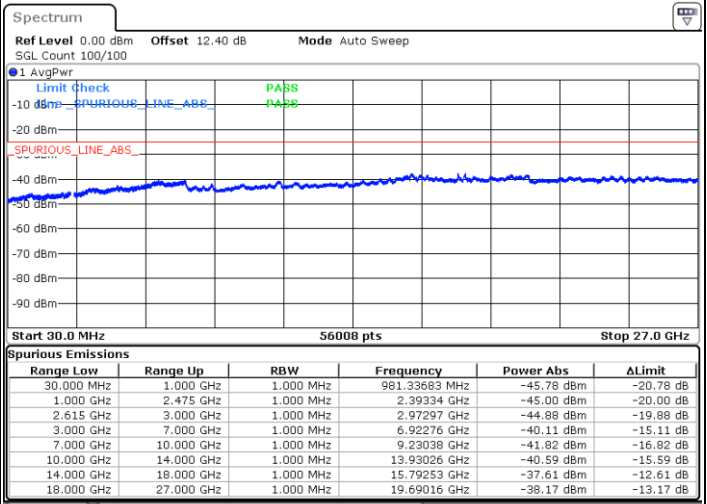

Date: 29.JUN.2020 21:17:06

Date: 29.JUN.2020 21:29:03

Middle Channel / FullIRB

N/A

Date: 29.JUN.2020 21:16:03

LTE Band 7C / 15MHz+10MHz

64QAM

Highest Channel / 1RB0 and 1RB49

Highest Channel / 1RB74 and 1RB0

Date: 29.JUN.2020 21:45:34

Date: 29.JUN.2020 21:44:33

Highest Channel / FullIRB

N/A

Date: 29.JUN.2020 21:50:48

LTE Band 7C / 15MHz+15MHz

64QAM

Lowest Channel / 1RB0 and 1RB74

Lowest Channel / 1RB74 and 1RB0

Date: 30.JUN.2020 02:19:17

Date: 30.JUN.2020 02:13:35

Lowest Channel / FullIRB

N/A

Date: 30.JUN.2020 02:20:20

LTE Band 7C / 15MHz+15MHz