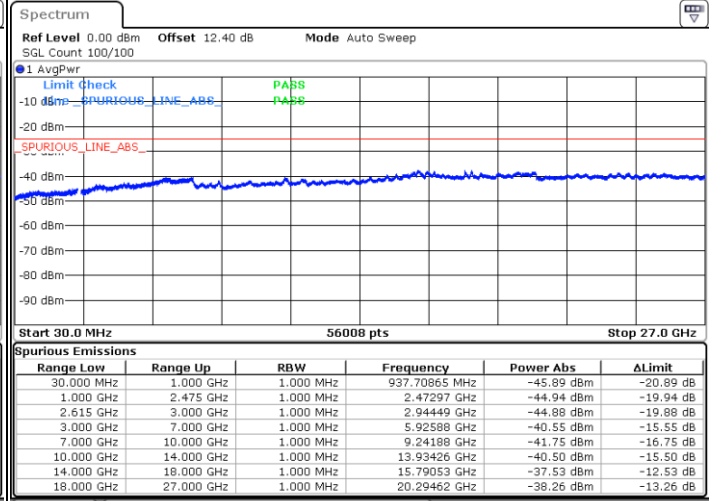

Date: 30 JUN.2020 02:40:34