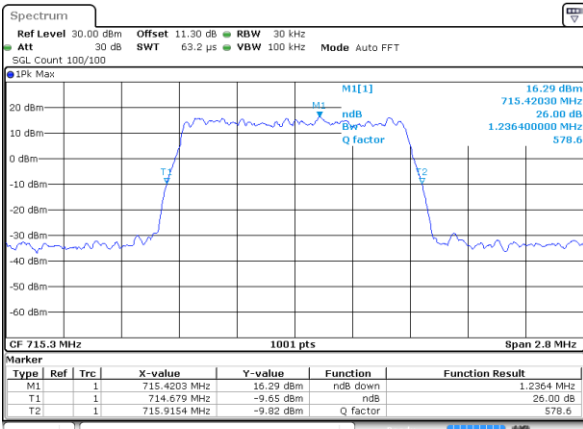

Mode	LTE Band 12 : 26dB BW(MHz)											
BW	1.4MHz		3MHz		5MHz		10MHz		15MHz		20MHz	
Mod.	QPSK	16QAM	QPSK	16QAM	QPSK	16QAM	QPSK	16QAM	QPSK	16QAM	QPSK	16QAM
Lowest CH	1.23	1.23	3.04	3.02	4.93	4.90	9.73	9.89	-	-	-	-
Middle CH	1.22	1.23	3.03	3.09	4.91	4.87	9.75	9.71	-	-	-	-
Highest CH	1.24	1.22	3.03	3.05	4.90	4.98	9.71	9.69	-	-	-	-
Mode	LTE Band 12 : 26dB BW(MHz)											
BW	1.4MHz		3MHz		5MHz		10MHz		15MHz		20MHz	
Mod.	64QAM		64QAM		64QAM		64QAM		64QAM		64QAM	
Lowest CH	1.22	-	2.97	-	4.92	-	9.85	-	-	-	-	-
Middle CH	1.23	-	2.97	-	4.85	-	9.75	-	-	-	-	-
Highest CH	1.22	-	3.00	-	4.85	-	9.73	-	-	-	-	-

LTE Band 12

Lowest Channel / 1.4MHz / QPSK

Date: 15 MAY 2020 14:05:12

Lowest Channel / 1.4MHz / 16QAM

Date: 15 MAY 2020 14:05:00

Middle Channel / 1.4MHz / QPSK

Date: 15 MAY 2020 14:11:24

Middle Channel / 1.4MHz / 16QAM

Date: 15 MAY 2020 14:11:35

Highest Channel / 1.4MHz / QPSK

Date: 15 MAY 2020 14:13:55

Highest Channel / 1.4MHz / 16QAM

Date: 15 MAY 2020 14:13:43