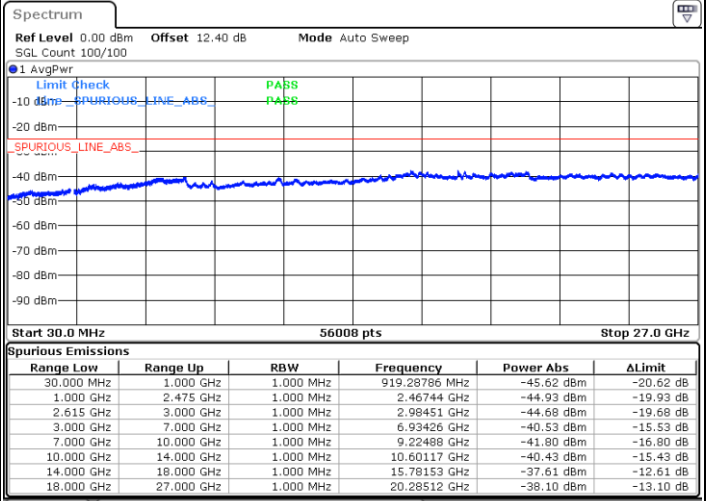

N/A

Date: 30 JUN.2020 01:01:27

LTE Band 7C / 20MHz+20MHz

64QAM

Lowest Channel / 1RB0 and 1RB99

Lowest Channel / 1RB99 and 1RB0

Date: 29.JUN.2020 22:11:29

Date: 29.JUN.2020 22:04:19

Lowest Channel / FullIRB

N/A

Date: 29.JUN.2020 22:31:58

LTE Band 7C / 20MHz+20MHz

64QAM

Middle Channel / 1RB0 and 1RB99

Middle Channel / 1RB99 and 1RB0

Date: 29.JUN.2020 23:16:32

Date: 29.JUN.2020 23:21:44

Middle Channel / FullIRB

N/A

Date: 29.JUN.2020 23:15:29

LTE Band 7C / 20MHz+20MHz

64QAM

Highest Channel / 1RB0 and 1RB99

Highest Channel / 1RB99 and 1RB0

Date: 29 JUN.2020 23:38:27

Date: 29 JUN.2020 23:35:26

Highest Channel / FullIRB

N/A

Date: 29 JUN.2020 23:43:40

LTE Band 12

Peak-to-Average Ratio

Mode	LTE Band 12 / 10MHz				
Mod.	QPSK		16QAM		Limit: 13dB
RB Size	1RB	Full RB	1RB	Full RB	Result
Lowest CH	3.74	5.04	4.87	5.91	PASS
Middle CH	3.62	5.07	5.62	5.97	
Highest CH	3.65	4.99	5.36	5.91	
Mode	LTE Band 12 / 10MHz				
Mod.	64QAM				Limit: 13dB
RB Size	1RB	Full RB			Result
Lowest CH	5.39	5.91	-	-	PASS
Middle CH	5.22	5.88	-	-	
Highest CH	5.19	5.86	-	-	