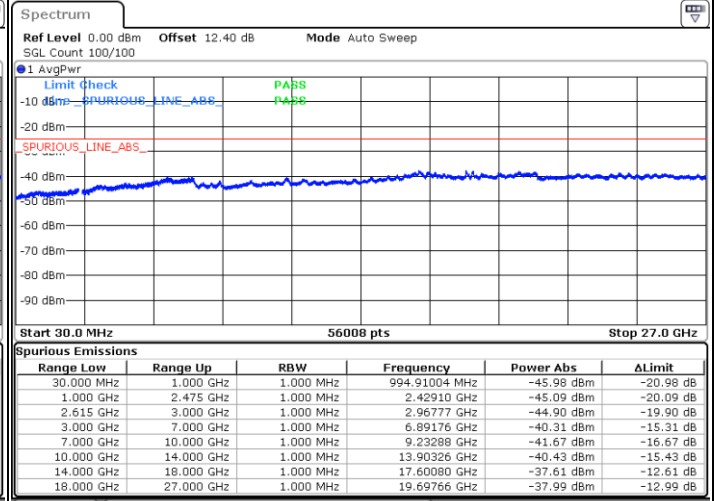

N/A

Date: 30.JUN.2020 01:26:20

LTE Band 7C / 15MHz+20MHz

64QAM

Middle Channel / 1RB0 and 1RB9

Middle Channel / 1RB74 and 1RB0

Date: 30.JUN.2020 01:37:38

Date: 30.JUN.2020 01:42:51

Middle Channel / FullIRB

N/A

Date: 30.JUN.2020 01:36:36

LTE Band 7C / 15MHz+20MHz

64QAM

Highest Channel / 1RB0 and 1RB99

Highest Channel / 1RB74 and 1RB0

Date: 30 JUN.2020 01:56:58

Date: 30 JUN.2020 01:55:28

Highest Channel / FullIRB

N/A

Date: 30 JUN.2020 02:02:12

LTE Band 7C / 20MHz+10MHz

64QAM

Lowest Channel / 1RB0 and 1RB49

Lowest Channel / 1RB99 and 1RB0

Date: 30 JUN.2020 03:18:43

Date: 30 JUN.2020 03:11:52

Lowest Channel / FullRB

N/A

Date: 30 JUN.2020 03:19:46

LTE Band 7C / 20MHz+10MHz

64QAM

Middle Channel / 1RB0 and 1RB49