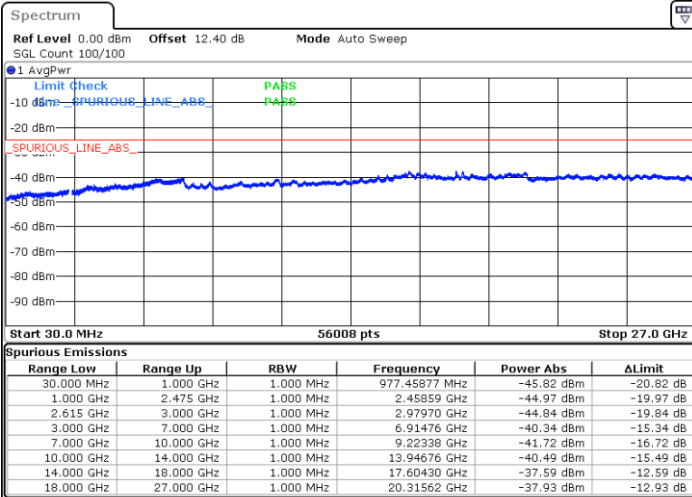

N/A

Date: 30 JUN.2020 04:41:06

LTE Band 7C / 10MHz+20MHz

64QAM

Highest Channel / 1RB0 and 1RB99

Highest Channel / 1RB49 and 1RB0

Date: 30 JUN.2020 05:07:23

Date: 30 JUN.2020 05:06:21

Highest Channel / FullIRB

N/A

Date: 30 JUN.2020 05:14:12

LTE Band 7C / 15MHz+10MHz

64QAM

Lowest Channel / 1RB0 and 1RB49

Lowest Channel / 1RB74 and 1RB0

Date: 29.JUN.2020 20:58:41

Date: 29.JUN.2020 20:53:28

Lowest Channel / FullIRB

N/A

Date: 29.JUN.2020 21:01:35

LTE Band 7C / 15MHz+10MHz

64QAM

Middle Channel / 1RB0 and 1RB49

Middle Channel / 1RB74 and 1RB0