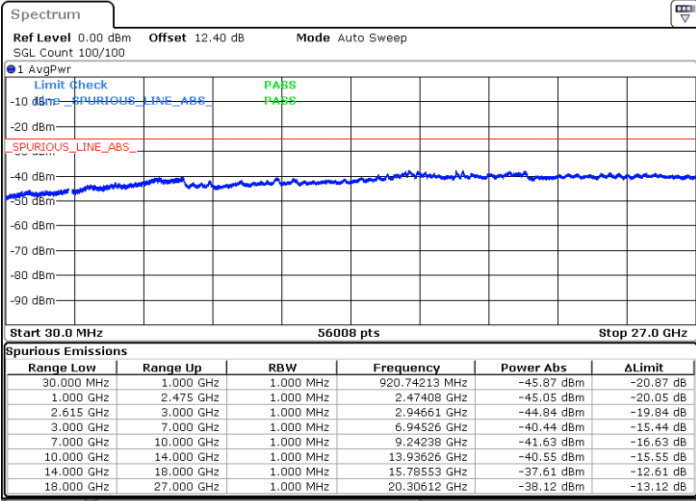

Date: 30 JUN.2020 01:55:28

Highest Channel / FullIRB

N/A

Date: 30 JUN.2020 02:02:12

LTE Band 7C / 20MHz+10MHz

64QAM

Lowest Channel / 1RB0 and 1RB49

Lowest Channel / 1RB99 and 1RB0

Date: 30 JUN.2020 03:18:43

Date: 30 JUN.2020 03:11:52

Lowest Channel / FullRB

N/A

Date: 30 JUN.2020 03:19:46

LTE Band 7C / 20MHz+10MHz

64QAM

Middle Channel / 1RB0 and 1RB49

Middle Channel / 1RB99 and 1RB0

Date: 30 JUN.2020 03:35:32

Date: 30 JUN.2020 03:40:45

Middle Channel / FullIRB

N/A

Date: 30 JUN.2020 03:34:29

LTE Band 7C / 20MHz+10MHz

64QAM

Highest Channel / 1RB0 and 1RB49

Highest Channel / 1RB99 and 1RB0

Date: 30 JUN.2020 03:59:40

Date: 30 JUN.2020 03:57:26

Highest Channel / FullIRB

N/A

Date: 30 JUN.2020 04:04:53

LTE Band 7C / 20MHz+15MHz