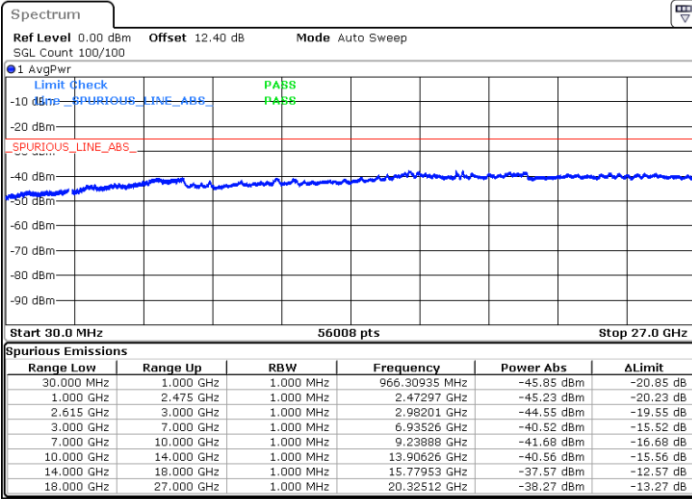

Lowest Channel / FullIRB

N/A

Date: 29.JUN.2020 22:31:58

LTE Band 7C / 20MHz+20MHz

64QAM

Middle Channel / 1RB0 and 1RB99

Middle Channel / 1RB99 and 1RB0

Date: 29.JUN.2020 23:16:32

Date: 29.JUN.2020 23:21:44

Middle Channel / FullIRB

N/A

Date: 29.JUN.2020 23:15:29

LTE Band 7C / 20MHz+20MHz

64QAM

Highest Channel / 1RB0 and 1RB99

Highest Channel / 1RB99 and 1RB0

Date: 29 JUN.2020 23:38:27

Date: 29 JUN.2020 23:35:26

Highest Channel / FullIRB

N/A

Date: 29 JUN.2020 23:43:40

LTE Band 12

Peak-to-Average Ratio

Mode	LTE Band 12 / 10MHz				
Mod.	QPSK		16QAM		Limit: 13dB
RB Size	1RB	Full RB	1RB	Full RB	Result
Lowest CH	3.74	5.04	4.87	5.91	PASS
Middle CH	3.62	5.07	5.62	5.97	
Highest CH	3.65	4.99	5.36	5.91	
Mode	LTE Band 12 / 10MHz				
Mod.	64QAM				Limit: 13dB
RB Size	1RB	Full RB			Result
Lowest CH	5.39	5.91	-	-	PASS
Middle CH	5.22	5.88	-	-	
Highest CH	5.19	5.86	-	-	