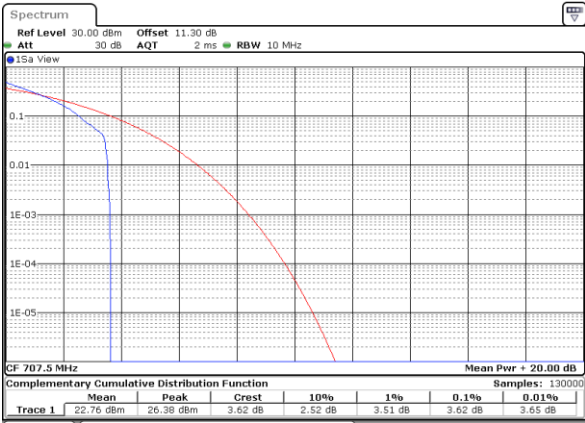

Date: 29 JUN.2020 23:38:27

Date: 29 JUN.2020 23:35:26

Highest Channel / FullIRB

N/A

Date: 29 JUN.2020 23:43:40

LTE Band 12

Peak-to-Average Ratio

Mode	LTE Band 12 / 10MHz				
Mod.	QPSK		16QAM		Limit: 13dB
RB Size	1RB	Full RB	1RB	Full RB	Result
Lowest CH	3.74	5.04	4.87	5.91	PASS
Middle CH	3.62	5.07	5.62	5.97	
Highest CH	3.65	4.99	5.36	5.91	
Mode	LTE Band 12 / 10MHz				
Mod.	64QAM				Limit: 13dB
RB Size	1RB	Full RB			Result
Lowest CH	5.39	5.91	-	-	PASS
Middle CH	5.22	5.88	-	-	
Highest CH	5.19	5.86	-	-	

LTE Band 12 / 10MHz / QPSK

Lowest Channel / 1RB

Date: 30 JUN 2020 22:26:19

Lowest Channel / Full RB

Date: 30 JUN 2020 22:26:09

Middle Channel / 1RB

Date: 30 JUN 2020 22:26:29

Middle Channel / Full RB

Date: 30 JUN 2020 22:26:38

Highest Channel / 1RB

Date: 30 JUN 2020 22:26:57

Highest Channel / Full RB

Date: 30 JUN 2020 22:26:47

LTE Band 12 / 10MHz / 16QAM

Lowest Channel / 1RB

Date: 30 JUN 2020 22:25:12

Lowest Channel / Full RB

Date: 30 JUN 2020 22:25:11

Middle Channel / 1RB

Date: 30 JUN 2020 22:25:31

Middle Channel / Full RB

Date: 30 JUN 2020 22:25:40

Highest Channel / 1RB

Date: 30 JUN 2020 22:25:59