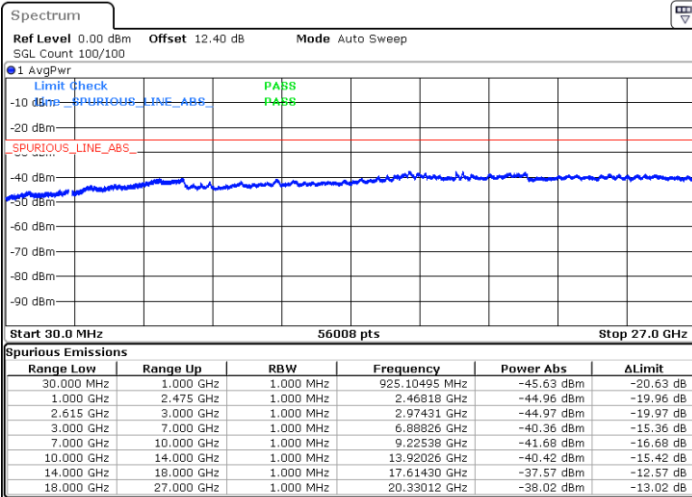

Highest Channel / 1RB0 and 1RB49

Highest Channel / 1RB99 and 1RB0

Date: 30 JUN.2020 03:59:40

Date: 30 JUN.2020 03:57:26

Highest Channel / FullIRB

N/A

Date: 30 JUN.2020 04:04:53

LTE Band 7C / 20MHz+15MHz

64QAM

Lowest Channel / 1RB0 and 1RB74

Lowest Channel / 1RB99 and 1RB0

Date: 30 JUN.2020 00:13:21

Date: 30 JUN.2020 00:06:54

Lowest Channel / FullIRB

N/A

Date: 30 JUN.2020 00:14:23

LTE Band 7C / 20MHz+15MHz

64QAM

MiddleChannel / 1RB0 and 1RB74

Middle Channel / 1RB99 and 1RB0

Date: 30 JUN.2020 00:33:35

Date: 30 JUN.2020 00:38:48

Middle Channel / FullIRB

N/A

Date: 30 JUN.2020 00:32:33

LTE Band 7C / 20MHz+15MHz

64QAM

Highest Channel / 1RB0 and 1RB74

Highest Channel / 1RB99 and 1RB0

Date: 30 JUN.2020 00:56:13

Date: 30 JUN.2020 00:51:47

Highest Channel / FullIRB