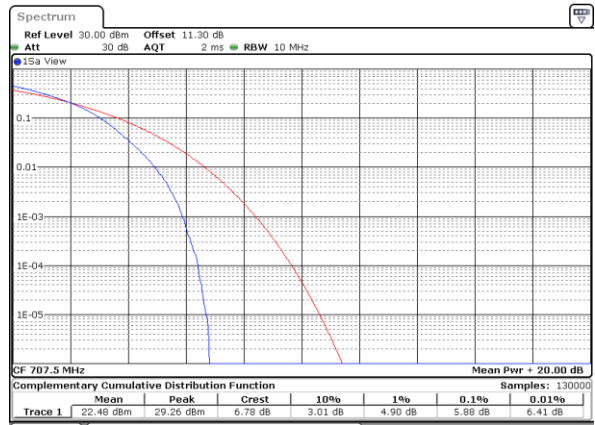

Lowest Channel / Full RB

Date: 30 JUN 2020 22:25:11

Middle Channel / 1RB

Date: 30 JUN 2020 22:25:31

Middle Channel / Full RB

Date: 30 JUN 2020 22:25:40

Highest Channel / 1RB

Date: 30 JUN 2020 22:25:59

Highest Channel / Full RB

Date: 30 JUN 2020 22:25:49

LTE Band 12 / 10MHz / 64QAM

Lowest Channel / 1RB

Date: 30_JUN,2020 22:24:23

Lowest Channel / Full RB

Date: 30_JUN,2020 22:24:13

Middle Channel / 1RB

Date: 30_JUN,2020 22:24:32

Middle Channel / Full RB

Date: 30_JUN,2020 22:24:42

Highest Channel / 1RB

Date: 30_JUN,2020 22:25:01

Highest Channel / Full RB

Date: 30_JUN,2020 22:24:51

26dB Bandwidth