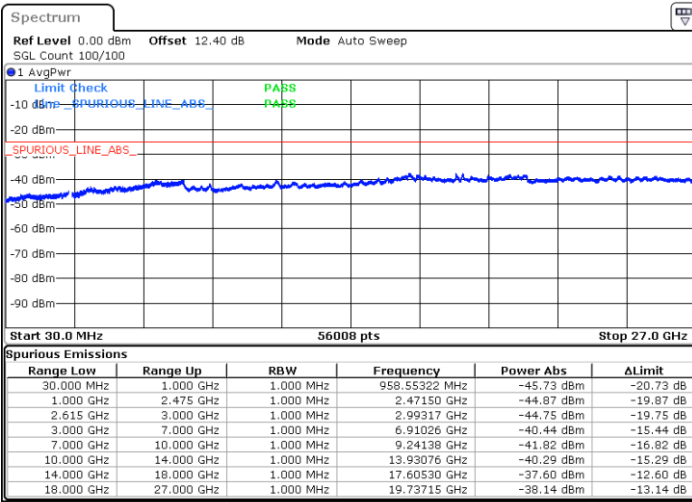

Lowest Channel / 1RB0 and 1RB74

Lowest Channel / 1RB74 and 1RB0

Date: 30.JUN.2020 02:19:17

Date: 30.JUN.2020 02:13:35

Lowest Channel / FullIRB

N/A

Date: 30.JUN.2020 02:20:20

LTE Band 7C / 15MHz+15MHz

LTE Band 7C / 15MHz+15MHz

64QAM

Highest Channel / 1RB0 and 1RB74

Highest Channel / 1RB74 and 1RB0

Date: 30 JUN.2020 02:55:13

Date: 30 JUN.2020 02:52:07

Highest Channel / FullIRB

N/A

Date: 30 JUN.2020 03:00:27

LTE Band 7C / 15MHz+20MHz

64QAM

Lowest Channel / 1RB0 and 1RB99

Lowest Channel / 1RB74 and 1RB80

Date: 30.JUN.2020 01:25:17

Date: 30.JUN.2020 01:19:26

Lowest Channel / FullIRB