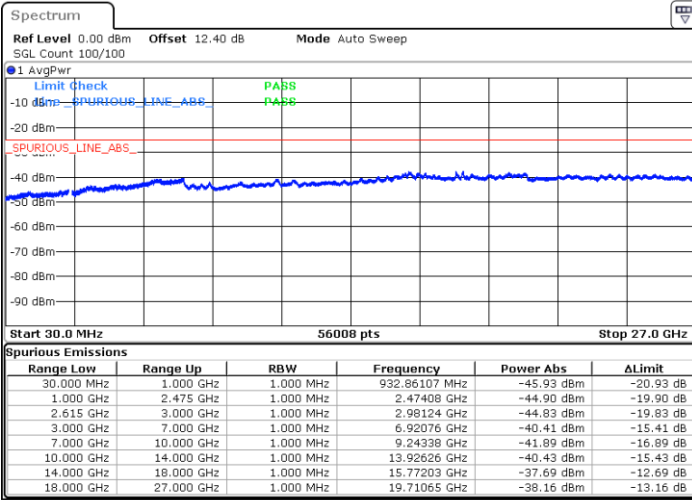

Date: 30 JUN.2020 00:32:33

LTE Band 7C / 20MHz+15MHz

64QAM

Highest Channel / 1RB0 and 1RB74

Highest Channel / 1RB99 and 1RB0

Date: 30 JUN.2020 00:56:13

Date: 30 JUN.2020 00:51:47

Highest Channel / FullIRB

N/A

Date: 30 JUN.2020 01:01:27

LTE Band 7C / 20MHz+20MHz

64QAM

Lowest Channel / 1RB0 and 1RB99

Lowest Channel / 1RB99 and 1RB0

Date: 29.JUN.2020 22:11:29

Date: 29.JUN.2020 22:04:19

Lowest Channel / FullIRB

N/A

Date: 29.JUN.2020 22:31:58

LTE Band 7C / 20MHz+20MHz

64QAM

Middle Channel / 1RB0 and 1RB99

Middle Channel / 1RB99 and 1RB0

Date: 29.JUN.2020 23:16:32

Date: 29.JUN.2020 23:21:44

Middle Channel / FullIRB

N/A

Date: 29.JUN.2020 23:15:29

LTE Band 7C / 20MHz+20MHz

64QAM

Highest Channel / 1RB0 and 1RB99

Highest Channel / 1RB99 and 1RB0