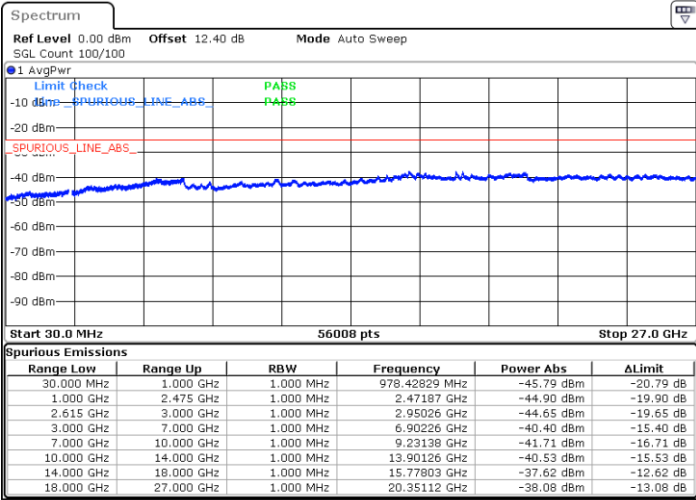

Date: 30 JUN.2020 03:00:27

LTE Band 7C / 15MHz+20MHz

64QAM

Lowest Channel / 1RB0 and 1RB99

Lowest Channel / 1RB74 and 1RB80

Date: 30.JUN.2020 01:25:17

Date: 30.JUN.2020 01:19:26

Lowest Channel / FullIRB

N/A

Date: 30.JUN.2020 01:26:20

LTE Band 7C / 15MHz+20MHz

64QAM

Middle Channel / 1RB0 and 1RB9

Middle Channel / 1RB74 and 1RB0

Date: 30.JUN.2020 01:37:38

Date: 30.JUN.2020 01:42:51

Middle Channel / FullIRB

N/A

Date: 30.JUN.2020 01:36:36

LTE Band 7C / 15MHz+20MHz

64QAM

Highest Channel / 1RB0 and 1RB99

Highest Channel / 1RB74 and 1RB0

Date: 30 JUN.2020 01:56:58

Date: 30 JUN.2020 01:55:28

Highest Channel / FullIRB

N/A

Date: 30 JUN.2020 02:02:12

LTE Band 7C / 20MHz+10MHz

64QAM

Lowest Channel / 1RB0 and 1RB49

Lowest Channel / 1RB99 and 1RB0