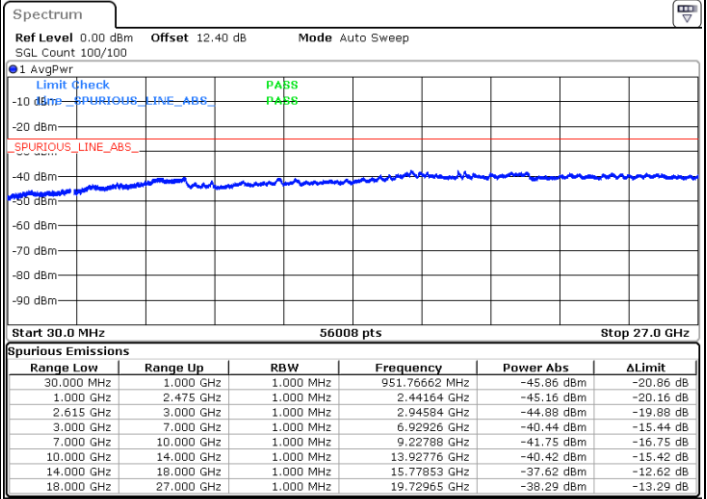

Lowest Channel / FullIRB

N/A

Date: 29.JUN.2020 22:31:58

LTE Band 7C / 20MHz+20MHz

64QAM

Middle Channel / 1RB0 and 1RB99

Middle Channel / 1RB99 and 1RB0

Date: 29.JUN.2020 23:16:32

Date: 29.JUN.2020 23:21:44

Middle Channel / FullIRB

N/A

Date: 29.JUN.2020 23:15:29

LTE Band 7C / 20MHz+20MHz

64QAM

Highest Channel / 1RB0 and 1RB99

Highest Channel / 1RB99 and 1RB0

Date: 29 JUN.2020 23:38:27

Date: 29 JUN.2020 23:35:26

Highest Channel / FullIRB

N/A

Date: 29 JUN.2020 23:43:40

LTE Band 12

Peak-to-Average Ratio

Mode	LTE Band 12 / 10MHz				
Mod.	QPSK		16QAM		Limit: 13dB
RB Size	1RB	Full RB	1RB	Full RB	Result
Lowest CH	3.74	5.04	4.87	5.91	PASS
Middle CH	3.62	5.07	5.62	5.97	
Highest CH	3.65	4.99	5.36	5.91	
Mode	LTE Band 12 / 10MHz				
Mod.	64QAM				Limit: 13dB
RB Size	1RB	Full RB			Result
Lowest CH	5.39	5.91	-	-	PASS
Middle CH	5.22	5.88	-	-	
Highest CH	5.19	5.86	-	-	

LTE Band 12 / 10MHz / QPSK

Lowest Channel / 1RB

Date: 30 JUN 2020 22:26:19

Lowest Channel / Full RB

Date: 30 JUN 2020 22:26:09

Middle Channel / 1RB

Date: 30 JUN 2020 22:26:29

Middle Channel / Full RB