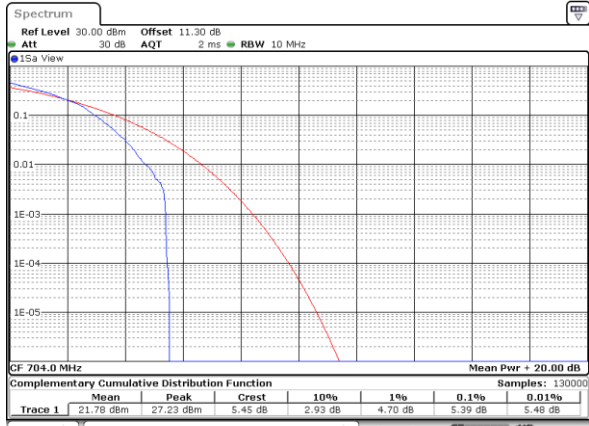

Date: 30 JUN 2020 22:26:38

Highest Channel / 1RB

Date: 30 JUN 2020 22:26:57

Highest Channel / Full RB

Date: 30 JUN 2020 22:26:47

LTE Band 12 / 10MHz / 16QAM

Lowest Channel / 1RB

Date: 30 JUN 2020 22:25:12

Lowest Channel / Full RB

Date: 30 JUN 2020 22:25:11

Middle Channel / 1RB

Date: 30 JUN 2020 22:25:31

Middle Channel / Full RB

Date: 30 JUN 2020 22:25:40

Highest Channel / 1RB

Date: 30 JUN 2020 22:25:59

Highest Channel / Full RB

Date: 30 JUN 2020 22:25:49

LTE Band 12 / 10MHz / 64QAM

Lowest Channel / 1RB

Date: 30_JUN,2020 22:24:23

Lowest Channel / Full RB

Date: 30_JUN,2020 22:24:13

Middle Channel / 1RB

Date: 30_JUN,2020 22:24:32

Middle Channel / Full RB

Date: 30_JUN,2020 22:24:42

Highest Channel / 1RB

Date: 30_JUN,2020 22:25:01

Highest Channel / Full RB

Date: 30_JUN,2020 22:24:51

26dB Bandwidth