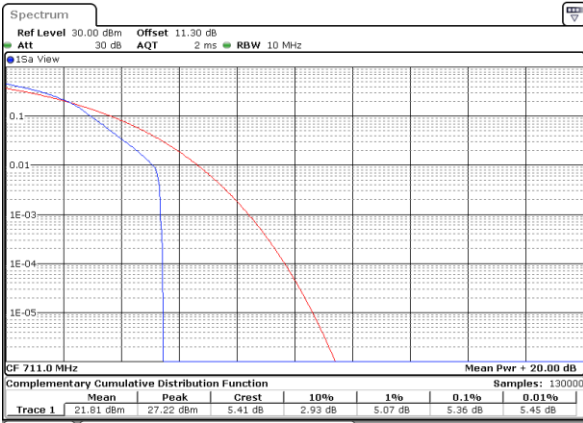

Date: 30 JUN 2020 22:26:38

Highest Channel / 1RB

Date: 30 JUN 2020 22:26:57

Highest Channel / Full RB

Date: 30 JUN 2020 22:26:47

LTE Band 12 / 10MHz / 16QAM

Lowest Channel / 1RB

Date: 30 JUN 2020 22:25:12

Lowest Channel / Full RB

Date: 30 JUN 2020 22:25:11

Middle Channel / 1RB

Date: 30 JUN 2020 22:25:31

Middle Channel / Full RB

Date: 30 JUN 2020 22:25:40

Highest Channel / 1RB

Date: 30 JUN 2020 22:25:59

Highest Channel / Full RB

Date: 30 JUN 2020 22:25:49

LTE Band 12 / 10MHz / 64QAM

Lowest Channel / 1RB

Date: 30_JUN,2020 22:24:23

Lowest Channel / Full RB

Date: 30_JUN,2020 22:24:13

Middle Channel / 1RB

Date: 30_JUN,2020 22:24:32

Middle Channel / Full RB

Date: 30_JUN,2020 22:24:42

Highest Channel / 1RB

Date: 30_JUN,2020 22:25:01

Highest Channel / Full RB

Date: 30_JUN,2020 22:24:51

26dB Bandwidth