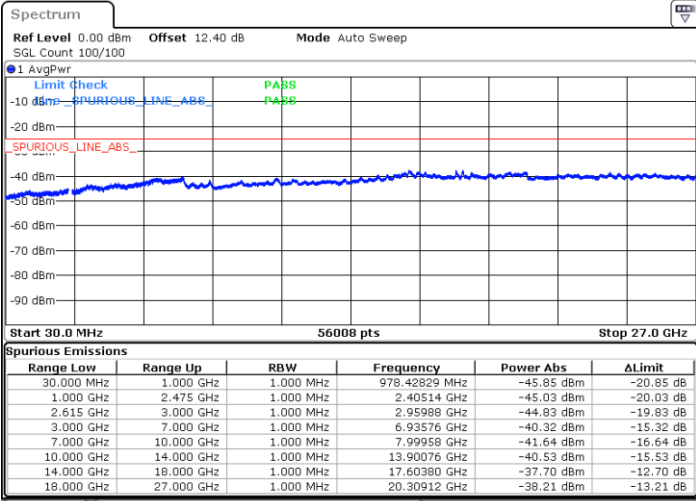

Middle Channel / FullIRB

N/A

Date: 30.JUN.2020 01:36:36

LTE Band 7C / 15MHz+20MHz

64QAM

Highest Channel / 1RB0 and 1RB99

Highest Channel / 1RB74 and 1RB0

Date: 30 JUN.2020 01:56:58

Date: 30 JUN.2020 01:55:28

Highest Channel / FullIRB

N/A

Date: 30 JUN.2020 02:02:12

LTE Band 7C / 20MHz+10MHz

64QAM

Lowest Channel / 1RB0 and 1RB49

Lowest Channel / 1RB99 and 1RB0

Date: 30 JUN.2020 03:18:43

Date: 30 JUN.2020 03:11:52

Lowest Channel / FullRB

N/A

Date: 30 JUN.2020 03:19:46

LTE Band 7C / 20MHz+10MHz

64QAM

Middle Channel / 1RB0 and 1RB49