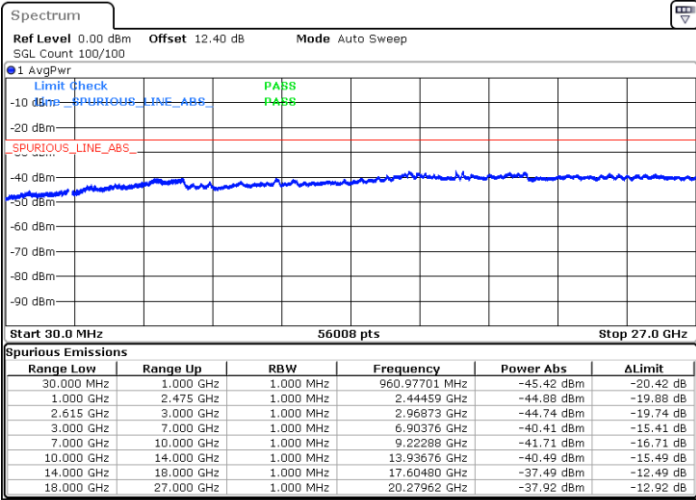

LTE Band 7C / 10MHz+20MHz

64QAM

Lowest Channel / 1RB0 and 1RB99

Lowest Channel / 1RB49 and 1RB0

Date: 30 JUN.2020 04:22:41

Date: 30 JUN.2020 04:16:47

Lowest Channel / FullIRB

N/A

Date: 30 JUN.2020 04:23:43

LTE Band 7C / 10MHz+20MHz

64QAM

MiddleChannel / 1RB0 and 1RB99

Middle Channel / 1RB49 and 1RB0

Date: 30 JUN.2020 04:42:09

Date: 30 JUN.2020 04:49:38

Middle Channel / FullIRB

N/A

Date: 30 JUN.2020 04:41:06

LTE Band 7C / 10MHz+20MHz

64QAM

Highest Channel / 1RB0 and 1RB99

Highest Channel / 1RB49 and 1RB0

Date: 30 JUN.2020 05:07:23

Date: 30 JUN.2020 05:06:21

Highest Channel / FullIRB

N/A

Date: 30 JUN.2020 05:14:12

LTE Band 7C / 15MHz+10MHz

64QAM

Lowest Channel / 1RB0 and 1RB49

Lowest Channel / 1RB74 and 1RB0

Date: 29.JUN.2020 20:58:41