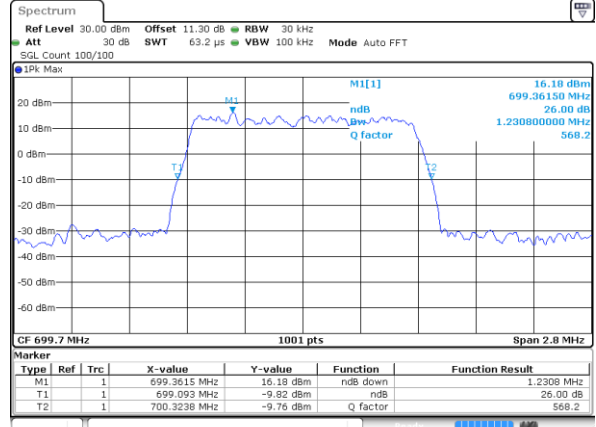

Date: 30_JUN,2020 22:24:32

Middle Channel / Full RB

Date: 30_JUN,2020 22:24:42

Highest Channel / 1RB

Date: 30_JUN,2020 22:25:01

Highest Channel / Full RB

Date: 30_JUN,2020 22:24:51

26dB Bandwidth

Mode	LTE Band 12 : 26dB BW(MHz)											
BW	1.4MHz		3MHz		5MHz		10MHz		15MHz		20MHz	
Mod.	QPSK	16QAM	QPSK	16QAM	QPSK	16QAM	QPSK	16QAM	QPSK	16QAM	QPSK	16QAM
Lowest CH	1.23	1.23	3.04	3.02	4.93	4.90	9.73	9.89	-	-	-	-
Middle CH	1.22	1.23	3.03	3.09	4.91	4.87	9.75	9.71	-	-	-	-
Highest CH	1.24	1.22	3.03	3.05	4.90	4.98	9.71	9.69	-	-	-	-
Mode	LTE Band 12 : 26dB BW(MHz)											
BW	1.4MHz		3MHz		5MHz		10MHz		15MHz		20MHz	
Mod.	64QAM		64QAM		64QAM		64QAM		64QAM		64QAM	
Lowest CH	1.22	-	2.97	-	4.92	-	9.85	-	-	-	-	-
Middle CH	1.23	-	2.97	-	4.85	-	9.75	-	-	-	-	-
Highest CH	1.22	-	3.00	-	4.85	-	9.73	-	-	-	-	-

LTE Band 12

Lowest Channel / 1.4MHz / QPSK

Date: 15 MAY 2020 14:05:12

Lowest Channel / 1.4MHz / 16QAM

Date: 15 MAY 2020 14:05:00

Middle Channel / 1.4MHz / QPSK

Date: 15 MAY 2020 14:11:24

Middle Channel / 1.4MHz / 16QAM