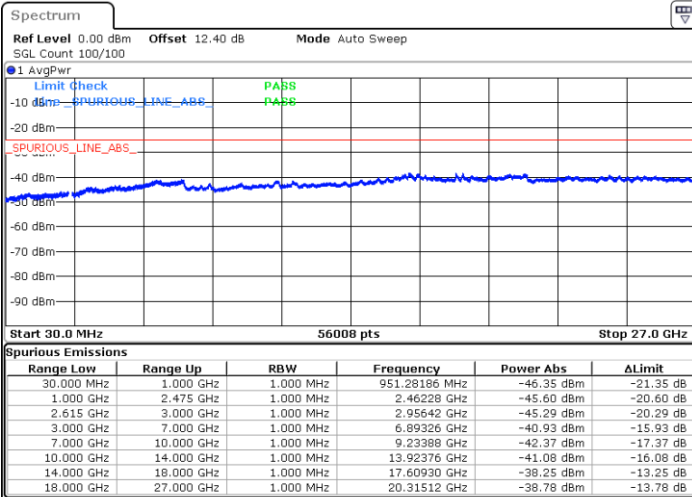

Highest Channel / FullIRB

N/A

Date: 30 JUN.2020 05:14:12

LTE Band 7C / 15MHz+10MHz

64QAM

Lowest Channel / 1RB0 and 1RB49

Lowest Channel / 1RB74 and 1RB0

Date: 29.JUN.2020 20:58:41

Date: 29.JUN.2020 20:53:28

Lowest Channel / FullIRB

N/A

Date: 29.JUN.2020 21:01:35

LTE Band 7C / 15MHz+10MHz

64QAM

Middle Channel / 1RB0 and 1RB49

Middle Channel / 1RB74 and 1RB0

Date: 29.JUN.2020 21:17:06

Date: 29.JUN.2020 21:29:03

Middle Channel / FullIRB

N/A

Date: 29.JUN.2020 21:16:03

LTE Band 7C / 15MHz+10MHz

64QAM

Highest Channel / 1RB0 and 1RB49

Highest Channel / 1RB74 and 1RB0

Date: 29.JUN.2020 21:45:34

Date: 29.JUN.2020 21:44:33

Highest Channel / FullIRB

N/A

Date: 29.JUN.2020 21:50:48

LTE Band 7C / 15MHz+15MHz

64QAM