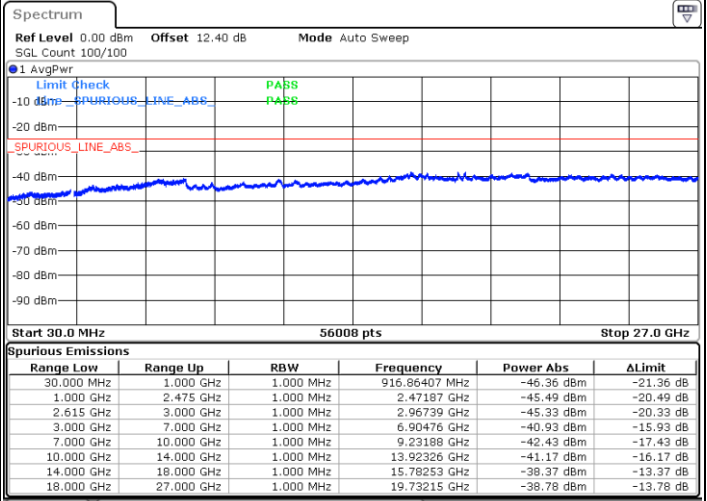

N/A

Date: 30 JUN.2020 04:41:06

LTE Band 7C / 10MHz+20MHz

64QAM

Highest Channel / 1RB0 and 1RB99

Highest Channel / 1RB49 and 1RB0

Date: 30 JUN.2020 05:07:23

Date: 30 JUN.2020 05:06:21

Highest Channel / FullIRB

N/A

Date: 30 JUN.2020 05:14:12

LTE Band 7C / 15MHz+10MHz

64QAM

Lowest Channel / 1RB0 and 1RB49

Lowest Channel / 1RB74 and 1RB0

Date: 29.JUN.2020 20:58:41

Date: 29.JUN.2020 20:53:28

Lowest Channel / FullIRB

N/A

Date: 29.JUN.2020 21:01:35

LTE Band 7C / 15MHz+10MHz

64QAM

Middle Channel / 1RB0 and 1RB49

Middle Channel / 1RB74 and 1RB0

Date: 29.JUN.2020 21:17:06

Date: 29.JUN.2020 21:29:03

Middle Channel / FullIRB

N/A

Date: 29.JUN.2020 21:16:03

LTE Band 7C / 15MHz+10MHz

64QAM

Highest Channel / 1RB0 and 1RB49