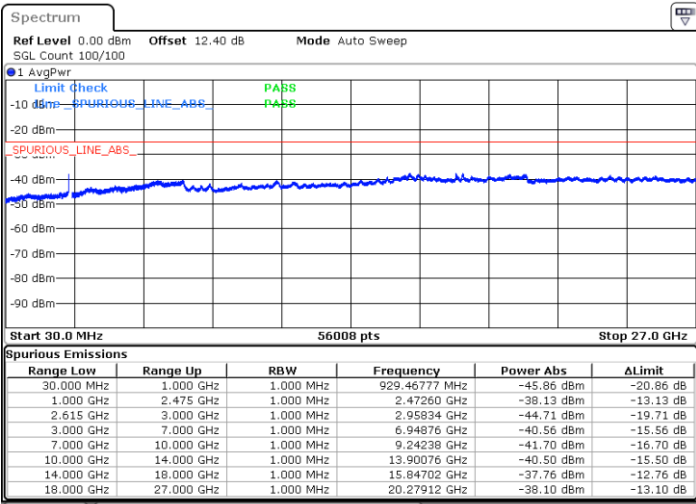

Date: 29.JUN.2020 21:17:06

Date: 29.JUN.2020 21:29:03

Middle Channel / FullIRB

N/A

Date: 29.JUN.2020 21:16:03

LTE Band 7C / 15MHz+10MHz

64QAM

Highest Channel / 1RB0 and 1RB49

Highest Channel / 1RB74 and 1RB0

Date: 29.JUN.2020 21:45:34

Date: 29.JUN.2020 21:44:33

Highest Channel / FullIRB

N/A

Date: 29.JUN.2020 21:50:48

LTE Band 7C / 15MHz+15MHz

64QAM

Lowest Channel / 1RB0 and 1RB74

Lowest Channel / 1RB74 and 1RB0

Date: 30.JUN.2020 02:19:17

Date: 30.JUN.2020 02:13:35

Lowest Channel / FullIRB

N/A

Date: 30.JUN.2020 02:20:20

LTE Band 7C / 15MHz+15MHz