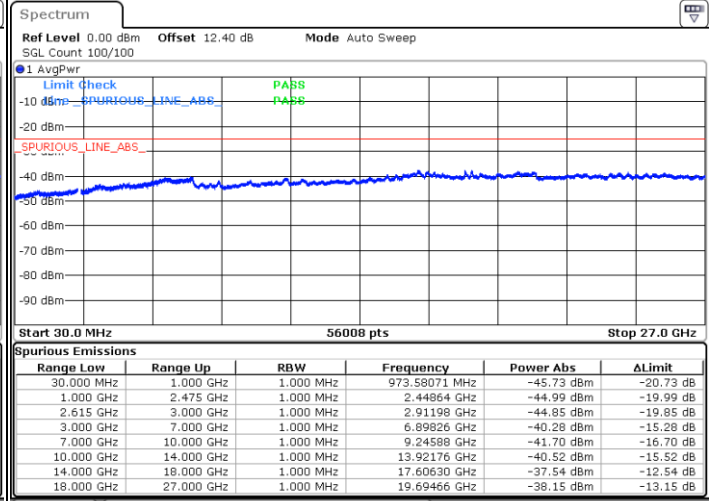

LTE Band 7C / 15MHz+15MHz

64QAM

Highest Channel / 1RB0 and 1RB74

Highest Channel / 1RB74 and 1RB0

Date: 30 JUN.2020 02:55:13

Date: 30 JUN.2020 02:52:07

Highest Channel / FullIRB

N/A

Date: 30 JUN.2020 03:00:27

LTE Band 7C / 15MHz+20MHz

64QAM

Lowest Channel / 1RB0 and 1RB99

Lowest Channel / 1RB74 and 1RB80

Date: 30.JUN.2020 01:25:17

Date: 30.JUN.2020 01:19:26

Lowest Channel / FullIRB