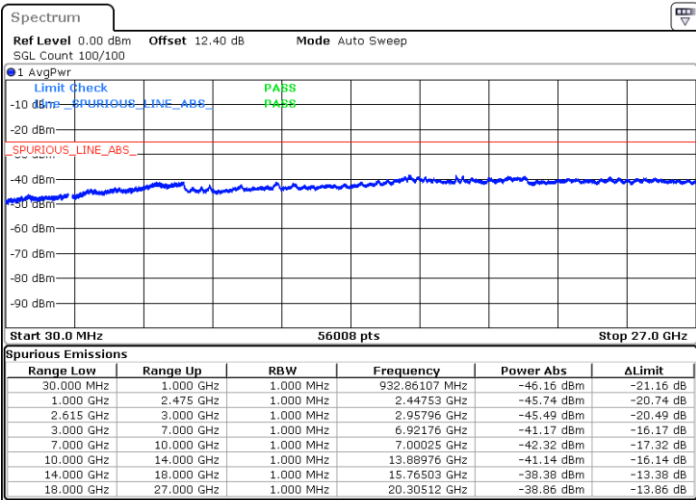

Date: 29.JUN.2020 20:53:28

Lowest Channel / FullIRB

N/A

Date: 29.JUN.2020 21:01:35

LTE Band 7C / 15MHz+10MHz

64QAM

Middle Channel / 1RB0 and 1RB49

Middle Channel / 1RB74 and 1RB0

Date: 29.JUN.2020 21:17:06

Date: 29.JUN.2020 21:29:03

Middle Channel / FullIRB

N/A

Date: 29.JUN.2020 21:16:03

LTE Band 7C / 15MHz+10MHz

64QAM

Highest Channel / 1RB0 and 1RB49

Highest Channel / 1RB74 and 1RB0

Date: 29.JUN.2020 21:45:34

Date: 29.JUN.2020 21:44:33

Highest Channel / FullIRB

N/A

Date: 29.JUN.2020 21:50:48

LTE Band 7C / 15MHz+15MHz

64QAM

Lowest Channel / 1RB0 and 1RB74

Lowest Channel / 1RB74 and 1RB0

Date: 30.JUN.2020 02:19:17

Date: 30.JUN.2020 02:13:35

Lowest Channel / FullIRB

N/A

Date: 30.JUN.2020 02:20:20

LTE Band 7C / 15MHz+15MHz