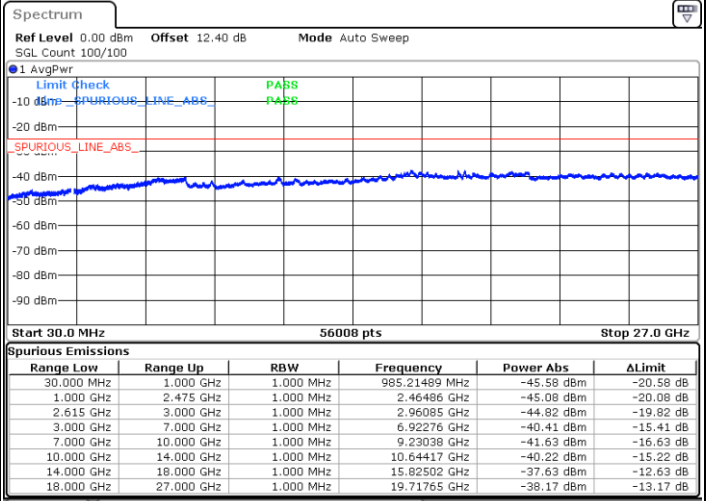

LTE Band 7C / 10MHz+20MHz

64QAM

Lowest Channel / 1RB0 and 1RB99

Lowest Channel / 1RB49 and 1RB0

Date: 30 JUN.2020 04:22:41

Date: 30 JUN.2020 04:16:47

Lowest Channel / FullIRB

N/A

Date: 30 JUN.2020 04:23:43

LTE Band 7C / 10MHz+20MHz

64QAM

MiddleChannel / 1RB0 and 1RB99

Middle Channel / 1RB49 and 1RB0

Date: 30 JUN.2020 04:42:09

Date: 30 JUN.2020 04:49:38

Middle Channel / FullIRB

N/A

Date: 30 JUN.2020 04:41:06

LTE Band 7C / 10MHz+20MHz

64QAM

Highest Channel / 1RB0 and 1RB99

Highest Channel / 1RB49 and 1RB0

Date: 30 JUN.2020 05:07:23

Date: 30 JUN.2020 05:06:21

Highest Channel / FullIRB

N/A

Date: 30 JUN.2020 05:14:12

LTE Band 7C / 15MHz+10MHz

64QAM

Lowest Channel / 1RB0 and 1RB49

Lowest Channel / 1RB74 and 1RB0

Date: 29.JUN.2020 20:58:41