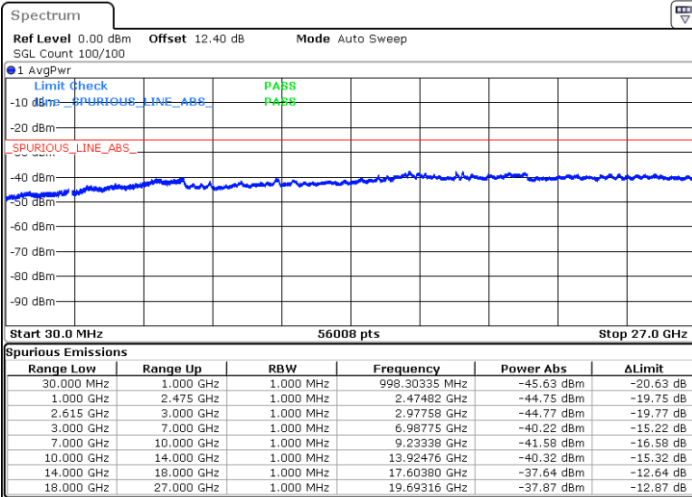

LTE Band 7C / 10MHz+20MHz

64QAM

Lowest Channel / 1RB0 and 1RB99

Lowest Channel / 1RB49 and 1RB0

Date: 30 JUN.2020 04:22:41

Date: 30 JUN.2020 04:16:47

Lowest Channel / FullIRB

N/A

Date: 30 JUN.2020 04:23:43

LTE Band 7C / 10MHz+20MHz

64QAM

MiddleChannel / 1RB0 and 1RB99

Middle Channel / 1RB49 and 1RB0

Date: 30 JUN.2020 04:42:09

Date: 30 JUN.2020 04:49:38

Middle Channel / FullIRB

N/A

Date: 30 JUN.2020 04:41:06

LTE Band 7C / 10MHz+20MHz

64QAM

Highest Channel / 1RB0 and 1RB99

Highest Channel / 1RB49 and 1RB0

Date: 30 JUN.2020 05:07:23

Date: 30 JUN.2020 05:06:21