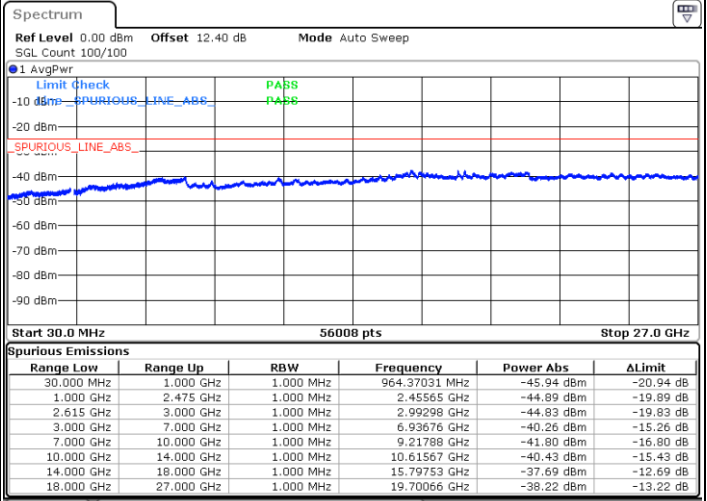

Date: 30 JUN.2020 03:00:27

LTE Band 7C / 15MHz+20MHz

64QAM

Lowest Channel / 1RB0 and 1RB99

Lowest Channel / 1RB74 and 1RB80

Date: 30.JUN.2020 01:25:17

Date: 30.JUN.2020 01:19:26

Lowest Channel / FullIRB

N/A

Date: 30.JUN.2020 01:26:20

LTE Band 7C / 15MHz+20MHz

64QAM

Middle Channel / 1RB0 and 1RB9

Middle Channel / 1RB74 and 1RB0

Date: 30.JUN.2020 01:37:38

Date: 30.JUN.2020 01:42:51

Middle Channel / FullIRB

N/A

Date: 30.JUN.2020 01:36:36

LTE Band 7C / 15MHz+20MHz

64QAM

Highest Channel / 1RB0 and 1RB99

Highest Channel / 1RB74 and 1RB0

Date: 30 JUN.2020 01:56:58

Date: 30 JUN.2020 01:55:28

Highest Channel / FullIRB

N/A

Date: 30 JUN.2020 02:02:12

LTE Band 7C / 20MHz+10MHz

64QAM

Lowest Channel / 1RB0 and 1RB49

Lowest Channel / 1RB99 and 1RB0