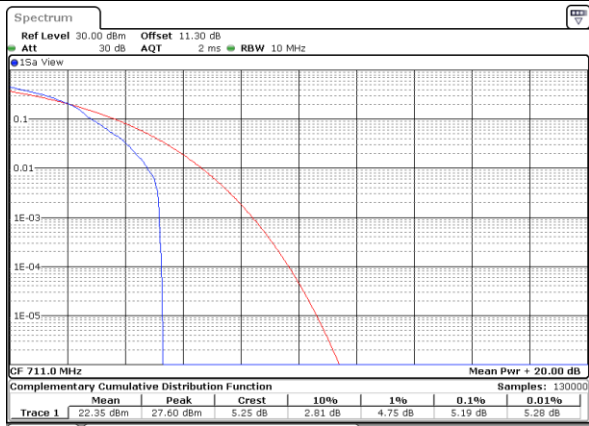

Lowest Channel / Full RB

Date: 30 JUN 2020 22:25:11

Middle Channel / 1RB

Date: 30 JUN 2020 22:25:31

Middle Channel / Full RB

Date: 30 JUN 2020 22:25:40

Highest Channel / 1RB

Date: 30 JUN 2020 22:25:59

Highest Channel / Full RB

Date: 30 JUN 2020 22:25:49

LTE Band 12 / 10MHz / 64QAM

Lowest Channel / 1RB

Date: 30_JUN,2020 22:24:23

Lowest Channel / Full RB

Date: 30_JUN,2020 22:24:13

Middle Channel / 1RB

Date: 30_JUN,2020 22:24:32

Middle Channel / Full RB

Date: 30_JUN,2020 22:24:42

Highest Channel / 1RB

Date: 30_JUN,2020 22:25:01

Highest Channel / Full RB

Date: 30_JUN,2020 22:24:51

26dB Bandwidth