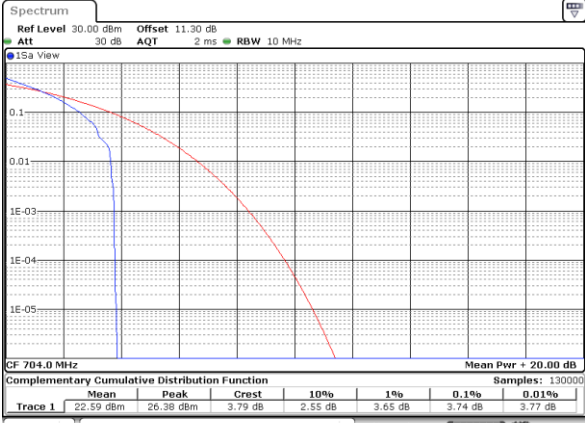

Date: 29.JUN.2020 23:21:44

Middle Channel / FullIRB

N/A

Date: 29.JUN.2020 23:15:29

LTE Band 7C / 20MHz+20MHz

64QAM

Highest Channel / 1RB0 and 1RB99

Highest Channel / 1RB99 and 1RB0

Date: 29 JUN.2020 23:38:27

Date: 29 JUN.2020 23:35:26

Highest Channel / FullIRB

N/A

Date: 29 JUN.2020 23:43:40

LTE Band 12

Peak-to-Average Ratio

Mode	LTE Band 12 / 10MHz				
Mod.	QPSK		16QAM		Limit: 13dB
RB Size	1RB	Full RB	1RB	Full RB	Result
Lowest CH	3.74	5.04	4.87	5.91	PASS
Middle CH	3.62	5.07	5.62	5.97	
Highest CH	3.65	4.99	5.36	5.91	
Mode	LTE Band 12 / 10MHz				
Mod.	64QAM				Limit: 13dB
RB Size	1RB	Full RB			Result
Lowest CH	5.39	5.91	-	-	PASS
Middle CH	5.22	5.88	-	-	
Highest CH	5.19	5.86	-	-	

LTE Band 12 / 10MHz / QPSK

Lowest Channel / 1RB

Date: 30 JUN 2020 22:26:19

Lowest Channel / Full RB

Date: 30 JUN 2020 22:26:09

Middle Channel / 1RB

Date: 30 JUN 2020 22:26:29

Middle Channel / Full RB

Date: 30 JUN 2020 22:26:38

Highest Channel / 1RB

Date: 30 JUN 2020 22:26:57

Highest Channel / Full RB

Date: 30 JUN 2020 22:26:47

LTE Band 12 / 10MHz / 16QAM

Lowest Channel / 1RB

Date: 30 JUN 2020 22:25:12