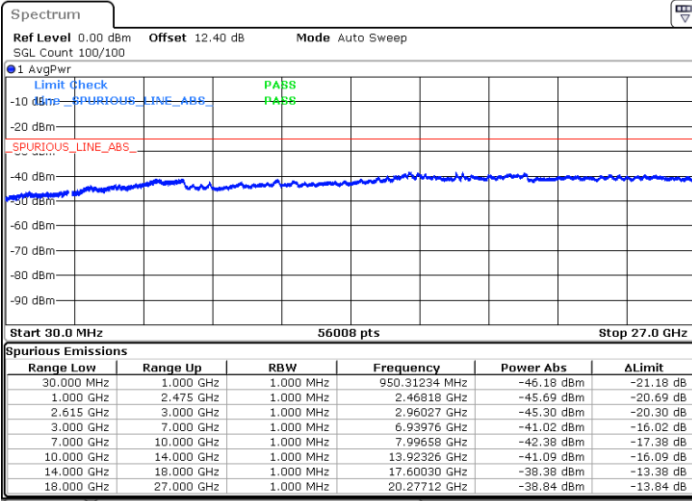

Date: 30 JUN.2020 00:32:33

LTE Band 7C / 20MHz+15MHz

64QAM

Highest Channel / 1RB0 and 1RB74

Highest Channel / 1RB99 and 1RB0

Date: 30 JUN.2020 00:56:13

Date: 30 JUN.2020 00:51:47

Highest Channel / FullIRB

N/A

Date: 30 JUN.2020 01:01:27

LTE Band 7C / 20MHz+20MHz

64QAM

Lowest Channel / 1RB0 and 1RB99

Lowest Channel / 1RB99 and 1RB0

Date: 29.JUN.2020 22:11:29

Date: 29.JUN.2020 22:04:19

Lowest Channel / FullIRB

N/A

Date: 29.JUN.2020 22:31:58

LTE Band 7C / 20MHz+20MHz

64QAM

Middle Channel / 1RB0 and 1RB99

Middle Channel / 1RB99 and 1RB0

Date: 29.JUN.2020 23:16:32

Date: 29.JUN.2020 23:21:44

Middle Channel / FullIRB

N/A

Date: 29.JUN.2020 23:15:29

LTE Band 7C / 20MHz+20MHz

64QAM

Highest Channel / 1RB0 and 1RB99

Highest Channel / 1RB99 and 1RB0