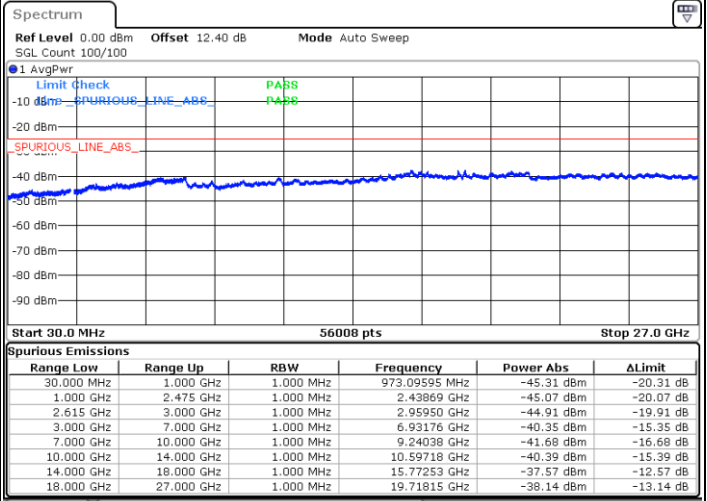

Date: 30 JUN.2020 04:23:43

LTE Band 7C / 10MHz+20MHz

64QAM

MiddleChannel / 1RB0 and 1RB99

Middle Channel / 1RB49 and 1RB0

Date: 30 JUN.2020 04:42:09

Date: 30 JUN.2020 04:49:38

Middle Channel / FullIRB

N/A

Date: 30 JUN.2020 04:41:06

LTE Band 7C / 10MHz+20MHz

64QAM

Highest Channel / 1RB0 and 1RB99

Highest Channel / 1RB49 and 1RB0

Date: 30 JUN.2020 05:07:23

Date: 30 JUN.2020 05:06:21

Highest Channel / FullIRB

N/A

Date: 30 JUN.2020 05:14:12

LTE Band 7C / 15MHz+10MHz

64QAM

Lowest Channel / 1RB0 and 1RB49

Lowest Channel / 1RB74 and 1RB0

Date: 29.JUN.2020 20:58:41

Date: 29.JUN.2020 20:53:28

Lowest Channel / FullIRB

N/A

Date: 29.JUN.2020 21:01:35

LTE Band 7C / 15MHz+10MHz

64QAM

Middle Channel / 1RB0 and 1RB49

Middle Channel / 1RB74 and 1RB0