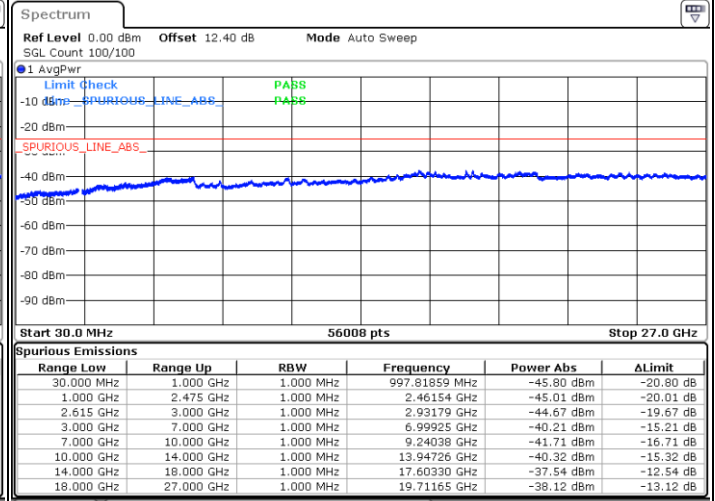

Date: 30 JUN.2020 01:55:28

Highest Channel / FullIRB

N/A

Date: 30 JUN.2020 02:02:12

LTE Band 7C / 20MHz+10MHz

64QAM

Lowest Channel / 1RB0 and 1RB49

Lowest Channel / 1RB99 and 1RB0

Date: 30 JUN.2020 03:18:43

Date: 30 JUN.2020 03:11:52

Lowest Channel / FullRB

N/A

Date: 30 JUN.2020 03:19:46

LTE Band 7C / 20MHz+10MHz

64QAM

Middle Channel / 1RB0 and 1RB49

Middle Channel / 1RB99 and 1RB0

Date: 30 JUN.2020 03:35:32

Date: 30 JUN.2020 03:40:45

Middle Channel / FullIRB

N/A

Date: 30 JUN.2020 03:34:29

LTE Band 7C / 20MHz+10MHz

64QAM

Highest Channel / 1RB0 and 1RB49

Highest Channel / 1RB99 and 1RB0

Date: 30 JUN.2020 03:59:40

Date: 30 JUN.2020 03:57:26

Highest Channel / FullIRB

N/A

Date: 30 JUN.2020 04:04:53

LTE Band 7C / 20MHz+15MHz