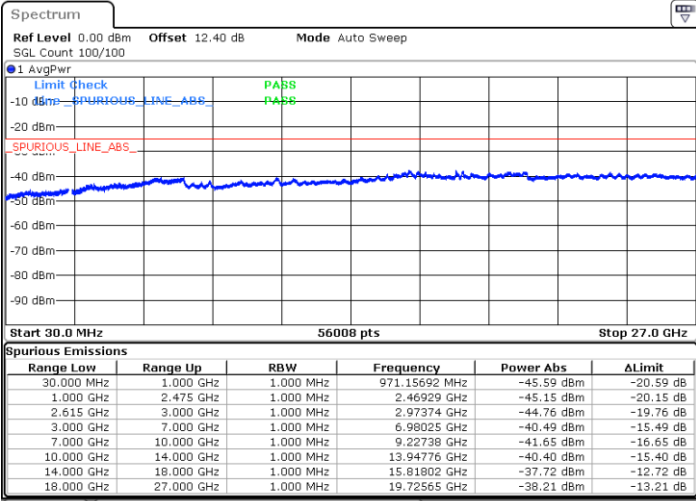

Date: 30 JUN.2020 03:00:27

LTE Band 7C / 15MHz+20MHz

64QAM

Lowest Channel / 1RB0 and 1RB99

Lowest Channel / 1RB74 and 1RB80

Date: 30.JUN.2020 01:25:17

Date: 30.JUN.2020 01:19:26

Lowest Channel / FullIRB

N/A

Date: 30.JUN.2020 01:26:20

LTE Band 7C / 15MHz+20MHz

64QAM

Middle Channel / 1RB0 and 1RB9

Middle Channel / 1RB74 and 1RB0

Date: 30.JUN.2020 01:37:38

Date: 30.JUN.2020 01:42:51

Middle Channel / FullIRB

N/A

Date: 30.JUN.2020 01:36:36

LTE Band 7C / 15MHz+20MHz

64QAM

Highest Channel / 1RB0 and 1RB99

Highest Channel / 1RB74 and 1RB0

Date: 30 JUN.2020 01:56:58

Date: 30 JUN.2020 01:55:28

Highest Channel / FullIRB

N/A

Date: 30 JUN.2020 02:02:12

LTE Band 7C / 20MHz+10MHz

64QAM

Lowest Channel / 1RB0 and 1RB49

Lowest Channel / 1RB99 and 1RB0