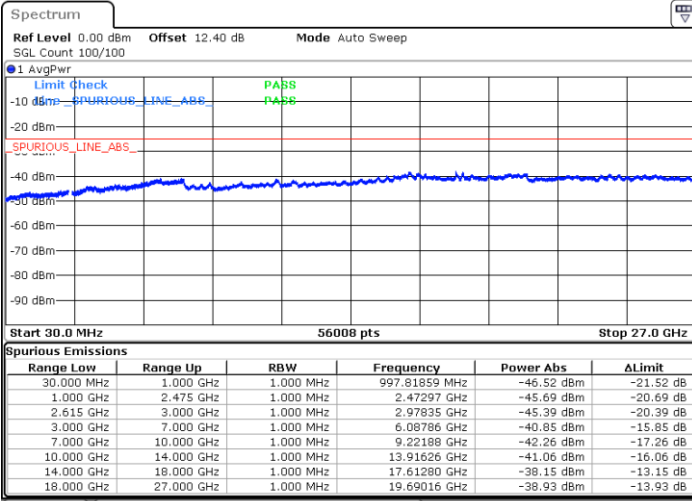

N/A

Date: 30 JUN.2020 04:41:06

LTE Band 7C / 10MHz+20MHz

64QAM

Highest Channel / 1RB0 and 1RB99

Highest Channel / 1RB49 and 1RB0

Date: 30 JUN.2020 05:07:23

Date: 30 JUN.2020 05:06:21

Highest Channel / FullIRB

N/A

Date: 30 JUN.2020 05:14:12

LTE Band 7C / 15MHz+10MHz

64QAM

Lowest Channel / 1RB0 and 1RB49

Lowest Channel / 1RB74 and 1RB0

Date: 29.JUN.2020 20:58:41

Date: 29.JUN.2020 20:53:28

Lowest Channel / FullIRB

N/A

Date: 29.JUN.2020 21:01:35

LTE Band 7C / 15MHz+10MHz

64QAM

Middle Channel / 1RB0 and 1RB49

Middle Channel / 1RB74 and 1RB0

Date: 29.JUN.2020 21:17:06

Date: 29.JUN.2020 21:29:03

Middle Channel / FullIRB

N/A

Date: 29.JUN.2020 21:16:03

LTE Band 7C / 15MHz+10MHz

64QAM

Highest Channel / 1RB0 and 1RB49