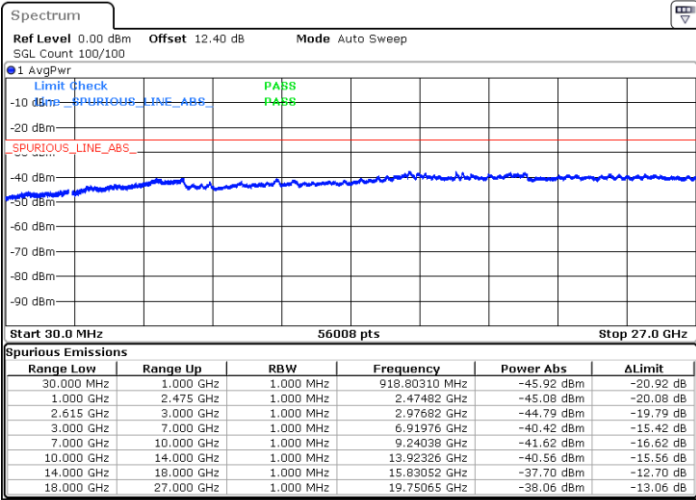

Middle Channel / FullIRB

N/A

Date: 30.JUN.2020 01:36:36

LTE Band 7C / 15MHz+20MHz

64QAM

Highest Channel / 1RB0 and 1RB99

Highest Channel / 1RB74 and 1RB0

Date: 30 JUN.2020 01:56:58

Date: 30 JUN.2020 01:55:28

Highest Channel / FullIRB

N/A

Date: 30 JUN.2020 02:02:12

LTE Band 7C / 20MHz+10MHz

64QAM

Lowest Channel / 1RB0 and 1RB49

Lowest Channel / 1RB99 and 1RB0