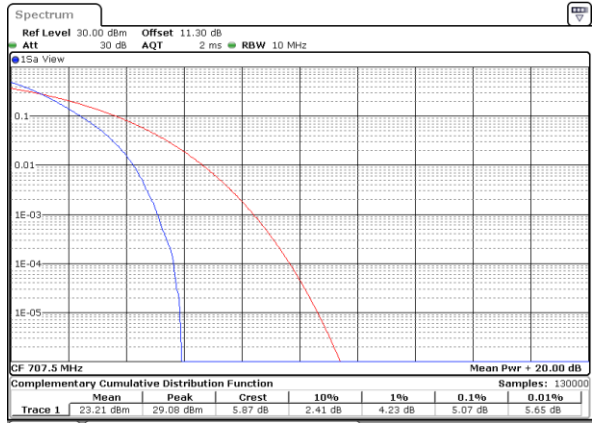

Date: 29 JUN.2020 23:38:27

Date: 29 JUN.2020 23:35:26

Highest Channel / FullIRB

N/A

Date: 29 JUN.2020 23:43:40

LTE Band 12

Peak-to-Average Ratio

Mode	LTE Band 12 / 10MHz				
Mod.	QPSK		16QAM		Limit: 13dB
RB Size	1RB	Full RB	1RB	Full RB	Result
Lowest CH	3.74	5.04	4.87	5.91	PASS
Middle CH	3.62	5.07	5.62	5.97	
Highest CH	3.65	4.99	5.36	5.91	
Mode	LTE Band 12 / 10MHz				
Mod.	64QAM				Limit: 13dB
RB Size	1RB	Full RB			Result
Lowest CH	5.39	5.91	-	-	PASS
Middle CH	5.22	5.88	-	-	
Highest CH	5.19	5.86	-	-	

LTE Band 12 / 10MHz / QPSK

Lowest Channel / 1RB

Date: 30 JUN 2020 22:26:19

Lowest Channel / Full RB

Date: 30 JUN 2020 22:26:09

Middle Channel / 1RB

Date: 30 JUN 2020 22:26:29

Middle Channel / Full RB

Date: 30 JUN 2020 22:26:38

Highest Channel / 1RB

Date: 30 JUN 2020 22:26:57

Highest Channel / Full RB

Date: 30 JUN 2020 22:26:47

LTE Band 12 / 10MHz / 16QAM

Lowest Channel / 1RB

Date: 30 JUN 2020 22:25:12

Lowest Channel / Full RB

Date: 30 JUN 2020 22:25:11

Middle Channel / 1RB

Date: 30 JUN 2020 22:25:31

Middle Channel / Full RB

Date: 30 JUN 2020 22:25:40

Highest Channel / 1RB

Date: 30 JUN 2020 22:25:59