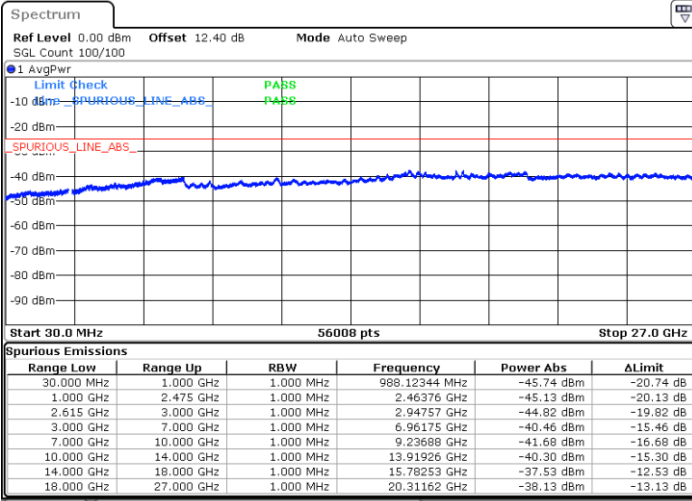

Lowest Channel / 1RB0 and 1RB74

Lowest Channel / 1RB74 and 1RB0

Date: 30.JUN.2020 02:19:17

Date: 30.JUN.2020 02:13:35

Lowest Channel / FullIRB

N/A

Date: 30.JUN.2020 02:20:20

LTE Band 7C / 15MHz+15MHz

64QAM

Middle Channel / 1RB0 and 1RB74

Middle Channel / 1RB74 and 1RB0

Date: 30 JUN.2020 02:35:20

Date: 30 JUN.2020 02:40:34

Middle Channel / FullIRB

N/A

Date: 30 JUN.2020 02:34:17

LTE Band 7C / 15MHz+15MHz

64QAM

Highest Channel / 1RB0 and 1RB74

Highest Channel / 1RB74 and 1RB0

Date: 30 JUN.2020 02:55:13

Date: 30 JUN.2020 02:52:07

Highest Channel / FullIRB

N/A

Date: 30 JUN.2020 03:00:27

LTE Band 7C / 15MHz+20MHz

64QAM

Lowest Channel / 1RB0 and 1RB99

Lowest Channel / 1RB74 and 1RB80

Date: 30.JUN.2020 01:25:17

Date: 30.JUN.2020 01:19:26

Lowest Channel / FullIRB