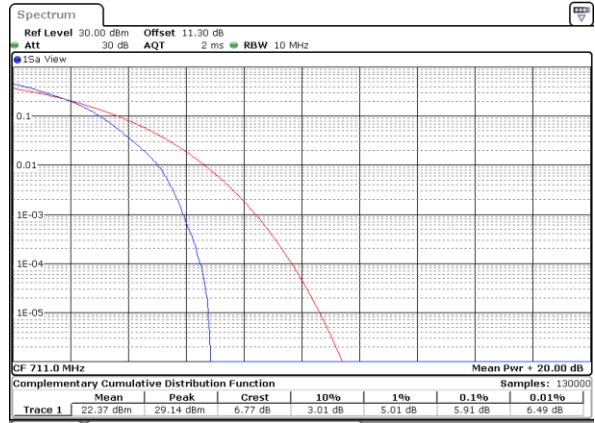

Date: 30 JUN 2020 22:26:38

Highest Channel / 1RB

Date: 30 JUN 2020 22:26:57

Highest Channel / Full RB

Date: 30 JUN 2020 22:26:47

LTE Band 12 / 10MHz / 16QAM

Lowest Channel / 1RB

Date: 30 JUN 2020 22:25:12

Lowest Channel / Full RB

Date: 30 JUN 2020 22:25:11

Middle Channel / 1RB

Date: 30 JUN 2020 22:25:31

Middle Channel / Full RB

Date: 30 JUN 2020 22:25:40

Highest Channel / 1RB

Date: 30 JUN 2020 22:25:59

Highest Channel / Full RB

Date: 30 JUN 2020 22:25:49

LTE Band 12 / 10MHz / 64QAM

Lowest Channel / 1RB

Date: 30_JUN,2020 22:24:23

Lowest Channel / Full RB

Date: 30_JUN,2020 22:24:13

Middle Channel / 1RB

Date: 30_JUN,2020 22:24:32

Middle Channel / Full RB

Date: 30_JUN,2020 22:24:42

Highest Channel / 1RB

Date: 30_JUN,2020 22:25:01

Highest Channel / Full RB

Date: 30_JUN,2020 22:24:51

26dB Bandwidth