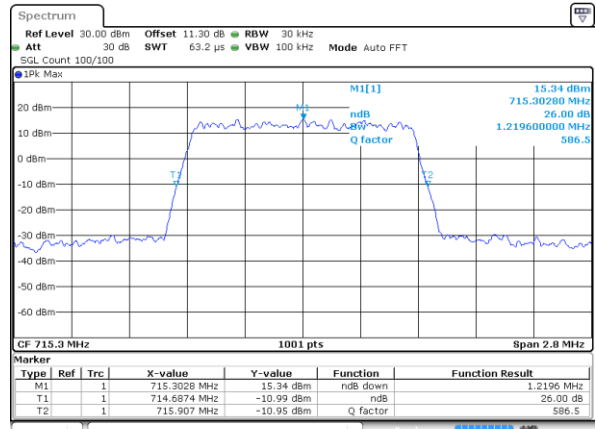

Date: 30_JUN,2020 22:24:32

Middle Channel / Full RB

Date: 30_JUN,2020 22:24:42

Highest Channel / 1RB

Date: 30_JUN,2020 22:25:01

Highest Channel / Full RB

Date: 30_JUN,2020 22:24:51

26dB Bandwidth

Mode	LTE Band 12 : 26dB BW(MHz)											
BW	1.4MHz		3MHz		5MHz		10MHz		15MHz		20MHz	
Mod.	QPSK	16QAM	QPSK	16QAM	QPSK	16QAM	QPSK	16QAM	QPSK	16QAM	QPSK	16QAM
Lowest CH	1.23	1.23	3.04	3.02	4.93	4.90	9.73	9.89	-	-	-	-
Middle CH	1.22	1.23	3.03	3.09	4.91	4.87	9.75	9.71	-	-	-	-
Highest CH	1.24	1.22	3.03	3.05	4.90	4.98	9.71	9.69	-	-	-	-
Mode	LTE Band 12 : 26dB BW(MHz)											
BW	1.4MHz		3MHz		5MHz		10MHz		15MHz		20MHz	
Mod.	64QAM		64QAM		64QAM		64QAM		64QAM		64QAM	
Lowest CH	1.22	-	2.97	-	4.92	-	9.85	-	-	-	-	-
Middle CH	1.23	-	2.97	-	4.85	-	9.75	-	-	-	-	-
Highest CH	1.22	-	3.00	-	4.85	-	9.73	-	-	-	-	-

LTE Band 12

Lowest Channel / 1.4MHz / QPSK

Date: 15 MAY 2020 14:05:12

Lowest Channel / 1.4MHz / 16QAM

Date: 15 MAY 2020 14:05:00

Middle Channel / 1.4MHz / QPSK

Date: 15 MAY 2020 14:11:24

Middle Channel / 1.4MHz / 16QAM

Date: 15 MAY 2020 14:11:35

Highest Channel / 1.4MHz / QPSK

Date: 15 MAY 2020 14:13:55

Highest Channel / 1.4MHz / 16QAM

Date: 15 MAY 2020 14:13:43