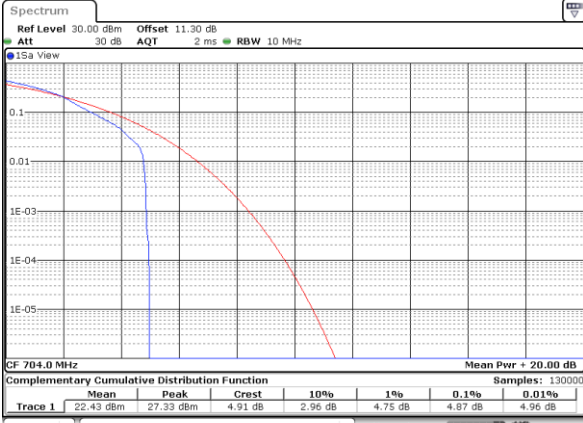

LTE Band 12 / 10MHz / QPSK

Lowest Channel / 1RB

Date: 30 JUN 2020 22:26:19

Lowest Channel / Full RB

Date: 30 JUN 2020 22:26:09

Middle Channel / 1RB

Date: 30 JUN 2020 22:26:29

Middle Channel / Full RB

Date: 30 JUN 2020 22:26:38

Highest Channel / 1RB

Date: 30 JUN 2020 22:26:57

Highest Channel / Full RB

Date: 30 JUN 2020 22:26:47

LTE Band 12 / 10MHz / 16QAM

Lowest Channel / 1RB

Date: 30 JUN 2020 22:25:12

Lowest Channel / Full RB

Date: 30 JUN 2020 22:25:11

Middle Channel / 1RB

Date: 30 JUN 2020 22:25:31

Middle Channel / Full RB

Date: 30 JUN 2020 22:25:40

Highest Channel / 1RB

Date: 30 JUN 2020 22:25:59

Highest Channel / Full RB

Date: 30 JUN 2020 22:25:49

LTE Band 12 / 10MHz / 64QAM

Lowest Channel / 1RB

Date: 30_JUN,2020 22:24:23

Lowest Channel / Full RB

Date: 30_JUN,2020 22:24:13

Middle Channel / 1RB