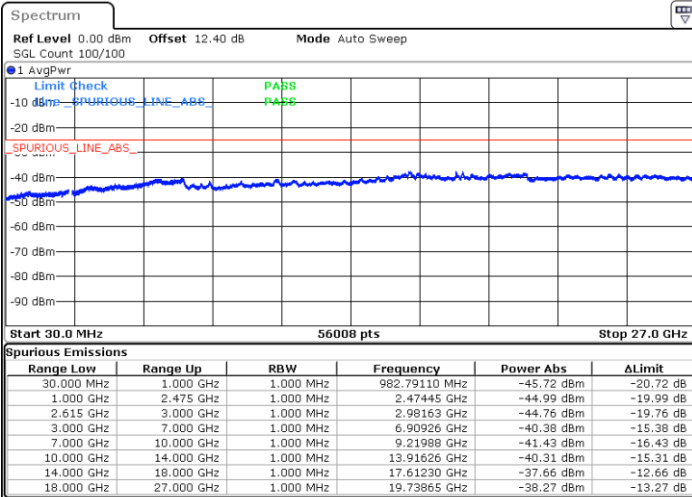

Highest Channel / 1RB0 and 1RB49

Highest Channel / 1RB99 and 1RB0

Date: 30 JUN.2020 03:59:40

Date: 30 JUN.2020 03:57:26

Highest Channel / FullIRB

N/A

Date: 30 JUN.2020 04:04:53

LTE Band 7C / 20MHz+15MHz

64QAM

Lowest Channel / 1RB0 and 1RB74

Lowest Channel / 1RB99 and 1RB0

Date: 30 JUN.2020 00:13:21

Date: 30 JUN.2020 00:06:54

Lowest Channel / FullIRB

N/A

Date: 30 JUN.2020 00:14:23

LTE Band 7C / 20MHz+15MHz

64QAM

MiddleChannel / 1RB0 and 1RB74

Middle Channel / 1RB99 and 1RB0

Date: 30 JUN.2020 00:33:35

Date: 30 JUN.2020 00:38:48

Middle Channel / FullIRB

N/A

Date: 30 JUN.2020 00:32:33

LTE Band 7C / 20MHz+15MHz

64QAM

Highest Channel / 1RB0 and 1RB74

Highest Channel / 1RB99 and 1RB0

Date: 30 JUN.2020 00:56:13

Date: 30 JUN.2020 00:51:47

Highest Channel / FullIRB