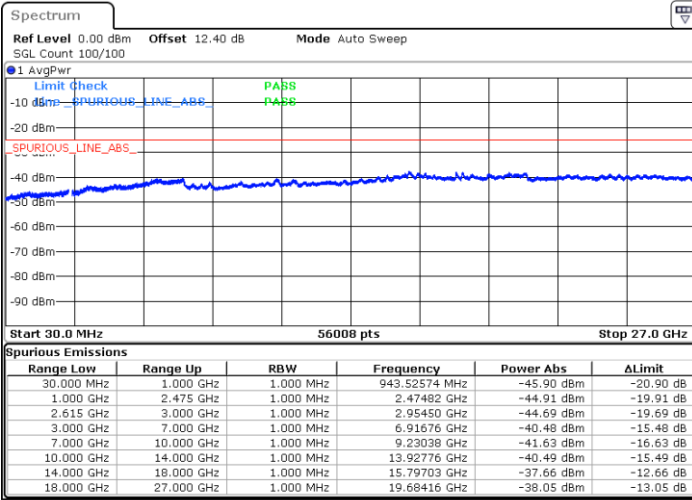

N/A

Date: 30 JUN.2020 01:01:27

LTE Band 7C / 20MHz+20MHz

64QAM

Lowest Channel / 1RB0 and 1RB99

Lowest Channel / 1RB99 and 1RB0

Date: 29.JUN.2020 22:11:29

Date: 29.JUN.2020 22:04:19

Lowest Channel / FullIRB

N/A

Date: 29.JUN.2020 22:31:58

LTE Band 7C / 20MHz+20MHz

64QAM

Middle Channel / 1RB0 and 1RB99

Middle Channel / 1RB99 and 1RB0

Date: 29.JUN.2020 23:16:32

Date: 29.JUN.2020 23:21:44

Middle Channel / FullIRB

N/A

Date: 29.JUN.2020 23:15:29

LTE Band 7C / 20MHz+20MHz

64QAM

Highest Channel / 1RB0 and 1RB99

Highest Channel / 1RB99 and 1RB0

Date: 29 JUN.2020 23:38:27

Date: 29 JUN.2020 23:35:26

Highest Channel / FullIRB

N/A

Date: 29 JUN.2020 23:43:40

LTE Band 12

Peak-to-Average Ratio

Mode	LTE Band 12 / 10MHz				
Mod.	QPSK		16QAM		Limit: 13dB
RB Size	1RB	Full RB	1RB	Full RB	Result
Lowest CH	3.74	5.04	4.87	5.91	PASS
Middle CH	3.62	5.07	5.62	5.97	
Highest CH	3.65	4.99	5.36	5.91	
Mode	LTE Band 12 / 10MHz				
Mod.	64QAM				Limit: 13dB
RB Size	1RB	Full RB			Result
Lowest CH	5.39	5.91	-	-	PASS
Middle CH	5.22	5.88	-	-	
Highest CH	5.19	5.86	-	-	