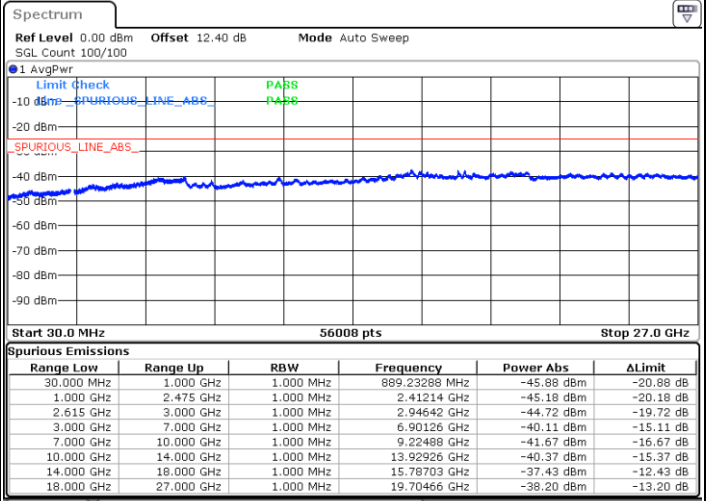

Date: 30 JUN.2020 01:55:28

Highest Channel / FullIRB

N/A

Date: 30 JUN.2020 02:02:12

LTE Band 7C / 20MHz+10MHz

64QAM

Lowest Channel / 1RB0 and 1RB49

Lowest Channel / 1RB99 and 1RB0

Date: 30 JUN.2020 03:18:43

Date: 30 JUN.2020 03:11:52

Lowest Channel / FullRB

N/A

Date: 30 JUN.2020 03:19:46

LTE Band 7C / 20MHz+10MHz

64QAM

Middle Channel / 1RB0 and 1RB49

Middle Channel / 1RB99 and 1RB0

Date: 30 JUN.2020 03:35:32

Date: 30 JUN.2020 03:40:45

Middle Channel / FullIRB

N/A

Date: 30 JUN.2020 03:34:29

LTE Band 7C / 20MHz+10MHz

64QAM

Highest Channel / 1RB0 and 1RB49

Highest Channel / 1RB99 and 1RB0

Date: 30 JUN.2020 03:59:40

Date: 30 JUN.2020 03:57:26

Highest Channel / FullIRB

N/A

Date: 30 JUN.2020 04:04:53

LTE Band 7C / 20MHz+15MHz