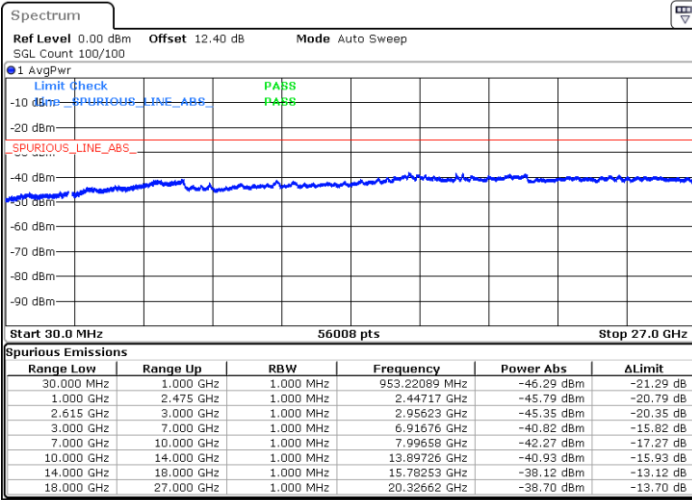

N/A

Date: 30 JUN.2020 04:41:06

LTE Band 7C / 10MHz+20MHz

64QAM

Highest Channel / 1RB0 and 1RB99

Highest Channel / 1RB49 and 1RB0

Date: 30 JUN.2020 05:07:23

Date: 30 JUN.2020 05:06:21

Highest Channel / FullIRB

N/A

Date: 30 JUN.2020 05:14:12

LTE Band 7C / 15MHz+10MHz

64QAM

Lowest Channel / 1RB0 and 1RB49

Lowest Channel / 1RB74 and 1RB0

Date: 29.JUN.2020 20:58:41

Date: 29.JUN.2020 20:53:28

Lowest Channel / FullIRB

N/A

Date: 29.JUN.2020 21:01:35

LTE Band 7C / 15MHz+10MHz

64QAM

Middle Channel / 1RB0 and 1RB49

Middle Channel / 1RB74 and 1RB0

Date: 29.JUN.2020 21:17:06

Date: 29.JUN.2020 21:29:03

Middle Channel / FullIRB

N/A

Date: 29.JUN.2020 21:16:03

LTE Band 7C / 15MHz+10MHz

64QAM

Highest Channel / 1RB0 and 1RB49