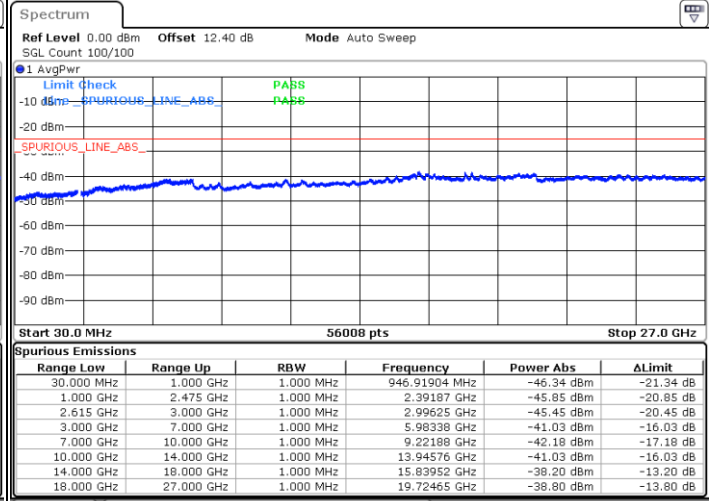

Date: 30 JUN.2020 00:32:33

LTE Band 7C / 20MHz+15MHz

64QAM

Highest Channel / 1RB0 and 1RB74

Highest Channel / 1RB99 and 1RB0

Date: 30 JUN.2020 00:56:13

Date: 30 JUN.2020 00:51:47

Highest Channel / FullIRB

N/A

Date: 30 JUN.2020 01:01:27

LTE Band 7C / 20MHz+20MHz

64QAM

Lowest Channel / 1RB0 and 1RB99

Lowest Channel / 1RB99 and 1RB0

Date: 29.JUN.2020 22:11:29

Date: 29.JUN.2020 22:04:19

Lowest Channel / FullIRB

N/A

Date: 29.JUN.2020 22:31:58

LTE Band 7C / 20MHz+20MHz

64QAM

Middle Channel / 1RB0 and 1RB99

Middle Channel / 1RB99 and 1RB0

Date: 29.JUN.2020 23:16:32

Date: 29.JUN.2020 23:21:44

Middle Channel / FullIRB

N/A

Date: 29.JUN.2020 23:15:29

LTE Band 7C / 20MHz+20MHz

64QAM

Highest Channel / 1RB0 and 1RB99

Highest Channel / 1RB99 and 1RB0