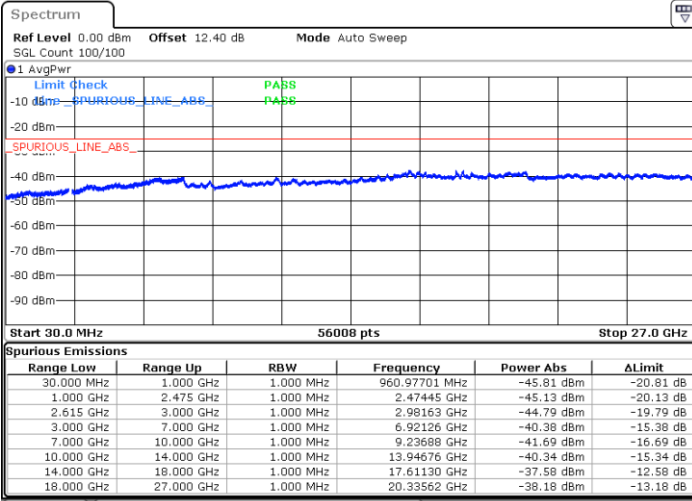

Date: 30 JUN.2020 03:18:43

Date: 30 JUN.2020 03:11:52

Lowest Channel / FullRB

N/A

Date: 30 JUN.2020 03:19:46

LTE Band 7C / 20MHz+10MHz

64QAM

Middle Channel / 1RB0 and 1RB49

Middle Channel / 1RB99 and 1RB0

Date: 30 JUN.2020 03:35:32

Date: 30 JUN.2020 03:40:45

Middle Channel / FullIRB

N/A

Date: 30 JUN.2020 03:34:29

LTE Band 7C / 20MHz+10MHz

64QAM

Highest Channel / 1RB0 and 1RB49

Highest Channel / 1RB99 and 1RB0

Date: 30 JUN.2020 03:59:40

Date: 30 JUN.2020 03:57:26

Highest Channel / FullIRB

N/A

Date: 30 JUN.2020 04:04:53

LTE Band 7C / 20MHz+15MHz