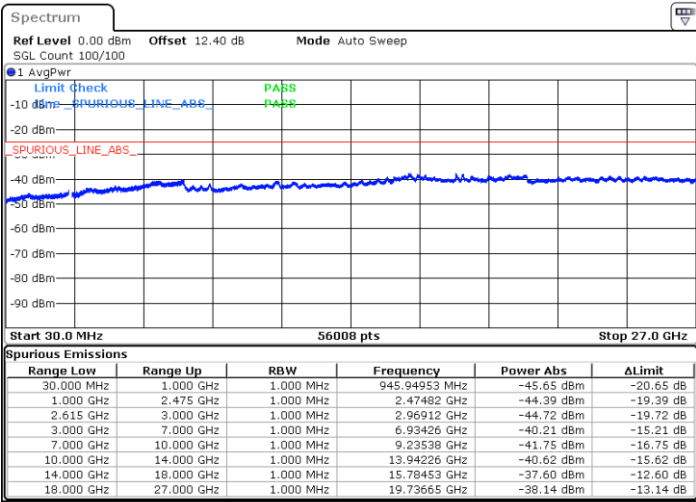

Highest Channel / 1RB74 and 1RB0

Date: 29.JUN.2020 21:45:34

Date: 29.JUN.2020 21:44:33

Highest Channel / FullIRB

N/A

Date: 29.JUN.2020 21:50:48

LTE Band 7C / 15MHz+15MHz

64QAM

Lowest Channel / 1RB0 and 1RB74

Lowest Channel / 1RB74 and 1RB0

Date: 30.JUN.2020 02:19:17

Date: 30.JUN.2020 02:13:35

Lowest Channel / FullIRB

N/A

Date: 30.JUN.2020 02:20:20

LTE Band 7C / 15MHz+15MHz

LTE Band 7C / 15MHz+15MHz

64QAM

Highest Channel / 1RB0 and 1RB74

Highest Channel / 1RB74 and 1RB0

Date: 30 JUN.2020 02:55:13

Date: 30 JUN.2020 02:52:07

Highest Channel / FullIRB

N/A