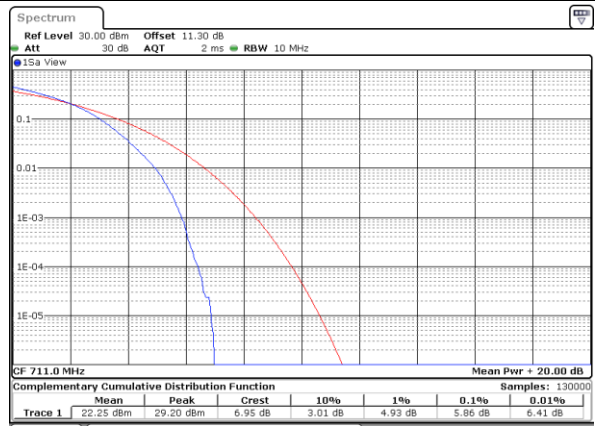

Highest Channel / Full RB

Date: 30 JUN 2020 22:25:49

LTE Band 12 / 10MHz / 64QAM

Lowest Channel / 1RB

Date: 30_JUN,2020 22:24:23

Lowest Channel / Full RB

Date: 30_JUN,2020 22:24:13

Middle Channel / 1RB

Date: 30_JUN,2020 22:24:32

Middle Channel / Full RB

Date: 30_JUN,2020 22:24:42

Highest Channel / 1RB

Date: 30_JUN,2020 22:25:01

Highest Channel / Full RB

Date: 30_JUN,2020 22:24:51

26dB Bandwidth

Mode	LTE Band 12 : 26dB BW(MHz)											
BW	1.4MHz		3MHz		5MHz		10MHz		15MHz		20MHz	
Mod.	QPSK	16QAM	QPSK	16QAM	QPSK	16QAM	QPSK	16QAM	QPSK	16QAM	QPSK	16QAM
Lowest CH	1.23	1.23	3.04	3.02	4.93	4.90	9.73	9.89	-	-	-	-
Middle CH	1.22	1.23	3.03	3.09	4.91	4.87	9.75	9.71	-	-	-	-
Highest CH	1.24	1.22	3.03	3.05	4.90	4.98	9.71	9.69	-	-	-	-
Mode	LTE Band 12 : 26dB BW(MHz)											
BW	1.4MHz		3MHz		5MHz		10MHz		15MHz		20MHz	
Mod.	64QAM		64QAM		64QAM		64QAM		64QAM		64QAM	
Lowest CH	1.22	-	2.97	-	4.92	-	9.85	-	-	-	-	-
Middle CH	1.23	-	2.97	-	4.85	-	9.75	-	-	-	-	-
Highest CH	1.22	-	3.00	-	4.85	-	9.73	-	-	-	-	-