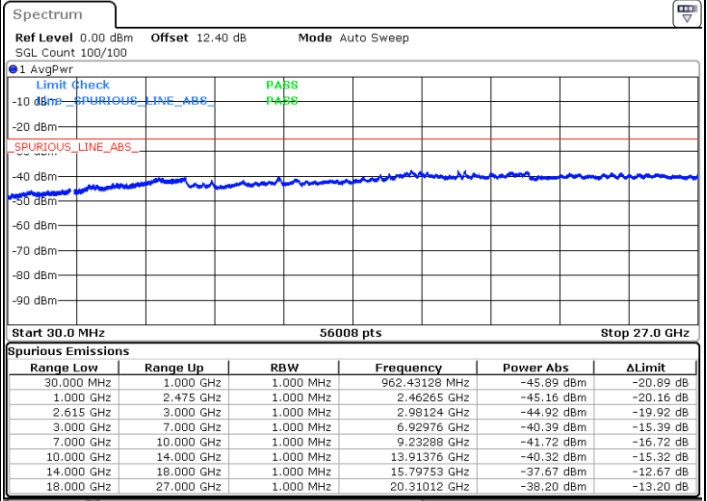

Middle Channel / FullIRB

N/A

Date: 30.JUN.2020 01:36:36

LTE Band 7C / 15MHz+20MHz

64QAM

Highest Channel / 1RB0 and 1RB99

Highest Channel / 1RB74 and 1RB0

Date: 30 JUN.2020 01:56:58

Date: 30 JUN.2020 01:55:28

Highest Channel / FullIRB

N/A

Date: 30 JUN.2020 02:02:12

LTE Band 7C / 20MHz+10MHz

64QAM

Lowest Channel / 1RB0 and 1RB49

Lowest Channel / 1RB99 and 1RB0

Date: 30 JUN.2020 03:18:43

Date: 30 JUN.2020 03:11:52

Lowest Channel / FullRB

N/A

Date: 30 JUN.2020 03:19:46

LTE Band 7C / 20MHz+10MHz

64QAM

Middle Channel / 1RB0 and 1RB49

Highest Channel / 1RB0 and 1RB49

Highest Channel / 1RB99 and 1RB0

Date: 30 JUN.2020 03:59:40

Date: 30 JUN.2020 03:57:26

Highest Channel / FullIRB

N/A

Date: 30 JUN.2020 04:04:53

LTE Band 7C / 20MHz+15MHz