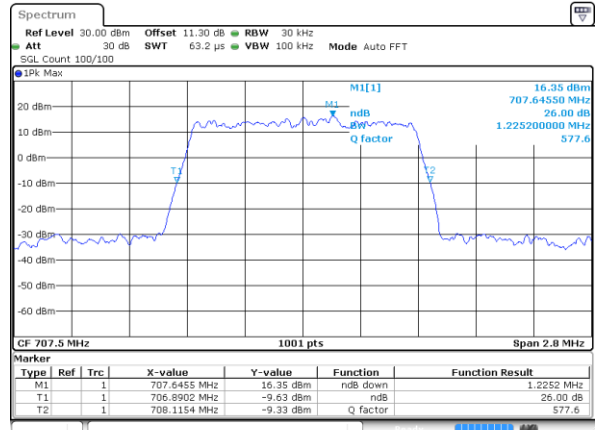

Date: 30_JUN,2020 22:24:32

Middle Channel / Full RB

Date: 30_JUN,2020 22:24:42

Highest Channel / 1RB

Date: 30_JUN,2020 22:25:01

Highest Channel / Full RB

Date: 30_JUN,2020 22:24:51

26dB Bandwidth

Mode	LTE Band 12 : 26dB BW(MHz)											
BW	1.4MHz		3MHz		5MHz		10MHz		15MHz		20MHz	
Mod.	QPSK	16QAM	QPSK	16QAM	QPSK	16QAM	QPSK	16QAM	QPSK	16QAM	QPSK	16QAM
Lowest CH	1.23	1.23	3.04	3.02	4.93	4.90	9.73	9.89	-	-	-	-
Middle CH	1.22	1.23	3.03	3.09	4.91	4.87	9.75	9.71	-	-	-	-
Highest CH	1.24	1.22	3.03	3.05	4.90	4.98	9.71	9.69	-	-	-	-
Mode	LTE Band 12 : 26dB BW(MHz)											
BW	1.4MHz		3MHz		5MHz		10MHz		15MHz		20MHz	
Mod.	64QAM		64QAM		64QAM		64QAM		64QAM		64QAM	
Lowest CH	1.22	-	2.97	-	4.92	-	9.85	-	-	-	-	-
Middle CH	1.23	-	2.97	-	4.85	-	9.75	-	-	-	-	-
Highest CH	1.22	-	3.00	-	4.85	-	9.73	-	-	-	-	-

LTE Band 12

Lowest Channel / 1.4MHz / QPSK

Date: 15 MAY 2020 14:05:12

Lowest Channel / 1.4MHz / 16QAM

Date: 15 MAY 2020 14:05:00

Middle Channel / 1.4MHz / QPSK

Date: 15 MAY 2020 14:11:24

Middle Channel / 1.4MHz / 16QAM

Date: 15 MAY 2020 14:11:35

Highest Channel / 1.4MHz / QPSK

Date: 15 MAY 2020 14:13:55

Highest Channel / 1.4MHz / 16QAM

Date: 15 MAY 2020 14:13:43