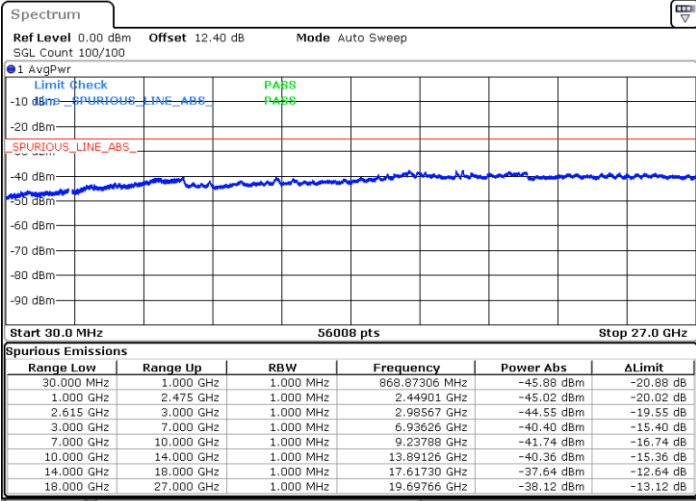

LTE Band 7C / 10MHz+20MHz

64QAM

Lowest Channel / 1RB0 and 1RB99

Lowest Channel / 1RB49 and 1RB0

Date: 30 JUN.2020 04:22:41

Date: 30 JUN.2020 04:16:47

Lowest Channel / FullIRB

N/A

Date: 30 JUN.2020 04:23:43

LTE Band 7C / 10MHz+20MHz

64QAM

MiddleChannel / 1RB0 and 1RB99

Middle Channel / 1RB49 and 1RB0

Date: 30 JUN.2020 04:42:09

Date: 30 JUN.2020 04:49:38

Middle Channel / FullIRB

N/A

Date: 30 JUN.2020 04:41:06

LTE Band 7C / 10MHz+20MHz

64QAM

Highest Channel / 1RB0 and 1RB99

Highest Channel / 1RB49 and 1RB0

Date: 30 JUN.2020 05:07:23

Date: 30 JUN.2020 05:06:21

Highest Channel / FullIRB

N/A

Date: 30 JUN.2020 05:14:12

LTE Band 7C / 15MHz+10MHz

64QAM

Lowest Channel / 1RB0 and 1RB49

Lowest Channel / 1RB74 and 1RB0

Date: 29.JUN.2020 20:58:41