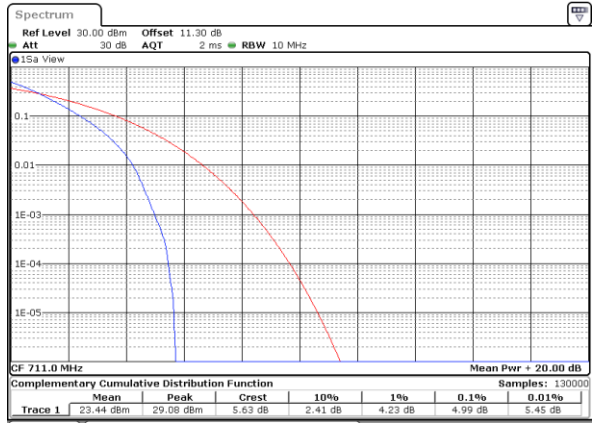

Date: 29 JUN.2020 23:38:27

Date: 29 JUN.2020 23:35:26

Highest Channel / FullIRB

N/A

Date: 29 JUN.2020 23:43:40

LTE Band 12

Peak-to-Average Ratio

Mode	LTE Band 12 / 10MHz				
Mod.	QPSK		16QAM		Limit: 13dB
RB Size	1RB	Full RB	1RB	Full RB	Result
Lowest CH	3.74	5.04	4.87	5.91	PASS
Middle CH	3.62	5.07	5.62	5.97	
Highest CH	3.65	4.99	5.36	5.91	
Mode	LTE Band 12 / 10MHz				
Mod.	64QAM				Limit: 13dB
RB Size	1RB	Full RB			Result
Lowest CH	5.39	5.91	-	-	PASS
Middle CH	5.22	5.88	-	-	
Highest CH	5.19	5.86	-	-	

LTE Band 12 / 10MHz / QPSK

Lowest Channel / 1RB

Date: 30 JUN 2020 22:26:19

Lowest Channel / Full RB

Date: 30 JUN 2020 22:26:09

Middle Channel / 1RB

Date: 30 JUN 2020 22:26:29

Middle Channel / Full RB

Date: 30 JUN 2020 22:26:38

Highest Channel / 1RB

Date: 30 JUN 2020 22:26:57

Highest Channel / Full RB

Date: 30 JUN 2020 22:26:47

LTE Band 12 / 10MHz / 16QAM

Lowest Channel / 1RB

Date: 30 JUN 2020 22:25:12

Lowest Channel / Full RB

Date: 30 JUN 2020 22:25:11

Middle Channel / 1RB

Date: 30 JUN 2020 22:25:31

Middle Channel / Full RB

Date: 30 JUN 2020 22:25:40

Highest Channel / 1RB

Date: 30 JUN 2020 22:25:59