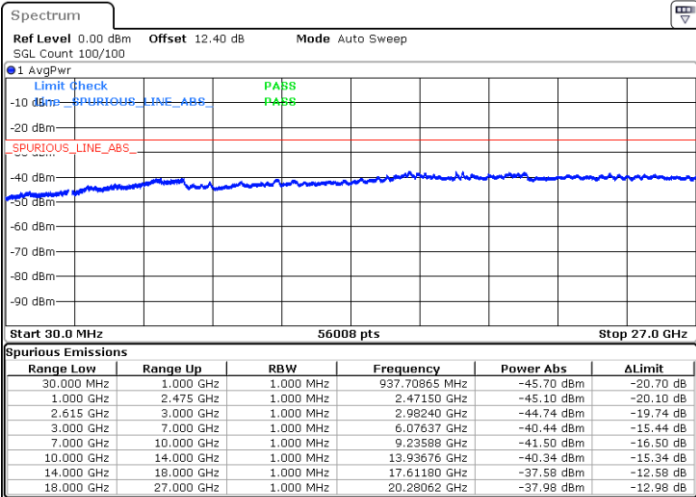

Date: 30 JUN.2020 03:18:43

Date: 30 JUN.2020 03:11:52

Lowest Channel / FullRB

N/A

Date: 30 JUN.2020 03:19:46

LTE Band 7C / 20MHz+10MHz

64QAM

Middle Channel / 1RB0 and 1RB49

Middle Channel / 1RB99 and 1RB0

Date: 30 JUN.2020 03:35:32

Date: 30 JUN.2020 03:40:45

Middle Channel / FullIRB

N/A

Date: 30 JUN.2020 03:34:29

LTE Band 7C / 20MHz+10MHz

64QAM

Highest Channel / 1RB0 and 1RB49

Highest Channel / 1RB99 and 1RB0

Date: 30 JUN.2020 03:59:40

Date: 30 JUN.2020 03:57:26

Highest Channel / FullIRB

N/A

Date: 30 JUN.2020 04:04:53

LTE Band 7C / 20MHz+15MHz