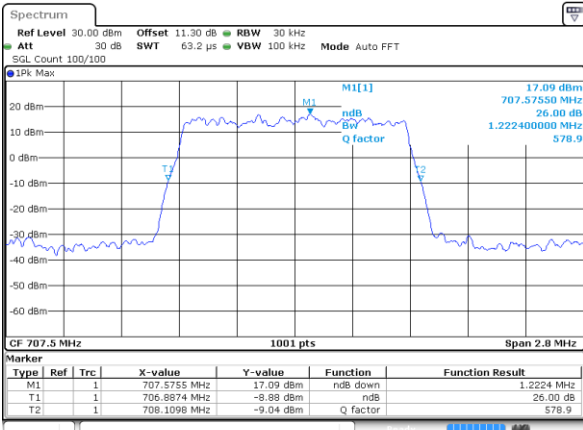

Mode	LTE Band 12 : 26dB BW(MHz)											
BW	1.4MHz		3MHz		5MHz		10MHz		15MHz		20MHz	
Mod.	QPSK	16QAM	QPSK	16QAM	QPSK	16QAM	QPSK	16QAM	QPSK	16QAM	QPSK	16QAM
Lowest CH	1.23	1.23	3.04	3.02	4.93	4.90	9.73	9.89	-	-	-	-
Middle CH	1.22	1.23	3.03	3.09	4.91	4.87	9.75	9.71	-	-	-	-
Highest CH	1.24	1.22	3.03	3.05	4.90	4.98	9.71	9.69	-	-	-	-
Mode	LTE Band 12 : 26dB BW(MHz)											
BW	1.4MHz		3MHz		5MHz		10MHz		15MHz		20MHz	
Mod.	64QAM		64QAM		64QAM		64QAM		64QAM		64QAM	
Lowest CH	1.22	-	2.97	-	4.92	-	9.85	-	-	-	-	-
Middle CH	1.23	-	2.97	-	4.85	-	9.75	-	-	-	-	-
Highest CH	1.22	-	3.00	-	4.85	-	9.73	-	-	-	-	-

LTE Band 12

Lowest Channel / 1.4MHz / QPSK

Date: 15 MAY 2020 14:05:12

Lowest Channel / 1.4MHz / 16QAM

Date: 15 MAY 2020 14:05:00

Middle Channel / 1.4MHz / QPSK

Date: 15 MAY 2020 14:11:24

Middle Channel / 1.4MHz / 16QAM

Date: 15 MAY 2020 14:11:35

Highest Channel / 1.4MHz / QPSK

Date: 15 MAY 2020 14:13:55

Highest Channel / 1.4MHz / 16QAM

Date: 15 MAY 2020 14:13:43