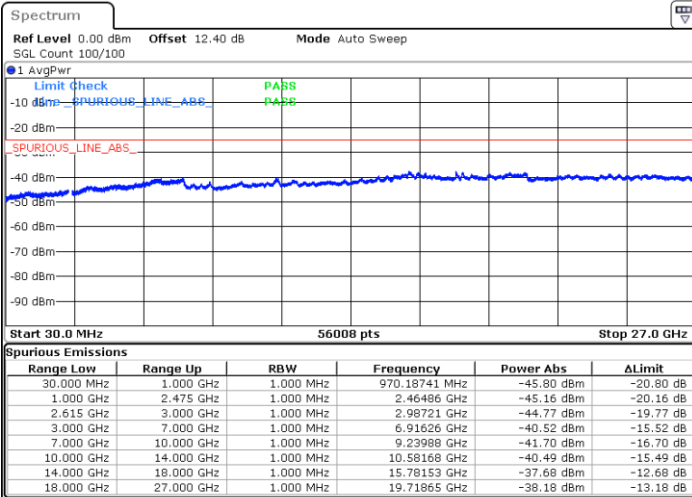

Lowest Channel / 1RB0 and 1RB74

Lowest Channel / 1RB74 and 1RB0

Date: 30.JUN.2020 02:19:17

Date: 30.JUN.2020 02:13:35

Lowest Channel / FullIRB

N/A

Date: 30.JUN.2020 02:20:20

LTE Band 7C / 15MHz+15MHz

64QAM

Middle Channel / 1RB0 and 1RB74

Middle Channel / 1RB74 and 1RB0

Date: 30 JUN.2020 02:35:20

Date: 30 JUN.2020 02:40:34

Middle Channel / FullIRB

N/A

Date: 30 JUN.2020 02:34:17

LTE Band 7C / 15MHz+15MHz

64QAM

Highest Channel / 1RB0 and 1RB74

Highest Channel / 1RB74 and 1RB0

Date: 30 JUN.2020 02:55:13

Date: 30 JUN.2020 02:52:07

Highest Channel / FullIRB

N/A

Date: 30 JUN.2020 03:00:27

LTE Band 7C / 15MHz+20MHz

64QAM

Lowest Channel / 1RB0 and 1RB99

Lowest Channel / 1RB74 and 1RB80

Date: 30.JUN.2020 01:25:17

Date: 30.JUN.2020 01:19:26

Lowest Channel / FullIRB