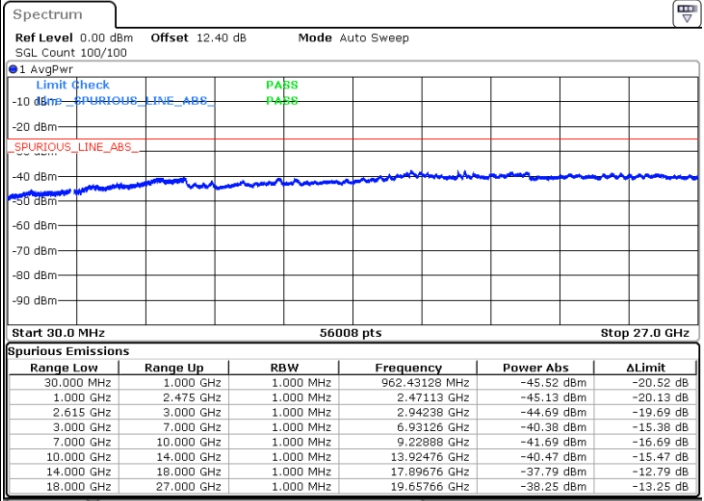

LTE Band 7C / 15MHz+15MHz

64QAM

Highest Channel / 1RB0 and 1RB74

Highest Channel / 1RB74 and 1RB0

Date: 30 JUN.2020 02:55:13

Date: 30 JUN.2020 02:52:07

Highest Channel / FullIRB

N/A

Date: 30 JUN.2020 03:00:27

LTE Band 7C / 15MHz+20MHz

64QAM

Lowest Channel / 1RB0 and 1RB99

Lowest Channel / 1RB74 and 1RB80

Date: 30.JUN.2020 01:25:17

Date: 30.JUN.2020 01:19:26

Lowest Channel / FullIRB

N/A

Date: 30.JUN.2020 01:26:20

LTE Band 7C / 15MHz+20MHz

64QAM

Middle Channel / 1RB0 and 1RB9

Middle Channel / 1RB74 and 1RB0

Date: 30.JUN.2020 01:37:38

Date: 30.JUN.2020 01:42:51

Middle Channel / FullIRB

N/A

Date: 30.JUN.2020 01:36:36

LTE Band 7C / 15MHz+20MHz

64QAM

Highest Channel / 1RB0 and 1RB99

Highest Channel / 1RB74 and 1RB0

Date: 30 JUN.2020 01:56:58