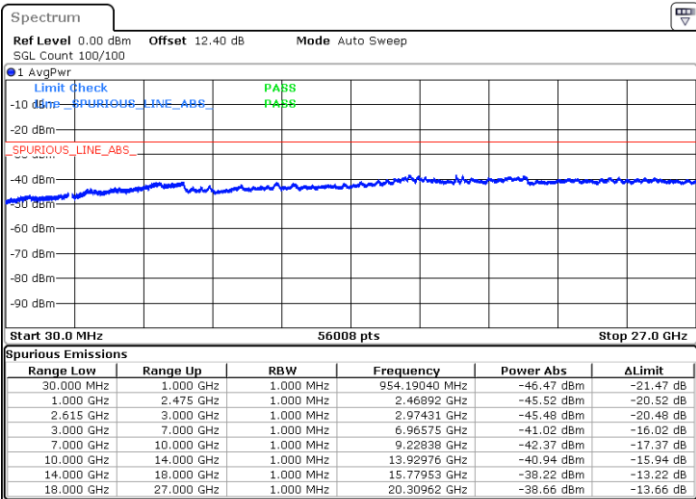

Date: 29.JUN.2020 21:17:06

Date: 29.JUN.2020 21:29:03

Middle Channel / FullIRB

N/A

Date: 29.JUN.2020 21:16:03

LTE Band 7C / 15MHz+10MHz

64QAM

Highest Channel / 1RB0 and 1RB49

Highest Channel / 1RB74 and 1RB0

Date: 29.JUN.2020 21:45:34

Date: 29.JUN.2020 21:44:33

Highest Channel / FullIRB

N/A

Date: 29.JUN.2020 21:50:48

LTE Band 7C / 15MHz+15MHz

64QAM

Lowest Channel / 1RB0 and 1RB74

Lowest Channel / 1RB74 and 1RB0

Date: 30.JUN.2020 02:19:17

Date: 30.JUN.2020 02:13:35

Lowest Channel / FullIRB

N/A

Date: 30.JUN.2020 02:20:20

LTE Band 7C / 15MHz+15MHz