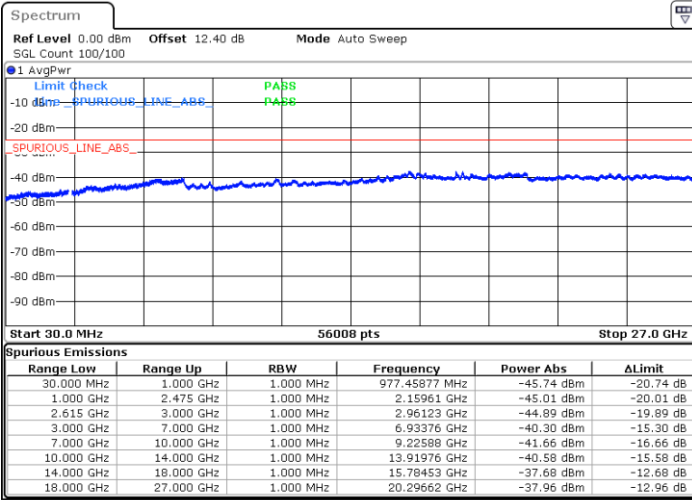

Middle Channel / 1RB99 and 1RB0

Date: 30 JUN.2020 03:35:32

Date: 30 JUN.2020 03:40:45

Middle Channel / FullIRB

N/A

Date: 30 JUN.2020 03:34:29

LTE Band 7C / 20MHz+10MHz

64QAM

Highest Channel / 1RB0 and 1RB49

Highest Channel / 1RB99 and 1RB0

Date: 30 JUN.2020 03:59:40

Date: 30 JUN.2020 03:57:26

Highest Channel / FullIRB

N/A

Date: 30 JUN.2020 04:04:53

LTE Band 7C / 20MHz+15MHz

64QAM

Lowest Channel / 1RB0 and 1RB74

Lowest Channel / 1RB99 and 1RB0

Date: 30 JUN.2020 00:13:21

Date: 30 JUN.2020 00:06:54

Lowest Channel / FullIRB

N/A

Date: 30 JUN.2020 00:14:23