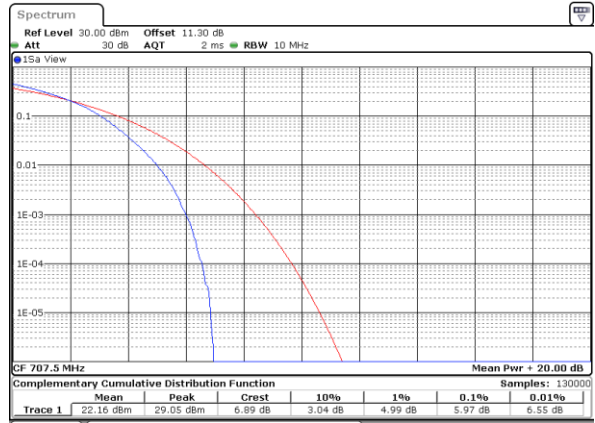

Date: 30 JUN 2020 22:26:38

Highest Channel / 1RB

Date: 30 JUN 2020 22:26:57

Highest Channel / Full RB

Date: 30 JUN 2020 22:26:47

LTE Band 12 / 10MHz / 16QAM

Lowest Channel / 1RB

Date: 30 JUN 2020 22:25:12

Lowest Channel / Full RB

Date: 30 JUN 2020 22:25:11

Middle Channel / 1RB

Date: 30 JUN 2020 22:25:31

Middle Channel / Full RB

Date: 30 JUN 2020 22:25:40

Highest Channel / 1RB

Date: 30 JUN 2020 22:25:59

Highest Channel / Full RB

Date: 30 JUN 2020 22:25:49

LTE Band 12 / 10MHz / 64QAM

Lowest Channel / 1RB

Date: 30_JUN,2020 22:24:23

Lowest Channel / Full RB

Date: 30_JUN,2020 22:24:13

Middle Channel / 1RB

Date: 30_JUN,2020 22:24:32

Middle Channel / Full RB

Date: 30_JUN,2020 22:24:42

Highest Channel / 1RB

Date: 30_JUN,2020 22:25:01

Highest Channel / Full RB

Date: 30_JUN,2020 22:24:51

26dB Bandwidth