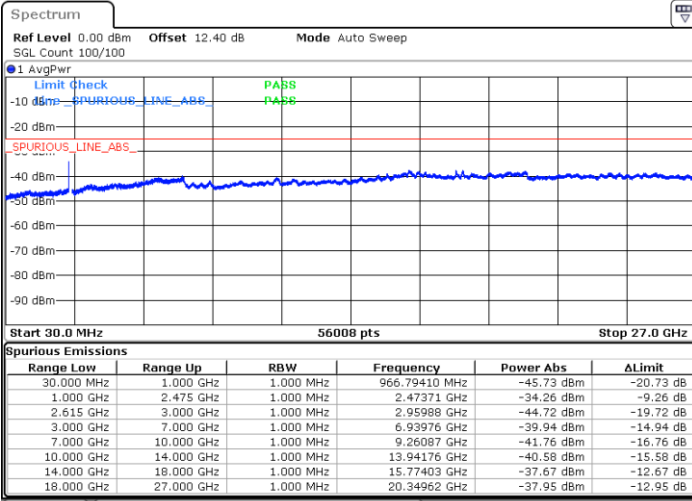

Middle Channel / FullIRB

N/A

Date: 30.JUN.2020 01:36:36

LTE Band 7C / 15MHz+20MHz

64QAM

Highest Channel / 1RB0 and 1RB99

Highest Channel / 1RB74 and 1RB0

Date: 30 JUN.2020 01:56:58

Date: 30 JUN.2020 01:55:28

Highest Channel / FullIRB

N/A

Date: 30 JUN.2020 02:02:12

LTE Band 7C / 20MHz+10MHz

64QAM

Lowest Channel / 1RB0 and 1RB49

Lowest Channel / 1RB99 and 1RB0

Date: 30 JUN.2020 03:18:43

Date: 30 JUN.2020 03:11:52

Lowest Channel / FullRB

N/A

Date: 30 JUN.2020 03:19:46

LTE Band 7C / 20MHz+10MHz

64QAM

Middle Channel / 1RB0 and 1RB49

Highest Channel / 1RB0 and 1RB49

Highest Channel / 1RB99 and 1RB0

Date: 30 JUN.2020 03:59:40

Date: 30 JUN.2020 03:57:26

Highest Channel / FullIRB

N/A

Date: 30 JUN.2020 04:04:53

LTE Band 7C / 20MHz+15MHz