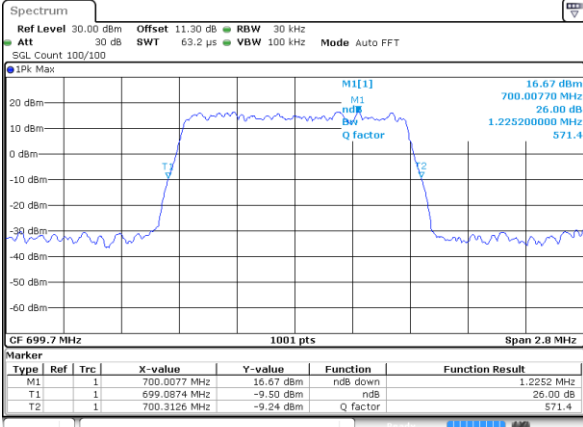

LTE Band 12

Lowest Channel / 1.4MHz / QPSK

Date: 15 MAY 2020 14:05:12