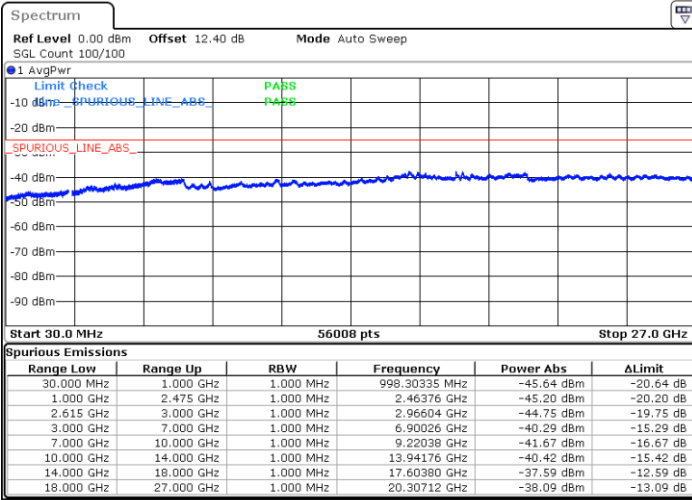

LTE Band 7C / 20MHz+15MHz

64QAM

MiddleChannel / 1RB0 and 1RB74

Middle Channel / 1RB99 and 1RB0

Date: 30 JUN.2020 00:33:35

Date: 30 JUN.2020 00:38:48

Middle Channel / FullIRB

N/A

Date: 30 JUN.2020 00:32:33

LTE Band 7C / 20MHz+15MHz

64QAM

Highest Channel / 1RB0 and 1RB74

Highest Channel / 1RB99 and 1RB0

Date: 30 JUN.2020 00:56:13

Date: 30 JUN.2020 00:51:47

Highest Channel / FullIRB

N/A

Date: 30 JUN.2020 01:01:27

LTE Band 7C / 20MHz+20MHz

64QAM

Lowest Channel / 1RB0 and 1RB99

Lowest Channel / 1RB99 and 1RB0

Date: 29.JUN.2020 22:11:29

Date: 29.JUN.2020 22:04:19