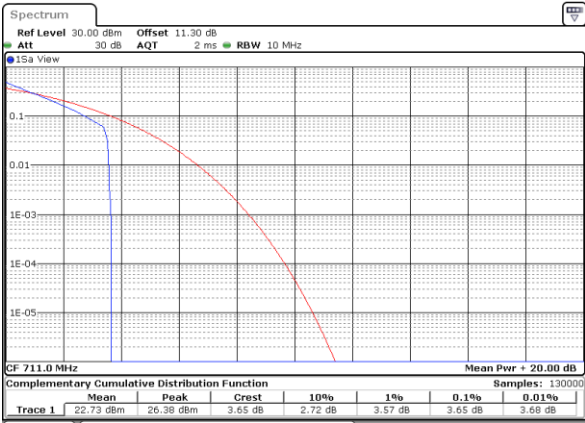

Date: 29 JUN.2020 23:38:27

Date: 29 JUN.2020 23:35:26

Highest Channel / FullIRB

N/A

Date: 29 JUN.2020 23:43:40

LTE Band 12

Peak-to-Average Ratio

Mode	LTE Band 12 / 10MHz				
Mod.	QPSK		16QAM		Limit: 13dB
RB Size	1RB	Full RB	1RB	Full RB	Result
Lowest CH	3.74	5.04	4.87	5.91	PASS
Middle CH	3.62	5.07	5.62	5.97	
Highest CH	3.65	4.99	5.36	5.91	
Mode	LTE Band 12 / 10MHz				
Mod.	64QAM				Limit: 13dB
RB Size	1RB	Full RB			Result
Lowest CH	5.39	5.91	-	-	PASS
Middle CH	5.22	5.88	-	-	
Highest CH	5.19	5.86	-	-	

LTE Band 12 / 10MHz / QPSK

Lowest Channel / 1RB

Date: 30 JUN 2020 22:26:19

Lowest Channel / Full RB

Date: 30 JUN 2020 22:26:09

Middle Channel / 1RB

Date: 30 JUN 2020 22:26:29

Middle Channel / Full RB

Date: 30 JUN 2020 22:26:38

Highest Channel / 1RB

Date: 30 JUN 2020 22:26:57

Highest Channel / Full RB

Date: 30 JUN 2020 22:26:47

LTE Band 12 / 10MHz / 16QAM

Lowest Channel / 1RB

Date: 30 JUN 2020 22:25:12

Lowest Channel / Full RB

Date: 30 JUN 2020 22:25:11

Middle Channel / 1RB

Date: 30 JUN 2020 22:25:31

Middle Channel / Full RB

Date: 30 JUN 2020 22:25:40

Highest Channel / 1RB

Date: 30 JUN 2020 22:25:59