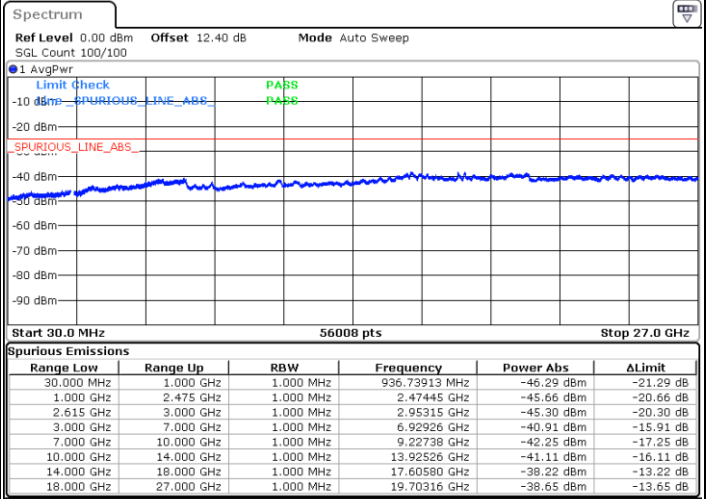

Highest Channel / FullIRB

N/A

Date: 30 JUN.2020 05:14:12

LTE Band 7C / 15MHz+10MHz

64QAM

Lowest Channel / 1RB0 and 1RB49

Lowest Channel / 1RB74 and 1RB0

Date: 29.JUN.2020 20:58:41

Date: 29.JUN.2020 20:53:28

Lowest Channel / FullIRB

N/A

Date: 29.JUN.2020 21:01:35

LTE Band 7C / 15MHz+10MHz

64QAM

Middle Channel / 1RB0 and 1RB49

Middle Channel / 1RB74 and 1RB0

Date: 29.JUN.2020 21:17:06

Date: 29.JUN.2020 21:29:03

Middle Channel / FullIRB

N/A

Date: 29.JUN.2020 21:16:03

LTE Band 7C / 15MHz+10MHz

64QAM

Highest Channel / 1RB0 and 1RB49

Highest Channel / 1RB74 and 1RB0

Date: 29.JUN.2020 21:45:34

Date: 29.JUN.2020 21:44:33

Highest Channel / FullIRB

N/A

Date: 29.JUN.2020 21:50:48

LTE Band 7C / 15MHz+15MHz

64QAM