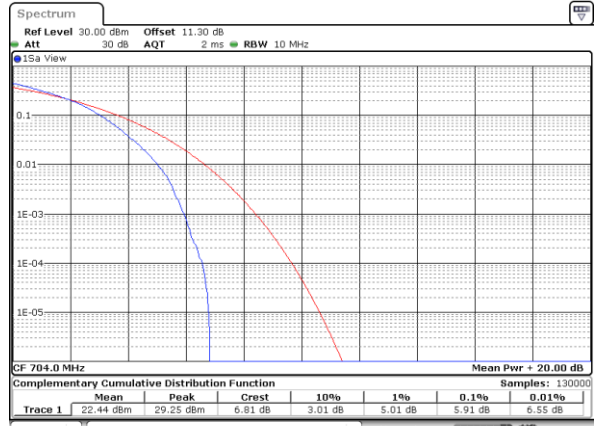

Lowest Channel / Full RB

Date: 30 JUN 2020 22:25:11

Middle Channel / 1RB

Date: 30 JUN 2020 22:25:31

Middle Channel / Full RB

Date: 30 JUN 2020 22:25:40

Highest Channel / 1RB

Date: 30 JUN 2020 22:25:59

Highest Channel / Full RB

Date: 30 JUN 2020 22:25:49

LTE Band 12 / 10MHz / 64QAM

Lowest Channel / 1RB

Date: 30_JUN,2020 22:24:23

Lowest Channel / Full RB

Date: 30_JUN,2020 22:24:13

Middle Channel / 1RB

Date: 30_JUN,2020 22:24:32

Middle Channel / Full RB

Date: 30_JUN,2020 22:24:42

Highest Channel / 1RB

Date: 30_JUN,2020 22:25:01

Highest Channel / Full RB

Date: 30_JUN,2020 22:24:51

26dB Bandwidth