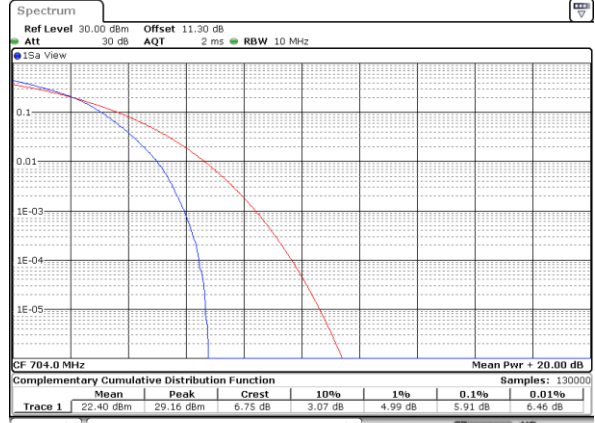

LTE Band 12 / 10MHz / QPSK

Lowest Channel / 1RB

Date: 30 JUN 2020 22:26:19

Lowest Channel / Full RB

Date: 30 JUN 2020 22:26:09

Middle Channel / 1RB

Date: 30 JUN 2020 22:26:29

Middle Channel / Full RB

Date: 30 JUN 2020 22:26:38

Highest Channel / 1RB

Date: 30 JUN 2020 22:26:57

Highest Channel / Full RB

Date: 30 JUN 2020 22:26:47

LTE Band 12 / 10MHz / 16QAM

Lowest Channel / 1RB

Date: 30 JUN 2020 22:25:12

Lowest Channel / Full RB

Date: 30 JUN 2020 22:25:11

Middle Channel / 1RB

Date: 30 JUN 2020 22:25:31

Middle Channel / Full RB

Date: 30 JUN 2020 22:25:40

Highest Channel / 1RB

Date: 30 JUN 2020 22:25:59