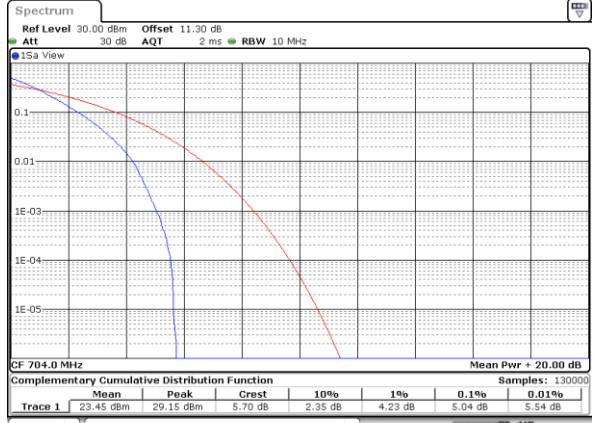

Date: 29.JUN.2020 23:21:44

Middle Channel / FullIRB

N/A

Date: 29.JUN.2020 23:15:29

LTE Band 7C / 20MHz+20MHz

64QAM

Highest Channel / 1RB0 and 1RB99

Highest Channel / 1RB99 and 1RB0

Date: 29 JUN.2020 23:38:27

Date: 29 JUN.2020 23:35:26

Highest Channel / FullIRB

N/A

Date: 29 JUN.2020 23:43:40

LTE Band 12

Peak-to-Average Ratio

Mode	LTE Band 12 / 10MHz				
Mod.	QPSK		16QAM		Limit: 13dB
RB Size	1RB	Full RB	1RB	Full RB	Result
Lowest CH	3.74	5.04	4.87	5.91	PASS
Middle CH	3.62	5.07	5.62	5.97	
Highest CH	3.65	4.99	5.36	5.91	
Mode	LTE Band 12 / 10MHz				
Mod.	64QAM				Limit: 13dB
RB Size	1RB	Full RB			Result
Lowest CH	5.39	5.91	-	-	PASS
Middle CH	5.22	5.88	-	-	
Highest CH	5.19	5.86	-	-	

LTE Band 12 / 10MHz / QPSK

Lowest Channel / 1RB

Date: 30 JUN 2020 22:26:19

Lowest Channel / Full RB

Date: 30 JUN 2020 22:26:09

Middle Channel / 1RB

Date: 30 JUN 2020 22:26:29

Middle Channel / Full RB

Date: 30 JUN 2020 22:26:38

Highest Channel / 1RB

Date: 30 JUN 2020 22:26:57

Highest Channel / Full RB

Date: 30 JUN 2020 22:26:47

LTE Band 12 / 10MHz / 16QAM

Lowest Channel / 1RB

Date: 30 JUN 2020 22:25:12