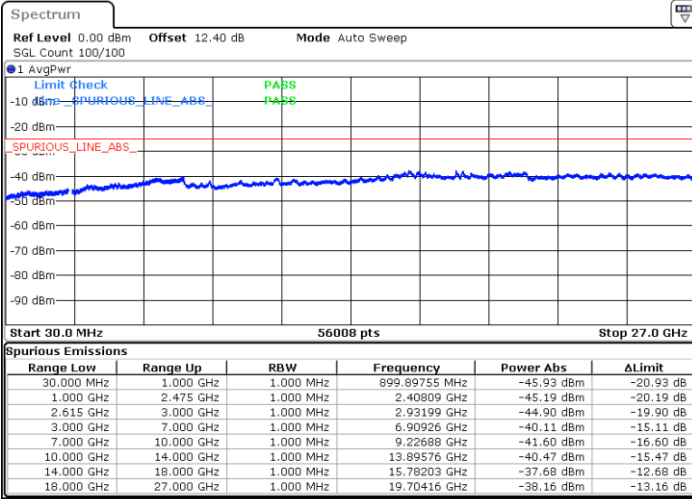

Highest Channel / 1RB0 and 1RB49

Highest Channel / 1RB99 and 1RB0

Date: 30 JUN.2020 03:59:40

Date: 30 JUN.2020 03:57:26

Highest Channel / FullIRB

N/A

Date: 30 JUN.2020 04:04:53

LTE Band 7C / 20MHz+15MHz

64QAM

Lowest Channel / 1RB0 and 1RB74

Lowest Channel / 1RB99 and 1RB0

Date: 30 JUN.2020 00:13:21

Date: 30 JUN.2020 00:06:54

Lowest Channel / FullIRB

N/A

Date: 30 JUN.2020 00:14:23

LTE Band 7C / 20MHz+15MHz

64QAM

MiddleChannel / 1RB0 and 1RB74

Middle Channel / 1RB99 and 1RB0

Date: 30 JUN.2020 00:33:35

Date: 30 JUN.2020 00:38:48

Middle Channel / FullIRB

N/A

Date: 30 JUN.2020 00:32:33

LTE Band 7C / 20MHz+15MHz

64QAM

Highest Channel / 1RB0 and 1RB74

Highest Channel / 1RB99 and 1RB0

Date: 30 JUN.2020 00:56:13

Date: 30 JUN.2020 00:51:47

Highest Channel / FullIRB