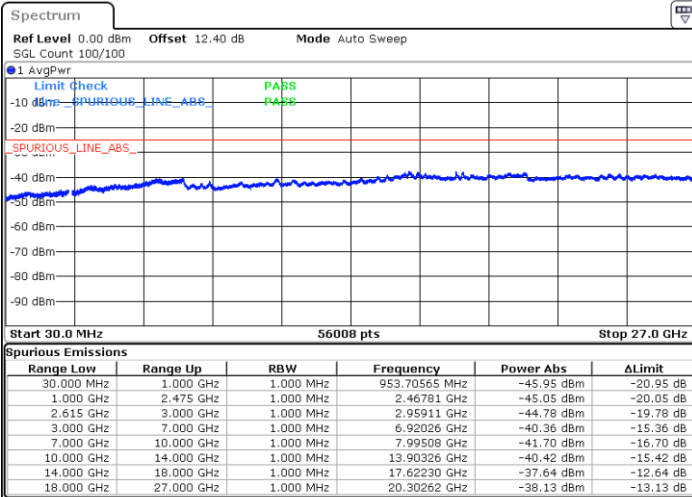

Lowest Channel / FullIRB

N/A

Date: 29.JUN.2020 22:31:58

LTE Band 7C / 20MHz+20MHz

64QAM

Middle Channel / 1RB0 and 1RB99

Middle Channel / 1RB99 and 1RB0

Date: 29.JUN.2020 23:16:32

Date: 29.JUN.2020 23:21:44

Middle Channel / FullIRB

N/A

Date: 29.JUN.2020 23:15:29

LTE Band 7C / 20MHz+20MHz

64QAM

Highest Channel / 1RB0 and 1RB99

Highest Channel / 1RB99 and 1RB0

Date: 29 JUN.2020 23:38:27

Date: 29 JUN.2020 23:35:26

Highest Channel / FullIRB

N/A

Date: 29 JUN.2020 23:43:40

LTE Band 12

Peak-to-Average Ratio

Mode	LTE Band 12 / 10MHz				
Mod.	QPSK		16QAM		Limit: 13dB
RB Size	1RB	Full RB	1RB	Full RB	Result
Lowest CH	3.74	5.04	4.87	5.91	PASS
Middle CH	3.62	5.07	5.62	5.97	
Highest CH	3.65	4.99	5.36	5.91	
Mode	LTE Band 12 / 10MHz				
Mod.	64QAM				Limit: 13dB
RB Size	1RB	Full RB			Result
Lowest CH	5.39	5.91	-	-	PASS
Middle CH	5.22	5.88	-	-	
Highest CH	5.19	5.86	-	-	

LTE Band 12 / 10MHz / QPSK

Lowest Channel / 1RB

Date: 30 JUN 2020 22:26:19

Lowest Channel / Full RB

Date: 30 JUN 2020 22:26:09

Middle Channel / 1RB

Date: 30 JUN 2020 22:26:29

Middle Channel / Full RB