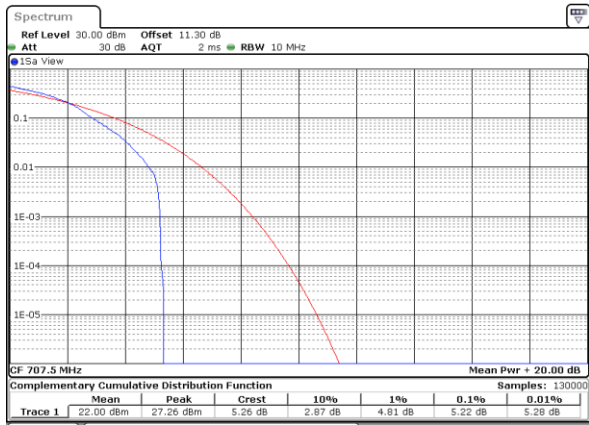

Lowest Channel / Full RB

Date: 30 JUN 2020 22:25:11

Middle Channel / 1RB

Date: 30 JUN 2020 22:25:31

Middle Channel / Full RB

Date: 30 JUN 2020 22:25:40

Highest Channel / 1RB

Date: 30 JUN 2020 22:25:59

Highest Channel / Full RB

Date: 30 JUN 2020 22:25:49

LTE Band 12 / 10MHz / 64QAM

Lowest Channel / 1RB

Date: 30_JUN,2020 22:24:23

Lowest Channel / Full RB

Date: 30_JUN,2020 22:24:13

Middle Channel / 1RB

Date: 30_JUN,2020 22:24:32

Middle Channel / Full RB

Date: 30_JUN,2020 22:24:42

Highest Channel / 1RB

Date: 30_JUN,2020 22:25:01

Highest Channel / Full RB

Date: 30_JUN,2020 22:24:51

26dB Bandwidth