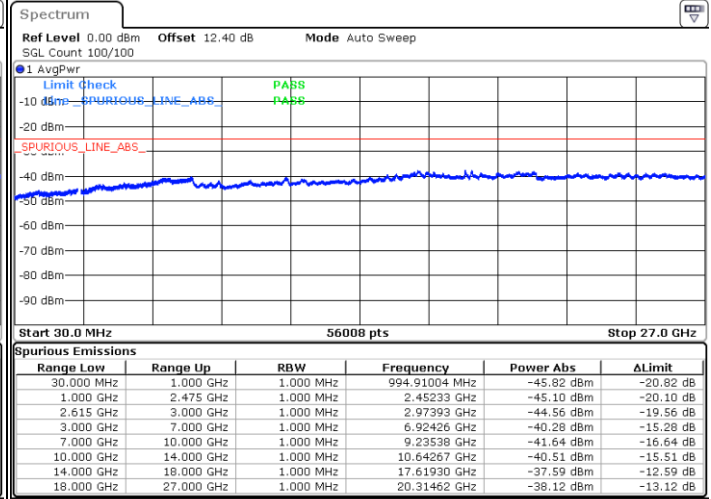

LTE Band 7C / 10MHz+20MHz

64QAM

Lowest Channel / 1RB0 and 1RB99

Lowest Channel / 1RB49 and 1RB0

Date: 30 JUN.2020 04:22:41

Date: 30 JUN.2020 04:16:47

Lowest Channel / FullIRB

N/A

Date: 30 JUN.2020 04:23:43

LTE Band 7C / 10MHz+20MHz

64QAM

MiddleChannel / 1RB0 and 1RB99

Middle Channel / 1RB49 and 1RB0

Date: 30 JUN.2020 04:42:09

Date: 30 JUN.2020 04:49:38

Middle Channel / FullIRB

N/A

Date: 30 JUN.2020 04:41:06

LTE Band 7C / 10MHz+20MHz

64QAM

Highest Channel / 1RB0 and 1RB99

Highest Channel / 1RB49 and 1RB0

Date: 30 JUN.2020 05:07:23

Date: 30 JUN.2020 05:06:21