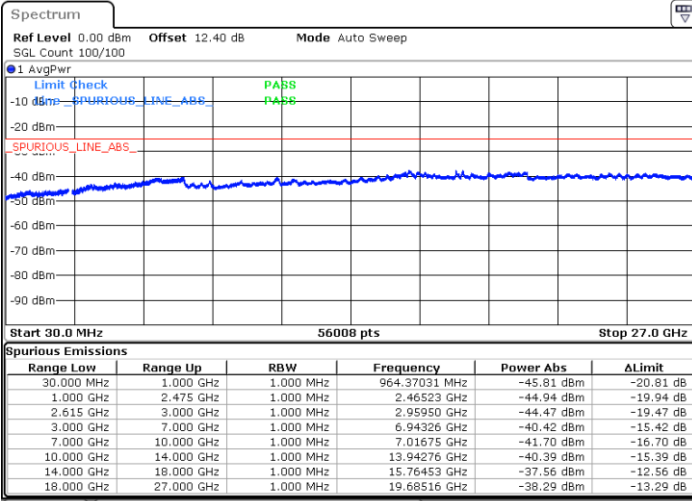

N/A

Date: 30 JUN.2020 01:01:27

LTE Band 7C / 20MHz+20MHz

64QAM

Lowest Channel / 1RB0 and 1RB99

Lowest Channel / 1RB99 and 1RB0

Date: 29.JUN.2020 22:11:29

Date: 29.JUN.2020 22:04:19

Lowest Channel / FullIRB

N/A

Date: 29.JUN.2020 22:31:58

LTE Band 7C / 20MHz+20MHz

64QAM

Middle Channel / 1RB0 and 1RB99

Middle Channel / 1RB99 and 1RB0

Date: 29.JUN.2020 23:16:32

Date: 29.JUN.2020 23:21:44

Middle Channel / FullIRB

N/A

Date: 29.JUN.2020 23:15:29

LTE Band 7C / 20MHz+20MHz

64QAM

Highest Channel / 1RB0 and 1RB99

Highest Channel / 1RB99 and 1RB0

Date: 29 JUN.2020 23:38:27

Date: 29 JUN.2020 23:35:26

Highest Channel / FullIRB

N/A

Date: 29 JUN.2020 23:43:40

LTE Band 12

Peak-to-Average Ratio

Mode	LTE Band 12 / 10MHz				
Mod.	QPSK		16QAM		Limit: 13dB
RB Size	1RB	Full RB	1RB	Full RB	Result
Lowest CH	3.74	5.04	4.87	5.91	PASS
Middle CH	3.62	5.07	5.62	5.97	
Highest CH	3.65	4.99	5.36	5.91	
Mode	LTE Band 12 / 10MHz				
Mod.	64QAM				Limit: 13dB
RB Size	1RB	Full RB			Result
Lowest CH	5.39	5.91	-	-	PASS
Middle CH	5.22	5.88	-	-	
Highest CH	5.19	5.86	-	-	