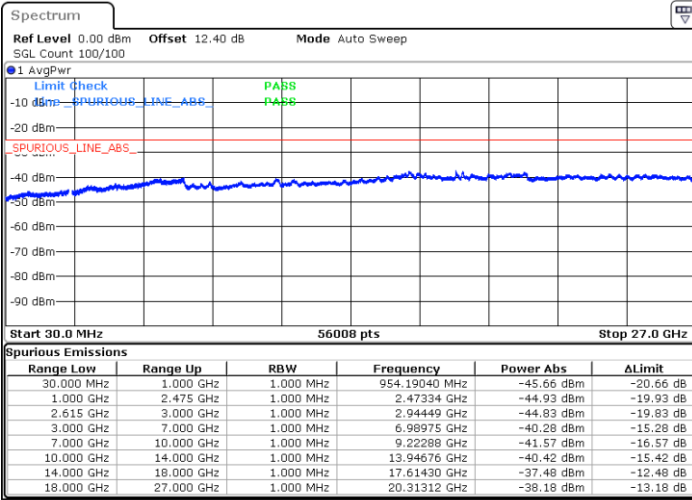

Middle Channel / FullIRB

N/A

Date: 30.JUN.2020 01:36:36

LTE Band 7C / 15MHz+20MHz

64QAM

Highest Channel / 1RB0 and 1RB99

Highest Channel / 1RB74 and 1RB0

Date: 30 JUN.2020 01:56:58

Date: 30 JUN.2020 01:55:28

Highest Channel / FullIRB

N/A

Date: 30 JUN.2020 02:02:12

LTE Band 7C / 20MHz+10MHz

64QAM

Lowest Channel / 1RB0 and 1RB49

Lowest Channel / 1RB99 and 1RB0

Date: 30 JUN.2020 03:18:43

Date: 30 JUN.2020 03:11:52

Lowest Channel / FullRB

N/A

Date: 30 JUN.2020 03:19:46

LTE Band 7C / 20MHz+10MHz

64QAM

Middle Channel / 1RB0 and 1RB49