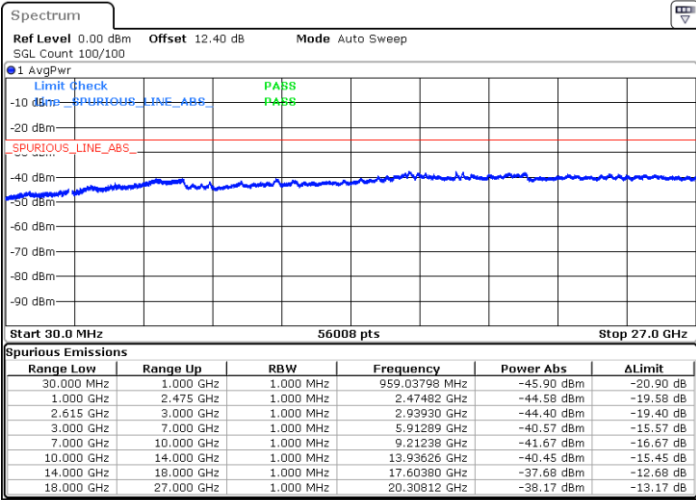

LTE Band 7C / 15MHz+15MHz

64QAM

Highest Channel / 1RB0 and 1RB74

Highest Channel / 1RB74 and 1RB0

Date: 30 JUN.2020 02:55:13

Date: 30 JUN.2020 02:52:07

Highest Channel / FullIRB

N/A

Date: 30 JUN.2020 03:00:27

LTE Band 7C / 15MHz+20MHz

64QAM

Lowest Channel / 1RB0 and 1RB99

Lowest Channel / 1RB74 and 1RB80

Date: 30.JUN.2020 01:25:17

Date: 30.JUN.2020 01:19:26

Lowest Channel / FullIRB

N/A

Date: 30.JUN.2020 01:26:20

LTE Band 7C / 15MHz+20MHz

64QAM

Middle Channel / 1RB0 and 1RB9

Middle Channel / 1RB74 and 1RB0

Date: 30.JUN.2020 01:37:38

Date: 30.JUN.2020 01:42:51

Middle Channel / FullIRB

N/A

Date: 30.JUN.2020 01:36:36

LTE Band 7C / 15MHz+20MHz

64QAM

Highest Channel / 1RB0 and 1RB99

Highest Channel / 1RB74 and 1RB0

Date: 30 JUN.2020 01:56:58