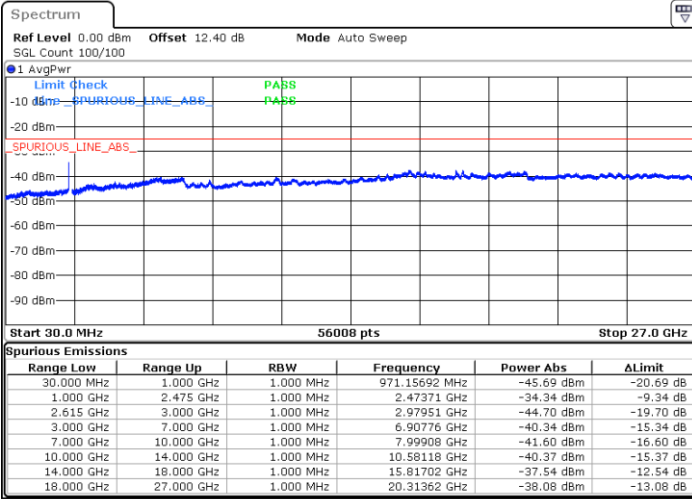

LTE Band 7C / 10MHz+20MHz

64QAM

Lowest Channel / 1RB0 and 1RB99

Lowest Channel / 1RB49 and 1RB0

Date: 30 JUN.2020 04:22:41

Date: 30 JUN.2020 04:16:47

Lowest Channel / FullIRB

N/A

Date: 30 JUN.2020 04:23:43

LTE Band 7C / 10MHz+20MHz

64QAM

MiddleChannel / 1RB0 and 1RB99

Middle Channel / 1RB49 and 1RB0

Date: 30 JUN.2020 04:42:09

Date: 30 JUN.2020 04:49:38

Middle Channel / FullIRB

N/A

Date: 30 JUN.2020 04:41:06

LTE Band 7C / 10MHz+20MHz

64QAM

Highest Channel / 1RB0 and 1RB99

Highest Channel / 1RB49 and 1RB0

Date: 30 JUN.2020 05:07:23

Date: 30 JUN.2020 05:06:21