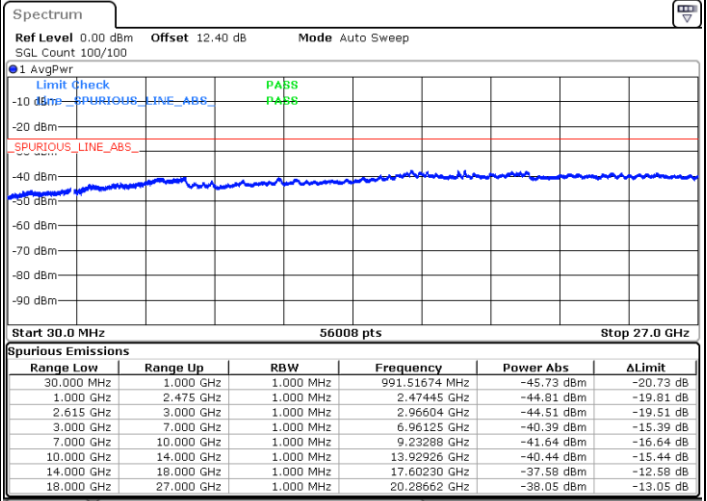

LTE Band 7C / 10MHz+20MHz

16QAM

MiddleChannel / 1RB0 and 1RB99

Middle Channel / 1RB49 and 1RB0

Date: 30 JUN.2020 04:43:12

Date: 30 JUN.2020 04:48:36