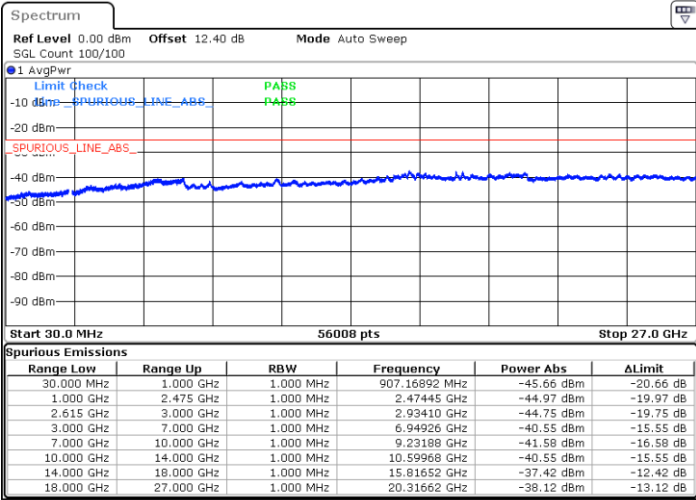

Highest Channel / 1RB0 and 1RB74

Highest Channel / 1RB74 and 1RB0

Date: 30.JUN.2020 02:56:16

Date: 30.JUN.2020 02:51:04

Highest Channel / FullIRB

N/A

Date: 30.JUN.2020 02:59:24

LTE Band 7C / 15MHz+20MHz

16QAM

Lowest Channel / 1RB0 and 1RB99

Lowest Channel / 1RB74 and 1RB0

Date: 30.JUN.2020 01:24:15

Date: 30.JUN.2020 01:20:29

Lowest Channel / FullIRB

N/A

Date: 30.JUN.2020 01:27:23

LTE Band 7C / 15MHz+20MHz

16QAM

Middle Channel / 1RB0 and 1RB9

Middle Channel / 1RB74 and 1RB0

Date: 30 JUN.2020 01:38:41

Date: 30 JUN.2020 01:41:48

Middle Channel / FullRB

N/A

Date: 30 JUN.2020 01:35:33

LTE Band 7C / 15MHz+20MHz

16QAM

Highest Channel / 1RB0 and 1RB99

Highest Channel / 1RB74 and 1RB0

Date: 30.JUN.2020 01:58:01

Date: 30.JUN.2020 01:54:25

Highest Channel / FullIRB