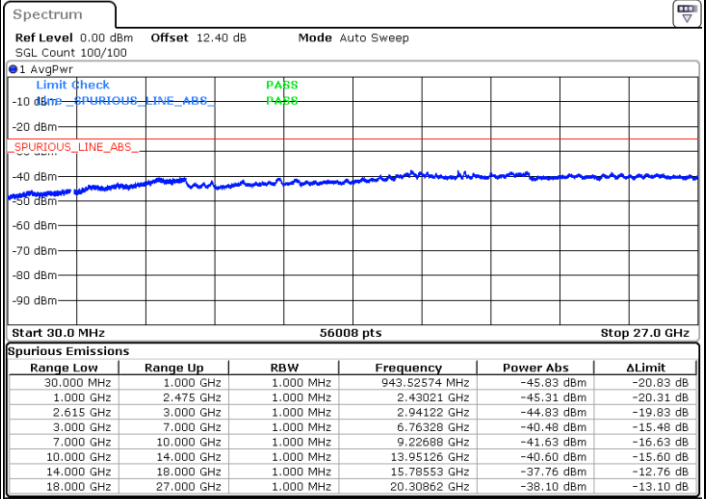

LTE Band 7C / 20MHz+20MHz

16QAM

Lowest Channel / 1RB0 and 1RB99

Lowest Channel / 1RB99 and 1RB0

Date: 29.JUN.2020 22:10:26

Date: 29.JUN.2020 22:07:18

Lowest Channel / FullIRB

N/A

Date: 29.JUN.2020 22:33:01

LTE Band 7C / 20MHz+20MHz

16QAM

Middle Channel / 1RB0 and 1RB99

Middle Channel / 1RB99 and 1RB0

Date: 29.JUN.2020 23:17:34

Date: 29.JUN.2020 23:20:42

Middle Channel / FullIRB

N/A

Date: 29.JUN.2020 23:14:26

LTE Band 7C / 20MHz+20MHz

16QAM

Highest Channel / 1RB0 and 1RB99

Highest Channel / 1RB99 and 1RB0

Date: 29 JUN.2020 23:39:29

Date: 29 JUN.2020 23:34:23