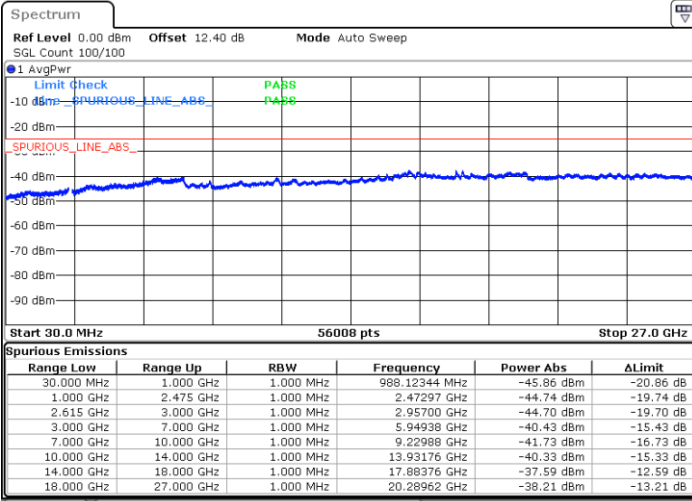

LTE Band 7C / 15MHz+20MHz

16QAM

Middle Channel / 1RB0 and 1RB9

Middle Channel / 1RB74 and 1RB0

Date: 30 JUN.2020 01:38:41

Date: 30 JUN.2020 01:41:48

Middle Channel / FullRB

N/A

Date: 30 JUN.2020 01:35:33

LTE Band 7C / 15MHz+20MHz

16QAM

Highest Channel / 1RB0 and 1RB99

Highest Channel / 1RB74 and 1RB0

Date: 30.JUN.2020 01:58:01

Date: 30.JUN.2020 01:54:25

Highest Channel / FullIRB

N/A

Date: 30.JUN.2020 02:01:09

LTE Band 7C / 20MHz+10MHz

16QAM

Lowest Channel / 1RB0 and 1RB49

Lowest Channel / 1RB99 and 1RB0

Date: 30 JUN.2020 03:17:40

Date: 30 JUN.2020 03:12:55