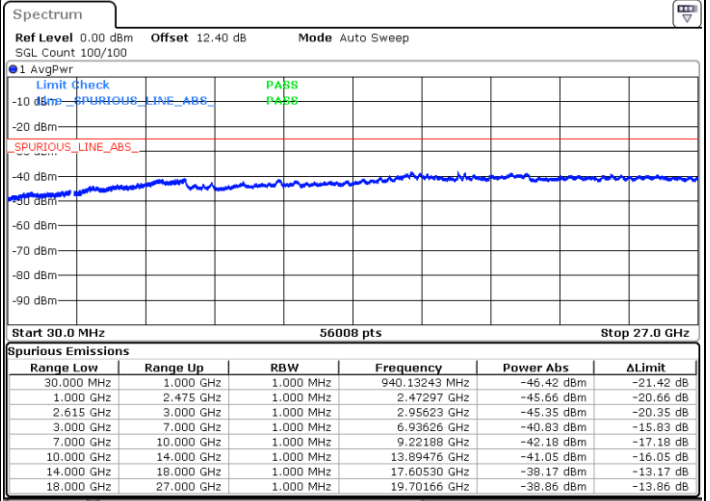

N/A

Date: 29.JUN.2020 21:02:38

LTE Band 7C / 15MHz+10MHz

16QAM

Middle Channel / 1RB0 and 1RB49

Middle Channel / 1RB74 and 1RB0

Date: 29.JUN.2020 21:18:09

Date: 29.JUN.2020 21:28:00

Middle Channel / FullIRB

N/A

Date: 29.JUN.2020 21:15:00

LTE Band 7C / 15MHz+10MHz

16QAM

Highest Channel / 1RB0 and 1RB49

Highest Channel / 1RB74 and 1RB0

Date: 29.JUN.2020 21:46:37

Date: 29.JUN.2020 21:43:30

Highest Channel / FullIRB

N/A

Date: 29.JUN.2020 21:49:45

LTE Band 7C / 15MHz+15MHz

16QAM

Lowest Channel / 1RB0 and 1RB74

Lowest Channel / 1RB74 and 1RB0

Date: 30.JUN.2020 02:18:15

Date: 30.JUN.2020 02:14:38

Lowest Channel / FullIRB

N/A

Date: 30.JUN.2020 02:21:23

LTE Band 7C / 15MHz+15MHz

16QAM

Middle Channel / 1RB0 and 1RB74