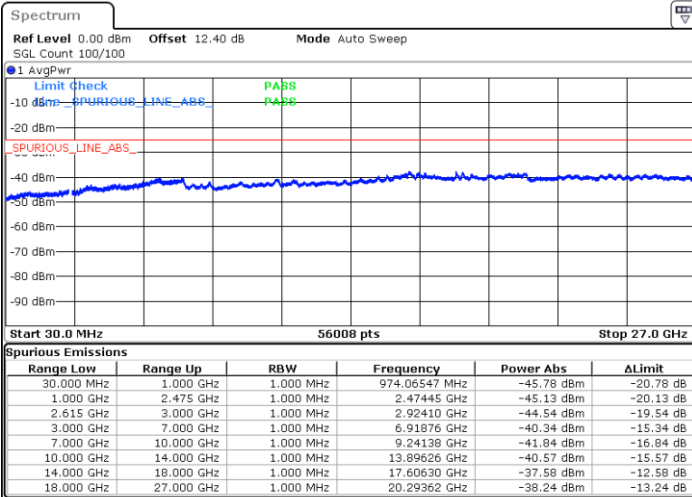

Date: 30.JUN.2020 02:18:15

Date: 30.JUN.2020 02:14:38

Lowest Channel / FullIRB

N/A

Date: 30.JUN.2020 02:21:23

LTE Band 7C / 15MHz+15MHz

16QAM

Middle Channel / 1RB0 and 1RB74

Middle Channel / 1RB74 and 1RB0

Date: 30 JUN.2020 02:36:23

Date: 30 JUN.2020 02:39:31

Middle Channel / FullIRB

N/A

Date: 30 JUN.2020 02:33:14

LTE Band 7C / 15MHz+15MHz

16QAM

Highest Channel / 1RB0 and 1RB74

Highest Channel / 1RB74 and 1RB0

Date: 30.JUN.2020 02:56:16

Date: 30.JUN.2020 02:51:04

Highest Channel / FullIRB

N/A

Date: 30.JUN.2020 02:59:24

LTE Band 7C / 15MHz+20MHz