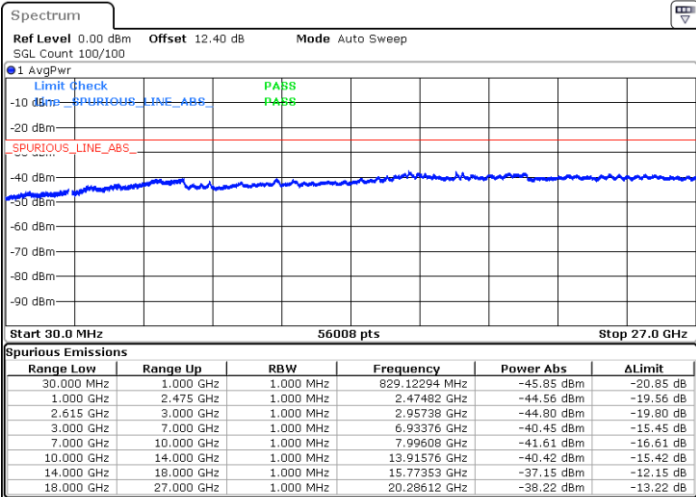

Lowest Channel / 1RB99 and 1RB0

Date: 30.JUN.2020 00:12:18

Date: 30.JUN.2020 00:07:57

Lowest Channel / FullIRB

N/A

Date: 30.JUN.2020 00:15:26

LTE Band 7C / 20MHz+15MHz

16QAM

MiddleChannel / 1RB0 and 1RB74

Middle Channel / 1RB99 and 1RB0

Date: 30 JUN.2020 00:34:38

Date: 30 JUN.2020 00:37:46

Middle Channel / FullIRB

N/A

Date: 30 JUN.2020 00:31:30

LTE Band 7C / 20MHz+15MHz

16QAM

Highest Channel / 1RB0 and 1RB74

Highest Channel / 1RB99 and 1RB0

Date: 30.JUN.2020 00:57:16

Date: 30.JUN.2020 00:50:44

Highest Channel / FullIRB

N/A

Date: 30.JUN.2020 01:00:25

LTE Band 7C / 20MHz+20MHz

16QAM

Lowest Channel / 1RB0 and 1RB99

Lowest Channel / 1RB99 and 1RB0

Date: 29.JUN.2020 22:10:26

Date: 29.JUN.2020 22:07:18

Lowest Channel / FullIRB

N/A