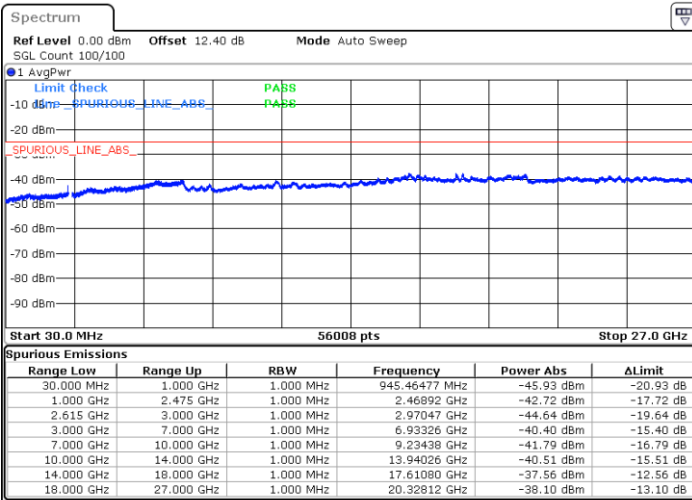

LTE Band 7C / 20MHz+15MHz

QPSK

Lowest Channel / 1RB0 and 1RB74

Lowest Channel / 1RB99 and 1RB0

Date: 30.JUN.2020 00:11:15

Date: 30.JUN.2020 00:09:00

Lowest Channel / FullIRB

N/A

Date: 30.JUN.2020 00:16:29

LTE Band 7C / 20MHz+15MHz

QPSK

MiddleChannel / 1RB0 and 1RB74

Middle Channel / 1RB99 and 1RB0

Date: 30 JUN.2020 00:35:41

Date: 30 JUN.2020 00:36:43

Middle Channel / FullIRB

N/A

Date: 30 JUN.2020 00:30:27

LTE Band 7C / 20MHz+15MHz

QPSK

Highest Channel / 1RB0 and 1RB74

Highest Channel / 1RB99 and 1RB0

Date: 30 JUN.2020 00:58:19

Date: 30 JUN.2020 00:49:41