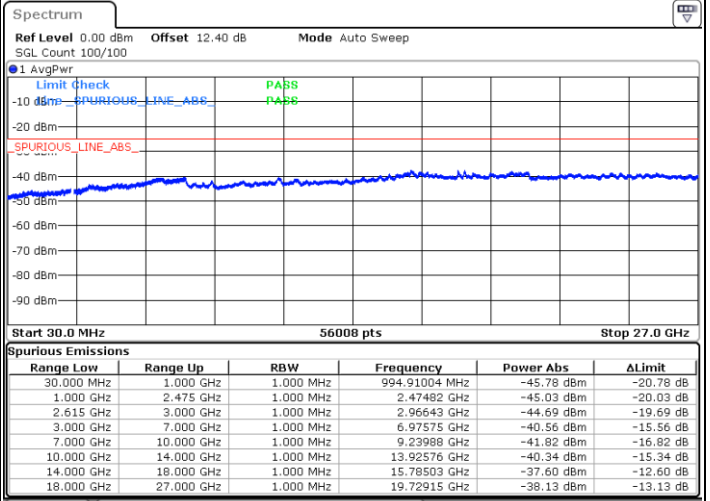

Date: 30 JUN.2020 01:35:33

LTE Band 7C / 15MHz+20MHz

16QAM

Highest Channel / 1RB0 and 1RB99

Highest Channel / 1RB74 and 1RB0

Date: 30.JUN.2020 01:58:01

Date: 30.JUN.2020 01:54:25

Highest Channel / FullIRB

N/A

Date: 30.JUN.2020 02:01:09

LTE Band 7C / 20MHz+10MHz

16QAM

Lowest Channel / 1RB0 and 1RB49

Lowest Channel / 1RB99 and 1RB0

Date: 30 JUN.2020 03:17:40

Date: 30 JUN.2020 03:12:55

Lowest Channel / FullRB

N/A

Date: 30 JUN.2020 03:20:49

LTE Band 7C / 20MHz+10MHz

16QAM

Middle Channel / 1RB0 and 1RB49

Middle Channel / 1RB99 and 1RB0

Date: 30 JUN.2020 03:36:35

Date: 30 JUN.2020 03:39:42

Middle Channel / FullIRB

N/A

Date: 30 JUN.2020 03:33:26

LTE Band 7C / 20MHz+10MHz

16QAM

Highest Channel / 1RB0 and 1RB49

Highest Channel / 1RB99 and 1RB0