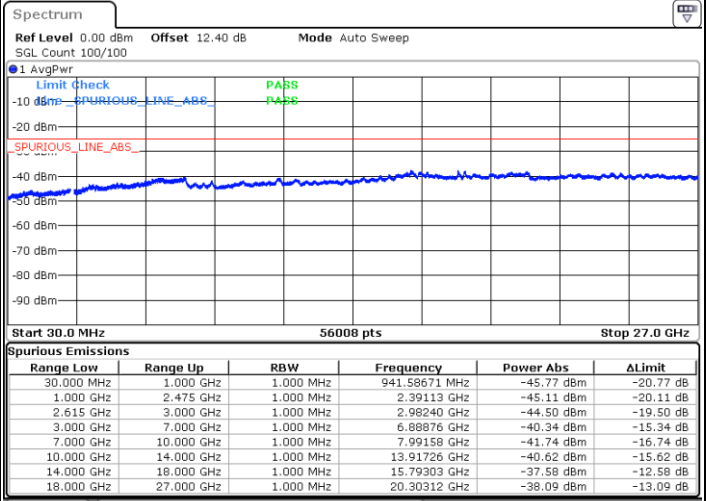

LTE Band 7C / 15MHz+20MHz

16QAM

Middle Channel / 1RB0 and 1RB9

Middle Channel / 1RB74 and 1RB0

Date: 30 JUN.2020 01:38:41

Date: 30 JUN.2020 01:41:48

Middle Channel / FullRB

N/A

Date: 30 JUN.2020 01:35:33

LTE Band 7C / 15MHz+20MHz

16QAM

Highest Channel / 1RB0 and 1RB99

Highest Channel / 1RB74 and 1RB0

Date: 30.JUN.2020 01:58:01

Date: 30.JUN.2020 01:54:25

Highest Channel / FullIRB

N/A

Date: 30.JUN.2020 02:01:09

LTE Band 7C / 20MHz+10MHz

16QAM

Lowest Channel / 1RB0 and 1RB49

Lowest Channel / 1RB99 and 1RB0

Date: 30 JUN.2020 03:17:40

Date: 30 JUN.2020 03:12:55