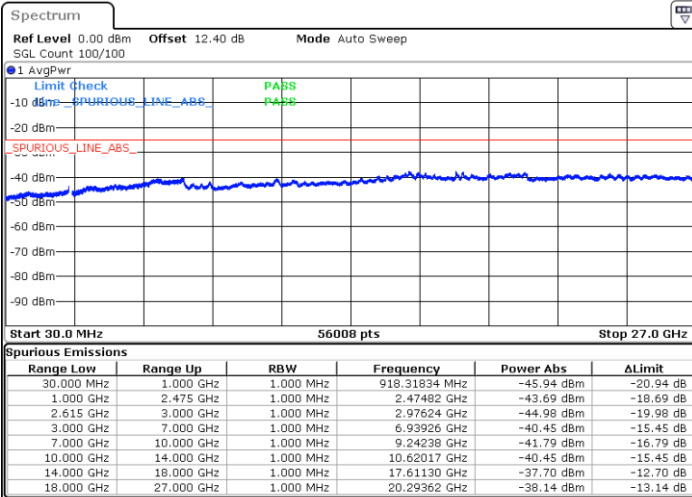

N/A

Date: 30 JUN.2020 00:30:27

LTE Band 7C / 20MHz+15MHz

QPSK

Highest Channel / 1RB0 and 1RB74

Highest Channel / 1RB99 and 1RB0

Date: 30 JUN.2020 00:58:19

Date: 30 JUN.2020 00:49:41

Highest Channel / FullIRB

N/A

Date: 30 JUN.2020 00:59:22

LTE Band 7C / 20MHz+20MHz

QPSK

Lowest Channel / 1RB0 and 1RB99

Lowest Channel / 1RB99 and 1RB0

Date: 29.JUN.2020 22:09:23

Date: 29.JUN.2020 22:08:21

Lowest Channel / FullIRB

N/A

Date: 29.JUN.2020 22:34:03

LTE Band 7C / 20MHz+20MHz

QPSK

Middle Channel / 1RB0 and 1RB9

Middle Channel / 1RB99 and 1RB0

Date: 29 JUN.2020 23:18:37

Date: 29 JUN.2020 23:19:39

Middle Channel / FullIRB

N/A

Date: 29 JUN.2020 23:13:23

LTE Band 7C / 20MHz+20MHz

QPSK

Highest Channel / 1RB0 and 1RB99