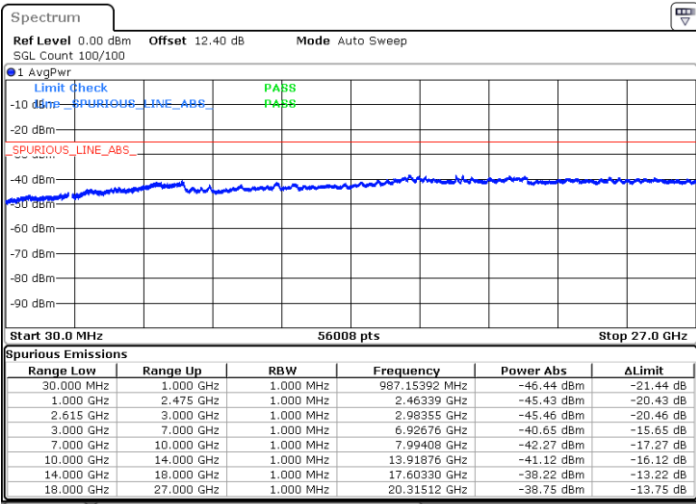

Lowest Channel / 1RB99 and 1RB0

Date: 30.JUN.2020 00:12:18

Date: 30.JUN.2020 00:07:57

Lowest Channel / FullIRB

N/A

Date: 30.JUN.2020 00:15:26

LTE Band 7C / 20MHz+15MHz

16QAM

MiddleChannel / 1RB0 and 1RB74

Middle Channel / 1RB99 and 1RB0

Date: 30 JUN.2020 00:34:38

Date: 30 JUN.2020 00:37:46

Middle Channel / FullIRB

N/A

Date: 30 JUN.2020 00:31:30

LTE Band 7C / 20MHz+15MHz

16QAM

Highest Channel / 1RB0 and 1RB74

Highest Channel / 1RB99 and 1RB0

Date: 30.JUN.2020 00:57:16

Date: 30.JUN.2020 00:50:44

Highest Channel / FullIRB

N/A

Date: 30.JUN.2020 01:00:25

LTE Band 7C / 20MHz+20MHz

16QAM

Lowest Channel / 1RB0 and 1RB99

Lowest Channel / 1RB99 and 1RB0

Date: 29.JUN.2020 22:10:26

Date: 29.JUN.2020 22:07:18

Lowest Channel / FullIRB

N/A