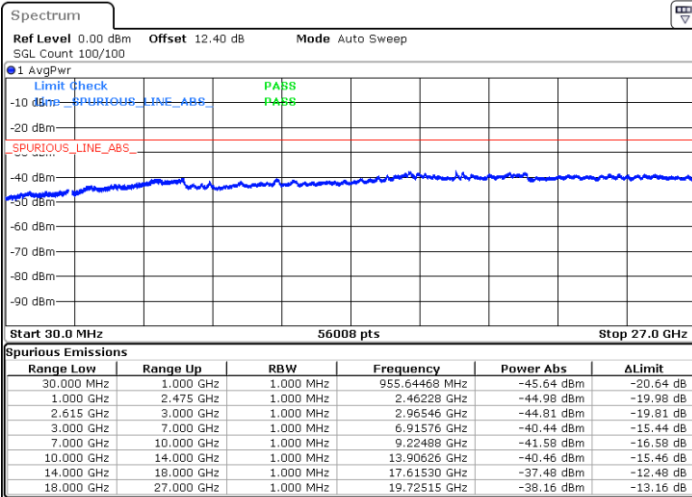

N/A

Date: 30.JUN.2020 02:01:09

LTE Band 7C / 20MHz+10MHz

16QAM

Lowest Channel / 1RB0 and 1RB49

Lowest Channel / 1RB99 and 1RB0

Date: 30 JUN.2020 03:17:40

Date: 30 JUN.2020 03:12:55

Lowest Channel / FullRB

N/A

Date: 30 JUN.2020 03:20:49

LTE Band 7C / 20MHz+10MHz

16QAM

Middle Channel / 1RB0 and 1RB49

Middle Channel / 1RB99 and 1RB0

Date: 30 JUN.2020 03:36:35

Date: 30 JUN.2020 03:39:42

Middle Channel / FullIRB

N/A

Date: 30 JUN.2020 03:33:26

LTE Band 7C / 20MHz+10MHz

16QAM

Highest Channel / 1RB0 and 1RB49

Highest Channel / 1RB99 and 1RB0

Date: 30 JUN.2020 04:00:43

Date: 30 JUN.2020 03:56:24

Highest Channel / FullIRB

N/A

Date: 30 JUN.2020 04:03:50

LTE Band 7C / 20MHz+15MHz

16QAM

Lowest Channel / 1RB0 and 1RB74