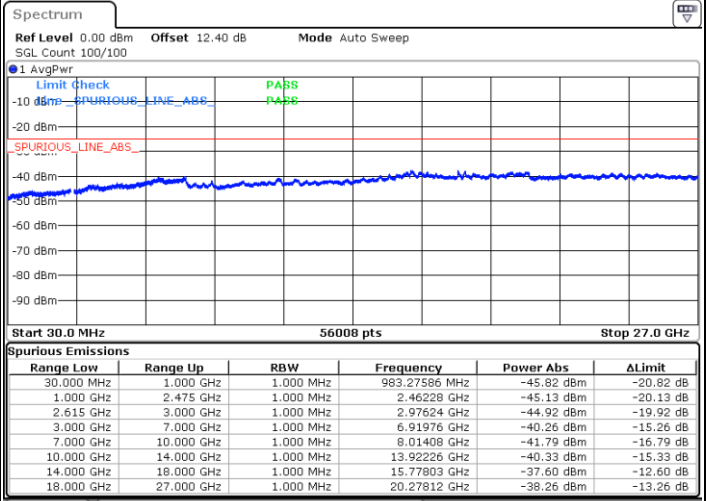

LTE Band 7C / 20MHz+15MHz

QPSK

Lowest Channel / 1RB0 and 1RB74

Lowest Channel / 1RB99 and 1RB0

Date: 30.JUN.2020 00:11:15

Date: 30.JUN.2020 00:09:00

Lowest Channel / FullIRB

N/A

Date: 30.JUN.2020 00:16:29

LTE Band 7C / 20MHz+15MHz

QPSK

MiddleChannel / 1RB0 and 1RB74

Middle Channel / 1RB99 and 1RB0

Date: 30 JUN.2020 00:35:41

Date: 30 JUN.2020 00:36:43

Middle Channel / FullIRB

N/A

Date: 30 JUN.2020 00:30:27

LTE Band 7C / 20MHz+15MHz

QPSK

Highest Channel / 1RB0 and 1RB74

Highest Channel / 1RB99 and 1RB0

Date: 30 JUN.2020 00:58:19

Date: 30 JUN.2020 00:49:41

Highest Channel / FullIRB

N/A

Date: 30 JUN.2020 00:59:22

LTE Band 7C / 20MHz+20MHz

QPSK

Lowest Channel / 1RB0 and 1RB99

Lowest Channel / 1RB99 and 1RB0

Date: 29.JUN.2020 22:09:23