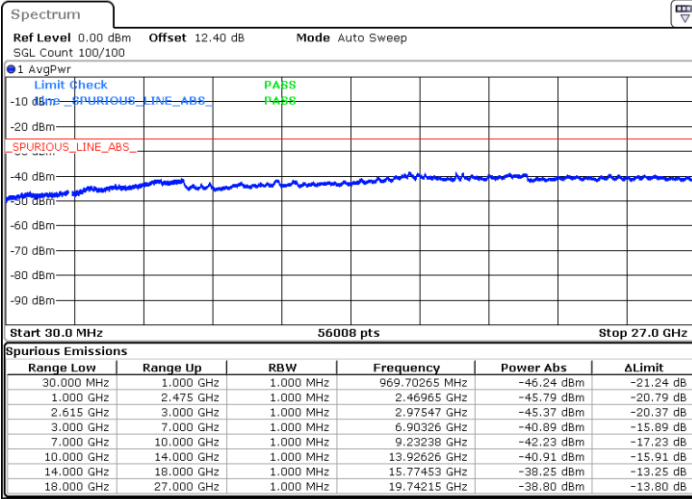

N/A

Date: 30 JUN.2020 00:30:27

LTE Band 7C / 20MHz+15MHz

QPSK

Highest Channel / 1RB0 and 1RB74

Highest Channel / 1RB99 and 1RB0

Date: 30 JUN.2020 00:58:19

Date: 30 JUN.2020 00:49:41

Highest Channel / FullIRB

N/A

Date: 30 JUN.2020 00:59:22

LTE Band 7C / 20MHz+20MHz

QPSK

Lowest Channel / 1RB0 and 1RB99

Lowest Channel / 1RB99 and 1RB0

Date: 29.JUN.2020 22:09:23

Date: 29.JUN.2020 22:08:21

Lowest Channel / FullIRB

N/A

Date: 29.JUN.2020 22:34:03

LTE Band 7C / 20MHz+20MHz

QPSK

Middle Channel / 1RB0 and 1RB9

Middle Channel / 1RB99 and 1RB0

Date: 29 JUN.2020 23:18:37

Date: 29 JUN.2020 23:19:39

Middle Channel / FullIRB

N/A

Date: 29 JUN.2020 23:13:23

LTE Band 7C / 20MHz+20MHz

QPSK

Highest Channel / 1RB0 and 1RB99