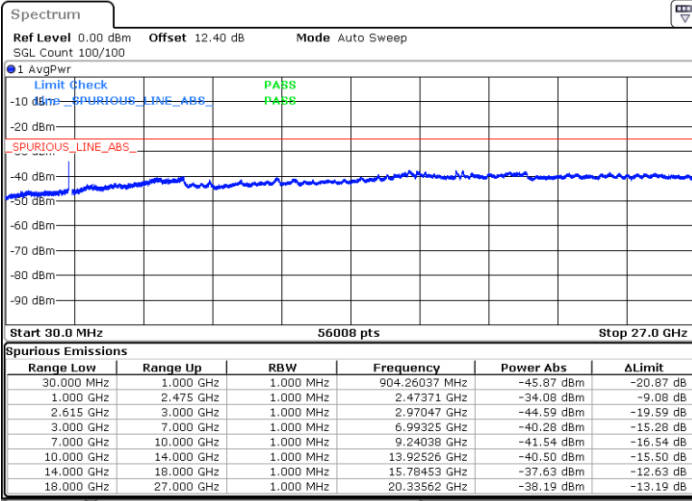

Date: 29 JUN.2020 23:18:37

Date: 29 JUN.2020 23:19:39

Middle Channel / FullIRB

N/A

Date: 29 JUN.2020 23:13:23

LTE Band 7C / 20MHz+20MHz

QPSK

Highest Channel / 1RB0 and 1RB99

Highest Channel / 1RB99 and 1RB0

Date: 29 JUN.2020 23:40:32

Date: 29 JUN.2020 23:33:21

Highest Channel / FullIRB

N/A

Date: 29 JUN.2020 23:41:35

LTE Band 7C / 10MHz+20MHz

16QAM

Lowest Channel / 1RB0 and 1RB99

Lowest Channel / 1RB49 and 1RB0

Date: 30 JUN.2020 04:21:38

Date: 30 JUN.2020 04:17:49

Lowest Channel / FullIRB

N/A

Date: 30 JUN.2020 04:24:46

LTE Band 7C / 10MHz+20MHz