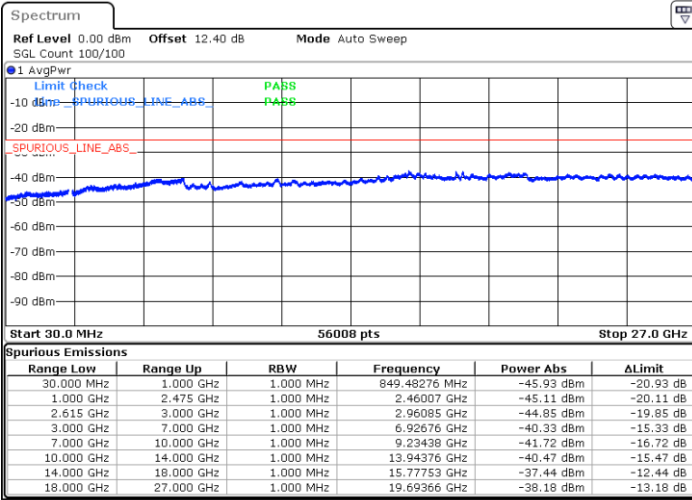

Highest Channel / 1RB99 and 1RB0

Date: 29 JUN.2020 23:40:32

Date: 29 JUN.2020 23:33:21

Highest Channel / FullIRB

N/A

Date: 29 JUN.2020 23:41:35

LTE Band 7C / 10MHz+20MHz

16QAM

Lowest Channel / 1RB0 and 1RB99

Lowest Channel / 1RB49 and 1RB0

Date: 30 JUN.2020 04:21:38

Date: 30 JUN.2020 04:17:49

Lowest Channel / FullIRB

N/A

Date: 30 JUN.2020 04:24:46

LTE Band 7C / 10MHz+20MHz

LTE Band 7C / 10MHz+20MHz

16QAM

Highest Channel / 1RB0 and 1RB99

Highest Channel / 1RB49 and 1RB0

Date: 30.JUN.2020 05:08:26

Date: 30.JUN.2020 05:05:19

Highest Channel / FullIRB

N/A