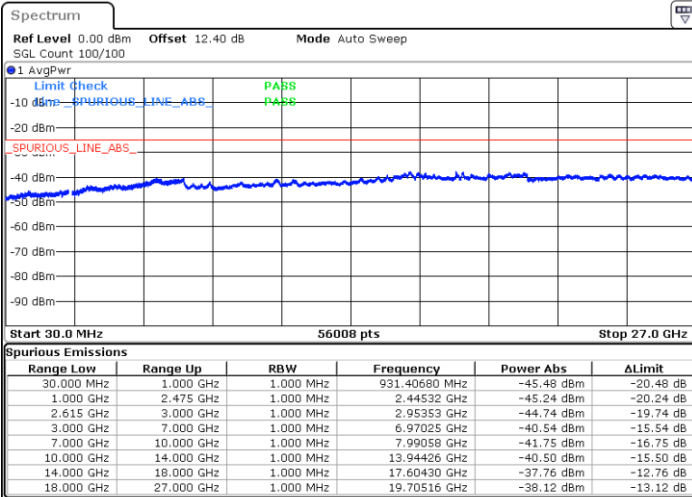

Date: 30.JUN.2020 00:16:29

LTE Band 7C / 20MHz+15MHz

QPSK

MiddleChannel / 1RB0 and 1RB74

Middle Channel / 1RB99 and 1RB0

Date: 30 JUN.2020 00:35:41

Date: 30 JUN.2020 00:36:43

Middle Channel / FullIRB

N/A

Date: 30 JUN.2020 00:30:27

LTE Band 7C / 20MHz+15MHz

QPSK

Highest Channel / 1RB0 and 1RB74

Highest Channel / 1RB99 and 1RB0

Date: 30 JUN.2020 00:58:19

Date: 30 JUN.2020 00:49:41

Highest Channel / FullIRB

N/A

Date: 30 JUN.2020 00:59:22

LTE Band 7C / 20MHz+20MHz

QPSK

Lowest Channel / 1RB0 and 1RB99

Lowest Channel / 1RB99 and 1RB0

Date: 29.JUN.2020 22:09:23

Date: 29.JUN.2020 22:08:21

Lowest Channel / FullIRB

N/A

Date: 29.JUN.2020 22:34:03

LTE Band 7C / 20MHz+20MHz

QPSK

Middle Channel / 1RB0 and 1RB9

Middle Channel / 1RB99 and 1RB0