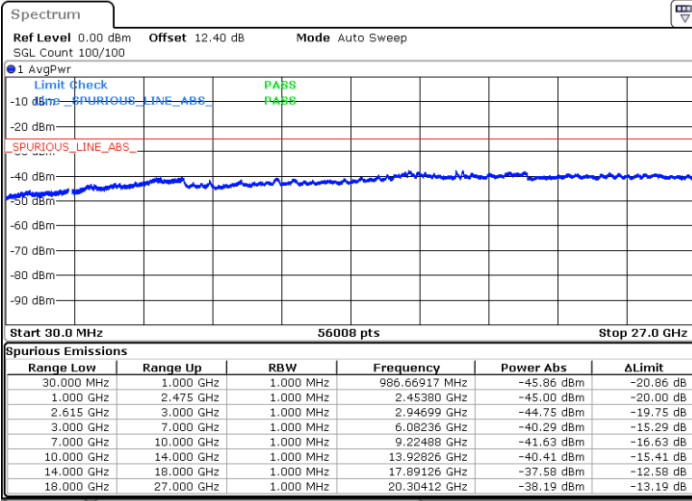

Date: 29.JUN.2020 21:43:30

Highest Channel / FullIRB

N/A

Date: 29.JUN.2020 21:49:45

LTE Band 7C / 15MHz+15MHz

16QAM

Lowest Channel / 1RB0 and 1RB74

Lowest Channel / 1RB74 and 1RB0

Date: 30.JUN.2020 02:18:15

Date: 30.JUN.2020 02:14:38

Lowest Channel / FullIRB

N/A

Date: 30.JUN.2020 02:21:23

LTE Band 7C / 15MHz+15MHz

16QAM

Middle Channel / 1RB0 and 1RB74

Middle Channel / 1RB74 and 1RB0

Date: 30 JUN.2020 02:36:23

Date: 30 JUN.2020 02:39:31

Middle Channel / FullIRB

N/A

Date: 30 JUN.2020 02:33:14

LTE Band 7C / 15MHz+15MHz

16QAM

Highest Channel / 1RB0 and 1RB74

Highest Channel / 1RB74 and 1RB0

Date: 30.JUN.2020 02:56:16

Date: 30.JUN.2020 02:51:04

Highest Channel / FullIRB

N/A

Date: 30.JUN.2020 02:59:24

LTE Band 7C / 15MHz+20MHz