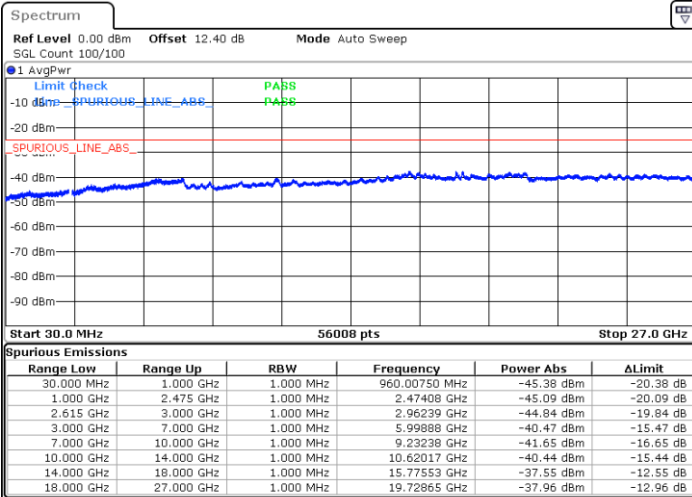

Lowest Channel / 1RB0 and 1RB99

Lowest Channel / 1RB49 and 1RB0

Date: 30 JUN.2020 04:21:38

Date: 30 JUN.2020 04:17:49

Lowest Channel / FullIRB

N/A

Date: 30 JUN.2020 04:24:46

LTE Band 7C / 10MHz+20MHz

16QAM

MiddleChannel / 1RB0 and 1RB99

Middle Channel / 1RB49 and 1RB0

Date: 30 JUN.2020 04:43:12

Date: 30 JUN.2020 04:48:36

Middle Channel / FullIRB

N/A

Date: 30 JUN.2020 04:40:04

LTE Band 7C / 10MHz+20MHz

16QAM

Highest Channel / 1RB0 and 1RB99

Highest Channel / 1RB49 and 1RB0

Date: 30.JUN.2020 05:08:26

Date: 30.JUN.2020 05:05:19

Highest Channel / FullIRB

N/A

Date: 30.JUN.2020 05:13:09

LTE Band 7C / 15MHz+10MHz

16QAM

Lowest Channel / 1RB0 and 1RB49

Lowest Channel / 1RB74 and 1RB0

Date: 29.JUN.2020 20:57:38

Date: 29.JUN.2020 20:54:31

Lowest Channel / FullRB