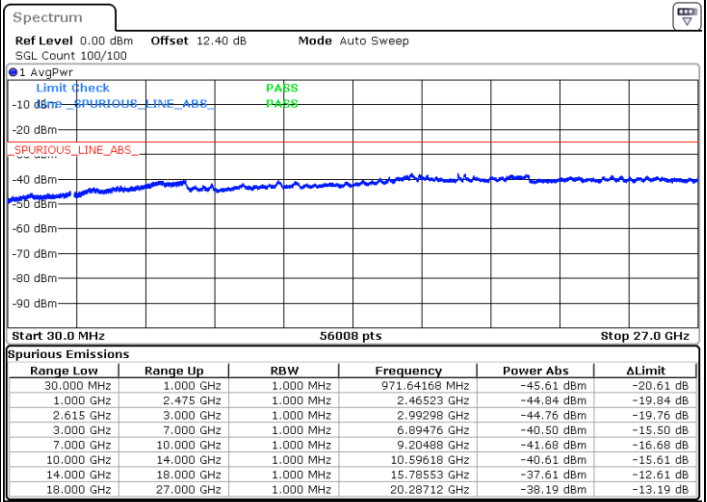

LTE Band 7C / 20MHz+20MHz

16QAM

Lowest Channel / 1RB0 and 1RB99

Lowest Channel / 1RB99 and 1RB0

Date: 29.JUN.2020 22:10:26

Date: 29.JUN.2020 22:07:18

Lowest Channel / FullIRB

N/A

Date: 29.JUN.2020 22:33:01

LTE Band 7C / 20MHz+20MHz

16QAM

Middle Channel / 1RB0 and 1RB99

Middle Channel / 1RB99 and 1RB0

Date: 29.JUN.2020 23:17:34

Date: 29.JUN.2020 23:20:42

Middle Channel / FullIRB

N/A

Date: 29.JUN.2020 23:14:26

LTE Band 7C / 20MHz+20MHz

16QAM

Highest Channel / 1RB0 and 1RB99

Highest Channel / 1RB99 and 1RB0

Date: 29 JUN.2020 23:39:29

Date: 29 JUN.2020 23:34:23