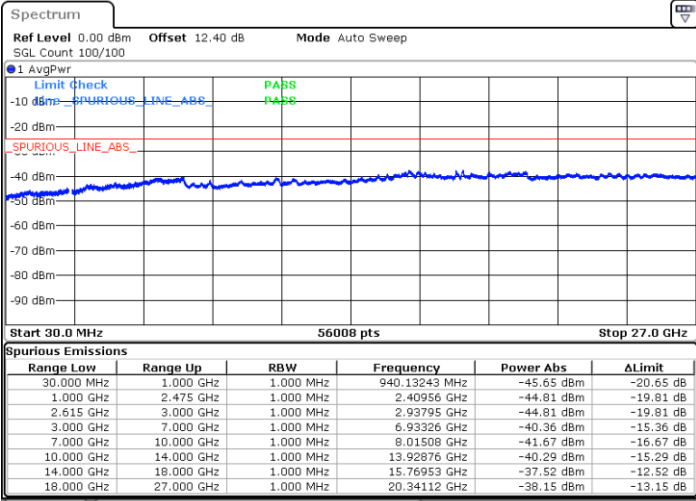

Lowest Channel / 1RB0 and 1RB99

Lowest Channel / 1RB49 and 1RB0

Date: 30 JUN.2020 04:21:38

Date: 30 JUN.2020 04:17:49

Lowest Channel / FullIRB

N/A

Date: 30 JUN.2020 04:24:46

LTE Band 7C / 10MHz+20MHz

16QAM

MiddleChannel / 1RB0 and 1RB99

Middle Channel / 1RB49 and 1RB0

Date: 30 JUN.2020 04:43:12

Date: 30 JUN.2020 04:48:36

Middle Channel / FullIRB

N/A

Date: 30 JUN.2020 04:40:04

LTE Band 7C / 10MHz+20MHz

16QAM

Highest Channel / 1RB0 and 1RB99

Highest Channel / 1RB49 and 1RB0

Date: 30.JUN.2020 05:08:26

Date: 30.JUN.2020 05:05:19

Highest Channel / FullIRB

N/A

Date: 30.JUN.2020 05:13:09

LTE Band 7C / 15MHz+10MHz

16QAM

Lowest Channel / 1RB0 and 1RB49

Lowest Channel / 1RB74 and 1RB0

Date: 29.JUN.2020 20:57:38

Date: 29.JUN.2020 20:54:31

Lowest Channel / FullRB