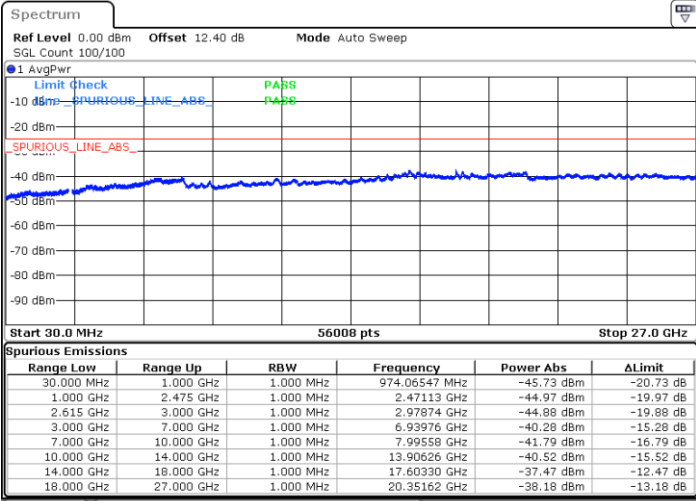

Highest Channel / 1RB0 and 1RB74

Highest Channel / 1RB74 and 1RB0

Date: 30.JUN.2020 02:56:16

Date: 30.JUN.2020 02:51:04

Highest Channel / FullIRB

N/A

Date: 30.JUN.2020 02:59:24

LTE Band 7C / 15MHz+20MHz

16QAM

Lowest Channel / 1RB0 and 1RB99

Lowest Channel / 1RB74 and 1RB0

Date: 30.JUN.2020 01:24:15

Date: 30.JUN.2020 01:20:29

Lowest Channel / FullIRB

N/A

Date: 30.JUN.2020 01:27:23

LTE Band 7C / 15MHz+20MHz

16QAM

Middle Channel / 1RB0 and 1RB9

Middle Channel / 1RB74 and 1RB0

Date: 30 JUN.2020 01:38:41

Date: 30 JUN.2020 01:41:48

Middle Channel / FullRB

N/A

Date: 30 JUN.2020 01:35:33

LTE Band 7C / 15MHz+20MHz

16QAM

Highest Channel / 1RB0 and 1RB99

Highest Channel / 1RB74 and 1RB0

Date: 30.JUN.2020 01:58:01

Date: 30.JUN.2020 01:54:25

Highest Channel / FullIRB