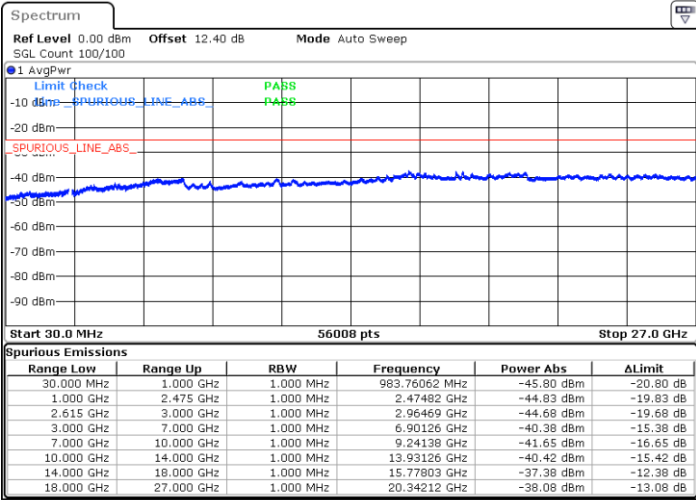

Date: 30 JUN.2020 01:35:33

LTE Band 7C / 15MHz+20MHz

16QAM

Highest Channel / 1RB0 and 1RB99

Highest Channel / 1RB74 and 1RB0

Date: 30.JUN.2020 01:58:01

Date: 30.JUN.2020 01:54:25

Highest Channel / FullIRB

N/A

Date: 30.JUN.2020 02:01:09

LTE Band 7C / 20MHz+10MHz

16QAM

Lowest Channel / 1RB0 and 1RB49

Lowest Channel / 1RB99 and 1RB0

Date: 30 JUN.2020 03:17:40

Date: 30 JUN.2020 03:12:55

Lowest Channel / FullRB

N/A

Date: 30 JUN.2020 03:20:49

LTE Band 7C / 20MHz+10MHz

16QAM

Middle Channel / 1RB0 and 1RB49

Middle Channel / 1RB99 and 1RB0

Date: 30 JUN.2020 03:36:35

Date: 30 JUN.2020 03:39:42

Middle Channel / FullIRB

N/A

Date: 30 JUN.2020 03:33:26

LTE Band 7C / 20MHz+10MHz

16QAM

Highest Channel / 1RB0 and 1RB49

Highest Channel / 1RB99 and 1RB0