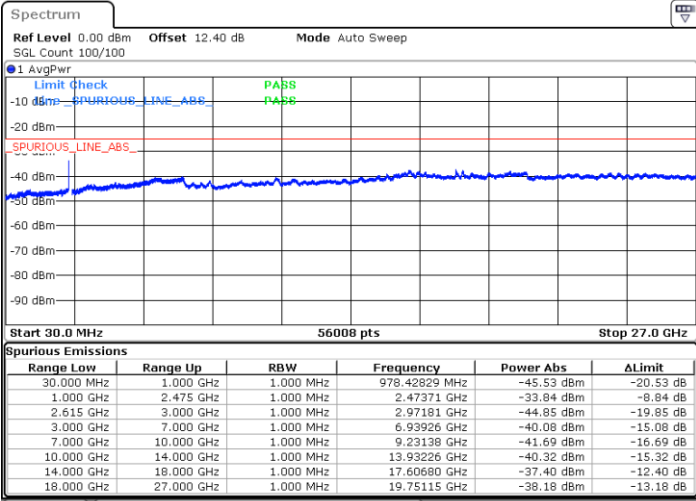

Date: 30 JUN.2020 01:35:33

LTE Band 7C / 15MHz+20MHz

16QAM

Highest Channel / 1RB0 and 1RB99

Highest Channel / 1RB74 and 1RB0

Date: 30.JUN.2020 01:58:01

Date: 30.JUN.2020 01:54:25

Highest Channel / FullIRB

N/A

Date: 30.JUN.2020 02:01:09

LTE Band 7C / 20MHz+10MHz

16QAM

Lowest Channel / 1RB0 and 1RB49

Lowest Channel / 1RB99 and 1RB0

Date: 30 JUN.2020 03:17:40

Date: 30 JUN.2020 03:12:55

Lowest Channel / FullRB

N/A

Date: 30 JUN.2020 03:20:49

LTE Band 7C / 20MHz+10MHz

16QAM

Middle Channel / 1RB0 and 1RB49

Middle Channel / 1RB99 and 1RB0

Date: 30 JUN.2020 03:36:35

Date: 30 JUN.2020 03:39:42

Middle Channel / FullIRB

N/A

Date: 30 JUN.2020 03:33:26

LTE Band 7C / 20MHz+10MHz

16QAM

Highest Channel / 1RB0 and 1RB49

Highest Channel / 1RB99 and 1RB0