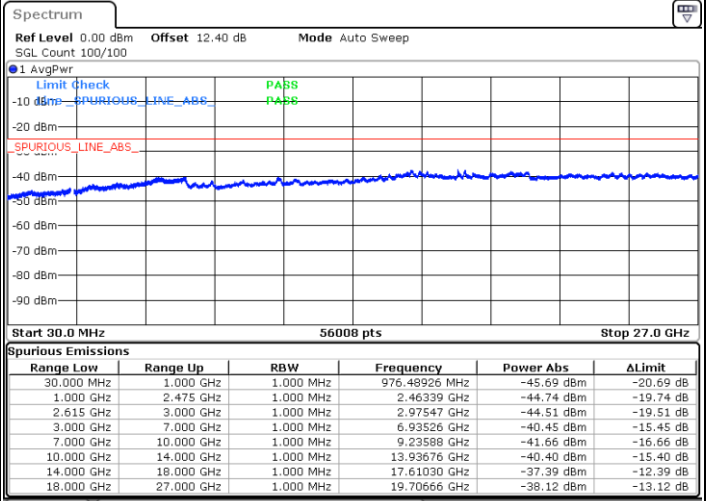

Lowest Channel / 1RB0 and 1RB99

Lowest Channel / 1RB49 and 1RB0

Date: 30 JUN.2020 04:21:38

Date: 30 JUN.2020 04:17:49

Lowest Channel / FullIRB

N/A

Date: 30 JUN.2020 04:24:46

LTE Band 7C / 10MHz+20MHz

16QAM

MiddleChannel / 1RB0 and 1RB99

Middle Channel / 1RB49 and 1RB0

Date: 30 JUN.2020 04:43:12

Date: 30 JUN.2020 04:48:36

Middle Channel / FullIRB

N/A

Date: 30 JUN.2020 04:40:04

LTE Band 7C / 10MHz+20MHz

16QAM

Highest Channel / 1RB0 and 1RB99

Highest Channel / 1RB49 and 1RB0

Date: 30.JUN.2020 05:08:26

Date: 30.JUN.2020 05:05:19

Highest Channel / FullIRB

N/A

Date: 30.JUN.2020 05:13:09

LTE Band 7C / 15MHz+10MHz

16QAM

Lowest Channel / 1RB0 and 1RB49

Lowest Channel / 1RB74 and 1RB0

Date: 29.JUN.2020 20:57:38

Date: 29.JUN.2020 20:54:31

Lowest Channel / FullRB