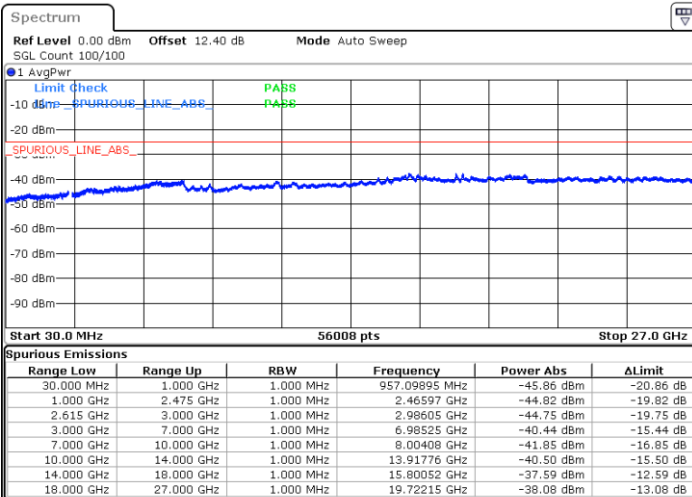

Highest Channel / FullIRB

N/A

Date: 29 JUN.2020 23:42:38