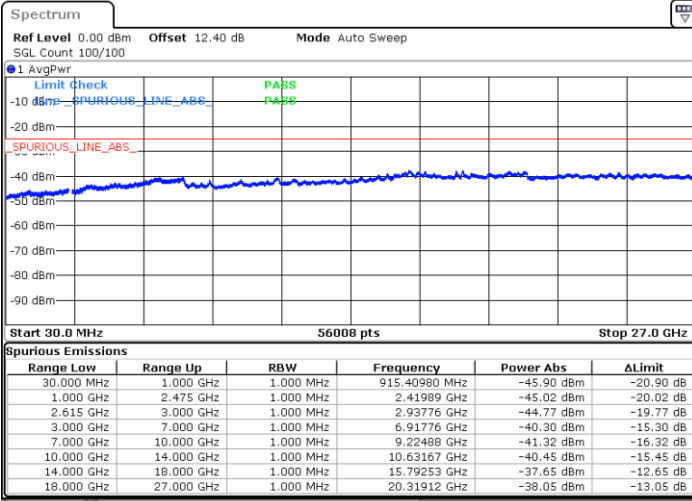

LTE Band 7C / 10MHz+20MHz

16QAM

MiddleChannel / 1RB0 and 1RB99

Middle Channel / 1RB49 and 1RB0

Date: 30 JUN.2020 04:43:12

Date: 30 JUN.2020 04:48:36