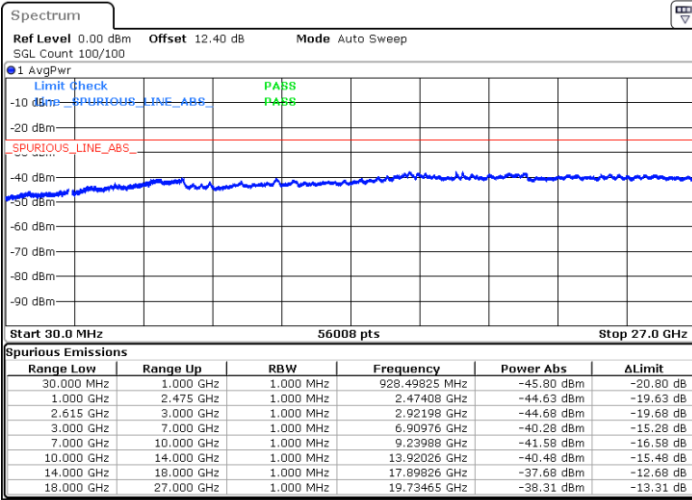

Middle Channel / FullIRB

N/A

Date: 29.JUN.2020 21:15:00

LTE Band 7C / 15MHz+10MHz

16QAM

Highest Channel / 1RB0 and 1RB49

Highest Channel / 1RB74 and 1RB0

Date: 29.JUN.2020 21:46:37

Date: 29.JUN.2020 21:43:30

Highest Channel / FullIRB

N/A

Date: 29.JUN.2020 21:49:45

LTE Band 7C / 15MHz+15MHz

16QAM

Lowest Channel / 1RB0 and 1RB74

Lowest Channel / 1RB74 and 1RB0

Date: 30.JUN.2020 02:18:15

Date: 30.JUN.2020 02:14:38

Lowest Channel / FullIRB

N/A

Date: 30.JUN.2020 02:21:23

LTE Band 7C / 15MHz+15MHz

16QAM

Middle Channel / 1RB0 and 1RB74