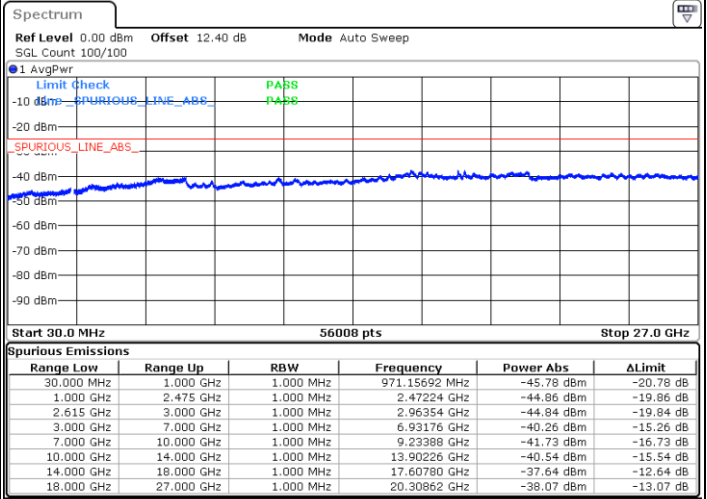

Middle Channel / FullIRB

N/A

Date: 29.JUN.2020 21:15:00

LTE Band 7C / 15MHz+10MHz

16QAM

Highest Channel / 1RB0 and 1RB49

Highest Channel / 1RB74 and 1RB0

Date: 29.JUN.2020 21:46:37

Date: 29.JUN.2020 21:43:30

Highest Channel / FullIRB

N/A

Date: 29.JUN.2020 21:49:45

LTE Band 7C / 15MHz+15MHz

16QAM

Lowest Channel / 1RB0 and 1RB74

Lowest Channel / 1RB74 and 1RB0

Date: 30.JUN.2020 02:18:15

Date: 30.JUN.2020 02:14:38

Lowest Channel / FullIRB

N/A

Date: 30.JUN.2020 02:21:23

LTE Band 7C / 15MHz+15MHz

16QAM

Middle Channel / 1RB0 and 1RB74