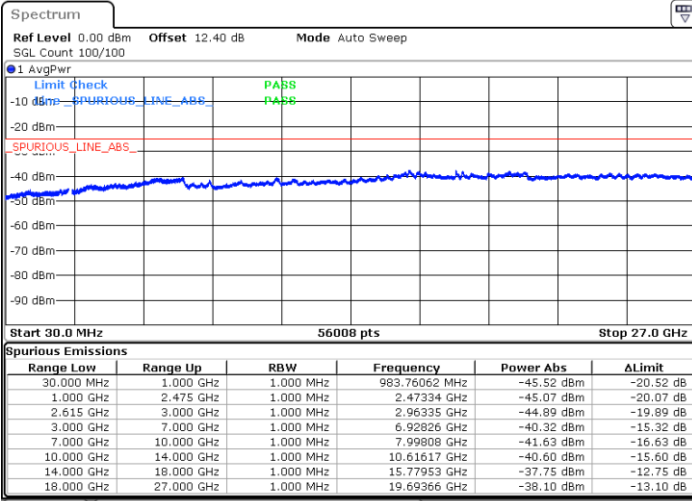

LTE Band 7C / 20MHz+15MHz

QPSK

Lowest Channel / 1RB0 and 1RB74

Lowest Channel / 1RB99 and 1RB0

Date: 30.JUN.2020 00:11:15

Date: 30.JUN.2020 00:09:00

Lowest Channel / FullIRB

N/A

Date: 30.JUN.2020 00:16:29

LTE Band 7C / 20MHz+15MHz

QPSK

MiddleChannel / 1RB0 and 1RB74

Middle Channel / 1RB99 and 1RB0

Date: 30 JUN.2020 00:35:41

Date: 30 JUN.2020 00:36:43

Middle Channel / FullIRB

N/A

Date: 30 JUN.2020 00:30:27

LTE Band 7C / 20MHz+15MHz

QPSK

Highest Channel / 1RB0 and 1RB74

Highest Channel / 1RB99 and 1RB0

Date: 30 JUN.2020 00:58:19

Date: 30 JUN.2020 00:49:41

Highest Channel / FullIRB

N/A

Date: 30 JUN.2020 00:59:22

LTE Band 7C / 20MHz+20MHz

QPSK

Lowest Channel / 1RB0 and 1RB99

Lowest Channel / 1RB99 and 1RB0

Date: 29.JUN.2020 22:09:23