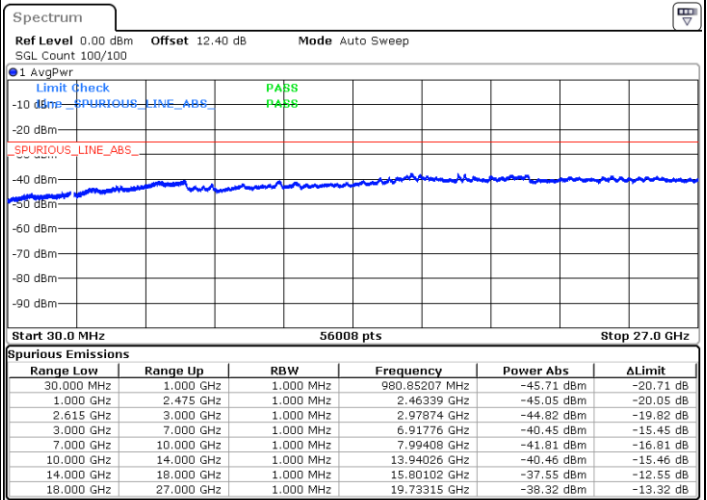

LTE Band 7C / 20MHz+15MHz

QPSK

Lowest Channel / 1RB0 and 1RB74

Lowest Channel / 1RB99 and 1RB0

Date: 30.JUN.2020 00:11:15

Date: 30.JUN.2020 00:09:00

Lowest Channel / FullIRB

N/A

Date: 30.JUN.2020 00:16:29

LTE Band 7C / 20MHz+15MHz

QPSK

MiddleChannel / 1RB0 and 1RB74

Middle Channel / 1RB99 and 1RB0

Date: 30 JUN.2020 00:35:41

Date: 30 JUN.2020 00:36:43

Middle Channel / FullIRB

N/A

Date: 30 JUN.2020 00:30:27

LTE Band 7C / 20MHz+15MHz

QPSK

Highest Channel / 1RB0 and 1RB74

Highest Channel / 1RB99 and 1RB0

Date: 30 JUN.2020 00:58:19

Date: 30 JUN.2020 00:49:41