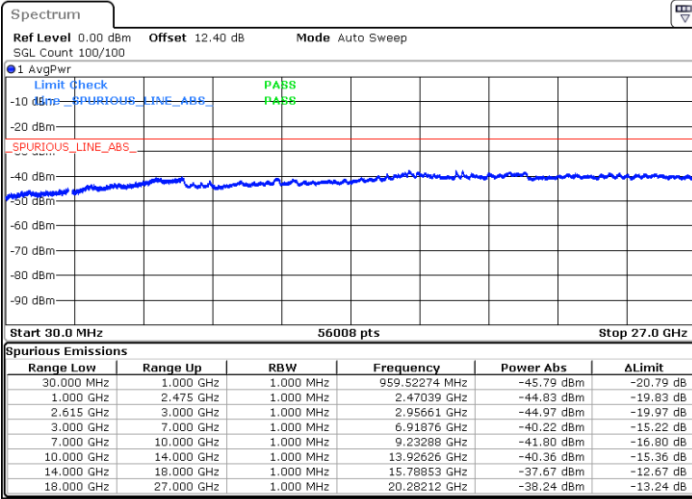

Highest Channel / FullIRB

N/A

Date: 30 JUN.2020 00:59:22

LTE Band 7C / 20MHz+20MHz

QPSK

Lowest Channel / 1RB0 and 1RB99

Lowest Channel / 1RB99 and 1RB0

Date: 29.JUN.2020 22:09:23

Date: 29.JUN.2020 22:08:21

Lowest Channel / FullIRB

N/A

Date: 29.JUN.2020 22:34:03

LTE Band 7C / 20MHz+20MHz

QPSK

Middle Channel / 1RB0 and 1RB9

Middle Channel / 1RB99 and 1RB0

Date: 29 JUN.2020 23:18:37

Date: 29 JUN.2020 23:19:39

Middle Channel / FullIRB

N/A

Date: 29 JUN.2020 23:13:23

LTE Band 7C / 20MHz+20MHz

QPSK

Highest Channel / 1RB0 and 1RB99

Highest Channel / 1RB99 and 1RB0

Date: 29 JUN.2020 23:40:32

Date: 29 JUN.2020 23:33:21

Highest Channel / FullIRB

N/A

Date: 29 JUN.2020 23:41:35

LTE Band 7C / 10MHz+20MHz

16QAM