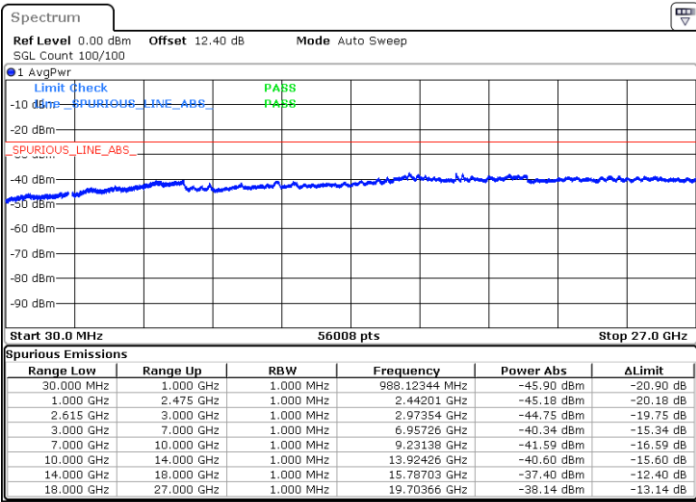

Lowest Channel / FullRB

N/A

Date: 30 JUN.2020 03:20:49

LTE Band 7C / 20MHz+10MHz

16QAM

Middle Channel / 1RB0 and 1RB49

Middle Channel / 1RB99 and 1RB0

Date: 30 JUN.2020 03:36:35

Date: 30 JUN.2020 03:39:42

Middle Channel / FullIRB

N/A

Date: 30 JUN.2020 03:33:26

LTE Band 7C / 20MHz+10MHz

16QAM

Highest Channel / 1RB0 and 1RB49

Highest Channel / 1RB99 and 1RB0

Date: 30 JUN.2020 04:00:43

Date: 30 JUN.2020 03:56:24

Highest Channel / FullIRB

N/A

Date: 30 JUN.2020 04:03:50

LTE Band 7C / 20MHz+15MHz

16QAM

Lowest Channel / 1RB0 and 1RB74

Lowest Channel / 1RB99 and 1RB0

Date: 30.JUN.2020 00:12:18

Date: 30.JUN.2020 00:07:57

Lowest Channel / FullIRB

N/A

Date: 30.JUN.2020 00:15:26

LTE Band 7C / 20MHz+15MHz

16QAM