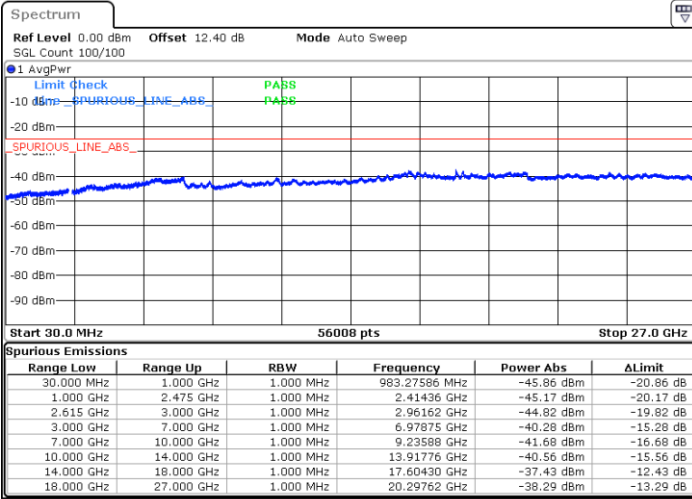

N/A

Date: 30 JUN.2020 00:30:27

LTE Band 7C / 20MHz+15MHz

QPSK

Highest Channel / 1RB0 and 1RB74

Highest Channel / 1RB99 and 1RB0

Date: 30 JUN.2020 00:58:19

Date: 30 JUN.2020 00:49:41

Highest Channel / FullIRB

N/A

Date: 30 JUN.2020 00:59:22

LTE Band 7C / 20MHz+20MHz

QPSK

Lowest Channel / 1RB0 and 1RB99

Lowest Channel / 1RB99 and 1RB0

Date: 29.JUN.2020 22:09:23

Date: 29.JUN.2020 22:08:21

Lowest Channel / FullIRB

N/A

Date: 29.JUN.2020 22:34:03

LTE Band 7C / 20MHz+20MHz

QPSK

Middle Channel / 1RB0 and 1RB9

Middle Channel / 1RB99 and 1RB0