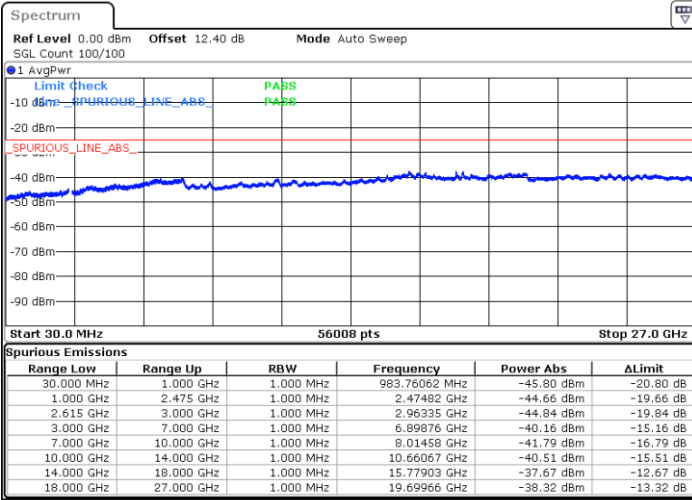

Highest Channel / FullIRB

N/A

Date: 30 JUN.2020 00:59:22

LTE Band 7C / 20MHz+20MHz

QPSK

Lowest Channel / 1RB0 and 1RB99

Lowest Channel / 1RB99 and 1RB0

Date: 29.JUN.2020 22:09:23

Date: 29.JUN.2020 22:08:21

Lowest Channel / FullIRB

N/A

Date: 29.JUN.2020 22:34:03

LTE Band 7C / 20MHz+20MHz

QPSK

Middle Channel / 1RB0 and 1RB9

Middle Channel / 1RB99 and 1RB0

Date: 29 JUN.2020 23:18:37

Date: 29 JUN.2020 23:19:39

Middle Channel / FullIRB

N/A

Date: 29 JUN.2020 23:13:23

LTE Band 7C / 20MHz+20MHz

QPSK

Highest Channel / 1RB0 and 1RB99

Highest Channel / 1RB99 and 1RB0

Date: 29 JUN.2020 23:40:32

Date: 29 JUN.2020 23:33:21

Highest Channel / FullIRB

N/A

Date: 29 JUN.2020 23:41:35

LTE Band 7C / 10MHz+20MHz

16QAM