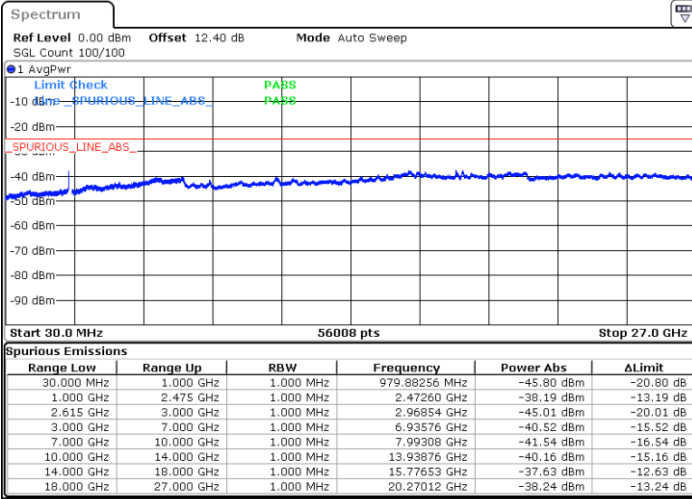

Middle Channel / FullIRB

N/A

Date: 29.JUN.2020 21:15:00

LTE Band 7C / 15MHz+10MHz

16QAM

Highest Channel / 1RB0 and 1RB49

Highest Channel / 1RB74 and 1RB0

Date: 29.JUN.2020 21:46:37

Date: 29.JUN.2020 21:43:30

Highest Channel / FullIRB

N/A

Date: 29.JUN.2020 21:49:45

LTE Band 7C / 15MHz+15MHz

16QAM

Lowest Channel / 1RB0 and 1RB74

Lowest Channel / 1RB74 and 1RB0

Date: 30.JUN.2020 02:18:15

Date: 30.JUN.2020 02:14:38

Lowest Channel / FullIRB

N/A

Date: 30.JUN.2020 02:21:23

LTE Band 7C / 15MHz+15MHz

16QAM

Middle Channel / 1RB0 and 1RB74