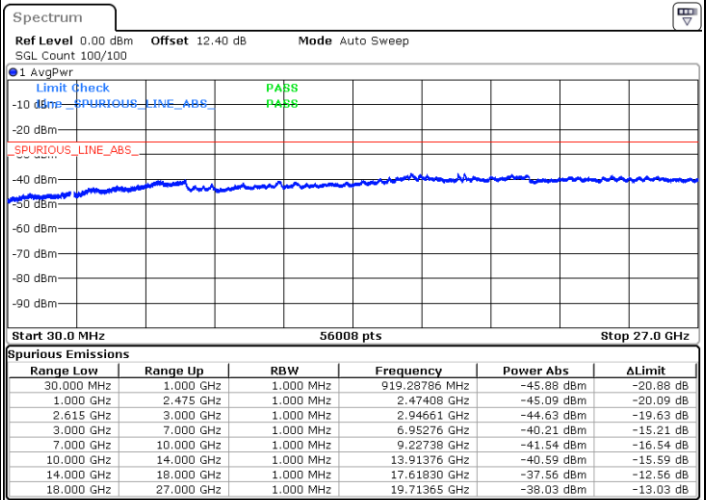

Lowest Channel / FullRB

N/A

Date: 30 JUN.2020 03:20:49

LTE Band 7C / 20MHz+10MHz

16QAM

Middle Channel / 1RB0 and 1RB49

Middle Channel / 1RB99 and 1RB0

Date: 30 JUN.2020 03:36:35

Date: 30 JUN.2020 03:39:42

Middle Channel / FullIRB

N/A

Date: 30 JUN.2020 03:33:26

LTE Band 7C / 20MHz+10MHz

16QAM

Highest Channel / 1RB0 and 1RB49

Highest Channel / 1RB99 and 1RB0

Date: 30 JUN.2020 04:00:43

Date: 30 JUN.2020 03:56:24

Highest Channel / FullIRB

N/A

Date: 30 JUN.2020 04:03:50

LTE Band 7C / 20MHz+15MHz

16QAM

Lowest Channel / 1RB0 and 1RB74

Lowest Channel / 1RB99 and 1RB0

Date: 30.JUN.2020 00:12:18

Date: 30.JUN.2020 00:07:57

Lowest Channel / FullIRB

N/A

Date: 30.JUN.2020 00:15:26

LTE Band 7C / 20MHz+15MHz

16QAM