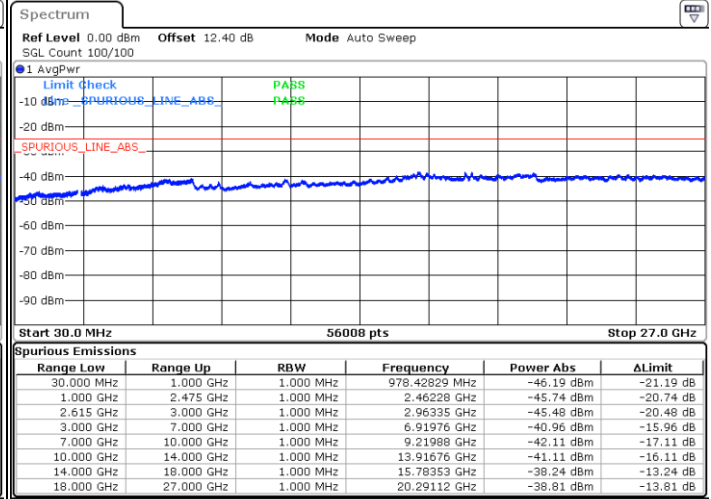

N/A

Date: 30 JUN.2020 00:30:27

LTE Band 7C / 20MHz+15MHz

QPSK

Highest Channel / 1RB0 and 1RB74

Highest Channel / 1RB99 and 1RB0

Date: 30 JUN.2020 00:58:19

Date: 30 JUN.2020 00:49:41

Highest Channel / FullIRB

N/A

Date: 30 JUN.2020 00:59:22

LTE Band 7C / 20MHz+20MHz

QPSK

Lowest Channel / 1RB0 and 1RB99

Lowest Channel / 1RB99 and 1RB0

Date: 29.JUN.2020 22:09:23

Date: 29.JUN.2020 22:08:21

Lowest Channel / FullIRB

N/A

Date: 29.JUN.2020 22:34:03

LTE Band 7C / 20MHz+20MHz

QPSK

Middle Channel / 1RB0 and 1RB9

Middle Channel / 1RB99 and 1RB0

Date: 29 JUN.2020 23:18:37

Date: 29 JUN.2020 23:19:39

Middle Channel / FullIRB

N/A

Date: 29 JUN.2020 23:13:23

LTE Band 7C / 20MHz+20MHz

QPSK

Highest Channel / 1RB0 and 1RB99