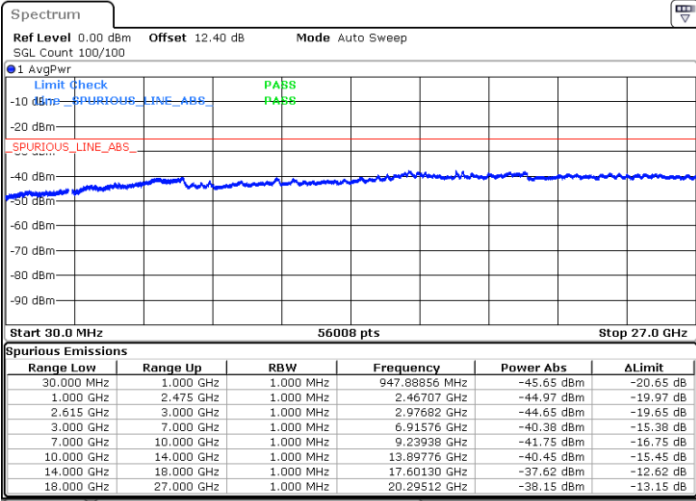

Date: 30 JUN.2020 04:00:43

Date: 30 JUN.2020 03:56:24

Highest Channel / FullIRB

N/A

Date: 30 JUN.2020 04:03:50

LTE Band 7C / 20MHz+15MHz

16QAM

Lowest Channel / 1RB0 and 1RB74

Lowest Channel / 1RB99 and 1RB0

Date: 30.JUN.2020 00:12:18

Date: 30.JUN.2020 00:07:57

Lowest Channel / FullIRB

N/A

Date: 30.JUN.2020 00:15:26

LTE Band 7C / 20MHz+15MHz

16QAM

MiddleChannel / 1RB0 and 1RB74

Middle Channel / 1RB99 and 1RB0

Date: 30 JUN.2020 00:34:38

Date: 30 JUN.2020 00:37:46

Middle Channel / FullIRB

N/A

Date: 30 JUN.2020 00:31:30

LTE Band 7C / 20MHz+15MHz