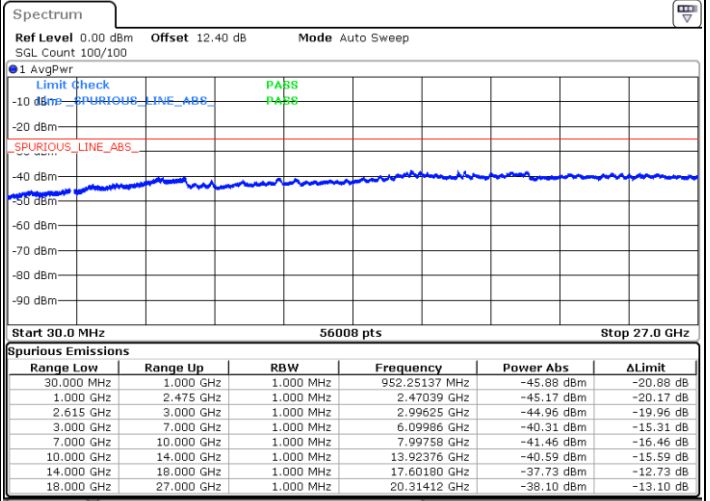

Date: 30 JUN.2020 03:39:42

Middle Channel / FullIRB

N/A

Date: 30 JUN.2020 03:33:26

LTE Band 7C / 20MHz+10MHz

16QAM

Highest Channel / 1RB0 and 1RB49

Highest Channel / 1RB99 and 1RB0

Date: 30 JUN.2020 04:00:43

Date: 30 JUN.2020 03:56:24

Highest Channel / FullIRB

N/A

Date: 30 JUN.2020 04:03:50

LTE Band 7C / 20MHz+15MHz

16QAM

Lowest Channel / 1RB0 and 1RB74

Lowest Channel / 1RB99 and 1RB0

Date: 30.JUN.2020 00:12:18

Date: 30.JUN.2020 00:07:57

Lowest Channel / FullIRB

N/A

Date: 30.JUN.2020 00:15:26

LTE Band 7C / 20MHz+15MHz

16QAM

MiddleChannel / 1RB0 and 1RB74

Middle Channel / 1RB99 and 1RB0

Date: 30 JUN.2020 00:34:38

Date: 30 JUN.2020 00:37:46

Middle Channel / FullIRB

N/A

Date: 30 JUN.2020 00:31:30

LTE Band 7C / 20MHz+15MHz