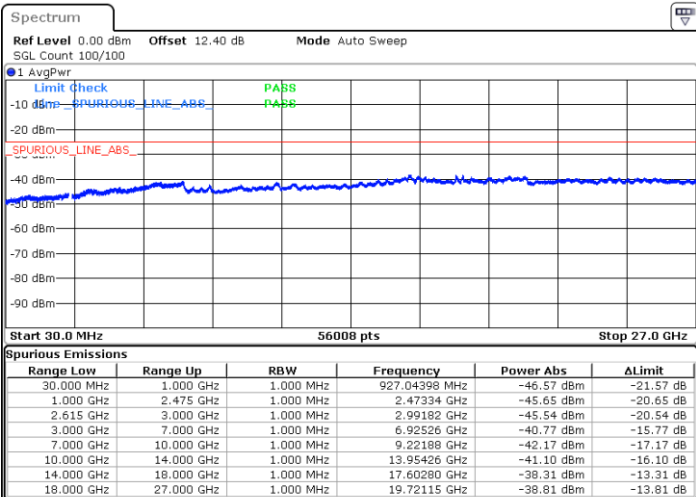

LTE Band 7C / 10MHz+20MHz

16QAM

Highest Channel / 1RB0 and 1RB99

Highest Channel / 1RB49 and 1RB0

Date: 30.JUN.2020 05:08:26

Date: 30.JUN.2020 05:05:19

Highest Channel / FullIRB

N/A

Date: 30.JUN.2020 05:13:09

LTE Band 7C / 15MHz+10MHz

16QAM

Lowest Channel / 1RB0 and 1RB49

Lowest Channel / 1RB74 and 1RB0

Date: 29.JUN.2020 20:57:38

Date: 29.JUN.2020 20:54:31

Lowest Channel / FullRB

N/A

Date: 29.JUN.2020 21:02:38

LTE Band 7C / 15MHz+10MHz

16QAM

Middle Channel / 1RB0 and 1RB49

Middle Channel / 1RB74 and 1RB0

Date: 29.JUN.2020 21:18:09

Date: 29.JUN.2020 21:28:00

Middle Channel / FullIRB

N/A

Date: 29.JUN.2020 21:15:00

LTE Band 7C / 15MHz+10MHz

16QAM

Highest Channel / 1RB0 and 1RB49

Highest Channel / 1RB74 and 1RB0

Date: 29.JUN.2020 21:46:37