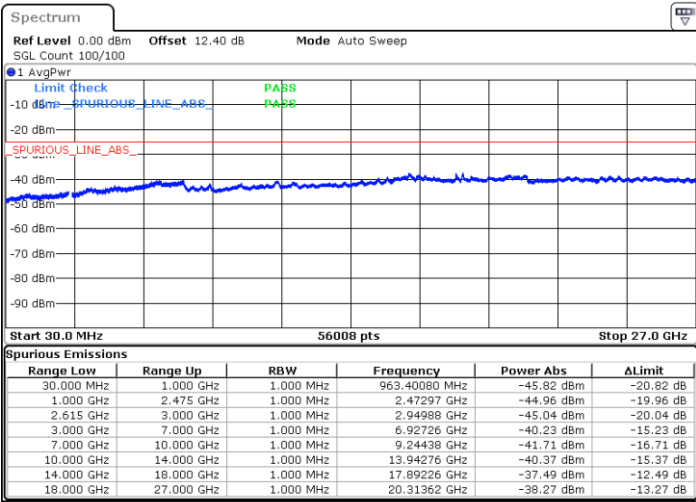

16QAM

Highest Channel / 1RB0 and 1RB74

Highest Channel / 1RB99 and 1RB0

Date: 30.JUN.2020 00:57:16

Date: 30.JUN.2020 00:50:44

Highest Channel / FullIRB

N/A

Date: 30.JUN.2020 01:00:25

LTE Band 7C / 20MHz+20MHz

16QAM

Lowest Channel / 1RB0 and 1RB99

Lowest Channel / 1RB99 and 1RB0

Date: 29.JUN.2020 22:10:26

Date: 29.JUN.2020 22:07:18

Lowest Channel / FullIRB

N/A

Date: 29.JUN.2020 22:33:01

LTE Band 7C / 20MHz+20MHz

16QAM

Middle Channel / 1RB0 and 1RB99

Middle Channel / 1RB99 and 1RB0

Date: 29.JUN.2020 23:17:34

Date: 29.JUN.2020 23:20:42

Middle Channel / FullIRB

N/A

Date: 29.JUN.2020 23:14:26

LTE Band 7C / 20MHz+20MHz

16QAM

Highest Channel / 1RB0 and 1RB99

Highest Channel / 1RB99 and 1RB0

Date: 29 JUN.2020 23:39:29

Date: 29 JUN.2020 23:34:23