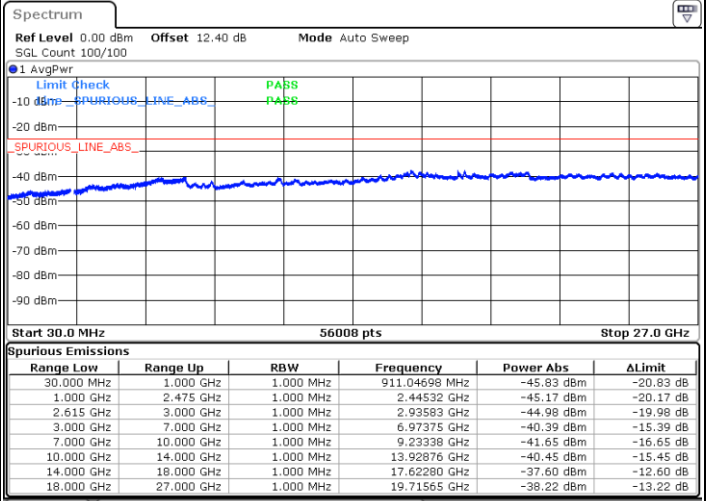

Highest Channel / 1RB0 and 1RB74

Highest Channel / 1RB74 and 1RB0

Date: 30.JUN.2020 02:56:16

Date: 30.JUN.2020 02:51:04

Highest Channel / FullIRB

N/A

Date: 30.JUN.2020 02:59:24

LTE Band 7C / 15MHz+20MHz

16QAM

Lowest Channel / 1RB0 and 1RB99

Lowest Channel / 1RB74 and 1RB0

Date: 30.JUN.2020 01:24:15

Date: 30.JUN.2020 01:20:29

Lowest Channel / FullIRB

N/A

Date: 30.JUN.2020 01:27:23

LTE Band 7C / 15MHz+20MHz

16QAM

Middle Channel / 1RB0 and 1RB9

Middle Channel / 1RB74 and 1RB0

Date: 30 JUN.2020 01:38:41

Date: 30 JUN.2020 01:41:48

Middle Channel / FullRB

N/A

Date: 30 JUN.2020 01:35:33

LTE Band 7C / 15MHz+20MHz

16QAM

Highest Channel / 1RB0 and 1RB99

Highest Channel / 1RB74 and 1RB0

Date: 30.JUN.2020 01:58:01

Date: 30.JUN.2020 01:54:25

Highest Channel / FullIRB