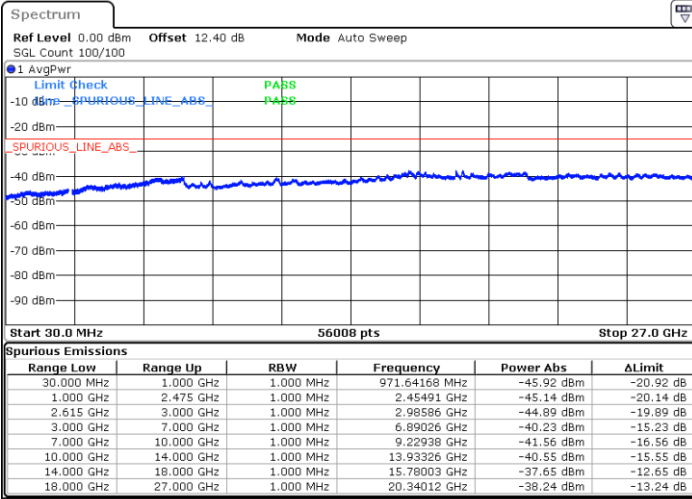

Date: 29.JUN.2020 22:08:21

Lowest Channel / FullIRB

N/A

Date: 29.JUN.2020 22:34:03

LTE Band 7C / 20MHz+20MHz

QPSK

Middle Channel / 1RB0 and 1RB9

Middle Channel / 1RB99 and 1RB0

Date: 29 JUN.2020 23:18:37

Date: 29 JUN.2020 23:19:39

Middle Channel / FullIRB

N/A

Date: 29 JUN.2020 23:13:23

LTE Band 7C / 20MHz+20MHz

QPSK

Highest Channel / 1RB0 and 1RB99

Highest Channel / 1RB99 and 1RB0

Date: 29 JUN.2020 23:40:32

Date: 29 JUN.2020 23:33:21

Highest Channel / FullIRB

N/A

Date: 29 JUN.2020 23:41:35

LTE Band 7C / 10MHz+20MHz

16QAM

Lowest Channel / 1RB0 and 1RB99

Lowest Channel / 1RB49 and 1RB0

Date: 30 JUN.2020 04:21:38

Date: 30 JUN.2020 04:17:49

Lowest Channel / FullIRB

N/A

Date: 30 JUN.2020 04:24:46

LTE Band 7C / 10MHz+20MHz