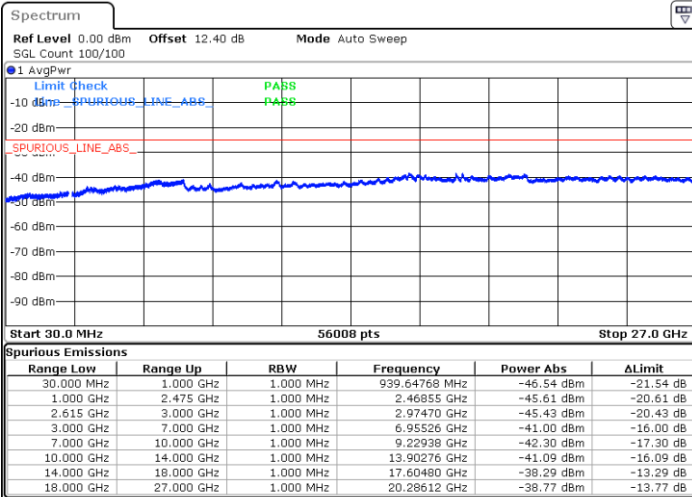

Date: 30.JUN.2020 05:13:09

LTE Band 7C / 15MHz+10MHz

16QAM

Lowest Channel / 1RB0 and 1RB49

Lowest Channel / 1RB74 and 1RB0

Date: 29.JUN.2020 20:57:38

Date: 29.JUN.2020 20:54:31

Lowest Channel / FullRB

N/A

Date: 29.JUN.2020 21:02:38

LTE Band 7C / 15MHz+10MHz

16QAM

Middle Channel / 1RB0 and 1RB49

Middle Channel / 1RB74 and 1RB0

Date: 29.JUN.2020 21:18:09

Date: 29.JUN.2020 21:28:00

Middle Channel / FullIRB

N/A

Date: 29.JUN.2020 21:15:00

LTE Band 7C / 15MHz+10MHz

16QAM

Highest Channel / 1RB0 and 1RB49

Highest Channel / 1RB74 and 1RB0

Date: 29.JUN.2020 21:46:37

Date: 29.JUN.2020 21:43:30

Highest Channel / FullIRB

N/A

Date: 29.JUN.2020 21:49:45

LTE Band 7C / 15MHz+15MHz

16QAM

Lowest Channel / 1RB0 and 1RB74

Lowest Channel / 1RB74 and 1RB0