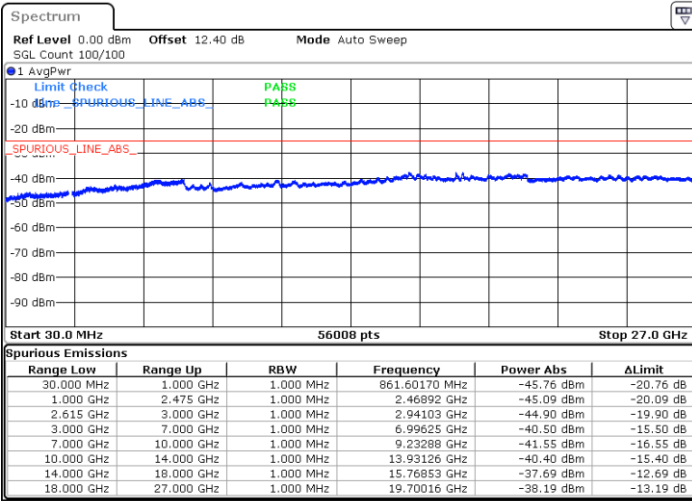

Date: 30.JUN.2020 02:18:15

Date: 30.JUN.2020 02:14:38

Lowest Channel / FullIRB

N/A

Date: 30.JUN.2020 02:21:23

LTE Band 7C / 15MHz+15MHz

16QAM

Middle Channel / 1RB0 and 1RB74

Middle Channel / 1RB74 and 1RB0

Date: 30 JUN.2020 02:36:23

Date: 30 JUN.2020 02:39:31

Middle Channel / FullIRB

N/A

Date: 30 JUN.2020 02:33:14

LTE Band 7C / 15MHz+15MHz

16QAM

Highest Channel / 1RB0 and 1RB74

Highest Channel / 1RB74 and 1RB0

Date: 30.JUN.2020 02:56:16

Date: 30.JUN.2020 02:51:04

Highest Channel / FullIRB

N/A

Date: 30.JUN.2020 02:59:24

LTE Band 7C / 15MHz+20MHz