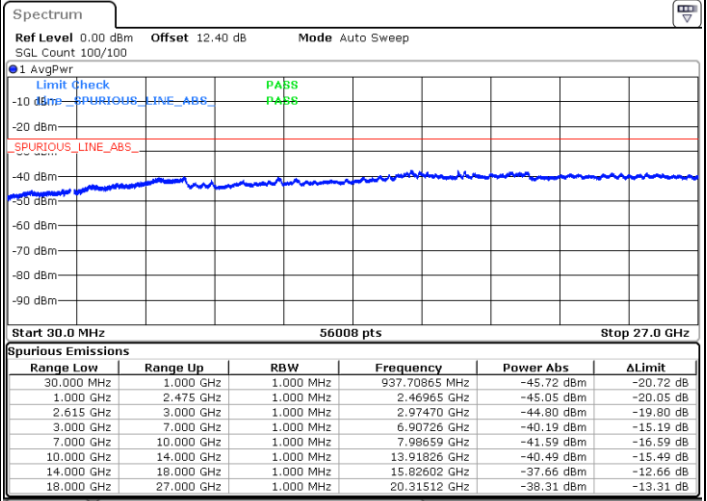

Date: 29.JUN.2020 21:43:30

Highest Channel / FullIRB

N/A

Date: 29.JUN.2020 21:49:45

LTE Band 7C / 15MHz+15MHz

16QAM

Lowest Channel / 1RB0 and 1RB74

Lowest Channel / 1RB74 and 1RB0

Date: 30.JUN.2020 02:18:15

Date: 30.JUN.2020 02:14:38

Lowest Channel / FullIRB

N/A

Date: 30.JUN.2020 02:21:23

LTE Band 7C / 15MHz+15MHz

16QAM

Middle Channel / 1RB0 and 1RB74

Middle Channel / 1RB74 and 1RB0

Date: 30 JUN.2020 02:36:23

Date: 30 JUN.2020 02:39:31

Middle Channel / FullIRB

N/A

Date: 30 JUN.2020 02:33:14

LTE Band 7C / 15MHz+15MHz

16QAM

Highest Channel / 1RB0 and 1RB74

Highest Channel / 1RB74 and 1RB0

Date: 30.JUN.2020 02:56:16

Date: 30.JUN.2020 02:51:04

Highest Channel / FullIRB

N/A

Date: 30.JUN.2020 02:59:24

LTE Band 7C / 15MHz+20MHz