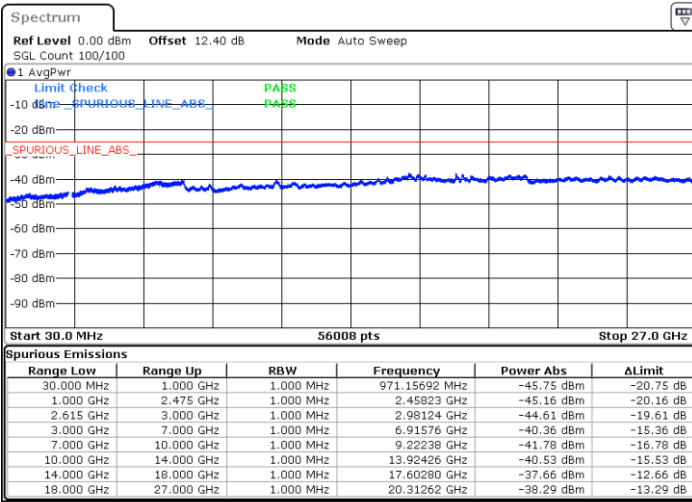

LTE Band 7C / 20MHz+20MHz

16QAM

Lowest Channel / 1RB0 and 1RB99

Lowest Channel / 1RB99 and 1RB0

Date: 29.JUN.2020 22:10:26

Date: 29.JUN.2020 22:07:18

Lowest Channel / FullIRB

N/A

Date: 29.JUN.2020 22:33:01

LTE Band 7C / 20MHz+20MHz

16QAM

Middle Channel / 1RB0 and 1RB99

Middle Channel / 1RB99 and 1RB0

Date: 29.JUN.2020 23:17:34

Date: 29.JUN.2020 23:20:42

Middle Channel / FullIRB

N/A

Date: 29.JUN.2020 23:14:26

LTE Band 7C / 20MHz+20MHz

16QAM

Highest Channel / 1RB0 and 1RB99

Highest Channel / 1RB99 and 1RB0

Date: 29 JUN.2020 23:39:29

Date: 29 JUN.2020 23:34:23