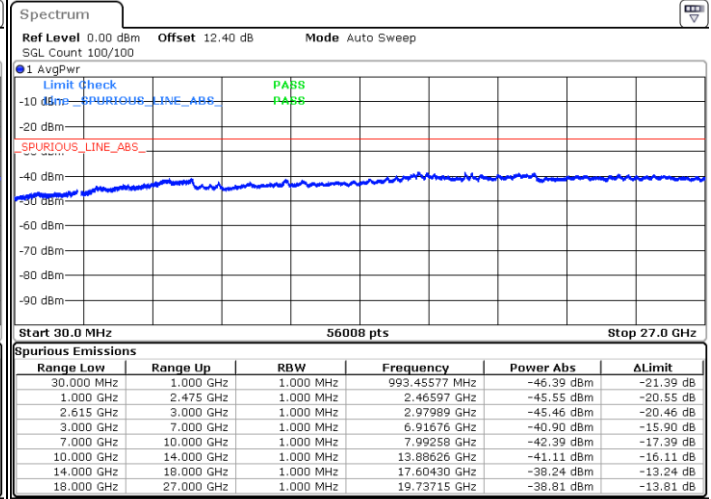

Date: 30.JUN.2020 05:13:09

LTE Band 7C / 15MHz+10MHz

16QAM

Lowest Channel / 1RB0 and 1RB49

Lowest Channel / 1RB74 and 1RB0

Date: 29.JUN.2020 20:57:38

Date: 29.JUN.2020 20:54:31

Lowest Channel / FullRB

N/A

Date: 29.JUN.2020 21:02:38

LTE Band 7C / 15MHz+10MHz

16QAM

Middle Channel / 1RB0 and 1RB49

Middle Channel / 1RB74 and 1RB0

Date: 29.JUN.2020 21:18:09

Date: 29.JUN.2020 21:28:00

Middle Channel / FullIRB

N/A

Date: 29.JUN.2020 21:15:00

LTE Band 7C / 15MHz+10MHz

16QAM

Highest Channel / 1RB0 and 1RB49

Highest Channel / 1RB74 and 1RB0

Date: 29.JUN.2020 21:46:37

Date: 29.JUN.2020 21:43:30

Highest Channel / FullIRB

N/A

Date: 29.JUN.2020 21:49:45

LTE Band 7C / 15MHz+15MHz

16QAM

Lowest Channel / 1RB0 and 1RB74

Lowest Channel / 1RB74 and 1RB0