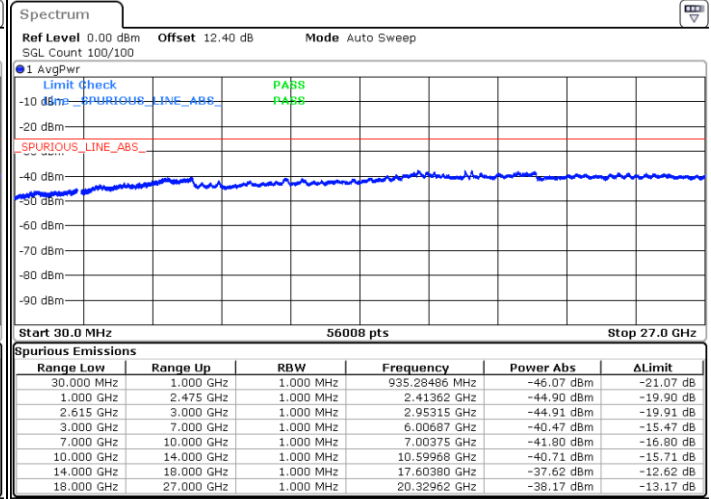

Highest Channel / FullIRB

N/A

Date: 30 JUN.2020 00:59:22

LTE Band 7C / 20MHz+20MHz

QPSK

Lowest Channel / 1RB0 and 1RB99

Lowest Channel / 1RB99 and 1RB0

Date: 29.JUN.2020 22:09:23

Date: 29.JUN.2020 22:08:21

Lowest Channel / FullIRB

N/A

Date: 29.JUN.2020 22:34:03

LTE Band 7C / 20MHz+20MHz

QPSK

Middle Channel / 1RB0 and 1RB9

Middle Channel / 1RB99 and 1RB0

Date: 29 JUN.2020 23:18:37

Date: 29 JUN.2020 23:19:39

Middle Channel / FullIRB

N/A

Date: 29 JUN.2020 23:13:23

LTE Band 7C / 20MHz+20MHz

QPSK

Highest Channel / 1RB0 and 1RB99

Highest Channel / 1RB99 and 1RB0

Date: 29 JUN.2020 23:40:32

Date: 29 JUN.2020 23:33:21

Highest Channel / FullIRB

N/A

Date: 29 JUN.2020 23:41:35

LTE Band 7C / 10MHz+20MHz

16QAM