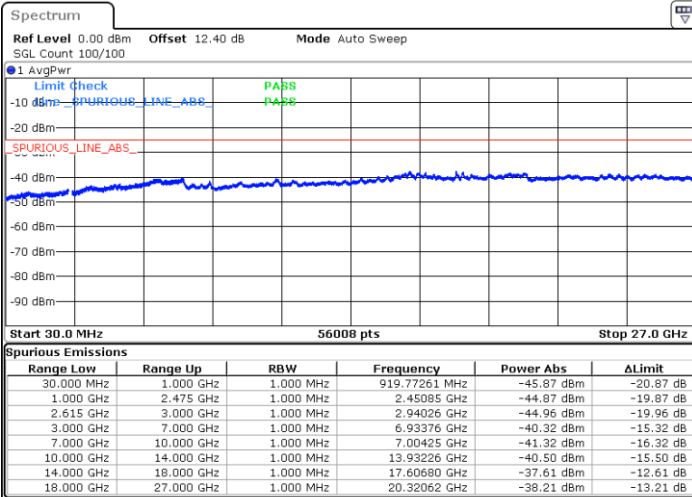

LTE Band 7C / 20MHz+15MHz

QPSK

Lowest Channel / 1RB0 and 1RB74

Lowest Channel / 1RB99 and 1RB0

Date: 30.JUN.2020 00:11:15

Date: 30.JUN.2020 00:09:00

Lowest Channel / FullIRB

N/A

Date: 30.JUN.2020 00:16:29

LTE Band 7C / 20MHz+15MHz

QPSK

MiddleChannel / 1RB0 and 1RB74

Middle Channel / 1RB99 and 1RB0

Date: 30 JUN.2020 00:35:41

Date: 30 JUN.2020 00:36:43

Middle Channel / FullIRB

N/A

Date: 30 JUN.2020 00:30:27

LTE Band 7C / 20MHz+15MHz

QPSK

Highest Channel / 1RB0 and 1RB74

Highest Channel / 1RB99 and 1RB0

Date: 30 JUN.2020 00:58:19

Date: 30 JUN.2020 00:49:41

Highest Channel / FullIRB

N/A

Date: 30 JUN.2020 00:59:22

LTE Band 7C / 20MHz+20MHz

QPSK

Lowest Channel / 1RB0 and 1RB99

Lowest Channel / 1RB99 and 1RB0

Date: 29.JUN.2020 22:09:23