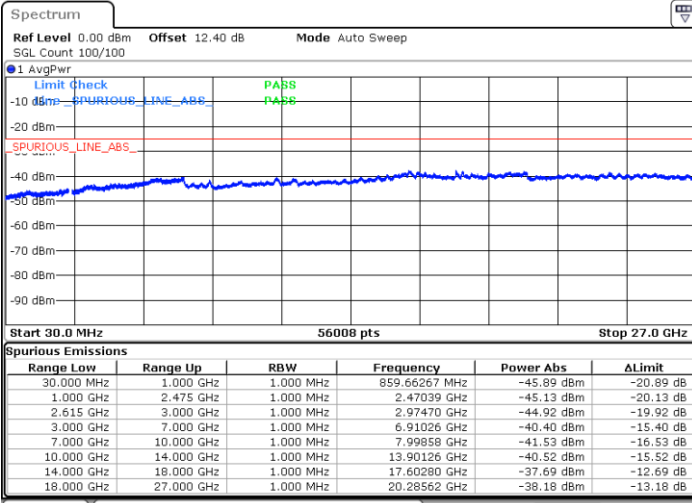

Date: 30 JUN.2020 04:00:43

Date: 30 JUN.2020 03:56:24

Highest Channel / FullIRB

N/A

Date: 30 JUN.2020 04:03:50

LTE Band 7C / 20MHz+15MHz

16QAM

Lowest Channel / 1RB0 and 1RB74

Lowest Channel / 1RB99 and 1RB0

Date: 30.JUN.2020 00:12:18

Date: 30.JUN.2020 00:07:57

Lowest Channel / FullIRB

N/A

Date: 30.JUN.2020 00:15:26

LTE Band 7C / 20MHz+15MHz

16QAM

MiddleChannel / 1RB0 and 1RB74

Middle Channel / 1RB99 and 1RB0

Date: 30 JUN.2020 00:34:38

Date: 30 JUN.2020 00:37:46

Middle Channel / FullIRB

N/A

Date: 30 JUN.2020 00:31:30

LTE Band 7C / 20MHz+15MHz

16QAM

Highest Channel / 1RB0 and 1RB74

Highest Channel / 1RB99 and 1RB0

Date: 30.JUN.2020 00:57:16

Date: 30.JUN.2020 00:50:44

Highest Channel / FullIRB

N/A

Date: 30.JUN.2020 01:00:25