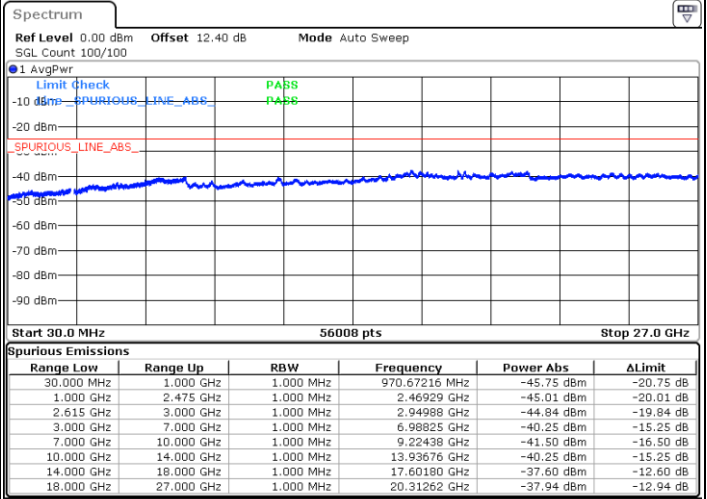

N/A

Date: 30.JUN.2020 02:01:09

LTE Band 7C / 20MHz+10MHz

16QAM

Lowest Channel / 1RB0 and 1RB49

Lowest Channel / 1RB99 and 1RB0

Date: 30 JUN.2020 03:17:40

Date: 30 JUN.2020 03:12:55

Lowest Channel / FullRB

N/A

Date: 30 JUN.2020 03:20:49

LTE Band 7C / 20MHz+10MHz

16QAM

Middle Channel / 1RB0 and 1RB49

Middle Channel / 1RB99 and 1RB0

Date: 30 JUN.2020 03:36:35

Date: 30 JUN.2020 03:39:42

Middle Channel / FullIRB

N/A

Date: 30 JUN.2020 03:33:26

LTE Band 7C / 20MHz+10MHz

16QAM

Highest Channel / 1RB0 and 1RB49

Highest Channel / 1RB99 and 1RB0

Date: 30 JUN.2020 04:00:43

Date: 30 JUN.2020 03:56:24

Highest Channel / FullIRB

N/A

Date: 30 JUN.2020 04:03:50

LTE Band 7C / 20MHz+15MHz

16QAM

Lowest Channel / 1RB0 and 1RB74