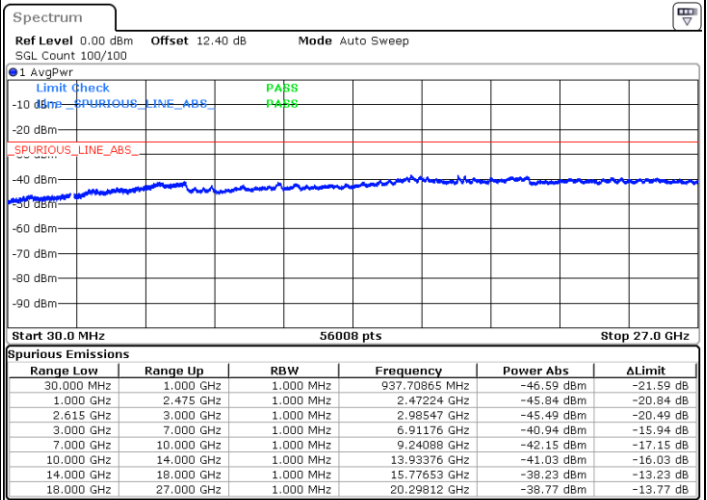

LTE Band 7C / 10MHz+20MHz

16QAM

Highest Channel / 1RB0 and 1RB99

Highest Channel / 1RB49 and 1RB0

Date: 30.JUN.2020 05:08:26

Date: 30.JUN.2020 05:05:19

Highest Channel / FullIRB

N/A

Date: 30.JUN.2020 05:13:09

LTE Band 7C / 15MHz+10MHz

16QAM

Lowest Channel / 1RB0 and 1RB49

Lowest Channel / 1RB74 and 1RB0

Date: 29.JUN.2020 20:57:38

Date: 29.JUN.2020 20:54:31

Lowest Channel / FullRB

N/A

Date: 29.JUN.2020 21:02:38

LTE Band 7C / 15MHz+10MHz

16QAM

Middle Channel / 1RB0 and 1RB49

Middle Channel / 1RB74 and 1RB0

Date: 29.JUN.2020 21:18:09

Date: 29.JUN.2020 21:28:00

Middle Channel / FullIRB

N/A

Date: 29.JUN.2020 21:15:00

LTE Band 7C / 15MHz+10MHz

16QAM

Highest Channel / 1RB0 and 1RB49

Highest Channel / 1RB74 and 1RB0

Date: 29.JUN.2020 21:46:37