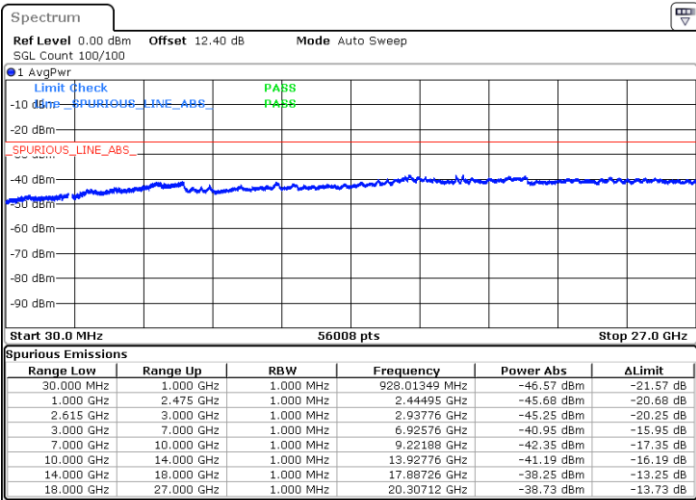

LTE Band 7C / 10MHz+20MHz

16QAM

Highest Channel / 1RB0 and 1RB99

Highest Channel / 1RB49 and 1RB0

Date: 30.JUN.2020 05:08:26

Date: 30.JUN.2020 05:05:19

Highest Channel / FullIRB

N/A

Date: 30.JUN.2020 05:13:09

LTE Band 7C / 15MHz+10MHz

16QAM

Lowest Channel / 1RB0 and 1RB49

Lowest Channel / 1RB74 and 1RB0

Date: 29.JUN.2020 20:57:38

Date: 29.JUN.2020 20:54:31

Lowest Channel / FullRB

N/A

Date: 29.JUN.2020 21:02:38

LTE Band 7C / 15MHz+10MHz

16QAM

Middle Channel / 1RB0 and 1RB49

Middle Channel / 1RB74 and 1RB0

Date: 29.JUN.2020 21:18:09

Date: 29.JUN.2020 21:28:00

Middle Channel / FullIRB

N/A

Date: 29.JUN.2020 21:15:00

LTE Band 7C / 15MHz+10MHz

16QAM

Highest Channel / 1RB0 and 1RB49

Highest Channel / 1RB74 and 1RB0

Date: 29.JUN.2020 21:46:37