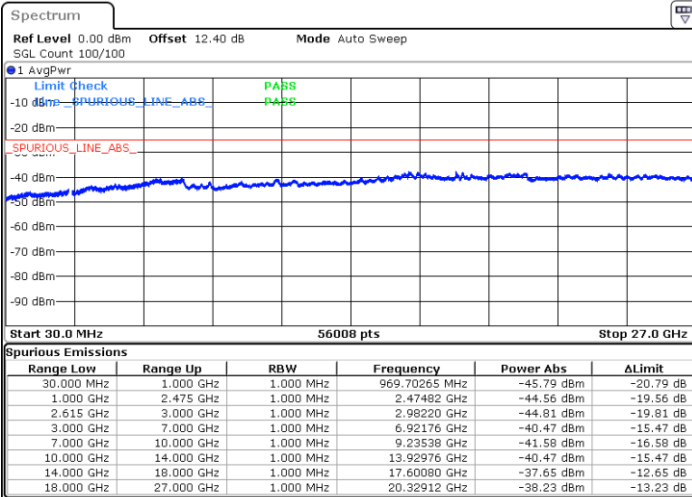

Highest Channel / 1RB0 and 1RB74

Highest Channel / 1RB74 and 1RB0

Date: 30.JUN.2020 02:56:16

Date: 30.JUN.2020 02:51:04

Highest Channel / FullIRB

N/A

Date: 30.JUN.2020 02:59:24

LTE Band 7C / 15MHz+20MHz

16QAM

Lowest Channel / 1RB0 and 1RB99

Lowest Channel / 1RB74 and 1RB0

Date: 30.JUN.2020 01:24:15

Date: 30.JUN.2020 01:20:29

Lowest Channel / FullIRB

N/A

Date: 30.JUN.2020 01:27:23

LTE Band 7C / 15MHz+20MHz

16QAM

Middle Channel / 1RB0 and 1RB9

Middle Channel / 1RB74 and 1RB0

Date: 30 JUN.2020 01:38:41

Date: 30 JUN.2020 01:41:48

Middle Channel / FullRB

N/A

Date: 30 JUN.2020 01:35:33

LTE Band 7C / 15MHz+20MHz

16QAM

Highest Channel / 1RB0 and 1RB99

Highest Channel / 1RB74 and 1RB0

Date: 30.JUN.2020 01:58:01

Date: 30.JUN.2020 01:54:25

Highest Channel / FullIRB