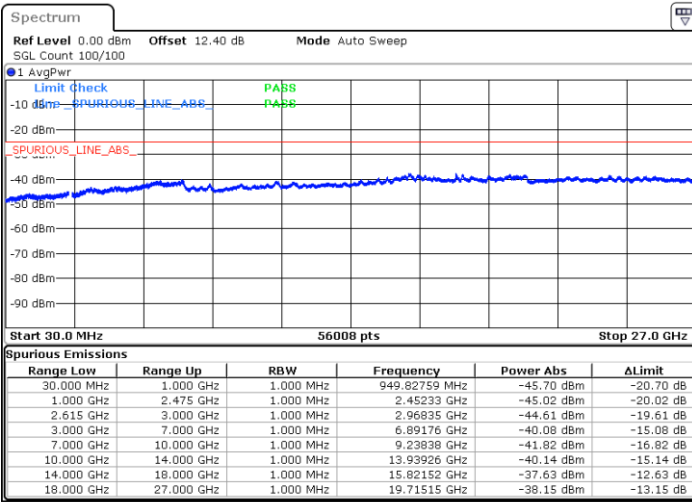

Lowest Channel / 1RB99 and 1RB0

Date: 30.JUN.2020 00:12:18

Date: 30.JUN.2020 00:07:57

Lowest Channel / FullIRB

N/A

Date: 30.JUN.2020 00:15:26

LTE Band 7C / 20MHz+15MHz

16QAM

MiddleChannel / 1RB0 and 1RB74

Middle Channel / 1RB99 and 1RB0

Date: 30 JUN.2020 00:34:38

Date: 30 JUN.2020 00:37:46

Middle Channel / FullIRB

N/A

Date: 30 JUN.2020 00:31:30

LTE Band 7C / 20MHz+15MHz

16QAM

Highest Channel / 1RB0 and 1RB74

Highest Channel / 1RB99 and 1RB0

Date: 30.JUN.2020 00:57:16

Date: 30.JUN.2020 00:50:44

Highest Channel / FullIRB

N/A

Date: 30.JUN.2020 01:00:25

LTE Band 7C / 20MHz+20MHz

16QAM

Lowest Channel / 1RB0 and 1RB99

Lowest Channel / 1RB99 and 1RB0

Date: 29.JUN.2020 22:10:26

Date: 29.JUN.2020 22:07:18

Lowest Channel / FullIRB

N/A