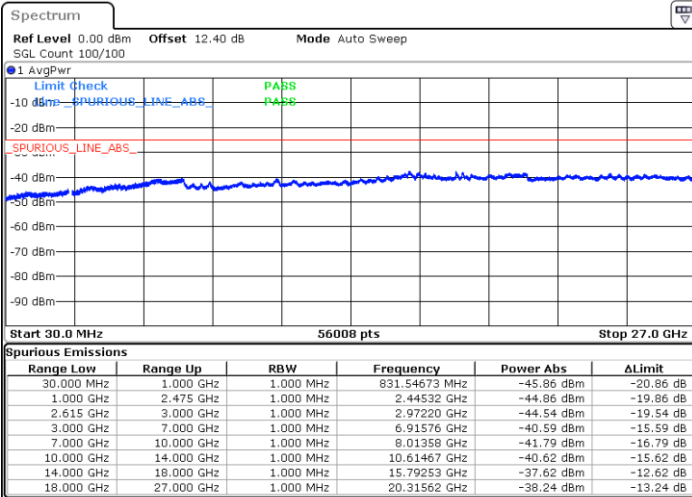

Date: 29 JUN.2020 23:18:37

Date: 29 JUN.2020 23:19:39

Middle Channel / FullIRB

N/A

Date: 29 JUN.2020 23:13:23

LTE Band 7C / 20MHz+20MHz

QPSK

Highest Channel / 1RB0 and 1RB99

Highest Channel / 1RB99 and 1RB0

Date: 29 JUN.2020 23:40:32

Date: 29 JUN.2020 23:33:21

Highest Channel / FullIRB

N/A

Date: 29 JUN.2020 23:41:35

LTE Band 7C / 10MHz+20MHz

16QAM

Lowest Channel / 1RB0 and 1RB99

Lowest Channel / 1RB49 and 1RB0

Date: 30 JUN.2020 04:21:38

Date: 30 JUN.2020 04:17:49

Lowest Channel / FullIRB

N/A

Date: 30 JUN.2020 04:24:46

LTE Band 7C / 10MHz+20MHz