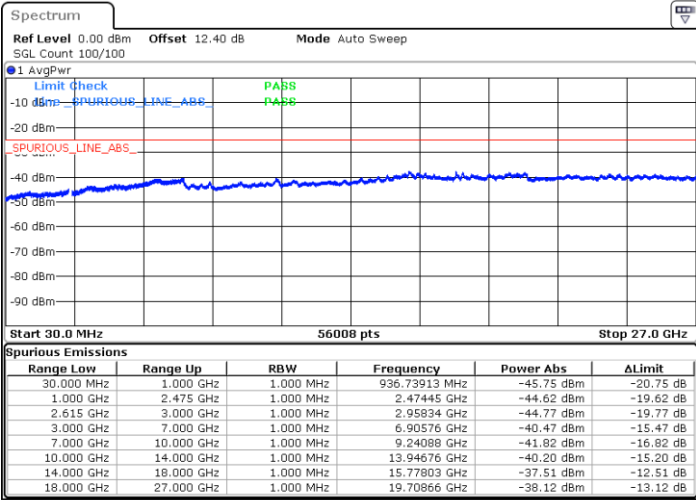

Date: 30 JUN.2020 04:00:43

Date: 30 JUN.2020 03:56:24

Highest Channel / FullIRB

N/A

Date: 30 JUN.2020 04:03:50

LTE Band 7C / 20MHz+15MHz

16QAM

Lowest Channel / 1RB0 and 1RB74

Lowest Channel / 1RB99 and 1RB0

Date: 30.JUN.2020 00:12:18

Date: 30.JUN.2020 00:07:57

Lowest Channel / FullIRB

N/A

Date: 30.JUN.2020 00:15:26

LTE Band 7C / 20MHz+15MHz

16QAM

MiddleChannel / 1RB0 and 1RB74

Middle Channel / 1RB99 and 1RB0

Date: 30 JUN.2020 00:34:38

Date: 30 JUN.2020 00:37:46

Middle Channel / FullIRB

N/A

Date: 30 JUN.2020 00:31:30

LTE Band 7C / 20MHz+15MHz