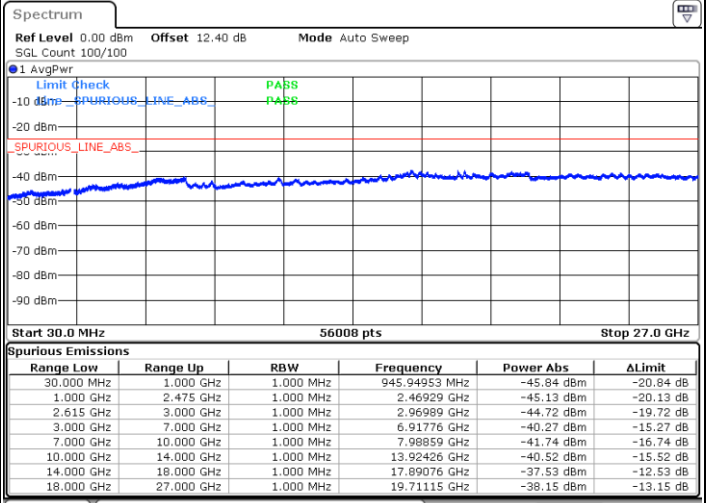

Date: 30 JUN.2020 04:00:43

Date: 30 JUN.2020 03:56:24

Highest Channel / FullIRB

N/A

Date: 30 JUN.2020 04:03:50

LTE Band 7C / 20MHz+15MHz

16QAM

Lowest Channel / 1RB0 and 1RB74

Lowest Channel / 1RB99 and 1RB0

Date: 30.JUN.2020 00:12:18

Date: 30.JUN.2020 00:07:57

Lowest Channel / FullIRB

N/A

Date: 30.JUN.2020 00:15:26

LTE Band 7C / 20MHz+15MHz

16QAM

MiddleChannel / 1RB0 and 1RB74

Middle Channel / 1RB99 and 1RB0

Date: 30 JUN.2020 00:34:38

Date: 30 JUN.2020 00:37:46

Middle Channel / FullIRB

N/A

Date: 30 JUN.2020 00:31:30

LTE Band 7C / 20MHz+15MHz

16QAM

Highest Channel / 1RB0 and 1RB74

Highest Channel / 1RB99 and 1RB0

Date: 30.JUN.2020 00:57:16

Date: 30.JUN.2020 00:50:44

Highest Channel / FullIRB

N/A

Date: 30.JUN.2020 01:00:25