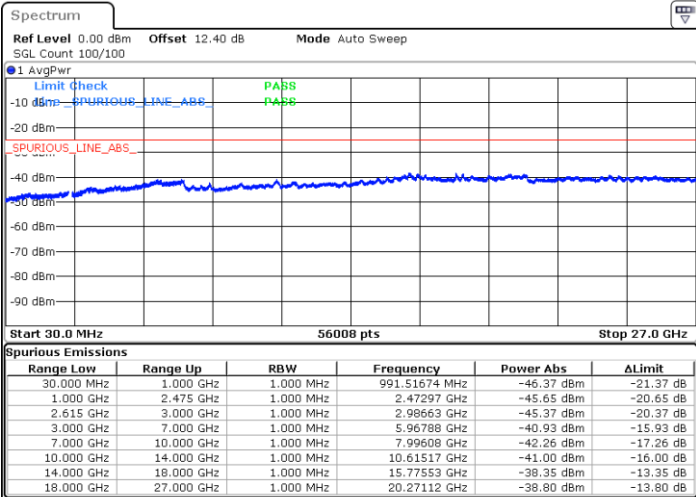

N/A

Date: 29.JUN.2020 21:02:38

LTE Band 7C / 15MHz+10MHz

16QAM

Middle Channel / 1RB0 and 1RB49

Middle Channel / 1RB74 and 1RB0

Date: 29.JUN.2020 21:18:09

Date: 29.JUN.2020 21:28:00

Middle Channel / FullIRB

N/A

Date: 29.JUN.2020 21:15:00

LTE Band 7C / 15MHz+10MHz

16QAM

Highest Channel / 1RB0 and 1RB49

Highest Channel / 1RB74 and 1RB0

Date: 29.JUN.2020 21:46:37

Date: 29.JUN.2020 21:43:30

Highest Channel / FullIRB

N/A

Date: 29.JUN.2020 21:49:45

LTE Band 7C / 15MHz+15MHz

16QAM

Lowest Channel / 1RB0 and 1RB74

Lowest Channel / 1RB74 and 1RB0

Date: 30.JUN.2020 02:18:15

Date: 30.JUN.2020 02:14:38

Lowest Channel / FullIRB

N/A

Date: 30.JUN.2020 02:21:23

LTE Band 7C / 15MHz+15MHz

16QAM

Middle Channel / 1RB0 and 1RB74