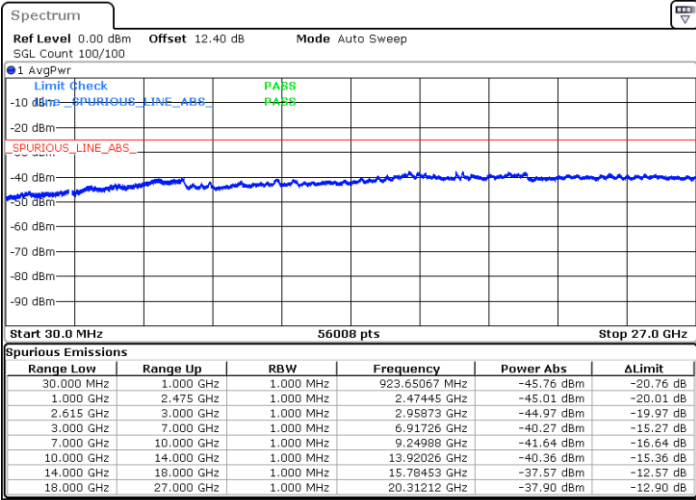

LTE Band 7C / 10MHz+20MHz

16QAM

Highest Channel / 1RB0 and 1RB99

Highest Channel / 1RB49 and 1RB0

Date: 30.JUN.2020 05:08:26

Date: 30.JUN.2020 05:05:19

Highest Channel / FullIRB

N/A

Date: 30.JUN.2020 05:13:09

LTE Band 7C / 15MHz+10MHz

16QAM

Lowest Channel / 1RB0 and 1RB49

Lowest Channel / 1RB74 and 1RB0

Date: 29.JUN.2020 20:57:38

Date: 29.JUN.2020 20:54:31

Lowest Channel / FullRB