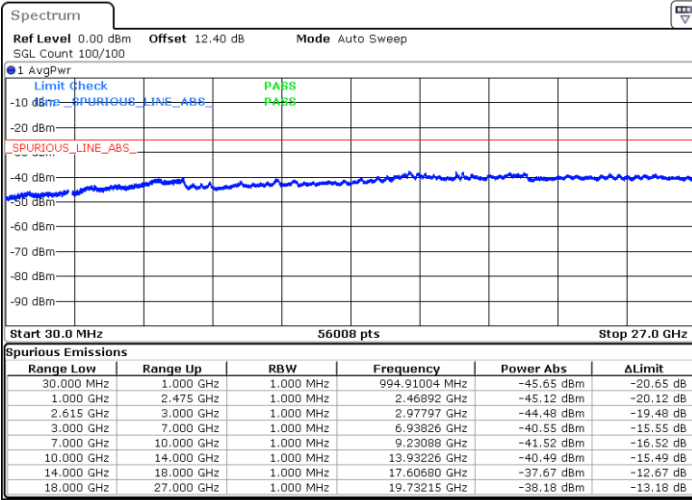

Date: 30 JUN.2020 01:35:33

LTE Band 7C / 15MHz+20MHz

16QAM

Highest Channel / 1RB0 and 1RB99

Highest Channel / 1RB74 and 1RB0

Date: 30.JUN.2020 01:58:01

Date: 30.JUN.2020 01:54:25

Highest Channel / FullIRB

N/A

Date: 30.JUN.2020 02:01:09

LTE Band 7C / 20MHz+10MHz

16QAM

Lowest Channel / 1RB0 and 1RB49

Lowest Channel / 1RB99 and 1RB0

Date: 30 JUN.2020 03:17:40

Date: 30 JUN.2020 03:12:55