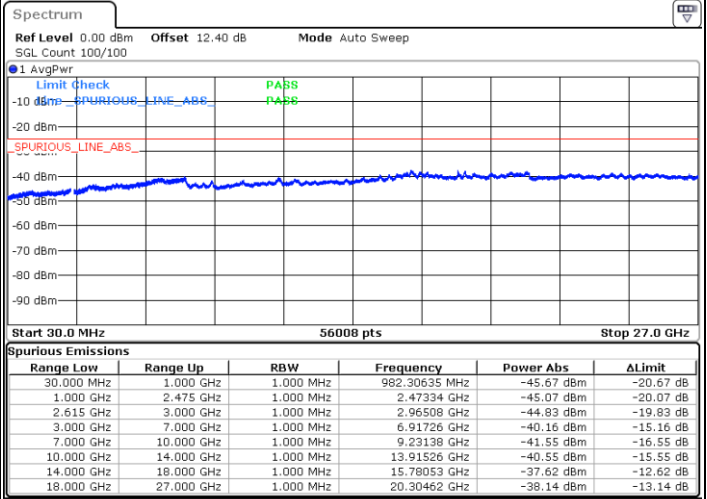

Date: 30.JUN.2020 00:16:29

LTE Band 7C / 20MHz+15MHz

QPSK

MiddleChannel / 1RB0 and 1RB74

Middle Channel / 1RB99 and 1RB0

Date: 30 JUN.2020 00:35:41

Date: 30 JUN.2020 00:36:43

Middle Channel / FullIRB

N/A

Date: 30 JUN.2020 00:30:27

LTE Band 7C / 20MHz+15MHz

QPSK

Highest Channel / 1RB0 and 1RB74

Highest Channel / 1RB99 and 1RB0

Date: 30 JUN.2020 00:58:19

Date: 30 JUN.2020 00:49:41

Highest Channel / FullIRB

N/A

Date: 30 JUN.2020 00:59:22

LTE Band 7C / 20MHz+20MHz

QPSK

Lowest Channel / 1RB0 and 1RB99

Lowest Channel / 1RB99 and 1RB0

Date: 29.JUN.2020 22:09:23

Date: 29.JUN.2020 22:08:21

Lowest Channel / FullIRB

N/A

Date: 29.JUN.2020 22:34:03

LTE Band 7C / 20MHz+20MHz

QPSK

Middle Channel / 1RB0 and 1RB9

Middle Channel / 1RB99 and 1RB0