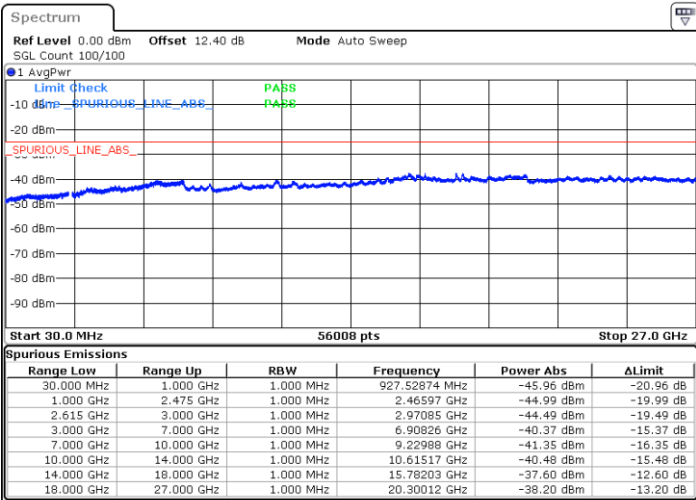

Lowest Channel / FullRB

N/A

Date: 30 JUN.2020 03:20:49

LTE Band 7C / 20MHz+10MHz

16QAM

Middle Channel / 1RB0 and 1RB49

Middle Channel / 1RB99 and 1RB0

Date: 30 JUN.2020 03:36:35

Date: 30 JUN.2020 03:39:42

Middle Channel / FullIRB

N/A

Date: 30 JUN.2020 03:33:26

LTE Band 7C / 20MHz+10MHz

16QAM

Highest Channel / 1RB0 and 1RB49

Highest Channel / 1RB99 and 1RB0

Date: 30 JUN.2020 04:00:43

Date: 30 JUN.2020 03:56:24

Highest Channel / FullIRB

N/A

Date: 30 JUN.2020 04:03:50

LTE Band 7C / 20MHz+15MHz

16QAM

Lowest Channel / 1RB0 and 1RB74

Lowest Channel / 1RB99 and 1RB0

Date: 30.JUN.2020 00:12:18

Date: 30.JUN.2020 00:07:57

Lowest Channel / FullIRB

N/A

Date: 30.JUN.2020 00:15:26

LTE Band 7C / 20MHz+15MHz

16QAM