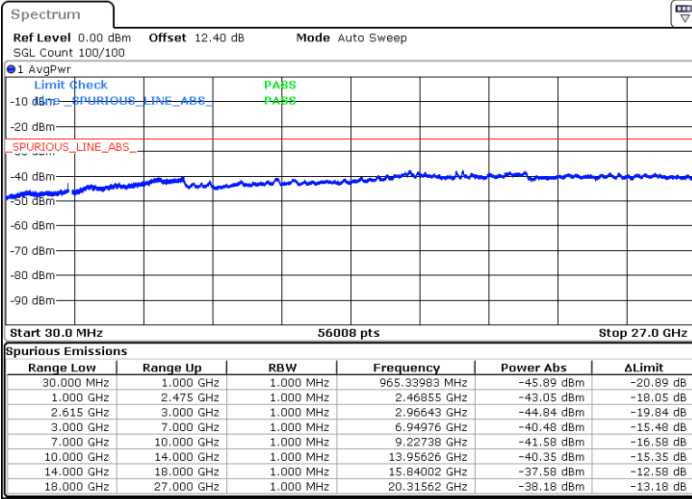

Middle Channel / 1RB74 and 1RB0

Date: 30 JUN.2020 02:36:23

Date: 30 JUN.2020 02:39:31

Middle Channel / FullIRB

N/A

Date: 30 JUN.2020 02:33:14

LTE Band 7C / 15MHz+15MHz

16QAM

Highest Channel / 1RB0 and 1RB74

Highest Channel / 1RB74 and 1RB0

Date: 30.JUN.2020 02:56:16

Date: 30.JUN.2020 02:51:04

Highest Channel / FullIRB

N/A

Date: 30.JUN.2020 02:59:24

LTE Band 7C / 15MHz+20MHz

16QAM

Lowest Channel / 1RB0 and 1RB99

Lowest Channel / 1RB74 and 1RB0

Date: 30.JUN.2020 01:24:15

Date: 30.JUN.2020 01:20:29

Lowest Channel / FullIRB

N/A

Date: 30.JUN.2020 01:27:23