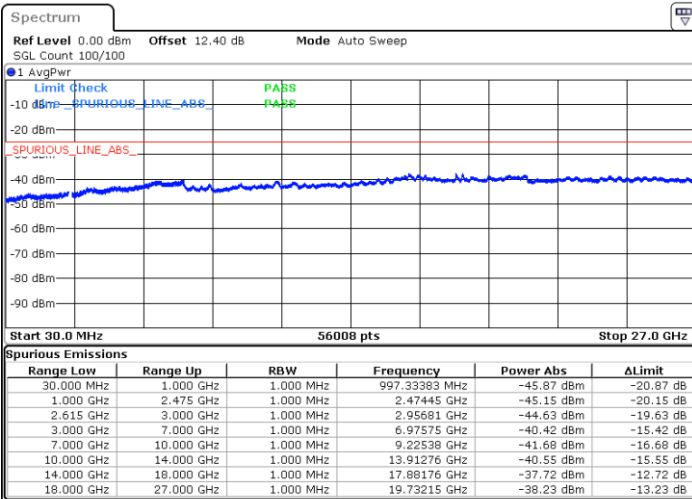

LTE Band 7C / 20MHz+20MHz

16QAM

Lowest Channel / 1RB0 and 1RB99

Lowest Channel / 1RB99 and 1RB0

Date: 29.JUN.2020 22:10:26

Date: 29.JUN.2020 22:07:18

Lowest Channel / FullIRB

N/A

Date: 29.JUN.2020 22:33:01

LTE Band 7C / 20MHz+20MHz

16QAM

Middle Channel / 1RB0 and 1RB99

Middle Channel / 1RB99 and 1RB0

Date: 29.JUN.2020 23:17:34

Date: 29.JUN.2020 23:20:42

Middle Channel / FullIRB

N/A

Date: 29.JUN.2020 23:14:26

LTE Band 7C / 20MHz+20MHz

16QAM

Highest Channel / 1RB0 and 1RB99

Highest Channel / 1RB99 and 1RB0

Date: 29 JUN.2020 23:39:29

Date: 29 JUN.2020 23:34:23