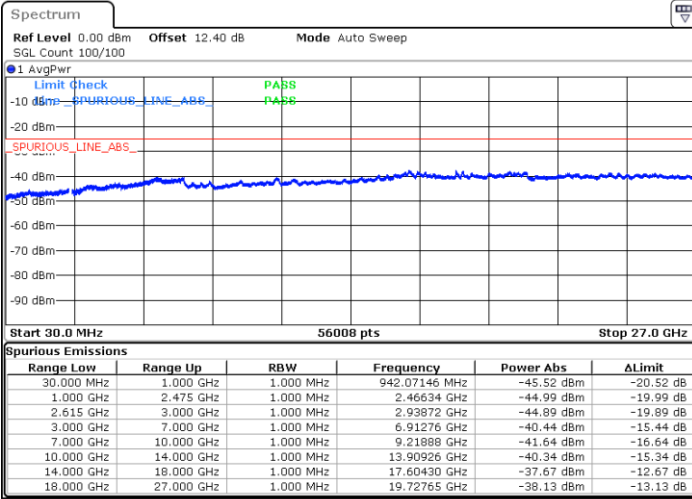

N/A

Date: 30.JUN.2020 02:01:09

LTE Band 7C / 20MHz+10MHz

16QAM

Lowest Channel / 1RB0 and 1RB49

Lowest Channel / 1RB99 and 1RB0

Date: 30 JUN.2020 03:17:40

Date: 30 JUN.2020 03:12:55

Lowest Channel / FullRB

N/A

Date: 30 JUN.2020 03:20:49

LTE Band 7C / 20MHz+10MHz

16QAM

Middle Channel / 1RB0 and 1RB49

Middle Channel / 1RB99 and 1RB0

Date: 30 JUN.2020 03:36:35

Date: 30 JUN.2020 03:39:42

Middle Channel / FullIRB

N/A

Date: 30 JUN.2020 03:33:26

LTE Band 7C / 20MHz+10MHz

16QAM

Highest Channel / 1RB0 and 1RB49

Highest Channel / 1RB99 and 1RB0

Date: 30 JUN.2020 04:00:43

Date: 30 JUN.2020 03:56:24

Highest Channel / FullIRB

N/A

Date: 30 JUN.2020 04:03:50

LTE Band 7C / 20MHz+15MHz

16QAM

Lowest Channel / 1RB0 and 1RB74