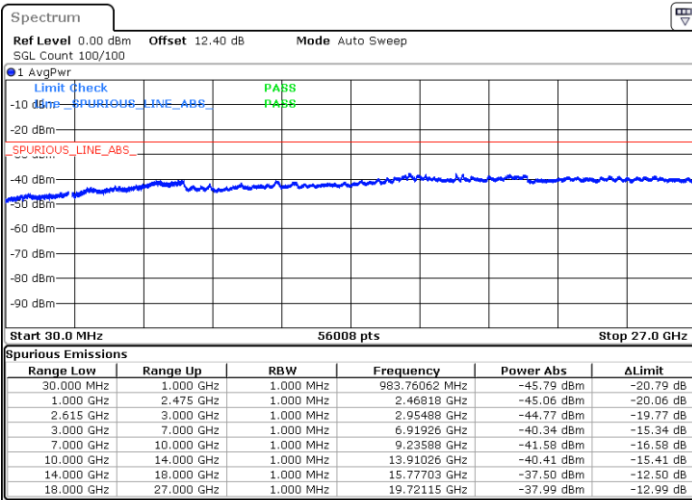

Middle Channel / 1RB74 and 1RB0

Date: 30 JUN.2020 02:36:23

Date: 30 JUN.2020 02:39:31

Middle Channel / FullIRB

N/A

Date: 30 JUN.2020 02:33:14

LTE Band 7C / 15MHz+15MHz

16QAM

Highest Channel / 1RB0 and 1RB74

Highest Channel / 1RB74 and 1RB0

Date: 30.JUN.2020 02:56:16

Date: 30.JUN.2020 02:51:04

Highest Channel / FullIRB

N/A

Date: 30.JUN.2020 02:59:24

LTE Band 7C / 15MHz+20MHz

16QAM

Lowest Channel / 1RB0 and 1RB99

Lowest Channel / 1RB74 and 1RB0

Date: 30.JUN.2020 01:24:15

Date: 30.JUN.2020 01:20:29

Lowest Channel / FullIRB

N/A

Date: 30.JUN.2020 01:27:23