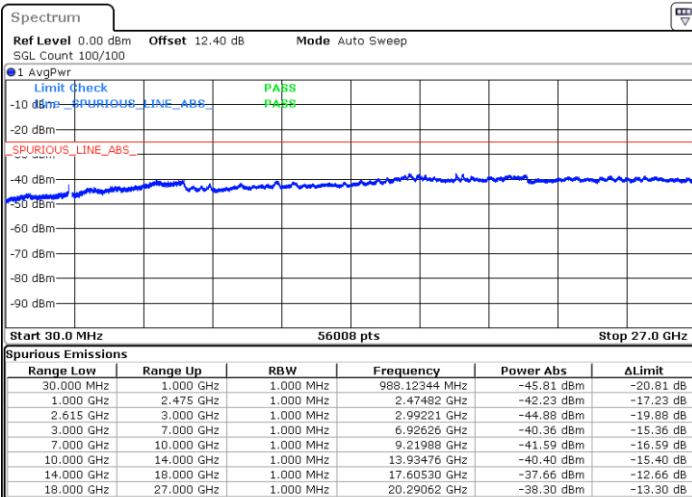

LTE Band 7C / 20MHz+15MHz

QPSK

Lowest Channel / 1RB0 and 1RB74

Lowest Channel / 1RB99 and 1RB0

Date: 30.JUN.2020 00:11:15

Date: 30.JUN.2020 00:09:00

Lowest Channel / FullIRB

N/A

Date: 30.JUN.2020 00:16:29

LTE Band 7C / 20MHz+15MHz

QPSK

MiddleChannel / 1RB0 and 1RB74

Middle Channel / 1RB99 and 1RB0

Date: 30 JUN.2020 00:35:41

Date: 30 JUN.2020 00:36:43

Middle Channel / FullIRB

N/A

Date: 30 JUN.2020 00:30:27

LTE Band 7C / 20MHz+15MHz

QPSK

Highest Channel / 1RB0 and 1RB74

Highest Channel / 1RB99 and 1RB0

Date: 30 JUN.2020 00:58:19

Date: 30 JUN.2020 00:49:41