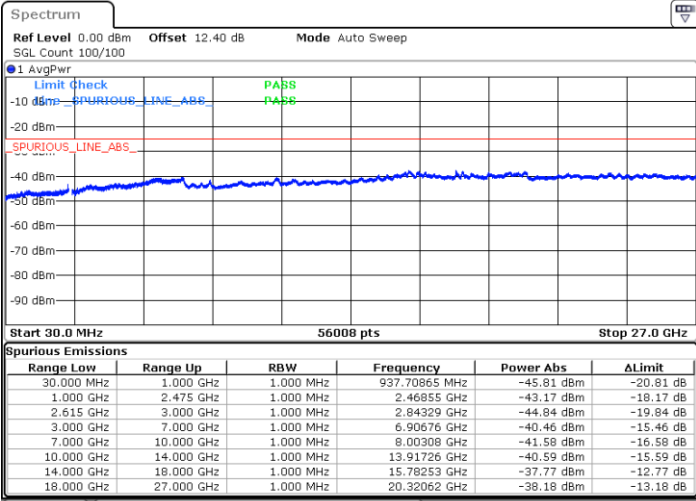

Date: 30 JUN.2020 03:39:42

Middle Channel / FullIRB

N/A

Date: 30 JUN.2020 03:33:26

LTE Band 7C / 20MHz+10MHz

16QAM

Highest Channel / 1RB0 and 1RB49

Highest Channel / 1RB99 and 1RB0

Date: 30 JUN.2020 04:00:43

Date: 30 JUN.2020 03:56:24

Highest Channel / FullIRB

N/A

Date: 30 JUN.2020 04:03:50

LTE Band 7C / 20MHz+15MHz

16QAM

Lowest Channel / 1RB0 and 1RB74

Lowest Channel / 1RB99 and 1RB0

Date: 30.JUN.2020 00:12:18

Date: 30.JUN.2020 00:07:57

Lowest Channel / FullIRB

N/A

Date: 30.JUN.2020 00:15:26

LTE Band 7C / 20MHz+15MHz

16QAM

MiddleChannel / 1RB0 and 1RB74

Middle Channel / 1RB99 and 1RB0

Date: 30 JUN.2020 00:34:38

Date: 30 JUN.2020 00:37:46

Middle Channel / FullIRB

N/A

Date: 30 JUN.2020 00:31:30

LTE Band 7C / 20MHz+15MHz