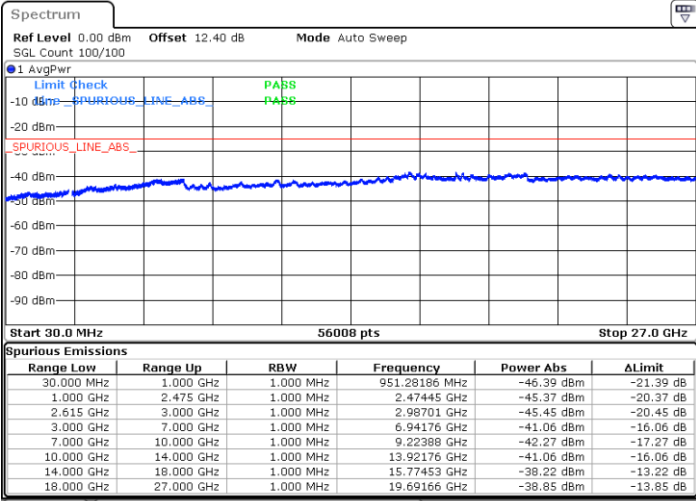

Middle Channel / FullIRB

N/A

Date: 29.JUN.2020 21:15:00

LTE Band 7C / 15MHz+10MHz

16QAM

Highest Channel / 1RB0 and 1RB49

Highest Channel / 1RB74 and 1RB0

Date: 29.JUN.2020 21:46:37

Date: 29.JUN.2020 21:43:30

Highest Channel / FullIRB

N/A

Date: 29.JUN.2020 21:49:45

LTE Band 7C / 15MHz+15MHz

16QAM

Lowest Channel / 1RB0 and 1RB74

Lowest Channel / 1RB74 and 1RB0

Date: 30.JUN.2020 02:18:15

Date: 30.JUN.2020 02:14:38

Lowest Channel / FullIRB

N/A

Date: 30.JUN.2020 02:21:23

LTE Band 7C / 15MHz+15MHz

16QAM

Middle Channel / 1RB0 and 1RB74