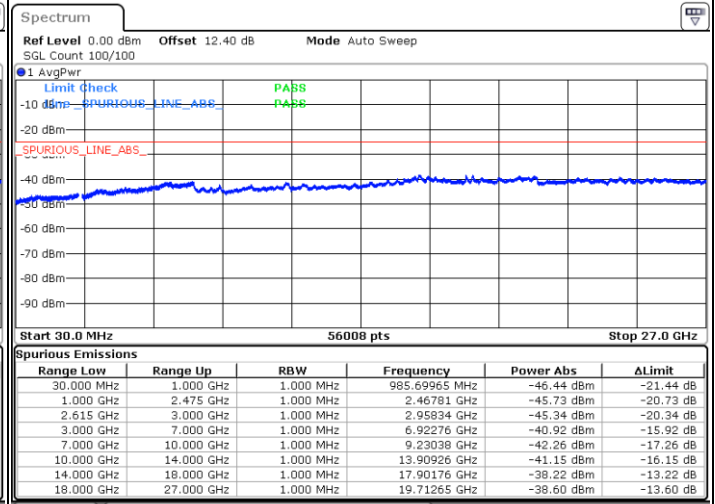

16QAM

Highest Channel / 1RB0 and 1RB74

Highest Channel / 1RB99 and 1RB0

Date: 30.JUN.2020 00:57:16

Date: 30.JUN.2020 00:50:44

Highest Channel / FullIRB

N/A

Date: 30.JUN.2020 01:00:25

LTE Band 7C / 20MHz+20MHz

16QAM

Lowest Channel / 1RB0 and 1RB99

Lowest Channel / 1RB99 and 1RB0

Date: 29.JUN.2020 22:10:26

Date: 29.JUN.2020 22:07:18

Lowest Channel / FullIRB

N/A

Date: 29.JUN.2020 22:33:01

LTE Band 7C / 20MHz+20MHz

16QAM

Middle Channel / 1RB0 and 1RB99

Middle Channel / 1RB99 and 1RB0

Date: 29.JUN.2020 23:17:34

Date: 29.JUN.2020 23:20:42

Middle Channel / FullIRB