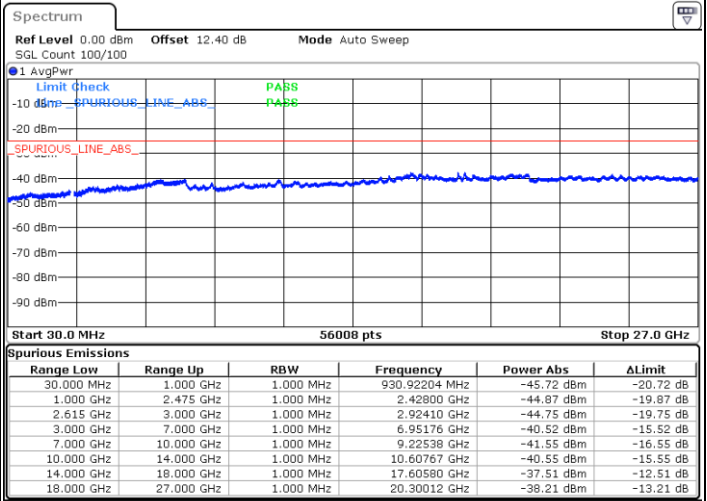

Date: 30.JUN.2020 02:18:15

Date: 30.JUN.2020 02:14:38

Lowest Channel / FullIRB

N/A

Date: 30.JUN.2020 02:21:23

LTE Band 7C / 15MHz+15MHz

16QAM

Middle Channel / 1RB0 and 1RB74

Middle Channel / 1RB74 and 1RB0

Date: 30 JUN.2020 02:36:23

Date: 30 JUN.2020 02:39:31

Middle Channel / FullIRB

N/A

Date: 30 JUN.2020 02:33:14

LTE Band 7C / 15MHz+15MHz

16QAM

Highest Channel / 1RB0 and 1RB74

Highest Channel / 1RB74 and 1RB0

Date: 30.JUN.2020 02:56:16

Date: 30.JUN.2020 02:51:04

Highest Channel / FullIRB

N/A

Date: 30.JUN.2020 02:59:24

LTE Band 7C / 15MHz+20MHz