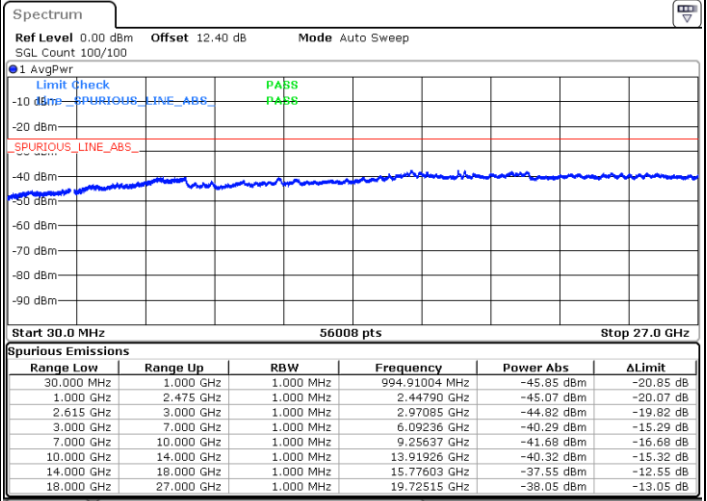

Date: 29 JUN.2020 23:18:37

Date: 29 JUN.2020 23:19:39

Middle Channel / FullIRB

N/A

Date: 29 JUN.2020 23:13:23

LTE Band 7C / 20MHz+20MHz

QPSK

Highest Channel / 1RB0 and 1RB99

Highest Channel / 1RB99 and 1RB0

Date: 29 JUN.2020 23:40:32

Date: 29 JUN.2020 23:33:21

Highest Channel / FullIRB

N/A

Date: 29 JUN.2020 23:41:35

LTE Band 7C / 10MHz+20MHz

16QAM

Lowest Channel / 1RB0 and 1RB99

Lowest Channel / 1RB49 and 1RB0

Date: 30 JUN.2020 04:21:38

Date: 30 JUN.2020 04:17:49

Lowest Channel / FullIRB

N/A

Date: 30 JUN.2020 04:24:46

LTE Band 7C / 10MHz+20MHz