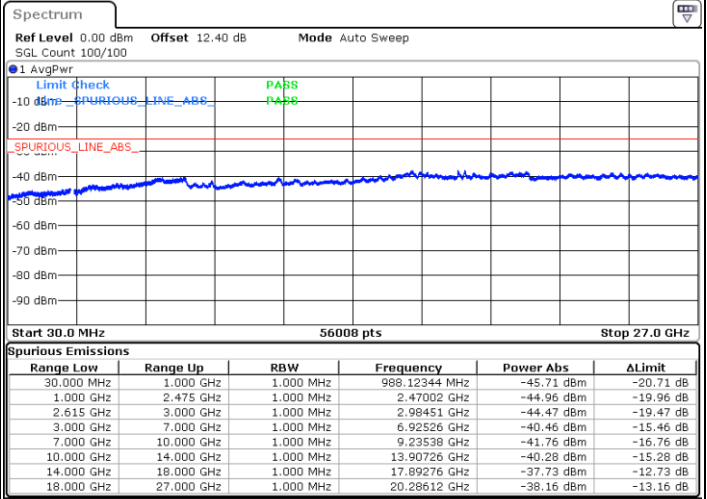

Date: 29.JUN.2020 22:08:21

Lowest Channel / FullIRB

N/A

Date: 29.JUN.2020 22:34:03

LTE Band 7C / 20MHz+20MHz

QPSK

Middle Channel / 1RB0 and 1RB9

Middle Channel / 1RB99 and 1RB0

Date: 29 JUN.2020 23:18:37

Date: 29 JUN.2020 23:19:39

Middle Channel / FullIRB

N/A

Date: 29 JUN.2020 23:13:23

LTE Band 7C / 20MHz+20MHz

QPSK

Highest Channel / 1RB0 and 1RB99

Highest Channel / 1RB99 and 1RB0

Date: 29 JUN.2020 23:40:32

Date: 29 JUN.2020 23:33:21

Highest Channel / FullIRB

N/A

Date: 29 JUN.2020 23:41:35

LTE Band 7C / 10MHz+20MHz

16QAM

Lowest Channel / 1RB0 and 1RB99

Lowest Channel / 1RB49 and 1RB0

Date: 30 JUN.2020 04:21:38

Date: 30 JUN.2020 04:17:49

Lowest Channel / FullIRB

N/A

Date: 30 JUN.2020 04:24:46

LTE Band 7C / 10MHz+20MHz