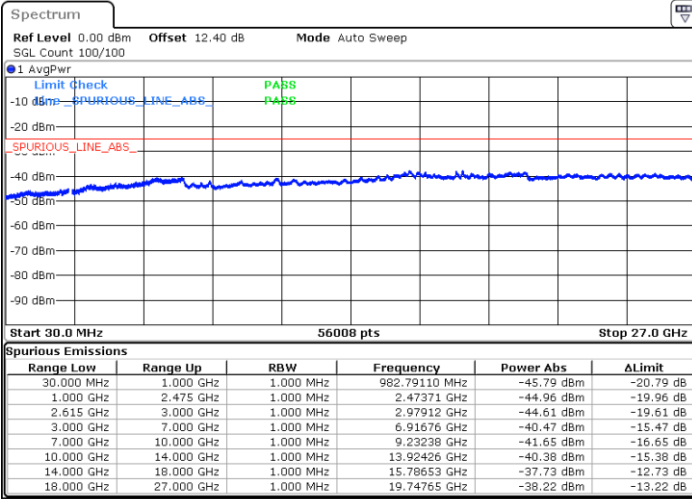

Date: 29.JUN.2020 22:33:01

LTE Band 7C / 20MHz+20MHz

16QAM

Middle Channel / 1RB0 and 1RB99

Middle Channel / 1RB99 and 1RB0

Date: 29.JUN.2020 23:17:34

Date: 29.JUN.2020 23:20:42

Middle Channel / FullIRB

N/A

Date: 29.JUN.2020 23:14:26

LTE Band 7C / 20MHz+20MHz

16QAM

Highest Channel / 1RB0 and 1RB99

Highest Channel / 1RB99 and 1RB0

Date: 29 JUN.2020 23:39:29

Date: 29 JUN.2020 23:34:23