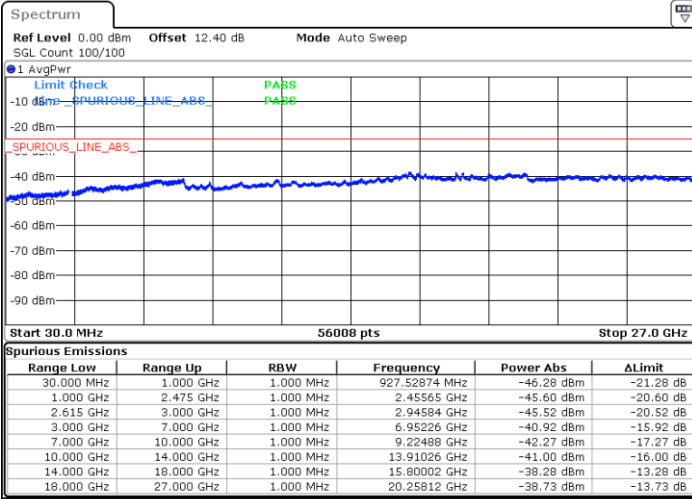

Date: 30.JUN.2020 05:13:09

LTE Band 7C / 15MHz+10MHz

16QAM

Lowest Channel / 1RB0 and 1RB49

Lowest Channel / 1RB74 and 1RB0

Date: 29.JUN.2020 20:57:38

Date: 29.JUN.2020 20:54:31

Lowest Channel / FullRB

N/A

Date: 29.JUN.2020 21:02:38

LTE Band 7C / 15MHz+10MHz

16QAM

Middle Channel / 1RB0 and 1RB49

Middle Channel / 1RB74 and 1RB0

Date: 29.JUN.2020 21:18:09

Date: 29.JUN.2020 21:28:00

Middle Channel / FullIRB

N/A

Date: 29.JUN.2020 21:15:00

LTE Band 7C / 15MHz+10MHz

16QAM

Highest Channel / 1RB0 and 1RB49

Highest Channel / 1RB74 and 1RB0

Date: 29.JUN.2020 21:46:37

Date: 29.JUN.2020 21:43:30

Highest Channel / FullIRB

N/A

Date: 29.JUN.2020 21:49:45

LTE Band 7C / 15MHz+15MHz

16QAM

Lowest Channel / 1RB0 and 1RB74

Lowest Channel / 1RB74 and 1RB0