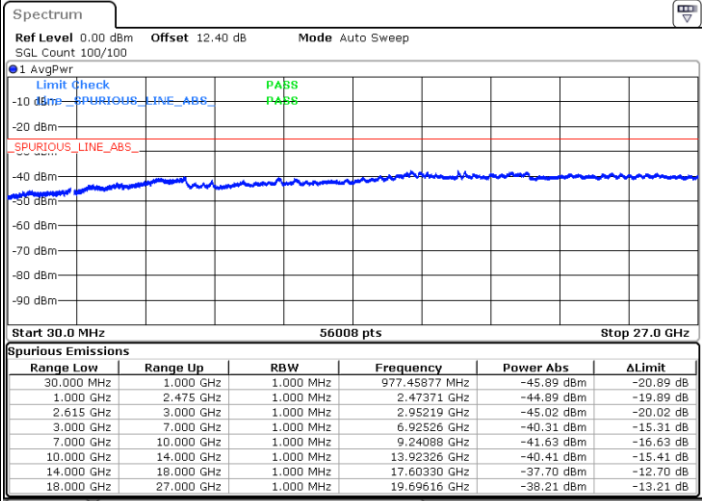

Date: 30 JUN.2020 03:39:42

Middle Channel / FullIRB

N/A

Date: 30 JUN.2020 03:33:26

LTE Band 7C / 20MHz+10MHz

16QAM

Highest Channel / 1RB0 and 1RB49

Highest Channel / 1RB99 and 1RB0

Date: 30 JUN.2020 04:00:43

Date: 30 JUN.2020 03:56:24

Highest Channel / FullIRB

N/A

Date: 30 JUN.2020 04:03:50

LTE Band 7C / 20MHz+15MHz

16QAM

Lowest Channel / 1RB0 and 1RB74

Lowest Channel / 1RB99 and 1RB0

Date: 30.JUN.2020 00:12:18

Date: 30.JUN.2020 00:07:57

Lowest Channel / FullIRB

N/A

Date: 30.JUN.2020 00:15:26

LTE Band 7C / 20MHz+15MHz

16QAM

MiddleChannel / 1RB0 and 1RB74

Middle Channel / 1RB99 and 1RB0

Date: 30 JUN.2020 00:34:38

Date: 30 JUN.2020 00:37:46

Middle Channel / FullIRB

N/A

Date: 30 JUN.2020 00:31:30

LTE Band 7C / 20MHz+15MHz