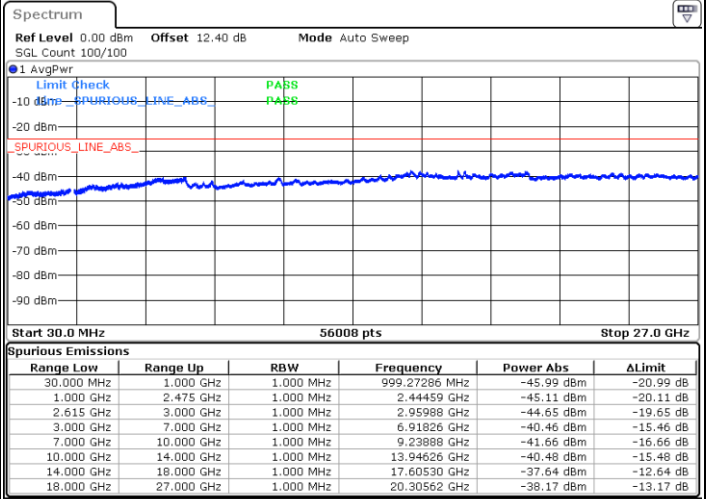

Middle Channel / 1RB74 and 1RB0

Date: 30 JUN.2020 02:36:23

Date: 30 JUN.2020 02:39:31

Middle Channel / FullIRB

N/A

Date: 30 JUN.2020 02:33:14

LTE Band 7C / 15MHz+15MHz

16QAM

Highest Channel / 1RB0 and 1RB74

Highest Channel / 1RB74 and 1RB0

Date: 30.JUN.2020 02:56:16

Date: 30.JUN.2020 02:51:04

Highest Channel / FullIRB

N/A

Date: 30.JUN.2020 02:59:24

LTE Band 7C / 15MHz+20MHz

16QAM

Lowest Channel / 1RB0 and 1RB99

Lowest Channel / 1RB74 and 1RB0

Date: 30.JUN.2020 01:24:15

Date: 30.JUN.2020 01:20:29

Lowest Channel / FullIRB

N/A

Date: 30.JUN.2020 01:27:23