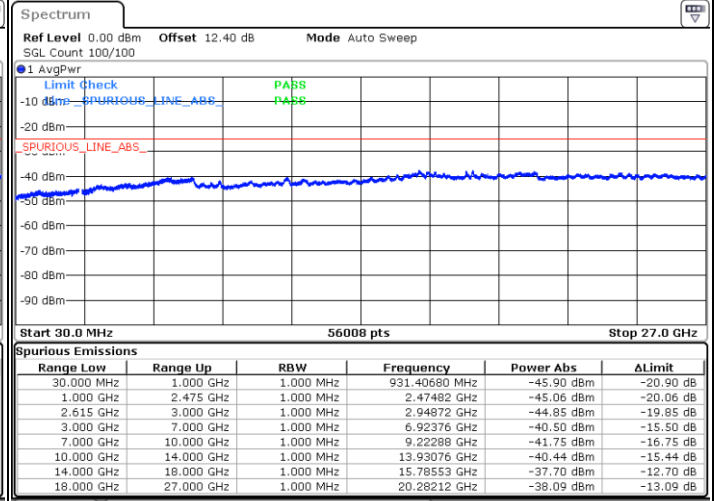

Date: 29.JUN.2020 21:13:57

LTE Band 7C / 15MHz+10MHz

QPSK

Highest Channel / 1RB0 and 1RB49

Highest Channel / 1RB74 and 1RB0

Date: 29.JUN.2020 21:47:40

Date: 29.JUN.2020 21:41:27

Highest Channel / FullIRB

N/A

Date: 29.JUN.2020 21:48:43

LTE Band 7C / 15MHz+15MHz

QPSK

Lowest Channel / 1RB0 and 1RB74

Lowest Channel / 1RB74 and 1RB0

Date: 30 JUN.2020 02:17:12

Date: 30 JUN.2020 02:15:41

Lowest Channel / FullIRB

N/A

Date: 30 JUN.2020 02:22:26

LTE Band 7C / 15MHz+15MHz

QPSK

Middle Channel / 1RB0 and 1RB74

Middle Channel / 1RB74 and 1RB0

Date: 30 JUN.2020 02:37:26

Date: 30 JUN.2020 02:38:28

Middle Channel / FullRB

N/A

Date: 30 JUN.2020 02:32:12

LTE Band 7C / 15MHz+15MHz

QPSK

Highest Channel / 1RB0 and 1RB74

Highest Channel / 1RB74 and 1RB0