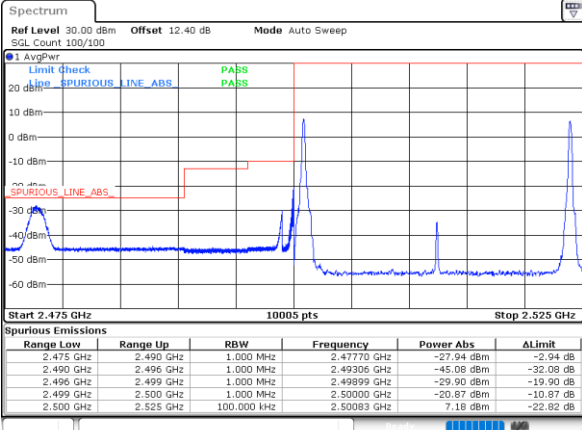

Lowest Band Edge / Full RB

Highest Band Edge / Full RB

Date: 1..JUL.2020 22:20:35

Date: 30..JUN.2020 04:52:44

LTE Band 7C / 15MHz+10MHz

64QAM

Lowest Band Edge / 1RB0 and 1RB49

Highest Band Edge / 1RB0 and 1RB49