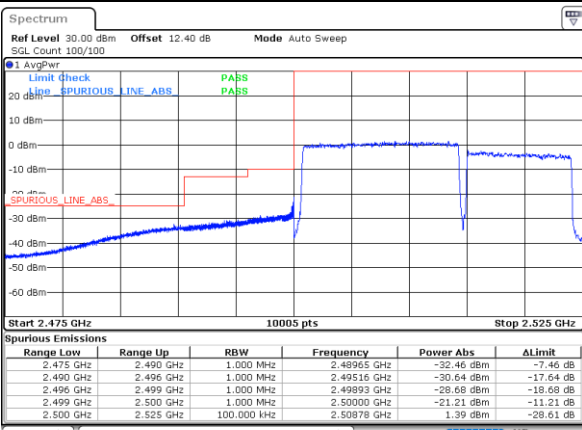

Lowest Band Edge / Full RB

Highest Band Edge / Full RB

Date: 1..JUL.2020 22:20:35

Date: 30..JUN.2020 04:52:44

LTE Band 7C / 15MHz+10MHz

64QAM

Lowest Band Edge / 1RB0 and 1RB49

Highest Band Edge / 1RB0 and 1RB49

Date: 6 JUN 2020 20:46:44

Date: 29 JUN 2020 21:18:21

Lowest Band Edge / 1RB74 and 1RB0

Highest Band Edge / 1RB74 and 1RB0

Date: 24 JUN 2020 19:34:05

Date: 29 JUN 2020 21:19:02

Lowest Band Edge / Full RB

Highest Band Edge / Full RB

Date: 24 JUN 2020 19:29:53

Date: 29 JUN 2020 21:14:53

LTE Band 7C / 15MHz+15MHz

64QAM

Lowest Band Edge / 1RB0 and 1RB74

Highest Band Edge / 1RB0 and 1RB74

Date: 1..JUL.2020 22:50:21

Date: 30..JUN.2020 02:14:56