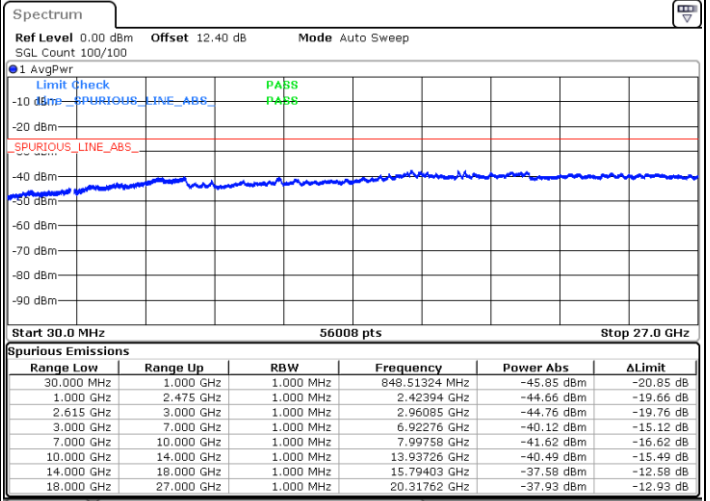

Highest Band Edge / Full RB

Date: 1..JUL.2020 19:26:27

Date: 29..JUN.2020 23:26:47

Conducted Spurious Emission

LTE Band 7C / 10MHz+20MHz

QPSK

Lowest Channel / 1RB0 and 1RB99

Lowest Channel / 1RB49 and 1RB0

Date: 30 JUN 2020 04:20:35

Date: 30 JUN 2020 04:18:52

Lowest Channel / FullIRB

N/A

Date: 30 JUN 2020 04:25:48

LTE Band 7C / 10MHz+20MHz

QPSK

MiddleChannel / 1RB0 and 1RB99

Middle Channel / 1RB49 and 1RB0

Date: 30 JUN.2020 04:46:32

Date: 30 JUN.2020 04:47:33

Middle Channel / FullIRB

N/A

Date: 30 JUN.2020 04:39:01

LTE Band 7C / 10MHz+20MHz

QPSK

Highest Channel / 1RB0 and 1RB99

Highest Channel / 1RB49 and 1RB0

Date: 30.JUN.2020 05:11:04

Date: 30.JUN.2020 05:04:16

Highest Channel / FullIRB

N/A

Date: 30.JUN.2020 05:12:06

LTE Band 7C / 15MHz+10MHz