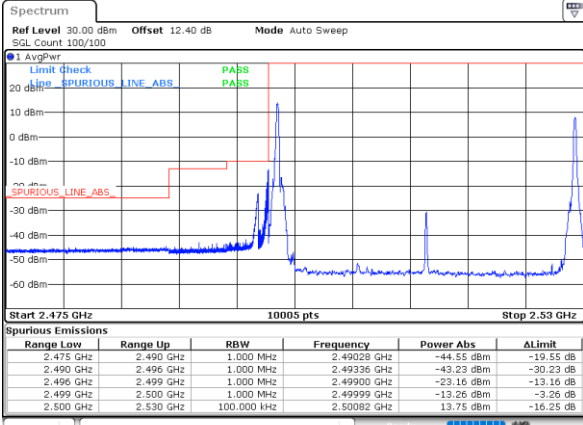

Date: 24 JUN 2020 19:29:53

Date: 29 JUN 2020 21:14:53

LTE Band 7C / 15MHz+15MHz

64QAM

Lowest Band Edge / 1RB0 and 1RB74

Highest Band Edge / 1RB0 and 1RB74

Date: 1..JUL.2020 22:50:21

Date: 30..JUN.2020 02:14:56