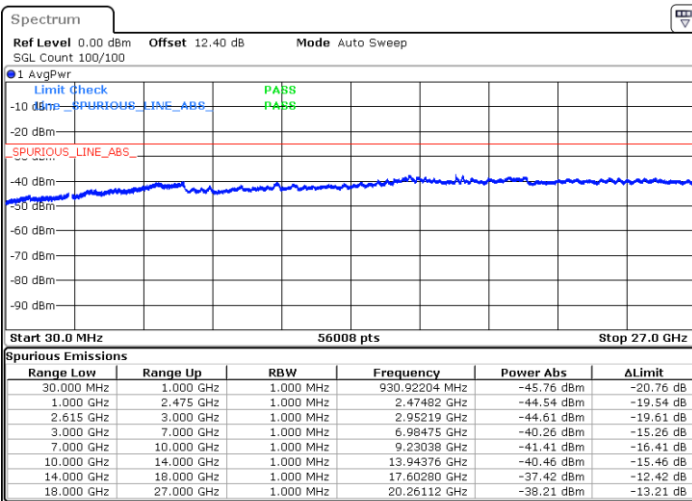

Date: 1..JUL.2020 23:23:05

Date: 29..JUN.2020 23:10:15

Lowest Band Edge / 1RB99 and 1RB0

Highest Band Edge / 1RB99 and 1RB0

Date: 29..JUN.2020 22:03:18

Date: 29..JUN.2020 23:10:56

Lowest Band Edge / Full RB

Highest Band Edge / Full RB

Date: 1..JUL.2020 19:26:27

Date: 29..JUN.2020 23:26:47

Conducted Spurious Emission

LTE Band 7C / 10MHz+20MHz

QPSK

Lowest Channel / 1RB0 and 1RB99

Lowest Channel / 1RB49 and 1RB0

Date: 30 JUN 2020 04:20:35

Date: 30 JUN 2020 04:18:52

Lowest Channel / FullIRB

N/A

Date: 30 JUN 2020 04:25:48

LTE Band 7C / 10MHz+20MHz

QPSK

MiddleChannel / 1RB0 and 1RB99