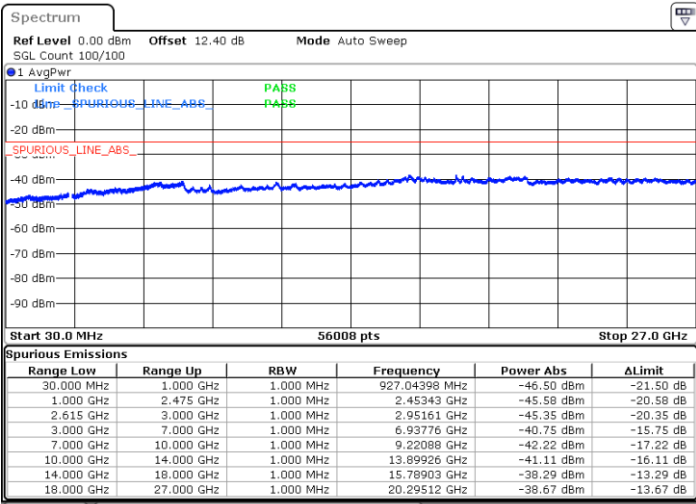

Highest Channel / 1RB0 and 1RB99

Highest Channel / 1RB49 and 1RB0

Date: 30.JUN.2020 05:11:04

Date: 30.JUN.2020 05:04:16

Highest Channel / FullIRB

N/A

Date: 30.JUN.2020 05:12:06

LTE Band 7C / 15MHz+10MHz

QPSK

Lowest Channel / 1RB0 and 1RB49

Lowest Channel / 1RB74 and 1RB0

Date: 29.JUN.2020 20:56:35

Date: 29.JUN.2020 20:55:33

Lowest Channel / FullIRB

N/A

Date: 29.JUN.2020 21:03:41

LTE Band 7C / 15MHz+10MHz

QPSK

Middle Channel / 1RB0 and 1RB49

Middle Channel / 1RB74 and 1RB0

Date: 29.JUN.2020 21:19:12

Date: 29.JUN.2020 21:20:14

Middle Channel / FullIRB

N/A

Date: 29.JUN.2020 21:13:57

LTE Band 7C / 15MHz+10MHz

QPSK

Highest Channel / 1RB0 and 1RB49

Highest Channel / 1RB74 and 1RB0

Date: 29.JUN.2020 21:47:40

Date: 29.JUN.2020 21:41:27

Highest Channel / FullIRB