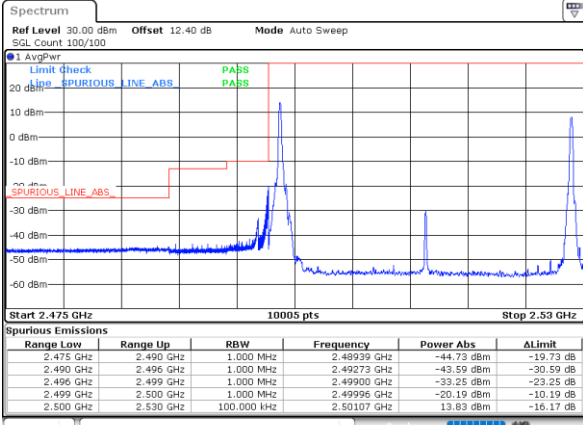

LTE Band 7C / 20MHz+10MHz

64QAM

Lowest Band Edge / 1RB0 and 1RB49

Highest Band Edge / 1RB0 and 1RB49

Date: 1..JUL.2020 23:10:55

Date: 30..JUN.2020 03:52:16