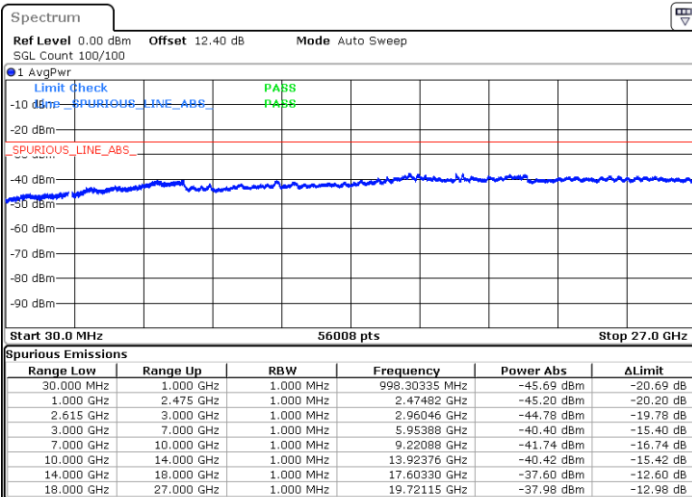

Highest Channel / FullIRB

N/A

Date: 30.JUN.2020 04:02:48