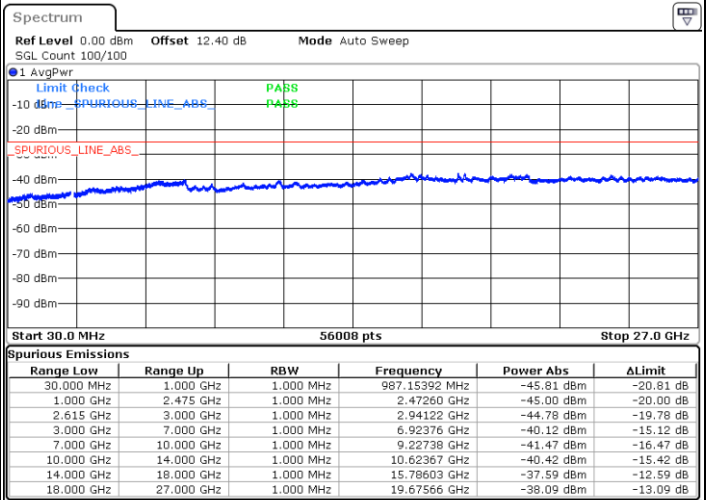

LTE Band 7C / 20MHz+10MHz

QPSK

Lowest Channel / 1RB0 and 1RB49

Lowest Channel / 1RB99 and 1RB0

Date: 30 JUN.2020 03:16:37

Date: 30 JUN.2020 03:13:58

Lowest Channel / FullIRB

N/A

Date: 30 JUN.2020 03:21:51

LTE Band 7C / 20MHz+10MHz

QPSK

Middle Channel / 1RB0 and 1RB49

Middle Channel / 1RB99 and 1RB0

Date: 30 JUN.2020 03:37:37

Date: 30 JUN.2020 03:38:39

Middle Channel / FullRB

N/A

Date: 30 JUN.2020 03:32:23

LTE Band 7C / 20MHz+10MHz

QPSK

Highest Channel / 1RB0 and 1RB49

Highest Channel / 1RB99 and 1RB0

Date: 30.JUN.2020 04:01:45

Date: 30.JUN.2020 03:55:21