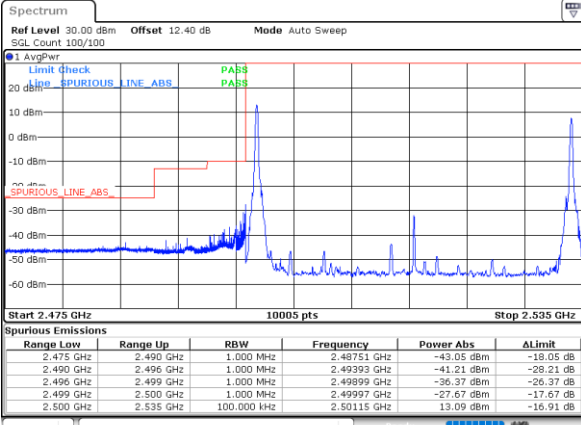

Date: 30..JUN.2020 02:14:28

LTE Band 7C / 15MHz+20MHz

64QAM

Lowest Band Edge / 1RB0 and 1RB9

Highest Band Edge / 1RB0 and 1RB9

Date: 1..JUL.2020 23:01:05

Date: 30..JUN.2020 01:50:17

Lowest Band Edge / 1RB74 and 1RB0

Highest Band Edge / 1RB74 and 1RB0

Date: 30..JUN.2020 01:18:25

Date: 30..JUN.2020 01:50:57

Lowest Band Edge / Full RB

Highest Band Edge / Full RB

Date: 1..JUL.2020 22:58:05

Date: 30..JUN.2020 01:46:48

LTE Band 7C / 20MHz+10MHz