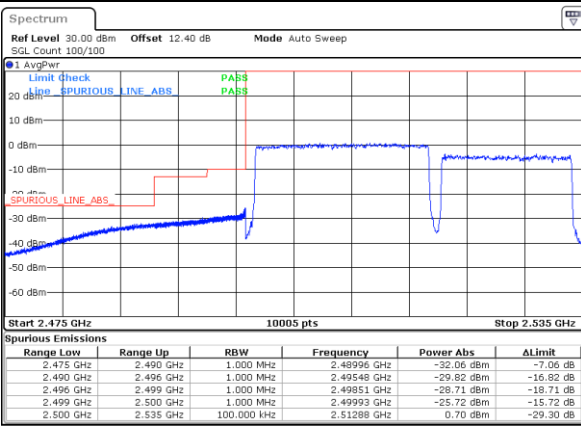

LTE Band 7C / 20MHz+15MHz

16QAM

Lowest Band Edge / 1RB0 and 1RB74

Highest Band Edge / 1RB0 and 1RB74

Date: 1..JUL.2020 23:17:39

Date: 30..JUN.2020 00:45:54

Lowest Band Edge / 1RB99 and 1RB0

Highest Band Edge / 1RB99 and 1RB0

Date: 30..JUN.2020 00:05:11

Date: 30..JUN.2020 00:47:58

Lowest Band Edge / Full RB

Highest Band Edge / Full RB

Date: 1..JUL.2020 23:12:56

Date: 30..JUN.2020 00:43:49

LTE Band 7C / 20MHz+20MHz

16QAM