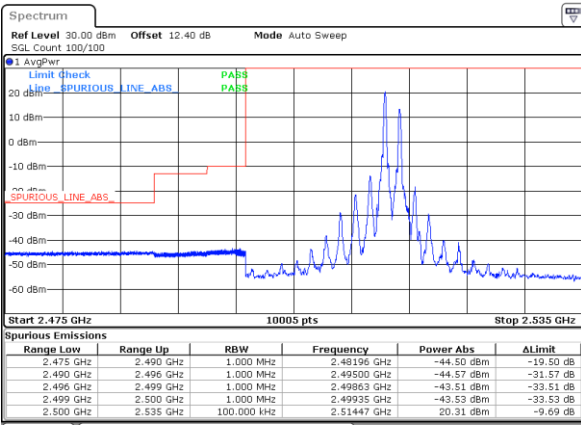

Date: 30..JUN.2020 02:14:28

LTE Band 7C / 15MHz+20MHz

64QAM

Lowest Band Edge / 1RB0 and 1RB9

Highest Band Edge / 1RB0 and 1RB9

Date: 1..JUL.2020 23:01:05

Date: 30..JUN.2020 01:50:17

Lowest Band Edge / 1RB74 and 1RB0

Highest Band Edge / 1RB74 and 1RB0

Date: 30..JUN.2020 01:18:25

Date: 30..JUN.2020 01:50:57

Lowest Band Edge / Full RB

Highest Band Edge / Full RB

Date: 1..JUL.2020 22:58:05

Date: 30..JUN.2020 01:46:48

LTE Band 7C / 20MHz+10MHz