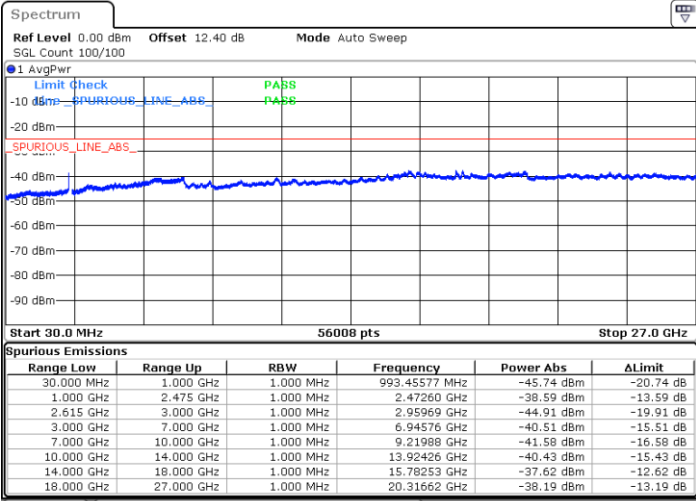

Date: 29.JUN.2020 21:13:57

LTE Band 7C / 15MHz+10MHz

QPSK

Highest Channel / 1RB0 and 1RB49

Highest Channel / 1RB74 and 1RB0

Date: 29.JUN.2020 21:47:40

Date: 29.JUN.2020 21:41:27

Highest Channel / FullIRB

N/A

Date: 29.JUN.2020 21:48:43

LTE Band 7C / 15MHz+15MHz

QPSK

Lowest Channel / 1RB0 and 1RB74

Lowest Channel / 1RB74 and 1RB0

Date: 30 JUN.2020 02:17:12

Date: 30 JUN.2020 02:15:41

Lowest Channel / FullIRB

N/A

Date: 30 JUN.2020 02:22:26

LTE Band 7C / 15MHz+15MHz

QPSK

Middle Channel / 1RB0 and 1RB74

Middle Channel / 1RB74 and 1RB0

Date: 30 JUN.2020 02:37:26