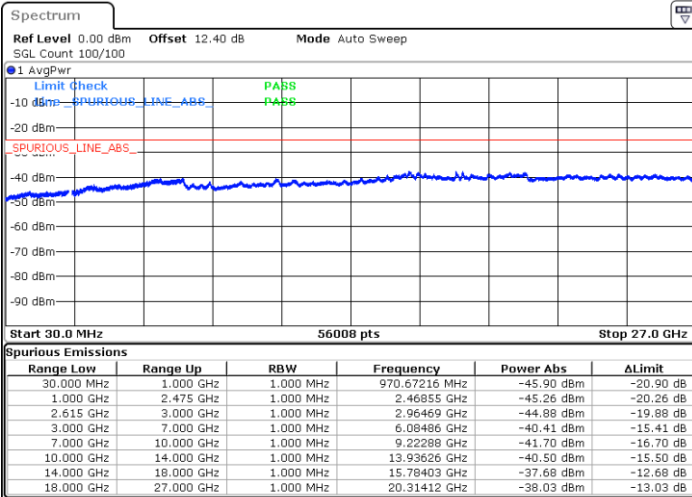

Lowest Channel / 1RB74 and 1RB0

Date: 30 JUN.2020 01:23:12

Date: 30 JUN.2020 01:21:32

Lowest Channel / FullIRB

N/A

Date: 30 JUN.2020 01:28:26

LTE Band 7C / 15MHz+20MHz

QPSK

Middle Channel / 1RB0 and 1RB9

Middle Channel / 1RB74 and 1RB0

Date: 30 JUN.2020 01:39:44

Date: 30 JUN.2020 01:40:46

Middle Channel / FullRB

N/A

Date: 30 JUN.2020 01:34:30

LTE Band 7C / 15MHz+20MHz

QPSK

Highest Channel / 1RB0 and 1RB99

Highest Channel / 1RB74 and 1RB0

Date: 30 JUN.2020 01:59:04

Date: 30 JUN.2020 01:53:22

Highest Channel / FullIRB

N/A

Date: 30 JUN.2020 02:00:06

LTE Band 7C / 20MHz+10MHz

QPSK

Lowest Channel / 1RB0 and 1RB49

Lowest Channel / 1RB99 and 1RB0

Date: 30 JUN.2020 03:16:37

Date: 30 JUN.2020 03:13:58

Lowest Channel / FullIRB

N/A