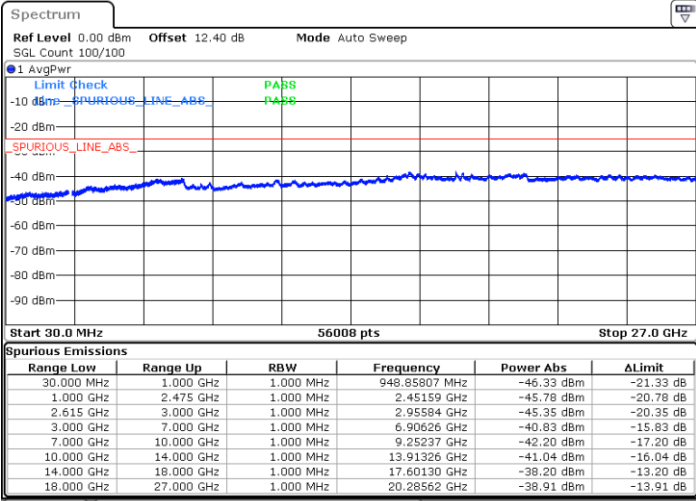

LTE Band 7C / 15MHz+10MHz

QPSK

Middle Channel / 1RB0 and 1RB49

Middle Channel / 1RB74 and 1RB0

Date: 29.JUN.2020 21:19:12

Date: 29.JUN.2020 21:20:14

Middle Channel / FullIRB

N/A

Date: 29.JUN.2020 21:13:57

LTE Band 7C / 15MHz+10MHz

QPSK

Highest Channel / 1RB0 and 1RB49

Highest Channel / 1RB74 and 1RB0

Date: 29.JUN.2020 21:47:40

Date: 29.JUN.2020 21:41:27

Highest Channel / FullIRB

N/A

Date: 29.JUN.2020 21:48:43

LTE Band 7C / 15MHz+15MHz

QPSK

Lowest Channel / 1RB0 and 1RB74

Lowest Channel / 1RB74 and 1RB0

Date: 30 JUN.2020 02:17:12

Date: 30 JUN.2020 02:15:41