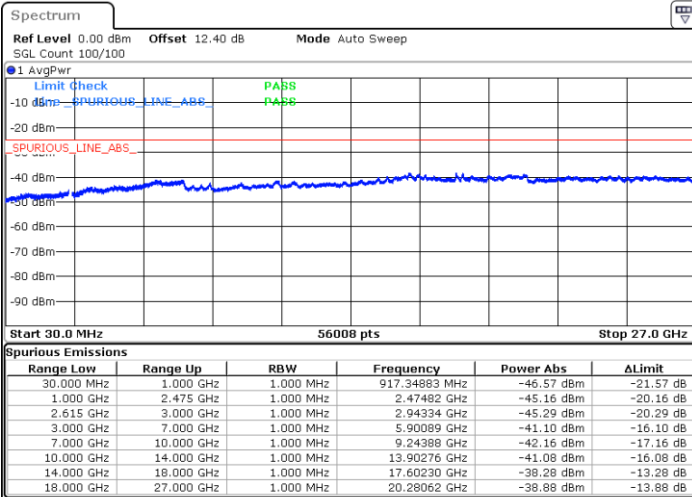

Highest Channel / 1RB0 and 1RB99

Highest Channel / 1RB49 and 1RB0

Date: 30.JUN.2020 05:11:04

Date: 30.JUN.2020 05:04:16

Highest Channel / FullIRB

N/A

Date: 30.JUN.2020 05:12:06

LTE Band 7C / 15MHz+10MHz

QPSK

Lowest Channel / 1RB0 and 1RB49

Lowest Channel / 1RB74 and 1RB0

Date: 29.JUN.2020 20:56:35

Date: 29.JUN.2020 20:55:33

Lowest Channel / FullIRB

N/A

Date: 29.JUN.2020 21:03:41

LTE Band 7C / 15MHz+10MHz

QPSK

Middle Channel / 1RB0 and 1RB49

Middle Channel / 1RB74 and 1RB0

Date: 29.JUN.2020 21:19:12

Date: 29.JUN.2020 21:20:14

Middle Channel / FullIRB

N/A

Date: 29.JUN.2020 21:13:57

LTE Band 7C / 15MHz+10MHz

QPSK

Highest Channel / 1RB0 and 1RB49

Highest Channel / 1RB74 and 1RB0

Date: 29.JUN.2020 21:47:40

Date: 29.JUN.2020 21:41:27

Highest Channel / FullIRB