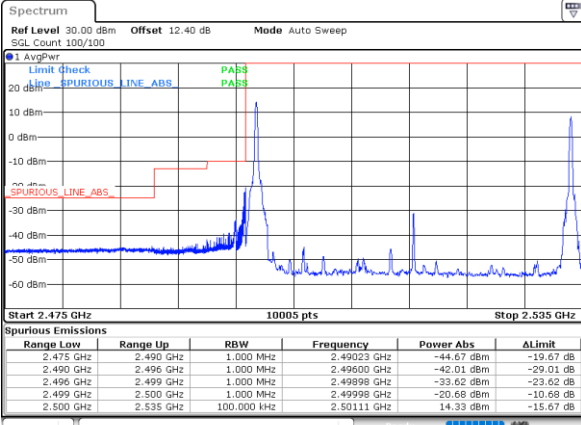

LTE Band 7C / 20MHz+15MHz

16QAM

Lowest Band Edge / 1RB0 and 1RB74

Highest Band Edge / 1RB0 and 1RB74

Date: 1..JUL.2020 23:17:39

Date: 30..JUN.2020 00:45:54

Lowest Band Edge / 1RB99 and 1RB0

Highest Band Edge / 1RB99 and 1RB0

Date: 30..JUN.2020 00:05:11

Date: 30..JUN.2020 00:47:58

Lowest Band Edge / Full RB

Highest Band Edge / Full RB

Date: 1..JUL.2020 23:12:56

Date: 30..JUN.2020 00:43:49

LTE Band 7C / 20MHz+20MHz

16QAM