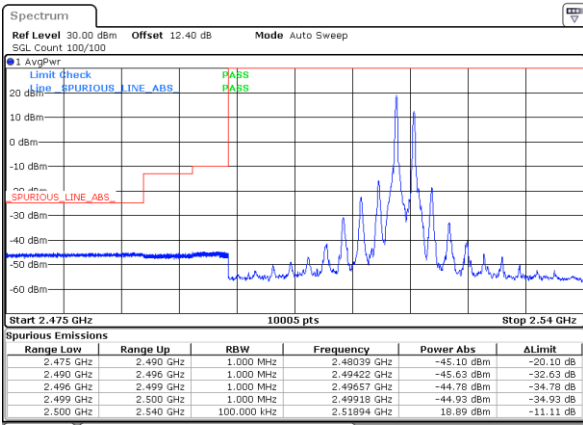

Lowest Band Edge / Full RB

Highest Band Edge / Full RB

Date: 1..JUL.2020 23:13:57

Date: 30..JUN.2020 00:43:08

LTE Band 7C / 20MHz+20MHz

64QAM

Lowest Band Edge / 1RB0 and 1RB9

Highest Band Edge / 1RB0 and 1RB9

Date: 1..JUL.2020 23:23:05

Date: 29..JUN.2020 23:10:15

Lowest Band Edge / 1RB99 and 1RB0

Highest Band Edge / 1RB99 and 1RB0

Date: 29..JUN.2020 22:03:18

Date: 29..JUN.2020 23:10:56

Lowest Band Edge / Full RB

Highest Band Edge / Full RB

Date: 1..JUL.2020 19:26:27

Date: 29..JUN.2020 23:26:47

Conducted Spurious Emission

LTE Band 7C / 10MHz+20MHz

QPSK

Lowest Channel / 1RB0 and 1RB99

Lowest Channel / 1RB49 and 1RB0