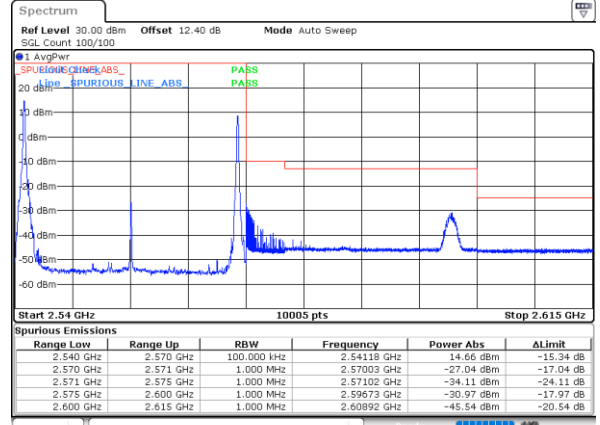

LTE Band 7C / 20MHz+10MHz

64QAM

Lowest Band Edge / 1RB0 and 1RB49

Highest Band Edge / 1RB0 and 1RB49

Date: 1..JUL.2020 23:10:55

Date: 30..JUN.2020 03:52:16