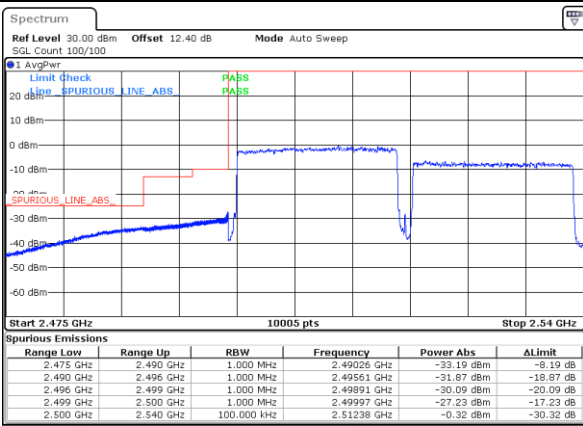

Lowest Band Edge / Full RB

Highest Band Edge / Full RB

Date: 1..JUL.2020 23:13:57

Date: 30..JUN.2020 00:43:08

LTE Band 7C / 20MHz+20MHz

64QAM

Lowest Band Edge / 1RB0 and 1RB9

Highest Band Edge / 1RB0 and 1RB9

Date: 1..JUL.2020 23:23:05

Date: 29..JUN.2020 23:10:15

Lowest Band Edge / 1RB99 and 1RB0

Highest Band Edge / 1RB99 and 1RB0

Date: 29..JUN.2020 22:03:18

Date: 29..JUN.2020 23:10:56

Lowest Band Edge / Full RB

Highest Band Edge / Full RB

Date: 1..JUL.2020 19:26:27

Date: 29..JUN.2020 23:26:47

Conducted Spurious Emission

LTE Band 7C / 10MHz+20MHz

QPSK

Lowest Channel / 1RB0 and 1RB99

Lowest Channel / 1RB49 and 1RB0