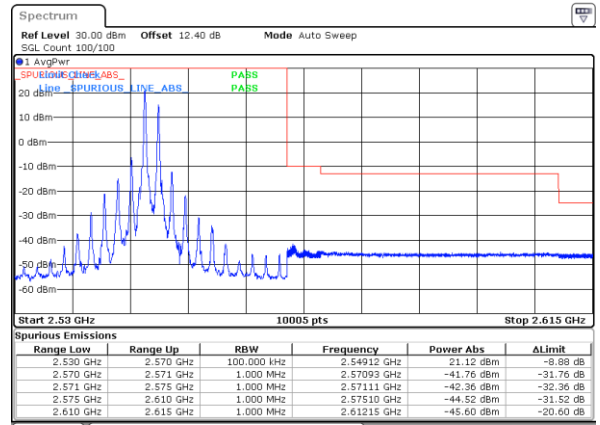

Highest Band Edge / 1RB0 and 1RB74

Date: 1..JUL.2020 23:18:33

Date: 30..JUN.2020 00:46:36

Lowest Band Edge / 1RB99 and 1RB0

Highest Band Edge / 1RB99 and 1RB0

Date: 30..JUN.2020 00:05:53

Date: 30..JUN.2020 00:47:16

Lowest Band Edge / Full RB

Highest Band Edge / Full RB

Date: 1..JUL.2020 23:13:57

Date: 30..JUN.2020 00:43:08

LTE Band 7C / 20MHz+20MHz

64QAM

Lowest Band Edge / 1RB0 and 1RB9

Highest Band Edge / 1RB0 and 1RB9

Date: 1..JUL.2020 23:23:05

Date: 29..JUN.2020 23:10:15

Lowest Band Edge / 1RB99 and 1RB0

Highest Band Edge / 1RB99 and 1RB0

Date: 29..JUN.2020 22:03:18

Date: 29..JUN.2020 23:10:56

Lowest Band Edge / Full RB

Highest Band Edge / Full RB

Date: 1..JUL.2020 19:26:27

Date: 29..JUN.2020 23:26:47

Conducted Spurious Emission

LTE Band 7C / 10MHz+20MHz

QPSK

Lowest Channel / 1RB0 and 1RB99

Lowest Channel / 1RB49 and 1RB0