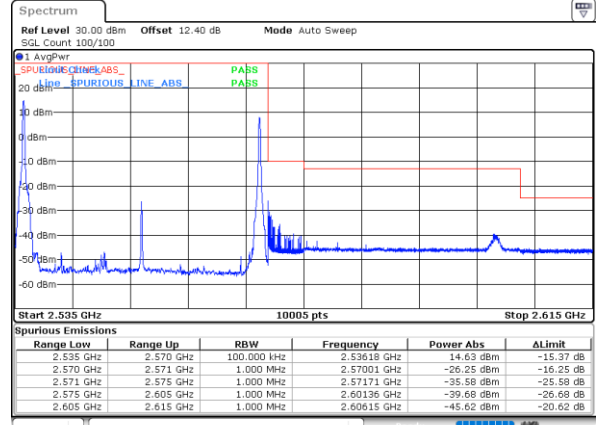

LTE Band 7C / 20MHz+15MHz

16QAM

Lowest Band Edge / 1RB0 and 1RB74

Highest Band Edge / 1RB0 and 1RB74

Date: 1..JUL.2020 23:17:39

Date: 30..JUN.2020 00:45:54

Lowest Band Edge / 1RB99 and 1RB0

Highest Band Edge / 1RB99 and 1RB0

Date: 30..JUN.2020 00:05:11

Date: 30..JUN.2020 00:47:58

Lowest Band Edge / Full RB

Highest Band Edge / Full RB

Date: 1..JUL.2020 23:12:56

Date: 30..JUN.2020 00:43:49

LTE Band 7C / 20MHz+20MHz

16QAM