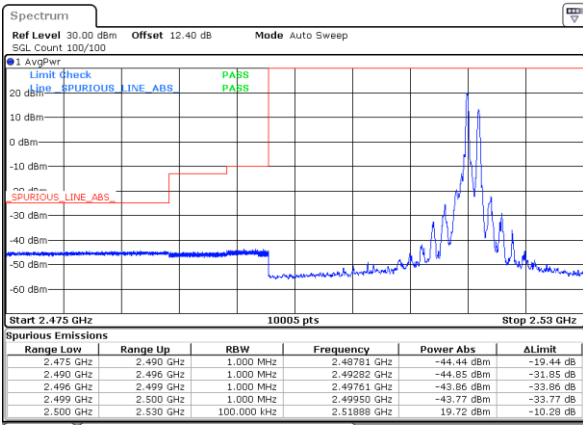

Highest Band Edge / 1RB74 and 1RB0

Date: 30..JUN.2020 01:18:25

Date: 30..JUN.2020 01:50:57

Lowest Band Edge / Full RB

Highest Band Edge / Full RB

Date: 1..JUL.2020 22:58:05

Date: 30..JUN.2020 01:46:48

LTE Band 7C / 20MHz+10MHz

64QAM

Lowest Band Edge / 1RB0 and 1RB49

Highest Band Edge / 1RB0 and 1RB49

Date: 1..JUL.2020 23:10:55

Date: 30..JUN.2020 03:52:16

Lowest Band Edge / 1RB99 and 1RB0

Highest Band Edge / 1RB99 and 1RB0

Date: 30..JUN.2020 03:10:51

Date: 30..JUN.2020 03:52:57

Lowest Band Edge / Full RB

Highest Band Edge / Full RB

Date: 1..JUL.2020 23:08:26

Date: 30..JUN.2020 03:48:49

LTE Band 7C / 20MHz+15MHz

64QAM

Lowest Band Edge / 1RB0 and 1RB74