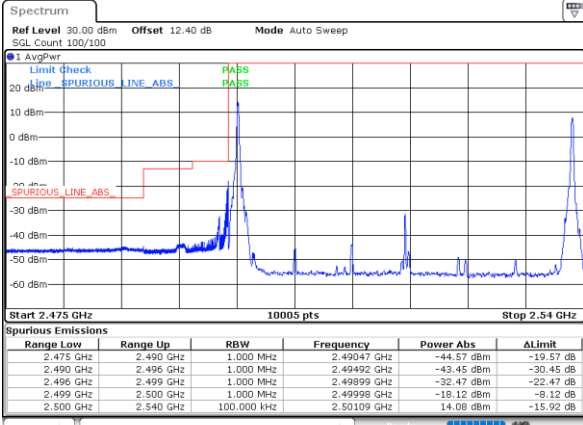

Lowest Band Edge / Full RB

Highest Band Edge / Full RB

Date: 1..JUL.2020 23:13:57

Date: 30..JUN.2020 00:43:08

LTE Band 7C / 20MHz+20MHz

64QAM

Lowest Band Edge / 1RB0 and 1RB9

Highest Band Edge / 1RB0 and 1RB9

Date: 1..JUL.2020 23:23:05

Date: 29..JUN.2020 23:10:15

Lowest Band Edge / 1RB99 and 1RB0

Highest Band Edge / 1RB99 and 1RB0

Date: 29..JUN.2020 22:03:18

Date: 29..JUN.2020 23:10:56

Lowest Band Edge / Full RB

Highest Band Edge / Full RB

Date: 1..JUL.2020 19:26:27

Date: 29..JUN.2020 23:26:47

Conducted Spurious Emission

LTE Band 7C / 10MHz+20MHz

QPSK

Lowest Channel / 1RB0 and 1RB99

Lowest Channel / 1RB49 and 1RB0