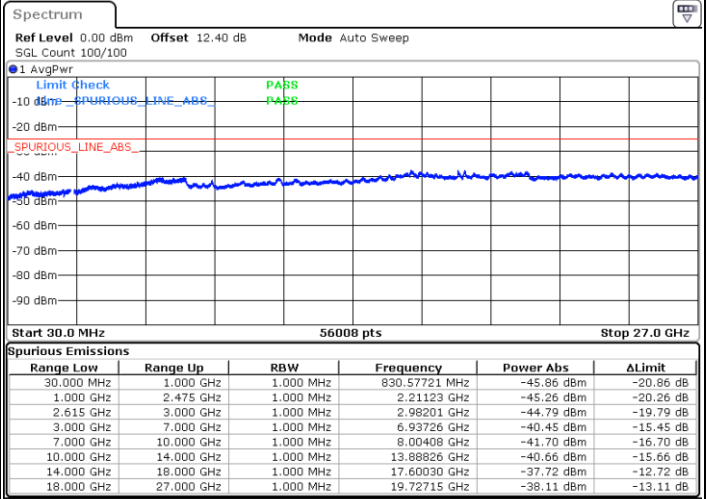

Date: 30 JUN.2020 02:38:28

Middle Channel / FullRB

N/A

Date: 30 JUN.2020 02:32:12

LTE Band 7C / 15MHz+15MHz

QPSK

Highest Channel / 1RB0 and 1RB74

Highest Channel / 1RB74 and 1RB0

Date: 30 JUN.2020 02:57:18

Date: 30 JUN.2020 02:50:01

Highest Channel / FullIRB

N/A

Date: 30 JUN.2020 02:58:21

LTE Band 7C / 15MHz+20MHz

QPSK

Lowest Channel / 1RB0 and 1RB99

Lowest Channel / 1RB74 and 1RB0

Date: 30 JUN.2020 01:23:12

Date: 30 JUN.2020 01:21:32

Lowest Channel / FullIRB

N/A

Date: 30 JUN.2020 01:28:26

LTE Band 7C / 15MHz+20MHz

QPSK