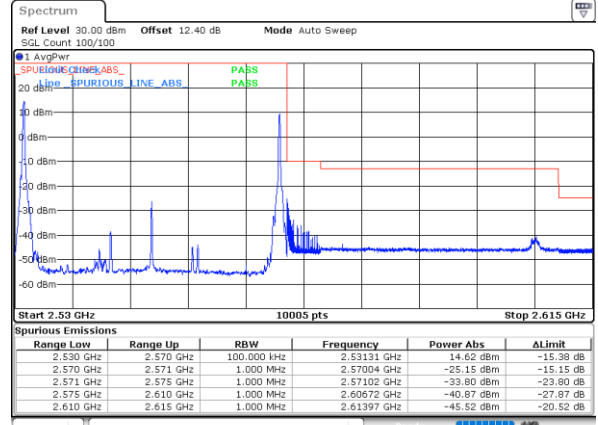

LTE Band 7C / 20MHz+15MHz

16QAM

Lowest Band Edge / 1RB0 and 1RB74

Highest Band Edge / 1RB0 and 1RB74

Date: 1..JUL.2020 23:17:39

Date: 30..JUN.2020 00:45:54

Lowest Band Edge / 1RB99 and 1RB0

Highest Band Edge / 1RB99 and 1RB0

Date: 30..JUN.2020 00:05:11

Date: 30..JUN.2020 00:47:58

Lowest Band Edge / Full RB

Highest Band Edge / Full RB

Date: 1..JUL.2020 23:12:56

Date: 30..JUN.2020 00:43:49

LTE Band 7C / 20MHz+20MHz

16QAM

Lowest Band Edge / 1RB0 and 1RB9

Highest Band Edge / 1RB0 and 1RB9

Date: 1..JUL.2020 23:12:15

Date: 29..JUN.2020 23:19:33

Lowest Band Edge / 1RB99 and 1RB0

Highest Band Edge / 1RB99 and 1RB0

Date: 29..JUN.2020 22:02:36

Date: 29..JUN.2020 23:31:37

Lowest Band Edge / Full RB

Highest Band Edge / Full RB

Date: 1..JUL.2020 19:25:50

Date: 29..JUN.2020 23:27:29

LTE Band 7C / 10MHz+20MHz

64QAM

Lowest Band Edge / 1RB0 and 1RB9