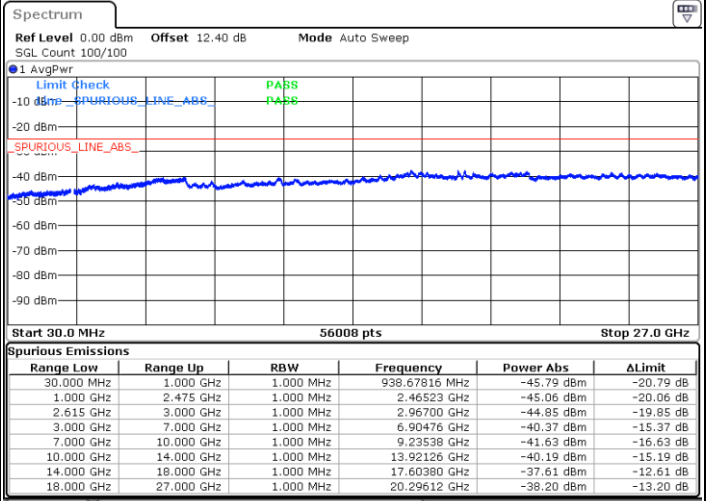

Lowest Channel / FullIRB

N/A

Date: 30 JUN.2020 02:22:26

LTE Band 7C / 15MHz+15MHz

QPSK

Middle Channel / 1RB0 and 1RB74

Middle Channel / 1RB74 and 1RB0

Date: 30 JUN.2020 02:37:26

Date: 30 JUN.2020 02:38:28

Middle Channel / FullRB

N/A

Date: 30 JUN.2020 02:32:12

LTE Band 7C / 15MHz+15MHz

QPSK

Highest Channel / 1RB0 and 1RB74

Highest Channel / 1RB74 and 1RB0

Date: 30 JUN.2020 02:57:18

Date: 30 JUN.2020 02:50:01

Highest Channel / FullIRB

N/A

Date: 30 JUN.2020 02:58:21

LTE Band 7C / 15MHz+20MHz

QPSK

Lowest Channel / 1RB0 and 1RB99

Lowest Channel / 1RB74 and 1RB0

Date: 30 JUN.2020 01:23:12

Date: 30 JUN.2020 01:21:32

Lowest Channel / FullIRB

N/A

Date: 30 JUN.2020 01:28:26

LTE Band 7C / 15MHz+20MHz

QPSK