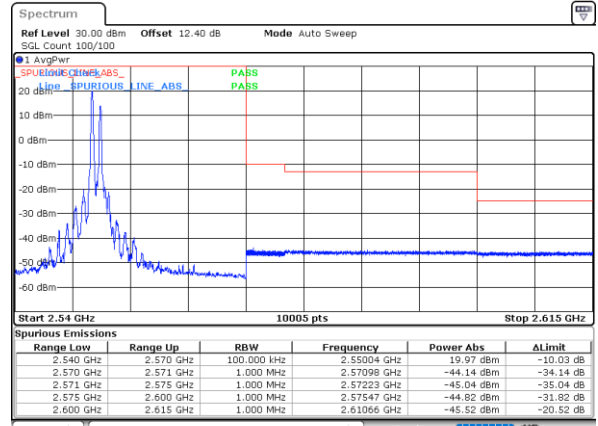

Date: 29..JUN.2020 23:31:37

Lowest Band Edge / Full RB

Highest Band Edge / Full RB

Date: 1..JUL.2020 19:25:50

Date: 29..JUN.2020 23:27:29

LTE Band 7C / 10MHz+20MHz

64QAM

Lowest Band Edge / 1RB0 and 1RB9

Highest Band Edge / 1RB0 and 1RB9

Date: 1..JUL.2020 22:21:16

Date: 30..JUN.2020 05:01:11

Lowest Band Edge / 1RB49 and 1RB0

Highest Band Edge / 1RB49 and 1RB0

Date: 30..JUN.2020 04:15:45

Date: 30..JUN.2020 05:01:52

Lowest Band Edge / Full RB

Highest Band Edge / Full RB

Date: 1..JUL.2020 22:20:35

Date: 30..JUN.2020 04:52:44

LTE Band 7C / 15MHz+10MHz

64QAM

Lowest Band Edge / 1RB0 and 1RB49

Highest Band Edge / 1RB0 and 1RB49