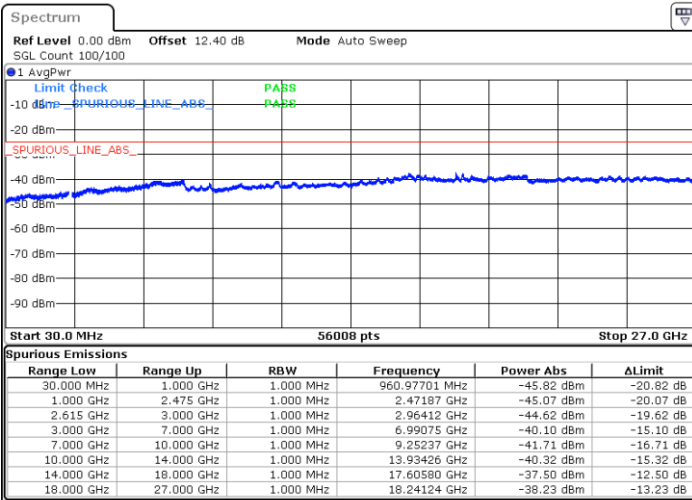

LTE Band 7C / 20MHz+10MHz

QPSK

Lowest Channel / 1RB0 and 1RB49

Lowest Channel / 1RB99 and 1RB0

Date: 30 JUN.2020 03:16:37

Date: 30 JUN.2020 03:13:58

Lowest Channel / FullIRB

N/A

Date: 30 JUN.2020 03:21:51

LTE Band 7C / 20MHz+10MHz

QPSK

Middle Channel / 1RB0 and 1RB49

Middle Channel / 1RB99 and 1RB0

Date: 30 JUN.2020 03:37:37

Date: 30 JUN.2020 03:38:39

Middle Channel / FullRB

N/A

Date: 30 JUN.2020 03:32:23

LTE Band 7C / 20MHz+10MHz

QPSK

Highest Channel / 1RB0 and 1RB49

Highest Channel / 1RB99 and 1RB0

Date: 30.JUN.2020 04:01:45

Date: 30.JUN.2020 03:55:21