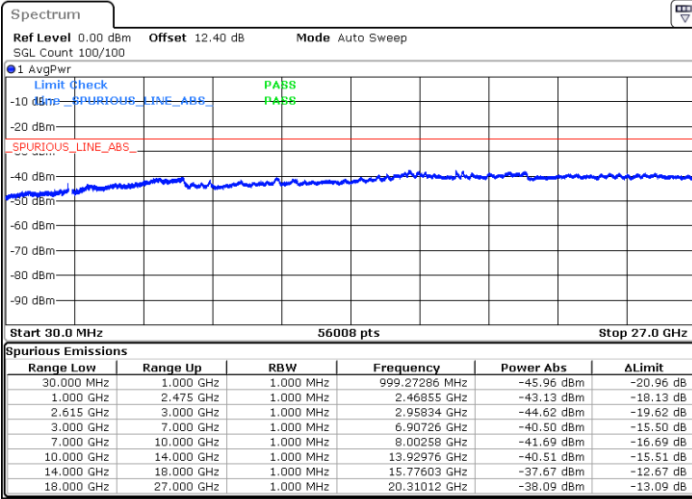

Date: 30 JUN.2020 02:38:28

Middle Channel / FullRB

N/A

Date: 30 JUN.2020 02:32:12

LTE Band 7C / 15MHz+15MHz

QPSK

Highest Channel / 1RB0 and 1RB74

Highest Channel / 1RB74 and 1RB0

Date: 30 JUN.2020 02:57:18

Date: 30 JUN.2020 02:50:01

Highest Channel / FullIRB

N/A

Date: 30 JUN.2020 02:58:21

LTE Band 7C / 15MHz+20MHz

QPSK

Lowest Channel / 1RB0 and 1RB99

Lowest Channel / 1RB74 and 1RB0

Date: 30 JUN.2020 01:23:12

Date: 30 JUN.2020 01:21:32

Lowest Channel / FullIRB

N/A

Date: 30 JUN.2020 01:28:26

LTE Band 7C / 15MHz+20MHz

QPSK