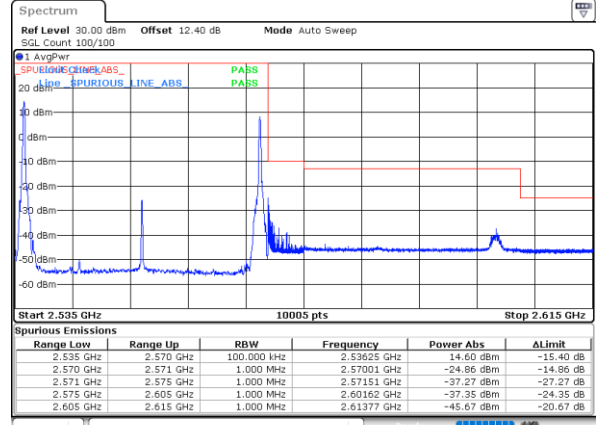

Date: 30..JUN.2020 02:14:28

LTE Band 7C / 15MHz+20MHz

64QAM

Lowest Band Edge / 1RB0 and 1RB9

Highest Band Edge / 1RB0 and 1RB9

Date: 1..JUL.2020 23:01:05

Date: 30..JUN.2020 01:50:17

Lowest Band Edge / 1RB74 and 1RB0

Highest Band Edge / 1RB74 and 1RB0

Date: 30..JUN.2020 01:18:25

Date: 30..JUN.2020 01:50:57

Lowest Band Edge / Full RB

Highest Band Edge / Full RB

Date: 1..JUL.2020 22:58:05

Date: 30..JUN.2020 01:46:48

LTE Band 7C / 20MHz+10MHz