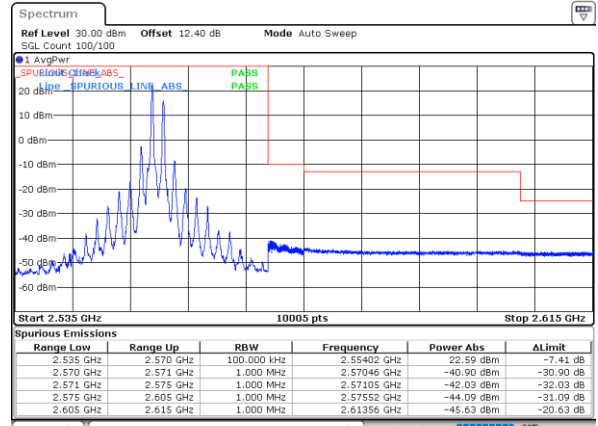

LTE Band 7C / 20MHz+15MHz

16QAM

Lowest Band Edge / 1RB0 and 1RB74

Highest Band Edge / 1RB0 and 1RB74

Date: 1..JUL.2020 23:17:39

Date: 30..JUN.2020 00:45:54

Lowest Band Edge / 1RB99 and 1RB0

Highest Band Edge / 1RB99 and 1RB0

Date: 30..JUN.2020 00:05:11

Date: 30..JUN.2020 00:47:58

Lowest Band Edge / Full RB

Highest Band Edge / Full RB

Date: 1..JUL.2020 23:12:56

Date: 30..JUN.2020 00:43:49

LTE Band 7C / 20MHz+20MHz

16QAM