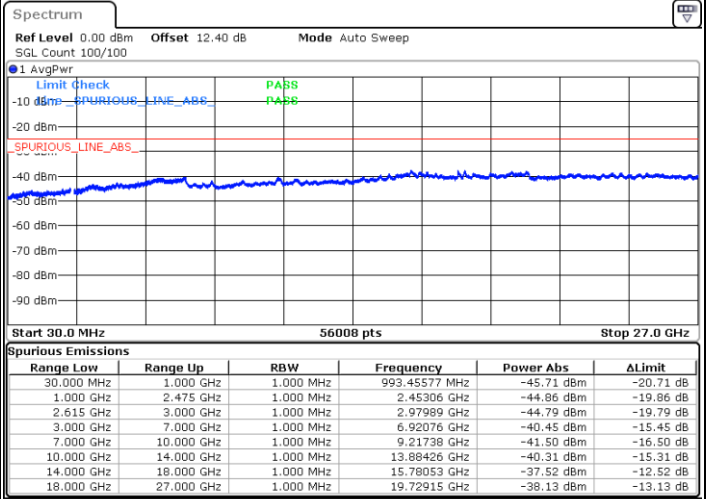

Date: 30 JUN 2020 04:20:35

Date: 30 JUN 2020 04:18:52

Lowest Channel / FullIRB

N/A

Date: 30 JUN 2020 04:25:48

LTE Band 7C / 10MHz+20MHz

QPSK

MiddleChannel / 1RB0 and 1RB99

Middle Channel / 1RB49 and 1RB0

Date: 30 JUN.2020 04:46:32

Date: 30 JUN.2020 04:47:33

Middle Channel / FullIRB

N/A

Date: 30 JUN.2020 04:39:01

LTE Band 7C / 10MHz+20MHz

QPSK

Highest Channel / 1RB0 and 1RB99

Highest Channel / 1RB49 and 1RB0

Date: 30.JUN.2020 05:11:04

Date: 30.JUN.2020 05:04:16

Highest Channel / FullIRB

N/A

Date: 30.JUN.2020 05:12:06

LTE Band 7C / 15MHz+10MHz

QPSK

Lowest Channel / 1RB0 and 1RB49

Lowest Channel / 1RB74 and 1RB0

Date: 29.JUN.2020 20:56:35

Date: 29.JUN.2020 20:55:33

Lowest Channel / FullIRB

N/A

Date: 29.JUN.2020 21:03:41