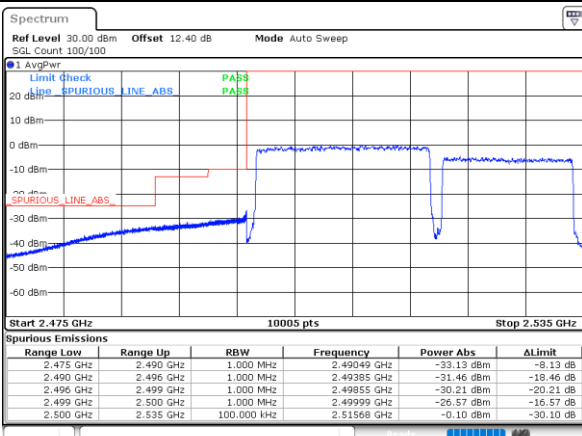

Highest Band Edge / 1RB0 and 1RB74

Date: 1..JUL.2020 23:18:33

Date: 30..JUN.2020 00:46:36

Lowest Band Edge / 1RB99 and 1RB0

Highest Band Edge / 1RB99 and 1RB0

Date: 30..JUN.2020 00:05:53

Date: 30..JUN.2020 00:47:16

Lowest Band Edge / Full RB

Highest Band Edge / Full RB

Date: 1..JUL.2020 23:13:57

Date: 30..JUN.2020 00:43:08

LTE Band 7C / 20MHz+20MHz

64QAM

Lowest Band Edge / 1RB0 and 1RB9

Highest Band Edge / 1RB0 and 1RB9