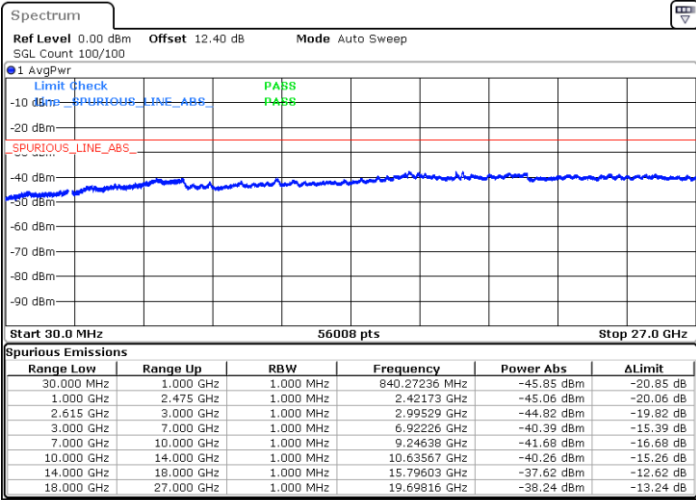

Date: 30 JUN 2020 04:20:35

Date: 30 JUN 2020 04:18:52

Lowest Channel / FullIRB

N/A

Date: 30 JUN 2020 04:25:48

LTE Band 7C / 10MHz+20MHz

QPSK

MiddleChannel / 1RB0 and 1RB99

Middle Channel / 1RB49 and 1RB0

Date: 30 JUN.2020 04:46:32

Date: 30 JUN.2020 04:47:33

Middle Channel / FullIRB

N/A

Date: 30 JUN.2020 04:39:01

LTE Band 7C / 10MHz+20MHz

QPSK

Highest Channel / 1RB0 and 1RB99

Highest Channel / 1RB49 and 1RB0

Date: 30.JUN.2020 05:11:04

Date: 30.JUN.2020 05:04:16

Highest Channel / FullIRB

N/A

Date: 30.JUN.2020 05:12:06

LTE Band 7C / 15MHz+10MHz