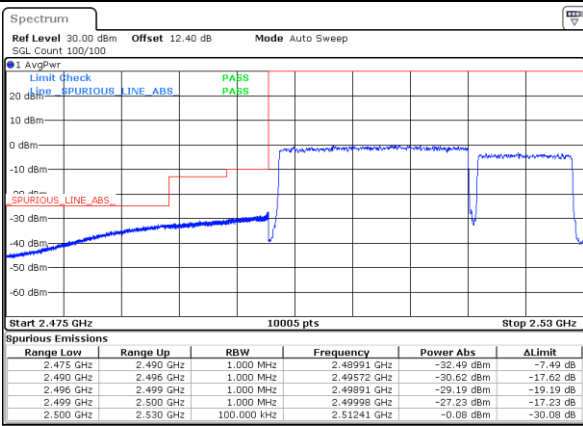

Highest Band Edge / 1RB74 and 1RB0

Date: 30..JUN.2020 01:18:25

Date: 30..JUN.2020 01:50:57

Lowest Band Edge / Full RB

Highest Band Edge / Full RB

Date: 1..JUL.2020 22:58:05

Date: 30..JUN.2020 01:46:48

LTE Band 7C / 20MHz+10MHz

Date: 30..JUN.2020 03:52:57

Lowest Band Edge / Full RB

Highest Band Edge / Full RB

Date: 1..JUL.2020 23:08:26

Date: 30..JUN.2020 03:48:49

LTE Band 7C / 20MHz+15MHz

64QAM

Lowest Band Edge / 1RB0 and 1RB74