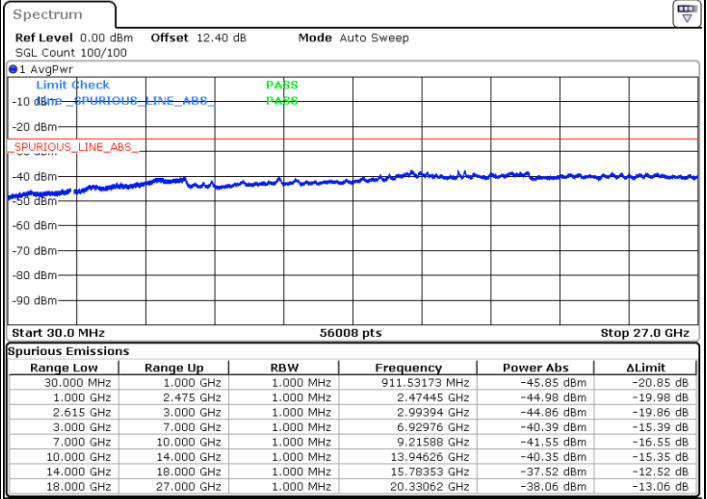

LTE Band 7C / 20MHz+10MHz

QPSK

Lowest Channel / 1RB0 and 1RB49

Lowest Channel / 1RB99 and 1RB0

Date: 30 JUN.2020 03:16:37

Date: 30 JUN.2020 03:13:58

Lowest Channel / FullIRB

N/A

Date: 30 JUN.2020 03:21:51

LTE Band 7C / 20MHz+10MHz

QPSK

Middle Channel / 1RB0 and 1RB49

Middle Channel / 1RB99 and 1RB0

Date: 30 JUN.2020 03:37:37

Date: 30 JUN.2020 03:38:39

Middle Channel / FullRB

N/A

Date: 30 JUN.2020 03:32:23

LTE Band 7C / 20MHz+10MHz

QPSK

Highest Channel / 1RB0 and 1RB49

Highest Channel / 1RB99 and 1RB0

Date: 30.JUN.2020 04:01:45

Date: 30.JUN.2020 03:55:21