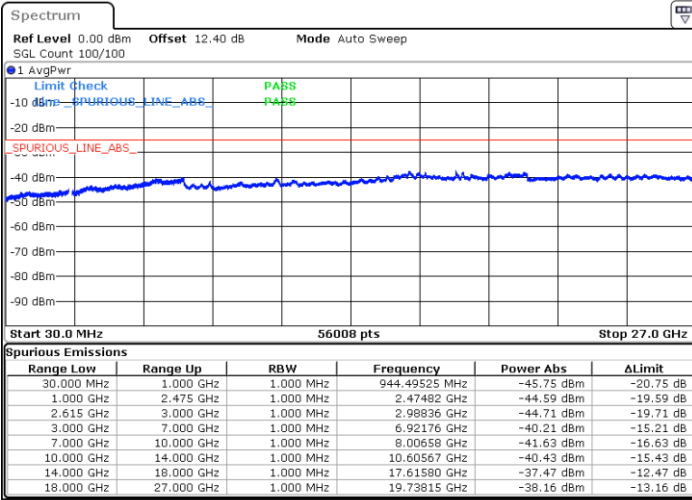

Date: 30 JUN.2020 02:57:18

Date: 30 JUN.2020 02:50:01

Highest Channel / FullIRB

N/A

Date: 30 JUN.2020 02:58:21

LTE Band 7C / 15MHz+20MHz

QPSK

Lowest Channel / 1RB0 and 1RB99

Lowest Channel / 1RB74 and 1RB0

Date: 30 JUN.2020 01:23:12

Date: 30 JUN.2020 01:21:32

Lowest Channel / FullIRB

N/A

Date: 30 JUN.2020 01:28:26

LTE Band 7C / 15MHz+20MHz

QPSK

Middle Channel / 1RB0 and 1RB9

Middle Channel / 1RB74 and 1RB0

Date: 30 JUN.2020 01:39:44

Date: 30 JUN.2020 01:40:46

Middle Channel / FullRB

N/A

Date: 30 JUN.2020 01:34:30

LTE Band 7C / 15MHz+20MHz

QPSK

Highest Channel / 1RB0 and 1RB99

Highest Channel / 1RB74 and 1RB0

Date: 30 JUN.2020 01:59:04

Date: 30 JUN.2020 01:53:22

Highest Channel / FullIRB

N/A

Date: 30 JUN.2020 02:00:06