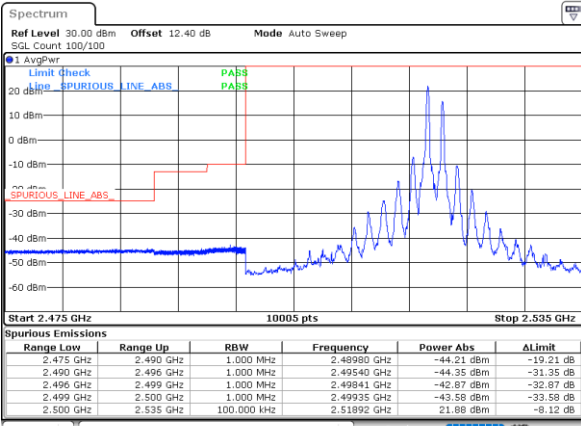

LTE Band 7C / 20MHz+15MHz

16QAM

Lowest Band Edge / 1RB0 and 1RB74

Highest Band Edge / 1RB0 and 1RB74

Date: 1..JUL.2020 23:17:39

Date: 30..JUN.2020 00:45:54

Lowest Band Edge / 1RB99 and 1RB0

Highest Band Edge / 1RB99 and 1RB0

Date: 30..JUN.2020 00:05:11

Date: 30..JUN.2020 00:47:58

Lowest Band Edge / Full RB

Highest Band Edge / Full RB

Date: 1..JUL.2020 23:12:56

Date: 30..JUN.2020 00:43:49

LTE Band 7C / 20MHz+20MHz

16QAM