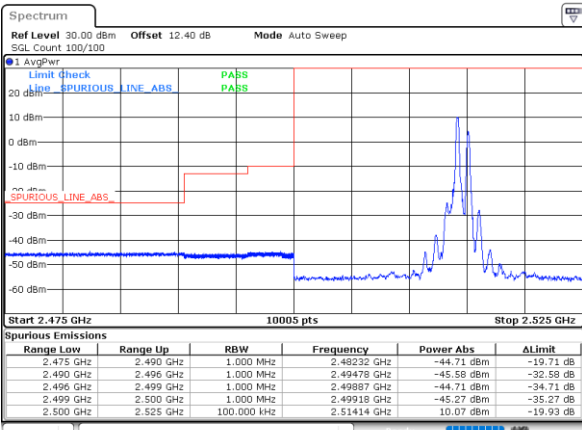

Lowest Band Edge / 1RB74 and 1RB0

Highest Band Edge / 1RB74 and 1RB0

Date: 24 JUN 2020 19:34:05

Date: 29 JUN 2020 21:19:02