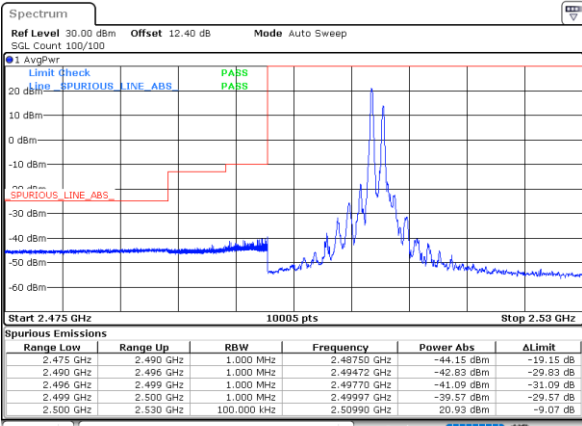

Date: 29..JUN.2020 23:31:37

Lowest Band Edge / Full RB

Highest Band Edge / Full RB

Date: 1..JUL.2020 19:25:50

Date: 29..JUN.2020 23:27:29

LTE Band 7C / 10MHz+20MHz

64QAM

Lowest Band Edge / 1RB0 and 1RB9

Highest Band Edge / 1RB0 and 1RB9

Date: 1..JUL.2020 22:21:16

Date: 30..JUN.2020 05:01:11

Lowest Band Edge / 1RB49 and 1RB0

Highest Band Edge / 1RB49 and 1RB0

Date: 30..JUN.2020 04:15:45

Date: 30..JUN.2020 05:01:52

Lowest Band Edge / Full RB

Highest Band Edge / Full RB

Date: 1..JUL.2020 22:20:35

Date: 30..JUN.2020 04:52:44

LTE Band 7C / 15MHz+10MHz

64QAM

Lowest Band Edge / 1RB0 and 1RB49

Highest Band Edge / 1RB0 and 1RB49