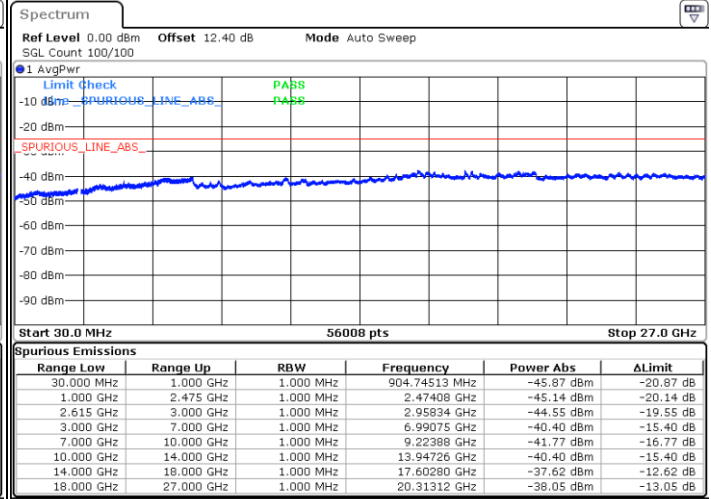

QPSK

Highest Channel / 1RB0 and 1RB99

Highest Channel / 1RB74 and 1RB0

Date: 30 JUN.2020 01:59:04

Date: 30 JUN.2020 01:53:22

Highest Channel / FullIRB

N/A

Date: 30 JUN.2020 02:00:06

LTE Band 7C / 20MHz+10MHz

QPSK

Lowest Channel / 1RB0 and 1RB49

Lowest Channel / 1RB99 and 1RB0

Date: 30 JUN.2020 03:16:37

Date: 30 JUN.2020 03:13:58

Lowest Channel / FullIRB

N/A

Date: 30 JUN.2020 03:21:51

LTE Band 7C / 20MHz+10MHz

QPSK

Middle Channel / 1RB0 and 1RB49

Middle Channel / 1RB99 and 1RB0

Date: 30 JUN.2020 03:37:37

Date: 30 JUN.2020 03:38:39

Middle Channel / FullRB

N/A

Date: 30 JUN.2020 03:32:23

LTE Band 7C / 20MHz+10MHz

QPSK

Highest Channel / 1RB0 and 1RB49

Highest Channel / 1RB99 and 1RB0

Date: 30.JUN.2020 04:01:45

Date: 30.JUN.2020 03:55:21