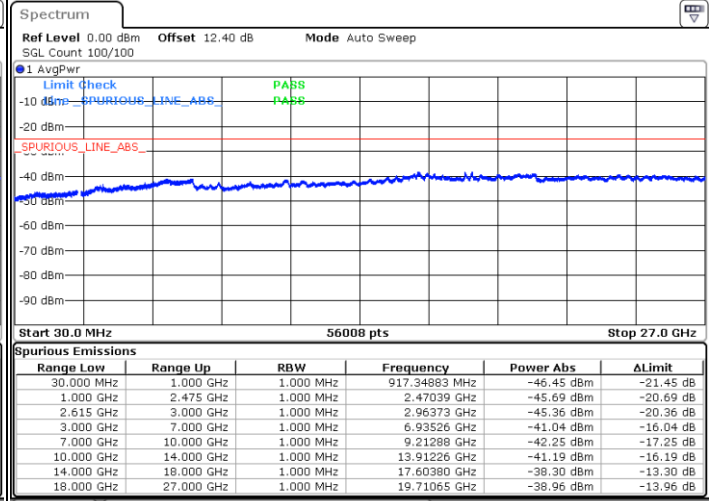

Date: 30 JUN 2020 04:20:35

Date: 30 JUN 2020 04:18:52

Lowest Channel / FullIRB

N/A

Date: 30 JUN 2020 04:25:48

LTE Band 7C / 10MHz+20MHz

QPSK

MiddleChannel / 1RB0 and 1RB99

Middle Channel / 1RB49 and 1RB0

Date: 30 JUN.2020 04:46:32

Date: 30 JUN.2020 04:47:33

Middle Channel / FullIRB

N/A

Date: 30 JUN.2020 04:39:01

LTE Band 7C / 10MHz+20MHz

QPSK

Highest Channel / 1RB0 and 1RB99

Highest Channel / 1RB49 and 1RB0

Date: 30.JUN.2020 05:11:04

Date: 30.JUN.2020 05:04:16

Highest Channel / FullIRB

N/A

Date: 30.JUN.2020 05:12:06

LTE Band 7C / 15MHz+10MHz

QPSK

Lowest Channel / 1RB0 and 1RB49

Lowest Channel / 1RB74 and 1RB0

Date: 29.JUN.2020 20:56:35

Date: 29.JUN.2020 20:55:33

Lowest Channel / FullIRB

N/A

Date: 29.JUN.2020 21:03:41