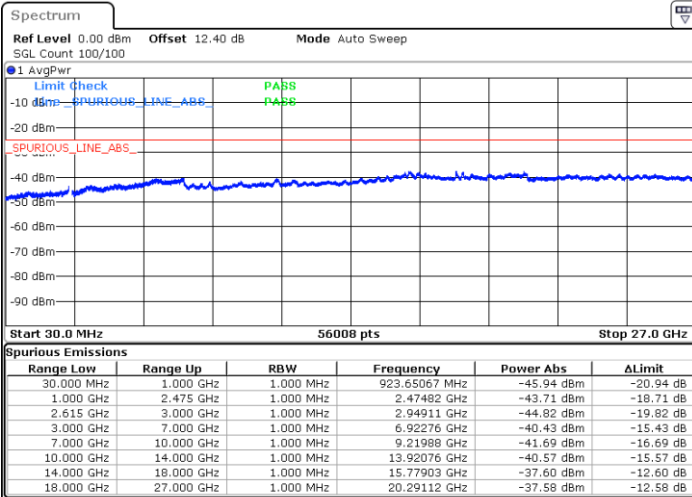

Date: 30 JUN.2020 02:57:18

Date: 30 JUN.2020 02:50:01

Highest Channel / FullIRB

N/A

Date: 30 JUN.2020 02:58:21

LTE Band 7C / 15MHz+20MHz

QPSK

Lowest Channel / 1RB0 and 1RB99

Lowest Channel / 1RB74 and 1RB0

Date: 30 JUN.2020 01:23:12

Date: 30 JUN.2020 01:21:32

Lowest Channel / FullIRB

N/A

Date: 30 JUN.2020 01:28:26

LTE Band 7C / 15MHz+20MHz

QPSK

Middle Channel / 1RB0 and 1RB9

Middle Channel / 1RB74 and 1RB0

Date: 30 JUN.2020 01:39:44

Date: 30 JUN.2020 01:40:46

Middle Channel / FullRB

N/A

Date: 30 JUN.2020 01:34:30

LTE Band 7C / 15MHz+20MHz

QPSK

Highest Channel / 1RB0 and 1RB99

Highest Channel / 1RB74 and 1RB0

Date: 30 JUN.2020 01:59:04

Date: 30 JUN.2020 01:53:22

Highest Channel / FullIRB

N/A

Date: 30 JUN.2020 02:00:06