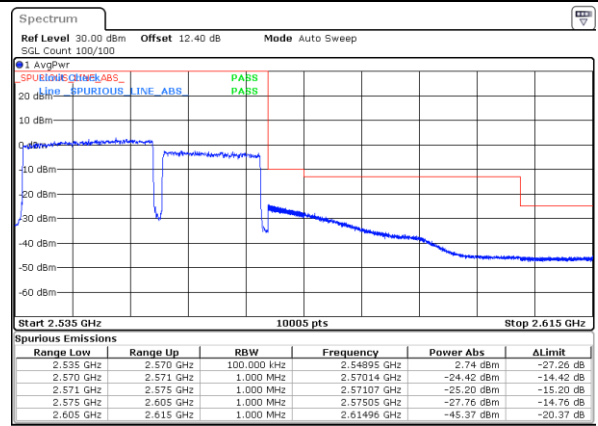

LTE Band 7C / 20MHz+15MHz

16QAM

Lowest Band Edge / 1RB0 and 1RB74

Highest Band Edge / 1RB0 and 1RB74

Date: 1..JUL.2020 23:17:39

Date: 30..JUN.2020 00:45:54

Lowest Band Edge / 1RB99 and 1RB0

Highest Band Edge / 1RB99 and 1RB0

Date: 30..JUN.2020 00:05:11

Date: 30..JUN.2020 00:47:58

Lowest Band Edge / Full RB

Highest Band Edge / Full RB

Date: 1..JUL.2020 23:12:56

Date: 30..JUN.2020 00:43:49

LTE Band 7C / 20MHz+20MHz

16QAM