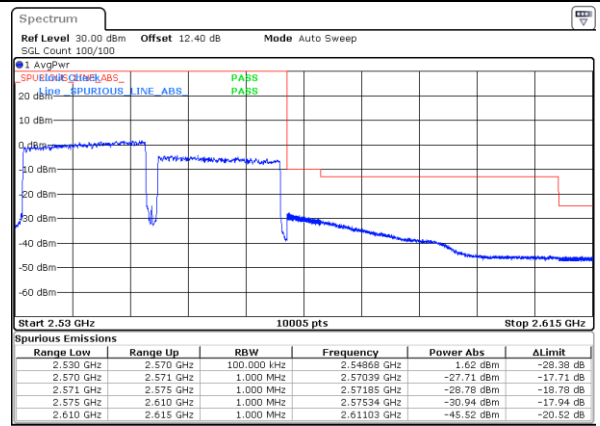

Lowest Band Edge / Full RB

Highest Band Edge / Full RB

Date: 1..JUL.2020 23:13:57

Date: 30..JUN.2020 00:43:08

LTE Band 7C / 20MHz+20MHz

64QAM

Lowest Band Edge / 1RB0 and 1RB9

Highest Band Edge / 1RB0 and 1RB9

Date: 1..JUL.2020 23:23:05

Date: 29..JUN.2020 23:10:15

Lowest Band Edge / 1RB99 and 1RB0

Highest Band Edge / 1RB99 and 1RB0

Date: 29..JUN.2020 22:03:18

Date: 29..JUN.2020 23:10:56

Lowest Band Edge / Full RB

Highest Band Edge / Full RB

Date: 1..JUL.2020 19:26:27

Date: 29..JUN.2020 23:26:47

Conducted Spurious Emission

LTE Band 7C / 10MHz+20MHz

QPSK

Lowest Channel / 1RB0 and 1RB99

Lowest Channel / 1RB49 and 1RB0

Date: 30 JUN 2020 04:20:35

Date: 30 JUN 2020 04:18:52

Lowest Channel / FullIRB

N/A

Date: 30 JUN 2020 04:25:48

LTE Band 7C / 10MHz+20MHz

QPSK

MiddleChannel / 1RB0 and 1RB99