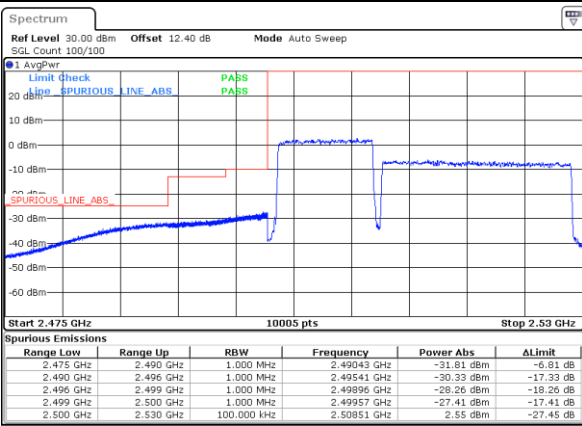

Highest Band Edge / 1RB0 and 1RB9

Date: 1..JUL.2020 22:21:16

Date: 30..JUN.2020 05:01:11

Lowest Band Edge / 1RB49 and 1RB0

Highest Band Edge / 1RB49 and 1RB0

Date: 30..JUN.2020 04:15:45

Date: 30..JUN.2020 05:01:52

Lowest Band Edge / Full RB

Highest Band Edge / Full RB

Date: 1..JUL.2020 22:20:35

Date: 30..JUN.2020 04:52:44

LTE Band 7C / 15MHz+10MHz

64QAM

Lowest Band Edge / 1RB0 and 1RB49

Highest Band Edge / 1RB0 and 1RB49