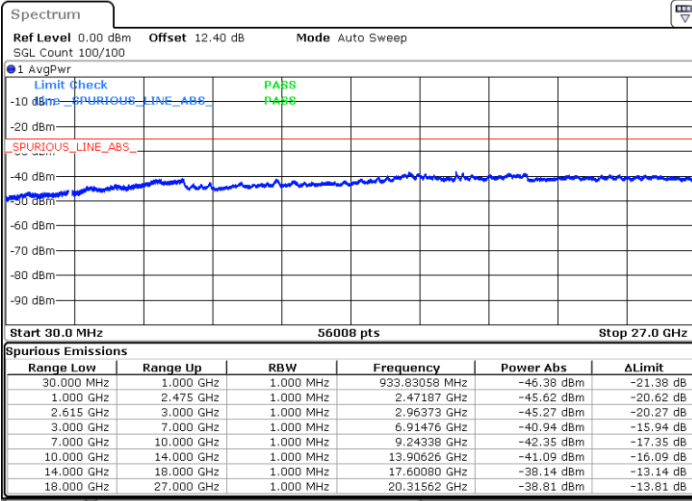

Middle Channel / 1RB49 and 1RB0

Date: 30 JUN.2020 04:46:32

Date: 30 JUN.2020 04:47:33

Middle Channel / FullIRB

N/A

Date: 30 JUN.2020 04:39:01

LTE Band 7C / 10MHz+20MHz

QPSK

Highest Channel / 1RB0 and 1RB99

Highest Channel / 1RB49 and 1RB0

Date: 30.JUN.2020 05:11:04

Date: 30.JUN.2020 05:04:16

Highest Channel / FullIRB

N/A

Date: 30.JUN.2020 05:12:06

LTE Band 7C / 15MHz+10MHz

QPSK

Lowest Channel / 1RB0 and 1RB49

Lowest Channel / 1RB74 and 1RB0

Date: 29.JUN.2020 20:56:35

Date: 29.JUN.2020 20:55:33

Lowest Channel / FullIRB

N/A

Date: 29.JUN.2020 21:03:41