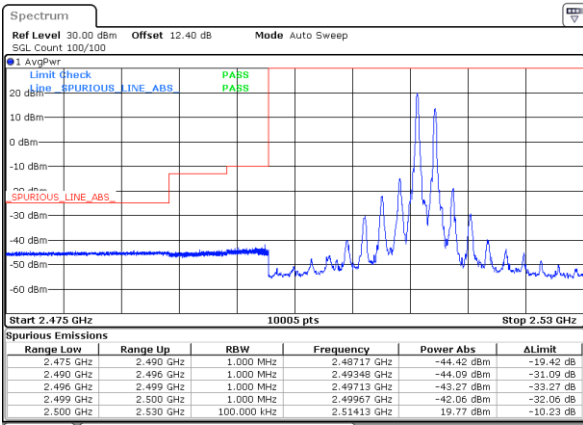

Lowest Band Edge / 1RB74 and 1RB0

Highest Band Edge / 1RB74 and 1RB0

Date: 30..JUN.2020 02:12:34

Date: 30..JUN.2020 02:14:37