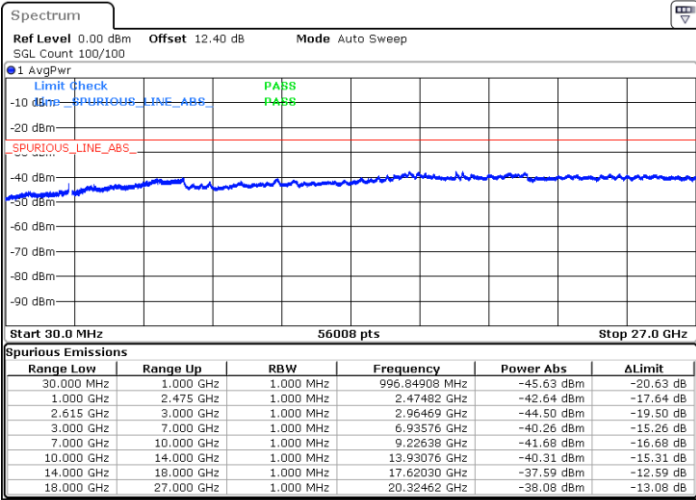

Date: 29.JUN.2020 21:13:57

LTE Band 7C / 15MHz+10MHz

QPSK

Highest Channel / 1RB0 and 1RB49

Highest Channel / 1RB74 and 1RB0

Date: 29.JUN.2020 21:47:40

Date: 29.JUN.2020 21:41:27

Highest Channel / FullIRB

N/A

Date: 29.JUN.2020 21:48:43

LTE Band 7C / 15MHz+15MHz

QPSK

Lowest Channel / 1RB0 and 1RB74

Lowest Channel / 1RB74 and 1RB0

Date: 30 JUN.2020 02:17:12

Date: 30 JUN.2020 02:15:41

Lowest Channel / FullIRB

N/A

Date: 30 JUN.2020 02:22:26

LTE Band 7C / 15MHz+15MHz

QPSK

Middle Channel / 1RB0 and 1RB74

Middle Channel / 1RB74 and 1RB0

Date: 30 JUN.2020 02:37:26