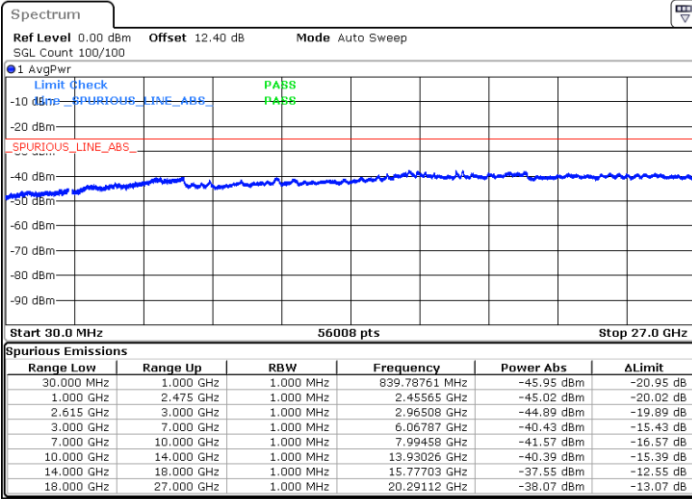

QPSK

Highest Channel / 1RB0 and 1RB99

Highest Channel / 1RB74 and 1RB0

Date: 30 JUN.2020 01:59:04

Date: 30 JUN.2020 01:53:22

Highest Channel / FullIRB

N/A

Date: 30 JUN.2020 02:00:06

LTE Band 7C / 20MHz+10MHz

QPSK

Lowest Channel / 1RB0 and 1RB49

Lowest Channel / 1RB99 and 1RB0

Date: 30 JUN.2020 03:16:37

Date: 30 JUN.2020 03:13:58

Lowest Channel / FullIRB

N/A

Date: 30 JUN.2020 03:21:51

LTE Band 7C / 20MHz+10MHz

QPSK

Middle Channel / 1RB0 and 1RB49

Middle Channel / 1RB99 and 1RB0

Date: 30 JUN.2020 03:37:37

Date: 30 JUN.2020 03:38:39

Middle Channel / FullRB

N/A

Date: 30 JUN.2020 03:32:23

LTE Band 7C / 20MHz+10MHz

QPSK

Highest Channel / 1RB0 and 1RB49

Highest Channel / 1RB99 and 1RB0

Date: 30.JUN.2020 04:01:45

Date: 30.JUN.2020 03:55:21