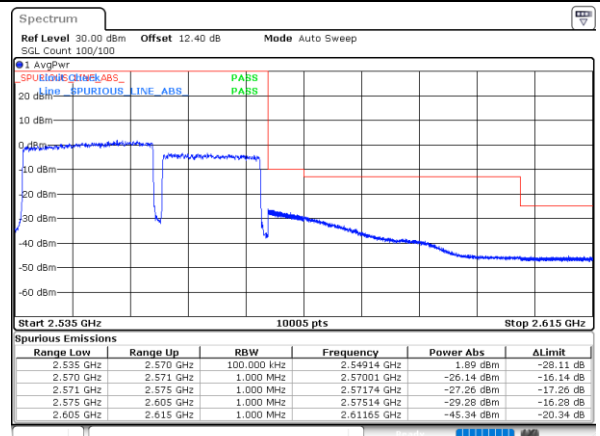

Date: 30..JUN.2020 03:52:57

Lowest Band Edge / Full RB

Highest Band Edge / Full RB

Date: 1..JUL.2020 23:08:26

Date: 30..JUN.2020 03:48:49

LTE Band 7C / 20MHz+15MHz

64QAM

Lowest Band Edge / 1RB0 and 1RB74

Highest Band Edge / 1RB0 and 1RB74

Date: 1..JUL.2020 23:18:33

Date: 30..JUN.2020 00:46:36

Lowest Band Edge / 1RB99 and 1RB0

Highest Band Edge / 1RB99 and 1RB0

Date: 30..JUN.2020 00:05:53

Date: 30..JUN.2020 00:47:16

Lowest Band Edge / Full RB

Highest Band Edge / Full RB

Date: 1..JUL.2020 23:13:57

Date: 30..JUN.2020 00:43:08

LTE Band 7C / 20MHz+20MHz

64QAM

Lowest Band Edge / 1RB0 and 1RB9

Highest Band Edge / 1RB0 and 1RB9