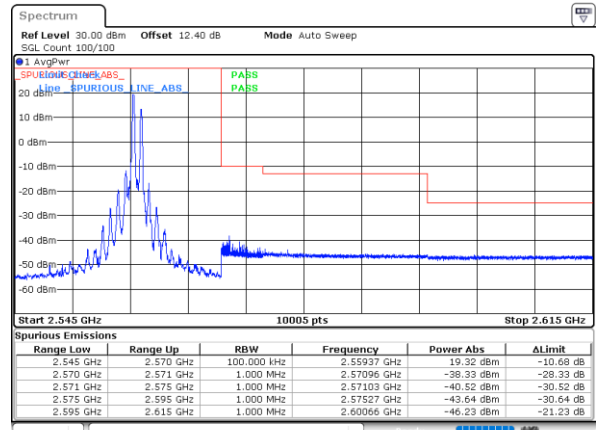

Lowest Band Edge / 1RB74 and 1RB0

Highest Band Edge / 1RB74 and 1RB0

Date: 24 JUN 2020 19:34:05

Date: 29 JUN 2020 21:19:02