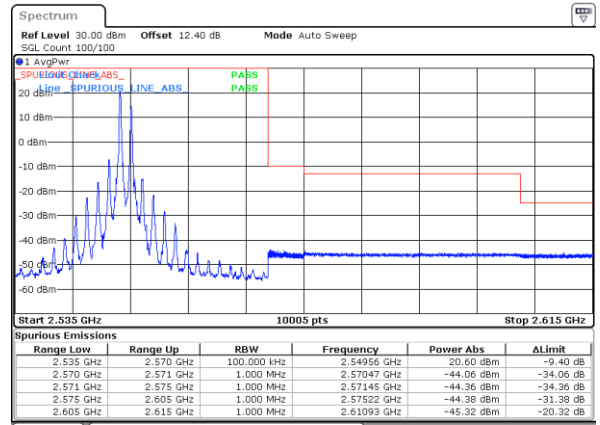

Lowest Band Edge / 1RB74 and 1RB0

Highest Band Edge / 1RB74 and 1RB0

Date: 30..JUN.2020 02:12:34

Date: 30..JUN.2020 02:14:37

Lowest Band Edge / Full RB

Highest Band Edge / Full RB

Date: 1..JUL.2020 22:48:27

Date: 30..JUN.2020 02:14:28

LTE Band 7C / 15MHz+20MHz

64QAM

Lowest Band Edge / 1RB0 and 1RB9

Highest Band Edge / 1RB0 and 1RB9

Date: 1..JUL.2020 23:01:05

Date: 30..JUN.2020 01:50:17

Lowest Band Edge / 1RB74 and 1RB0

Highest Band Edge / 1RB74 and 1RB0

Date: 30..JUN.2020 01:18:25

Date: 30..JUN.2020 01:50:57

Lowest Band Edge / Full RB

Highest Band Edge / Full RB

Date: 1..JUL.2020 22:58:05

Date: 30..JUN.2020 01:46:48

LTE Band 7C / 20MHz+10MHz