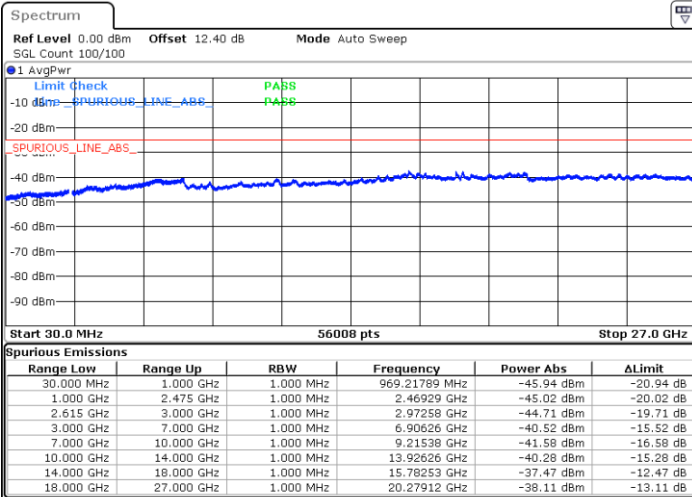

QPSK

Highest Channel / 1RB0 and 1RB99

Highest Channel / 1RB74 and 1RB0

Date: 30 JUN.2020 01:59:04

Date: 30 JUN.2020 01:53:22

Highest Channel / FullIRB

N/A

Date: 30 JUN.2020 02:00:06

LTE Band 7C / 20MHz+10MHz

QPSK

Lowest Channel / 1RB0 and 1RB49

Lowest Channel / 1RB99 and 1RB0

Date: 30 JUN.2020 03:16:37

Date: 30 JUN.2020 03:13:58

Lowest Channel / FullIRB

N/A

Date: 30 JUN.2020 03:21:51

LTE Band 7C / 20MHz+10MHz

QPSK

Middle Channel / 1RB0 and 1RB49

Middle Channel / 1RB99 and 1RB0

Date: 30 JUN.2020 03:37:37

Date: 30 JUN.2020 03:38:39

Middle Channel / FullRB

N/A

Date: 30 JUN.2020 03:32:23

LTE Band 7C / 20MHz+10MHz

QPSK

Highest Channel / 1RB0 and 1RB49

Highest Channel / 1RB99 and 1RB0

Date: 30.JUN.2020 04:01:45

Date: 30.JUN.2020 03:55:21