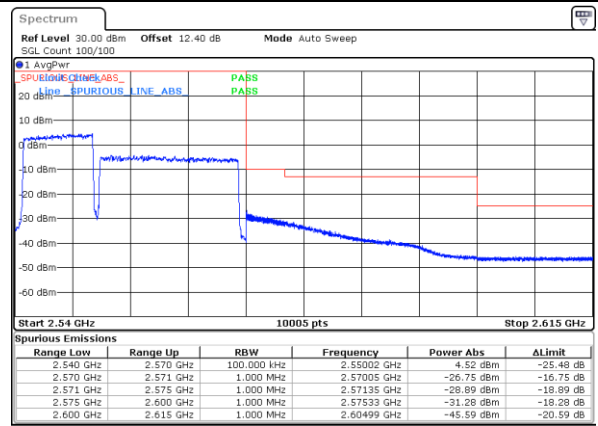

Date: 29..JUN.2020 23:31:37

Lowest Band Edge / Full RB

Highest Band Edge / Full RB

Date: 1..JUL.2020 19:25:50

Date: 29..JUN.2020 23:27:29

LTE Band 7C / 10MHz+20MHz

64QAM

Lowest Band Edge / 1RB0 and 1RB9

Highest Band Edge / 1RB0 and 1RB9

Date: 1..JUL.2020 22:21:16

Date: 30..JUN.2020 05:01:11

Lowest Band Edge / 1RB49 and 1RB0

Highest Band Edge / 1RB49 and 1RB0

Date: 30..JUN.2020 04:15:45

Date: 30..JUN.2020 05:01:52

Lowest Band Edge / Full RB

Highest Band Edge / Full RB

Date: 1..JUL.2020 22:20:35

Date: 30..JUN.2020 04:52:44

LTE Band 7C / 15MHz+10MHz

64QAM

Lowest Band Edge / 1RB0 and 1RB49

Highest Band Edge / 1RB0 and 1RB49