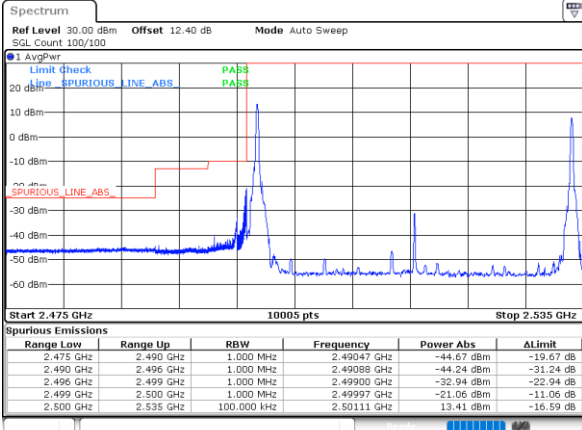

Date: 30..JUN.2020 03:52:57

Lowest Band Edge / Full RB

Highest Band Edge / Full RB

Date: 1..JUL.2020 23:08:26

Date: 30..JUN.2020 03:48:49

LTE Band 7C / 20MHz+15MHz

64QAM

Lowest Band Edge / 1RB0 and 1RB74

Highest Band Edge / 1RB0 and 1RB74

Date: 1..JUL.2020 23:18:33

Date: 30..JUN.2020 00:46:36

Lowest Band Edge / 1RB99 and 1RB0

Highest Band Edge / 1RB99 and 1RB0

Date: 30..JUN.2020 00:05:53

Date: 30..JUN.2020 00:47:16