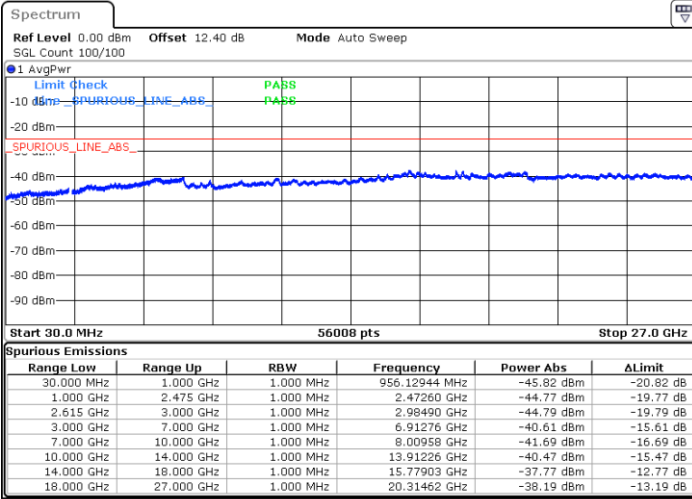

N/A

Date: 29.JUN.2020 21:48:43

LTE Band 7C / 15MHz+15MHz

QPSK

Lowest Channel / 1RB0 and 1RB74

Lowest Channel / 1RB74 and 1RB0

Date: 30 JUN.2020 02:17:12

Date: 30 JUN.2020 02:15:41

Lowest Channel / FullIRB

N/A

Date: 30 JUN.2020 02:22:26

LTE Band 7C / 15MHz+15MHz

QPSK

Middle Channel / 1RB0 and 1RB74

Middle Channel / 1RB74 and 1RB0

Date: 30 JUN.2020 02:37:26

Date: 30 JUN.2020 02:38:28

Middle Channel / FullRB

N/A

Date: 30 JUN.2020 02:32:12

LTE Band 7C / 15MHz+15MHz

QPSK

Highest Channel / 1RB0 and 1RB74

Highest Channel / 1RB74 and 1RB0

Date: 30 JUN.2020 02:57:18

Date: 30 JUN.2020 02:50:01

Highest Channel / FullIRB

N/A

Date: 30 JUN.2020 02:58:21

LTE Band 7C / 15MHz+20MHz

QPSK

Lowest Channel / 1RB0 and 1RB99