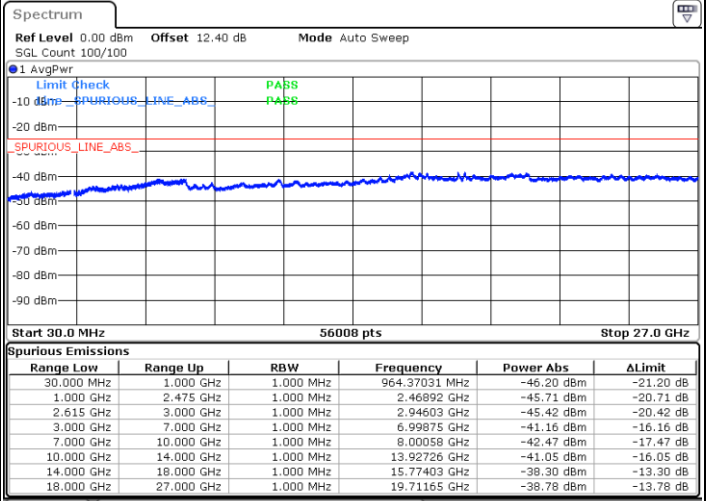

QPSK

Lowest Channel / 1RB0 and 1RB49

Lowest Channel / 1RB74 and 1RB0

Date: 29.JUN.2020 20:56:35

Date: 29.JUN.2020 20:55:33

Lowest Channel / FullIRB

N/A

Date: 29.JUN.2020 21:03:41

LTE Band 7C / 15MHz+10MHz

QPSK

Middle Channel / 1RB0 and 1RB49

Middle Channel / 1RB74 and 1RB0

Date: 29.JUN.2020 21:19:12

Date: 29.JUN.2020 21:20:14

Middle Channel / FullIRB

N/A

Date: 29.JUN.2020 21:13:57

LTE Band 7C / 15MHz+10MHz

QPSK

Highest Channel / 1RB0 and 1RB49

Highest Channel / 1RB74 and 1RB0

Date: 29.JUN.2020 21:47:40

Date: 29.JUN.2020 21:41:27

Highest Channel / FullIRB

N/A

Date: 29.JUN.2020 21:48:43

LTE Band 7C / 15MHz+15MHz

QPSK

Lowest Channel / 1RB0 and 1RB74

Lowest Channel / 1RB74 and 1RB0

Date: 30 JUN.2020 02:17:12

Date: 30 JUN.2020 02:15:41