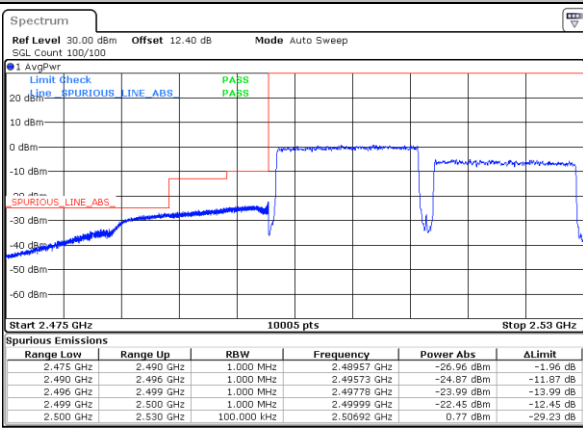

Lowest Band Edge / 1RB74 and 1RB0

Highest Band Edge / 1RB74 and 1RB0

Date: 30..JUN.2020 02:12:34

Date: 30..JUN.2020 02:14:37

Lowest Band Edge / Full RB

Highest Band Edge / Full RB

Date: 1..JUL.2020 22:48:27

Date: 30..JUN.2020 02:14:28

LTE Band 7C / 15MHz+20MHz

64QAM

Lowest Band Edge / 1RB0 and 1RB9

Highest Band Edge / 1RB0 and 1RB9

Date: 1..JUL.2020 23:01:05

Date: 30..JUN.2020 01:50:17

Lowest Band Edge / 1RB74 and 1RB0

Highest Band Edge / 1RB74 and 1RB0

Date: 30..JUN.2020 01:18:25

Date: 30..JUN.2020 01:50:57

Lowest Band Edge / Full RB

Highest Band Edge / Full RB

Date: 1..JUL.2020 22:58:05

Date: 30..JUN.2020 01:46:48

LTE Band 7C / 20MHz+10MHz