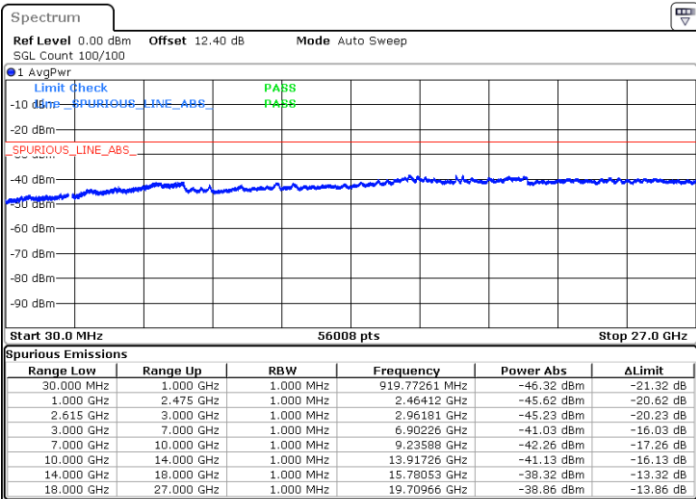

LTE Band 7C / 15MHz+10MHz

QPSK

Middle Channel / 1RB0 and 1RB49

Middle Channel / 1RB74 and 1RB0

Date: 29.JUN.2020 21:19:12

Date: 29.JUN.2020 21:20:14

Middle Channel / FullIRB

N/A

Date: 29.JUN.2020 21:13:57

LTE Band 7C / 15MHz+10MHz

QPSK

Highest Channel / 1RB0 and 1RB49

Highest Channel / 1RB74 and 1RB0

Date: 29.JUN.2020 21:47:40

Date: 29.JUN.2020 21:41:27

Highest Channel / FullIRB

N/A

Date: 29.JUN.2020 21:48:43

LTE Band 7C / 15MHz+15MHz

QPSK

Lowest Channel / 1RB0 and 1RB74

Lowest Channel / 1RB74 and 1RB0

Date: 30 JUN.2020 02:17:12

Date: 30 JUN.2020 02:15:41