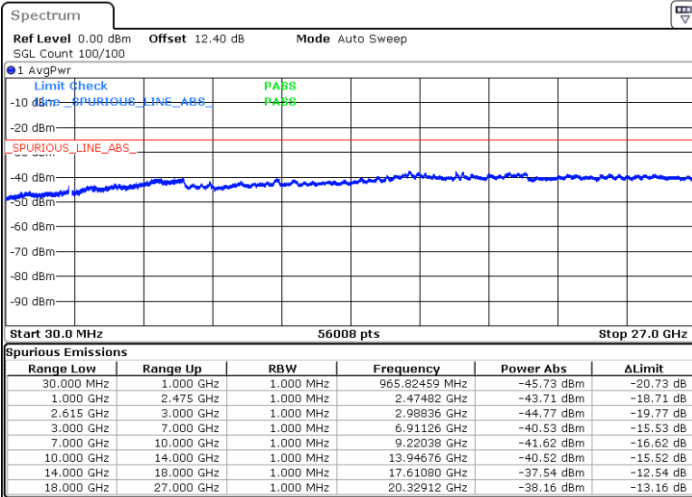

QPSK

Highest Channel / 1RB0 and 1RB99

Highest Channel / 1RB74 and 1RB0

Date: 30 JUN.2020 01:59:04

Date: 30 JUN.2020 01:53:22

Highest Channel / FullIRB

N/A

Date: 30 JUN.2020 02:00:06

LTE Band 7C / 20MHz+10MHz

QPSK

Lowest Channel / 1RB0 and 1RB49

Lowest Channel / 1RB99 and 1RB0

Date: 30 JUN.2020 03:16:37

Date: 30 JUN.2020 03:13:58

Lowest Channel / FullIRB

N/A

Date: 30 JUN.2020 03:21:51

LTE Band 7C / 20MHz+10MHz

QPSK

Middle Channel / 1RB0 and 1RB49

Middle Channel / 1RB99 and 1RB0

Date: 30 JUN.2020 03:37:37

Date: 30 JUN.2020 03:38:39

Middle Channel / FullRB