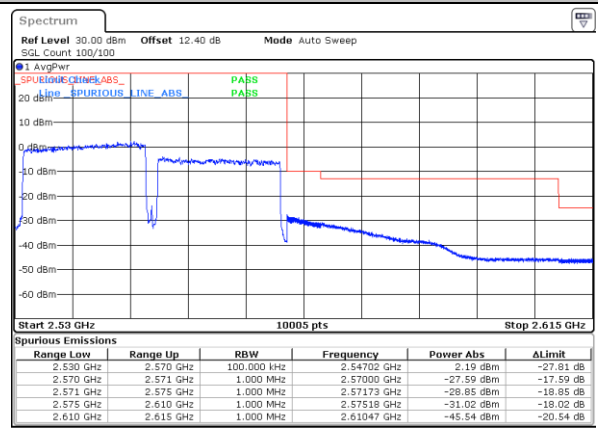

Date: 30..JUN.2020 00:05:11

Date: 30..JUN.2020 00:47:58

Lowest Band Edge / Full RB

Highest Band Edge / Full RB

Date: 1..JUL.2020 23:12:56

Date: 30..JUN.2020 00:43:49

LTE Band 7C / 20MHz+20MHz

16QAM

Lowest Band Edge / 1RB0 and 1RB9

Highest Band Edge / 1RB0 and 1RB9

Date: 1..JUL.2020 23:12:15

Date: 29..JUN.2020 23:19:33

Lowest Band Edge / 1RB99 and 1RB0

Highest Band Edge / 1RB99 and 1RB0

Date: 29..JUN.2020 22:02:36

Date: 29..JUN.2020 23:31:37

Lowest Band Edge / Full RB

Highest Band Edge / Full RB

Date: 1..JUL.2020 19:25:50

Date: 29..JUN.2020 23:27:29

LTE Band 7C / 10MHz+20MHz

64QAM

Lowest Band Edge / 1RB0 and 1RB9