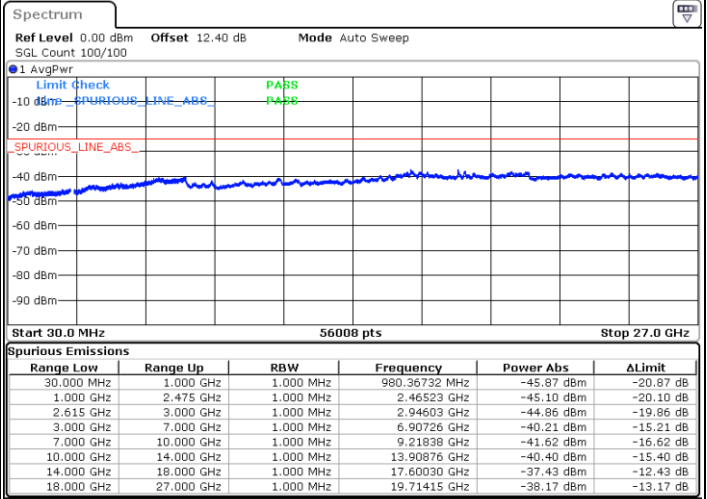

N/A

Date: 29.JUN.2020 21:48:43

LTE Band 7C / 15MHz+15MHz

QPSK

Lowest Channel / 1RB0 and 1RB74

Lowest Channel / 1RB74 and 1RB0

Date: 30 JUN.2020 02:17:12

Date: 30 JUN.2020 02:15:41

Lowest Channel / FullIRB

N/A

Date: 30 JUN.2020 02:22:26

LTE Band 7C / 15MHz+15MHz

QPSK

Middle Channel / 1RB0 and 1RB74

Middle Channel / 1RB74 and 1RB0

Date: 30 JUN.2020 02:37:26

Date: 30 JUN.2020 02:38:28

Middle Channel / FullRB

N/A

Date: 30 JUN.2020 02:32:12

LTE Band 7C / 15MHz+15MHz

QPSK

Highest Channel / 1RB0 and 1RB74

Highest Channel / 1RB74 and 1RB0

Date: 30 JUN.2020 02:57:18

Date: 30 JUN.2020 02:50:01

Highest Channel / FullIRB

N/A

Date: 30 JUN.2020 02:58:21

LTE Band 7C / 15MHz+20MHz

QPSK

Lowest Channel / 1RB0 and 1RB99