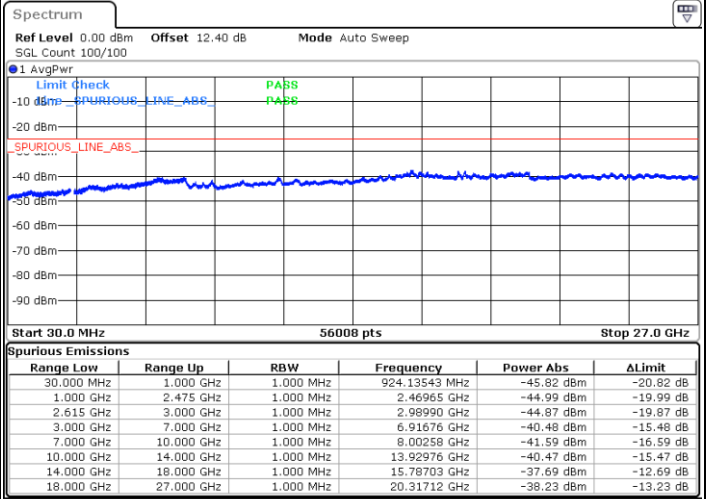

Date: 30 JUN.2020 02:57:18

Date: 30 JUN.2020 02:50:01

Highest Channel / FullIRB

N/A

Date: 30 JUN.2020 02:58:21

LTE Band 7C / 15MHz+20MHz

QPSK

Lowest Channel / 1RB0 and 1RB99

Lowest Channel / 1RB74 and 1RB0

Date: 30 JUN.2020 01:23:12

Date: 30 JUN.2020 01:21:32

Lowest Channel / FullIRB

N/A

Date: 30 JUN.2020 01:28:26

LTE Band 7C / 15MHz+20MHz

QPSK

Middle Channel / 1RB0 and 1RB9

Middle Channel / 1RB74 and 1RB0

Date: 30 JUN.2020 01:39:44

Date: 30 JUN.2020 01:40:46

Middle Channel / FullRB

N/A

Date: 30 JUN.2020 01:34:30

LTE Band 7C / 15MHz+20MHz

QPSK

Highest Channel / 1RB0 and 1RB99

Highest Channel / 1RB74 and 1RB0

Date: 30 JUN.2020 01:59:04

Date: 30 JUN.2020 01:53:22

Highest Channel / FullIRB

N/A

Date: 30 JUN.2020 02:00:06