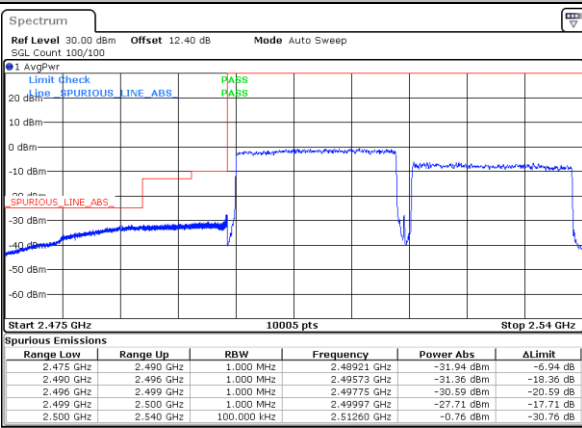

Lowest Band Edge / 1RB0 and 1RB9

Highest Band Edge / 1RB0 and 1RB9

Date: 1..JUL.2020 23:12:15

Date: 29..JUN.2020 23:19:33

Lowest Band Edge / 1RB99 and 1RB0

Highest Band Edge / 1RB99 and 1RB0

Date: 29..JUN.2020 22:02:36

Date: 29..JUN.2020 23:31:37

Lowest Band Edge / Full RB

Highest Band Edge / Full RB

Date: 1..JUL.2020 19:25:50

Date: 29..JUN.2020 23:27:29

LTE Band 7C / 10MHz+20MHz

64QAM

Lowest Band Edge / 1RB0 and 1RB9