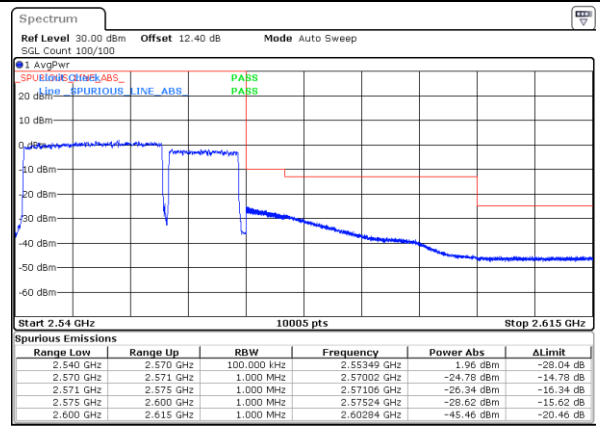

Highest Band Edge / 1RB74 and 1RB0

Date: 30..JUN.2020 01:18:25

Date: 30..JUN.2020 01:50:57

Lowest Band Edge / Full RB

Highest Band Edge / Full RB

Date: 1..JUL.2020 22:58:05

Date: 30..JUN.2020 01:46:48

LTE Band 7C / 20MHz+10MHz

64QAM

Lowest Band Edge / 1RB0 and 1RB49

Highest Band Edge / 1RB0 and 1RB49

Date: 1..JUL.2020 23:10:55

Date: 30..JUN.2020 03:52:16

Lowest Band Edge / 1RB99 and 1RB0

Highest Band Edge / 1RB99 and 1RB0

Date: 30..JUN.2020 03:10:51

Date: 30..JUN.2020 03:52:57

Lowest Band Edge / Full RB

Highest Band Edge / Full RB

Date: 1..JUL.2020 23:08:26

Date: 30..JUN.2020 03:48:49

LTE Band 7C / 20MHz+15MHz

64QAM

Lowest Band Edge / 1RB0 and 1RB74