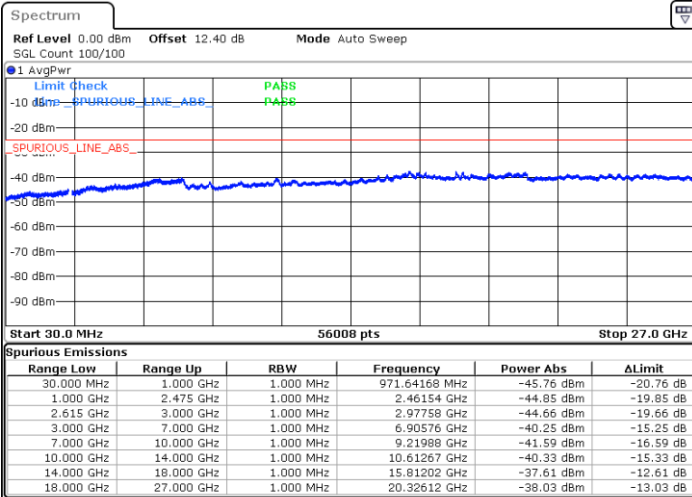

Date: 30 JUN 2020 04:20:35

Date: 30 JUN 2020 04:18:52

Lowest Channel / FullIRB

N/A

Date: 30 JUN 2020 04:25:48

LTE Band 7C / 10MHz+20MHz

QPSK

MiddleChannel / 1RB0 and 1RB99

Middle Channel / 1RB49 and 1RB0

Date: 30 JUN.2020 04:46:32

Date: 30 JUN.2020 04:47:33

Middle Channel / FullIRB

N/A

Date: 30 JUN.2020 04:39:01

LTE Band 7C / 10MHz+20MHz

QPSK

Highest Channel / 1RB0 and 1RB99

Highest Channel / 1RB49 and 1RB0

Date: 30.JUN.2020 05:11:04

Date: 30.JUN.2020 05:04:16

Highest Channel / FullIRB

N/A

Date: 30.JUN.2020 05:12:06

LTE Band 7C / 15MHz+10MHz

QPSK

Lowest Channel / 1RB0 and 1RB49

Lowest Channel / 1RB74 and 1RB0

Date: 29.JUN.2020 20:56:35

Date: 29.JUN.2020 20:55:33

Lowest Channel / FullIRB

N/A

Date: 29.JUN.2020 21:03:41