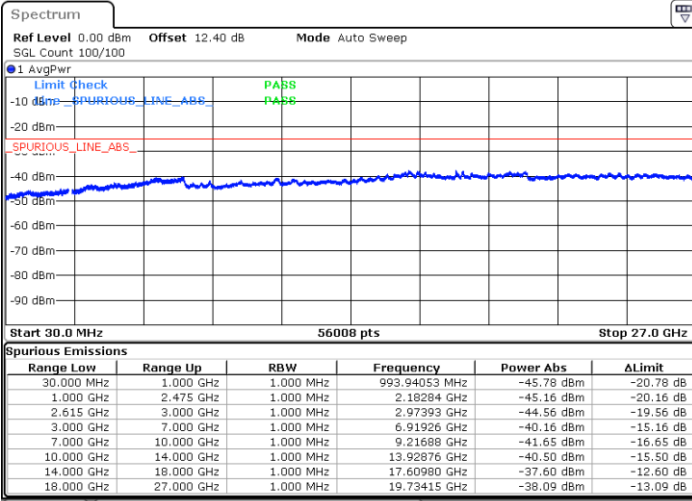

Lowest Channel / FullIRB

N/A

Date: 30 JUN.2020 02:22:26

LTE Band 7C / 15MHz+15MHz

QPSK

Middle Channel / 1RB0 and 1RB74

Middle Channel / 1RB74 and 1RB0

Date: 30 JUN.2020 02:37:26

Date: 30 JUN.2020 02:38:28

Middle Channel / FullRB

N/A

Date: 30 JUN.2020 02:32:12

LTE Band 7C / 15MHz+15MHz

QPSK

Highest Channel / 1RB0 and 1RB74

Highest Channel / 1RB74 and 1RB0

Date: 30 JUN.2020 02:57:18

Date: 30 JUN.2020 02:50:01

Highest Channel / FullIRB

N/A

Date: 30 JUN.2020 02:58:21

LTE Band 7C / 15MHz+20MHz

QPSK

Lowest Channel / 1RB0 and 1RB99

Lowest Channel / 1RB74 and 1RB0

Date: 30 JUN.2020 01:23:12

Date: 30 JUN.2020 01:21:32

Lowest Channel / FullIRB

N/A

Date: 30 JUN.2020 01:28:26

LTE Band 7C / 15MHz+20MHz

QPSK