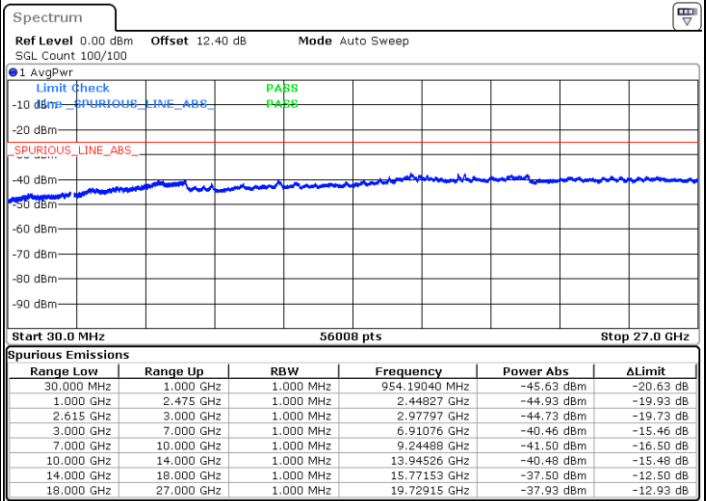

Date: 1..JUL.2020 23:23:05

Date: 29..JUN.2020 23:10:15

Lowest Band Edge / 1RB99 and 1RB0

Highest Band Edge / 1RB99 and 1RB0

Date: 29..JUN.2020 22:03:18

Date: 29..JUN.2020 23:10:56

Lowest Band Edge / Full RB

Highest Band Edge / Full RB

Date: 1..JUL.2020 19:26:27

Date: 29..JUN.2020 23:26:47

Conducted Spurious Emission

LTE Band 7C / 10MHz+20MHz

QPSK

Lowest Channel / 1RB0 and 1RB99

Lowest Channel / 1RB49 and 1RB0

Date: 30 JUN 2020 04:20:35

Date: 30 JUN 2020 04:18:52

Lowest Channel / FullIRB

N/A

Date: 30 JUN 2020 04:25:48

LTE Band 7C / 10MHz+20MHz

QPSK

MiddleChannel / 1RB0 and 1RB99