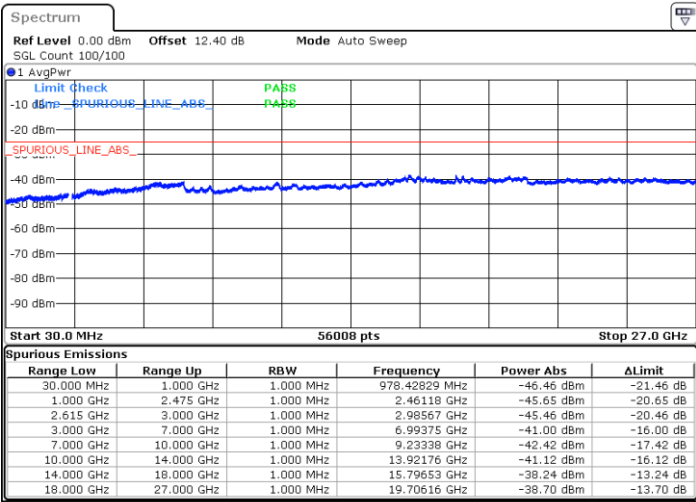

Highest Channel / 1RB0 and 1RB99

Highest Channel / 1RB49 and 1RB0

Date: 30.JUN.2020 05:11:04

Date: 30.JUN.2020 05:04:16

Highest Channel / FullIRB

N/A

Date: 30.JUN.2020 05:12:06

LTE Band 7C / 15MHz+10MHz

QPSK

Lowest Channel / 1RB0 and 1RB49

Lowest Channel / 1RB74 and 1RB0

Date: 29.JUN.2020 20:56:35

Date: 29.JUN.2020 20:55:33

Lowest Channel / FullIRB

N/A

Date: 29.JUN.2020 21:03:41

LTE Band 7C / 15MHz+10MHz

QPSK

Middle Channel / 1RB0 and 1RB49

Middle Channel / 1RB74 and 1RB0

Date: 29.JUN.2020 21:19:12

Date: 29.JUN.2020 21:20:14

Middle Channel / FullIRB

N/A

Date: 29.JUN.2020 21:13:57

LTE Band 7C / 15MHz+10MHz

QPSK

Highest Channel / 1RB0 and 1RB49

Highest Channel / 1RB74 and 1RB0

Date: 29.JUN.2020 21:47:40

Date: 29.JUN.2020 21:41:27

Highest Channel / FullIRB