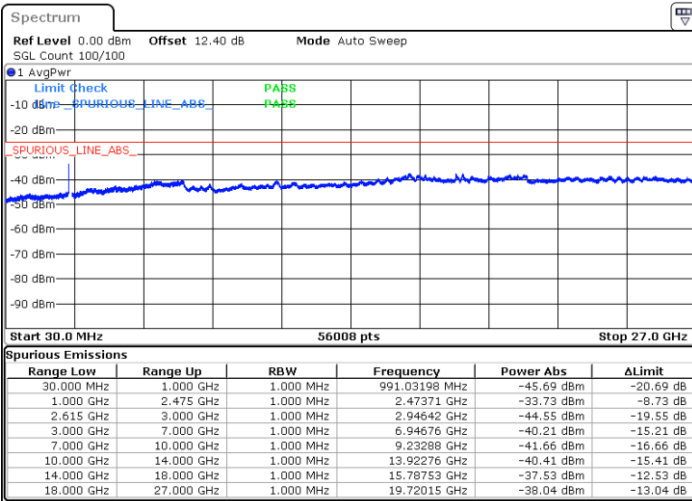

Date: 1..JUL.2020 23:23:05

Date: 29..JUN.2020 23:10:15

Lowest Band Edge / 1RB99 and 1RB0

Highest Band Edge / 1RB99 and 1RB0

Date: 29..JUN.2020 22:03:18

Date: 29..JUN.2020 23:10:56

Lowest Band Edge / Full RB

Highest Band Edge / Full RB

Date: 1..JUL.2020 19:26:27

Date: 29..JUN.2020 23:26:47

Conducted Spurious Emission

LTE Band 7C / 10MHz+20MHz

QPSK

Lowest Channel / 1RB0 and 1RB99

Lowest Channel / 1RB49 and 1RB0

Date: 30 JUN 2020 04:20:35

Date: 30 JUN 2020 04:18:52

Lowest Channel / FullIRB

N/A

Date: 30 JUN 2020 04:25:48

LTE Band 7C / 10MHz+20MHz

QPSK

MiddleChannel / 1RB0 and 1RB99