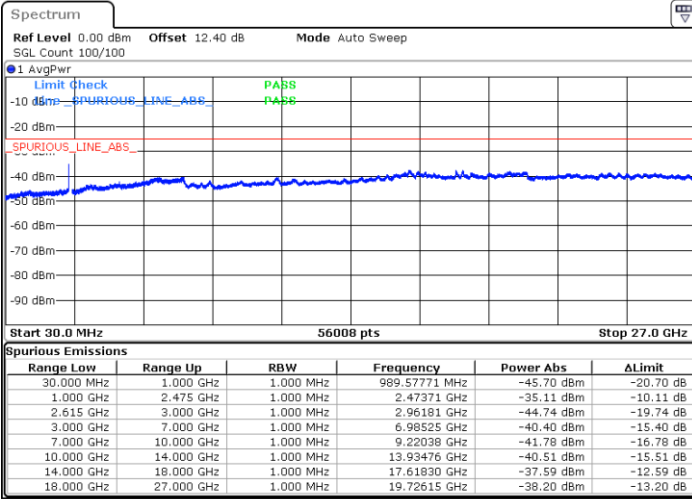

Lowest Channel / 1RB74 and 1RB0

Date: 30 JUN.2020 01:23:12

Date: 30 JUN.2020 01:21:32

Lowest Channel / FullIRB

N/A

Date: 30 JUN.2020 01:28:26

LTE Band 7C / 15MHz+20MHz

QPSK

Middle Channel / 1RB0 and 1RB9

Middle Channel / 1RB74 and 1RB0

Date: 30 JUN.2020 01:39:44

Date: 30 JUN.2020 01:40:46

Middle Channel / FullRB

N/A

Date: 30 JUN.2020 01:34:30

LTE Band 7C / 15MHz+20MHz

QPSK

Highest Channel / 1RB0 and 1RB99

Highest Channel / 1RB74 and 1RB0

Date: 30 JUN.2020 01:59:04

Date: 30 JUN.2020 01:53:22

Highest Channel / FullIRB

N/A

Date: 30 JUN.2020 02:00:06

LTE Band 7C / 20MHz+10MHz

QPSK

Lowest Channel / 1RB0 and 1RB49

Lowest Channel / 1RB99 and 1RB0

Date: 30 JUN.2020 03:16:37

Date: 30 JUN.2020 03:13:58

Lowest Channel / FullIRB

N/A