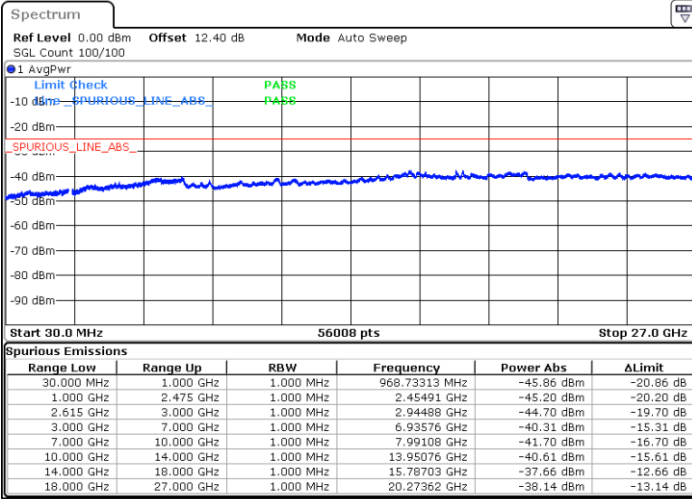

Date: 30 JUN.2020 02:57:18

Date: 30 JUN.2020 02:50:01

Highest Channel / FullIRB

N/A

Date: 30 JUN.2020 02:58:21

LTE Band 7C / 15MHz+20MHz

QPSK

Lowest Channel / 1RB0 and 1RB99

Lowest Channel / 1RB74 and 1RB0

Date: 30 JUN.2020 01:23:12

Date: 30 JUN.2020 01:21:32

Lowest Channel / FullIRB

N/A

Date: 30 JUN.2020 01:28:26

LTE Band 7C / 15MHz+20MHz

QPSK

Middle Channel / 1RB0 and 1RB9

Middle Channel / 1RB74 and 1RB0

Date: 30 JUN.2020 01:39:44

Date: 30 JUN.2020 01:40:46

Middle Channel / FullRB

N/A

Date: 30 JUN.2020 01:34:30

LTE Band 7C / 15MHz+20MHz

QPSK

Highest Channel / 1RB0 and 1RB99

Highest Channel / 1RB74 and 1RB0

Date: 30 JUN.2020 01:59:04

Date: 30 JUN.2020 01:53:22

Highest Channel / FullIRB

N/A

Date: 30 JUN.2020 02:00:06