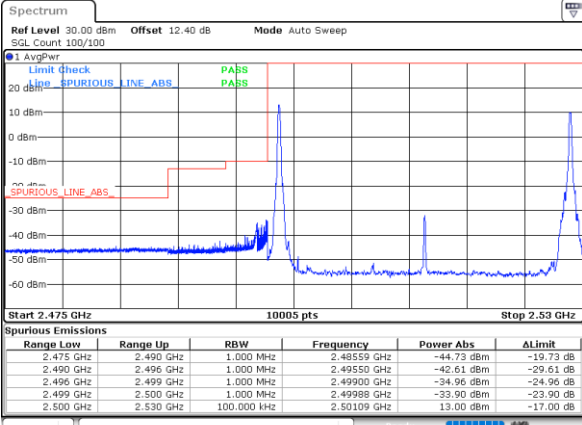

Date: 29..JUN.2020 23:31:37

Lowest Band Edge / Full RB

Highest Band Edge / Full RB

Date: 1..JUL.2020 19:25:50

Date: 29..JUN.2020 23:27:29

LTE Band 7C / 10MHz+20MHz

64QAM

Lowest Band Edge / 1RB0 and 1RB9

Highest Band Edge / 1RB0 and 1RB9

Date: 1..JUL.2020 22:21:16

Date: 30..JUN.2020 05:01:11

Lowest Band Edge / 1RB49 and 1RB0

Highest Band Edge / 1RB49 and 1RB0

Date: 30..JUN.2020 04:15:45

Date: 30..JUN.2020 05:01:52