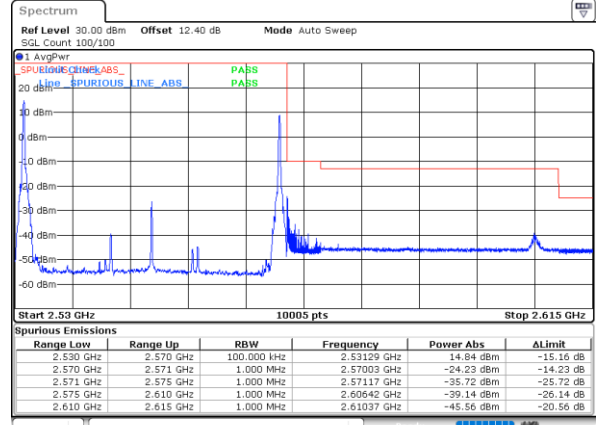

Lowest Band Edge / Full RB

Highest Band Edge / Full RB

Date: 1..JUL.2020 23:13:57

Date: 30..JUN.2020 00:43:08

LTE Band 7C / 20MHz+20MHz

64QAM

Lowest Band Edge / 1RB0 and 1RB9

Highest Band Edge / 1RB0 and 1RB9

Date: 1..JUL.2020 23:23:05

Date: 29..JUN.2020 23:10:15

Lowest Band Edge / 1RB99 and 1RB0

Highest Band Edge / 1RB99 and 1RB0

Date: 29..JUN.2020 22:03:18

Date: 29..JUN.2020 23:10:56

Lowest Band Edge / Full RB

Highest Band Edge / Full RB

Date: 1..JUL.2020 19:26:27

Date: 29..JUN.2020 23:26:47

Conducted Spurious Emission

LTE Band 7C / 10MHz+20MHz

QPSK

Lowest Channel / 1RB0 and 1RB99

Lowest Channel / 1RB49 and 1RB0