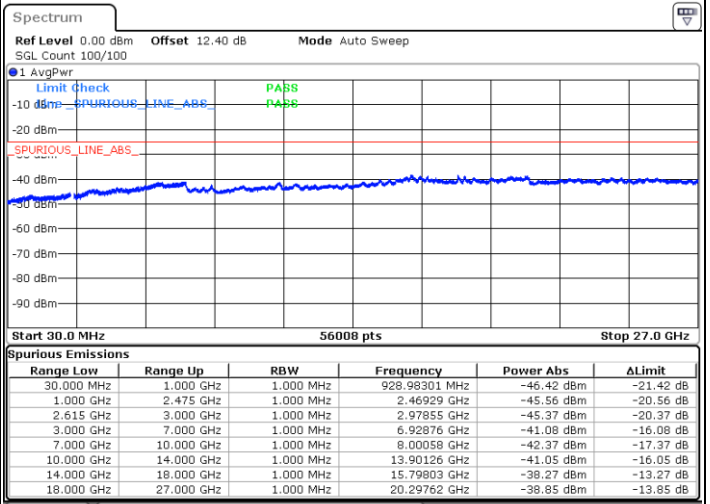

Highest Channel / 1RB0 and 1RB99

Highest Channel / 1RB49 and 1RB0

Date: 30.JUN.2020 05:11:04

Date: 30.JUN.2020 05:04:16

Highest Channel / FullIRB

N/A

Date: 30.JUN.2020 05:12:06

LTE Band 7C / 15MHz+10MHz

QPSK

Lowest Channel / 1RB0 and 1RB49

Lowest Channel / 1RB74 and 1RB0

Date: 29.JUN.2020 20:56:35

Date: 29.JUN.2020 20:55:33

Lowest Channel / FullIRB

N/A

Date: 29.JUN.2020 21:03:41

LTE Band 7C / 15MHz+10MHz

QPSK

Middle Channel / 1RB0 and 1RB49

Middle Channel / 1RB74 and 1RB0

Date: 29.JUN.2020 21:19:12

Date: 29.JUN.2020 21:20:14

Middle Channel / FullIRB

N/A

Date: 29.JUN.2020 21:13:57

LTE Band 7C / 15MHz+10MHz

QPSK

Highest Channel / 1RB0 and 1RB49

Highest Channel / 1RB74 and 1RB0

Date: 29.JUN.2020 21:47:40

Date: 29.JUN.2020 21:41:27

Highest Channel / FullIRB