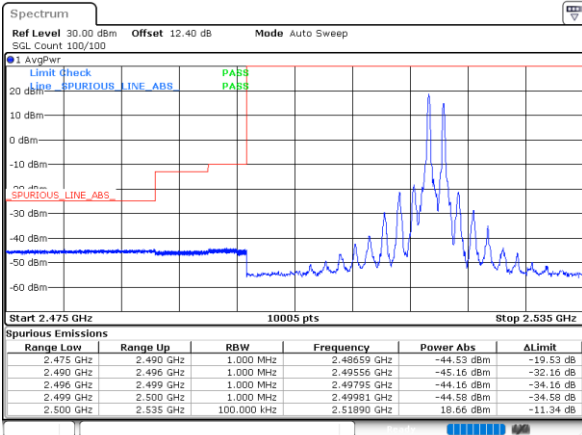

Date: 30..JUN.2020 03:52:57

Lowest Band Edge / Full RB

Highest Band Edge / Full RB

Date: 1..JUL.2020 23:08:26

Date: 30..JUN.2020 03:48:49

LTE Band 7C / 20MHz+15MHz

64QAM

Lowest Band Edge / 1RB0 and 1RB74

Highest Band Edge / 1RB0 and 1RB74

Date: 1..JUL.2020 23:18:33

Date: 30..JUN.2020 00:46:36

Lowest Band Edge / 1RB99 and 1RB0

Highest Band Edge / 1RB99 and 1RB0

Date: 30..JUN.2020 00:05:53

Date: 30..JUN.2020 00:47:16

Lowest Band Edge / Full RB

Highest Band Edge / Full RB

Date: 1..JUL.2020 23:13:57

Date: 30..JUN.2020 00:43:08

LTE Band 7C / 20MHz+20MHz

64QAM

Lowest Band Edge / 1RB0 and 1RB9

Highest Band Edge / 1RB0 and 1RB9