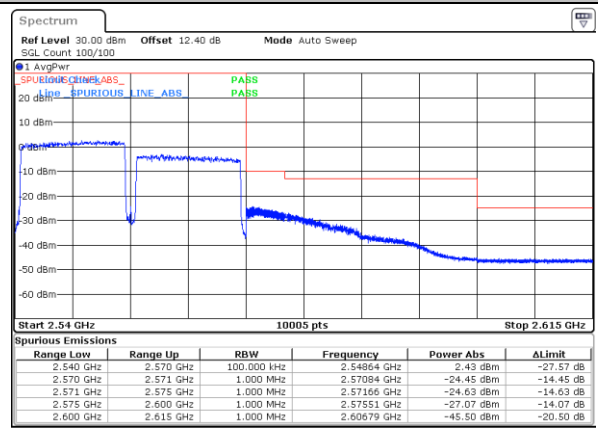

Date: 24 JUN 2020 19:29:53

Date: 29 JUN 2020 21:14:53

LTE Band 7C / 15MHz+15MHz

64QAM

Lowest Band Edge / 1RB0 and 1RB74

Highest Band Edge / 1RB0 and 1RB74

Date: 1..JUL.2020 22:50:21

Date: 30..JUN.2020 02:14:56

Lowest Band Edge / 1RB74 and 1RB0

Highest Band Edge / 1RB74 and 1RB0

Date: 30..JUN.2020 02:12:34

Date: 30..JUN.2020 02:14:37

Lowest Band Edge / Full RB

Highest Band Edge / Full RB

Date: 1..JUL.2020 22:48:27

Date: 30..JUN.2020 02:14:28

LTE Band 7C / 15MHz+20MHz

64QAM

Lowest Band Edge / 1RB0 and 1RB9

Highest Band Edge / 1RB0 and 1RB9

Date: 1..JUL.2020 23:01:05

Date: 30..JUN.2020 01:50:17

Lowest Band Edge / 1RB74 and 1RB0

Highest Band Edge / 1RB74 and 1RB0

Date: 30..JUN.2020 01:18:25

Date: 30..JUN.2020 01:50:57

Lowest Band Edge / Full RB

Highest Band Edge / Full RB

Date: 1..JUL.2020 22:58:05

Date: 30..JUN.2020 01:46:48

LTE Band 7C / 20MHz+10MHz