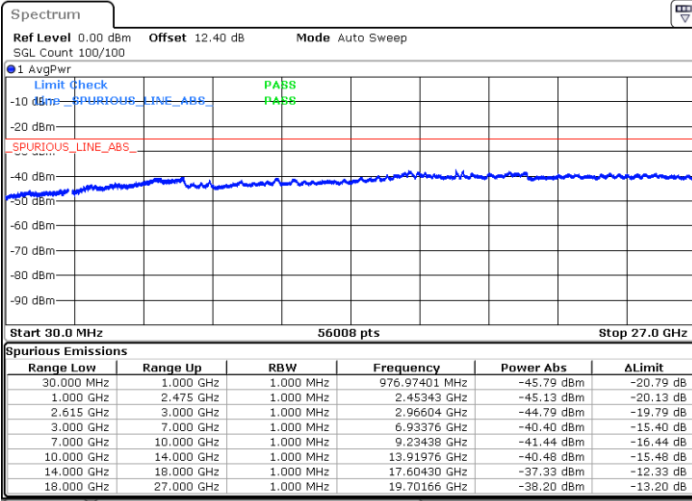

Date: 30 JUN.2020 02:57:18

Date: 30 JUN.2020 02:50:01

Highest Channel / FullIRB

N/A

Date: 30 JUN.2020 02:58:21

LTE Band 7C / 15MHz+20MHz

QPSK

Lowest Channel / 1RB0 and 1RB99

Lowest Channel / 1RB74 and 1RB0

Date: 30 JUN.2020 01:23:12

Date: 30 JUN.2020 01:21:32

Lowest Channel / FullIRB

N/A

Date: 30 JUN.2020 01:28:26

LTE Band 7C / 15MHz+20MHz

QPSK

Middle Channel / 1RB0 and 1RB9

Middle Channel / 1RB74 and 1RB0

Date: 30 JUN.2020 01:39:44

Date: 30 JUN.2020 01:40:46

Middle Channel / FullRB

N/A

Date: 30 JUN.2020 01:34:30

LTE Band 7C / 15MHz+20MHz

QPSK

Highest Channel / 1RB0 and 1RB99

Highest Channel / 1RB74 and 1RB0

Date: 30 JUN.2020 01:59:04

Date: 30 JUN.2020 01:53:22

Highest Channel / FullIRB

N/A

Date: 30 JUN.2020 02:00:06