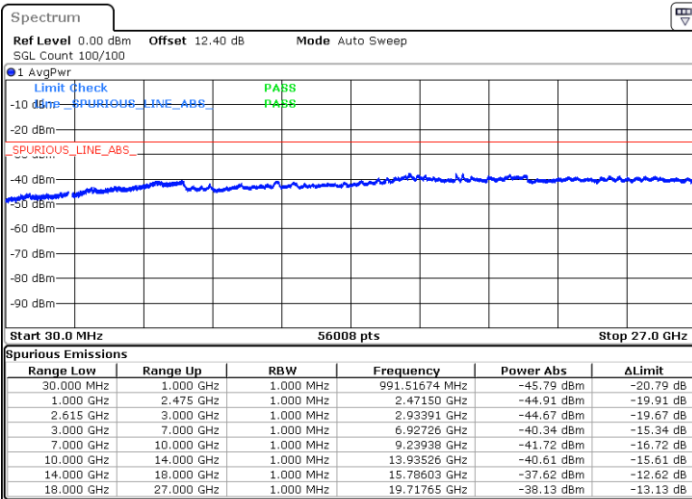

N/A

Date: 29.JUN.2020 21:48:43

LTE Band 7C / 15MHz+15MHz

QPSK

Lowest Channel / 1RB0 and 1RB74

Lowest Channel / 1RB74 and 1RB0

Date: 30 JUN.2020 02:17:12

Date: 30 JUN.2020 02:15:41

Lowest Channel / FullIRB

N/A

Date: 30 JUN.2020 02:22:26

LTE Band 7C / 15MHz+15MHz

QPSK

Middle Channel / 1RB0 and 1RB74

Middle Channel / 1RB74 and 1RB0

Date: 30 JUN.2020 02:37:26

Date: 30 JUN.2020 02:38:28

Middle Channel / FullRB

N/A

Date: 30 JUN.2020 02:32:12

LTE Band 7C / 15MHz+15MHz

QPSK

Highest Channel / 1RB0 and 1RB74

Highest Channel / 1RB74 and 1RB0

Date: 30 JUN.2020 02:57:18

Date: 30 JUN.2020 02:50:01

Highest Channel / FullIRB

N/A

Date: 30 JUN.2020 02:58:21

LTE Band 7C / 15MHz+20MHz

QPSK

Lowest Channel / 1RB0 and 1RB99