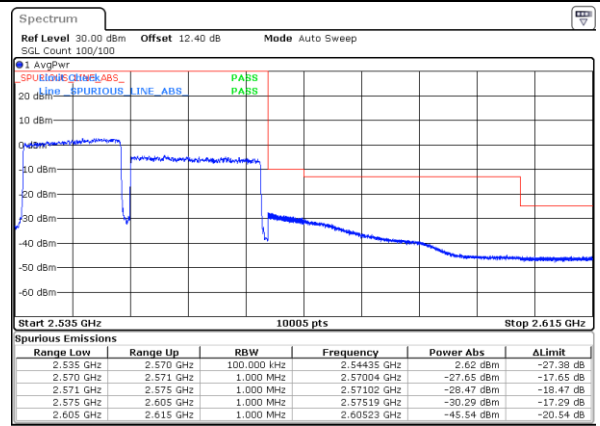

Date: 30..JUN.2020 02:14:28

LTE Band 7C / 15MHz+20MHz

64QAM

Lowest Band Edge / 1RB0 and 1RB9

Highest Band Edge / 1RB0 and 1RB9

Date: 1..JUL.2020 23:01:05

Date: 30..JUN.2020 01:50:17

Lowest Band Edge / 1RB74 and 1RB0

Highest Band Edge / 1RB74 and 1RB0

Date: 30..JUN.2020 01:18:25

Date: 30..JUN.2020 01:50:57

Lowest Band Edge / Full RB

Highest Band Edge / Full RB

Date: 1..JUL.2020 22:58:05

Date: 30..JUN.2020 01:46:48

LTE Band 7C / 20MHz+10MHz