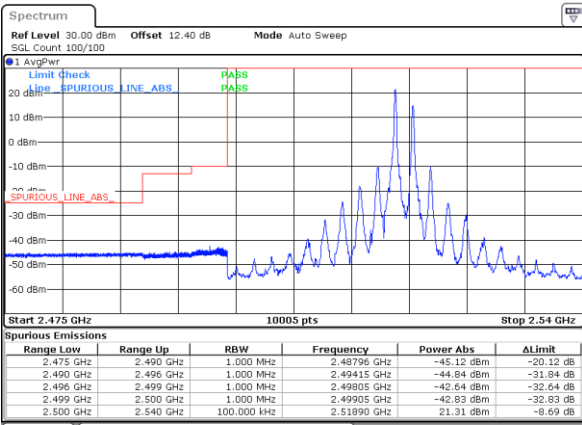

Date: 30..JUN.2020 00:05:11

Date: 30..JUN.2020 00:47:58

Lowest Band Edge / Full RB

Highest Band Edge / Full RB

Date: 1..JUL.2020 23:12:56

Date: 30..JUN.2020 00:43:49

LTE Band 7C / 20MHz+20MHz

16QAM

Lowest Band Edge / 1RB0 and 1RB9

Highest Band Edge / 1RB0 and 1RB9

Date: 1..JUL.2020 23:12:15

Date: 29..JUN.2020 23:19:33

Lowest Band Edge / 1RB99 and 1RB0

Highest Band Edge / 1RB99 and 1RB0

Date: 29..JUN.2020 22:02:36

Date: 29..JUN.2020 23:31:37

Lowest Band Edge / Full RB

Highest Band Edge / Full RB

Date: 1..JUL.2020 19:25:50

Date: 29..JUN.2020 23:27:29

LTE Band 7C / 10MHz+20MHz

64QAM

Lowest Band Edge / 1RB0 and 1RB9