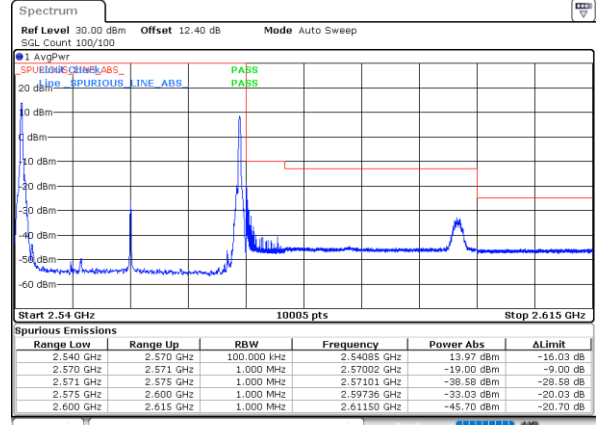

Date: 24 JUN 2020 19:29:53

Date: 29 JUN 2020 21:14:53

LTE Band 7C / 15MHz+15MHz

64QAM

Lowest Band Edge / 1RB0 and 1RB74

Highest Band Edge / 1RB0 and 1RB74

Date: 1..JUL.2020 22:50:21

Date: 30..JUN.2020 02:14:56