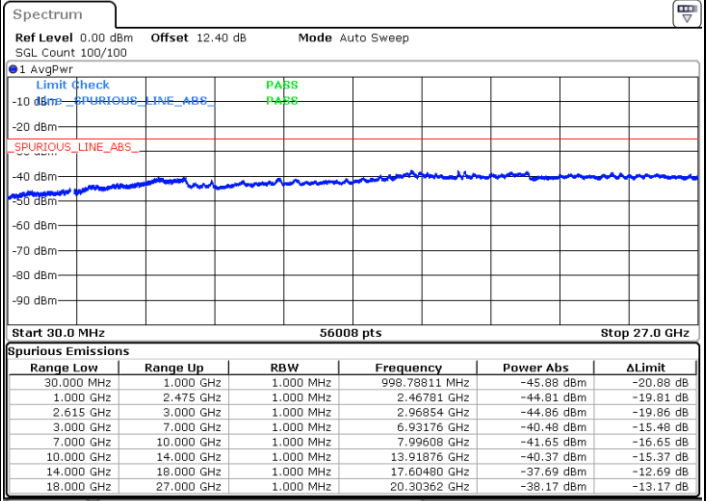

Date: 30 JUN.2020 02:57:18

Date: 30 JUN.2020 02:50:01

Highest Channel / FullIRB

N/A

Date: 30 JUN.2020 02:58:21

LTE Band 7C / 15MHz+20MHz

QPSK

Lowest Channel / 1RB0 and 1RB99

Lowest Channel / 1RB74 and 1RB0

Date: 30 JUN.2020 01:23:12

Date: 30 JUN.2020 01:21:32

Lowest Channel / FullIRB

N/A

Date: 30 JUN.2020 01:28:26

LTE Band 7C / 15MHz+20MHz

QPSK

Middle Channel / 1RB0 and 1RB9

Middle Channel / 1RB74 and 1RB0

Date: 30 JUN.2020 01:39:44

Date: 30 JUN.2020 01:40:46

Middle Channel / FullRB

N/A

Date: 30 JUN.2020 01:34:30

LTE Band 7C / 15MHz+20MHz

QPSK

Highest Channel / 1RB0 and 1RB99

Highest Channel / 1RB74 and 1RB0

Date: 30 JUN.2020 01:59:04

Date: 30 JUN.2020 01:53:22

Highest Channel / FullIRB

N/A

Date: 30 JUN.2020 02:00:06