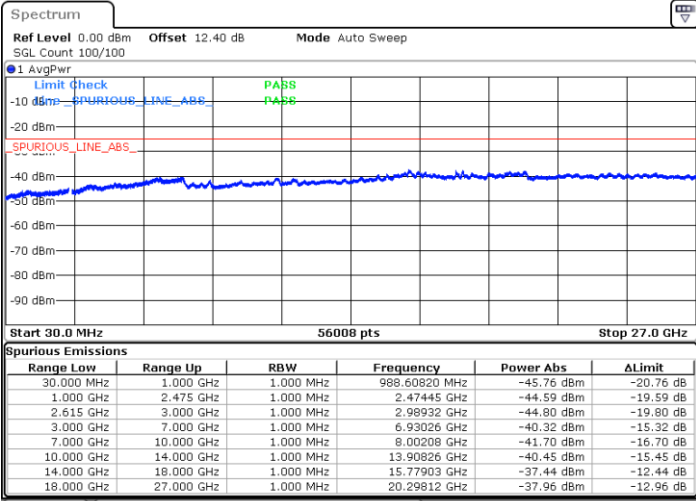

Highest Band Edge / Full RB

Date: 1..JUL.2020 19:26:27

Date: 29..JUN.2020 23:26:47

Conducted Spurious Emission

LTE Band 7C / 10MHz+20MHz

QPSK

Lowest Channel / 1RB0 and 1RB99

Lowest Channel / 1RB49 and 1RB0

Date: 30 JUN 2020 04:20:35

Date: 30 JUN 2020 04:18:52

Lowest Channel / FullIRB

N/A

Date: 30 JUN 2020 04:25:48

LTE Band 7C / 10MHz+20MHz

QPSK

MiddleChannel / 1RB0 and 1RB99

Middle Channel / 1RB49 and 1RB0

Date: 30 JUN.2020 04:46:32

Date: 30 JUN.2020 04:47:33

Middle Channel / FullIRB

N/A

Date: 30 JUN.2020 04:39:01

LTE Band 7C / 10MHz+20MHz

QPSK

Highest Channel / 1RB0 and 1RB99

Highest Channel / 1RB49 and 1RB0

Date: 30.JUN.2020 05:11:04

Date: 30.JUN.2020 05:04:16

Highest Channel / FullIRB

N/A

Date: 30.JUN.2020 05:12:06

LTE Band 7C / 15MHz+10MHz