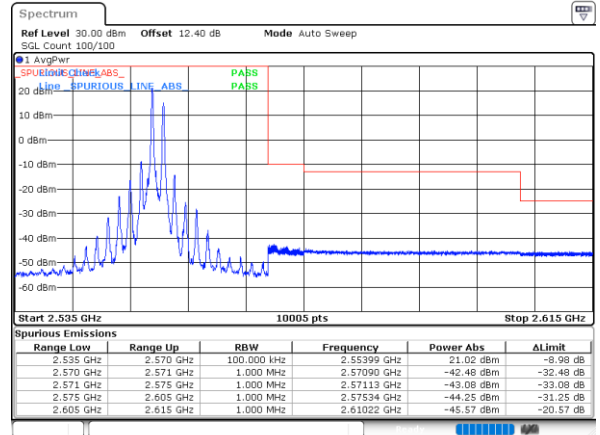

Date: 30..JUN.2020 03:52:57

Lowest Band Edge / Full RB

Highest Band Edge / Full RB

Date: 1..JUL.2020 23:08:26

Date: 30..JUN.2020 03:48:49

LTE Band 7C / 20MHz+15MHz

64QAM

Lowest Band Edge / 1RB0 and 1RB74

Highest Band Edge / 1RB0 and 1RB74

Date: 1..JUL.2020 23:18:33

Date: 30..JUN.2020 00:46:36

Lowest Band Edge / 1RB99 and 1RB0

Highest Band Edge / 1RB99 and 1RB0

Date: 30..JUN.2020 00:05:53

Date: 30..JUN.2020 00:47:16

Lowest Band Edge / Full RB

Highest Band Edge / Full RB

Date: 1..JUL.2020 23:13:57

Date: 30..JUN.2020 00:43:08

LTE Band 7C / 20MHz+20MHz

64QAM

Lowest Band Edge / 1RB0 and 1RB9

Highest Band Edge / 1RB0 and 1RB9