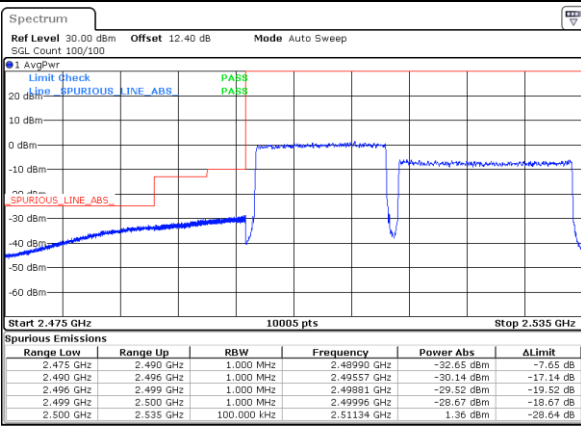

Highest Band Edge / 1RB74 and 1RB0

Date: 30..JUN.2020 01:18:25

Date: 30..JUN.2020 01:50:57

Lowest Band Edge / Full RB

Highest Band Edge / Full RB

Date: 1..JUL.2020 22:58:05

Date: 30..JUN.2020 01:46:48

LTE Band 7C / 20MHz+10MHz