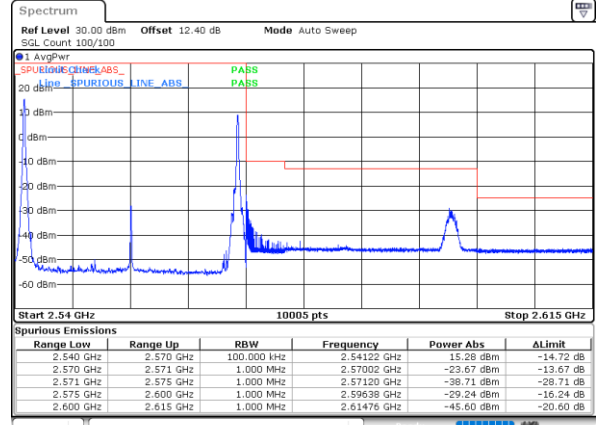

Date: 29..JUN.2020 23:31:37

Lowest Band Edge / Full RB

Highest Band Edge / Full RB

Date: 1..JUL.2020 19:25:50

Date: 29..JUN.2020 23:27:29

LTE Band 7C / 10MHz+20MHz

64QAM

Lowest Band Edge / 1RB0 and 1RB9

Highest Band Edge / 1RB0 and 1RB9

Date: 1..JUL.2020 22:21:16

Date: 30..JUN.2020 05:01:11

Lowest Band Edge / 1RB49 and 1RB0

Highest Band Edge / 1RB49 and 1RB0

Date: 30..JUN.2020 04:15:45

Date: 30..JUN.2020 05:01:52