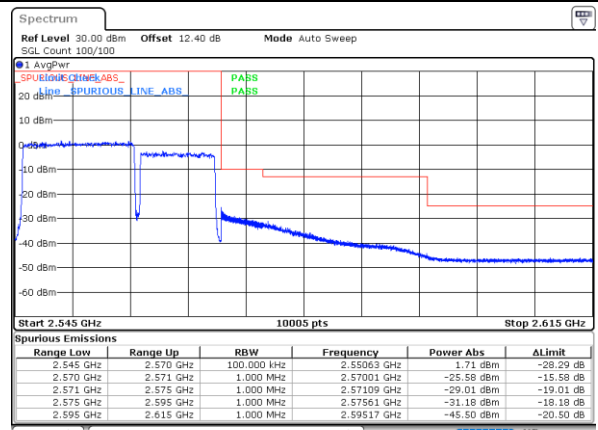

Lowest Band Edge / Full RB

Highest Band Edge / Full RB

Date: 1..JUL.2020 22:20:35

Date: 30..JUN.2020 04:52:44

LTE Band 7C / 15MHz+10MHz

64QAM

Lowest Band Edge / 1RB0 and 1RB49

Highest Band Edge / 1RB0 and 1RB49

Date: 6 JUN 2020 20:46:44

Date: 29 JUN 2020 21:18:21

Lowest Band Edge / 1RB74 and 1RB0

Highest Band Edge / 1RB74 and 1RB0

Date: 24 JUN 2020 19:34:05

Date: 29 JUN 2020 21:19:02

Lowest Band Edge / Full RB

Highest Band Edge / Full RB

Date: 24 JUN 2020 19:29:53

Date: 29 JUN 2020 21:14:53

LTE Band 7C / 15MHz+15MHz

64QAM

Lowest Band Edge / 1RB0 and 1RB74

Highest Band Edge / 1RB0 and 1RB74

Date: 1..JUL.2020 22:50:21

Date: 30..JUN.2020 02:14:56