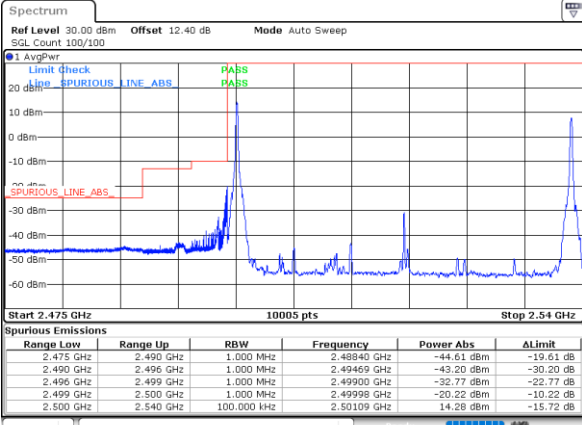

LTE Band 7C / 20MHz+15MHz

16QAM

Lowest Band Edge / 1RB0 and 1RB74

Highest Band Edge / 1RB0 and 1RB74

Date: 1..JUL.2020 23:17:39

Date: 30..JUN.2020 00:45:54

Lowest Band Edge / 1RB99 and 1RB0

Highest Band Edge / 1RB99 and 1RB0

Date: 30..JUN.2020 00:05:11

Date: 30..JUN.2020 00:47:58

Lowest Band Edge / Full RB

Highest Band Edge / Full RB

Date: 1..JUL.2020 23:12:56

Date: 30..JUN.2020 00:43:49

LTE Band 7C / 20MHz+20MHz

16QAM

Lowest Band Edge / 1RB0 and 1RB9

Highest Band Edge / 1RB0 and 1RB9

Date: 1..JUL.2020 23:12:15

Date: 29..JUN.2020 23:19:33

Lowest Band Edge / 1RB99 and 1RB0

Highest Band Edge / 1RB99 and 1RB0

Date: 29..JUN.2020 22:02:36

Date: 29..JUN.2020 23:31:37

Lowest Band Edge / Full RB

Highest Band Edge / Full RB

Date: 1..JUL.2020 19:25:50

Date: 29..JUN.2020 23:27:29

LTE Band 7C / 10MHz+20MHz

64QAM

Lowest Band Edge / 1RB0 and 1RB9