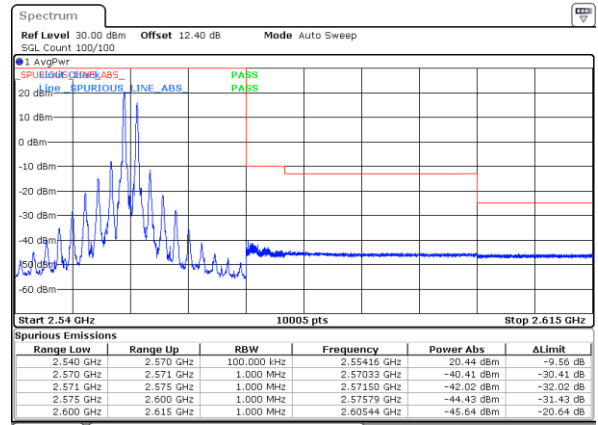

Date: 24 JUN 2020 19:29:53

Date: 29 JUN 2020 21:14:53

LTE Band 7C / 15MHz+15MHz

64QAM

Lowest Band Edge / 1RB0 and 1RB74

Highest Band Edge / 1RB0 and 1RB74

Date: 1..JUL.2020 22:50:21

Date: 30..JUN.2020 02:14:56

Lowest Band Edge / 1RB74 and 1RB0

Highest Band Edge / 1RB74 and 1RB0

Date: 30..JUN.2020 02:12:34

Date: 30..JUN.2020 02:14:37

Lowest Band Edge / Full RB

Highest Band Edge / Full RB

Date: 1..JUL.2020 22:48:27