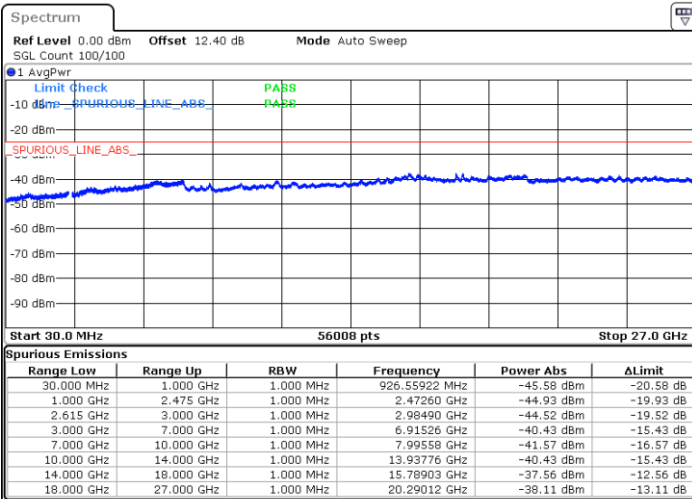

Lowest Channel / FullIRB

N/A

Date: 30 JUN.2020 02:22:26

LTE Band 7C / 15MHz+15MHz

QPSK

Middle Channel / 1RB0 and 1RB74

Middle Channel / 1RB74 and 1RB0

Date: 30 JUN.2020 02:37:26

Date: 30 JUN.2020 02:38:28

Middle Channel / FullRB

N/A

Date: 30 JUN.2020 02:32:12

LTE Band 7C / 15MHz+15MHz

QPSK

Highest Channel / 1RB0 and 1RB74

Highest Channel / 1RB74 and 1RB0

Date: 30 JUN.2020 02:57:18

Date: 30 JUN.2020 02:50:01

Highest Channel / FullIRB

N/A

Date: 30 JUN.2020 02:58:21

LTE Band 7C / 15MHz+20MHz

QPSK

Lowest Channel / 1RB0 and 1RB99

Lowest Channel / 1RB74 and 1RB0

Date: 30 JUN.2020 01:23:12

Date: 30 JUN.2020 01:21:32

Lowest Channel / FullIRB

N/A

Date: 30 JUN.2020 01:28:26

LTE Band 7C / 15MHz+20MHz

QPSK