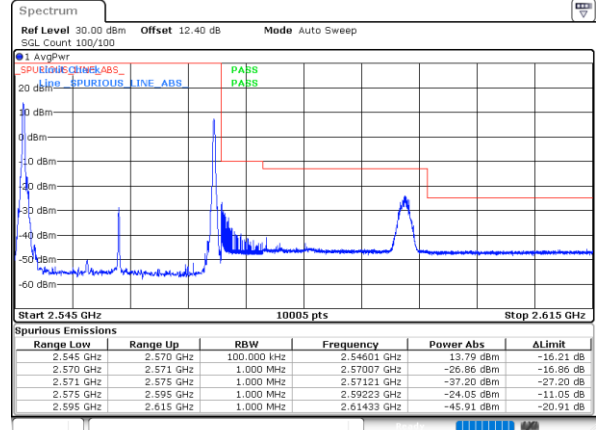

Lowest Band Edge / Full RB

Highest Band Edge / Full RB

Date: 1..JUL.2020 22:20:35

Date: 30..JUN.2020 04:52:44

LTE Band 7C / 15MHz+10MHz

64QAM

Lowest Band Edge / 1RB0 and 1RB49

Highest Band Edge / 1RB0 and 1RB49