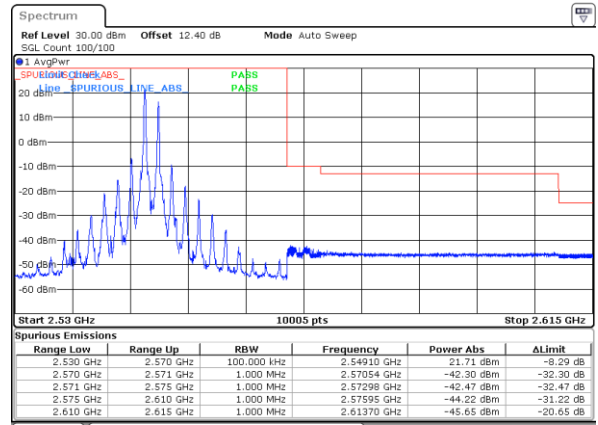

Date: 30..JUN.2020 00:05:11

Date: 30..JUN.2020 00:47:58

Lowest Band Edge / Full RB

Highest Band Edge / Full RB

Date: 1..JUL.2020 23:12:56

Date: 30..JUN.2020 00:43:49

LTE Band 7C / 20MHz+20MHz

16QAM

Lowest Band Edge / 1RB0 and 1RB9

Highest Band Edge / 1RB0 and 1RB9

Date: 1..JUL.2020 23:12:15

Date: 29..JUN.2020 23:19:33

Lowest Band Edge / 1RB99 and 1RB0

Highest Band Edge / 1RB99 and 1RB0

Date: 29..JUN.2020 22:02:36

Date: 29..JUN.2020 23:31:37

Lowest Band Edge / Full RB

Highest Band Edge / Full RB

Date: 1..JUL.2020 19:25:50

Date: 29..JUN.2020 23:27:29

LTE Band 7C / 10MHz+20MHz

64QAM

Lowest Band Edge / 1RB0 and 1RB9