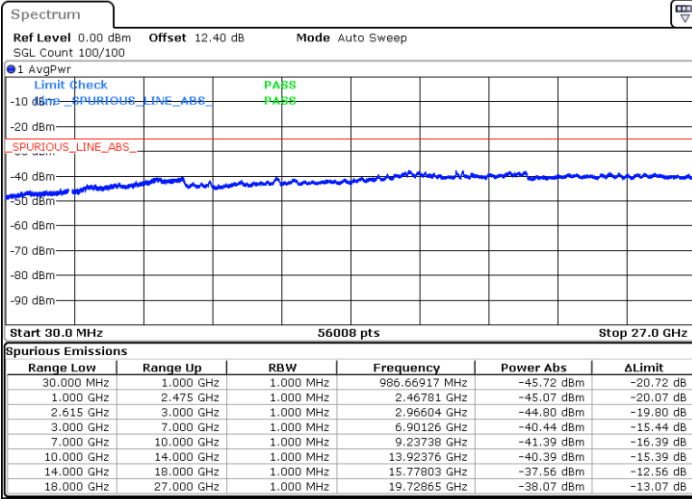

Date: 30 JUN 2020 04:20:35

Date: 30 JUN 2020 04:18:52

Lowest Channel / FullIRB

N/A

Date: 30 JUN 2020 04:25:48

LTE Band 7C / 10MHz+20MHz

QPSK

MiddleChannel / 1RB0 and 1RB99

Middle Channel / 1RB49 and 1RB0

Date: 30 JUN.2020 04:46:32

Date: 30 JUN.2020 04:47:33

Middle Channel / FullIRB

N/A

Date: 30 JUN.2020 04:39:01

LTE Band 7C / 10MHz+20MHz

QPSK

Highest Channel / 1RB0 and 1RB99

Highest Channel / 1RB49 and 1RB0

Date: 30.JUN.2020 05:11:04

Date: 30.JUN.2020 05:04:16

Highest Channel / FullIRB

N/A

Date: 30.JUN.2020 05:12:06

LTE Band 7C / 15MHz+10MHz