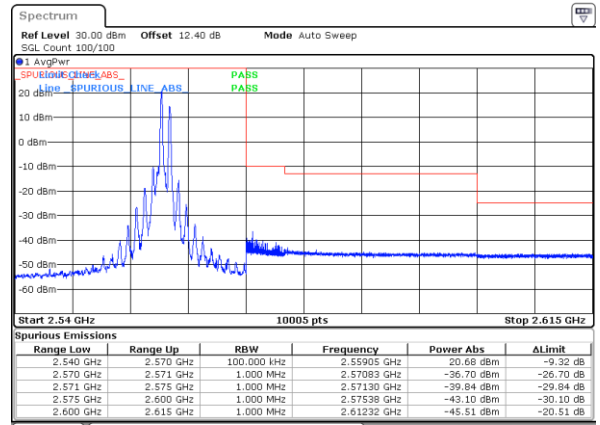

Highest Band Edge / 1RB74 and 1RB0

Date: 30..JUN.2020 01:18:25

Date: 30..JUN.2020 01:50:57

Lowest Band Edge / Full RB

Highest Band Edge / Full RB

Date: 1..JUL.2020 22:58:05

Date: 30..JUN.2020 01:46:48

LTE Band 7C / 20MHz+10MHz

64QAM

Lowest Band Edge / 1RB0 and 1RB49

Highest Band Edge / 1RB0 and 1RB49

Date: 1..JUL.2020 23:10:55

Date: 30..JUN.2020 03:52:16

Lowest Band Edge / 1RB99 and 1RB0

Highest Band Edge / 1RB99 and 1RB0

Date: 30..JUN.2020 03:10:51

Date: 30..JUN.2020 03:52:57

Lowest Band Edge / Full RB

Highest Band Edge / Full RB

Date: 1..JUL.2020 23:08:26

Date: 30..JUN.2020 03:48:49

LTE Band 7C / 20MHz+15MHz

64QAM

Lowest Band Edge / 1RB0 and 1RB74