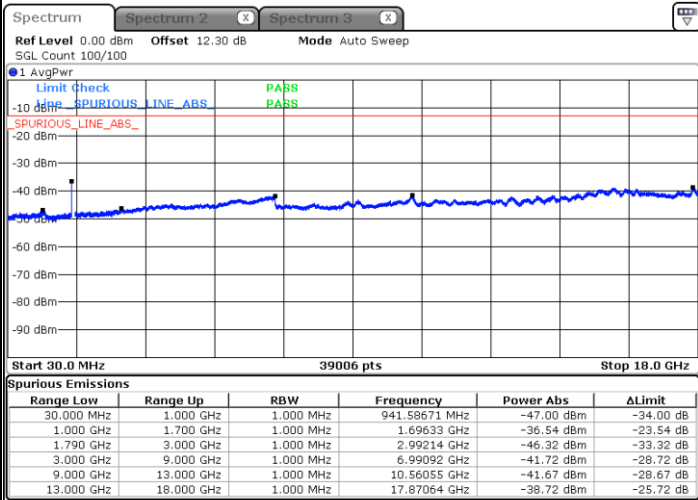

Lowest Channel / 1RB99 and 1RB0

Date: 29 MAY 2020 01:07:52

Date: 29 MAY 2020 01:01:48

Lowest Channel / FullIRB

N/A

Date: 29 MAY 2020 01:09:05

LTE Band 66C / 20MHz+10MHz

64QAM

Middle Channel / 1RB0 and 1RB49

Middle Channel / 1RB99 and 1RB0

Date: 29 MAY 2020 01:30:06

Date: 29 MAY 2020 01:37:59

Middle Channel / FullIRB

N/A

Date: 29 MAY 2020 01:28:53

LTE Band 66C / 20MHz+10MHz

64QAM

Highest Channel / 1RB0 and 1RB49

Highest Channel / 1RB99 and 1RB0

Date: 29 MAY 2020 02:08:15

Date: 29 MAY 2020 02:07:03

Highest Channel / FullIRB

N/A

Date: 29 MAY 2020 02:17:24

LTE Band 66C / 20MHz+15MHz

64QAM

Lowest Channel / 1RB0 and 1RB74

Lowest Channel / 1RB99 and 1RB0

Date: 29.MAY.2020 04:51:47

Date: 29.MAY.2020 04:45:44

Lowest Channel / FullIRB

N/A