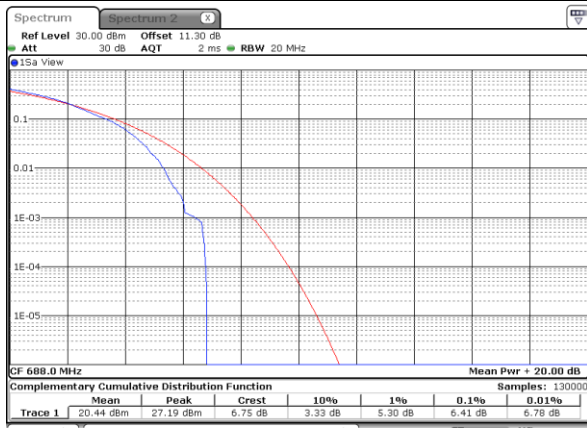

Date: 7 MAY 2020 00:43:41

Highest Channel / 1RB

Date: 7 MAY 2020 00:43:51

Highest Channel / Full RB

Date: 7 MAY 2020 00:44:01

LTE Band 71 / 20MHz / 16QAM

Lowest Channel / 1RB

Date: 7 MAY 2020 00:42:00

Lowest Channel / Full RB

Date: 7 MAY 2020 00:42:11

Middle Channel / 1RB

Date: 7 MAY 2020 00:42:21

Middle Channel / Full RB

Date: 7 MAY 2020 00:42:31

Highest Channel / 1RB

Date: 7 MAY 2020 00:42:42

Highest Channel / Full RB

Date: 7 MAY 2020 00:42:53

LTE Band 71 / 20MHz / 64QAM

Lowest Channel / 1RB

Date: 7 MAY 2020 00:44:11

Lowest Channel / Full RB

Date: 7 MAY 2020 00:44:22

Middle Channel / 1RB

Date: 7 MAY 2020 00:44:32

Middle Channel / Full RB

Date: 7 MAY 2020 00:44:41

Highest Channel / 1RB

Date: 7 MAY 2020 00:44:51

Highest Channel / Full RB

Date: 7 MAY 2020 00:45:02

**26dB Bandwidth**