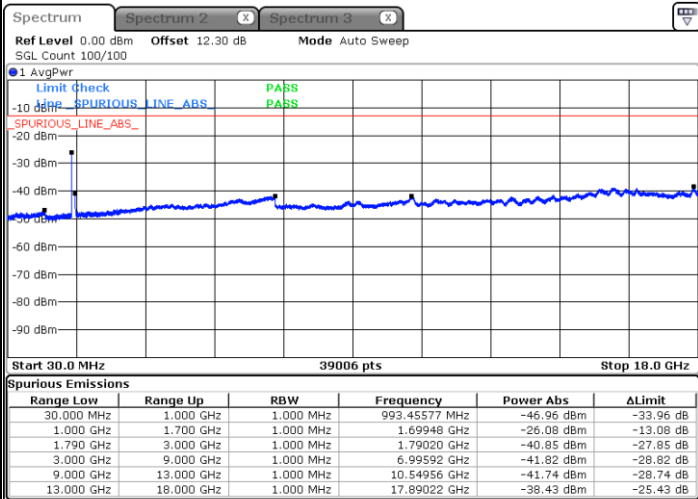

64QAM

Highest Channel / 1RB0 and 1RB49

Highest Channel / 1RB99 and 1RB0

Date: 29 MAY 2020 02:08:15

Date: 29 MAY 2020 02:07:03

Highest Channel / FullIRB

N/A

Date: 29 MAY 2020 02:17:24

LTE Band 66C / 20MHz+15MHz

64QAM

Lowest Channel / 1RB0 and 1RB74

Lowest Channel / 1RB99 and 1RB0

Date: 29.MAY.2020 04:51:47

Date: 29.MAY.2020 04:45:44

Lowest Channel / FullIRB

N/A

Date: 29.MAY.2020 04:53:01

LTE Band 66C / 20MHz+15MHz

64QAM

Middle Channel / 1RB0 and 1RB74

Middle Channel / 1RB99 and 1RB0

Date: 29 MAY 2020 05:04:25

Date: 29 MAY 2020 05:10:29

Middle Channel / FullIRB

N/A

Date: 29 MAY 2020 05:03:12

LTE Band 66C / 20MHz+15MHz

64QAM

Highest Channel / 1RB0 and 1RB74

Highest Channel / 1RB99 and 1RB0

Date: 29 MAY 2020 05:33:49

Date: 29 MAY 2020 05:26:29