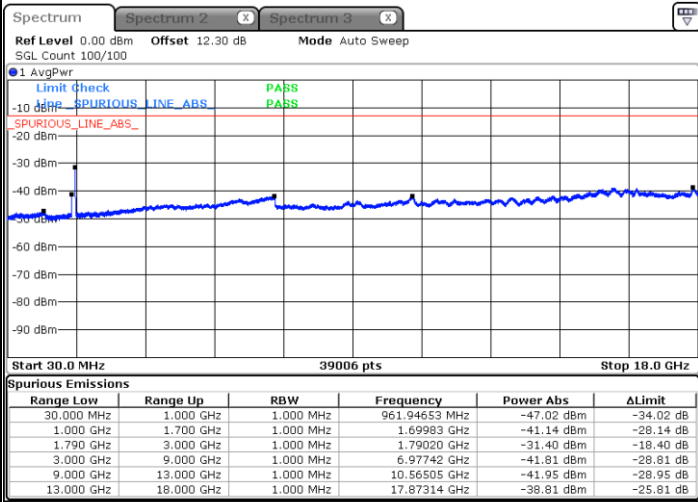

LTE Band 66C / 15MHz+20MHz

64QAM

Middle Channel / 1RB0 and 1RB9

Middle Channel / 1RB74 and 1RB0

Date: 29 MAY 2020 03:59:06

Date: 29 MAY 2020 04:07:28

Middle Channel / FullIRB

N/A

Date: 29 MAY 2020 03:57:53

LTE Band 66C / 15MHz+20MHz

64QAM

Highest Channel / 1RB0 and 1RB99

Highest Channel / 1RB74 and 1RB0

Date: 29.MAY.2020 04:25:18

Date: 29.MAY.2020 04:24:06

Highest Channel / FullIRB

N/A

Date: 29.MAY.2020 04:31:22

LTE Band 66C / 20MHz+5MHz

64QAM

Lowest Channel / 1RB0 and 1RB24

Lowest Channel / 1RB99 and 1RB0

Date: 29 MAY 2020 06:02:32

Date: 29 MAY 2020 05:56:28

Lowest Channel / FullIRB

N/A

Date: 29 MAY 2020 06:03:45

LTE Band 66C / 20MHz+5MHz

64QAM

Middle Channel / 1RB0 and 1RB24

Middle Channel / 1RB99 and 1RB0

Date: 29 MAY 2020 06:15:28