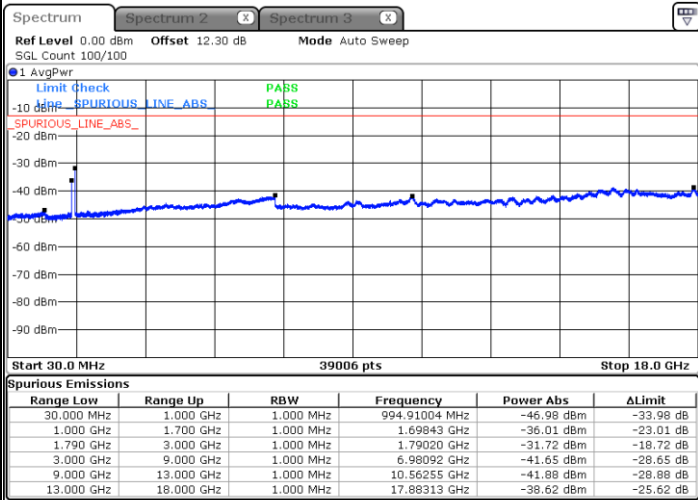

N/A

Date: 29.MAY.2020 04:31:22

LTE Band 66C / 20MHz+5MHz

64QAM

Lowest Channel / 1RB0 and 1RB24

Lowest Channel / 1RB99 and 1RB0

Date: 29 MAY 2020 06:02:32

Date: 29 MAY 2020 05:56:28

Lowest Channel / FullIRB

N/A

Date: 29 MAY 2020 06:03:45

LTE Band 66C / 20MHz+5MHz

64QAM

Middle Channel / 1RB0 and 1RB24

Middle Channel / 1RB99 and 1RB0

Date: 29 MAY 2020 06:15:28

Date: 29 MAY 2020 06:21:32

Middle Channel / FullIRB

N/A

Date: 29 MAY 2020 06:14:16

LTE Band 66C / 20MHz+5MHz

64QAM

Highest Channel / 1RB0 and 1RB24

Highest Channel / 1RB99 and 1RB0

Date: 29 MAY 2020 06:38:30

Date: 29 MAY 2020 06:37:17

Highest Channel / FullIRB

N/A

Date: 29 MAY 2020 06:44:34

LTE Band 66C / 20MHz+10MHz

64QAM

Lowest Channel / 1RB0 and 1RB49