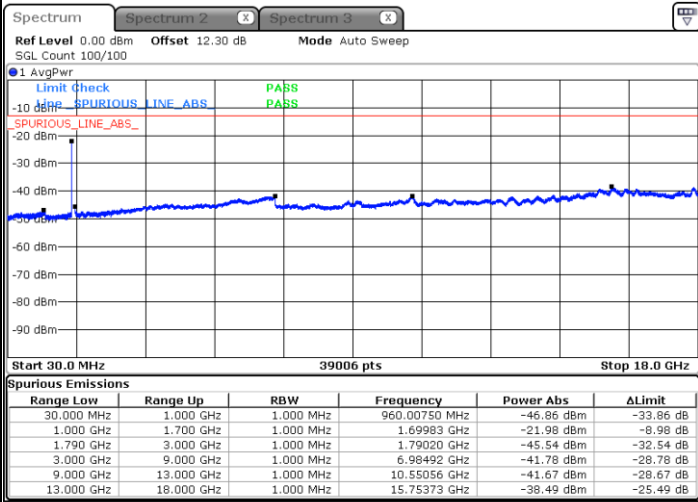

Middle Channel / FullIRB

N/A

Date: 21.MAY.2020 01:23:59

LTE Band 66C / 15MHz+10MHz

64QAM

Highest Channel / 1RB0 and 1RB49

Highest Channel / 1RB74 and 1RB0

Date: 21.MAY.2020 01:50:31

Date: 21.MAY.2020 01:49:33

Highest Channel / FullIRB

N/A

Date: 21.MAY.2020 02:01:43

LTE Band 66C / 15MHz+15MHz

64QAM

Lowest Channel / 1RB0 and 1RB74

Lowest Channel / 1RB74 and 1RB0

Date: 29 MAY 2020 02:38:16

Date: 29 MAY 2020 02:32:12

Lowest Channel / FullIRB

N/A

Date: 29 MAY 2020 02:39:29

LTE Band 66C / 15MHz+15MHz

64QAM

Middle Channel / 1RB0 and 1RB74

Highest Channel / 1RB0 and 1RB74

Highest Channel / 1RB74 and 1RB0

Date: 29 MAY 2020 03:19:07

Date: 29 MAY 2020 03:17:54

Highest Channel / FullIRB

N/A

Date: 29 MAY 2020 03:25:11

LTE Band 66C / 15MHz+20MHz