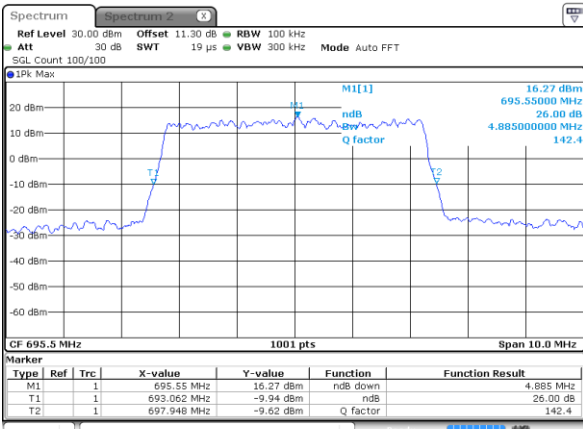

Mode	LTE Band 71 : 26dB BW(MHz)											
BW	1.4MHz		3MHz		5MHz		10MHz		15MHz		20MHz	
Mod.	QPSK	16QAM	QPSK	16QAM	QPSK	16QAM	QPSK	16QAM	QPSK	16QAM	QPSK	16QAM
Lowest CH	-	-	-	-	4.86	4.93	9.71	9.79	14.42	14.12	18.98	19.06
Middle CH	-	-	-	-	4.92	4.92	9.71	9.81	14.39	14.33	18.90	18.82
Highest CH	-	-	-	-	4.89	4.89	9.65	9.75	14.33	14.36	18.98	18.94
Mode	LTE Band 71 : 26dB BW(MHz)											
BW	1.4MHz		3MHz		5MHz		10MHz		15MHz		20MHz	
Mod.	64QAM		64QAM		64QAM		64QAM		64QAM		64QAM	
Lowest CH	-	-	-	-	4.87	-	9.77	-	14.54	-	19.02	-
Middle CH	-	-	-	-	4.96	-	9.83	-	14.39	-	18.90	-
Highest CH	-	-	-	-	4.85	-	9.89	-	14.48	-	19.34	-

LTE Band 71

Lowest Channel / 5MHz / QPSK

Date: 6 MAY 2020 23:10:35

Lowest Channel / 5MHz / 16QAM

Date: 6 MAY 2020 23:10:47

Middle Channel / 5MHz / QPSK

Date: 6 MAY 2020 23:15:27

Middle Channel / 5MHz / 16QAM

Date: 6 MAY 2020 23:15:38

Highest Channel / 5MHz / QPSK

Date: 6 MAY 2020 23:17:33

Highest Channel / 5MHz / 16QAM

Date: 6 MAY 2020 23:17:45