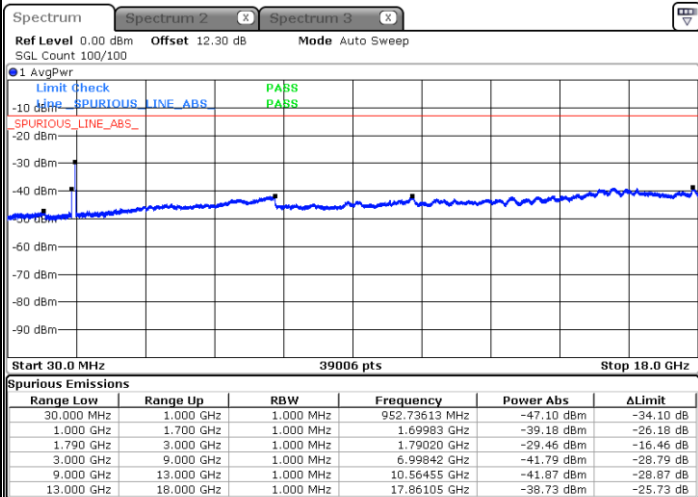

Date: 29.MAY.2020 04:53:01

LTE Band 66C / 20MHz+15MHz

64QAM

Middle Channel / 1RB0 and 1RB74

Middle Channel / 1RB99 and 1RB0

Date: 29 MAY 2020 05:04:25

Date: 29 MAY 2020 05:10:29

Middle Channel / FullIRB

N/A

Date: 29 MAY 2020 05:03:12

LTE Band 66C / 20MHz+15MHz

64QAM

Highest Channel / 1RB0 and 1RB74

Highest Channel / 1RB99 and 1RB0

Date: 29 MAY 2020 05:33:49

Date: 29 MAY 2020 05:26:29

Highest Channel / FullIRB

N/A

Date: 29 MAY 2020 05:39:53

LTE Band 66C / 20MHz+20MHz

64QAM

Lowest Channel / 1RB0 and 1RB99

Lowest Channel / 1RB99 and 1RB0

Date: 30 MAY 2020 04:42:47

Date: 30 MAY 2020 04:37:59

Lowest Channel / FullIRB

N/A

Date: 30 MAY 2020 04:43:44

LTE Band 66C / 20MHz+20MHz

64QAM

MiddleChannel / 1RB0 and 1RB99

Middle Channel / 1RB99 and 1RB0