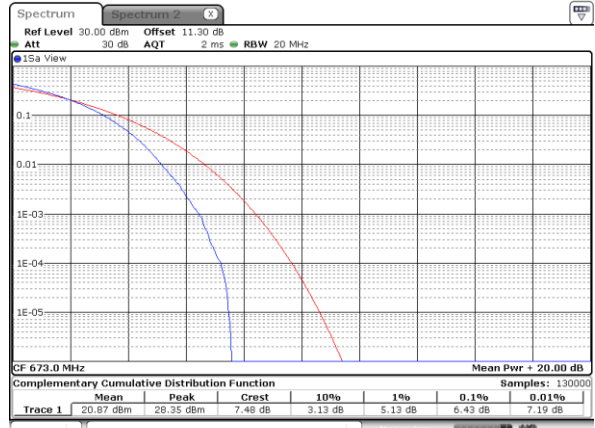

Lowest Channel / Full RB

Date: 7 MAY 2020 00:42:11

Middle Channel / 1RB

Date: 7 MAY 2020 00:42:21

Middle Channel / Full RB

Date: 7 MAY 2020 00:42:31

Highest Channel / 1RB

Date: 7 MAY 2020 00:42:42

Highest Channel / Full RB

Date: 7 MAY 2020 00:42:53

LTE Band 71 / 20MHz / 64QAM

Lowest Channel / 1RB

Date: 7 MAY 2020 00:44:11

Lowest Channel / Full RB

Date: 7 MAY 2020 00:44:22

Middle Channel / 1RB

Date: 7 MAY 2020 00:44:32

Middle Channel / Full RB

Date: 7 MAY 2020 00:44:41

Highest Channel / 1RB

Date: 7 MAY 2020 00:44:51

Highest Channel / Full RB

Date: 7 MAY 2020 00:45:02

**26dB Bandwidth**