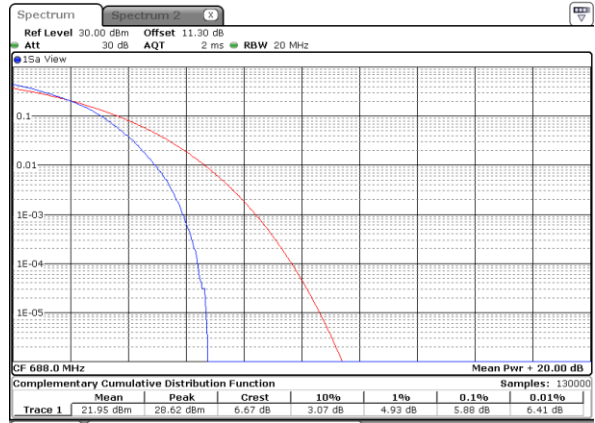

Date: 7 MAY 2020 00:43:41

Highest Channel / 1RB

Date: 7 MAY 2020 00:43:51

Highest Channel / Full RB

Date: 7 MAY 2020 00:44:01

LTE Band 71 / 20MHz / 16QAM

Lowest Channel / 1RB

Date: 7 MAY 2020 00:42:00

Lowest Channel / Full RB

Date: 7 MAY 2020 00:42:11

Middle Channel / 1RB

Date: 7 MAY 2020 00:42:21

Middle Channel / Full RB

Date: 7 MAY 2020 00:42:31

Highest Channel / 1RB

Date: 7 MAY 2020 00:42:42

Highest Channel / Full RB

Date: 7 MAY 2020 00:42:53

LTE Band 71 / 20MHz / 64QAM

Lowest Channel / 1RB

Date: 7 MAY 2020 00:44:11

Lowest Channel / Full RB

Date: 7 MAY 2020 00:44:22

Middle Channel / 1RB

Date: 7 MAY 2020 00:44:32

Middle Channel / Full RB

Date: 7 MAY 2020 00:44:41

Highest Channel / 1RB

Date: 7 MAY 2020 00:44:51

Highest Channel / Full RB

Date: 7 MAY 2020 00:45:02

**26dB Bandwidth**