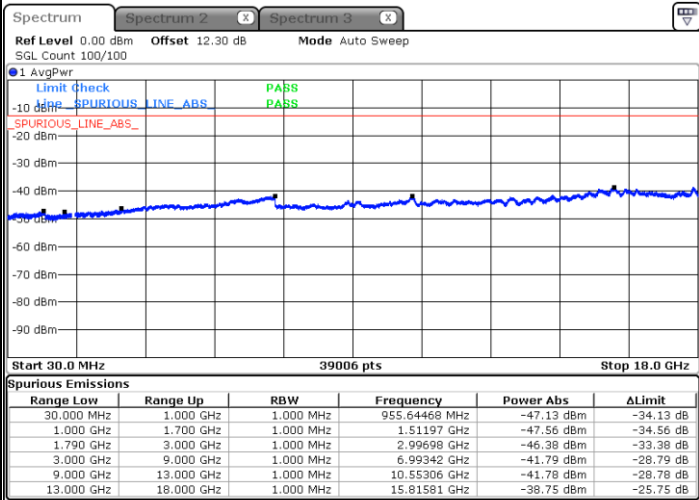

Highest Channel / 1RB0 and 1RB74

Highest Channel / 1RB74 and 1RB0

Date: 29 MAY 2020 03:19:07

Date: 29 MAY 2020 03:17:54

Highest Channel / FullIRB

N/A

Date: 29 MAY 2020 03:25:11

LTE Band 66C / 15MHz+20MHz

64QAM

Lowest Channel / 1RB0 and 1RB99

Lowest Channel / 1RB74 and 1RB0

Date: 29 MAY 2020 03:45:26

Date: 29 MAY 2020 03:39:22

Lowest Channel / FullIRB

N/A

Date: 29 MAY 2020 03:46:39