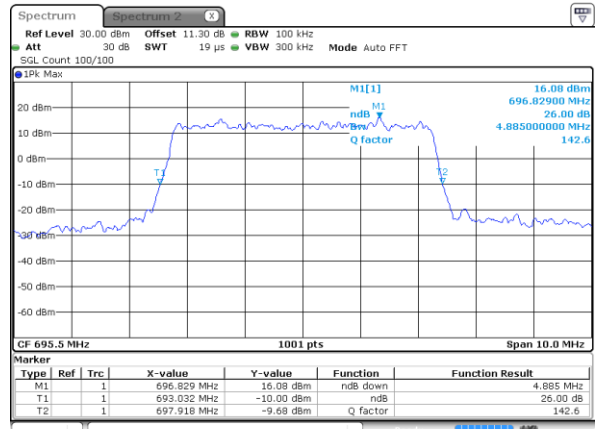

Date: 7 MAY 2020 00:44:32

Middle Channel / Full RB

Date: 7 MAY 2020 00:44:41

Highest Channel / 1RB

Date: 7 MAY 2020 00:44:51

Highest Channel / Full RB

Date: 7 MAY 2020 00:45:02

**26dB Bandwidth**

Mode	LTE Band 71 : 26dB BW(MHz)											
BW	1.4MHz		3MHz		5MHz		10MHz		15MHz		20MHz	
Mod.	QPSK	16QAM	QPSK	16QAM	QPSK	16QAM	QPSK	16QAM	QPSK	16QAM	QPSK	16QAM
Lowest CH	-	-	-	-	4.86	4.93	9.71	9.79	14.42	14.12	18.98	19.06
Middle CH	-	-	-	-	4.92	4.92	9.71	9.81	14.39	14.33	18.90	18.82
Highest CH	-	-	-	-	4.89	4.89	9.65	9.75	14.33	14.36	18.98	18.94
Mode	LTE Band 71 : 26dB BW(MHz)											
BW	1.4MHz		3MHz		5MHz		10MHz		15MHz		20MHz	
Mod.	64QAM		64QAM		64QAM		64QAM		64QAM		64QAM	
Lowest CH	-	-	-	-	4.87	-	9.77	-	14.54	-	19.02	-
Middle CH	-	-	-	-	4.96	-	9.83	-	14.39	-	18.90	-
Highest CH	-	-	-	-	4.85	-	9.89	-	14.48	-	19.34	-

LTE Band 71

Lowest Channel / 5MHz / QPSK

Date: 6 MAY 2020 23:10:35

Lowest Channel / 5MHz / 16QAM

Date: 6 MAY 2020 23:10:47

Middle Channel / 5MHz / QPSK

Date: 6 MAY 2020 23:15:27

Middle Channel / 5MHz / 16QAM

Date: 6 MAY 2020 23:15:38

Highest Channel / 5MHz / QPSK

Date: 6 MAY 2020 23:17:33

Highest Channel / 5MHz / 16QAM

Date: 6 MAY 2020 23:17:45