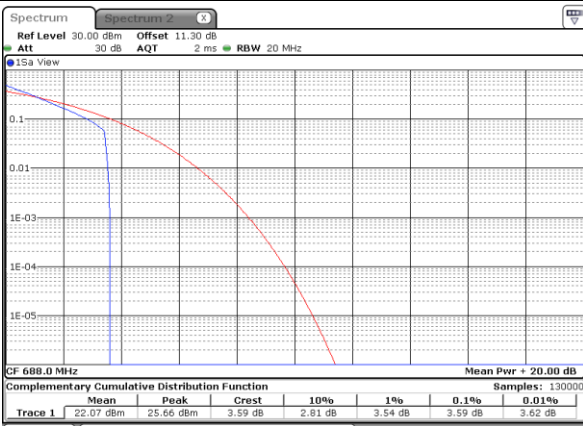

## Peak-to-Average Ratio

Mode	LTE Band 71 / 20MHz				
Mod.	QPSK		16QAM		Limit: 13dB
RB Size	1RB	Full RB	1RB	Full RB	Result
Lowest CH	3.48	4.90	5.04	5.83	<b>PASS</b>
Middle CH	3.51	4.87	5.19	5.86	
Highest CH	3.59	5.01	5.33	5.88	
Mode	LTE Band 71 / 20MHz				
Mod.	64QAM				Limit: 13dB
RB Size	1RB	Full RB			Result
Lowest CH	6.26	6.43	-	-	<b>PASS</b>
Middle CH	6.58	6.43	-	-	
Highest CH	6.41	6.46	-	-	

LTE Band 71 / 20MHz / QPSK

Lowest Channel / 1RB

Date: 7 MAY 2020 00:43:03

Lowest Channel / Full RB

Date: 7 MAY 2020 00:43:22

Middle Channel / 1RB

Date: 7 MAY 2020 00:43:32

Middle Channel / Full RB

Date: 7 MAY 2020 00:43:41

Highest Channel / 1RB

Date: 7 MAY 2020 00:43:51

Highest Channel / Full RB

Date: 7 MAY 2020 00:44:01

LTE Band 71 / 20MHz / 16QAM

Lowest Channel / 1RB

Date: 7 MAY 2020 00:42:00

Lowest Channel / Full RB

Date: 7 MAY 2020 00:42:11

Middle Channel / 1RB

Date: 7 MAY 2020 00:42:21

Middle Channel / Full RB

Date: 7 MAY 2020 00:42:31

Highest Channel / 1RB

Date: 7 MAY 2020 00:42:42