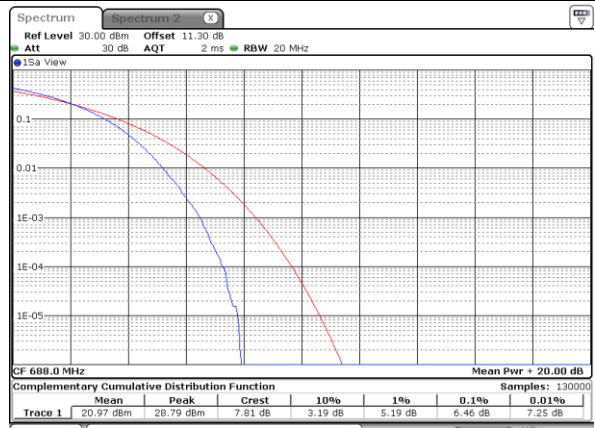

Lowest Channel / Full RB

Date: 7 MAY 2020 00:42:11

Middle Channel / 1RB

Date: 7 MAY 2020 00:42:21

Middle Channel / Full RB

Date: 7 MAY 2020 00:42:31

Highest Channel / 1RB

Date: 7 MAY 2020 00:42:42

Highest Channel / Full RB

Date: 7 MAY 2020 00:42:53

LTE Band 71 / 20MHz / 64QAM

Lowest Channel / 1RB

Date: 7 MAY 2020 00:44:11

Lowest Channel / Full RB

Date: 7 MAY 2020 00:44:22

Middle Channel / 1RB

Date: 7 MAY 2020 00:44:32

Middle Channel / Full RB

Date: 7 MAY 2020 00:44:41

Highest Channel / 1RB

Date: 7 MAY 2020 00:44:51

Highest Channel / Full RB

Date: 7 MAY 2020 00:45:02

**26dB Bandwidth**

Mode	LTE Band 71 : 26dB BW(MHz)											
BW	1.4MHz		3MHz		5MHz		10MHz		15MHz		20MHz	
Mod.	QPSK	16QAM	QPSK	16QAM	QPSK	16QAM	QPSK	16QAM	QPSK	16QAM	QPSK	16QAM
Lowest CH	-	-	-	-	4.86	4.93	9.71	9.79	14.42	14.12	18.98	19.06
Middle CH	-	-	-	-	4.92	4.92	9.71	9.81	14.39	14.33	18.90	18.82
Highest CH	-	-	-	-	4.89	4.89	9.65	9.75	14.33	14.36	18.98	18.94
Mode	LTE Band 71 : 26dB BW(MHz)											
BW	1.4MHz		3MHz		5MHz		10MHz		15MHz		20MHz	
Mod.	64QAM		64QAM		64QAM		64QAM		64QAM		64QAM	
Lowest CH	-	-	-	-	4.87	-	9.77	-	14.54	-	19.02	-
Middle CH	-	-	-	-	4.96	-	9.83	-	14.39	-	18.90	-
Highest CH	-	-	-	-	4.85	-	9.89	-	14.48	-	19.34	-