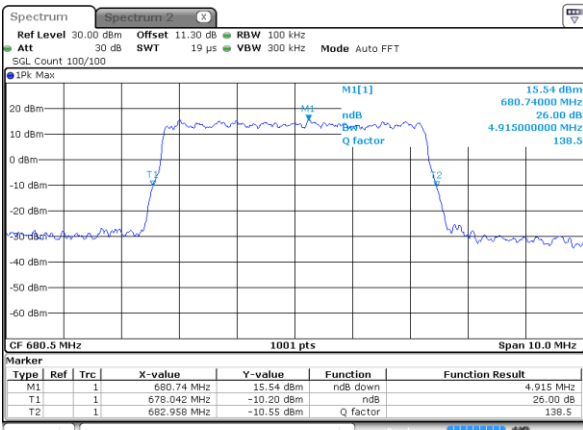

Date: 7 MAY 2020 00:44:32

Middle Channel / Full RB

Date: 7 MAY 2020 00:44:41

Highest Channel / 1RB

Date: 7 MAY 2020 00:44:51

Highest Channel / Full RB

Date: 7 MAY 2020 00:45:02

**26dB Bandwidth**

Mode	LTE Band 71 : 26dB BW(MHz)											
BW	1.4MHz		3MHz		5MHz		10MHz		15MHz		20MHz	
Mod.	QPSK	16QAM	QPSK	16QAM	QPSK	16QAM	QPSK	16QAM	QPSK	16QAM	QPSK	16QAM
Lowest CH	-	-	-	-	4.86	4.93	9.71	9.79	14.42	14.12	18.98	19.06
Middle CH	-	-	-	-	4.92	4.92	9.71	9.81	14.39	14.33	18.90	18.82
Highest CH	-	-	-	-	4.89	4.89	9.65	9.75	14.33	14.36	18.98	18.94
Mode	LTE Band 71 : 26dB BW(MHz)											
BW	1.4MHz		3MHz		5MHz		10MHz		15MHz		20MHz	
Mod.	64QAM		64QAM		64QAM		64QAM		64QAM		64QAM	
Lowest CH	-	-	-	-	4.87	-	9.77	-	14.54	-	19.02	-
Middle CH	-	-	-	-	4.96	-	9.83	-	14.39	-	18.90	-
Highest CH	-	-	-	-	4.85	-	9.89	-	14.48	-	19.34	-

LTE Band 71

Lowest Channel / 5MHz / QPSK

Date: 6 MAY 2020 23:10:35

Lowest Channel / 5MHz / 16QAM

Date: 6 MAY 2020 23:10:47

Middle Channel / 5MHz / QPSK

Date: 6 MAY 2020 23:15:27

Middle Channel / 5MHz / 16QAM

Date: 6 MAY 2020 23:15:38

Highest Channel / 5MHz / QPSK

Date: 6 MAY 2020 23:17:33

Highest Channel / 5MHz / 16QAM

Date: 6 MAY 2020 23:17:45