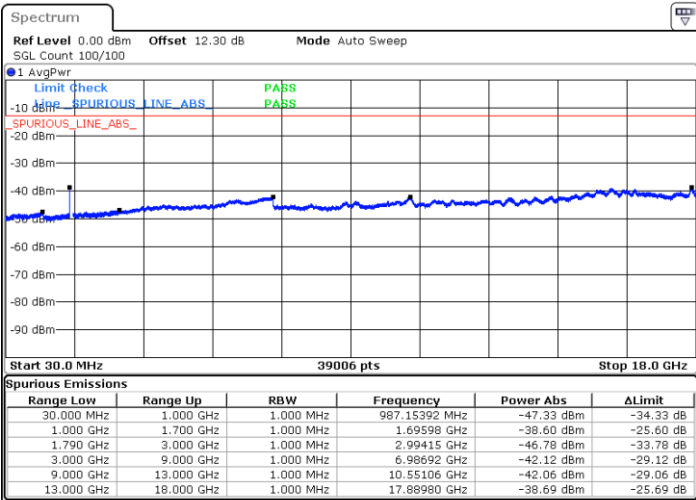

LTE Band 66C / 10MHz+20MHz

64QAM

Highest Channel / 1RB0 and 1RB99

Highest Channel / 1RB49 and 1RB0

Date: 21.MAY.2020 03:40:27

Date: 21.MAY.2020 03:39:29

Highest Channel / FullIRB

N/A

Date: 21.MAY.2020 03:55:18

LTE Band 66C / 15MHz+10MHz

64QAM

Lowest Channel / 1RB0 and 1RB49

Lowest Channel / 1RB74 and 1RB0

Date: 21.MAY.2020 01:08:29

Date: 21.MAY.2020 01:03:38

Lowest Channel / FullIRB