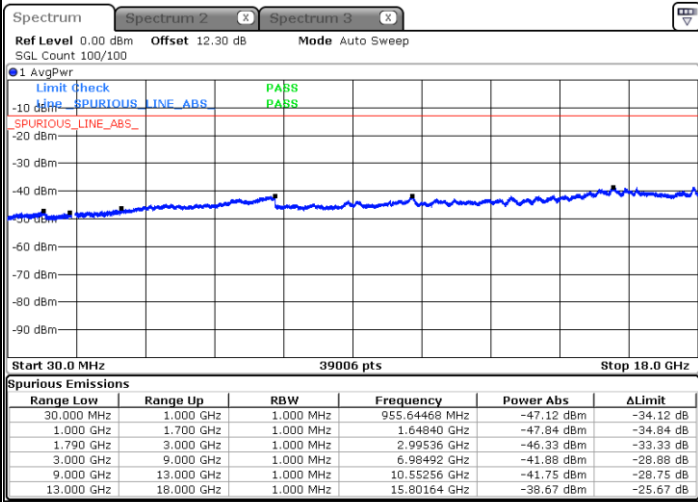

Lowest Channel / FullIRB

N/A

Date: 29 MAY 2020 06:03:45

LTE Band 66C / 20MHz+5MHz

64QAM

Middle Channel / 1RB0 and 1RB24

Middle Channel / 1RB99 and 1RB0

Date: 29 MAY 2020 06:15:28

Date: 29 MAY 2020 06:21:32

Middle Channel / FullIRB

N/A

Date: 29 MAY 2020 06:14:16

LTE Band 66C / 20MHz+5MHz

64QAM

Highest Channel / 1RB0 and 1RB24

Highest Channel / 1RB99 and 1RB0

Date: 29 MAY 2020 06:38:30

Date: 29 MAY 2020 06:37:17

Highest Channel / FullIRB

N/A

Date: 29 MAY 2020 06:44:34

LTE Band 66C / 20MHz+10MHz

64QAM

Lowest Channel / 1RB0 and 1RB49

Lowest Channel / 1RB99 and 1RB0

Date: 29 MAY 2020 01:07:52

Date: 29 MAY 2020 01:01:48

Lowest Channel / FullIRB

N/A

Date: 29 MAY 2020 01:09:05

LTE Band 66C / 20MHz+10MHz

64QAM