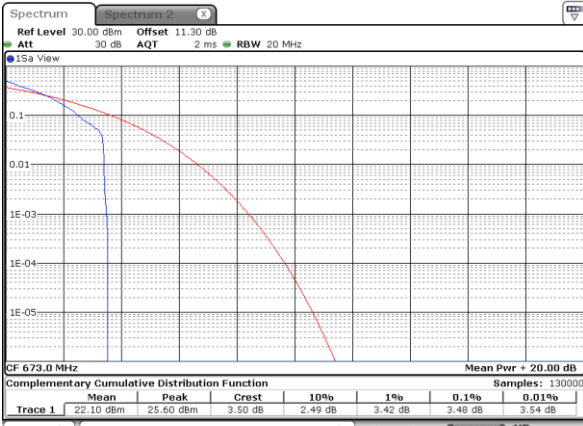

Highest Channel / 1RB99 and 1RB0

Date: 30.MAY.2020 05:28:11

Date: 30.MAY.2020 05:27:13

Highest Channel / FullIRB

N/A

Date: 30.MAY.2020 05:33:00

# LTE Band 71

## Peak-to-Average Ratio

Mode	LTE Band 71 / 20MHz				
Mod.	QPSK		16QAM		Limit: 13dB
RB Size	1RB	Full RB	1RB	Full RB	Result
Lowest CH	3.48	4.90	5.04	5.83	<b>PASS</b>
Middle CH	3.51	4.87	5.19	5.86	
Highest CH	3.59	5.01	5.33	5.88	
Mode	LTE Band 71 / 20MHz				
Mod.	64QAM				Limit: 13dB
RB Size	1RB	Full RB			Result
Lowest CH	6.26	6.43	-	-	<b>PASS</b>
Middle CH	6.58	6.43	-	-	
Highest CH	6.41	6.46	-	-	

LTE Band 71 / 20MHz / QPSK

Lowest Channel / 1RB

Date: 7 MAY 2020 00:43:03

Lowest Channel / Full RB

Date: 7 MAY 2020 00:43:22

Middle Channel / 1RB

Date: 7 MAY 2020 00:43:32

Middle Channel / Full RB