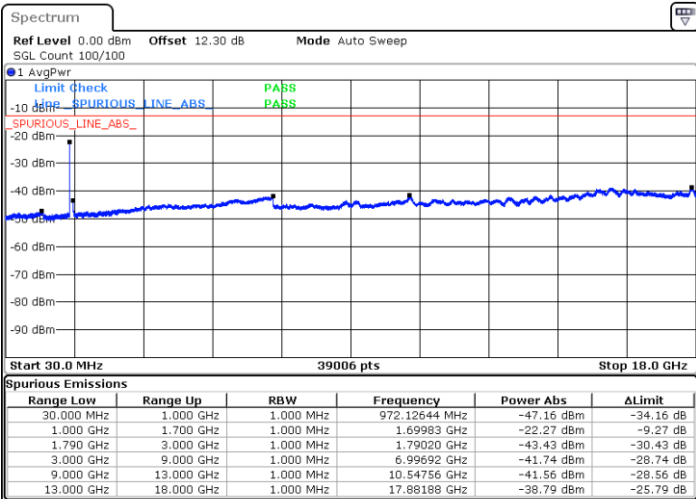

N/A

Date: 29 MAY 2020 05:03:12

LTE Band 66C / 20MHz+15MHz

64QAM

Highest Channel / 1RB0 and 1RB74

Highest Channel / 1RB99 and 1RB0

Date: 29 MAY 2020 05:33:49

Date: 29 MAY 2020 05:26:29

Highest Channel / FullIRB

N/A

Date: 29 MAY 2020 05:39:53

LTE Band 66C / 20MHz+20MHz

64QAM

Lowest Channel / 1RB0 and 1RB99

Lowest Channel / 1RB99 and 1RB0

Date: 30 MAY 2020 04:42:47

Date: 30 MAY 2020 04:37:59

Lowest Channel / FullIRB

N/A

Date: 30 MAY 2020 04:43:44

LTE Band 66C / 20MHz+20MHz

64QAM

MiddleChannel / 1RB0 and 1RB99

Middle Channel / 1RB99 and 1RB0

Date: 1.JUL.2020 02:18:27

Date: 30.MAY.2020 05:01:03

Middle Channel / FullIRB

N/A

Date: 30.MAY.2020 04:53:52

LTE Band 66C / 20MHz+20MHz

64QAM

Highest Channel / 1RB0 and 1RB99