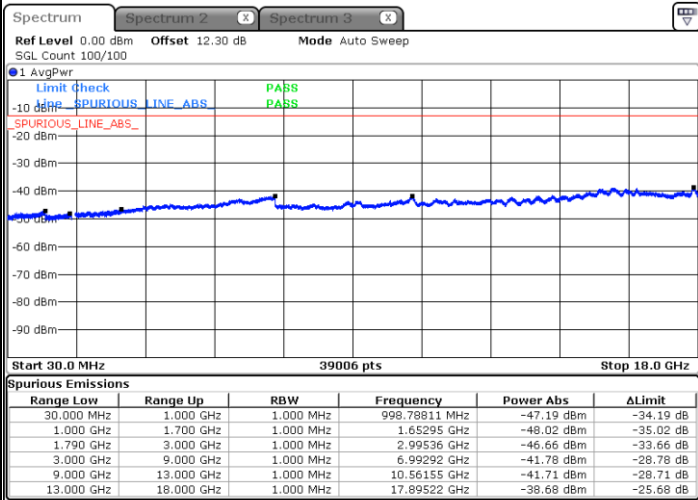

Lowest Channel / 1RB99 and 1RB0

Date: 29 MAY 2020 01:07:52

Date: 29 MAY 2020 01:01:48

Lowest Channel / FullIRB

N/A

Date: 29 MAY 2020 01:09:05

LTE Band 66C / 20MHz+10MHz

64QAM

Middle Channel / 1RB0 and 1RB49

Middle Channel / 1RB99 and 1RB0

Date: 29 MAY 2020 01:30:06

Date: 29 MAY 2020 01:37:59

Middle Channel / FullIRB

N/A

Date: 29 MAY 2020 01:28:53

LTE Band 66C / 20MHz+10MHz

64QAM

Highest Channel / 1RB0 and 1RB49

Highest Channel / 1RB99 and 1RB0

Date: 29 MAY 2020 02:08:15

Date: 29 MAY 2020 02:07:03

Highest Channel / FullIRB

N/A

Date: 29 MAY 2020 02:17:24

LTE Band 66C / 20MHz+15MHz

64QAM

Lowest Channel / 1RB0 and 1RB74

Lowest Channel / 1RB99 and 1RB0

Date: 29.MAY.2020 04:51:47

Date: 29.MAY.2020 04:45:44

Lowest Channel / FullIRB

N/A