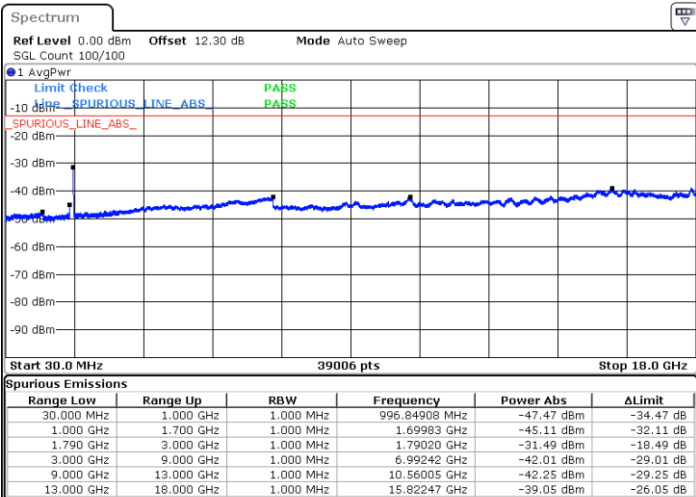

LTE Band 66C / 10MHz+20MHz

64QAM

Highest Channel / 1RB0 and 1RB99

Highest Channel / 1RB49 and 1RB0

Date: 21.MAY.2020 03:40:27

Date: 21.MAY.2020 03:39:29

Highest Channel / FullIRB

N/A

Date: 21.MAY.2020 03:55:18

LTE Band 66C / 15MHz+10MHz

64QAM

Lowest Channel / 1RB0 and 1RB49

Lowest Channel / 1RB74 and 1RB0

Date: 21.MAY.2020 01:08:29

Date: 21.MAY.2020 01:03:38

Lowest Channel / FullIRB