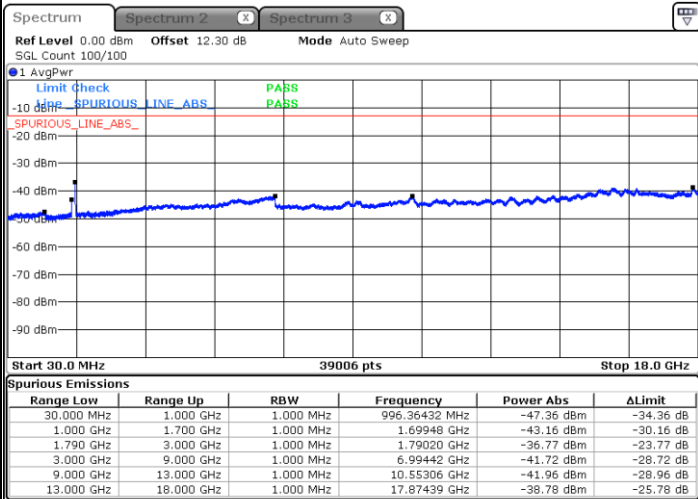

N/A

Date: 29.MAY.2020 04:31:22

LTE Band 66C / 20MHz+5MHz

64QAM

Lowest Channel / 1RB0 and 1RB24

Lowest Channel / 1RB99 and 1RB0

Date: 29 MAY 2020 06:02:32

Date: 29 MAY 2020 05:56:28

Lowest Channel / FullIRB

N/A

Date: 29 MAY 2020 06:03:45

LTE Band 66C / 20MHz+5MHz

64QAM

Middle Channel / 1RB0 and 1RB24

Middle Channel / 1RB99 and 1RB0

Date: 29 MAY 2020 06:15:28

Date: 29 MAY 2020 06:21:32

Middle Channel / FullIRB

N/A

Date: 29 MAY 2020 06:14:16

LTE Band 66C / 20MHz+5MHz

64QAM

Highest Channel / 1RB0 and 1RB24

Highest Channel / 1RB99 and 1RB0

Date: 29 MAY 2020 06:38:30

Date: 29 MAY 2020 06:37:17

Highest Channel / FullIRB

N/A

Date: 29 MAY 2020 06:44:34

LTE Band 66C / 20MHz+10MHz

64QAM

Lowest Channel / 1RB0 and 1RB49