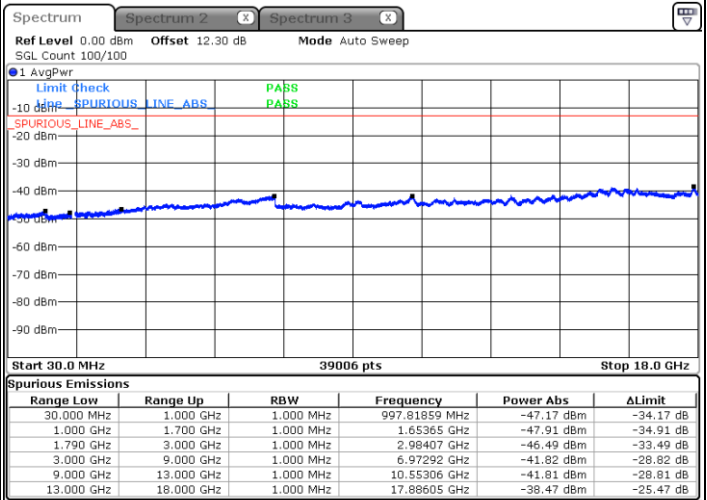

Date: 29 MAY 2020 06:21:32

Middle Channel / FullIRB

N/A

Date: 29 MAY 2020 06:14:16

LTE Band 66C / 20MHz+5MHz

64QAM

Highest Channel / 1RB0 and 1RB24

Highest Channel / 1RB99 and 1RB0

Date: 29 MAY 2020 06:38:30

Date: 29 MAY 2020 06:37:17

Highest Channel / FullIRB

N/A

Date: 29 MAY 2020 06:44:34

LTE Band 66C / 20MHz+10MHz

64QAM

Lowest Channel / 1RB0 and 1RB49

Lowest Channel / 1RB99 and 1RB0

Date: 29 MAY 2020 01:07:52

Date: 29 MAY 2020 01:01:48

Lowest Channel / FullIRB

N/A

Date: 29 MAY 2020 01:09:05

LTE Band 66C / 20MHz+10MHz

64QAM

Middle Channel / 1RB0 and 1RB49

Middle Channel / 1RB99 and 1RB0

Date: 29 MAY 2020 01:30:06

Date: 29 MAY 2020 01:37:59

Middle Channel / FullIRB

N/A

Date: 29 MAY 2020 01:28:53

LTE Band 66C / 20MHz+10MHz