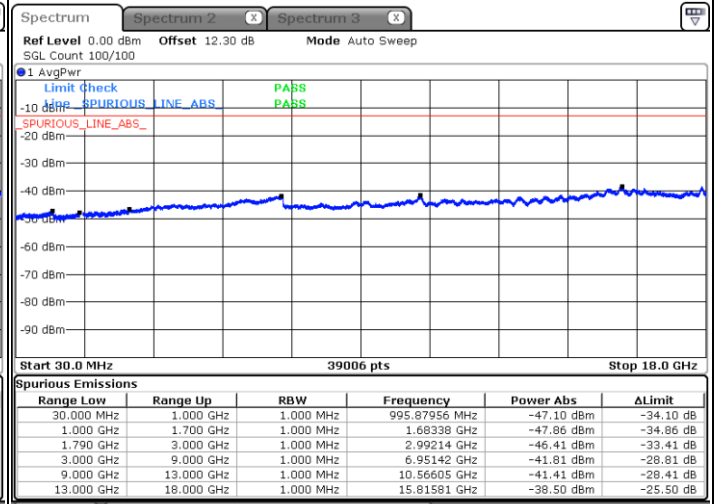

Date: 29 MAY 2020 02:38:16

Date: 29 MAY 2020 02:32:12

Lowest Channel / FullIRB

N/A

Date: 29 MAY 2020 02:39:29

LTE Band 66C / 15MHz+15MHz

64QAM

Middle Channel / 1RB0 and 1RB74

Middle Channel / 1RB74 and 1RB0

Date: 29 MAY 2020 02:52:38

Date: 29 MAY 2020 03:00:55

Middle Channel / FullRB

N/A

Date: 29 MAY 2020 02:51:26

LTE Band 66C / 15MHz+15MHz

64QAM

Highest Channel / 1RB0 and 1RB74

Highest Channel / 1RB74 and 1RB0

Date: 29 MAY 2020 03:19:07

Date: 29 MAY 2020 03:17:54

Highest Channel / FullIRB

N/A

Date: 29 MAY 2020 03:25:11

LTE Band 66C / 15MHz+20MHz