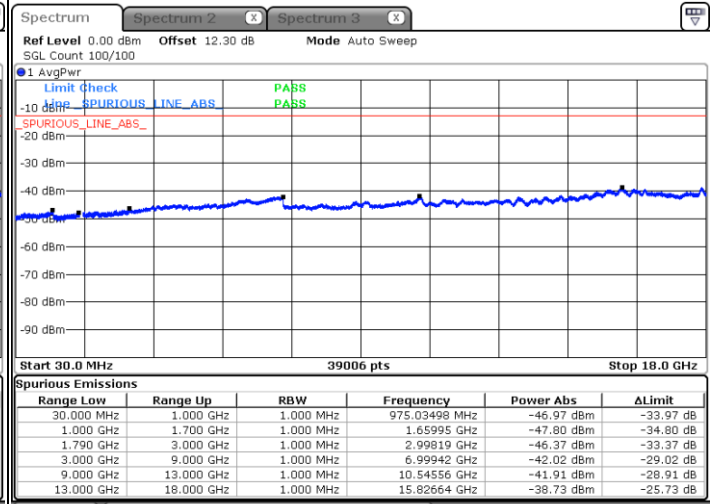

LTE Band 66C / 15MHz+20MHz

64QAM

Middle Channel / 1RB0 and 1RB9

Middle Channel / 1RB74 and 1RB0

Date: 29 MAY 2020 03:59:06

Date: 29 MAY 2020 04:07:28

Middle Channel / FullIRB

N/A

Date: 29 MAY 2020 03:57:53

LTE Band 66C / 15MHz+20MHz

64QAM

Highest Channel / 1RB0 and 1RB99

Highest Channel / 1RB74 and 1RB0

Date: 29.MAY.2020 04:25:18

Date: 29.MAY.2020 04:24:06

Highest Channel / FullIRB

N/A

Date: 29.MAY.2020 04:31:22

LTE Band 66C / 20MHz+5MHz

64QAM

Lowest Channel / 1RB0 and 1RB24

Lowest Channel / 1RB99 and 1RB0

Date: 29 MAY 2020 06:02:32

Date: 29 MAY 2020 05:56:28

Lowest Channel / FullIRB

N/A

Date: 29 MAY 2020 06:03:45

LTE Band 66C / 20MHz+5MHz

64QAM

Middle Channel / 1RB0 and 1RB24

Middle Channel / 1RB99 and 1RB0

Date: 29 MAY 2020 06:15:28