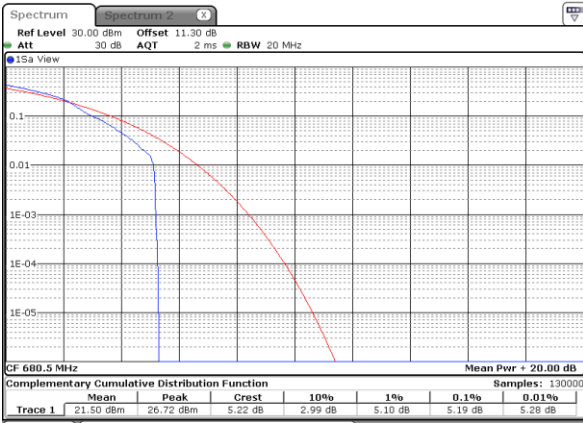

LTE Band 71 / 20MHz / QPSK

Lowest Channel / 1RB

Date: 7 MAY 2020 00:43:03

Lowest Channel / Full RB

Date: 7 MAY 2020 00:43:22

Middle Channel / 1RB

Date: 7 MAY 2020 00:43:32

Middle Channel / Full RB

Date: 7 MAY 2020 00:43:41

Highest Channel / 1RB

Date: 7 MAY 2020 00:43:51

Highest Channel / Full RB

Date: 7 MAY 2020 00:44:01

LTE Band 71 / 20MHz / 16QAM

Lowest Channel / 1RB

Date: 7 MAY 2020 00:42:00

Lowest Channel / Full RB

Date: 7 MAY 2020 00:42:11

Middle Channel / 1RB

Date: 7 MAY 2020 00:42:21

Middle Channel / Full RB

Date: 7 MAY 2020 00:42:31

Highest Channel / 1RB

Date: 7 MAY 2020 00:42:42

Highest Channel / Full RB

Date: 7 MAY 2020 00:42:53

LTE Band 71 / 20MHz / 64QAM

Lowest Channel / 1RB

Date: 7 MAY 2020 00:44:11

Lowest Channel / Full RB

Date: 7 MAY 2020 00:44:22

Middle Channel / 1RB