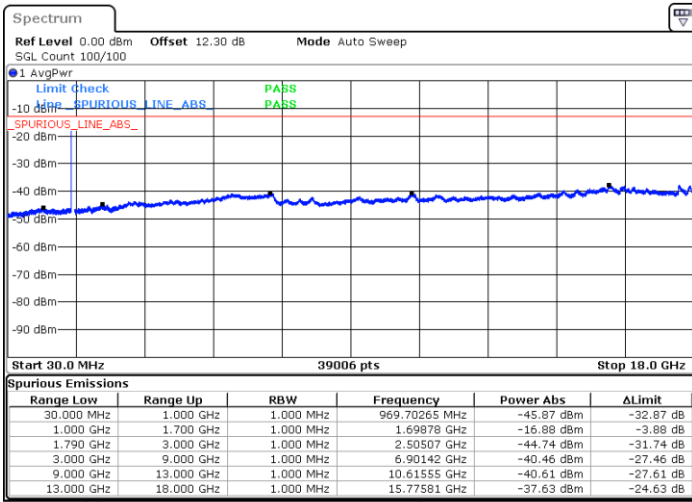

Highest Channel / FullIRB

N/A

Date: 29 MAY 2020 05:39:53

LTE Band 66C / 20MHz+20MHz

64QAM

Lowest Channel / 1RB0 and 1RB99

Lowest Channel / 1RB99 and 1RB0

Date: 30 MAY 2020 04:42:47

Date: 30 MAY 2020 04:37:59

Lowest Channel / FullIRB

N/A

Date: 30 MAY 2020 04:43:44

LTE Band 66C / 20MHz+20MHz

64QAM

MiddleChannel / 1RB0 and 1RB99

Middle Channel / 1RB99 and 1RB0

Date: 1.JUL.2020 02:18:27

Date: 30.MAY.2020 05:01:03

Middle Channel / FullIRB

N/A

Date: 30.MAY.2020 04:53:52

LTE Band 66C / 20MHz+20MHz

64QAM

Highest Channel / 1RB0 and 1RB99

Highest Channel / 1RB99 and 1RB0

Date: 30.MAY.2020 05:28:11

Date: 30.MAY.2020 05:27:13

Highest Channel / FullIRB

N/A

Date: 30.MAY.2020 05:33:00