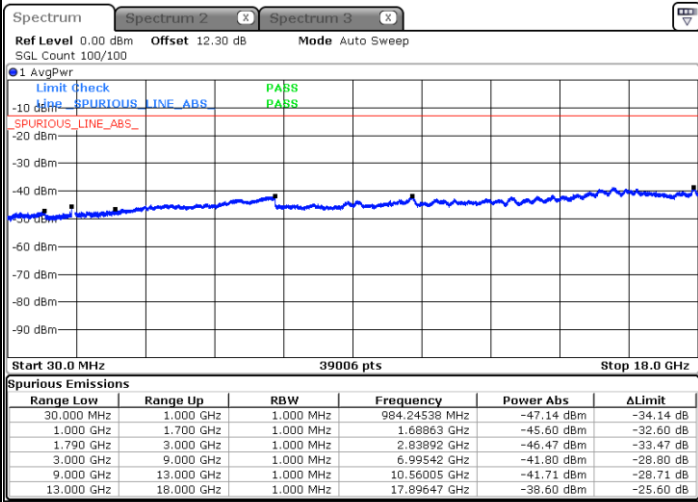

Date: 29 MAY 2020 03:57:53

LTE Band 66C / 15MHz+20MHz

64QAM

Highest Channel / 1RB0 and 1RB99

Highest Channel / 1RB74 and 1RB0

Date: 29.MAY.2020 04:25:18

Date: 29.MAY.2020 04:24:06

Highest Channel / FullIRB

N/A

Date: 29.MAY.2020 04:31:22

LTE Band 66C / 20MHz+5MHz

64QAM

Lowest Channel / 1RB0 and 1RB24

Lowest Channel / 1RB99 and 1RB0

Date: 29 MAY 2020 06:02:32

Date: 29 MAY 2020 05:56:28

Lowest Channel / FullIRB

N/A

Date: 29 MAY 2020 06:03:45

LTE Band 66C / 20MHz+5MHz

64QAM

Middle Channel / 1RB0 and 1RB24

Middle Channel / 1RB99 and 1RB0

Date: 29 MAY 2020 06:15:28

Date: 29 MAY 2020 06:21:32

Middle Channel / FullIRB

N/A

Date: 29 MAY 2020 06:14:16

LTE Band 66C / 20MHz+5MHz

64QAM

Highest Channel / 1RB0 and 1RB24

Highest Channel / 1RB99 and 1RB0