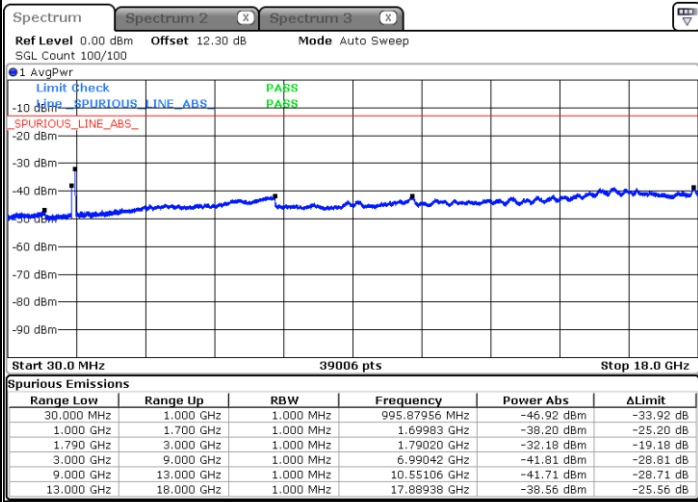

LTE Band 66C / 20MHz+15MHz

64QAM

Lowest Channel / 1RB0 and 1RB74

Lowest Channel / 1RB99 and 1RB0

Date: 29.MAY.2020 04:51:47

Date: 29.MAY.2020 04:45:44

Lowest Channel / FullIRB

N/A

Date: 29.MAY.2020 04:53:01

LTE Band 66C / 20MHz+15MHz

64QAM

Middle Channel / 1RB0 and 1RB74

Middle Channel / 1RB99 and 1RB0

Date: 29 MAY 2020 05:04:25

Date: 29 MAY 2020 05:10:29

Middle Channel / FullIRB

N/A

Date: 29 MAY 2020 05:03:12

LTE Band 66C / 20MHz+15MHz

64QAM

Highest Channel / 1RB0 and 1RB74

Highest Channel / 1RB99 and 1RB0

Date: 29 MAY 2020 05:33:49

Date: 29 MAY 2020 05:26:29

Highest Channel / FullIRB

N/A

Date: 29 MAY 2020 05:39:53

LTE Band 66C / 20MHz+20MHz

64QAM

Lowest Channel / 1RB0 and 1RB99

Lowest Channel / 1RB99 and 1RB0

Date: 30 MAY 2020 04:42:47