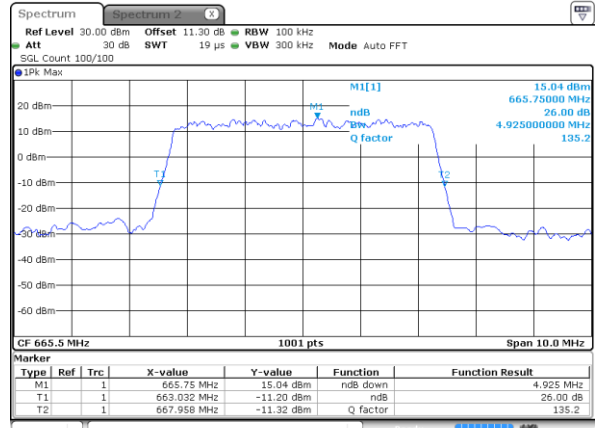

Highest Channel / Full RB

Date: 7 MAY 2020 00:42:53

LTE Band 71 / 20MHz / 64QAM

Lowest Channel / 1RB

Date: 7 MAY 2020 00:44:11

Lowest Channel / Full RB

Date: 7 MAY 2020 00:44:22

Middle Channel / 1RB

Date: 7 MAY 2020 00:44:32

Middle Channel / Full RB

Date: 7 MAY 2020 00:44:41

Highest Channel / 1RB

Date: 7 MAY 2020 00:44:51

Highest Channel / Full RB

Date: 7 MAY 2020 00:45:02

**26dB Bandwidth**

Mode	LTE Band 71 : 26dB BW(MHz)											
BW	1.4MHz		3MHz		5MHz		10MHz		15MHz		20MHz	
Mod.	QPSK	16QAM	QPSK	16QAM	QPSK	16QAM	QPSK	16QAM	QPSK	16QAM	QPSK	16QAM
Lowest CH	-	-	-	-	4.86	4.93	9.71	9.79	14.42	14.12	18.98	19.06
Middle CH	-	-	-	-	4.92	4.92	9.71	9.81	14.39	14.33	18.90	18.82
Highest CH	-	-	-	-	4.89	4.89	9.65	9.75	14.33	14.36	18.98	18.94
Mode	LTE Band 71 : 26dB BW(MHz)											
BW	1.4MHz		3MHz		5MHz		10MHz		15MHz		20MHz	
Mod.	64QAM		64QAM		64QAM		64QAM		64QAM		64QAM	
Lowest CH	-	-	-	-	4.87	-	9.77	-	14.54	-	19.02	-
Middle CH	-	-	-	-	4.96	-	9.83	-	14.39	-	18.90	-
Highest CH	-	-	-	-	4.85	-	9.89	-	14.48	-	19.34	-

LTE Band 71

Lowest Channel / 5MHz / QPSK

Date: 6 MAY 2020 23:10:35

Lowest Channel / 5MHz / 16QAM

Date: 6 MAY 2020 23:10:47

Middle Channel / 5MHz / QPSK

Date: 6 MAY 2020 23:15:27

Middle Channel / 5MHz / 16QAM