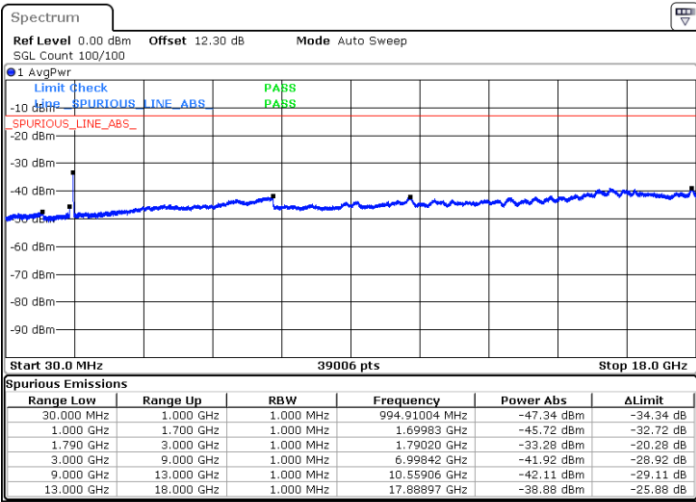

N/A

Date: 21.MAY.2020 01:09:27

LTE Band 66C / 15MHz+10MHz

64QAM

Middle Channel / 1RB0 and 1RB49

Middle Channel / 1RB74 and 1RB0

Date: 21.MAY.2020 01:24:57

Date: 21.MAY.2020 01:31:59

Middle Channel / FullIRB

N/A

Date: 21.MAY.2020 01:23:59

LTE Band 66C / 15MHz+10MHz

64QAM

Highest Channel / 1RB0 and 1RB49

Highest Channel / 1RB74 and 1RB0

Date: 21.MAY.2020 01:50:31

Date: 21.MAY.2020 01:49:33

Highest Channel / FullIRB

N/A

Date: 21.MAY.2020 02:01:43

LTE Band 66C / 15MHz+15MHz

64QAM

Lowest Channel / 1RB0 and 1RB74

Lowest Channel / 1RB74 and 1RB0

Date: 29 MAY 2020 02:38:16

Date: 29 MAY 2020 02:32:12

Lowest Channel / FullIRB

N/A

Date: 29 MAY 2020 02:39:29

LTE Band 66C / 15MHz+15MHz

64QAM

Middle Channel / 1RB0 and 1RB74