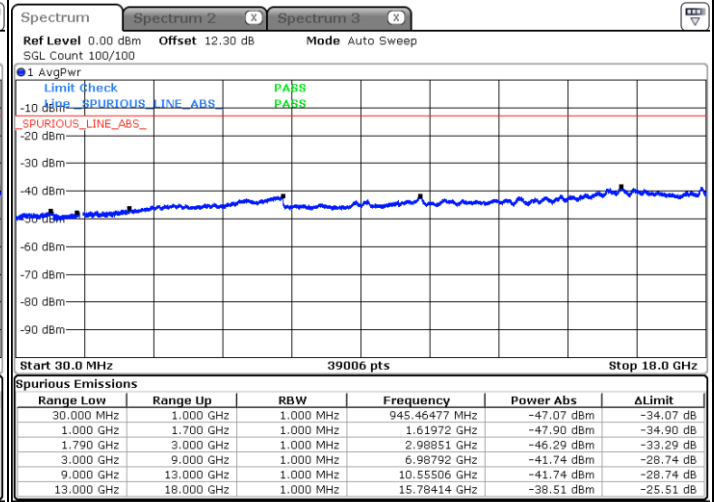

Date: 29 MAY 2020 06:21:32

Middle Channel / FullIRB

N/A

Date: 29 MAY 2020 06:14:16

LTE Band 66C / 20MHz+5MHz

64QAM

Highest Channel / 1RB0 and 1RB24

Highest Channel / 1RB99 and 1RB0

Date: 29 MAY 2020 06:38:30

Date: 29 MAY 2020 06:37:17

Highest Channel / FullIRB

N/A

Date: 29 MAY 2020 06:44:34

LTE Band 66C / 20MHz+10MHz

64QAM

Lowest Channel / 1RB0 and 1RB49

Lowest Channel / 1RB99 and 1RB0

Date: 29 MAY 2020 01:07:52

Date: 29 MAY 2020 01:01:48

Lowest Channel / FullIRB

N/A

Date: 29 MAY 2020 01:09:05

LTE Band 66C / 20MHz+10MHz

64QAM

Middle Channel / 1RB0 and 1RB49

Middle Channel / 1RB99 and 1RB0

Date: 29 MAY 2020 01:30:06

Date: 29 MAY 2020 01:37:59

Middle Channel / FullIRB

N/A

Date: 29 MAY 2020 01:28:53

LTE Band 66C / 20MHz+10MHz