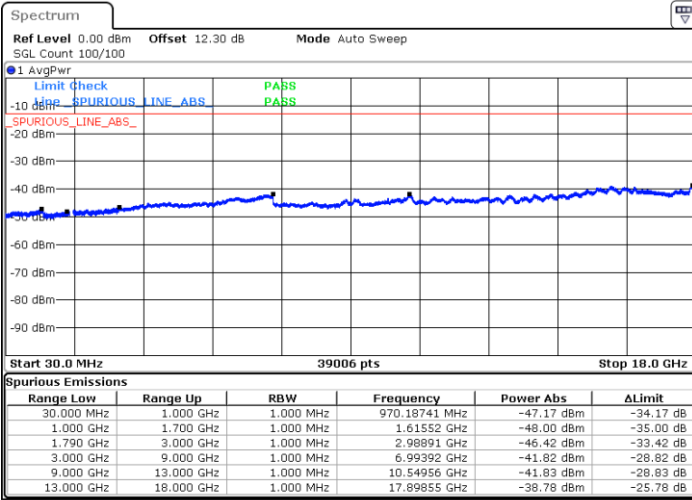

Date: 1.JUL.2020 02:18:27

Date: 30.MAY.2020 05:01:03

Middle Channel / FullIRB

N/A

Date: 30.MAY.2020 04:53:52

LTE Band 66C / 20MHz+20MHz

64QAM

Highest Channel / 1RB0 and 1RB99

Highest Channel / 1RB99 and 1RB0

Date: 30.MAY.2020 05:28:11

Date: 30.MAY.2020 05:27:13

Highest Channel / FullIRB

N/A

Date: 30.MAY.2020 05:33:00

# LTE Band 71