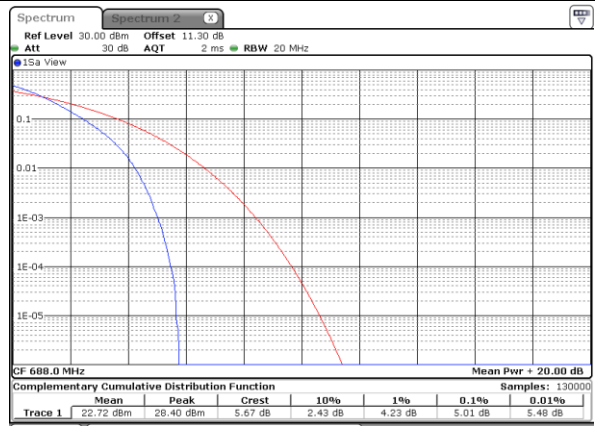

## Peak-to-Average Ratio

Mode	LTE Band 71 / 20MHz				
Mod.	QPSK		16QAM		Limit: 13dB
RB Size	1RB	Full RB	1RB	Full RB	Result
Lowest CH	3.48	4.90	5.04	5.83	<b>PASS</b>
Middle CH	3.51	4.87	5.19	5.86	
Highest CH	3.59	5.01	5.33	5.88	
Mode	LTE Band 71 / 20MHz				
Mod.	64QAM				Limit: 13dB
RB Size	1RB	Full RB			Result
Lowest CH	6.26	6.43	-	-	<b>PASS</b>
Middle CH	6.58	6.43	-	-	
Highest CH	6.41	6.46	-	-	

LTE Band 71 / 20MHz / QPSK

Lowest Channel / 1RB

Date: 7 MAY 2020 00:43:03

Lowest Channel / Full RB

Date: 7 MAY 2020 00:43:22

Middle Channel / 1RB

Date: 7 MAY 2020 00:43:32

Middle Channel / Full RB

Date: 7 MAY 2020 00:43:41

Highest Channel / 1RB

Date: 7 MAY 2020 00:43:51

Highest Channel / Full RB

Date: 7 MAY 2020 00:44:01

LTE Band 71 / 20MHz / 16QAM

Lowest Channel / 1RB

Date: 7 MAY 2020 00:42:00

Lowest Channel / Full RB

Date: 7 MAY 2020 00:42:11

Middle Channel / 1RB

Date: 7 MAY 2020 00:42:21

Middle Channel / Full RB

Date: 7 MAY 2020 00:42:31

Highest Channel / 1RB

Date: 7 MAY 2020 00:42:42