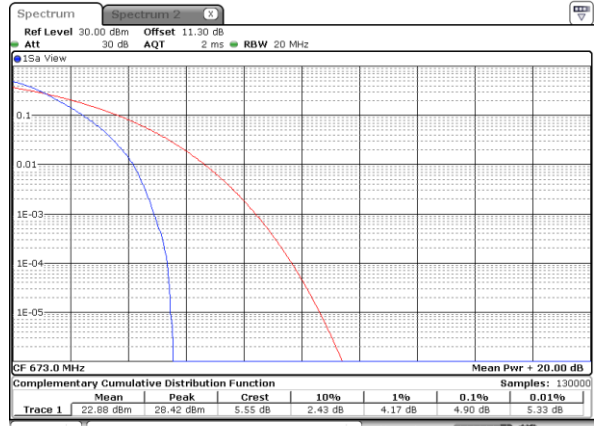

# LTE Band 71

## Peak-to-Average Ratio

Mode	LTE Band 71 / 20MHz				
Mod.	QPSK		16QAM		Limit: 13dB
RB Size	1RB	Full RB	1RB	Full RB	Result
Lowest CH	3.48	4.90	5.04	5.83	<b>PASS</b>
Middle CH	3.51	4.87	5.19	5.86	
Highest CH	3.59	5.01	5.33	5.88	
Mode	LTE Band 71 / 20MHz				
Mod.	64QAM				Limit: 13dB
RB Size	1RB	Full RB			Result
Lowest CH	6.26	6.43	-	-	<b>PASS</b>
Middle CH	6.58	6.43	-	-	
Highest CH	6.41	6.46	-	-	

LTE Band 71 / 20MHz / QPSK

Lowest Channel / 1RB

Date: 7 MAY 2020 00:43:03

Lowest Channel / Full RB

Date: 7 MAY 2020 00:43:22

Middle Channel / 1RB

Date: 7 MAY 2020 00:43:32

Middle Channel / Full RB

Date: 7 MAY 2020 00:43:41

Highest Channel / 1RB

Date: 7 MAY 2020 00:43:51

Highest Channel / Full RB

Date: 7 MAY 2020 00:44:01

LTE Band 71 / 20MHz / 16QAM

Lowest Channel / 1RB

Date: 7 MAY 2020 00:42:00