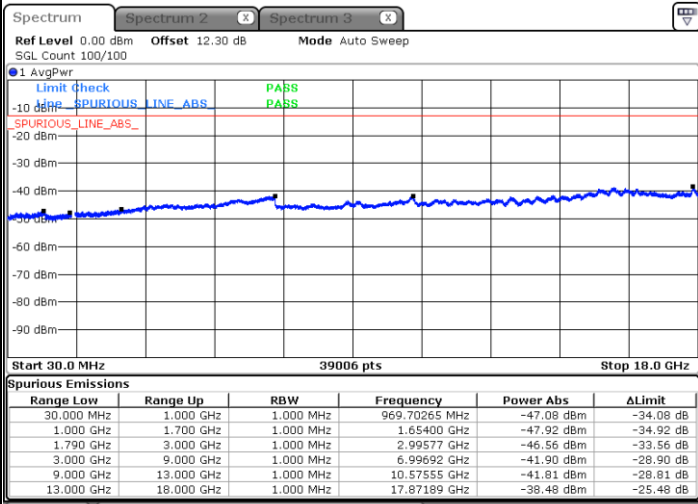

Highest Channel / 1RB0 and 1RB74

Highest Channel / 1RB74 and 1RB0

Date: 29 MAY 2020 03:19:07

Date: 29 MAY 2020 03:17:54

Highest Channel / FullIRB

N/A

Date: 29 MAY 2020 03:25:11

LTE Band 66C / 15MHz+20MHz

64QAM

Lowest Channel / 1RB0 and 1RB99

Lowest Channel / 1RB74 and 1RB0

Date: 29 MAY 2020 03:45:26

Date: 29 MAY 2020 03:39:22

Lowest Channel / FullIRB

N/A

Date: 29 MAY 2020 03:46:39

LTE Band 66C / 15MHz+20MHz

64QAM

Middle Channel / 1RB0 and 1RB9

Middle Channel / 1RB74 and 1RB0

Date: 29 MAY 2020 03:59:06

Date: 29 MAY 2020 04:07:28

Middle Channel / FullIRB

N/A

Date: 29 MAY 2020 03:57:53

LTE Band 66C / 15MHz+20MHz

64QAM

Highest Channel / 1RB0 and 1RB99

Highest Channel / 1RB74 and 1RB0

Date: 29.MAY.2020 04:25:18

Date: 29.MAY.2020 04:24:06

Highest Channel / FullIRB