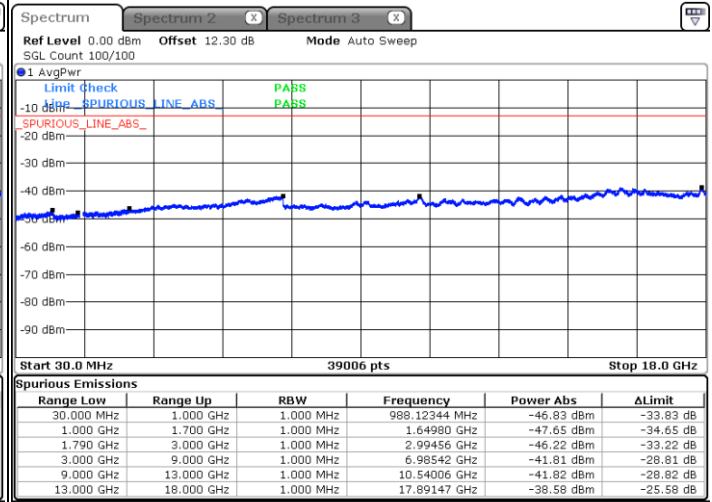

LTE Band 66C / 20MHz+15MHz

64QAM

Lowest Channel / 1RB0 and 1RB74

Lowest Channel / 1RB99 and 1RB0

Date: 29.MAY.2020 04:51:47

Date: 29.MAY.2020 04:45:44

Lowest Channel / FullIRB

N/A

Date: 29.MAY.2020 04:53:01

LTE Band 66C / 20MHz+15MHz

64QAM

Middle Channel / 1RB0 and 1RB74

Middle Channel / 1RB99 and 1RB0

Date: 29 MAY 2020 05:04:25

Date: 29 MAY 2020 05:10:29

Middle Channel / FullIRB

N/A

Date: 29 MAY 2020 05:03:12

LTE Band 66C / 20MHz+15MHz

64QAM

Highest Channel / 1RB0 and 1RB74

Highest Channel / 1RB99 and 1RB0

Date: 29 MAY 2020 05:33:49

Date: 29 MAY 2020 05:26:29

Highest Channel / FullIRB

N/A

Date: 29 MAY 2020 05:39:53

LTE Band 66C / 20MHz+20MHz

64QAM

Lowest Channel / 1RB0 and 1RB99

Lowest Channel / 1RB99 and 1RB0

Date: 30 MAY 2020 04:42:47