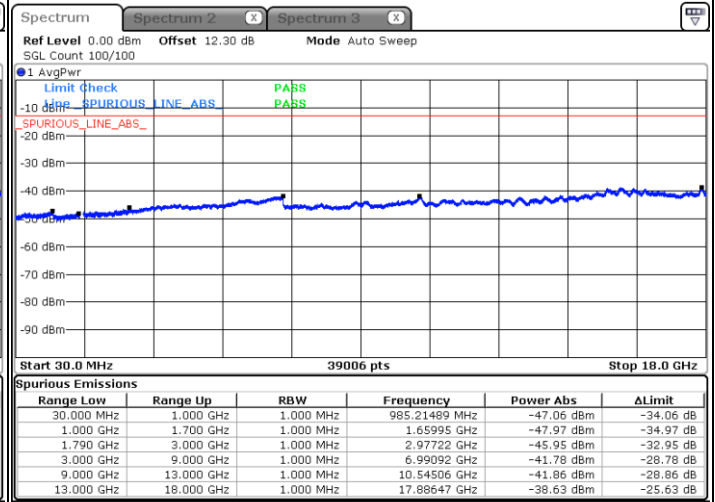

Lowest Channel / FullIRB

N/A

Date: 29 MAY 2020 06:03:45

LTE Band 66C / 20MHz+5MHz

64QAM

Middle Channel / 1RB0 and 1RB24

Middle Channel / 1RB99 and 1RB0

Date: 29 MAY 2020 06:15:28

Date: 29 MAY 2020 06:21:32

Middle Channel / FullIRB

N/A

Date: 29 MAY 2020 06:14:16

LTE Band 66C / 20MHz+5MHz

64QAM

Highest Channel / 1RB0 and 1RB24

Highest Channel / 1RB99 and 1RB0

Date: 29 MAY 2020 06:38:30

Date: 29 MAY 2020 06:37:17

Highest Channel / FullIRB

N/A

Date: 29 MAY 2020 06:44:34

LTE Band 66C / 20MHz+10MHz

64QAM

Lowest Channel / 1RB0 and 1RB49

Lowest Channel / 1RB99 and 1RB0

Date: 29 MAY 2020 01:07:52

Date: 29 MAY 2020 01:01:48

Lowest Channel / FullIRB

N/A

Date: 29 MAY 2020 01:09:05

LTE Band 66C / 20MHz+10MHz

64QAM