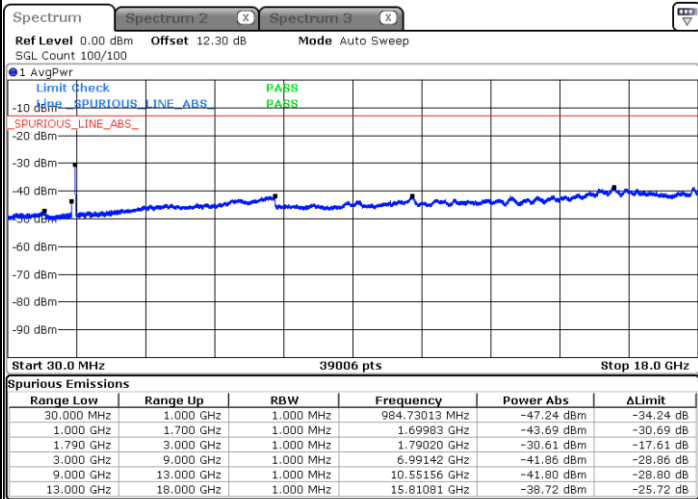

Lowest Channel / 1RB99 and 1RB0

Date: 29 MAY 2020 01:07:52

Date: 29 MAY 2020 01:01:48

Lowest Channel / FullIRB

N/A

Date: 29 MAY 2020 01:09:05

LTE Band 66C / 20MHz+10MHz

64QAM

Middle Channel / 1RB0 and 1RB49

Middle Channel / 1RB99 and 1RB0

Date: 29 MAY 2020 01:30:06

Date: 29 MAY 2020 01:37:59

Middle Channel / FullIRB

N/A

Date: 29 MAY 2020 01:28:53

LTE Band 66C / 20MHz+10MHz

64QAM

Highest Channel / 1RB0 and 1RB49

Highest Channel / 1RB99 and 1RB0

Date: 29 MAY 2020 02:08:15

Date: 29 MAY 2020 02:07:03

Highest Channel / FullIRB

N/A

Date: 29 MAY 2020 02:17:24

LTE Band 66C / 20MHz+15MHz

64QAM

Lowest Channel / 1RB0 and 1RB74

Lowest Channel / 1RB99 and 1RB0

Date: 29.MAY.2020 04:51:47

Date: 29.MAY.2020 04:45:44

Lowest Channel / FullIRB

N/A