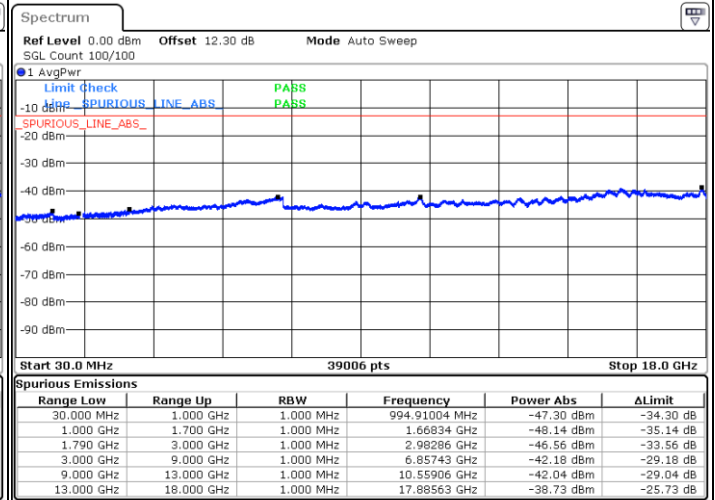

LTE Band 66C / 10MHz+20MHz

64QAM

Highest Channel / 1RB0 and 1RB99

Highest Channel / 1RB49 and 1RB0

Date: 21.MAY.2020 03:40:27

Date: 21.MAY.2020 03:39:29

Highest Channel / FullIRB

N/A

Date: 21.MAY.2020 03:55:18

LTE Band 66C / 15MHz+10MHz

64QAM

Lowest Channel / 1RB0 and 1RB49

Lowest Channel / 1RB74 and 1RB0

Date: 21.MAY.2020 01:08:29

Date: 21.MAY.2020 01:03:38

Lowest Channel / FullIRB

N/A

Date: 21.MAY.2020 01:09:27

LTE Band 66C / 15MHz+10MHz

64QAM

Middle Channel / 1RB0 and 1RB49

Middle Channel / 1RB74 and 1RB0

Date: 21.MAY.2020 01:24:57

Date: 21.MAY.2020 01:31:59

Middle Channel / FullIRB

N/A

Date: 21.MAY.2020 01:23:59

LTE Band 66C / 15MHz+10MHz

64QAM

Highest Channel / 1RB0 and 1RB49

Highest Channel / 1RB74 and 1RB0

Date: 21.MAY.2020 01:50:31