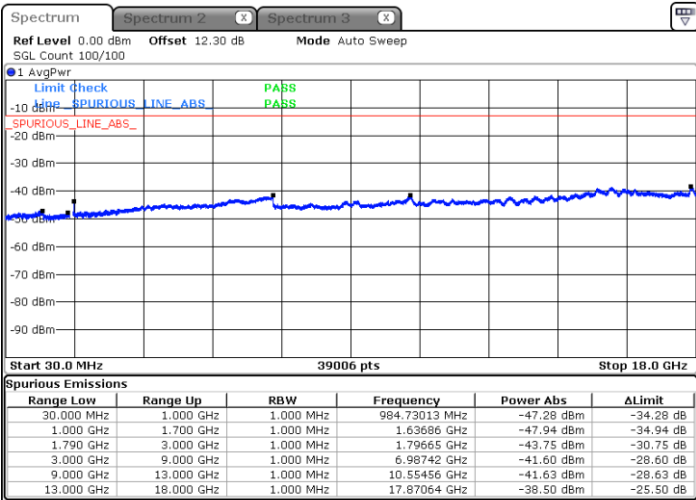

Date: 29 MAY 2020 06:21:32

Middle Channel / FullIRB

N/A

Date: 29 MAY 2020 06:14:16

LTE Band 66C / 20MHz+5MHz

64QAM

Highest Channel / 1RB0 and 1RB24

Highest Channel / 1RB99 and 1RB0

Date: 29 MAY 2020 06:38:30

Date: 29 MAY 2020 06:37:17

Highest Channel / FullIRB

N/A

Date: 29 MAY 2020 06:44:34

LTE Band 66C / 20MHz+10MHz

64QAM

Lowest Channel / 1RB0 and 1RB49

Lowest Channel / 1RB99 and 1RB0

Date: 29 MAY 2020 01:07:52

Date: 29 MAY 2020 01:01:48

Lowest Channel / FullIRB

N/A

Date: 29 MAY 2020 01:09:05

LTE Band 66C / 20MHz+10MHz

64QAM

Middle Channel / 1RB0 and 1RB49

Middle Channel / 1RB99 and 1RB0

Date: 29 MAY 2020 01:30:06

Date: 29 MAY 2020 01:37:59

Middle Channel / FullIRB

N/A

Date: 29 MAY 2020 01:28:53

LTE Band 66C / 20MHz+10MHz