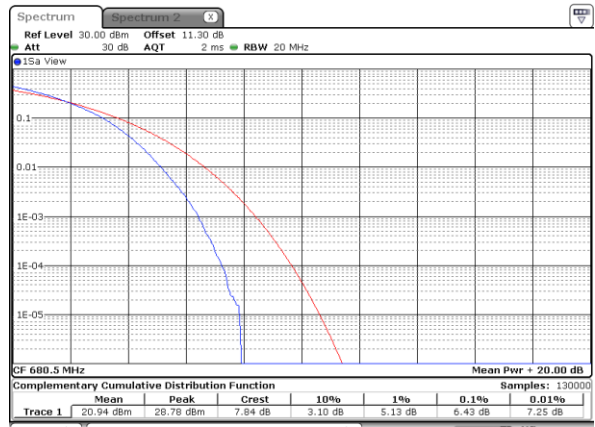

Date: 7 MAY 2020 00:43:41

Highest Channel / 1RB

Date: 7 MAY 2020 00:43:51

Highest Channel / Full RB

Date: 7 MAY 2020 00:44:01

LTE Band 71 / 20MHz / 16QAM

Lowest Channel / 1RB

Date: 7 MAY 2020 00:42:00

Lowest Channel / Full RB

Date: 7 MAY 2020 00:42:11

Middle Channel / 1RB

Date: 7 MAY 2020 00:42:21

Middle Channel / Full RB

Date: 7 MAY 2020 00:42:31

Highest Channel / 1RB

Date: 7 MAY 2020 00:42:42

Highest Channel / Full RB

Date: 7 MAY 2020 00:42:53

LTE Band 71 / 20MHz / 64QAM

Lowest Channel / 1RB

Date: 7 MAY 2020 00:44:11

Lowest Channel / Full RB

Date: 7 MAY 2020 00:44:22

Middle Channel / 1RB

Date: 7 MAY 2020 00:44:32

Middle Channel / Full RB

Date: 7 MAY 2020 00:44:41

Highest Channel / 1RB

Date: 7 MAY 2020 00:44:51

Highest Channel / Full RB

Date: 7 MAY 2020 00:45:02

**26dB Bandwidth**