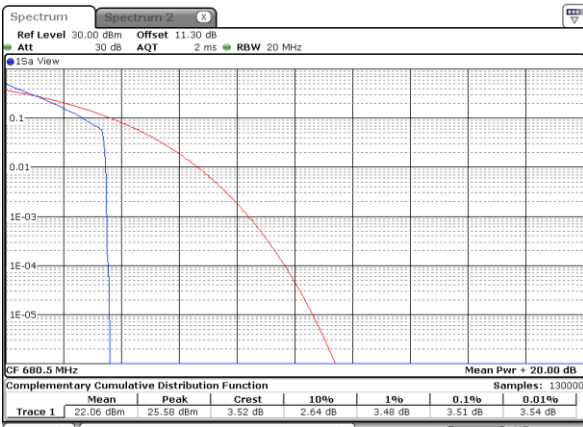

## Peak-to-Average Ratio

Mode	LTE Band 71 / 20MHz				
Mod.	QPSK		16QAM		Limit: 13dB
RB Size	1RB	Full RB	1RB	Full RB	Result
Lowest CH	3.48	4.90	5.04	5.83	<b>PASS</b>
Middle CH	3.51	4.87	5.19	5.86	
Highest CH	3.59	5.01	5.33	5.88	
Mode	LTE Band 71 / 20MHz				
Mod.	64QAM				Limit: 13dB
RB Size	1RB	Full RB			Result
Lowest CH	6.26	6.43	-	-	<b>PASS</b>
Middle CH	6.58	6.43	-	-	
Highest CH	6.41	6.46	-	-	

LTE Band 71 / 20MHz / QPSK

Lowest Channel / 1RB

Date: 7 MAY 2020 00:43:03

Lowest Channel / Full RB

Date: 7 MAY 2020 00:43:22

Middle Channel / 1RB

Date: 7 MAY 2020 00:43:32

Middle Channel / Full RB

Date: 7 MAY 2020 00:43:41

Highest Channel / 1RB

Date: 7 MAY 2020 00:43:51

Highest Channel / Full RB

Date: 7 MAY 2020 00:44:01

LTE Band 71 / 20MHz / 16QAM

Lowest Channel / 1RB

Date: 7 MAY 2020 00:42:00

Lowest Channel / Full RB

Date: 7 MAY 2020 00:42:11

Middle Channel / 1RB

Date: 7 MAY 2020 00:42:21

Middle Channel / Full RB

Date: 7 MAY 2020 00:42:31

Highest Channel / 1RB

Date: 7 MAY 2020 00:42:42