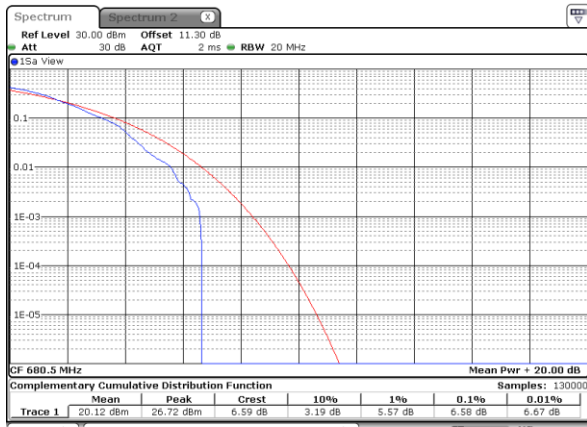

Date: 7 MAY 2020 00:43:41

Highest Channel / 1RB

Date: 7 MAY 2020 00:43:51

Highest Channel / Full RB

Date: 7 MAY 2020 00:44:01

LTE Band 71 / 20MHz / 16QAM

Lowest Channel / 1RB

Date: 7 MAY 2020 00:42:00

Lowest Channel / Full RB

Date: 7 MAY 2020 00:42:11

Middle Channel / 1RB

Date: 7 MAY 2020 00:42:21

Middle Channel / Full RB

Date: 7 MAY 2020 00:42:31

Highest Channel / 1RB

Date: 7 MAY 2020 00:42:42

Highest Channel / Full RB

Date: 7 MAY 2020 00:42:53

LTE Band 71 / 20MHz / 64QAM

Lowest Channel / 1RB

Date: 7 MAY 2020 00:44:11

Lowest Channel / Full RB

Date: 7 MAY 2020 00:44:22

Middle Channel / 1RB

Date: 7 MAY 2020 00:44:32

Middle Channel / Full RB

Date: 7 MAY 2020 00:44:41

Highest Channel / 1RB

Date: 7 MAY 2020 00:44:51

Highest Channel / Full RB

Date: 7 MAY 2020 00:45:02

**26dB Bandwidth**