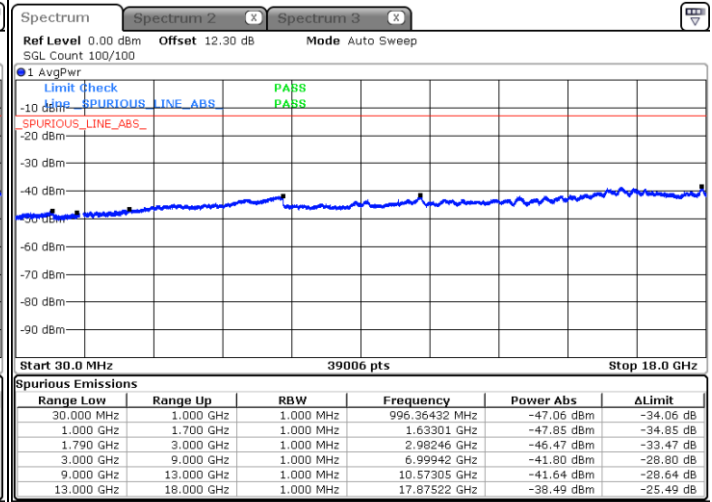

Middle Channel / FullIRB

N/A

Date: 21.MAY.2020 01:23:59

LTE Band 66C / 15MHz+10MHz

64QAM

Highest Channel / 1RB0 and 1RB49

Highest Channel / 1RB74 and 1RB0

Date: 21.MAY.2020 01:50:31

Date: 21.MAY.2020 01:49:33

Highest Channel / FullIRB

N/A

Date: 21.MAY.2020 02:01:43

LTE Band 66C / 15MHz+15MHz

64QAM

Lowest Channel / 1RB0 and 1RB74

Lowest Channel / 1RB74 and 1RB0

Date: 29 MAY 2020 02:38:16

Date: 29 MAY 2020 02:32:12

Lowest Channel / FullIRB

N/A

Date: 29 MAY 2020 02:39:29

LTE Band 66C / 15MHz+15MHz

64QAM

Middle Channel / 1RB0 and 1RB74

Highest Channel / 1RB0 and 1RB74

Highest Channel / 1RB74 and 1RB0

Date: 29 MAY 2020 03:19:07

Date: 29 MAY 2020 03:17:54

Highest Channel / FullIRB

N/A

Date: 29 MAY 2020 03:25:11

LTE Band 66C / 15MHz+20MHz