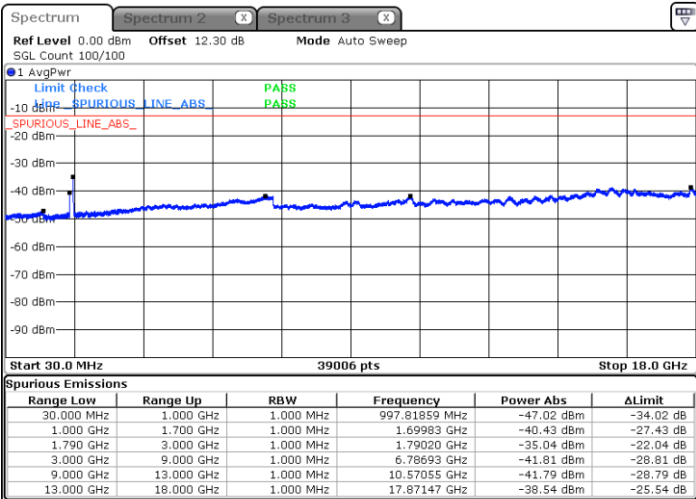

Lowest Channel / 1RB99 and 1RB0

Date: 29 MAY 2020 01:07:52

Date: 29 MAY 2020 01:01:48

Lowest Channel / FullIRB

N/A

Date: 29 MAY 2020 01:09:05

LTE Band 66C / 20MHz+10MHz

64QAM

Middle Channel / 1RB0 and 1RB49

Middle Channel / 1RB99 and 1RB0

Date: 29 MAY 2020 01:30:06

Date: 29 MAY 2020 01:37:59

Middle Channel / FullIRB

N/A

Date: 29 MAY 2020 01:28:53

LTE Band 66C / 20MHz+10MHz

64QAM

Highest Channel / 1RB0 and 1RB49

Highest Channel / 1RB99 and 1RB0

Date: 29 MAY 2020 02:08:15

Date: 29 MAY 2020 02:07:03

Highest Channel / FullIRB

N/A

Date: 29 MAY 2020 02:17:24

LTE Band 66C / 20MHz+15MHz

64QAM

Lowest Channel / 1RB0 and 1RB74

Lowest Channel / 1RB99 and 1RB0

Date: 29.MAY.2020 04:51:47

Date: 29.MAY.2020 04:45:44

Lowest Channel / FullIRB

N/A