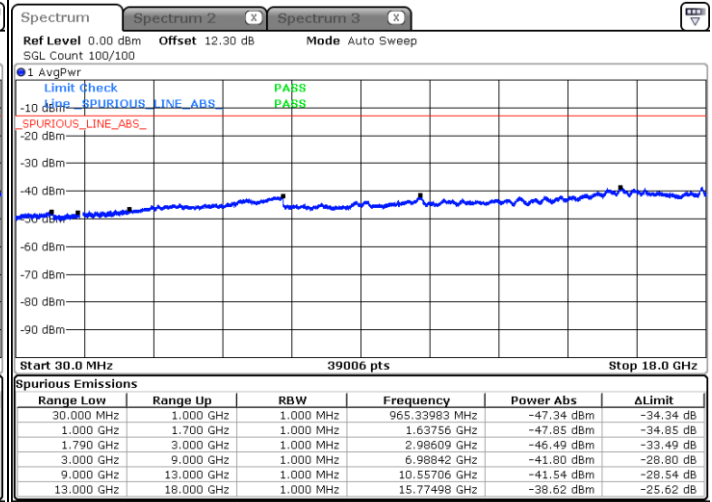

Date: 29 MAY 2020 03:57:53

LTE Band 66C / 15MHz+20MHz

64QAM

Highest Channel / 1RB0 and 1RB99

Highest Channel / 1RB74 and 1RB0

Date: 29.MAY.2020 04:25:18

Date: 29.MAY.2020 04:24:06

Highest Channel / FullIRB

N/A

Date: 29.MAY.2020 04:31:22

LTE Band 66C / 20MHz+5MHz

64QAM

Lowest Channel / 1RB0 and 1RB24

Lowest Channel / 1RB99 and 1RB0

Date: 29 MAY 2020 06:02:32

Date: 29 MAY 2020 05:56:28

Lowest Channel / FullIRB

N/A

Date: 29 MAY 2020 06:03:45

LTE Band 66C / 20MHz+5MHz

64QAM

Middle Channel / 1RB0 and 1RB24

Middle Channel / 1RB99 and 1RB0

Date: 29 MAY 2020 06:15:28

Date: 29 MAY 2020 06:21:32

Middle Channel / FullIRB

N/A

Date: 29 MAY 2020 06:14:16

LTE Band 66C / 20MHz+5MHz

64QAM

Highest Channel / 1RB0 and 1RB24

Highest Channel / 1RB99 and 1RB0