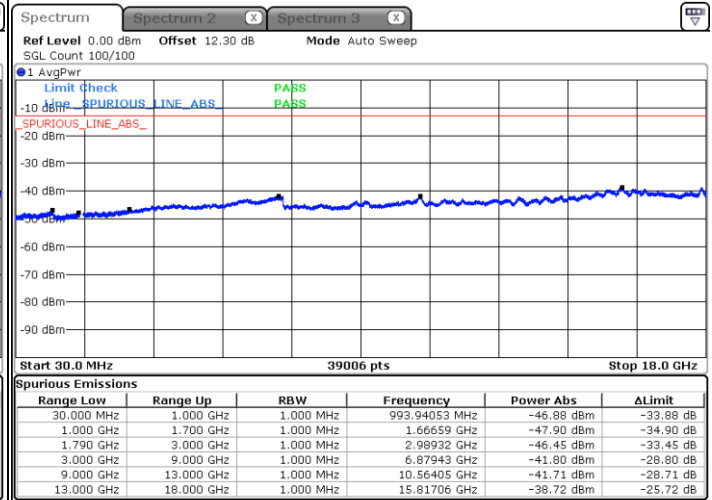

64QAM

Highest Channel / 1RB0 and 1RB49

Highest Channel / 1RB99 and 1RB0

Date: 29 MAY 2020 02:08:15

Date: 29 MAY 2020 02:07:03

Highest Channel / FullIRB

N/A

Date: 29 MAY 2020 02:17:24

LTE Band 66C / 20MHz+15MHz

64QAM

Lowest Channel / 1RB0 and 1RB74

Lowest Channel / 1RB99 and 1RB0

Date: 29.MAY.2020 04:51:47

Date: 29.MAY.2020 04:45:44

Lowest Channel / FullIRB

N/A

Date: 29.MAY.2020 04:53:01

LTE Band 66C / 20MHz+15MHz

64QAM

Middle Channel / 1RB0 and 1RB74

Middle Channel / 1RB99 and 1RB0

Date: 29 MAY 2020 05:04:25

Date: 29 MAY 2020 05:10:29

Middle Channel / FullIRB

N/A

Date: 29 MAY 2020 05:03:12

LTE Band 66C / 20MHz+15MHz

64QAM

Highest Channel / 1RB0 and 1RB74

Highest Channel / 1RB99 and 1RB0

Date: 29 MAY 2020 05:33:49

Date: 29 MAY 2020 05:26:29