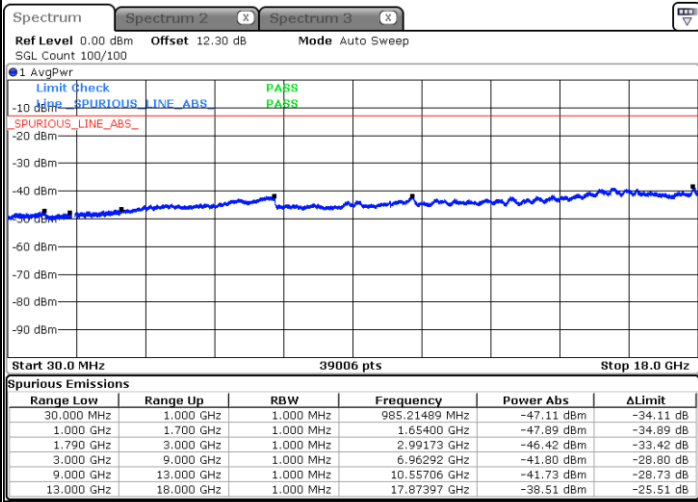

LTE Band 66C / 20MHz+15MHz

64QAM

Lowest Channel / 1RB0 and 1RB74

Lowest Channel / 1RB99 and 1RB0

Date: 29.MAY.2020 04:51:47

Date: 29.MAY.2020 04:45:44

Lowest Channel / FullIRB

N/A

Date: 29.MAY.2020 04:53:01

LTE Band 66C / 20MHz+15MHz

64QAM

Middle Channel / 1RB0 and 1RB74

Middle Channel / 1RB99 and 1RB0

Date: 29 MAY 2020 05:04:25

Date: 29 MAY 2020 05:10:29

Middle Channel / FullIRB

N/A

Date: 29 MAY 2020 05:03:12

LTE Band 66C / 20MHz+15MHz

64QAM

Highest Channel / 1RB0 and 1RB74

Highest Channel / 1RB99 and 1RB0

Date: 29 MAY 2020 05:33:49

Date: 29 MAY 2020 05:26:29

Highest Channel / FullIRB

N/A

Date: 29 MAY 2020 05:39:53

LTE Band 66C / 20MHz+20MHz

64QAM

Lowest Channel / 1RB0 and 1RB99

Lowest Channel / 1RB99 and 1RB0

Date: 30 MAY 2020 04:42:47