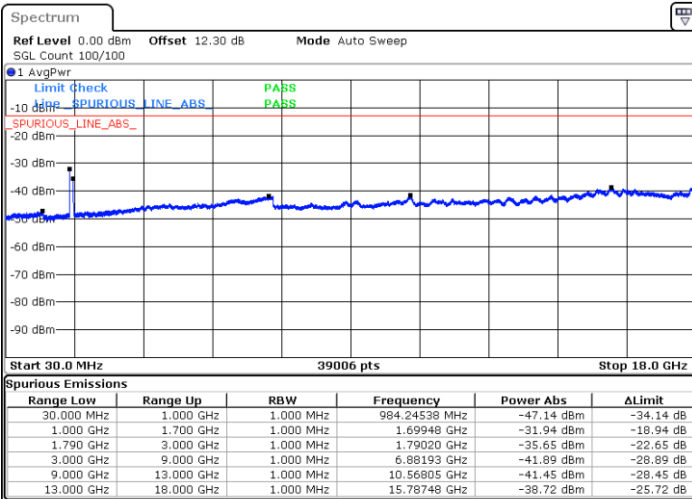

Highest Channel / FullIRB

N/A

Date: 29 MAY 2020 05:39:53

LTE Band 66C / 20MHz+20MHz

64QAM

Lowest Channel / 1RB0 and 1RB99

Lowest Channel / 1RB99 and 1RB0

Date: 30 MAY 2020 04:42:47

Date: 30 MAY 2020 04:37:59

Lowest Channel / FullIRB

N/A

Date: 30 MAY 2020 04:43:44

LTE Band 66C / 20MHz+20MHz

64QAM

MiddleChannel / 1RB0 and 1RB99

Middle Channel / 1RB99 and 1RB0

Date: 1.JUL.2020 02:18:27

Date: 30.MAY.2020 05:01:03

Middle Channel / FullIRB

N/A

Date: 30.MAY.2020 04:53:52

LTE Band 66C / 20MHz+20MHz

64QAM

Highest Channel / 1RB0 and 1RB99

Highest Channel / 1RB99 and 1RB0

Date: 30.MAY.2020 05:28:11

Date: 30.MAY.2020 05:27:13

Highest Channel / FullIRB

N/A

Date: 30.MAY.2020 05:33:00