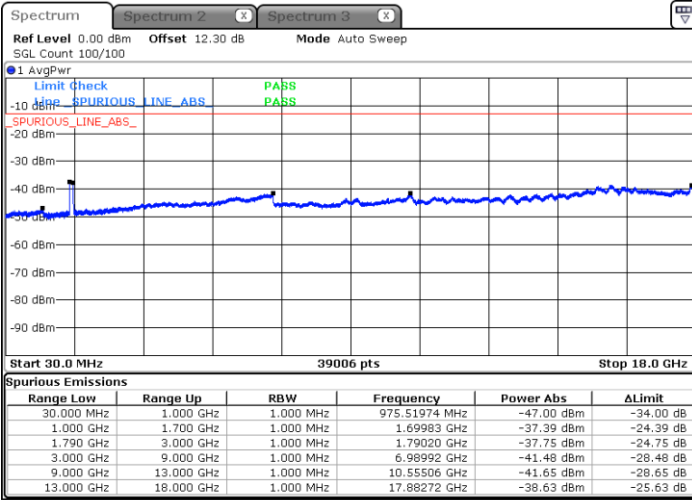

Date: 21.MAY.2020 01:49:33

Highest Channel / FullIRB

N/A

Date: 21.MAY.2020 02:01:43

LTE Band 66C / 15MHz+15MHz

64QAM

Lowest Channel / 1RB0 and 1RB74

Lowest Channel / 1RB74 and 1RB0

Date: 29 MAY 2020 02:38:16

Date: 29 MAY 2020 02:32:12

Lowest Channel / FullIRB

N/A

Date: 29 MAY 2020 02:39:29

LTE Band 66C / 15MHz+15MHz

64QAM

Middle Channel / 1RB0 and 1RB74

Middle Channel / 1RB74 and 1RB0

Date: 29 MAY 2020 02:52:38

Date: 29 MAY 2020 03:00:55

Middle Channel / FullRB

N/A

Date: 29 MAY 2020 02:51:26

LTE Band 66C / 15MHz+15MHz

64QAM

Highest Channel / 1RB0 and 1RB74

Highest Channel / 1RB74 and 1RB0

Date: 29 MAY 2020 03:19:07

Date: 29 MAY 2020 03:17:54

Highest Channel / FullIRB

N/A

Date: 29 MAY 2020 03:25:11

LTE Band 66C / 15MHz+20MHz