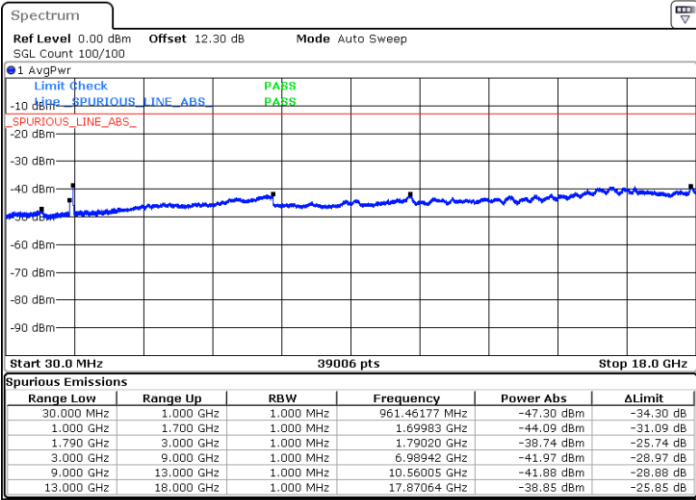

Date: 21.MAY.2020 03:55:18

LTE Band 66C / 15MHz+10MHz

64QAM

Lowest Channel / 1RB0 and 1RB49

Lowest Channel / 1RB74 and 1RB0

Date: 21.MAY.2020 01:08:29

Date: 21.MAY.2020 01:03:38

Lowest Channel / FullIRB

N/A

Date: 21.MAY.2020 01:09:27

LTE Band 66C / 15MHz+10MHz

64QAM

Middle Channel / 1RB0 and 1RB49

Middle Channel / 1RB74 and 1RB0

Date: 21.MAY.2020 01:24:57

Date: 21.MAY.2020 01:31:59

Middle Channel / FullIRB

N/A

Date: 21.MAY.2020 01:23:59

LTE Band 66C / 15MHz+10MHz

64QAM

Highest Channel / 1RB0 and 1RB49

Highest Channel / 1RB74 and 1RB0

Date: 21.MAY.2020 01:50:31

Date: 21.MAY.2020 01:49:33

Highest Channel / FullIRB

N/A

Date: 21.MAY.2020 02:01:43

LTE Band 66C / 15MHz+15MHz

64QAM

Lowest Channel / 1RB0 and 1RB74

Lowest Channel / 1RB74 and 1RB0