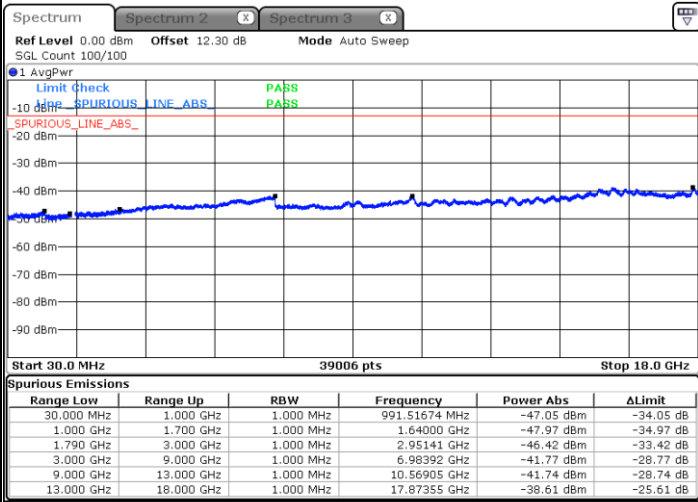

Middle Channel / FullIRB

N/A

Date: 21.MAY.2020 01:23:59

LTE Band 66C / 15MHz+10MHz

64QAM

Highest Channel / 1RB0 and 1RB49

Highest Channel / 1RB74 and 1RB0

Date: 21.MAY.2020 01:50:31

Date: 21.MAY.2020 01:49:33

Highest Channel / FullIRB

N/A

Date: 21.MAY.2020 02:01:43

LTE Band 66C / 15MHz+15MHz

64QAM

Lowest Channel / 1RB0 and 1RB74

Lowest Channel / 1RB74 and 1RB0

Date: 29 MAY 2020 02:38:16

Date: 29 MAY 2020 02:32:12

Lowest Channel / FullIRB

N/A

Date: 29 MAY 2020 02:39:29

LTE Band 66C / 15MHz+15MHz

64QAM

Middle Channel / 1RB0 and 1RB74

Highest Channel / 1RB0 and 1RB74

Highest Channel / 1RB74 and 1RB0

Date: 29 MAY 2020 03:19:07

Date: 29 MAY 2020 03:17:54

Highest Channel / FullIRB

N/A

Date: 29 MAY 2020 03:25:11

LTE Band 66C / 15MHz+20MHz