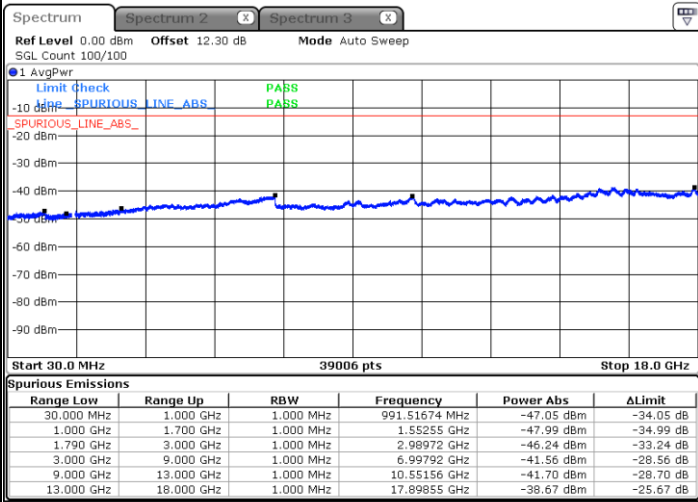

Date: 29 MAY 2020 06:21:32

Middle Channel / FullIRB

N/A

Date: 29 MAY 2020 06:14:16

LTE Band 66C / 20MHz+5MHz

64QAM

Highest Channel / 1RB0 and 1RB24

Highest Channel / 1RB99 and 1RB0

Date: 29 MAY 2020 06:38:30

Date: 29 MAY 2020 06:37:17

Highest Channel / FullIRB

N/A

Date: 29 MAY 2020 06:44:34

LTE Band 66C / 20MHz+10MHz

64QAM

Lowest Channel / 1RB0 and 1RB49

Lowest Channel / 1RB99 and 1RB0

Date: 29 MAY 2020 01:07:52

Date: 29 MAY 2020 01:01:48

Lowest Channel / FullIRB

N/A

Date: 29 MAY 2020 01:09:05

LTE Band 66C / 20MHz+10MHz

64QAM

Middle Channel / 1RB0 and 1RB49

Middle Channel / 1RB99 and 1RB0

Date: 29 MAY 2020 01:30:06

Date: 29 MAY 2020 01:37:59

Middle Channel / FullIRB

N/A

Date: 29 MAY 2020 01:28:53

LTE Band 66C / 20MHz+10MHz