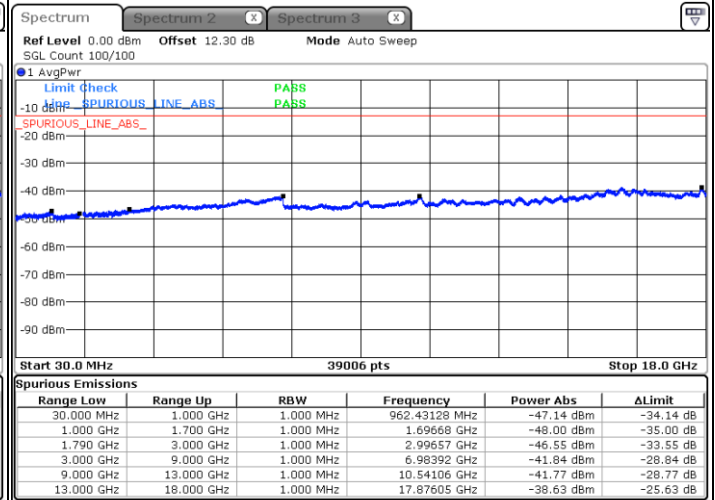

Lowest Channel / 1RB99 and 1RB0

Date: 29 MAY 2020 01:07:52

Date: 29 MAY 2020 01:01:48

Lowest Channel / FullIRB

N/A

Date: 29 MAY 2020 01:09:05

LTE Band 66C / 20MHz+10MHz

64QAM

Middle Channel / 1RB0 and 1RB49

Middle Channel / 1RB99 and 1RB0

Date: 29 MAY 2020 01:30:06

Date: 29 MAY 2020 01:37:59

Middle Channel / FullIRB

N/A

Date: 29 MAY 2020 01:28:53

LTE Band 66C / 20MHz+10MHz

64QAM

Highest Channel / 1RB0 and 1RB49

Highest Channel / 1RB99 and 1RB0

Date: 29 MAY 2020 02:08:15

Date: 29 MAY 2020 02:07:03

Highest Channel / FullIRB

N/A

Date: 29 MAY 2020 02:17:24

LTE Band 66C / 20MHz+15MHz

64QAM

Lowest Channel / 1RB0 and 1RB74

Lowest Channel / 1RB99 and 1RB0

Date: 29.MAY.2020 04:51:47

Date: 29.MAY.2020 04:45:44

Lowest Channel / FullIRB

N/A