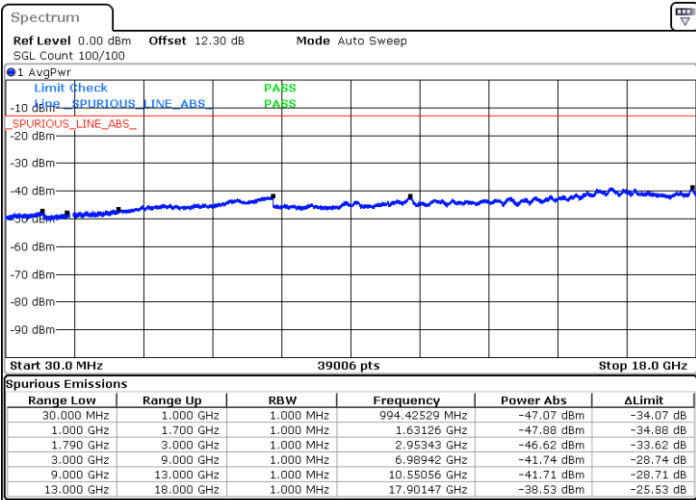

N/A

Date: 29 MAY 2020 05:03:12

LTE Band 66C / 20MHz+15MHz

64QAM

Highest Channel / 1RB0 and 1RB74

Highest Channel / 1RB99 and 1RB0

Date: 29 MAY 2020 05:33:49

Date: 29 MAY 2020 05:26:29

Highest Channel / FullIRB

N/A

Date: 29 MAY 2020 05:39:53

LTE Band 66C / 20MHz+20MHz

64QAM

Lowest Channel / 1RB0 and 1RB99

Lowest Channel / 1RB99 and 1RB0

Date: 30 MAY 2020 04:42:47

Date: 30 MAY 2020 04:37:59

Lowest Channel / FullIRB

N/A

Date: 30 MAY 2020 04:43:44

LTE Band 66C / 20MHz+20MHz

64QAM

MiddleChannel / 1RB0 and 1RB99

Middle Channel / 1RB99 and 1RB0

Date: 1.JUL.2020 02:18:27

Date: 30.MAY.2020 05:01:03

Middle Channel / FullIRB

N/A

Date: 30.MAY.2020 04:53:52

LTE Band 66C / 20MHz+20MHz

64QAM

Highest Channel / 1RB0 and 1RB99