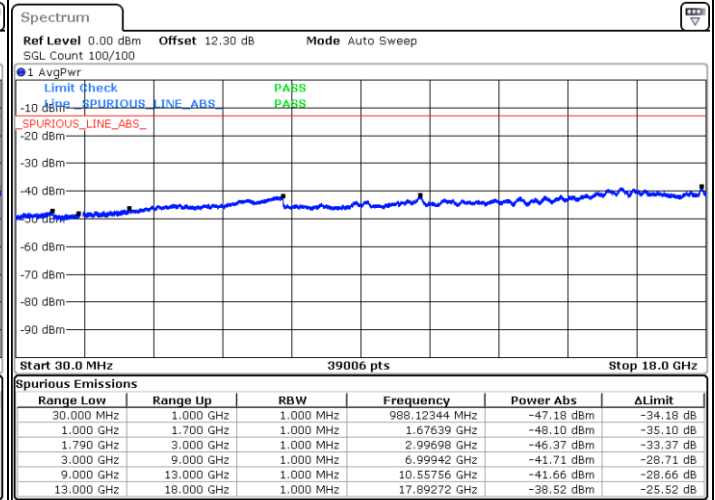

N/A

Date: 29 MAY 2020 05:03:12

LTE Band 66C / 20MHz+15MHz

64QAM

Highest Channel / 1RB0 and 1RB74

Highest Channel / 1RB99 and 1RB0

Date: 29 MAY 2020 05:33:49

Date: 29 MAY 2020 05:26:29

Highest Channel / FullIRB

N/A

Date: 29 MAY 2020 05:39:53

LTE Band 66C / 20MHz+20MHz

64QAM

Lowest Channel / 1RB0 and 1RB99

Lowest Channel / 1RB99 and 1RB0

Date: 30 MAY 2020 04:42:47

Date: 30 MAY 2020 04:37:59

Lowest Channel / FullIRB

N/A

Date: 30 MAY 2020 04:43:44

LTE Band 66C / 20MHz+20MHz

64QAM

MiddleChannel / 1RB0 and 1RB99

Middle Channel / 1RB99 and 1RB0

Date: 1.JUL.2020 02:18:27

Date: 30.MAY.2020 05:01:03

Middle Channel / FullIRB

N/A

Date: 30.MAY.2020 04:53:52

LTE Band 66C / 20MHz+20MHz

64QAM

Highest Channel / 1RB0 and 1RB99