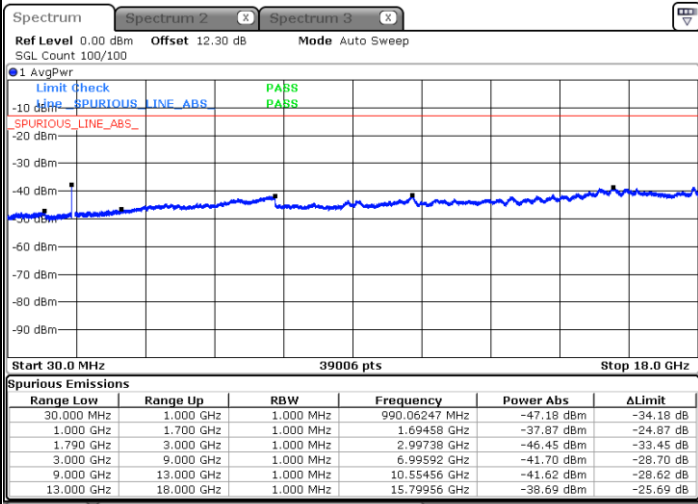

Date: 29 MAY 2020 02:38:16

Date: 29 MAY 2020 02:32:12

Lowest Channel / FullIRB

N/A

Date: 29 MAY 2020 02:39:29

LTE Band 66C / 15MHz+15MHz

64QAM

Middle Channel / 1RB0 and 1RB74

Middle Channel / 1RB74 and 1RB0

Date: 29 MAY 2020 02:52:38

Date: 29 MAY 2020 03:00:55

Middle Channel / FullRB

N/A

Date: 29 MAY 2020 02:51:26

LTE Band 66C / 15MHz+15MHz

64QAM

Highest Channel / 1RB0 and 1RB74

Highest Channel / 1RB74 and 1RB0

Date: 29 MAY 2020 03:19:07

Date: 29 MAY 2020 03:17:54

Highest Channel / FullIRB

N/A

Date: 29 MAY 2020 03:25:11

LTE Band 66C / 15MHz+20MHz