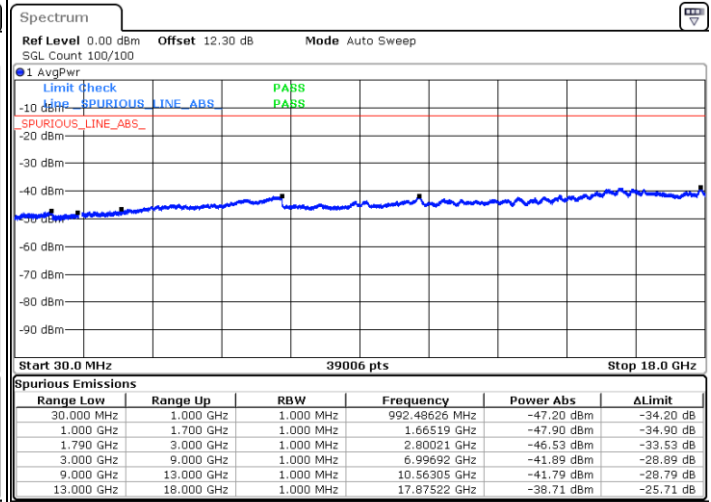

Highest Channel / FullIRB

N/A

Date: 29 MAY 2020 05:39:53

LTE Band 66C / 20MHz+20MHz

64QAM

Lowest Channel / 1RB0 and 1RB99

Lowest Channel / 1RB99 and 1RB0

Date: 30 MAY 2020 04:42:47

Date: 30 MAY 2020 04:37:59

Lowest Channel / FullIRB

N/A

Date: 30 MAY 2020 04:43:44

LTE Band 66C / 20MHz+20MHz

64QAM

MiddleChannel / 1RB0 and 1RB99

Middle Channel / 1RB99 and 1RB0

Date: 1.JUL.2020 02:18:27

Date: 30.MAY.2020 05:01:03

Middle Channel / FullIRB

N/A

Date: 30.MAY.2020 04:53:52

LTE Band 66C / 20MHz+20MHz

64QAM

Highest Channel / 1RB0 and 1RB99

Highest Channel / 1RB99 and 1RB0

Date: 30.MAY.2020 05:28:11

Date: 30.MAY.2020 05:27:13

Highest Channel / FullIRB

N/A

Date: 30.MAY.2020 05:33:00