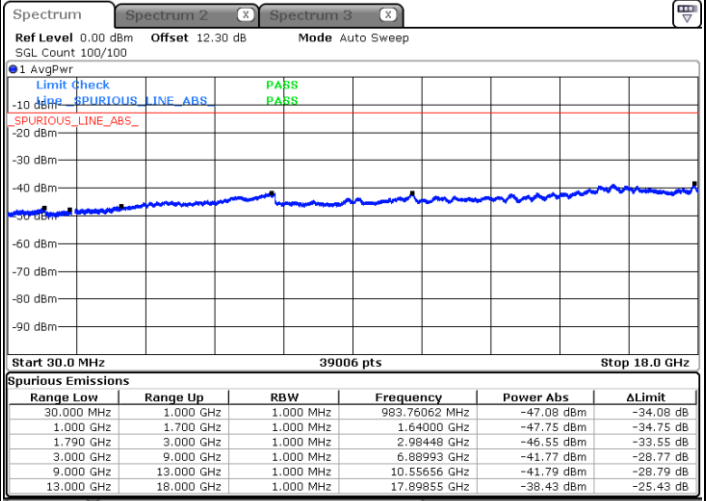

Date: 21.MAY.2020 01:49:33

Highest Channel / FullIRB

N/A

Date: 21.MAY.2020 02:01:43

LTE Band 66C / 15MHz+15MHz

64QAM

Lowest Channel / 1RB0 and 1RB74

Lowest Channel / 1RB74 and 1RB0

Date: 29 MAY 2020 02:38:16

Date: 29 MAY 2020 02:32:12

Lowest Channel / FullIRB

N/A

Date: 29 MAY 2020 02:39:29

LTE Band 66C / 15MHz+15MHz

64QAM

Middle Channel / 1RB0 and 1RB74

Middle Channel / 1RB74 and 1RB0

Date: 29 MAY 2020 02:52:38

Date: 29 MAY 2020 03:00:55

Middle Channel / FullRB

N/A

Date: 29 MAY 2020 02:51:26

LTE Band 66C / 15MHz+15MHz

64QAM

Highest Channel / 1RB0 and 1RB74

Highest Channel / 1RB74 and 1RB0

Date: 29 MAY 2020 03:19:07

Date: 29 MAY 2020 03:17:54

Highest Channel / FullIRB

N/A

Date: 29 MAY 2020 03:25:11

LTE Band 66C / 15MHz+20MHz