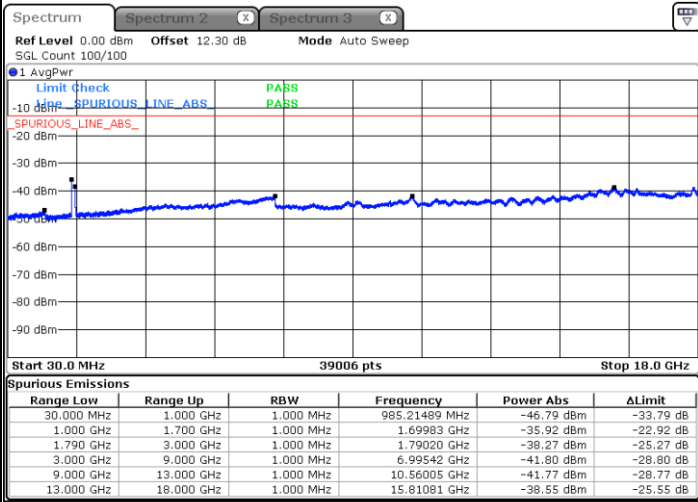

Highest Channel / 1RB0 and 1RB74

Highest Channel / 1RB74 and 1RB0

Date: 29 MAY 2020 03:19:07

Date: 29 MAY 2020 03:17:54

Highest Channel / FullIRB

N/A

Date: 29 MAY 2020 03:25:11

LTE Band 66C / 15MHz+20MHz

LTE Band 66C / 15MHz+20MHz

64QAM

Middle Channel / 1RB0 and 1RB9

Middle Channel / 1RB74 and 1RB0

Date: 29 MAY 2020 03:59:06

Date: 29 MAY 2020 04:07:28

Middle Channel / FullIRB

N/A

Date: 29 MAY 2020 03:57:53

LTE Band 66C / 15MHz+20MHz

64QAM

Highest Channel / 1RB0 and 1RB99

Highest Channel / 1RB74 and 1RB0

Date: 29.MAY.2020 04:25:18

Date: 29.MAY.2020 04:24:06

Highest Channel / FullIRB

N/A

Date: 29.MAY.2020 04:31:22

LTE Band 66C / 20MHz+5MHz

64QAM

Lowest Channel / 1RB0 and 1RB24

Lowest Channel / 1RB99 and 1RB0

Date: 29 MAY 2020 06:02:32

Date: 29 MAY 2020 05:56:28