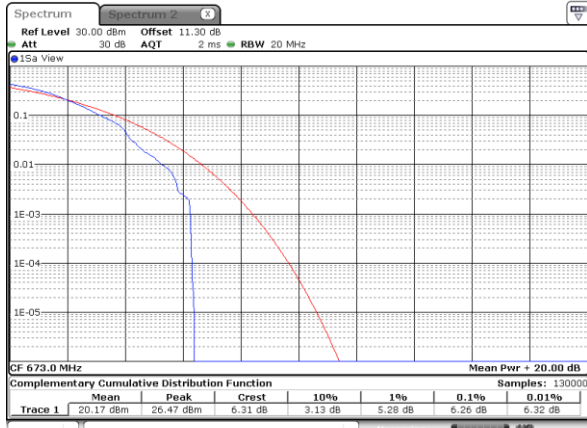

Lowest Channel / Full RB

Date: 7 MAY 2020 00:42:11

Middle Channel / 1RB

Date: 7 MAY 2020 00:42:21

Middle Channel / Full RB

Date: 7 MAY 2020 00:42:31

Highest Channel / 1RB

Date: 7 MAY 2020 00:42:42

Highest Channel / Full RB

Date: 7 MAY 2020 00:42:53

LTE Band 71 / 20MHz / 64QAM

Lowest Channel / 1RB

Date: 7 MAY 2020 00:44:11

Lowest Channel / Full RB

Date: 7 MAY 2020 00:44:22

Middle Channel / 1RB

Date: 7 MAY 2020 00:44:32

Middle Channel / Full RB

Date: 7 MAY 2020 00:44:41

Highest Channel / 1RB

Date: 7 MAY 2020 00:44:51

Highest Channel / Full RB

Date: 7 MAY 2020 00:45:02

**26dB Bandwidth**