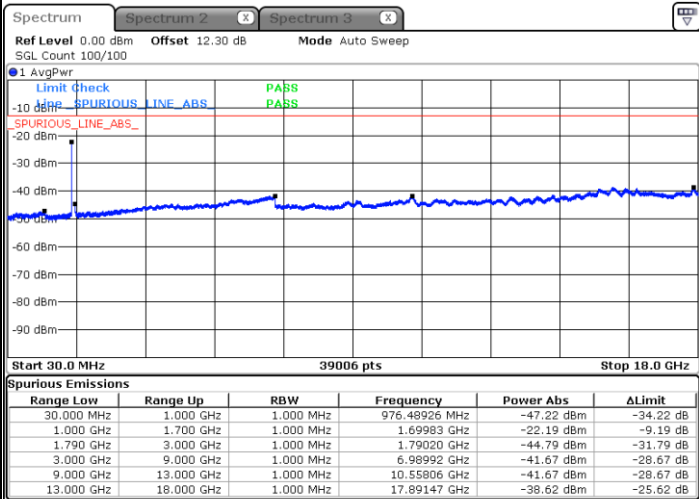

Highest Channel / 1RB0 and 1RB74

Highest Channel / 1RB74 and 1RB0

Date: 29 MAY 2020 03:19:07

Date: 29 MAY 2020 03:17:54

Highest Channel / FullIRB

N/A

Date: 29 MAY 2020 03:25:11

LTE Band 66C / 15MHz+20MHz

64QAM

Lowest Channel / 1RB0 and 1RB99

Lowest Channel / 1RB74 and 1RB0

Date: 29 MAY 2020 03:45:26

Date: 29 MAY 2020 03:39:22

Lowest Channel / FullIRB

N/A

Date: 29 MAY 2020 03:46:39

LTE Band 66C / 15MHz+20MHz

64QAM

Middle Channel / 1RB0 and 1RB9

Middle Channel / 1RB74 and 1RB0

Date: 29 MAY 2020 03:59:06

Date: 29 MAY 2020 04:07:28

Middle Channel / FullIRB

N/A

Date: 29 MAY 2020 03:57:53

LTE Band 66C / 15MHz+20MHz

64QAM

Highest Channel / 1RB0 and 1RB99

Highest Channel / 1RB74 and 1RB0

Date: 29.MAY.2020 04:25:18

Date: 29.MAY.2020 04:24:06

Highest Channel / FullIRB