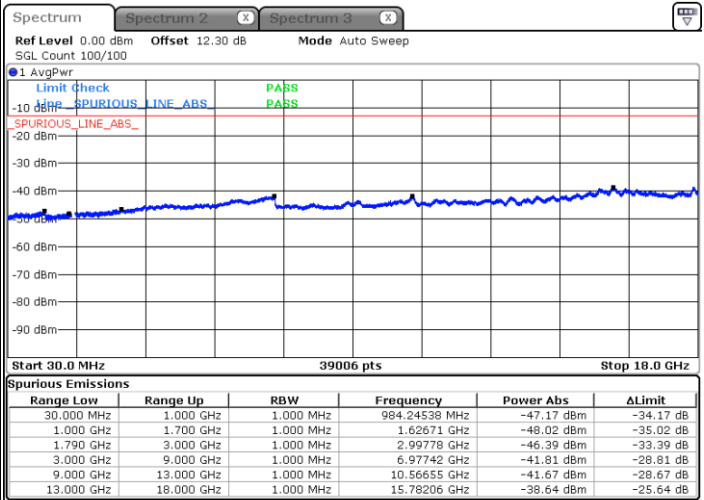

Highest Channel / 1RB0 and 1RB74

Highest Channel / 1RB74 and 1RB0

Date: 29 MAY 2020 03:19:07

Date: 29 MAY 2020 03:17:54

Highest Channel / FullIRB

N/A

Date: 29 MAY 2020 03:25:11

LTE Band 66C / 15MHz+20MHz

64QAM

Lowest Channel / 1RB0 and 1RB99

Lowest Channel / 1RB74 and 1RB0

Date: 29 MAY 2020 03:45:26

Date: 29 MAY 2020 03:39:22

Lowest Channel / FullIRB

N/A

Date: 29 MAY 2020 03:46:39