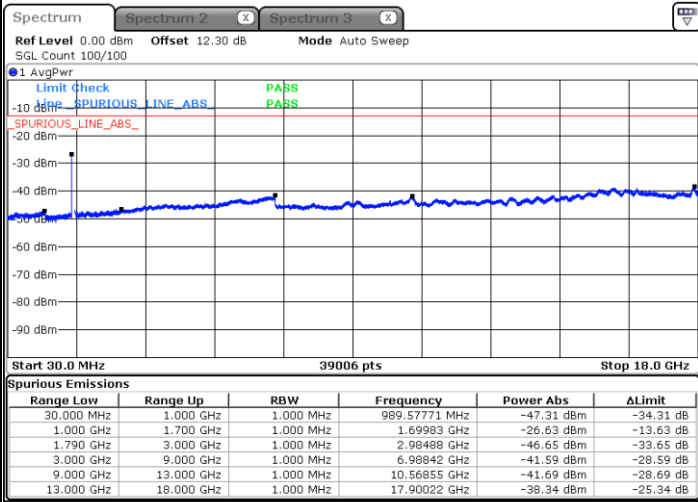

Date: 29 MAY 2020 03:57:53

LTE Band 66C / 15MHz+20MHz

64QAM

Highest Channel / 1RB0 and 1RB99

Highest Channel / 1RB74 and 1RB0

Date: 29.MAY.2020 04:25:18

Date: 29.MAY.2020 04:24:06

Highest Channel / FullIRB

N/A

Date: 29.MAY.2020 04:31:22

LTE Band 66C / 20MHz+5MHz

64QAM

Lowest Channel / 1RB0 and 1RB24

Lowest Channel / 1RB99 and 1RB0

Date: 29 MAY 2020 06:02:32

Date: 29 MAY 2020 05:56:28

Lowest Channel / FullIRB

N/A

Date: 29 MAY 2020 06:03:45

LTE Band 66C / 20MHz+5MHz

64QAM

Middle Channel / 1RB0 and 1RB24

Middle Channel / 1RB99 and 1RB0

Date: 29 MAY 2020 06:15:28

Date: 29 MAY 2020 06:21:32

Middle Channel / FullIRB

N/A

Date: 29 MAY 2020 06:14:16

LTE Band 66C / 20MHz+5MHz

64QAM

Highest Channel / 1RB0 and 1RB24

Highest Channel / 1RB99 and 1RB0