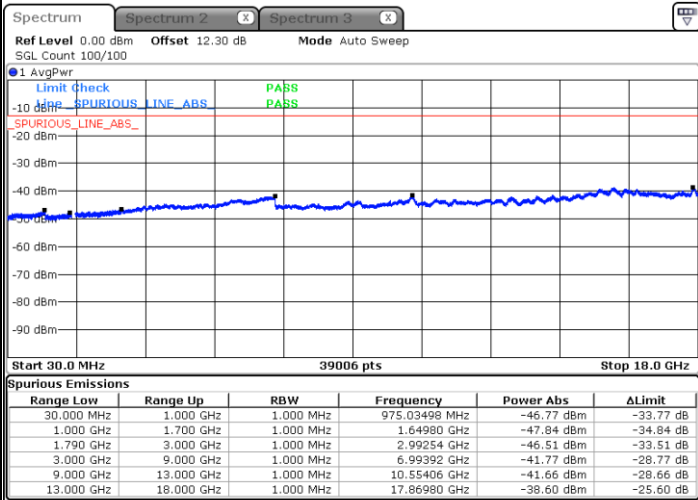

Date: 29.MAY.2020 04:53:01

LTE Band 66C / 20MHz+15MHz

64QAM

Middle Channel / 1RB0 and 1RB74

Middle Channel / 1RB99 and 1RB0

Date: 29 MAY 2020 05:04:25

Date: 29 MAY 2020 05:10:29

Middle Channel / FullIRB

N/A

Date: 29 MAY 2020 05:03:12

LTE Band 66C / 20MHz+15MHz

64QAM

Highest Channel / 1RB0 and 1RB74

Highest Channel / 1RB99 and 1RB0

Date: 29 MAY 2020 05:33:49

Date: 29 MAY 2020 05:26:29

Highest Channel / FullIRB

N/A

Date: 29 MAY 2020 05:39:53

LTE Band 66C / 20MHz+20MHz

64QAM

Lowest Channel / 1RB0 and 1RB99

Lowest Channel / 1RB99 and 1RB0

Date: 30 MAY 2020 04:42:47

Date: 30 MAY 2020 04:37:59

Lowest Channel / FullIRB

N/A

Date: 30 MAY 2020 04:43:44

LTE Band 66C / 20MHz+20MHz

64QAM

MiddleChannel / 1RB0 and 1RB99

Middle Channel / 1RB99 and 1RB0