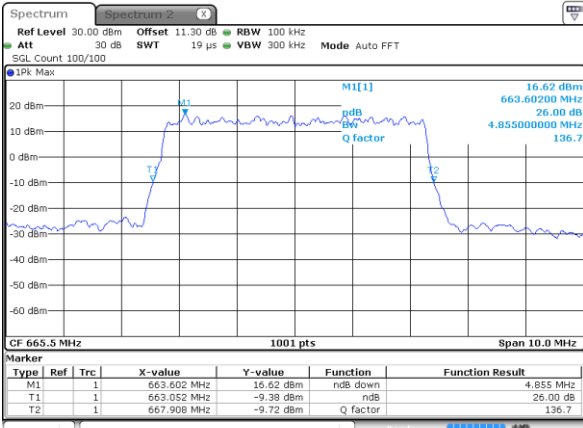

LTE Band 71

Lowest Channel / 5MHz / QPSK

Date: 6 MAY 2020 23:10:35