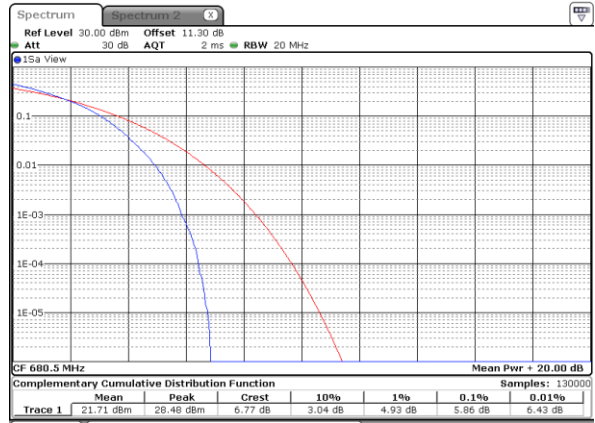

Date: 7 MAY 2020 00:43:41

Highest Channel / 1RB

Date: 7 MAY 2020 00:43:51

Highest Channel / Full RB

Date: 7 MAY 2020 00:44:01

LTE Band 71 / 20MHz / 16QAM

Lowest Channel / 1RB

Date: 7 MAY 2020 00:42:00

Lowest Channel / Full RB

Date: 7 MAY 2020 00:42:11

Middle Channel / 1RB

Date: 7 MAY 2020 00:42:21

Middle Channel / Full RB

Date: 7 MAY 2020 00:42:31

Highest Channel / 1RB

Date: 7 MAY 2020 00:42:42

Highest Channel / Full RB

Date: 7 MAY 2020 00:42:53

LTE Band 71 / 20MHz / 64QAM

Lowest Channel / 1RB

Date: 7 MAY 2020 00:44:11

Lowest Channel / Full RB

Date: 7 MAY 2020 00:44:22

Middle Channel / 1RB

Date: 7 MAY 2020 00:44:32

Middle Channel / Full RB

Date: 7 MAY 2020 00:44:41

Highest Channel / 1RB

Date: 7 MAY 2020 00:44:51

Highest Channel / Full RB

Date: 7 MAY 2020 00:45:02

**26dB Bandwidth**