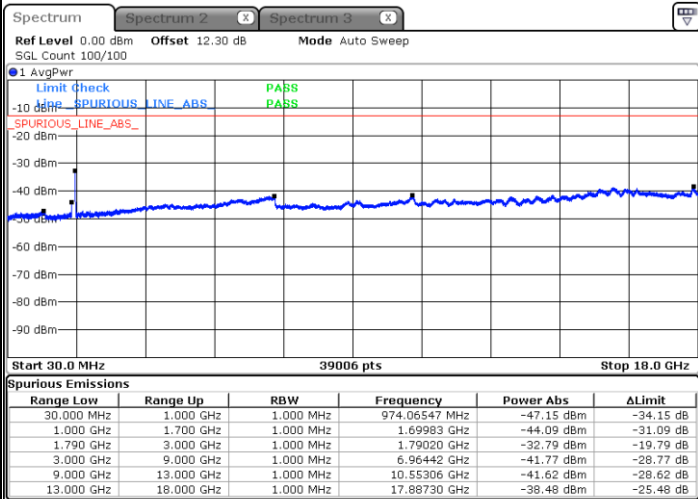

Lowest Channel / FullIRB

N/A

Date: 29 MAY 2020 06:03:45

LTE Band 66C / 20MHz+5MHz

64QAM

Middle Channel / 1RB0 and 1RB24

Middle Channel / 1RB99 and 1RB0

Date: 29 MAY 2020 06:15:28

Date: 29 MAY 2020 06:21:32

Middle Channel / FullIRB

N/A

Date: 29 MAY 2020 06:14:16

LTE Band 66C / 20MHz+5MHz

64QAM

Highest Channel / 1RB0 and 1RB24

Highest Channel / 1RB99 and 1RB0

Date: 29 MAY 2020 06:38:30

Date: 29 MAY 2020 06:37:17

Highest Channel / FullIRB

N/A

Date: 29 MAY 2020 06:44:34

LTE Band 66C / 20MHz+10MHz

64QAM

Lowest Channel / 1RB0 and 1RB49

Lowest Channel / 1RB99 and 1RB0

Date: 29 MAY 2020 01:07:52

Date: 29 MAY 2020 01:01:48

Lowest Channel / FullIRB

N/A

Date: 29 MAY 2020 01:09:05

LTE Band 66C / 20MHz+10MHz

64QAM