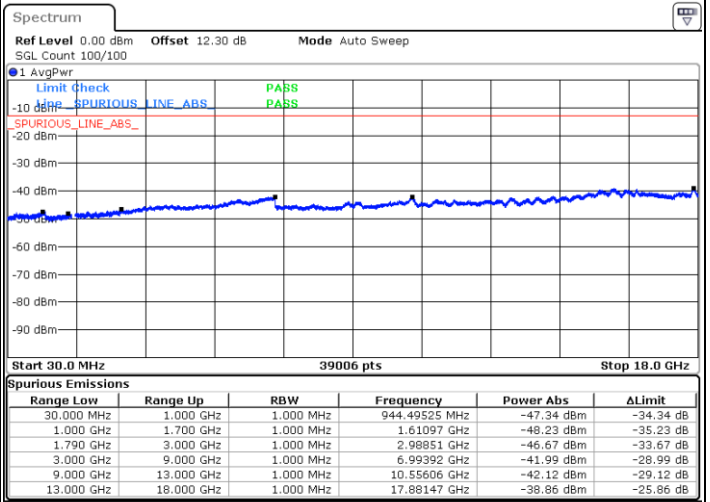

Date: 21.MAY.2020 03:55:18

LTE Band 66C / 15MHz+10MHz

64QAM

Lowest Channel / 1RB0 and 1RB49

Lowest Channel / 1RB74 and 1RB0

Date: 21.MAY.2020 01:08:29

Date: 21.MAY.2020 01:03:38

Lowest Channel / FullIRB

N/A

Date: 21.MAY.2020 01:09:27

LTE Band 66C / 15MHz+10MHz

64QAM

Middle Channel / 1RB0 and 1RB49

Middle Channel / 1RB74 and 1RB0

Date: 21.MAY.2020 01:24:57

Date: 21.MAY.2020 01:31:59

Middle Channel / FullIRB

N/A

Date: 21.MAY.2020 01:23:59

LTE Band 66C / 15MHz+10MHz

64QAM

Highest Channel / 1RB0 and 1RB49

Highest Channel / 1RB74 and 1RB0

Date: 21.MAY.2020 01:50:31

Date: 21.MAY.2020 01:49:33

Highest Channel / FullIRB

N/A

Date: 21.MAY.2020 02:01:43

LTE Band 66C / 15MHz+15MHz

64QAM

Lowest Channel / 1RB0 and 1RB74

Lowest Channel / 1RB74 and 1RB0