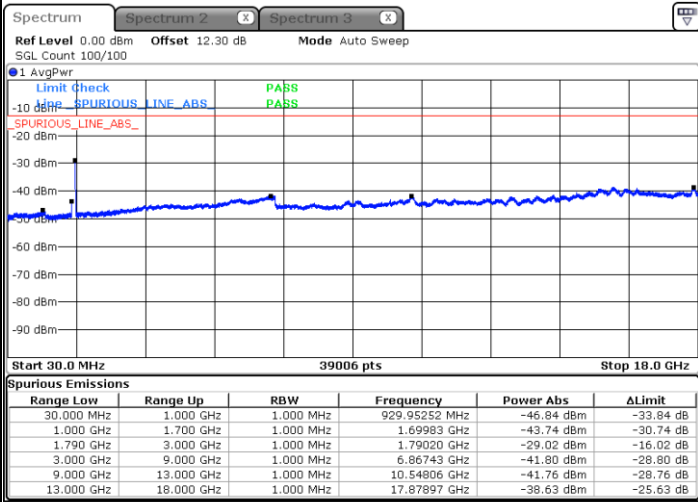

Highest Channel / 1RB0 and 1RB74

Highest Channel / 1RB74 and 1RB0

Date: 29 MAY 2020 03:19:07

Date: 29 MAY 2020 03:17:54

Highest Channel / FullIRB

N/A

Date: 29 MAY 2020 03:25:11

LTE Band 66C / 15MHz+20MHz

64QAM

Lowest Channel / 1RB0 and 1RB99

Lowest Channel / 1RB74 and 1RB0

Date: 29 MAY 2020 03:45:26

Date: 29 MAY 2020 03:39:22

Lowest Channel / FullIRB

N/A

Date: 29 MAY 2020 03:46:39

LTE Band 66C / 15MHz+20MHz

64QAM

Middle Channel / 1RB0 and 1RB9

Middle Channel / 1RB74 and 1RB0

Date: 29 MAY 2020 03:59:06

Date: 29 MAY 2020 04:07:28

Middle Channel / FullIRB

N/A

Date: 29 MAY 2020 03:57:53

LTE Band 66C / 15MHz+20MHz

64QAM

Highest Channel / 1RB0 and 1RB99

Highest Channel / 1RB74 and 1RB0

Date: 29.MAY.2020 04:25:18

Date: 29.MAY.2020 04:24:06

Highest Channel / FullIRB