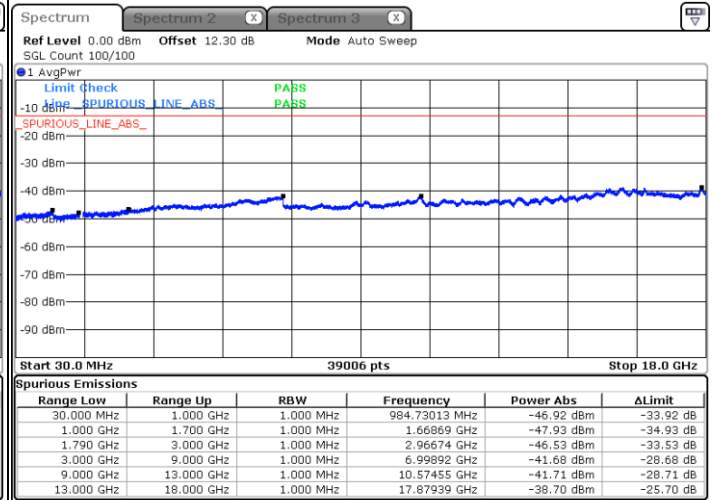

N/A

Date: 29.MAY.2020 04:31:22

LTE Band 66C / 20MHz+5MHz

64QAM

Lowest Channel / 1RB0 and 1RB24

Lowest Channel / 1RB99 and 1RB0

Date: 29 MAY 2020 06:02:32

Date: 29 MAY 2020 05:56:28

Lowest Channel / FullIRB

N/A

Date: 29 MAY 2020 06:03:45

LTE Band 66C / 20MHz+5MHz

64QAM

Middle Channel / 1RB0 and 1RB24

Middle Channel / 1RB99 and 1RB0

Date: 29 MAY 2020 06:15:28

Date: 29 MAY 2020 06:21:32

Middle Channel / FullIRB

N/A

Date: 29 MAY 2020 06:14:16

LTE Band 66C / 20MHz+5MHz

64QAM

Highest Channel / 1RB0 and 1RB24

Highest Channel / 1RB99 and 1RB0

Date: 29 MAY 2020 06:38:30

Date: 29 MAY 2020 06:37:17

Highest Channel / FullIRB

N/A

Date: 29 MAY 2020 06:44:34

LTE Band 66C / 20MHz+10MHz

64QAM

Lowest Channel / 1RB0 and 1RB49