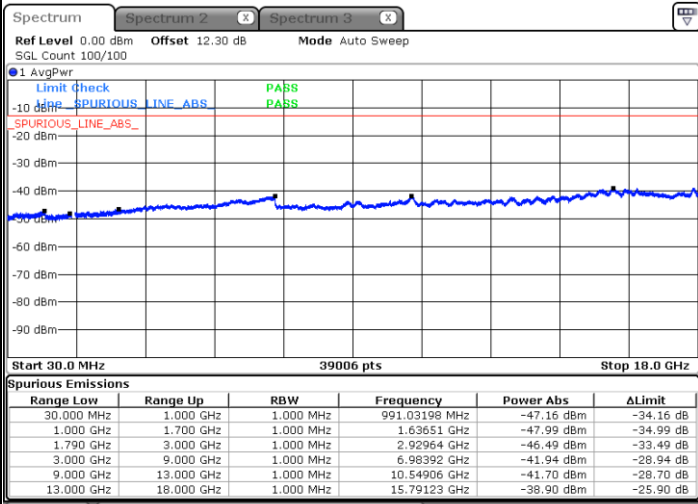

LTE Band 66C / 15MHz+20MHz

64QAM

Middle Channel / 1RB0 and 1RB9

Middle Channel / 1RB74 and 1RB0

Date: 29 MAY 2020 03:59:06

Date: 29 MAY 2020 04:07:28

Middle Channel / FullIRB

N/A

Date: 29 MAY 2020 03:57:53

LTE Band 66C / 15MHz+20MHz

64QAM

Highest Channel / 1RB0 and 1RB99

Highest Channel / 1RB74 and 1RB0

Date: 29.MAY.2020 04:25:18

Date: 29.MAY.2020 04:24:06

Highest Channel / FullIRB

N/A

Date: 29.MAY.2020 04:31:22

LTE Band 66C / 20MHz+5MHz

64QAM

Lowest Channel / 1RB0 and 1RB24

Lowest Channel / 1RB99 and 1RB0

Date: 29 MAY 2020 06:02:32

Date: 29 MAY 2020 05:56:28

Lowest Channel / FullIRB

N/A

Date: 29 MAY 2020 06:03:45

LTE Band 66C / 20MHz+5MHz

64QAM

Middle Channel / 1RB0 and 1RB24

Middle Channel / 1RB99 and 1RB0

Date: 29 MAY 2020 06:15:28