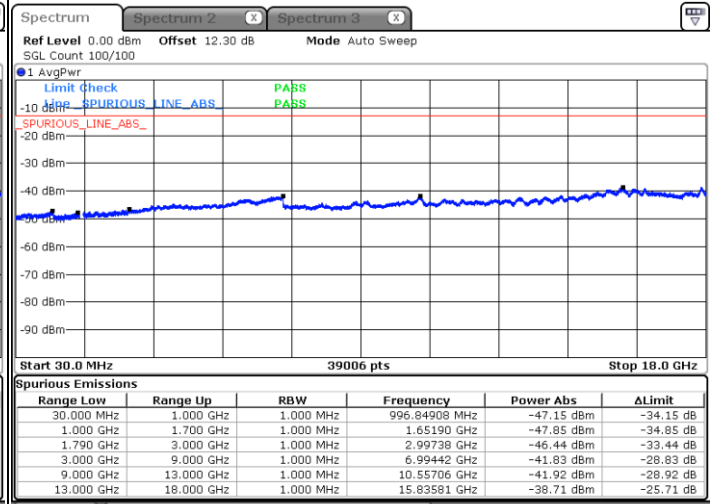

Highest Channel / 1RB0 and 1RB74

Highest Channel / 1RB74 and 1RB0

Date: 29 MAY 2020 03:19:07

Date: 29 MAY 2020 03:17:54

Highest Channel / FullIRB

N/A

Date: 29 MAY 2020 03:25:11

LTE Band 66C / 15MHz+20MHz

LTE Band 66C / 15MHz+20MHz

64QAM

Middle Channel / 1RB0 and 1RB9

Middle Channel / 1RB74 and 1RB0

Date: 29 MAY 2020 03:59:06

Date: 29 MAY 2020 04:07:28

Middle Channel / FullIRB

N/A

Date: 29 MAY 2020 03:57:53

LTE Band 66C / 15MHz+20MHz

64QAM

Highest Channel / 1RB0 and 1RB99

Highest Channel / 1RB74 and 1RB0

Date: 29.MAY.2020 04:25:18

Date: 29.MAY.2020 04:24:06

Highest Channel / FullIRB