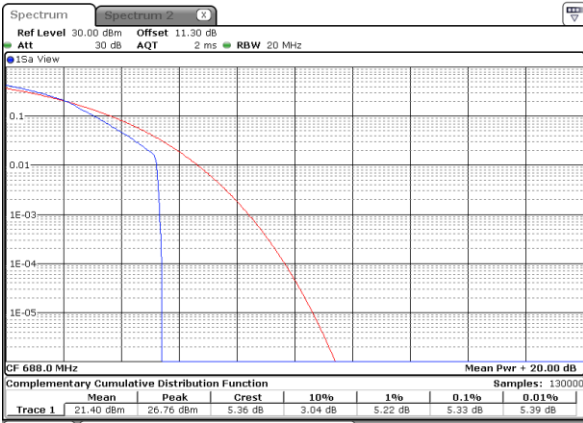

Date: 7 MAY 2020 00:43:41

Highest Channel / 1RB

Date: 7 MAY 2020 00:43:51

Highest Channel / Full RB

Date: 7 MAY 2020 00:44:01

LTE Band 71 / 20MHz / 16QAM

Lowest Channel / 1RB

Date: 7 MAY 2020 00:42:00

Lowest Channel / Full RB

Date: 7 MAY 2020 00:42:11

Middle Channel / 1RB

Date: 7 MAY 2020 00:42:21

Middle Channel / Full RB

Date: 7 MAY 2020 00:42:31

Highest Channel / 1RB

Date: 7 MAY 2020 00:42:42

Highest Channel / Full RB

Date: 7 MAY 2020 00:42:53

LTE Band 71 / 20MHz / 64QAM

Lowest Channel / 1RB

Date: 7 MAY 2020 00:44:11

Lowest Channel / Full RB

Date: 7 MAY 2020 00:44:22

Middle Channel / 1RB

Date: 7 MAY 2020 00:44:32

Middle Channel / Full RB

Date: 7 MAY 2020 00:44:41

Highest Channel / 1RB

Date: 7 MAY 2020 00:44:51

Highest Channel / Full RB

Date: 7 MAY 2020 00:45:02

**26dB Bandwidth**