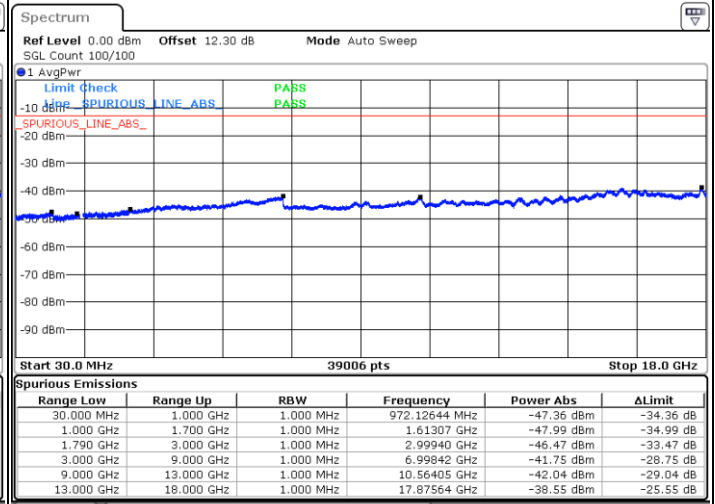

Middle Channel / FullIRB

N/A

Date: 21.MAY.2020 01:23:59

LTE Band 66C / 15MHz+10MHz

64QAM

Highest Channel / 1RB0 and 1RB49

Highest Channel / 1RB74 and 1RB0

Date: 21.MAY.2020 01:50:31

Date: 21.MAY.2020 01:49:33

Highest Channel / FullIRB

N/A

Date: 21.MAY.2020 02:01:43

LTE Band 66C / 15MHz+15MHz

64QAM

Lowest Channel / 1RB0 and 1RB74

Lowest Channel / 1RB74 and 1RB0

Date: 29 MAY 2020 02:38:16

Date: 29 MAY 2020 02:32:12

Lowest Channel / FullIRB

N/A

Date: 29 MAY 2020 02:39:29

LTE Band 66C / 15MHz+15MHz

64QAM

Middle Channel / 1RB0 and 1RB74