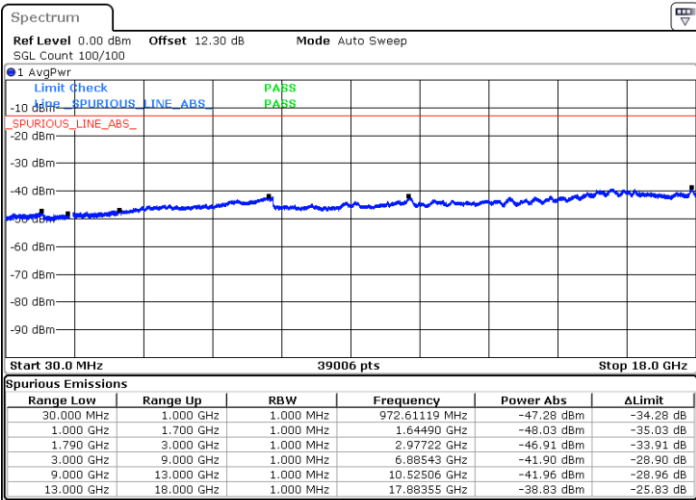

LTE Band 66C / 10MHz+20MHz

64QAM

Highest Channel / 1RB0 and 1RB99

Highest Channel / 1RB49 and 1RB0

Date: 21.MAY.2020 03:40:27

Date: 21.MAY.2020 03:39:29

Highest Channel / FullIRB

N/A

Date: 21.MAY.2020 03:55:18

LTE Band 66C / 15MHz+10MHz

64QAM

Lowest Channel / 1RB0 and 1RB49

Lowest Channel / 1RB74 and 1RB0

Date: 21.MAY.2020 01:08:29

Date: 21.MAY.2020 01:03:38

Lowest Channel / FullIRB

N/A

Date: 21.MAY.2020 01:09:27

LTE Band 66C / 15MHz+10MHz

64QAM

Middle Channel / 1RB0 and 1RB49

Middle Channel / 1RB74 and 1RB0

Date: 21.MAY.2020 01:24:57

Date: 21.MAY.2020 01:31:59

Middle Channel / FullIRB

N/A

Date: 21.MAY.2020 01:23:59

LTE Band 66C / 15MHz+10MHz

64QAM

Highest Channel / 1RB0 and 1RB49

Highest Channel / 1RB74 and 1RB0

Date: 21.MAY.2020 01:50:31