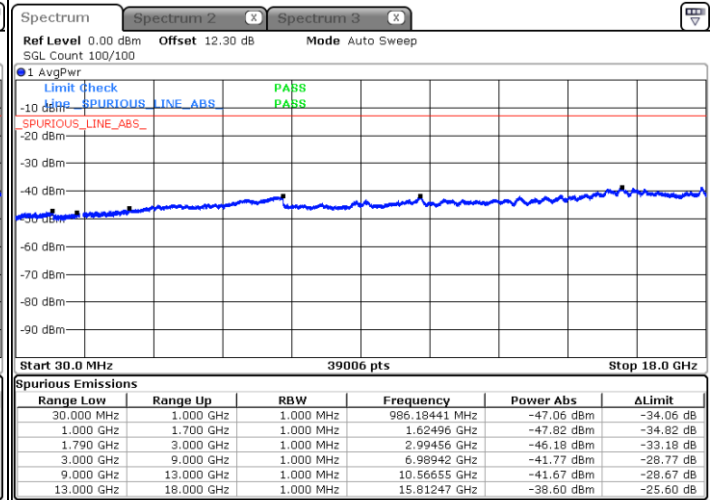

Date: 29.MAY.2020 04:53:01

LTE Band 66C / 20MHz+15MHz

64QAM

Middle Channel / 1RB0 and 1RB74

Middle Channel / 1RB99 and 1RB0

Date: 29 MAY 2020 05:04:25

Date: 29 MAY 2020 05:10:29

Middle Channel / FullIRB

N/A

Date: 29 MAY 2020 05:03:12

LTE Band 66C / 20MHz+15MHz

64QAM

Highest Channel / 1RB0 and 1RB74

Highest Channel / 1RB99 and 1RB0

Date: 29 MAY 2020 05:33:49

Date: 29 MAY 2020 05:26:29

Highest Channel / FullIRB

N/A

Date: 29 MAY 2020 05:39:53

LTE Band 66C / 20MHz+20MHz

64QAM

Lowest Channel / 1RB0 and 1RB99

Lowest Channel / 1RB99 and 1RB0

Date: 30 MAY 2020 04:42:47

Date: 30 MAY 2020 04:37:59

Lowest Channel / FullIRB

N/A

Date: 30 MAY 2020 04:43:44

LTE Band 66C / 20MHz+20MHz

64QAM

MiddleChannel / 1RB0 and 1RB99

Middle Channel / 1RB99 and 1RB0