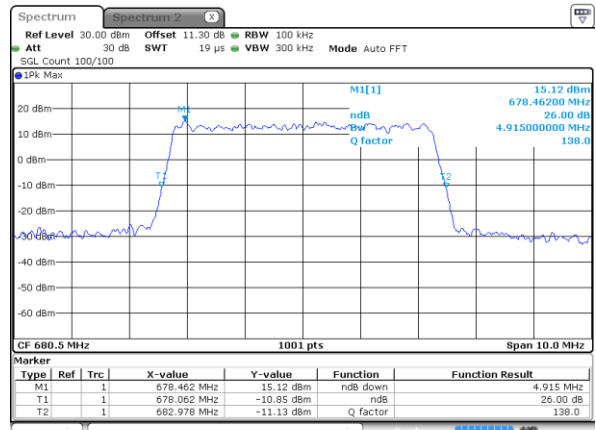

Date: 7 MAY 2020 00:44:32

Middle Channel / Full RB

Date: 7 MAY 2020 00:44:41

Highest Channel / 1RB

Date: 7 MAY 2020 00:44:51

Highest Channel / Full RB

Date: 7 MAY 2020 00:45:02

**26dB Bandwidth**

Mode	LTE Band 71 : 26dB BW(MHz)											
BW	1.4MHz		3MHz		5MHz		10MHz		15MHz		20MHz	
Mod.	QPSK	16QAM	QPSK	16QAM	QPSK	16QAM	QPSK	16QAM	QPSK	16QAM	QPSK	16QAM
Lowest CH	-	-	-	-	4.86	4.93	9.71	9.79	14.42	14.12	18.98	19.06
Middle CH	-	-	-	-	4.92	4.92	9.71	9.81	14.39	14.33	18.90	18.82
Highest CH	-	-	-	-	4.89	4.89	9.65	9.75	14.33	14.36	18.98	18.94
Mode	LTE Band 71 : 26dB BW(MHz)											
BW	1.4MHz		3MHz		5MHz		10MHz		15MHz		20MHz	
Mod.	64QAM		64QAM		64QAM		64QAM		64QAM		64QAM	
Lowest CH	-	-	-	-	4.87	-	9.77	-	14.54	-	19.02	-
Middle CH	-	-	-	-	4.96	-	9.83	-	14.39	-	18.90	-
Highest CH	-	-	-	-	4.85	-	9.89	-	14.48	-	19.34	-

LTE Band 71

Lowest Channel / 5MHz / QPSK

Date: 6 MAY 2020 23:10:35

Lowest Channel / 5MHz / 16QAM

Date: 6 MAY 2020 23:10:47

Middle Channel / 5MHz / QPSK

Date: 6 MAY 2020 23:15:27

Middle Channel / 5MHz / 16QAM

Date: 6 MAY 2020 23:15:38

Highest Channel / 5MHz / QPSK

Date: 6 MAY 2020 23:17:33

Highest Channel / 5MHz / 16QAM

Date: 6 MAY 2020 23:17:45