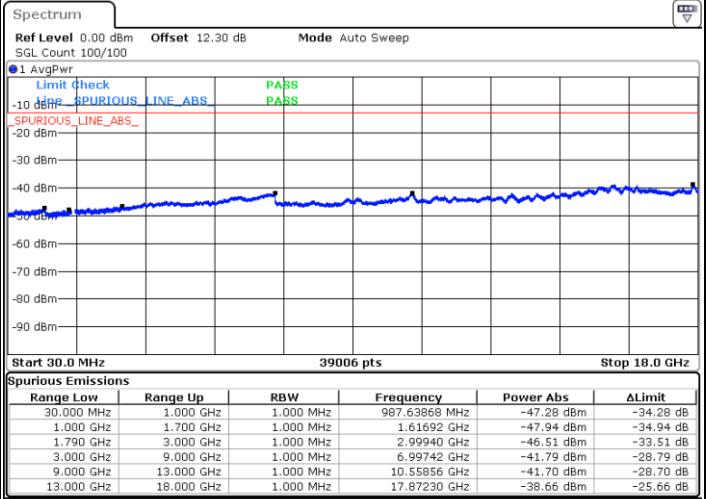

Highest Channel / FullIRB

N/A

Date: 29 MAY 2020 05:39:53

LTE Band 66C / 20MHz+20MHz

64QAM

Lowest Channel / 1RB0 and 1RB99

Lowest Channel / 1RB99 and 1RB0

Date: 30 MAY 2020 04:42:47

Date: 30 MAY 2020 04:37:59

Lowest Channel / FullIRB

N/A

Date: 30 MAY 2020 04:43:44

LTE Band 66C / 20MHz+20MHz

64QAM

MiddleChannel / 1RB0 and 1RB99

Middle Channel / 1RB99 and 1RB0

Date: 1.JUL.2020 02:18:27

Date: 30.MAY.2020 05:01:03

Middle Channel / FullIRB

N/A

Date: 30.MAY.2020 04:53:52

LTE Band 66C / 20MHz+20MHz

64QAM

Highest Channel / 1RB0 and 1RB99

Highest Channel / 1RB99 and 1RB0

Date: 30.MAY.2020 05:28:11

Date: 30.MAY.2020 05:27:13

Highest Channel / FullIRB

N/A

Date: 30.MAY.2020 05:33:00