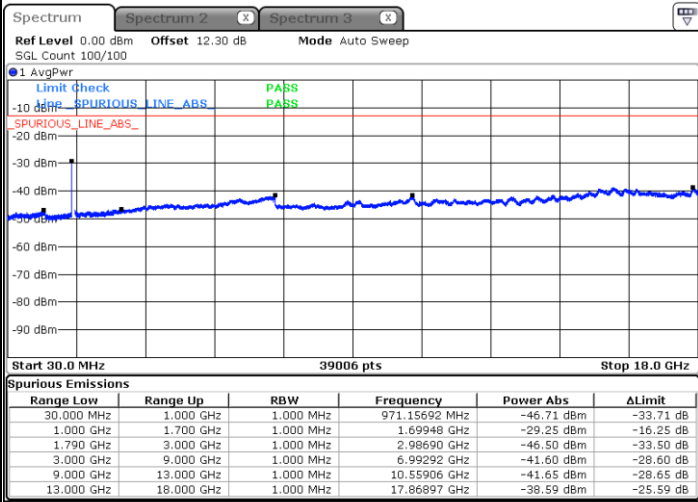

Date: 29 MAY 2020 06:21:32

Middle Channel / FullIRB

N/A

Date: 29 MAY 2020 06:14:16

LTE Band 66C / 20MHz+5MHz

64QAM

Highest Channel / 1RB0 and 1RB24

Highest Channel / 1RB99 and 1RB0

Date: 29 MAY 2020 06:38:30

Date: 29 MAY 2020 06:37:17

Highest Channel / FullIRB

N/A

Date: 29 MAY 2020 06:44:34

LTE Band 66C / 20MHz+10MHz

64QAM

Lowest Channel / 1RB0 and 1RB49

Lowest Channel / 1RB99 and 1RB0

Date: 29 MAY 2020 01:07:52

Date: 29 MAY 2020 01:01:48

Lowest Channel / FullIRB

N/A

Date: 29 MAY 2020 01:09:05

LTE Band 66C / 20MHz+10MHz

64QAM

Middle Channel / 1RB0 and 1RB49

Middle Channel / 1RB99 and 1RB0

Date: 29 MAY 2020 01:30:06

Date: 29 MAY 2020 01:37:59

Middle Channel / FullIRB

N/A

Date: 29 MAY 2020 01:28:53

LTE Band 66C / 20MHz+10MHz