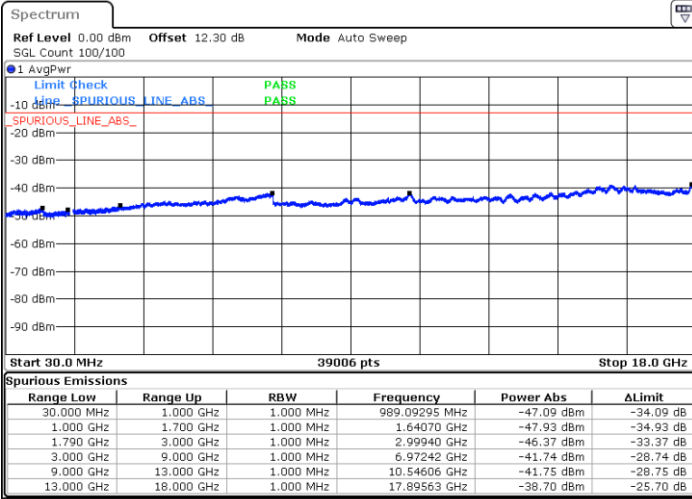

Highest Channel / FullIRB

N/A

Date: 29 MAY 2020 05:39:53

LTE Band 66C / 20MHz+20MHz

64QAM

Lowest Channel / 1RB0 and 1RB99

Lowest Channel / 1RB99 and 1RB0

Date: 30 MAY 2020 04:42:47

Date: 30 MAY 2020 04:37:59

Lowest Channel / FullIRB

N/A

Date: 30 MAY 2020 04:43:44

LTE Band 66C / 20MHz+20MHz

64QAM

MiddleChannel / 1RB0 and 1RB99

Middle Channel / 1RB99 and 1RB0

Date: 1.JUL.2020 02:18:27

Date: 30.MAY.2020 05:01:03

Middle Channel / FullIRB

N/A

Date: 30.MAY.2020 04:53:52

LTE Band 66C / 20MHz+20MHz

64QAM

Highest Channel / 1RB0 and 1RB99

Highest Channel / 1RB99 and 1RB0

Date: 30.MAY.2020 05:28:11

Date: 30.MAY.2020 05:27:13

Highest Channel / FullIRB

N/A

Date: 30.MAY.2020 05:33:00