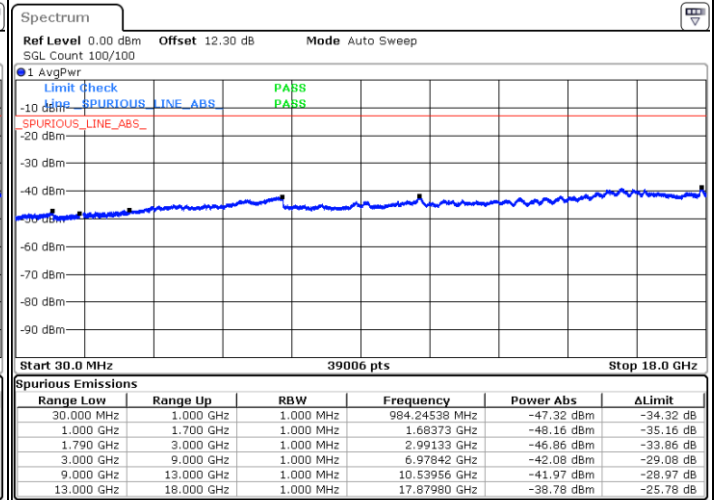

LTE Band 66C / 10MHz+20MHz

64QAM

Highest Channel / 1RB0 and 1RB99

Highest Channel / 1RB49 and 1RB0

Date: 21.MAY.2020 03:40:27

Date: 21.MAY.2020 03:39:29

Highest Channel / FullIRB

N/A

Date: 21.MAY.2020 03:55:18

LTE Band 66C / 15MHz+10MHz

64QAM

Lowest Channel / 1RB0 and 1RB49

Lowest Channel / 1RB74 and 1RB0

Date: 21.MAY.2020 01:08:29

Date: 21.MAY.2020 01:03:38

Lowest Channel / FullIRB

Middle Channel / FullIRB

N/A

Date: 21.MAY.2020 01:23:59

LTE Band 66C / 15MHz+10MHz

64QAM

Highest Channel / 1RB0 and 1RB49

Highest Channel / 1RB74 and 1RB0

Date: 21.MAY.2020 01:50:31