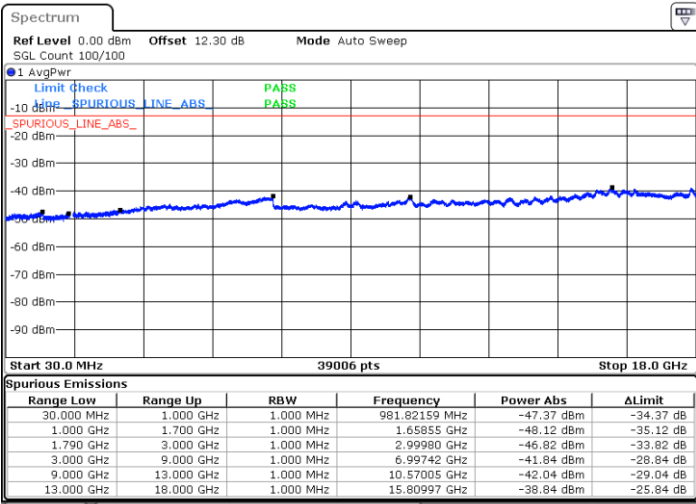

Middle Channel / FullIRB

N/A

Date: 21.MAY.2020 01:23:59

LTE Band 66C / 15MHz+10MHz

64QAM

Highest Channel / 1RB0 and 1RB49

Highest Channel / 1RB74 and 1RB0

Date: 21.MAY.2020 01:50:31

Date: 21.MAY.2020 01:49:33

Highest Channel / FullIRB

N/A

Date: 21.MAY.2020 02:01:43

LTE Band 66C / 15MHz+15MHz

64QAM

Lowest Channel / 1RB0 and 1RB74

Lowest Channel / 1RB74 and 1RB0

Date: 29 MAY 2020 02:38:16

Date: 29 MAY 2020 02:32:12

Lowest Channel / FullIRB

N/A

Date: 29 MAY 2020 02:39:29

LTE Band 66C / 15MHz+15MHz

64QAM

Middle Channel / 1RB0 and 1RB74