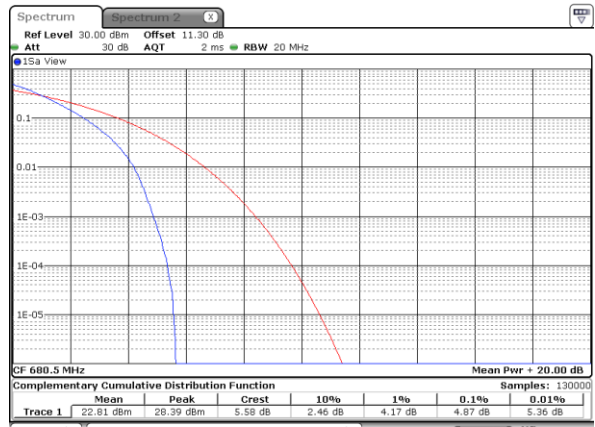

## Peak-to-Average Ratio

Mode	LTE Band 71 / 20MHz				
Mod.	QPSK		16QAM		Limit: 13dB
RB Size	1RB	Full RB	1RB	Full RB	Result
Lowest CH	3.48	4.90	5.04	5.83	<b>PASS</b>
Middle CH	3.51	4.87	5.19	5.86	
Highest CH	3.59	5.01	5.33	5.88	
Mode	LTE Band 71 / 20MHz				
Mod.	64QAM				Limit: 13dB
RB Size	1RB	Full RB			Result
Lowest CH	6.26	6.43	-	-	<b>PASS</b>
Middle CH	6.58	6.43	-	-	
Highest CH	6.41	6.46	-	-	

LTE Band 71 / 20MHz / QPSK

Lowest Channel / 1RB

Date: 7 MAY 2020 00:43:03

Lowest Channel / Full RB

Date: 7 MAY 2020 00:43:22

Middle Channel / 1RB

Date: 7 MAY 2020 00:43:32

Middle Channel / Full RB

Date: 7 MAY 2020 00:43:41

Highest Channel / 1RB

Date: 7 MAY 2020 00:43:51

Highest Channel / Full RB

Date: 7 MAY 2020 00:44:01

LTE Band 71 / 20MHz / 16QAM

Lowest Channel / 1RB

Date: 7 MAY 2020 00:42:00

Lowest Channel / Full RB

Date: 7 MAY 2020 00:42:11

Middle Channel / 1RB

Date: 7 MAY 2020 00:42:21

Middle Channel / Full RB

Date: 7 MAY 2020 00:42:31

Highest Channel / 1RB

Date: 7 MAY 2020 00:42:42