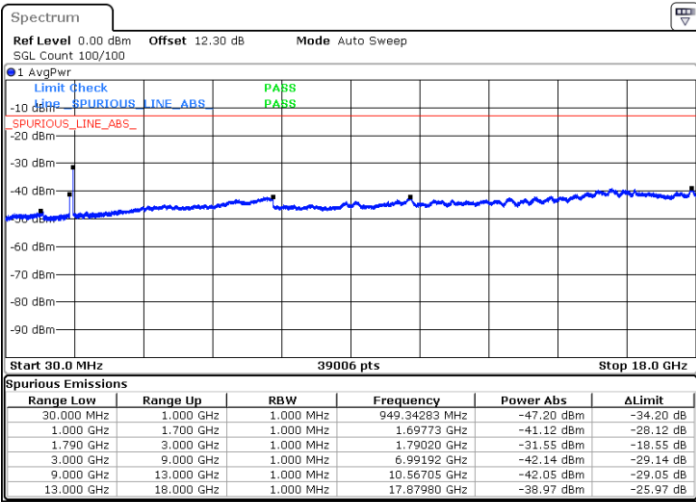

Date: 21.MAY.2020 03:55:18

LTE Band 66C / 15MHz+10MHz

64QAM

Lowest Channel / 1RB0 and 1RB49

Lowest Channel / 1RB74 and 1RB0

Date: 21.MAY.2020 01:08:29

Date: 21.MAY.2020 01:03:38

Lowest Channel / FullIRB

N/A

Date: 21.MAY.2020 01:09:27

LTE Band 66C / 15MHz+10MHz

64QAM

Middle Channel / 1RB0 and 1RB49

Middle Channel / 1RB74 and 1RB0

Date: 21.MAY.2020 01:24:57

Date: 21.MAY.2020 01:31:59

Middle Channel / FullIRB

N/A

Date: 21.MAY.2020 01:23:59

LTE Band 66C / 15MHz+10MHz

64QAM

Highest Channel / 1RB0 and 1RB49

Highest Channel / 1RB74 and 1RB0

Date: 21.MAY.2020 01:50:31

Date: 21.MAY.2020 01:49:33

Highest Channel / FullIRB

N/A

Date: 21.MAY.2020 02:01:43

LTE Band 66C / 15MHz+15MHz

64QAM

Lowest Channel / 1RB0 and 1RB74

Lowest Channel / 1RB74 and 1RB0