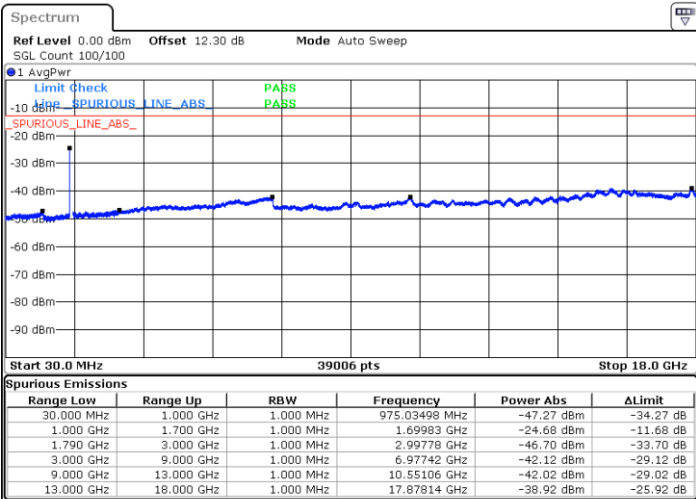

LTE Band 66C / 10MHz+20MHz

64QAM

Highest Channel / 1RB0 and 1RB99

Highest Channel / 1RB49 and 1RB0

Date: 21.MAY.2020 03:40:27

Date: 21.MAY.2020 03:39:29

Highest Channel / FullIRB

N/A

Date: 21.MAY.2020 03:55:18

LTE Band 66C / 15MHz+10MHz

64QAM

Lowest Channel / 1RB0 and 1RB49

Lowest Channel / 1RB74 and 1RB0

Date: 21.MAY.2020 01:08:29

Date: 21.MAY.2020 01:03:38

Lowest Channel / FullIRB

N/A

Date: 21.MAY.2020 01:09:27

LTE Band 66C / 15MHz+10MHz

64QAM

Middle Channel / 1RB0 and 1RB49

Middle Channel / 1RB74 and 1RB0

Date: 21.MAY.2020 01:24:57

Date: 21.MAY.2020 01:31:59

Middle Channel / FullIRB

N/A

Date: 21.MAY.2020 01:23:59

LTE Band 66C / 15MHz+10MHz

64QAM

Highest Channel / 1RB0 and 1RB49

Highest Channel / 1RB74 and 1RB0

Date: 21.MAY.2020 01:50:31