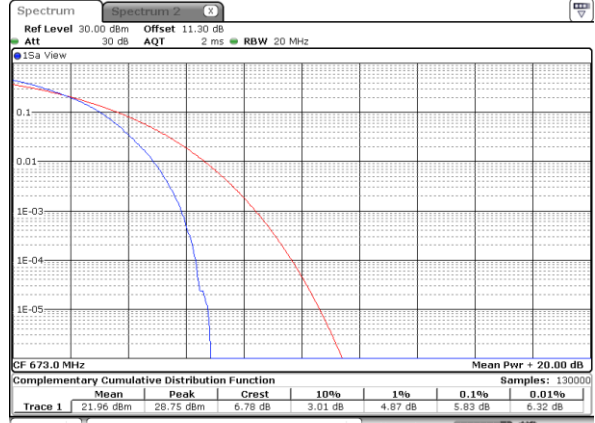

LTE Band 71 / 20MHz / QPSK

Lowest Channel / 1RB

Date: 7 MAY 2020 00:43:03

Lowest Channel / Full RB

Date: 7 MAY 2020 00:43:22

Middle Channel / 1RB

Date: 7 MAY 2020 00:43:32

Middle Channel / Full RB

Date: 7 MAY 2020 00:43:41

Highest Channel / 1RB

Date: 7 MAY 2020 00:43:51

Highest Channel / Full RB

Date: 7 MAY 2020 00:44:01

LTE Band 71 / 20MHz / 16QAM

Lowest Channel / 1RB

Date: 7 MAY 2020 00:42:00

Lowest Channel / Full RB

Date: 7 MAY 2020 00:42:11

Middle Channel / 1RB

Date: 7 MAY 2020 00:42:21

Middle Channel / Full RB

Date: 7 MAY 2020 00:42:31

Highest Channel / 1RB

Date: 7 MAY 2020 00:42:42

Highest Channel / Full RB

Date: 7 MAY 2020 00:42:53

LTE Band 71 / 20MHz / 64QAM

Lowest Channel / 1RB

Date: 7 MAY 2020 00:44:11

Lowest Channel / Full RB

Date: 7 MAY 2020 00:44:22

Middle Channel / 1RB