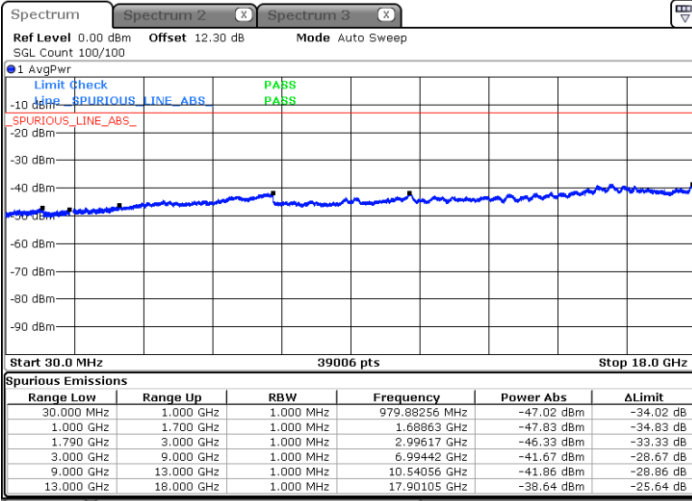

Date: 21.MAY.2020 01:49:33

Highest Channel / FullIRB

N/A

Date: 21.MAY.2020 02:01:43

LTE Band 66C / 15MHz+15MHz

64QAM

Lowest Channel / 1RB0 and 1RB74

Lowest Channel / 1RB74 and 1RB0

Date: 29 MAY 2020 02:38:16

Date: 29 MAY 2020 02:32:12

Lowest Channel / FullIRB

N/A

Date: 29 MAY 2020 02:39:29

LTE Band 66C / 15MHz+15MHz

64QAM

Middle Channel / 1RB0 and 1RB74

Middle Channel / 1RB74 and 1RB0

Date: 29 MAY 2020 02:52:38

Date: 29 MAY 2020 03:00:55

Middle Channel / FullRB

N/A

Date: 29 MAY 2020 02:51:26

LTE Band 66C / 15MHz+15MHz

64QAM

Highest Channel / 1RB0 and 1RB74

Highest Channel / 1RB74 and 1RB0

Date: 29 MAY 2020 03:19:07

Date: 29 MAY 2020 03:17:54

Highest Channel / FullIRB

N/A

Date: 29 MAY 2020 03:25:11

LTE Band 66C / 15MHz+20MHz