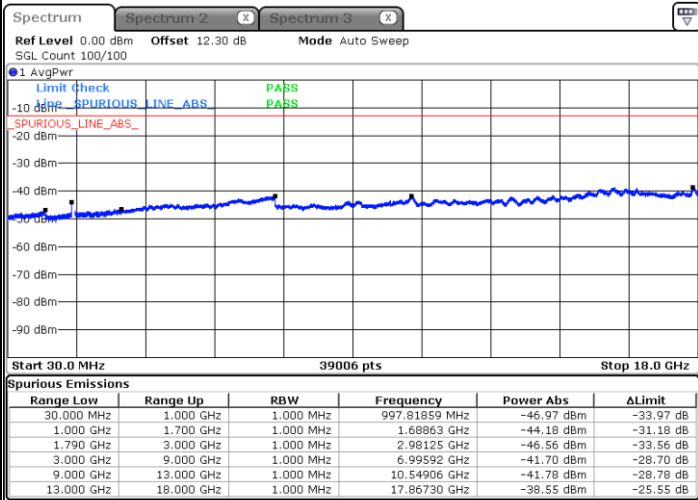

Middle Channel / FullIRB

N/A

Date: 30.MAY.2020 04:51:56

LTE Band 66C / 20MHz+20MHz

QPSK

Highest Channel / 1RB0 and 1RB99

Highest Channel / 1RB99 and 1RB0

Date: 30.MAY.2020 05:30:07

Date: 30.MAY.2020 05:25:17

Highest Channel / FullIRB

N/A

Date: 30.MAY.2020 05:31:04

LTE Band 66C / 5MHz+20MHz

16QAM

Lowest Channel / 1RB0 and 1RB99

Lowest Channel / 1RB24 and 1RB0

Date: 29 MAY 2020 07:09:38

Date: 29 MAY 2020 07:06:00

Lowest Channel / FullIRB

N/A

Date: 29 MAY 2020 07:13:16

LTE Band 66C / 5MHz+20MHz

16QAM

Middle Channel / 1RB0 and 1RB9

Highest Channel / 1RB0 and 1RB99

Highest Channel / 1RB24 and 1RB0

Date: 29 MAY 2020 08:06:05

Date: 29 MAY 2020 08:02:27

Highest Channel / FullIRB

N/A

Date: 29 MAY 2020 08:12:40

LTE Band 66C / 10MHz+15MHz