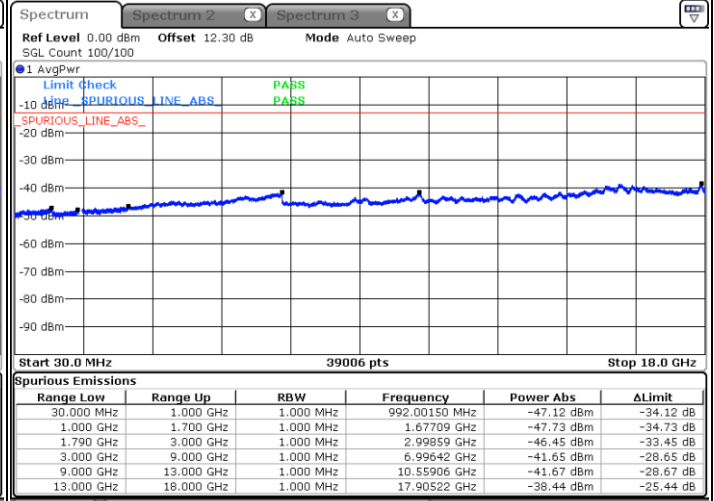

Lowest Channel / 1RB0 and 1RB74

Lowest Channel / 1RB99 and 1RB0

Date: 29 MAY 2020 04:49:22

Date: 29 MAY 2020 04:48:09

Lowest Channel / FullIRB

N/A

Date: 29 MAY 2020 04:55:27

LTE Band 66C / 20MHz+15MHz

LTE Band 66C / 20MHz+15MHz

QPSK

Highest Channel / 1RB0 and 1RB74

Highest Channel / 1RB99 and 1RB0

Date: 29 MAY 2020 05:36:14

Date: 29 MAY 2020 05:24:04

Highest Channel / FullIRB

N/A

Date: 29 MAY 2020 05:37:27

LTE Band 66C / 20MHz+20MHz

QPSK

Lowest Channel / 1RB0 and 1RB99

Lowest Channel / 1RB99 and 1RB0

Date: 30 MAY 2020 04:40:51

Date: 30 MAY 2020 04:39:54

Lowest Channel / FullIRB

N/A

Date: 30 MAY 2020 04:45:40

LTE Band 66C / 20MHz+20MHz

QPSK

MiddleChannel / 1RB0 and 1RB99

Middle Channel / 1RB99 and 1RB0

Date: 30.MAY.2020 04:56:46

Date: 30.MAY.2020 04:57:43