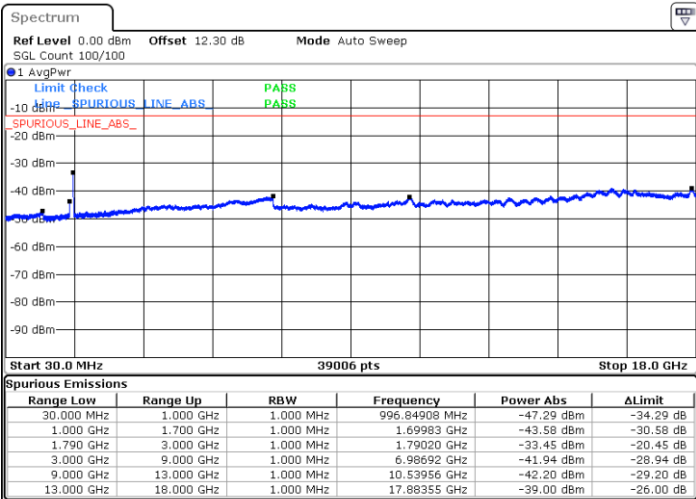

Highest Channel / FullIRB

N/A

Date: 21.MAY.2020 03:44:19