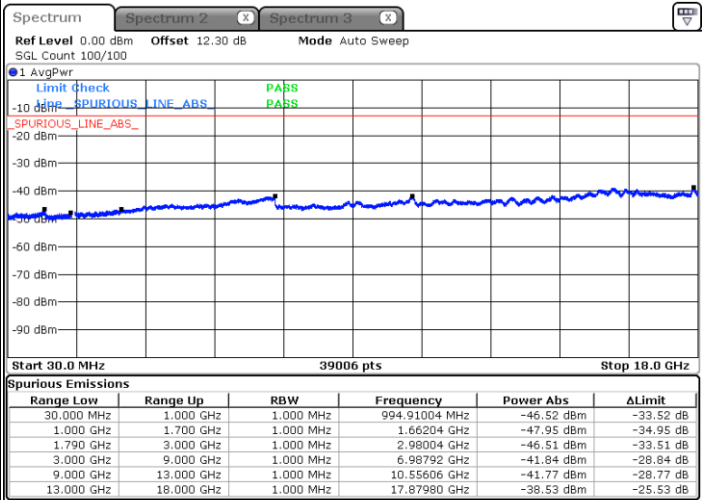

Date: 29 MAY 2020 01:04:14

Lowest Channel / FullIRB

N/A

Date: 29 MAY 2020 01:13:39

LTE Band 66C / 20MHz+10MHz

QPSK

Middle Channel / 1RB0 and 1RB49

Middle Channel / 1RB99 and 1RB0

Date: 29 MAY 2020 01:32:31

Date: 29 MAY 2020 01:33:44

Middle Channel / FullRB

N/A

Date: 29 MAY 2020 01:26:27

LTE Band 66C / 20MHz+10MHz

QPSK

Highest Channel / 1RB0 and 1RB49

Highest Channel / 1RB99 and 1RB0

Date: 29 MAY 2020 02:10:40

Date: 29 MAY 2020 02:04:36

Highest Channel / FullIRB

N/A

Date: 29 MAY 2020 02:11:53

LTE Band 66C / 20MHz+15MHz

QPSK

Lowest Channel / 1RB0 and 1RB74

Lowest Channel / 1RB99 and 1RB0

Date: 29 MAY 2020 04:49:22

Date: 29 MAY 2020 04:48:09

Lowest Channel / FullIRB

N/A

Date: 29 MAY 2020 04:55:27

LTE Band 66C / 20MHz+15MHz