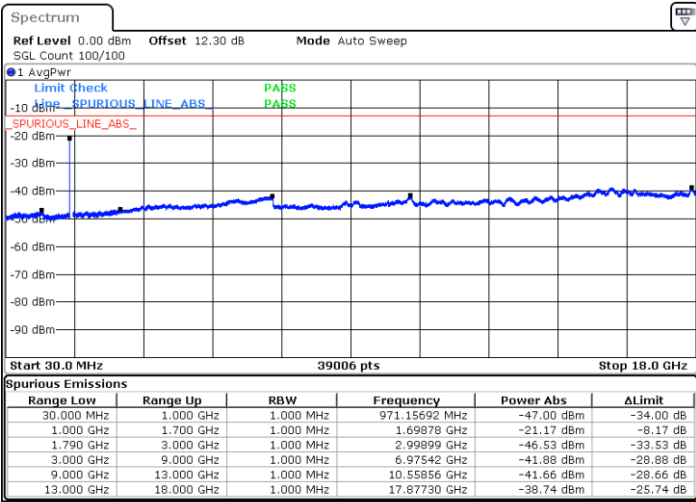

Date: 29 MAY 2020 05:37:27

LTE Band 66C / 20MHz+20MHz

QPSK

Lowest Channel / 1RB0 and 1RB99

Lowest Channel / 1RB99 and 1RB0

Date: 30 MAY 2020 04:40:51

Date: 30 MAY 2020 04:39:54

Lowest Channel / FullIRB

N/A

Date: 30 MAY 2020 04:45:40

LTE Band 66C / 20MHz+20MHz

QPSK

MiddleChannel / 1RB0 and 1RB99

Middle Channel / 1RB99 and 1RB0

Date: 30.MAY.2020 04:56:46

Date: 30.MAY.2020 04:57:43

Middle Channel / FullIRB

N/A

Date: 30.MAY.2020 04:51:56

LTE Band 66C / 20MHz+20MHz

QPSK

Highest Channel / 1RB0 and 1RB99

Highest Channel / 1RB99 and 1RB0

Date: 30.MAY.2020 05:30:07

Date: 30.MAY.2020 05:25:17

Highest Channel / FullIRB

N/A

Date: 30.MAY.2020 05:31:04

LTE Band 66C / 5MHz+20MHz

16QAM

Lowest Channel / 1RB0 and 1RB99

Lowest Channel / 1RB24 and 1RB0