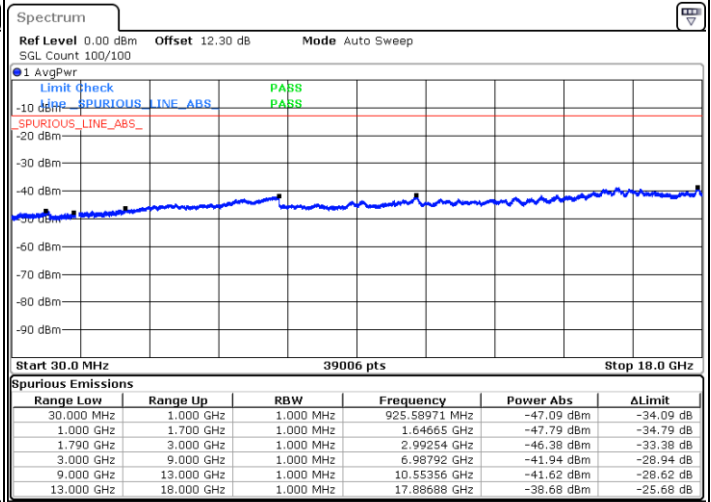

LTE Band 66C / 20MHz+15MHz

QPSK

Highest Channel / 1RB0 and 1RB74

Highest Channel / 1RB99 and 1RB0

Date: 29 MAY 2020 05:36:14

Date: 29 MAY 2020 05:24:04

Highest Channel / FullIRB

N/A

Date: 29 MAY 2020 05:37:27

LTE Band 66C / 20MHz+20MHz

QPSK

Lowest Channel / 1RB0 and 1RB99

Lowest Channel / 1RB99 and 1RB0

Date: 30 MAY 2020 04:40:51

Date: 30 MAY 2020 04:39:54

Lowest Channel / FullIRB

N/A

Date: 30 MAY 2020 04:45:40

LTE Band 66C / 20MHz+20MHz

QPSK

MiddleChannel / 1RB0 and 1RB99

Middle Channel / 1RB99 and 1RB0

Date: 30.MAY.2020 04:56:46

Date: 30.MAY.2020 04:57:43

Middle Channel / FullIRB

N/A

Date: 30.MAY.2020 04:51:56

LTE Band 66C / 20MHz+20MHz

QPSK

Highest Channel / 1RB0 and 1RB99

Highest Channel / 1RB99 and 1RB0

Date: 30.MAY.2020 05:30:07