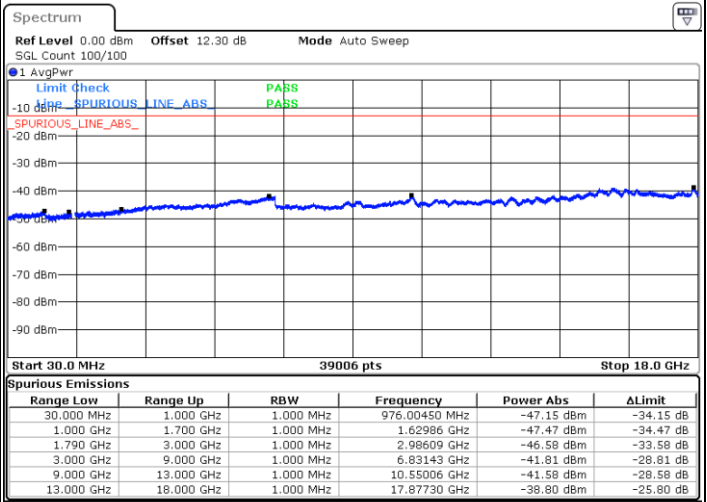

Date: 29 MAY 2020 05:37:27

LTE Band 66C / 20MHz+20MHz

QPSK

Lowest Channel / 1RB0 and 1RB99

Lowest Channel / 1RB99 and 1RB0

Date: 30 MAY 2020 04:40:51

Date: 30 MAY 2020 04:39:54

Lowest Channel / FullIRB

N/A

Date: 30 MAY 2020 04:45:40

LTE Band 66C / 20MHz+20MHz

QPSK

MiddleChannel / 1RB0 and 1RB99

Middle Channel / 1RB99 and 1RB0

Date: 30.MAY.2020 04:56:46

Date: 30.MAY.2020 04:57:43

Middle Channel / FullIRB

N/A

Date: 30.MAY.2020 04:51:56

LTE Band 66C / 20MHz+20MHz

QPSK

Highest Channel / 1RB0 and 1RB99

Highest Channel / 1RB99 and 1RB0

Date: 30.MAY.2020 05:30:07

Date: 30.MAY.2020 05:25:17

Highest Channel / FullIRB

N/A

Date: 30.MAY.2020 05:31:04

LTE Band 66C / 5MHz+20MHz

16QAM

Lowest Channel / 1RB0 and 1RB99

Lowest Channel / 1RB24 and 1RB0