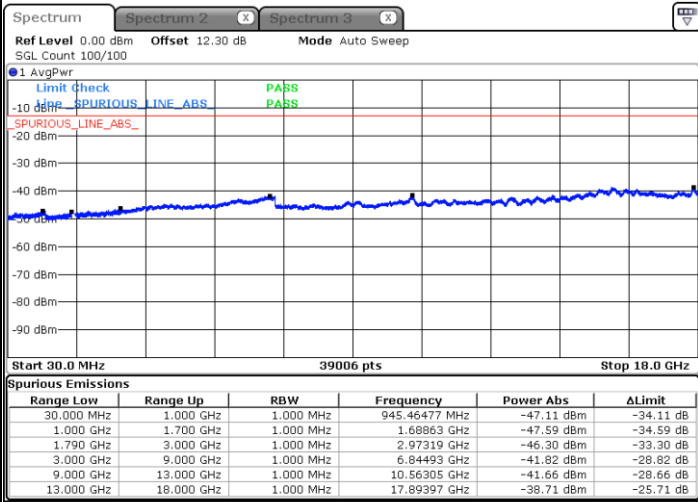

Lowest Channel / 1RB74 and 1RB80

Date: 29 MAY 2020 03:43:00

Date: 29 MAY 2020 03:41:48

Lowest Channel / FullIRB

N/A

Date: 29 MAY 2020 03:49:04

LTE Band 66C / 15MHz+20MHz

QPSK

Middle Channel / 1RB0 and 1RB9

Middle Channel / 1RB74 and 1RB0

Date: 29 MAY 2020 04:01:32

Date: 29 MAY 2020 04:05:02

Middle Channel / FullIRB

N/A

Date: 29 MAY 2020 03:55:27

LTE Band 66C / 15MHz+20MHz

QPSK

Highest Channel / 1RB0 and 1RB99

Highest Channel / 1RB74 and 1RB0

Date: 29 MAY 2020 04:27:44

Date: 29 MAY 2020 04:21:40

Highest Channel / FullIRB

N/A

Date: 29 MAY 2020 04:28:57

LTE Band 66C / 20MHz+5MHz

QPSK

Lowest Channel / 1RB0 and 1RB24

Lowest Channel / 1RB99 and 1RB0

Date: 29 MAY 2020 06:00:06

Date: 29 MAY 2020 05:58:54

Lowest Channel / FullIRB

N/A