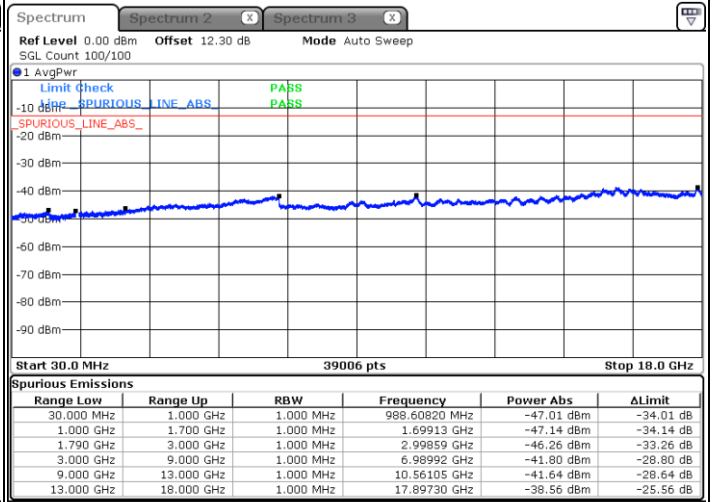

Date: 21.MAY.2020 01:22:02

LTE Band 66C / 15MHz+10MHz

QPSK

Highest Channel / 1RB0 and 1RB49

Highest Channel / 1RB74 and 1RB0

Date: 21.MAY.2020 01:58:48

Date: 21.MAY.2020 01:47:37

Highest Channel / FullIRB

N/A

Date: 21.MAY.2020 01:59:46

LTE Band 66C / 15MHz+15MHz

QPSK

Lowest Channel / 1RB0 and 1RB74

Lowest Channel / 1RB74 and 1RB0

Date: 29 MAY 2020 02:35:50

Date: 29 MAY 2020 02:34:38

Lowest Channel / FullIRB

N/A

Date: 29 MAY 2020 02:41:54

LTE Band 66C / 15MHz+15MHz

QPSK

Middle Channel / 1RB0 and 1RB74

Middle Channel / 1RB74 and 1RB0

Date: 29 MAY 2020 02:55:04

Date: 29 MAY 2020 02:58:29

Middle Channel / FullIRB

N/A

Date: 29 MAY 2020 02:49:00

LTE Band 66C / 15MHz+15MHz

QPSK

Highest Channel / 1RB0 and 1RB74

Highest Channel / 1RB74 and 1RB0