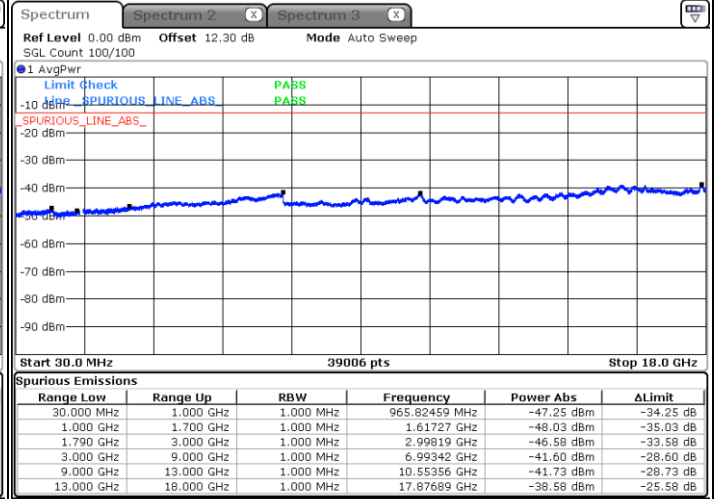

LTE Band 66C / 20MHz+5MHz

QPSK

Lowest Channel / 1RB0 and 1RB24

Lowest Channel / 1RB99 and 1RB0

Date: 29 MAY 2020 06:00:06

Date: 29 MAY 2020 05:58:54

Lowest Channel / FullIRB

N/A

Date: 29 MAY 2020 06:06:10

LTE Band 66C / 20MHz+5MHz

QPSK

Middle Channel / 1RB0 and 1RB24

Middle Channel / 1RB99 and 1RB0

Date: 29.MAY.2020 06:17:54

Date: 29.MAY.2020 06:19:06

Middle Channel / FullIRB

N/A

Date: 29.MAY.2020 06:11:50

LTE Band 66C / 20MHz+5MHz

QPSK

Highest Channel / 1RB0 and 1RB24

Highest Channel / 1RB99 and 1RB0

Date: 29 MAY 2020 06:40:55

Date: 29 MAY 2020 06:34:52

Highest Channel / FullIRB

N/A

Date: 29 MAY 2020 06:42:08

LTE Band 66C / 20MHz+10MHz

QPSK

Lowest Channel / 1RB0 and 1RB49

Lowest Channel / 1RB99 and 1RB0

Date: 29 MAY 2020 01:05:26