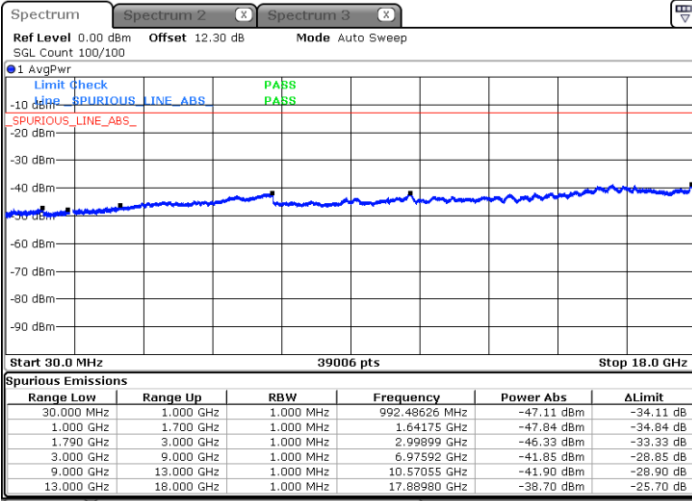

Date: 29 MAY 2020 03:21:32

Date: 29 MAY 2020 03:15:29

Highest Channel / FullIRB

N/A

Date: 29 MAY 2020 03:22:45

LTE Band 66C / 15MHz+20MHz

QPSK

Lowest Channel / 1RB0 and 1RB99

Lowest Channel / 1RB74 and 1RB80

Date: 29 MAY 2020 03:43:00

Date: 29 MAY 2020 03:41:48

Lowest Channel / FullIRB

N/A

Date: 29 MAY 2020 03:49:04

LTE Band 66C / 15MHz+20MHz

QPSK

Middle Channel / 1RB0 and 1RB9

Middle Channel / 1RB74 and 1RB0

Date: 29 MAY 2020 04:01:32

Date: 29 MAY 2020 04:05:02

Middle Channel / FullIRB

N/A

Date: 29 MAY 2020 03:55:27

LTE Band 66C / 15MHz+20MHz

QPSK

Highest Channel / 1RB0 and 1RB99

Highest Channel / 1RB74 and 1RB0

Date: 29 MAY 2020 04:27:44

Date: 29 MAY 2020 04:21:40

Highest Channel / FullIRB

N/A

Date: 29 MAY 2020 04:28:57