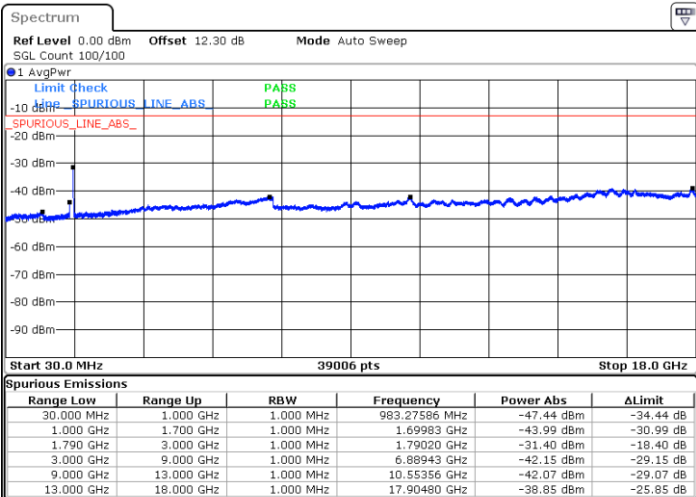

LTE Band 66C / 15MHz+10MHz

QPSK

Middle Channel / 1RB0 and 1RB49

Middle Channel / 1RB74 and 1RB0

Date: 21.MAY.2020 01:11:24

Date: 21.MAY.2020 01:30:02

Middle Channel / FullIRB

N/A

Date: 21.MAY.2020 01:22:02

LTE Band 66C / 15MHz+10MHz

QPSK

Highest Channel / 1RB0 and 1RB49

Highest Channel / 1RB74 and 1RB0

Date: 21.MAY.2020 01:58:48

Date: 21.MAY.2020 01:47:37

Highest Channel / FullIRB

N/A

Date: 21.MAY.2020 01:59:46

LTE Band 66C / 15MHz+15MHz

QPSK

Lowest Channel / 1RB0 and 1RB74

Lowest Channel / 1RB74 and 1RB0

Date: 29 MAY 2020 02:35:50

Date: 29 MAY 2020 02:34:38

Lowest Channel / FullIRB

N/A

Date: 29 MAY 2020 02:41:54

LTE Band 66C / 15MHz+15MHz

QPSK

Middle Channel / 1RB0 and 1RB74

Middle Channel / 1RB74 and 1RB0

Date: 29 MAY 2020 02:55:04