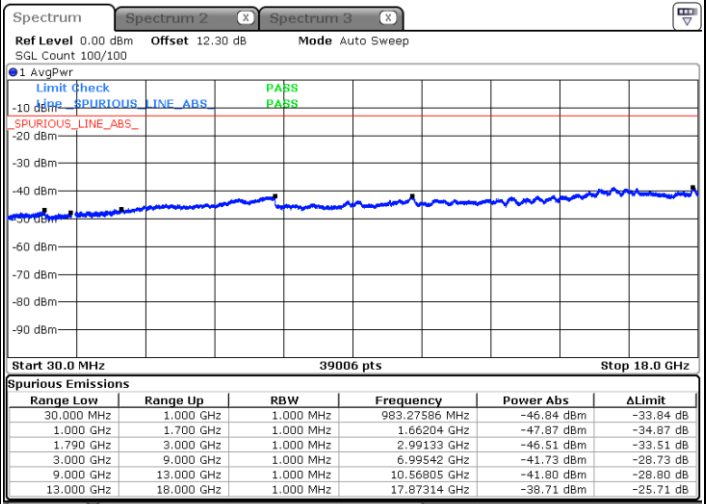

N/A

Date: 29.MAY.2020 06:11:50

LTE Band 66C / 20MHz+5MHz

QPSK

Highest Channel / 1RB0 and 1RB24

Highest Channel / 1RB99 and 1RB0

Date: 29 MAY 2020 06:40:55

Date: 29 MAY 2020 06:34:52

Highest Channel / FullIRB

N/A

Date: 29 MAY 2020 06:42:08

LTE Band 66C / 20MHz+10MHz

QPSK

Lowest Channel / 1RB0 and 1RB49

Lowest Channel / 1RB99 and 1RB0

Date: 29 MAY 2020 01:05:26

Date: 29 MAY 2020 01:04:14

Lowest Channel / FullIRB

N/A

Date: 29 MAY 2020 01:13:39

LTE Band 66C / 20MHz+10MHz

QPSK

Middle Channel / 1RB0 and 1RB49

Middle Channel / 1RB99 and 1RB0

Date: 29 MAY 2020 01:32:31

Date: 29 MAY 2020 01:33:44

Middle Channel / FullRB

N/A

Date: 29 MAY 2020 01:26:27

LTE Band 66C / 20MHz+10MHz

QPSK

Highest Channel / 1RB0 and 1RB49