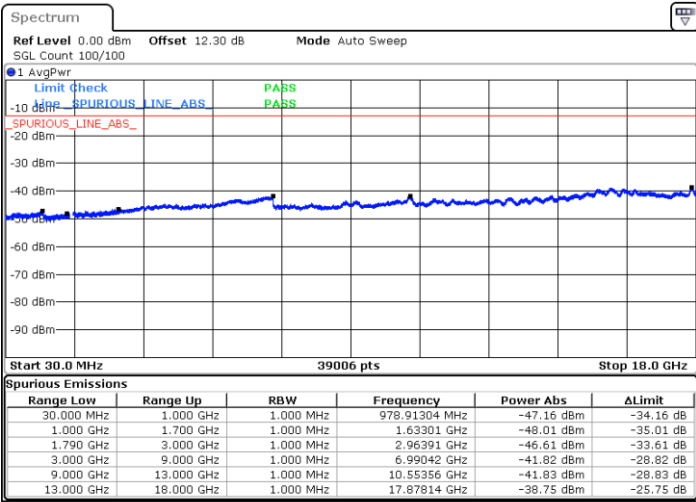

LTE Band 66C / 20MHz+15MHz

QPSK

Highest Channel / 1RB0 and 1RB74

Highest Channel / 1RB99 and 1RB0

Date: 29 MAY 2020 05:36:14

Date: 29 MAY 2020 05:24:04

Highest Channel / FullIRB

N/A

Date: 29 MAY 2020 05:37:27

LTE Band 66C / 20MHz+20MHz

QPSK

Lowest Channel / 1RB0 and 1RB99

Lowest Channel / 1RB99 and 1RB0

Date: 30 MAY 2020 04:40:51

Date: 30 MAY 2020 04:39:54

Lowest Channel / FullIRB

N/A

Date: 30 MAY 2020 04:45:40

LTE Band 66C / 20MHz+20MHz

QPSK

MiddleChannel / 1RB0 and 1RB99

Middle Channel / 1RB99 and 1RB0

Date: 30.MAY.2020 04:56:46

Date: 30.MAY.2020 04:57:43

Middle Channel / FullIRB

N/A

Date: 30.MAY.2020 04:51:56

LTE Band 66C / 20MHz+20MHz

QPSK

Highest Channel / 1RB0 and 1RB99

Highest Channel / 1RB99 and 1RB0

Date: 30.MAY.2020 05:30:07