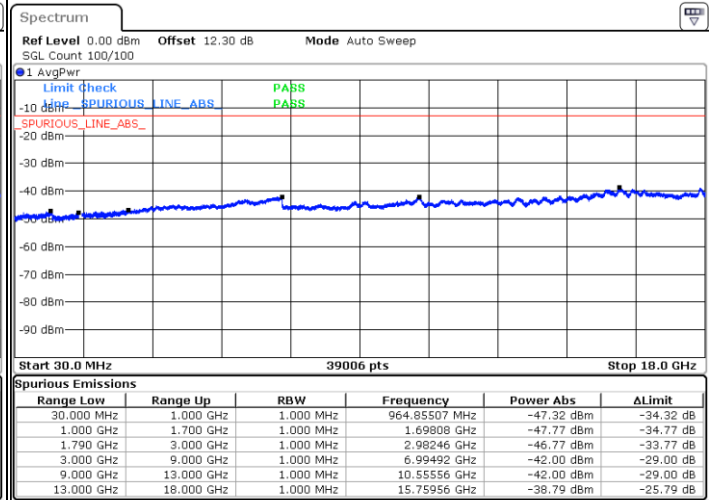

Date: 20 MAY 2020 07:25:07

LTE Band 66C / 10MHz+15MHz

16QAM

Highest Channel / 1RB0 and 1RB74

Highest Channel / 1RB49 and 1RB0

Date: 20.MAY.2020 07:58:47

Date: 20.MAY.2020 07:55:52

Highest Channel / FullIRB

N/A

Date: 20.MAY.2020 08:01:42

LTE Band 66C / 10MHz+20MHz

16QAM

Lowest Channel / 1RB0 and 1RB99

Lowest Channel / 1RB49 and 1RB0

Date: 21.MAY.2020 02:46:12

Date: 21.MAY.2020 02:43:18

Lowest Channel / FullIRB

N/A

Date: 21.MAY.2020 02:49:06

LTE Band 66C / 10MHz+20MHz

16QAM

Middle Channel / 1RB0 and 1RB9

Middle Channel / 1RB49 and 1RB0

Date: 21.MAY.2020 03:07:17

Date: 21.MAY.2020 03:10:11

Middle Channel / FullIRB

N/A

Date: 21.MAY.2020 02:59:04

LTE Band 66C / 10MHz+20MHz

16QAM

Highest Channel / 1RB0 and 1RB99

Highest Channel / 1RB49 and 1RB0