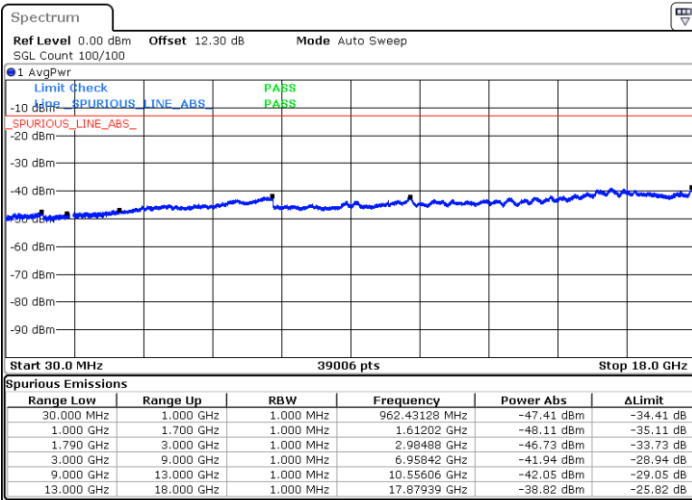

Date: 20 MAY 2020 07:25:07

LTE Band 66C / 10MHz+15MHz

16QAM

Highest Channel / 1RB0 and 1RB74

Highest Channel / 1RB49 and 1RB0

Date: 20.MAY.2020 07:58:47

Date: 20.MAY.2020 07:55:52

Highest Channel / FullIRB

N/A

Date: 20.MAY.2020 08:01:42

LTE Band 66C / 10MHz+20MHz

16QAM

Lowest Channel / 1RB0 and 1RB99

Lowest Channel / 1RB49 and 1RB0

Date: 21.MAY.2020 02:46:12

Date: 21.MAY.2020 02:43:18

Lowest Channel / FullIRB

N/A

Date: 21.MAY.2020 02:49:06

LTE Band 66C / 10MHz+20MHz

16QAM

Middle Channel / 1RB0 and 1RB9

Middle Channel / 1RB49 and 1RB0

Date: 21.MAY.2020 03:07:17

Date: 21.MAY.2020 03:10:11

Middle Channel / FullIRB

N/A

Date: 21.MAY.2020 02:59:04

LTE Band 66C / 10MHz+20MHz

16QAM

Highest Channel / 1RB0 and 1RB99

Highest Channel / 1RB49 and 1RB0