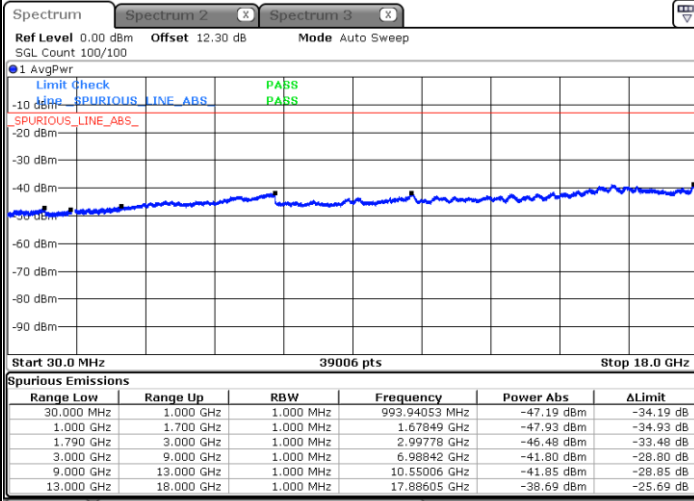

Date: 29 MAY 2020 01:04:14

Lowest Channel / FullIRB

N/A

Date: 29 MAY 2020 01:13:39

LTE Band 66C / 20MHz+10MHz

QPSK

Middle Channel / 1RB0 and 1RB49

Middle Channel / 1RB99 and 1RB0

Date: 29 MAY 2020 01:32:31

Date: 29 MAY 2020 01:33:44

Middle Channel / FullRB

N/A

Date: 29 MAY 2020 01:26:27

LTE Band 66C / 20MHz+10MHz

QPSK

Highest Channel / 1RB0 and 1RB49

Highest Channel / 1RB99 and 1RB0

Date: 29 MAY 2020 02:10:40

Date: 29 MAY 2020 02:04:36

Highest Channel / FullIRB

N/A

Date: 29 MAY 2020 02:11:53

LTE Band 66C / 20MHz+15MHz

QPSK

Lowest Channel / 1RB0 and 1RB74

Lowest Channel / 1RB99 and 1RB0

Date: 29 MAY 2020 04:49:22

Date: 29 MAY 2020 04:48:09

Lowest Channel / FullIRB

N/A

Date: 29 MAY 2020 04:55:27

LTE Band 66C / 20MHz+15MHz