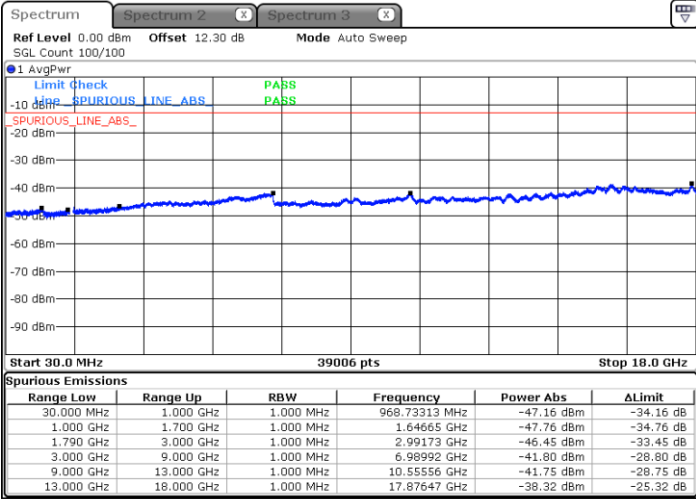

Highest Channel / FullIRB

N/A

Date: 29 MAY 2020 06:42:08

LTE Band 66C / 20MHz+10MHz

QPSK

Lowest Channel / 1RB0 and 1RB49

Lowest Channel / 1RB99 and 1RB0

Date: 29 MAY 2020 01:05:26

Date: 29 MAY 2020 01:04:14

Lowest Channel / FullIRB

N/A

Date: 29 MAY 2020 01:13:39

LTE Band 66C / 20MHz+10MHz

QPSK

Middle Channel / 1RB0 and 1RB49

Middle Channel / 1RB99 and 1RB0

Date: 29 MAY 2020 01:32:31

Date: 29 MAY 2020 01:33:44

Middle Channel / FullRB

N/A

Date: 29 MAY 2020 01:26:27

LTE Band 66C / 20MHz+10MHz

QPSK

Highest Channel / 1RB0 and 1RB49

Highest Channel / 1RB99 and 1RB0

Date: 29 MAY 2020 02:10:40

Date: 29 MAY 2020 02:04:36

Highest Channel / FullIRB

N/A

Date: 29 MAY 2020 02:11:53

LTE Band 66C / 20MHz+15MHz

QPSK