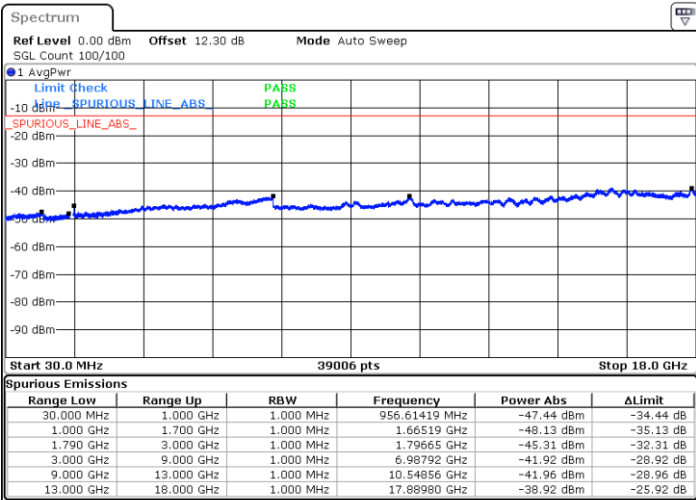

Date: 20 MAY 2020 07:25:07

LTE Band 66C / 10MHz+15MHz

16QAM

Highest Channel / 1RB0 and 1RB74

Highest Channel / 1RB49 and 1RB0

Date: 20.MAY.2020 07:58:47

Date: 20.MAY.2020 07:55:52

Highest Channel / FullIRB

N/A

Date: 20.MAY.2020 08:01:42

LTE Band 66C / 10MHz+20MHz

16QAM

Lowest Channel / 1RB0 and 1RB99

Lowest Channel / 1RB49 and 1RB0

Date: 21.MAY.2020 02:46:12

Date: 21.MAY.2020 02:43:18

Lowest Channel / FullIRB

N/A

Date: 21.MAY.2020 02:49:06

LTE Band 66C / 10MHz+20MHz

16QAM

Middle Channel / 1RB0 and 1RB9

Middle Channel / 1RB49 and 1RB0

Date: 21.MAY.2020 03:07:17

Date: 21.MAY.2020 03:10:11

Middle Channel / FullIRB

N/A

Date: 21.MAY.2020 02:59:04

LTE Band 66C / 10MHz+20MHz

16QAM

Highest Channel / 1RB0 and 1RB99

Highest Channel / 1RB49 and 1RB0