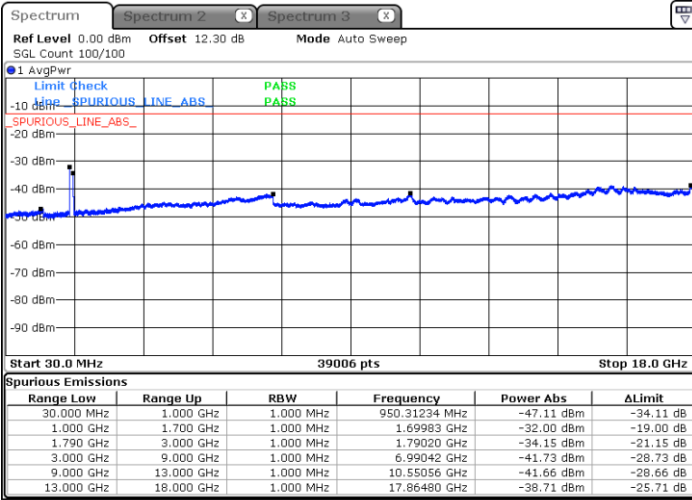

Lowest Channel / 1RB74 and 1RB80

Date: 29 MAY 2020 03:43:00

Date: 29 MAY 2020 03:41:48

Lowest Channel / FullIRB

N/A

Date: 29 MAY 2020 03:49:04

LTE Band 66C / 15MHz+20MHz

QPSK

Middle Channel / 1RB0 and 1RB9

Middle Channel / 1RB74 and 1RB0

Date: 29 MAY 2020 04:01:32

Date: 29 MAY 2020 04:05:02

Middle Channel / FullIRB

N/A

Date: 29 MAY 2020 03:55:27

LTE Band 66C / 15MHz+20MHz

QPSK

Highest Channel / 1RB0 and 1RB99

Highest Channel / 1RB74 and 1RB0

Date: 29 MAY 2020 04:27:44

Date: 29 MAY 2020 04:21:40

Highest Channel / FullIRB

N/A

Date: 29 MAY 2020 04:28:57

LTE Band 66C / 20MHz+5MHz

QPSK

Lowest Channel / 1RB0 and 1RB24

Lowest Channel / 1RB99 and 1RB0

Date: 29 MAY 2020 06:00:06

Date: 29 MAY 2020 05:58:54

Lowest Channel / FullIRB

N/A