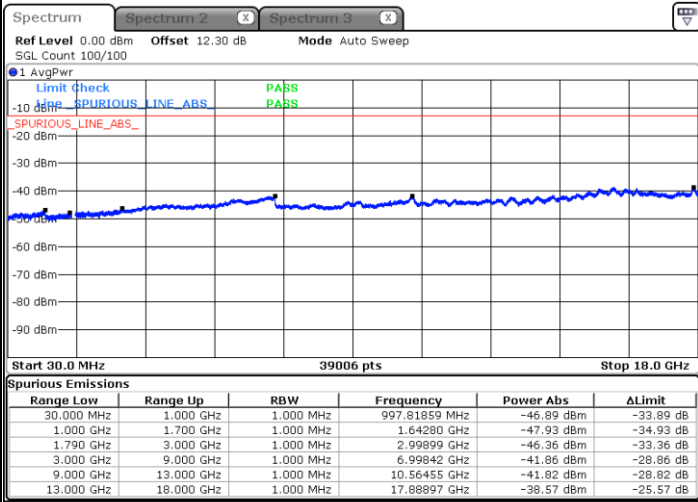

Date: 21.MAY.2020 01:22:02

LTE Band 66C / 15MHz+10MHz

QPSK

Highest Channel / 1RB0 and 1RB49

Highest Channel / 1RB74 and 1RB0

Date: 21.MAY.2020 01:58:48

Date: 21.MAY.2020 01:47:37

Highest Channel / FullIRB

N/A

Date: 21.MAY.2020 01:59:46

LTE Band 66C / 15MHz+15MHz

QPSK

Lowest Channel / 1RB0 and 1RB74

Lowest Channel / 1RB74 and 1RB0

Date: 29 MAY 2020 02:35:50

Date: 29 MAY 2020 02:34:38

Lowest Channel / FullIRB

N/A

Date: 29 MAY 2020 02:41:54

LTE Band 66C / 15MHz+15MHz

QPSK

Middle Channel / 1RB0 and 1RB74

Middle Channel / 1RB74 and 1RB0

Date: 29 MAY 2020 02:55:04

Date: 29 MAY 2020 02:58:29

Middle Channel / FullIRB

N/A

Date: 29 MAY 2020 02:49:00

LTE Band 66C / 15MHz+15MHz

QPSK

Highest Channel / 1RB0 and 1RB74

Highest Channel / 1RB74 and 1RB0