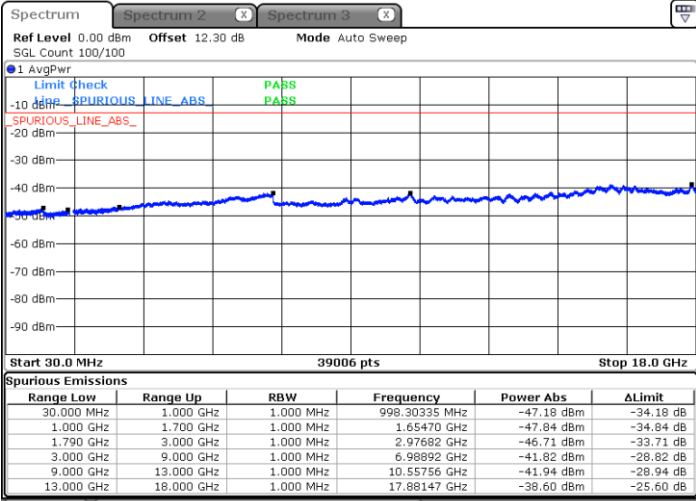

Highest Channel / 1RB99 and 1RB0

Date: 29 MAY 2020 02:10:40

Date: 29 MAY 2020 02:04:36

Highest Channel / FullIRB

N/A

Date: 29 MAY 2020 02:11:53

LTE Band 66C / 20MHz+15MHz

QPSK

Lowest Channel / 1RB0 and 1RB74

Lowest Channel / 1RB99 and 1RB0

Date: 29 MAY 2020 04:49:22

Date: 29 MAY 2020 04:48:09

Lowest Channel / FullIRB

N/A

Date: 29 MAY 2020 04:55:27

LTE Band 66C / 20MHz+15MHz

QPSK

Middle Channel / 1RB0 and 1RB74

Middle Channel / 1RB99 and 1RB0

Date: 29 MAY 2020 05:06:51

Date: 29 MAY 2020 05:08:03

Middle Channel / FullIRB

N/A

Date: 29 MAY 2020 05:00:46

LTE Band 66C / 20MHz+15MHz

QPSK

Highest Channel / 1RB0 and 1RB74

Highest Channel / 1RB99 and 1RB0

Date: 29 MAY 2020 05:36:14

Date: 29 MAY 2020 05:24:04

Highest Channel / FullIRB

N/A