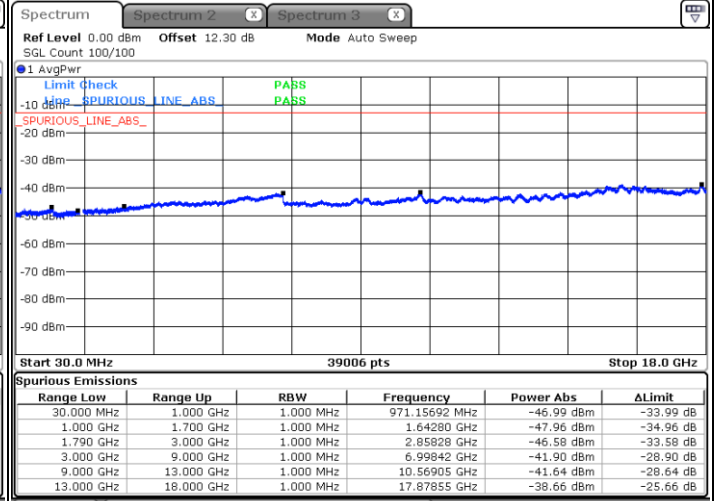

Date: 29 MAY 2020 05:08:03