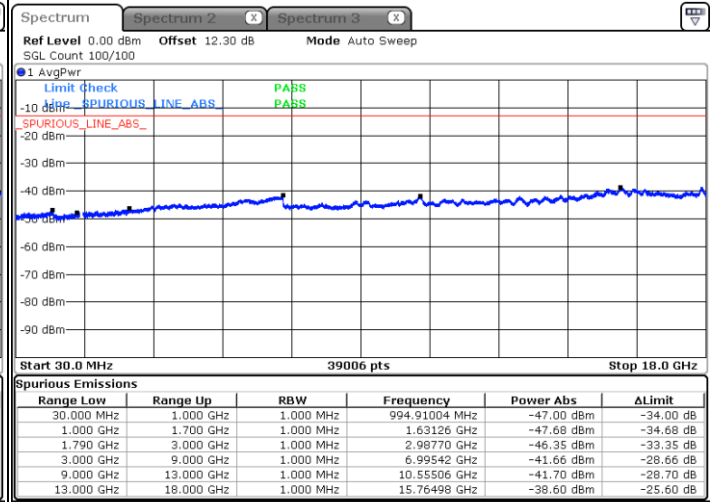

Date: 29 MAY 2020 02:58:29

Middle Channel / FullIRB

N/A

Date: 29 MAY 2020 02:49:00

LTE Band 66C / 15MHz+15MHz

QPSK

Highest Channel / 1RB0 and 1RB74

Highest Channel / 1RB74 and 1RB0

Date: 29 MAY 2020 03:21:32

Date: 29 MAY 2020 03:15:29

Highest Channel / FullIRB

N/A

Date: 29 MAY 2020 03:22:45

LTE Band 66C / 15MHz+20MHz

QPSK

Lowest Channel / 1RB0 and 1RB99

Lowest Channel / 1RB74 and 1RB80

Date: 29 MAY 2020 03:43:00

Date: 29 MAY 2020 03:41:48

Lowest Channel / FullIRB

N/A

Date: 29 MAY 2020 03:49:04

LTE Band 66C / 15MHz+20MHz

QPSK