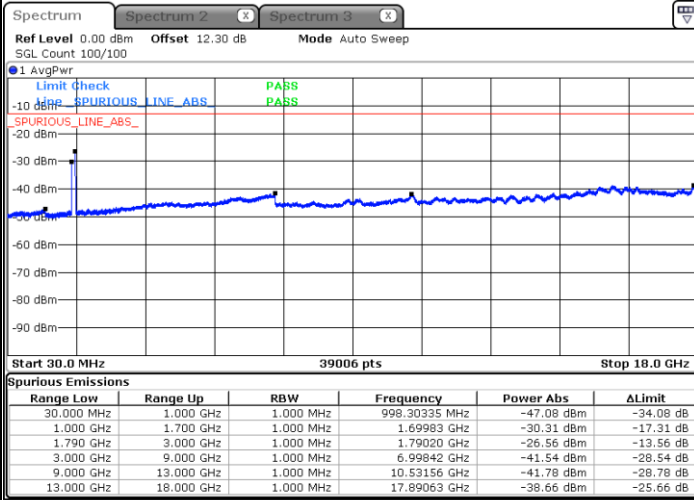

Lowest Channel / 1RB0 and 1RB74

Lowest Channel / 1RB99 and 1RB0

Date: 29 MAY 2020 04:49:22

Date: 29 MAY 2020 04:48:09

Lowest Channel / FullIRB

N/A

Date: 29 MAY 2020 04:55:27

LTE Band 66C / 20MHz+15MHz

LTE Band 66C / 20MHz+15MHz

QPSK

Highest Channel / 1RB0 and 1RB74

Highest Channel / 1RB99 and 1RB0

Date: 29 MAY 2020 05:36:14

Date: 29 MAY 2020 05:24:04

Highest Channel / FullIRB

N/A

Date: 29 MAY 2020 05:37:27

LTE Band 66C / 20MHz+20MHz

QPSK

Lowest Channel / 1RB0 and 1RB99

Lowest Channel / 1RB99 and 1RB0

Date: 30 MAY 2020 04:40:51

Date: 30 MAY 2020 04:39:54

Lowest Channel / FullIRB

N/A

Date: 30 MAY 2020 04:45:40

LTE Band 66C / 20MHz+20MHz

QPSK

MiddleChannel / 1RB0 and 1RB99

Middle Channel / 1RB99 and 1RB0

Date: 30.MAY.2020 04:56:46

Date: 30.MAY.2020 04:57:43