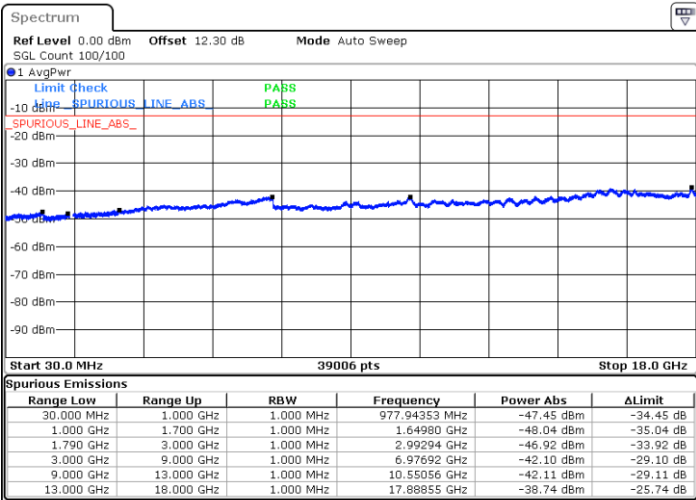

LTE Band 66C / 15MHz+10MHz

QPSK

Middle Channel / 1RB0 and 1RB49

Middle Channel / 1RB74 and 1RB0

Date: 21.MAY.2020 01:11:24

Date: 21.MAY.2020 01:30:02

Middle Channel / FullIRB

N/A

Date: 21.MAY.2020 01:22:02

LTE Band 66C / 15MHz+10MHz

QPSK

Highest Channel / 1RB0 and 1RB49

Highest Channel / 1RB74 and 1RB0

Date: 21.MAY.2020 01:58:48

Date: 21.MAY.2020 01:47:37

Highest Channel / FullIRB

N/A

Date: 21.MAY.2020 01:59:46

LTE Band 66C / 15MHz+15MHz

QPSK

Lowest Channel / 1RB0 and 1RB74

Lowest Channel / 1RB74 and 1RB0

Date: 29 MAY 2020 02:35:50

Date: 29 MAY 2020 02:34:38

Lowest Channel / FullIRB

N/A

Date: 29 MAY 2020 02:41:54

LTE Band 66C / 15MHz+15MHz

QPSK

Middle Channel / 1RB0 and 1RB74

Middle Channel / 1RB74 and 1RB0

Date: 29 MAY 2020 02:55:04