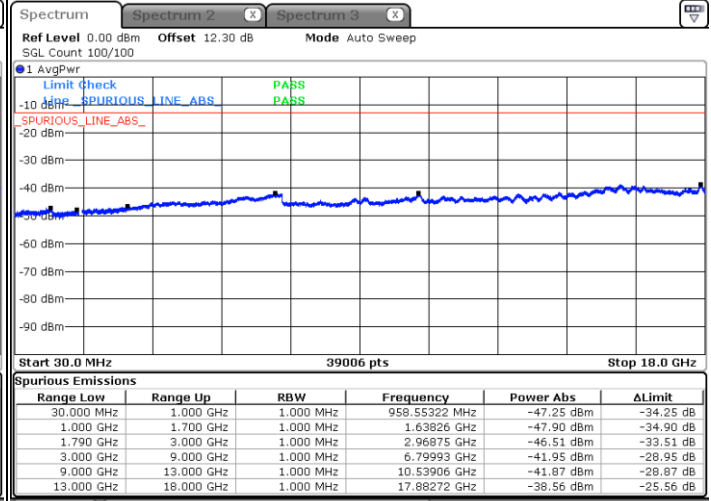

Date: 29 MAY 2020 03:21:32

Date: 29 MAY 2020 03:15:29

Highest Channel / FullIRB

N/A

Date: 29 MAY 2020 03:22:45

LTE Band 66C / 15MHz+20MHz

QPSK

Lowest Channel / 1RB0 and 1RB99

Lowest Channel / 1RB74 and 1RB80

Date: 29 MAY 2020 03:43:00

Date: 29 MAY 2020 03:41:48

Lowest Channel / FullIRB

N/A

Date: 29 MAY 2020 03:49:04

LTE Band 66C / 15MHz+20MHz

QPSK

Middle Channel / 1RB0 and 1RB9

Middle Channel / 1RB74 and 1RB0

Date: 29 MAY 2020 04:01:32

Date: 29 MAY 2020 04:05:02

Middle Channel / FullIRB

N/A

Date: 29 MAY 2020 03:55:27

LTE Band 66C / 15MHz+20MHz

QPSK

Highest Channel / 1RB0 and 1RB99

Highest Channel / 1RB74 and 1RB0

Date: 29 MAY 2020 04:27:44

Date: 29 MAY 2020 04:21:40

Highest Channel / FullIRB

N/A

Date: 29 MAY 2020 04:28:57