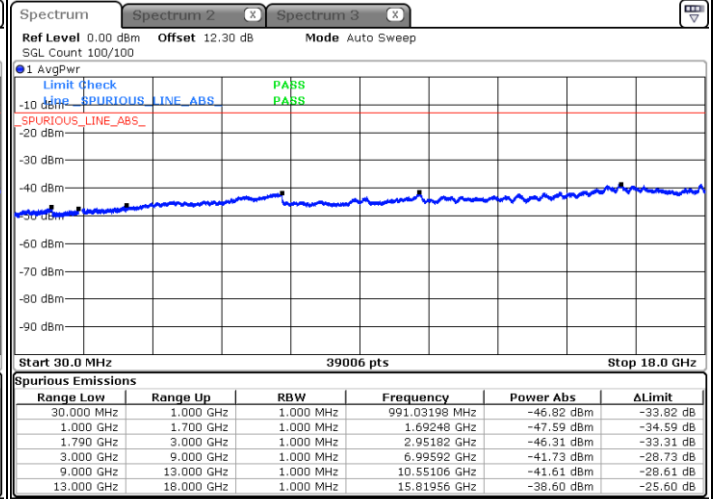

Lowest Channel / FullIRB

N/A

Date: 29 MAY 2020 02:41:54

LTE Band 66C / 15MHz+15MHz

QPSK

Middle Channel / 1RB0 and 1RB74

Middle Channel / 1RB74 and 1RB0

Date: 29 MAY 2020 02:55:04

Date: 29 MAY 2020 02:58:29

Middle Channel / FullIRB

N/A

Date: 29 MAY 2020 02:49:00

LTE Band 66C / 15MHz+15MHz

QPSK

Highest Channel / 1RB0 and 1RB74

Highest Channel / 1RB74 and 1RB0

Date: 29 MAY 2020 03:21:32

Date: 29 MAY 2020 03:15:29

Highest Channel / FullIRB

N/A

Date: 29 MAY 2020 03:22:45

LTE Band 66C / 15MHz+20MHz

QPSK

Lowest Channel / 1RB0 and 1RB99

Lowest Channel / 1RB74 and 1RB80

Date: 29 MAY 2020 03:43:00

Date: 29 MAY 2020 03:41:48

Lowest Channel / FullIRB

N/A

Date: 29 MAY 2020 03:49:04

LTE Band 66C / 15MHz+20MHz

QPSK