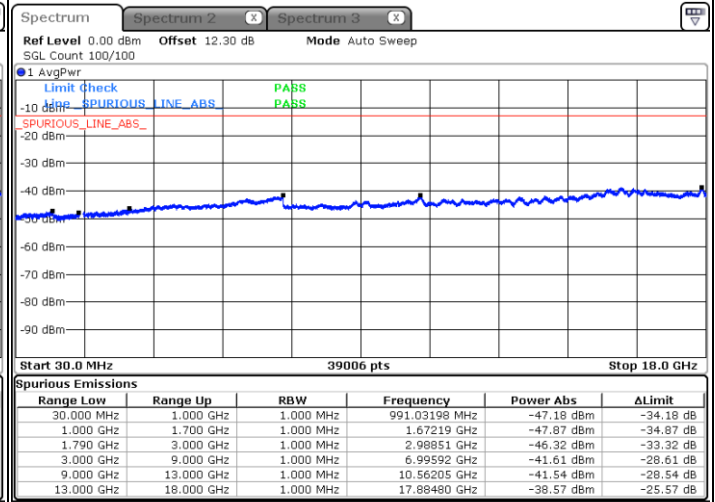

QPSK

Highest Channel / 1RB0 and 1RB99

Highest Channel / 1RB74 and 1RB0

Date: 29 MAY 2020 04:27:44

Date: 29 MAY 2020 04:21:40

Highest Channel / FullIRB

N/A

Date: 29 MAY 2020 04:28:57

LTE Band 66C / 20MHz+5MHz

QPSK

Lowest Channel / 1RB0 and 1RB24

Lowest Channel / 1RB99 and 1RB0

Date: 29 MAY 2020 06:00:06

Date: 29 MAY 2020 05:58:54

Lowest Channel / FullIRB

N/A

Date: 29 MAY 2020 06:06:10

LTE Band 66C / 20MHz+5MHz

QPSK

Middle Channel / 1RB0 and 1RB24

Middle Channel / 1RB99 and 1RB0

Date: 29.MAY.2020 06:17:54

Date: 29.MAY.2020 06:19:06

Middle Channel / FullIRB

N/A

Date: 29.MAY.2020 06:11:50

LTE Band 66C / 20MHz+5MHz

QPSK

Highest Channel / 1RB0 and 1RB24

Highest Channel / 1RB99 and 1RB0

Date: 29 MAY 2020 06:40:55

Date: 29 MAY 2020 06:34:52