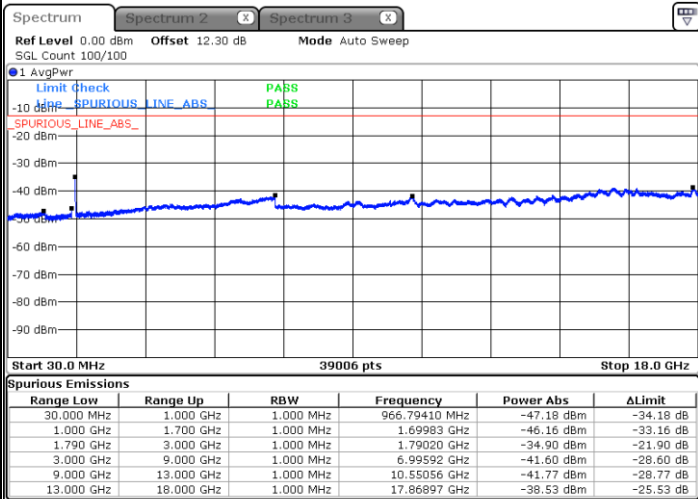

Date: 29 MAY 2020 07:09:38

Date: 29 MAY 2020 07:06:00

Lowest Channel / FullIRB

N/A

Date: 29 MAY 2020 07:13:16

LTE Band 66C / 5MHz+20MHz

16QAM

Middle Channel / 1RB0 and 1RB9

Middle Channel / 1RB24 and 1RB0

Date: 29 MAY 2020 07:25:20

Date: 29 MAY 2020 07:28:58

Middle Channel / FullIRB

N/A

Date: 29 MAY 2020 07:21:41

LTE Band 66C / 5MHz+20MHz

16QAM

Highest Channel / 1RB0 and 1RB99

Highest Channel / 1RB24 and 1RB0

Date: 29 MAY 2020 08:06:05

Date: 29 MAY 2020 08:02:27

Highest Channel / FullIRB

N/A

Date: 29 MAY 2020 08:12:40

LTE Band 66C / 10MHz+15MHz

16QAM

Lowest Channel / 1RB0 and 1RB74

Lowest Channel / 1RB49 and 1RB0

Date: 20 MAY 2020 07:08:41

Date: 20 MAY 2020 07:05:49

Lowest Channel / FullIRB

N/A

Date: 20 MAY 2020 07:11:35