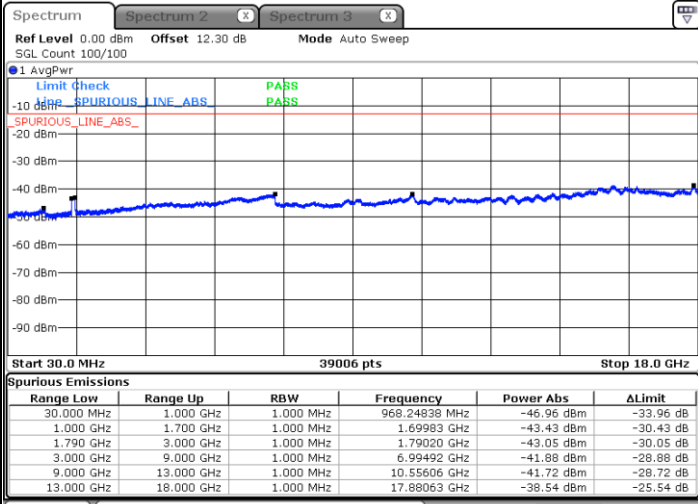

Date: 30.MAY.2020 05:25:17

Highest Channel / FullIRB

N/A

Date: 30.MAY.2020 05:31:04

LTE Band 66C / 5MHz+20MHz

16QAM

Lowest Channel / 1RB0 and 1RB99

Lowest Channel / 1RB24 and 1RB0

Date: 29 MAY 2020 07:09:38

Date: 29 MAY 2020 07:06:00

Lowest Channel / FullIRB

N/A

Date: 29 MAY 2020 07:13:16

LTE Band 66C / 5MHz+20MHz

16QAM

Middle Channel / 1RB0 and 1RB9

Middle Channel / 1RB24 and 1RB0

Date: 29 MAY 2020 07:25:20

Date: 29 MAY 2020 07:28:58

Middle Channel / FullIRB

N/A

Date: 29 MAY 2020 07:21:41

LTE Band 66C / 5MHz+20MHz

16QAM

Highest Channel / 1RB0 and 1RB99

Highest Channel / 1RB24 and 1RB0

Date: 29 MAY 2020 08:06:05

Date: 29 MAY 2020 08:02:27

Highest Channel / FullIRB

N/A

Date: 29 MAY 2020 08:12:40

LTE Band 66C / 10MHz+15MHz