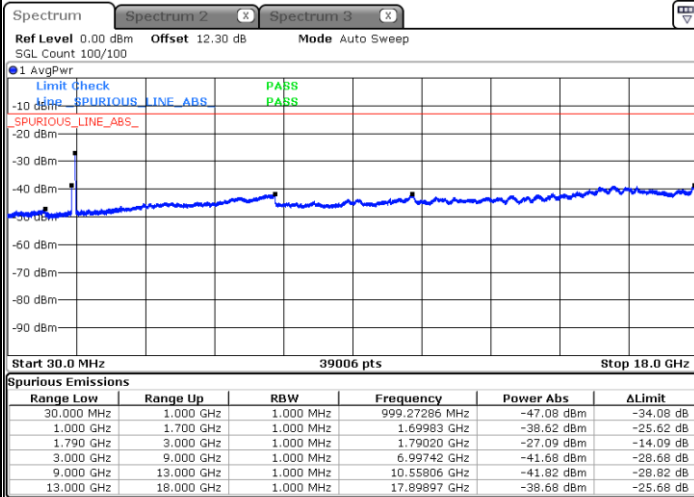

Middle Channel / 1RB0 and 1RB9

Middle Channel / 1RB74 and 1RB0

Date: 29 MAY 2020 04:01:32

Date: 29 MAY 2020 04:05:02

Middle Channel / FullIRB

N/A

Date: 29 MAY 2020 03:55:27

LTE Band 66C / 15MHz+20MHz

QPSK

Highest Channel / 1RB0 and 1RB99

Highest Channel / 1RB74 and 1RB0

Date: 29 MAY 2020 04:27:44

Date: 29 MAY 2020 04:21:40

Highest Channel / FullIRB

N/A

Date: 29 MAY 2020 04:28:57

LTE Band 66C / 20MHz+5MHz

QPSK

Lowest Channel / 1RB0 and 1RB24

Lowest Channel / 1RB99 and 1RB0

Date: 29 MAY 2020 06:00:06

Date: 29 MAY 2020 05:58:54

Lowest Channel / FullIRB

N/A

Date: 29 MAY 2020 06:06:10

LTE Band 66C / 20MHz+5MHz

QPSK

Middle Channel / 1RB0 and 1RB24

Middle Channel / 1RB99 and 1RB0

Date: 29.MAY.2020 06:17:54

Date: 29.MAY.2020 06:19:06

Middle Channel / FullIRB