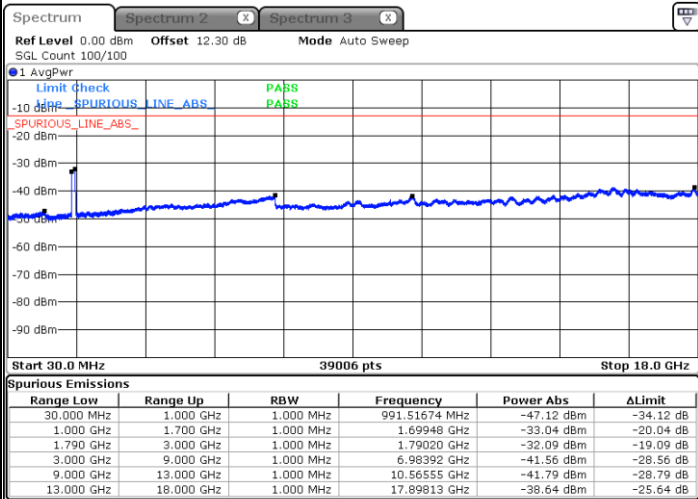

N/A

Date: 21.MAY.2020 01:59:46

LTE Band 66C / 15MHz+15MHz

QPSK

Lowest Channel / 1RB0 and 1RB74

Lowest Channel / 1RB74 and 1RB0

Date: 29 MAY 2020 02:35:50

Date: 29 MAY 2020 02:34:38

Lowest Channel / FullIRB

N/A

Date: 29 MAY 2020 02:41:54

LTE Band 66C / 15MHz+15MHz

QPSK

Middle Channel / 1RB0 and 1RB74

Middle Channel / 1RB74 and 1RB0

Date: 29 MAY 2020 02:55:04

Date: 29 MAY 2020 02:58:29

Middle Channel / FullIRB

N/A

Date: 29 MAY 2020 02:49:00

LTE Band 66C / 15MHz+15MHz

QPSK

Highest Channel / 1RB0 and 1RB74

Highest Channel / 1RB74 and 1RB0

Date: 29 MAY 2020 03:21:32

Date: 29 MAY 2020 03:15:29

Highest Channel / FullIRB

N/A

Date: 29 MAY 2020 03:22:45

LTE Band 66C / 15MHz+20MHz

QPSK

Lowest Channel / 1RB0 and 1RB99