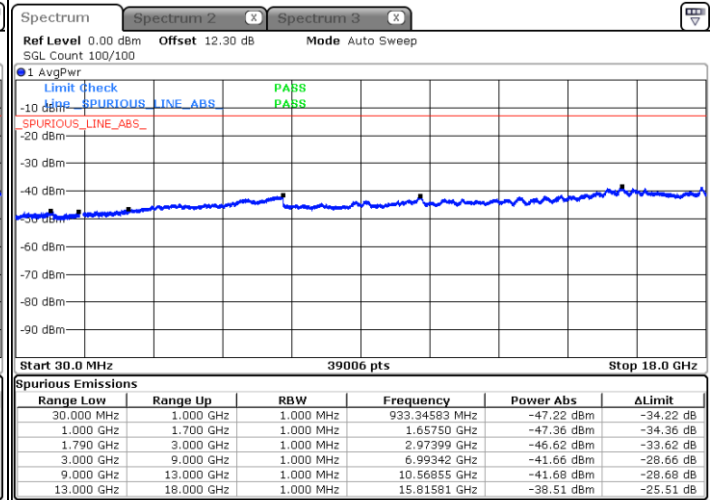

N/A

Date: 21.MAY.2020 01:59:46

LTE Band 66C / 15MHz+15MHz

QPSK

Lowest Channel / 1RB0 and 1RB74

Lowest Channel / 1RB74 and 1RB0

Date: 29 MAY 2020 02:35:50

Date: 29 MAY 2020 02:34:38

Lowest Channel / FullIRB

N/A

Date: 29 MAY 2020 02:41:54

LTE Band 66C / 15MHz+15MHz

QPSK

Middle Channel / 1RB0 and 1RB74

Middle Channel / 1RB74 and 1RB0

Date: 29 MAY 2020 02:55:04

Date: 29 MAY 2020 02:58:29

Middle Channel / FullIRB

N/A

Date: 29 MAY 2020 02:49:00

LTE Band 66C / 15MHz+15MHz

QPSK

Highest Channel / 1RB0 and 1RB74

Highest Channel / 1RB74 and 1RB0

Date: 29 MAY 2020 03:21:32

Date: 29 MAY 2020 03:15:29

Highest Channel / FullIRB

N/A

Date: 29 MAY 2020 03:22:45

LTE Band 66C / 15MHz+20MHz

QPSK

Lowest Channel / 1RB0 and 1RB99