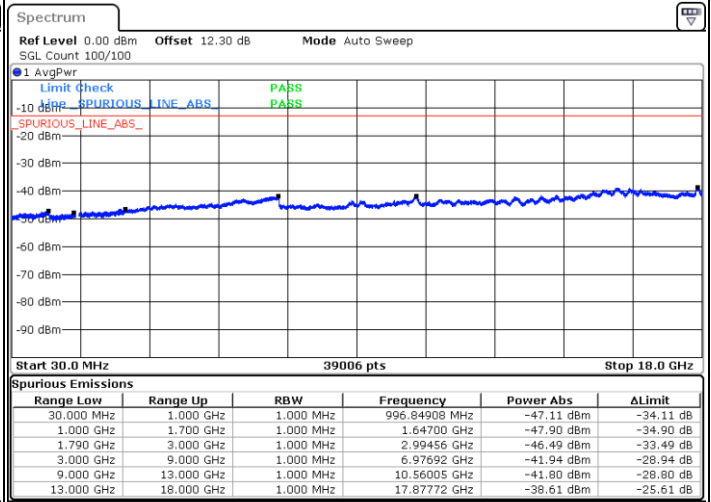

Date: 29 MAY 2020 05:37:27

LTE Band 66C / 20MHz+20MHz

QPSK

Lowest Channel / 1RB0 and 1RB99

Lowest Channel / 1RB99 and 1RB0

Date: 30 MAY 2020 04:40:51

Date: 30 MAY 2020 04:39:54

Lowest Channel / FullIRB

N/A

Date: 30 MAY 2020 04:45:40

LTE Band 66C / 20MHz+20MHz

QPSK

MiddleChannel / 1RB0 and 1RB99

Middle Channel / 1RB99 and 1RB0

Date: 30.MAY.2020 04:56:46

Date: 30.MAY.2020 04:57:43

Middle Channel / FullIRB

N/A

Date: 30.MAY.2020 04:51:56

LTE Band 66C / 20MHz+20MHz

QPSK

Highest Channel / 1RB0 and 1RB99

Highest Channel / 1RB99 and 1RB0

Date: 30.MAY.2020 05:30:07

Date: 30.MAY.2020 05:25:17

Highest Channel / FullIRB

N/A

Date: 30.MAY.2020 05:31:04

LTE Band 66C / 5MHz+20MHz

16QAM

Lowest Channel / 1RB0 and 1RB99

Lowest Channel / 1RB24 and 1RB0