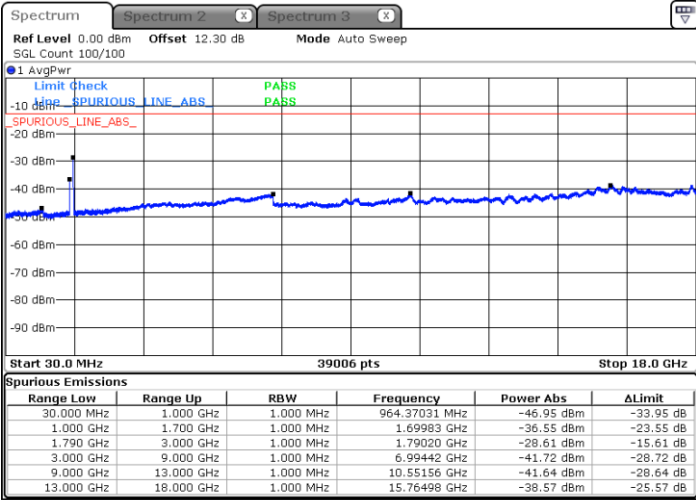

Highest Channel / FullIRB

N/A

Date: 29 MAY 2020 06:42:08

LTE Band 66C / 20MHz+10MHz

QPSK

Lowest Channel / 1RB0 and 1RB49

Lowest Channel / 1RB99 and 1RB0

Date: 29 MAY 2020 01:05:26

Date: 29 MAY 2020 01:04:14

Lowest Channel / FullIRB

N/A

Date: 29 MAY 2020 01:13:39

LTE Band 66C / 20MHz+10MHz

QPSK

Middle Channel / 1RB0 and 1RB49

Middle Channel / 1RB99 and 1RB0

Date: 29 MAY 2020 01:32:31

Date: 29 MAY 2020 01:33:44

Middle Channel / FullRB

N/A

Date: 29 MAY 2020 01:26:27

LTE Band 66C / 20MHz+10MHz

QPSK

Highest Channel / 1RB0 and 1RB49

Highest Channel / 1RB99 and 1RB0

Date: 29 MAY 2020 02:10:40

Date: 29 MAY 2020 02:04:36

Highest Channel / FullIRB

N/A

Date: 29 MAY 2020 02:11:53

LTE Band 66C / 20MHz+15MHz

QPSK