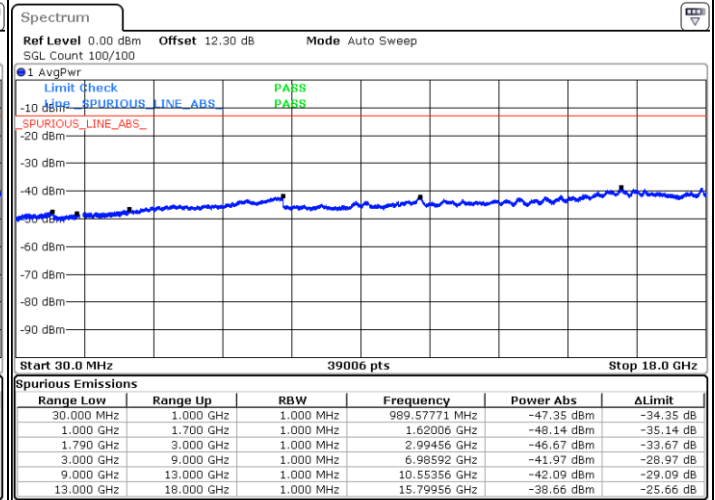

Date: 20 MAY 2020 07:25:07

LTE Band 66C / 10MHz+15MHz

16QAM

Highest Channel / 1RB0 and 1RB74

Highest Channel / 1RB49 and 1RB0

Date: 20.MAY.2020 07:58:47

Date: 20.MAY.2020 07:55:52

Highest Channel / FullIRB

N/A

Date: 20.MAY.2020 08:01:42

LTE Band 66C / 10MHz+20MHz

16QAM

Lowest Channel / 1RB0 and 1RB99

Lowest Channel / 1RB49 and 1RB0

Date: 21.MAY.2020 02:46:12

Date: 21.MAY.2020 02:43:18

Lowest Channel / FullIRB

N/A

Date: 21.MAY.2020 02:49:06

LTE Band 66C / 10MHz+20MHz

16QAM

Middle Channel / 1RB0 and 1RB9

Middle Channel / 1RB49 and 1RB0

Date: 21.MAY.2020 03:07:17

Date: 21.MAY.2020 03:10:11

Middle Channel / FullIRB

N/A

Date: 21.MAY.2020 02:59:04

LTE Band 66C / 10MHz+20MHz

16QAM

Highest Channel / 1RB0 and 1RB99

Highest Channel / 1RB49 and 1RB0