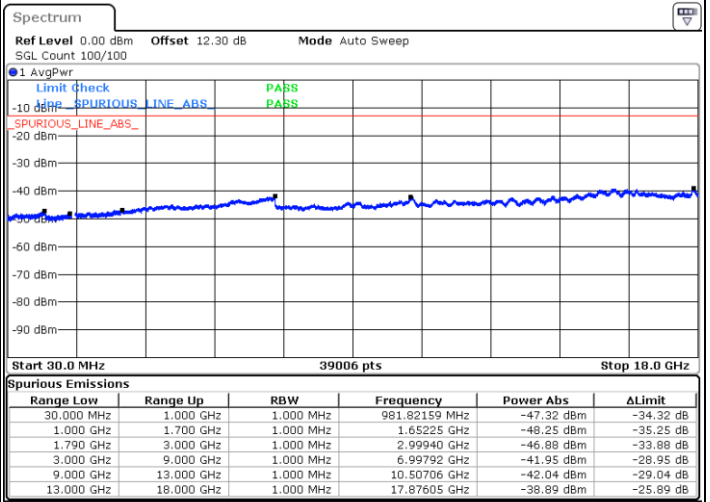

LTE Band 66C / 15MHz+10MHz

QPSK

Middle Channel / 1RB0 and 1RB49

Middle Channel / 1RB74 and 1RB0

Date: 21.MAY.2020 01:11:24

Date: 21.MAY.2020 01:30:02

Middle Channel / FullIRB

N/A

Date: 21.MAY.2020 01:22:02

LTE Band 66C / 15MHz+10MHz

QPSK

Highest Channel / 1RB0 and 1RB49

Highest Channel / 1RB74 and 1RB0

Date: 21.MAY.2020 01:58:48

Date: 21.MAY.2020 01:47:37

Highest Channel / FullIRB

N/A

Date: 21.MAY.2020 01:59:46

LTE Band 66C / 15MHz+15MHz

QPSK

Lowest Channel / 1RB0 and 1RB74

Lowest Channel / 1RB74 and 1RB0

Date: 29 MAY 2020 02:35:50

Date: 29 MAY 2020 02:34:38