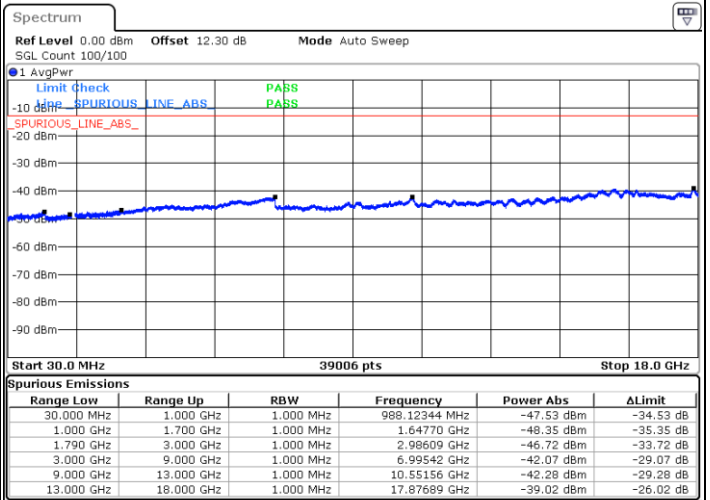

Highest Channel / 1RB0 and 1RB99

Highest Channel / 1RB24 and 1RB0

Date: 29 MAY 2020 08:06:05

Date: 29 MAY 2020 08:02:27

Highest Channel / FullIRB

N/A

Date: 29 MAY 2020 08:12:40

LTE Band 66C / 10MHz+15MHz

16QAM

Lowest Channel / 1RB0 and 1RB74

Lowest Channel / 1RB49 and 1RB0

Date: 20 MAY 2020 07:08:41

Date: 20 MAY 2020 07:05:49

Lowest Channel / FullIRB

N/A

Date: 20 MAY 2020 07:11:35

LTE Band 66C / 10MHz+15MHz

16QAM

MiddleChannel / 1RB0 and 1RB74

Middle Channel / 1RB49 and 1RB0

Date: 20 MAY 2020 07:28:02

Date: 20 MAY 2020 07:33:04

Middle Channel / FullIRB

N/A

Date: 20 MAY 2020 07:25:07

LTE Band 66C / 10MHz+15MHz

16QAM

Highest Channel / 1RB0 and 1RB74

Highest Channel / 1RB49 and 1RB0

Date: 20.MAY.2020 07:58:47

Date: 20.MAY.2020 07:55:52

Highest Channel / FullIRB