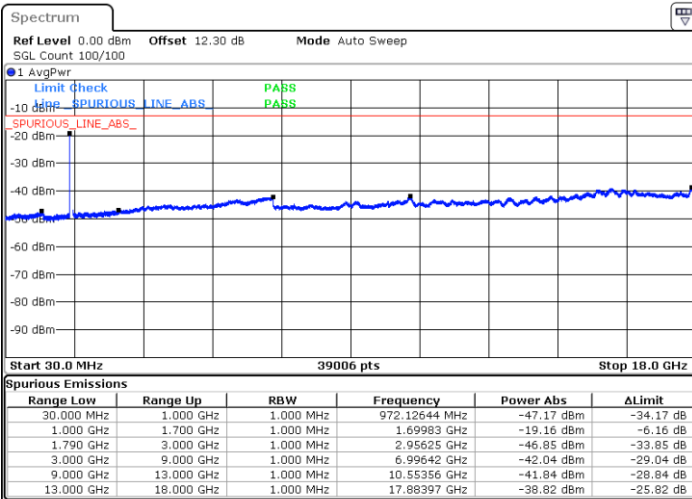

Date: 20 MAY 2020 07:25:07

LTE Band 66C / 10MHz+15MHz

16QAM

Highest Channel / 1RB0 and 1RB74

Highest Channel / 1RB49 and 1RB0

Date: 20.MAY.2020 07:58:47

Date: 20.MAY.2020 07:55:52

Highest Channel / FullIRB

N/A

Date: 20.MAY.2020 08:01:42

LTE Band 66C / 10MHz+20MHz

16QAM

Lowest Channel / 1RB0 and 1RB99

Lowest Channel / 1RB49 and 1RB0

Date: 21.MAY.2020 02:46:12

Date: 21.MAY.2020 02:43:18

Lowest Channel / FullIRB

N/A

Date: 21.MAY.2020 02:49:06

LTE Band 66C / 10MHz+20MHz

16QAM

Middle Channel / 1RB0 and 1RB9

Middle Channel / 1RB49 and 1RB0

Date: 21.MAY.2020 03:07:17

Date: 21.MAY.2020 03:10:11

Middle Channel / FullIRB

N/A

Date: 21.MAY.2020 02:59:04

LTE Band 66C / 10MHz+20MHz

16QAM

Highest Channel / 1RB0 and 1RB99

Highest Channel / 1RB49 and 1RB0