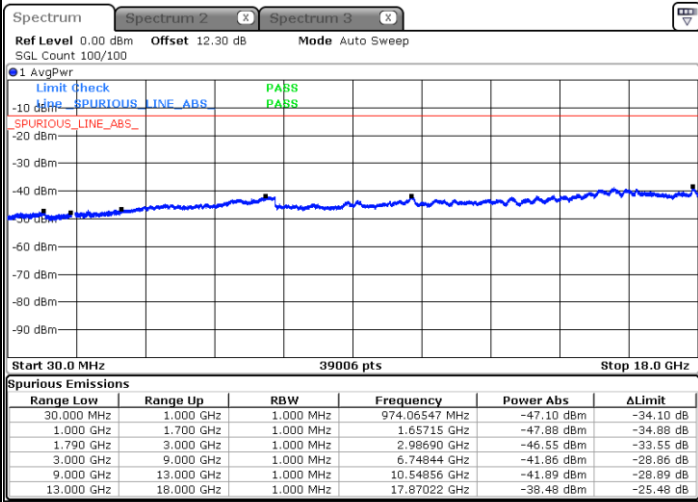

Date: 30.MAY.2020 05:25:17

Highest Channel / FullIRB

N/A

Date: 30.MAY.2020 05:31:04

LTE Band 66C / 5MHz+20MHz

16QAM

Lowest Channel / 1RB0 and 1RB99

Lowest Channel / 1RB24 and 1RB0

Date: 29 MAY 2020 07:09:38

Date: 29 MAY 2020 07:06:00

Lowest Channel / FullIRB

N/A

Date: 29 MAY 2020 07:13:16

LTE Band 66C / 5MHz+20MHz

16QAM

Middle Channel / 1RB0 and 1RB9

Middle Channel / 1RB24 and 1RB0

Date: 29 MAY 2020 07:25:20

Date: 29 MAY 2020 07:28:58

Middle Channel / FullIRB

N/A

Date: 29 MAY 2020 07:21:41

LTE Band 66C / 5MHz+20MHz

16QAM

Highest Channel / 1RB0 and 1RB99

Highest Channel / 1RB24 and 1RB0

Date: 29 MAY 2020 08:06:05

Date: 29 MAY 2020 08:02:27

Highest Channel / FullIRB

N/A

Date: 29 MAY 2020 08:12:40

LTE Band 66C / 10MHz+15MHz