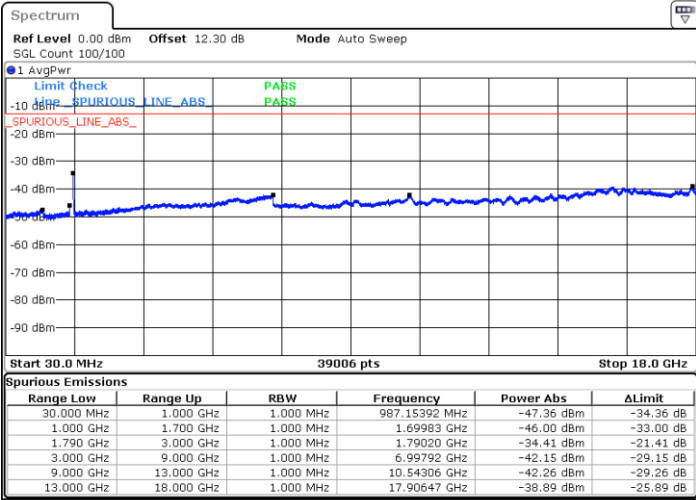

LTE Band 66C / 10MHz+15MHz

16QAM

MiddleChannel / 1RB0 and 1RB74

Middle Channel / 1RB49 and 1RB0

Date: 20 MAY 2020 07:28:02

Date: 20 MAY 2020 07:33:04

Middle Channel / FullIRB

N/A

Date: 20 MAY 2020 07:25:07

LTE Band 66C / 10MHz+15MHz

16QAM

Highest Channel / 1RB0 and 1RB74

Highest Channel / 1RB49 and 1RB0

Date: 20.MAY.2020 07:58:47

Date: 20.MAY.2020 07:55:52

Highest Channel / FullIRB

N/A

Date: 20.MAY.2020 08:01:42

LTE Band 66C / 10MHz+20MHz

16QAM

Lowest Channel / 1RB0 and 1RB99

Lowest Channel / 1RB49 and 1RB0

Date: 21.MAY.2020 02:46:12

Date: 21.MAY.2020 02:43:18

Lowest Channel / FullIRB

N/A

Date: 21.MAY.2020 02:49:06

LTE Band 66C / 10MHz+20MHz

16QAM

Middle Channel / 1RB0 and 1RB9

Middle Channel / 1RB49 and 1RB0

Date: 21.MAY.2020 03:07:17