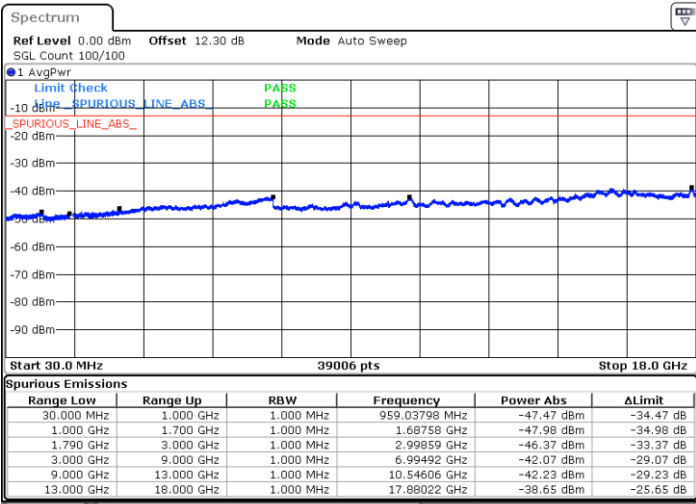

Date: 29 MAY 2020 07:09:38

Date: 29 MAY 2020 07:06:00

Lowest Channel / FullIRB

N/A

Date: 29 MAY 2020 07:13:16

LTE Band 66C / 5MHz+20MHz

16QAM

Middle Channel / 1RB0 and 1RB9

Middle Channel / 1RB24 and 1RB0

Date: 29 MAY 2020 07:25:20

Date: 29 MAY 2020 07:28:58

Middle Channel / FullIRB

N/A

Date: 29 MAY 2020 07:21:41

LTE Band 66C / 5MHz+20MHz

16QAM

Highest Channel / 1RB0 and 1RB99

Highest Channel / 1RB24 and 1RB0

Date: 29 MAY 2020 08:06:05

Date: 29 MAY 2020 08:02:27

Highest Channel / FullIRB

N/A

Date: 29 MAY 2020 08:12:40

LTE Band 66C / 10MHz+15MHz

16QAM

Lowest Channel / 1RB0 and 1RB74

Lowest Channel / 1RB49 and 1RB0

Date: 20 MAY 2020 07:08:41

Date: 20 MAY 2020 07:05:49

Lowest Channel / FullIRB

N/A

Date: 20 MAY 2020 07:11:35