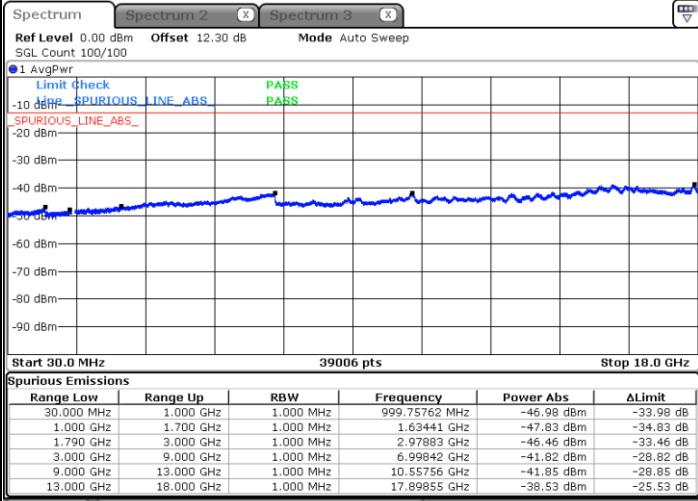

Date: 29 MAY 2020 06:06:10

LTE Band 66C / 20MHz+5MHz

QPSK

Middle Channel / 1RB0 and 1RB24

Middle Channel / 1RB99 and 1RB0

Date: 29.MAY.2020 06:17:54

Date: 29.MAY.2020 06:19:06

Middle Channel / FullIRB

N/A

Date: 29.MAY.2020 06:11:50

LTE Band 66C / 20MHz+5MHz

QPSK

Highest Channel / 1RB0 and 1RB24

Highest Channel / 1RB99 and 1RB0

Date: 29 MAY 2020 06:40:55

Date: 29 MAY 2020 06:34:52

Highest Channel / FullIRB

N/A

Date: 29 MAY 2020 06:42:08

LTE Band 66C / 20MHz+10MHz

QPSK

Lowest Channel / 1RB0 and 1RB49

Lowest Channel / 1RB99 and 1RB0

Date: 29 MAY 2020 01:05:26

Date: 29 MAY 2020 01:04:14

Lowest Channel / FullIRB

N/A

Date: 29 MAY 2020 01:13:39

LTE Band 66C / 20MHz+10MHz

QPSK

Middle Channel / 1RB0 and 1RB49

Middle Channel / 1RB99 and 1RB0