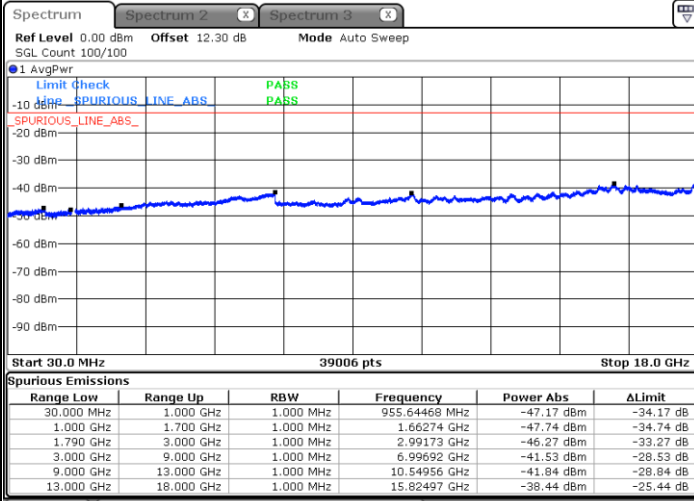

Lowest Channel / 1RB0 and 1RB74

Lowest Channel / 1RB99 and 1RB0

Date: 29 MAY 2020 04:49:22

Date: 29 MAY 2020 04:48:09

Lowest Channel / FullIRB

N/A

Date: 29 MAY 2020 04:55:27

LTE Band 66C / 20MHz+15MHz

QPSK

Middle Channel / 1RB0 and 1RB74

Middle Channel / 1RB99 and 1RB0

Date: 29 MAY 2020 05:06:51

Date: 29 MAY 2020 05:08:03

Middle Channel / FullIRB

N/A

Date: 29 MAY 2020 05:00:46

LTE Band 66C / 20MHz+15MHz

QPSK

Highest Channel / 1RB0 and 1RB74

Highest Channel / 1RB99 and 1RB0

Date: 29 MAY 2020 05:36:14

Date: 29 MAY 2020 05:24:04

Highest Channel / FullIRB

N/A

Date: 29 MAY 2020 05:37:27

LTE Band 66C / 20MHz+20MHz

QPSK

Lowest Channel / 1RB0 and 1RB99

Lowest Channel / 1RB99 and 1RB0

Date: 30 MAY 2020 04:40:51

Date: 30 MAY 2020 04:39:54

Lowest Channel / FullIRB