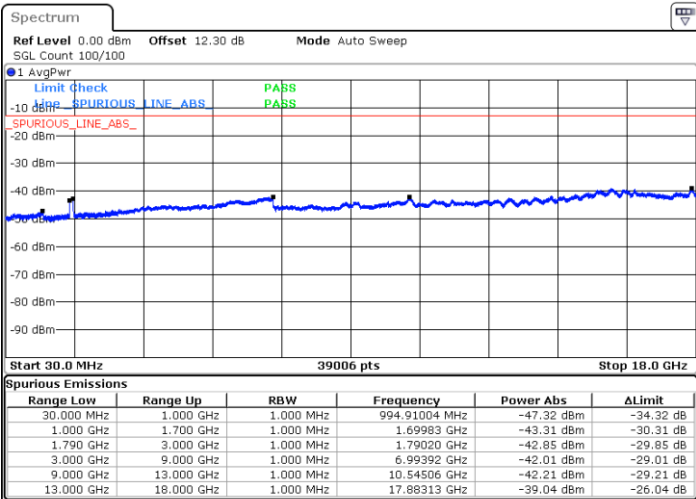

Highest Channel / 1RB0 and 1RB99

Highest Channel / 1RB24 and 1RB0

Date: 29 MAY 2020 08:06:05

Date: 29 MAY 2020 08:02:27

Highest Channel / FullIRB

N/A

Date: 29 MAY 2020 08:12:40

LTE Band 66C / 10MHz+15MHz

16QAM

Lowest Channel / 1RB0 and 1RB74

Lowest Channel / 1RB49 and 1RB0

Date: 20 MAY 2020 07:08:41

Date: 20 MAY 2020 07:05:49

Lowest Channel / FullIRB

N/A

Date: 20 MAY 2020 07:11:35

LTE Band 66C / 10MHz+15MHz

16QAM

MiddleChannel / 1RB0 and 1RB74

Middle Channel / 1RB49 and 1RB0

Date: 20 MAY 2020 07:28:02

Date: 20 MAY 2020 07:33:04

Middle Channel / FullIRB

N/A

Date: 20 MAY 2020 07:25:07

LTE Band 66C / 10MHz+15MHz

16QAM

Highest Channel / 1RB0 and 1RB74

Highest Channel / 1RB49 and 1RB0

Date: 20.MAY.2020 07:58:47

Date: 20.MAY.2020 07:55:52

Highest Channel / FullIRB