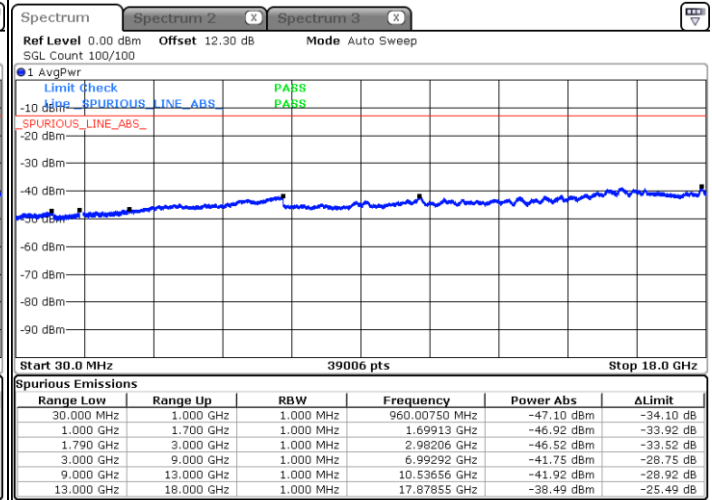

Middle Channel / FullIRB

N/A

Date: 30.MAY.2020 04:51:56

LTE Band 66C / 20MHz+20MHz

QPSK

Highest Channel / 1RB0 and 1RB99

Highest Channel / 1RB99 and 1RB0

Date: 30.MAY.2020 05:30:07

Date: 30.MAY.2020 05:25:17

Highest Channel / FullIRB

N/A

Date: 30.MAY.2020 05:31:04

LTE Band 66C / 5MHz+20MHz

16QAM

Lowest Channel / 1RB0 and 1RB99

Lowest Channel / 1RB24 and 1RB0

Date: 29 MAY 2020 07:09:38

Date: 29 MAY 2020 07:06:00

Lowest Channel / FullIRB

N/A

Date: 29 MAY 2020 07:13:16

LTE Band 66C / 5MHz+20MHz

16QAM

Middle Channel / 1RB0 and 1RB9

Highest Channel / 1RB0 and 1RB99

Highest Channel / 1RB24 and 1RB0

Date: 29 MAY 2020 08:06:05

Date: 29 MAY 2020 08:02:27

Highest Channel / FullIRB

N/A

Date: 29 MAY 2020 08:12:40

LTE Band 66C / 10MHz+15MHz