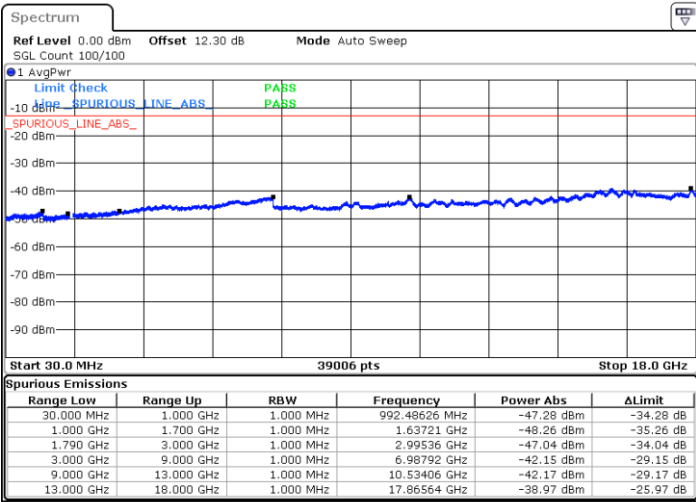

LTE Band 66C / 10MHz+15MHz

16QAM

MiddleChannel / 1RB0 and 1RB74

Middle Channel / 1RB49 and 1RB0

Date: 20 MAY 2020 07:28:02

Date: 20 MAY 2020 07:33:04

Middle Channel / FullIRB

N/A

Date: 20 MAY 2020 07:25:07

LTE Band 66C / 10MHz+15MHz

16QAM

Highest Channel / 1RB0 and 1RB74

Highest Channel / 1RB49 and 1RB0

Date: 20.MAY.2020 07:58:47

Date: 20.MAY.2020 07:55:52

Highest Channel / FullIRB

N/A

Date: 20.MAY.2020 08:01:42

LTE Band 66C / 10MHz+20MHz

16QAM

Lowest Channel / 1RB0 and 1RB99

Lowest Channel / 1RB49 and 1RB0

Date: 21.MAY.2020 02:46:12

Date: 21.MAY.2020 02:43:18

Lowest Channel / FullIRB

N/A

Date: 21.MAY.2020 02:49:06

LTE Band 66C / 10MHz+20MHz

16QAM

Middle Channel / 1RB0 and 1RB9

Middle Channel / 1RB49 and 1RB0

Date: 21.MAY.2020 03:07:17