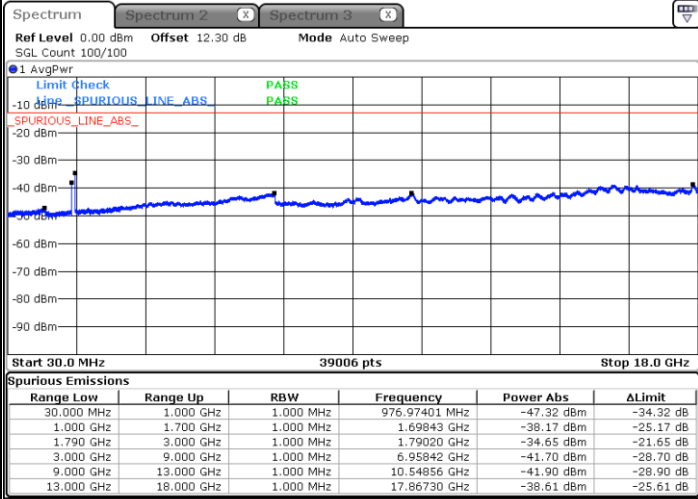

LTE Band 66C / 20MHz+5MHz

QPSK

Lowest Channel / 1RB0 and 1RB24

Lowest Channel / 1RB99 and 1RB0

Date: 29 MAY 2020 06:00:06

Date: 29 MAY 2020 05:58:54

Lowest Channel / FullIRB

N/A

Date: 29 MAY 2020 06:06:10

LTE Band 66C / 20MHz+5MHz

QPSK

Middle Channel / 1RB0 and 1RB24

Middle Channel / 1RB99 and 1RB0

Date: 29.MAY.2020 06:17:54

Date: 29.MAY.2020 06:19:06

Middle Channel / FullIRB

N/A

Date: 29.MAY.2020 06:11:50

LTE Band 66C / 20MHz+5MHz

QPSK

Highest Channel / 1RB0 and 1RB24

Highest Channel / 1RB99 and 1RB0

Date: 29 MAY 2020 06:40:55

Date: 29 MAY 2020 06:34:52

Highest Channel / FullIRB

N/A

Date: 29 MAY 2020 06:42:08

LTE Band 66C / 20MHz+10MHz

QPSK

Lowest Channel / 1RB0 and 1RB49

Lowest Channel / 1RB99 and 1RB0

Date: 29 MAY 2020 01:05:26