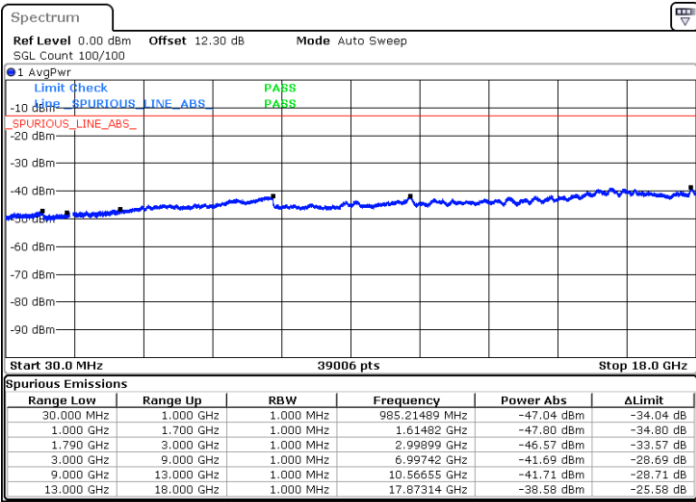

LTE Band 66C / 20MHz+15MHz

QPSK

Highest Channel / 1RB0 and 1RB74

Highest Channel / 1RB99 and 1RB0

Date: 29 MAY 2020 05:36:14

Date: 29 MAY 2020 05:24:04

Highest Channel / FullIRB

N/A

Date: 29 MAY 2020 05:37:27

LTE Band 66C / 20MHz+20MHz

QPSK

Lowest Channel / 1RB0 and 1RB99

Lowest Channel / 1RB99 and 1RB0

Date: 30 MAY 2020 04:40:51

Date: 30 MAY 2020 04:39:54

Lowest Channel / FullIRB

N/A

Date: 30 MAY 2020 04:45:40

LTE Band 66C / 20MHz+20MHz

QPSK

MiddleChannel / 1RB0 and 1RB99

Middle Channel / 1RB99 and 1RB0

Date: 30.MAY.2020 04:56:46

Date: 30.MAY.2020 04:57:43

Middle Channel / FullIRB

N/A

Date: 30.MAY.2020 04:51:56

LTE Band 66C / 20MHz+20MHz

QPSK

Highest Channel / 1RB0 and 1RB99

Highest Channel / 1RB99 and 1RB0

Date: 30.MAY.2020 05:30:07