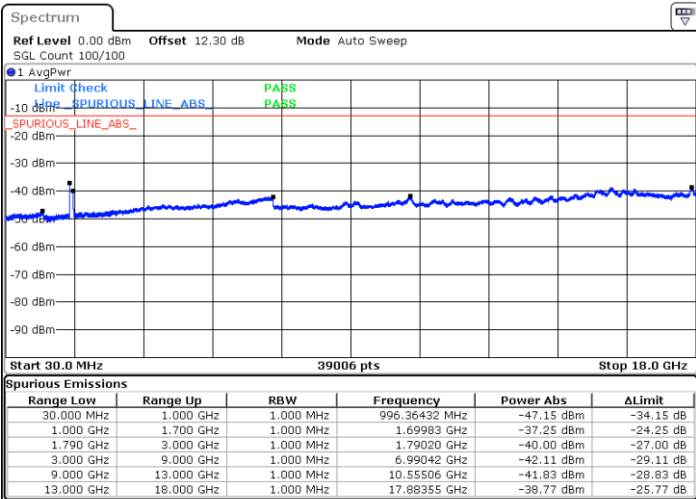

Date: 20 MAY 2020 07:25:07

LTE Band 66C / 10MHz+15MHz

16QAM

Highest Channel / 1RB0 and 1RB74

Highest Channel / 1RB49 and 1RB0

Date: 20.MAY.2020 07:58:47

Date: 20.MAY.2020 07:55:52

Highest Channel / FullIRB

N/A

Date: 20.MAY.2020 08:01:42

LTE Band 66C / 10MHz+20MHz

16QAM

Lowest Channel / 1RB0 and 1RB99

Lowest Channel / 1RB49 and 1RB0

Date: 21.MAY.2020 02:46:12

Date: 21.MAY.2020 02:43:18

Lowest Channel / FullIRB

N/A

Date: 21.MAY.2020 02:49:06

LTE Band 66C / 10MHz+20MHz

16QAM

Middle Channel / 1RB0 and 1RB9

Middle Channel / 1RB49 and 1RB0

Date: 21.MAY.2020 03:07:17

Date: 21.MAY.2020 03:10:11

Middle Channel / FullIRB

N/A

Date: 21.MAY.2020 02:59:04

LTE Band 66C / 10MHz+20MHz

16QAM

Highest Channel / 1RB0 and 1RB99

Highest Channel / 1RB49 and 1RB0