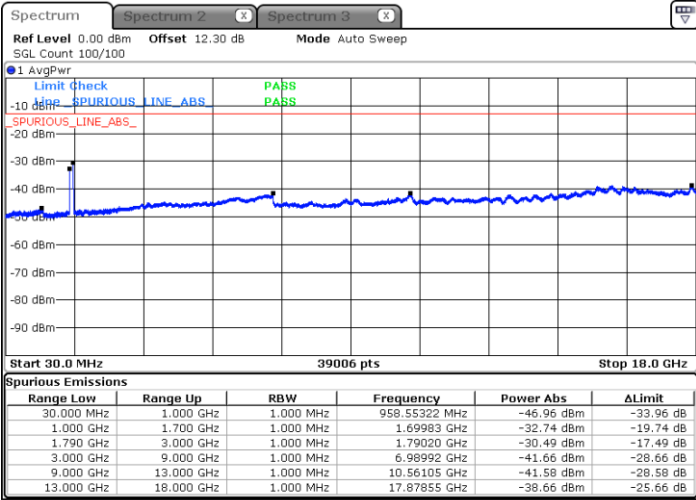

Lowest Channel / 1RB0 and 1RB74

Lowest Channel / 1RB99 and 1RB0

Date: 29 MAY 2020 04:49:22

Date: 29 MAY 2020 04:48:09

Lowest Channel / FullIRB

N/A

Date: 29 MAY 2020 04:55:27

LTE Band 66C / 20MHz+15MHz

QPSK

Middle Channel / 1RB0 and 1RB74

Middle Channel / 1RB99 and 1RB0

Date: 29 MAY 2020 05:06:51

Date: 29 MAY 2020 05:08:03

Middle Channel / FullIRB

N/A

Date: 29 MAY 2020 05:00:46

LTE Band 66C / 20MHz+15MHz

QPSK

Highest Channel / 1RB0 and 1RB74

Highest Channel / 1RB99 and 1RB0

Date: 29 MAY 2020 05:36:14

Date: 29 MAY 2020 05:24:04

Highest Channel / FullIRB

N/A

Date: 29 MAY 2020 05:37:27

LTE Band 66C / 20MHz+20MHz

QPSK

Lowest Channel / 1RB0 and 1RB99

Lowest Channel / 1RB99 and 1RB0

Date: 30 MAY 2020 04:40:51

Date: 30 MAY 2020 04:39:54

Lowest Channel / FullIRB