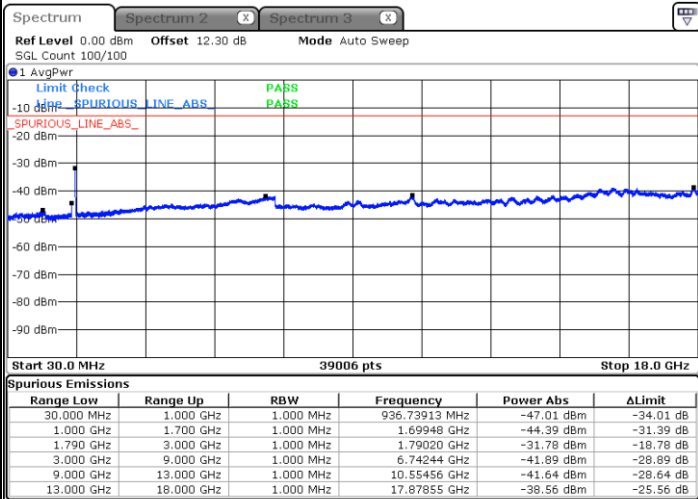

Date: 29 MAY 2020 01:04:14

Lowest Channel / FullIRB

N/A

Date: 29 MAY 2020 01:13:39

LTE Band 66C / 20MHz+10MHz

QPSK

Middle Channel / 1RB0 and 1RB49

Middle Channel / 1RB99 and 1RB0

Date: 29 MAY 2020 01:32:31

Date: 29 MAY 2020 01:33:44

Middle Channel / FullRB

N/A

Date: 29 MAY 2020 01:26:27

LTE Band 66C / 20MHz+10MHz

QPSK

Highest Channel / 1RB0 and 1RB49

Highest Channel / 1RB99 and 1RB0

Date: 29 MAY 2020 02:10:40

Date: 29 MAY 2020 02:04:36

Highest Channel / FullIRB

N/A

Date: 29 MAY 2020 02:11:53

LTE Band 66C / 20MHz+15MHz

QPSK

Lowest Channel / 1RB0 and 1RB74

Lowest Channel / 1RB99 and 1RB0

Date: 29 MAY 2020 04:49:22

Date: 29 MAY 2020 04:48:09

Lowest Channel / FullIRB

N/A

Date: 29 MAY 2020 04:55:27

LTE Band 66C / 20MHz+15MHz