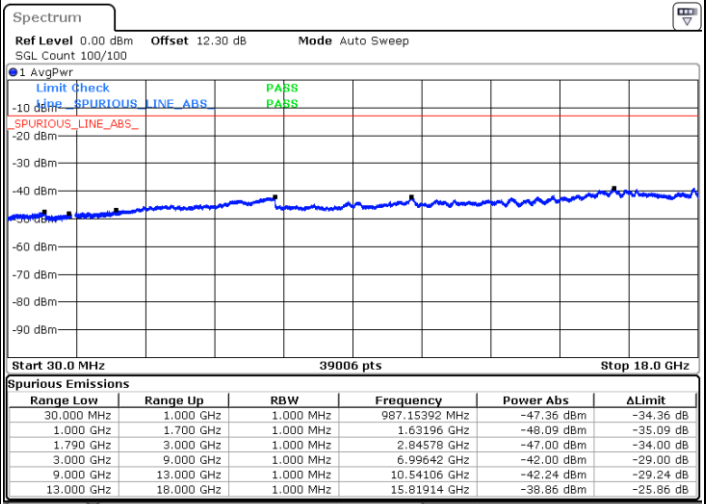

Date: 29 MAY 2020 07:09:38

Date: 29 MAY 2020 07:06:00

Lowest Channel / FullIRB

N/A

Date: 29 MAY 2020 07:13:16

LTE Band 66C / 5MHz+20MHz

16QAM

Middle Channel / 1RB0 and 1RB9

Middle Channel / 1RB24 and 1RB0

Date: 29 MAY 2020 07:25:20

Date: 29 MAY 2020 07:28:58

Middle Channel / FullIRB

N/A

Date: 29 MAY 2020 07:21:41

LTE Band 66C / 5MHz+20MHz

16QAM

Highest Channel / 1RB0 and 1RB99

Highest Channel / 1RB24 and 1RB0

Date: 29 MAY 2020 08:06:05

Date: 29 MAY 2020 08:02:27

Highest Channel / FullIRB

N/A

Date: 29 MAY 2020 08:12:40

LTE Band 66C / 10MHz+15MHz

16QAM

Lowest Channel / 1RB0 and 1RB74

Lowest Channel / 1RB49 and 1RB0

Date: 20 MAY 2020 07:08:41

Date: 20 MAY 2020 07:05:49

Lowest Channel / FullIRB

N/A

Date: 20 MAY 2020 07:11:35