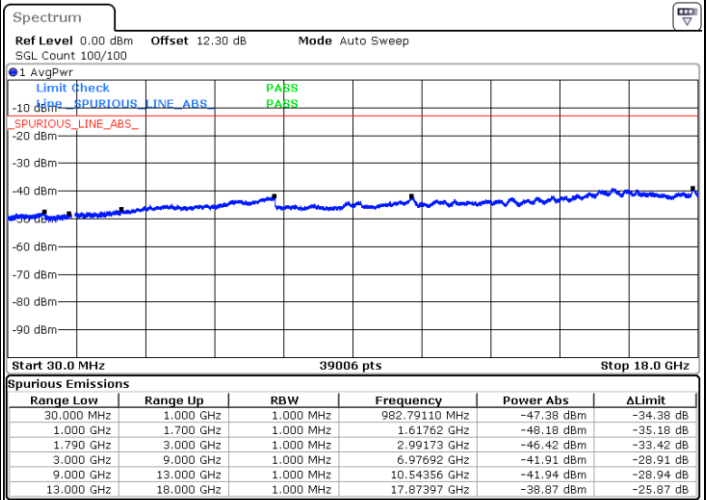

LTE Band 66C / 15MHz+10MHz

QPSK

Middle Channel / 1RB0 and 1RB49

Middle Channel / 1RB74 and 1RB0

Date: 21.MAY.2020 01:11:24

Date: 21.MAY.2020 01:30:02

Middle Channel / FullIRB

N/A

Date: 21.MAY.2020 01:22:02

LTE Band 66C / 15MHz+10MHz

QPSK

Highest Channel / 1RB0 and 1RB49

Highest Channel / 1RB74 and 1RB0

Date: 21.MAY.2020 01:58:48

Date: 21.MAY.2020 01:47:37

Highest Channel / FullIRB

N/A

Date: 21.MAY.2020 01:59:46

LTE Band 66C / 15MHz+15MHz

QPSK

Lowest Channel / 1RB0 and 1RB74

Lowest Channel / 1RB74 and 1RB0

Date: 29 MAY 2020 02:35:50

Date: 29 MAY 2020 02:34:38

Lowest Channel / FullIRB

N/A

Date: 29 MAY 2020 02:41:54

LTE Band 66C / 15MHz+15MHz

QPSK

Middle Channel / 1RB0 and 1RB74

Middle Channel / 1RB74 and 1RB0

Date: 29 MAY 2020 02:55:04