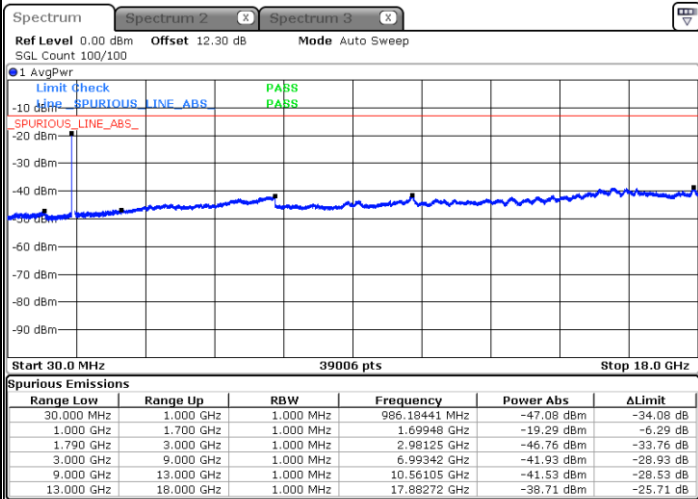

Middle Channel / FullIRB

N/A

Date: 30.MAY.2020 04:51:56

LTE Band 66C / 20MHz+20MHz

QPSK

Highest Channel / 1RB0 and 1RB99

Highest Channel / 1RB99 and 1RB0

Date: 30.MAY.2020 05:30:07

Date: 30.MAY.2020 05:25:17

Highest Channel / FullIRB

N/A

Date: 30.MAY.2020 05:31:04

LTE Band 66C / 5MHz+20MHz

16QAM

Lowest Channel / 1RB0 and 1RB99

Lowest Channel / 1RB24 and 1RB0

Date: 29 MAY 2020 07:09:38

Date: 29 MAY 2020 07:06:00

Lowest Channel / FullIRB

N/A

Date: 29 MAY 2020 07:13:16

LTE Band 66C / 5MHz+20MHz

16QAM

Middle Channel / 1RB0 and 1RB9

Highest Channel / 1RB0 and 1RB99

Highest Channel / 1RB24 and 1RB0

Date: 29 MAY 2020 08:06:05

Date: 29 MAY 2020 08:02:27

Highest Channel / FullIRB

N/A

Date: 29 MAY 2020 08:12:40

LTE Band 66C / 10MHz+15MHz