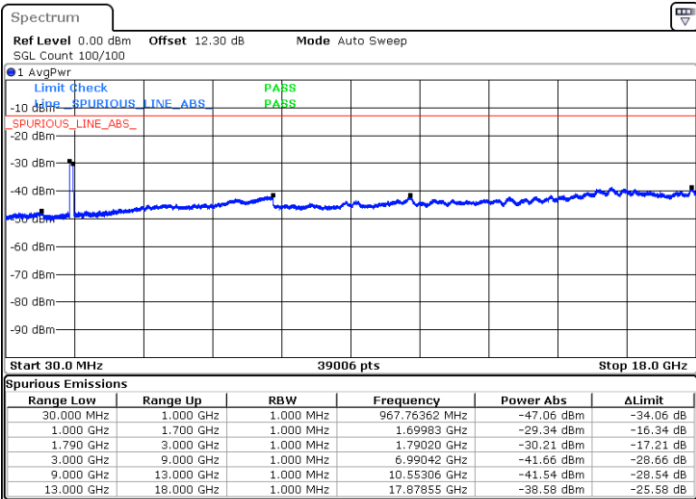

Date: 29 MAY 2020 05:37:27

LTE Band 66C / 20MHz+20MHz

QPSK

Lowest Channel / 1RB0 and 1RB99

Lowest Channel / 1RB99 and 1RB0

Date: 30 MAY 2020 04:40:51

Date: 30 MAY 2020 04:39:54

Lowest Channel / FullIRB

N/A

Date: 30 MAY 2020 04:45:40

LTE Band 66C / 20MHz+20MHz

QPSK

MiddleChannel / 1RB0 and 1RB99

Middle Channel / 1RB99 and 1RB0

Date: 30.MAY.2020 04:56:46

Date: 30.MAY.2020 04:57:43

Middle Channel / FullIRB

N/A

Date: 30.MAY.2020 04:51:56

LTE Band 66C / 20MHz+20MHz

QPSK

Highest Channel / 1RB0 and 1RB99

Highest Channel / 1RB99 and 1RB0

Date: 30.MAY.2020 05:30:07

Date: 30.MAY.2020 05:25:17

Highest Channel / FullIRB

N/A

Date: 30.MAY.2020 05:31:04

LTE Band 66C / 5MHz+20MHz

16QAM

Lowest Channel / 1RB0 and 1RB99

Lowest Channel / 1RB24 and 1RB0