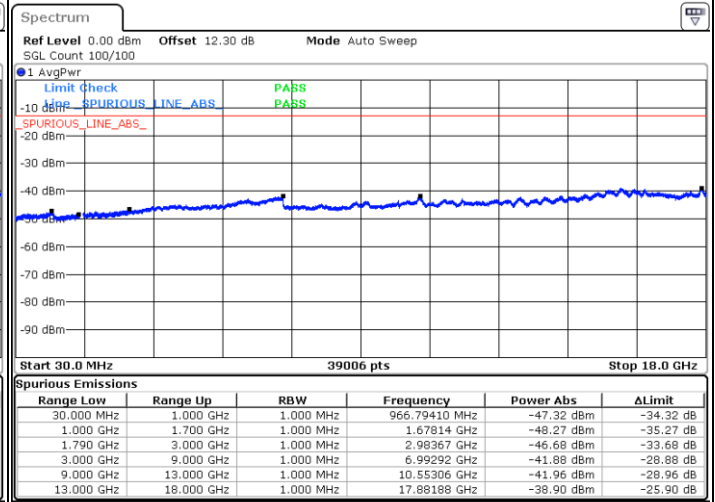

Date: 21.MAY.2020 03:38:31