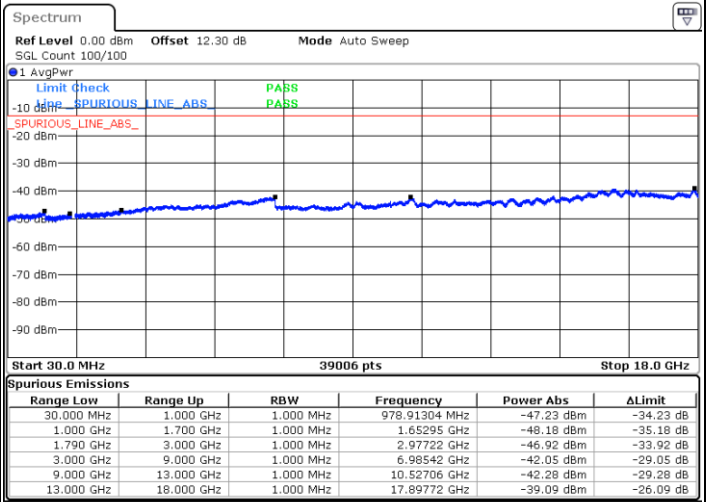

LTE Band 66C / 10MHz+15MHz

16QAM

MiddleChannel / 1RB0 and 1RB74

Middle Channel / 1RB49 and 1RB0

Date: 20 MAY 2020 07:28:02

Date: 20 MAY 2020 07:33:04

Middle Channel / FullIRB

N/A

Date: 20 MAY 2020 07:25:07

LTE Band 66C / 10MHz+15MHz

16QAM

Highest Channel / 1RB0 and 1RB74

Highest Channel / 1RB49 and 1RB0

Date: 20.MAY.2020 07:58:47

Date: 20.MAY.2020 07:55:52

Highest Channel / FullIRB

N/A

Date: 20.MAY.2020 08:01:42

LTE Band 66C / 10MHz+20MHz

16QAM

Lowest Channel / 1RB0 and 1RB99

Lowest Channel / 1RB49 and 1RB0

Date: 21.MAY.2020 02:46:12

Date: 21.MAY.2020 02:43:18

Lowest Channel / FullIRB

N/A

Date: 21.MAY.2020 02:49:06

LTE Band 66C / 10MHz+20MHz

16QAM

Middle Channel / 1RB0 and 1RB9

Middle Channel / 1RB49 and 1RB0

Date: 21.MAY.2020 03:07:17