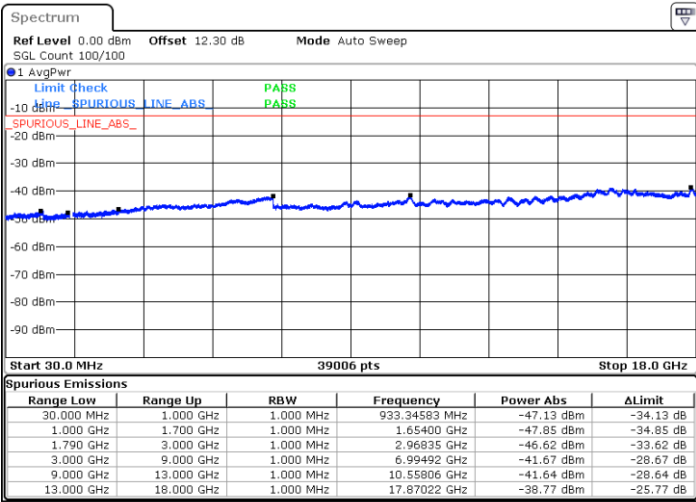

N/A

Date: 30 MAY 2020 04:45:40

LTE Band 66C / 20MHz+20MHz

QPSK

MiddleChannel / 1RB0 and 1RB99

Middle Channel / 1RB99 and 1RB0

Date: 30.MAY.2020 04:56:46

Date: 30.MAY.2020 04:57:43

Middle Channel / FullIRB

N/A

Date: 30.MAY.2020 04:51:56

LTE Band 66C / 20MHz+20MHz

QPSK

Highest Channel / 1RB0 and 1RB99

Highest Channel / 1RB99 and 1RB0

Date: 30.MAY.2020 05:30:07

Date: 30.MAY.2020 05:25:17

Highest Channel / FullIRB

N/A

Date: 30.MAY.2020 05:31:04

LTE Band 66C / 5MHz+20MHz

16QAM

Lowest Channel / 1RB0 and 1RB99

Lowest Channel / 1RB24 and 1RB0

Date: 29 MAY 2020 07:09:38

Date: 29 MAY 2020 07:06:00

Lowest Channel / FullIRB

N/A

Date: 29 MAY 2020 07:13:16

LTE Band 66C / 5MHz+20MHz

16QAM

Middle Channel / 1RB0 and 1RB9