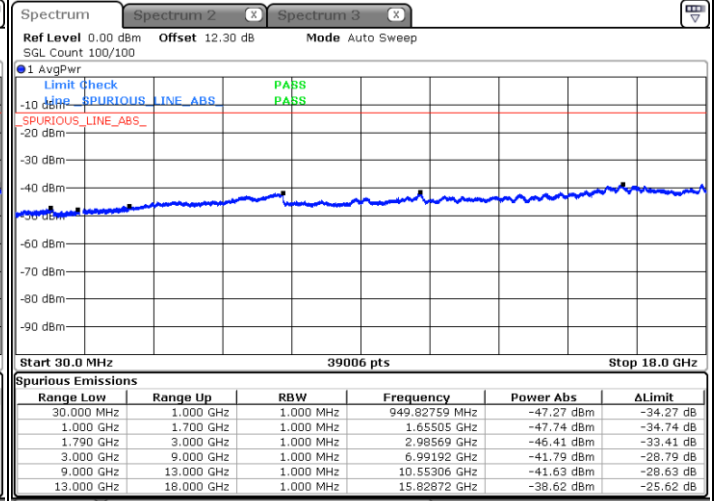

Date: 29 MAY 2020 06:06:10

LTE Band 66C / 20MHz+5MHz

QPSK

Middle Channel / 1RB0 and 1RB24

Middle Channel / 1RB99 and 1RB0

Date: 29.MAY.2020 06:17:54

Date: 29.MAY.2020 06:19:06

Middle Channel / FullIRB

N/A

Date: 29.MAY.2020 06:11:50

LTE Band 66C / 20MHz+5MHz

QPSK

Highest Channel / 1RB0 and 1RB24

Highest Channel / 1RB99 and 1RB0

Date: 29 MAY 2020 06:40:55

Date: 29 MAY 2020 06:34:52

Highest Channel / FullIRB

N/A

Date: 29 MAY 2020 06:42:08

LTE Band 66C / 20MHz+10MHz

QPSK

Lowest Channel / 1RB0 and 1RB49

Lowest Channel / 1RB99 and 1RB0

Date: 29 MAY 2020 01:05:26

Date: 29 MAY 2020 01:04:14

Lowest Channel / FullIRB

N/A

Date: 29 MAY 2020 01:13:39

LTE Band 66C / 20MHz+10MHz

QPSK

Middle Channel / 1RB0 and 1RB49

Middle Channel / 1RB99 and 1RB0