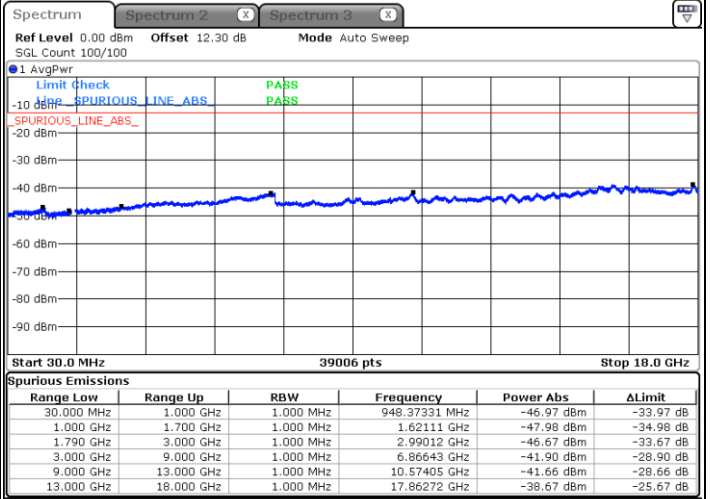

Highest Channel / FullIRB

N/A

Date: 29 MAY 2020 06:42:08

LTE Band 66C / 20MHz+10MHz

QPSK

Lowest Channel / 1RB0 and 1RB49

Lowest Channel / 1RB99 and 1RB0

Date: 29 MAY 2020 01:05:26

Date: 29 MAY 2020 01:04:14

Lowest Channel / FullIRB

N/A

Date: 29 MAY 2020 01:13:39

LTE Band 66C / 20MHz+10MHz

QPSK

Middle Channel / 1RB0 and 1RB49

Middle Channel / 1RB99 and 1RB0

Date: 29 MAY 2020 01:32:31

Date: 29 MAY 2020 01:33:44

Middle Channel / FullRB

N/A

Date: 29 MAY 2020 01:26:27

LTE Band 66C / 20MHz+10MHz

QPSK

Highest Channel / 1RB0 and 1RB49

Highest Channel / 1RB99 and 1RB0

Date: 29 MAY 2020 02:10:40

Date: 29 MAY 2020 02:04:36

Highest Channel / FullIRB

N/A

Date: 29 MAY 2020 02:11:53

LTE Band 66C / 20MHz+15MHz

QPSK