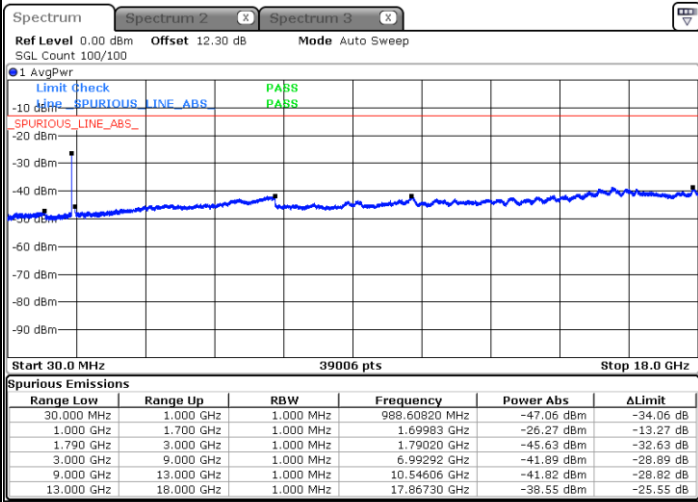

QPSK

Highest Channel / 1RB0 and 1RB99

Highest Channel / 1RB74 and 1RB0

Date: 29 MAY 2020 04:27:44

Date: 29 MAY 2020 04:21:40

Highest Channel / FullIRB

N/A

Date: 29 MAY 2020 04:28:57

LTE Band 66C / 20MHz+5MHz

QPSK

Lowest Channel / 1RB0 and 1RB24

Lowest Channel / 1RB99 and 1RB0

Date: 29 MAY 2020 06:00:06

Date: 29 MAY 2020 05:58:54

Lowest Channel / FullIRB

N/A

Date: 29 MAY 2020 06:06:10

LTE Band 66C / 20MHz+5MHz

QPSK

Middle Channel / 1RB0 and 1RB24

Middle Channel / 1RB99 and 1RB0

Date: 29.MAY.2020 06:17:54

Date: 29.MAY.2020 06:19:06

Middle Channel / FullIRB

N/A

Date: 29.MAY.2020 06:11:50

LTE Band 66C / 20MHz+5MHz

QPSK

Highest Channel / 1RB0 and 1RB24

Highest Channel / 1RB99 and 1RB0

Date: 29 MAY 2020 06:40:55

Date: 29 MAY 2020 06:34:52