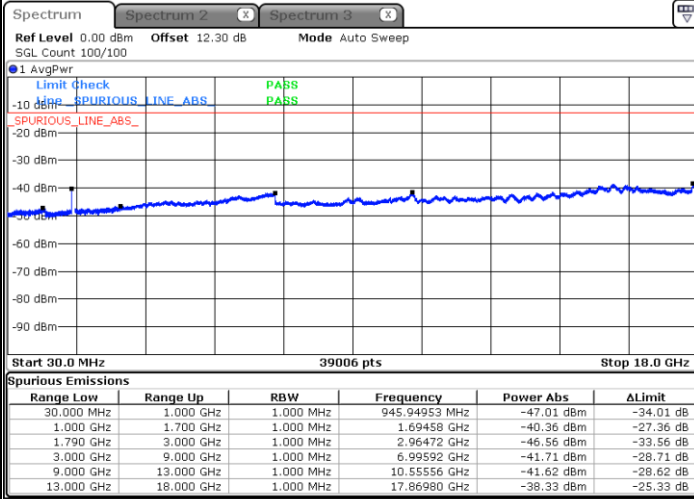

Lowest Channel / FullIRB

N/A

Date: 29 MAY 2020 02:41:54

LTE Band 66C / 15MHz+15MHz

QPSK

Middle Channel / 1RB0 and 1RB74

Middle Channel / 1RB74 and 1RB0

Date: 29 MAY 2020 02:55:04

Date: 29 MAY 2020 02:58:29

Middle Channel / FullIRB

N/A

Date: 29 MAY 2020 02:49:00

LTE Band 66C / 15MHz+15MHz

QPSK

Highest Channel / 1RB0 and 1RB74

Highest Channel / 1RB74 and 1RB0

Date: 29 MAY 2020 03:21:32

Date: 29 MAY 2020 03:15:29

Highest Channel / FullIRB

N/A

Date: 29 MAY 2020 03:22:45

LTE Band 66C / 15MHz+20MHz

QPSK

Lowest Channel / 1RB0 and 1RB99

Lowest Channel / 1RB74 and 1RB80

Date: 29 MAY 2020 03:43:00

Date: 29 MAY 2020 03:41:48

Lowest Channel / FullIRB

N/A

Date: 29 MAY 2020 03:49:04

LTE Band 66C / 15MHz+20MHz

QPSK