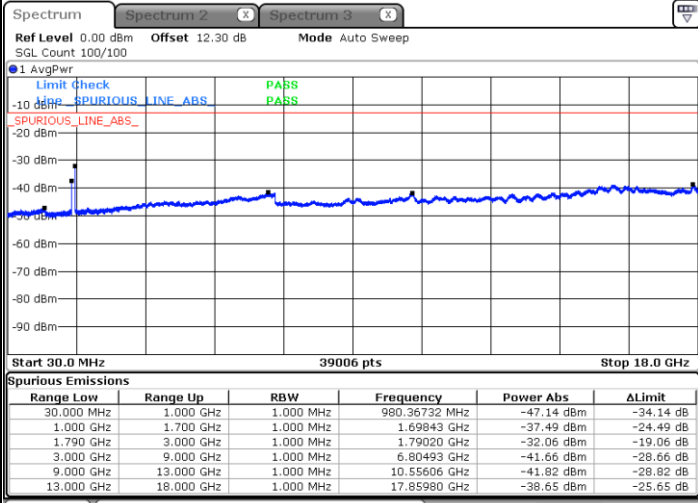

Date: 30.MAY.2020 05:25:17

Highest Channel / FullIRB

N/A

Date: 30.MAY.2020 05:31:04

LTE Band 66C / 5MHz+20MHz

16QAM

Lowest Channel / 1RB0 and 1RB99

Lowest Channel / 1RB24 and 1RB0

Date: 29 MAY 2020 07:09:38

Date: 29 MAY 2020 07:06:00

Lowest Channel / FullIRB

N/A

Date: 29 MAY 2020 07:13:16

LTE Band 66C / 5MHz+20MHz

16QAM

Middle Channel / 1RB0 and 1RB9

Middle Channel / 1RB24 and 1RB0

Date: 29 MAY 2020 07:25:20

Date: 29 MAY 2020 07:28:58

Middle Channel / FullIRB

N/A

Date: 29 MAY 2020 07:21:41

LTE Band 66C / 5MHz+20MHz

16QAM

Highest Channel / 1RB0 and 1RB99

Highest Channel / 1RB24 and 1RB0

Date: 29 MAY 2020 08:06:05

Date: 29 MAY 2020 08:02:27

Highest Channel / FullIRB

N/A

Date: 29 MAY 2020 08:12:40

LTE Band 66C / 10MHz+15MHz