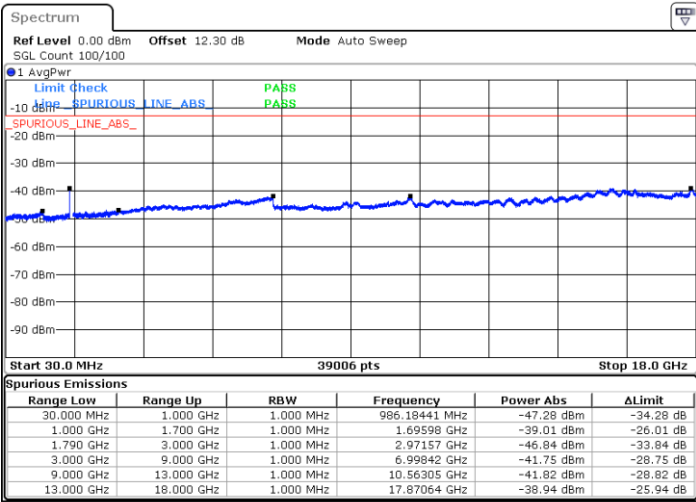

N/A

Date: 20.MAY.2020 08:01:42

LTE Band 66C / 10MHz+20MHz

16QAM

Lowest Channel / 1RB0 and 1RB99

Lowest Channel / 1RB49 and 1RB0

Date: 21.MAY.2020 02:46:12

Date: 21.MAY.2020 02:43:18

Lowest Channel / FullIRB

N/A

Date: 21.MAY.2020 02:49:06

LTE Band 66C / 10MHz+20MHz

16QAM

Middle Channel / 1RB0 and 1RB9

Middle Channel / 1RB49 and 1RB0

Date: 21.MAY.2020 03:07:17

Date: 21.MAY.2020 03:10:11

Middle Channel / FullIRB

N/A

Date: 21.MAY.2020 02:59:04

LTE Band 66C / 10MHz+20MHz

16QAM

Highest Channel / 1RB0 and 1RB99

Highest Channel / 1RB49 and 1RB0