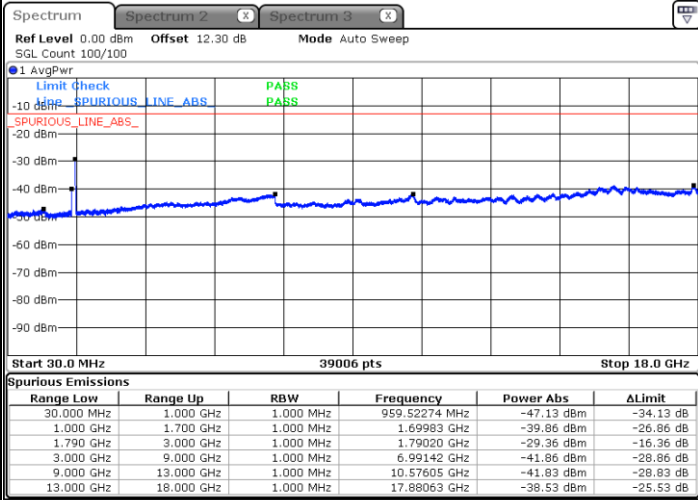

Date: 29 MAY 2020 06:06:10

LTE Band 66C / 20MHz+5MHz

QPSK

Middle Channel / 1RB0 and 1RB24

Middle Channel / 1RB99 and 1RB0

Date: 29.MAY.2020 06:17:54

Date: 29.MAY.2020 06:19:06

Middle Channel / FullIRB

N/A

Date: 29.MAY.2020 06:11:50

LTE Band 66C / 20MHz+5MHz

QPSK

Highest Channel / 1RB0 and 1RB24

Highest Channel / 1RB99 and 1RB0

Date: 29 MAY 2020 06:40:55

Date: 29 MAY 2020 06:34:52

Highest Channel / FullIRB

N/A

Date: 29 MAY 2020 06:42:08

LTE Band 66C / 20MHz+10MHz

QPSK

Lowest Channel / 1RB0 and 1RB49

Lowest Channel / 1RB99 and 1RB0

Date: 29 MAY 2020 01:05:26

Date: 29 MAY 2020 01:04:14

Lowest Channel / FullIRB

N/A

Date: 29 MAY 2020 01:13:39

LTE Band 66C / 20MHz+10MHz

QPSK

Middle Channel / 1RB0 and 1RB49

Middle Channel / 1RB99 and 1RB0