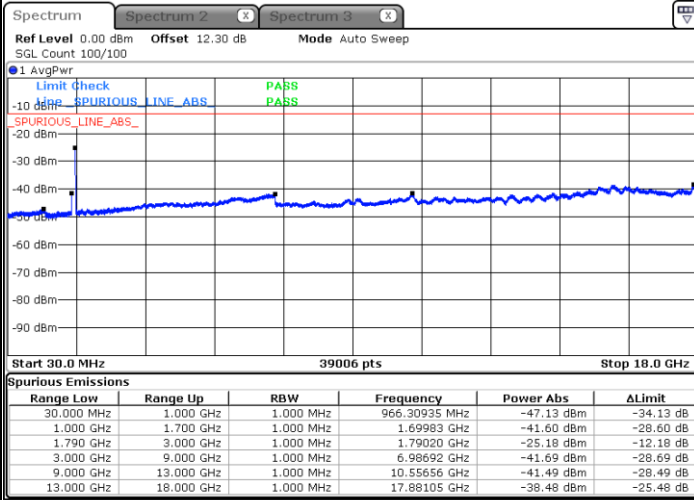

Lowest Channel / FullIRB

N/A

Date: 29 MAY 2020 02:41:54

LTE Band 66C / 15MHz+15MHz

QPSK

Middle Channel / 1RB0 and 1RB74

Middle Channel / 1RB74 and 1RB0

Date: 29 MAY 2020 02:55:04

Date: 29 MAY 2020 02:58:29

Middle Channel / FullIRB

N/A

Date: 29 MAY 2020 02:49:00

LTE Band 66C / 15MHz+15MHz

QPSK

Highest Channel / 1RB0 and 1RB74

Highest Channel / 1RB74 and 1RB0

Date: 29 MAY 2020 03:21:32

Date: 29 MAY 2020 03:15:29

Highest Channel / FullIRB

N/A

Date: 29 MAY 2020 03:22:45

LTE Band 66C / 15MHz+20MHz

QPSK

Lowest Channel / 1RB0 and 1RB99

Lowest Channel / 1RB74 and 1RB80

Date: 29 MAY 2020 03:43:00

Date: 29 MAY 2020 03:41:48

Lowest Channel / FullIRB

N/A

Date: 29 MAY 2020 03:49:04

LTE Band 66C / 15MHz+20MHz

QPSK