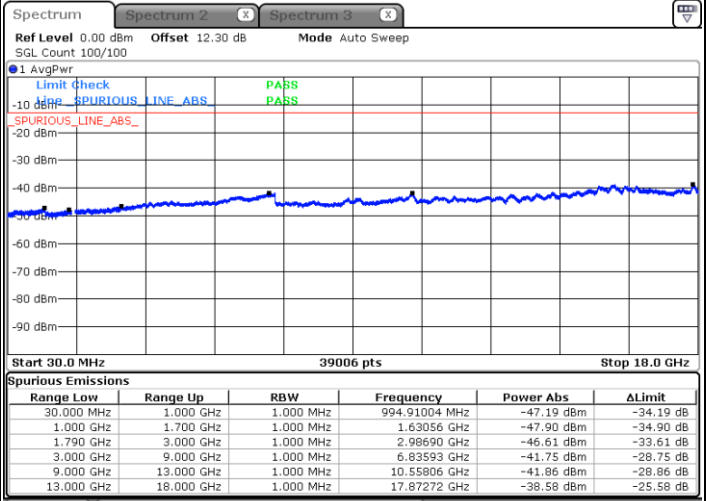

Date: 29 MAY 2020 01:04:14

Lowest Channel / FullIRB

N/A

Date: 29 MAY 2020 01:13:39

LTE Band 66C / 20MHz+10MHz

QPSK

Middle Channel / 1RB0 and 1RB49

Middle Channel / 1RB99 and 1RB0

Date: 29 MAY 2020 01:32:31

Date: 29 MAY 2020 01:33:44

Middle Channel / FullRB

N/A

Date: 29 MAY 2020 01:26:27

LTE Band 66C / 20MHz+10MHz

QPSK

Highest Channel / 1RB0 and 1RB49

Highest Channel / 1RB99 and 1RB0

Date: 29 MAY 2020 02:10:40

Date: 29 MAY 2020 02:04:36

Highest Channel / FullIRB

N/A

Date: 29 MAY 2020 02:11:53

LTE Band 66C / 20MHz+15MHz

QPSK

Lowest Channel / 1RB0 and 1RB74

Lowest Channel / 1RB99 and 1RB0

Date: 29 MAY 2020 04:49:22

Date: 29 MAY 2020 04:48:09

Lowest Channel / FullIRB

N/A

Date: 29 MAY 2020 04:55:27

LTE Band 66C / 20MHz+15MHz