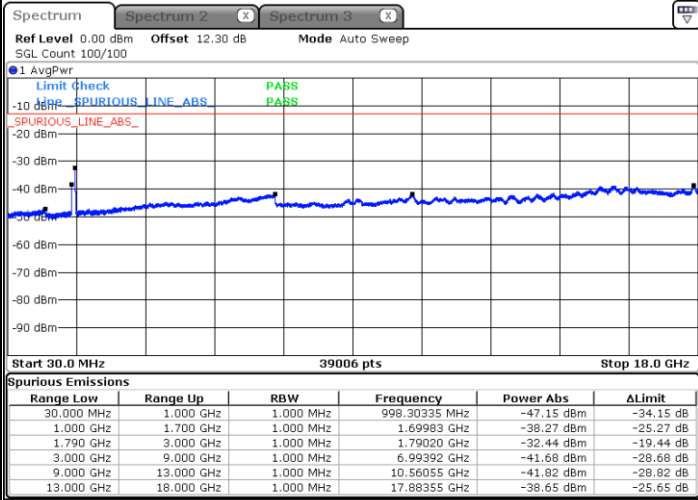

LTE Band 66C / 20MHz+5MHz

QPSK

Lowest Channel / 1RB0 and 1RB24

Lowest Channel / 1RB99 and 1RB0

Date: 29 MAY 2020 06:00:06

Date: 29 MAY 2020 05:58:54

Lowest Channel / FullIRB

N/A

Date: 29 MAY 2020 06:06:10

LTE Band 66C / 20MHz+5MHz

QPSK

Middle Channel / 1RB0 and 1RB24

Middle Channel / 1RB99 and 1RB0

Date: 29.MAY.2020 06:17:54

Date: 29.MAY.2020 06:19:06

Middle Channel / FullIRB

N/A

Date: 29.MAY.2020 06:11:50

LTE Band 66C / 20MHz+5MHz

QPSK

Highest Channel / 1RB0 and 1RB24

Highest Channel / 1RB99 and 1RB0

Date: 29 MAY 2020 06:40:55

Date: 29 MAY 2020 06:34:52

Highest Channel / FullIRB

N/A

Date: 29 MAY 2020 06:42:08

LTE Band 66C / 20MHz+10MHz

QPSK

Lowest Channel / 1RB0 and 1RB49

Lowest Channel / 1RB99 and 1RB0

Date: 29 MAY 2020 01:05:26