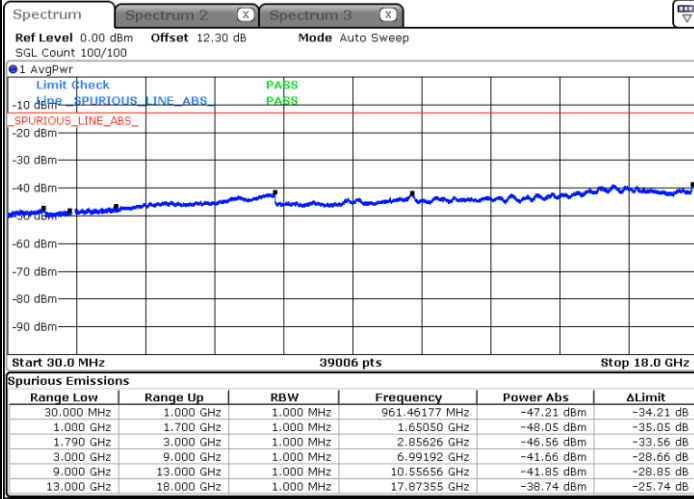

Lowest Channel / 1RB74 and 1RB80

Date: 29 MAY 2020 03:43:00

Date: 29 MAY 2020 03:41:48

Lowest Channel / FullIRB

N/A

Date: 29 MAY 2020 03:49:04

LTE Band 66C / 15MHz+20MHz

QPSK

Middle Channel / 1RB0 and 1RB9

Middle Channel / 1RB74 and 1RB0

Date: 29 MAY 2020 04:01:32

Date: 29 MAY 2020 04:05:02

Middle Channel / FullIRB

N/A

Date: 29 MAY 2020 03:55:27

LTE Band 66C / 15MHz+20MHz

QPSK

Highest Channel / 1RB0 and 1RB99

Highest Channel / 1RB74 and 1RB0

Date: 29 MAY 2020 04:27:44

Date: 29 MAY 2020 04:21:40

Highest Channel / FullIRB

N/A

Date: 29 MAY 2020 04:28:57

LTE Band 66C / 20MHz+5MHz

QPSK

Lowest Channel / 1RB0 and 1RB24

Lowest Channel / 1RB99 and 1RB0

Date: 29 MAY 2020 06:00:06

Date: 29 MAY 2020 05:58:54

Lowest Channel / FullIRB

N/A