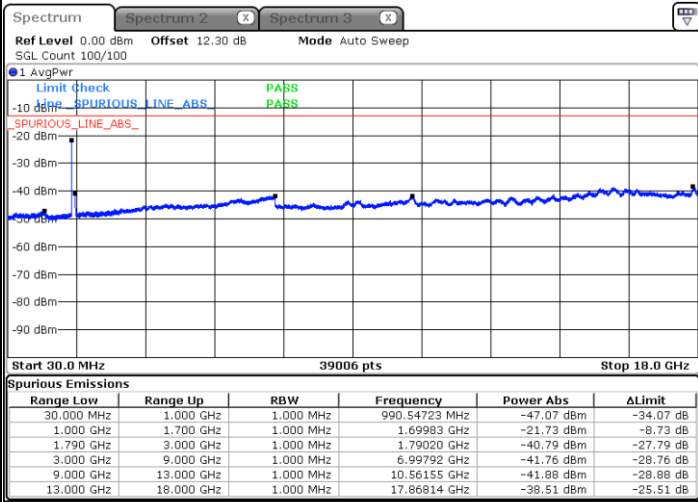

Date: 29 MAY 2020 03:21:32

Date: 29 MAY 2020 03:15:29

Highest Channel / FullIRB

N/A

Date: 29 MAY 2020 03:22:45

LTE Band 66C / 15MHz+20MHz

QPSK

Lowest Channel / 1RB0 and 1RB99

Lowest Channel / 1RB74 and 1RB80

Date: 29 MAY 2020 03:43:00

Date: 29 MAY 2020 03:41:48

Lowest Channel / FullIRB

N/A

Date: 29 MAY 2020 03:49:04

LTE Band 66C / 15MHz+20MHz

QPSK

Middle Channel / 1RB0 and 1RB9

Middle Channel / 1RB74 and 1RB0

Date: 29 MAY 2020 04:01:32

Date: 29 MAY 2020 04:05:02

Middle Channel / FullIRB

N/A

Date: 29 MAY 2020 03:55:27

LTE Band 66C / 15MHz+20MHz

QPSK

Highest Channel / 1RB0 and 1RB99

Highest Channel / 1RB74 and 1RB0

Date: 29 MAY 2020 04:27:44

Date: 29 MAY 2020 04:21:40

Highest Channel / FullIRB

N/A

Date: 29 MAY 2020 04:28:57