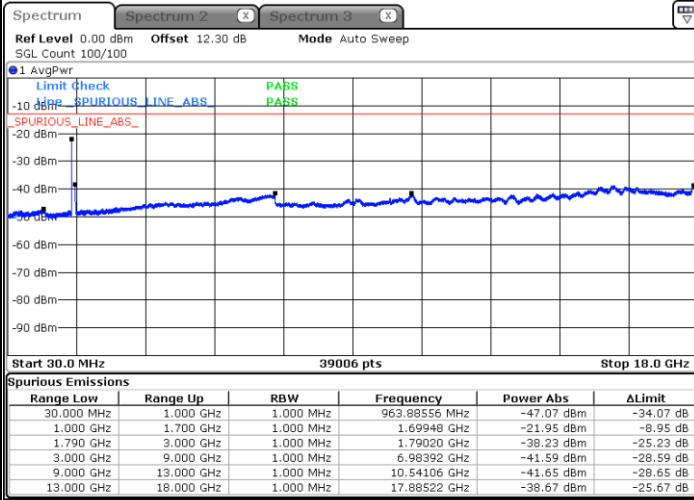

Date: 29 MAY 2020 01:32:31

Date: 29 MAY 2020 01:33:44

Middle Channel / FullRB

N/A

Date: 29 MAY 2020 01:26:27

LTE Band 66C / 20MHz+10MHz

QPSK

Highest Channel / 1RB0 and 1RB49

Highest Channel / 1RB99 and 1RB0

Date: 29 MAY 2020 02:10:40

Date: 29 MAY 2020 02:04:36

Highest Channel / FullIRB

N/A

Date: 29 MAY 2020 02:11:53

LTE Band 66C / 20MHz+15MHz

QPSK

Lowest Channel / 1RB0 and 1RB74

Lowest Channel / 1RB99 and 1RB0

Date: 29 MAY 2020 04:49:22

Date: 29 MAY 2020 04:48:09

Lowest Channel / FullIRB

N/A

Date: 29 MAY 2020 04:55:27

LTE Band 66C / 20MHz+15MHz

LTE Band 66C / 20MHz+15MHz

QPSK

Highest Channel / 1RB0 and 1RB74

Highest Channel / 1RB99 and 1RB0

Date: 29 MAY 2020 05:36:14

Date: 29 MAY 2020 05:24:04

Highest Channel / FullIRB

N/A