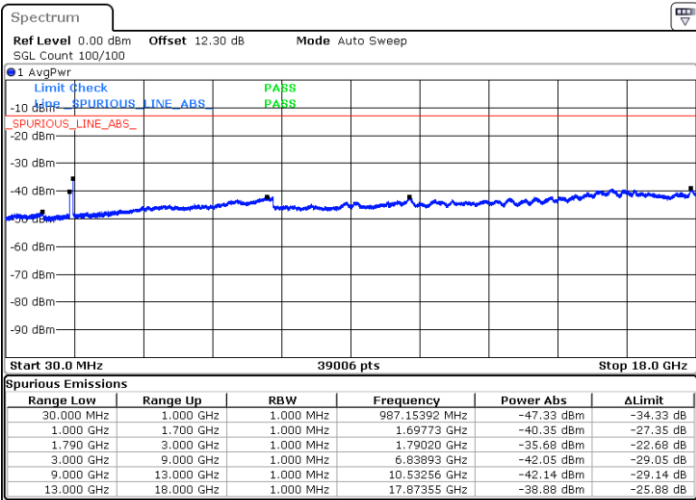

Highest Channel / 1RB0 and 1RB99

Highest Channel / 1RB24 and 1RB0

Date: 29 MAY 2020 08:06:05

Date: 29 MAY 2020 08:02:27

Highest Channel / FullIRB

N/A

Date: 29 MAY 2020 08:12:40

LTE Band 66C / 10MHz+15MHz

16QAM

Lowest Channel / 1RB0 and 1RB74

Lowest Channel / 1RB49 and 1RB0

Date: 20 MAY 2020 07:08:41

Date: 20 MAY 2020 07:05:49

Lowest Channel / FullIRB

N/A

Date: 20 MAY 2020 07:11:35

LTE Band 66C / 10MHz+15MHz

16QAM

MiddleChannel / 1RB0 and 1RB74

Middle Channel / 1RB49 and 1RB0

Date: 20 MAY 2020 07:28:02

Date: 20 MAY 2020 07:33:04

Middle Channel / FullIRB

N/A

Date: 20 MAY 2020 07:25:07

LTE Band 66C / 10MHz+15MHz

16QAM

Highest Channel / 1RB0 and 1RB74

Highest Channel / 1RB49 and 1RB0

Date: 20.MAY.2020 07:58:47

Date: 20.MAY.2020 07:55:52

Highest Channel / FullIRB