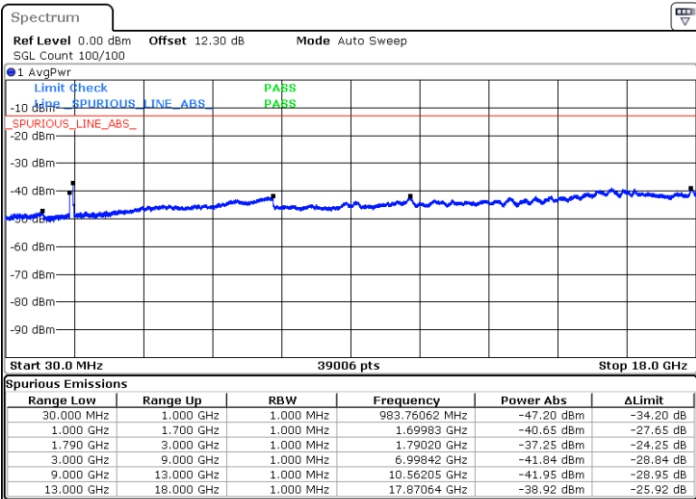

LTE Band 66C / 15MHz+10MHz

QPSK

Middle Channel / 1RB0 and 1RB49

Middle Channel / 1RB74 and 1RB0

Date: 21.MAY.2020 01:11:24

Date: 21.MAY.2020 01:30:02

Middle Channel / FullIRB

N/A

Date: 21.MAY.2020 01:22:02

LTE Band 66C / 15MHz+10MHz

QPSK

Highest Channel / 1RB0 and 1RB49

Highest Channel / 1RB74 and 1RB0

Date: 21.MAY.2020 01:58:48

Date: 21.MAY.2020 01:47:37

Highest Channel / FullIRB

N/A

Date: 21.MAY.2020 01:59:46

LTE Band 66C / 15MHz+15MHz

QPSK

Lowest Channel / 1RB0 and 1RB74

Lowest Channel / 1RB74 and 1RB0

Date: 29 MAY 2020 02:35:50

Date: 29 MAY 2020 02:34:38