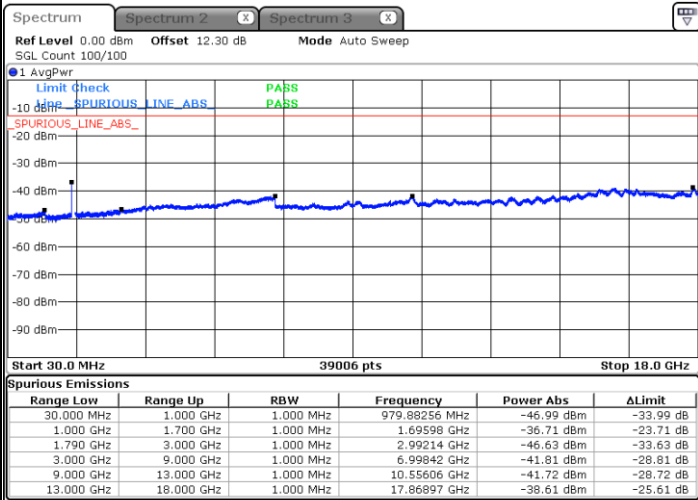

Date: 29 MAY 2020 01:04:14

Lowest Channel / FullIRB

N/A

Date: 29 MAY 2020 01:13:39

LTE Band 66C / 20MHz+10MHz

QPSK

Middle Channel / 1RB0 and 1RB49

Middle Channel / 1RB99 and 1RB0

Date: 29 MAY 2020 01:32:31

Date: 29 MAY 2020 01:33:44

Middle Channel / FullRB

N/A

Date: 29 MAY 2020 01:26:27

LTE Band 66C / 20MHz+10MHz

QPSK

Highest Channel / 1RB0 and 1RB49

Highest Channel / 1RB99 and 1RB0

Date: 29 MAY 2020 02:10:40

Date: 29 MAY 2020 02:04:36

Highest Channel / FullIRB

N/A

Date: 29 MAY 2020 02:11:53

LTE Band 66C / 20MHz+15MHz

QPSK

Lowest Channel / 1RB0 and 1RB74

Lowest Channel / 1RB99 and 1RB0

Date: 29 MAY 2020 04:49:22

Date: 29 MAY 2020 04:48:09

Lowest Channel / FullIRB

N/A

Date: 29 MAY 2020 04:55:27

LTE Band 66C / 20MHz+15MHz