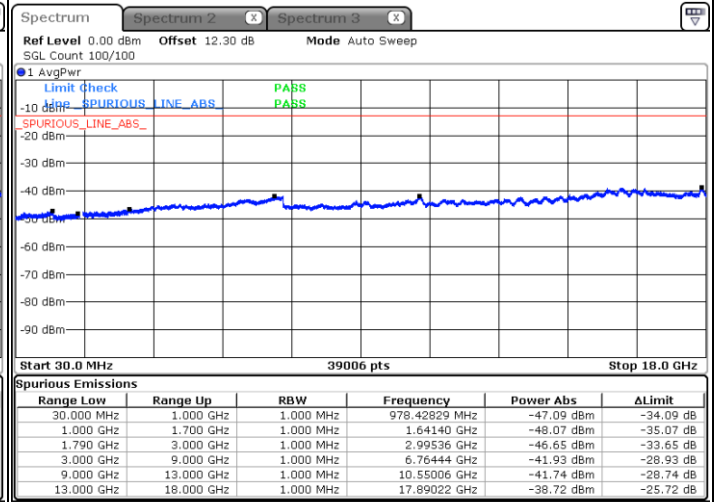

Date: 30.MAY.2020 05:25:17

Highest Channel / FullIRB

N/A

Date: 30.MAY.2020 05:31:04

LTE Band 66C / 5MHz+20MHz

16QAM

Lowest Channel / 1RB0 and 1RB99

Lowest Channel / 1RB24 and 1RB0

Date: 29 MAY 2020 07:09:38

Date: 29 MAY 2020 07:06:00

Lowest Channel / FullIRB

N/A

Date: 29 MAY 2020 07:13:16

LTE Band 66C / 5MHz+20MHz

16QAM

Middle Channel / 1RB0 and 1RB9

Middle Channel / 1RB24 and 1RB0

Date: 29 MAY 2020 07:25:20

Date: 29 MAY 2020 07:28:58

Middle Channel / FullIRB

N/A

Date: 29 MAY 2020 07:21:41

LTE Band 66C / 5MHz+20MHz

16QAM

Highest Channel / 1RB0 and 1RB99

Highest Channel / 1RB24 and 1RB0

Date: 29 MAY 2020 08:06:05

Date: 29 MAY 2020 08:02:27

Highest Channel / FullIRB

N/A

Date: 29 MAY 2020 08:12:40

LTE Band 66C / 10MHz+15MHz