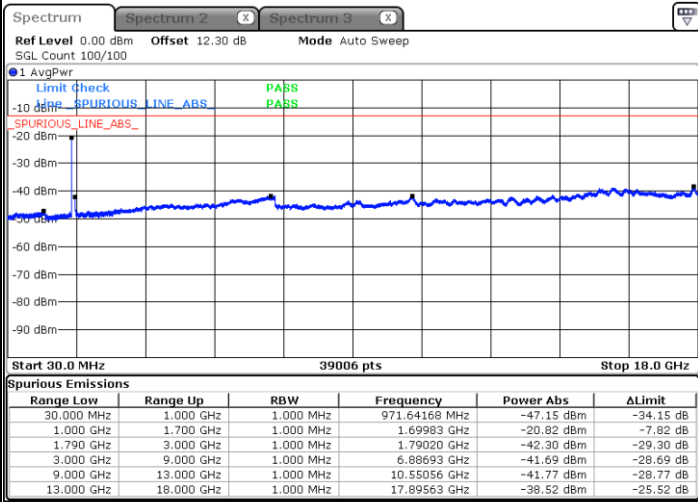

Date: 21.MAY.2020 01:22:02

LTE Band 66C / 15MHz+10MHz

QPSK

Highest Channel / 1RB0 and 1RB49

Highest Channel / 1RB74 and 1RB0

Date: 21.MAY.2020 01:58:48

Date: 21.MAY.2020 01:47:37

Highest Channel / FullIRB

N/A

Date: 21.MAY.2020 01:59:46

LTE Band 66C / 15MHz+15MHz

QPSK

Lowest Channel / 1RB0 and 1RB74

Lowest Channel / 1RB74 and 1RB0

Date: 29 MAY 2020 02:35:50

Date: 29 MAY 2020 02:34:38

Lowest Channel / FullIRB

N/A

Date: 29 MAY 2020 02:41:54

LTE Band 66C / 15MHz+15MHz

QPSK

Middle Channel / 1RB0 and 1RB74

Middle Channel / 1RB74 and 1RB0

Date: 29 MAY 2020 02:55:04

Date: 29 MAY 2020 02:58:29

Middle Channel / FullIRB

N/A

Date: 29 MAY 2020 02:49:00

LTE Band 66C / 15MHz+15MHz

QPSK

Highest Channel / 1RB0 and 1RB74

Highest Channel / 1RB74 and 1RB0