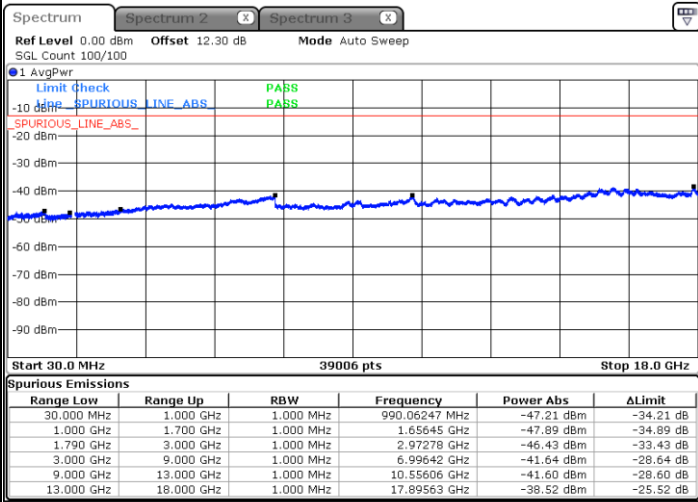

Date: 29 MAY 2020 02:58:29

Middle Channel / FullIRB

N/A

Date: 29 MAY 2020 02:49:00

LTE Band 66C / 15MHz+15MHz

QPSK

Highest Channel / 1RB0 and 1RB74

Highest Channel / 1RB74 and 1RB0

Date: 29 MAY 2020 03:21:32

Date: 29 MAY 2020 03:15:29

Highest Channel / FullIRB

N/A

Date: 29 MAY 2020 03:22:45

LTE Band 66C / 15MHz+20MHz

QPSK

Lowest Channel / 1RB0 and 1RB99

Lowest Channel / 1RB74 and 1RB80

Date: 29 MAY 2020 03:43:00

Date: 29 MAY 2020 03:41:48

Lowest Channel / FullIRB

N/A

Date: 29 MAY 2020 03:49:04

LTE Band 66C / 15MHz+20MHz

QPSK

Middle Channel / 1RB0 and 1RB9

Middle Channel / 1RB74 and 1RB0

Date: 29 MAY 2020 04:01:32

Date: 29 MAY 2020 04:05:02

Middle Channel / FullIRB

N/A

Date: 29 MAY 2020 03:55:27

LTE Band 66C / 15MHz+20MHz