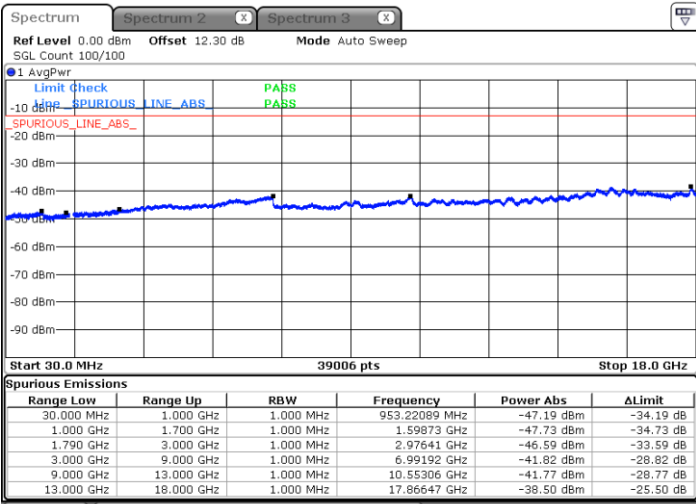

N/A

Date: 29.MAY.2020 06:11:50

LTE Band 66C / 20MHz+5MHz

QPSK

Highest Channel / 1RB0 and 1RB24

Highest Channel / 1RB99 and 1RB0

Date: 29 MAY 2020 06:40:55

Date: 29 MAY 2020 06:34:52

Highest Channel / FullIRB

N/A

Date: 29 MAY 2020 06:42:08

LTE Band 66C / 20MHz+10MHz

QPSK

Lowest Channel / 1RB0 and 1RB49

Lowest Channel / 1RB99 and 1RB0

Date: 29 MAY 2020 01:05:26

Date: 29 MAY 2020 01:04:14

Lowest Channel / FullIRB

N/A

Date: 29 MAY 2020 01:13:39

LTE Band 66C / 20MHz+10MHz

QPSK

Middle Channel / 1RB0 and 1RB49

Middle Channel / 1RB99 and 1RB0

Date: 29 MAY 2020 01:32:31

Date: 29 MAY 2020 01:33:44

Middle Channel / FullRB

N/A

Date: 29 MAY 2020 01:26:27

LTE Band 66C / 20MHz+10MHz

QPSK

Highest Channel / 1RB0 and 1RB49