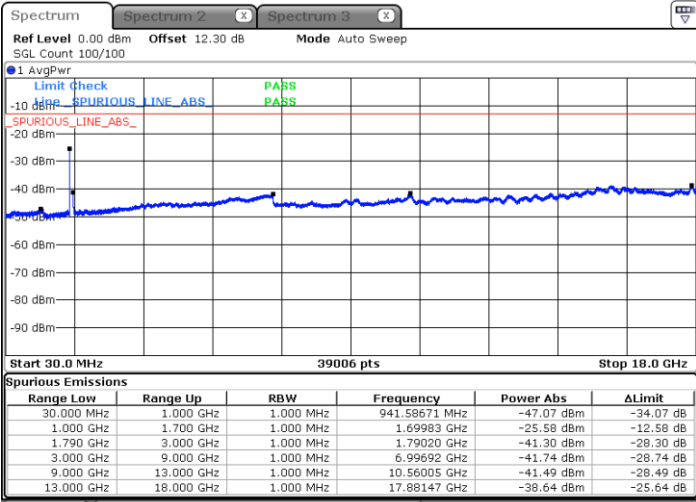

N/A

Date: 29.MAY.2020 06:11:50

LTE Band 66C / 20MHz+5MHz

QPSK

Highest Channel / 1RB0 and 1RB24

Highest Channel / 1RB99 and 1RB0

Date: 29 MAY 2020 06:40:55

Date: 29 MAY 2020 06:34:52

Highest Channel / FullIRB

N/A

Date: 29 MAY 2020 06:42:08

LTE Band 66C / 20MHz+10MHz

QPSK

Lowest Channel / 1RB0 and 1RB49

Lowest Channel / 1RB99 and 1RB0

Date: 29 MAY 2020 01:05:26

Date: 29 MAY 2020 01:04:14

Lowest Channel / FullIRB

N/A

Date: 29 MAY 2020 01:13:39

LTE Band 66C / 20MHz+10MHz

QPSK

Middle Channel / 1RB0 and 1RB49

Middle Channel / 1RB99 and 1RB0

Date: 29 MAY 2020 01:32:31

Date: 29 MAY 2020 01:33:44

Middle Channel / FullRB

N/A

Date: 29 MAY 2020 01:26:27

LTE Band 66C / 20MHz+10MHz

QPSK

Highest Channel / 1RB0 and 1RB49