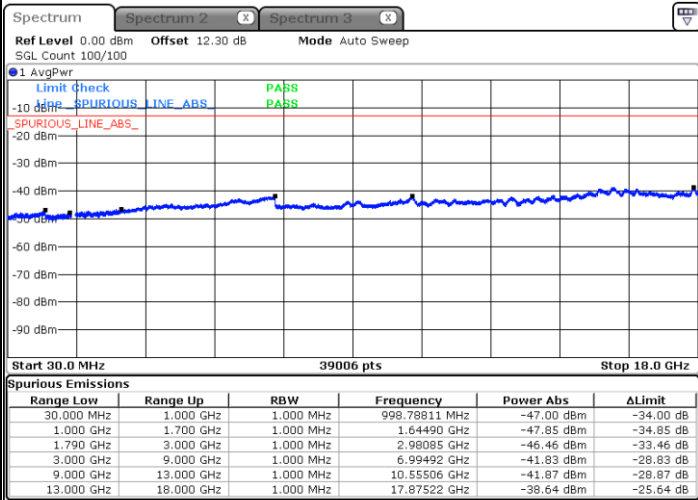

N/A

Date: 21.MAY.2020 01:59:46

LTE Band 66C / 15MHz+15MHz

QPSK

Lowest Channel / 1RB0 and 1RB74

Lowest Channel / 1RB74 and 1RB0

Date: 29 MAY 2020 02:35:50

Date: 29 MAY 2020 02:34:38

Lowest Channel / FullIRB

N/A

Date: 29 MAY 2020 02:41:54

LTE Band 66C / 15MHz+15MHz

QPSK

Middle Channel / 1RB0 and 1RB74

Middle Channel / 1RB74 and 1RB0

Date: 29 MAY 2020 02:55:04

Date: 29 MAY 2020 02:58:29

Middle Channel / FullIRB

N/A

Date: 29 MAY 2020 02:49:00

LTE Band 66C / 15MHz+15MHz

QPSK

Highest Channel / 1RB0 and 1RB74

Highest Channel / 1RB74 and 1RB0

Date: 29 MAY 2020 03:21:32

Date: 29 MAY 2020 03:15:29

Highest Channel / FullIRB

N/A

Date: 29 MAY 2020 03:22:45

LTE Band 66C / 15MHz+20MHz

QPSK

Lowest Channel / 1RB0 and 1RB99