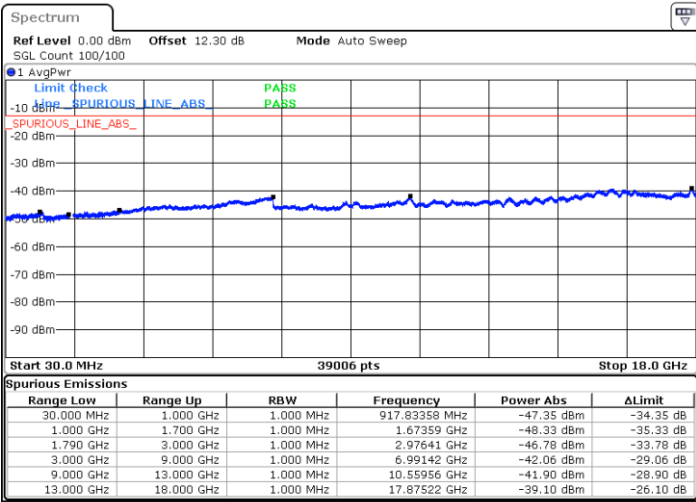

LTE Band 66C / 15MHz+10MHz

QPSK

Middle Channel / 1RB0 and 1RB49

Middle Channel / 1RB74 and 1RB0

Date: 21.MAY.2020 01:11:24

Date: 21.MAY.2020 01:30:02

Middle Channel / FullIRB

N/A

Date: 21.MAY.2020 01:22:02

LTE Band 66C / 15MHz+10MHz

QPSK

Highest Channel / 1RB0 and 1RB49

Highest Channel / 1RB74 and 1RB0

Date: 21.MAY.2020 01:58:48

Date: 21.MAY.2020 01:47:37

Highest Channel / FullIRB

N/A

Date: 21.MAY.2020 01:59:46

LTE Band 66C / 15MHz+15MHz

QPSK

Lowest Channel / 1RB0 and 1RB74

Lowest Channel / 1RB74 and 1RB0

Date: 29 MAY 2020 02:35:50

Date: 29 MAY 2020 02:34:38