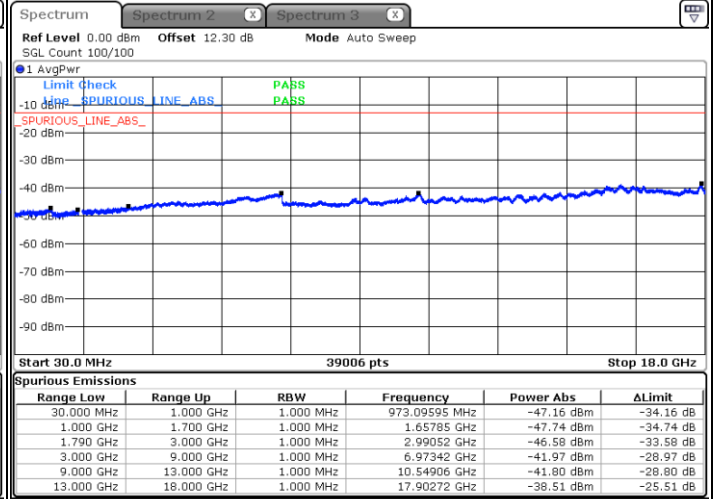

Lowest Channel / 1RB74 and 1RB80

Date: 29 MAY 2020 03:43:00

Date: 29 MAY 2020 03:41:48

Lowest Channel / FullIRB

N/A

Date: 29 MAY 2020 03:49:04

LTE Band 66C / 15MHz+20MHz

QPSK

Middle Channel / 1RB0 and 1RB9

Middle Channel / 1RB74 and 1RB0

Date: 29 MAY 2020 04:01:32

Date: 29 MAY 2020 04:05:02

Middle Channel / FullIRB

N/A

Date: 29 MAY 2020 03:55:27

LTE Band 66C / 15MHz+20MHz

QPSK

Highest Channel / 1RB0 and 1RB99

Highest Channel / 1RB74 and 1RB0

Date: 29 MAY 2020 04:27:44

Date: 29 MAY 2020 04:21:40

Highest Channel / FullIRB

N/A

Date: 29 MAY 2020 04:28:57

LTE Band 66C / 20MHz+5MHz

QPSK

Lowest Channel / 1RB0 and 1RB24

Lowest Channel / 1RB99 and 1RB0

Date: 29 MAY 2020 06:00:06

Date: 29 MAY 2020 05:58:54

Lowest Channel / FullIRB

N/A