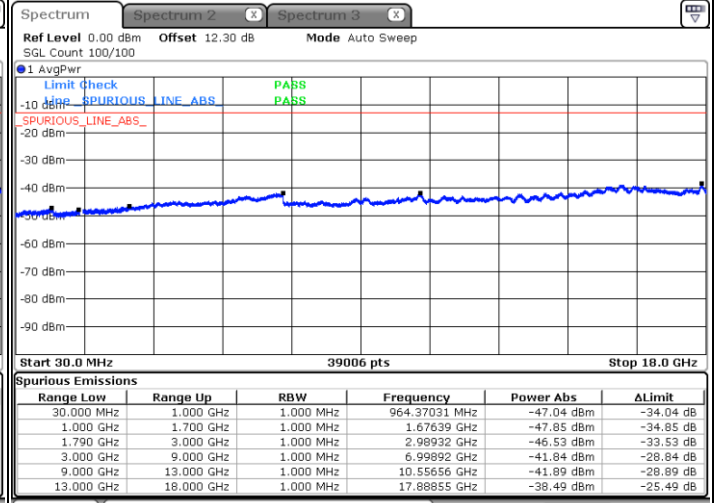

Date: 30.MAY.2020 05:25:17

Highest Channel / FullIRB

N/A

Date: 30.MAY.2020 05:31:04

LTE Band 66C / 5MHz+20MHz

16QAM

Lowest Channel / 1RB0 and 1RB99

Lowest Channel / 1RB24 and 1RB0

Date: 29 MAY 2020 07:09:38

Date: 29 MAY 2020 07:06:00

Lowest Channel / FullIRB

N/A

Date: 29 MAY 2020 07:13:16

LTE Band 66C / 5MHz+20MHz

16QAM

Middle Channel / 1RB0 and 1RB9

Middle Channel / 1RB24 and 1RB0

Date: 29 MAY 2020 07:25:20

Date: 29 MAY 2020 07:28:58

Middle Channel / FullIRB

N/A

Date: 29 MAY 2020 07:21:41

LTE Band 66C / 5MHz+20MHz

16QAM

Highest Channel / 1RB0 and 1RB99

Highest Channel / 1RB24 and 1RB0

Date: 29 MAY 2020 08:06:05

Date: 29 MAY 2020 08:02:27

Highest Channel / FullIRB

N/A

Date: 29 MAY 2020 08:12:40

LTE Band 66C / 10MHz+15MHz