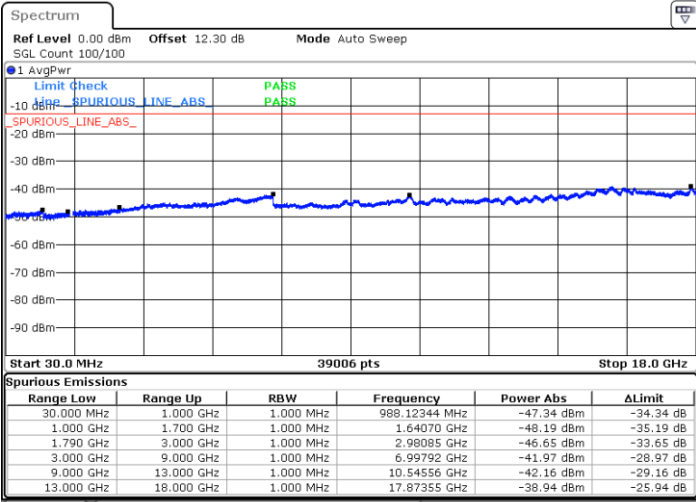

Highest Channel / 1RB0 and 1RB99

Highest Channel / 1RB24 and 1RB0

Date: 29 MAY 2020 08:06:05

Date: 29 MAY 2020 08:02:27

Highest Channel / FullIRB

N/A

Date: 29 MAY 2020 08:12:40

LTE Band 66C / 10MHz+15MHz

16QAM

Lowest Channel / 1RB0 and 1RB74

Lowest Channel / 1RB49 and 1RB0

Date: 20 MAY 2020 07:08:41

Date: 20 MAY 2020 07:05:49

Lowest Channel / FullIRB

N/A

Date: 20 MAY 2020 07:11:35

LTE Band 66C / 10MHz+15MHz

16QAM

MiddleChannel / 1RB0 and 1RB74

Middle Channel / 1RB49 and 1RB0

Date: 20 MAY 2020 07:28:02

Date: 20 MAY 2020 07:33:04

Middle Channel / FullIRB

N/A

Date: 20 MAY 2020 07:25:07

LTE Band 66C / 10MHz+15MHz

16QAM

Highest Channel / 1RB0 and 1RB74

Highest Channel / 1RB49 and 1RB0

Date: 20.MAY.2020 07:58:47

Date: 20.MAY.2020 07:55:52

Highest Channel / FullIRB