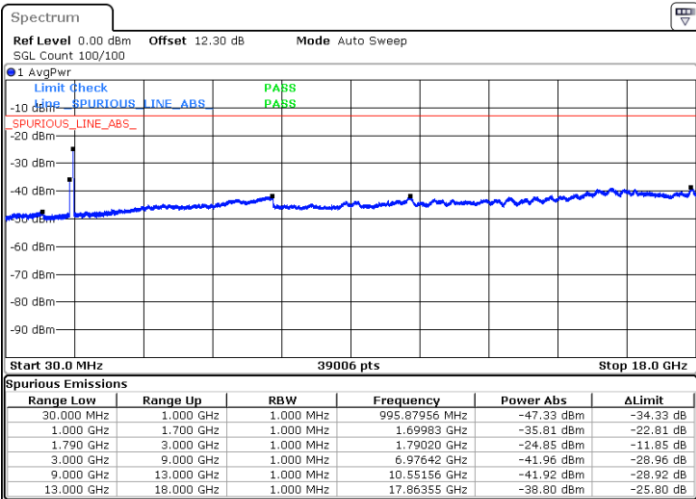

Date: 29 MAY 2020 05:37:27

LTE Band 66C / 20MHz+20MHz

QPSK

Lowest Channel / 1RB0 and 1RB99

Lowest Channel / 1RB99 and 1RB0

Date: 30 MAY 2020 04:40:51

Date: 30 MAY 2020 04:39:54

Lowest Channel / FullIRB

N/A

Date: 30 MAY 2020 04:45:40

LTE Band 66C / 20MHz+20MHz

QPSK

MiddleChannel / 1RB0 and 1RB99

Middle Channel / 1RB99 and 1RB0

Date: 30.MAY.2020 04:56:46

Date: 30.MAY.2020 04:57:43

Middle Channel / FullIRB

N/A

Date: 30.MAY.2020 04:51:56

LTE Band 66C / 20MHz+20MHz

QPSK

Highest Channel / 1RB0 and 1RB99

Highest Channel / 1RB99 and 1RB0

Date: 30.MAY.2020 05:30:07

Date: 30.MAY.2020 05:25:17

Highest Channel / FullIRB

N/A

Date: 30.MAY.2020 05:31:04

LTE Band 66C / 5MHz+20MHz

16QAM

Lowest Channel / 1RB0 and 1RB99

Lowest Channel / 1RB24 and 1RB0