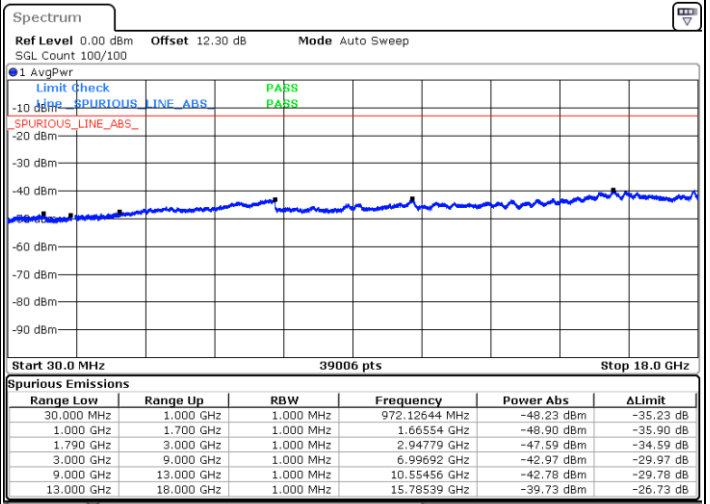

Date: 16.MAY.2020 01:00:21

LTE Band 66B / 5MHz+15MHz

16QAM

Lowest Channel / 1RB0 and 1RB49

Lowest Channel / 1RB24 and 1RB0

Date: 17.MAY.2020 20:31:37

Date: 17.MAY.2020 20:28:44

Lowest Channel / FullIRB

N/A

Date: 17.MAY.2020 20:34:31

LTE Band 66B / 5MHz+15MHz

16QAM

Middle Channel / 1RB0 and 1RB49

Middle Channel / 1RB24 and 1RB0

Date: 17.MAY.2020 20:53:48

Date: 17.MAY.2020 21:03:10

Middle Channel / FullIRB

N/A

Date: 17.MAY.2020 20:50:55

LTE Band 66B / 5MHz+15MHz

16QAM

Highest Channel / 1RB0 and 1RB49

Highest Channel / 1RB24 and 1RB0

Date: 17.MAY.2020 21:33:25

Date: 17.MAY.2020 21:24:52

Highest Channel / FullIRB

N/A

Date: 17.MAY.2020 21:36:19

LTE Band 66B / 10MHz+5MHz

16QAM

Lowest Channel / 1RB0 and 1RB24

Lowest Channel / 1RB49 and 1RB0