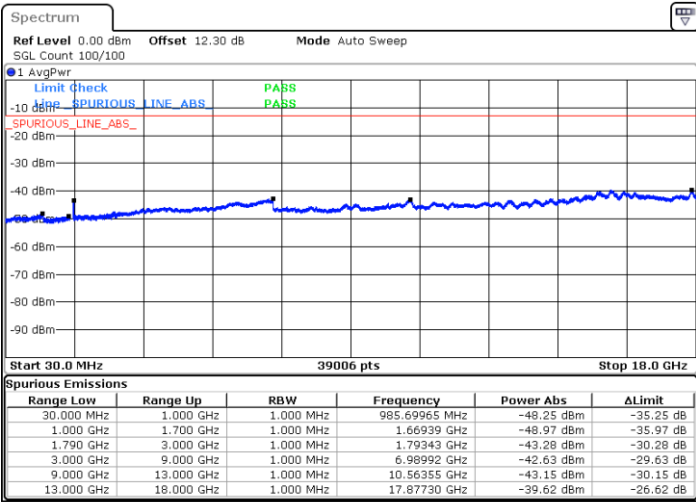

Lowest Channel / FullIRB

N/A

Date: 17.MAY.2020 14:27:28

LTE Band 66B / 10MHz+5MHz

QPSK

Middle Channel / 1RB0 and 1RB24

Middle Channel / 1RB49 and 1RB0

Date: 17.MAY.2020 14:49:21

Date: 17.MAY.2020 14:50:18

Middle Channel / FullRB

N/A

Date: 17.MAY.2020 14:44:32

LTE Band 66B / 10MHz+5MHz

QPSK

Highest Channel / 1RB0 and 1RB24

Highest Channel / 1RB49 and 1RB0

Date: 17.MAY.2020 15:25:52

Date: 17.MAY.2020 15:13:50

Highest Channel / FullIRB

N/A

Date: 17.MAY.2020 15:26:50

LTE Band 66B / 10MHz+10MHz

QPSK

Lowest Channel / 1RB0 and 1RB49

Lowest Channel / 1RB49 and 1RB0

Date: 17.MAY.2020 15:52:09

Date: 17.MAY.2020 15:51:11

Lowest Channel / FullIRB

N/A

Date: 17.MAY.2020 15:56:59

LTE Band 66B / 10MHz+10MHz

QPSK