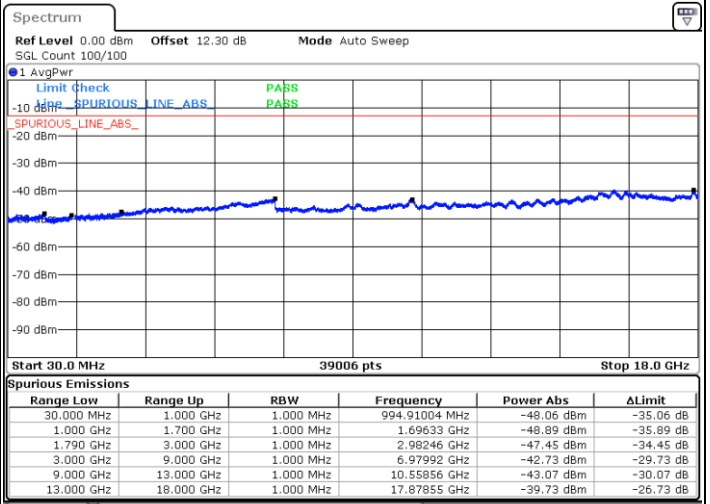

Date: 15.MAY.2020 23:36:43

Date: 15.MAY.2020 23:39:22

Middle Channel / FullIRB

N/A

Date: 15.MAY.2020 23:28:12

LTE Band 66B / 5MHz+5MHz

16QAM

Highest Channel / 1RB0 and 1RB24

Highest Channel / 1RB14 and 1RB0

Date: 16.MAY.2020 00:04:53

Date: 15.MAY.2020 23:57:19

Highest Channel / FullIRB

N/A

Date: 16.MAY.2020 00:07:31

LTE Band 66B / 5MHz+10MHz

16QAM

Lowest Channel / 1RB0 and 1RB14

Lowest Channel / 1RB24 and 1RB0

Date: 16.MAY.2020 01:50:27

Date: 16.MAY.2020 01:47:48

Lowest Channel / FullIRB

N/A

Date: 16.MAY.2020 01:53:07

LTE Band 66B / 5MHz+10MHz