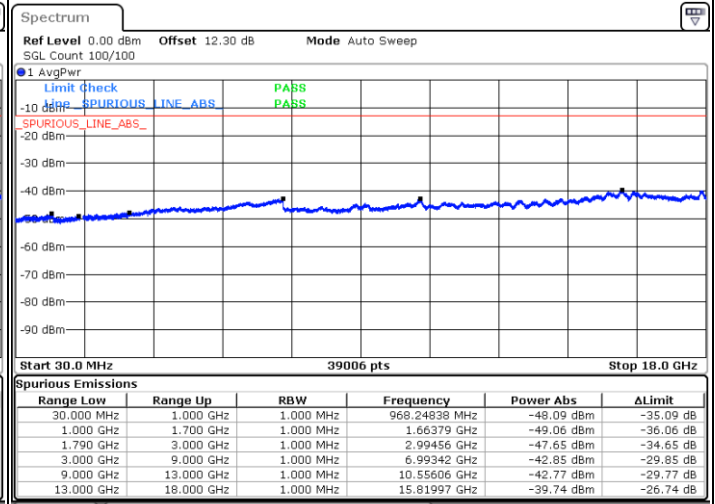

Date: 17.MAY.2020 14:56:45