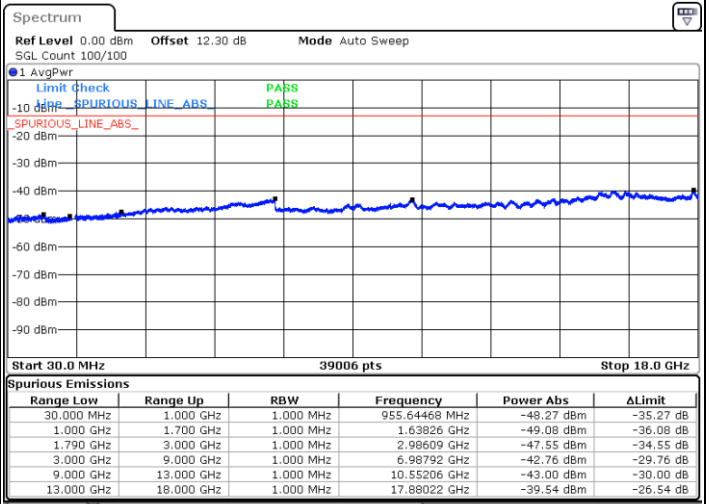

Highest Channel / 1RB0 and 1RB14

Highest Channel / 1RB24 and 1RB0

Date: 16.MAY.2020 00:58:35

Date: 16.MAY.2020 00:54:10

Highest Channel / FullIRB

N/A

Date: 16.MAY.2020 00:59:28

LTE Band 66B / 5MHz+15MHz

QPSK

Lowest Channel / 1RB0 and 1RB49

Lowest Channel / 1RB24 and 1RB0

Date: 17.MAY.2020 20:30:39

Date: 17.MAY.2020 20:29:42

Lowest Channel / FullIRB

N/A

Date: 17.MAY.2020 20:35:28

LTE Band 66B / 5MHz+15MHz

QPSK

Middle Channel / 1RB0 and 1RB49

Middle Channel / 1RB24 and 1RB0

Date: 17.MAY.2020 20:54:46

Date: 17.MAY.2020 20:55:43

Middle Channel / FullIRB

N/A

Date: 17.MAY.2020 20:49:57

LTE Band 66B / 5MHz+15MHz

QPSK

Highest Channel / 1RB0 and 1RB49

Highest Channel / 1RB24 and 1RB0

Date: 17.MAY.2020 21:34:23

Date: 17.MAY.2020 21:23:55

Highest Channel / FullIRB