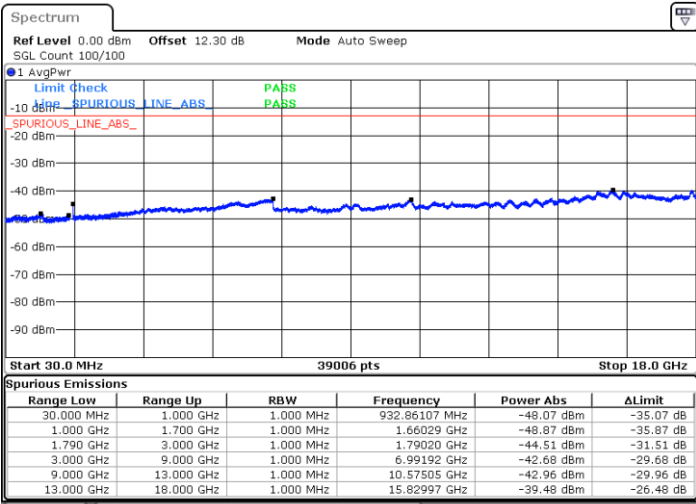

LTE Band 66B / 5MHz+10MHz

16QAM

Middle Channel / 1RB0 and 1RB14

Middle Channel / 1RB24 and 1RB0

Date: 16.MAY.2020 01:22:49

Date: 16.MAY.2020 01:25:27