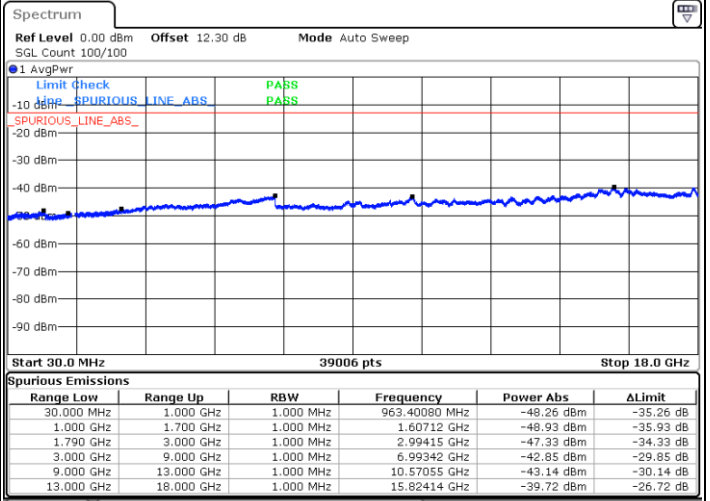

Date: 17.MAY.2020 15:25:52

Date: 17.MAY.2020 15:13:50

Highest Channel / FullIRB

N/A

Date: 17.MAY.2020 15:26:50

LTE Band 66B / 10MHz+10MHz

QPSK

Lowest Channel / 1RB0 and 1RB49

Lowest Channel / 1RB49 and 1RB0

Date: 17.MAY.2020 15:52:09

Date: 17.MAY.2020 15:51:11

Lowest Channel / FullIRB

N/A

Date: 17.MAY.2020 15:56:59

LTE Band 66B / 10MHz+10MHz

QPSK

Middle Channel / 1RB0 and 1RB49

Middle Channel / 1RB49 and 1RB0

Date: 17.MAY.2020 16:09:26

Date: 17.MAY.2020 16:10:23

Middle Channel / FullIRB

N/A

Date: 17.MAY.2020 16:04:36

LTE Band 66B / 10MHz+10MHz

QPSK

Highest Channel / 1RB0 and 1RB49

Highest Channel / 1RB49 and 1RB0

Date: 17.MAY.2020 17:53:58

Date: 17.MAY.2020 17:46:51

Highest Channel / FullIRB

N/A

Date: 17.MAY.2020 17:54:56