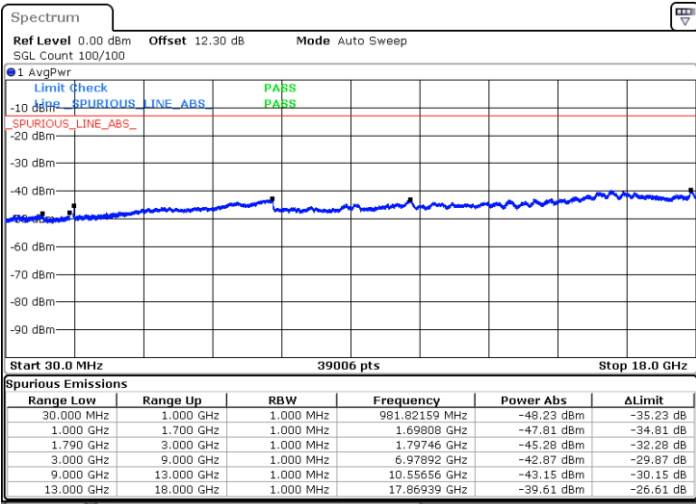

Date: 16.MAY.2020 01:00:21

LTE Band 66B / 5MHz+15MHz

16QAM

Lowest Channel / 1RB0 and 1RB49

Lowest Channel / 1RB24 and 1RB0

Date: 17.MAY.2020 20:31:37

Date: 17.MAY.2020 20:28:44

Lowest Channel / FullIRB

N/A

Date: 17.MAY.2020 20:34:31

LTE Band 66B / 5MHz+15MHz

16QAM

Middle Channel / 1RB0 and 1RB49

Middle Channel / 1RB24 and 1RB0

Date: 17.MAY.2020 20:53:48

Date: 17.MAY.2020 21:03:10

Middle Channel / FullIRB

N/A

Date: 17.MAY.2020 20:50:55

LTE Band 66B / 5MHz+15MHz

16QAM

Highest Channel / 1RB0 and 1RB49

Highest Channel / 1RB24 and 1RB0

Date: 17.MAY.2020 21:33:25

Date: 17.MAY.2020 21:24:52

Highest Channel / FullIRB

N/A

Date: 17.MAY.2020 21:36:19

LTE Band 66B / 10MHz+5MHz

16QAM

Lowest Channel / 1RB0 and 1RB24

Lowest Channel / 1RB49 and 1RB0