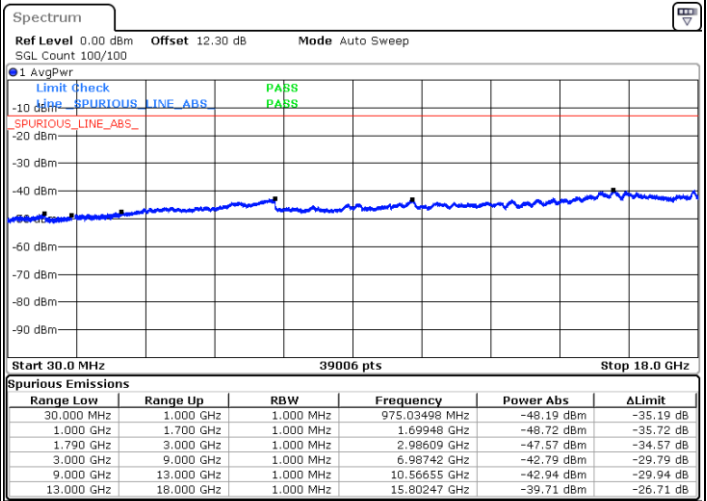

# Conducted Spurious Emission

LTE Band 66B / 5MHz+5MHz

QPSK

Lowest Channel / 1RB0 and 1RB24

Lowest Channel / 1RB14 and 1RB0

Date: 15 MAY 2020 23:11:06

Date: 15 MAY 2020 23:10:13

Lowest Channel / FullRB

N/A

Date: 15 MAY 2020 23:21:20

LTE Band 66B / 5MHz+5MHz

QPSK

MiddleChannel / 1RB0 and 1RB24

Middle Channel / 1RB14 and 1RB0

Date: 15.MAY.2020 23:37:37

Date: 15.MAY.2020 23:38:29

Middle Channel / FullIRB

N/A

Date: 15.MAY.2020 23:27:18

LTE Band 66B / 5MHz+5MHz

QPSK

Highest Channel / 1RB0 and 1RB24

Highest Channel / 1RB14 and 1RB0

Date: 16.MAY.2020 00:05:46