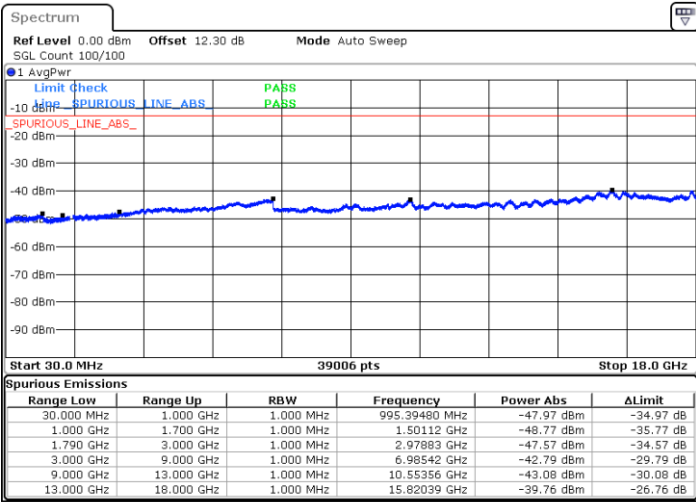

Highest Channel / 1RB0 and 1RB14

Highest Channel / 1RB24 and 1RB0

Date: 16.MAY.2020 00:58:35

Date: 16.MAY.2020 00:54:10

Highest Channel / FullIRB

N/A

Date: 16.MAY.2020 00:59:28

LTE Band 66B / 5MHz+15MHz

QPSK

Lowest Channel / 1RB0 and 1RB49

Lowest Channel / 1RB24 and 1RB0

Date: 17.MAY.2020 20:30:39

Date: 17.MAY.2020 20:29:42

Lowest Channel / FullIRB

N/A

Date: 17.MAY.2020 20:35:28

LTE Band 66B / 5MHz+15MHz

QPSK

Middle Channel / 1RB0 and 1RB49

Middle Channel / 1RB24 and 1RB0

Date: 17.MAY.2020 20:54:46

Date: 17.MAY.2020 20:55:43

Middle Channel / FullIRB

N/A

Date: 17.MAY.2020 20:49:57

LTE Band 66B / 5MHz+15MHz

QPSK

Highest Channel / 1RB0 and 1RB49

Highest Channel / 1RB24 and 1RB0

Date: 17.MAY.2020 21:34:23

Date: 17.MAY.2020 21:23:55

Highest Channel / FullIRB