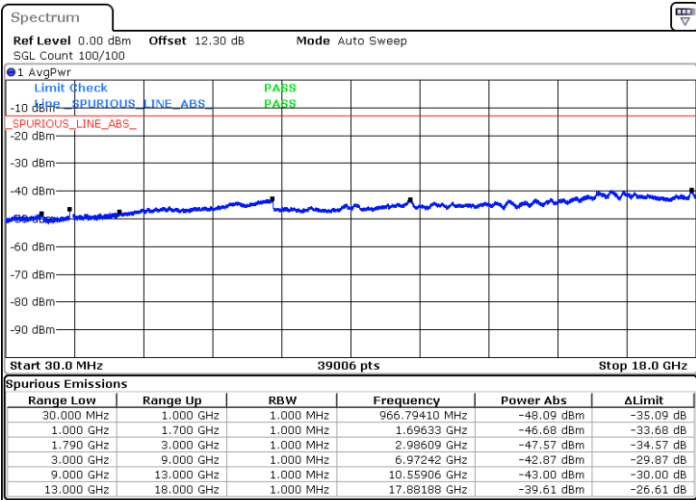

# Conducted Spurious Emission

LTE Band 66B / 5MHz+5MHz

QPSK

Lowest Channel / 1RB0 and 1RB24

Lowest Channel / 1RB14 and 1RB0

Date: 15 MAY 2020 23:11:06

Date: 15 MAY 2020 23:10:13

Lowest Channel / FullRB

N/A

Date: 15 MAY 2020 23:21:20

LTE Band 66B / 5MHz+5MHz

QPSK

MiddleChannel / 1RB0 and 1RB24

Middle Channel / 1RB14 and 1RB0

Date: 15.MAY.2020 23:37:37

Date: 15.MAY.2020 23:38:29

Middle Channel / FullIRB

N/A

Date: 15.MAY.2020 23:27:18

LTE Band 66B / 5MHz+5MHz

QPSK

Highest Channel / 1RB0 and 1RB24

Highest Channel / 1RB14 and 1RB0

Date: 16.MAY.2020 00:05:46

Date: 15.MAY.2020 23:56:26

Highest Channel / FullIRB

N/A

Date: 16.MAY.2020 00:06:39

LTE Band 66B / 5MHz+10MHz

QPSK

Lowest Channel / 1RB0 and 1RB14

Lowest Channel / 1RB24 and 1RB0