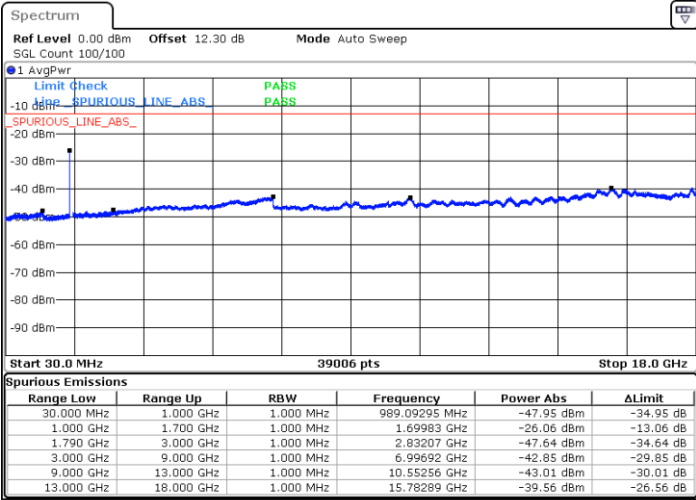

Middle Channel / FullIRB

N/A

Date: 15.MAY.2020 23:27:18

LTE Band 66B / 5MHz+5MHz

QPSK

Highest Channel / 1RB0 and 1RB24

Highest Channel / 1RB14 and 1RB0

Date: 16.MAY.2020 00:05:46

Date: 15.MAY.2020 23:56:26

Highest Channel / FullIRB

N/A

Date: 16.MAY.2020 00:06:39

LTE Band 66B / 5MHz+10MHz

QPSK

Lowest Channel / 1RB0 and 1RB14

Lowest Channel / 1RB24 and 1RB0

Date: 16.MAY.2020 01:49:34

Date: 16.MAY.2020 01:48:41

Lowest Channel / FullRB

N/A

Date: 16.MAY.2020 01:54:00

LTE Band 66B / 5MHz+10MHz

QPSK

Middle Channel / 1RB0 and 1RB14

Highest Channel / 1RB0 and 1RB14

Highest Channel / 1RB24 and 1RB0

Date: 16.MAY.2020 00:58:35

Date: 16.MAY.2020 00:54:10

Highest Channel / FullIRB

N/A

Date: 16.MAY.2020 00:59:28

LTE Band 66B / 5MHz+15MHz