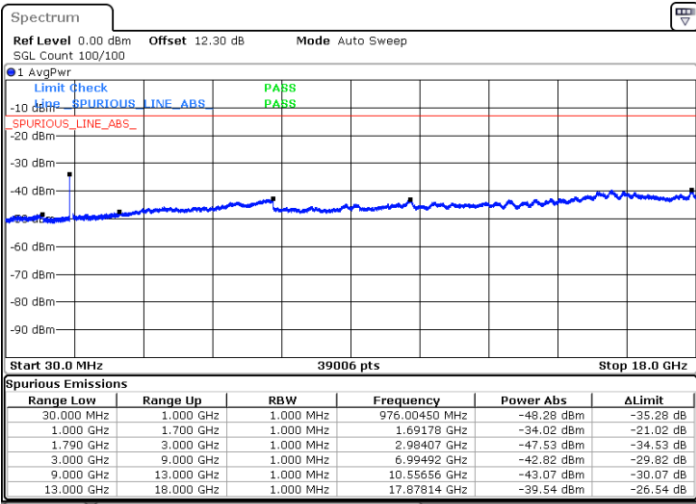

Highest Channel / 1RB0 and 1RB14

Highest Channel / 1RB24 and 1RB0

Date: 16.MAY.2020 00:58:35

Date: 16.MAY.2020 00:54:10

Highest Channel / FullIRB

N/A

Date: 16.MAY.2020 00:59:28

LTE Band 66B / 5MHz+15MHz

QPSK

Lowest Channel / 1RB0 and 1RB49

Lowest Channel / 1RB24 and 1RB0

Date: 17.MAY.2020 20:30:39

Date: 17.MAY.2020 20:29:42

Lowest Channel / FullIRB

N/A

Date: 17.MAY.2020 20:35:28

LTE Band 66B / 5MHz+15MHz

QPSK

Middle Channel / 1RB0 and 1RB49

Middle Channel / 1RB24 and 1RB0

Date: 17.MAY.2020 20:54:46

Date: 17.MAY.2020 20:55:43

Middle Channel / FullIRB

N/A

Date: 17.MAY.2020 20:49:57

LTE Band 66B / 5MHz+15MHz

QPSK

Highest Channel / 1RB0 and 1RB49

Highest Channel / 1RB24 and 1RB0

Date: 17.MAY.2020 21:34:23

Date: 17.MAY.2020 21:23:55

Highest Channel / FullIRB