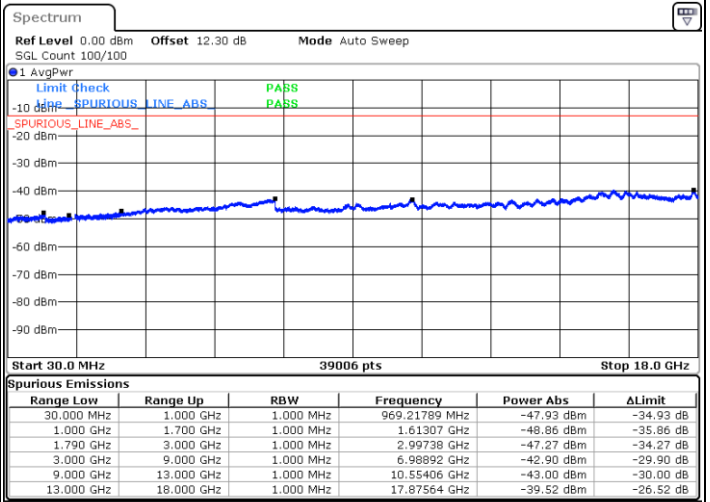

Date: 15.MAY.2020 23:09:20

Lowest Channel / FullIRB

N/A

Date: 15.MAY.2020 23:14:40

LTE Band 66B / 5MHz+5MHz

16QAM

MiddleChannel / 1RB0 and 1RB24

Middle Channel / 1RB14 and 1RB0

Date: 15.MAY.2020 23:36:43

Date: 15.MAY.2020 23:39:22

Middle Channel / FullIRB

N/A

Date: 15.MAY.2020 23:28:12

LTE Band 66B / 5MHz+5MHz

16QAM

Highest Channel / 1RB0 and 1RB24

Highest Channel / 1RB14 and 1RB0

Date: 16.MAY.2020 00:04:53

Date: 15.MAY.2020 23:57:19

Highest Channel / FullIRB

N/A

Date: 16.MAY.2020 00:07:31

LTE Band 66B / 5MHz+10MHz

16QAM

Lowest Channel / 1RB0 and 1RB14

Lowest Channel / 1RB24 and 1RB0

Date: 16.MAY.2020 01:50:27

Date: 16.MAY.2020 01:47:48

Lowest Channel / FullIRB

N/A

Date: 16.MAY.2020 01:53:07

LTE Band 66B / 5MHz+10MHz