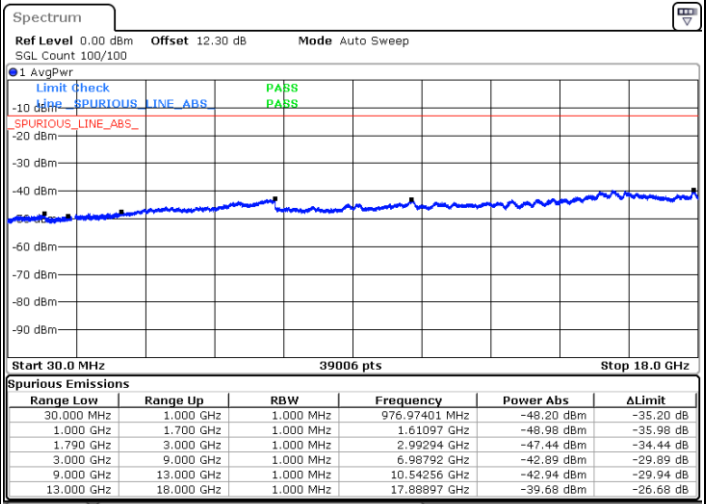

QPSK

Highest Channel / 1RB0 and 1RB49

Highest Channel / 1RB49 and 1RB0

Date: 17.MAY.2020 17:53:58

Date: 17.MAY.2020 17:46:51

Highest Channel / FullIRB

N/A

Date: 17.MAY.2020 17:54:56

LTE Band 66B / 15MHz+5MHz

QPSK

Lowest Channel / 1RB0 and 1RB49

Lowest Channel / 1RB49 and 1RB0

Date: 17.MAY.2020 18:38:43

Date: 17.MAY.2020 18:37:45

Lowest Channel / FullIRB

N/A

Date: 17.MAY.2020 18:43:32

LTE Band 66B / 15MHz+5MHz

QPSK

Middle Channel / 1RB0 and 1RB49

Middle Channel / 1RB49 and 1RB0

Date: 17.MAY.2020 19:02:01

Date: 17.MAY.2020 19:02:58

Middle Channel / FullIRB

N/A

Date: 17.MAY.2020 18:57:10

LTE Band 66B / 15MHz+5MHz

QPSK

Highest Channel / 1RB0 and 1RB49

Highest Channel / 1RB49 and 1RB0

Date: 17.MAY.2020 19:43:35

Date: 17.MAY.2020 19:30:38