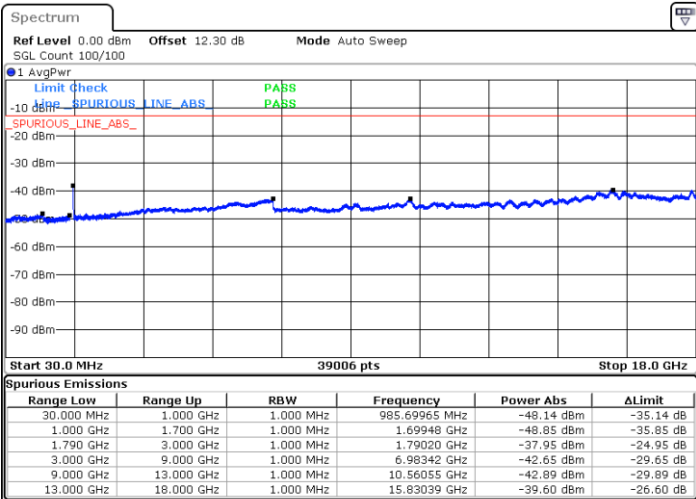

Middle Channel / FullIRB

N/A

Date: 15.MAY.2020 23:27:18

LTE Band 66B / 5MHz+5MHz

QPSK

Highest Channel / 1RB0 and 1RB24

Highest Channel / 1RB14 and 1RB0

Date: 16.MAY.2020 00:05:46

Date: 15.MAY.2020 23:56:26

Highest Channel / FullIRB

N/A

Date: 16.MAY.2020 00:06:39

LTE Band 66B / 5MHz+10MHz

QPSK

Lowest Channel / 1RB0 and 1RB14

Lowest Channel / 1RB24 and 1RB0

Date: 16.MAY.2020 01:49:34

Date: 16.MAY.2020 01:48:41

Lowest Channel / FullRB

N/A

Date: 16.MAY.2020 01:54:00

LTE Band 66B / 5MHz+10MHz

QPSK

Middle Channel / 1RB0 and 1RB14