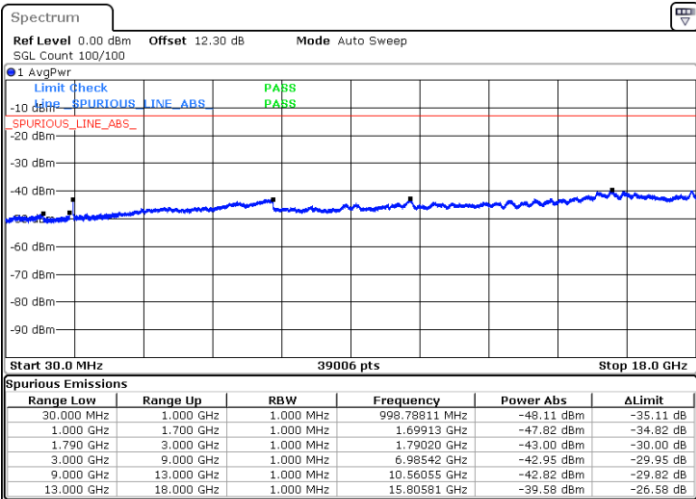

Date: 16.MAY.2020 01:00:21

LTE Band 66B / 5MHz+15MHz

16QAM

Lowest Channel / 1RB0 and 1RB49

Lowest Channel / 1RB24 and 1RB0

Date: 17.MAY.2020 20:31:37

Date: 17.MAY.2020 20:28:44

Lowest Channel / FullIRB

N/A

Date: 17.MAY.2020 20:34:31

LTE Band 66B / 5MHz+15MHz

16QAM

Middle Channel / 1RB0 and 1RB49

Middle Channel / 1RB24 and 1RB0

Date: 17.MAY.2020 20:53:48

Date: 17.MAY.2020 21:03:10

Middle Channel / FullIRB

N/A

Date: 17.MAY.2020 20:50:55

LTE Band 66B / 5MHz+15MHz

16QAM

Highest Channel / 1RB0 and 1RB49

Highest Channel / 1RB24 and 1RB0

Date: 17.MAY.2020 21:33:25

Date: 17.MAY.2020 21:24:52

Highest Channel / FullIRB

N/A

Date: 17.MAY.2020 21:36:19

LTE Band 66B / 10MHz+5MHz

16QAM

Lowest Channel / 1RB0 and 1RB24

Lowest Channel / 1RB49 and 1RB0