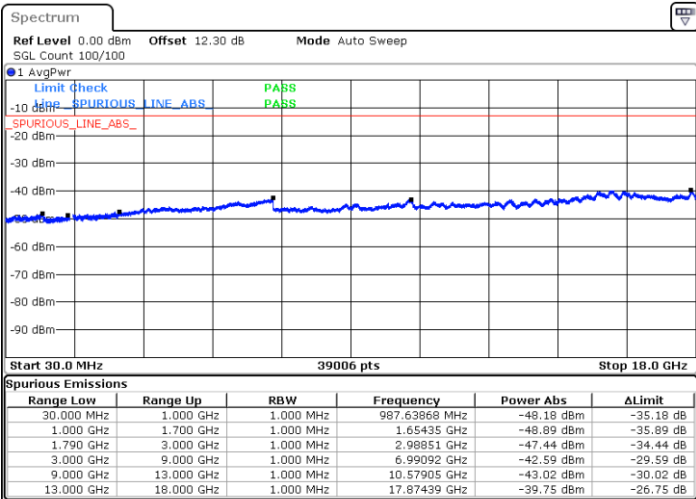

# Conducted Spurious Emission

LTE Band 66B / 5MHz+5MHz

QPSK

Lowest Channel / 1RB0 and 1RB24

Lowest Channel / 1RB14 and 1RB0

Date: 15 MAY 2020 23:11:06

Date: 15 MAY 2020 23:10:13

Lowest Channel / FullRB

N/A

Date: 15 MAY 2020 23:21:20

LTE Band 66B / 5MHz+5MHz

QPSK

MiddleChannel / 1RB0 and 1RB24

Middle Channel / 1RB14 and 1RB0

Date: 15.MAY.2020 23:37:37

Date: 15.MAY.2020 23:38:29

Middle Channel / FullIRB

N/A

Date: 15.MAY.2020 23:27:18

LTE Band 66B / 5MHz+5MHz

QPSK

Highest Channel / 1RB0 and 1RB24

Highest Channel / 1RB14 and 1RB0

Date: 16.MAY.2020 00:05:46

Date: 15.MAY.2020 23:56:26

Highest Channel / FullIRB

N/A

Date: 16.MAY.2020 00:06:39

LTE Band 66B / 5MHz+10MHz

QPSK

Lowest Channel / 1RB0 and 1RB14

Lowest Channel / 1RB24 and 1RB0