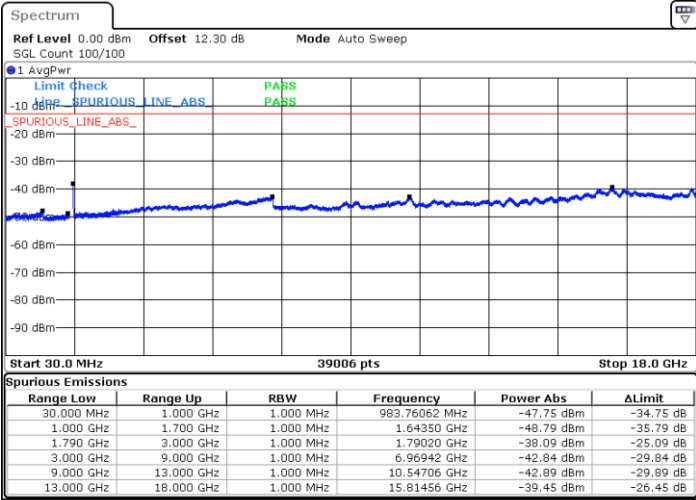

Date: 15.MAY.2020 23:36:43

Date: 15.MAY.2020 23:39:22

Middle Channel / FullIRB

N/A

Date: 15.MAY.2020 23:28:12

LTE Band 66B / 5MHz+5MHz

16QAM

Highest Channel / 1RB0 and 1RB24

Highest Channel / 1RB14 and 1RB0

Date: 16.MAY.2020 00:04:53

Date: 15.MAY.2020 23:57:19

Highest Channel / FullIRB

N/A

Date: 16.MAY.2020 00:07:31

LTE Band 66B / 5MHz+10MHz

16QAM

Lowest Channel / 1RB0 and 1RB14

Lowest Channel / 1RB24 and 1RB0

Date: 16.MAY.2020 01:50:27

Date: 16.MAY.2020 01:47:48

Lowest Channel / FullIRB

N/A

Date: 16.MAY.2020 01:53:07

LTE Band 66B / 5MHz+10MHz