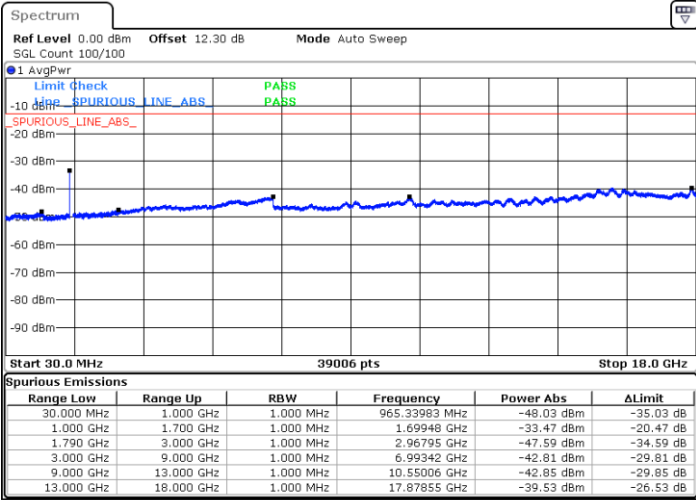

N/A

Date: 17.MAY.2020 18:57:10

LTE Band 66B / 15MHz+5MHz

QPSK

Highest Channel / 1RB0 and 1RB49

Highest Channel / 1RB49 and 1RB0

Date: 17.MAY.2020 19:43:35

Date: 17.MAY.2020 19:30:38

Highest Channel / FullIRB

N/A

Date: 17.MAY.2020 19:44:33

LTE Band 66B / 5MHz+5MHz

16QAM

Lowest Channel / 1RB0 and 1RB24

Lowest Channel / 1RB14 and 1RB0

Date: 15.MAY.2020 23:11:59

Date: 15.MAY.2020 23:09:20

Lowest Channel / FullIRB

N/A

Date: 15.MAY.2020 23:14:40

LTE Band 66B / 5MHz+5MHz

16QAM

MiddleChannel / 1RB0 and 1RB24

Middle Channel / 1RB14 and 1RB0

Date: 15.MAY.2020 23:36:43

Date: 15.MAY.2020 23:39:22

Middle Channel / FullIRB

N/A

Date: 15.MAY.2020 23:28:12

LTE Band 66B / 5MHz+5MHz

16QAM

Highest Channel / 1RB0 and 1RB24