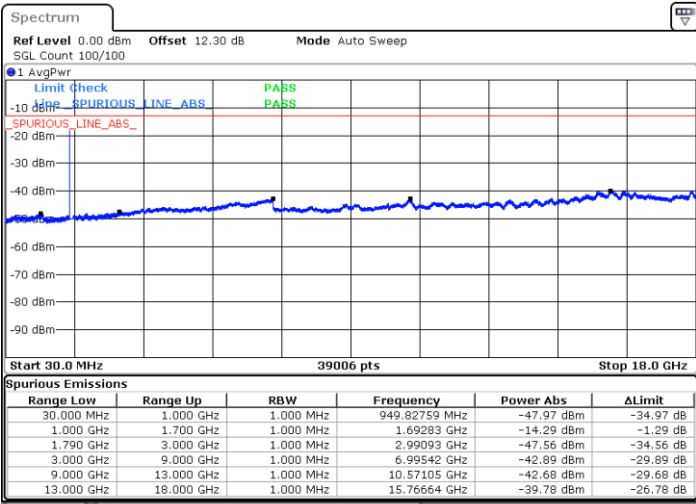

Lowest Channel / 1RB49 and 1RB0

Date: 17.MAY.2020 15:52:09

Date: 17.MAY.2020 15:51:11

Lowest Channel / FullIRB

N/A

Date: 17.MAY.2020 15:56:59

LTE Band 66B / 10MHz+10MHz

QPSK

Middle Channel / 1RB0 and 1RB49

Middle Channel / 1RB49 and 1RB0

Date: 17.MAY.2020 16:09:26

Date: 17.MAY.2020 16:10:23

Middle Channel / FullIRB

N/A

Date: 17.MAY.2020 16:04:36

LTE Band 66B / 10MHz+10MHz

QPSK

Highest Channel / 1RB0 and 1RB49

Highest Channel / 1RB49 and 1RB0

Date: 17.MAY.2020 17:53:58

Date: 17.MAY.2020 17:46:51

Highest Channel / FullIRB

N/A

Date: 17.MAY.2020 17:54:56

LTE Band 66B / 15MHz+5MHz

QPSK

Lowest Channel / 1RB0 and 1RB49

Lowest Channel / 1RB49 and 1RB0

Date: 17.MAY.2020 18:38:43

Date: 17.MAY.2020 18:37:45

Lowest Channel / FullIRB

N/A