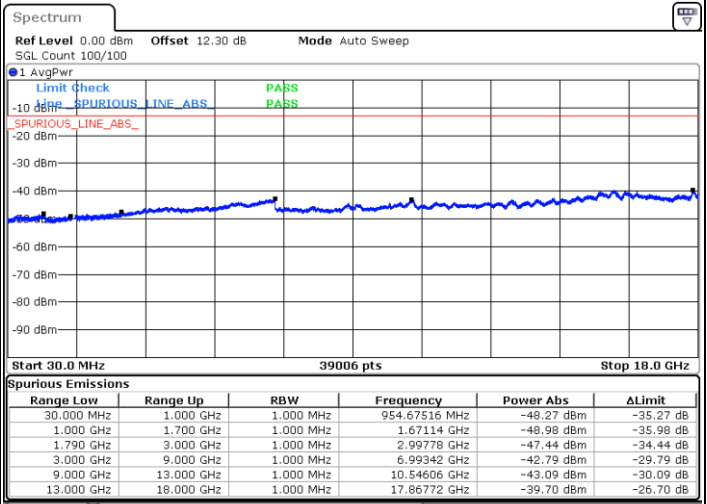

Date: 17.MAY.2020 20:49:57

LTE Band 66B / 5MHz+15MHz

QPSK

Highest Channel / 1RB0 and 1RB49

Highest Channel / 1RB24 and 1RB0

Date: 17.MAY.2020 21:34:23

Date: 17.MAY.2020 21:23:55

Highest Channel / FullIRB

N/A

Date: 17.MAY.2020 21:35:21

LTE Band 66B / 10MHz+5MHz

QPSK

Lowest Channel / 1RB0 and 1RB24

Lowest Channel / 1RB49 and 1RB0

Date: 17.MAY.2020 14:22:38

Date: 17.MAY.2020 14:21:41

Lowest Channel / FullIRB

N/A

Date: 17.MAY.2020 14:27:28

LTE Band 66B / 10MHz+5MHz

QPSK

Middle Channel / 1RB0 and 1RB24

Middle Channel / 1RB49 and 1RB0

Date: 17.MAY.2020 14:49:21

Date: 17.MAY.2020 14:50:18

Middle Channel / FullRB

N/A

Date: 17.MAY.2020 14:44:32

LTE Band 66B / 10MHz+5MHz

QPSK

Highest Channel / 1RB0 and 1RB24

Highest Channel / 1RB49 and 1RB0