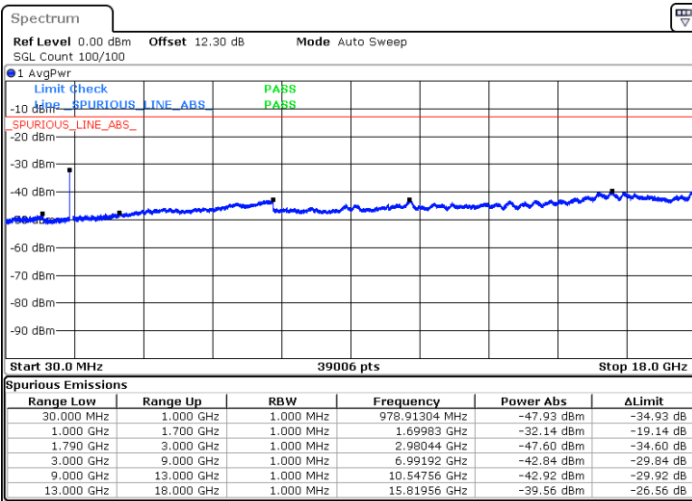

# Conducted Spurious Emission

LTE Band 66B / 5MHz+5MHz

QPSK

Lowest Channel / 1RB0 and 1RB24

Lowest Channel / 1RB14 and 1RB0

Date: 15 MAY 2020 23:11:06

Date: 15 MAY 2020 23:10:13

Lowest Channel / FullRB

N/A

Date: 15 MAY 2020 23:21:20

LTE Band 66B / 5MHz+5MHz

QPSK

MiddleChannel / 1RB0 and 1RB24

Middle Channel / 1RB14 and 1RB0

Date: 15.MAY.2020 23:37:37

Date: 15.MAY.2020 23:38:29

Middle Channel / FullIRB

N/A

Date: 15.MAY.2020 23:27:18

LTE Band 66B / 5MHz+5MHz

QPSK

Highest Channel / 1RB0 and 1RB24

Highest Channel / 1RB14 and 1RB0

Date: 16.MAY.2020 00:05:46