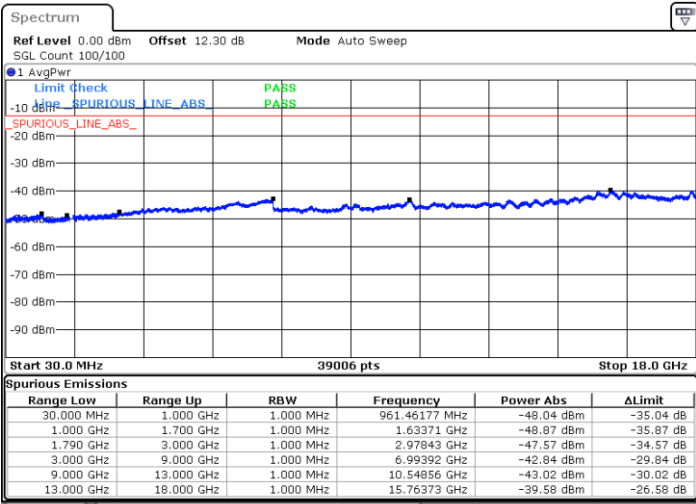

Date: 17.MAY.2020 15:25:52

Date: 17.MAY.2020 15:13:50

Highest Channel / FullIRB

N/A

Date: 17.MAY.2020 15:26:50

LTE Band 66B / 10MHz+10MHz

QPSK

Lowest Channel / 1RB0 and 1RB49

Lowest Channel / 1RB49 and 1RB0

Date: 17.MAY.2020 15:52:09

Date: 17.MAY.2020 15:51:11

Lowest Channel / FullIRB

N/A

Date: 17.MAY.2020 15:56:59

LTE Band 66B / 10MHz+10MHz

QPSK

Middle Channel / 1RB0 and 1RB49

Middle Channel / 1RB49 and 1RB0

Date: 17.MAY.2020 16:09:26

Date: 17.MAY.2020 16:10:23

Middle Channel / FullIRB

N/A

Date: 17.MAY.2020 16:04:36

LTE Band 66B / 10MHz+10MHz

QPSK

Highest Channel / 1RB0 and 1RB49

Highest Channel / 1RB49 and 1RB0

Date: 17.MAY.2020 17:53:58

Date: 17.MAY.2020 17:46:51

Highest Channel / FullIRB

N/A

Date: 17.MAY.2020 17:54:56