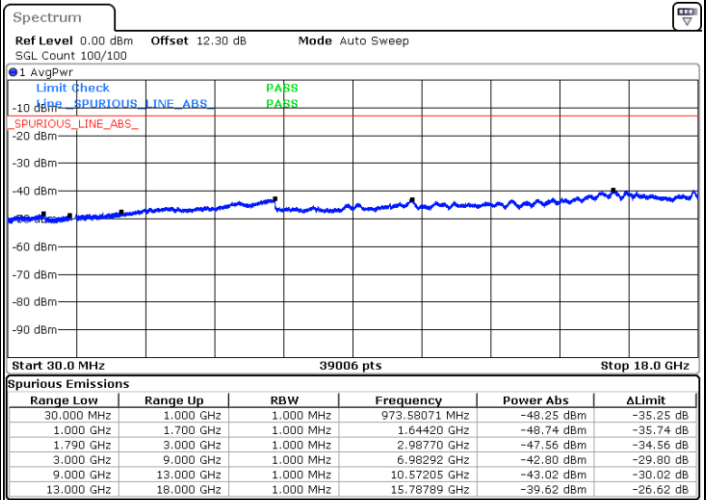

Lowest Channel / 1RB0 and 1RB14

Lowest Channel / 1RB24 and 1RB0

Date: 16.MAY.2020 01:50:27

Date: 16.MAY.2020 01:47:48

Lowest Channel / FullIRB

N/A

Date: 16.MAY.2020 01:53:07

LTE Band 66B / 5MHz+10MHz

LTE Band 66B / 5MHz+10MHz

16QAM

Highest Channel / 1RB0 and 1RB14

Highest Channel / 1RB24 and 1RB0

Date: 16.MAY.2020 00:57:42

Date: 16.MAY.2020 00:55:03

Highest Channel / FullIRB

N/A

Date: 16.MAY.2020 01:00:21

LTE Band 66B / 5MHz+15MHz

16QAM

Lowest Channel / 1RB0 and 1RB49

Lowest Channel / 1RB24 and 1RB0

Date: 17.MAY.2020 20:31:37

Date: 17.MAY.2020 20:28:44

Lowest Channel / FullIRB