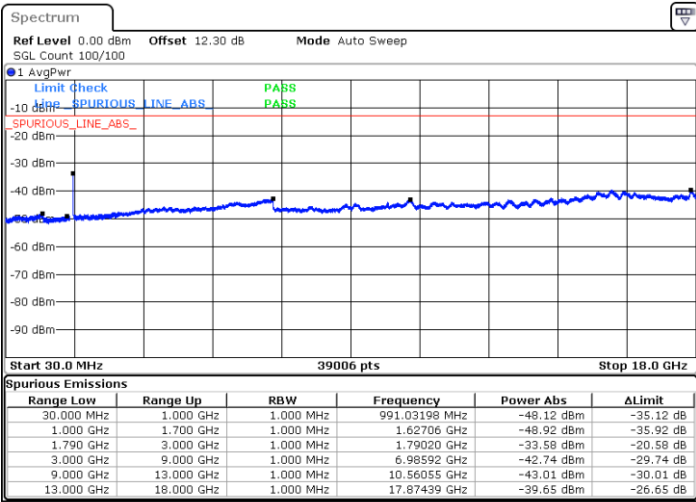

Middle Channel / FullIRB

N/A

Date: 15.MAY.2020 23:27:18

LTE Band 66B / 5MHz+5MHz

QPSK

Highest Channel / 1RB0 and 1RB24

Highest Channel / 1RB14 and 1RB0

Date: 16.MAY.2020 00:05:46

Date: 15.MAY.2020 23:56:26

Highest Channel / FullIRB

N/A

Date: 16.MAY.2020 00:06:39

LTE Band 66B / 5MHz+10MHz

QPSK

Lowest Channel / 1RB0 and 1RB14

Lowest Channel / 1RB24 and 1RB0

Date: 16.MAY.2020 01:49:34

Date: 16.MAY.2020 01:48:41

Lowest Channel / FullRB

N/A

Date: 16.MAY.2020 01:54:00

LTE Band 66B / 5MHz+10MHz

QPSK

Middle Channel / 1RB0 and 1RB14