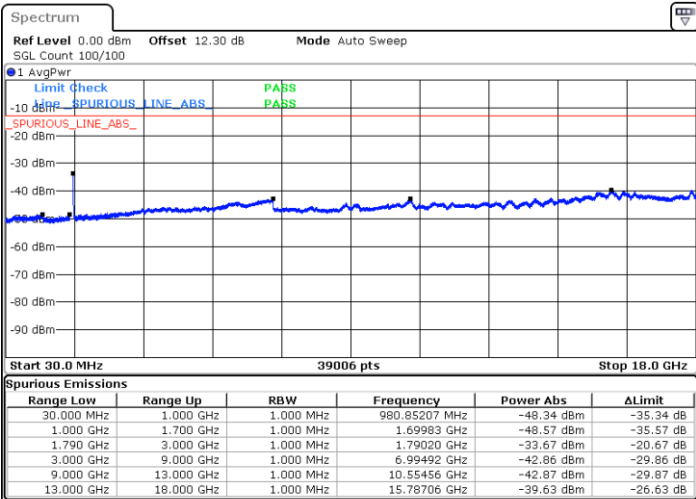

LTE Band 66B / 5MHz+15MHz

QPSK

Middle Channel / 1RB0 and 1RB49

Middle Channel / 1RB24 and 1RB0

Date: 17.MAY.2020 20:54:46

Date: 17.MAY.2020 20:55:43

Middle Channel / FullIRB

N/A

Date: 17.MAY.2020 20:49:57

LTE Band 66B / 5MHz+15MHz

QPSK

Highest Channel / 1RB0 and 1RB49

Highest Channel / 1RB24 and 1RB0

Date: 17.MAY.2020 21:34:23

Date: 17.MAY.2020 21:23:55

Highest Channel / FullIRB

N/A

Date: 17.MAY.2020 21:35:21

LTE Band 66B / 10MHz+5MHz

QPSK

Lowest Channel / 1RB0 and 1RB24

Lowest Channel / 1RB49 and 1RB0

Date: 17.MAY.2020 14:22:38

Date: 17.MAY.2020 14:21:41

Lowest Channel / FullIRB

N/A

Date: 17.MAY.2020 14:27:28

LTE Band 66B / 10MHz+5MHz

QPSK

Middle Channel / 1RB0 and 1RB24

Middle Channel / 1RB49 and 1RB0

Date: 17.MAY.2020 14:49:21