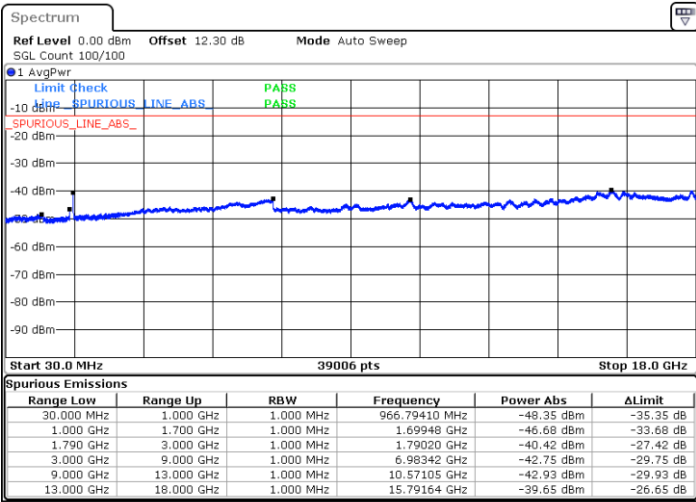

Highest Channel / 1RB0 and 1RB14

Highest Channel / 1RB24 and 1RB0

Date: 16.MAY.2020 00:58:35

Date: 16.MAY.2020 00:54:10

Highest Channel / FullIRB

N/A

Date: 16.MAY.2020 00:59:28

LTE Band 66B / 5MHz+15MHz

QPSK

Lowest Channel / 1RB0 and 1RB49

Lowest Channel / 1RB24 and 1RB0

Date: 17.MAY.2020 20:30:39

Date: 17.MAY.2020 20:29:42

Lowest Channel / FullIRB

N/A

Date: 17.MAY.2020 20:35:28

LTE Band 66B / 5MHz+15MHz

QPSK

Middle Channel / 1RB0 and 1RB49

Middle Channel / 1RB24 and 1RB0

Date: 17.MAY.2020 20:54:46

Date: 17.MAY.2020 20:55:43

Middle Channel / FullIRB

N/A

Date: 17.MAY.2020 20:49:57

LTE Band 66B / 5MHz+15MHz

QPSK

Highest Channel / 1RB0 and 1RB49

Highest Channel / 1RB24 and 1RB0

Date: 17.MAY.2020 21:34:23

Date: 17.MAY.2020 21:23:55

Highest Channel / FullIRB