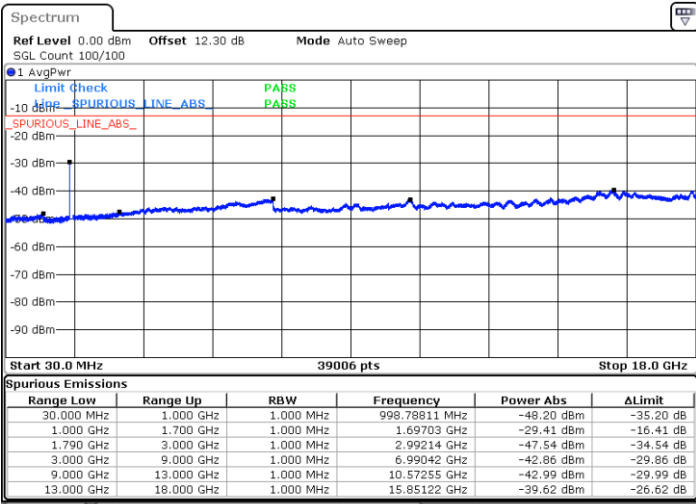

Date: 15.MAY.2020 23:36:43

Date: 15.MAY.2020 23:39:22

Middle Channel / FullIRB

N/A

Date: 15.MAY.2020 23:28:12

LTE Band 66B / 5MHz+5MHz

16QAM

Highest Channel / 1RB0 and 1RB24

Highest Channel / 1RB14 and 1RB0

Date: 16.MAY.2020 00:04:53

Date: 15.MAY.2020 23:57:19

Highest Channel / FullIRB

N/A

Date: 16.MAY.2020 00:07:31

LTE Band 66B / 5MHz+10MHz

16QAM

Lowest Channel / 1RB0 and 1RB14

Lowest Channel / 1RB24 and 1RB0

Date: 16.MAY.2020 01:50:27

Date: 16.MAY.2020 01:47:48

Lowest Channel / FullIRB

N/A

Date: 16.MAY.2020 01:53:07

LTE Band 66B / 5MHz+10MHz