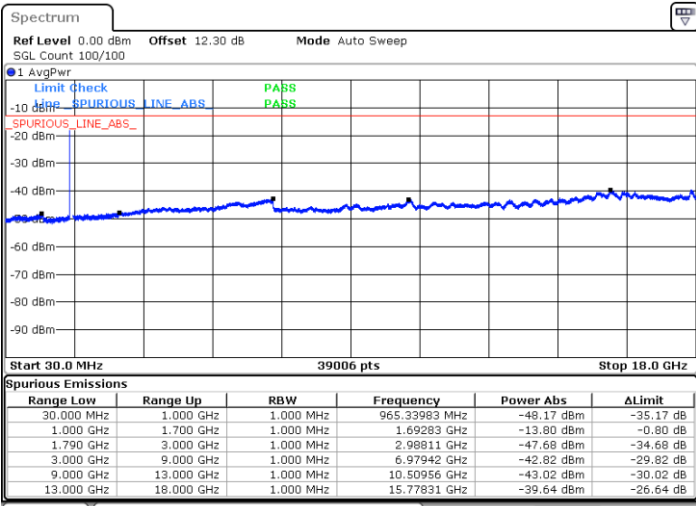

LTE Band 66B / 5MHz+10MHz

16QAM

Highest Channel / 1RB0 and 1RB14

Highest Channel / 1RB24 and 1RB0

Date: 16.MAY.2020 00:57:42

Date: 16.MAY.2020 00:55:03

Highest Channel / FullIRB

N/A

Date: 16.MAY.2020 01:00:21

LTE Band 66B / 5MHz+15MHz

16QAM

Lowest Channel / 1RB0 and 1RB49

Lowest Channel / 1RB24 and 1RB0

Date: 17.MAY.2020 20:31:37

Date: 17.MAY.2020 20:28:44

Lowest Channel / FullIRB

N/A

Date: 17.MAY.2020 20:34:31

LTE Band 66B / 5MHz+15MHz

16QAM

Middle Channel / 1RB0 and 1RB49

Middle Channel / 1RB24 and 1RB0

Date: 17.MAY.2020 20:53:48

Date: 17.MAY.2020 21:03:10

Middle Channel / FullIRB

N/A

Date: 17.MAY.2020 20:50:55

LTE Band 66B / 5MHz+15MHz

16QAM

Highest Channel / 1RB0 and 1RB49

Highest Channel / 1RB24 and 1RB0

Date: 17.MAY.2020 21:33:25