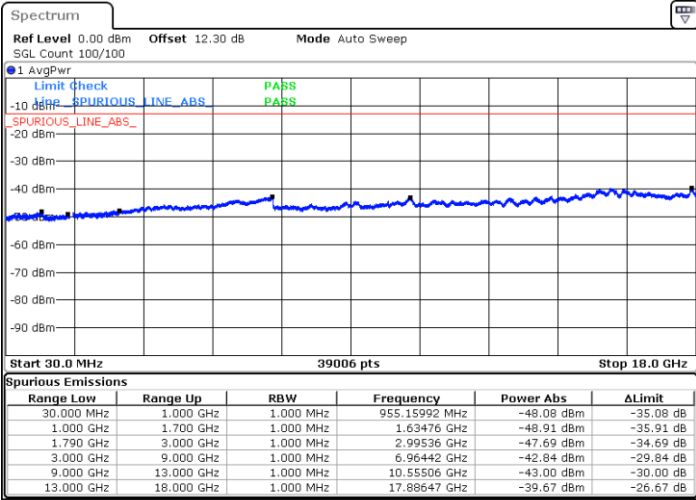

Highest Channel / FullIRB

N/A

Date: 17.MAY.2020 19:44:33

LTE Band 66B / 5MHz+5MHz

16QAM

Lowest Channel / 1RB0 and 1RB24

Lowest Channel / 1RB14 and 1RB0

Date: 15.MAY.2020 23:11:59

Date: 15.MAY.2020 23:09:20

Lowest Channel / FullIRB

N/A

Date: 15.MAY.2020 23:14:40

LTE Band 66B / 5MHz+5MHz

16QAM

MiddleChannel / 1RB0 and 1RB24

Middle Channel / 1RB14 and 1RB0

Date: 15.MAY.2020 23:36:43

Date: 15.MAY.2020 23:39:22

Middle Channel / FullIRB

N/A

Date: 15.MAY.2020 23:28:12

LTE Band 66B / 5MHz+5MHz

16QAM

Highest Channel / 1RB0 and 1RB24

Highest Channel / 1RB14 and 1RB0

Date: 16.MAY.2020 00:04:53

Date: 15.MAY.2020 23:57:19

Highest Channel / FullIRB

N/A

Date: 16.MAY.2020 00:07:31

LTE Band 66B / 5MHz+10MHz

16QAM