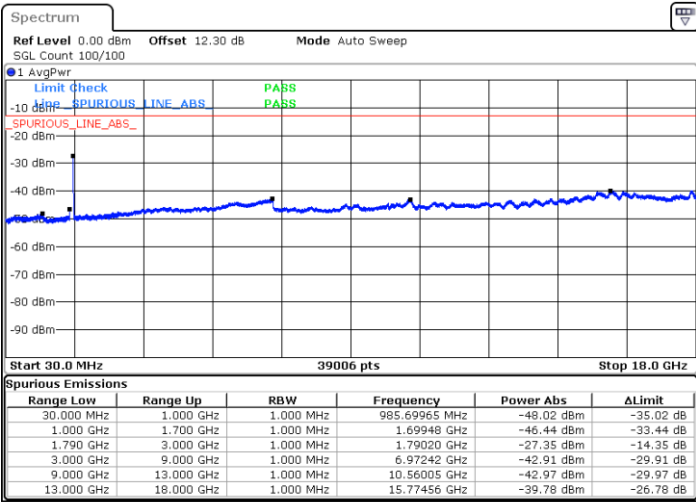

Date: 17.MAY.2020 18:43:32

LTE Band 66B / 15MHz+5MHz

QPSK

Middle Channel / 1RB0 and 1RB49

Middle Channel / 1RB49 and 1RB0

Date: 17.MAY.2020 19:02:01

Date: 17.MAY.2020 19:02:58

Middle Channel / FullIRB

N/A

Date: 17.MAY.2020 18:57:10

LTE Band 66B / 15MHz+5MHz

QPSK

Highest Channel / 1RB0 and 1RB49

Highest Channel / 1RB49 and 1RB0

Date: 17.MAY.2020 19:43:35

Date: 17.MAY.2020 19:30:38

Highest Channel / FullIRB

N/A

Date: 17.MAY.2020 19:44:33

LTE Band 66B / 5MHz+5MHz

16QAM

Lowest Channel / 1RB0 and 1RB24

Lowest Channel / 1RB14 and 1RB0

Date: 15.MAY.2020 23:11:59

Date: 15.MAY.2020 23:09:20

Lowest Channel / FullIRB

N/A

Date: 15.MAY.2020 23:14:40

LTE Band 66B / 5MHz+5MHz

16QAM

MiddleChannel / 1RB0 and 1RB24

Middle Channel / 1RB14 and 1RB0