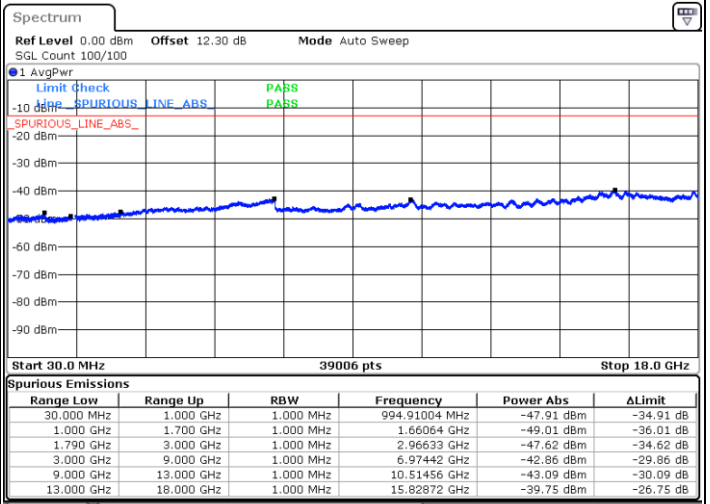

Highest Channel / FullIRB

N/A

Date: 17.MAY.2020 19:44:33

LTE Band 66B / 5MHz+5MHz

16QAM

Lowest Channel / 1RB0 and 1RB24

Lowest Channel / 1RB14 and 1RB0

Date: 15.MAY.2020 23:11:59

Date: 15.MAY.2020 23:09:20

Lowest Channel / FullIRB

N/A

Date: 15.MAY.2020 23:14:40

LTE Band 66B / 5MHz+5MHz

16QAM

MiddleChannel / 1RB0 and 1RB24

Middle Channel / 1RB14 and 1RB0

Date: 15.MAY.2020 23:36:43

Date: 15.MAY.2020 23:39:22

Middle Channel / FullIRB

N/A

Date: 15.MAY.2020 23:28:12

LTE Band 66B / 5MHz+5MHz

16QAM

Highest Channel / 1RB0 and 1RB24

Highest Channel / 1RB14 and 1RB0

Date: 16.MAY.2020 00:04:53

Date: 15.MAY.2020 23:57:19

Highest Channel / FullIRB

N/A

Date: 16.MAY.2020 00:07:31

LTE Band 66B / 5MHz+10MHz

16QAM