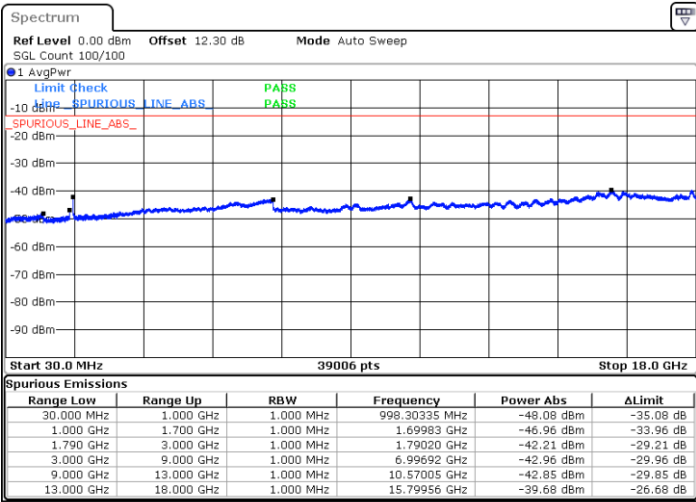

LTE Band 66B / 15MHz+5MHz

QPSK

Lowest Channel / 1RB0 and 1RB49

Lowest Channel / 1RB49 and 1RB0

Date: 17.MAY.2020 18:38:43

Date: 17.MAY.2020 18:37:45

Lowest Channel / FullIRB

N/A

Date: 17.MAY.2020 18:43:32

LTE Band 66B / 15MHz+5MHz

QPSK

Middle Channel / 1RB0 and 1RB49

Middle Channel / 1RB49 and 1RB0

Date: 17.MAY.2020 19:02:01

Date: 17.MAY.2020 19:02:58

Middle Channel / FullIRB

N/A

Date: 17.MAY.2020 18:57:10

LTE Band 66B / 15MHz+5MHz

QPSK

Highest Channel / 1RB0 and 1RB49

Highest Channel / 1RB49 and 1RB0

Date: 17.MAY.2020 19:43:35

Date: 17.MAY.2020 19:30:38

Highest Channel / FullIRB

N/A

Date: 17.MAY.2020 19:44:33

LTE Band 66B / 5MHz+5MHz

16QAM

Lowest Channel / 1RB0 and 1RB24

Lowest Channel / 1RB14 and 1RB0

Date: 15.MAY.2020 23:11:59