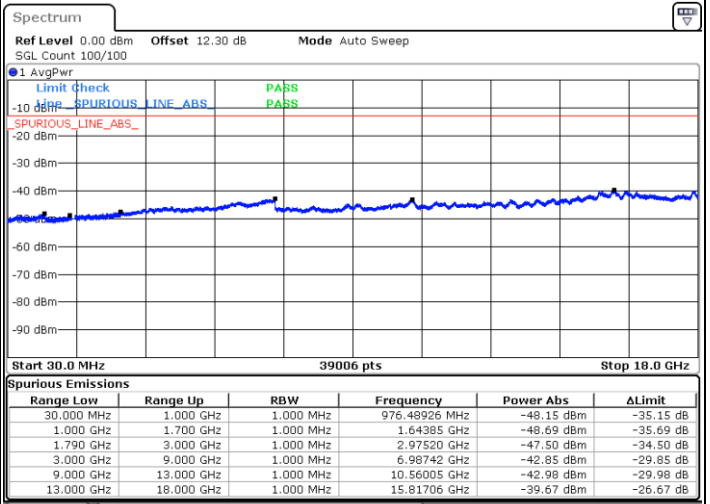

Date: 15.MAY.2020 23:56:26

Highest Channel / FullIRB

N/A

Date: 16.MAY.2020 00:06:39

LTE Band 66B / 5MHz+10MHz

QPSK

Lowest Channel / 1RB0 and 1RB14

Lowest Channel / 1RB24 and 1RB0

Date: 16.MAY.2020 01:49:34

Date: 16.MAY.2020 01:48:41

Lowest Channel / FullRB

N/A

Date: 16.MAY.2020 01:54:00

LTE Band 66B / 5MHz+10MHz

QPSK

Middle Channel / 1RB0 and 1RB14

Middle Channel / 1RB24 and 1RB0

Date: 16.MAY.2020 01:23:42

Date: 16.MAY.2020 01:24:34

Middle Channel / FullIRB

N/A

Date: 16.MAY.2020 01:12:57

LTE Band 66B / 5MHz+10MHz

QPSK

Highest Channel / 1RB0 and 1RB14

Highest Channel / 1RB24 and 1RB0

Date: 16.MAY.2020 00:58:35

Date: 16.MAY.2020 00:54:10

Highest Channel / FullIRB

N/A

Date: 16.MAY.2020 00:59:28

LTE Band 66B / 5MHz+15MHz