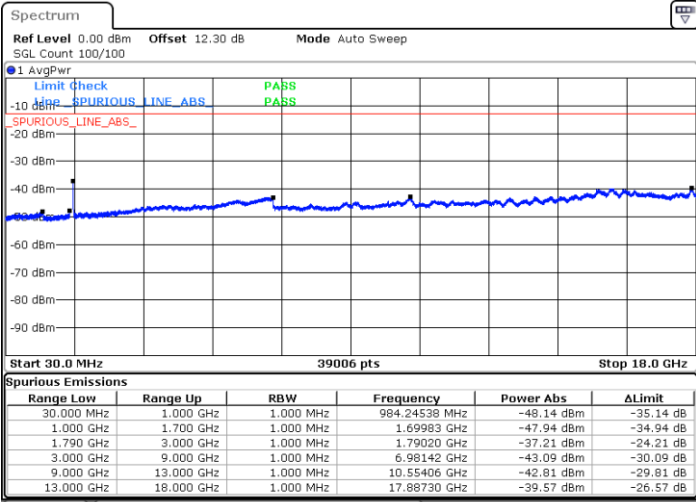

N/A

Date: 17.MAY.2020 20:34:31

LTE Band 66B / 5MHz+15MHz

16QAM

Middle Channel / 1RB0 and 1RB49

Middle Channel / 1RB24 and 1RB0

Date: 17.MAY.2020 20:53:48

Date: 17.MAY.2020 21:03:10

Middle Channel / FullIRB

N/A

Date: 17.MAY.2020 20:50:55

LTE Band 66B / 5MHz+15MHz

16QAM

Highest Channel / 1RB0 and 1RB49

Highest Channel / 1RB24 and 1RB0

Date: 17.MAY.2020 21:33:25

Date: 17.MAY.2020 21:24:52

Highest Channel / FullIRB

N/A

Date: 17.MAY.2020 21:36:19

LTE Band 66B / 10MHz+5MHz

16QAM

Lowest Channel / 1RB0 and 1RB24

Lowest Channel / 1RB49 and 1RB0

Date: 17.MAY.2020 14:23:36

Date: 17.MAY.2020 14:09:10

Lowest Channel / FullRB

N/A

Date: 17.MAY.2020 14:26:30

LTE Band 66B / 10MHz+5MHz

16QAM

Middle Channel / 1RB0 and 1RB24