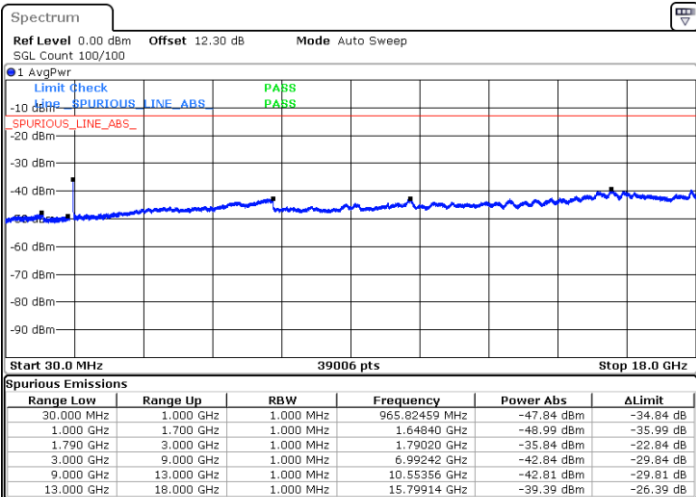

Lowest Channel / 1RB0 and 1RB14

Lowest Channel / 1RB24 and 1RB0

Date: 16.MAY.2020 01:50:27

Date: 16.MAY.2020 01:47:48

Lowest Channel / FullIRB

N/A

Date: 16.MAY.2020 01:53:07

LTE Band 66B / 5MHz+10MHz

LTE Band 66B / 5MHz+10MHz

16QAM

Highest Channel / 1RB0 and 1RB14

Highest Channel / 1RB24 and 1RB0

Date: 16.MAY.2020 00:57:42

Date: 16.MAY.2020 00:55:03

Highest Channel / FullIRB

N/A

Date: 16.MAY.2020 01:00:21

LTE Band 66B / 5MHz+15MHz

16QAM

Lowest Channel / 1RB0 and 1RB49

Lowest Channel / 1RB24 and 1RB0

Date: 17.MAY.2020 20:31:37

Date: 17.MAY.2020 20:28:44

Lowest Channel / FullIRB