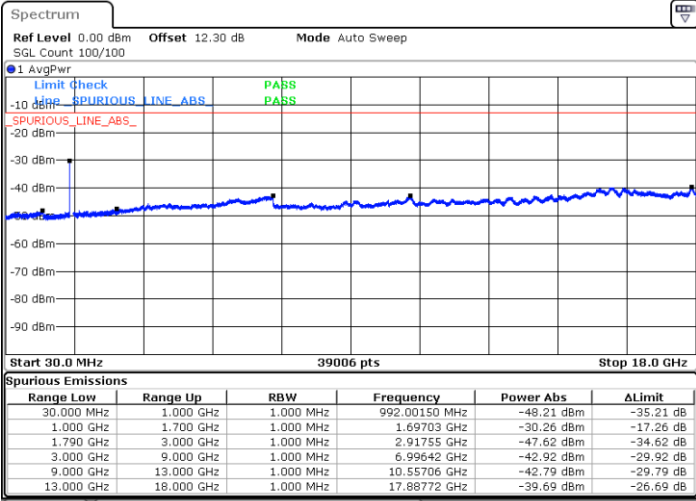

Middle Channel / FullIRB

N/A

Date: 15.MAY.2020 23:27:18

LTE Band 66B / 5MHz+5MHz

QPSK

Highest Channel / 1RB0 and 1RB24

Highest Channel / 1RB14 and 1RB0

Date: 16.MAY.2020 00:05:46

Date: 15.MAY.2020 23:56:26

Highest Channel / FullIRB

N/A

Date: 16.MAY.2020 00:06:39

LTE Band 66B / 5MHz+10MHz

QPSK

Lowest Channel / 1RB0 and 1RB14

Lowest Channel / 1RB24 and 1RB0

Date: 16.MAY.2020 01:49:34

Date: 16.MAY.2020 01:48:41

Lowest Channel / FullRB

N/A

Date: 16.MAY.2020 01:54:00

LTE Band 66B / 5MHz+10MHz

QPSK

Middle Channel / 1RB0 and 1RB14

Highest Channel / 1RB0 and 1RB14

Highest Channel / 1RB24 and 1RB0

Date: 16.MAY.2020 00:58:35

Date: 16.MAY.2020 00:54:10

Highest Channel / FullIRB

N/A

Date: 16.MAY.2020 00:59:28

LTE Band 66B / 5MHz+15MHz