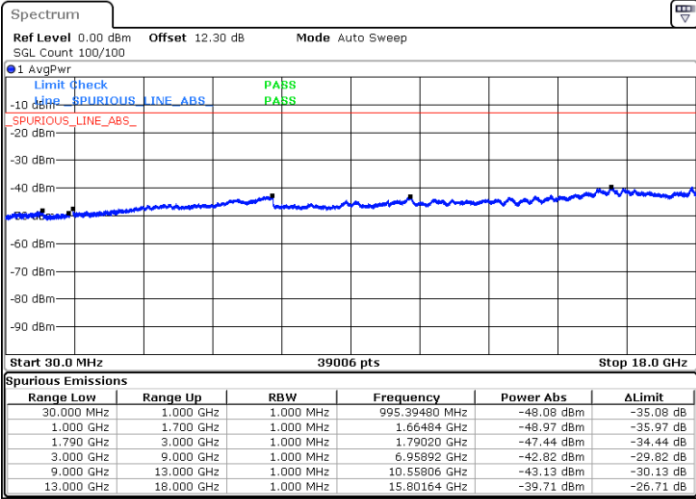

N/A

Date: 17.MAY.2020 21:35:21

LTE Band 66B / 10MHz+5MHz

QPSK

Lowest Channel / 1RB0 and 1RB24

Lowest Channel / 1RB49 and 1RB0

Date: 17.MAY.2020 14:22:38

Date: 17.MAY.2020 14:21:41

Lowest Channel / FullIRB

N/A

Date: 17.MAY.2020 14:27:28

LTE Band 66B / 10MHz+5MHz

QPSK

Middle Channel / 1RB0 and 1RB24

Middle Channel / 1RB49 and 1RB0

Date: 17.MAY.2020 14:49:21

Date: 17.MAY.2020 14:50:18

Middle Channel / FullRB

N/A

Date: 17.MAY.2020 14:44:32

LTE Band 66B / 10MHz+5MHz

QPSK

Highest Channel / 1RB0 and 1RB24

Highest Channel / 1RB49 and 1RB0

Date: 17.MAY.2020 15:25:52

Date: 17.MAY.2020 15:13:50

Highest Channel / FullIRB

N/A

Date: 17.MAY.2020 15:26:50

LTE Band 66B / 10MHz+10MHz

QPSK

Lowest Channel / 1RB0 and 1RB49