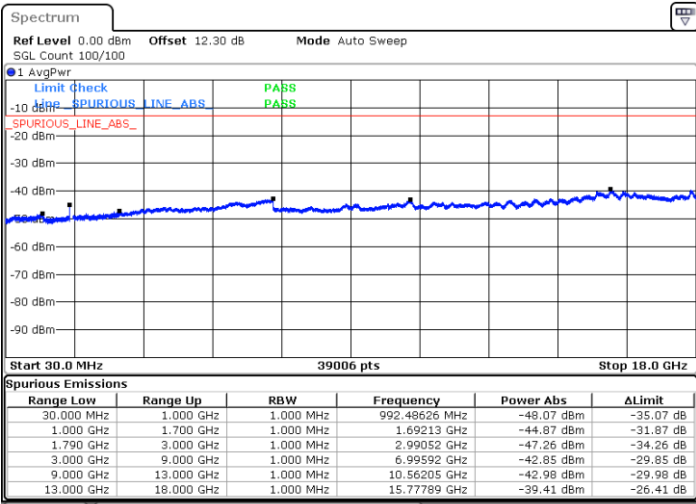

Date: 17.MAY.2020 14:50:18

Middle Channel / FullRB

N/A

Date: 17.MAY.2020 14:44:32

LTE Band 66B / 10MHz+5MHz

QPSK

Highest Channel / 1RB0 and 1RB24

Highest Channel / 1RB49 and 1RB0

Date: 17.MAY.2020 15:25:52

Date: 17.MAY.2020 15:13:50

Highest Channel / FullIRB

N/A

Date: 17.MAY.2020 15:26:50

LTE Band 66B / 10MHz+10MHz

QPSK

Lowest Channel / 1RB0 and 1RB49

Lowest Channel / 1RB49 and 1RB0

Date: 17.MAY.2020 15:52:09

Date: 17.MAY.2020 15:51:11

Lowest Channel / FullIRB

N/A

Date: 17.MAY.2020 15:56:59

LTE Band 66B / 10MHz+10MHz

QPSK