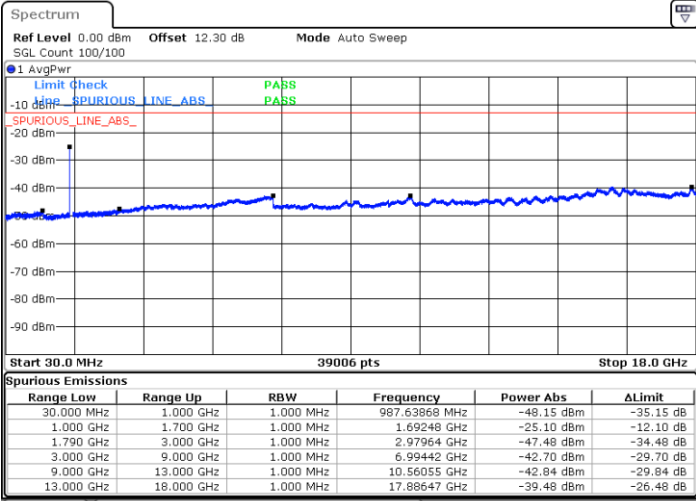

N/A

Date: 17.MAY.2020 18:57:10

LTE Band 66B / 15MHz+5MHz

QPSK

Highest Channel / 1RB0 and 1RB49

Highest Channel / 1RB49 and 1RB0

Date: 17.MAY.2020 19:43:35

Date: 17.MAY.2020 19:30:38

Highest Channel / FullIRB

N/A

Date: 17.MAY.2020 19:44:33

LTE Band 66B / 5MHz+5MHz

16QAM

Lowest Channel / 1RB0 and 1RB24

Lowest Channel / 1RB14 and 1RB0

Date: 15.MAY.2020 23:11:59

Date: 15.MAY.2020 23:09:20

Lowest Channel / FullIRB

N/A

Date: 15.MAY.2020 23:14:40

LTE Band 66B / 5MHz+5MHz

16QAM

MiddleChannel / 1RB0 and 1RB24

Middle Channel / 1RB14 and 1RB0

Date: 15.MAY.2020 23:36:43

Date: 15.MAY.2020 23:39:22

Middle Channel / FullIRB

N/A

Date: 15.MAY.2020 23:28:12

LTE Band 66B / 5MHz+5MHz

16QAM

Highest Channel / 1RB0 and 1RB24