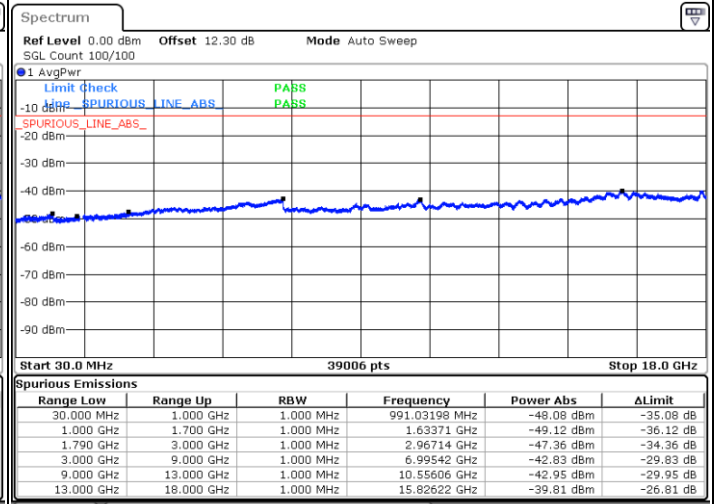

Date: 17.MAY.2020 14:50:18

Middle Channel / FullRB

N/A

Date: 17.MAY.2020 14:44:32

LTE Band 66B / 10MHz+5MHz

QPSK

Highest Channel / 1RB0 and 1RB24

Highest Channel / 1RB49 and 1RB0

Date: 17.MAY.2020 15:25:52

Date: 17.MAY.2020 15:13:50

Highest Channel / FullIRB

N/A

Date: 17.MAY.2020 15:26:50

LTE Band 66B / 10MHz+10MHz

QPSK

Lowest Channel / 1RB0 and 1RB49

Lowest Channel / 1RB49 and 1RB0

Date: 17.MAY.2020 15:52:09

Date: 17.MAY.2020 15:51:11

Lowest Channel / FullIRB

N/A

Date: 17.MAY.2020 15:56:59

LTE Band 66B / 10MHz+10MHz

QPSK