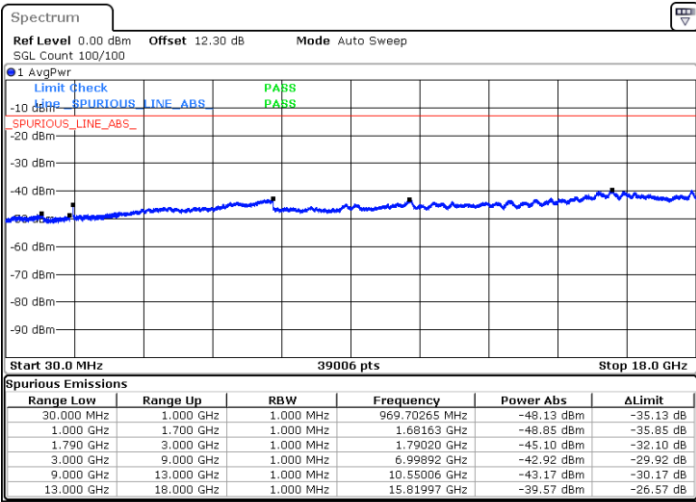

Date: 17.MAY.2020 21:24:52

Highest Channel / FullIRB

N/A

Date: 17.MAY.2020 21:36:19

LTE Band 66B / 10MHz+5MHz

16QAM

Lowest Channel / 1RB0 and 1RB24

Lowest Channel / 1RB49 and 1RB0

Date: 17.MAY.2020 14:23:36

Date: 17.MAY.2020 14:09:10

Lowest Channel / FullRB

N/A

Date: 17.MAY.2020 14:26:30

LTE Band 66B / 10MHz+5MHz

16QAM

Middle Channel / 1RB0 and 1RB24

Middle Channel / 1RB49 and 1RB0

Date: 17.MAY.2020 14:48:23

Date: 17.MAY.2020 14:56:45

Middle Channel / FullIRB

N/A

Date: 17.MAY.2020 14:45:29