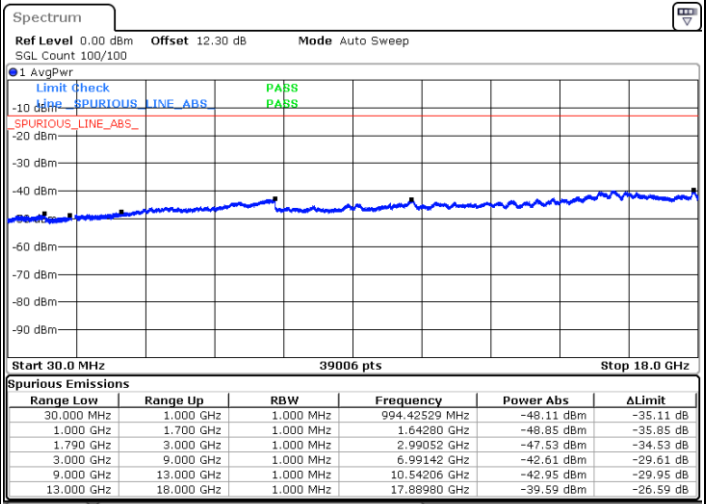

Date: 17.MAY.2020 18:43:32

LTE Band 66B / 15MHz+5MHz

QPSK

Middle Channel / 1RB0 and 1RB49

Middle Channel / 1RB49 and 1RB0

Date: 17.MAY.2020 19:02:01

Date: 17.MAY.2020 19:02:58

Middle Channel / FullIRB

N/A

Date: 17.MAY.2020 18:57:10

LTE Band 66B / 15MHz+5MHz

QPSK

Highest Channel / 1RB0 and 1RB49

Highest Channel / 1RB49 and 1RB0

Date: 17.MAY.2020 19:43:35

Date: 17.MAY.2020 19:30:38

Highest Channel / FullIRB

N/A

Date: 17.MAY.2020 19:44:33

LTE Band 66B / 5MHz+5MHz

16QAM

Lowest Channel / 1RB0 and 1RB24

Lowest Channel / 1RB14 and 1RB0

Date: 15.MAY.2020 23:11:59

Date: 15.MAY.2020 23:09:20

Lowest Channel / FullIRB

N/A

Date: 15.MAY.2020 23:14:40

LTE Band 66B / 5MHz+5MHz

16QAM

MiddleChannel / 1RB0 and 1RB24

Middle Channel / 1RB14 and 1RB0