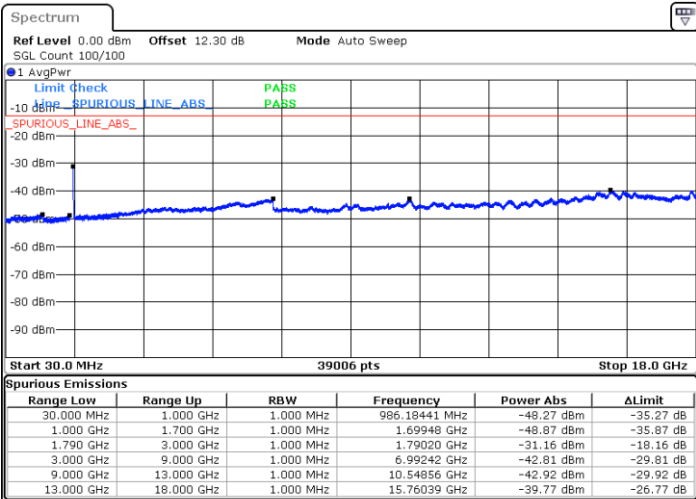

Lowest Channel / FullIRB

N/A

Date: 17.MAY.2020 14:27:28

LTE Band 66B / 10MHz+5MHz

QPSK

Middle Channel / 1RB0 and 1RB24

Middle Channel / 1RB49 and 1RB0

Date: 17.MAY.2020 14:49:21

Date: 17.MAY.2020 14:50:18

Middle Channel / FullRB

N/A

Date: 17.MAY.2020 14:44:32

LTE Band 66B / 10MHz+5MHz

QPSK

Highest Channel / 1RB0 and 1RB24

Highest Channel / 1RB49 and 1RB0

Date: 17.MAY.2020 15:25:52

Date: 17.MAY.2020 15:13:50

Highest Channel / FullIRB

N/A

Date: 17.MAY.2020 15:26:50

LTE Band 66B / 10MHz+10MHz

QPSK

Lowest Channel / 1RB0 and 1RB49

Lowest Channel / 1RB49 and 1RB0

Date: 17.MAY.2020 15:52:09

Date: 17.MAY.2020 15:51:11

Lowest Channel / FullIRB

N/A

Date: 17.MAY.2020 15:56:59

LTE Band 66B / 10MHz+10MHz

QPSK