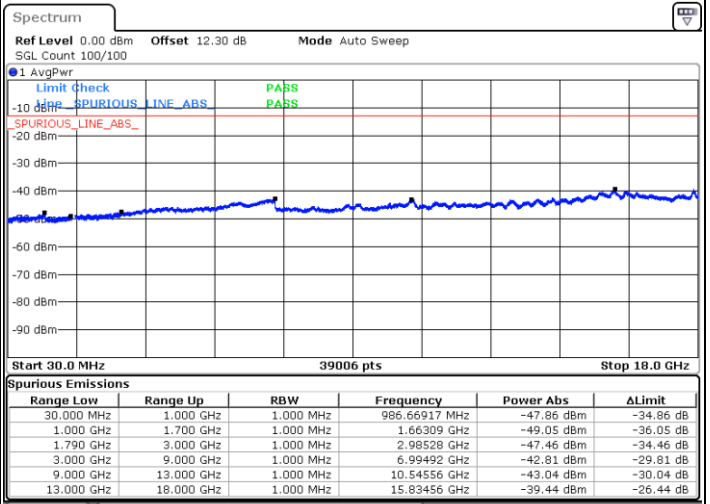

Date: 15.MAY.2020 23:56:26

Highest Channel / FullIRB

N/A

Date: 16.MAY.2020 00:06:39

LTE Band 66B / 5MHz+10MHz

QPSK

Lowest Channel / 1RB0 and 1RB14

Lowest Channel / 1RB24 and 1RB0

Date: 16.MAY.2020 01:49:34

Date: 16.MAY.2020 01:48:41

Lowest Channel / FullRB

N/A

Date: 16.MAY.2020 01:54:00

LTE Band 66B / 5MHz+10MHz

QPSK

Middle Channel / 1RB0 and 1RB14

Middle Channel / 1RB24 and 1RB0

Date: 16.MAY.2020 01:23:42

Date: 16.MAY.2020 01:24:34

Middle Channel / FullIRB

N/A

Date: 16.MAY.2020 01:12:57

LTE Band 66B / 5MHz+10MHz

QPSK

Highest Channel / 1RB0 and 1RB14

Highest Channel / 1RB24 and 1RB0

Date: 16.MAY.2020 00:58:35

Date: 16.MAY.2020 00:54:10

Highest Channel / FullIRB

N/A

Date: 16.MAY.2020 00:59:28

LTE Band 66B / 5MHz+15MHz