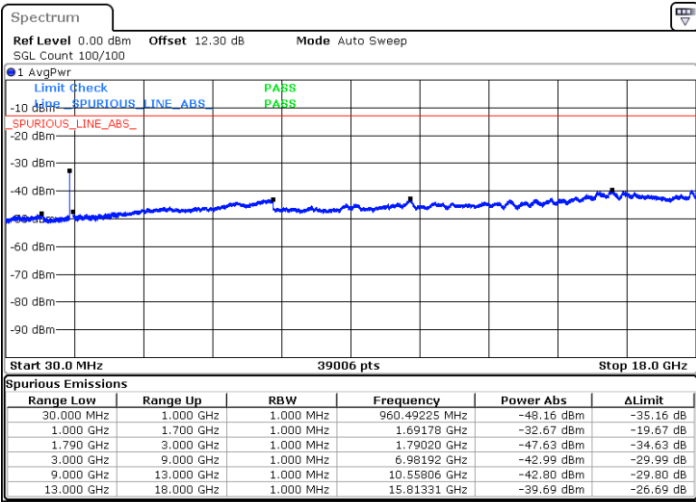

Date: 16.MAY.2020 01:00:21

LTE Band 66B / 5MHz+15MHz

16QAM

Lowest Channel / 1RB0 and 1RB49

Lowest Channel / 1RB24 and 1RB0

Date: 17.MAY.2020 20:31:37

Date: 17.MAY.2020 20:28:44

Lowest Channel / FullIRB

N/A

Date: 17.MAY.2020 20:34:31

LTE Band 66B / 5MHz+15MHz

16QAM

Middle Channel / 1RB0 and 1RB49

Middle Channel / 1RB24 and 1RB0

Date: 17.MAY.2020 20:53:48

Date: 17.MAY.2020 21:03:10

Middle Channel / FullIRB

N/A

Date: 17.MAY.2020 20:50:55

LTE Band 66B / 5MHz+15MHz

16QAM

Highest Channel / 1RB0 and 1RB49

Highest Channel / 1RB24 and 1RB0

Date: 17.MAY.2020 21:33:25

Date: 17.MAY.2020 21:24:52

Highest Channel / FullIRB

N/A

Date: 17.MAY.2020 21:36:19

LTE Band 66B / 10MHz+5MHz

16QAM

Lowest Channel / 1RB0 and 1RB24

Lowest Channel / 1RB49 and 1RB0