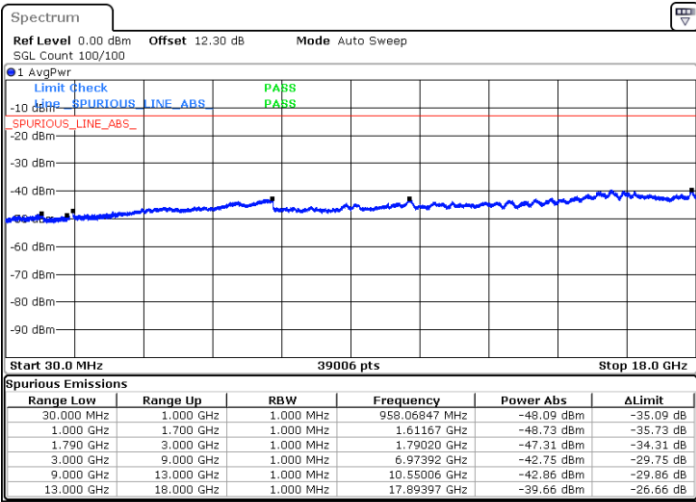

Highest Channel / 1RB14 and 1RB0

Date: 16.MAY.2020 00:04:53

Date: 15.MAY.2020 23:57:19

Highest Channel / FullIRB

N/A

Date: 16.MAY.2020 00:07:31

LTE Band 66B / 5MHz+10MHz

16QAM

Lowest Channel / 1RB0 and 1RB14

Lowest Channel / 1RB24 and 1RB0

Date: 16.MAY.2020 01:50:27

Date: 16.MAY.2020 01:47:48

Lowest Channel / FullIRB

N/A

Date: 16.MAY.2020 01:53:07

LTE Band 66B / 5MHz+10MHz

16QAM

Middle Channel / 1RB0 and 1RB14

Middle Channel / 1RB24 and 1RB0

Date: 16.MAY.2020 01:22:49

Date: 16.MAY.2020 01:25:27

Middle Channel / FullIRB

N/A

Date: 16.MAY.2020 01:13:50

LTE Band 66B / 5MHz+10MHz

16QAM

Highest Channel / 1RB0 and 1RB14

Highest Channel / 1RB24 and 1RB0

Date: 16.MAY.2020 00:57:42

Date: 16.MAY.2020 00:55:03

Highest Channel / FullIRB

N/A