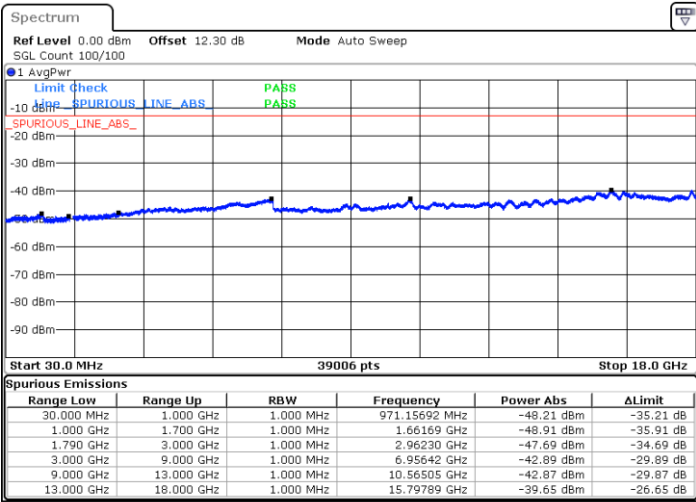

QPSK

Highest Channel / 1RB0 and 1RB49

Highest Channel / 1RB49 and 1RB0

Date: 17.MAY.2020 17:53:58

Date: 17.MAY.2020 17:46:51

Highest Channel / FullIRB

N/A

Date: 17.MAY.2020 17:54:56

LTE Band 66B / 15MHz+5MHz

QPSK

Lowest Channel / 1RB0 and 1RB49

Lowest Channel / 1RB49 and 1RB0

Date: 17.MAY.2020 18:38:43

Date: 17.MAY.2020 18:37:45

Lowest Channel / FullIRB

N/A

Date: 17.MAY.2020 18:43:32

LTE Band 66B / 15MHz+5MHz

QPSK

Middle Channel / 1RB0 and 1RB49

Middle Channel / 1RB49 and 1RB0

Date: 17.MAY.2020 19:02:01

Date: 17.MAY.2020 19:02:58

Middle Channel / FullIRB

N/A

Date: 17.MAY.2020 18:57:10

LTE Band 66B / 15MHz+5MHz

QPSK

Highest Channel / 1RB0 and 1RB49

Highest Channel / 1RB49 and 1RB0

Date: 17.MAY.2020 19:43:35

Date: 17.MAY.2020 19:30:38