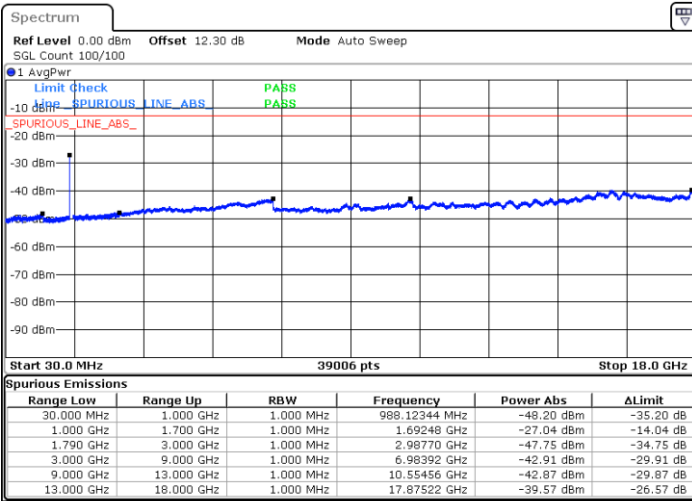

# Conducted Spurious Emission

LTE Band 66B / 5MHz+5MHz

QPSK

Lowest Channel / 1RB0 and 1RB24

Lowest Channel / 1RB14 and 1RB0

Date: 15 MAY 2020 23:11:06

Date: 15 MAY 2020 23:10:13

Lowest Channel / FullRB

N/A

Date: 15 MAY 2020 23:21:20

LTE Band 66B / 5MHz+5MHz

QPSK

MiddleChannel / 1RB0 and 1RB24

Middle Channel / 1RB14 and 1RB0

Date: 15.MAY.2020 23:37:37

Date: 15.MAY.2020 23:38:29

Middle Channel / FullIRB

N/A

Date: 15.MAY.2020 23:27:18

LTE Band 66B / 5MHz+5MHz

QPSK

Highest Channel / 1RB0 and 1RB24

Highest Channel / 1RB14 and 1RB0

Date: 16.MAY.2020 00:05:46

Date: 15.MAY.2020 23:56:26

Highest Channel / FullIRB

N/A

Date: 16.MAY.2020 00:06:39

LTE Band 66B / 5MHz+10MHz

QPSK

Lowest Channel / 1RB0 and 1RB14

Lowest Channel / 1RB24 and 1RB0