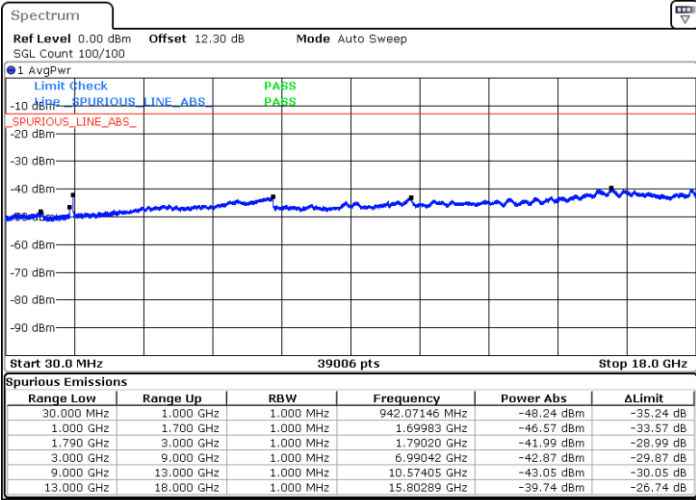

Date: 17.MAY.2020 15:25:52

Date: 17.MAY.2020 15:13:50

Highest Channel / FullIRB

N/A

Date: 17.MAY.2020 15:26:50

LTE Band 66B / 10MHz+10MHz

QPSK

Lowest Channel / 1RB0 and 1RB49

Lowest Channel / 1RB49 and 1RB0

Date: 17.MAY.2020 15:52:09

Date: 17.MAY.2020 15:51:11

Lowest Channel / FullIRB

N/A

Date: 17.MAY.2020 15:56:59

LTE Band 66B / 10MHz+10MHz

QPSK

Middle Channel / 1RB0 and 1RB49

Middle Channel / 1RB49 and 1RB0

Date: 17.MAY.2020 16:09:26

Date: 17.MAY.2020 16:10:23

Middle Channel / FullIRB

N/A

Date: 17.MAY.2020 16:04:36

LTE Band 66B / 10MHz+10MHz

QPSK

Highest Channel / 1RB0 and 1RB49

Highest Channel / 1RB49 and 1RB0

Date: 17.MAY.2020 17:53:58

Date: 17.MAY.2020 17:46:51

Highest Channel / FullIRB

N/A

Date: 17.MAY.2020 17:54:56