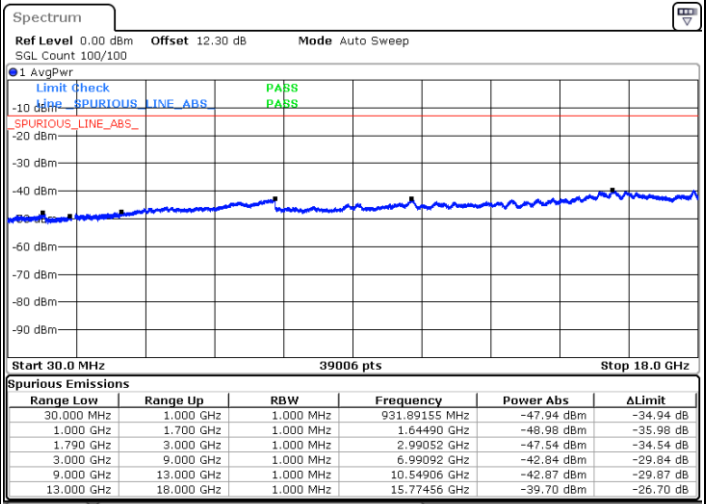

LTE Band 66B / 5MHz+10MHz

16QAM

Middle Channel / 1RB0 and 1RB14

Middle Channel / 1RB24 and 1RB0

Date: 16.MAY.2020 01:22:49

Date: 16.MAY.2020 01:25:27