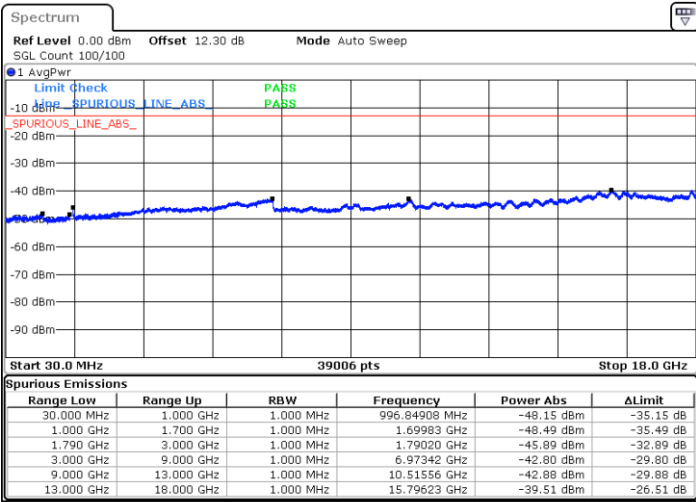

Date: 15.MAY.2020 23:56:26

Highest Channel / FullIRB

N/A

Date: 16.MAY.2020 00:06:39

LTE Band 66B / 5MHz+10MHz

QPSK

Lowest Channel / 1RB0 and 1RB14

Lowest Channel / 1RB24 and 1RB0

Date: 16.MAY.2020 01:49:34

Date: 16.MAY.2020 01:48:41

Lowest Channel / FullRB

N/A

Date: 16.MAY.2020 01:54:00

LTE Band 66B / 5MHz+10MHz

QPSK

Middle Channel / 1RB0 and 1RB14

Middle Channel / 1RB24 and 1RB0

Date: 16.MAY.2020 01:23:42

Date: 16.MAY.2020 01:24:34

Middle Channel / FullIRB

N/A

Date: 16.MAY.2020 01:12:57

LTE Band 66B / 5MHz+10MHz

QPSK

Highest Channel / 1RB0 and 1RB14

Highest Channel / 1RB24 and 1RB0

Date: 16.MAY.2020 00:58:35

Date: 16.MAY.2020 00:54:10

Highest Channel / FullIRB

N/A

Date: 16.MAY.2020 00:59:28

LTE Band 66B / 5MHz+15MHz