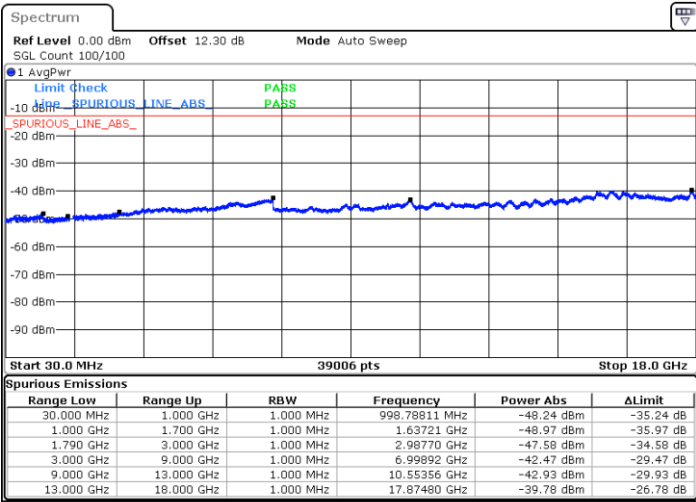

Date: 17.MAY.2020 15:25:52

Date: 17.MAY.2020 15:13:50

Highest Channel / FullIRB

N/A

Date: 17.MAY.2020 15:26:50

LTE Band 66B / 10MHz+10MHz

QPSK

Lowest Channel / 1RB0 and 1RB49

Lowest Channel / 1RB49 and 1RB0

Date: 17.MAY.2020 15:52:09

Date: 17.MAY.2020 15:51:11

Lowest Channel / FullIRB

N/A

Date: 17.MAY.2020 15:56:59

LTE Band 66B / 10MHz+10MHz

QPSK

Middle Channel / 1RB0 and 1RB49

Middle Channel / 1RB49 and 1RB0

Date: 17.MAY.2020 16:09:26

Date: 17.MAY.2020 16:10:23

Middle Channel / FullIRB

N/A

Date: 17.MAY.2020 16:04:36

LTE Band 66B / 10MHz+10MHz

QPSK

Highest Channel / 1RB0 and 1RB49

Highest Channel / 1RB49 and 1RB0

Date: 17.MAY.2020 17:53:58

Date: 17.MAY.2020 17:46:51

Highest Channel / FullIRB

N/A

Date: 17.MAY.2020 17:54:56