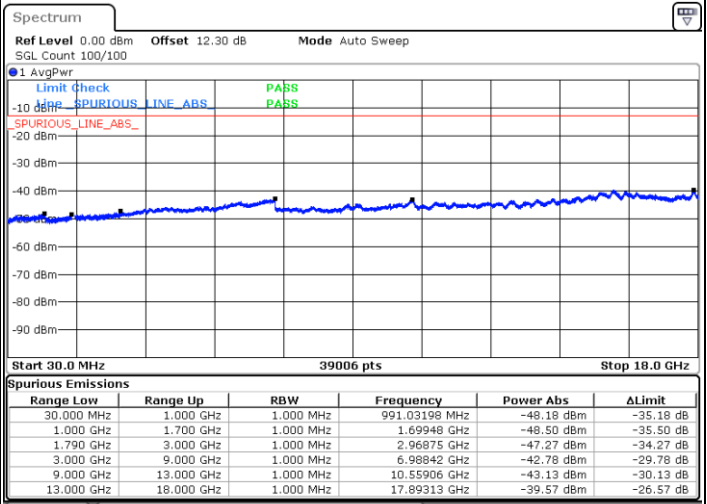

Highest Channel / 1RB0 and 1RB14

Highest Channel / 1RB24 and 1RB0

Date: 16.MAY.2020 00:58:35

Date: 16.MAY.2020 00:54:10

Highest Channel / FullIRB

N/A

Date: 16.MAY.2020 00:59:28

LTE Band 66B / 5MHz+15MHz

QPSK

Lowest Channel / 1RB0 and 1RB49

Lowest Channel / 1RB24 and 1RB0

Date: 17.MAY.2020 20:30:39

Date: 17.MAY.2020 20:29:42

Lowest Channel / FullIRB

N/A

Date: 17.MAY.2020 20:35:28