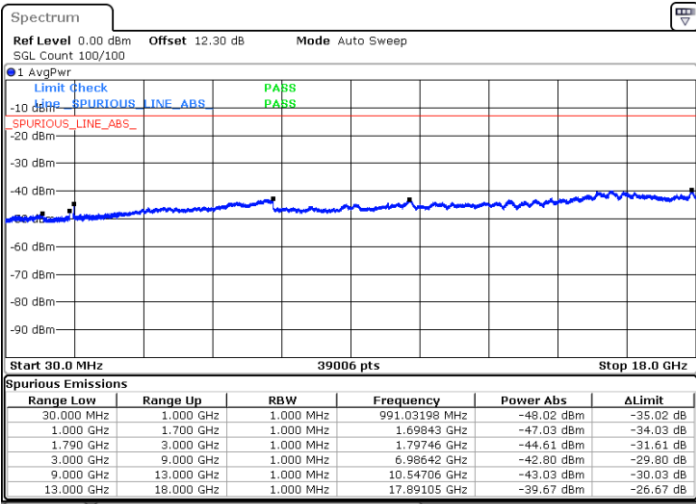

Date: 17.MAY.2020 18:43:32

LTE Band 66B / 15MHz+5MHz

QPSK

Middle Channel / 1RB0 and 1RB49

Middle Channel / 1RB49 and 1RB0

Date: 17.MAY.2020 19:02:01

Date: 17.MAY.2020 19:02:58

Middle Channel / FullIRB

N/A

Date: 17.MAY.2020 18:57:10

LTE Band 66B / 15MHz+5MHz

QPSK

Highest Channel / 1RB0 and 1RB49

Highest Channel / 1RB49 and 1RB0

Date: 17.MAY.2020 19:43:35

Date: 17.MAY.2020 19:30:38

Highest Channel / FullIRB

N/A

Date: 17.MAY.2020 19:44:33

LTE Band 66B / 5MHz+5MHz

16QAM

Lowest Channel / 1RB0 and 1RB24

Lowest Channel / 1RB14 and 1RB0

Date: 15.MAY.2020 23:11:59