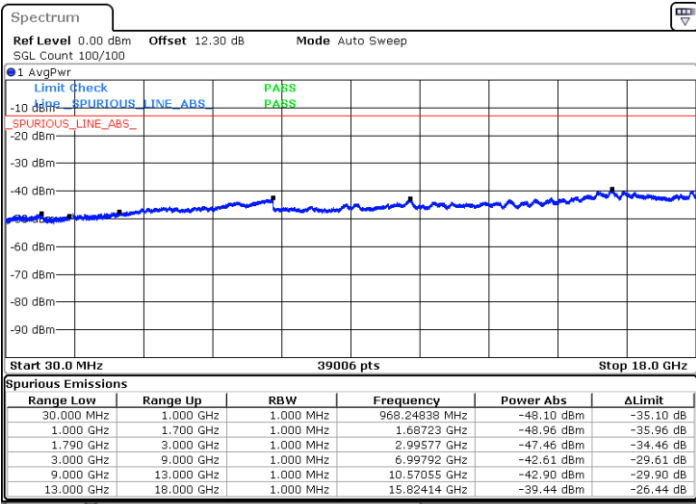

Date: 15.MAY.2020 23:56:26

Highest Channel / FullIRB

N/A

Date: 16.MAY.2020 00:06:39

LTE Band 66B / 5MHz+10MHz

QPSK

Lowest Channel / 1RB0 and 1RB14

Lowest Channel / 1RB24 and 1RB0

Date: 16.MAY.2020 01:49:34

Date: 16.MAY.2020 01:48:41

Lowest Channel / FullRB

N/A

Date: 16.MAY.2020 01:54:00

LTE Band 66B / 5MHz+10MHz

QPSK

Middle Channel / 1RB0 and 1RB14

Middle Channel / 1RB24 and 1RB0

Date: 16.MAY.2020 01:23:42

Date: 16.MAY.2020 01:24:34

Middle Channel / FullIRB

N/A

Date: 16.MAY.2020 01:12:57

LTE Band 66B / 5MHz+10MHz

QPSK

Highest Channel / 1RB0 and 1RB14

Highest Channel / 1RB24 and 1RB0

Date: 16.MAY.2020 00:58:35

Date: 16.MAY.2020 00:54:10

Highest Channel / FullIRB

N/A

Date: 16.MAY.2020 00:59:28

LTE Band 66B / 5MHz+15MHz