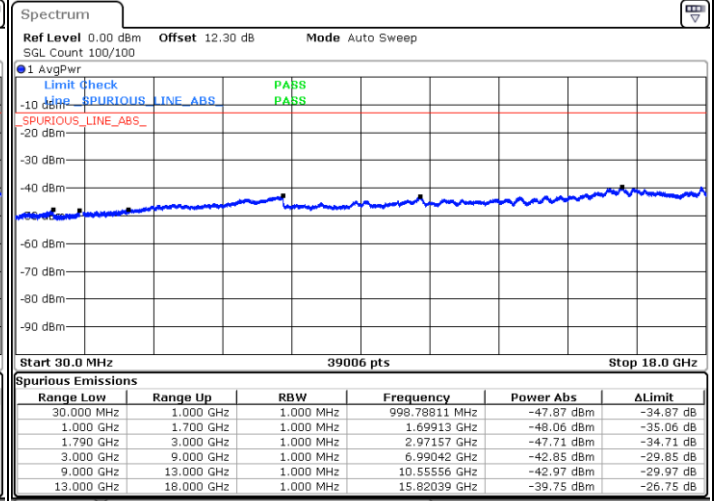

Middle Channel / FullIRB

N/A

Date: 15.MAY.2020 23:27:18

LTE Band 66B / 5MHz+5MHz

QPSK

Highest Channel / 1RB0 and 1RB24

Highest Channel / 1RB14 and 1RB0

Date: 16.MAY.2020 00:05:46

Date: 15.MAY.2020 23:56:26

Highest Channel / FullIRB

N/A

Date: 16.MAY.2020 00:06:39

LTE Band 66B / 5MHz+10MHz

QPSK

Lowest Channel / 1RB0 and 1RB14

Lowest Channel / 1RB24 and 1RB0

Date: 16.MAY.2020 01:49:34

Date: 16.MAY.2020 01:48:41

Lowest Channel / FullRB

N/A

Date: 16.MAY.2020 01:54:00

LTE Band 66B / 5MHz+10MHz

QPSK

Middle Channel / 1RB0 and 1RB14

Highest Channel / 1RB0 and 1RB14

Highest Channel / 1RB24 and 1RB0

Date: 16.MAY.2020 00:58:35

Date: 16.MAY.2020 00:54:10

Highest Channel / FullIRB

N/A

Date: 16.MAY.2020 00:59:28

LTE Band 66B / 5MHz+15MHz