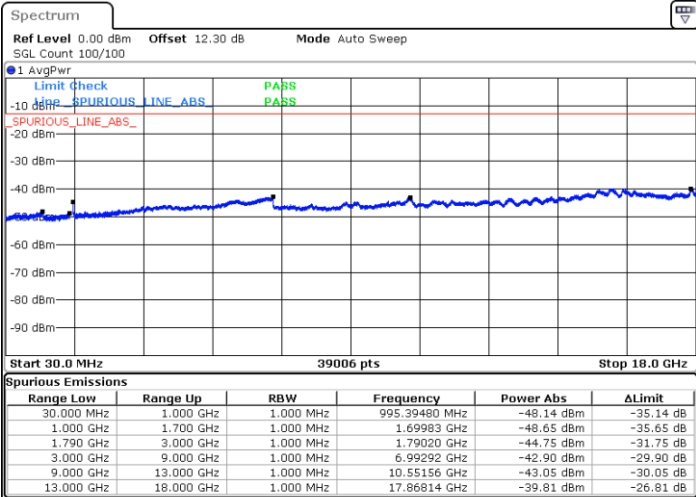

N/A

Date: 17.MAY.2020 21:35:21

LTE Band 66B / 10MHz+5MHz

QPSK

Lowest Channel / 1RB0 and 1RB24

Lowest Channel / 1RB49 and 1RB0

Date: 17.MAY.2020 14:22:38

Date: 17.MAY.2020 14:21:41

Lowest Channel / FullIRB

N/A

Date: 17.MAY.2020 14:27:28

LTE Band 66B / 10MHz+5MHz

QPSK

Middle Channel / 1RB0 and 1RB24

Middle Channel / 1RB49 and 1RB0

Date: 17.MAY.2020 14:49:21

Date: 17.MAY.2020 14:50:18

Middle Channel / FullRB

N/A

Date: 17.MAY.2020 14:44:32

LTE Band 66B / 10MHz+5MHz

QPSK

Highest Channel / 1RB0 and 1RB24

Highest Channel / 1RB49 and 1RB0

Date: 17.MAY.2020 15:25:52

Date: 17.MAY.2020 15:13:50

Highest Channel / FullIRB

N/A

Date: 17.MAY.2020 15:26:50

LTE Band 66B / 10MHz+10MHz

QPSK

Lowest Channel / 1RB0 and 1RB49