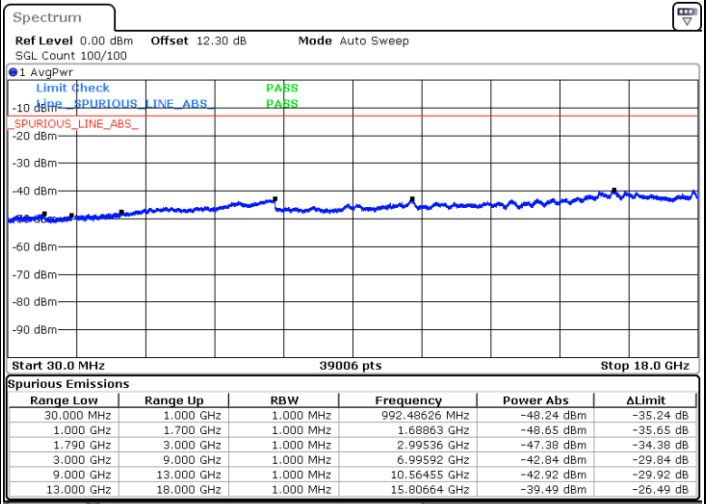

Date: 17.MAY.2020 15:25:52

Date: 17.MAY.2020 15:13:50

Highest Channel / FullIRB

N/A

Date: 17.MAY.2020 15:26:50

LTE Band 66B / 10MHz+10MHz

QPSK

Lowest Channel / 1RB0 and 1RB49

Lowest Channel / 1RB49 and 1RB0

Date: 17.MAY.2020 15:52:09

Date: 17.MAY.2020 15:51:11

Lowest Channel / FullIRB

N/A

Date: 17.MAY.2020 15:56:59

LTE Band 66B / 10MHz+10MHz

QPSK

Middle Channel / 1RB0 and 1RB49

Middle Channel / 1RB49 and 1RB0

Date: 17.MAY.2020 16:09:26

Date: 17.MAY.2020 16:10:23

Middle Channel / FullIRB

N/A

Date: 17.MAY.2020 16:04:36

LTE Band 66B / 10MHz+10MHz

QPSK

Highest Channel / 1RB0 and 1RB49

Highest Channel / 1RB49 and 1RB0

Date: 17.MAY.2020 17:53:58

Date: 17.MAY.2020 17:46:51

Highest Channel / FullIRB

N/A

Date: 17.MAY.2020 17:54:56