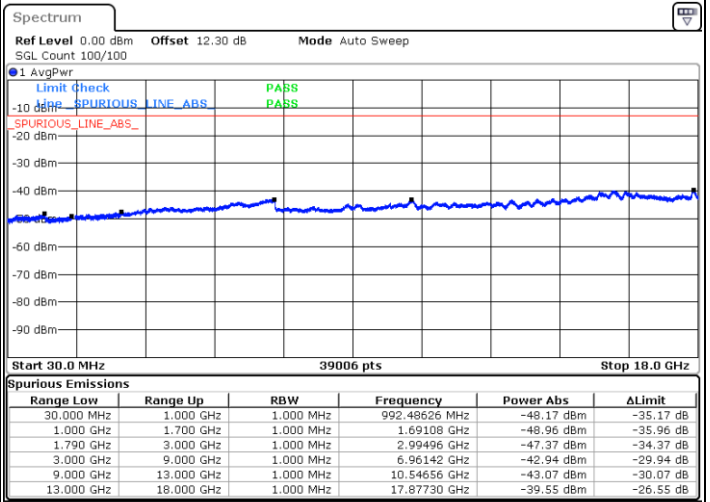

LTE Band 66B / 5MHz+15MHz

QPSK

Middle Channel / 1RB0 and 1RB49

Middle Channel / 1RB24 and 1RB0

Date: 17.MAY.2020 20:54:46

Date: 17.MAY.2020 20:55:43

Middle Channel / FullIRB

N/A

Date: 17.MAY.2020 20:49:57

LTE Band 66B / 5MHz+15MHz

QPSK

Highest Channel / 1RB0 and 1RB49

Highest Channel / 1RB24 and 1RB0

Date: 17.MAY.2020 21:34:23

Date: 17.MAY.2020 21:23:55

Highest Channel / FullIRB

N/A

Date: 17.MAY.2020 21:35:21

LTE Band 66B / 10MHz+5MHz

QPSK

Lowest Channel / 1RB0 and 1RB24

Lowest Channel / 1RB49 and 1RB0

Date: 17.MAY.2020 14:22:38

Date: 17.MAY.2020 14:21:41

Lowest Channel / FullIRB

N/A

Date: 17.MAY.2020 14:27:28

LTE Band 66B / 10MHz+5MHz

QPSK

Middle Channel / 1RB0 and 1RB24

Middle Channel / 1RB49 and 1RB0

Date: 17.MAY.2020 14:49:21