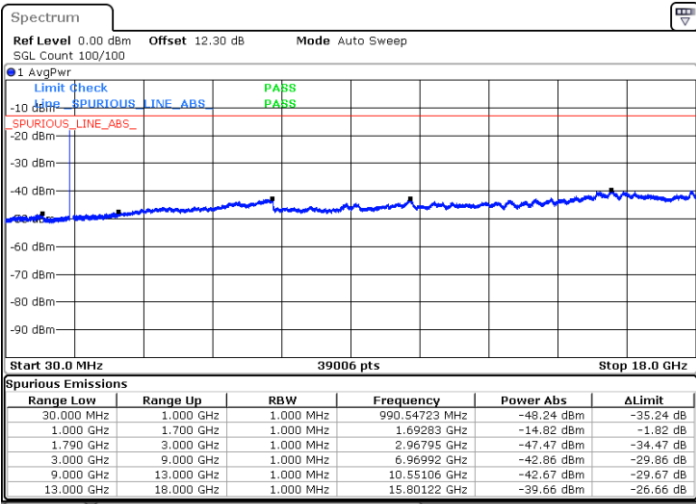

Middle Channel / 1RB24 and 1RB0

Date: 16.MAY.2020 01:23:42

Date: 16.MAY.2020 01:24:34

Middle Channel / FullIRB

N/A

Date: 16.MAY.2020 01:12:57

LTE Band 66B / 5MHz+10MHz

QPSK

Highest Channel / 1RB0 and 1RB14

Highest Channel / 1RB24 and 1RB0

Date: 16.MAY.2020 00:58:35

Date: 16.MAY.2020 00:54:10

Highest Channel / FullIRB

N/A

Date: 16.MAY.2020 00:59:28

LTE Band 66B / 5MHz+15MHz

QPSK

Lowest Channel / 1RB0 and 1RB49

Lowest Channel / 1RB24 and 1RB0

Date: 17.MAY.2020 20:30:39

Date: 17.MAY.2020 20:29:42

Lowest Channel / FullIRB

N/A

Date: 17.MAY.2020 20:35:28