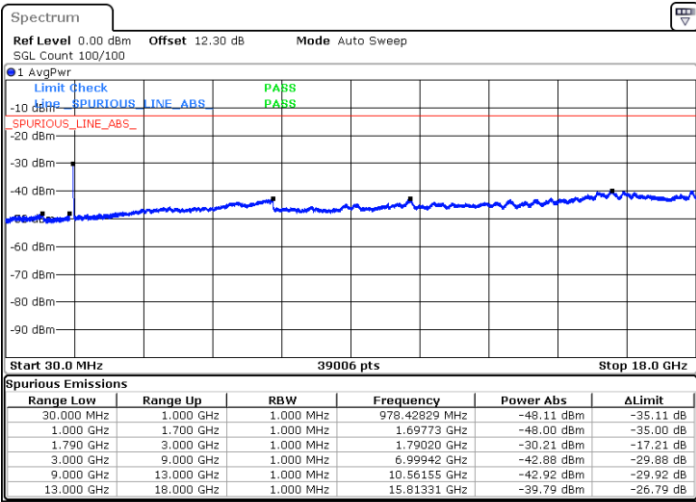

Lowest Channel / 1RB49 and 1RB0

Date: 17.MAY.2020 15:52:09

Date: 17.MAY.2020 15:51:11

Lowest Channel / FullIRB

N/A

Date: 17.MAY.2020 15:56:59

LTE Band 66B / 10MHz+10MHz

QPSK

Middle Channel / 1RB0 and 1RB49

Middle Channel / 1RB49 and 1RB0

Date: 17.MAY.2020 16:09:26

Date: 17.MAY.2020 16:10:23

Middle Channel / FullIRB

N/A

Date: 17.MAY.2020 16:04:36

LTE Band 66B / 10MHz+10MHz

QPSK

Highest Channel / 1RB0 and 1RB49

Highest Channel / 1RB49 and 1RB0

Date: 17.MAY.2020 17:53:58

Date: 17.MAY.2020 17:46:51

Highest Channel / FullIRB

N/A

Date: 17.MAY.2020 17:54:56

LTE Band 66B / 15MHz+5MHz

QPSK

Lowest Channel / 1RB0 and 1RB49

Lowest Channel / 1RB49 and 1RB0

Date: 17.MAY.2020 18:38:43

Date: 17.MAY.2020 18:37:45

Lowest Channel / FullIRB

N/A