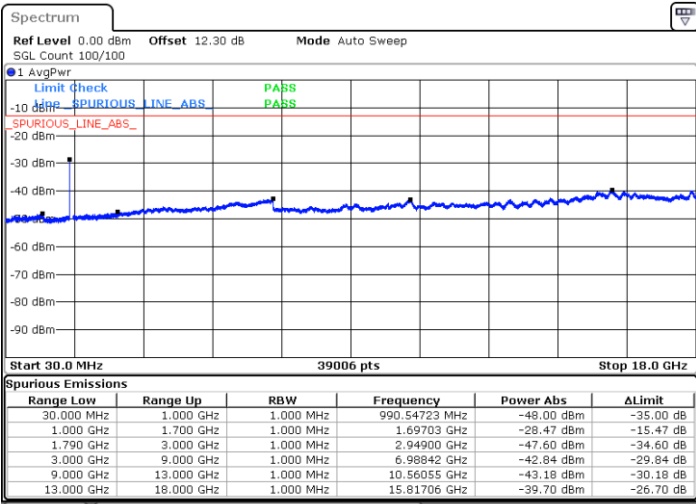

Middle Channel / FullIRB

N/A

Date: 17.MAY.2020 20:50:55

LTE Band 66B / 5MHz+15MHz

16QAM

Highest Channel / 1RB0 and 1RB49

Highest Channel / 1RB24 and 1RB0

Date: 17.MAY.2020 21:33:25

Date: 17.MAY.2020 21:24:52

Highest Channel / FullIRB

N/A

Date: 17.MAY.2020 21:36:19

LTE Band 66B / 10MHz+5MHz

16QAM

Lowest Channel / 1RB0 and 1RB24

Lowest Channel / 1RB49 and 1RB0

Date: 17.MAY.2020 14:23:36

Date: 17.MAY.2020 14:09:10

Lowest Channel / FullRB

N/A

Date: 17.MAY.2020 14:26:30

LTE Band 66B / 10MHz+5MHz

16QAM

Middle Channel / 1RB0 and 1RB24