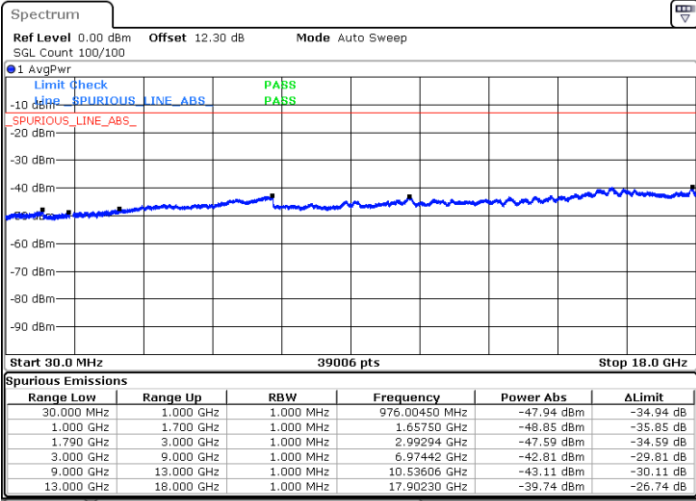

Date: 17.MAY.2020 15:25:52

Date: 17.MAY.2020 15:13:50

Highest Channel / FullIRB

N/A

Date: 17.MAY.2020 15:26:50

LTE Band 66B / 10MHz+10MHz

QPSK

Lowest Channel / 1RB0 and 1RB49

Lowest Channel / 1RB49 and 1RB0

Date: 17.MAY.2020 15:52:09

Date: 17.MAY.2020 15:51:11

Lowest Channel / FullIRB

N/A

Date: 17.MAY.2020 15:56:59

LTE Band 66B / 10MHz+10MHz

QPSK

Middle Channel / 1RB0 and 1RB49

Middle Channel / 1RB49 and 1RB0

Date: 17.MAY.2020 16:09:26

Date: 17.MAY.2020 16:10:23

Middle Channel / FullIRB

N/A

Date: 17.MAY.2020 16:04:36

LTE Band 66B / 10MHz+10MHz

QPSK

Highest Channel / 1RB0 and 1RB49

Highest Channel / 1RB49 and 1RB0

Date: 17.MAY.2020 17:53:58

Date: 17.MAY.2020 17:46:51

Highest Channel / FullIRB

N/A

Date: 17.MAY.2020 17:54:56