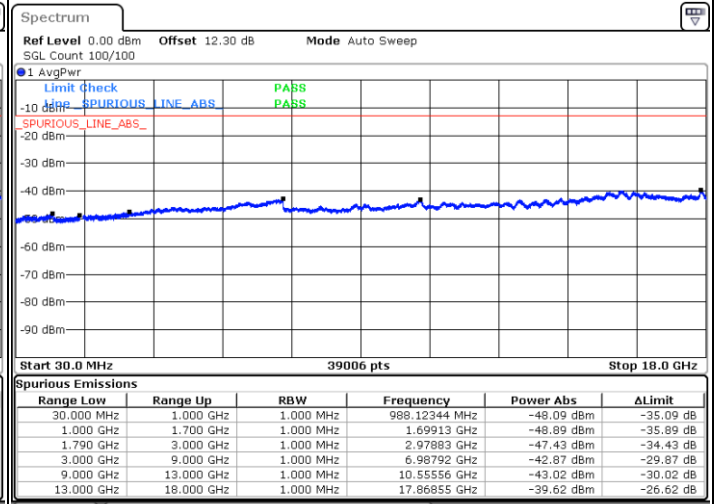

Middle Channel / FullIRB

N/A

Date: 17.MAY.2020 20:50:55

LTE Band 66B / 5MHz+15MHz

16QAM

Highest Channel / 1RB0 and 1RB49

Highest Channel / 1RB24 and 1RB0

Date: 17.MAY.2020 21:33:25

Date: 17.MAY.2020 21:24:52

Highest Channel / FullIRB

N/A

Date: 17.MAY.2020 21:36:19

LTE Band 66B / 10MHz+5MHz

16QAM

Lowest Channel / 1RB0 and 1RB24

Lowest Channel / 1RB49 and 1RB0

Date: 17.MAY.2020 14:23:36

Date: 17.MAY.2020 14:09:10

Lowest Channel / FullRB

N/A

Date: 17.MAY.2020 14:26:30

LTE Band 66B / 10MHz+5MHz

16QAM

Middle Channel / 1RB0 and 1RB24