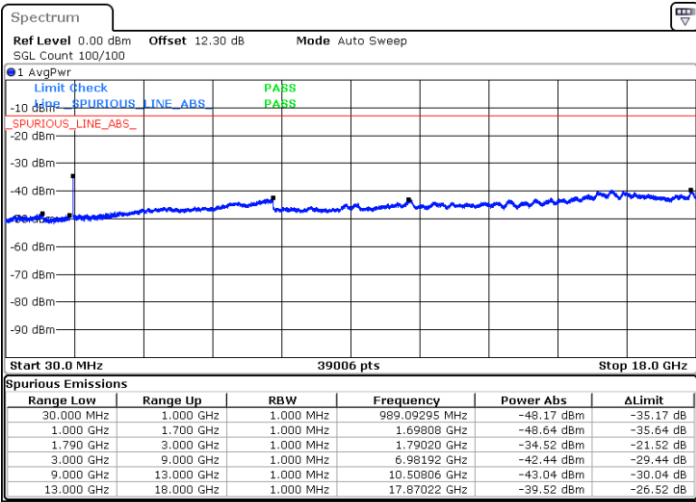

Date: 15.MAY.2020 23:09:20

Lowest Channel / FullIRB

N/A

Date: 15.MAY.2020 23:14:40

LTE Band 66B / 5MHz+5MHz

16QAM

MiddleChannel / 1RB0 and 1RB24

Middle Channel / 1RB14 and 1RB0

Date: 15.MAY.2020 23:36:43

Date: 15.MAY.2020 23:39:22

Middle Channel / FullIRB

N/A

Date: 15.MAY.2020 23:28:12

LTE Band 66B / 5MHz+5MHz

16QAM

Highest Channel / 1RB0 and 1RB24

Highest Channel / 1RB14 and 1RB0

Date: 16.MAY.2020 00:04:53

Date: 15.MAY.2020 23:57:19

Highest Channel / FullIRB

N/A

Date: 16.MAY.2020 00:07:31

LTE Band 66B / 5MHz+10MHz

16QAM

Lowest Channel / 1RB0 and 1RB14

Lowest Channel / 1RB24 and 1RB0

Date: 16.MAY.2020 01:50:27

Date: 16.MAY.2020 01:47:48

Lowest Channel / FullIRB

N/A

Date: 16.MAY.2020 01:53:07

LTE Band 66B / 5MHz+10MHz