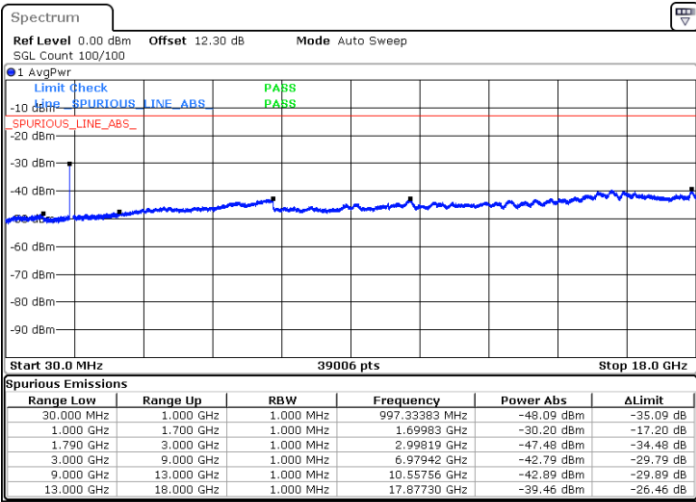

Highest Channel / 1RB14 and 1RB0

Date: 16.MAY.2020 00:04:53

Date: 15.MAY.2020 23:57:19

Highest Channel / FullIRB

N/A

Date: 16.MAY.2020 00:07:31

LTE Band 66B / 5MHz+10MHz

16QAM

Lowest Channel / 1RB0 and 1RB14

Lowest Channel / 1RB24 and 1RB0

Date: 16.MAY.2020 01:50:27

Date: 16.MAY.2020 01:47:48

Lowest Channel / FullIRB

N/A

Date: 16.MAY.2020 01:53:07

LTE Band 66B / 5MHz+10MHz

LTE Band 66B / 5MHz+10MHz

16QAM

Highest Channel / 1RB0 and 1RB14

Highest Channel / 1RB24 and 1RB0

Date: 16.MAY.2020 00:57:42

Date: 16.MAY.2020 00:55:03

Highest Channel / FullIRB

N/A