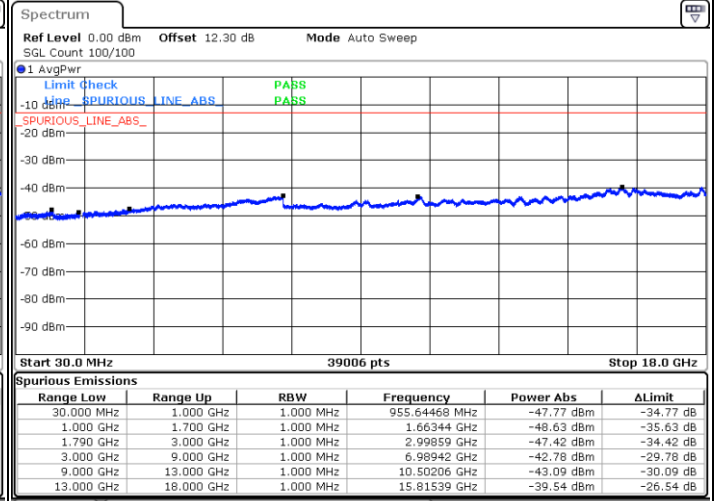

N/A

Date: 17.MAY.2020 18:57:10

LTE Band 66B / 15MHz+5MHz

QPSK

Highest Channel / 1RB0 and 1RB49

Highest Channel / 1RB49 and 1RB0

Date: 17.MAY.2020 19:43:35

Date: 17.MAY.2020 19:30:38

Highest Channel / FullIRB

N/A

Date: 17.MAY.2020 19:44:33

LTE Band 66B / 5MHz+5MHz

16QAM

Lowest Channel / 1RB0 and 1RB24

Lowest Channel / 1RB14 and 1RB0

Date: 15.MAY.2020 23:11:59

Date: 15.MAY.2020 23:09:20

Lowest Channel / FullIRB

N/A

Date: 15.MAY.2020 23:14:40

LTE Band 66B / 5MHz+5MHz

16QAM

MiddleChannel / 1RB0 and 1RB24

Middle Channel / 1RB14 and 1RB0

Date: 15.MAY.2020 23:36:43

Date: 15.MAY.2020 23:39:22

Middle Channel / FullIRB

N/A

Date: 15.MAY.2020 23:28:12

LTE Band 66B / 5MHz+5MHz

16QAM

Highest Channel / 1RB0 and 1RB24