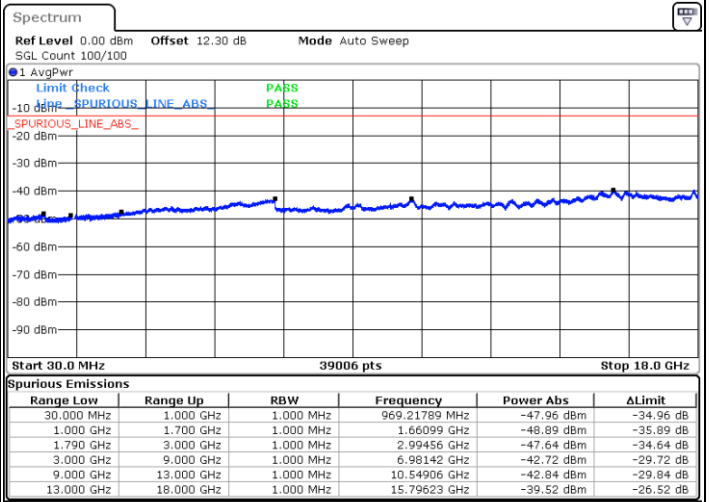

N/A

Date: 15 MAY 2020 23:21:20

LTE Band 66B / 5MHz+5MHz

QPSK

MiddleChannel / 1RB0 and 1RB24

Middle Channel / 1RB14 and 1RB0

Date: 15.MAY.2020 23:37:37

Date: 15.MAY.2020 23:38:29

Middle Channel / FullIRB

N/A

Date: 15.MAY.2020 23:27:18

LTE Band 66B / 5MHz+5MHz

QPSK

Highest Channel / 1RB0 and 1RB24

Highest Channel / 1RB14 and 1RB0

Date: 16.MAY.2020 00:05:46

Date: 15.MAY.2020 23:56:26

Highest Channel / FullIRB

N/A

Date: 16.MAY.2020 00:06:39

LTE Band 66B / 5MHz+10MHz

QPSK

Lowest Channel / 1RB0 and 1RB14

Lowest Channel / 1RB24 and 1RB0

Date: 16.MAY.2020 01:49:34

Date: 16.MAY.2020 01:48:41

Lowest Channel / FullRB

N/A

Date: 16.MAY.2020 01:54:00

LTE Band 66B / 5MHz+10MHz

QPSK

Middle Channel / 1RB0 and 1RB14