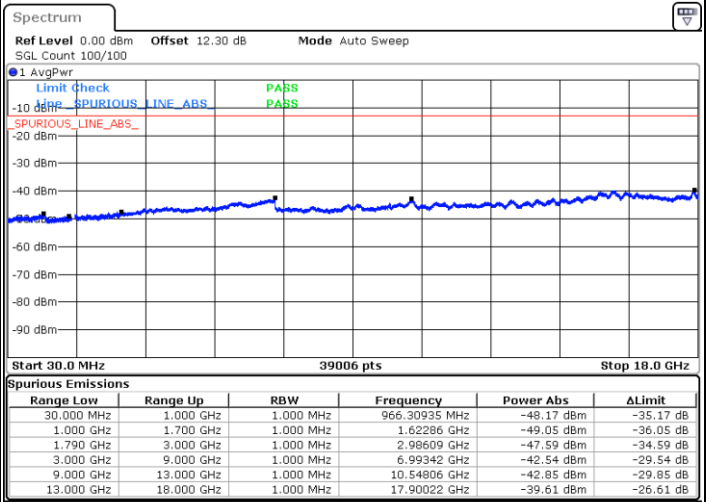

Date: 16.MAY.2020 01:00:21

LTE Band 66B / 5MHz+15MHz

16QAM

Lowest Channel / 1RB0 and 1RB49

Lowest Channel / 1RB24 and 1RB0

Date: 17.MAY.2020 20:31:37

Date: 17.MAY.2020 20:28:44

Lowest Channel / FullIRB

N/A

Date: 17.MAY.2020 20:34:31

LTE Band 66B / 5MHz+15MHz

16QAM

Middle Channel / 1RB0 and 1RB49

Middle Channel / 1RB24 and 1RB0

Date: 17.MAY.2020 20:53:48

Date: 17.MAY.2020 21:03:10

Middle Channel / FullIRB

N/A

Date: 17.MAY.2020 20:50:55

LTE Band 66B / 5MHz+15MHz

16QAM

Highest Channel / 1RB0 and 1RB49

Highest Channel / 1RB24 and 1RB0

Date: 17.MAY.2020 21:33:25

Date: 17.MAY.2020 21:24:52

Highest Channel / FullIRB

N/A

Date: 17.MAY.2020 21:36:19

LTE Band 66B / 10MHz+5MHz

16QAM

Lowest Channel / 1RB0 and 1RB24

Lowest Channel / 1RB49 and 1RB0