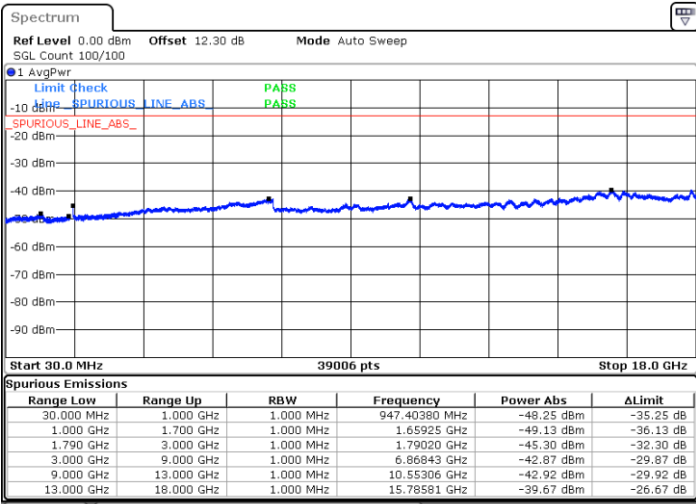

LTE Band 66B / 10MHz+5MHz

16QAM

Middle Channel / 1RB0 and 1RB24

Middle Channel / 1RB49 and 1RB0

Date: 17.MAY.2020 14:48:23