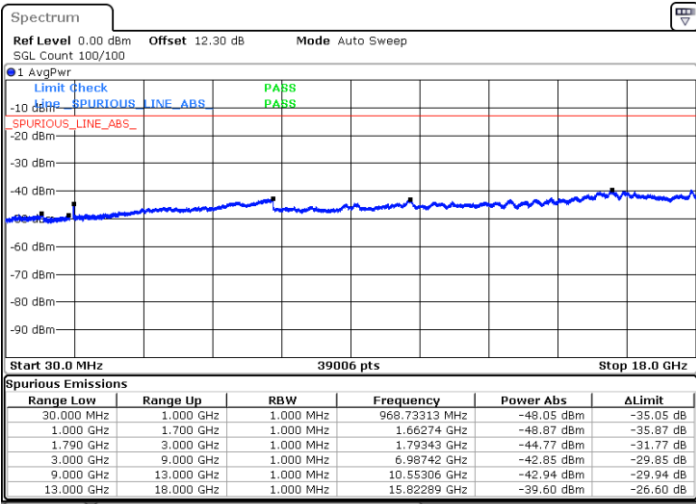

Date: 15.MAY.2020 23:56:26

Highest Channel / FullIRB

N/A

Date: 16.MAY.2020 00:06:39

LTE Band 66B / 5MHz+10MHz

QPSK

Lowest Channel / 1RB0 and 1RB14

Lowest Channel / 1RB24 and 1RB0

Date: 16.MAY.2020 01:49:34

Date: 16.MAY.2020 01:48:41

Lowest Channel / FullRB

N/A

Date: 16.MAY.2020 01:54:00

LTE Band 66B / 5MHz+10MHz

QPSK

Middle Channel / 1RB0 and 1RB14

Middle Channel / 1RB24 and 1RB0

Date: 16.MAY.2020 01:23:42

Date: 16.MAY.2020 01:24:34

Middle Channel / FullIRB

N/A

Date: 16.MAY.2020 01:12:57

LTE Band 66B / 5MHz+10MHz

QPSK

Highest Channel / 1RB0 and 1RB14

Highest Channel / 1RB24 and 1RB0

Date: 16.MAY.2020 00:58:35

Date: 16.MAY.2020 00:54:10

Highest Channel / FullIRB

N/A

Date: 16.MAY.2020 00:59:28

LTE Band 66B / 5MHz+15MHz