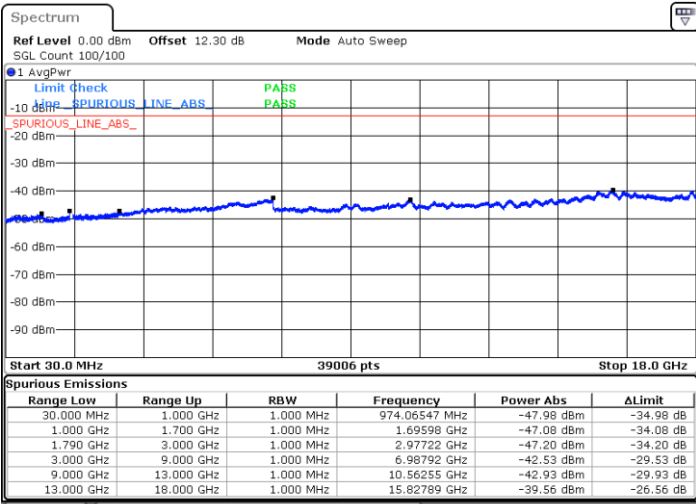

Highest Channel / FullIRB

N/A

Date: 17.MAY.2020 19:44:33

LTE Band 66B / 5MHz+5MHz

16QAM

Lowest Channel / 1RB0 and 1RB24

Lowest Channel / 1RB14 and 1RB0

Date: 15.MAY.2020 23:11:59

Date: 15.MAY.2020 23:09:20

Lowest Channel / FullIRB

N/A

Date: 15.MAY.2020 23:14:40

LTE Band 66B / 5MHz+5MHz

16QAM

MiddleChannel / 1RB0 and 1RB24

Middle Channel / 1RB14 and 1RB0

Date: 15.MAY.2020 23:36:43

Date: 15.MAY.2020 23:39:22

Middle Channel / FullIRB

N/A

Date: 15.MAY.2020 23:28:12

LTE Band 66B / 5MHz+5MHz

16QAM

Highest Channel / 1RB0 and 1RB24

Highest Channel / 1RB14 and 1RB0

Date: 16.MAY.2020 00:04:53

Date: 15.MAY.2020 23:57:19

Highest Channel / FullIRB

N/A

Date: 16.MAY.2020 00:07:31

LTE Band 66B / 5MHz+10MHz

16QAM