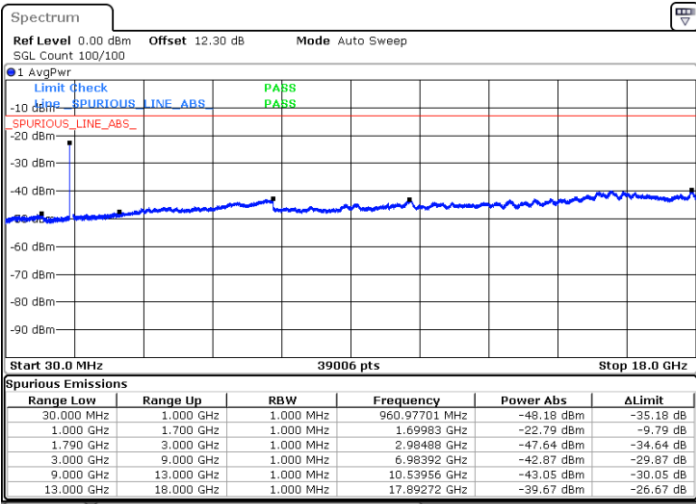

LTE Band 66B / 5MHz+10MHz

16QAM

Highest Channel / 1RB0 and 1RB14

Highest Channel / 1RB24 and 1RB0

Date: 16.MAY.2020 00:57:42

Date: 16.MAY.2020 00:55:03

Highest Channel / FullIRB

N/A

Date: 16.MAY.2020 01:00:21

LTE Band 66B / 5MHz+15MHz

16QAM

Lowest Channel / 1RB0 and 1RB49

Lowest Channel / 1RB24 and 1RB0

Date: 17.MAY.2020 20:31:37

Date: 17.MAY.2020 20:28:44

Lowest Channel / FullIRB

N/A

Date: 17.MAY.2020 20:34:31

LTE Band 66B / 5MHz+15MHz

16QAM

Middle Channel / 1RB0 and 1RB49

Middle Channel / 1RB24 and 1RB0

Date: 17.MAY.2020 20:53:48

Date: 17.MAY.2020 21:03:10

Middle Channel / FullIRB

N/A

Date: 17.MAY.2020 20:50:55

LTE Band 66B / 5MHz+15MHz

16QAM

Highest Channel / 1RB0 and 1RB49

Highest Channel / 1RB24 and 1RB0

Date: 17.MAY.2020 21:33:25