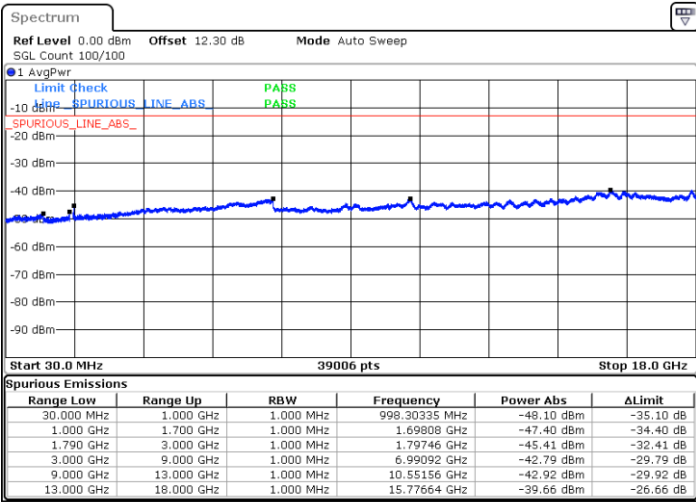

LTE Band 66B / 5MHz+15MHz

QPSK

Middle Channel / 1RB0 and 1RB49

Middle Channel / 1RB24 and 1RB0

Date: 17.MAY.2020 20:54:46

Date: 17.MAY.2020 20:55:43

Middle Channel / FullIRB

N/A

Date: 17.MAY.2020 20:49:57

LTE Band 66B / 5MHz+15MHz

QPSK

Highest Channel / 1RB0 and 1RB49

Highest Channel / 1RB24 and 1RB0

Date: 17.MAY.2020 21:34:23

Date: 17.MAY.2020 21:23:55

Highest Channel / FullIRB

N/A

Date: 17.MAY.2020 21:35:21

LTE Band 66B / 10MHz+5MHz

QPSK

Lowest Channel / 1RB0 and 1RB24

Lowest Channel / 1RB49 and 1RB0

Date: 17.MAY.2020 14:22:38

Date: 17.MAY.2020 14:21:41

Lowest Channel / FullIRB

N/A

Date: 17.MAY.2020 14:27:28

LTE Band 66B / 10MHz+5MHz

QPSK

Middle Channel / 1RB0 and 1RB24

Middle Channel / 1RB49 and 1RB0

Date: 17.MAY.2020 14:49:21