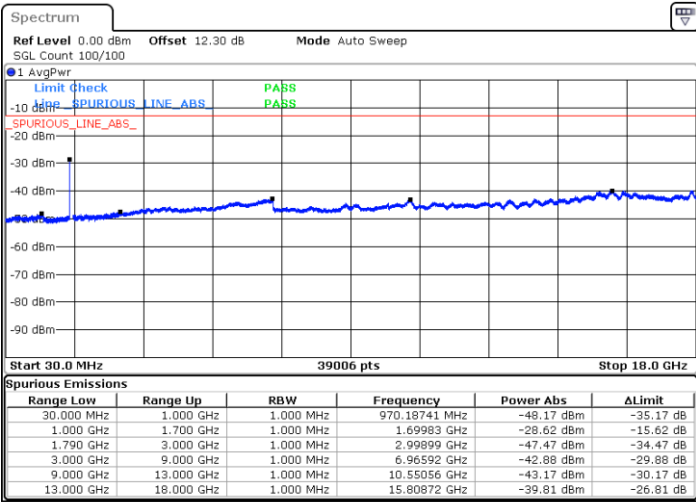

Date: 17.MAY.2020 20:49:57

LTE Band 66B / 5MHz+15MHz

QPSK

Highest Channel / 1RB0 and 1RB49

Highest Channel / 1RB24 and 1RB0

Date: 17.MAY.2020 21:34:23

Date: 17.MAY.2020 21:23:55

Highest Channel / FullIRB

N/A

Date: 17.MAY.2020 21:35:21

LTE Band 66B / 10MHz+5MHz

QPSK

Lowest Channel / 1RB0 and 1RB24

Lowest Channel / 1RB49 and 1RB0

Date: 17.MAY.2020 14:22:38

Date: 17.MAY.2020 14:21:41

Lowest Channel / FullIRB

N/A

Date: 17.MAY.2020 14:27:28

LTE Band 66B / 10MHz+5MHz

QPSK

Middle Channel / 1RB0 and 1RB24

Middle Channel / 1RB49 and 1RB0

Date: 17.MAY.2020 14:49:21

Date: 17.MAY.2020 14:50:18

Middle Channel / FullRB

N/A

Date: 17.MAY.2020 14:44:32

LTE Band 66B / 10MHz+5MHz

QPSK

Highest Channel / 1RB0 and 1RB24

Highest Channel / 1RB49 and 1RB0