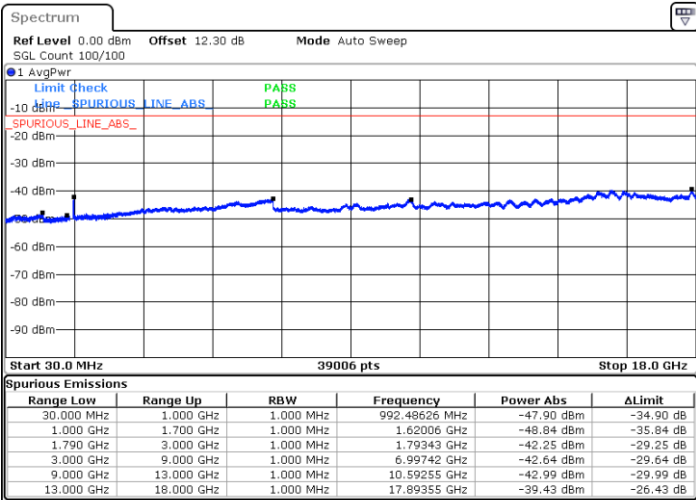

Lowest Channel / 1RB0 and 1RB14

Lowest Channel / 1RB24 and 1RB0

Date: 16.MAY.2020 01:50:27

Date: 16.MAY.2020 01:47:48

Lowest Channel / FullIRB

N/A

Date: 16.MAY.2020 01:53:07

LTE Band 66B / 5MHz+10MHz

16QAM

Middle Channel / 1RB0 and 1RB14

Middle Channel / 1RB24 and 1RB0

Date: 16.MAY.2020 01:22:49

Date: 16.MAY.2020 01:25:27

Middle Channel / FullIRB

N/A

Date: 16.MAY.2020 01:13:50

LTE Band 66B / 5MHz+10MHz

16QAM

Highest Channel / 1RB0 and 1RB14

Highest Channel / 1RB24 and 1RB0

Date: 16.MAY.2020 00:57:42

Date: 16.MAY.2020 00:55:03

Highest Channel / FullIRB

N/A

Date: 16.MAY.2020 01:00:21

LTE Band 66B / 5MHz+15MHz

16QAM

Lowest Channel / 1RB0 and 1RB49

Lowest Channel / 1RB24 and 1RB0

Date: 17.MAY.2020 20:31:37

Date: 17.MAY.2020 20:28:44

Lowest Channel / FullIRB