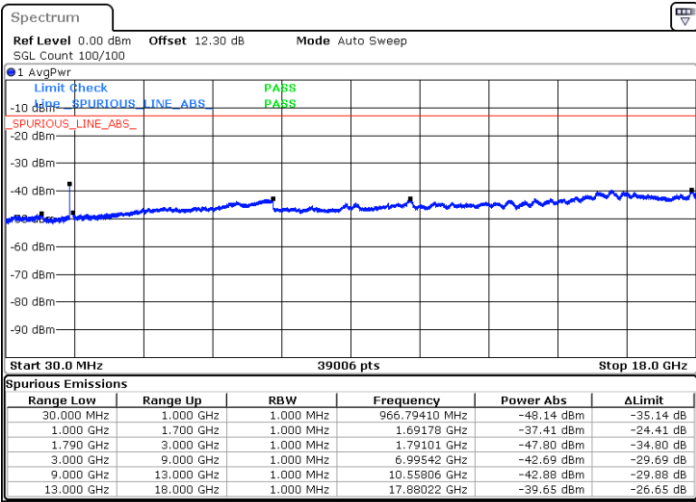

LTE Band 66B / 15MHz+5MHz

QPSK

Lowest Channel / 1RB0 and 1RB49

Lowest Channel / 1RB49 and 1RB0

Date: 17.MAY.2020 18:38:43

Date: 17.MAY.2020 18:37:45

Lowest Channel / FullIRB

N/A

Date: 17.MAY.2020 18:43:32

LTE Band 66B / 15MHz+5MHz

QPSK

Middle Channel / 1RB0 and 1RB49

Middle Channel / 1RB49 and 1RB0

Date: 17.MAY.2020 19:02:01

Date: 17.MAY.2020 19:02:58

Middle Channel / FullIRB

N/A

Date: 17.MAY.2020 18:57:10

LTE Band 66B / 15MHz+5MHz

QPSK

Highest Channel / 1RB0 and 1RB49

Highest Channel / 1RB49 and 1RB0

Date: 17.MAY.2020 19:43:35

Date: 17.MAY.2020 19:30:38

Highest Channel / FullIRB

N/A

Date: 17.MAY.2020 19:44:33

LTE Band 66B / 5MHz+5MHz

16QAM

Lowest Channel / 1RB0 and 1RB24

Lowest Channel / 1RB14 and 1RB0

Date: 15.MAY.2020 23:11:59