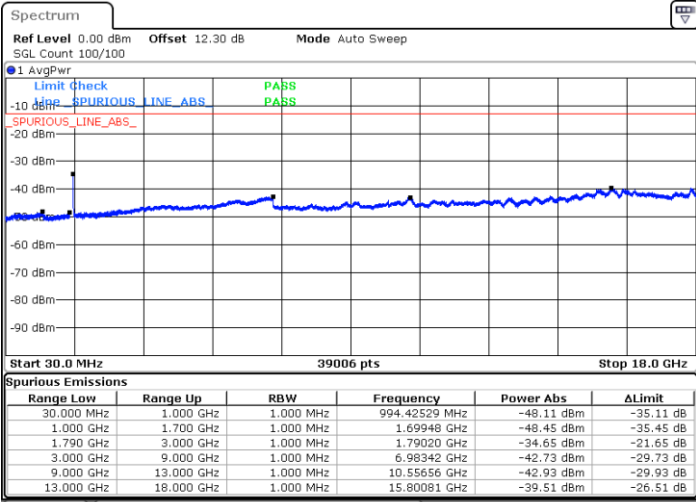

Middle Channel / 1RB24 and 1RB0

Date: 16.MAY.2020 01:23:42

Date: 16.MAY.2020 01:24:34

Middle Channel / FullIRB

N/A

Date: 16.MAY.2020 01:12:57

LTE Band 66B / 5MHz+10MHz

QPSK

Highest Channel / 1RB0 and 1RB14

Highest Channel / 1RB24 and 1RB0

Date: 16.MAY.2020 00:58:35

Date: 16.MAY.2020 00:54:10

Highest Channel / FullIRB

N/A

Date: 16.MAY.2020 00:59:28

LTE Band 66B / 5MHz+15MHz

QPSK

Lowest Channel / 1RB0 and 1RB49

Lowest Channel / 1RB24 and 1RB0

Date: 17.MAY.2020 20:30:39

Date: 17.MAY.2020 20:29:42

Lowest Channel / FullIRB

N/A

Date: 17.MAY.2020 20:35:28

LTE Band 66B / 5MHz+15MHz

QPSK

Middle Channel / 1RB0 and 1RB49

Middle Channel / 1RB24 and 1RB0

Date: 17.MAY.2020 20:54:46

Date: 17.MAY.2020 20:55:43

Middle Channel / FullIRB

N/A