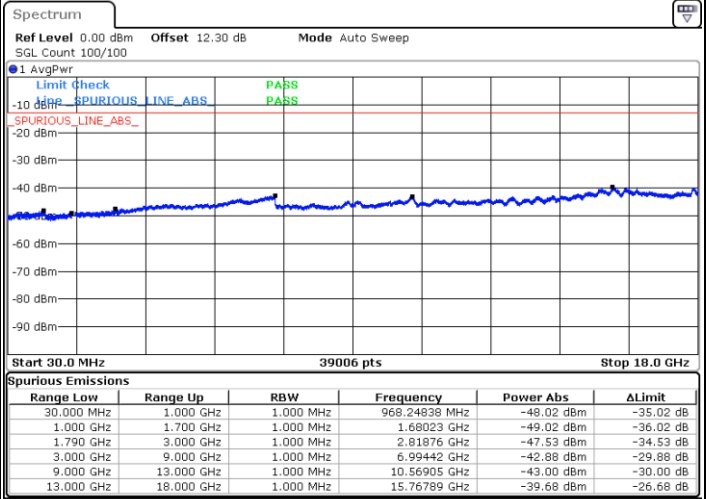

N/A

Date: 17.MAY.2020 21:35:21

LTE Band 66B / 10MHz+5MHz

QPSK

Lowest Channel / 1RB0 and 1RB24

Lowest Channel / 1RB49 and 1RB0

Date: 17.MAY.2020 14:22:38

Date: 17.MAY.2020 14:21:41

Lowest Channel / FullIRB

N/A

Date: 17.MAY.2020 14:27:28

LTE Band 66B / 10MHz+5MHz

QPSK

Middle Channel / 1RB0 and 1RB24

Middle Channel / 1RB49 and 1RB0

Date: 17.MAY.2020 14:49:21

Date: 17.MAY.2020 14:50:18

Middle Channel / FullRB

N/A

Date: 17.MAY.2020 14:44:32

LTE Band 66B / 10MHz+5MHz

QPSK

Highest Channel / 1RB0 and 1RB24

Highest Channel / 1RB49 and 1RB0

Date: 17.MAY.2020 15:25:52

Date: 17.MAY.2020 15:13:50

Highest Channel / FullIRB

N/A

Date: 17.MAY.2020 15:26:50

LTE Band 66B / 10MHz+10MHz

QPSK

Lowest Channel / 1RB0 and 1RB49