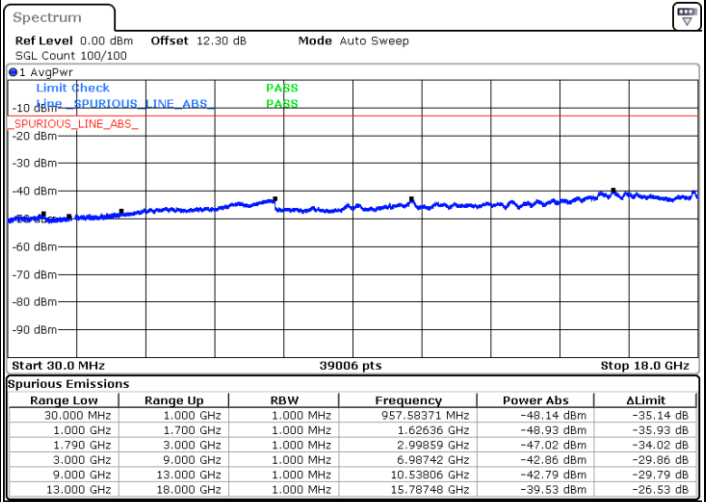

LTE Band 66B / 15MHz+5MHz

QPSK

Lowest Channel / 1RB0 and 1RB49

Lowest Channel / 1RB49 and 1RB0

Date: 17.MAY.2020 18:38:43

Date: 17.MAY.2020 18:37:45

Lowest Channel / FullIRB

N/A

Date: 17.MAY.2020 18:43:32

LTE Band 66B / 15MHz+5MHz

QPSK

Middle Channel / 1RB0 and 1RB49

Middle Channel / 1RB49 and 1RB0

Date: 17.MAY.2020 19:02:01

Date: 17.MAY.2020 19:02:58

Middle Channel / FullIRB

N/A

Date: 17.MAY.2020 18:57:10

LTE Band 66B / 15MHz+5MHz

QPSK

Highest Channel / 1RB0 and 1RB49

Highest Channel / 1RB49 and 1RB0

Date: 17.MAY.2020 19:43:35

Date: 17.MAY.2020 19:30:38

Highest Channel / FullIRB

N/A

Date: 17.MAY.2020 19:44:33

LTE Band 66B / 5MHz+5MHz

16QAM

Lowest Channel / 1RB0 and 1RB24

Lowest Channel / 1RB14 and 1RB0

Date: 15.MAY.2020 23:11:59