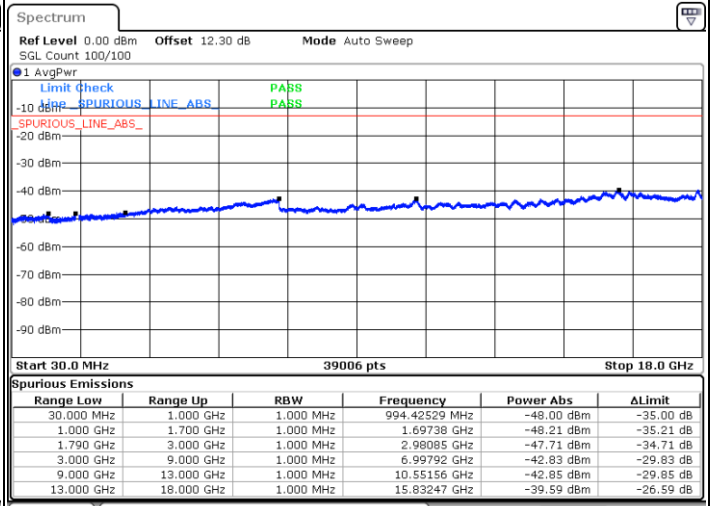

LTE Band 66B / 5MHz+10MHz

16QAM

Highest Channel / 1RB0 and 1RB14

Highest Channel / 1RB24 and 1RB0

Date: 16.MAY.2020 00:57:42

Date: 16.MAY.2020 00:55:03

Highest Channel / FullIRB

N/A

Date: 16.MAY.2020 01:00:21

LTE Band 66B / 5MHz+15MHz

16QAM

Lowest Channel / 1RB0 and 1RB49

Lowest Channel / 1RB24 and 1RB0

Date: 17.MAY.2020 20:31:37

Date: 17.MAY.2020 20:28:44

Lowest Channel / FullIRB

N/A

Date: 17.MAY.2020 20:34:31

LTE Band 66B / 5MHz+15MHz

16QAM

Middle Channel / 1RB0 and 1RB49

Middle Channel / 1RB24 and 1RB0

Date: 17.MAY.2020 20:53:48

Date: 17.MAY.2020 21:03:10

Middle Channel / FullIRB

N/A

Date: 17.MAY.2020 20:50:55

LTE Band 66B / 5MHz+15MHz

16QAM

Highest Channel / 1RB0 and 1RB49

Highest Channel / 1RB24 and 1RB0

Date: 17.MAY.2020 21:33:25