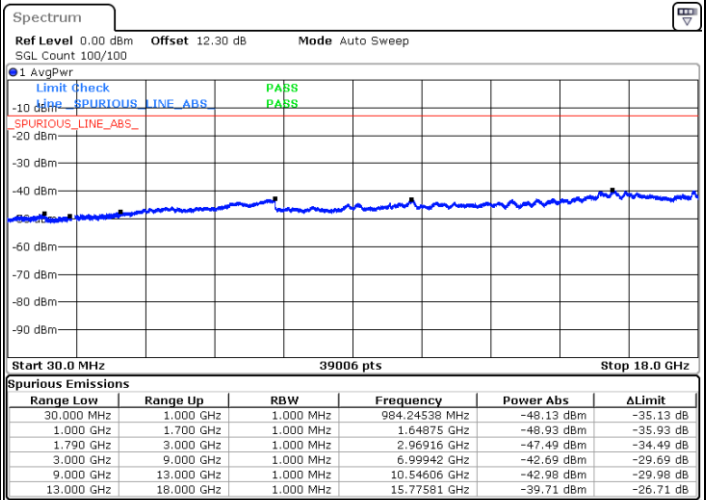

# Conducted Spurious Emission

LTE Band 66B / 5MHz+5MHz

QPSK

Lowest Channel / 1RB0 and 1RB24

Lowest Channel / 1RB14 and 1RB0

Date: 15 MAY 2020 23:11:06

Date: 15 MAY 2020 23:10:13

Lowest Channel / FullRB

N/A

Date: 15 MAY 2020 23:21:20

LTE Band 66B / 5MHz+5MHz

QPSK

MiddleChannel / 1RB0 and 1RB24

Middle Channel / 1RB14 and 1RB0

Date: 15.MAY.2020 23:37:37

Date: 15.MAY.2020 23:38:29

Middle Channel / FullIRB

N/A

Date: 15.MAY.2020 23:27:18

LTE Band 66B / 5MHz+5MHz

QPSK

Highest Channel / 1RB0 and 1RB24

Highest Channel / 1RB14 and 1RB0

Date: 16.MAY.2020 00:05:46

Date: 15.MAY.2020 23:56:26

Highest Channel / FullIRB

N/A

Date: 16.MAY.2020 00:06:39

LTE Band 66B / 5MHz+10MHz

QPSK

Lowest Channel / 1RB0 and 1RB14

Lowest Channel / 1RB24 and 1RB0