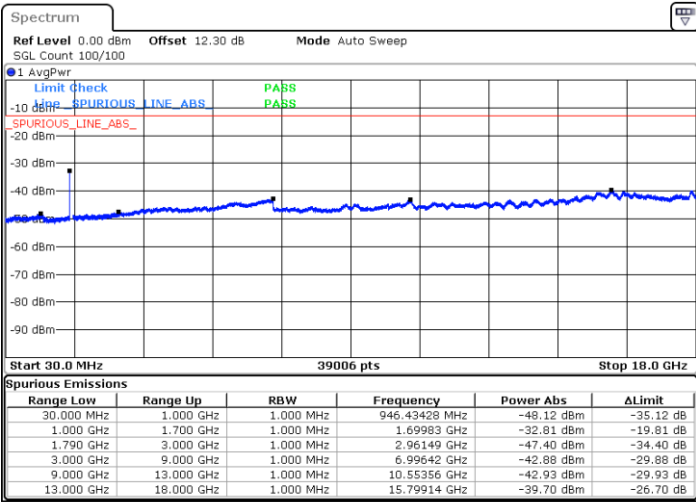

Middle Channel / FullIRB

N/A

Date: 17.MAY.2020 20:50:55

LTE Band 66B / 5MHz+15MHz

16QAM

Highest Channel / 1RB0 and 1RB49

Highest Channel / 1RB24 and 1RB0

Date: 17.MAY.2020 21:33:25

Date: 17.MAY.2020 21:24:52

Highest Channel / FullIRB

N/A

Date: 17.MAY.2020 21:36:19

LTE Band 66B / 10MHz+5MHz

16QAM

Lowest Channel / 1RB0 and 1RB24

Lowest Channel / 1RB49 and 1RB0

Date: 17.MAY.2020 14:23:36

Date: 17.MAY.2020 14:09:10

Lowest Channel / FullRB

N/A

Date: 17.MAY.2020 14:26:30

LTE Band 66B / 10MHz+5MHz

16QAM

Middle Channel / 1RB0 and 1RB24