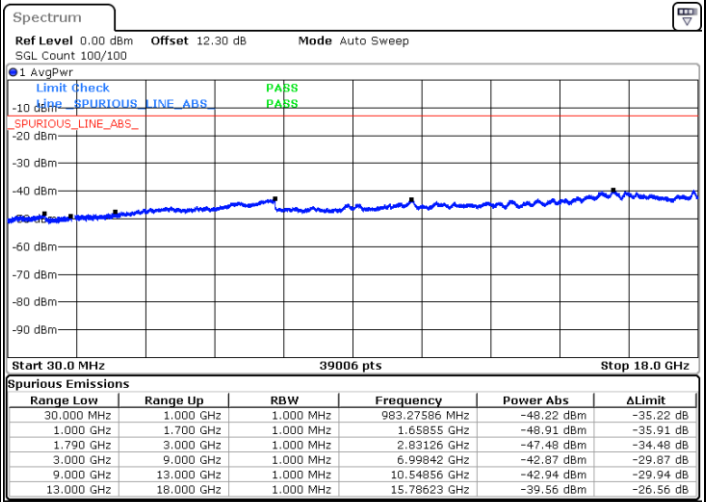

Lowest Channel / FullIRB

N/A

Date: 17.MAY.2020 14:27:28

LTE Band 66B / 10MHz+5MHz

QPSK

Middle Channel / 1RB0 and 1RB24

Middle Channel / 1RB49 and 1RB0

Date: 17.MAY.2020 14:49:21

Date: 17.MAY.2020 14:50:18

Middle Channel / FullRB

N/A

Date: 17.MAY.2020 14:44:32

LTE Band 66B / 10MHz+5MHz

QPSK

Highest Channel / 1RB0 and 1RB24

Highest Channel / 1RB49 and 1RB0

Date: 17.MAY.2020 15:25:52

Date: 17.MAY.2020 15:13:50

Highest Channel / FullIRB

N/A

Date: 17.MAY.2020 15:26:50

LTE Band 66B / 10MHz+10MHz

QPSK

Lowest Channel / 1RB0 and 1RB49

Lowest Channel / 1RB49 and 1RB0

Date: 17.MAY.2020 15:52:09

Date: 17.MAY.2020 15:51:11

Lowest Channel / FullIRB

N/A

Date: 17.MAY.2020 15:56:59

LTE Band 66B / 10MHz+10MHz

QPSK