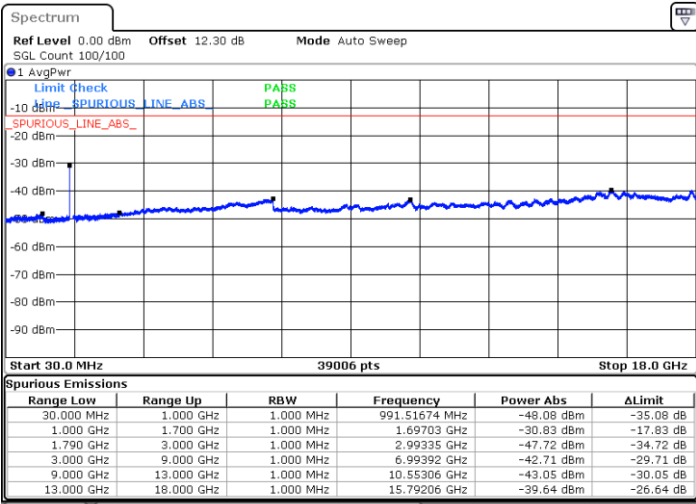

Date: 17.MAY.2020 20:49:57

LTE Band 66B / 5MHz+15MHz

QPSK

Highest Channel / 1RB0 and 1RB49

Highest Channel / 1RB24 and 1RB0

Date: 17.MAY.2020 21:34:23

Date: 17.MAY.2020 21:23:55

Highest Channel / FullIRB

N/A

Date: 17.MAY.2020 21:35:21

LTE Band 66B / 10MHz+5MHz

QPSK

Lowest Channel / 1RB0 and 1RB24

Lowest Channel / 1RB49 and 1RB0

Date: 17.MAY.2020 14:22:38

Date: 17.MAY.2020 14:21:41

Lowest Channel / FullIRB

N/A

Date: 17.MAY.2020 14:27:28

LTE Band 66B / 10MHz+5MHz

QPSK

Middle Channel / 1RB0 and 1RB24

Middle Channel / 1RB49 and 1RB0

Date: 17.MAY.2020 14:49:21

Date: 17.MAY.2020 14:50:18

Middle Channel / FullRB

N/A

Date: 17.MAY.2020 14:44:32

LTE Band 66B / 10MHz+5MHz

QPSK

Highest Channel / 1RB0 and 1RB24

Highest Channel / 1RB49 and 1RB0