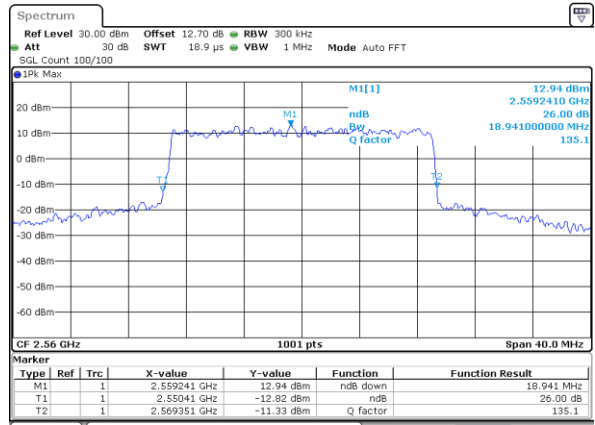

Date: 15 MAY 2020 10:38:16

Middle Channel / 15MHz / 16QAM

Date: 15 MAY 2020 10:38:29

Highest Channel / 15MHz / QPSK

Date: 15 MAY 2020 10:40:46

Highest Channel / 15MHz / 16QAM

Date: 15 MAY 2020 10:40:58

LTE Band 7

Lowest Channel / 20MHz / QPSK

Date: 15 MAY 2020 10:52:38

Lowest Channel / 20MHz / 16QAM

Date: 15 MAY 2020 10:52:50

Middle Channel / 20MHz / QPSK

Date: 15 MAY 2020 10:57:54

Middle Channel / 20MHz / 16QAM

Date: 15 MAY 2020 10:58:05

Highest Channel / 20MHz / QPSK

Date: 15 MAY 2020 11:00:22

Highest Channel / 20MHz / 16QAM

Date: 15 MAY 2020 11:00:34

LTE Band 7

Lowest Channel / 5MHz / 64QAM

Date: 15 MAY 2020 10:06:46

Lowest Channel / 10MHz / 64QAM