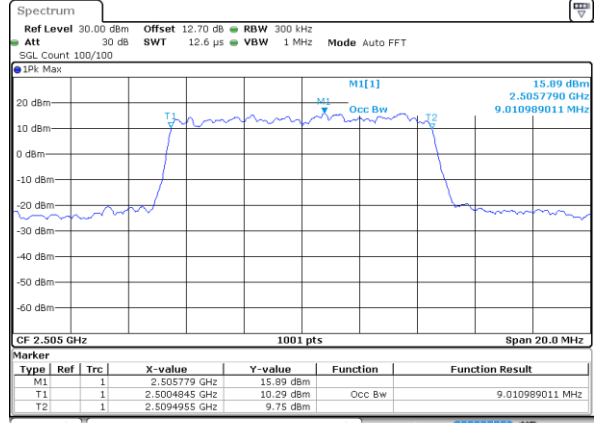

Lowest Channel / 10MHz / 16QAM

Date: 15 MAY 2020 10:13:16