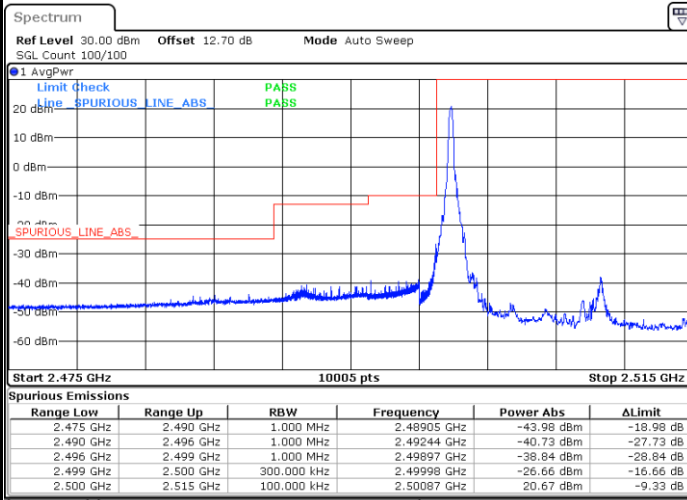

Lowest Band Edge / Full RB

Date: 15.MAY.2020 10:16:25

Highest Band Edge / Full RB

Date: 15.MAY.2020 10:24:11

LTE Band 7 / 10MHz / 64QAM

Lowest Band Edge / 1 RB

Date: 15.MAY.2020 10:28:58

Highest Band Edge / 1 RB

Date: 15.MAY.2020 10:30:50

Lowest Band Edge / Full RB

Date: 15.MAY.2020 10:27:39

Highest Band Edge / Full RB

Date: 15.MAY.2020 10:31:32

LTE Band 7 / 15MHz / QPSK

Lowest Band Edge / 1 RB

Date: 15.MAY.2020 10:33:53

Highest Band Edge / 1 RB

Date: 15.MAY.2020 10:41:39

Lowest Band Edge / Full RB

Date: 15.MAY.2020 10:35:17

Highest Band Edge / Full RB

Date: 15.MAY.2020 10:43:02

LTE Band 7 / 15MHz / 16QAM

Lowest Band Edge / 1 RB

Date: 15.MAY.2020 10:34:35

Highest Band Edge / 1 RB

Date: 15.MAY.2020 10:42:21

Lowest Band Edge / Full RB

Date: 15.MAY.2020 10:35:59

Highest Band Edge / Full RB

Date: 15.MAY.2020 10:43:44

LTE Band 7 / 15MHz / 64QAM