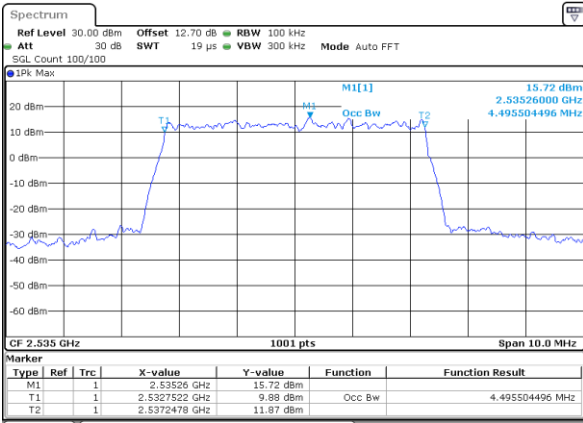

Middle Channel / 20MHz / 64QAM

Date: 15 MAY 2020 11:08:04

Highest Channel / 15MHz / 64QAM

Date: 15 MAY 2020 10:49:46

Highest Channel / 20MHz / 64QAM

Date: 15 MAY 2020 11:09:18

Occupied Bandwidth

Mode	LTE Band 7 : 99%OBW(MHz)											
BW	1.4MHz		3MHz		5MHz		10MHz		15MHz		20MHz	
Mod.	QPSK	16QAM	QPSK	16QAM	QPSK	16QAM	QPSK	16QAM	QPSK	16QAM	QPSK	16QAM
Lowest CH	-	-	-	-	4.50	4.49	9.03	9.01	13.43	13.43	17.86	17.90
Middle CH	-	-	-	-	4.50	4.49	9.05	8.99	13.46	13.37	17.78	17.94
Highest CH	-	-	-	-	4.49	4.48	8.97	8.97	13.40	13.49	17.94	17.94
Mode	LTE Band 7 : 99%OBW(MHz)											
BW	1.4MHz		3MHz		5MHz		10MHz		15MHz		20MHz	
Mod.	64QAM		64QAM		64QAM		64QAM		64QAM		64QAM	
Lowest CH	-	-	-	-	4.49	-	9.05	-	13.43	-	17.90	-
Middle CH	-	-	-	-	4.48	-	9.03	-	13.40	-	17.86	-
Highest CH	-	-	-	-	4.49	-	9.03	-	13.40	-	17.94	-

LTE Band 7

Lowest Channel / 5MHz / QPSK

Date: 15 MAY 2020 09:53:36

Lowest Channel / 5MHz / 16QAM

Date: 15 MAY 2020 09:53:48

Middle Channel / 5MHz / QPSK

Date: 15 MAY 2020 09:58:53

Middle Channel / 5MHz / 16QAM

Date: 15 MAY 2020 09:59:05

Highest Channel / 5MHz / QPSK

Date: 15 MAY 2020 10:01:19

Highest Channel / 5MHz / 16QAM

Date: 15 MAY 2020 10:01:32

LTE Band 7

Lowest Channel / 10MHz / QPSK

Date: 15 MAY 2020 10:13:03