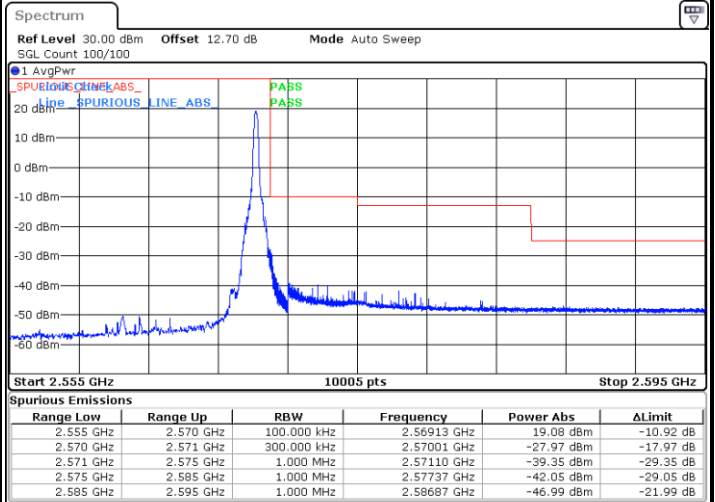

Highest Band Edge / 1 RB

Date: 15.MAY.2020 10:41:39

Lowest Band Edge / Full RB

Date: 15.MAY.2020 10:35:17

Highest Band Edge / Full RB

Date: 15.MAY.2020 10:43:02

LTE Band 7 / 15MHz / 16QAM

Lowest Band Edge / 1 RB

Date: 15.MAY.2020 10:34:35

Highest Band Edge / 1 RB

Date: 15.MAY.2020 10:42:21

Lowest Band Edge / Full RB

Date: 15.MAY.2020 10:35:59

Highest Band Edge / Full RB

Date: 15.MAY.2020 10:43:44

LTE Band 7 / 15MHz / 64QAM

Lowest Band Edge / 1 RB

Date: 15.MAY.2020 10:46:35

Highest Band Edge / 1 RB

Date: 15.MAY.2020 10:50:27

Lowest Band Edge / Full RB

Date: 15.MAY.2020 10:47:17

Highest Band Edge / Full RB

Date: 15.MAY.2020 10:51:08

LTE Band 7 / 20MHz / QPSK

Lowest Band Edge / 1 RB

Highest Band Edge / 1 RB

Date: 15.MAY.2020 10:53:31

Date: 15.MAY.2020 11:01:15

Lowest Band Edge / Full RB

Highest Band Edge / Full RB

Date: 15.MAY.2020 10:54:56