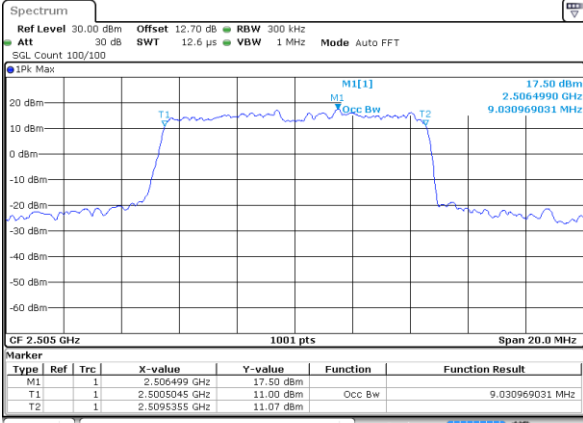

Date: 15 MAY 2020 09:59:05

Highest Channel / 5MHz / QPSK

Date: 15 MAY 2020 10:01:19

Highest Channel / 5MHz / 16QAM

Date: 15 MAY 2020 10:01:32

LTE Band 7

Lowest Channel / 10MHz / QPSK

Date: 15 MAY 2020 10:13:03