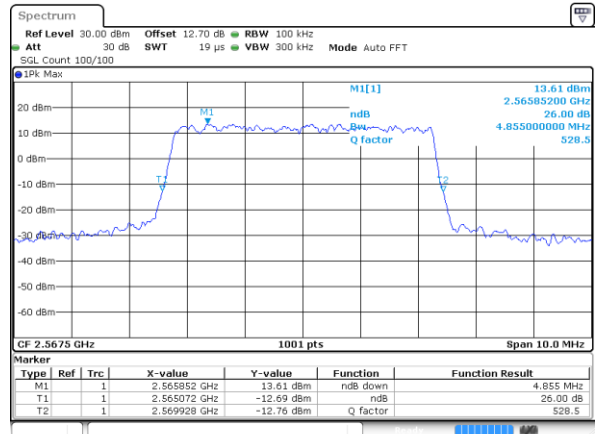

Date: 15 MAY 2020 11:25:26

Highest Channel / 1RB

Date: 15 MAY 2020 11:25:41

Highest Channel / Full RB

Date: 15 MAY 2020 11:25:54

26dB Bandwidth

Mode	LTE Band 7 : 26dB BW(MHz)											
BW	1.4MHz		3MHz		5MHz		10MHz		15MHz		20MHz	
Mod.	QPSK	16QAM	QPSK	16QAM	QPSK	16QAM	QPSK	16QAM	QPSK	16QAM	QPSK	16QAM
Lowest CH	-	-	-	-	4.85	4.93	9.65	9.67	14.42	14.21	18.78	19.10
Middle CH	-	-	-	-	4.94	4.87	9.71	9.69	14.45	14.36	18.98	18.98
Highest CH	-	-	-	-	4.99	4.86	9.63	9.59	14.39	14.78	18.78	18.94
Mode	LTE Band 7 : 26dB BW(MHz)											
BW	1.4MHz		3MHz		5MHz		10MHz		15MHz		20MHz	
Mod.	64QAM		64QAM		64QAM		64QAM		64QAM		64QAM	
Lowest CH	-	-	-	-	4.97	-	9.81	-	14.27	-	18.78	-
Middle CH	-	-	-	-	4.83	-	9.83	-	14.27	-	19.10	-
Highest CH	-	-	-	-	4.93	-	9.73	-	14.48	-	18.78	-

LTE Band 7

Lowest Channel / 5MHz / QPSK

Date: 15 MAY 2020 09:54:01

Lowest Channel / 5MHz / 16QAM

Date: 15 MAY 2020 09:54:13

Middle Channel / 5MHz / QPSK

Date: 15 MAY 2020 09:58:16

Middle Channel / 5MHz / 16QAM

Date: 15 MAY 2020 09:58:28

Highest Channel / 5MHz / QPSK

Date: 15 MAY 2020 10:01:44

Highest Channel / 5MHz / 16QAM

Date: 15 MAY 2020 10:01:56

LTE Band 7

Lowest Channel / 10MHz / QPSK

Date: 15 MAY 2020 10:13:28