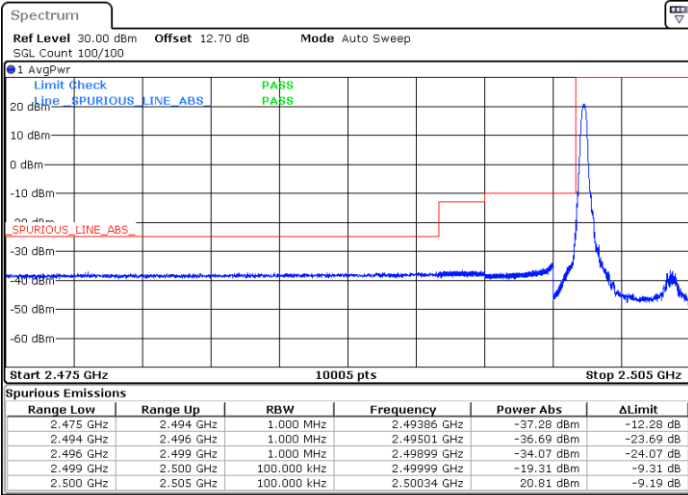

Date: 15 MAY 2020 10:29:56

LTE Band 7

Lowest Channel / 15MHz / 64QAM

Date: 15 MAY 2020 10:45:37

Lowest Channel / 20MHz / 64QAM

Date: 15 MAY 2020 11:05:14

Middle Channel / 15MHz / 64QAM

Date: 15 MAY 2020 10:48:20

Middle Channel / 20MHz / 64QAM

Date: 15 MAY 2020 11:07:52

Highest Channel / 15MHz / 64QAM

Date: 15 MAY 2020 10:49:34

Highest Channel / 20MHz / 64QAM

Date: 15 MAY 2020 11:09:05

Conducted Band Edge

LTE Band 7 / 5MHz / QPSK

Lowest Band Edge / 1 RB

Highest Band Edge / 1 RB

Date: 15.MAY.2020 09:54:55

Date: 15.MAY.2020 10:02:37

Lowest Band Edge / Full RB

Highest Band Edge / Full RB

Date: 15.MAY.2020 09:56:18

Date: 15.MAY.2020 10:03:59

LTE Band 7 / 5MHz / 16QAM

Lowest Band Edge / 1 RB

Highest Band Edge / 1 RB

Date: 15.MAY.2020 09:55:36

Date: 15.MAY.2020 10:03:18

Lowest Band Edge / Full RB

Highest Band Edge / Full RB

Date: 15.MAY.2020 09:57:00