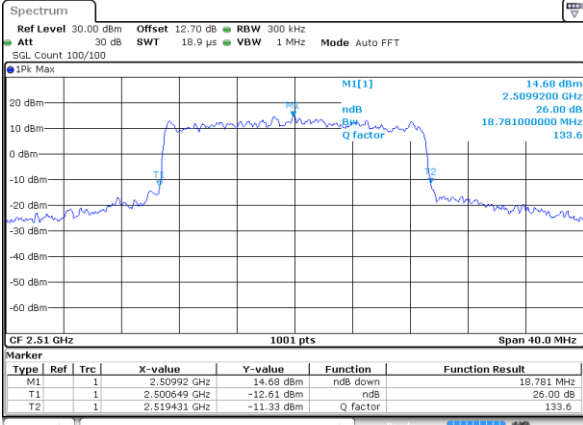

LTE Band 7

Lowest Channel / 20MHz / QPSK

Date: 15 MAY 2020 10:52:38