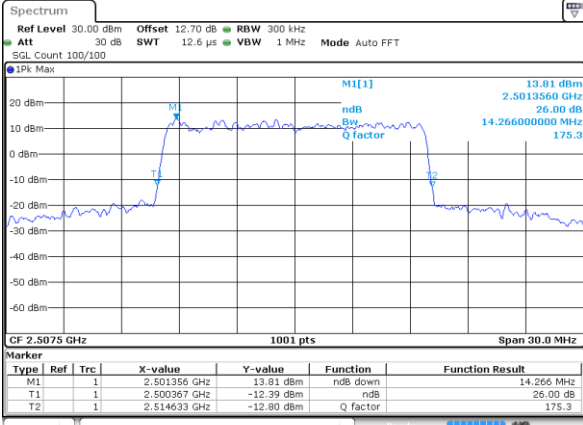

Highest Channel / 20MHz / QPSK

Date: 15 MAY 2020 11:00:22

Highest Channel / 20MHz / 16QAM

Date: 15 MAY 2020 11:00:34

LTE Band 7

Lowest Channel / 5MHz / 64QAM

Date: 15 MAY 2020 10:06:46

Lowest Channel / 10MHz / 64QAM

Date: 15 MAY 2020 10:26:17

Middle Channel / 5MHz / 64QAM

Date: 15 MAY 2020 10:09:24

Middle Channel / 10MHz / 64QAM

Date: 15 MAY 2020 10:28:54

Highest Channel / 5MHz / 64QAM

Date: 15 MAY 2020 10:10:37

Highest Channel / 10MHz / 64QAM

Date: 15 MAY 2020 10:30:09

LTE Band 7

Lowest Channel / 15MHz / 64QAM

Date: 15 MAY 2020 10:45:50

Lowest Channel / 20MHz / 64QAM

Date: 15 MAY 2020 11:05:26

Middle Channel / 15MHz / 64QAM

Date: 15 MAY 2020 10:48:32