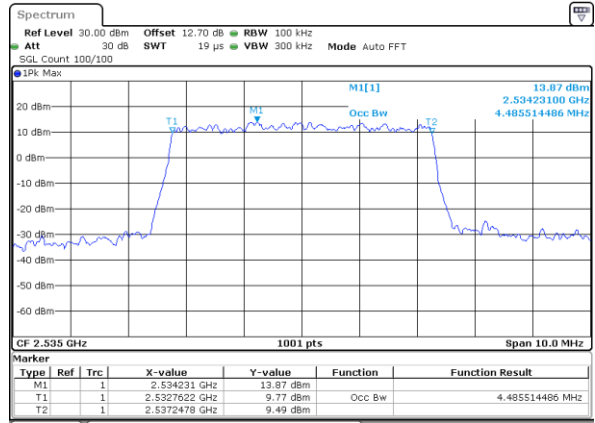

Middle Channel / 20MHz / 64QAM

Date: 15 MAY 2020 11:08:04

Highest Channel / 15MHz / 64QAM

Date: 15 MAY 2020 10:49:46

Highest Channel / 20MHz / 64QAM

Date: 15 MAY 2020 11:09:18

Occupied Bandwidth

Mode	LTE Band 7 : 99%OBW(MHz)											
BW	1.4MHz		3MHz		5MHz		10MHz		15MHz		20MHz	
Mod.	QPSK	16QAM	QPSK	16QAM	QPSK	16QAM	QPSK	16QAM	QPSK	16QAM	QPSK	16QAM
Lowest CH	-	-	-	-	4.50	4.49	9.03	9.01	13.43	13.43	17.86	17.90
Middle CH	-	-	-	-	4.50	4.49	9.05	8.99	13.46	13.37	17.78	17.94
Highest CH	-	-	-	-	4.49	4.48	8.97	8.97	13.40	13.49	17.94	17.94
Mode	LTE Band 7 : 99%OBW(MHz)											
BW	1.4MHz		3MHz		5MHz		10MHz		15MHz		20MHz	
Mod.	64QAM		64QAM		64QAM		64QAM		64QAM		64QAM	
Lowest CH	-	-	-	-	4.49	-	9.05	-	13.43	-	17.90	-
Middle CH	-	-	-	-	4.48	-	9.03	-	13.40	-	17.86	-
Highest CH	-	-	-	-	4.49	-	9.03	-	13.40	-	17.94	-

LTE Band 7

Lowest Channel / 5MHz / QPSK

Date: 15 MAY 2020 09:53:36

Lowest Channel / 5MHz / 16QAM

Date: 15 MAY 2020 09:53:48

Middle Channel / 5MHz / QPSK

Date: 15 MAY 2020 09:58:53

Middle Channel / 5MHz / 16QAM

Date: 15 MAY 2020 09:59:05

Highest Channel / 5MHz / QPSK

Date: 15 MAY 2020 10:01:19

Highest Channel / 5MHz / 16QAM

Date: 15 MAY 2020 10:01:32

LTE Band 7

Lowest Channel / 10MHz / QPSK

Date: 15 MAY 2020 10:13:03