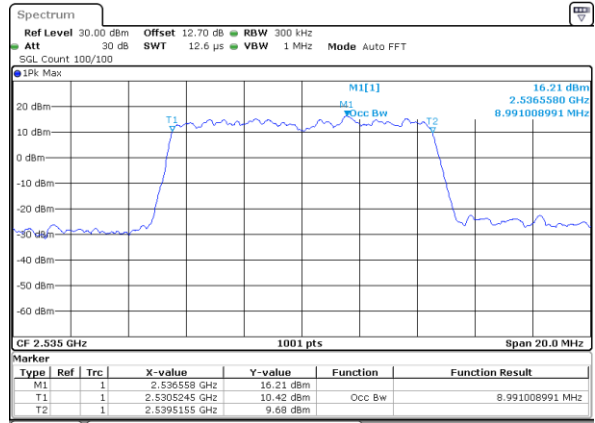

Date: 15 MAY 2020 09:59:05

Highest Channel / 5MHz / QPSK

Date: 15 MAY 2020 10:01:19

Highest Channel / 5MHz / 16QAM

Date: 15 MAY 2020 10:01:32

LTE Band 7

Lowest Channel / 10MHz / QPSK

Date: 15 MAY 2020 10:13:03

Lowest Channel / 10MHz / 16QAM

Date: 15 MAY 2020 10:13:16

Middle Channel / 10MHz / QPSK

Date: 15 MAY 2020 10:18:18

Middle Channel / 10MHz / 16QAM

Date: 15 MAY 2020 10:18:30

Highest Channel / 10MHz / QPSK

Date: 15 MAY 2020 10:20:45

Highest Channel / 10MHz / 16QAM

Date: 15 MAY 2020 10:20:57

LTE Band 7

Lowest Channel / 15MHz / QPSK

Date: 15 MAY 2020 10:32:35

Lowest Channel / 15MHz / 16QAM

Date: 15 MAY 2020 10:32:48

Middle Channel / 15MHz / QPSK