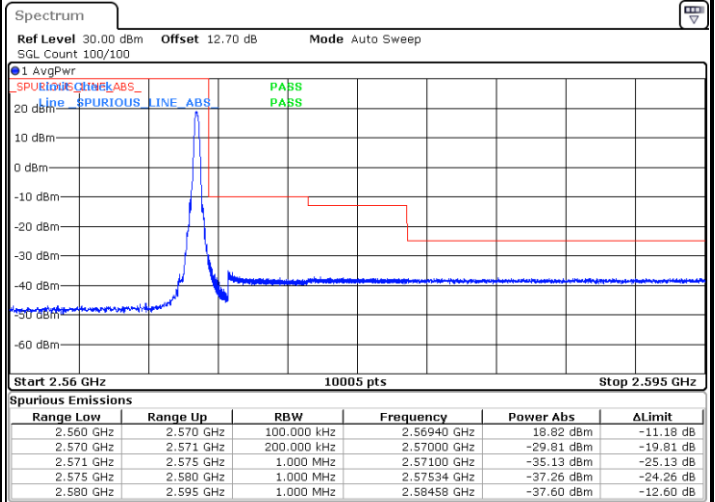

Date: 15.MAY.2020 10:15:44

Highest Band Edge / Full RB

Date: 15.MAY.2020 10:23:30

LTE Band 7 / 10MHz / 16QAM

Lowest Band Edge / 1 RB

Date: 15.MAY.2020 10:15:02

Highest Band Edge / 1 RB

Date: 15.MAY.2020 10:22:48

Lowest Band Edge / Full RB

Date: 15.MAY.2020 10:16:25

Highest Band Edge / Full RB

Date: 15.MAY.2020 10:24:11

LTE Band 7 / 10MHz / 64QAM

Lowest Band Edge / 1 RB

Date: 15.MAY.2020 10:28:58

Highest Band Edge / 1 RB

Date: 15.MAY.2020 10:30:50

Lowest Band Edge / Full RB

Date: 15.MAY.2020 10:27:39

Highest Band Edge / Full RB

Date: 15.MAY.2020 10:31:32

LTE Band 7 / 15MHz / QPSK

Lowest Band Edge / 1 RB

Date: 15.MAY.2020 10:33:53

Highest Band Edge / 1 RB

Date: 15.MAY.2020 10:41:39

Lowest Band Edge / Full RB

Date: 15.MAY.2020 10:35:17

Highest Band Edge / Full RB

Date: 15.MAY.2020 10:43:02

LTE Band 7 / 15MHz / 16QAM

Lowest Band Edge / 1 RB