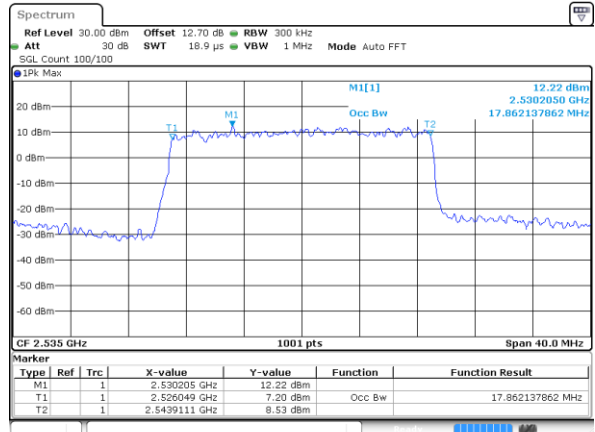

Date: 15 MAY 2020 10:29:56

LTE Band 7

Lowest Channel / 15MHz / 64QAM

Date: 15 MAY 2020 10:45:37

Lowest Channel / 20MHz / 64QAM

Date: 15 MAY 2020 11:05:14

Middle Channel / 15MHz / 64QAM

Date: 15 MAY 2020 10:48:20

Middle Channel / 20MHz / 64QAM

Date: 15 MAY 2020 11:07:52

Highest Channel / 15MHz / 64QAM

Date: 15 MAY 2020 10:49:34

Highest Channel / 20MHz / 64QAM

Date: 15 MAY 2020 11:09:05

Conducted Band Edge

LTE Band 7 / 5MHz / QPSK