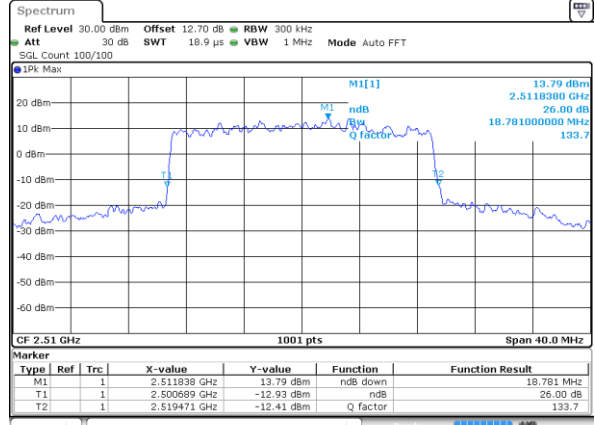

Date: 15 MAY 2020 10:30:09

LTE Band 7

Lowest Channel / 15MHz / 64QAM

Date: 15 MAY 2020 10:45:50

Lowest Channel / 20MHz / 64QAM

Date: 15 MAY 2020 11:05:26

Middle Channel / 15MHz / 64QAM

Date: 15 MAY 2020 10:48:32

Middle Channel / 20MHz / 64QAM

Date: 15 MAY 2020 11:08:04

Highest Channel / 15MHz / 64QAM

Date: 15 MAY 2020 10:49:46

Highest Channel / 20MHz / 64QAM

Date: 15 MAY 2020 11:09:18

Occupied Bandwidth

Mode	LTE Band 7 : 99%OBW(MHz)											
BW	1.4MHz		3MHz		5MHz		10MHz		15MHz		20MHz	
Mod.	QPSK	16QAM	QPSK	16QAM	QPSK	16QAM	QPSK	16QAM	QPSK	16QAM	QPSK	16QAM
Lowest CH	-	-	-	-	4.50	4.49	9.03	9.01	13.43	13.43	17.86	17.90
Middle CH	-	-	-	-	4.50	4.49	9.05	8.99	13.46	13.37	17.78	17.94
Highest CH	-	-	-	-	4.49	4.48	8.97	8.97	13.40	13.49	17.94	17.94
Mode	LTE Band 7 : 99%OBW(MHz)											
BW	1.4MHz		3MHz		5MHz		10MHz		15MHz		20MHz	
Mod.	64QAM		64QAM		64QAM		64QAM		64QAM		64QAM	
Lowest CH	-	-	-	-	4.49	-	9.05	-	13.43	-	17.90	-
Middle CH	-	-	-	-	4.48	-	9.03	-	13.40	-	17.86	-
Highest CH	-	-	-	-	4.49	-	9.03	-	13.40	-	17.94	-