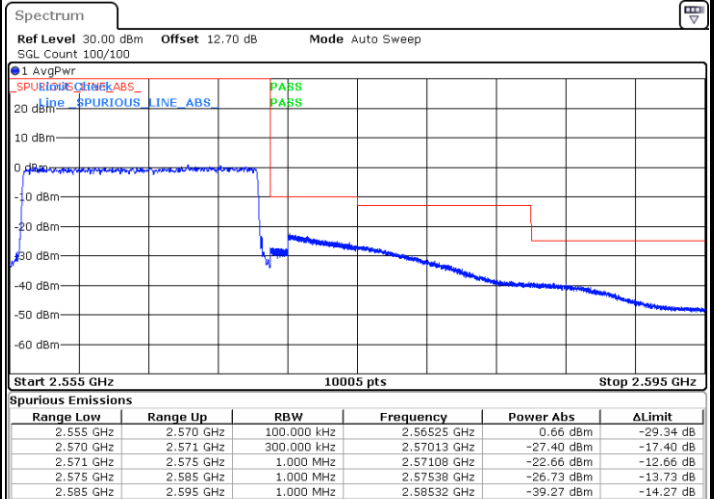

Highest Band Edge / 1 RB

Date: 15.MAY.2020 10:41:39

Lowest Band Edge / Full RB

Date: 15.MAY.2020 10:35:17

Highest Band Edge / Full RB

Date: 15.MAY.2020 10:43:02

LTE Band 7 / 15MHz / 16QAM

Lowest Band Edge / 1 RB

Date: 15.MAY.2020 10:34:35

Highest Band Edge / 1 RB

Date: 15.MAY.2020 10:42:21

Lowest Band Edge / Full RB

Date: 15.MAY.2020 10:35:59

Highest Band Edge / Full RB

Date: 15.MAY.2020 10:43:44

LTE Band 7 / 15MHz / 64QAM

Lowest Band Edge / 1 RB

Date: 15.MAY.2020 10:46:35

Highest Band Edge / 1 RB

Date: 15.MAY.2020 10:50:27

Lowest Band Edge / Full RB

Date: 15.MAY.2020 10:47:17

Highest Band Edge / Full RB

Date: 15.MAY.2020 10:51:08

LTE Band 7 / 20MHz / QPSK

Lowest Band Edge / 1 RB

Highest Band Edge / 1 RB

Date: 15.MAY.2020 10:53:31

Date: 15.MAY.2020 11:01:15

Lowest Band Edge / Full RB

Highest Band Edge / Full RB

Date: 15.MAY.2020 10:54:56