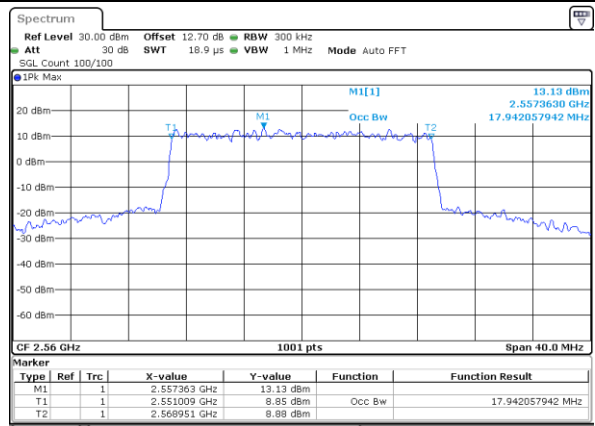

Lowest Channel / 20MHz / QPSK

Date: 15 MAY 2020 10:52:12

Lowest Channel / 20MHz / 16QAM

Date: 15 MAY 2020 10:52:26

Middle Channel / 20MHz / QPSK

Date: 15 MAY 2020 10:57:31

Middle Channel / 20MHz / 16QAM

Date: 15 MAY 2020 10:57:42

Highest Channel / 20MHz / QPSK

Date: 15 MAY 2020 10:59:58

Highest Channel / 20MHz / 16QAM

Date: 15 MAY 2020 11:00:10

LTE Band 7

Lowest Channel / 5MHz / 64QAM

Date: 15 MAY 2020 10:06:34

Lowest Channel / 10MHz / 64QAM