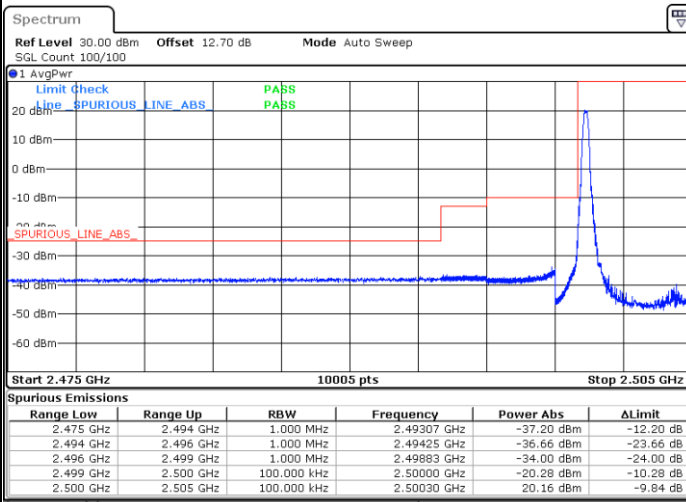

Middle Channel / 20MHz / 64QAM

Date: 15 MAY 2020 11:07:52

Highest Channel / 15MHz / 64QAM

Date: 15 MAY 2020 10:49:34

Highest Channel / 20MHz / 64QAM

Date: 15 MAY 2020 11:09:05

Conducted Band Edge

LTE Band 7 / 5MHz / QPSK

Lowest Band Edge / 1 RB

Highest Band Edge / 1 RB

Date: 15.MAY.2020 09:54:55

Date: 15.MAY.2020 10:02:37

Lowest Band Edge / Full RB

Highest Band Edge / Full RB

Date: 15.MAY.2020 09:56:18

Date: 15.MAY.2020 10:03:59

LTE Band 7 / 5MHz / 16QAM

Lowest Band Edge / 1 RB

Highest Band Edge / 1 RB

Date: 15.MAY.2020 09:55:36

Date: 15.MAY.2020 10:03:18

Lowest Band Edge / Full RB

Highest Band Edge / Full RB

Date: 15.MAY.2020 09:57:00

Date: 15.MAY.2020 10:04:41

LTE Band 7 / 5MHz / 64QAM

Lowest Band Edge / 1RB

Date: 15.MAY.2020 10:07:28

Highest Band Edge / 1 RB

Date: 15.MAY.2020 10:11:18

Lowest Band Edge / Full RB

Date: 15.MAY.2020 10:08:09