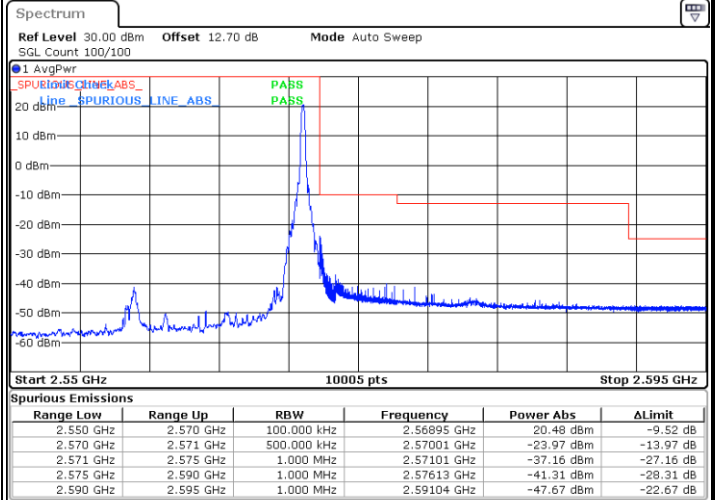

Highest Band Edge / 1 RB

Date: 15.MAY.2020 10:41:39

Lowest Band Edge / Full RB

Date: 15.MAY.2020 10:35:17

Highest Band Edge / Full RB

Date: 15.MAY.2020 10:43:02

LTE Band 7 / 15MHz / 16QAM

Lowest Band Edge / 1 RB

Date: 15.MAY.2020 10:34:35

Highest Band Edge / 1 RB

Date: 15.MAY.2020 10:42:21

Lowest Band Edge / Full RB

Date: 15.MAY.2020 10:35:59

Highest Band Edge / Full RB

Date: 15.MAY.2020 10:43:44

LTE Band 7 / 15MHz / 64QAM

Lowest Band Edge / 1 RB

Date: 15.MAY.2020 10:46:35

Highest Band Edge / 1 RB

Date: 15.MAY.2020 10:50:27

Lowest Band Edge / Full RB

Date: 15.MAY.2020 10:47:17

Highest Band Edge / Full RB

Date: 15.MAY.2020 10:51:08

LTE Band 7 / 20MHz / QPSK

Lowest Band Edge / 1 RB

Highest Band Edge / 1 RB

Date: 15.MAY.2020 10:53:31

Date: 15.MAY.2020 11:01:15

Lowest Band Edge / Full RB

Highest Band Edge / Full RB

Date: 15.MAY.2020 10:54:56