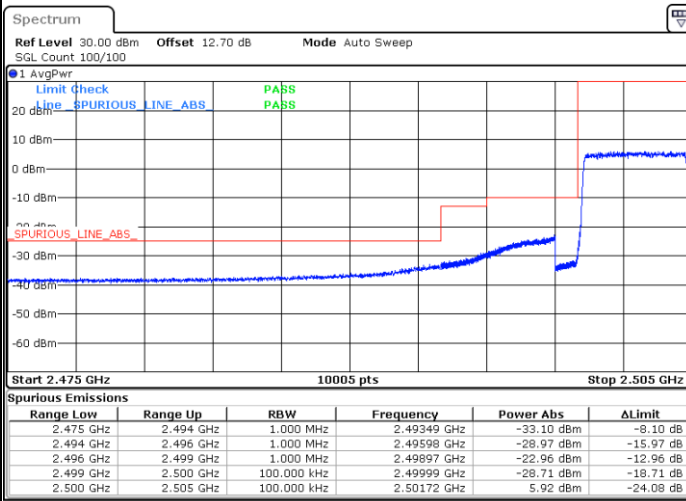

Lowest Band Edge / 1 RB

Highest Band Edge / 1 RB

Date: 15.MAY.2020 09:54:55

Date: 15.MAY.2020 10:02:37

Lowest Band Edge / Full RB

Highest Band Edge / Full RB

Date: 15.MAY.2020 09:56:18

Date: 15.MAY.2020 10:03:59

LTE Band 7 / 5MHz / 16QAM

Lowest Band Edge / 1 RB

Highest Band Edge / 1 RB

Date: 15.MAY.2020 09:55:36

Date: 15.MAY.2020 10:03:18

Lowest Band Edge / Full RB

Highest Band Edge / Full RB

Date: 15.MAY.2020 09:57:00

Date: 15.MAY.2020 10:04:41

LTE Band 7 / 5MHz / 64QAM

Lowest Band Edge / 1RB

Date: 15.MAY.2020 10:07:28

Highest Band Edge / 1 RB

Date: 15.MAY.2020 10:11:18

Lowest Band Edge / Full RB

Date: 15.MAY.2020 10:08:09

Highest Band Edge / Full RB

Date: 15.MAY.2020 10:12:00

LTE Band 7 / 10MHz / QPSK

Lowest Band Edge / 1 RB

Date: 15.MAY.2020 10:14:21

Highest Band Edge / 1 RB

Date: 15.MAY.2020 10:22:06

Lowest Band Edge / Full RB