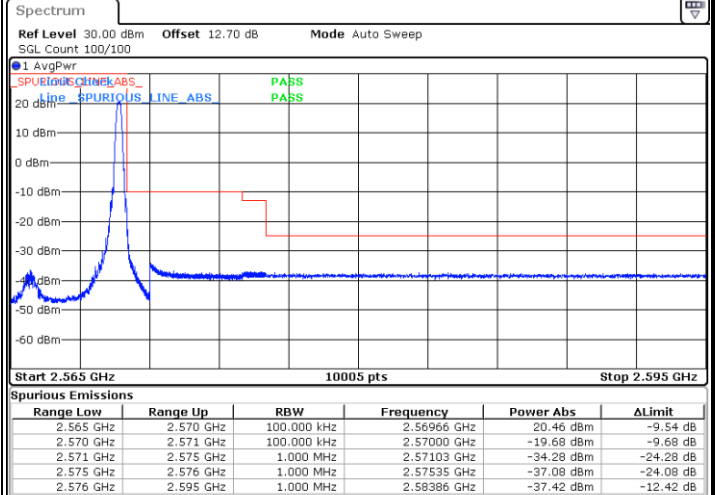

Date: 15 MAY 2020 10:29:56

LTE Band 7

Lowest Channel / 15MHz / 64QAM

Date: 15 MAY 2020 10:45:37

Lowest Channel / 20MHz / 64QAM

Date: 15 MAY 2020 11:05:14

Middle Channel / 15MHz / 64QAM

Date: 15 MAY 2020 10:48:20

Middle Channel / 20MHz / 64QAM

Date: 15 MAY 2020 11:07:52

Highest Channel / 15MHz / 64QAM

Date: 15 MAY 2020 10:49:34

Highest Channel / 20MHz / 64QAM

Date: 15 MAY 2020 11:09:05

Conducted Band Edge

LTE Band 7 / 5MHz / QPSK

Lowest Band Edge / 1 RB

Highest Band Edge / 1 RB

Date: 15.MAY.2020 09:54:55

Date: 15.MAY.2020 10:02:37

Lowest Band Edge / Full RB

Highest Band Edge / Full RB

Date: 15.MAY.2020 09:56:18

Date: 15.MAY.2020 10:03:59

LTE Band 7 / 5MHz / 16QAM

Lowest Band Edge / 1 RB

Highest Band Edge / 1 RB

Date: 15.MAY.2020 09:55:36

Date: 15.MAY.2020 10:03:18

Lowest Band Edge / Full RB

Highest Band Edge / Full RB

Date: 15.MAY.2020 09:57:00