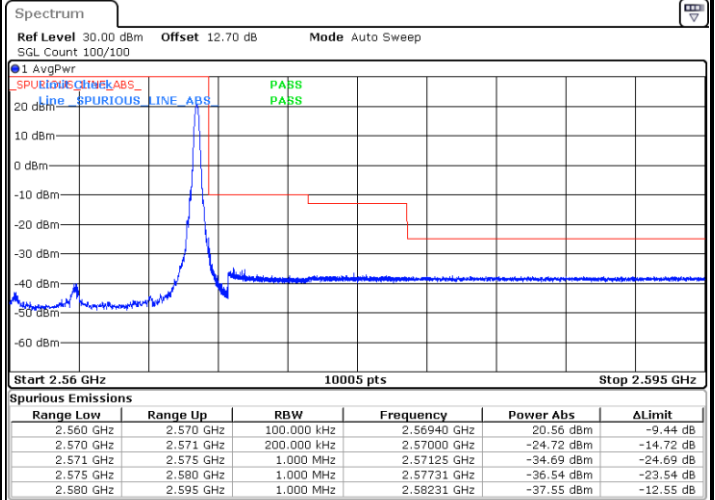

Date: 15.MAY.2020 10:04:41

LTE Band 7 / 5MHz / 64QAM

Lowest Band Edge / 1RB

Date: 15.MAY.2020 10:07:28

Highest Band Edge / 1 RB

Date: 15.MAY.2020 10:11:18

Lowest Band Edge / Full RB

Date: 15.MAY.2020 10:08:09

Highest Band Edge / Full RB

Date: 15.MAY.2020 10:12:00

LTE Band 7 / 10MHz / QPSK

Lowest Band Edge / 1 RB

Date: 15.MAY.2020 10:14:21

Highest Band Edge / 1 RB

Date: 15.MAY.2020 10:22:06

Lowest Band Edge / Full RB

Date: 15.MAY.2020 10:15:44

Highest Band Edge / Full RB

Date: 15.MAY.2020 10:23:30

LTE Band 7 / 10MHz / 16QAM

Lowest Band Edge / 1 RB

Date: 15.MAY.2020 10:15:02

Highest Band Edge / 1 RB

Date: 15.MAY.2020 10:22:48

Lowest Band Edge / Full RB

Date: 15.MAY.2020 10:16:25

Highest Band Edge / Full RB

Date: 15.MAY.2020 10:24:11

LTE Band 7 / 10MHz / 64QAM

Lowest Band Edge / 1 RB

Date: 15.MAY.2020 10:28:58

Highest Band Edge / 1 RB