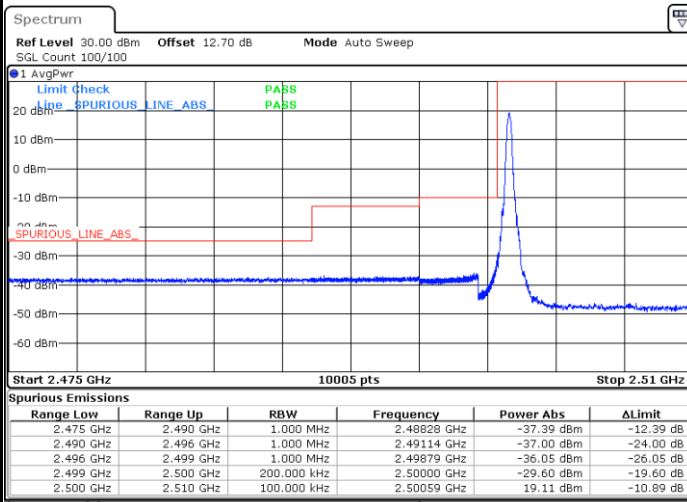

Date: 15.MAY.2020 10:15:44

Highest Band Edge / Full RB

Date: 15.MAY.2020 10:23:30

LTE Band 7 / 10MHz / 16QAM

Lowest Band Edge / 1 RB

Date: 15.MAY.2020 10:15:02

Highest Band Edge / 1 RB

Date: 15.MAY.2020 10:22:48

Lowest Band Edge / Full RB

Date: 15.MAY.2020 10:16:25

Highest Band Edge / Full RB

Date: 15.MAY.2020 10:24:11

LTE Band 7 / 10MHz / 64QAM

Lowest Band Edge / 1 RB

Date: 15.MAY.2020 10:28:58

Highest Band Edge / 1 RB

Date: 15.MAY.2020 10:30:50

Lowest Band Edge / Full RB

Date: 15.MAY.2020 10:27:39

Highest Band Edge / Full RB

Date: 15.MAY.2020 10:31:32

LTE Band 7 / 15MHz / QPSK

Lowest Band Edge / 1 RB

Date: 15.MAY.2020 10:33:53

Highest Band Edge / 1 RB

Date: 15.MAY.2020 10:41:39

Lowest Band Edge / Full RB

Date: 15.MAY.2020 10:35:17

Highest Band Edge / Full RB

Date: 15.MAY.2020 10:43:02

LTE Band 7 / 15MHz / 16QAM

Lowest Band Edge / 1 RB