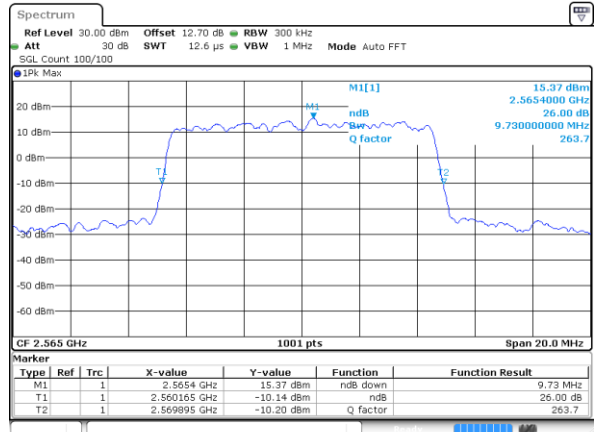

Highest Channel / 20MHz / QPSK

Date: 15 MAY 2020 11:00:22

Highest Channel / 20MHz / 16QAM

Date: 15 MAY 2020 11:00:34

LTE Band 7

Lowest Channel / 5MHz / 64QAM

Date: 15 MAY 2020 10:06:46

Lowest Channel / 10MHz / 64QAM

Date: 15 MAY 2020 10:26:17

Middle Channel / 5MHz / 64QAM

Date: 15 MAY 2020 10:09:24

Middle Channel / 10MHz / 64QAM

Date: 15 MAY 2020 10:28:54

Highest Channel / 5MHz / 64QAM

Date: 15 MAY 2020 10:10:37

Highest Channel / 10MHz / 64QAM