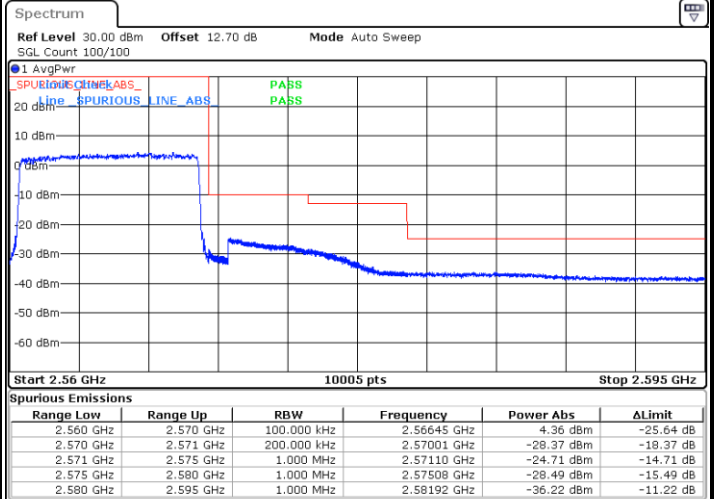

Date: 15.MAY.2020 10:04:41

LTE Band 7 / 5MHz / 64QAM

Lowest Band Edge / 1RB

Date: 15.MAY.2020 10:07:28

Highest Band Edge / 1 RB

Date: 15.MAY.2020 10:11:18

Lowest Band Edge / Full RB

Date: 15.MAY.2020 10:08:09

Highest Band Edge / Full RB

Date: 15.MAY.2020 10:12:00

LTE Band 7 / 10MHz / QPSK

Lowest Band Edge / 1 RB

Date: 15.MAY.2020 10:14:21

Highest Band Edge / 1 RB

Date: 15.MAY.2020 10:22:06

Lowest Band Edge / Full RB

Date: 15.MAY.2020 10:15:44

Highest Band Edge / Full RB

Date: 15.MAY.2020 10:23:30

LTE Band 7 / 10MHz / 16QAM

Lowest Band Edge / 1 RB

Date: 15.MAY.2020 10:15:02

Highest Band Edge / 1 RB

Date: 15.MAY.2020 10:22:48

Lowest Band Edge / Full RB

Date: 15.MAY.2020 10:16:25

Highest Band Edge / Full RB

Date: 15.MAY.2020 10:24:11

LTE Band 7 / 10MHz / 64QAM

Lowest Band Edge / 1 RB

Date: 15.MAY.2020 10:28:58

Highest Band Edge / 1 RB