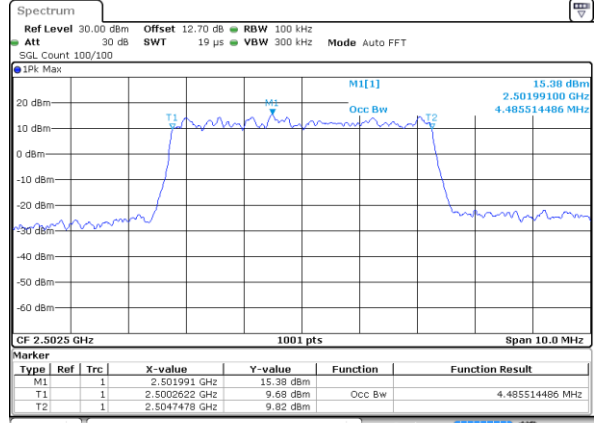

Middle Channel / 20MHz / 64QAM

Date: 15 MAY 2020 11:08:04

Highest Channel / 15MHz / 64QAM

Date: 15 MAY 2020 10:49:46

Highest Channel / 20MHz / 64QAM

Date: 15 MAY 2020 11:09:18

Occupied Bandwidth

Mode	LTE Band 7 : 99%OBW(MHz)											
BW	1.4MHz		3MHz		5MHz		10MHz		15MHz		20MHz	
Mod.	QPSK	16QAM	QPSK	16QAM	QPSK	16QAM	QPSK	16QAM	QPSK	16QAM	QPSK	16QAM
Lowest CH	-	-	-	-	4.50	4.49	9.03	9.01	13.43	13.43	17.86	17.90
Middle CH	-	-	-	-	4.50	4.49	9.05	8.99	13.46	13.37	17.78	17.94
Highest CH	-	-	-	-	4.49	4.48	8.97	8.97	13.40	13.49	17.94	17.94
Mode	LTE Band 7 : 99%OBW(MHz)											
BW	1.4MHz		3MHz		5MHz		10MHz		15MHz		20MHz	
Mod.	64QAM		64QAM		64QAM		64QAM		64QAM		64QAM	
Lowest CH	-	-	-	-	4.49	-	9.05	-	13.43	-	17.90	-
Middle CH	-	-	-	-	4.48	-	9.03	-	13.40	-	17.86	-
Highest CH	-	-	-	-	4.49	-	9.03	-	13.40	-	17.94	-

LTE Band 7

Lowest Channel / 5MHz / QPSK

Date: 15 MAY 2020 09:53:36

Lowest Channel / 5MHz / 16QAM

Date: 15 MAY 2020 09:53:48

Middle Channel / 5MHz / QPSK

Date: 15 MAY 2020 09:58:53

Middle Channel / 5MHz / 16QAM

Date: 15 MAY 2020 09:59:05

Highest Channel / 5MHz / QPSK

Date: 15 MAY 2020 10:01:19

Highest Channel / 5MHz / 16QAM

Date: 15 MAY 2020 10:01:32

LTE Band 7

Lowest Channel / 10MHz / QPSK

Date: 15 MAY 2020 10:13:03