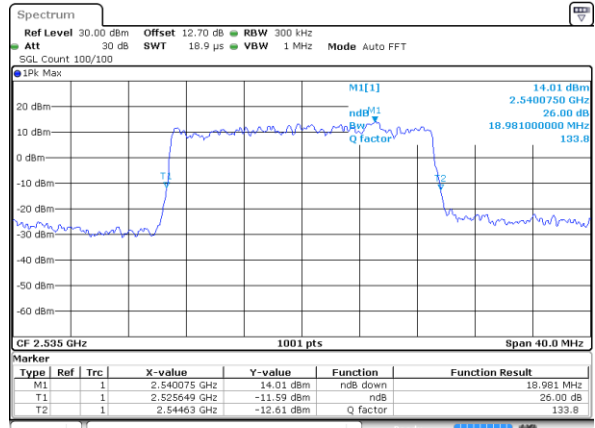

Date: 15 MAY 2020 10:38:16

Middle Channel / 15MHz / 16QAM

Date: 15 MAY 2020 10:38:29

Highest Channel / 15MHz / QPSK

Date: 15 MAY 2020 10:40:46

Highest Channel / 15MHz / 16QAM

Date: 15 MAY 2020 10:40:58

LTE Band 7

Lowest Channel / 20MHz / QPSK

Date: 15 MAY 2020 10:52:38

Lowest Channel / 20MHz / 16QAM

Date: 15 MAY 2020 10:52:50

Middle Channel / 20MHz / QPSK

Date: 15 MAY 2020 10:57:54

Middle Channel / 20MHz / 16QAM

Date: 15 MAY 2020 10:58:05

Highest Channel / 20MHz / QPSK

Date: 15 MAY 2020 11:00:22

Highest Channel / 20MHz / 16QAM

Date: 15 MAY 2020 11:00:34

LTE Band 7

Lowest Channel / 5MHz / 64QAM

Date: 15 MAY 2020 10:06:46

Lowest Channel / 10MHz / 64QAM