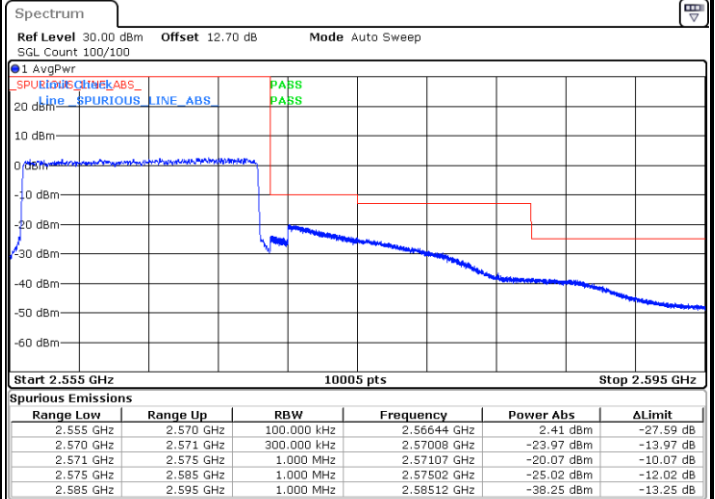

Date: 15.MAY.2020 10:30:50

Lowest Band Edge / Full RB

Date: 15.MAY.2020 10:27:39

Highest Band Edge / Full RB

Date: 15.MAY.2020 10:31:32

LTE Band 7 / 15MHz / QPSK

Lowest Band Edge / 1 RB

Date: 15.MAY.2020 10:33:53

Highest Band Edge / 1 RB

Date: 15.MAY.2020 10:41:39

Lowest Band Edge / Full RB

Date: 15.MAY.2020 10:35:17

Highest Band Edge / Full RB

Date: 15.MAY.2020 10:43:02

LTE Band 7 / 15MHz / 16QAM

Lowest Band Edge / 1 RB

Date: 15.MAY.2020 10:34:35

Highest Band Edge / 1 RB

Date: 15.MAY.2020 10:42:21

Lowest Band Edge / Full RB

Date: 15.MAY.2020 10:35:59

Highest Band Edge / Full RB

Date: 15.MAY.2020 10:43:44

LTE Band 7 / 15MHz / 64QAM

Lowest Band Edge / 1 RB

Date: 15.MAY.2020 10:46:35

Highest Band Edge / 1 RB

Date: 15.MAY.2020 10:50:27

Lowest Band Edge / Full RB

Date: 15.MAY.2020 10:47:17

Highest Band Edge / Full RB

Date: 15.MAY.2020 10:51:08