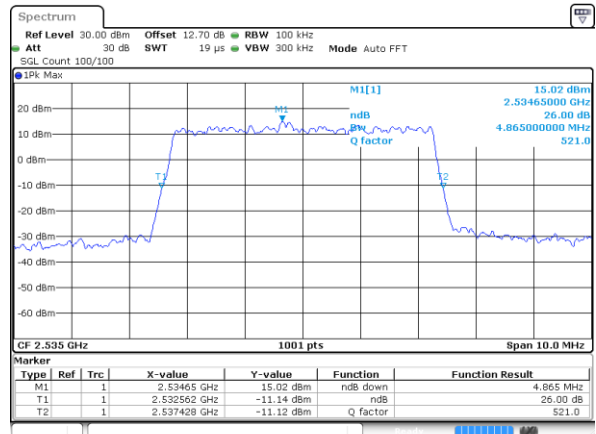

Date: 15 MAY 2020 11:25:26

Highest Channel / 1RB

Date: 15 MAY 2020 11:25:41

Highest Channel / Full RB

Date: 15 MAY 2020 11:25:54

26dB Bandwidth

Mode	LTE Band 7 : 26dB BW(MHz)											
BW	1.4MHz		3MHz		5MHz		10MHz		15MHz		20MHz	
Mod.	QPSK	16QAM	QPSK	16QAM	QPSK	16QAM	QPSK	16QAM	QPSK	16QAM	QPSK	16QAM
Lowest CH	-	-	-	-	4.85	4.93	9.65	9.67	14.42	14.21	18.78	19.10
Middle CH	-	-	-	-	4.94	4.87	9.71	9.69	14.45	14.36	18.98	18.98
Highest CH	-	-	-	-	4.99	4.86	9.63	9.59	14.39	14.78	18.78	18.94
Mode	LTE Band 7 : 26dB BW(MHz)											
BW	1.4MHz		3MHz		5MHz		10MHz		15MHz		20MHz	
Mod.	64QAM		64QAM		64QAM		64QAM		64QAM		64QAM	
Lowest CH	-	-	-	-	4.97	-	9.81	-	14.27	-	18.78	-
Middle CH	-	-	-	-	4.83	-	9.83	-	14.27	-	19.10	-
Highest CH	-	-	-	-	4.93	-	9.73	-	14.48	-	18.78	-

LTE Band 7

Lowest Channel / 5MHz / QPSK

Date: 15 MAY 2020 09:54:01

Lowest Channel / 5MHz / 16QAM

Date: 15 MAY 2020 09:54:13

Middle Channel / 5MHz / QPSK

Date: 15 MAY 2020 09:58:16

Middle Channel / 5MHz / 16QAM

Date: 15 MAY 2020 09:58:28

Highest Channel / 5MHz / QPSK

Date: 15 MAY 2020 10:01:44

Highest Channel / 5MHz / 16QAM

Date: 15 MAY 2020 10:01:56

LTE Band 7

Lowest Channel / 10MHz / QPSK

Date: 15 MAY 2020 10:13:28