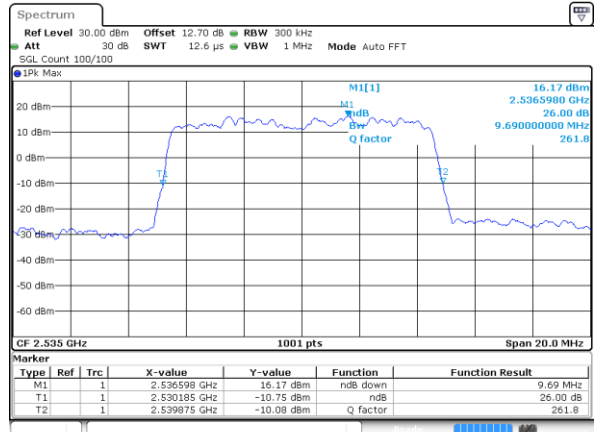

Date: 15 MAY 2020 09:58:28

Highest Channel / 5MHz / QPSK

Date: 15 MAY 2020 10:01:44

Highest Channel / 5MHz / 16QAM

Date: 15 MAY 2020 10:01:56

LTE Band 7

Lowest Channel / 10MHz / QPSK

Date: 15 MAY 2020 10:13:28

Lowest Channel / 10MHz / 16QAM

Date: 15 MAY 2020 10:13:40

Middle Channel / 10MHz / QPSK

Date: 15 MAY 2020 10:18:42

Middle Channel / 10MHz / 16QAM

Date: 15 MAY 2020 10:18:53

Highest Channel / 10MHz / QPSK

Date: 15 MAY 2020 10:21:10

Highest Channel / 10MHz / 16QAM

Date: 15 MAY 2020 10:21:25

LTE Band 7

Lowest Channel / 15MHz / QPSK

Date: 15 MAY 2020 10:33:00

Lowest Channel / 15MHz / 16QAM

Date: 15 MAY 2020 10:33:12

Middle Channel / 15MHz / QPSK