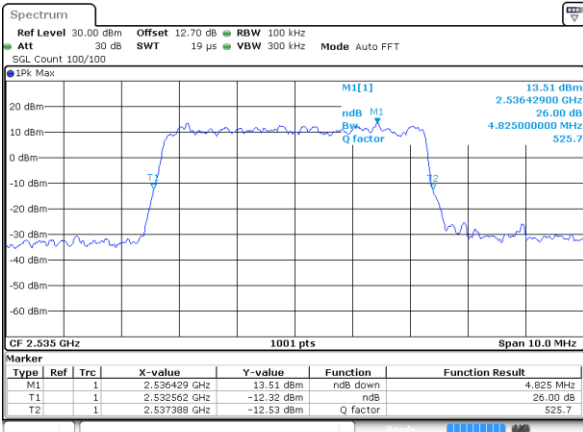

Middle Channel / 5MHz / 64QAM

Date: 15 MAY 2020 10:09:24