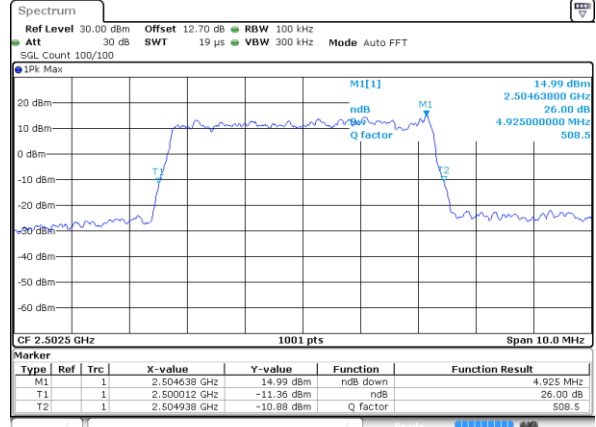

Lowest Channel / 5MHz / 16QAM

Date: 15 MAY 2020 09:54:13