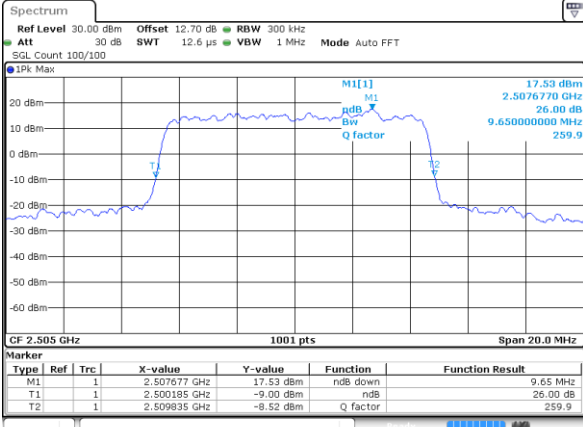

Date: 15 MAY 2020 09:58:28

Highest Channel / 5MHz / QPSK

Date: 15 MAY 2020 10:01:44

Highest Channel / 5MHz / 16QAM

Date: 15 MAY 2020 10:01:56

LTE Band 7

Lowest Channel / 10MHz / QPSK

Date: 15 MAY 2020 10:13:28