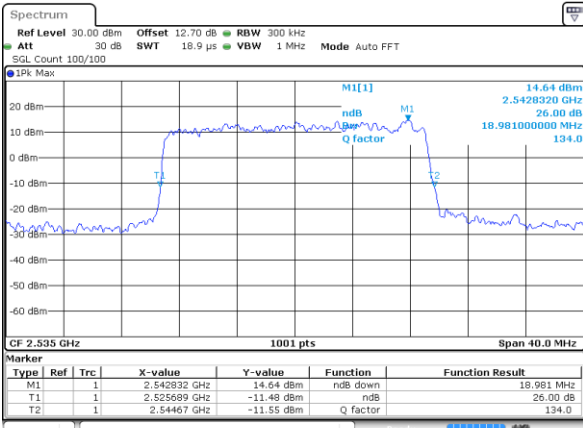

Lowest Channel / 20MHz / QPSK

Date: 15 MAY 2020 10:52:38

Lowest Channel / 20MHz / 16QAM

Date: 15 MAY 2020 10:52:50

Middle Channel / 20MHz / QPSK

Date: 15 MAY 2020 10:57:54

Middle Channel / 20MHz / 16QAM

Date: 15 MAY 2020 10:58:05

Highest Channel / 20MHz / QPSK

Date: 15 MAY 2020 11:00:22

Highest Channel / 20MHz / 16QAM

Date: 15 MAY 2020 11:00:34

LTE Band 7

Lowest Channel / 5MHz / 64QAM

Date: 15 MAY 2020 10:06:46

Lowest Channel / 10MHz / 64QAM