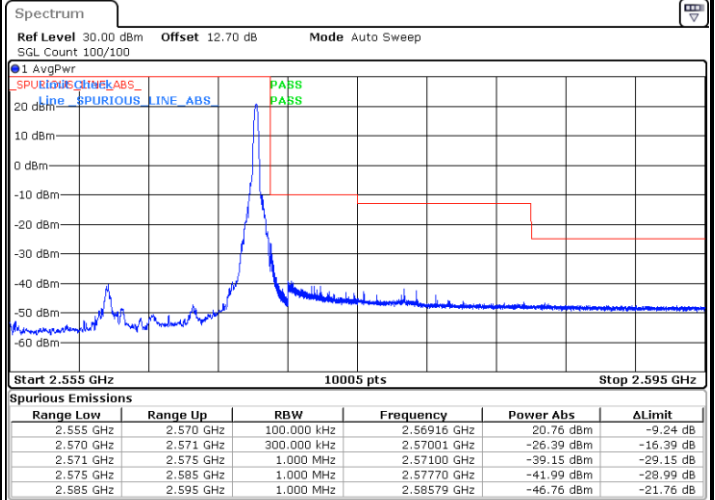

Lowest Band Edge / Full RB

Date: 15.MAY.2020 10:16:25

Highest Band Edge / Full RB

Date: 15.MAY.2020 10:24:11

LTE Band 7 / 10MHz / 64QAM

Lowest Band Edge / 1 RB

Date: 15.MAY.2020 10:28:58

Highest Band Edge / 1 RB

Date: 15.MAY.2020 10:30:50

Lowest Band Edge / Full RB

Date: 15.MAY.2020 10:27:39

Highest Band Edge / Full RB

Date: 15.MAY.2020 10:31:32

LTE Band 7 / 15MHz / QPSK

Lowest Band Edge / 1 RB

Date: 15.MAY.2020 10:33:53

Highest Band Edge / 1 RB

Date: 15.MAY.2020 10:41:39

Lowest Band Edge / Full RB

Date: 15.MAY.2020 10:35:17

Highest Band Edge / Full RB

Date: 15.MAY.2020 10:43:02

LTE Band 7 / 15MHz / 16QAM

Lowest Band Edge / 1 RB

Date: 15.MAY.2020 10:34:35

Highest Band Edge / 1 RB

Date: 15.MAY.2020 10:42:21

Lowest Band Edge / Full RB

Date: 15.MAY.2020 10:35:59

Highest Band Edge / Full RB

Date: 15.MAY.2020 10:43:44

LTE Band 7 / 15MHz / 64QAM