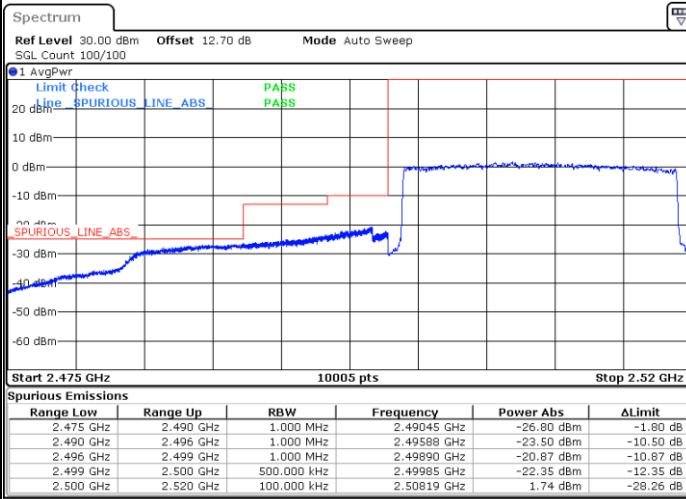

Date: 15.MAY.2020 10:34:35

Highest Band Edge / 1 RB

Date: 15.MAY.2020 10:42:21

Lowest Band Edge / Full RB

Date: 15.MAY.2020 10:35:59

Highest Band Edge / Full RB

Date: 15.MAY.2020 10:43:44

LTE Band 7 / 15MHz / 64QAM

Lowest Band Edge / 1 RB

Date: 15.MAY.2020 10:46:35

Highest Band Edge / 1 RB

Date: 15.MAY.2020 10:50:27

Lowest Band Edge / Full RB

Date: 15.MAY.2020 10:47:17

Highest Band Edge / Full RB

Date: 15.MAY.2020 10:51:08

LTE Band 7 / 20MHz / QPSK

Lowest Band Edge / 1 RB

Highest Band Edge / 1 RB

Date: 15.MAY.2020 10:53:31

Date: 15.MAY.2020 11:01:15

Lowest Band Edge / Full RB

Highest Band Edge / Full RB

Date: 15.MAY.2020 10:54:56