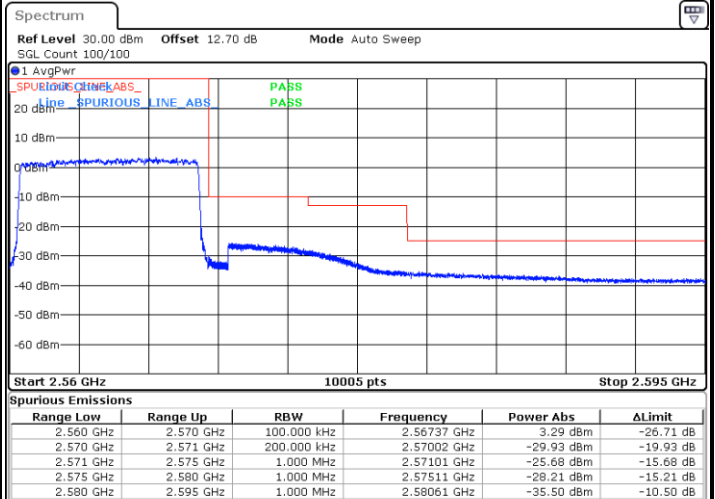

Highest Band Edge / Full RB

Date: 15.MAY.2020 10:12:00

LTE Band 7 / 10MHz / QPSK

Lowest Band Edge / 1 RB

Date: 15.MAY.2020 10:14:21

Highest Band Edge / 1 RB

Date: 15.MAY.2020 10:22:06

Lowest Band Edge / Full RB

Date: 15.MAY.2020 10:15:44

Highest Band Edge / Full RB

Date: 15.MAY.2020 10:23:30

LTE Band 7 / 10MHz / 16QAM

Lowest Band Edge / 1 RB

Date: 15.MAY.2020 10:15:02

Highest Band Edge / 1 RB

Date: 15.MAY.2020 10:22:48

Lowest Band Edge / Full RB

Date: 15.MAY.2020 10:16:25

Highest Band Edge / Full RB

Date: 15.MAY.2020 10:24:11

LTE Band 7 / 10MHz / 64QAM

Lowest Band Edge / 1 RB

Date: 15.MAY.2020 10:28:58

Highest Band Edge / 1 RB

Date: 15.MAY.2020 10:30:50

Lowest Band Edge / Full RB

Date: 15.MAY.2020 10:27:39

Highest Band Edge / Full RB

Date: 15.MAY.2020 10:31:32

LTE Band 7 / 15MHz / QPSK

Lowest Band Edge / 1 RB

Date: 15.MAY.2020 10:33:53