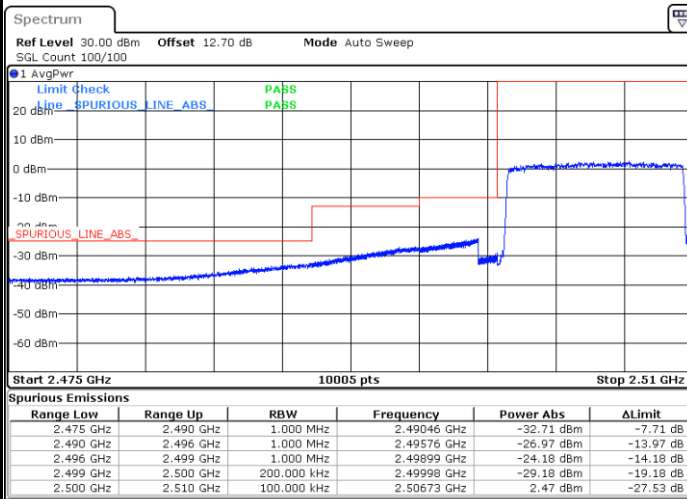

Date: 15.MAY.2020 10:15:44

Highest Band Edge / Full RB

Date: 15.MAY.2020 10:23:30

LTE Band 7 / 10MHz / 16QAM

Lowest Band Edge / 1 RB

Date: 15.MAY.2020 10:15:02

Highest Band Edge / 1 RB

Date: 15.MAY.2020 10:22:48

Lowest Band Edge / Full RB

Date: 15.MAY.2020 10:16:25

Highest Band Edge / Full RB

Date: 15.MAY.2020 10:24:11

LTE Band 7 / 10MHz / 64QAM

Lowest Band Edge / 1 RB

Date: 15.MAY.2020 10:28:58

Highest Band Edge / 1 RB

Date: 15.MAY.2020 10:30:50

Lowest Band Edge / Full RB

Date: 15.MAY.2020 10:27:39

Highest Band Edge / Full RB

Date: 15.MAY.2020 10:31:32

LTE Band 7 / 15MHz / QPSK

Lowest Band Edge / 1 RB

Date: 15.MAY.2020 10:33:53

Highest Band Edge / 1 RB

Date: 15.MAY.2020 10:41:39

Lowest Band Edge / Full RB

Date: 15.MAY.2020 10:35:17

Highest Band Edge / Full RB

Date: 15.MAY.2020 10:43:02

LTE Band 7 / 15MHz / 16QAM

Lowest Band Edge / 1 RB