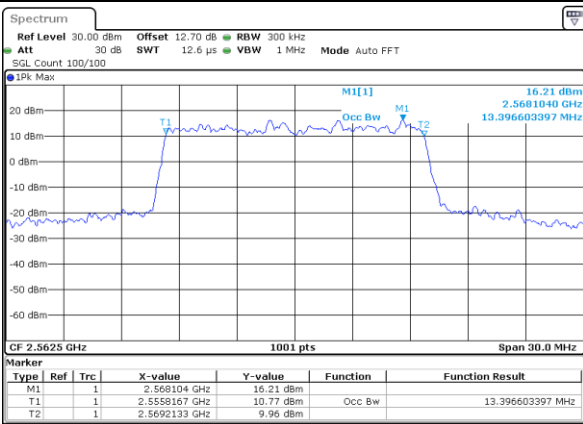

Highest Channel / 10MHz / 16QAM

Date: 15 MAY 2020 10:20:57

LTE Band 7

Lowest Channel / 15MHz / QPSK

Date: 15 MAY 2020 10:32:35

Lowest Channel / 15MHz / 16QAM

Date: 15 MAY 2020 10:32:48

Middle Channel / 15MHz / QPSK

Date: 15 MAY 2020 10:37:52

Middle Channel / 15MHz / 16QAM

Date: 15 MAY 2020 10:38:04

Highest Channel / 15MHz / QPSK

Date: 15 MAY 2020 10:40:21

Highest Channel / 15MHz / 16QAM

Date: 15 MAY 2020 10:40:33

LTE Band 7