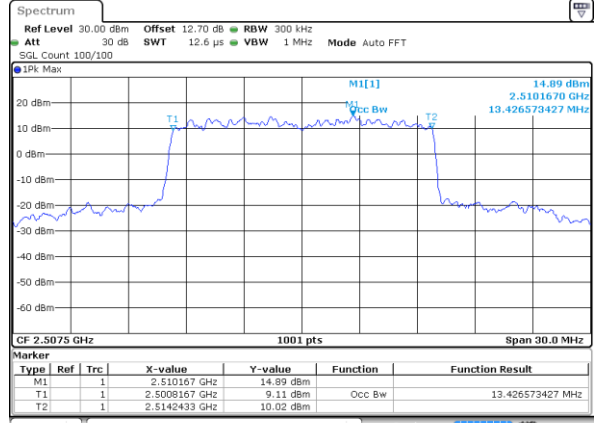

Highest Channel / 10MHz / 16QAM

Date: 15 MAY 2020 10:20:57

LTE Band 7

Lowest Channel / 15MHz / QPSK

Date: 15 MAY 2020 10:32:35

Lowest Channel / 15MHz / 16QAM

Date: 15 MAY 2020 10:32:48

Middle Channel / 15MHz / QPSK

Date: 15 MAY 2020 10:37:52

Middle Channel / 15MHz / 16QAM

Date: 15 MAY 2020 10:38:04

Highest Channel / 15MHz / QPSK

Date: 15 MAY 2020 10:40:21

Highest Channel / 15MHz / 16QAM

Date: 15 MAY 2020 10:40:33

LTE Band 7