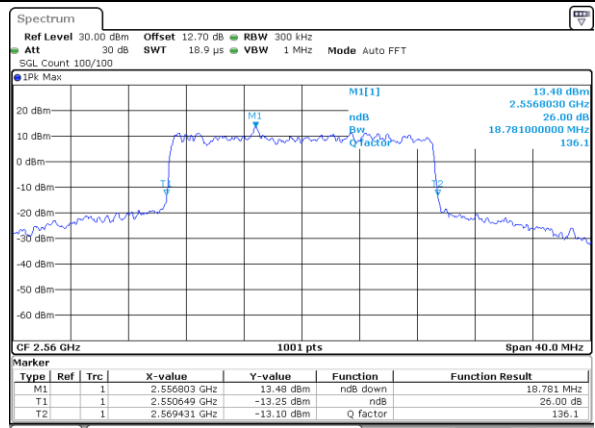

Middle Channel / 20MHz / 64QAM

Date: 15 MAY 2020 11:08:04

Highest Channel / 15MHz / 64QAM

Date: 15 MAY 2020 10:49:46

Highest Channel / 20MHz / 64QAM

Date: 15 MAY 2020 11:09:18

Occupied Bandwidth

Mode	LTE Band 7 : 99%OBW(MHz)											
BW	1.4MHz		3MHz		5MHz		10MHz		15MHz		20MHz	
Mod.	QPSK	16QAM	QPSK	16QAM	QPSK	16QAM	QPSK	16QAM	QPSK	16QAM	QPSK	16QAM
Lowest CH	-	-	-	-	4.50	4.49	9.03	9.01	13.43	13.43	17.86	17.90
Middle CH	-	-	-	-	4.50	4.49	9.05	8.99	13.46	13.37	17.78	17.94
Highest CH	-	-	-	-	4.49	4.48	8.97	8.97	13.40	13.49	17.94	17.94
Mode	LTE Band 7 : 99%OBW(MHz)											
BW	1.4MHz		3MHz		5MHz		10MHz		15MHz		20MHz	
Mod.	64QAM		64QAM		64QAM		64QAM		64QAM		64QAM	
Lowest CH	-	-	-	-	4.49	-	9.05	-	13.43	-	17.90	-
Middle CH	-	-	-	-	4.48	-	9.03	-	13.40	-	17.86	-
Highest CH	-	-	-	-	4.49	-	9.03	-	13.40	-	17.94	-

LTE Band 7

Lowest Channel / 5MHz / QPSK

Date: 15 MAY 2020 09:53:36

Lowest Channel / 5MHz / 16QAM

Date: 15 MAY 2020 09:53:48

Middle Channel / 5MHz / QPSK

Date: 15 MAY 2020 09:58:53

Middle Channel / 5MHz / 16QAM