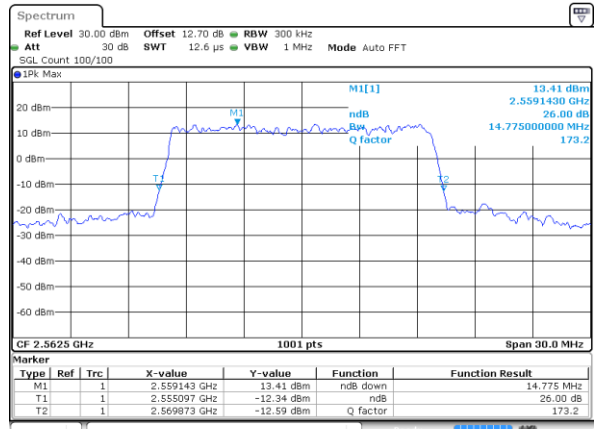

Highest Channel / 10MHz / 16QAM

Date: 15 MAY 2020 10:21:25

LTE Band 7

Lowest Channel / 15MHz / QPSK

Date: 15 MAY 2020 10:33:00

Lowest Channel / 15MHz / 16QAM

Date: 15 MAY 2020 10:33:12

Middle Channel / 15MHz / QPSK

Date: 15 MAY 2020 10:38:16

Middle Channel / 15MHz / 16QAM

Date: 15 MAY 2020 10:38:29

Highest Channel / 15MHz / QPSK

Date: 15 MAY 2020 10:40:46

Highest Channel / 15MHz / 16QAM

Date: 15 MAY 2020 10:40:58

LTE Band 7