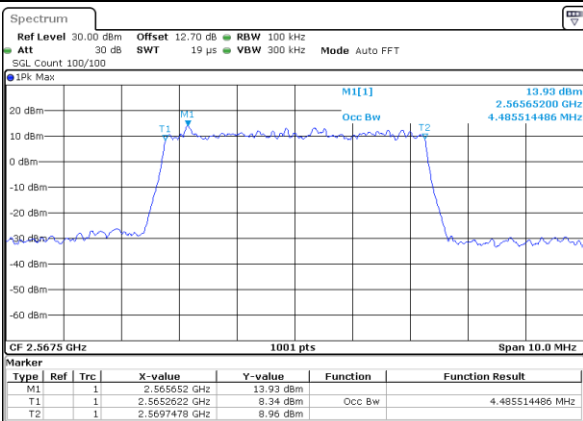

Highest Channel / 20MHz / QPSK

Date: 15 MAY 2020 10:59:58

Highest Channel / 20MHz / 16QAM

Date: 15 MAY 2020 11:00:10

LTE Band 7

Lowest Channel / 5MHz / 64QAM

Date: 15 MAY 2020 10:06:34

Lowest Channel / 10MHz / 64QAM

Date: 15 MAY 2020 10:26:05

Middle Channel / 5MHz / 64QAM

Date: 15 MAY 2020 10:09:12

Middle Channel / 10MHz / 64QAM

Date: 15 MAY 2020 10:28:42

Highest Channel / 5MHz / 64QAM

Date: 15 MAY 2020 10:10:26

Highest Channel / 10MHz / 64QAM

Date: 15 MAY 2020 10:29:56

LTE Band 7

Lowest Channel / 15MHz / 64QAM

Date: 15 MAY 2020 10:45:37

Lowest Channel / 20MHz / 64QAM

Date: 15 MAY 2020 11:05:14

Middle Channel / 15MHz / 64QAM

Date: 15 MAY 2020 10:48:20

Middle Channel / 20MHz / 64QAM

Date: 15 MAY 2020 11:07:52

Highest Channel / 15MHz / 64QAM

Date: 15 MAY 2020 10:49:34

Highest Channel / 20MHz / 64QAM

Date: 15 MAY 2020 11:09:05

Conducted Band Edge

LTE Band 7 / 5MHz / QPSK