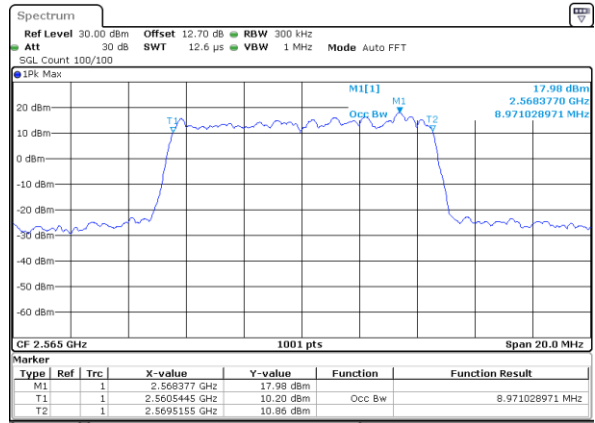

Date: 15 MAY 2020 09:59:05

Highest Channel / 5MHz / QPSK

Date: 15 MAY 2020 10:01:19

Highest Channel / 5MHz / 16QAM

Date: 15 MAY 2020 10:01:32

LTE Band 7

Lowest Channel / 10MHz / QPSK

Date: 15 MAY 2020 10:13:03

Lowest Channel / 10MHz / 16QAM

Date: 15 MAY 2020 10:13:16

Middle Channel / 10MHz / QPSK

Date: 15 MAY 2020 10:18:18

Middle Channel / 10MHz / 16QAM

Date: 15 MAY 2020 10:18:30

Highest Channel / 10MHz / QPSK

Date: 15 MAY 2020 10:20:45

Highest Channel / 10MHz / 16QAM

Date: 15 MAY 2020 10:20:57

LTE Band 7

Lowest Channel / 15MHz / QPSK

Date: 15 MAY 2020 10:32:35

Lowest Channel / 15MHz / 16QAM

Date: 15 MAY 2020 10:32:48

Middle Channel / 15MHz / QPSK