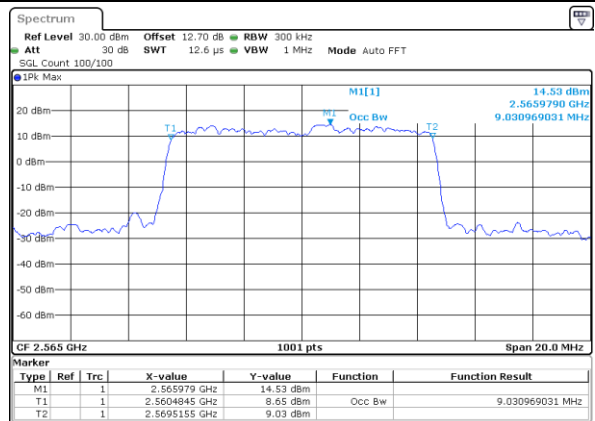

Highest Channel / 20MHz / QPSK

Date: 15 MAY 2020 10:59:58

Highest Channel / 20MHz / 16QAM

Date: 15 MAY 2020 11:00:10

LTE Band 7

Lowest Channel / 5MHz / 64QAM

Date: 15 MAY 2020 10:06:34

Lowest Channel / 10MHz / 64QAM

Date: 15 MAY 2020 10:26:05

Middle Channel / 5MHz / 64QAM

Date: 15 MAY 2020 10:09:12

Middle Channel / 10MHz / 64QAM

Date: 15 MAY 2020 10:28:42

Highest Channel / 5MHz / 64QAM

Date: 15 MAY 2020 10:10:26

Highest Channel / 10MHz / 64QAM