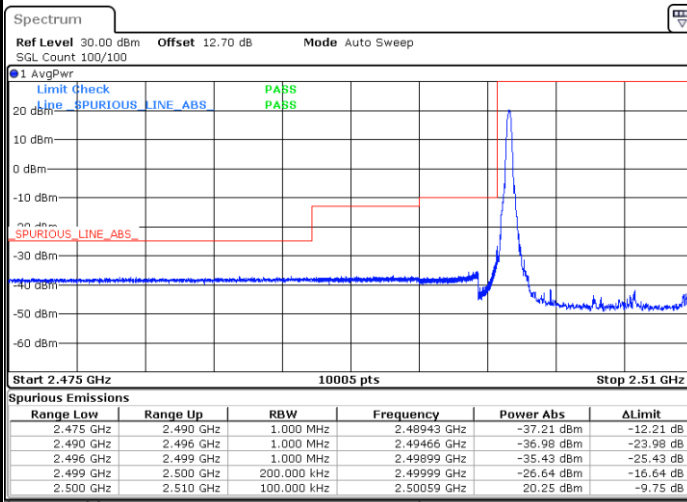

Highest Band Edge / Full RB

Date: 15.MAY.2020 10:12:00

LTE Band 7 / 10MHz / QPSK

Lowest Band Edge / 1 RB

Date: 15.MAY.2020 10:14:21

Highest Band Edge / 1 RB

Date: 15.MAY.2020 10:22:06

Lowest Band Edge / Full RB

Date: 15.MAY.2020 10:15:44

Highest Band Edge / Full RB

Date: 15.MAY.2020 10:23:30

LTE Band 7 / 10MHz / 16QAM

Lowest Band Edge / 1 RB

Date: 15.MAY.2020 10:15:02

Highest Band Edge / 1 RB

Date: 15.MAY.2020 10:22:48

Lowest Band Edge / Full RB

Date: 15.MAY.2020 10:16:25

Highest Band Edge / Full RB

Date: 15.MAY.2020 10:24:11

LTE Band 7 / 10MHz / 64QAM

Lowest Band Edge / 1 RB

Date: 15.MAY.2020 10:28:58

Highest Band Edge / 1 RB

Date: 15.MAY.2020 10:30:50

Lowest Band Edge / Full RB

Date: 15.MAY.2020 10:27:39

Highest Band Edge / Full RB

Date: 15.MAY.2020 10:31:32

LTE Band 7 / 15MHz / QPSK

Lowest Band Edge / 1 RB

Date: 15.MAY.2020 10:33:53