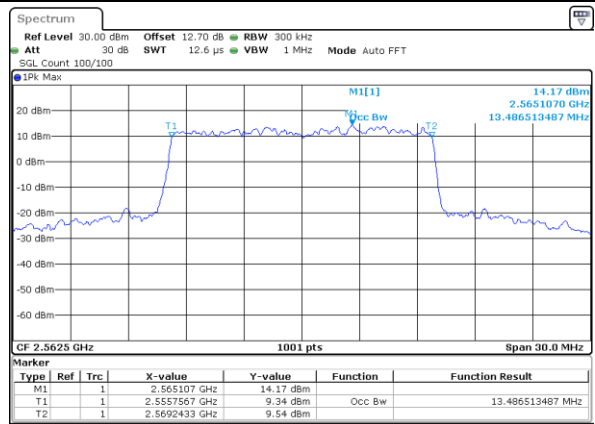

Highest Channel / 10MHz / 16QAM

Date: 15 MAY 2020 10:20:57

LTE Band 7

Lowest Channel / 15MHz / QPSK

Date: 15 MAY 2020 10:32:35

Lowest Channel / 15MHz / 16QAM

Date: 15 MAY 2020 10:32:48

Middle Channel / 15MHz / QPSK

Date: 15 MAY 2020 10:37:52

Middle Channel / 15MHz / 16QAM

Date: 15 MAY 2020 10:38:04

Highest Channel / 15MHz / QPSK

Date: 15 MAY 2020 10:40:21

Highest Channel / 15MHz / 16QAM

Date: 15 MAY 2020 10:40:33

LTE Band 7