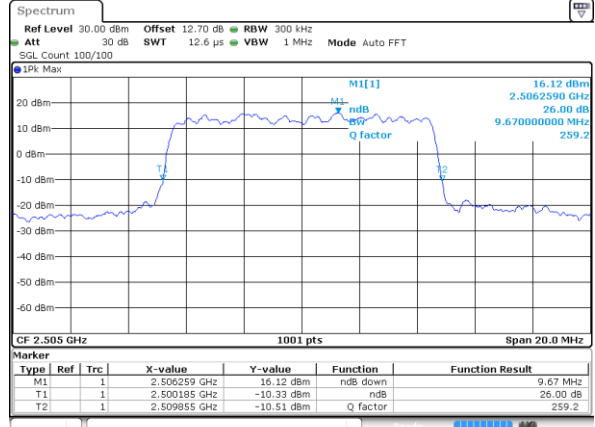

Lowest Channel / 10MHz / 16QAM

Date: 15 MAY 2020 10:13:40