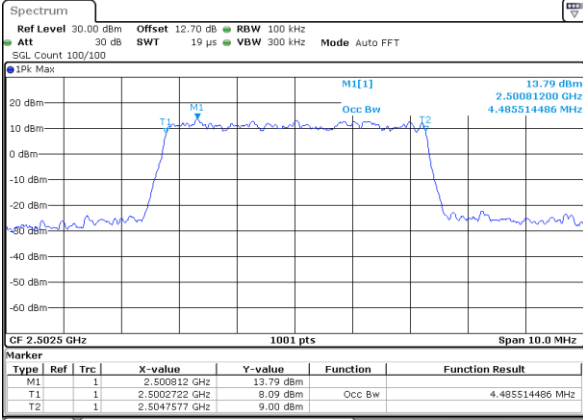

Highest Channel / 20MHz / QPSK

Date: 15 MAY 2020 10:59:58

Highest Channel / 20MHz / 16QAM

Date: 15 MAY 2020 11:00:10

LTE Band 7

Lowest Channel / 5MHz / 64QAM

Date: 15 MAY 2020 10:06:34

Lowest Channel / 10MHz / 64QAM

Date: 15 MAY 2020 10:26:05

Middle Channel / 5MHz / 64QAM

Date: 15 MAY 2020 10:09:12

Middle Channel / 10MHz / 64QAM

Date: 15 MAY 2020 10:28:42

Highest Channel / 5MHz / 64QAM

Date: 15 MAY 2020 10:10:26

Highest Channel / 10MHz / 64QAM