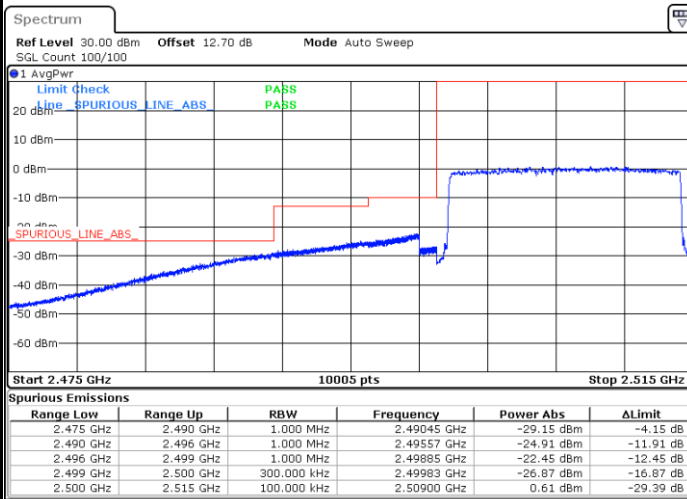

Highest Band Edge / 1 RB

Date: 15.MAY.2020 10:41:39

Lowest Band Edge / Full RB

Date: 15.MAY.2020 10:35:17

Highest Band Edge / Full RB

Date: 15.MAY.2020 10:43:02

LTE Band 7 / 15MHz / 16QAM

Lowest Band Edge / 1 RB

Date: 15.MAY.2020 10:34:35

Highest Band Edge / 1 RB

Date: 15.MAY.2020 10:42:21

Lowest Band Edge / Full RB

Date: 15.MAY.2020 10:35:59

Highest Band Edge / Full RB

Date: 15.MAY.2020 10:43:44

LTE Band 7 / 15MHz / 64QAM

Lowest Band Edge / 1 RB

Date: 15.MAY.2020 10:46:35

Highest Band Edge / 1 RB

Date: 15.MAY.2020 10:50:27

Lowest Band Edge / Full RB

Date: 15.MAY.2020 10:47:17

Highest Band Edge / Full RB

Date: 15.MAY.2020 10:51:08

LTE Band 7 / 20MHz / QPSK

Lowest Band Edge / 1 RB

Highest Band Edge / 1 RB

Date: 15.MAY.2020 10:53:31

Date: 15.MAY.2020 11:01:15

Lowest Band Edge / Full RB

Highest Band Edge / Full RB

Date: 15.MAY.2020 10:54:56