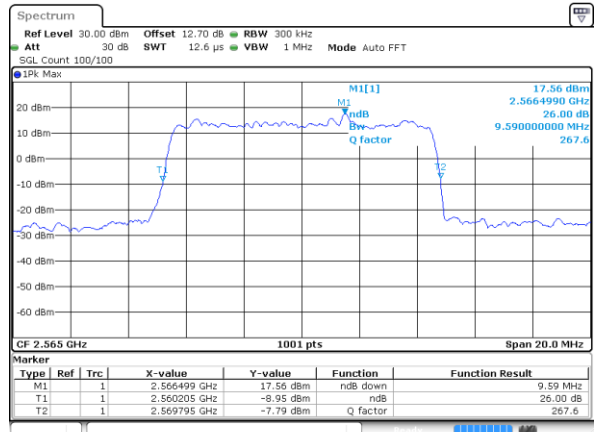

Highest Channel / 10MHz / 16QAM

Date: 15 MAY 2020 10:21:25

LTE Band 7

Lowest Channel / 15MHz / QPSK

Date: 15 MAY 2020 10:33:00

Lowest Channel / 15MHz / 16QAM

Date: 15 MAY 2020 10:33:12

Middle Channel / 15MHz / QPSK