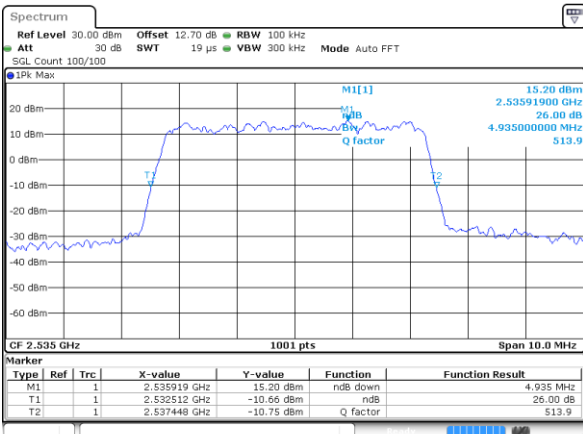

Date: 15 MAY 2020 11:25:26

Highest Channel / 1RB

Date: 15 MAY 2020 11:25:41

Highest Channel / Full RB

Date: 15 MAY 2020 11:25:54

26dB Bandwidth

Mode	LTE Band 7 : 26dB BW(MHz)											
BW	1.4MHz		3MHz		5MHz		10MHz		15MHz		20MHz	
Mod.	QPSK	16QAM	QPSK	16QAM	QPSK	16QAM	QPSK	16QAM	QPSK	16QAM	QPSK	16QAM
Lowest CH	-	-	-	-	4.85	4.93	9.65	9.67	14.42	14.21	18.78	19.10
Middle CH	-	-	-	-	4.94	4.87	9.71	9.69	14.45	14.36	18.98	18.98
Highest CH	-	-	-	-	4.99	4.86	9.63	9.59	14.39	14.78	18.78	18.94
Mode	LTE Band 7 : 26dB BW(MHz)											
BW	1.4MHz		3MHz		5MHz		10MHz		15MHz		20MHz	
Mod.	64QAM		64QAM		64QAM		64QAM		64QAM		64QAM	
Lowest CH	-	-	-	-	4.97	-	9.81	-	14.27	-	18.78	-
Middle CH	-	-	-	-	4.83	-	9.83	-	14.27	-	19.10	-
Highest CH	-	-	-	-	4.93	-	9.73	-	14.48	-	18.78	-

LTE Band 7

Lowest Channel / 5MHz / QPSK

Date: 15 MAY 2020 09:54:01

Lowest Channel / 5MHz / 16QAM

Date: 15 MAY 2020 09:54:13

Middle Channel / 5MHz / QPSK

Date: 15 MAY 2020 09:58:16

Middle Channel / 5MHz / 16QAM

Date: 15 MAY 2020 09:58:28

Highest Channel / 5MHz / QPSK

Date: 15 MAY 2020 10:01:44

Highest Channel / 5MHz / 16QAM

Date: 15 MAY 2020 10:01:56

LTE Band 7

Lowest Channel / 10MHz / QPSK

Date: 15 MAY 2020 10:13:28