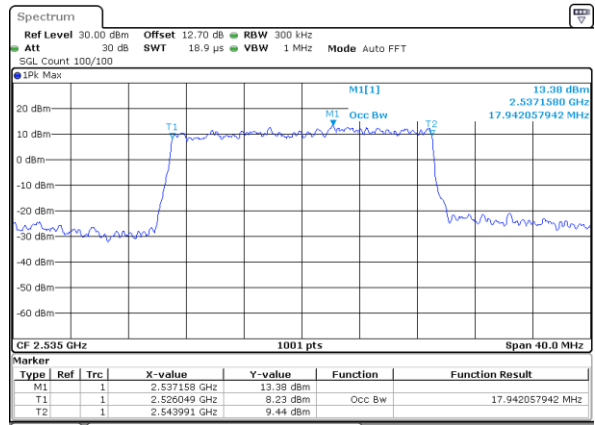

Date: 15 MAY 2020 10:37:52

Middle Channel / 15MHz / 16QAM

Date: 15 MAY 2020 10:38:04

Highest Channel / 15MHz / QPSK

Date: 15 MAY 2020 10:40:21

Highest Channel / 15MHz / 16QAM

Date: 15 MAY 2020 10:40:33

LTE Band 7

Lowest Channel / 20MHz / QPSK

Date: 15 MAY 2020 10:52:12

Lowest Channel / 20MHz / 16QAM

Date: 15 MAY 2020 10:52:26

Middle Channel / 20MHz / QPSK

Date: 15 MAY 2020 10:57:31

Middle Channel / 20MHz / 16QAM

Date: 15 MAY 2020 10:57:42

Highest Channel / 20MHz / QPSK

Date: 15 MAY 2020 10:59:58

Highest Channel / 20MHz / 16QAM

Date: 15 MAY 2020 11:00:10

LTE Band 7

Lowest Channel / 5MHz / 64QAM

Date: 15 MAY 2020 10:06:34

Lowest Channel / 10MHz / 64QAM