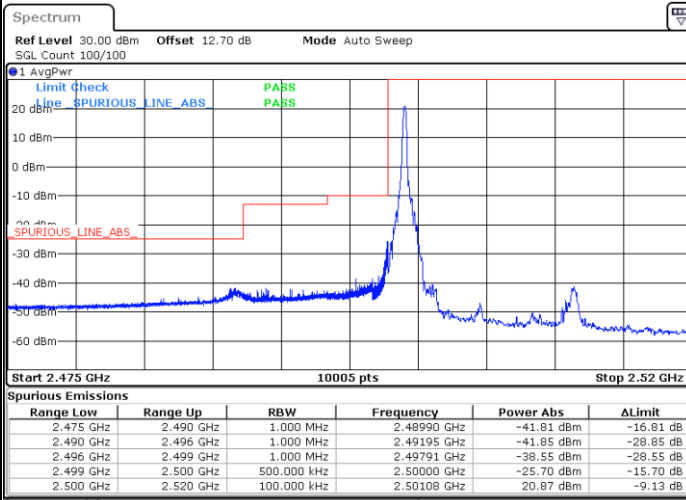

Highest Band Edge / 1 RB

Date: 15.MAY.2020 10:41:39

Lowest Band Edge / Full RB

Date: 15.MAY.2020 10:35:17

Highest Band Edge / Full RB

Date: 15.MAY.2020 10:43:02

LTE Band 7 / 15MHz / 16QAM

Lowest Band Edge / 1 RB

Date: 15.MAY.2020 10:34:35

Highest Band Edge / 1 RB

Date: 15.MAY.2020 10:42:21

Lowest Band Edge / Full RB

Date: 15.MAY.2020 10:35:59

Highest Band Edge / Full RB

Date: 15.MAY.2020 10:43:44

LTE Band 7 / 15MHz / 64QAM

Lowest Band Edge / 1 RB

Date: 15.MAY.2020 10:46:35

Highest Band Edge / 1 RB

Date: 15.MAY.2020 10:50:27

Lowest Band Edge / Full RB

Date: 15.MAY.2020 10:47:17

Highest Band Edge / Full RB

Date: 15.MAY.2020 10:51:08

LTE Band 7 / 20MHz / QPSK

Lowest Band Edge / 1 RB

Highest Band Edge / 1 RB

Date: 15.MAY.2020 10:53:31

Date: 15.MAY.2020 11:01:15

Lowest Band Edge / Full RB

Highest Band Edge / Full RB

Date: 15.MAY.2020 10:54:56