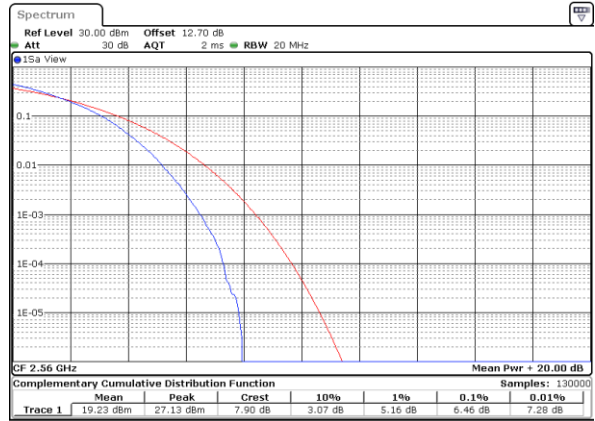

LTE Band 7 / 20MHz / 64QAM

Lowest Channel / 1RB

Date: 15 MAY 2020 11:24:48

Lowest Channel / Full RB

Date: 15 MAY 2020 11:25:00

Middle Channel / 1RB

Date: 15 MAY 2020 11:25:14

Middle Channel / Full RB

Date: 15 MAY 2020 11:25:26

Highest Channel / 1RB

Date: 15 MAY 2020 11:25:41

Highest Channel / Full RB

Date: 15 MAY 2020 11:25:54

26dB Bandwidth

Mode	LTE Band 7 : 26dB BW(MHz)											
BW	1.4MHz		3MHz		5MHz		10MHz		15MHz		20MHz	
Mod.	QPSK	16QAM	QPSK	16QAM	QPSK	16QAM	QPSK	16QAM	QPSK	16QAM	QPSK	16QAM
Lowest CH	-	-	-	-	4.85	4.93	9.65	9.67	14.42	14.21	18.78	19.10
Middle CH	-	-	-	-	4.94	4.87	9.71	9.69	14.45	14.36	18.98	18.98
Highest CH	-	-	-	-	4.99	4.86	9.63	9.59	14.39	14.78	18.78	18.94
Mode	LTE Band 7 : 26dB BW(MHz)											
BW	1.4MHz		3MHz		5MHz		10MHz		15MHz		20MHz	
Mod.	64QAM		64QAM		64QAM		64QAM		64QAM		64QAM	
Lowest CH	-	-	-	-	4.97	-	9.81	-	14.27	-	18.78	-
Middle CH	-	-	-	-	4.83	-	9.83	-	14.27	-	19.10	-
Highest CH	-	-	-	-	4.93	-	9.73	-	14.48	-	18.78	-