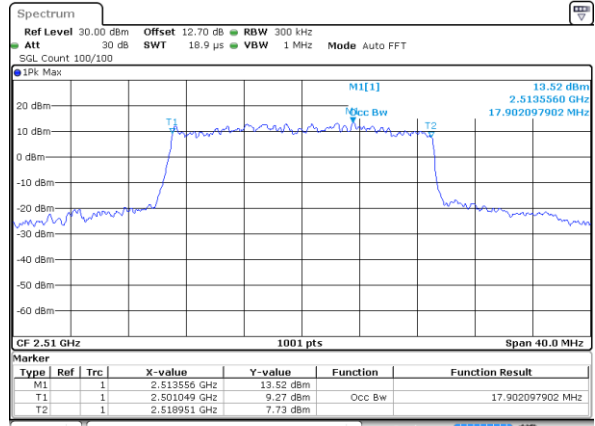

Lowest Channel / 20MHz / 16QAM

Date: 15 MAY 2020 10:52:26