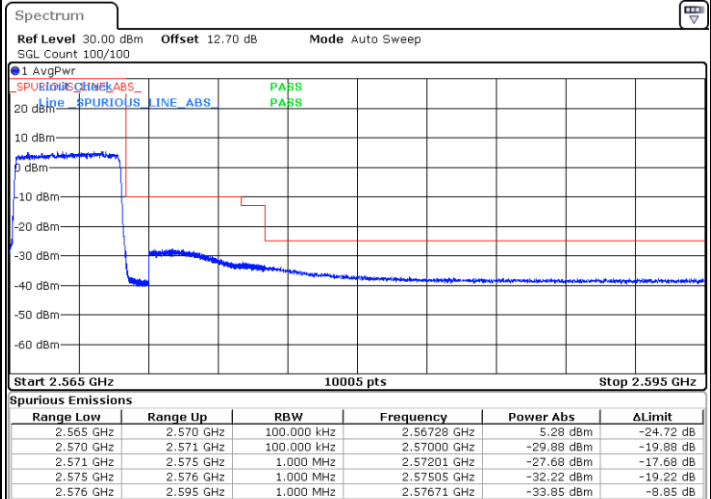

LTE Band 7 / 5MHz / 16QAM

Lowest Band Edge / 1 RB

Highest Band Edge / 1 RB

Date: 15.MAY.2020 09:55:36

Date: 15.MAY.2020 10:03:18

Lowest Band Edge / Full RB

Highest Band Edge / Full RB

Date: 15.MAY.2020 09:57:00

Date: 15.MAY.2020 10:04:41

LTE Band 7 / 5MHz / 64QAM

Lowest Band Edge / 1RB

Date: 15.MAY.2020 10:07:28

Highest Band Edge / 1 RB

Date: 15.MAY.2020 10:11:18

Lowest Band Edge / Full RB

Date: 15.MAY.2020 10:08:09

Highest Band Edge / Full RB

Date: 15.MAY.2020 10:12:00

LTE Band 7 / 10MHz / QPSK

Lowest Band Edge / 1 RB

Date: 15.MAY.2020 10:14:21

Highest Band Edge / 1 RB

Date: 15.MAY.2020 10:22:06

Lowest Band Edge / Full RB

Date: 15.MAY.2020 10:15:44

Highest Band Edge / Full RB

Date: 15.MAY.2020 10:23:30

LTE Band 7 / 10MHz / 16QAM

Lowest Band Edge / 1 RB

Date: 15.MAY.2020 10:15:02

Highest Band Edge / 1 RB

Date: 15.MAY.2020 10:22:48