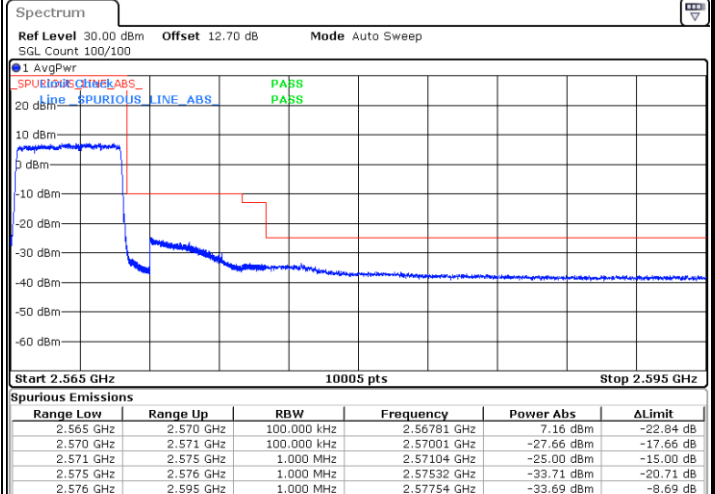

Middle Channel / 20MHz / 64QAM

Date: 15 MAY 2020 11:07:52

Highest Channel / 15MHz / 64QAM

Date: 15 MAY 2020 10:49:34

Highest Channel / 20MHz / 64QAM

Date: 15 MAY 2020 11:09:05

Conducted Band Edge

LTE Band 7 / 5MHz / QPSK

Lowest Band Edge / 1 RB

Highest Band Edge / 1 RB

Date: 15.MAY.2020 09:54:55

Date: 15.MAY.2020 10:02:37

Lowest Band Edge / Full RB

Highest Band Edge / Full RB

Date: 15.MAY.2020 09:56:18

Date: 15.MAY.2020 10:03:59

LTE Band 7 / 5MHz / 16QAM

Lowest Band Edge / 1 RB

Highest Band Edge / 1 RB

Date: 15.MAY.2020 09:55:36

Date: 15.MAY.2020 10:03:18

Lowest Band Edge / Full RB

Highest Band Edge / Full RB

Date: 15.MAY.2020 09:57:00

Date: 15.MAY.2020 10:04:41

LTE Band 7 / 5MHz / 64QAM

Lowest Band Edge / 1RB

Date: 15.MAY.2020 10:07:28

Highest Band Edge / 1 RB

Date: 15.MAY.2020 10:11:18

Lowest Band Edge / Full RB

Date: 15.MAY.2020 10:08:09