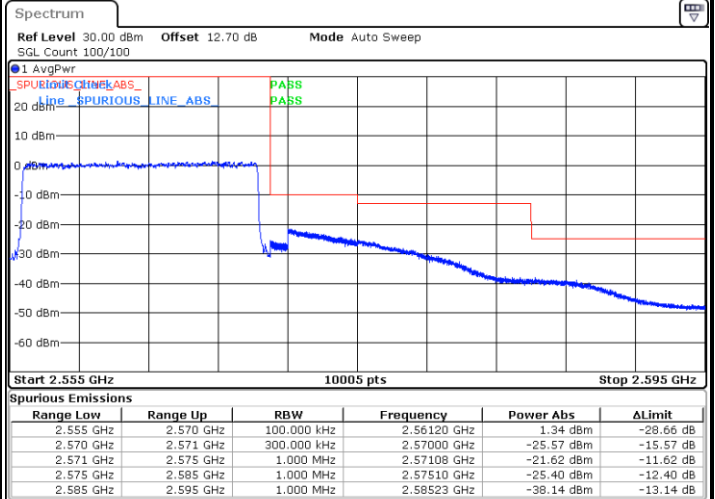

Highest Band Edge / 1 RB

Date: 15.MAY.2020 10:41:39

Lowest Band Edge / Full RB

Date: 15.MAY.2020 10:35:17

Highest Band Edge / Full RB

Date: 15.MAY.2020 10:43:02

LTE Band 7 / 15MHz / 16QAM

Lowest Band Edge / 1 RB

Date: 15.MAY.2020 10:34:35

Highest Band Edge / 1 RB

Date: 15.MAY.2020 10:42:21

Lowest Band Edge / Full RB

Date: 15.MAY.2020 10:35:59

Highest Band Edge / Full RB

Date: 15.MAY.2020 10:43:44

LTE Band 7 / 15MHz / 64QAM

Lowest Band Edge / 1 RB

Date: 15.MAY.2020 10:46:35

Highest Band Edge / 1 RB

Date: 15.MAY.2020 10:50:27

Lowest Band Edge / Full RB

Date: 15.MAY.2020 10:47:17

Highest Band Edge / Full RB

Date: 15.MAY.2020 10:51:08

LTE Band 7 / 20MHz / QPSK

Lowest Band Edge / 1 RB

Highest Band Edge / 1 RB

Date: 15.MAY.2020 10:53:31

Date: 15.MAY.2020 11:01:15

Lowest Band Edge / Full RB

Highest Band Edge / Full RB

Date: 15.MAY.2020 10:54:56