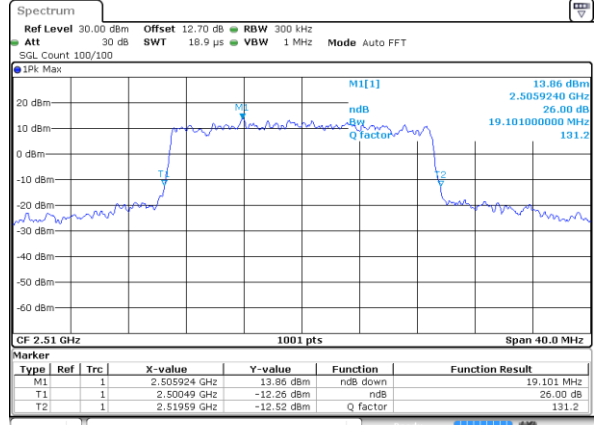

Lowest Channel / 20MHz / 16QAM

Date: 15 MAY 2020 10:52:50