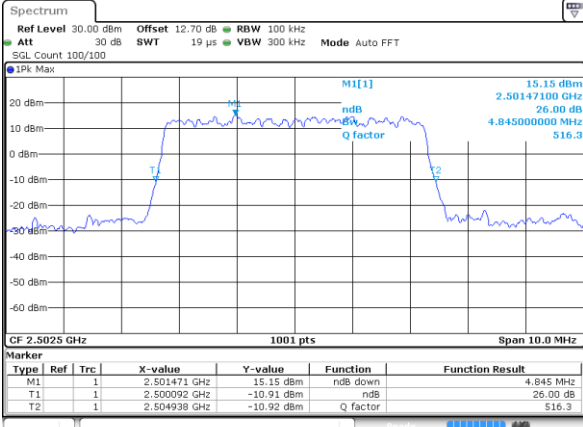

LTE Band 7

Lowest Channel / 5MHz / QPSK

Date: 15 MAY 2020 09:54:01