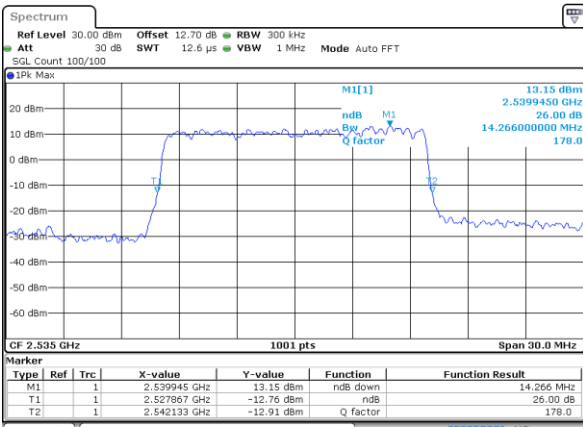

Date: 15 MAY 2020 10:30:09

LTE Band 7

Lowest Channel / 15MHz / 64QAM

Date: 15 MAY 2020 10:45:50

Lowest Channel / 20MHz / 64QAM

Date: 15 MAY 2020 11:05:26

Middle Channel / 15MHz / 64QAM

Date: 15 MAY 2020 10:48:32

Middle Channel / 20MHz / 64QAM

Date: 15 MAY 2020 11:08:04

Highest Channel / 15MHz / 64QAM

Date: 15 MAY 2020 10:49:46

Highest Channel / 20MHz / 64QAM

Date: 15 MAY 2020 11:09:18

Occupied Bandwidth

Mode	LTE Band 7 : 99%OBW(MHz)											
BW	1.4MHz		3MHz		5MHz		10MHz		15MHz		20MHz	
Mod.	QPSK	16QAM	QPSK	16QAM	QPSK	16QAM	QPSK	16QAM	QPSK	16QAM	QPSK	16QAM
Lowest CH	-	-	-	-	4.50	4.49	9.03	9.01	13.43	13.43	17.86	17.90
Middle CH	-	-	-	-	4.50	4.49	9.05	8.99	13.46	13.37	17.78	17.94
Highest CH	-	-	-	-	4.49	4.48	8.97	8.97	13.40	13.49	17.94	17.94
Mode	LTE Band 7 : 99%OBW(MHz)											
BW	1.4MHz		3MHz		5MHz		10MHz		15MHz		20MHz	
Mod.	64QAM		64QAM		64QAM		64QAM		64QAM		64QAM	
Lowest CH	-	-	-	-	4.49	-	9.05	-	13.43	-	17.90	-
Middle CH	-	-	-	-	4.48	-	9.03	-	13.40	-	17.86	-
Highest CH	-	-	-	-	4.49	-	9.03	-	13.40	-	17.94	-