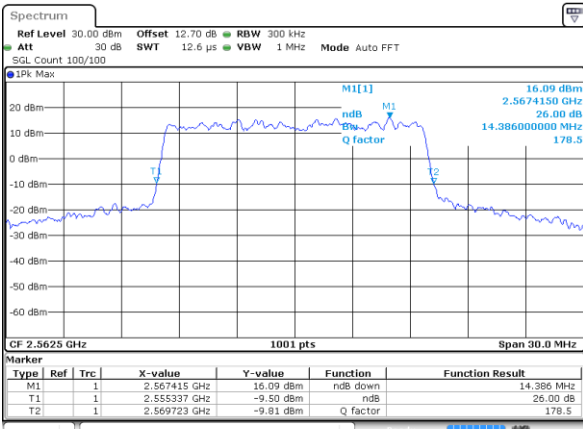

Highest Channel / 10MHz / 16QAM

Date: 15 MAY 2020 10:21:25

LTE Band 7

Lowest Channel / 15MHz / QPSK

Date: 15 MAY 2020 10:33:00

Lowest Channel / 15MHz / 16QAM

Date: 15 MAY 2020 10:33:12

Middle Channel / 15MHz / QPSK

Date: 15 MAY 2020 10:38:16

Middle Channel / 15MHz / 16QAM

Date: 15 MAY 2020 10:38:29

Highest Channel / 15MHz / QPSK

Date: 15 MAY 2020 10:40:46

Highest Channel / 15MHz / 16QAM

Date: 15 MAY 2020 10:40:58

LTE Band 7