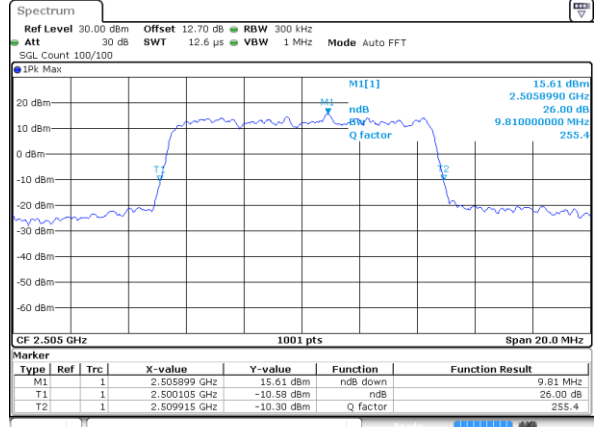

Highest Channel / 20MHz / QPSK

Date: 15 MAY 2020 11:00:22

Highest Channel / 20MHz / 16QAM

Date: 15 MAY 2020 11:00:34

LTE Band 7

Lowest Channel / 5MHz / 64QAM

Date: 15 MAY 2020 10:06:46

Lowest Channel / 10MHz / 64QAM