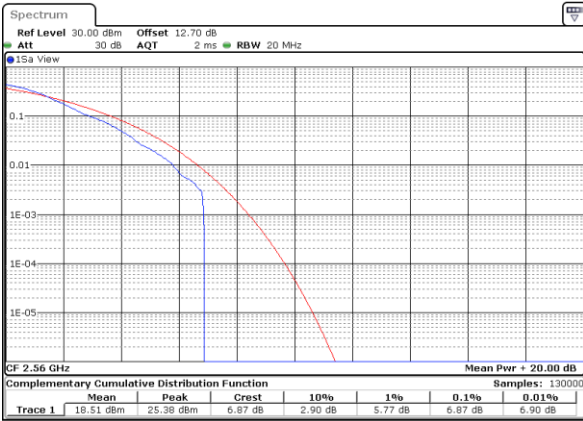

LTE Band 7 / 20MHz / 64QAM

Lowest Channel / 1RB

Date: 15 MAY 2020 11:24:48

Lowest Channel / Full RB

Date: 15 MAY 2020 11:25:00

Middle Channel / 1RB

Date: 15 MAY 2020 11:25:14

Middle Channel / Full RB

Date: 15 MAY 2020 11:25:26

Highest Channel / 1RB

Date: 15 MAY 2020 11:25:41

Highest Channel / Full RB

Date: 15 MAY 2020 11:25:54

26dB Bandwidth

Mode	LTE Band 7 : 26dB BW(MHz)											
BW	1.4MHz		3MHz		5MHz		10MHz		15MHz		20MHz	
Mod.	QPSK	16QAM	QPSK	16QAM	QPSK	16QAM	QPSK	16QAM	QPSK	16QAM	QPSK	16QAM
Lowest CH	-	-	-	-	4.85	4.93	9.65	9.67	14.42	14.21	18.78	19.10
Middle CH	-	-	-	-	4.94	4.87	9.71	9.69	14.45	14.36	18.98	18.98
Highest CH	-	-	-	-	4.99	4.86	9.63	9.59	14.39	14.78	18.78	18.94
Mode	LTE Band 7 : 26dB BW(MHz)											
BW	1.4MHz		3MHz		5MHz		10MHz		15MHz		20MHz	
Mod.	64QAM		64QAM		64QAM		64QAM		64QAM		64QAM	
Lowest CH	-	-	-	-	4.97	-	9.81	-	14.27	-	18.78	-
Middle CH	-	-	-	-	4.83	-	9.83	-	14.27	-	19.10	-
Highest CH	-	-	-	-	4.93	-	9.73	-	14.48	-	18.78	-