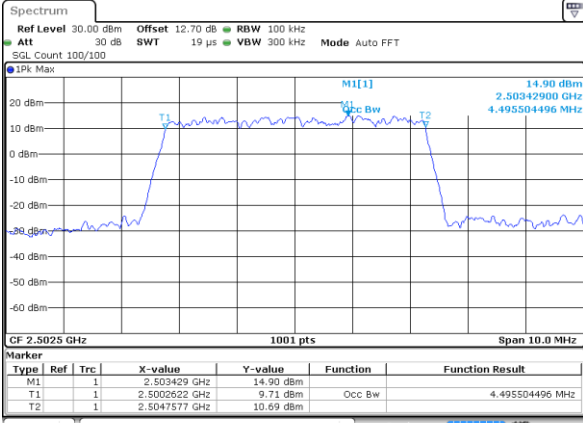

Date: 15 MAY 2020 10:30:09

LTE Band 7

Lowest Channel / 15MHz / 64QAM

Date: 15 MAY 2020 10:45:50

Lowest Channel / 20MHz / 64QAM

Date: 15 MAY 2020 11:05:26

Middle Channel / 15MHz / 64QAM

Date: 15 MAY 2020 10:48:32

Middle Channel / 20MHz / 64QAM

Date: 15 MAY 2020 11:08:04

Highest Channel / 15MHz / 64QAM

Date: 15 MAY 2020 10:49:46

Highest Channel / 20MHz / 64QAM

Date: 15 MAY 2020 11:09:18

Occupied Bandwidth

Mode	LTE Band 7 : 99%OBW(MHz)											
BW	1.4MHz		3MHz		5MHz		10MHz		15MHz		20MHz	
Mod.	QPSK	16QAM	QPSK	16QAM	QPSK	16QAM	QPSK	16QAM	QPSK	16QAM	QPSK	16QAM
Lowest CH	-	-	-	-	4.50	4.49	9.03	9.01	13.43	13.43	17.86	17.90
Middle CH	-	-	-	-	4.50	4.49	9.05	8.99	13.46	13.37	17.78	17.94
Highest CH	-	-	-	-	4.49	4.48	8.97	8.97	13.40	13.49	17.94	17.94
Mode	LTE Band 7 : 99%OBW(MHz)											
BW	1.4MHz		3MHz		5MHz		10MHz		15MHz		20MHz	
Mod.	64QAM		64QAM		64QAM		64QAM		64QAM		64QAM	
Lowest CH	-	-	-	-	4.49	-	9.05	-	13.43	-	17.90	-
Middle CH	-	-	-	-	4.48	-	9.03	-	13.40	-	17.86	-
Highest CH	-	-	-	-	4.49	-	9.03	-	13.40	-	17.94	-

LTE Band 7

Lowest Channel / 5MHz / QPSK

Date: 15 MAY 2020 09:53:36

Lowest Channel / 5MHz / 16QAM

Date: 15 MAY 2020 09:53:48

Middle Channel / 5MHz / QPSK

Date: 15 MAY 2020 09:58:53

Middle Channel / 5MHz / 16QAM

Date: 15 MAY 2020 09:59:05

Highest Channel / 5MHz / QPSK

Date: 15 MAY 2020 10:01:19

Highest Channel / 5MHz / 16QAM

Date: 15 MAY 2020 10:01:32

LTE Band 7

Lowest Channel / 10MHz / QPSK

Date: 15 MAY 2020 10:13:03