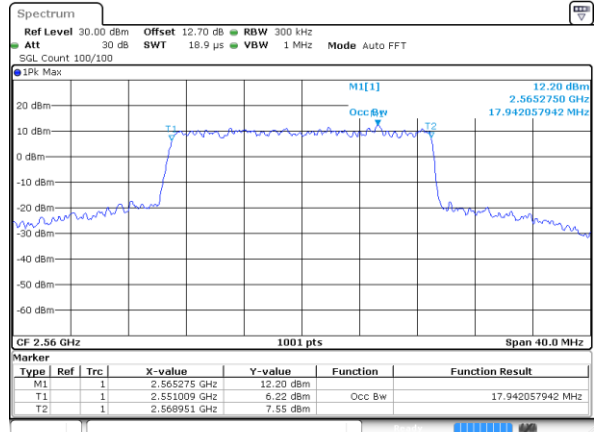

Date: 15 MAY 2020 10:29:56

LTE Band 7

Lowest Channel / 15MHz / 64QAM

Date: 15 MAY 2020 10:45:37

Lowest Channel / 20MHz / 64QAM

Date: 15 MAY 2020 11:05:14

Middle Channel / 15MHz / 64QAM

Date: 15 MAY 2020 10:48:20

Middle Channel / 20MHz / 64QAM

Date: 15 MAY 2020 11:07:52

Highest Channel / 15MHz / 64QAM

Date: 15 MAY 2020 10:49:34

Highest Channel / 20MHz / 64QAM

Date: 15 MAY 2020 11:09:05

Conducted Band Edge

LTE Band 7 / 5MHz / QPSK

Lowest Band Edge / 1 RB

Highest Band Edge / 1 RB

Date: 15.MAY.2020 09:54:55

Date: 15.MAY.2020 10:02:37

Lowest Band Edge / Full RB

Highest Band Edge / Full RB

Date: 15.MAY.2020 09:56:18

Date: 15.MAY.2020 10:03:59