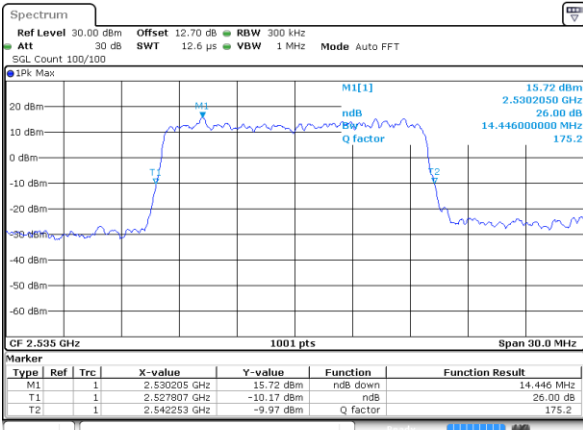

Highest Channel / 10MHz / 16QAM

Date: 15 MAY 2020 10:21:25

LTE Band 7

Lowest Channel / 15MHz / QPSK

Date: 15 MAY 2020 10:33:00

Lowest Channel / 15MHz / 16QAM

Date: 15 MAY 2020 10:33:12

Middle Channel / 15MHz / QPSK

Date: 15 MAY 2020 10:38:16

Middle Channel / 15MHz / 16QAM

Date: 15 MAY 2020 10:38:29

Highest Channel / 15MHz / QPSK

Date: 15 MAY 2020 10:40:46

Highest Channel / 15MHz / 16QAM

Date: 15 MAY 2020 10:40:58

LTE Band 7