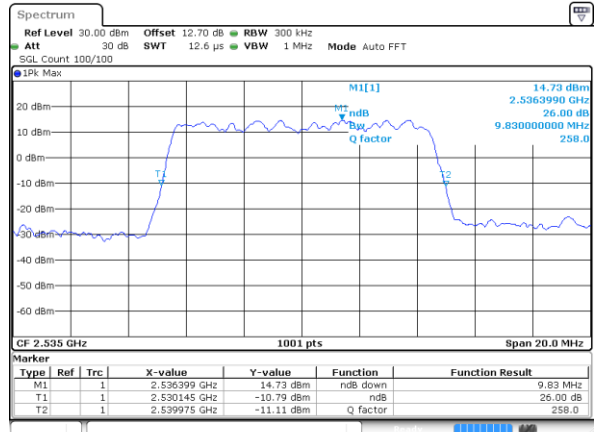

Middle Channel / 10MHz / 64QAM

Date: 15 MAY 2020 10:28:54