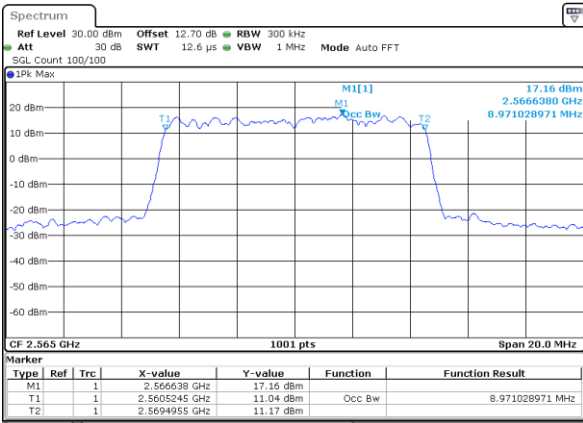

Date: 15 MAY 2020 09:59:05

Highest Channel / 5MHz / QPSK

Date: 15 MAY 2020 10:01:19

Highest Channel / 5MHz / 16QAM

Date: 15 MAY 2020 10:01:32

LTE Band 7

Lowest Channel / 10MHz / QPSK

Date: 15 MAY 2020 10:13:03

Lowest Channel / 10MHz / 16QAM

Date: 15 MAY 2020 10:13:16

Middle Channel / 10MHz / QPSK

Date: 15 MAY 2020 10:18:18

Middle Channel / 10MHz / 16QAM

Date: 15 MAY 2020 10:18:30

Highest Channel / 10MHz / QPSK

Date: 15 MAY 2020 10:20:45

Highest Channel / 10MHz / 16QAM

Date: 15 MAY 2020 10:20:57

LTE Band 7

Lowest Channel / 15MHz / QPSK

Date: 15 MAY 2020 10:32:35

Lowest Channel / 15MHz / 16QAM

Date: 15 MAY 2020 10:32:48

Middle Channel / 15MHz / QPSK