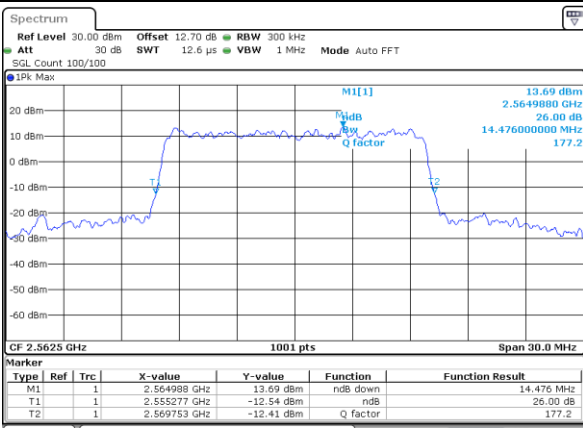

Date: 15 MAY 2020 10:30:09

LTE Band 7

Lowest Channel / 15MHz / 64QAM

Date: 15 MAY 2020 10:45:50

Lowest Channel / 20MHz / 64QAM

Date: 15 MAY 2020 11:05:26

Middle Channel / 15MHz / 64QAM

Date: 15 MAY 2020 10:48:32

Middle Channel / 20MHz / 64QAM

Date: 15 MAY 2020 11:08:04

Highest Channel / 15MHz / 64QAM

Date: 15 MAY 2020 10:49:46

Highest Channel / 20MHz / 64QAM

Date: 15 MAY 2020 11:09:18

Occupied Bandwidth

Mode	LTE Band 7 : 99%OBW(MHz)											
BW	1.4MHz		3MHz		5MHz		10MHz		15MHz		20MHz	
Mod.	QPSK	16QAM	QPSK	16QAM	QPSK	16QAM	QPSK	16QAM	QPSK	16QAM	QPSK	16QAM
Lowest CH	-	-	-	-	4.50	4.49	9.03	9.01	13.43	13.43	17.86	17.90
Middle CH	-	-	-	-	4.50	4.49	9.05	8.99	13.46	13.37	17.78	17.94
Highest CH	-	-	-	-	4.49	4.48	8.97	8.97	13.40	13.49	17.94	17.94
Mode	LTE Band 7 : 99%OBW(MHz)											
BW	1.4MHz		3MHz		5MHz		10MHz		15MHz		20MHz	
Mod.	64QAM		64QAM		64QAM		64QAM		64QAM		64QAM	
Lowest CH	-	-	-	-	4.49	-	9.05	-	13.43	-	17.90	-
Middle CH	-	-	-	-	4.48	-	9.03	-	13.40	-	17.86	-
Highest CH	-	-	-	-	4.49	-	9.03	-	13.40	-	17.94	-