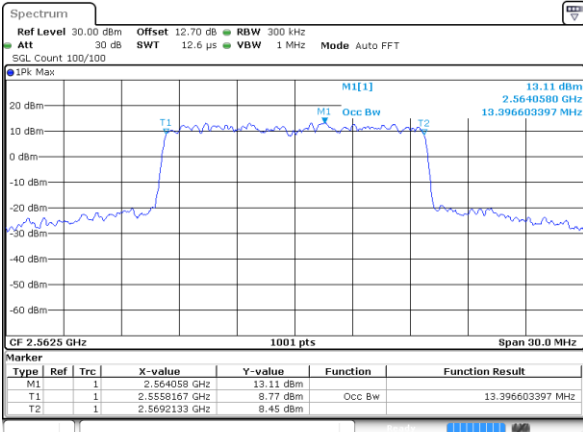

Date: 15 MAY 2020 10:29:56

LTE Band 7

Lowest Channel / 15MHz / 64QAM

Date: 15 MAY 2020 10:45:37

Lowest Channel / 20MHz / 64QAM

Date: 15 MAY 2020 11:05:14

Middle Channel / 15MHz / 64QAM

Date: 15 MAY 2020 10:48:20

Middle Channel / 20MHz / 64QAM

Date: 15 MAY 2020 11:07:52

Highest Channel / 15MHz / 64QAM

Date: 15 MAY 2020 10:49:34

Highest Channel / 20MHz / 64QAM

Date: 15 MAY 2020 11:09:05

Conducted Band Edge

LTE Band 7 / 5MHz / QPSK