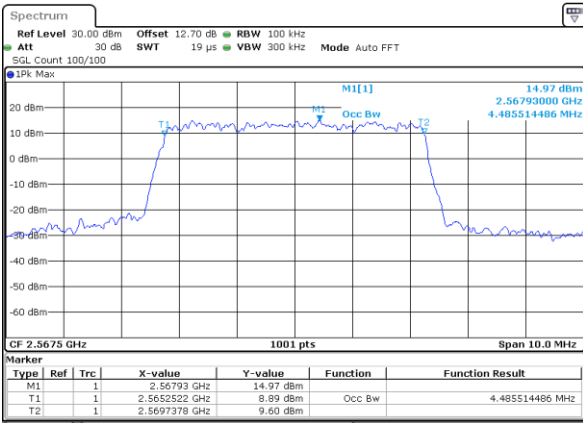

Middle Channel / 20MHz / 64QAM

Date: 15 MAY 2020 11:08:04

Highest Channel / 15MHz / 64QAM

Date: 15 MAY 2020 10:49:46

Highest Channel / 20MHz / 64QAM

Date: 15 MAY 2020 11:09:18

Occupied Bandwidth

Mode	LTE Band 7 : 99%OBW(MHz)											
BW	1.4MHz		3MHz		5MHz		10MHz		15MHz		20MHz	
Mod.	QPSK	16QAM	QPSK	16QAM	QPSK	16QAM	QPSK	16QAM	QPSK	16QAM	QPSK	16QAM
Lowest CH	-	-	-	-	4.50	4.49	9.03	9.01	13.43	13.43	17.86	17.90
Middle CH	-	-	-	-	4.50	4.49	9.05	8.99	13.46	13.37	17.78	17.94
Highest CH	-	-	-	-	4.49	4.48	8.97	8.97	13.40	13.49	17.94	17.94
Mode	LTE Band 7 : 99%OBW(MHz)											
BW	1.4MHz		3MHz		5MHz		10MHz		15MHz		20MHz	
Mod.	64QAM		64QAM		64QAM		64QAM		64QAM		64QAM	
Lowest CH	-	-	-	-	4.49	-	9.05	-	13.43	-	17.90	-
Middle CH	-	-	-	-	4.48	-	9.03	-	13.40	-	17.86	-
Highest CH	-	-	-	-	4.49	-	9.03	-	13.40	-	17.94	-

LTE Band 7

Lowest Channel / 5MHz / QPSK

Date: 15 MAY 2020 09:53:36

Lowest Channel / 5MHz / 16QAM

Date: 15 MAY 2020 09:53:48

Middle Channel / 5MHz / QPSK

Date: 15 MAY 2020 09:58:53

Middle Channel / 5MHz / 16QAM

Date: 15 MAY 2020 09:59:05

Highest Channel / 5MHz / QPSK

Date: 15 MAY 2020 10:01:19

Highest Channel / 5MHz / 16QAM

Date: 15 MAY 2020 10:01:32

LTE Band 7

Lowest Channel / 10MHz / QPSK

Date: 15 MAY 2020 10:13:03