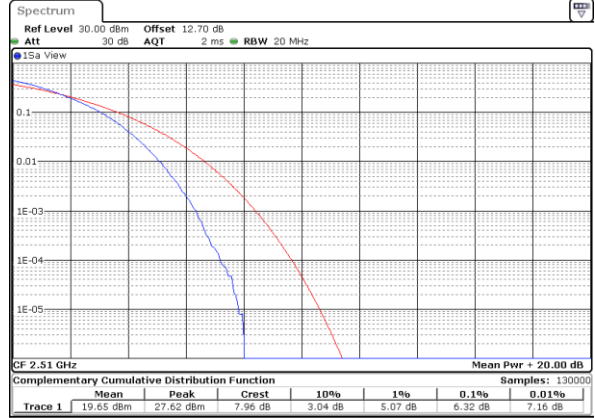

LTE Band 7 / 20MHz / 64QAM

Lowest Channel / 1RB

Date: 15 MAY 2020 11:24:48

Lowest Channel / Full RB

Date: 15 MAY 2020 11:25:00

Middle Channel / 1RB

Date: 15 MAY 2020 11:25:14

Middle Channel / Full RB

Date: 15 MAY 2020 11:25:26

Highest Channel / 1RB

Date: 15 MAY 2020 11:25:41

Highest Channel / Full RB

Date: 15 MAY 2020 11:25:54

26dB Bandwidth

Mode	LTE Band 7 : 26dB BW(MHz)											
BW	1.4MHz		3MHz		5MHz		10MHz		15MHz		20MHz	
Mod.	QPSK	16QAM	QPSK	16QAM	QPSK	16QAM	QPSK	16QAM	QPSK	16QAM	QPSK	16QAM
Lowest CH	-	-	-	-	4.85	4.93	9.65	9.67	14.42	14.21	18.78	19.10
Middle CH	-	-	-	-	4.94	4.87	9.71	9.69	14.45	14.36	18.98	18.98
Highest CH	-	-	-	-	4.99	4.86	9.63	9.59	14.39	14.78	18.78	18.94
Mode	LTE Band 7 : 26dB BW(MHz)											
BW	1.4MHz		3MHz		5MHz		10MHz		15MHz		20MHz	
Mod.	64QAM		64QAM		64QAM		64QAM		64QAM		64QAM	
Lowest CH	-	-	-	-	4.97	-	9.81	-	14.27	-	18.78	-
Middle CH	-	-	-	-	4.83	-	9.83	-	14.27	-	19.10	-
Highest CH	-	-	-	-	4.93	-	9.73	-	14.48	-	18.78	-