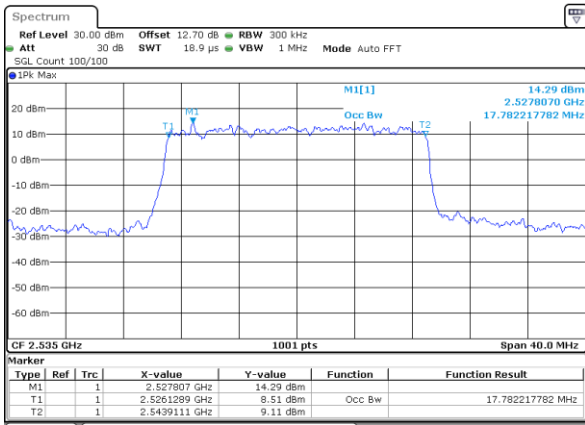

Date: 15 MAY 2020 10:37:52

Middle Channel / 15MHz / 16QAM

Date: 15 MAY 2020 10:38:04

Highest Channel / 15MHz / QPSK

Date: 15 MAY 2020 10:40:21

Highest Channel / 15MHz / 16QAM

Date: 15 MAY 2020 10:40:33

LTE Band 7

Lowest Channel / 20MHz / QPSK

Date: 15 MAY 2020 10:52:12

Lowest Channel / 20MHz / 16QAM

Date: 15 MAY 2020 10:52:26

Middle Channel / 20MHz / QPSK

Date: 15 MAY 2020 10:57:31

Middle Channel / 20MHz / 16QAM

Date: 15 MAY 2020 10:57:42

Highest Channel / 20MHz / QPSK

Date: 15 MAY 2020 10:59:58

Highest Channel / 20MHz / 16QAM

Date: 15 MAY 2020 11:00:10

LTE Band 7

Lowest Channel / 5MHz / 64QAM

Date: 15 MAY 2020 10:06:34

Lowest Channel / 10MHz / 64QAM