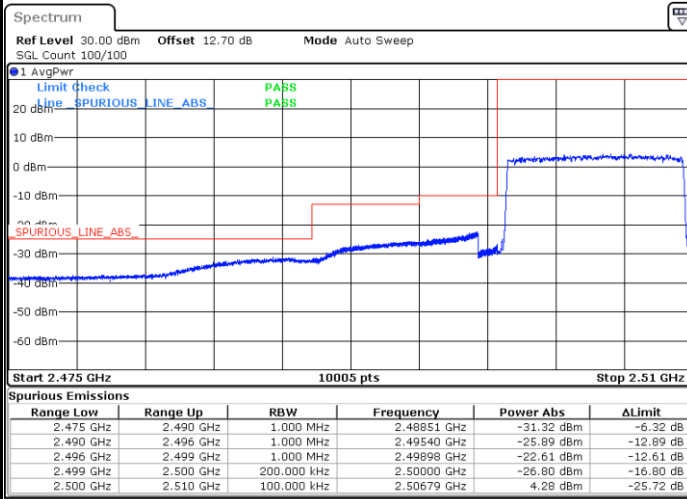

Date: 15.MAY.2020 10:04:41

LTE Band 7 / 5MHz / 64QAM

Lowest Band Edge / 1RB

Date: 15.MAY.2020 10:07:28

Highest Band Edge / 1 RB

Date: 15.MAY.2020 10:11:18

Lowest Band Edge / Full RB

Date: 15.MAY.2020 10:08:09

Highest Band Edge / Full RB

Date: 15.MAY.2020 10:12:00

LTE Band 7 / 10MHz / QPSK

Lowest Band Edge / 1 RB

Date: 15.MAY.2020 10:14:21

Highest Band Edge / 1 RB

Date: 15.MAY.2020 10:22:06

Lowest Band Edge / Full RB

Date: 15.MAY.2020 10:15:44

Highest Band Edge / Full RB

Date: 15.MAY.2020 10:23:30

LTE Band 7 / 10MHz / 16QAM

Lowest Band Edge / 1 RB

Date: 15.MAY.2020 10:15:02

Highest Band Edge / 1 RB

Date: 15.MAY.2020 10:22:48

Lowest Band Edge / Full RB

Date: 15.MAY.2020 10:16:25

Highest Band Edge / Full RB

Date: 15.MAY.2020 10:24:11

LTE Band 7 / 10MHz / 64QAM

Lowest Band Edge / 1 RB

Date: 15.MAY.2020 10:28:58

Highest Band Edge / 1 RB