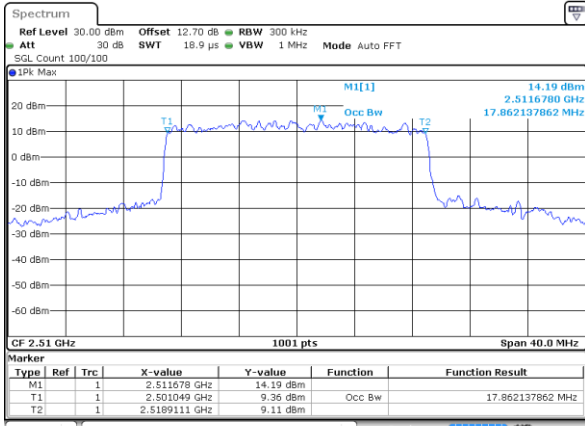

LTE Band 7

Lowest Channel / 20MHz / QPSK

Date: 15 MAY 2020 10:52:12