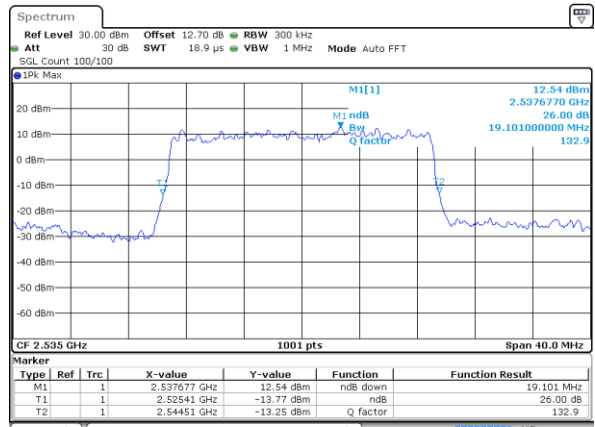

Date: 15 MAY 2020 10:30:09

LTE Band 7

Lowest Channel / 15MHz / 64QAM

Date: 15 MAY 2020 10:45:50

Lowest Channel / 20MHz / 64QAM

Date: 15 MAY 2020 11:05:26

Middle Channel / 15MHz / 64QAM

Date: 15 MAY 2020 10:48:32

Middle Channel / 20MHz / 64QAM

Date: 15 MAY 2020 11:08:04

Highest Channel / 15MHz / 64QAM

Date: 15 MAY 2020 10:49:46

Highest Channel / 20MHz / 64QAM

Date: 15 MAY 2020 11:09:18

Occupied Bandwidth

Mode	LTE Band 7 : 99%OBW(MHz)											
BW	1.4MHz		3MHz		5MHz		10MHz		15MHz		20MHz	
Mod.	QPSK	16QAM	QPSK	16QAM	QPSK	16QAM	QPSK	16QAM	QPSK	16QAM	QPSK	16QAM
Lowest CH	-	-	-	-	4.50	4.49	9.03	9.01	13.43	13.43	17.86	17.90
Middle CH	-	-	-	-	4.50	4.49	9.05	8.99	13.46	13.37	17.78	17.94
Highest CH	-	-	-	-	4.49	4.48	8.97	8.97	13.40	13.49	17.94	17.94
Mode	LTE Band 7 : 99%OBW(MHz)											
BW	1.4MHz		3MHz		5MHz		10MHz		15MHz		20MHz	
Mod.	64QAM		64QAM		64QAM		64QAM		64QAM		64QAM	
Lowest CH	-	-	-	-	4.49	-	9.05	-	13.43	-	17.90	-
Middle CH	-	-	-	-	4.48	-	9.03	-	13.40	-	17.86	-
Highest CH	-	-	-	-	4.49	-	9.03	-	13.40	-	17.94	-