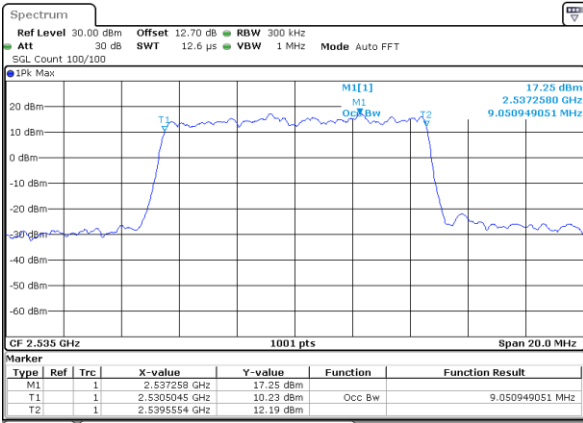

Middle Channel / 10MHz / QPSK

Date: 15 MAY 2020 10:18:18