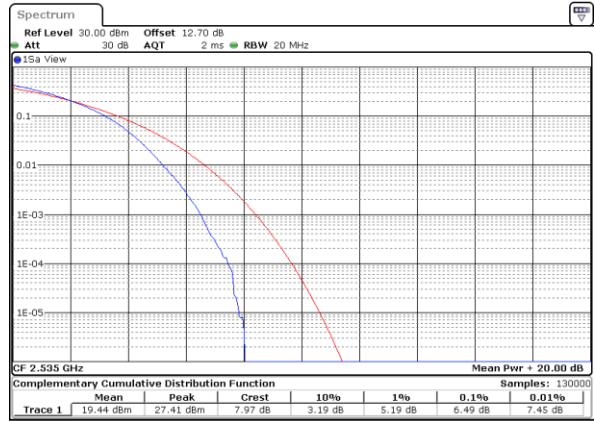

LTE Band 7 / 20MHz / 64QAM

Lowest Channel / 1RB

Date: 15 MAY 2020 11:24:48

Lowest Channel / Full RB

Date: 15 MAY 2020 11:25:00

Middle Channel / 1RB

Date: 15 MAY 2020 11:25:14

Middle Channel / Full RB

Date: 15 MAY 2020 11:25:26

Highest Channel / 1RB

Date: 15 MAY 2020 11:25:41

Highest Channel / Full RB

Date: 15 MAY 2020 11:25:54

26dB Bandwidth

Mode	LTE Band 7 : 26dB BW(MHz)											
BW	1.4MHz		3MHz		5MHz		10MHz		15MHz		20MHz	
Mod.	QPSK	16QAM	QPSK	16QAM	QPSK	16QAM	QPSK	16QAM	QPSK	16QAM	QPSK	16QAM
Lowest CH	-	-	-	-	4.85	4.93	9.65	9.67	14.42	14.21	18.78	19.10
Middle CH	-	-	-	-	4.94	4.87	9.71	9.69	14.45	14.36	18.98	18.98
Highest CH	-	-	-	-	4.99	4.86	9.63	9.59	14.39	14.78	18.78	18.94
Mode	LTE Band 7 : 26dB BW(MHz)											
BW	1.4MHz		3MHz		5MHz		10MHz		15MHz		20MHz	
Mod.	64QAM		64QAM		64QAM		64QAM		64QAM		64QAM	
Lowest CH	-	-	-	-	4.97	-	9.81	-	14.27	-	18.78	-
Middle CH	-	-	-	-	4.83	-	9.83	-	14.27	-	19.10	-
Highest CH	-	-	-	-	4.93	-	9.73	-	14.48	-	18.78	-