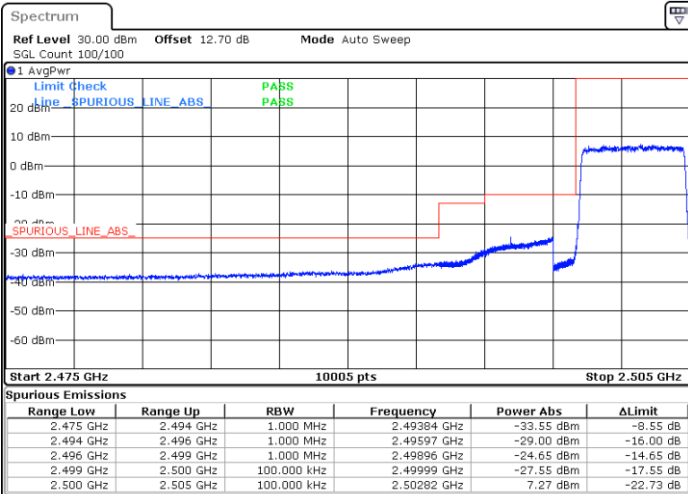

Middle Channel / 20MHz / 64QAM

Date: 15 MAY 2020 11:07:52

Highest Channel / 15MHz / 64QAM

Date: 15 MAY 2020 10:49:34

Highest Channel / 20MHz / 64QAM

Date: 15 MAY 2020 11:09:05

Conducted Band Edge

LTE Band 7 / 5MHz / QPSK

Lowest Band Edge / 1 RB

Highest Band Edge / 1 RB

Date: 15.MAY.2020 09:54:55

Date: 15.MAY.2020 10:02:37

Lowest Band Edge / Full RB

Highest Band Edge / Full RB

Date: 15.MAY.2020 09:56:18

Date: 15.MAY.2020 10:03:59

LTE Band 7 / 5MHz / 16QAM

Lowest Band Edge / 1 RB

Highest Band Edge / 1 RB

Date: 15.MAY.2020 09:55:36

Date: 15.MAY.2020 10:03:18

Lowest Band Edge / Full RB

Highest Band Edge / Full RB

Date: 15.MAY.2020 09:57:00

Date: 15.MAY.2020 10:04:41

LTE Band 7 / 5MHz / 64QAM

Lowest Band Edge / 1RB

Date: 15.MAY.2020 10:07:28

Highest Band Edge / 1 RB

Date: 15.MAY.2020 10:11:18

Lowest Band Edge / Full RB

Date: 15.MAY.2020 10:08:09