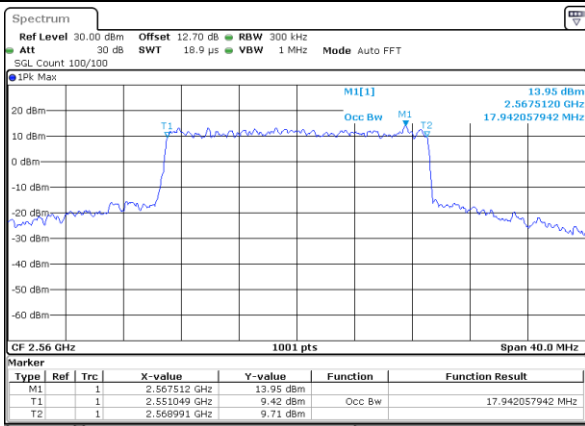

Date: 15 MAY 2020 10:37:52

Middle Channel / 15MHz / 16QAM

Date: 15 MAY 2020 10:38:04

Highest Channel / 15MHz / QPSK

Date: 15 MAY 2020 10:40:21

Highest Channel / 15MHz / 16QAM

Date: 15 MAY 2020 10:40:33

LTE Band 7

Lowest Channel / 20MHz / QPSK

Date: 15 MAY 2020 10:52:12

Lowest Channel / 20MHz / 16QAM

Date: 15 MAY 2020 10:52:26

Middle Channel / 20MHz / QPSK

Date: 15 MAY 2020 10:57:31

Middle Channel / 20MHz / 16QAM

Date: 15 MAY 2020 10:57:42

Highest Channel / 20MHz / QPSK

Date: 15 MAY 2020 10:59:58

Highest Channel / 20MHz / 16QAM

Date: 15 MAY 2020 11:00:10

LTE Band 7

Lowest Channel / 5MHz / 64QAM

Date: 15 MAY 2020 10:06:34

Lowest Channel / 10MHz / 64QAM