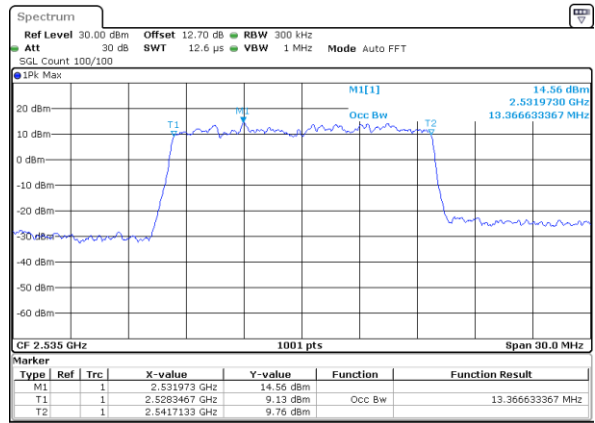

Highest Channel / 10MHz / 16QAM

Date: 15 MAY 2020 10:20:57

LTE Band 7

Lowest Channel / 15MHz / QPSK

Date: 15 MAY 2020 10:32:35

Lowest Channel / 15MHz / 16QAM

Date: 15 MAY 2020 10:32:48

Middle Channel / 15MHz / QPSK

Date: 15 MAY 2020 10:37:52

Middle Channel / 15MHz / 16QAM

Date: 15 MAY 2020 10:38:04

Highest Channel / 15MHz / QPSK

Date: 15 MAY 2020 10:40:21

Highest Channel / 15MHz / 16QAM

Date: 15 MAY 2020 10:40:33

LTE Band 7