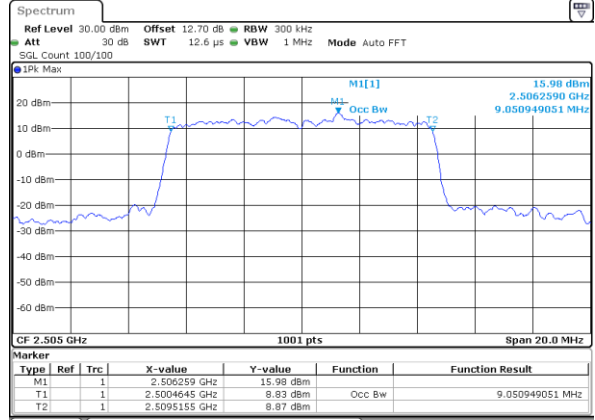

Highest Channel / 20MHz / QPSK

Date: 15 MAY 2020 10:59:58

Highest Channel / 20MHz / 16QAM

Date: 15 MAY 2020 11:00:10

LTE Band 7

Lowest Channel / 5MHz / 64QAM

Date: 15 MAY 2020 10:06:34

Lowest Channel / 10MHz / 64QAM

Date: 15 MAY 2020 10:26:05

Middle Channel / 5MHz / 64QAM

Date: 15 MAY 2020 10:09:12

Middle Channel / 10MHz / 64QAM

Date: 15 MAY 2020 10:28:42

Highest Channel / 5MHz / 64QAM

Date: 15 MAY 2020 10:10:26

Highest Channel / 10MHz / 64QAM