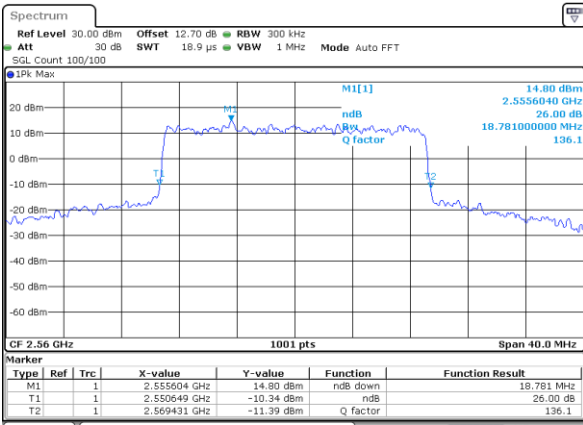

Date: 15 MAY 2020 10:38:16

Middle Channel / 15MHz / 16QAM

Date: 15 MAY 2020 10:38:29

Highest Channel / 15MHz / QPSK

Date: 15 MAY 2020 10:40:46

Highest Channel / 15MHz / 16QAM

Date: 15 MAY 2020 10:40:58

LTE Band 7

Lowest Channel / 20MHz / QPSK

Date: 15 MAY 2020 10:52:38

Lowest Channel / 20MHz / 16QAM

Date: 15 MAY 2020 10:52:50

Middle Channel / 20MHz / QPSK

Date: 15 MAY 2020 10:57:54

Middle Channel / 20MHz / 16QAM

Date: 15 MAY 2020 10:58:05

Highest Channel / 20MHz / QPSK

Date: 15 MAY 2020 11:00:22

Highest Channel / 20MHz / 16QAM

Date: 15 MAY 2020 11:00:34

LTE Band 7

Lowest Channel / 5MHz / 64QAM

Date: 15 MAY 2020 10:06:46

Lowest Channel / 10MHz / 64QAM