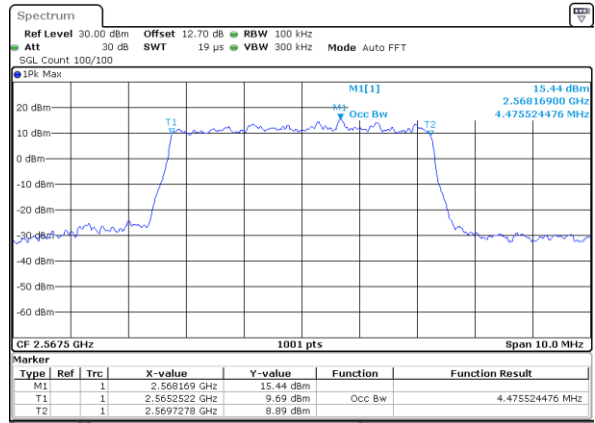

Middle Channel / 20MHz / 64QAM

Date: 15 MAY 2020 11:08:04

Highest Channel / 15MHz / 64QAM

Date: 15 MAY 2020 10:49:46

Highest Channel / 20MHz / 64QAM

Date: 15 MAY 2020 11:09:18

Occupied Bandwidth

Mode	LTE Band 7 : 99%OBW(MHz)											
BW	1.4MHz		3MHz		5MHz		10MHz		15MHz		20MHz	
Mod.	QPSK	16QAM	QPSK	16QAM	QPSK	16QAM	QPSK	16QAM	QPSK	16QAM	QPSK	16QAM
Lowest CH	-	-	-	-	4.50	4.49	9.03	9.01	13.43	13.43	17.86	17.90
Middle CH	-	-	-	-	4.50	4.49	9.05	8.99	13.46	13.37	17.78	17.94
Highest CH	-	-	-	-	4.49	4.48	8.97	8.97	13.40	13.49	17.94	17.94
Mode	LTE Band 7 : 99%OBW(MHz)											
BW	1.4MHz		3MHz		5MHz		10MHz		15MHz		20MHz	
Mod.	64QAM		64QAM		64QAM		64QAM		64QAM		64QAM	
Lowest CH	-	-	-	-	4.49	-	9.05	-	13.43	-	17.90	-
Middle CH	-	-	-	-	4.48	-	9.03	-	13.40	-	17.86	-
Highest CH	-	-	-	-	4.49	-	9.03	-	13.40	-	17.94	-

LTE Band 7

Lowest Channel / 5MHz / QPSK

Date: 15 MAY 2020 09:53:36

Lowest Channel / 5MHz / 16QAM

Date: 15 MAY 2020 09:53:48

Middle Channel / 5MHz / QPSK

Date: 15 MAY 2020 09:58:53

Middle Channel / 5MHz / 16QAM

Date: 15 MAY 2020 09:59:05

Highest Channel / 5MHz / QPSK

Date: 15 MAY 2020 10:01:19

Highest Channel / 5MHz / 16QAM

Date: 15 MAY 2020 10:01:32

LTE Band 7

Lowest Channel / 10MHz / QPSK

Date: 15 MAY 2020 10:13:03