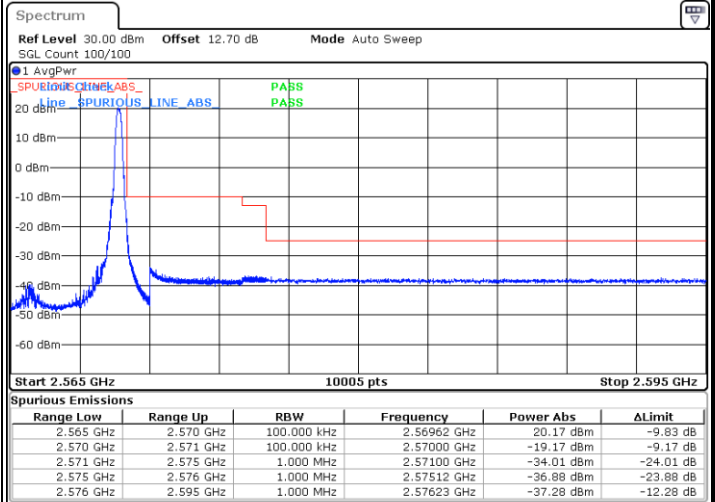

Middle Channel / 20MHz / 64QAM

Date: 15 MAY 2020 11:07:52

Highest Channel / 15MHz / 64QAM

Date: 15 MAY 2020 10:49:34

Highest Channel / 20MHz / 64QAM

Date: 15 MAY 2020 11:09:05

Conducted Band Edge

LTE Band 7 / 5MHz / QPSK

Lowest Band Edge / 1 RB

Highest Band Edge / 1 RB

Date: 15.MAY.2020 09:54:55

Date: 15.MAY.2020 10:02:37

Lowest Band Edge / Full RB

Highest Band Edge / Full RB

Date: 15.MAY.2020 09:56:18

Date: 15.MAY.2020 10:03:59

LTE Band 7 / 5MHz / 16QAM

Lowest Band Edge / 1 RB

Highest Band Edge / 1 RB

Date: 15.MAY.2020 09:55:36

Date: 15.MAY.2020 10:03:18

Lowest Band Edge / Full RB

Highest Band Edge / Full RB

Date: 15.MAY.2020 09:57:00

Date: 15.MAY.2020 10:04:41

LTE Band 7 / 5MHz / 64QAM

Lowest Band Edge / 1RB

Date: 15.MAY.2020 10:07:28

Highest Band Edge / 1 RB

Date: 15.MAY.2020 10:11:18

Lowest Band Edge / Full RB

Date: 15.MAY.2020 10:08:09