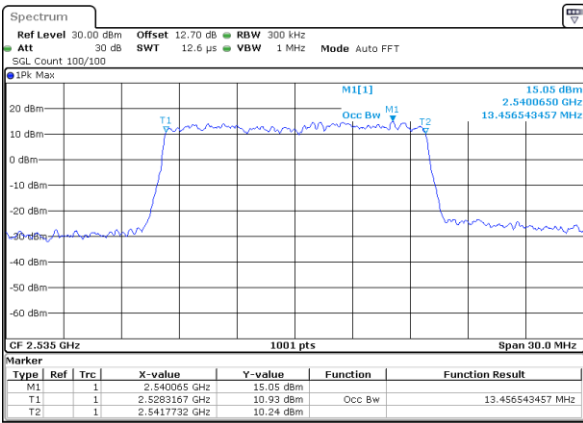

Highest Channel / 10MHz / 16QAM

Date: 15 MAY 2020 10:20:57

LTE Band 7

Lowest Channel / 15MHz / QPSK

Date: 15 MAY 2020 10:32:35

Lowest Channel / 15MHz / 16QAM

Date: 15 MAY 2020 10:32:48

Middle Channel / 15MHz / QPSK

Date: 15 MAY 2020 10:37:52

Middle Channel / 15MHz / 16QAM

Date: 15 MAY 2020 10:38:04

Highest Channel / 15MHz / QPSK

Date: 15 MAY 2020 10:40:21

Highest Channel / 15MHz / 16QAM

Date: 15 MAY 2020 10:40:33

LTE Band 7