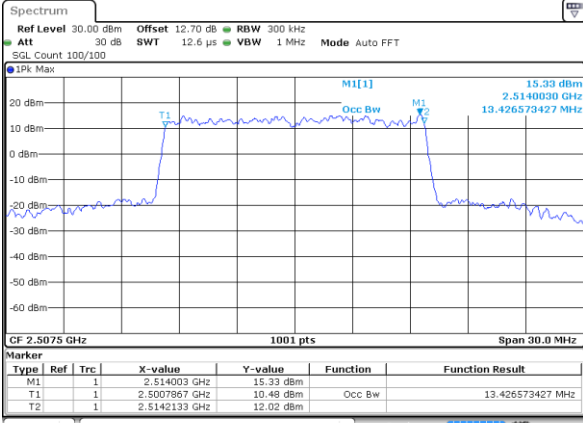

Highest Channel / 10MHz / 16QAM

Date: 15 MAY 2020 10:20:57

LTE Band 7

Lowest Channel / 15MHz / QPSK

Date: 15 MAY 2020 10:32:35

Lowest Channel / 15MHz / 16QAM

Date: 15 MAY 2020 10:32:48

Middle Channel / 15MHz / QPSK

Date: 15 MAY 2020 10:37:52

Middle Channel / 15MHz / 16QAM

Date: 15 MAY 2020 10:38:04

Highest Channel / 15MHz / QPSK

Date: 15 MAY 2020 10:40:21

Highest Channel / 15MHz / 16QAM

Date: 15 MAY 2020 10:40:33

LTE Band 7