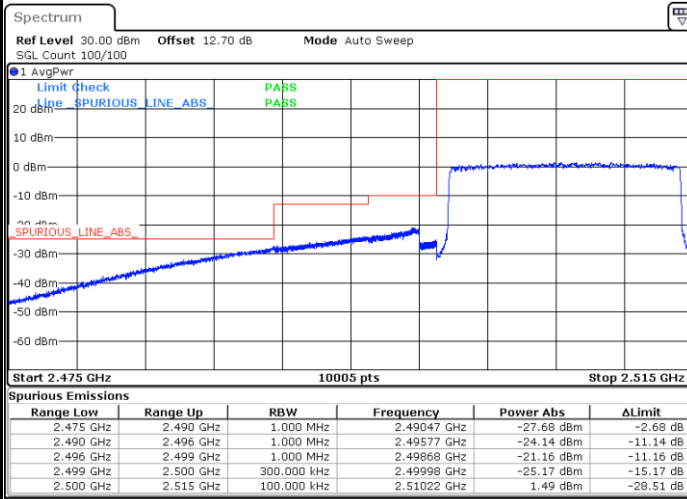

Lowest Band Edge / Full RB

Date: 15.MAY.2020 10:16:25

Highest Band Edge / Full RB

Date: 15.MAY.2020 10:24:11

LTE Band 7 / 10MHz / 64QAM

Lowest Band Edge / 1 RB

Date: 15.MAY.2020 10:28:58

Highest Band Edge / 1 RB

Date: 15.MAY.2020 10:30:50

Lowest Band Edge / Full RB

Date: 15.MAY.2020 10:27:39

Highest Band Edge / Full RB

Date: 15.MAY.2020 10:31:32

LTE Band 7 / 15MHz / QPSK

Lowest Band Edge / 1 RB

Date: 15.MAY.2020 10:33:53

Highest Band Edge / 1 RB

Date: 15.MAY.2020 10:41:39

Lowest Band Edge / Full RB

Date: 15.MAY.2020 10:35:17

Highest Band Edge / Full RB

Date: 15.MAY.2020 10:43:02

LTE Band 7 / 15MHz / 16QAM

Lowest Band Edge / 1 RB

Date: 15.MAY.2020 10:34:35

Highest Band Edge / 1 RB

Date: 15.MAY.2020 10:42:21

Lowest Band Edge / Full RB

Date: 15.MAY.2020 10:35:59

Highest Band Edge / Full RB

Date: 15.MAY.2020 10:43:44

LTE Band 7 / 15MHz / 64QAM