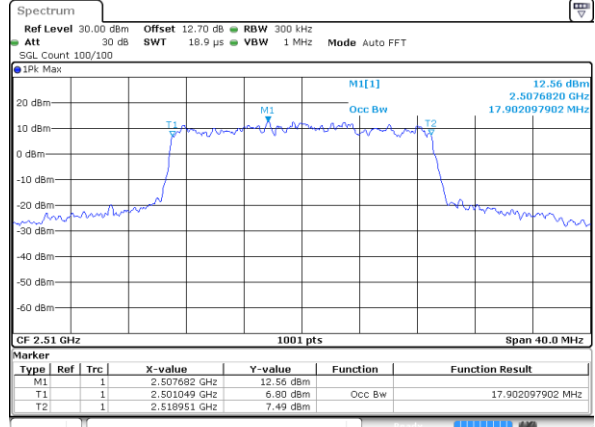

Date: 15 MAY 2020 10:29:56

LTE Band 7

Lowest Channel / 15MHz / 64QAM

Date: 15 MAY 2020 10:45:37

Lowest Channel / 20MHz / 64QAM

Date: 15 MAY 2020 11:05:14

Middle Channel / 15MHz / 64QAM

Date: 15 MAY 2020 10:48:20

Middle Channel / 20MHz / 64QAM

Date: 15 MAY 2020 11:07:52

Highest Channel / 15MHz / 64QAM

Date: 15 MAY 2020 10:49:34

Highest Channel / 20MHz / 64QAM

Date: 15 MAY 2020 11:09:05

Conducted Band Edge

LTE Band 7 / 5MHz / QPSK