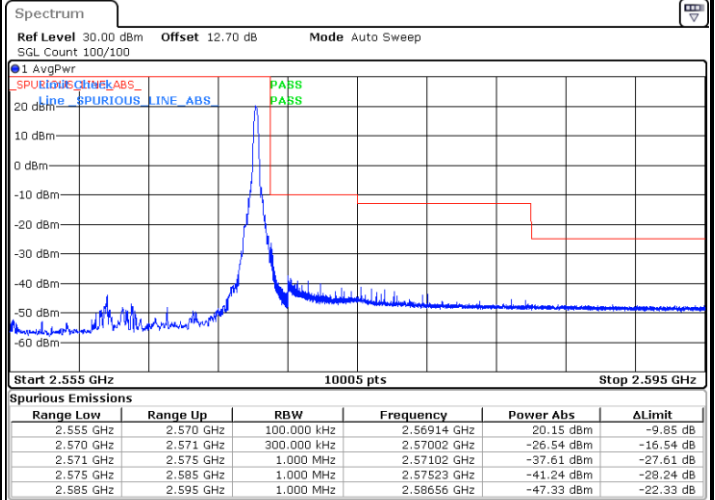

Date: 15.MAY.2020 10:30:50

Lowest Band Edge / Full RB

Date: 15.MAY.2020 10:27:39

Highest Band Edge / Full RB

Date: 15.MAY.2020 10:31:32

LTE Band 7 / 15MHz / QPSK

Lowest Band Edge / 1 RB

Date: 15.MAY.2020 10:33:53

Highest Band Edge / 1 RB

Date: 15.MAY.2020 10:41:39

Lowest Band Edge / Full RB

Date: 15.MAY.2020 10:35:17

Highest Band Edge / Full RB

Date: 15.MAY.2020 10:43:02

LTE Band 7 / 15MHz / 16QAM

Lowest Band Edge / 1 RB

Date: 15.MAY.2020 10:34:35

Highest Band Edge / 1 RB

Date: 15.MAY.2020 10:42:21

Lowest Band Edge / Full RB

Date: 15.MAY.2020 10:35:59

Highest Band Edge / Full RB

Date: 15.MAY.2020 10:43:44

LTE Band 7 / 15MHz / 64QAM

Lowest Band Edge / 1 RB

Date: 15.MAY.2020 10:46:35

Highest Band Edge / 1 RB

Date: 15.MAY.2020 10:50:27

Lowest Band Edge / Full RB

Date: 15.MAY.2020 10:47:17

Highest Band Edge / Full RB

Date: 15.MAY.2020 10:51:08