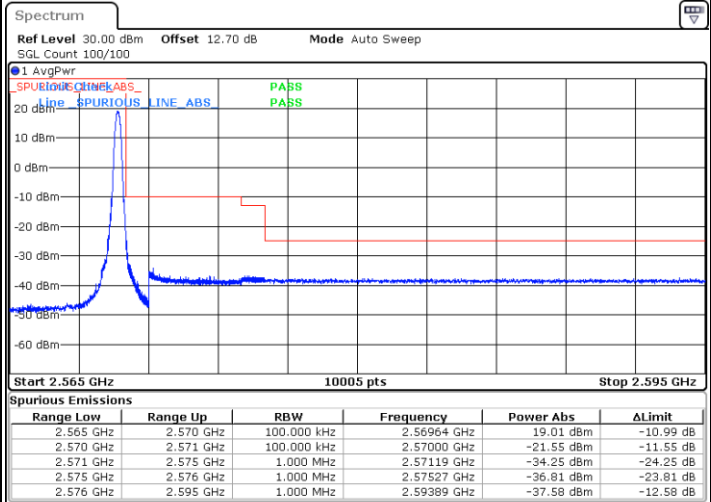

LTE Band 7 / 5MHz / 16QAM

Lowest Band Edge / 1 RB

Highest Band Edge / 1 RB

Date: 15.MAY.2020 09:55:36

Date: 15.MAY.2020 10:03:18

Lowest Band Edge / Full RB

Highest Band Edge / Full RB

Date: 15.MAY.2020 09:57:00

Date: 15.MAY.2020 10:04:41

LTE Band 7 / 5MHz / 64QAM

Lowest Band Edge / 1RB

Date: 15.MAY.2020 10:07:28

Highest Band Edge / 1 RB

Date: 15.MAY.2020 10:11:18

Lowest Band Edge / Full RB

Date: 15.MAY.2020 10:08:09

Highest Band Edge / Full RB

Date: 15.MAY.2020 10:12:00

LTE Band 7 / 10MHz / QPSK

Lowest Band Edge / 1 RB

Date: 15.MAY.2020 10:14:21

Highest Band Edge / 1 RB

Date: 15.MAY.2020 10:22:06

Lowest Band Edge / Full RB

Date: 15.MAY.2020 10:15:44

Highest Band Edge / Full RB

Date: 15.MAY.2020 10:23:30

LTE Band 7 / 10MHz / 16QAM

Lowest Band Edge / 1 RB

Date: 15.MAY.2020 10:15:02

Highest Band Edge / 1 RB

Date: 15.MAY.2020 10:22:48