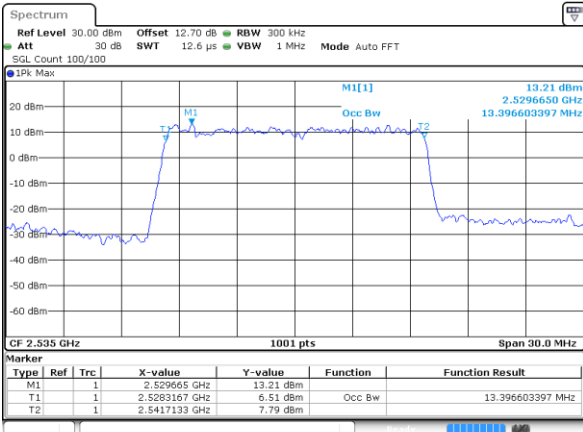

Date: 15 MAY 2020 10:29:56

LTE Band 7

Lowest Channel / 15MHz / 64QAM

Date: 15 MAY 2020 10:45:37

Lowest Channel / 20MHz / 64QAM

Date: 15 MAY 2020 11:05:14

Middle Channel / 15MHz / 64QAM

Date: 15 MAY 2020 10:48:20

Middle Channel / 20MHz / 64QAM

Date: 15 MAY 2020 11:07:52

Highest Channel / 15MHz / 64QAM

Date: 15 MAY 2020 10:49:34

Highest Channel / 20MHz / 64QAM

Date: 15 MAY 2020 11:09:05

Conducted Band Edge

LTE Band 7 / 5MHz / QPSK