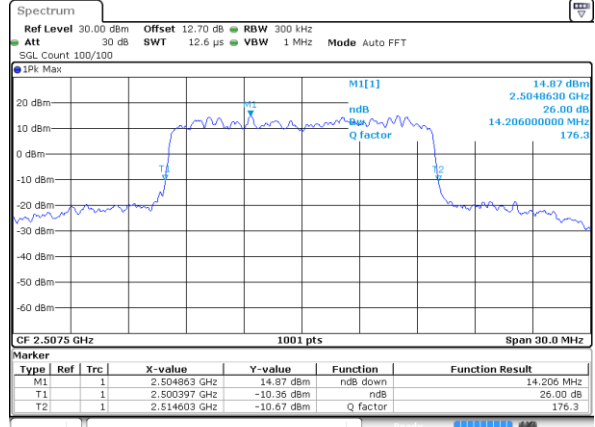

Highest Channel / 10MHz / 16QAM

Date: 15 MAY 2020 10:21:25

LTE Band 7

Lowest Channel / 15MHz / QPSK

Date: 15 MAY 2020 10:33:00

Lowest Channel / 15MHz / 16QAM

Date: 15 MAY 2020 10:33:12

Middle Channel / 15MHz / QPSK

Date: 15 MAY 2020 10:38:16

Middle Channel / 15MHz / 16QAM

Date: 15 MAY 2020 10:38:29

Highest Channel / 15MHz / QPSK

Date: 15 MAY 2020 10:40:46

Highest Channel / 15MHz / 16QAM

Date: 15 MAY 2020 10:40:58

LTE Band 7