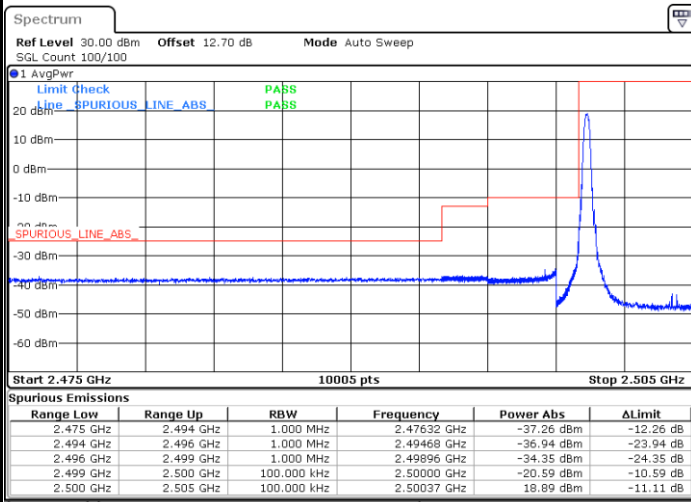

Lowest Band Edge / 1 RB

Highest Band Edge / 1 RB

Date: 15.MAY.2020 09:54:55

Date: 15.MAY.2020 10:02:37

Lowest Band Edge / Full RB

Highest Band Edge / Full RB

Date: 15.MAY.2020 09:56:18

Date: 15.MAY.2020 10:03:59

LTE Band 7 / 5MHz / 16QAM

Lowest Band Edge / 1 RB

Highest Band Edge / 1 RB

Date: 15.MAY.2020 09:55:36

Date: 15.MAY.2020 10:03:18

Lowest Band Edge / Full RB

Highest Band Edge / Full RB

Date: 15.MAY.2020 09:57:00

Date: 15.MAY.2020 10:04:41

LTE Band 7 / 5MHz / 64QAM

Lowest Band Edge / 1RB

Date: 15.MAY.2020 10:07:28

Highest Band Edge / 1 RB

Date: 15.MAY.2020 10:11:18

Lowest Band Edge / Full RB

Date: 15.MAY.2020 10:08:09

Highest Band Edge / Full RB

Date: 15.MAY.2020 10:12:00

LTE Band 7 / 10MHz / QPSK

Lowest Band Edge / 1 RB

Date: 15.MAY.2020 10:14:21

Highest Band Edge / 1 RB

Date: 15.MAY.2020 10:22:06

Lowest Band Edge / Full RB