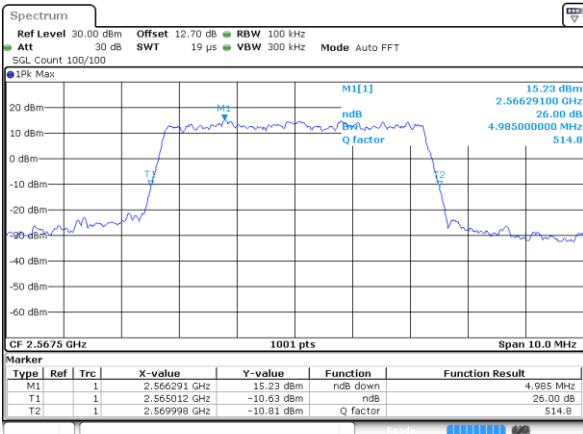

Date: 15 MAY 2020 11:25:26

Highest Channel / 1RB

Date: 15 MAY 2020 11:25:41

Highest Channel / Full RB

Date: 15 MAY 2020 11:25:54

26dB Bandwidth

Mode	LTE Band 7 : 26dB BW(MHz)											
BW	1.4MHz		3MHz		5MHz		10MHz		15MHz		20MHz	
Mod.	QPSK	16QAM	QPSK	16QAM	QPSK	16QAM	QPSK	16QAM	QPSK	16QAM	QPSK	16QAM
Lowest CH	-	-	-	-	4.85	4.93	9.65	9.67	14.42	14.21	18.78	19.10
Middle CH	-	-	-	-	4.94	4.87	9.71	9.69	14.45	14.36	18.98	18.98
Highest CH	-	-	-	-	4.99	4.86	9.63	9.59	14.39	14.78	18.78	18.94
Mode	LTE Band 7 : 26dB BW(MHz)											
BW	1.4MHz		3MHz		5MHz		10MHz		15MHz		20MHz	
Mod.	64QAM		64QAM		64QAM		64QAM		64QAM		64QAM	
Lowest CH	-	-	-	-	4.97	-	9.81	-	14.27	-	18.78	-
Middle CH	-	-	-	-	4.83	-	9.83	-	14.27	-	19.10	-
Highest CH	-	-	-	-	4.93	-	9.73	-	14.48	-	18.78	-

LTE Band 7

Lowest Channel / 5MHz / QPSK

Date: 15 MAY 2020 09:54:01

Lowest Channel / 5MHz / 16QAM

Date: 15 MAY 2020 09:54:13

Middle Channel / 5MHz / QPSK

Date: 15 MAY 2020 09:58:16

Middle Channel / 5MHz / 16QAM

Date: 15 MAY 2020 09:58:28

Highest Channel / 5MHz / QPSK

Date: 15 MAY 2020 10:01:44

Highest Channel / 5MHz / 16QAM

Date: 15 MAY 2020 10:01:56

LTE Band 7

Lowest Channel / 10MHz / QPSK

Date: 15 MAY 2020 10:13:28