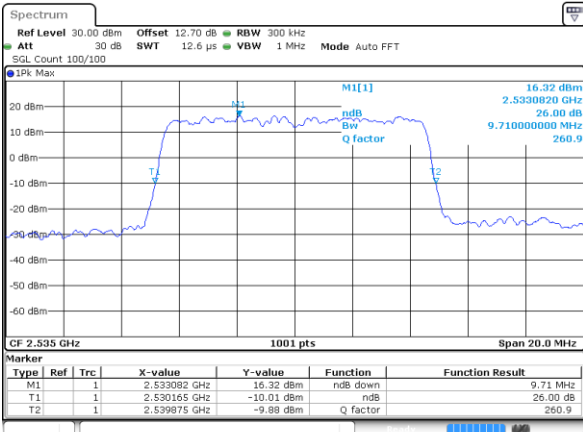

Middle Channel / 10MHz / QPSK

Date: 15 MAY 2020 10:18:42