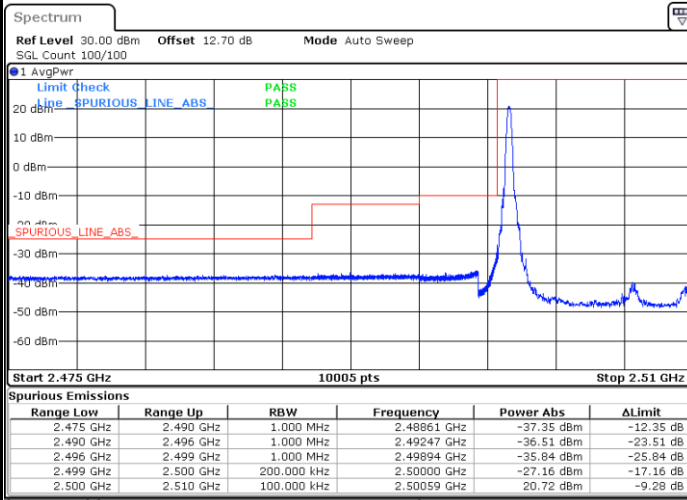

Date: 15.MAY.2020 10:04:41

LTE Band 7 / 5MHz / 64QAM

Lowest Band Edge / 1RB

Date: 15.MAY.2020 10:07:28

Highest Band Edge / 1 RB

Date: 15.MAY.2020 10:11:18

Lowest Band Edge / Full RB

Date: 15.MAY.2020 10:08:09

Highest Band Edge / Full RB

Date: 15.MAY.2020 10:12:00

LTE Band 7 / 10MHz / QPSK

Lowest Band Edge / 1 RB

Date: 15.MAY.2020 10:14:21

Highest Band Edge / 1 RB

Date: 15.MAY.2020 10:22:06

Lowest Band Edge / Full RB

Date: 15.MAY.2020 10:15:44

Highest Band Edge / Full RB

Date: 15.MAY.2020 10:23:30

LTE Band 7 / 10MHz / 16QAM

Lowest Band Edge / 1 RB

Date: 15.MAY.2020 10:15:02

Highest Band Edge / 1 RB

Date: 15.MAY.2020 10:22:48

Lowest Band Edge / Full RB

Date: 15.MAY.2020 10:16:25

Highest Band Edge / Full RB

Date: 15.MAY.2020 10:24:11

LTE Band 7 / 10MHz / 64QAM

Lowest Band Edge / 1 RB

Date: 15.MAY.2020 10:28:58

Highest Band Edge / 1 RB