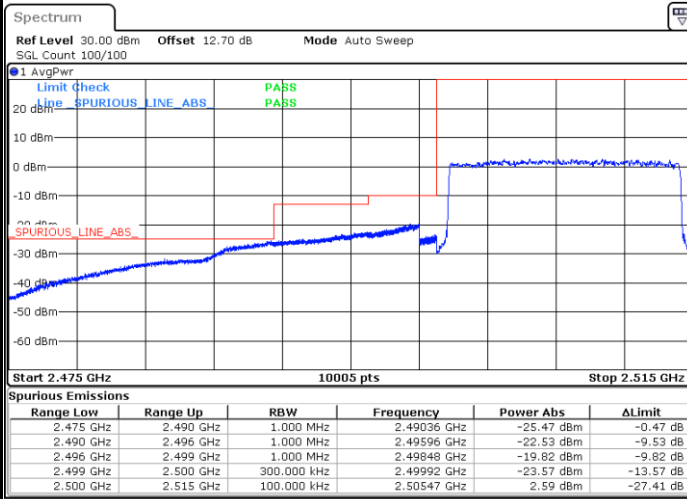

Lowest Band Edge / Full RB

Date: 15.MAY.2020 10:16:25

Highest Band Edge / Full RB

Date: 15.MAY.2020 10:24:11

LTE Band 7 / 10MHz / 64QAM

Lowest Band Edge / 1 RB

Date: 15.MAY.2020 10:28:58

Highest Band Edge / 1 RB

Date: 15.MAY.2020 10:30:50

Lowest Band Edge / Full RB

Date: 15.MAY.2020 10:27:39

Highest Band Edge / Full RB

Date: 15.MAY.2020 10:31:32

LTE Band 7 / 15MHz / QPSK

Lowest Band Edge / 1 RB

Date: 15.MAY.2020 10:33:53

Highest Band Edge / 1 RB

Date: 15.MAY.2020 10:41:39

Lowest Band Edge / Full RB

Date: 15.MAY.2020 10:35:17

Highest Band Edge / Full RB

Date: 15.MAY.2020 10:43:02

LTE Band 7 / 15MHz / 16QAM

Lowest Band Edge / 1 RB

Date: 15.MAY.2020 10:34:35

Highest Band Edge / 1 RB

Date: 15.MAY.2020 10:42:21

Lowest Band Edge / Full RB

Date: 15.MAY.2020 10:35:59

Highest Band Edge / Full RB

Date: 15.MAY.2020 10:43:44

LTE Band 7 / 15MHz / 64QAM