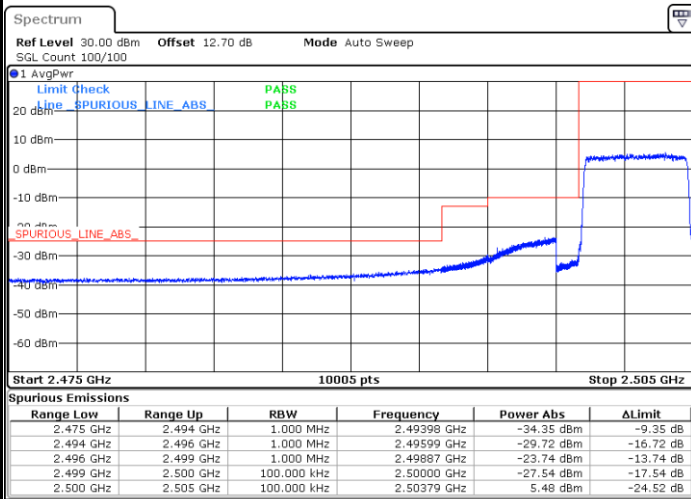

LTE Band 7 / 5MHz / 16QAM

Lowest Band Edge / 1 RB

Highest Band Edge / 1 RB

Date: 15.MAY.2020 09:55:36

Date: 15.MAY.2020 10:03:18

Lowest Band Edge / Full RB

Highest Band Edge / Full RB

Date: 15.MAY.2020 09:57:00

Date: 15.MAY.2020 10:04:41

LTE Band 7 / 5MHz / 64QAM

Lowest Band Edge / 1RB

Date: 15.MAY.2020 10:07:28

Highest Band Edge / 1 RB

Date: 15.MAY.2020 10:11:18

Lowest Band Edge / Full RB

Date: 15.MAY.2020 10:08:09

Highest Band Edge / Full RB

Date: 15.MAY.2020 10:12:00

LTE Band 7 / 10MHz / QPSK

Lowest Band Edge / 1 RB

Date: 15.MAY.2020 10:14:21

Highest Band Edge / 1 RB

Date: 15.MAY.2020 10:22:06

Lowest Band Edge / Full RB

Date: 15.MAY.2020 10:15:44

Highest Band Edge / Full RB

Date: 15.MAY.2020 10:23:30

LTE Band 7 / 10MHz / 16QAM

Lowest Band Edge / 1 RB

Date: 15.MAY.2020 10:15:02

Highest Band Edge / 1 RB

Date: 15.MAY.2020 10:22:48