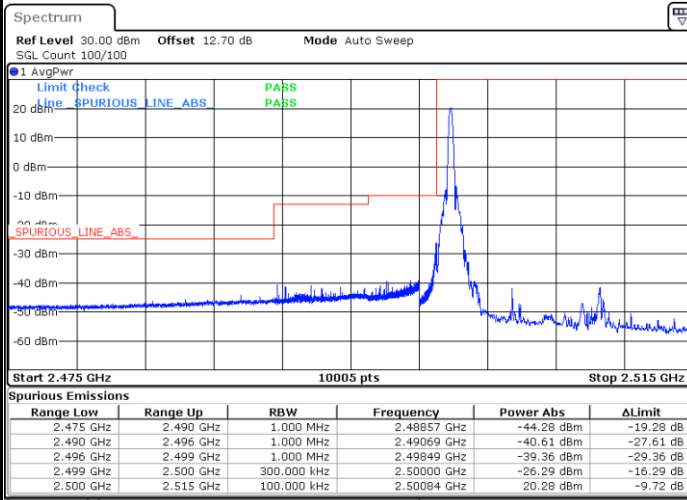

Date: 15.MAY.2020 10:30:50

Lowest Band Edge / Full RB

Date: 15.MAY.2020 10:27:39

Highest Band Edge / Full RB

Date: 15.MAY.2020 10:31:32

LTE Band 7 / 15MHz / QPSK

Lowest Band Edge / 1 RB

Date: 15.MAY.2020 10:33:53

Highest Band Edge / 1 RB

Date: 15.MAY.2020 10:41:39

Lowest Band Edge / Full RB

Date: 15.MAY.2020 10:35:17

Highest Band Edge / Full RB

Date: 15.MAY.2020 10:43:02

LTE Band 7 / 15MHz / 16QAM

Lowest Band Edge / 1 RB

Date: 15.MAY.2020 10:34:35

Highest Band Edge / 1 RB

Date: 15.MAY.2020 10:42:21

Lowest Band Edge / Full RB

Date: 15.MAY.2020 10:35:59

Highest Band Edge / Full RB

Date: 15.MAY.2020 10:43:44

LTE Band 7 / 15MHz / 64QAM

Lowest Band Edge / 1 RB

Date: 15.MAY.2020 10:46:35

Highest Band Edge / 1 RB

Date: 15.MAY.2020 10:50:27

Lowest Band Edge / Full RB

Date: 15.MAY.2020 10:47:17

Highest Band Edge / Full RB

Date: 15.MAY.2020 10:51:08