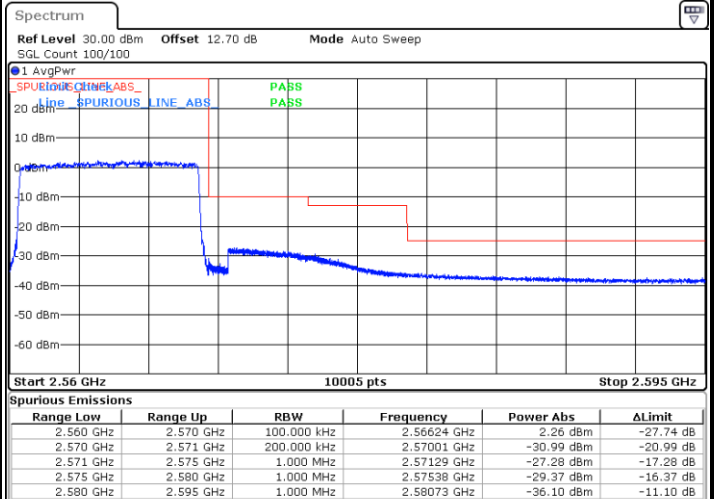

Date: 15.MAY.2020 10:15:44

Highest Band Edge / Full RB

Date: 15.MAY.2020 10:23:30

LTE Band 7 / 10MHz / 16QAM

Lowest Band Edge / 1 RB

Date: 15.MAY.2020 10:15:02

Highest Band Edge / 1 RB

Date: 15.MAY.2020 10:22:48

Lowest Band Edge / Full RB

Date: 15.MAY.2020 10:16:25

Highest Band Edge / Full RB

Date: 15.MAY.2020 10:24:11

LTE Band 7 / 10MHz / 64QAM

Lowest Band Edge / 1 RB

Date: 15.MAY.2020 10:28:58

Highest Band Edge / 1 RB

Date: 15.MAY.2020 10:30:50

Lowest Band Edge / Full RB

Date: 15.MAY.2020 10:27:39

Highest Band Edge / Full RB

Date: 15.MAY.2020 10:31:32

LTE Band 7 / 15MHz / QPSK

Lowest Band Edge / 1 RB

Date: 15.MAY.2020 10:33:53

Highest Band Edge / 1 RB

Date: 15.MAY.2020 10:41:39

Lowest Band Edge / Full RB

Date: 15.MAY.2020 10:35:17

Highest Band Edge / Full RB

Date: 15.MAY.2020 10:43:02

LTE Band 7 / 15MHz / 16QAM

Lowest Band Edge / 1 RB