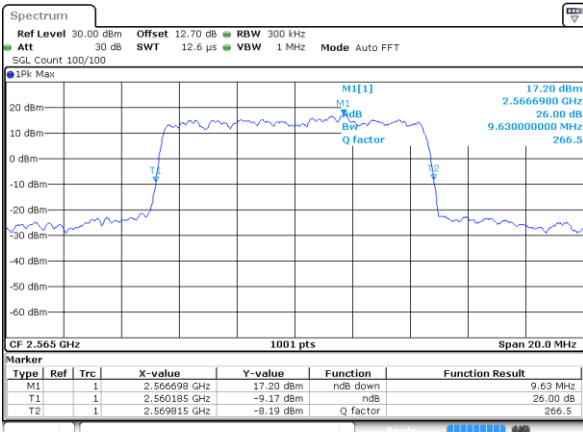

Highest Channel / 10MHz / QPSK

Date: 15 MAY 2020 10:21:10