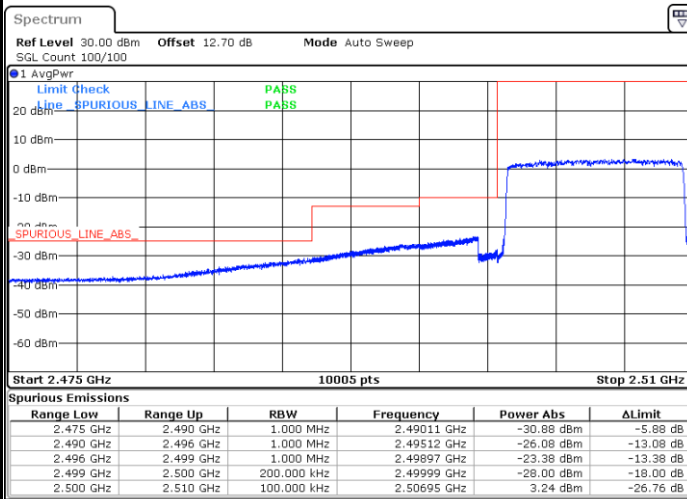

Highest Band Edge / Full RB

Date: 15.MAY.2020 10:12:00

LTE Band 7 / 10MHz / QPSK

Lowest Band Edge / 1 RB

Date: 15.MAY.2020 10:14:21

Highest Band Edge / 1 RB

Date: 15.MAY.2020 10:22:06

Lowest Band Edge / Full RB

Date: 15.MAY.2020 10:15:44

Highest Band Edge / Full RB

Date: 15.MAY.2020 10:23:30

LTE Band 7 / 10MHz / 16QAM

Lowest Band Edge / 1 RB

Date: 15.MAY.2020 10:15:02

Highest Band Edge / 1 RB

Date: 15.MAY.2020 10:22:48

Lowest Band Edge / Full RB

Date: 15.MAY.2020 10:16:25

Highest Band Edge / Full RB

Date: 15.MAY.2020 10:24:11

LTE Band 7 / 10MHz / 64QAM

Lowest Band Edge / 1 RB

Date: 15.MAY.2020 10:28:58

Highest Band Edge / 1 RB

Date: 15.MAY.2020 10:30:50

Lowest Band Edge / Full RB

Date: 15.MAY.2020 10:27:39

Highest Band Edge / Full RB

Date: 15.MAY.2020 10:31:32

LTE Band 7 / 15MHz / QPSK

Lowest Band Edge / 1 RB

Date: 15.MAY.2020 10:33:53