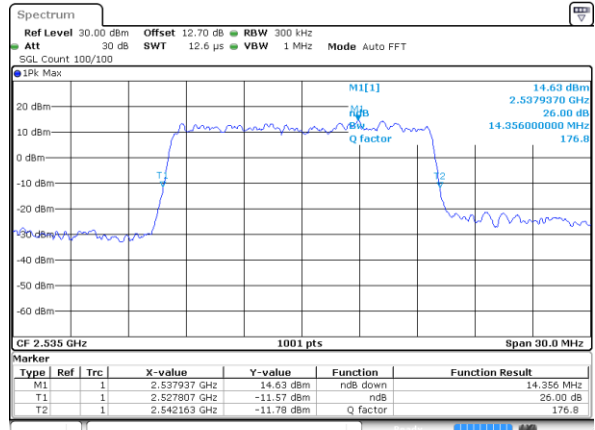

Highest Channel / 10MHz / 16QAM

Date: 15 MAY 2020 10:21:25

LTE Band 7

Lowest Channel / 15MHz / QPSK

Date: 15 MAY 2020 10:33:00

Lowest Channel / 15MHz / 16QAM

Date: 15 MAY 2020 10:33:12

Middle Channel / 15MHz / QPSK

Date: 15 MAY 2020 10:38:16

Middle Channel / 15MHz / 16QAM

Date: 15 MAY 2020 10:38:29

Highest Channel / 15MHz / QPSK

Date: 15 MAY 2020 10:40:46

Highest Channel / 15MHz / 16QAM

Date: 15 MAY 2020 10:40:58

LTE Band 7