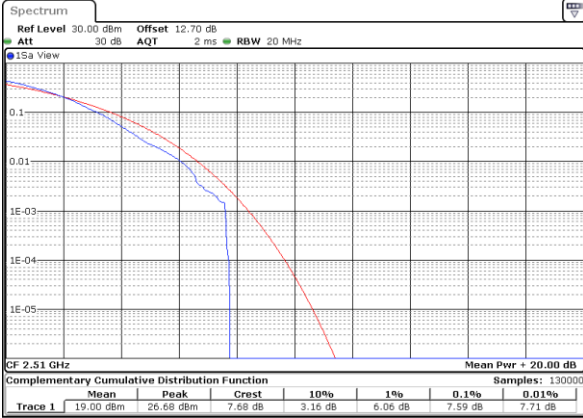

LTE Band 7 / 20MHz / 64QAM

Lowest Channel / 1RB

Date: 15 MAY 2020 11:24:48

Lowest Channel / Full RB

Date: 15 MAY 2020 11:25:00

Middle Channel / 1RB

Date: 15 MAY 2020 11:25:14

Middle Channel / Full RB

Date: 15 MAY 2020 11:25:26

Highest Channel / 1RB

Date: 15 MAY 2020 11:25:41

Highest Channel / Full RB

Date: 15 MAY 2020 11:25:54

26dB Bandwidth

Mode	LTE Band 7 : 26dB BW(MHz)											
BW	1.4MHz		3MHz		5MHz		10MHz		15MHz		20MHz	
Mod.	QPSK	16QAM	QPSK	16QAM	QPSK	16QAM	QPSK	16QAM	QPSK	16QAM	QPSK	16QAM
Lowest CH	-	-	-	-	4.85	4.93	9.65	9.67	14.42	14.21	18.78	19.10
Middle CH	-	-	-	-	4.94	4.87	9.71	9.69	14.45	14.36	18.98	18.98
Highest CH	-	-	-	-	4.99	4.86	9.63	9.59	14.39	14.78	18.78	18.94
Mode	LTE Band 7 : 26dB BW(MHz)											
BW	1.4MHz		3MHz		5MHz		10MHz		15MHz		20MHz	
Mod.	64QAM		64QAM		64QAM		64QAM		64QAM		64QAM	
Lowest CH	-	-	-	-	4.97	-	9.81	-	14.27	-	18.78	-
Middle CH	-	-	-	-	4.83	-	9.83	-	14.27	-	19.10	-
Highest CH	-	-	-	-	4.93	-	9.73	-	14.48	-	18.78	-