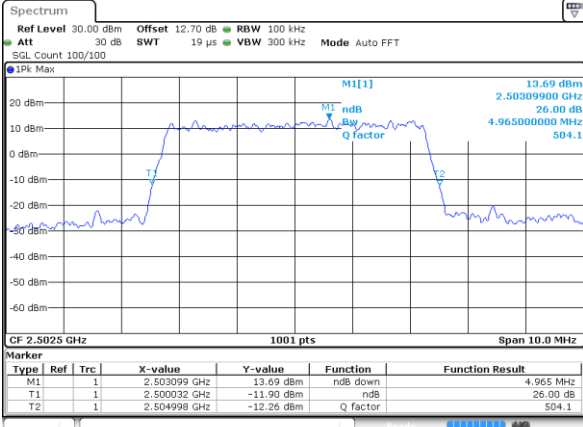

Highest Channel / 20MHz / QPSK

Date: 15 MAY 2020 11:00:22

Highest Channel / 20MHz / 16QAM

Date: 15 MAY 2020 11:00:34

LTE Band 7

Lowest Channel / 5MHz / 64QAM

Date: 15 MAY 2020 10:06:46

Lowest Channel / 10MHz / 64QAM