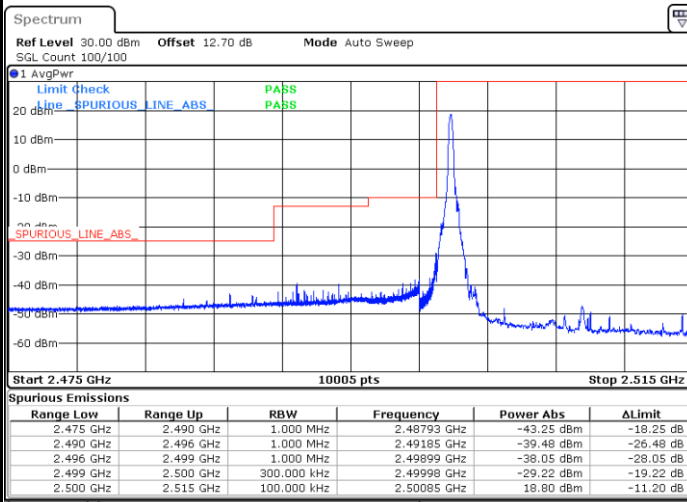

Highest Band Edge / 1 RB

Date: 15.MAY.2020 10:41:39

Lowest Band Edge / Full RB

Date: 15.MAY.2020 10:35:17

Highest Band Edge / Full RB

Date: 15.MAY.2020 10:43:02

LTE Band 7 / 15MHz / 16QAM

Lowest Band Edge / 1 RB

Date: 15.MAY.2020 10:34:35

Highest Band Edge / 1 RB

Date: 15.MAY.2020 10:42:21

Lowest Band Edge / Full RB

Date: 15.MAY.2020 10:35:59

Highest Band Edge / Full RB

Date: 15.MAY.2020 10:43:44

LTE Band 7 / 15MHz / 64QAM

Lowest Band Edge / 1 RB

Date: 15.MAY.2020 10:46:35

Highest Band Edge / 1 RB

Date: 15.MAY.2020 10:50:27

Lowest Band Edge / Full RB

Date: 15.MAY.2020 10:47:17

Highest Band Edge / Full RB

Date: 15.MAY.2020 10:51:08

LTE Band 7 / 20MHz / QPSK

Lowest Band Edge / 1 RB

Highest Band Edge / 1 RB

Date: 15.MAY.2020 10:53:31

Date: 15.MAY.2020 11:01:15

Lowest Band Edge / Full RB

Highest Band Edge / Full RB

Date: 15.MAY.2020 10:54:56