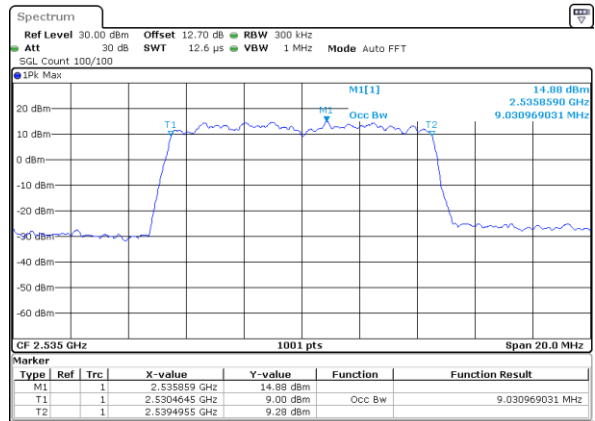

Middle Channel / 10MHz / 64QAM

Date: 15 MAY 2020 10:28:42