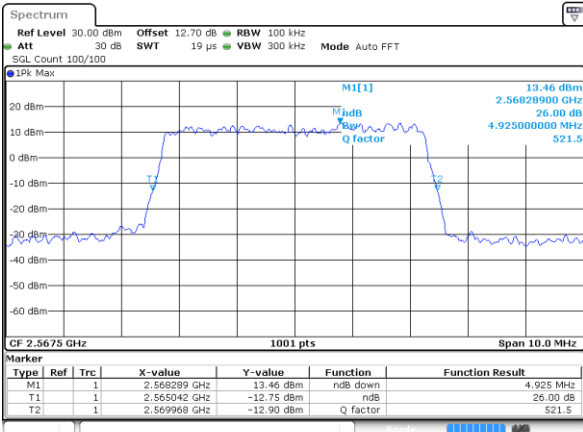

Date: 15 MAY 2020 10:26:17

Middle Channel / 5MHz / 64QAM

Date: 15 MAY 2020 10:09:24

Middle Channel / 10MHz / 64QAM

Date: 15 MAY 2020 10:28:54

Highest Channel / 5MHz / 64QAM

Date: 15 MAY 2020 10:10:37

Highest Channel / 10MHz / 64QAM

Date: 15 MAY 2020 10:30:09

LTE Band 7

Lowest Channel / 15MHz / 64QAM

Date: 15 MAY 2020 10:45:50

Lowest Channel / 20MHz / 64QAM

Date: 15 MAY 2020 11:05:26

Middle Channel / 15MHz / 64QAM

Date: 15 MAY 2020 10:48:32