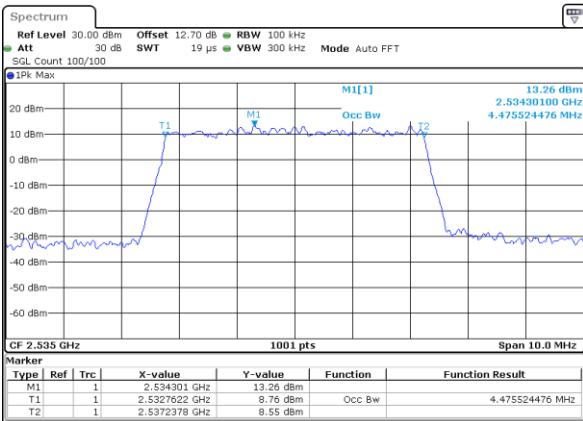

Middle Channel / 5MHz / 64QAM

Date: 15 MAY 2020 10:09:12