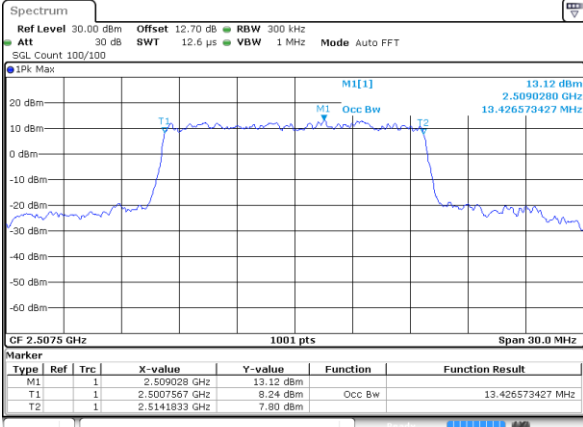

Highest Channel / 20MHz / QPSK

Date: 15 MAY 2020 10:59:58

Highest Channel / 20MHz / 16QAM

Date: 15 MAY 2020 11:00:10

LTE Band 7

Lowest Channel / 5MHz / 64QAM

Date: 15 MAY 2020 10:06:34

Lowest Channel / 10MHz / 64QAM

Date: 15 MAY 2020 10:26:05

Middle Channel / 5MHz / 64QAM

Date: 15 MAY 2020 10:09:12

Middle Channel / 10MHz / 64QAM

Date: 15 MAY 2020 10:28:42

Highest Channel / 5MHz / 64QAM

Date: 15 MAY 2020 10:10:26

Highest Channel / 10MHz / 64QAM

Date: 15 MAY 2020 10:29:56

LTE Band 7

Lowest Channel / 15MHz / 64QAM

Date: 15 MAY 2020 10:45:37

Lowest Channel / 20MHz / 64QAM

Date: 15 MAY 2020 11:05:14

Middle Channel / 15MHz / 64QAM

Date: 15 MAY 2020 10:48:20

Middle Channel / 20MHz / 64QAM

Date: 15 MAY 2020 11:07:52

Highest Channel / 15MHz / 64QAM

Date: 15 MAY 2020 10:49:34

Highest Channel / 20MHz / 64QAM

Date: 15 MAY 2020 11:09:05

Conducted Band Edge

LTE Band 7 / 5MHz / QPSK