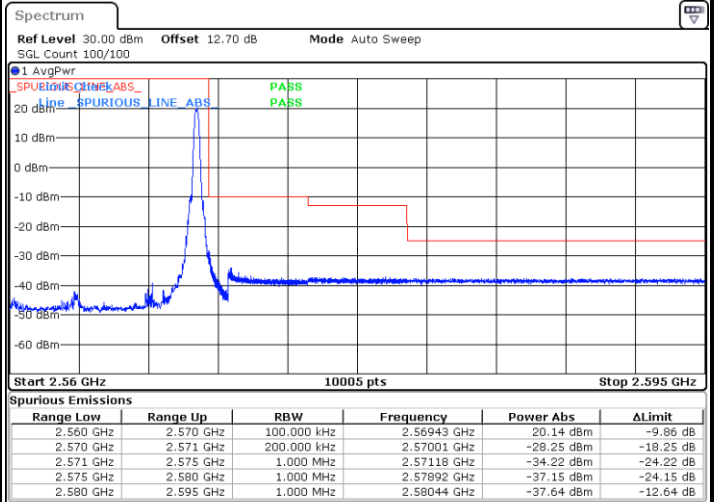

Highest Band Edge / Full RB

Date: 15.MAY.2020 10:12:00

LTE Band 7 / 10MHz / QPSK

Lowest Band Edge / 1 RB

Date: 15.MAY.2020 10:14:21

Highest Band Edge / 1 RB

Date: 15.MAY.2020 10:22:06

Lowest Band Edge / Full RB

Date: 15.MAY.2020 10:15:44

Highest Band Edge / Full RB

Date: 15.MAY.2020 10:23:30

LTE Band 7 / 10MHz / 16QAM

Lowest Band Edge / 1 RB

Date: 15.MAY.2020 10:15:02

Highest Band Edge / 1 RB

Date: 15.MAY.2020 10:22:48

Lowest Band Edge / Full RB

Date: 15.MAY.2020 10:16:25

Highest Band Edge / Full RB

Date: 15.MAY.2020 10:24:11

LTE Band 7 / 10MHz / 64QAM

Lowest Band Edge / 1 RB

Date: 15.MAY.2020 10:28:58

Highest Band Edge / 1 RB

Date: 15.MAY.2020 10:30:50

Lowest Band Edge / Full RB

Date: 15.MAY.2020 10:27:39

Highest Band Edge / Full RB

Date: 15.MAY.2020 10:31:32

LTE Band 7 / 15MHz / QPSK

Lowest Band Edge / 1 RB

Date: 15.MAY.2020 10:33:53