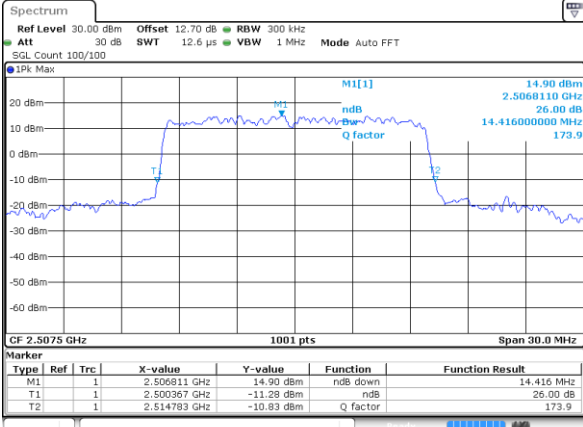

Highest Channel / 10MHz / 16QAM

Date: 15 MAY 2020 10:21:25

LTE Band 7

Lowest Channel / 15MHz / QPSK

Date: 15 MAY 2020 10:33:00

Lowest Channel / 15MHz / 16QAM

Date: 15 MAY 2020 10:33:12

Middle Channel / 15MHz / QPSK

Date: 15 MAY 2020 10:38:16

Middle Channel / 15MHz / 16QAM

Date: 15 MAY 2020 10:38:29

Highest Channel / 15MHz / QPSK

Date: 15 MAY 2020 10:40:46

Highest Channel / 15MHz / 16QAM

Date: 15 MAY 2020 10:40:58

LTE Band 7