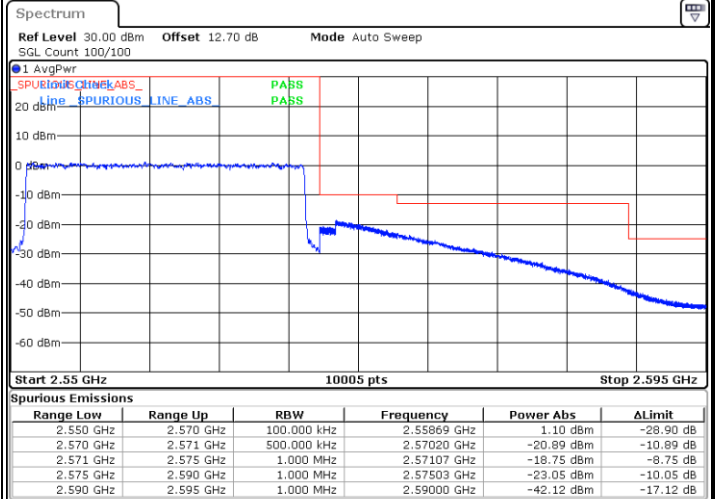

Date: 15.MAY.2020 10:34:35

Highest Band Edge / 1 RB

Date: 15.MAY.2020 10:42:21

Lowest Band Edge / Full RB

Date: 15.MAY.2020 10:35:59

Highest Band Edge / Full RB

Date: 15.MAY.2020 10:43:44

LTE Band 7 / 15MHz / 64QAM

Lowest Band Edge / 1 RB

Date: 15.MAY.2020 10:46:35

Highest Band Edge / 1 RB

Date: 15.MAY.2020 10:50:27

Lowest Band Edge / Full RB

Date: 15.MAY.2020 10:47:17

Highest Band Edge / Full RB

Date: 15.MAY.2020 10:51:08

LTE Band 7 / 20MHz / QPSK

Lowest Band Edge / 1 RB

Highest Band Edge / 1 RB

Date: 15.MAY.2020 10:53:31

Date: 15.MAY.2020 11:01:15

Lowest Band Edge / Full RB

Highest Band Edge / Full RB

Date: 15.MAY.2020 10:54:56