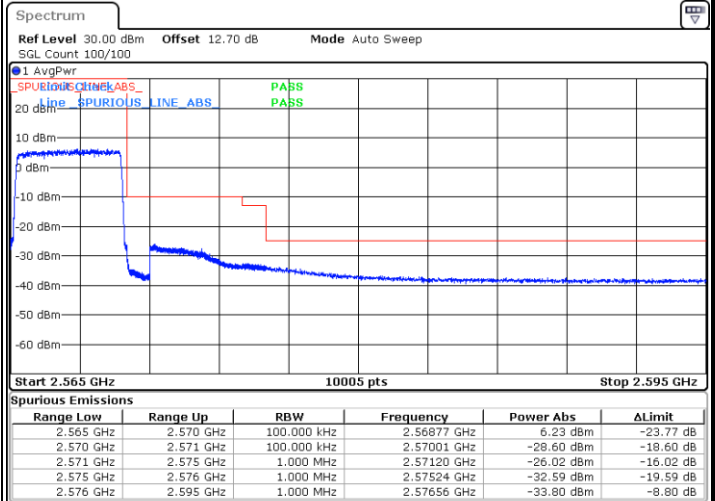

Lowest Band Edge / 1 RB

Highest Band Edge / 1 RB

Date: 15.MAY.2020 09:54:55

Date: 15.MAY.2020 10:02:37

Lowest Band Edge / Full RB

Highest Band Edge / Full RB

Date: 15.MAY.2020 09:56:18

Date: 15.MAY.2020 10:03:59

LTE Band 7 / 5MHz / 16QAM

Lowest Band Edge / 1 RB

Highest Band Edge / 1 RB

Date: 15.MAY.2020 09:55:36

Date: 15.MAY.2020 10:03:18

Lowest Band Edge / Full RB

Highest Band Edge / Full RB

Date: 15.MAY.2020 09:57:00

Date: 15.MAY.2020 10:04:41

LTE Band 7 / 5MHz / 64QAM

Lowest Band Edge / 1RB

Date: 15.MAY.2020 10:07:28

Highest Band Edge / 1 RB

Date: 15.MAY.2020 10:11:18

Lowest Band Edge / Full RB

Date: 15.MAY.2020 10:08:09

Highest Band Edge / Full RB

Date: 15.MAY.2020 10:12:00

LTE Band 7 / 10MHz / QPSK

Lowest Band Edge / 1 RB

Date: 15.MAY.2020 10:14:21

Highest Band Edge / 1 RB

Date: 15.MAY.2020 10:22:06

Lowest Band Edge / Full RB