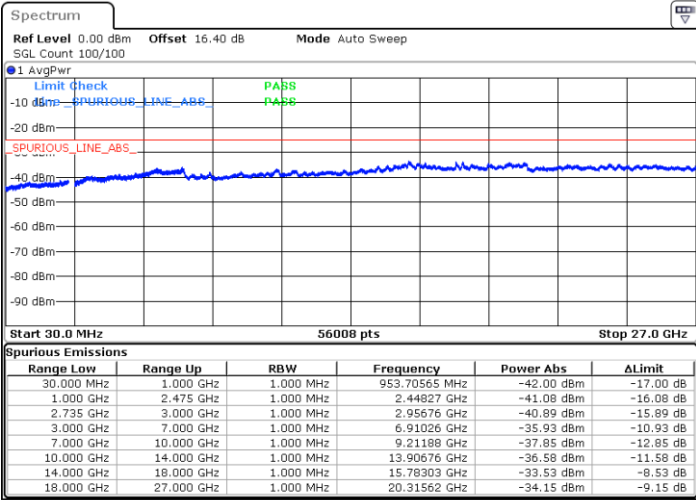

LTE Band 41C / 10MHz+20MHz

64QAM

Highest Channel / 1RB0 and 1RB99

Highest Channel / 1RB49 and 1RB0

Date: 3.JUL.2020 02:58:04

Date: 3.JUL.2020 02:57:03

Highest Channel / FullIRB

N/A

Date: 3.JUL.2020 03:03:12

LTE Band 41C / 15MHz+10MHz

64QAM

Lowest Channel / 1RB0 and 1RB49

Lowest Channel / 1RB74 and 1RB0

Date: 3.JUL.2020 01:31:40

Date: 3.JUL.2020 01:26:33

Lowest Channel / FullIRB

N/A

Date: 3.JUL.2020 01:32:42

LTE Band 41C / 15MHz+10MHz

64QAM

Middle Channel / 1RB0 and 1RB49

Middle Channel / 1RB74 and 1RB0

Date: 3.JUL.2020 01:46:32

Date: 3.JUL.2020 01:51:39

Middle Channel / FullIRB

N/A

Date: 3.JUL.2020 01:45:30

LTE Band 41C / 15MHz+10MHz

64QAM

Highest Channel / 1RB0 and 1RB49

Highest Channel / 1RB74 and 1RB0

Date: 3.JUL.2020 02:06:37