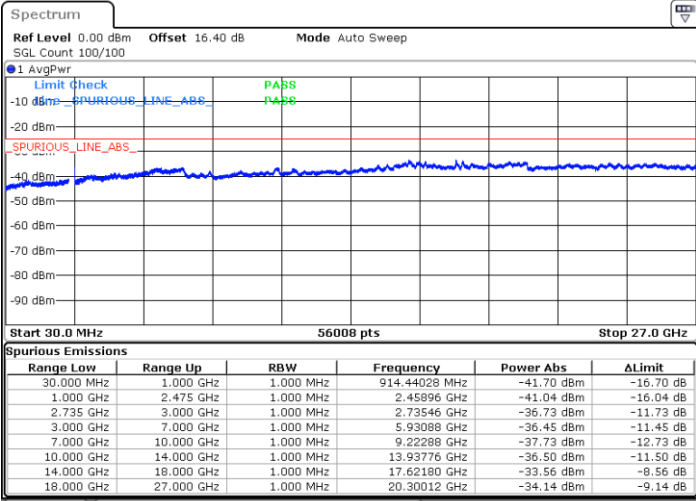

Date: 3.JUL.2020 03:44:34

Lowest Channel / FullRB

N/A

Date: 3.JUL.2020 03:50:43

LTE Band 41C / 10MHz+15MHz

64QAM

MiddleChannel / 1RB0 and 1RB74

Middle Channel / 1RB49 and 1RB0

Date: 3.JUL.2020 03:15:03

Date: 3.JUL.2020 03:20:11

Middle Channel / FullIRB

N/A

Date: 3.JUL.2020 03:14:02

LTE Band 41C / 10MHz+15MHz

64QAM

Highest Channel / 1RB0 and 1RB74

Highest Channel / 1RB49 and 1RB0

Date: 3.JUL.2020 03:36:44

Date: 3.JUL.2020 03:35:43

Highest Channel / FullIRB

N/A

Date: 3.JUL.2020 03:41:52

LTE Band 41C / 10MHz+20MHz

64QAM

Lowest Channel / 1RB0 and 1RB99

Lowest Channel / 1RB49 and 1RB0

Date: 3.JUL.2020 02:24:06

Date: 3.JUL.2020 02:18:59

Lowest Channel / FullIRB

N/A

Date: 3.JUL.2020 02:25:08

LTE Band 41C / 10MHz+20MHz