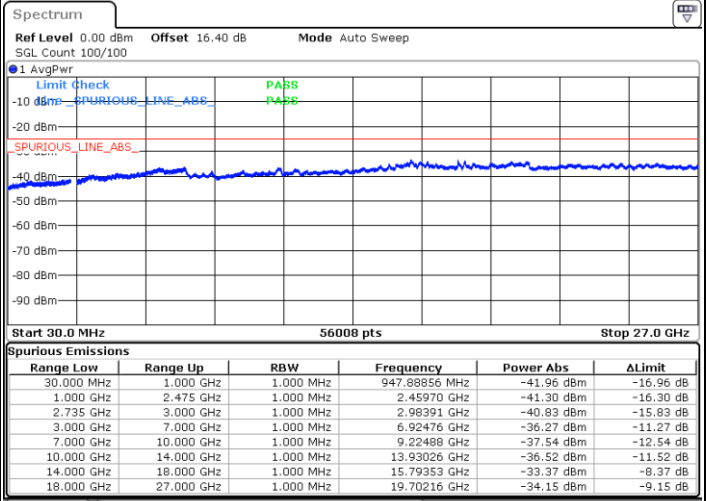

Date: 3.JUL.2020 04:06:39

LTE Band 41C / 5MHz+20MHz

64QAM

Middle Channel / 1RB0 and 1RB9

Middle Channel / 1RB24 and 1RB0

Date: 3.JUL.2020 04:18:28

Date: 3.JUL.2020 04:24:40

Middle Channel / FullIRB

N/A

Date: 3.JUL.2020 04:17:27

LTE Band 41C / 5MHz+20MHz

64QAM

Highest Channel / 1RB0 and 1RB99

Highest Channel / 1RB24 and 1RB0

Date: 3.JUL.2020 04:39:23

Date: 3.JUL.2020 04:38:22

Highest Channel / FullIRB

N/A

Date: 3.JUL.2020 04:48:01

LTE Band 41C / 10MHz+15MHz

64QAM

Lowest Channel / 1RB0 and 1RB74

Lowest Channel / 1RB49 and 1RB0

Date: 3.JUL.2020 03:49:41

Date: 3.JUL.2020 03:44:34

Lowest Channel / FullRB

N/A

Date: 3.JUL.2020 03:50:43

LTE Band 41C / 10MHz+15MHz

64QAM

MiddleChannel / 1RB0 and 1RB74

Middle Channel / 1RB49 and 1RB0