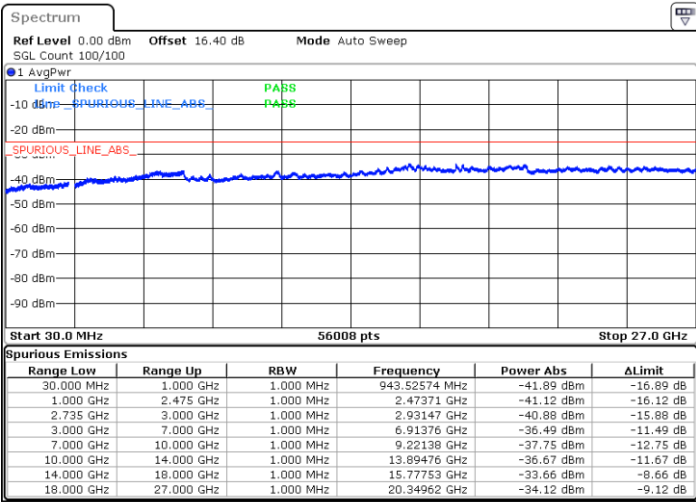

Highest Channel / FullIRB

N/A

Date: 2.JUL.2020 21:32:08