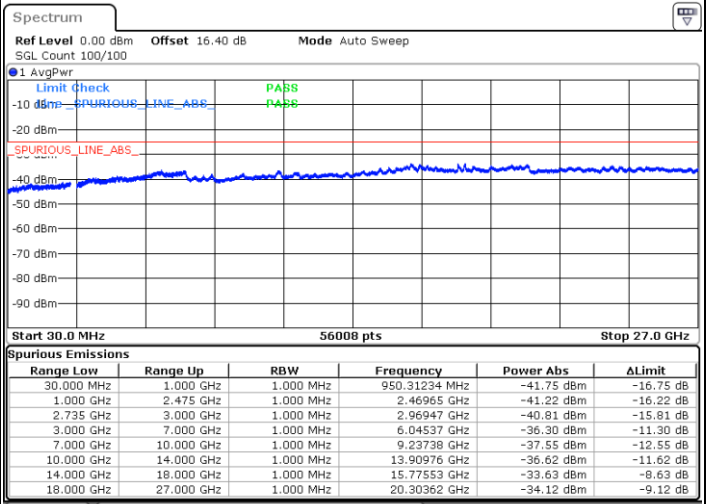

Date: 2.JUL.2020 20:54:33

LTE Band 41C / 20MHz+15MHz

64QAM

Middle Channel / 1RB0 and 1RB74

Middle Channel / 1RB99 and 1RB0

Date: 2.JUL.2020 21:05:27

Date: 2.JUL.2020 21:10:34

Middle Channel / FullIRB

N/A

Date: 2.JUL.2020 21:04:26

LTE Band 41C / 20MHz+15MHz

64QAM

Highest Channel / 1RB0 and 1RB74

Highest Channel / 1RB99 and 1RB0

Date: 2.JUL.2020 21:27:00

Date: 2.JUL.2020 21:25:59