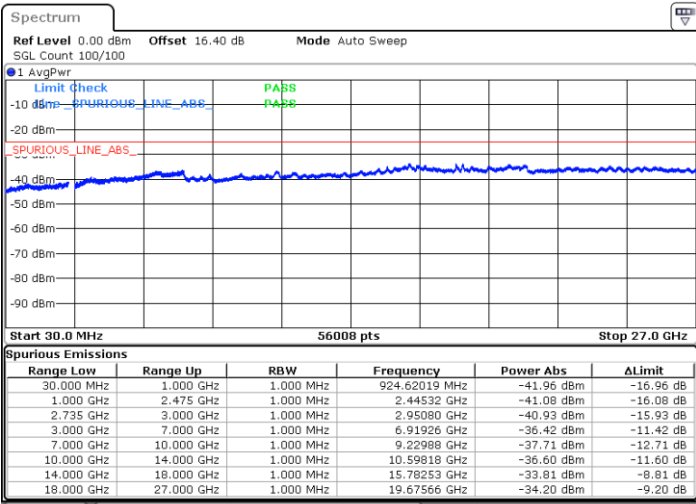

Date: 2.JUL.2020 20:54:33

LTE Band 41C / 20MHz+15MHz

64QAM

Middle Channel / 1RB0 and 1RB74

Middle Channel / 1RB99 and 1RB0

Date: 2.JUL.2020 21:05:27

Date: 2.JUL.2020 21:10:34

Middle Channel / FullIRB

N/A

Date: 2.JUL.2020 21:04:26

LTE Band 41C / 20MHz+15MHz

64QAM

Highest Channel / 1RB0 and 1RB74

Highest Channel / 1RB99 and 1RB0

Date: 2.JUL.2020 21:27:00

Date: 2.JUL.2020 21:25:59