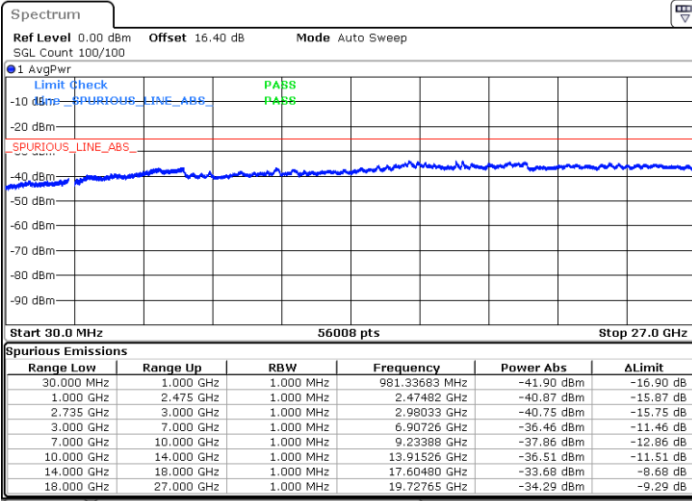

Date: 2.JUL.2020 21:56:27

LTE Band 41C / 15MHz+20MHz

64QAM

Highest Channel / 1RB0 and 1RB99

Highest Channel / 1RB74 and 1RB0

Date: 2.JUL.2020 22:17:36

Date: 2.JUL.2020 22:16:35

Highest Channel / FullIRB

N/A

Date: 2.JUL.2020 22:22:43

LTE Band 41C / 20MHz+5MHz

64QAM

Lowest Channel / 1RB0 and 1RB24

Lowest Channel / 1RB99 and 1RB0

Date: 2.JUL.2020 23:16:27

Date: 2.JUL.2020 23:11:20

Lowest Channel / FullIRB

N/A

Date: 2.JUL.2020 23:17:29

LTE Band 41C / 20MHz+5MHz

64QAM

Middle Channel / 1RB0 and 1RB24

Middle Channel / 1RB99 and 1RB0

Date: 2.JUL.2020 22:55:20

Date: 2.JUL.2020 23:01:37

Middle Channel / FullIRB

N/A

Date: 2.JUL.2020 22:54:18

LTE Band 41C / 20MHz+5MHz

64QAM

Highest Channel / 1RB0 and 1RB24

Highest Channel / 1RB99 and 1RB0