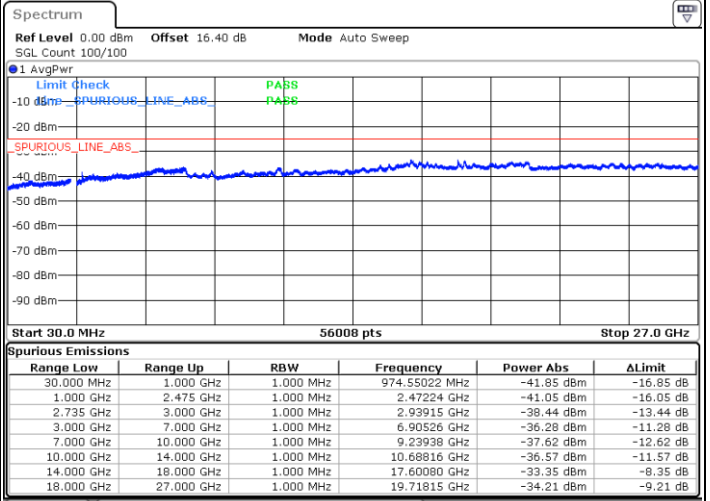

Lowest Channel / 1RB0 and 1RB99

Lowest Channel / 1RB49 and 1RB0

Date: 3.JUL.2020 02:24:06

Date: 3.JUL.2020 02:18:59

Lowest Channel / FullIRB

N/A

Date: 3.JUL.2020 02:25:08

LTE Band 41C / 10MHz+20MHz

64QAM

Middle Channel / 1RB0 and 1RB99

Middle Channel / 1RB49 and 1RB0

Date: 3.JUL.2020 02:34:46

Date: 3.JUL.2020 02:41:27

Middle Channel / FullIRB

N/A

Date: 3.JUL.2020 02:33:44

LTE Band 41C / 10MHz+20MHz

64QAM

Highest Channel / 1RB0 and 1RB99

Highest Channel / 1RB49 and 1RB0

Date: 3.JUL.2020 02:58:04

Date: 3.JUL.2020 02:57:03

Highest Channel / FullIRB

N/A

Date: 3.JUL.2020 03:03:12

LTE Band 41C / 15MHz+10MHz

64QAM

Lowest Channel / 1RB0 and 1RB49

Lowest Channel / 1RB74 and 1RB0

Date: 3.JUL.2020 01:31:40

Date: 3.JUL.2020 01:26:33

Lowest Channel / FullIRB