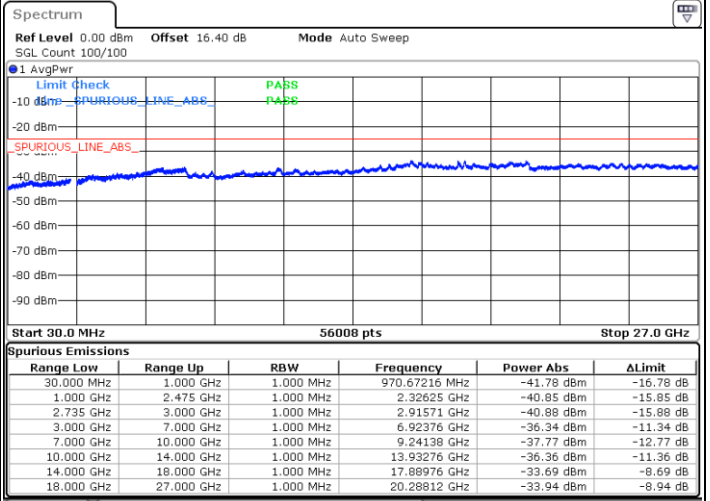

Date: 3.JUL.2020 02:41:27