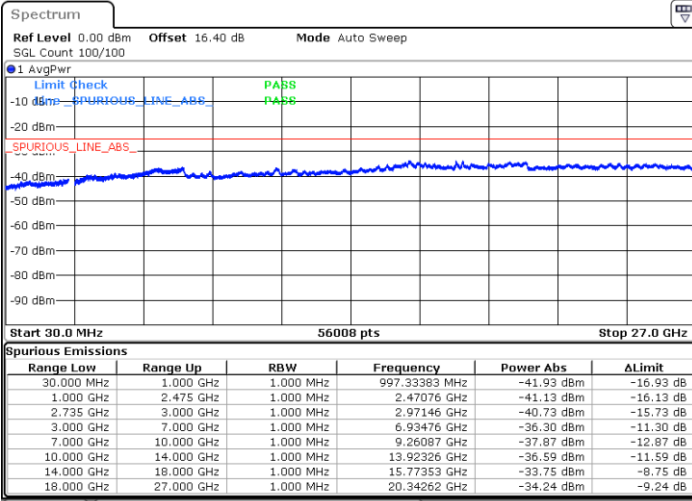

N/A

Date: 2.JUL.2020 22:22:43

LTE Band 41C / 20MHz+5MHz

64QAM

Lowest Channel / 1RB0 and 1RB24

Lowest Channel / 1RB99 and 1RB0

Date: 2.JUL.2020 23:16:27

Date: 2.JUL.2020 23:11:20

Lowest Channel / FullIRB

N/A

Date: 2.JUL.2020 23:17:29

LTE Band 41C / 20MHz+5MHz

64QAM

Middle Channel / 1RB0 and 1RB24

Middle Channel / 1RB99 and 1RB0

Date: 2.JUL.2020 22:55:20

Date: 2.JUL.2020 23:01:37

Middle Channel / FullIRB

N/A

Date: 2.JUL.2020 22:54:18

LTE Band 41C / 20MHz+5MHz

64QAM

Highest Channel / 1RB0 and 1RB24

Highest Channel / 1RB99 and 1RB0

Date: 2.JUL.2020 22:43:47

Date: 2.JUL.2020 22:42:45

Highest Channel / FullIRB

N/A

Date: 2.JUL.2020 22:48:54

LTE Band 41C / 20MHz+10MHz

64QAM

Lowest Channel / 1RB0 and 1RB49