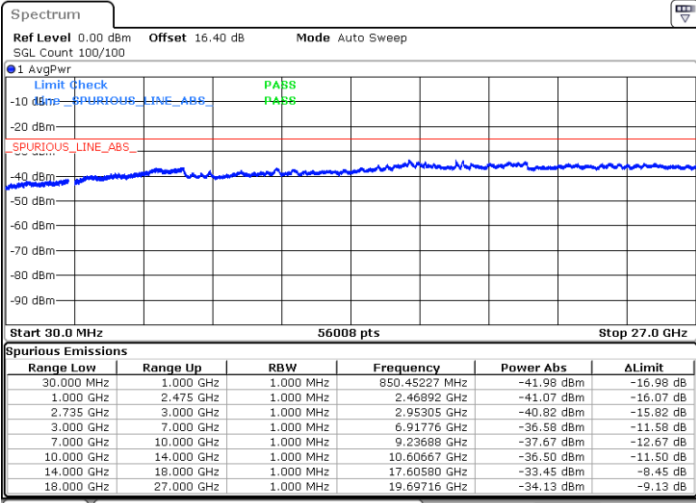

Highest Channel / FullIRB

N/A

Date: 3.JUL.2020 04:48:01

LTE Band 41C / 10MHz+15MHz

64QAM

Lowest Channel / 1RB0 and 1RB74

Lowest Channel / 1RB49 and 1RB0

Date: 3.JUL.2020 03:49:41

Date: 3.JUL.2020 03:44:34

Lowest Channel / FullRB

N/A

Date: 3.JUL.2020 03:50:43

LTE Band 41C / 10MHz+15MHz

64QAM

MiddleChannel / 1RB0 and 1RB74

Middle Channel / 1RB49 and 1RB0

Date: 3.JUL.2020 03:15:03

Date: 3.JUL.2020 03:20:11

Middle Channel / FullIRB

N/A

Date: 3.JUL.2020 03:14:02

LTE Band 41C / 10MHz+15MHz

64QAM

Highest Channel / 1RB0 and 1RB74

Highest Channel / 1RB49 and 1RB0

Date: 3.JUL.2020 03:36:44

Date: 3.JUL.2020 03:35:43

Highest Channel / FullIRB

N/A

Date: 3.JUL.2020 03:41:52

LTE Band 41C / 10MHz+20MHz

64QAM