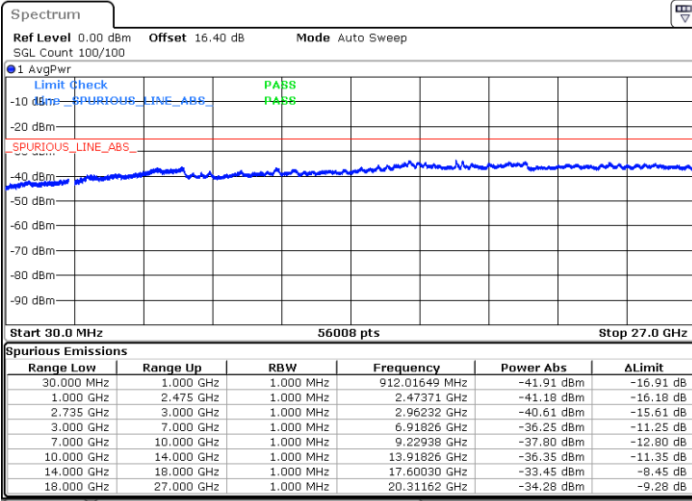

Date: 3.JUL.2020 03:03:12

LTE Band 41C / 15MHz+10MHz

64QAM

Lowest Channel / 1RB0 and 1RB49

Lowest Channel / 1RB74 and 1RB0

Date: 3.JUL.2020 01:31:40

Date: 3.JUL.2020 01:26:33

Lowest Channel / FullIRB

N/A

Date: 3.JUL.2020 01:32:42

LTE Band 41C / 15MHz+10MHz

64QAM

Middle Channel / 1RB0 and 1RB49

Middle Channel / 1RB74 and 1RB0

Date: 3.JUL.2020 01:46:32

Date: 3.JUL.2020 01:51:39

Middle Channel / FullIRB

N/A

Date: 3.JUL.2020 01:45:30

LTE Band 41C / 15MHz+10MHz

64QAM

Highest Channel / 1RB0 and 1RB49

Highest Channel / 1RB74 and 1RB0

Date: 3.JUL.2020 02:06:37

Date: 3.JUL.2020 02:05:36

Highest Channel / FullIRB

N/A

Date: 3.JUL.2020 02:11:45

LTE Band 41C / 15MHz+15MHz

64QAM

Lowest Channel / 1RB0 and 1RB74

Lowest Channel / 1RB74 and 1RB0