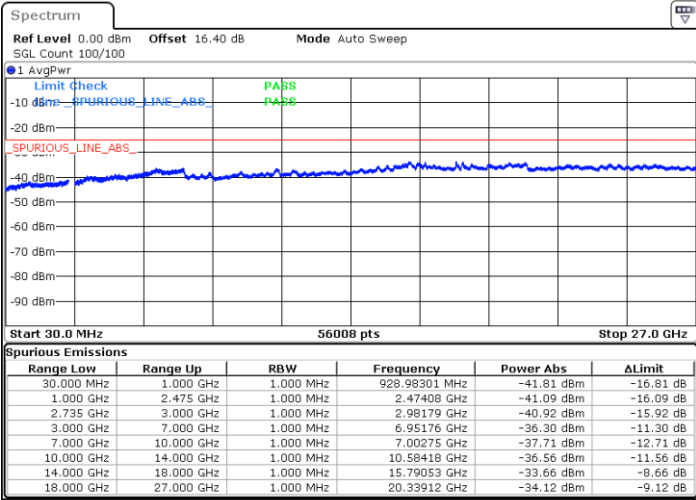

LTE Band 41C / 5MHz+20MHz

64QAM

Lowest Channel / 1RB0 and 1RB99

Lowest Channel / 1RB24 and 1RB0

Date: 3.JUL.2020 04:05:37

Date: 3.JUL.2020 04:00:29

Lowest Channel / FullIRB

N/A

Date: 3.JUL.2020 04:06:39

LTE Band 41C / 5MHz+20MHz

64QAM

Middle Channel / 1RB0 and 1RB9

Middle Channel / 1RB24 and 1RB0

Date: 3.JUL.2020 04:18:28

Date: 3.JUL.2020 04:24:40

Middle Channel / FullIRB

N/A

Date: 3.JUL.2020 04:17:27

LTE Band 41C / 5MHz+20MHz

64QAM

Highest Channel / 1RB0 and 1RB99

Highest Channel / 1RB24 and 1RB0

Date: 3.JUL.2020 04:39:23

Date: 3.JUL.2020 04:38:22