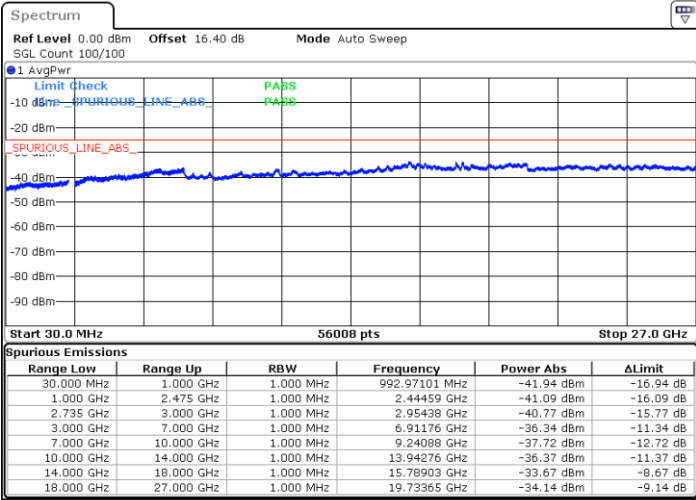

Lowest Channel / 1RB0 and 1RB99

Lowest Channel / 1RB49 and 1RB0

Date: 3.JUL.2020 02:24:06

Date: 3.JUL.2020 02:18:59

Lowest Channel / FullIRB

N/A

Date: 3.JUL.2020 02:25:08

LTE Band 41C / 10MHz+20MHz

64QAM

Middle Channel / 1RB0 and 1RB99

Middle Channel / 1RB49 and 1RB0

Date: 3.JUL.2020 02:34:46

Date: 3.JUL.2020 02:41:27

Middle Channel / FullIRB

N/A

Date: 3.JUL.2020 02:33:44

LTE Band 41C / 10MHz+20MHz

64QAM

Highest Channel / 1RB0 and 1RB99

Highest Channel / 1RB49 and 1RB0

Date: 3.JUL.2020 02:58:04

Date: 3.JUL.2020 02:57:03

Highest Channel / FullIRB

N/A