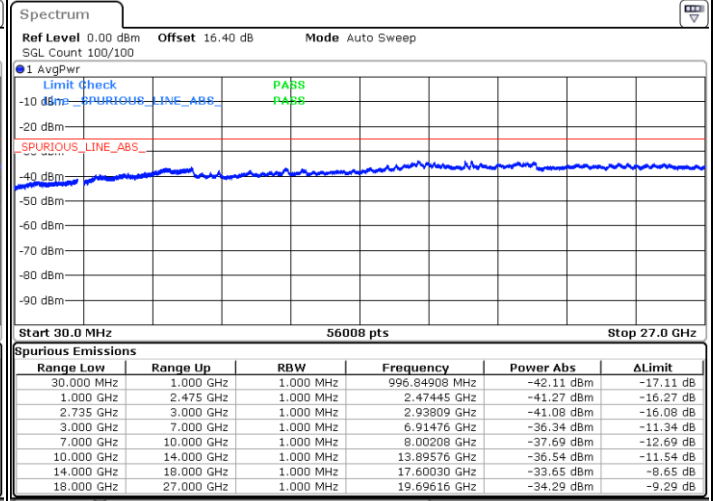

N/A

Date: 2.JUL.2020 22:22:43

LTE Band 41C / 20MHz+5MHz

64QAM

Lowest Channel / 1RB0 and 1RB24

Lowest Channel / 1RB99 and 1RB0

Date: 2.JUL.2020 23:16:27

Date: 2.JUL.2020 23:11:20

Lowest Channel / FullIRB

N/A

Date: 2.JUL.2020 23:17:29

LTE Band 41C / 20MHz+5MHz

64QAM

Middle Channel / 1RB0 and 1RB24

Middle Channel / 1RB99 and 1RB0

Date: 2.JUL.2020 22:55:20

Date: 2.JUL.2020 23:01:37

Middle Channel / FullIRB

N/A

Date: 2.JUL.2020 22:54:18

LTE Band 41C / 20MHz+5MHz

64QAM

Highest Channel / 1RB0 and 1RB24

Highest Channel / 1RB99 and 1RB0

Date: 2.JUL.2020 22:43:47

Date: 2.JUL.2020 22:42:45

Highest Channel / FullIRB

N/A

Date: 2.JUL.2020 22:48:54

LTE Band 41C / 20MHz+10MHz

64QAM

Lowest Channel / 1RB0 and 1RB49