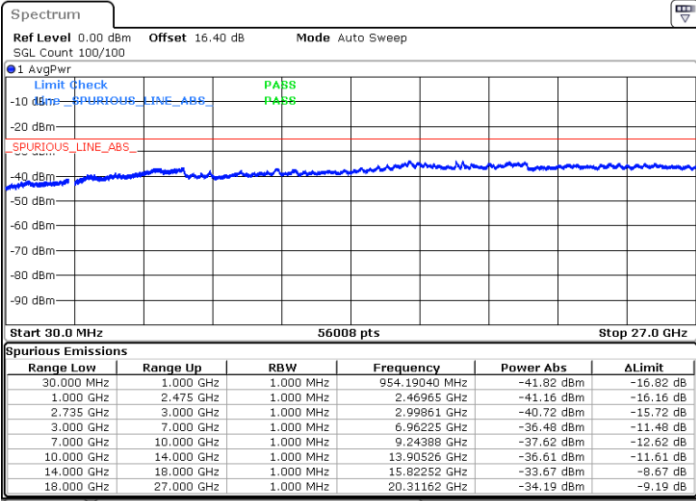

Middle Channel / FullIRB

N/A

Date: 3.JUL.2020 01:45:30

LTE Band 41C / 15MHz+10MHz

64QAM

Highest Channel / 1RB0 and 1RB49

Highest Channel / 1RB74 and 1RB0

Date: 3.JUL.2020 02:06:37

Date: 3.JUL.2020 02:05:36

Highest Channel / FullIRB

N/A

Date: 3.JUL.2020 02:11:45

LTE Band 41C / 15MHz+15MHz

64QAM

Lowest Channel / 1RB0 and 1RB74

Lowest Channel / 1RB74 and 1RB0

Date: 3.JUL.2020 00:37:05

Date: 3.JUL.2020 00:31:58

Lowest Channel / FullRB

N/A

Date: 3.JUL.2020 00:38:07

LTE Band 41C / 15MHz+15MHz

64QAM

Middle Channel / 1RB0 and 1RB74