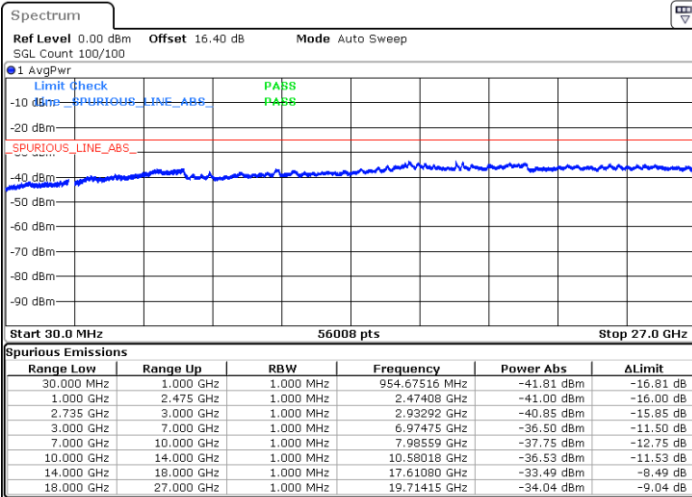

Highest Channel / 1RB0 and 1RB74

Highest Channel / 1RB74 and 1RB0

Date: 3.JUL.2020 01:14:42

Date: 3.JUL.2020 01:08:59

Highest Channel / FullIRB

N/A

Date: 3.JUL.2020 01:19:50

LTE Band 41C / 15MHz+20MHz

64QAM

Lowest Channel / 1RB0 and 1RB99

Lowest Channel / 1RB74 and 1RB0

Date: 2.JUL.2020 21:45:14

Date: 2.JUL.2020 21:38:01

Lowest Channel / FullIRB

N/A

Date: 2.JUL.2020 21:46:15

LTE Band 41C / 15MHz+20MHz

64QAM

Middle Channel / 1RB0 and 1RB9

Middle Channel / 1RB74 and 1RB0

Date: 2.JUL.2020 21:57:28

Date: 2.JUL.2020 22:02:36

Middle Channel / FullIRB

N/A

Date: 2.JUL.2020 21:56:27

LTE Band 41C / 15MHz+20MHz

64QAM

Highest Channel / 1RB0 and 1RB99

Highest Channel / 1RB74 and 1RB0

Date: 2.JUL.2020 22:17:36

Date: 2.JUL.2020 22:16:35

Highest Channel / FullIRB