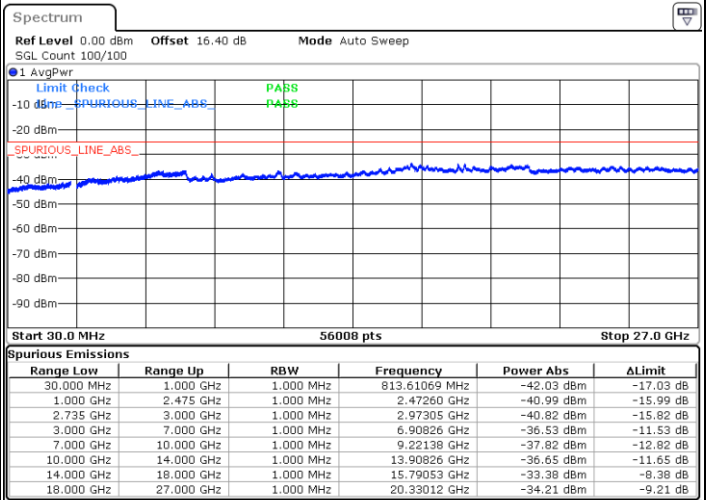

Highest Channel / 1RB0 and 1RB74

Highest Channel / 1RB74 and 1RB0

Date: 3.JUL.2020 01:14:42

Date: 3.JUL.2020 01:08:59

Highest Channel / FullIRB

N/A

Date: 3.JUL.2020 01:19:50

LTE Band 41C / 15MHz+20MHz

64QAM

Lowest Channel / 1RB0 and 1RB99

Lowest Channel / 1RB74 and 1RB0

Date: 2.JUL.2020 21:45:14

Date: 2.JUL.2020 21:38:01

Lowest Channel / FullIRB

N/A

Date: 2.JUL.2020 21:46:15

LTE Band 41C / 15MHz+20MHz

64QAM

Middle Channel / 1RB0 and 1RB9

Middle Channel / 1RB74 and 1RB0

Date: 2.JUL.2020 21:57:28

Date: 2.JUL.2020 22:02:36

Middle Channel / FullIRB

N/A

Date: 2.JUL.2020 21:56:27

LTE Band 41C / 15MHz+20MHz

64QAM

Highest Channel / 1RB0 and 1RB99

Highest Channel / 1RB74 and 1RB0

Date: 2.JUL.2020 22:17:36

Date: 2.JUL.2020 22:16:35

Highest Channel / FullIRB