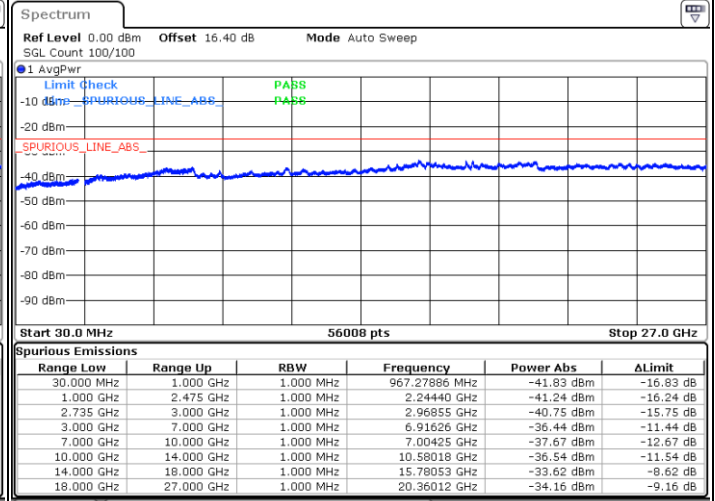

Date: 3.JUL.2020 03:15:03

Date: 3.JUL.2020 03:20:11

Middle Channel / FullIRB

N/A

Date: 3.JUL.2020 03:14:02

LTE Band 41C / 10MHz+15MHz

64QAM

Highest Channel / 1RB0 and 1RB74

Highest Channel / 1RB49 and 1RB0

Date: 3.JUL.2020 03:36:44

Date: 3.JUL.2020 03:35:43

Highest Channel / FullIRB

N/A

Date: 3.JUL.2020 03:41:52

LTE Band 41C / 10MHz+20MHz

64QAM

Lowest Channel / 1RB0 and 1RB99

Lowest Channel / 1RB49 and 1RB0

Date: 3.JUL.2020 02:24:06

Date: 3.JUL.2020 02:18:59

Lowest Channel / FullIRB

N/A

Date: 3.JUL.2020 02:25:08

LTE Band 41C / 10MHz+20MHz