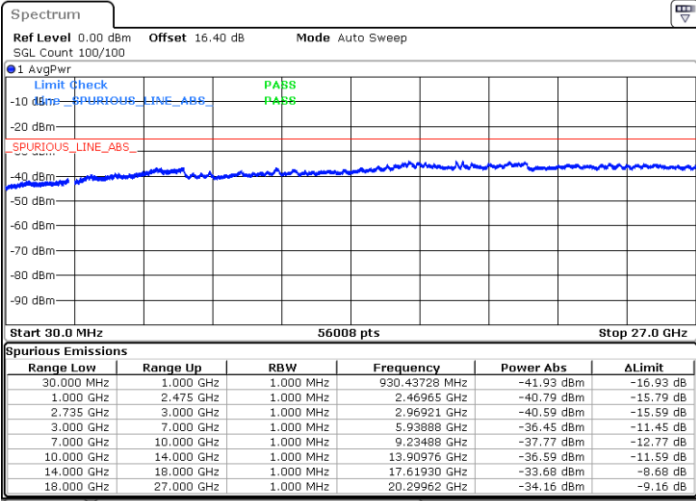

Date: 2.JUL.2020 23:01:37

Middle Channel / FullIRB

N/A

Date: 2.JUL.2020 22:54:18

LTE Band 41C / 20MHz+5MHz

64QAM

Highest Channel / 1RB0 and 1RB24

Highest Channel / 1RB99 and 1RB0

Date: 2.JUL.2020 22:43:47

Date: 2.JUL.2020 22:42:45

Highest Channel / FullIRB

N/A

Date: 2.JUL.2020 22:48:54

LTE Band 41C / 20MHz+10MHz

64QAM

Lowest Channel / 1RB0 and 1RB49

Lowest Channel / 1RB99 and 1RB0

Date: 2.JUL.2020 23:38:55

Date: 2.JUL.2020 23:33:47

Lowest Channel / FullRB

N/A

Date: 2.JUL.2020 23:39:56

LTE Band 41C / 20MHz+10MHz

64QAM

Middle Channel / 1RB0 and 1RB49

Middle Channel / 1RB99 and 1RB0

Date: 2.JUL.2020 23:50:08

Date: 2.JUL.2020 23:55:16

Middle Channel / FullIRB

N/A

Date: 2.JUL.2020 23:49:06

LTE Band 41C / 20MHz+10MHz