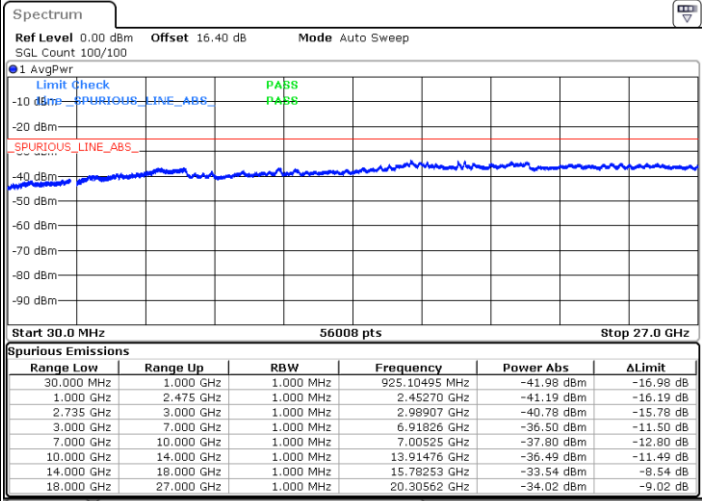

Lowest Channel / FullIRB

N/A

Date: 2.JUL.2020 23:17:29

LTE Band 41C / 20MHz+5MHz

64QAM

Middle Channel / 1RB0 and 1RB24

Middle Channel / 1RB99 and 1RB0

Date: 2.JUL.2020 22:55:20

Date: 2.JUL.2020 23:01:37

Middle Channel / FullIRB

N/A

Date: 2.JUL.2020 22:54:18

LTE Band 41C / 20MHz+5MHz

64QAM

Highest Channel / 1RB0 and 1RB24

Highest Channel / 1RB99 and 1RB0

Date: 2.JUL.2020 22:43:47

Date: 2.JUL.2020 22:42:45

Highest Channel / FullIRB

N/A

Date: 2.JUL.2020 22:48:54

LTE Band 41C / 20MHz+10MHz

64QAM

Lowest Channel / 1RB0 and 1RB49

Lowest Channel / 1RB99 and 1RB0

Date: 2.JUL.2020 23:38:55

Date: 2.JUL.2020 23:33:47

Lowest Channel / FullRB

N/A

Date: 2.JUL.2020 23:39:56

LTE Band 41C / 20MHz+10MHz

64QAM