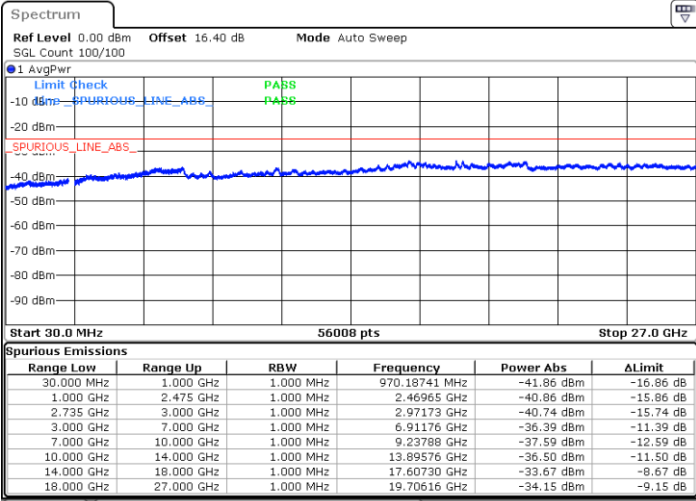

Date: 3.JUL.2020 03:15:03

Date: 3.JUL.2020 03:20:11

Middle Channel / FullIRB

N/A

Date: 3.JUL.2020 03:14:02

LTE Band 41C / 10MHz+15MHz

64QAM

Highest Channel / 1RB0 and 1RB74

Highest Channel / 1RB49 and 1RB0

Date: 3.JUL.2020 03:36:44

Date: 3.JUL.2020 03:35:43

Highest Channel / FullIRB

N/A

Date: 3.JUL.2020 03:41:52

LTE Band 41C / 10MHz+20MHz

64QAM

Lowest Channel / 1RB0 and 1RB99

Lowest Channel / 1RB49 and 1RB0

Date: 3.JUL.2020 02:24:06

Date: 3.JUL.2020 02:18:59

Lowest Channel / FullIRB

N/A

Date: 3.JUL.2020 02:25:08

LTE Band 41C / 10MHz+20MHz