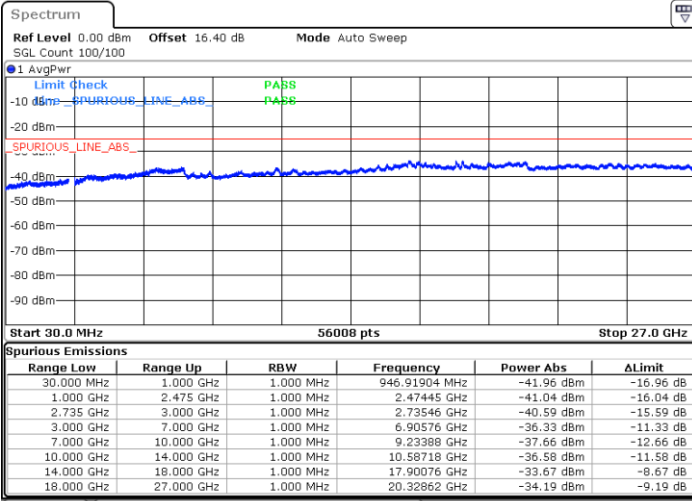

Middle Channel / FullIRB

N/A

Date: 3.JUL.2020 01:45:30

LTE Band 41C / 15MHz+10MHz

64QAM

Highest Channel / 1RB0 and 1RB49

Highest Channel / 1RB74 and 1RB0

Date: 3.JUL.2020 02:06:37

Date: 3.JUL.2020 02:05:36

Highest Channel / FullIRB

N/A

Date: 3.JUL.2020 02:11:45

LTE Band 41C / 15MHz+15MHz

64QAM

Lowest Channel / 1RB0 and 1RB74

Lowest Channel / 1RB74 and 1RB0