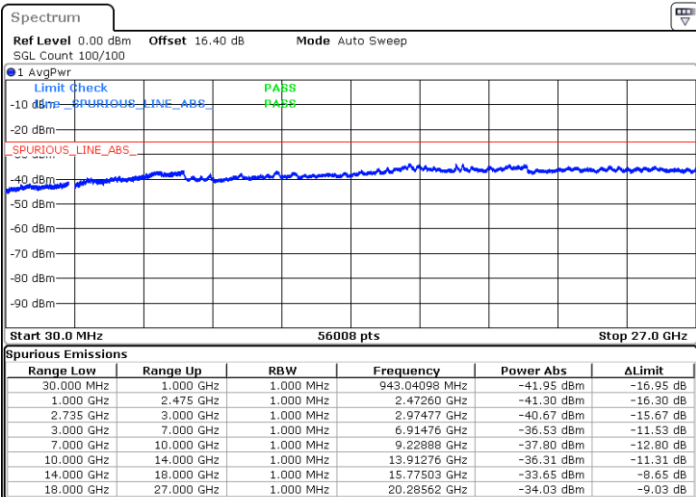

64QAM

Lowest Channel / 1RB0 and 1RB99

Lowest Channel / 1RB74 and 1RB0

Date: 2.JUL.2020 21:45:14

Date: 2.JUL.2020 21:38:01

Lowest Channel / FullIRB

N/A

Date: 2.JUL.2020 21:46:15

LTE Band 41C / 15MHz+20MHz

64QAM

Middle Channel / 1RB0 and 1RB9

Middle Channel / 1RB74 and 1RB0

Date: 2.JUL.2020 21:57:28

Date: 2.JUL.2020 22:02:36

Middle Channel / FullIRB

N/A

Date: 2.JUL.2020 21:56:27

LTE Band 41C / 15MHz+20MHz

64QAM

Highest Channel / 1RB0 and 1RB99

Highest Channel / 1RB74 and 1RB0

Date: 2.JUL.2020 22:17:36

Date: 2.JUL.2020 22:16:35

Highest Channel / FullIRB