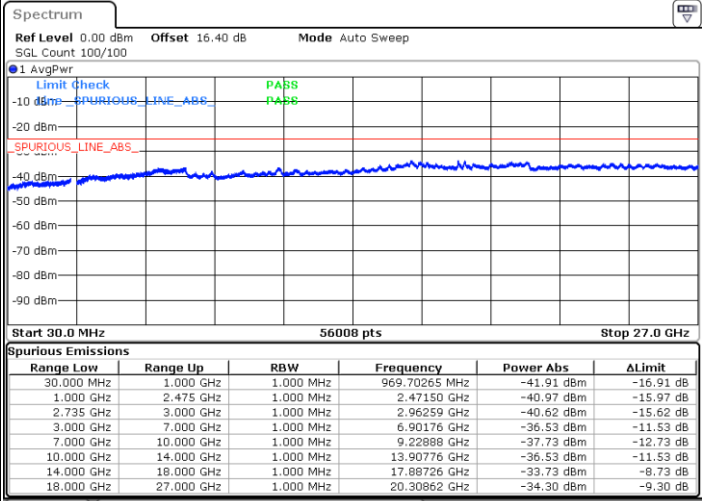

Date: 2.JUL.2020 23:01:37

Middle Channel / FullIRB

N/A

Date: 2.JUL.2020 22:54:18

LTE Band 41C / 20MHz+5MHz

64QAM

Highest Channel / 1RB0 and 1RB24

Highest Channel / 1RB99 and 1RB0

Date: 2.JUL.2020 22:43:47

Date: 2.JUL.2020 22:42:45

Highest Channel / FullIRB

N/A

Date: 2.JUL.2020 22:48:54

LTE Band 41C / 20MHz+10MHz

64QAM

Lowest Channel / 1RB0 and 1RB49

Lowest Channel / 1RB99 and 1RB0

Date: 2.JUL.2020 23:38:55

Date: 2.JUL.2020 23:33:47

Lowest Channel / FullRB

N/A

Date: 2.JUL.2020 23:39:56

LTE Band 41C / 20MHz+10MHz

64QAM

Middle Channel / 1RB0 and 1RB49

Middle Channel / 1RB99 and 1RB0

Date: 2.JUL.2020 23:50:08

Date: 2.JUL.2020 23:55:16

Middle Channel / FullIRB

N/A

Date: 2.JUL.2020 23:49:06

LTE Band 41C / 20MHz+10MHz