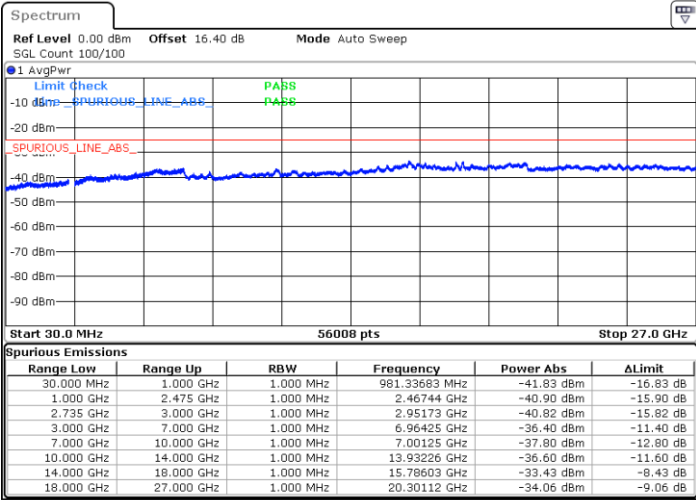

Highest Channel / 1RB49 and 1RB0

Date: 3.JUL.2020 03:36:44

Date: 3.JUL.2020 03:35:43

Highest Channel / FullIRB

N/A

Date: 3.JUL.2020 03:41:52

LTE Band 41C / 10MHz+20MHz

64QAM

Lowest Channel / 1RB0 and 1RB99

Lowest Channel / 1RB49 and 1RB0

Date: 3.JUL.2020 02:24:06

Date: 3.JUL.2020 02:18:59

Lowest Channel / FullIRB

N/A

Date: 3.JUL.2020 02:25:08

LTE Band 41C / 10MHz+20MHz

LTE Band 41C / 10MHz+20MHz

64QAM

Highest Channel / 1RB0 and 1RB99

Highest Channel / 1RB49 and 1RB0

Date: 3.JUL.2020 02:58:04

Date: 3.JUL.2020 02:57:03

Highest Channel / FullIRB

N/A