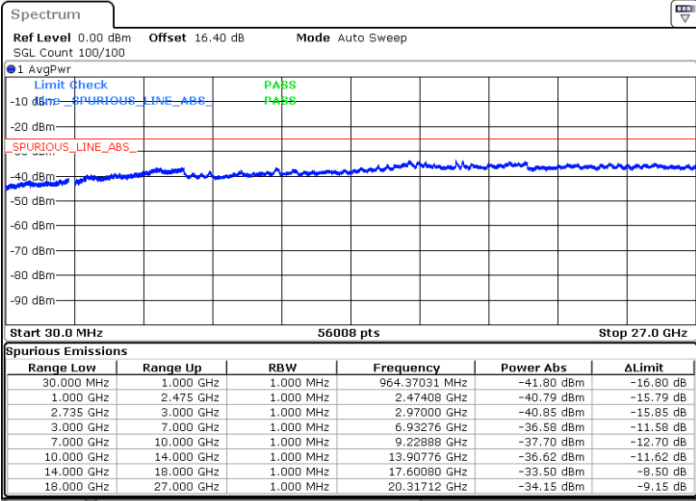

LTE Band 41C / 10MHz+20MHz

64QAM

Highest Channel / 1RB0 and 1RB99

Highest Channel / 1RB49 and 1RB0

Date: 3.JUL.2020 02:58:04

Date: 3.JUL.2020 02:57:03

Highest Channel / FullIRB

N/A

Date: 3.JUL.2020 03:03:12

LTE Band 41C / 15MHz+10MHz

64QAM

Lowest Channel / 1RB0 and 1RB49

Lowest Channel / 1RB74 and 1RB0

Date: 3.JUL.2020 01:31:40

Date: 3.JUL.2020 01:26:33

Lowest Channel / FullIRB

N/A

Date: 3.JUL.2020 01:32:42

LTE Band 41C / 15MHz+10MHz

64QAM

Middle Channel / 1RB0 and 1RB49

Middle Channel / 1RB74 and 1RB0

Date: 3.JUL.2020 01:46:32

Date: 3.JUL.2020 01:51:39

Middle Channel / FullIRB

N/A

Date: 3.JUL.2020 01:45:30

LTE Band 41C / 15MHz+10MHz

64QAM

Highest Channel / 1RB0 and 1RB49

Highest Channel / 1RB74 and 1RB0

Date: 3.JUL.2020 02:06:37