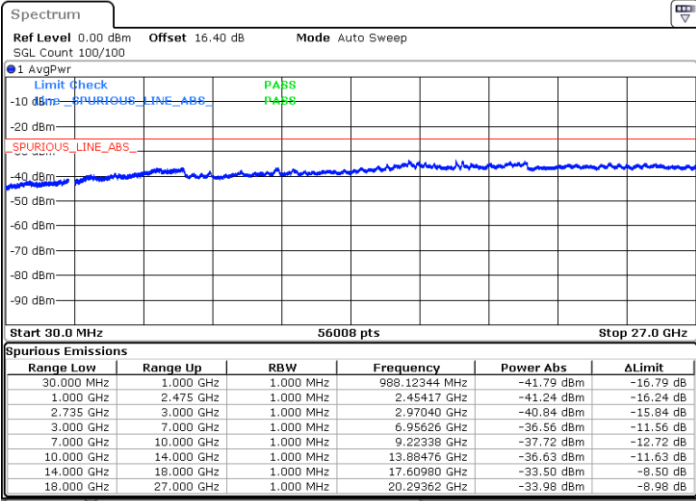

LTE Band 41C / 15MHz+20MHz

64QAM

Middle Channel / 1RB0 and 1RB9

Middle Channel / 1RB74 and 1RB0

Date: 2.JUL.2020 21:57:28

Date: 2.JUL.2020 22:02:36

Middle Channel / FullIRB

N/A

Date: 2.JUL.2020 21:56:27

LTE Band 41C / 15MHz+20MHz

64QAM

Highest Channel / 1RB0 and 1RB99

Highest Channel / 1RB74 and 1RB0

Date: 2.JUL.2020 22:17:36

Date: 2.JUL.2020 22:16:35

Highest Channel / FullIRB

N/A

Date: 2.JUL.2020 22:22:43

LTE Band 41C / 20MHz+5MHz

64QAM

Lowest Channel / 1RB0 and 1RB24

Lowest Channel / 1RB99 and 1RB0

Date: 2.JUL.2020 23:16:27

Date: 2.JUL.2020 23:11:20