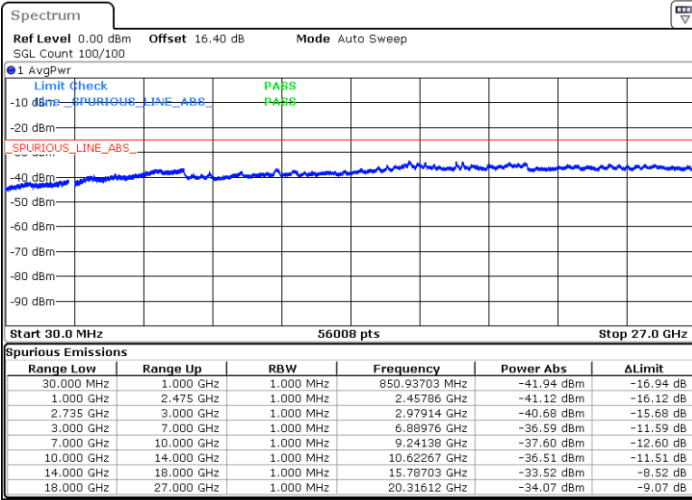

N/A

Date: 3.JUL.2020 01:32:42

LTE Band 41C / 15MHz+10MHz

64QAM

Middle Channel / 1RB0 and 1RB49

Middle Channel / 1RB74 and 1RB0

Date: 3.JUL.2020 01:46:32

Date: 3.JUL.2020 01:51:39

Middle Channel / FullIRB

N/A

Date: 3.JUL.2020 01:45:30

LTE Band 41C / 15MHz+10MHz

64QAM

Highest Channel / 1RB0 and 1RB49

Highest Channel / 1RB74 and 1RB0

Date: 3.JUL.2020 02:06:37

Date: 3.JUL.2020 02:05:36

Highest Channel / FullIRB

N/A

Date: 3.JUL.2020 02:11:45

LTE Band 41C / 15MHz+15MHz

64QAM

Lowest Channel / 1RB0 and 1RB74

Lowest Channel / 1RB74 and 1RB0