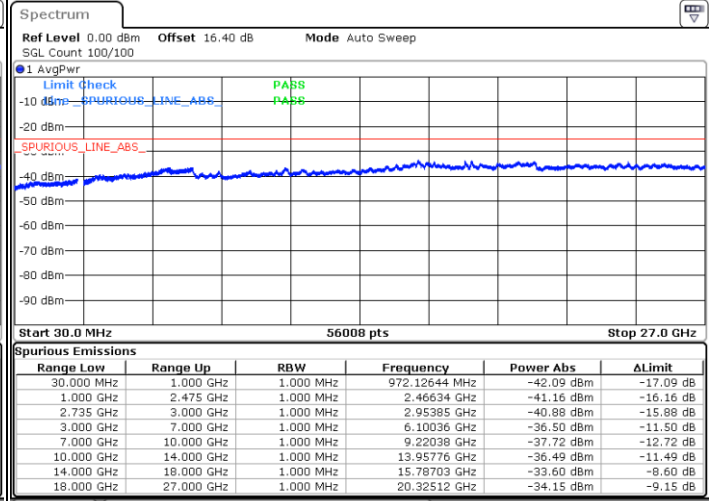

Date: 3.JUL.2020 03:03:12

LTE Band 41C / 15MHz+10MHz

64QAM

Lowest Channel / 1RB0 and 1RB49

Lowest Channel / 1RB74 and 1RB0

Date: 3.JUL.2020 01:31:40

Date: 3.JUL.2020 01:26:33

Lowest Channel / FullIRB

N/A

Date: 3.JUL.2020 01:32:42

LTE Band 41C / 15MHz+10MHz

64QAM

Middle Channel / 1RB0 and 1RB49

Middle Channel / 1RB74 and 1RB0

Date: 3.JUL.2020 01:46:32

Date: 3.JUL.2020 01:51:39

Middle Channel / FullIRB

N/A

Date: 3.JUL.2020 01:45:30

LTE Band 41C / 15MHz+10MHz

64QAM

Highest Channel / 1RB0 and 1RB49

Highest Channel / 1RB74 and 1RB0

Date: 3.JUL.2020 02:06:37

Date: 3.JUL.2020 02:05:36

Highest Channel / FullIRB

N/A

Date: 3.JUL.2020 02:11:45

LTE Band 41C / 15MHz+15MHz

64QAM

Lowest Channel / 1RB0 and 1RB74

Lowest Channel / 1RB74 and 1RB0