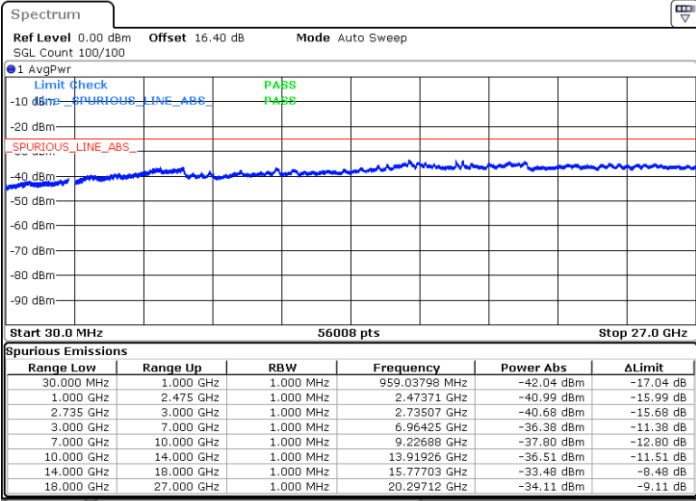

Lowest Channel / FullIRB

N/A

Date: 2.JUL.2020 23:17:29

LTE Band 41C / 20MHz+5MHz

64QAM

Middle Channel / 1RB0 and 1RB24

Middle Channel / 1RB99 and 1RB0

Date: 2.JUL.2020 22:55:20

Date: 2.JUL.2020 23:01:37

Middle Channel / FullIRB

N/A

Date: 2.JUL.2020 22:54:18

LTE Band 41C / 20MHz+5MHz

64QAM

Highest Channel / 1RB0 and 1RB24

Highest Channel / 1RB99 and 1RB0

Date: 2.JUL.2020 22:43:47

Date: 2.JUL.2020 22:42:45

Highest Channel / FullIRB

N/A

Date: 2.JUL.2020 22:48:54

LTE Band 41C / 20MHz+10MHz

64QAM

Lowest Channel / 1RB0 and 1RB49

Lowest Channel / 1RB99 and 1RB0

Date: 2.JUL.2020 23:38:55

Date: 2.JUL.2020 23:33:47

Lowest Channel / FullRB

N/A

Date: 2.JUL.2020 23:39:56

LTE Band 41C / 20MHz+10MHz

64QAM