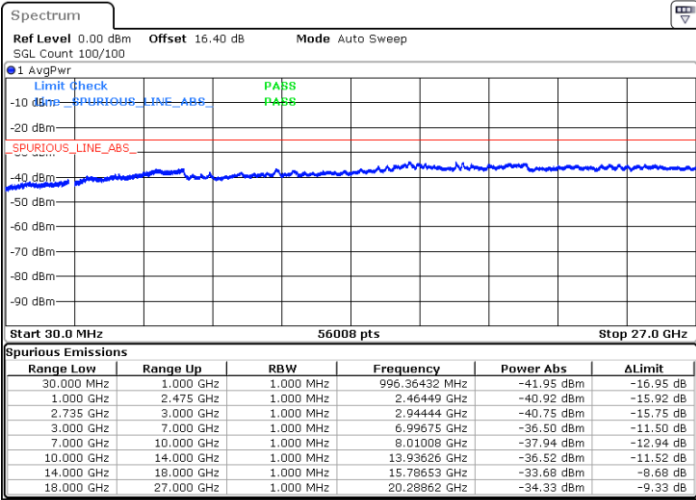

Date: 3.JUL.2020 00:37:05

Date: 3.JUL.2020 00:31:58

Lowest Channel / FullRB

N/A

Date: 3.JUL.2020 00:38:07

LTE Band 41C / 15MHz+15MHz

64QAM

Middle Channel / 1RB0 and 1RB74

Middle Channel / 1RB74 and 1RB0

Date: 3.JUL.2020 00:47:28

Date: 3.JUL.2020 00:54:06

Middle Channel / FullIRB

N/A

Date: 3.JUL.2020 00:46:26

LTE Band 41C / 15MHz+15MHz

64QAM

Highest Channel / 1RB0 and 1RB74

Highest Channel / 1RB74 and 1RB0

Date: 3.JUL.2020 01:14:42

Date: 3.JUL.2020 01:08:59

Highest Channel / FullIRB

N/A

Date: 3.JUL.2020 01:19:50

LTE Band 41C / 15MHz+20MHz