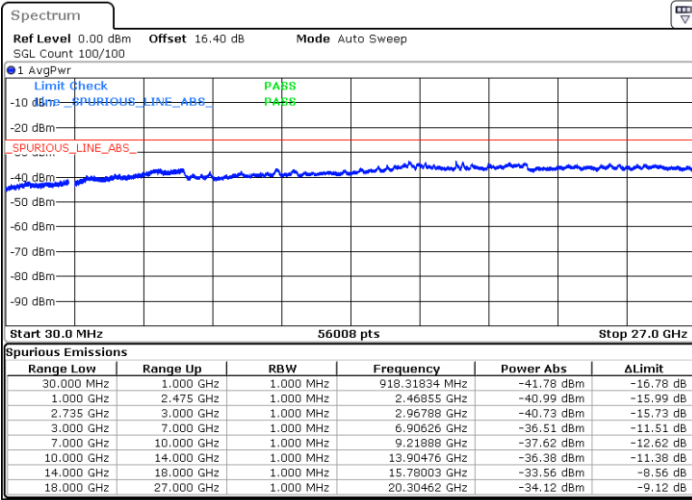

LTE Band 41C / 5MHz+20MHz

64QAM

Lowest Channel / 1RB0 and 1RB99

Lowest Channel / 1RB24 and 1RB0

Date: 3.JUL.2020 04:05:37

Date: 3.JUL.2020 04:00:29

Lowest Channel / FullIRB

N/A

Date: 3.JUL.2020 04:06:39

LTE Band 41C / 5MHz+20MHz

64QAM

Middle Channel / 1RB0 and 1RB9

Middle Channel / 1RB24 and 1RB0

Date: 3.JUL.2020 04:18:28

Date: 3.JUL.2020 04:24:40

Middle Channel / FullIRB

N/A

Date: 3.JUL.2020 04:17:27

LTE Band 41C / 5MHz+20MHz

64QAM

Highest Channel / 1RB0 and 1RB99

Highest Channel / 1RB24 and 1RB0

Date: 3.JUL.2020 04:39:23

Date: 3.JUL.2020 04:38:22

Highest Channel / FullIRB

N/A

Date: 3.JUL.2020 04:48:01

LTE Band 41C / 10MHz+15MHz

64QAM

Lowest Channel / 1RB0 and 1RB74

Lowest Channel / 1RB49 and 1RB0

Date: 3.JUL.2020 03:49:41