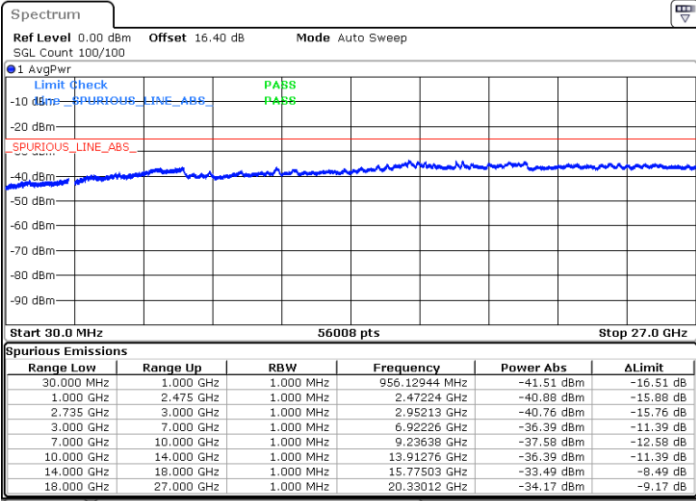

LTE Band 41C / 10MHz+20MHz

64QAM

Middle Channel / 1RB0 and 1RB99

Middle Channel / 1RB49 and 1RB0

Date: 3.JUL.2020 02:34:46