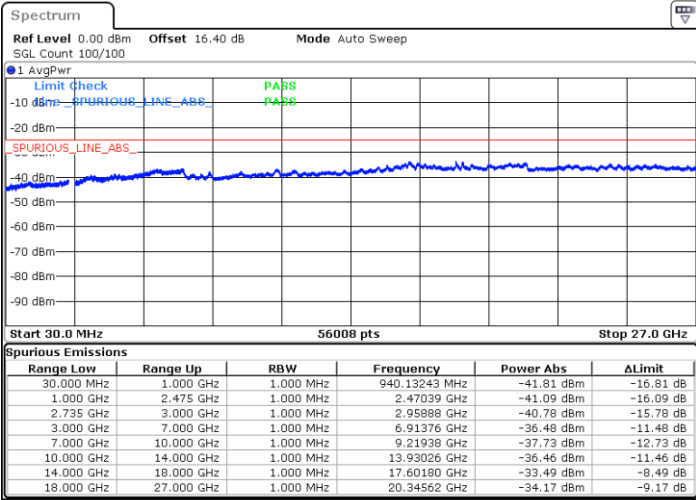

Middle Channel / FullIRB

N/A

Date: 3.JUL.2020 01:45:30

LTE Band 41C / 15MHz+10MHz

64QAM

Highest Channel / 1RB0 and 1RB49

Highest Channel / 1RB74 and 1RB0

Date: 3.JUL.2020 02:06:37

Date: 3.JUL.2020 02:05:36

Highest Channel / FullIRB

N/A

Date: 3.JUL.2020 02:11:45

LTE Band 41C / 15MHz+15MHz

64QAM

Lowest Channel / 1RB0 and 1RB74

Lowest Channel / 1RB74 and 1RB0

Date: 3.JUL.2020 00:37:05

Date: 3.JUL.2020 00:31:58

Lowest Channel / FullRB

N/A

Date: 3.JUL.2020 00:38:07

LTE Band 41C / 15MHz+15MHz

64QAM

Middle Channel / 1RB0 and 1RB74