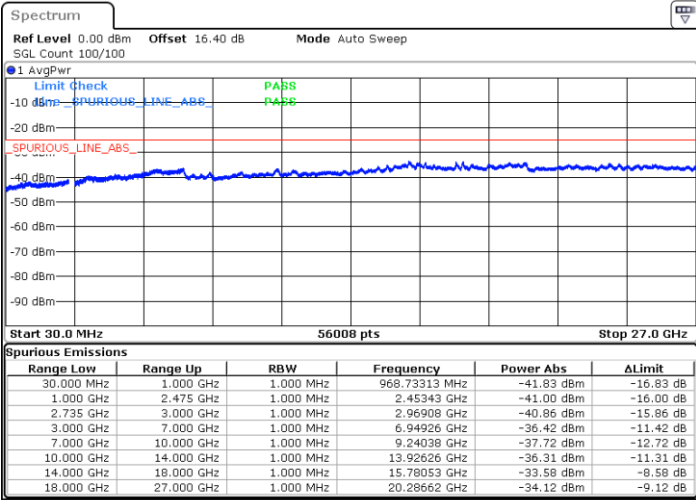

Date: 3.JUL.2020 03:15:03

Date: 3.JUL.2020 03:20:11

Middle Channel / FullIRB

N/A

Date: 3.JUL.2020 03:14:02

LTE Band 41C / 10MHz+15MHz

64QAM

Highest Channel / 1RB0 and 1RB74

Highest Channel / 1RB49 and 1RB0

Date: 3.JUL.2020 03:36:44

Date: 3.JUL.2020 03:35:43

Highest Channel / FullIRB

N/A

Date: 3.JUL.2020 03:41:52

LTE Band 41C / 10MHz+20MHz

64QAM

Lowest Channel / 1RB0 and 1RB99

Lowest Channel / 1RB49 and 1RB0

Date: 3.JUL.2020 02:24:06

Date: 3.JUL.2020 02:18:59

Lowest Channel / FullIRB

N/A

Date: 3.JUL.2020 02:25:08

LTE Band 41C / 10MHz+20MHz