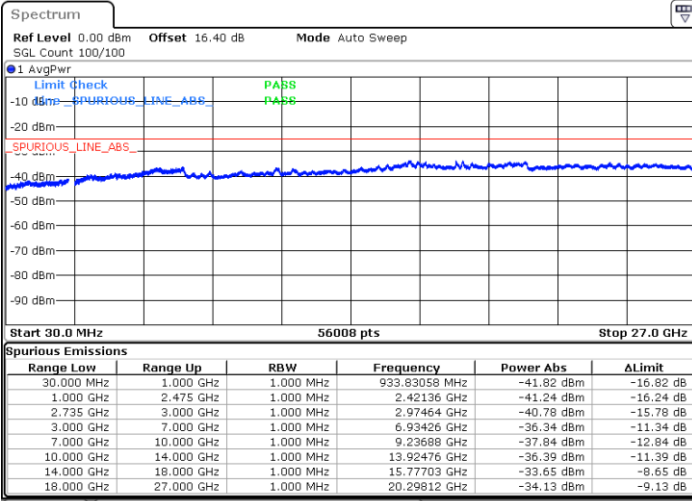

LTE Band 41C / 5MHz+20MHz

64QAM

Lowest Channel / 1RB0 and 1RB99

Lowest Channel / 1RB24 and 1RB0

Date: 3.JUL.2020 04:05:37

Date: 3.JUL.2020 04:00:29

Lowest Channel / FullIRB

N/A

Date: 3.JUL.2020 04:06:39

LTE Band 41C / 5MHz+20MHz

64QAM

Middle Channel / 1RB0 and 1RB9

Middle Channel / 1RB24 and 1RB0

Date: 3.JUL.2020 04:18:28

Date: 3.JUL.2020 04:24:40

Middle Channel / FullIRB

N/A

Date: 3.JUL.2020 04:17:27

LTE Band 41C / 5MHz+20MHz

64QAM

Highest Channel / 1RB0 and 1RB99

Highest Channel / 1RB24 and 1RB0

Date: 3.JUL.2020 04:39:23

Date: 3.JUL.2020 04:38:22

Highest Channel / FullIRB

N/A

Date: 3.JUL.2020 04:48:01

LTE Band 41C / 10MHz+15MHz

64QAM

Lowest Channel / 1RB0 and 1RB74

Lowest Channel / 1RB49 and 1RB0

Date: 3.JUL.2020 03:49:41