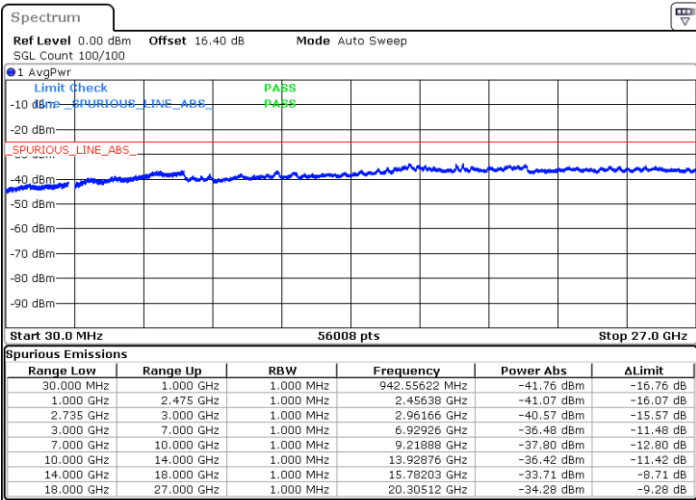

Highest Channel / 1RB0 and 1RB74

Highest Channel / 1RB74 and 1RB0

Date: 3.JUL.2020 01:14:42

Date: 3.JUL.2020 01:08:59

Highest Channel / FullIRB

N/A

Date: 3.JUL.2020 01:19:50

LTE Band 41C / 15MHz+20MHz

64QAM

Lowest Channel / 1RB0 and 1RB99

Lowest Channel / 1RB74 and 1RB0

Date: 2.JUL.2020 21:45:14

Date: 2.JUL.2020 21:38:01

Lowest Channel / FullIRB

N/A

Date: 2.JUL.2020 21:46:15

LTE Band 41C / 15MHz+20MHz

64QAM

Middle Channel / 1RB0 and 1RB9

Middle Channel / 1RB74 and 1RB0

Date: 2.JUL.2020 21:57:28

Date: 2.JUL.2020 22:02:36

Middle Channel / FullIRB

N/A

Date: 2.JUL.2020 21:56:27

LTE Band 41C / 15MHz+20MHz

64QAM

Highest Channel / 1RB0 and 1RB99

Highest Channel / 1RB74 and 1RB0

Date: 2.JUL.2020 22:17:36

Date: 2.JUL.2020 22:16:35

Highest Channel / FullIRB