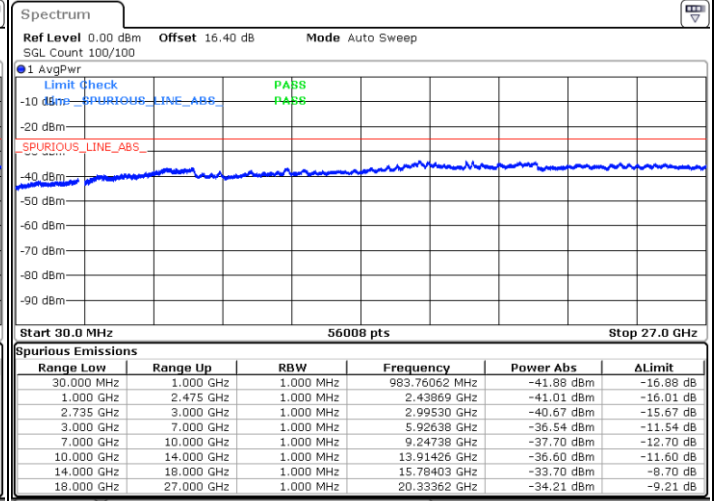

LTE Band 41C / 20MHz+15MHz

64QAM

Lowest Channel / 1RB0 and 1RB74

Lowest Channel / 1RB99 and 1RB0

Date: 2.JUL.2020 20:53:32

Date: 2.JUL.2020 20:45:32

Lowest Channel / FullIRB

N/A

Date: 2.JUL.2020 20:54:33

LTE Band 41C / 20MHz+15MHz

64QAM

Middle Channel / 1RB0 and 1RB74

Middle Channel / 1RB99 and 1RB0

Date: 2.JUL.2020 21:05:27

Date: 2.JUL.2020 21:10:34

Middle Channel / FullIRB

N/A

Date: 2.JUL.2020 21:04:26

LTE Band 41C / 20MHz+15MHz

64QAM

Highest Channel / 1RB0 and 1RB74

Highest Channel / 1RB99 and 1RB0

Date: 2.JUL.2020 21:27:00

Date: 2.JUL.2020 21:25:59