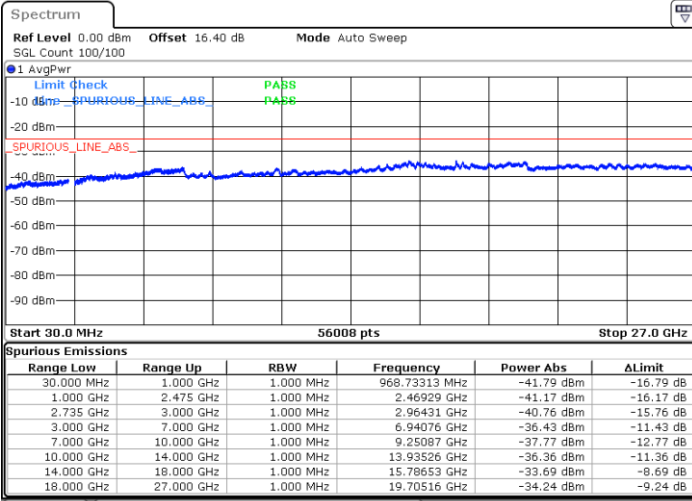

Lowest Channel / 1RB99 and 1RB0

Date: 2.JUL.2020 23:38:55

Date: 2.JUL.2020 23:33:47

Lowest Channel / FullRB

N/A

Date: 2.JUL.2020 23:39:56

LTE Band 41C / 20MHz+10MHz

64QAM

Middle Channel / 1RB0 and 1RB49

Middle Channel / 1RB99 and 1RB0

Date: 2.JUL.2020 23:50:08

Date: 2.JUL.2020 23:55:16

Middle Channel / FullIRB

N/A

Date: 2.JUL.2020 23:49:06

LTE Band 41C / 20MHz+10MHz

64QAM

Highest Channel / 1RB0 and 1RB49

Highest Channel / 1RB99 and 1RB0

Date: 3.JUL.2020 00:11:19

Date: 3.JUL.2020 00:10:18

Highest Channel / FullIRB

N/A

Date: 3.JUL.2020 00:16:27

LTE Band 41C / 20MHz+15MHz

64QAM

Lowest Channel / 1RB0 and 1RB74

Lowest Channel / 1RB99 and 1RB0

Date: 2.JUL.2020 20:53:32

Date: 2.JUL.2020 20:45:32

Lowest Channel / FullIRB

N/A