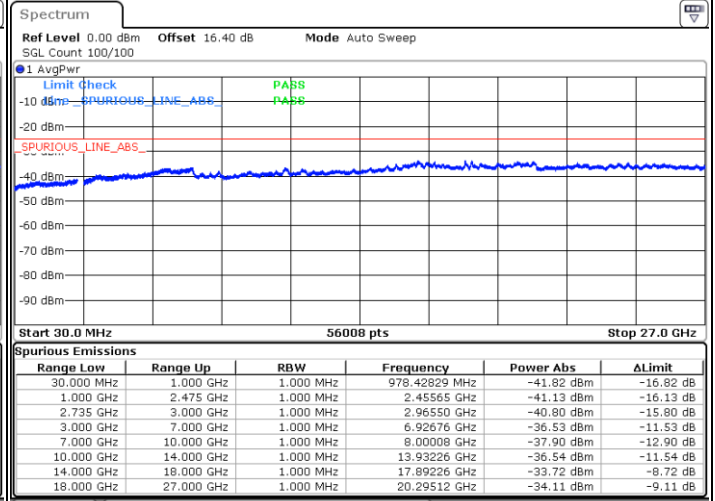

Date: 2.JUL.2020 22:43:47

Date: 2.JUL.2020 22:42:45

Highest Channel / FullIRB

N/A

Date: 2.JUL.2020 22:48:54

LTE Band 41C / 20MHz+10MHz

64QAM

Lowest Channel / 1RB0 and 1RB49

Lowest Channel / 1RB99 and 1RB0

Date: 2.JUL.2020 23:38:55

Date: 2.JUL.2020 23:33:47

Lowest Channel / FullRB

N/A

Date: 2.JUL.2020 23:39:56

LTE Band 41C / 20MHz+10MHz

64QAM

Middle Channel / 1RB0 and 1RB49

Middle Channel / 1RB99 and 1RB0

Date: 2.JUL.2020 23:50:08

Date: 2.JUL.2020 23:55:16

Middle Channel / FullIRB

N/A

Date: 2.JUL.2020 23:49:06

LTE Band 41C / 20MHz+10MHz

64QAM

Highest Channel / 1RB0 and 1RB49

Highest Channel / 1RB99 and 1RB0

Date: 3.JUL.2020 00:11:19

Date: 3.JUL.2020 00:10:18

Highest Channel / FullIRB

N/A

Date: 3.JUL.2020 00:16:27