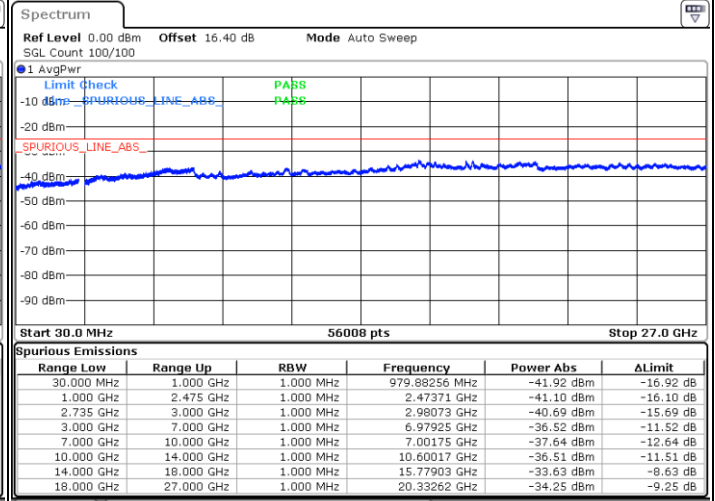

Date: 3.JUL.2020 02:05:36

Highest Channel / FullIRB

N/A

Date: 3.JUL.2020 02:11:45

LTE Band 41C / 15MHz+15MHz

64QAM

Lowest Channel / 1RB0 and 1RB74

Lowest Channel / 1RB74 and 1RB0

Date: 3.JUL.2020 00:37:05

Date: 3.JUL.2020 00:31:58

Lowest Channel / FullRB

N/A

Date: 3.JUL.2020 00:38:07

LTE Band 41C / 15MHz+15MHz

64QAM

Middle Channel / 1RB0 and 1RB74

Middle Channel / 1RB74 and 1RB0

Date: 3.JUL.2020 00:47:28

Date: 3.JUL.2020 00:54:06

Middle Channel / FullIRB

N/A

Date: 3.JUL.2020 00:46:26

LTE Band 41C / 15MHz+15MHz

64QAM

Highest Channel / 1RB0 and 1RB74

Highest Channel / 1RB74 and 1RB0

Date: 3.JUL.2020 01:14:42

Date: 3.JUL.2020 01:08:59

Highest Channel / FullIRB

N/A

Date: 3.JUL.2020 01:19:50

LTE Band 41C / 15MHz+20MHz