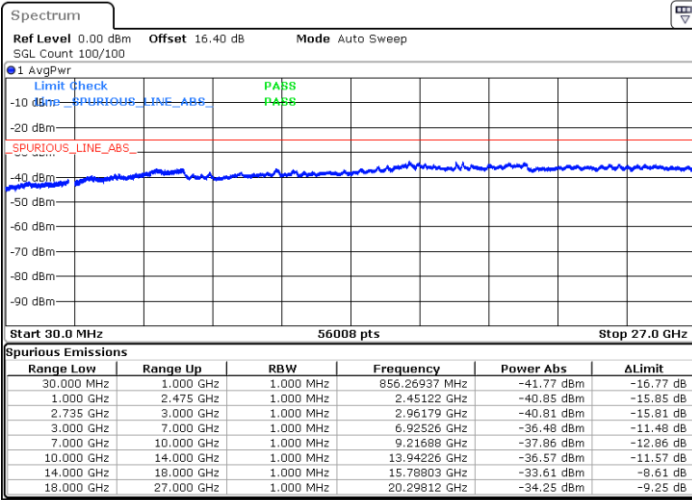

Date: 2.JUL.2020 22:43:47

Date: 2.JUL.2020 22:42:45

Highest Channel / FullIRB

N/A

Date: 2.JUL.2020 22:48:54

LTE Band 41C / 20MHz+10MHz

64QAM

Lowest Channel / 1RB0 and 1RB49

Lowest Channel / 1RB99 and 1RB0

Date: 2.JUL.2020 23:38:55

Date: 2.JUL.2020 23:33:47

Lowest Channel / FullRB

N/A

Date: 2.JUL.2020 23:39:56

LTE Band 41C / 20MHz+10MHz

64QAM

Middle Channel / 1RB0 and 1RB49

Middle Channel / 1RB99 and 1RB0

Date: 2.JUL.2020 23:50:08

Date: 2.JUL.2020 23:55:16

Middle Channel / FullIRB

N/A

Date: 2.JUL.2020 23:49:06

LTE Band 41C / 20MHz+10MHz

64QAM

Highest Channel / 1RB0 and 1RB49

Highest Channel / 1RB99 and 1RB0

Date: 3.JUL.2020 00:11:19

Date: 3.JUL.2020 00:10:18

Highest Channel / FullIRB

N/A

Date: 3.JUL.2020 00:16:27