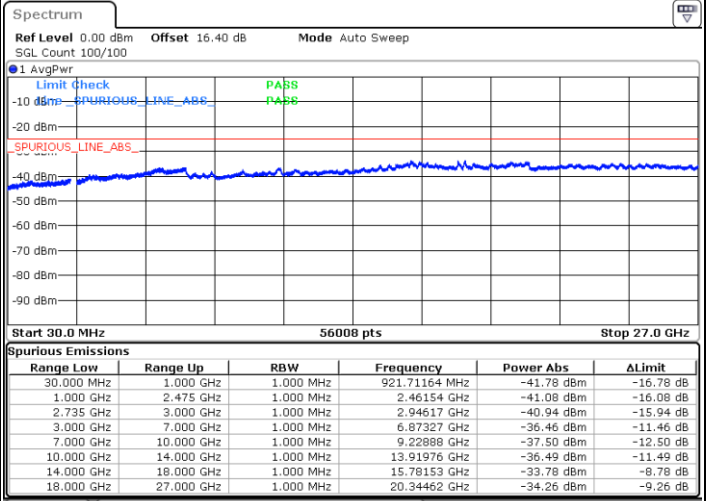

Lowest Channel / 1RB99 and 1RB0

Date: 2.JUL.2020 23:38:55

Date: 2.JUL.2020 23:33:47

Lowest Channel / FullRB

N/A

Date: 2.JUL.2020 23:39:56

LTE Band 41C / 20MHz+10MHz

64QAM

Middle Channel / 1RB0 and 1RB49

Middle Channel / 1RB99 and 1RB0

Date: 2.JUL.2020 23:50:08

Date: 2.JUL.2020 23:55:16

Middle Channel / FullIRB

N/A

Date: 2.JUL.2020 23:49:06

LTE Band 41C / 20MHz+10MHz

64QAM

Highest Channel / 1RB0 and 1RB49

Highest Channel / 1RB99 and 1RB0

Date: 3.JUL.2020 00:11:19

Date: 3.JUL.2020 00:10:18

Highest Channel / FullIRB

N/A

Date: 3.JUL.2020 00:16:27

LTE Band 41C / 20MHz+15MHz

64QAM

Lowest Channel / 1RB0 and 1RB74

Lowest Channel / 1RB99 and 1RB0

Date: 2.JUL.2020 20:53:32

Date: 2.JUL.2020 20:45:32

Lowest Channel / FullIRB

N/A