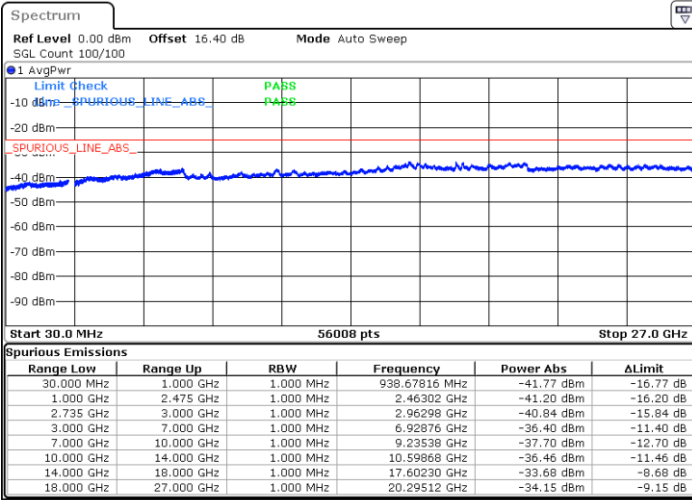

64QAM

Highest Channel / 1RB0 and 1RB49

Highest Channel / 1RB99 and 1RB0

Date: 3.JUL.2020 00:11:19

Date: 3.JUL.2020 00:10:18

Highest Channel / FullIRB

N/A

Date: 3.JUL.2020 00:16:27

LTE Band 41C / 20MHz+15MHz

64QAM

Lowest Channel / 1RB0 and 1RB74

Lowest Channel / 1RB99 and 1RB0

Date: 2.JUL.2020 20:53:32

Date: 2.JUL.2020 20:45:32

Lowest Channel / FullIRB

N/A

Date: 2.JUL.2020 20:54:33

LTE Band 41C / 20MHz+15MHz

64QAM

Middle Channel / 1RB0 and 1RB74

Middle Channel / 1RB99 and 1RB0

Date: 2.JUL.2020 21:05:27

Date: 2.JUL.2020 21:10:34

Middle Channel / FullIRB