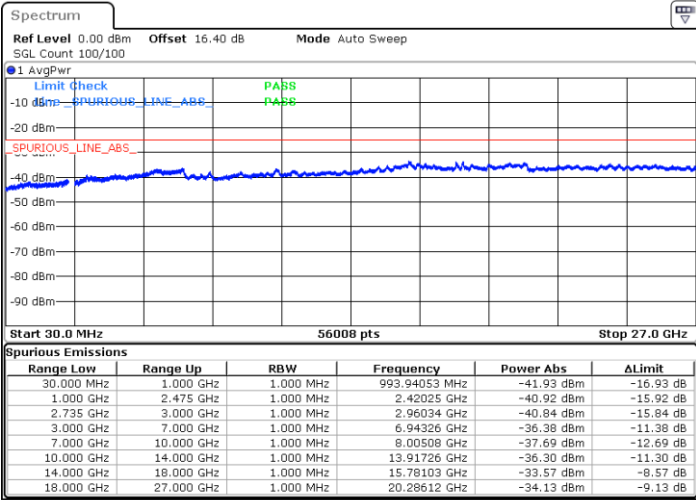

LTE Band 41C / 15MHz+20MHz

64QAM

Middle Channel / 1RB0 and 1RB9

Middle Channel / 1RB74 and 1RB0

Date: 2.JUL.2020 21:57:28

Date: 2.JUL.2020 22:02:36

Middle Channel / FullIRB

N/A

Date: 2.JUL.2020 21:56:27

LTE Band 41C / 15MHz+20MHz

64QAM

Highest Channel / 1RB0 and 1RB99

Highest Channel / 1RB74 and 1RB0

Date: 2.JUL.2020 22:17:36

Date: 2.JUL.2020 22:16:35

Highest Channel / FullIRB

N/A

Date: 2.JUL.2020 22:22:43

LTE Band 41C / 20MHz+5MHz

64QAM

Lowest Channel / 1RB0 and 1RB24

Lowest Channel / 1RB99 and 1RB0

Date: 2.JUL.2020 23:16:27

Date: 2.JUL.2020 23:11:20