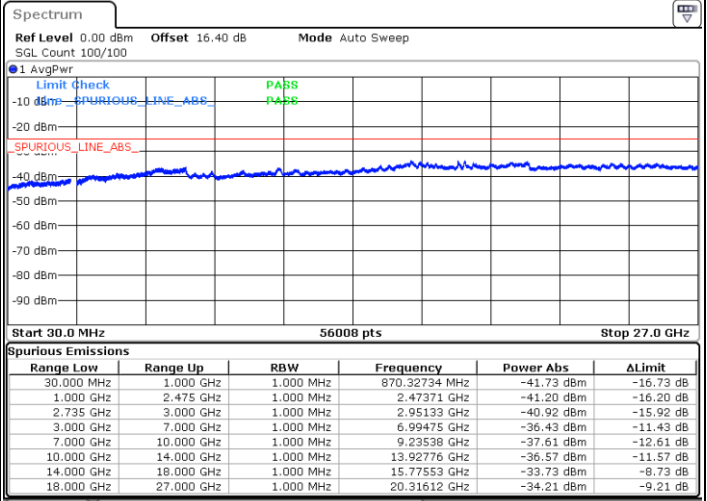

Date: 2.JUL.2020 21:56:27

LTE Band 41C / 15MHz+20MHz

64QAM

Highest Channel / 1RB0 and 1RB99

Highest Channel / 1RB74 and 1RB0

Date: 2.JUL.2020 22:17:36

Date: 2.JUL.2020 22:16:35

Highest Channel / FullIRB

N/A

Date: 2.JUL.2020 22:22:43

LTE Band 41C / 20MHz+5MHz

64QAM

Lowest Channel / 1RB0 and 1RB24

Lowest Channel / 1RB99 and 1RB0

Date: 2.JUL.2020 23:16:27

Date: 2.JUL.2020 23:11:20

Lowest Channel / FullIRB

N/A

Date: 2.JUL.2020 23:17:29

LTE Band 41C / 20MHz+5MHz

64QAM

Middle Channel / 1RB0 and 1RB24

Middle Channel / 1RB99 and 1RB0

Date: 2.JUL.2020 22:55:20

Date: 2.JUL.2020 23:01:37

Middle Channel / FullIRB

N/A

Date: 2.JUL.2020 22:54:18

LTE Band 41C / 20MHz+5MHz

64QAM

Highest Channel / 1RB0 and 1RB24

Highest Channel / 1RB99 and 1RB0