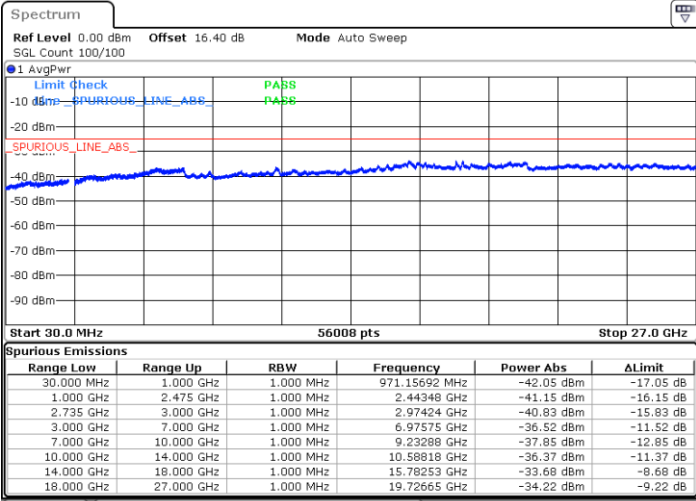

Date: 3.JUL.2020 00:37:05

Date: 3.JUL.2020 00:31:58

Lowest Channel / FullRB

N/A

Date: 3.JUL.2020 00:38:07

LTE Band 41C / 15MHz+15MHz

64QAM

Middle Channel / 1RB0 and 1RB74

Middle Channel / 1RB74 and 1RB0

Date: 3.JUL.2020 00:47:28

Date: 3.JUL.2020 00:54:06

Middle Channel / FullIRB

N/A

Date: 3.JUL.2020 00:46:26

LTE Band 41C / 15MHz+15MHz

64QAM

Highest Channel / 1RB0 and 1RB74

Highest Channel / 1RB74 and 1RB0

Date: 3.JUL.2020 01:14:42

Date: 3.JUL.2020 01:08:59

Highest Channel / FullIRB

N/A

Date: 3.JUL.2020 01:19:50

LTE Band 41C / 15MHz+20MHz