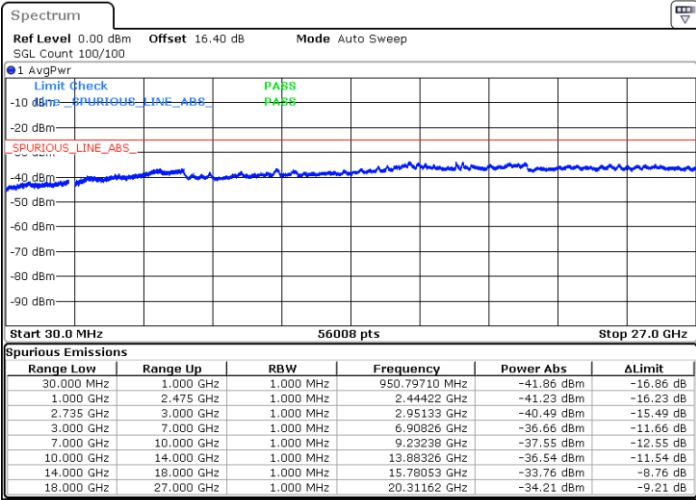

Lowest Channel / 1RB99 and 1RB0

Date: 2.JUL.2020 23:38:55

Date: 2.JUL.2020 23:33:47

Lowest Channel / FullRB

N/A

Date: 2.JUL.2020 23:39:56

LTE Band 41C / 20MHz+10MHz

64QAM

Middle Channel / 1RB0 and 1RB49

Middle Channel / 1RB99 and 1RB0

Date: 2.JUL.2020 23:50:08

Date: 2.JUL.2020 23:55:16

Middle Channel / FullIRB

N/A

Date: 2.JUL.2020 23:49:06

LTE Band 41C / 20MHz+10MHz

64QAM

Highest Channel / 1RB0 and 1RB49

Highest Channel / 1RB99 and 1RB0

Date: 3.JUL.2020 00:11:19

Date: 3.JUL.2020 00:10:18

Highest Channel / FullIRB

N/A

Date: 3.JUL.2020 00:16:27

LTE Band 41C / 20MHz+15MHz

64QAM

Lowest Channel / 1RB0 and 1RB74

Lowest Channel / 1RB99 and 1RB0

Date: 2.JUL.2020 20:53:32

Date: 2.JUL.2020 20:45:32

Lowest Channel / FullIRB

N/A