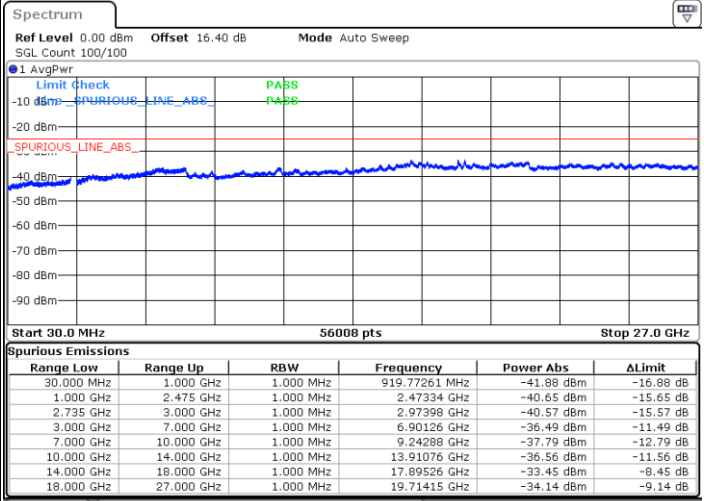

LTE Band 41C / 5MHz+20MHz

64QAM

Lowest Channel / 1RB0 and 1RB99

Lowest Channel / 1RB24 and 1RB0

Date: 3.JUL.2020 04:05:37

Date: 3.JUL.2020 04:00:29

Lowest Channel / FullIRB

N/A

Date: 3.JUL.2020 04:06:39

LTE Band 41C / 5MHz+20MHz

64QAM

Middle Channel / 1RB0 and 1RB9

Middle Channel / 1RB24 and 1RB0

Date: 3.JUL.2020 04:18:28

Date: 3.JUL.2020 04:24:40

Middle Channel / FullIRB

N/A

Date: 3.JUL.2020 04:17:27

LTE Band 41C / 5MHz+20MHz

64QAM

Highest Channel / 1RB0 and 1RB99

Highest Channel / 1RB24 and 1RB0

Date: 3.JUL.2020 04:39:23

Date: 3.JUL.2020 04:38:22