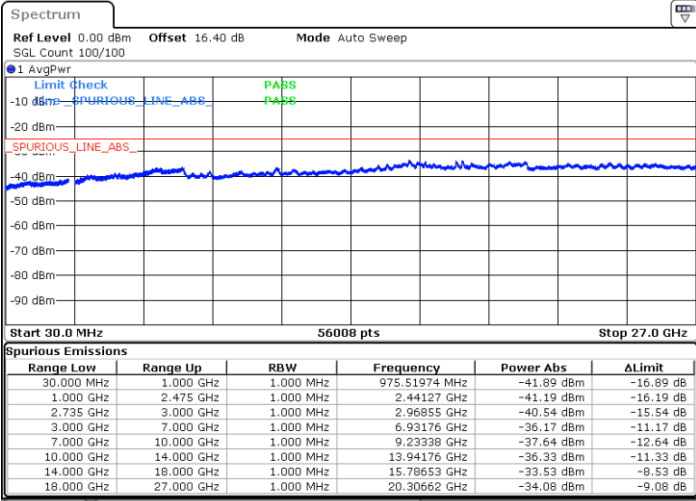

Lowest Channel / 1RB0 and 1RB99

Lowest Channel / 1RB49 and 1RB0

Date: 3.JUL.2020 02:24:06

Date: 3.JUL.2020 02:18:59

Lowest Channel / FullIRB

N/A

Date: 3.JUL.2020 02:25:08

LTE Band 41C / 10MHz+20MHz

64QAM

Middle Channel / 1RB0 and 1RB99

Middle Channel / 1RB49 and 1RB0

Date: 3.JUL.2020 02:34:46

Date: 3.JUL.2020 02:41:27

Middle Channel / FullIRB

N/A

Date: 3.JUL.2020 02:33:44

LTE Band 41C / 10MHz+20MHz

64QAM

Highest Channel / 1RB0 and 1RB99

Highest Channel / 1RB49 and 1RB0

Date: 3.JUL.2020 02:58:04

Date: 3.JUL.2020 02:57:03

Highest Channel / FullIRB

N/A

Date: 3.JUL.2020 03:03:12

LTE Band 41C / 15MHz+10MHz

64QAM

Lowest Channel / 1RB0 and 1RB49

Lowest Channel / 1RB74 and 1RB0

Date: 3.JUL.2020 01:31:40

Date: 3.JUL.2020 01:26:33

Lowest Channel / FullIRB