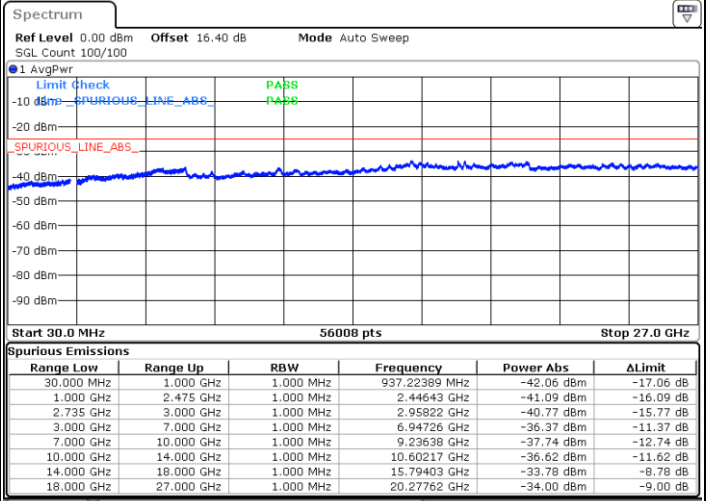

Date: 2.JUL.2020 22:43:47

Date: 2.JUL.2020 22:42:45

Highest Channel / FullIRB

N/A

Date: 2.JUL.2020 22:48:54

LTE Band 41C / 20MHz+10MHz

64QAM

Lowest Channel / 1RB0 and 1RB49

Lowest Channel / 1RB99 and 1RB0

Date: 2.JUL.2020 23:38:55

Date: 2.JUL.2020 23:33:47

Lowest Channel / FullRB

N/A

Date: 2.JUL.2020 23:39:56

LTE Band 41C / 20MHz+10MHz

64QAM

Middle Channel / 1RB0 and 1RB49

Middle Channel / 1RB99 and 1RB0

Date: 2.JUL.2020 23:50:08

Date: 2.JUL.2020 23:55:16

Middle Channel / FullIRB

N/A

Date: 2.JUL.2020 23:49:06

LTE Band 41C / 20MHz+10MHz

64QAM

Highest Channel / 1RB0 and 1RB49

Highest Channel / 1RB99 and 1RB0

Date: 3.JUL.2020 00:11:19

Date: 3.JUL.2020 00:10:18

Highest Channel / FullIRB

N/A

Date: 3.JUL.2020 00:16:27