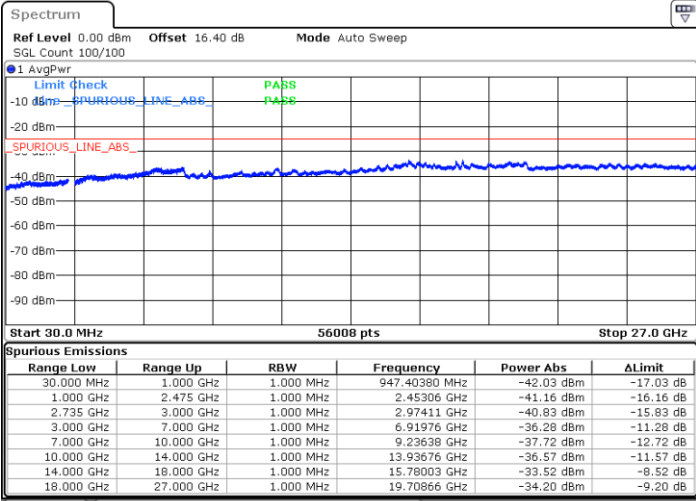

Date: 3.JUL.2020 02:05:36

Highest Channel / FullIRB

N/A

Date: 3.JUL.2020 02:11:45

LTE Band 41C / 15MHz+15MHz

64QAM

Lowest Channel / 1RB0 and 1RB74

Lowest Channel / 1RB74 and 1RB0

Date: 3.JUL.2020 00:37:05

Date: 3.JUL.2020 00:31:58

Lowest Channel / FullRB

N/A

Date: 3.JUL.2020 00:38:07

LTE Band 41C / 15MHz+15MHz

64QAM

Middle Channel / 1RB0 and 1RB74

Middle Channel / 1RB74 and 1RB0

Date: 3.JUL.2020 00:47:28

Date: 3.JUL.2020 00:54:06

Middle Channel / FullIRB

N/A

Date: 3.JUL.2020 00:46:26

LTE Band 41C / 15MHz+15MHz

64QAM

Highest Channel / 1RB0 and 1RB74

Highest Channel / 1RB74 and 1RB0

Date: 3.JUL.2020 01:14:42

Date: 3.JUL.2020 01:08:59

Highest Channel / FullIRB

N/A

Date: 3.JUL.2020 01:19:50

LTE Band 41C / 15MHz+20MHz