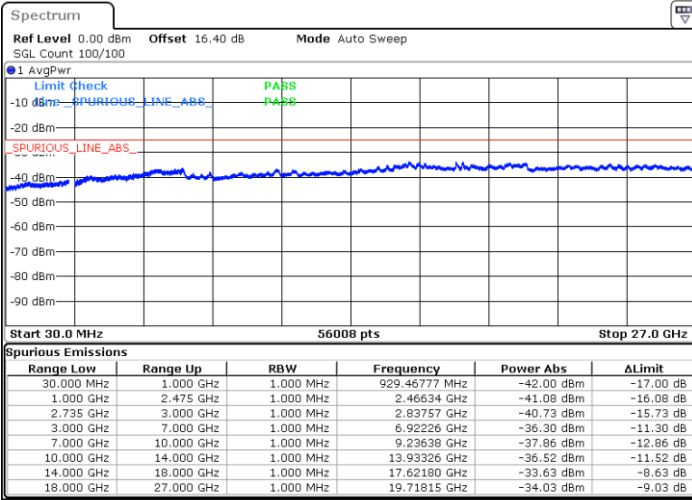

Date: 3.JUL.2020 03:03:12

LTE Band 41C / 15MHz+10MHz

64QAM

Lowest Channel / 1RB0 and 1RB49

Lowest Channel / 1RB74 and 1RB0

Date: 3.JUL.2020 01:31:40

Date: 3.JUL.2020 01:26:33

Lowest Channel / FullIRB

N/A

Date: 3.JUL.2020 01:32:42

LTE Band 41C / 15MHz+10MHz

64QAM

Middle Channel / 1RB0 and 1RB49

Middle Channel / 1RB74 and 1RB0

Date: 3.JUL.2020 01:46:32

Date: 3.JUL.2020 01:51:39

Middle Channel / FullIRB

N/A

Date: 3.JUL.2020 01:45:30

LTE Band 41C / 15MHz+10MHz

64QAM

Highest Channel / 1RB0 and 1RB49

Highest Channel / 1RB74 and 1RB0

Date: 3.JUL.2020 02:06:37

Date: 3.JUL.2020 02:05:36

Highest Channel / FullIRB

N/A

Date: 3.JUL.2020 02:11:45

LTE Band 41C / 15MHz+15MHz

64QAM

Lowest Channel / 1RB0 and 1RB74

Lowest Channel / 1RB74 and 1RB0