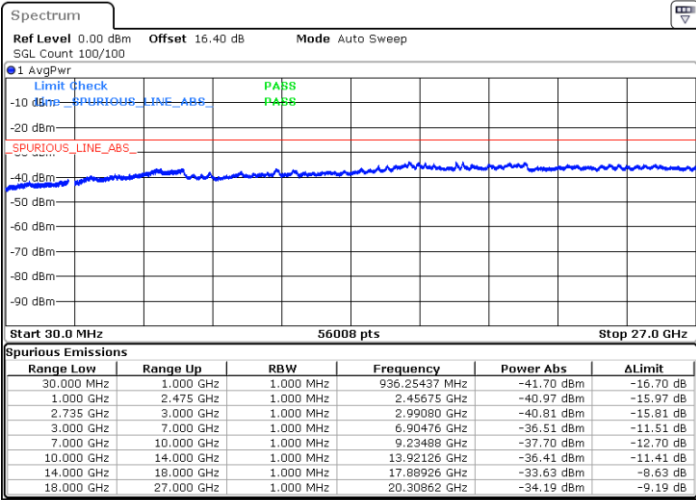

Middle Channel / 1RB74 and 1RB0

Date: 3.JUL.2020 00:47:28

Date: 3.JUL.2020 00:54:06

Middle Channel / FullIRB

N/A

Date: 3.JUL.2020 00:46:26

LTE Band 41C / 15MHz+15MHz

64QAM

Highest Channel / 1RB0 and 1RB74

Highest Channel / 1RB74 and 1RB0

Date: 3.JUL.2020 01:14:42

Date: 3.JUL.2020 01:08:59

Highest Channel / FullIRB

N/A

Date: 3.JUL.2020 01:19:50

LTE Band 41C / 15MHz+20MHz

64QAM

Lowest Channel / 1RB0 and 1RB99

Lowest Channel / 1RB74 and 1RB0

Date: 2.JUL.2020 21:45:14

Date: 2.JUL.2020 21:38:01

Lowest Channel / FullIRB

N/A

Date: 2.JUL.2020 21:46:15