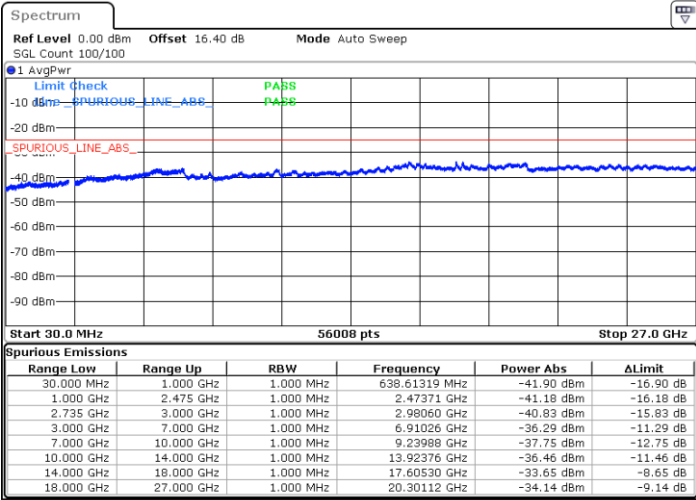

Date: 2.JUL.2020 22:43:47

Date: 2.JUL.2020 22:42:45

Highest Channel / FullIRB

N/A

Date: 2.JUL.2020 22:48:54

LTE Band 41C / 20MHz+10MHz

64QAM

Lowest Channel / 1RB0 and 1RB49

Lowest Channel / 1RB99 and 1RB0

Date: 2.JUL.2020 23:38:55

Date: 2.JUL.2020 23:33:47

Lowest Channel / FullRB

N/A

Date: 2.JUL.2020 23:39:56

LTE Band 41C / 20MHz+10MHz

64QAM

Middle Channel / 1RB0 and 1RB49

Middle Channel / 1RB99 and 1RB0

Date: 2.JUL.2020 23:50:08

Date: 2.JUL.2020 23:55:16

Middle Channel / FullIRB

N/A

Date: 2.JUL.2020 23:49:06

LTE Band 41C / 20MHz+10MHz