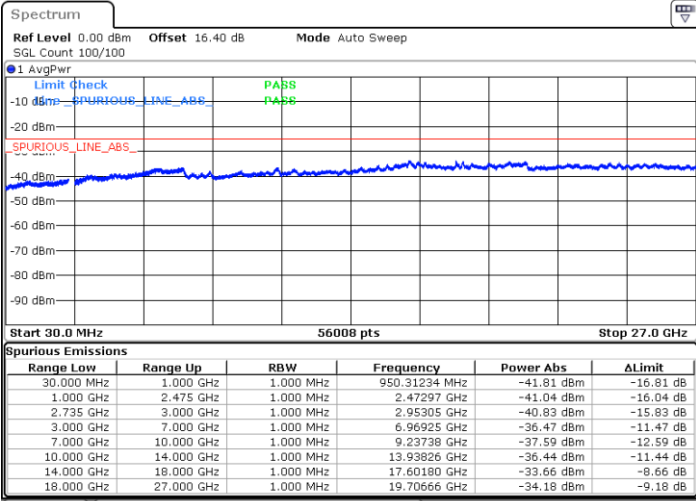

Date: 2.JUL.2020 22:43:47

Date: 2.JUL.2020 22:42:45

Highest Channel / FullIRB

N/A

Date: 2.JUL.2020 22:48:54

LTE Band 41C / 20MHz+10MHz

64QAM

Lowest Channel / 1RB0 and 1RB49

Lowest Channel / 1RB99 and 1RB0

Date: 2.JUL.2020 23:38:55

Date: 2.JUL.2020 23:33:47

Lowest Channel / FullRB

N/A

Date: 2.JUL.2020 23:39:56

LTE Band 41C / 20MHz+10MHz

64QAM

Middle Channel / 1RB0 and 1RB49

Middle Channel / 1RB99 and 1RB0

Date: 2.JUL.2020 23:50:08

Date: 2.JUL.2020 23:55:16

Middle Channel / FullIRB

N/A

Date: 2.JUL.2020 23:49:06

LTE Band 41C / 20MHz+10MHz

64QAM

Highest Channel / 1RB0 and 1RB49

Highest Channel / 1RB99 and 1RB0

Date: 3.JUL.2020 00:11:19

Date: 3.JUL.2020 00:10:18

Highest Channel / FullIRB

N/A

Date: 3.JUL.2020 00:16:27