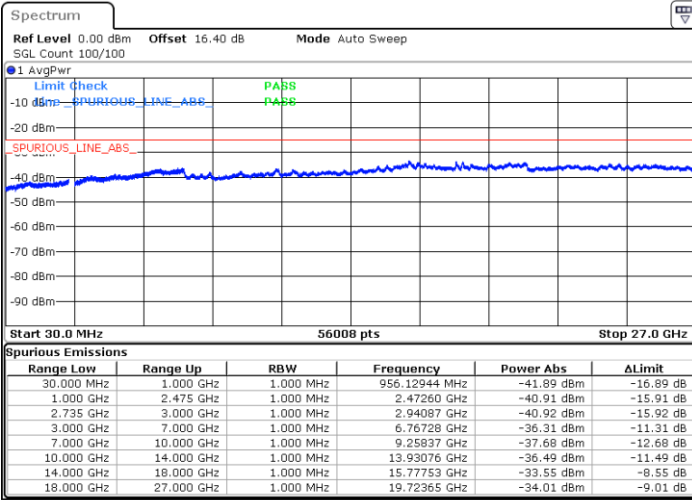

N/A

Date: 3.JUL.2020 04:17:27

LTE Band 41C / 5MHz+20MHz

64QAM

Highest Channel / 1RB0 and 1RB99

Highest Channel / 1RB24 and 1RB0

Date: 3.JUL.2020 04:39:23

Date: 3.JUL.2020 04:38:22

Highest Channel / FullIRB

N/A

Date: 3.JUL.2020 04:48:01

LTE Band 41C / 10MHz+15MHz

64QAM

Lowest Channel / 1RB0 and 1RB74

Lowest Channel / 1RB49 and 1RB0

Date: 3.JUL.2020 03:49:41