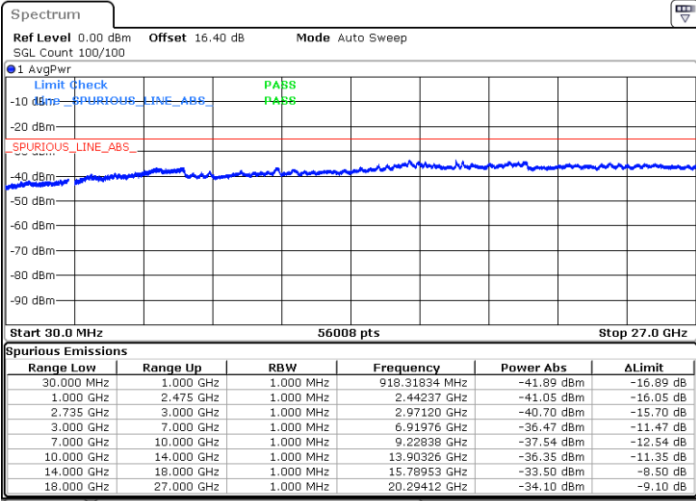

LTE Band 41C / 5MHz+20MHz

64QAM

Lowest Channel / 1RB0 and 1RB99

Lowest Channel / 1RB24 and 1RB0

Date: 3.JUL.2020 04:05:37

Date: 3.JUL.2020 04:00:29

Lowest Channel / FullIRB

N/A

Date: 3.JUL.2020 04:06:39

LTE Band 41C / 5MHz+20MHz

64QAM

Middle Channel / 1RB0 and 1RB9

Middle Channel / 1RB24 and 1RB0

Date: 3.JUL.2020 04:18:28

Date: 3.JUL.2020 04:24:40

Middle Channel / FullIRB

N/A

Date: 3.JUL.2020 04:17:27

LTE Band 41C / 5MHz+20MHz

64QAM

Highest Channel / 1RB0 and 1RB99

Highest Channel / 1RB24 and 1RB0

Date: 3.JUL.2020 04:39:23

Date: 3.JUL.2020 04:38:22