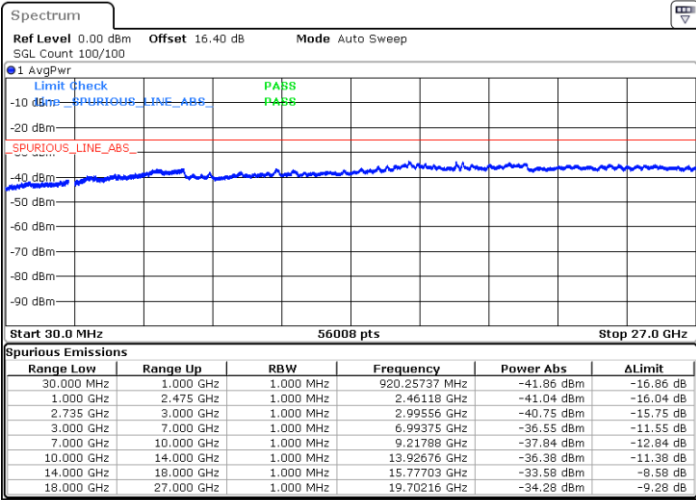

Lowest Channel / FullIRB

N/A

Date: 2.JUL.2020 23:17:29

LTE Band 41C / 20MHz+5MHz

64QAM

Middle Channel / 1RB0 and 1RB24

Middle Channel / 1RB99 and 1RB0

Date: 2.JUL.2020 22:55:20

Date: 2.JUL.2020 23:01:37

Middle Channel / FullIRB

N/A

Date: 2.JUL.2020 22:54:18

LTE Band 41C / 20MHz+5MHz

64QAM

Highest Channel / 1RB0 and 1RB24

Highest Channel / 1RB99 and 1RB0

Date: 2.JUL.2020 22:43:47

Date: 2.JUL.2020 22:42:45

Highest Channel / FullIRB

N/A

Date: 2.JUL.2020 22:48:54

LTE Band 41C / 20MHz+10MHz

64QAM

Lowest Channel / 1RB0 and 1RB49

Lowest Channel / 1RB99 and 1RB0

Date: 2.JUL.2020 23:38:55

Date: 2.JUL.2020 23:33:47

Lowest Channel / FullRB

N/A

Date: 2.JUL.2020 23:39:56

LTE Band 41C / 20MHz+10MHz

64QAM