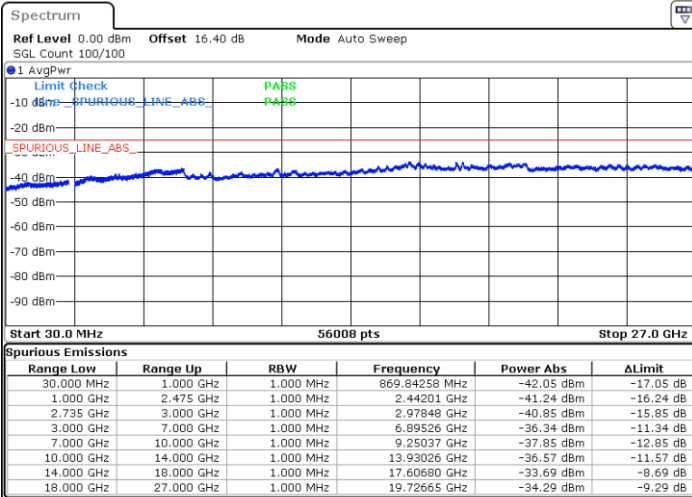

N/A

Date: 2.JUL.2020 22:22:43

LTE Band 41C / 20MHz+5MHz

64QAM

Lowest Channel / 1RB0 and 1RB24

Lowest Channel / 1RB99 and 1RB0

Date: 2.JUL.2020 23:16:27

Date: 2.JUL.2020 23:11:20

Lowest Channel / FullIRB

N/A

Date: 2.JUL.2020 23:17:29

LTE Band 41C / 20MHz+5MHz

64QAM

Middle Channel / 1RB0 and 1RB24

Middle Channel / 1RB99 and 1RB0

Date: 2.JUL.2020 22:55:20

Date: 2.JUL.2020 23:01:37

Middle Channel / FullIRB

N/A

Date: 2.JUL.2020 22:54:18

LTE Band 41C / 20MHz+5MHz

64QAM

Highest Channel / 1RB0 and 1RB24

Highest Channel / 1RB99 and 1RB0

Date: 2.JUL.2020 22:43:47

Date: 2.JUL.2020 22:42:45

Highest Channel / FullIRB

N/A

Date: 2.JUL.2020 22:48:54

LTE Band 41C / 20MHz+10MHz

64QAM

Lowest Channel / 1RB0 and 1RB49