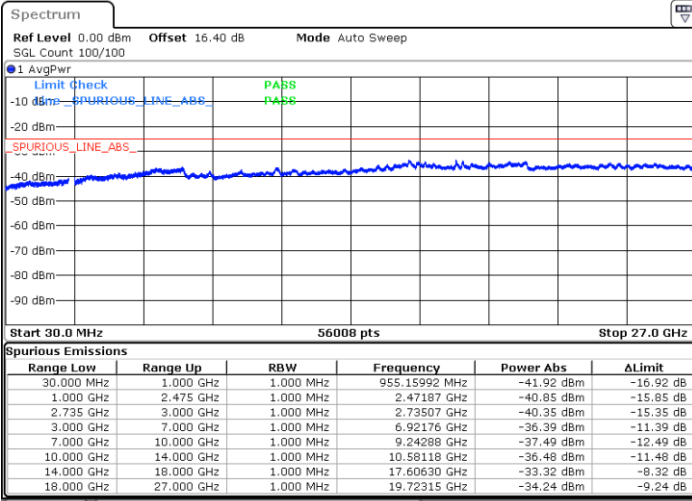

N/A

Date: 3.JUL.2020 04:17:27

LTE Band 41C / 5MHz+20MHz

64QAM

Highest Channel / 1RB0 and 1RB99

Highest Channel / 1RB24 and 1RB0

Date: 3.JUL.2020 04:39:23

Date: 3.JUL.2020 04:38:22

Highest Channel / FullIRB

N/A

Date: 3.JUL.2020 04:48:01

LTE Band 41C / 10MHz+15MHz

64QAM

Lowest Channel / 1RB0 and 1RB74

Lowest Channel / 1RB49 and 1RB0

Date: 3.JUL.2020 03:49:41