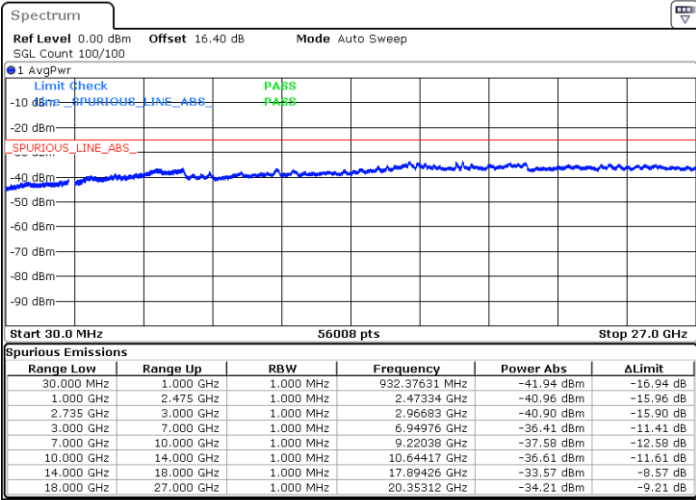

LTE Band 41C / 10MHz+20MHz

64QAM

Highest Channel / 1RB0 and 1RB99

Highest Channel / 1RB49 and 1RB0

Date: 3.JUL.2020 02:58:04

Date: 3.JUL.2020 02:57:03

Highest Channel / FullIRB

N/A

Date: 3.JUL.2020 03:03:12

LTE Band 41C / 15MHz+10MHz

64QAM

Lowest Channel / 1RB0 and 1RB49

Lowest Channel / 1RB74 and 1RB0

Date: 3.JUL.2020 01:31:40

Date: 3.JUL.2020 01:26:33

Lowest Channel / FullIRB