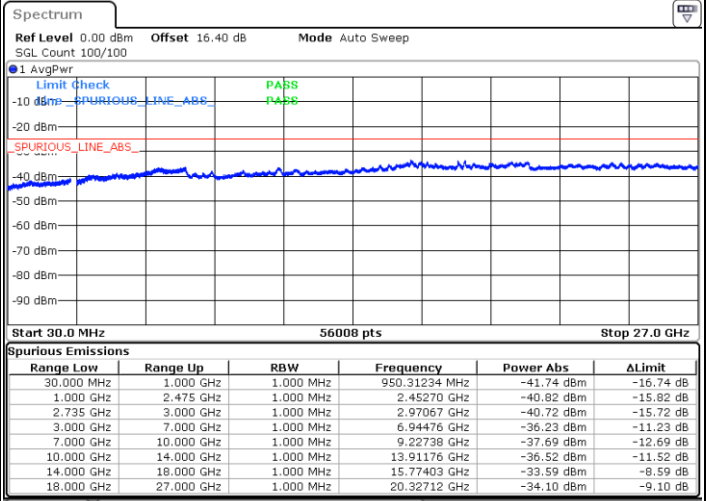

N/A

Date: 3.JUL.2020 04:17:27

LTE Band 41C / 5MHz+20MHz

64QAM

Highest Channel / 1RB0 and 1RB99

Highest Channel / 1RB24 and 1RB0

Date: 3.JUL.2020 04:39:23

Date: 3.JUL.2020 04:38:22

Highest Channel / FullIRB

N/A

Date: 3.JUL.2020 04:48:01

LTE Band 41C / 10MHz+15MHz

64QAM

Lowest Channel / 1RB0 and 1RB74

Lowest Channel / 1RB49 and 1RB0

Date: 3.JUL.2020 03:49:41

Date: 3.JUL.2020 03:44:34

Lowest Channel / FullRB

N/A

Date: 3.JUL.2020 03:50:43

LTE Band 41C / 10MHz+15MHz

64QAM

MiddleChannel / 1RB0 and 1RB74

Middle Channel / 1RB49 and 1RB0

Date: 3.JUL.2020 03:15:03

Date: 3.JUL.2020 03:20:11

Middle Channel / FullIRB

N/A

Date: 3.JUL.2020 03:14:02

LTE Band 41C / 10MHz+15MHz

64QAM

Highest Channel / 1RB0 and 1RB74