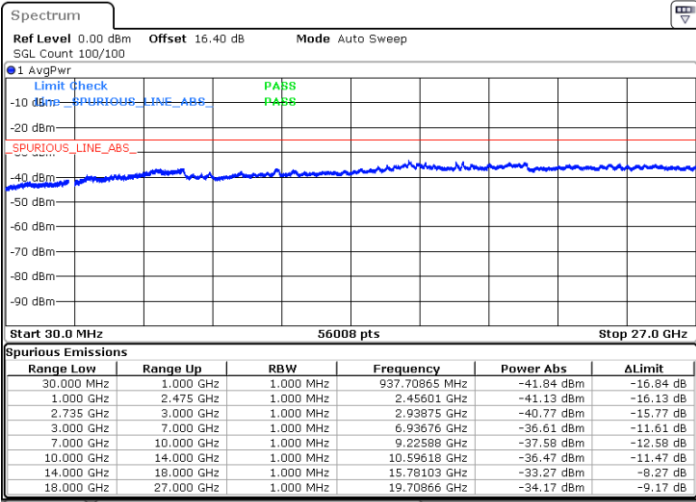

Highest Channel / FullIRB

N/A

Date: 3.JUL.2020 04:48:01

LTE Band 41C / 10MHz+15MHz

64QAM

Lowest Channel / 1RB0 and 1RB74

Lowest Channel / 1RB49 and 1RB0

Date: 3.JUL.2020 03:49:41

Date: 3.JUL.2020 03:44:34

Lowest Channel / FullRB

N/A

Date: 3.JUL.2020 03:50:43

LTE Band 41C / 10MHz+15MHz

64QAM

MiddleChannel / 1RB0 and 1RB74

Middle Channel / 1RB49 and 1RB0

Date: 3.JUL.2020 03:15:03

Date: 3.JUL.2020 03:20:11

Middle Channel / FullIRB

N/A

Date: 3.JUL.2020 03:14:02

LTE Band 41C / 10MHz+15MHz

64QAM

Highest Channel / 1RB0 and 1RB74

Highest Channel / 1RB49 and 1RB0

Date: 3.JUL.2020 03:36:44

Date: 3.JUL.2020 03:35:43

Highest Channel / FullIRB

N/A

Date: 3.JUL.2020 03:41:52

LTE Band 41C / 10MHz+20MHz

64QAM