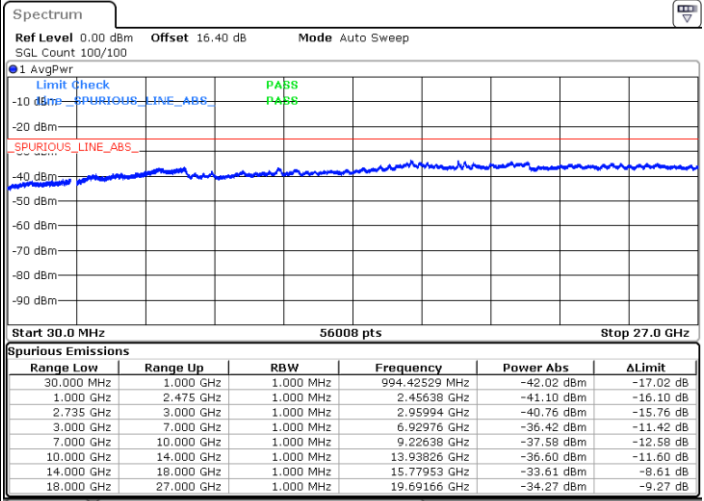

LTE Band 41C / 15MHz+20MHz

64QAM

Middle Channel / 1RB0 and 1RB9

Middle Channel / 1RB74 and 1RB0

Date: 2.JUL.2020 21:57:28

Date: 2.JUL.2020 22:02:36

Middle Channel / FullIRB

N/A

Date: 2.JUL.2020 21:56:27

LTE Band 41C / 15MHz+20MHz

64QAM

Highest Channel / 1RB0 and 1RB99

Highest Channel / 1RB74 and 1RB0

Date: 2.JUL.2020 22:17:36

Date: 2.JUL.2020 22:16:35

Highest Channel / FullIRB

N/A

Date: 2.JUL.2020 22:22:43

LTE Band 41C / 20MHz+5MHz

64QAM

Lowest Channel / 1RB0 and 1RB24

Lowest Channel / 1RB99 and 1RB0

Date: 2.JUL.2020 23:16:27

Date: 2.JUL.2020 23:11:20