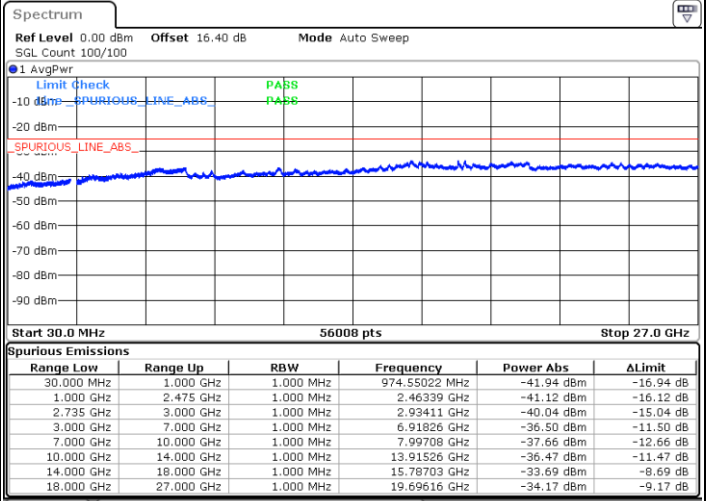

N/A

Date: 3.JUL.2020 01:32:42

LTE Band 41C / 15MHz+10MHz

64QAM

Middle Channel / 1RB0 and 1RB49

Middle Channel / 1RB74 and 1RB0

Date: 3.JUL.2020 01:46:32

Date: 3.JUL.2020 01:51:39

Middle Channel / FullIRB

N/A

Date: 3.JUL.2020 01:45:30

LTE Band 41C / 15MHz+10MHz

64QAM

Highest Channel / 1RB0 and 1RB49

Highest Channel / 1RB74 and 1RB0

Date: 3.JUL.2020 02:06:37

Date: 3.JUL.2020 02:05:36

Highest Channel / FullIRB

N/A

Date: 3.JUL.2020 02:11:45

LTE Band 41C / 15MHz+15MHz

64QAM

Lowest Channel / 1RB0 and 1RB74

Lowest Channel / 1RB74 and 1RB0