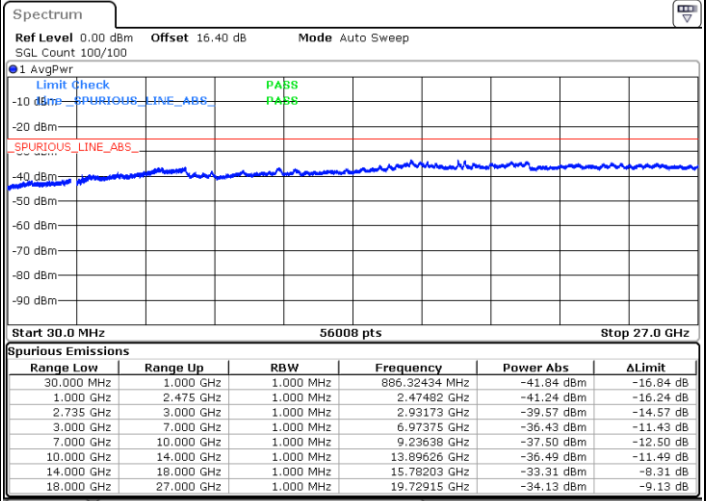

Date: 3.JUL.2020 03:44:34

Lowest Channel / FullRB

N/A

Date: 3.JUL.2020 03:50:43

LTE Band 41C / 10MHz+15MHz

64QAM

MiddleChannel / 1RB0 and 1RB74

Middle Channel / 1RB49 and 1RB0

Date: 3.JUL.2020 03:15:03

Date: 3.JUL.2020 03:20:11

Middle Channel / FullIRB

N/A

Date: 3.JUL.2020 03:14:02

LTE Band 41C / 10MHz+15MHz

64QAM

Highest Channel / 1RB0 and 1RB74

Highest Channel / 1RB49 and 1RB0

Date: 3.JUL.2020 03:36:44

Date: 3.JUL.2020 03:35:43

Highest Channel / FullIRB

N/A

Date: 3.JUL.2020 03:41:52

LTE Band 41C / 10MHz+20MHz

64QAM

Lowest Channel / 1RB0 and 1RB99

Lowest Channel / 1RB49 and 1RB0

Date: 3.JUL.2020 02:24:06

Date: 3.JUL.2020 02:18:59

Lowest Channel / FullIRB

N/A

Date: 3.JUL.2020 02:25:08

LTE Band 41C / 10MHz+20MHz