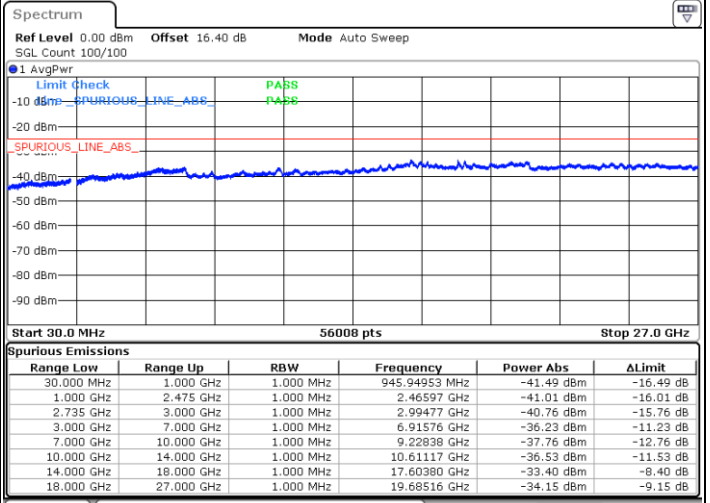

Highest Channel / FullIRB

N/A

Date: 3.JUL.2020 04:48:01

LTE Band 41C / 10MHz+15MHz

64QAM

Lowest Channel / 1RB0 and 1RB74

Lowest Channel / 1RB49 and 1RB0

Date: 3.JUL.2020 03:49:41

Date: 3.JUL.2020 03:44:34

Lowest Channel / FullRB

N/A

Date: 3.JUL.2020 03:50:43

LTE Band 41C / 10MHz+15MHz

64QAM

MiddleChannel / 1RB0 and 1RB74

Middle Channel / 1RB49 and 1RB0

Date: 3.JUL.2020 03:15:03

Date: 3.JUL.2020 03:20:11

Middle Channel / FullIRB

N/A

Date: 3.JUL.2020 03:14:02

LTE Band 41C / 10MHz+15MHz

64QAM

Highest Channel / 1RB0 and 1RB74

Highest Channel / 1RB49 and 1RB0

Date: 3.JUL.2020 03:36:44

Date: 3.JUL.2020 03:35:43

Highest Channel / FullIRB

N/A

Date: 3.JUL.2020 03:41:52

LTE Band 41C / 10MHz+20MHz

64QAM