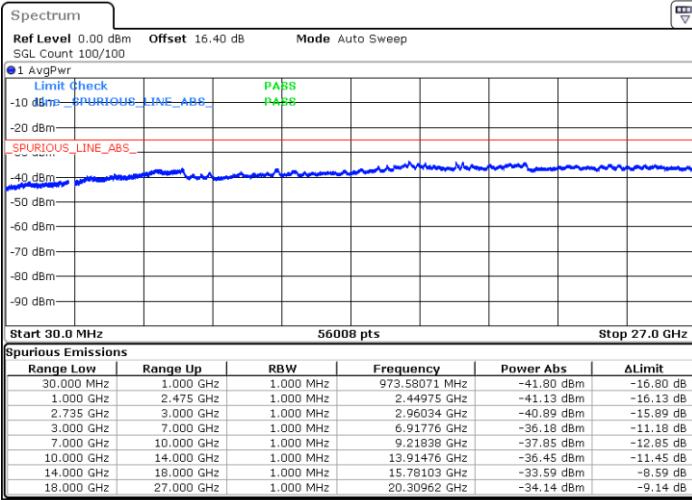

Date: 2.JUL.2020 21:56:27

LTE Band 41C / 15MHz+20MHz

64QAM

Highest Channel / 1RB0 and 1RB99

Highest Channel / 1RB74 and 1RB0

Date: 2.JUL.2020 22:17:36

Date: 2.JUL.2020 22:16:35

Highest Channel / FullIRB

N/A

Date: 2.JUL.2020 22:22:43

LTE Band 41C / 20MHz+5MHz

64QAM

Lowest Channel / 1RB0 and 1RB24

Lowest Channel / 1RB99 and 1RB0

Date: 2.JUL.2020 23:16:27

Date: 2.JUL.2020 23:11:20

Lowest Channel / FullIRB

N/A

Date: 2.JUL.2020 23:17:29

LTE Band 41C / 20MHz+5MHz

64QAM

Middle Channel / 1RB0 and 1RB24

Middle Channel / 1RB99 and 1RB0

Date: 2.JUL.2020 22:55:20

Date: 2.JUL.2020 23:01:37

Middle Channel / FullIRB

N/A

Date: 2.JUL.2020 22:54:18

LTE Band 41C / 20MHz+5MHz

64QAM

Highest Channel / 1RB0 and 1RB24

Highest Channel / 1RB99 and 1RB0