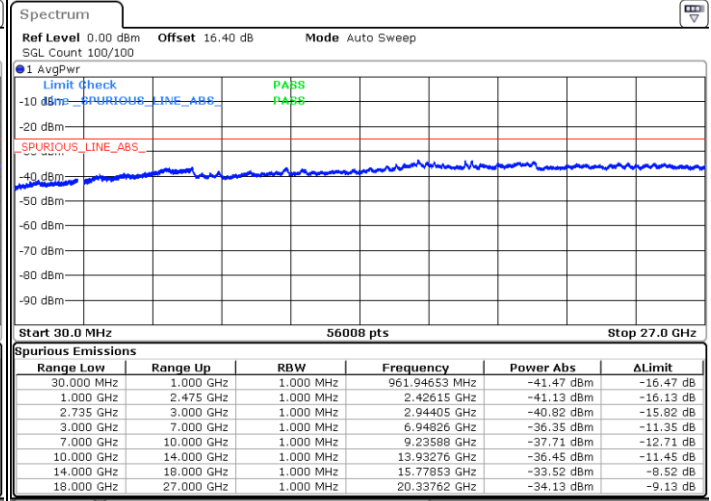

LTE Band 41C / 5MHz+20MHz

64QAM

Lowest Channel / 1RB0 and 1RB99

Lowest Channel / 1RB24 and 1RB0

Date: 3.JUL.2020 04:05:37

Date: 3.JUL.2020 04:00:29

Lowest Channel / FullIRB

N/A

Date: 3.JUL.2020 04:06:39

LTE Band 41C / 5MHz+20MHz

64QAM

Middle Channel / 1RB0 and 1RB9

Middle Channel / 1RB24 and 1RB0

Date: 3.JUL.2020 04:18:28

Date: 3.JUL.2020 04:24:40

Middle Channel / FullIRB

N/A

Date: 3.JUL.2020 04:17:27

LTE Band 41C / 5MHz+20MHz

64QAM

Highest Channel / 1RB0 and 1RB99

Highest Channel / 1RB24 and 1RB0

Date: 3.JUL.2020 04:39:23

Date: 3.JUL.2020 04:38:22

Highest Channel / FullIRB

N/A

Date: 3.JUL.2020 04:48:01

LTE Band 41C / 10MHz+15MHz

64QAM

Lowest Channel / 1RB0 and 1RB74

Lowest Channel / 1RB49 and 1RB0

Date: 3.JUL.2020 03:49:41