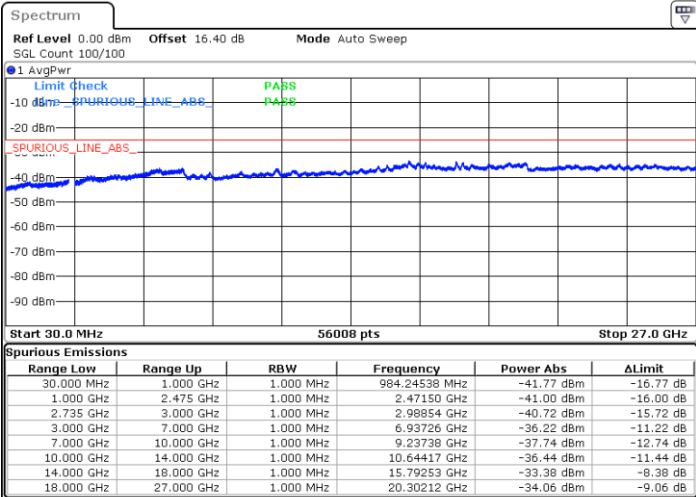

N/A

Date: 3.JUL.2020 04:17:27

LTE Band 41C / 5MHz+20MHz

64QAM

Highest Channel / 1RB0 and 1RB99

Highest Channel / 1RB24 and 1RB0

Date: 3.JUL.2020 04:39:23

Date: 3.JUL.2020 04:38:22

Highest Channel / FullIRB

N/A

Date: 3.JUL.2020 04:48:01

LTE Band 41C / 10MHz+15MHz

64QAM

Lowest Channel / 1RB0 and 1RB74

Lowest Channel / 1RB49 and 1RB0

Date: 3.JUL.2020 03:49:41

Date: 3.JUL.2020 03:44:34

Lowest Channel / FullRB

N/A

Date: 3.JUL.2020 03:50:43

LTE Band 41C / 10MHz+15MHz

64QAM

MiddleChannel / 1RB0 and 1RB74

Middle Channel / 1RB49 and 1RB0

Date: 3.JUL.2020 03:15:03

Date: 3.JUL.2020 03:20:11

Middle Channel / FullIRB

N/A

Date: 3.JUL.2020 03:14:02

LTE Band 41C / 10MHz+15MHz

64QAM

Highest Channel / 1RB0 and 1RB74