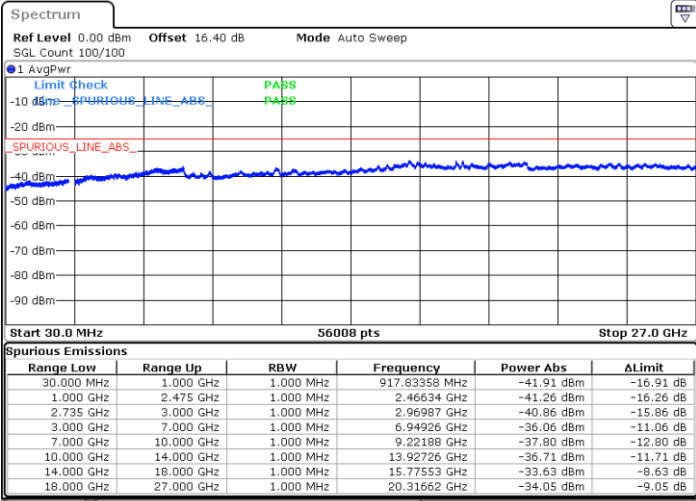

LTE Band 41C / 20MHz+15MHz

64QAM

Lowest Channel / 1RB0 and 1RB74

Lowest Channel / 1RB99 and 1RB0

Date: 2.JUL.2020 20:53:32

Date: 2.JUL.2020 20:45:32

Lowest Channel / FullIRB

N/A

Date: 2.JUL.2020 20:54:33

LTE Band 41C / 20MHz+15MHz

64QAM

Middle Channel / 1RB0 and 1RB74

Middle Channel / 1RB99 and 1RB0

Date: 2.JUL.2020 21:05:27

Date: 2.JUL.2020 21:10:34

Middle Channel / FullIRB

N/A

Date: 2.JUL.2020 21:04:26

LTE Band 41C / 20MHz+15MHz

64QAM

Highest Channel / 1RB0 and 1RB74

Highest Channel / 1RB99 and 1RB0

Date: 2.JUL.2020 21:27:00

Date: 2.JUL.2020 21:25:59