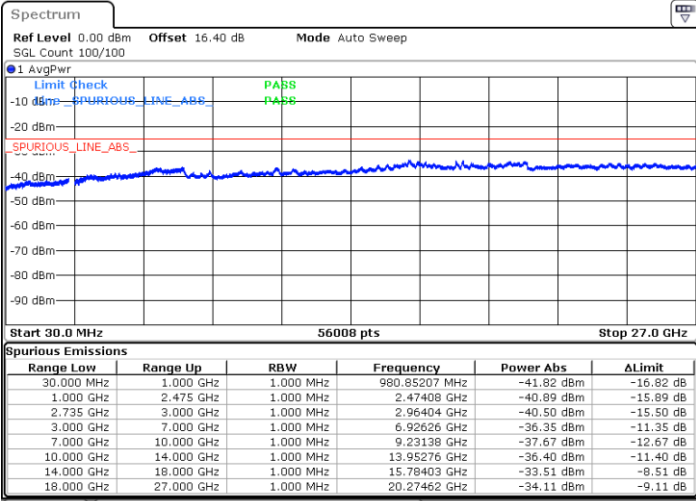

N/A

Date: 3.JUL.2020 04:17:27

LTE Band 41C / 5MHz+20MHz

64QAM

Highest Channel / 1RB0 and 1RB99

Highest Channel / 1RB24 and 1RB0

Date: 3.JUL.2020 04:39:23

Date: 3.JUL.2020 04:38:22

Highest Channel / FullIRB

N/A

Date: 3.JUL.2020 04:48:01

LTE Band 41C / 10MHz+15MHz

64QAM

Lowest Channel / 1RB0 and 1RB74

Lowest Channel / 1RB49 and 1RB0

Date: 3.JUL.2020 03:49:41

Date: 3.JUL.2020 03:44:34

Lowest Channel / FullRB

N/A

Date: 3.JUL.2020 03:50:43

LTE Band 41C / 10MHz+15MHz

64QAM

MiddleChannel / 1RB0 and 1RB74

Middle Channel / 1RB49 and 1RB0

Date: 3.JUL.2020 03:15:03

Date: 3.JUL.2020 03:20:11

Middle Channel / FullIRB

N/A

Date: 3.JUL.2020 03:14:02

LTE Band 41C / 10MHz+15MHz

64QAM

Highest Channel / 1RB0 and 1RB74