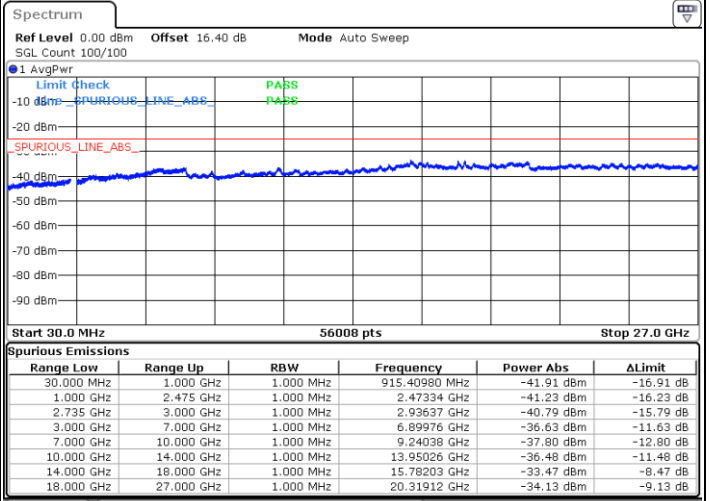

Date: 3.JUL.2020 00:37:05

Date: 3.JUL.2020 00:31:58

Lowest Channel / FullRB

N/A

Date: 3.JUL.2020 00:38:07

LTE Band 41C / 15MHz+15MHz

64QAM

Middle Channel / 1RB0 and 1RB74

Middle Channel / 1RB74 and 1RB0

Date: 3.JUL.2020 00:47:28

Date: 3.JUL.2020 00:54:06

Middle Channel / FullIRB

N/A

Date: 3.JUL.2020 00:46:26

LTE Band 41C / 15MHz+15MHz

64QAM

Highest Channel / 1RB0 and 1RB74

Highest Channel / 1RB74 and 1RB0

Date: 3.JUL.2020 01:14:42

Date: 3.JUL.2020 01:08:59

Highest Channel / FullIRB

N/A

Date: 3.JUL.2020 01:19:50

LTE Band 41C / 15MHz+20MHz