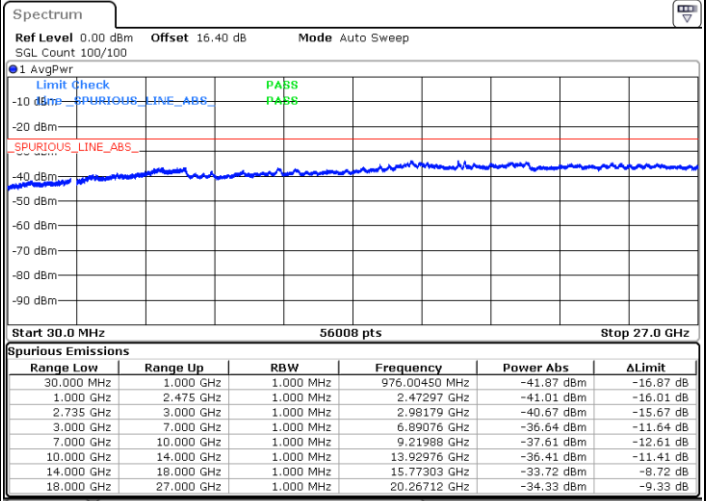

Middle Channel / FullIRB

N/A

Date: 3.JUL.2020 01:45:30

LTE Band 41C / 15MHz+10MHz

64QAM

Highest Channel / 1RB0 and 1RB49

Highest Channel / 1RB74 and 1RB0

Date: 3.JUL.2020 02:06:37

Date: 3.JUL.2020 02:05:36

Highest Channel / FullIRB

N/A

Date: 3.JUL.2020 02:11:45

LTE Band 41C / 15MHz+15MHz

64QAM

Lowest Channel / 1RB0 and 1RB74

Lowest Channel / 1RB74 and 1RB0

Date: 3.JUL.2020 00:37:05

Date: 3.JUL.2020 00:31:58

Lowest Channel / FullRB

N/A

Date: 3.JUL.2020 00:38:07

LTE Band 41C / 15MHz+15MHz

64QAM

Middle Channel / 1RB0 and 1RB74