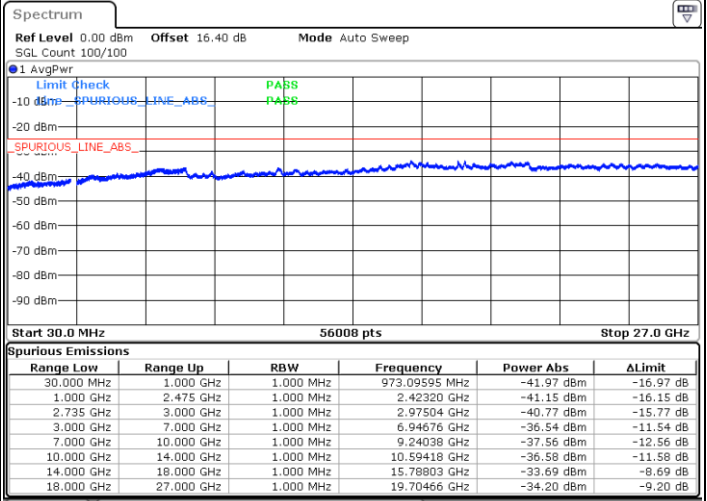

Middle Channel / 1RB74 and 1RB0

Date: 3.JUL.2020 00:47:28

Date: 3.JUL.2020 00:54:06

Middle Channel / FullIRB

N/A

Date: 3.JUL.2020 00:46:26

LTE Band 41C / 15MHz+15MHz

64QAM

Highest Channel / 1RB0 and 1RB74

Highest Channel / 1RB74 and 1RB0

Date: 3.JUL.2020 01:14:42

Date: 3.JUL.2020 01:08:59

Highest Channel / FullIRB

N/A

Date: 3.JUL.2020 01:19:50

LTE Band 41C / 15MHz+20MHz

64QAM

Lowest Channel / 1RB0 and 1RB99

Lowest Channel / 1RB74 and 1RB0

Date: 2.JUL.2020 21:45:14

Date: 2.JUL.2020 21:38:01

Lowest Channel / FullIRB

N/A

Date: 2.JUL.2020 21:46:15