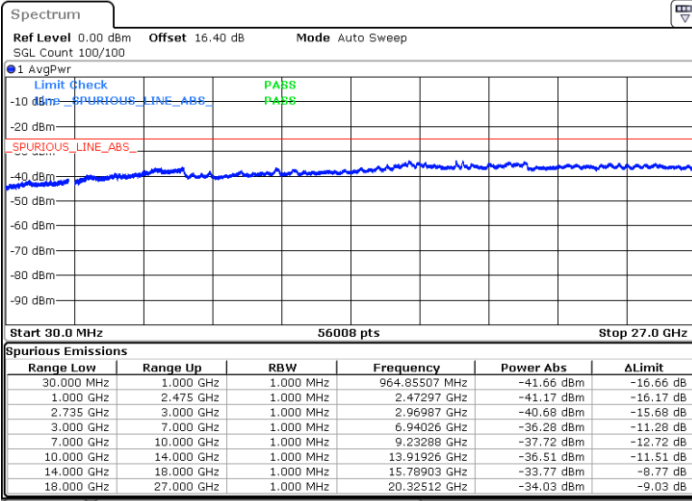

Date: 2.JUL.2020 22:43:47

Date: 2.JUL.2020 22:42:45

Highest Channel / FullIRB

N/A

Date: 2.JUL.2020 22:48:54

LTE Band 41C / 20MHz+10MHz

64QAM

Lowest Channel / 1RB0 and 1RB49

Lowest Channel / 1RB99 and 1RB0

Date: 2.JUL.2020 23:38:55

Date: 2.JUL.2020 23:33:47

Lowest Channel / FullRB

N/A

Date: 2.JUL.2020 23:39:56

LTE Band 41C / 20MHz+10MHz

64QAM

Middle Channel / 1RB0 and 1RB49

Middle Channel / 1RB99 and 1RB0

Date: 2.JUL.2020 23:50:08

Date: 2.JUL.2020 23:55:16

Middle Channel / FullIRB

N/A

Date: 2.JUL.2020 23:49:06

LTE Band 41C / 20MHz+10MHz

64QAM

Highest Channel / 1RB0 and 1RB49

Highest Channel / 1RB99 and 1RB0

Date: 3.JUL.2020 00:11:19

Date: 3.JUL.2020 00:10:18

Highest Channel / FullIRB

N/A

Date: 3.JUL.2020 00:16:27