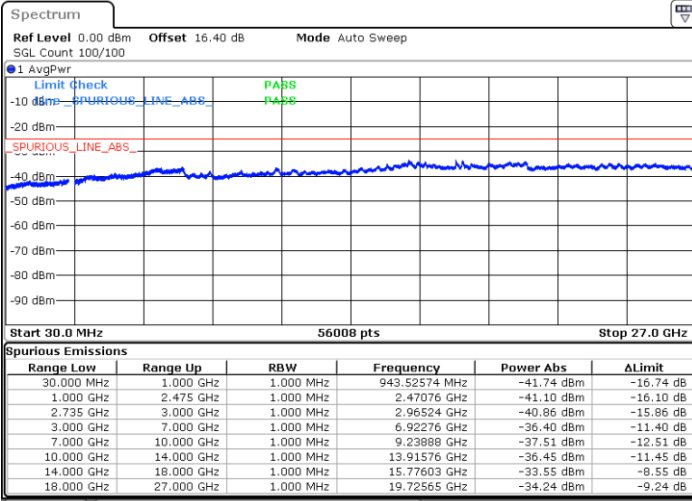

Middle Channel / 1RB74 and 1RB0

Date: 3.JUL.2020 00:47:28

Date: 3.JUL.2020 00:54:06

Middle Channel / FullIRB

N/A

Date: 3.JUL.2020 00:46:26

LTE Band 41C / 15MHz+15MHz

64QAM

Highest Channel / 1RB0 and 1RB74

Highest Channel / 1RB74 and 1RB0

Date: 3.JUL.2020 01:14:42

Date: 3.JUL.2020 01:08:59

Highest Channel / FullIRB

N/A

Date: 3.JUL.2020 01:19:50

LTE Band 41C / 15MHz+20MHz

64QAM

Lowest Channel / 1RB0 and 1RB99

Lowest Channel / 1RB74 and 1RB0

Date: 2.JUL.2020 21:45:14

Date: 2.JUL.2020 21:38:01

Lowest Channel / FullIRB

N/A

Date: 2.JUL.2020 21:46:15