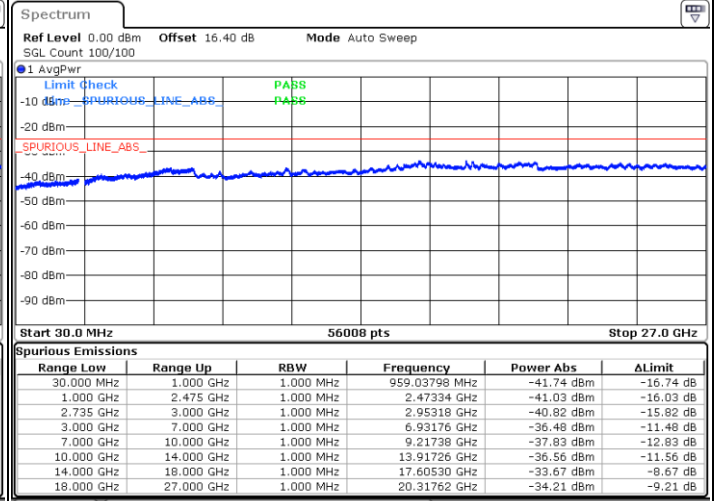

LTE Band 41C / 10MHz+20MHz

64QAM

Highest Channel / 1RB0 and 1RB99

Highest Channel / 1RB49 and 1RB0

Date: 3.JUL.2020 02:58:04

Date: 3.JUL.2020 02:57:03

Highest Channel / FullIRB

N/A

Date: 3.JUL.2020 03:03:12

LTE Band 41C / 15MHz+10MHz

64QAM

Lowest Channel / 1RB0 and 1RB49

Lowest Channel / 1RB74 and 1RB0

Date: 3.JUL.2020 01:31:40

Date: 3.JUL.2020 01:26:33

Lowest Channel / FullIRB

N/A

Date: 3.JUL.2020 01:32:42

LTE Band 41C / 15MHz+10MHz

64QAM

Middle Channel / 1RB0 and 1RB49

Middle Channel / 1RB74 and 1RB0

Date: 3.JUL.2020 01:46:32

Date: 3.JUL.2020 01:51:39

Middle Channel / FullIRB

N/A

Date: 3.JUL.2020 01:45:30

LTE Band 41C / 15MHz+10MHz

64QAM

Highest Channel / 1RB0 and 1RB49

Highest Channel / 1RB74 and 1RB0

Date: 3.JUL.2020 02:06:37