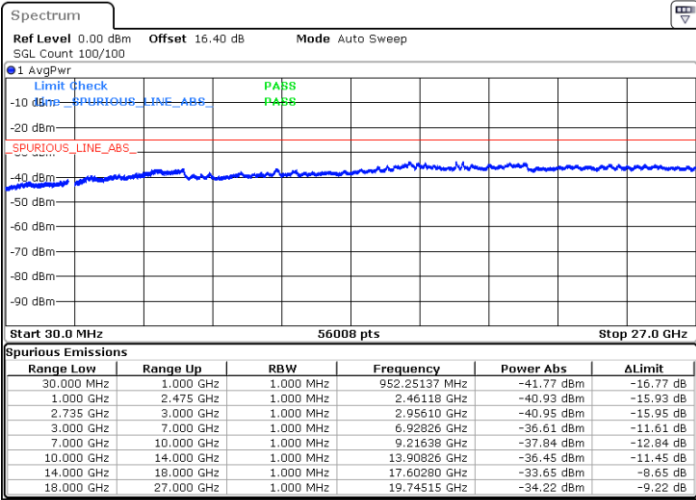

LTE Band 41C / 20MHz+15MHz

64QAM

Lowest Channel / 1RB0 and 1RB74

Lowest Channel / 1RB99 and 1RB0

Date: 2.JUL.2020 20:53:32

Date: 2.JUL.2020 20:45:32

Lowest Channel / FullIRB

N/A

Date: 2.JUL.2020 20:54:33

LTE Band 41C / 20MHz+15MHz

64QAM

Middle Channel / 1RB0 and 1RB74

Middle Channel / 1RB99 and 1RB0

Date: 2.JUL.2020 21:05:27

Date: 2.JUL.2020 21:10:34

Middle Channel / FullIRB

N/A

Date: 2.JUL.2020 21:04:26

LTE Band 41C / 20MHz+15MHz

64QAM

Highest Channel / 1RB0 and 1RB74

Highest Channel / 1RB99 and 1RB0

Date: 2.JUL.2020 21:27:00

Date: 2.JUL.2020 21:25:59