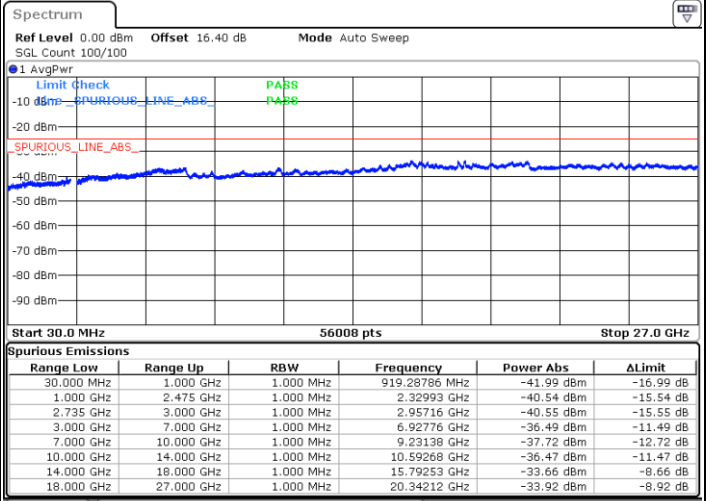

Highest Channel / FullIRB

N/A

Date: 3.JUL.2020 03:40:51

LTE Band 41C / 10MHz+20MHz

16QAM

Lowest Channel / 1RB0 and 1RB99

Lowest Channel / 1RB49 and 1RB0

Date: 3.JUL.2020 02:23:05

Date: 3.JUL.2020 02:20:00

Lowest Channel / FullRB

N/A

Date: 3.JUL.2020 02:26:09

LTE Band 41C / 10MHz+20MHz

16QAM

Middle Channel / 1RB0 and 1RB99

Middle Channel / 1RB49 and 1RB0

Date: 3.JUL.2020 02:35:47

Date: 3.JUL.2020 02:40:25

Middle Channel / FullIRB

N/A

Date: 3.JUL.2020 02:32:43

LTE Band 41C / 10MHz+20MHz

16QAM

Highest Channel / 1RB0 and 1RB99

Highest Channel / 1RB49 and 1RB0

Date: 3.JUL.2020 02:59:06

Date: 3.JUL.2020 02:56:01

Highest Channel / FullIRB

N/A

Date: 3.JUL.2020 03:02:10

LTE Band 41C / 15MHz+10MHz

16QAM