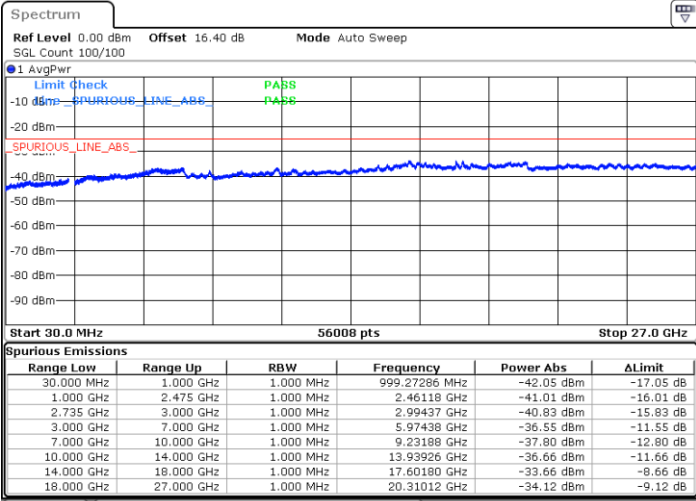

Date: 3.JUL.2020 00:12:21

Date: 3.JUL.2020 00:09:17

Highest Channel / FullIRB

N/A

Date: 3.JUL.2020 00:15:25

LTE Band 41C / 20MHz+15MHz

16QAM

Lowest Channel / 1RB0 and 1RB74

Lowest Channel / 1RB99 and 1RB0

Date: 2.JUL.2020 20:52:30

Date: 2.JUL.2020 20:46:34

Lowest Channel / FullRB

N/A

Date: 2.JUL.2020 20:55:35

LTE Band 41C / 20MHz+15MHz

16QAM

Middle Channel / 1RB0 and 1RB74

Middle Channel / 1RB99 and 1RB0

Date: 2.JUL.2020 21:06:29

Date: 2.JUL.2020 21:09:33

Middle Channel / FullIRB

N/A

Date: 2.JUL.2020 21:03:24

LTE Band 41C / 20MHz+15MHz

16QAM

Highest Channel / 1RB0 and 1RB74

Highest Channel / 1RB99 and 1RB0

Date: 2.JUL.2020 21:28:02

Date: 2.JUL.2020 21:24:58

Highest Channel / FullIRB

N/A

Date: 2.JUL.2020 21:31:07