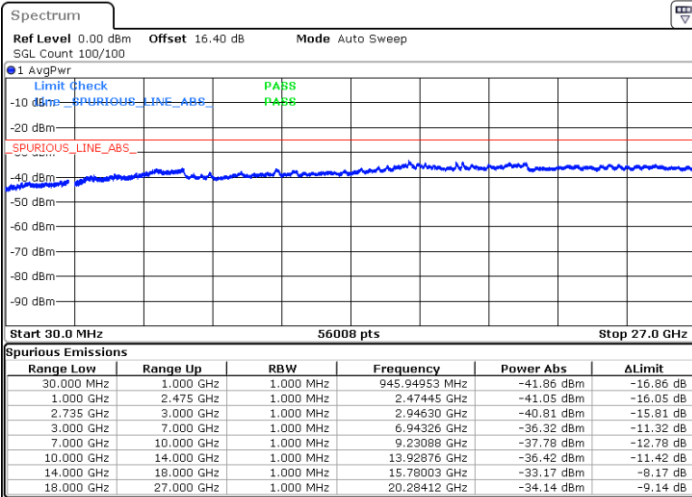

LTE Band 41C / 15MHz+10MHz

16QAM

Highest Channel / 1RB0 and 1RB49

Highest Channel / 1RB74 and 1RB0

Date: 3.JUL.2020 02:07:39

Date: 3.JUL.2020 02:04:34

Highest Channel / FullIRB

N/A

Date: 3.JUL.2020 02:10:43

LTE Band 41C / 15MHz+15MHz

16QAM

Lowest Channel / 1RB0 and 1RB74

Lowest Channel / 1RB74 and 1RB0

Date: 3.JUL.2020 00:36:04

Date: 3.JUL.2020 00:32:59

Lowest Channel / FullIRB