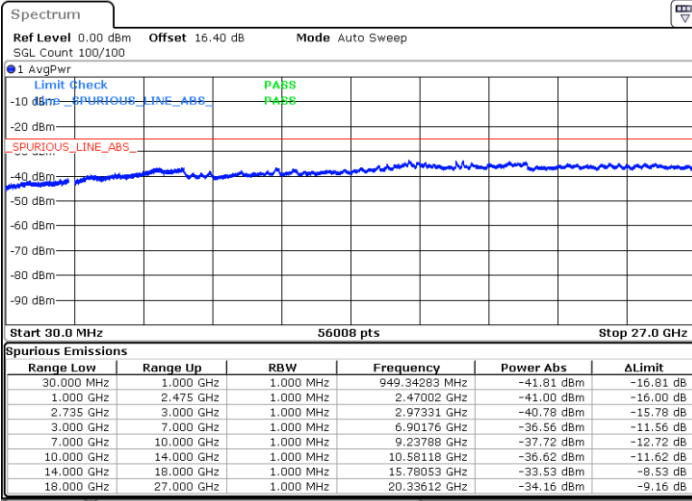

LTE Band 41C / 20MHz+5MHz

16QAM

Middle Channel / 1RB0 and 1RB24

Middle Channel / 1RB99 and 1RB0

Date: 2.JUL.2020 22:56:21

Date: 2.JUL.2020 23:00:35

Middle Channel / FullIRB

N/A

Date: 2.JUL.2020 22:53:17

LTE Band 41C / 20MHz+5MHz

16QAM

Highest Channel / 1RB0 and 1RB24

Highest Channel / 1RB99 and 1RB0

Date: 2.JUL.2020 22:44:48

Date: 2.JUL.2020 22:41:44

Highest Channel / FullIRB

N/A

Date: 2.JUL.2020 22:47:53

LTE Band 41C / 20MHz+10MHz

16QAM

Lowest Channel / 1RB0 and 1RB49

Lowest Channel / 1RB99 and 1RB0

Date: 2.JUL.2020 23:37:53

Date: 2.JUL.2020 23:34:49