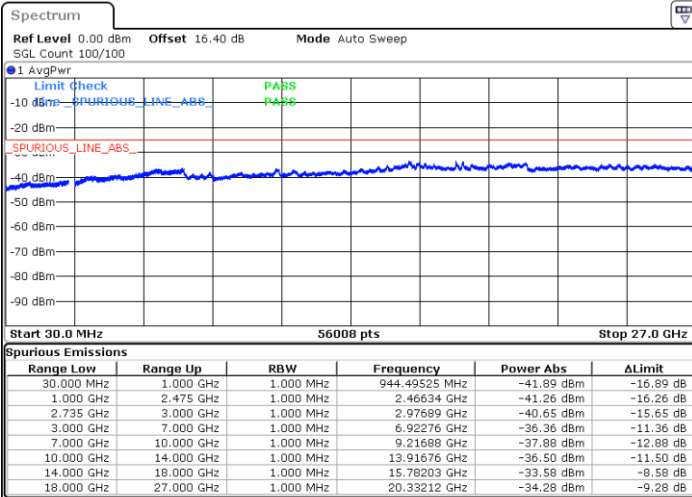

LTE Band 41C / 20MHz+5MHz

16QAM

Middle Channel / 1RB0 and 1RB24

Middle Channel / 1RB99 and 1RB0

Date: 2.JUL.2020 22:56:21

Date: 2.JUL.2020 23:00:35

Middle Channel / FullIRB

N/A

Date: 2.JUL.2020 22:53:17

LTE Band 41C / 20MHz+5MHz

16QAM

Highest Channel / 1RB0 and 1RB24

Highest Channel / 1RB99 and 1RB0

Date: 2.JUL.2020 22:44:48

Date: 2.JUL.2020 22:41:44

Highest Channel / FullIRB

N/A

Date: 2.JUL.2020 22:47:53

LTE Band 41C / 20MHz+10MHz

16QAM

Lowest Channel / 1RB0 and 1RB49

Lowest Channel / 1RB99 and 1RB0

Date: 2.JUL.2020 23:37:53

Date: 2.JUL.2020 23:34:49