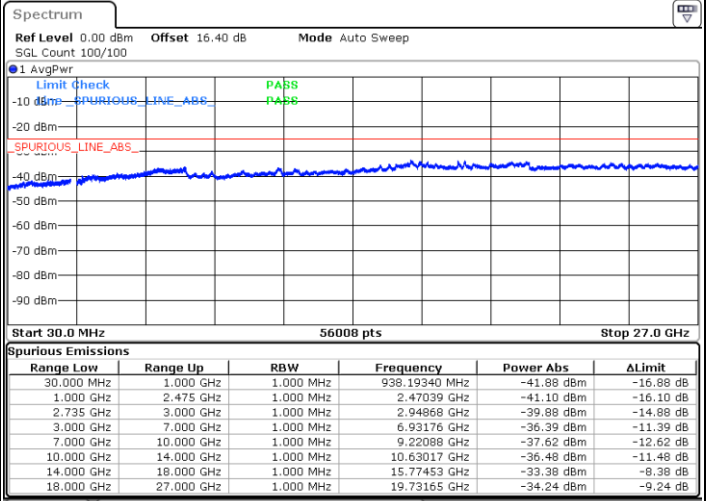

Lowest Channel / 1RB0 and 1RB49

Lowest Channel / 1RB74 and 1RB80

Date: 3.JUL.2020 01:30:39

Date: 3.JUL.2020 01:27:35

Lowest Channel / FullIRB

N/A

Date: 3.JUL.2020 01:33:43

LTE Band 41C / 15MHz+10MHz

16QAM

Middle Channel / 1RB0 and 1RB49

Middle Channel / 1RB74 and 1RB0

Date: 3.JUL.2020 01:47:33

Date: 3.JUL.2020 01:50:38

Middle Channel / FullIRB

N/A

Date: 3.JUL.2020 01:44:28

LTE Band 41C / 15MHz+10MHz

16QAM

Highest Channel / 1RB0 and 1RB49

Highest Channel / 1RB74 and 1RB0

Date: 3.JUL.2020 02:07:39

Date: 3.JUL.2020 02:04:34

Highest Channel / FullIRB

N/A

Date: 3.JUL.2020 02:10:43

LTE Band 41C / 15MHz+15MHz

16QAM

Lowest Channel / 1RB0 and 1RB74

Lowest Channel / 1RB74 and 1RB0

Date: 3.JUL.2020 00:36:04

Date: 3.JUL.2020 00:32:59

Lowest Channel / FullIRB