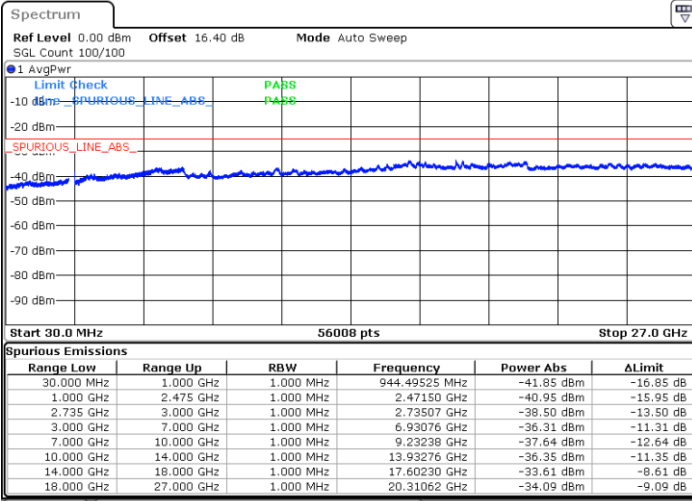

N/A

Date: 3.JUL.2020 03:13:00

LTE Band 41C / 10MHz+15MHz

16QAM

Highest Channel / 1RB0 and 1RB74

Highest Channel / 1RB49 and 1RB0

Date: 3.JUL.2020 03:37:46

Date: 3.JUL.2020 03:33:26

Highest Channel / FullIRB

N/A

Date: 3.JUL.2020 03:40:51

LTE Band 41C / 10MHz+20MHz

16QAM

Lowest Channel / 1RB0 and 1RB99

Lowest Channel / 1RB49 and 1RB0

Date: 3.JUL.2020 02:23:05

Date: 3.JUL.2020 02:20:00

Lowest Channel / FullRB

N/A

Date: 3.JUL.2020 02:26:09

LTE Band 41C / 10MHz+20MHz

16QAM

Middle Channel / 1RB0 and 1RB99

Middle Channel / 1RB49 and 1RB0