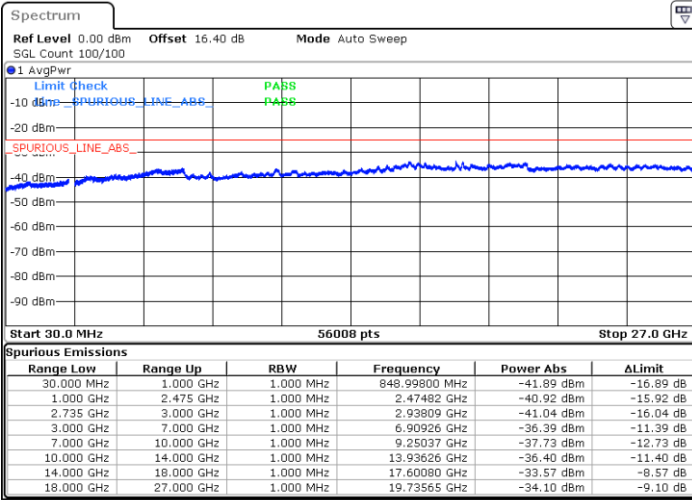

N/A

Date: 3.JUL.2020 03:13:00

LTE Band 41C / 10MHz+15MHz

16QAM

Highest Channel / 1RB0 and 1RB74

Highest Channel / 1RB49 and 1RB0

Date: 3.JUL.2020 03:37:46

Date: 3.JUL.2020 03:33:26

Highest Channel / FullIRB

N/A

Date: 3.JUL.2020 03:40:51

LTE Band 41C / 10MHz+20MHz

16QAM

Lowest Channel / 1RB0 and 1RB99

Lowest Channel / 1RB49 and 1RB0

Date: 3.JUL.2020 02:23:05

Date: 3.JUL.2020 02:20:00

Lowest Channel / FullRB

N/A

Date: 3.JUL.2020 02:26:09

LTE Band 41C / 10MHz+20MHz

16QAM

Middle Channel / 1RB0 and 1RB99

Middle Channel / 1RB49 and 1RB0

Date: 3.JUL.2020 02:35:47

Date: 3.JUL.2020 02:40:25

Middle Channel / FullIRB

N/A

Date: 3.JUL.2020 02:32:43

LTE Band 41C / 10MHz+20MHz

16QAM

Highest Channel / 1RB0 and 1RB99