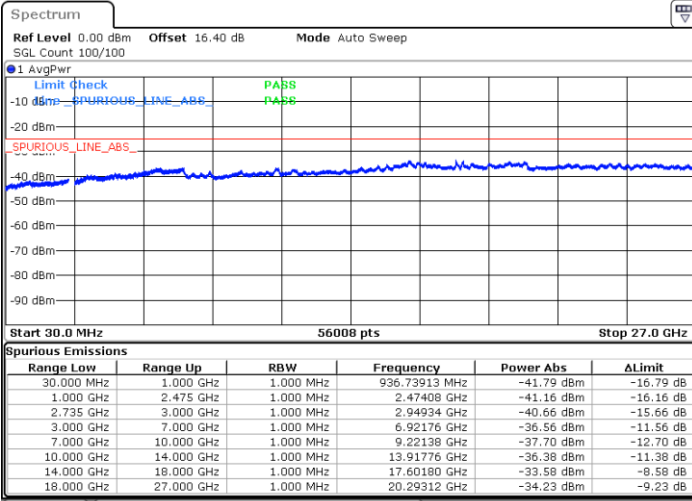

Date: 3.JUL.2020 00:12:21

Date: 3.JUL.2020 00:09:17

Highest Channel / FullIRB

N/A

Date: 3.JUL.2020 00:15:25

LTE Band 41C / 20MHz+15MHz

16QAM

Lowest Channel / 1RB0 and 1RB74

Lowest Channel / 1RB99 and 1RB0

Date: 2.JUL.2020 20:52:30

Date: 2.JUL.2020 20:46:34

Lowest Channel / FullRB

N/A

Date: 2.JUL.2020 20:55:35

LTE Band 41C / 20MHz+15MHz

16QAM

Middle Channel / 1RB0 and 1RB74

Middle Channel / 1RB99 and 1RB0

Date: 2.JUL.2020 21:06:29

Date: 2.JUL.2020 21:09:33

Middle Channel / FullIRB

N/A

Date: 2.JUL.2020 21:03:24

LTE Band 41C / 20MHz+15MHz

16QAM

Highest Channel / 1RB0 and 1RB74

Highest Channel / 1RB99 and 1RB0

Date: 2.JUL.2020 21:28:02

Date: 2.JUL.2020 21:24:58

Highest Channel / FullIRB

N/A

Date: 2.JUL.2020 21:31:07