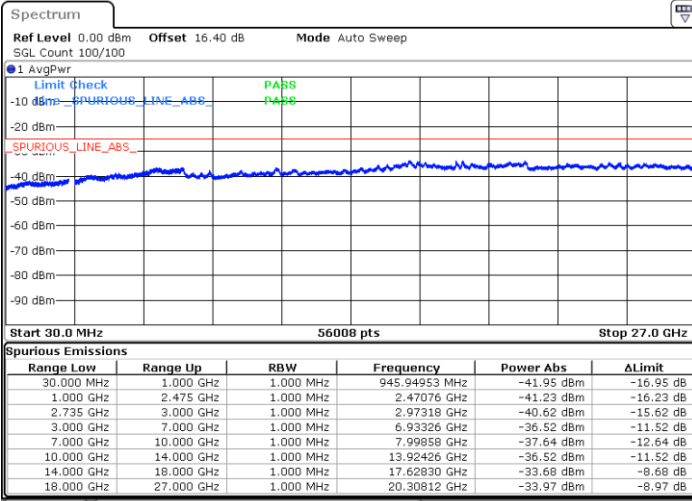

N/A

Date: 3.JUL.2020 03:13:00

LTE Band 41C / 10MHz+15MHz

16QAM

Highest Channel / 1RB0 and 1RB74

Highest Channel / 1RB49 and 1RB0

Date: 3.JUL.2020 03:37:46

Date: 3.JUL.2020 03:33:26

Highest Channel / FullIRB

N/A

Date: 3.JUL.2020 03:40:51

LTE Band 41C / 10MHz+20MHz

16QAM

Lowest Channel / 1RB0 and 1RB99

Lowest Channel / 1RB49 and 1RB0

Date: 3.JUL.2020 02:23:05

Date: 3.JUL.2020 02:20:00

Lowest Channel / FullRB

N/A

Date: 3.JUL.2020 02:26:09

LTE Band 41C / 10MHz+20MHz

16QAM

Middle Channel / 1RB0 and 1RB99

Middle Channel / 1RB49 and 1RB0

Date: 3.JUL.2020 02:35:47

Date: 3.JUL.2020 02:40:25

Middle Channel / FullIRB

N/A

Date: 3.JUL.2020 02:32:43

LTE Band 41C / 10MHz+20MHz

16QAM

Highest Channel / 1RB0 and 1RB99