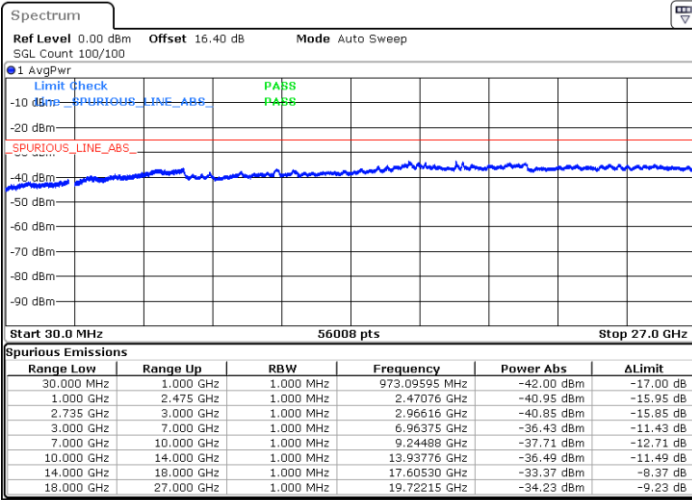

Lowest Channel / 1RB99 and 1RB0

Date: 2.JUL.2020 20:52:30

Date: 2.JUL.2020 20:46:34

Lowest Channel / FullRB

N/A

Date: 2.JUL.2020 20:55:35

LTE Band 41C / 20MHz+15MHz

16QAM

Middle Channel / 1RB0 and 1RB74

Middle Channel / 1RB99 and 1RB0

Date: 2.JUL.2020 21:06:29

Date: 2.JUL.2020 21:09:33

Middle Channel / FullIRB

N/A

Date: 2.JUL.2020 21:03:24

LTE Band 41C / 20MHz+15MHz

16QAM

Highest Channel / 1RB0 and 1RB74

Highest Channel / 1RB99 and 1RB0

Date: 2.JUL.2020 21:28:02

Date: 2.JUL.2020 21:24:58

Highest Channel / FullIRB

N/A

Date: 2.JUL.2020 21:31:07