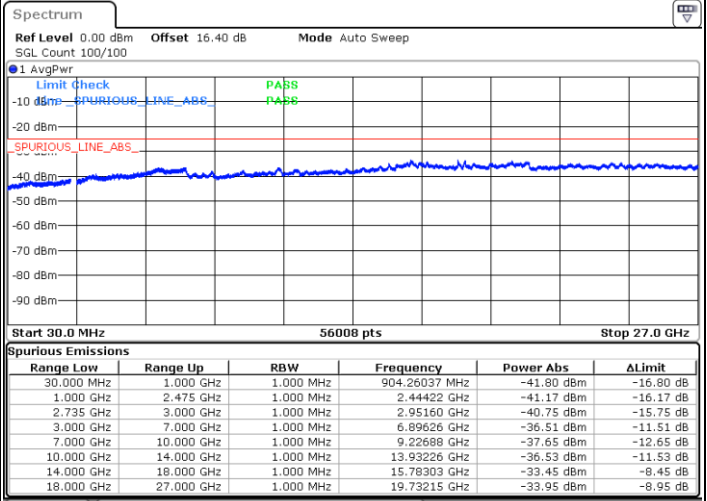

LTE Band 41C / 10MHz+15MHz

16QAM

Lowest Channel / 1RB0 and 1RB74

Lowest Channel / 1RB49 and 1RB0

Date: 3.JUL.2020 03:48:40

Date: 3.JUL.2020 03:45:35

Lowest Channel / FullIRB

N/A

Date: 3.JUL.2020 03:51:45

LTE Band 41C / 10MHz+15MHz

16QAM

MiddleChannel / 1RB0 and 1RB74

Middle Channel / 1RB49 and 1RB0

Date: 3.JUL.2020 03:16:05

Date: 3.JUL.2020 03:19:09

Middle Channel / FullIRB

N/A

Date: 3.JUL.2020 03:13:00

LTE Band 41C / 10MHz+15MHz

16QAM

Highest Channel / 1RB0 and 1RB74

Highest Channel / 1RB49 and 1RB0

Date: 3.JUL.2020 03:37:46

Date: 3.JUL.2020 03:33:26

Highest Channel / FullIRB

N/A

Date: 3.JUL.2020 03:40:51

LTE Band 41C / 10MHz+20MHz

16QAM

Lowest Channel / 1RB0 and 1RB99

Lowest Channel / 1RB49 and 1RB0

Date: 3.JUL.2020 02:23:05