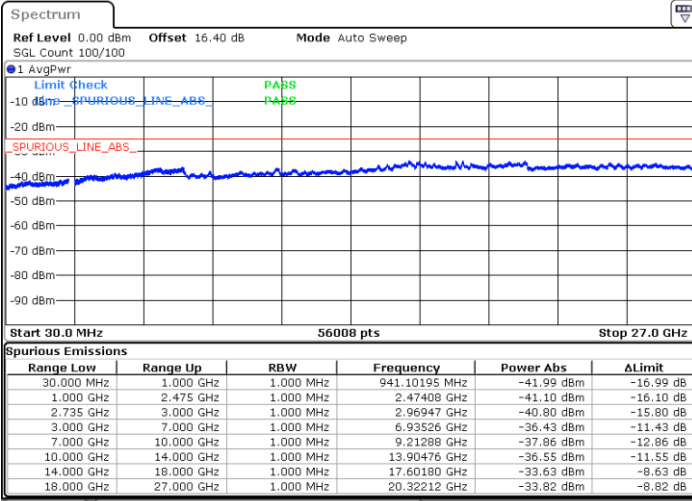

Date: 3.JUL.2020 02:35:47

Date: 3.JUL.2020 02:40:25

Middle Channel / FullIRB

N/A

Date: 3.JUL.2020 02:32:43

LTE Band 41C / 10MHz+20MHz

16QAM

Highest Channel / 1RB0 and 1RB99

Highest Channel / 1RB49 and 1RB0

Date: 3.JUL.2020 02:59:06

Date: 3.JUL.2020 02:56:01

Highest Channel / FullIRB

N/A

Date: 3.JUL.2020 03:02:10

LTE Band 41C / 15MHz+10MHz

16QAM

Lowest Channel / 1RB0 and 1RB49

Lowest Channel / 1RB74 and 1RB80

Date: 3.JUL.2020 01:30:39

Date: 3.JUL.2020 01:27:35

Lowest Channel / FullIRB

N/A

Date: 3.JUL.2020 01:33:43

LTE Band 41C / 15MHz+10MHz