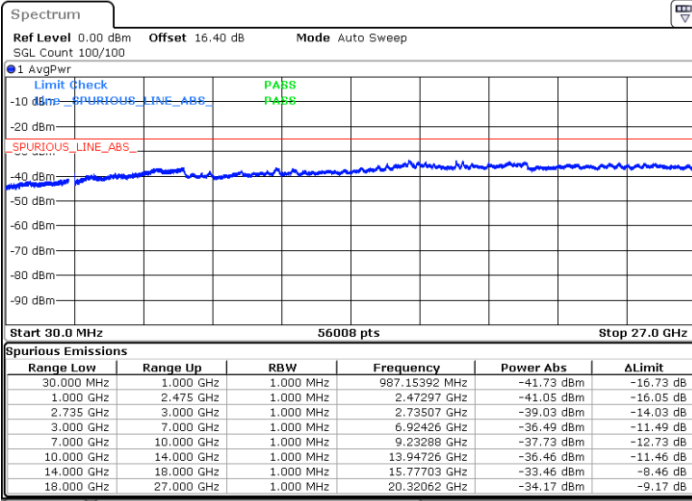

Lowest Channel / 1RB0 and 1RB49

Lowest Channel / 1RB74 and 1RB80

Date: 3.JUL.2020 01:30:39

Date: 3.JUL.2020 01:27:35

Lowest Channel / FullIRB

N/A

Date: 3.JUL.2020 01:33:43

LTE Band 41C / 15MHz+10MHz

16QAM

Middle Channel / 1RB0 and 1RB49

Middle Channel / 1RB74 and 1RB0

Date: 3.JUL.2020 01:47:33

Date: 3.JUL.2020 01:50:38

Middle Channel / FullIRB

N/A

Date: 3.JUL.2020 01:44:28

LTE Band 41C / 15MHz+10MHz

16QAM

Highest Channel / 1RB0 and 1RB49

Highest Channel / 1RB74 and 1RB0

Date: 3.JUL.2020 02:07:39

Date: 3.JUL.2020 02:04:34

Highest Channel / FullIRB

N/A

Date: 3.JUL.2020 02:10:43

LTE Band 41C / 15MHz+15MHz

16QAM

Lowest Channel / 1RB0 and 1RB74

Lowest Channel / 1RB74 and 1RB0

Date: 3.JUL.2020 00:36:04

Date: 3.JUL.2020 00:32:59

Lowest Channel / FullIRB