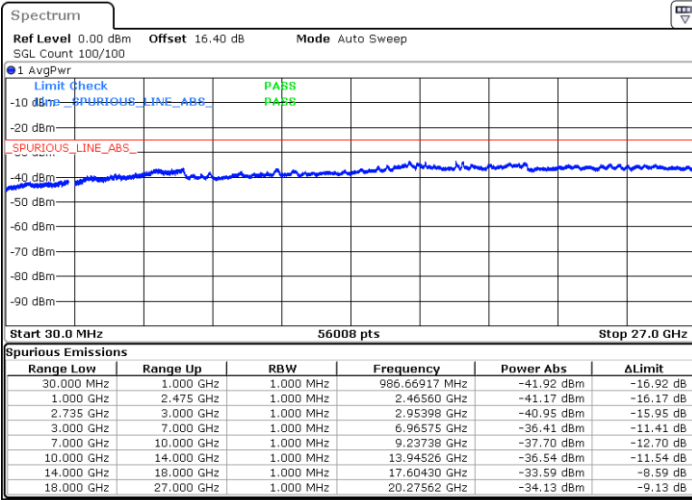

N/A

Date: 3.JUL.2020 03:13:00

LTE Band 41C / 10MHz+15MHz

16QAM

Highest Channel / 1RB0 and 1RB74

Highest Channel / 1RB49 and 1RB0

Date: 3.JUL.2020 03:37:46

Date: 3.JUL.2020 03:33:26

Highest Channel / FullIRB

N/A

Date: 3.JUL.2020 03:40:51

LTE Band 41C / 10MHz+20MHz

16QAM

Lowest Channel / 1RB0 and 1RB99

Lowest Channel / 1RB49 and 1RB0

Date: 3.JUL.2020 02:23:05

Date: 3.JUL.2020 02:20:00

Lowest Channel / FullRB

N/A

Date: 3.JUL.2020 02:26:09

LTE Band 41C / 10MHz+20MHz

16QAM

Middle Channel / 1RB0 and 1RB99

Middle Channel / 1RB49 and 1RB0