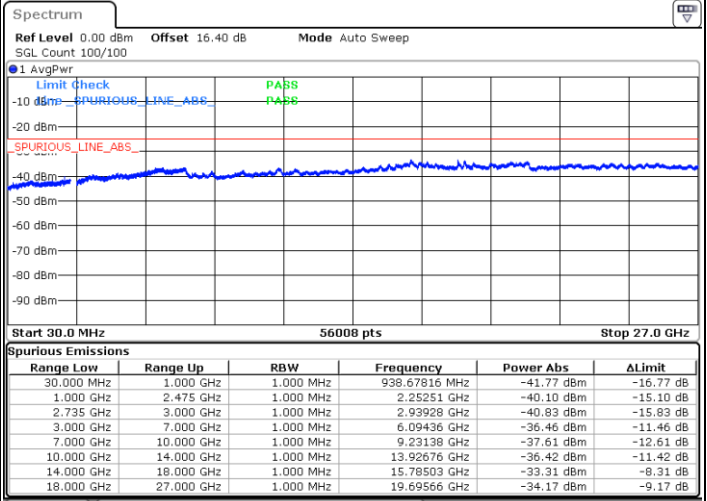

N/A

Date: 3.JUL.2020 03:13:00

LTE Band 41C / 10MHz+15MHz

16QAM

Highest Channel / 1RB0 and 1RB74

Highest Channel / 1RB49 and 1RB0

Date: 3.JUL.2020 03:37:46

Date: 3.JUL.2020 03:33:26

Highest Channel / FullIRB

N/A

Date: 3.JUL.2020 03:40:51

LTE Band 41C / 10MHz+20MHz

16QAM

Lowest Channel / 1RB0 and 1RB99

Lowest Channel / 1RB49 and 1RB0

Date: 3.JUL.2020 02:23:05

Date: 3.JUL.2020 02:20:00

Lowest Channel / FullRB

N/A

Date: 3.JUL.2020 02:26:09

LTE Band 41C / 10MHz+20MHz

16QAM

Middle Channel / 1RB0 and 1RB99

Middle Channel / 1RB49 and 1RB0

Date: 3.JUL.2020 02:35:47

Date: 3.JUL.2020 02:40:25

Middle Channel / FullIRB

N/A

Date: 3.JUL.2020 02:32:43

LTE Band 41C / 10MHz+20MHz

16QAM

Highest Channel / 1RB0 and 1RB99