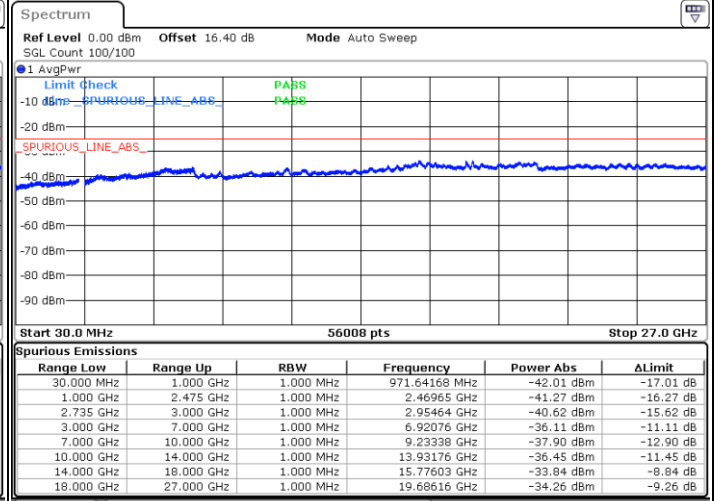

16QAM

Highest Channel / 1RB0 and 1RB74

Highest Channel / 1RB99 and 1RB0

Date: 2.JUL.2020 21:28:02

Date: 2.JUL.2020 21:24:58

Highest Channel / FullIRB

N/A

Date: 2.JUL.2020 21:31:07

LTE Band 41C / 20MHz+20MHz

16QAM

Lowest Channel / 1RB0 and 1RB99

Lowest Channel / 1RB99 and 1RB0

Date: 2.JUL.2020 19:28:03

Date: 2.JUL.2020 19:24:59

Lowest Channel / FullIRB

N/A

Date: 2.JUL.2020 19:31:08

LTE Band 41C / 20MHz+20MHz

16QAM

MiddleChannel / 1RB0 and 1RB99

Middle Channel / 1RB99 and 1RB0

Date: 2.JUL.2020 19:38:45

Date: 2.JUL.2020 19:41:49

Middle Channel / FullIRB

N/A

Date: 2.JUL.2020 19:35:40

LTE Band 41C / 20MHz+20MHz

16QAM

Highest Channel / 1RB0 and 1RB99

Highest Channel / 1RB99 and 1RB0

Date: 2.JUL.2020 20:32:42

Date: 2.JUL.2020 20:29:38