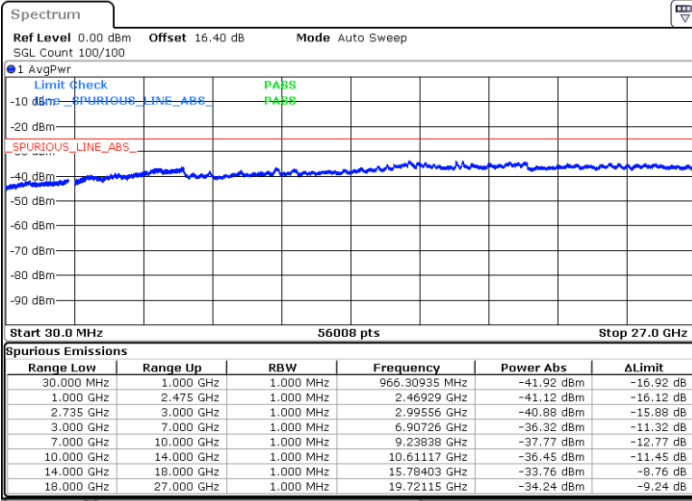

Date: 3.JUL.2020 01:07:57

Highest Channel / FullIRB

N/A

Date: 3.JUL.2020 01:18:49

LTE Band 41C / 15MHz+20MHz

16QAM

Lowest Channel / 1RB0 and 1RB99

Lowest Channel / 1RB74 and 1RB80

Date: 2.JUL.2020 21:44:13

Date: 2.JUL.2020 21:41:08

Lowest Channel / FullRB

N/A

Date: 2.JUL.2020 21:47:17

LTE Band 41C / 15MHz+20MHz

16QAM

Middle Channel / 1RB0 and 1RB9

Middle Channel / 1RB74 and 1RB0

Date: 2.JUL.2020 21:58:30

Date: 2.JUL.2020 22:01:34

Middle Channel / FullIRB

N/A

Date: 2.JUL.2020 21:55:25

LTE Band 41C / 15MHz+20MHz

16QAM

Highest Channel / 1RB0 and 1RB99

Highest Channel / 1RB74 and 1RB0

Date: 2.JUL.2020 22:18:37

Date: 2.JUL.2020 22:15:33

Highest Channel / FullIRB

N/A

Date: 2.JUL.2020 22:21:42

LTE Band 41C / 20MHz+5MHz