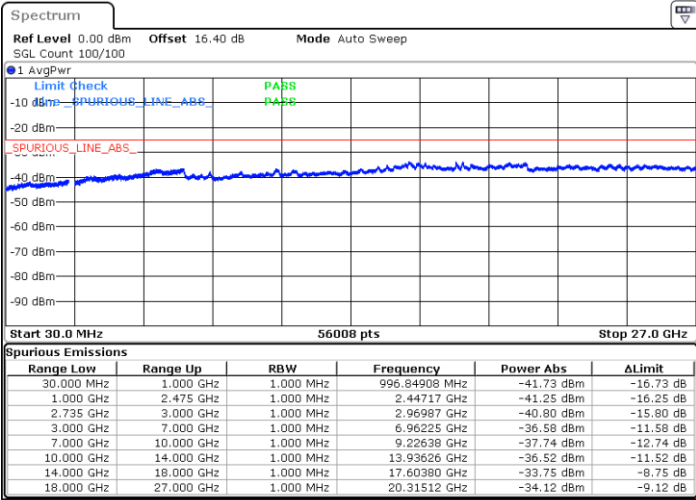

LTE Band 41C / 15MHz+10MHz

16QAM

Highest Channel / 1RB0 and 1RB49

Highest Channel / 1RB74 and 1RB0

Date: 3.JUL.2020 02:07:39

Date: 3.JUL.2020 02:04:34

Highest Channel / FullIRB

N/A

Date: 3.JUL.2020 02:10:43

LTE Band 41C / 15MHz+15MHz

16QAM

Lowest Channel / 1RB0 and 1RB74

Lowest Channel / 1RB74 and 1RB0

Date: 3.JUL.2020 00:36:04

Date: 3.JUL.2020 00:32:59

Lowest Channel / FullIRB

N/A

Date: 3.JUL.2020 00:39:08

LTE Band 41C / 15MHz+15MHz

16QAM

Middle Channel / 1RB0 and 1RB74

Middle Channel / 1RB74 and 1RB0

Date: 3.JUL.2020 00:48:29

Date: 3.JUL.2020 00:53:05

Middle Channel / FullIRB

N/A

Date: 3.JUL.2020 00:45:24

LTE Band 41C / 15MHz+15MHz

16QAM

Highest Channel / 1RB0 and 1RB74

Highest Channel / 1RB74 and 1RB0

Date: 3.JUL.2020 01:15:44