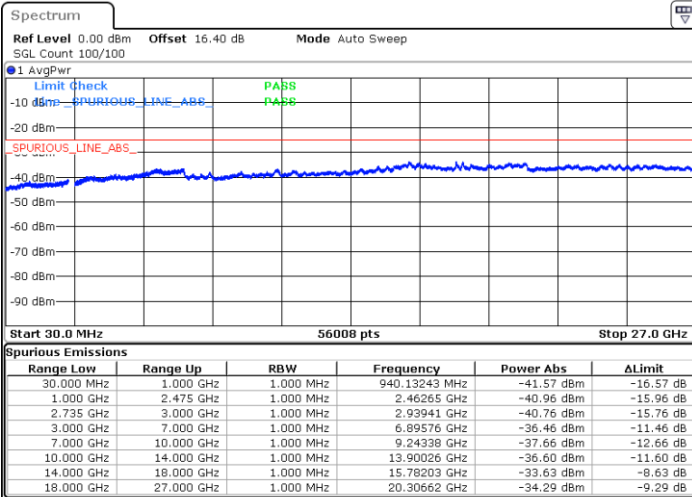

N/A

Date: 2.JUL.2020 22:47:53

LTE Band 41C / 20MHz+10MHz

16QAM

Lowest Channel / 1RB0 and 1RB49

Lowest Channel / 1RB99 and 1RB0

Date: 2.JUL.2020 23:37:53

Date: 2.JUL.2020 23:34:49

Lowest Channel / FullIRB

N/A

Date: 2.JUL.2020 23:40:58

LTE Band 41C / 20MHz+10MHz

16QAM

Middle Channel / 1RB0 and 1RB49

Middle Channel / 1RB99 and 1RB0

Date: 2.JUL.2020 23:51:09

Date: 2.JUL.2020 23:54:14

Middle Channel / FullIRB

N/A

Date: 2.JUL.2020 23:48:05

LTE Band 41C / 20MHz+10MHz

16QAM

Highest Channel / 1RB0 and 1RB49

Highest Channel / 1RB99 and 1RB0

Date: 3.JUL.2020 00:12:21

Date: 3.JUL.2020 00:09:17

Highest Channel / FullIRB

N/A

Date: 3.JUL.2020 00:15:25

LTE Band 41C / 20MHz+15MHz

16QAM

Lowest Channel / 1RB0 and 1RB74