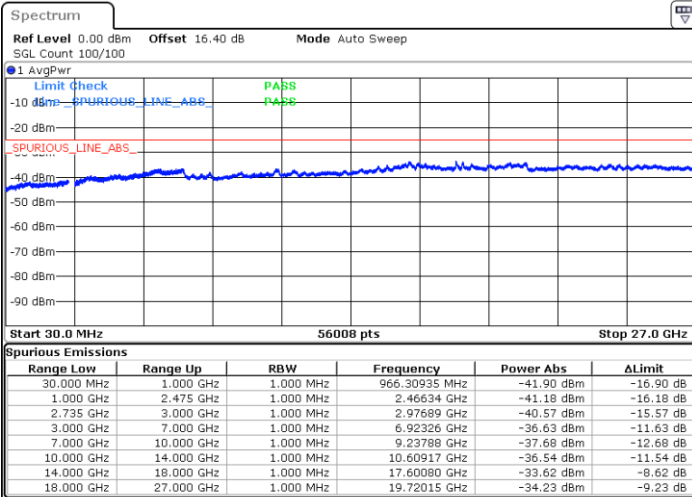

Highest Channel / 1RB0 and 1RB99

Highest Channel / 1RB74 and 1RB0

Date: 2.JUL.2020 22:18:37

Date: 2.JUL.2020 22:15:33

Highest Channel / FullIRB

N/A

Date: 2.JUL.2020 22:21:42

LTE Band 41C / 20MHz+5MHz

16QAM

Lowest Channel / 1RB0 and 1RB24

Lowest Channel / 1RB99 and 1RB0

Date: 2.JUL.2020 23:15:25

Date: 2.JUL.2020 23:12:21

Lowest Channel / FullIRB

N/A

Date: 2.JUL.2020 23:18:30

LTE Band 41C / 20MHz+5MHz

16QAM

Middle Channel / 1RB0 and 1RB24

Middle Channel / 1RB99 and 1RB0

Date: 2.JUL.2020 22:56:21

Date: 2.JUL.2020 23:00:35

Middle Channel / FullIRB

N/A

Date: 2.JUL.2020 22:53:17

LTE Band 41C / 20MHz+5MHz

16QAM

Highest Channel / 1RB0 and 1RB24

Highest Channel / 1RB99 and 1RB0

Date: 2.JUL.2020 22:44:48

Date: 2.JUL.2020 22:41:44

Highest Channel / FullIRB