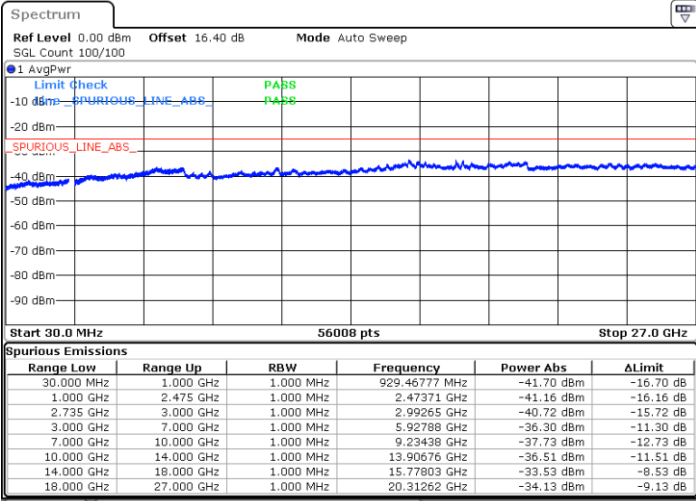

Highest Channel / FullIRB

N/A

Date: 3.JUL.2020 03:40:51

LTE Band 41C / 10MHz+20MHz

16QAM

Lowest Channel / 1RB0 and 1RB99

Lowest Channel / 1RB49 and 1RB0

Date: 3.JUL.2020 02:23:05

Date: 3.JUL.2020 02:20:00

Lowest Channel / FullRB

N/A

Date: 3.JUL.2020 02:26:09

LTE Band 41C / 10MHz+20MHz

16QAM

Middle Channel / 1RB0 and 1RB99

Middle Channel / 1RB49 and 1RB0

Date: 3.JUL.2020 02:35:47

Date: 3.JUL.2020 02:40:25

Middle Channel / FullIRB

N/A

Date: 3.JUL.2020 02:32:43

LTE Band 41C / 10MHz+20MHz

16QAM

Highest Channel / 1RB0 and 1RB99

Highest Channel / 1RB49 and 1RB0

Date: 3.JUL.2020 02:59:06

Date: 3.JUL.2020 02:56:01

Highest Channel / FullIRB

N/A

Date: 3.JUL.2020 03:02:10

LTE Band 41C / 15MHz+10MHz

16QAM