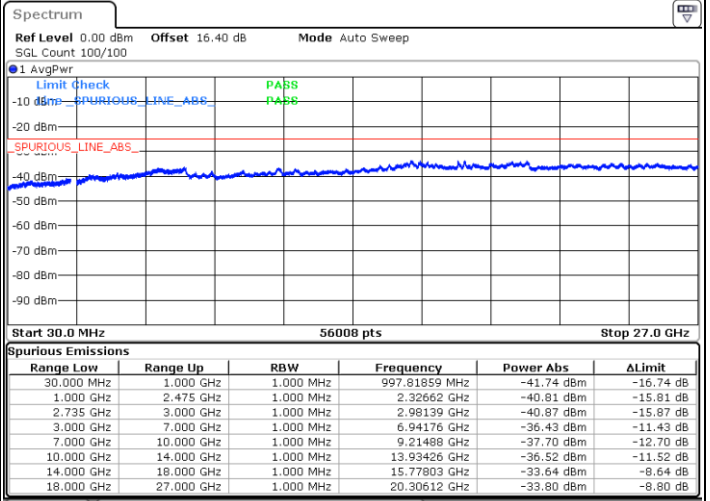

Date: 3.JUL.2020 01:50:38