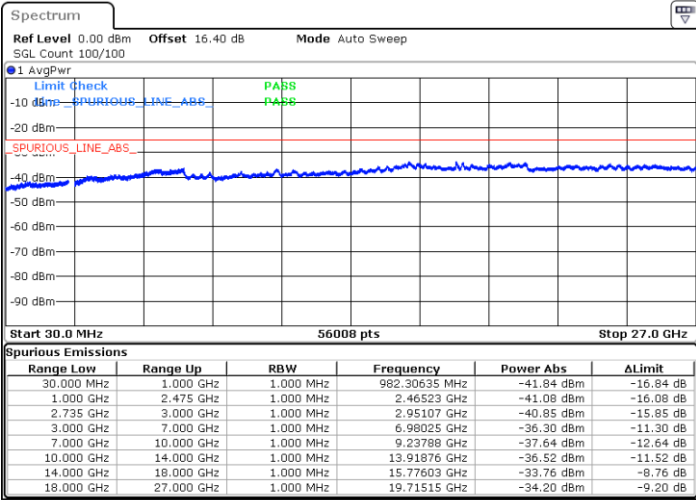

Date: 2.JUL.2020 21:44:13

Date: 2.JUL.2020 21:41:08

Lowest Channel / FullRB

N/A

Date: 2.JUL.2020 21:47:17

LTE Band 41C / 15MHz+20MHz

16QAM

Middle Channel / 1RB0 and 1RB9

Middle Channel / 1RB74 and 1RB0

Date: 2.JUL.2020 21:58:30

Date: 2.JUL.2020 22:01:34

Middle Channel / FullIRB

N/A

Date: 2.JUL.2020 21:55:25

LTE Band 41C / 15MHz+20MHz

16QAM

Highest Channel / 1RB0 and 1RB99

Highest Channel / 1RB74 and 1RB0

Date: 2.JUL.2020 22:18:37

Date: 2.JUL.2020 22:15:33

Highest Channel / FullIRB

N/A

Date: 2.JUL.2020 22:21:42

LTE Band 41C / 20MHz+5MHz