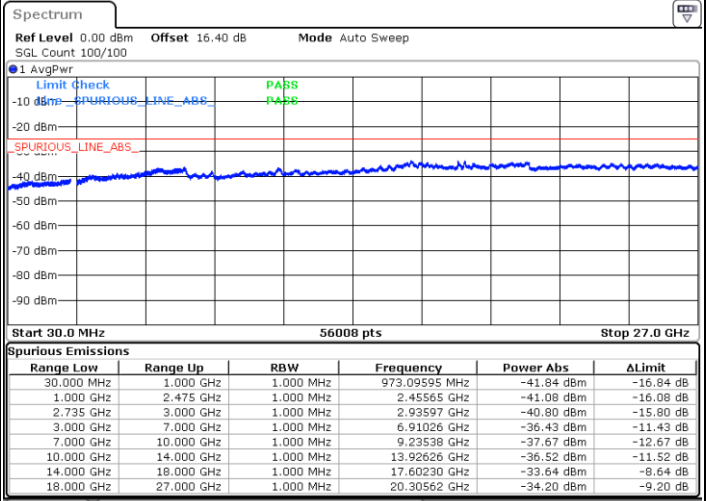

Date: 2.JUL.2020 22:53:17

LTE Band 41C / 20MHz+5MHz

16QAM

Highest Channel / 1RB0 and 1RB24

Highest Channel / 1RB99 and 1RB0

Date: 2.JUL.2020 22:44:48

Date: 2.JUL.2020 22:41:44

Highest Channel / FullIRB

N/A

Date: 2.JUL.2020 22:47:53

LTE Band 41C / 20MHz+10MHz

16QAM

Lowest Channel / 1RB0 and 1RB49

Lowest Channel / 1RB99 and 1RB0

Date: 2.JUL.2020 23:37:53

Date: 2.JUL.2020 23:34:49

Lowest Channel / FullIRB

N/A

Date: 2.JUL.2020 23:40:58

LTE Band 41C / 20MHz+10MHz

16QAM

Middle Channel / 1RB0 and 1RB49

Middle Channel / 1RB99 and 1RB0

Date: 2.JUL.2020 23:51:09

Date: 2.JUL.2020 23:54:14

Middle Channel / FullIRB

N/A

Date: 2.JUL.2020 23:48:05

LTE Band 41C / 20MHz+10MHz

16QAM

Highest Channel / 1RB0 and 1RB49

Highest Channel / 1RB99 and 1RB0