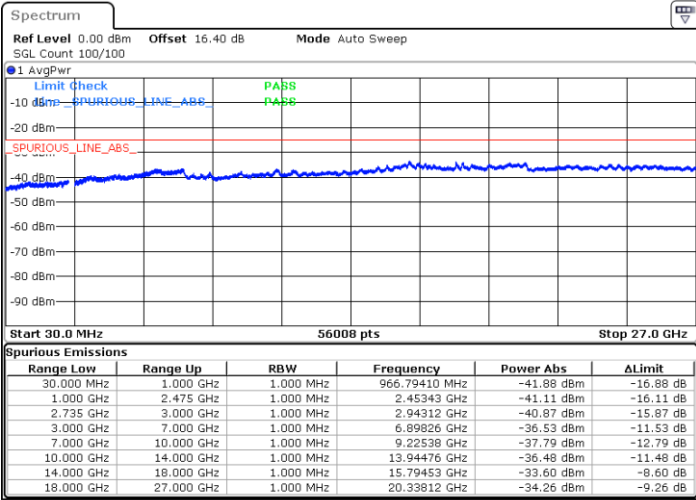

Date: 2.JUL.2020 22:53:17

LTE Band 41C / 20MHz+5MHz

16QAM

Highest Channel / 1RB0 and 1RB24

Highest Channel / 1RB99 and 1RB0

Date: 2.JUL.2020 22:44:48

Date: 2.JUL.2020 22:41:44

Highest Channel / FullIRB

N/A

Date: 2.JUL.2020 22:47:53

LTE Band 41C / 20MHz+10MHz

16QAM

Lowest Channel / 1RB0 and 1RB49

Lowest Channel / 1RB99 and 1RB0

Date: 2.JUL.2020 23:37:53

Date: 2.JUL.2020 23:34:49

Lowest Channel / FullIRB

N/A

Date: 2.JUL.2020 23:40:58

LTE Band 41C / 20MHz+10MHz

16QAM

Middle Channel / 1RB0 and 1RB49

Middle Channel / 1RB99 and 1RB0

Date: 2.JUL.2020 23:51:09

Date: 2.JUL.2020 23:54:14

Middle Channel / FullIRB

N/A

Date: 2.JUL.2020 23:48:05

LTE Band 41C / 20MHz+10MHz

16QAM

Highest Channel / 1RB0 and 1RB49

Highest Channel / 1RB99 and 1RB0