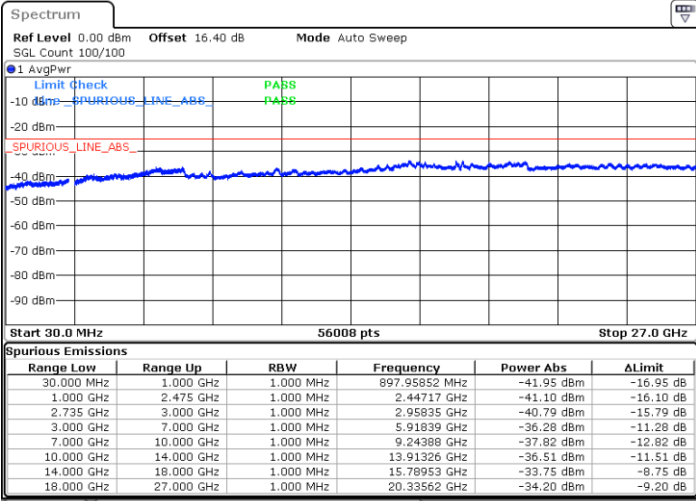

LTE Band 41C / 20MHz+20MHz

16QAM

Lowest Channel / 1RB0 and 1RB99

Lowest Channel / 1RB99 and 1RB0

Date: 2.JUL.2020 19:28:03

Date: 2.JUL.2020 19:24:59

Lowest Channel / FullIRB

N/A

Date: 2.JUL.2020 19:31:08

LTE Band 41C / 20MHz+20MHz

16QAM

MiddleChannel / 1RB0 and 1RB99

Middle Channel / 1RB99 and 1RB0

Date: 2.JUL.2020 19:38:45

Date: 2.JUL.2020 19:41:49

Middle Channel / FullIRB

N/A

Date: 2.JUL.2020 19:35:40

LTE Band 41C / 20MHz+20MHz

16QAM

Highest Channel / 1RB0 and 1RB99

Highest Channel / 1RB99 and 1RB0

Date: 2.JUL.2020 20:32:42

Date: 2.JUL.2020 20:29:38