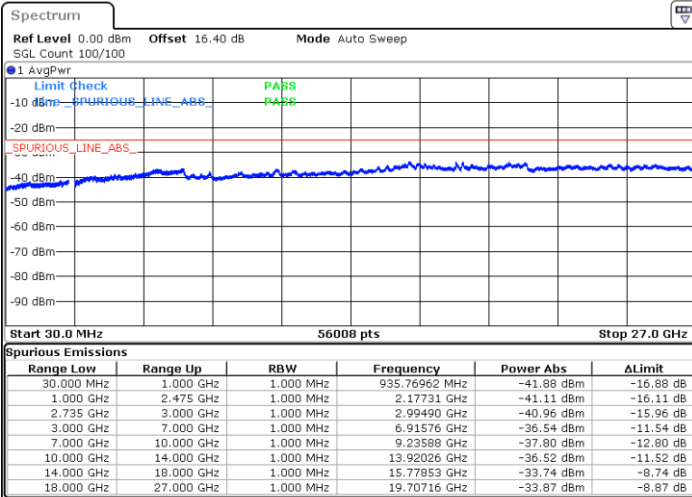

Middle Channel / 1RB74 and 1RB0

Date: 2.JUL.2020 21:58:30

Date: 2.JUL.2020 22:01:34

Middle Channel / FullIRB

N/A

Date: 2.JUL.2020 21:55:25

LTE Band 41C / 15MHz+20MHz

16QAM

Highest Channel / 1RB0 and 1RB99

Highest Channel / 1RB74 and 1RB0

Date: 2.JUL.2020 22:18:37

Date: 2.JUL.2020 22:15:33

Highest Channel / FullIRB

N/A

Date: 2.JUL.2020 22:21:42

LTE Band 41C / 20MHz+5MHz

16QAM

Lowest Channel / 1RB0 and 1RB24

Lowest Channel / 1RB99 and 1RB0

Date: 2.JUL.2020 23:15:25

Date: 2.JUL.2020 23:12:21

Lowest Channel / FullIRB

N/A

Date: 2.JUL.2020 23:18:30