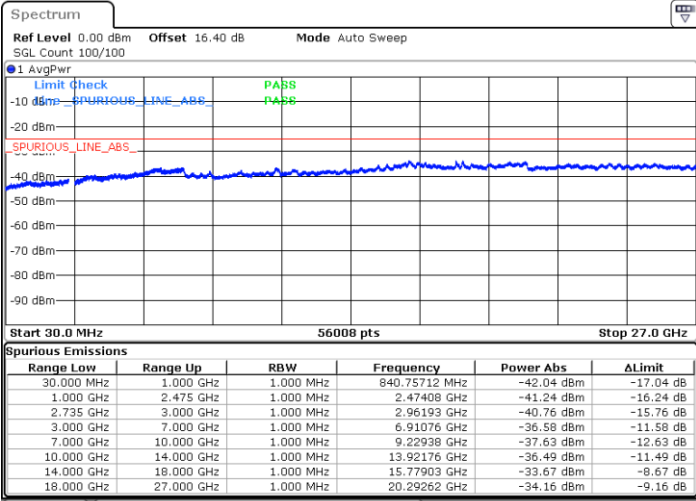

Date: 3.JUL.2020 02:10:43

LTE Band 41C / 15MHz+15MHz

16QAM

Lowest Channel / 1RB0 and 1RB74

Lowest Channel / 1RB74 and 1RB0

Date: 3.JUL.2020 00:36:04

Date: 3.JUL.2020 00:32:59

Lowest Channel / FullIRB

N/A

Date: 3.JUL.2020 00:39:08

LTE Band 41C / 15MHz+15MHz

16QAM

Middle Channel / 1RB0 and 1RB74

Middle Channel / 1RB74 and 1RB0

Date: 3.JUL.2020 00:48:29

Date: 3.JUL.2020 00:53:05

Middle Channel / FullIRB

N/A

Date: 3.JUL.2020 00:45:24

LTE Band 41C / 15MHz+15MHz

16QAM

Highest Channel / 1RB0 and 1RB74

Highest Channel / 1RB74 and 1RB0

Date: 3.JUL.2020 01:15:44

Date: 3.JUL.2020 01:07:57

Highest Channel / FullIRB

N/A

Date: 3.JUL.2020 01:18:49

LTE Band 41C / 15MHz+20MHz

16QAM

Lowest Channel / 1RB0 and 1RB99

Lowest Channel / 1RB74 and 1RB80