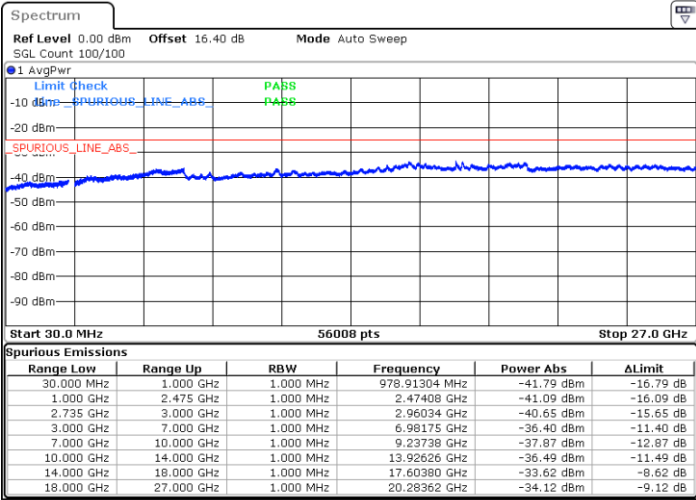

16QAM

Highest Channel / 1RB0 and 1RB74

Highest Channel / 1RB99 and 1RB0

Date: 2.JUL.2020 21:28:02

Date: 2.JUL.2020 21:24:58

Highest Channel / FullIRB

N/A

Date: 2.JUL.2020 21:31:07

LTE Band 41C / 20MHz+20MHz

16QAM

Lowest Channel / 1RB0 and 1RB99

Lowest Channel / 1RB99 and 1RB0

Date: 2.JUL.2020 19:28:03

Date: 2.JUL.2020 19:24:59

Lowest Channel / FullIRB

N/A

Date: 2.JUL.2020 19:31:08

LTE Band 41C / 20MHz+20MHz

16QAM

MiddleChannel / 1RB0 and 1RB99

Middle Channel / 1RB99 and 1RB0

Date: 2.JUL.2020 19:38:45

Date: 2.JUL.2020 19:41:49

Middle Channel / FullIRB