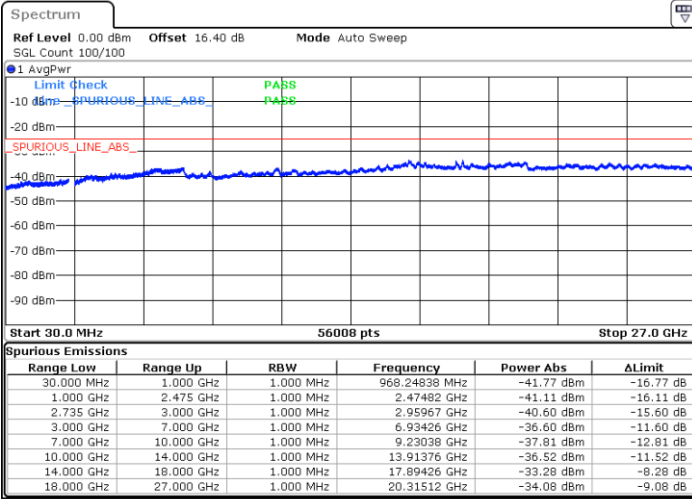

N/A

Date: 2.JUL.2020 22:47:53

LTE Band 41C / 20MHz+10MHz

16QAM

Lowest Channel / 1RB0 and 1RB49

Lowest Channel / 1RB99 and 1RB0

Date: 2.JUL.2020 23:37:53

Date: 2.JUL.2020 23:34:49

Lowest Channel / FullIRB

N/A

Date: 2.JUL.2020 23:40:58

LTE Band 41C / 20MHz+10MHz

16QAM

Middle Channel / 1RB0 and 1RB49

Middle Channel / 1RB99 and 1RB0

Date: 2.JUL.2020 23:51:09

Date: 2.JUL.2020 23:54:14

Middle Channel / FullIRB

N/A

Date: 2.JUL.2020 23:48:05

LTE Band 41C / 20MHz+10MHz

16QAM

Highest Channel / 1RB0 and 1RB49

Highest Channel / 1RB99 and 1RB0

Date: 3.JUL.2020 00:12:21

Date: 3.JUL.2020 00:09:17

Highest Channel / FullIRB

N/A

Date: 3.JUL.2020 00:15:25

LTE Band 41C / 20MHz+15MHz

16QAM

Lowest Channel / 1RB0 and 1RB74