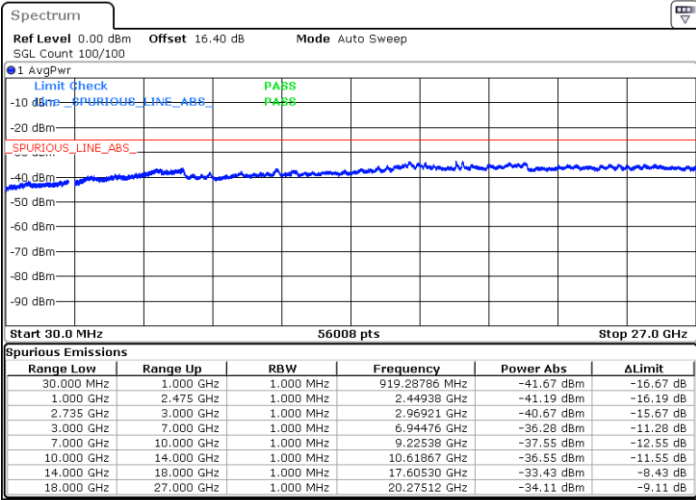

LTE Band 41C / 10MHz+15MHz

16QAM

Lowest Channel / 1RB0 and 1RB74

Lowest Channel / 1RB49 and 1RB0

Date: 3.JUL.2020 03:48:40

Date: 3.JUL.2020 03:45:35

Lowest Channel / FullIRB

N/A

Date: 3.JUL.2020 03:51:45

LTE Band 41C / 10MHz+15MHz

16QAM

MiddleChannel / 1RB0 and 1RB74

Middle Channel / 1RB49 and 1RB0

Date: 3.JUL.2020 03:16:05

Date: 3.JUL.2020 03:19:09

Middle Channel / FullIRB

N/A

Date: 3.JUL.2020 03:13:00

LTE Band 41C / 10MHz+15MHz

16QAM

Highest Channel / 1RB0 and 1RB74

Highest Channel / 1RB49 and 1RB0

Date: 3.JUL.2020 03:37:46

Date: 3.JUL.2020 03:33:26