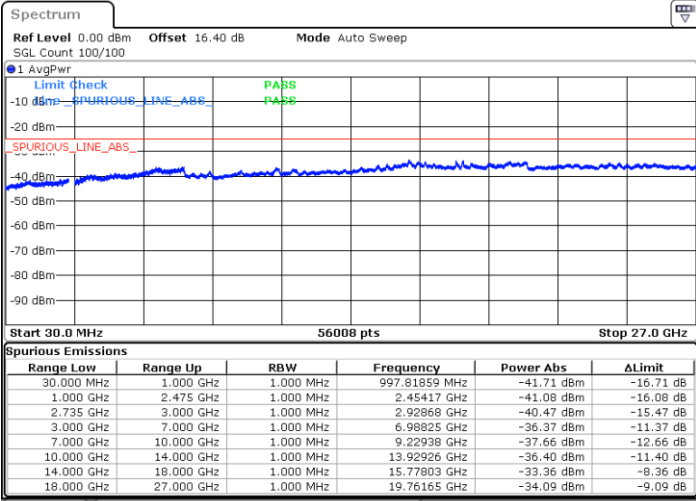

LTE Band 41C / 10MHz+15MHz

16QAM

Lowest Channel / 1RB0 and 1RB74

Lowest Channel / 1RB49 and 1RB0

Date: 3.JUL.2020 03:48:40

Date: 3.JUL.2020 03:45:35

Lowest Channel / FullIRB

N/A

Date: 3.JUL.2020 03:51:45

LTE Band 41C / 10MHz+15MHz

16QAM

MiddleChannel / 1RB0 and 1RB74

Middle Channel / 1RB49 and 1RB0

Date: 3.JUL.2020 03:16:05

Date: 3.JUL.2020 03:19:09

Middle Channel / FullIRB

N/A

Date: 3.JUL.2020 03:13:00

LTE Band 41C / 10MHz+15MHz

16QAM

Highest Channel / 1RB0 and 1RB74

Highest Channel / 1RB49 and 1RB0

Date: 3.JUL.2020 03:37:46

Date: 3.JUL.2020 03:33:26