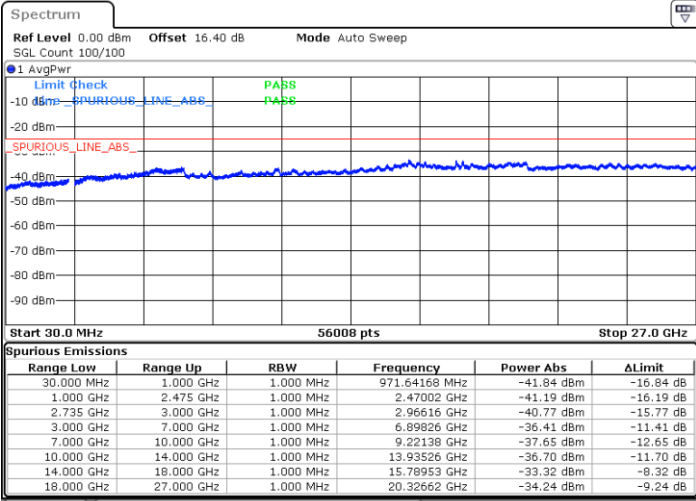

Date: 2.JUL.2020 19:31:08

LTE Band 41C / 20MHz+20MHz

16QAM

MiddleChannel / 1RB0 and 1RB99

Middle Channel / 1RB99 and 1RB0

Date: 2.JUL.2020 19:38:45

Date: 2.JUL.2020 19:41:49

Middle Channel / FullIRB

N/A

Date: 2.JUL.2020 19:35:40

LTE Band 41C / 20MHz+20MHz

16QAM

Highest Channel / 1RB0 and 1RB99

Highest Channel / 1RB99 and 1RB0

Date: 2.JUL.2020 20:32:42

Date: 2.JUL.2020 20:29:38