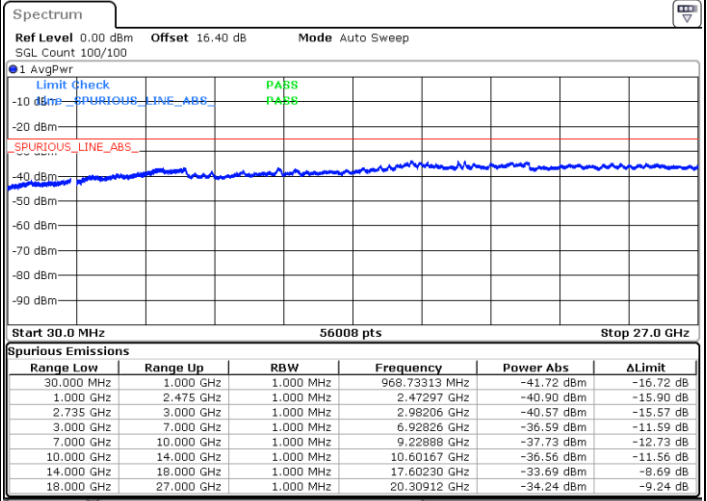

Date: 3.JUL.2020 00:12:21

Date: 3.JUL.2020 00:09:17

Highest Channel / FullIRB

N/A

Date: 3.JUL.2020 00:15:25

LTE Band 41C / 20MHz+15MHz

16QAM

Lowest Channel / 1RB0 and 1RB74

Lowest Channel / 1RB99 and 1RB0

Date: 2.JUL.2020 20:52:30

Date: 2.JUL.2020 20:46:34

Lowest Channel / FullRB

N/A

Date: 2.JUL.2020 20:55:35

LTE Band 41C / 20MHz+15MHz

16QAM

Middle Channel / 1RB0 and 1RB74

Middle Channel / 1RB99 and 1RB0

Date: 2.JUL.2020 21:06:29

Date: 2.JUL.2020 21:09:33

Middle Channel / FullIRB

N/A

Date: 2.JUL.2020 21:03:24

LTE Band 41C / 20MHz+15MHz

16QAM

Highest Channel / 1RB0 and 1RB74

Highest Channel / 1RB99 and 1RB0

Date: 2.JUL.2020 21:28:02

Date: 2.JUL.2020 21:24:58

Highest Channel / FullIRB

N/A

Date: 2.JUL.2020 21:31:07