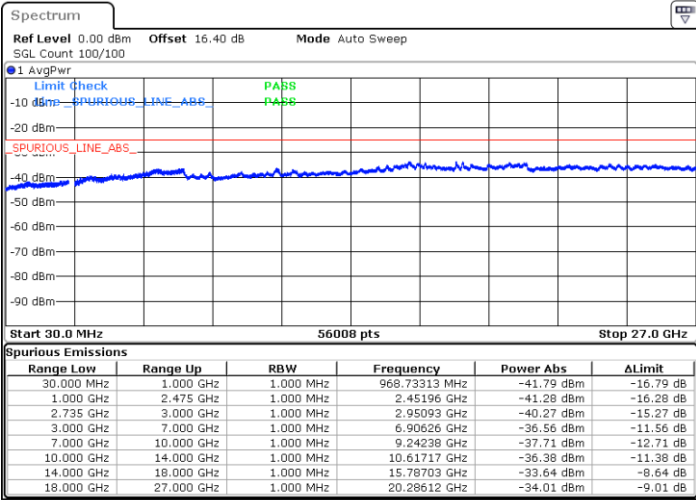

Highest Channel / FullIRB

N/A

Date: 3.JUL.2020 03:40:51

LTE Band 41C / 10MHz+20MHz

16QAM

Lowest Channel / 1RB0 and 1RB99

Lowest Channel / 1RB49 and 1RB0

Date: 3.JUL.2020 02:23:05

Date: 3.JUL.2020 02:20:00

Lowest Channel / FullRB

N/A

Date: 3.JUL.2020 02:26:09

LTE Band 41C / 10MHz+20MHz

16QAM

Middle Channel / 1RB0 and 1RB99

Middle Channel / 1RB49 and 1RB0

Date: 3.JUL.2020 02:35:47

Date: 3.JUL.2020 02:40:25

Middle Channel / FullIRB

N/A

Date: 3.JUL.2020 02:32:43

LTE Band 41C / 10MHz+20MHz

16QAM

Highest Channel / 1RB0 and 1RB99

Highest Channel / 1RB49 and 1RB0

Date: 3.JUL.2020 02:59:06

Date: 3.JUL.2020 02:56:01

Highest Channel / FullIRB

N/A

Date: 3.JUL.2020 03:02:10

LTE Band 41C / 15MHz+10MHz

16QAM