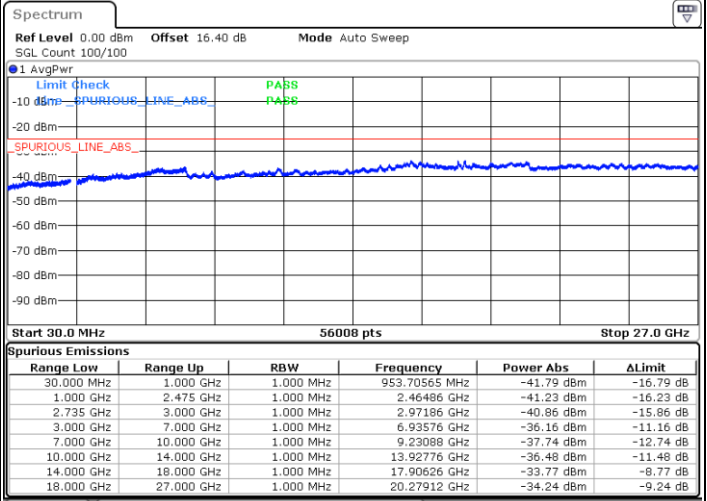

LTE Band 41C / 15MHz+10MHz

16QAM

Highest Channel / 1RB0 and 1RB49

Highest Channel / 1RB74 and 1RB0

Date: 3.JUL.2020 02:07:39

Date: 3.JUL.2020 02:04:34

Highest Channel / FullIRB

N/A

Date: 3.JUL.2020 02:10:43

LTE Band 41C / 15MHz+15MHz

16QAM

Lowest Channel / 1RB0 and 1RB74

Lowest Channel / 1RB74 and 1RB0

Date: 3.JUL.2020 00:36:04

Date: 3.JUL.2020 00:32:59

Lowest Channel / FullIRB

N/A

Date: 3.JUL.2020 00:39:08

LTE Band 41C / 15MHz+15MHz

16QAM

Middle Channel / 1RB0 and 1RB74

Middle Channel / 1RB74 and 1RB0

Date: 3.JUL.2020 00:48:29

Date: 3.JUL.2020 00:53:05

Middle Channel / FullIRB

N/A

Date: 3.JUL.2020 00:45:24

LTE Band 41C / 15MHz+15MHz

16QAM

Highest Channel / 1RB0 and 1RB74

Highest Channel / 1RB74 and 1RB0

Date: 3.JUL.2020 01:15:44