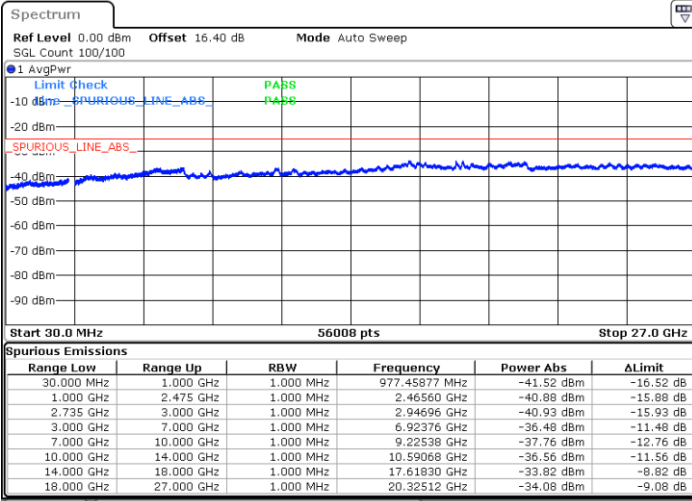

Middle Channel / FullIRB

N/A

Date: 3.JUL.2020 00:45:24

LTE Band 41C / 15MHz+15MHz

16QAM

Highest Channel / 1RB0 and 1RB74

Highest Channel / 1RB74 and 1RB0

Date: 3.JUL.2020 01:15:44

Date: 3.JUL.2020 01:07:57

Highest Channel / FullIRB

N/A

Date: 3.JUL.2020 01:18:49

LTE Band 41C / 15MHz+20MHz

16QAM

Lowest Channel / 1RB0 and 1RB99

Lowest Channel / 1RB74 and 1RB80

Date: 2.JUL.2020 21:44:13

Date: 2.JUL.2020 21:41:08

Lowest Channel / FullRB

N/A

Date: 2.JUL.2020 21:47:17

LTE Band 41C / 15MHz+20MHz

16QAM

Middle Channel / 1RB0 and 1RB9