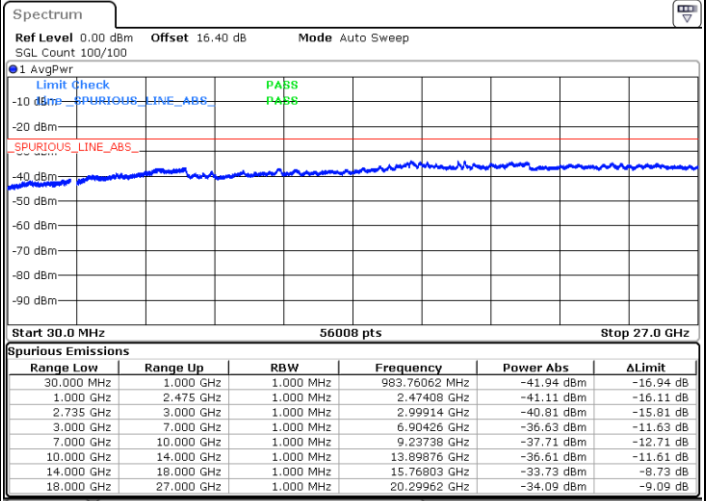

Date: 3.JUL.2020 02:10:43

LTE Band 41C / 15MHz+15MHz

16QAM

Lowest Channel / 1RB0 and 1RB74

Lowest Channel / 1RB74 and 1RB0

Date: 3.JUL.2020 00:36:04

Date: 3.JUL.2020 00:32:59

Lowest Channel / FullIRB

N/A

Date: 3.JUL.2020 00:39:08

LTE Band 41C / 15MHz+15MHz

16QAM

Middle Channel / 1RB0 and 1RB74

Middle Channel / 1RB74 and 1RB0

Date: 3.JUL.2020 00:48:29

Date: 3.JUL.2020 00:53:05

Middle Channel / FullIRB

N/A

Date: 3.JUL.2020 00:45:24

LTE Band 41C / 15MHz+15MHz

16QAM

Highest Channel / 1RB0 and 1RB74

Highest Channel / 1RB74 and 1RB0

Date: 3.JUL.2020 01:15:44

Date: 3.JUL.2020 01:07:57

Highest Channel / FullIRB

N/A

Date: 3.JUL.2020 01:18:49

LTE Band 41C / 15MHz+20MHz

16QAM

Lowest Channel / 1RB0 and 1RB99

Lowest Channel / 1RB74 and 1RB80