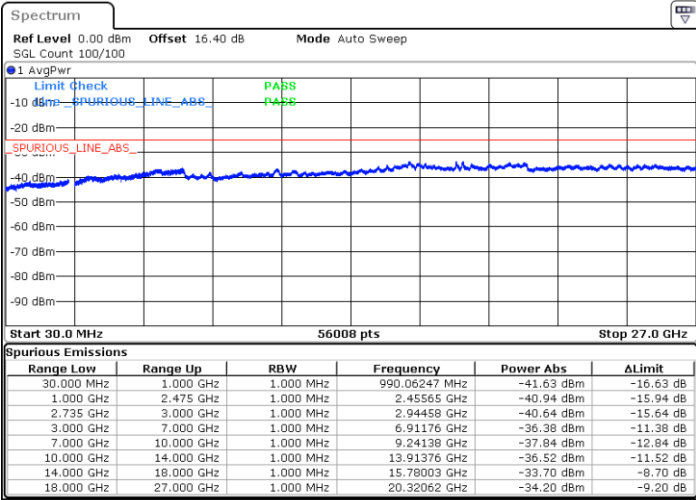

LTE Band 41C / 20MHz+20MHz

16QAM

Lowest Channel / 1RB0 and 1RB99

Lowest Channel / 1RB99 and 1RB0

Date: 2.JUL.2020 19:28:03

Date: 2.JUL.2020 19:24:59

Lowest Channel / FullIRB

N/A

Date: 2.JUL.2020 19:31:08

LTE Band 41C / 20MHz+20MHz

16QAM

MiddleChannel / 1RB0 and 1RB99

Middle Channel / 1RB99 and 1RB0

Date: 2.JUL.2020 19:38:45

Date: 2.JUL.2020 19:41:49

Middle Channel / FullIRB

N/A

Date: 2.JUL.2020 19:35:40

LTE Band 41C / 20MHz+20MHz

16QAM

Highest Channel / 1RB0 and 1RB99

Highest Channel / 1RB99 and 1RB0

Date: 2.JUL.2020 20:32:42

Date: 2.JUL.2020 20:29:38