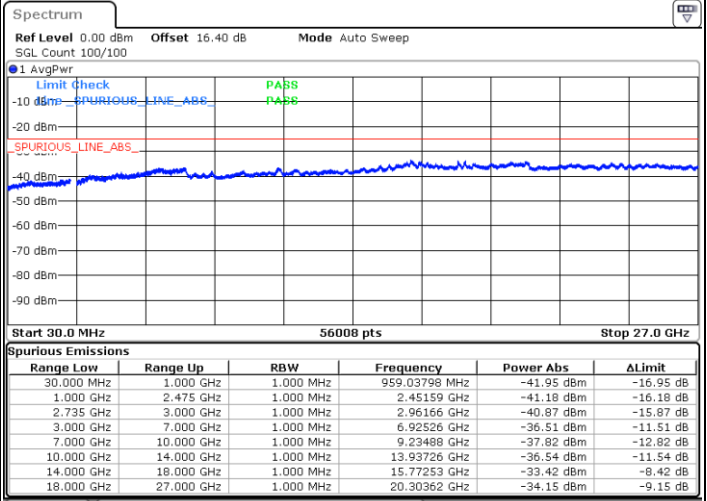

Middle Channel / FullIRB

N/A

Date: 3.JUL.2020 00:45:24

LTE Band 41C / 15MHz+15MHz

16QAM

Highest Channel / 1RB0 and 1RB74

Highest Channel / 1RB74 and 1RB0

Date: 3.JUL.2020 01:15:44

Date: 3.JUL.2020 01:07:57

Highest Channel / FullIRB

N/A

Date: 3.JUL.2020 01:18:49

LTE Band 41C / 15MHz+20MHz

16QAM

Lowest Channel / 1RB0 and 1RB99

Lowest Channel / 1RB74 and 1RB80

Date: 2.JUL.2020 21:44:13

Date: 2.JUL.2020 21:41:08

Lowest Channel / FullRB

N/A

Date: 2.JUL.2020 21:47:17

LTE Band 41C / 15MHz+20MHz

16QAM

Middle Channel / 1RB0 and 1RB9

Highest Channel / 1RB0 and 1RB99

Highest Channel / 1RB74 and 1RB0

Date: 2.JUL.2020 22:18:37

Date: 2.JUL.2020 22:15:33

Highest Channel / FullIRB

N/A

Date: 2.JUL.2020 22:21:42

LTE Band 41C / 20MHz+5MHz