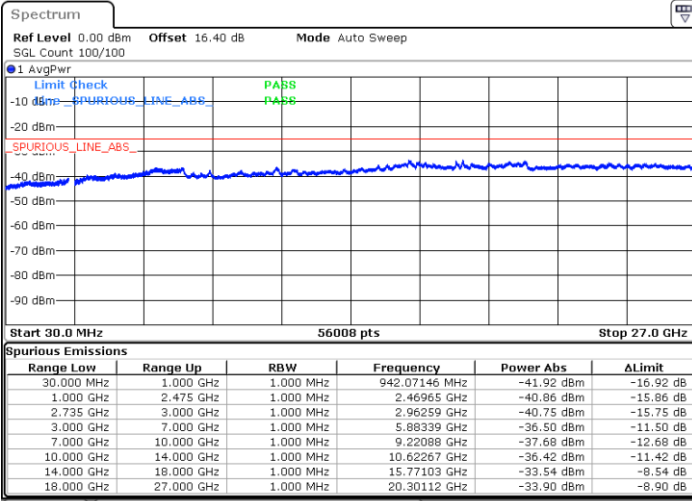

LTE Band 41C / 10MHz+15MHz

16QAM

Lowest Channel / 1RB0 and 1RB74

Lowest Channel / 1RB49 and 1RB0

Date: 3.JUL.2020 03:48:40

Date: 3.JUL.2020 03:45:35

Lowest Channel / FullIRB

N/A

Date: 3.JUL.2020 03:51:45

LTE Band 41C / 10MHz+15MHz

16QAM

MiddleChannel / 1RB0 and 1RB74

Middle Channel / 1RB49 and 1RB0

Date: 3.JUL.2020 03:16:05

Date: 3.JUL.2020 03:19:09

Middle Channel / FullIRB

N/A

Date: 3.JUL.2020 03:13:00

LTE Band 41C / 10MHz+15MHz

16QAM

Highest Channel / 1RB0 and 1RB74

Highest Channel / 1RB49 and 1RB0

Date: 3.JUL.2020 03:37:46

Date: 3.JUL.2020 03:33:26

Highest Channel / FullIRB

N/A

Date: 3.JUL.2020 03:40:51

LTE Band 41C / 10MHz+20MHz

16QAM

Lowest Channel / 1RB0 and 1RB99

Lowest Channel / 1RB49 and 1RB0

Date: 3.JUL.2020 02:23:05