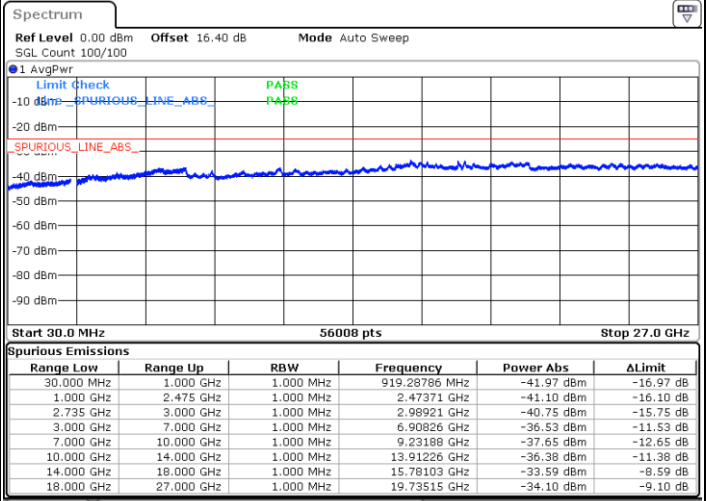

Date: 3.JUL.2020 01:07:57

Highest Channel / FullIRB

N/A

Date: 3.JUL.2020 01:18:49

LTE Band 41C / 15MHz+20MHz

16QAM

Lowest Channel / 1RB0 and 1RB99

Lowest Channel / 1RB74 and 1RB80

Date: 2.JUL.2020 21:44:13

Date: 2.JUL.2020 21:41:08

Lowest Channel / FullRB

N/A

Date: 2.JUL.2020 21:47:17

LTE Band 41C / 15MHz+20MHz

16QAM

Middle Channel / 1RB0 and 1RB9

Middle Channel / 1RB74 and 1RB0

Date: 2.JUL.2020 21:58:30

Date: 2.JUL.2020 22:01:34

Middle Channel / FullIRB

N/A

Date: 2.JUL.2020 21:55:25

LTE Band 41C / 15MHz+20MHz

16QAM

Highest Channel / 1RB0 and 1RB99

Highest Channel / 1RB74 and 1RB0

Date: 2.JUL.2020 22:18:37

Date: 2.JUL.2020 22:15:33

Highest Channel / FullIRB

N/A

Date: 2.JUL.2020 22:21:42

LTE Band 41C / 20MHz+5MHz