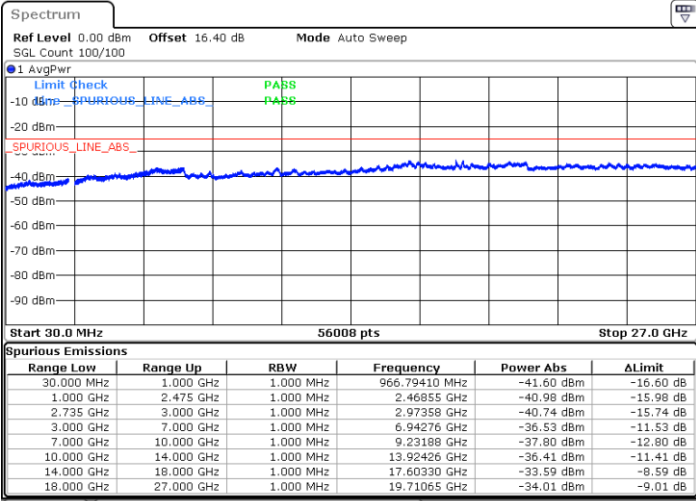

LTE Band 41C / 15MHz+10MHz

16QAM

Highest Channel / 1RB0 and 1RB49

Highest Channel / 1RB74 and 1RB0

Date: 3.JUL.2020 02:07:39

Date: 3.JUL.2020 02:04:34

Highest Channel / FullIRB

N/A

Date: 3.JUL.2020 02:10:43

LTE Band 41C / 15MHz+15MHz

16QAM

Lowest Channel / 1RB0 and 1RB74

Lowest Channel / 1RB74 and 1RB0

Date: 3.JUL.2020 00:36:04

Date: 3.JUL.2020 00:32:59

Lowest Channel / FullIRB

N/A

Date: 3.JUL.2020 00:39:08

LTE Band 41C / 15MHz+15MHz

16QAM

Middle Channel / 1RB0 and 1RB74

Middle Channel / 1RB74 and 1RB0

Date: 3.JUL.2020 00:48:29

Date: 3.JUL.2020 00:53:05

Middle Channel / FullIRB

N/A

Date: 3.JUL.2020 00:45:24

LTE Band 41C / 15MHz+15MHz

16QAM

Highest Channel / 1RB0 and 1RB74

Highest Channel / 1RB74 and 1RB0

Date: 3.JUL.2020 01:15:44