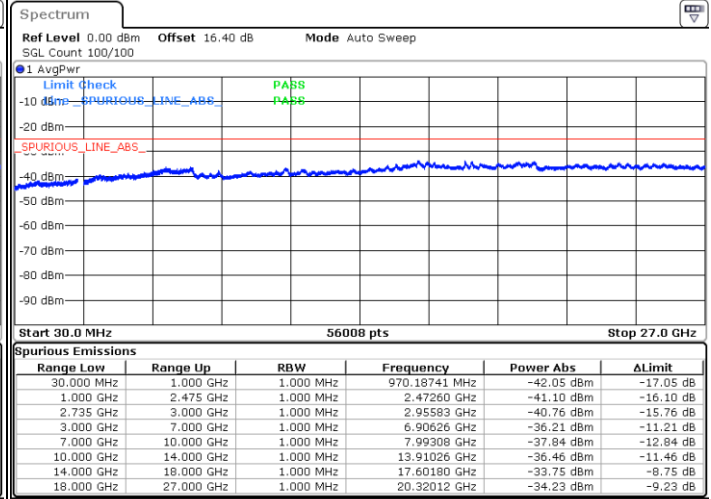

Lowest Channel / FullIRB

N/A

Date: 2.JUL.2020 23:40:58

LTE Band 41C / 20MHz+10MHz

16QAM

Middle Channel / 1RB0 and 1RB49

Middle Channel / 1RB99 and 1RB0

Date: 2.JUL.2020 23:51:09

Date: 2.JUL.2020 23:54:14

Middle Channel / FullIRB

N/A

Date: 2.JUL.2020 23:48:05

LTE Band 41C / 20MHz+10MHz

16QAM

Highest Channel / 1RB0 and 1RB49

Highest Channel / 1RB99 and 1RB0

Date: 3.JUL.2020 00:12:21

Date: 3.JUL.2020 00:09:17

Highest Channel / FullIRB

N/A

Date: 3.JUL.2020 00:15:25

LTE Band 41C / 20MHz+15MHz

16QAM

Lowest Channel / 1RB0 and 1RB74

Lowest Channel / 1RB99 and 1RB0

Date: 2.JUL.2020 20:52:30

Date: 2.JUL.2020 20:46:34

Lowest Channel / FullRB

N/A

Date: 2.JUL.2020 20:55:35

LTE Band 41C / 20MHz+15MHz

16QAM