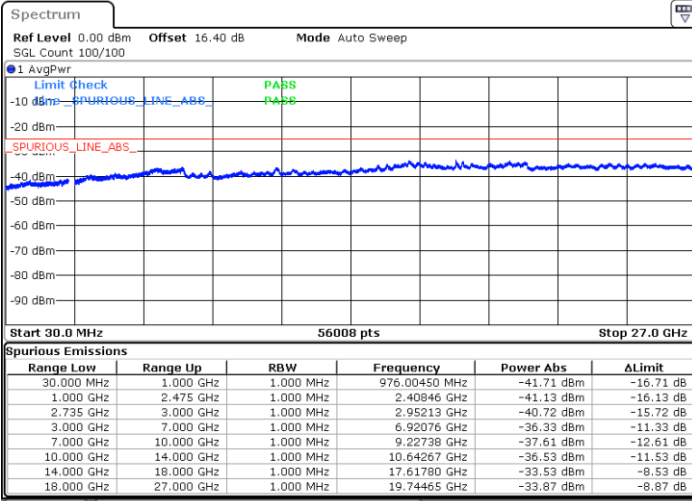

Highest Channel / 1RB0 and 1RB99

Highest Channel / 1RB74 and 1RB0

Date: 2.JUL.2020 22:18:37

Date: 2.JUL.2020 22:15:33

Highest Channel / FullIRB

N/A

Date: 2.JUL.2020 22:21:42

LTE Band 41C / 20MHz+5MHz

16QAM

Lowest Channel / 1RB0 and 1RB24

Lowest Channel / 1RB99 and 1RB0

Date: 2.JUL.2020 23:15:25

Date: 2.JUL.2020 23:12:21

Lowest Channel / FullIRB

N/A

Date: 2.JUL.2020 23:18:30

LTE Band 41C / 20MHz+5MHz

16QAM

Middle Channel / 1RB0 and 1RB24

Middle Channel / 1RB99 and 1RB0

Date: 2.JUL.2020 22:56:21

Date: 2.JUL.2020 23:00:35

Middle Channel / FullIRB

N/A

Date: 2.JUL.2020 22:53:17

LTE Band 41C / 20MHz+5MHz

16QAM

Highest Channel / 1RB0 and 1RB24

Highest Channel / 1RB99 and 1RB0

Date: 2.JUL.2020 22:44:48

Date: 2.JUL.2020 22:41:44

Highest Channel / FullIRB