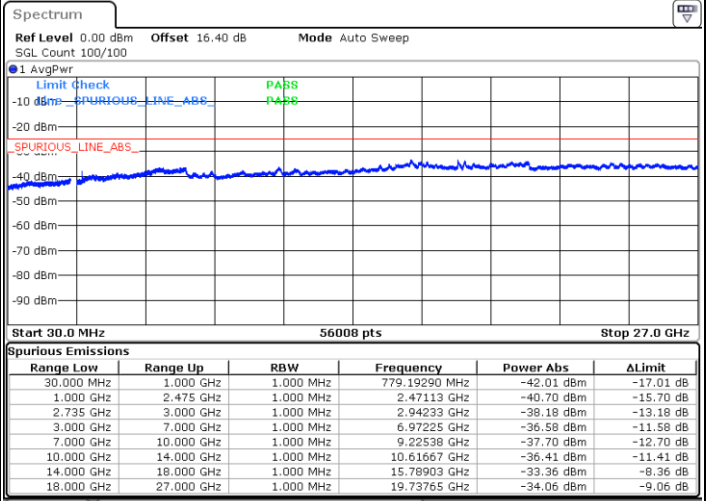

Date: 3.JUL.2020 02:20:00

Lowest Channel / FullRB

N/A

Date: 3.JUL.2020 02:26:09

LTE Band 41C / 10MHz+20MHz

16QAM

Middle Channel / 1RB0 and 1RB99

Middle Channel / 1RB49 and 1RB0

Date: 3.JUL.2020 02:35:47

Date: 3.JUL.2020 02:40:25

Middle Channel / FullIRB

N/A

Date: 3.JUL.2020 02:32:43

LTE Band 41C / 10MHz+20MHz

16QAM

Highest Channel / 1RB0 and 1RB99

Highest Channel / 1RB49 and 1RB0

Date: 3.JUL.2020 02:59:06

Date: 3.JUL.2020 02:56:01

Highest Channel / FullIRB

N/A

Date: 3.JUL.2020 03:02:10

LTE Band 41C / 15MHz+10MHz

16QAM

Lowest Channel / 1RB0 and 1RB49

Lowest Channel / 1RB74 and 1RB80

Date: 3.JUL.2020 01:30:39

Date: 3.JUL.2020 01:27:35

Lowest Channel / FullIRB

N/A

Date: 3.JUL.2020 01:33:43

LTE Band 41C / 15MHz+10MHz