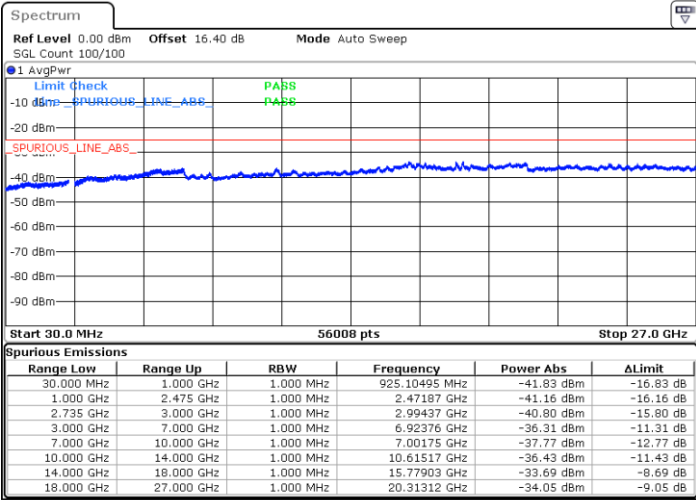

Middle Channel / 1RB0 and 1RB74

Middle Channel / 1RB99 and 1RB0

Date: 2.JUL.2020 21:06:29

Date: 2.JUL.2020 21:09:33

Middle Channel / FullIRB

N/A

Date: 2.JUL.2020 21:03:24

LTE Band 41C / 20MHz+15MHz

16QAM

Highest Channel / 1RB0 and 1RB74

Highest Channel / 1RB99 and 1RB0

Date: 2.JUL.2020 21:28:02

Date: 2.JUL.2020 21:24:58

Highest Channel / FullIRB

N/A

Date: 2.JUL.2020 21:31:07

LTE Band 41C / 20MHz+20MHz

16QAM

Lowest Channel / 1RB0 and 1RB99

Lowest Channel / 1RB99 and 1RB0

Date: 2.JUL.2020 19:28:03

Date: 2.JUL.2020 19:24:59

Lowest Channel / FullIRB

N/A