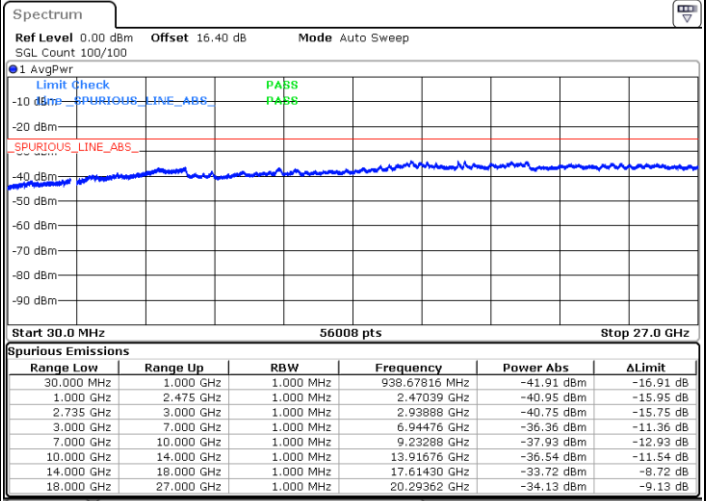

Date: 3.JUL.2020 02:35:47

Date: 3.JUL.2020 02:40:25

Middle Channel / FullIRB

N/A

Date: 3.JUL.2020 02:32:43

LTE Band 41C / 10MHz+20MHz

16QAM

Highest Channel / 1RB0 and 1RB99

Highest Channel / 1RB49 and 1RB0

Date: 3.JUL.2020 02:59:06

Date: 3.JUL.2020 02:56:01

Highest Channel / FullIRB

N/A

Date: 3.JUL.2020 03:02:10

LTE Band 41C / 15MHz+10MHz

16QAM

Lowest Channel / 1RB0 and 1RB49

Lowest Channel / 1RB74 and 1RB80

Date: 3.JUL.2020 01:30:39

Date: 3.JUL.2020 01:27:35

Lowest Channel / FullIRB

N/A

Date: 3.JUL.2020 01:33:43

LTE Band 41C / 15MHz+10MHz