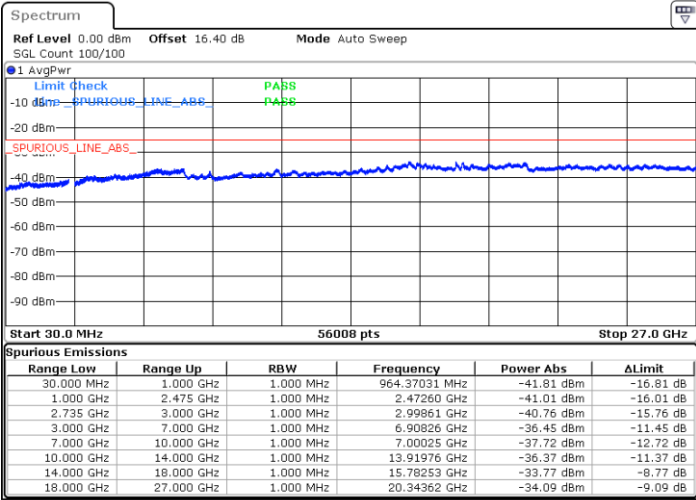

Lowest Channel / 1RB0 and 1RB49

Lowest Channel / 1RB74 and 1RB80

Date: 3.JUL.2020 01:30:39

Date: 3.JUL.2020 01:27:35

Lowest Channel / FullIRB

N/A

Date: 3.JUL.2020 01:33:43

LTE Band 41C / 15MHz+10MHz

16QAM

Middle Channel / 1RB0 and 1RB49

Middle Channel / 1RB74 and 1RB0

Date: 3.JUL.2020 01:47:33

Date: 3.JUL.2020 01:50:38

Middle Channel / FullIRB

N/A

Date: 3.JUL.2020 01:44:28

LTE Band 41C / 15MHz+10MHz

16QAM

Highest Channel / 1RB0 and 1RB49

Highest Channel / 1RB74 and 1RB0

Date: 3.JUL.2020 02:07:39

Date: 3.JUL.2020 02:04:34

Highest Channel / FullIRB

N/A

Date: 3.JUL.2020 02:10:43

LTE Band 41C / 15MHz+15MHz

16QAM

Lowest Channel / 1RB0 and 1RB74

Lowest Channel / 1RB74 and 1RB0

Date: 3.JUL.2020 00:36:04

Date: 3.JUL.2020 00:32:59

Lowest Channel / FullIRB