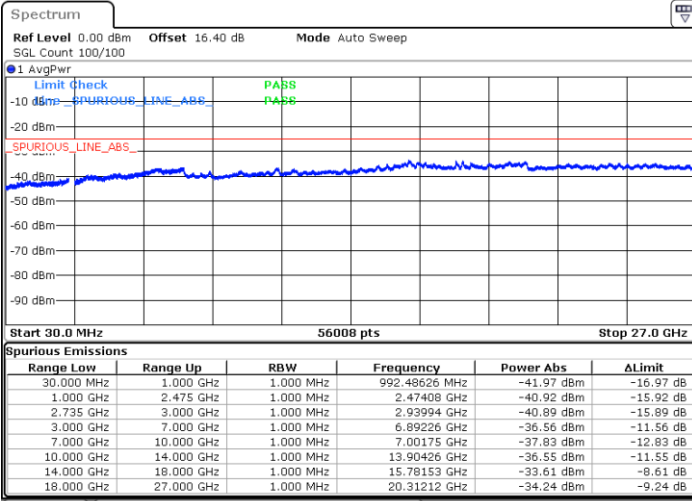

Middle Channel / 1RB74 and 1RB0

Date: 2.JUL.2020 21:58:30

Date: 2.JUL.2020 22:01:34

Middle Channel / FullIRB

N/A

Date: 2.JUL.2020 21:55:25

LTE Band 41C / 15MHz+20MHz

16QAM

Highest Channel / 1RB0 and 1RB99

Highest Channel / 1RB74 and 1RB0

Date: 2.JUL.2020 22:18:37

Date: 2.JUL.2020 22:15:33

Highest Channel / FullIRB

N/A

Date: 2.JUL.2020 22:21:42

LTE Band 41C / 20MHz+5MHz

16QAM

Lowest Channel / 1RB0 and 1RB24

Lowest Channel / 1RB99 and 1RB0

Date: 2.JUL.2020 23:15:25

Date: 2.JUL.2020 23:12:21

Lowest Channel / FullIRB

N/A

Date: 2.JUL.2020 23:18:30