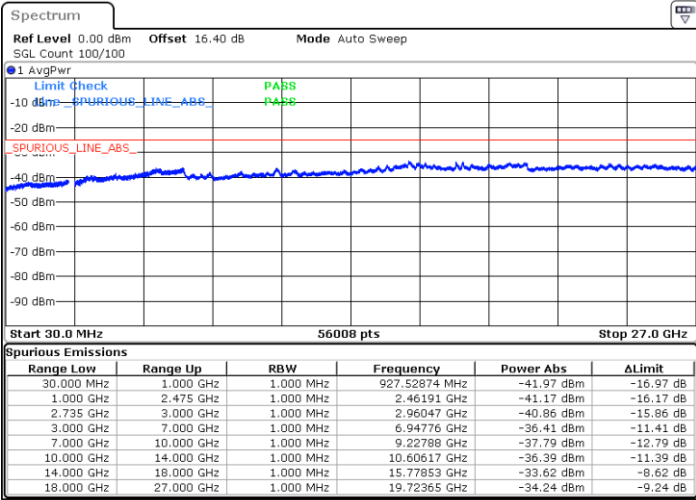

Date: 3.JUL.2020 02:35:47

Date: 3.JUL.2020 02:40:25

Middle Channel / FullIRB

N/A

Date: 3.JUL.2020 02:32:43

LTE Band 41C / 10MHz+20MHz

16QAM

Highest Channel / 1RB0 and 1RB99

Highest Channel / 1RB49 and 1RB0

Date: 3.JUL.2020 02:59:06

Date: 3.JUL.2020 02:56:01

Highest Channel / FullIRB

N/A

Date: 3.JUL.2020 03:02:10

LTE Band 41C / 15MHz+10MHz

16QAM

Lowest Channel / 1RB0 and 1RB49

Lowest Channel / 1RB74 and 1RB80

Date: 3.JUL.2020 01:30:39

Date: 3.JUL.2020 01:27:35

Lowest Channel / FullIRB

N/A

Date: 3.JUL.2020 01:33:43

LTE Band 41C / 15MHz+10MHz