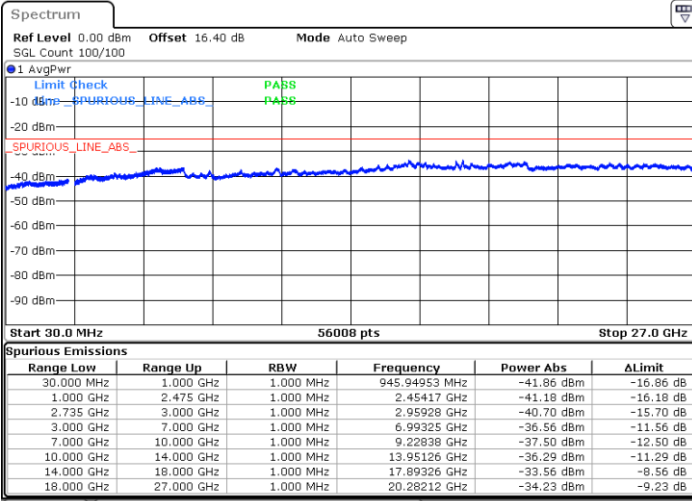

Middle Channel / FullIRB

N/A

Date: 3.JUL.2020 00:45:24

LTE Band 41C / 15MHz+15MHz

16QAM

Highest Channel / 1RB0 and 1RB74

Highest Channel / 1RB74 and 1RB0

Date: 3.JUL.2020 01:15:44

Date: 3.JUL.2020 01:07:57

Highest Channel / FullIRB

N/A

Date: 3.JUL.2020 01:18:49

LTE Band 41C / 15MHz+20MHz

16QAM

Lowest Channel / 1RB0 and 1RB99

Lowest Channel / 1RB74 and 1RB80