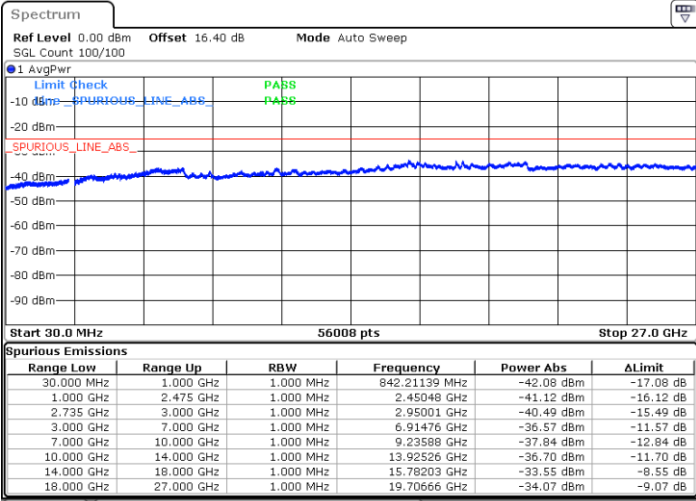

Middle Channel / 1RB0 and 1RB74

Middle Channel / 1RB99 and 1RB0

Date: 2.JUL.2020 21:06:29

Date: 2.JUL.2020 21:09:33

Middle Channel / FullIRB

N/A

Date: 2.JUL.2020 21:03:24

LTE Band 41C / 20MHz+15MHz

16QAM

Highest Channel / 1RB0 and 1RB74

Highest Channel / 1RB99 and 1RB0

Date: 2.JUL.2020 21:28:02

Date: 2.JUL.2020 21:24:58

Highest Channel / FullIRB

N/A

Date: 2.JUL.2020 21:31:07

LTE Band 41C / 20MHz+20MHz

16QAM

Lowest Channel / 1RB0 and 1RB99

Lowest Channel / 1RB99 and 1RB0

Date: 2.JUL.2020 19:28:03

Date: 2.JUL.2020 19:24:59

Lowest Channel / FullIRB

N/A