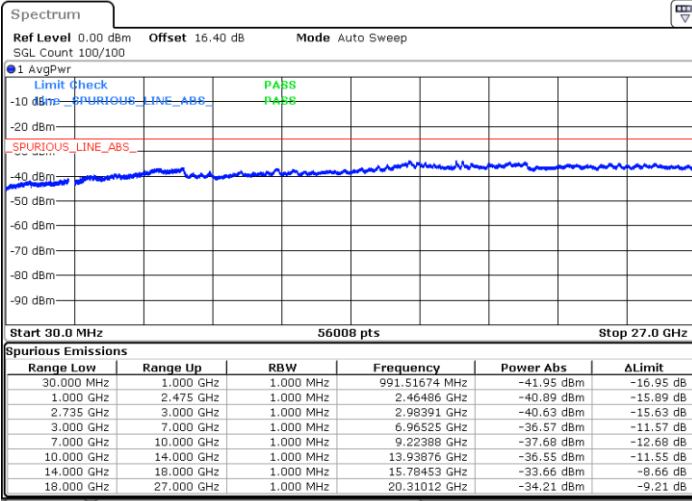

Date: 2.JUL.2020 23:54:14

Middle Channel / FullIRB

N/A

Date: 2.JUL.2020 23:48:05

LTE Band 41C / 20MHz+10MHz

16QAM

Highest Channel / 1RB0 and 1RB49

Highest Channel / 1RB99 and 1RB0

Date: 3.JUL.2020 00:12:21

Date: 3.JUL.2020 00:09:17

Highest Channel / FullIRB

N/A

Date: 3.JUL.2020 00:15:25

LTE Band 41C / 20MHz+15MHz

16QAM

Lowest Channel / 1RB0 and 1RB74

Lowest Channel / 1RB99 and 1RB0

Date: 2.JUL.2020 20:52:30

Date: 2.JUL.2020 20:46:34

Lowest Channel / FullRB

N/A

Date: 2.JUL.2020 20:55:35

LTE Band 41C / 20MHz+15MHz

16QAM

Middle Channel / 1RB0 and 1RB74

Middle Channel / 1RB99 and 1RB0

Date: 2.JUL.2020 21:06:29

Date: 2.JUL.2020 21:09:33

Middle Channel / FullIRB

N/A

Date: 2.JUL.2020 21:03:24

LTE Band 41C / 20MHz+15MHz