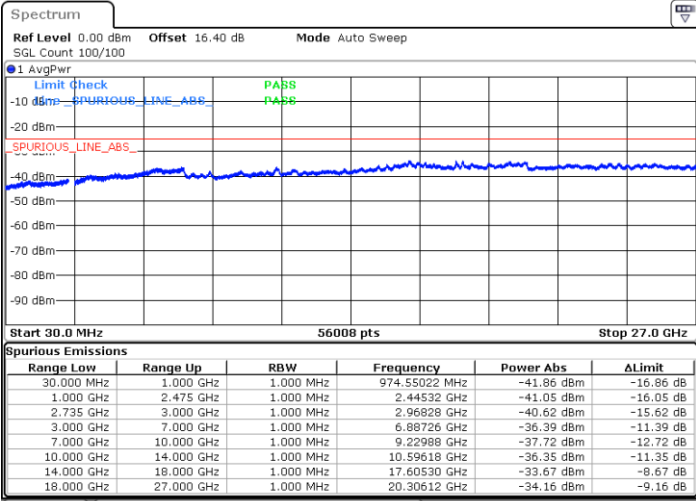

Date: 3.JUL.2020 01:07:57

Highest Channel / FullIRB

N/A

Date: 3.JUL.2020 01:18:49

LTE Band 41C / 15MHz+20MHz

16QAM

Lowest Channel / 1RB0 and 1RB99

Lowest Channel / 1RB74 and 1RB80

Date: 2.JUL.2020 21:44:13

Date: 2.JUL.2020 21:41:08

Lowest Channel / FullRB

N/A

Date: 2.JUL.2020 21:47:17

LTE Band 41C / 15MHz+20MHz

16QAM

Middle Channel / 1RB0 and 1RB9

Middle Channel / 1RB74 and 1RB0

Date: 2.JUL.2020 21:58:30

Date: 2.JUL.2020 22:01:34

Middle Channel / FullIRB

N/A

Date: 2.JUL.2020 21:55:25

LTE Band 41C / 15MHz+20MHz

16QAM

Highest Channel / 1RB0 and 1RB99

Highest Channel / 1RB74 and 1RB0

Date: 2.JUL.2020 22:18:37

Date: 2.JUL.2020 22:15:33

Highest Channel / FullIRB

N/A

Date: 2.JUL.2020 22:21:42

LTE Band 41C / 20MHz+5MHz