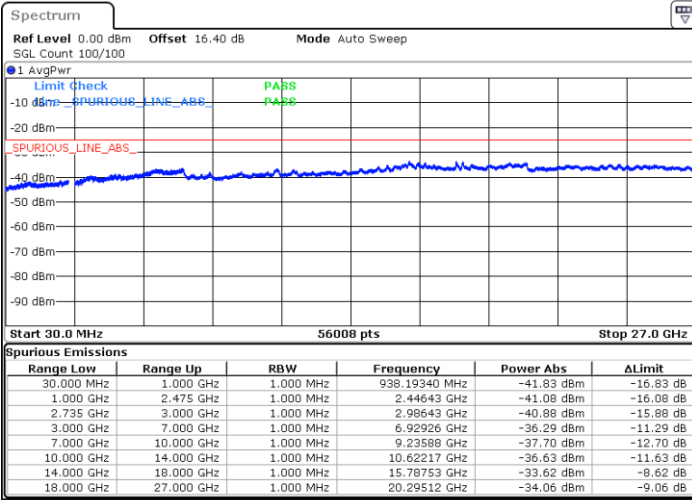

Highest Channel / 1RB0 and 1RB99

Highest Channel / 1RB74 and 1RB0

Date: 2.JUL.2020 22:18:37

Date: 2.JUL.2020 22:15:33

Highest Channel / FullIRB

N/A

Date: 2.JUL.2020 22:21:42

LTE Band 41C / 20MHz+5MHz

16QAM

Lowest Channel / 1RB0 and 1RB24

Lowest Channel / 1RB99 and 1RB0

Date: 2.JUL.2020 23:15:25

Date: 2.JUL.2020 23:12:21

Lowest Channel / FullIRB

N/A

Date: 2.JUL.2020 23:18:30

LTE Band 41C / 20MHz+5MHz

16QAM

Middle Channel / 1RB0 and 1RB24

Middle Channel / 1RB99 and 1RB0

Date: 2.JUL.2020 22:56:21

Date: 2.JUL.2020 23:00:35

Middle Channel / FullIRB

N/A

Date: 2.JUL.2020 22:53:17

LTE Band 41C / 20MHz+5MHz

16QAM

Highest Channel / 1RB0 and 1RB24

Highest Channel / 1RB99 and 1RB0

Date: 2.JUL.2020 22:44:48

Date: 2.JUL.2020 22:41:44

Highest Channel / FullIRB