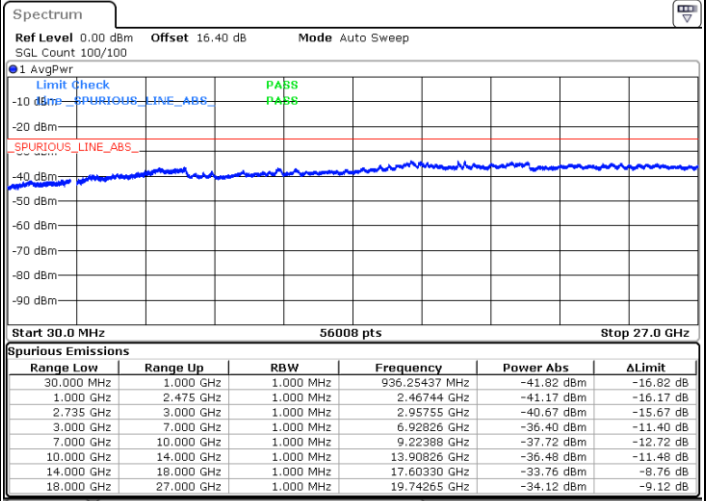

Date: 3.JUL.2020 01:07:57

Highest Channel / FullIRB

N/A

Date: 3.JUL.2020 01:18:49

LTE Band 41C / 15MHz+20MHz

16QAM

Lowest Channel / 1RB0 and 1RB99

Lowest Channel / 1RB74 and 1RB80

Date: 2.JUL.2020 21:44:13

Date: 2.JUL.2020 21:41:08

Lowest Channel / FullRB

N/A

Date: 2.JUL.2020 21:47:17

LTE Band 41C / 15MHz+20MHz

16QAM

Middle Channel / 1RB0 and 1RB9

Middle Channel / 1RB74 and 1RB0

Date: 2.JUL.2020 21:58:30

Date: 2.JUL.2020 22:01:34

Middle Channel / FullIRB

N/A

Date: 2.JUL.2020 21:55:25

LTE Band 41C / 15MHz+20MHz

16QAM

Highest Channel / 1RB0 and 1RB99

Highest Channel / 1RB74 and 1RB0

Date: 2.JUL.2020 22:18:37

Date: 2.JUL.2020 22:15:33

Highest Channel / FullIRB

N/A

Date: 2.JUL.2020 22:21:42

LTE Band 41C / 20MHz+5MHz