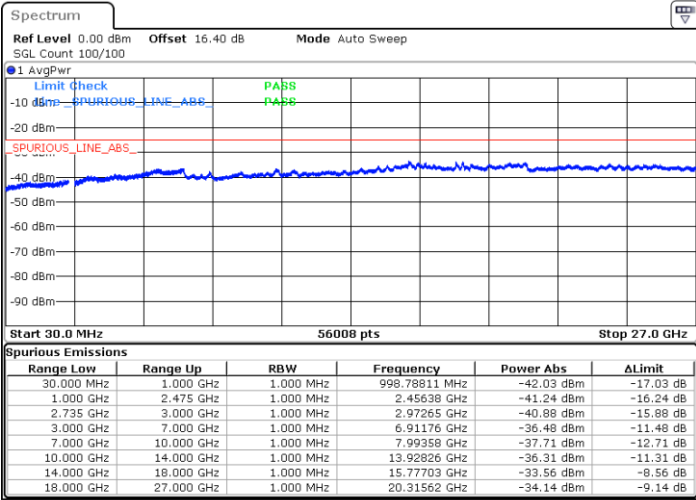

Date: 3.JUL.2020 02:10:43

LTE Band 41C / 15MHz+15MHz

16QAM

Lowest Channel / 1RB0 and 1RB74

Lowest Channel / 1RB74 and 1RB0

Date: 3.JUL.2020 00:36:04

Date: 3.JUL.2020 00:32:59

Lowest Channel / FullIRB

N/A

Date: 3.JUL.2020 00:39:08

LTE Band 41C / 15MHz+15MHz

16QAM

Middle Channel / 1RB0 and 1RB74

Middle Channel / 1RB74 and 1RB0

Date: 3.JUL.2020 00:48:29

Date: 3.JUL.2020 00:53:05

Middle Channel / FullIRB

N/A

Date: 3.JUL.2020 00:45:24

LTE Band 41C / 15MHz+15MHz

16QAM

Highest Channel / 1RB0 and 1RB74

Highest Channel / 1RB74 and 1RB0

Date: 3.JUL.2020 01:15:44

Date: 3.JUL.2020 01:07:57

Highest Channel / FullIRB

N/A

Date: 3.JUL.2020 01:18:49

LTE Band 41C / 15MHz+20MHz

16QAM

Lowest Channel / 1RB0 and 1RB99

Lowest Channel / 1RB74 and 1RB80