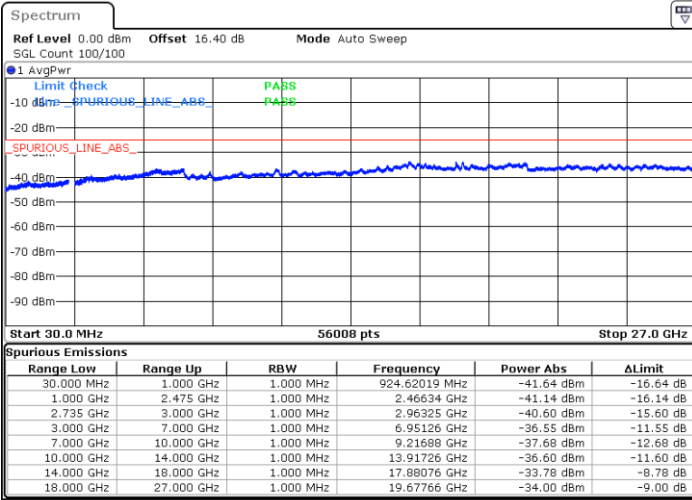

Date: 3.JUL.2020 00:12:21

Date: 3.JUL.2020 00:09:17

Highest Channel / FullIRB

N/A

Date: 3.JUL.2020 00:15:25

LTE Band 41C / 20MHz+15MHz

16QAM

Lowest Channel / 1RB0 and 1RB74

Lowest Channel / 1RB99 and 1RB0

Date: 2.JUL.2020 20:52:30

Date: 2.JUL.2020 20:46:34

Lowest Channel / FullRB

N/A

Date: 2.JUL.2020 20:55:35

LTE Band 41C / 20MHz+15MHz

16QAM

Middle Channel / 1RB0 and 1RB74

Middle Channel / 1RB99 and 1RB0

Date: 2.JUL.2020 21:06:29

Date: 2.JUL.2020 21:09:33

Middle Channel / FullIRB

N/A

Date: 2.JUL.2020 21:03:24

LTE Band 41C / 20MHz+15MHz