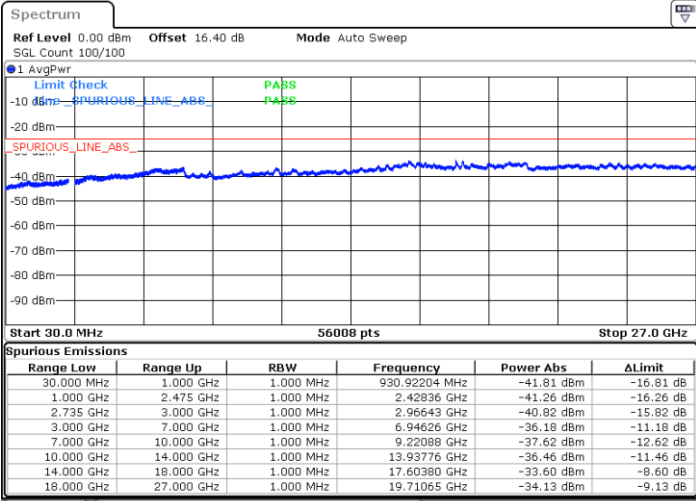

LTE Band 41C / 15MHz+10MHz

16QAM

Middle Channel / 1RB0 and 1RB49

Middle Channel / 1RB74 and 1RB0

Date: 3.JUL.2020 01:47:33