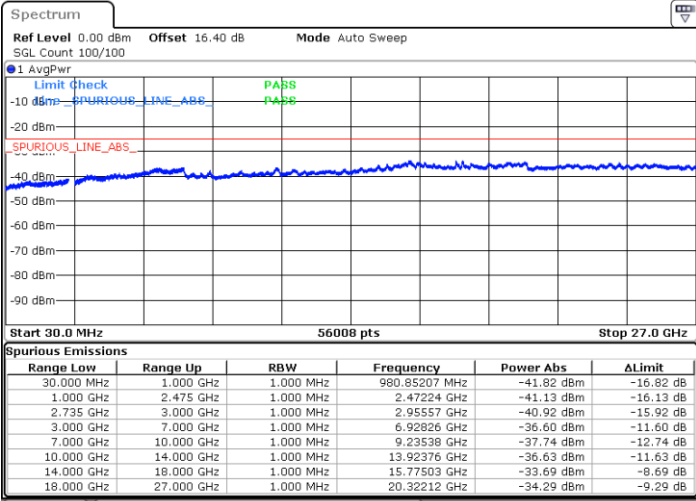

Date: 2.JUL.2020 22:53:17

LTE Band 41C / 20MHz+5MHz

16QAM

Highest Channel / 1RB0 and 1RB24

Highest Channel / 1RB99 and 1RB0

Date: 2.JUL.2020 22:44:48

Date: 2.JUL.2020 22:41:44

Highest Channel / FullIRB

N/A

Date: 2.JUL.2020 22:47:53

LTE Band 41C / 20MHz+10MHz

16QAM

Lowest Channel / 1RB0 and 1RB49

Lowest Channel / 1RB99 and 1RB0

Date: 2.JUL.2020 23:37:53

Date: 2.JUL.2020 23:34:49

Lowest Channel / FullIRB

N/A

Date: 2.JUL.2020 23:40:58

LTE Band 41C / 20MHz+10MHz

16QAM

Middle Channel / 1RB0 and 1RB49

Middle Channel / 1RB99 and 1RB0

Date: 2.JUL.2020 23:51:09

Date: 2.JUL.2020 23:54:14

Middle Channel / FullIRB

N/A

Date: 2.JUL.2020 23:48:05

LTE Band 41C / 20MHz+10MHz

16QAM

Highest Channel / 1RB0 and 1RB49

Highest Channel / 1RB99 and 1RB0