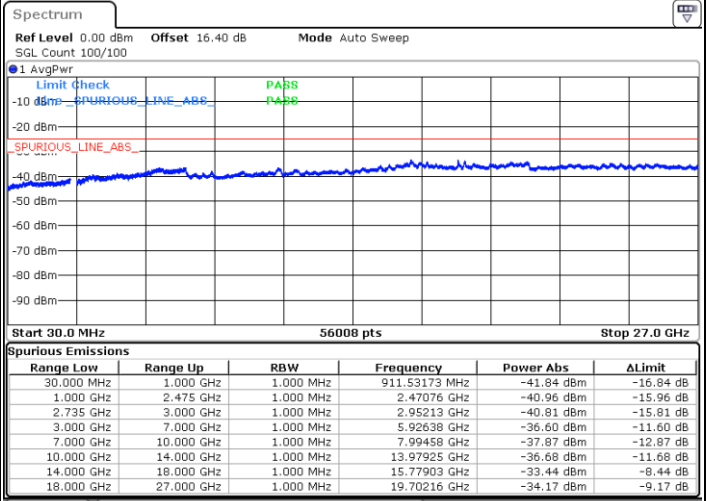

Middle Channel / 1RB74 and 1RB0

Date: 2.JUL.2020 21:58:30

Date: 2.JUL.2020 22:01:34

Middle Channel / FullIRB

N/A

Date: 2.JUL.2020 21:55:25

LTE Band 41C / 15MHz+20MHz

16QAM

Highest Channel / 1RB0 and 1RB99

Highest Channel / 1RB74 and 1RB0

Date: 2.JUL.2020 22:18:37

Date: 2.JUL.2020 22:15:33

Highest Channel / FullIRB

N/A

Date: 2.JUL.2020 22:21:42

LTE Band 41C / 20MHz+5MHz

16QAM

Lowest Channel / 1RB0 and 1RB24

Lowest Channel / 1RB99 and 1RB0

Date: 2.JUL.2020 23:15:25

Date: 2.JUL.2020 23:12:21

Lowest Channel / FullIRB

N/A

Date: 2.JUL.2020 23:18:30