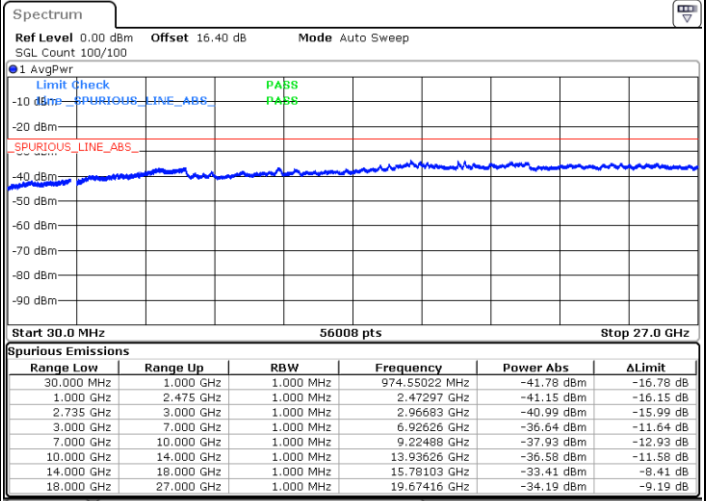

LTE Band 41C / 20MHz+5MHz

16QAM

Middle Channel / 1RB0 and 1RB24

Middle Channel / 1RB99 and 1RB0

Date: 2.JUL.2020 22:56:21

Date: 2.JUL.2020 23:00:35

Middle Channel / FullIRB

N/A

Date: 2.JUL.2020 22:53:17

LTE Band 41C / 20MHz+5MHz

16QAM

Highest Channel / 1RB0 and 1RB24

Highest Channel / 1RB99 and 1RB0

Date: 2.JUL.2020 22:44:48

Date: 2.JUL.2020 22:41:44

Highest Channel / FullIRB

N/A

Date: 2.JUL.2020 22:47:53

LTE Band 41C / 20MHz+10MHz

16QAM

Lowest Channel / 1RB0 and 1RB49

Lowest Channel / 1RB99 and 1RB0

Date: 2.JUL.2020 23:37:53

Date: 2.JUL.2020 23:34:49

Lowest Channel / FullIRB

N/A

Date: 2.JUL.2020 23:40:58

LTE Band 41C / 20MHz+10MHz

16QAM

Middle Channel / 1RB0 and 1RB49

Middle Channel / 1RB99 and 1RB0

Date: 2.JUL.2020 23:51:09