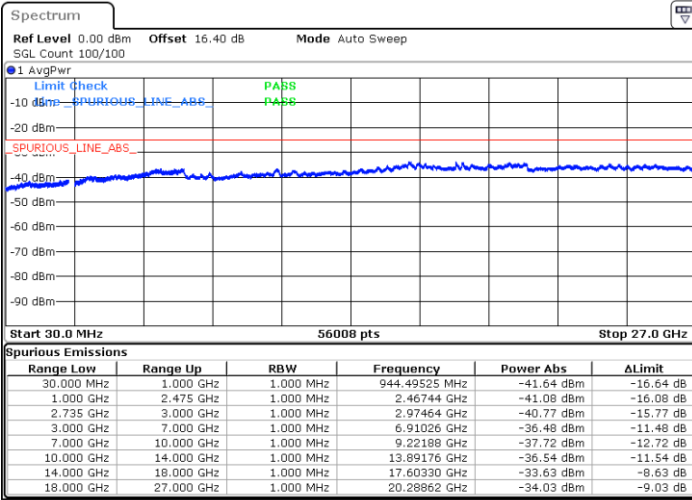

Middle Channel / FullIRB

N/A

Date: 3.JUL.2020 00:45:24

LTE Band 41C / 15MHz+15MHz

16QAM

Highest Channel / 1RB0 and 1RB74

Highest Channel / 1RB74 and 1RB0

Date: 3.JUL.2020 01:15:44

Date: 3.JUL.2020 01:07:57

Highest Channel / FullIRB

N/A

Date: 3.JUL.2020 01:18:49

LTE Band 41C / 15MHz+20MHz

16QAM

Lowest Channel / 1RB0 and 1RB99

Lowest Channel / 1RB74 and 1RB80

Date: 2.JUL.2020 21:44:13

Date: 2.JUL.2020 21:41:08

Lowest Channel / FullRB

N/A

Date: 2.JUL.2020 21:47:17

LTE Band 41C / 15MHz+20MHz

16QAM

Middle Channel / 1RB0 and 1RB9