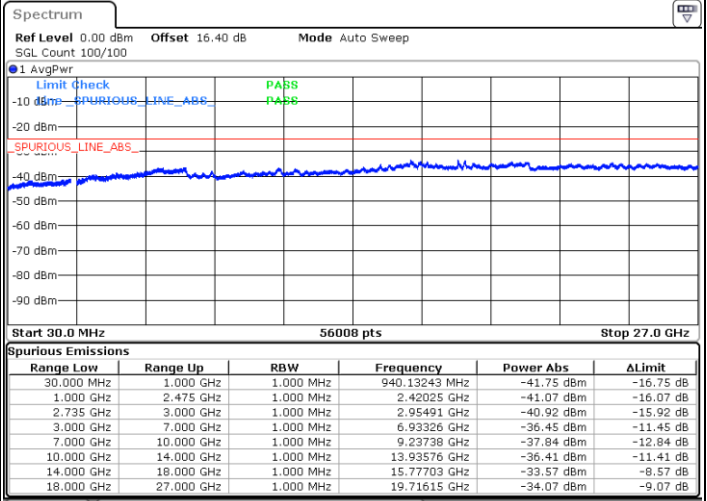

N/A

Date: 3.JUL.2020 00:39:08

LTE Band 41C / 15MHz+15MHz

16QAM

Middle Channel / 1RB0 and 1RB74

Middle Channel / 1RB74 and 1RB0

Date: 3.JUL.2020 00:48:29

Date: 3.JUL.2020 00:53:05

Middle Channel / FullIRB

N/A

Date: 3.JUL.2020 00:45:24

LTE Band 41C / 15MHz+15MHz

16QAM

Highest Channel / 1RB0 and 1RB74

Highest Channel / 1RB74 and 1RB0

Date: 3.JUL.2020 01:15:44

Date: 3.JUL.2020 01:07:57

Highest Channel / FullIRB

N/A

Date: 3.JUL.2020 01:18:49

LTE Band 41C / 15MHz+20MHz

16QAM

Lowest Channel / 1RB0 and 1RB99

Lowest Channel / 1RB74 and 1RB80