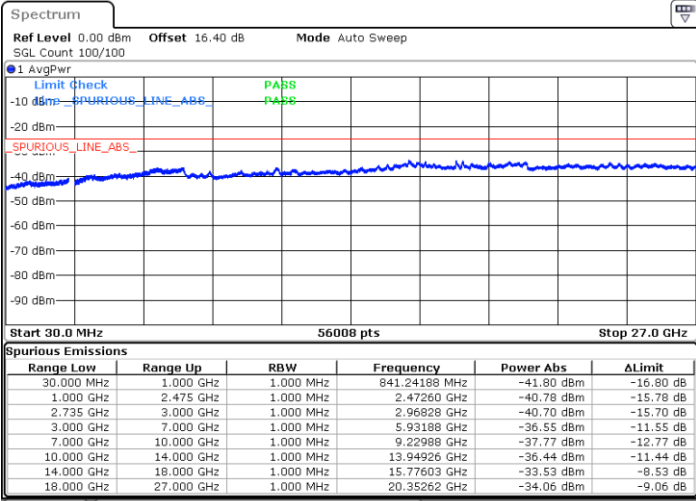

Date: 3.JUL.2020 02:20:00

Lowest Channel / FullRB

N/A

Date: 3.JUL.2020 02:26:09

LTE Band 41C / 10MHz+20MHz

16QAM

Middle Channel / 1RB0 and 1RB99

Middle Channel / 1RB49 and 1RB0

Date: 3.JUL.2020 02:35:47

Date: 3.JUL.2020 02:40:25

Middle Channel / FullIRB

N/A

Date: 3.JUL.2020 02:32:43

LTE Band 41C / 10MHz+20MHz

16QAM

Highest Channel / 1RB0 and 1RB99

Highest Channel / 1RB49 and 1RB0

Date: 3.JUL.2020 02:59:06

Date: 3.JUL.2020 02:56:01

Highest Channel / FullIRB

N/A

Date: 3.JUL.2020 03:02:10

LTE Band 41C / 15MHz+10MHz

16QAM

Lowest Channel / 1RB0 and 1RB49

Lowest Channel / 1RB74 and 1RB80

Date: 3.JUL.2020 01:30:39

Date: 3.JUL.2020 01:27:35

Lowest Channel / FullIRB

N/A

Date: 3.JUL.2020 01:33:43

LTE Band 41C / 15MHz+10MHz