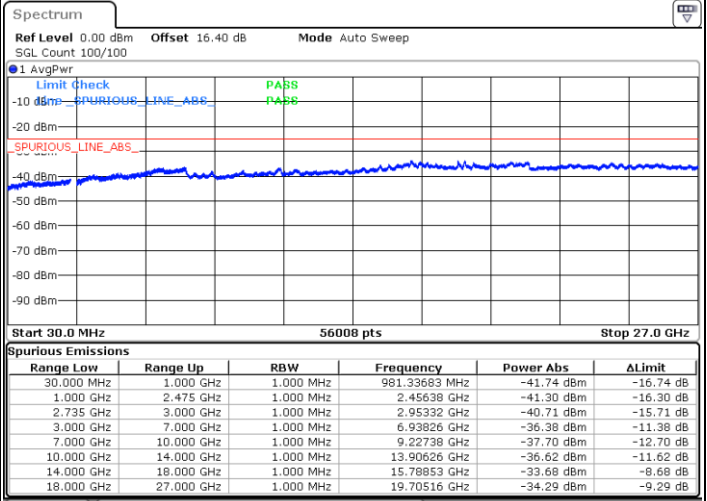

Highest Channel / 1RB0 and 1RB99

Highest Channel / 1RB74 and 1RB0

Date: 2.JUL.2020 22:18:37

Date: 2.JUL.2020 22:15:33

Highest Channel / FullIRB

N/A

Date: 2.JUL.2020 22:21:42

LTE Band 41C / 20MHz+5MHz

16QAM

Lowest Channel / 1RB0 and 1RB24

Lowest Channel / 1RB99 and 1RB0

Date: 2.JUL.2020 23:15:25

Date: 2.JUL.2020 23:12:21

Lowest Channel / FullIRB

N/A

Date: 2.JUL.2020 23:18:30

LTE Band 41C / 20MHz+5MHz

16QAM

Middle Channel / 1RB0 and 1RB24

Middle Channel / 1RB99 and 1RB0

Date: 2.JUL.2020 22:56:21

Date: 2.JUL.2020 23:00:35

Middle Channel / FullIRB

N/A

Date: 2.JUL.2020 22:53:17

LTE Band 41C / 20MHz+5MHz

16QAM

Highest Channel / 1RB0 and 1RB24

Highest Channel / 1RB99 and 1RB0

Date: 2.JUL.2020 22:44:48

Date: 2.JUL.2020 22:41:44

Highest Channel / FullIRB