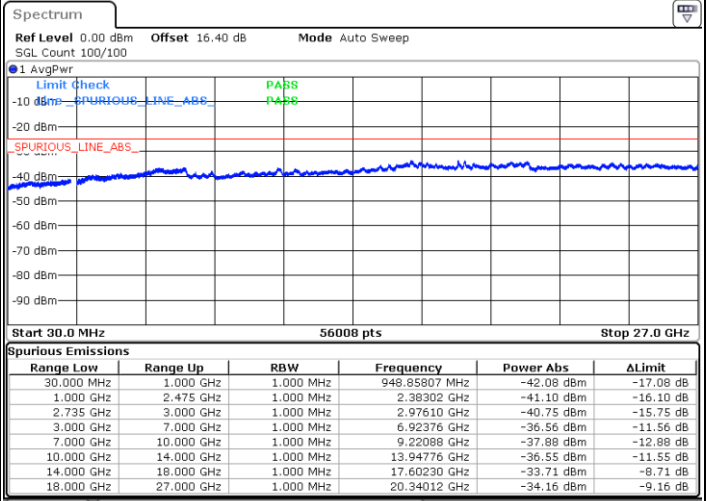

Date: 2.JUL.2020 23:54:14

Middle Channel / FullIRB

N/A

Date: 2.JUL.2020 23:48:05

LTE Band 41C / 20MHz+10MHz

16QAM

Highest Channel / 1RB0 and 1RB49

Highest Channel / 1RB99 and 1RB0

Date: 3.JUL.2020 00:12:21

Date: 3.JUL.2020 00:09:17

Highest Channel / FullIRB

N/A

Date: 3.JUL.2020 00:15:25

LTE Band 41C / 20MHz+15MHz

16QAM

Lowest Channel / 1RB0 and 1RB74

Lowest Channel / 1RB99 and 1RB0

Date: 2.JUL.2020 20:52:30

Date: 2.JUL.2020 20:46:34

Lowest Channel / FullRB

N/A

Date: 2.JUL.2020 20:55:35

LTE Band 41C / 20MHz+15MHz

16QAM

Middle Channel / 1RB0 and 1RB74

Middle Channel / 1RB99 and 1RB0

Date: 2.JUL.2020 21:06:29

Date: 2.JUL.2020 21:09:33

Middle Channel / FullIRB

N/A

Date: 2.JUL.2020 21:03:24

LTE Band 41C / 20MHz+15MHz