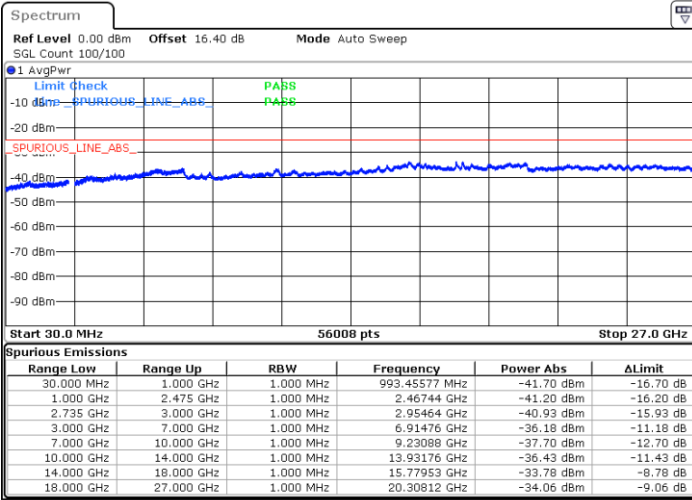

Highest Channel / 1RB49 and 1RB0

Date: 3.JUL.2020 02:59:06

Date: 3.JUL.2020 02:56:01

Highest Channel / FullIRB

N/A

Date: 3.JUL.2020 03:02:10

LTE Band 41C / 15MHz+10MHz

16QAM

Lowest Channel / 1RB0 and 1RB49

Lowest Channel / 1RB74 and 1RB80

Date: 3.JUL.2020 01:30:39

Date: 3.JUL.2020 01:27:35

Lowest Channel / FullIRB

N/A

Date: 3.JUL.2020 01:33:43

LTE Band 41C / 15MHz+10MHz

LTE Band 41C / 15MHz+10MHz

16QAM

Highest Channel / 1RB0 and 1RB49

Highest Channel / 1RB74 and 1RB0

Date: 3.JUL.2020 02:07:39

Date: 3.JUL.2020 02:04:34

Highest Channel / FullIRB

N/A