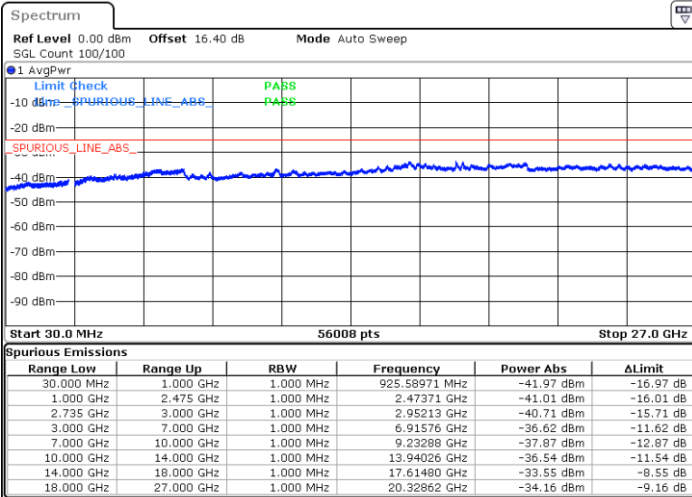

Lowest Channel / FullIRB

N/A

Date: 2.JUL.2020 23:40:58

LTE Band 41C / 20MHz+10MHz

16QAM

Middle Channel / 1RB0 and 1RB49

Middle Channel / 1RB99 and 1RB0

Date: 2.JUL.2020 23:51:09

Date: 2.JUL.2020 23:54:14

Middle Channel / FullIRB

N/A

Date: 2.JUL.2020 23:48:05

LTE Band 41C / 20MHz+10MHz

16QAM

Highest Channel / 1RB0 and 1RB49

Highest Channel / 1RB99 and 1RB0

Date: 3.JUL.2020 00:12:21

Date: 3.JUL.2020 00:09:17

Highest Channel / FullIRB

N/A

Date: 3.JUL.2020 00:15:25

LTE Band 41C / 20MHz+15MHz

16QAM

Lowest Channel / 1RB0 and 1RB74

Lowest Channel / 1RB99 and 1RB0

Date: 2.JUL.2020 20:52:30

Date: 2.JUL.2020 20:46:34

Lowest Channel / FullRB

N/A

Date: 2.JUL.2020 20:55:35

LTE Band 41C / 20MHz+15MHz

16QAM