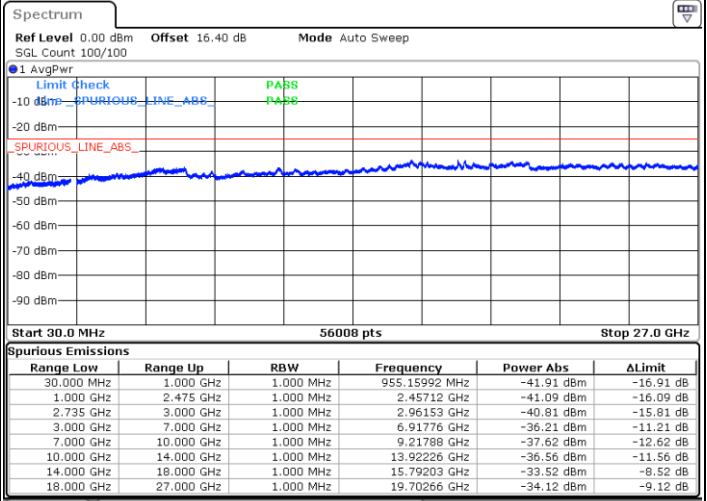

LTE Band 41C / 10MHz+15MHz

16QAM

Lowest Channel / 1RB0 and 1RB74

Lowest Channel / 1RB49 and 1RB0

Date: 3.JUL.2020 03:48:40

Date: 3.JUL.2020 03:45:35

Lowest Channel / FullIRB

N/A

Date: 3.JUL.2020 03:51:45

LTE Band 41C / 10MHz+15MHz

16QAM

MiddleChannel / 1RB0 and 1RB74

Middle Channel / 1RB49 and 1RB0

Date: 3.JUL.2020 03:16:05

Date: 3.JUL.2020 03:19:09

Middle Channel / FullIRB

N/A

Date: 3.JUL.2020 03:13:00

LTE Band 41C / 10MHz+15MHz

16QAM

Highest Channel / 1RB0 and 1RB74

Highest Channel / 1RB49 and 1RB0

Date: 3.JUL.2020 03:37:46

Date: 3.JUL.2020 03:33:26

Highest Channel / FullIRB

N/A

Date: 3.JUL.2020 03:40:51

LTE Band 41C / 10MHz+20MHz

16QAM

Lowest Channel / 1RB0 and 1RB99

Lowest Channel / 1RB49 and 1RB0

Date: 3.JUL.2020 02:23:05