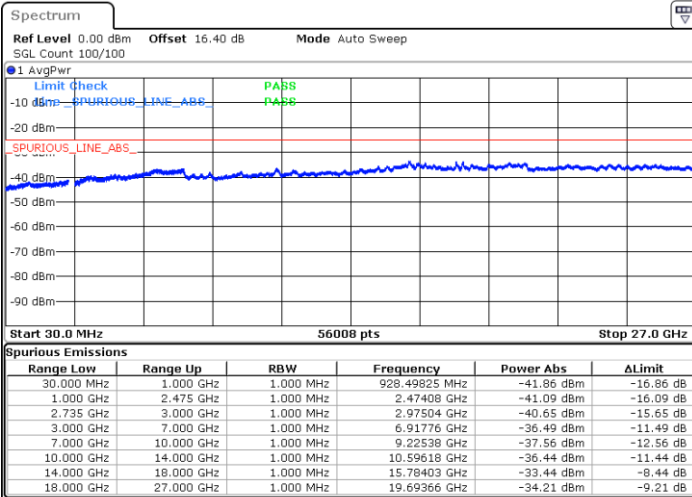

LTE Band 41C / 10MHz+15MHz

16QAM

Lowest Channel / 1RB0 and 1RB74

Lowest Channel / 1RB49 and 1RB0

Date: 3.JUL.2020 03:48:40

Date: 3.JUL.2020 03:45:35

Lowest Channel / FullIRB

N/A

Date: 3.JUL.2020 03:51:45

LTE Band 41C / 10MHz+15MHz

16QAM

MiddleChannel / 1RB0 and 1RB74

Middle Channel / 1RB49 and 1RB0

Date: 3.JUL.2020 03:16:05

Date: 3.JUL.2020 03:19:09

Middle Channel / FullIRB

N/A

Date: 3.JUL.2020 03:13:00

LTE Band 41C / 10MHz+15MHz

16QAM

Highest Channel / 1RB0 and 1RB74

Highest Channel / 1RB49 and 1RB0

Date: 3.JUL.2020 03:37:46

Date: 3.JUL.2020 03:33:26

Highest Channel / FullIRB

N/A

Date: 3.JUL.2020 03:40:51

LTE Band 41C / 10MHz+20MHz

16QAM

Lowest Channel / 1RB0 and 1RB99

Lowest Channel / 1RB49 and 1RB0

Date: 3.JUL.2020 02:23:05