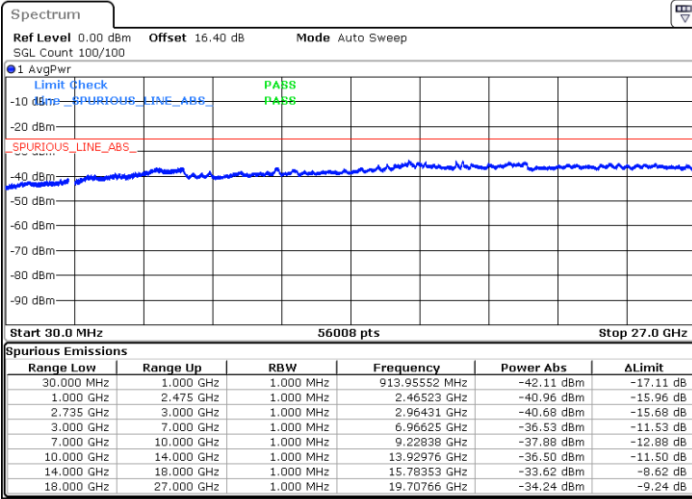

Lowest Channel / FullIRB

N/A

Date: 2.JUL.2020 23:40:58

LTE Band 41C / 20MHz+10MHz

16QAM

Middle Channel / 1RB0 and 1RB49

Middle Channel / 1RB99 and 1RB0

Date: 2.JUL.2020 23:51:09

Date: 2.JUL.2020 23:54:14

Middle Channel / FullIRB

N/A

Date: 2.JUL.2020 23:48:05

LTE Band 41C / 20MHz+10MHz

16QAM

Highest Channel / 1RB0 and 1RB49

Highest Channel / 1RB99 and 1RB0

Date: 3.JUL.2020 00:12:21

Date: 3.JUL.2020 00:09:17

Highest Channel / FullIRB

N/A

Date: 3.JUL.2020 00:15:25

LTE Band 41C / 20MHz+15MHz

16QAM

Lowest Channel / 1RB0 and 1RB74