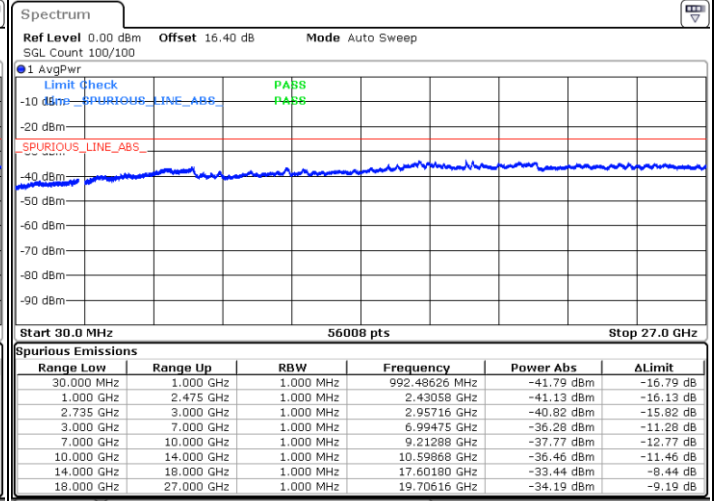

LTE Band 41C / 20MHz+20MHz

16QAM

Lowest Channel / 1RB0 and 1RB99

Lowest Channel / 1RB99 and 1RB0

Date: 2.JUL.2020 19:28:03

Date: 2.JUL.2020 19:24:59

Lowest Channel / FullIRB

N/A

Date: 2.JUL.2020 19:31:08

LTE Band 41C / 20MHz+20MHz

16QAM

MiddleChannel / 1RB0 and 1RB99

Middle Channel / 1RB99 and 1RB0

Date: 2.JUL.2020 19:38:45

Date: 2.JUL.2020 19:41:49

Middle Channel / FullIRB

N/A

Date: 2.JUL.2020 19:35:40

LTE Band 41C / 20MHz+20MHz

16QAM

Highest Channel / 1RB0 and 1RB99

Highest Channel / 1RB99 and 1RB0

Date: 2.JUL.2020 20:32:42

Date: 2.JUL.2020 20:29:38