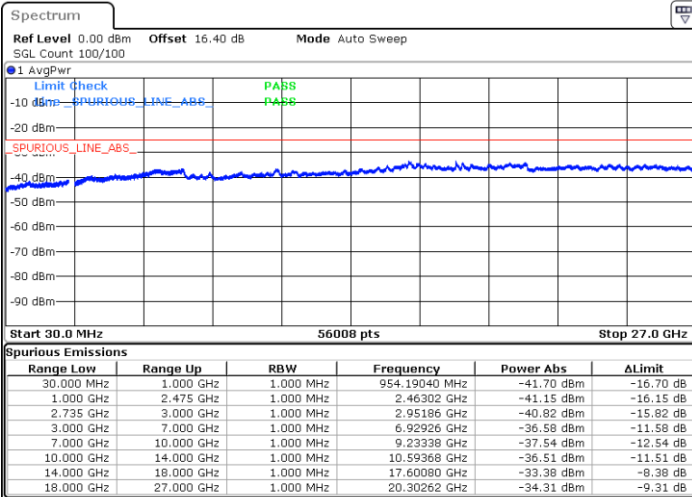

Middle Channel / FullIRB

N/A

Date: 3.JUL.2020 00:45:24

LTE Band 41C / 15MHz+15MHz

16QAM

Highest Channel / 1RB0 and 1RB74

Highest Channel / 1RB74 and 1RB0

Date: 3.JUL.2020 01:15:44

Date: 3.JUL.2020 01:07:57

Highest Channel / FullIRB

N/A

Date: 3.JUL.2020 01:18:49

LTE Band 41C / 15MHz+20MHz

16QAM

Lowest Channel / 1RB0 and 1RB99

Lowest Channel / 1RB74 and 1RB80