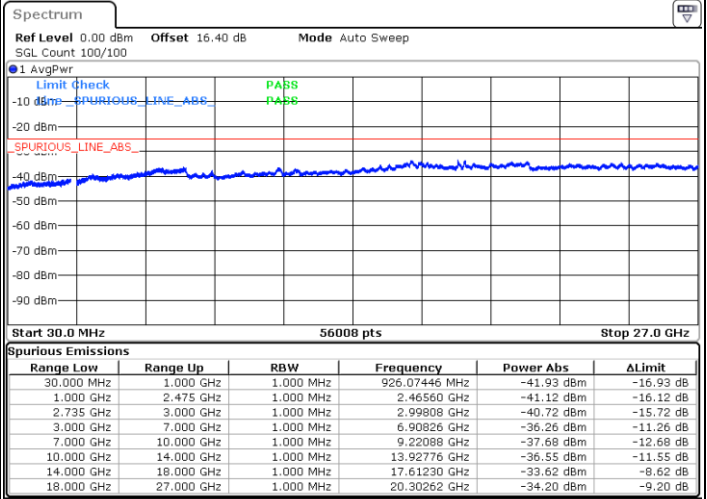

N/A

Date: 2.JUL.2020 22:47:53

LTE Band 41C / 20MHz+10MHz

16QAM

Lowest Channel / 1RB0 and 1RB49

Lowest Channel / 1RB99 and 1RB0

Date: 2.JUL.2020 23:37:53

Date: 2.JUL.2020 23:34:49

Lowest Channel / FullIRB

N/A

Date: 2.JUL.2020 23:40:58

LTE Band 41C / 20MHz+10MHz

16QAM

Middle Channel / 1RB0 and 1RB49

Middle Channel / 1RB99 and 1RB0

Date: 2.JUL.2020 23:51:09

Date: 2.JUL.2020 23:54:14

Middle Channel / FullIRB

N/A

Date: 2.JUL.2020 23:48:05

LTE Band 41C / 20MHz+10MHz

16QAM

Highest Channel / 1RB0 and 1RB49

Highest Channel / 1RB99 and 1RB0

Date: 3.JUL.2020 00:12:21

Date: 3.JUL.2020 00:09:17

Highest Channel / FullIRB

N/A

Date: 3.JUL.2020 00:15:25

LTE Band 41C / 20MHz+15MHz

16QAM

Lowest Channel / 1RB0 and 1RB74