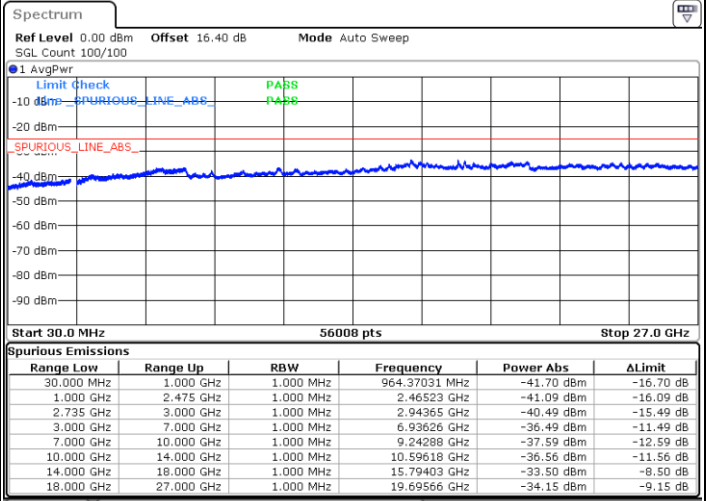

Date: 3.JUL.2020 03:51:45

LTE Band 41C / 10MHz+15MHz

16QAM

MiddleChannel / 1RB0 and 1RB74

Middle Channel / 1RB49 and 1RB0

Date: 3.JUL.2020 03:16:05

Date: 3.JUL.2020 03:19:09

Middle Channel / FullIRB

N/A

Date: 3.JUL.2020 03:13:00

LTE Band 41C / 10MHz+15MHz

16QAM

Highest Channel / 1RB0 and 1RB74

Highest Channel / 1RB49 and 1RB0

Date: 3.JUL.2020 03:37:46

Date: 3.JUL.2020 03:33:26

Highest Channel / FullIRB

N/A

Date: 3.JUL.2020 03:40:51

LTE Band 41C / 10MHz+20MHz

16QAM

Lowest Channel / 1RB0 and 1RB99

Lowest Channel / 1RB49 and 1RB0

Date: 3.JUL.2020 02:23:05

Date: 3.JUL.2020 02:20:00

Lowest Channel / FullRB

N/A

Date: 3.JUL.2020 02:26:09

LTE Band 41C / 10MHz+20MHz

16QAM

Middle Channel / 1RB0 and 1RB99

Middle Channel / 1RB49 and 1RB0