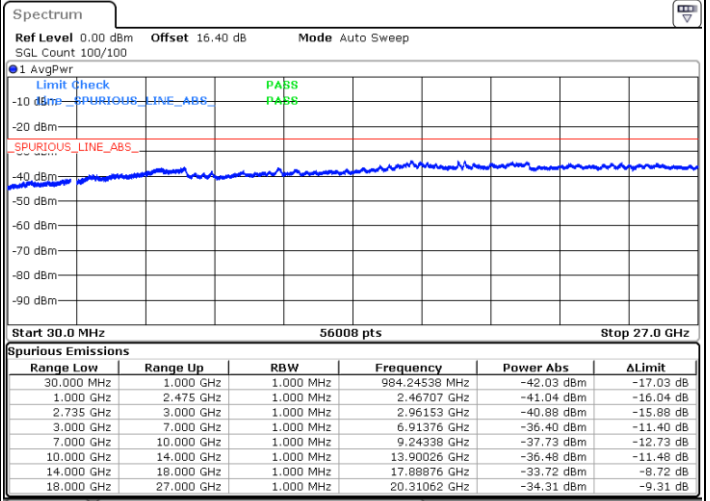

Date: 3.JUL.2020 00:12:21

Date: 3.JUL.2020 00:09:17

Highest Channel / FullIRB

N/A

Date: 3.JUL.2020 00:15:25

LTE Band 41C / 20MHz+15MHz

16QAM

Lowest Channel / 1RB0 and 1RB74

Lowest Channel / 1RB99 and 1RB0

Date: 2.JUL.2020 20:52:30

Date: 2.JUL.2020 20:46:34

Lowest Channel / FullRB

N/A

Date: 2.JUL.2020 20:55:35

LTE Band 41C / 20MHz+15MHz

16QAM

Middle Channel / 1RB0 and 1RB74

Middle Channel / 1RB99 and 1RB0

Date: 2.JUL.2020 21:06:29

Date: 2.JUL.2020 21:09:33

Middle Channel / FullIRB

N/A

Date: 2.JUL.2020 21:03:24

LTE Band 41C / 20MHz+15MHz

16QAM

Highest Channel / 1RB0 and 1RB74

Highest Channel / 1RB99 and 1RB0

Date: 2.JUL.2020 21:28:02

Date: 2.JUL.2020 21:24:58

Highest Channel / FullIRB

N/A

Date: 2.JUL.2020 21:31:07