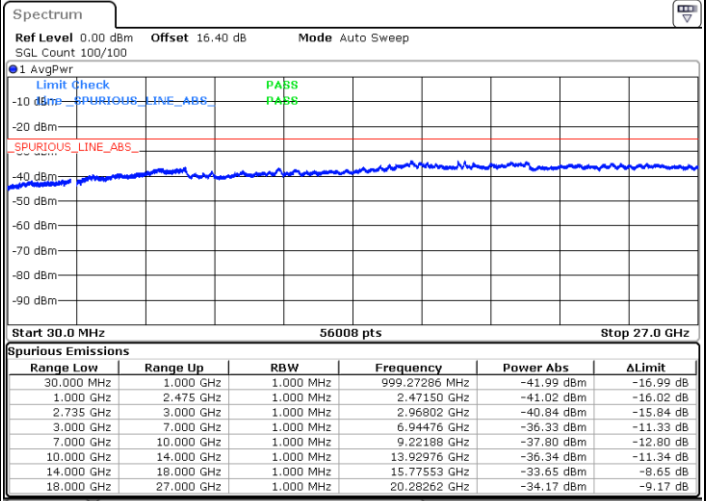

LTE Band 41C / 20MHz+20MHz

16QAM

Lowest Channel / 1RB0 and 1RB99

Lowest Channel / 1RB99 and 1RB0

Date: 2.JUL.2020 19:28:03

Date: 2.JUL.2020 19:24:59

Lowest Channel / FullIRB

N/A

Date: 2.JUL.2020 19:31:08

LTE Band 41C / 20MHz+20MHz

16QAM

MiddleChannel / 1RB0 and 1RB99

Middle Channel / 1RB99 and 1RB0

Date: 2.JUL.2020 19:38:45

Date: 2.JUL.2020 19:41:49

Middle Channel / FullIRB

N/A

Date: 2.JUL.2020 19:35:40

LTE Band 41C / 20MHz+20MHz

16QAM

Highest Channel / 1RB0 and 1RB99

Highest Channel / 1RB99 and 1RB0

Date: 2.JUL.2020 20:32:42

Date: 2.JUL.2020 20:29:38