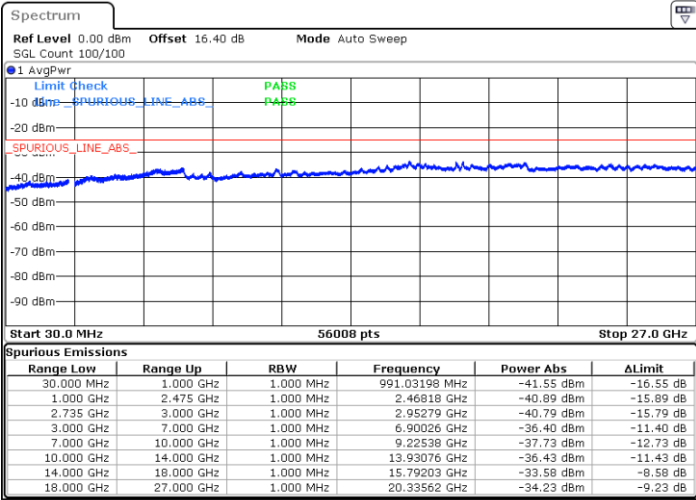

Highest Channel / FullIRB

N/A

Date: 2.JUL.2020 20:35:46