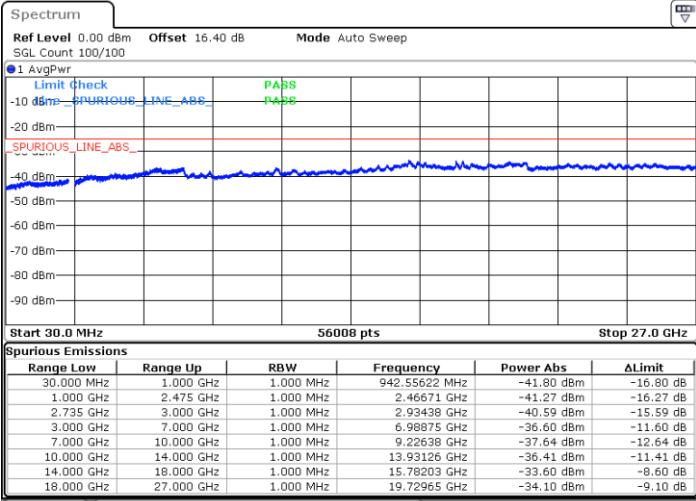

Lowest Channel / FullIRB

N/A

Date: 2.JUL.2020 20:56:36

LTE Band 41C / 20MHz+15MHz

QPSK

Middle Channel / 1RB0 and 1RB74

Middle Channel / 1RB99 and 1RB0

Date: 2.JUL.2020 21:07:30

Date: 2.JUL.2020 21:08:31

Middle Channel / FullIRB

N/A

Date: 2.JUL.2020 21:02:23

LTE Band 41C / 20MHz+15MHz

QPSK

Highest Channel / 1RB0 and 1RB74

Highest Channel / 1RB99 and 1RB0

Date: 2.JUL.2020 21:29:04

Date: 2.JUL.2020 21:23:56

Highest Channel / FullIRB

N/A

Date: 2.JUL.2020 21:30:05

LTE Band 41C / 20MHz+20MHz

QPSK

Lowest Channel / 1RB0 and 1RB99

Lowest Channel / 1RB99 and 1RB0

Date: 2.JUL.2020 19:27:02

Date: 2.JUL.2020 19:26:01

Lowest Channel / FullRB

N/A

Date: 2.JUL.2020 19:32:10

LTE Band 41C / 20MHz+20MHz

QPSK