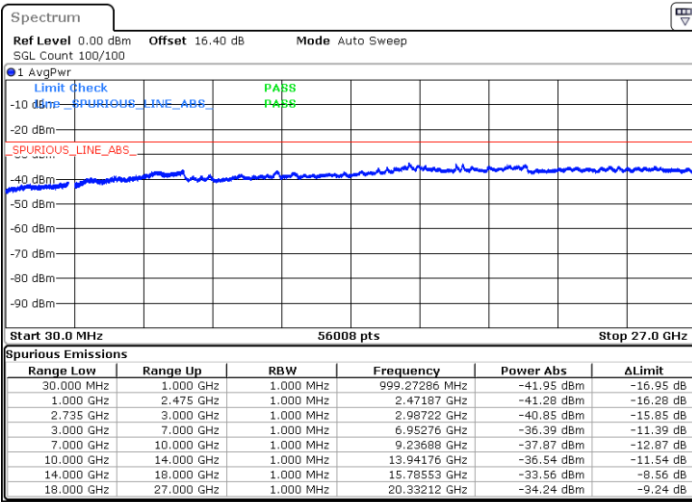

Date: 2.JUL.2020 21:29:04

Date: 2.JUL.2020 21:23:56

Highest Channel / FullIRB

N/A

Date: 2.JUL.2020 21:30:05

LTE Band 41C / 20MHz+20MHz

QPSK

Lowest Channel / 1RB0 and 1RB99

Lowest Channel / 1RB99 and 1RB0

Date: 2.JUL.2020 19:27:02

Date: 2.JUL.2020 19:26:01

Lowest Channel / FullRB

N/A

Date: 2.JUL.2020 19:32:10

LTE Band 41C / 20MHz+20MHz

QPSK

MiddleChannel / 1RB0 and 1RB99

Middle Channel / 1RB99 and 1RB0

Date: 2.JUL.2020 19:39:46

Date: 2.JUL.2020 19:40:48

Middle Channel / FullIRB

N/A

Date: 2.JUL.2020 19:34:39

LTE Band 41C / 20MHz+20MHz

QPSK

Highest Channel / 1RB0 and 1RB99

Highest Channel / 1RB99 and 1RB0

Date: 2.JUL.2020 20:33:43

Date: 2.JUL.2020 20:28:36

Highest Channel / FullIRB

N/A

Date: 2.JUL.2020 20:34:45