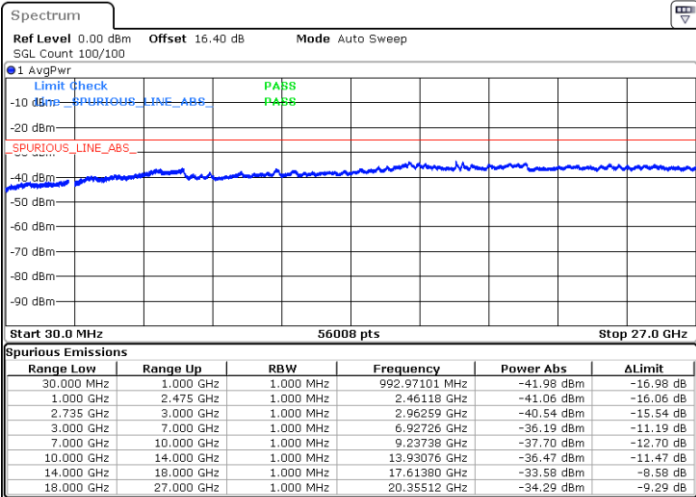

N/A

Date: 3.JUL.2020 02:31:41

LTE Band 41C / 10MHz+20MHz

QPSK

Highest Channel / 1RB0 and 1RB99

Highest Channel / 1RB49 and 1RB0

Date: 3.JUL.2020 03:00:07

Date: 3.JUL.2020 02:55:00

Highest Channel / FullIRB

N/A

Date: 3.JUL.2020 03:01:09

LTE Band 41C / 15MHz+10MHz

QPSK

Lowest Channel / 1RB0 and 1RB49

Lowest Channel / 1RB74 and 1RB0

Date: 3.JUL.2020 01:29:37

Date: 3.JUL.2020 01:28:36

Lowest Channel / FullRB

N/A

Date: 3.JUL.2020 01:34:45

LTE Band 41C / 15MHz+10MHz

QPSK

Middle Channel / 1RB0 and 1RB49

Middle Channel / 1RB74 and 1RB0

Date: 3.JUL.2020 01:48:35

Date: 3.JUL.2020 01:49:36

Middle Channel / FullIRB

N/A

Date: 3.JUL.2020 01:43:27

LTE Band 41C / 15MHz+10MHz

QPSK

Highest Channel / 1RB0 and 1RB49