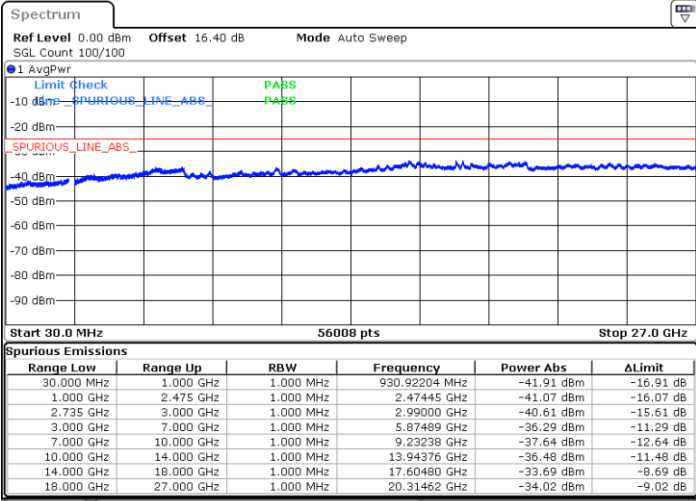

Lowest Channel / 1RB0 and 1RB74

Lowest Channel / 1RB74 and 1RB0

Date: 3.JUL.2020 00:35:02

Date: 3.JUL.2020 00:34:01

Lowest Channel / FullIRB

N/A

Date: 3.JUL.2020 00:40:10

LTE Band 41C / 15MHz+15MHz

QPSK

Middle Channel / 1RB0 and 1RB74

Middle Channel / 1RB74 and 1RB0

Date: 3.JUL.2020 00:49:30

Date: 3.JUL.2020 00:52:03

Middle Channel / FullIRB

N/A

Date: 3.JUL.2020 00:44:23

LTE Band 41C / 15MHz+15MHz

QPSK

Highest Channel / 1RB0 and 1RB74

Highest Channel / 1RB74 and 1RB0

Date: 3.JUL.2020 01:16:45

Date: 3.JUL.2020 01:06:56

Highest Channel / FullIRB

N/A

Date: 3.JUL.2020 01:17:47

LTE Band 41C / 15MHz+20MHz

QPSK

Lowest Channel / 1RB0 and 1RB99

Lowest Channel / 1RB74 and 1RB0

Date: 2.JUL.2020 21:43:11

Date: 2.JUL.2020 21:42:10

Lowest Channel / FullIRB