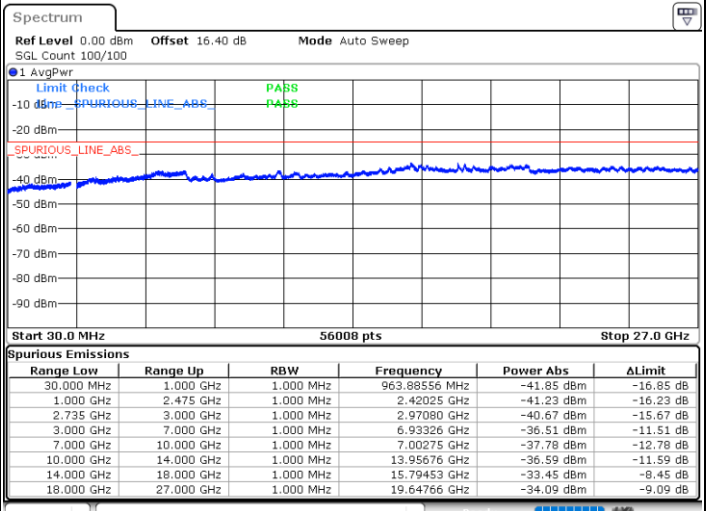

LTE Band 41C / 5MHz+20MHz

16QAM

Lowest Channel / 1RB0 and 1RB99

Lowest Channel / 1RB24 and 1RB0

Date: 3.JUL.2020 04:04:35

Date: 3.JUL.2020 04:01:31

Lowest Channel / FullIRB

N/A

Date: 3.JUL.2020 04:07:40

LTE Band 41C / 5MHz+20MHz

16QAM

Middle Channel / 1RB0 and 1RB9

Middle Channel / 1RB24 and 1RB0

Date: 3.JUL.2020 04:20:34

Date: 3.JUL.2020 04:23:38

Middle Channel / FullIRB

N/A

Date: 3.JUL.2020 04:16:25

LTE Band 41C / 5MHz+20MHz

16QAM

Highest Channel / 1RB0 and 1RB99

Highest Channel / 1RB24 and 1RB0

Date: 3.JUL.2020 04:40:25

Date: 3.JUL.2020 04:37:20