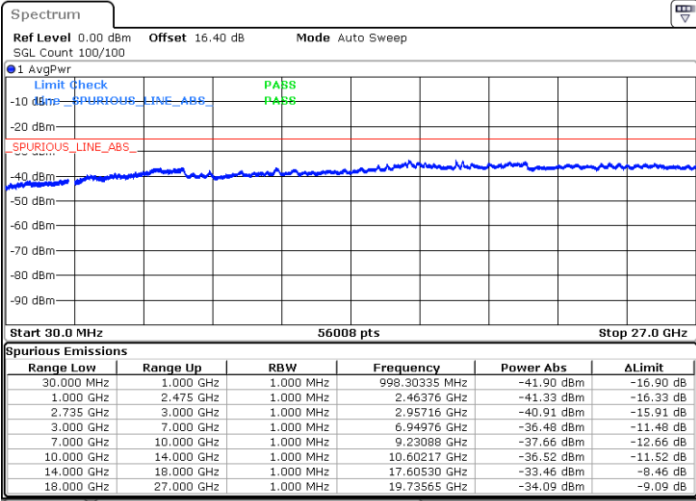

Date: 2.JUL.2020 23:47:03

LTE Band 41C / 20MHz+10MHz

QPSK

Highest Channel / 1RB0 and 1RB49

Highest Channel / 1RB99 and 1RB0

Date: 3.JUL.2020 00:13:22

Date: 3.JUL.2020 00:08:15

Highest Channel / FullIRB

N/A

Date: 3.JUL.2020 00:14:24

LTE Band 41C / 20MHz+15MHz

QPSK

Lowest Channel / 1RB0 and 1RB74

Lowest Channel / 1RB99 and 1RB0

Date: 2.JUL.2020 20:51:29

Date: 2.JUL.2020 20:47:35

Lowest Channel / FullIRB

N/A

Date: 2.JUL.2020 20:56:36

LTE Band 41C / 20MHz+15MHz

QPSK

Middle Channel / 1RB0 and 1RB74

Middle Channel / 1RB99 and 1RB0

Date: 2.JUL.2020 21:07:30

Date: 2.JUL.2020 21:08:31

Middle Channel / FullIRB

N/A

Date: 2.JUL.2020 21:02:23

LTE Band 41C / 20MHz+15MHz

QPSK

Highest Channel / 1RB0 and 1RB74

Highest Channel / 1RB99 and 1RB0