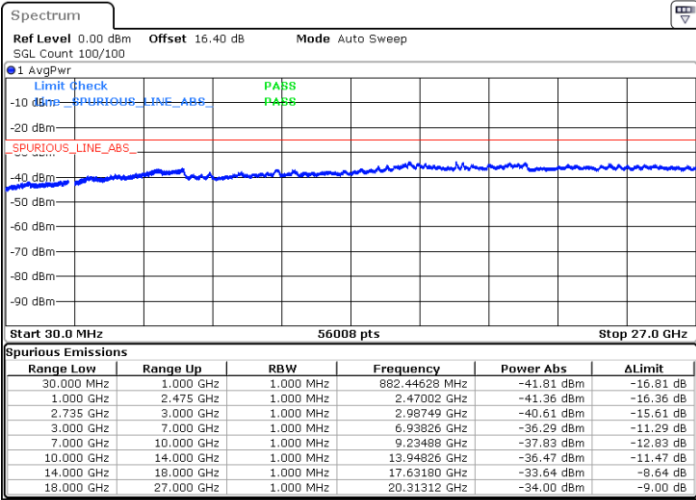

Date: 2.JUL.2020 23:14:24

Date: 2.JUL.2020 23:13:23

Lowest Channel / FullIRB

N/A

Date: 2.JUL.2020 23:19:32

LTE Band 41C / 20MHz+5MHz

QPSK

Middle Channel / 1RB0 and 1RB24

Middle Channel / 1RB99 and 1RB0

Date: 2.JUL.2020 22:58:33

Date: 2.JUL.2020 22:59:34

Middle Channel / FullIRB

N/A

Date: 2.JUL.2020 22:52:15

LTE Band 41C / 20MHz+5MHz

QPSK

Highest Channel / 1RB0 and 1RB24

Highest Channel / 1RB99 and 1RB0

Date: 2.JUL.2020 22:45:50

Date: 2.JUL.2020 22:40:42

Highest Channel / FullIRB

N/A

Date: 2.JUL.2020 22:46:51

LTE Band 41C / 20MHz+10MHz