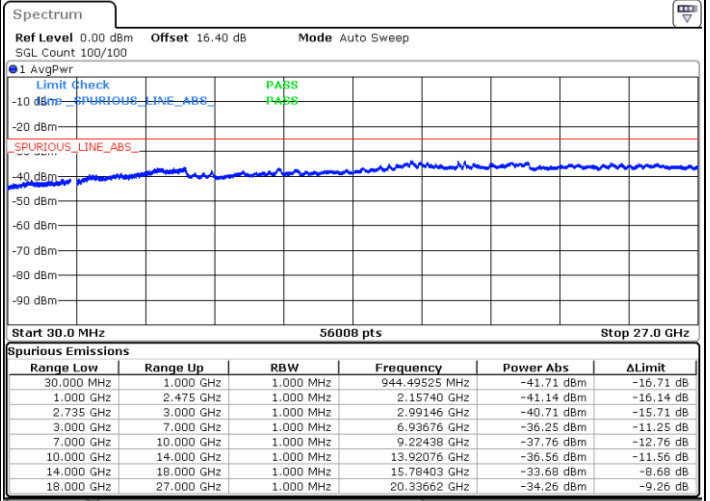

Date: 3.JUL.2020 01:17:47

LTE Band 41C / 15MHz+20MHz

QPSK

Lowest Channel / 1RB0 and 1RB99

Lowest Channel / 1RB74 and 1RB0

Date: 2.JUL.2020 21:43:11

Date: 2.JUL.2020 21:42:10

Lowest Channel / FullIRB

N/A

Date: 2.JUL.2020 21:48:19

LTE Band 41C / 15MHz+20MHz

QPSK

Middle Channel / 1RB0 and 1RB9

Middle Channel / 1RB74 and 1RB0

Date: 2.JUL.2020 21:59:32

Date: 2.JUL.2020 22:00:33

Middle Channel / FullIRB

N/A

Date: 2.JUL.2020 21:54:24

LTE Band 41C / 15MHz+20MHz

QPSK

Highest Channel / 1RB0 and 1RB99

Highest Channel / 1RB74 and 1RB0

Date: 2.JUL.2020 22:19:39

Date: 2.JUL.2020 22:14:32

Highest Channel / FullIRB

N/A

Date: 2.JUL.2020 22:20:40

LTE Band 41C / 20MHz+5MHz

QPSK

Lowest Channel / 1RB0 and 1RB24

Lowest Channel / 1RB99 and 1RB0