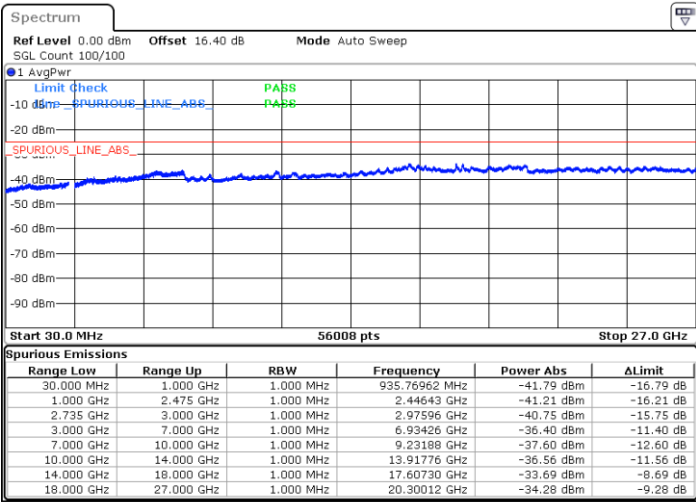

LTE Band 41C / 15MHz+15MHz

QPSK

Highest Channel / 1RB0 and 1RB74

Highest Channel / 1RB74 and 1RB0

Date: 3.JUL.2020 01:16:45

Date: 3.JUL.2020 01:06:56

Highest Channel / FullIRB

N/A

Date: 3.JUL.2020 01:17:47

LTE Band 41C / 15MHz+20MHz

QPSK

Lowest Channel / 1RB0 and 1RB99

Lowest Channel / 1RB74 and 1RB0

Date: 2.JUL.2020 21:43:11

Date: 2.JUL.2020 21:42:10

Lowest Channel / FullIRB