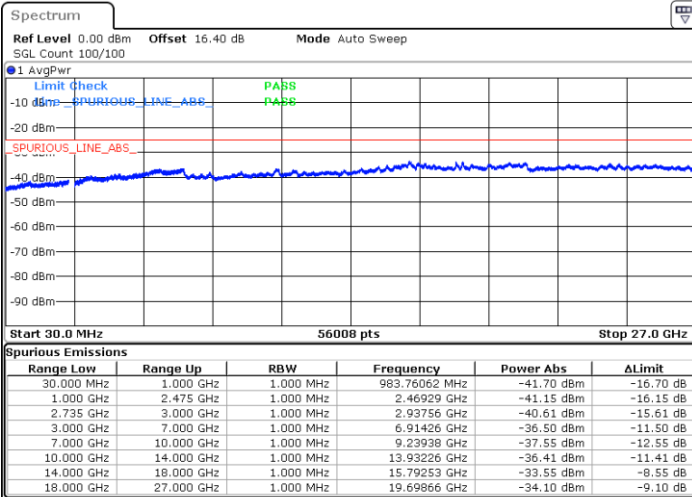

Highest Channel / FullIRB

N/A

Date: 3.JUL.2020 04:46:59