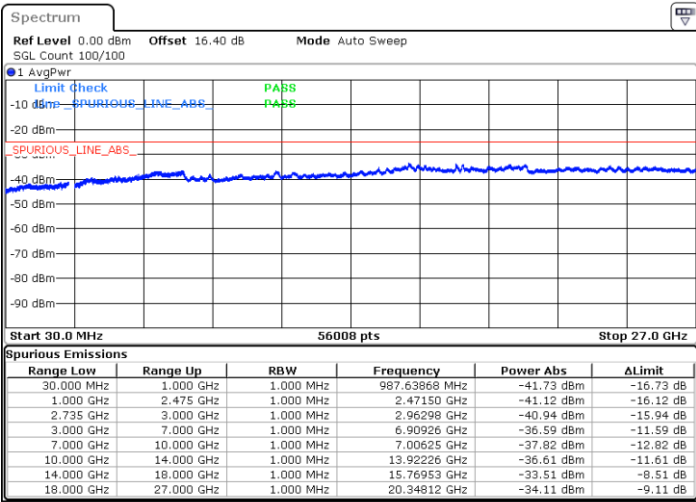

Lowest Channel / 1RB0 and 1RB74

Lowest Channel / 1RB74 and 1RB0

Date: 3.JUL.2020 00:35:02

Date: 3.JUL.2020 00:34:01

Lowest Channel / FullIRB

N/A

Date: 3.JUL.2020 00:40:10

LTE Band 41C / 15MHz+15MHz

QPSK

Middle Channel / 1RB0 and 1RB74

Middle Channel / 1RB74 and 1RB0

Date: 3.JUL.2020 00:49:30

Date: 3.JUL.2020 00:52:03

Middle Channel / FullIRB

N/A

Date: 3.JUL.2020 00:44:23

LTE Band 41C / 15MHz+15MHz

QPSK

Highest Channel / 1RB0 and 1RB74

Highest Channel / 1RB74 and 1RB0

Date: 3.JUL.2020 01:16:45

Date: 3.JUL.2020 01:06:56

Highest Channel / FullIRB

N/A

Date: 3.JUL.2020 01:17:47

LTE Band 41C / 15MHz+20MHz

QPSK

Lowest Channel / 1RB0 and 1RB99

Lowest Channel / 1RB74 and 1RB0

Date: 2.JUL.2020 21:43:11

Date: 2.JUL.2020 21:42:10

Lowest Channel / FullIRB