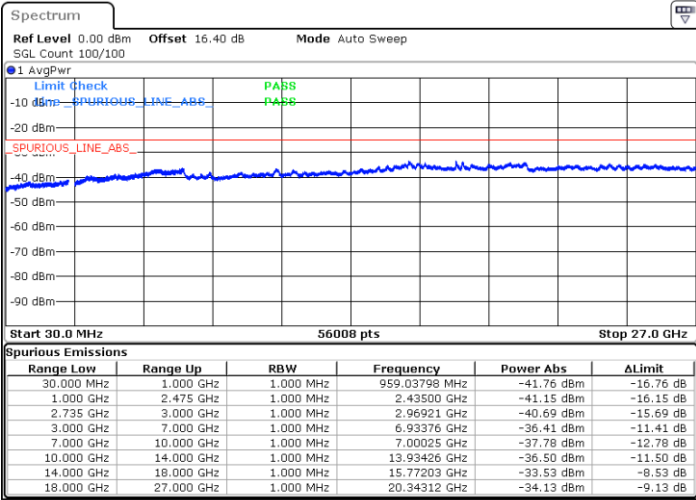

Date: 3.JUL.2020 01:17:47

LTE Band 41C / 15MHz+20MHz

QPSK

Lowest Channel / 1RB0 and 1RB99

Lowest Channel / 1RB74 and 1RB0

Date: 2.JUL.2020 21:43:11

Date: 2.JUL.2020 21:42:10

Lowest Channel / FullIRB

N/A

Date: 2.JUL.2020 21:48:19

LTE Band 41C / 15MHz+20MHz

QPSK

Middle Channel / 1RB0 and 1RB9

Middle Channel / 1RB74 and 1RB0

Date: 2.JUL.2020 21:59:32

Date: 2.JUL.2020 22:00:33

Middle Channel / FullIRB

N/A

Date: 2.JUL.2020 21:54:24

LTE Band 41C / 15MHz+20MHz

QPSK

Highest Channel / 1RB0 and 1RB99

Highest Channel / 1RB74 and 1RB0

Date: 2.JUL.2020 22:19:39

Date: 2.JUL.2020 22:14:32

Highest Channel / FullIRB

N/A

Date: 2.JUL.2020 22:20:40

LTE Band 41C / 20MHz+5MHz

QPSK

Lowest Channel / 1RB0 and 1RB24

Lowest Channel / 1RB99 and 1RB0