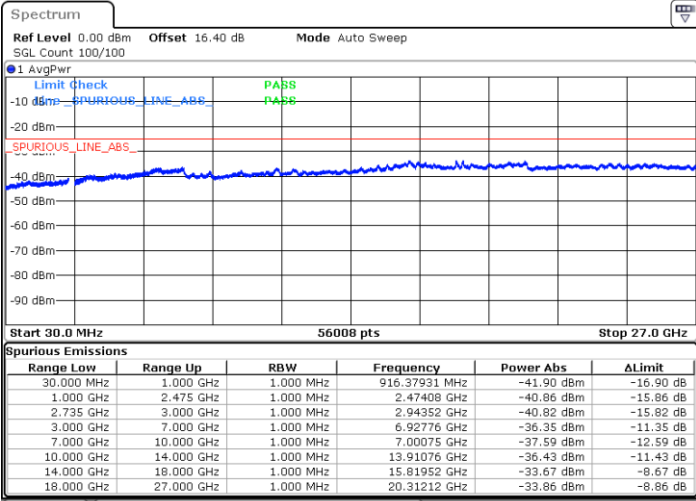

N/A

Date: 3.JUL.2020 00:14:24

LTE Band 41C / 20MHz+15MHz

QPSK

Lowest Channel / 1RB0 and 1RB74

Lowest Channel / 1RB99 and 1RB0

Date: 2.JUL.2020 20:51:29

Date: 2.JUL.2020 20:47:35

Lowest Channel / FullIRB

N/A

Date: 2.JUL.2020 20:56:36

LTE Band 41C / 20MHz+15MHz

QPSK

Middle Channel / 1RB0 and 1RB74

Middle Channel / 1RB99 and 1RB0

Date: 2.JUL.2020 21:07:30

Date: 2.JUL.2020 21:08:31

Middle Channel / FullIRB

N/A

Date: 2.JUL.2020 21:02:23

LTE Band 41C / 20MHz+15MHz

QPSK

Highest Channel / 1RB0 and 1RB74

Highest Channel / 1RB99 and 1RB0

Date: 2.JUL.2020 21:29:04

Date: 2.JUL.2020 21:23:56

Highest Channel / FullIRB

N/A

Date: 2.JUL.2020 21:30:05

LTE Band 41C / 20MHz+20MHz

QPSK

Lowest Channel / 1RB0 and 1RB99