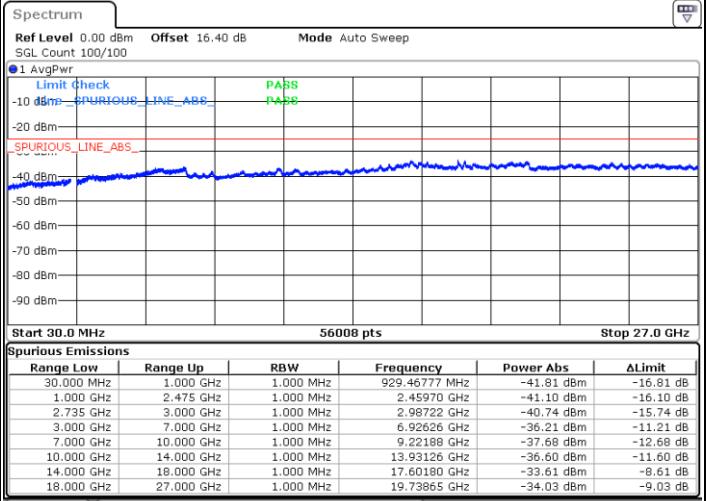

Date: 2.JUL.2020 21:29:04

Date: 2.JUL.2020 21:23:56

Highest Channel / FullIRB

N/A

Date: 2.JUL.2020 21:30:05

LTE Band 41C / 20MHz+20MHz

QPSK

Lowest Channel / 1RB0 and 1RB99

Lowest Channel / 1RB99 and 1RB0

Date: 2.JUL.2020 19:27:02

Date: 2.JUL.2020 19:26:01

Lowest Channel / FullRB

N/A

Date: 2.JUL.2020 19:32:10

LTE Band 41C / 20MHz+20MHz

QPSK

MiddleChannel / 1RB0 and 1RB99

Middle Channel / 1RB99 and 1RB0

Date: 2.JUL.2020 19:39:46

Date: 2.JUL.2020 19:40:48

Middle Channel / FullIRB

N/A

Date: 2.JUL.2020 19:34:39

LTE Band 41C / 20MHz+20MHz

QPSK

Highest Channel / 1RB0 and 1RB99

Highest Channel / 1RB99 and 1RB0

Date: 2.JUL.2020 20:33:43

Date: 2.JUL.2020 20:28:36

Highest Channel / FullIRB

N/A

Date: 2.JUL.2020 20:34:45