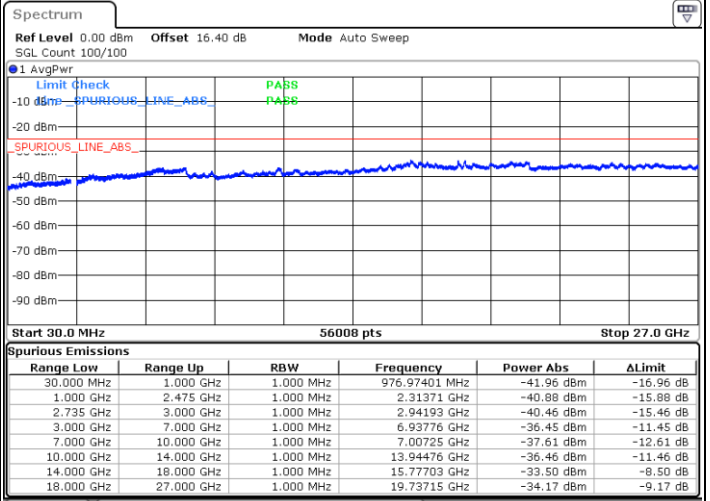

LTE Band 41C / 10MHz+20MHz

QPSK

Lowest Channel / 1RB0 and 1RB99

Lowest Channel / 1RB49 and 1RB0

Date: 3.JUL.2020 02:22:03

Date: 3.JUL.2020 02:21:02

Lowest Channel / FullIRB

N/A

Date: 3.JUL.2020 02:27:11

LTE Band 41C / 10MHz+20MHz

QPSK

Middle Channel / 1RB0 and 1RB99

Middle Channel / 1RB49 and 1RB0

Date: 3.JUL.2020 02:36:49

Date: 3.JUL.2020 02:37:50

Middle Channel / FullIRB

N/A

Date: 3.JUL.2020 02:31:41

LTE Band 41C / 10MHz+20MHz

QPSK

Highest Channel / 1RB0 and 1RB99

Highest Channel / 1RB49 and 1RB0

Date: 3.JUL.2020 03:00:07

Date: 3.JUL.2020 02:55:00

Highest Channel / FullIRB

N/A

Date: 3.JUL.2020 03:01:09

LTE Band 41C / 15MHz+10MHz

QPSK

Lowest Channel / 1RB0 and 1RB49

Lowest Channel / 1RB74 and 1RB0

Date: 3.JUL.2020 01:29:37