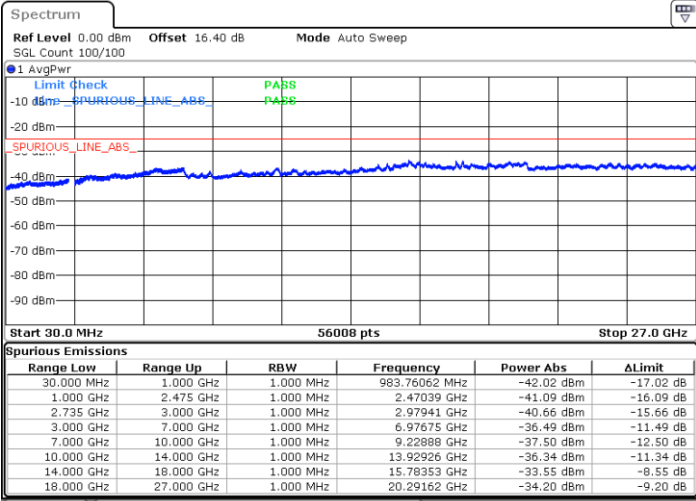

LTE Band 41C / 10MHz+20MHz

QPSK

Lowest Channel / 1RB0 and 1RB99

Lowest Channel / 1RB49 and 1RB0

Date: 3.JUL.2020 02:22:03

Date: 3.JUL.2020 02:21:02

Lowest Channel / FullIRB

N/A

Date: 3.JUL.2020 02:27:11

LTE Band 41C / 10MHz+20MHz

QPSK

Middle Channel / 1RB0 and 1RB99

Middle Channel / 1RB49 and 1RB0

Date: 3.JUL.2020 02:36:49

Date: 3.JUL.2020 02:37:50

Middle Channel / FullIRB

N/A

Date: 3.JUL.2020 02:31:41

LTE Band 41C / 10MHz+20MHz

QPSK

Highest Channel / 1RB0 and 1RB99

Highest Channel / 1RB49 and 1RB0

Date: 3.JUL.2020 03:00:07

Date: 3.JUL.2020 02:55:00