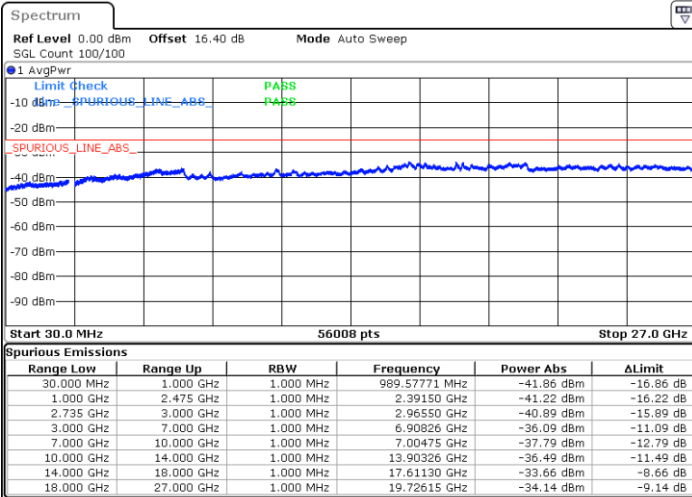

N/A

Date: 2.JUL.2020 21:48:19

LTE Band 41C / 15MHz+20MHz

QPSK

Middle Channel / 1RB0 and 1RB9

Middle Channel / 1RB74 and 1RB0

Date: 2.JUL.2020 21:59:32

Date: 2.JUL.2020 22:00:33

Middle Channel / FullIRB

N/A

Date: 2.JUL.2020 21:54:24

LTE Band 41C / 15MHz+20MHz

QPSK

Highest Channel / 1RB0 and 1RB99

Highest Channel / 1RB74 and 1RB0

Date: 2.JUL.2020 22:19:39

Date: 2.JUL.2020 22:14:32

Highest Channel / FullIRB

N/A

Date: 2.JUL.2020 22:20:40

LTE Band 41C / 20MHz+5MHz

QPSK

Lowest Channel / 1RB0 and 1RB24

Lowest Channel / 1RB99 and 1RB0

Date: 2.JUL.2020 23:14:24

Date: 2.JUL.2020 23:13:23

Lowest Channel / FullIRB

N/A

Date: 2.JUL.2020 23:19:32

LTE Band 41C / 20MHz+5MHz

QPSK

Middle Channel / 1RB0 and 1RB24