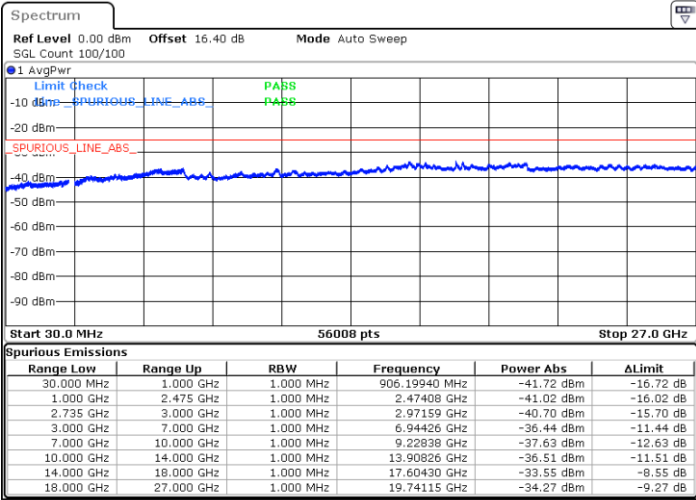

Middle Channel / 1RB99 and 1RB0

Date: 2.JUL.2020 22:58:33

Date: 2.JUL.2020 22:59:34

Middle Channel / FullIRB

N/A

Date: 2.JUL.2020 22:52:15

LTE Band 41C / 20MHz+5MHz

QPSK

Highest Channel / 1RB0 and 1RB24

Highest Channel / 1RB99 and 1RB0

Date: 2.JUL.2020 22:45:50

Date: 2.JUL.2020 22:40:42

Highest Channel / FullIRB

N/A

Date: 2.JUL.2020 22:46:51

LTE Band 41C / 20MHz+10MHz

QPSK

Lowest Channel / 1RB0 and 1RB49

Lowest Channel / 1RB99 and 1RB0

Date: 2.JUL.2020 23:36:52

Date: 2.JUL.2020 23:35:51

Lowest Channel / FullIRB

N/A

Date: 2.JUL.2020 23:41:59