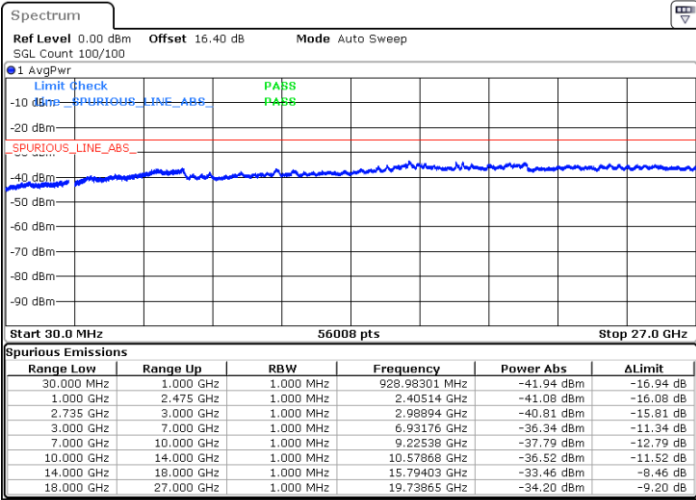

Highest Channel / FullIRB

N/A

Date: 3.JUL.2020 03:01:09

LTE Band 41C / 15MHz+10MHz

QPSK

Lowest Channel / 1RB0 and 1RB49

Lowest Channel / 1RB74 and 1RB0

Date: 3.JUL.2020 01:29:37

Date: 3.JUL.2020 01:28:36

Lowest Channel / FullRB

N/A

Date: 3.JUL.2020 01:34:45

LTE Band 41C / 15MHz+10MHz

QPSK

Middle Channel / 1RB0 and 1RB49

Middle Channel / 1RB74 and 1RB0

Date: 3.JUL.2020 01:48:35

Date: 3.JUL.2020 01:49:36

Middle Channel / FullIRB

N/A

Date: 3.JUL.2020 01:43:27

LTE Band 41C / 15MHz+10MHz

QPSK

Highest Channel / 1RB0 and 1RB49

Highest Channel / 1RB74 and 1RB0

Date: 3.JUL.2020 02:08:40

Date: 3.JUL.2020 02:03:33

Highest Channel / FullIRB

N/A

Date: 3.JUL.2020 02:09:42

LTE Band 41C / 15MHz+15MHz

QPSK