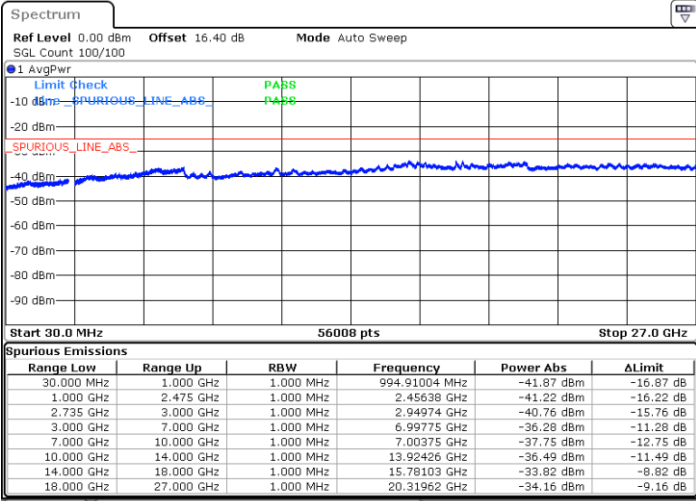

Date: 2.JUL.2020 21:29:04

Date: 2.JUL.2020 21:23:56

Highest Channel / FullIRB

N/A

Date: 2.JUL.2020 21:30:05

LTE Band 41C / 20MHz+20MHz

QPSK

Lowest Channel / 1RB0 and 1RB99

Lowest Channel / 1RB99 and 1RB0

Date: 2.JUL.2020 19:27:02

Date: 2.JUL.2020 19:26:01

Lowest Channel / FullRB

N/A

Date: 2.JUL.2020 19:32:10

LTE Band 41C / 20MHz+20MHz

QPSK

MiddleChannel / 1RB0 and 1RB99

Middle Channel / 1RB99 and 1RB0

Date: 2.JUL.2020 19:39:46

Date: 2.JUL.2020 19:40:48

Middle Channel / FullIRB

N/A

Date: 2.JUL.2020 19:34:39

LTE Band 41C / 20MHz+20MHz

QPSK

Highest Channel / 1RB0 and 1RB99

Highest Channel / 1RB99 and 1RB0

Date: 2.JUL.2020 20:33:43

Date: 2.JUL.2020 20:28:36

Highest Channel / FullIRB

N/A

Date: 2.JUL.2020 20:34:45