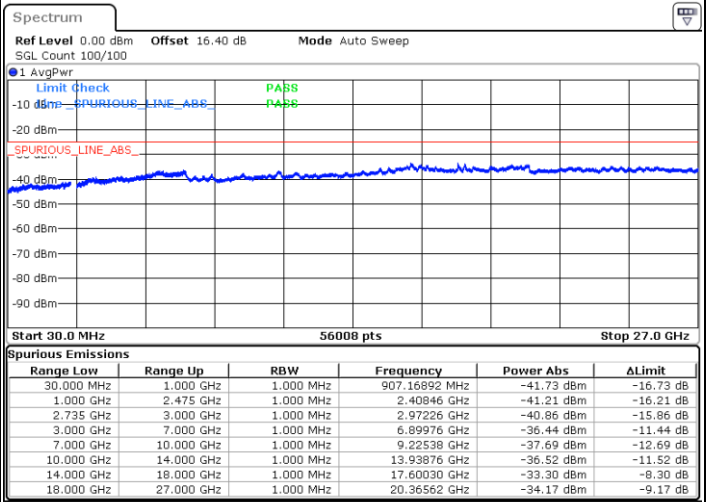

Date: 2.JUL.2020 21:29:04

Date: 2.JUL.2020 21:23:56

Highest Channel / FullIRB

N/A

Date: 2.JUL.2020 21:30:05

LTE Band 41C / 20MHz+20MHz

QPSK

Lowest Channel / 1RB0 and 1RB99

Lowest Channel / 1RB99 and 1RB0

Date: 2.JUL.2020 19:27:02

Date: 2.JUL.2020 19:26:01

Lowest Channel / FullRB

N/A

Date: 2.JUL.2020 19:32:10

LTE Band 41C / 20MHz+20MHz

QPSK

MiddleChannel / 1RB0 and 1RB99

Middle Channel / 1RB99 and 1RB0

Date: 2.JUL.2020 19:39:46

Date: 2.JUL.2020 19:40:48

Middle Channel / FullIRB

N/A

Date: 2.JUL.2020 19:34:39

LTE Band 41C / 20MHz+20MHz

QPSK

Highest Channel / 1RB0 and 1RB99

Highest Channel / 1RB99 and 1RB0

Date: 2.JUL.2020 20:33:43

Date: 2.JUL.2020 20:28:36

Highest Channel / FullIRB

N/A

Date: 2.JUL.2020 20:34:45