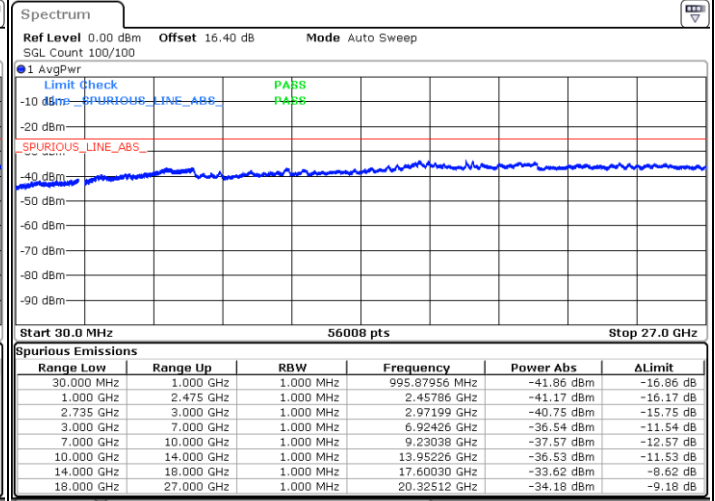

N/A

Date: 3.JUL.2020 00:14:24

LTE Band 41C / 20MHz+15MHz

QPSK

Lowest Channel / 1RB0 and 1RB74

Lowest Channel / 1RB99 and 1RB0

Date: 2.JUL.2020 20:51:29

Date: 2.JUL.2020 20:47:35

Lowest Channel / FullIRB

N/A

Date: 2.JUL.2020 20:56:36

LTE Band 41C / 20MHz+15MHz

QPSK

Middle Channel / 1RB0 and 1RB74

Middle Channel / 1RB99 and 1RB0

Date: 2.JUL.2020 21:07:30

Date: 2.JUL.2020 21:08:31

Middle Channel / FullIRB

N/A

Date: 2.JUL.2020 21:02:23

LTE Band 41C / 20MHz+15MHz

QPSK

Highest Channel / 1RB0 and 1RB74

Highest Channel / 1RB99 and 1RB0

Date: 2.JUL.2020 21:29:04

Date: 2.JUL.2020 21:23:56

Highest Channel / FullIRB

N/A

Date: 2.JUL.2020 21:30:05

LTE Band 41C / 20MHz+20MHz

QPSK

Lowest Channel / 1RB0 and 1RB99