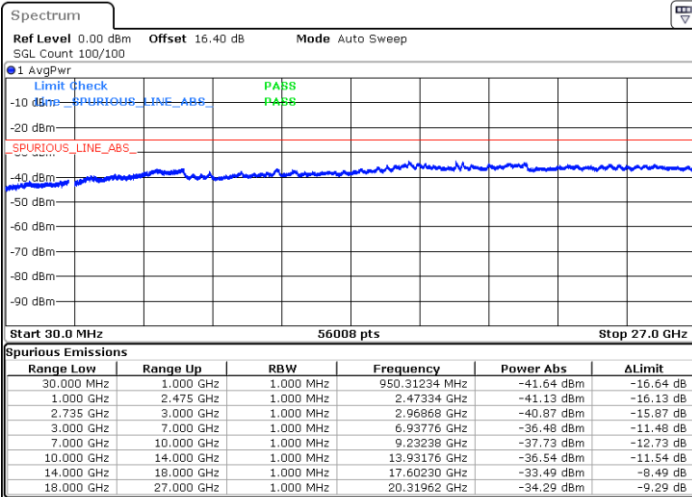

Middle Channel / FullIRB

N/A

Date: 2.JUL.2020 21:54:24

LTE Band 41C / 15MHz+20MHz

QPSK

Highest Channel / 1RB0 and 1RB99

Highest Channel / 1RB74 and 1RB0

Date: 2.JUL.2020 22:19:39

Date: 2.JUL.2020 22:14:32

Highest Channel / FullIRB

N/A

Date: 2.JUL.2020 22:20:40

LTE Band 41C / 20MHz+5MHz

QPSK

Lowest Channel / 1RB0 and 1RB24

Lowest Channel / 1RB99 and 1RB0

Date: 2.JUL.2020 23:14:24

Date: 2.JUL.2020 23:13:23

Lowest Channel / FullIRB

N/A

Date: 2.JUL.2020 23:19:32

LTE Band 41C / 20MHz+5MHz

QPSK

Middle Channel / 1RB0 and 1RB24