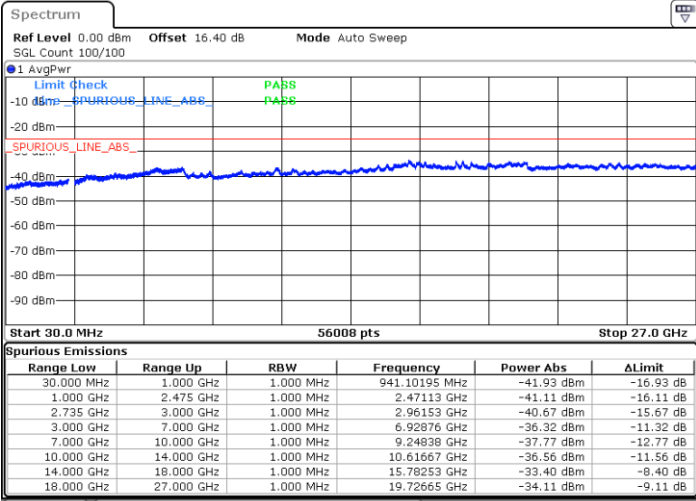

N/A

Date: 3.JUL.2020 02:31:41

LTE Band 41C / 10MHz+20MHz

QPSK

Highest Channel / 1RB0 and 1RB99

Highest Channel / 1RB49 and 1RB0

Date: 3.JUL.2020 03:00:07

Date: 3.JUL.2020 02:55:00

Highest Channel / FullIRB

N/A

Date: 3.JUL.2020 03:01:09

LTE Band 41C / 15MHz+10MHz

QPSK

Lowest Channel / 1RB0 and 1RB49

Lowest Channel / 1RB74 and 1RB0

Date: 3.JUL.2020 01:29:37

Date: 3.JUL.2020 01:28:36

Lowest Channel / FullRB

N/A

Date: 3.JUL.2020 01:34:45

LTE Band 41C / 15MHz+10MHz

QPSK

Middle Channel / 1RB0 and 1RB49

Middle Channel / 1RB74 and 1RB0