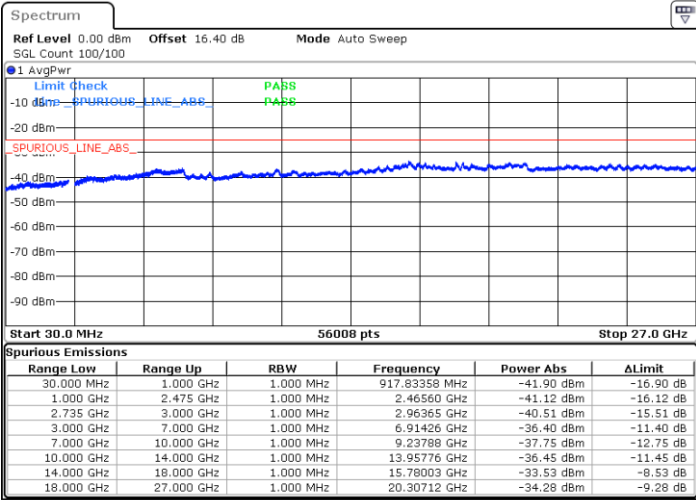

Highest Channel / 1RB0 and 1RB24

Highest Channel / 1RB99 and 1RB0

Date: 2.JUL.2020 22:45:50

Date: 2.JUL.2020 22:40:42

Highest Channel / FullIRB

N/A

Date: 2.JUL.2020 22:46:51

LTE Band 41C / 20MHz+10MHz

QPSK

Lowest Channel / 1RB0 and 1RB49

Lowest Channel / 1RB99 and 1RB0

Date: 2.JUL.2020 23:36:52

Date: 2.JUL.2020 23:35:51

Lowest Channel / FullIRB

N/A

Date: 2.JUL.2020 23:41:59

LTE Band 41C / 20MHz+10MHz

QPSK

Middle Channel / 1RB0 and 1RB49

Middle Channel / 1RB99 and 1RB0

Date: 2.JUL.2020 23:52:11

Date: 2.JUL.2020 23:53:12

Middle Channel / FullIRB

N/A

Date: 2.JUL.2020 23:47:03

LTE Band 41C / 20MHz+10MHz

QPSK

Highest Channel / 1RB0 and 1RB49

Highest Channel / 1RB99 and 1RB0

Date: 3.JUL.2020 00:13:22

Date: 3.JUL.2020 00:08:15

Highest Channel / FullIRB