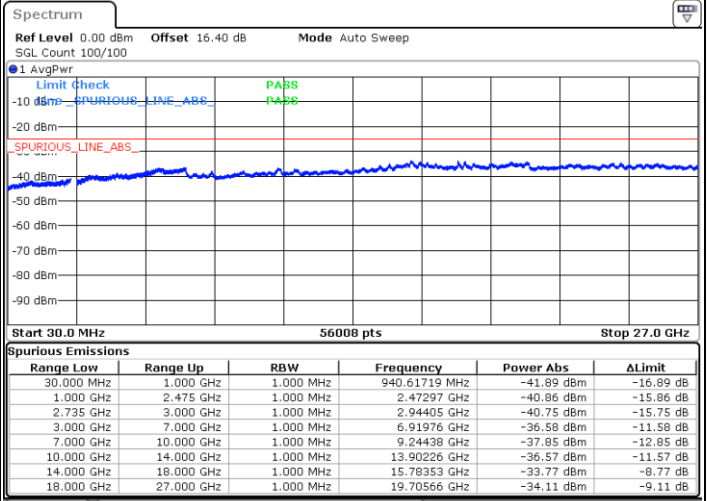

Date: 2.JUL.2020 23:14:24

Date: 2.JUL.2020 23:13:23

Lowest Channel / FullIRB

N/A

Date: 2.JUL.2020 23:19:32

LTE Band 41C / 20MHz+5MHz

QPSK

Middle Channel / 1RB0 and 1RB24

Middle Channel / 1RB99 and 1RB0

Date: 2.JUL.2020 22:58:33

Date: 2.JUL.2020 22:59:34

Middle Channel / FullIRB

N/A

Date: 2.JUL.2020 22:52:15

LTE Band 41C / 20MHz+5MHz

QPSK

Highest Channel / 1RB0 and 1RB24

Highest Channel / 1RB99 and 1RB0

Date: 2.JUL.2020 22:45:50

Date: 2.JUL.2020 22:40:42

Highest Channel / FullIRB

N/A

Date: 2.JUL.2020 22:46:51

LTE Band 41C / 20MHz+10MHz

QPSK

Lowest Channel / 1RB0 and 1RB49

Lowest Channel / 1RB99 and 1RB0

Date: 2.JUL.2020 23:36:52

Date: 2.JUL.2020 23:35:51

Lowest Channel / FullIRB

N/A

Date: 2.JUL.2020 23:41:59