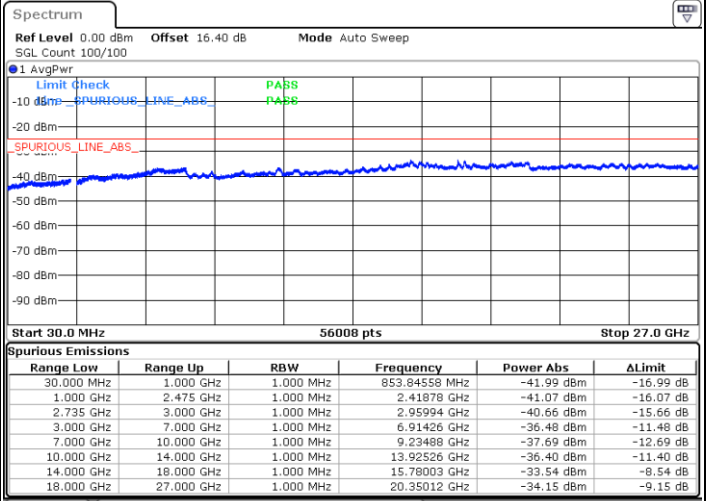

QPSK

Highest Channel / 1RB0 and 1RB99

Highest Channel / 1RB99 and 1RB0

Date: 2.JUL.2020 20:33:43

Date: 2.JUL.2020 20:28:36

Highest Channel / FullIRB

N/A

Date: 2.JUL.2020 20:34:45

LTE Band 41C / 5MHz+20MHz

16QAM

Lowest Channel / 1RB0 and 1RB99

Lowest Channel / 1RB24 and 1RB0

Date: 3.JUL.2020 04:04:35

Date: 3.JUL.2020 04:01:31

Lowest Channel / FullIRB

N/A

Date: 3.JUL.2020 04:07:40

LTE Band 41C / 5MHz+20MHz

16QAM

Middle Channel / 1RB0 and 1RB9

Middle Channel / 1RB24 and 1RB0

Date: 3.JUL.2020 04:20:34

Date: 3.JUL.2020 04:23:38

Middle Channel / FullIRB

N/A

Date: 3.JUL.2020 04:16:25

LTE Band 41C / 5MHz+20MHz

16QAM

Highest Channel / 1RB0 and 1RB99

Highest Channel / 1RB24 and 1RB0

Date: 3.JUL.2020 04:40:25

Date: 3.JUL.2020 04:37:20