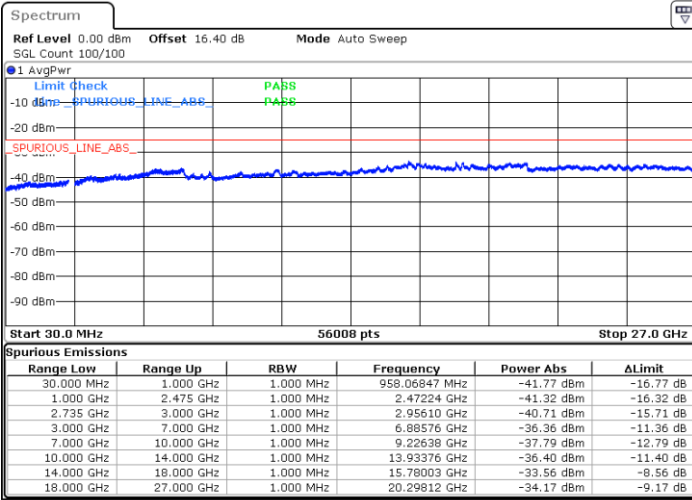

Highest Channel / 1RB74 and 1RB0

Date: 3.JUL.2020 02:08:40

Date: 3.JUL.2020 02:03:33

Highest Channel / FullIRB

N/A

Date: 3.JUL.2020 02:09:42

LTE Band 41C / 15MHz+15MHz

QPSK

Lowest Channel / 1RB0 and 1RB74

Lowest Channel / 1RB74 and 1RB0

Date: 3.JUL.2020 00:35:02

Date: 3.JUL.2020 00:34:01

Lowest Channel / FullIRB

N/A

Date: 3.JUL.2020 00:40:10

LTE Band 41C / 15MHz+15MHz

LTE Band 41C / 15MHz+15MHz

QPSK

Highest Channel / 1RB0 and 1RB74

Highest Channel / 1RB74 and 1RB0

Date: 3.JUL.2020 01:16:45

Date: 3.JUL.2020 01:06:56

Highest Channel / FullIRB

N/A