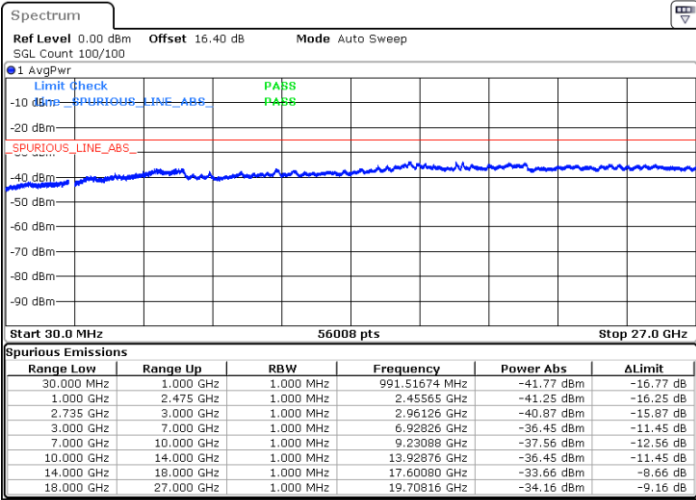

N/A

Date: 3.JUL.2020 00:14:24

LTE Band 41C / 20MHz+15MHz

QPSK

Lowest Channel / 1RB0 and 1RB74

Lowest Channel / 1RB99 and 1RB0

Date: 2.JUL.2020 20:51:29

Date: 2.JUL.2020 20:47:35

Lowest Channel / FullIRB

N/A

Date: 2.JUL.2020 20:56:36

LTE Band 41C / 20MHz+15MHz

QPSK

Middle Channel / 1RB0 and 1RB74

Middle Channel / 1RB99 and 1RB0

Date: 2.JUL.2020 21:07:30

Date: 2.JUL.2020 21:08:31

Middle Channel / FullIRB

N/A

Date: 2.JUL.2020 21:02:23

LTE Band 41C / 20MHz+15MHz

QPSK

Highest Channel / 1RB0 and 1RB74

Highest Channel / 1RB99 and 1RB0

Date: 2.JUL.2020 21:29:04

Date: 2.JUL.2020 21:23:56

Highest Channel / FullIRB

N/A

Date: 2.JUL.2020 21:30:05

LTE Band 41C / 20MHz+20MHz

QPSK

Lowest Channel / 1RB0 and 1RB99