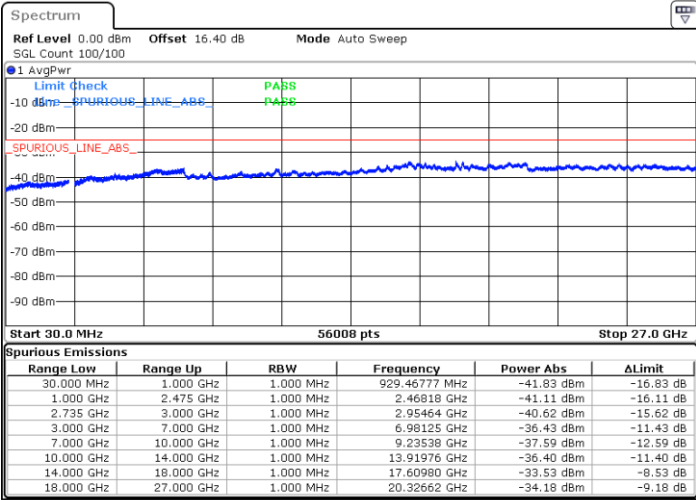

QPSK

Highest Channel / 1RB0 and 1RB99

Highest Channel / 1RB99 and 1RB0

Date: 2.JUL.2020 20:33:43

Date: 2.JUL.2020 20:28:36

Highest Channel / FullIRB

N/A

Date: 2.JUL.2020 20:34:45

LTE Band 41C / 5MHz+20MHz

16QAM

Lowest Channel / 1RB0 and 1RB99

Lowest Channel / 1RB24 and 1RB0

Date: 3.JUL.2020 04:04:35

Date: 3.JUL.2020 04:01:31

Lowest Channel / FullIRB

N/A

Date: 3.JUL.2020 04:07:40

LTE Band 41C / 5MHz+20MHz

16QAM

Middle Channel / 1RB0 and 1RB9

Middle Channel / 1RB24 and 1RB0

Date: 3.JUL.2020 04:20:34

Date: 3.JUL.2020 04:23:38

Middle Channel / FullIRB