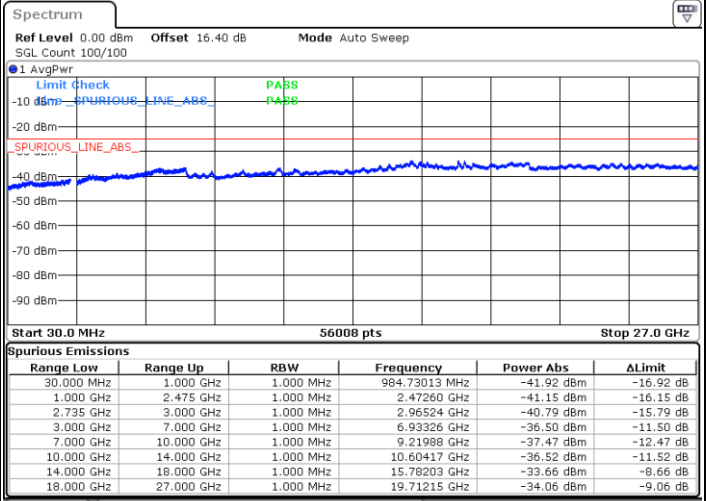

Date: 2.JUL.2020 23:47:03

LTE Band 41C / 20MHz+10MHz

QPSK

Highest Channel / 1RB0 and 1RB49

Highest Channel / 1RB99 and 1RB0

Date: 3.JUL.2020 00:13:22

Date: 3.JUL.2020 00:08:15

Highest Channel / FullIRB

N/A

Date: 3.JUL.2020 00:14:24

LTE Band 41C / 20MHz+15MHz

QPSK

Lowest Channel / 1RB0 and 1RB74

Lowest Channel / 1RB99 and 1RB0

Date: 2.JUL.2020 20:51:29

Date: 2.JUL.2020 20:47:35

Lowest Channel / FullIRB

N/A

Date: 2.JUL.2020 20:56:36

LTE Band 41C / 20MHz+15MHz

QPSK

Middle Channel / 1RB0 and 1RB74

Middle Channel / 1RB99 and 1RB0

Date: 2.JUL.2020 21:07:30

Date: 2.JUL.2020 21:08:31

Middle Channel / FullIRB

N/A

Date: 2.JUL.2020 21:02:23

LTE Band 41C / 20MHz+15MHz

QPSK

Highest Channel / 1RB0 and 1RB74

Highest Channel / 1RB99 and 1RB0