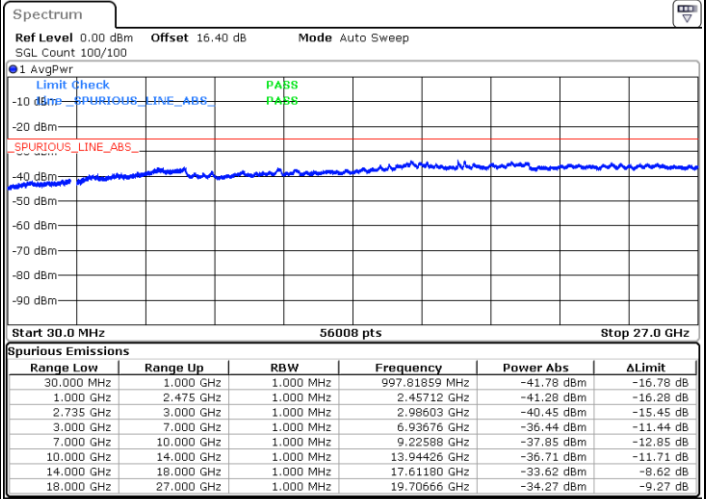

Middle Channel / FullIRB

N/A

Date: 2.JUL.2020 21:54:24

LTE Band 41C / 15MHz+20MHz

QPSK

Highest Channel / 1RB0 and 1RB99

Highest Channel / 1RB74 and 1RB0

Date: 2.JUL.2020 22:19:39

Date: 2.JUL.2020 22:14:32

Highest Channel / FullIRB

N/A

Date: 2.JUL.2020 22:20:40

LTE Band 41C / 20MHz+5MHz

QPSK

Lowest Channel / 1RB0 and 1RB24

Lowest Channel / 1RB99 and 1RB0

Date: 2.JUL.2020 23:14:24

Date: 2.JUL.2020 23:13:23

Lowest Channel / FullIRB

N/A

Date: 2.JUL.2020 23:19:32

LTE Band 41C / 20MHz+5MHz

QPSK

Middle Channel / 1RB0 and 1RB24