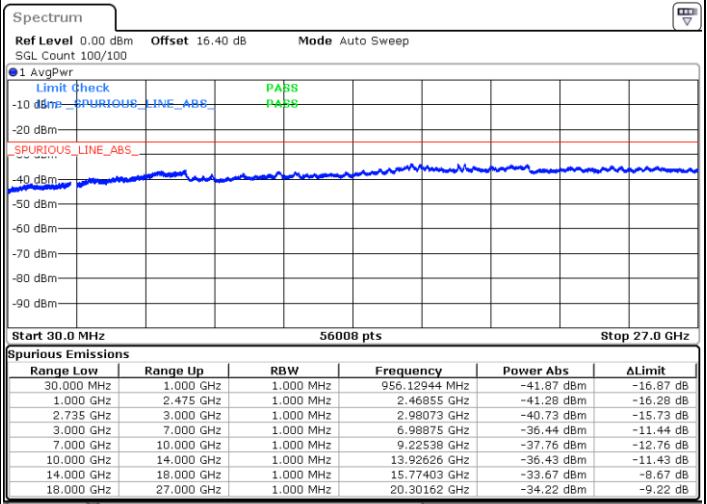

LTE Band 41C / 15MHz+15MHz

QPSK

Middle Channel / 1RB0 and 1RB74

Middle Channel / 1RB74 and 1RB0

Date: 3.JUL.2020 00:49:30

Date: 3.JUL.2020 00:52:03