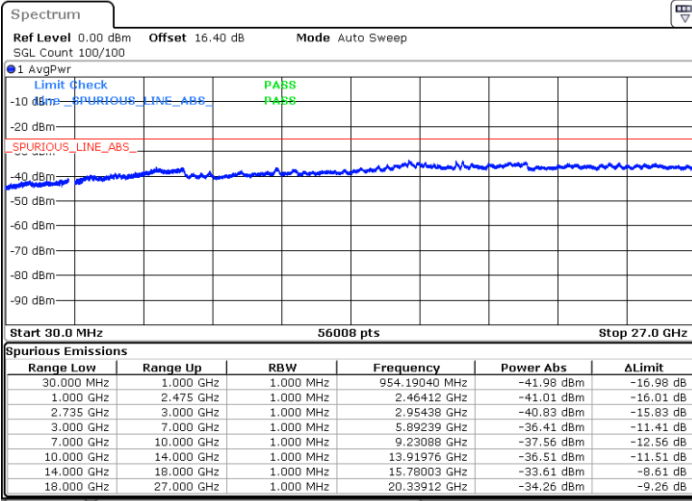

LTE Band 41C / 20MHz+10MHz

QPSK

Middle Channel / 1RB0 and 1RB49

Middle Channel / 1RB99 and 1RB0

Date: 2.JUL.2020 23:52:11

Date: 2.JUL.2020 23:53:12

Middle Channel / FullIRB

N/A

Date: 2.JUL.2020 23:47:03

LTE Band 41C / 20MHz+10MHz

QPSK

Highest Channel / 1RB0 and 1RB49

Highest Channel / 1RB99 and 1RB0

Date: 3.JUL.2020 00:13:22

Date: 3.JUL.2020 00:08:15

Highest Channel / FullIRB

N/A

Date: 3.JUL.2020 00:14:24

LTE Band 41C / 20MHz+15MHz

QPSK

Lowest Channel / 1RB0 and 1RB74

Lowest Channel / 1RB99 and 1RB0

Date: 2.JUL.2020 20:51:29

Date: 2.JUL.2020 20:47:35