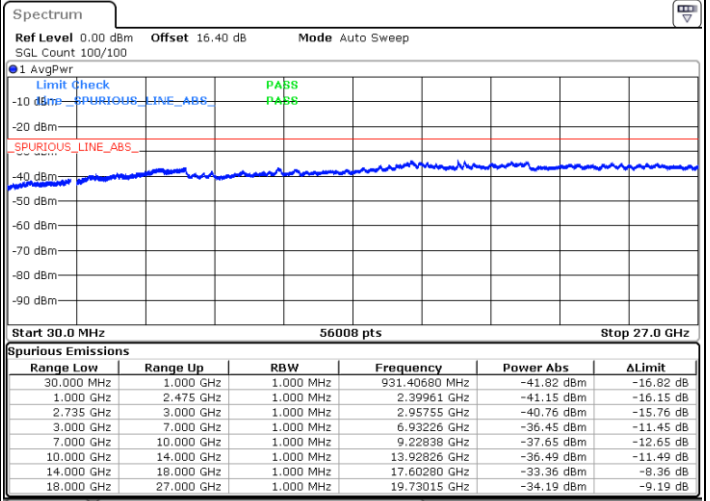

Highest Channel / 1RB0 and 1RB24

Highest Channel / 1RB99 and 1RB0

Date: 2.JUL.2020 22:45:50

Date: 2.JUL.2020 22:40:42

Highest Channel / FullIRB

N/A

Date: 2.JUL.2020 22:46:51

LTE Band 41C / 20MHz+10MHz

QPSK

Lowest Channel / 1RB0 and 1RB49

Lowest Channel / 1RB99 and 1RB0

Date: 2.JUL.2020 23:36:52

Date: 2.JUL.2020 23:35:51

Lowest Channel / FullIRB

N/A

Date: 2.JUL.2020 23:41:59

LTE Band 41C / 20MHz+10MHz

QPSK

Middle Channel / 1RB0 and 1RB49

Middle Channel / 1RB99 and 1RB0

Date: 2.JUL.2020 23:52:11

Date: 2.JUL.2020 23:53:12

Middle Channel / FullIRB

N/A

Date: 2.JUL.2020 23:47:03

LTE Band 41C / 20MHz+10MHz

QPSK

Highest Channel / 1RB0 and 1RB49

Highest Channel / 1RB99 and 1RB0

Date: 3.JUL.2020 00:13:22

Date: 3.JUL.2020 00:08:15

Highest Channel / FullIRB