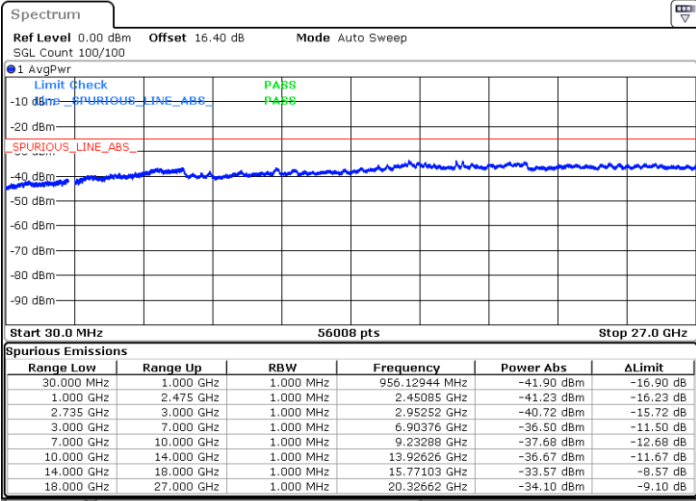

Date: 2.JUL.2020 22:14:32

Highest Channel / FullIRB

N/A

Date: 2.JUL.2020 22:20:40

LTE Band 41C / 20MHz+5MHz

QPSK

Lowest Channel / 1RB0 and 1RB24

Lowest Channel / 1RB99 and 1RB0

Date: 2.JUL.2020 23:14:24

Date: 2.JUL.2020 23:13:23

Lowest Channel / FullIRB

N/A

Date: 2.JUL.2020 23:19:32

LTE Band 41C / 20MHz+5MHz

QPSK

Middle Channel / 1RB0 and 1RB24

Middle Channel / 1RB99 and 1RB0

Date: 2.JUL.2020 22:58:33

Date: 2.JUL.2020 22:59:34

Middle Channel / FullIRB

N/A

Date: 2.JUL.2020 22:52:15

LTE Band 41C / 20MHz+5MHz

QPSK

Highest Channel / 1RB0 and 1RB24

Highest Channel / 1RB99 and 1RB0

Date: 2.JUL.2020 22:45:50

Date: 2.JUL.2020 22:40:42

Highest Channel / FullIRB

N/A

Date: 2.JUL.2020 22:46:51

LTE Band 41C / 20MHz+10MHz