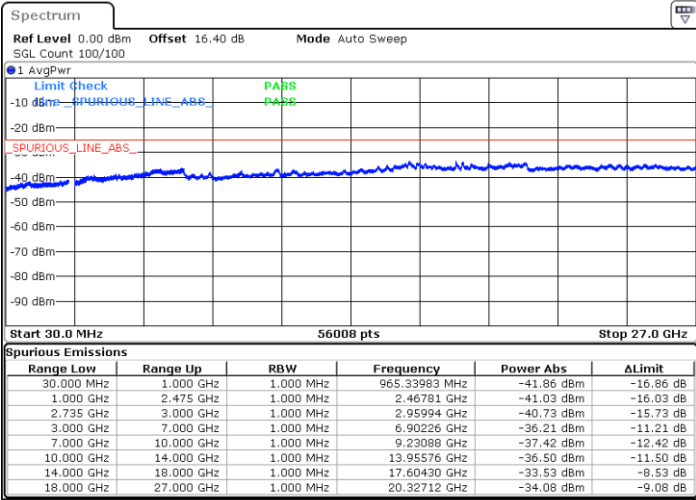

Date: 3.JUL.2020 02:27:11

LTE Band 41C / 10MHz+20MHz

QPSK

Middle Channel / 1RB0 and 1RB99

Middle Channel / 1RB49 and 1RB0

Date: 3.JUL.2020 02:36:49

Date: 3.JUL.2020 02:37:50

Middle Channel / FullIRB

N/A

Date: 3.JUL.2020 02:31:41

LTE Band 41C / 10MHz+20MHz

QPSK

Highest Channel / 1RB0 and 1RB99

Highest Channel / 1RB49 and 1RB0

Date: 3.JUL.2020 03:00:07

Date: 3.JUL.2020 02:55:00

Highest Channel / FullIRB

N/A

Date: 3.JUL.2020 03:01:09

LTE Band 41C / 15MHz+10MHz

QPSK

Lowest Channel / 1RB0 and 1RB49

Lowest Channel / 1RB74 and 1RB0

Date: 3.JUL.2020 01:29:37

Date: 3.JUL.2020 01:28:36

Lowest Channel / FullRB

N/A

Date: 3.JUL.2020 01:34:45

LTE Band 41C / 15MHz+10MHz

QPSK

Middle Channel / 1RB0 and 1RB49

Middle Channel / 1RB74 and 1RB0