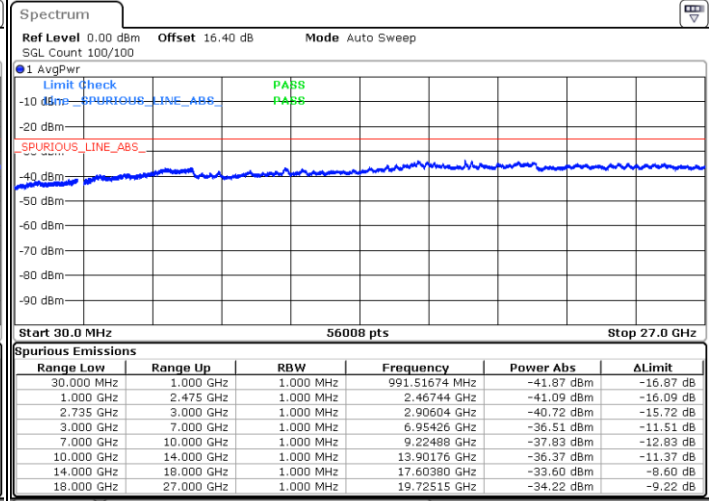

Date: 2.JUL.2020 21:08:31

Middle Channel / FullIRB

N/A

Date: 2.JUL.2020 21:02:23

LTE Band 41C / 20MHz+15MHz

QPSK

Highest Channel / 1RB0 and 1RB74

Highest Channel / 1RB99 and 1RB0

Date: 2.JUL.2020 21:29:04

Date: 2.JUL.2020 21:23:56

Highest Channel / FullIRB

N/A

Date: 2.JUL.2020 21:30:05

LTE Band 41C / 20MHz+20MHz

QPSK

Lowest Channel / 1RB0 and 1RB99

Lowest Channel / 1RB99 and 1RB0

Date: 2.JUL.2020 19:27:02

Date: 2.JUL.2020 19:26:01

Lowest Channel / FullRB

N/A

Date: 2.JUL.2020 19:32:10

LTE Band 41C / 20MHz+20MHz

QPSK

MiddleChannel / 1RB0 and 1RB99

Middle Channel / 1RB99 and 1RB0

Date: 2.JUL.2020 19:39:46

Date: 2.JUL.2020 19:40:48

Middle Channel / FullIRB

N/A

Date: 2.JUL.2020 19:34:39

LTE Band 41C / 20MHz+20MHz