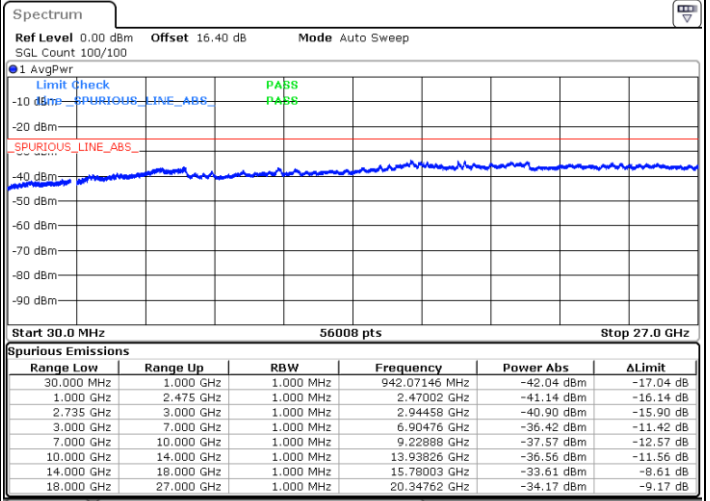

Date: 2.JUL.2020 22:14:32

Highest Channel / FullIRB

N/A

Date: 2.JUL.2020 22:20:40

LTE Band 41C / 20MHz+5MHz

QPSK

Lowest Channel / 1RB0 and 1RB24

Lowest Channel / 1RB99 and 1RB0

Date: 2.JUL.2020 23:14:24

Date: 2.JUL.2020 23:13:23

Lowest Channel / FullIRB

N/A

Date: 2.JUL.2020 23:19:32

LTE Band 41C / 20MHz+5MHz

QPSK

Middle Channel / 1RB0 and 1RB24

Middle Channel / 1RB99 and 1RB0

Date: 2.JUL.2020 22:58:33

Date: 2.JUL.2020 22:59:34

Middle Channel / FullIRB

N/A

Date: 2.JUL.2020 22:52:15

LTE Band 41C / 20MHz+5MHz

QPSK

Highest Channel / 1RB0 and 1RB24

Highest Channel / 1RB99 and 1RB0

Date: 2.JUL.2020 22:45:50

Date: 2.JUL.2020 22:40:42

Highest Channel / FullIRB

N/A

Date: 2.JUL.2020 22:46:51

LTE Band 41C / 20MHz+10MHz