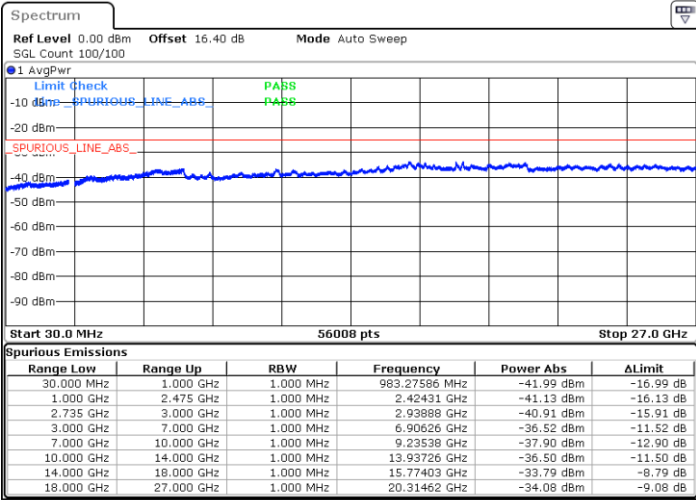

Highest Channel / 1RB0 and 1RB24

Highest Channel / 1RB99 and 1RB0

Date: 2.JUL.2020 22:45:50

Date: 2.JUL.2020 22:40:42

Highest Channel / FullIRB

N/A

Date: 2.JUL.2020 22:46:51

LTE Band 41C / 20MHz+10MHz

QPSK

Lowest Channel / 1RB0 and 1RB49

Lowest Channel / 1RB99 and 1RB0

Date: 2.JUL.2020 23:36:52

Date: 2.JUL.2020 23:35:51

Lowest Channel / FullIRB

N/A

Date: 2.JUL.2020 23:41:59

LTE Band 41C / 20MHz+10MHz

QPSK

Middle Channel / 1RB0 and 1RB49

Middle Channel / 1RB99 and 1RB0

Date: 2.JUL.2020 23:52:11

Date: 2.JUL.2020 23:53:12

Middle Channel / FullIRB

N/A

Date: 2.JUL.2020 23:47:03

LTE Band 41C / 20MHz+10MHz

QPSK

Highest Channel / 1RB0 and 1RB49

Highest Channel / 1RB99 and 1RB0

Date: 3.JUL.2020 00:13:22

Date: 3.JUL.2020 00:08:15

Highest Channel / FullIRB