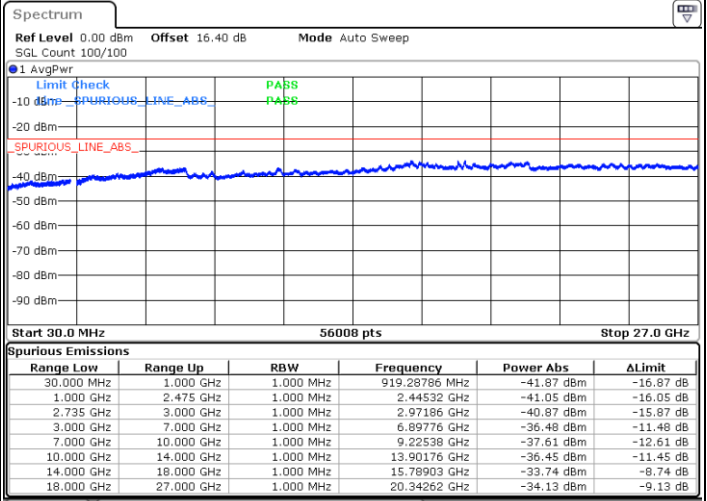

LTE Band 41C / 15MHz+15MHz

QPSK

Highest Channel / 1RB0 and 1RB74

Highest Channel / 1RB74 and 1RB0

Date: 3.JUL.2020 01:16:45

Date: 3.JUL.2020 01:06:56

Highest Channel / FullIRB

N/A

Date: 3.JUL.2020 01:17:47

LTE Band 41C / 15MHz+20MHz

QPSK

Lowest Channel / 1RB0 and 1RB99

Lowest Channel / 1RB74 and 1RB0

Date: 2.JUL.2020 21:43:11

Date: 2.JUL.2020 21:42:10

Lowest Channel / FullIRB

N/A

Date: 2.JUL.2020 21:48:19

LTE Band 41C / 15MHz+20MHz

QPSK

Middle Channel / 1RB0 and 1RB9

Middle Channel / 1RB74 and 1RB0

Date: 2.JUL.2020 21:59:32

Date: 2.JUL.2020 22:00:33

Middle Channel / FullIRB

N/A

Date: 2.JUL.2020 21:54:24

LTE Band 41C / 15MHz+20MHz

QPSK

Highest Channel / 1RB0 and 1RB99

Highest Channel / 1RB74 and 1RB0

Date: 2.JUL.2020 22:19:39