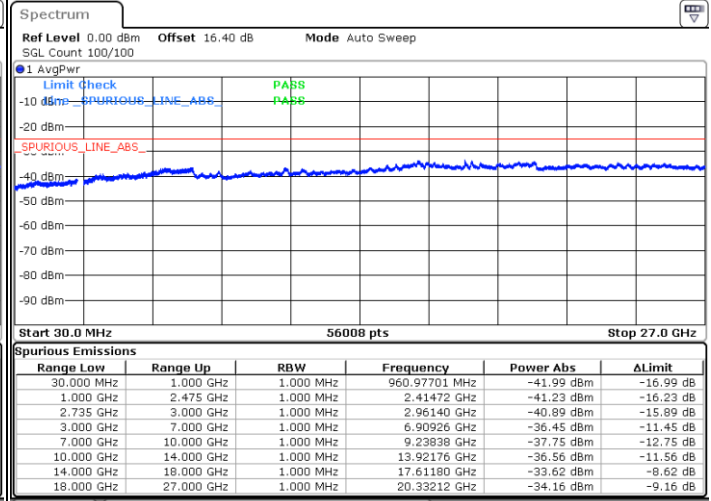

Date: 3.JUL.2020 01:48:35

Date: 3.JUL.2020 01:49:36

Middle Channel / FullIRB

N/A

Date: 3.JUL.2020 01:43:27

LTE Band 41C / 15MHz+10MHz

QPSK

Highest Channel / 1RB0 and 1RB49

Highest Channel / 1RB74 and 1RB0

Date: 3.JUL.2020 02:08:40

Date: 3.JUL.2020 02:03:33

Highest Channel / FullIRB

N/A

Date: 3.JUL.2020 02:09:42

LTE Band 41C / 15MHz+15MHz

QPSK

Lowest Channel / 1RB0 and 1RB74

Lowest Channel / 1RB74 and 1RB0

Date: 3.JUL.2020 00:35:02

Date: 3.JUL.2020 00:34:01

Lowest Channel / FullIRB

N/A

Date: 3.JUL.2020 00:40:10

LTE Band 41C / 15MHz+15MHz