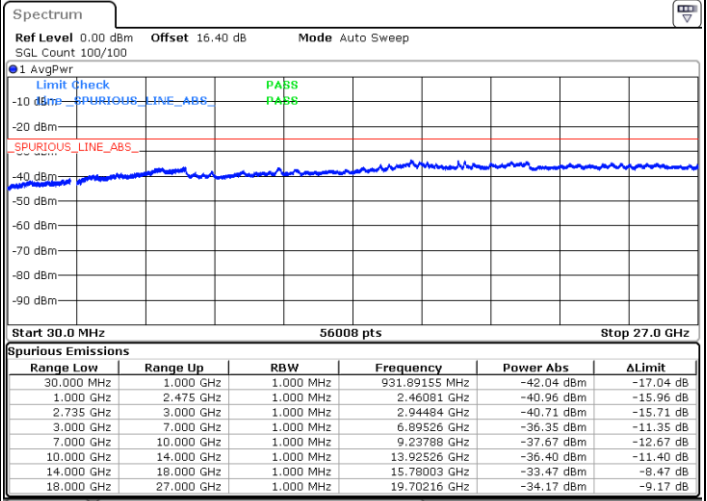

LTE Band 41C / 5MHz+20MHz

16QAM

Lowest Channel / 1RB0 and 1RB99

Lowest Channel / 1RB24 and 1RB0

Date: 3.JUL.2020 04:04:35

Date: 3.JUL.2020 04:01:31

Lowest Channel / FullIRB

N/A

Date: 3.JUL.2020 04:07:40

LTE Band 41C / 5MHz+20MHz

16QAM

Middle Channel / 1RB0 and 1RB9

Middle Channel / 1RB24 and 1RB0

Date: 3.JUL.2020 04:20:34

Date: 3.JUL.2020 04:23:38

Middle Channel / FullIRB

N/A

Date: 3.JUL.2020 04:16:25

LTE Band 41C / 5MHz+20MHz

16QAM

Highest Channel / 1RB0 and 1RB99

Highest Channel / 1RB24 and 1RB0

Date: 3.JUL.2020 04:40:25

Date: 3.JUL.2020 04:37:20