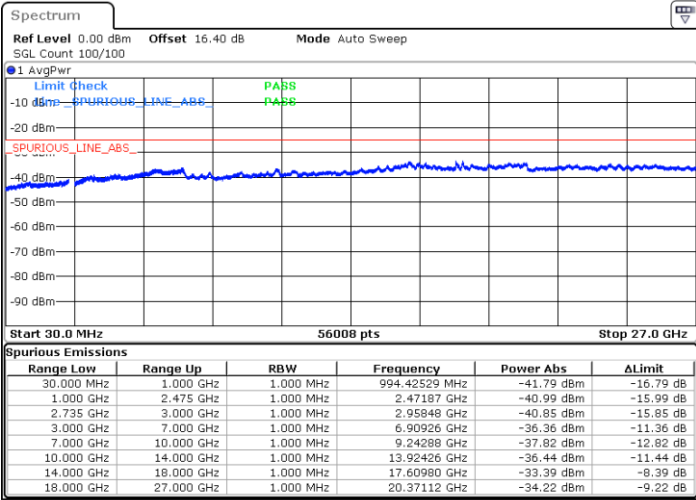

LTE Band 41C / 10MHz+20MHz

QPSK

Lowest Channel / 1RB0 and 1RB99

Lowest Channel / 1RB49 and 1RB0

Date: 3.JUL.2020 02:22:03

Date: 3.JUL.2020 02:21:02

Lowest Channel / FullIRB

N/A

Date: 3.JUL.2020 02:27:11

LTE Band 41C / 10MHz+20MHz

QPSK

Middle Channel / 1RB0 and 1RB99

Middle Channel / 1RB49 and 1RB0

Date: 3.JUL.2020 02:36:49

Date: 3.JUL.2020 02:37:50

Middle Channel / FullIRB

N/A

Date: 3.JUL.2020 02:31:41

LTE Band 41C / 10MHz+20MHz

QPSK

Highest Channel / 1RB0 and 1RB99

Highest Channel / 1RB49 and 1RB0

Date: 3.JUL.2020 03:00:07

Date: 3.JUL.2020 02:55:00