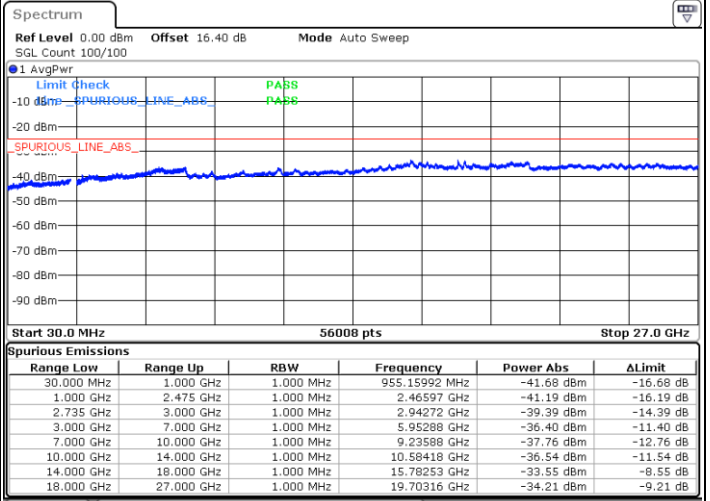

Date: 3.JUL.2020 01:28:36

Lowest Channel / FullRB

N/A

Date: 3.JUL.2020 01:34:45

LTE Band 41C / 15MHz+10MHz

QPSK

Middle Channel / 1RB0 and 1RB49

Middle Channel / 1RB74 and 1RB0

Date: 3.JUL.2020 01:48:35

Date: 3.JUL.2020 01:49:36

Middle Channel / FullIRB

N/A

Date: 3.JUL.2020 01:43:27

LTE Band 41C / 15MHz+10MHz

QPSK

Highest Channel / 1RB0 and 1RB49

Highest Channel / 1RB74 and 1RB0

Date: 3.JUL.2020 02:08:40

Date: 3.JUL.2020 02:03:33

Highest Channel / FullIRB

N/A

Date: 3.JUL.2020 02:09:42

LTE Band 41C / 15MHz+15MHz

QPSK

Lowest Channel / 1RB0 and 1RB74

Lowest Channel / 1RB74 and 1RB0

Date: 3.JUL.2020 00:35:02

Date: 3.JUL.2020 00:34:01

Lowest Channel / FullIRB

N/A

Date: 3.JUL.2020 00:40:10

LTE Band 41C / 15MHz+15MHz