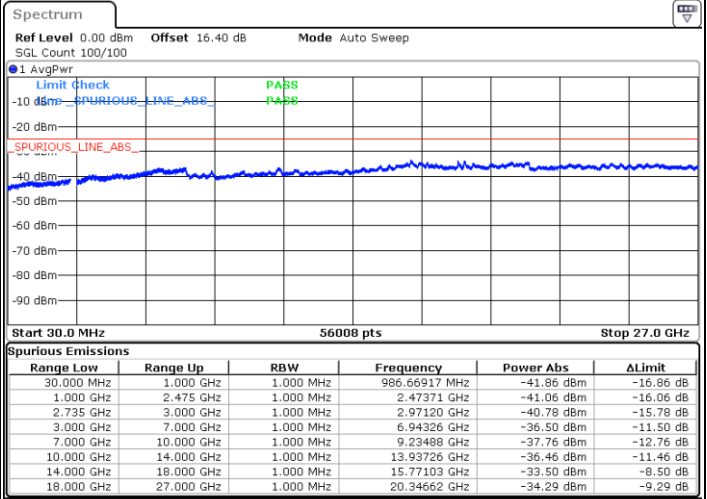

N/A

Date: 2.JUL.2020 21:48:19

LTE Band 41C / 15MHz+20MHz

QPSK

Middle Channel / 1RB0 and 1RB9

Middle Channel / 1RB74 and 1RB0

Date: 2.JUL.2020 21:59:32

Date: 2.JUL.2020 22:00:33

Middle Channel / FullIRB

N/A

Date: 2.JUL.2020 21:54:24

LTE Band 41C / 15MHz+20MHz

QPSK

Highest Channel / 1RB0 and 1RB99

Highest Channel / 1RB74 and 1RB0

Date: 2.JUL.2020 22:19:39

Date: 2.JUL.2020 22:14:32

Highest Channel / FullIRB

N/A

Date: 2.JUL.2020 22:20:40

LTE Band 41C / 20MHz+5MHz

QPSK

Lowest Channel / 1RB0 and 1RB24

Lowest Channel / 1RB99 and 1RB0

Date: 2.JUL.2020 23:14:24

Date: 2.JUL.2020 23:13:23

Lowest Channel / FullIRB

N/A

Date: 2.JUL.2020 23:19:32

LTE Band 41C / 20MHz+5MHz

QPSK

Middle Channel / 1RB0 and 1RB24