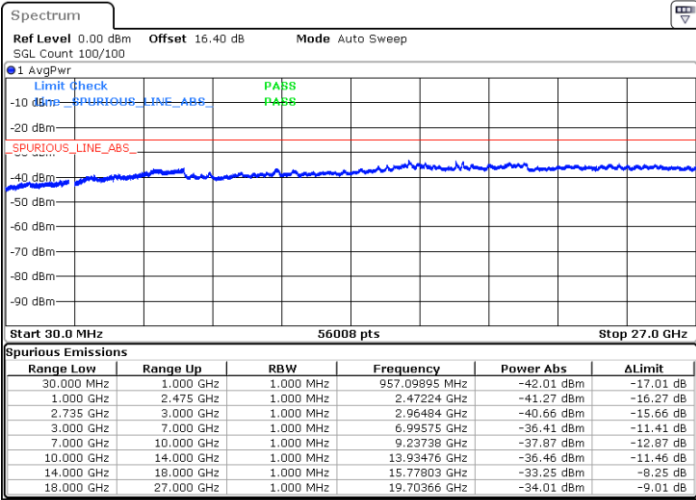

Date: 3.JUL.2020 01:48:35

Date: 3.JUL.2020 01:49:36

Middle Channel / FullIRB

N/A

Date: 3.JUL.2020 01:43:27

LTE Band 41C / 15MHz+10MHz

QPSK

Highest Channel / 1RB0 and 1RB49

Highest Channel / 1RB74 and 1RB0

Date: 3.JUL.2020 02:08:40

Date: 3.JUL.2020 02:03:33

Highest Channel / FullIRB

N/A

Date: 3.JUL.2020 02:09:42

LTE Band 41C / 15MHz+15MHz

QPSK

Lowest Channel / 1RB0 and 1RB74

Lowest Channel / 1RB74 and 1RB0

Date: 3.JUL.2020 00:35:02

Date: 3.JUL.2020 00:34:01

Lowest Channel / FullIRB

N/A

Date: 3.JUL.2020 00:40:10

LTE Band 41C / 15MHz+15MHz