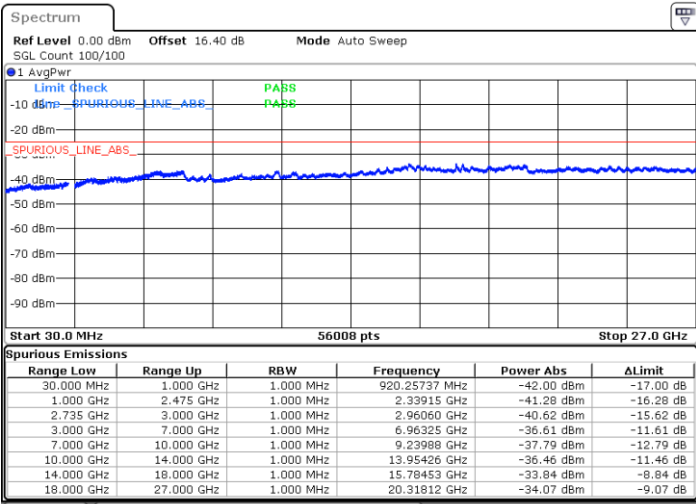

LTE Band 41C / 15MHz+15MHz

QPSK

Middle Channel / 1RB0 and 1RB74

Middle Channel / 1RB74 and 1RB0

Date: 3.JUL.2020 00:49:30

Date: 3.JUL.2020 00:52:03