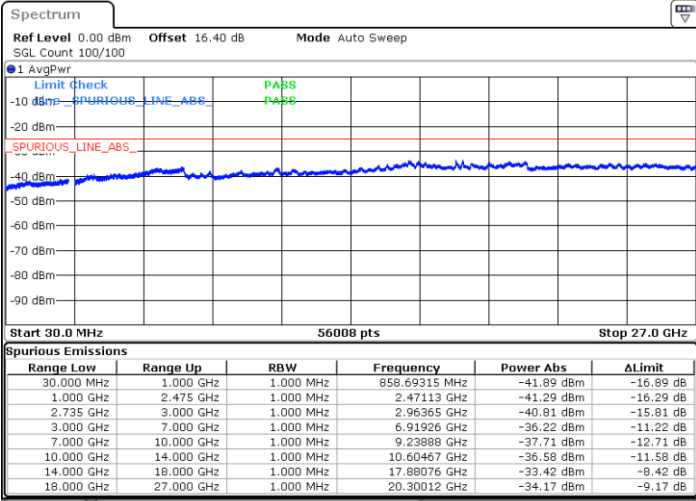

Date: 2.JUL.2020 22:14:32

Highest Channel / FullIRB

N/A

Date: 2.JUL.2020 22:20:40

LTE Band 41C / 20MHz+5MHz

QPSK

Lowest Channel / 1RB0 and 1RB24

Lowest Channel / 1RB99 and 1RB0

Date: 2.JUL.2020 23:14:24

Date: 2.JUL.2020 23:13:23

Lowest Channel / FullIRB

N/A

Date: 2.JUL.2020 23:19:32

LTE Band 41C / 20MHz+5MHz

QPSK

Middle Channel / 1RB0 and 1RB24

Middle Channel / 1RB99 and 1RB0

Date: 2.JUL.2020 22:58:33

Date: 2.JUL.2020 22:59:34

Middle Channel / FullIRB

N/A

Date: 2.JUL.2020 22:52:15

LTE Band 41C / 20MHz+5MHz

QPSK

Highest Channel / 1RB0 and 1RB24

Highest Channel / 1RB99 and 1RB0

Date: 2.JUL.2020 22:45:50

Date: 2.JUL.2020 22:40:42

Highest Channel / FullIRB

N/A

Date: 2.JUL.2020 22:46:51

LTE Band 41C / 20MHz+10MHz