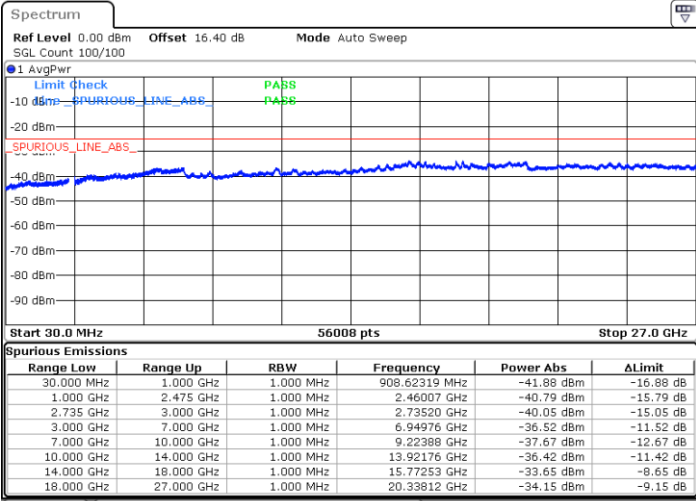

Date: 3.JUL.2020 01:28:36

Lowest Channel / FullRB

N/A

Date: 3.JUL.2020 01:34:45

LTE Band 41C / 15MHz+10MHz

QPSK

Middle Channel / 1RB0 and 1RB49

Middle Channel / 1RB74 and 1RB0

Date: 3.JUL.2020 01:48:35

Date: 3.JUL.2020 01:49:36

Middle Channel / FullIRB

N/A

Date: 3.JUL.2020 01:43:27

LTE Band 41C / 15MHz+10MHz

QPSK

Highest Channel / 1RB0 and 1RB49

Highest Channel / 1RB74 and 1RB0

Date: 3.JUL.2020 02:08:40

Date: 3.JUL.2020 02:03:33

Highest Channel / FullIRB

N/A

Date: 3.JUL.2020 02:09:42

LTE Band 41C / 15MHz+15MHz

QPSK

Lowest Channel / 1RB0 and 1RB74

Lowest Channel / 1RB74 and 1RB0

Date: 3.JUL.2020 00:35:02

Date: 3.JUL.2020 00:34:01

Lowest Channel / FullIRB

N/A

Date: 3.JUL.2020 00:40:10

LTE Band 41C / 15MHz+15MHz