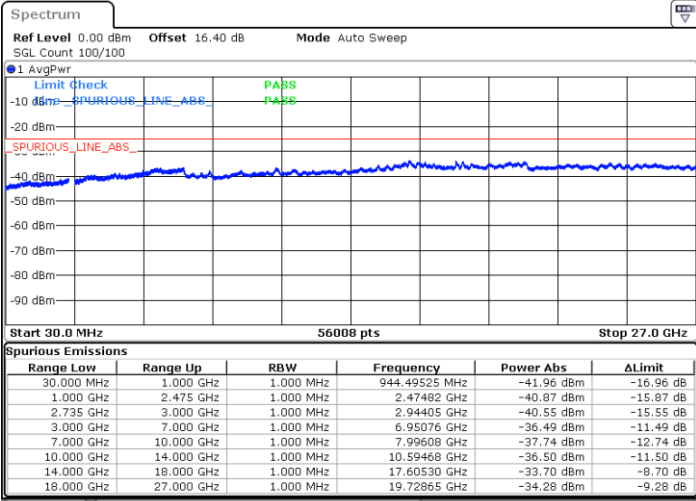

LTE Band 41C / 15MHz+15MHz

QPSK

Highest Channel / 1RB0 and 1RB74

Highest Channel / 1RB74 and 1RB0

Date: 3.JUL.2020 01:16:45

Date: 3.JUL.2020 01:06:56

Highest Channel / FullIRB

N/A

Date: 3.JUL.2020 01:17:47

LTE Band 41C / 15MHz+20MHz

QPSK

Lowest Channel / 1RB0 and 1RB99

Lowest Channel / 1RB74 and 1RB0

Date: 2.JUL.2020 21:43:11

Date: 2.JUL.2020 21:42:10

Lowest Channel / FullIRB

N/A

Date: 2.JUL.2020 21:48:19

LTE Band 41C / 15MHz+20MHz

QPSK

Middle Channel / 1RB0 and 1RB9

Middle Channel / 1RB74 and 1RB0

Date: 2.JUL.2020 21:59:32

Date: 2.JUL.2020 22:00:33

Middle Channel / FullIRB

N/A

Date: 2.JUL.2020 21:54:24

LTE Band 41C / 15MHz+20MHz

QPSK

Highest Channel / 1RB0 and 1RB99

Highest Channel / 1RB74 and 1RB0

Date: 2.JUL.2020 22:19:39