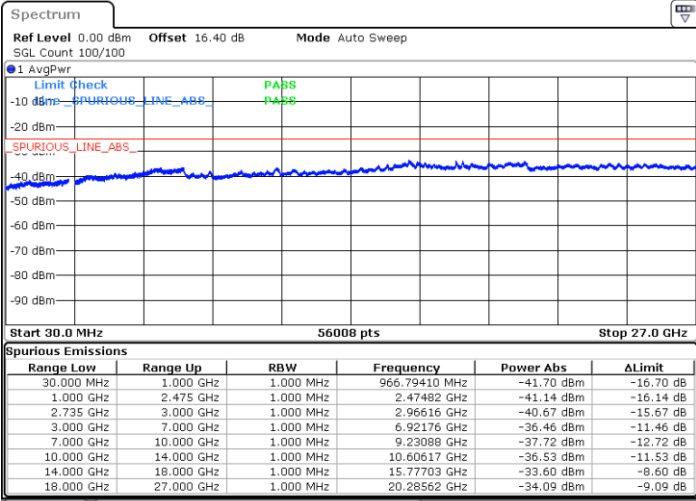

Highest Channel / 1RB0 and 1RB24

Highest Channel / 1RB99 and 1RB0

Date: 2.JUL.2020 22:45:50

Date: 2.JUL.2020 22:40:42

Highest Channel / FullIRB

N/A

Date: 2.JUL.2020 22:46:51

LTE Band 41C / 20MHz+10MHz

QPSK

Lowest Channel / 1RB0 and 1RB49

Lowest Channel / 1RB99 and 1RB0

Date: 2.JUL.2020 23:36:52

Date: 2.JUL.2020 23:35:51

Lowest Channel / FullIRB

N/A

Date: 2.JUL.2020 23:41:59

LTE Band 41C / 20MHz+10MHz

QPSK

Middle Channel / 1RB0 and 1RB49

Middle Channel / 1RB99 and 1RB0

Date: 2.JUL.2020 23:52:11

Date: 2.JUL.2020 23:53:12

Middle Channel / FullIRB

N/A

Date: 2.JUL.2020 23:47:03

LTE Band 41C / 20MHz+10MHz

QPSK

Highest Channel / 1RB0 and 1RB49

Highest Channel / 1RB99 and 1RB0

Date: 3.JUL.2020 00:13:22

Date: 3.JUL.2020 00:08:15

Highest Channel / FullIRB