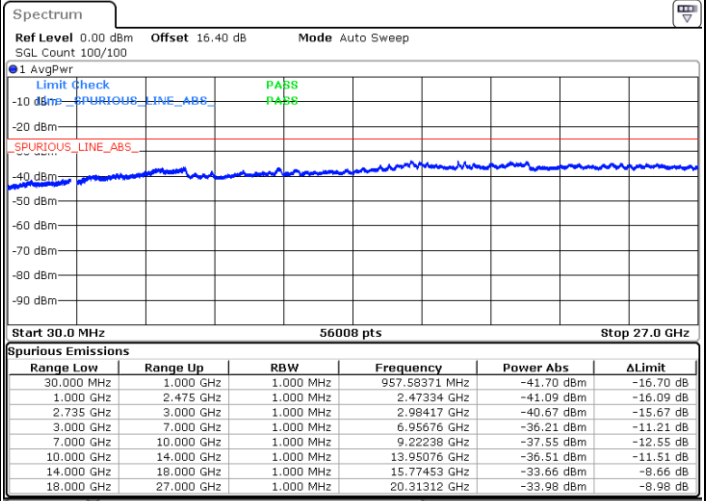

Middle Channel / 1RB99 and 1RB0

Date: 2.JUL.2020 22:58:33

Date: 2.JUL.2020 22:59:34

Middle Channel / FullIRB

N/A

Date: 2.JUL.2020 22:52:15

LTE Band 41C / 20MHz+5MHz

QPSK

Highest Channel / 1RB0 and 1RB24

Highest Channel / 1RB99 and 1RB0

Date: 2.JUL.2020 22:45:50

Date: 2.JUL.2020 22:40:42

Highest Channel / FullIRB

N/A

Date: 2.JUL.2020 22:46:51

LTE Band 41C / 20MHz+10MHz

QPSK

Lowest Channel / 1RB0 and 1RB49

Lowest Channel / 1RB99 and 1RB0

Date: 2.JUL.2020 23:36:52

Date: 2.JUL.2020 23:35:51

Lowest Channel / FullIRB

N/A

Date: 2.JUL.2020 23:41:59