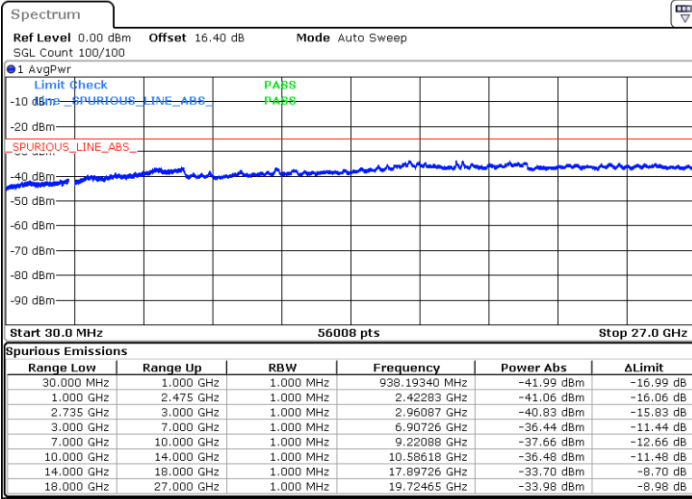

N/A

Date: 2.JUL.2020 21:48:19

LTE Band 41C / 15MHz+20MHz

QPSK

Middle Channel / 1RB0 and 1RB9

Middle Channel / 1RB74 and 1RB0

Date: 2.JUL.2020 21:59:32

Date: 2.JUL.2020 22:00:33

Middle Channel / FullIRB

N/A

Date: 2.JUL.2020 21:54:24

LTE Band 41C / 15MHz+20MHz

QPSK

Highest Channel / 1RB0 and 1RB99

Highest Channel / 1RB74 and 1RB0

Date: 2.JUL.2020 22:19:39

Date: 2.JUL.2020 22:14:32

Highest Channel / FullIRB

N/A

Date: 2.JUL.2020 22:20:40

LTE Band 41C / 20MHz+5MHz

QPSK

Lowest Channel / 1RB0 and 1RB24

Lowest Channel / 1RB99 and 1RB0