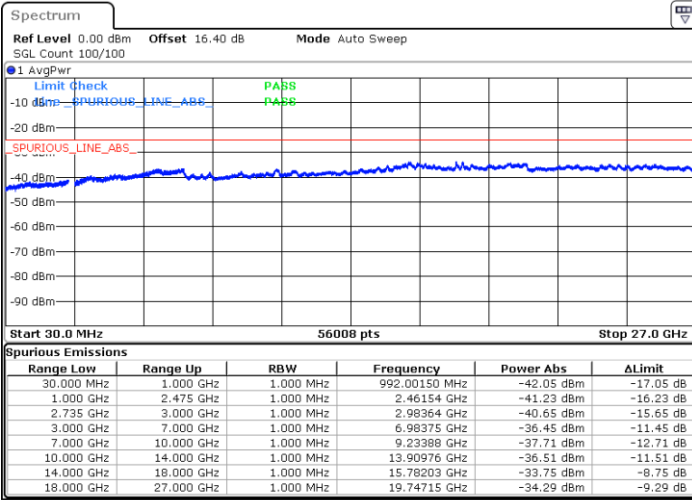

Date: 2.JUL.2020 21:29:04

Date: 2.JUL.2020 21:23:56

Highest Channel / FullIRB

N/A

Date: 2.JUL.2020 21:30:05

LTE Band 41C / 20MHz+20MHz

QPSK

Lowest Channel / 1RB0 and 1RB99

Lowest Channel / 1RB99 and 1RB0

Date: 2.JUL.2020 19:27:02

Date: 2.JUL.2020 19:26:01

Lowest Channel / FullRB

N/A

Date: 2.JUL.2020 19:32:10

LTE Band 41C / 20MHz+20MHz

QPSK

MiddleChannel / 1RB0 and 1RB99

Middle Channel / 1RB99 and 1RB0

Date: 2.JUL.2020 19:39:46

Date: 2.JUL.2020 19:40:48

Middle Channel / FullIRB

N/A

Date: 2.JUL.2020 19:34:39

LTE Band 41C / 20MHz+20MHz

QPSK

Highest Channel / 1RB0 and 1RB99

Highest Channel / 1RB99 and 1RB0

Date: 2.JUL.2020 20:33:43

Date: 2.JUL.2020 20:28:36

Highest Channel / FullIRB

N/A

Date: 2.JUL.2020 20:34:45