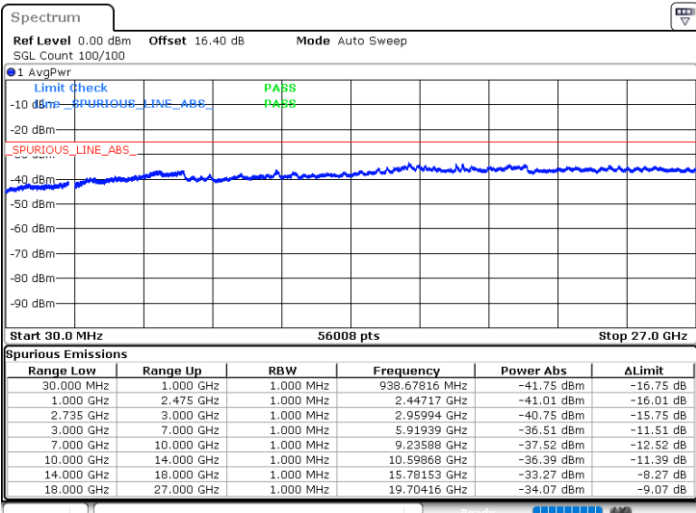

LTE Band 41C / 5MHz+20MHz

16QAM

Lowest Channel / 1RB0 and 1RB99

Lowest Channel / 1RB24 and 1RB0

Date: 3.JUL.2020 04:04:35

Date: 3.JUL.2020 04:01:31

Lowest Channel / FullIRB

N/A

Date: 3.JUL.2020 04:07:40

LTE Band 41C / 5MHz+20MHz

16QAM

Middle Channel / 1RB0 and 1RB9

Middle Channel / 1RB24 and 1RB0

Date: 3.JUL.2020 04:20:34

Date: 3.JUL.2020 04:23:38

Middle Channel / FullIRB

N/A

Date: 3.JUL.2020 04:16:25

LTE Band 41C / 5MHz+20MHz

16QAM

Highest Channel / 1RB0 and 1RB99

Highest Channel / 1RB24 and 1RB0

Date: 3.JUL.2020 04:40:25

Date: 3.JUL.2020 04:37:20