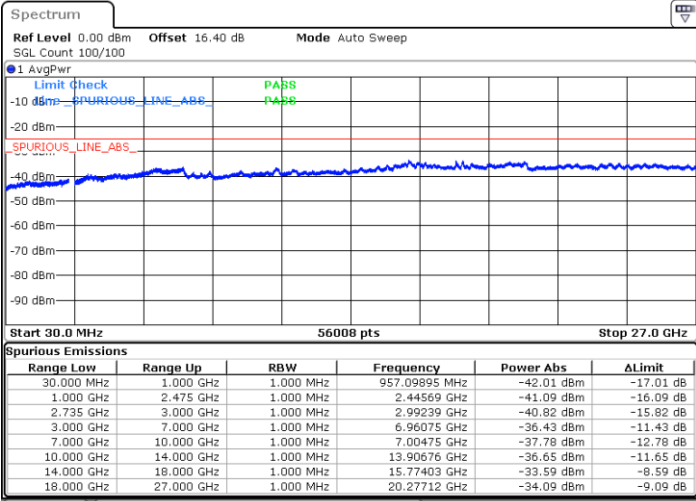

Date: 3.JUL.2020 01:17:47

LTE Band 41C / 15MHz+20MHz

QPSK

Lowest Channel / 1RB0 and 1RB99

Lowest Channel / 1RB74 and 1RB0

Date: 2.JUL.2020 21:43:11

Date: 2.JUL.2020 21:42:10

Lowest Channel / FullIRB

N/A

Date: 2.JUL.2020 21:48:19

LTE Band 41C / 15MHz+20MHz

QPSK

Middle Channel / 1RB0 and 1RB9

Middle Channel / 1RB74 and 1RB0

Date: 2.JUL.2020 21:59:32

Date: 2.JUL.2020 22:00:33

Middle Channel / FullIRB

N/A

Date: 2.JUL.2020 21:54:24

LTE Band 41C / 15MHz+20MHz

QPSK

Highest Channel / 1RB0 and 1RB99

Highest Channel / 1RB74 and 1RB0

Date: 2.JUL.2020 22:19:39

Date: 2.JUL.2020 22:14:32

Highest Channel / FullIRB

N/A

Date: 2.JUL.2020 22:20:40

LTE Band 41C / 20MHz+5MHz

QPSK

Lowest Channel / 1RB0 and 1RB24

Lowest Channel / 1RB99 and 1RB0