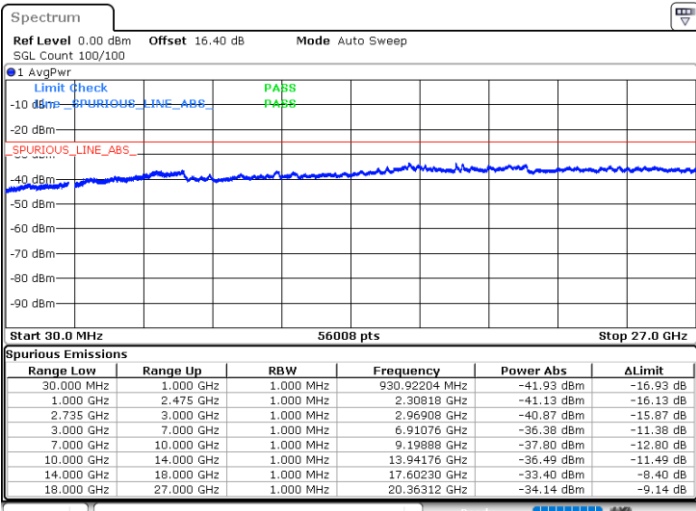

LTE Band 41C / 5MHz+20MHz

16QAM

Lowest Channel / 1RB0 and 1RB99

Lowest Channel / 1RB24 and 1RB0

Date: 3.JUL.2020 04:04:35

Date: 3.JUL.2020 04:01:31

Lowest Channel / FullIRB

N/A

Date: 3.JUL.2020 04:07:40

LTE Band 41C / 5MHz+20MHz

16QAM

Middle Channel / 1RB0 and 1RB9

Middle Channel / 1RB24 and 1RB0

Date: 3.JUL.2020 04:20:34

Date: 3.JUL.2020 04:23:38

Middle Channel / FullIRB

N/A

Date: 3.JUL.2020 04:16:25

LTE Band 41C / 5MHz+20MHz

16QAM

Highest Channel / 1RB0 and 1RB99

Highest Channel / 1RB24 and 1RB0

Date: 3.JUL.2020 04:40:25

Date: 3.JUL.2020 04:37:20