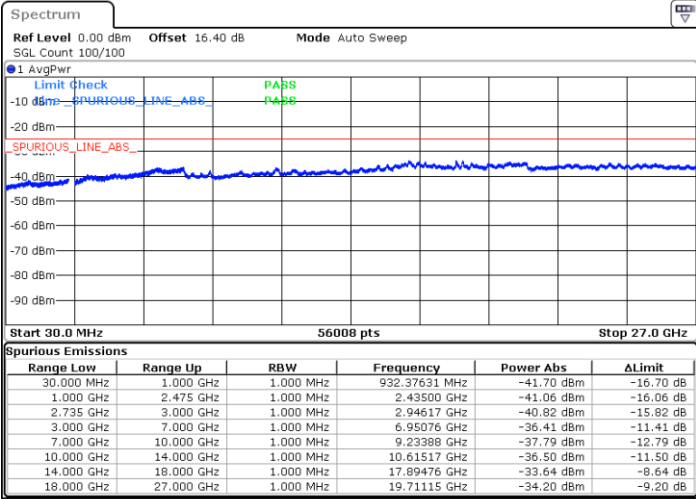

N/A

Date: 3.JUL.2020 02:31:41

LTE Band 41C / 10MHz+20MHz

QPSK

Highest Channel / 1RB0 and 1RB99

Highest Channel / 1RB49 and 1RB0

Date: 3.JUL.2020 03:00:07

Date: 3.JUL.2020 02:55:00

Highest Channel / FullIRB

N/A

Date: 3.JUL.2020 03:01:09

LTE Band 41C / 15MHz+10MHz

QPSK

Lowest Channel / 1RB0 and 1RB49

Lowest Channel / 1RB74 and 1RB0

Date: 3.JUL.2020 01:29:37

Date: 3.JUL.2020 01:28:36

Lowest Channel / FullRB

N/A

Date: 3.JUL.2020 01:34:45

LTE Band 41C / 15MHz+10MHz

QPSK

Middle Channel / 1RB0 and 1RB49

Middle Channel / 1RB74 and 1RB0

Date: 3.JUL.2020 01:48:35

Date: 3.JUL.2020 01:49:36

Middle Channel / FullIRB

N/A

Date: 3.JUL.2020 01:43:27

LTE Band 41C / 15MHz+10MHz

QPSK

Highest Channel / 1RB0 and 1RB49