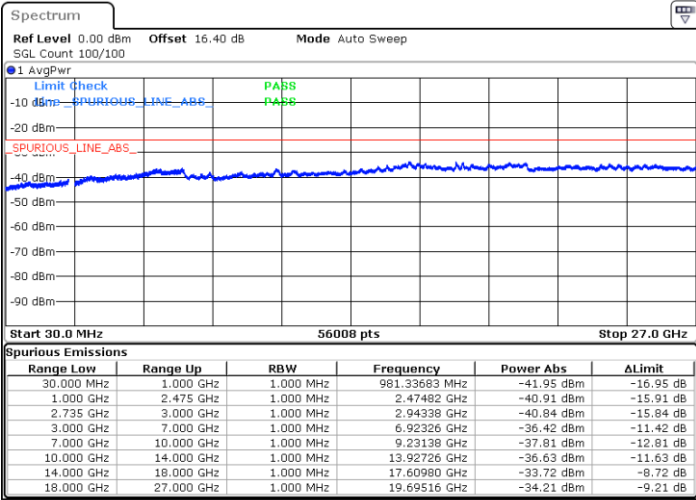

LTE Band 41C / 15MHz+15MHz

QPSK

Highest Channel / 1RB0 and 1RB74

Highest Channel / 1RB74 and 1RB0

Date: 3.JUL.2020 01:16:45

Date: 3.JUL.2020 01:06:56

Highest Channel / FullIRB

N/A

Date: 3.JUL.2020 01:17:47

LTE Band 41C / 15MHz+20MHz

QPSK

Lowest Channel / 1RB0 and 1RB99

Lowest Channel / 1RB74 and 1RB0

Date: 2.JUL.2020 21:43:11

Date: 2.JUL.2020 21:42:10

Lowest Channel / FullIRB

N/A

Date: 2.JUL.2020 21:48:19

LTE Band 41C / 15MHz+20MHz

QPSK

Middle Channel / 1RB0 and 1RB9

Middle Channel / 1RB74 and 1RB0

Date: 2.JUL.2020 21:59:32

Date: 2.JUL.2020 22:00:33

Middle Channel / FullIRB

N/A

Date: 2.JUL.2020 21:54:24

LTE Band 41C / 15MHz+20MHz

QPSK

Highest Channel / 1RB0 and 1RB99

Highest Channel / 1RB74 and 1RB0

Date: 2.JUL.2020 22:19:39