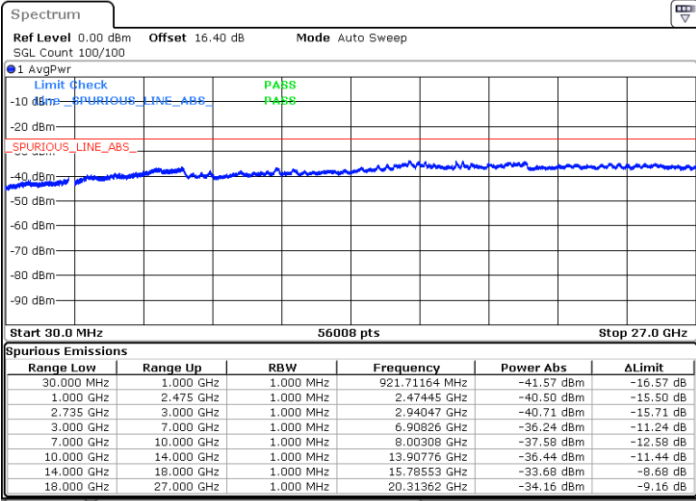

Lowest Channel / 1RB99 and 1RB0

Date: 2.JUL.2020 19:27:02

Date: 2.JUL.2020 19:26:01

Lowest Channel / FullRB

N/A

Date: 2.JUL.2020 19:32:10

LTE Band 41C / 20MHz+20MHz

QPSK

MiddleChannel / 1RB0 and 1RB99

Middle Channel / 1RB99 and 1RB0

Date: 2.JUL.2020 19:39:46

Date: 2.JUL.2020 19:40:48

Middle Channel / FullIRB

N/A

Date: 2.JUL.2020 19:34:39

LTE Band 41C / 20MHz+20MHz

QPSK

Highest Channel / 1RB0 and 1RB99

Highest Channel / 1RB99 and 1RB0

Date: 2.JUL.2020 20:33:43

Date: 2.JUL.2020 20:28:36

Highest Channel / FullIRB

N/A

Date: 2.JUL.2020 20:34:45

LTE Band 41C / 5MHz+20MHz

16QAM

Lowest Channel / 1RB0 and 1RB99

Lowest Channel / 1RB24 and 1RB0

Date: 3.JUL.2020 04:04:35

Date: 3.JUL.2020 04:01:31

Lowest Channel / FullIRB

N/A