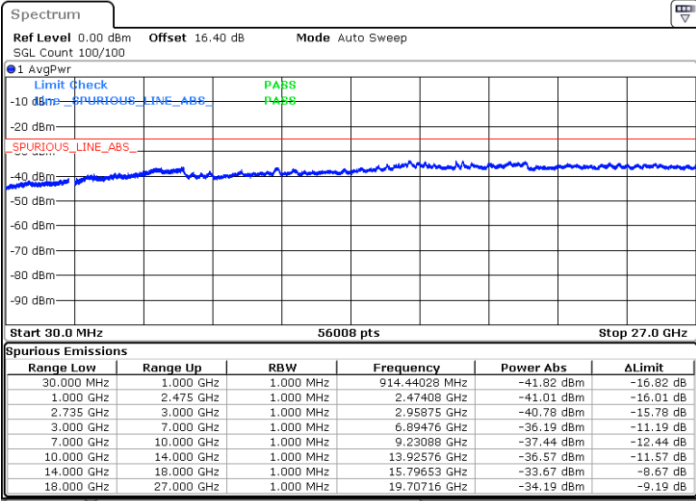

LTE Band 41C / 10MHz+20MHz

QPSK

Lowest Channel / 1RB0 and 1RB99

Lowest Channel / 1RB49 and 1RB0

Date: 3.JUL.2020 02:22:03

Date: 3.JUL.2020 02:21:02

Lowest Channel / FullIRB

N/A

Date: 3.JUL.2020 02:27:11

LTE Band 41C / 10MHz+20MHz

QPSK

Middle Channel / 1RB0 and 1RB99

Middle Channel / 1RB49 and 1RB0

Date: 3.JUL.2020 02:36:49

Date: 3.JUL.2020 02:37:50

Middle Channel / FullIRB

N/A

Date: 3.JUL.2020 02:31:41

LTE Band 41C / 10MHz+20MHz

QPSK

Highest Channel / 1RB0 and 1RB99

Highest Channel / 1RB49 and 1RB0

Date: 3.JUL.2020 03:00:07

Date: 3.JUL.2020 02:55:00

Highest Channel / FullIRB

N/A

Date: 3.JUL.2020 03:01:09

LTE Band 41C / 15MHz+10MHz

QPSK

Lowest Channel / 1RB0 and 1RB49

Lowest Channel / 1RB74 and 1RB0

Date: 3.JUL.2020 01:29:37