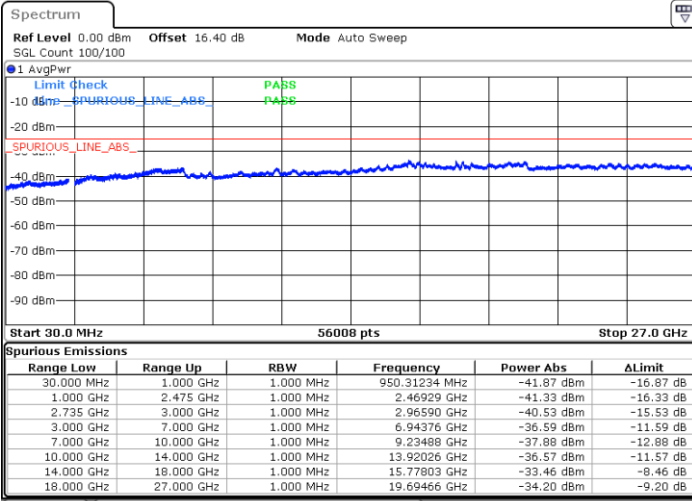

Date: 2.JUL.2020 21:08:31

Middle Channel / FullIRB

N/A

Date: 2.JUL.2020 21:02:23

LTE Band 41C / 20MHz+15MHz

QPSK

Highest Channel / 1RB0 and 1RB74

Highest Channel / 1RB99 and 1RB0

Date: 2.JUL.2020 21:29:04

Date: 2.JUL.2020 21:23:56

Highest Channel / FullIRB

N/A

Date: 2.JUL.2020 21:30:05

LTE Band 41C / 20MHz+20MHz

QPSK

Lowest Channel / 1RB0 and 1RB99

Lowest Channel / 1RB99 and 1RB0

Date: 2.JUL.2020 19:27:02

Date: 2.JUL.2020 19:26:01

Lowest Channel / FullRB

N/A

Date: 2.JUL.2020 19:32:10

LTE Band 41C / 20MHz+20MHz

QPSK

MiddleChannel / 1RB0 and 1RB99

Middle Channel / 1RB99 and 1RB0

Date: 2.JUL.2020 19:39:46

Date: 2.JUL.2020 19:40:48

Middle Channel / FullIRB

N/A

Date: 2.JUL.2020 19:34:39

LTE Band 41C / 20MHz+20MHz