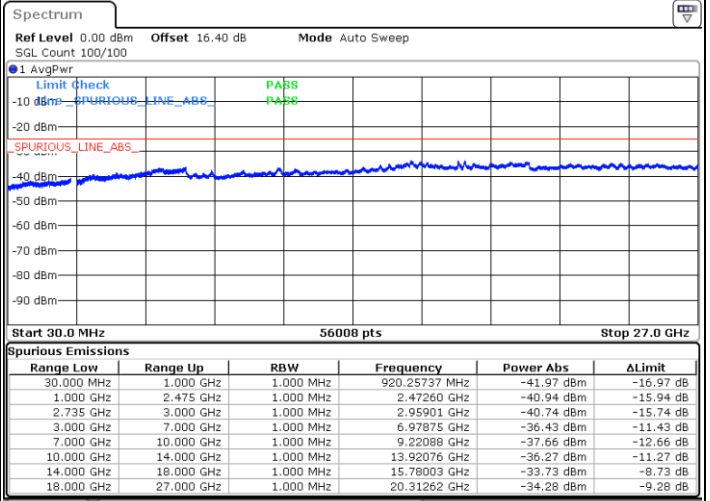

Lowest Channel / 1RB0 and 1RB74

Lowest Channel / 1RB74 and 1RB0

Date: 3.JUL.2020 00:35:02

Date: 3.JUL.2020 00:34:01

Lowest Channel / FullIRB

N/A

Date: 3.JUL.2020 00:40:10

LTE Band 41C / 15MHz+15MHz

QPSK

Middle Channel / 1RB0 and 1RB74

Middle Channel / 1RB74 and 1RB0

Date: 3.JUL.2020 00:49:30

Date: 3.JUL.2020 00:52:03

Middle Channel / FullIRB

N/A

Date: 3.JUL.2020 00:44:23

LTE Band 41C / 15MHz+15MHz

QPSK

Highest Channel / 1RB0 and 1RB74

Highest Channel / 1RB74 and 1RB0

Date: 3.JUL.2020 01:16:45

Date: 3.JUL.2020 01:06:56

Highest Channel / FullIRB

N/A

Date: 3.JUL.2020 01:17:47

LTE Band 41C / 15MHz+20MHz

QPSK

Lowest Channel / 1RB0 and 1RB99

Lowest Channel / 1RB74 and 1RB0

Date: 2.JUL.2020 21:43:11

Date: 2.JUL.2020 21:42:10

Lowest Channel / FullIRB