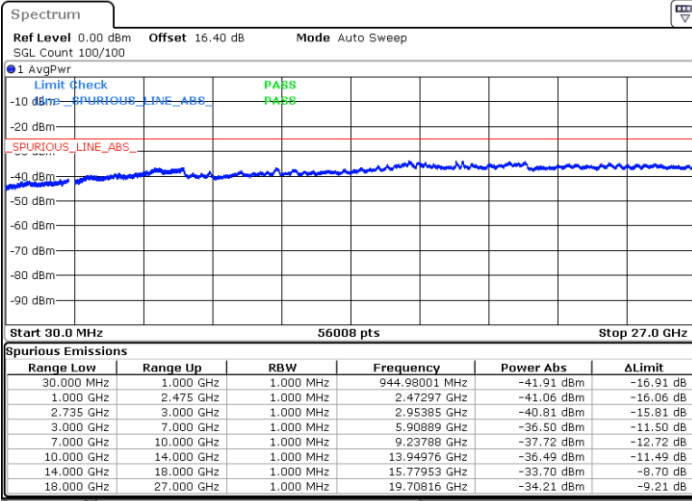

Date: 3.JUL.2020 01:48:35

Date: 3.JUL.2020 01:49:36

Middle Channel / FullIRB

N/A

Date: 3.JUL.2020 01:43:27

LTE Band 41C / 15MHz+10MHz

QPSK

Highest Channel / 1RB0 and 1RB49

Highest Channel / 1RB74 and 1RB0

Date: 3.JUL.2020 02:08:40

Date: 3.JUL.2020 02:03:33

Highest Channel / FullIRB

N/A

Date: 3.JUL.2020 02:09:42

LTE Band 41C / 15MHz+15MHz

QPSK

Lowest Channel / 1RB0 and 1RB74

Lowest Channel / 1RB74 and 1RB0

Date: 3.JUL.2020 00:35:02

Date: 3.JUL.2020 00:34:01

Lowest Channel / FullIRB

N/A

Date: 3.JUL.2020 00:40:10

LTE Band 41C / 15MHz+15MHz