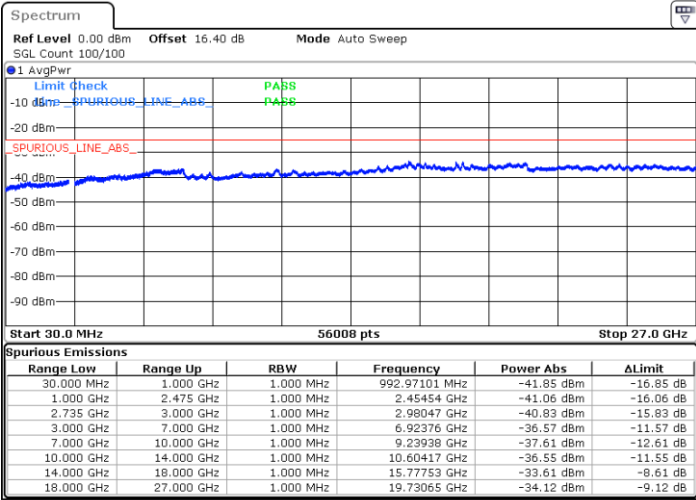

Lowest Channel / FullIRB

N/A

Date: 2.JUL.2020 20:56:36

LTE Band 41C / 20MHz+15MHz

QPSK

Middle Channel / 1RB0 and 1RB74

Middle Channel / 1RB99 and 1RB0

Date: 2.JUL.2020 21:07:30

Date: 2.JUL.2020 21:08:31

Middle Channel / FullIRB

N/A

Date: 2.JUL.2020 21:02:23

LTE Band 41C / 20MHz+15MHz

QPSK

Highest Channel / 1RB0 and 1RB74

Highest Channel / 1RB99 and 1RB0

Date: 2.JUL.2020 21:29:04

Date: 2.JUL.2020 21:23:56

Highest Channel / FullIRB

N/A

Date: 2.JUL.2020 21:30:05

LTE Band 41C / 20MHz+20MHz

QPSK

Lowest Channel / 1RB0 and 1RB99

Lowest Channel / 1RB99 and 1RB0

Date: 2.JUL.2020 19:27:02

Date: 2.JUL.2020 19:26:01

Lowest Channel / FullRB

N/A

Date: 2.JUL.2020 19:32:10

LTE Band 41C / 20MHz+20MHz

QPSK