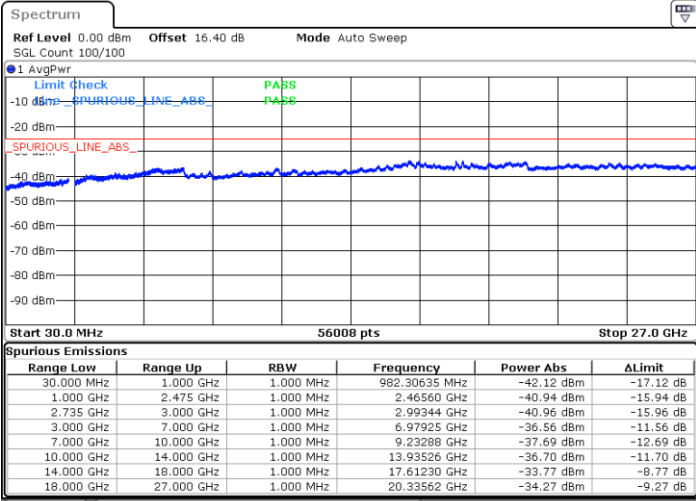

Middle Channel / 1RB99 and 1RB0

Date: 2.JUL.2020 22:58:33

Date: 2.JUL.2020 22:59:34

Middle Channel / FullIRB

N/A

Date: 2.JUL.2020 22:52:15

LTE Band 41C / 20MHz+5MHz

QPSK

Highest Channel / 1RB0 and 1RB24

Highest Channel / 1RB99 and 1RB0

Date: 2.JUL.2020 22:45:50

Date: 2.JUL.2020 22:40:42

Highest Channel / FullIRB

N/A

Date: 2.JUL.2020 22:46:51

LTE Band 41C / 20MHz+10MHz

QPSK

Lowest Channel / 1RB0 and 1RB49

Lowest Channel / 1RB99 and 1RB0

Date: 2.JUL.2020 23:36:52

Date: 2.JUL.2020 23:35:51

Lowest Channel / FullIRB

N/A

Date: 2.JUL.2020 23:41:59