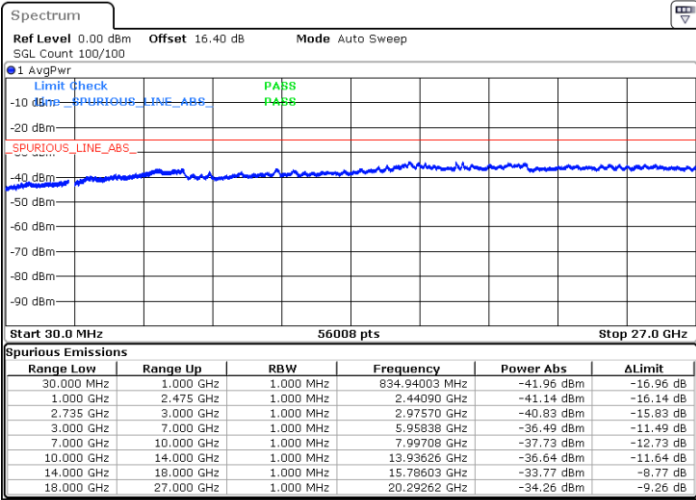

Date: 2.JUL.2020 23:47:03

LTE Band 41C / 20MHz+10MHz

QPSK

Highest Channel / 1RB0 and 1RB49

Highest Channel / 1RB99 and 1RB0

Date: 3.JUL.2020 00:13:22

Date: 3.JUL.2020 00:08:15

Highest Channel / FullIRB

N/A

Date: 3.JUL.2020 00:14:24

LTE Band 41C / 20MHz+15MHz

QPSK

Lowest Channel / 1RB0 and 1RB74

Lowest Channel / 1RB99 and 1RB0

Date: 2.JUL.2020 20:51:29

Date: 2.JUL.2020 20:47:35

Lowest Channel / FullIRB

N/A

Date: 2.JUL.2020 20:56:36

LTE Band 41C / 20MHz+15MHz

QPSK

Middle Channel / 1RB0 and 1RB74

Middle Channel / 1RB99 and 1RB0

Date: 2.JUL.2020 21:07:30

Date: 2.JUL.2020 21:08:31

Middle Channel / FullIRB

N/A

Date: 2.JUL.2020 21:02:23

LTE Band 41C / 20MHz+15MHz

QPSK

Highest Channel / 1RB0 and 1RB74

Highest Channel / 1RB99 and 1RB0