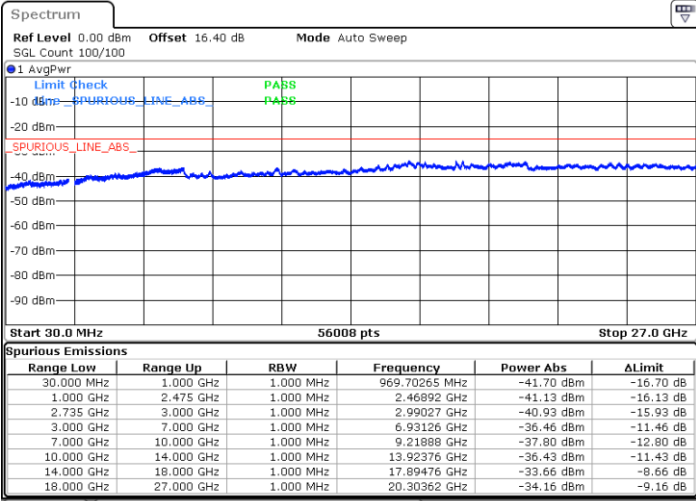

Highest Channel / FullIRB

N/A

Date: 3.JUL.2020 03:01:09

LTE Band 41C / 15MHz+10MHz

QPSK

Lowest Channel / 1RB0 and 1RB49

Lowest Channel / 1RB74 and 1RB0

Date: 3.JUL.2020 01:29:37

Date: 3.JUL.2020 01:28:36

Lowest Channel / FullRB

N/A

Date: 3.JUL.2020 01:34:45

LTE Band 41C / 15MHz+10MHz

QPSK

Middle Channel / 1RB0 and 1RB49

Middle Channel / 1RB74 and 1RB0

Date: 3.JUL.2020 01:48:35

Date: 3.JUL.2020 01:49:36

Middle Channel / FullIRB

N/A

Date: 3.JUL.2020 01:43:27

LTE Band 41C / 15MHz+10MHz

QPSK

Highest Channel / 1RB0 and 1RB49

Highest Channel / 1RB74 and 1RB0

Date: 3.JUL.2020 02:08:40

Date: 3.JUL.2020 02:03:33

Highest Channel / FullIRB

N/A

Date: 3.JUL.2020 02:09:42

LTE Band 41C / 15MHz+15MHz

QPSK