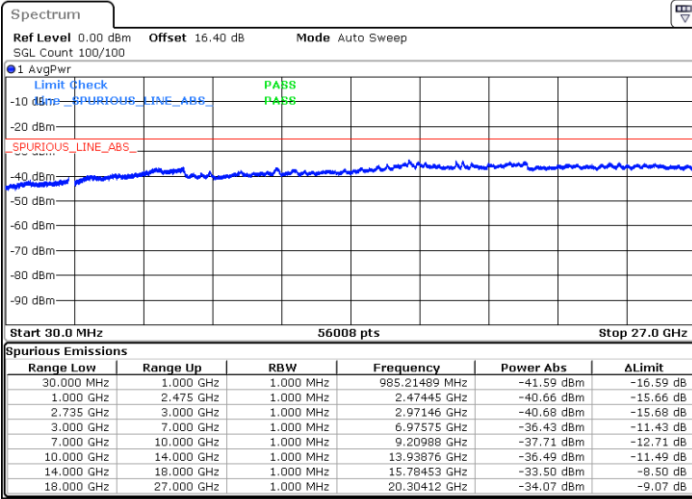

Middle Channel / FullIRB

N/A

Date: 2.JUL.2020 21:54:24

LTE Band 41C / 15MHz+20MHz

QPSK

Highest Channel / 1RB0 and 1RB99

Highest Channel / 1RB74 and 1RB0

Date: 2.JUL.2020 22:19:39

Date: 2.JUL.2020 22:14:32

Highest Channel / FullIRB

N/A

Date: 2.JUL.2020 22:20:40

LTE Band 41C / 20MHz+5MHz

QPSK

Lowest Channel / 1RB0 and 1RB24

Lowest Channel / 1RB99 and 1RB0

Date: 2.JUL.2020 23:14:24

Date: 2.JUL.2020 23:13:23

Lowest Channel / FullIRB

N/A

Date: 2.JUL.2020 23:19:32

LTE Band 41C / 20MHz+5MHz

QPSK

Middle Channel / 1RB0 and 1RB24