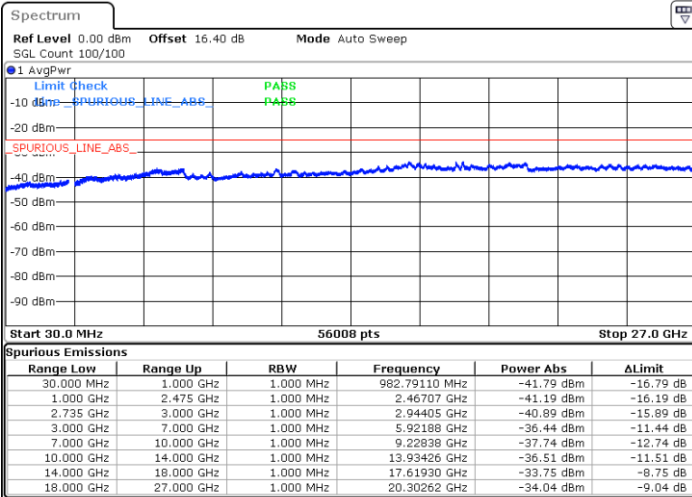

LTE Band 41C / 20MHz+10MHz

QPSK

Middle Channel / 1RB0 and 1RB49

Middle Channel / 1RB99 and 1RB0

Date: 2.JUL.2020 23:52:11

Date: 2.JUL.2020 23:53:12

Middle Channel / FullIRB

N/A

Date: 2.JUL.2020 23:47:03

LTE Band 41C / 20MHz+10MHz

QPSK

Highest Channel / 1RB0 and 1RB49

Highest Channel / 1RB99 and 1RB0

Date: 3.JUL.2020 00:13:22

Date: 3.JUL.2020 00:08:15

Highest Channel / FullIRB

N/A

Date: 3.JUL.2020 00:14:24

LTE Band 41C / 20MHz+15MHz

QPSK

Lowest Channel / 1RB0 and 1RB74

Lowest Channel / 1RB99 and 1RB0

Date: 2.JUL.2020 20:51:29

Date: 2.JUL.2020 20:47:35