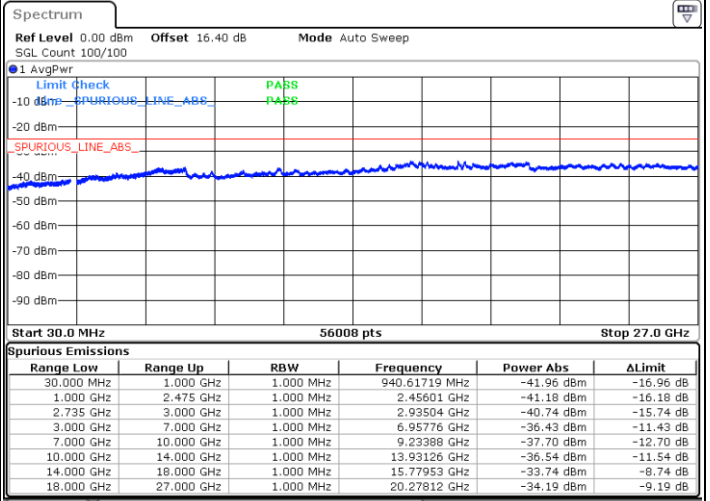

Lowest Channel / FullIRB

N/A

Date: 2.JUL.2020 20:56:36

LTE Band 41C / 20MHz+15MHz

QPSK

Middle Channel / 1RB0 and 1RB74

Middle Channel / 1RB99 and 1RB0

Date: 2.JUL.2020 21:07:30

Date: 2.JUL.2020 21:08:31

Middle Channel / FullIRB

N/A

Date: 2.JUL.2020 21:02:23

LTE Band 41C / 20MHz+15MHz

QPSK

Highest Channel / 1RB0 and 1RB74

Highest Channel / 1RB99 and 1RB0

Date: 2.JUL.2020 21:29:04

Date: 2.JUL.2020 21:23:56

Highest Channel / FullIRB

N/A

Date: 2.JUL.2020 21:30:05

LTE Band 41C / 20MHz+20MHz

QPSK

Lowest Channel / 1RB0 and 1RB99

Lowest Channel / 1RB99 and 1RB0

Date: 2.JUL.2020 19:27:02

Date: 2.JUL.2020 19:26:01

Lowest Channel / FullRB

N/A

Date: 2.JUL.2020 19:32:10

LTE Band 41C / 20MHz+20MHz

QPSK