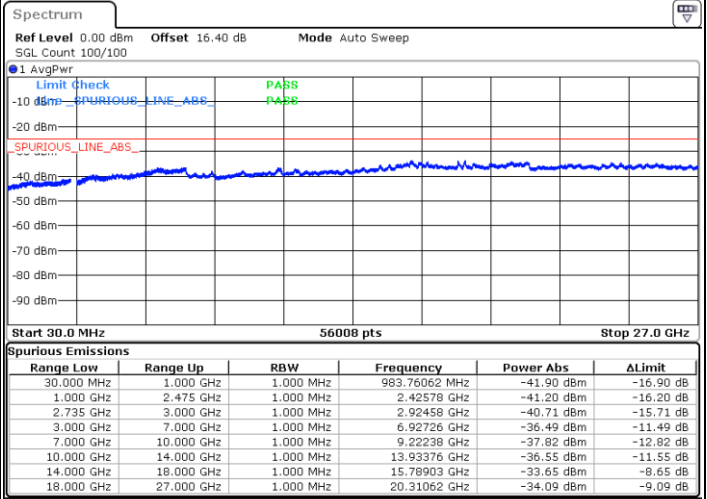

N/A

Date: 3.JUL.2020 02:31:41

LTE Band 41C / 10MHz+20MHz

QPSK

Highest Channel / 1RB0 and 1RB99

Highest Channel / 1RB49 and 1RB0

Date: 3.JUL.2020 03:00:07

Date: 3.JUL.2020 02:55:00

Highest Channel / FullIRB

N/A

Date: 3.JUL.2020 03:01:09

LTE Band 41C / 15MHz+10MHz

QPSK

Lowest Channel / 1RB0 and 1RB49

Lowest Channel / 1RB74 and 1RB0

Date: 3.JUL.2020 01:29:37

Date: 3.JUL.2020 01:28:36

Lowest Channel / FullRB

N/A

Date: 3.JUL.2020 01:34:45

LTE Band 41C / 15MHz+10MHz

QPSK

Middle Channel / 1RB0 and 1RB49

Middle Channel / 1RB74 and 1RB0

Date: 3.JUL.2020 01:48:35

Date: 3.JUL.2020 01:49:36

Middle Channel / FullIRB

N/A

Date: 3.JUL.2020 01:43:27

LTE Band 41C / 15MHz+10MHz

QPSK

Highest Channel / 1RB0 and 1RB49