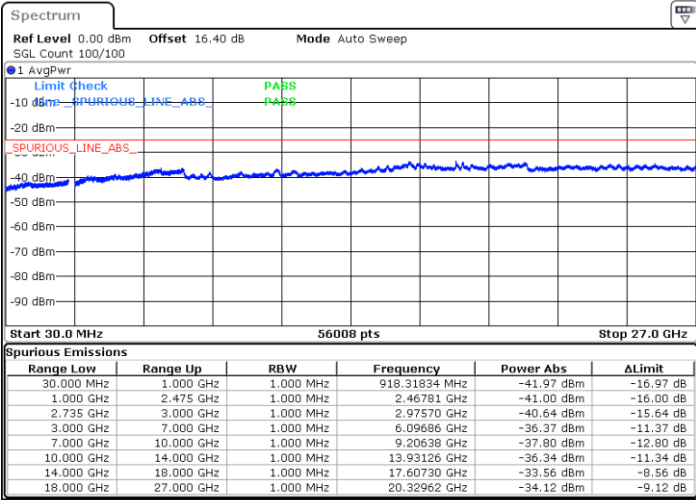

Date: 2.JUL.2020 21:29:04

Date: 2.JUL.2020 21:23:56

Highest Channel / FullIRB

N/A

Date: 2.JUL.2020 21:30:05

LTE Band 41C / 20MHz+20MHz

QPSK

Lowest Channel / 1RB0 and 1RB99

Lowest Channel / 1RB99 and 1RB0

Date: 2.JUL.2020 19:27:02

Date: 2.JUL.2020 19:26:01

Lowest Channel / FullRB

N/A

Date: 2.JUL.2020 19:32:10

LTE Band 41C / 20MHz+20MHz

QPSK

MiddleChannel / 1RB0 and 1RB99

Middle Channel / 1RB99 and 1RB0

Date: 2.JUL.2020 19:39:46

Date: 2.JUL.2020 19:40:48

Middle Channel / FullIRB

N/A

Date: 2.JUL.2020 19:34:39

LTE Band 41C / 20MHz+20MHz

QPSK

Highest Channel / 1RB0 and 1RB99

Highest Channel / 1RB99 and 1RB0

Date: 2.JUL.2020 20:33:43

Date: 2.JUL.2020 20:28:36

Highest Channel / FullIRB

N/A

Date: 2.JUL.2020 20:34:45