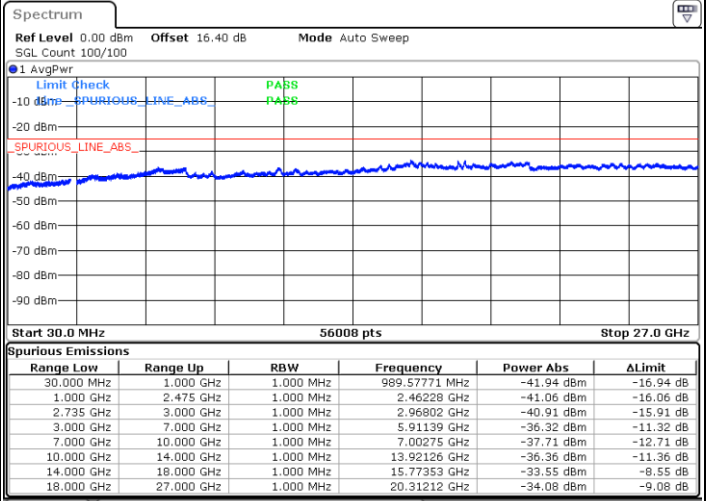

LTE Band 41C / 10MHz+20MHz

QPSK

Lowest Channel / 1RB0 and 1RB99

Lowest Channel / 1RB49 and 1RB0

Date: 3.JUL.2020 02:22:03

Date: 3.JUL.2020 02:21:02

Lowest Channel / FullIRB

N/A

Date: 3.JUL.2020 02:27:11

LTE Band 41C / 10MHz+20MHz

QPSK

Middle Channel / 1RB0 and 1RB99

Middle Channel / 1RB49 and 1RB0

Date: 3.JUL.2020 02:36:49

Date: 3.JUL.2020 02:37:50

Middle Channel / FullIRB

N/A

Date: 3.JUL.2020 02:31:41

LTE Band 41C / 10MHz+20MHz

QPSK

Highest Channel / 1RB0 and 1RB99

Highest Channel / 1RB49 and 1RB0

Date: 3.JUL.2020 03:00:07

Date: 3.JUL.2020 02:55:00

Highest Channel / FullIRB

N/A

Date: 3.JUL.2020 03:01:09

LTE Band 41C / 15MHz+10MHz

QPSK

Lowest Channel / 1RB0 and 1RB49

Lowest Channel / 1RB74 and 1RB0

Date: 3.JUL.2020 01:29:37