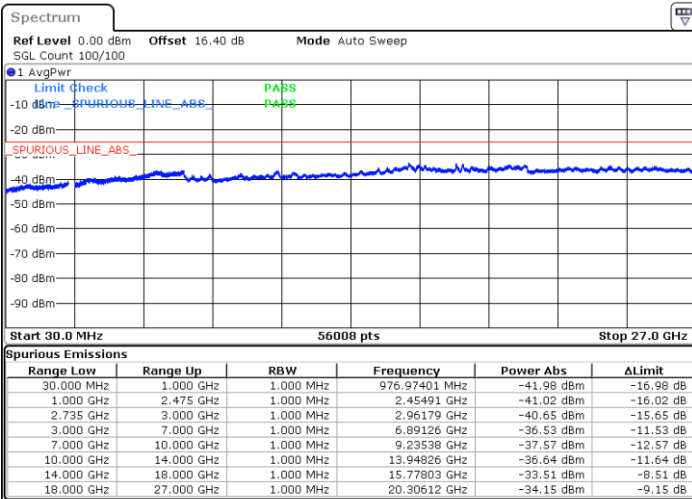

Lowest Channel / 1RB99 and 1RB0

Date: 2.JUL.2020 19:27:02

Date: 2.JUL.2020 19:26:01

Lowest Channel / FullRB

N/A

Date: 2.JUL.2020 19:32:10

LTE Band 41C / 20MHz+20MHz

QPSK

MiddleChannel / 1RB0 and 1RB99

Middle Channel / 1RB99 and 1RB0

Date: 2.JUL.2020 19:39:46

Date: 2.JUL.2020 19:40:48

Middle Channel / FullIRB

N/A

Date: 2.JUL.2020 19:34:39

LTE Band 41C / 20MHz+20MHz

QPSK

Highest Channel / 1RB0 and 1RB99

Highest Channel / 1RB99 and 1RB0

Date: 2.JUL.2020 20:33:43

Date: 2.JUL.2020 20:28:36

Highest Channel / FullIRB

N/A

Date: 2.JUL.2020 20:34:45

LTE Band 41C / 5MHz+20MHz

16QAM

Lowest Channel / 1RB0 and 1RB99

Lowest Channel / 1RB24 and 1RB0

Date: 3.JUL.2020 04:04:35

Date: 3.JUL.2020 04:01:31

Lowest Channel / FullIRB

N/A