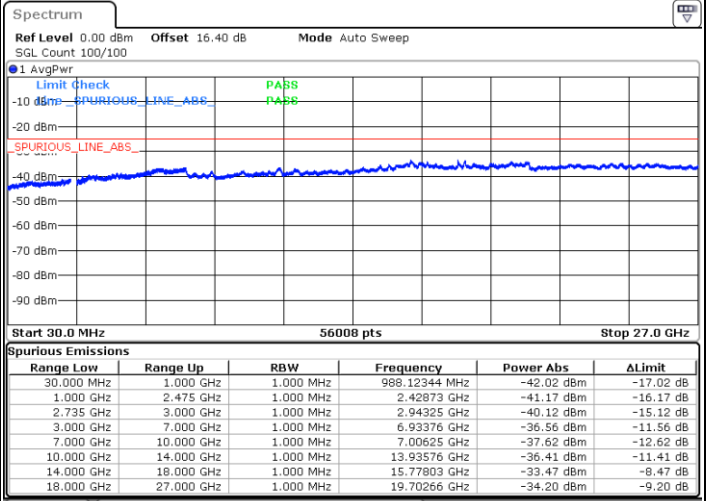

Date: 3.JUL.2020 02:27:11

LTE Band 41C / 10MHz+20MHz

QPSK

Middle Channel / 1RB0 and 1RB99

Middle Channel / 1RB49 and 1RB0

Date: 3.JUL.2020 02:36:49

Date: 3.JUL.2020 02:37:50

Middle Channel / FullIRB

N/A

Date: 3.JUL.2020 02:31:41

LTE Band 41C / 10MHz+20MHz

QPSK

Highest Channel / 1RB0 and 1RB99

Highest Channel / 1RB49 and 1RB0

Date: 3.JUL.2020 03:00:07

Date: 3.JUL.2020 02:55:00

Highest Channel / FullIRB

N/A

Date: 3.JUL.2020 03:01:09

LTE Band 41C / 15MHz+10MHz

QPSK

Lowest Channel / 1RB0 and 1RB49

Lowest Channel / 1RB74 and 1RB0

Date: 3.JUL.2020 01:29:37

Date: 3.JUL.2020 01:28:36

Lowest Channel / FullRB

N/A

Date: 3.JUL.2020 01:34:45

LTE Band 41C / 15MHz+10MHz

QPSK

Middle Channel / 1RB0 and 1RB49

Middle Channel / 1RB74 and 1RB0