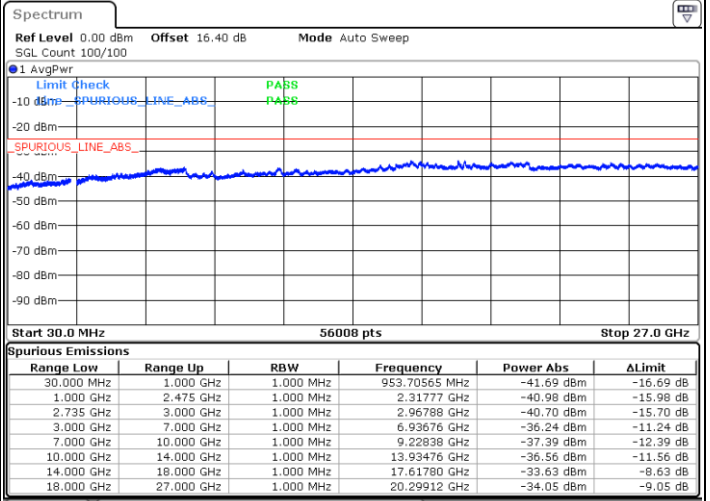

Highest Channel / FullIRB

N/A

Date: 3.JUL.2020 03:01:09

LTE Band 41C / 15MHz+10MHz

QPSK

Lowest Channel / 1RB0 and 1RB49

Lowest Channel / 1RB74 and 1RB0

Date: 3.JUL.2020 01:29:37

Date: 3.JUL.2020 01:28:36

Lowest Channel / FullRB

N/A

Date: 3.JUL.2020 01:34:45

LTE Band 41C / 15MHz+10MHz

QPSK

Middle Channel / 1RB0 and 1RB49

Middle Channel / 1RB74 and 1RB0

Date: 3.JUL.2020 01:48:35

Date: 3.JUL.2020 01:49:36

Middle Channel / FullIRB

N/A

Date: 3.JUL.2020 01:43:27

LTE Band 41C / 15MHz+10MHz

QPSK

Highest Channel / 1RB0 and 1RB49

Highest Channel / 1RB74 and 1RB0

Date: 3.JUL.2020 02:08:40

Date: 3.JUL.2020 02:03:33

Highest Channel / FullIRB

N/A

Date: 3.JUL.2020 02:09:42

LTE Band 41C / 15MHz+15MHz

QPSK