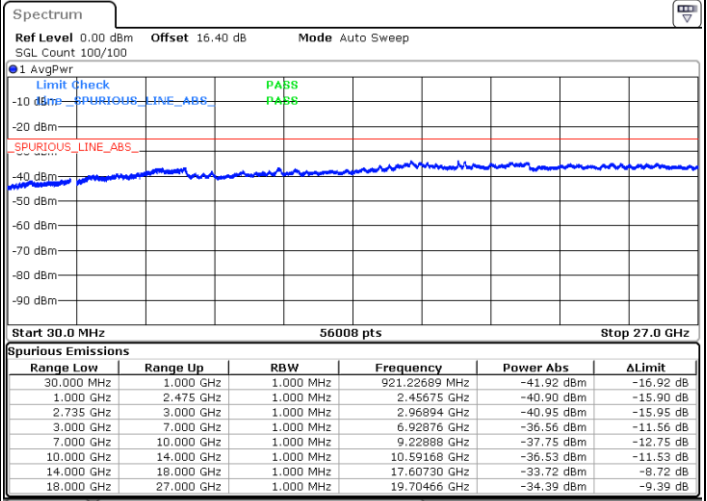

LTE Band 41C / 20MHz+10MHz

QPSK

Middle Channel / 1RB0 and 1RB49

Middle Channel / 1RB99 and 1RB0

Date: 2.JUL.2020 23:52:11

Date: 2.JUL.2020 23:53:12

Middle Channel / FullIRB

N/A

Date: 2.JUL.2020 23:47:03

LTE Band 41C / 20MHz+10MHz

QPSK

Highest Channel / 1RB0 and 1RB49

Highest Channel / 1RB99 and 1RB0

Date: 3.JUL.2020 00:13:22

Date: 3.JUL.2020 00:08:15

Highest Channel / FullIRB

N/A

Date: 3.JUL.2020 00:14:24

LTE Band 41C / 20MHz+15MHz

QPSK

Lowest Channel / 1RB0 and 1RB74

Lowest Channel / 1RB99 and 1RB0

Date: 2.JUL.2020 20:51:29

Date: 2.JUL.2020 20:47:35

Lowest Channel / FullIRB

N/A

Date: 2.JUL.2020 20:56:36

LTE Band 41C / 20MHz+15MHz

QPSK

Middle Channel / 1RB0 and 1RB74

Middle Channel / 1RB99 and 1RB0

Date: 2.JUL.2020 21:07:30