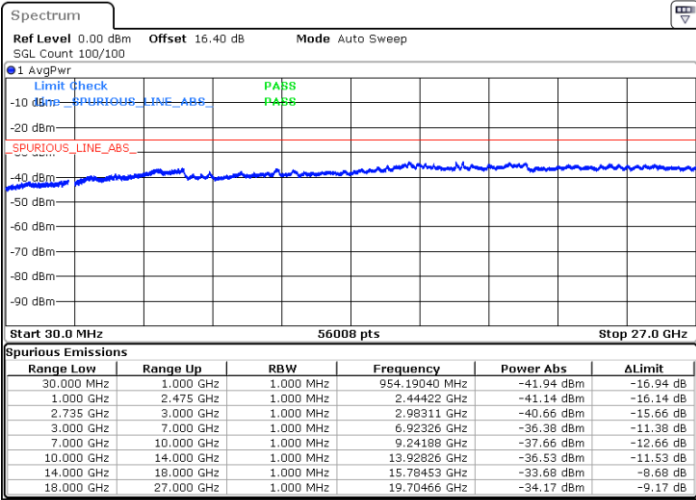

LTE Band 41C / 10MHz+20MHz

QPSK

Lowest Channel / 1RB0 and 1RB99

Lowest Channel / 1RB49 and 1RB0

Date: 3.JUL.2020 02:22:03

Date: 3.JUL.2020 02:21:02

Lowest Channel / FullIRB

N/A

Date: 3.JUL.2020 02:27:11

LTE Band 41C / 10MHz+20MHz

QPSK

Middle Channel / 1RB0 and 1RB99

Middle Channel / 1RB49 and 1RB0

Date: 3.JUL.2020 02:36:49

Date: 3.JUL.2020 02:37:50

Middle Channel / FullIRB

N/A

Date: 3.JUL.2020 02:31:41

LTE Band 41C / 10MHz+20MHz

QPSK

Highest Channel / 1RB0 and 1RB99

Highest Channel / 1RB49 and 1RB0

Date: 3.JUL.2020 03:00:07

Date: 3.JUL.2020 02:55:00

Highest Channel / FullIRB

N/A

Date: 3.JUL.2020 03:01:09

LTE Band 41C / 15MHz+10MHz

QPSK

Lowest Channel / 1RB0 and 1RB49

Lowest Channel / 1RB74 and 1RB0

Date: 3.JUL.2020 01:29:37