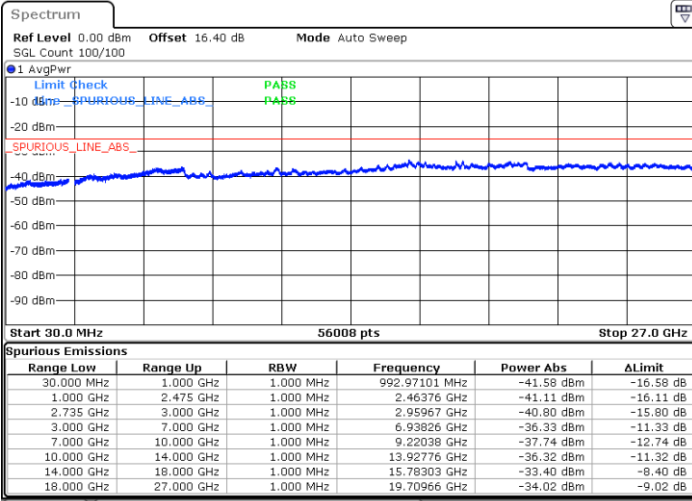

LTE Band 41C / 5MHz+20MHz

16QAM

Lowest Channel / 1RB0 and 1RB99

Lowest Channel / 1RB24 and 1RB0

Date: 3.JUL.2020 04:04:35

Date: 3.JUL.2020 04:01:31

Lowest Channel / FullIRB

N/A

Date: 3.JUL.2020 04:07:40

LTE Band 41C / 5MHz+20MHz

16QAM

Middle Channel / 1RB0 and 1RB9

Middle Channel / 1RB24 and 1RB0

Date: 3.JUL.2020 04:20:34

Date: 3.JUL.2020 04:23:38

Middle Channel / FullIRB

N/A

Date: 3.JUL.2020 04:16:25

LTE Band 41C / 5MHz+20MHz

16QAM

Highest Channel / 1RB0 and 1RB99

Highest Channel / 1RB24 and 1RB0

Date: 3.JUL.2020 04:40:25

Date: 3.JUL.2020 04:37:20