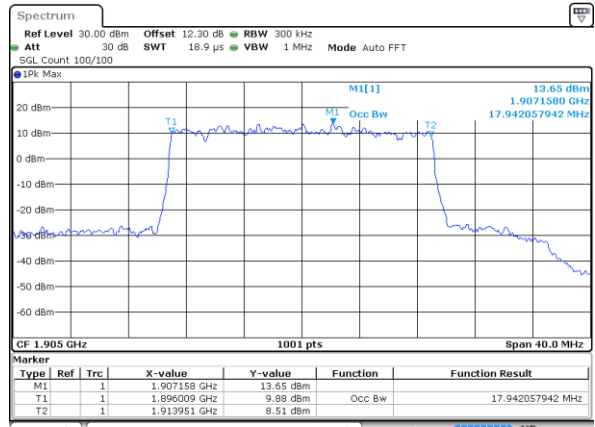

Date: 29 MAY 2020 14:25:25

Highest Channel / 3MHz / 64QAM

Date: 29 MAY 2020 14:33:14

LTE Band 25

Lowest Channel / 5MHz / 64QAM

Date: 29 MAY 2020 15:06:43

Lowest Channel / 10MHz / 64QAM

Date: 29 MAY 2020 15:29:26

Middle Channel / 5MHz / 64QAM

Date: 29 MAY 2020 15:09:55

Middle Channel / 10MHz / 64QAM

Date: 29 MAY 2020 15:32:38

Highest Channel / 5MHz / 64QAM

Date: 29 MAY 2020 15:11:05

Highest Channel / 10MHz / 64QAM

Date: 29 MAY 2020 15:33:48

LTE Band 25

Lowest Channel / 15MHz / 64QAM

Date: 29 MAY 2020 15:37:00

Lowest Channel / 20MHz / 64QAM

Date: 29 MAY 2020 16:14:53

Middle Channel / 15MHz / 64QAM

Date: 29 MAY 2020 15:40:12

Middle Channel / 20MHz / 64QAM

Date: 29 MAY 2020 16:18:05

Highest Channel / 15MHz / 64QAM

Date: 29 MAY 2020 15:41:22

Highest Channel / 20MHz / 64QAM

Date: 29 MAY 2020 16:19:15