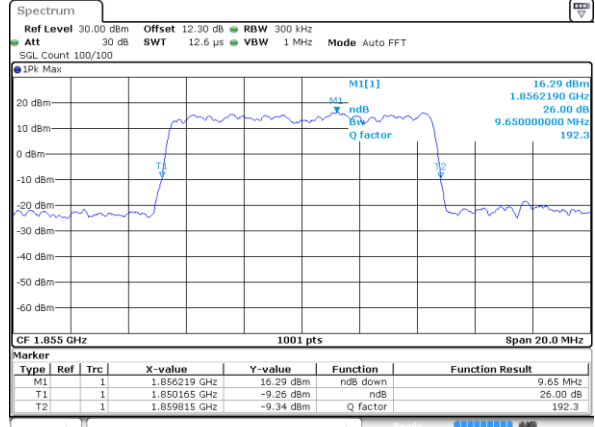

Date: 29 MAY 2020 14:25:37

Highest Channel / 3MHz / 64QAM

Date: 29 MAY 2020 14:33:26

LTE Band 25

Lowest Channel / 5MHz / 64QAM

Date: 29 MAY 2020 15:06:55

Lowest Channel / 10MHz / 64QAM

Date: 29 MAY 2020 15:29:38

Middle Channel / 5MHz / 64QAM

Date: 29 MAY 2020 15:10:17

Middle Channel / 10MHz / 64QAM

Date: 29 MAY 2020 15:32:50

Highest Channel / 5MHz / 64QAM

Date: 29 MAY 2020 15:11:17

Highest Channel / 10MHz / 64QAM

Date: 29 MAY 2020 15:34:00