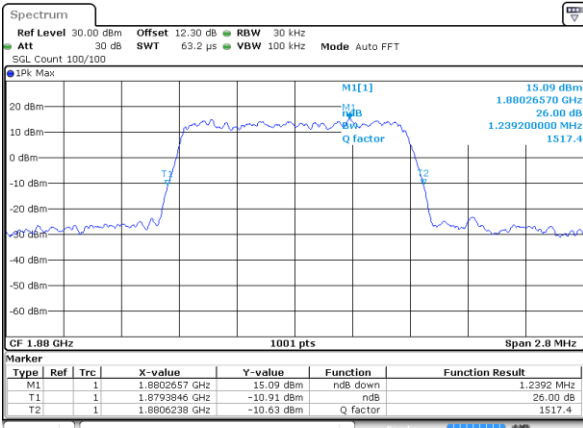

Middle Channel / 20MHz / 16QAM

Date: 29 MAY 2020 16:06:44

Highest Channel / 20MHz / QPSK

Date: 29 MAY 2020 16:09:05

Highest Channel / 20MHz / 16QAM

Date: 29 MAY 2020 16:08:53

LTE Band 25

Lowest Channel / 1.4MHz / 64QAM

Date: 29 MAY 2020 14:21:09

Lowest Channel / 3MHz / 64QAM

Date: 29 MAY 2020 14:28:04

Middle Channel / 1.4MHz / 64QAM

Date: 29 MAY 2020 14:24:27

Middle Channel / 3MHz / 64QAM

Date: 29 MAY 2020 14:32:16

Highest Channel / 1.4MHz / 64QAM