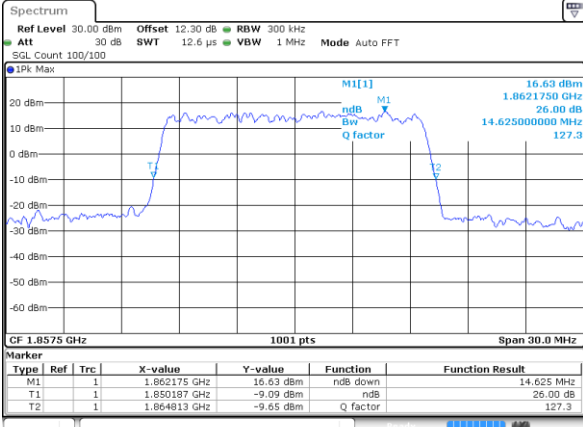

Highest Channel / 10MHz / QPSK

Date: 29 MAY 2020 15:23:38

Highest Channel / 10MHz / 16QAM

Date: 29 MAY 2020 15:23:26

LTE Band 25

Lowest Channel / 15MHz / QPSK

Date: 29 MAY 2020 15:44:59

Lowest Channel / 15MHz / 16QAM