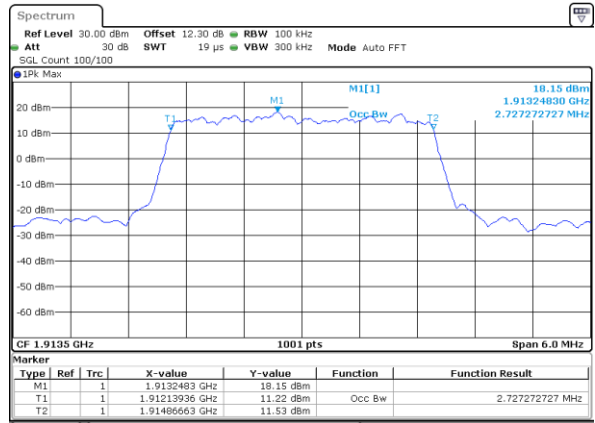

Date: 29 MAY 2020 14:11:54

Highest Channel / 1.4MHz / QPSK

Date: 29 MAY 2020 14:14:02

Highest Channel / 1.4MHz / 16QAM

Date: 29 MAY 2020 14:14:15

LTE Band 25

Lowest Channel / 3MHz / QPSK

Date: 29 MAY 2020 14:36:26

Lowest Channel / 3MHz / 16QAM

Date: 29 MAY 2020 14:36:38

Middle Channel / 3MHz / QPSK

Date: 29 MAY 2020 14:42:50

Middle Channel / 3MHz / 16QAM

Date: 29 MAY 2020 14:43:03

Highest Channel / 3MHz / QPSK

Date: 29 MAY 2020 14:45:11

Highest Channel / 3MHz / 16QAM

Date: 29 MAY 2020 14:45:23

LTE Band 25

Lowest Channel / 5MHz / QPSK

Date: 29 MAY 2020 14:51:35

Lowest Channel / 5MHz / 16QAM

Date: 29 MAY 2020 14:51:47

Middle Channel / 5MHz / QPSK

Date: 29 MAY 2020 14:57:58

Middle Channel / 5MHz / 16QAM

Date: 29 MAY 2020 14:58:11

Highest Channel / 5MHz / QPSK

Date: 29 MAY 2020 15:00:19

Highest Channel / 5MHz / 16QAM

Date: 29 MAY 2020 15:00:32

LTE Band 25