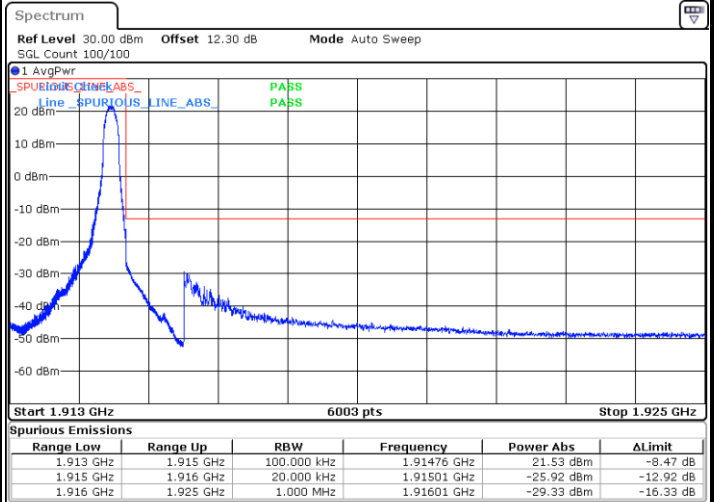

Date: 29 MAY 2020 16:18:05

Highest Channel / 15MHz / 64QAM

Date: 29 MAY 2020 15:41:22

Highest Channel / 20MHz / 64QAM

Date: 29 MAY 2020 16:19:15

# Conducted Band Edge

LTE Band 25 / 1.4MHz / 16QAM

Lowest Band Edge / 1 RB

Date: 29 MAY 2020 14:07:49

Highest Band Edge / 1 RB

Date: 29 MAY 2020 14:18:04

Lowest Band Edge / Full RB

Date: 29 MAY 2020 14:09:57

Highest Band Edge / Full RB

Date: 29 MAY 2020 14:16:55