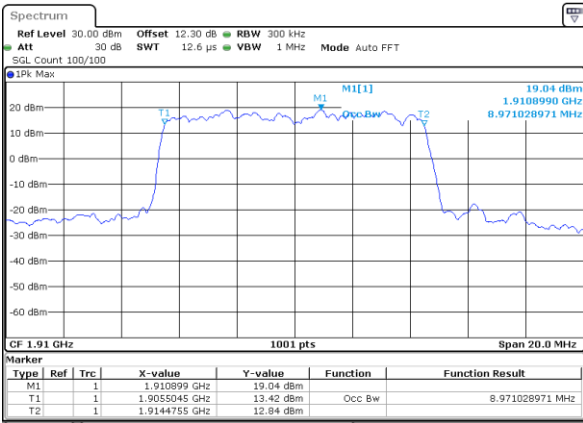

Date: 29 MAY 2020 14:57:58

Middle Channel / 5MHz / 16QAM

Date: 29 MAY 2020 14:58:11

Highest Channel / 5MHz / QPSK

Date: 29 MAY 2020 15:00:19

Highest Channel / 5MHz / 16QAM

Date: 29 MAY 2020 15:00:32

LTE Band 25

Lowest Channel / 10MHz / QPSK

Date: 29 MAY 2020 15:14:17

Lowest Channel / 10MHz / 16QAM

Date: 29 MAY 2020 15:14:29

Middle Channel / 10MHz / QPSK

Date: 29 MAY 2020 15:20:41

Middle Channel / 10MHz / 16QAM

Date: 29 MAY 2020 15:20:53

Highest Channel / 10MHz / QPSK

Date: 29 MAY 2020 15:23:02

Highest Channel / 10MHz / 16QAM

Date: 29 MAY 2020 15:23:14

LTE Band 25

Lowest Channel / 15MHz / QPSK

Date: 29 MAY 2020 15:44:34

Lowest Channel / 15MHz / 16QAM