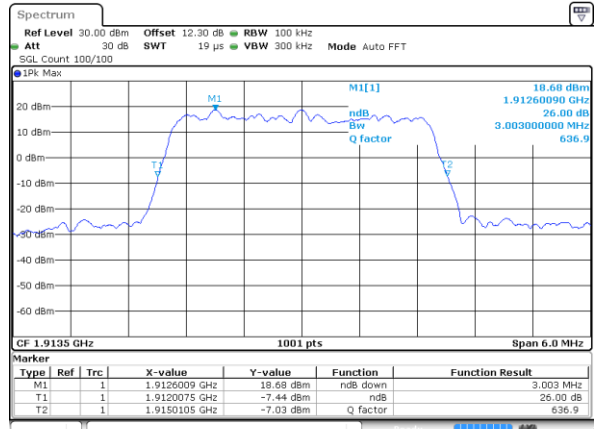

Date: 29 MAY 2020 14:12:18

Highest Channel / 1.4MHz / QPSK

Date: 29 MAY 2020 14:14:39

Highest Channel / 1.4MHz / 16QAM

Date: 29 MAY 2020 14:14:27

LTE Band 25

Lowest Channel / 3MHz / QPSK

Date: 29 MAY 2020 14:36:50

Lowest Channel / 3MHz / 16QAM

Date: 29 MAY 2020 14:37:02

Middle Channel / 3MHz / QPSK

Date: 29 MAY 2020 14:43:15

Middle Channel / 3MHz / 16QAM

Date: 29 MAY 2020 14:43:27

Highest Channel / 3MHz / QPSK

Date: 29 MAY 2020 14:45:48

Highest Channel / 3MHz / 16QAM

Date: 29 MAY 2020 14:45:35

LTE Band 25

Lowest Channel / 5MHz / QPSK

Date: 29 MAY 2020 14:51:59

Lowest Channel / 5MHz / 16QAM

Date: 29 MAY 2020 14:52:12

Middle Channel / 5MHz / QPSK