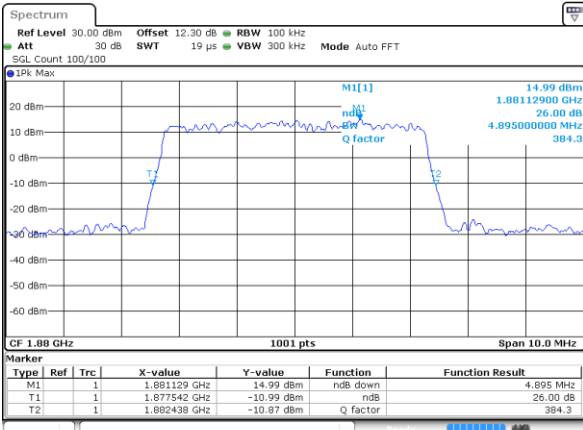

Middle Channel / 5MHz / 64QAM

Date: 29 MAY 2020 15:10:17