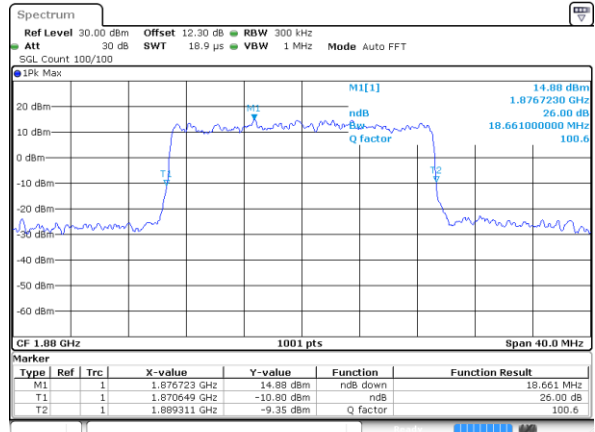

Date: 29 MAY 2020 15:53:43

LTE Band 25

Lowest Channel / 20MHz / QPSK

Date: 29 MAY 2020 16:00:08

Lowest Channel / 20MHz / 16QAM

Date: 29 MAY 2020 16:00:20

Middle Channel / 20MHz / QPSK

Date: 29 MAY 2020 16:06:32

Middle Channel / 20MHz / 16QAM

Date: 29 MAY 2020 16:06:44

Highest Channel / 20MHz / QPSK

Date: 29 MAY 2020 16:09:05

Highest Channel / 20MHz / 16QAM

Date: 29 MAY 2020 16:08:53

LTE Band 25

Lowest Channel / 1.4MHz / 64QAM