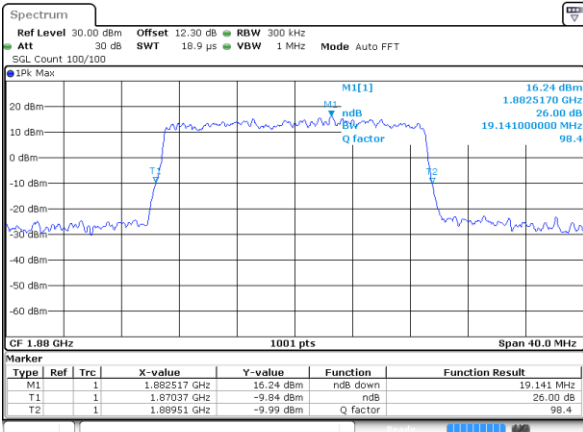

Date: 29 MAY 2020 15:53:43

LTE Band 25

Lowest Channel / 20MHz / QPSK

Date: 29 MAY 2020 16:00:08

Lowest Channel / 20MHz / 16QAM

Date: 29 MAY 2020 16:00:20

Middle Channel / 20MHz / QPSK

Date: 29 MAY 2020 16:06:32

Middle Channel / 20MHz / 16QAM

Date: 29 MAY 2020 16:06:44

Highest Channel / 20MHz / QPSK

Date: 29 MAY 2020 16:09:05

Highest Channel / 20MHz / 16QAM

Date: 29 MAY 2020 16:08:53

LTE Band 25

Lowest Channel / 1.4MHz / 64QAM