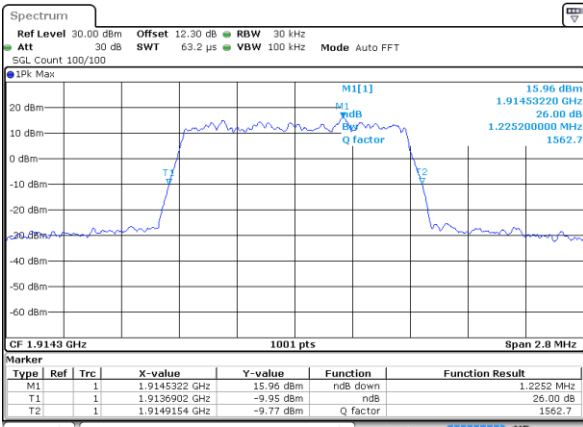

Date: 29 MAY 2020 14:21:09

Lowest Channel / 3MHz / 64QAM

Date: 29 MAY 2020 14:28:04

Middle Channel / 1.4MHz / 64QAM

Date: 29 MAY 2020 14:24:27

Middle Channel / 3MHz / 64QAM

Date: 29 MAY 2020 14:32:16

Highest Channel / 1.4MHz / 64QAM

Date: 29 MAY 2020 14:25:37

Highest Channel / 3MHz / 64QAM

Date: 29 MAY 2020 14:33:26

LTE Band 25

Lowest Channel / 5MHz / 64QAM

Date: 29 MAY 2020 15:06:55

Lowest Channel / 10MHz / 64QAM

Date: 29 MAY 2020 15:29:38