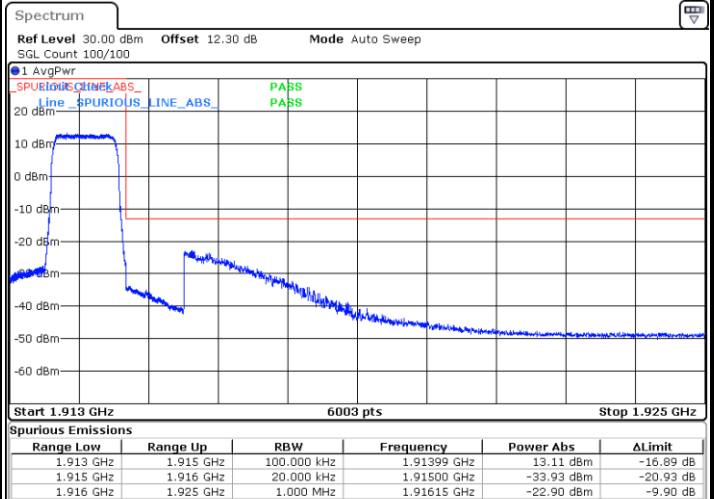

Date: 29 MAY 2020 16:18:05

Highest Channel / 15MHz / 64QAM

Date: 29 MAY 2020 15:41:22

Highest Channel / 20MHz / 64QAM

Date: 29 MAY 2020 16:19:15

# Conducted Band Edge

LTE Band 25 / 1.4MHz / 16QAM

Lowest Band Edge / 1 RB

Date: 29 MAY 2020 14:07:49

Highest Band Edge / 1 RB

Date: 29 MAY 2020 14:18:04

Lowest Band Edge / Full RB

Date: 29 MAY 2020 14:09:57

Highest Band Edge / Full RB

Date: 29 MAY 2020 14:16:55