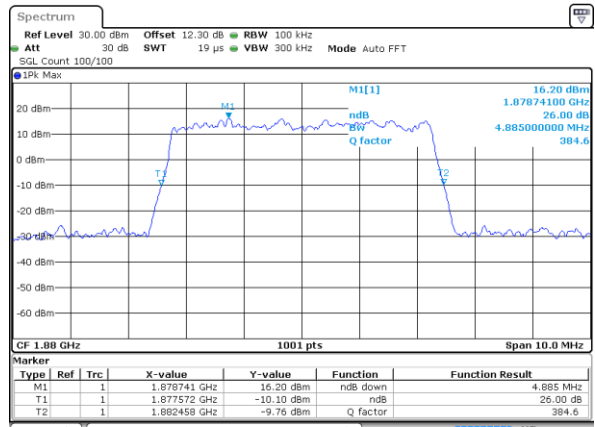

Highest Channel / 3MHz / 16QAM

Date: 29 MAY 2020 14:45:35

LTE Band 25

Lowest Channel / 5MHz / QPSK

Date: 29 MAY 2020 14:51:59

Lowest Channel / 5MHz / 16QAM

Date: 29 MAY 2020 14:52:12

Middle Channel / 5MHz / QPSK

Date: 29 MAY 2020 14:58:23

Middle Channel / 5MHz / 16QAM

Date: 29 MAY 2020 14:58:35

Highest Channel / 5MHz / QPSK

Date: 29 MAY 2020 15:00:56

Highest Channel / 5MHz / 16QAM

Date: 29 MAY 2020 15:00:44

LTE Band 25