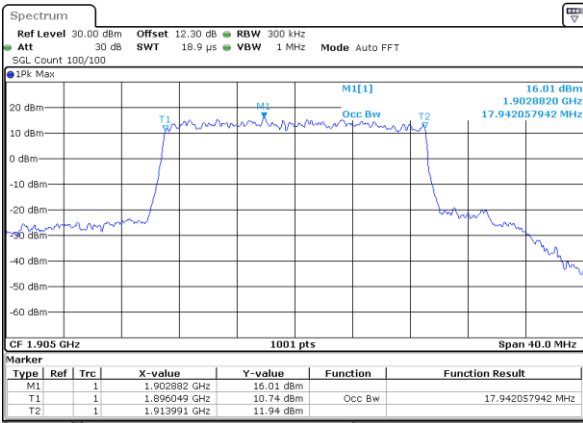

Date: 29 MAY 2020 15:53:31

LTE Band 25

Lowest Channel / 20MHz / QPSK

Date: 29 MAY 2020 15:59:43

Lowest Channel / 20MHz / 16QAM

Date: 29 MAY 2020 15:59:55

Middle Channel / 20MHz / QPSK

Date: 29 MAY 2020 16:06:07

Middle Channel / 20MHz / 16QAM

Date: 29 MAY 2020 16:06:20

Highest Channel / 20MHz / QPSK

Date: 29 MAY 2020 16:08:28

Highest Channel / 20MHz / 16QAM

Date: 29 MAY 2020 16:08:41

LTE Band 25

Lowest Channel / 1.4MHz / 64QAM