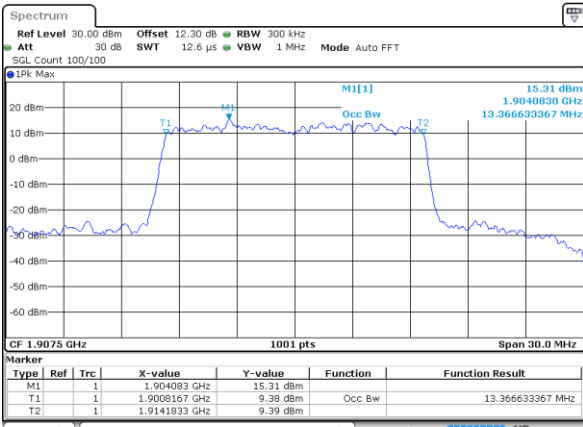

LTE Band 25

Lowest Channel / 15MHz / 64QAM

Date: 29 MAY 2020 15:37:00

Lowest Channel / 20MHz / 64QAM

Date: 29 MAY 2020 16:14:53

Middle Channel / 15MHz / 64QAM

Date: 29 MAY 2020 15:40:12

Middle Channel / 20MHz / 64QAM

Date: 29 MAY 2020 16:18:05

Highest Channel / 15MHz / 64QAM

Date: 29 MAY 2020 15:41:22

Highest Channel / 20MHz / 64QAM

Date: 29 MAY 2020 16:19:15