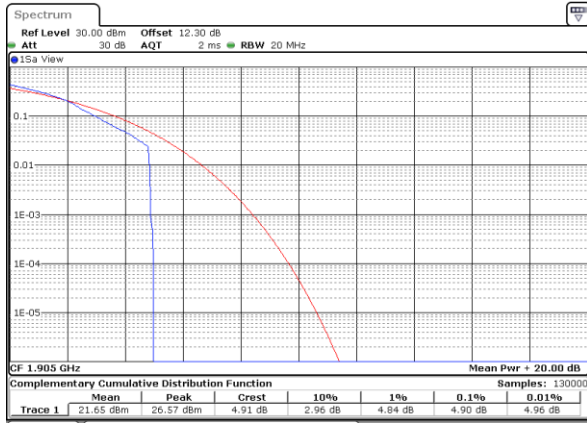

LTE Band 25 / 20MHz / 16QAM

Lowest Channel / 1RB

Date: 29 MAY 2020 16:24:11

Lowest Channel / Full RB

Date: 29 MAY 2020 16:24:22

Middle Channel / 1RB

Date: 29 MAY 2020 16:29:52

Middle Channel / Full RB

Date: 29 MAY 2020 16:30:08

Highest Channel / 1RB

Date: 29 MAY 2020 16:30:43

Highest Channel / Full RB

Date: 29 MAY 2020 16:30:53

LTE Band 25 / 20MHz / 64QAM

Lowest Channel / 1RB

Date: 29 MAY 2020 16:22:55