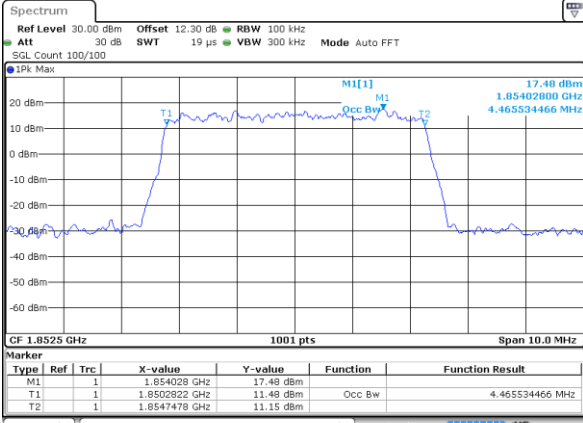

Highest Channel / 3MHz / 16QAM

Date: 29 MAY 2020 14:45:23

LTE Band 25

Lowest Channel / 5MHz / QPSK

Date: 29 MAY 2020 14:51:35

Lowest Channel / 5MHz / 16QAM

Date: 29 MAY 2020 14:51:47

Middle Channel / 5MHz / QPSK

Date: 29 MAY 2020 14:57:58

Middle Channel / 5MHz / 16QAM

Date: 29 MAY 2020 14:58:11

Highest Channel / 5MHz / QPSK

Date: 29 MAY 2020 15:00:19

Highest Channel / 5MHz / 16QAM

Date: 29 MAY 2020 15:00:32

LTE Band 25