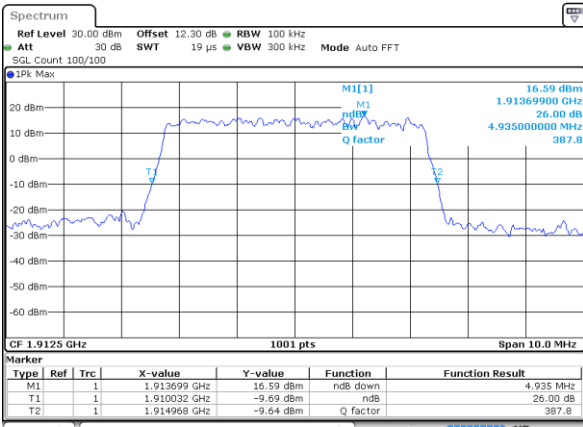

Highest Channel / 3MHz / 16QAM

Date: 29 MAY 2020 14:45:35

LTE Band 25

Lowest Channel / 5MHz / QPSK

Date: 29 MAY 2020 14:51:59

Lowest Channel / 5MHz / 16QAM

Date: 29 MAY 2020 14:52:12

Middle Channel / 5MHz / QPSK

Date: 29 MAY 2020 14:58:23

Middle Channel / 5MHz / 16QAM

Date: 29 MAY 2020 14:58:35

Highest Channel / 5MHz / QPSK

Date: 29 MAY 2020 15:00:56

Highest Channel / 5MHz / 16QAM

Date: 29 MAY 2020 15:00:44

LTE Band 25