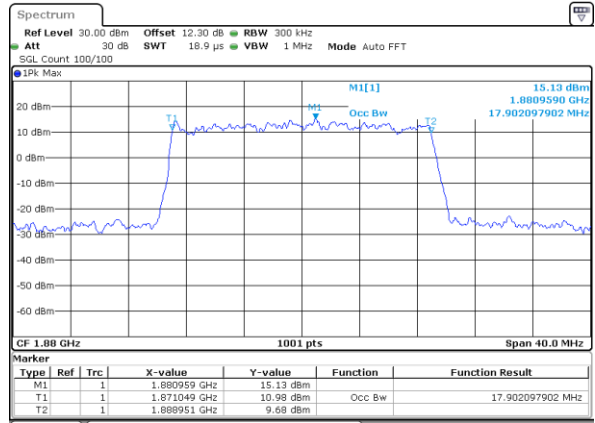

Date: 29 MAY 2020 15:53:31

LTE Band 25

Lowest Channel / 20MHz / QPSK

Date: 29 MAY 2020 15:59:43

Lowest Channel / 20MHz / 16QAM

Date: 29 MAY 2020 15:59:55

Middle Channel / 20MHz / QPSK

Date: 29 MAY 2020 16:06:07

Middle Channel / 20MHz / 16QAM

Date: 29 MAY 2020 16:06:20

Highest Channel / 20MHz / QPSK

Date: 29 MAY 2020 16:08:28

Highest Channel / 20MHz / 16QAM

Date: 29 MAY 2020 16:08:41

LTE Band 25

Lowest Channel / 1.4MHz / 64QAM

Date: 29 MAY 2020 14:20:57

Lowest Channel / 3MHz / 64QAM

Date: 29 MAY 2020 14:28:52

Middle Channel / 1.4MHz / 64QAM

Date: 29 MAY 2020 14:24:15

Middle Channel / 3MHz / 64QAM

Date: 29 MAY 2020 14:32:04

Highest Channel / 1.4MHz / 64QAM