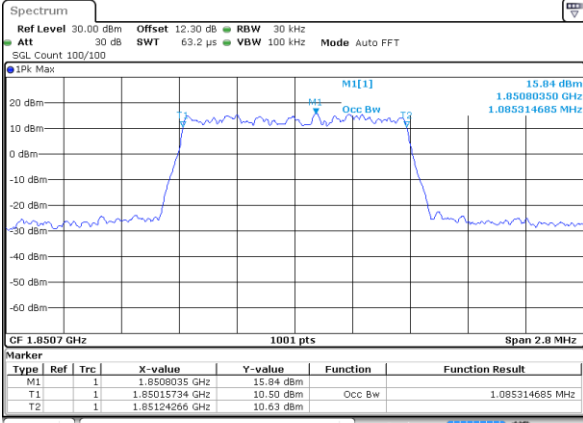

Date: 29 MAY 2020 15:53:31

LTE Band 25

Lowest Channel / 20MHz / QPSK

Date: 29 MAY 2020 15:59:43

Lowest Channel / 20MHz / 16QAM

Date: 29 MAY 2020 15:59:55

Middle Channel / 20MHz / QPSK

Date: 29 MAY 2020 16:06:07

Middle Channel / 20MHz / 16QAM

Date: 29 MAY 2020 16:06:20

Highest Channel / 20MHz / QPSK

Date: 29 MAY 2020 16:08:28

Highest Channel / 20MHz / 16QAM

Date: 29 MAY 2020 16:08:41

LTE Band 25

Lowest Channel / 1.4MHz / 64QAM

Date: 29 MAY 2020 14:20:57

Lowest Channel / 3MHz / 64QAM

Date: 29 MAY 2020 14:28:52

Middle Channel / 1.4MHz / 64QAM

Date: 29 MAY 2020 14:24:15

Middle Channel / 3MHz / 64QAM

Date: 29 MAY 2020 14:32:04

Highest Channel / 1.4MHz / 64QAM

Date: 29 MAY 2020 14:25:25

Highest Channel / 3MHz / 64QAM

Date: 29 MAY 2020 14:33:14

LTE Band 25

Lowest Channel / 5MHz / 64QAM

Date: 29 MAY 2020 15:06:43

Lowest Channel / 10MHz / 64QAM

Date: 29 MAY 2020 15:29:26