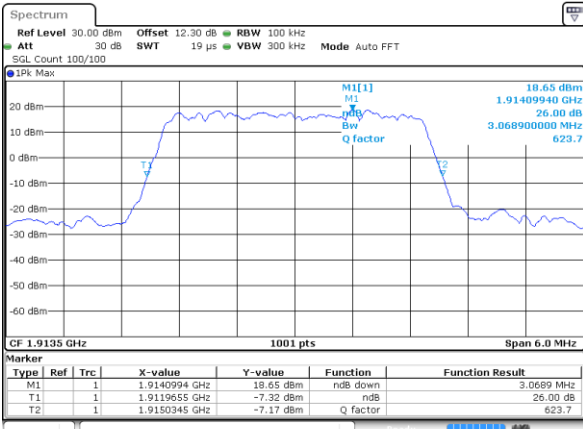

Date: 29 MAY 2020 14:12:18

Highest Channel / 1.4MHz / QPSK

Date: 29 MAY 2020 14:14:39

Highest Channel / 1.4MHz / 16QAM

Date: 29 MAY 2020 14:14:27

LTE Band 25

Lowest Channel / 3MHz / QPSK

Date: 29 MAY 2020 14:36:50

Lowest Channel / 3MHz / 16QAM

Date: 29 MAY 2020 14:37:02

Middle Channel / 3MHz / QPSK

Date: 29 MAY 2020 14:43:15

Middle Channel / 3MHz / 16QAM

Date: 29 MAY 2020 14:43:27

Highest Channel / 3MHz / QPSK

Date: 29 MAY 2020 14:45:48

Highest Channel / 3MHz / 16QAM

Date: 29 MAY 2020 14:45:35

LTE Band 25

Lowest Channel / 5MHz / QPSK

Date: 29 MAY 2020 14:51:59

Lowest Channel / 5MHz / 16QAM

Date: 29 MAY 2020 14:52:12

Middle Channel / 5MHz / QPSK