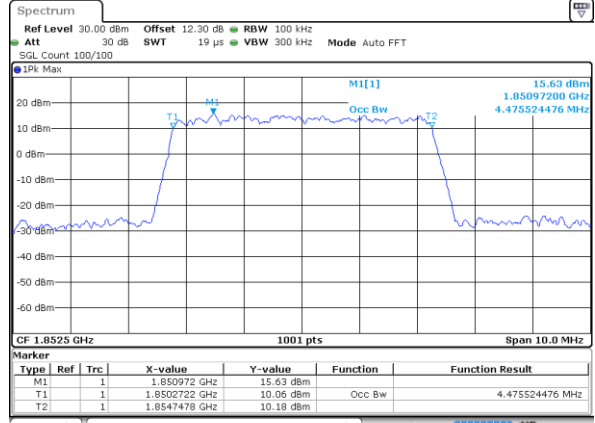

Highest Channel / 3MHz / 16QAM

Date: 29 MAY 2020 14:45:23

LTE Band 25

Lowest Channel / 5MHz / QPSK

Date: 29 MAY 2020 14:51:35

Lowest Channel / 5MHz / 16QAM

Date: 29 MAY 2020 14:51:47

Middle Channel / 5MHz / QPSK

Date: 29 MAY 2020 14:57:58

Middle Channel / 5MHz / 16QAM

Date: 29 MAY 2020 14:58:11

Highest Channel / 5MHz / QPSK

Date: 29 MAY 2020 15:00:19

Highest Channel / 5MHz / 16QAM

Date: 29 MAY 2020 15:00:32

LTE Band 25