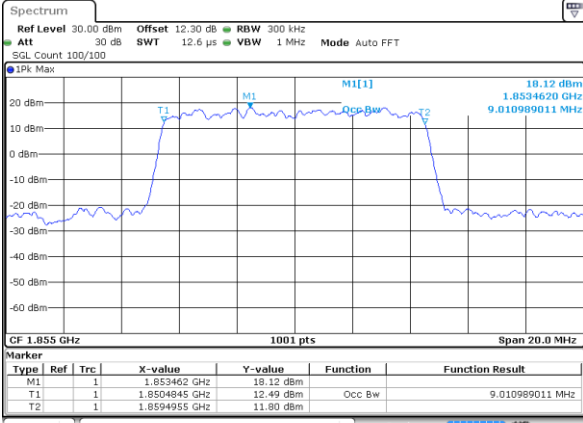

LTE Band 25

Lowest Channel / 10MHz / QPSK

Date: 29 MAY 2020 15:14:17