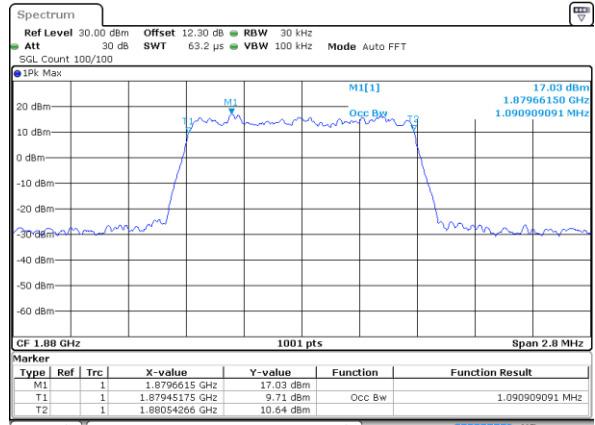

Date: 29 MAY 2020 16:18:17

Highest Channel / 15MHz / 64QAM

Date: 29 MAY 2020 15:41:34

Highest Channel / 20MHz / 64QAM

Date: 29 MAY 2020 16:19:28

Occupied Bandwidth

Mode	LTE Band 25 : 99%OBW(MHz)											
BW	1.4MHz		3MHz		5MHz		10MHz		15MHz		20MHz	
Mod.	QPSK	16QAM	QPSK	16QAM	QPSK	16QAM	QPSK	16QAM	QPSK	16QAM	QPSK	16QAM
Lowest CH	1.08	1.09	2.72	2.70	4.47	4.48	9.01	8.97	13.40	13.46	17.82	17.90
Middle CH	1.09	1.09	2.72	2.72	4.49	4.48	9.01	9.05	13.52	13.43	17.86	17.90
Highest CH	1.09	1.09	2.72	2.73	4.48	4.51	8.97	9.03	13.40	13.40	17.94	17.82
Mode	LTE Band 25 : 99%OBW(MHz)											
BW	1.4MHz		3MHz		5MHz		10MHz		15MHz		20MHz	
Mod.	64QAM		64QAM		64QAM		64QAM		64QAM		64QAM	
Lowest CH	1.09	-	2.73	-	4.50	-	9.03	-	13.46	-	17.86	-
Middle CH	1.09	-	2.74	-	4.47	-	9.01	-	13.40	-	17.90	-
Highest CH	1.09	-	2.72	-	4.49	-	9.01	-	13.37	-	17.94	-

LTE Band 25

Lowest Channel / 1.4MHz / QPSK

Date: 29 MAY 2020 14:05:00

Lowest Channel / 1.4MHz / 16QAM

Date: 29 MAY 2020 14:05:12

Middle Channel / 1.4MHz / QPSK

Date: 29 MAY 2020 14:11:42

Middle Channel / 1.4MHz / 16QAM

Date: 29 MAY 2020 14:11:54

Highest Channel / 1.4MHz / QPSK

Date: 29 MAY 2020 14:14:02

Highest Channel / 1.4MHz / 16QAM

Date: 29 MAY 2020 14:14:15

LTE Band 25

Lowest Channel / 3MHz / QPSK

Date: 29 MAY 2020 14:36:26