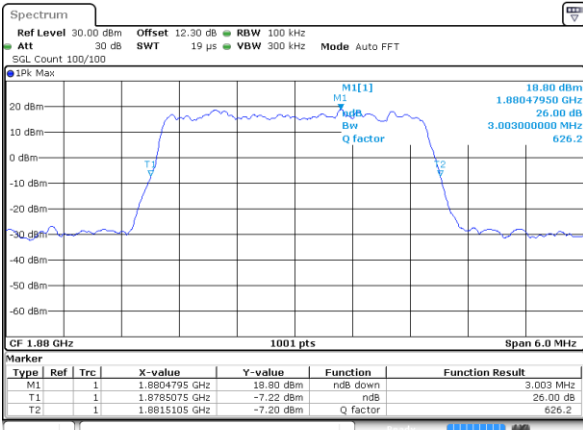

Middle Channel / 3MHz / QPSK

Date: 29 MAY 2020 14:43:15