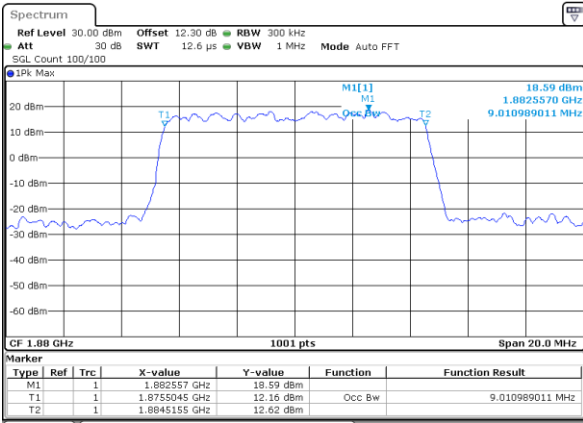

Date: 29 MAY 2020 14:57:58

Middle Channel / 5MHz / 16QAM

Date: 29 MAY 2020 14:58:11

Highest Channel / 5MHz / QPSK

Date: 29 MAY 2020 15:00:19

Highest Channel / 5MHz / 16QAM

Date: 29 MAY 2020 15:00:32

LTE Band 25

Lowest Channel / 10MHz / QPSK

Date: 29 MAY 2020 15:14:17

Lowest Channel / 10MHz / 16QAM

Date: 29 MAY 2020 15:14:29

Middle Channel / 10MHz / QPSK

Date: 29 MAY 2020 15:20:41

Middle Channel / 10MHz / 16QAM

Date: 29 MAY 2020 15:20:53

Highest Channel / 10MHz / QPSK

Date: 29 MAY 2020 15:23:02

Highest Channel / 10MHz / 16QAM

Date: 29 MAY 2020 15:23:14

LTE Band 25

Lowest Channel / 15MHz / QPSK

Date: 29 MAY 2020 15:44:34

Lowest Channel / 15MHz / 16QAM