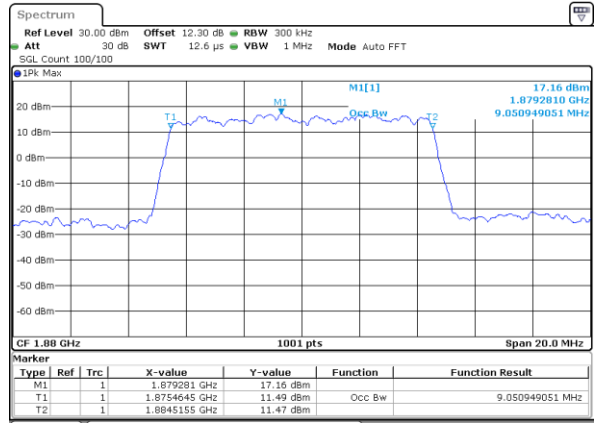

Date: 29 MAY 2020 14:57:58

Middle Channel / 5MHz / 16QAM

Date: 29 MAY 2020 14:58:11

Highest Channel / 5MHz / QPSK

Date: 29 MAY 2020 15:00:19

Highest Channel / 5MHz / 16QAM

Date: 29 MAY 2020 15:00:32

LTE Band 25

Lowest Channel / 10MHz / QPSK

Date: 29 MAY 2020 15:14:17

Lowest Channel / 10MHz / 16QAM

Date: 29 MAY 2020 15:14:29

Middle Channel / 10MHz / QPSK

Date: 29 MAY 2020 15:20:41

Middle Channel / 10MHz / 16QAM

Date: 29 MAY 2020 15:20:53

Highest Channel / 10MHz / QPSK

Date: 29 MAY 2020 15:23:02

Highest Channel / 10MHz / 16QAM

Date: 29 MAY 2020 15:23:14

LTE Band 25

Lowest Channel / 15MHz / QPSK

Date: 29 MAY 2020 15:44:34

Lowest Channel / 15MHz / 16QAM