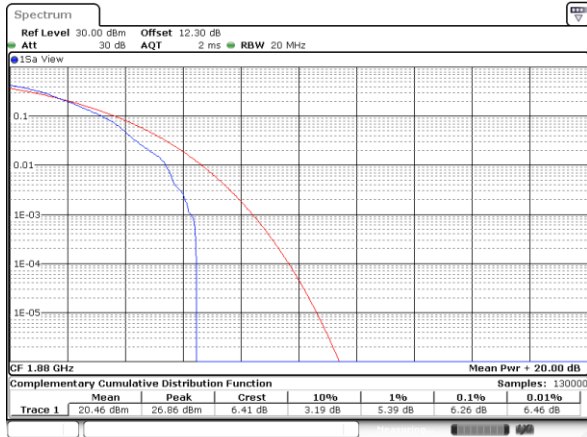

Date: 29 MAY 2020 16:30:08

Highest Channel / 1RB

Date: 29 MAY 2020 16:30:43

Highest Channel / Full RB

Date: 29 MAY 2020 16:30:53

LTE Band 25 / 20MHz / 64QAM

Lowest Channel / 1RB

Date: 29 MAY 2020 16:22:55

Lowest Channel / Full RB

Date: 29 MAY 2020 16:23:08

Middle Channel / 1RB

Date: 29 MAY 2020 16:23:19

Middle Channel / Full RB

Date: 29 MAY 2020 16:23:30

Highest Channel / 1RB

Date: 29 MAY 2020 16:23:48

Highest Channel / Full RB

Date: 29 MAY 2020 16:23:59

**26dB Bandwidth**

Mode	LTE Band 25 : 26dB BW(MHz)											
BW	1.4MHz		3MHz		5MHz		10MHz		15MHz		20MHz	
Mod.	QPSK	16QAM	QPSK	16QAM	QPSK	16QAM	QPSK	16QAM	QPSK	16QAM	QPSK	16QAM
Lowest CH	1.22	1.21	3.07	2.97	4.94	4.89	9.67	9.77	14.63	14.63	19.10	19.10
Middle CH	1.22	1.22	3.00	3.02	4.94	4.89	9.65	9.83	14.33	14.45	19.14	18.66
Highest CH	1.22	1.24	3.07	3.00	4.94	4.90	9.83	9.73	14.39	14.24	19.02	18.82
Mode	LTE Band 25 : 26dB BW(MHz)											
BW	1.4MHz		3MHz		5MHz		10MHz		15MHz		20MHz	
Mod.	64QAM		64QAM		64QAM		64QAM		64QAM		64QAM	
Lowest CH	1.23	-	3.03	-	4.96	-	9.65	-	14.51	-	19.06	-
Middle CH	1.24	-	3.02	-	4.90	-	9.83	-	14.48	-	19.02	-
Highest CH	1.23	-	3.02	-	4.92	-	9.93	-	14.78	-	18.70	-