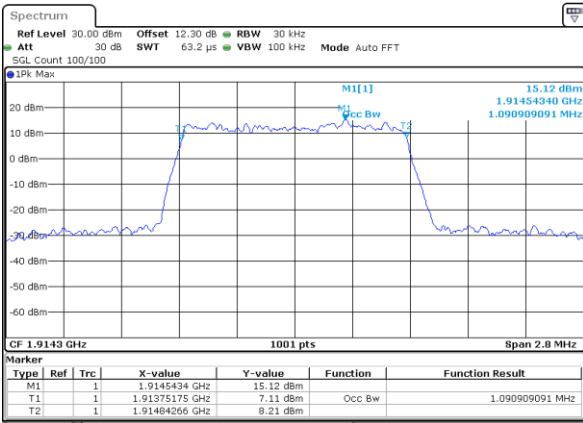

Middle Channel / 20MHz / 16QAM

Date: 29 MAY 2020 16:06:20

Highest Channel / 20MHz / QPSK

Date: 29 MAY 2020 16:08:28

Highest Channel / 20MHz / 16QAM

Date: 29 MAY 2020 16:08:41

LTE Band 25

Lowest Channel / 1.4MHz / 64QAM

Date: 29 MAY 2020 14:20:57

Lowest Channel / 3MHz / 64QAM

Date: 29 MAY 2020 14:28:52

Middle Channel / 1.4MHz / 64QAM

Date: 29 MAY 2020 14:24:15

Middle Channel / 3MHz / 64QAM

Date: 29 MAY 2020 14:32:04

Highest Channel / 1.4MHz / 64QAM

Date: 29 MAY 2020 14:25:25

Highest Channel / 3MHz / 64QAM

Date: 29 MAY 2020 14:33:14

LTE Band 25

Lowest Channel / 5MHz / 64QAM

Date: 29 MAY 2020 15:06:43

Lowest Channel / 10MHz / 64QAM

Date: 29 MAY 2020 15:29:26