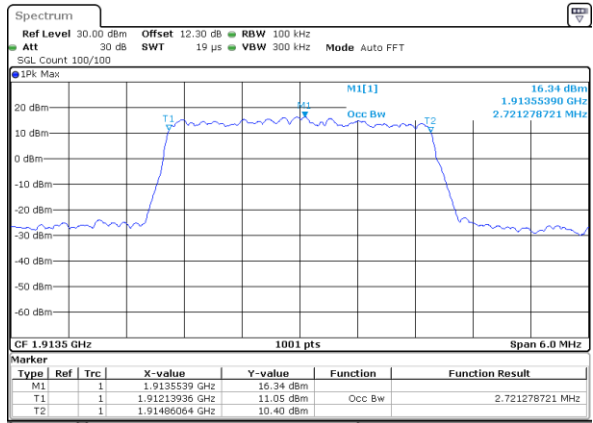

Middle Channel / 20MHz / 16QAM

Date: 29 MAY 2020 16:06:20

Highest Channel / 20MHz / QPSK

Date: 29 MAY 2020 16:08:28

Highest Channel / 20MHz / 16QAM

Date: 29 MAY 2020 16:08:41

LTE Band 25

Lowest Channel / 1.4MHz / 64QAM

Date: 29 MAY 2020 14:20:57

Lowest Channel / 3MHz / 64QAM

Date: 29 MAY 2020 14:28:52

Middle Channel / 1.4MHz / 64QAM

Date: 29 MAY 2020 14:24:15

Middle Channel / 3MHz / 64QAM

Date: 29 MAY 2020 14:32:04

Highest Channel / 1.4MHz / 64QAM

Date: 29 MAY 2020 14:25:25

Highest Channel / 3MHz / 64QAM

Date: 29 MAY 2020 14:33:14

LTE Band 25

Lowest Channel / 5MHz / 64QAM

Date: 29 MAY 2020 15:06:43

Lowest Channel / 10MHz / 64QAM

Date: 29 MAY 2020 15:29:26