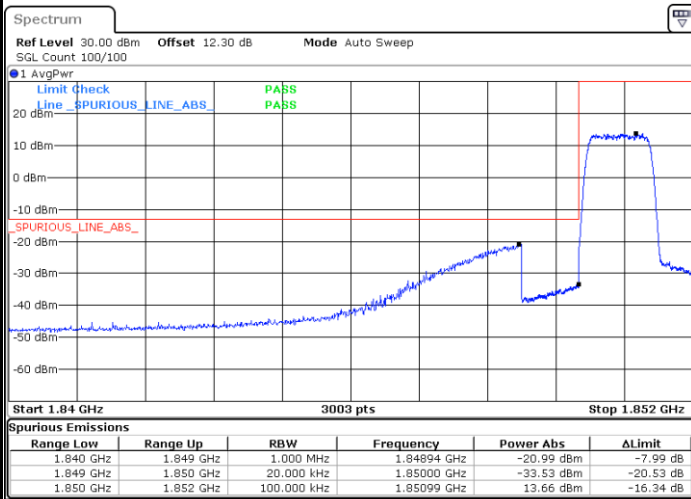

Date: 29 MAY 2020 16:18:05

Highest Channel / 15MHz / 64QAM

Date: 29 MAY 2020 15:41:22

Highest Channel / 20MHz / 64QAM

Date: 29 MAY 2020 16:19:15

# Conducted Band Edge

LTE Band 25 / 1.4MHz / 16QAM

Lowest Band Edge / 1 RB

Date: 29 MAY 2020 14:07:49

Highest Band Edge / 1 RB

Date: 29 MAY 2020 14:18:04

Lowest Band Edge / Full RB

Date: 29 MAY 2020 14:09:57

Highest Band Edge / Full RB

Date: 29 MAY 2020 14:16:55