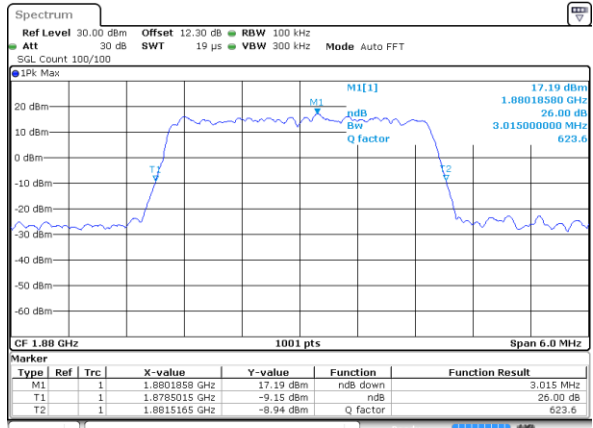

Middle Channel / 20MHz / 16QAM

Date: 29 MAY 2020 16:06:44

Highest Channel / 20MHz / QPSK

Date: 29 MAY 2020 16:09:05

Highest Channel / 20MHz / 16QAM

Date: 29 MAY 2020 16:08:53

LTE Band 25

Lowest Channel / 1.4MHz / 64QAM

Date: 29 MAY 2020 14:21:09

Lowest Channel / 3MHz / 64QAM

Date: 29 MAY 2020 14:28:04

Middle Channel / 1.4MHz / 64QAM

Date: 29 MAY 2020 14:24:27

Middle Channel / 3MHz / 64QAM

Date: 29 MAY 2020 14:32:16

Highest Channel / 1.4MHz / 64QAM

Date: 29 MAY 2020 14:25:37

Highest Channel / 3MHz / 64QAM

Date: 29 MAY 2020 14:33:26

LTE Band 25

Lowest Channel / 5MHz / 64QAM

Date: 29 MAY 2020 15:06:55

Lowest Channel / 10MHz / 64QAM

Date: 29 MAY 2020 15:29:38