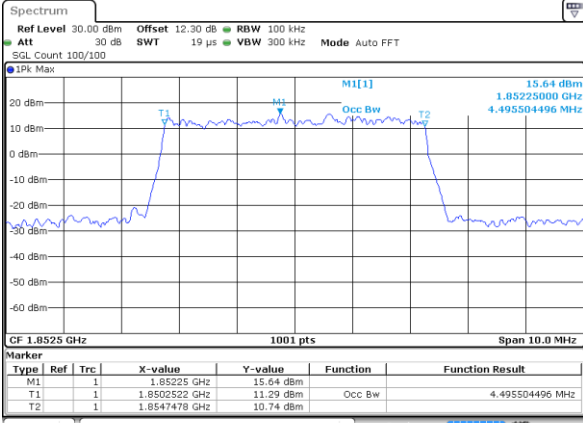

Middle Channel / 20MHz / 16QAM

Date: 29 MAY 2020 16:06:20

Highest Channel / 20MHz / QPSK

Date: 29 MAY 2020 16:08:28

Highest Channel / 20MHz / 16QAM

Date: 29 MAY 2020 16:08:41

LTE Band 25

Lowest Channel / 1.4MHz / 64QAM

Date: 29 MAY 2020 14:20:57

Lowest Channel / 3MHz / 64QAM

Date: 29 MAY 2020 14:28:52

Middle Channel / 1.4MHz / 64QAM

Date: 29 MAY 2020 14:24:15

Middle Channel / 3MHz / 64QAM

Date: 29 MAY 2020 14:32:04

Highest Channel / 1.4MHz / 64QAM

Date: 29 MAY 2020 14:25:25

Highest Channel / 3MHz / 64QAM

Date: 29 MAY 2020 14:33:14

LTE Band 25

Lowest Channel / 5MHz / 64QAM

Date: 29 MAY 2020 15:06:43

Lowest Channel / 10MHz / 64QAM

Date: 29 MAY 2020 15:29:26

Middle Channel / 5MHz / 64QAM

Date: 29 MAY 2020 15:09:55

Middle Channel / 10MHz / 64QAM

Date: 29 MAY 2020 15:32:38

Highest Channel / 5MHz / 64QAM

Date: 29 MAY 2020 15:11:05

Highest Channel / 10MHz / 64QAM

Date: 29 MAY 2020 15:33:48