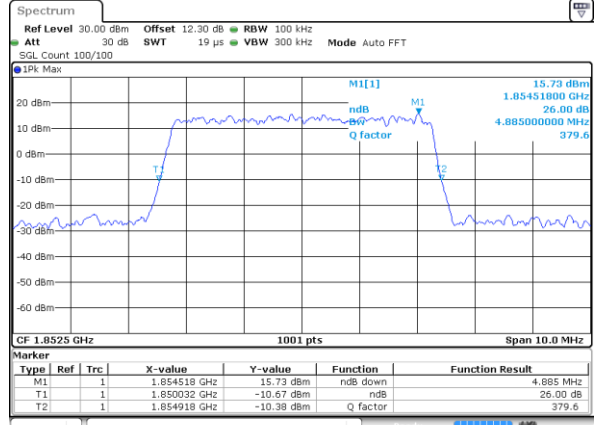

Highest Channel / 3MHz / 16QAM

Date: 29 MAY 2020 14:45:35

LTE Band 25

Lowest Channel / 5MHz / QPSK

Date: 29 MAY 2020 14:51:59

Lowest Channel / 5MHz / 16QAM

Date: 29 MAY 2020 14:52:12

Middle Channel / 5MHz / QPSK

Date: 29 MAY 2020 14:58:23

Middle Channel / 5MHz / 16QAM

Date: 29 MAY 2020 14:58:35

Highest Channel / 5MHz / QPSK

Date: 29 MAY 2020 15:00:56

Highest Channel / 5MHz / 16QAM

Date: 29 MAY 2020 15:00:44

LTE Band 25