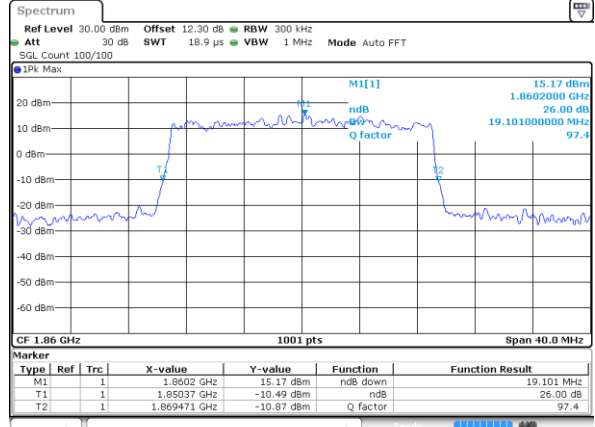

Date: 29 MAY 2020 15:53:43

LTE Band 25

Lowest Channel / 20MHz / QPSK

Date: 29 MAY 2020 16:00:08

Lowest Channel / 20MHz / 16QAM

Date: 29 MAY 2020 16:00:20

Middle Channel / 20MHz / QPSK

Date: 29 MAY 2020 16:06:32

Middle Channel / 20MHz / 16QAM

Date: 29 MAY 2020 16:06:44

Highest Channel / 20MHz / QPSK

Date: 29 MAY 2020 16:09:05

Highest Channel / 20MHz / 16QAM

Date: 29 MAY 2020 16:08:53

LTE Band 25

Lowest Channel / 1.4MHz / 64QAM