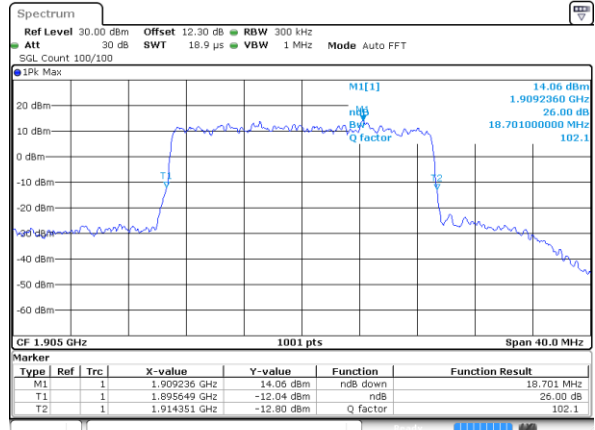

LTE Band 25

Lowest Channel / 15MHz / 64QAM

Date: 29 MAY 2020 15:37:12

Lowest Channel / 20MHz / 64QAM

Date: 29 MAY 2020 16:15:05

Middle Channel / 15MHz / 64QAM

Date: 29 MAY 2020 15:40:24

Middle Channel / 20MHz / 64QAM

Date: 29 MAY 2020 16:18:17

Highest Channel / 15MHz / 64QAM

Date: 29 MAY 2020 15:41:34

Highest Channel / 20MHz / 64QAM

Date: 29 MAY 2020 16:19:28

Occupied Bandwidth

Mode	LTE Band 25 : 99%OBW(MHz)											
BW	1.4MHz		3MHz		5MHz		10MHz		15MHz		20MHz	
Mod.	QPSK	16QAM	QPSK	16QAM	QPSK	16QAM	QPSK	16QAM	QPSK	16QAM	QPSK	16QAM
Lowest CH	1.08	1.09	2.72	2.70	4.47	4.48	9.01	8.97	13.40	13.46	17.82	17.90
Middle CH	1.09	1.09	2.72	2.72	4.49	4.48	9.01	9.05	13.52	13.43	17.86	17.90
Highest CH	1.09	1.09	2.72	2.73	4.48	4.51	8.97	9.03	13.40	13.40	17.94	17.82
Mode	LTE Band 25 : 99%OBW(MHz)											
BW	1.4MHz		3MHz		5MHz		10MHz		15MHz		20MHz	
Mod.	64QAM		64QAM		64QAM		64QAM		64QAM		64QAM	
Lowest CH	1.09	-	2.73	-	4.50	-	9.03	-	13.46	-	17.86	-
Middle CH	1.09	-	2.74	-	4.47	-	9.01	-	13.40	-	17.90	-
Highest CH	1.09	-	2.72	-	4.49	-	9.01	-	13.37	-	17.94	-