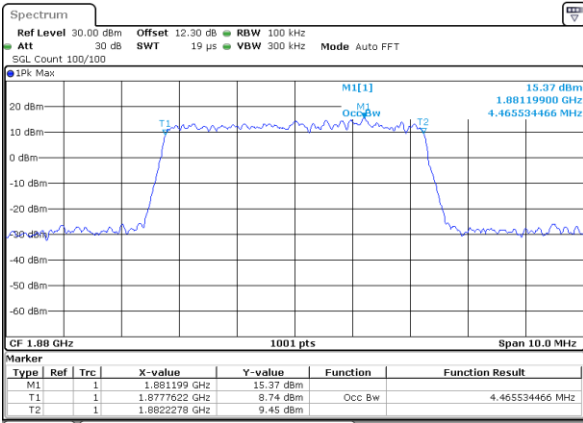

Date: 29 MAY 2020 14:20:57

Lowest Channel / 3MHz / 64QAM

Date: 29 MAY 2020 14:28:52

Middle Channel / 1.4MHz / 64QAM

Date: 29 MAY 2020 14:24:15

Middle Channel / 3MHz / 64QAM

Date: 29 MAY 2020 14:32:04

Highest Channel / 1.4MHz / 64QAM

Date: 29 MAY 2020 14:25:25

Highest Channel / 3MHz / 64QAM

Date: 29 MAY 2020 14:33:14

LTE Band 25

Lowest Channel / 5MHz / 64QAM

Date: 29 MAY 2020 15:06:43

Lowest Channel / 10MHz / 64QAM

Date: 29 MAY 2020 15:29:26

Middle Channel / 5MHz / 64QAM

Date: 29 MAY 2020 15:09:55

Middle Channel / 10MHz / 64QAM

Date: 29 MAY 2020 15:32:38

Highest Channel / 5MHz / 64QAM

Date: 29 MAY 2020 15:11:05

Highest Channel / 10MHz / 64QAM

Date: 29 MAY 2020 15:33:48