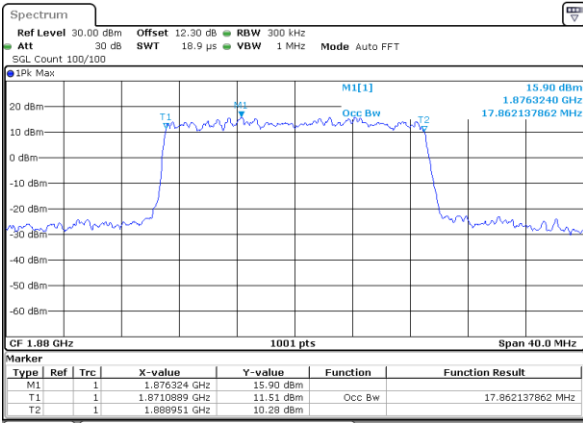

Date: 29 MAY 2020 15:53:31

LTE Band 25

Lowest Channel / 20MHz / QPSK

Date: 29 MAY 2020 15:59:43

Lowest Channel / 20MHz / 16QAM

Date: 29 MAY 2020 15:59:55

Middle Channel / 20MHz / QPSK

Date: 29 MAY 2020 16:06:07

Middle Channel / 20MHz / 16QAM

Date: 29 MAY 2020 16:06:20

Highest Channel / 20MHz / QPSK

Date: 29 MAY 2020 16:08:28

Highest Channel / 20MHz / 16QAM

Date: 29 MAY 2020 16:08:41

LTE Band 25

Lowest Channel / 1.4MHz / 64QAM

Date: 29 MAY 2020 14:20:57

Lowest Channel / 3MHz / 64QAM

Date: 29 MAY 2020 14:28:52

Middle Channel / 1.4MHz / 64QAM

Date: 29 MAY 2020 14:24:15

Middle Channel / 3MHz / 64QAM

Date: 29 MAY 2020 14:32:04

Highest Channel / 1.4MHz / 64QAM