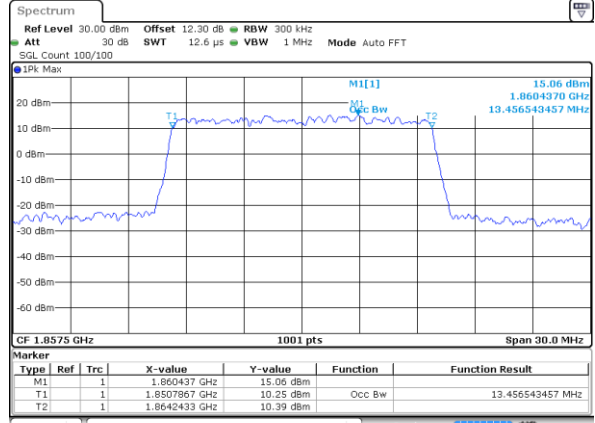

Highest Channel / 10MHz / QPSK

Date: 29 MAY 2020 15:23:02

Highest Channel / 10MHz / 16QAM

Date: 29 MAY 2020 15:23:14

LTE Band 25

Lowest Channel / 15MHz / QPSK

Date: 29 MAY 2020 15:44:34

Lowest Channel / 15MHz / 16QAM