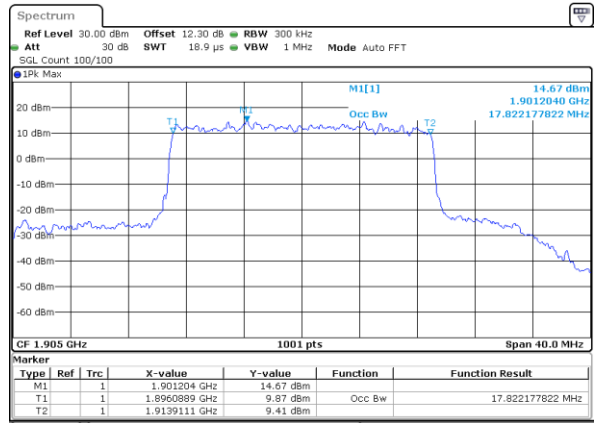

Date: 29 MAY 2020 15:53:31

LTE Band 25

Lowest Channel / 20MHz / QPSK

Date: 29 MAY 2020 15:59:43

Lowest Channel / 20MHz / 16QAM

Date: 29 MAY 2020 15:59:55

Middle Channel / 20MHz / QPSK

Date: 29 MAY 2020 16:06:07

Middle Channel / 20MHz / 16QAM

Date: 29 MAY 2020 16:06:20

Highest Channel / 20MHz / QPSK

Date: 29 MAY 2020 16:08:28

Highest Channel / 20MHz / 16QAM

Date: 29 MAY 2020 16:08:41

LTE Band 25

Lowest Channel / 1.4MHz / 64QAM

Date: 29 MAY 2020 14:20:57

Lowest Channel / 3MHz / 64QAM

Date: 29 MAY 2020 14:28:52

Middle Channel / 1.4MHz / 64QAM

Date: 29 MAY 2020 14:24:15

Middle Channel / 3MHz / 64QAM

Date: 29 MAY 2020 14:32:04

Highest Channel / 1.4MHz / 64QAM

Date: 29 MAY 2020 14:25:25

Highest Channel / 3MHz / 64QAM

Date: 29 MAY 2020 14:33:14

LTE Band 25

Lowest Channel / 5MHz / 64QAM

Date: 29 MAY 2020 15:06:43

Lowest Channel / 10MHz / 64QAM

Date: 29 MAY 2020 15:29:26