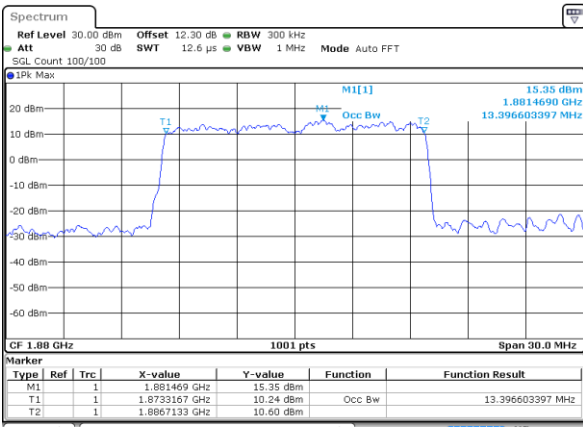

LTE Band 25

Lowest Channel / 15MHz / 64QAM

Date: 29 MAY 2020 15:37:00

Lowest Channel / 20MHz / 64QAM

Date: 29 MAY 2020 16:14:53

Middle Channel / 15MHz / 64QAM

Date: 29 MAY 2020 15:40:12

Middle Channel / 20MHz / 64QAM

Date: 29 MAY 2020 16:18:05

Highest Channel / 15MHz / 64QAM

Date: 29 MAY 2020 15:41:22

Highest Channel / 20MHz / 64QAM

Date: 29 MAY 2020 16:19:15