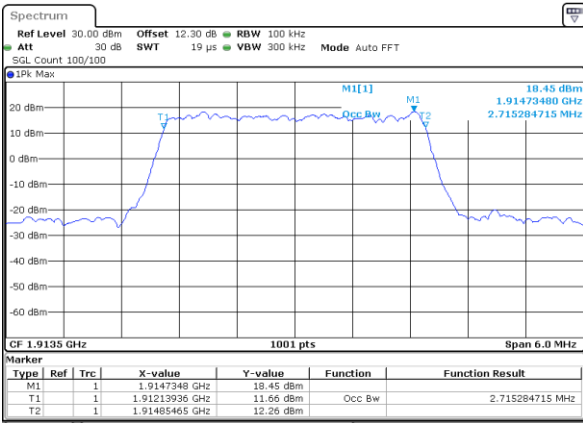

Date: 29 MAY 2020 14:11:54

Highest Channel / 1.4MHz / QPSK

Date: 29 MAY 2020 14:14:02

Highest Channel / 1.4MHz / 16QAM

Date: 29 MAY 2020 14:14:15

LTE Band 25

Lowest Channel / 3MHz / QPSK

Date: 29 MAY 2020 14:36:26

Lowest Channel / 3MHz / 16QAM

Date: 29 MAY 2020 14:36:38

Middle Channel / 3MHz / QPSK

Date: 29 MAY 2020 14:42:50

Middle Channel / 3MHz / 16QAM

Date: 29 MAY 2020 14:43:03

Highest Channel / 3MHz / QPSK

Date: 29 MAY 2020 14:45:11

Highest Channel / 3MHz / 16QAM

Date: 29 MAY 2020 14:45:23

LTE Band 25

Lowest Channel / 5MHz / QPSK

Date: 29 MAY 2020 14:51:35

Lowest Channel / 5MHz / 16QAM

Date: 29 MAY 2020 14:51:47

Middle Channel / 5MHz / QPSK