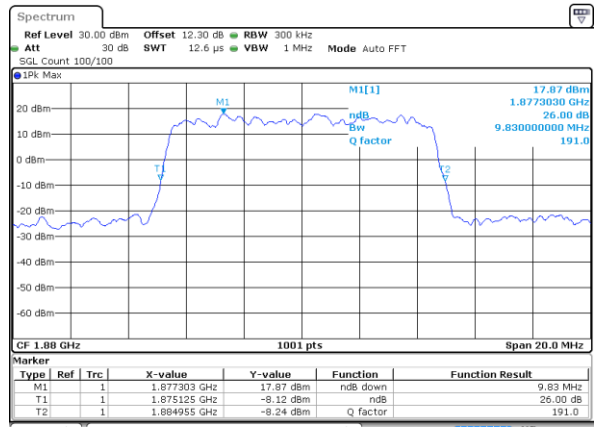

Date: 29 MAY 2020 14:58:23

Middle Channel / 5MHz / 16QAM

Date: 29 MAY 2020 14:58:35

Highest Channel / 5MHz / QPSK

Date: 29 MAY 2020 15:00:56

Highest Channel / 5MHz / 16QAM

Date: 29 MAY 2020 15:00:44

LTE Band 25

Lowest Channel / 10MHz / QPSK

Date: 29 MAY 2020 15:14:41

Lowest Channel / 10MHz / 16QAM

Date: 29 MAY 2020 15:14:53

Middle Channel / 10MHz / QPSK

Date: 29 MAY 2020 15:21:05

Middle Channel / 10MHz / 16QAM

Date: 29 MAY 2020 15:21:17

Highest Channel / 10MHz / QPSK

Date: 29 MAY 2020 15:23:38

Highest Channel / 10MHz / 16QAM

Date: 29 MAY 2020 15:23:26

LTE Band 25

Lowest Channel / 15MHz / QPSK

Date: 29 MAY 2020 15:44:59

Lowest Channel / 15MHz / 16QAM