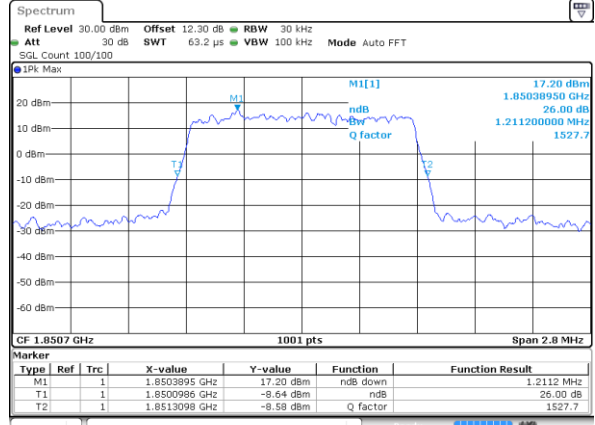

Lowest Channel / Full RB

Date: 29 MAY 2020 16:23:08

Middle Channel / 1RB

Date: 29 MAY 2020 16:23:19

Middle Channel / Full RB

Date: 29 MAY 2020 16:23:30

Highest Channel / 1RB

Date: 29 MAY 2020 16:23:48

Highest Channel / Full RB

Date: 29 MAY 2020 16:23:59

**26dB Bandwidth**

Mode	LTE Band 25 : 26dB BW(MHz)											
BW	1.4MHz		3MHz		5MHz		10MHz		15MHz		20MHz	
Mod.	QPSK	16QAM	QPSK	16QAM	QPSK	16QAM	QPSK	16QAM	QPSK	16QAM	QPSK	16QAM
Lowest CH	1.22	1.21	3.07	2.97	4.94	4.89	9.67	9.77	14.63	14.63	19.10	19.10
Middle CH	1.22	1.22	3.00	3.02	4.94	4.89	9.65	9.83	14.33	14.45	19.14	18.66
Highest CH	1.22	1.24	3.07	3.00	4.94	4.90	9.83	9.73	14.39	14.24	19.02	18.82
Mode	LTE Band 25 : 26dB BW(MHz)											
BW	1.4MHz		3MHz		5MHz		10MHz		15MHz		20MHz	
Mod.	64QAM		64QAM		64QAM		64QAM		64QAM		64QAM	
Lowest CH	1.23	-	3.03	-	4.96	-	9.65	-	14.51	-	19.06	-
Middle CH	1.24	-	3.02	-	4.90	-	9.83	-	14.48	-	19.02	-
Highest CH	1.23	-	3.02	-	4.92	-	9.93	-	14.78	-	18.70	-

LTE Band 25

Lowest Channel / 1.4MHz / QPSK

Date: 29 MAY 2020 14:05:24

Lowest Channel / 1.4MHz / 16QAM

Date: 29 MAY 2020 14:05:36

Middle Channel / 1.4MHz / QPSK

Date: 29 MAY 2020 14:12:06

Middle Channel / 1.4MHz / 16QAM

Date: 29 MAY 2020 14:12:18

Highest Channel / 1.4MHz / QPSK

Date: 29 MAY 2020 14:14:39

Highest Channel / 1.4MHz / 16QAM

Date: 29 MAY 2020 14:14:27

LTE Band 25

Lowest Channel / 3MHz / QPSK

Date: 29 MAY 2020 14:36:50