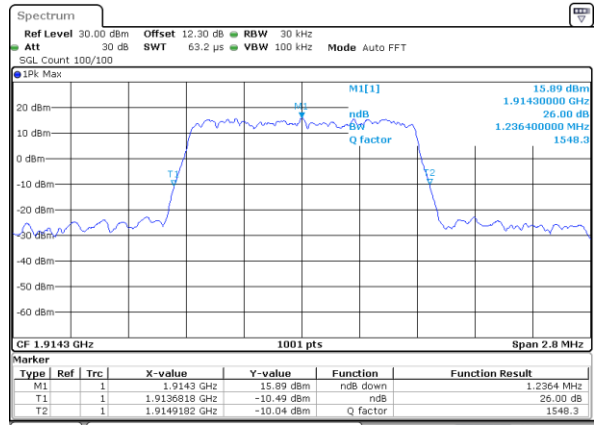

Highest Channel / Full RB

Date: 29 MAY 2020 16:23:59

**26dB Bandwidth**

Mode	LTE Band 25 : 26dB BW(MHz)											
BW	1.4MHz		3MHz		5MHz		10MHz		15MHz		20MHz	
Mod.	QPSK	16QAM	QPSK	16QAM	QPSK	16QAM	QPSK	16QAM	QPSK	16QAM	QPSK	16QAM
Lowest CH	1.22	1.21	3.07	2.97	4.94	4.89	9.67	9.77	14.63	14.63	19.10	19.10
Middle CH	1.22	1.22	3.00	3.02	4.94	4.89	9.65	9.83	14.33	14.45	19.14	18.66
Highest CH	1.22	1.24	3.07	3.00	4.94	4.90	9.83	9.73	14.39	14.24	19.02	18.82
Mode	LTE Band 25 : 26dB BW(MHz)											
BW	1.4MHz		3MHz		5MHz		10MHz		15MHz		20MHz	
Mod.	64QAM		64QAM		64QAM		64QAM		64QAM		64QAM	
Lowest CH	1.23	-	3.03	-	4.96	-	9.65	-	14.51	-	19.06	-
Middle CH	1.24	-	3.02	-	4.90	-	9.83	-	14.48	-	19.02	-
Highest CH	1.23	-	3.02	-	4.92	-	9.93	-	14.78	-	18.70	-

LTE Band 25

Lowest Channel / 1.4MHz / QPSK

Date: 29 MAY 2020 14:05:24

Lowest Channel / 1.4MHz / 16QAM

Date: 29 MAY 2020 14:05:36

Middle Channel / 1.4MHz / QPSK

Date: 29 MAY 2020 14:12:06

Middle Channel / 1.4MHz / 16QAM

Date: 29 MAY 2020 14:12:18

Highest Channel / 1.4MHz / QPSK

Date: 29 MAY 2020 14:14:39

Highest Channel / 1.4MHz / 16QAM

Date: 29 MAY 2020 14:14:27

LTE Band 25

Lowest Channel / 3MHz / QPSK

Date: 29 MAY 2020 14:36:50