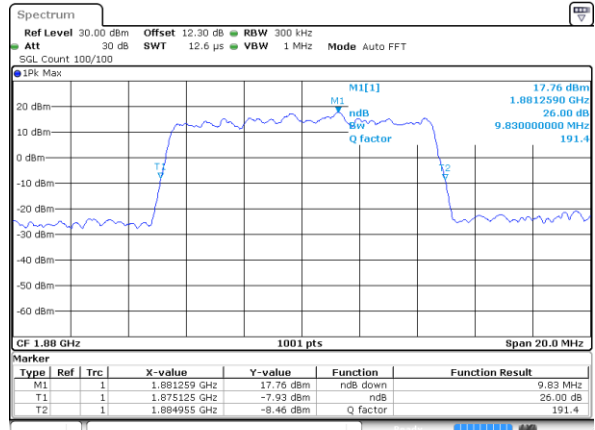

Date: 29 MAY 2020 14:25:37

Highest Channel / 3MHz / 64QAM

Date: 29 MAY 2020 14:33:26

LTE Band 25

Lowest Channel / 5MHz / 64QAM

Date: 29 MAY 2020 15:06:55

Lowest Channel / 10MHz / 64QAM

Date: 29 MAY 2020 15:29:38

Middle Channel / 5MHz / 64QAM

Date: 29 MAY 2020 15:10:17

Middle Channel / 10MHz / 64QAM

Date: 29 MAY 2020 15:32:50

Highest Channel / 5MHz / 64QAM

Date: 29 MAY 2020 15:11:17

Highest Channel / 10MHz / 64QAM

Date: 29 MAY 2020 15:34:00