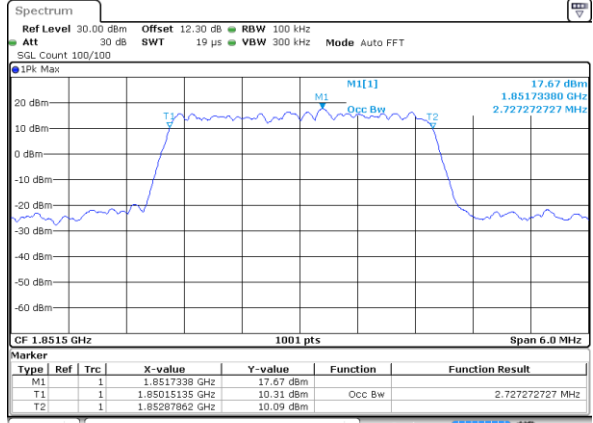

Date: 29 MAY 2020 15:53:31

LTE Band 25

Lowest Channel / 20MHz / QPSK

Date: 29 MAY 2020 15:59:43

Lowest Channel / 20MHz / 16QAM

Date: 29 MAY 2020 15:59:55

Middle Channel / 20MHz / QPSK

Date: 29 MAY 2020 16:06:07

Middle Channel / 20MHz / 16QAM

Date: 29 MAY 2020 16:06:20

Highest Channel / 20MHz / QPSK

Date: 29 MAY 2020 16:08:28

Highest Channel / 20MHz / 16QAM

Date: 29 MAY 2020 16:08:41

LTE Band 25

Lowest Channel / 1.4MHz / 64QAM

Date: 29 MAY 2020 14:20:57

Lowest Channel / 3MHz / 64QAM

Date: 29 MAY 2020 14:28:52

Middle Channel / 1.4MHz / 64QAM

Date: 29 MAY 2020 14:24:15

Middle Channel / 3MHz / 64QAM

Date: 29 MAY 2020 14:32:04

Highest Channel / 1.4MHz / 64QAM

Date: 29 MAY 2020 14:25:25

Highest Channel / 3MHz / 64QAM

Date: 29 MAY 2020 14:33:14

LTE Band 25

Lowest Channel / 5MHz / 64QAM

Date: 29 MAY 2020 15:06:43

Lowest Channel / 10MHz / 64QAM

Date: 29 MAY 2020 15:29:26