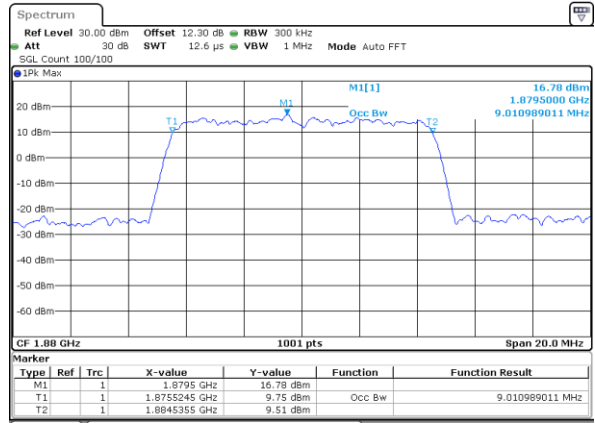

Date: 29 MAY 2020 14:20:57

Lowest Channel / 3MHz / 64QAM

Date: 29 MAY 2020 14:28:52

Middle Channel / 1.4MHz / 64QAM

Date: 29 MAY 2020 14:24:15

Middle Channel / 3MHz / 64QAM

Date: 29 MAY 2020 14:32:04

Highest Channel / 1.4MHz / 64QAM

Date: 29 MAY 2020 14:25:25

Highest Channel / 3MHz / 64QAM

Date: 29 MAY 2020 14:33:14

LTE Band 25

Lowest Channel / 5MHz / 64QAM

Date: 29 MAY 2020 15:06:43

Lowest Channel / 10MHz / 64QAM

Date: 29 MAY 2020 15:29:26

Middle Channel / 5MHz / 64QAM

Date: 29 MAY 2020 15:09:55

Middle Channel / 10MHz / 64QAM

Date: 29 MAY 2020 15:32:38

Highest Channel / 5MHz / 64QAM

Date: 29 MAY 2020 15:11:05

Highest Channel / 10MHz / 64QAM

Date: 29 MAY 2020 15:33:48