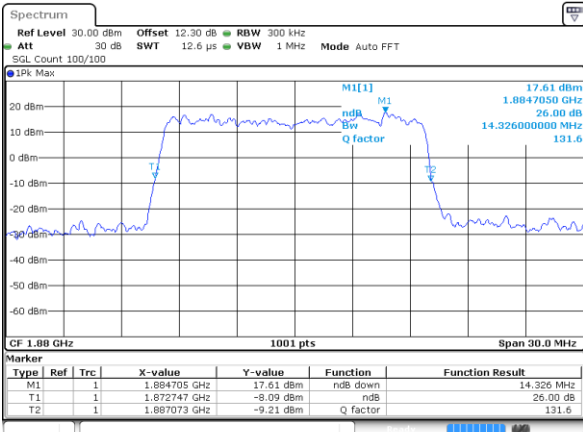

Middle Channel / 15MHz / QPSK

Date: 29 MAY 2020 15:51:22