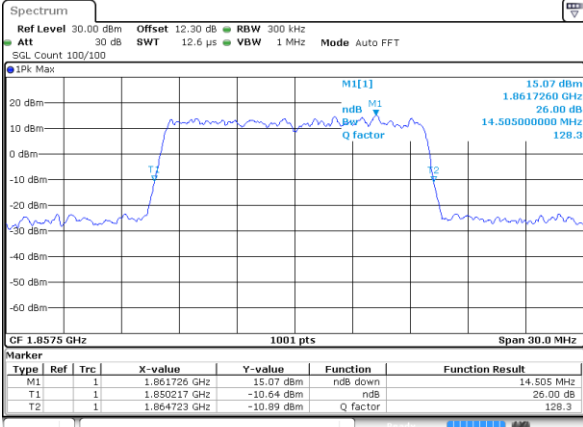

LTE Band 25

Lowest Channel / 15MHz / 64QAM

Date: 29 MAY 2020 15:37:12