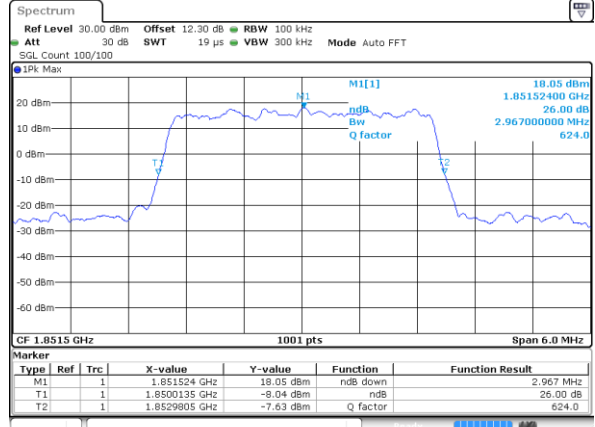

Lowest Channel / 3MHz / 16QAM

Date: 29 MAY 2020 14:37:02