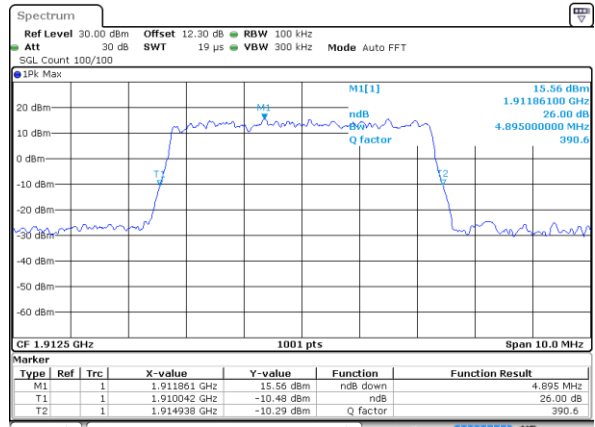

Date: 29 MAY 2020 14:58:23

Middle Channel / 5MHz / 16QAM

Date: 29 MAY 2020 14:58:35

Highest Channel / 5MHz / QPSK

Date: 29 MAY 2020 15:00:56

Highest Channel / 5MHz / 16QAM

Date: 29 MAY 2020 15:00:44

LTE Band 25