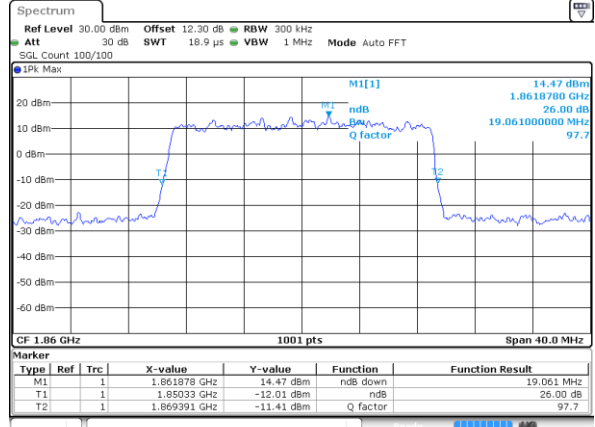

Date: 29 MAY 2020 14:25:37

Highest Channel / 3MHz / 64QAM

Date: 29 MAY 2020 14:33:26

LTE Band 25

Lowest Channel / 5MHz / 64QAM

Date: 29 MAY 2020 15:06:55

Lowest Channel / 10MHz / 64QAM

Date: 29 MAY 2020 15:29:38

Middle Channel / 5MHz / 64QAM

Date: 29 MAY 2020 15:10:17

Middle Channel / 10MHz / 64QAM

Date: 29 MAY 2020 15:32:50

Highest Channel / 5MHz / 64QAM

Date: 29 MAY 2020 15:11:17

Highest Channel / 10MHz / 64QAM

Date: 29 MAY 2020 15:34:00

LTE Band 25

Lowest Channel / 15MHz / 64QAM

Date: 29 MAY 2020 15:37:12

Lowest Channel / 20MHz / 64QAM

Date: 29 MAY 2020 16:15:05

Middle Channel / 15MHz / 64QAM

Date: 29 MAY 2020 15:40:24

Middle Channel / 20MHz / 64QAM