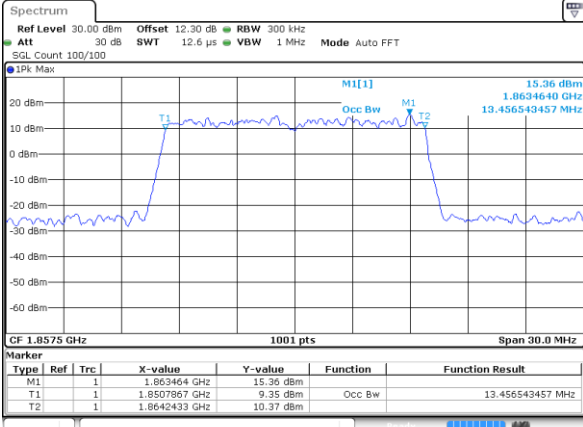

Date: 29 MAY 2020 14:25:25

Highest Channel / 3MHz / 64QAM

Date: 29 MAY 2020 14:33:14

LTE Band 25

Lowest Channel / 5MHz / 64QAM

Date: 29 MAY 2020 15:06:43

Lowest Channel / 10MHz / 64QAM

Date: 29 MAY 2020 15:29:26

Middle Channel / 5MHz / 64QAM

Date: 29 MAY 2020 15:09:55

Middle Channel / 10MHz / 64QAM

Date: 29 MAY 2020 15:32:38

Highest Channel / 5MHz / 64QAM

Date: 29 MAY 2020 15:11:05

Highest Channel / 10MHz / 64QAM

Date: 29 MAY 2020 15:33:48

LTE Band 25

Lowest Channel / 15MHz / 64QAM

Date: 29 MAY 2020 15:37:00

Lowest Channel / 20MHz / 64QAM

Date: 29 MAY 2020 16:14:53

Middle Channel / 15MHz / 64QAM

Date: 29 MAY 2020 15:40:12

Middle Channel / 20MHz / 64QAM