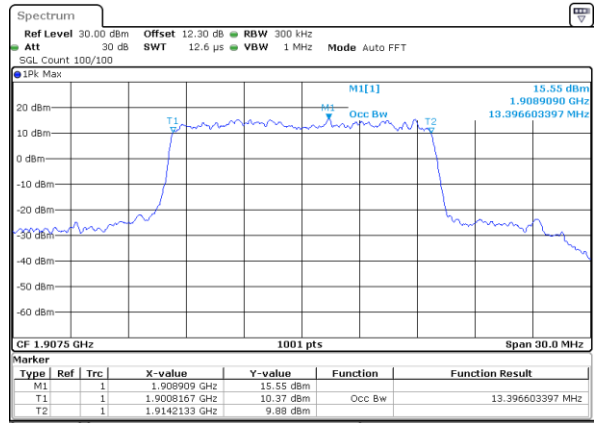

Highest Channel / 10MHz / QPSK

Date: 29 MAY 2020 15:23:02

Highest Channel / 10MHz / 16QAM

Date: 29 MAY 2020 15:23:14

LTE Band 25

Lowest Channel / 15MHz / QPSK

Date: 29 MAY 2020 15:44:34

Lowest Channel / 15MHz / 16QAM

Date: 29 MAY 2020 15:44:46

Middle Channel / 15MHz / QPSK

Date: 29 MAY 2020 15:50:58

Middle Channel / 15MHz / 16QAM

Date: 29 MAY 2020 15:51:10

Highest Channel / 15MHz / QPSK

Date: 29 MAY 2020 15:53:19

Highest Channel / 15MHz / 16QAM

Date: 29 MAY 2020 15:53:31

LTE Band 25

Lowest Channel / 20MHz / QPSK

Date: 29 MAY 2020 15:59:43

Lowest Channel / 20MHz / 16QAM

Date: 29 MAY 2020 15:59:55

Middle Channel / 20MHz / QPSK

Date: 29 MAY 2020 16:06:07

Middle Channel / 20MHz / 16QAM

Date: 29 MAY 2020 16:06:20

Highest Channel / 20MHz / QPSK

Date: 29 MAY 2020 16:08:28

Highest Channel / 20MHz / 16QAM

Date: 29 MAY 2020 16:08:41

LTE Band 25

Lowest Channel / 1.4MHz / 64QAM