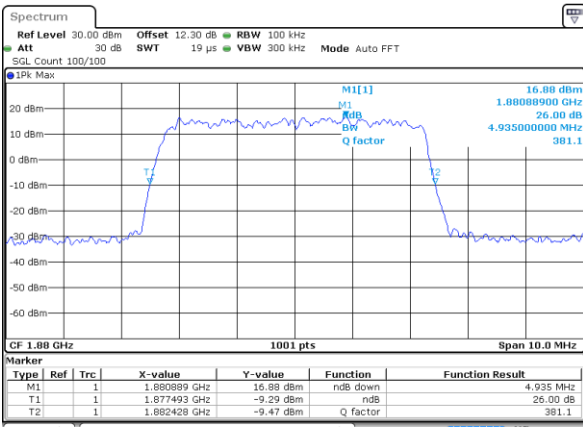

Highest Channel / 3MHz / 16QAM

Date: 29 MAY 2020 14:45:35

LTE Band 25

Lowest Channel / 5MHz / QPSK

Date: 29 MAY 2020 14:51:59

Lowest Channel / 5MHz / 16QAM

Date: 29 MAY 2020 14:52:12

Middle Channel / 5MHz / QPSK

Date: 29 MAY 2020 14:58:23

Middle Channel / 5MHz / 16QAM

Date: 29 MAY 2020 14:58:35

Highest Channel / 5MHz / QPSK

Date: 29 MAY 2020 15:00:56

Highest Channel / 5MHz / 16QAM

Date: 29 MAY 2020 15:00:44

LTE Band 25