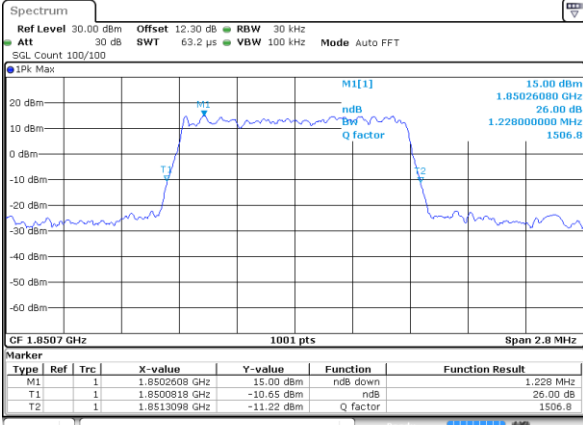

Middle Channel / 20MHz / 16QAM

Date: 29 MAY 2020 16:06:44

Highest Channel / 20MHz / QPSK

Date: 29 MAY 2020 16:09:05

Highest Channel / 20MHz / 16QAM

Date: 29 MAY 2020 16:08:53

LTE Band 25

Lowest Channel / 1.4MHz / 64QAM

Date: 29 MAY 2020 14:21:09

Lowest Channel / 3MHz / 64QAM

Date: 29 MAY 2020 14:28:04

Middle Channel / 1.4MHz / 64QAM

Date: 29 MAY 2020 14:24:27

Middle Channel / 3MHz / 64QAM

Date: 29 MAY 2020 14:32:16

Highest Channel / 1.4MHz / 64QAM