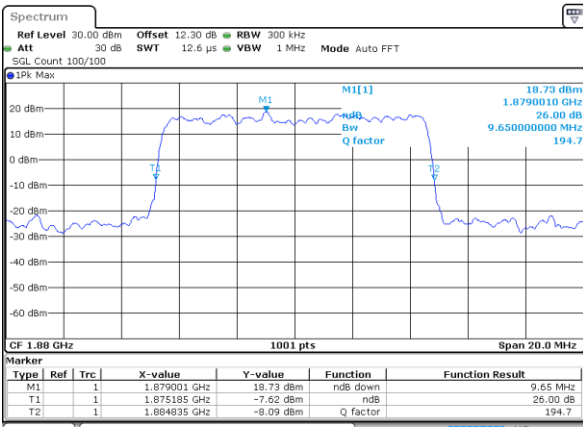

Lowest Channel / 10MHz / QPSK

Date: 29 MAY 2020 15:14:41

Lowest Channel / 10MHz / 16QAM

Date: 29 MAY 2020 15:14:53

Middle Channel / 10MHz / QPSK

Date: 29 MAY 2020 15:21:05

Middle Channel / 10MHz / 16QAM

Date: 29 MAY 2020 15:21:17

Highest Channel / 10MHz / QPSK

Date: 29 MAY 2020 15:23:38

Highest Channel / 10MHz / 16QAM

Date: 29 MAY 2020 15:23:26

LTE Band 25

Lowest Channel / 15MHz / QPSK

Date: 29 MAY 2020 15:44:59

Lowest Channel / 15MHz / 16QAM