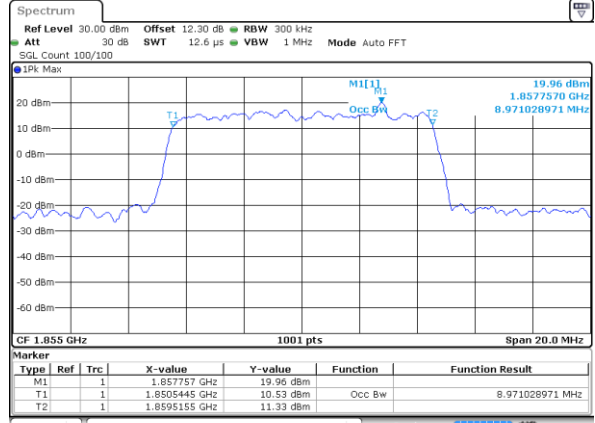

Lowest Channel / 10MHz / 16QAM

Date: 29 MAY 2020 15:14:29