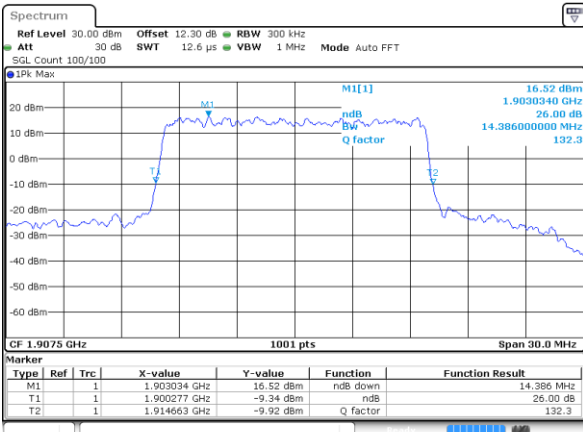

Highest Channel / 10MHz / QPSK

Date: 29 MAY 2020 15:23:38

Highest Channel / 10MHz / 16QAM

Date: 29 MAY 2020 15:23:26

LTE Band 25

Lowest Channel / 15MHz / QPSK

Date: 29 MAY 2020 15:44:59

Lowest Channel / 15MHz / 16QAM

Date: 29 MAY 2020 15:45:11

Middle Channel / 15MHz / QPSK

Date: 29 MAY 2020 15:51:22

Middle Channel / 15MHz / 16QAM

Date: 29 MAY 2020 15:51:35

Highest Channel / 15MHz / QPSK

Date: 29 MAY 2020 15:53:55

Highest Channel / 15MHz / 16QAM

Date: 29 MAY 2020 15:53:43

LTE Band 25

Lowest Channel / 20MHz / QPSK

Date: 29 MAY 2020 16:00:08

Lowest Channel / 20MHz / 16QAM

Date: 29 MAY 2020 16:00:20

Middle Channel / 20MHz / QPSK

Date: 29 MAY 2020 16:06:32