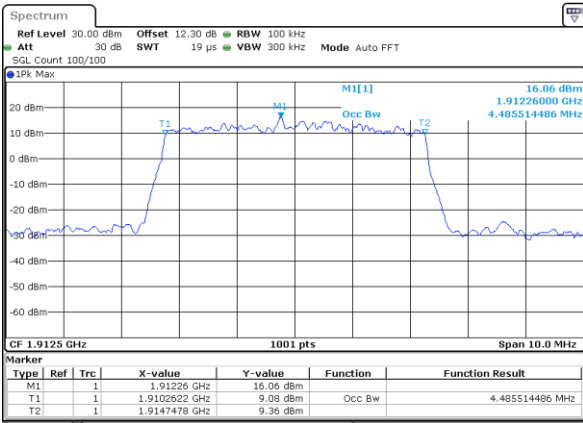

Date: 29 MAY 2020 14:25:25

Highest Channel / 3MHz / 64QAM

Date: 29 MAY 2020 14:33:14

LTE Band 25

Lowest Channel / 5MHz / 64QAM

Date: 29 MAY 2020 15:06:43

Lowest Channel / 10MHz / 64QAM

Date: 29 MAY 2020 15:29:26

Middle Channel / 5MHz / 64QAM

Date: 29 MAY 2020 15:09:55

Middle Channel / 10MHz / 64QAM

Date: 29 MAY 2020 15:32:38

Highest Channel / 5MHz / 64QAM

Date: 29 MAY 2020 15:11:05

Highest Channel / 10MHz / 64QAM

Date: 29 MAY 2020 15:33:48

LTE Band 25

Lowest Channel / 15MHz / 64QAM

Date: 29 MAY 2020 15:37:00

Lowest Channel / 20MHz / 64QAM

Date: 29 MAY 2020 16:14:53

Middle Channel / 15MHz / 64QAM

Date: 29 MAY 2020 15:40:12

Middle Channel / 20MHz / 64QAM