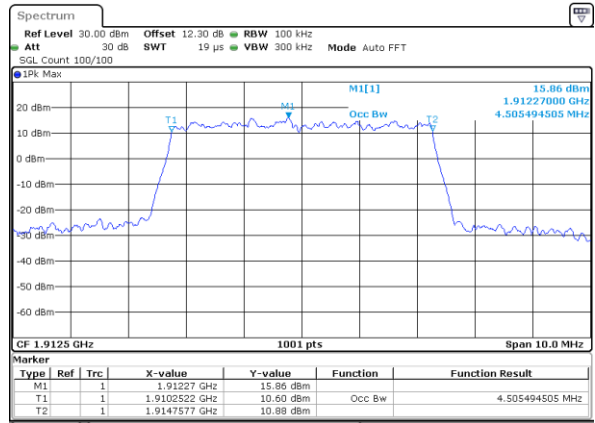

Highest Channel / 3MHz / 16QAM

Date: 29 MAY 2020 14:45:23

LTE Band 25

Lowest Channel / 5MHz / QPSK

Date: 29 MAY 2020 14:51:35

Lowest Channel / 5MHz / 16QAM

Date: 29 MAY 2020 14:51:47

Middle Channel / 5MHz / QPSK

Date: 29 MAY 2020 14:57:58

Middle Channel / 5MHz / 16QAM

Date: 29 MAY 2020 14:58:11

Highest Channel / 5MHz / QPSK

Date: 29 MAY 2020 15:00:19

Highest Channel / 5MHz / 16QAM

Date: 29 MAY 2020 15:00:32

LTE Band 25

Lowest Channel / 10MHz / QPSK

Date: 29 MAY 2020 15:14:17

Lowest Channel / 10MHz / 16QAM

Date: 29 MAY 2020 15:14:29

Middle Channel / 10MHz / QPSK

Date: 29 MAY 2020 15:20:41

Middle Channel / 10MHz / 16QAM

Date: 29 MAY 2020 15:20:53

Highest Channel / 10MHz / QPSK

Date: 29 MAY 2020 15:23:02

Highest Channel / 10MHz / 16QAM

Date: 29 MAY 2020 15:23:14

LTE Band 25

Lowest Channel / 15MHz / QPSK

Date: 29 MAY 2020 15:44:34

Lowest Channel / 15MHz / 16QAM