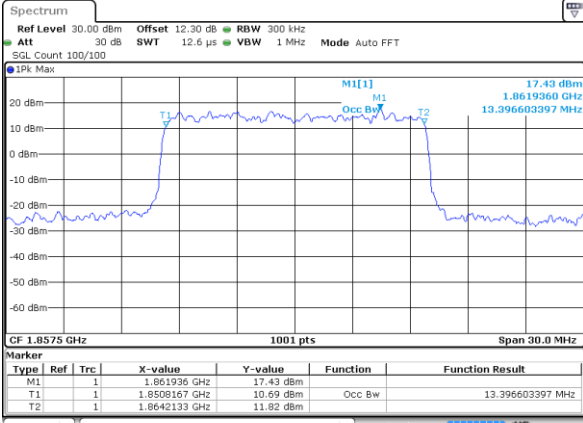

Highest Channel / 10MHz / QPSK

Date: 29 MAY 2020 15:23:02

Highest Channel / 10MHz / 16QAM

Date: 29 MAY 2020 15:23:14

LTE Band 25

Lowest Channel / 15MHz / QPSK

Date: 29 MAY 2020 15:44:34

Lowest Channel / 15MHz / 16QAM

Date: 29 MAY 2020 15:44:46

Middle Channel / 15MHz / QPSK

Date: 29 MAY 2020 15:50:58

Middle Channel / 15MHz / 16QAM

Date: 29 MAY 2020 15:51:10

Highest Channel / 15MHz / QPSK

Date: 29 MAY 2020 15:53:19

Highest Channel / 15MHz / 16QAM