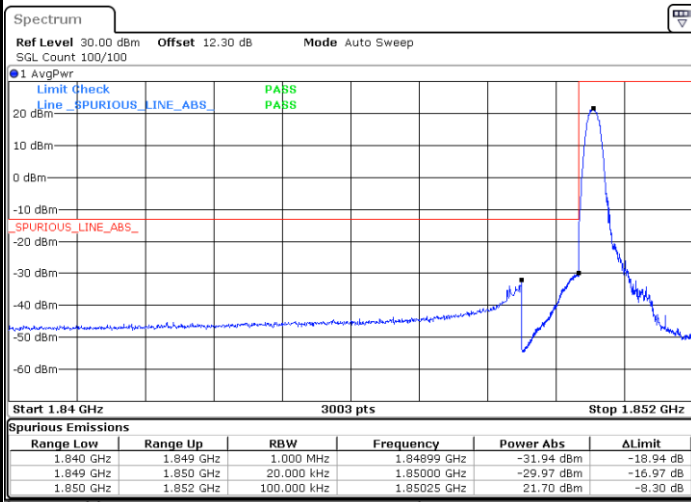

LTE Band 25

Lowest Channel / 15MHz / 64QAM

Date: 29 MAY 2020 15:37:00

Lowest Channel / 20MHz / 64QAM

Date: 29 MAY 2020 16:14:53

Middle Channel / 15MHz / 64QAM

Date: 29 MAY 2020 15:40:12

Middle Channel / 20MHz / 64QAM

Date: 29 MAY 2020 16:18:05

Highest Channel / 15MHz / 64QAM

Date: 29 MAY 2020 15:41:22

Highest Channel / 20MHz / 64QAM

Date: 29 MAY 2020 16:19:15

# Conducted Band Edge

LTE Band 25 / 1.4MHz / 16QAM

Lowest Band Edge / 1 RB

Date: 29 MAY 2020 14:07:49

Highest Band Edge / 1 RB

Date: 29 MAY 2020 14:18:04

Lowest Band Edge / Full RB

Date: 29 MAY 2020 14:09:57