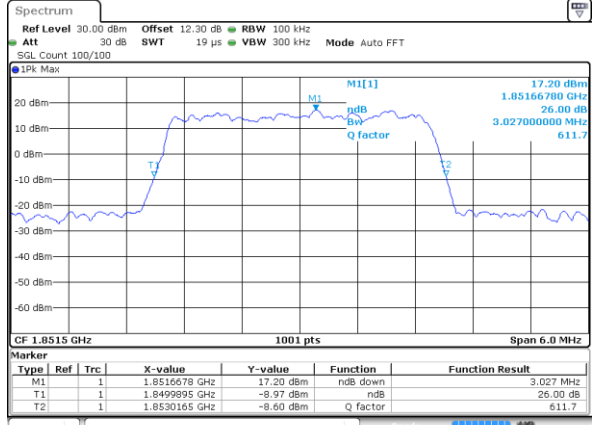

Date: 29 MAY 2020 15:53:43

LTE Band 25

Lowest Channel / 20MHz / QPSK

Date: 29 MAY 2020 16:00:08

Lowest Channel / 20MHz / 16QAM

Date: 29 MAY 2020 16:00:20

Middle Channel / 20MHz / QPSK

Date: 29 MAY 2020 16:06:32

Middle Channel / 20MHz / 16QAM

Date: 29 MAY 2020 16:06:44

Highest Channel / 20MHz / QPSK

Date: 29 MAY 2020 16:09:05

Highest Channel / 20MHz / 16QAM

Date: 29 MAY 2020 16:08:53

LTE Band 25

Lowest Channel / 1.4MHz / 64QAM

Date: 29 MAY 2020 14:21:09

Lowest Channel / 3MHz / 64QAM

Date: 29 MAY 2020 14:28:04

Middle Channel / 1.4MHz / 64QAM

Date: 29 MAY 2020 14:24:27

Middle Channel / 3MHz / 64QAM

Date: 29 MAY 2020 14:32:16

Highest Channel / 1.4MHz / 64QAM

Date: 29 MAY 2020 14:25:37

Highest Channel / 3MHz / 64QAM

Date: 29 MAY 2020 14:33:26

LTE Band 25

Lowest Channel / 5MHz / 64QAM

Date: 29 MAY 2020 15:06:55

Lowest Channel / 10MHz / 64QAM

Date: 29 MAY 2020 15:29:38