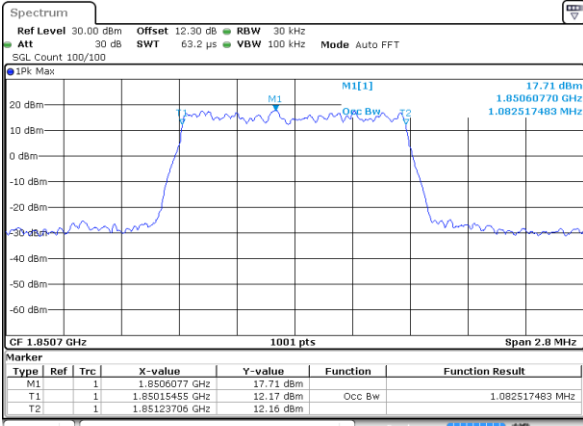

Date: 29 MAY 2020 16:18:17

Highest Channel / 15MHz / 64QAM

Date: 29 MAY 2020 15:41:34

Highest Channel / 20MHz / 64QAM

Date: 29 MAY 2020 16:19:28

Occupied Bandwidth

Mode	LTE Band 25 : 99%OBW(MHz)											
BW	1.4MHz		3MHz		5MHz		10MHz		15MHz		20MHz	
Mod.	QPSK	16QAM	QPSK	16QAM	QPSK	16QAM	QPSK	16QAM	QPSK	16QAM	QPSK	16QAM
Lowest CH	1.08	1.09	2.72	2.70	4.47	4.48	9.01	8.97	13.40	13.46	17.82	17.90
Middle CH	1.09	1.09	2.72	2.72	4.49	4.48	9.01	9.05	13.52	13.43	17.86	17.90
Highest CH	1.09	1.09	2.72	2.73	4.48	4.51	8.97	9.03	13.40	13.40	17.94	17.82
Mode	LTE Band 25 : 99%OBW(MHz)											
BW	1.4MHz		3MHz		5MHz		10MHz		15MHz		20MHz	
Mod.	64QAM		64QAM		64QAM		64QAM		64QAM		64QAM	
Lowest CH	1.09	-	2.73	-	4.50	-	9.03	-	13.46	-	17.86	-
Middle CH	1.09	-	2.74	-	4.47	-	9.01	-	13.40	-	17.90	-
Highest CH	1.09	-	2.72	-	4.49	-	9.01	-	13.37	-	17.94	-

LTE Band 25

Lowest Channel / 1.4MHz / QPSK

Date: 29 MAY 2020 14:05:00

Lowest Channel / 1.4MHz / 16QAM

Date: 29 MAY 2020 14:05:12

Middle Channel / 1.4MHz / QPSK

Date: 29 MAY 2020 14:11:42

Middle Channel / 1.4MHz / 16QAM

Date: 29 MAY 2020 14:11:54

Highest Channel / 1.4MHz / QPSK

Date: 29 MAY 2020 14:14:02

Highest Channel / 1.4MHz / 16QAM

Date: 29 MAY 2020 14:14:15

LTE Band 25

Lowest Channel / 3MHz / QPSK

Date: 29 MAY 2020 14:36:26