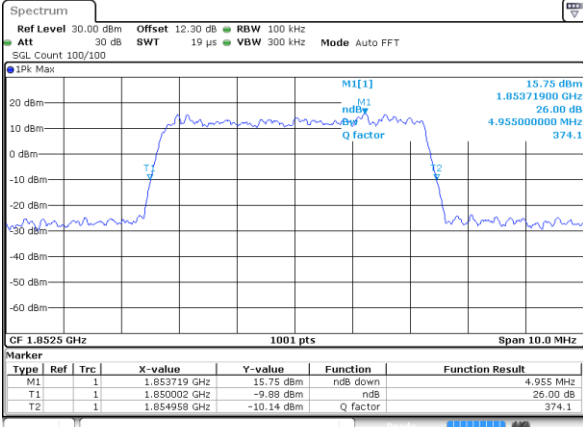

Date: 29 MAY 2020 14:25:37

Highest Channel / 3MHz / 64QAM

Date: 29 MAY 2020 14:33:26

LTE Band 25

Lowest Channel / 5MHz / 64QAM

Date: 29 MAY 2020 15:06:55

Lowest Channel / 10MHz / 64QAM

Date: 29 MAY 2020 15:29:38