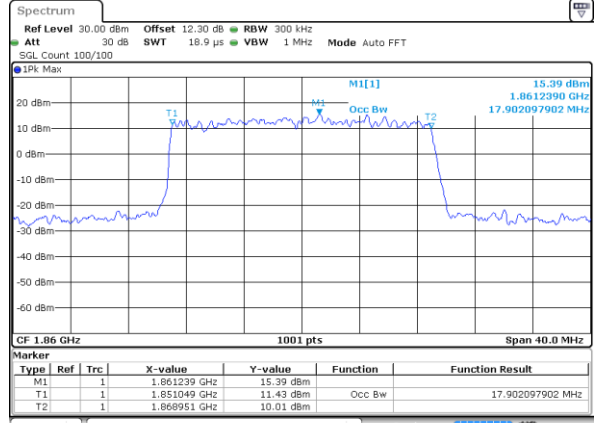

Date: 29 MAY 2020 15:53:31

LTE Band 25

Lowest Channel / 20MHz / QPSK

Date: 29 MAY 2020 15:59:43

Lowest Channel / 20MHz / 16QAM

Date: 29 MAY 2020 15:59:55

Middle Channel / 20MHz / QPSK

Date: 29 MAY 2020 16:06:07

Middle Channel / 20MHz / 16QAM

Date: 29 MAY 2020 16:06:20

Highest Channel / 20MHz / QPSK

Date: 29 MAY 2020 16:08:28

Highest Channel / 20MHz / 16QAM

Date: 29 MAY 2020 16:08:41

LTE Band 25

Lowest Channel / 1.4MHz / 64QAM