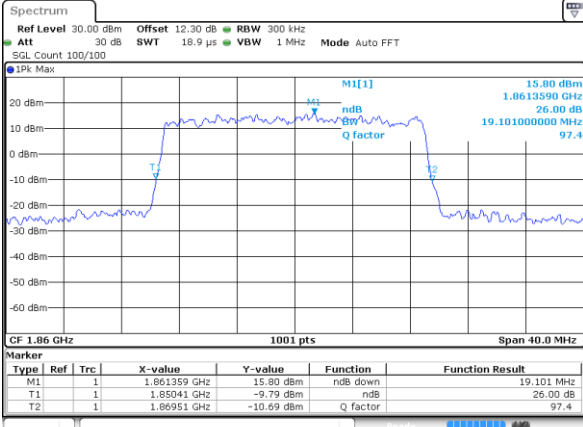

Highest Channel / 10MHz / QPSK

Date: 29 MAY 2020 15:23:38

Highest Channel / 10MHz / 16QAM

Date: 29 MAY 2020 15:23:26

LTE Band 25

Lowest Channel / 15MHz / QPSK

Date: 29 MAY 2020 15:44:59

Lowest Channel / 15MHz / 16QAM

Date: 29 MAY 2020 15:45:11

Middle Channel / 15MHz / QPSK

Date: 29 MAY 2020 15:51:22

Middle Channel / 15MHz / 16QAM

Date: 29 MAY 2020 15:51:35

Highest Channel / 15MHz / QPSK

Date: 29 MAY 2020 15:53:55

Highest Channel / 15MHz / 16QAM

Date: 29 MAY 2020 15:53:43

LTE Band 25

Lowest Channel / 20MHz / QPSK

Date: 29 MAY 2020 16:00:08

Lowest Channel / 20MHz / 16QAM

Date: 29 MAY 2020 16:00:20

Middle Channel / 20MHz / QPSK

Date: 29 MAY 2020 16:06:32