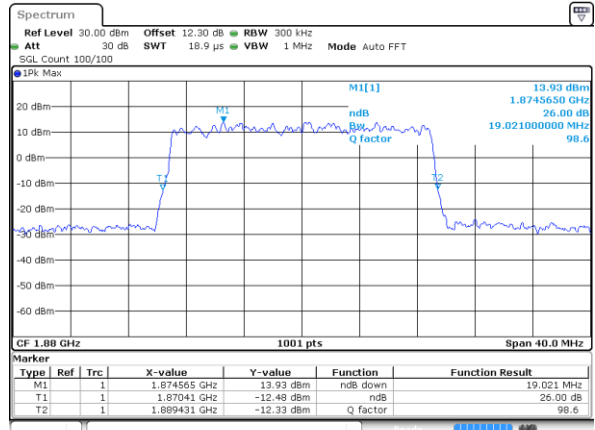

LTE Band 25

Lowest Channel / 15MHz / 64QAM

Date: 29 MAY 2020 15:37:12

Lowest Channel / 20MHz / 64QAM

Date: 29 MAY 2020 16:15:05

Middle Channel / 15MHz / 64QAM

Date: 29 MAY 2020 15:40:24

Middle Channel / 20MHz / 64QAM

Date: 29 MAY 2020 16:18:17

Highest Channel / 15MHz / 64QAM

Date: 29 MAY 2020 15:41:34

Highest Channel / 20MHz / 64QAM

Date: 29 MAY 2020 16:19:28

Occupied Bandwidth

Mode	LTE Band 25 : 99%OBW(MHz)											
BW	1.4MHz		3MHz		5MHz		10MHz		15MHz		20MHz	
Mod.	QPSK	16QAM	QPSK	16QAM	QPSK	16QAM	QPSK	16QAM	QPSK	16QAM	QPSK	16QAM
Lowest CH	1.08	1.09	2.72	2.70	4.47	4.48	9.01	8.97	13.40	13.46	17.82	17.90
Middle CH	1.09	1.09	2.72	2.72	4.49	4.48	9.01	9.05	13.52	13.43	17.86	17.90
Highest CH	1.09	1.09	2.72	2.73	4.48	4.51	8.97	9.03	13.40	13.40	17.94	17.82
Mode	LTE Band 25 : 99%OBW(MHz)											
BW	1.4MHz		3MHz		5MHz		10MHz		15MHz		20MHz	
Mod.	64QAM		64QAM		64QAM		64QAM		64QAM		64QAM	
Lowest CH	1.09	-	2.73	-	4.50	-	9.03	-	13.46	-	17.86	-
Middle CH	1.09	-	2.74	-	4.47	-	9.01	-	13.40	-	17.90	-
Highest CH	1.09	-	2.72	-	4.49	-	9.01	-	13.37	-	17.94	-