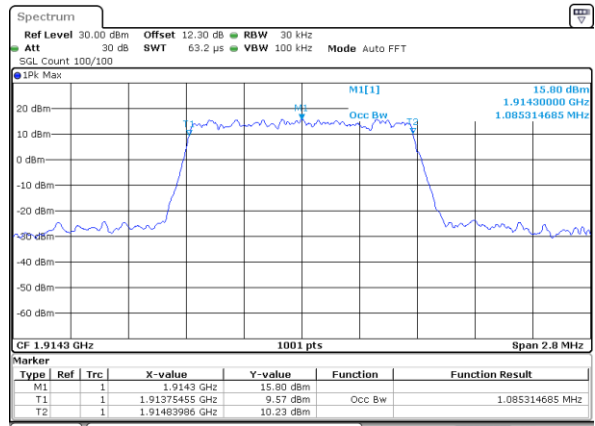

Date: 29 MAY 2020 16:18:17

Highest Channel / 15MHz / 64QAM

Date: 29 MAY 2020 15:41:34

Highest Channel / 20MHz / 64QAM

Date: 29 MAY 2020 16:19:28

Occupied Bandwidth

Mode	LTE Band 25 : 99%OBW(MHz)											
BW	1.4MHz		3MHz		5MHz		10MHz		15MHz		20MHz	
Mod.	QPSK	16QAM	QPSK	16QAM	QPSK	16QAM	QPSK	16QAM	QPSK	16QAM	QPSK	16QAM
Lowest CH	1.08	1.09	2.72	2.70	4.47	4.48	9.01	8.97	13.40	13.46	17.82	17.90
Middle CH	1.09	1.09	2.72	2.72	4.49	4.48	9.01	9.05	13.52	13.43	17.86	17.90
Highest CH	1.09	1.09	2.72	2.73	4.48	4.51	8.97	9.03	13.40	13.40	17.94	17.82
Mode	LTE Band 25 : 99%OBW(MHz)											
BW	1.4MHz		3MHz		5MHz		10MHz		15MHz		20MHz	
Mod.	64QAM		64QAM		64QAM		64QAM		64QAM		64QAM	
Lowest CH	1.09	-	2.73	-	4.50	-	9.03	-	13.46	-	17.86	-
Middle CH	1.09	-	2.74	-	4.47	-	9.01	-	13.40	-	17.90	-
Highest CH	1.09	-	2.72	-	4.49	-	9.01	-	13.37	-	17.94	-

LTE Band 25

Lowest Channel / 1.4MHz / QPSK

Date: 29 MAY 2020 14:05:00

Lowest Channel / 1.4MHz / 16QAM

Date: 29 MAY 2020 14:05:12

Middle Channel / 1.4MHz / QPSK

Date: 29 MAY 2020 14:11:42

Middle Channel / 1.4MHz / 16QAM

Date: 29 MAY 2020 14:11:54

Highest Channel / 1.4MHz / QPSK

Date: 29 MAY 2020 14:14:02

Highest Channel / 1.4MHz / 16QAM

Date: 29 MAY 2020 14:14:15

LTE Band 25

Lowest Channel / 3MHz / QPSK

Date: 29 MAY 2020 14:36:26