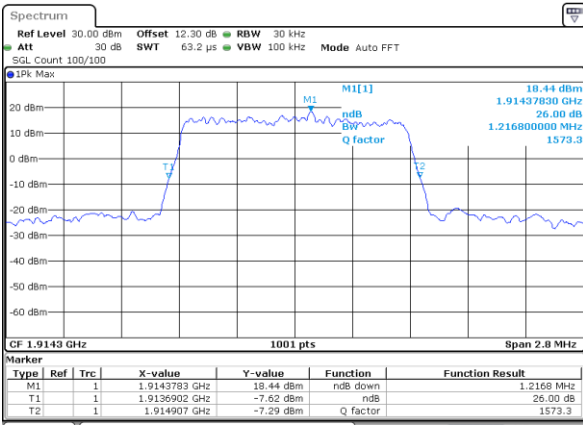

Highest Channel / Full RB

Date: 29 MAY 2020 16:23:59

**26dB Bandwidth**

Mode	LTE Band 25 : 26dB BW(MHz)											
BW	1.4MHz		3MHz		5MHz		10MHz		15MHz		20MHz	
Mod.	QPSK	16QAM	QPSK	16QAM	QPSK	16QAM	QPSK	16QAM	QPSK	16QAM	QPSK	16QAM
Lowest CH	1.22	1.21	3.07	2.97	4.94	4.89	9.67	9.77	14.63	14.63	19.10	19.10
Middle CH	1.22	1.22	3.00	3.02	4.94	4.89	9.65	9.83	14.33	14.45	19.14	18.66
Highest CH	1.22	1.24	3.07	3.00	4.94	4.90	9.83	9.73	14.39	14.24	19.02	18.82
Mode	LTE Band 25 : 26dB BW(MHz)											
BW	1.4MHz		3MHz		5MHz		10MHz		15MHz		20MHz	
Mod.	64QAM		64QAM		64QAM		64QAM		64QAM		64QAM	
Lowest CH	1.23	-	3.03	-	4.96	-	9.65	-	14.51	-	19.06	-
Middle CH	1.24	-	3.02	-	4.90	-	9.83	-	14.48	-	19.02	-
Highest CH	1.23	-	3.02	-	4.92	-	9.93	-	14.78	-	18.70	-

LTE Band 25

Lowest Channel / 1.4MHz / QPSK

Date: 29 MAY 2020 14:05:24

Lowest Channel / 1.4MHz / 16QAM

Date: 29 MAY 2020 14:05:36

Middle Channel / 1.4MHz / QPSK

Date: 29 MAY 2020 14:12:06

Middle Channel / 1.4MHz / 16QAM

Date: 29 MAY 2020 14:12:18

Highest Channel / 1.4MHz / QPSK

Date: 29 MAY 2020 14:14:39

Highest Channel / 1.4MHz / 16QAM

Date: 29 MAY 2020 14:14:27

LTE Band 25

Lowest Channel / 3MHz / QPSK

Date: 29 MAY 2020 14:36:50