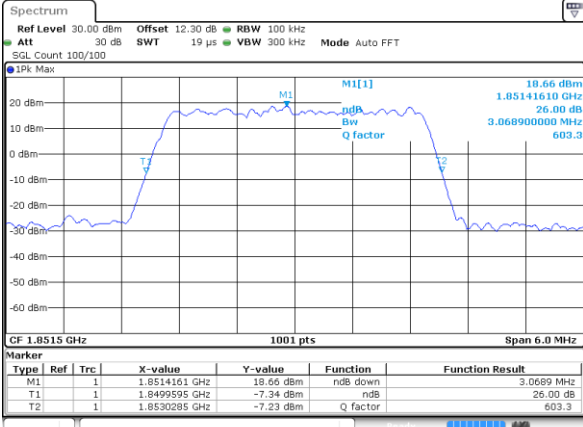

Date: 29 MAY 2020 14:12:18

Highest Channel / 1.4MHz / QPSK

Date: 29 MAY 2020 14:14:39

Highest Channel / 1.4MHz / 16QAM

Date: 29 MAY 2020 14:14:27

LTE Band 25

Lowest Channel / 3MHz / QPSK

Date: 29 MAY 2020 14:36:50