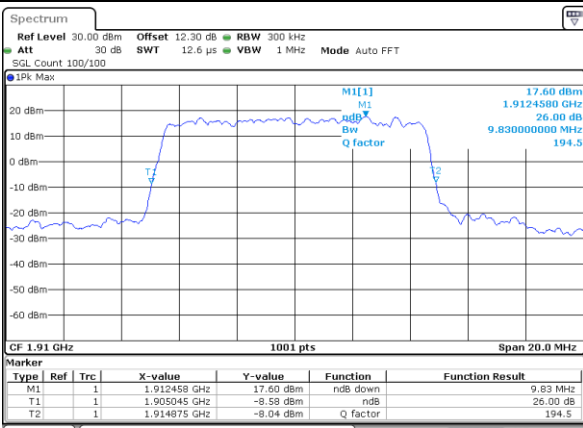

Date: 29 MAY 2020 14:58:23

Middle Channel / 5MHz / 16QAM

Date: 29 MAY 2020 14:58:35

Highest Channel / 5MHz / QPSK

Date: 29 MAY 2020 15:00:56

Highest Channel / 5MHz / 16QAM

Date: 29 MAY 2020 15:00:44

LTE Band 25

Lowest Channel / 10MHz / QPSK

Date: 29 MAY 2020 15:14:41

Lowest Channel / 10MHz / 16QAM

Date: 29 MAY 2020 15:14:53

Middle Channel / 10MHz / QPSK

Date: 29 MAY 2020 15:21:05

Middle Channel / 10MHz / 16QAM

Date: 29 MAY 2020 15:21:17

Highest Channel / 10MHz / QPSK

Date: 29 MAY 2020 15:23:38

Highest Channel / 10MHz / 16QAM

Date: 29 MAY 2020 15:23:26

LTE Band 25

Lowest Channel / 15MHz / QPSK

Date: 29 MAY 2020 15:44:59

Lowest Channel / 15MHz / 16QAM