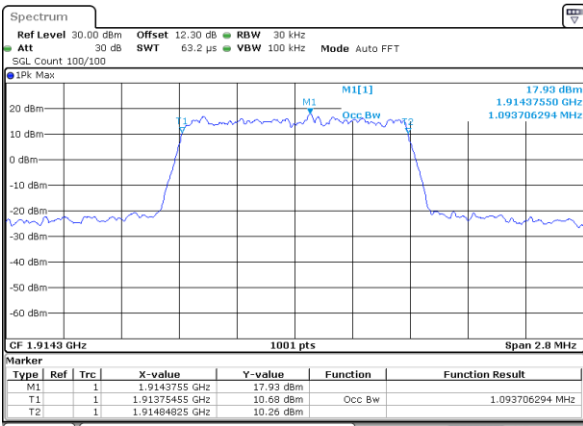

LTE Band 25

Lowest Channel / 1.4MHz / QPSK

Date: 29 MAY 2020 14:05:00

Lowest Channel / 1.4MHz / 16QAM

Date: 29 MAY 2020 14:05:12

Middle Channel / 1.4MHz / QPSK

Date: 29 MAY 2020 14:11:42

Middle Channel / 1.4MHz / 16QAM

Date: 29 MAY 2020 14:11:54

Highest Channel / 1.4MHz / QPSK

Date: 29 MAY 2020 14:14:02

Highest Channel / 1.4MHz / 16QAM

Date: 29 MAY 2020 14:14:15

LTE Band 25

Lowest Channel / 3MHz / QPSK

Date: 29 MAY 2020 14:36:26