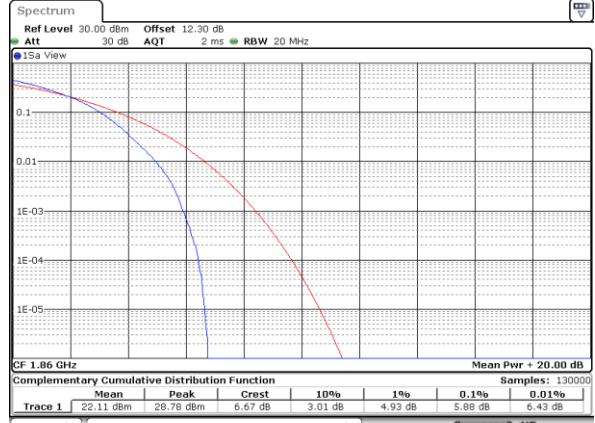

LTE Band 25 / 20MHz / 16QAM

Lowest Channel / 1RB

Date: 29 MAY 2020 16:24:11

Lowest Channel / Full RB

Date: 29 MAY 2020 16:24:22

Middle Channel / 1RB

Date: 29 MAY 2020 16:29:52

Middle Channel / Full RB

Date: 29 MAY 2020 16:30:08

Highest Channel / 1RB

Date: 29 MAY 2020 16:30:43

Highest Channel / Full RB

Date: 29 MAY 2020 16:30:53

LTE Band 25 / 20MHz / 64QAM

Lowest Channel / 1RB

Date: 29 MAY 2020 16:22:55