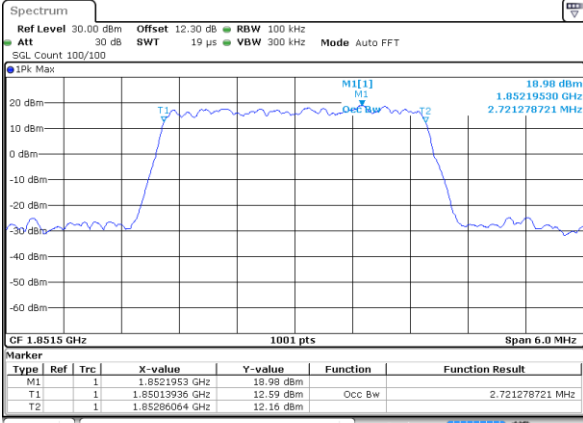

Date: 29 MAY 2020 14:11:54

Highest Channel / 1.4MHz / QPSK

Date: 29 MAY 2020 14:14:02

Highest Channel / 1.4MHz / 16QAM

Date: 29 MAY 2020 14:14:15

LTE Band 25

Lowest Channel / 3MHz / QPSK

Date: 29 MAY 2020 14:36:26