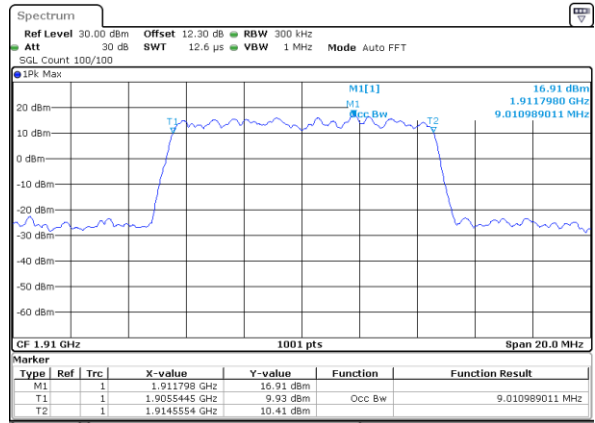

Date: 29 MAY 2020 14:25:25

Highest Channel / 3MHz / 64QAM

Date: 29 MAY 2020 14:33:14

LTE Band 25

Lowest Channel / 5MHz / 64QAM

Date: 29 MAY 2020 15:06:43

Lowest Channel / 10MHz / 64QAM

Date: 29 MAY 2020 15:29:26

Middle Channel / 5MHz / 64QAM

Date: 29 MAY 2020 15:09:55

Middle Channel / 10MHz / 64QAM

Date: 29 MAY 2020 15:32:38

Highest Channel / 5MHz / 64QAM

Date: 29 MAY 2020 15:11:05

Highest Channel / 10MHz / 64QAM

Date: 29 MAY 2020 15:33:48

LTE Band 25

Lowest Channel / 15MHz / 64QAM

Date: 29 MAY 2020 15:37:00

Lowest Channel / 20MHz / 64QAM

Date: 29 MAY 2020 16:14:53

Middle Channel / 15MHz / 64QAM

Date: 29 MAY 2020 15:40:12

Middle Channel / 20MHz / 64QAM