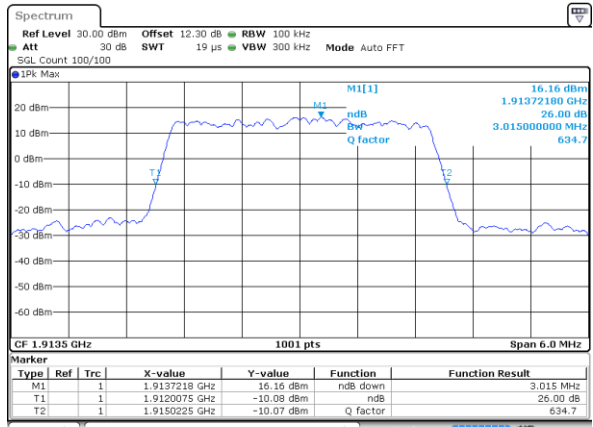

Middle Channel / 20MHz / 16QAM

Date: 29 MAY 2020 16:06:44

Highest Channel / 20MHz / QPSK

Date: 29 MAY 2020 16:09:05

Highest Channel / 20MHz / 16QAM

Date: 29 MAY 2020 16:08:53

LTE Band 25

Lowest Channel / 1.4MHz / 64QAM

Date: 29 MAY 2020 14:21:09

Lowest Channel / 3MHz / 64QAM

Date: 29 MAY 2020 14:28:04

Middle Channel / 1.4MHz / 64QAM

Date: 29 MAY 2020 14:24:27

Middle Channel / 3MHz / 64QAM

Date: 29 MAY 2020 14:32:16

Highest Channel / 1.4MHz / 64QAM

Date: 29 MAY 2020 14:25:37

Highest Channel / 3MHz / 64QAM

Date: 29 MAY 2020 14:33:26

LTE Band 25

Lowest Channel / 5MHz / 64QAM

Date: 29 MAY 2020 15:06:55

Lowest Channel / 10MHz / 64QAM

Date: 29 MAY 2020 15:29:38