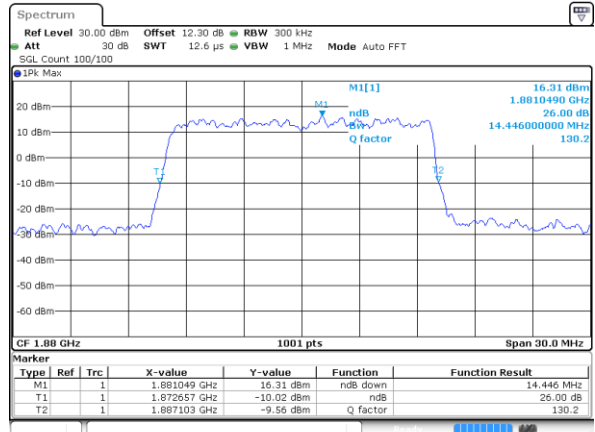

Middle Channel / 15MHz / 16QAM

Date: 29 MAY 2020 15:51:35