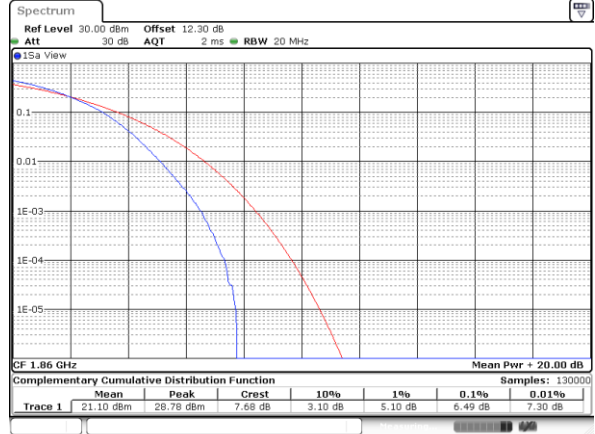

Lowest Channel / Full RB

Date: 29 MAY 2020 16:23:08