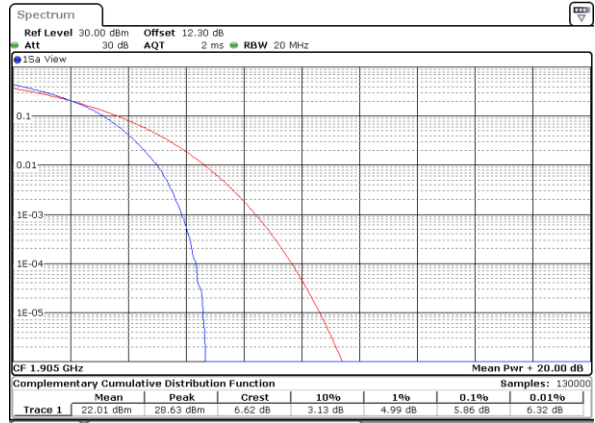

LTE Band 25 / 20MHz / 16QAM

Lowest Channel / 1RB

Date: 29 MAY 2020 16:24:11

Lowest Channel / Full RB

Date: 29 MAY 2020 16:24:22

Middle Channel / 1RB

Date: 29 MAY 2020 16:29:52

Middle Channel / Full RB

Date: 29 MAY 2020 16:30:08

Highest Channel / 1RB

Date: 29 MAY 2020 16:30:43

Highest Channel / Full RB

Date: 29 MAY 2020 16:30:53

LTE Band 25 / 20MHz / 64QAM

Lowest Channel / 1RB

Date: 29 MAY 2020 16:22:55