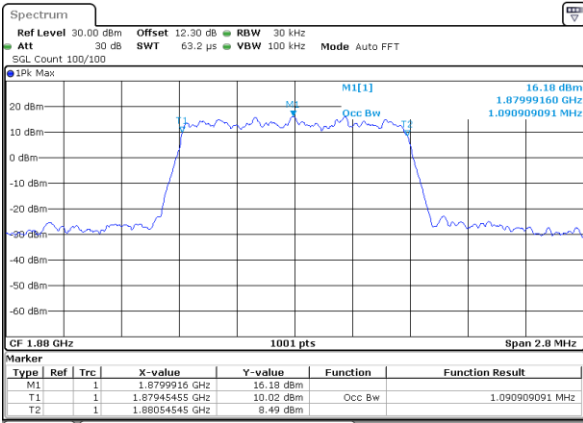

Date: 29 MAY 2020 15:53:31

LTE Band 25

Lowest Channel / 20MHz / QPSK

Date: 29 MAY 2020 15:59:43

Lowest Channel / 20MHz / 16QAM

Date: 29 MAY 2020 15:59:55

Middle Channel / 20MHz / QPSK

Date: 29 MAY 2020 16:06:07

Middle Channel / 20MHz / 16QAM

Date: 29 MAY 2020 16:06:20

Highest Channel / 20MHz / QPSK

Date: 29 MAY 2020 16:08:28

Highest Channel / 20MHz / 16QAM

Date: 29 MAY 2020 16:08:41

LTE Band 25

Lowest Channel / 1.4MHz / 64QAM

Date: 29 MAY 2020 14:20:57

Lowest Channel / 3MHz / 64QAM

Date: 29 MAY 2020 14:28:52

Middle Channel / 1.4MHz / 64QAM

Date: 29 MAY 2020 14:24:15

Middle Channel / 3MHz / 64QAM

Date: 29 MAY 2020 14:32:04

Highest Channel / 1.4MHz / 64QAM

Date: 29 MAY 2020 14:25:25

Highest Channel / 3MHz / 64QAM

Date: 29 MAY 2020 14:33:14

LTE Band 25

Lowest Channel / 5MHz / 64QAM

Date: 29 MAY 2020 15:06:43

Lowest Channel / 10MHz / 64QAM

Date: 29 MAY 2020 15:29:26