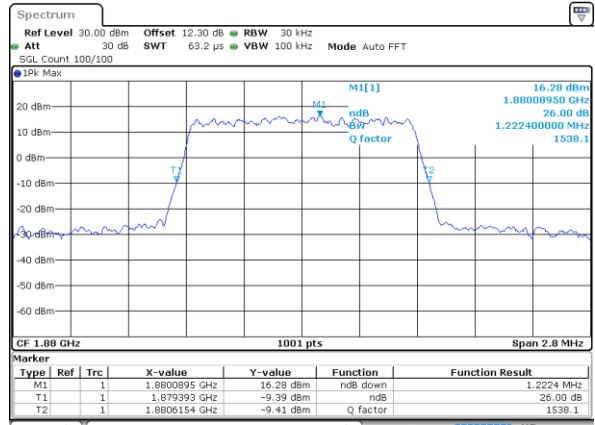

Highest Channel / Full RB

Date: 29 MAY 2020 16:23:59

**26dB Bandwidth**

Mode	LTE Band 25 : 26dB BW(MHz)											
BW	1.4MHz		3MHz		5MHz		10MHz		15MHz		20MHz	
Mod.	QPSK	16QAM	QPSK	16QAM	QPSK	16QAM	QPSK	16QAM	QPSK	16QAM	QPSK	16QAM
Lowest CH	1.22	1.21	3.07	2.97	4.94	4.89	9.67	9.77	14.63	14.63	19.10	19.10
Middle CH	1.22	1.22	3.00	3.02	4.94	4.89	9.65	9.83	14.33	14.45	19.14	18.66
Highest CH	1.22	1.24	3.07	3.00	4.94	4.90	9.83	9.73	14.39	14.24	19.02	18.82
Mode	LTE Band 25 : 26dB BW(MHz)											
BW	1.4MHz		3MHz		5MHz		10MHz		15MHz		20MHz	
Mod.	64QAM		64QAM		64QAM		64QAM		64QAM		64QAM	
Lowest CH	1.23	-	3.03	-	4.96	-	9.65	-	14.51	-	19.06	-
Middle CH	1.24	-	3.02	-	4.90	-	9.83	-	14.48	-	19.02	-
Highest CH	1.23	-	3.02	-	4.92	-	9.93	-	14.78	-	18.70	-

LTE Band 25

Lowest Channel / 1.4MHz / QPSK

Date: 29 MAY 2020 14:05:24

Lowest Channel / 1.4MHz / 16QAM

Date: 29 MAY 2020 14:05:36

Middle Channel / 1.4MHz / QPSK

Date: 29 MAY 2020 14:12:06

Middle Channel / 1.4MHz / 16QAM

Date: 29 MAY 2020 14:12:18

Highest Channel / 1.4MHz / QPSK

Date: 29 MAY 2020 14:14:39

Highest Channel / 1.4MHz / 16QAM

Date: 29 MAY 2020 14:14:27

LTE Band 25

Lowest Channel / 3MHz / QPSK

Date: 29 MAY 2020 14:36:50