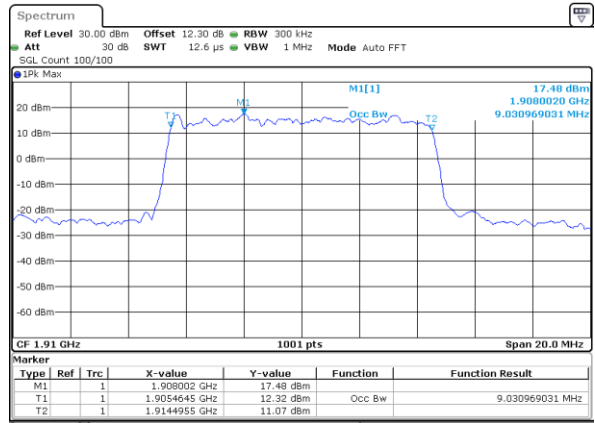

Date: 29 MAY 2020 14:57:58

Middle Channel / 5MHz / 16QAM

Date: 29 MAY 2020 14:58:11

Highest Channel / 5MHz / QPSK

Date: 29 MAY 2020 15:00:19

Highest Channel / 5MHz / 16QAM

Date: 29 MAY 2020 15:00:32

LTE Band 25

Lowest Channel / 10MHz / QPSK

Date: 29 MAY 2020 15:14:17

Lowest Channel / 10MHz / 16QAM

Date: 29 MAY 2020 15:14:29

Middle Channel / 10MHz / QPSK

Date: 29 MAY 2020 15:20:41

Middle Channel / 10MHz / 16QAM

Date: 29 MAY 2020 15:20:53

Highest Channel / 10MHz / QPSK

Date: 29 MAY 2020 15:23:02

Highest Channel / 10MHz / 16QAM

Date: 29 MAY 2020 15:23:14

LTE Band 25

Lowest Channel / 15MHz / QPSK

Date: 29 MAY 2020 15:44:34

Lowest Channel / 15MHz / 16QAM