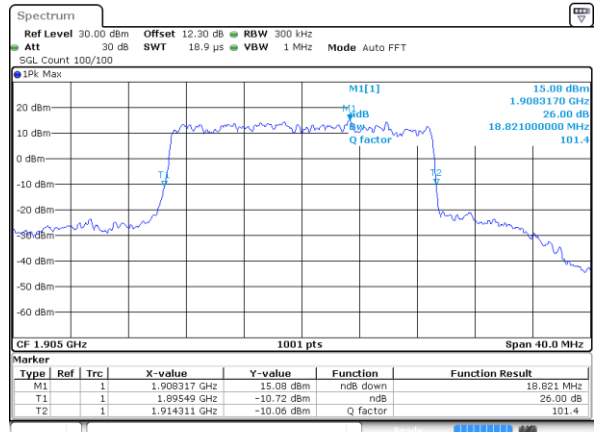

Middle Channel / 20MHz / 16QAM

Date: 29 MAY 2020 16:06:44

Highest Channel / 20MHz / QPSK

Date: 29 MAY 2020 16:09:05

Highest Channel / 20MHz / 16QAM

Date: 29 MAY 2020 16:08:53

LTE Band 25

Lowest Channel / 1.4MHz / 64QAM

Date: 29 MAY 2020 14:21:09

Lowest Channel / 3MHz / 64QAM

Date: 29 MAY 2020 14:28:04

Middle Channel / 1.4MHz / 64QAM

Date: 29 MAY 2020 14:24:27

Middle Channel / 3MHz / 64QAM

Date: 29 MAY 2020 14:32:16

Highest Channel / 1.4MHz / 64QAM