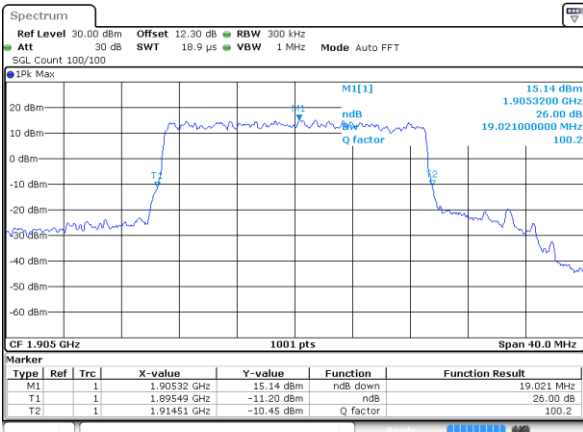

Date: 29 MAY 2020 15:53:43

LTE Band 25

Lowest Channel / 20MHz / QPSK

Date: 29 MAY 2020 16:00:08

Lowest Channel / 20MHz / 16QAM

Date: 29 MAY 2020 16:00:20

Middle Channel / 20MHz / QPSK

Date: 29 MAY 2020 16:06:32

Middle Channel / 20MHz / 16QAM

Date: 29 MAY 2020 16:06:44

Highest Channel / 20MHz / QPSK

Date: 29 MAY 2020 16:09:05

Highest Channel / 20MHz / 16QAM

Date: 29 MAY 2020 16:08:53

LTE Band 25

Lowest Channel / 1.4MHz / 64QAM