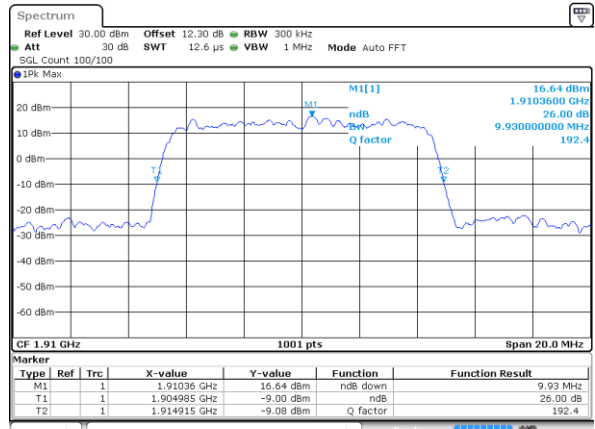

Date: 29 MAY 2020 14:25:37

Highest Channel / 3MHz / 64QAM

Date: 29 MAY 2020 14:33:26

LTE Band 25

Lowest Channel / 5MHz / 64QAM

Date: 29 MAY 2020 15:06:55

Lowest Channel / 10MHz / 64QAM

Date: 29 MAY 2020 15:29:38

Middle Channel / 5MHz / 64QAM

Date: 29 MAY 2020 15:10:17

Middle Channel / 10MHz / 64QAM

Date: 29 MAY 2020 15:32:50

Highest Channel / 5MHz / 64QAM

Date: 29 MAY 2020 15:11:17

Highest Channel / 10MHz / 64QAM

Date: 29 MAY 2020 15:34:00

LTE Band 25

Lowest Channel / 15MHz / 64QAM

Date: 29 MAY 2020 15:37:12

Lowest Channel / 20MHz / 64QAM

Date: 29 MAY 2020 16:15:05

Middle Channel / 15MHz / 64QAM

Date: 29 MAY 2020 15:40:24

Middle Channel / 20MHz / 64QAM