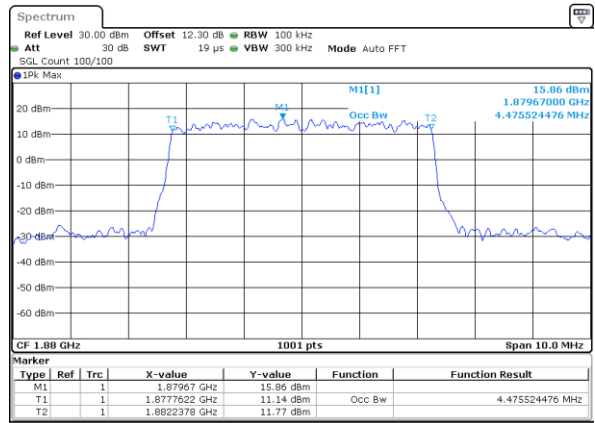

Highest Channel / 3MHz / 16QAM

Date: 29 MAY 2020 14:45:23

LTE Band 25

Lowest Channel / 5MHz / QPSK

Date: 29 MAY 2020 14:51:35

Lowest Channel / 5MHz / 16QAM

Date: 29 MAY 2020 14:51:47

Middle Channel / 5MHz / QPSK

Date: 29 MAY 2020 14:57:58

Middle Channel / 5MHz / 16QAM

Date: 29 MAY 2020 14:58:11

Highest Channel / 5MHz / QPSK

Date: 29 MAY 2020 15:00:19

Highest Channel / 5MHz / 16QAM

Date: 29 MAY 2020 15:00:32

LTE Band 25