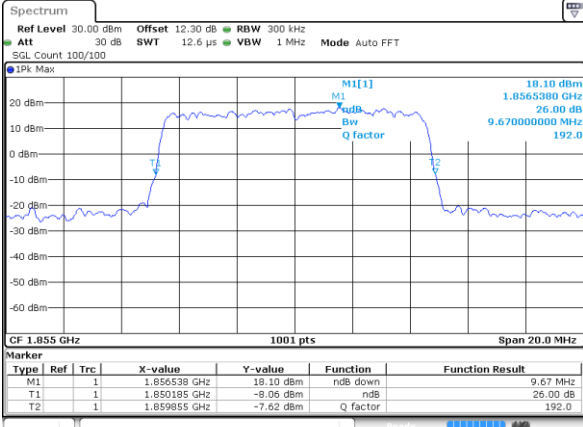

LTE Band 25

Lowest Channel / 10MHz / QPSK

Date: 29 MAY 2020 15:14:41