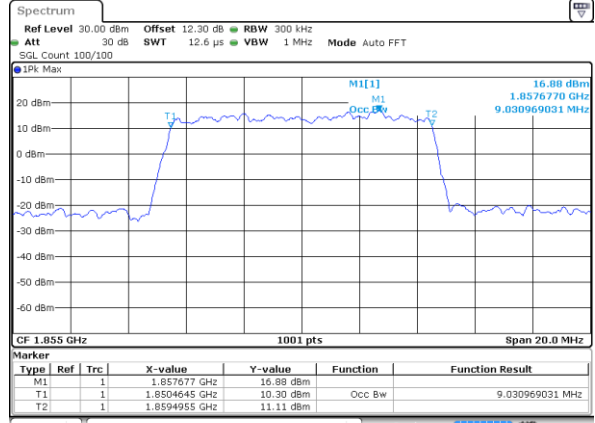

Date: 29 MAY 2020 14:20:57

Lowest Channel / 3MHz / 64QAM

Date: 29 MAY 2020 14:28:52

Middle Channel / 1.4MHz / 64QAM

Date: 29 MAY 2020 14:24:15

Middle Channel / 3MHz / 64QAM

Date: 29 MAY 2020 14:32:04

Highest Channel / 1.4MHz / 64QAM

Date: 29 MAY 2020 14:25:25

Highest Channel / 3MHz / 64QAM

Date: 29 MAY 2020 14:33:14

LTE Band 25

Lowest Channel / 5MHz / 64QAM

Date: 29 MAY 2020 15:06:43

Lowest Channel / 10MHz / 64QAM

Date: 29 MAY 2020 15:29:26

Middle Channel / 5MHz / 64QAM

Date: 29 MAY 2020 15:09:55

Middle Channel / 10MHz / 64QAM

Date: 29 MAY 2020 15:32:38

Highest Channel / 5MHz / 64QAM

Date: 29 MAY 2020 15:11:05

Highest Channel / 10MHz / 64QAM

Date: 29 MAY 2020 15:33:48