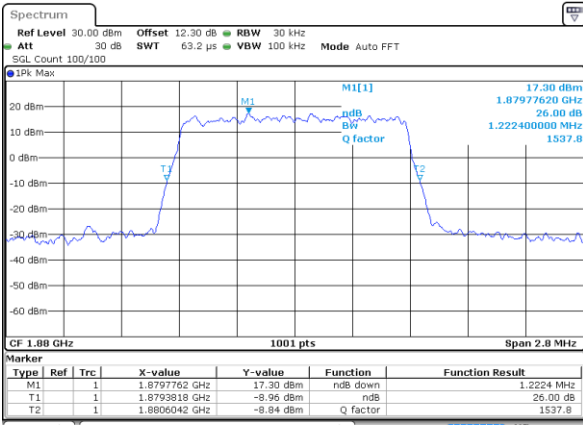

Highest Channel / Full RB

Date: 29 MAY 2020 16:23:59

**26dB Bandwidth**

Mode	LTE Band 25 : 26dB BW(MHz)											
BW	1.4MHz		3MHz		5MHz		10MHz		15MHz		20MHz	
Mod.	QPSK	16QAM	QPSK	16QAM	QPSK	16QAM	QPSK	16QAM	QPSK	16QAM	QPSK	16QAM
Lowest CH	1.22	1.21	3.07	2.97	4.94	4.89	9.67	9.77	14.63	14.63	19.10	19.10
Middle CH	1.22	1.22	3.00	3.02	4.94	4.89	9.65	9.83	14.33	14.45	19.14	18.66
Highest CH	1.22	1.24	3.07	3.00	4.94	4.90	9.83	9.73	14.39	14.24	19.02	18.82
Mode	LTE Band 25 : 26dB BW(MHz)											
BW	1.4MHz		3MHz		5MHz		10MHz		15MHz		20MHz	
Mod.	64QAM		64QAM		64QAM		64QAM		64QAM		64QAM	
Lowest CH	1.23	-	3.03	-	4.96	-	9.65	-	14.51	-	19.06	-
Middle CH	1.24	-	3.02	-	4.90	-	9.83	-	14.48	-	19.02	-
Highest CH	1.23	-	3.02	-	4.92	-	9.93	-	14.78	-	18.70	-

LTE Band 25

Lowest Channel / 1.4MHz / QPSK

Date: 29 MAY 2020 14:05:24

Lowest Channel / 1.4MHz / 16QAM

Date: 29 MAY 2020 14:05:36

Middle Channel / 1.4MHz / QPSK

Date: 29 MAY 2020 14:12:06

Middle Channel / 1.4MHz / 16QAM

Date: 29 MAY 2020 14:12:18

Highest Channel / 1.4MHz / QPSK

Date: 29 MAY 2020 14:14:39

Highest Channel / 1.4MHz / 16QAM

Date: 29 MAY 2020 14:14:27

LTE Band 25

Lowest Channel / 3MHz / QPSK

Date: 29 MAY 2020 14:36:50