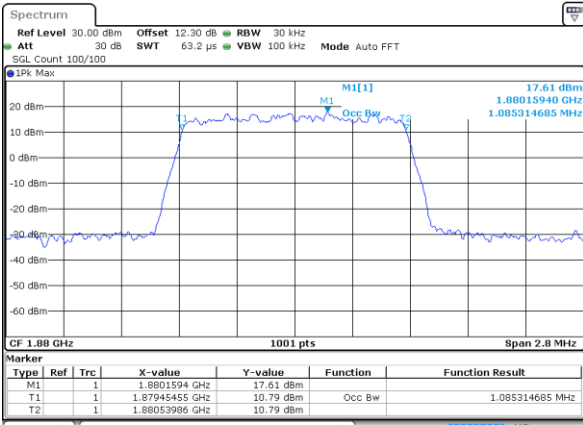

Date: 29 MAY 2020 16:18:17

Highest Channel / 15MHz / 64QAM

Date: 29 MAY 2020 15:41:34

Highest Channel / 20MHz / 64QAM

Date: 29 MAY 2020 16:19:28

Occupied Bandwidth

Mode	LTE Band 25 : 99%OBW(MHz)											
BW	1.4MHz		3MHz		5MHz		10MHz		15MHz		20MHz	
Mod.	QPSK	16QAM	QPSK	16QAM	QPSK	16QAM	QPSK	16QAM	QPSK	16QAM	QPSK	16QAM
Lowest CH	1.08	1.09	2.72	2.70	4.47	4.48	9.01	8.97	13.40	13.46	17.82	17.90
Middle CH	1.09	1.09	2.72	2.72	4.49	4.48	9.01	9.05	13.52	13.43	17.86	17.90
Highest CH	1.09	1.09	2.72	2.73	4.48	4.51	8.97	9.03	13.40	13.40	17.94	17.82
Mode	LTE Band 25 : 99%OBW(MHz)											
BW	1.4MHz		3MHz		5MHz		10MHz		15MHz		20MHz	
Mod.	64QAM		64QAM		64QAM		64QAM		64QAM		64QAM	
Lowest CH	1.09	-	2.73	-	4.50	-	9.03	-	13.46	-	17.86	-
Middle CH	1.09	-	2.74	-	4.47	-	9.01	-	13.40	-	17.90	-
Highest CH	1.09	-	2.72	-	4.49	-	9.01	-	13.37	-	17.94	-

LTE Band 25

Lowest Channel / 1.4MHz / QPSK

Date: 29 MAY 2020 14:05:00

Lowest Channel / 1.4MHz / 16QAM

Date: 29 MAY 2020 14:05:12

Middle Channel / 1.4MHz / QPSK

Date: 29 MAY 2020 14:11:42

Middle Channel / 1.4MHz / 16QAM

Date: 29 MAY 2020 14:11:54

Highest Channel / 1.4MHz / QPSK

Date: 29 MAY 2020 14:14:02

Highest Channel / 1.4MHz / 16QAM

Date: 29 MAY 2020 14:14:15

LTE Band 25

Lowest Channel / 3MHz / QPSK

Date: 29 MAY 2020 14:36:26