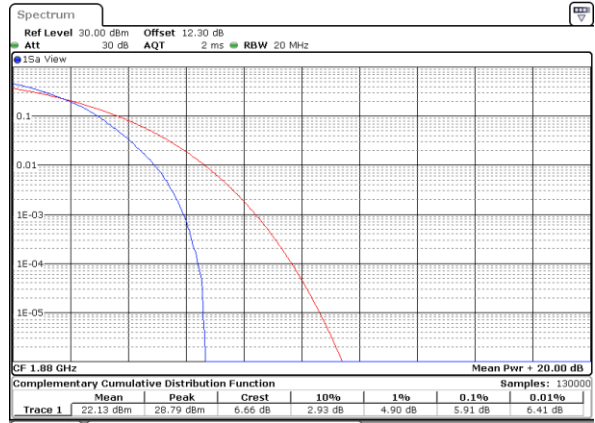

LTE Band 25 / 20MHz / 16QAM

Lowest Channel / 1RB

Date: 29 MAY 2020 16:24:11

Lowest Channel / Full RB

Date: 29 MAY 2020 16:24:22

Middle Channel / 1RB

Date: 29 MAY 2020 16:29:52

Middle Channel / Full RB

Date: 29 MAY 2020 16:30:08

Highest Channel / 1RB

Date: 29 MAY 2020 16:30:43

Highest Channel / Full RB

Date: 29 MAY 2020 16:30:53

LTE Band 25 / 20MHz / 64QAM

Lowest Channel / 1RB

Date: 29 MAY 2020 16:22:55