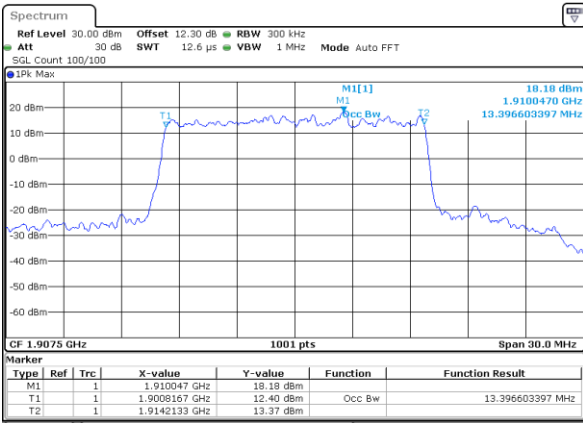

Highest Channel / 10MHz / QPSK

Date: 29 MAY 2020 15:23:02

Highest Channel / 10MHz / 16QAM

Date: 29 MAY 2020 15:23:14

LTE Band 25

Lowest Channel / 15MHz / QPSK

Date: 29 MAY 2020 15:44:34

Lowest Channel / 15MHz / 16QAM

Date: 29 MAY 2020 15:44:46

Middle Channel / 15MHz / QPSK

Date: 29 MAY 2020 15:50:58

Middle Channel / 15MHz / 16QAM

Date: 29 MAY 2020 15:51:10

Highest Channel / 15MHz / QPSK

Date: 29 MAY 2020 15:53:19

Highest Channel / 15MHz / 16QAM

Date: 29 MAY 2020 15:53:31

LTE Band 25

Lowest Channel / 20MHz / QPSK

Date: 29 MAY 2020 15:59:43

Lowest Channel / 20MHz / 16QAM

Date: 29 MAY 2020 15:59:55

Middle Channel / 20MHz / QPSK

Date: 29 MAY 2020 16:06:07

Middle Channel / 20MHz / 16QAM

Date: 29 MAY 2020 16:06:20

Highest Channel / 20MHz / QPSK

Date: 29 MAY 2020 16:08:28

Highest Channel / 20MHz / 16QAM

Date: 29 MAY 2020 16:08:41

LTE Band 25

Lowest Channel / 1.4MHz / 64QAM