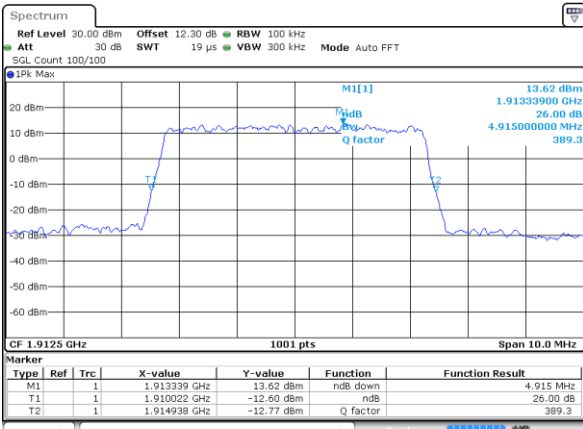

Middle Channel / 5MHz / 64QAM

Date: 29 MAY 2020 15:10:17

Middle Channel / 10MHz / 64QAM

Date: 29 MAY 2020 15:32:50

Highest Channel / 5MHz / 64QAM

Date: 29 MAY 2020 15:11:17

Highest Channel / 10MHz / 64QAM

Date: 29 MAY 2020 15:34:00