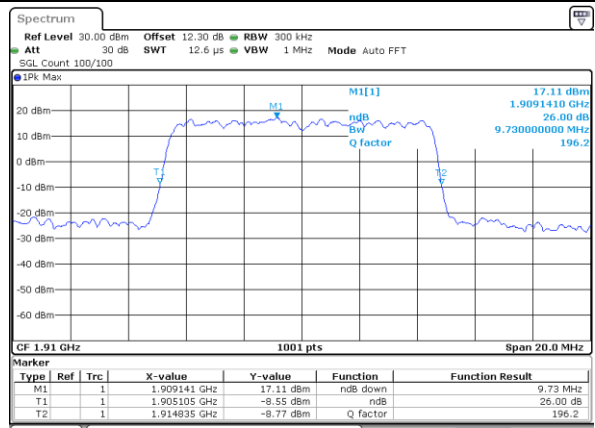

Lowest Channel / 10MHz / QPSK

Date: 29 MAY 2020 15:14:41

Lowest Channel / 10MHz / 16QAM

Date: 29 MAY 2020 15:14:53

Middle Channel / 10MHz / QPSK

Date: 29 MAY 2020 15:21:05

Middle Channel / 10MHz / 16QAM

Date: 29 MAY 2020 15:21:17

Highest Channel / 10MHz / QPSK

Date: 29 MAY 2020 15:23:38

Highest Channel / 10MHz / 16QAM

Date: 29 MAY 2020 15:23:26

LTE Band 25

Lowest Channel / 15MHz / QPSK

Date: 29 MAY 2020 15:44:59

Lowest Channel / 15MHz / 16QAM