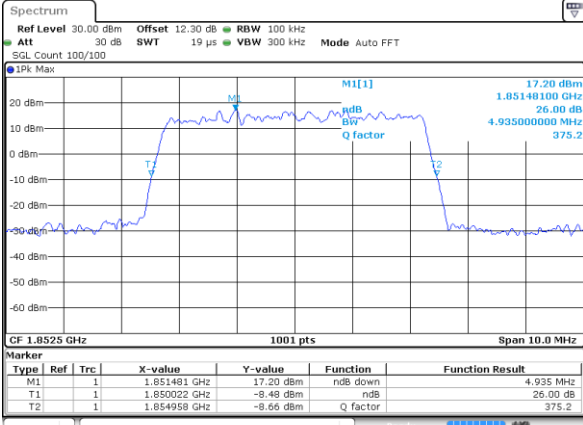

Highest Channel / 3MHz / 16QAM

Date: 29 MAY 2020 14:45:35

LTE Band 25

Lowest Channel / 5MHz / QPSK

Date: 29 MAY 2020 14:51:59

Lowest Channel / 5MHz / 16QAM

Date: 29 MAY 2020 14:52:12

Middle Channel / 5MHz / QPSK

Date: 29 MAY 2020 14:58:23

Middle Channel / 5MHz / 16QAM

Date: 29 MAY 2020 14:58:35

Highest Channel / 5MHz / QPSK

Date: 29 MAY 2020 15:00:56

Highest Channel / 5MHz / 16QAM

Date: 29 MAY 2020 15:00:44

LTE Band 25