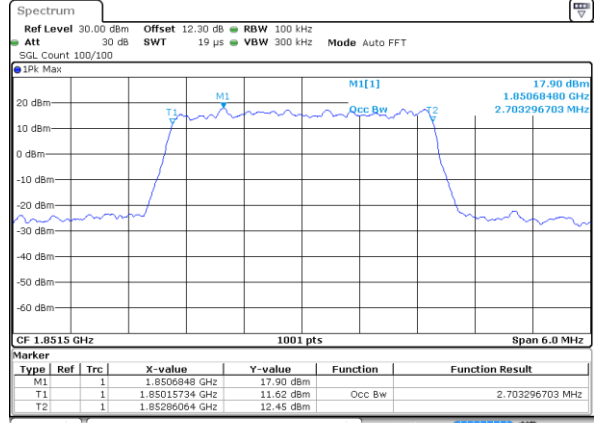

Lowest Channel / 3MHz / 16QAM

Date: 29 MAY 2020 14:36:38