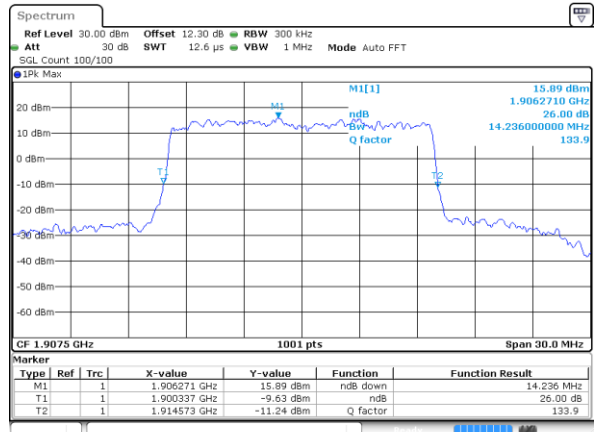

Highest Channel / 10MHz / QPSK

Date: 29 MAY 2020 15:23:38

Highest Channel / 10MHz / 16QAM

Date: 29 MAY 2020 15:23:26

LTE Band 25

Lowest Channel / 15MHz / QPSK

Date: 29 MAY 2020 15:44:59

Lowest Channel / 15MHz / 16QAM

Date: 29 MAY 2020 15:45:11

Middle Channel / 15MHz / QPSK

Date: 29 MAY 2020 15:51:22

Middle Channel / 15MHz / 16QAM

Date: 29 MAY 2020 15:51:35

Highest Channel / 15MHz / QPSK

Date: 29 MAY 2020 15:53:55

Highest Channel / 15MHz / 16QAM

Date: 29 MAY 2020 15:53:43

LTE Band 25

Lowest Channel / 20MHz / QPSK

Date: 29 MAY 2020 16:00:08

Lowest Channel / 20MHz / 16QAM

Date: 29 MAY 2020 16:00:20

Middle Channel / 20MHz / QPSK

Date: 29 MAY 2020 16:06:32