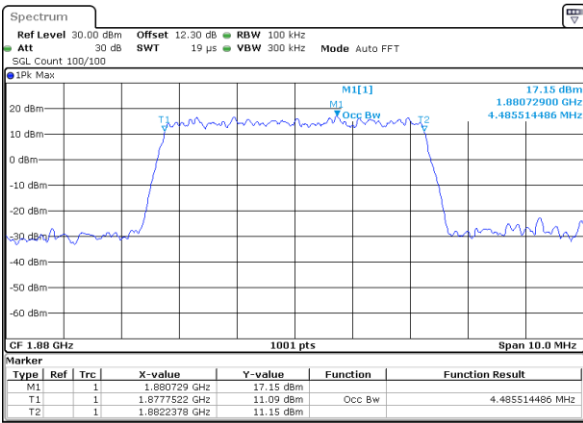

Highest Channel / 3MHz / 16QAM

Date: 29 MAY 2020 14:45:23

LTE Band 25

Lowest Channel / 5MHz / QPSK

Date: 29 MAY 2020 14:51:35

Lowest Channel / 5MHz / 16QAM

Date: 29 MAY 2020 14:51:47

Middle Channel / 5MHz / QPSK

Date: 29 MAY 2020 14:57:58

Middle Channel / 5MHz / 16QAM

Date: 29 MAY 2020 14:58:11

Highest Channel / 5MHz / QPSK

Date: 29 MAY 2020 15:00:19

Highest Channel / 5MHz / 16QAM

Date: 29 MAY 2020 15:00:32

LTE Band 25