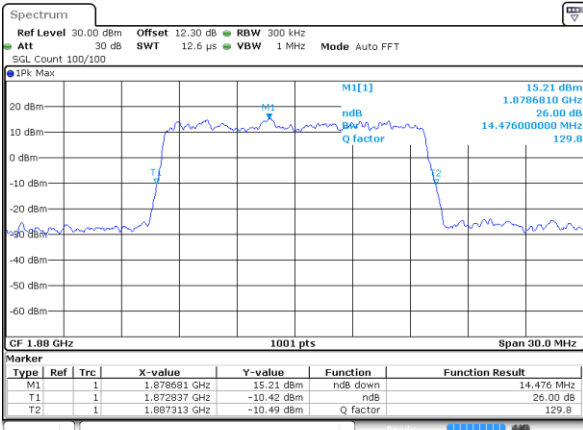

LTE Band 25

Lowest Channel / 15MHz / 64QAM

Date: 29 MAY 2020 15:37:12

Lowest Channel / 20MHz / 64QAM

Date: 29 MAY 2020 16:15:05

Middle Channel / 15MHz / 64QAM

Date: 29 MAY 2020 15:40:24

Middle Channel / 20MHz / 64QAM

Date: 29 MAY 2020 16:18:17

Highest Channel / 15MHz / 64QAM

Date: 29 MAY 2020 15:41:34

Highest Channel / 20MHz / 64QAM

Date: 29 MAY 2020 16:19:28

Occupied Bandwidth

Mode	LTE Band 25 : 99%OBW(MHz)											
BW	1.4MHz		3MHz		5MHz		10MHz		15MHz		20MHz	
Mod.	QPSK	16QAM	QPSK	16QAM	QPSK	16QAM	QPSK	16QAM	QPSK	16QAM	QPSK	16QAM
Lowest CH	1.08	1.09	2.72	2.70	4.47	4.48	9.01	8.97	13.40	13.46	17.82	17.90
Middle CH	1.09	1.09	2.72	2.72	4.49	4.48	9.01	9.05	13.52	13.43	17.86	17.90
Highest CH	1.09	1.09	2.72	2.73	4.48	4.51	8.97	9.03	13.40	13.40	17.94	17.82
Mode	LTE Band 25 : 99%OBW(MHz)											
BW	1.4MHz		3MHz		5MHz		10MHz		15MHz		20MHz	
Mod.	64QAM		64QAM		64QAM		64QAM		64QAM		64QAM	
Lowest CH	1.09	-	2.73	-	4.50	-	9.03	-	13.46	-	17.86	-
Middle CH	1.09	-	2.74	-	4.47	-	9.01	-	13.40	-	17.90	-
Highest CH	1.09	-	2.72	-	4.49	-	9.01	-	13.37	-	17.94	-