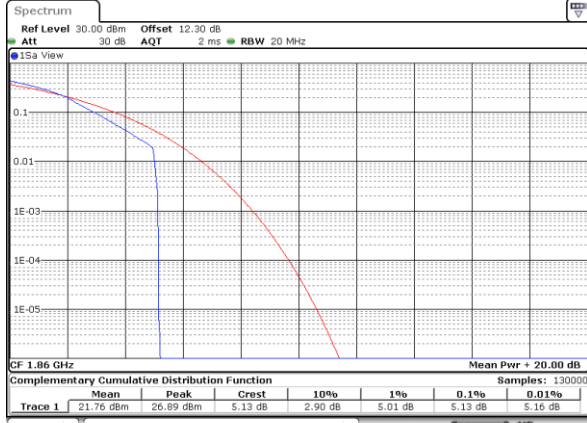

LTE Band 25 / 20MHz / 16QAM

Lowest Channel / 1RB

Date: 29 MAY 2020 16:24:11

Lowest Channel / Full RB

Date: 29 MAY 2020 16:24:22

Middle Channel / 1RB

Date: 29 MAY 2020 16:29:52

Middle Channel / Full RB

Date: 29 MAY 2020 16:30:08

Highest Channel / 1RB

Date: 29 MAY 2020 16:30:43

Highest Channel / Full RB

Date: 29 MAY 2020 16:30:53

LTE Band 25 / 20MHz / 64QAM

Lowest Channel / 1RB

Date: 29 MAY 2020 16:22:55