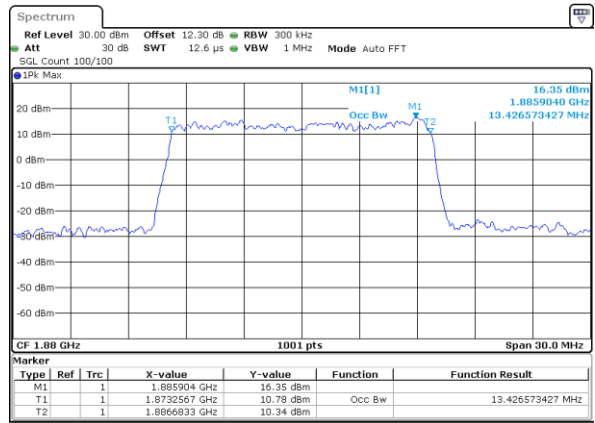

Middle Channel / 15MHz / 16QAM

Date: 29 MAY 2020 15:51:10