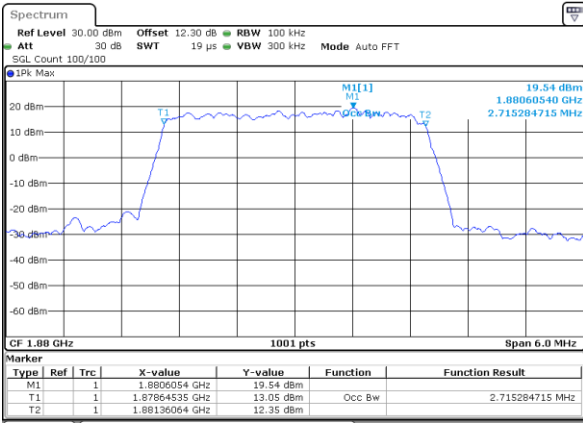

LTE Band 25

Lowest Channel / 1.4MHz / QPSK

Date: 29 MAY 2020 14:05:00

Lowest Channel / 1.4MHz / 16QAM

Date: 29 MAY 2020 14:05:12

Middle Channel / 1.4MHz / QPSK

Date: 29 MAY 2020 14:11:42

Middle Channel / 1.4MHz / 16QAM

Date: 29 MAY 2020 14:11:54

Highest Channel / 1.4MHz / QPSK

Date: 29 MAY 2020 14:14:02

Highest Channel / 1.4MHz / 16QAM

Date: 29 MAY 2020 14:14:15

LTE Band 25

Lowest Channel / 3MHz / QPSK

Date: 29 MAY 2020 14:36:26

Lowest Channel / 3MHz / 16QAM

Date: 29 MAY 2020 14:36:38

Middle Channel / 3MHz / QPSK

Date: 29 MAY 2020 14:42:50

Middle Channel / 3MHz / 16QAM

Date: 29 MAY 2020 14:43:03

Highest Channel / 3MHz / QPSK

Date: 29 MAY 2020 14:45:11