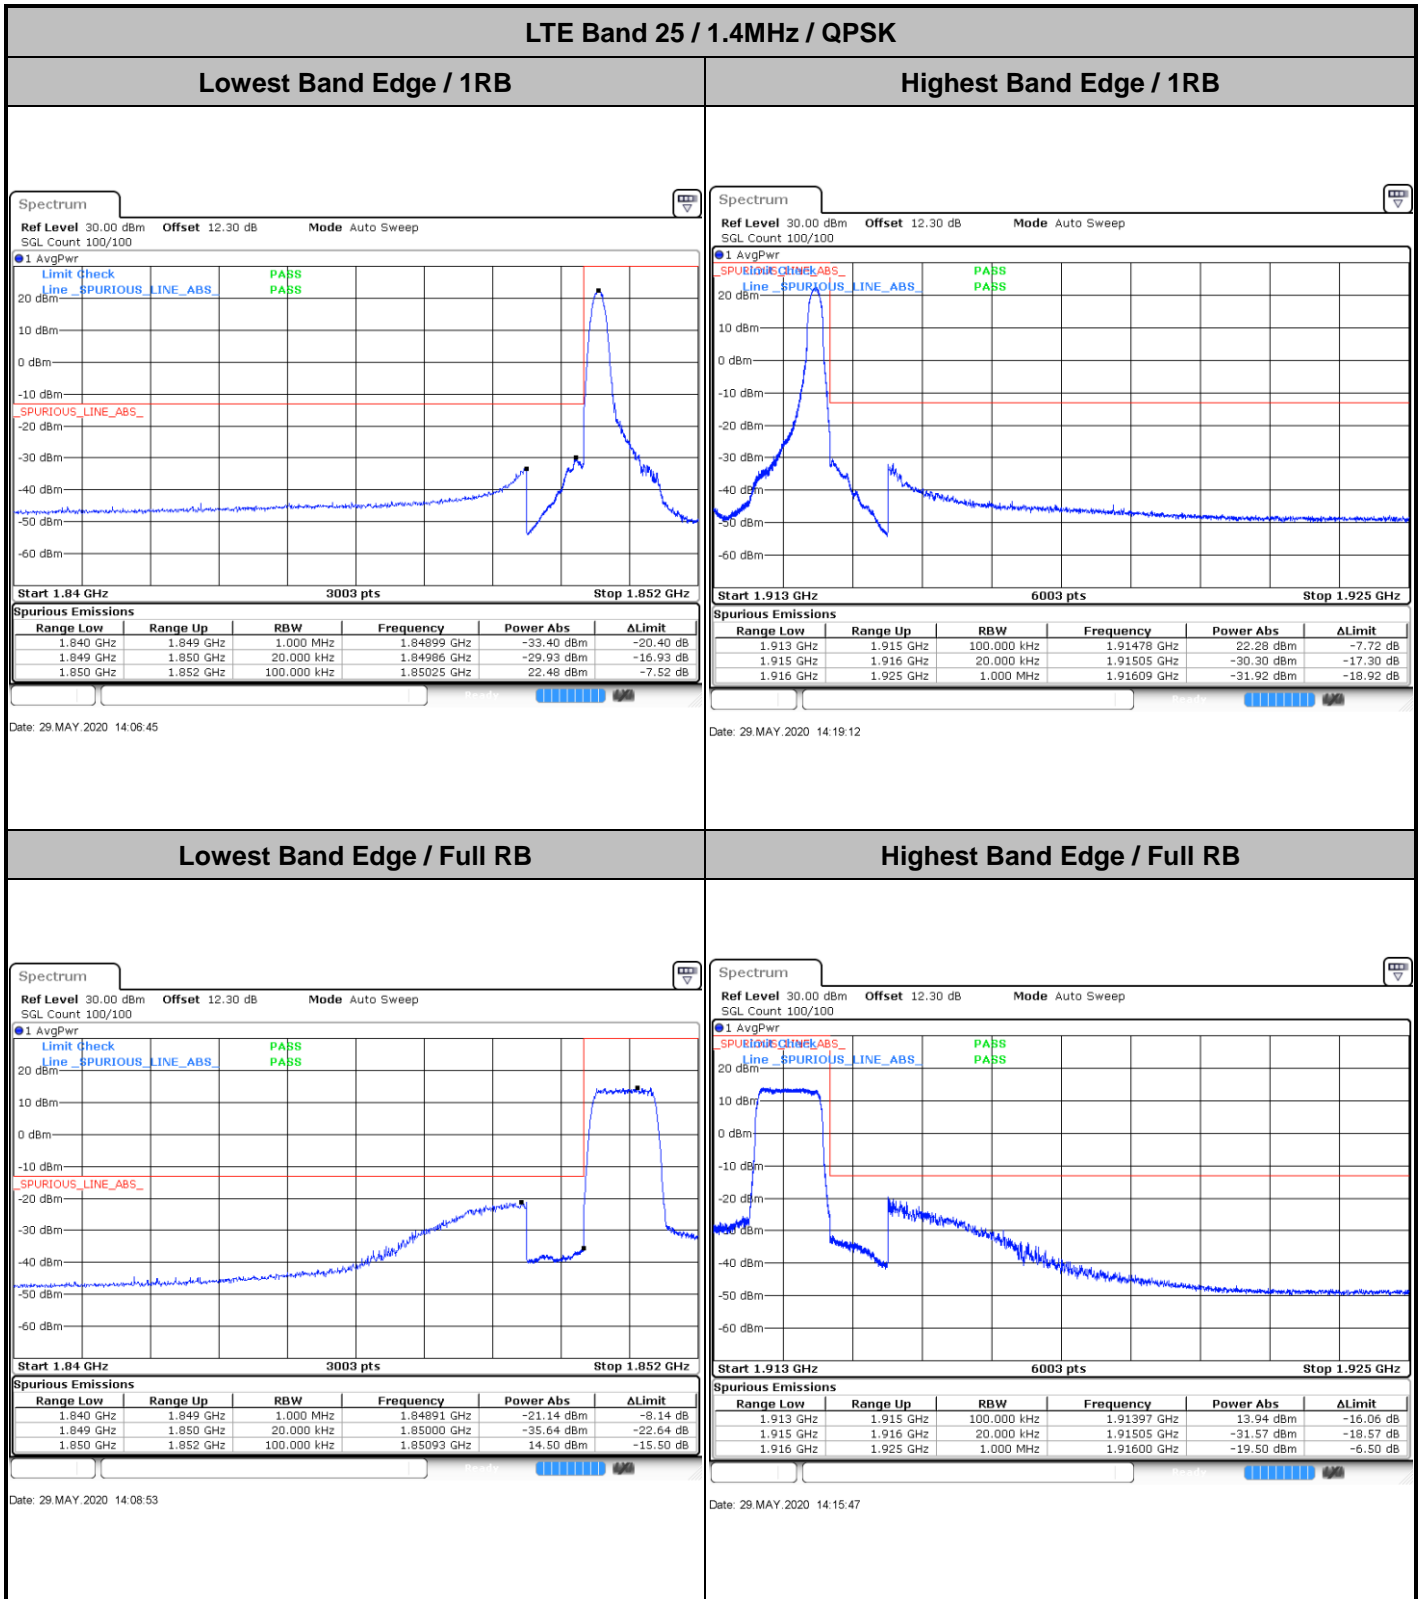

Date: 29 MAY 2020 16:18:05

Highest Channel / 15MHz / 64QAM

Date: 29 MAY 2020 15:41:22

Highest Channel / 20MHz / 64QAM

Date: 29 MAY 2020 16:19:15

# Conducted Band Edge

LTE Band 25 / 1.4MHz / 16QAM

Lowest Band Edge / 1 RB

Date: 29 MAY 2020 14:07:49

Highest Band Edge / 1 RB

Date: 29 MAY 2020 14:18:04

Lowest Band Edge / Full RB

Date: 29 MAY 2020 14:09:57

Highest Band Edge / Full RB

Date: 29 MAY 2020 14:16:55