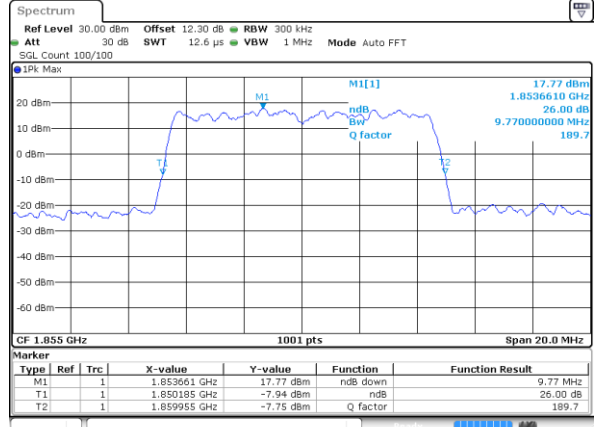

Lowest Channel / 10MHz / 16QAM

Date: 29 MAY 2020 15:14:53