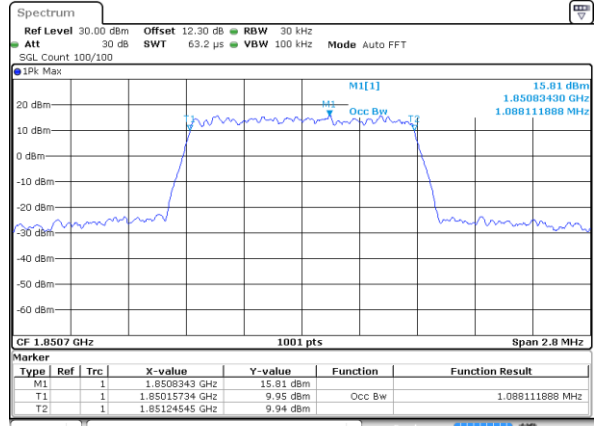

Date: 29 MAY 2020 16:18:17

Highest Channel / 15MHz / 64QAM

Date: 29 MAY 2020 15:41:34

Highest Channel / 20MHz / 64QAM

Date: 29 MAY 2020 16:19:28

Occupied Bandwidth

Mode	LTE Band 25 : 99%OBW(MHz)											
BW	1.4MHz		3MHz		5MHz		10MHz		15MHz		20MHz	
Mod.	QPSK	16QAM	QPSK	16QAM	QPSK	16QAM	QPSK	16QAM	QPSK	16QAM	QPSK	16QAM
Lowest CH	1.08	1.09	2.72	2.70	4.47	4.48	9.01	8.97	13.40	13.46	17.82	17.90
Middle CH	1.09	1.09	2.72	2.72	4.49	4.48	9.01	9.05	13.52	13.43	17.86	17.90
Highest CH	1.09	1.09	2.72	2.73	4.48	4.51	8.97	9.03	13.40	13.40	17.94	17.82
Mode	LTE Band 25 : 99%OBW(MHz)											
BW	1.4MHz		3MHz		5MHz		10MHz		15MHz		20MHz	
Mod.	64QAM		64QAM		64QAM		64QAM		64QAM		64QAM	
Lowest CH	1.09	-	2.73	-	4.50	-	9.03	-	13.46	-	17.86	-
Middle CH	1.09	-	2.74	-	4.47	-	9.01	-	13.40	-	17.90	-
Highest CH	1.09	-	2.72	-	4.49	-	9.01	-	13.37	-	17.94	-

LTE Band 25

Lowest Channel / 1.4MHz / QPSK

Date: 29 MAY 2020 14:05:00

Lowest Channel / 1.4MHz / 16QAM

Date: 29 MAY 2020 14:05:12

Middle Channel / 1.4MHz / QPSK

Date: 29 MAY 2020 14:11:42

Middle Channel / 1.4MHz / 16QAM

Date: 29 MAY 2020 14:11:54

Highest Channel / 1.4MHz / QPSK

Date: 29 MAY 2020 14:14:02

Highest Channel / 1.4MHz / 16QAM

Date: 29 MAY 2020 14:14:15

LTE Band 25

Lowest Channel / 3MHz / QPSK

Date: 29 MAY 2020 14:36:26