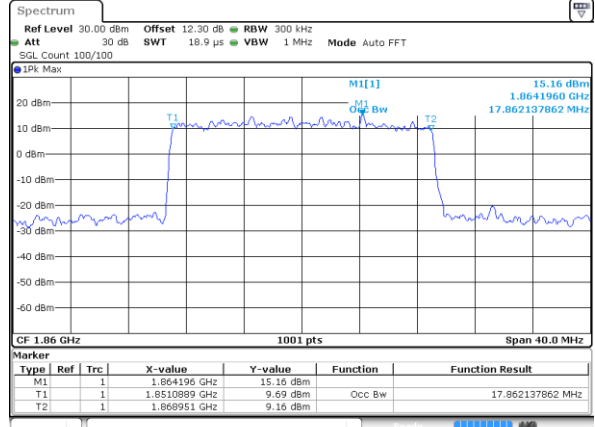

Date: 29 MAY 2020 14:25:25

Highest Channel / 3MHz / 64QAM

Date: 29 MAY 2020 14:33:14

LTE Band 25

Lowest Channel / 5MHz / 64QAM

Date: 29 MAY 2020 15:06:43

Lowest Channel / 10MHz / 64QAM

Date: 29 MAY 2020 15:29:26

Middle Channel / 5MHz / 64QAM

Date: 29 MAY 2020 15:09:55

Middle Channel / 10MHz / 64QAM

Date: 29 MAY 2020 15:32:38

Highest Channel / 5MHz / 64QAM

Date: 29 MAY 2020 15:11:05

Highest Channel / 10MHz / 64QAM

Date: 29 MAY 2020 15:33:48

LTE Band 25

Lowest Channel / 15MHz / 64QAM

Date: 29 MAY 2020 15:37:00

Lowest Channel / 20MHz / 64QAM

Date: 29 MAY 2020 16:14:53

Middle Channel / 15MHz / 64QAM

Date: 29 MAY 2020 15:40:12

Middle Channel / 20MHz / 64QAM