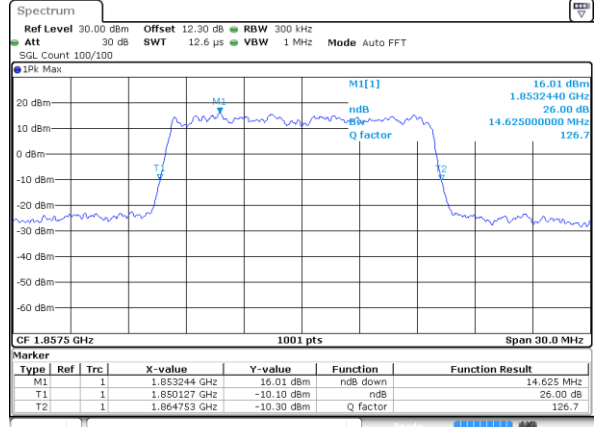

Highest Channel / 10MHz / QPSK

Date: 29 MAY 2020 15:23:38

Highest Channel / 10MHz / 16QAM

Date: 29 MAY 2020 15:23:26

LTE Band 25

Lowest Channel / 15MHz / QPSK

Date: 29 MAY 2020 15:44:59

Lowest Channel / 15MHz / 16QAM