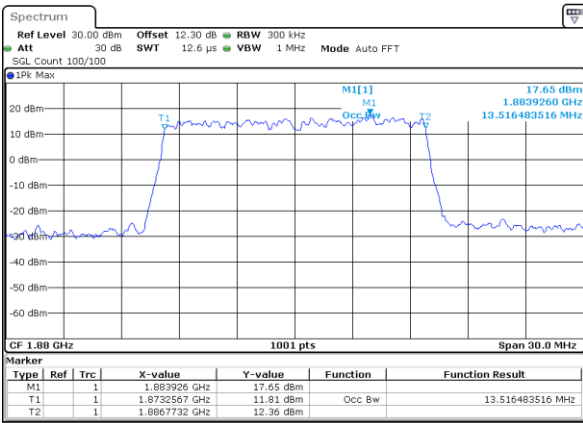

Middle Channel / 15MHz / QPSK

Date: 29 MAY 2020 15:50:58