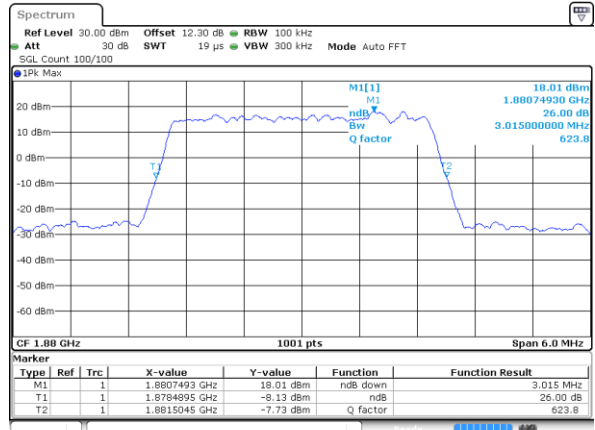

Date: 29 MAY 2020 14:12:18

Highest Channel / 1.4MHz / QPSK

Date: 29 MAY 2020 14:14:39

Highest Channel / 1.4MHz / 16QAM

Date: 29 MAY 2020 14:14:27

LTE Band 25

Lowest Channel / 3MHz / QPSK

Date: 29 MAY 2020 14:36:50

Lowest Channel / 3MHz / 16QAM

Date: 29 MAY 2020 14:37:02

Middle Channel / 3MHz / QPSK

Date: 29 MAY 2020 14:43:15

Middle Channel / 3MHz / 16QAM

Date: 29 MAY 2020 14:43:27

Highest Channel / 3MHz / QPSK

Date: 29 MAY 2020 14:45:48

Highest Channel / 3MHz / 16QAM

Date: 29 MAY 2020 14:45:35

LTE Band 25

Lowest Channel / 5MHz / QPSK

Date: 29 MAY 2020 14:51:59

Lowest Channel / 5MHz / 16QAM

Date: 29 MAY 2020 14:52:12

Middle Channel / 5MHz / QPSK