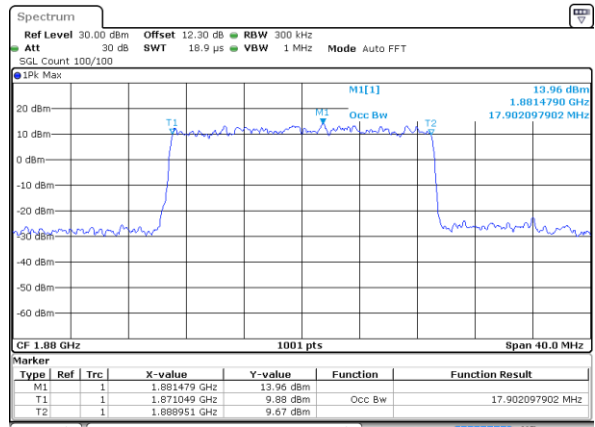

LTE Band 25

Lowest Channel / 15MHz / 64QAM

Date: 29 MAY 2020 15:37:00

Lowest Channel / 20MHz / 64QAM

Date: 29 MAY 2020 16:14:53

Middle Channel / 15MHz / 64QAM

Date: 29 MAY 2020 15:40:12

Middle Channel / 20MHz / 64QAM

Date: 29 MAY 2020 16:18:05

Highest Channel / 15MHz / 64QAM

Date: 29 MAY 2020 15:41:22

Highest Channel / 20MHz / 64QAM

Date: 29 MAY 2020 16:19:15