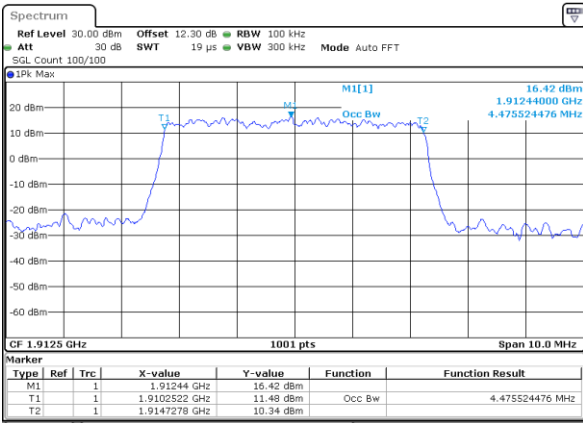

Highest Channel / 3MHz / 16QAM

Date: 29 MAY 2020 14:45:23

LTE Band 25

Lowest Channel / 5MHz / QPSK

Date: 29 MAY 2020 14:51:35

Lowest Channel / 5MHz / 16QAM

Date: 29 MAY 2020 14:51:47

Middle Channel / 5MHz / QPSK

Date: 29 MAY 2020 14:57:58

Middle Channel / 5MHz / 16QAM

Date: 29 MAY 2020 14:58:11

Highest Channel / 5MHz / QPSK

Date: 29 MAY 2020 15:00:19

Highest Channel / 5MHz / 16QAM

Date: 29 MAY 2020 15:00:32

LTE Band 25