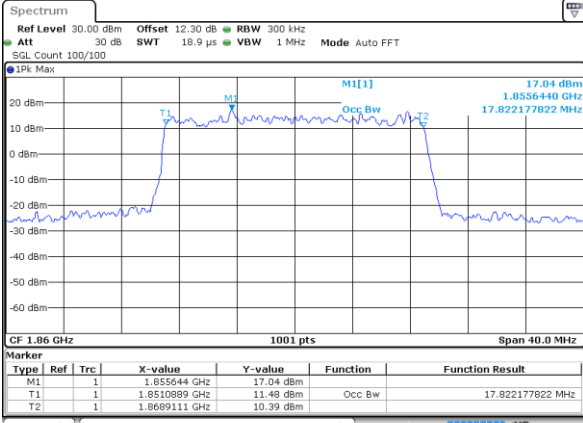

Highest Channel / 10MHz / QPSK

Date: 29 MAY 2020 15:23:02

Highest Channel / 10MHz / 16QAM

Date: 29 MAY 2020 15:23:14

LTE Band 25

Lowest Channel / 15MHz / QPSK

Date: 29 MAY 2020 15:44:34

Lowest Channel / 15MHz / 16QAM

Date: 29 MAY 2020 15:44:46

Middle Channel / 15MHz / QPSK

Date: 29 MAY 2020 15:50:58

Middle Channel / 15MHz / 16QAM

Date: 29 MAY 2020 15:51:10

Highest Channel / 15MHz / QPSK

Date: 29 MAY 2020 15:53:19

Highest Channel / 15MHz / 16QAM

Date: 29 MAY 2020 15:53:31

LTE Band 25

Lowest Channel / 20MHz / QPSK

Date: 29 MAY 2020 15:59:43

Lowest Channel / 20MHz / 16QAM

Date: 29 MAY 2020 15:59:55

Middle Channel / 20MHz / QPSK

Date: 29 MAY 2020 16:06:07