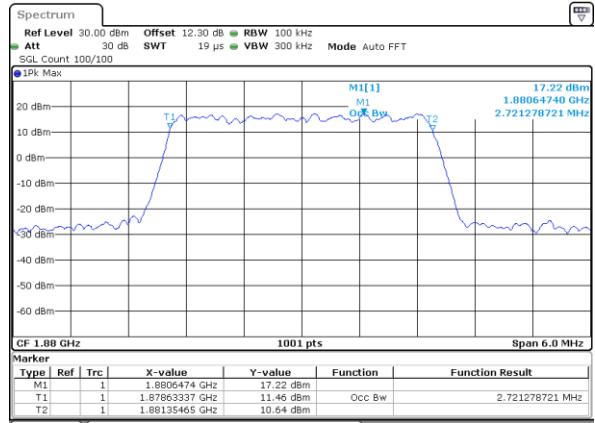

Date: 29 MAY 2020 14:11:54

Highest Channel / 1.4MHz / QPSK

Date: 29 MAY 2020 14:14:02

Highest Channel / 1.4MHz / 16QAM

Date: 29 MAY 2020 14:14:15

LTE Band 25

Lowest Channel / 3MHz / QPSK

Date: 29 MAY 2020 14:36:26

Lowest Channel / 3MHz / 16QAM

Date: 29 MAY 2020 14:36:38

Middle Channel / 3MHz / QPSK

Date: 29 MAY 2020 14:42:50

Middle Channel / 3MHz / 16QAM

Date: 29 MAY 2020 14:43:03

Highest Channel / 3MHz / QPSK

Date: 29 MAY 2020 14:45:11

Highest Channel / 3MHz / 16QAM

Date: 29 MAY 2020 14:45:23

LTE Band 25

Lowest Channel / 5MHz / QPSK

Date: 29 MAY 2020 14:51:35

Lowest Channel / 5MHz / 16QAM

Date: 29 MAY 2020 14:51:47

Middle Channel / 5MHz / QPSK