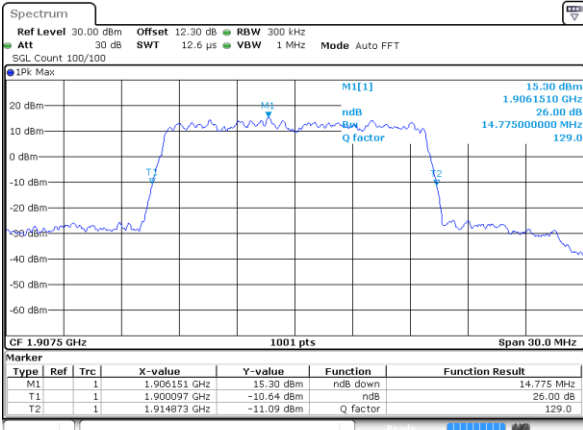

LTE Band 25

Lowest Channel / 15MHz / 64QAM

Date: 29 MAY 2020 15:37:12

Lowest Channel / 20MHz / 64QAM

Date: 29 MAY 2020 16:15:05

Middle Channel / 15MHz / 64QAM

Date: 29 MAY 2020 15:40:24

Middle Channel / 20MHz / 64QAM

Date: 29 MAY 2020 16:18:17

Highest Channel / 15MHz / 64QAM

Date: 29 MAY 2020 15:41:34

Highest Channel / 20MHz / 64QAM

Date: 29 MAY 2020 16:19:28

Occupied Bandwidth

Mode	LTE Band 25 : 99%OBW(MHz)											
BW	1.4MHz		3MHz		5MHz		10MHz		15MHz		20MHz	
Mod.	QPSK	16QAM	QPSK	16QAM	QPSK	16QAM	QPSK	16QAM	QPSK	16QAM	QPSK	16QAM
Lowest CH	1.08	1.09	2.72	2.70	4.47	4.48	9.01	8.97	13.40	13.46	17.82	17.90
Middle CH	1.09	1.09	2.72	2.72	4.49	4.48	9.01	9.05	13.52	13.43	17.86	17.90
Highest CH	1.09	1.09	2.72	2.73	4.48	4.51	8.97	9.03	13.40	13.40	17.94	17.82
Mode	LTE Band 25 : 99%OBW(MHz)											
BW	1.4MHz		3MHz		5MHz		10MHz		15MHz		20MHz	
Mod.	64QAM		64QAM		64QAM		64QAM		64QAM		64QAM	
Lowest CH	1.09	-	2.73	-	4.50	-	9.03	-	13.46	-	17.86	-
Middle CH	1.09	-	2.74	-	4.47	-	9.01	-	13.40	-	17.90	-
Highest CH	1.09	-	2.72	-	4.49	-	9.01	-	13.37	-	17.94	-