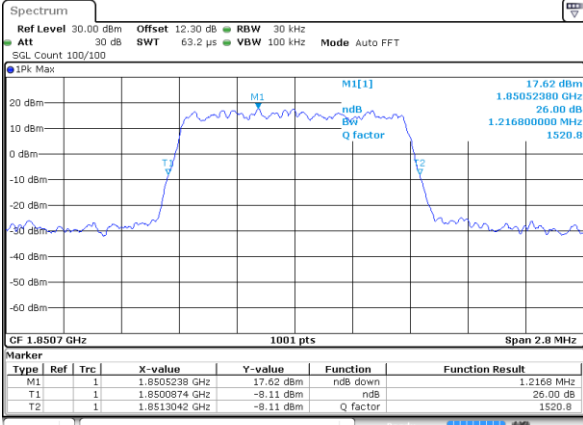

LTE Band 25

Lowest Channel / 1.4MHz / QPSK

Date: 29 MAY 2020 14:05:24