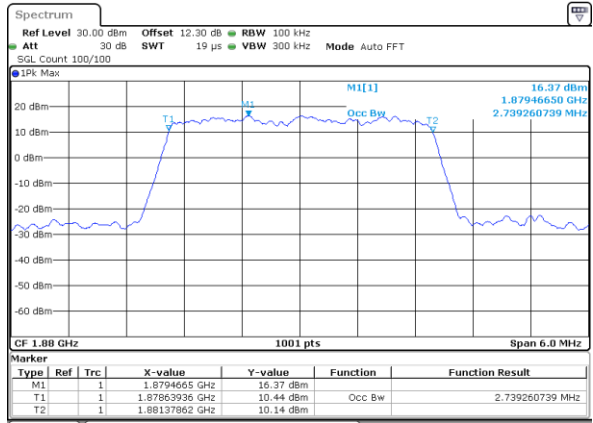

Middle Channel / 20MHz / 16QAM

Date: 29 MAY 2020 16:06:20

Highest Channel / 20MHz / QPSK

Date: 29 MAY 2020 16:08:28

Highest Channel / 20MHz / 16QAM

Date: 29 MAY 2020 16:08:41

LTE Band 25

Lowest Channel / 1.4MHz / 64QAM

Date: 29 MAY 2020 14:20:57

Lowest Channel / 3MHz / 64QAM

Date: 29 MAY 2020 14:28:52

Middle Channel / 1.4MHz / 64QAM

Date: 29 MAY 2020 14:24:15

Middle Channel / 3MHz / 64QAM

Date: 29 MAY 2020 14:32:04

Highest Channel / 1.4MHz / 64QAM

Date: 29 MAY 2020 14:25:25

Highest Channel / 3MHz / 64QAM

Date: 29 MAY 2020 14:33:14

LTE Band 25

Lowest Channel / 5MHz / 64QAM

Date: 29 MAY 2020 15:06:43

Lowest Channel / 10MHz / 64QAM

Date: 29 MAY 2020 15:29:26