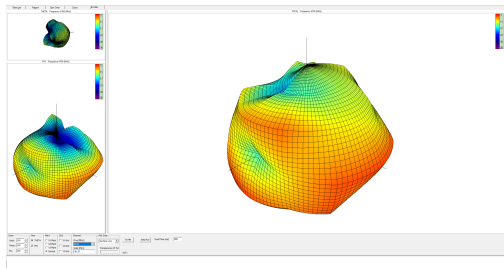

Ant3 Freq. 6700 MHz:

Ant3 Freq. 7000 MHz: