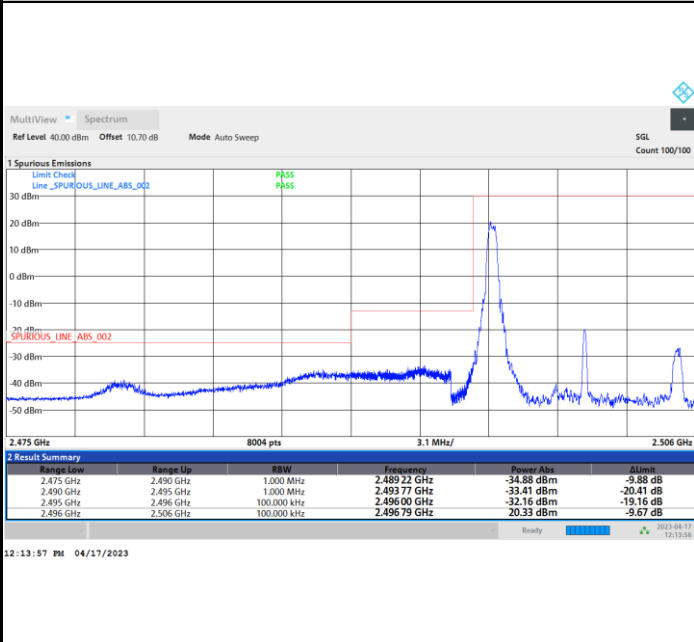

FR1 n41 / 100MHz / CP OFDM / Middle Channel / Full RB

QPSK

16QAM

64QAM

256QAM

Conducted Band Edge

FR1 n41 / 10MHz / DFT-S OFDM / PI/2 BPSK

Lowest Band Edge / 1RB0

Highest Band Edge / 1RBmax

Lowest Band Edge / Full RB

Highest Band Edge / Full RB