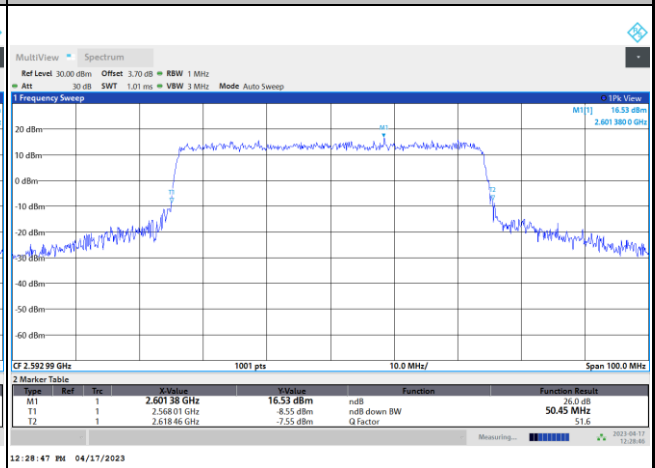

FR1 n41 / 50MHz / DFT-S OFDM / Middle Channel / Full RB

PI/2 BPSK

FR1 n41 / 50MHz / CP OFDM / Middle Channel / Full RB

QPSK

16QAM

64QAM

256QAM