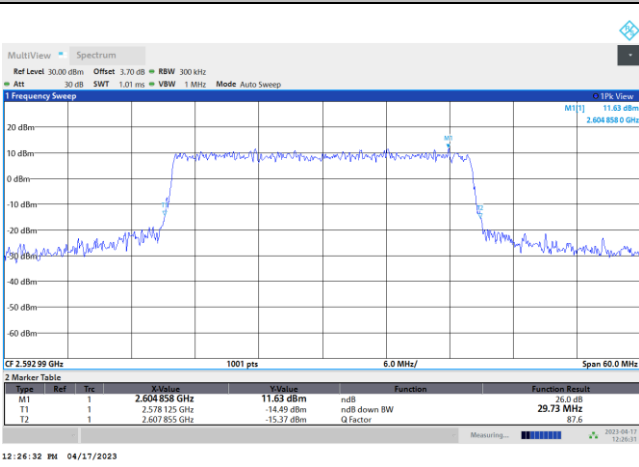

FR1 n41 / 30MHz / DFT-S OFDM / Middle Channel / Full RB

PI/2 BPSK

FR1 n41 / 30MHz / CP OFDM / Middle Channel / Full RB

QPSK

16QAM

64QAM

256QAM

FR1 n41 / 40MHz / DFT-S OFDM / Middle Channel / Full RB