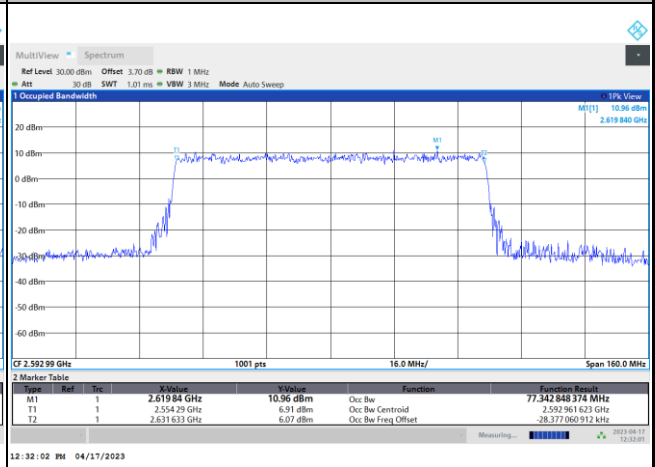

FR1 n41 / 80MHz / DFT-S OFDM / Middle Channel / Full RB

PI/2 BPSK

FR1 n41 / 80MHz / CP OFDM / Middle Channel / Full RB

QPSK

16QAM

64QAM

256QAM

FR1 n41 / 90MHz / DFT-S OFDM / Middle Channel / Full RB