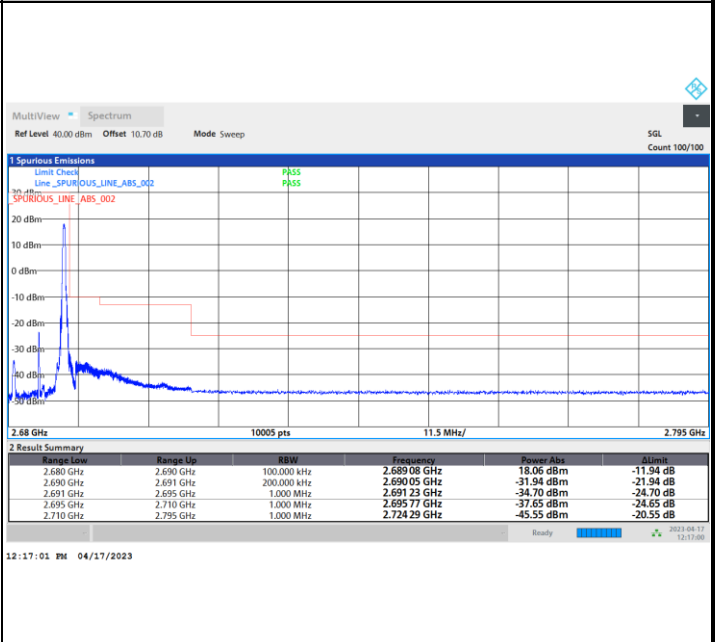

FR1 n41 / 100MHz / CP OFDM / Middle Channel / Full RB

QPSK

16QAM

64QAM

256QAM

Conducted Band Edge

FR1 n41 / 10MHz / DFT-S OFDM / PI/2 BPSK

Lowest Band Edge / 1RB0

Highest Band Edge / 1RBmax

Lowest Band Edge / Full RB

Highest Band Edge / Full RB