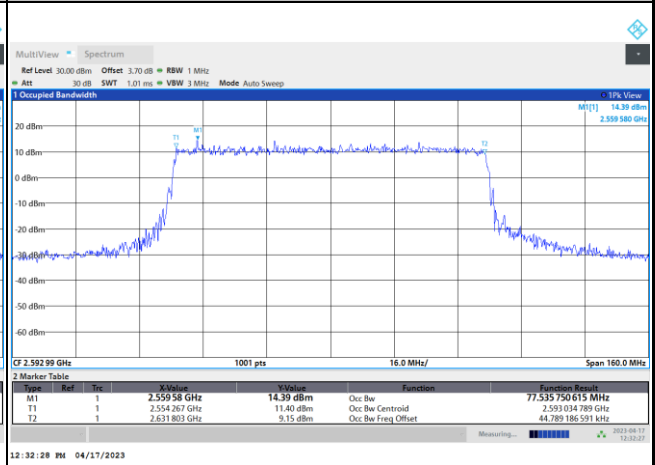

FR1 n41 / 80MHz / DFT-S OFDM / Middle Channel / Full RB

PI/2 BPSK

FR1 n41 / 80MHz / CP OFDM / Middle Channel / Full RB

QPSK

16QAM

64QAM

256QAM

FR1 n41 / 90MHz / DFT-S OFDM / Middle Channel / Full RB