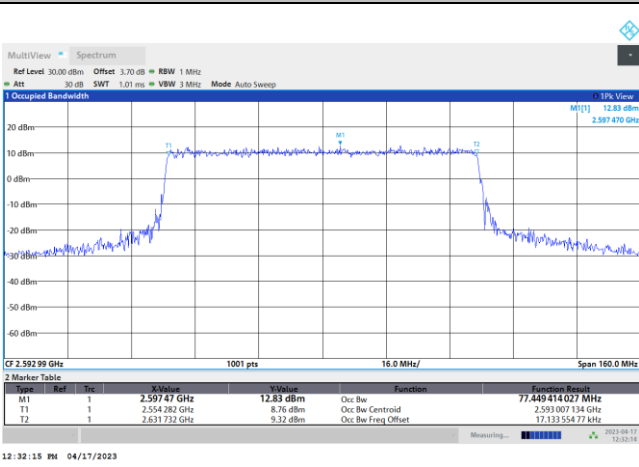

FR1 n41 / 80MHz / DFT-S OFDM / Middle Channel / Full RB

PI/2 BPSK

FR1 n41 / 80MHz / CP OFDM / Middle Channel / Full RB

QPSK

16QAM

64QAM

256QAM

FR1 n41 / 90MHz / DFT-S OFDM / Middle Channel / Full RB