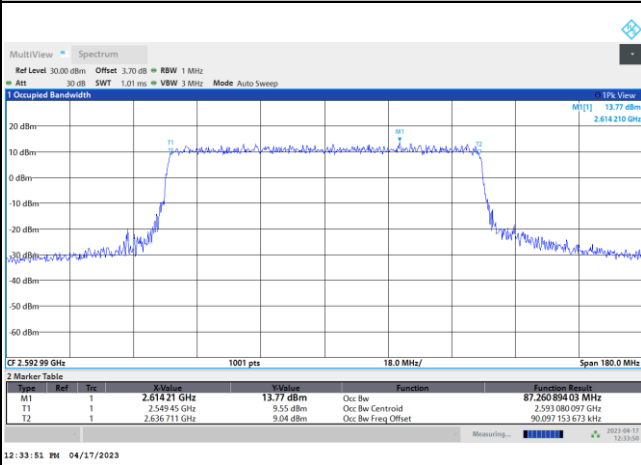

FR1 n41 / 90MHz / CP OFDM / Middle Channel / Full RB

QPSK