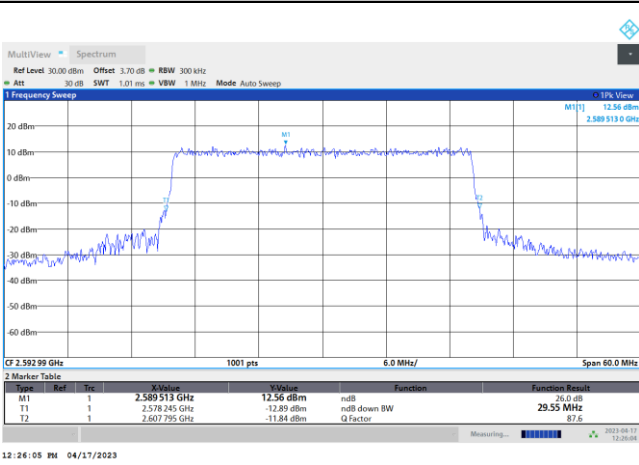

FR1 n41 / 30MHz / DFT-S OFDM / Middle Channel / Full RB

PI/2 BPSK

FR1 n41 / 30MHz / CP OFDM / Middle Channel / Full RB

QPSK

16QAM

64QAM

256QAM

FR1 n41 / 40MHz / DFT-S OFDM / Middle Channel / Full RB