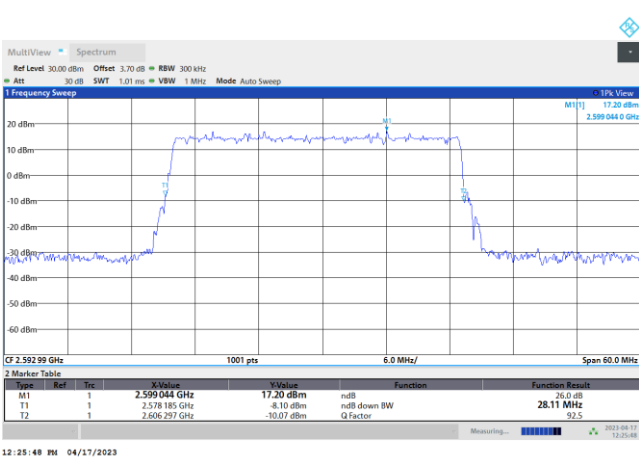

FR1 n41 / 30MHz / DFT-S OFDM / Middle Channel / Full RB

PI/2 BPSK

FR1 n41 / 30MHz / CP OFDM / Middle Channel / Full RB

QPSK

16QAM

64QAM

256QAM

FR1 n41 / 40MHz / DFT-S OFDM / Middle Channel / Full RB