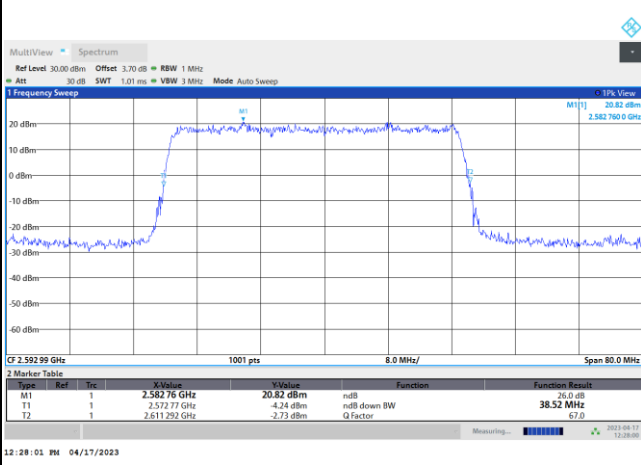

FR1 n41 / 40MHz / DFT-S OFDM / Middle Channel / Full RB

PI/2 BPSK