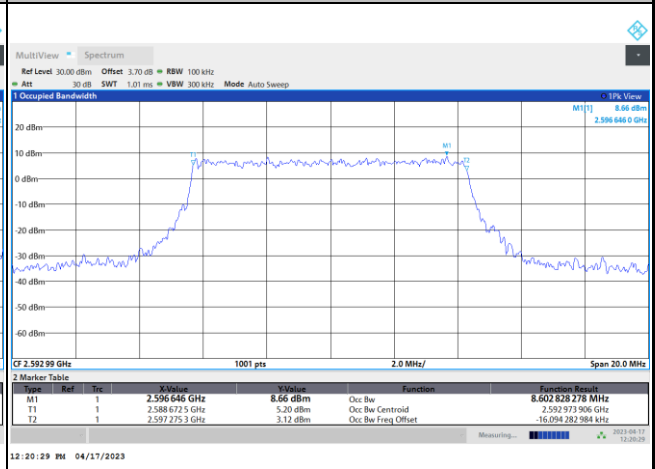

FR1 n41 / 10MHz / DFT-S OFDM / Middle Channel / Full RB

PI/2 BPSK

FR1 n41 / 10MHz / CP OFDM / Middle Channel / Full RB

QPSK

16QAM

64QAM

256QAM

FR1 n41 / 15MHz / DFT-S OFDM / Middle Channel / Full RB