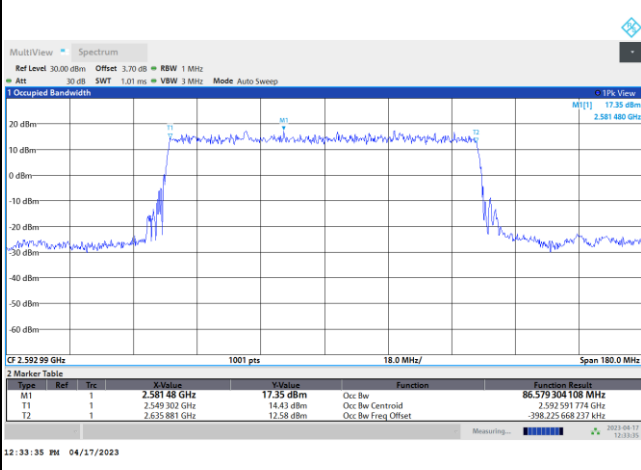

FR1 n41 / 90MHz / DFT-S OFDM / Middle Channel / Full RB

PI/2 BPSK