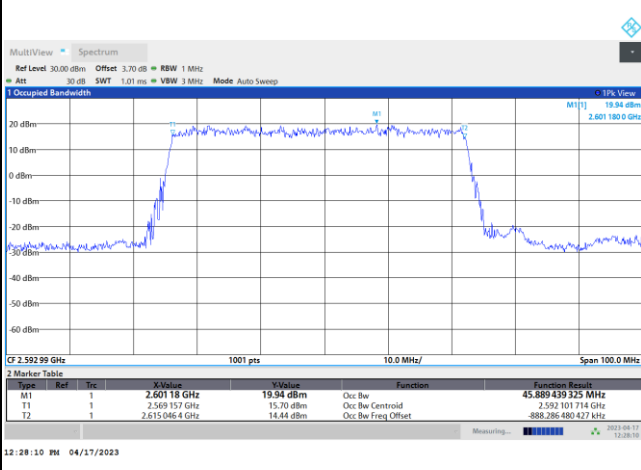

16QAM

64QAM

256QAM

FR1 n41 / 50MHz / DFT-S OFDM / Middle Channel / Full RB

PI/2 BPSK

FR1 n41 / 50MHz / CP OFDM / Middle Channel / Full RB

QPSK

16QAM