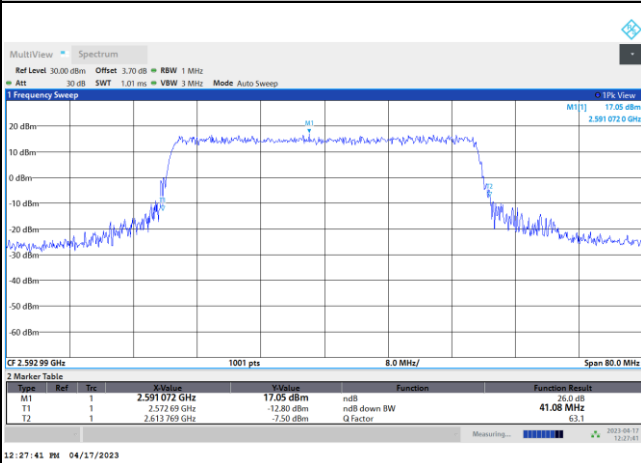

FR1 n41 / 40MHz / CP OFDM / Middle Channel / Full RB

QPSK