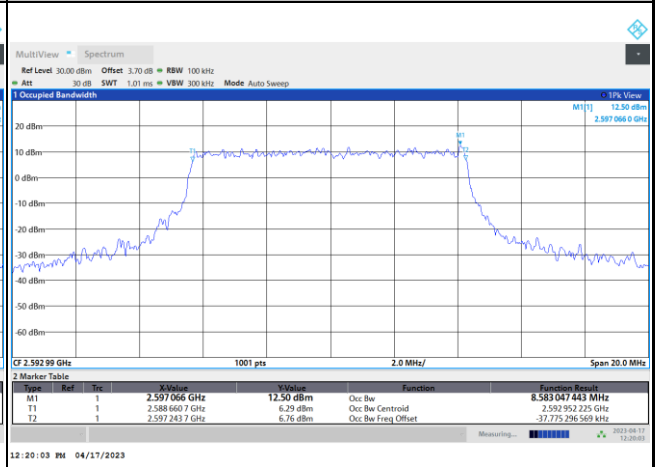

FR1 n41 / 10MHz / DFT-S OFDM / Middle Channel / Full RB

PI/2 BPSK

FR1 n41 / 10MHz / CP OFDM / Middle Channel / Full RB

QPSK

16QAM

64QAM

256QAM

FR1 n41 / 15MHz / DFT-S OFDM / Middle Channel / Full RB