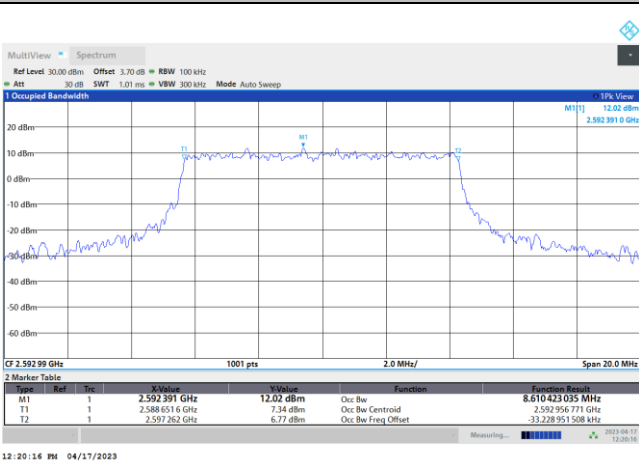

FR1 n41 / 10MHz / DFT-S OFDM / Middle Channel / Full RB

PI/2 BPSK

FR1 n41 / 10MHz / CP OFDM / Middle Channel / Full RB

QPSK

16QAM

64QAM

256QAM

FR1 n41 / 15MHz / DFT-S OFDM / Middle Channel / Full RB