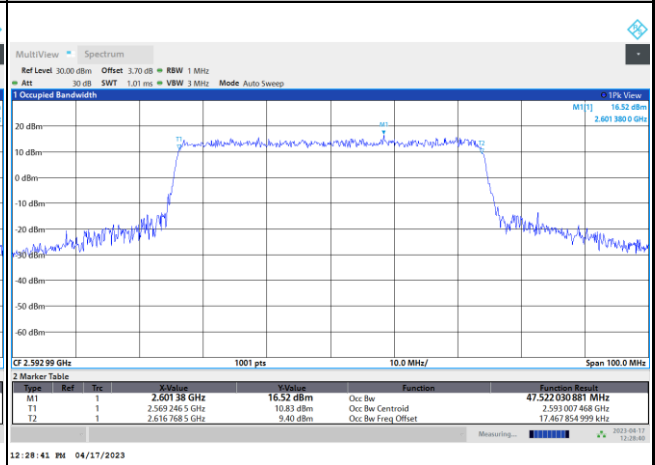

16QAM

64QAM

256QAM

FR1 n41 / 50MHz / DFT-S OFDM / Middle Channel / Full RB

PI/2 BPSK

FR1 n41 / 50MHz / CP OFDM / Middle Channel / Full RB

QPSK

16QAM