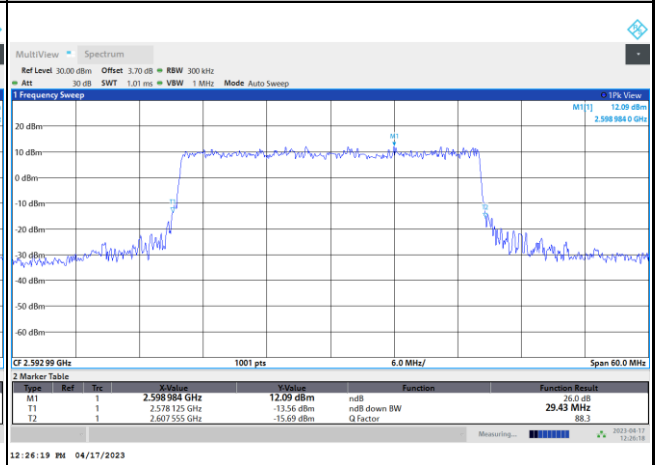

FR1 n41 / 30MHz / DFT-S OFDM / Middle Channel / Full RB

PI/2 BPSK

FR1 n41 / 30MHz / CP OFDM / Middle Channel / Full RB

QPSK

16QAM

64QAM

256QAM

FR1 n41 / 40MHz / DFT-S OFDM / Middle Channel / Full RB