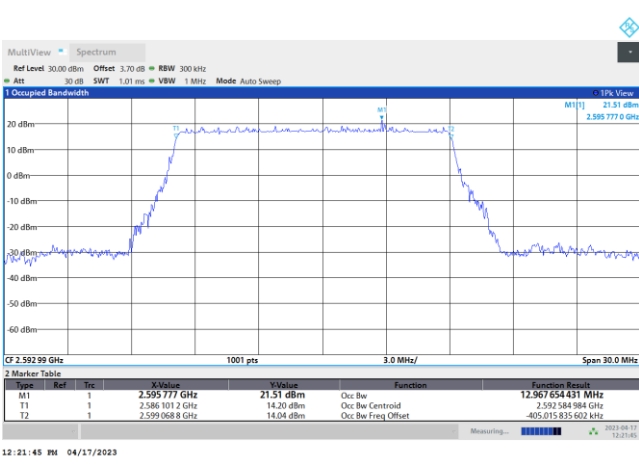

FR1 n41 / 15MHz / DFT-S OFDM / Middle Channel / Full RB

PI/2 BPSK