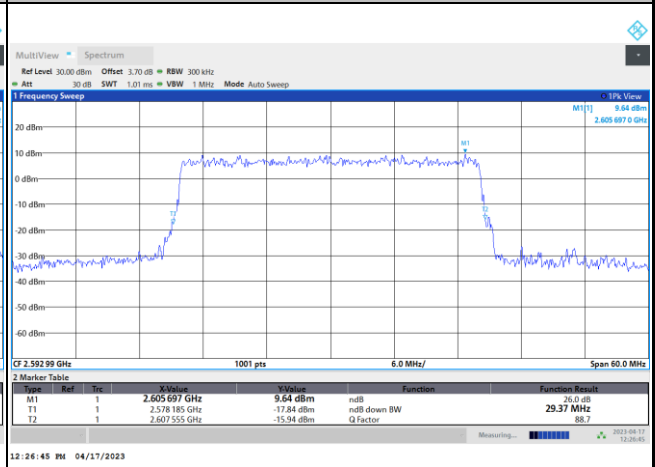

FR1 n41 / 30MHz / DFT-S OFDM / Middle Channel / Full RB

PI/2 BPSK

FR1 n41 / 30MHz / CP OFDM / Middle Channel / Full RB

QPSK

16QAM

64QAM

256QAM

FR1 n41 / 40MHz / DFT-S OFDM / Middle Channel / Full RB

PI/2 BPSK

FR1 n41 / 40MHz / CP OFDM / Middle Channel / Full RB

QPSK

16QAM

64QAM

256QAM

FR1 n41 / 50MHz / DFT-S OFDM / Middle Channel / Full RB

PI/2 BPSK