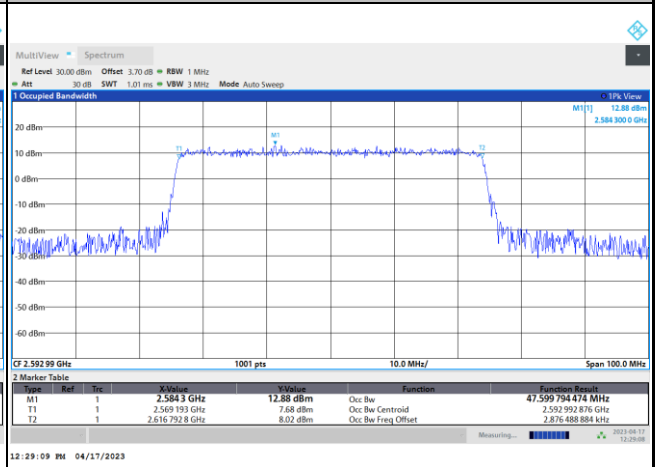

FR1 n41 / 50MHz / DFT-S OFDM / Middle Channel / Full RB

PI/2 BPSK

FR1 n41 / 50MHz / CP OFDM / Middle Channel / Full RB

QPSK

16QAM

64QAM

256QAM