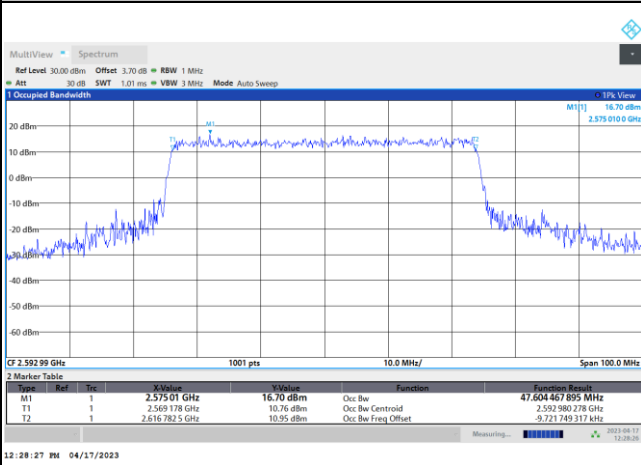

16QAM

64QAM

256QAM

FR1 n41 / 50MHz / DFT-S OFDM / Middle Channel / Full RB

PI/2 BPSK

FR1 n41 / 50MHz / CP OFDM / Middle Channel / Full RB

QPSK

16QAM