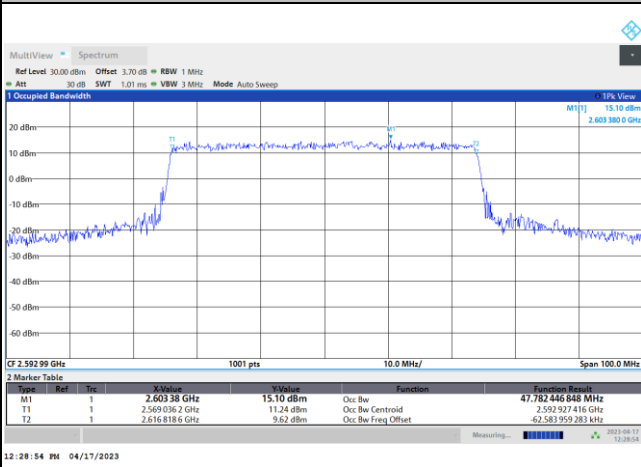

FR1 n41 / 50MHz / DFT-S OFDM / Middle Channel / Full RB

PI/2 BPSK

FR1 n41 / 50MHz / CP OFDM / Middle Channel / Full RB

QPSK

16QAM

64QAM

256QAM