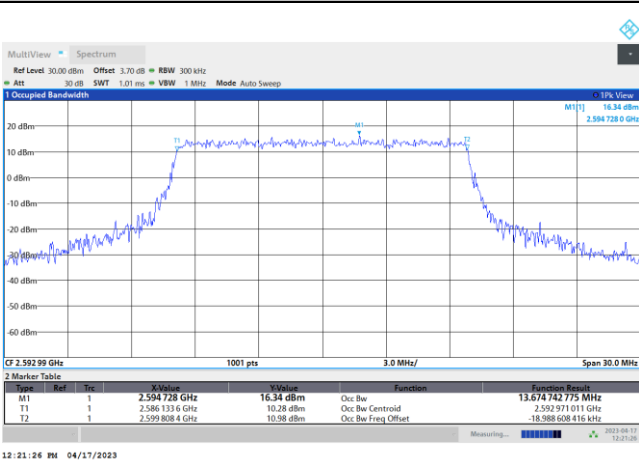

FR1 n41 / 15MHz / CP OFDM / Middle Channel / Full RB

QPSK