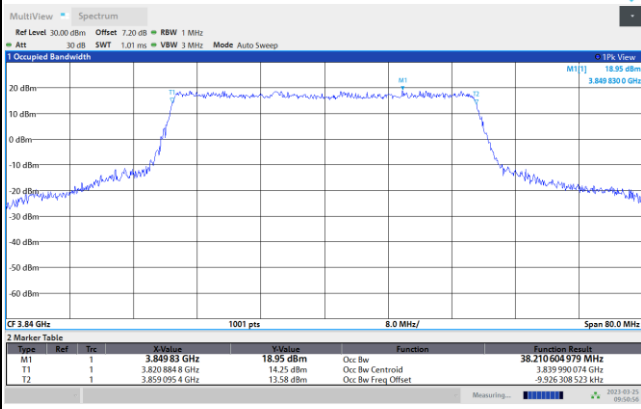

FR1 n77 / 30MHz / CP OFDM / Middle Channel / Full RB

QPSK

16QAM

64QAM

256QAM

FR1 n77 / 40MHz / CP OFDM / Middle Channel / Full RB

QPSK

16QAM