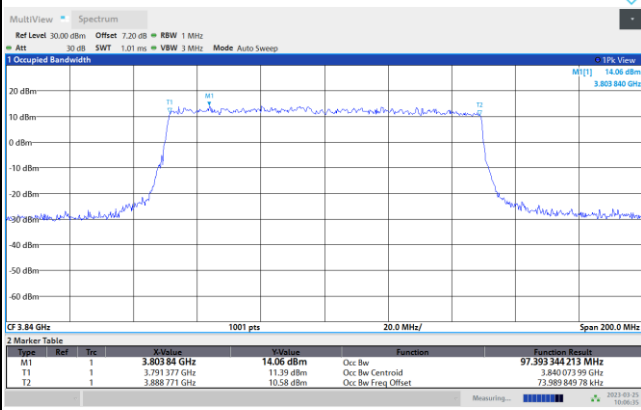

64QAM

256QAM

10:06:35 AM 03/25/2023