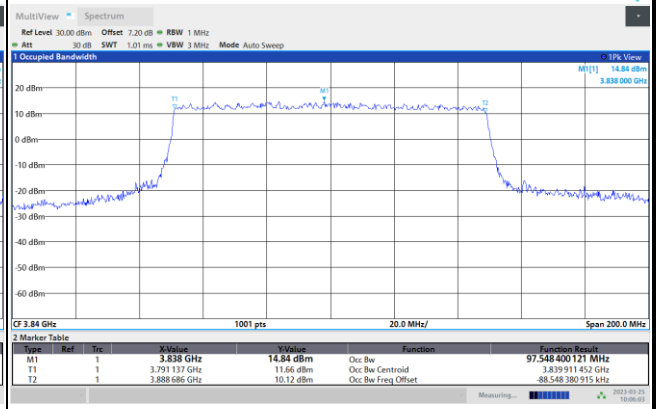

16QAM

64QAM

256QAM

FR1 n77 / 100MHz / CP OFDM / Middle Channel / Full RB

QPSK

16QAM

10:05:31 AM 03/25/2023

10:06:03 AM 03/25/2023