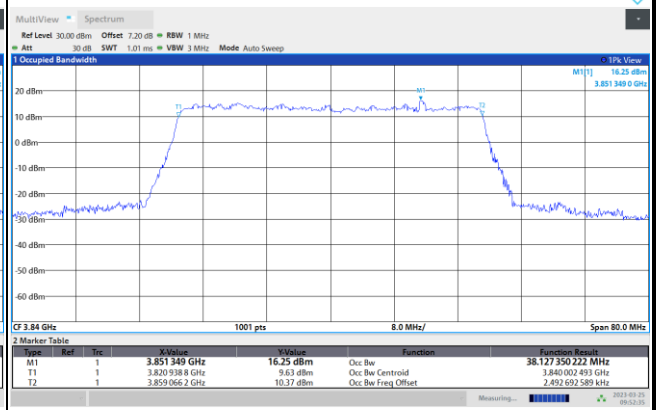

64QAM

256QAM