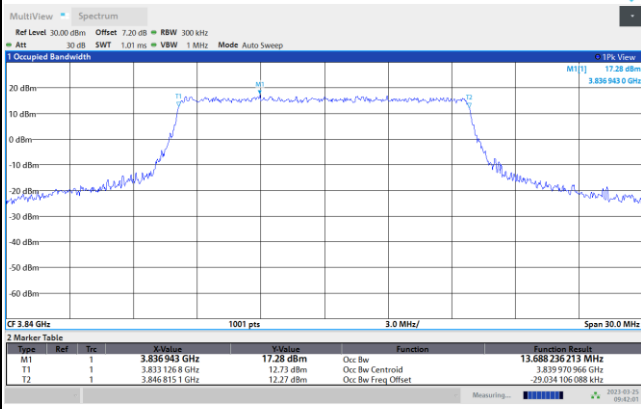

FR1 n77 / 10MHz / CP OFDM / Middle Channel / Full RB

QPSK

16QAM

64QAM

256QAM

FR1 n77 / 15MHz / CP OFDM / Middle Channel / Full RB

QPSK

16QAM