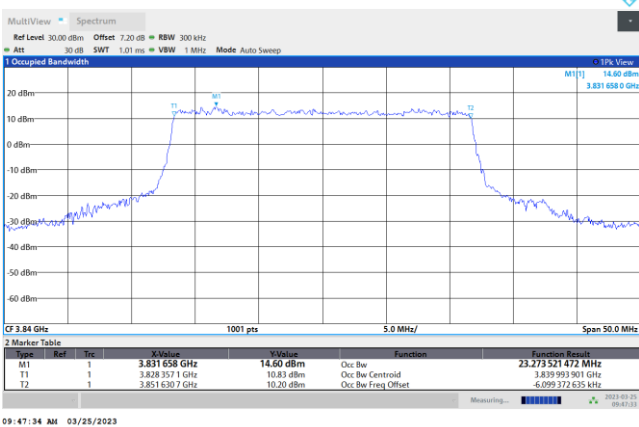

16QAM

64QAM

256QAM

FR1 n77 / 25MHz / CP OFDM / Middle Channel / Full RB

QPSK

16QAM

64QAM

256QAM