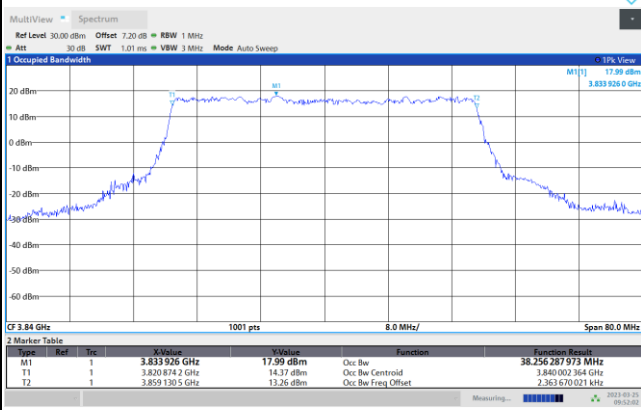

64QAM

256QAM