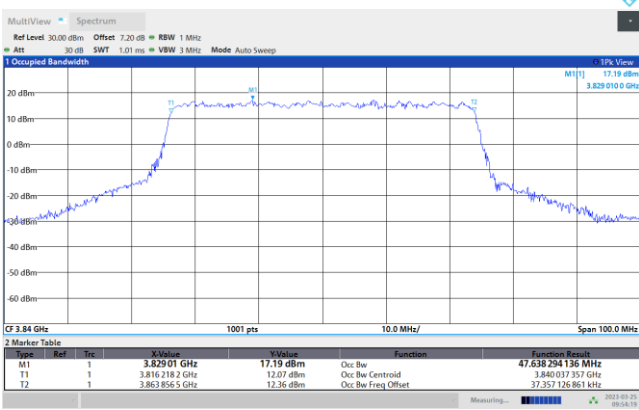

64QAM

256QAM

FR1 n77 / 50MHz / CP OFDM / Middle Channel / Full RB

QPSK

16QAM

64QAM

256QAM

FR1 n77 / 60MHz / CP OFDM / Middle Channel / Full RB