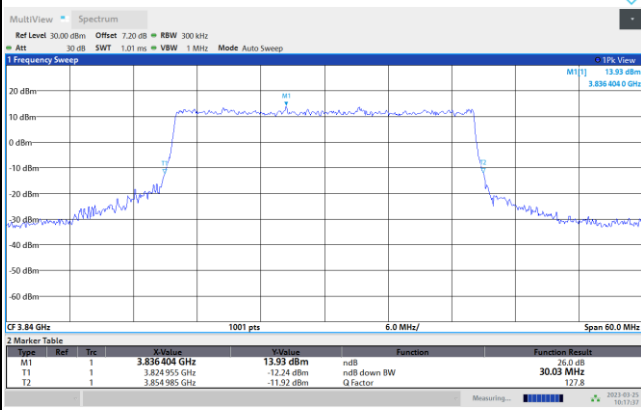

64QAM

256QAM