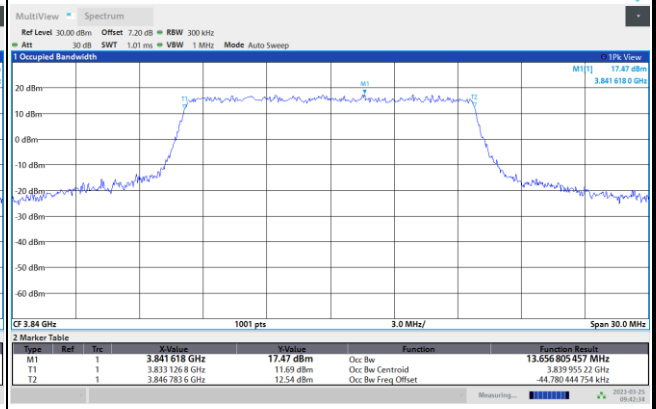

FR1 n77 / 10MHz / CP OFDM / Middle Channel / Full RB

QPSK

16QAM

64QAM

256QAM

FR1 n77 / 15MHz / CP OFDM / Middle Channel / Full RB

QPSK

16QAM