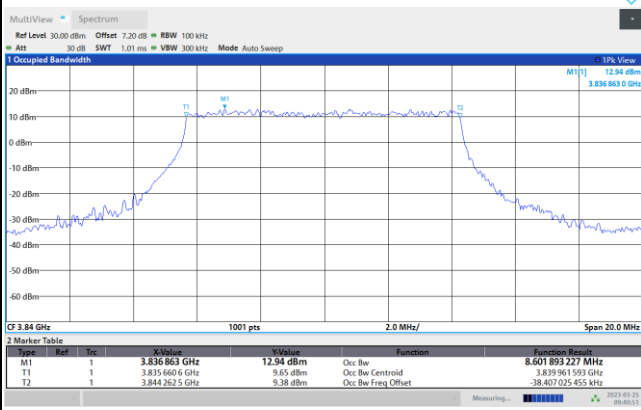

FR1 n77 / 10MHz / CP OFDM / Middle Channel / Full RB

QPSK

16QAM

64QAM

256QAM

FR1 n77 / 15MHz / CP OFDM / Middle Channel / Full RB

QPSK

16QAM