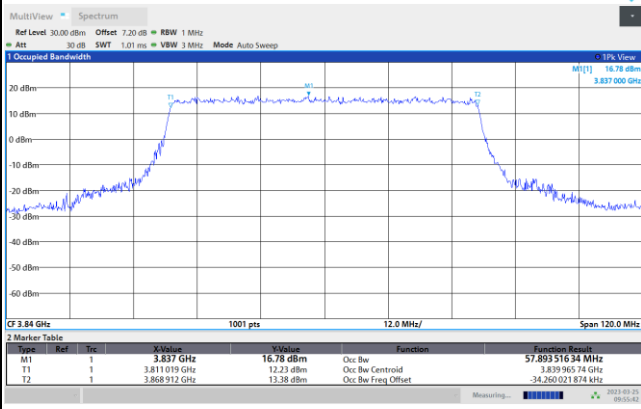

FR1 n77 / 60MHz / CP OFDM / Middle Channel / Full RB

QPSK

16QAM