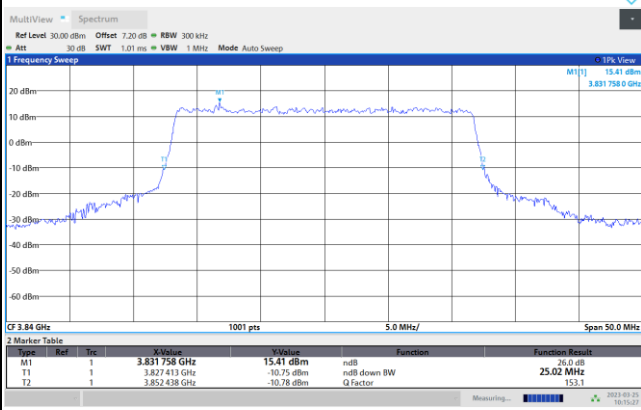

FR1 n77 / 25MHz / CP OFDM / Middle Channel / Full RB

QPSK

16QAM

64QAM

256QAM

FR1 n77 / 30MHz / CP OFDM / Middle Channel / Full RB

QPSK

16QAM