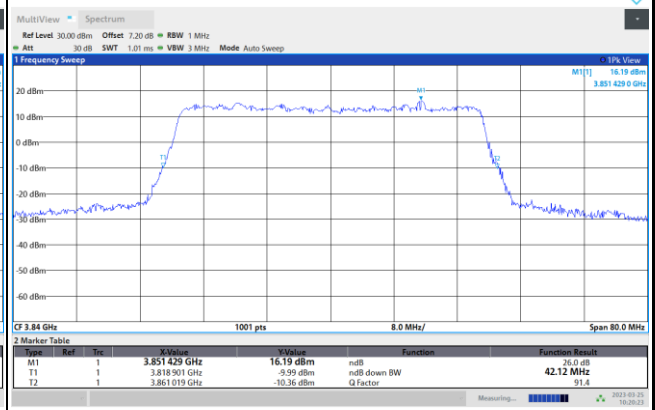

64QAM

256QAM

FR1 n77 / 40MHz / CP OFDM / Middle Channel / Full RB

QPSK

16QAM

64QAM

256QAM

FR1 n77 / 50MHz / CP OFDM / Middle Channel / Full RB