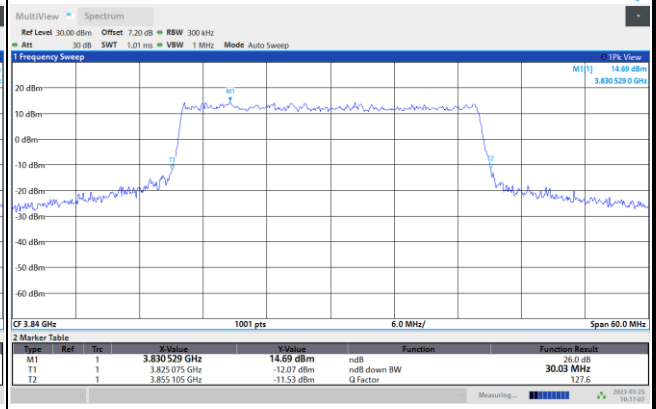

FR1 n77 / 25MHz / CP OFDM / Middle Channel / Full RB

QPSK

16QAM

64QAM

256QAM

FR1 n77 / 30MHz / CP OFDM / Middle Channel / Full RB

QPSK

16QAM