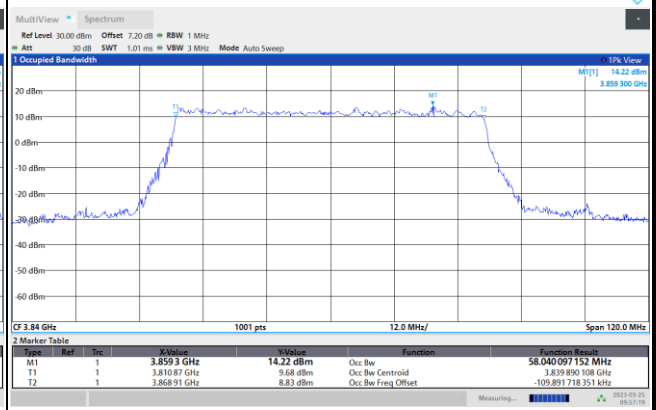

64QAM

256QAM