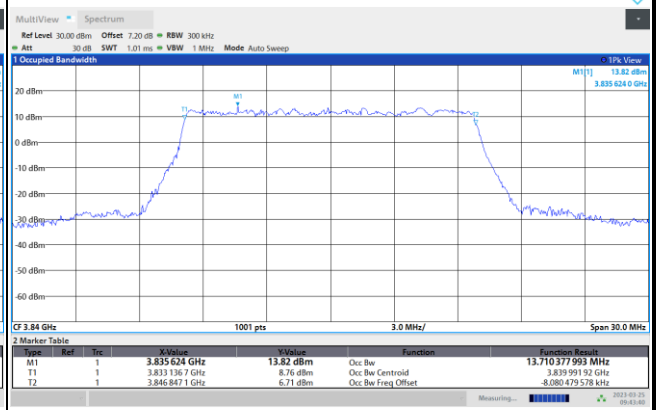

64QAM

256QAM

09:43:07 AM 03/25/2023

09:43:41 AM 03/25/2023