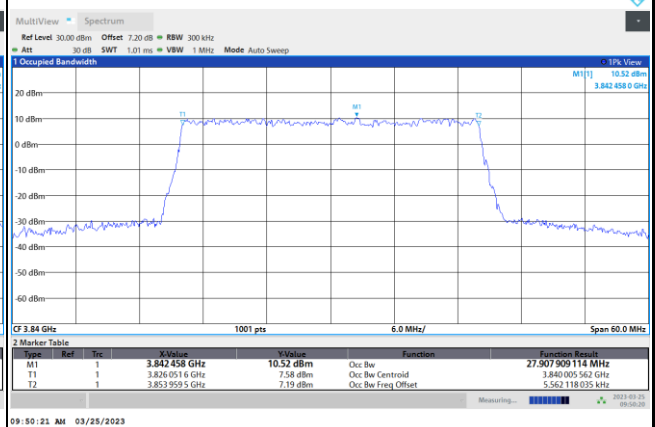

FR1 n77 / 30MHz / CP OFDM / Middle Channel / Full RB

QPSK

16QAM

64QAM

256QAM

FR1 n77 / 40MHz / CP OFDM / Middle Channel / Full RB

QPSK

16QAM