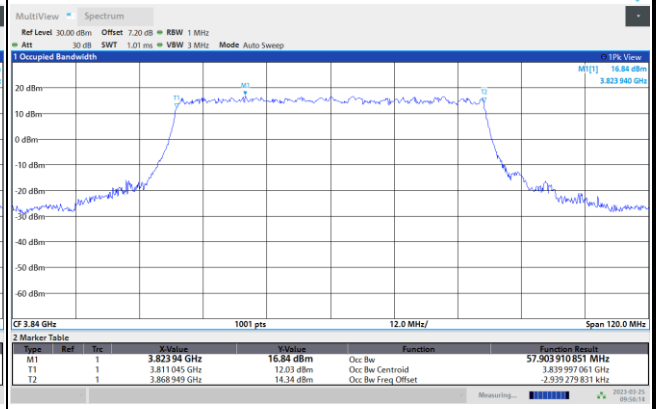

FR1 n77 / 60MHz / CP OFDM / Middle Channel / Full RB

QPSK

16QAM