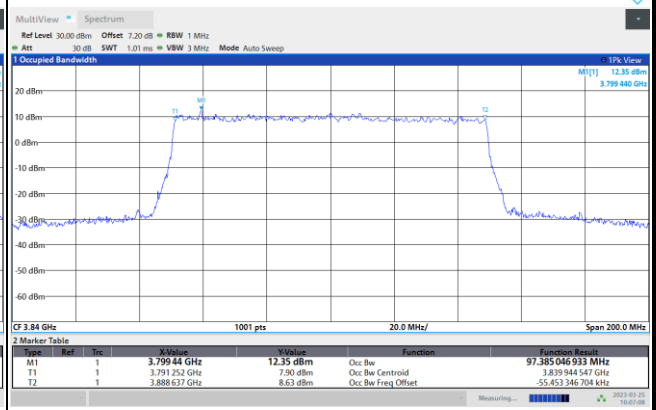

10:07:08 AM 03/25/2023