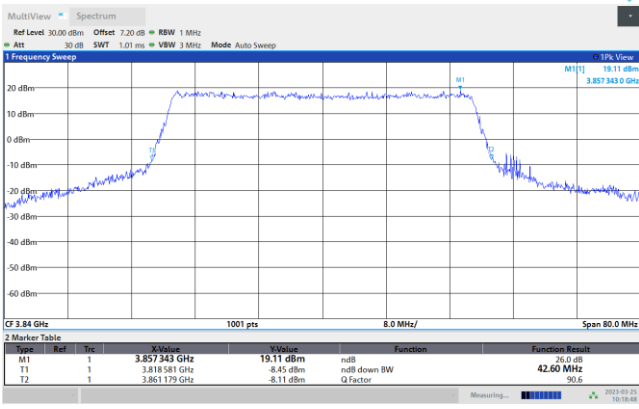

64QAM

256QAM

FR1 n77 / 40MHz / CP OFDM / Middle Channel / Full RB

QPSK

16QAM

64QAM

256QAM

FR1 n77 / 50MHz / CP OFDM / Middle Channel / Full RB