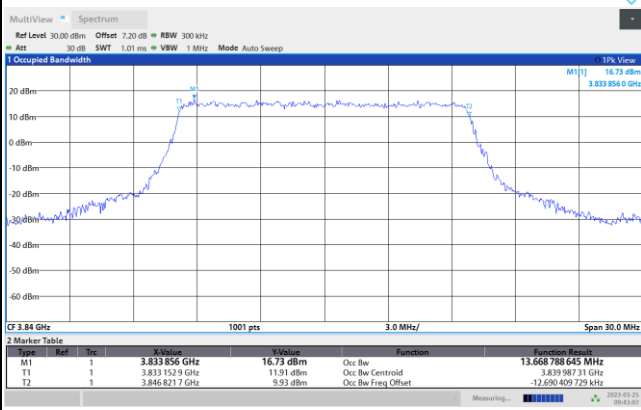

64QAM

256QAM

09:43:07 AM 03/25/2023

09:43:41 AM 03/25/2023