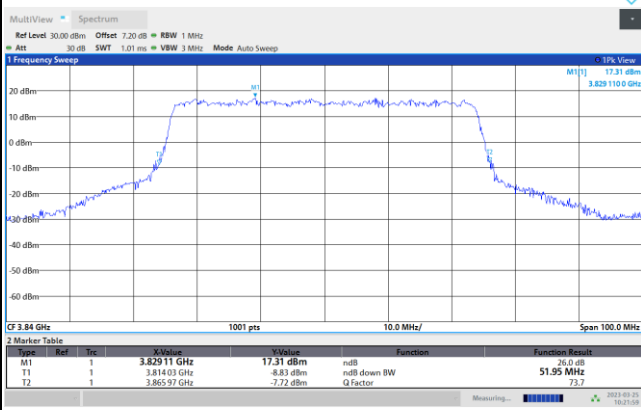

64QAM

256QAM