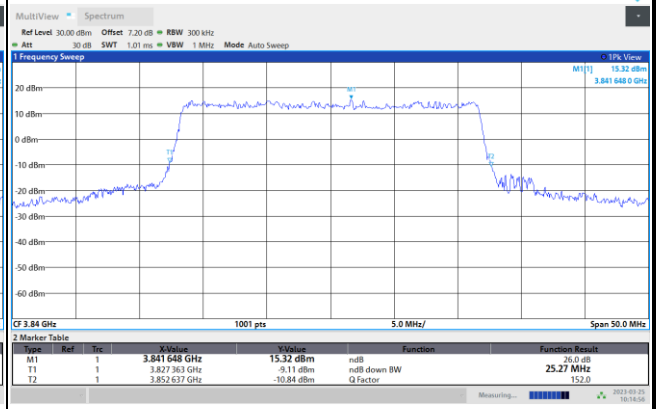

FR1 n77 / 25MHz / CP OFDM / Middle Channel / Full RB

QPSK

16QAM

64QAM

256QAM

FR1 n77 / 30MHz / CP OFDM / Middle Channel / Full RB

QPSK

16QAM