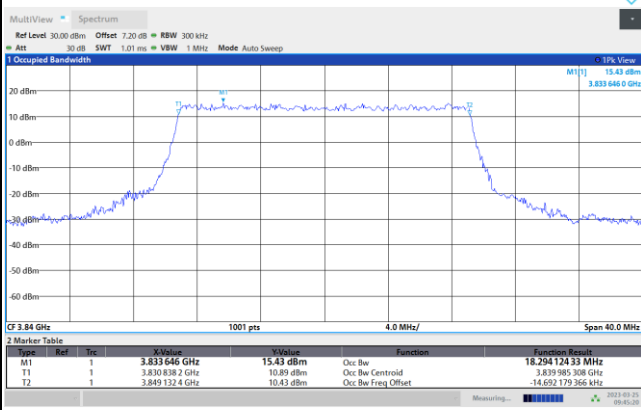

64QAM

256QAM