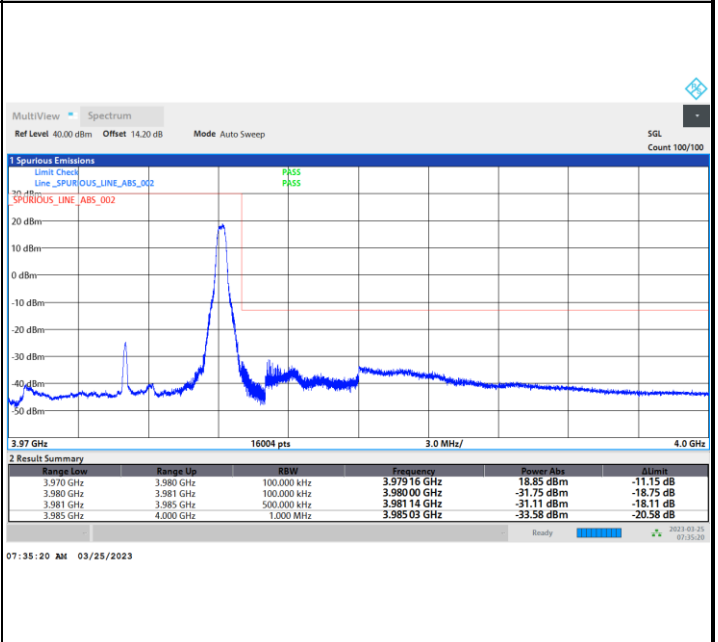

64QAM

256QAM

10:06:35 AM 03/25/2023

10:07:08 AM 03/25/2023

Conducted Band Edge

FR1 n77 / 10MHz / CP OFDM / QPSK

Lowest Band Edge / 1RB0

Highest Band Edge / 1RBmax

Lowest Band Edge / Full RB

Highest Band Edge / Full RB

FR1 n77 / 10MHz / CP OFDM / 16QAM

Lowest Band Edge / 1RB0

Highest Band Edge / 1RBmax

Lowest Band Edge / Full RB

Highest Band Edge / Full RB

FR1 n77 / 10MHz / CP OFDM / 64QAM

Lowest Band Edge / 1RB0

Highest Band Edge / 1RBmax

Lowest Band Edge / Full RB

Highest Band Edge / Full RB