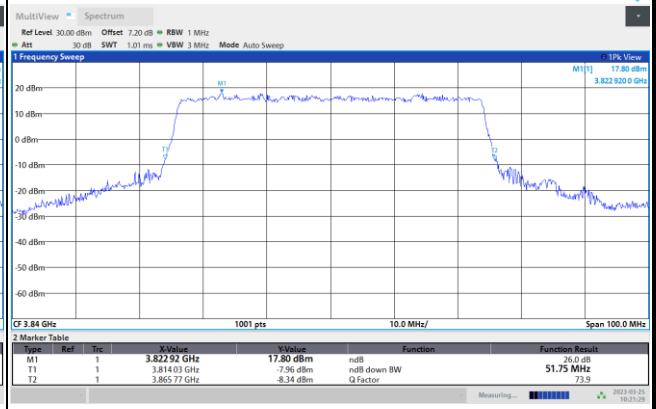

FR1 n77 / 50MHz / CP OFDM / Middle Channel / Full RB

QPSK

16QAM