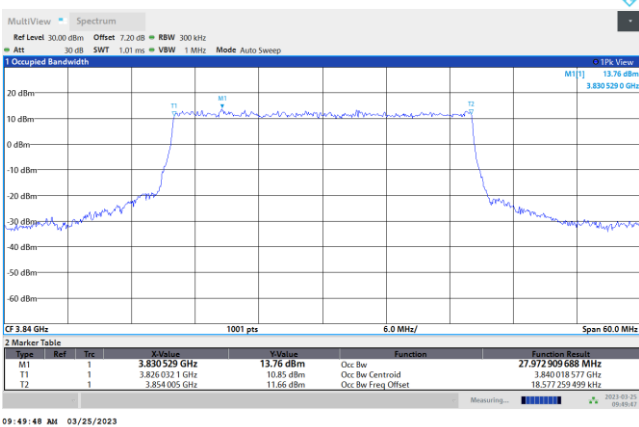

FR1 n77 / 30MHz / CP OFDM / Middle Channel / Full RB

QPSK

16QAM

64QAM

256QAM

FR1 n77 / 40MHz / CP OFDM / Middle Channel / Full RB

QPSK

16QAM