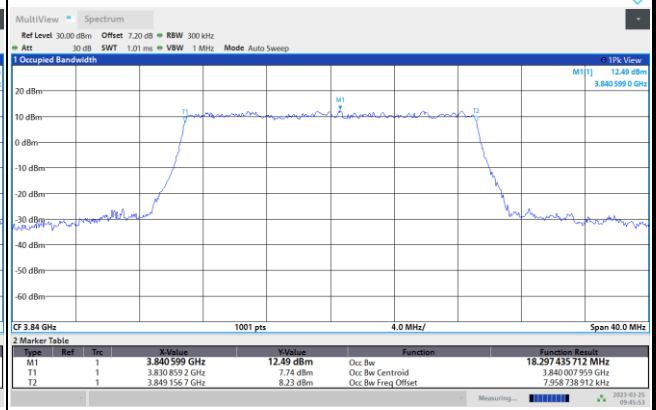

64QAM

256QAM