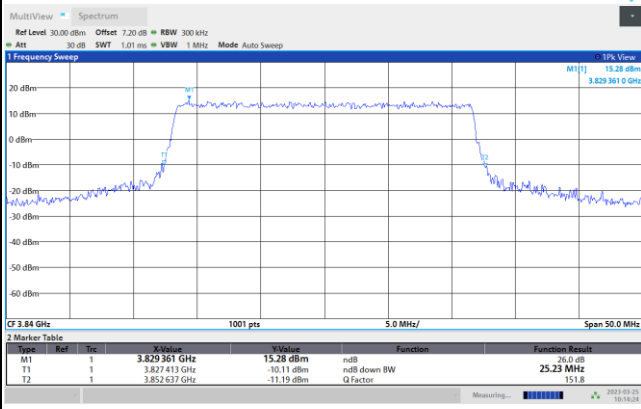

FR1 n77 / 25MHz / CP OFDM / Middle Channel / Full RB

QPSK

16QAM

64QAM

256QAM

FR1 n77 / 30MHz / CP OFDM / Middle Channel / Full RB

QPSK

16QAM