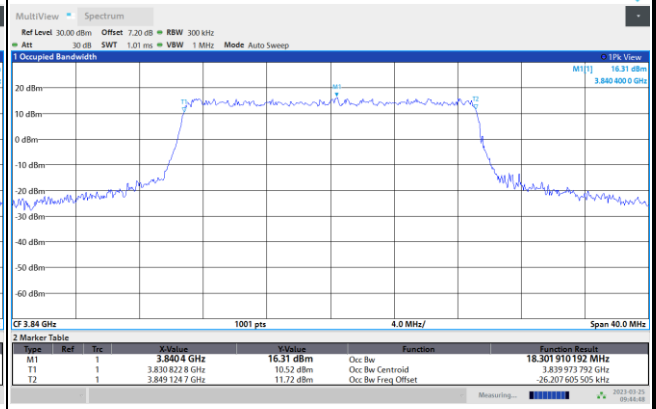

FR1 n77 / 20MHz / CP OFDM / Middle Channel / Full RB

QPSK

16QAM