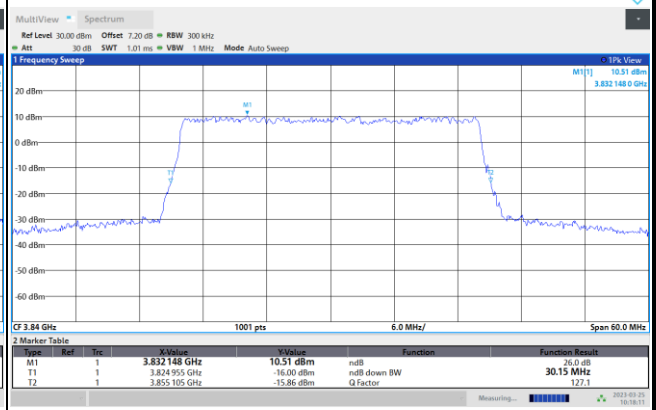

64QAM

256QAM