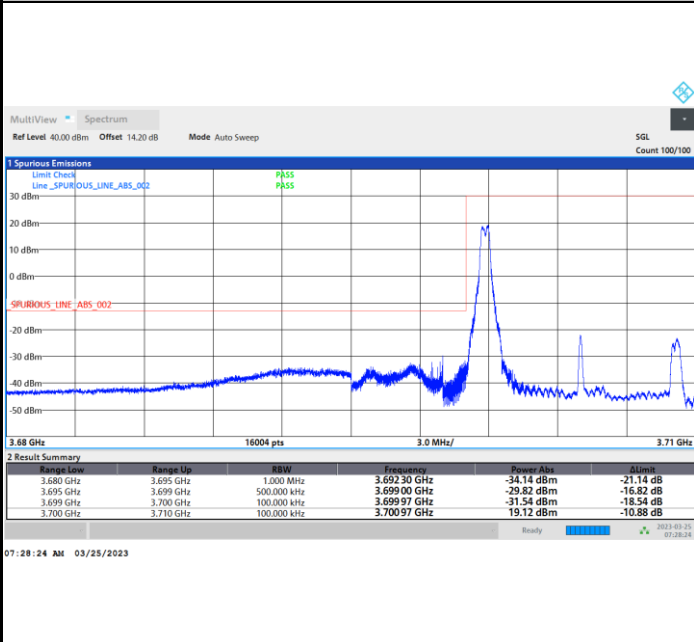

64QAM

256QAM

10:06:35 AM 03/25/2023

10:07:08 AM 03/25/2023

Conducted Band Edge

FR1 n77 / 10MHz / CP OFDM / QPSK

Lowest Band Edge / 1RB0

Highest Band Edge / 1RBmax

Lowest Band Edge / Full RB

Highest Band Edge / Full RB

FR1 n77 / 10MHz / CP OFDM / 16QAM

Lowest Band Edge / 1RB0

Highest Band Edge / 1RBmax

Lowest Band Edge / Full RB

Highest Band Edge / Full RB

FR1 n77 / 10MHz / CP OFDM / 64QAM

Lowest Band Edge / 1RB0

Highest Band Edge / 1RBmax

Lowest Band Edge / Full RB

Highest Band Edge / Full RB