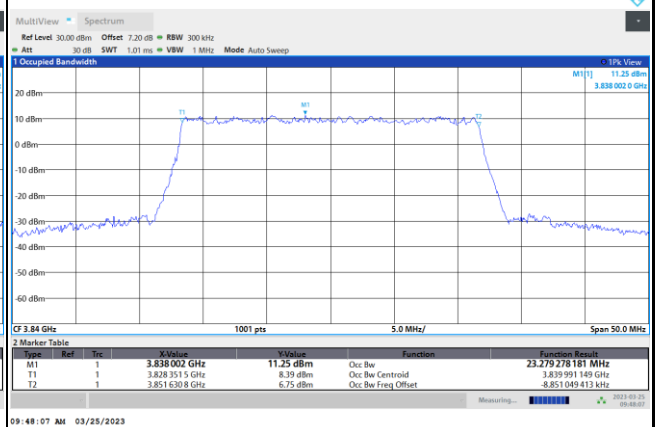

16QAM

64QAM

256QAM

FR1 n77 / 25MHz / CP OFDM / Middle Channel / Full RB

QPSK

16QAM

64QAM

256QAM