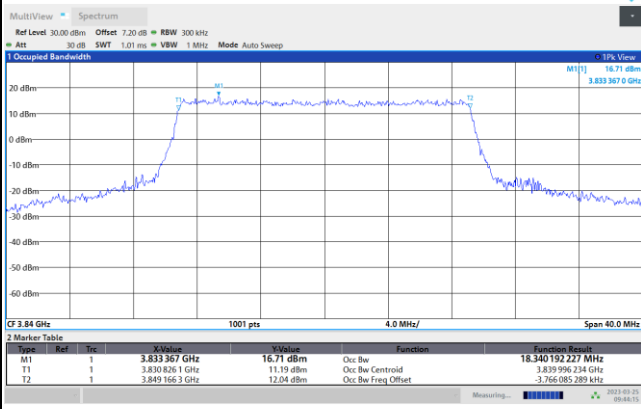

FR1 n77 / 20MHz / CP OFDM / Middle Channel / Full RB

QPSK

16QAM