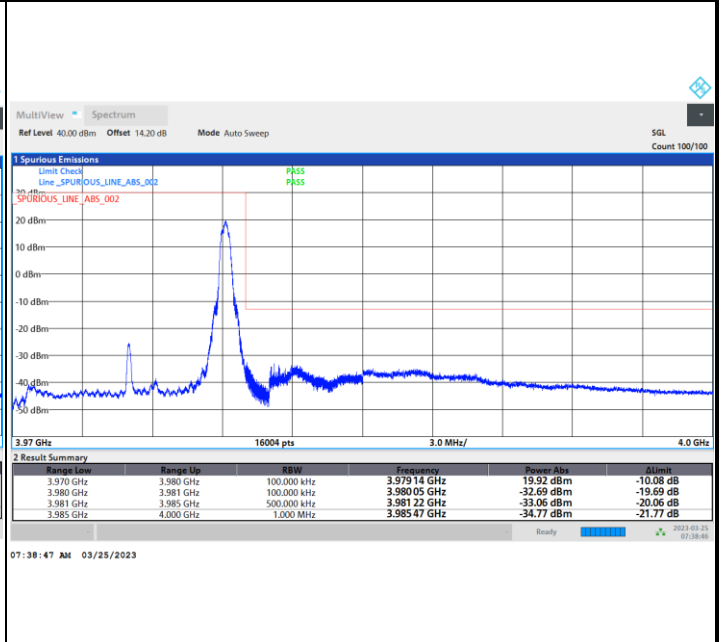

Lowest Band Edge / Full RB

Highest Band Edge / Full RB

FR1 n77 / 10MHz / CP OFDM / 16QAM

Lowest Band Edge / 1RB0

Highest Band Edge / 1RBmax

Lowest Band Edge / Full RB

Highest Band Edge / Full RB

FR1 n77 / 10MHz / CP OFDM / 64QAM

Lowest Band Edge / 1RB0

Highest Band Edge / 1RBmax

Lowest Band Edge / Full RB

Highest Band Edge / Full RB