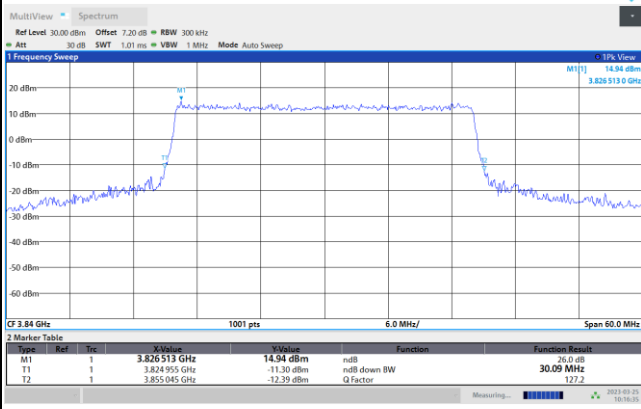

FR1 n77 / 25MHz / CP OFDM / Middle Channel / Full RB

QPSK

16QAM

64QAM

256QAM

FR1 n77 / 30MHz / CP OFDM / Middle Channel / Full RB

QPSK

16QAM