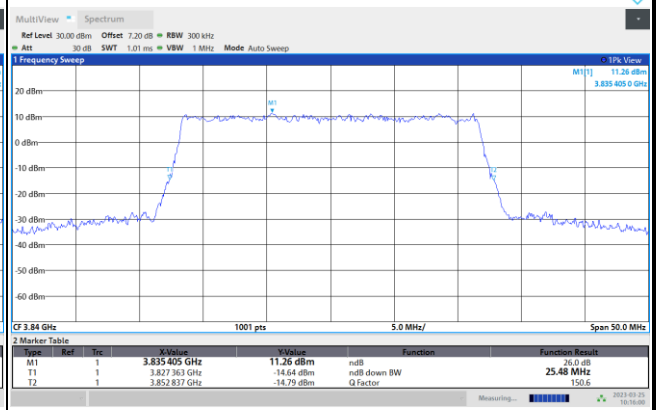

FR1 n77 / 25MHz / CP OFDM / Middle Channel / Full RB

QPSK

16QAM

64QAM

256QAM

FR1 n77 / 30MHz / CP OFDM / Middle Channel / Full RB

QPSK

16QAM