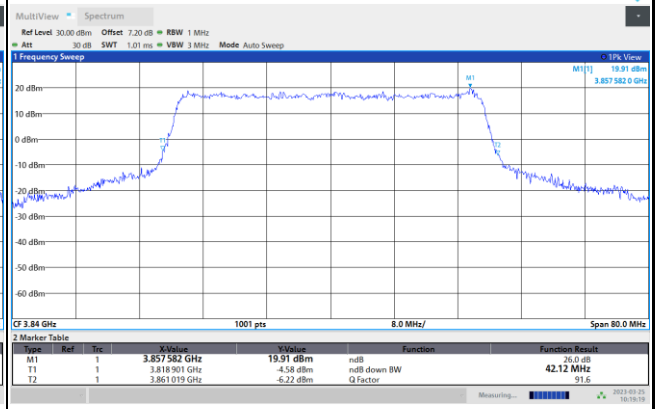

64QAM

256QAM

FR1 n77 / 40MHz / CP OFDM / Middle Channel / Full RB

QPSK

16QAM

64QAM

256QAM

FR1 n77 / 50MHz / CP OFDM / Middle Channel / Full RB