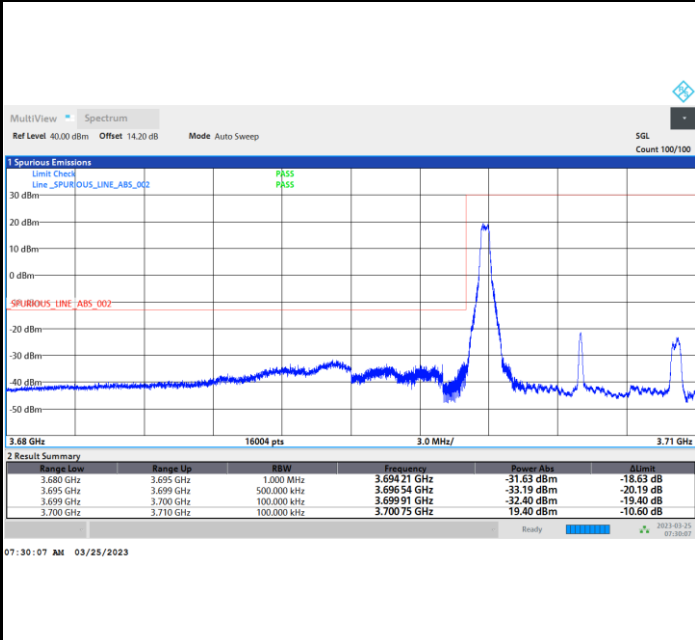

Lowest Band Edge / Full RB

Highest Band Edge / Full RB

FR1 n77 / 10MHz / CP OFDM / 16QAM

Lowest Band Edge / 1RB0

Highest Band Edge / 1RBmax

Lowest Band Edge / Full RB

Highest Band Edge / Full RB

FR1 n77 / 10MHz / CP OFDM / 64QAM

Lowest Band Edge / 1RB0

Highest Band Edge / 1RBmax

Lowest Band Edge / Full RB

Highest Band Edge / Full RB