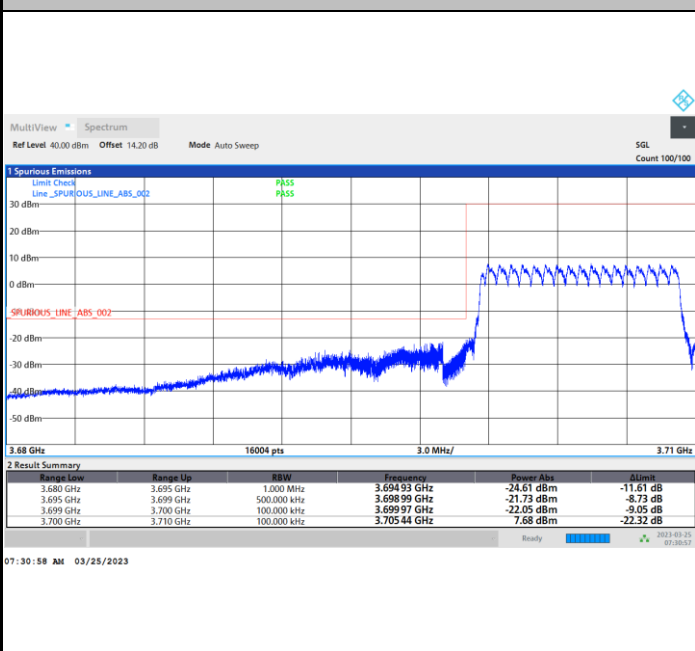

Lowest Band Edge / Full RB

Highest Band Edge / Full RB

FR1 n77 / 10MHz / CP OFDM / 16QAM

Lowest Band Edge / 1RB0

Highest Band Edge / 1RBmax

Lowest Band Edge / Full RB

Highest Band Edge / Full RB

FR1 n77 / 10MHz / CP OFDM / 64QAM

Lowest Band Edge / 1RB0

Highest Band Edge / 1RBmax

Lowest Band Edge / Full RB

Highest Band Edge / Full RB