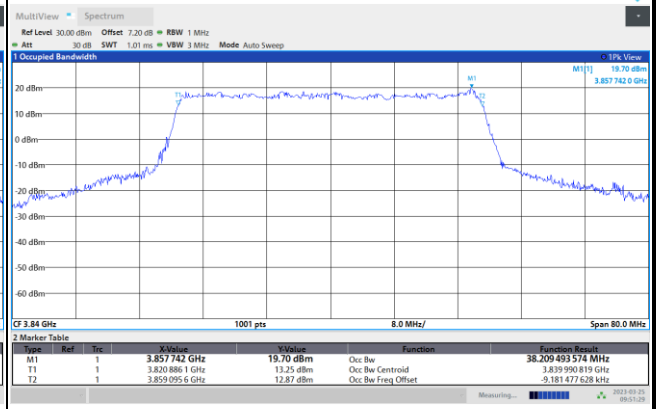

FR1 n77 / 30MHz / CP OFDM / Middle Channel / Full RB

QPSK

16QAM

64QAM

256QAM

FR1 n77 / 40MHz / CP OFDM / Middle Channel / Full RB

QPSK

16QAM