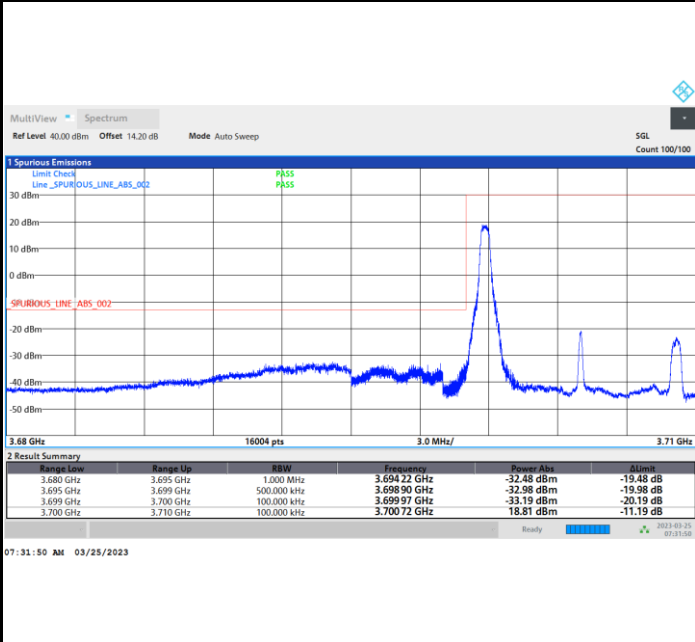

Lowest Band Edge / Full RB

Highest Band Edge / Full RB

FR1 n77 / 10MHz / CP OFDM / 16QAM

Lowest Band Edge / 1RB0

Highest Band Edge / 1RBmax

Lowest Band Edge / Full RB

Highest Band Edge / Full RB

FR1 n77 / 10MHz / CP OFDM / 64QAM

Lowest Band Edge / 1RB0

Highest Band Edge / 1RBmax

Lowest Band Edge / Full RB

Highest Band Edge / Full RB