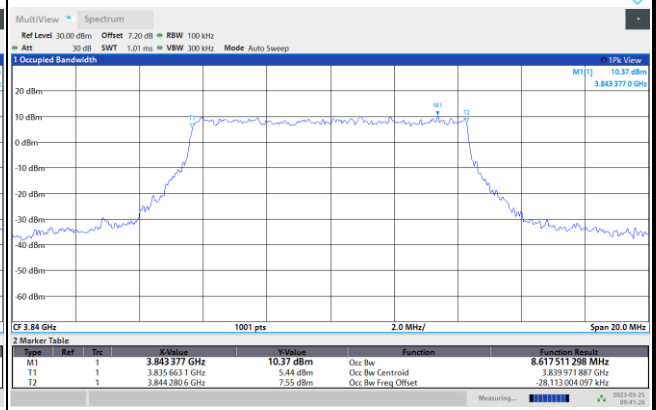

FR1 n77 / 10MHz / CP OFDM / Middle Channel / Full RB

QPSK

16QAM

64QAM

256QAM

FR1 n77 / 15MHz / CP OFDM / Middle Channel / Full RB

QPSK

16QAM