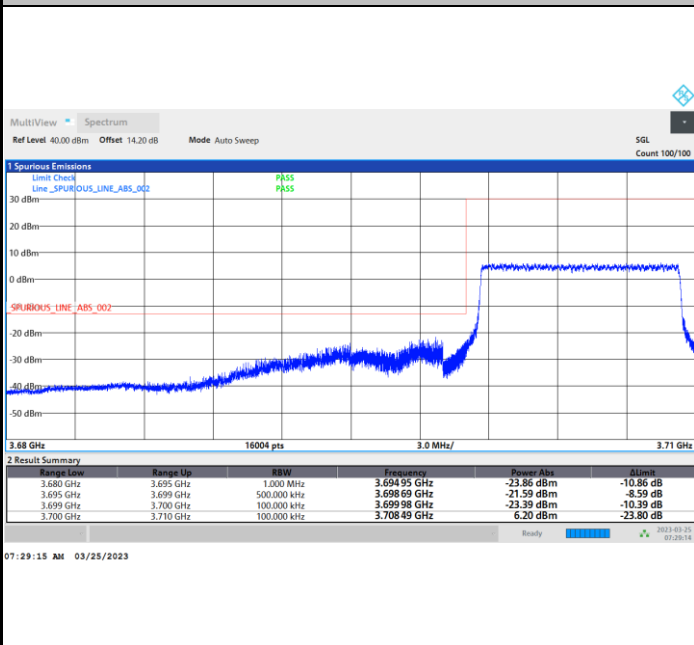

64QAM

256QAM

10:06:35 AM 03/25/2023

10:07:08 AM 03/25/2023

Conducted Band Edge

FR1 n77 / 10MHz / CP OFDM / QPSK

Lowest Band Edge / 1RB0

Highest Band Edge / 1RBmax

Lowest Band Edge / Full RB

Highest Band Edge / Full RB

FR1 n77 / 10MHz / CP OFDM / 16QAM

Lowest Band Edge / 1RB0

Highest Band Edge / 1RBmax

Lowest Band Edge / Full RB

Highest Band Edge / Full RB

FR1 n77 / 10MHz / CP OFDM / 64QAM

Lowest Band Edge / 1RB0

Highest Band Edge / 1RBmax

Lowest Band Edge / Full RB

Highest Band Edge / Full RB