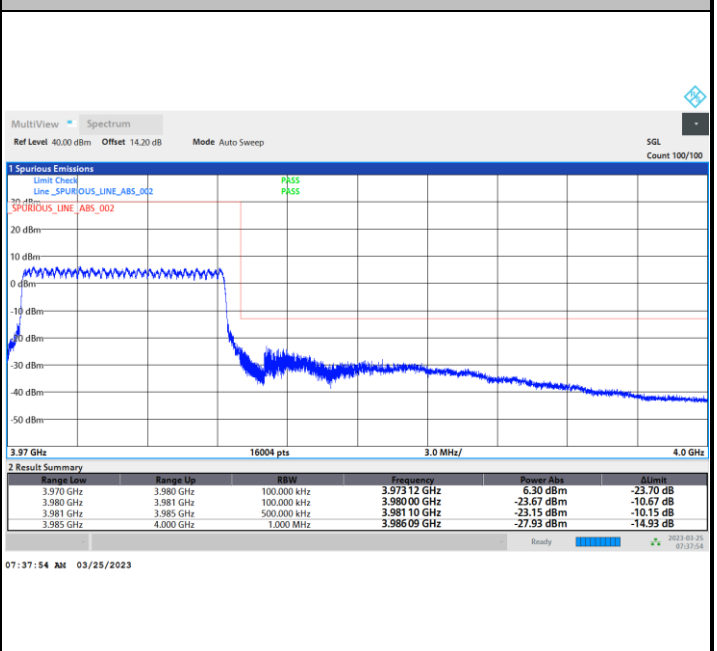

Lowest Band Edge / Full RB

Highest Band Edge / Full RB

FR1 n77 / 10MHz / CP OFDM / 16QAM

Lowest Band Edge / 1RB0

Highest Band Edge / 1RBmax

Lowest Band Edge / Full RB

Highest Band Edge / Full RB

FR1 n77 / 10MHz / CP OFDM / 64QAM

Lowest Band Edge / 1RB0

Highest Band Edge / 1RBmax

Lowest Band Edge / Full RB

Highest Band Edge / Full RB