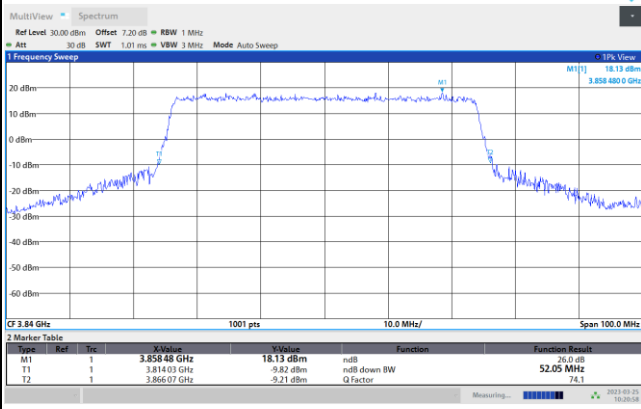

FR1 n77 / 50MHz / CP OFDM / Middle Channel / Full RB

QPSK

16QAM