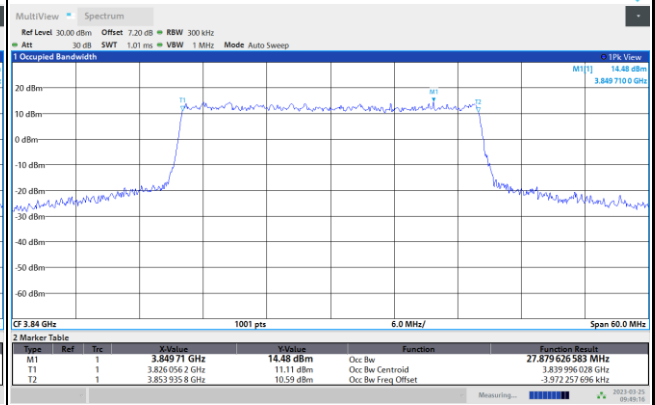

FR1 n77 / 30MHz / CP OFDM / Middle Channel / Full RB

QPSK

16QAM