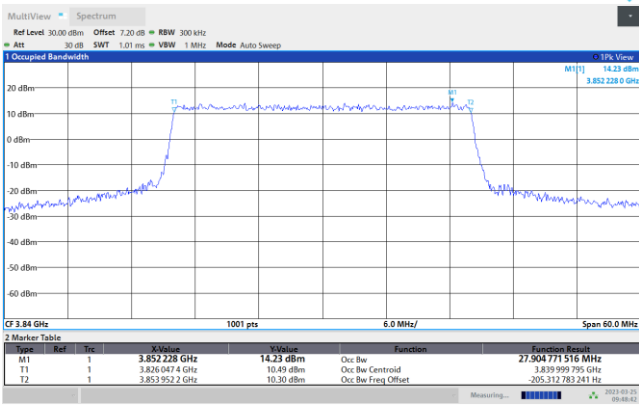

FR1 n77 / 30MHz / CP OFDM / Middle Channel / Full RB

QPSK

16QAM