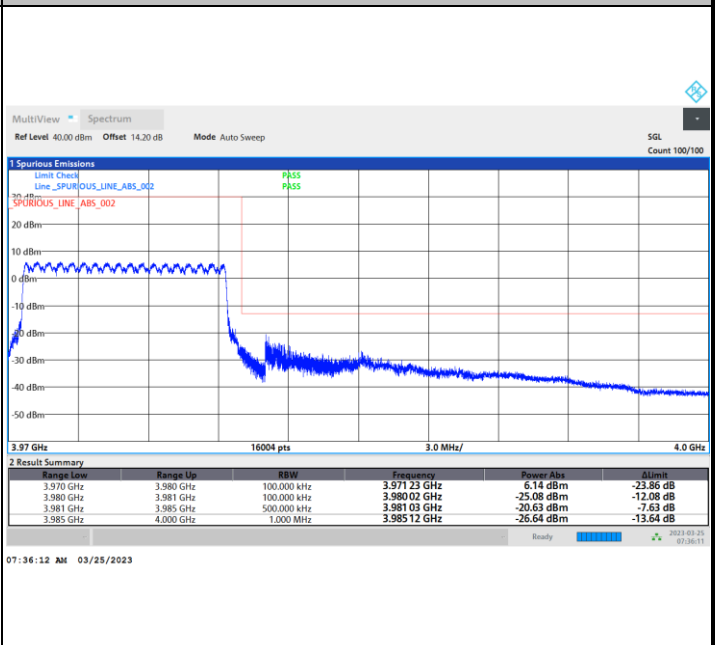

64QAM

256QAM

10:06:35 AM 03/25/2023

10:07:08 AM 03/25/2023

Conducted Band Edge

FR1 n77 / 10MHz / CP OFDM / QPSK

Lowest Band Edge / 1RB0

Highest Band Edge / 1RBmax

Lowest Band Edge / Full RB

Highest Band Edge / Full RB

FR1 n77 / 10MHz / CP OFDM / 16QAM

Lowest Band Edge / 1RB0

Highest Band Edge / 1RBmax

Lowest Band Edge / Full RB

Highest Band Edge / Full RB

FR1 n77 / 10MHz / CP OFDM / 64QAM

Lowest Band Edge / 1RB0

Highest Band Edge / 1RBmax

Lowest Band Edge / Full RB

Highest Band Edge / Full RB