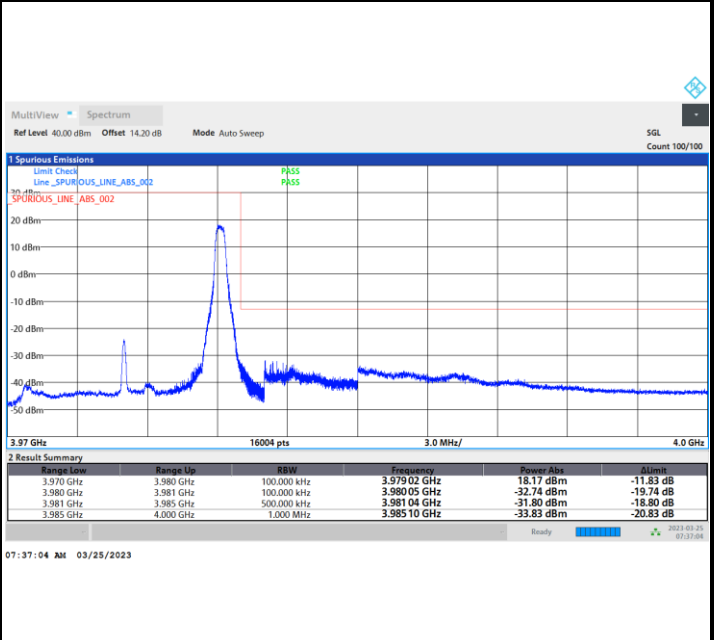

Lowest Band Edge / Full RB

Highest Band Edge / Full RB

FR1 n77 / 10MHz / CP OFDM / 16QAM

Lowest Band Edge / 1RB0

Highest Band Edge / 1RBmax

Lowest Band Edge / Full RB

Highest Band Edge / Full RB

FR1 n77 / 10MHz / CP OFDM / 64QAM

Lowest Band Edge / 1RB0

Highest Band Edge / 1RBmax

Lowest Band Edge / Full RB

Highest Band Edge / Full RB