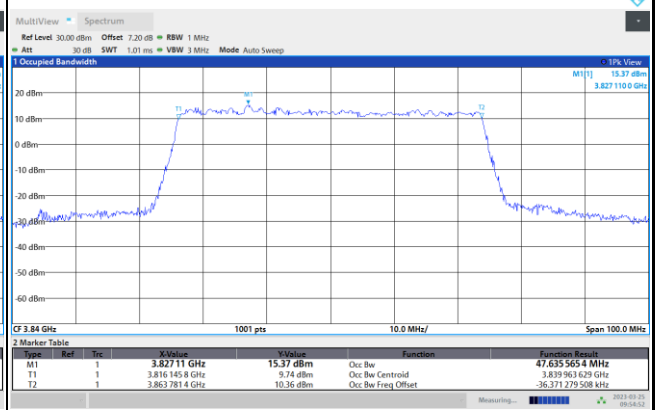

64QAM

256QAM

FR1 n77 / 50MHz / CP OFDM / Middle Channel / Full RB

QPSK

16QAM

64QAM

256QAM

FR1 n77 / 60MHz / CP OFDM / Middle Channel / Full RB