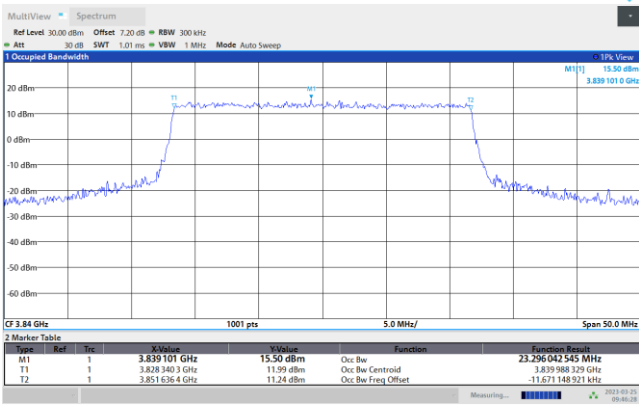

16QAM

64QAM

256QAM

FR1 n77 / 25MHz / CP OFDM / Middle Channel / Full RB

QPSK

16QAM

64QAM

256QAM