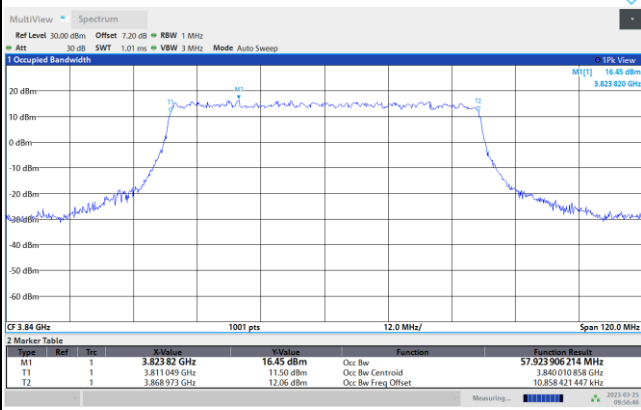

64QAM

256QAM