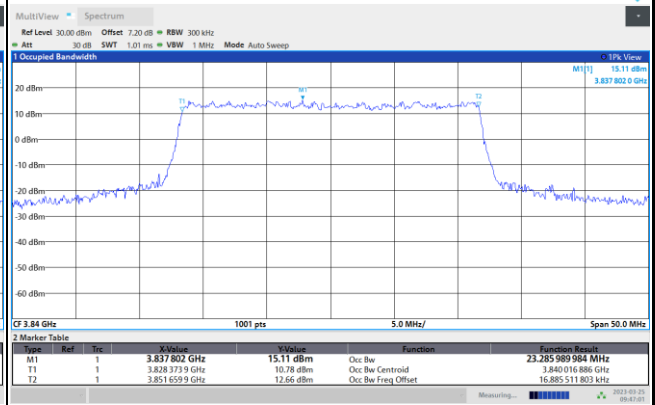

16QAM

64QAM

256QAM

FR1 n77 / 25MHz / CP OFDM / Middle Channel / Full RB

QPSK

16QAM

64QAM

256QAM