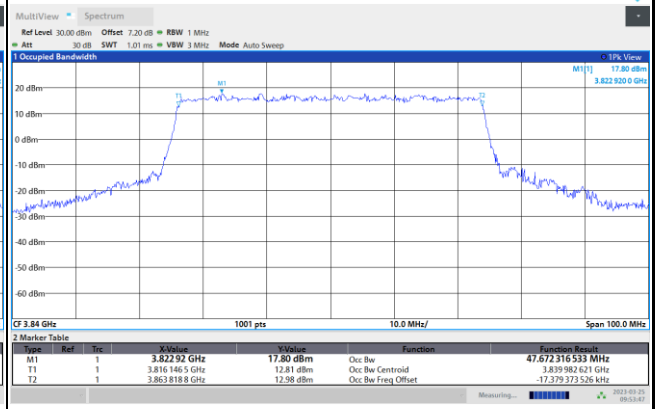

64QAM

256QAM

FR1 n77 / 50MHz / CP OFDM / Middle Channel / Full RB

QPSK

16QAM

64QAM

256QAM

FR1 n77 / 60MHz / CP OFDM / Middle Channel / Full RB