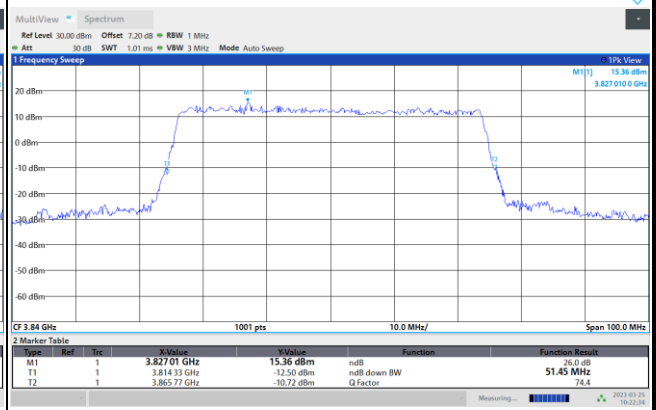

64QAM

256QAM