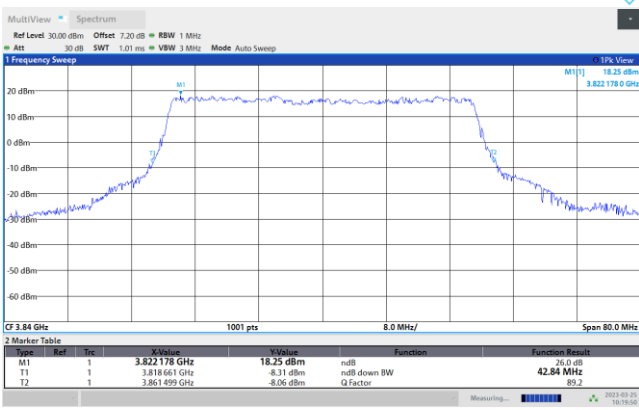

64QAM

256QAM

FR1 n77 / 40MHz / CP OFDM / Middle Channel / Full RB

QPSK

16QAM

64QAM

256QAM

FR1 n77 / 50MHz / CP OFDM / Middle Channel / Full RB