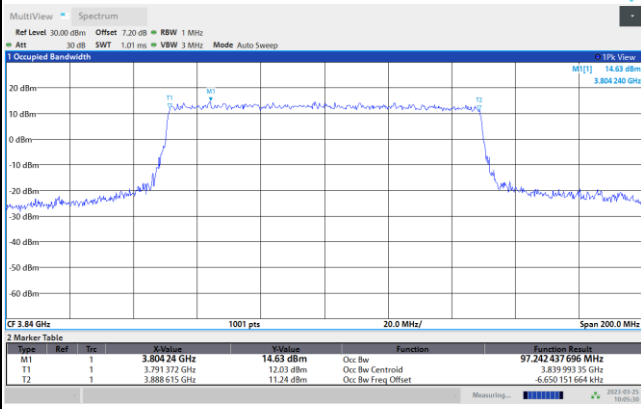

16QAM

64QAM

256QAM

FR1 n77 / 100MHz / CP OFDM / Middle Channel / Full RB

QPSK

16QAM

10:05:31 AM 03/25/2023

10:06:03 AM 03/25/2023