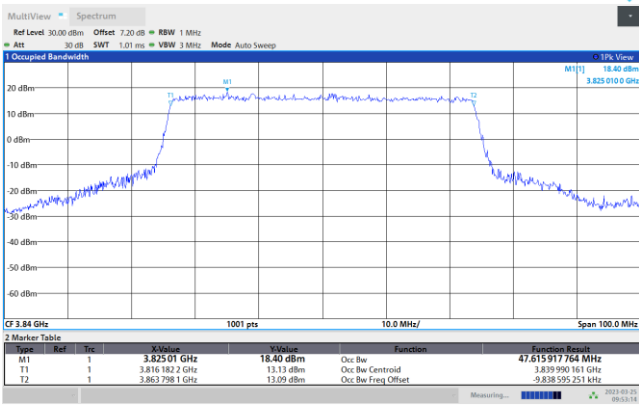

64QAM

256QAM

FR1 n77 / 50MHz / CP OFDM / Middle Channel / Full RB

QPSK

16QAM

64QAM

256QAM

FR1 n77 / 60MHz / CP OFDM / Middle Channel / Full RB