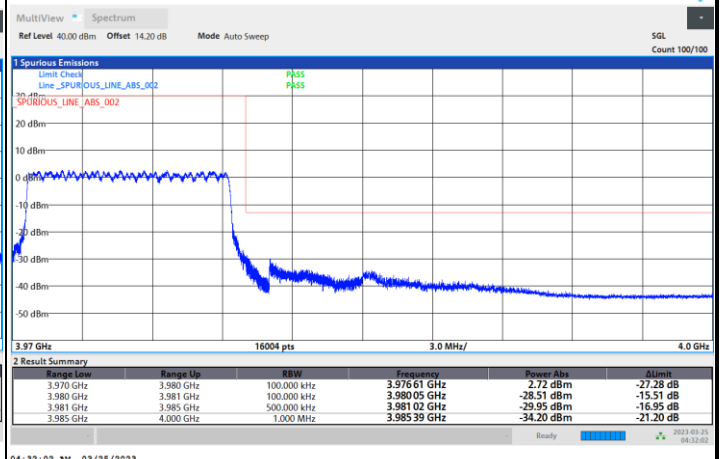

Highest Band Edge / 1RBmax

Lowest Band Edge / Full RB

Highest Band Edge / Full RB

FR1 n77 / 10MHz / CP OFDM / 64QAM

Lowest Band Edge / 1RB0

Highest Band Edge / 1RBmax

Lowest Band Edge / Full RB

Highest Band Edge / Full RB

FR1 n77 / 10MHz / CP OFDM / 256QAM

Lowest Band Edge / 1RB0

Highest Band Edge / 1RBmax

Lowest Band Edge / Full RB

Highest Band Edge / Full RB

FR1 n77 / 15MHz / CP OFDM / QPSK

Lowest Band Edge / Full RB

Highest Band Edge / Full RB

FR1 n77 / 15MHz / CP OFDM / 16QAM

Lowest Band Edge / Full RB

Highest Band Edge / Full RB

FR1 n77 / 15MHz / CP OFDM / 64QAM

Lowest Band Edge / Full RB

Highest Band Edge / Full RB

FR1 n77 / 15MHz / CP OFDM / 256QAM