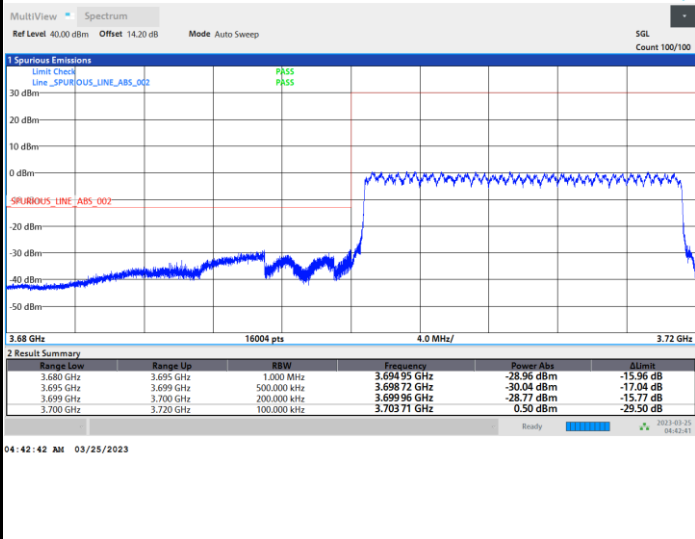

FR1 n77 / 20MHz / CP OFDM / 64QAM

Lowest Band Edge / Full RB

Highest Band Edge / Full RB

FR1 n77 / 20MHz / CP OFDM / 256QAM

Lowest Band Edge / Full RB

Highest Band Edge / Full RB

FR1 n77 / 25MHz / CP OFDM / QPSK

Lowest Band Edge / Full RB

Highest Band Edge / Full RB

FR1 n77 / 25MHz / CP OFDM / 16QAM

Lowest Band Edge / Full RB

Highest Band Edge / Full RB

FR1 n77 / 25MHz / CP OFDM / 64QAM

Lowest Band Edge / Full RB

Highest Band Edge / Full RB