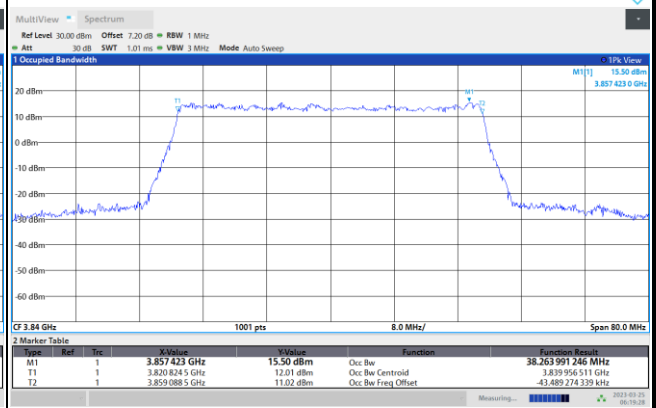

256QAM

FR1 n77 / 40MHz / CP OFDM / Middle Channel / Full RB

QPSK

16QAM

64QAM

256QAM

FR1 n77 / 50MHz / CP OFDM / Middle Channel / Full RB

QPSK