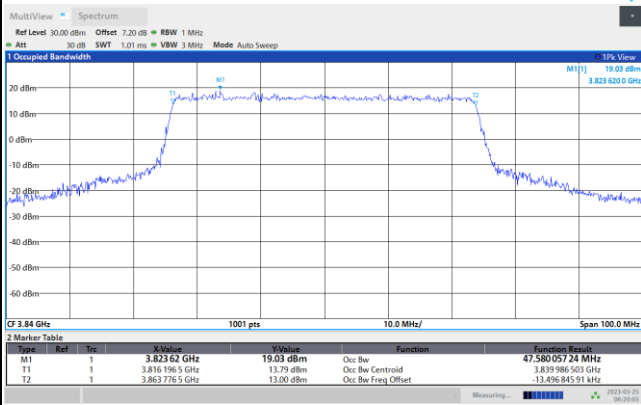

FR1 n77 / 50MHz / CP OFDM / Middle Channel / Full RB

QPSK

16QAM