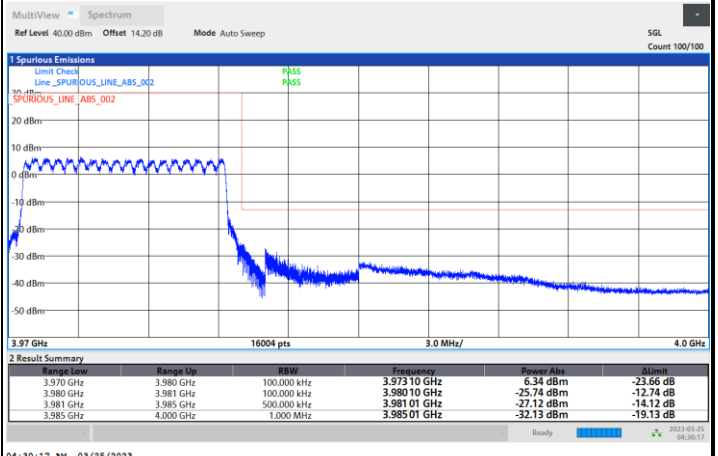

Conducted Band Edge

FR1 n77 / 10MHz / CP OFDM / QPSK

Lowest Band Edge / 1RB0

Highest Band Edge / 1RBmax

Lowest Band Edge / Full RB

Highest Band Edge / Full RB

FR1 n77 / 10MHz / CP OFDM / 16QAM

Lowest Band Edge / 1RB0

Highest Band Edge / 1RBmax

Lowest Band Edge / Full RB

Highest Band Edge / Full RB

FR1 n77 / 10MHz / CP OFDM / 64QAM

Lowest Band Edge / 1RB0

Highest Band Edge / 1RBmax

Lowest Band Edge / Full RB

Highest Band Edge / Full RB

FR1 n77 / 10MHz / CP OFDM / 256QAM

Lowest Band Edge / 1RB0

Highest Band Edge / 1RBmax

Lowest Band Edge / Full RB

Highest Band Edge / Full RB

FR1 n77 / 15MHz / CP OFDM / QPSK

Lowest Band Edge / Full RB

Highest Band Edge / Full RB