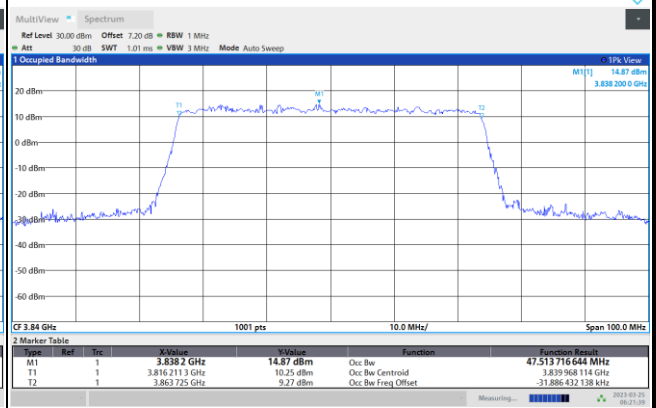

64QAM

256QAM