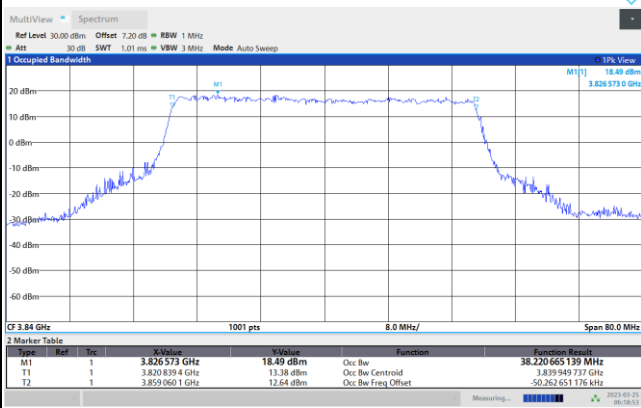

256QAM

FR1 n77 / 40MHz / CP OFDM / Middle Channel / Full RB

QPSK

16QAM

64QAM

256QAM

FR1 n77 / 50MHz / CP OFDM / Middle Channel / Full RB

QPSK