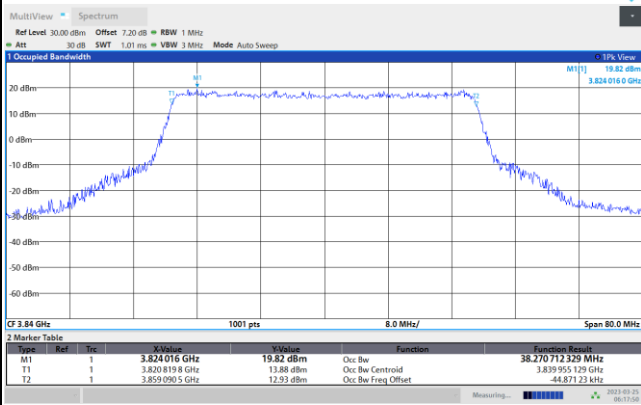

256QAM

FR1 n77 / 40MHz / CP OFDM / Middle Channel / Full RB

QPSK

16QAM

64QAM

256QAM

FR1 n77 / 50MHz / CP OFDM / Middle Channel / Full RB

QPSK