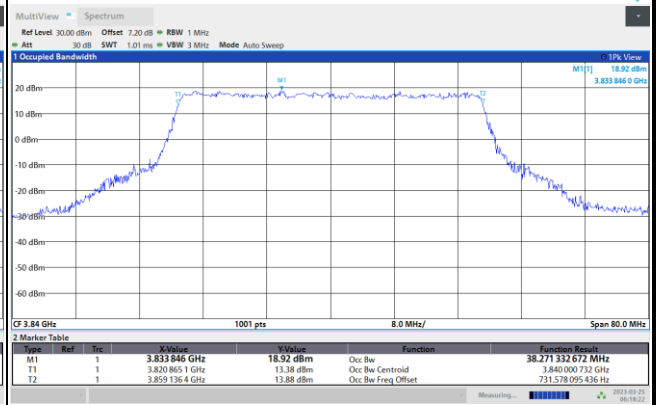

256QAM

FR1 n77 / 40MHz / CP OFDM / Middle Channel / Full RB

QPSK

16QAM

64QAM

256QAM

FR1 n77 / 50MHz / CP OFDM / Middle Channel / Full RB

QPSK