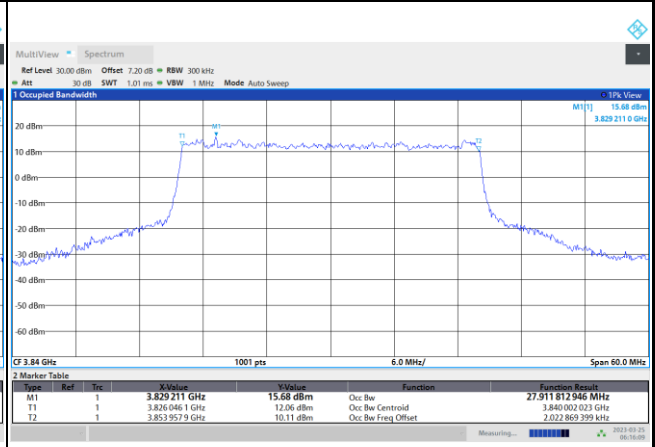

64QAM

256QAM

06:14:29 AM 03/25/2023

06:15:02 AM 03/25/2023

FR1 n77 / 30MHz / CP OFDM / Middle Channel / Full RB

QPSK

16QAM

64QAM