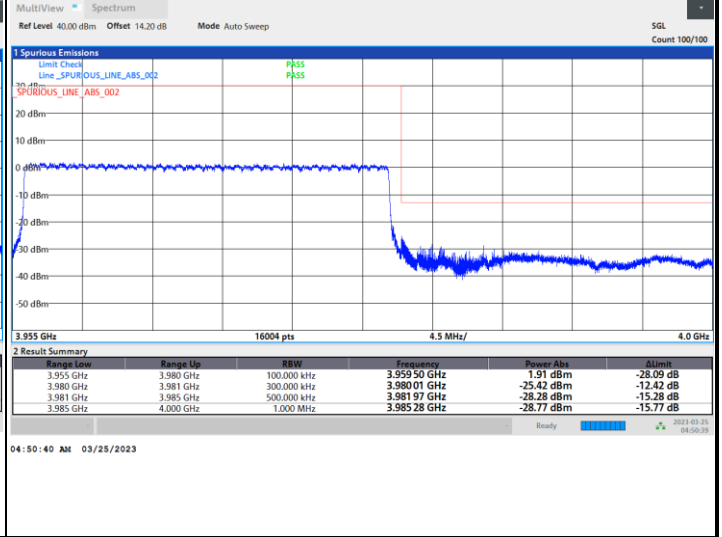

Lowest Band Edge / Full RB

Highest Band Edge / Full RB

FR1 n77 / 20MHz / CP OFDM / QPSK

Lowest Band Edge / Full RB

Highest Band Edge / Full RB

FR1 n77 / 20MHz / CP OFDM / 16QAM

Lowest Band Edge / Full RB

Highest Band Edge / Full RB

FR1 n77 / 20MHz / CP OFDM / 64QAM

Lowest Band Edge / Full RB

Highest Band Edge / Full RB

FR1 n77 / 20MHz / CP OFDM / 256QAM

Lowest Band Edge / Full RB

Highest Band Edge / Full RB

FR1 n77 / 25MHz / CP OFDM / QPSK

Lowest Band Edge / Full RB

Highest Band Edge / Full RB

FR1 n77 / 25MHz / CP OFDM / 16QAM

Lowest Band Edge / Full RB

Highest Band Edge / Full RB

FR1 n77 / 25MHz / CP OFDM / 64QAM

Lowest Band Edge / Full RB

Highest Band Edge / Full RB