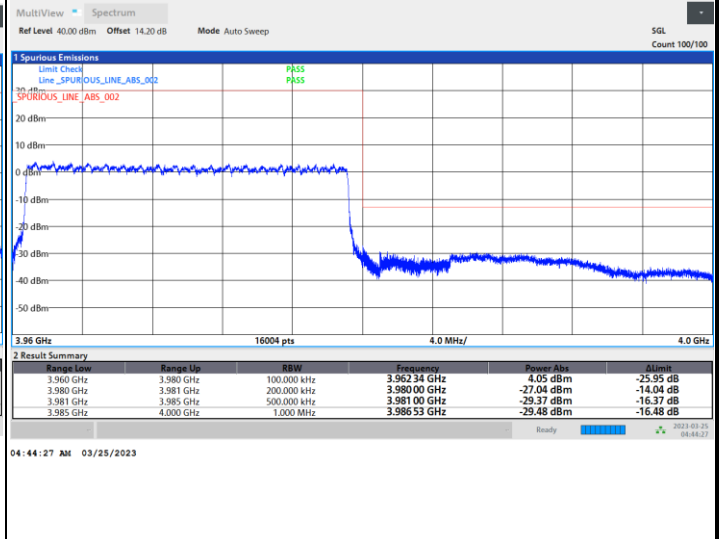

FR1 n77 / 15MHz / CP OFDM / 16QAM

Lowest Band Edge / Full RB

Highest Band Edge / Full RB

FR1 n77 / 15MHz / CP OFDM / 64QAM

Lowest Band Edge / Full RB

Highest Band Edge / Full RB

FR1 n77 / 15MHz / CP OFDM / 256QAM

Lowest Band Edge / Full RB

Highest Band Edge / Full RB

FR1 n77 / 20MHz / CP OFDM / QPSK

Lowest Band Edge / Full RB

Highest Band Edge / Full RB

FR1 n77 / 20MHz / CP OFDM / 16QAM

Lowest Band Edge / Full RB

Highest Band Edge / Full RB

FR1 n77 / 20MHz / CP OFDM / 64QAM

Lowest Band Edge / Full RB

Highest Band Edge / Full RB

FR1 n77 / 20MHz / CP OFDM / 256QAM

Lowest Band Edge / Full RB

Highest Band Edge / Full RB

FR1 n77 / 25MHz / CP OFDM / QPSK