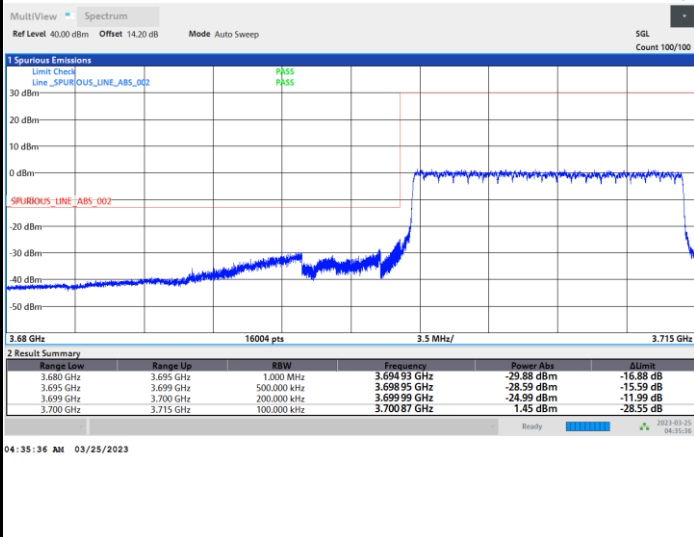

FR1 n77 / 15MHz / CP OFDM / 16QAM

Lowest Band Edge / Full RB

Highest Band Edge / Full RB

FR1 n77 / 15MHz / CP OFDM / 64QAM

Lowest Band Edge / Full RB

Highest Band Edge / Full RB

FR1 n77 / 15MHz / CP OFDM / 256QAM

Lowest Band Edge / Full RB

Highest Band Edge / Full RB

FR1 n77 / 20MHz / CP OFDM / QPSK

Lowest Band Edge / Full RB

Highest Band Edge / Full RB

FR1 n77 / 20MHz / CP OFDM / 16QAM

Lowest Band Edge / Full RB

Highest Band Edge / Full RB