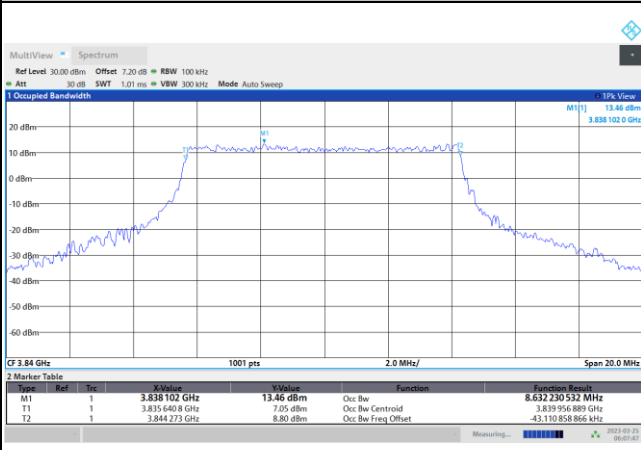

FR1 n77 / 10MHz / CP OFDM / Middle Channel / Full RB

QPSK

16QAM

64QAM

256QAM

FR1 n77 / 15MHz / CP OFDM / Middle Channel / Full RB

QPSK

16QAM