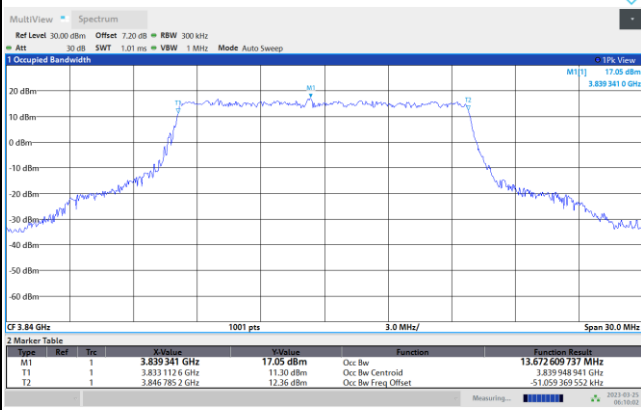

64QAM

256QAM