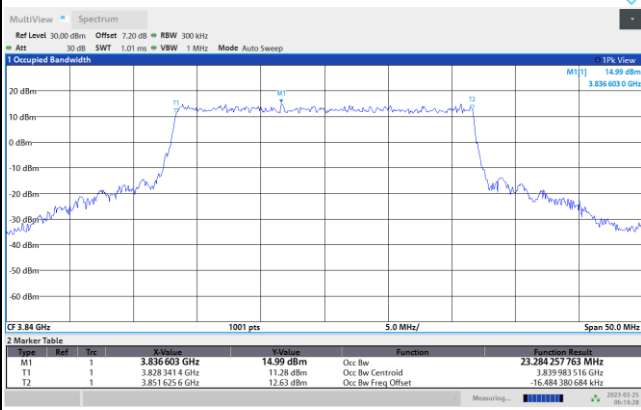

64QAM

256QAM

06:14:29 AM 03/25/2023

06:15:02 AM 03/25/2023