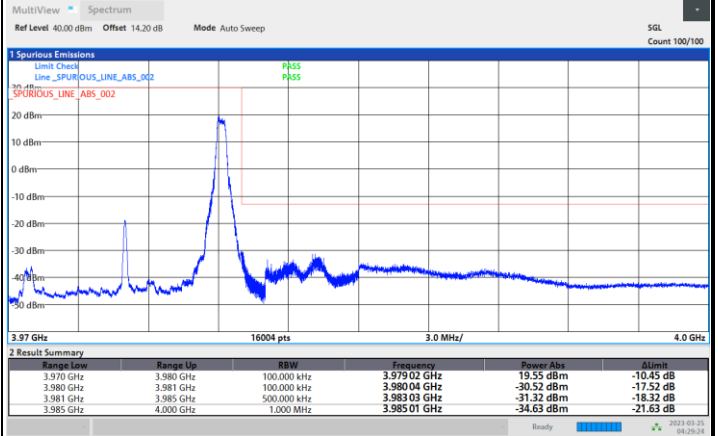

Highest Band Edge / 1RBmax

Lowest Band Edge / Full RB

Highest Band Edge / Full RB

FR1 n77 / 10MHz / CP OFDM / 64QAM

Lowest Band Edge / 1RB0

Highest Band Edge / 1RBmax

Lowest Band Edge / Full RB

Highest Band Edge / Full RB

FR1 n77 / 10MHz / CP OFDM / 256QAM

Lowest Band Edge / 1RB0

Highest Band Edge / 1RBmax

Lowest Band Edge / Full RB

Highest Band Edge / Full RB

FR1 n77 / 15MHz / CP OFDM / QPSK

Lowest Band Edge / Full RB

Highest Band Edge / Full RB