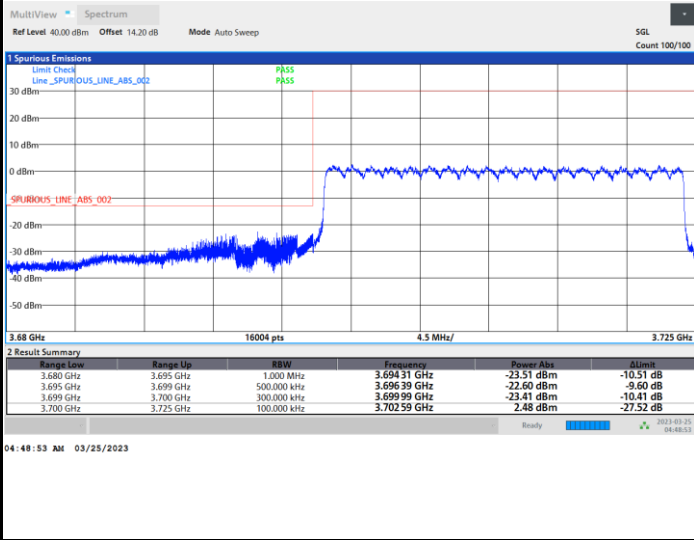

Lowest Band Edge / Full RB

Highest Band Edge / Full RB

FR1 n77 / 25MHz / CP OFDM / 16QAM

Lowest Band Edge / Full RB

Highest Band Edge / Full RB

FR1 n77 / 25MHz / CP OFDM / 64QAM

Lowest Band Edge / Full RB

Highest Band Edge / Full RB

FR1 n77 / 25MHz / CP OFDM / 256QAM

Lowest Band Edge / Full RB

Highest Band Edge / Full RB