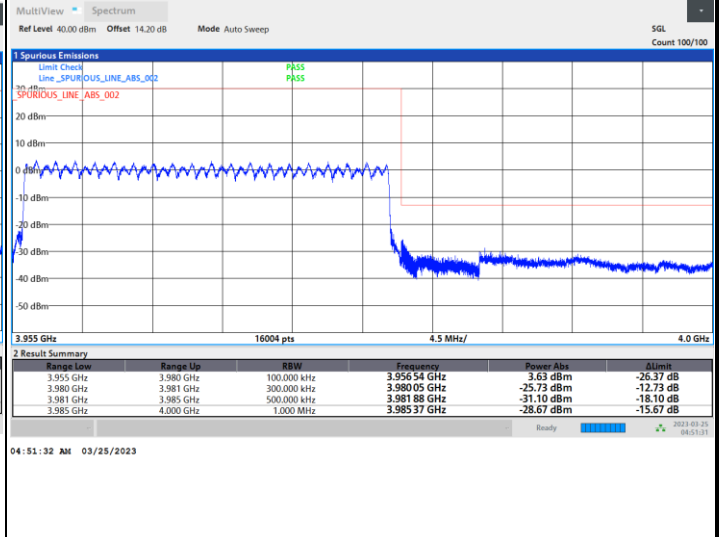

FR1 n77 / 20MHz / CP OFDM / 64QAM

Lowest Band Edge / Full RB

Highest Band Edge / Full RB

FR1 n77 / 20MHz / CP OFDM / 256QAM

Lowest Band Edge / Full RB

Highest Band Edge / Full RB

FR1 n77 / 25MHz / CP OFDM / QPSK

Lowest Band Edge / Full RB

Highest Band Edge / Full RB

FR1 n77 / 25MHz / CP OFDM / 16QAM

Lowest Band Edge / Full RB

Highest Band Edge / Full RB

FR1 n77 / 25MHz / CP OFDM / 64QAM

Lowest Band Edge / Full RB

Highest Band Edge / Full RB

FR1 n77 / 25MHz / CP OFDM / 256QAM

Lowest Band Edge / Full RB

Highest Band Edge / Full RB