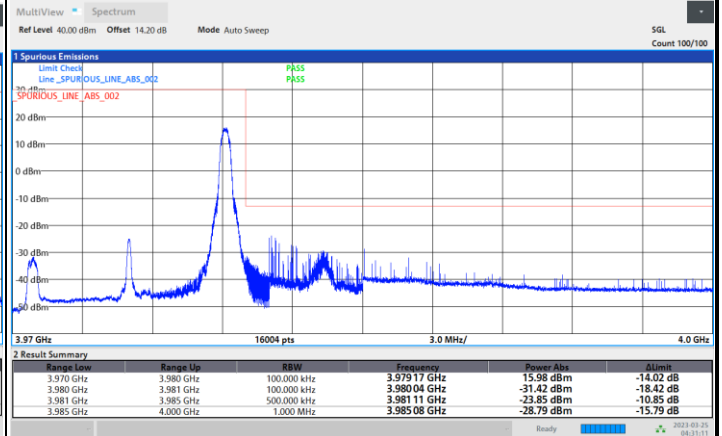

FR1 n77 / 10MHz / CP OFDM / 256QAM

Lowest Band Edge / 1RB0

Highest Band Edge / 1RBmax