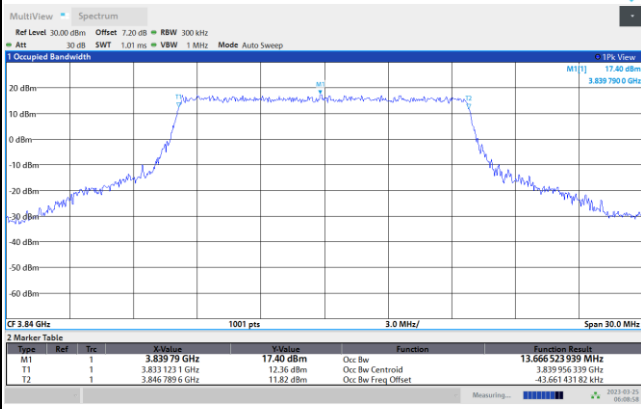

FR1 n77 / 10MHz / CP OFDM / Middle Channel / Full RB

QPSK

16QAM

64QAM

256QAM

FR1 n77 / 15MHz / CP OFDM / Middle Channel / Full RB

QPSK

16QAM