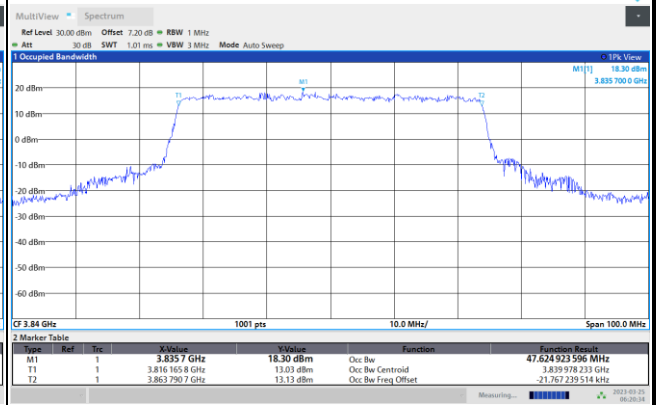

FR1 n77 / 50MHz / CP OFDM / Middle Channel / Full RB

QPSK

16QAM