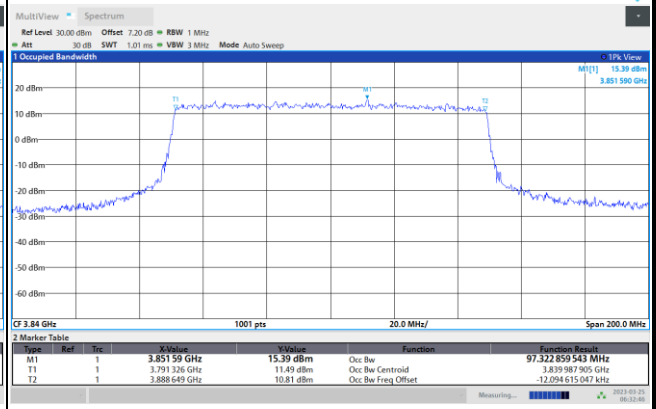

FR1 n77 / 100MHz / CP OFDM / Middle Channel / Full RB

QPSK

16QAM