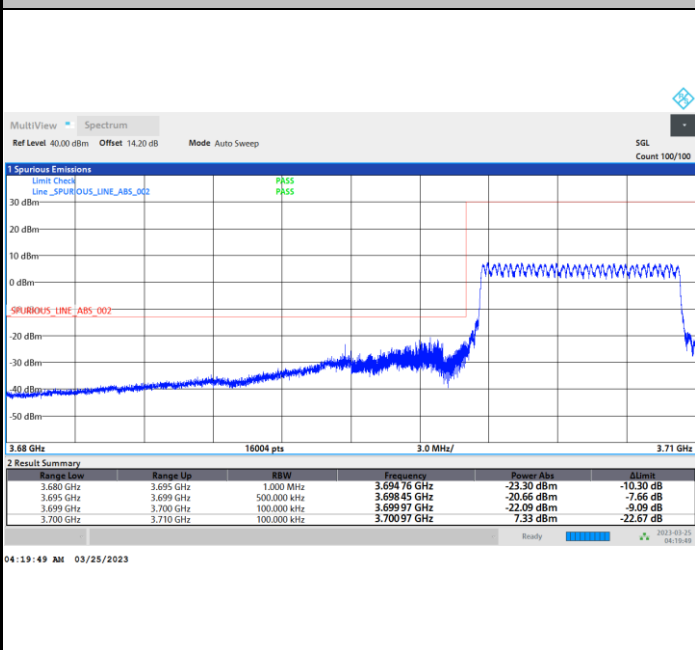

Conducted Band Edge

FR1 n77 / 10MHz / CP OFDM / QPSK

Lowest Band Edge / 1RB0

Highest Band Edge / 1RBmax

Lowest Band Edge / Full RB

Highest Band Edge / Full RB

FR1 n77 / 10MHz / CP OFDM / 16QAM

Lowest Band Edge / 1RB0

Highest Band Edge / 1RBmax

Lowest Band Edge / Full RB

Highest Band Edge / Full RB

FR1 n77 / 10MHz / CP OFDM / 64QAM

Lowest Band Edge / 1RB0

Highest Band Edge / 1RBmax

Lowest Band Edge / Full RB

Highest Band Edge / Full RB