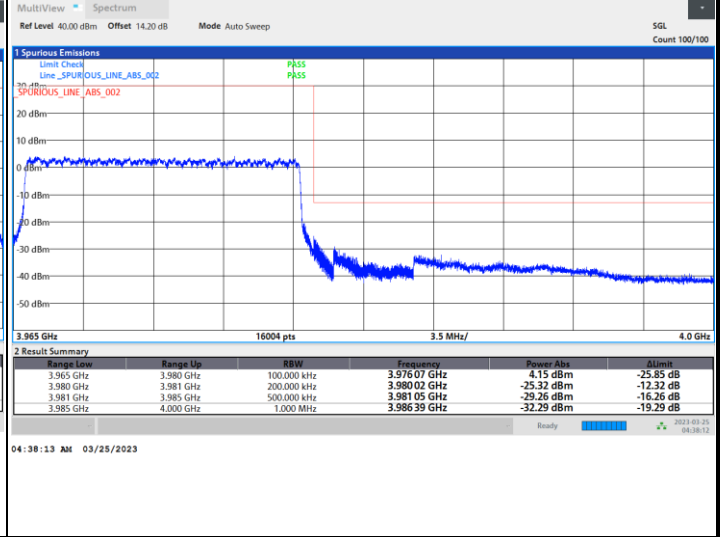

FR1 n77 / 15MHz / CP OFDM / 16QAM

Lowest Band Edge / Full RB

Highest Band Edge / Full RB

FR1 n77 / 15MHz / CP OFDM / 64QAM

Lowest Band Edge / Full RB

Highest Band Edge / Full RB

FR1 n77 / 15MHz / CP OFDM / 256QAM

Lowest Band Edge / Full RB

Highest Band Edge / Full RB

FR1 n77 / 20MHz / CP OFDM / QPSK

Lowest Band Edge / Full RB

Highest Band Edge / Full RB

FR1 n77 / 20MHz / CP OFDM / 16QAM

Lowest Band Edge / Full RB

Highest Band Edge / Full RB