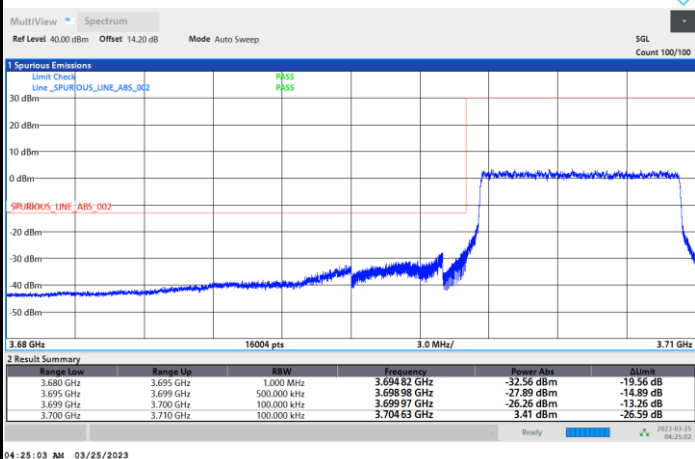

Highest Band Edge / 1RBmax

Lowest Band Edge / Full RB

Highest Band Edge / Full RB

FR1 n77 / 10MHz / CP OFDM / 64QAM

Lowest Band Edge / 1RB0

Highest Band Edge / 1RBmax

Lowest Band Edge / Full RB

Highest Band Edge / Full RB

FR1 n77 / 10MHz / CP OFDM / 256QAM

Lowest Band Edge / 1RB0

Highest Band Edge / 1RBmax

Lowest Band Edge / Full RB

Highest Band Edge / Full RB

FR1 n77 / 15MHz / CP OFDM / QPSK

Lowest Band Edge / Full RB

Highest Band Edge / Full RB

FR1 n77 / 15MHz / CP OFDM / 16QAM

Lowest Band Edge / Full RB

Highest Band Edge / Full RB

FR1 n77 / 15MHz / CP OFDM / 64QAM

Lowest Band Edge / Full RB

Highest Band Edge / Full RB

FR1 n77 / 15MHz / CP OFDM / 256QAM