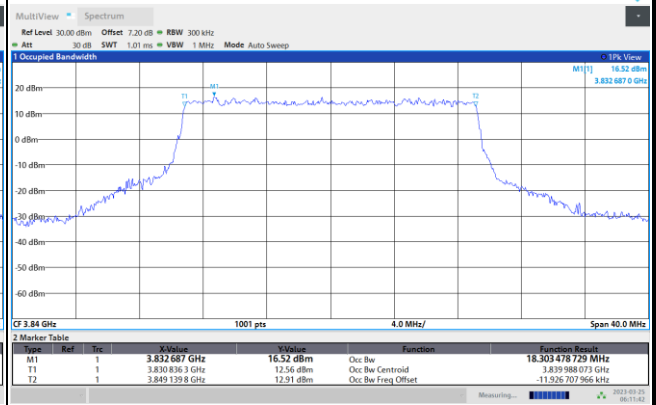

64QAM

256QAM

FR1 n77 / 20MHz / CP OFDM / Middle Channel / Full RB

QPSK

16QAM

06:11:11 AM 03/25/2023

06:11:43 AM 03/25/2023

64QAM