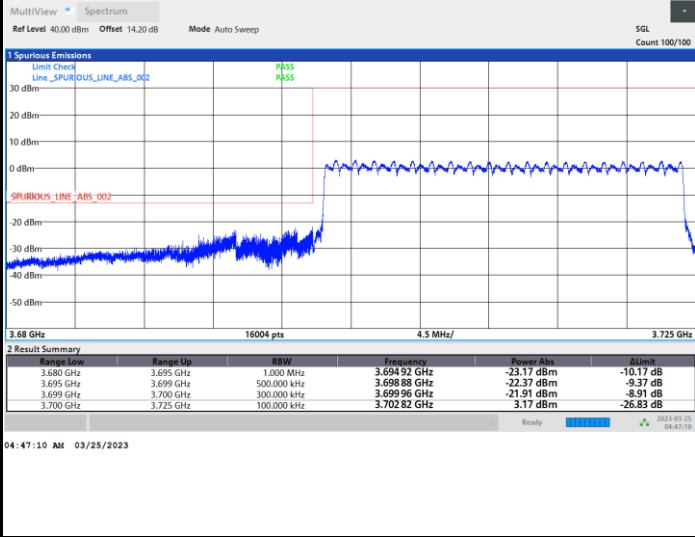

Lowest Band Edge / Full RB

Highest Band Edge / Full RB

FR1 n77 / 20MHz / CP OFDM / QPSK

Lowest Band Edge / Full RB

Highest Band Edge / Full RB

FR1 n77 / 20MHz / CP OFDM / 16QAM

Lowest Band Edge / Full RB

Highest Band Edge / Full RB

FR1 n77 / 20MHz / CP OFDM / 64QAM

Lowest Band Edge / Full RB

Highest Band Edge / Full RB

FR1 n77 / 20MHz / CP OFDM / 256QAM

Lowest Band Edge / Full RB

Highest Band Edge / Full RB

FR1 n77 / 25MHz / CP OFDM / QPSK

Lowest Band Edge / Full RB

Highest Band Edge / Full RB

FR1 n77 / 25MHz / CP OFDM / 16QAM

Lowest Band Edge / Full RB

Highest Band Edge / Full RB

FR1 n77 / 25MHz / CP OFDM / 64QAM

Lowest Band Edge / Full RB

Highest Band Edge / Full RB