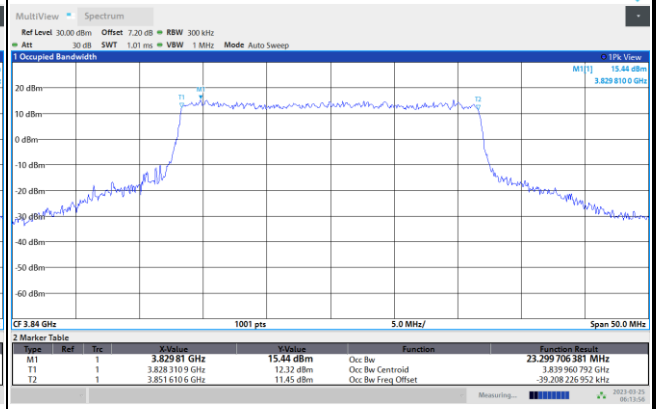

256QAM

06:12:15 AM 03/25/2023

06:12:49 AM 03/25/2023

FR1 n77 / 25MHz / CP OFDM / Middle Channel / Full RB

QPSK

16QAM

06:13:24 AM 03/25/2023

06:13:56 AM 03/25/2023