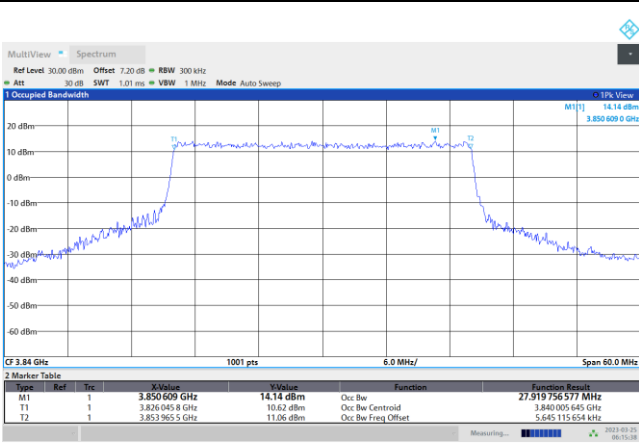

64QAM

256QAM

06:14:29 AM 03/25/2023

06:15:02 AM 03/25/2023

FR1 n77 / 30MHz / CP OFDM / Middle Channel / Full RB

QPSK

16QAM

64QAM