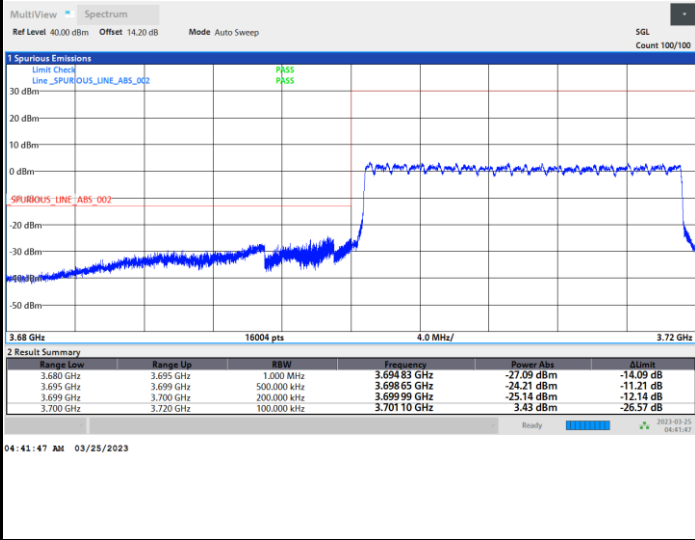

Lowest Band Edge / Full RB

Highest Band Edge / Full RB

FR1 n77 / 20MHz / CP OFDM / QPSK

Lowest Band Edge / Full RB

Highest Band Edge / Full RB

FR1 n77 / 20MHz / CP OFDM / 16QAM

Lowest Band Edge / Full RB

Highest Band Edge / Full RB

FR1 n77 / 20MHz / CP OFDM / 64QAM

Lowest Band Edge / Full RB

Highest Band Edge / Full RB

FR1 n77 / 20MHz / CP OFDM / 256QAM

Lowest Band Edge / Full RB

Highest Band Edge / Full RB

FR1 n77 / 25MHz / CP OFDM / QPSK