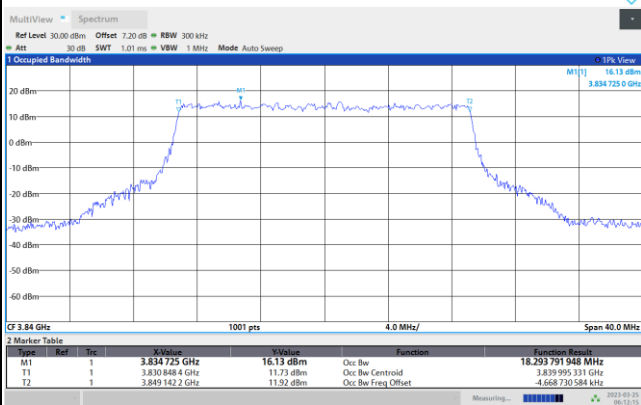

64QAM

256QAM

06:12:15 AM 03/25/2023

06:12:49 AM 03/25/2023