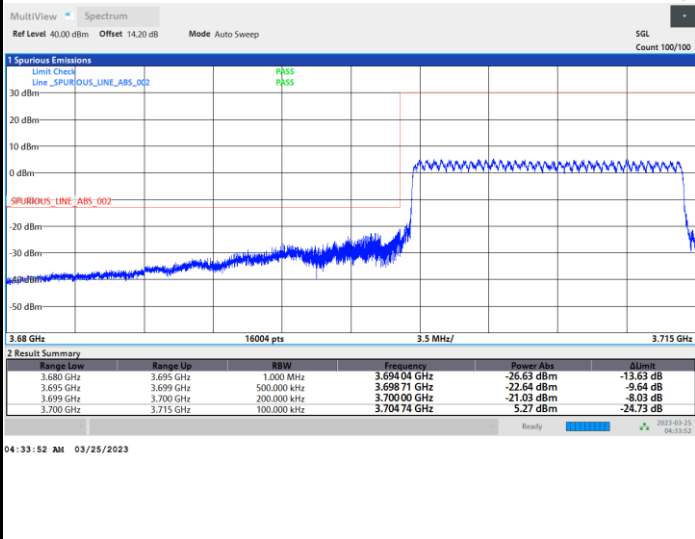

Highest Band Edge / 1RBmax

Lowest Band Edge / Full RB

Highest Band Edge / Full RB

FR1 n77 / 10MHz / CP OFDM / 64QAM

Lowest Band Edge / 1RB0

Highest Band Edge / 1RBmax

Lowest Band Edge / Full RB

Highest Band Edge / Full RB

FR1 n77 / 10MHz / CP OFDM / 256QAM

Lowest Band Edge / 1RB0

Highest Band Edge / 1RBmax

Lowest Band Edge / Full RB

Highest Band Edge / Full RB

FR1 n77 / 15MHz / CP OFDM / QPSK

Lowest Band Edge / Full RB

Highest Band Edge / Full RB

FR1 n77 / 15MHz / CP OFDM / 16QAM

Lowest Band Edge / Full RB

Highest Band Edge / Full RB

FR1 n77 / 15MHz / CP OFDM / 64QAM

Lowest Band Edge / Full RB

Highest Band Edge / Full RB

FR1 n77 / 15MHz / CP OFDM / 256QAM