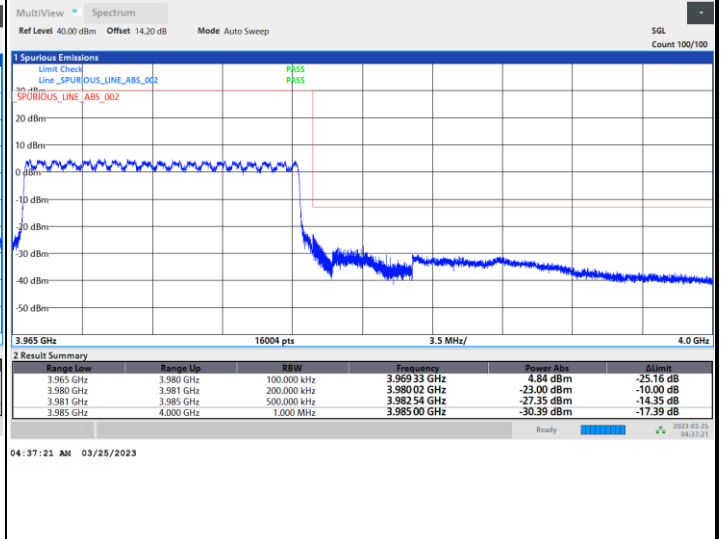

Highest Band Edge / 1RBmax

Lowest Band Edge / Full RB

Highest Band Edge / Full RB

FR1 n77 / 10MHz / CP OFDM / 64QAM

Lowest Band Edge / 1RB0

Highest Band Edge / 1RBmax

Lowest Band Edge / Full RB

Highest Band Edge / Full RB

FR1 n77 / 10MHz / CP OFDM / 256QAM

Lowest Band Edge / 1RB0

Highest Band Edge / 1RBmax

Lowest Band Edge / Full RB

Highest Band Edge / Full RB

FR1 n77 / 15MHz / CP OFDM / QPSK

Lowest Band Edge / Full RB

Highest Band Edge / Full RB

FR1 n77 / 15MHz / CP OFDM / 16QAM

Lowest Band Edge / Full RB

Highest Band Edge / Full RB

FR1 n77 / 15MHz / CP OFDM / 64QAM

Lowest Band Edge / Full RB

Highest Band Edge / Full RB

FR1 n77 / 15MHz / CP OFDM / 256QAM