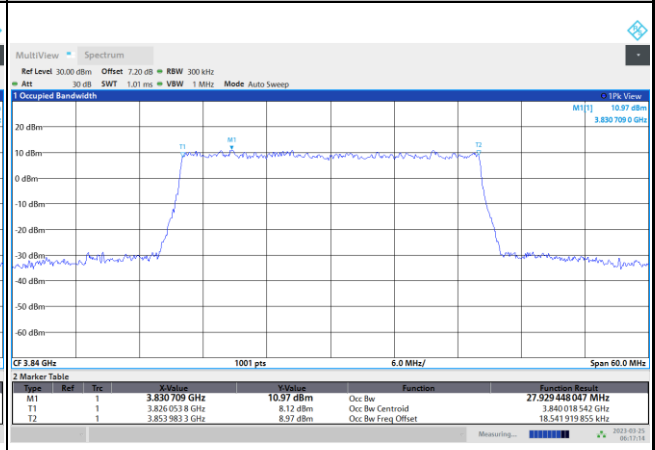

64QAM

256QAM