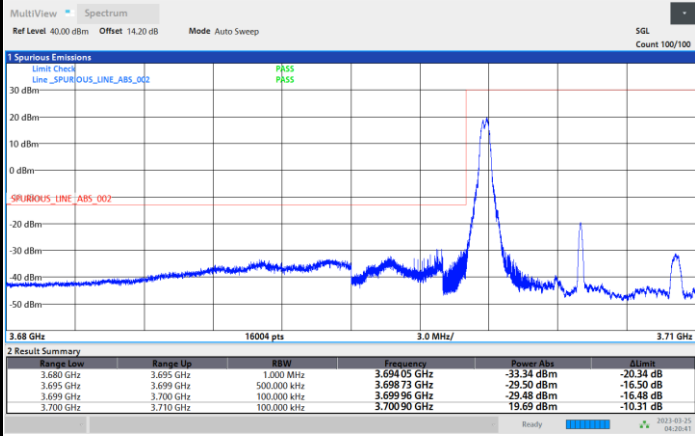

FR1 n77 / 10MHz / CP OFDM / 16QAM

Lowest Band Edge / 1RB0

Highest Band Edge / 1RBmax