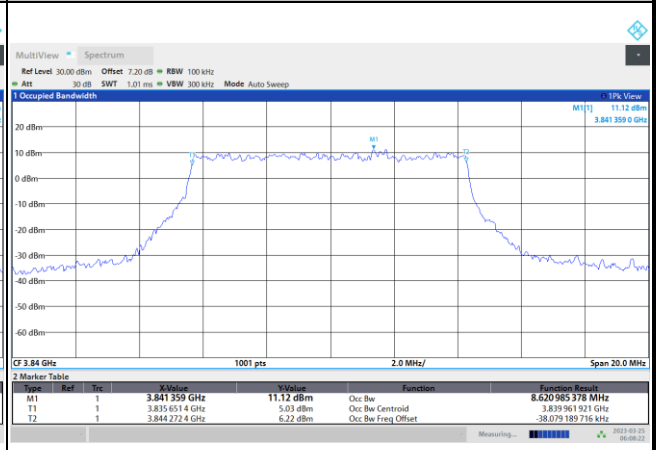

FR1 n77 / 10MHz / CP OFDM / Middle Channel / Full RB

QPSK

16QAM

64QAM

256QAM

FR1 n77 / 15MHz / CP OFDM / Middle Channel / Full RB

QPSK

16QAM