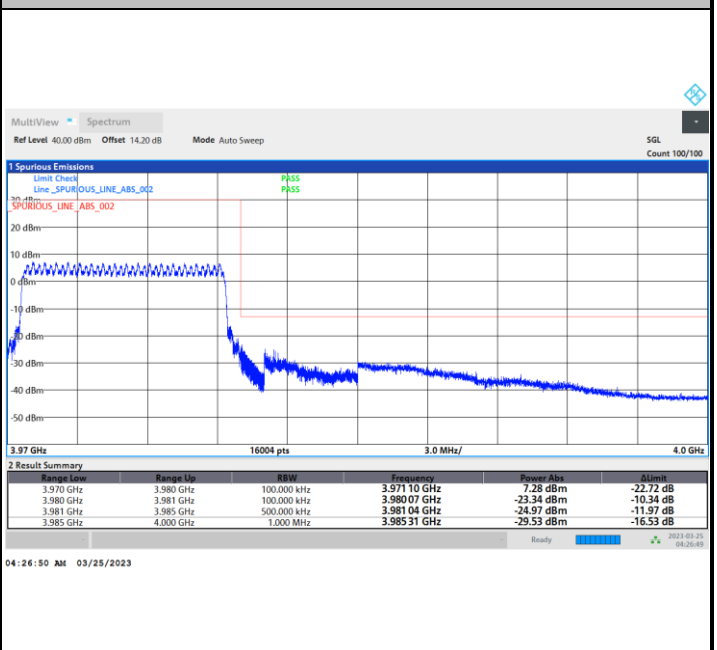

Conducted Band Edge

FR1 n77 / 10MHz / CP OFDM / QPSK

Lowest Band Edge / 1RB0

Highest Band Edge / 1RBmax

Lowest Band Edge / Full RB

Highest Band Edge / Full RB

FR1 n77 / 10MHz / CP OFDM / 16QAM

Lowest Band Edge / 1RB0

Highest Band Edge / 1RBmax

Lowest Band Edge / Full RB

Highest Band Edge / Full RB

FR1 n77 / 10MHz / CP OFDM / 64QAM

Lowest Band Edge / 1RB0

Highest Band Edge / 1RBmax

Lowest Band Edge / Full RB

Highest Band Edge / Full RB