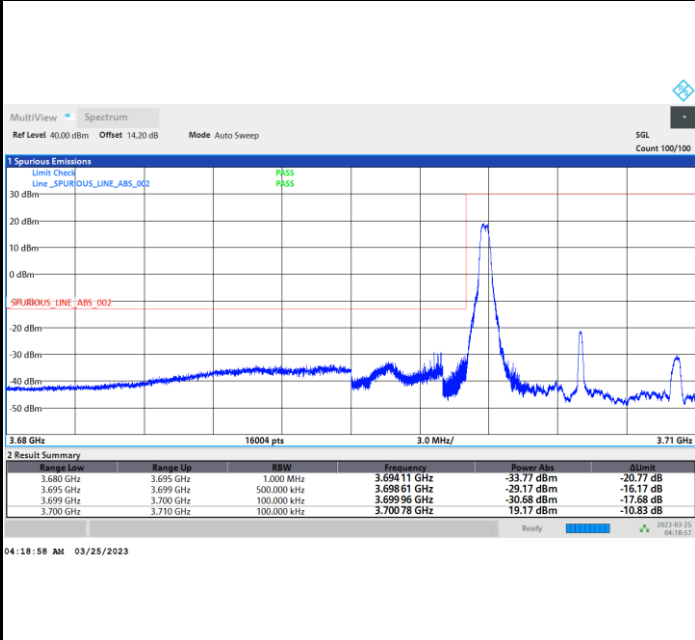

Conducted Band Edge

FR1 n77 / 10MHz / CP OFDM / QPSK

Lowest Band Edge / 1RB0

Highest Band Edge / 1RBmax

Lowest Band Edge / Full RB

Highest Band Edge / Full RB

FR1 n77 / 10MHz / CP OFDM / 16QAM

Lowest Band Edge / 1RB0