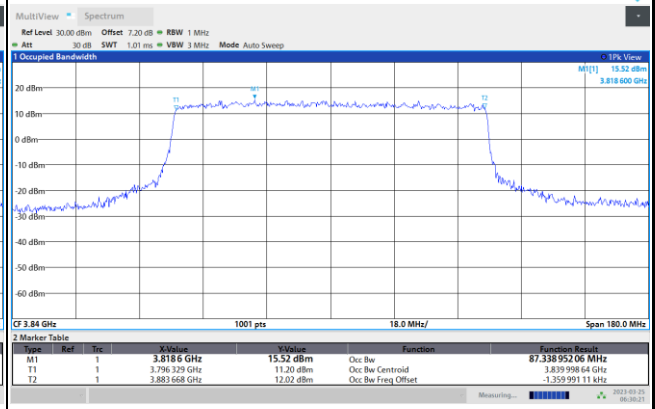

64QAM

256QAM

FR1 n77 / 90MHz / CP OFDM / Middle Channel / Full RB

QPSK

16QAM

06:29:50 AM 03/25/2023

06:30:21 AM 03/25/2023

64QAM