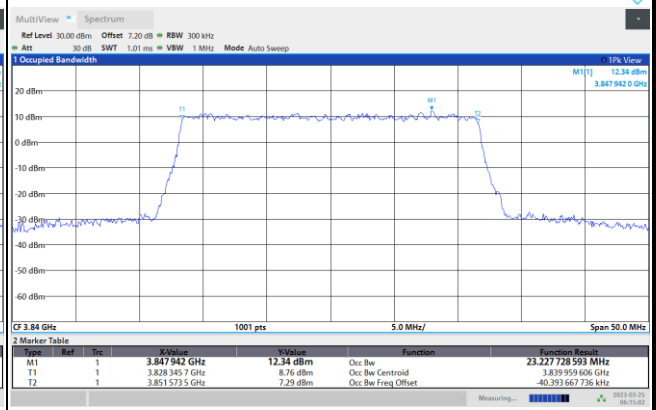

64QAM

256QAM

06:14:29 AM 03/25/2023

06:15:02 AM 03/25/2023