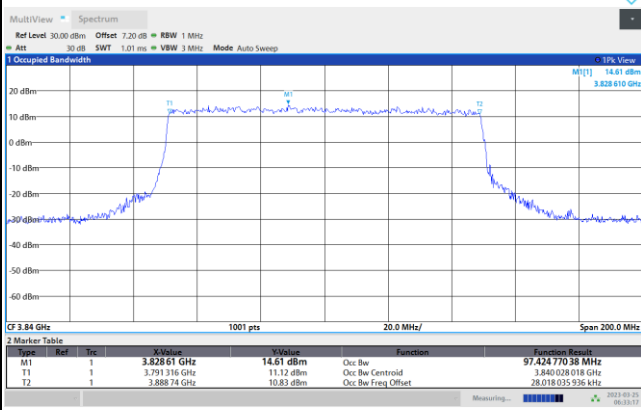

Conducted Band Edge

FR1 n77 / 10MHz / CP OFDM / QPSK

Lowest Band Edge / 1RB0

Highest Band Edge / 1RBmax

Lowest Band Edge / Full RB

Highest Band Edge / Full RB

FR1 n77 / 10MHz / CP OFDM / 16QAM

Lowest Band Edge / 1RB0