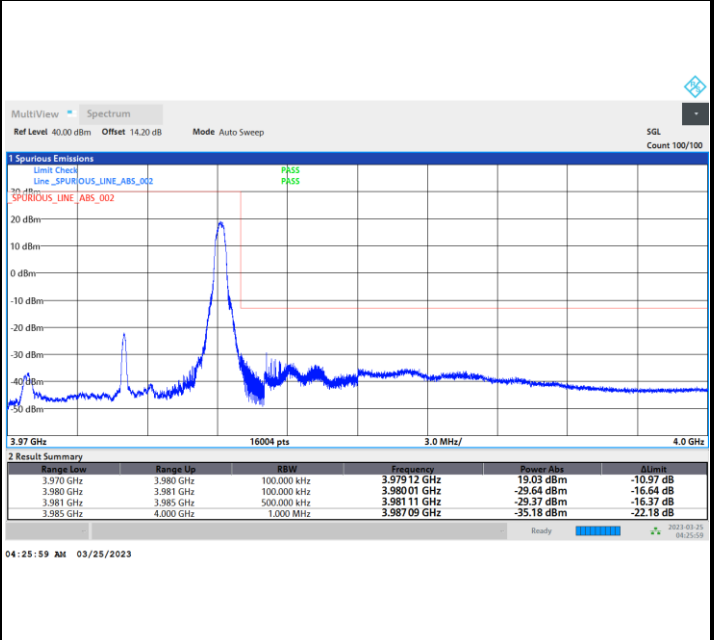

Conducted Band Edge

FR1 n77 / 10MHz / CP OFDM / QPSK

Lowest Band Edge / 1RB0

Highest Band Edge / 1RBmax

Lowest Band Edge / Full RB

Highest Band Edge / Full RB

FR1 n77 / 10MHz / CP OFDM / 16QAM

Lowest Band Edge / 1RB0