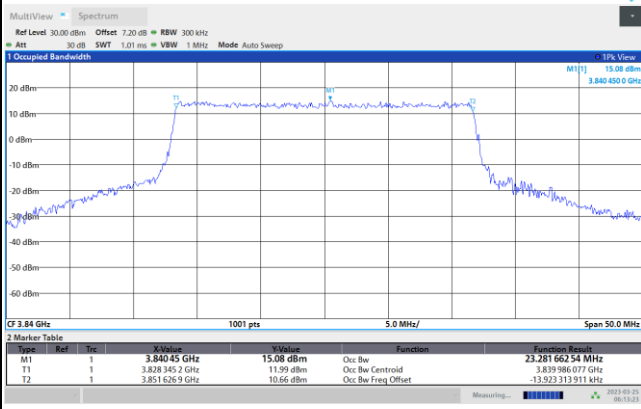

256QAM

06:12:15 AM 03/25/2023

06:12:49 AM 03/25/2023

FR1 n77 / 25MHz / CP OFDM / Middle Channel / Full RB

QPSK

16QAM

06:13:24 AM 03/25/2023

06:13:56 AM 03/25/2023