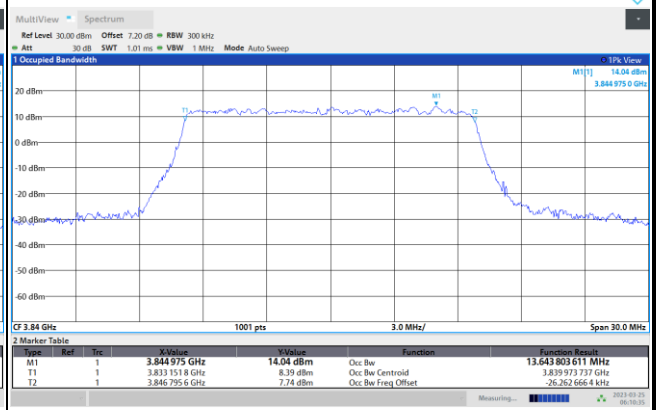

64QAM

256QAM