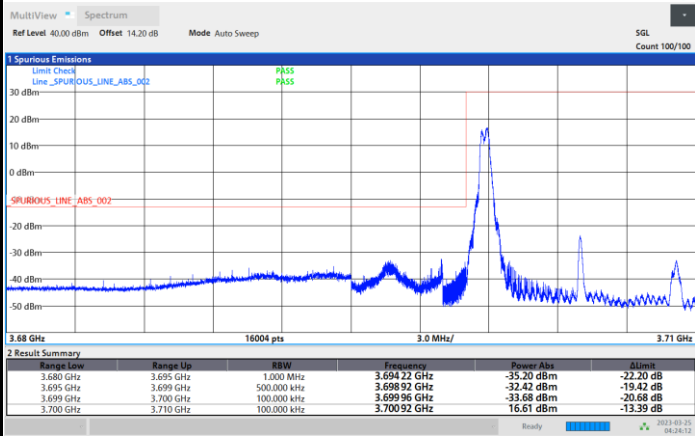

FR1 n77 / 10MHz / CP OFDM / 256QAM

Lowest Band Edge / 1RB0

Highest Band Edge / 1RBmax