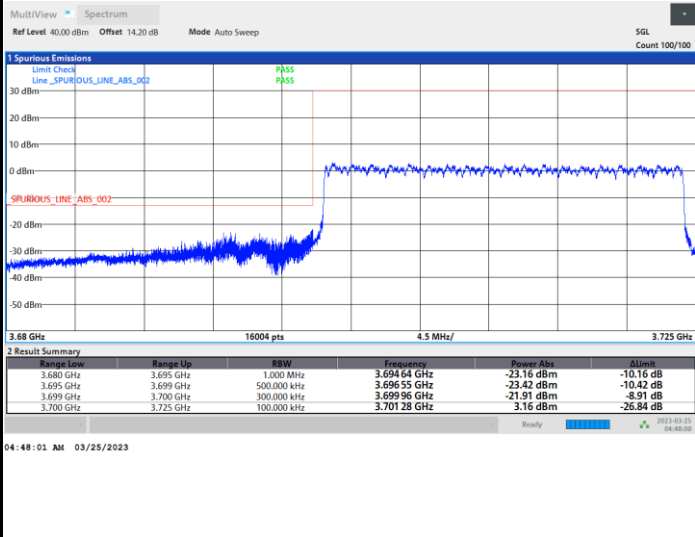

Lowest Band Edge / Full RB

Highest Band Edge / Full RB

FR1 n77 / 25MHz / CP OFDM / 16QAM

Lowest Band Edge / Full RB

Highest Band Edge / Full RB

FR1 n77 / 25MHz / CP OFDM / 64QAM

Lowest Band Edge / Full RB

Highest Band Edge / Full RB

FR1 n77 / 25MHz / CP OFDM / 256QAM

Lowest Band Edge / Full RB

Highest Band Edge / Full RB