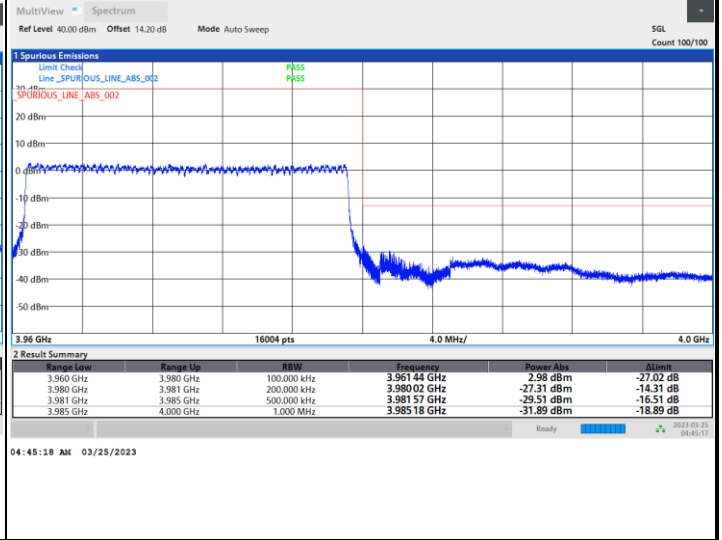

FR1 n77 / 15MHz / CP OFDM / 16QAM

Lowest Band Edge / Full RB

Highest Band Edge / Full RB

FR1 n77 / 15MHz / CP OFDM / 64QAM

Lowest Band Edge / Full RB

Highest Band Edge / Full RB

FR1 n77 / 15MHz / CP OFDM / 256QAM

Lowest Band Edge / Full RB

Highest Band Edge / Full RB

FR1 n77 / 20MHz / CP OFDM / QPSK

Lowest Band Edge / Full RB

Highest Band Edge / Full RB

FR1 n77 / 20MHz / CP OFDM / 16QAM

Lowest Band Edge / Full RB

Highest Band Edge / Full RB

FR1 n77 / 20MHz / CP OFDM / 64QAM

Lowest Band Edge / Full RB

Highest Band Edge / Full RB

FR1 n77 / 20MHz / CP OFDM / 256QAM

Lowest Band Edge / Full RB

Highest Band Edge / Full RB

FR1 n77 / 25MHz / CP OFDM / QPSK