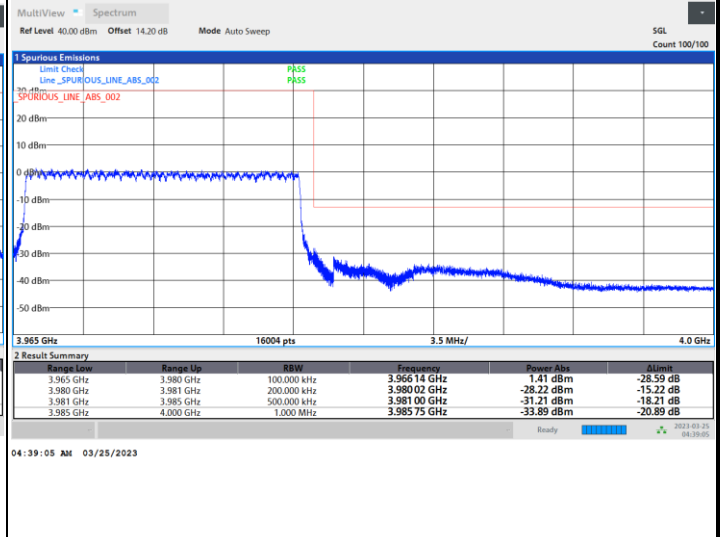

FR1 n77 / 15MHz / CP OFDM / 16QAM

Lowest Band Edge / Full RB

Highest Band Edge / Full RB

FR1 n77 / 15MHz / CP OFDM / 64QAM

Lowest Band Edge / Full RB

Highest Band Edge / Full RB

FR1 n77 / 15MHz / CP OFDM / 256QAM

Lowest Band Edge / Full RB

Highest Band Edge / Full RB

FR1 n77 / 20MHz / CP OFDM / QPSK

Lowest Band Edge / Full RB

Highest Band Edge / Full RB

FR1 n77 / 20MHz / CP OFDM / 16QAM

Lowest Band Edge / Full RB

Highest Band Edge / Full RB