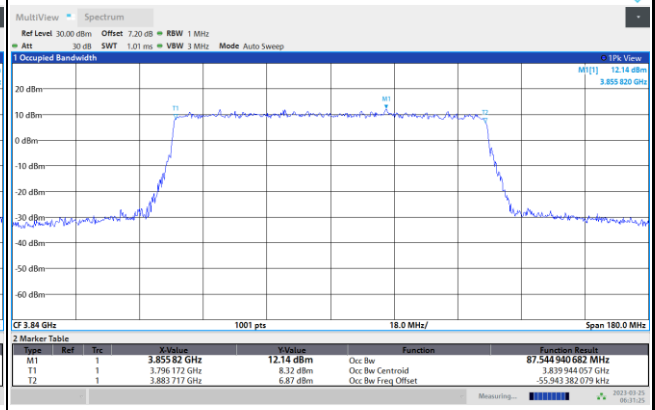

06:31:26 AM 03/25/2023