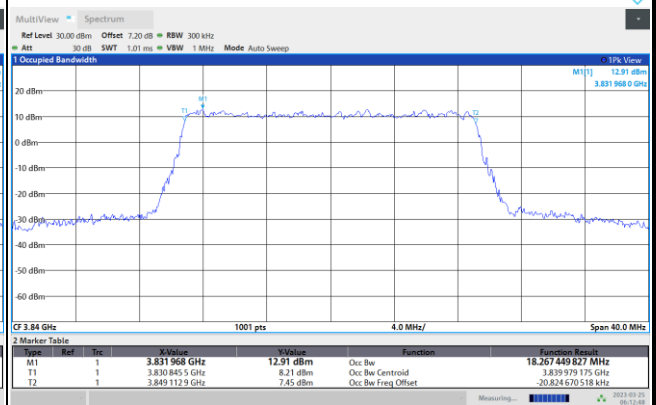

64QAM

256QAM

06:12:15 AM 03/25/2023

06:12:49 AM 03/25/2023