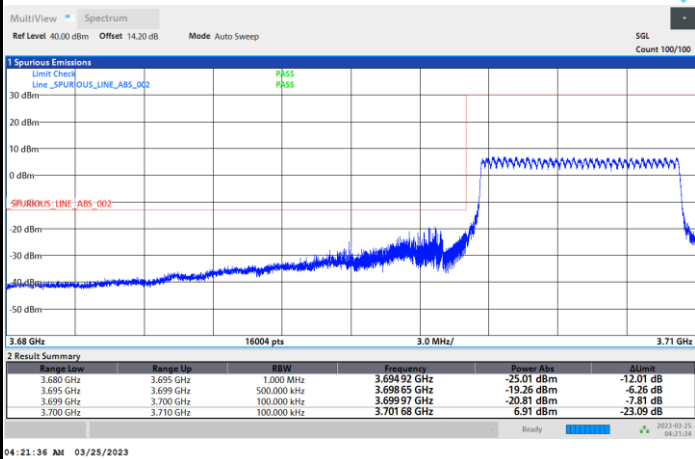

Conducted Band Edge

FR1 n77 / 10MHz / CP OFDM / QPSK

Lowest Band Edge / 1RB0

Highest Band Edge / 1RBmax

Lowest Band Edge / Full RB

Highest Band Edge / Full RB

FR1 n77 / 10MHz / CP OFDM / 16QAM

Lowest Band Edge / 1RB0

Highest Band Edge / 1RBmax

Lowest Band Edge / Full RB

Highest Band Edge / Full RB

FR1 n77 / 10MHz / CP OFDM / 64QAM

Lowest Band Edge / 1RB0

Highest Band Edge / 1RBmax

Lowest Band Edge / Full RB

Highest Band Edge / Full RB