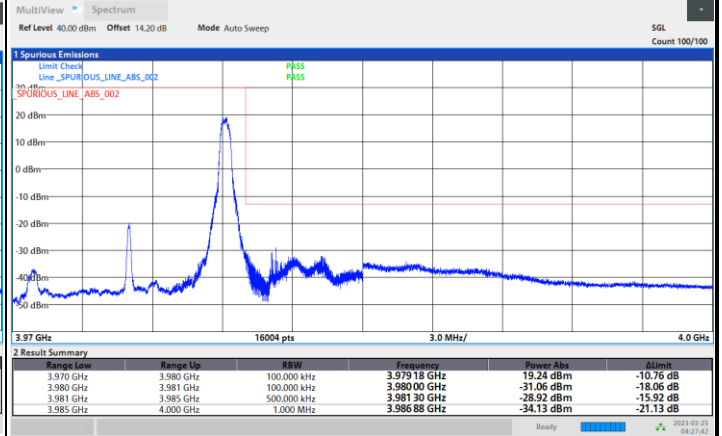

Conducted Band Edge

FR1 n77 / 10MHz / CP OFDM / QPSK

Lowest Band Edge / 1RB0

Highest Band Edge / 1RBmax

Lowest Band Edge / Full RB

Highest Band Edge / Full RB

FR1 n77 / 10MHz / CP OFDM / 16QAM

Lowest Band Edge / 1RB0

Highest Band Edge / 1RBmax

Lowest Band Edge / Full RB

Highest Band Edge / Full RB

FR1 n77 / 10MHz / CP OFDM / 64QAM

Lowest Band Edge / 1RB0

Highest Band Edge / 1RBmax

Lowest Band Edge / Full RB

Highest Band Edge / Full RB