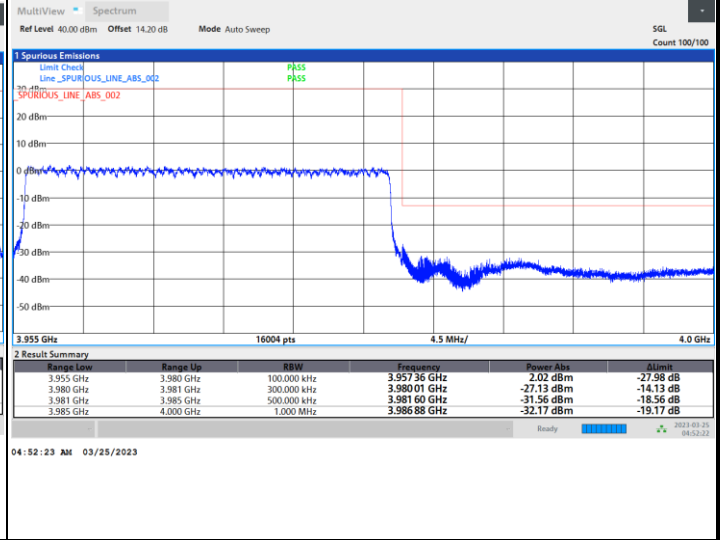

Lowest Band Edge / Full RB

Highest Band Edge / Full RB

FR1 n77 / 25MHz / CP OFDM / 16QAM

Lowest Band Edge / Full RB

Highest Band Edge / Full RB

FR1 n77 / 25MHz / CP OFDM / 64QAM

Lowest Band Edge / Full RB

Highest Band Edge / Full RB

FR1 n77 / 25MHz / CP OFDM / 256QAM

Lowest Band Edge / Full RB

Highest Band Edge / Full RB