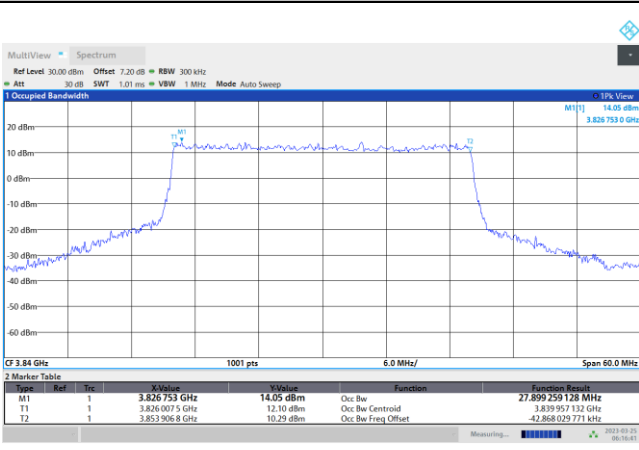

64QAM

256QAM