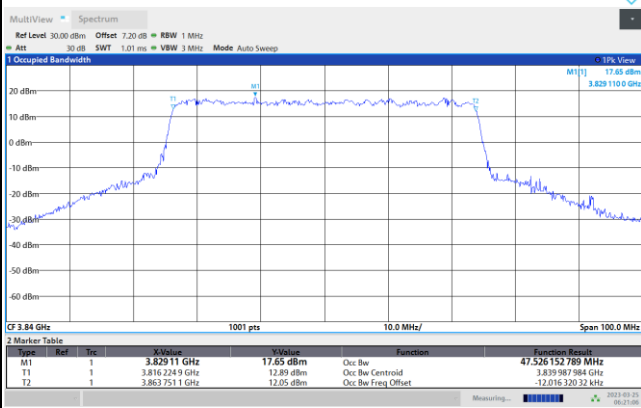

64QAM

256QAM