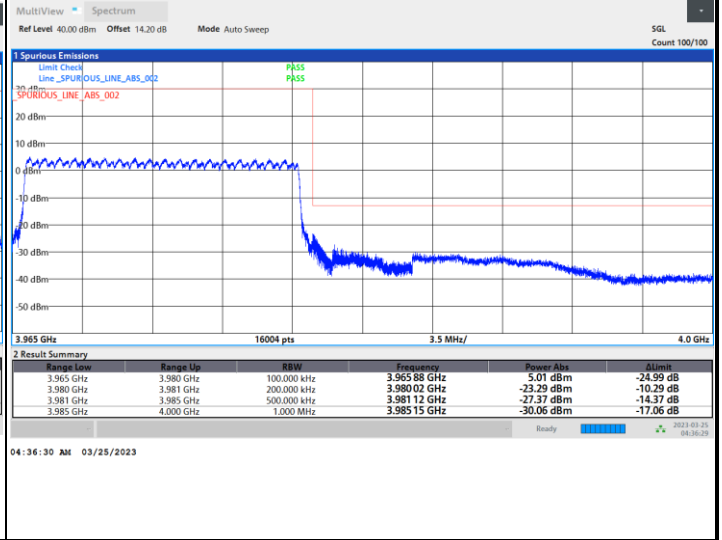

Highest Band Edge / 1RBmax

Lowest Band Edge / Full RB

Highest Band Edge / Full RB

FR1 n77 / 10MHz / CP OFDM / 64QAM

Lowest Band Edge / 1RB0

Highest Band Edge / 1RBmax

Lowest Band Edge / Full RB

Highest Band Edge / Full RB

FR1 n77 / 10MHz / CP OFDM / 256QAM

Lowest Band Edge / 1RB0

Highest Band Edge / 1RBmax

Lowest Band Edge / Full RB

Highest Band Edge / Full RB

FR1 n77 / 15MHz / CP OFDM / QPSK

Lowest Band Edge / Full RB

Highest Band Edge / Full RB

FR1 n77 / 15MHz / CP OFDM / 16QAM

Lowest Band Edge / Full RB

Highest Band Edge / Full RB

FR1 n77 / 15MHz / CP OFDM / 64QAM

Lowest Band Edge / Full RB

Highest Band Edge / Full RB

FR1 n77 / 15MHz / CP OFDM / 256QAM