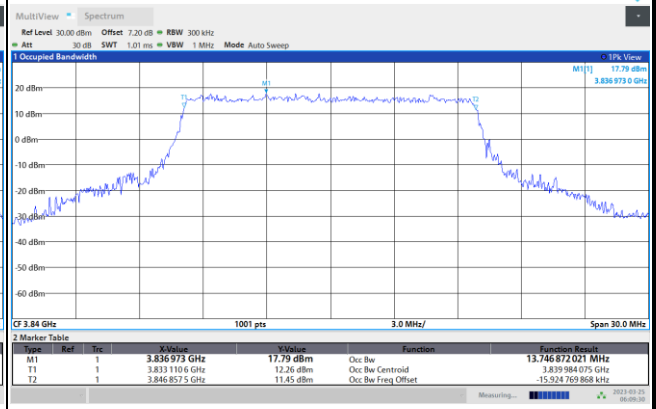

FR1 n77 / 10MHz / CP OFDM / Middle Channel / Full RB

QPSK

16QAM

64QAM

256QAM

FR1 n77 / 15MHz / CP OFDM / Middle Channel / Full RB

QPSK

16QAM