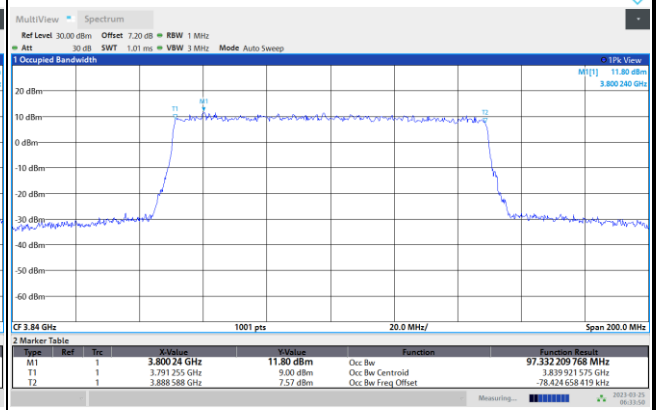

Conducted Band Edge

FR1 n77 / 10MHz / CP OFDM / QPSK

Lowest Band Edge / 1RB0

Highest Band Edge / 1RBmax

Lowest Band Edge / Full RB

Highest Band Edge / Full RB

FR1 n77 / 10MHz / CP OFDM / 16QAM

Lowest Band Edge / 1RB0