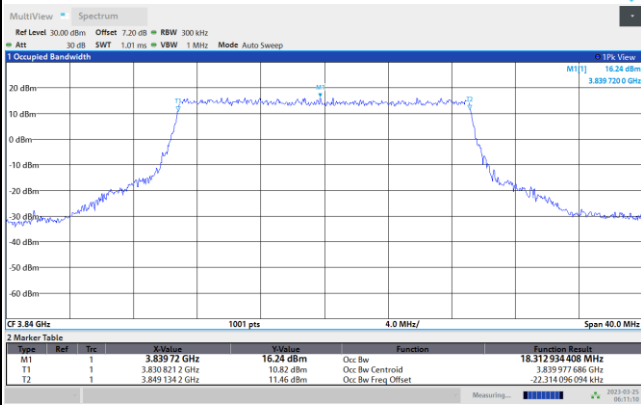

64QAM

256QAM

FR1 n77 / 20MHz / CP OFDM / Middle Channel / Full RB

QPSK

16QAM

06:11:11 AM 03/25/2023

06:11:43 AM 03/25/2023

64QAM