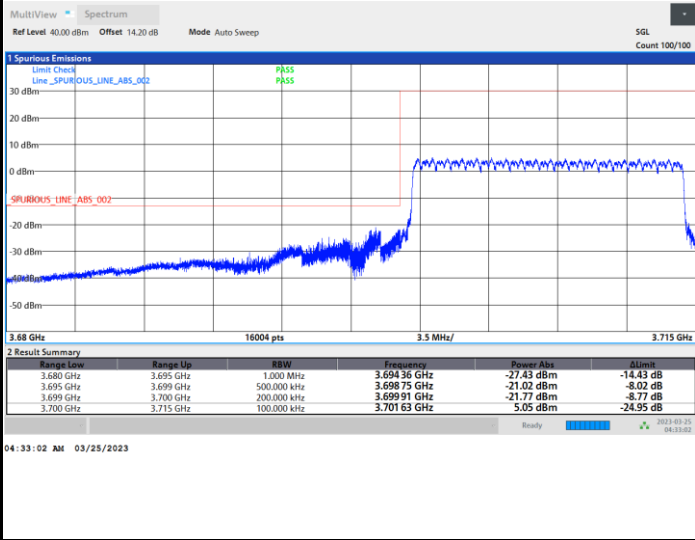

FR1 n77 / 10MHz / CP OFDM / 256QAM

Lowest Band Edge / 1RB0

Highest Band Edge / 1RBmax

Lowest Band Edge / Full RB

Highest Band Edge / Full RB

FR1 n77 / 15MHz / CP OFDM / QPSK

Lowest Band Edge / Full RB

Highest Band Edge / Full RB

FR1 n77 / 15MHz / CP OFDM / 16QAM

Lowest Band Edge / Full RB

Highest Band Edge / Full RB

FR1 n77 / 15MHz / CP OFDM / 64QAM

Lowest Band Edge / Full RB

Highest Band Edge / Full RB

FR1 n77 / 15MHz / CP OFDM / 256QAM