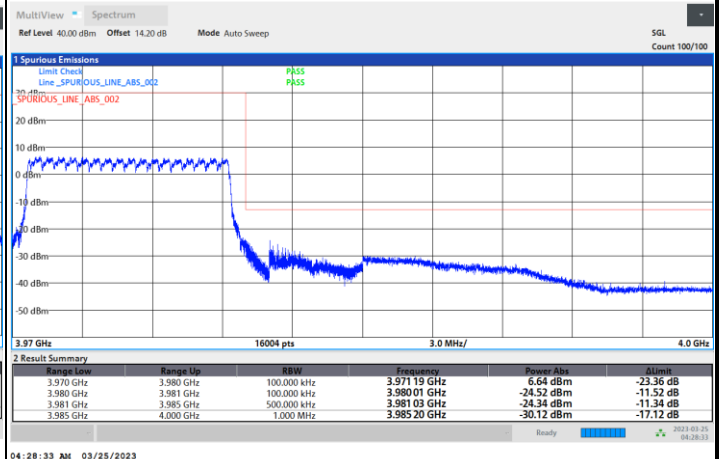

Conducted Band Edge

FR1 n77 / 10MHz / CP OFDM / QPSK

Lowest Band Edge / 1RB0

Highest Band Edge / 1RBmax

Lowest Band Edge / Full RB

Highest Band Edge / Full RB

FR1 n77 / 10MHz / CP OFDM / 16QAM

Lowest Band Edge / 1RB0

Highest Band Edge / 1RBmax

Lowest Band Edge / Full RB

Highest Band Edge / Full RB

FR1 n77 / 10MHz / CP OFDM / 64QAM

Lowest Band Edge / 1RB0

Highest Band Edge / 1RBmax

Lowest Band Edge / Full RB

Highest Band Edge / Full RB