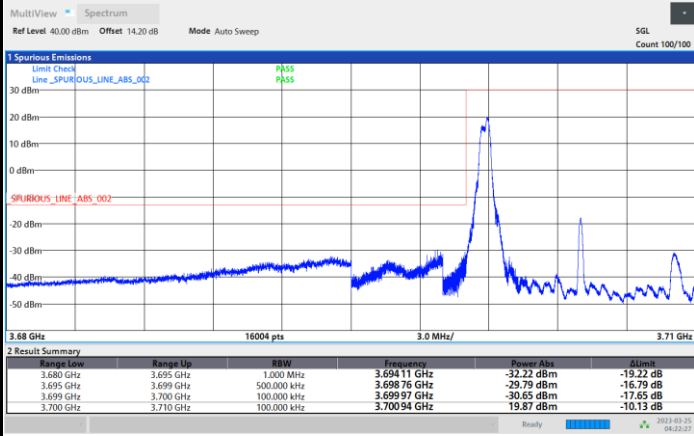

Highest Band Edge / 1RBmax

Lowest Band Edge / Full RB

Highest Band Edge / Full RB

FR1 n77 / 10MHz / CP OFDM / 64QAM

Lowest Band Edge / 1RB0

Highest Band Edge / 1RBmax

Lowest Band Edge / Full RB

Highest Band Edge / Full RB