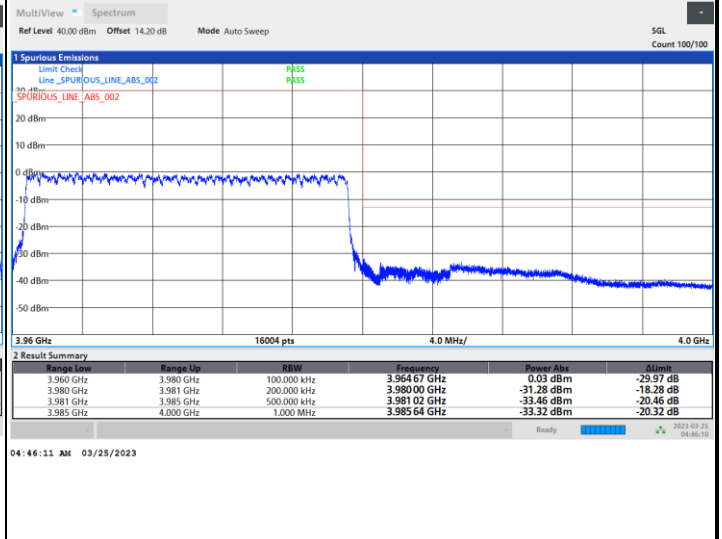

Lowest Band Edge / Full RB

Highest Band Edge / Full RB

FR1 n77 / 20MHz / CP OFDM / QPSK

Lowest Band Edge / Full RB

Highest Band Edge / Full RB

FR1 n77 / 20MHz / CP OFDM / 16QAM

Lowest Band Edge / Full RB

Highest Band Edge / Full RB

FR1 n77 / 20MHz / CP OFDM / 64QAM

Lowest Band Edge / Full RB

Highest Band Edge / Full RB

FR1 n77 / 20MHz / CP OFDM / 256QAM

Lowest Band Edge / Full RB

Highest Band Edge / Full RB

FR1 n77 / 25MHz / CP OFDM / QPSK

Lowest Band Edge / Full RB

Highest Band Edge / Full RB

FR1 n77 / 25MHz / CP OFDM / 16QAM

Lowest Band Edge / Full RB

Highest Band Edge / Full RB

FR1 n77 / 25MHz / CP OFDM / 64QAM

Lowest Band Edge / Full RB

Highest Band Edge / Full RB