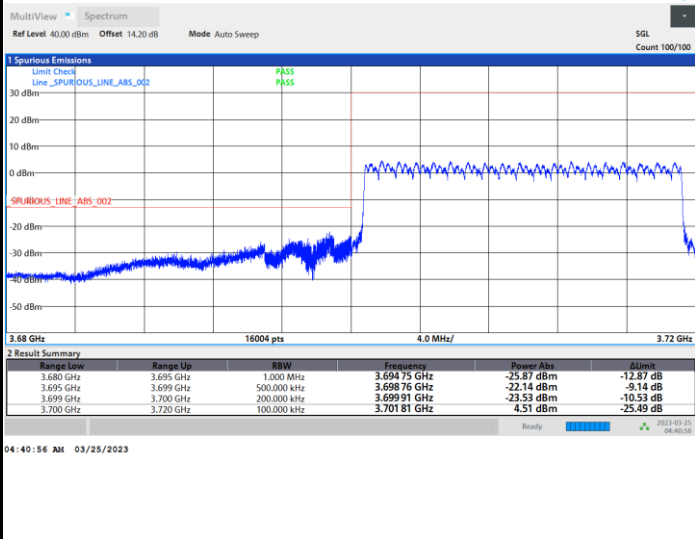

Lowest Band Edge / Full RB

Highest Band Edge / Full RB

FR1 n77 / 20MHz / CP OFDM / QPSK

Lowest Band Edge / Full RB

Highest Band Edge / Full RB

FR1 n77 / 20MHz / CP OFDM / 16QAM

Lowest Band Edge / Full RB

Highest Band Edge / Full RB

FR1 n77 / 20MHz / CP OFDM / 64QAM

Lowest Band Edge / Full RB

Highest Band Edge / Full RB

FR1 n77 / 20MHz / CP OFDM / 256QAM

Lowest Band Edge / Full RB

Highest Band Edge / Full RB

FR1 n77 / 25MHz / CP OFDM / QPSK