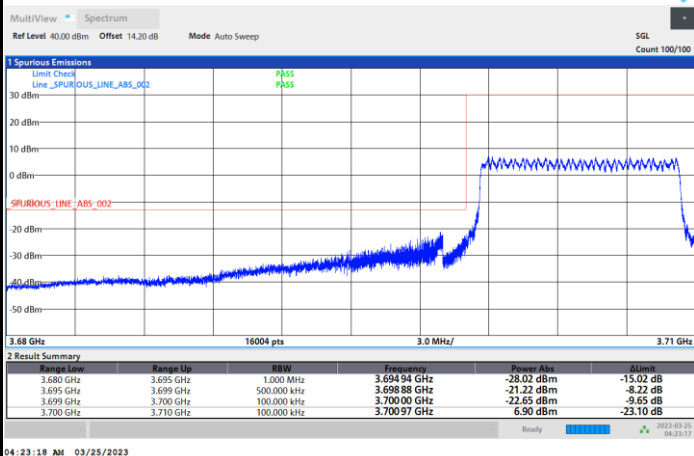

Conducted Band Edge

FR1 n77 / 10MHz / CP OFDM / QPSK

Lowest Band Edge / 1RB0

Highest Band Edge / 1RBmax

Lowest Band Edge / Full RB

Highest Band Edge / Full RB

FR1 n77 / 10MHz / CP OFDM / 16QAM

Lowest Band Edge / 1RB0

Highest Band Edge / 1RBmax

Lowest Band Edge / Full RB

Highest Band Edge / Full RB

FR1 n77 / 10MHz / CP OFDM / 64QAM

Lowest Band Edge / 1RB0

Highest Band Edge / 1RBmax

Lowest Band Edge / Full RB

Highest Band Edge / Full RB

FR1 n77 / 10MHz / CP OFDM / 256QAM

Lowest Band Edge / 1RB0

Highest Band Edge / 1RBmax

Lowest Band Edge / Full RB

Highest Band Edge / Full RB

FR1 n77 / 15MHz / CP OFDM / QPSK

Lowest Band Edge / Full RB

Highest Band Edge / Full RB