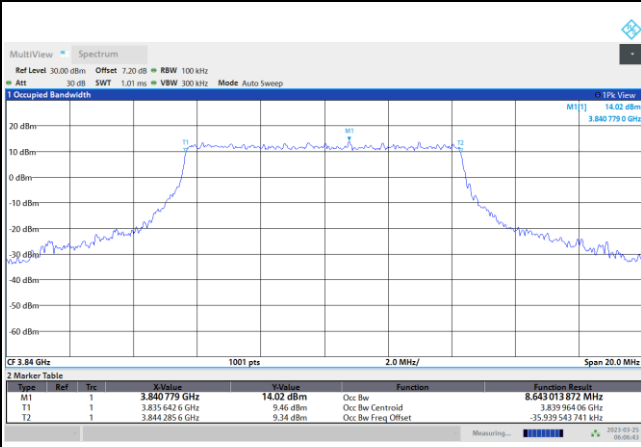

FR1 n77 / 10MHz / CP OFDM / Middle Channel / Full RB

QPSK

16QAM

64QAM

256QAM

FR1 n77 / 15MHz / CP OFDM / Middle Channel / Full RB

QPSK

16QAM