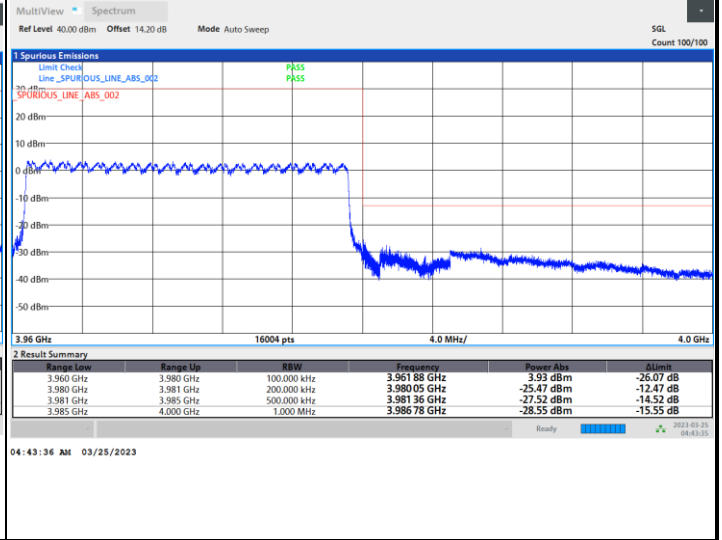

Lowest Band Edge / Full RB

Highest Band Edge / Full RB

FR1 n77 / 20MHz / CP OFDM / QPSK

Lowest Band Edge / Full RB

Highest Band Edge / Full RB

FR1 n77 / 20MHz / CP OFDM / 16QAM

Lowest Band Edge / Full RB

Highest Band Edge / Full RB

FR1 n77 / 20MHz / CP OFDM / 64QAM

Lowest Band Edge / Full RB

Highest Band Edge / Full RB

FR1 n77 / 20MHz / CP OFDM / 256QAM

Lowest Band Edge / Full RB

Highest Band Edge / Full RB

FR1 n77 / 25MHz / CP OFDM / QPSK