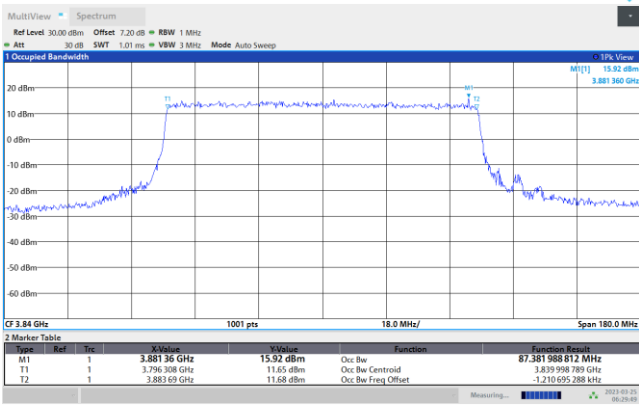

64QAM

256QAM

FR1 n77 / 90MHz / CP OFDM / Middle Channel / Full RB

QPSK

16QAM

06:29:50 AM 03/25/2023

06:30:21 AM 03/25/2023

64QAM