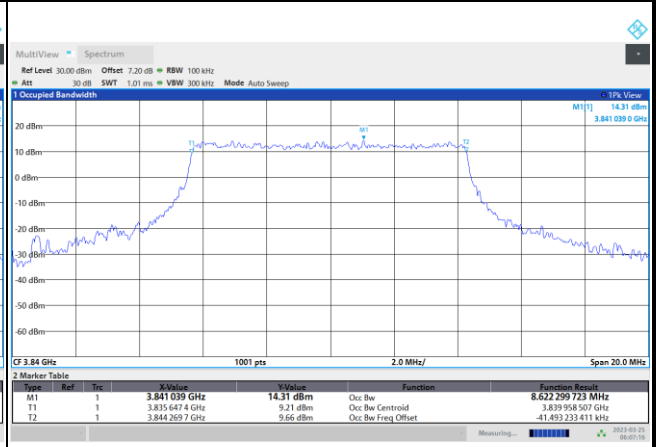

FR1 n77 / 10MHz / CP OFDM / Middle Channel / Full RB

QPSK

16QAM

64QAM

256QAM

FR1 n77 / 15MHz / CP OFDM / Middle Channel / Full RB

QPSK

16QAM