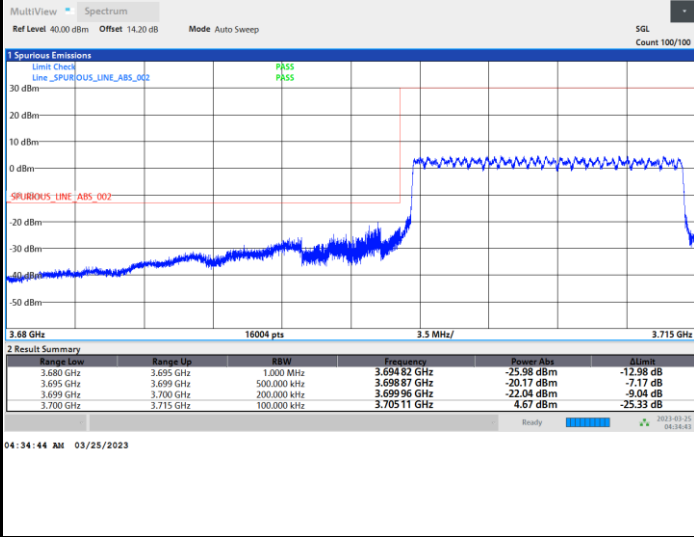

FR1 n77 / 15MHz / CP OFDM / 16QAM

Lowest Band Edge / Full RB

Highest Band Edge / Full RB

FR1 n77 / 15MHz / CP OFDM / 64QAM

Lowest Band Edge / Full RB

Highest Band Edge / Full RB

FR1 n77 / 15MHz / CP OFDM / 256QAM

Lowest Band Edge / Full RB

Highest Band Edge / Full RB

FR1 n77 / 20MHz / CP OFDM / QPSK

Lowest Band Edge / Full RB

Highest Band Edge / Full RB

FR1 n77 / 20MHz / CP OFDM / 16QAM

Lowest Band Edge / Full RB

Highest Band Edge / Full RB