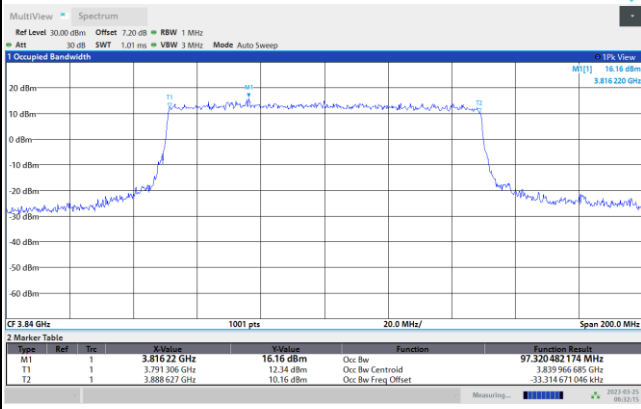

FR1 n77 / 100MHz / CP OFDM / Middle Channel / Full RB

QPSK

16QAM