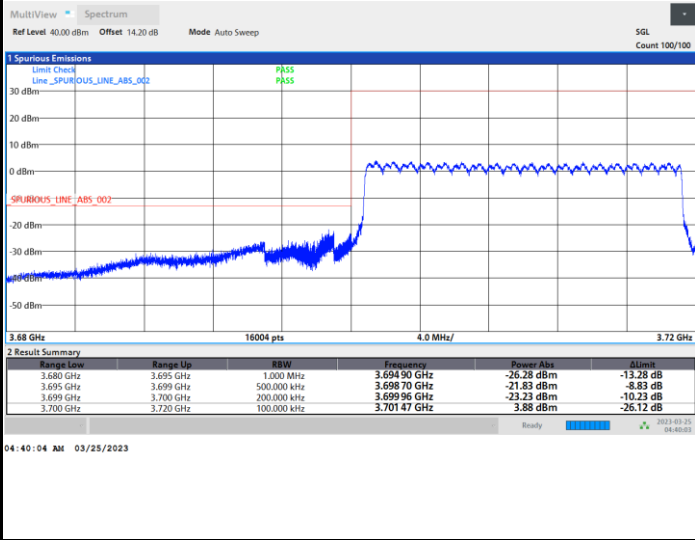

Lowest Band Edge / Full RB

Highest Band Edge / Full RB

FR1 n77 / 20MHz / CP OFDM / QPSK

Lowest Band Edge / Full RB

Highest Band Edge / Full RB

FR1 n77 / 20MHz / CP OFDM / 16QAM

Lowest Band Edge / Full RB

Highest Band Edge / Full RB

FR1 n77 / 20MHz / CP OFDM / 64QAM

Lowest Band Edge / Full RB

Highest Band Edge / Full RB

FR1 n77 / 20MHz / CP OFDM / 256QAM

Lowest Band Edge / Full RB

Highest Band Edge / Full RB

FR1 n77 / 25MHz / CP OFDM / QPSK