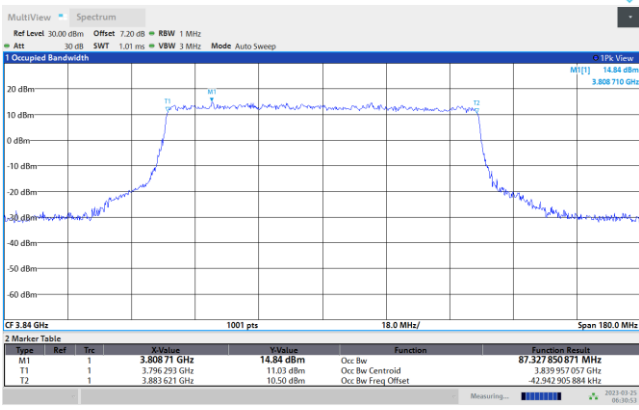

64QAM

256QAM

06:30:53 AM 03/25/2023