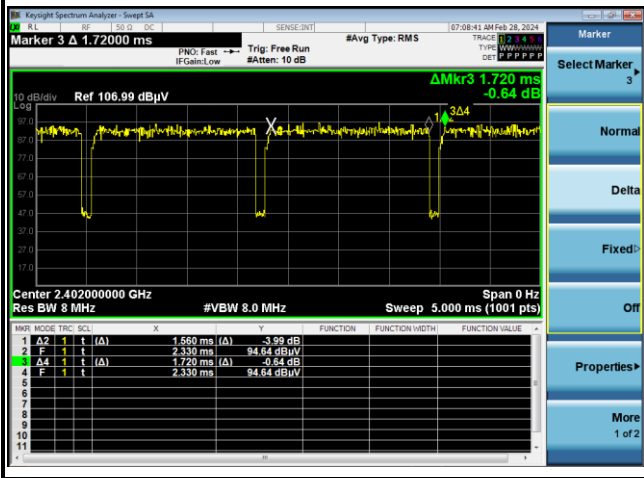

2.4GHz 802.11ax HE20 26 RU