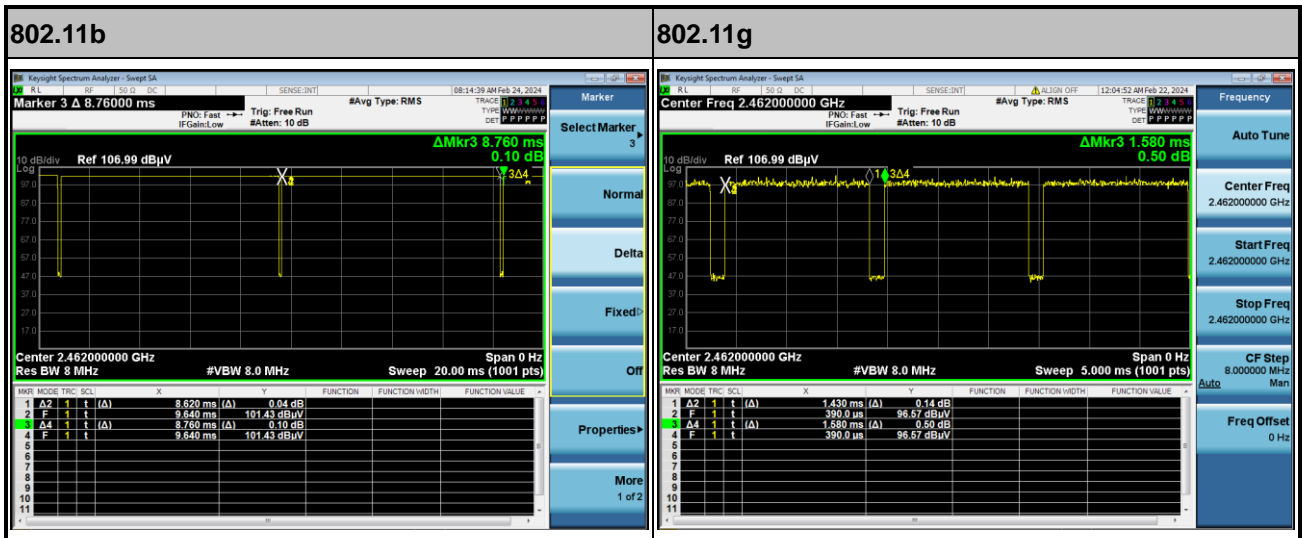

Appendix E. Duty Cycle Plots

Antenna	Band	Duty Cycle(%)	T(us)	1/T(kHz)	VBW Setting
1	802.11b	98.40	-	-	10Hz
1	802.11g	90.51	1430	0.699	750Hz
1	2.4GHz 802.11n HT20	89.90	1335	0.749	750Hz
1	2.4GHz 802.11ax HE20 Full RU	96.54	3910	0.256	300Hz
1	2.4GHz 802.11ax HE20 26 RU	90.70	1560	0.641	680Hz
1	2.4GHz 802.11ax HE20 52 RU	91.99	1435	0.679	750Hz
1	2.4GHz 802.11ax HE20 106 RU	91.07	1275	0.784	820Hz