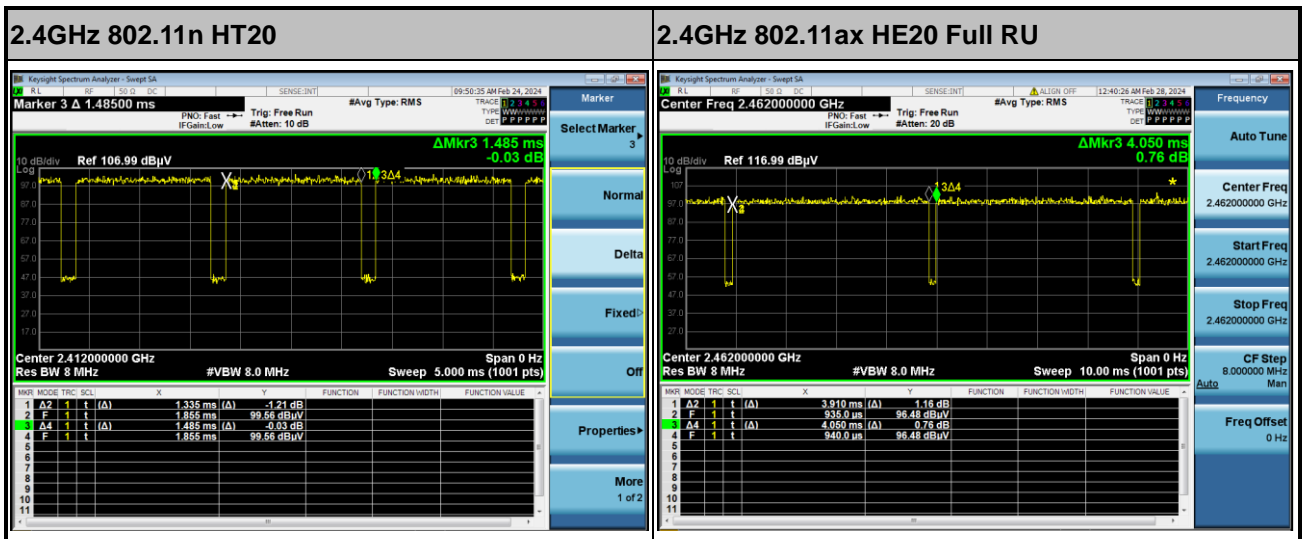

Appendix E. Duty Cycle Plots

Antenna	Band	Duty Cycle(%)	T(us)	1/T(kHz)	VBW Setting
1	802.11b	98.40	-	-	10Hz
1	802.11g	90.51	1430	0.699	750Hz
1	2.4GHz 802.11n HT20	89.90	1335	0.749	750Hz
1	2.4GHz 802.11ax HE20 Full RU	96.54	3910	0.256	300Hz
1	2.4GHz 802.11ax HE20 26 RU	90.70	1560	0.641	680Hz
1	2.4GHz 802.11ax HE20 52 RU	91.99	1435	0.679	750Hz
1	2.4GHz 802.11ax HE20 106 RU	91.07	1275	0.784	820Hz