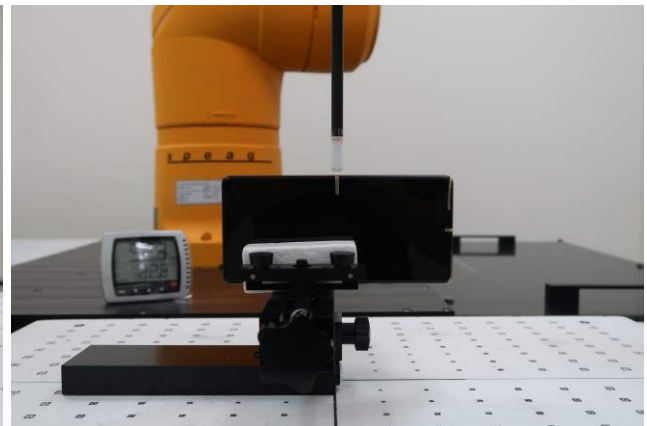

Right Side at 10 mm

Left Side at 10 mm

Top Side at 10 mm

Bottom Side at 10 mm

Body-worn Exposure Condition**Front at 10 mm****Back at 10 mm**

Product Specific Exposure Condition

Front at 0 mm

Back at 0 mm

Right Side at 0 mm

Left Side at 0 mm

Top Side at 0 mm

Bottom Side at 0 mm

PD Exposure Condition

Front at 2 mm

Front at 8.59 mm

Front at 10 mm

Left Side at 2 mm

Left Side at 8.59 mm

Left Side at 10 mm

Appendix E. Antenna Location