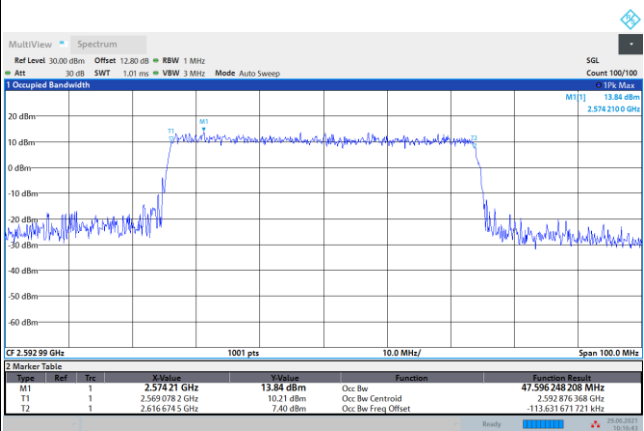

FR1 n41 / 50MHz / DFT-S OFDM / Middle Channel / Full RB

PI/2 BPSK

FR1 n41 / 50MHz / CP OFDM / Middle Channel / Full RB

QPSK

16QAM

64QAM

256QAM