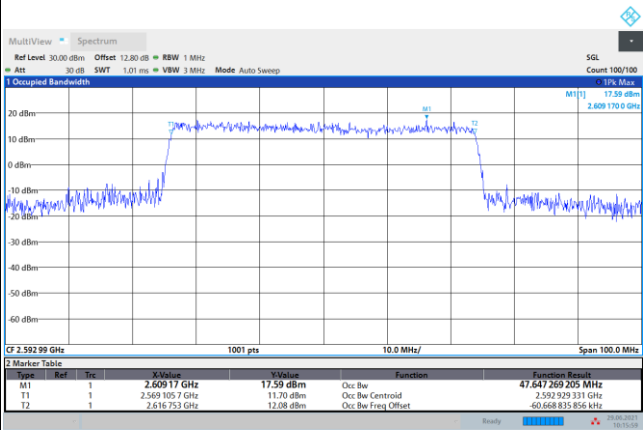

16QAM

64QAM

256QAM

FR1 n41 / 50MHz / DFT-S OFDM / Middle Channel / Full RB

PI/2 BPSK

FR1 n41 / 50MHz / CP OFDM / Middle Channel / Full RB

QPSK

16QAM