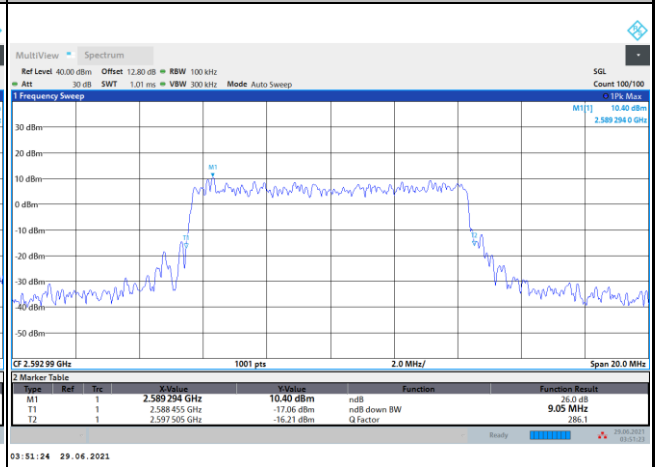

FR1 n41 / 10MHz / DFT-S OFDM / Middle Channel / Full RB

PI/2 BPSK

FR1 n41 / 10MHz / CP OFDM / Middle Channel / Full RB

QPSK

16QAM

64QAM

256QAM

FR1 n41 / 15MHz / DFT-S OFDM / Middle Channel / Full RB