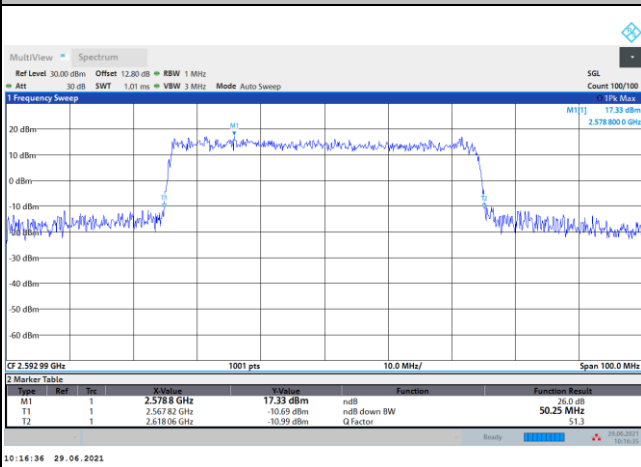

FR1 n41 / 50MHz / DFT-S OFDM / Middle Channel / Full RB

PI/2 BPSK

FR1 n41 / 50MHz / CP OFDM / Middle Channel / Full RB

QPSK

16QAM

64QAM

256QAM