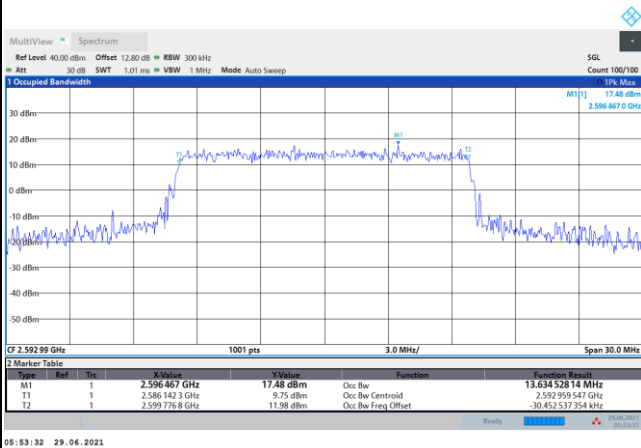

FR1 n41 / 15MHz / CP OFDM / Middle Channel / Full RB

QPSK