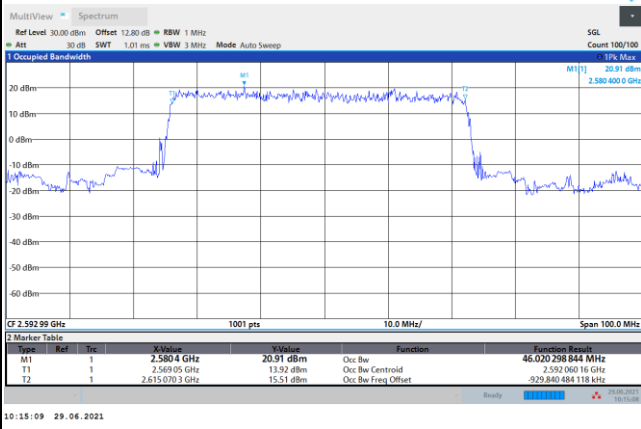

16QAM

64QAM

256QAM

FR1 n41 / 50MHz / DFT-S OFDM / Middle Channel / Full RB

PI/2 BPSK

FR1 n41 / 50MHz / CP OFDM / Middle Channel / Full RB

QPSK

16QAM