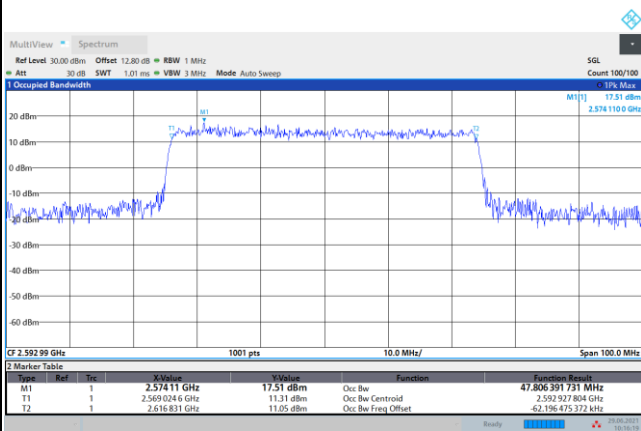

FR1 n41 / 50MHz / DFT-S OFDM / Middle Channel / Full RB

PI/2 BPSK

FR1 n41 / 50MHz / CP OFDM / Middle Channel / Full RB

QPSK

16QAM

64QAM

256QAM