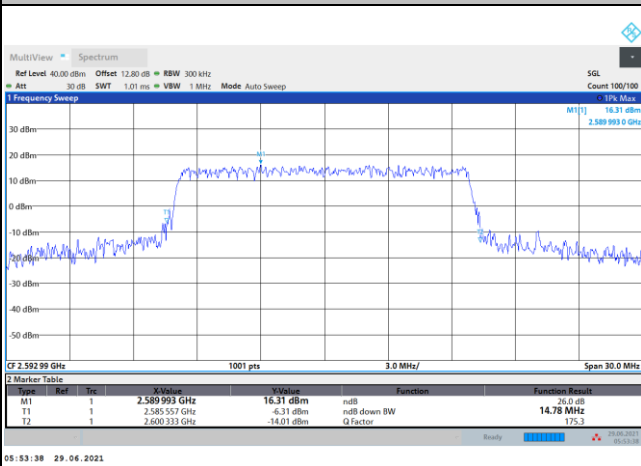

FR1 n41 / 15MHz / CP OFDM / Middle Channel / Full RB

QPSK