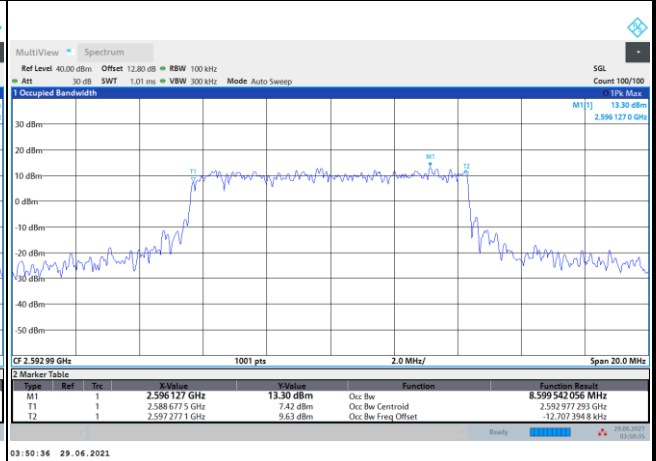

FR1 n41 / 10MHz / DFT-S OFDM / Middle Channel / Full RB

PI/2 BPSK

FR1 n41 / 10MHz / CP OFDM / Middle Channel / Full RB

QPSK

16QAM

64QAM

256QAM

FR1 n41 / 15MHz / DFT-S OFDM / Middle Channel / Full RB