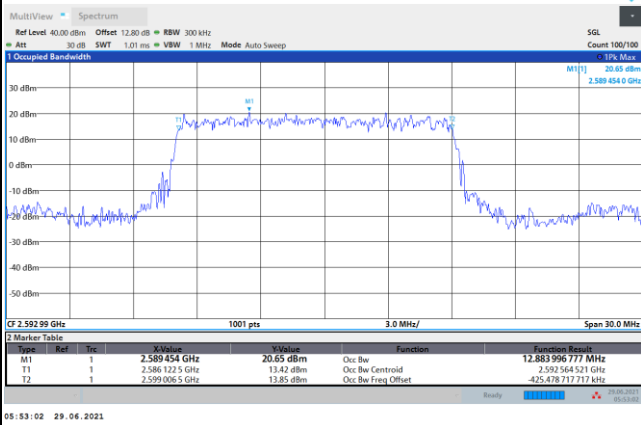

FR1 n41 / 15MHz / DFT-S OFDM / Middle Channel / Full RB

PI/2 BPSK