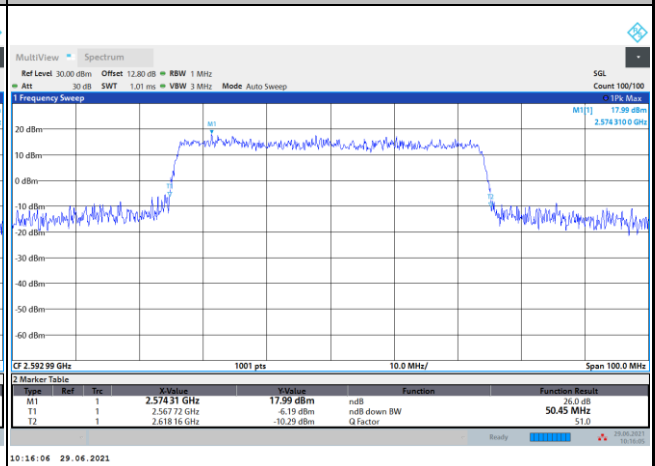

16QAM

64QAM

256QAM

FR1 n41 / 50MHz / DFT-S OFDM / Middle Channel / Full RB

PI/2 BPSK

FR1 n41 / 50MHz / CP OFDM / Middle Channel / Full RB

QPSK

16QAM