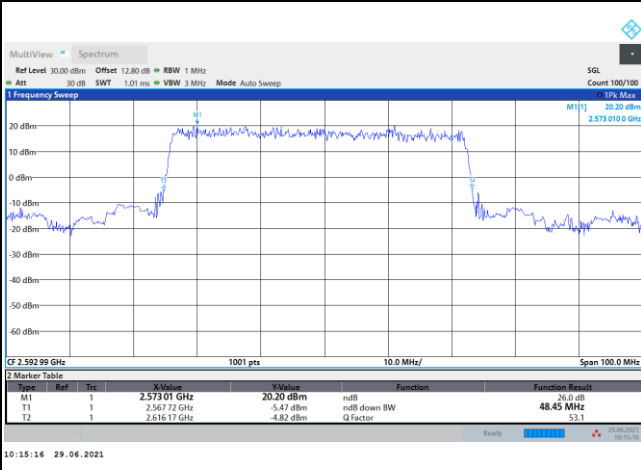

16QAM

64QAM

256QAM

FR1 n41 / 50MHz / DFT-S OFDM / Middle Channel / Full RB

PI/2 BPSK

FR1 n41 / 50MHz / CP OFDM / Middle Channel / Full RB

QPSK

16QAM