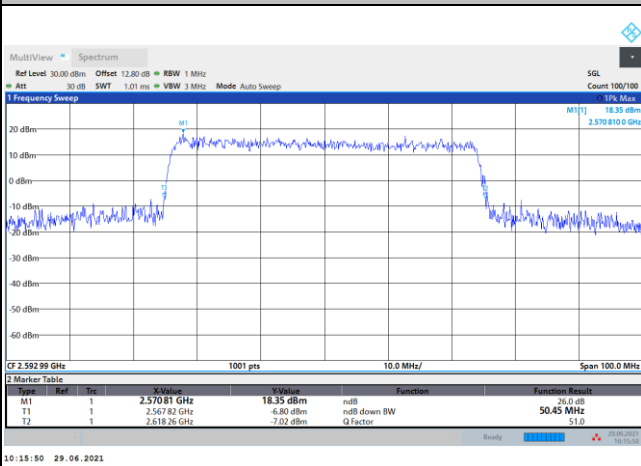

16QAM

64QAM

256QAM

FR1 n41 / 50MHz / DFT-S OFDM / Middle Channel / Full RB

PI/2 BPSK

FR1 n41 / 50MHz / CP OFDM / Middle Channel / Full RB

QPSK

16QAM