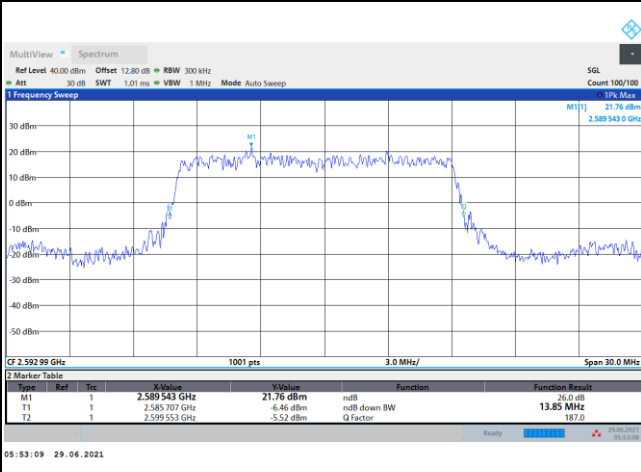

FR1 n41 / 15MHz / DFT-S OFDM / Middle Channel / Full RB

PI/2 BPSK