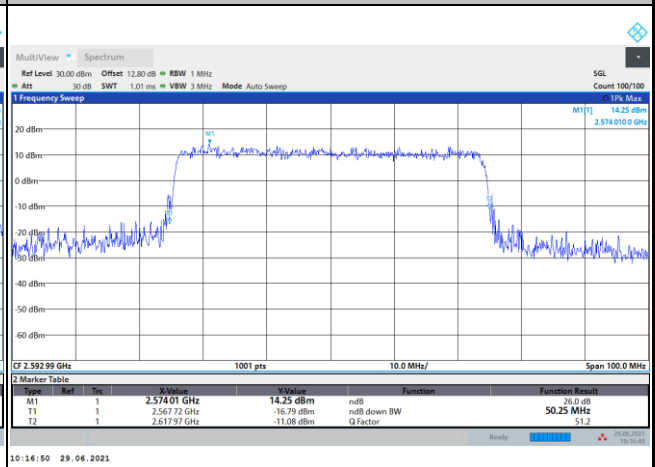

FR1 n41 / 50MHz / DFT-S OFDM / Middle Channel / Full RB

PI/2 BPSK

FR1 n41 / 50MHz / CP OFDM / Middle Channel / Full RB

QPSK

16QAM

64QAM

256QAM