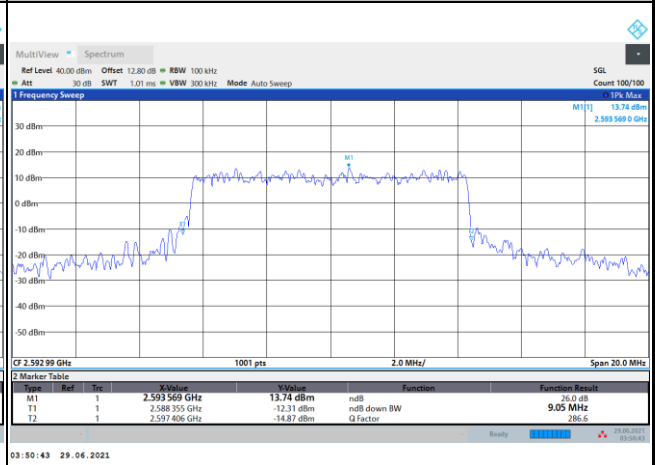

FR1 n41 / 10MHz / DFT-S OFDM / Middle Channel / Full RB

PI/2 BPSK

FR1 n41 / 10MHz / CP OFDM / Middle Channel / Full RB

QPSK

16QAM

64QAM

256QAM

FR1 n41 / 15MHz / DFT-S OFDM / Middle Channel / Full RB