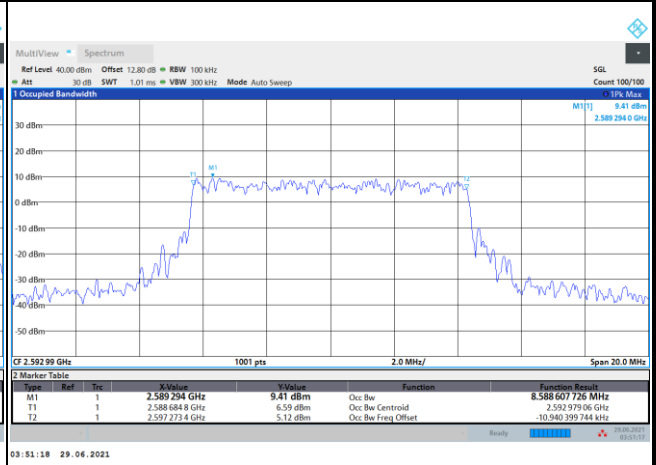

FR1 n41 / 10MHz / DFT-S OFDM / Middle Channel / Full RB

PI/2 BPSK

FR1 n41 / 10MHz / CP OFDM / Middle Channel / Full RB

QPSK

16QAM

64QAM

256QAM

FR1 n41 / 15MHz / DFT-S OFDM / Middle Channel / Full RB