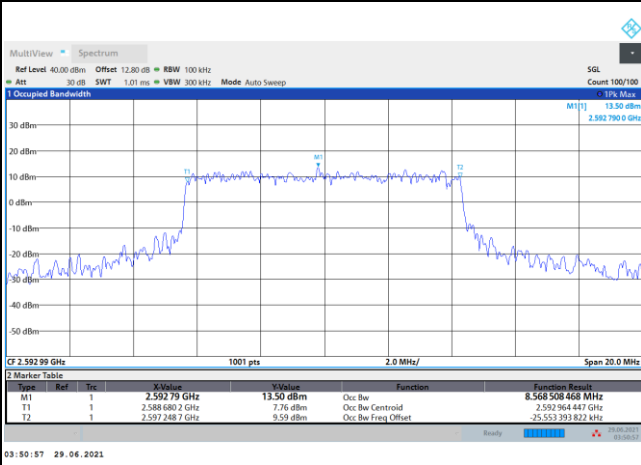

FR1 n41 / 10MHz / DFT-S OFDM / Middle Channel / Full RB

PI/2 BPSK

FR1 n41 / 10MHz / CP OFDM / Middle Channel / Full RB

QPSK

16QAM

64QAM

256QAM

FR1 n41 / 15MHz / DFT-S OFDM / Middle Channel / Full RB