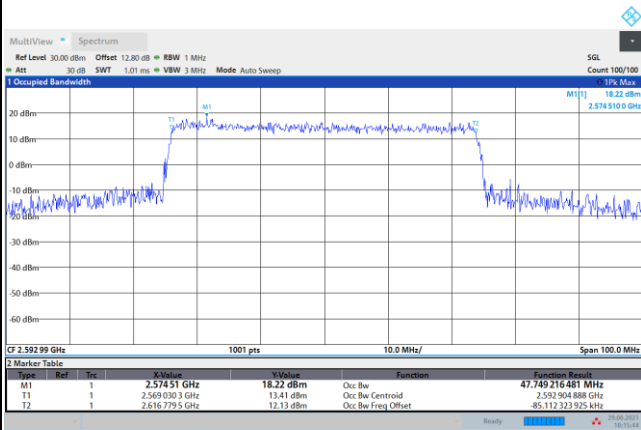

16QAM

64QAM

256QAM

FR1 n41 / 50MHz / DFT-S OFDM / Middle Channel / Full RB

PI/2 BPSK

FR1 n41 / 50MHz / CP OFDM / Middle Channel / Full RB

QPSK

16QAM