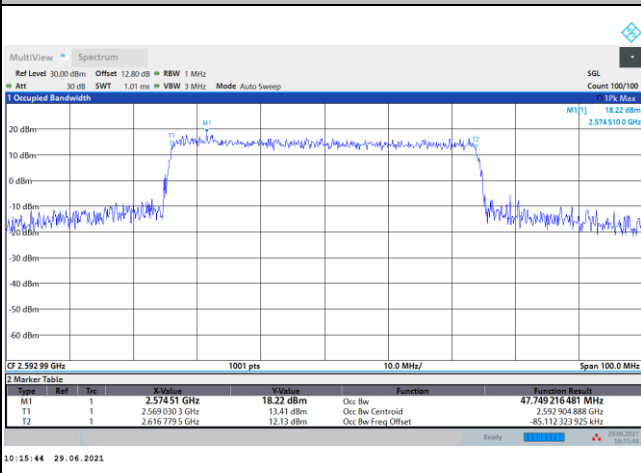

16QAM

64QAM

256QAM

FR1 n41 / 50MHz / DFT-S OFDM / Middle Channel / Full RB

PI/2 BPSK

FR1 n41 / 50MHz / CP OFDM / Middle Channel / Full RB

QPSK

16QAM