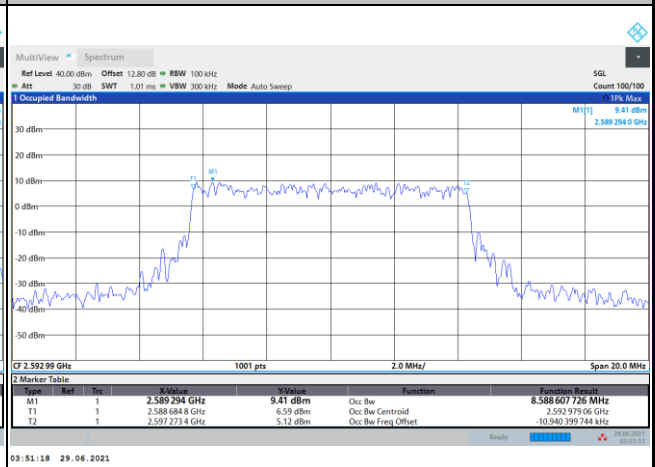

FR1 n41 / 10MHz / DFT-S OFDM / Middle Channel / Full RB

PI/2 BPSK

FR1 n41 / 10MHz / CP OFDM / Middle Channel / Full RB

QPSK

16QAM

64QAM

256QAM

FR1 n41 / 15MHz / DFT-S OFDM / Middle Channel / Full RB