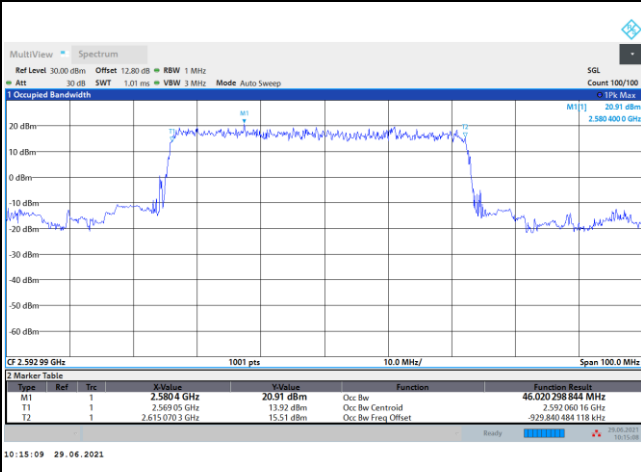

16QAM

64QAM

256QAM

FR1 n41 / 50MHz / DFT-S OFDM / Middle Channel / Full RB

PI/2 BPSK

FR1 n41 / 50MHz / CP OFDM / Middle Channel / Full RB

QPSK

16QAM