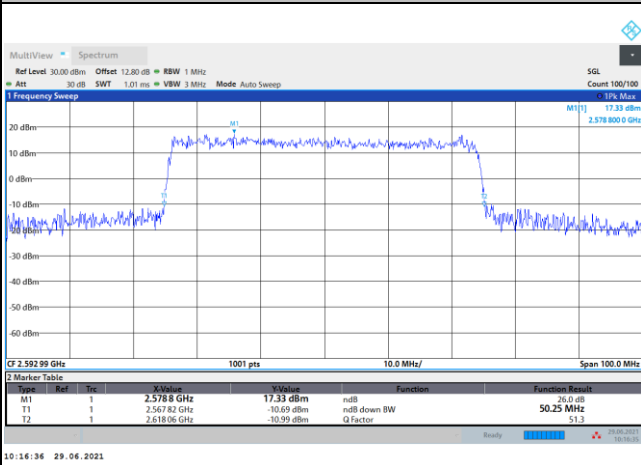

FR1 n41 / 50MHz / DFT-S OFDM / Middle Channel / Full RB

PI/2 BPSK

FR1 n41 / 50MHz / CP OFDM / Middle Channel / Full RB

QPSK

16QAM

64QAM

256QAM