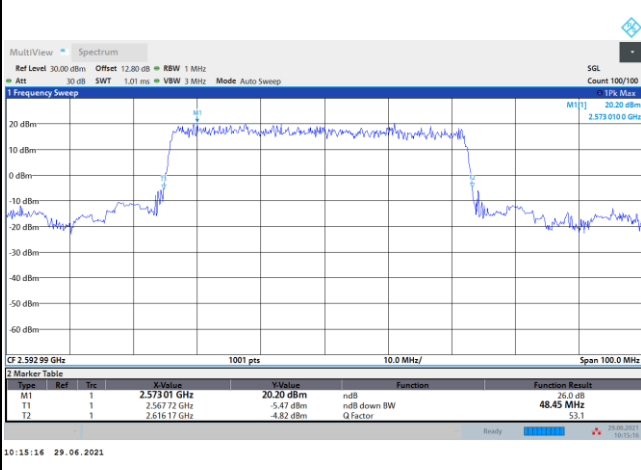

FR1 n41 / 40MHz / CP OFDM / Middle Channel / Full RB

QPSK

16QAM

64QAM

256QAM

FR1 n41 / 50MHz / DFT-S OFDM / Middle Channel / Full RB

PI/2 BPSK

FR1 n41 / 50MHz / CP OFDM / Middle Channel / Full RB