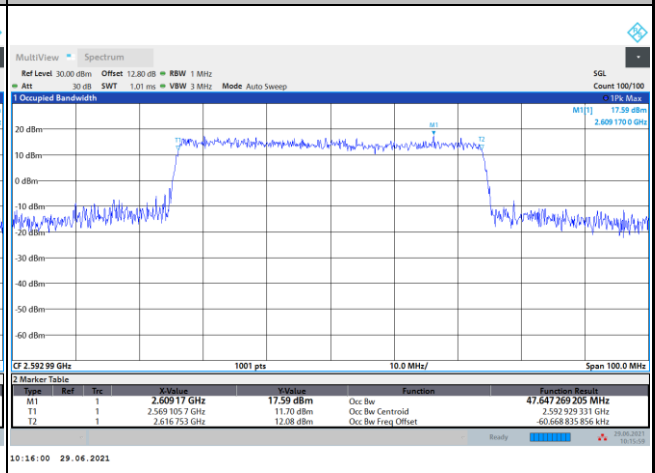

16QAM

64QAM

256QAM

FR1 n41 / 50MHz / DFT-S OFDM / Middle Channel / Full RB

PI/2 BPSK

FR1 n41 / 50MHz / CP OFDM / Middle Channel / Full RB

QPSK

16QAM