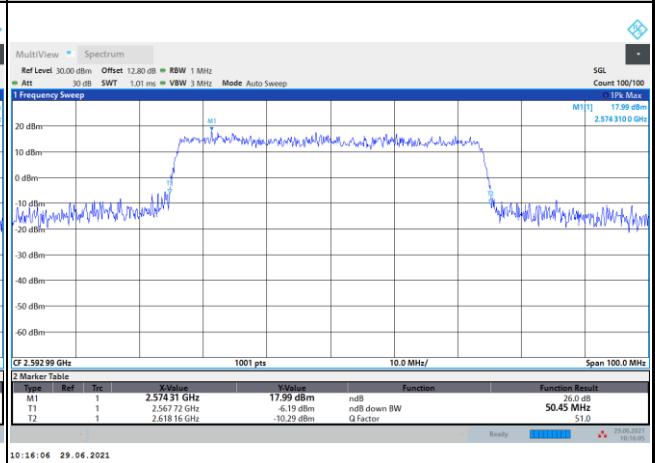

FR1 n41 / 50MHz / DFT-S OFDM / Middle Channel / Full RB

PI/2 BPSK

FR1 n41 / 50MHz / CP OFDM / Middle Channel / Full RB

QPSK

16QAM

64QAM

256QAM