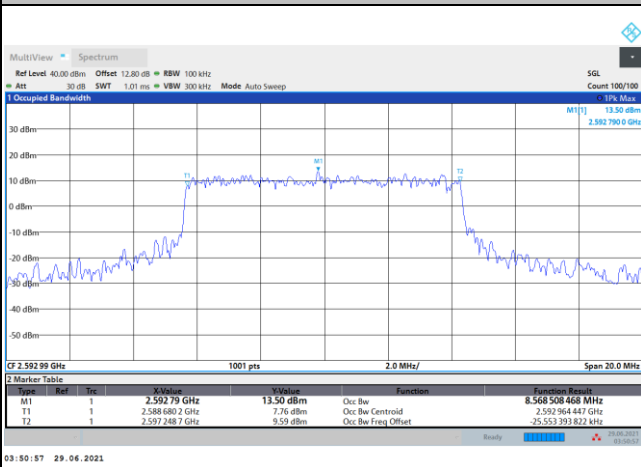

FR1 n41 / 10MHz / DFT-S OFDM / Middle Channel / Full RB

PI/2 BPSK

FR1 n41 / 10MHz / CP OFDM / Middle Channel / Full RB

QPSK

16QAM

64QAM

256QAM

FR1 n41 / 15MHz / DFT-S OFDM / Middle Channel / Full RB