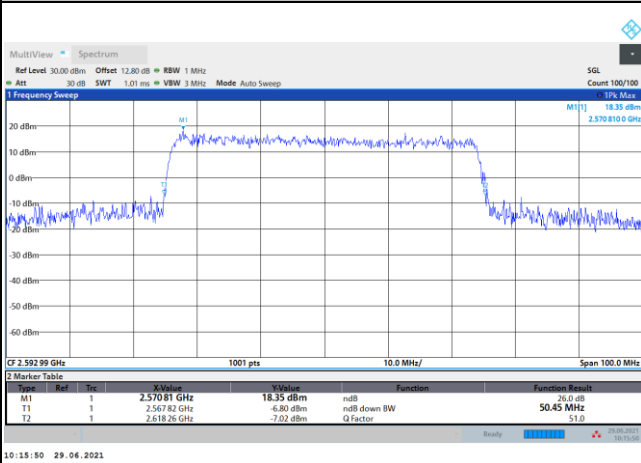

FR1 n41 / 50MHz / CP OFDM / Middle Channel / Full RB

QPSK