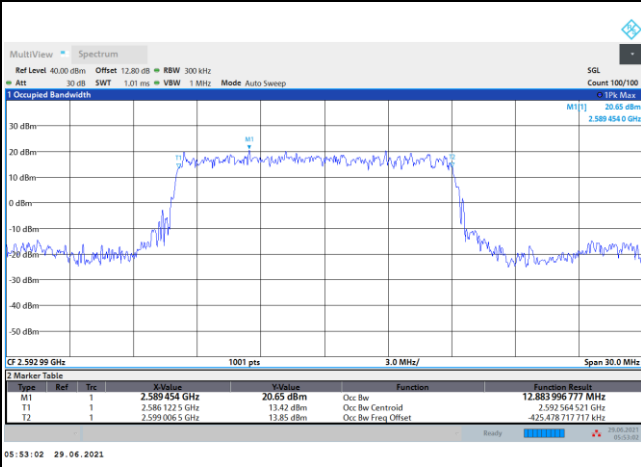

FR1 n41 / 15MHz / DFT-S OFDM / Middle Channel / Full RB

PI/2 BPSK