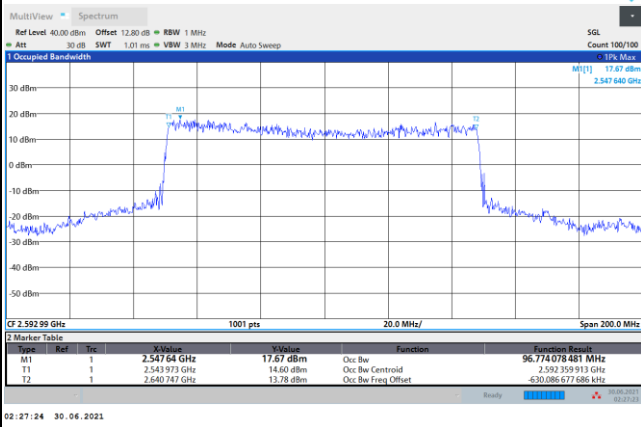

FR1 n41 / 100MHz / DFT-S OFDM / Middle Channel / Full RB

PI/2 BPSK