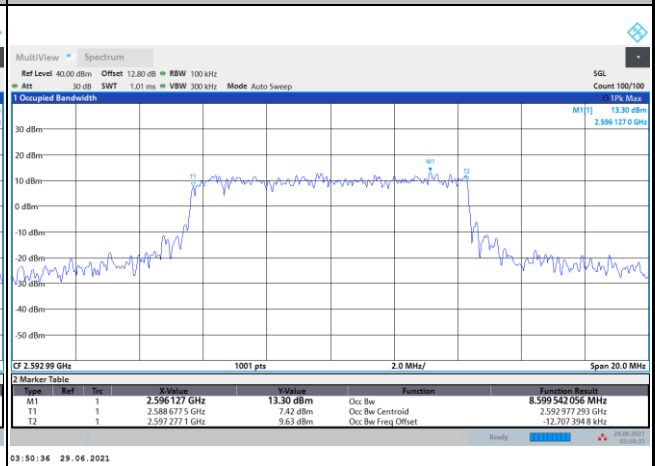

FR1 n41 / 10MHz / DFT-S OFDM / Middle Channel / Full RB

PI/2 BPSK

FR1 n41 / 10MHz / CP OFDM / Middle Channel / Full RB

QPSK

16QAM

64QAM

256QAM

FR1 n41 / 15MHz / DFT-S OFDM / Middle Channel / Full RB