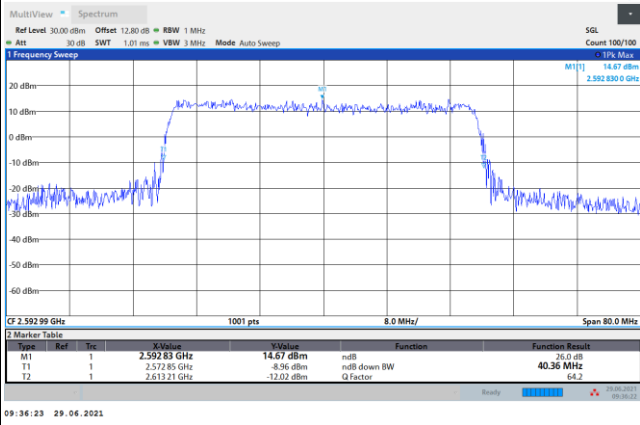

FR1 n41 / 40MHz / CP OFDM / Middle Channel / Full RB

QPSK

16QAM

64QAM

256QAM

FR1 n41 / 50MHz / DFT-S OFDM / Middle Channel / Full RB

PI/2 BPSK

FR1 n41 / 50MHz / CP OFDM / Middle Channel / Full RB