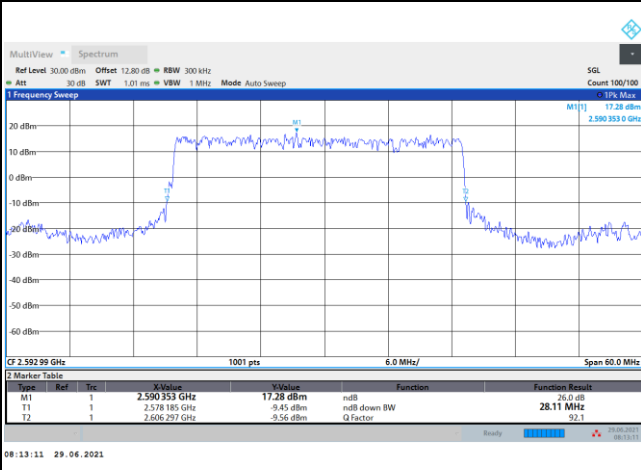

FR1 n41 / 30MHz / DFT-S OFDM / Middle Channel / Full RB

PI/2 BPSK