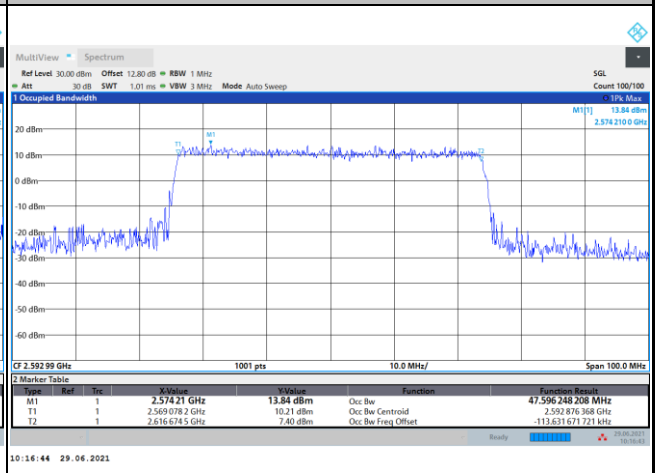

FR1 n41 / 50MHz / DFT-S OFDM / Middle Channel / Full RB

PI/2 BPSK

FR1 n41 / 50MHz / CP OFDM / Middle Channel / Full RB

QPSK

16QAM

64QAM

256QAM