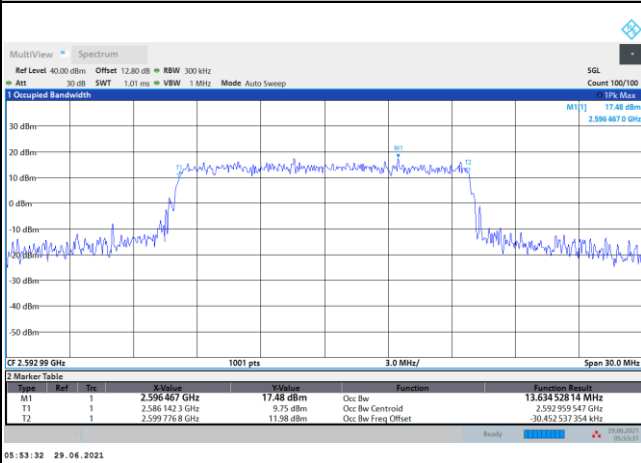

FR1 n41 / 15MHz / CP OFDM / Middle Channel / Full RB

QPSK