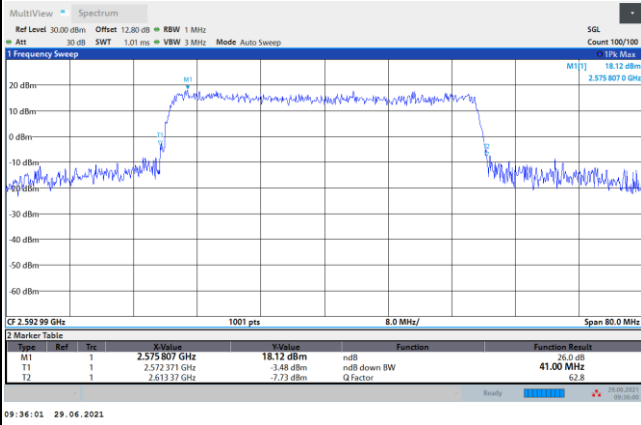

FR1 n41 / 40MHz / CP OFDM / Middle Channel / Full RB

QPSK

16QAM

64QAM

256QAM

FR1 n41 / 50MHz / DFT-S OFDM / Middle Channel / Full RB

PI/2 BPSK

FR1 n41 / 50MHz / CP OFDM / Middle Channel / Full RB