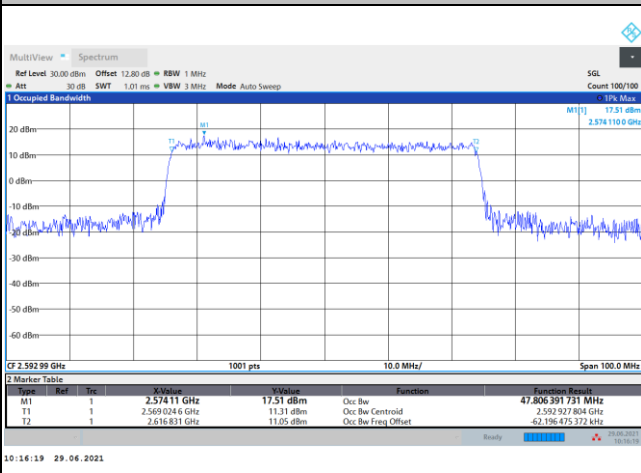

FR1 n41 / 50MHz / DFT-S OFDM / Middle Channel / Full RB

PI/2 BPSK

FR1 n41 / 50MHz / CP OFDM / Middle Channel / Full RB

QPSK

16QAM

64QAM

256QAM