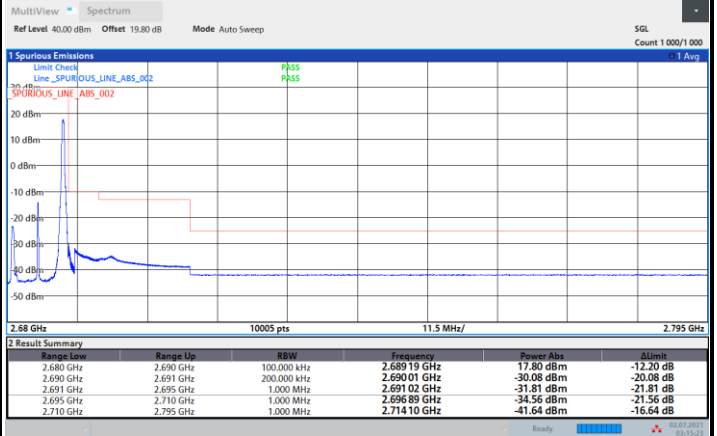

PI/2 BPSK

FR1 n41 / 100MHz / CP OFDM / Middle Channel / Full RB

QPSK

16QAM

64QAM

256QAM

Conducted Band Edge

FR1 n41 / 10MHz / DFT-S OFDM / PI/2 BPSK

Lowest Band Edge / 1RB0

Highest Band Edge / 1RBmax

Lowest Band Edge / Full RB

Highest Band Edge / Full RB