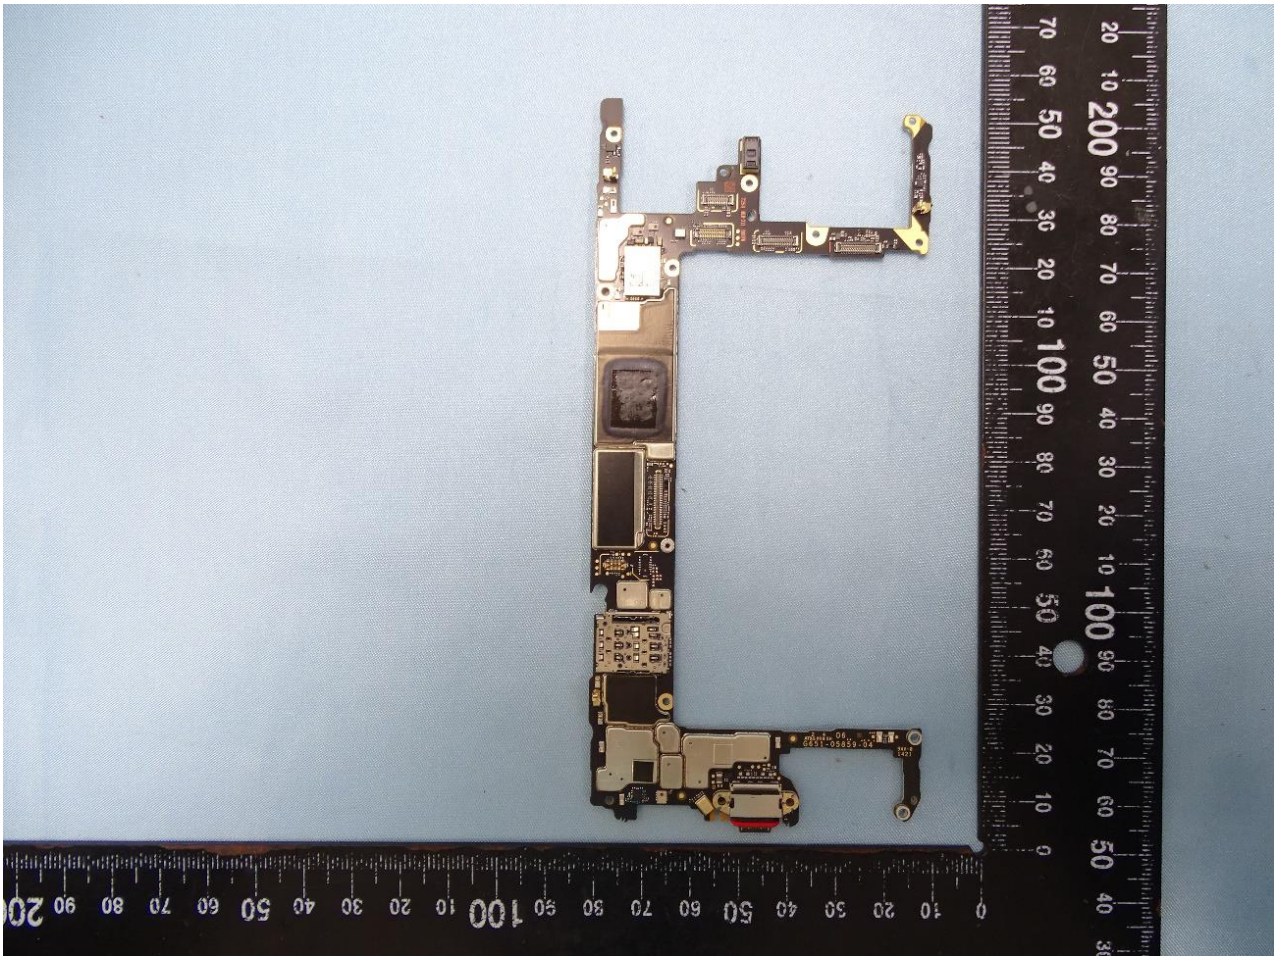

1. Internal Photograph of EUT

FCC ID: A4RGB7N6

————THE END————