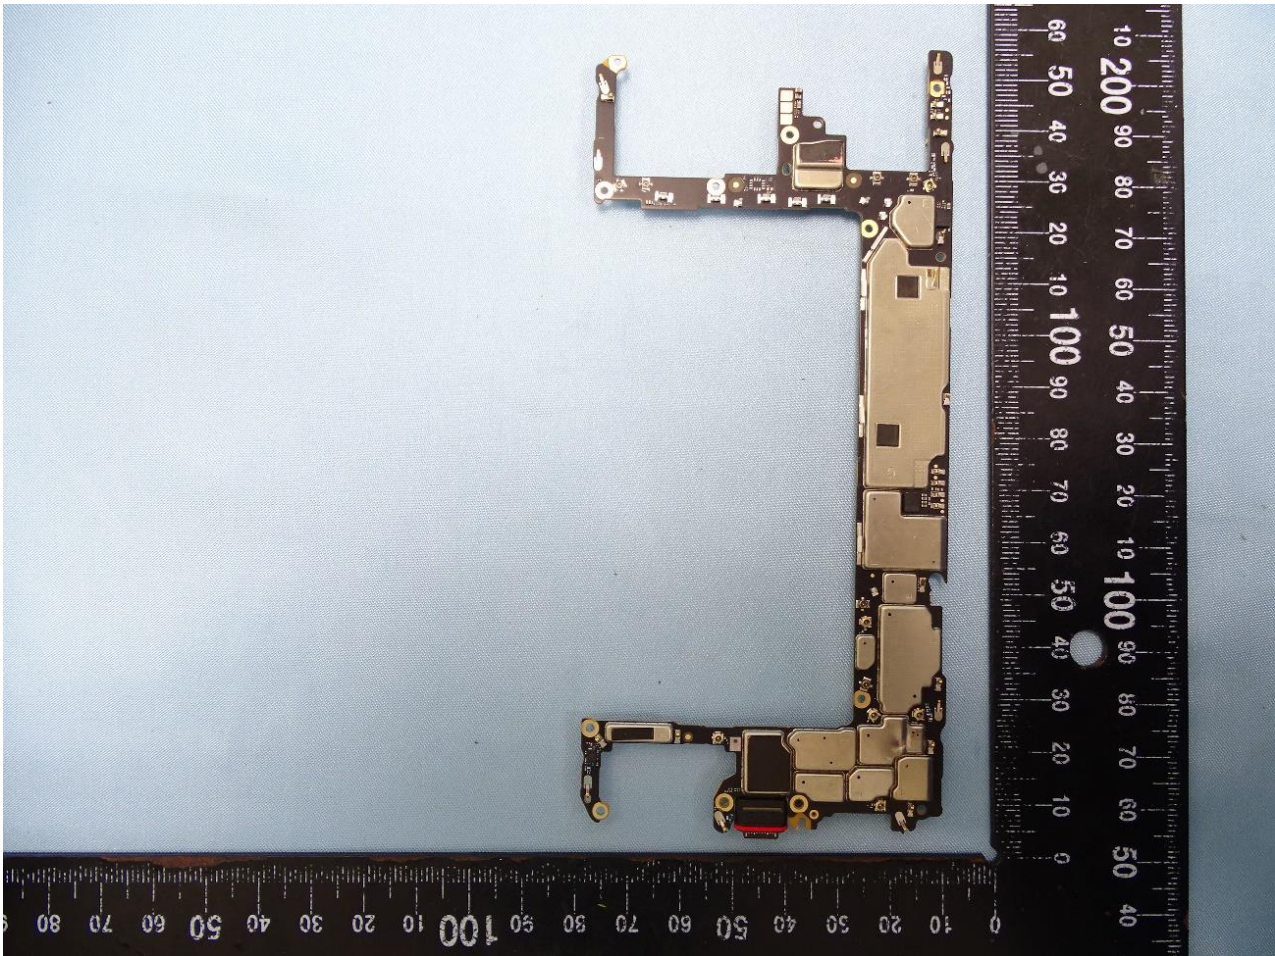

1. Internal Photograph of EUT

FCC ID: A4RGB7N6

————THE END————