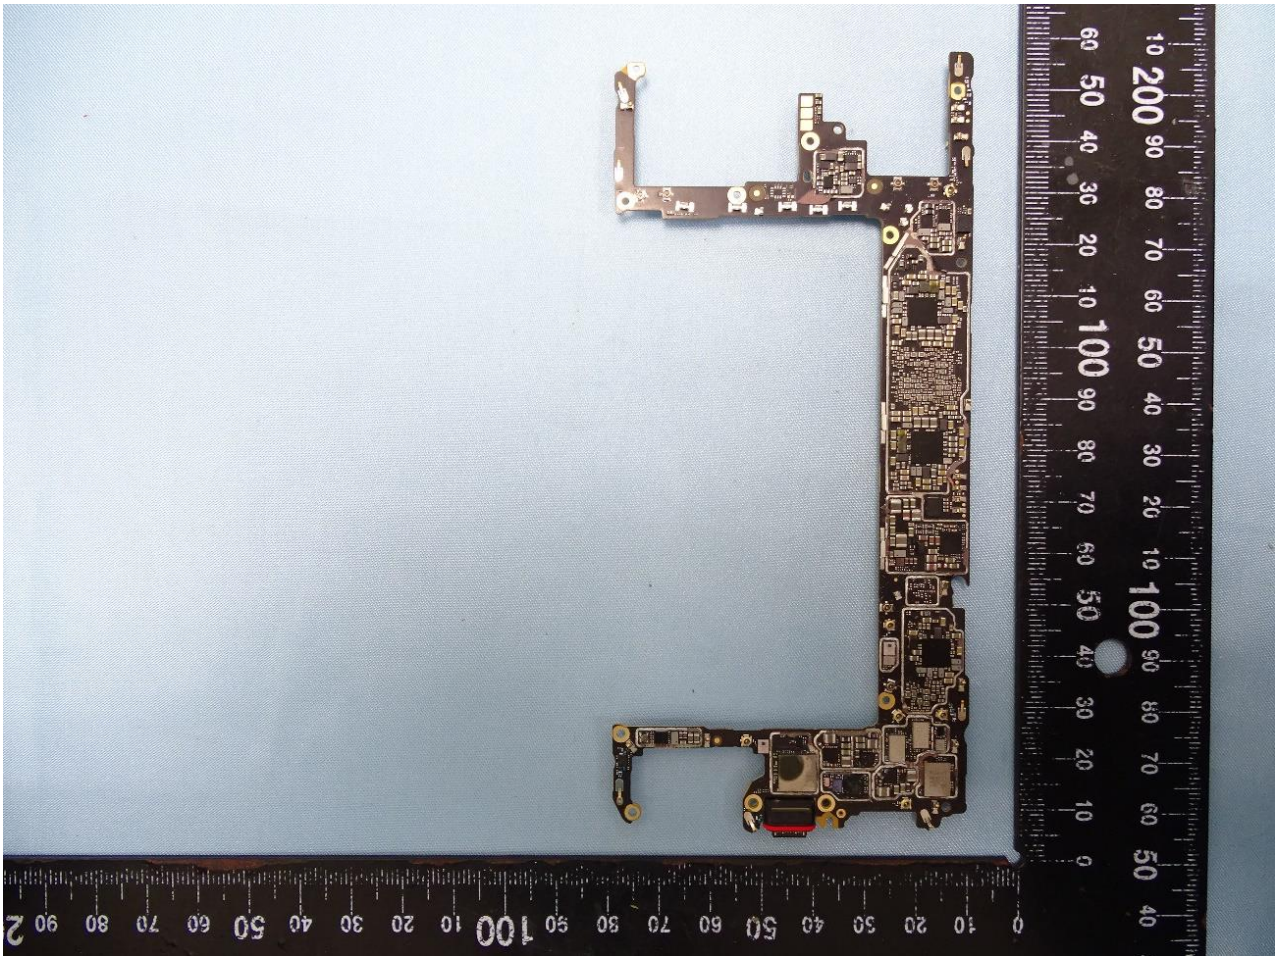

1. Internal Photograph of EUT

FCC ID: A4RGB7N6

————THE END————