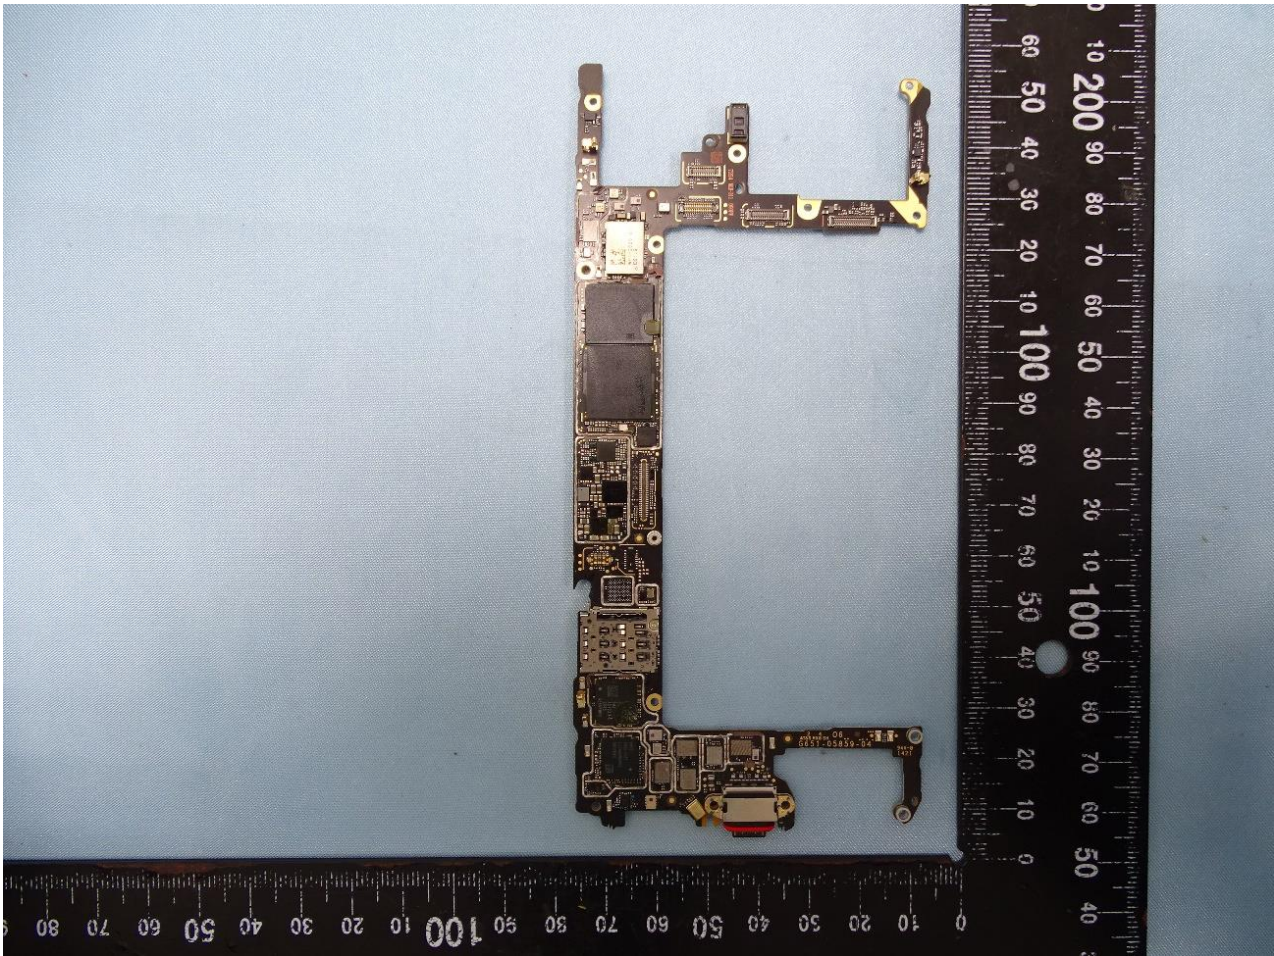

1. Internal Photograph of EUT

FCC ID: A4RGB7N6

————THE END————