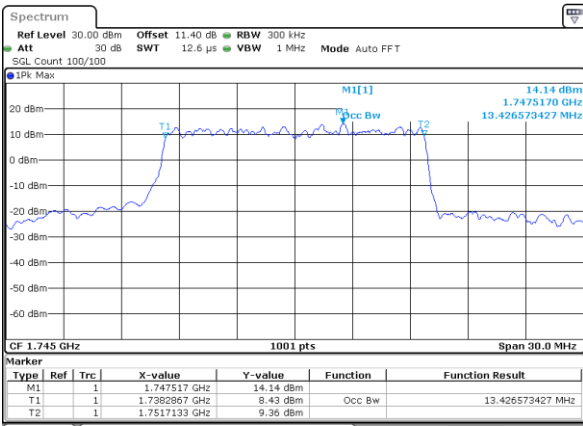

Middle Channel / 20MHz / QPSK

Date: 23.NOV.2021 10:11:53

Middle Channel / 20MHz / 16QAM

Date: 23.NOV.2021 10:12:14

LTE Band 66

Middle Channel / 1.4MHz / 64QAM

Middle Channel / 3MHz / 64QAM

Middle Channel / 5MHz / 64QAM

Middle Channel / 10MHz / 64QAM

Middle Channel / 15MHz / 64QAM

Middle Channel / 20MHz / 64QAM

LTE Band 66

Middle Channel / 1.4MHz / 256QAM

Middle Channel / 3MHz / 256QAM

Middle Channel / 5MHz / 256QAM

Middle Channel / 10MHz / 256QAM