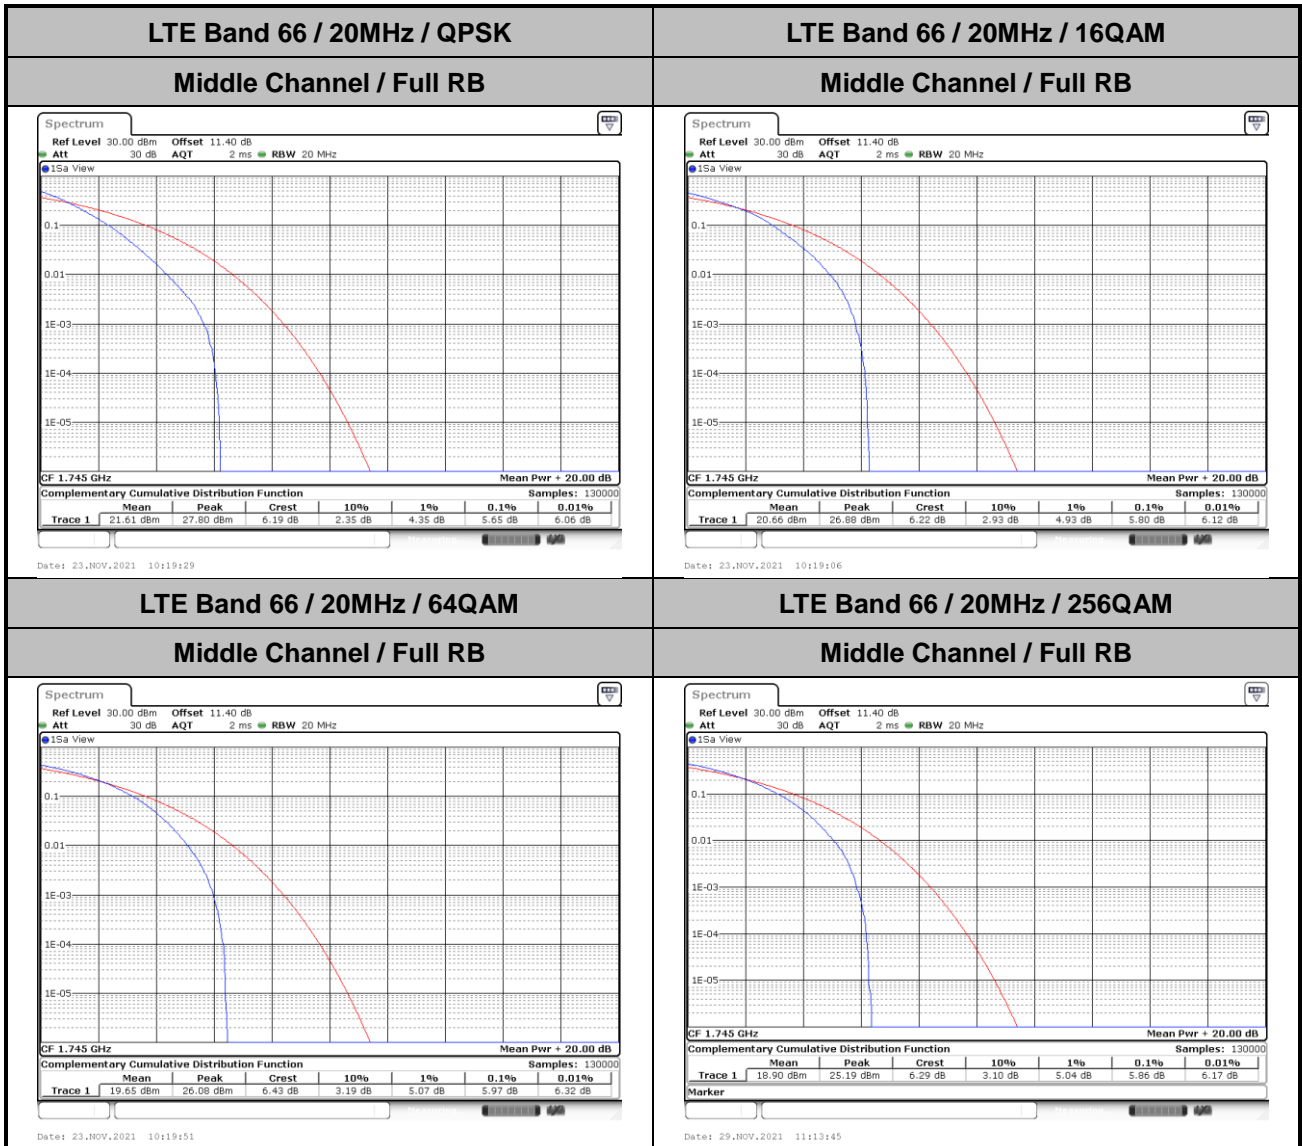

LTE Band 41C / 20MHz+20MHz

QPSK

Lowest Channel / 1RB0 and 1RB99

Lowest Channel / 1RB99 and 1RB0

Date: 30.NOV.2021 09:09:25

Date: 30.NOV.2021 09:08:17

MiddleChannel / 1RB0 and 1RB99

Middle Channel / 1RB99 and 1RB0

Date: 30.NOV.2021 09:19:46

Date: 30.NOV.2021 09:20:54

LTE Band 41C / 20MHz+20MHz

QPSK

Highest Channel / 1RB0 and 1RB99

Highest Channel / 1RB99 and 1RB0

Date: 30.NOV.2021 09:29:13

Date: 30.NOV.2021 09:28:06

# LTE Band 66

## Peak-to-Average Ratio

Mode	LTE Band 66 / 20MHz				
Mod.	QPSK	16QAM	64QAM	256QAM	Limit: 13dB
RB Size	Full RB	Full RB	Full RB	Full RB	Result
Middle CH	5.65	5.80	5.97	5.86	PASS

**26dB Bandwidth**

Mode	LTE Band 66 : 26dB BW(MHz)											
BW	1.4MHz		3MHz		5MHz		10MHz		15MHz		20MHz	
Mod.	QPSK	16QAM	QPSK	16QAM	QPSK	16QAM	QPSK	16QAM	QPSK	16QAM	QPSK	16QAM
Middle CH	1.30	1.30	3.09	3.08	5.31	5.11	10.45	10.05	14.39	15.05	19.10	19.14
Mode	LTE Band 66 : 26dB BW(MHz)											
BW	1.4MHz		3MHz		5MHz		10MHz		15MHz		20MHz	
Mod.	64QAM	256 QAM	64QAM	256 QAM	64QAM	256 QAM	64QAM	256 QAM	64QAM	256 QAM	64QAM	256 QAM
Middle CH	1.29	1.35	3.12	3.10	5.02	4.91	10.41	10.15	14.39	14.78	19.38	19.02