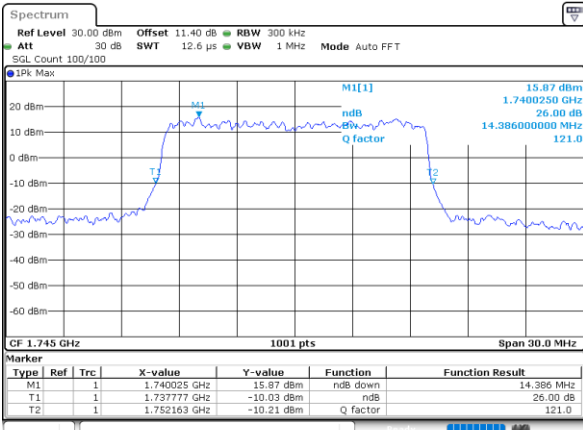

Middle Channel / 15MHz / QPSK

Date: 23.NOV.2021 10:04:05