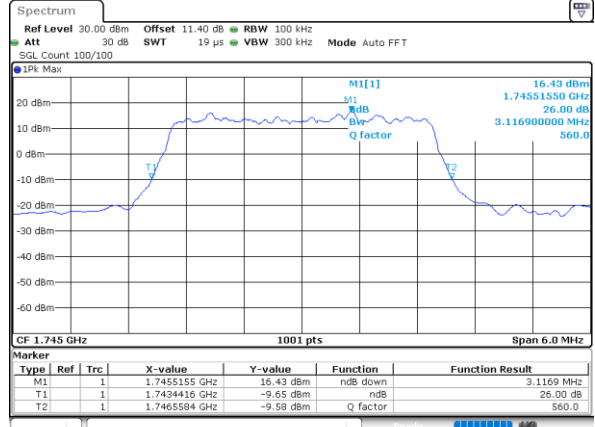

Middle Channel / 20MHz / 16QAM

Date: 23.NOV.2021 10:12:57

LTE Band 66

Middle Channel / 1.4MHz / 64QAM

Date: 23.NOV.2021 09:07:11

Middle Channel / 3MHz / 64QAM

Date: 23.NOV.2021 09:17:33

Middle Channel / 5MHz / 64QAM

Date: 23.NOV.2021 09:20:42

Middle Channel / 10MHz / 64QAM

Date: 23.NOV.2021 09:56:18

Middle Channel / 15MHz / 64QAM

Date: 23.NOV.2021 10:00:08

Middle Channel / 20MHz / 64QAM

Date: 23.NOV.2021 10:17:52

LTE Band 66