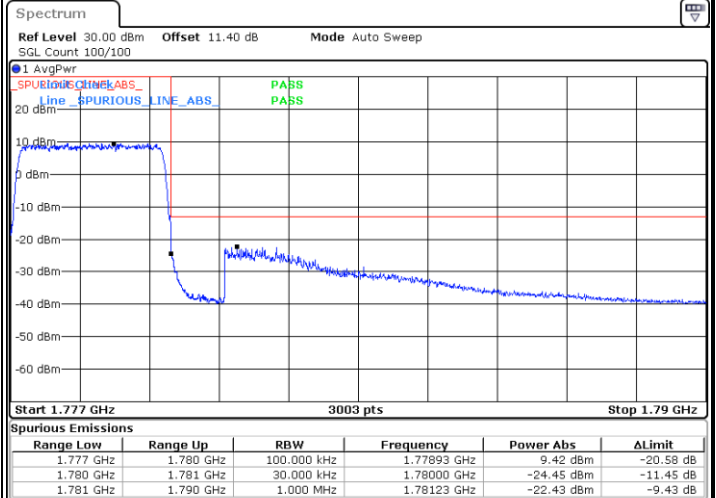

Date: 23.NOV.2021 09:06:28

Highest Band Edge / Full RB

Date: 23.NOV.2021 09:08:02

LTE Band 66 / 1.4MHz / 256QAM

Lowest Band Edge / 1 RB

Date: 29.NOV.2021 11:01:44

Highest Band Edge / 1 RB

Date: 29.NOV.2021 11:02:13

Lowest Band Edge / Full RB

Date: 29.NOV.2021 11:01:25

Highest Band Edge / Full RB

Date: 29.NOV.2021 11:02:31

LTE Band 66 / 3MHz / QPSK

Lowest Band Edge / 1RB

Date: 23.NOV.2021 09:09:06

Highest Band Edge / 1 RB

Date: 23.NOV.2021 09:13:53

Lowest Band Edge / Full RB

Date: 23.NOV.2021 09:09:56

Highest Band Edge / Full RB

Date: 23.NOV.2021 09:14:44

LTE Band 66 / 3MHz / 16QAM

Lowest Band Edge / 1 RB

Date: 23.NOV.2021 09:09:31

Highest Band Edge / 1 RB

Date: 23.NOV.2021 09:14:19

Lowest Band Edge / Full RB

Date: 23.NOV.2021 09:10:22

Highest Band Edge / Full RB

Date: 23.NOV.2021 09:15:10

LTE Band 66 / 3MHz / 64QAM

Lowest Band Edge / 1 RB