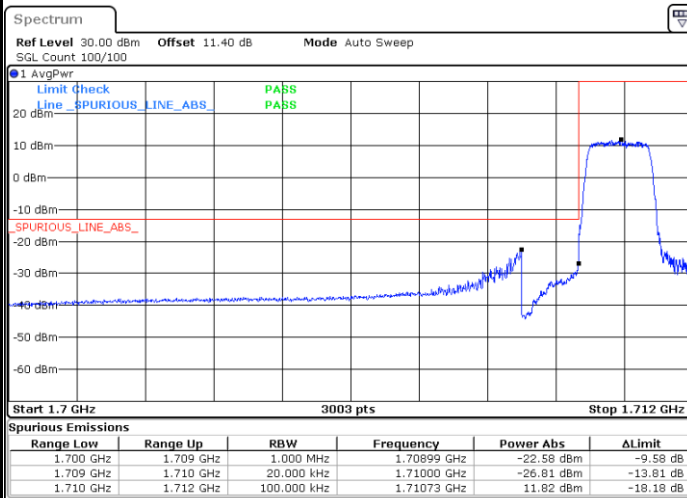

# Conducted Band Edge

LTE Band 66 / 1.4MHz / 16QAM

Lowest Band Edge / 1 RB

Date: 23.NOV.2021 08:59:10

Highest Band Edge / 1 RB

Date: 23.NOV.2021 09:03:57

Lowest Band Edge / Full RB

Date: 23.NOV.2021 09:00:01

Highest Band Edge / Full RB

Date: 23.NOV.2021 09:04:48

LTE Band 66 / 1.4MHz / 64QAM

Lowest Band Edge / 1 RB

Date: 23.NOV.2021 09:06:03

Highest Band Edge / 1 RB

Date: 23.NOV.2021 09:07:36

Lowest Band Edge / Full RB

Date: 23.NOV.2021 09:06:28

Highest Band Edge / Full RB

Date: 23.NOV.2021 09:08:02

LTE Band 66 / 1.4MHz / 256QAM

Lowest Band Edge / 1 RB

Date: 29.NOV.2021 11:01:44

Highest Band Edge / 1 RB

Date: 29.NOV.2021 11:02:13

Lowest Band Edge / Full RB

Date: 29.NOV.2021 11:01:25

Highest Band Edge / Full RB

Date: 29.NOV.2021 11:02:31

LTE Band 66 / 3MHz / QPSK

Lowest Band Edge / 1RB

Date: 23.NOV.2021 09:09:06

Highest Band Edge / 1 RB