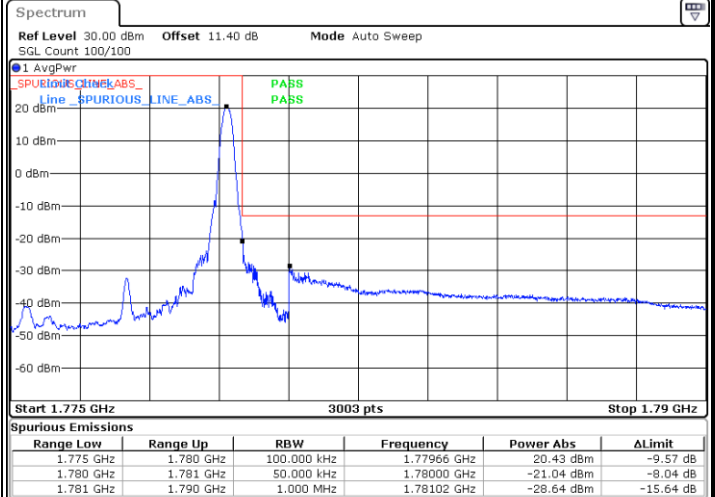

LTE Band 66 / 5MHz / QPSK

Lowest Band Edge / 1 RB

Date: 23.NOV.2021 09:21:58

Highest Band Edge / 1 RB

Date: 23.NOV.2021 09:26:46

Lowest Band Edge / Full RB

Date: 23.NOV.2021 09:22:49

Highest Band Edge / Full RB

Date: 23.NOV.2021 09:27:36

LTE Band 66 / 5MHz / 16QAM

Lowest Band Edge / 1RB

Date: 23.NOV.2021 09:22:24

Highest Band Edge / 1 RB

Date: 23.NOV.2021 09:27:11

Lowest Band Edge / Full RB

Date: 23.NOV.2021 09:23:15

Highest Band Edge / Full RB

Date: 23.NOV.2021 09:28:01

LTE Band 66 / 5MHz / 64QAM

Lowest Band Edge / 1RB

Date: 23.NOV.2021 09:19:34

Highest Band Edge / 1 RB

Date: 23.NOV.2021 09:21:08

Lowest Band Edge / Full RB

Date: 23.NOV.2021 09:19:59

Highest Band Edge / Full RB

Date: 23.NOV.2021 09:21:33

LTE Band 66 / 5MHz / 256QAM

Lowest Band Edge / 1RB

Date: 29.NOV.2021 11:06:21

Highest Band Edge / 1 RB

Date: 29.NOV.2021 11:07:38