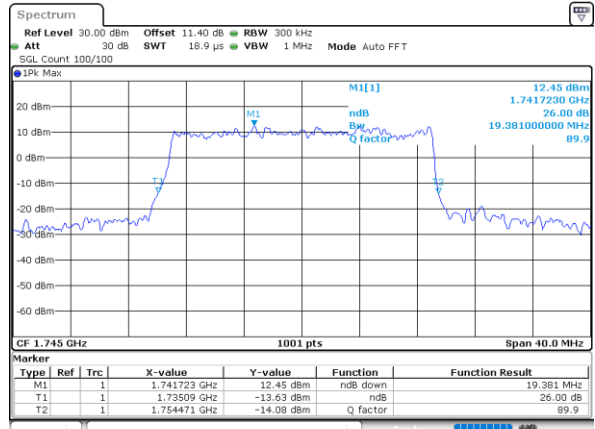

Date: 23.NOV.2021 09:20:42

Middle Channel / 10MHz / 64QAM

Date: 23.NOV.2021 09:56:18

Middle Channel / 15MHz / 64QAM

Date: 23.NOV.2021 10:00:08

Middle Channel / 20MHz / 64QAM

Date: 23.NOV.2021 10:17:52

LTE Band 66

Middle Channel / 1.4MHz / 256QAM

Date: 29\_NOV.2021 11:00:56

Middle Channel / 3MHz / 256QAM

Date: 29\_NOV.2021 11:03:13

Middle Channel / 5MHz / 256QAM

Date: 29\_NOV.2021 11:05:29

Middle Channel / 10MHz / 256QAM