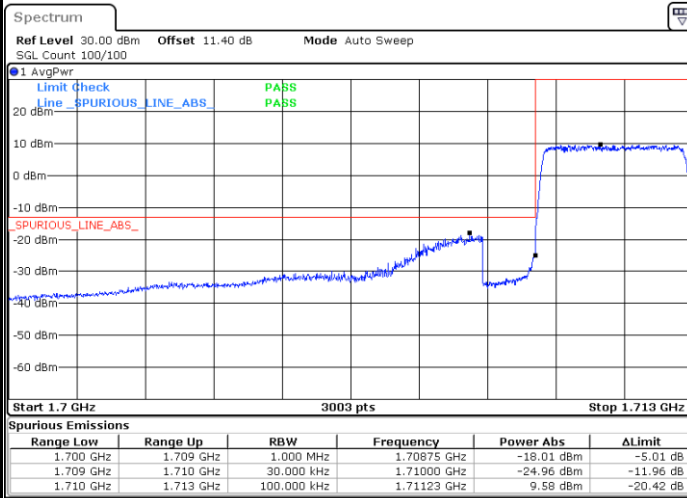

Date: 23.NOV.2021 09:06:28

Highest Band Edge / Full RB

Date: 23.NOV.2021 09:08:02

LTE Band 66 / 1.4MHz / 256QAM

Lowest Band Edge / 1 RB

Date: 29.NOV.2021 11:01:44

Highest Band Edge / 1 RB

Date: 29.NOV.2021 11:02:13

Lowest Band Edge / Full RB

Date: 29.NOV.2021 11:01:25

Highest Band Edge / Full RB

Date: 29.NOV.2021 11:02:31

LTE Band 66 / 3MHz / QPSK

Lowest Band Edge / 1RB

Date: 23.NOV.2021 09:09:06

Highest Band Edge / 1 RB

Date: 23.NOV.2021 09:13:53

Lowest Band Edge / Full RB

Date: 23.NOV.2021 09:09:56

Highest Band Edge / Full RB

Date: 23.NOV.2021 09:14:44

LTE Band 66 / 3MHz / 16QAM

Lowest Band Edge / 1 RB

Date: 23.NOV.2021 09:09:31

Highest Band Edge / 1 RB

Date: 23.NOV.2021 09:14:19

Lowest Band Edge / Full RB

Date: 23.NOV.2021 09:10:22

Highest Band Edge / Full RB

Date: 23.NOV.2021 09:15:10

LTE Band 66 / 3MHz / 64QAM

Lowest Band Edge / 1 RB