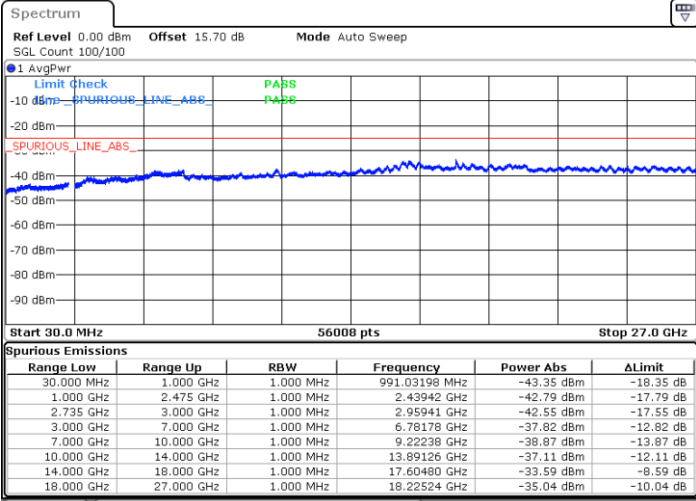

LTE Band 41C / 20MHz+15MHz

QPSK

Lowest Channel / 1RB0 and 1RB74

Lowest Channel / 1RB99 and 1RB0

Date: 30.NOV.2021 18:11:19

Date: 30.NOV.2021 18:10:12

Middle Channel / 1RB0 and 1RB74

Middle Channel / 1RB99 and 1RB0

Date: 30.NOV.2021 18:48:04

Date: 30.NOV.2021 18:49:12

LTE Band 41C / 20MHz+15MHz

QPSK

Highest Channel / 1RB0 and 1RB74

Highest Channel / 1RB99 and 1RB0

Date: 30.NOV.2021 18:23:01

Date: 30.NOV.2021 18:21:54

LTE Band 41C / 20MHz+20MHz

QPSK

Lowest Channel / 1RB0 and 1RB99

Lowest Channel / 1RB99 and 1RB0

Date: 30.NOV.2021 09:09:25

Date: 30.NOV.2021 09:08:17

MiddleChannel / 1RB0 and 1RB99

Middle Channel / 1RB99 and 1RB0

Date: 30.NOV.2021 09:19:46

Date: 30.NOV.2021 09:20:54

LTE Band 41C / 20MHz+20MHz

QPSK

Highest Channel / 1RB0 and 1RB99

Highest Channel / 1RB99 and 1RB0

Date: 30.NOV.2021 09:29:13

Date: 30.NOV.2021 09:28:06