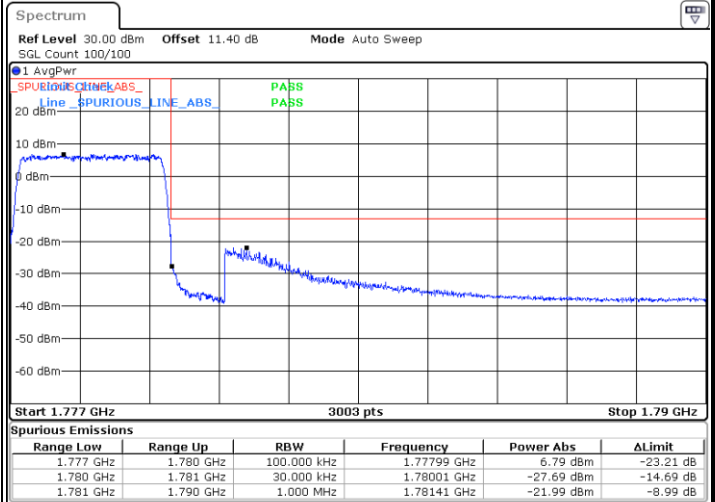

Date: 23.NOV.2021 09:16:25

Highest Band Edge / 1 RB

Date: 23.NOV.2021 09:17:58

Lowest Band Edge / Full RB

Date: 23.NOV.2021 09:16:50

Highest Band Edge / Full RB

Date: 23.NOV.2021 09:18:23

LTE Band 66 / 3MHz / 256QAM

Lowest Band Edge / 1 RB

Date: 29.NOV.2021 11:03:59

Highest Band Edge / 1 RB

Date: 29.NOV.2021 11:04:22

Lowest Band Edge / Full RB

Date: 29.NOV.2021 11:03:41

Highest Band Edge / Full RB

Date: 29.NOV.2021 11:04:43

LTE Band 66 / 5MHz / QPSK

Lowest Band Edge / 1 RB

Date: 23.NOV.2021 09:21:58

Highest Band Edge / 1 RB

Date: 23.NOV.2021 09:26:46

Lowest Band Edge / Full RB

Date: 23.NOV.2021 09:22:49

Highest Band Edge / Full RB

Date: 23.NOV.2021 09:27:36

LTE Band 66 / 5MHz / 16QAM

Lowest Band Edge / 1RB

Date: 23.NOV.2021 09:22:24

Highest Band Edge / 1 RB

Date: 23.NOV.2021 09:27:11

Lowest Band Edge / Full RB

Date: 23.NOV.2021 09:23:15