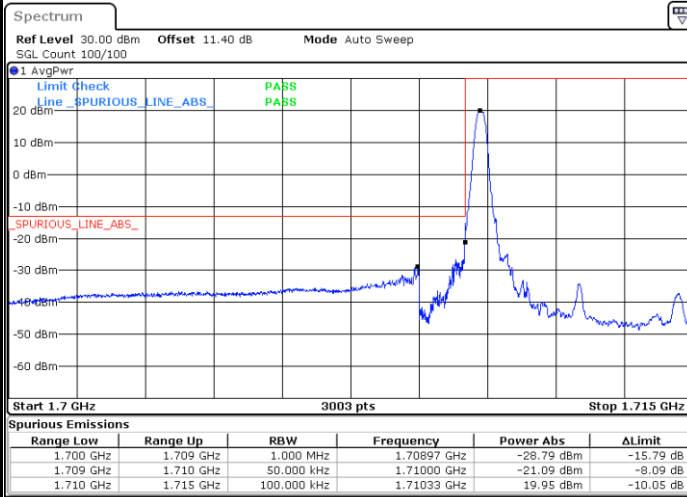

Lowest Band Edge / 1 RB

Date: 29.NOV.2021 11:03:59

Highest Band Edge / 1 RB

Date: 29.NOV.2021 11:04:22

Lowest Band Edge / Full RB

Date: 29.NOV.2021 11:03:41

Highest Band Edge / Full RB

Date: 29.NOV.2021 11:04:43

LTE Band 66 / 5MHz / QPSK

Lowest Band Edge / 1 RB

Date: 23.NOV.2021 09:21:58

Highest Band Edge / 1 RB

Date: 23.NOV.2021 09:26:46

Lowest Band Edge / Full RB

Date: 23.NOV.2021 09:22:49

Highest Band Edge / Full RB

Date: 23.NOV.2021 09:27:36

LTE Band 66 / 5MHz / 16QAM

Lowest Band Edge / 1RB

Date: 23.NOV.2021 09:22:24

Highest Band Edge / 1 RB

Date: 23.NOV.2021 09:27:11

Lowest Band Edge / Full RB

Date: 23.NOV.2021 09:23:15

Highest Band Edge / Full RB

Date: 23.NOV.2021 09:28:01

LTE Band 66 / 5MHz / 64QAM

Lowest Band Edge / 1RB

Date: 23.NOV.2021 09:19:34

Highest Band Edge / 1 RB

Date: 23.NOV.2021 09:21:08

Lowest Band Edge / Full RB