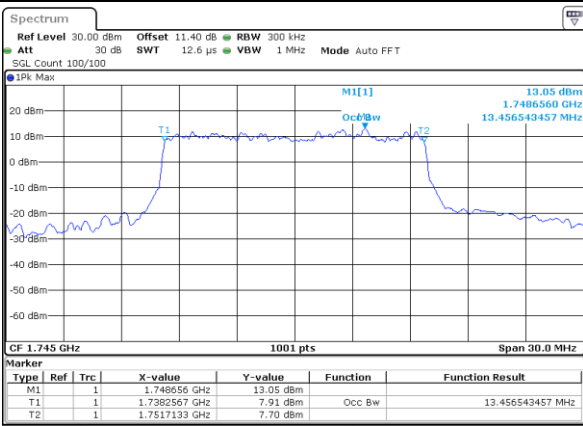

Middle Channel / 10MHz / 64QAM

Middle Channel / 15MHz / 64QAM

Middle Channel / 20MHz / 64QAM

LTE Band 66

Middle Channel / 1.4MHz / 256QAM

Middle Channel / 3MHz / 256QAM

Middle Channel / 5MHz / 256QAM

Middle Channel / 10MHz / 256QAM

Middle Channel / 15MHz / 256QAM

Middle Channel / 20MHz / 256QAM

# Conducted Band Edge

LTE Band 66 / 1.4MHz / 16QAM

Lowest Band Edge / 1 RB

Date: 23.NOV.2021 08:59:10

Highest Band Edge / 1 RB

Date: 23.NOV.2021 09:03:57

Lowest Band Edge / Full RB

Date: 23.NOV.2021 09:00:01