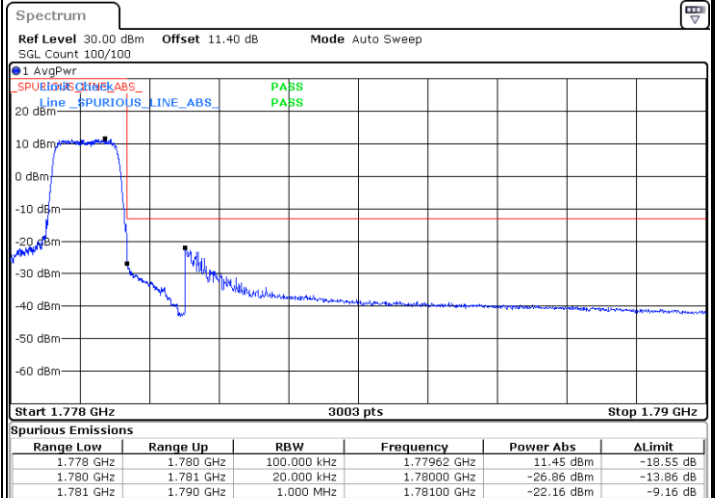

# Conducted Band Edge

LTE Band 66 / 1.4MHz / 16QAM

Lowest Band Edge / 1 RB

Date: 23.NOV.2021 08:59:10

Highest Band Edge / 1 RB

Date: 23.NOV.2021 09:03:57

Lowest Band Edge / Full RB

Date: 23.NOV.2021 09:00:01

Highest Band Edge / Full RB

Date: 23.NOV.2021 09:04:48

LTE Band 66 / 1.4MHz / 64QAM

Lowest Band Edge / 1 RB

Date: 23.NOV.2021 09:06:03

Highest Band Edge / 1 RB

Date: 23.NOV.2021 09:07:36

Lowest Band Edge / Full RB

Date: 23.NOV.2021 09:06:28

Highest Band Edge / Full RB

Date: 23.NOV.2021 09:08:02

LTE Band 66 / 1.4MHz / 256QAM

Lowest Band Edge / 1 RB

Date: 29.NOV.2021 11:01:44

Highest Band Edge / 1 RB

Date: 29.NOV.2021 11:02:13

Lowest Band Edge / Full RB

Date: 29.NOV.2021 11:01:25

Highest Band Edge / Full RB

Date: 29.NOV.2021 11:02:31

LTE Band 66 / 3MHz / QPSK

Lowest Band Edge / 1RB

Date: 23.NOV.2021 09:09:06

Highest Band Edge / 1 RB