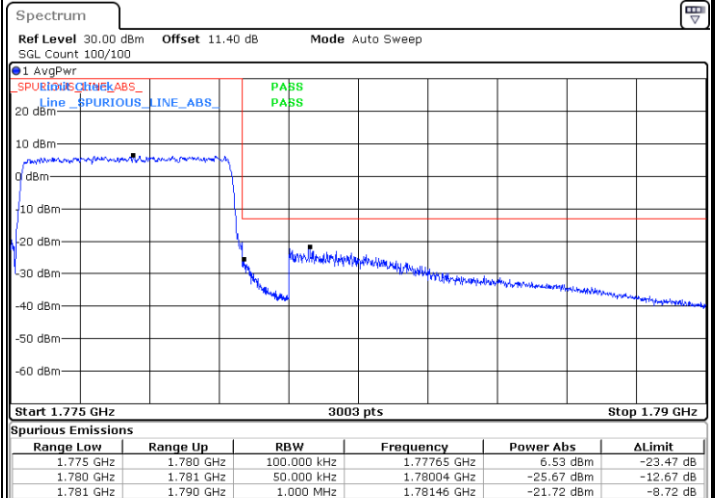

LTE Band 66 / 5MHz / QPSK

Lowest Band Edge / 1 RB

Date: 23.NOV.2021 09:21:58

Highest Band Edge / 1 RB

Date: 23.NOV.2021 09:26:46

Lowest Band Edge / Full RB

Date: 23.NOV.2021 09:22:49

Highest Band Edge / Full RB

Date: 23.NOV.2021 09:27:36

LTE Band 66 / 5MHz / 16QAM

Lowest Band Edge / 1RB

Date: 23.NOV.2021 09:22:24

Highest Band Edge / 1 RB

Date: 23.NOV.2021 09:27:11

Lowest Band Edge / Full RB

Date: 23.NOV.2021 09:23:15

Highest Band Edge / Full RB

Date: 23.NOV.2021 09:28:01

LTE Band 66 / 5MHz / 64QAM

Lowest Band Edge / 1RB

Date: 23.NOV.2021 09:19:34

Highest Band Edge / 1 RB

Date: 23.NOV.2021 09:21:08

Lowest Band Edge / Full RB

Date: 23.NOV.2021 09:19:59

Highest Band Edge / Full RB

Date: 23.NOV.2021 09:21:33

LTE Band 66 / 5MHz / 256QAM

Lowest Band Edge / 1RB

Date: 29.NOV.2021 11:06:21

Highest Band Edge / 1 RB

Date: 29.NOV.2021 11:07:38