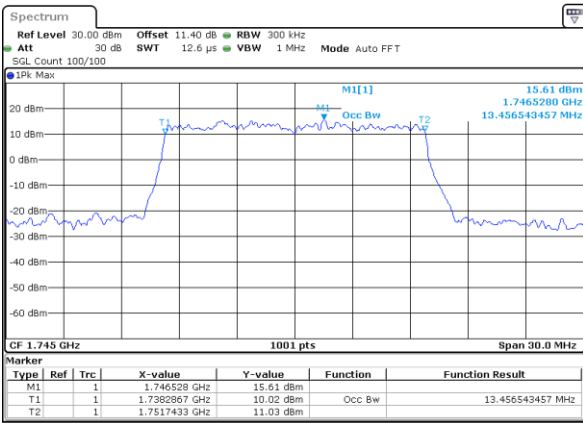

Middle Channel / 15MHz / QPSK

Date: 23.NOV.2021 10:03:52