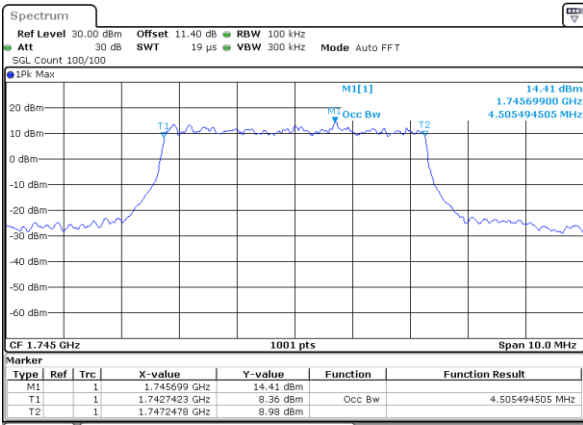

Middle Channel / 20MHz / QPSK

Date: 23.NOV.2021 10:11:53

Middle Channel / 20MHz / 16QAM

Date: 23.NOV.2021 10:12:14

LTE Band 66

Middle Channel / 1.4MHz / 64QAM

Middle Channel / 3MHz / 64QAM

Middle Channel / 5MHz / 64QAM

Middle Channel / 10MHz / 64QAM

Middle Channel / 15MHz / 64QAM

Middle Channel / 20MHz / 64QAM

LTE Band 66

Middle Channel / 1.4MHz / 256QAM

Middle Channel / 3MHz / 256QAM

Middle Channel / 5MHz / 256QAM

Middle Channel / 10MHz / 256QAM