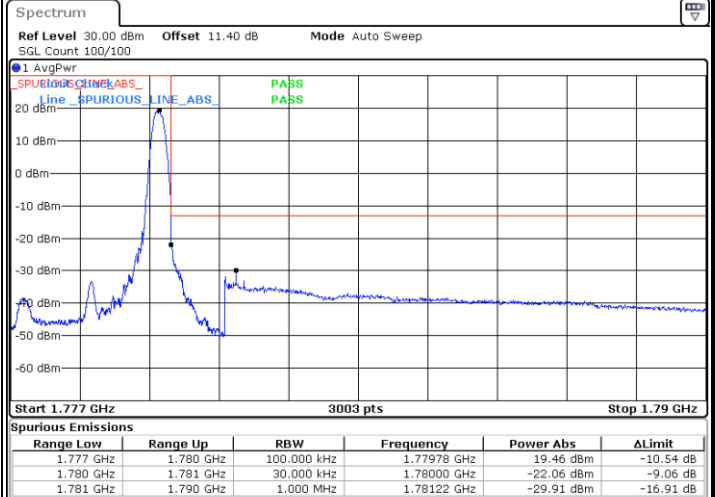

Date: 23.NOV.2021 09:13:53

Lowest Band Edge / Full RB

Date: 23.NOV.2021 09:09:56

Highest Band Edge / Full RB

Date: 23.NOV.2021 09:14:44

LTE Band 66 / 3MHz / 16QAM

Lowest Band Edge / 1 RB

Date: 23.NOV.2021 09:09:31

Highest Band Edge / 1 RB

Date: 23.NOV.2021 09:14:19

Lowest Band Edge / Full RB

Date: 23.NOV.2021 09:10:22

Highest Band Edge / Full RB

Date: 23.NOV.2021 09:15:10

LTE Band 66 / 3MHz / 64QAM

Lowest Band Edge / 1 RB

Date: 23.NOV.2021 09:16:25

Highest Band Edge / 1 RB

Date: 23.NOV.2021 09:17:58

Lowest Band Edge / Full RB

Date: 23.NOV.2021 09:16:50

Highest Band Edge / Full RB

Date: 23.NOV.2021 09:18:23

LTE Band 66 / 3MHz / 256QAM

Lowest Band Edge / 1 RB

Date: 29.NOV.2021 11:03:59

Highest Band Edge / 1 RB

Date: 29.NOV.2021 11:04:22

Lowest Band Edge / Full RB

Date: 29.NOV.2021 11:03:41

Highest Band Edge / Full RB

Date: 29.NOV.2021 11:04:43