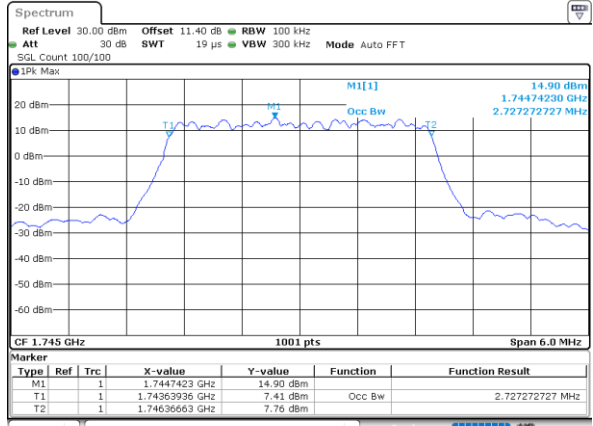

Middle Channel / 20MHz / QPSK

Date: 23.NOV.2021 10:11:53

Middle Channel / 20MHz / 16QAM

Date: 23.NOV.2021 10:12:14

LTE Band 66

Middle Channel / 1.4MHz / 64QAM

Middle Channel / 3MHz / 64QAM

Middle Channel / 5MHz / 64QAM

Middle Channel / 10MHz / 64QAM

Middle Channel / 15MHz / 64QAM

Middle Channel / 20MHz / 64QAM

LTE Band 66

Middle Channel / 1.4MHz / 256QAM

Middle Channel / 3MHz / 256QAM

Middle Channel / 5MHz / 256QAM

Middle Channel / 10MHz / 256QAM

Middle Channel / 15MHz / 256QAM

Middle Channel / 20MHz / 256QAM

# Conducted Band Edge

LTE Band 66 / 1.4MHz / 16QAM

Lowest Band Edge / 1 RB

Date: 23.NOV.2021 08:59:10

Highest Band Edge / 1 RB

Date: 23.NOV.2021 09:03:57

Lowest Band Edge / Full RB

Date: 23.NOV.2021 09:00:01