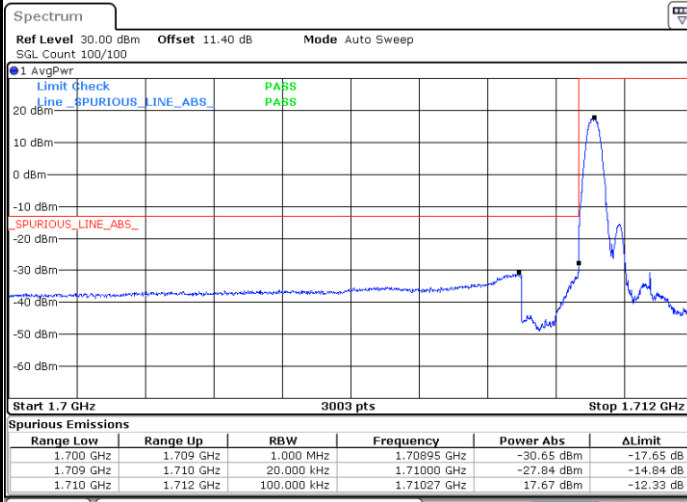

Highest Band Edge / Full RB

Date: 23.NOV.2021 09:04:48

LTE Band 66 / 1.4MHz / 64QAM

Lowest Band Edge / 1 RB

Date: 23.NOV.2021 09:06:03

Highest Band Edge / 1 RB

Date: 23.NOV.2021 09:07:36

Lowest Band Edge / Full RB

Date: 23.NOV.2021 09:06:28

Highest Band Edge / Full RB

Date: 23.NOV.2021 09:08:02

LTE Band 66 / 1.4MHz / 256QAM

Lowest Band Edge / 1 RB

Date: 29.NOV.2021 11:01:44

Highest Band Edge / 1 RB

Date: 29.NOV.2021 11:02:13

Lowest Band Edge / Full RB

Date: 29.NOV.2021 11:01:25

Highest Band Edge / Full RB

Date: 29.NOV.2021 11:02:31

LTE Band 66 / 3MHz / QPSK

Lowest Band Edge / 1RB

Date: 23.NOV.2021 09:09:06

Highest Band Edge / 1 RB

Date: 23.NOV.2021 09:13:53

Lowest Band Edge / Full RB

Date: 23.NOV.2021 09:09:56

Highest Band Edge / Full RB

Date: 23.NOV.2021 09:14:44

LTE Band 66 / 3MHz / 16QAM

Lowest Band Edge / 1 RB

Date: 23.NOV.2021 09:09:31