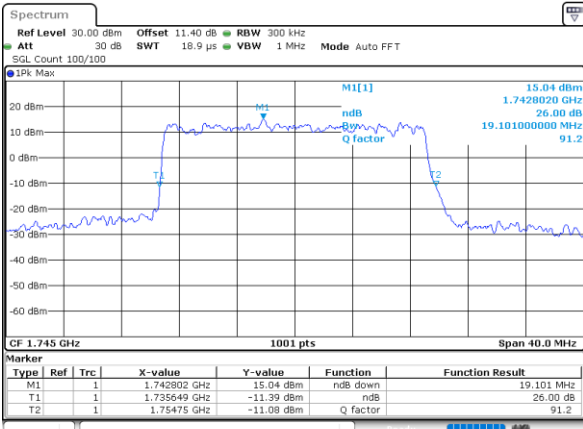

Middle Channel / 20MHz / QPSK

Date: 23.NOV.2021 10:12:35