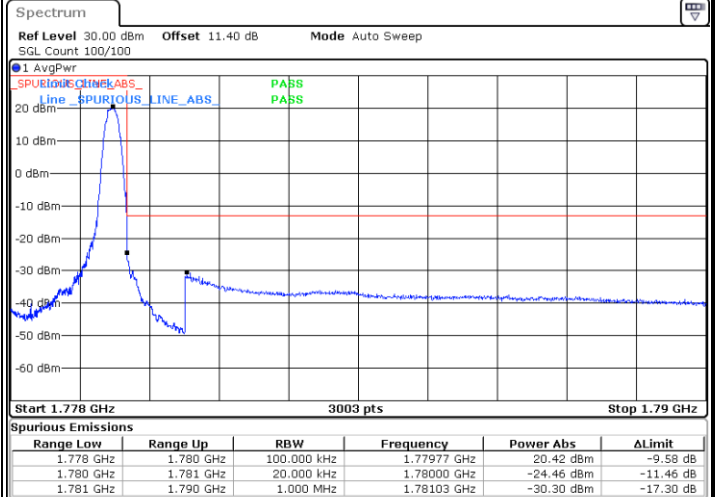

# Conducted Band Edge

LTE Band 66 / 1.4MHz / 16QAM

Lowest Band Edge / 1 RB

Date: 23.NOV.2021 08:59:10

Highest Band Edge / 1 RB

Date: 23.NOV.2021 09:03:57

Lowest Band Edge / Full RB

Date: 23.NOV.2021 09:00:01

Highest Band Edge / Full RB

Date: 23.NOV.2021 09:04:48

LTE Band 66 / 1.4MHz / 64QAM

Lowest Band Edge / 1 RB

Date: 23.NOV.2021 09:06:03

Highest Band Edge / 1 RB

Date: 23.NOV.2021 09:07:36

Lowest Band Edge / Full RB

Date: 23.NOV.2021 09:06:28

Highest Band Edge / Full RB

Date: 23.NOV.2021 09:08:02

LTE Band 66 / 1.4MHz / 256QAM

Lowest Band Edge / 1 RB

Date: 29.NOV.2021 11:01:44

Highest Band Edge / 1 RB

Date: 29.NOV.2021 11:02:13

Lowest Band Edge / Full RB

Date: 29.NOV.2021 11:01:25

Highest Band Edge / Full RB

Date: 29.NOV.2021 11:02:31

LTE Band 66 / 3MHz / QPSK

Lowest Band Edge / 1RB

Date: 23.NOV.2021 09:09:06

Highest Band Edge / 1 RB