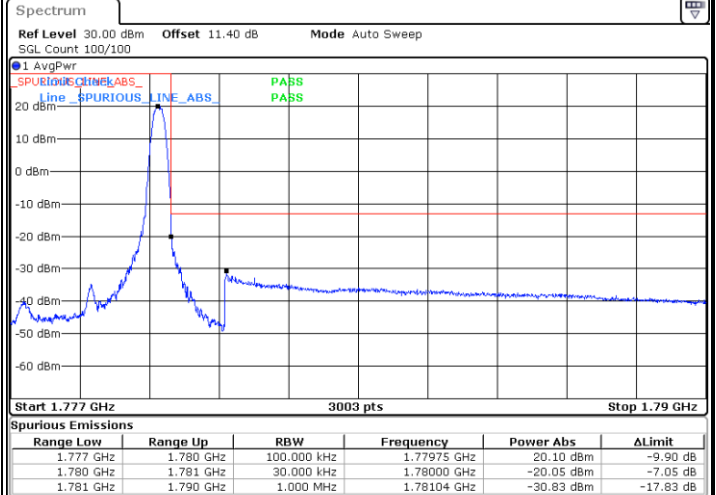

Lowest Band Edge / Full RB

Date: 29.NOV.2021 11:01:25

Highest Band Edge / Full RB

Date: 29.NOV.2021 11:02:31

LTE Band 66 / 3MHz / QPSK

Lowest Band Edge / 1RB

Date: 23.NOV.2021 09:09:06

Highest Band Edge / 1 RB

Date: 23.NOV.2021 09:13:53

Lowest Band Edge / Full RB

Date: 23.NOV.2021 09:09:56

Highest Band Edge / Full RB

Date: 23.NOV.2021 09:14:44

LTE Band 66 / 3MHz / 16QAM

Lowest Band Edge / 1 RB

Date: 23.NOV.2021 09:09:31

Highest Band Edge / 1 RB

Date: 23.NOV.2021 09:14:19

Lowest Band Edge / Full RB

Date: 23.NOV.2021 09:10:22

Highest Band Edge / Full RB

Date: 23.NOV.2021 09:15:10

LTE Band 66 / 3MHz / 64QAM

Lowest Band Edge / 1 RB

Date: 23.NOV.2021 09:16:25

Highest Band Edge / 1 RB

Date: 23.NOV.2021 09:17:58

Lowest Band Edge / Full RB

Date: 23.NOV.2021 09:16:50

Highest Band Edge / Full RB

Date: 23.NOV.2021 09:18:23

LTE Band 66 / 3MHz / 256QAM