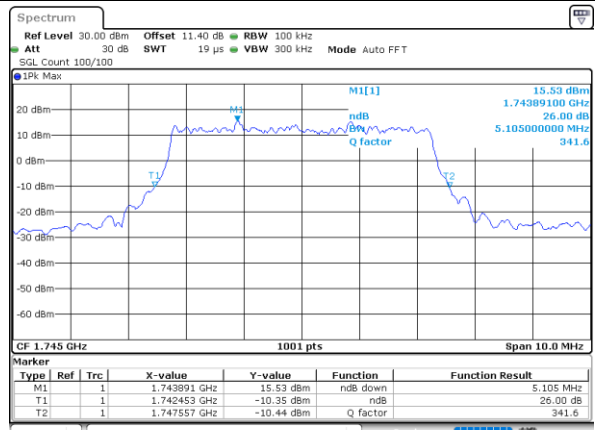

Middle Channel / 5MHz / 16QAM

Date: 23.NOV.2021 09:25:10