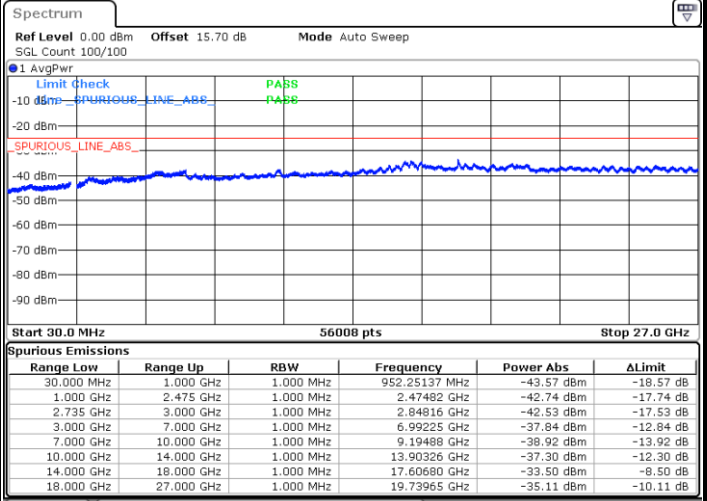

LTE Band 41C / 20MHz+15MHz

QPSK

Lowest Channel / 1RB0 and 1RB74

Lowest Channel / 1RB99 and 1RB0

Date: 30.NOV.2021 18:11:19

Date: 30.NOV.2021 18:10:12

Middle Channel / 1RB0 and 1RB74

Middle Channel / 1RB99 and 1RB0

Date: 30.NOV.2021 18:48:04

Date: 30.NOV.2021 18:49:12

LTE Band 41C / 20MHz+15MHz

QPSK

Highest Channel / 1RB0 and 1RB74

Highest Channel / 1RB99 and 1RB0

Date: 30.NOV.2021 18:23:01

Date: 30.NOV.2021 18:21:54

LTE Band 41C / 20MHz+20MHz

QPSK

Lowest Channel / 1RB0 and 1RB99

Lowest Channel / 1RB99 and 1RB0

Date: 30.NOV.2021 09:09:25

Date: 30.NOV.2021 09:08:17

MiddleChannel / 1RB0 and 1RB99

Middle Channel / 1RB99 and 1RB0

Date: 30.NOV.2021 09:19:46

Date: 30.NOV.2021 09:20:54

LTE Band 41C / 20MHz+20MHz

QPSK

Highest Channel / 1RB0 and 1RB99

Highest Channel / 1RB99 and 1RB0

Date: 30.NOV.2021 09:29:13

Date: 30.NOV.2021 09:28:06