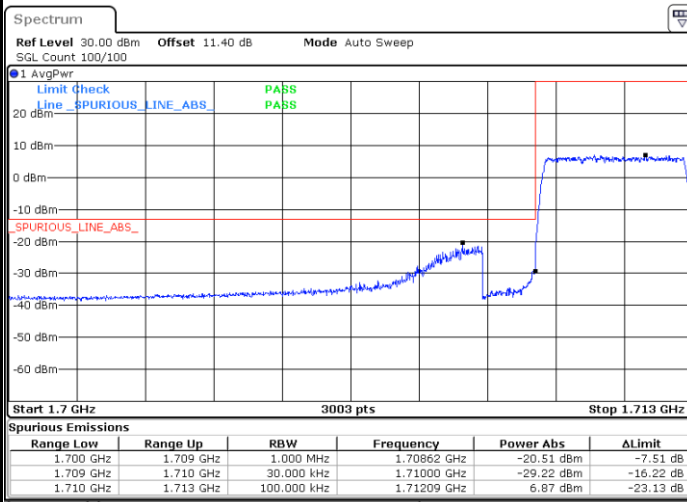

Date: 23.NOV.2021 09:16:25

Highest Band Edge / 1 RB

Date: 23.NOV.2021 09:17:58

Lowest Band Edge / Full RB

Date: 23.NOV.2021 09:16:50

Highest Band Edge / Full RB

Date: 23.NOV.2021 09:18:23

LTE Band 66 / 3MHz / 256QAM

Lowest Band Edge / 1 RB

Date: 29.NOV.2021 11:03:59

Highest Band Edge / 1 RB

Date: 29.NOV.2021 11:04:22

Lowest Band Edge / Full RB

Date: 29.NOV.2021 11:03:41

Highest Band Edge / Full RB

Date: 29.NOV.2021 11:04:43

LTE Band 66 / 5MHz / QPSK

Lowest Band Edge / 1 RB

Date: 23.NOV.2021 09:21:58

Highest Band Edge / 1 RB

Date: 23.NOV.2021 09:26:46

Lowest Band Edge / Full RB

Date: 23.NOV.2021 09:22:49

Highest Band Edge / Full RB

Date: 23.NOV.2021 09:27:36

LTE Band 66 / 5MHz / 16QAM

Lowest Band Edge / 1RB

Date: 23.NOV.2021 09:22:24

Highest Band Edge / 1 RB

Date: 23.NOV.2021 09:27:11

Lowest Band Edge / Full RB

Date: 23.NOV.2021 09:23:15