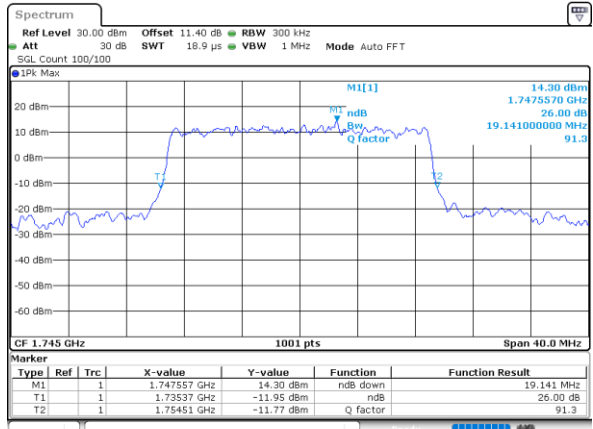

Middle Channel / 20MHz / 16QAM

Date: 23.NOV.2021 10:12:57

LTE Band 66

Middle Channel / 1.4MHz / 64QAM

Date: 23.NOV.2021 09:07:11

Middle Channel / 3MHz / 64QAM

Date: 23.NOV.2021 09:17:33

Middle Channel / 5MHz / 64QAM