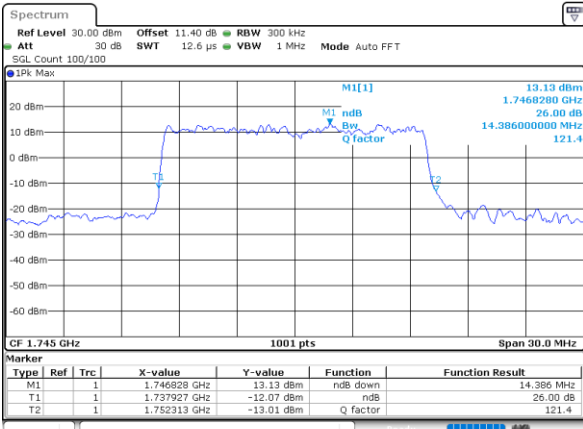

Middle Channel / 15MHz / 64QAM

Date: 23.NOV.2021 10:00:08