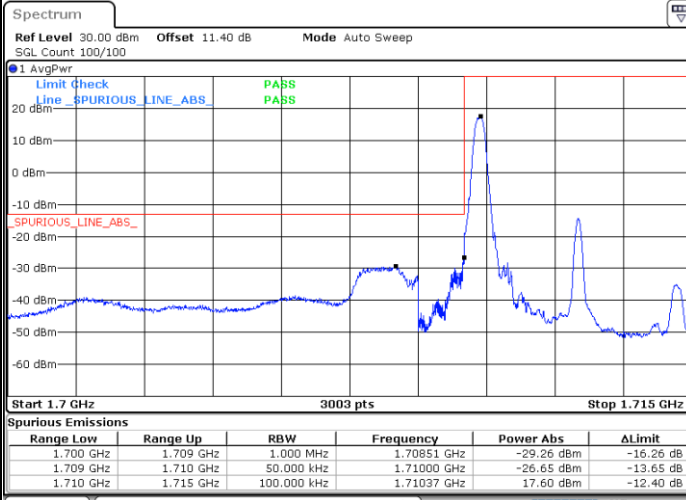

Date: 23.NOV.2021 09:27:36

LTE Band 66 / 5MHz / 16QAM

Lowest Band Edge / 1RB

Date: 23.NOV.2021 09:22:24

Highest Band Edge / 1 RB

Date: 23.NOV.2021 09:27:11

Lowest Band Edge / Full RB

Date: 23.NOV.2021 09:23:15

Highest Band Edge / Full RB

Date: 23.NOV.2021 09:28:01

LTE Band 66 / 5MHz / 64QAM

Lowest Band Edge / 1RB

Date: 23.NOV.2021 09:19:34

Highest Band Edge / 1 RB

Date: 23.NOV.2021 09:21:08

Lowest Band Edge / Full RB

Date: 23.NOV.2021 09:19:59

Highest Band Edge / Full RB

Date: 23.NOV.2021 09:21:33

LTE Band 66 / 5MHz / 256QAM

Lowest Band Edge / 1RB

Date: 29.NOV.2021 11:06:21

Highest Band Edge / 1 RB

Date: 29.NOV.2021 11:07:38

Lowest Band Edge / Full RB

Date: 29.NOV.2021 11:06:05

Highest Band Edge / Full RB

Date: 29.NOV.2021 11:07:56