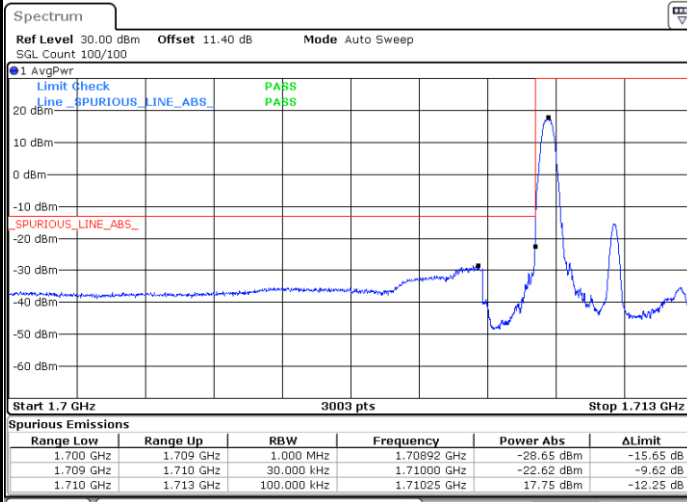

Highest Band Edge / 1 RB

Date: 23.NOV.2021 09:14:19

Lowest Band Edge / Full RB

Date: 23.NOV.2021 09:10:22

Highest Band Edge / Full RB

Date: 23.NOV.2021 09:15:10

LTE Band 66 / 3MHz / 64QAM

Lowest Band Edge / 1 RB

Date: 23.NOV.2021 09:16:25

Highest Band Edge / 1 RB

Date: 23.NOV.2021 09:17:58

Lowest Band Edge / Full RB

Date: 23.NOV.2021 09:16:50

Highest Band Edge / Full RB

Date: 23.NOV.2021 09:18:23

LTE Band 66 / 3MHz / 256QAM

Lowest Band Edge / 1 RB

Date: 29.NOV.2021 11:03:59

Highest Band Edge / 1 RB

Date: 29.NOV.2021 11:04:22

Lowest Band Edge / Full RB

Date: 29.NOV.2021 11:03:41

Highest Band Edge / Full RB

Date: 29.NOV.2021 11:04:43

LTE Band 66 / 5MHz / QPSK

Lowest Band Edge / 1 RB

Date: 23.NOV.2021 09:21:58

Highest Band Edge / 1 RB

Date: 23.NOV.2021 09:26:46

Lowest Band Edge / Full RB

Date: 23.NOV.2021 09:22:49

Highest Band Edge / Full RB