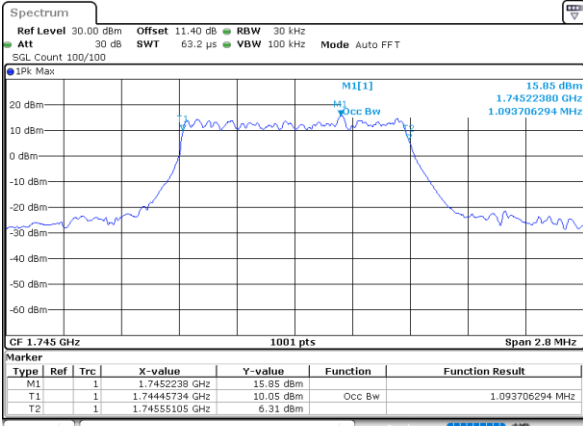

Middle Channel / 20MHz / QPSK

Date: 23.NOV.2021 10:11:53

Middle Channel / 20MHz / 16QAM

Date: 23.NOV.2021 10:12:14

LTE Band 66

Middle Channel / 1.4MHz / 64QAM

Middle Channel / 3MHz / 64QAM

Middle Channel / 5MHz / 64QAM

Middle Channel / 10MHz / 64QAM

Middle Channel / 15MHz / 64QAM

Middle Channel / 20MHz / 64QAM

LTE Band 66

Middle Channel / 1.4MHz / 256QAM

Middle Channel / 3MHz / 256QAM

Middle Channel / 5MHz / 256QAM

Middle Channel / 10MHz / 256QAM