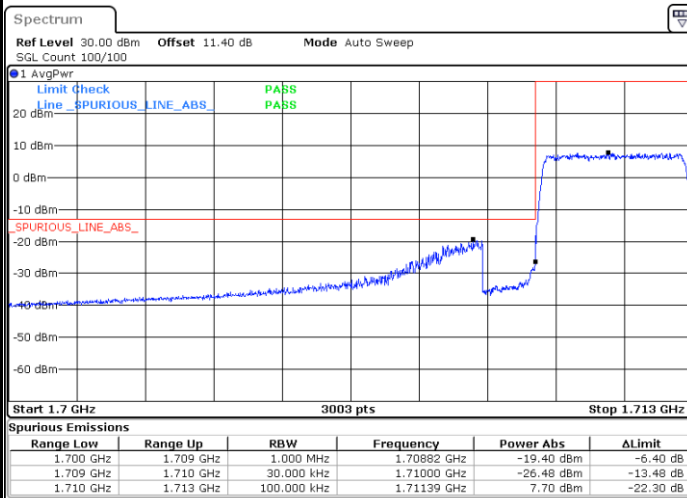

Date: 23.NOV.2021 09:13:53

Lowest Band Edge / Full RB

Date: 23.NOV.2021 09:09:56

Highest Band Edge / Full RB

Date: 23.NOV.2021 09:14:44

LTE Band 66 / 3MHz / 16QAM

Lowest Band Edge / 1 RB

Date: 23.NOV.2021 09:09:31

Highest Band Edge / 1 RB

Date: 23.NOV.2021 09:14:19

Lowest Band Edge / Full RB

Date: 23.NOV.2021 09:10:22

Highest Band Edge / Full RB

Date: 23.NOV.2021 09:15:10

LTE Band 66 / 3MHz / 64QAM

Lowest Band Edge / 1 RB

Date: 23.NOV.2021 09:16:25

Highest Band Edge / 1 RB

Date: 23.NOV.2021 09:17:58

Lowest Band Edge / Full RB

Date: 23.NOV.2021 09:16:50

Highest Band Edge / Full RB

Date: 23.NOV.2021 09:18:23

LTE Band 66 / 3MHz / 256QAM

Lowest Band Edge / 1 RB

Date: 29.NOV.2021 11:03:59

Highest Band Edge / 1 RB

Date: 29.NOV.2021 11:04:22

Lowest Band Edge / Full RB

Date: 29.NOV.2021 11:03:41

Highest Band Edge / Full RB

Date: 29.NOV.2021 11:04:43