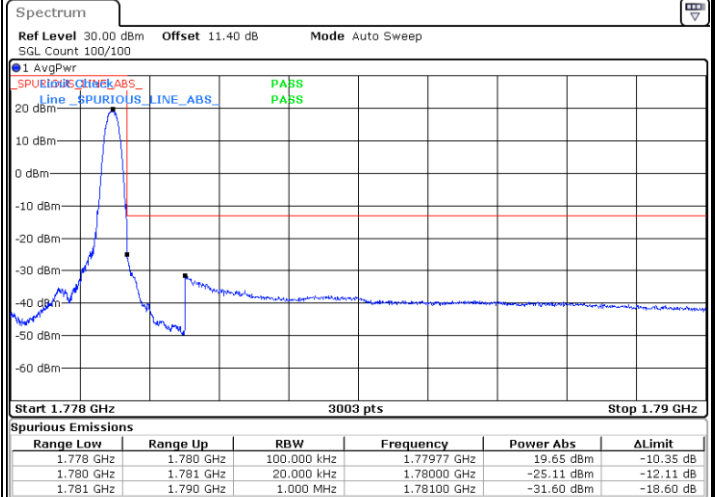

# Conducted Band Edge

LTE Band 66 / 1.4MHz / 16QAM

Lowest Band Edge / 1 RB

Date: 23.NOV.2021 08:59:10

Highest Band Edge / 1 RB

Date: 23.NOV.2021 09:03:57

Lowest Band Edge / Full RB

Date: 23.NOV.2021 09:00:01

Highest Band Edge / Full RB

Date: 23.NOV.2021 09:04:48

LTE Band 66 / 1.4MHz / 64QAM

Lowest Band Edge / 1 RB

Date: 23.NOV.2021 09:06:03

Highest Band Edge / 1 RB

Date: 23.NOV.2021 09:07:36

Lowest Band Edge / Full RB

Date: 23.NOV.2021 09:06:28

Highest Band Edge / Full RB

Date: 23.NOV.2021 09:08:02

LTE Band 66 / 1.4MHz / 256QAM

Lowest Band Edge / 1 RB

Date: 29.NOV.2021 11:01:44

Highest Band Edge / 1 RB

Date: 29.NOV.2021 11:02:13

Lowest Band Edge / Full RB

Date: 29.NOV.2021 11:01:25

Highest Band Edge / Full RB

Date: 29.NOV.2021 11:02:31

LTE Band 66 / 3MHz / QPSK

Lowest Band Edge / 1RB

Date: 23.NOV.2021 09:09:06

Highest Band Edge / 1 RB