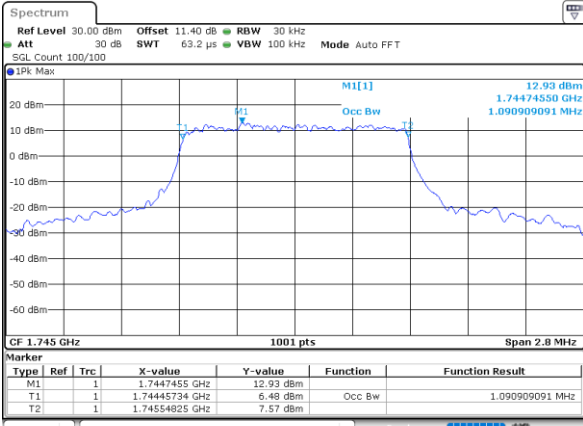

Middle Channel / 20MHz / QPSK

Date: 23.NOV.2021 10:11:53

Middle Channel / 20MHz / 16QAM

Date: 23.NOV.2021 10:12:14

LTE Band 66

Middle Channel / 1.4MHz / 64QAM

Middle Channel / 3MHz / 64QAM

Middle Channel / 5MHz / 64QAM

Middle Channel / 10MHz / 64QAM

Middle Channel / 15MHz / 64QAM

Middle Channel / 20MHz / 64QAM

LTE Band 66

Middle Channel / 1.4MHz / 256QAM

Middle Channel / 3MHz / 256QAM

Middle Channel / 5MHz / 256QAM

Middle Channel / 10MHz / 256QAM

Middle Channel / 15MHz / 256QAM

Middle Channel / 20MHz / 256QAM

# Conducted Band Edge

LTE Band 66 / 1.4MHz / 16QAM

Lowest Band Edge / 1 RB

Date: 23.NOV.2021 08:59:10

Highest Band Edge / 1 RB

Date: 23.NOV.2021 09:03:57

Lowest Band Edge / Full RB

Date: 23.NOV.2021 09:00:01