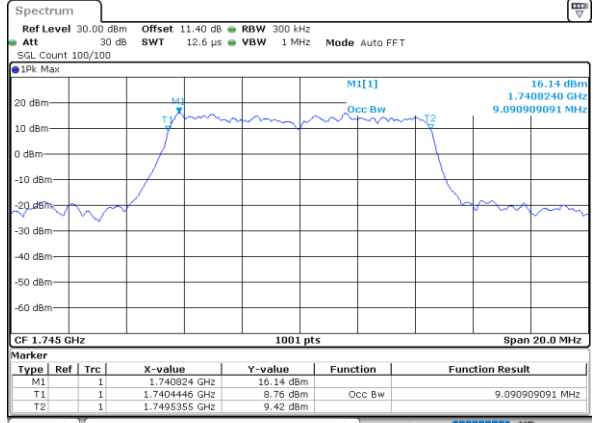

Middle Channel / 10MHz / 16QAM

Date: 23.NOV.2021 09:50:40