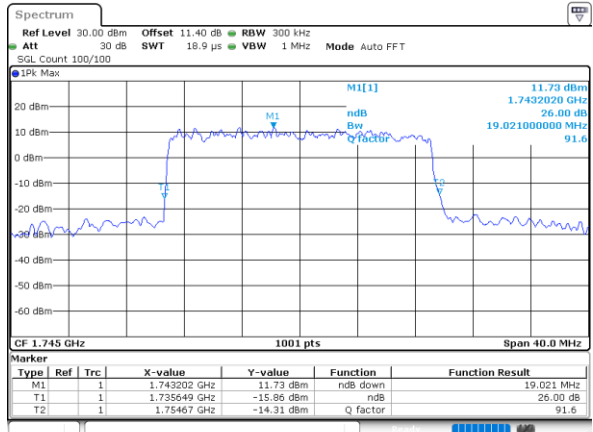

Middle Channel / 20MHz / 256QAM

Date: 29_NOV.2021 11:13:36