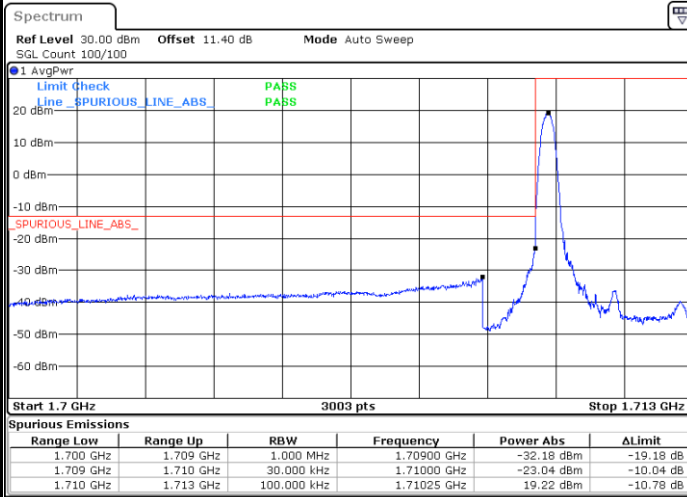

Lowest Band Edge / Full RB

Date: 29.NOV.2021 11:01:25

Highest Band Edge / Full RB

Date: 29.NOV.2021 11:02:31

LTE Band 66 / 3MHz / QPSK

Lowest Band Edge / 1RB

Date: 23.NOV.2021 09:09:06

Highest Band Edge / 1 RB

Date: 23.NOV.2021 09:13:53

Lowest Band Edge / Full RB

Date: 23.NOV.2021 09:09:56

Highest Band Edge / Full RB

Date: 23.NOV.2021 09:14:44

LTE Band 66 / 3MHz / 16QAM

Lowest Band Edge / 1 RB

Date: 23.NOV.2021 09:09:31

Highest Band Edge / 1 RB

Date: 23.NOV.2021 09:14:19

Lowest Band Edge / Full RB

Date: 23.NOV.2021 09:10:22

Highest Band Edge / Full RB

Date: 23.NOV.2021 09:15:10

LTE Band 66 / 3MHz / 64QAM

Lowest Band Edge / 1 RB

Date: 23.NOV.2021 09:16:25

Highest Band Edge / 1 RB

Date: 23.NOV.2021 09:17:58

Lowest Band Edge / Full RB

Date: 23.NOV.2021 09:16:50

Highest Band Edge / Full RB

Date: 23.NOV.2021 09:18:23

LTE Band 66 / 3MHz / 256QAM