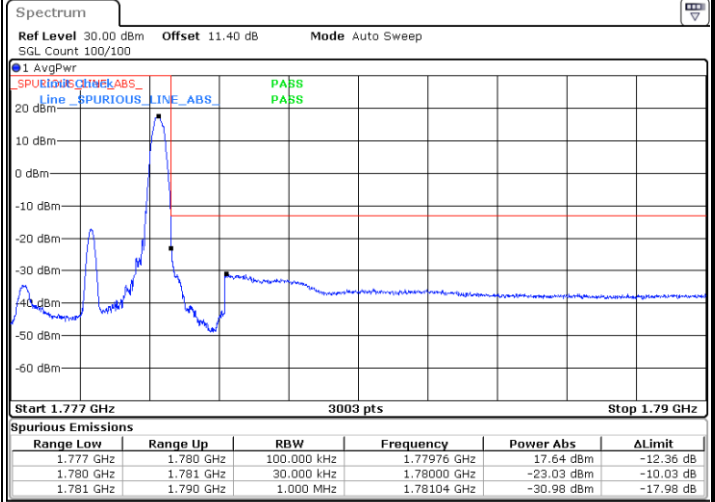

Highest Band Edge / 1 RB

Date: 23.NOV.2021 09:14:19

Lowest Band Edge / Full RB

Date: 23.NOV.2021 09:10:22

Highest Band Edge / Full RB

Date: 23.NOV.2021 09:15:10

LTE Band 66 / 3MHz / 64QAM

Lowest Band Edge / 1 RB

Date: 23.NOV.2021 09:16:25

Highest Band Edge / 1 RB

Date: 23.NOV.2021 09:17:58

Lowest Band Edge / Full RB

Date: 23.NOV.2021 09:16:50

Highest Band Edge / Full RB

Date: 23.NOV.2021 09:18:23

LTE Band 66 / 3MHz / 256QAM

Lowest Band Edge / 1 RB

Date: 29.NOV.2021 11:03:59

Highest Band Edge / 1 RB

Date: 29.NOV.2021 11:04:22

Lowest Band Edge / Full RB

Date: 29.NOV.2021 11:03:41

Highest Band Edge / Full RB

Date: 29.NOV.2021 11:04:43

LTE Band 66 / 5MHz / QPSK

Lowest Band Edge / 1 RB

Date: 23.NOV.2021 09:21:58

Highest Band Edge / 1 RB

Date: 23.NOV.2021 09:26:46

Lowest Band Edge / Full RB

Date: 23.NOV.2021 09:22:49

Highest Band Edge / Full RB