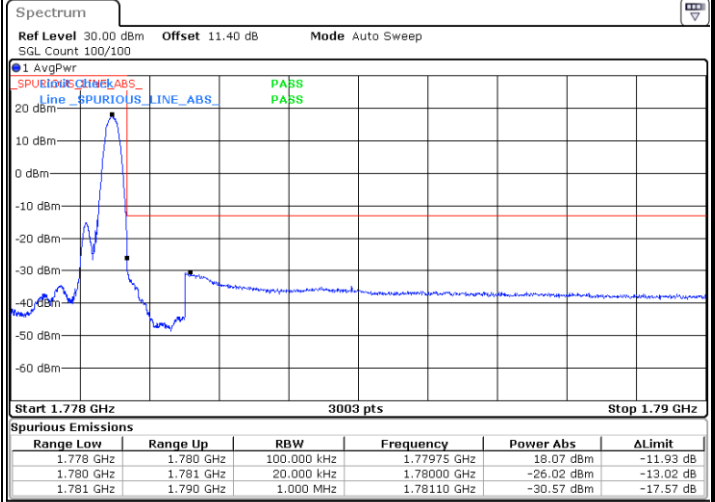

Highest Band Edge / Full RB

Date: 23.NOV.2021 09:04:48

LTE Band 66 / 1.4MHz / 64QAM

Lowest Band Edge / 1 RB

Date: 23.NOV.2021 09:06:03

Highest Band Edge / 1 RB

Date: 23.NOV.2021 09:07:36

Lowest Band Edge / Full RB

Date: 23.NOV.2021 09:06:28

Highest Band Edge / Full RB

Date: 23.NOV.2021 09:08:02

LTE Band 66 / 1.4MHz / 256QAM

Lowest Band Edge / 1 RB

Date: 29.NOV.2021 11:01:44

Highest Band Edge / 1 RB

Date: 29.NOV.2021 11:02:13

Lowest Band Edge / Full RB

Date: 29.NOV.2021 11:01:25

Highest Band Edge / Full RB

Date: 29.NOV.2021 11:02:31

LTE Band 66 / 3MHz / QPSK

Lowest Band Edge / 1RB

Date: 23.NOV.2021 09:09:06

Highest Band Edge / 1 RB

Date: 23.NOV.2021 09:13:53

Lowest Band Edge / Full RB

Date: 23.NOV.2021 09:09:56

Highest Band Edge / Full RB

Date: 23.NOV.2021 09:14:44

LTE Band 66 / 3MHz / 16QAM

Lowest Band Edge / 1 RB

Date: 23.NOV.2021 09:09:31