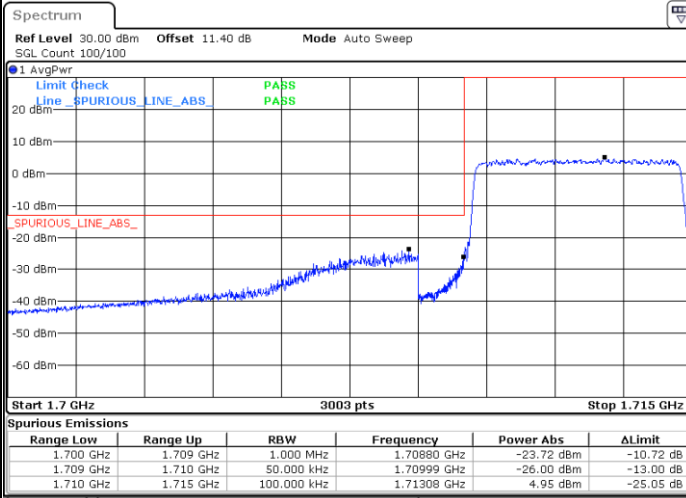

Date: 23.NOV.2021 09:27:36

LTE Band 66 / 5MHz / 16QAM

Lowest Band Edge / 1RB

Date: 23.NOV.2021 09:22:24

Highest Band Edge / 1 RB

Date: 23.NOV.2021 09:27:11

Lowest Band Edge / Full RB

Date: 23.NOV.2021 09:23:15

Highest Band Edge / Full RB

Date: 23.NOV.2021 09:28:01

LTE Band 66 / 5MHz / 64QAM

Lowest Band Edge / 1RB

Date: 23.NOV.2021 09:19:34

Highest Band Edge / 1 RB

Date: 23.NOV.2021 09:21:08

Lowest Band Edge / Full RB

Date: 23.NOV.2021 09:19:59

Highest Band Edge / Full RB

Date: 23.NOV.2021 09:21:33

LTE Band 66 / 5MHz / 256QAM

Lowest Band Edge / 1RB

Date: 29.NOV.2021 11:06:21

Highest Band Edge / 1 RB

Date: 29.NOV.2021 11:07:38

Lowest Band Edge / Full RB

Date: 29.NOV.2021 11:06:05

Highest Band Edge / Full RB

Date: 29.NOV.2021 11:07:56