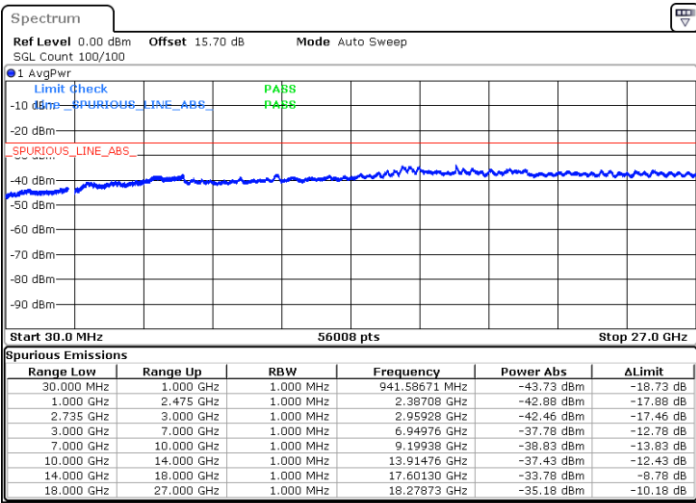

Date: 30.NOV.2021 18:48:04

Date: 30.NOV.2021 18:49:12

LTE Band 41C / 20MHz+15MHz

QPSK

Highest Channel / 1RB0 and 1RB74

Highest Channel / 1RB99 and 1RB0

Date: 30.NOV.2021 18:23:01

Date: 30.NOV.2021 18:21:54

LTE Band 41C / 20MHz+20MHz

QPSK

Lowest Channel / 1RB0 and 1RB99

Lowest Channel / 1RB99 and 1RB0

Date: 30.NOV.2021 09:09:25

Date: 30.NOV.2021 09:08:17

MiddleChannel / 1RB0 and 1RB99

Middle Channel / 1RB99 and 1RB0

Date: 30.NOV.2021 09:19:46

Date: 30.NOV.2021 09:20:54

LTE Band 41C / 20MHz+20MHz

QPSK

Highest Channel / 1RB0 and 1RB99

Highest Channel / 1RB99 and 1RB0

Date: 30.NOV.2021 09:29:13

Date: 30.NOV.2021 09:28:06

# LTE Band 66