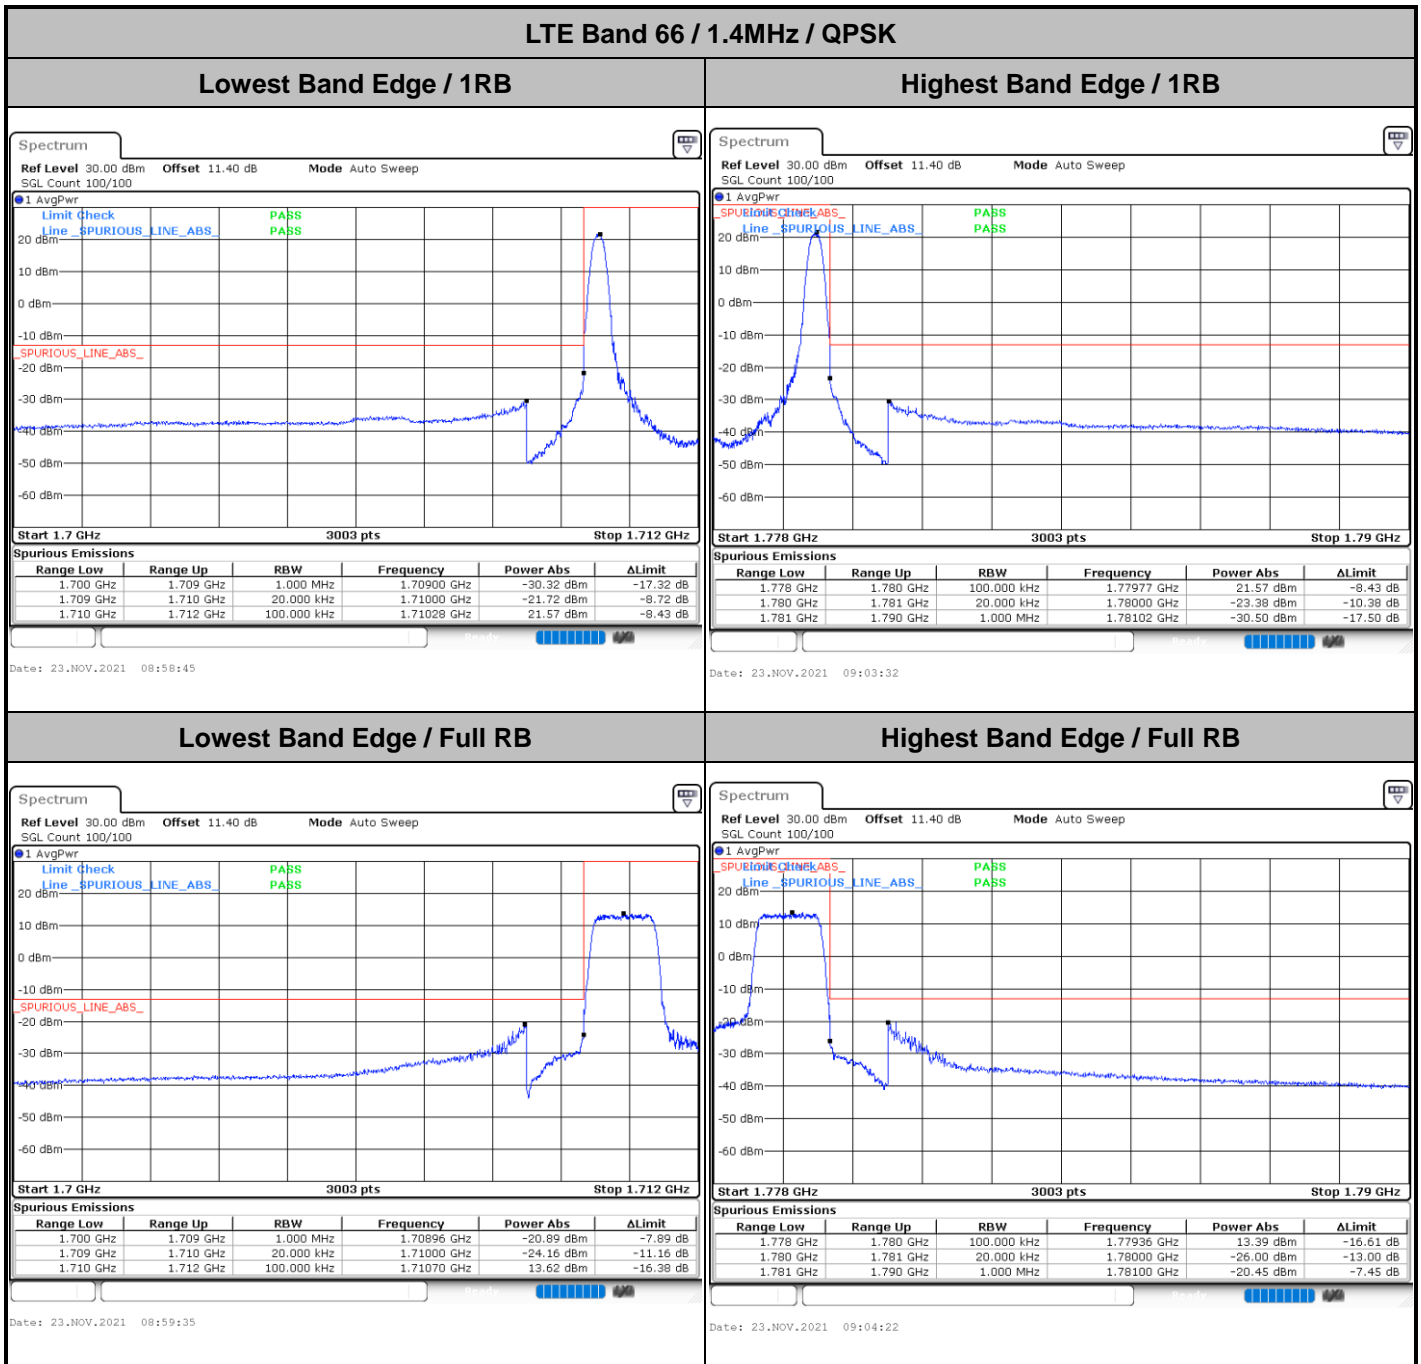

Middle Channel / 10MHz / 64QAM

Middle Channel / 15MHz / 64QAM

Middle Channel / 20MHz / 64QAM

LTE Band 66

Middle Channel / 1.4MHz / 256QAM

Middle Channel / 3MHz / 256QAM

Middle Channel / 5MHz / 256QAM

Middle Channel / 10MHz / 256QAM

# Conducted Band Edge

LTE Band 66 / 1.4MHz / 16QAM

Lowest Band Edge / 1 RB

Date: 23.NOV.2021 08:59:10

Highest Band Edge / 1 RB

Date: 23.NOV.2021 09:03:57

Lowest Band Edge / Full RB

Date: 23.NOV.2021 09:00:01

Highest Band Edge / Full RB

Date: 23.NOV.2021 09:04:48

LTE Band 66 / 1.4MHz / 64QAM

Lowest Band Edge / 1 RB

Date: 23.NOV.2021 09:06:03

Highest Band Edge / 1 RB

Date: 23.NOV.2021 09:07:36

Lowest Band Edge / Full RB

Date: 23.NOV.2021 09:06:28

Highest Band Edge / Full RB

Date: 23.NOV.2021 09:08:02

LTE Band 66 / 1.4MHz / 256QAM

Lowest Band Edge / 1 RB

Date: 29.NOV.2021 11:01:44

Highest Band Edge / 1 RB

Date: 29.NOV.2021 11:02:13