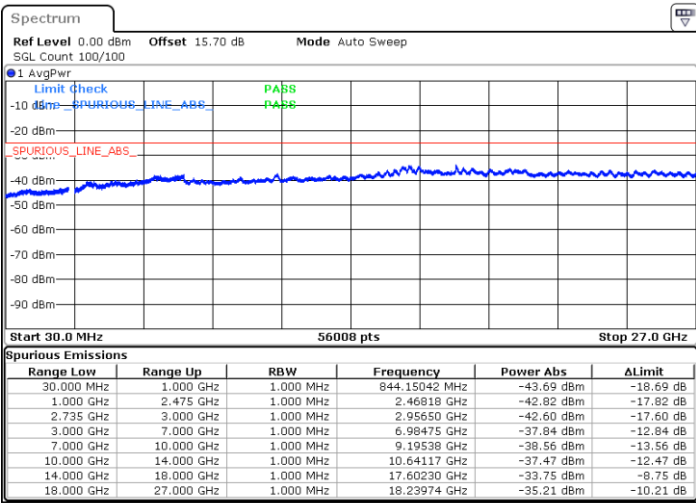

LTE Band 41C / 20MHz+15MHz

QPSK

Lowest Channel / 1RB0 and 1RB74

Lowest Channel / 1RB99 and 1RB0

Date: 30.NOV.2021 18:11:19

Date: 30.NOV.2021 18:10:12

Middle Channel / 1RB0 and 1RB74

Middle Channel / 1RB99 and 1RB0

Date: 30.NOV.2021 18:48:04

Date: 30.NOV.2021 18:49:12

LTE Band 41C / 20MHz+15MHz

QPSK

Highest Channel / 1RB0 and 1RB74

Highest Channel / 1RB99 and 1RB0

Date: 30.NOV.2021 18:23:01

Date: 30.NOV.2021 18:21:54

LTE Band 41C / 20MHz+20MHz

QPSK

Lowest Channel / 1RB0 and 1RB99

Lowest Channel / 1RB99 and 1RB0

Date: 30.NOV.2021 09:09:25

Date: 30.NOV.2021 09:08:17

MiddleChannel / 1RB0 and 1RB99

Middle Channel / 1RB99 and 1RB0