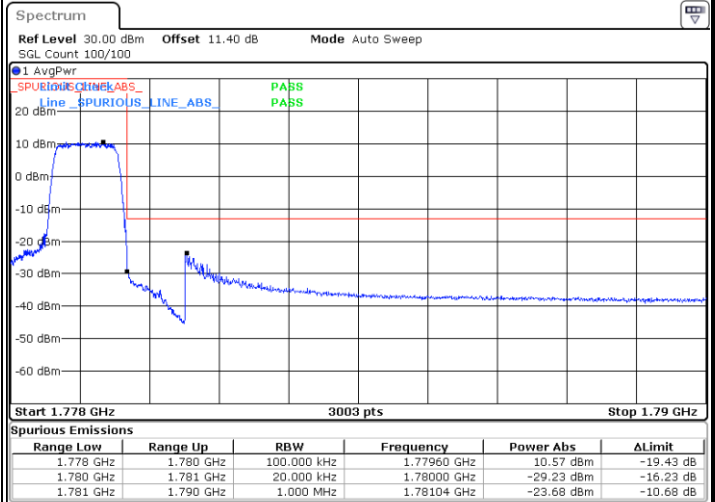

Highest Band Edge / Full RB

Date: 23.NOV.2021 09:04:48

LTE Band 66 / 1.4MHz / 64QAM

Lowest Band Edge / 1 RB

Date: 23.NOV.2021 09:06:03

Highest Band Edge / 1 RB

Date: 23.NOV.2021 09:07:36

Lowest Band Edge / Full RB

Date: 23.NOV.2021 09:06:28

Highest Band Edge / Full RB

Date: 23.NOV.2021 09:08:02

LTE Band 66 / 1.4MHz / 256QAM

Lowest Band Edge / 1 RB

Date: 29.NOV.2021 11:01:44

Highest Band Edge / 1 RB

Date: 29.NOV.2021 11:02:13

Lowest Band Edge / Full RB

Date: 29.NOV.2021 11:01:25

Highest Band Edge / Full RB

Date: 29.NOV.2021 11:02:31

LTE Band 66 / 3MHz / QPSK

Lowest Band Edge / 1RB

Date: 23.NOV.2021 09:09:06

Highest Band Edge / 1 RB

Date: 23.NOV.2021 09:13:53

Lowest Band Edge / Full RB

Date: 23.NOV.2021 09:09:56

Highest Band Edge / Full RB

Date: 23.NOV.2021 09:14:44

LTE Band 66 / 3MHz / 16QAM

Lowest Band Edge / 1 RB

Date: 23.NOV.2021 09:09:31