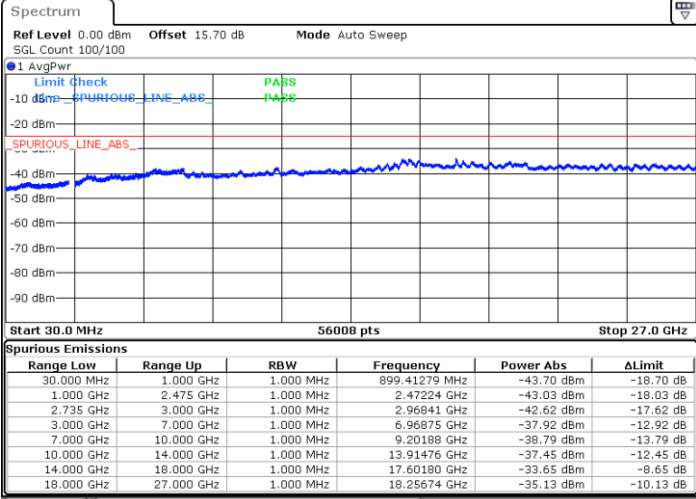

LTE Band 41C / 20MHz+20MHz

QPSK

Lowest Channel / 1RB0 and 1RB99

Lowest Channel / 1RB99 and 1RB0

Date: 30.NOV.2021 09:09:25

Date: 30.NOV.2021 09:08:17

MiddleChannel / 1RB0 and 1RB99

Middle Channel / 1RB99 and 1RB0

Date: 30.NOV.2021 09:19:46

Date: 30.NOV.2021 09:20:54

LTE Band 41C / 20MHz+20MHz

QPSK

Highest Channel / 1RB0 and 1RB99

Highest Channel / 1RB99 and 1RB0

Date: 30.NOV.2021 09:29:13

Date: 30.NOV.2021 09:28:06

# LTE Band 66

## Peak-to-Average Ratio

Mode	LTE Band 66 / 20MHz				
Mod.	QPSK	16QAM	64QAM	256QAM	Limit: 13dB
RB Size	Full RB	Full RB	Full RB	Full RB	Result
Middle CH	5.65	5.80	5.97	5.86	PASS

**26dB Bandwidth**

Mode	LTE Band 66 : 26dB BW(MHz)											
BW	1.4MHz		3MHz		5MHz		10MHz		15MHz		20MHz	
Mod.	QPSK	16QAM	QPSK	16QAM	QPSK	16QAM	QPSK	16QAM	QPSK	16QAM	QPSK	16QAM
Middle CH	1.30	1.30	3.09	3.08	5.31	5.11	10.45	10.05	14.39	15.05	19.10	19.14
Mode	LTE Band 66 : 26dB BW(MHz)											
BW	1.4MHz		3MHz		5MHz		10MHz		15MHz		20MHz	
Mod.	64QAM	256 QAM	64QAM	256 QAM	64QAM	256 QAM	64QAM	256 QAM	64QAM	256 QAM	64QAM	256 QAM
Middle CH	1.29	1.35	3.12	3.10	5.02	4.91	10.41	10.15	14.39	14.78	19.38	19.02