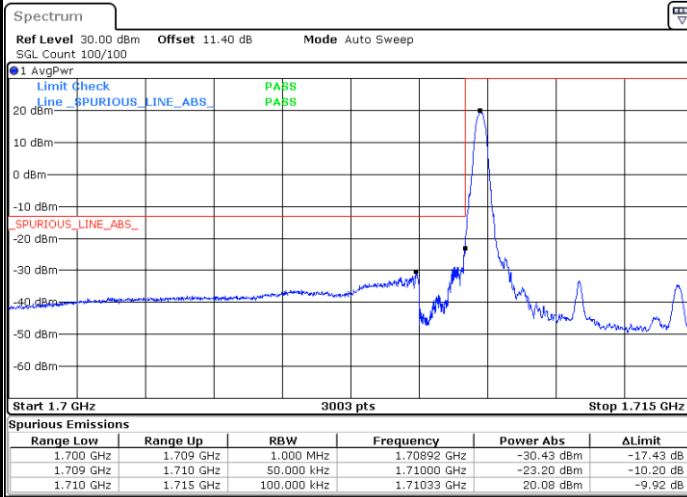

LTE Band 66 / 5MHz / QPSK

Lowest Band Edge / 1 RB

Date: 23.NOV.2021 09:21:58

Highest Band Edge / 1 RB

Date: 23.NOV.2021 09:26:46

Lowest Band Edge / Full RB

Date: 23.NOV.2021 09:22:49

Highest Band Edge / Full RB

Date: 23.NOV.2021 09:27:36

LTE Band 66 / 5MHz / 16QAM

Lowest Band Edge / 1RB

Date: 23.NOV.2021 09:22:24

Highest Band Edge / 1 RB

Date: 23.NOV.2021 09:27:11

Lowest Band Edge / Full RB

Date: 23.NOV.2021 09:23:15

Highest Band Edge / Full RB

Date: 23.NOV.2021 09:28:01

LTE Band 66 / 5MHz / 64QAM

Lowest Band Edge / 1RB

Date: 23.NOV.2021 09:19:34

Highest Band Edge / 1 RB

Date: 23.NOV.2021 09:21:08

Lowest Band Edge / Full RB

Date: 23.NOV.2021 09:19:59

Highest Band Edge / Full RB

Date: 23.NOV.2021 09:21:33

LTE Band 66 / 5MHz / 256QAM

Lowest Band Edge / 1RB

Date: 29.NOV.2021 11:06:21

Highest Band Edge / 1 RB

Date: 29.NOV.2021 11:07:38