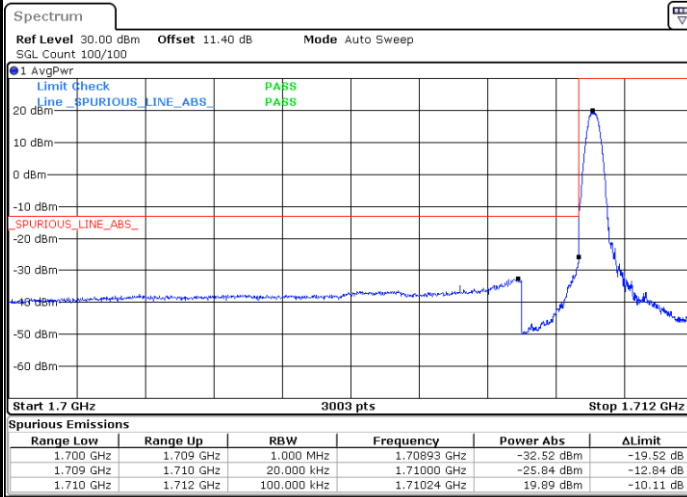

# Conducted Band Edge

LTE Band 66 / 1.4MHz / 16QAM

Lowest Band Edge / 1 RB

Date: 23.NOV.2021 08:59:10

Highest Band Edge / 1 RB

Date: 23.NOV.2021 09:03:57

Lowest Band Edge / Full RB

Date: 23.NOV.2021 09:00:01

Highest Band Edge / Full RB

Date: 23.NOV.2021 09:04:48

LTE Band 66 / 1.4MHz / 64QAM

Lowest Band Edge / 1 RB

Date: 23.NOV.2021 09:06:03

Highest Band Edge / 1 RB

Date: 23.NOV.2021 09:07:36

Lowest Band Edge / Full RB

Date: 23.NOV.2021 09:06:28

Highest Band Edge / Full RB

Date: 23.NOV.2021 09:08:02

LTE Band 66 / 1.4MHz / 256QAM

Lowest Band Edge / 1 RB

Date: 29.NOV.2021 11:01:44

Highest Band Edge / 1 RB

Date: 29.NOV.2021 11:02:13

Lowest Band Edge / Full RB

Date: 29.NOV.2021 11:01:25

Highest Band Edge / Full RB

Date: 29.NOV.2021 11:02:31

LTE Band 66 / 3MHz / QPSK

Lowest Band Edge / 1RB

Date: 23.NOV.2021 09:09:06

Highest Band Edge / 1 RB