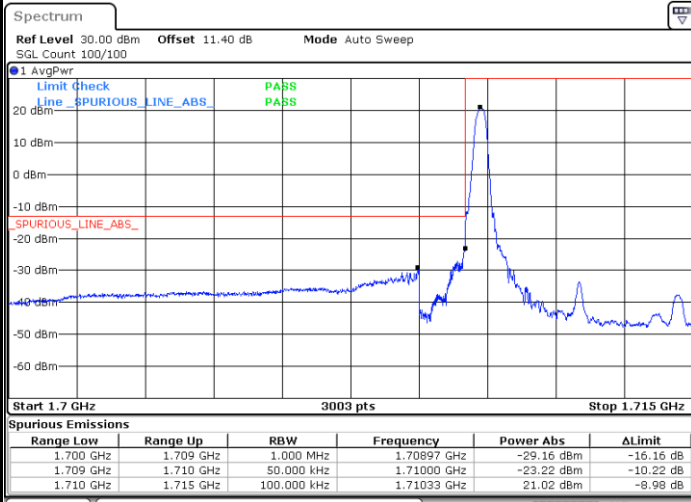

Date: 23.NOV.2021 09:16:25

Highest Band Edge / 1 RB

Date: 23.NOV.2021 09:17:58

Lowest Band Edge / Full RB

Date: 23.NOV.2021 09:16:50

Highest Band Edge / Full RB

Date: 23.NOV.2021 09:18:23

LTE Band 66 / 3MHz / 256QAM

Lowest Band Edge / 1 RB

Date: 29.NOV.2021 11:03:59

Highest Band Edge / 1 RB

Date: 29.NOV.2021 11:04:22

Lowest Band Edge / Full RB

Date: 29.NOV.2021 11:03:41

Highest Band Edge / Full RB

Date: 29.NOV.2021 11:04:43

LTE Band 66 / 5MHz / QPSK

Lowest Band Edge / 1 RB

Date: 23.NOV.2021 09:21:58

Highest Band Edge / 1 RB

Date: 23.NOV.2021 09:26:46

Lowest Band Edge / Full RB

Date: 23.NOV.2021 09:22:49

Highest Band Edge / Full RB

Date: 23.NOV.2021 09:27:36

LTE Band 66 / 5MHz / 16QAM

Lowest Band Edge / 1RB

Date: 23.NOV.2021 09:22:24

Highest Band Edge / 1 RB

Date: 23.NOV.2021 09:27:11

Lowest Band Edge / Full RB

Date: 23.NOV.2021 09:23:15