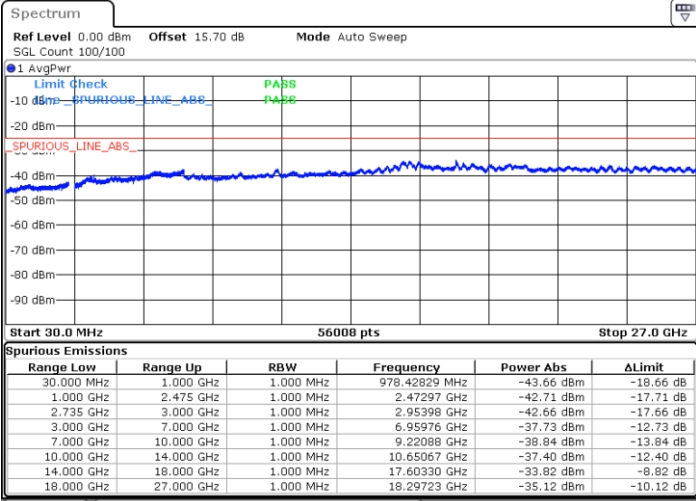

LTE Band 41C / 20MHz+15MHz

QPSK

Lowest Channel / 1RB0 and 1RB74

Lowest Channel / 1RB99 and 1RB0

Date: 30.NOV.2021 18:11:19

Date: 30.NOV.2021 18:10:12

Middle Channel / 1RB0 and 1RB74

Middle Channel / 1RB99 and 1RB0

Date: 30.NOV.2021 18:48:04

Date: 30.NOV.2021 18:49:12

LTE Band 41C / 20MHz+15MHz

QPSK

Highest Channel / 1RB0 and 1RB74

Highest Channel / 1RB99 and 1RB0

Date: 30.NOV.2021 18:23:01

Date: 30.NOV.2021 18:21:54

LTE Band 41C / 20MHz+20MHz

QPSK

Lowest Channel / 1RB0 and 1RB99

Lowest Channel / 1RB99 and 1RB0

Date: 30.NOV.2021 09:09:25

Date: 30.NOV.2021 09:08:17

MiddleChannel / 1RB0 and 1RB99

Middle Channel / 1RB99 and 1RB0

Date: 30.NOV.2021 09:19:46

Date: 30.NOV.2021 09:20:54

LTE Band 41C / 20MHz+20MHz

QPSK

Highest Channel / 1RB0 and 1RB99

Highest Channel / 1RB99 and 1RB0

Date: 30.NOV.2021 09:29:13

Date: 30.NOV.2021 09:28:06