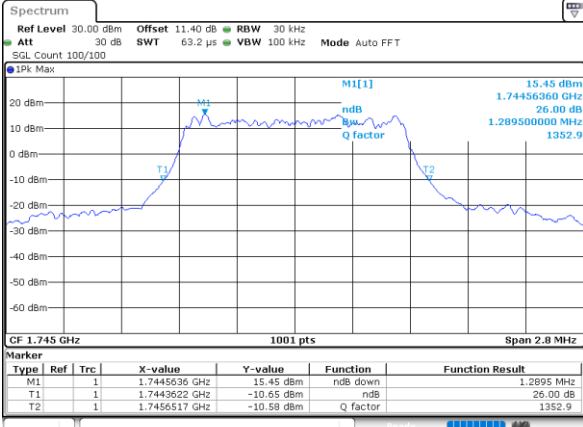

Middle Channel / 20MHz / 16QAM

Date: 23.NOV.2021 10:12:57

LTE Band 66

Middle Channel / 1.4MHz / 64QAM

Date: 23.NOV.2021 09:07:11

Middle Channel / 3MHz / 64QAM

Date: 23.NOV.2021 09:17:33

Middle Channel / 5MHz / 64QAM

Date: 23.NOV.2021 09:20:42

Middle Channel / 10MHz / 64QAM

Date: 23.NOV.2021 09:56:18

Middle Channel / 15MHz / 64QAM

Date: 23.NOV.2021 10:00:08

Middle Channel / 20MHz / 64QAM

Date: 23.NOV.2021 10:17:52

LTE Band 66