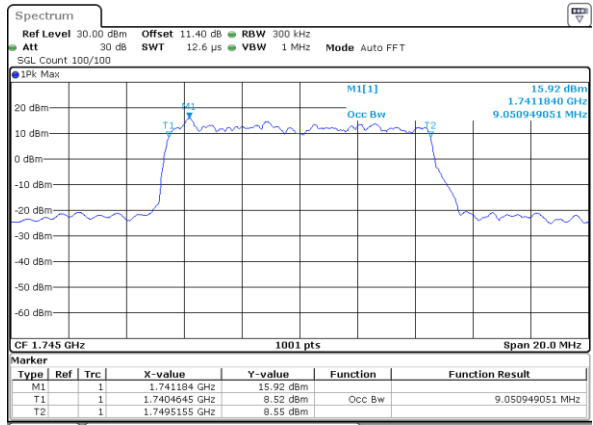

Middle Channel / 20MHz / QPSK

Date: 23.NOV.2021 10:11:53

Middle Channel / 20MHz / 16QAM

Date: 23.NOV.2021 10:12:14

LTE Band 66

Middle Channel / 1.4MHz / 64QAM

Middle Channel / 3MHz / 64QAM

Middle Channel / 5MHz / 64QAM

Middle Channel / 10MHz / 64QAM

Middle Channel / 15MHz / 64QAM

Middle Channel / 20MHz / 64QAM

LTE Band 66

Middle Channel / 1.4MHz / 256QAM

Middle Channel / 3MHz / 256QAM

Middle Channel / 5MHz / 256QAM

Middle Channel / 10MHz / 256QAM

Middle Channel / 15MHz / 256QAM

Middle Channel / 20MHz / 256QAM

# Conducted Band Edge

LTE Band 66 / 1.4MHz / 16QAM

Lowest Band Edge / 1 RB

Date: 23.NOV.2021 08:59:10

Highest Band Edge / 1 RB

Date: 23.NOV.2021 09:03:57

Lowest Band Edge / Full RB

Date: 23.NOV.2021 09:00:01