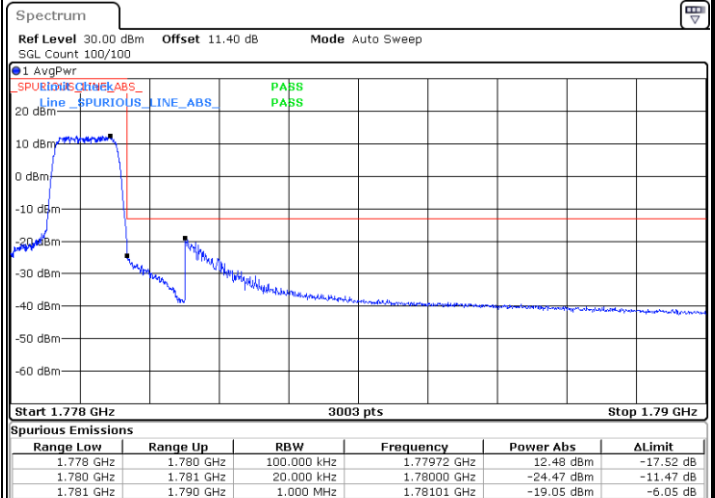

# Conducted Band Edge

LTE Band 66 / 1.4MHz / 16QAM

Lowest Band Edge / 1 RB

Date: 23.NOV.2021 08:59:10

Highest Band Edge / 1 RB

Date: 23.NOV.2021 09:03:57

Lowest Band Edge / Full RB

Date: 23.NOV.2021 09:00:01

Highest Band Edge / Full RB

Date: 23.NOV.2021 09:04:48

LTE Band 66 / 1.4MHz / 64QAM

Lowest Band Edge / 1 RB

Date: 23.NOV.2021 09:06:03

Highest Band Edge / 1 RB

Date: 23.NOV.2021 09:07:36

Lowest Band Edge / Full RB

Date: 23.NOV.2021 09:06:28

Highest Band Edge / Full RB

Date: 23.NOV.2021 09:08:02

LTE Band 66 / 1.4MHz / 256QAM

Lowest Band Edge / 1 RB

Date: 29.NOV.2021 11:01:44

Highest Band Edge / 1 RB

Date: 29.NOV.2021 11:02:13

Lowest Band Edge / Full RB

Date: 29.NOV.2021 11:01:25

Highest Band Edge / Full RB

Date: 29.NOV.2021 11:02:31

LTE Band 66 / 3MHz / QPSK

Lowest Band Edge / 1RB

Date: 23.NOV.2021 09:09:06

Highest Band Edge / 1 RB