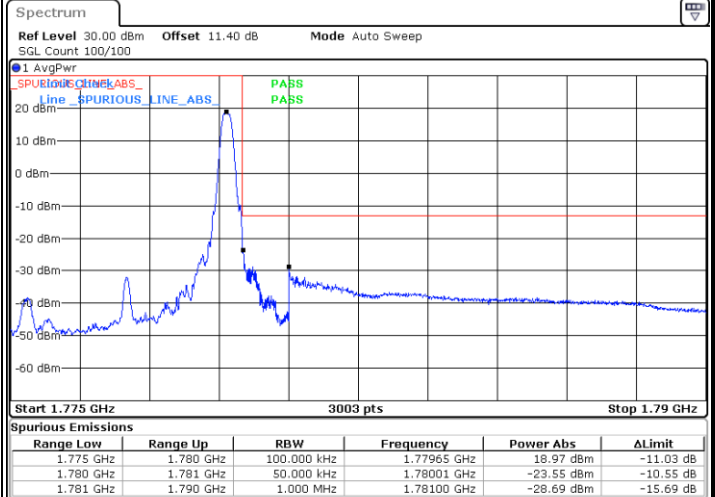

LTE Band 66 / 5MHz / QPSK

Lowest Band Edge / 1 RB

Date: 23.NOV.2021 09:21:58

Highest Band Edge / 1 RB

Date: 23.NOV.2021 09:26:46

Lowest Band Edge / Full RB

Date: 23.NOV.2021 09:22:49

Highest Band Edge / Full RB

Date: 23.NOV.2021 09:27:36

LTE Band 66 / 5MHz / 16QAM

Lowest Band Edge / 1RB

Date: 23.NOV.2021 09:22:24

Highest Band Edge / 1 RB

Date: 23.NOV.2021 09:27:11

Lowest Band Edge / Full RB

Date: 23.NOV.2021 09:23:15

Highest Band Edge / Full RB

Date: 23.NOV.2021 09:28:01

LTE Band 66 / 5MHz / 64QAM

Lowest Band Edge / 1RB

Date: 23.NOV.2021 09:19:34

Highest Band Edge / 1 RB

Date: 23.NOV.2021 09:21:08

Lowest Band Edge / Full RB

Date: 23.NOV.2021 09:19:59

Highest Band Edge / Full RB

Date: 23.NOV.2021 09:21:33

LTE Band 66 / 5MHz / 256QAM

Lowest Band Edge / 1RB

Date: 29.NOV.2021 11:06:21

Highest Band Edge / 1 RB

Date: 29.NOV.2021 11:07:38