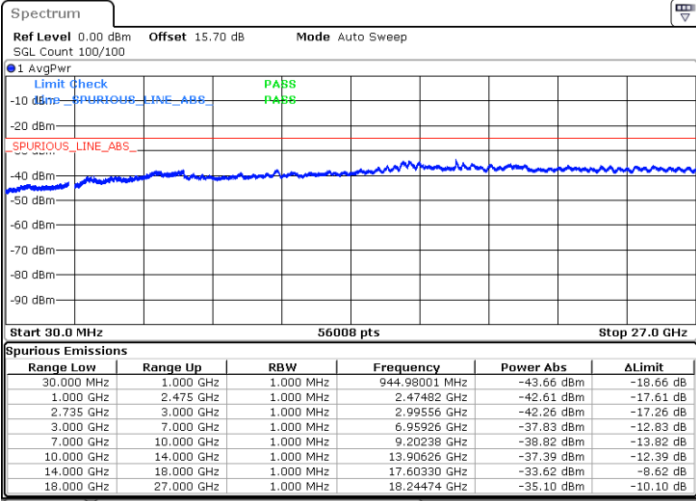

LTE Band 41C / 20MHz+15MHz

QPSK

Lowest Channel / 1RB0 and 1RB74

Lowest Channel / 1RB99 and 1RB0

Date: 30.NOV.2021 18:11:19

Date: 30.NOV.2021 18:10:12

Middle Channel / 1RB0 and 1RB74

Middle Channel / 1RB99 and 1RB0

Date: 30.NOV.2021 18:48:04

Date: 30.NOV.2021 18:49:12

LTE Band 41C / 20MHz+15MHz

QPSK

Highest Channel / 1RB0 and 1RB74

Highest Channel / 1RB99 and 1RB0

Date: 30.NOV.2021 18:23:01

Date: 30.NOV.2021 18:21:54

LTE Band 41C / 20MHz+20MHz

QPSK

Lowest Channel / 1RB0 and 1RB99

Lowest Channel / 1RB99 and 1RB0

Date: 30.NOV.2021 09:09:25

Date: 30.NOV.2021 09:08:17

MiddleChannel / 1RB0 and 1RB99

Middle Channel / 1RB99 and 1RB0

Date: 30.NOV.2021 09:19:46

Date: 30.NOV.2021 09:20:54

LTE Band 41C / 20MHz+20MHz

QPSK

Highest Channel / 1RB0 and 1RB99

Highest Channel / 1RB99 and 1RB0

Date: 30.NOV.2021 09:29:13

Date: 30.NOV.2021 09:28:06