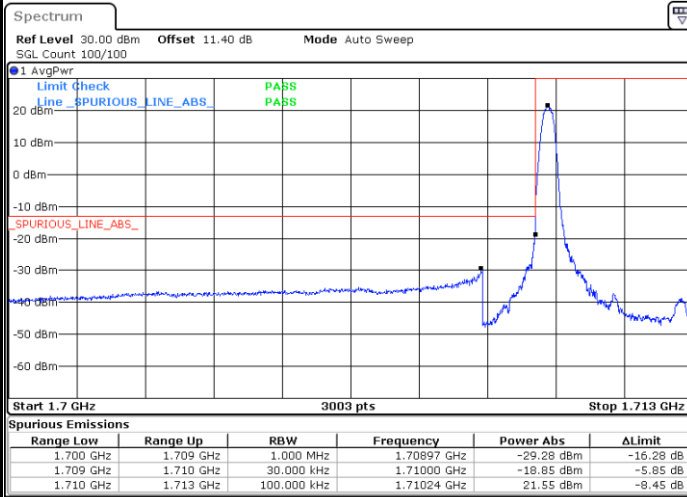

Date: 23.NOV.2021 09:06:28

Highest Band Edge / Full RB

Date: 23.NOV.2021 09:08:02

LTE Band 66 / 1.4MHz / 256QAM

Lowest Band Edge / 1 RB

Date: 29.NOV.2021 11:01:44

Highest Band Edge / 1 RB

Date: 29.NOV.2021 11:02:13

Lowest Band Edge / Full RB

Date: 29.NOV.2021 11:01:25

Highest Band Edge / Full RB

Date: 29.NOV.2021 11:02:31

LTE Band 66 / 3MHz / QPSK

Lowest Band Edge / 1RB

Date: 23.NOV.2021 09:09:06

Highest Band Edge / 1 RB

Date: 23.NOV.2021 09:13:53

Lowest Band Edge / Full RB

Date: 23.NOV.2021 09:09:56

Highest Band Edge / Full RB

Date: 23.NOV.2021 09:14:44

LTE Band 66 / 3MHz / 16QAM

Lowest Band Edge / 1 RB

Date: 23.NOV.2021 09:09:31

Highest Band Edge / 1 RB

Date: 23.NOV.2021 09:14:19

Lowest Band Edge / Full RB

Date: 23.NOV.2021 09:10:22

Highest Band Edge / Full RB

Date: 23.NOV.2021 09:15:10

LTE Band 66 / 3MHz / 64QAM

Lowest Band Edge / 1 RB