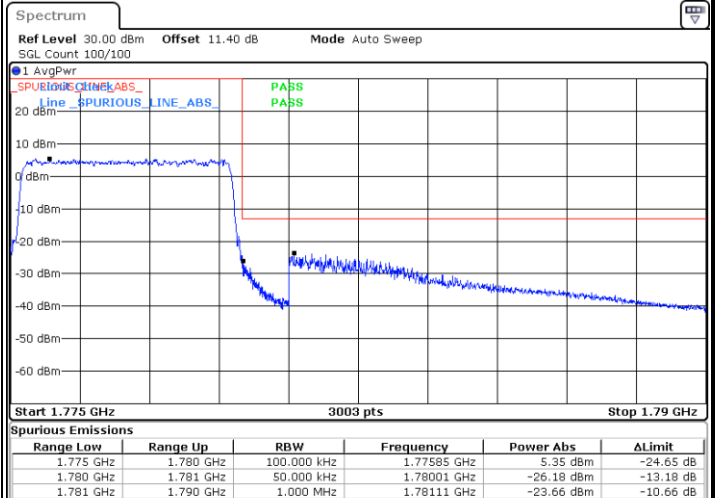

Date: 23.NOV.2021 09:27:36

LTE Band 66 / 5MHz / 16QAM

Lowest Band Edge / 1RB

Date: 23.NOV.2021 09:22:24

Highest Band Edge / 1 RB

Date: 23.NOV.2021 09:27:11

Lowest Band Edge / Full RB

Date: 23.NOV.2021 09:23:15

Highest Band Edge / Full RB

Date: 23.NOV.2021 09:28:01

LTE Band 66 / 5MHz / 64QAM

Lowest Band Edge / 1RB

Date: 23.NOV.2021 09:19:34

Highest Band Edge / 1 RB

Date: 23.NOV.2021 09:21:08

Lowest Band Edge / Full RB

Date: 23.NOV.2021 09:19:59

Highest Band Edge / Full RB

Date: 23.NOV.2021 09:21:33

LTE Band 66 / 5MHz / 256QAM

Lowest Band Edge / 1RB

Date: 29.NOV.2021 11:06:21

Highest Band Edge / 1 RB

Date: 29.NOV.2021 11:07:38

Lowest Band Edge / Full RB

Date: 29.NOV.2021 11:06:05

Highest Band Edge / Full RB

Date: 29.NOV.2021 11:07:56