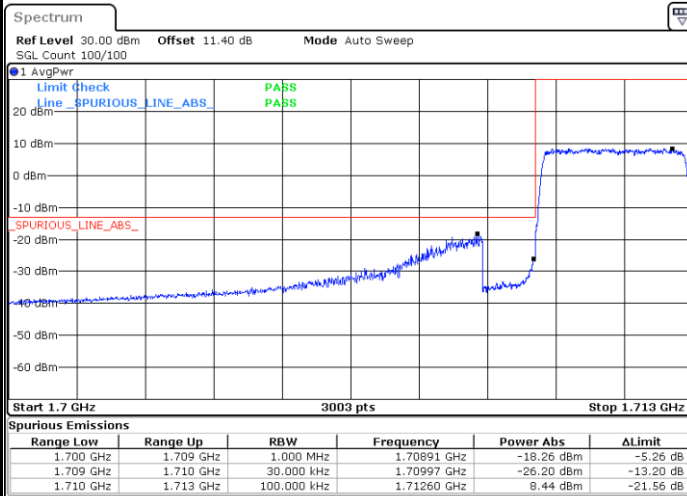

Lowest Band Edge / Full RB

Date: 29.NOV.2021 11:01:25

Highest Band Edge / Full RB

Date: 29.NOV.2021 11:02:31

LTE Band 66 / 3MHz / QPSK

Lowest Band Edge / 1RB

Date: 23.NOV.2021 09:09:06

Highest Band Edge / 1 RB

Date: 23.NOV.2021 09:13:53

Lowest Band Edge / Full RB

Date: 23.NOV.2021 09:09:56

Highest Band Edge / Full RB

Date: 23.NOV.2021 09:14:44

LTE Band 66 / 3MHz / 16QAM

Lowest Band Edge / 1 RB

Date: 23.NOV.2021 09:09:31

Highest Band Edge / 1 RB

Date: 23.NOV.2021 09:14:19

Lowest Band Edge / Full RB

Date: 23.NOV.2021 09:10:22

Highest Band Edge / Full RB

Date: 23.NOV.2021 09:15:10

LTE Band 66 / 3MHz / 64QAM

Lowest Band Edge / 1 RB

Date: 23.NOV.2021 09:16:25

Highest Band Edge / 1 RB

Date: 23.NOV.2021 09:17:58

Lowest Band Edge / Full RB

Date: 23.NOV.2021 09:16:50

Highest Band Edge / Full RB

Date: 23.NOV.2021 09:18:23

LTE Band 66 / 3MHz / 256QAM