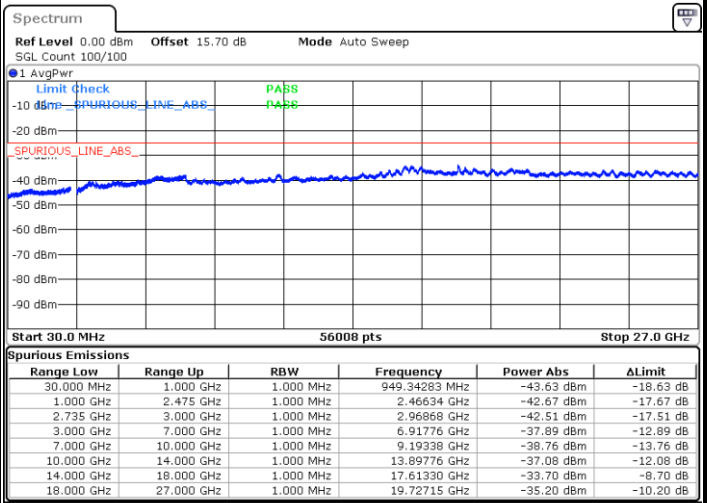

Date: 30.NOV.2021 18:48:04

Date: 30.NOV.2021 18:49:12

LTE Band 41C / 20MHz+15MHz

QPSK

Highest Channel / 1RB0 and 1RB74

Highest Channel / 1RB99 and 1RB0

Date: 30.NOV.2021 18:23:01

Date: 30.NOV.2021 18:21:54

LTE Band 41C / 20MHz+20MHz

QPSK

Lowest Channel / 1RB0 and 1RB99

Lowest Channel / 1RB99 and 1RB0

Date: 30.NOV.2021 09:09:25

Date: 30.NOV.2021 09:08:17

MiddleChannel / 1RB0 and 1RB99

Middle Channel / 1RB99 and 1RB0

Date: 30.NOV.2021 09:19:46

Date: 30.NOV.2021 09:20:54

LTE Band 41C / 20MHz+20MHz

QPSK

Highest Channel / 1RB0 and 1RB99

Highest Channel / 1RB99 and 1RB0

Date: 30.NOV.2021 09:29:13

Date: 30.NOV.2021 09:28:06

## Peak-to-Average Ratio

Mode	LTE Band 66 / 20MHz				
Mod.	QPSK	16QAM	64QAM	256QAM	Limit: 13dB
RB Size	Full RB	Full RB	Full RB	Full RB	Result
Middle CH	5.65	5.80	5.97	5.86	PASS

**26dB Bandwidth**

Mode	LTE Band 66 : 26dB BW(MHz)											
BW	1.4MHz		3MHz		5MHz		10MHz		15MHz		20MHz	
Mod.	QPSK	16QAM	QPSK	16QAM	QPSK	16QAM	QPSK	16QAM	QPSK	16QAM	QPSK	16QAM
Middle CH	1.30	1.30	3.09	3.08	5.31	5.11	10.45	10.05	14.39	15.05	19.10	19.14
Mode	LTE Band 66 : 26dB BW(MHz)											
BW	1.4MHz		3MHz		5MHz		10MHz		15MHz		20MHz	
Mod.	64QAM	256 QAM	64QAM	256 QAM	64QAM	256 QAM	64QAM	256 QAM	64QAM	256 QAM	64QAM	256 QAM
Middle CH	1.29	1.35	3.12	3.10	5.02	4.91	10.41	10.15	14.39	14.78	19.38	19.02