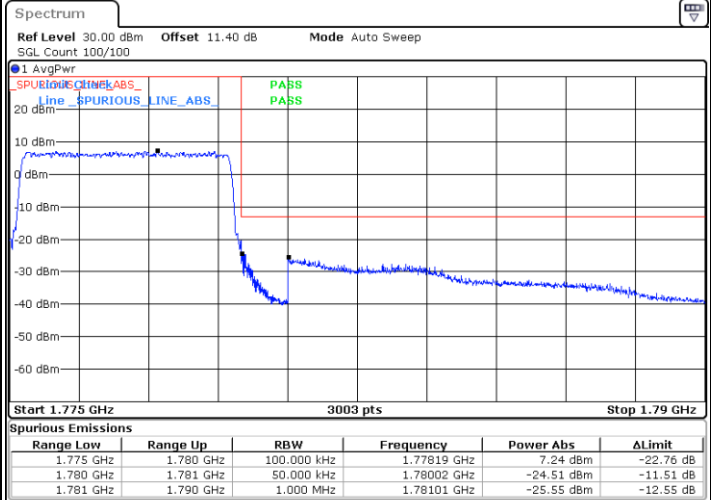

Lowest Band Edge / 1 RB

Date: 29.NOV.2021 11:03:59

Highest Band Edge / 1 RB

Date: 29.NOV.2021 11:04:22

Lowest Band Edge / Full RB

Date: 29.NOV.2021 11:03:41

Highest Band Edge / Full RB

Date: 29.NOV.2021 11:04:43

LTE Band 66 / 5MHz / QPSK

Lowest Band Edge / 1 RB

Date: 23.NOV.2021 09:21:58

Highest Band Edge / 1 RB

Date: 23.NOV.2021 09:26:46

Lowest Band Edge / Full RB

Date: 23.NOV.2021 09:22:49

Highest Band Edge / Full RB

Date: 23.NOV.2021 09:27:36

LTE Band 66 / 5MHz / 16QAM

Lowest Band Edge / 1RB

Date: 23.NOV.2021 09:22:24

Highest Band Edge / 1 RB

Date: 23.NOV.2021 09:27:11

Lowest Band Edge / Full RB

Date: 23.NOV.2021 09:23:15

Highest Band Edge / Full RB

Date: 23.NOV.2021 09:28:01

LTE Band 66 / 5MHz / 64QAM

Lowest Band Edge / 1RB

Date: 23.NOV.2021 09:19:34

Highest Band Edge / 1 RB

Date: 23.NOV.2021 09:21:08

Lowest Band Edge / Full RB