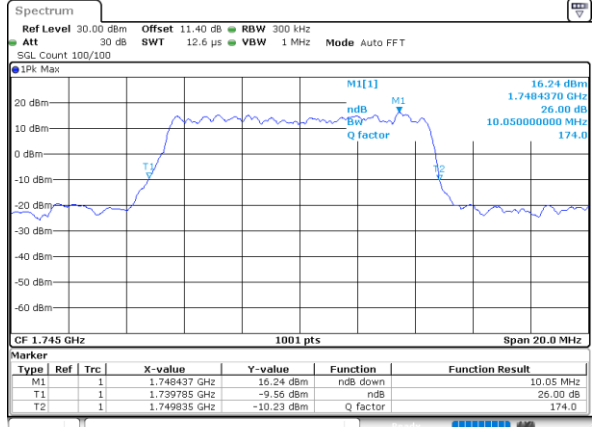

Middle Channel / 10MHz / 16QAM

Date: 23.NOV.2021 09:51:23