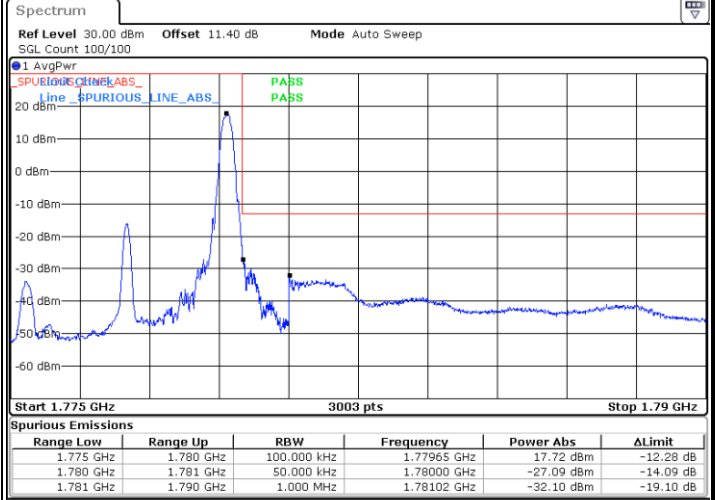

Date: 23.NOV.2021 09:27:36

LTE Band 66 / 5MHz / 16QAM

Lowest Band Edge / 1RB

Date: 23.NOV.2021 09:22:24

Highest Band Edge / 1 RB

Date: 23.NOV.2021 09:27:11

Lowest Band Edge / Full RB

Date: 23.NOV.2021 09:23:15

Highest Band Edge / Full RB

Date: 23.NOV.2021 09:28:01

LTE Band 66 / 5MHz / 64QAM

Lowest Band Edge / 1RB

Date: 23.NOV.2021 09:19:34

Highest Band Edge / 1 RB

Date: 23.NOV.2021 09:21:08

Lowest Band Edge / Full RB

Date: 23.NOV.2021 09:19:59

Highest Band Edge / Full RB

Date: 23.NOV.2021 09:21:33

LTE Band 66 / 5MHz / 256QAM

Lowest Band Edge / 1RB

Date: 29.NOV.2021 11:06:21

Highest Band Edge / 1 RB

Date: 29.NOV.2021 11:07:38

Lowest Band Edge / Full RB

Date: 29.NOV.2021 11:06:05

Highest Band Edge / Full RB

Date: 29.NOV.2021 11:07:56