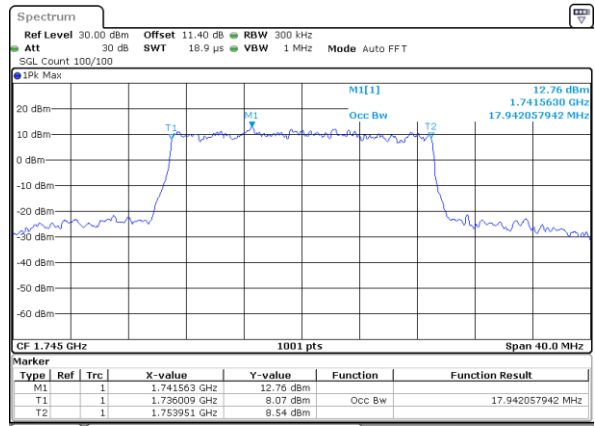

Middle Channel / 20MHz / QPSK

Date: 23.NOV.2021 10:11:53

Middle Channel / 20MHz / 16QAM

Date: 23.NOV.2021 10:12:14

LTE Band 66

Middle Channel / 1.4MHz / 64QAM

Middle Channel / 3MHz / 64QAM

Middle Channel / 5MHz / 64QAM

Middle Channel / 10MHz / 64QAM

Middle Channel / 15MHz / 64QAM

Middle Channel / 20MHz / 64QAM

LTE Band 66

Middle Channel / 1.4MHz / 256QAM

Middle Channel / 3MHz / 256QAM

Middle Channel / 5MHz / 256QAM

Middle Channel / 10MHz / 256QAM