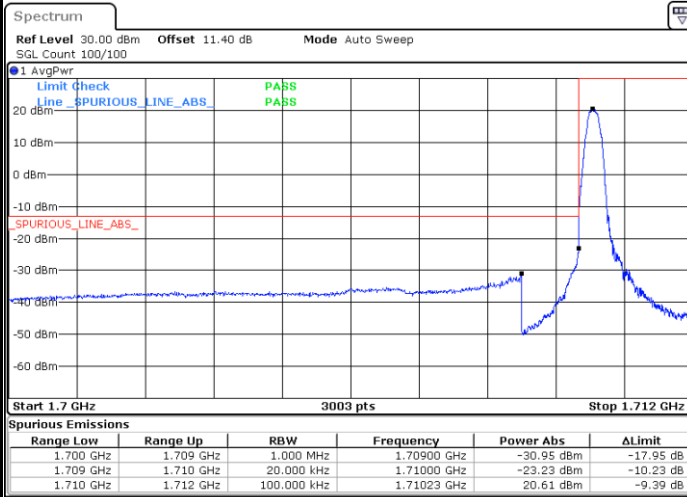

# Conducted Band Edge

LTE Band 66 / 1.4MHz / 16QAM

Lowest Band Edge / 1 RB

Date: 23.NOV.2021 08:59:10

Highest Band Edge / 1 RB

Date: 23.NOV.2021 09:03:57

Lowest Band Edge / Full RB

Date: 23.NOV.2021 09:00:01

Highest Band Edge / Full RB

Date: 23.NOV.2021 09:04:48

LTE Band 66 / 1.4MHz / 64QAM

Lowest Band Edge / 1 RB

Date: 23.NOV.2021 09:06:03

Highest Band Edge / 1 RB

Date: 23.NOV.2021 09:07:36

Lowest Band Edge / Full RB

Date: 23.NOV.2021 09:06:28

Highest Band Edge / Full RB

Date: 23.NOV.2021 09:08:02

LTE Band 66 / 1.4MHz / 256QAM

Lowest Band Edge / 1 RB

Date: 29.NOV.2021 11:01:44

Highest Band Edge / 1 RB

Date: 29.NOV.2021 11:02:13