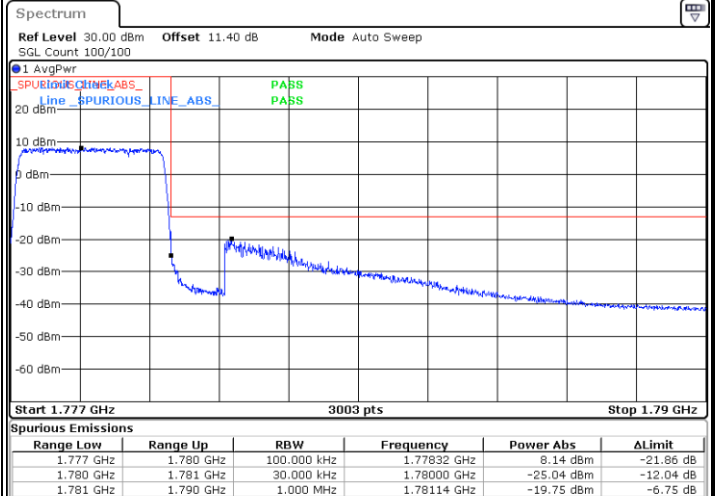

Date: 23.NOV.2021 09:13:53

Lowest Band Edge / Full RB

Date: 23.NOV.2021 09:09:56

Highest Band Edge / Full RB

Date: 23.NOV.2021 09:14:44

LTE Band 66 / 3MHz / 16QAM

Lowest Band Edge / 1 RB

Date: 23.NOV.2021 09:09:31

Highest Band Edge / 1 RB

Date: 23.NOV.2021 09:14:19

Lowest Band Edge / Full RB

Date: 23.NOV.2021 09:10:22

Highest Band Edge / Full RB

Date: 23.NOV.2021 09:15:10

LTE Band 66 / 3MHz / 64QAM

Lowest Band Edge / 1 RB

Date: 23.NOV.2021 09:16:25

Highest Band Edge / 1 RB

Date: 23.NOV.2021 09:17:58

Lowest Band Edge / Full RB

Date: 23.NOV.2021 09:16:50

Highest Band Edge / Full RB

Date: 23.NOV.2021 09:18:23

LTE Band 66 / 3MHz / 256QAM

Lowest Band Edge / 1 RB

Date: 29.NOV.2021 11:03:59

Highest Band Edge / 1 RB

Date: 29.NOV.2021 11:04:22

Lowest Band Edge / Full RB

Date: 29.NOV.2021 11:03:41

Highest Band Edge / Full RB

Date: 29.NOV.2021 11:04:43