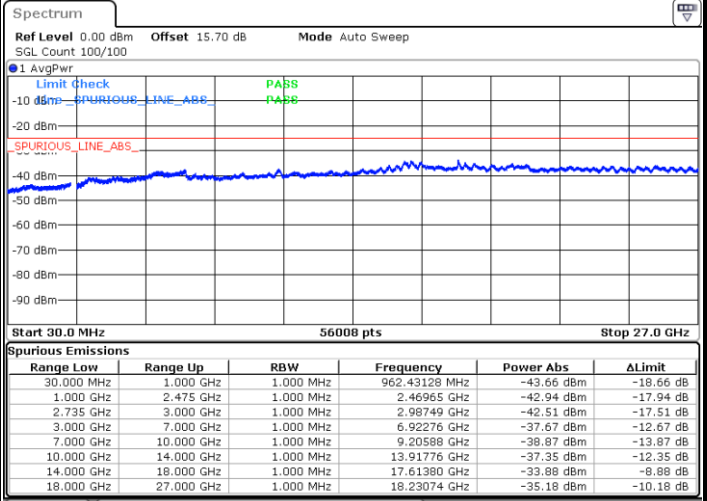

LTE Band 41C / 20MHz+15MHz

QPSK

Lowest Channel / 1RB0 and 1RB74

Lowest Channel / 1RB99 and 1RB0

Date: 30.NOV.2021 18:11:19

Date: 30.NOV.2021 18:10:12

Middle Channel / 1RB0 and 1RB74

Middle Channel / 1RB99 and 1RB0

Date: 30.NOV.2021 18:48:04

Date: 30.NOV.2021 18:49:12

LTE Band 41C / 20MHz+15MHz

QPSK

Highest Channel / 1RB0 and 1RB74

Highest Channel / 1RB99 and 1RB0

Date: 30.NOV.2021 18:23:01

Date: 30.NOV.2021 18:21:54

LTE Band 41C / 20MHz+20MHz

QPSK

Lowest Channel / 1RB0 and 1RB99

Lowest Channel / 1RB99 and 1RB0

Date: 30.NOV.2021 09:09:25

Date: 30.NOV.2021 09:08:17

MiddleChannel / 1RB0 and 1RB99

Middle Channel / 1RB99 and 1RB0

Date: 30.NOV.2021 09:19:46

Date: 30.NOV.2021 09:20:54

LTE Band 41C / 20MHz+20MHz

QPSK

Highest Channel / 1RB0 and 1RB99

Highest Channel / 1RB99 and 1RB0

Date: 30.NOV.2021 09:29:13

Date: 30.NOV.2021 09:28:06