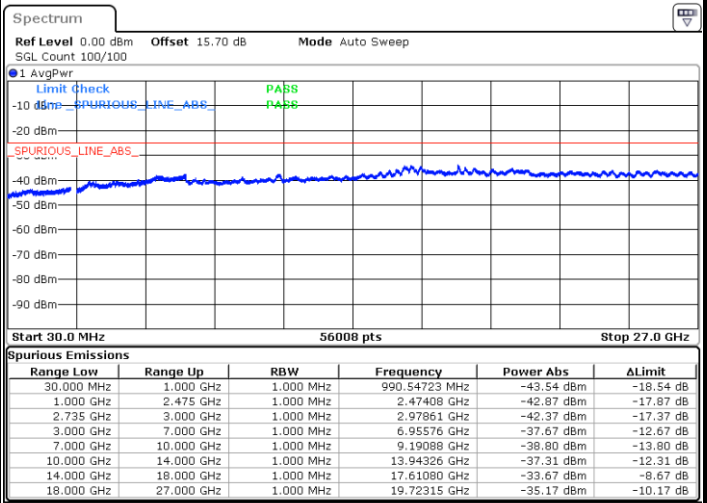

LTE Band 41C / 20MHz+15MHz

QPSK

Lowest Channel / 1RB0 and 1RB74

Lowest Channel / 1RB99 and 1RB0

Date: 30.NOV.2021 18:11:19

Date: 30.NOV.2021 18:10:12

Middle Channel / 1RB0 and 1RB74

Middle Channel / 1RB99 and 1RB0

Date: 30.NOV.2021 18:48:04

Date: 30.NOV.2021 18:49:12

LTE Band 41C / 20MHz+15MHz

QPSK

Highest Channel / 1RB0 and 1RB74

Highest Channel / 1RB99 and 1RB0

Date: 30.NOV.2021 18:23:01

Date: 30.NOV.2021 18:21:54

LTE Band 41C / 20MHz+20MHz

QPSK

Lowest Channel / 1RB0 and 1RB99

Lowest Channel / 1RB99 and 1RB0

Date: 30.NOV.2021 09:09:25

Date: 30.NOV.2021 09:08:17

MiddleChannel / 1RB0 and 1RB99

Middle Channel / 1RB99 and 1RB0

Date: 30.NOV.2021 09:19:46

Date: 30.NOV.2021 09:20:54

LTE Band 41C / 20MHz+20MHz

QPSK

Highest Channel / 1RB0 and 1RB99

Highest Channel / 1RB99 and 1RB0

Date: 30.NOV.2021 09:29:13

Date: 30.NOV.2021 09:28:06