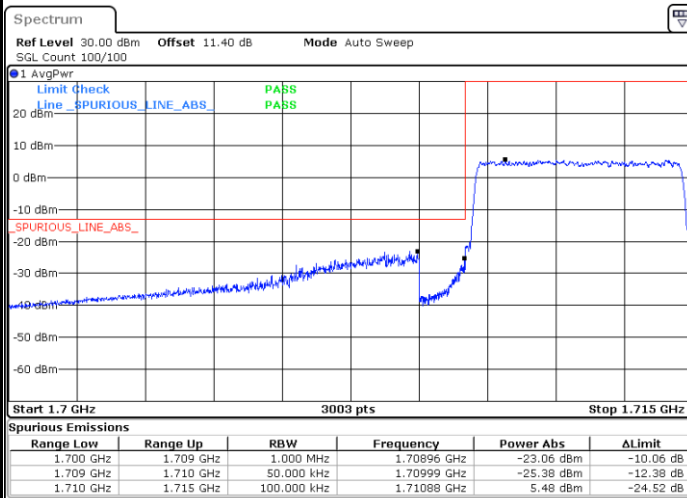

LTE Band 66 / 5MHz / QPSK

Lowest Band Edge / 1 RB

Date: 23.NOV.2021 09:21:58

Highest Band Edge / 1 RB

Date: 23.NOV.2021 09:26:46

Lowest Band Edge / Full RB

Date: 23.NOV.2021 09:22:49

Highest Band Edge / Full RB

Date: 23.NOV.2021 09:27:36

LTE Band 66 / 5MHz / 16QAM

Lowest Band Edge / 1RB

Date: 23.NOV.2021 09:22:24

Highest Band Edge / 1 RB

Date: 23.NOV.2021 09:27:11

Lowest Band Edge / Full RB

Date: 23.NOV.2021 09:23:15

Highest Band Edge / Full RB

Date: 23.NOV.2021 09:28:01

LTE Band 66 / 5MHz / 64QAM

Lowest Band Edge / 1RB

Date: 23.NOV.2021 09:19:34

Highest Band Edge / 1 RB

Date: 23.NOV.2021 09:21:08

Lowest Band Edge / Full RB

Date: 23.NOV.2021 09:19:59

Highest Band Edge / Full RB

Date: 23.NOV.2021 09:21:33

LTE Band 66 / 5MHz / 256QAM

Lowest Band Edge / 1RB

Date: 29.NOV.2021 11:06:21

Highest Band Edge / 1 RB

Date: 29.NOV.2021 11:07:38