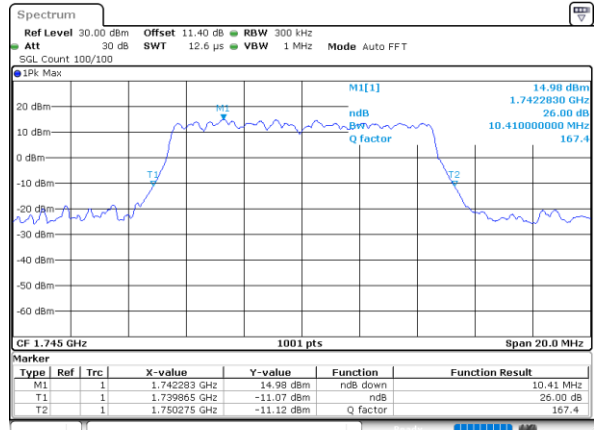

Middle Channel / 20MHz / 16QAM

Date: 23.NOV.2021 10:12:57

LTE Band 66

Middle Channel / 1.4MHz / 64QAM

Date: 23.NOV.2021 09:07:11

Middle Channel / 3MHz / 64QAM

Date: 23.NOV.2021 09:17:33

Middle Channel / 5MHz / 64QAM

Date: 23.NOV.2021 09:20:42

Middle Channel / 10MHz / 64QAM

Date: 23.NOV.2021 09:56:18

Middle Channel / 15MHz / 64QAM

Date: 23.NOV.2021 10:00:08

Middle Channel / 20MHz / 64QAM

Date: 23.NOV.2021 10:17:52

LTE Band 66