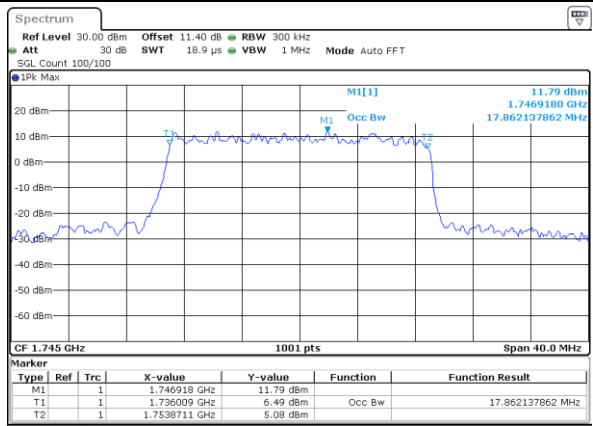

Middle Channel / 20MHz / 256QAM