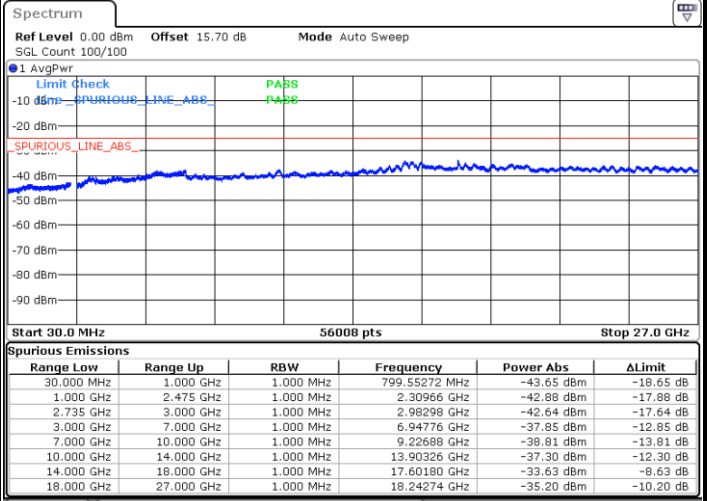

LTE Band 41C / 20MHz+15MHz

QPSK

Lowest Channel / 1RB0 and 1RB74

Lowest Channel / 1RB99 and 1RB0

Date: 30.NOV.2021 18:11:19

Date: 30.NOV.2021 18:10:12

Middle Channel / 1RB0 and 1RB74

Middle Channel / 1RB99 and 1RB0

Date: 30.NOV.2021 18:48:04

Date: 30.NOV.2021 18:49:12

LTE Band 41C / 20MHz+15MHz

QPSK

Highest Channel / 1RB0 and 1RB74

Highest Channel / 1RB99 and 1RB0

Date: 30.NOV.2021 18:23:01

Date: 30.NOV.2021 18:21:54

LTE Band 41C / 20MHz+20MHz

QPSK

Lowest Channel / 1RB0 and 1RB99

Lowest Channel / 1RB99 and 1RB0

Date: 30.NOV.2021 09:09:25

Date: 30.NOV.2021 09:08:17

MiddleChannel / 1RB0 and 1RB99

Middle Channel / 1RB99 and 1RB0

Date: 30.NOV.2021 09:19:46

Date: 30.NOV.2021 09:20:54

LTE Band 41C / 20MHz+20MHz

QPSK

Highest Channel / 1RB0 and 1RB99

Highest Channel / 1RB99 and 1RB0

Date: 30.NOV.2021 09:29:13

Date: 30.NOV.2021 09:28:06