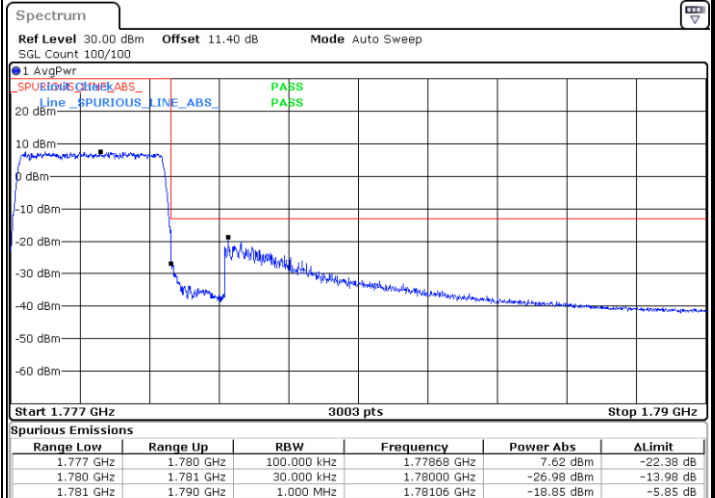

Highest Band Edge / 1 RB

Date: 23.NOV.2021 09:14:19

Lowest Band Edge / Full RB

Date: 23.NOV.2021 09:10:22

Highest Band Edge / Full RB

Date: 23.NOV.2021 09:15:10

LTE Band 66 / 3MHz / 64QAM

Lowest Band Edge / 1 RB

Date: 23.NOV.2021 09:16:25

Highest Band Edge / 1 RB

Date: 23.NOV.2021 09:17:58

Lowest Band Edge / Full RB

Date: 23.NOV.2021 09:16:50

Highest Band Edge / Full RB

Date: 23.NOV.2021 09:18:23

LTE Band 66 / 3MHz / 256QAM

Lowest Band Edge / 1 RB

Date: 29.NOV.2021 11:03:59

Highest Band Edge / 1 RB

Date: 29.NOV.2021 11:04:22

Lowest Band Edge / Full RB

Date: 29.NOV.2021 11:03:41

Highest Band Edge / Full RB

Date: 29.NOV.2021 11:04:43

LTE Band 66 / 5MHz / QPSK

Lowest Band Edge / 1 RB

Date: 23.NOV.2021 09:21:58

Highest Band Edge / 1 RB

Date: 23.NOV.2021 09:26:46

Lowest Band Edge / Full RB

Date: 23.NOV.2021 09:22:49

Highest Band Edge / Full RB