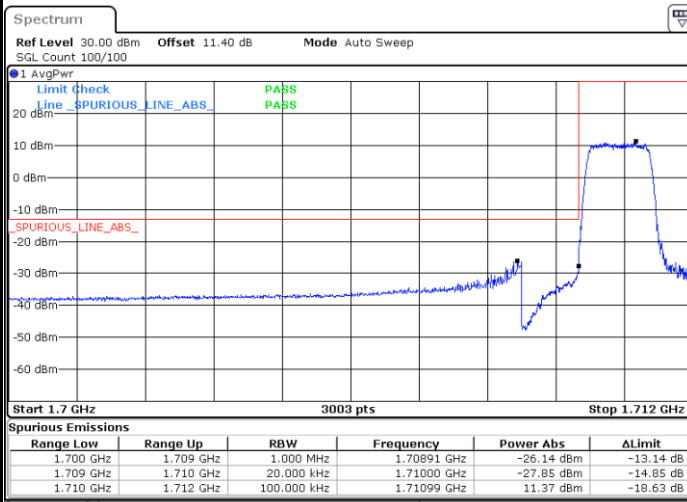

Highest Band Edge / Full RB

Date: 23.NOV.2021 09:04:48

LTE Band 66 / 1.4MHz / 64QAM

Lowest Band Edge / 1 RB

Date: 23.NOV.2021 09:06:03

Highest Band Edge / 1 RB

Date: 23.NOV.2021 09:07:36

Lowest Band Edge / Full RB

Date: 23.NOV.2021 09:06:28

Highest Band Edge / Full RB

Date: 23.NOV.2021 09:08:02

LTE Band 66 / 1.4MHz / 256QAM

Lowest Band Edge / 1 RB

Date: 29.NOV.2021 11:01:44

Highest Band Edge / 1 RB

Date: 29.NOV.2021 11:02:13

Lowest Band Edge / Full RB

Date: 29.NOV.2021 11:01:25

Highest Band Edge / Full RB

Date: 29.NOV.2021 11:02:31

LTE Band 66 / 3MHz / QPSK

Lowest Band Edge / 1RB

Date: 23.NOV.2021 09:09:06

Highest Band Edge / 1 RB

Date: 23.NOV.2021 09:13:53

Lowest Band Edge / Full RB

Date: 23.NOV.2021 09:09:56

Highest Band Edge / Full RB

Date: 23.NOV.2021 09:14:44

LTE Band 66 / 3MHz / 16QAM

Lowest Band Edge / 1 RB

Date: 23.NOV.2021 09:09:31