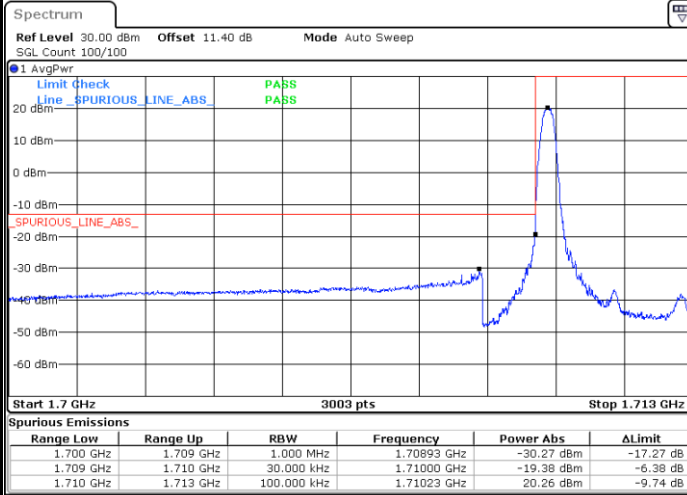

Lowest Band Edge / Full RB

Date: 29.NOV.2021 11:01:25

Highest Band Edge / Full RB

Date: 29.NOV.2021 11:02:31

LTE Band 66 / 3MHz / QPSK

Lowest Band Edge / 1RB

Date: 23.NOV.2021 09:09:06

Highest Band Edge / 1 RB

Date: 23.NOV.2021 09:13:53

Lowest Band Edge / Full RB

Date: 23.NOV.2021 09:09:56

Highest Band Edge / Full RB

Date: 23.NOV.2021 09:14:44

LTE Band 66 / 3MHz / 16QAM

Lowest Band Edge / 1 RB

Date: 23.NOV.2021 09:09:31

Highest Band Edge / 1 RB

Date: 23.NOV.2021 09:14:19

Lowest Band Edge / Full RB

Date: 23.NOV.2021 09:10:22

Highest Band Edge / Full RB

Date: 23.NOV.2021 09:15:10

LTE Band 66 / 3MHz / 64QAM

Lowest Band Edge / 1 RB

Date: 23.NOV.2021 09:16:25

Highest Band Edge / 1 RB

Date: 23.NOV.2021 09:17:58

Lowest Band Edge / Full RB

Date: 23.NOV.2021 09:16:50

Highest Band Edge / Full RB

Date: 23.NOV.2021 09:18:23

LTE Band 66 / 3MHz / 256QAM