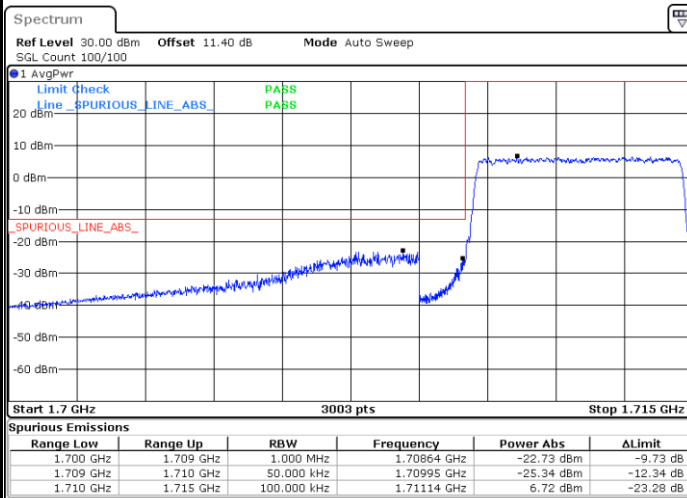

LTE Band 66 / 5MHz / QPSK

Lowest Band Edge / 1 RB

Date: 23.NOV.2021 09:21:58

Highest Band Edge / 1 RB

Date: 23.NOV.2021 09:26:46

Lowest Band Edge / Full RB

Date: 23.NOV.2021 09:22:49

Highest Band Edge / Full RB

Date: 23.NOV.2021 09:27:36

LTE Band 66 / 5MHz / 16QAM

Lowest Band Edge / 1RB

Date: 23.NOV.2021 09:22:24

Highest Band Edge / 1 RB

Date: 23.NOV.2021 09:27:11

Lowest Band Edge / Full RB

Date: 23.NOV.2021 09:23:15

Highest Band Edge / Full RB

Date: 23.NOV.2021 09:28:01

LTE Band 66 / 5MHz / 64QAM

Lowest Band Edge / 1RB

Date: 23.NOV.2021 09:19:34

Highest Band Edge / 1 RB

Date: 23.NOV.2021 09:21:08

Lowest Band Edge / Full RB

Date: 23.NOV.2021 09:19:59

Highest Band Edge / Full RB

Date: 23.NOV.2021 09:21:33

LTE Band 66 / 5MHz / 256QAM

Lowest Band Edge / 1RB

Date: 29.NOV.2021 11:06:21

Highest Band Edge / 1 RB

Date: 29.NOV.2021 11:07:38