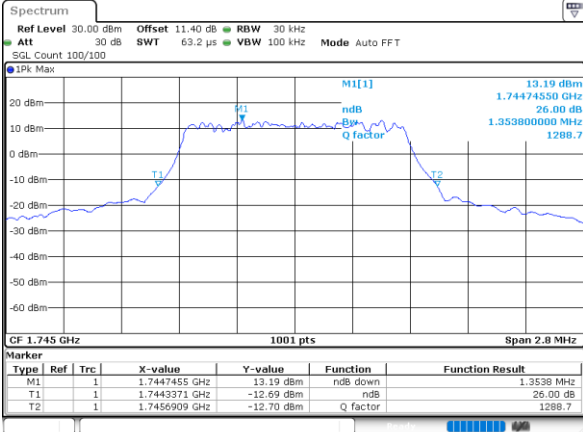

LTE Band 66

Middle Channel / 1.4MHz / 256QAM

Date: 29_NOV.2021 11:00:56