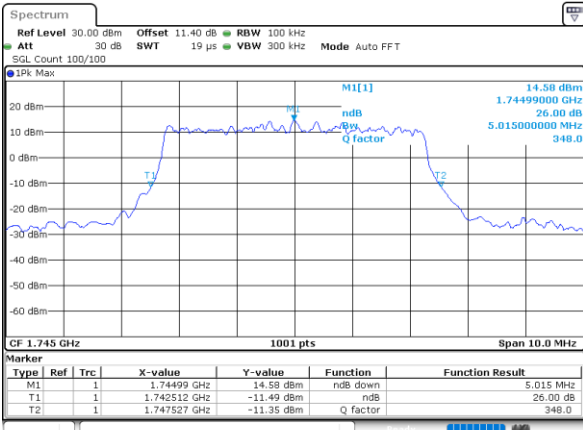

Middle Channel / 20MHz / 16QAM

Date: 23.NOV.2021 10:12:57

LTE Band 66

Middle Channel / 1.4MHz / 64QAM

Date: 23.NOV.2021 09:07:11

Middle Channel / 3MHz / 64QAM

Date: 23.NOV.2021 09:17:33

Middle Channel / 5MHz / 64QAM

Date: 23.NOV.2021 09:20:42

Middle Channel / 10MHz / 64QAM

Date: 23.NOV.2021 09:56:18

Middle Channel / 15MHz / 64QAM

Date: 23.NOV.2021 10:00:08

Middle Channel / 20MHz / 64QAM

Date: 23.NOV.2021 10:17:52

LTE Band 66