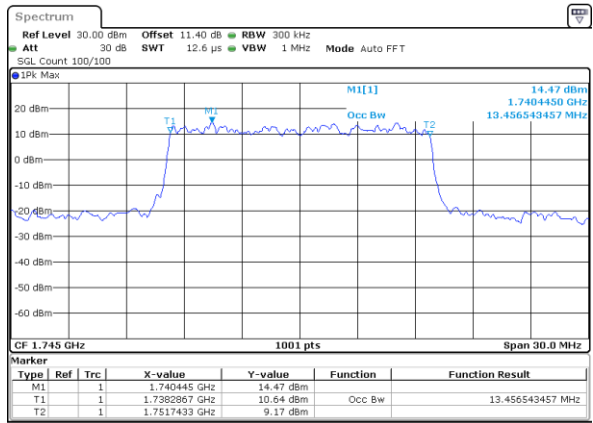

LTE Band 66

Middle Channel / 1.4MHz / QPSK

Middle Channel / 1.4MHz / 16QAM

Middle Channel / 3MHz / QPSK

Middle Channel / 3MHz / 16QAM

Middle Channel / 5MHz / QPSK

Middle Channel / 5MHz / 16QAM

LTE Band 66

Middle Channel / 10MHz / QPSK

Date: 23.NOV.2021 09:50:19

Middle Channel / 10MHz / 16QAM

Date: 23.NOV.2021 09:50:40

Middle Channel / 15MHz / QPSK

Date: 23.NOV.2021 10:03:52

Middle Channel / 15MHz / 16QAM

Date: 23.NOV.2021 10:04:13

Middle Channel / 20MHz / QPSK

Date: 23.NOV.2021 10:11:53

Middle Channel / 20MHz / 16QAM

Date: 23.NOV.2021 10:12:14

LTE Band 66

Middle Channel / 1.4MHz / 64QAM

Middle Channel / 3MHz / 64QAM

Middle Channel / 5MHz / 64QAM