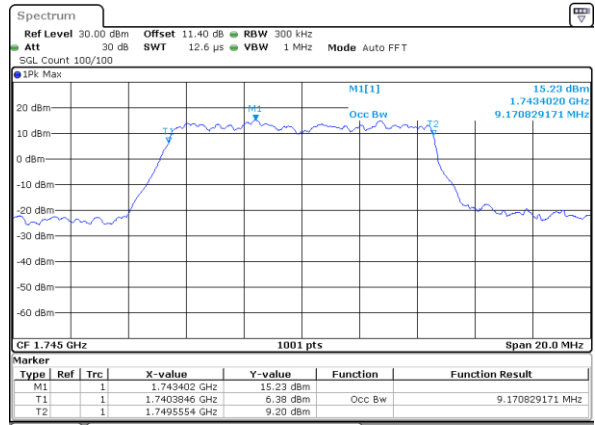

Middle Channel / 20MHz / QPSK

Date: 23.NOV.2021 10:11:53

Middle Channel / 20MHz / 16QAM

Date: 23.NOV.2021 10:12:14

LTE Band 66

Middle Channel / 1.4MHz / 64QAM

Middle Channel / 3MHz / 64QAM

Middle Channel / 5MHz / 64QAM

Middle Channel / 10MHz / 64QAM

Middle Channel / 15MHz / 64QAM

Middle Channel / 20MHz / 64QAM

LTE Band 66

Middle Channel / 1.4MHz / 256QAM

Middle Channel / 3MHz / 256QAM

Middle Channel / 5MHz / 256QAM

Middle Channel / 10MHz / 256QAM