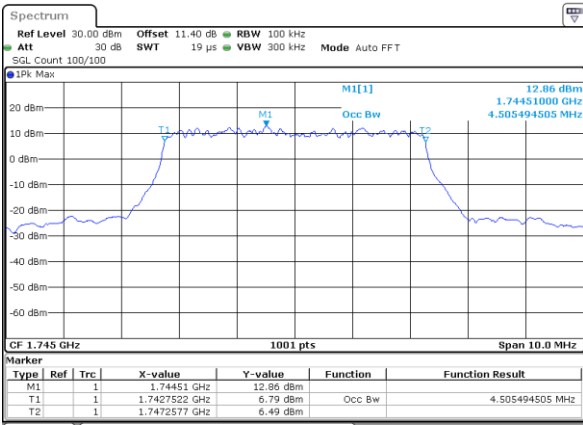

Middle Channel / 10MHz / 64QAM

Middle Channel / 15MHz / 64QAM

Middle Channel / 20MHz / 64QAM

LTE Band 66

Middle Channel / 1.4MHz / 256QAM

Middle Channel / 3MHz / 256QAM

Middle Channel / 5MHz / 256QAM

Middle Channel / 10MHz / 256QAM

Middle Channel / 15MHz / 256QAM

Middle Channel / 20MHz / 256QAM

# Conducted Band Edge

LTE Band 66 / 1.4MHz / 16QAM

Lowest Band Edge / 1 RB

Date: 23.NOV.2021 08:59:10

Highest Band Edge / 1 RB

Date: 23.NOV.2021 09:03:57

Lowest Band Edge / Full RB

Date: 23.NOV.2021 09:00:01