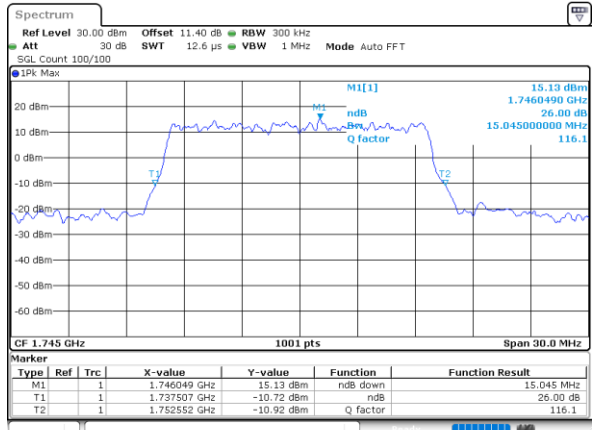

Middle Channel / 10MHz / 16QAM

Date: 23.NOV.2021 09:51:23

Middle Channel / 15MHz / QPSK

Date: 23.NOV.2021 10:04:05

Middle Channel / 15MHz / 16QAM

Date: 23.NOV.2021 10:04:56

Middle Channel / 20MHz / QPSK

Date: 23.NOV.2021 10:12:35

Middle Channel / 20MHz / 16QAM

Date: 23.NOV.2021 10:12:57

LTE Band 66

Middle Channel / 1.4MHz / 64QAM

Date: 23.NOV.2021 09:07:11

Middle Channel / 3MHz / 64QAM

Date: 23.NOV.2021 09:17:33

Middle Channel / 5MHz / 64QAM