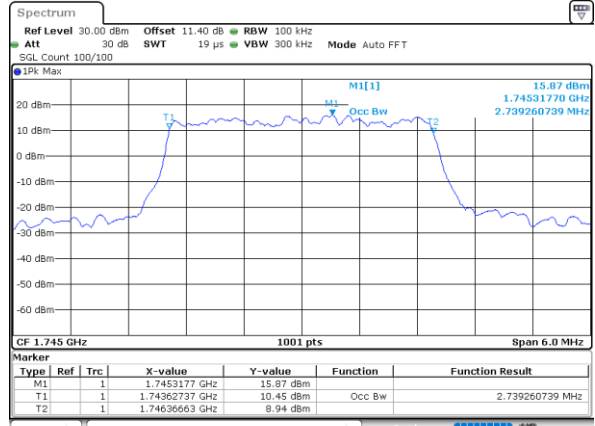

Middle Channel / 20MHz / QPSK

Date: 23.NOV.2021 10:11:53

Middle Channel / 20MHz / 16QAM

Date: 23.NOV.2021 10:12:14

LTE Band 66

Middle Channel / 1.4MHz / 64QAM

Middle Channel / 3MHz / 64QAM

Middle Channel / 5MHz / 64QAM

Middle Channel / 10MHz / 64QAM

Middle Channel / 15MHz / 64QAM

Middle Channel / 20MHz / 64QAM

LTE Band 66

Middle Channel / 1.4MHz / 256QAM

Middle Channel / 3MHz / 256QAM

Middle Channel / 5MHz / 256QAM

Middle Channel / 10MHz / 256QAM