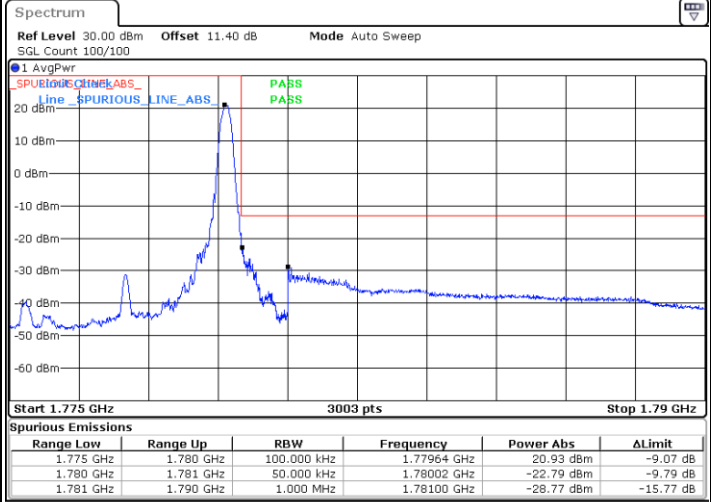

Date: 23.NOV.2021 09:16:25

Highest Band Edge / 1 RB

Date: 23.NOV.2021 09:17:58

Lowest Band Edge / Full RB

Date: 23.NOV.2021 09:16:50

Highest Band Edge / Full RB

Date: 23.NOV.2021 09:18:23

LTE Band 66 / 3MHz / 256QAM

Lowest Band Edge / 1 RB

Date: 29.NOV.2021 11:03:59

Highest Band Edge / 1 RB

Date: 29.NOV.2021 11:04:22

Lowest Band Edge / Full RB

Date: 29.NOV.2021 11:03:41

Highest Band Edge / Full RB

Date: 29.NOV.2021 11:04:43

LTE Band 66 / 5MHz / QPSK

Lowest Band Edge / 1 RB

Date: 23.NOV.2021 09:21:58

Highest Band Edge / 1 RB

Date: 23.NOV.2021 09:26:46

Lowest Band Edge / Full RB

Date: 23.NOV.2021 09:22:49

Highest Band Edge / Full RB

Date: 23.NOV.2021 09:27:36

LTE Band 66 / 5MHz / 16QAM

Lowest Band Edge / 1RB

Date: 23.NOV.2021 09:22:24

Highest Band Edge / 1 RB

Date: 23.NOV.2021 09:27:11

Lowest Band Edge / Full RB

Date: 23.NOV.2021 09:23:15