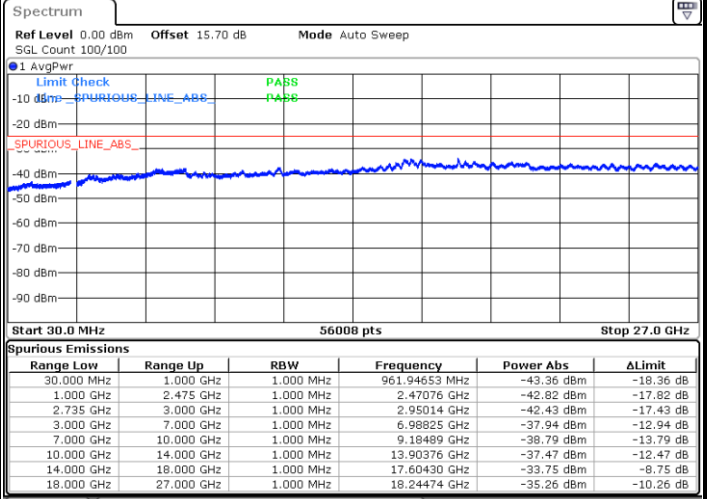

LTE Band 41C / 20MHz+20MHz

QPSK

Lowest Channel / 1RB0 and 1RB99

Lowest Channel / 1RB99 and 1RB0

Date: 30.NOV.2021 09:09:25

Date: 30.NOV.2021 09:08:17

MiddleChannel / 1RB0 and 1RB99

Middle Channel / 1RB99 and 1RB0

Date: 30.NOV.2021 09:19:46

Date: 30.NOV.2021 09:20:54

LTE Band 41C / 20MHz+20MHz

QPSK

Highest Channel / 1RB0 and 1RB99

Highest Channel / 1RB99 and 1RB0

Date: 30.NOV.2021 09:29:13

Date: 30.NOV.2021 09:28:06

# LTE Band 66

## Peak-to-Average Ratio

Mode	LTE Band 66 / 20MHz				
Mod.	QPSK	16QAM	64QAM	256QAM	Limit: 13dB
RB Size	Full RB	Full RB	Full RB	Full RB	Result
Middle CH	5.65	5.80	5.97	5.86	PASS

**26dB Bandwidth**

Mode	LTE Band 66 : 26dB BW(MHz)											
BW	1.4MHz		3MHz		5MHz		10MHz		15MHz		20MHz	
Mod.	QPSK	16QAM	QPSK	16QAM	QPSK	16QAM	QPSK	16QAM	QPSK	16QAM	QPSK	16QAM
Middle CH	1.30	1.30	3.09	3.08	5.31	5.11	10.45	10.05	14.39	15.05	19.10	19.14
Mode	LTE Band 66 : 26dB BW(MHz)											
BW	1.4MHz		3MHz		5MHz		10MHz		15MHz		20MHz	
Mod.	64QAM	256 QAM	64QAM	256 QAM	64QAM	256 QAM	64QAM	256 QAM	64QAM	256 QAM	64QAM	256 QAM
Middle CH	1.29	1.35	3.12	3.10	5.02	4.91	10.41	10.15	14.39	14.78	19.38	19.02