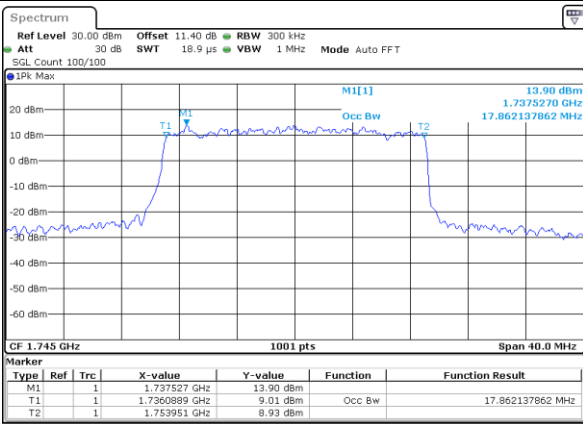

Middle Channel / 20MHz / QPSK

Date: 23.NOV.2021 10:11:53

Middle Channel / 20MHz / 16QAM

Date: 23.NOV.2021 10:12:14

LTE Band 66

Middle Channel / 1.4MHz / 64QAM

Middle Channel / 3MHz / 64QAM

Middle Channel / 5MHz / 64QAM