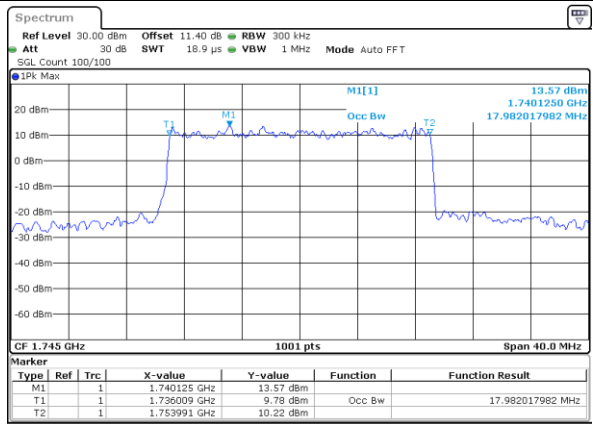

Middle Channel / 20MHz / QPSK

Date: 23.NOV.2021 10:11:53

Middle Channel / 20MHz / 16QAM

Date: 23.NOV.2021 10:12:14

LTE Band 66

Middle Channel / 1.4MHz / 64QAM

Middle Channel / 3MHz / 64QAM

Middle Channel / 5MHz / 64QAM