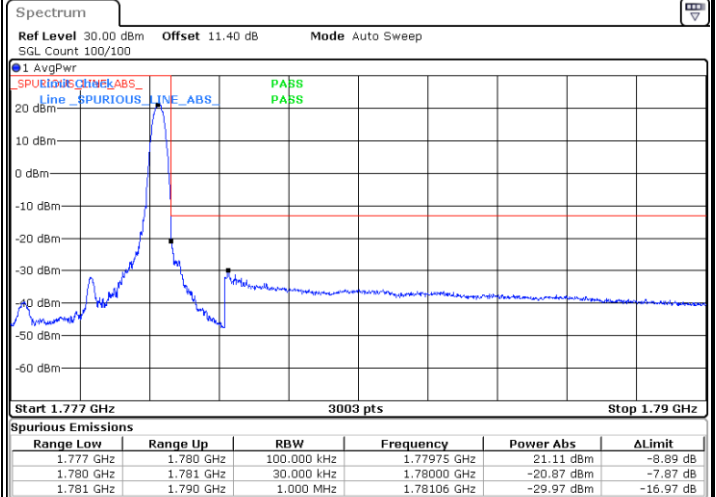

Date: 23.NOV.2021 09:06:28

Highest Band Edge / Full RB

Date: 23.NOV.2021 09:08:02

LTE Band 66 / 1.4MHz / 256QAM

Lowest Band Edge / 1 RB

Date: 29.NOV.2021 11:01:44

Highest Band Edge / 1 RB

Date: 29.NOV.2021 11:02:13

Lowest Band Edge / Full RB

Date: 29.NOV.2021 11:01:25

Highest Band Edge / Full RB

Date: 29.NOV.2021 11:02:31

LTE Band 66 / 3MHz / QPSK

Lowest Band Edge / 1RB

Date: 23.NOV.2021 09:09:06

Highest Band Edge / 1 RB

Date: 23.NOV.2021 09:13:53

Lowest Band Edge / Full RB

Date: 23.NOV.2021 09:09:56

Highest Band Edge / Full RB

Date: 23.NOV.2021 09:14:44

LTE Band 66 / 3MHz / 16QAM

Lowest Band Edge / 1 RB

Date: 23.NOV.2021 09:09:31

Highest Band Edge / 1 RB

Date: 23.NOV.2021 09:14:19

Lowest Band Edge / Full RB

Date: 23.NOV.2021 09:10:22

Highest Band Edge / Full RB

Date: 23.NOV.2021 09:15:10

LTE Band 66 / 3MHz / 64QAM

Lowest Band Edge / 1 RB