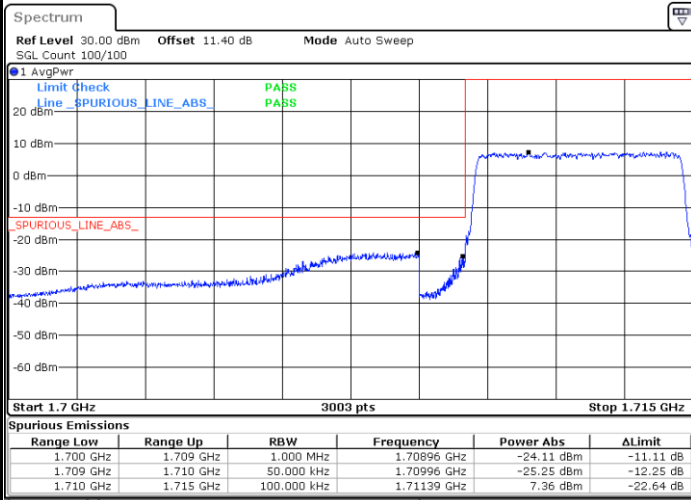

Lowest Band Edge / 1 RB

Date: 29.NOV.2021 11:03:59

Highest Band Edge / 1 RB

Date: 29.NOV.2021 11:04:22

Lowest Band Edge / Full RB

Date: 29.NOV.2021 11:03:41

Highest Band Edge / Full RB

Date: 29.NOV.2021 11:04:43

LTE Band 66 / 5MHz / QPSK

Lowest Band Edge / 1 RB

Date: 23.NOV.2021 09:21:58

Highest Band Edge / 1 RB

Date: 23.NOV.2021 09:26:46

Lowest Band Edge / Full RB

Date: 23.NOV.2021 09:22:49

Highest Band Edge / Full RB

Date: 23.NOV.2021 09:27:36

LTE Band 66 / 5MHz / 16QAM

Lowest Band Edge / 1RB

Date: 23.NOV.2021 09:22:24

Highest Band Edge / 1 RB

Date: 23.NOV.2021 09:27:11

Lowest Band Edge / Full RB

Date: 23.NOV.2021 09:23:15

Highest Band Edge / Full RB

Date: 23.NOV.2021 09:28:01

LTE Band 66 / 5MHz / 64QAM

Lowest Band Edge / 1RB

Date: 23.NOV.2021 09:19:34

Highest Band Edge / 1 RB

Date: 23.NOV.2021 09:21:08

Lowest Band Edge / Full RB