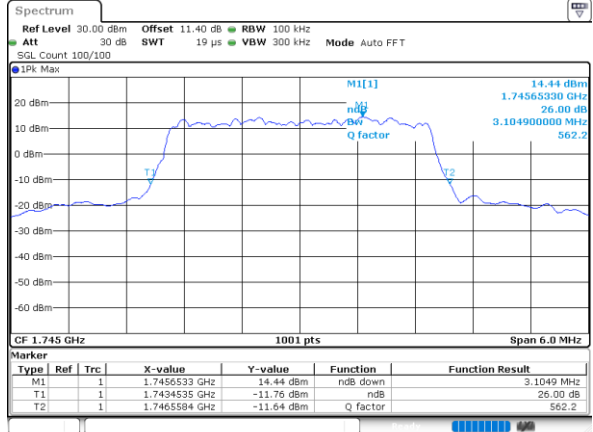

Middle Channel / 3MHz / 256QAM

Date: 29_NOV.2021 11:03:13