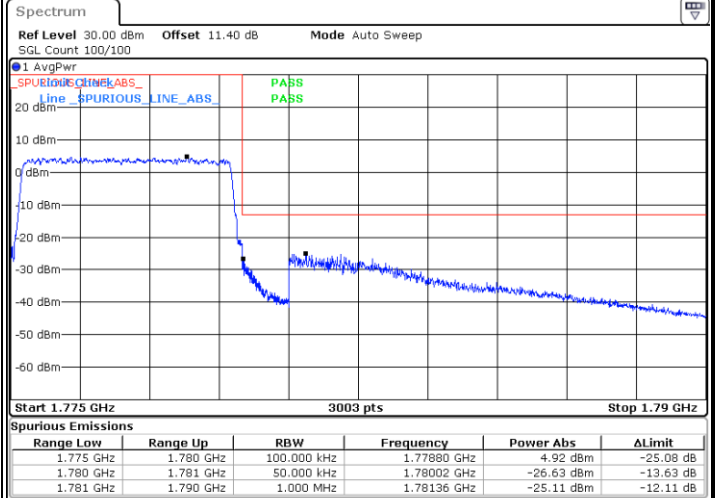

Date: 23.NOV.2021 09:27:36

LTE Band 66 / 5MHz / 16QAM

Lowest Band Edge / 1RB

Date: 23.NOV.2021 09:22:24

Highest Band Edge / 1 RB

Date: 23.NOV.2021 09:27:11

Lowest Band Edge / Full RB

Date: 23.NOV.2021 09:23:15

Highest Band Edge / Full RB

Date: 23.NOV.2021 09:28:01

LTE Band 66 / 5MHz / 64QAM

Lowest Band Edge / 1RB

Date: 23.NOV.2021 09:19:34

Highest Band Edge / 1 RB

Date: 23.NOV.2021 09:21:08

Lowest Band Edge / Full RB

Date: 23.NOV.2021 09:19:59

Highest Band Edge / Full RB

Date: 23.NOV.2021 09:21:33

LTE Band 66 / 5MHz / 256QAM

Lowest Band Edge / 1RB

Date: 29.NOV.2021 11:06:21

Highest Band Edge / 1 RB

Date: 29.NOV.2021 11:07:38

Lowest Band Edge / Full RB

Date: 29.NOV.2021 11:06:05

Highest Band Edge / Full RB

Date: 29.NOV.2021 11:07:56