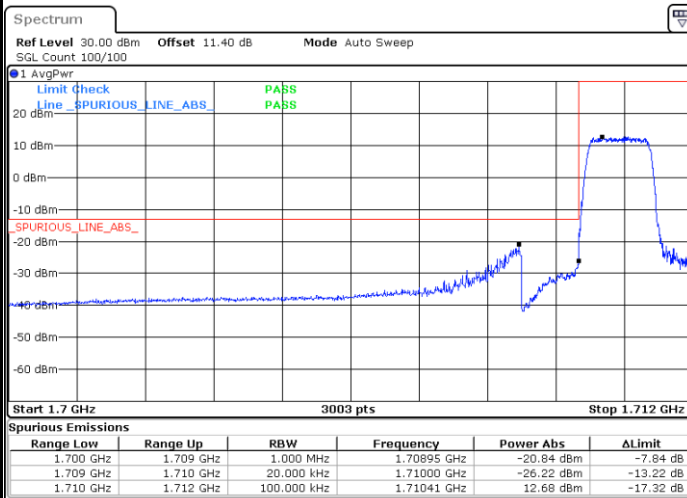

# Conducted Band Edge

LTE Band 66 / 1.4MHz / 16QAM

Lowest Band Edge / 1 RB

Date: 23.NOV.2021 08:59:10

Highest Band Edge / 1 RB

Date: 23.NOV.2021 09:03:57

Lowest Band Edge / Full RB

Date: 23.NOV.2021 09:00:01

Highest Band Edge / Full RB

Date: 23.NOV.2021 09:04:48

LTE Band 66 / 1.4MHz / 64QAM

Lowest Band Edge / 1 RB

Date: 23.NOV.2021 09:06:03

Highest Band Edge / 1 RB

Date: 23.NOV.2021 09:07:36

Lowest Band Edge / Full RB

Date: 23.NOV.2021 09:06:28

Highest Band Edge / Full RB

Date: 23.NOV.2021 09:08:02

LTE Band 66 / 1.4MHz / 256QAM

Lowest Band Edge / 1 RB

Date: 29.NOV.2021 11:01:44

Highest Band Edge / 1 RB

Date: 29.NOV.2021 11:02:13

Lowest Band Edge / Full RB

Date: 29.NOV.2021 11:01:25

Highest Band Edge / Full RB

Date: 29.NOV.2021 11:02:31

LTE Band 66 / 3MHz / QPSK

Lowest Band Edge / 1RB

Date: 23.NOV.2021 09:09:06

Highest Band Edge / 1 RB