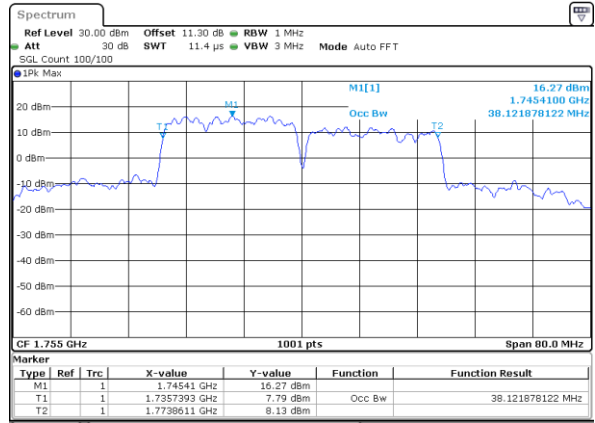

Middle Channel / 15MHz+20MHz

Date: 10.NOV.2021 10:53:47

LTE Band 66C

64QAM

Middle Channel / 20MHz+5MHz

Date: 10.NOV.2021 13:44:54

Middle Channel / 20MHz+10MHz

Date: 10.NOV.2021 10:25:39

Middle Channel / 20MHz+15MHz

Date: 10.NOV.2021 11:45:27

Middle Channel / 20MHz+20MHz

Date: 9.NOV.2021 16:12:27

LTE Band 66C

256QAM

Middle Channel / 5MHz+20MHz

Date: 10.NOV.2021 14:41:41