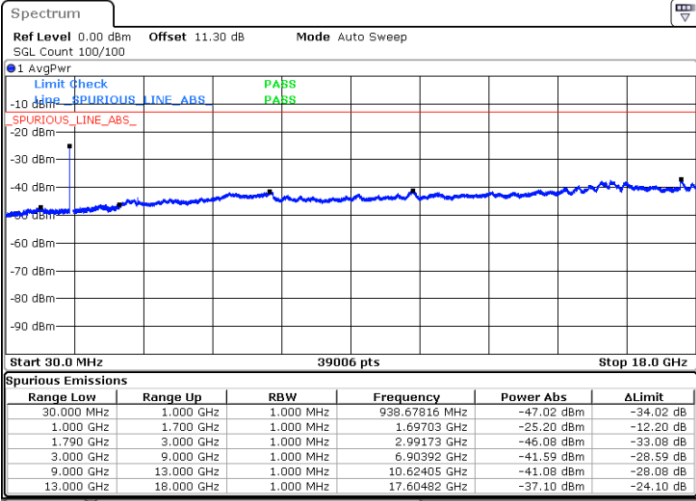

Date: 9.NOV.2021 11:23:25

LTE Band 66B / 5MHz+10MHz

QPSK

Highest Channel / 1RB0 and 1RB14

Highest Channel / 1RB24 and 1RB0

Date: 9.NOV.2021 11:33:21

Date: 9.NOV.2021 11:32:24

LTE Band 66B / 5MHz+15MHz

Date: 9.NOV.2021 14:55:39

LTE Band 66B / 5MHz+15MHz

QPSK

Highest Channel / 1RB0 and 1RB49

Highest Channel / 1RB24 and 1RB0

Date: 9.NOV.2021 15:15:12

Date: 9.NOV.2021 15:14:15

LTE Band 66B / 10MHz+5MHz

QPSK

Lowest Channel / 1RB0 and 1RB24

Lowest Channel / 1RB49 and 1RB0

Date: 9.NOV.2021 11:46:21

Date: 9.NOV.2021 11:45:24

Middle Channel / 1RB0 and 1RB24

Middle Channel / 1RB49 and 1RB0

Date: 9.NOV.2021 13:49:49

Date: 9.NOV.2021 13:51:35

LTE Band 66B / 10MHz+5MHz

QPSK

Highest Channel / 1RB0 and 1RB24

Highest Channel / 1RB49 and 1RB0

Date: 9.NOV.2021 14:08:05

Date: 9.NOV.2021 14:07:09

LTE Band 66B / 10MHz+10MHz