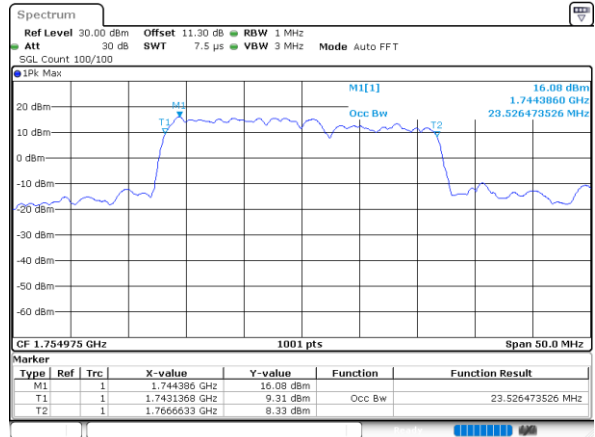

Middle Channel / 20MHz+5MHz

Date: 10.NOV.2021 13:43:59

Middle Channel / 20MHz+10MHz

Date: 10.NOV.2021 10:24:43

Middle Channel / 20MHz+15MHz

Date: 10.NOV.2021 11:44:31

Middle Channel / 20MHz+20MHz

Date: 9.NOV.2021 16:11:32

LTE Band 66C

16QAM

Middle Channel / 5MHz+20MHz

Date: 10.NOV.2021 14:37:26

Middle Channel / 10MHz+15MHz

Date: 9.NOV.2021 17:29:37

Middle Channel / 10MHz+20MHz

Date: 10.NOV.2021 09:47:42

Middle Channel / 15MHz+10MHz

Date: 10.NOV.2021 09:07:38

Middle Channel / 15MHz+15MHz

Date: 9.NOV.2021 16:58:33

Middle Channel / 15MHz+20MHz

Date: 10.NOV.2021 10:53:19

LTE Band 66C

16QAM