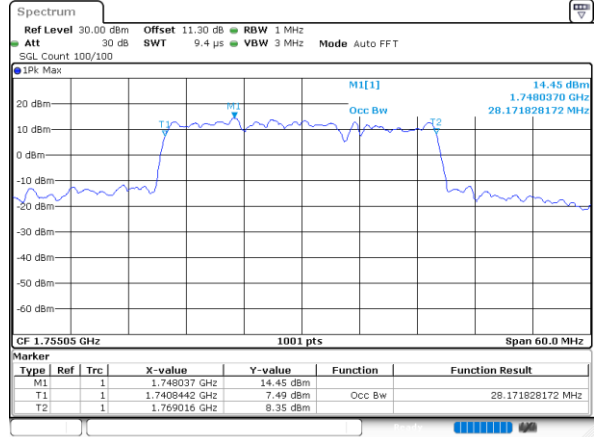

Middle Channel / 15MHz+20MHz

Date: 10.NOV.2021 10:57:34

LTE Band 66C

256QAM

Middle Channel / 20MHz+5MHz

Date: 10.NOV.2021 13:48:41

Middle Channel / 20MHz+10MHz

Date: 10.NOV.2021 10:29:26