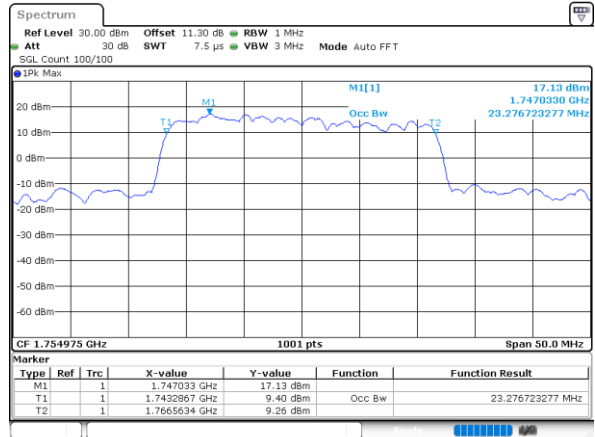

Middle Channel / 20MHz+5MHz

Middle Channel / 20MHz+10MHz

Middle Channel / 20MHz+15MHz

Middle Channel / 20MHz+20MHz

LTE Band 66C

64QAM

Middle Channel / 5MHz+20MHz

Date: 10.NOV.2021 14:37:54

Middle Channel / 10MHz+15MHz

Date: 9.NOV.2021 17:30:05

Middle Channel / 10MHz+20MHz

Date: 10.NOV.2021 09:48:10

Middle Channel / 15MHz+10MHz

Date: 10.NOV.2021 09:08:06

Middle Channel / 15MHz+15MHz

Date: 9.NOV.2021 16:59:01

Middle Channel / 15MHz+20MHz

Date: 10.NOV.2021 10:53:47

LTE Band 66C

64QAM

Middle Channel / 20MHz+5MHz

Date: 10.NOV.2021 13:44:54

Middle Channel / 20MHz+10MHz

Date: 10.NOV.2021 10:25:39