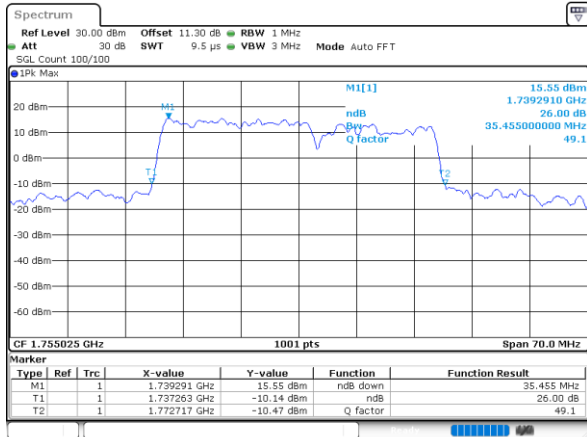

Middle Channel / 15MHz+10MHz

Date: 10.NOV.2021 09:10:01

Middle Channel / 15MHz+15MHz

Date: 9.NOV.2021 16:59:56

Middle Channel / 15MHz+20MHz

Date: 10.NOV.2021 10:54:41

LTE Band 66C

16QAM

Middle Channel / 20MHz+5MHz

Date: 10.NOV.2021 13:45:49

Middle Channel / 20MHz+10MHz

Date: 10.NOV.2021 10:26:34

Middle Channel / 20MHz+15MHz

Date: 10.NOV.2021 11:46:22

Middle Channel / 20MHz+20MHz

Date: 9.NOV.2021 16:13:22

LTE Band 66C

64QAM

Middle Channel / 5MHz+20MHz

Date: 10.NOV.2021 14:38:21

Middle Channel / 10MHz+15MHz

Date: 9.NOV.2021 17:30:32

Middle Channel / 10MHz+20MHz

Date: 10.NOV.2021 09:48:37