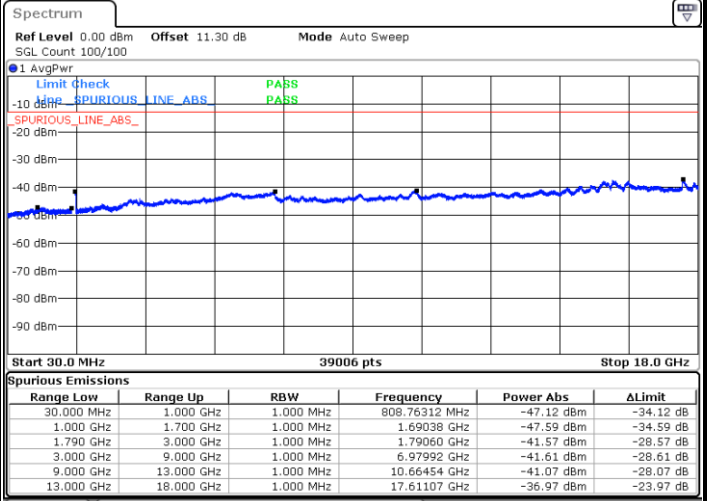

Date: 9.NOV.2021 14:25:38

LTE Band 66B / 10MHz+10MHz

QPSK

Highest Channel / 1RB0 and 1RB49

Highest Channel / 1RB49 and 1RB0

Date: 9.NOV.2021 14:37:07

Date: 9.NOV.2021 14:36:11

LTE Band 66B / 15MHz+5MHz

Date: 9.NOV.2021 15:31:57

LTE Band 66B / 15MHz+5MHz

QPSK

Highest Channel / 1RB0 and 1RB49

Highest Channel / 1RB49 and 1RB0

Date: 9.NOV.2021 15:54:56

Date: 9.NOV.2021 15:53:59

# LTE Band 66C

## 26dB Bandwidth

Mode	LTE Band 66C : 26dB BW(MHz)				
QPSK					
BW	5MHz+20MHz	10MHz+15MHz	10MHz+20MHz	15MHz+10MHz	15MHz+15MHz
Middle CH	24.98	25.23	29.85	25.23	30.57
BW	15MHz+20MHz	20MHz+5MHz	20MHz+10MHz	20MHz+15MHz	20MHz+20MHz
Middle CH	35.11	25.13	30.51	35.52	40.20