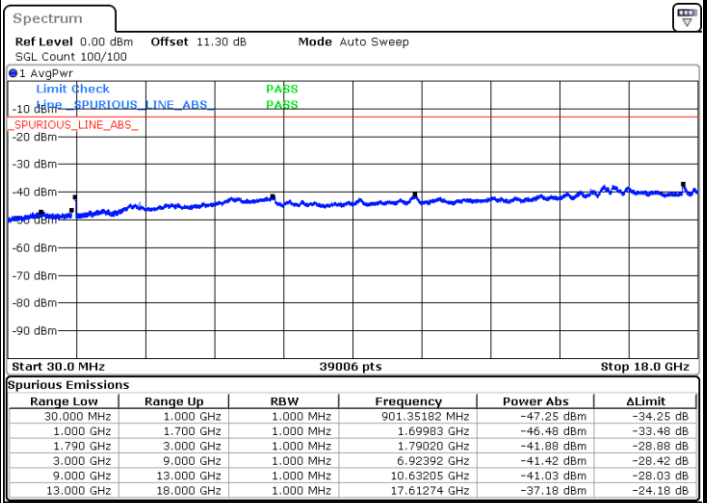

Date: 9.NOV.2021 14:25:38

LTE Band 66B / 10MHz+10MHz

QPSK

Highest Channel / 1RB0 and 1RB49

Highest Channel / 1RB49 and 1RB0

Date: 9.NOV.2021 14:37:07

Date: 9.NOV.2021 14:36:11

LTE Band 66B / 15MHz+5MHz

QPSK

Lowest Channel / 1RB0 and 1RB49

Lowest Channel / 1RB49 and 1RB0

Date: 9.NOV.2021 15:24:42

Date: 9.NOV.2021 15:23:46

Middle Channel / 1RB0 and 1RB49

Middle Channel / 1RB49 and 1RB0

Date: 9.NOV.2021 15:31:00

Date: 9.NOV.2021 15:31:57

LTE Band 66B / 15MHz+5MHz

QPSK

Highest Channel / 1RB0 and 1RB49

Highest Channel / 1RB49 and 1RB0

Date: 9.NOV.2021 15:54:56

Date: 9.NOV.2021 15:53:59

# LTE Band 66C