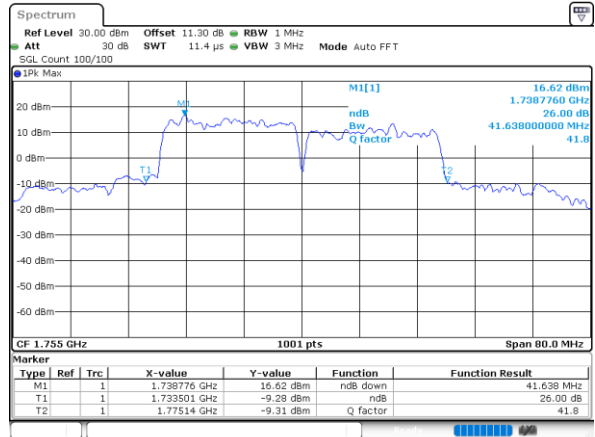

Middle Channel / 15MHz+10MHz

Date: 10.NOV.2021 09:10:01

Middle Channel / 15MHz+15MHz

Date: 9.NOV.2021 16:59:56

Middle Channel / 15MHz+20MHz

Date: 10.NOV.2021 10:54:41

LTE Band 66C

16QAM

Middle Channel / 20MHz+5MHz

Date: 10.NOV.2021 13:45:49

Middle Channel / 20MHz+10MHz

Date: 10.NOV.2021 10:26:34

Middle Channel / 20MHz+15MHz

Date: 10.NOV.2021 11:46:22

Middle Channel / 20MHz+20MHz

Date: 9.NOV.2021 16:13:22

LTE Band 66C

64QAM

Middle Channel / 5MHz+20MHz

Date: 10.NOV.2021 14:38:21

Middle Channel / 10MHz+15MHz

Date: 9.NOV.2021 17:30:32

Middle Channel / 10MHz+20MHz

Date: 10.NOV.2021 09:48:37