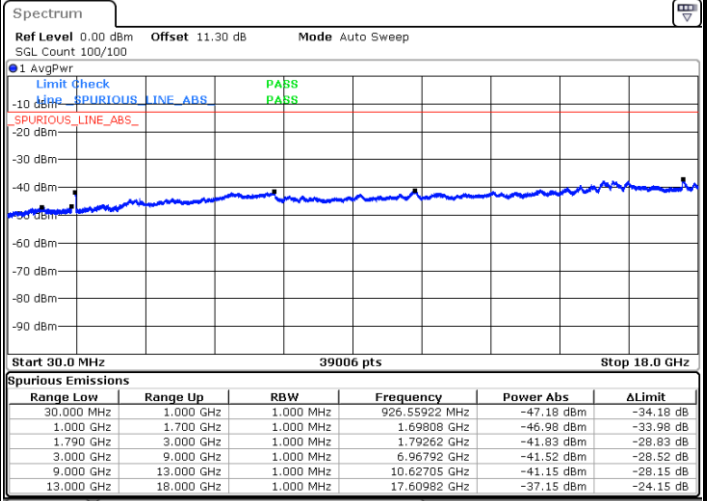

Date: 9.NOV.2021 11:23:25

LTE Band 66B / 5MHz+10MHz

QPSK

Highest Channel / 1RB0 and 1RB14

Highest Channel / 1RB24 and 1RB0

Date: 9.NOV.2021 11:33:21

Date: 9.NOV.2021 11:32:24

LTE Band 66B / 5MHz+15MHz

Date: 9.NOV.2021 14:55:39

LTE Band 66B / 5MHz+15MHz

QPSK

Highest Channel / 1RB0 and 1RB49

Highest Channel / 1RB24 and 1RB0

Date: 9.NOV.2021 15:15:12

Date: 9.NOV.2021 15:14:15

LTE Band 66B / 10MHz+5MHz

QPSK

Lowest Channel / 1RB0 and 1RB24

Lowest Channel / 1RB49 and 1RB0

Date: 9.NOV.2021 11:46:21

Date: 9.NOV.2021 11:45:24

Middle Channel / 1RB0 and 1RB24

Middle Channel / 1RB49 and 1RB0

Date: 9.NOV.2021 13:49:49

Date: 9.NOV.2021 13:51:35

LTE Band 66B / 10MHz+5MHz

QPSK

Highest Channel / 1RB0 and 1RB24

Highest Channel / 1RB49 and 1RB0

Date: 9.NOV.2021 14:08:05

Date: 9.NOV.2021 14:07:09

LTE Band 66B / 10MHz+10MHz