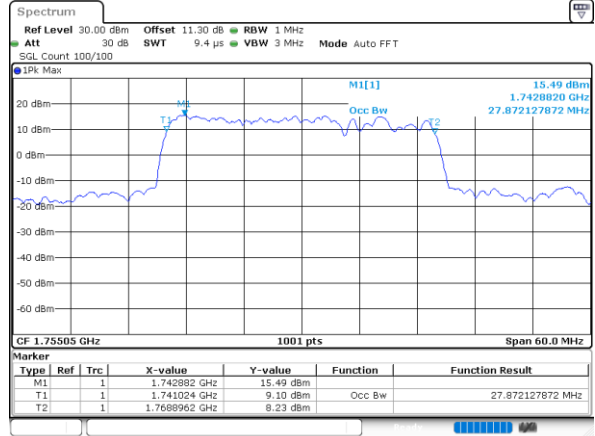

LTE Band 66C

16QAM

Middle Channel / 5MHz+20MHz

Date: 10.NOV.2021 14:37:26

Middle Channel / 10MHz+15MHz

Date: 9.NOV.2021 17:29:37

Middle Channel / 10MHz+20MHz

Date: 10.NOV.2021 09:47:42

Middle Channel / 15MHz+10MHz

Date: 10.NOV.2021 09:07:38

Middle Channel / 15MHz+15MHz

Date: 9.NOV.2021 16:58:33

Middle Channel / 15MHz+20MHz

Date: 10.NOV.2021 10:53:19

LTE Band 66C

16QAM

Middle Channel / 20MHz+5MHz

Middle Channel / 20MHz+10MHz

Middle Channel / 20MHz+15MHz

Middle Channel / 20MHz+20MHz

LTE Band 66C

64QAM

Middle Channel / 5MHz+20MHz

Date: 10.NOV.2021 14:37:54