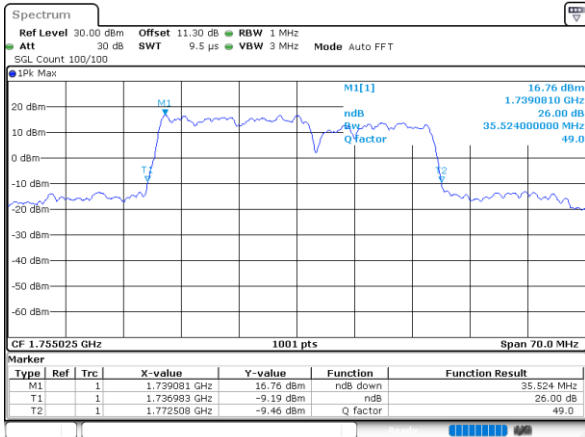

Middle Channel / 15MHz+10MHz

Date: 10.NOV.2021 09:10:29

Middle Channel / 15MHz+15MHz

Date: 9.NOV.2021 17:00:24

Middle Channel / 15MHz+20MHz

Date: 10.NOV.2021 10:55:09

LTE Band 66C

QPSK

Middle Channel / 20MHz+5MHz

Date: 10.NOV.2021 13:46:17

Middle Channel / 20MHz+10MHz

Date: 10.NOV.2021 10:27:01

Middle Channel / 20MHz+15MHz

Date: 10.NOV.2021 11:46:50

Middle Channel / 20MHz+20MHz

Date: 9.NOV.2021 16:13:50

LTE Band 66C

16QAM

Middle Channel / 5MHz+20MHz

Date: 10.NOV.2021 14:38:48

Middle Channel / 10MHz+15MHz

Date: 9.NOV.2021 17:30:59

Middle Channel / 10MHz+20MHz

Date: 10.NOV.2021 09:49:05