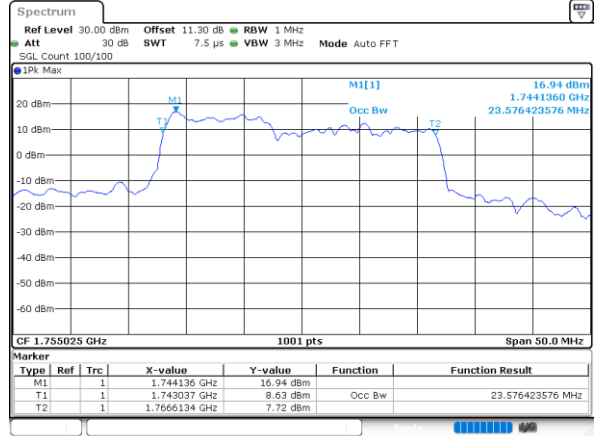

Middle Channel / 10MHz+15MHz

Date: 9.NOV.2021 17:33:52