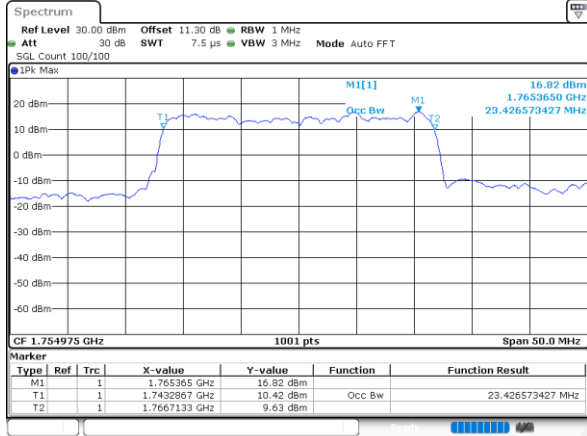

LTE Band 66C

16QAM

Middle Channel / 5MHz+20MHz

Date: 10.NOV.2021 14:37:26

Middle Channel / 10MHz+15MHz

Date: 9.NOV.2021 17:29:37

Middle Channel / 10MHz+20MHz

Date: 10.NOV.2021 09:47:42

Middle Channel / 15MHz+10MHz

Date: 10.NOV.2021 09:07:38

Middle Channel / 15MHz+15MHz

Date: 9.NOV.2021 16:58:33

Middle Channel / 15MHz+20MHz

Date: 10.NOV.2021 10:53:19

LTE Band 66C

16QAM

Middle Channel / 20MHz+5MHz

Middle Channel / 20MHz+10MHz

Middle Channel / 20MHz+15MHz

Middle Channel / 20MHz+20MHz

LTE Band 66C

64QAM

Middle Channel / 5MHz+20MHz

Date: 10.NOV.2021 14:37:54