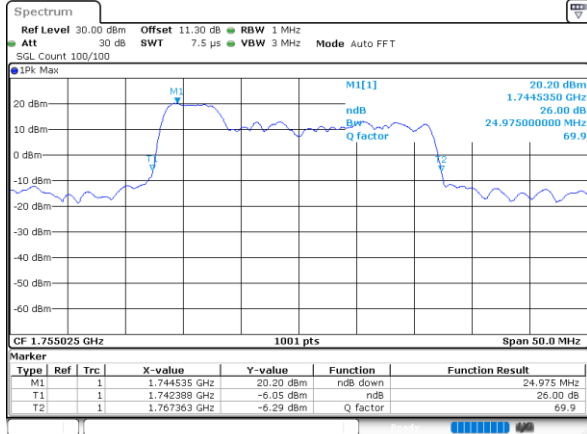

LTE Band 66C

QPSK

Middle Channel / 5MHz+20MHz

Date: 10.NOV.2021 14:39:16