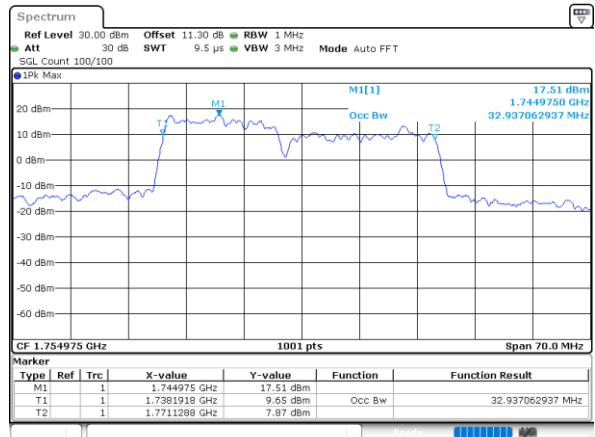

Middle Channel / 20MHz+5MHz

Middle Channel / 20MHz+10MHz

Middle Channel / 20MHz+15MHz

Middle Channel / 20MHz+20MHz

LTE Band 66C

64QAM

Middle Channel / 5MHz+20MHz

Date: 10.NOV.2021 14:37:54

Middle Channel / 10MHz+15MHz

Date: 9.NOV.2021 17:30:05

Middle Channel / 10MHz+20MHz

Date: 10.NOV.2021 09:48:10

Middle Channel / 15MHz+10MHz

Date: 10.NOV.2021 09:08:06

Middle Channel / 15MHz+15MHz

Date: 9.NOV.2021 16:59:01

Middle Channel / 15MHz+20MHz

Date: 10.NOV.2021 10:53:47

LTE Band 66C

64QAM

Middle Channel / 20MHz+5MHz

Date: 10.NOV.2021 13:44:54

Middle Channel / 20MHz+10MHz

Date: 10.NOV.2021 10:25:39