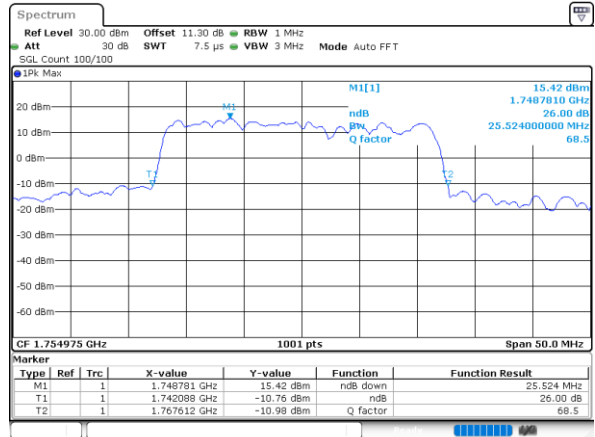

LTE Band 66C

256QAM

Middle Channel / 5MHz+20MHz

Date: 10.NOV.2021 14:42:08

Middle Channel / 10MHz+15MHz

Date: 9.NOV.2021 17:34:19

Middle Channel / 10MHz+20MHz

Date: 10.NOV.2021 09:52:24

Middle Channel / 15MHz+10MHz

Date: 10.NOV.2021 09:12:20

Middle Channel / 15MHz+15MHz

Date: 9.NOV.2021 17:03:15

Middle Channel / 15MHz+20MHz

Date: 10.NOV.2021 10:58:01

LTE Band 66C

256QAM