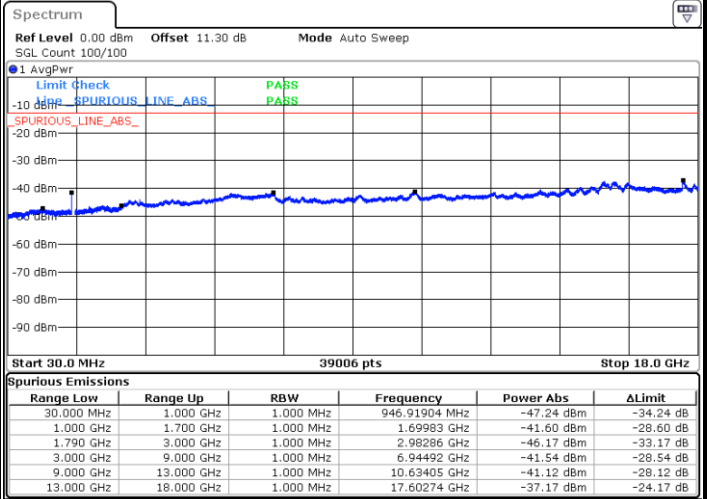

Conducted Spurious Emission

LTE Band 66B / 5MHz+5MHz

QPSK

Lowest Channel / 1RB0 and 1RB24

Lowest Channel / 1RB14 and 1RB0

Date: 9.NOV.2021 10:36:42

Date: 9.NOV.2021 10:35:46