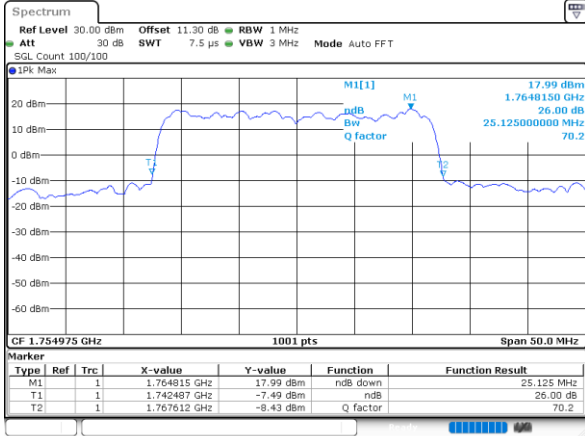

LTE Band 66C

QPSK

Middle Channel / 20MHz+5MHz

Date: 10.NOV.2021 13:46:17