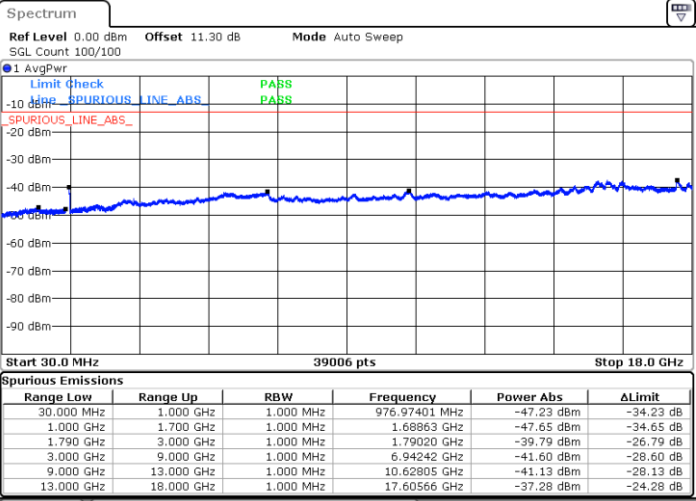

Date: 9.NOV.2021 14:55:39

LTE Band 66B / 5MHz+15MHz

QPSK

Highest Channel / 1RB0 and 1RB49

Highest Channel / 1RB24 and 1RB0

Date: 9.NOV.2021 15:15:12

Date: 9.NOV.2021 15:14:15

LTE Band 66B / 10MHz+5MHz

Date: 9.NOV.2021 13:51:35

LTE Band 66B / 10MHz+5MHz

QPSK

Highest Channel / 1RB0 and 1RB24

Highest Channel / 1RB49 and 1RB0

Date: 9.NOV.2021 14:08:05

Date: 9.NOV.2021 14:07:09

LTE Band 66B / 10MHz+10MHz

QPSK

Lowest Channel / 1RB0 and 1RB49

Lowest Channel / 1RB49 and 1RB0

Date: 9.NOV.2021 14:17:26

Date: 9.NOV.2021 14:16:29

Middle Channel / 1RB0 and 1RB49

Middle Channel / 1RB49 and 1RB0

Date: 9.NOV.2021 14:24:42

Date: 9.NOV.2021 14:25:38

LTE Band 66B / 10MHz+10MHz

QPSK

Highest Channel / 1RB0 and 1RB49

Highest Channel / 1RB49 and 1RB0

Date: 9.NOV.2021 14:37:07

Date: 9.NOV.2021 14:36:11

LTE Band 66B / 15MHz+5MHz