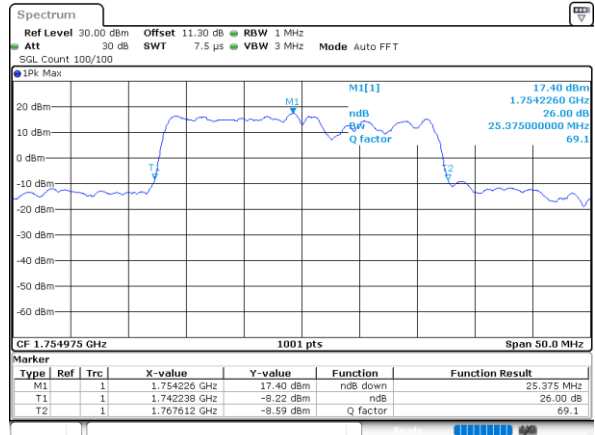

LTE Band 66C

64QAM

Middle Channel / 5MHz+20MHz

Date: 10.NOV.2021 14:38:21

Middle Channel / 10MHz+15MHz

Date: 9.NOV.2021 17:30:32

Middle Channel / 10MHz+20MHz

Date: 10.NOV.2021 09:48:37

Middle Channel / 15MHz+10MHz

Date: 10.NOV.2021 09:10:33

Middle Channel / 15MHz+15MHz

Date: 9.NOV.2021 16:59:28

Middle Channel / 15MHz+20MHz

Date: 10.NOV.2021 10:54:14

LTE Band 66C

64QAM