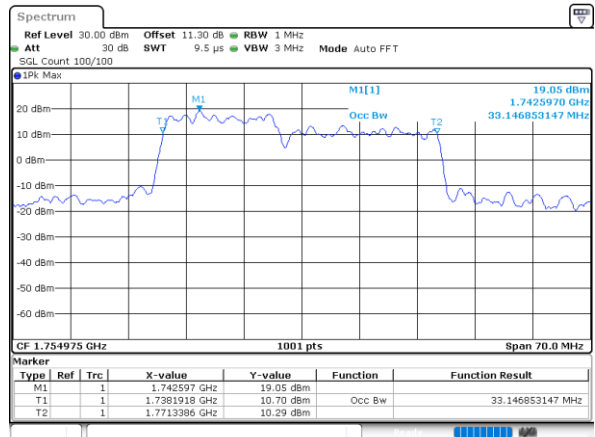

LTE Band 66C

QPSK

Middle Channel / 5MHz+20MHz

Date: 10.NOV.2021 14:36:58

Middle Channel / 10MHz+15MHz

Date: 9.NOV.2021 17:29:09

Middle Channel / 10MHz+20MHz

Date: 10.NOV.2021 09:47:14

Middle Channel / 15MHz+10MHz

Date: 10.NOV.2021 09:07:11

Middle Channel / 15MHz+15MHz

Date: 9.NOV.2021 16:58:05

Middle Channel / 15MHz+20MHz

Date: 10.NOV.2021 10:52:51

LTE Band 66C

QPSK