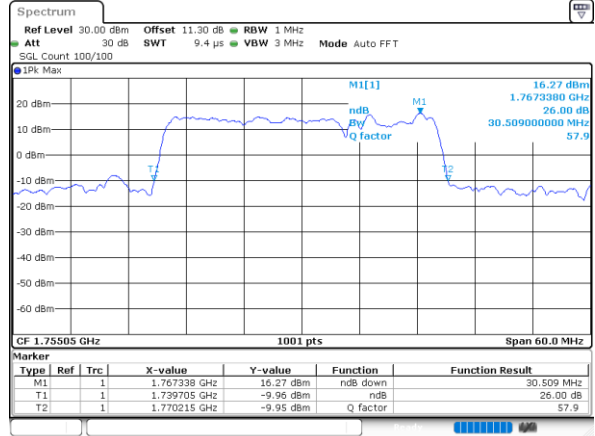

LTE Band 66C

16QAM

Middle Channel / 5MHz+20MHz

Date: 10.NOV.2021 14:38:48

Middle Channel / 10MHz+15MHz

Date: 9.NOV.2021 17:30:59

Middle Channel / 10MHz+20MHz

Date: 10.NOV.2021 09:49:05

Middle Channel / 15MHz+10MHz

Date: 10.NOV.2021 09:10:01

Middle Channel / 15MHz+15MHz

Date: 9.NOV.2021 16:59:56

Middle Channel / 15MHz+20MHz

Date: 10.NOV.2021 10:54:41

LTE Band 66C

16QAM

Middle Channel / 20MHz+5MHz

Date: 10.NOV.2021 13:45:49

Middle Channel / 20MHz+10MHz

Date: 10.NOV.2021 10:26:34

Middle Channel / 20MHz+15MHz

Date: 10.NOV.2021 11:46:22

Middle Channel / 20MHz+20MHz

Date: 9.NOV.2021 16:13:22