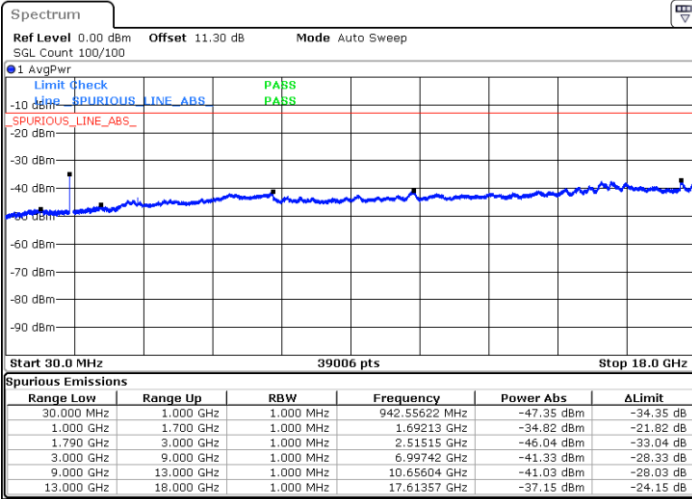

Conducted Spurious Emission

LTE Band 66B / 5MHz+5MHz

QPSK

Lowest Channel / 1RB0 and 1RB24

Lowest Channel / 1RB14 and 1RB0

Date: 9.NOV.2021 10:36:42

Date: 9.NOV.2021 10:35:46