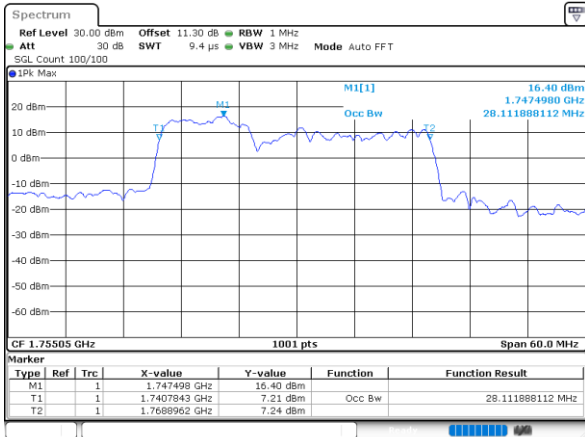

Middle Channel / 10MHz+20MHz

Date: 10.NOV.2021 09:51:57