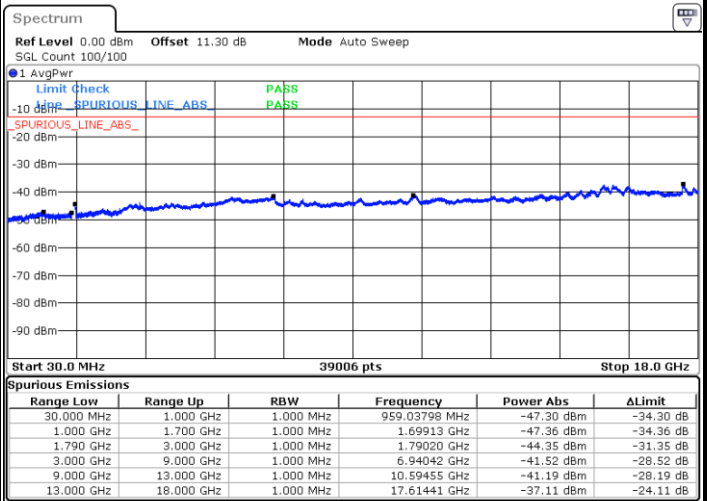

#### Middle Channel / 1RB14 and 1RB0

Date: 9.NOV.2021 10:46:35

Date: 9.NOV.2021 10:48:22

LTE Band 66B / 5MHz+5MHz

QPSK

Highest Channel / 1RB0 and 1RB24

Highest Channel / 1RB14 and 1RB0

LTE Band 66B / 5MHz+10MHz

QPSK

Lowest Channel / 1RB0 and 1RB14

Lowest Channel / 1RB24 and 1RB0

Date: 9.NOV.2021 11:12:30

Date: 9.NOV.2021 11:11:34

Middle Channel / 1RB0 and 1RB14

Middle Channel / 1RB24 and 1RB0

Date: 9.NOV.2021 11:21:38

Date: 9.NOV.2021 11:23:25

LTE Band 66B / 5MHz+10MHz

QPSK

Highest Channel / 1RB0 and 1RB14

Highest Channel / 1RB24 and 1RB0

Date: 9.NOV.2021 11:33:21

Date: 9.NOV.2021 11:32:24

LTE Band 66B / 5MHz+15MHz