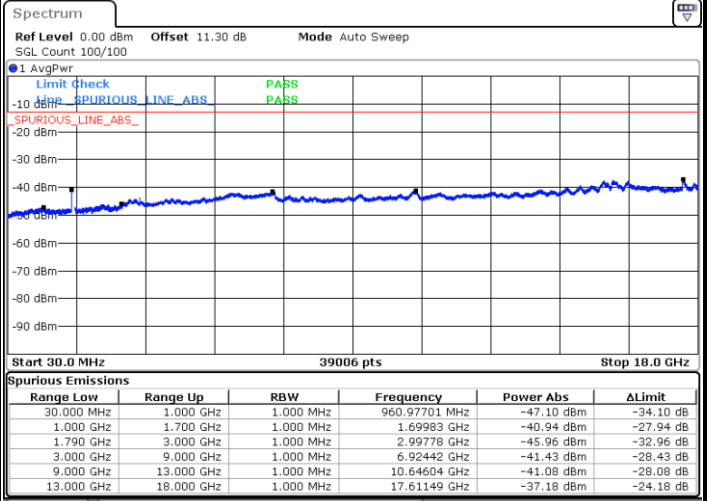

Date: 9.NOV.2021 13:51:35

LTE Band 66B / 10MHz+5MHz

QPSK

Highest Channel / 1RB0 and 1RB24

Highest Channel / 1RB49 and 1RB0

Date: 9.NOV.2021 14:08:05

Date: 9.NOV.2021 14:07:09

LTE Band 66B / 10MHz+10MHz

Date: 9.NOV.2021 14:25:38

LTE Band 66B / 10MHz+10MHz

QPSK

Highest Channel / 1RB0 and 1RB49

Highest Channel / 1RB49 and 1RB0

Date: 9.NOV.2021 14:37:07

Date: 9.NOV.2021 14:36:11

LTE Band 66B / 15MHz+5MHz

QPSK

Lowest Channel / 1RB0 and 1RB49

Lowest Channel / 1RB49 and 1RB0

Date: 9.NOV.2021 15:24:42

Date: 9.NOV.2021 15:23:46

Middle Channel / 1RB0 and 1RB49

Middle Channel / 1RB49 and 1RB0

Date: 9.NOV.2021 15:31:00

Date: 9.NOV.2021 15:31:57

LTE Band 66B / 15MHz+5MHz

QPSK

Highest Channel / 1RB0 and 1RB49

Highest Channel / 1RB49 and 1RB0

Date: 9.NOV.2021 15:54:56

Date: 9.NOV.2021 15:53:59