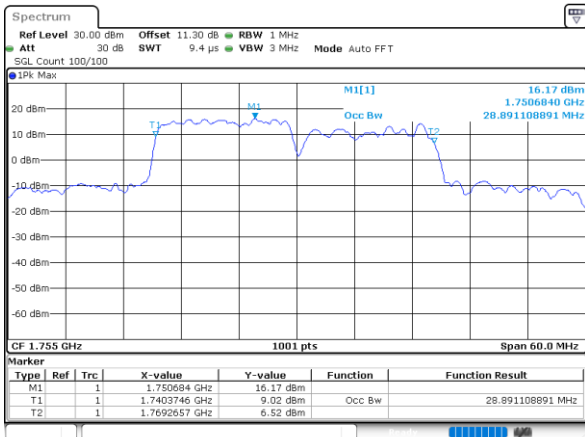

Middle Channel / 20MHz+5MHz

Middle Channel / 20MHz+10MHz

Middle Channel / 20MHz+15MHz

Middle Channel / 20MHz+20MHz

LTE Band 66C

64QAM

Middle Channel / 5MHz+20MHz

Date: 10.NOV.2021 14:37:54

Middle Channel / 10MHz+15MHz

Date: 9.NOV.2021 17:30:05

Middle Channel / 10MHz+20MHz

Date: 10.NOV.2021 09:48:10

Middle Channel / 15MHz+10MHz

Date: 10.NOV.2021 09:08:06

Middle Channel / 15MHz+15MHz

Date: 9.NOV.2021 16:59:01

Middle Channel / 15MHz+20MHz

Date: 10.NOV.2021 10:53:47

LTE Band 66C

64QAM

Middle Channel / 20MHz+5MHz

Date: 10.NOV.2021 13:44:54

Middle Channel / 20MHz+10MHz

Date: 10.NOV.2021 10:25:39