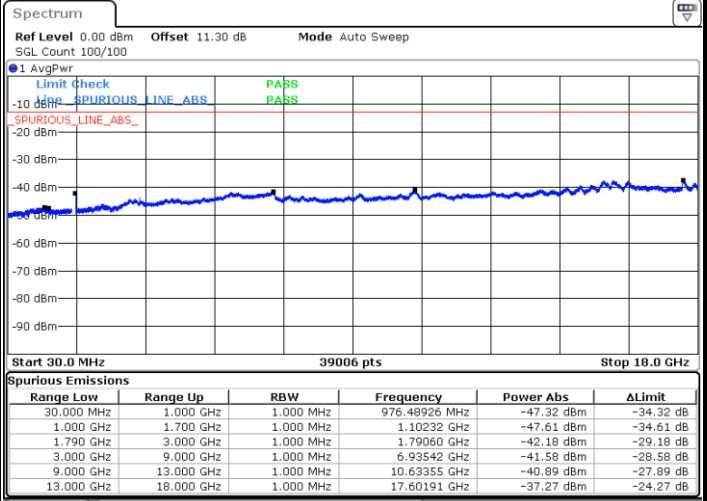

#### Middle Channel / 1RB14 and 1RB0

Date: 9.NOV.2021 10:46:35

Date: 9.NOV.2021 10:48:22

LTE Band 66B / 5MHz+5MHz

QPSK

Highest Channel / 1RB0 and 1RB24

Highest Channel / 1RB14 and 1RB0

LTE Band 66B / 5MHz+10MHz

Date: 9.NOV.2021 11:23:25

LTE Band 66B / 5MHz+10MHz

QPSK

Highest Channel / 1RB0 and 1RB14

Highest Channel / 1RB24 and 1RB0

Date: 9.NOV.2021 11:33:21

Date: 9.NOV.2021 11:32:24

LTE Band 66B / 5MHz+15MHz

QPSK

Lowest Channel / 1RB0 and 1RB49

Lowest Channel / 1RB24 and 1RB0

Date: 9.NOV.2021 14:48:04

Date: 9.NOV.2021 14:47:08

Middle Channel / 1RB0 and 1RB49

Middle Channel / 1RB24 and 1RB0

Date: 9.NOV.2021 14:54:43

Date: 9.NOV.2021 14:55:39

LTE Band 66B / 5MHz+15MHz

QPSK

Highest Channel / 1RB0 and 1RB49

Highest Channel / 1RB24 and 1RB0

Date: 9.NOV.2021 15:15:12

Date: 9.NOV.2021 15:14:15

LTE Band 66B / 10MHz+5MHz