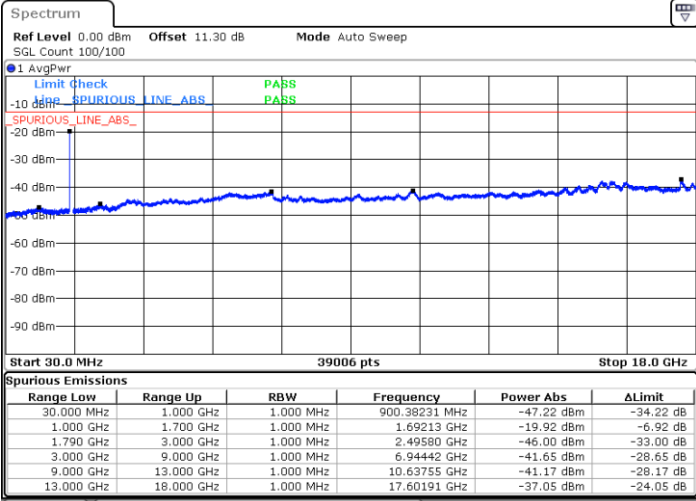

Date: 9.NOV.2021 14:55:39

LTE Band 66B / 5MHz+15MHz

QPSK

Highest Channel / 1RB0 and 1RB49

Highest Channel / 1RB24 and 1RB0

Date: 9.NOV.2021 15:15:12

Date: 9.NOV.2021 15:14:15

LTE Band 66B / 10MHz+5MHz

Date: 9.NOV.2021 13:51:35

LTE Band 66B / 10MHz+5MHz

QPSK

Highest Channel / 1RB0 and 1RB24

Highest Channel / 1RB49 and 1RB0

Date: 9.NOV.2021 14:08:05

Date: 9.NOV.2021 14:07:09

LTE Band 66B / 10MHz+10MHz

QPSK

Lowest Channel / 1RB0 and 1RB49

Lowest Channel / 1RB49 and 1RB0

Date: 9.NOV.2021 14:17:26

Date: 9.NOV.2021 14:16:29

Middle Channel / 1RB0 and 1RB49

Middle Channel / 1RB49 and 1RB0

Date: 9.NOV.2021 14:24:42

Date: 9.NOV.2021 14:25:38

LTE Band 66B / 10MHz+10MHz

QPSK

Highest Channel / 1RB0 and 1RB49

Highest Channel / 1RB49 and 1RB0

Date: 9.NOV.2021 14:37:07

Date: 9.NOV.2021 14:36:11

LTE Band 66B / 15MHz+5MHz