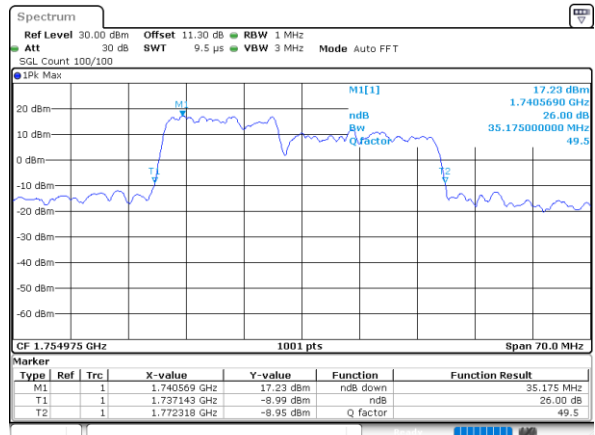

LTE Band 66C

64QAM

Middle Channel / 5MHz+20MHz

Date: 10.NOV.2021 14:38:21

Middle Channel / 10MHz+15MHz

Date: 9.NOV.2021 17:30:32

Middle Channel / 10MHz+20MHz

Date: 10.NOV.2021 09:48:37

Middle Channel / 15MHz+10MHz

Date: 10.NOV.2021 09:10:33

Middle Channel / 15MHz+15MHz

Date: 9.NOV.2021 16:59:28

Middle Channel / 15MHz+20MHz

Date: 10.NOV.2021 10:54:14

LTE Band 66C

64QAM