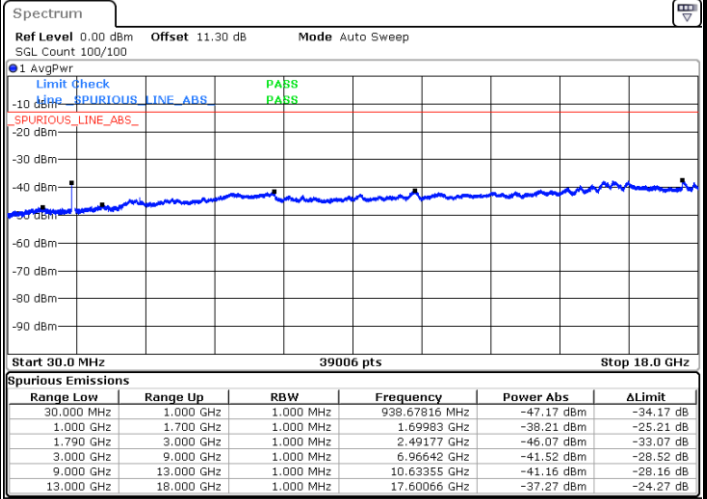

#### Middle Channel / 1RB14 and 1RB0

Date: 9.NOV.2021 10:46:35

Date: 9.NOV.2021 10:48:22

LTE Band 66B / 5MHz+5MHz

QPSK

Highest Channel / 1RB0 and 1RB24

Highest Channel / 1RB14 and 1RB0

LTE Band 66B / 5MHz+10MHz

Date: 9.NOV.2021 11:23:25

LTE Band 66B / 5MHz+10MHz

QPSK

Highest Channel / 1RB0 and 1RB14

Highest Channel / 1RB24 and 1RB0

Date: 9.NOV.2021 11:33:21

Date: 9.NOV.2021 11:32:24

LTE Band 66B / 5MHz+15MHz

QPSK

Lowest Channel / 1RB0 and 1RB49

Lowest Channel / 1RB24 and 1RB0

Date: 9.NOV.2021 14:48:04

Date: 9.NOV.2021 14:47:08

Middle Channel / 1RB0 and 1RB49

Middle Channel / 1RB24 and 1RB0

Date: 9.NOV.2021 14:54:43

Date: 9.NOV.2021 14:55:39

LTE Band 66B / 5MHz+15MHz

QPSK

Highest Channel / 1RB0 and 1RB49

Highest Channel / 1RB24 and 1RB0

Date: 9.NOV.2021 15:15:12

Date: 9.NOV.2021 15:14:15

LTE Band 66B / 10MHz+5MHz