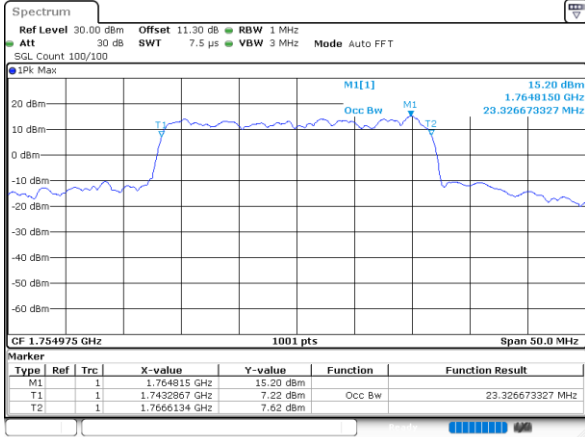

Middle Channel / 15MHz+20MHz

Date: 10.NOV.2021 10:57:34

LTE Band 66C

256QAM

Middle Channel / 20MHz+5MHz

Date: 10.NOV.2021 13:48:41

Middle Channel / 20MHz+10MHz

Date: 10.NOV.2021 10:29:26