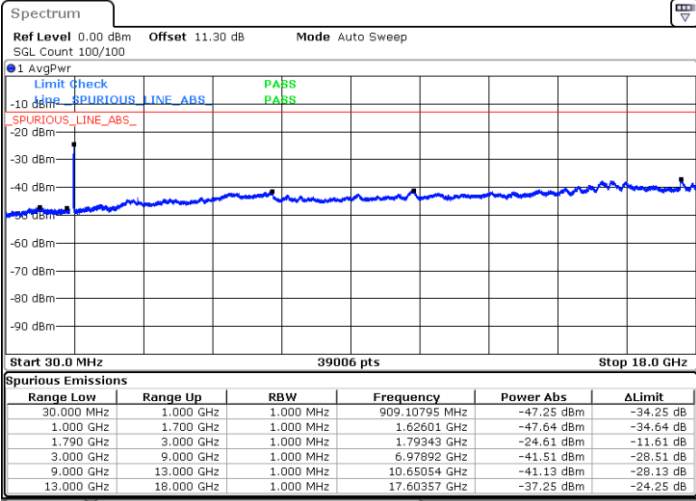

Date: 9.NOV.2021 14:55:39

LTE Band 66B / 5MHz+15MHz

QPSK

Highest Channel / 1RB0 and 1RB49

Highest Channel / 1RB24 and 1RB0

Date: 9.NOV.2021 15:15:12

Date: 9.NOV.2021 15:14:15

LTE Band 66B / 10MHz+5MHz

Date: 9.NOV.2021 13:51:35

LTE Band 66B / 10MHz+5MHz

QPSK

Highest Channel / 1RB0 and 1RB24

Highest Channel / 1RB49 and 1RB0

Date: 9.NOV.2021 14:08:05

Date: 9.NOV.2021 14:07:09

LTE Band 66B / 10MHz+10MHz

QPSK

Lowest Channel / 1RB0 and 1RB49

Lowest Channel / 1RB49 and 1RB0

Date: 9.NOV.2021 14:17:26

Date: 9.NOV.2021 14:16:29

Middle Channel / 1RB0 and 1RB49

Middle Channel / 1RB49 and 1RB0

Date: 9.NOV.2021 14:24:42

Date: 9.NOV.2021 14:25:38

LTE Band 66B / 10MHz+10MHz

QPSK

Highest Channel / 1RB0 and 1RB49

Highest Channel / 1RB49 and 1RB0

Date: 9.NOV.2021 14:37:07

Date: 9.NOV.2021 14:36:11

LTE Band 66B / 15MHz+5MHz