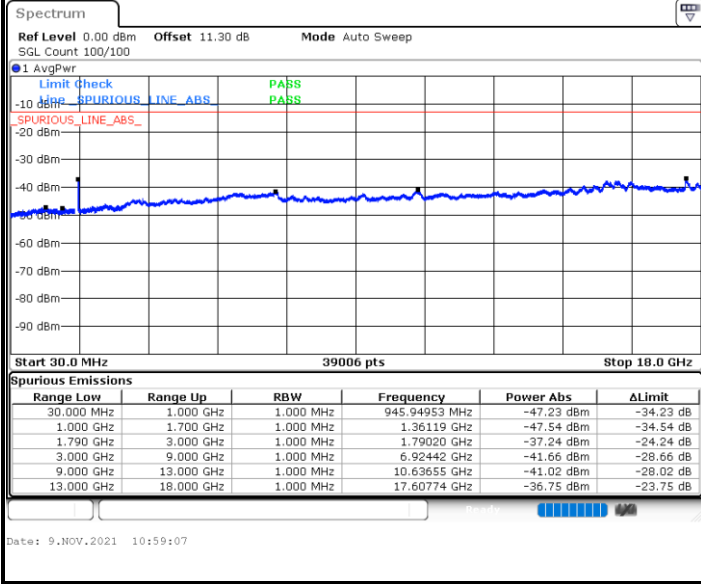

#### Middle Channel / 1RB14 and 1RB0

Date: 9.NOV.2021 10:46:35

Date: 9.NOV.2021 10:48:22

LTE Band 66B / 5MHz+5MHz

QPSK

Highest Channel / 1RB0 and 1RB24

Highest Channel / 1RB14 and 1RB0

LTE Band 66B / 5MHz+10MHz

QPSK

Lowest Channel / 1RB0 and 1RB14

Lowest Channel / 1RB24 and 1RB0

Date: 9.NOV.2021 11:12:30

Date: 9.NOV.2021 11:11:34

Middle Channel / 1RB0 and 1RB14

Middle Channel / 1RB24 and 1RB0

Date: 9.NOV.2021 11:21:38

Date: 9.NOV.2021 11:23:25

LTE Band 66B / 5MHz+10MHz

QPSK

Highest Channel / 1RB0 and 1RB14

Highest Channel / 1RB24 and 1RB0

Date: 9.NOV.2021 11:33:21

Date: 9.NOV.2021 11:32:24

LTE Band 66B / 5MHz+15MHz