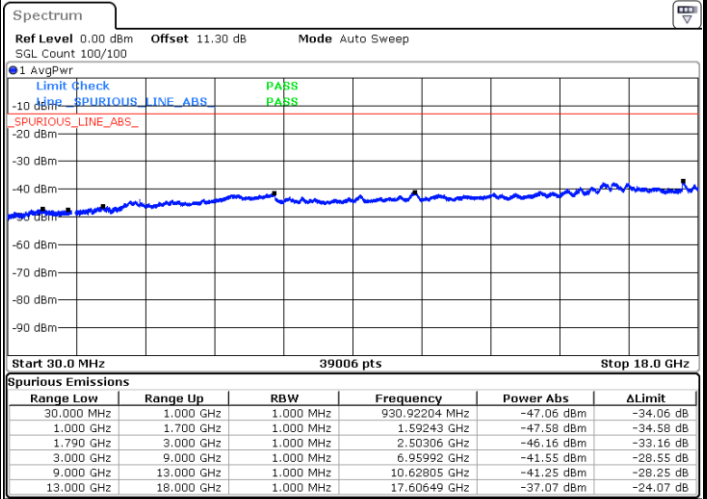

#### Lowest Channel / 1RB0 and 1RB24

#### Lowest Channel / 1RB14 and 1RB0

Date: 9.NOV.2021 10:36:42

Date: 9.NOV.2021 10:35:46

#### Middle Channel / 1RB14 and 1RB0

Date: 9.NOV.2021 10:46:35

Date: 9.NOV.2021 10:48:22

LTE Band 66B / 5MHz+5MHz

QPSK

Highest Channel / 1RB0 and 1RB24

Highest Channel / 1RB14 and 1RB0

LTE Band 66B / 5MHz+10MHz