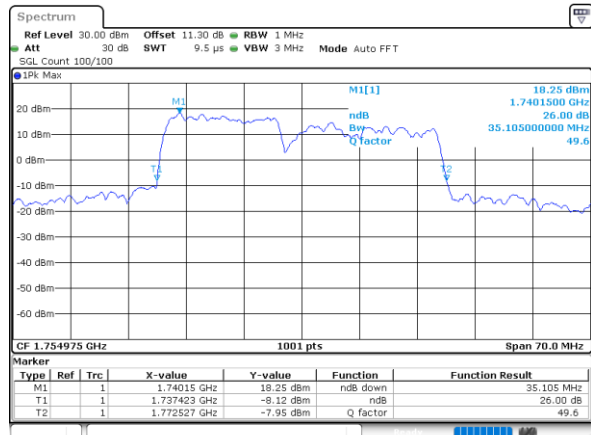

LTE Band 66C

QPSK

Middle Channel / 5MHz+20MHz

Date: 10.NOV.2021 14:39:16

Middle Channel / 10MHz+15MHz

Date: 9.NOV.2021 17:31:27

Middle Channel / 10MHz+20MHz

Date: 10.NOV.2021 09:49:33

Middle Channel / 15MHz+10MHz

Date: 10.NOV.2021 09:10:29

Middle Channel / 15MHz+15MHz

Date: 9.NOV.2021 17:00:24

Middle Channel / 15MHz+20MHz

Date: 10.NOV.2021 10:55:09

LTE Band 66C

QPSK

Middle Channel / 20MHz+5MHz

Date: 10.NOV.2021 13:46:17

Middle Channel / 20MHz+10MHz

Date: 10.NOV.2021 10:27:01

Middle Channel / 20MHz+15MHz

Date: 10.NOV.2021 11:46:50

Middle Channel / 20MHz+20MHz

Date: 9.NOV.2021 16:13:50