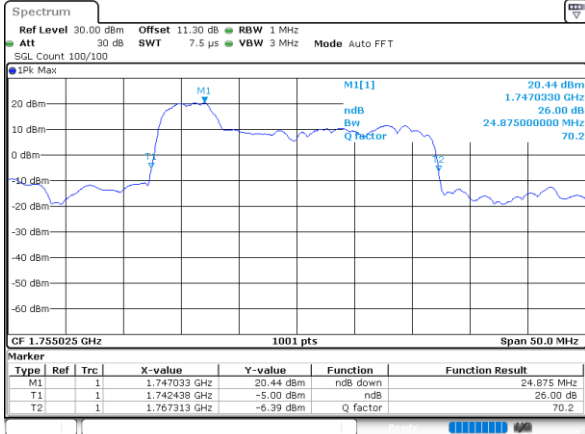

Middle Channel / 15MHz+10MHz

Date: 10.NOV.2021 09:10:01

Middle Channel / 15MHz+15MHz

Date: 9.NOV.2021 16:59:56

Middle Channel / 15MHz+20MHz

Date: 10.NOV.2021 10:54:41

LTE Band 66C

16QAM

Middle Channel / 20MHz+5MHz

Date: 10.NOV.2021 13:45:49

Middle Channel / 20MHz+10MHz

Date: 10.NOV.2021 10:26:34

Middle Channel / 20MHz+15MHz

Date: 10.NOV.2021 11:46:22

Middle Channel / 20MHz+20MHz

Date: 9.NOV.2021 16:13:22

LTE Band 66C

64QAM

Middle Channel / 5MHz+20MHz

Date: 10.NOV.2021 14:38:21

Middle Channel / 10MHz+15MHz

Date: 9.NOV.2021 17:30:32

Middle Channel / 10MHz+20MHz

Date: 10.NOV.2021 09:48:37