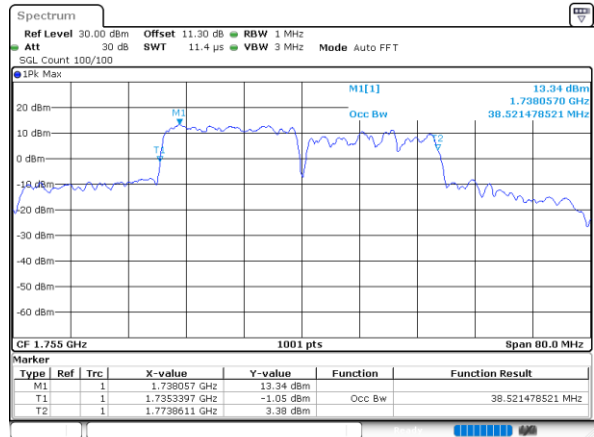

Middle Channel / 15MHz+20MHz

Date: 10.NOV.2021 10:57:34

LTE Band 66C

256QAM

Middle Channel / 20MHz+5MHz

Date: 10.NOV.2021 13:48:41

Middle Channel / 20MHz+10MHz

Date: 10.NOV.2021 10:29:26

Middle Channel / 20MHz+15MHz

Date: 10.NOV.2021 11:49:14

Middle Channel / 20MHz+20MHz

Date: 9.NOV.2021 16:16:15