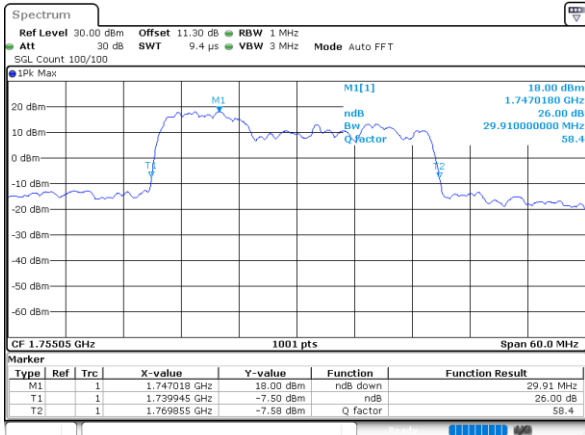

LTE Band 66C

64QAM

Middle Channel / 5MHz+20MHz

Date: 10.NOV.2021 14:38:21

Middle Channel / 10MHz+15MHz

Date: 9.NOV.2021 17:30:32

Middle Channel / 10MHz+20MHz

Date: 10.NOV.2021 09:48:37

Middle Channel / 15MHz+10MHz

Date: 10.NOV.2021 09:10:33

Middle Channel / 15MHz+15MHz

Date: 9.NOV.2021 16:59:28

Middle Channel / 15MHz+20MHz

Date: 10.NOV.2021 10:54:14

LTE Band 66C

64QAM