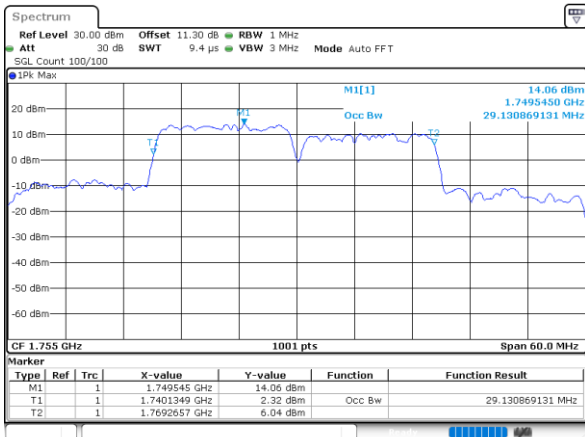

Middle Channel / 20MHz+15MHz

Date: 10.NOV.2021 11:45:27

Middle Channel / 20MHz+20MHz

Date: 9.NOV.2021 16:12:27

LTE Band 66C

256QAM

Middle Channel / 5MHz+20MHz

Date: 10.NOV.2021 14:41:41

Middle Channel / 10MHz+15MHz

Date: 9.NOV.2021 17:33:52

Middle Channel / 10MHz+20MHz

Date: 10.NOV.2021 09:51:57

Middle Channel / 15MHz+10MHz

Date: 10.NOV.2021 09:11:54

Middle Channel / 15MHz+15MHz

Date: 9.NOV.2021 17:02:48

Middle Channel / 15MHz+20MHz

Date: 10.NOV.2021 10:57:34

LTE Band 66C

256QAM

Middle Channel / 20MHz+5MHz

Date: 10.NOV.2021 13:48:41

Middle Channel / 20MHz+10MHz

Date: 10.NOV.2021 10:29:26