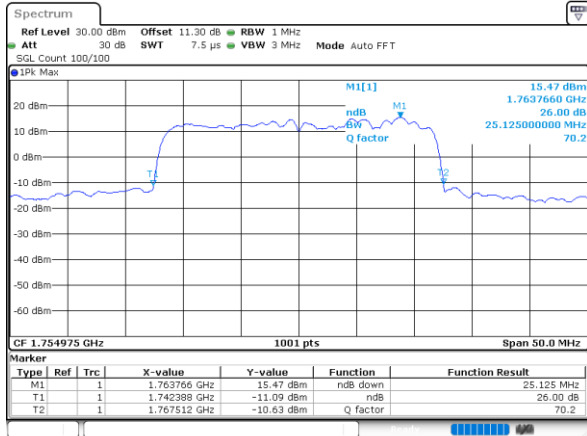

LTE Band 66C

256QAM

Middle Channel / 5MHz+20MHz

Date: 10.NOV.2021 14:42:08

Middle Channel / 10MHz+15MHz

Date: 9.NOV.2021 17:34:19

Middle Channel / 10MHz+20MHz

Date: 10.NOV.2021 09:52:24

Middle Channel / 15MHz+10MHz

Date: 10.NOV.2021 09:12:20

Middle Channel / 15MHz+15MHz

Date: 9.NOV.2021 17:03:15

Middle Channel / 15MHz+20MHz

Date: 10.NOV.2021 10:58:01

LTE Band 66C

256QAM

Middle Channel / 20MHz+5MHz

Date: 10.NOV.2021 13:49:00

Middle Channel / 20MHz+10MHz

Date: 10.NOV.2021 10:29:53

Middle Channel / 20MHz+15MHz

Date: 10.NOV.2021 11:49:41

Middle Channel / 20MHz+20MHz

Date: 9.NOV.2021 16:16:42

Occupied Bandwidth

Mode	LTE Band 66C : 99%OBW(MHz)				
QPSK					
BW	5MHz+20MHz	10MHz+15MHz	10MHz+20MHz	15MHz+10MHz	15MHz+15MHz
Middle CH	23.48	23.38	28.29	23.63	28.89
BW	15MHz+20MHz	20MHz+5MHz	20MHz+10MHz	20MHz+15MHz	20MHz+20MHz
Middle CH	33.15	23.28	28.29	32.73	37.64