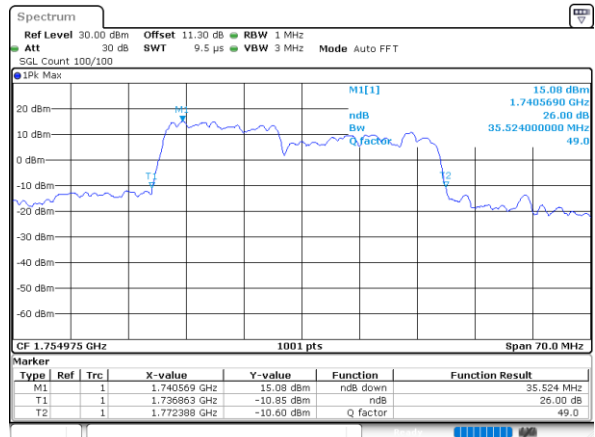

LTE Band 66C

256QAM

Middle Channel / 5MHz+20MHz

Date: 10.NOV.2021 14:42:08

Middle Channel / 10MHz+15MHz

Date: 9.NOV.2021 17:34:19

Middle Channel / 10MHz+20MHz

Date: 10.NOV.2021 09:52:24

Middle Channel / 15MHz+10MHz

Date: 10.NOV.2021 09:12:20

Middle Channel / 15MHz+15MHz

Date: 9.NOV.2021 17:03:15

Middle Channel / 15MHz+20MHz

Date: 10.NOV.2021 10:58:01

LTE Band 66C

256QAM

Middle Channel / 20MHz+5MHz

Date: 10.NOV.2021 13:49:00

Middle Channel / 20MHz+10MHz

Date: 10.NOV.2021 10:29:53

Middle Channel / 20MHz+15MHz

Date: 10.NOV.2021 11:49:41

Middle Channel / 20MHz+20MHz

Date: 9.NOV.2021 16:16:42

Occupied Bandwidth

Mode	LTE Band 66C : 99%OBW(MHz)				
QPSK					
BW	5MHz+20MHz	10MHz+15MHz	10MHz+20MHz	15MHz+10MHz	15MHz+15MHz
Middle CH	23.48	23.38	28.29	23.63	28.89
BW	15MHz+20MHz	20MHz+5MHz	20MHz+10MHz	20MHz+15MHz	20MHz+20MHz
Middle CH	33.15	23.28	28.29	32.73	37.64