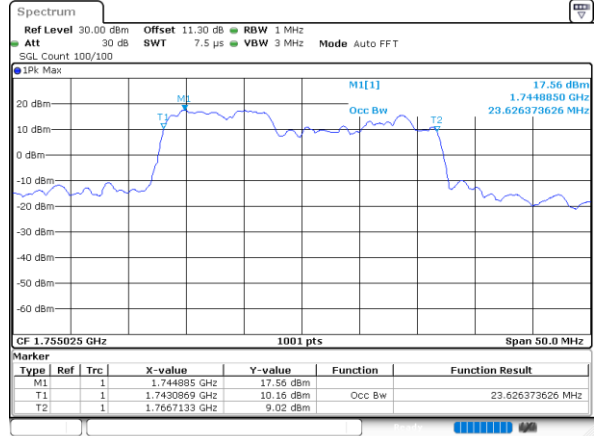

Middle Channel / 10MHz+15MHz

Date: 9.NOV.2021 17:30:05