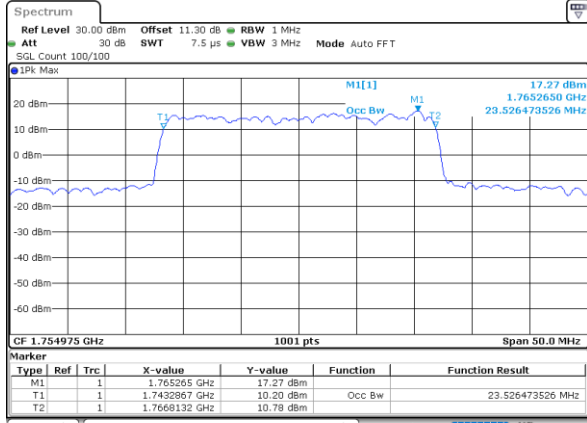

Middle Channel / 15MHz+20MHz

Date: 10.NOV.2021 10:53:47

LTE Band 66C

64QAM

Middle Channel / 20MHz+5MHz

Date: 10.NOV.2021 13:44:54

Middle Channel / 20MHz+10MHz

Date: 10.NOV.2021 10:25:39

Middle Channel / 20MHz+15MHz

Date: 10.NOV.2021 11:45:27

Middle Channel / 20MHz+20MHz

Date: 9.NOV.2021 16:12:27

LTE Band 66C

256QAM

Middle Channel / 5MHz+20MHz

Date: 10.NOV.2021 14:41:41