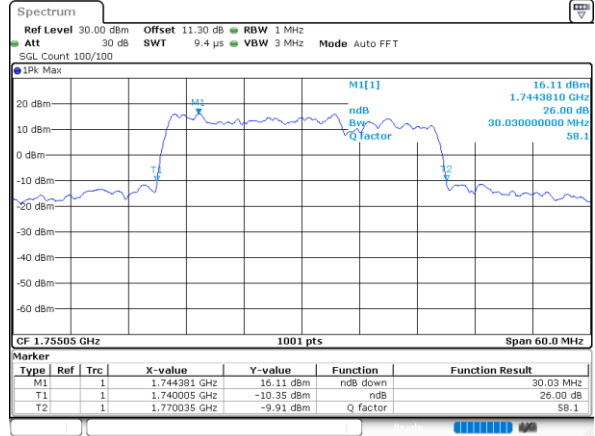

LTE Band 66C

64QAM

Middle Channel / 5MHz+20MHz

Date: 10.NOV.2021 14:38:21

Middle Channel / 10MHz+15MHz

Date: 9.NOV.2021 17:30:32

Middle Channel / 10MHz+20MHz

Date: 10.NOV.2021 09:48:37

Middle Channel / 15MHz+10MHz

Date: 10.NOV.2021 09:10:33

Middle Channel / 15MHz+15MHz

Date: 9.NOV.2021 16:59:28

Middle Channel / 15MHz+20MHz

Date: 10.NOV.2021 10:54:14

LTE Band 66C

64QAM

Middle Channel / 20MHz+5MHz

Date: 10.NOV.2021 13:45:21

Middle Channel / 20MHz+10MHz

Date: 10.NOV.2021 10:26:06

Middle Channel / 20MHz+15MHz

Date: 10.NOV.2021 11:45:54

Middle Channel / 20MHz+20MHz

Date: 9.NOV.2021 16:12:54