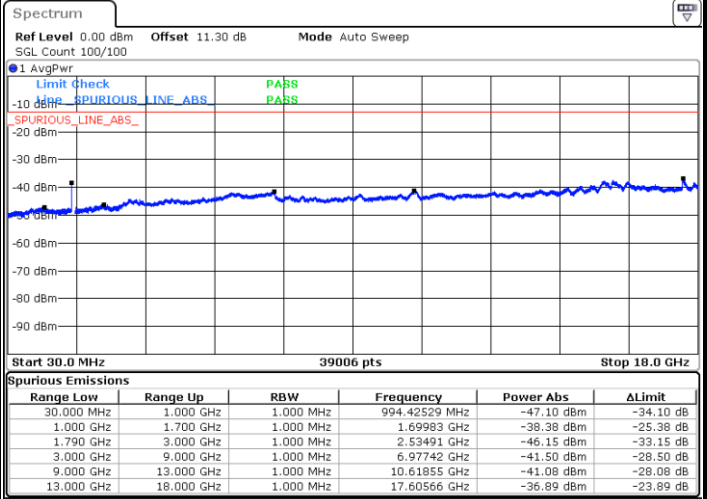

#### Middle Channel / 1RB14 and 1RB0

Date: 9.NOV.2021 10:46:35

Date: 9.NOV.2021 10:48:22

LTE Band 66B / 5MHz+5MHz

QPSK

Highest Channel / 1RB0 and 1RB24

Highest Channel / 1RB14 and 1RB0

LTE Band 66B / 5MHz+10MHz

QPSK

Lowest Channel / 1RB0 and 1RB14

Lowest Channel / 1RB24 and 1RB0

Date: 9.NOV.2021 11:12:30

Date: 9.NOV.2021 11:11:34

Middle Channel / 1RB0 and 1RB14

Middle Channel / 1RB24 and 1RB0

Date: 9.NOV.2021 11:21:38

Date: 9.NOV.2021 11:23:25

LTE Band 66B / 5MHz+10MHz

QPSK

Highest Channel / 1RB0 and 1RB14

Highest Channel / 1RB24 and 1RB0

Date: 9.NOV.2021 11:33:21

Date: 9.NOV.2021 11:32:24

LTE Band 66B / 5MHz+15MHz