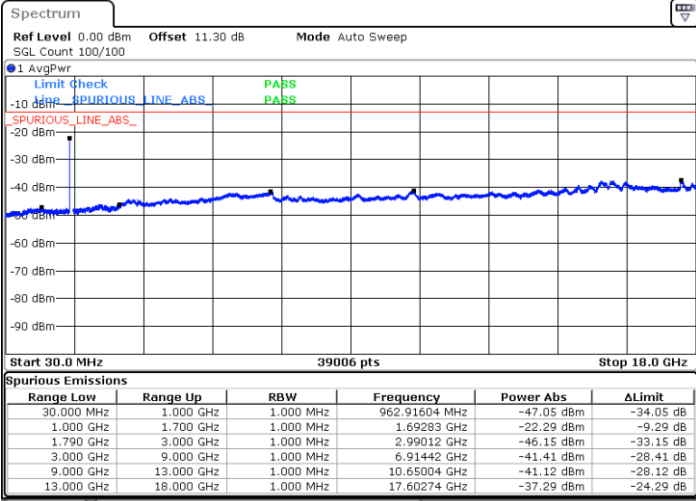

Date: 9.NOV.2021 13:51:35

LTE Band 66B / 10MHz+5MHz

QPSK

Highest Channel / 1RB0 and 1RB24

Highest Channel / 1RB49 and 1RB0

Date: 9.NOV.2021 14:08:05

Date: 9.NOV.2021 14:07:09

LTE Band 66B / 10MHz+10MHz

Date: 9.NOV.2021 14:25:38

LTE Band 66B / 10MHz+10MHz

QPSK

Highest Channel / 1RB0 and 1RB49

Highest Channel / 1RB49 and 1RB0

Date: 9.NOV.2021 14:37:07

Date: 9.NOV.2021 14:36:11

LTE Band 66B / 15MHz+5MHz

QPSK

Lowest Channel / 1RB0 and 1RB49

Lowest Channel / 1RB49 and 1RB0

Date: 9.NOV.2021 15:24:42

Date: 9.NOV.2021 15:23:46

Middle Channel / 1RB0 and 1RB49

Middle Channel / 1RB49 and 1RB0

Date: 9.NOV.2021 15:31:00

Date: 9.NOV.2021 15:31:57

LTE Band 66B / 15MHz+5MHz

QPSK

Highest Channel / 1RB0 and 1RB49

Highest Channel / 1RB49 and 1RB0

Date: 9.NOV.2021 15:54:56

Date: 9.NOV.2021 15:53:59