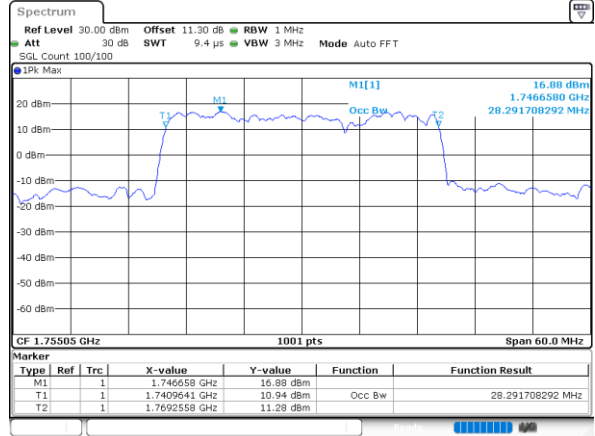

LTE Band 66C

QPSK

Middle Channel / 5MHz+20MHz

Date: 10.NOV.2021 14:36:58

Middle Channel / 10MHz+15MHz

Date: 9.NOV.2021 17:29:09

Middle Channel / 10MHz+20MHz

Date: 10.NOV.2021 09:47:14

Middle Channel / 15MHz+10MHz

Date: 10.NOV.2021 09:07:11

Middle Channel / 15MHz+15MHz

Date: 9.NOV.2021 16:58:05

Middle Channel / 15MHz+20MHz

Date: 10.NOV.2021 10:52:51

LTE Band 66C

QPSK

Middle Channel / 20MHz+5MHz

Date: 10.NOV.2021 13:43:59

Middle Channel / 20MHz+10MHz

Date: 10.NOV.2021 10:24:43

Middle Channel / 20MHz+15MHz

Date: 10.NOV.2021 11:44:31

Middle Channel / 20MHz+20MHz

Date: 9.NOV.2021 16:11:32