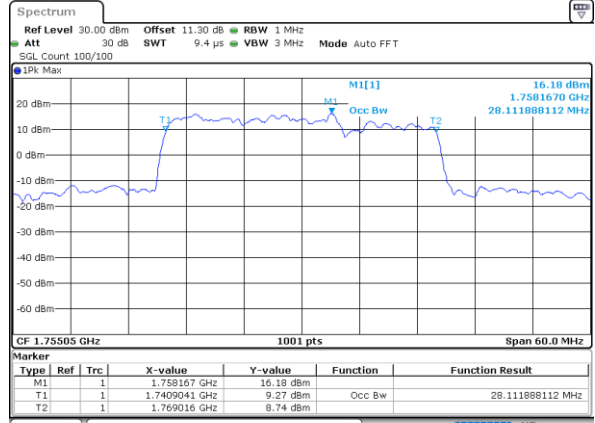

Middle Channel / 15MHz+20MHz

Date: 10.NOV.2021 10:53:47

LTE Band 66C

64QAM

Middle Channel / 20MHz+5MHz

Date: 10.NOV.2021 13:44:54

Middle Channel / 20MHz+10MHz

Date: 10.NOV.2021 10:25:39

Middle Channel / 20MHz+15MHz

Date: 10.NOV.2021 11:45:27

Middle Channel / 20MHz+20MHz

Date: 9.NOV.2021 16:12:27

LTE Band 66C

256QAM

Middle Channel / 5MHz+20MHz

Date: 10.NOV.2021 14:41:41