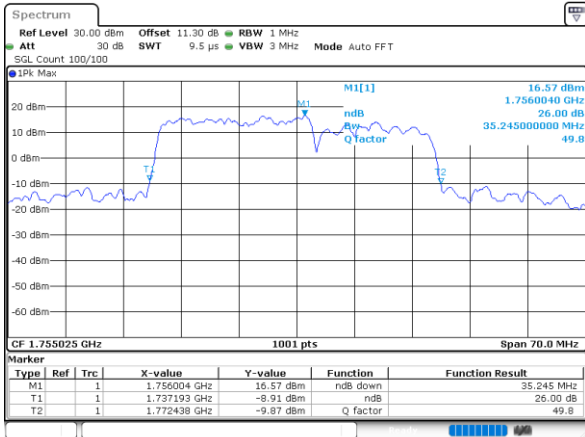

Middle Channel / 15MHz+10MHz

Date: 10.NOV.2021 09:10:33

Middle Channel / 15MHz+15MHz

Date: 9.NOV.2021 16:59:28

Middle Channel / 15MHz+20MHz

Date: 10.NOV.2021 10:54:14

LTE Band 66C

64QAM

Middle Channel / 20MHz+5MHz

Date: 10.NOV.2021 13:45:21

Middle Channel / 20MHz+10MHz

Date: 10.NOV.2021 10:26:06

Middle Channel / 20MHz+15MHz

Date: 10.NOV.2021 11:45:54

Middle Channel / 20MHz+20MHz

Date: 9.NOV.2021 16:12:54

LTE Band 66C

256QAM

Middle Channel / 5MHz+20MHz

Date: 10.NOV.2021 14:42:08

Middle Channel / 10MHz+15MHz

Date: 9.NOV.2021 17:34:19

Middle Channel / 10MHz+20MHz

Date: 10.NOV.2021 09:52:24