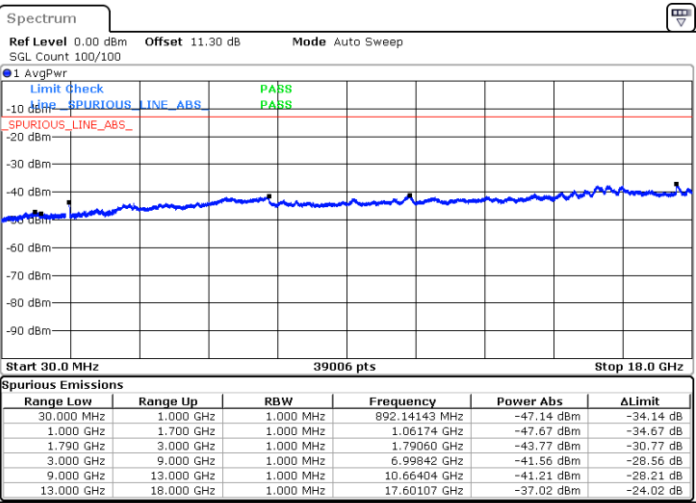

Date: 9.NOV.2021 13:51:35

LTE Band 66B / 10MHz+5MHz

QPSK

Highest Channel / 1RB0 and 1RB24

Highest Channel / 1RB49 and 1RB0

Date: 9.NOV.2021 14:08:05

Date: 9.NOV.2021 14:07:09

LTE Band 66B / 10MHz+10MHz

QPSK

Lowest Channel / 1RB0 and 1RB49

Lowest Channel / 1RB49 and 1RB0

Date: 9.NOV.2021 14:17:26

Date: 9.NOV.2021 14:16:29

Middle Channel / 1RB0 and 1RB49

Middle Channel / 1RB49 and 1RB0

Date: 9.NOV.2021 14:24:42

Date: 9.NOV.2021 14:25:38

LTE Band 66B / 10MHz+10MHz

QPSK

Highest Channel / 1RB0 and 1RB49

Highest Channel / 1RB49 and 1RB0

Date: 9.NOV.2021 14:37:07

Date: 9.NOV.2021 14:36:11

LTE Band 66B / 15MHz+5MHz