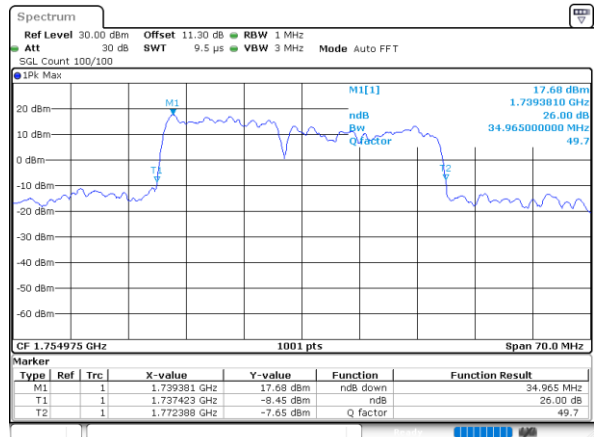

LTE Band 66C

16QAM

Middle Channel / 5MHz+20MHz

Date: 10.NOV.2021 14:38:48

Middle Channel / 10MHz+15MHz

Date: 9.NOV.2021 17:30:59

Middle Channel / 10MHz+20MHz

Date: 10.NOV.2021 09:49:05

Middle Channel / 15MHz+10MHz

Date: 10.NOV.2021 09:10:01

Middle Channel / 15MHz+15MHz

Date: 9.NOV.2021 16:59:56

Middle Channel / 15MHz+20MHz

Date: 10.NOV.2021 10:54:41

LTE Band 66C

16QAM

Middle Channel / 20MHz+5MHz

Date: 10.NOV.2021 13:45:49

Middle Channel / 20MHz+10MHz

Date: 10.NOV.2021 10:26:34

Middle Channel / 20MHz+15MHz

Date: 10.NOV.2021 11:46:22

Middle Channel / 20MHz+20MHz

Date: 9.NOV.2021 16:13:22