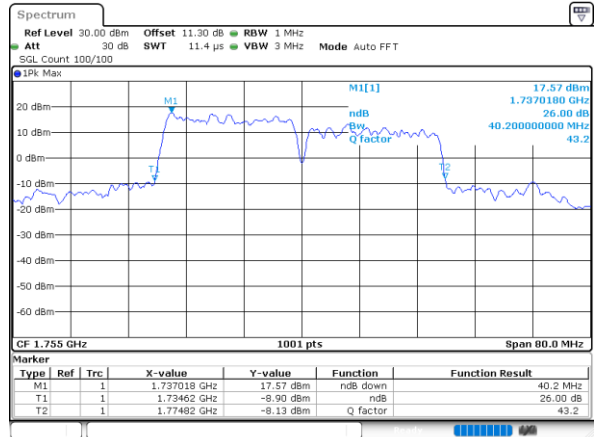

Middle Channel / 15MHz+10MHz

Date: 10.NOV.2021 09:10:29

Middle Channel / 15MHz+15MHz

Date: 9.NOV.2021 17:00:24

Middle Channel / 15MHz+20MHz

Date: 10.NOV.2021 10:55:09

LTE Band 66C

QPSK

Middle Channel / 20MHz+5MHz

Date: 10.NOV.2021 13:46:17

Middle Channel / 20MHz+10MHz

Date: 10.NOV.2021 10:27:01

Middle Channel / 20MHz+15MHz

Date: 10.NOV.2021 11:46:50

Middle Channel / 20MHz+20MHz

Date: 9.NOV.2021 16:13:50

LTE Band 66C

16QAM

Middle Channel / 5MHz+20MHz

Date: 10.NOV.2021 14:38:48

Middle Channel / 10MHz+15MHz

Date: 9.NOV.2021 17:30:59

Middle Channel / 10MHz+20MHz

Date: 10.NOV.2021 09:49:05