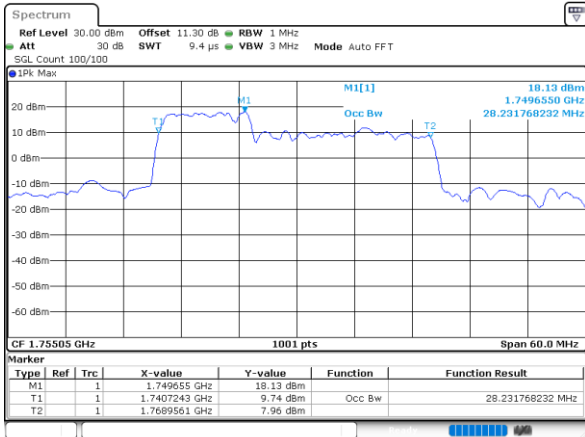

Middle Channel / 10MHz+20MHz

Date: 10.NOV.2021 09:48:10