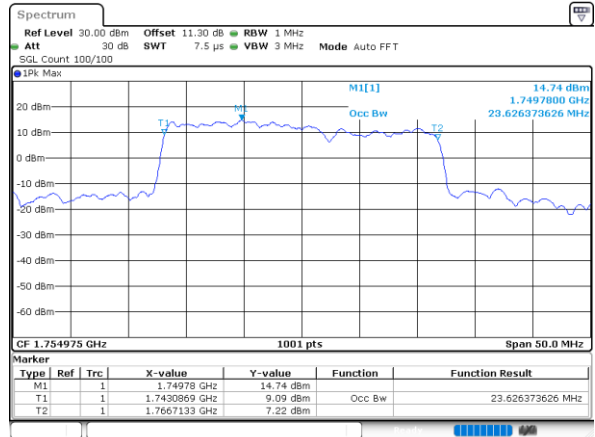

Middle Channel / 20MHz+15MHz

Date: 10.NOV.2021 11:45:27

Middle Channel / 20MHz+20MHz

Date: 9.NOV.2021 16:12:27

LTE Band 66C

256QAM

Middle Channel / 5MHz+20MHz

Date: 10.NOV.2021 14:41:41

Middle Channel / 10MHz+15MHz

Date: 9.NOV.2021 17:33:52

Middle Channel / 10MHz+20MHz

Date: 10.NOV.2021 09:51:57

Middle Channel / 15MHz+10MHz

Date: 10.NOV.2021 09:11:54

Middle Channel / 15MHz+15MHz

Date: 9.NOV.2021 17:02:48

Middle Channel / 15MHz+20MHz

Date: 10.NOV.2021 10:57:34

LTE Band 66C

256QAM

Middle Channel / 20MHz+5MHz

Date: 10.NOV.2021 13:48:41

Middle Channel / 20MHz+10MHz

Date: 10.NOV.2021 10:29:26