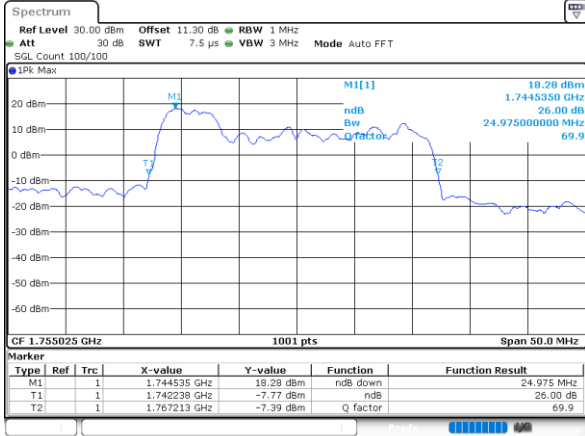

Middle Channel / 15MHz+10MHz

Date: 10.NOV.2021 09:10:33

Middle Channel / 15MHz+15MHz

Date: 9.NOV.2021 16:59:28

Middle Channel / 15MHz+20MHz

Date: 10.NOV.2021 10:54:14

LTE Band 66C

64QAM

Middle Channel / 20MHz+5MHz

Date: 10.NOV.2021 13:45:21

Middle Channel / 20MHz+10MHz

Date: 10.NOV.2021 10:26:06

Middle Channel / 20MHz+15MHz

Date: 10.NOV.2021 11:45:54

Middle Channel / 20MHz+20MHz

Date: 9.NOV.2021 16:12:54

LTE Band 66C

256QAM

Middle Channel / 5MHz+20MHz

Date: 10.NOV.2021 14:42:08

Middle Channel / 10MHz+15MHz

Date: 9.NOV.2021 17:34:19

Middle Channel / 10MHz+20MHz

Date: 10.NOV.2021 09:52:24