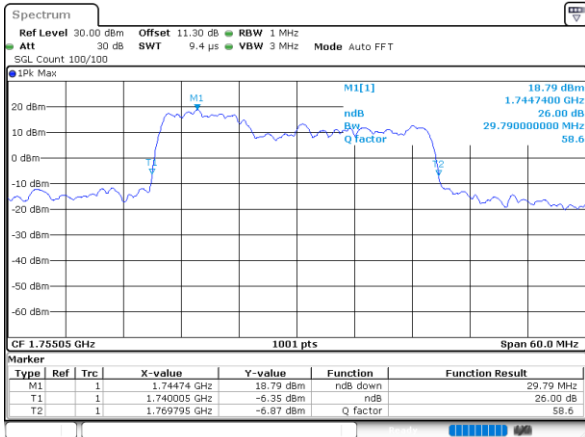

LTE Band 66C

16QAM

Middle Channel / 5MHz+20MHz

Date: 10.NOV.2021 14:38:48

Middle Channel / 10MHz+15MHz

Date: 9.NOV.2021 17:30:59

Middle Channel / 10MHz+20MHz

Date: 10.NOV.2021 09:49:05

Middle Channel / 15MHz+10MHz

Date: 10.NOV.2021 09:10:01

Middle Channel / 15MHz+15MHz

Date: 9.NOV.2021 16:59:56

Middle Channel / 15MHz+20MHz

Date: 10.NOV.2021 10:54:41

LTE Band 66C

16QAM