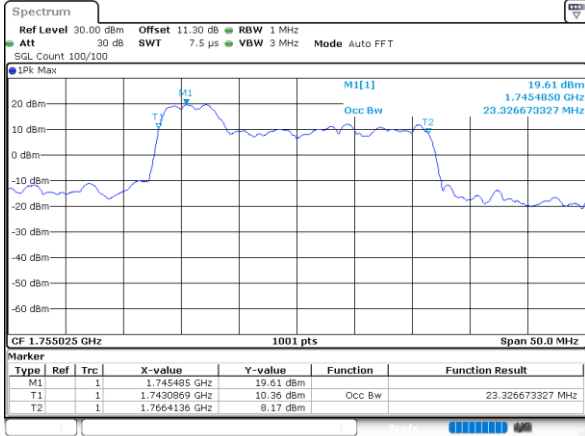

Middle Channel / 15MHz+10MHz

Date: 10.NOV.2021 09:07:38

Middle Channel / 15MHz+15MHz

Date: 9.NOV.2021 16:58:33

Middle Channel / 15MHz+20MHz

Date: 10.NOV.2021 10:53:19

LTE Band 66C

16QAM

Middle Channel / 20MHz+5MHz

Middle Channel / 20MHz+10MHz

Middle Channel / 20MHz+15MHz

Middle Channel / 20MHz+20MHz

LTE Band 66C

64QAM

Middle Channel / 5MHz+20MHz

Date: 10.NOV.2021 14:37:54