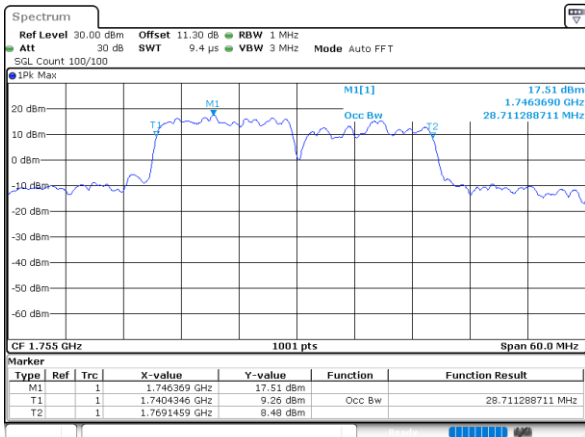

LTE Band 66C

16QAM

Middle Channel / 5MHz+20MHz

Date: 10.NOV.2021 14:37:26

Middle Channel / 10MHz+15MHz

Date: 9.NOV.2021 17:29:37

Middle Channel / 10MHz+20MHz

Date: 10.NOV.2021 09:47:42

Middle Channel / 15MHz+10MHz

Date: 10.NOV.2021 09:07:38

Middle Channel / 15MHz+15MHz

Date: 9.NOV.2021 16:58:33

Middle Channel / 15MHz+20MHz

Date: 10.NOV.2021 10:53:19

LTE Band 66C

16QAM