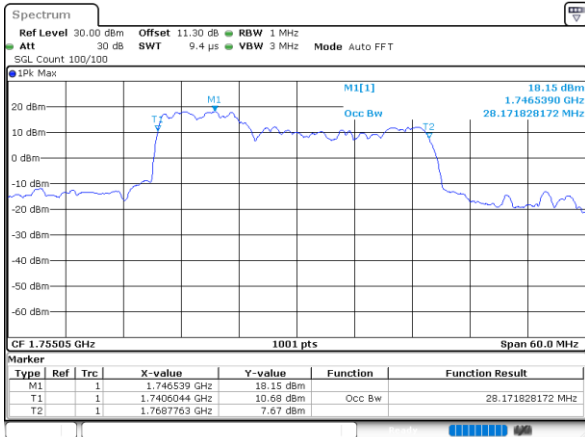

Middle Channel / 20MHz+5MHz

Date: 10.NOV.2021 13:43:59

Middle Channel / 20MHz+10MHz

Date: 10.NOV.2021 10:24:43

Middle Channel / 20MHz+15MHz

Date: 10.NOV.2021 11:44:31

Middle Channel / 20MHz+20MHz

Date: 9.NOV.2021 16:11:32

LTE Band 66C

16QAM

Middle Channel / 5MHz+20MHz

Date: 10.NOV.2021 14:37:26

Middle Channel / 10MHz+15MHz

Date: 9.NOV.2021 17:29:37

Middle Channel / 10MHz+20MHz

Date: 10.NOV.2021 09:47:42

Middle Channel / 15MHz+10MHz

Date: 10.NOV.2021 09:07:38

Middle Channel / 15MHz+15MHz

Date: 9.NOV.2021 16:58:33

Middle Channel / 15MHz+20MHz

Date: 10.NOV.2021 10:53:19

LTE Band 66C

16QAM