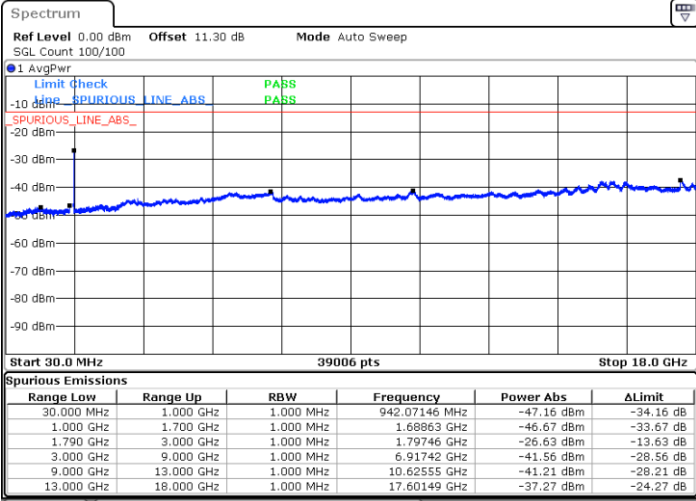

QPSK

Lowest Channel / 1RB0 and 1RB49

Lowest Channel / 1RB49 and 1RB0

Date: 9.NOV.2021 15:24:42

Date: 9.NOV.2021 15:23:46

Middle Channel / 1RB0 and 1RB49

Middle Channel / 1RB49 and 1RB0

Date: 9.NOV.2021 15:31:00

Date: 9.NOV.2021 15:31:57

LTE Band 66B / 15MHz+5MHz

QPSK

Highest Channel / 1RB0 and 1RB49

Highest Channel / 1RB49 and 1RB0

Date: 9.NOV.2021 15:54:56

Date: 9.NOV.2021 15:53:59

# LTE Band 66C

## 26dB Bandwidth

Mode	LTE Band 66C : 26dB BW(MHz)				
QPSK					
BW	5MHz+20MHz	10MHz+15MHz	10MHz+20MHz	15MHz+10MHz	15MHz+15MHz
Middle CH	24.98	25.23	29.85	25.23	30.57
BW	15MHz+20MHz	20MHz+5MHz	20MHz+10MHz	20MHz+15MHz	20MHz+20MHz
Middle CH	35.11	25.13	30.51	35.52	40.20