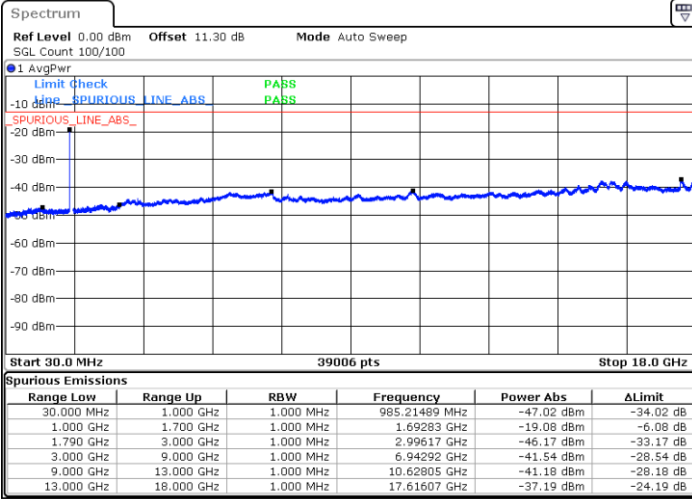

#### Middle Channel / 1RB14 and 1RB0

Date: 9.NOV.2021 10:46:35

Date: 9.NOV.2021 10:48:22

LTE Band 66B / 5MHz+5MHz

QPSK

Highest Channel / 1RB0 and 1RB24

Highest Channel / 1RB14 and 1RB0

LTE Band 66B / 5MHz+10MHz

Date: 9.NOV.2021 11:23:25

LTE Band 66B / 5MHz+10MHz

QPSK

Highest Channel / 1RB0 and 1RB14

Highest Channel / 1RB24 and 1RB0

Date: 9.NOV.2021 11:33:21

Date: 9.NOV.2021 11:32:24

LTE Band 66B / 5MHz+15MHz

QPSK

Lowest Channel / 1RB0 and 1RB49

Lowest Channel / 1RB24 and 1RB0

Date: 9.NOV.2021 14:48:04

Date: 9.NOV.2021 14:47:08

Middle Channel / 1RB0 and 1RB49

Middle Channel / 1RB24 and 1RB0

Date: 9.NOV.2021 14:54:43

Date: 9.NOV.2021 14:55:39

LTE Band 66B / 5MHz+15MHz

QPSK

Highest Channel / 1RB0 and 1RB49

Highest Channel / 1RB24 and 1RB0

Date: 9.NOV.2021 15:15:12

Date: 9.NOV.2021 15:14:15

LTE Band 66B / 10MHz+5MHz