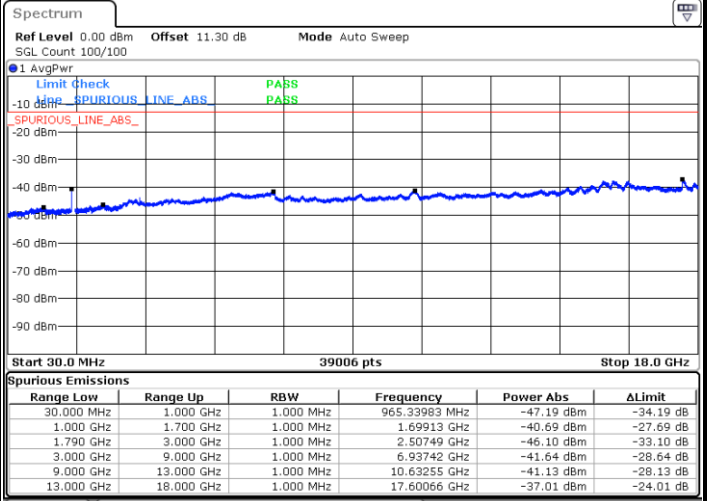

Date: 9.NOV.2021 11:23:25

LTE Band 66B / 5MHz+10MHz

QPSK

Highest Channel / 1RB0 and 1RB14

Highest Channel / 1RB24 and 1RB0

Date: 9.NOV.2021 11:33:21

Date: 9.NOV.2021 11:32:24

LTE Band 66B / 5MHz+15MHz

Date: 9.NOV.2021 14:55:39

LTE Band 66B / 5MHz+15MHz

QPSK

Highest Channel / 1RB0 and 1RB49

Highest Channel / 1RB24 and 1RB0

Date: 9.NOV.2021 15:15:12

Date: 9.NOV.2021 15:14:15

LTE Band 66B / 10MHz+5MHz

QPSK

Lowest Channel / 1RB0 and 1RB24

Lowest Channel / 1RB49 and 1RB0

Date: 9.NOV.2021 11:46:21

Date: 9.NOV.2021 11:45:24

Middle Channel / 1RB0 and 1RB24

Middle Channel / 1RB49 and 1RB0

Date: 9.NOV.2021 13:49:49

Date: 9.NOV.2021 13:51:35

LTE Band 66B / 10MHz+5MHz

QPSK

Highest Channel / 1RB0 and 1RB24

Highest Channel / 1RB49 and 1RB0

Date: 9.NOV.2021 14:08:05

Date: 9.NOV.2021 14:07:09

LTE Band 66B / 10MHz+10MHz