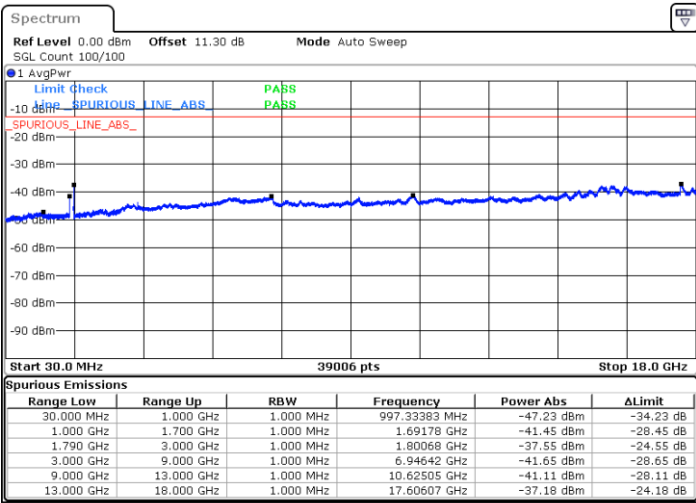

Date: 9.NOV.2021 14:25:38

LTE Band 66B / 10MHz+10MHz

QPSK

Highest Channel / 1RB0 and 1RB49

Highest Channel / 1RB49 and 1RB0

Date: 9.NOV.2021 14:37:07

Date: 9.NOV.2021 14:36:11

LTE Band 66B / 15MHz+5MHz

QPSK

Lowest Channel / 1RB0 and 1RB49

Lowest Channel / 1RB49 and 1RB0

Date: 9.NOV.2021 15:24:42

Date: 9.NOV.2021 15:23:46

Middle Channel / 1RB0 and 1RB49

Middle Channel / 1RB49 and 1RB0

Date: 9.NOV.2021 15:31:00

Date: 9.NOV.2021 15:31:57

LTE Band 66B / 15MHz+5MHz

QPSK

Highest Channel / 1RB0 and 1RB49

Highest Channel / 1RB49 and 1RB0

Date: 9.NOV.2021 15:54:56

Date: 9.NOV.2021 15:53:59

# LTE Band 66C