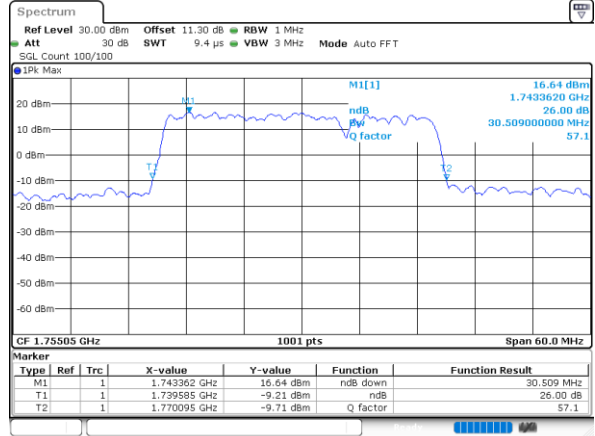

Middle Channel / 20MHz+10MHz

Date: 10.NOV.2021 10:27:01