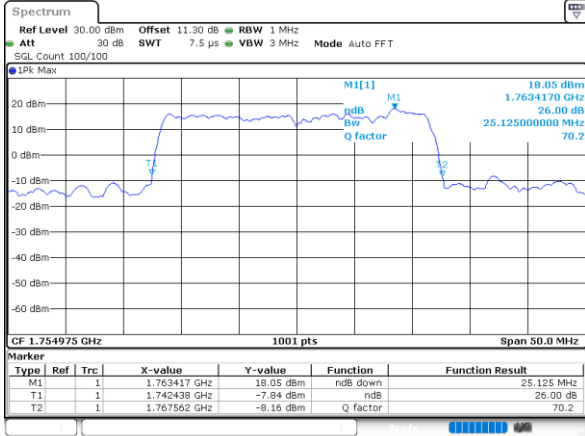

LTE Band 66C

64QAM

Middle Channel / 5MHz+20MHz

Date: 10.NOV.2021 14:38:21

Middle Channel / 10MHz+15MHz

Date: 9.NOV.2021 17:30:32

Middle Channel / 10MHz+20MHz

Date: 10.NOV.2021 09:48:37

Middle Channel / 15MHz+10MHz

Date: 10.NOV.2021 09:10:33

Middle Channel / 15MHz+15MHz

Date: 9.NOV.2021 16:59:28

Middle Channel / 15MHz+20MHz

Date: 10.NOV.2021 10:54:14

LTE Band 66C

64QAM

Middle Channel / 20MHz+5MHz

Date: 10.NOV.2021 13:45:21

Middle Channel / 20MHz+10MHz

Date: 10.NOV.2021 10:26:06

Middle Channel / 20MHz+15MHz

Date: 10.NOV.2021 11:45:54

Middle Channel / 20MHz+20MHz

Date: 9.NOV.2021 16:12:54