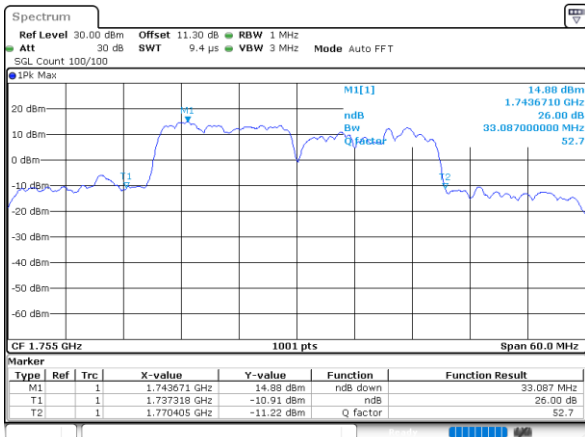

LTE Band 66C

256QAM

Middle Channel / 5MHz+20MHz

Date: 10.NOV.2021 14:42:08

Middle Channel / 10MHz+15MHz

Date: 9.NOV.2021 17:34:19

Middle Channel / 10MHz+20MHz

Date: 10.NOV.2021 09:52:24

Middle Channel / 15MHz+10MHz

Date: 10.NOV.2021 09:12:20

Middle Channel / 15MHz+15MHz

Date: 9.NOV.2021 17:03:15

Middle Channel / 15MHz+20MHz

Date: 10.NOV.2021 10:58:01

LTE Band 66C

256QAM