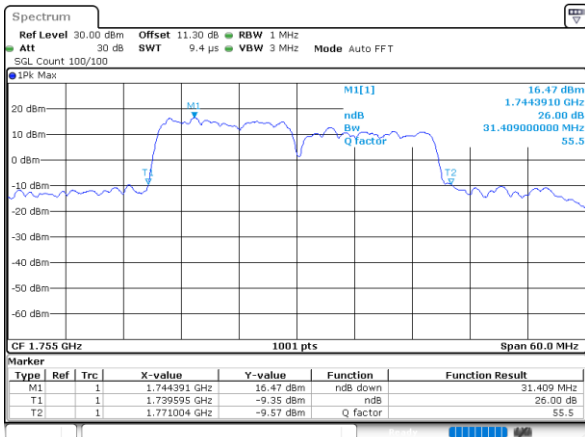

LTE Band 66C

16QAM

Middle Channel / 5MHz+20MHz

Date: 10.NOV.2021 14:38:48

Middle Channel / 10MHz+15MHz

Date: 9.NOV.2021 17:30:59

Middle Channel / 10MHz+20MHz

Date: 10.NOV.2021 09:49:05

Middle Channel / 15MHz+10MHz

Date: 10.NOV.2021 09:10:01

Middle Channel / 15MHz+15MHz

Date: 9.NOV.2021 16:59:56

Middle Channel / 15MHz+20MHz

Date: 10.NOV.2021 10:54:41

LTE Band 66C

16QAM