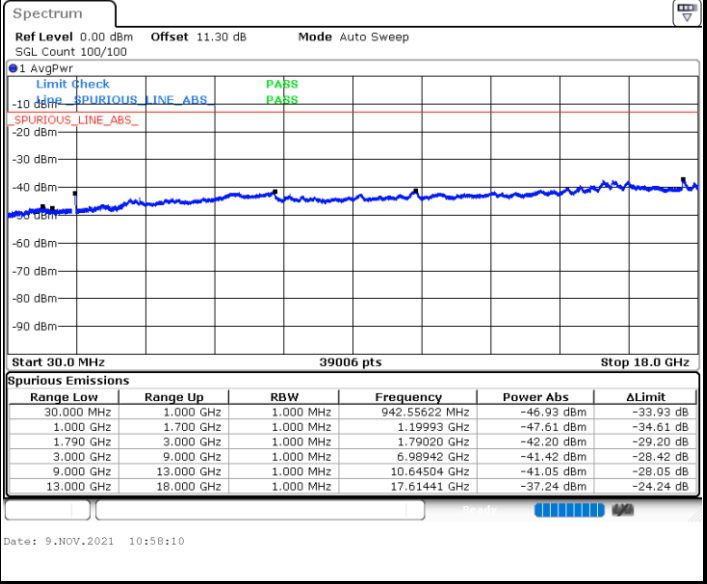

#### Middle Channel / 1RB14 and 1RB0

Date: 9.NOV.2021 10:46:35

Date: 9.NOV.2021 10:48:22

LTE Band 66B / 5MHz+5MHz

QPSK

Highest Channel / 1RB0 and 1RB24

Highest Channel / 1RB14 and 1RB0

LTE Band 66B / 5MHz+10MHz

QPSK

Lowest Channel / 1RB0 and 1RB14

Lowest Channel / 1RB24 and 1RB0

Date: 9.NOV.2021 11:12:30

Date: 9.NOV.2021 11:11:34

Middle Channel / 1RB0 and 1RB14

Middle Channel / 1RB24 and 1RB0

Date: 9.NOV.2021 11:21:38

Date: 9.NOV.2021 11:23:25

LTE Band 66B / 5MHz+10MHz

QPSK

Highest Channel / 1RB0 and 1RB14

Highest Channel / 1RB24 and 1RB0

Date: 9.NOV.2021 11:33:21

Date: 9.NOV.2021 11:32:24

LTE Band 66B / 5MHz+15MHz