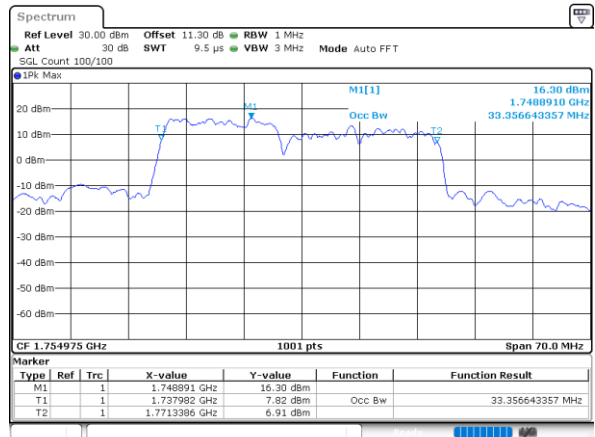

LTE Band 66C

16QAM

Middle Channel / 5MHz+20MHz

Date: 10.NOV.2021 14:37:26

Middle Channel / 10MHz+15MHz

Date: 9.NOV.2021 17:29:37

Middle Channel / 10MHz+20MHz

Date: 10.NOV.2021 09:47:42

Middle Channel / 15MHz+10MHz

Date: 10.NOV.2021 09:07:38

Middle Channel / 15MHz+15MHz

Date: 9.NOV.2021 16:58:33

Middle Channel / 15MHz+20MHz

Date: 10.NOV.2021 10:53:19

LTE Band 66C

16QAM

Middle Channel / 20MHz+5MHz

Middle Channel / 20MHz+10MHz

Middle Channel / 20MHz+15MHz

Middle Channel / 20MHz+20MHz

LTE Band 66C

64QAM

Middle Channel / 5MHz+20MHz

Date: 10.NOV.2021 14:37:54