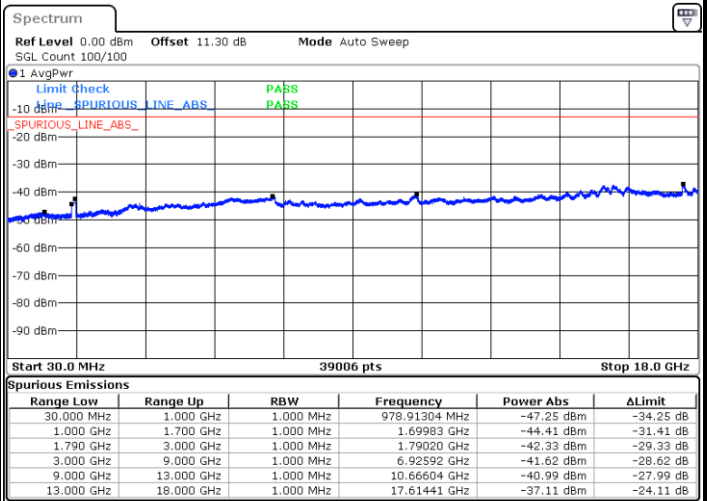

Date: 9.NOV.2021 11:23:25

LTE Band 66B / 5MHz+10MHz

QPSK

Highest Channel / 1RB0 and 1RB14

Highest Channel / 1RB24 and 1RB0

Date: 9.NOV.2021 11:33:21

Date: 9.NOV.2021 11:32:24

LTE Band 66B / 5MHz+15MHz

QPSK

Lowest Channel / 1RB0 and 1RB49

Lowest Channel / 1RB24 and 1RB0

Date: 9.NOV.2021 14:48:04

Date: 9.NOV.2021 14:47:08

Middle Channel / 1RB0 and 1RB49

Middle Channel / 1RB24 and 1RB0

Date: 9.NOV.2021 14:54:43

Date: 9.NOV.2021 14:55:39

LTE Band 66B / 5MHz+15MHz

QPSK

Highest Channel / 1RB0 and 1RB49

Highest Channel / 1RB24 and 1RB0

Date: 9.NOV.2021 15:15:12

Date: 9.NOV.2021 15:14:15

LTE Band 66B / 10MHz+5MHz

Date: 9.NOV.2021 13:51:35

LTE Band 66B / 10MHz+5MHz

QPSK

Highest Channel / 1RB0 and 1RB24

Highest Channel / 1RB49 and 1RB0

Date: 9.NOV.2021 14:08:05

Date: 9.NOV.2021 14:07:09

LTE Band 66B / 10MHz+10MHz