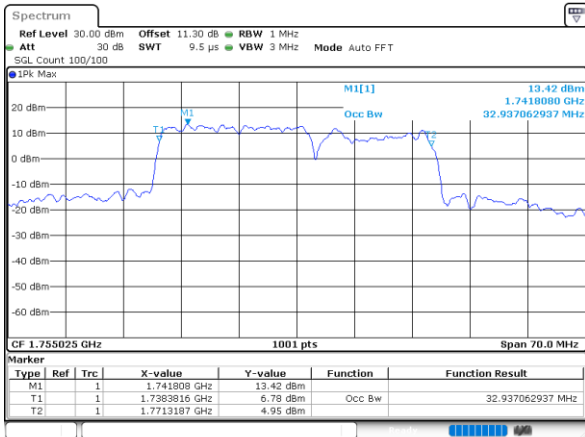

Middle Channel / 20MHz+15MHz

Date: 10.NOV.2021 11:49:14