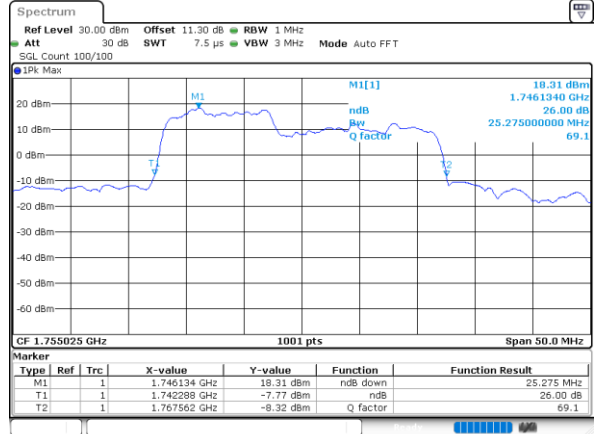

LTE Band 66C

64QAM

Middle Channel / 5MHz+20MHz

Date: 10.NOV.2021 14:38:21

Middle Channel / 10MHz+15MHz

Date: 9.NOV.2021 17:30:32

Middle Channel / 10MHz+20MHz

Date: 10.NOV.2021 09:48:37

Middle Channel / 15MHz+10MHz

Date: 10.NOV.2021 09:10:33

Middle Channel / 15MHz+15MHz

Date: 9.NOV.2021 16:59:28

Middle Channel / 15MHz+20MHz

Date: 10.NOV.2021 10:54:14

LTE Band 66C

64QAM