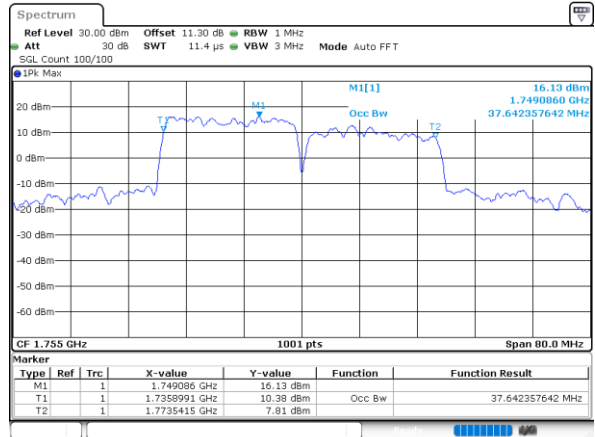

Middle Channel / 15MHz+10MHz

Date: 10.NOV.2021 09:07:11

Middle Channel / 15MHz+15MHz

Date: 9.NOV.2021 16:58:05

Middle Channel / 15MHz+20MHz

Date: 10.NOV.2021 10:52:51

LTE Band 66C

QPSK

Middle Channel / 20MHz+5MHz

Date: 10.NOV.2021 13:43:59

Middle Channel / 20MHz+10MHz

Date: 10.NOV.2021 10:24:43

Middle Channel / 20MHz+15MHz

Date: 10.NOV.2021 11:44:31

Middle Channel / 20MHz+20MHz

Date: 9.NOV.2021 16:11:32

LTE Band 66C

16QAM

Middle Channel / 5MHz+20MHz

Date: 10.NOV.2021 14:37:26

Middle Channel / 10MHz+15MHz

Date: 9.NOV.2021 17:29:37

Middle Channel / 10MHz+20MHz

Date: 10.NOV.2021 09:47:42