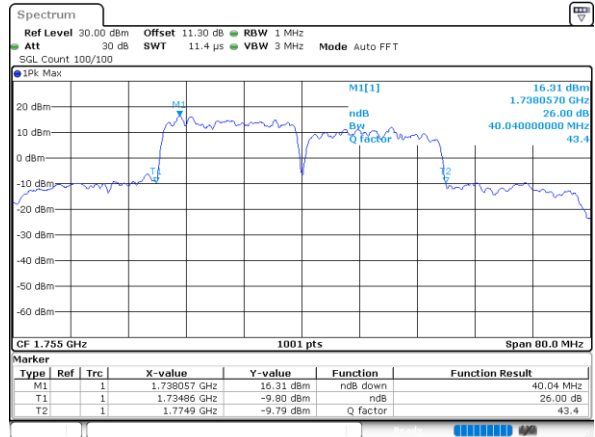

Middle Channel / 15MHz+10MHz

Date: 10.NOV.2021 09:10:33

Middle Channel / 15MHz+15MHz

Date: 9.NOV.2021 16:59:28

Middle Channel / 15MHz+20MHz

Date: 10.NOV.2021 10:54:14

LTE Band 66C

64QAM

Middle Channel / 20MHz+5MHz

Date: 10.NOV.2021 13:45:21

Middle Channel / 20MHz+10MHz

Date: 10.NOV.2021 10:26:06

Middle Channel / 20MHz+15MHz

Date: 10.NOV.2021 11:45:54

Middle Channel / 20MHz+20MHz

Date: 9.NOV.2021 16:12:54

LTE Band 66C

256QAM

Middle Channel / 5MHz+20MHz

Date: 10.NOV.2021 14:42:08

Middle Channel / 10MHz+15MHz

Date: 9.NOV.2021 17:34:19

Middle Channel / 10MHz+20MHz

Date: 10.NOV.2021 09:52:24