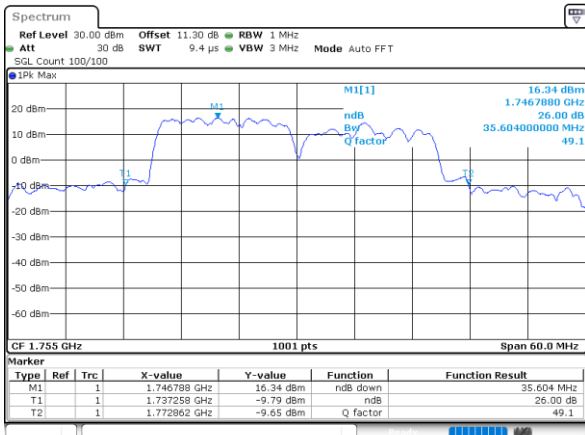

LTE Band 66C

64QAM

Middle Channel / 5MHz+20MHz

Date: 10.NOV.2021 14:38:21

Middle Channel / 10MHz+15MHz

Date: 9.NOV.2021 17:30:32

Middle Channel / 10MHz+20MHz

Date: 10.NOV.2021 09:48:37

Middle Channel / 15MHz+10MHz

Date: 10.NOV.2021 09:10:33

Middle Channel / 15MHz+15MHz

Date: 9.NOV.2021 16:59:28

Middle Channel / 15MHz+20MHz

Date: 10.NOV.2021 10:54:14

LTE Band 66C

64QAM