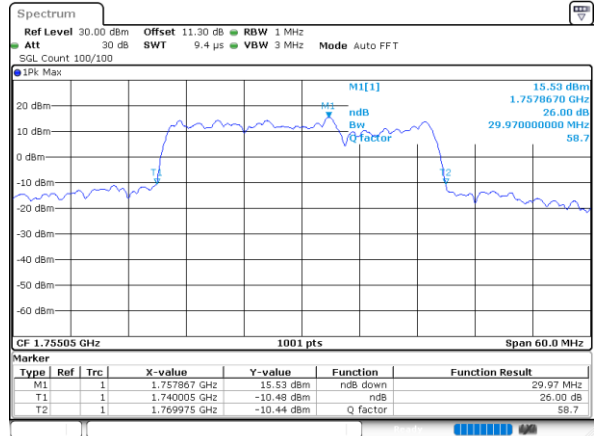

LTE Band 66C

256QAM

Middle Channel / 5MHz+20MHz

Date: 10.NOV.2021 14:42:08

Middle Channel / 10MHz+15MHz

Date: 9.NOV.2021 17:34:19

Middle Channel / 10MHz+20MHz

Date: 10.NOV.2021 09:52:24

Middle Channel / 15MHz+10MHz

Date: 10.NOV.2021 09:12:20

Middle Channel / 15MHz+15MHz

Date: 9.NOV.2021 17:03:15

Middle Channel / 15MHz+20MHz

Date: 10.NOV.2021 10:58:01

LTE Band 66C

256QAM

Middle Channel / 20MHz+5MHz

Date: 10.NOV.2021 13:49:00

Middle Channel / 20MHz+10MHz

Date: 10.NOV.2021 10:29:53

Middle Channel / 20MHz+15MHz

Date: 10.NOV.2021 11:49:41

Middle Channel / 20MHz+20MHz

Date: 9.NOV.2021 16:16:42

Occupied Bandwidth

Mode	LTE Band 66C : 99%OBW(MHz)				
QPSK					
BW	5MHz+20MHz	10MHz+15MHz	10MHz+20MHz	15MHz+10MHz	15MHz+15MHz
Middle CH	23.48	23.38	28.29	23.63	28.89
BW	15MHz+20MHz	20MHz+5MHz	20MHz+10MHz	20MHz+15MHz	20MHz+20MHz
Middle CH	33.15	23.28	28.29	32.73	37.64