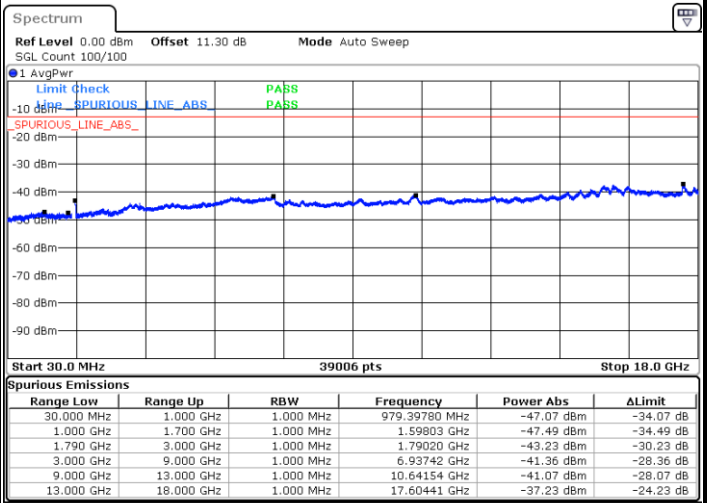

Date: 9.NOV.2021 14:55:39

LTE Band 66B / 5MHz+15MHz

QPSK

Highest Channel / 1RB0 and 1RB49

Highest Channel / 1RB24 and 1RB0

Date: 9.NOV.2021 15:15:12

Date: 9.NOV.2021 15:14:15

LTE Band 66B / 10MHz+5MHz

QPSK

Lowest Channel / 1RB0 and 1RB24

Lowest Channel / 1RB49 and 1RB0

Date: 9.NOV.2021 11:46:21

Date: 9.NOV.2021 11:45:24

Middle Channel / 1RB0 and 1RB24

Middle Channel / 1RB49 and 1RB0

Date: 9.NOV.2021 13:49:49

Date: 9.NOV.2021 13:51:35

LTE Band 66B / 10MHz+5MHz

QPSK

Highest Channel / 1RB0 and 1RB24

Highest Channel / 1RB49 and 1RB0

Date: 9.NOV.2021 14:08:05

Date: 9.NOV.2021 14:07:09

LTE Band 66B / 10MHz+10MHz