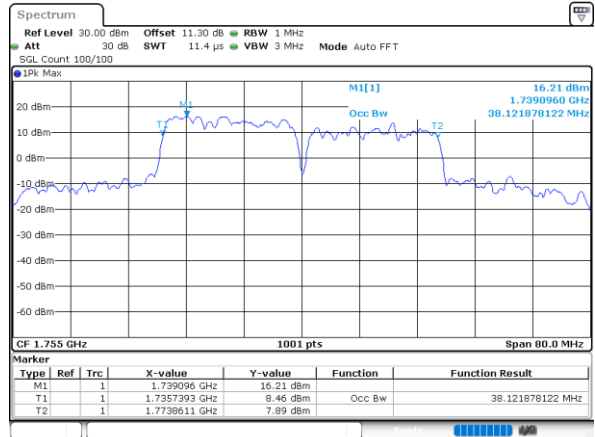

Middle Channel / 15MHz+10MHz

Date: 10.NOV.2021 09:07:38

Middle Channel / 15MHz+15MHz

Date: 9.NOV.2021 16:58:33

Middle Channel / 15MHz+20MHz

Date: 10.NOV.2021 10:53:19

LTE Band 66C

16QAM

Middle Channel / 20MHz+5MHz

Middle Channel / 20MHz+10MHz

Middle Channel / 20MHz+15MHz

Middle Channel / 20MHz+20MHz

LTE Band 66C

64QAM

Middle Channel / 5MHz+20MHz

Date: 10.NOV.2021 14:37:54