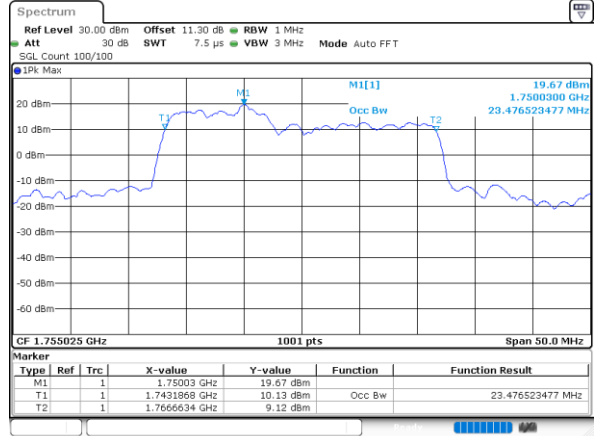

Middle Channel / 20MHz+5MHz

Date: 10.NOV.2021 13:43:59

Middle Channel / 20MHz+10MHz

Date: 10.NOV.2021 10:24:43

Middle Channel / 20MHz+15MHz

Date: 10.NOV.2021 11:44:31

Middle Channel / 20MHz+20MHz

Date: 9.NOV.2021 16:11:32

LTE Band 66C

16QAM

Middle Channel / 5MHz+20MHz

Date: 10.NOV.2021 14:37:26

Middle Channel / 10MHz+15MHz

Date: 9.NOV.2021 17:29:37

Middle Channel / 10MHz+20MHz

Date: 10.NOV.2021 09:47:42

Middle Channel / 15MHz+10MHz

Date: 10.NOV.2021 09:07:38

Middle Channel / 15MHz+15MHz

Date: 9.NOV.2021 16:58:33

Middle Channel / 15MHz+20MHz

Date: 10.NOV.2021 10:53:19

LTE Band 66C

16QAM