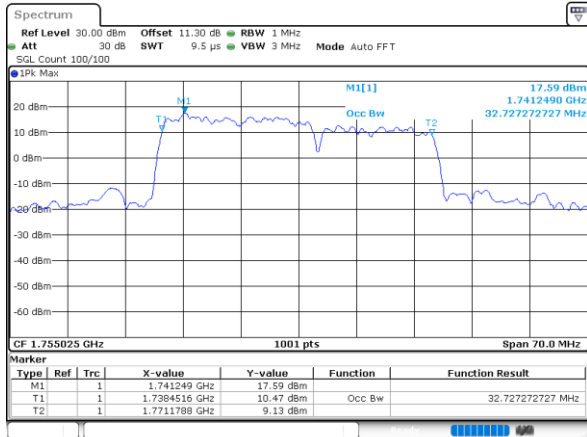

LTE Band 66C

QPSK

Middle Channel / 5MHz+20MHz

Date: 10.NOV.2021 14:36:58

Middle Channel / 10MHz+15MHz

Date: 9.NOV.2021 17:29:09

Middle Channel / 10MHz+20MHz

Date: 10.NOV.2021 09:47:14

Middle Channel / 15MHz+10MHz

Date: 10.NOV.2021 09:07:11

Middle Channel / 15MHz+15MHz

Date: 9.NOV.2021 16:58:05

Middle Channel / 15MHz+20MHz

Date: 10.NOV.2021 10:52:51

LTE Band 66C

QPSK

Middle Channel / 20MHz+5MHz

Date: 10.NOV.2021 13:43:59

Middle Channel / 20MHz+10MHz

Date: 10.NOV.2021 10:24:43

Middle Channel / 20MHz+15MHz

Date: 10.NOV.2021 11:44:31

Middle Channel / 20MHz+20MHz

Date: 9.NOV.2021 16:11:32

LTE Band 66C

16QAM

Middle Channel / 5MHz+20MHz

Date: 10.NOV.2021 14:37:26

Middle Channel / 10MHz+15MHz

Date: 9.NOV.2021 17:29:37

Middle Channel / 10MHz+20MHz

Date: 10.NOV.2021 09:47:42