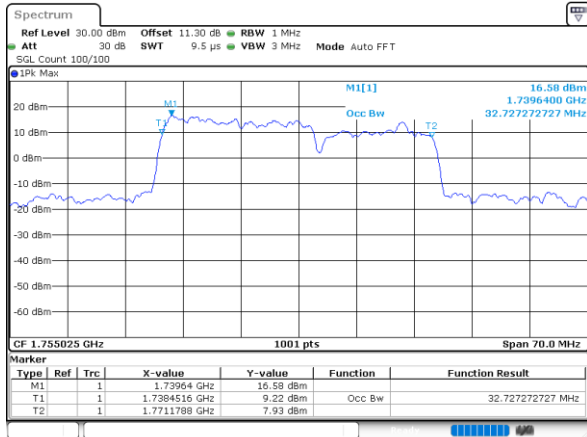

LTE Band 66C

16QAM

Middle Channel / 5MHz+20MHz

Date: 10.NOV.2021 14:37:26

Middle Channel / 10MHz+15MHz

Date: 9.NOV.2021 17:29:37

Middle Channel / 10MHz+20MHz

Date: 10.NOV.2021 09:47:42

Middle Channel / 15MHz+10MHz

Date: 10.NOV.2021 09:07:38

Middle Channel / 15MHz+15MHz

Date: 9.NOV.2021 16:58:33

Middle Channel / 15MHz+20MHz

Date: 10.NOV.2021 10:53:19

LTE Band 66C

16QAM

Middle Channel / 20MHz+5MHz

Middle Channel / 20MHz+10MHz

Middle Channel / 20MHz+15MHz

Middle Channel / 20MHz+20MHz

LTE Band 66C

64QAM

Middle Channel / 5MHz+20MHz

Date: 10.NOV.2021 14:37:54