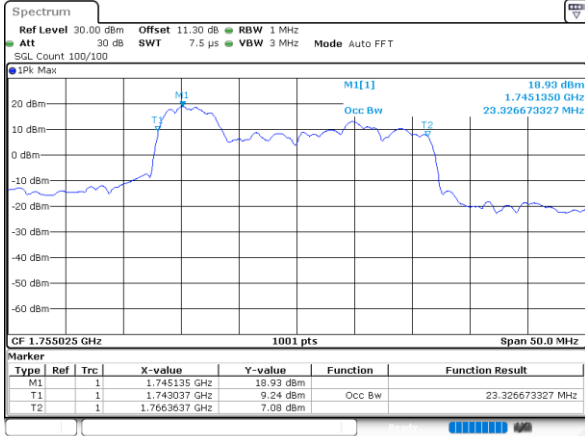

Middle Channel / 15MHz+20MHz

Date: 10.NOV.2021 10:53:47

LTE Band 66C

64QAM

Middle Channel / 20MHz+5MHz

Date: 10.NOV.2021 13:44:54

Middle Channel / 20MHz+10MHz

Date: 10.NOV.2021 10:25:39

Middle Channel / 20MHz+15MHz

Date: 10.NOV.2021 11:45:27

Middle Channel / 20MHz+20MHz

Date: 9.NOV.2021 16:12:27

LTE Band 66C

256QAM

Middle Channel / 5MHz+20MHz

Date: 10.NOV.2021 14:41:41