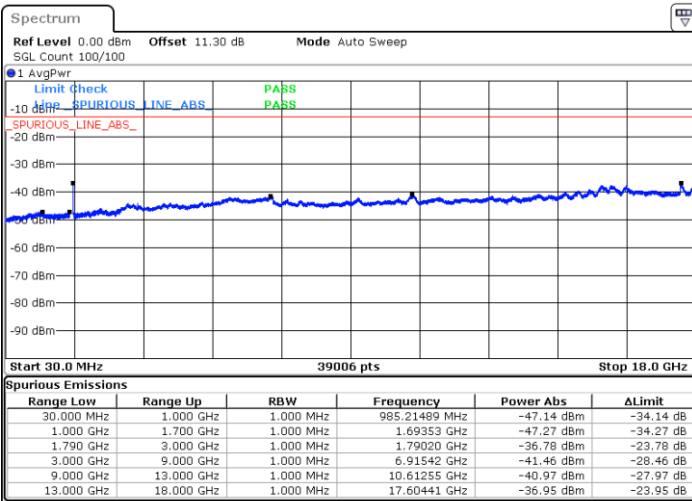

#### Middle Channel / 1RB14 and 1RB0

Date: 9.NOV.2021 10:46:35

Date: 9.NOV.2021 10:48:22

LTE Band 66B / 5MHz+5MHz

QPSK

Highest Channel / 1RB0 and 1RB24

Highest Channel / 1RB14 and 1RB0

LTE Band 66B / 5MHz+10MHz

QPSK

Lowest Channel / 1RB0 and 1RB14

Lowest Channel / 1RB24 and 1RB0

Date: 9.NOV.2021 11:12:30

Date: 9.NOV.2021 11:11:34

Middle Channel / 1RB0 and 1RB14

Middle Channel / 1RB24 and 1RB0

Date: 9.NOV.2021 11:21:38

Date: 9.NOV.2021 11:23:25

LTE Band 66B / 5MHz+10MHz

QPSK

Highest Channel / 1RB0 and 1RB14

Highest Channel / 1RB24 and 1RB0

Date: 9.NOV.2021 11:33:21

Date: 9.NOV.2021 11:32:24

LTE Band 66B / 5MHz+15MHz