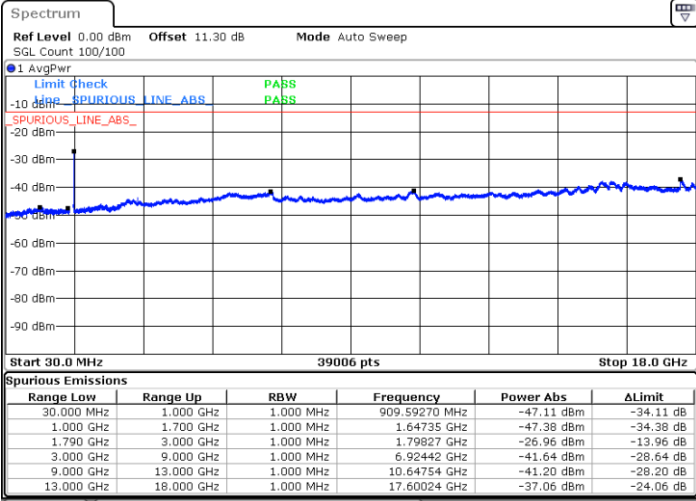

Date: 9.NOV.2021 13:51:35

LTE Band 66B / 10MHz+5MHz

QPSK

Highest Channel / 1RB0 and 1RB24

Highest Channel / 1RB49 and 1RB0

Date: 9.NOV.2021 14:08:05

Date: 9.NOV.2021 14:07:09

LTE Band 66B / 10MHz+10MHz

Date: 9.NOV.2021 14:25:38

LTE Band 66B / 10MHz+10MHz

QPSK

Highest Channel / 1RB0 and 1RB49

Highest Channel / 1RB49 and 1RB0

Date: 9.NOV.2021 14:37:07

Date: 9.NOV.2021 14:36:11

LTE Band 66B / 15MHz+5MHz

QPSK

Lowest Channel / 1RB0 and 1RB49

Lowest Channel / 1RB49 and 1RB0

Date: 9.NOV.2021 15:24:42

Date: 9.NOV.2021 15:23:46

Middle Channel / 1RB0 and 1RB49

Middle Channel / 1RB49 and 1RB0

Date: 9.NOV.2021 15:31:00

Date: 9.NOV.2021 15:31:57

LTE Band 66B / 15MHz+5MHz

QPSK

Highest Channel / 1RB0 and 1RB49

Highest Channel / 1RB49 and 1RB0

Date: 9.NOV.2021 15:54:56

Date: 9.NOV.2021 15:53:59