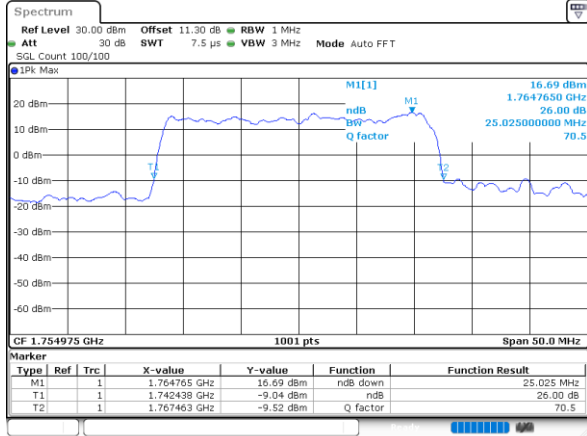

LTE Band 66C

16QAM

Middle Channel / 5MHz+20MHz

Date: 10.NOV.2021 14:38:48

Middle Channel / 10MHz+15MHz

Date: 9.NOV.2021 17:30:59

Middle Channel / 10MHz+20MHz

Date: 10.NOV.2021 09:49:05

Middle Channel / 15MHz+10MHz

Date: 10.NOV.2021 09:10:01

Middle Channel / 15MHz+15MHz

Date: 9.NOV.2021 16:59:56

Middle Channel / 15MHz+20MHz

Date: 10.NOV.2021 10:54:41

LTE Band 66C

16QAM

Middle Channel / 20MHz+5MHz

Date: 10.NOV.2021 13:45:49

Middle Channel / 20MHz+10MHz

Date: 10.NOV.2021 10:26:34

Middle Channel / 20MHz+15MHz

Date: 10.NOV.2021 11:46:22

Middle Channel / 20MHz+20MHz

Date: 9.NOV.2021 16:13:22