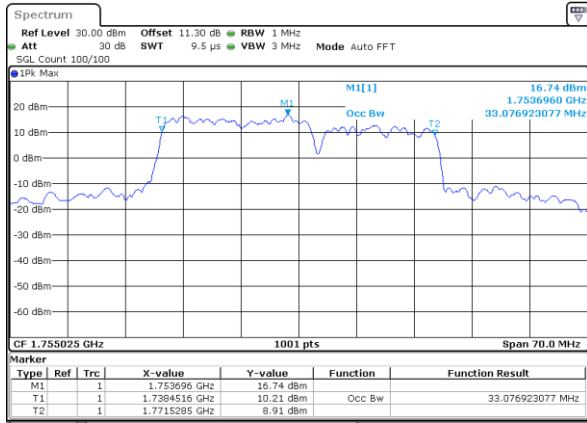

Middle Channel / 15MHz+20MHz

Date: 10.NOV.2021 10:53:47

LTE Band 66C

64QAM

Middle Channel / 20MHz+5MHz

Date: 10.NOV.2021 13:44:54

Middle Channel / 20MHz+10MHz

Date: 10.NOV.2021 10:25:39

Middle Channel / 20MHz+15MHz

Date: 10.NOV.2021 11:45:27

Middle Channel / 20MHz+20MHz

Date: 9.NOV.2021 16:12:27

LTE Band 66C

256QAM

Middle Channel / 5MHz+20MHz

Date: 10.NOV.2021 14:41:41