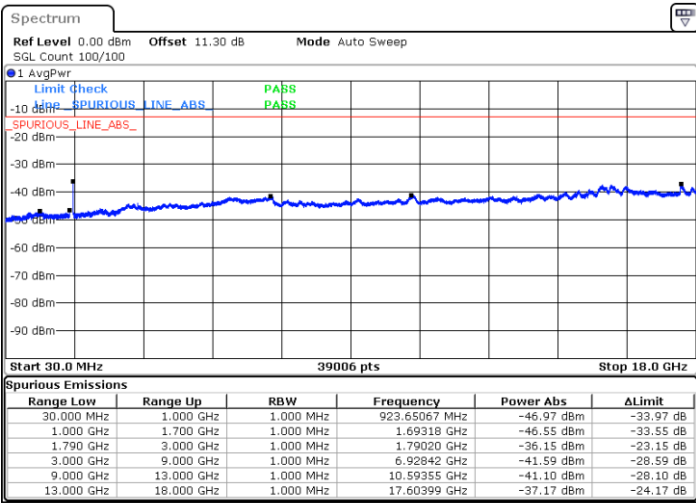

Date: 9.NOV.2021 14:55:39

LTE Band 66B / 5MHz+15MHz

QPSK

Highest Channel / 1RB0 and 1RB49

Highest Channel / 1RB24 and 1RB0

Date: 9.NOV.2021 15:15:12

Date: 9.NOV.2021 15:14:15

LTE Band 66B / 10MHz+5MHz

QPSK

Lowest Channel / 1RB0 and 1RB24

Lowest Channel / 1RB49 and 1RB0

Date: 9.NOV.2021 11:46:21

Date: 9.NOV.2021 11:45:24

Middle Channel / 1RB0 and 1RB24

Middle Channel / 1RB49 and 1RB0

Date: 9.NOV.2021 13:49:49

Date: 9.NOV.2021 13:51:35

LTE Band 66B / 10MHz+5MHz

QPSK

Highest Channel / 1RB0 and 1RB24

Highest Channel / 1RB49 and 1RB0

Date: 9.NOV.2021 14:08:05

Date: 9.NOV.2021 14:07:09

LTE Band 66B / 10MHz+10MHz