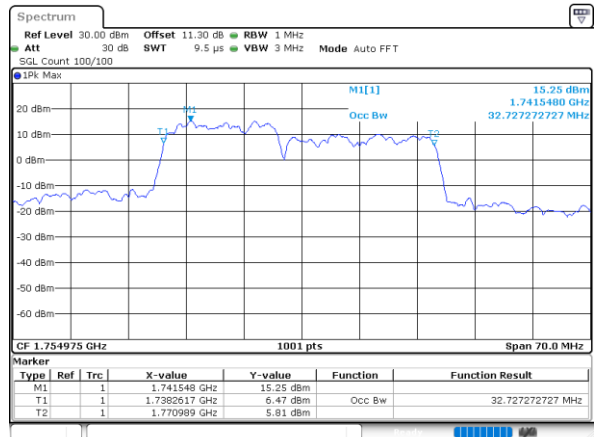

Middle Channel / 20MHz+15MHz

Date: 10.NOV.2021 11:45:27

Middle Channel / 20MHz+20MHz

Date: 9.NOV.2021 16:12:27

LTE Band 66C

256QAM

Middle Channel / 5MHz+20MHz

Date: 10.NOV.2021 14:41:41

Middle Channel / 10MHz+15MHz

Date: 9.NOV.2021 17:33:52

Middle Channel / 10MHz+20MHz

Date: 10.NOV.2021 09:51:57

Middle Channel / 15MHz+10MHz

Date: 10.NOV.2021 09:11:54

Middle Channel / 15MHz+15MHz

Date: 9.NOV.2021 17:02:48

Middle Channel / 15MHz+20MHz

Date: 10.NOV.2021 10:57:34

LTE Band 66C

256QAM

Middle Channel / 20MHz+5MHz

Date: 10.NOV.2021 13:48:41

Middle Channel / 20MHz+10MHz

Date: 10.NOV.2021 10:29:26