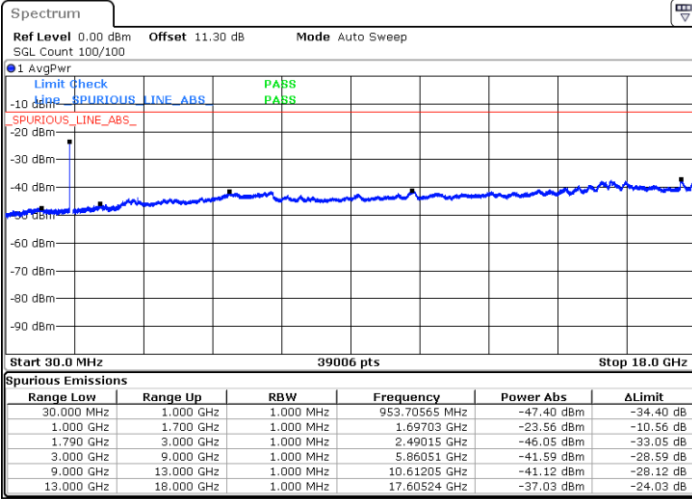

#### Middle Channel / 1RB14 and 1RB0

Date: 9.NOV.2021 10:46:35

Date: 9.NOV.2021 10:48:22

LTE Band 66B / 5MHz+5MHz

QPSK

Highest Channel / 1RB0 and 1RB24

Highest Channel / 1RB14 and 1RB0

LTE Band 66B / 5MHz+10MHz

QPSK

Lowest Channel / 1RB0 and 1RB14

Lowest Channel / 1RB24 and 1RB0

Date: 9.NOV.2021 11:12:30

Date: 9.NOV.2021 11:11:34

Middle Channel / 1RB0 and 1RB14

Middle Channel / 1RB24 and 1RB0

Date: 9.NOV.2021 11:21:38

Date: 9.NOV.2021 11:23:25

LTE Band 66B / 5MHz+10MHz

QPSK

Highest Channel / 1RB0 and 1RB14

Highest Channel / 1RB24 and 1RB0

Date: 9.NOV.2021 11:33:21

Date: 9.NOV.2021 11:32:24

LTE Band 66B / 5MHz+15MHz