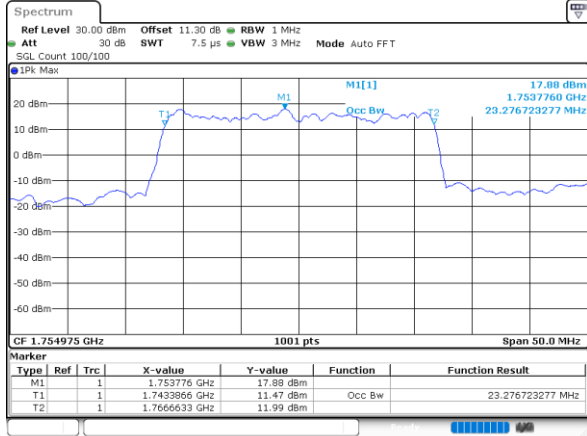

LTE Band 66C

QPSK

Middle Channel / 5MHz+20MHz

Date: 10.NOV.2021 14:36:58

Middle Channel / 10MHz+15MHz

Date: 9.NOV.2021 17:29:09

Middle Channel / 10MHz+20MHz

Date: 10.NOV.2021 09:47:14

Middle Channel / 15MHz+10MHz

Date: 10.NOV.2021 09:07:11

Middle Channel / 15MHz+15MHz

Date: 9.NOV.2021 16:58:05

Middle Channel / 15MHz+20MHz

Date: 10.NOV.2021 10:52:51

LTE Band 66C

QPSK

Middle Channel / 20MHz+5MHz

Date: 10.NOV.2021 13:43:59

Middle Channel / 20MHz+10MHz

Date: 10.NOV.2021 10:24:43

Middle Channel / 20MHz+15MHz

Date: 10.NOV.2021 11:44:31

Middle Channel / 20MHz+20MHz

Date: 9.NOV.2021 16:11:32