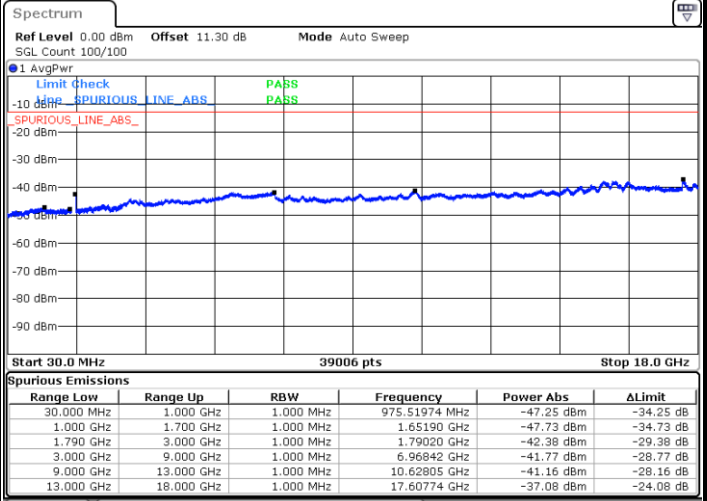

Date: 9.NOV.2021 13:51:35

LTE Band 66B / 10MHz+5MHz

QPSK

Highest Channel / 1RB0 and 1RB24

Highest Channel / 1RB49 and 1RB0

Date: 9.NOV.2021 14:08:05

Date: 9.NOV.2021 14:07:09

LTE Band 66B / 10MHz+10MHz

Date: 9.NOV.2021 14:25:38

LTE Band 66B / 10MHz+10MHz

QPSK

Highest Channel / 1RB0 and 1RB49

Highest Channel / 1RB49 and 1RB0

Date: 9.NOV.2021 14:37:07

Date: 9.NOV.2021 14:36:11

LTE Band 66B / 15MHz+5MHz

QPSK

Lowest Channel / 1RB0 and 1RB49

Lowest Channel / 1RB49 and 1RB0

Date: 9.NOV.2021 15:24:42

Date: 9.NOV.2021 15:23:46

Middle Channel / 1RB0 and 1RB49

Middle Channel / 1RB49 and 1RB0

Date: 9.NOV.2021 15:31:00

Date: 9.NOV.2021 15:31:57

LTE Band 66B / 15MHz+5MHz

QPSK

Highest Channel / 1RB0 and 1RB49

Highest Channel / 1RB49 and 1RB0

Date: 9.NOV.2021 15:54:56

Date: 9.NOV.2021 15:53:59