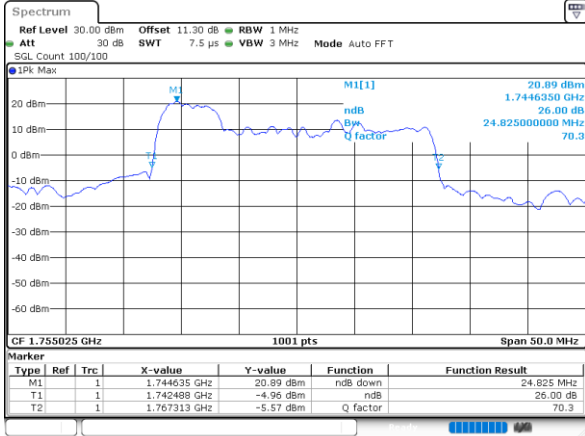

Middle Channel / 15MHz+10MHz

Date: 10.NOV.2021 09:10:29

Middle Channel / 15MHz+15MHz

Date: 9.NOV.2021 17:00:24

Middle Channel / 15MHz+20MHz

Date: 10.NOV.2021 10:55:09

LTE Band 66C

QPSK

Middle Channel / 20MHz+5MHz

Date: 10.NOV.2021 13:46:17

Middle Channel / 20MHz+10MHz

Date: 10.NOV.2021 10:27:01

Middle Channel / 20MHz+15MHz

Date: 10.NOV.2021 11:46:50

Middle Channel / 20MHz+20MHz

Date: 9.NOV.2021 16:13:50

LTE Band 66C

16QAM

Middle Channel / 5MHz+20MHz

Date: 10.NOV.2021 14:38:48

Middle Channel / 10MHz+15MHz

Date: 9.NOV.2021 17:30:59

Middle Channel / 10MHz+20MHz

Date: 10.NOV.2021 09:49:05