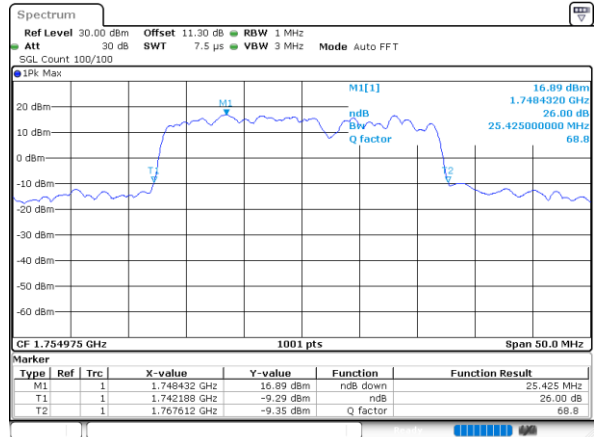

LTE Band 66C

16QAM

Middle Channel / 5MHz+20MHz

Date: 10.NOV.2021 14:38:48

Middle Channel / 10MHz+15MHz

Date: 9.NOV.2021 17:30:59

Middle Channel / 10MHz+20MHz

Date: 10.NOV.2021 09:49:05

Middle Channel / 15MHz+10MHz

Date: 10.NOV.2021 09:10:01

Middle Channel / 15MHz+15MHz

Date: 9.NOV.2021 16:59:56

Middle Channel / 15MHz+20MHz

Date: 10.NOV.2021 10:54:41

LTE Band 66C

16QAM