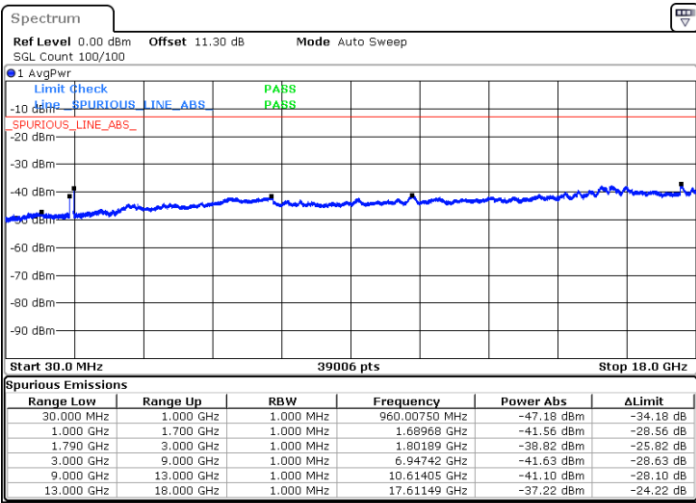

Date: 9.NOV.2021 13:51:35

LTE Band 66B / 10MHz+5MHz

QPSK

Highest Channel / 1RB0 and 1RB24

Highest Channel / 1RB49 and 1RB0

Date: 9.NOV.2021 14:08:05

Date: 9.NOV.2021 14:07:09

LTE Band 66B / 10MHz+10MHz

QPSK

Lowest Channel / 1RB0 and 1RB49

Lowest Channel / 1RB49 and 1RB0

Date: 9.NOV.2021 14:17:26

Date: 9.NOV.2021 14:16:29

Middle Channel / 1RB0 and 1RB49

Middle Channel / 1RB49 and 1RB0

Date: 9.NOV.2021 14:24:42

Date: 9.NOV.2021 14:25:38

LTE Band 66B / 10MHz+10MHz

QPSK

Highest Channel / 1RB0 and 1RB49

Highest Channel / 1RB49 and 1RB0

Date: 9.NOV.2021 14:37:07

Date: 9.NOV.2021 14:36:11

LTE Band 66B / 15MHz+5MHz