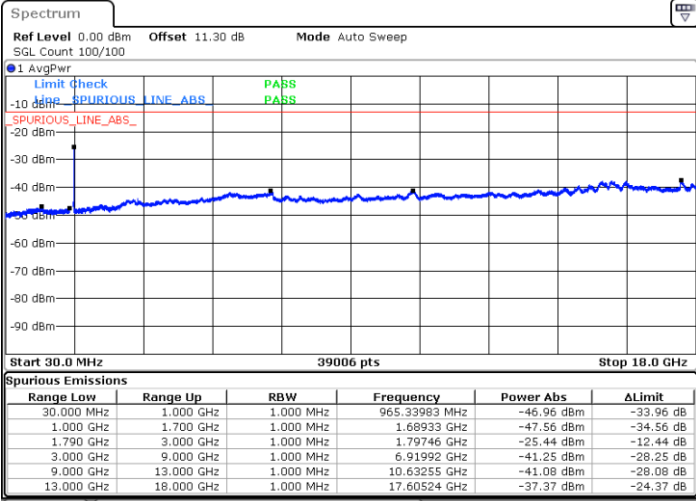

Date: 9.NOV.2021 11:23:25

LTE Band 66B / 5MHz+10MHz

QPSK

Highest Channel / 1RB0 and 1RB14

Highest Channel / 1RB24 and 1RB0

Date: 9.NOV.2021 11:33:21

Date: 9.NOV.2021 11:32:24

LTE Band 66B / 5MHz+15MHz

Date: 9.NOV.2021 14:55:39

LTE Band 66B / 5MHz+15MHz

QPSK

Highest Channel / 1RB0 and 1RB49

Highest Channel / 1RB24 and 1RB0

Date: 9.NOV.2021 15:15:12

Date: 9.NOV.2021 15:14:15

LTE Band 66B / 10MHz+5MHz

QPSK

Lowest Channel / 1RB0 and 1RB24

Lowest Channel / 1RB49 and 1RB0

Date: 9.NOV.2021 11:46:21

Date: 9.NOV.2021 11:45:24

Middle Channel / 1RB0 and 1RB24

Middle Channel / 1RB49 and 1RB0

Date: 9.NOV.2021 13:49:49

Date: 9.NOV.2021 13:51:35

LTE Band 66B / 10MHz+5MHz

QPSK

Highest Channel / 1RB0 and 1RB24

Highest Channel / 1RB49 and 1RB0

Date: 9.NOV.2021 14:08:05

Date: 9.NOV.2021 14:07:09

LTE Band 66B / 10MHz+10MHz