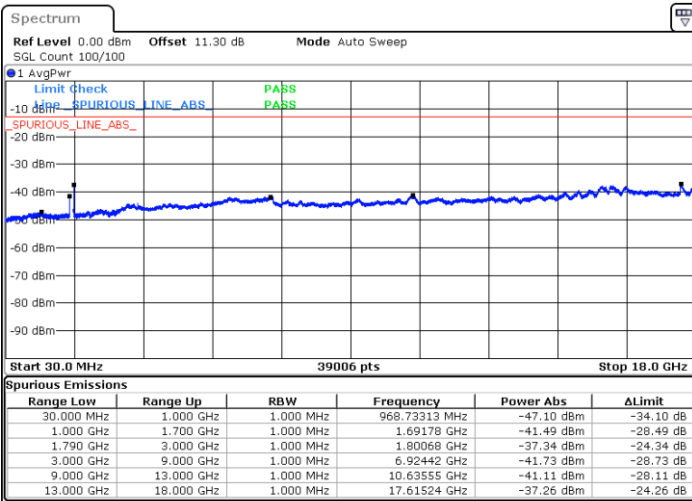

Date: 9.NOV.2021 11:23:25

LTE Band 66B / 5MHz+10MHz

QPSK

Highest Channel / 1RB0 and 1RB14

Highest Channel / 1RB24 and 1RB0

Date: 9.NOV.2021 11:33:21

Date: 9.NOV.2021 11:32:24

LTE Band 66B / 5MHz+15MHz

QPSK

Lowest Channel / 1RB0 and 1RB49

Lowest Channel / 1RB24 and 1RB0

Date: 9.NOV.2021 14:48:04

Date: 9.NOV.2021 14:47:08

Middle Channel / 1RB0 and 1RB49

Middle Channel / 1RB24 and 1RB0

Date: 9.NOV.2021 14:54:43

Date: 9.NOV.2021 14:55:39

LTE Band 66B / 5MHz+15MHz

QPSK

Highest Channel / 1RB0 and 1RB49

Highest Channel / 1RB24 and 1RB0

Date: 9.NOV.2021 15:15:12

Date: 9.NOV.2021 15:14:15

LTE Band 66B / 10MHz+5MHz