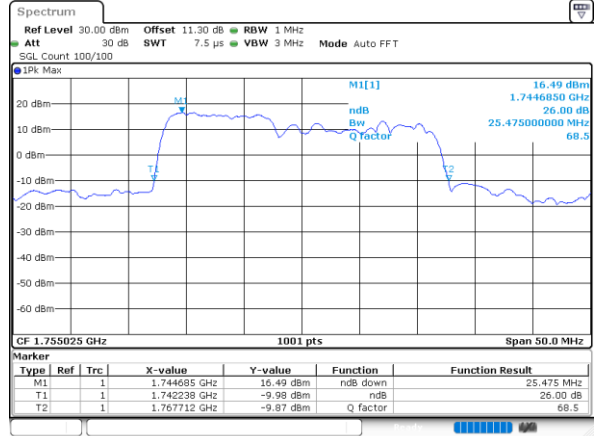

LTE Band 66C

16QAM

Middle Channel / 5MHz+20MHz

Date: 10.NOV.2021 14:38:48

Middle Channel / 10MHz+15MHz

Date: 9.NOV.2021 17:30:59

Middle Channel / 10MHz+20MHz

Date: 10.NOV.2021 09:49:05

Middle Channel / 15MHz+10MHz

Date: 10.NOV.2021 09:10:01

Middle Channel / 15MHz+15MHz

Date: 9.NOV.2021 16:59:56

Middle Channel / 15MHz+20MHz

Date: 10.NOV.2021 10:54:41

LTE Band 66C

16QAM