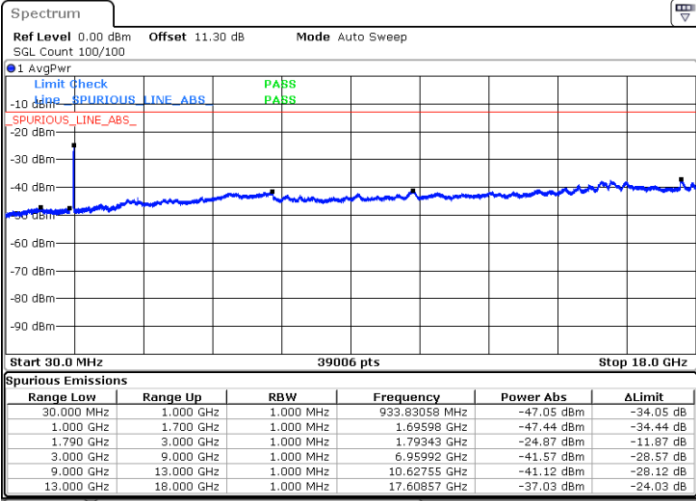

#### Middle Channel / 1RB14 and 1RB0

Date: 9.NOV.2021 10:46:35

Date: 9.NOV.2021 10:48:22

LTE Band 66B / 5MHz+5MHz

QPSK

Highest Channel / 1RB0 and 1RB24

Highest Channel / 1RB14 and 1RB0

LTE Band 66B / 5MHz+10MHz

Date: 9.NOV.2021 11:23:25

LTE Band 66B / 5MHz+10MHz

QPSK

Highest Channel / 1RB0 and 1RB14

Highest Channel / 1RB24 and 1RB0

Date: 9.NOV.2021 11:33:21

Date: 9.NOV.2021 11:32:24

LTE Band 66B / 5MHz+15MHz

QPSK

Lowest Channel / 1RB0 and 1RB49

Lowest Channel / 1RB24 and 1RB0

Date: 9.NOV.2021 14:48:04

Date: 9.NOV.2021 14:47:08

Middle Channel / 1RB0 and 1RB49

Middle Channel / 1RB24 and 1RB0

Date: 9.NOV.2021 14:54:43

Date: 9.NOV.2021 14:55:39

LTE Band 66B / 5MHz+15MHz

QPSK

Highest Channel / 1RB0 and 1RB49

Highest Channel / 1RB24 and 1RB0

Date: 9.NOV.2021 15:15:12

Date: 9.NOV.2021 15:14:15

LTE Band 66B / 10MHz+5MHz