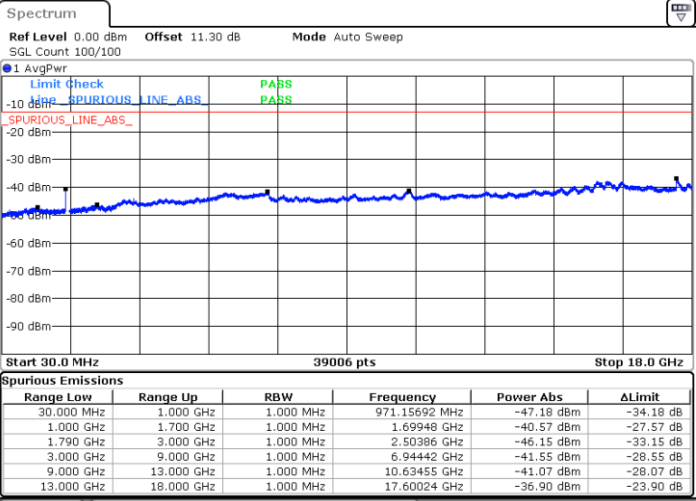

Date: 9.NOV.2021 14:55:39

LTE Band 66B / 5MHz+15MHz

QPSK

Highest Channel / 1RB0 and 1RB49

Highest Channel / 1RB24 and 1RB0

Date: 9.NOV.2021 15:15:12

Date: 9.NOV.2021 15:14:15

LTE Band 66B / 10MHz+5MHz

Date: 9.NOV.2021 13:51:35

LTE Band 66B / 10MHz+5MHz

QPSK

Highest Channel / 1RB0 and 1RB24

Highest Channel / 1RB49 and 1RB0

Date: 9.NOV.2021 14:08:05

Date: 9.NOV.2021 14:07:09

LTE Band 66B / 10MHz+10MHz

QPSK

Lowest Channel / 1RB0 and 1RB49

Lowest Channel / 1RB49 and 1RB0

Date: 9.NOV.2021 14:17:26

Date: 9.NOV.2021 14:16:29

Middle Channel / 1RB0 and 1RB49

Middle Channel / 1RB49 and 1RB0

Date: 9.NOV.2021 14:24:42

Date: 9.NOV.2021 14:25:38

LTE Band 66B / 10MHz+10MHz

QPSK

Highest Channel / 1RB0 and 1RB49

Highest Channel / 1RB49 and 1RB0

Date: 9.NOV.2021 14:37:07

Date: 9.NOV.2021 14:36:11

LTE Band 66B / 15MHz+5MHz