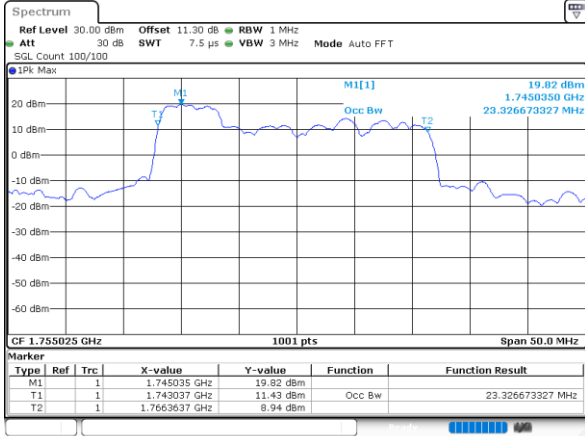

LTE Band 66C

QPSK

Middle Channel / 5MHz+20MHz

Date: 10.NOV.2021 14:36:58

Middle Channel / 10MHz+15MHz

Date: 9.NOV.2021 17:29:09

Middle Channel / 10MHz+20MHz

Date: 10.NOV.2021 09:47:14

Middle Channel / 15MHz+10MHz

Date: 10.NOV.2021 09:07:11

Middle Channel / 15MHz+15MHz

Date: 9.NOV.2021 16:58:05

Middle Channel / 15MHz+20MHz

Date: 10.NOV.2021 10:52:51

LTE Band 66C

QPSK

Middle Channel / 20MHz+5MHz

Date: 10.NOV.2021 13:43:59

Middle Channel / 20MHz+10MHz

Date: 10.NOV.2021 10:24:43

Middle Channel / 20MHz+15MHz

Date: 10.NOV.2021 11:44:31

Middle Channel / 20MHz+20MHz

Date: 9.NOV.2021 16:11:32

LTE Band 66C

16QAM

Middle Channel / 5MHz+20MHz

Date: 10.NOV.2021 14:37:26

Middle Channel / 10MHz+15MHz

Date: 9.NOV.2021 17:29:37

Middle Channel / 10MHz+20MHz

Date: 10.NOV.2021 09:47:42