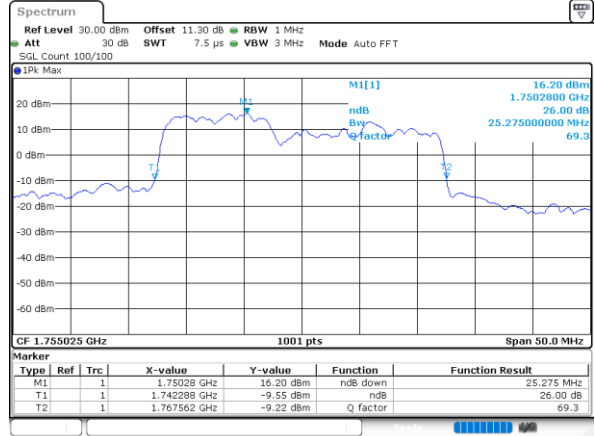

LTE Band 66C

256QAM

Middle Channel / 5MHz+20MHz

Date: 10.NOV.2021 14:42:08

Middle Channel / 10MHz+15MHz

Date: 9.NOV.2021 17:34:19

Middle Channel / 10MHz+20MHz

Date: 10.NOV.2021 09:52:24

Middle Channel / 15MHz+10MHz

Date: 10.NOV.2021 09:12:20

Middle Channel / 15MHz+15MHz

Date: 9.NOV.2021 17:03:15

Middle Channel / 15MHz+20MHz

Date: 10.NOV.2021 10:58:01

LTE Band 66C

256QAM