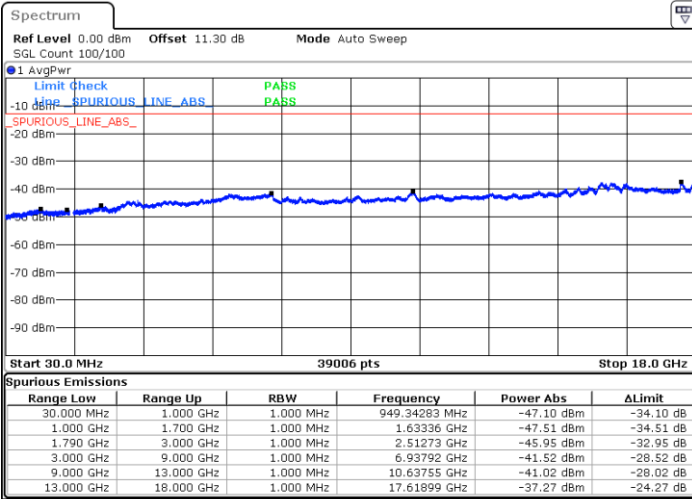

#### Lowest Channel / 1RB0 and 1RB24

#### Lowest Channel / 1RB14 and 1RB0

Date: 9.NOV.2021 10:36:42

Date: 9.NOV.2021 10:35:46

#### Middle Channel / 1RB14 and 1RB0

Date: 9.NOV.2021 10:46:35

Date: 9.NOV.2021 10:48:22

LTE Band 66B / 5MHz+5MHz

QPSK

Highest Channel / 1RB0 and 1RB24

Highest Channel / 1RB14 and 1RB0

LTE Band 66B / 5MHz+10MHz