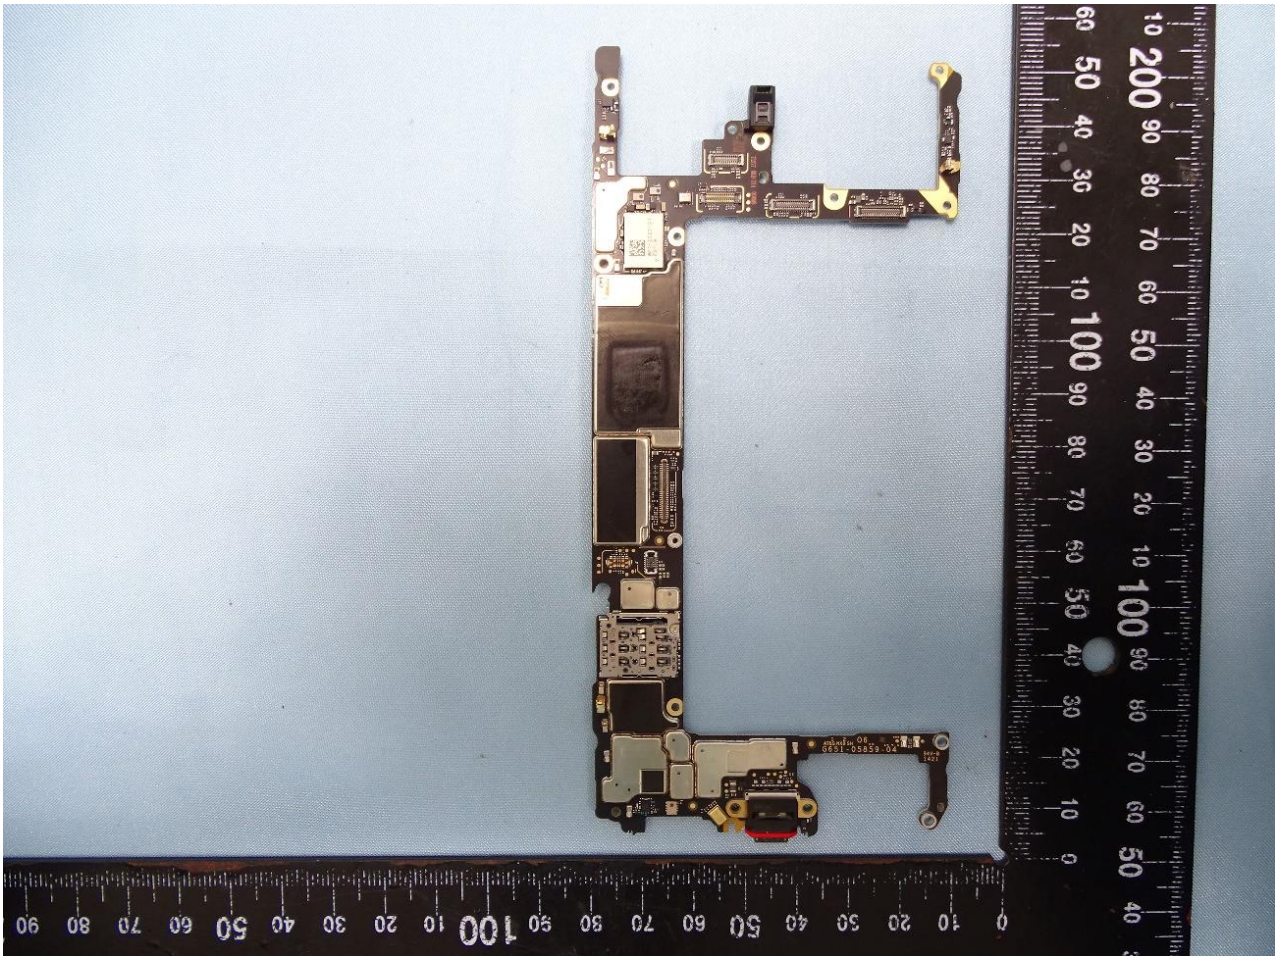

1. Internal Photograph of EUT

FCC ID: A4RG9S9B

————THE END————