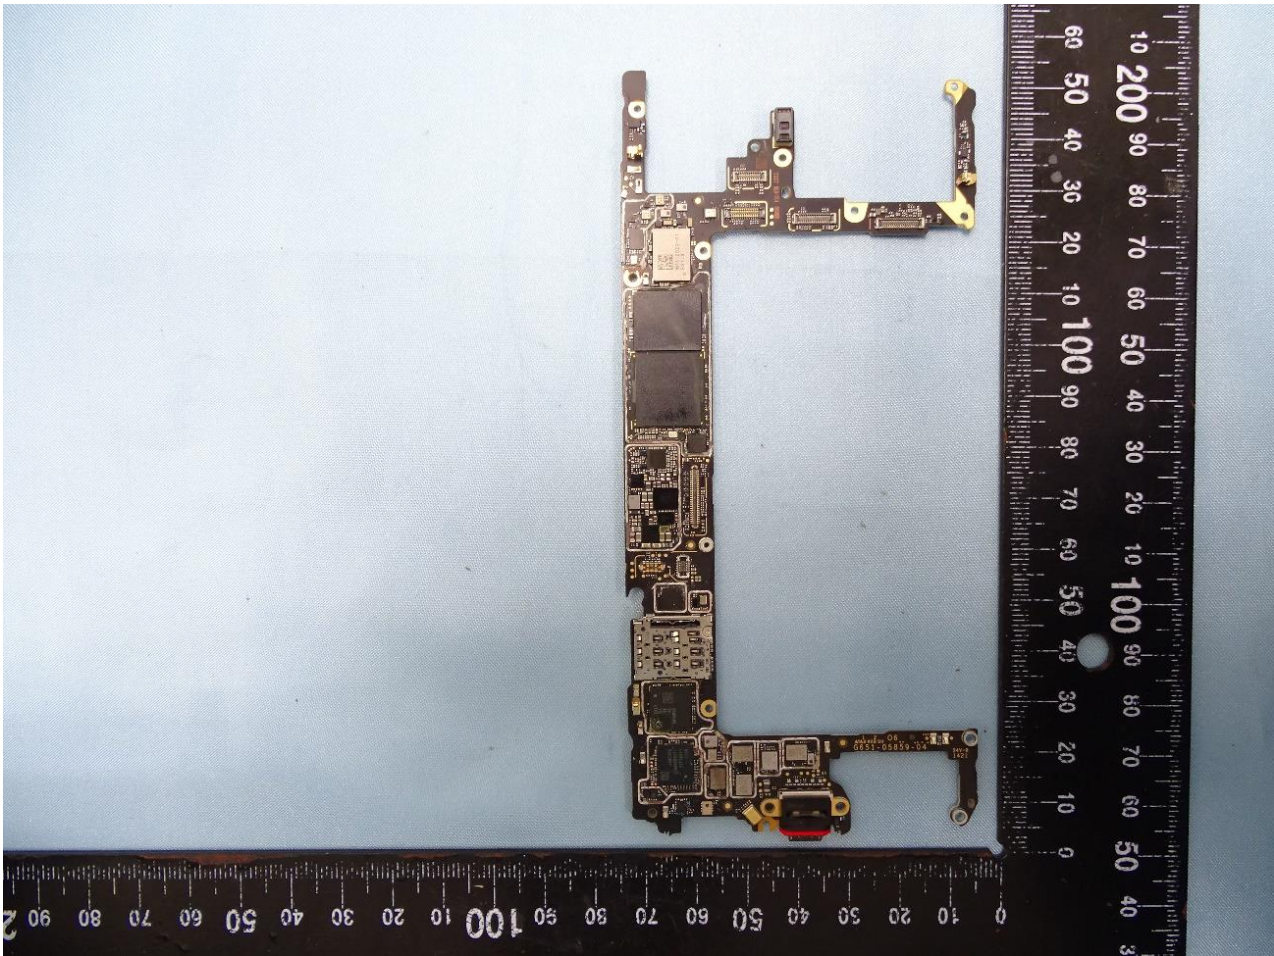

1. Internal Photograph of EUT

FCC ID: A4RG9S9B

————THE END————