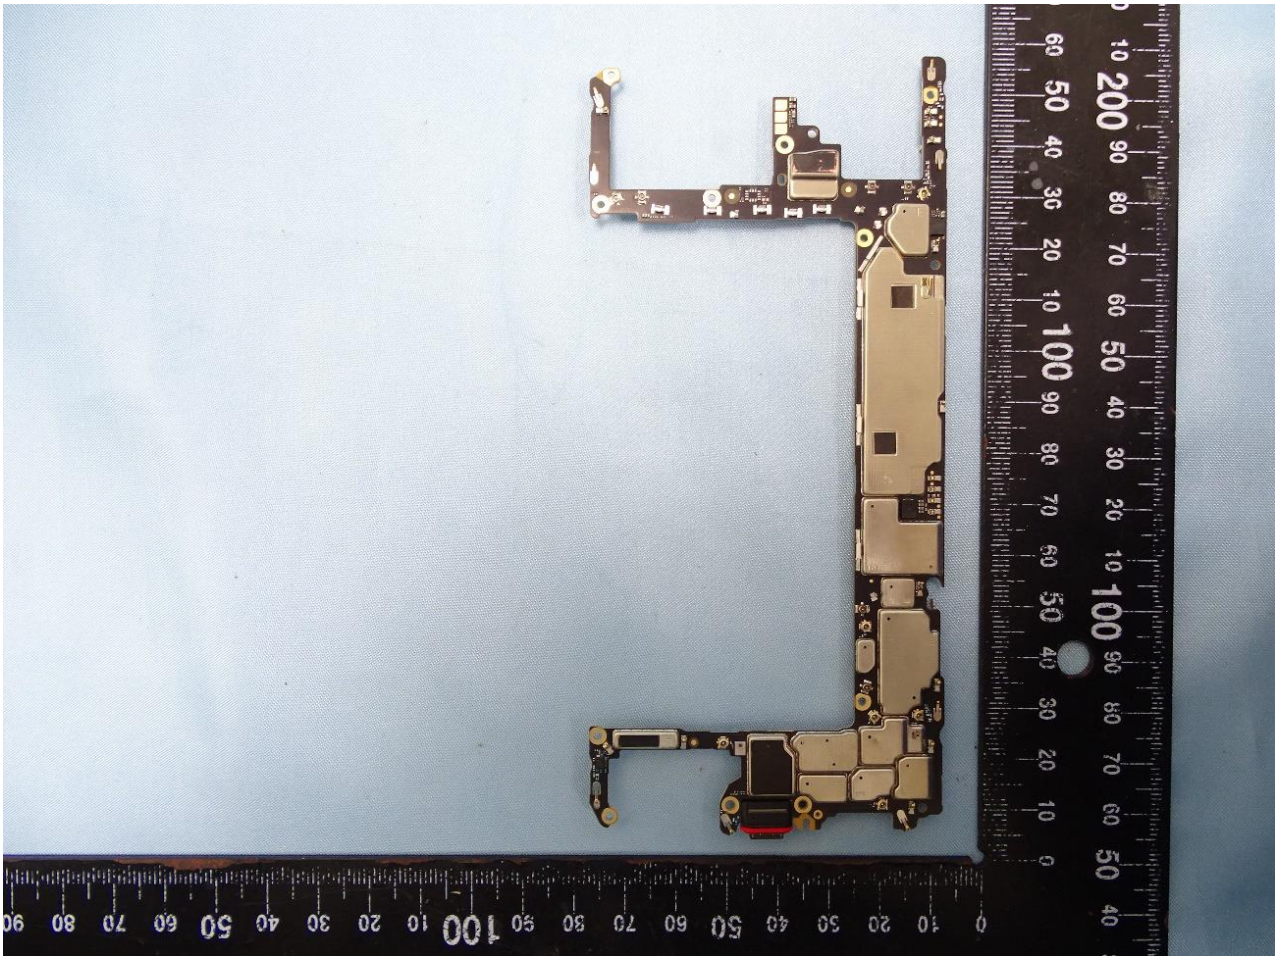

1. Internal Photograph of EUT

FCC ID: A4RG9S9B

————THE END————