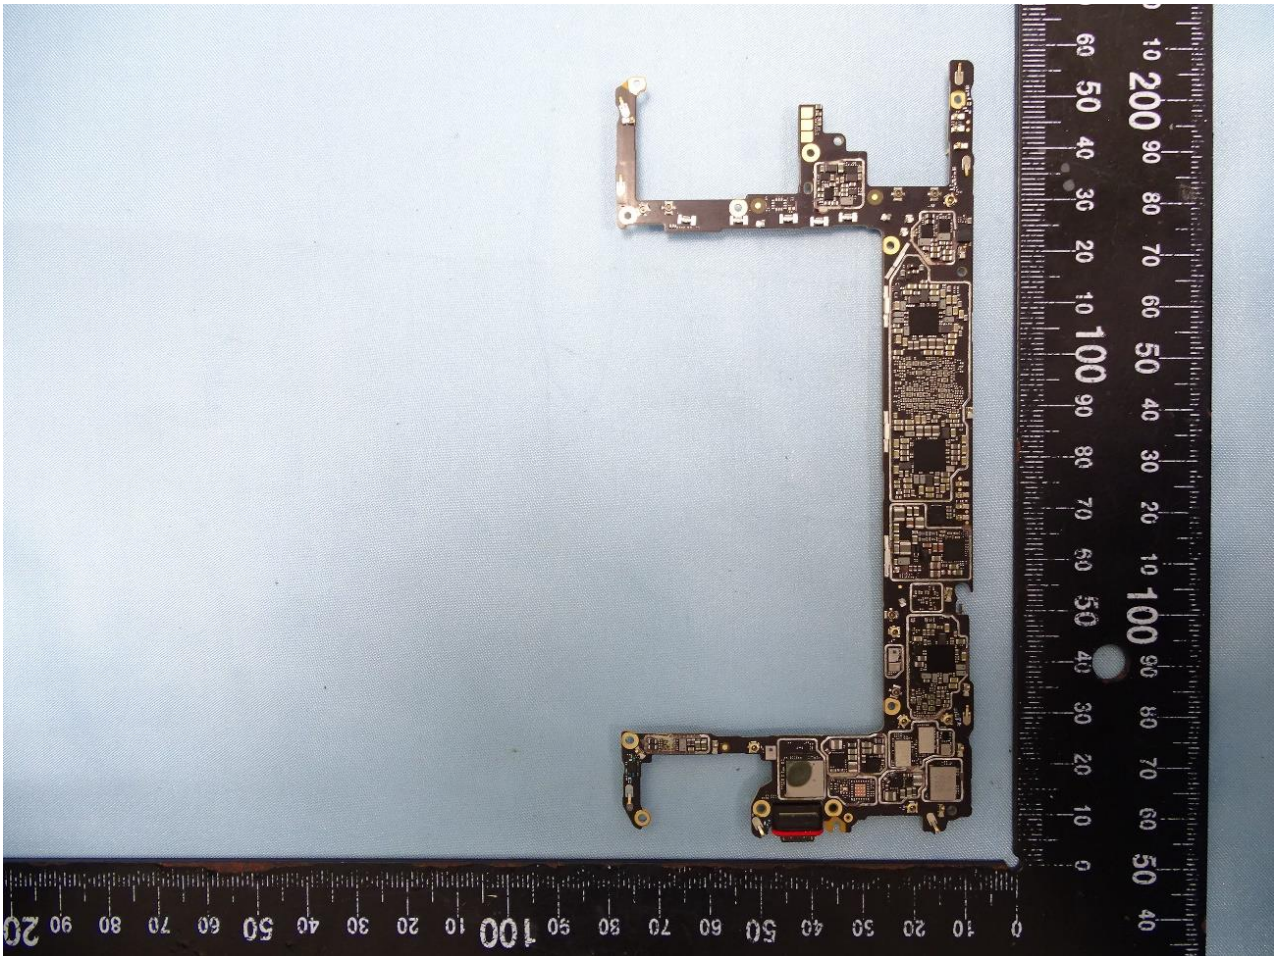

1. Internal Photograph of EUT

FCC ID: A4RG9S9B

————THE END————