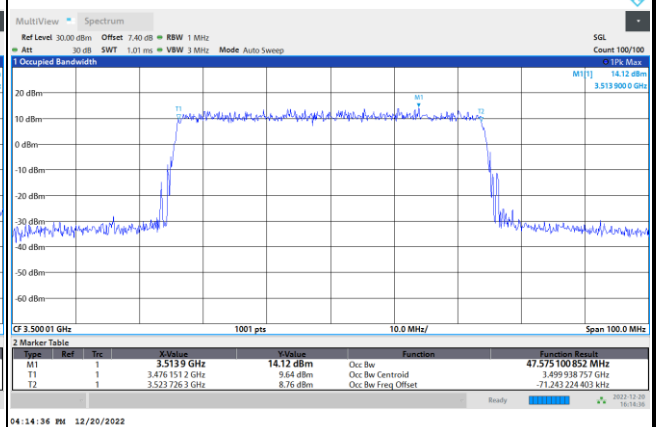

64QAM

256QAM