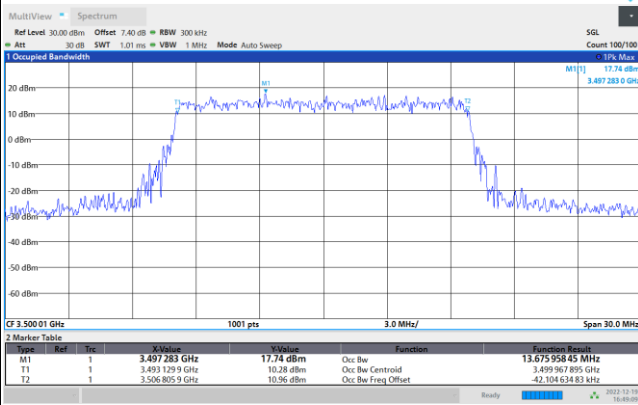

FR1 n77 / 10MHz / CP OFDM / Middle Channel / Full RB

QPSK

16QAM

64QAM

256QAM

FR1 n77 / 15MHz / CP OFDM / Middle Channel / Full RB

QPSK

16QAM