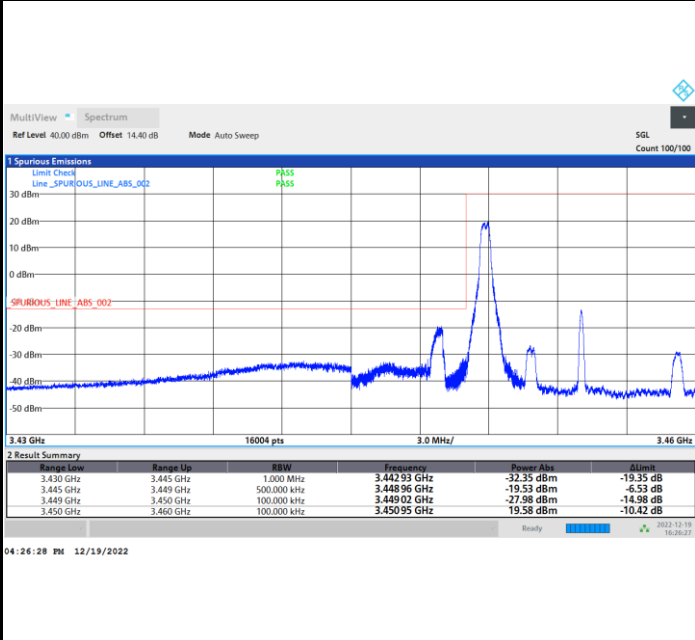

QPSK

16QAM

64QAM

256QAM

Conducted Band Edge

FR1 n77 / 10MHz / CP OFDM / QPSK

Lowest Band Edge / 1RB0

Highest Band Edge / 1RBmax

Lowest Band Edge / Full RB

Highest Band Edge / Full RB

FR1 n77 / 10MHz / CP OFDM / 16QAM

Lowest Band Edge / 1RB0

Highest Band Edge / 1RBmax

Lowest Band Edge / Full RB

Highest Band Edge / Full RB

FR1 n77 / 10MHz / CP OFDM / 64QAM