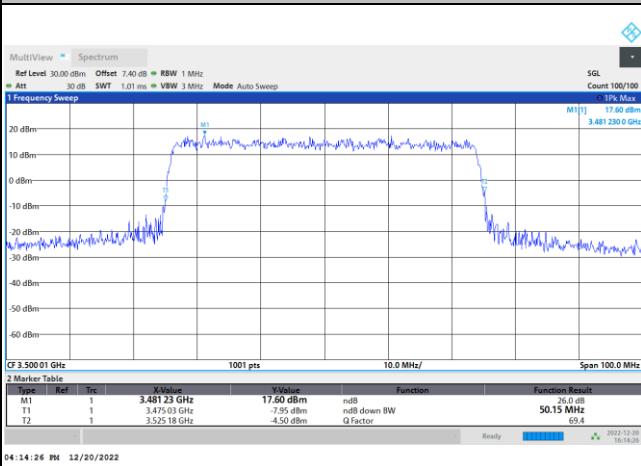

64QAM

256QAM