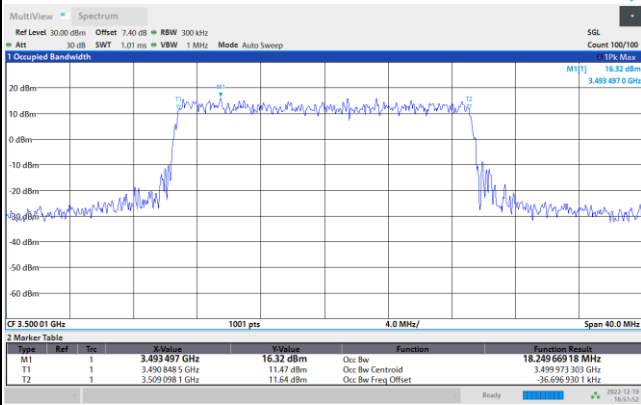

64QAM

256QAM

FR1 n77 / 20MHz / CP OFDM / Middle Channel / Full RB

QPSK

16QAM

64QAM

256QAM

FR1 n77 / 25MHz / CP OFDM / Middle Channel / Full RB