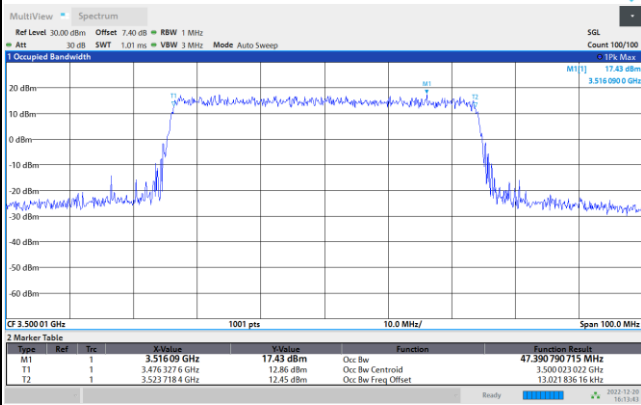

FR1 n77 / 50MHz / CP OFDM / Middle Channel / Full RB

QPSK

16QAM