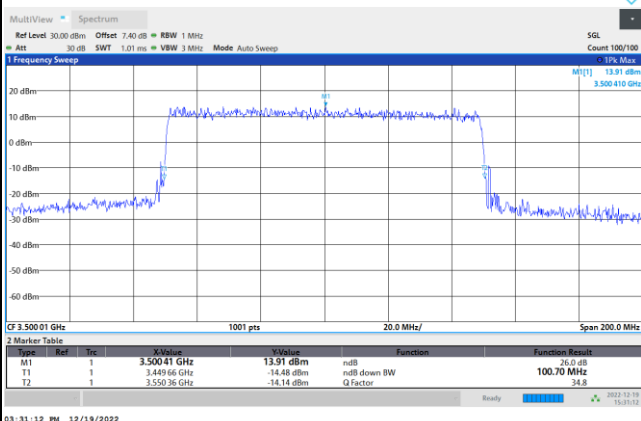

64QAM

256QAM

FR1 n77 / 100MHz / CP OFDM / Middle Channel / Full RB

QPSK

16QAM

64QAM

256QAM

Occupied Bandwidth