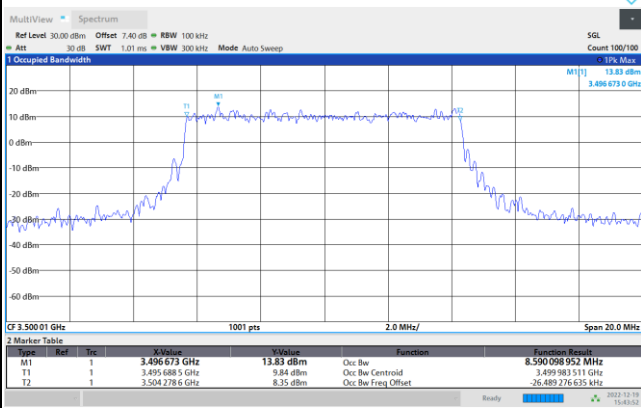

FR1 n77 / 10MHz / CP OFDM / Middle Channel / Full RB

QPSK

16QAM

64QAM

256QAM

FR1 n77 / 15MHz / CP OFDM / Middle Channel / Full RB

QPSK

16QAM