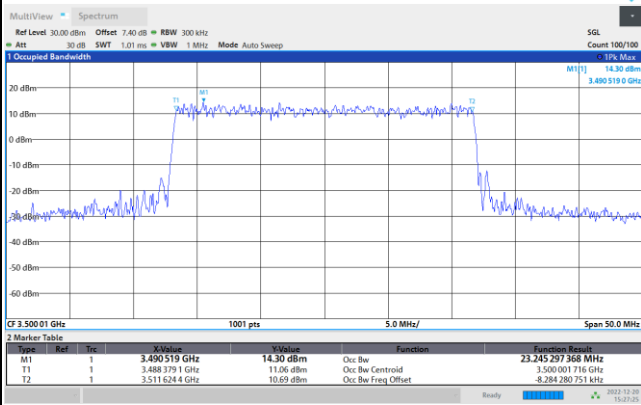

FR1 n77 / 25MHz / CP OFDM / Middle Channel / Full RB

QPSK

16QAM