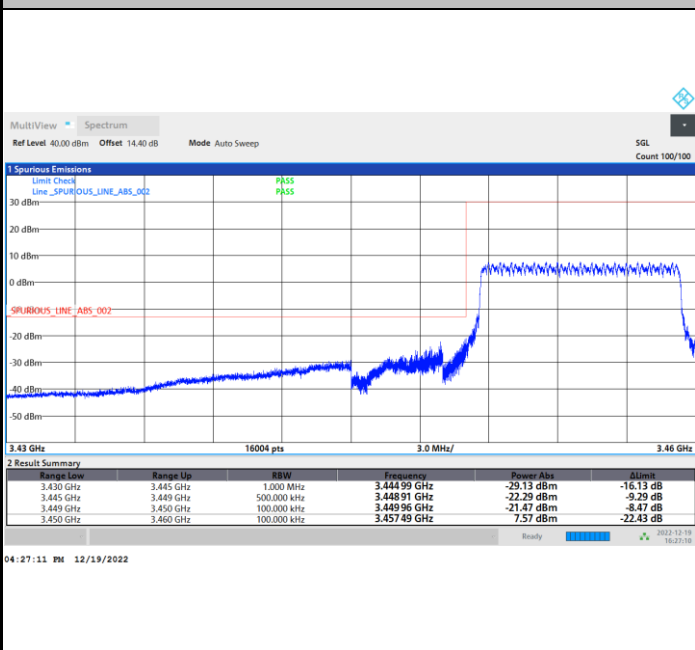

QPSK

16QAM

64QAM

256QAM

Conducted Band Edge

FR1 n77 / 10MHz / CP OFDM / QPSK

Lowest Band Edge / 1RB0

Highest Band Edge / 1RBmax

Lowest Band Edge / Full RB

Highest Band Edge / Full RB

FR1 n77 / 10MHz / CP OFDM / 16QAM

Lowest Band Edge / 1RB0

Highest Band Edge / 1RBmax

Lowest Band Edge / Full RB

Highest Band Edge / Full RB

FR1 n77 / 10MHz / CP OFDM / 64QAM