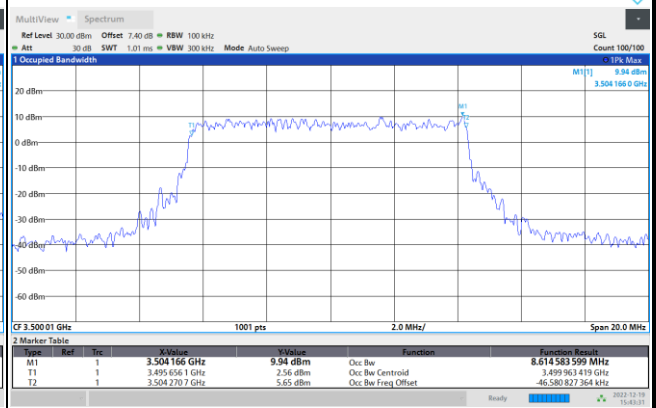

FR1 n77 / 10MHz / CP OFDM / Middle Channel / Full RB

QPSK

16QAM

64QAM

256QAM

FR1 n77 / 15MHz / CP OFDM / Middle Channel / Full RB

QPSK

16QAM