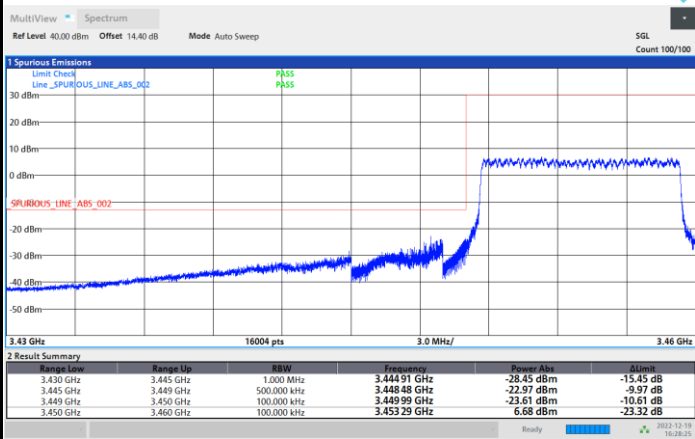

Lowest Band Edge / Full RB

Highest Band Edge / Full RB

FR1 n77 / 10MHz / CP OFDM / 16QAM

Lowest Band Edge / 1RB0

Highest Band Edge / 1RBmax

Lowest Band Edge / Full RB

Highest Band Edge / Full RB

FR1 n77 / 10MHz / CP OFDM / 64QAM

Lowest Band Edge / 1RB0

Highest Band Edge / 1RBmax

Lowest Band Edge / Full RB

Highest Band Edge / Full RB

FR1 n77 / 10MHz / CP OFDM / 256QAM

Lowest Band Edge / 1RB0

Highest Band Edge / 1RBmax

Lowest Band Edge / Full RB