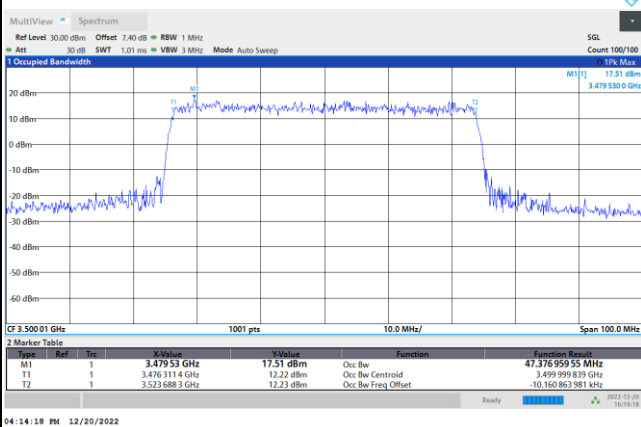

64QAM

256QAM