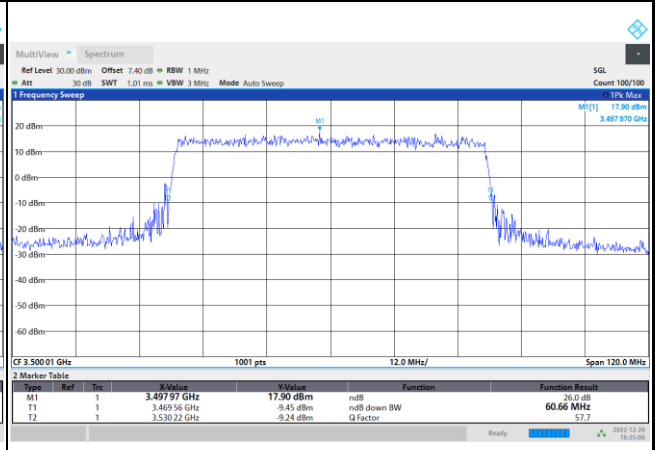

64QAM

256QAM

FR1 n77 / 60MHz / CP OFDM / Middle Channel / Full RB

QPSK

04:35:25 PM 12/20/2022

16QAM

04:35:06 PM 12/20/2022

64QAM