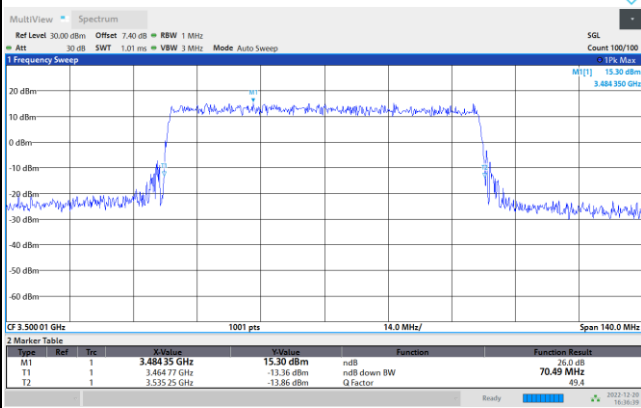

04:34:50 PM 12/20/2022

256QAM

04:34:30 PM 12/20/2022

FR1 n77 / 70MHz / CP OFDM / Middle Channel / Full RB

QPSK

16QAM

64QAM

256QAM