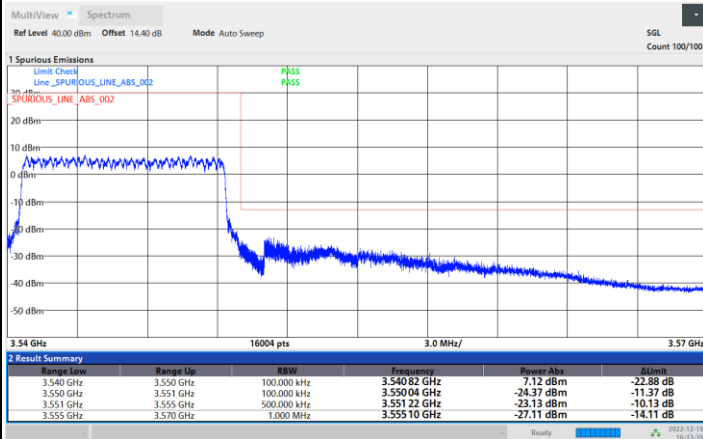

Lowest Band Edge / Full RB

Highest Band Edge / Full RB

FR1 n77 / 10MHz / CP OFDM / 16QAM

Lowest Band Edge / 1RB0

Highest Band Edge / 1RBmax

Lowest Band Edge / Full RB

Highest Band Edge / Full RB

FR1 n77 / 10MHz / CP OFDM / 64QAM

Lowest Band Edge / 1RB0

Highest Band Edge / 1RBmax

Lowest Band Edge / Full RB

Highest Band Edge / Full RB

FR1 n77 / 10MHz / CP OFDM / 256QAM

Lowest Band Edge / 1RB0

Highest Band Edge / 1RBmax

Lowest Band Edge / Full RB