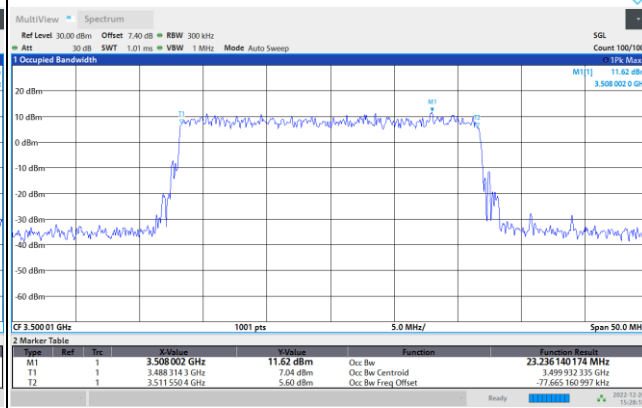

64QAM

256QAM