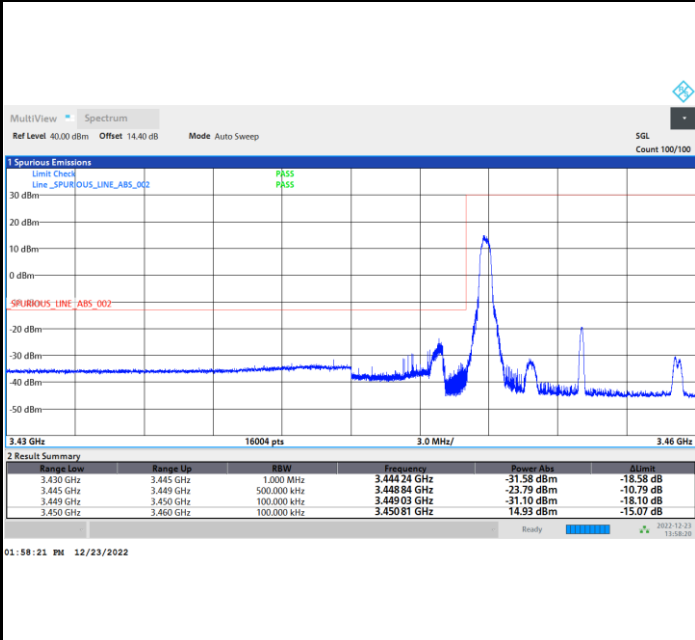

Lowest Band Edge / Full RB

Highest Band Edge / Full RB

FR1 n77 / 10MHz / CP OFDM / 16QAM

Lowest Band Edge / 1RB0

Highest Band Edge / 1RBmax

Lowest Band Edge / Full RB

Highest Band Edge / Full RB

FR1 n77 / 10MHz / CP OFDM / 64QAM

Lowest Band Edge / 1RB0

Highest Band Edge / 1RBmax

Lowest Band Edge / Full RB

Highest Band Edge / Full RB

FR1 n77 / 10MHz / CP OFDM / 256QAM

Lowest Band Edge / 1RB0

Highest Band Edge / 1RBmax

Lowest Band Edge / Full RB