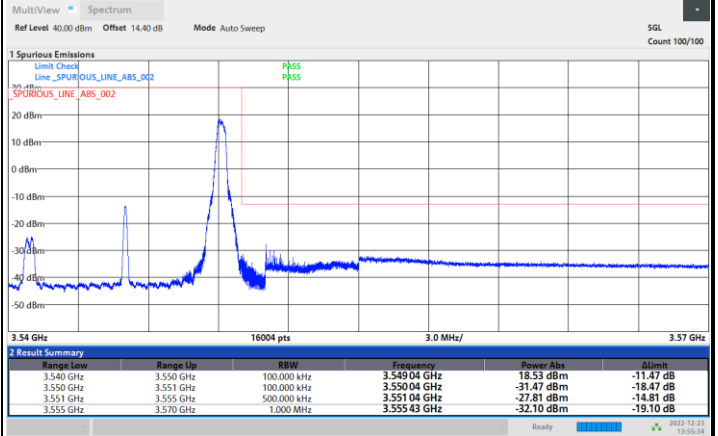

Lowest Band Edge / Full RB

Highest Band Edge / Full RB

FR1 n77 / 10MHz / CP OFDM / 16QAM

Lowest Band Edge / 1RB0

Highest Band Edge / 1RBmax

Lowest Band Edge / Full RB

Highest Band Edge / Full RB

FR1 n77 / 10MHz / CP OFDM / 64QAM

Lowest Band Edge / 1RB0

Highest Band Edge / 1RBmax

Lowest Band Edge / Full RB

Highest Band Edge / Full RB

FR1 n77 / 10MHz / CP OFDM / 256QAM

Lowest Band Edge / 1RB0

Highest Band Edge / 1RBmax

Lowest Band Edge / Full RB