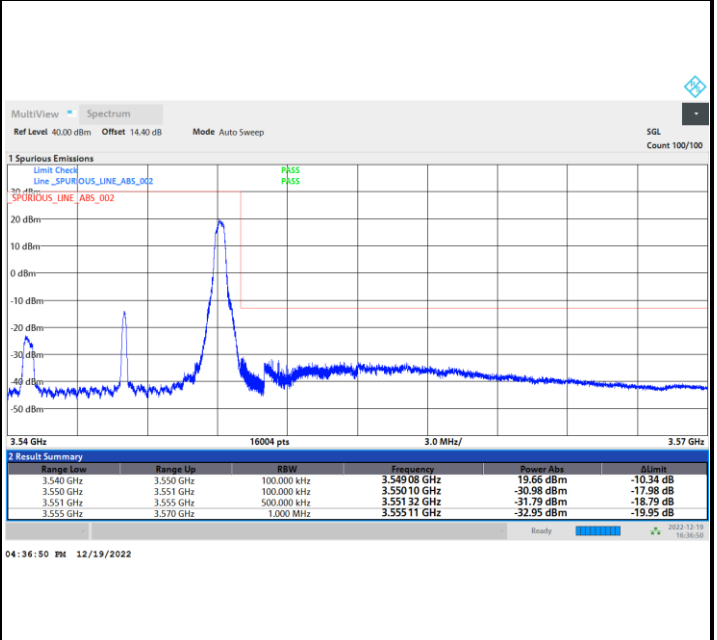

QPSK

16QAM

64QAM

256QAM

Conducted Band Edge

FR1 n77 / 10MHz / CP OFDM / QPSK

Lowest Band Edge / 1RB0

Highest Band Edge / 1RBmax

Lowest Band Edge / Full RB

Highest Band Edge / Full RB

FR1 n77 / 10MHz / CP OFDM / 16QAM

Lowest Band Edge / 1RB0

Highest Band Edge / 1RBmax

Lowest Band Edge / Full RB

Highest Band Edge / Full RB

FR1 n77 / 10MHz / CP OFDM / 64QAM