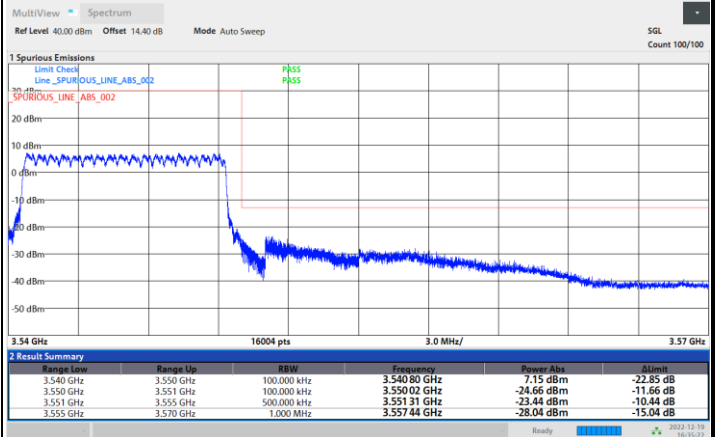

Lowest Band Edge / Full RB

Highest Band Edge / Full RB

FR1 n77 / 10MHz / CP OFDM / 16QAM

Lowest Band Edge / 1RB0

Highest Band Edge / 1RBmax

Lowest Band Edge / Full RB

Highest Band Edge / Full RB

FR1 n77 / 10MHz / CP OFDM / 64QAM

Lowest Band Edge / 1RB0

Highest Band Edge / 1RBmax

Lowest Band Edge / Full RB

Highest Band Edge / Full RB

FR1 n77 / 10MHz / CP OFDM / 256QAM

Lowest Band Edge / 1RB0

Highest Band Edge / 1RBmax

Lowest Band Edge / Full RB