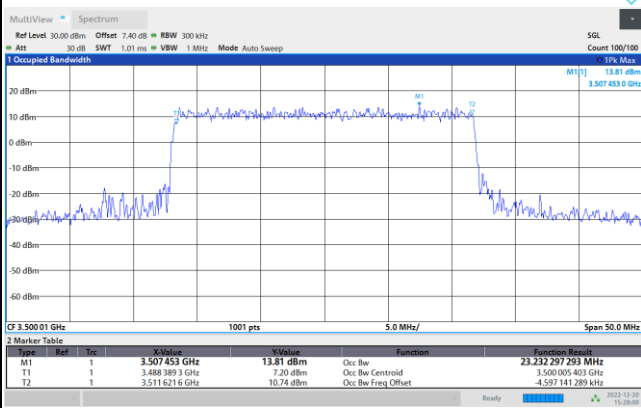

64QAM

256QAM