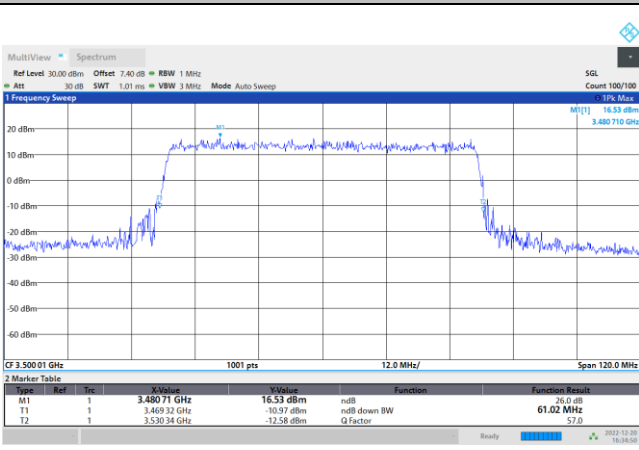

64QAM

256QAM

FR1 n77 / 60MHz / CP OFDM / Middle Channel / Full RB

QPSK

04:35:25 PM 12/20/2022

16QAM

04:35:06 PM 12/20/2022

64QAM