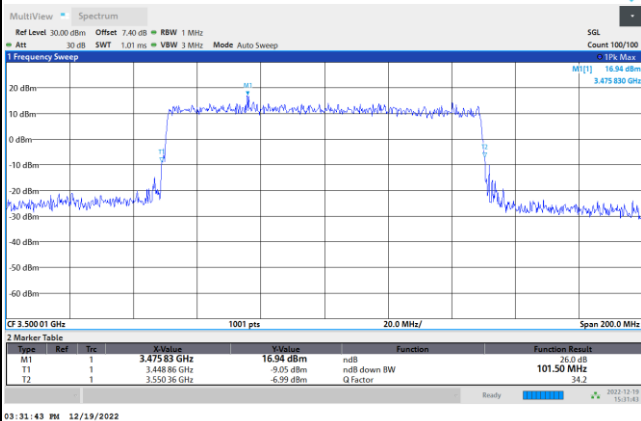

64QAM

256QAM

FR1 n77 / 100MHz / CP OFDM / Middle Channel / Full RB

QPSK

16QAM

64QAM

256QAM

Occupied Bandwidth