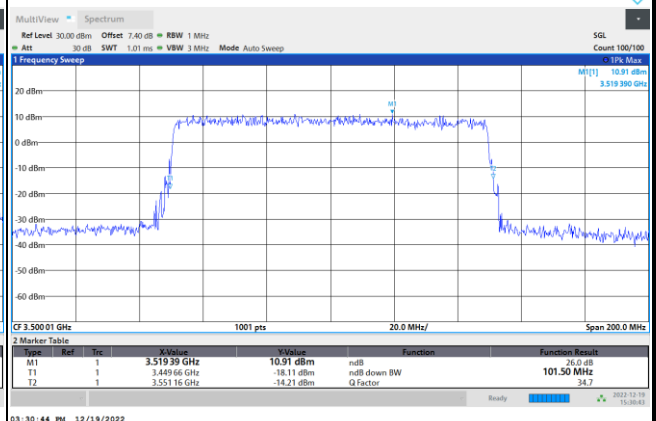

64QAM

256QAM

FR1 n77 / 100MHz / CP OFDM / Middle Channel / Full RB

QPSK

16QAM

64QAM

256QAM

Occupied Bandwidth