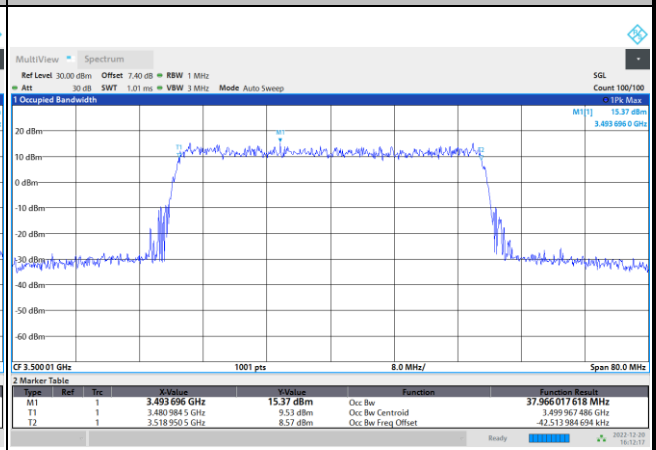

256QAM

FR1 n77 / 40MHz / CP OFDM / Middle Channel / Full RB

QPSK

16QAM

64QAM

256QAM

FR1 n77 / 50MHz / CP OFDM / Middle Channel / Full RB

QPSK