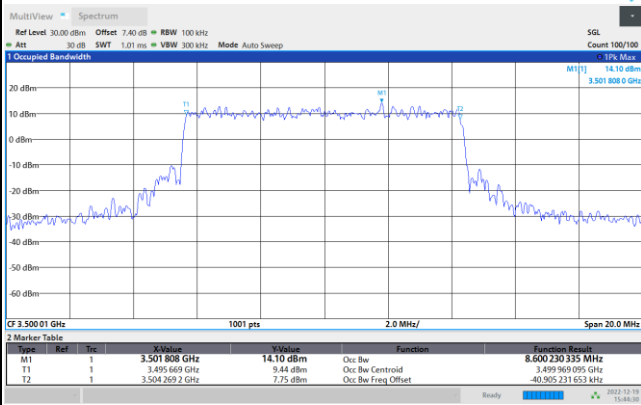

FR1 n77 / 10MHz / CP OFDM / Middle Channel / Full RB

QPSK