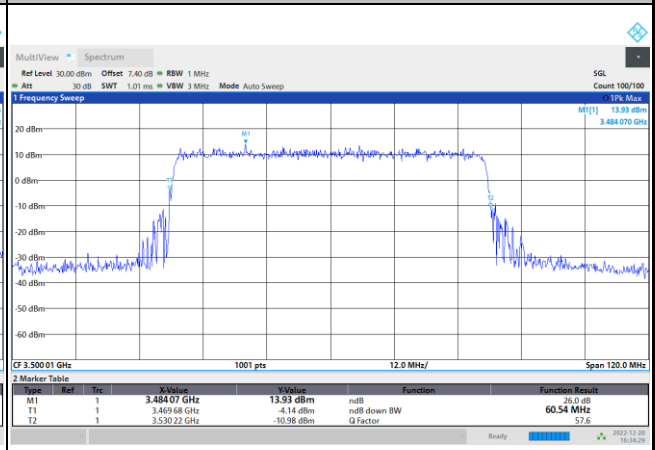

256QAM

04:34:30 PM 12/20/2022