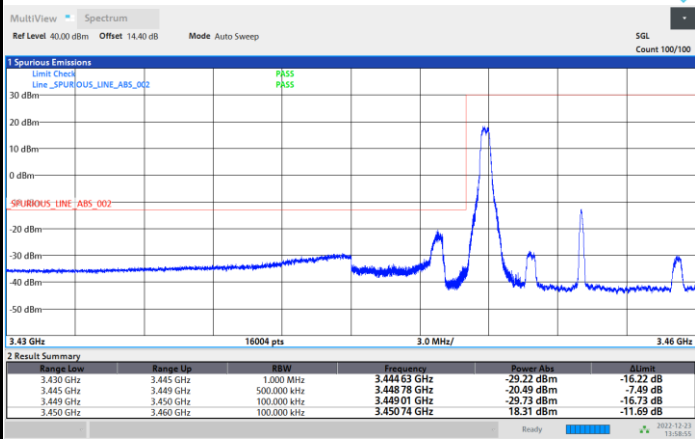

Lowest Band Edge / Full RB

Highest Band Edge / Full RB

FR1 n77 / 10MHz / CP OFDM / 16QAM

Lowest Band Edge / 1RB0

Highest Band Edge / 1RBmax

Lowest Band Edge / Full RB

Highest Band Edge / Full RB

FR1 n77 / 10MHz / CP OFDM / 64QAM

Lowest Band Edge / 1RB0

Highest Band Edge / 1RBmax

Lowest Band Edge / Full RB

Highest Band Edge / Full RB

FR1 n77 / 10MHz / CP OFDM / 256QAM

Lowest Band Edge / 1RB0

Highest Band Edge / 1RBmax

Lowest Band Edge / Full RB