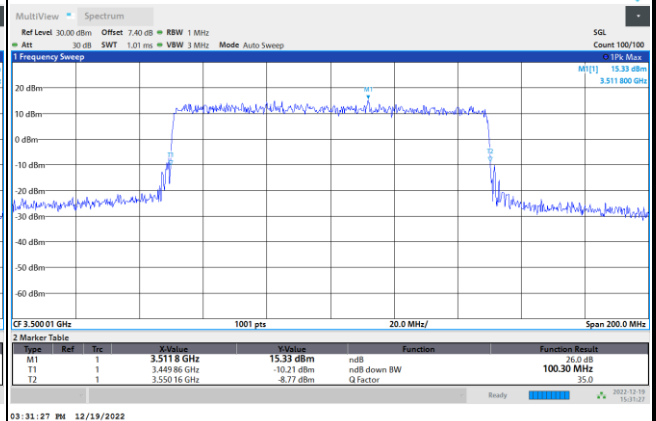

64QAM

256QAM

FR1 n77 / 100MHz / CP OFDM / Middle Channel / Full RB

QPSK

16QAM

64QAM

256QAM

Occupied Bandwidth