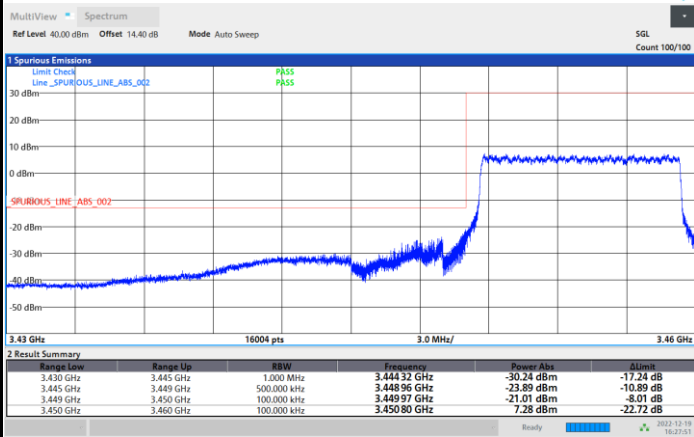

Lowest Band Edge / Full RB

Highest Band Edge / Full RB

FR1 n77 / 10MHz / CP OFDM / 16QAM

Lowest Band Edge / 1RB0

Highest Band Edge / 1RBmax

Lowest Band Edge / Full RB

Highest Band Edge / Full RB

FR1 n77 / 10MHz / CP OFDM / 64QAM

Lowest Band Edge / 1RB0

Highest Band Edge / 1RBmax

Lowest Band Edge / Full RB

Highest Band Edge / Full RB

FR1 n77 / 10MHz / CP OFDM / 256QAM

Lowest Band Edge / 1RB0

Highest Band Edge / 1RBmax

Lowest Band Edge / Full RB