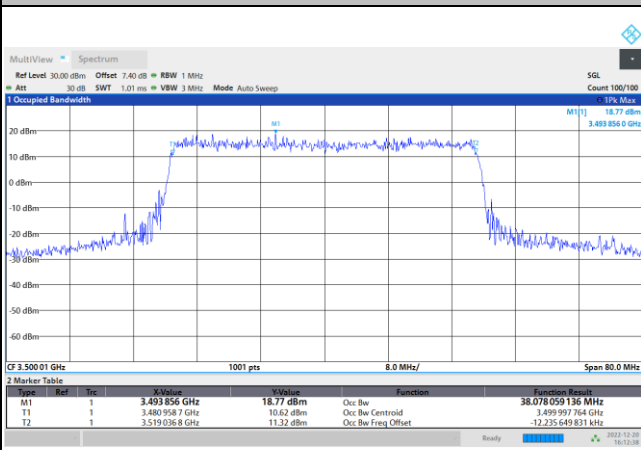

256QAM

FR1 n77 / 40MHz / CP OFDM / Middle Channel / Full RB

QPSK

16QAM

64QAM

256QAM

FR1 n77 / 50MHz / CP OFDM / Middle Channel / Full RB

QPSK