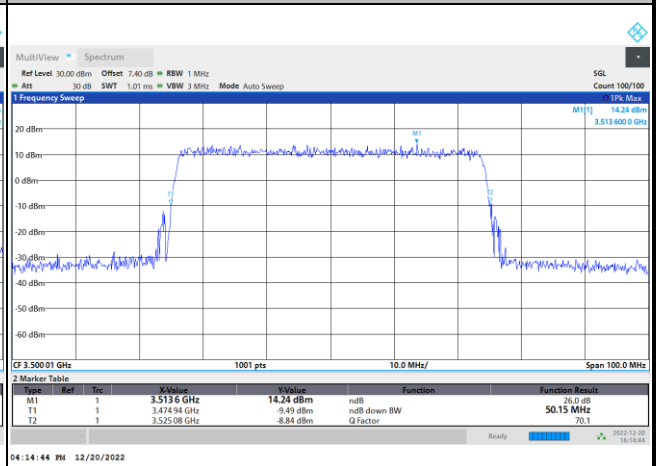

64QAM

256QAM