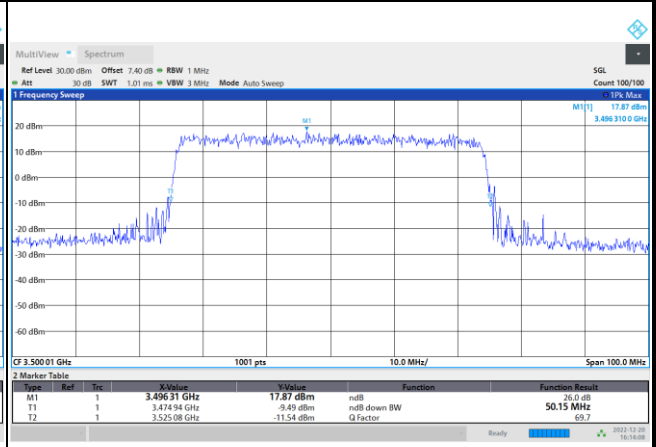

FR1 n77 / 40MHz / CP OFDM / Middle Channel / Full RB

QPSK

16QAM

64QAM

256QAM

FR1 n77 / 50MHz / CP OFDM / Middle Channel / Full RB

QPSK

16QAM