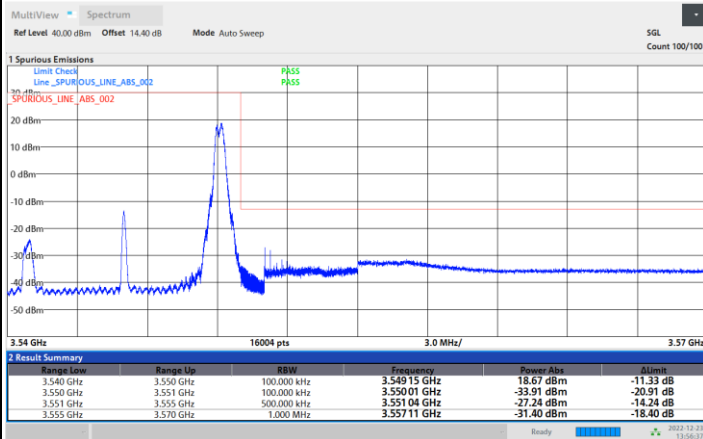

Lowest Band Edge / Full RB

Highest Band Edge / Full RB

FR1 n77 / 10MHz / CP OFDM / 16QAM

Lowest Band Edge / 1RB0

Highest Band Edge / 1RBmax

Lowest Band Edge / Full RB

Highest Band Edge / Full RB

FR1 n77 / 10MHz / CP OFDM / 64QAM

Lowest Band Edge / 1RB0

Highest Band Edge / 1RBmax

Lowest Band Edge / Full RB

Highest Band Edge / Full RB

FR1 n77 / 10MHz / CP OFDM / 256QAM

Lowest Band Edge / 1RB0

Highest Band Edge / 1RBmax

Lowest Band Edge / Full RB