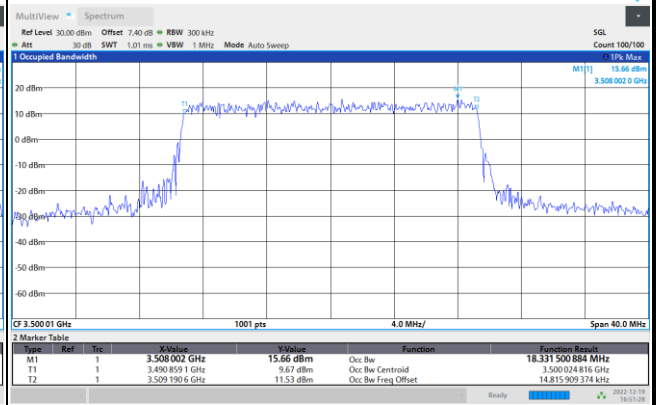

64QAM

256QAM

FR1 n77 / 20MHz / CP OFDM / Middle Channel / Full RB

QPSK

16QAM

64QAM

256QAM

FR1 n77 / 25MHz / CP OFDM / Middle Channel / Full RB