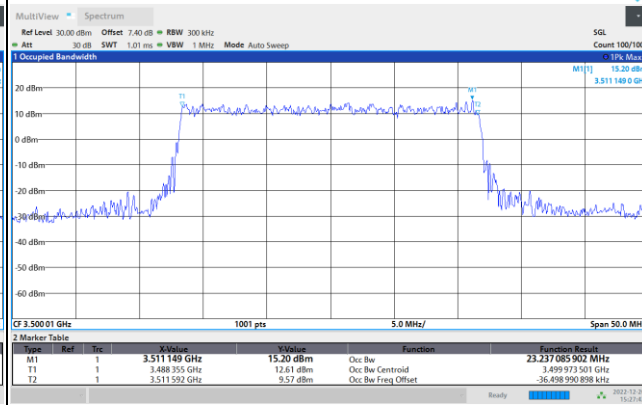

FR1 n77 / 25MHz / CP OFDM / Middle Channel / Full RB

QPSK

16QAM