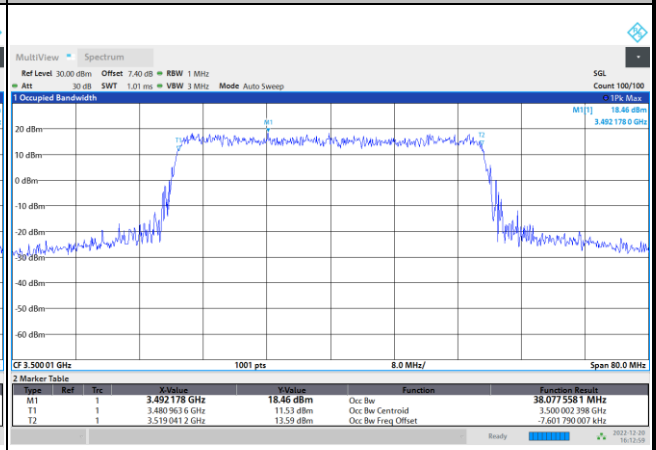

256QAM

FR1 n77 / 40MHz / CP OFDM / Middle Channel / Full RB

QPSK

16QAM

64QAM

256QAM

FR1 n77 / 50MHz / CP OFDM / Middle Channel / Full RB

QPSK