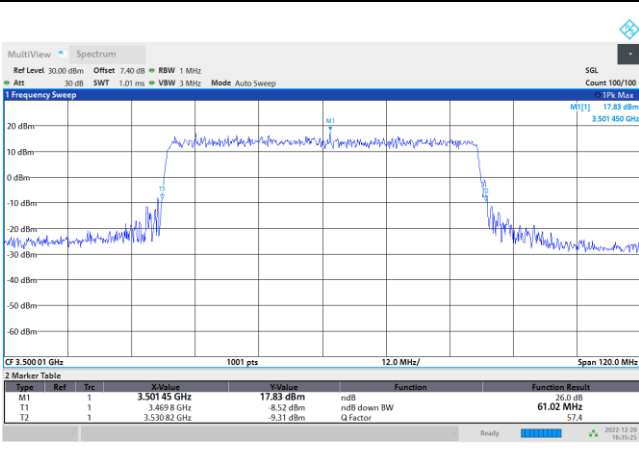

64QAM

256QAM

FR1 n77 / 60MHz / CP OFDM / Middle Channel / Full RB

QPSK

04:35:25 PM 12/20/2022

16QAM

04:35:06 PM 12/20/2022

64QAM