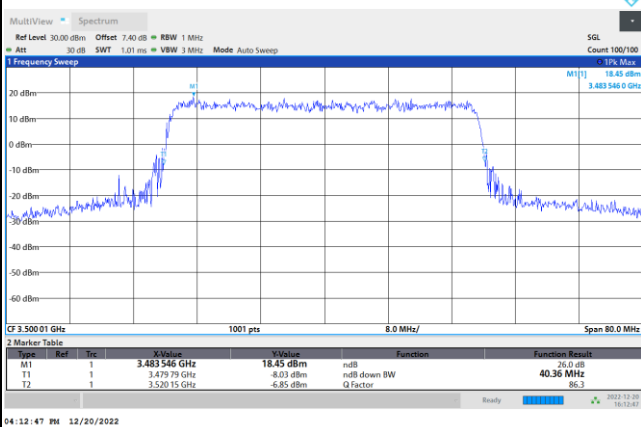

FR1 n77 / 40MHz / CP OFDM / Middle Channel / Full RB

QPSK

16QAM

64QAM

256QAM

FR1 n77 / 50MHz / CP OFDM / Middle Channel / Full RB

QPSK

16QAM