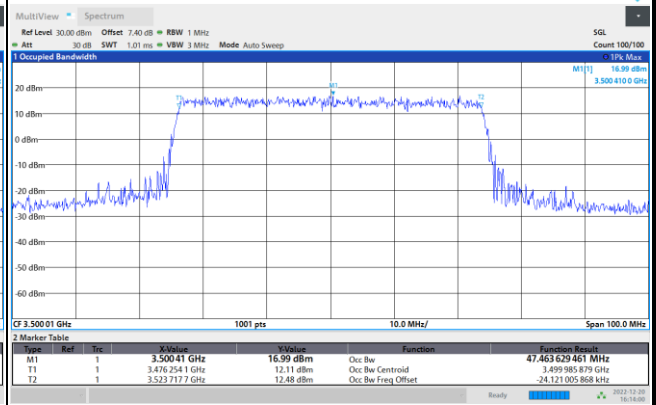

FR1 n77 / 50MHz / CP OFDM / Middle Channel / Full RB

QPSK

16QAM