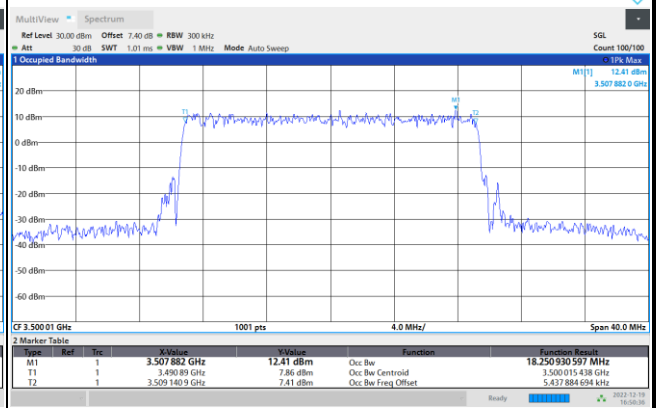

64QAM

256QAM

FR1 n77 / 20MHz / CP OFDM / Middle Channel / Full RB

QPSK

16QAM

64QAM

256QAM

FR1 n77 / 25MHz / CP OFDM / Middle Channel / Full RB