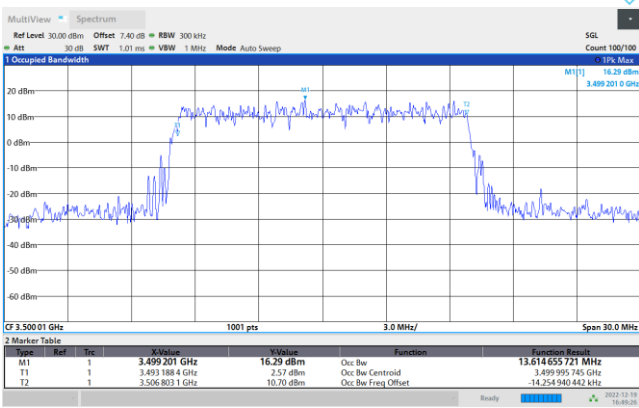

64QAM

256QAM