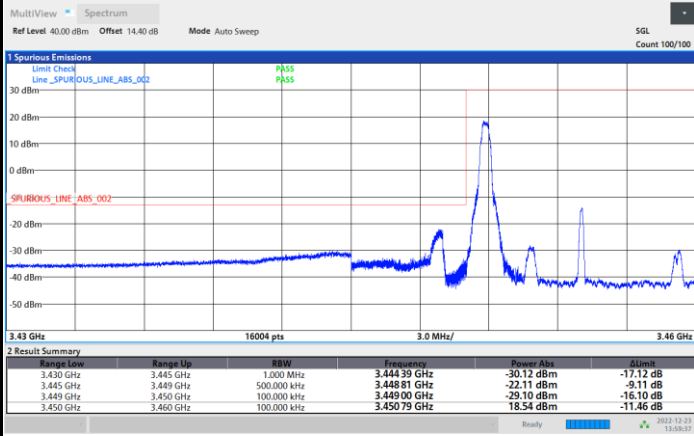

Lowest Band Edge / Full RB

Highest Band Edge / Full RB

FR1 n77 / 10MHz / CP OFDM / 16QAM

Lowest Band Edge / 1RB0

Highest Band Edge / 1RBmax

Lowest Band Edge / Full RB

Highest Band Edge / Full RB

FR1 n77 / 10MHz / CP OFDM / 64QAM

Lowest Band Edge / 1RB0

Highest Band Edge / 1RBmax

Lowest Band Edge / Full RB

Highest Band Edge / Full RB

FR1 n77 / 10MHz / CP OFDM / 256QAM

Lowest Band Edge / 1RB0

Highest Band Edge / 1RBmax

Lowest Band Edge / Full RB