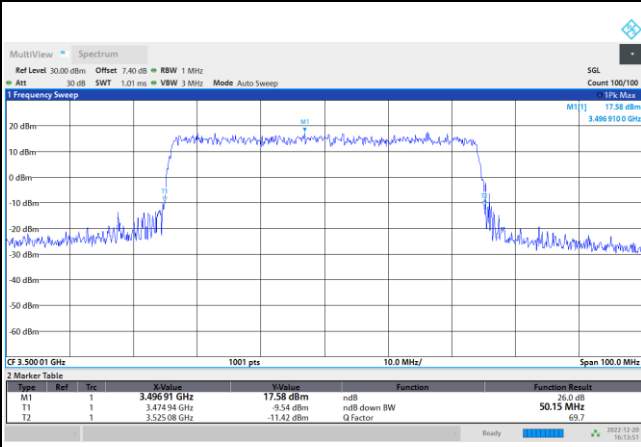

FR1 n77 / 40MHz / CP OFDM / Middle Channel / Full RB

QPSK

16QAM

64QAM

256QAM

FR1 n77 / 50MHz / CP OFDM / Middle Channel / Full RB

QPSK

16QAM