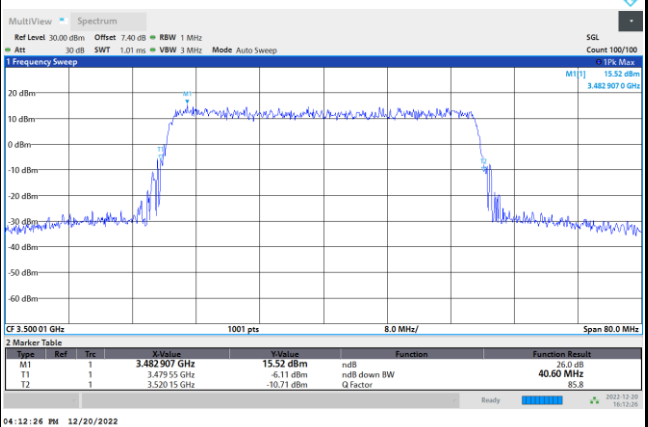

FR1 n77 / 40MHz / CP OFDM / Middle Channel / Full RB

QPSK

16QAM

64QAM

256QAM

FR1 n77 / 50MHz / CP OFDM / Middle Channel / Full RB

QPSK

16QAM