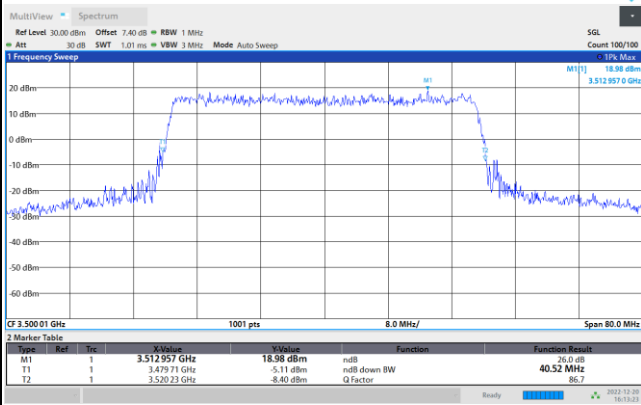

FR1 n77 / 40MHz / CP OFDM / Middle Channel / Full RB

QPSK

16QAM

64QAM

256QAM

FR1 n77 / 50MHz / CP OFDM / Middle Channel / Full RB

QPSK

16QAM