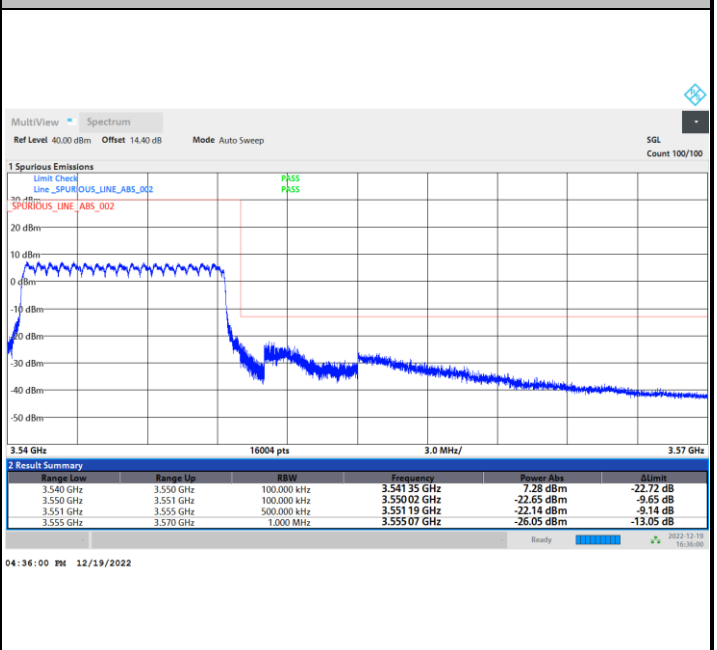

QPSK

16QAM

64QAM

256QAM

Conducted Band Edge

FR1 n77 / 10MHz / CP OFDM / QPSK

Lowest Band Edge / 1RB0

Highest Band Edge / 1RBmax

Lowest Band Edge / Full RB

Highest Band Edge / Full RB

FR1 n77 / 10MHz / CP OFDM / 16QAM

Lowest Band Edge / 1RB0

Highest Band Edge / 1RBmax

Lowest Band Edge / Full RB

Highest Band Edge / Full RB

FR1 n77 / 10MHz / CP OFDM / 64QAM