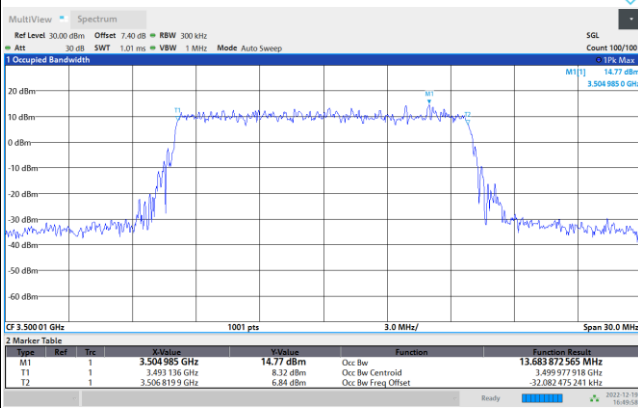

64QAM

256QAM