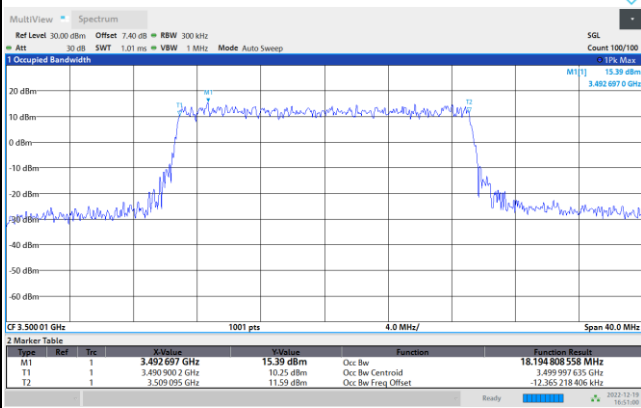

64QAM

256QAM

FR1 n77 / 20MHz / CP OFDM / Middle Channel / Full RB

QPSK

16QAM

64QAM

256QAM

FR1 n77 / 25MHz / CP OFDM / Middle Channel / Full RB