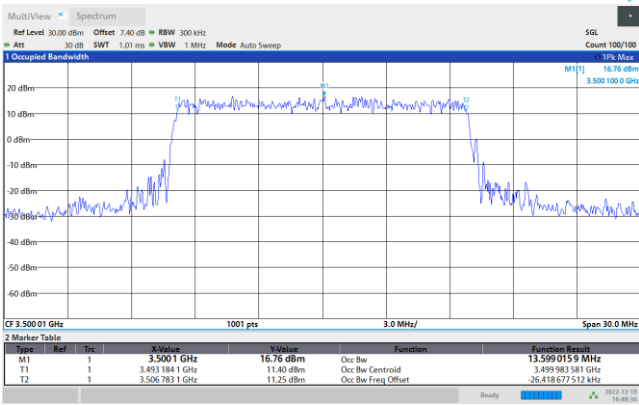

FR1 n77 / 10MHz / CP OFDM / Middle Channel / Full RB

QPSK

16QAM

64QAM

256QAM

FR1 n77 / 15MHz / CP OFDM / Middle Channel / Full RB

QPSK

16QAM