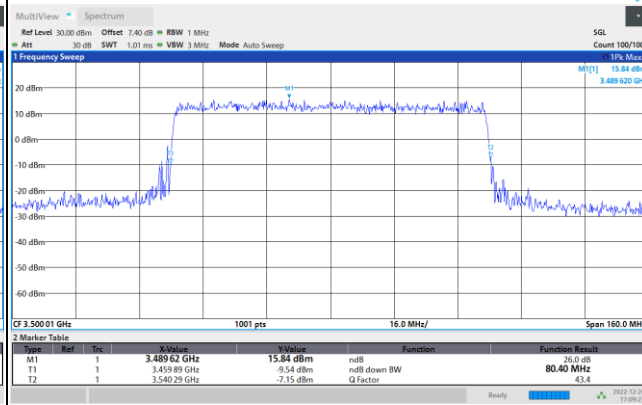

FR1 n77 / 80MHz / CP OFDM / Middle Channel / Full RB

QPSK

16QAM