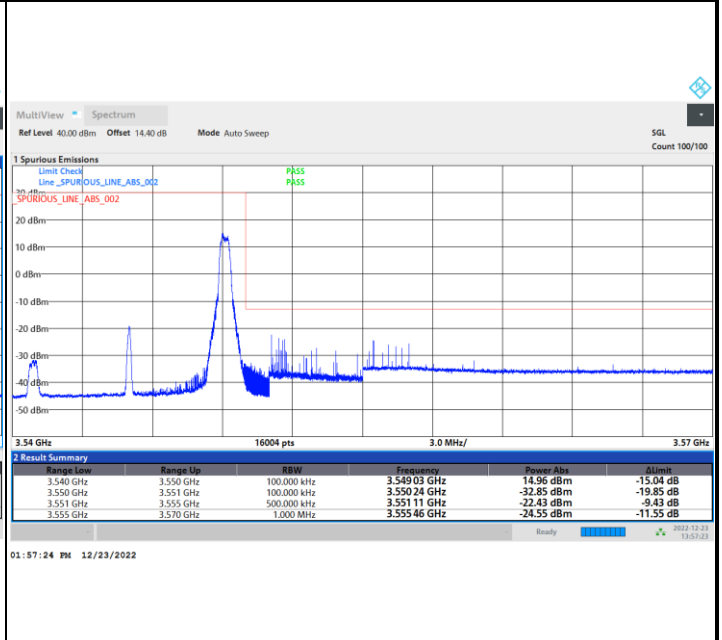

Lowest Band Edge / Full RB

Highest Band Edge / Full RB

FR1 n77 / 10MHz / CP OFDM / 16QAM

Lowest Band Edge / 1RB0

Highest Band Edge / 1RBmax

Lowest Band Edge / Full RB

Highest Band Edge / Full RB

FR1 n77 / 10MHz / CP OFDM / 64QAM

Lowest Band Edge / 1RB0

Highest Band Edge / 1RBmax

Lowest Band Edge / Full RB

Highest Band Edge / Full RB

FR1 n77 / 10MHz / CP OFDM / 256QAM

Lowest Band Edge / 1RB0

Highest Band Edge / 1RBmax

Lowest Band Edge / Full RB