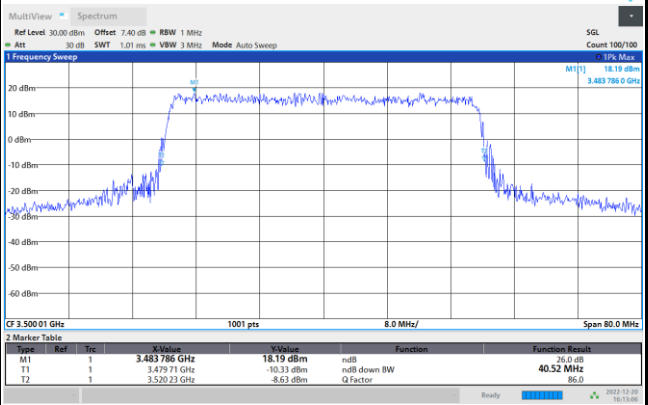

FR1 n77 / 40MHz / CP OFDM / Middle Channel / Full RB

QPSK

16QAM

64QAM

256QAM

FR1 n77 / 50MHz / CP OFDM / Middle Channel / Full RB

QPSK

16QAM