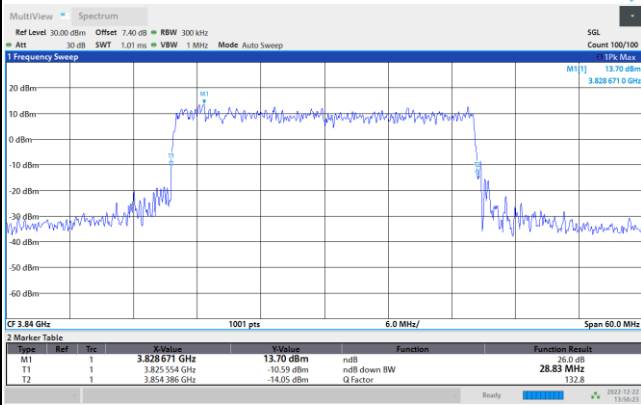

FR1 n77 / 25MHz / CP OFDM / Middle Channel / Full RB

QPSK

16QAM

64QAM

256QAM

FR1 n77 / 30MHz / CP OFDM / Middle Channel / Full RB

QPSK

16QAM