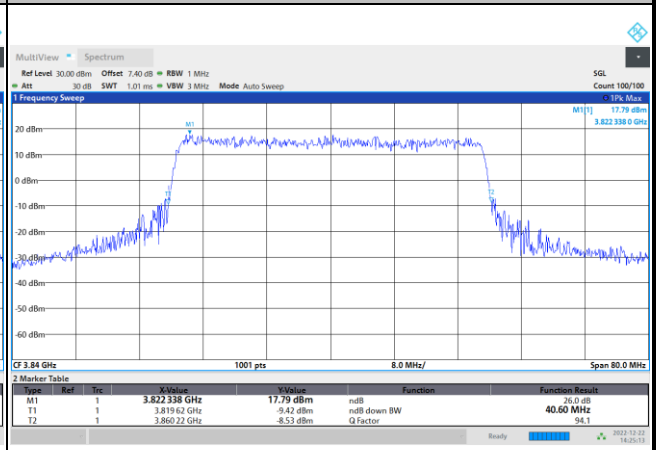

64QAM

256QAM

FR1 n77 / 40MHz / CP OFDM / Middle Channel / Full RB

QPSK

16QAM

64QAM

256QAM

FR1 n77 / 50MHz / CP OFDM / Middle Channel / Full RB