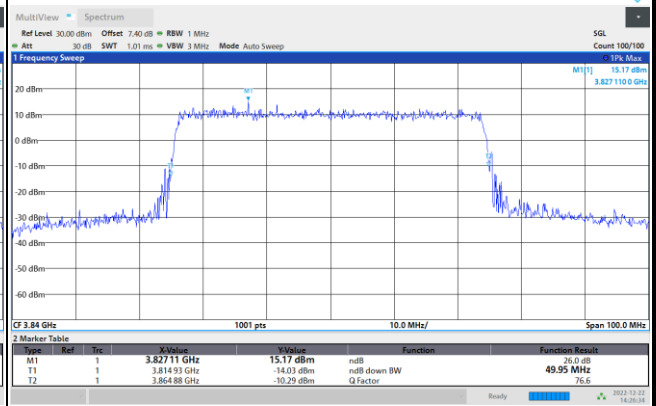

64QAM

256QAM