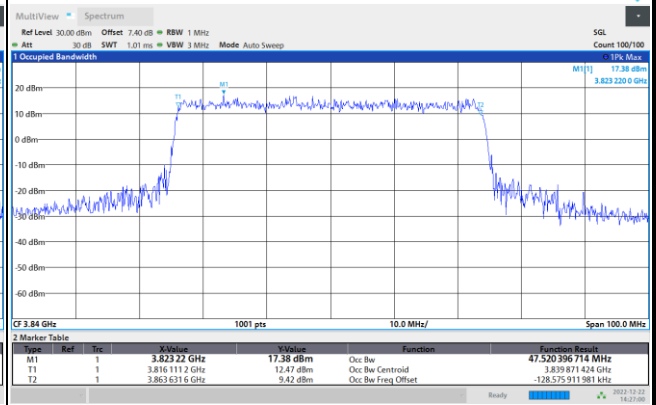

FR1 n77 / 50MHz / CP OFDM / Middle Channel / Full RB

QPSK

16QAM