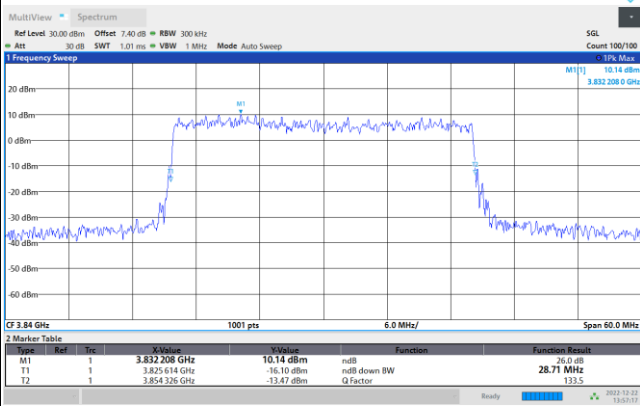

64QAM

256QAM