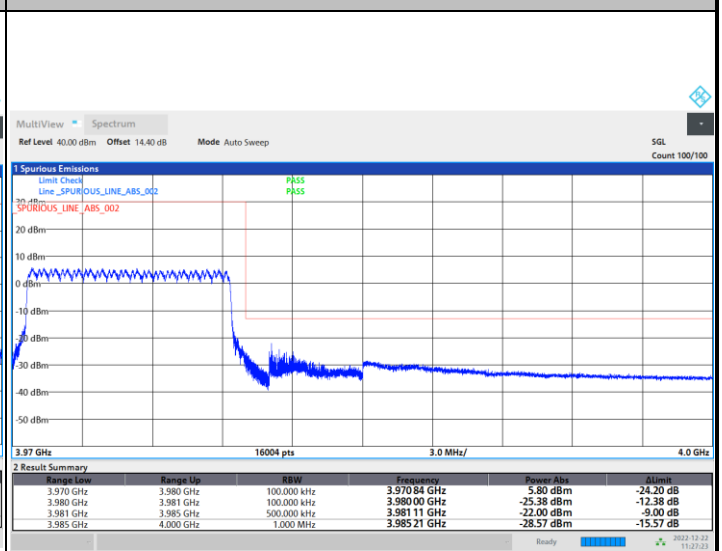

# Conducted Band Edge

FR1 n77 / 10MHz / CP OFDM / QPSK

Lowest Band Edge / 1RB0

Highest Band Edge / 1RBmax

Lowest Band Edge / Full RB

Highest Band Edge / Full RB

FR1 n77 / 10MHz / CP OFDM / 16QAM

Lowest Band Edge / 1RB0

Highest Band Edge / 1RBmax

Lowest Band Edge / Full RB

Highest Band Edge / Full RB