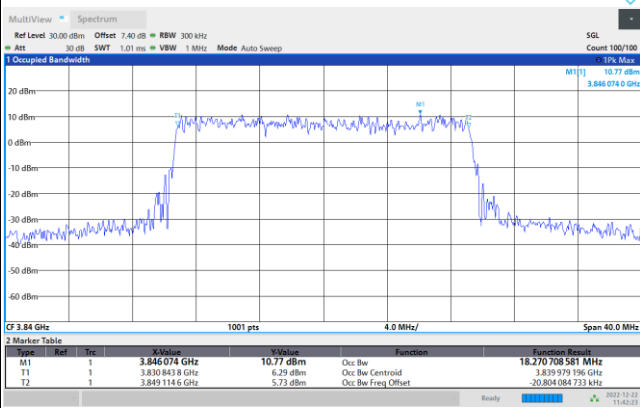

64QAM

256QAM

FR1 n77 / 20MHz / CP OFDM / Middle Channel / Full RB

QPSK

16QAM

64QAM

256QAM

FR1 n77 / 25MHz / CP OFDM / Middle Channel / Full RB