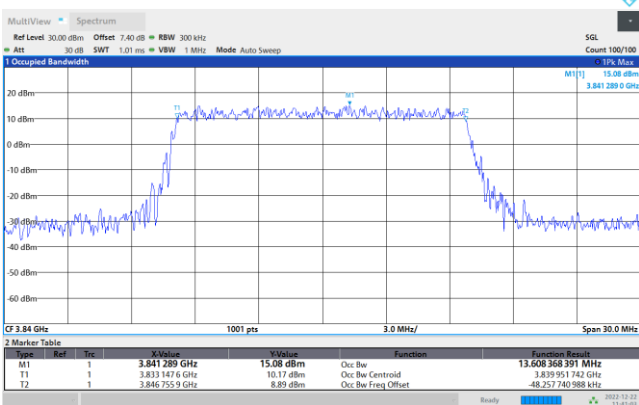

64QAM

256QAM