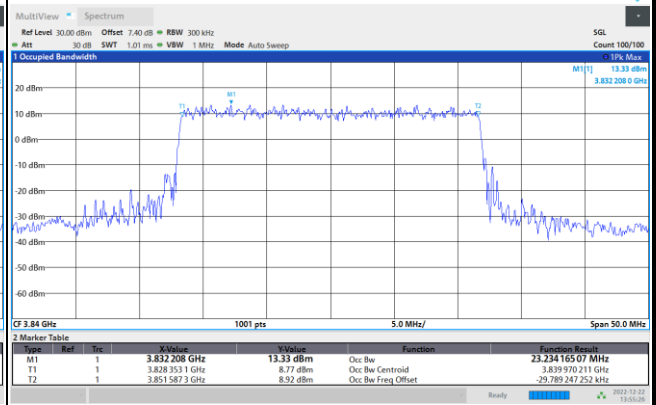

FR1 n77 / 25MHz / CP OFDM / Middle Channel / Full RB

QPSK

16QAM