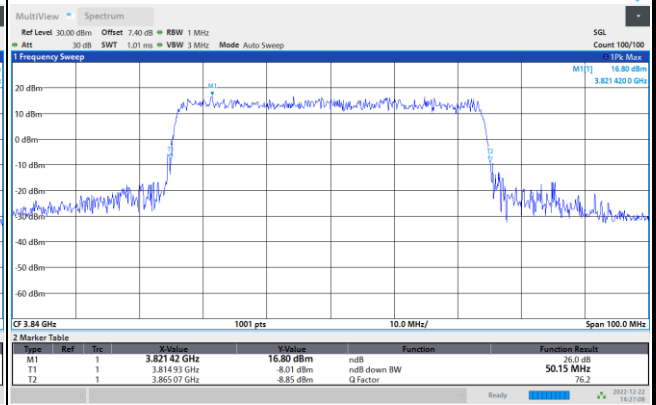

FR1 n77 / 50MHz / CP OFDM / Middle Channel / Full RB

QPSK

16QAM