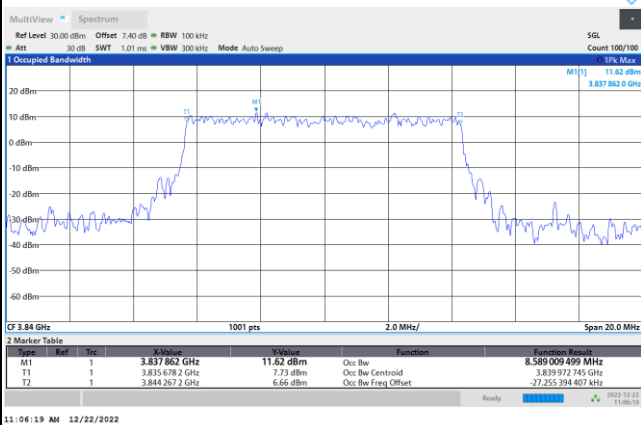

FR1 n77 / 10MHz / CP OFDM / Middle Channel / Full RB

QPSK

16QAM

64QAM

256QAM

FR1 n77 / 15MHz / CP OFDM / Middle Channel / Full RB

QPSK

16QAM