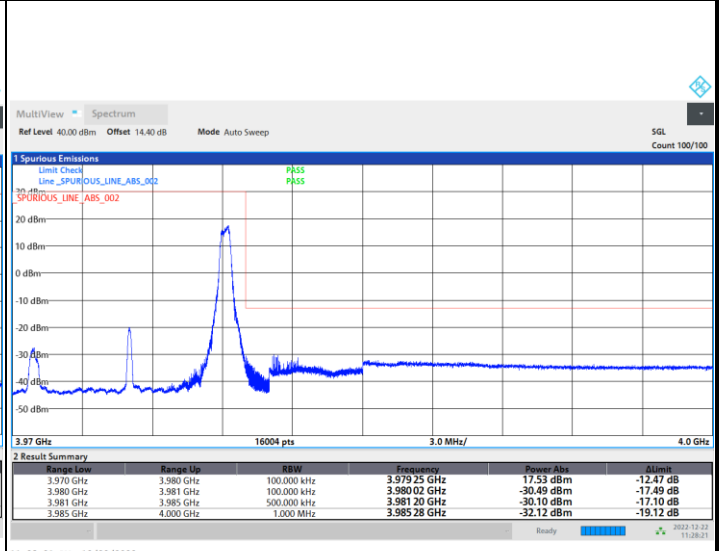

QPSK

16QAM

64QAM

256QAM

# Conducted Band Edge

FR1 n77 / 10MHz / CP OFDM / QPSK

Lowest Band Edge / 1RB0

Highest Band Edge / 1RBmax

Lowest Band Edge / Full RB

Highest Band Edge / Full RB

FR1 n77 / 10MHz / CP OFDM / 16QAM

Lowest Band Edge / 1RB0

Highest Band Edge / 1RBmax

Lowest Band Edge / Full RB

Highest Band Edge / Full RB