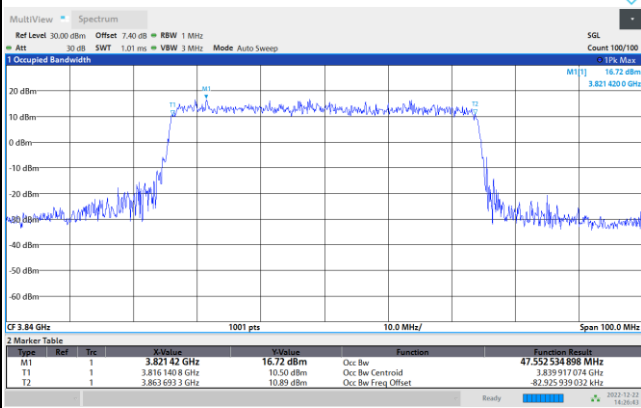

64QAM

256QAM