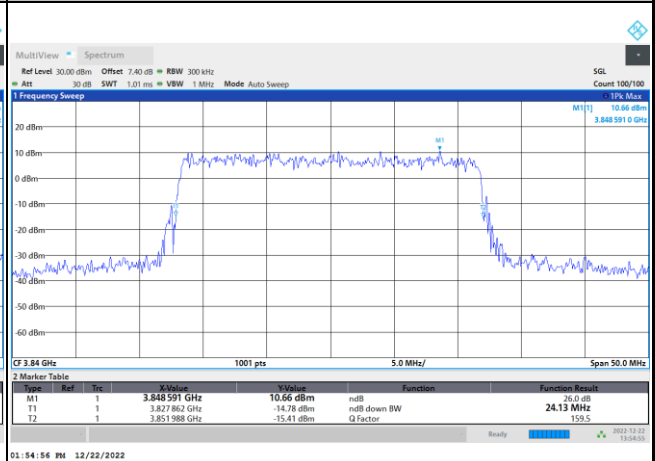

FR1 n77 / 25MHz / CP OFDM / Middle Channel / Full RB

QPSK

16QAM

64QAM

256QAM

FR1 n77 / 30MHz / CP OFDM / Middle Channel / Full RB

QPSK

16QAM