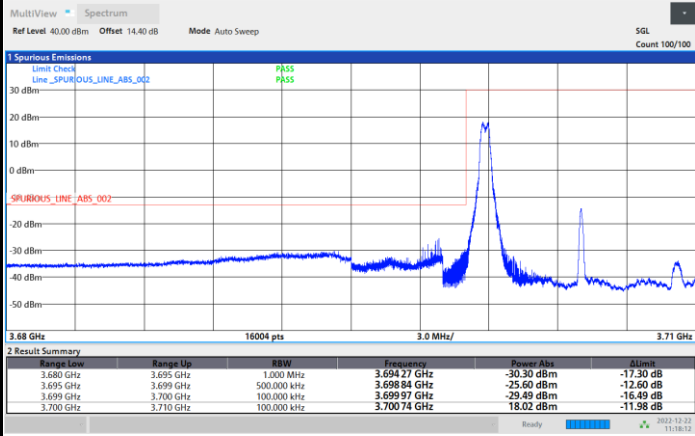

# Conducted Band Edge

FR1 n77 / 10MHz / CP OFDM / QPSK

Lowest Band Edge / 1RB0

Highest Band Edge / 1RBmax

Lowest Band Edge / Full RB

Highest Band Edge / Full RB

FR1 n77 / 10MHz / CP OFDM / 16QAM

Lowest Band Edge / 1RB0

Highest Band Edge / 1RBmax

Lowest Band Edge / Full RB

Highest Band Edge / Full RB