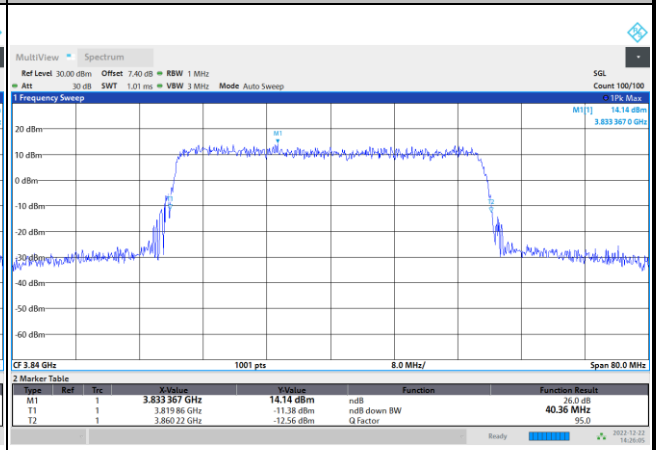

64QAM

256QAM

FR1 n77 / 40MHz / CP OFDM / Middle Channel / Full RB

QPSK

16QAM

64QAM

256QAM

FR1 n77 / 50MHz / CP OFDM / Middle Channel / Full RB