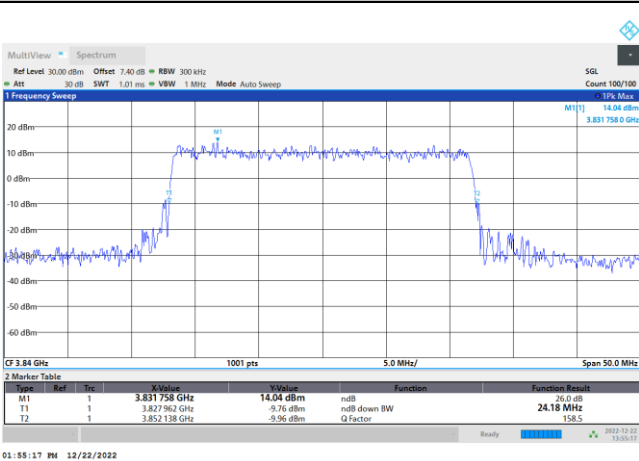

FR1 n77 / 25MHz / CP OFDM / Middle Channel / Full RB

QPSK

16QAM

64QAM

256QAM

FR1 n77 / 30MHz / CP OFDM / Middle Channel / Full RB

QPSK

16QAM