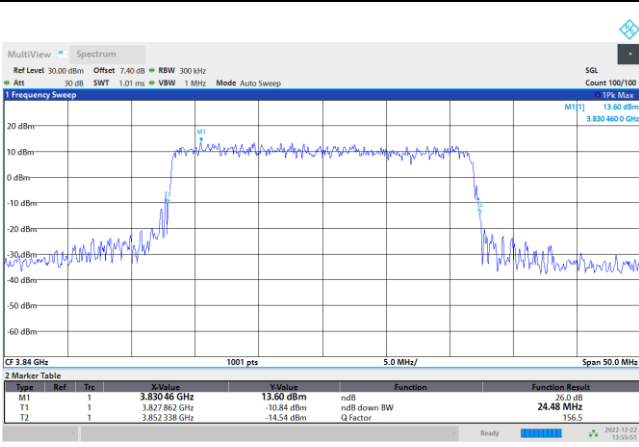

FR1 n77 / 25MHz / CP OFDM / Middle Channel / Full RB

QPSK

16QAM

64QAM

256QAM

FR1 n77 / 30MHz / CP OFDM / Middle Channel / Full RB

QPSK

16QAM