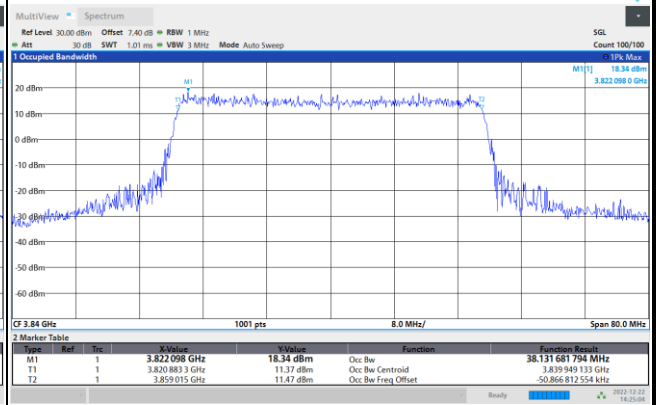

256QAM

FR1 n77 / 40MHz / CP OFDM / Middle Channel / Full RB

QPSK

16QAM

64QAM

256QAM

FR1 n77 / 50MHz / CP OFDM / Middle Channel / Full RB

QPSK