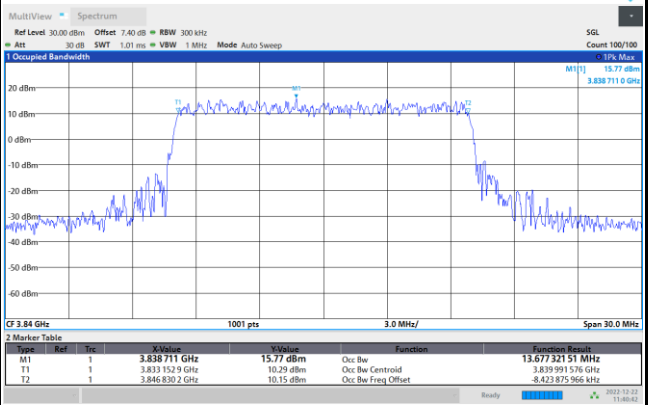

FR1 n77 / 10MHz / CP OFDM / Middle Channel / Full RB

QPSK

16QAM

64QAM

256QAM

FR1 n77 / 15MHz / CP OFDM / Middle Channel / Full RB

QPSK

16QAM