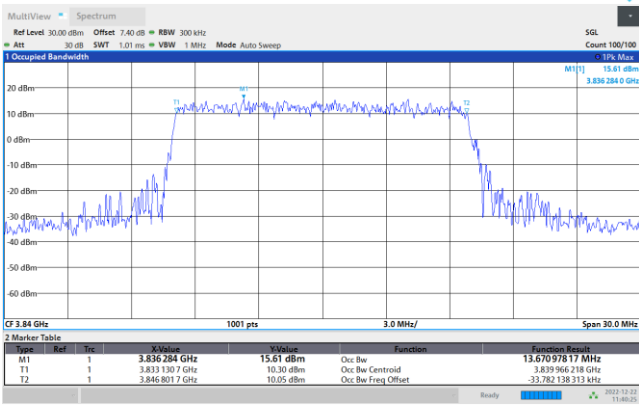

FR1 n77 / 10MHz / CP OFDM / Middle Channel / Full RB

QPSK

16QAM

64QAM

256QAM

FR1 n77 / 15MHz / CP OFDM / Middle Channel / Full RB

QPSK

16QAM