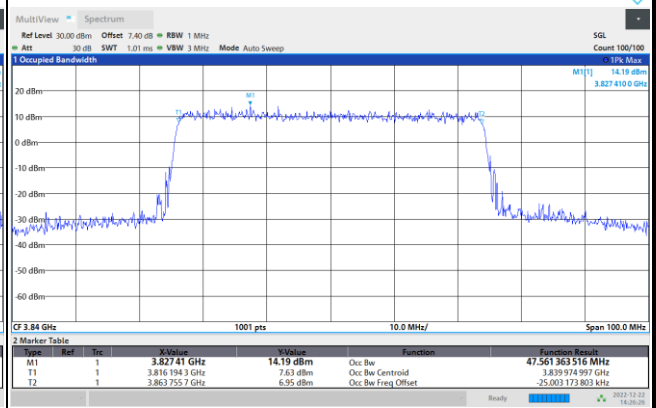

64QAM

256QAM