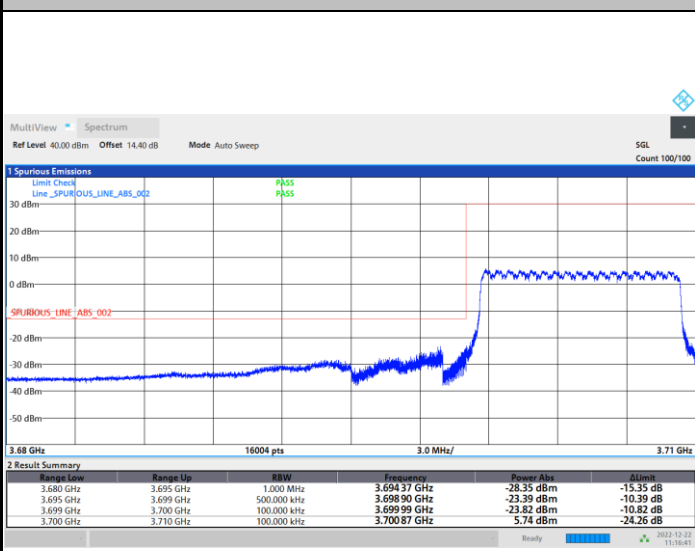

# Conducted Band Edge

FR1 n77 / 10MHz / CP OFDM / QPSK

Lowest Band Edge / 1RB0

Highest Band Edge / 1RBmax

Lowest Band Edge / Full RB

Highest Band Edge / Full RB

FR1 n77 / 10MHz / CP OFDM / 16QAM

Lowest Band Edge / 1RB0

Highest Band Edge / 1RBmax

Lowest Band Edge / Full RB

Highest Band Edge / Full RB