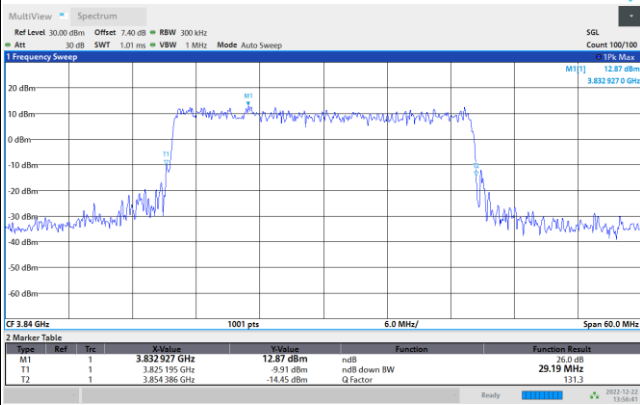

FR1 n77 / 25MHz / CP OFDM / Middle Channel / Full RB

QPSK

16QAM

64QAM

256QAM

FR1 n77 / 30MHz / CP OFDM / Middle Channel / Full RB

QPSK

16QAM