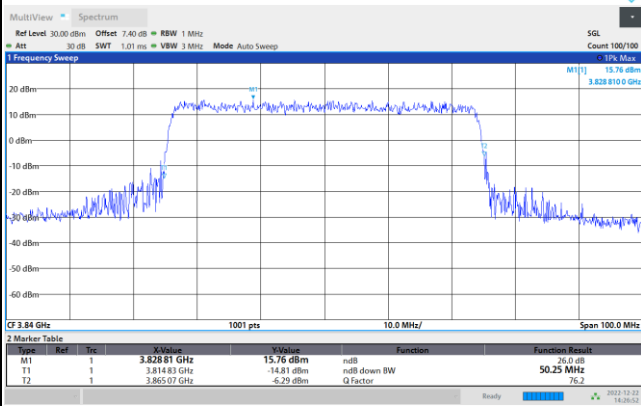

64QAM

256QAM