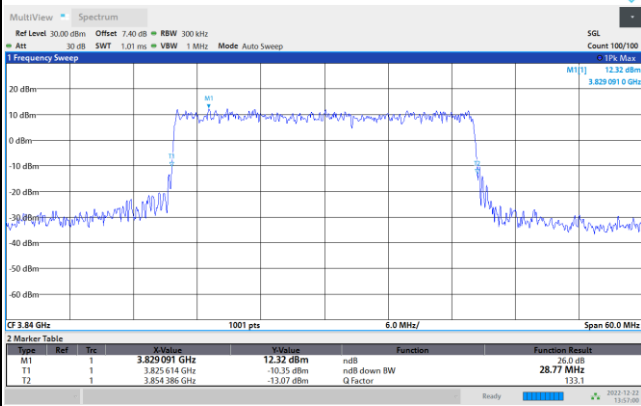

64QAM

256QAM