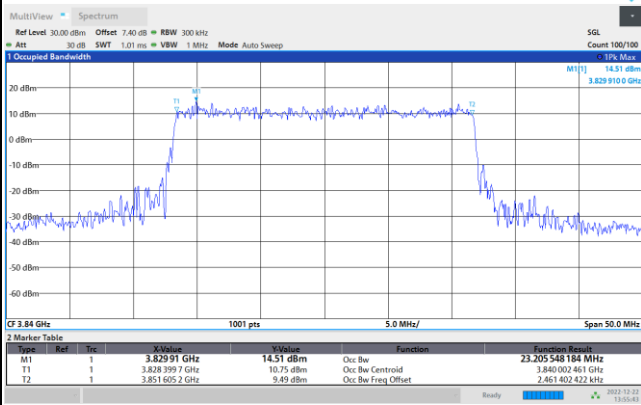

FR1 n77 / 25MHz / CP OFDM / Middle Channel / Full RB

QPSK

16QAM