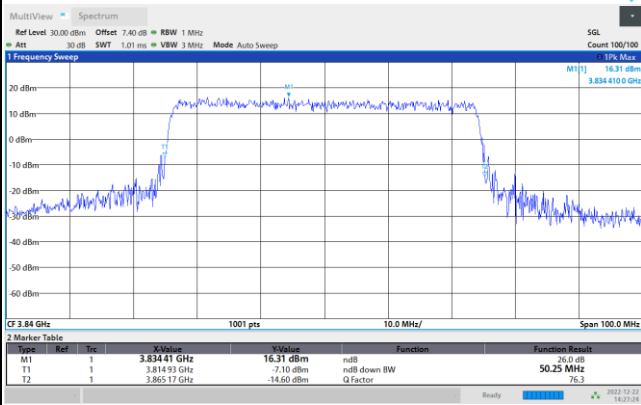

FR1 n77 / 50MHz / CP OFDM / Middle Channel / Full RB

QPSK

16QAM