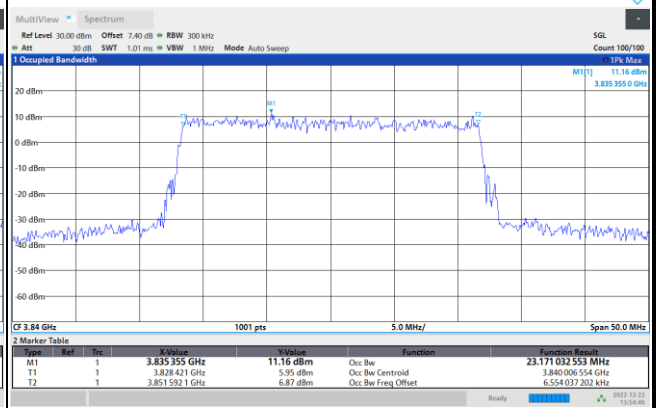

64QAM

256QAM