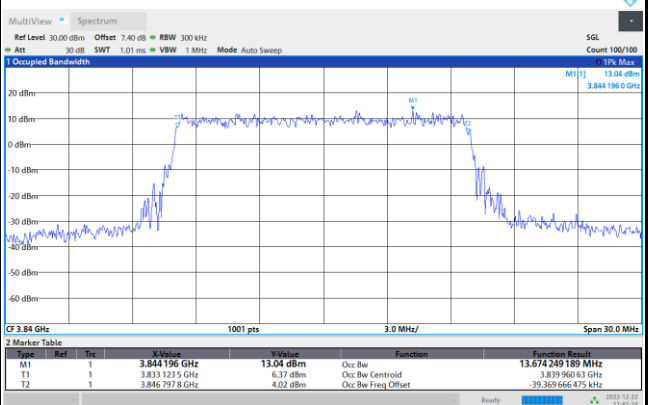

64QAM

256QAM