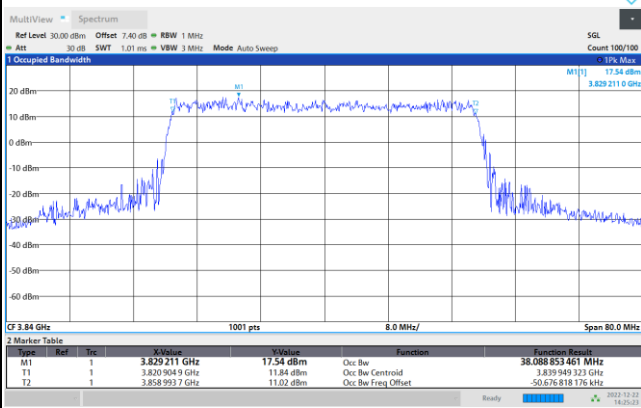

256QAM

FR1 n77 / 40MHz / CP OFDM / Middle Channel / Full RB

QPSK

16QAM

64QAM

256QAM

FR1 n77 / 50MHz / CP OFDM / Middle Channel / Full RB

QPSK