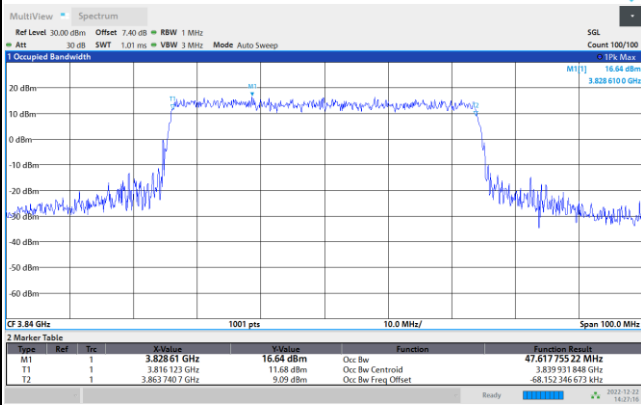

FR1 n77 / 50MHz / CP OFDM / Middle Channel / Full RB

QPSK

16QAM