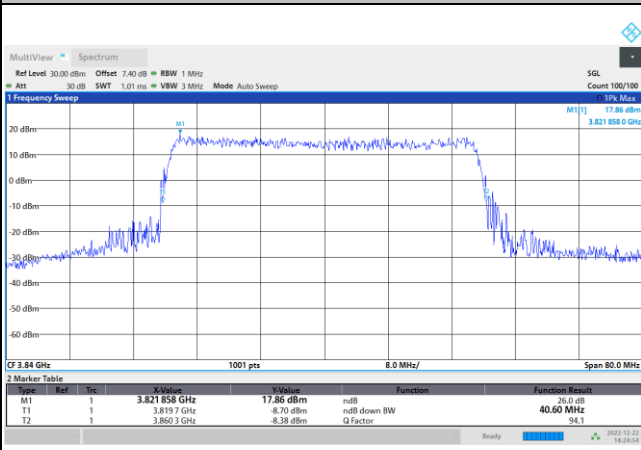

64QAM

256QAM

FR1 n77 / 40MHz / CP OFDM / Middle Channel / Full RB

QPSK

16QAM

64QAM

256QAM

FR1 n77 / 50MHz / CP OFDM / Middle Channel / Full RB