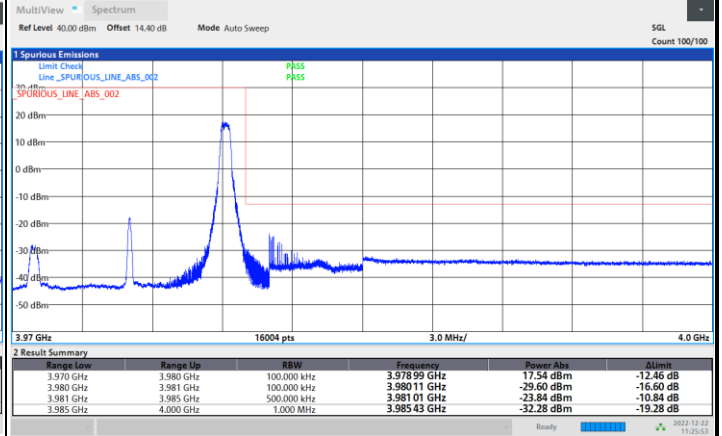

# Conducted Band Edge

FR1 n77 / 10MHz / CP OFDM / QPSK

Lowest Band Edge / 1RB0

Highest Band Edge / 1RBmax

Lowest Band Edge / Full RB

Highest Band Edge / Full RB

FR1 n77 / 10MHz / CP OFDM / 16QAM

Lowest Band Edge / 1RB0

Highest Band Edge / 1RBmax

Lowest Band Edge / Full RB

Highest Band Edge / Full RB