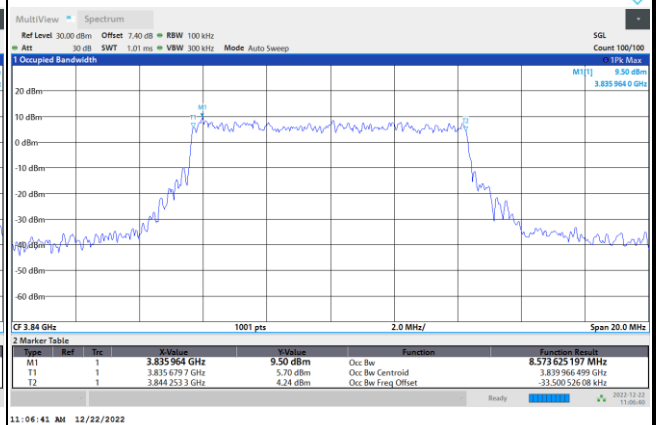

FR1 n77 / 10MHz / CP OFDM / Middle Channel / Full RB

QPSK

16QAM

64QAM

256QAM

FR1 n77 / 15MHz / CP OFDM / Middle Channel / Full RB

QPSK

16QAM