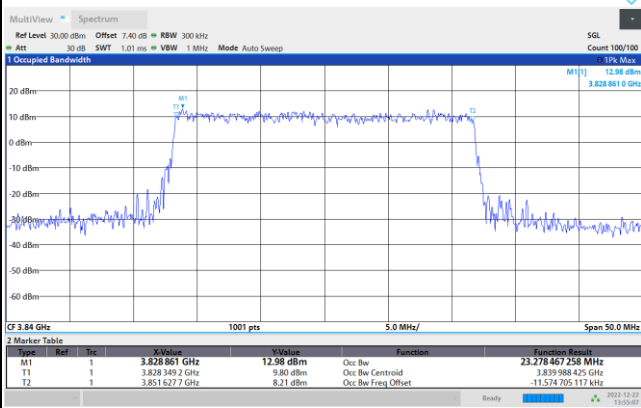

64QAM

256QAM