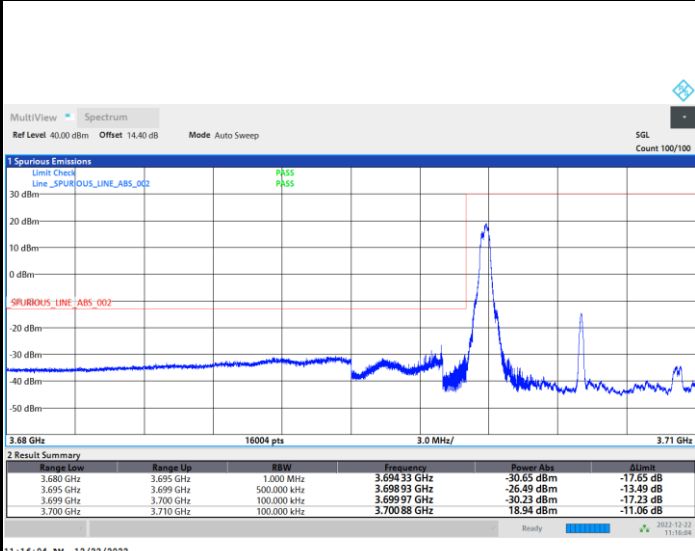

QPSK

16QAM

64QAM

256QAM

# Conducted Band Edge

FR1 n77 / 10MHz / CP OFDM / QPSK

Lowest Band Edge / 1RB0

Highest Band Edge / 1RBmax

Lowest Band Edge / Full RB

Highest Band Edge / Full RB

FR1 n77 / 10MHz / CP OFDM / 16QAM

Lowest Band Edge / 1RB0

Highest Band Edge / 1RBmax

Lowest Band Edge / Full RB

Highest Band Edge / Full RB