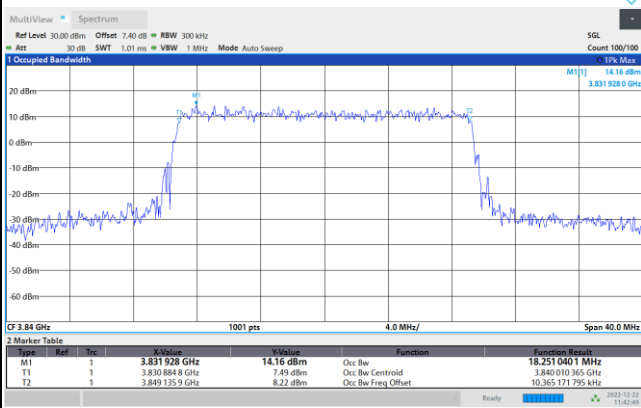

64QAM

256QAM

FR1 n77 / 20MHz / CP OFDM / Middle Channel / Full RB

QPSK

16QAM

64QAM

256QAM

FR1 n77 / 25MHz / CP OFDM / Middle Channel / Full RB