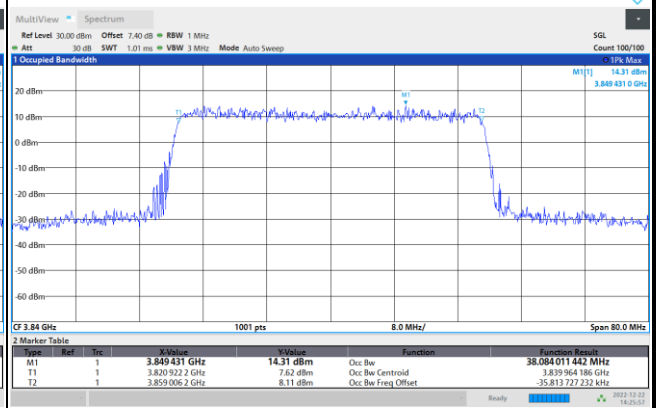

256QAM

FR1 n77 / 40MHz / CP OFDM / Middle Channel / Full RB

QPSK

16QAM

64QAM

256QAM

FR1 n77 / 50MHz / CP OFDM / Middle Channel / Full RB

QPSK