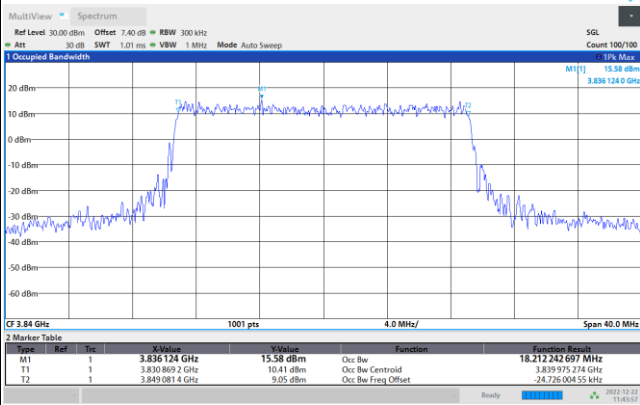

64QAM

256QAM

FR1 n77 / 20MHz / CP OFDM / Middle Channel / Full RB

QPSK

16QAM

64QAM

256QAM

FR1 n77 / 25MHz / CP OFDM / Middle Channel / Full RB