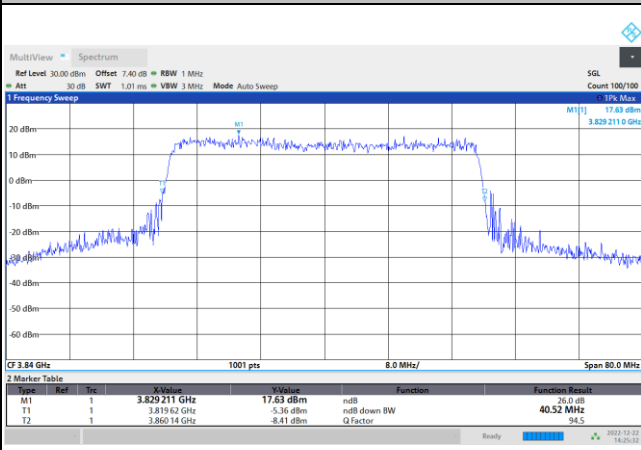

64QAM

256QAM

FR1 n77 / 40MHz / CP OFDM / Middle Channel / Full RB

QPSK

16QAM

64QAM

256QAM

FR1 n77 / 50MHz / CP OFDM / Middle Channel / Full RB