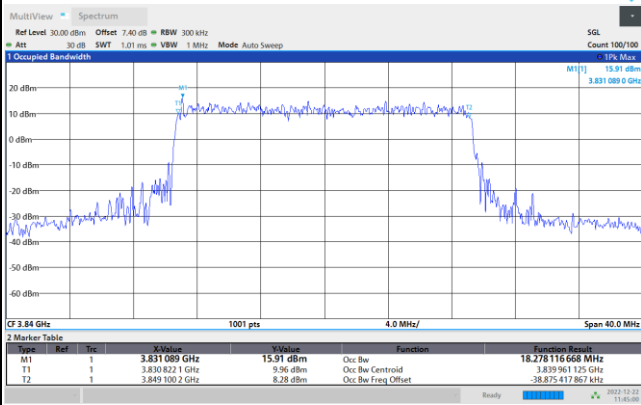

64QAM

256QAM

FR1 n77 / 20MHz / CP OFDM / Middle Channel / Full RB

QPSK

16QAM

64QAM

256QAM

FR1 n77 / 25MHz / CP OFDM / Middle Channel / Full RB