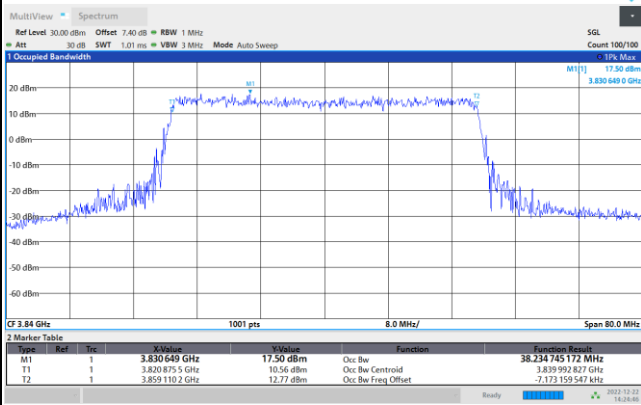

256QAM

FR1 n77 / 40MHz / CP OFDM / Middle Channel / Full RB

QPSK

16QAM

64QAM

256QAM

FR1 n77 / 50MHz / CP OFDM / Middle Channel / Full RB

QPSK