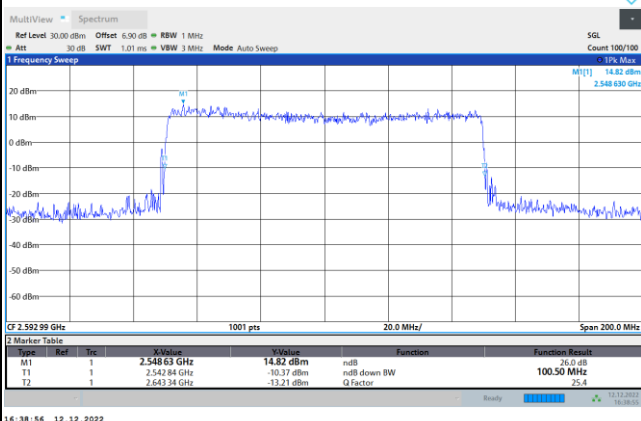

64QAM

256QAM

FR1 n41 / 100MHz / CP OFDM / Middle Channel / Full RB

QPSK

16QAM

64QAM

256QAM

Occupied Bandwidth