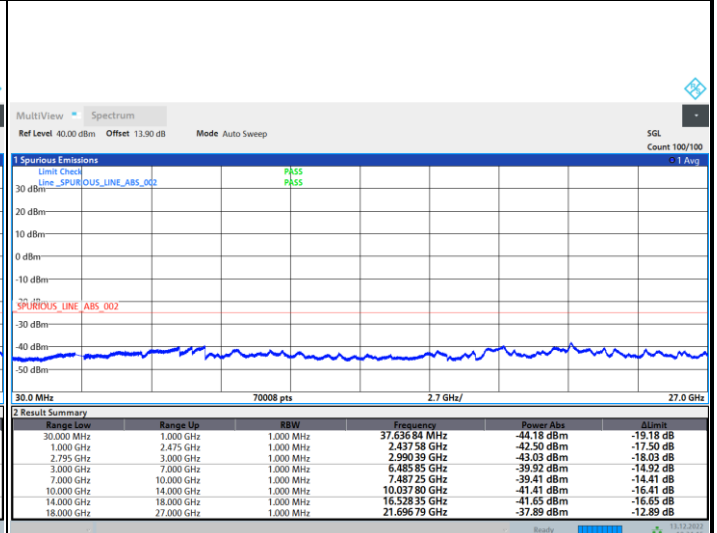

Conducted Spurious Emission

FR1 n41 / 10MHz / CP OFDM / QPSK / 1RB1

Lowest Channel

Middle Channel

Highest Channel

Frequency Stability

Test Conditions		FR1 n41 (QPSK) / Middle Channel	Limit
Temperature (°C)	Voltage (Volt)	BW 20MHz	Note 2.
		Deviation (ppm)	Result
50	Normal Voltage	0.0034	PASS
40	Normal Voltage	0.0021	
30	Normal Voltage	0.0049	
20(Ref.)	Normal Voltage	0.0000	
10	Normal Voltage	0.0002	
0	Normal Voltage	0.0032	
-10	Normal Voltage	0.0009	
-20	Normal Voltage	0.0038	
-30	Normal Voltage	0.0013	
20	Maximum Voltage	0.0061	
20	Normal Voltage	0.0049	
20	Battery End Point	0.0015	

Note:

- 1. Normal Voltage = 3.88 V. ; Battery End Point (BEP) = 3.6 V. ; Maximum Voltage = 4.4 V.
- 2. The frequency fundamental emissions stay within the authorized frequency block.

FR1 n41

MIMO <Ant. 1>