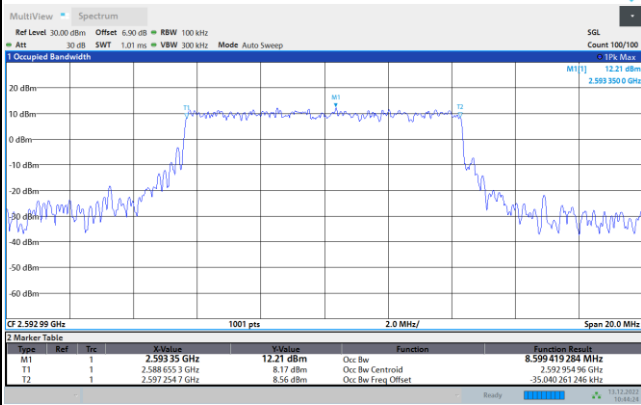

FR1 n41 / 10MHz / CP OFDM / Middle Channel / Full RB

QPSK

16QAM