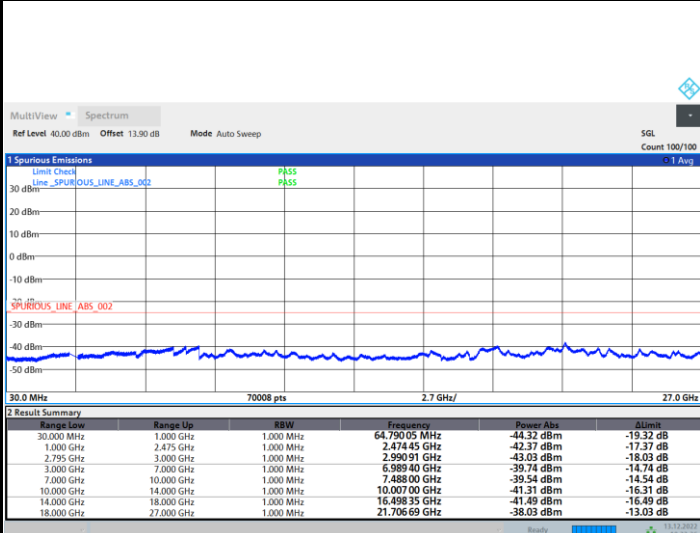

Conducted Spurious Emission

FR1 n41 / 10MHz / CP OFDM / QPSK / 1RB1

Lowest Channel

Middle Channel

Highest Channel

Frequency Stability

Test Conditions		FR1 n41 (QPSK) / Middle Channel	Limit
Temperature (°C)	Voltage (Volt)	BW 20MHz	Note 2.
		Deviation (ppm)	Result
50	Normal Voltage	0.0034	PASS
40	Normal Voltage	0.0021	
30	Normal Voltage	0.0049	
20(Ref.)	Normal Voltage	0.0000	
10	Normal Voltage	0.0002	
0	Normal Voltage	0.0032	
-10	Normal Voltage	0.0009	
-20	Normal Voltage	0.0038	
-30	Normal Voltage	0.0013	
20	Maximum Voltage	0.0061	
20	Normal Voltage	0.0049	
20	Battery End Point	0.0015	

Note:

- 1. Normal Voltage = 3.88 V. ; Battery End Point (BEP) = 3.6 V. ; Maximum Voltage = 4.4 V.
- 2. The frequency fundamental emissions stay within the authorized frequency block.

FR1 n41

MIMO <Ant. 1>