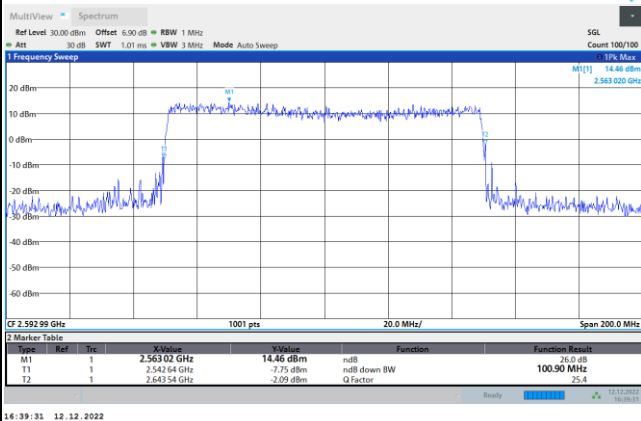

64QAM

256QAM

FR1 n41 / 100MHz / CP OFDM / Middle Channel / Full RB

QPSK

16QAM

64QAM

256QAM

Occupied Bandwidth