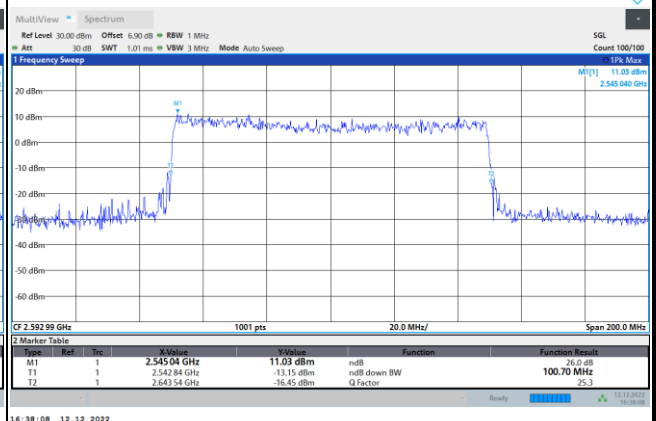

64QAM

256QAM

FR1 n41 / 100MHz / CP OFDM / Middle Channel / Full RB

QPSK

16QAM

64QAM

256QAM

Occupied Bandwidth