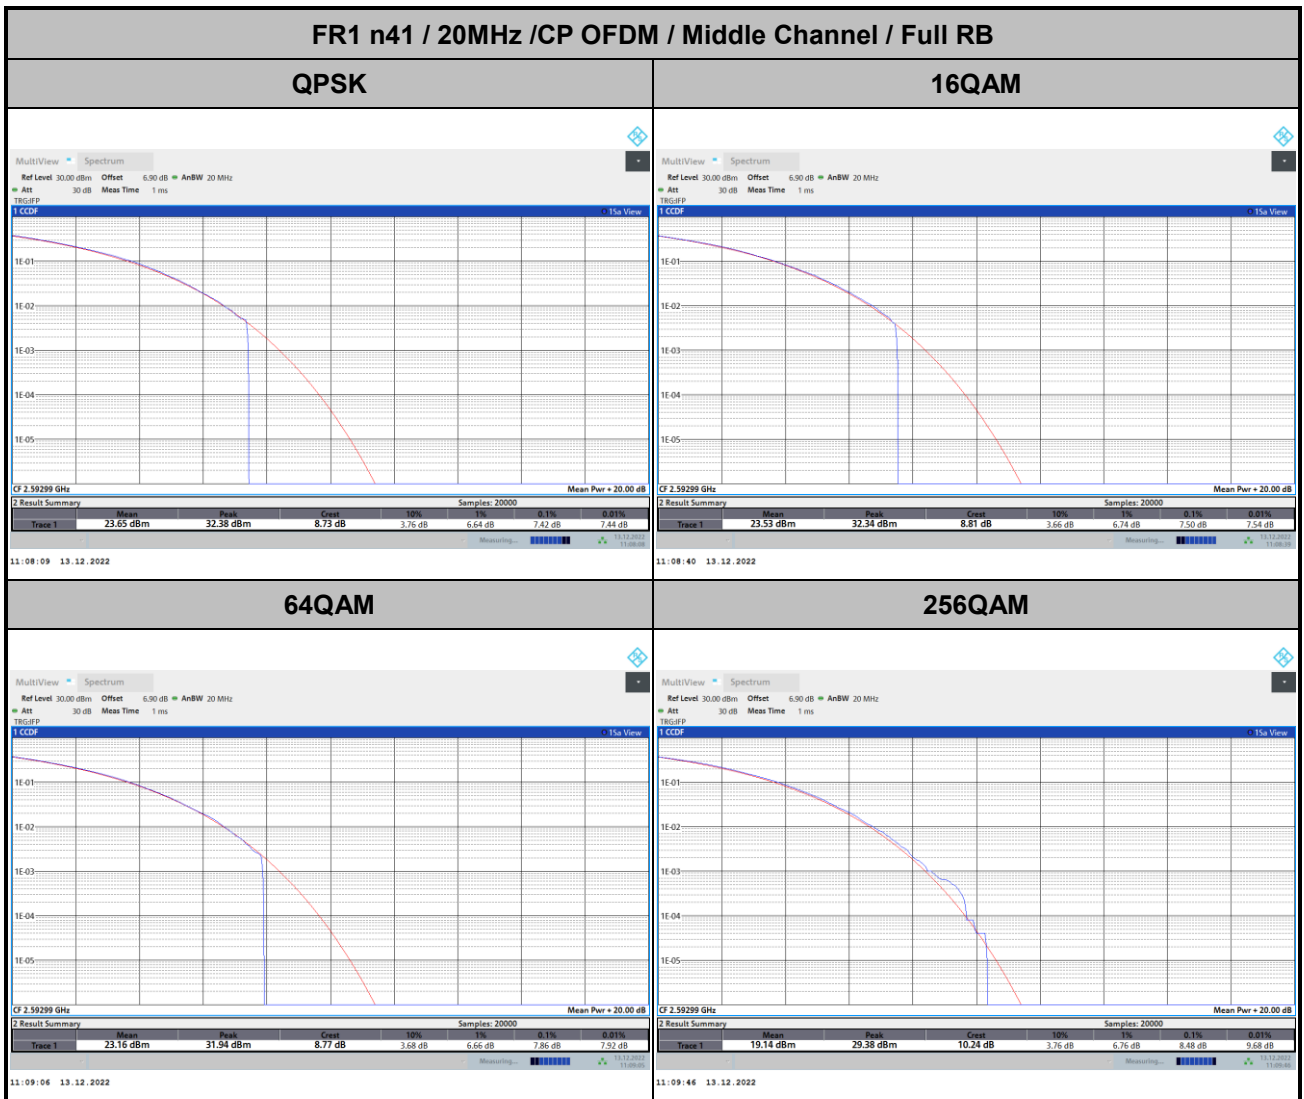

Conducted Spurious Emission

FR1 n41 / 10MHz / CP OFDM / QPSK / 1RB1

Lowest Channel

Middle Channel

Highest Channel

Frequency Stability

Test Conditions		FR1 n41 (QPSK) / Middle Channel	Limit
Temperature (°C)	Voltage (Volt)	BW 20MHz	Note 2.
		Deviation (ppm)	Result
50	Normal Voltage	0.0034	PASS
40	Normal Voltage	0.0021	
30	Normal Voltage	0.0049	
20(Ref.)	Normal Voltage	0.0000	
10	Normal Voltage	0.0002	
0	Normal Voltage	0.0032	
-10	Normal Voltage	0.0009	
-20	Normal Voltage	0.0038	
-30	Normal Voltage	0.0013	
20	Maximum Voltage	0.0061	
20	Normal Voltage	0.0049	
20	Battery End Point	0.0015	

Note:

- 1. Normal Voltage = 3.88 V. ; Battery End Point (BEP) = 3.6 V. ; Maximum Voltage = 4.4 V.
- 2. The frequency fundamental emissions stay within the authorized frequency block.

FR1 n41

MIMO <Ant. 1>

Peak-to-Average Ratio

Mode	FR1 n41 / 20MHz / CP OFDM				
Mod.	QPSK	16QAM	64QAM	256QAM	Limit: 13dB
RB Size	Full RB	Full RB	Full RB	Full RB	Result
Middle CH	7.42	7.50	7.86	8.48	PASS

26dB Bandwidth

Mode	FR1 n41 : 26dB BW(MHz) / CP OFDM							
BW	10MHz		15MHz		20MHz		25MHz	
Mod.	QPSK	16QAM	QPSK	16QAM	QPSK	16QAM	QPSK	16QAM
Middle CH	9.33	9.47	14.51	14.45	19.02	19.50	-	-
Mod.	64QAM	256QAM	64QAM	256QAM	64QAM	256QAM	64QAM	256QAM
Middle CH	9.43	9.43	14.54	14.57	19.14	19.58	-	-
BW	30MHz		40MHz		50MHz		60MHz	
Mod.	QPSK	16QAM	QPSK	16QAM	QPSK	16QAM	QPSK	16QAM
Middle CH	28.95	29.01	40.36	40.44	50.25	50.05	61.02	60.78
Mod.	64QAM	256QAM	64QAM	256QAM	64QAM	256QAM	64QAM	256QAM
Middle CH	29.01	28.77	40.68	40.44	50.15	50.25	60.78	60.42
BW	70MHz		80MHz		90MHz		100MHz	
Mod.	QPSK	16QAM	QPSK	16QAM	QPSK	16QAM	QPSK	16QAM
Middle CH	70.35	70.91	80.56	80.24	90.81	90.63	100.90	100.70
Mod.	64QAM	256QAM	64QAM	256QAM	64QAM	256QAM	64QAM	256QAM
Middle CH	70.63	70.63	81.20	80.24	91.35	90.45	100.50	100.70