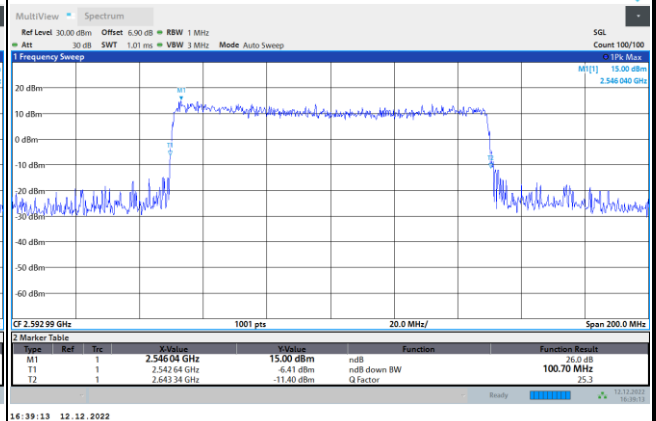

64QAM

256QAM

FR1 n41 / 100MHz / CP OFDM / Middle Channel / Full RB

QPSK

16QAM

64QAM

256QAM

Occupied Bandwidth