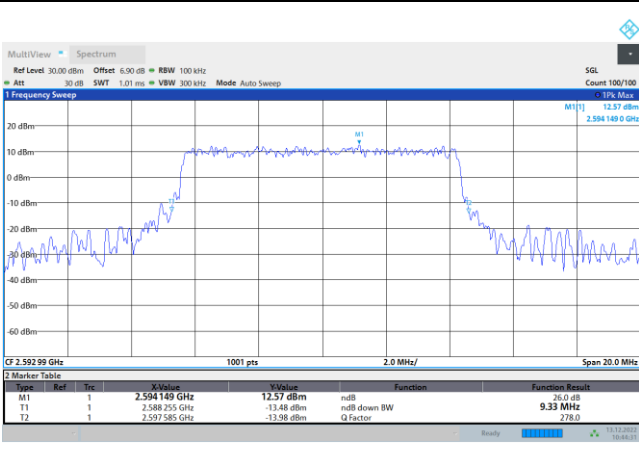

FR1 n41 / 10MHz / CP OFDM / Middle Channel / Full RB

QPSK

16QAM