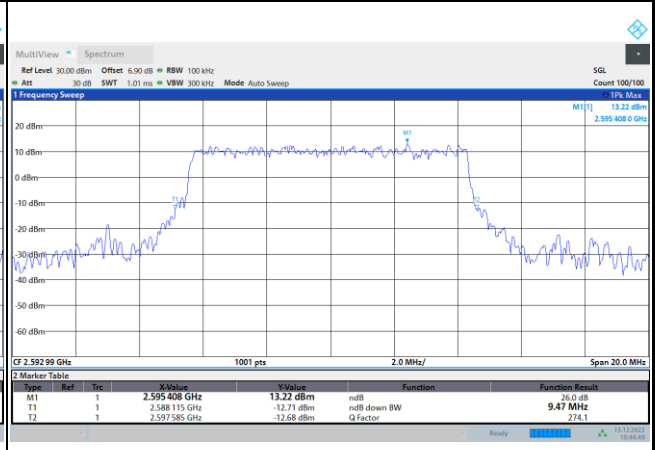

FR1 n41 / 10MHz / CP OFDM / Middle Channel / Full RB

QPSK

16QAM