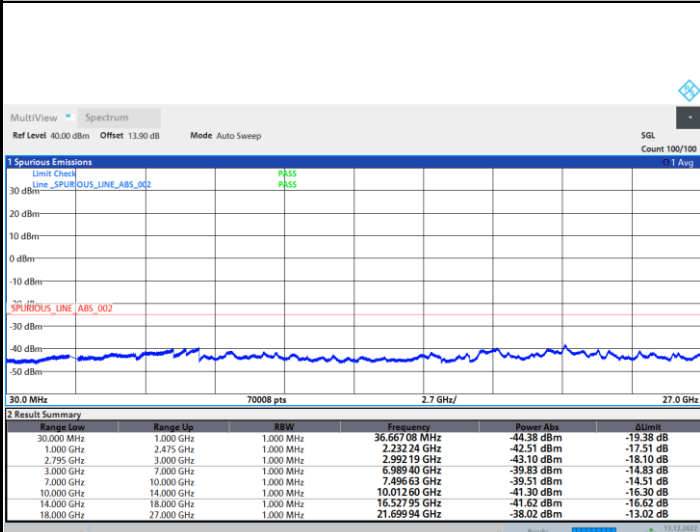

Conducted Spurious Emission

FR1 n41 / 10MHz / CP OFDM / QPSK / 1RB1

Lowest Channel

Middle Channel

Highest Channel

Frequency Stability

Test Conditions		FR1 n41 (QPSK) / Middle Channel	Limit
Temperature (°C)	Voltage (Volt)	BW 20MHz	Note 2.
		Deviation (ppm)	Result
50	Normal Voltage	0.0034	PASS
40	Normal Voltage	0.0021	
30	Normal Voltage	0.0049	
20(Ref.)	Normal Voltage	0.0000	
10	Normal Voltage	0.0002	
0	Normal Voltage	0.0032	
-10	Normal Voltage	0.0009	
-20	Normal Voltage	0.0038	
-30	Normal Voltage	0.0013	
20	Maximum Voltage	0.0061	
20	Normal Voltage	0.0049	
20	Battery End Point	0.0015	

Note:

- 1. Normal Voltage = 3.88 V. ; Battery End Point (BEP) = 3.6 V. ; Maximum Voltage = 4.4 V.
- 2. The frequency fundamental emissions stay within the authorized frequency block.

FR1 n41

MIMO <Ant. 1>