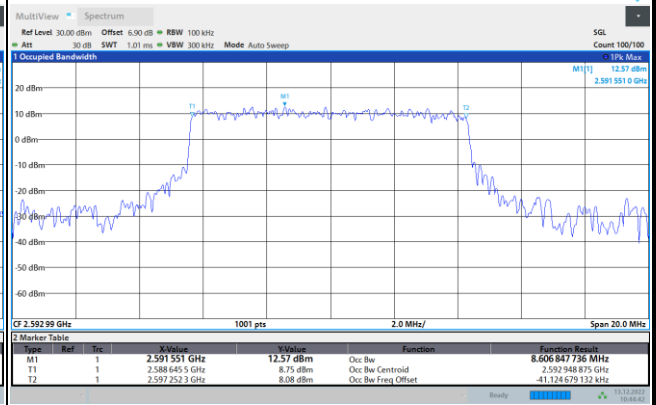

FR1 n41 / 10MHz / CP OFDM / Middle Channel / Full RB

QPSK

16QAM