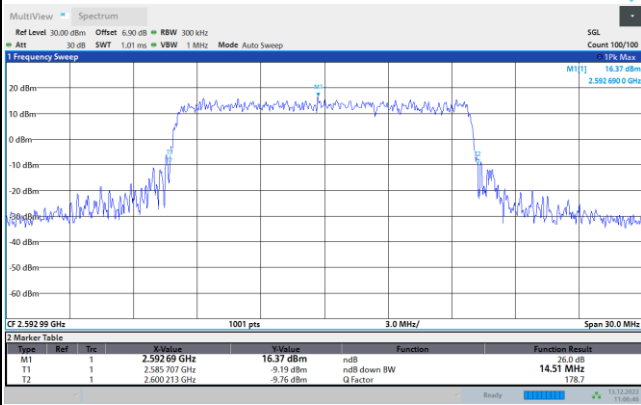

FR1 n41 / 15MHz / CP OFDM / Middle Channel / Full RB

QPSK

16QAM