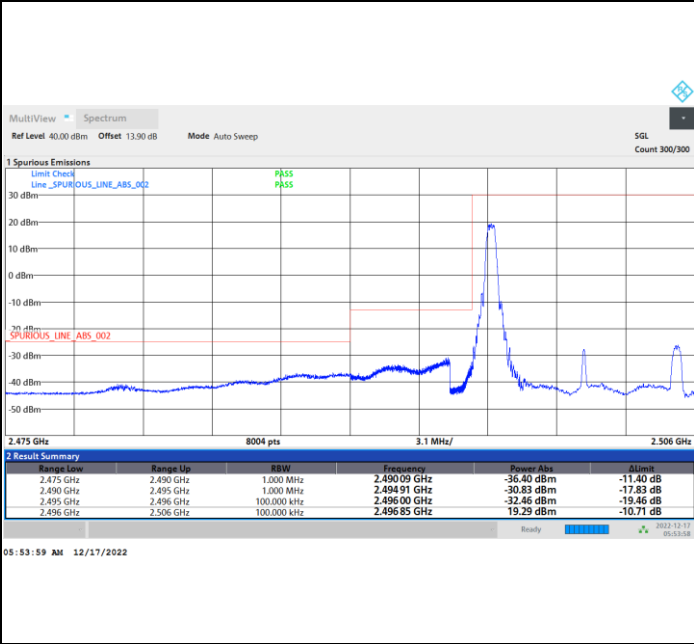

FR1 n41 / 10MHz / CP OFDM / QPSK

Lowest Band Edge / 1RB0

Highest Band Edge / 1RBmax

Lowest Band Edge / Full RB

Highest Band Edge / Full RB

FR1 n41 / 10MHz / CP OFDM / 16QAM

Lowest Band Edge / 1RB0

Highest Band Edge / 1RBmax

Lowest Band Edge / Full RB

Highest Band Edge / Full RB

FR1 n41 / 10MHz / CP OFDM / 64QAM

Lowest Band Edge / 1RB0

Highest Band Edge / 1RBmax

Lowest Band Edge / Full RB

Highest Band Edge / Full RB

FR1 n41 / 10MHz / CP OFDM / 256QAM

Lowest Band Edge / 1RB0

Highest Band Edge / 1RBmax

Lowest Band Edge / Full RB

Highest Band Edge / Full RB