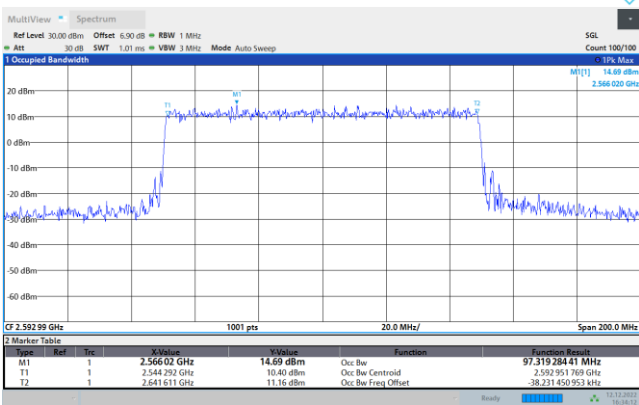

64QAM

256QAM