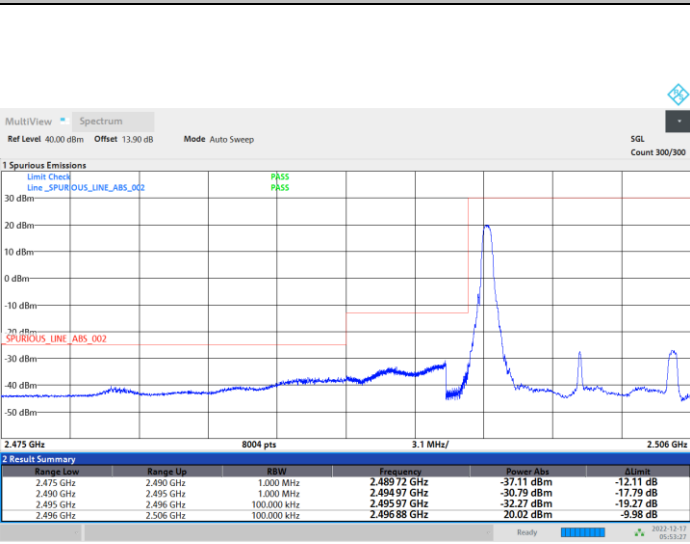

Lowest Band Edge / Full RB

Highest Band Edge / Full RB

FR1 n41 / 10MHz / CP OFDM / 64QAM

Lowest Band Edge / 1RB0

Highest Band Edge / 1RBmax

Lowest Band Edge / Full RB

Highest Band Edge / Full RB

FR1 n41 / 10MHz / CP OFDM / 256QAM

Lowest Band Edge / 1RB0

Highest Band Edge / 1RBmax

Lowest Band Edge / Full RB

Highest Band Edge / Full RB