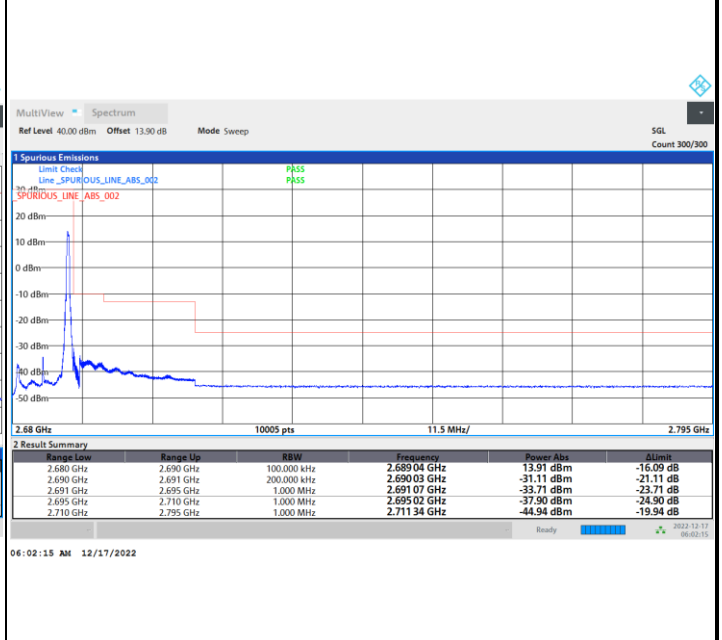

FR1 n41 / 10MHz / CP OFDM / QPSK

Lowest Band Edge / 1RB0

Highest Band Edge / 1RBmax

Lowest Band Edge / Full RB

Highest Band Edge / Full RB

FR1 n41 / 10MHz / CP OFDM / 16QAM

Lowest Band Edge / 1RB0

Highest Band Edge / 1RBmax

Lowest Band Edge / Full RB

Highest Band Edge / Full RB

FR1 n41 / 10MHz / CP OFDM / 64QAM

Lowest Band Edge / 1RB0

Highest Band Edge / 1RBmax

Lowest Band Edge / Full RB

Highest Band Edge / Full RB

FR1 n41 / 10MHz / CP OFDM / 256QAM

Lowest Band Edge / 1RB0

Highest Band Edge / 1RBmax

Lowest Band Edge / Full RB

Highest Band Edge / Full RB