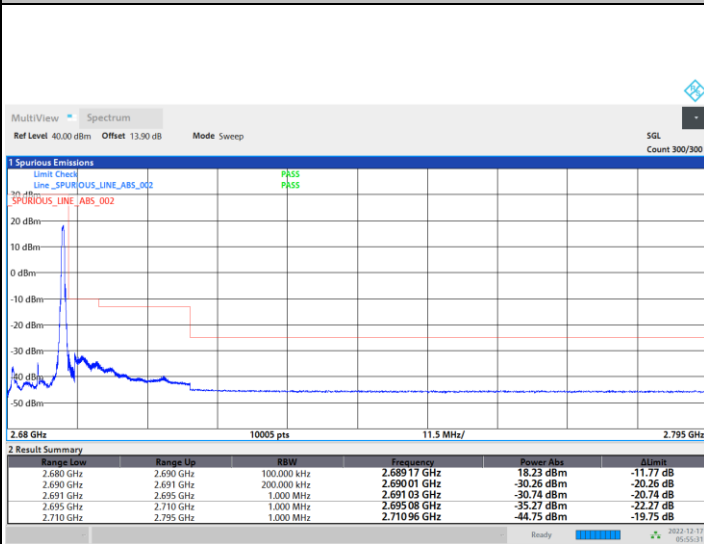

Lowest Band Edge / Full RB

Highest Band Edge / Full RB

FR1 n41 / 10MHz / CP OFDM / 64QAM

Lowest Band Edge / 1RB0

Highest Band Edge / 1RBmax

Lowest Band Edge / Full RB

Highest Band Edge / Full RB

FR1 n41 / 10MHz / CP OFDM / 256QAM

Lowest Band Edge / 1RB0

Highest Band Edge / 1RBmax

Lowest Band Edge / Full RB

Highest Band Edge / Full RB