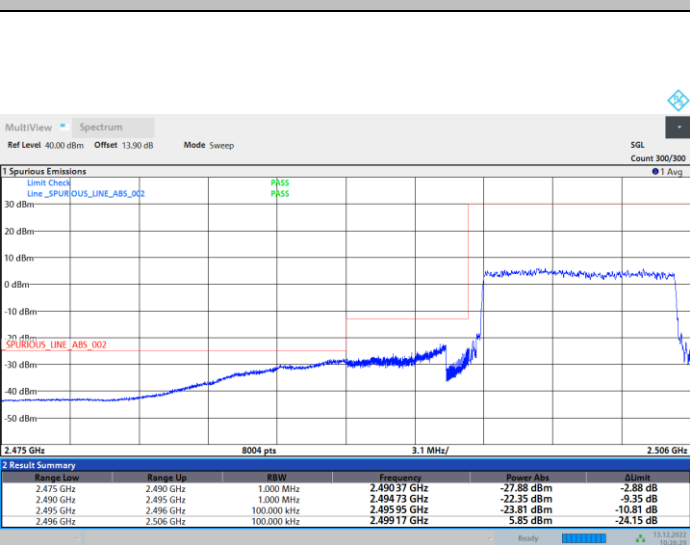

Lowest Band Edge / Full RB

Highest Band Edge / Full RB

FR1 n41 / 10MHz / CP OFDM / 64QAM

Lowest Band Edge / 1RB0

Highest Band Edge / 1RBmax

Lowest Band Edge / Full RB

Highest Band Edge / Full RB

FR1 n41 / 10MHz / CP OFDM / 256QAM

Lowest Band Edge / 1RB0

Highest Band Edge / 1RBmax

Lowest Band Edge / Full RB

Highest Band Edge / Full RB