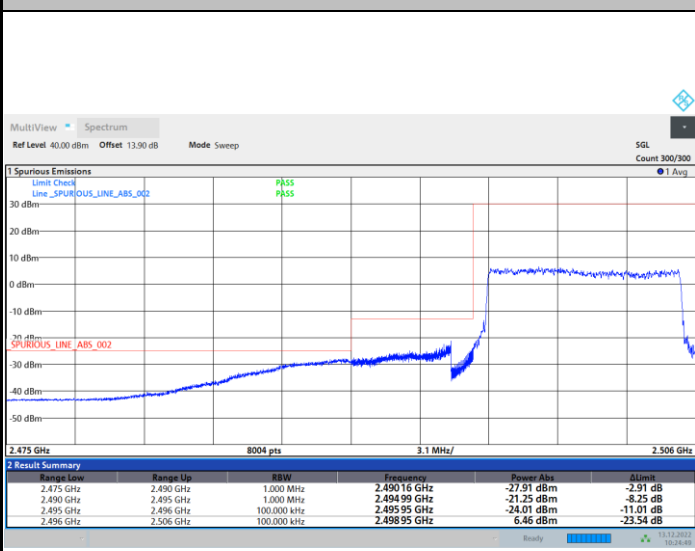

FR1 n41 / 10MHz / CP OFDM / QPSK

Lowest Band Edge / 1RB0

Highest Band Edge / 1RBmax

Lowest Band Edge / Full RB

Highest Band Edge / Full RB

FR1 n41 / 10MHz / CP OFDM / 16QAM

Lowest Band Edge / 1RB0

Highest Band Edge / 1RBmax

Lowest Band Edge / Full RB

Highest Band Edge / Full RB

FR1 n41 / 10MHz / CP OFDM / 64QAM

Lowest Band Edge / 1RB0

Highest Band Edge / 1RBmax

Lowest Band Edge / Full RB

Highest Band Edge / Full RB

FR1 n41 / 10MHz / CP OFDM / 256QAM

Lowest Band Edge / 1RB0

Highest Band Edge / 1RBmax

Lowest Band Edge / Full RB

Highest Band Edge / Full RB