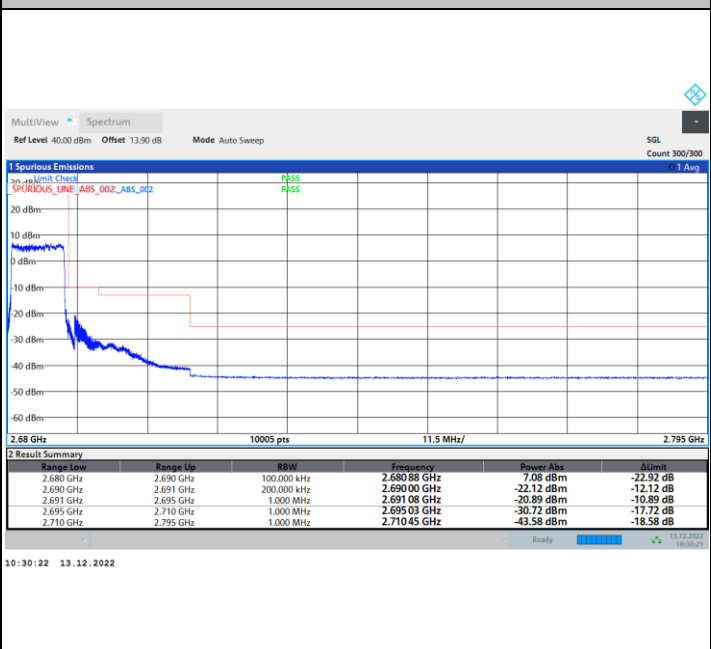

FR1 n41 / 10MHz / CP OFDM / QPSK

Lowest Band Edge / 1RB0

Highest Band Edge / 1RBmax

Lowest Band Edge / Full RB

Highest Band Edge / Full RB

FR1 n41 / 10MHz / CP OFDM / 16QAM

Lowest Band Edge / 1RB0

Highest Band Edge / 1RBmax

Lowest Band Edge / Full RB

Highest Band Edge / Full RB

FR1 n41 / 10MHz / CP OFDM / 64QAM

Lowest Band Edge / 1RB0

Highest Band Edge / 1RBmax

Lowest Band Edge / Full RB

Highest Band Edge / Full RB

FR1 n41 / 10MHz / CP OFDM / 256QAM

Lowest Band Edge / 1RB0

Highest Band Edge / 1RBmax

Lowest Band Edge / Full RB

Highest Band Edge / Full RB