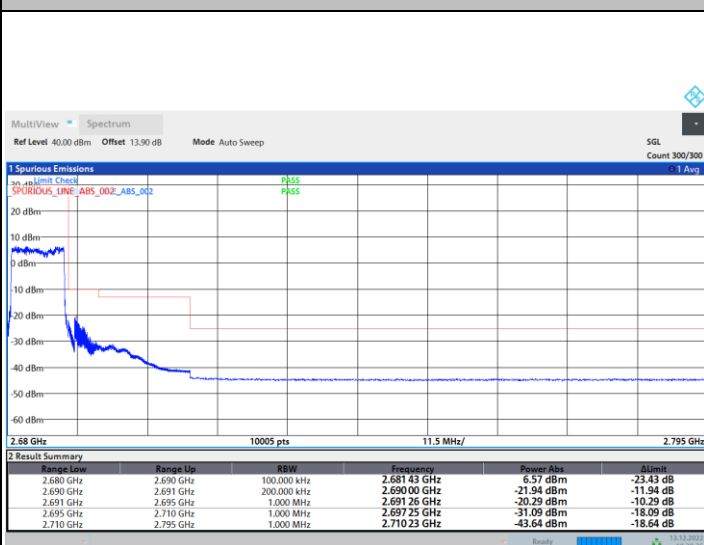

Lowest Band Edge / Full RB

Highest Band Edge / Full RB

FR1 n41 / 10MHz / CP OFDM / 64QAM

Lowest Band Edge / 1RB0

Highest Band Edge / 1RBmax

Lowest Band Edge / Full RB

Highest Band Edge / Full RB

FR1 n41 / 10MHz / CP OFDM / 256QAM

Lowest Band Edge / 1RB0

Highest Band Edge / 1RBmax

Lowest Band Edge / Full RB

Highest Band Edge / Full RB