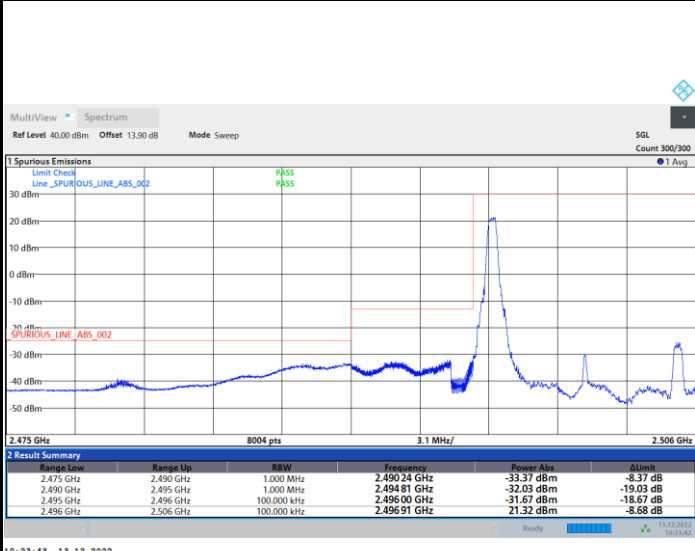

FR1 n41 / 10MHz / CP OFDM / QPSK

Lowest Band Edge / 1RB0

Highest Band Edge / 1RBmax

Lowest Band Edge / Full RB

Highest Band Edge / Full RB

FR1 n41 / 10MHz / CP OFDM / 16QAM

Lowest Band Edge / 1RB0

Highest Band Edge / 1RBmax