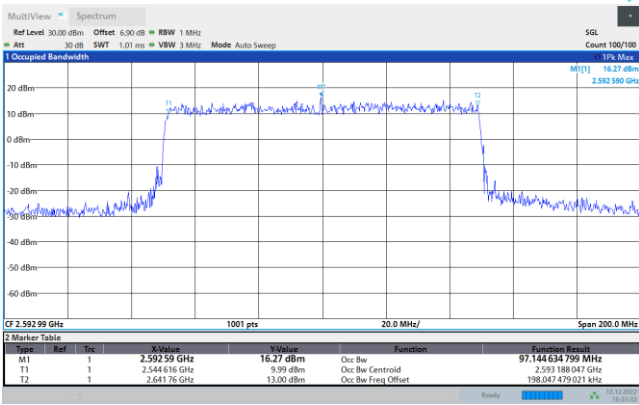

64QAM

256QAM

FR1 n41 / 100MHz / CP OFDM / Middle Channel / Full RB

QPSK

16QAM

64QAM

256QAM

Conducted Band Edge