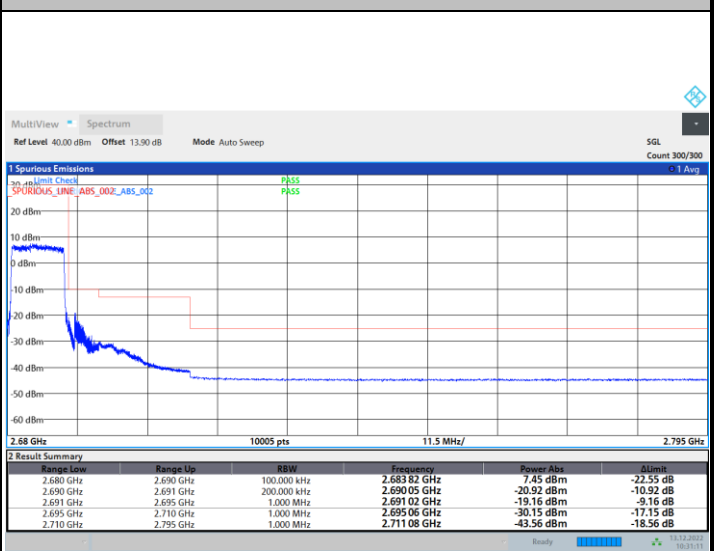

FR1 n41 / 10MHz / CP OFDM / QPSK

Lowest Band Edge / 1RB0

Highest Band Edge / 1RBmax

Lowest Band Edge / Full RB

Highest Band Edge / Full RB

FR1 n41 / 10MHz / CP OFDM / 16QAM

Lowest Band Edge / 1RB0

Highest Band Edge / 1RBmax

Lowest Band Edge / Full RB

Highest Band Edge / Full RB

FR1 n41 / 10MHz / CP OFDM / 64QAM

Lowest Band Edge / 1RB0

Highest Band Edge / 1RBmax

Lowest Band Edge / Full RB

Highest Band Edge / Full RB

FR1 n41 / 10MHz / CP OFDM / 256QAM

Lowest Band Edge / 1RB0

Highest Band Edge / 1RBmax

Lowest Band Edge / Full RB

Highest Band Edge / Full RB