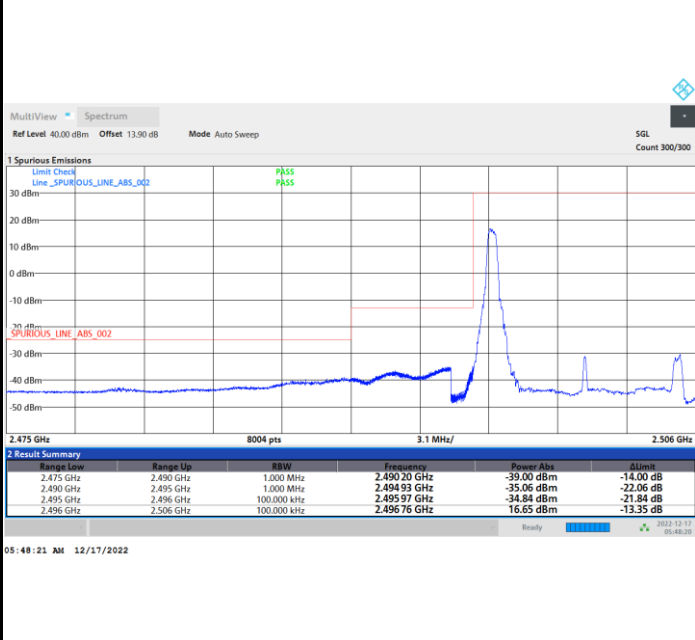

Lowest Band Edge / Full RB

Highest Band Edge / Full RB

FR1 n41 / 10MHz / CP OFDM / 64QAM

Lowest Band Edge / 1RB0

Highest Band Edge / 1RBmax

Lowest Band Edge / Full RB

Highest Band Edge / Full RB

FR1 n41 / 10MHz / CP OFDM / 256QAM

Lowest Band Edge / 1RB0

Highest Band Edge / 1RBmax

Lowest Band Edge / Full RB

Highest Band Edge / Full RB