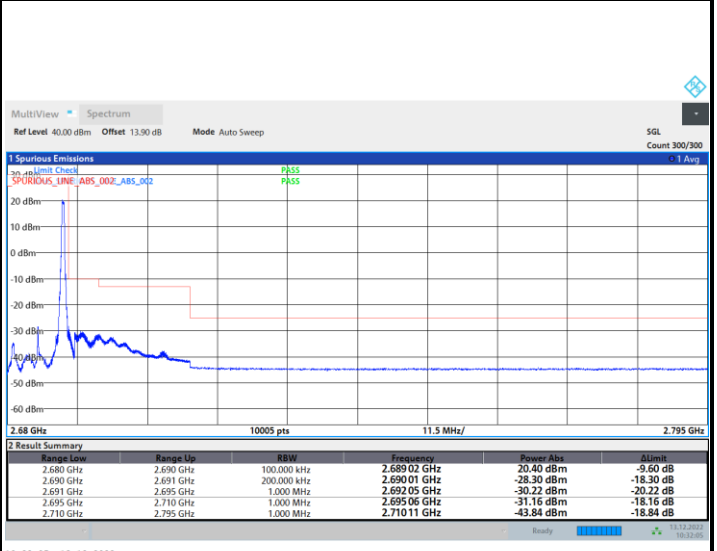

64QAM

256QAM

FR1 n41 / 100MHz / CP OFDM / Middle Channel / Full RB

QPSK

16QAM

64QAM

256QAM

Conducted Band Edge

FR1 n41 / 10MHz / CP OFDM / QPSK

Lowest Band Edge / 1RB0

Highest Band Edge / 1RBmax

Lowest Band Edge / Full RB

Highest Band Edge / Full RB

FR1 n41 / 10MHz / CP OFDM / 16QAM

Lowest Band Edge / 1RB0

Highest Band Edge / 1RBmax