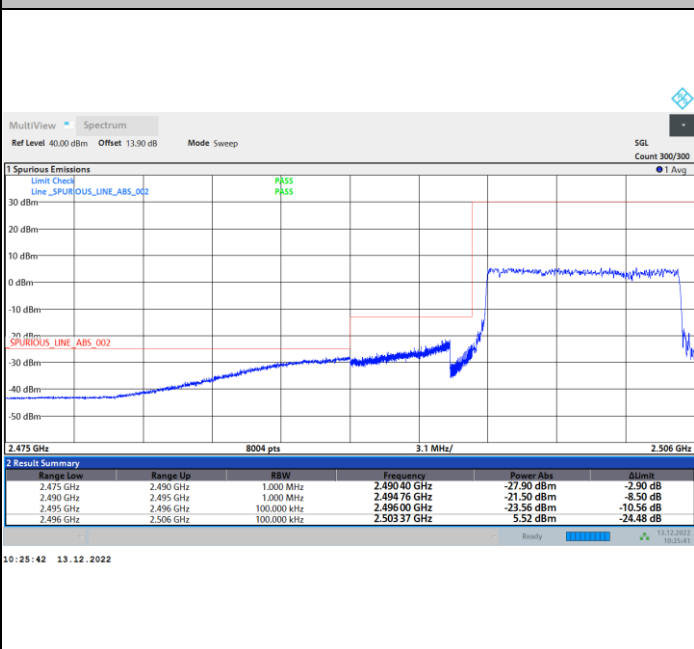

FR1 n41 / 10MHz / CP OFDM / QPSK

Lowest Band Edge / 1RB0

Highest Band Edge / 1RBmax

Lowest Band Edge / Full RB

Highest Band Edge / Full RB

FR1 n41 / 10MHz / CP OFDM / 16QAM

Lowest Band Edge / 1RB0

Highest Band Edge / 1RBmax

Lowest Band Edge / Full RB

Highest Band Edge / Full RB

FR1 n41 / 10MHz / CP OFDM / 64QAM

Lowest Band Edge / 1RB0

Highest Band Edge / 1RBmax

Lowest Band Edge / Full RB

Highest Band Edge / Full RB

FR1 n41 / 10MHz / CP OFDM / 256QAM

Lowest Band Edge / 1RB0

Highest Band Edge / 1RBmax

Lowest Band Edge / Full RB

Highest Band Edge / Full RB