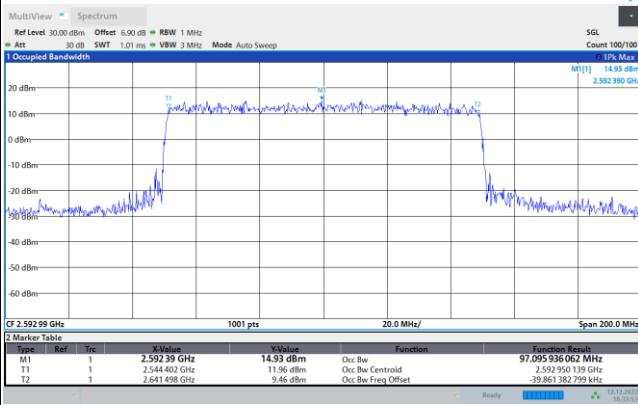

64QAM

256QAM

FR1 n41 / 100MHz / CP OFDM / Middle Channel / Full RB

QPSK

16QAM

64QAM

256QAM

Conducted Band Edge