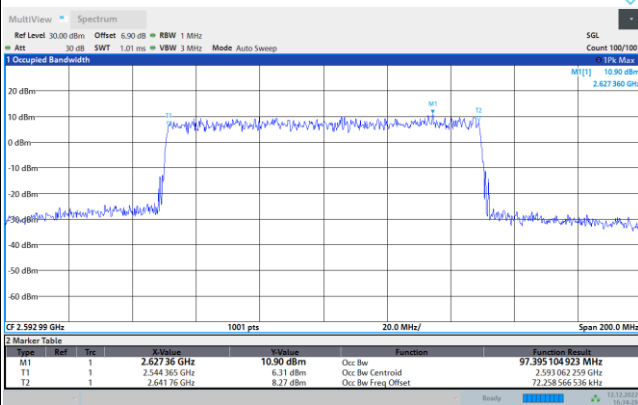

64QAM

256QAM

FR1 n41 / 100MHz / CP OFDM / Middle Channel / Full RB

QPSK

16QAM

64QAM

256QAM

Conducted Band Edge