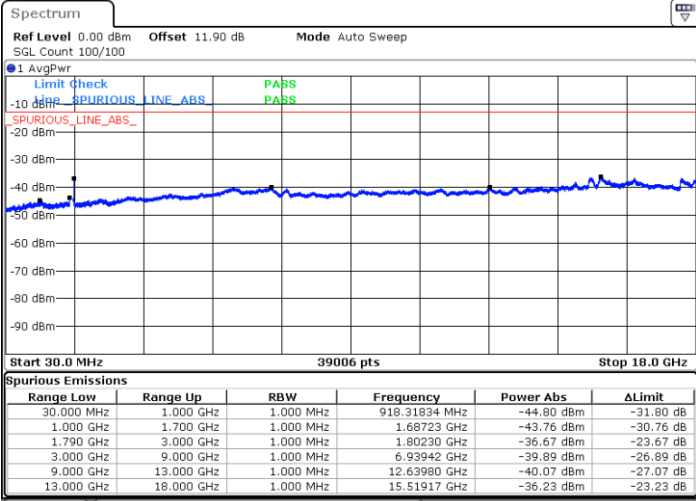

Lowest Channel / 1RB0 and 1RB49

Lowest Channel / 1RB74 and 1RB0

Date: 19.JUL.2023 16:42:29

Date: 19.JUL.2023 16:49:27

Middle Channel / 1RB0 and 1RB49

Middle Channel / 1RB74 and 1RB0

Date: 19.JUL.2023 16:55:32

Date: 19.JUL.2023 16:54:16

LTE Band 66C / 15MHz+10MHz

QPSK

Highest Channel / 1RB0 and 1RB49

Highest Channel / 1RB74 and 1RB0

Date: 19.JUL.2023 16:26:14

Date: 19.JUL.2023 16:33:08

LTE Band 66C / 15MHz+15MHz

QPSK

Lowest Channel / 1RB0 and 1RB74

Lowest Channel / 1RB74 and 1RB0

Date: 19.JUL.2023 16:07:54

Date: 19.JUL.2023 16:14:21

Middle Channel / 1RB0 and 1RB74

Middle Channel / 1RB74 and 1RB0

Date: 19.JUL.2023 16:20:09

Date: 19.JUL.2023 16:18:58

LTE Band 66C / 15MHz+15MHz

QPSK

Highest Channel / 1RB0 and 1RB74

Highest Channel / 1RB74 and 1RB0

Date: 19.JUL.2023 15:52:50

Date: 19.JUL.2023 15:59:14

LTE Band 66C / 15MHz+20MHz