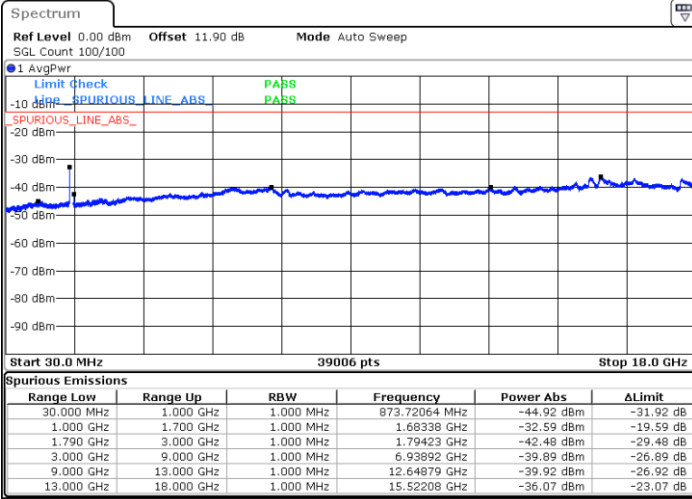

LTE Band 66C / 10MHz+15MHz

QPSK

Lowest Channel / 1RB0 and 1RB74

Lowest Channel / 1RB49 and 1RB0

Date: 19.JUL.2023 19:33:11

Date: 19.JUL.2023 19:40:00

MiddleChannel / 1RB0 and 1RB74

Middle Channel / 1RB49 and 1RB0

Date: 19.JUL.2023 20:01:37

Date: 5.AUG.2023 01:58:44

LTE Band 66C / 10MHz+15MHz

QPSK

Highest Channel / 1RB0 and 1RB74

Highest Channel / 1RB49 and 1RB0

Date: 19.JUL.2023 19:17:01

Date: 19.JUL.2023 19:23:54

LTE Band 66C / 10MHz+20MHz

QPSK

Lowest Channel / 1RB0 and 1RB99

Lowest Channel / 1RB49 and 1RB0

Date: 19.JUL.2023 18:58:04

Date: 19.JUL.2023 19:04:52

Middle Channel / 1RB0 and 1RB99

Middle Channel / 1RB49 and 1RB0

Date: 19.JUL.2023 19:11:00

Date: 19.JUL.2023 19:09:44

LTE Band 66C / 10MHz+20MHz

QPSK

Highest Channel / 1RB0 and 1RB99

Highest Channel / 1RB49 and 1RB0

LTE Band 66C / 15MHz+10MHz

QPSK