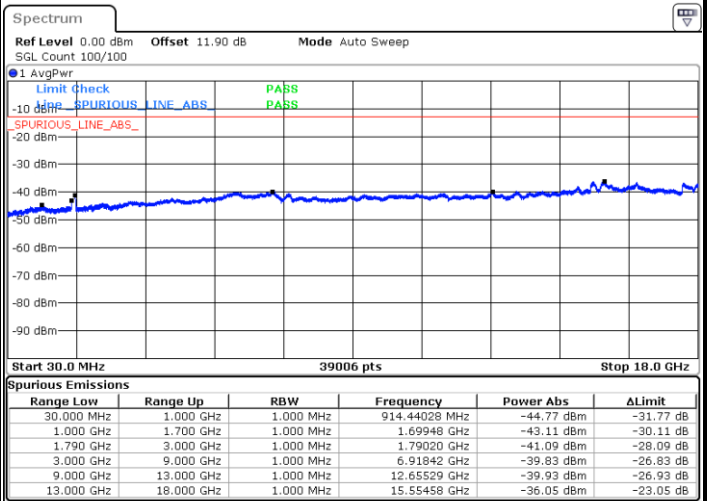

Date: 19.JUL.2023 20:01:37

Date: 5.AUG.2023 01:58:44

LTE Band 66C / 10MHz+15MHz

QPSK

Highest Channel / 1RB0 and 1RB74

Highest Channel / 1RB49 and 1RB0

Date: 19.JUL.2023 19:17:01

Date: 19.JUL.2023 19:23:54

LTE Band 66C / 10MHz+20MHz

QPSK

Lowest Channel / 1RB0 and 1RB99

Lowest Channel / 1RB49 and 1RB0

Date: 19.JUL.2023 18:58:04

Date: 19.JUL.2023 19:04:52

Middle Channel / 1RB0 and 1RB99

Middle Channel / 1RB49 and 1RB0

Date: 19.JUL.2023 19:11:00

Date: 19.JUL.2023 19:09:44

LTE Band 66C / 10MHz+20MHz

QPSK

Highest Channel / 1RB0 and 1RB99

Highest Channel / 1RB49 and 1RB0

LTE Band 66C / 15MHz+10MHz

QPSK