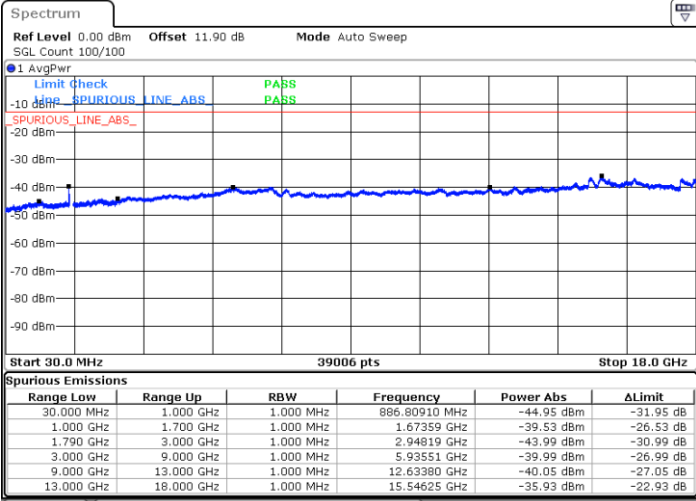

QPSK

Lowest Channel / 1RB0 and 1RB74

Lowest Channel / 1RB99 and 1RB0

Date: 19.JUL.2023 13:48:15

Date: 19.JUL.2023 13:55:10

Middle Channel / 1RB0 and 1RB74

Middle Channel / 1RB99 and 1RB0

Date: 19.JUL.2023 14:01:22

Date: 19.JUL.2023 14:00:05

LTE Band 66C / 20MHz+15MHz

QPSK

Highest Channel / 1RB0 and 1RB74

Highest Channel / 1RB99 and 1RB0

Date: 19.JUL.2023 13:31:59

Date: 19.JUL.2023 13:38:55

LTE Band 66C / 20MHz+20MHz

QPSK

Lowest Channel / 1RB0 and 1RB99

Lowest Channel / 1RB99 and 1RB0

Date: 19.JUL.2023 13:13:54

Date: 19.JUL.2023 13:20:18

MiddleChannel / 1RB0 and 1RB99

Middle Channel / 1RB99 and 1RB0

Date: 19.JUL.2023 13:25:55

Date: 19.JUL.2023 13:24:44

LTE Band 66C / 20MHz+20MHz

QPSK

Highest Channel / 1RB0 and 1RB99

Highest Channel / 1RB99 and 1RB0

Date: 19.JUL.2023 12:58:49

Date: 19.JUL.2023 13:05:11

LTE Band 71