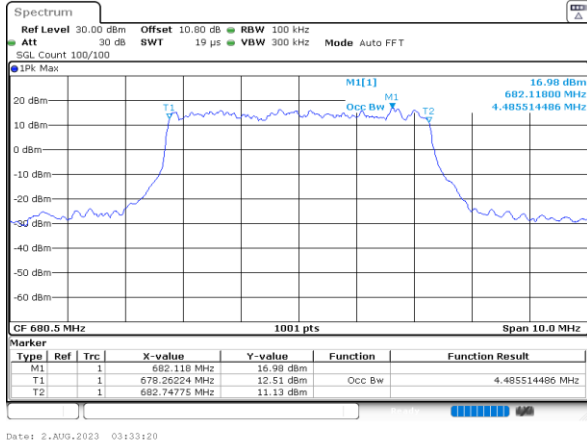

LTE Band 71

Middle Channel / 5MHz / QPSK

Date: 2.AUG.2023 03:33:20