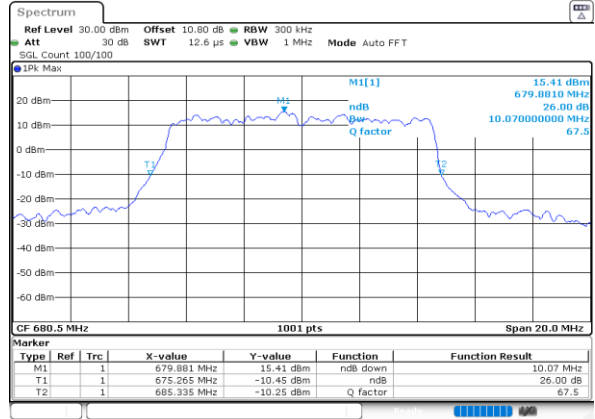

Middle Channel / 20MHz / 16QAM

Date: 2.AUG.2023 04:07:11

LTE Band 71

Middle Channel / 5MHz / 64QAM

Date: 2.AUG.2023 03:43:46

Middle Channel / 10MHz / 64QAM

Date: 2.AUG.2023 03:53:29

Middle Channel / 15MHz / 64QAM

Date: 2.AUG.2023 04:02:11

Middle Channel / 20MHz / 64QAM

Date: 2.AUG.2023 04:10:54

LTE Band 71

Middle Channel / 5MHz / 256QAM

Date: 2.AUG.2023 04:26:41

Middle Channel / 10MHz / 256QAM

Date: 2.AUG.2023 04:30:29

Middle Channel / 15MHz / 256QAM

Date: 2.AUG.2023 04:33:20

Middle Channel / 20MHz / 256QAM

Date: 2.AUG.2023 04:36:08

Occupied Bandwidth

Mode	LTE Band 71 : 99%OBW(MHz)											
BW	1.4MHz		3MHz		5MHz		10MHz		15MHz		20MHz	
Mod.	QPSK	16QAM	QPSK	16QAM	QPSK	16QAM	QPSK	16QAM	QPSK	16QAM	QPSK	16QAM
Middle CH	-	-	-	-	4.49	4.50	9.01	8.95	13.37	13.40	17.86	17.94
Mode	LTE Band 71 : 99%OBW(MHz)											
BW	1.4MHz		3MHz		5MHz		10MHz		15MHz		20MHz	
Mod.	64QAM	256QAM	64QAM	256QAM	64QAM	256QAM	64QAM	256QAM	64QAM	256QAM	64QAM	256QAM
Middle CH	-	-	-	-	4.50	4.50	9.03	9.05	13.40	13.40	17.86	17.90