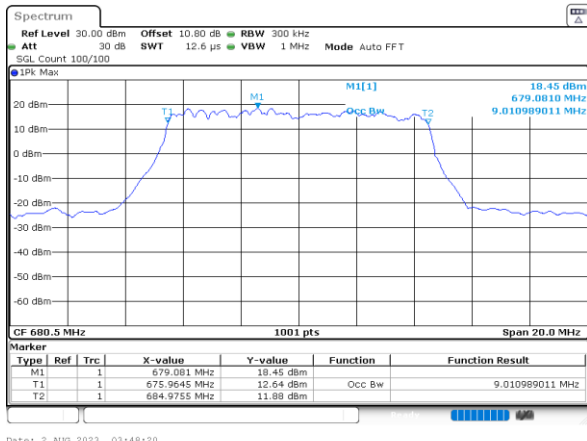

LTE Band 71

Middle Channel / 5MHz / QPSK

Date: 2.AUG.2023 03:33:20

Middle Channel / 5MHz / 16QAM

Date: 2.AUG.2023 03:33:49

Middle Channel / 10MHz / QPSK

Date: 2.AUG.2023 03:48:20

Middle Channel / 10MHz / 16QAM