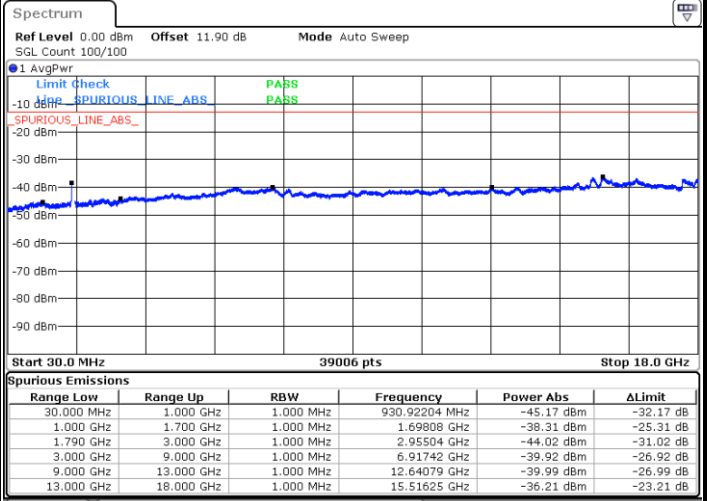

QPSK

Lowest Channel / 1RB0 and 1RB74

Lowest Channel / 1RB99 and 1RB0

Date: 19.JUL.2023 13:48:15

Date: 19.JUL.2023 13:55:10

Middle Channel / 1RB0 and 1RB74

Middle Channel / 1RB99 and 1RB0

Date: 19.JUL.2023 14:01:22

Date: 19.JUL.2023 14:00:05

LTE Band 66C / 20MHz+15MHz

QPSK

Highest Channel / 1RB0 and 1RB74

Highest Channel / 1RB99 and 1RB0

Date: 19.JUL.2023 13:31:59

Date: 19.JUL.2023 13:38:55

LTE Band 66C / 20MHz+20MHz

QPSK

Lowest Channel / 1RB0 and 1RB99

Lowest Channel / 1RB99 and 1RB0

Date: 19.JUL.2023 13:13:54

Date: 19.JUL.2023 13:20:18

MiddleChannel / 1RB0 and 1RB99

Middle Channel / 1RB99 and 1RB0

Date: 19.JUL.2023 13:25:55

Date: 19.JUL.2023 13:24:44

LTE Band 66C / 20MHz+20MHz

QPSK

Highest Channel / 1RB0 and 1RB99

Highest Channel / 1RB99 and 1RB0

Date: 19.JUL.2023 12:58:49

Date: 19.JUL.2023 13:05:11

LTE Band 71