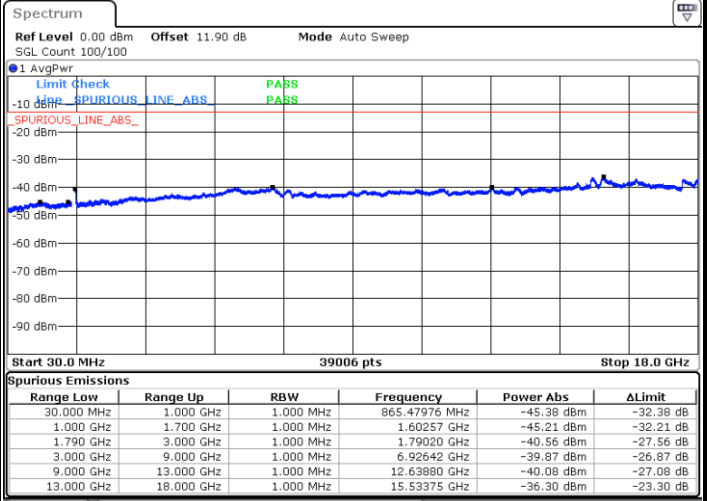

Lowest Channel / 1RB0 and 1RB49

Lowest Channel / 1RB74 and 1RB0

Date: 19.JUL.2023 16:42:29

Date: 19.JUL.2023 16:49:27

Middle Channel / 1RB0 and 1RB49

Middle Channel / 1RB74 and 1RB0

Date: 19.JUL.2023 16:55:32

Date: 19.JUL.2023 16:54:16

LTE Band 66C / 15MHz+10MHz

QPSK

Highest Channel / 1RB0 and 1RB49

Highest Channel / 1RB74 and 1RB0

Date: 19.JUL.2023 16:26:14

Date: 19.JUL.2023 16:33:08

LTE Band 66C / 15MHz+15MHz

QPSK

Lowest Channel / 1RB0 and 1RB74

Lowest Channel / 1RB74 and 1RB0

Date: 19.JUL.2023 16:07:54

Date: 19.JUL.2023 16:14:21

Middle Channel / 1RB0 and 1RB74

Middle Channel / 1RB74 and 1RB0

Date: 19.JUL.2023 16:20:09

Date: 19.JUL.2023 16:18:58

LTE Band 66C / 15MHz+15MHz

QPSK

Highest Channel / 1RB0 and 1RB74

Highest Channel / 1RB74 and 1RB0

Date: 19.JUL.2023 15:52:50

Date: 19.JUL.2023 15:59:14

LTE Band 66C / 15MHz+20MHz