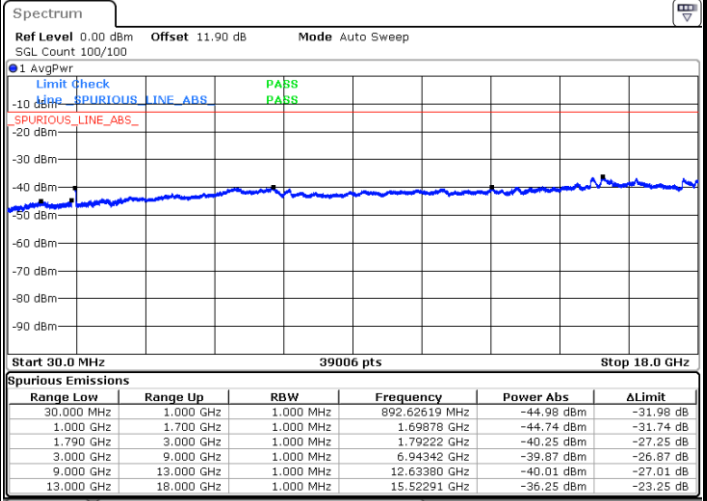

QPSK

Lowest Channel / 1RB0 and 1RB99

Lowest Channel / 1RB74 and 1RB0

Date: 19.JUL.2023 15:34:11

Date: 19.JUL.2023 15:41:07

Middle Channel / 1RB0 and 1RB99

Middle Channel / 1RB74 and 1RB0

Date: 19.JUL.2023 15:47:13

Date: 19.JUL.2023 15:45:58

LTE Band 66C / 15MHz+20MHz

QPSK

Highest Channel / 1RB0 and 1RB99

Highest Channel / 1RB74 and 1RB0

Date: 19.JUL.2023 15:17:48

Date: 19.JUL.2023 15:24:44

LTE Band 66C / 20MHz+5MHz

QPSK

Lowest Channel / 1RB0 and 1RB24

Lowest Channel / 1RB99 and 1RB0

Date: 19.JUL.2023 14:58:48

Date: 19.JUL.2023 15:05:44

Middle Channel / 1RB0 and 1RB24

Middle Channel / 1RB99 and 1RB0

Date: 19.JUL.2023 15:11:44

Date: 19.JUL.2023 15:10:29

LTE Band 66C / 20MHz+5MHz

QPSK

Highest Channel / 1RB0 and 1RB24

Highest Channel / 1RB99 and 1RB0

Date: 19.JUL.2023 14:42:32

Date: 19.JUL.2023 14:49:27

LTE Band 66C / 20MHz+10MHz