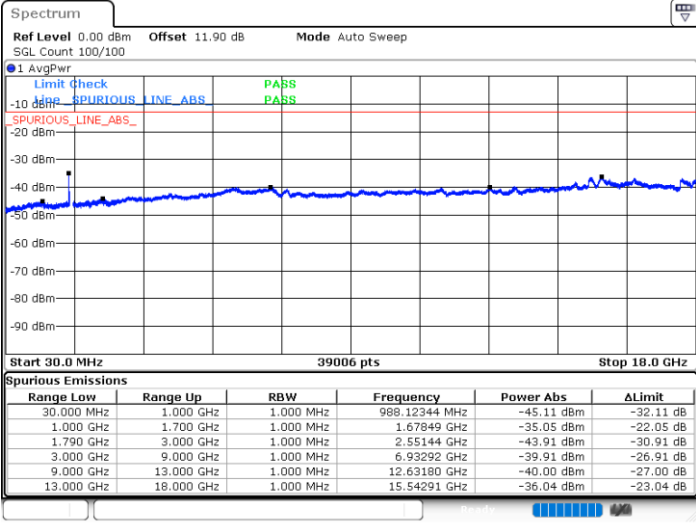

QPSK

Lowest Channel / 1RB0 and 1RB49

Lowest Channel / 1RB99 and 1RB0

Date: 19.JUL.2023 14:23:34

Date: 19.JUL.2023 14:30:29

Middle Channel / 1RB0 and 1RB49

Middle Channel / 1RB99 and 1RB0

Date: 19.JUL.2023 14:36:30

Date: 19.JUL.2023 14:35:14

LTE Band 66C / 20MHz+10MHz

QPSK

Highest Channel / 1RB0 and 1RB49

Highest Channel / 1RB99 and 1RB0

Date: 19.JUL.2023 14:07:24

Date: 19.JUL.2023 14:14:17

LTE Band 66C / 20MHz+15MHz

QPSK

Lowest Channel / 1RB0 and 1RB74

Lowest Channel / 1RB99 and 1RB0

Date: 19.JUL.2023 13:48:15

Date: 19.JUL.2023 13:55:10

Middle Channel / 1RB0 and 1RB74

Middle Channel / 1RB99 and 1RB0

Date: 19.JUL.2023 14:01:22

Date: 19.JUL.2023 14:00:05

LTE Band 66C / 20MHz+15MHz

QPSK

Highest Channel / 1RB0 and 1RB74

Highest Channel / 1RB99 and 1RB0

Date: 19.JUL.2023 13:31:59

Date: 19.JUL.2023 13:38:55

LTE Band 66C / 20MHz+20MHz