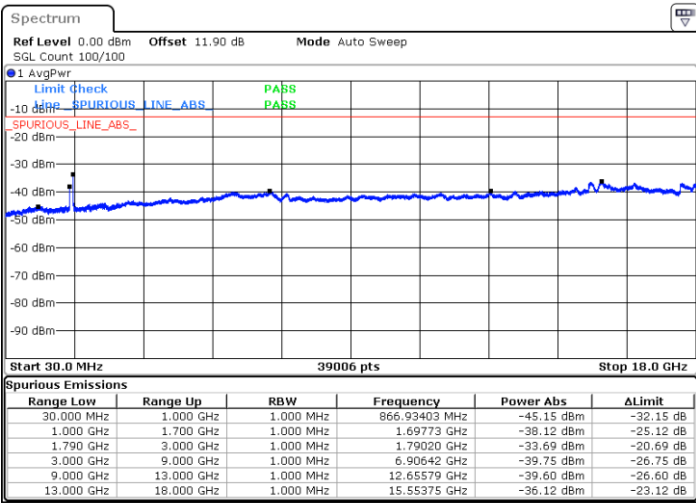

LTE Band 66C / 10MHz+15MHz

QPSK

Lowest Channel / 1RB0 and 1RB74

Lowest Channel / 1RB49 and 1RB0

Date: 19.JUL.2023 19:33:11

Date: 19.JUL.2023 19:40:00

MiddleChannel / 1RB0 and 1RB74

Middle Channel / 1RB49 and 1RB0

Date: 19.JUL.2023 20:01:37

Date: 5.AUG.2023 01:58:44

LTE Band 66C / 10MHz+15MHz

QPSK

Highest Channel / 1RB0 and 1RB74

Highest Channel / 1RB49 and 1RB0

Date: 19.JUL.2023 19:17:01

Date: 19.JUL.2023 19:23:54

LTE Band 66C / 10MHz+20MHz

QPSK

Lowest Channel / 1RB0 and 1RB99

Lowest Channel / 1RB49 and 1RB0

Date: 19.JUL.2023 18:58:04

Date: 19.JUL.2023 19:04:52

Middle Channel / 1RB0 and 1RB99

Middle Channel / 1RB49 and 1RB0