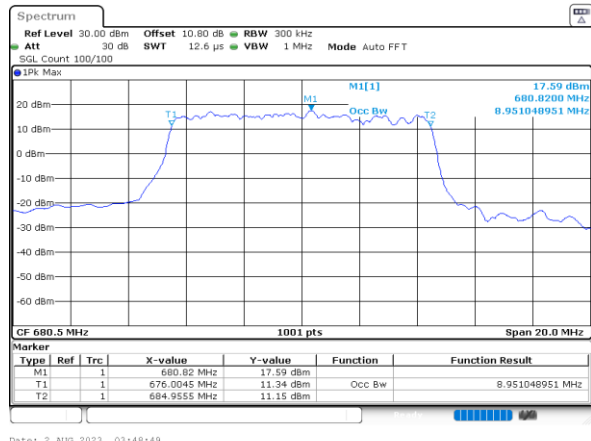

LTE Band 71

Middle Channel / 5MHz / QPSK

Date: 2.AUG.2023 03:33:20

Middle Channel / 5MHz / 16QAM

Date: 2.AUG.2023 03:33:49

Middle Channel / 10MHz / QPSK

Date: 2.AUG.2023 03:48:20

Middle Channel / 10MHz / 16QAM