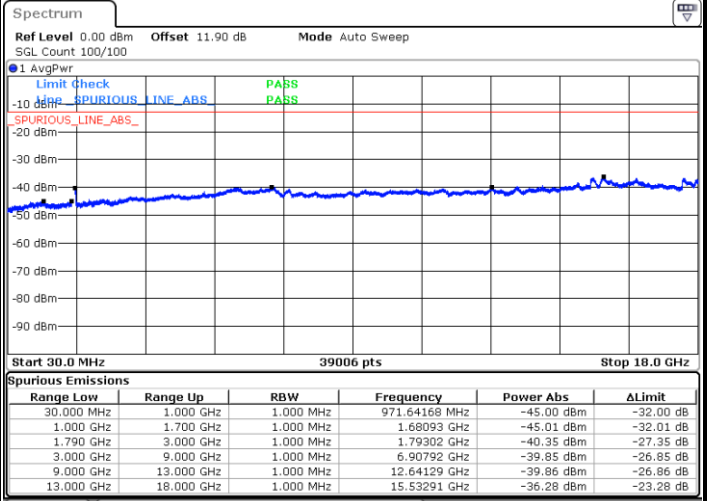

QPSK

Lowest Channel / 1RB0 and 1RB74

Lowest Channel / 1RB74 and 1RB0

Date: 19.JUL.2023 16:07:54

Date: 19.JUL.2023 16:14:21

Middle Channel / 1RB0 and 1RB74

Middle Channel / 1RB74 and 1RB0

Date: 19.JUL.2023 16:20:09

Date: 19.JUL.2023 16:18:58

LTE Band 66C / 15MHz+15MHz

QPSK

Highest Channel / 1RB0 and 1RB74

Highest Channel / 1RB74 and 1RB0

Date: 19.JUL.2023 15:52:50

Date: 19.JUL.2023 15:59:14

LTE Band 66C / 15MHz+20MHz

QPSK

Lowest Channel / 1RB0 and 1RB99

Lowest Channel / 1RB74 and 1RB0

Date: 19.JUL.2023 15:34:11

Date: 19.JUL.2023 15:41:07

Middle Channel / 1RB0 and 1RB99

Middle Channel / 1RB74 and 1RB0

Date: 19.JUL.2023 15:47:13

Date: 19.JUL.2023 15:45:58

LTE Band 66C / 15MHz+20MHz

QPSK

Highest Channel / 1RB0 and 1RB99

Highest Channel / 1RB74 and 1RB0

Date: 19.JUL.2023 15:17:48

Date: 19.JUL.2023 15:24:44

LTE Band 66C / 20MHz+5MHz