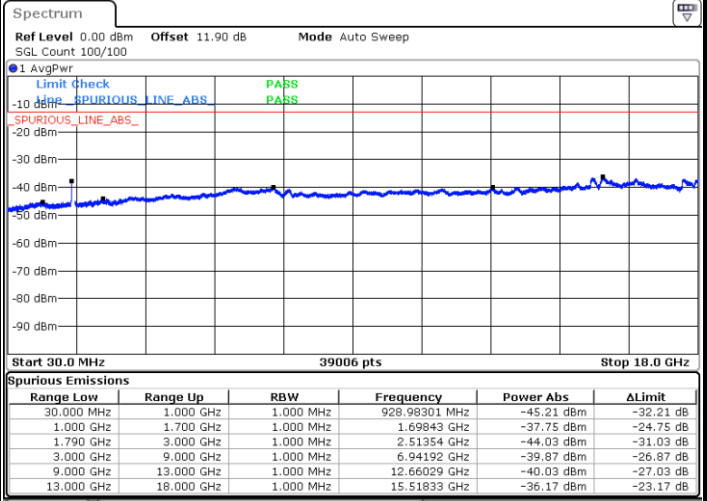

QPSK

Lowest Channel / 1RB0 and 1RB99

Lowest Channel / 1RB74 and 1RB0

Date: 19.JUL.2023 15:34:11

Date: 19.JUL.2023 15:41:07

Middle Channel / 1RB0 and 1RB99

Middle Channel / 1RB74 and 1RB0

Date: 19.JUL.2023 15:47:13

Date: 19.JUL.2023 15:45:58

LTE Band 66C / 15MHz+20MHz

QPSK

Highest Channel / 1RB0 and 1RB99

Highest Channel / 1RB74 and 1RB0

Date: 19.JUL.2023 15:17:48

Date: 19.JUL.2023 15:24:44

LTE Band 66C / 20MHz+5MHz

QPSK

Lowest Channel / 1RB0 and 1RB24

Lowest Channel / 1RB99 and 1RB0

Date: 19.JUL.2023 14:58:48

Date: 19.JUL.2023 15:05:44

Middle Channel / 1RB0 and 1RB24

Middle Channel / 1RB99 and 1RB0

Date: 19.JUL.2023 15:11:44

Date: 19.JUL.2023 15:10:29

LTE Band 66C / 20MHz+5MHz

QPSK

Highest Channel / 1RB0 and 1RB24

Highest Channel / 1RB99 and 1RB0

Date: 19.JUL.2023 14:42:32

Date: 19.JUL.2023 14:49:27

LTE Band 66C / 20MHz+10MHz