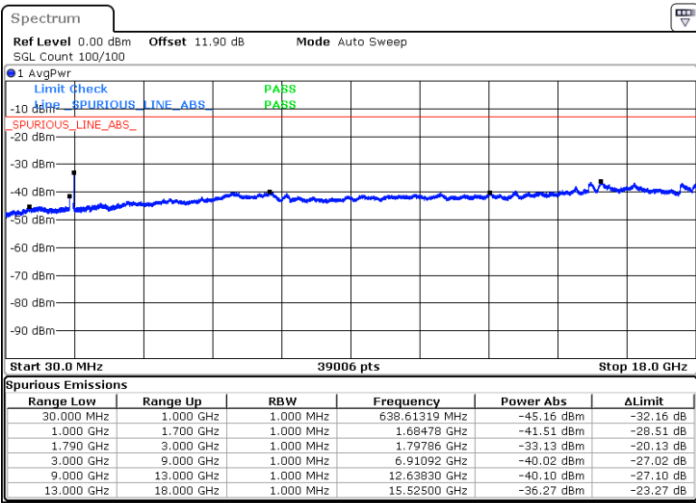

Date: 19.JUL.2023 16:54:16

LTE Band 66C / 15MHz+10MHz

QPSK

Highest Channel / 1RB0 and 1RB49

Highest Channel / 1RB74 and 1RB0

Date: 19.JUL.2023 16:26:14

Date: 19.JUL.2023 16:33:08

LTE Band 66C / 15MHz+15MHz

QPSK

Lowest Channel / 1RB0 and 1RB74

Lowest Channel / 1RB74 and 1RB0

Date: 19.JUL.2023 16:07:54

Date: 19.JUL.2023 16:14:21

Middle Channel / 1RB0 and 1RB74

Middle Channel / 1RB74 and 1RB0

Date: 19.JUL.2023 16:20:09

Date: 19.JUL.2023 16:18:58

LTE Band 66C / 15MHz+15MHz

QPSK

Highest Channel / 1RB0 and 1RB74

Highest Channel / 1RB74 and 1RB0

Date: 19.JUL.2023 15:52:50

Date: 19.JUL.2023 15:59:14

LTE Band 66C / 15MHz+20MHz