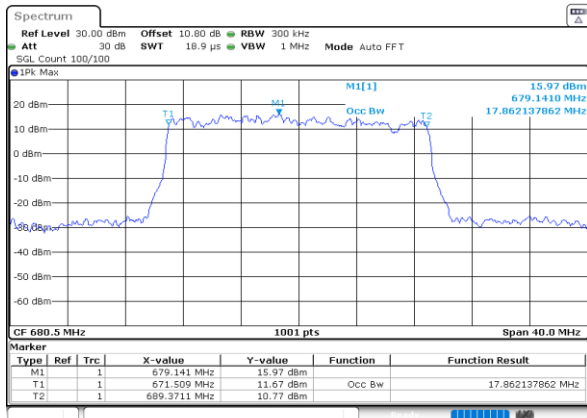

Date: 2.AUG.2023 03:48:49

LTE Band 71

Middle Channel / 15MHz / QPSK

Date: 2.AUG.2023 03:57:02

Middle Channel / 15MHz / 16QAM

Date: 2.AUG.2023 03:57:31

Middle Channel / 20MHz / QPSK

Date: 2.AUG.2023 04:05:45