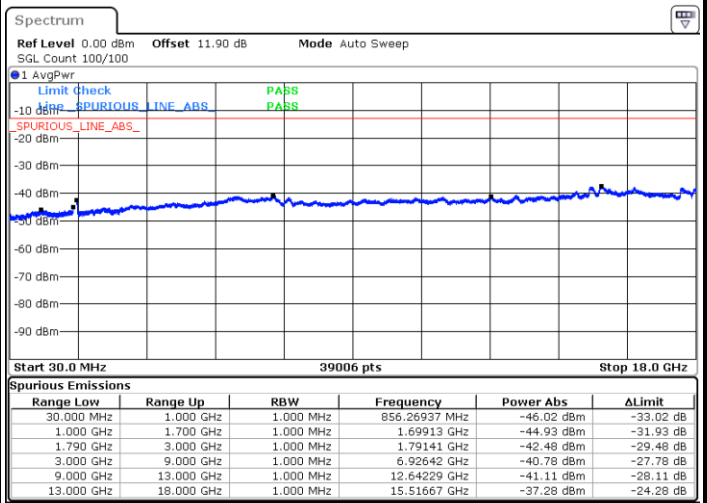

LTE Band 66C / 10MHz+15MHz

QPSK

Lowest Channel / 1RB0 and 1RB74

Lowest Channel / 1RB49 and 1RB0

Date: 19.JUL.2023 19:33:11

Date: 19.JUL.2023 19:40:00

MiddleChannel / 1RB0 and 1RB74

Middle Channel / 1RB49 and 1RB0

Date: 19.JUL.2023 20:01:37

Date: 5.AUG.2023 01:58:44

LTE Band 66C / 10MHz+15MHz

QPSK

Highest Channel / 1RB0 and 1RB74

Highest Channel / 1RB49 and 1RB0

Date: 19.JUL.2023 19:17:01

Date: 19.JUL.2023 19:23:54

LTE Band 66C / 10MHz+20MHz

QPSK

Lowest Channel / 1RB0 and 1RB99

Lowest Channel / 1RB49 and 1RB0

Date: 19.JUL.2023 18:58:04

Date: 19.JUL.2023 19:04:52

Middle Channel / 1RB0 and 1RB99

Middle Channel / 1RB49 and 1RB0