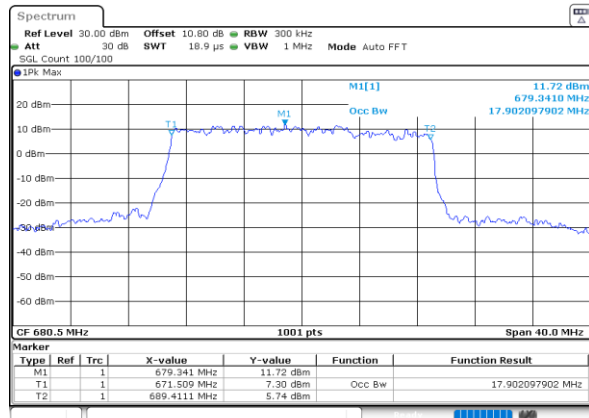

Date: 2.AUG.2023 04:10:17

Middle Channel / 20MHz / 64QAM

Date: 2.AUG.2023 04:10:40

LTE Band 71

Middle Channel / 5MHz / 256QAM

Date: 2.AUG.2023 04:26:27

Middle Channel / 10MHz / 256QAM

Date: 2.AUG.2023 04:30:15

Middle Channel / 15MHz / 256QAM

Date: 2.AUG.2023 04:33:06

Middle Channel / 20MHz / 256QAM

Date: 2.AUG.2023 04:35:54

Conducted Band Edge

LTE Band 71 / 5MHz / QPSK

Lowest Band Edge / 1 RB

Date: 2.AUG.2023 03:28:40