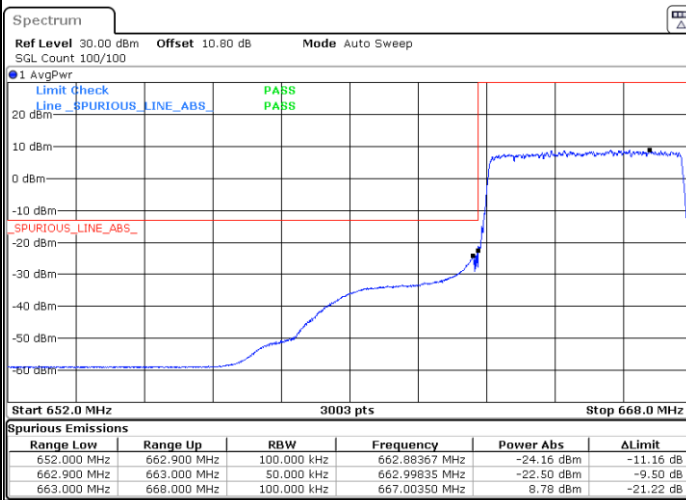

Date: 2.AUG.2023 04:10:17

Middle Channel / 20MHz / 64QAM

Date: 2.AUG.2023 04:10:40

LTE Band 71

Middle Channel / 5MHz / 256QAM

Date: 2.AUG.2023 04:26:27

Middle Channel / 10MHz / 256QAM

Date: 2.AUG.2023 04:30:15

Middle Channel / 15MHz / 256QAM

Date: 2.AUG.2023 04:33:06

Middle Channel / 20MHz / 256QAM

Date: 2.AUG.2023 04:35:54

Conducted Band Edge

LTE Band 71 / 5MHz / QPSK

Lowest Band Edge / 1 RB

Date: 2.AUG.2023 03:28:40

Highest Band Edge / 1 RB

Date: 2.AUG.2023 03:36:52

Lowest Band Edge / Full RB

Date: 2.AUG.2023 03:30:41

Highest Band Edge / Full RB

Date: 2.AUG.2023 03:38:53

LTE Band 71 / 5MHz / 16QAM

Lowest Band Edge / 1RB