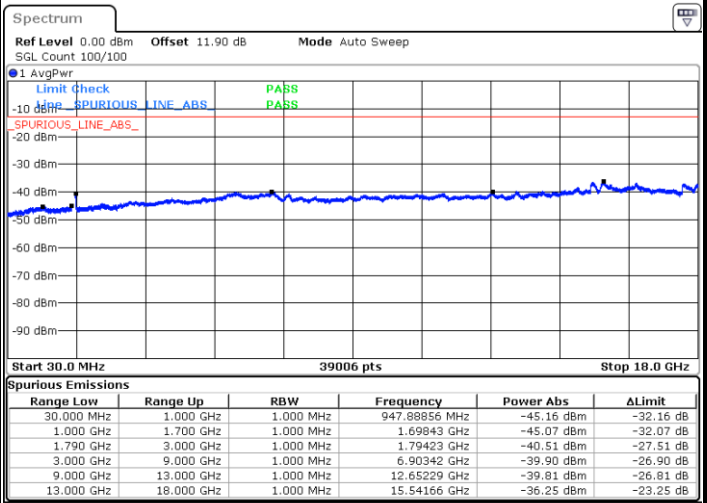

Date: 19.JUL.2023 15:45:58

LTE Band 66C / 15MHz+20MHz

QPSK

Highest Channel / 1RB0 and 1RB99

Highest Channel / 1RB74 and 1RB0

Date: 19.JUL.2023 15:17:48

Date: 19.JUL.2023 15:24:44

LTE Band 66C / 20MHz+5MHz

QPSK

Lowest Channel / 1RB0 and 1RB24

Lowest Channel / 1RB99 and 1RB0

Date: 19.JUL.2023 14:58:48

Date: 19.JUL.2023 15:05:44

Middle Channel / 1RB0 and 1RB24

Middle Channel / 1RB99 and 1RB0

Date: 19.JUL.2023 15:11:44

Date: 19.JUL.2023 15:10:29

LTE Band 66C / 20MHz+5MHz

QPSK

Highest Channel / 1RB0 and 1RB24

Highest Channel / 1RB99 and 1RB0

Date: 19.JUL.2023 14:42:32

Date: 19.JUL.2023 14:49:27

LTE Band 66C / 20MHz+10MHz