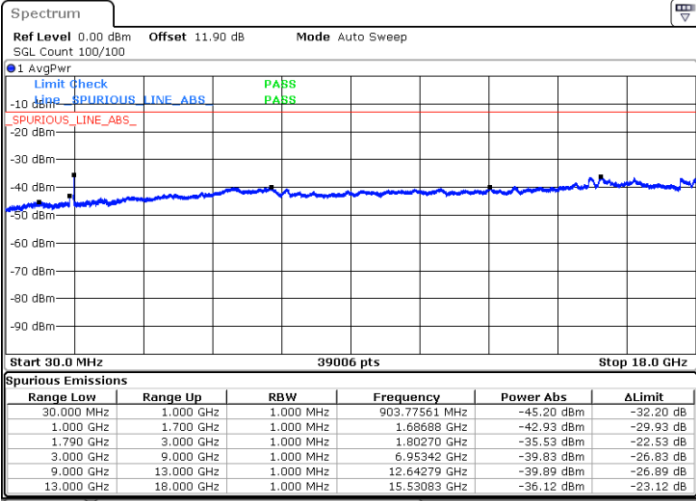

LTE Band 66C / 10MHz+15MHz

QPSK

Lowest Channel / 1RB0 and 1RB74

Lowest Channel / 1RB49 and 1RB0

Date: 19.JUL.2023 19:33:11

Date: 19.JUL.2023 19:40:00

MiddleChannel / 1RB0 and 1RB74

Middle Channel / 1RB49 and 1RB0

Date: 19.JUL.2023 20:01:37

Date: 5.AUG.2023 01:58:44

LTE Band 66C / 10MHz+15MHz

QPSK

Highest Channel / 1RB0 and 1RB74

Highest Channel / 1RB49 and 1RB0

Date: 19.JUL.2023 19:17:01

Date: 19.JUL.2023 19:23:54

LTE Band 66C / 10MHz+20MHz

QPSK

Lowest Channel / 1RB0 and 1RB99

Lowest Channel / 1RB49 and 1RB0

Date: 19.JUL.2023 18:58:04

Date: 19.JUL.2023 19:04:52

Middle Channel / 1RB0 and 1RB99

Middle Channel / 1RB49 and 1RB0

Date: 19.JUL.2023 19:11:00

Date: 19.JUL.2023 19:09:44

LTE Band 66C / 10MHz+20MHz

QPSK

Highest Channel / 1RB0 and 1RB99

Highest Channel / 1RB49 and 1RB0

LTE Band 66C / 15MHz+10MHz

QPSK