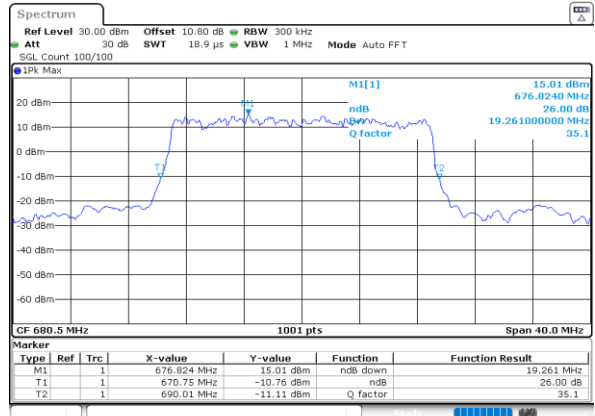

Middle Channel / 20MHz / 16QAM

Date: 2.AUG.2023 04:07:11