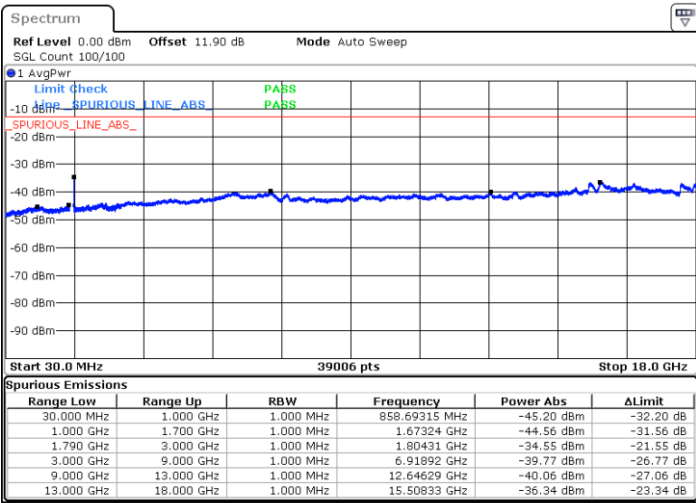

Date: 19.JUL.2023 16:18:58

LTE Band 66C / 15MHz+15MHz

QPSK

Highest Channel / 1RB0 and 1RB74

Highest Channel / 1RB74 and 1RB0

Date: 19.JUL.2023 15:52:50

Date: 19.JUL.2023 15:59:14

LTE Band 66C / 15MHz+20MHz

QPSK

Lowest Channel / 1RB0 and 1RB99

Lowest Channel / 1RB74 and 1RB0

Date: 19.JUL.2023 15:34:11

Date: 19.JUL.2023 15:41:07

Middle Channel / 1RB0 and 1RB99

Middle Channel / 1RB74 and 1RB0

Date: 19.JUL.2023 15:47:13

Date: 19.JUL.2023 15:45:58

LTE Band 66C / 15MHz+20MHz

QPSK

Highest Channel / 1RB0 and 1RB99

Highest Channel / 1RB74 and 1RB0

Date: 19.JUL.2023 15:17:48

Date: 19.JUL.2023 15:24:44

LTE Band 66C / 20MHz+5MHz