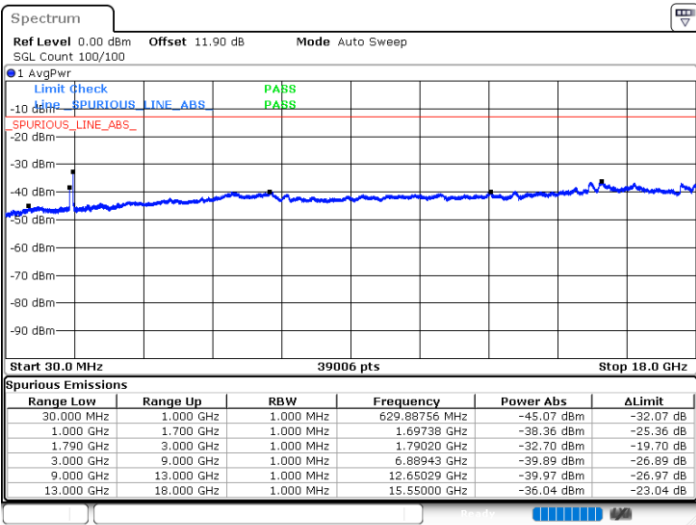

Date: 19.JUL.2023 19:11:00

Date: 19.JUL.2023 19:09:44

LTE Band 66C / 10MHz+20MHz

QPSK

Highest Channel / 1RB0 and 1RB99

Highest Channel / 1RB49 and 1RB0

LTE Band 66C / 15MHz+10MHz

QPSK

Lowest Channel / 1RB0 and 1RB49

Lowest Channel / 1RB74 and 1RB0

Date: 19.JUL.2023 16:42:29

Date: 19.JUL.2023 16:49:27

Middle Channel / 1RB0 and 1RB49

Middle Channel / 1RB74 and 1RB0

Date: 19.JUL.2023 16:55:32

Date: 19.JUL.2023 16:54:16

LTE Band 66C / 15MHz+10MHz

QPSK

Highest Channel / 1RB0 and 1RB49

Highest Channel / 1RB74 and 1RB0

Date: 19.JUL.2023 16:26:14

Date: 19.JUL.2023 16:33:08

LTE Band 66C / 15MHz+15MHz