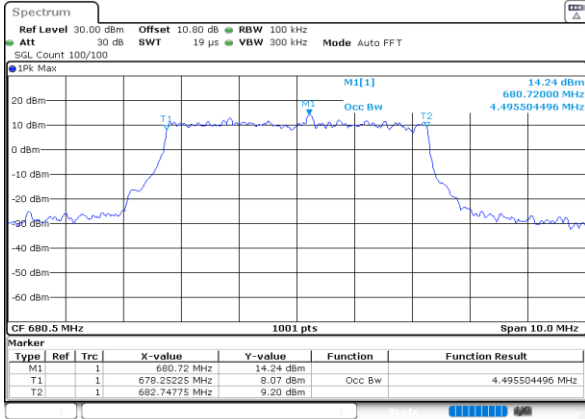

Date: 2.AUG.2023 04:10:17

Middle Channel / 20MHz / 64QAM

Date: 2.AUG.2023 04:10:40

LTE Band 71

Middle Channel / 5MHz / 256QAM

Date: 2.AUG.2023 04:26:27

Middle Channel / 10MHz / 256QAM

Date: 2.AUG.2023 04:30:15

Middle Channel / 15MHz / 256QAM

Date: 2.AUG.2023 04:33:06

Middle Channel / 20MHz / 256QAM

Date: 2.AUG.2023 04:35:54

Conducted Band Edge

LTE Band 71 / 5MHz / QPSK

Lowest Band Edge / 1 RB

Date: 2.AUG.2023 03:28:40

Highest Band Edge / 1 RB

Date: 2.AUG.2023 03:36:52

Lowest Band Edge / Full RB

Date: 2.AUG.2023 03:30:41

Highest Band Edge / Full RB

Date: 2.AUG.2023 03:38:53

LTE Band 71 / 5MHz / 16QAM

Lowest Band Edge / 1RB