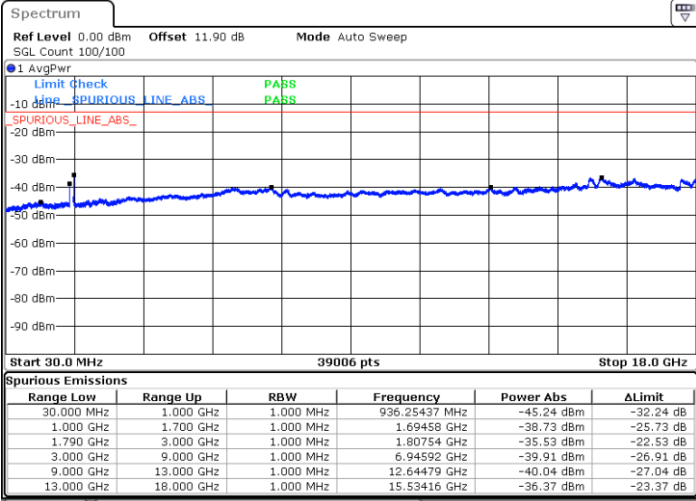

Date: 19.JUL.2023 16:54:16

LTE Band 66C / 15MHz+10MHz

QPSK

Highest Channel / 1RB0 and 1RB49

Highest Channel / 1RB74 and 1RB0

Date: 19.JUL.2023 16:26:14

Date: 19.JUL.2023 16:33:08

LTE Band 66C / 15MHz+15MHz

Date: 19.JUL.2023 16:18:58

LTE Band 66C / 15MHz+15MHz

QPSK

Highest Channel / 1RB0 and 1RB74

Highest Channel / 1RB74 and 1RB0

Date: 19.JUL.2023 15:52:50

Date: 19.JUL.2023 15:59:14

LTE Band 66C / 15MHz+20MHz

QPSK

Lowest Channel / 1RB0 and 1RB99

Lowest Channel / 1RB74 and 1RB0

Date: 19.JUL.2023 15:34:11

Date: 19.JUL.2023 15:41:07

Middle Channel / 1RB0 and 1RB99

Middle Channel / 1RB74 and 1RB0

Date: 19.JUL.2023 15:47:13

Date: 19.JUL.2023 15:45:58

LTE Band 66C / 15MHz+20MHz

QPSK

Highest Channel / 1RB0 and 1RB99

Highest Channel / 1RB74 and 1RB0

Date: 19.JUL.2023 15:17:48

Date: 19.JUL.2023 15:24:44

LTE Band 66C / 20MHz+5MHz