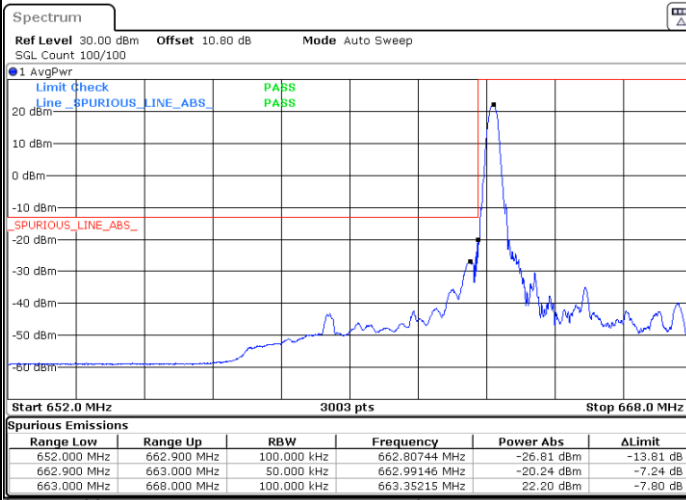

Date: 2.AUG.2023 04:10:17

Middle Channel / 20MHz / 64QAM

Date: 2.AUG.2023 04:10:40

LTE Band 71

Middle Channel / 5MHz / 256QAM

Date: 2.AUG.2023 04:26:27

Middle Channel / 10MHz / 256QAM

Date: 2.AUG.2023 04:30:15

Middle Channel / 15MHz / 256QAM

Date: 2.AUG.2023 04:33:06

Middle Channel / 20MHz / 256QAM

Date: 2.AUG.2023 04:35:54

Conducted Band Edge

LTE Band 71 / 5MHz / QPSK

Lowest Band Edge / 1 RB

Date: 2.AUG.2023 03:28:40

Highest Band Edge / 1 RB

Date: 2.AUG.2023 03:36:52

Lowest Band Edge / Full RB

Date: 2.AUG.2023 03:30:41

Highest Band Edge / Full RB

Date: 2.AUG.2023 03:38:53

LTE Band 71 / 5MHz / 16QAM

Lowest Band Edge / 1RB