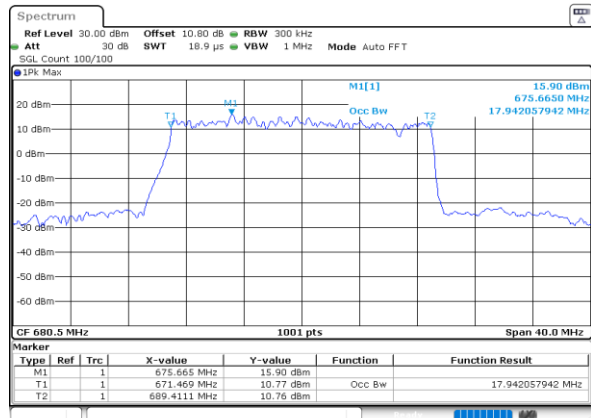

Middle Channel / 20MHz / 16QAM

Date: 2.AUG.2023 04:06:13