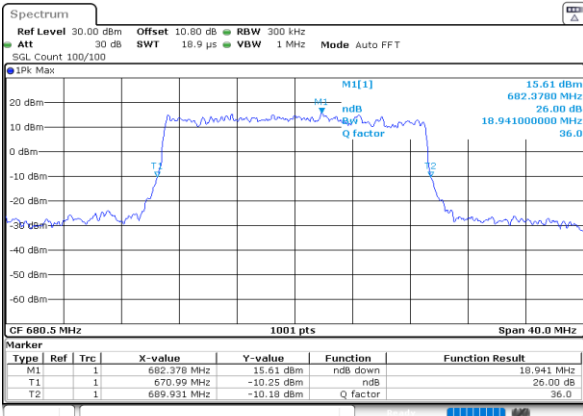

Date: 2.AUG.2023 03:14:17

LTE Band 71

Middle Channel / 15MHz / QPSK

Date: 2.AUG.2023 03:57:59

Middle Channel / 15MHz / 16QAM

Date: 2.AUG.2023 03:58:28

Middle Channel / 20MHz / QPSK

Date: 2.AUG.2023 04:10:42