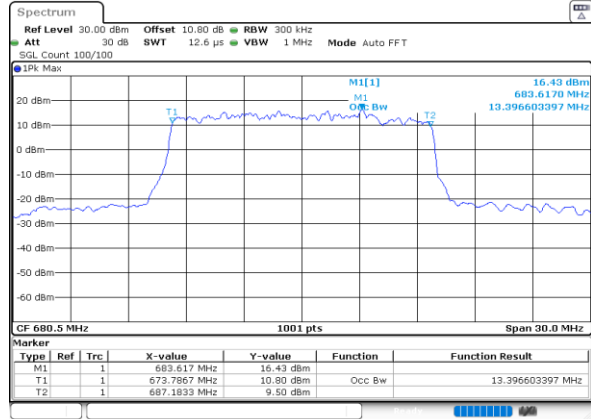

LTE Band 71

Middle Channel / 5MHz / QPSK

Date: 2.AUG.2023 03:33:20

Middle Channel / 5MHz / 16QAM

Date: 2.AUG.2023 03:33:49

Middle Channel / 10MHz / QPSK

Date: 2.AUG.2023 03:48:20

Middle Channel / 10MHz / 16QAM

Date: 2.AUG.2023 03:48:49

LTE Band 71

Middle Channel / 15MHz / QPSK

Date: 2.AUG.2023 03:57:02

Middle Channel / 15MHz / 16QAM

Date: 2.AUG.2023 03:57:31

Middle Channel / 20MHz / QPSK

Date: 2.AUG.2023 04:05:45

Middle Channel / 20MHz / 16QAM

Date: 2.AUG.2023 04:06:13

LTE Band 71

Middle Channel / 5MHz / 64QAM

Date: 2.AUG.2023 03:43:32

Middle Channel / 10MHz / 64QAM

Date: 2.AUG.2023 03:53:15

Middle Channel / 15MHz / 64QAM