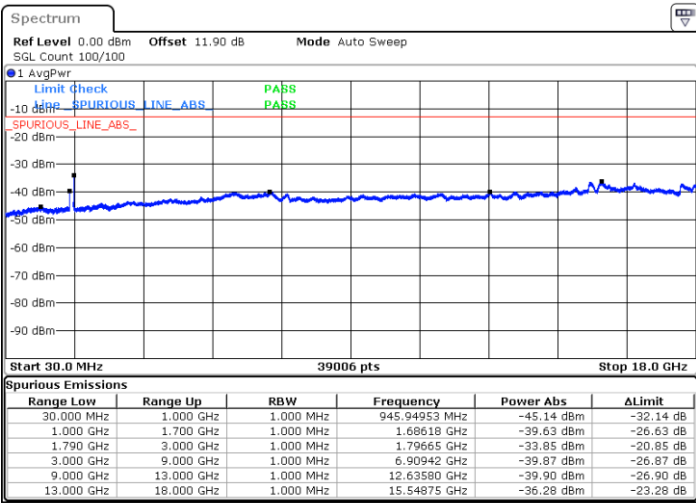

Date: 19.JUL.2023 15:10:29

LTE Band 66C / 20MHz+5MHz

QPSK

Highest Channel / 1RB0 and 1RB24

Highest Channel / 1RB99 and 1RB0

Date: 19.JUL.2023 14:42:32

Date: 19.JUL.2023 14:49:27

LTE Band 66C / 20MHz+10MHz

QPSK

Lowest Channel / 1RB0 and 1RB49

Lowest Channel / 1RB99 and 1RB0

Date: 19.JUL.2023 14:23:34

Date: 19.JUL.2023 14:30:29

Middle Channel / 1RB0 and 1RB49

Middle Channel / 1RB99 and 1RB0

Date: 19.JUL.2023 14:36:30

Date: 19.JUL.2023 14:35:14

LTE Band 66C / 20MHz+10MHz

QPSK

Highest Channel / 1RB0 and 1RB49

Highest Channel / 1RB99 and 1RB0

Date: 19.JUL.2023 14:07:24

Date: 19.JUL.2023 14:14:17

LTE Band 66C / 20MHz+15MHz