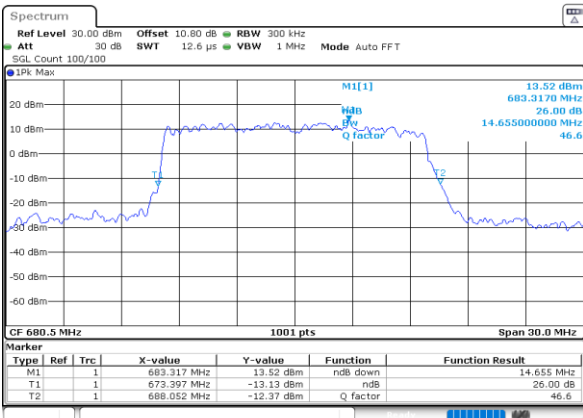

Date: 2.AUG.2023 04:02:11

Middle Channel / 20MHz / 64QAM

Date: 2.AUG.2023 04:10:54

LTE Band 71

Middle Channel / 5MHz / 256QAM

Date: 2.AUG.2023 04:26:41

Middle Channel / 10MHz / 256QAM

Date: 2.AUG.2023 04:30:29

Middle Channel / 15MHz / 256QAM

Date: 2.AUG.2023 04:33:20

Middle Channel / 20MHz / 256QAM

Date: 2.AUG.2023 04:36:08

Occupied Bandwidth

Mode	LTE Band 71 : 99%OBW(MHz)											
BW	1.4MHz		3MHz		5MHz		10MHz		15MHz		20MHz	
Mod.	QPSK	16QAM	QPSK	16QAM	QPSK	16QAM	QPSK	16QAM	QPSK	16QAM	QPSK	16QAM
Middle CH	-	-	-	-	4.49	4.50	9.01	8.95	13.37	13.40	17.86	17.94
Mode	LTE Band 71 : 99%OBW(MHz)											
BW	1.4MHz		3MHz		5MHz		10MHz		15MHz		20MHz	
Mod.	64QAM	256QAM	64QAM	256QAM	64QAM	256QAM	64QAM	256QAM	64QAM	256QAM	64QAM	256QAM
Middle CH	-	-	-	-	4.50	4.50	9.03	9.05	13.40	13.40	17.86	17.90