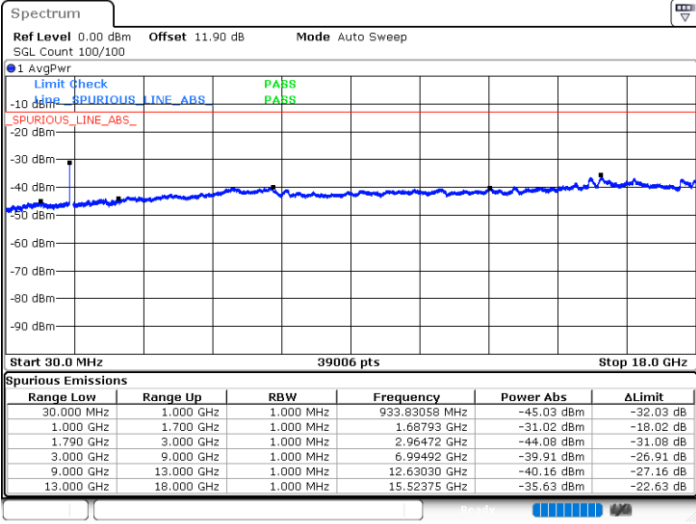

LTE Band 66C / 10MHz+20MHz

QPSK

Lowest Channel / 1RB0 and 1RB99

Lowest Channel / 1RB49 and 1RB0

Date: 19.JUL.2023 18:58:04

Date: 19.JUL.2023 19:04:52

Middle Channel / 1RB0 and 1RB99

Middle Channel / 1RB49 and 1RB0

Date: 19.JUL.2023 19:11:00

Date: 19.JUL.2023 19:09:44

LTE Band 66C / 10MHz+20MHz

QPSK

Highest Channel / 1RB0 and 1RB99

Highest Channel / 1RB49 and 1RB0

LTE Band 66C / 15MHz+10MHz

QPSK

Lowest Channel / 1RB0 and 1RB49

Lowest Channel / 1RB74 and 1RB0

Date: 19.JUL.2023 16:42:29

Date: 19.JUL.2023 16:49:27

Middle Channel / 1RB0 and 1RB49

Middle Channel / 1RB74 and 1RB0

Date: 19.JUL.2023 16:55:32

Date: 19.JUL.2023 16:54:16

LTE Band 66C / 15MHz+10MHz

QPSK

Highest Channel / 1RB0 and 1RB49

Highest Channel / 1RB74 and 1RB0

Date: 19.JUL.2023 16:26:14

Date: 19.JUL.2023 16:33:08

LTE Band 66C / 15MHz+15MHz