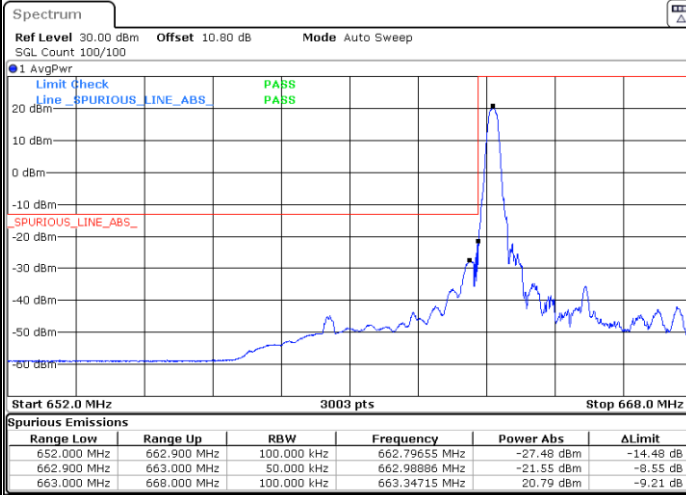

Highest Band Edge / 1 RB

Date: 2.AUG.2023 03:36:52

Lowest Band Edge / Full RB

Date: 2.AUG.2023 03:30:41

Highest Band Edge / Full RB

Date: 2.AUG.2023 03:38:53

LTE Band 71 / 5MHz / 16QAM

Lowest Band Edge / 1RB

Date: 2.AUG.2023 03:29:40

Highest Band Edge / 1 RB

Date: 2.AUG.2023 03:37:52

Lowest Band Edge / Full RB

Date: 2.AUG.2023 03:31:41

Highest Band Edge / Full RB

Date: 2.AUG.2023 03:39:53

LTE Band 71 / 5MHz / 64QAM

Lowest Band Edge / 1RB

Date: 2.AUG.2023 03:42:01

Highest Band Edge / 1 RB

Date: 2.AUG.2023 03:44:44

Lowest Band Edge / Full RB

Date: 2.AUG.2023 03:43:01

Highest Band Edge / Full RB

Date: 2.AUG.2023 03:45:44