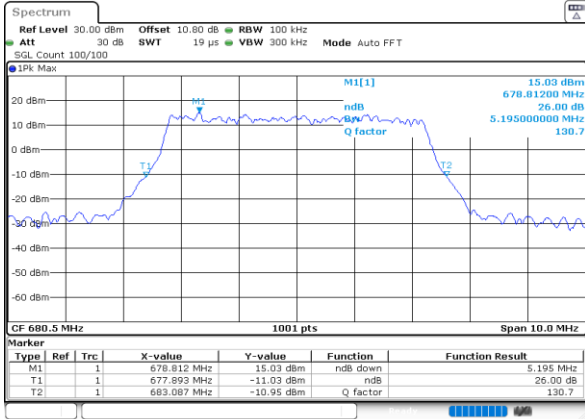

Middle Channel / 20MHz / 16QAM

Date: 2.AUG.2023 04:07:11

LTE Band 71

Middle Channel / 5MHz / 64QAM

Date: 2.AUG.2023 03:43:46

Middle Channel / 10MHz / 64QAM

Date: 2.AUG.2023 03:53:29

Middle Channel / 15MHz / 64QAM

Date: 2.AUG.2023 04:02:11

Middle Channel / 20MHz / 64QAM

Date: 2.AUG.2023 04:10:54

LTE Band 71

Middle Channel / 5MHz / 256QAM

Date: 2.AUG.2023 04:26:41

Middle Channel / 10MHz / 256QAM

Date: 2.AUG.2023 04:30:29