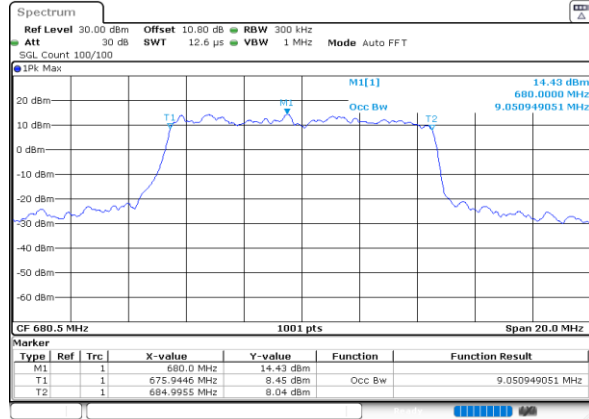

Middle Channel / 20MHz / 16QAM

Date: 2.AUG.2023 04:06:13

LTE Band 71

Middle Channel / 5MHz / 64QAM

Date: 2.AUG.2023 03:43:32

Middle Channel / 10MHz / 64QAM

Date: 2.AUG.2023 03:53:15

Middle Channel / 15MHz / 64QAM

Date: 2.AUG.2023 04:10:17

Middle Channel / 20MHz / 64QAM

Date: 2.AUG.2023 04:10:40

LTE Band 71

Middle Channel / 5MHz / 256QAM

Date: 2.AUG.2023 04:26:27

Middle Channel / 10MHz / 256QAM

Date: 2.AUG.2023 04:30:15

Middle Channel / 15MHz / 256QAM

Date: 2.AUG.2023 04:33:06

Middle Channel / 20MHz / 256QAM

Date: 2.AUG.2023 04:35:54

Conducted Band Edge

LTE Band 71 / 5MHz / QPSK

Lowest Band Edge / 1 RB

Date: 2.AUG.2023 03:28:40

Highest Band Edge / 1 RB

Date: 2.AUG.2023 03:36:52

Lowest Band Edge / Full RB

Date: 2.AUG.2023 03:30:41

Highest Band Edge / Full RB

Date: 2.AUG.2023 03:38:53

LTE Band 71 / 5MHz / 16QAM

Lowest Band Edge / 1RB