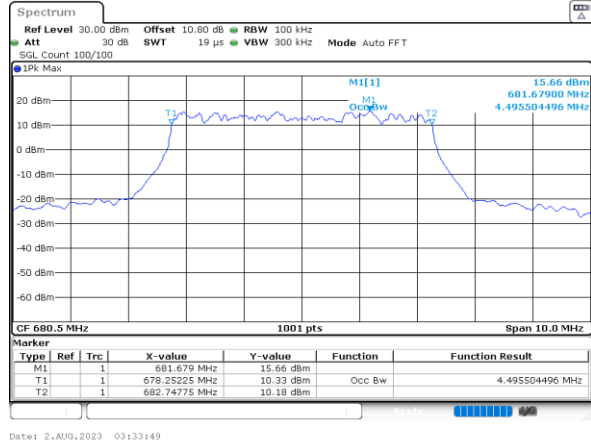

Middle Channel / 5MHz / 16QAM

Date: 2.AUG.2023 03:33:49