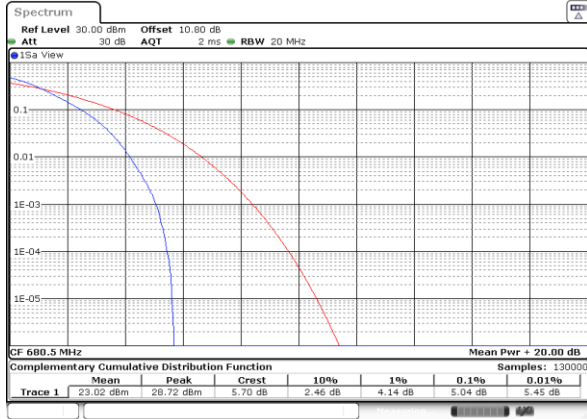

Date: 19.JUL.2023 13:24:44

LTE Band 66C / 20MHz+20MHz

QPSK

Highest Channel / 1RB0 and 1RB99

Highest Channel / 1RB99 and 1RB0

Date: 19.JUL.2023 12:58:49

Date: 19.JUL.2023 13:05:11

LTE Band 71

Peak-to-Average Ratio

Mode	LTE Band 71 / 20MHz				
Mod.	QPSK	16QAM	64QAM	256QAM	Limit: 13dB
RB Size	Full RB	Full RB	Full RB	Full RB	Result
Middle CH	5.04	5.77	5.74	6.61	PASS

LTE Band 71 / 20MHz / QPSK

Middle Channel / Full RB