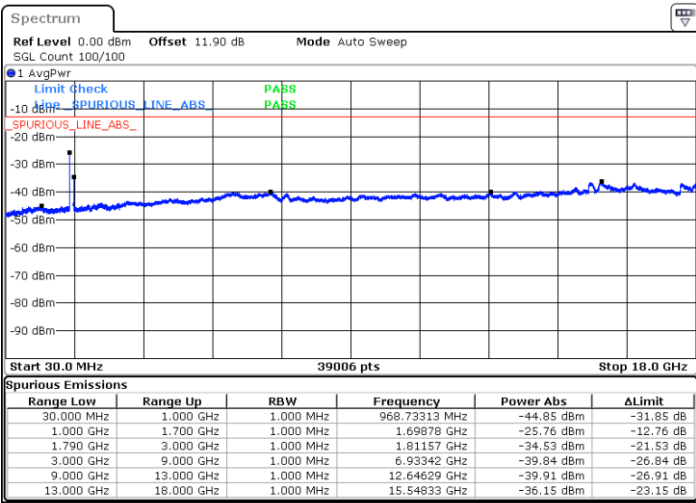

Date: 19.JUL.2023 14:00:05

LTE Band 66C / 20MHz+15MHz

QPSK

Highest Channel / 1RB0 and 1RB74

Highest Channel / 1RB99 and 1RB0

Date: 19.JUL.2023 13:31:59

Date: 19.JUL.2023 13:38:55

LTE Band 66C / 20MHz+20MHz

QPSK

Lowest Channel / 1RB0 and 1RB99

Lowest Channel / 1RB99 and 1RB0

Date: 19.JUL.2023 13:13:54

Date: 19.JUL.2023 13:20:18

MiddleChannel / 1RB0 and 1RB99

Middle Channel / 1RB99 and 1RB0

Date: 19.JUL.2023 13:25:55

Date: 19.JUL.2023 13:24:44

LTE Band 66C / 20MHz+20MHz

QPSK

Highest Channel / 1RB0 and 1RB99

Highest Channel / 1RB99 and 1RB0

Date: 19.JUL.2023 12:58:49

Date: 19.JUL.2023 13:05:11

LTE Band 71

Peak-to-Average Ratio

Mode	LTE Band 71 / 20MHz				
Mod.	QPSK	16QAM	64QAM	256QAM	Limit: 13dB
RB Size	Full RB	Full RB	Full RB	Full RB	Result
Middle CH	5.04	5.77	5.74	6.61	PASS

LTE Band 71 / 20MHz / QPSK

Middle Channel / Full RB