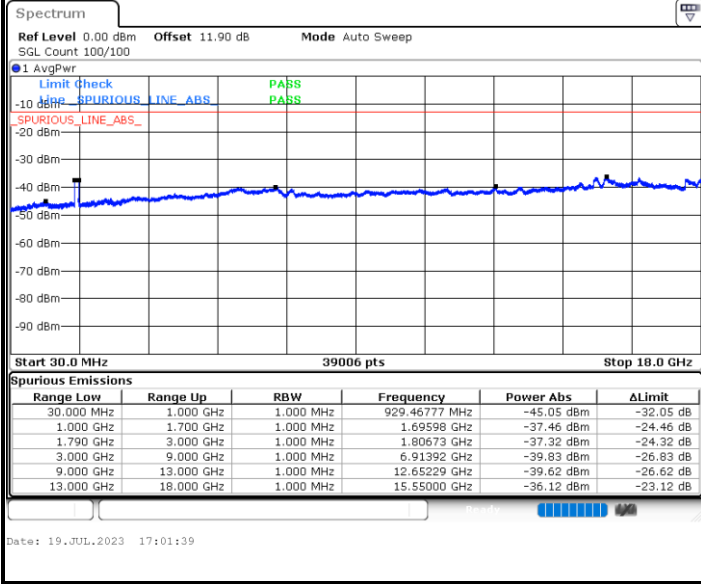

LTE Band 66C / 10MHz+20MHz

QPSK

Lowest Channel / 1RB0 and 1RB99

Lowest Channel / 1RB49 and 1RB0

Date: 19.JUL.2023 18:58:04

Date: 19.JUL.2023 19:04:52

Middle Channel / 1RB0 and 1RB99

Middle Channel / 1RB49 and 1RB0

Date: 19.JUL.2023 19:11:00

Date: 19.JUL.2023 19:09:44

LTE Band 66C / 10MHz+20MHz

QPSK

Highest Channel / 1RB0 and 1RB99

Highest Channel / 1RB49 and 1RB0

LTE Band 66C / 15MHz+10MHz

QPSK

Lowest Channel / 1RB0 and 1RB49

Lowest Channel / 1RB74 and 1RB0

Date: 19.JUL.2023 16:42:29

Date: 19.JUL.2023 16:49:27

Middle Channel / 1RB0 and 1RB49

Middle Channel / 1RB74 and 1RB0

Date: 19.JUL.2023 16:55:32

Date: 19.JUL.2023 16:54:16

LTE Band 66C / 15MHz+10MHz

QPSK

Highest Channel / 1RB0 and 1RB49

Highest Channel / 1RB74 and 1RB0

Date: 19.JUL.2023 16:26:14

Date: 19.JUL.2023 16:33:08

LTE Band 66C / 15MHz+15MHz