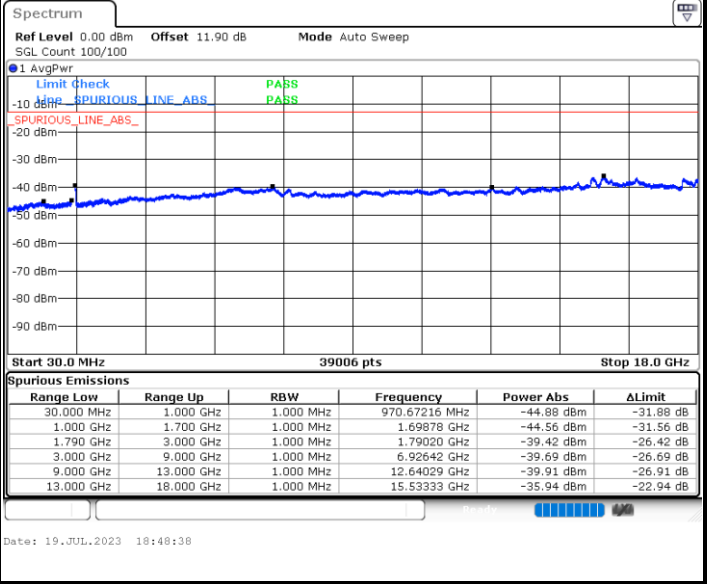

LTE Band 66C / 10MHz+20MHz

QPSK

Lowest Channel / 1RB0 and 1RB99

Lowest Channel / 1RB49 and 1RB0

Date: 19.JUL.2023 18:58:04

Date: 19.JUL.2023 19:04:52

Middle Channel / 1RB0 and 1RB99

Middle Channel / 1RB49 and 1RB0

Date: 19.JUL.2023 19:11:00

Date: 19.JUL.2023 19:09:44

LTE Band 66C / 10MHz+20MHz

QPSK

Highest Channel / 1RB0 and 1RB99

Highest Channel / 1RB49 and 1RB0

LTE Band 66C / 15MHz+10MHz

QPSK

Lowest Channel / 1RB0 and 1RB49

Lowest Channel / 1RB74 and 1RB0

Date: 19.JUL.2023 16:42:29

Date: 19.JUL.2023 16:49:27

Middle Channel / 1RB0 and 1RB49

Middle Channel / 1RB74 and 1RB0

Date: 19.JUL.2023 16:55:32

Date: 19.JUL.2023 16:54:16

LTE Band 66C / 15MHz+10MHz

QPSK

Highest Channel / 1RB0 and 1RB49

Highest Channel / 1RB74 and 1RB0

Date: 19.JUL.2023 16:26:14

Date: 19.JUL.2023 16:33:08

LTE Band 66C / 15MHz+15MHz