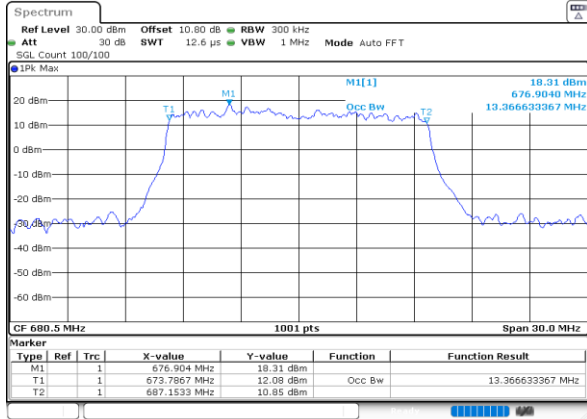

LTE Band 71

Middle Channel / 15MHz / QPSK

Date: 2.AUG.2023 03:57:02