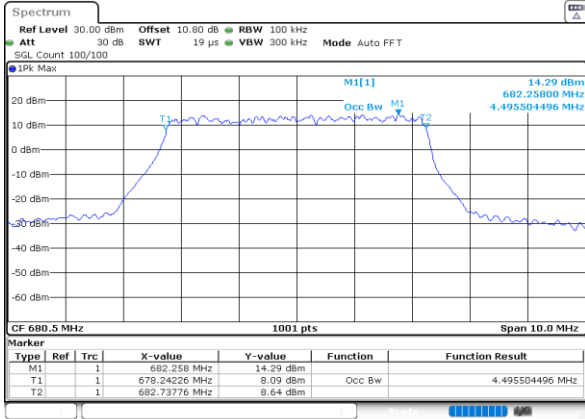

Middle Channel / 20MHz / 16QAM

Date: 2.AUG.2023 04:06:13

LTE Band 71

Middle Channel / 5MHz / 64QAM

Date: 2.AUG.2023 03:43:32

Middle Channel / 10MHz / 64QAM

Date: 2.AUG.2023 03:53:15

Middle Channel / 15MHz / 64QAM

Date: 2.AUG.2023 04:10:17

Middle Channel / 20MHz / 64QAM

Date: 2.AUG.2023 04:10:40

LTE Band 71

Middle Channel / 5MHz / 256QAM

Date: 2.AUG.2023 04:26:27

Middle Channel / 10MHz / 256QAM

Date: 2.AUG.2023 04:30:15