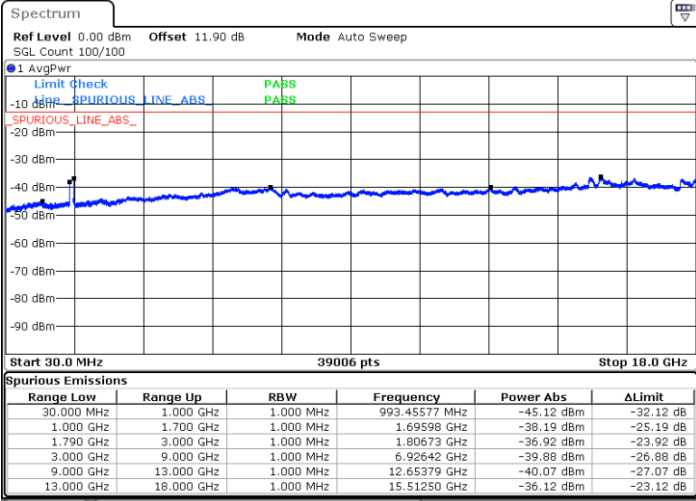

QPSK

Lowest Channel / 1RB0 and 1RB49

Lowest Channel / 1RB99 and 1RB0

Date: 19.JUL.2023 14:23:34

Date: 19.JUL.2023 14:30:29

Middle Channel / 1RB0 and 1RB49

Middle Channel / 1RB99 and 1RB0

Date: 19.JUL.2023 14:36:30

Date: 19.JUL.2023 14:35:14

LTE Band 66C / 20MHz+10MHz

QPSK

Highest Channel / 1RB0 and 1RB49

Highest Channel / 1RB99 and 1RB0

Date: 19.JUL.2023 14:07:24

Date: 19.JUL.2023 14:14:17

LTE Band 66C / 20MHz+15MHz

QPSK

Lowest Channel / 1RB0 and 1RB74

Lowest Channel / 1RB99 and 1RB0

Date: 19.JUL.2023 13:48:15

Date: 19.JUL.2023 13:55:10

Middle Channel / 1RB0 and 1RB74

Middle Channel / 1RB99 and 1RB0

Date: 19.JUL.2023 14:01:22

Date: 19.JUL.2023 14:00:05

LTE Band 66C / 20MHz+15MHz

QPSK

Highest Channel / 1RB0 and 1RB74

Highest Channel / 1RB99 and 1RB0

Date: 19.JUL.2023 13:31:59

Date: 19.JUL.2023 13:38:55

LTE Band 66C / 20MHz+20MHz