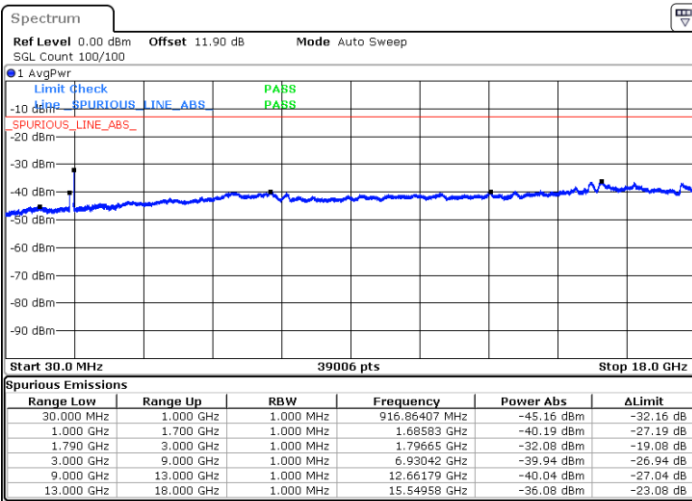

Date: 19.JUL.2023 20:01:37

Date: 5.AUG.2023 01:58:44

LTE Band 66C / 10MHz+15MHz

QPSK

Highest Channel / 1RB0 and 1RB74

Highest Channel / 1RB49 and 1RB0

Date: 19.JUL.2023 19:17:01

Date: 19.JUL.2023 19:23:54

LTE Band 66C / 10MHz+20MHz

QPSK

Lowest Channel / 1RB0 and 1RB99

Lowest Channel / 1RB49 and 1RB0

Date: 19.JUL.2023 18:58:04

Date: 19.JUL.2023 19:04:52

Middle Channel / 1RB0 and 1RB99

Middle Channel / 1RB49 and 1RB0

Date: 19.JUL.2023 19:11:00

Date: 19.JUL.2023 19:09:44

LTE Band 66C / 10MHz+20MHz

QPSK

Highest Channel / 1RB0 and 1RB99

Highest Channel / 1RB49 and 1RB0

LTE Band 66C / 15MHz+10MHz

QPSK