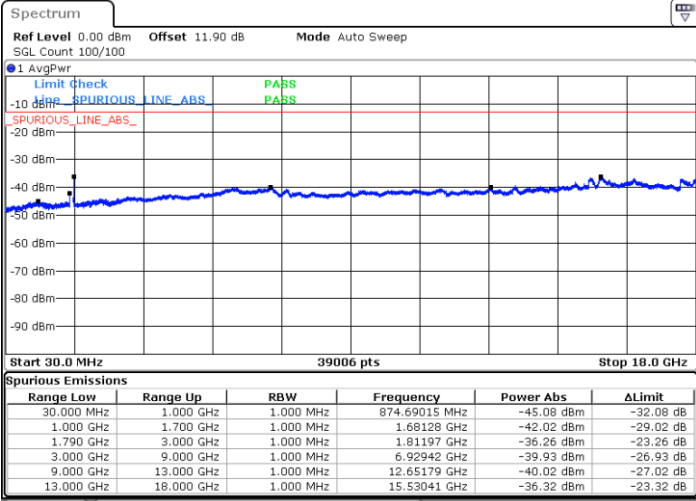

QPSK

Lowest Channel / 1RB0 and 1RB99

Lowest Channel / 1RB74 and 1RB0

Date: 19.JUL.2023 15:34:11

Date: 19.JUL.2023 15:41:07

Middle Channel / 1RB0 and 1RB99

Middle Channel / 1RB74 and 1RB0

Date: 19.JUL.2023 15:47:13

Date: 19.JUL.2023 15:45:58

LTE Band 66C / 15MHz+20MHz

QPSK

Highest Channel / 1RB0 and 1RB99

Highest Channel / 1RB74 and 1RB0

Date: 19.JUL.2023 15:17:48

Date: 19.JUL.2023 15:24:44

LTE Band 66C / 20MHz+5MHz

QPSK

Lowest Channel / 1RB0 and 1RB24

Lowest Channel / 1RB99 and 1RB0

Date: 19.JUL.2023 14:58:48

Date: 19.JUL.2023 15:05:44

Middle Channel / 1RB0 and 1RB24

Middle Channel / 1RB99 and 1RB0

Date: 19.JUL.2023 15:11:44

Date: 19.JUL.2023 15:10:29

LTE Band 66C / 20MHz+5MHz

QPSK

Highest Channel / 1RB0 and 1RB24

Highest Channel / 1RB99 and 1RB0

Date: 19.JUL.2023 14:42:32

Date: 19.JUL.2023 14:49:27

LTE Band 66C / 20MHz+10MHz