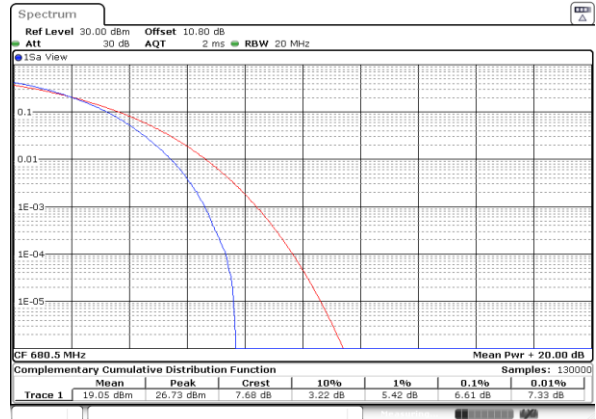

Peak-to-Average Ratio

Mode	LTE Band 71 / 20MHz				
Mod.	QPSK	16QAM	64QAM	256QAM	Limit: 13dB
RB Size	Full RB	Full RB	Full RB	Full RB	Result
Middle CH	5.04	5.77	5.74	6.61	PASS

LTE Band 71 / 20MHz / QPSK

Middle Channel / Full RB

Date: 2.AUG.2023 04:12:54

LTE Band 71 / 20MHz / 16QAM

Middle Channel / Full RB

Date: 2.AUG.2023 04:12:23

LTE Band 71 / 20MHz / 64QAM

Middle Channel / Full RB

Date: 2.AUG.2023 04:13:25

LTE Band 71 / 20MHz / 256QAM

Middle Channel / Full RB

Date: 2.AUG.2023 04:37:37

26dB Bandwidth

Mode	LTE Band 71 : 26dB BW(MHz)											
BW	1.4MHz		3MHz		5MHz		10MHz		15MHz		20MHz	
Mod.	QPSK	16QAM	QPSK	16QAM	QPSK	16QAM	QPSK	16QAM	QPSK	16QAM	QPSK	16QAM
Middle CH	-	-	-	-	5.10	5.22	9.85	10.25	14.69	14.72	18.94	19.26
Mode	LTE Band 71 : 26dB BW(MHz)											
BW	1.4MHz		3MHz		5MHz		10MHz		15MHz		20MHz	
Mod.	64QAM	256QAM	64QAM	256QAM	64QAM	256QAM	64QAM	256QAM	64QAM	256QAM	64QAM	256QAM
Middle CH	-	-	-	-	5.20	5.25	9.95	10.07	14.75	14.66	19.30	18.98