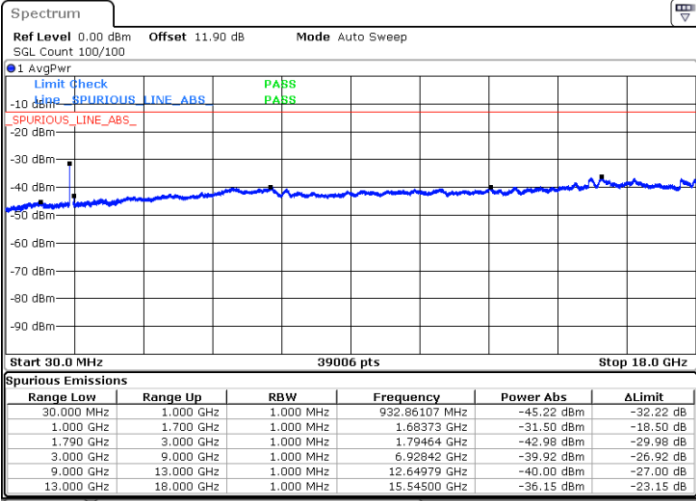

QPSK

Lowest Channel / 1RB0 and 1RB24

Lowest Channel / 1RB99 and 1RB0

Date: 19.JUL.2023 14:58:48

Date: 19.JUL.2023 15:05:44

Middle Channel / 1RB0 and 1RB24

Middle Channel / 1RB99 and 1RB0

Date: 19.JUL.2023 15:11:44

Date: 19.JUL.2023 15:10:29

LTE Band 66C / 20MHz+5MHz

QPSK

Highest Channel / 1RB0 and 1RB24

Highest Channel / 1RB99 and 1RB0

Date: 19.JUL.2023 14:42:32

Date: 19.JUL.2023 14:49:27

LTE Band 66C / 20MHz+10MHz

QPSK

Lowest Channel / 1RB0 and 1RB49

Lowest Channel / 1RB99 and 1RB0

Date: 19.JUL.2023 14:23:34

Date: 19.JUL.2023 14:30:29

Middle Channel / 1RB0 and 1RB49

Middle Channel / 1RB99 and 1RB0

Date: 19.JUL.2023 14:36:30

Date: 19.JUL.2023 14:35:14

LTE Band 66C / 20MHz+10MHz

QPSK

Highest Channel / 1RB0 and 1RB49

Highest Channel / 1RB99 and 1RB0

Date: 19.JUL.2023 14:07:24

Date: 19.JUL.2023 14:14:17

LTE Band 66C / 20MHz+15MHz