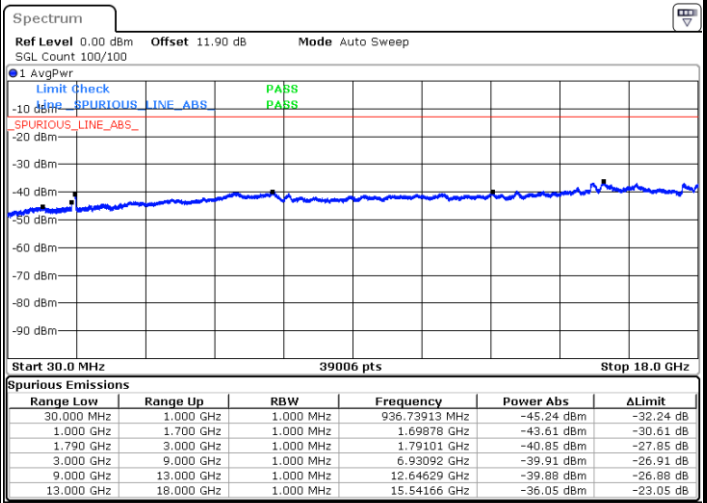

Date: 19.JUL.2023 16:54:16

LTE Band 66C / 15MHz+10MHz

QPSK

Highest Channel / 1RB0 and 1RB49

Highest Channel / 1RB74 and 1RB0

Date: 19.JUL.2023 16:26:14

Date: 19.JUL.2023 16:33:08

LTE Band 66C / 15MHz+15MHz

QPSK

Lowest Channel / 1RB0 and 1RB74

Lowest Channel / 1RB74 and 1RB0

Date: 19.JUL.2023 16:07:54

Date: 19.JUL.2023 16:14:21

Middle Channel / 1RB0 and 1RB74

Middle Channel / 1RB74 and 1RB0

Date: 19.JUL.2023 16:20:09

Date: 19.JUL.2023 16:18:58

LTE Band 66C / 15MHz+15MHz

QPSK

Highest Channel / 1RB0 and 1RB74

Highest Channel / 1RB74 and 1RB0

Date: 19.JUL.2023 15:52:50

Date: 19.JUL.2023 15:59:14

LTE Band 66C / 15MHz+20MHz