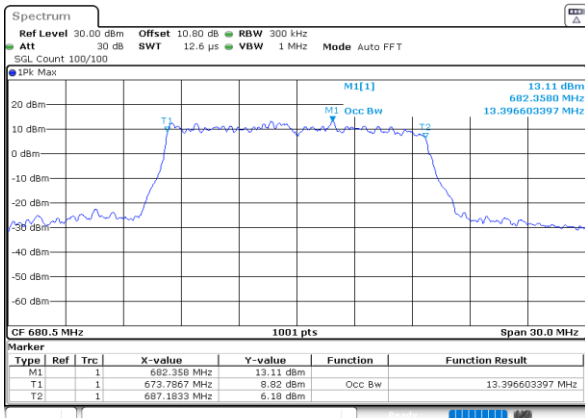

Date: 2.AUG.2023 04:10:17

Middle Channel / 20MHz / 64QAM

Date: 2.AUG.2023 04:10:40

LTE Band 71

Middle Channel / 5MHz / 256QAM

Date: 2.AUG.2023 04:26:27

Middle Channel / 10MHz / 256QAM

Date: 2.AUG.2023 04:30:15

Middle Channel / 15MHz / 256QAM

Date: 2.AUG.2023 04:33:06

Middle Channel / 20MHz / 256QAM

Date: 2.AUG.2023 04:35:54

Conducted Band Edge

LTE Band 71 / 5MHz / QPSK

Lowest Band Edge / 1 RB

Date: 2.AUG.2023 03:28:40