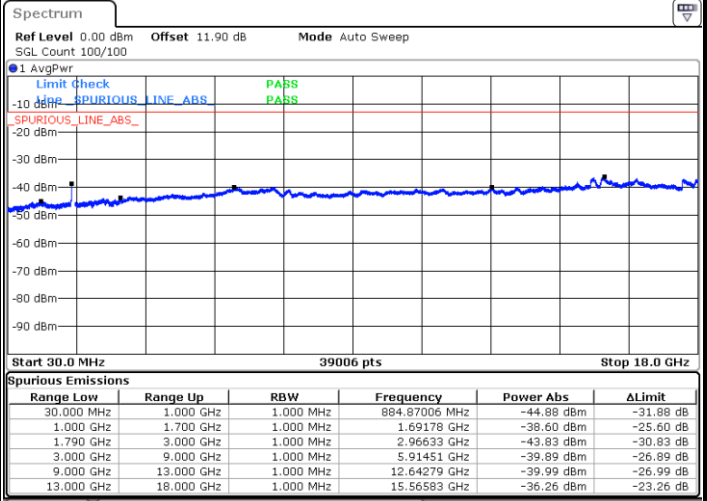

Lowest Channel / 1RB0 and 1RB49

Lowest Channel / 1RB74 and 1RB0

Date: 19.JUL.2023 16:42:29

Date: 19.JUL.2023 16:49:27

Middle Channel / 1RB0 and 1RB49

Middle Channel / 1RB74 and 1RB0

Date: 19.JUL.2023 16:55:32

Date: 19.JUL.2023 16:54:16

LTE Band 66C / 15MHz+10MHz

QPSK

Highest Channel / 1RB0 and 1RB49

Highest Channel / 1RB74 and 1RB0

Date: 19.JUL.2023 16:26:14

Date: 19.JUL.2023 16:33:08

LTE Band 66C / 15MHz+15MHz

QPSK

Lowest Channel / 1RB0 and 1RB74

Lowest Channel / 1RB74 and 1RB0

Date: 19.JUL.2023 16:07:54

Date: 19.JUL.2023 16:14:21

Middle Channel / 1RB0 and 1RB74

Middle Channel / 1RB74 and 1RB0

Date: 19.JUL.2023 16:20:09

Date: 19.JUL.2023 16:18:58

LTE Band 66C / 15MHz+15MHz

QPSK

Highest Channel / 1RB0 and 1RB74

Highest Channel / 1RB74 and 1RB0

Date: 19.JUL.2023 15:52:50

Date: 19.JUL.2023 15:59:14

LTE Band 66C / 15MHz+20MHz