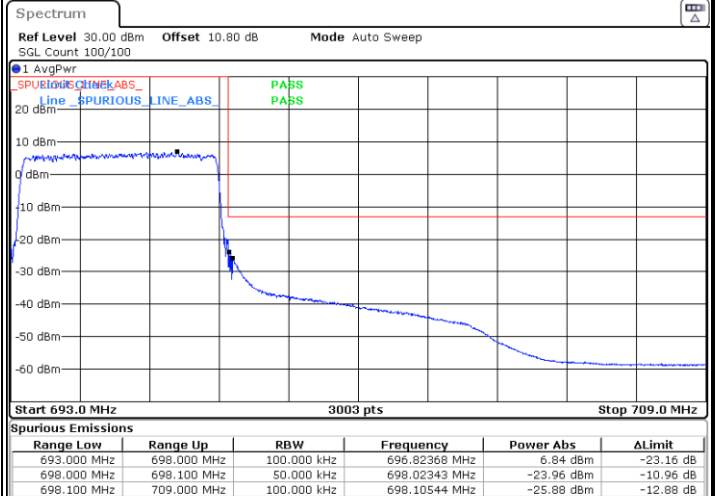

Highest Band Edge / 1 RB

Date: 2.AUG.2023 03:36:52

Lowest Band Edge / Full RB

Date: 2.AUG.2023 03:30:41

Highest Band Edge / Full RB

Date: 2.AUG.2023 03:38:53

LTE Band 71 / 5MHz / 16QAM

Lowest Band Edge / 1RB

Date: 2.AUG.2023 03:29:40

Highest Band Edge / 1 RB

Date: 2.AUG.2023 03:37:52

Lowest Band Edge / Full RB

Date: 2.AUG.2023 03:31:41

Highest Band Edge / Full RB

Date: 2.AUG.2023 03:39:53

LTE Band 71 / 5MHz / 64QAM

Lowest Band Edge / 1RB

Date: 2.AUG.2023 03:42:01

Highest Band Edge / 1 RB

Date: 2.AUG.2023 03:44:44

Lowest Band Edge / Full RB

Date: 2.AUG.2023 03:43:01

Highest Band Edge / Full RB

Date: 2.AUG.2023 03:45:44