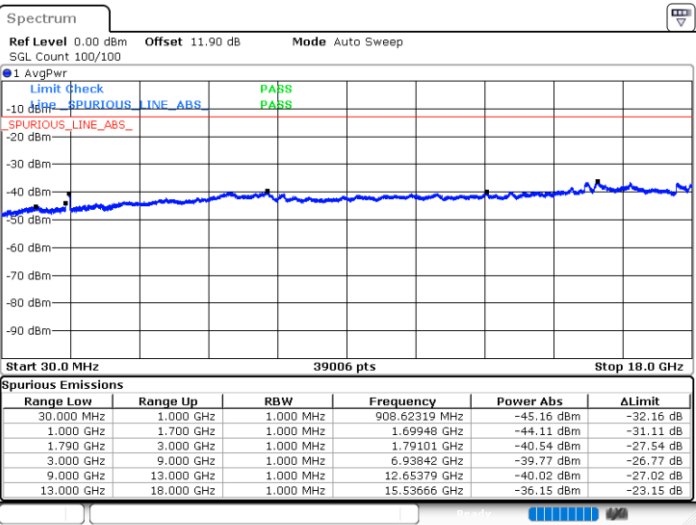

Date: 19.JUL.2023 14:35:14

LTE Band 66C / 20MHz+10MHz

QPSK

Highest Channel / 1RB0 and 1RB49

Highest Channel / 1RB99 and 1RB0

Date: 19.JUL.2023 14:07:24

Date: 19.JUL.2023 14:14:17

LTE Band 66C / 20MHz+15MHz

QPSK

Lowest Channel / 1RB0 and 1RB74

Lowest Channel / 1RB99 and 1RB0

Date: 19.JUL.2023 13:48:15

Date: 19.JUL.2023 13:55:10

Middle Channel / 1RB0 and 1RB74

Middle Channel / 1RB99 and 1RB0

Date: 19.JUL.2023 14:01:22

Date: 19.JUL.2023 14:00:05

LTE Band 66C / 20MHz+15MHz

QPSK

Highest Channel / 1RB0 and 1RB74

Highest Channel / 1RB99 and 1RB0

Date: 19.JUL.2023 13:31:59

Date: 19.JUL.2023 13:38:55

LTE Band 66C / 20MHz+20MHz