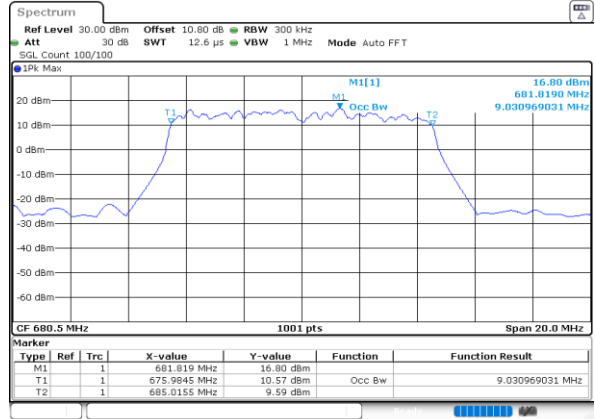

Middle Channel / 20MHz / 16QAM

Date: 2.AUG.2023 04:06:13

LTE Band 71

Middle Channel / 5MHz / 64QAM

Date: 2.AUG.2023 03:43:32

Middle Channel / 10MHz / 64QAM

Date: 2.AUG.2023 03:53:15

Middle Channel / 15MHz / 64QAM