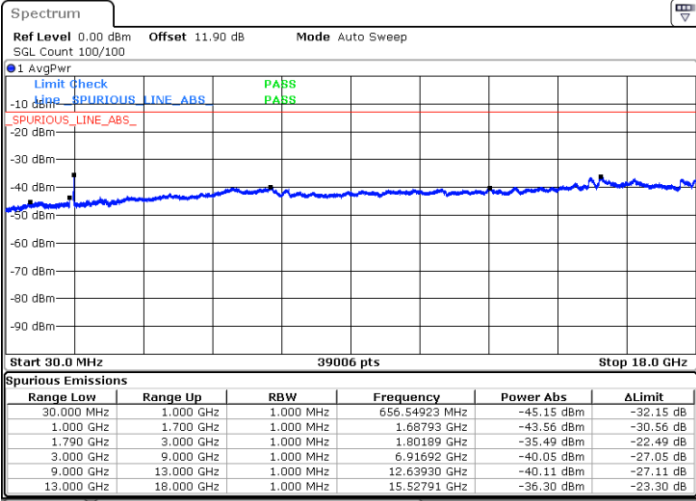

QPSK

Lowest Channel / 1RB0 and 1RB24

Lowest Channel / 1RB99 and 1RB0

Date: 19.JUL.2023 14:58:48

Date: 19.JUL.2023 15:05:44

Middle Channel / 1RB0 and 1RB24

Middle Channel / 1RB99 and 1RB0

Date: 19.JUL.2023 15:11:44

Date: 19.JUL.2023 15:10:29

LTE Band 66C / 20MHz+5MHz

QPSK

Highest Channel / 1RB0 and 1RB24

Highest Channel / 1RB99 and 1RB0

Date: 19.JUL.2023 14:42:32

Date: 19.JUL.2023 14:49:27

LTE Band 66C / 20MHz+10MHz

QPSK

Lowest Channel / 1RB0 and 1RB49

Lowest Channel / 1RB99 and 1RB0

Date: 19.JUL.2023 14:23:34

Date: 19.JUL.2023 14:30:29

Middle Channel / 1RB0 and 1RB49

Middle Channel / 1RB99 and 1RB0

Date: 19.JUL.2023 14:36:30

Date: 19.JUL.2023 14:35:14

LTE Band 66C / 20MHz+10MHz

QPSK

Highest Channel / 1RB0 and 1RB49

Highest Channel / 1RB99 and 1RB0

Date: 19.JUL.2023 14:07:24

Date: 19.JUL.2023 14:14:17

LTE Band 66C / 20MHz+15MHz