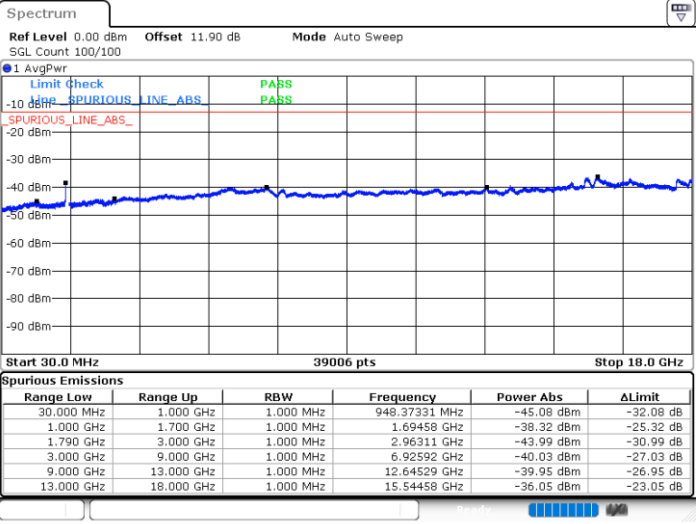

LTE Band 66C / 10MHz+20MHz

QPSK

Lowest Channel / 1RB0 and 1RB99

Lowest Channel / 1RB49 and 1RB0

Date: 19.JUL.2023 18:58:04

Date: 19.JUL.2023 19:04:52

Middle Channel / 1RB0 and 1RB99

Middle Channel / 1RB49 and 1RB0

Date: 19.JUL.2023 19:11:00

Date: 19.JUL.2023 19:09:44

LTE Band 66C / 10MHz+20MHz

QPSK

Highest Channel / 1RB0 and 1RB99

Highest Channel / 1RB49 and 1RB0

LTE Band 66C / 15MHz+10MHz

QPSK

Lowest Channel / 1RB0 and 1RB49

Lowest Channel / 1RB74 and 1RB0

Date: 19.JUL.2023 16:42:29

Date: 19.JUL.2023 16:49:27

Middle Channel / 1RB0 and 1RB49

Middle Channel / 1RB74 and 1RB0

Date: 19.JUL.2023 16:55:32

Date: 19.JUL.2023 16:54:16

LTE Band 66C / 15MHz+10MHz

QPSK

Highest Channel / 1RB0 and 1RB49

Highest Channel / 1RB74 and 1RB0

Date: 19.JUL.2023 16:26:14

Date: 19.JUL.2023 16:33:08

LTE Band 66C / 15MHz+15MHz