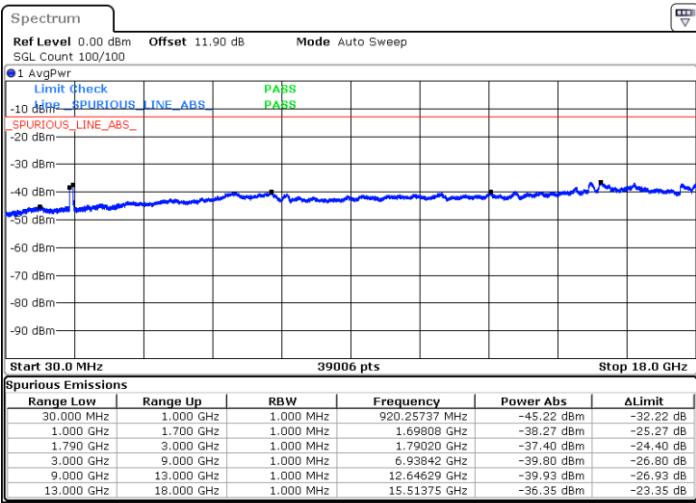

Date: 19.JUL.2023 15:45:58

LTE Band 66C / 15MHz+20MHz

QPSK

Highest Channel / 1RB0 and 1RB99

Highest Channel / 1RB74 and 1RB0

Date: 19.JUL.2023 15:17:48

Date: 19.JUL.2023 15:24:44

LTE Band 66C / 20MHz+5MHz

QPSK

Lowest Channel / 1RB0 and 1RB24

Lowest Channel / 1RB99 and 1RB0

Date: 19.JUL.2023 14:58:48

Date: 19.JUL.2023 15:05:44

Middle Channel / 1RB0 and 1RB24

Middle Channel / 1RB99 and 1RB0

Date: 19.JUL.2023 15:11:44

Date: 19.JUL.2023 15:10:29

LTE Band 66C / 20MHz+5MHz

QPSK

Highest Channel / 1RB0 and 1RB24

Highest Channel / 1RB99 and 1RB0

Date: 19.JUL.2023 14:42:32

Date: 19.JUL.2023 14:49:27

LTE Band 66C / 20MHz+10MHz