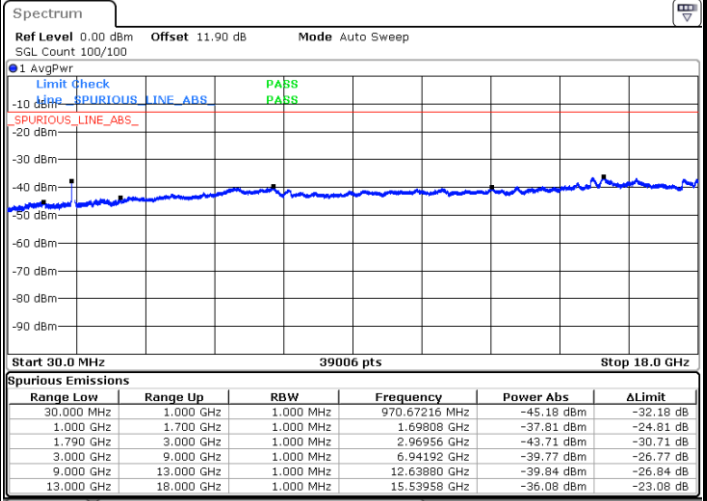

QPSK

Lowest Channel / 1RB0 and 1RB24

Lowest Channel / 1RB99 and 1RB0

Date: 19.JUL.2023 14:58:48

Date: 19.JUL.2023 15:05:44

Middle Channel / 1RB0 and 1RB24

Middle Channel / 1RB99 and 1RB0

Date: 19.JUL.2023 15:11:44

Date: 19.JUL.2023 15:10:29

LTE Band 66C / 20MHz+5MHz

QPSK

Highest Channel / 1RB0 and 1RB24

Highest Channel / 1RB99 and 1RB0

Date: 19.JUL.2023 14:42:32

Date: 19.JUL.2023 14:49:27

LTE Band 66C / 20MHz+10MHz

QPSK

Lowest Channel / 1RB0 and 1RB49

Lowest Channel / 1RB99 and 1RB0

Date: 19.JUL.2023 14:23:34

Date: 19.JUL.2023 14:30:29

Middle Channel / 1RB0 and 1RB49

Middle Channel / 1RB99 and 1RB0

Date: 19.JUL.2023 14:36:30

Date: 19.JUL.2023 14:35:14

LTE Band 66C / 20MHz+10MHz

QPSK

Highest Channel / 1RB0 and 1RB49

Highest Channel / 1RB99 and 1RB0

Date: 19.JUL.2023 14:07:24

Date: 19.JUL.2023 14:14:17

LTE Band 66C / 20MHz+15MHz