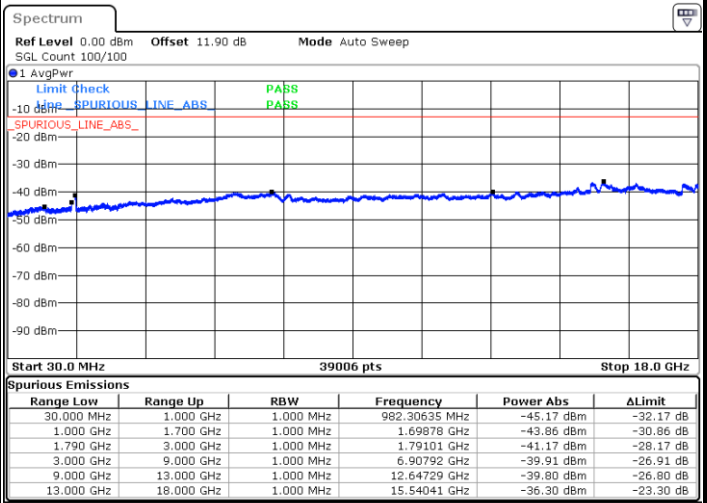

Date: 19.JUL.2023 16:18:58

LTE Band 66C / 15MHz+15MHz

QPSK

Highest Channel / 1RB0 and 1RB74

Highest Channel / 1RB74 and 1RB0

Date: 19.JUL.2023 15:52:50

Date: 19.JUL.2023 15:59:14

LTE Band 66C / 15MHz+20MHz

QPSK

Lowest Channel / 1RB0 and 1RB99

Lowest Channel / 1RB74 and 1RB0

Date: 19.JUL.2023 15:34:11

Date: 19.JUL.2023 15:41:07

Middle Channel / 1RB0 and 1RB99

Middle Channel / 1RB74 and 1RB0

Date: 19.JUL.2023 15:47:13

Date: 19.JUL.2023 15:45:58

LTE Band 66C / 15MHz+20MHz

QPSK

Highest Channel / 1RB0 and 1RB99

Highest Channel / 1RB74 and 1RB0

Date: 19.JUL.2023 15:17:48

Date: 19.JUL.2023 15:24:44

LTE Band 66C / 20MHz+5MHz