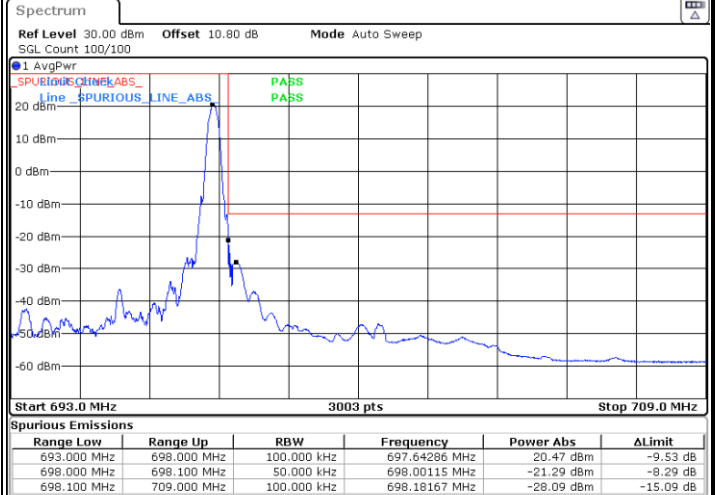

Highest Band Edge / 1 RB

Date: 2.AUG.2023 03:36:52

Lowest Band Edge / Full RB

Date: 2.AUG.2023 03:30:41

Highest Band Edge / Full RB

Date: 2.AUG.2023 03:38:53

LTE Band 71 / 5MHz / 16QAM

Lowest Band Edge / 1RB

Date: 2.AUG.2023 03:29:40

Highest Band Edge / 1 RB

Date: 2.AUG.2023 03:37:52

Lowest Band Edge / Full RB

Date: 2.AUG.2023 03:31:41

Highest Band Edge / Full RB

Date: 2.AUG.2023 03:39:53

LTE Band 71 / 5MHz / 64QAM

Lowest Band Edge / 1RB

Date: 2.AUG.2023 03:42:01

Highest Band Edge / 1 RB

Date: 2.AUG.2023 03:44:44

Lowest Band Edge / Full RB

Date: 2.AUG.2023 03:43:01

Highest Band Edge / Full RB

Date: 2.AUG.2023 03:45:44