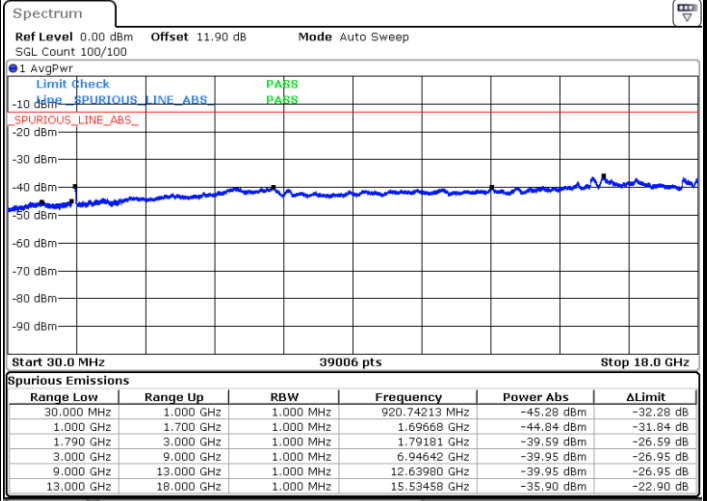

LTE Band 66C / 10MHz+15MHz

QPSK

Lowest Channel / 1RB0 and 1RB74

Lowest Channel / 1RB49 and 1RB0

Date: 19.JUL.2023 19:33:11

Date: 19.JUL.2023 19:40:00

MiddleChannel / 1RB0 and 1RB74

Middle Channel / 1RB49 and 1RB0

Date: 19.JUL.2023 20:01:37

Date: 5.AUG.2023 01:58:44

LTE Band 66C / 10MHz+15MHz

QPSK

Highest Channel / 1RB0 and 1RB74

Highest Channel / 1RB49 and 1RB0

Date: 19.JUL.2023 19:17:01

Date: 19.JUL.2023 19:23:54

LTE Band 66C / 10MHz+20MHz

QPSK

Lowest Channel / 1RB0 and 1RB99

Lowest Channel / 1RB49 and 1RB0

Date: 19.JUL.2023 18:58:04

Date: 19.JUL.2023 19:04:52

Middle Channel / 1RB0 and 1RB99

Middle Channel / 1RB49 and 1RB0

Date: 19.JUL.2023 19:11:00

Date: 19.JUL.2023 19:09:44

LTE Band 66C / 10MHz+20MHz

QPSK

Highest Channel / 1RB0 and 1RB99

Highest Channel / 1RB49 and 1RB0

LTE Band 66C / 15MHz+10MHz

QPSK