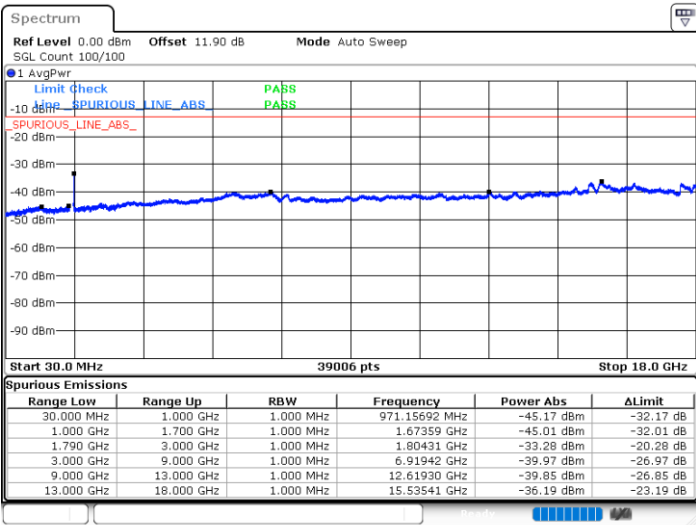

Date: 19.JUL.2023 14:35:14

LTE Band 66C / 20MHz+10MHz

QPSK

Highest Channel / 1RB0 and 1RB49

Highest Channel / 1RB99 and 1RB0

Date: 19.JUL.2023 14:07:24

Date: 19.JUL.2023 14:14:17

LTE Band 66C / 20MHz+15MHz

QPSK

Lowest Channel / 1RB0 and 1RB74

Lowest Channel / 1RB99 and 1RB0

Date: 19.JUL.2023 13:48:15

Date: 19.JUL.2023 13:55:10

Middle Channel / 1RB0 and 1RB74

Middle Channel / 1RB99 and 1RB0

Date: 19.JUL.2023 14:01:22

Date: 19.JUL.2023 14:00:05

LTE Band 66C / 20MHz+15MHz

QPSK

Highest Channel / 1RB0 and 1RB74

Highest Channel / 1RB99 and 1RB0

Date: 19.JUL.2023 13:31:59

Date: 19.JUL.2023 13:38:55

LTE Band 66C / 20MHz+20MHz