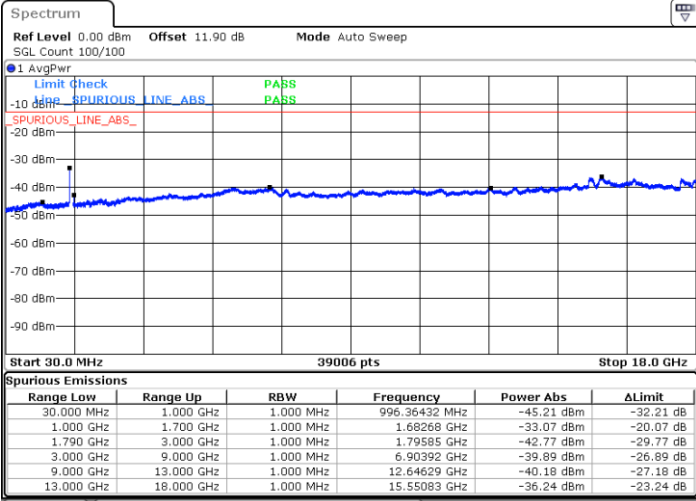

Lowest Channel / 1RB0 and 1RB49

Lowest Channel / 1RB74 and 1RB0

Date: 19.JUL.2023 16:42:29

Date: 19.JUL.2023 16:49:27

Middle Channel / 1RB0 and 1RB49

Middle Channel / 1RB74 and 1RB0

Date: 19.JUL.2023 16:55:32

Date: 19.JUL.2023 16:54:16

LTE Band 66C / 15MHz+10MHz

QPSK

Highest Channel / 1RB0 and 1RB49

Highest Channel / 1RB74 and 1RB0

Date: 19.JUL.2023 16:26:14

Date: 19.JUL.2023 16:33:08

LTE Band 66C / 15MHz+15MHz

QPSK

Lowest Channel / 1RB0 and 1RB74

Lowest Channel / 1RB74 and 1RB0

Date: 19.JUL.2023 16:07:54

Date: 19.JUL.2023 16:14:21

Middle Channel / 1RB0 and 1RB74

Middle Channel / 1RB74 and 1RB0

Date: 19.JUL.2023 16:20:09

Date: 19.JUL.2023 16:18:58

LTE Band 66C / 15MHz+15MHz

QPSK

Highest Channel / 1RB0 and 1RB74

Highest Channel / 1RB74 and 1RB0

Date: 19.JUL.2023 15:52:50

Date: 19.JUL.2023 15:59:14

LTE Band 66C / 15MHz+20MHz