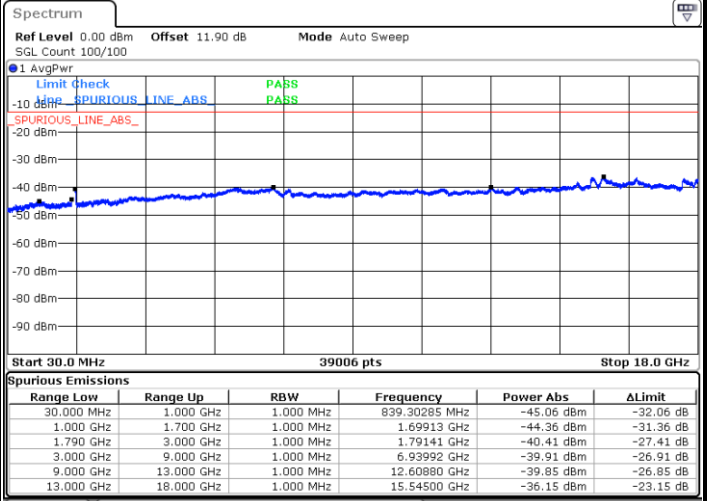

Date: 19.JUL.2023 14:00:05

LTE Band 66C / 20MHz+15MHz

QPSK

Highest Channel / 1RB0 and 1RB74

Highest Channel / 1RB99 and 1RB0

Date: 19.JUL.2023 13:31:59

Date: 19.JUL.2023 13:38:55

LTE Band 66C / 20MHz+20MHz

QPSK

Lowest Channel / 1RB0 and 1RB99

Lowest Channel / 1RB99 and 1RB0

Date: 19.JUL.2023 13:13:54

Date: 19.JUL.2023 13:20:18

MiddleChannel / 1RB0 and 1RB99

Middle Channel / 1RB99 and 1RB0

Date: 19.JUL.2023 13:25:55

Date: 19.JUL.2023 13:24:44

LTE Band 66C / 20MHz+20MHz

QPSK

Highest Channel / 1RB0 and 1RB99

Highest Channel / 1RB99 and 1RB0

Date: 19.JUL.2023 12:58:49

Date: 19.JUL.2023 13:05:11

LTE Band 71

Peak-to-Average Ratio

Mode	LTE Band 71 / 20MHz				
Mod.	QPSK	16QAM	64QAM	256QAM	Limit: 13dB
RB Size	Full RB	Full RB	Full RB	Full RB	Result
Middle CH	5.04	5.77	5.74	6.61	PASS

LTE Band 71 / 20MHz / QPSK

Middle Channel / Full RB