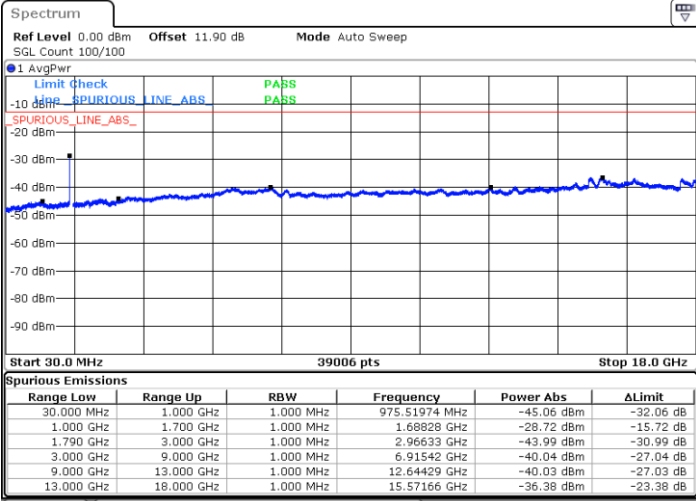

QPSK

Lowest Channel / 1RB0 and 1RB99

Lowest Channel / 1RB74 and 1RB0

Date: 19.JUL.2023 15:34:11

Date: 19.JUL.2023 15:41:07

Middle Channel / 1RB0 and 1RB99

Middle Channel / 1RB74 and 1RB0

Date: 19.JUL.2023 15:47:13

Date: 19.JUL.2023 15:45:58

LTE Band 66C / 15MHz+20MHz

QPSK

Highest Channel / 1RB0 and 1RB99

Highest Channel / 1RB74 and 1RB0

Date: 19.JUL.2023 15:17:48

Date: 19.JUL.2023 15:24:44

LTE Band 66C / 20MHz+5MHz

QPSK

Lowest Channel / 1RB0 and 1RB24

Lowest Channel / 1RB99 and 1RB0

Date: 19.JUL.2023 14:58:48

Date: 19.JUL.2023 15:05:44

Middle Channel / 1RB0 and 1RB24

Middle Channel / 1RB99 and 1RB0

Date: 19.JUL.2023 15:11:44

Date: 19.JUL.2023 15:10:29

LTE Band 66C / 20MHz+5MHz

QPSK

Highest Channel / 1RB0 and 1RB24

Highest Channel / 1RB99 and 1RB0

Date: 19.JUL.2023 14:42:32

Date: 19.JUL.2023 14:49:27

LTE Band 66C / 20MHz+10MHz