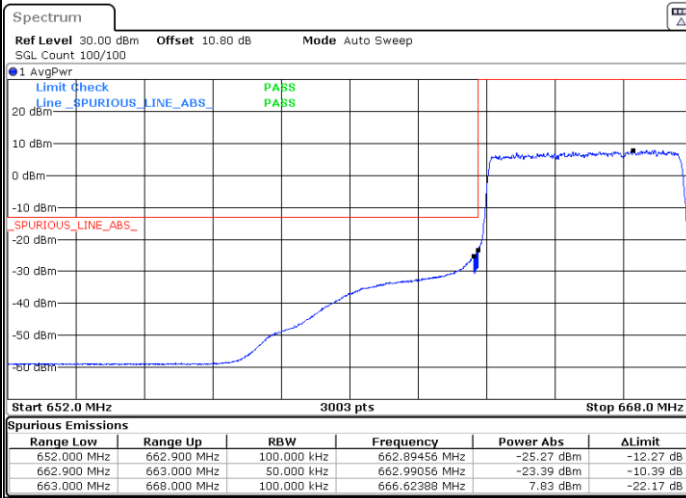

Middle Channel / 15MHz / 256QAM

Date: 2.AUG.2023 04:33:06

Middle Channel / 20MHz / 256QAM

Date: 2.AUG.2023 04:35:54

Conducted Band Edge

LTE Band 71 / 5MHz / QPSK

Lowest Band Edge / 1 RB

Date: 2.AUG.2023 03:28:40

Highest Band Edge / 1 RB

Date: 2.AUG.2023 03:36:52

Lowest Band Edge / Full RB

Date: 2.AUG.2023 03:30:41

Highest Band Edge / Full RB

Date: 2.AUG.2023 03:38:53

LTE Band 71 / 5MHz / 16QAM

Lowest Band Edge / 1RB

Date: 2.AUG.2023 03:29:40

Highest Band Edge / 1 RB

Date: 2.AUG.2023 03:37:52

Lowest Band Edge / Full RB

Date: 2.AUG.2023 03:31:41

Highest Band Edge / Full RB

Date: 2.AUG.2023 03:39:53

LTE Band 71 / 5MHz / 64QAM