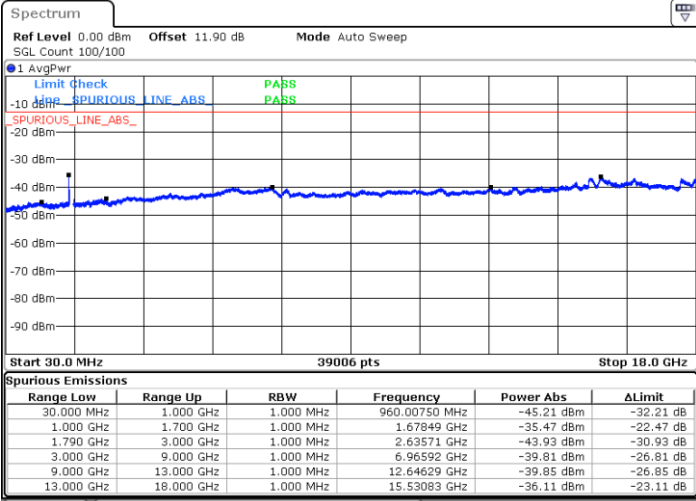

Date: 19.JUL.2023 16:54:16

LTE Band 66C / 15MHz+10MHz

QPSK

Highest Channel / 1RB0 and 1RB49

Highest Channel / 1RB74 and 1RB0

Date: 19.JUL.2023 16:26:14

Date: 19.JUL.2023 16:33:08

LTE Band 66C / 15MHz+15MHz

Date: 19.JUL.2023 16:18:58

LTE Band 66C / 15MHz+15MHz

QPSK

Highest Channel / 1RB0 and 1RB74

Highest Channel / 1RB74 and 1RB0

Date: 19.JUL.2023 15:52:50

Date: 19.JUL.2023 15:59:14

LTE Band 66C / 15MHz+20MHz

QPSK

Lowest Channel / 1RB0 and 1RB99

Lowest Channel / 1RB74 and 1RB0

Date: 19.JUL.2023 15:34:11

Date: 19.JUL.2023 15:41:07

Middle Channel / 1RB0 and 1RB99

Middle Channel / 1RB74 and 1RB0

Date: 19.JUL.2023 15:47:13

Date: 19.JUL.2023 15:45:58

LTE Band 66C / 15MHz+20MHz

QPSK

Highest Channel / 1RB0 and 1RB99

Highest Channel / 1RB74 and 1RB0

Date: 19.JUL.2023 15:17:48

Date: 19.JUL.2023 15:24:44

LTE Band 66C / 20MHz+5MHz