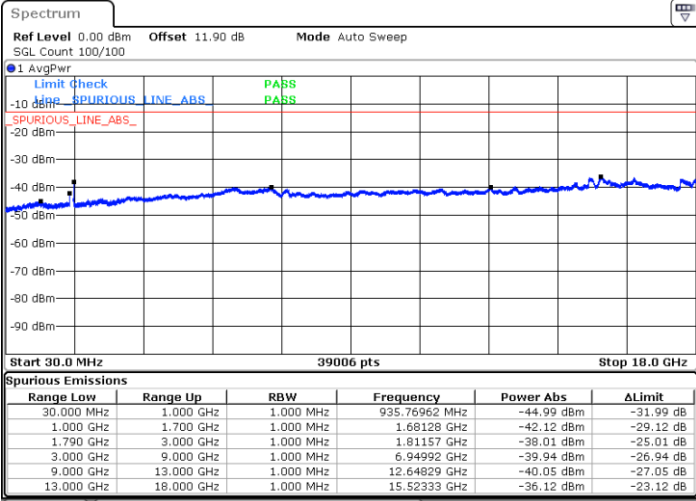

QPSK

Lowest Channel / 1RB0 and 1RB74

Lowest Channel / 1RB99 and 1RB0

Date: 19.JUL.2023 13:48:15

Date: 19.JUL.2023 13:55:10

Middle Channel / 1RB0 and 1RB74

Middle Channel / 1RB99 and 1RB0

Date: 19.JUL.2023 14:01:22

Date: 19.JUL.2023 14:00:05

LTE Band 66C / 20MHz+15MHz

QPSK

Highest Channel / 1RB0 and 1RB74

Highest Channel / 1RB99 and 1RB0

Date: 19.JUL.2023 13:31:59

Date: 19.JUL.2023 13:38:55

LTE Band 66C / 20MHz+20MHz

QPSK

Lowest Channel / 1RB0 and 1RB99

Lowest Channel / 1RB99 and 1RB0

Date: 19.JUL.2023 13:13:54

Date: 19.JUL.2023 13:20:18

MiddleChannel / 1RB0 and 1RB99

Middle Channel / 1RB99 and 1RB0

Date: 19.JUL.2023 13:25:55

Date: 19.JUL.2023 13:24:44

LTE Band 66C / 20MHz+20MHz

QPSK

Highest Channel / 1RB0 and 1RB99

Highest Channel / 1RB99 and 1RB0

Date: 19.JUL.2023 12:58:49

Date: 19.JUL.2023 13:05:11

LTE Band 71