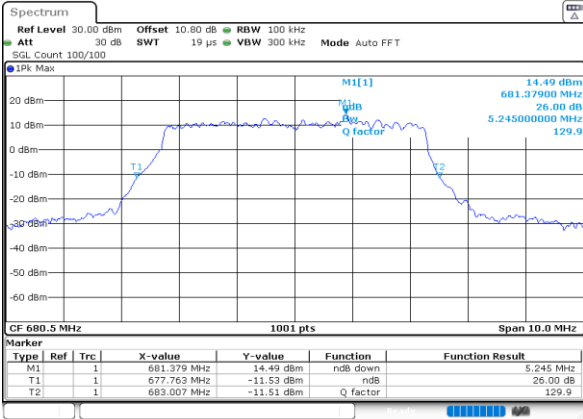

Middle Channel / 20MHz / 16QAM

Date: 2.AUG.2023 04:07:11

LTE Band 71

Middle Channel / 5MHz / 64QAM

Date: 2.AUG.2023 03:43:46

Middle Channel / 10MHz / 64QAM

Date: 2.AUG.2023 03:53:29

Middle Channel / 15MHz / 64QAM

Date: 2.AUG.2023 04:02:11

Middle Channel / 20MHz / 64QAM

Date: 2.AUG.2023 04:10:54

LTE Band 71

Middle Channel / 5MHz / 256QAM

Date: 2.AUG.2023 04:26:41

Middle Channel / 10MHz / 256QAM

Date: 2.AUG.2023 04:30:29

Middle Channel / 15MHz / 256QAM

Date: 2.AUG.2023 04:33:20

Middle Channel / 20MHz / 256QAM

Date: 2.AUG.2023 04:36:08

Occupied Bandwidth

Mode	LTE Band 71 : 99%OBW(MHz)											
BW	1.4MHz		3MHz		5MHz		10MHz		15MHz		20MHz	
Mod.	QPSK	16QAM	QPSK	16QAM	QPSK	16QAM	QPSK	16QAM	QPSK	16QAM	QPSK	16QAM
Middle CH	-	-	-	-	4.49	4.50	9.01	8.95	13.37	13.40	17.86	17.94
Mode	LTE Band 71 : 99%OBW(MHz)											
BW	1.4MHz		3MHz		5MHz		10MHz		15MHz		20MHz	
Mod.	64QAM	256QAM	64QAM	256QAM	64QAM	256QAM	64QAM	256QAM	64QAM	256QAM	64QAM	256QAM
Middle CH	-	-	-	-	4.50	4.50	9.03	9.05	13.40	13.40	17.86	17.90