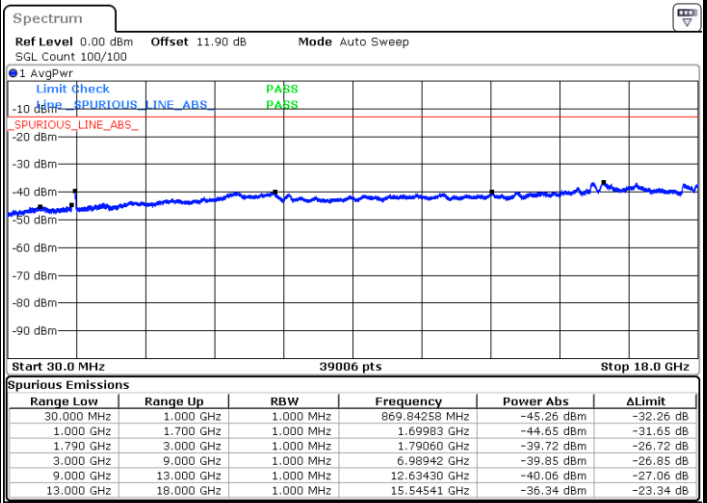

Date: 19.JUL.2023 15:10:29

LTE Band 66C / 20MHz+5MHz

QPSK

Highest Channel / 1RB0 and 1RB24

Highest Channel / 1RB99 and 1RB0

Date: 19.JUL.2023 14:42:32

Date: 19.JUL.2023 14:49:27

LTE Band 66C / 20MHz+10MHz

QPSK

Lowest Channel / 1RB0 and 1RB49

Lowest Channel / 1RB99 and 1RB0

Date: 19.JUL.2023 14:23:34

Date: 19.JUL.2023 14:30:29

Middle Channel / 1RB0 and 1RB49

Middle Channel / 1RB99 and 1RB0

Date: 19.JUL.2023 14:36:30

Date: 19.JUL.2023 14:35:14

LTE Band 66C / 20MHz+10MHz

QPSK

Highest Channel / 1RB0 and 1RB49

Highest Channel / 1RB99 and 1RB0

Date: 19.JUL.2023 14:07:24

Date: 19.JUL.2023 14:14:17

LTE Band 66C / 20MHz+15MHz