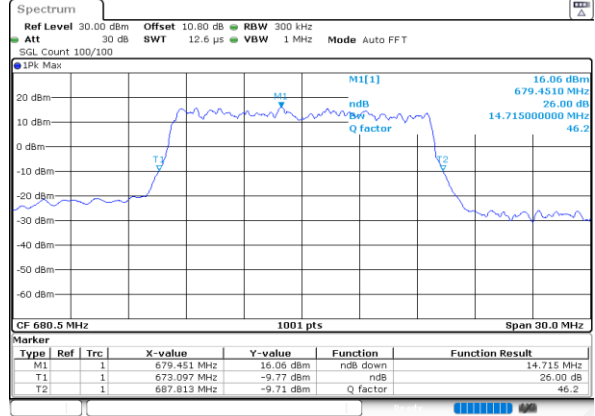

Date: 2.AUG.2023 03:14:17

LTE Band 71

Middle Channel / 15MHz / QPSK

Date: 2.AUG.2023 03:57:59

Middle Channel / 15MHz / 16QAM

Date: 2.AUG.2023 03:58:28

Middle Channel / 20MHz / QPSK

Date: 2.AUG.2023 04:10:42