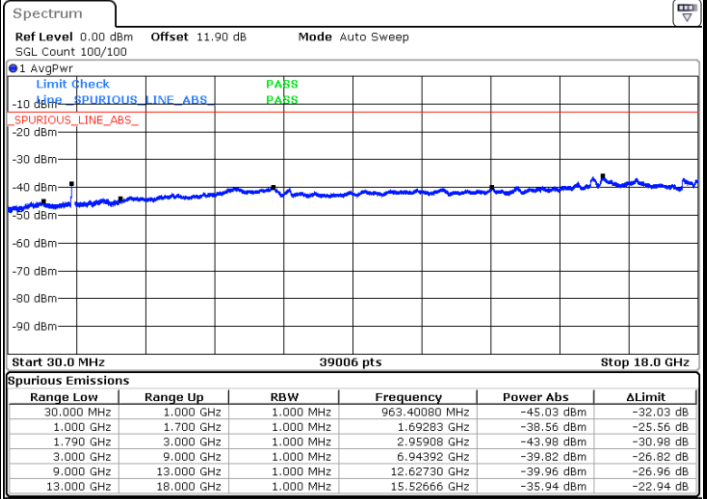

LTE Band 66C / 10MHz+15MHz

QPSK

Lowest Channel / 1RB0 and 1RB74

Lowest Channel / 1RB49 and 1RB0

Date: 19.JUL.2023 19:33:11

Date: 19.JUL.2023 19:40:00

MiddleChannel / 1RB0 and 1RB74

Middle Channel / 1RB49 and 1RB0

Date: 19.JUL.2023 20:01:37

Date: 5.AUG.2023 01:58:44

LTE Band 66C / 10MHz+15MHz

QPSK

Highest Channel / 1RB0 and 1RB74

Highest Channel / 1RB49 and 1RB0

Date: 19.JUL.2023 19:17:01

Date: 19.JUL.2023 19:23:54

LTE Band 66C / 10MHz+20MHz

QPSK

Lowest Channel / 1RB0 and 1RB99

Lowest Channel / 1RB49 and 1RB0

Date: 19.JUL.2023 18:58:04

Date: 19.JUL.2023 19:04:52

Middle Channel / 1RB0 and 1RB99

Middle Channel / 1RB49 and 1RB0

Date: 19.JUL.2023 19:11:00

Date: 19.JUL.2023 19:09:44

LTE Band 66C / 10MHz+20MHz

QPSK

Highest Channel / 1RB0 and 1RB99

Highest Channel / 1RB49 and 1RB0

LTE Band 66C / 15MHz+10MHz

QPSK