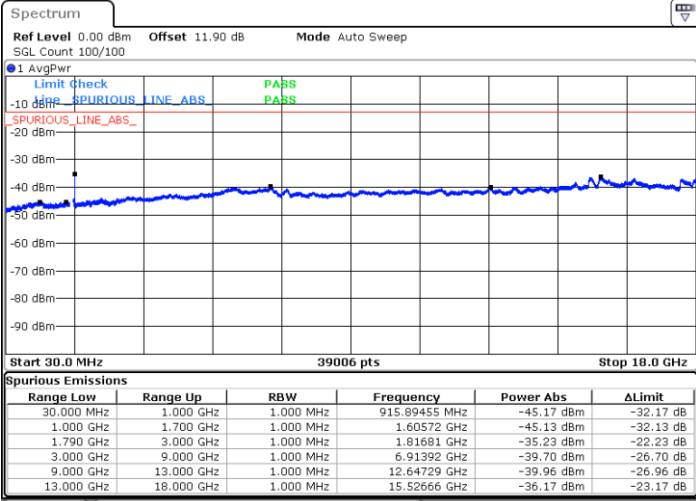

Date: 19.JUL.2023 14:00:05

LTE Band 66C / 20MHz+15MHz

QPSK

Highest Channel / 1RB0 and 1RB74

Highest Channel / 1RB99 and 1RB0

Date: 19.JUL.2023 13:31:59

Date: 19.JUL.2023 13:38:55

LTE Band 66C / 20MHz+20MHz

QPSK

Lowest Channel / 1RB0 and 1RB99

Lowest Channel / 1RB99 and 1RB0

Date: 19.JUL.2023 13:13:54

Date: 19.JUL.2023 13:20:18

MiddleChannel / 1RB0 and 1RB99

Middle Channel / 1RB99 and 1RB0

Date: 19.JUL.2023 13:25:55

Date: 19.JUL.2023 13:24:44

LTE Band 66C / 20MHz+20MHz

QPSK

Highest Channel / 1RB0 and 1RB99

Highest Channel / 1RB99 and 1RB0

Date: 19.JUL.2023 12:58:49

Date: 19.JUL.2023 13:05:11

LTE Band 71

Peak-to-Average Ratio

Mode	LTE Band 71 / 20MHz				
Mod.	QPSK	16QAM	64QAM	256QAM	Limit: 13dB
RB Size	Full RB	Full RB	Full RB	Full RB	Result
Middle CH	5.04	5.77	5.74	6.61	PASS

LTE Band 71 / 20MHz / QPSK

Middle Channel / Full RB