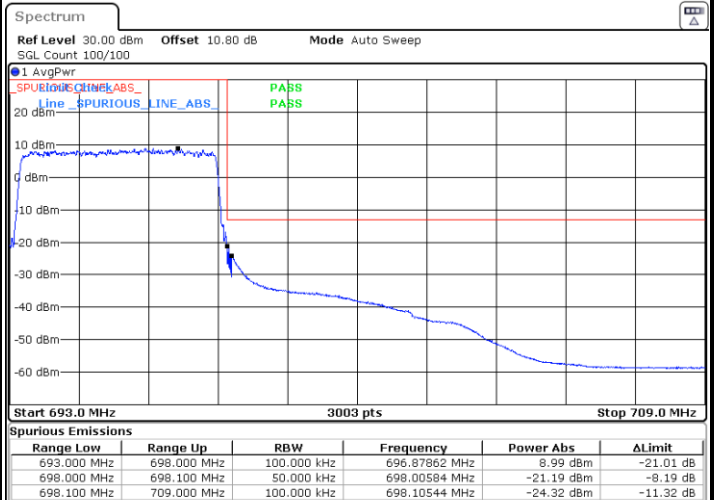

Middle Channel / 15MHz / 256QAM

Date: 2.AUG.2023 04:33:06

Middle Channel / 20MHz / 256QAM

Date: 2.AUG.2023 04:35:54

Conducted Band Edge

LTE Band 71 / 5MHz / QPSK

Lowest Band Edge / 1 RB

Date: 2.AUG.2023 03:28:40

Highest Band Edge / 1 RB

Date: 2.AUG.2023 03:36:52

Lowest Band Edge / Full RB

Date: 2.AUG.2023 03:30:41

Highest Band Edge / Full RB

Date: 2.AUG.2023 03:38:53

LTE Band 71 / 5MHz / 16QAM

Lowest Band Edge / 1RB

Date: 2.AUG.2023 03:29:40

Highest Band Edge / 1 RB

Date: 2.AUG.2023 03:37:52

Lowest Band Edge / Full RB

Date: 2.AUG.2023 03:31:41

Highest Band Edge / Full RB

Date: 2.AUG.2023 03:39:53

LTE Band 71 / 5MHz / 64QAM