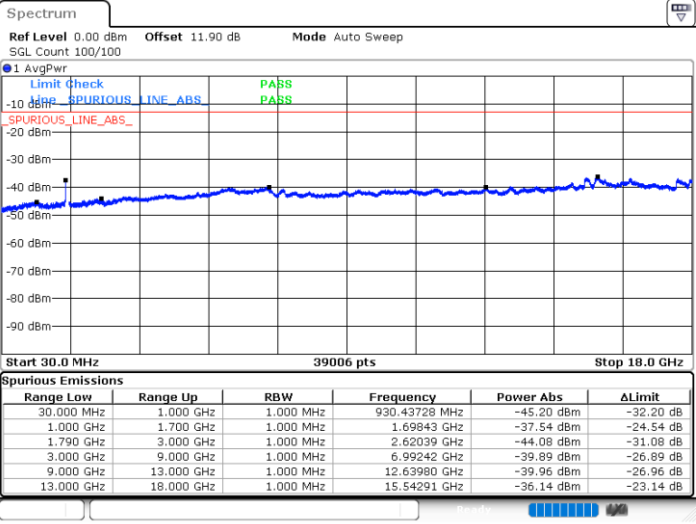

Date: 19.JUL.2023 15:10:29

LTE Band 66C / 20MHz+5MHz

QPSK

Highest Channel / 1RB0 and 1RB24

Highest Channel / 1RB99 and 1RB0

Date: 19.JUL.2023 14:42:32

Date: 19.JUL.2023 14:49:27

LTE Band 66C / 20MHz+10MHz

Date: 19.JUL.2023 14:35:14

LTE Band 66C / 20MHz+10MHz

QPSK

Highest Channel / 1RB0 and 1RB49

Highest Channel / 1RB99 and 1RB0

Date: 19.JUL.2023 14:07:24

Date: 19.JUL.2023 14:14:17

LTE Band 66C / 20MHz+15MHz

QPSK

Lowest Channel / 1RB0 and 1RB74

Lowest Channel / 1RB99 and 1RB0

Date: 19.JUL.2023 13:48:15

Date: 19.JUL.2023 13:55:10

Middle Channel / 1RB0 and 1RB74

Middle Channel / 1RB99 and 1RB0

Date: 19.JUL.2023 14:01:22

Date: 19.JUL.2023 14:00:05

LTE Band 66C / 20MHz+15MHz

QPSK

Highest Channel / 1RB0 and 1RB74

Highest Channel / 1RB99 and 1RB0

Date: 19.JUL.2023 13:31:59

Date: 19.JUL.2023 13:38:55

LTE Band 66C / 20MHz+20MHz