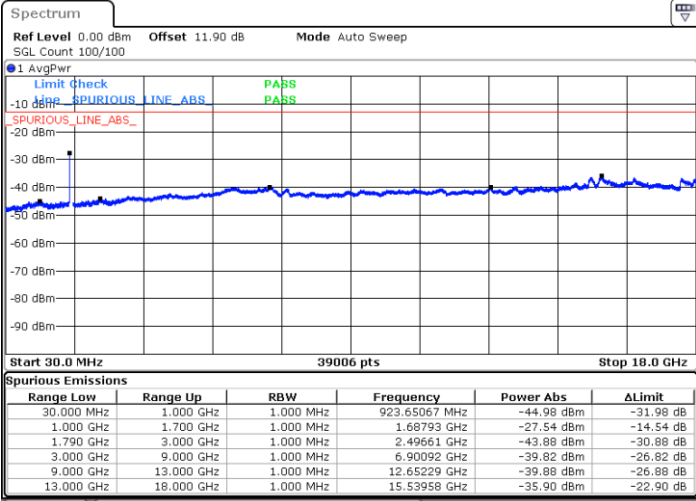

LTE Band 66C / 10MHz+15MHz

QPSK

Lowest Channel / 1RB0 and 1RB74

Lowest Channel / 1RB49 and 1RB0

Date: 19.JUL.2023 19:33:11

Date: 19.JUL.2023 19:40:00

MiddleChannel / 1RB0 and 1RB74

Middle Channel / 1RB49 and 1RB0

Date: 19.JUL.2023 20:01:37

Date: 5.AUG.2023 01:58:44

LTE Band 66C / 10MHz+15MHz

QPSK

Highest Channel / 1RB0 and 1RB74

Highest Channel / 1RB49 and 1RB0

Date: 19.JUL.2023 19:17:01

Date: 19.JUL.2023 19:23:54

LTE Band 66C / 10MHz+20MHz

QPSK

Lowest Channel / 1RB0 and 1RB99

Lowest Channel / 1RB49 and 1RB0

Date: 19.JUL.2023 18:58:04

Date: 19.JUL.2023 19:04:52

Middle Channel / 1RB0 and 1RB99

Middle Channel / 1RB49 and 1RB0

Date: 19.JUL.2023 19:11:00

Date: 19.JUL.2023 19:09:44

LTE Band 66C / 10MHz+20MHz

QPSK

Highest Channel / 1RB0 and 1RB99

Highest Channel / 1RB49 and 1RB0

LTE Band 66C / 15MHz+10MHz

QPSK