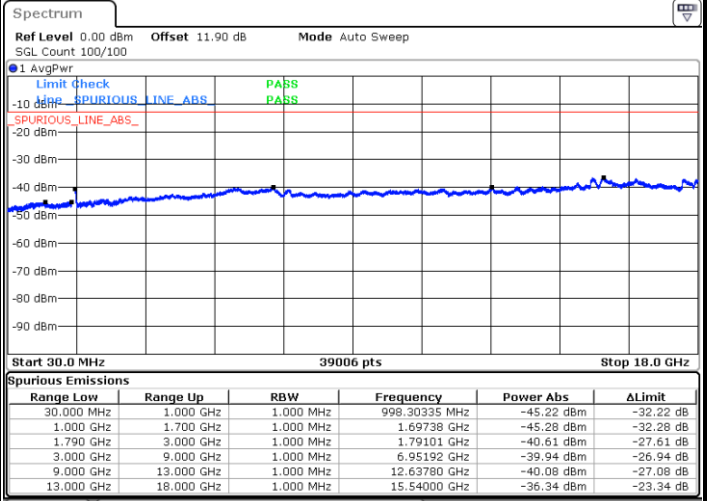

QPSK

Lowest Channel / 1RB0 and 1RB24

Lowest Channel / 1RB99 and 1RB0

Date: 19.JUL.2023 14:58:48

Date: 19.JUL.2023 15:05:44

Middle Channel / 1RB0 and 1RB24

Middle Channel / 1RB99 and 1RB0

Date: 19.JUL.2023 15:11:44

Date: 19.JUL.2023 15:10:29

LTE Band 66C / 20MHz+5MHz

QPSK

Highest Channel / 1RB0 and 1RB24

Highest Channel / 1RB99 and 1RB0

Date: 19.JUL.2023 14:42:32

Date: 19.JUL.2023 14:49:27

LTE Band 66C / 20MHz+10MHz

QPSK

Lowest Channel / 1RB0 and 1RB49

Lowest Channel / 1RB99 and 1RB0

Date: 19.JUL.2023 14:23:34

Date: 19.JUL.2023 14:30:29

Middle Channel / 1RB0 and 1RB49

Middle Channel / 1RB99 and 1RB0

Date: 19.JUL.2023 14:36:30

Date: 19.JUL.2023 14:35:14

LTE Band 66C / 20MHz+10MHz

QPSK

Highest Channel / 1RB0 and 1RB49

Highest Channel / 1RB99 and 1RB0

Date: 19.JUL.2023 14:07:24

Date: 19.JUL.2023 14:14:17

LTE Band 66C / 20MHz+15MHz