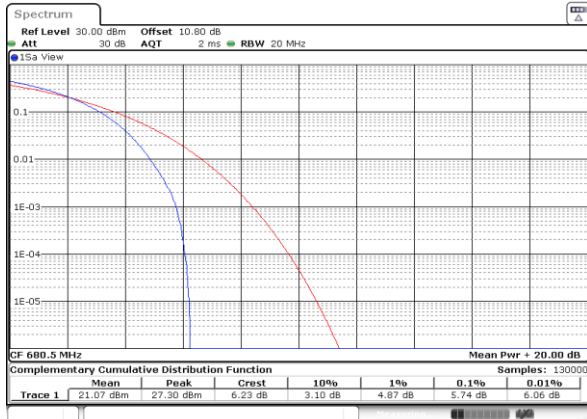

Peak-to-Average Ratio

Mode	LTE Band 71 / 20MHz				
Mod.	QPSK	16QAM	64QAM	256QAM	Limit: 13dB
RB Size	Full RB	Full RB	Full RB	Full RB	Result
Middle CH	5.04	5.77	5.74	6.61	PASS

LTE Band 71 / 20MHz / QPSK

Middle Channel / Full RB

Date: 2.AUG.2023 04:12:54

LTE Band 71 / 20MHz / 16QAM

Middle Channel / Full RB

Date: 2.AUG.2023 04:12:23

LTE Band 71 / 20MHz / 64QAM

Middle Channel / Full RB

Date: 2.AUG.2023 04:13:25

LTE Band 71 / 20MHz / 256QAM

Middle Channel / Full RB

Date: 2.AUG.2023 04:37:37

26dB Bandwidth

Mode	LTE Band 71 : 26dB BW(MHz)											
BW	1.4MHz		3MHz		5MHz		10MHz		15MHz		20MHz	
Mod.	QPSK	16QAM	QPSK	16QAM	QPSK	16QAM	QPSK	16QAM	QPSK	16QAM	QPSK	16QAM
Middle CH	-	-	-	-	5.10	5.22	9.85	10.25	14.69	14.72	18.94	19.26
Mode	LTE Band 71 : 26dB BW(MHz)											
BW	1.4MHz		3MHz		5MHz		10MHz		15MHz		20MHz	
Mod.	64QAM	256QAM	64QAM	256QAM	64QAM	256QAM	64QAM	256QAM	64QAM	256QAM	64QAM	256QAM
Middle CH	-	-	-	-	5.20	5.25	9.95	10.07	14.75	14.66	19.30	18.98