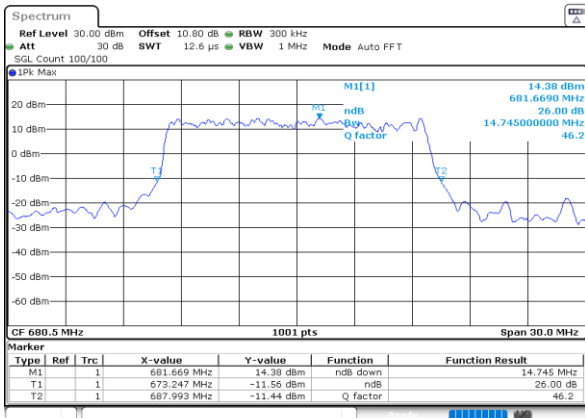

Middle Channel / 20MHz / 16QAM

Date: 2.AUG.2023 04:07:11

LTE Band 71

Middle Channel / 5MHz / 64QAM

Date: 2.AUG.2023 03:43:46

Middle Channel / 10MHz / 64QAM

Date: 2.AUG.2023 03:53:29

Middle Channel / 15MHz / 64QAM

Date: 2.AUG.2023 04:02:11

Middle Channel / 20MHz / 64QAM

Date: 2.AUG.2023 04:10:54

LTE Band 71

Middle Channel / 5MHz / 256QAM

Date: 2.AUG.2023 04:26:41

Middle Channel / 10MHz / 256QAM

Date: 2.AUG.2023 04:30:29