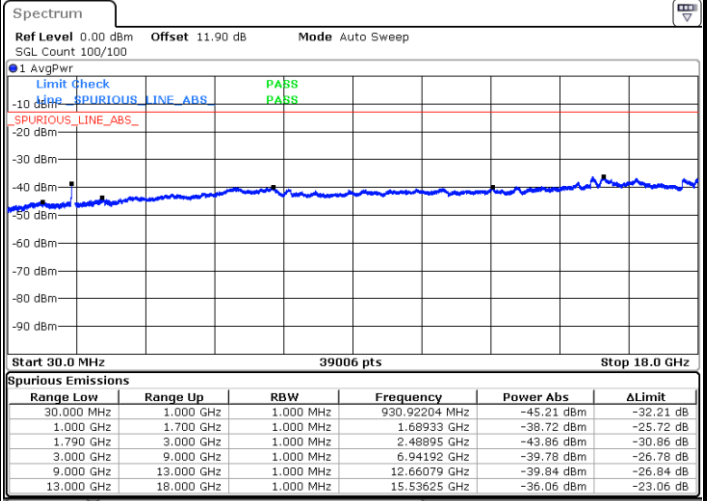

LTE Band 66C / 10MHz+15MHz

QPSK

Lowest Channel / 1RB0 and 1RB74

Lowest Channel / 1RB49 and 1RB0

Date: 19.JUL.2023 19:33:11

Date: 19.JUL.2023 19:40:00

MiddleChannel / 1RB0 and 1RB74

Middle Channel / 1RB49 and 1RB0

Date: 19.JUL.2023 20:01:37

Date: 5.AUG.2023 01:58:44

LTE Band 66C / 10MHz+15MHz

QPSK

Highest Channel / 1RB0 and 1RB74

Highest Channel / 1RB49 and 1RB0

Date: 19.JUL.2023 19:17:01

Date: 19.JUL.2023 19:23:54

LTE Band 66C / 10MHz+20MHz

QPSK

Lowest Channel / 1RB0 and 1RB99

Lowest Channel / 1RB49 and 1RB0

Date: 19.JUL.2023 18:58:04

Date: 19.JUL.2023 19:04:52

Middle Channel / 1RB0 and 1RB99

Middle Channel / 1RB49 and 1RB0

Date: 19.JUL.2023 19:11:00

Date: 19.JUL.2023 19:09:44

LTE Band 66C / 10MHz+20MHz

QPSK

Highest Channel / 1RB0 and 1RB99

Highest Channel / 1RB49 and 1RB0

LTE Band 66C / 15MHz+10MHz

QPSK