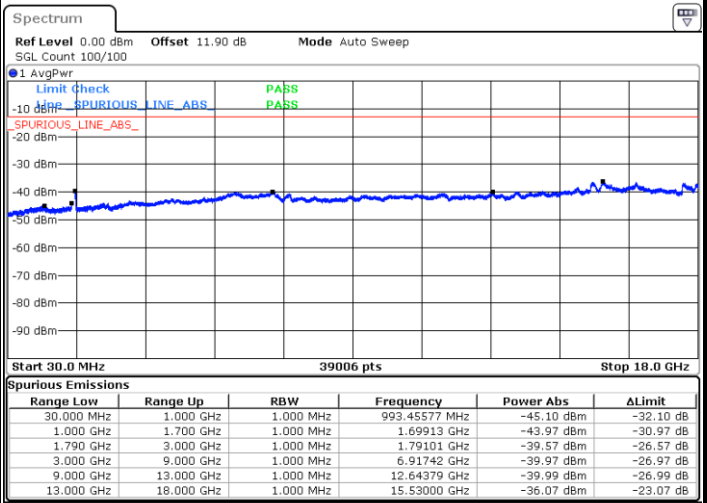

Date: 19.JUL.2023 14:00:05

LTE Band 66C / 20MHz+15MHz

QPSK

Highest Channel / 1RB0 and 1RB74

Highest Channel / 1RB99 and 1RB0

Date: 19.JUL.2023 13:31:59

Date: 19.JUL.2023 13:38:55

LTE Band 66C / 20MHz+20MHz

QPSK

Lowest Channel / 1RB0 and 1RB99

Lowest Channel / 1RB99 and 1RB0

Date: 19.JUL.2023 13:13:54

Date: 19.JUL.2023 13:20:18

MiddleChannel / 1RB0 and 1RB99

Middle Channel / 1RB99 and 1RB0

Date: 19.JUL.2023 13:25:55

Date: 19.JUL.2023 13:24:44

LTE Band 66C / 20MHz+20MHz

QPSK

Highest Channel / 1RB0 and 1RB99

Highest Channel / 1RB99 and 1RB0

Date: 19.JUL.2023 12:58:49

Date: 19.JUL.2023 13:05:11

LTE Band 71

Peak-to-Average Ratio

Mode	LTE Band 71 / 20MHz				
Mod.	QPSK	16QAM	64QAM	256QAM	Limit: 13dB
RB Size	Full RB	Full RB	Full RB	Full RB	Result
Middle CH	5.04	5.77	5.74	6.61	PASS

LTE Band 71 / 20MHz / QPSK

Middle Channel / Full RB