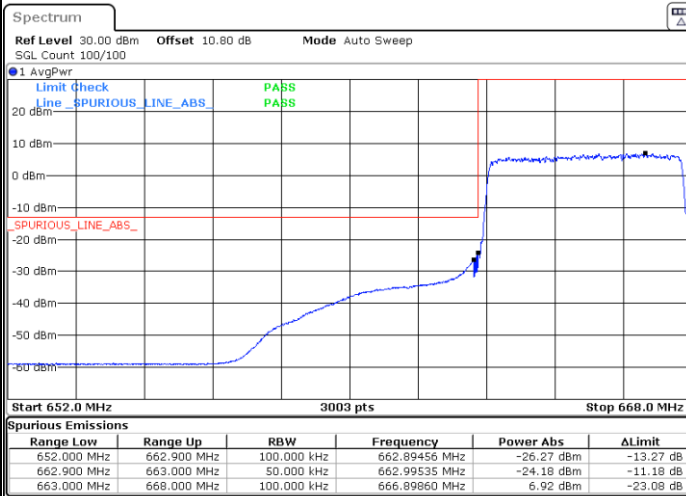

Date: 2.AUG.2023 03:29:40

Highest Band Edge / 1 RB

Date: 2.AUG.2023 03:37:52

Lowest Band Edge / Full RB

Date: 2.AUG.2023 03:31:41

Highest Band Edge / Full RB

Date: 2.AUG.2023 03:39:53

LTE Band 71 / 5MHz / 64QAM

Lowest Band Edge / 1RB

Date: 2.AUG.2023 03:42:01

Highest Band Edge / 1 RB

Date: 2.AUG.2023 03:44:44

Lowest Band Edge / Full RB

Date: 2.AUG.2023 03:43:01

Highest Band Edge / Full RB

Date: 2.AUG.2023 03:45:44