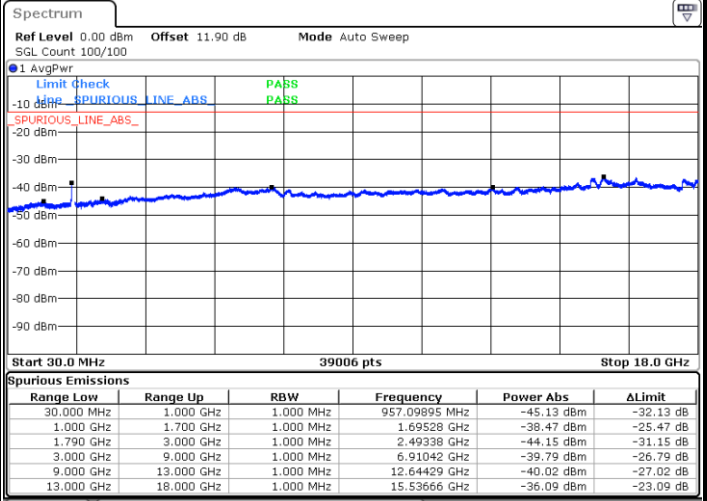

QPSK

Lowest Channel / 1RB0 and 1RB74

Lowest Channel / 1RB74 and 1RB0

Date: 19.JUL.2023 16:07:54

Date: 19.JUL.2023 16:14:21

Middle Channel / 1RB0 and 1RB74

Middle Channel / 1RB74 and 1RB0

Date: 19.JUL.2023 16:20:09

Date: 19.JUL.2023 16:18:58

LTE Band 66C / 15MHz+15MHz

QPSK

Highest Channel / 1RB0 and 1RB74

Highest Channel / 1RB74 and 1RB0

Date: 19.JUL.2023 15:52:50

Date: 19.JUL.2023 15:59:14

LTE Band 66C / 15MHz+20MHz

QPSK

Lowest Channel / 1RB0 and 1RB99

Lowest Channel / 1RB74 and 1RB0

Date: 19.JUL.2023 15:34:11

Date: 19.JUL.2023 15:41:07

Middle Channel / 1RB0 and 1RB99

Middle Channel / 1RB74 and 1RB0

Date: 19.JUL.2023 15:47:13

Date: 19.JUL.2023 15:45:58

LTE Band 66C / 15MHz+20MHz

QPSK

Highest Channel / 1RB0 and 1RB99

Highest Channel / 1RB74 and 1RB0

Date: 19.JUL.2023 15:17:48

Date: 19.JUL.2023 15:24:44

LTE Band 66C / 20MHz+5MHz