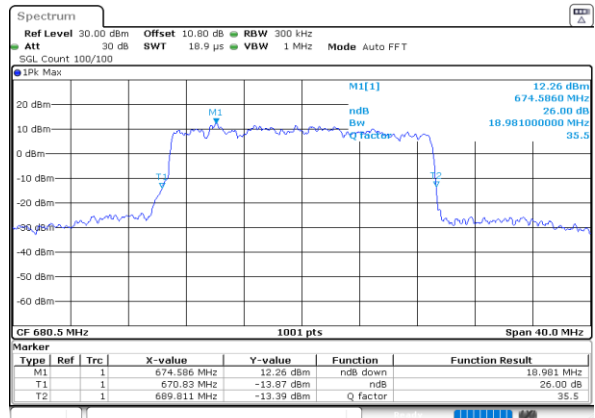

Middle Channel / 20MHz / 256QAM

Date: 2.AUG.2023 04:36:08