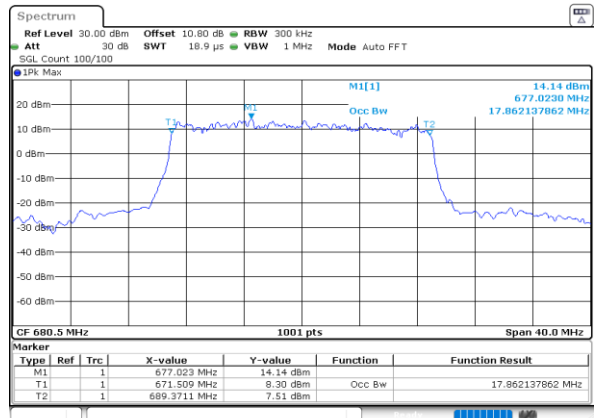

Middle Channel / 20MHz / 64QAM

Date: 2.AUG.2023 04:10:40