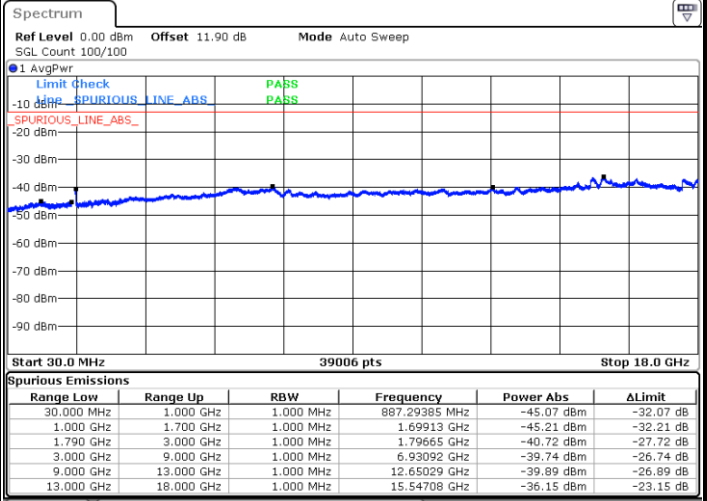

QPSK

Lowest Channel / 1RB0 and 1RB49

Lowest Channel / 1RB99 and 1RB0

Date: 19.JUL.2023 14:23:34

Date: 19.JUL.2023 14:30:29

Middle Channel / 1RB0 and 1RB49

Middle Channel / 1RB99 and 1RB0

Date: 19.JUL.2023 14:36:30

Date: 19.JUL.2023 14:35:14

LTE Band 66C / 20MHz+10MHz

QPSK

Highest Channel / 1RB0 and 1RB49

Highest Channel / 1RB99 and 1RB0

Date: 19.JUL.2023 14:07:24

Date: 19.JUL.2023 14:14:17

LTE Band 66C / 20MHz+15MHz

QPSK

Lowest Channel / 1RB0 and 1RB74

Lowest Channel / 1RB99 and 1RB0

Date: 19.JUL.2023 13:48:15

Date: 19.JUL.2023 13:55:10

Middle Channel / 1RB0 and 1RB74

Middle Channel / 1RB99 and 1RB0

Date: 19.JUL.2023 14:01:22

Date: 19.JUL.2023 14:00:05

LTE Band 66C / 20MHz+15MHz

QPSK

Highest Channel / 1RB0 and 1RB74

Highest Channel / 1RB99 and 1RB0

Date: 19.JUL.2023 13:31:59

Date: 19.JUL.2023 13:38:55

LTE Band 66C / 20MHz+20MHz