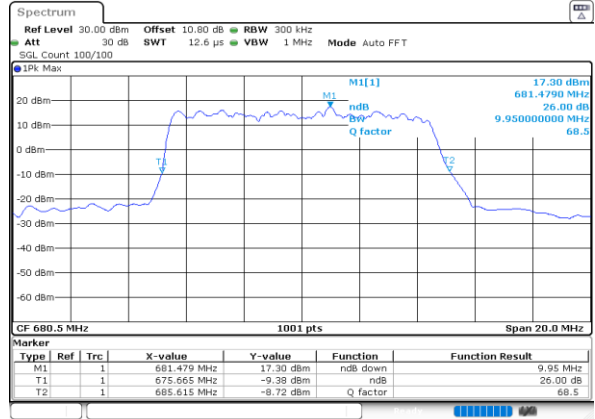

Middle Channel / 20MHz / 16QAM

Date: 2.AUG.2023 04:07:11

LTE Band 71

Middle Channel / 5MHz / 64QAM

Date: 2.AUG.2023 03:43:46

Middle Channel / 10MHz / 64QAM

Date: 2.AUG.2023 03:53:29

Middle Channel / 15MHz / 64QAM

Date: 2.AUG.2023 04:02:11

Middle Channel / 20MHz / 64QAM

Date: 2.AUG.2023 04:10:54

LTE Band 71

Middle Channel / 5MHz / 256QAM

Date: 2.AUG.2023 04:26:41

Middle Channel / 10MHz / 256QAM

Date: 2.AUG.2023 04:30:29