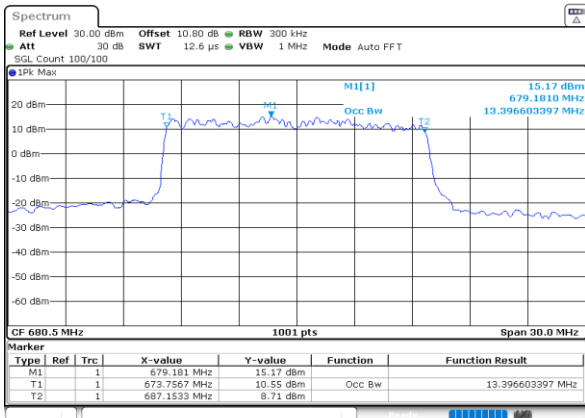

Middle Channel / 20MHz / 16QAM

Date: 2.AUG.2023 04:06:13

LTE Band 71

Middle Channel / 5MHz / 64QAM

Date: 2.AUG.2023 03:43:32

Middle Channel / 10MHz / 64QAM

Date: 2.AUG.2023 03:53:15

Middle Channel / 15MHz / 64QAM