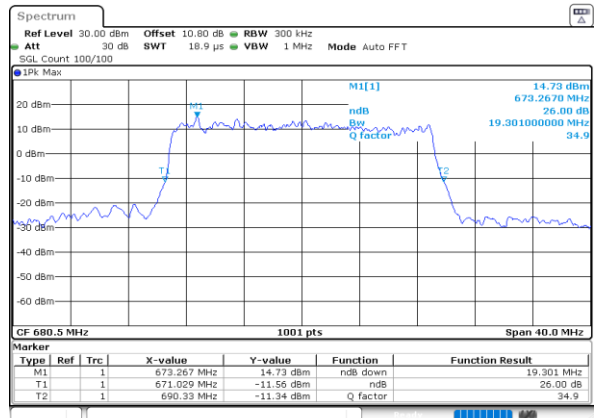

Middle Channel / 20MHz / 64QAM

Date: 2.AUG.2023 04:10:54