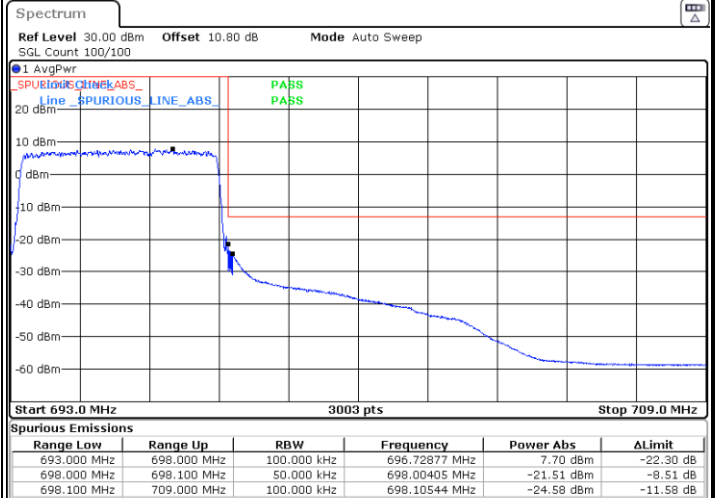

Highest Band Edge / 1 RB

Date: 2.AUG.2023 03:36:52

Lowest Band Edge / Full RB

Date: 2.AUG.2023 03:30:41

Highest Band Edge / Full RB

Date: 2.AUG.2023 03:38:53

LTE Band 71 / 5MHz / 16QAM

Lowest Band Edge / 1RB

Date: 2.AUG.2023 03:29:40

Highest Band Edge / 1 RB

Date: 2.AUG.2023 03:37:52

Lowest Band Edge / Full RB

Date: 2.AUG.2023 03:31:41

Highest Band Edge / Full RB

Date: 2.AUG.2023 03:39:53

LTE Band 71 / 5MHz / 64QAM

Lowest Band Edge / 1RB

Date: 2.AUG.2023 03:42:01

Highest Band Edge / 1 RB

Date: 2.AUG.2023 03:44:44

Lowest Band Edge / Full RB

Date: 2.AUG.2023 03:43:01

Highest Band Edge / Full RB

Date: 2.AUG.2023 03:45:44