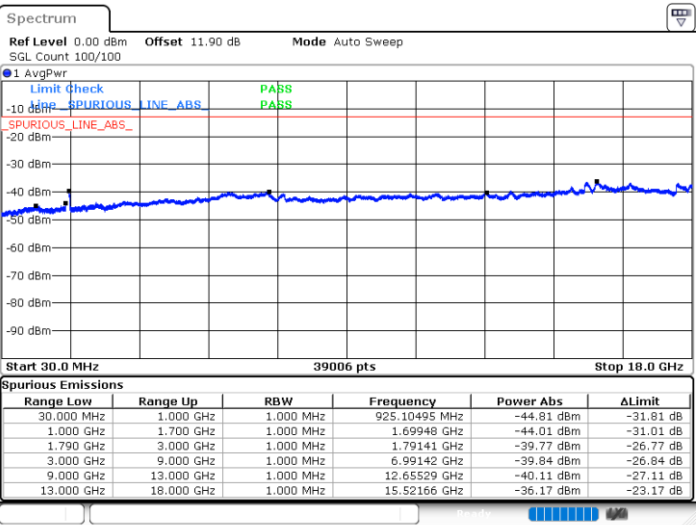

Date: 19.JUL.2023 19:11:00

Date: 19.JUL.2023 19:09:44

LTE Band 66C / 10MHz+20MHz

QPSK

Highest Channel / 1RB0 and 1RB99

Highest Channel / 1RB49 and 1RB0

LTE Band 66C / 15MHz+10MHz

QPSK

Lowest Channel / 1RB0 and 1RB49

Lowest Channel / 1RB74 and 1RB0

Date: 19.JUL.2023 16:42:29

Date: 19.JUL.2023 16:49:27

Middle Channel / 1RB0 and 1RB49

Middle Channel / 1RB74 and 1RB0

Date: 19.JUL.2023 16:55:32

Date: 19.JUL.2023 16:54:16

LTE Band 66C / 15MHz+10MHz

QPSK

Highest Channel / 1RB0 and 1RB49

Highest Channel / 1RB74 and 1RB0

Date: 19.JUL.2023 16:26:14

Date: 19.JUL.2023 16:33:08

LTE Band 66C / 15MHz+15MHz