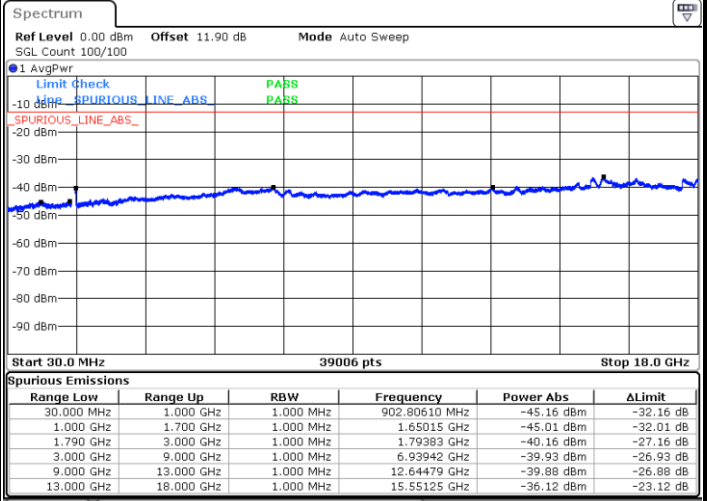

QPSK

Lowest Channel / 1RB0 and 1RB74

Lowest Channel / 1RB99 and 1RB0

Date: 19.JUL.2023 13:48:15

Date: 19.JUL.2023 13:55:10

Middle Channel / 1RB0 and 1RB74

Middle Channel / 1RB99 and 1RB0

Date: 19.JUL.2023 14:01:22

Date: 19.JUL.2023 14:00:05

LTE Band 66C / 20MHz+15MHz

QPSK

Highest Channel / 1RB0 and 1RB74

Highest Channel / 1RB99 and 1RB0

Date: 19.JUL.2023 13:31:59

Date: 19.JUL.2023 13:38:55

LTE Band 66C / 20MHz+20MHz

QPSK

Lowest Channel / 1RB0 and 1RB99

Lowest Channel / 1RB99 and 1RB0

Date: 19.JUL.2023 13:13:54

Date: 19.JUL.2023 13:20:18

MiddleChannel / 1RB0 and 1RB99

Middle Channel / 1RB99 and 1RB0

Date: 19.JUL.2023 13:25:55

Date: 19.JUL.2023 13:24:44

LTE Band 66C / 20MHz+20MHz

QPSK

Highest Channel / 1RB0 and 1RB99

Highest Channel / 1RB99 and 1RB0

Date: 19.JUL.2023 12:58:49

Date: 19.JUL.2023 13:05:11

LTE Band 71