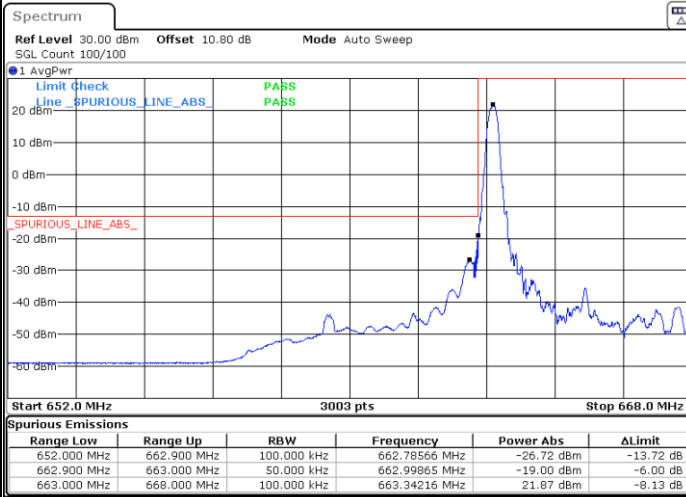

Middle Channel / 15MHz / 256QAM

Date: 2.AUG.2023 04:33:06

Middle Channel / 20MHz / 256QAM

Date: 2.AUG.2023 04:35:54

Conducted Band Edge

LTE Band 71 / 5MHz / QPSK

Lowest Band Edge / 1 RB

Date: 2.AUG.2023 03:28:40

Highest Band Edge / 1 RB

Date: 2.AUG.2023 03:36:52

Lowest Band Edge / Full RB

Date: 2.AUG.2023 03:30:41

Highest Band Edge / Full RB

Date: 2.AUG.2023 03:38:53

LTE Band 71 / 5MHz / 16QAM

Lowest Band Edge / 1RB

Date: 2.AUG.2023 03:29:40

Highest Band Edge / 1 RB

Date: 2.AUG.2023 03:37:52

Lowest Band Edge / Full RB

Date: 2.AUG.2023 03:31:41

Highest Band Edge / Full RB

Date: 2.AUG.2023 03:39:53

LTE Band 71 / 5MHz / 64QAM