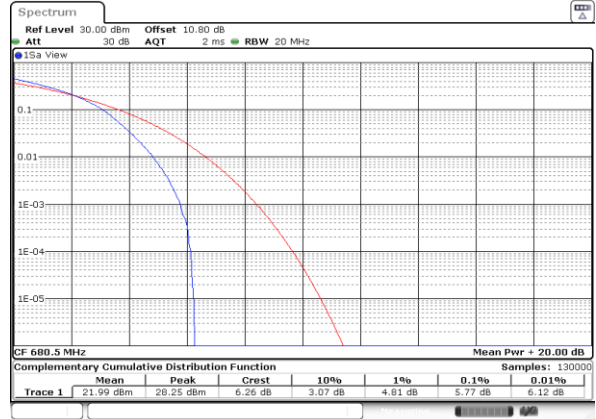

LTE Band 71 / 20MHz / 16QAM

Middle Channel / Full RB

Date: 2.AUG.2023 04:12:23