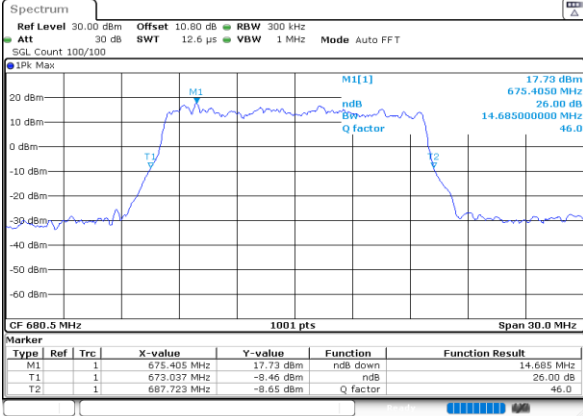

LTE Band 71

Middle Channel / 15MHz / QPSK

Date: 2.AUG.2023 03:57:59