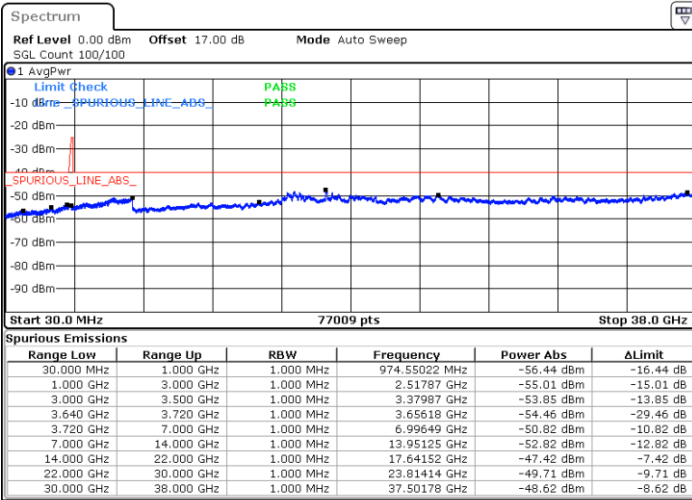

Middle Channel / 1RB74 and 1RB0

Date: 7.JUL.2020 23:52:08

Date: 7.JUL.2020 23:59:10

Middle Channel / FullIRB

N/A

Date: 7.JUL.2020 23:49:03

LTE Band 48C / 15MHz+20MHz

64QAM

Highest Channel / 1RB0 and 1RB99

Highest Channel / 1RB74 and 1RB0

Date: 8.JUL.2020 01:04:50

Date: 8.JUL.2020 00:53:55

Highest Channel / FullIRB

N/A

Date: 8.JUL.2020 01:11:57

LTE Band 48C / 20MHz+5MHz

64QAM

Lowest Channel / 1RB0 and 1RB24

Lowest Channel / 1RB99 and 1RB0

Date: 17.JUL.2020 01:29:49

Date: 17.JUL.2020 01:23:31

Lowest Channel / FullIRB

N/A

Date: 17.JUL.2020 01:31:04