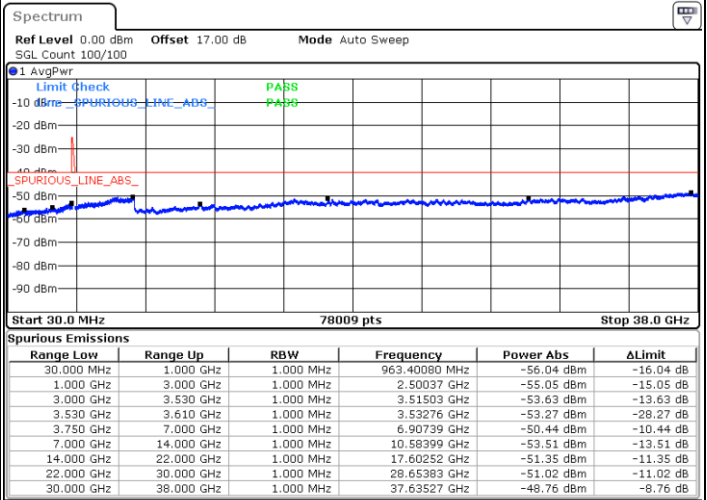

Date: 7.JUL.2020 20:19:42

LTE Band 48C / 20MHz+15MHz

16QAM

Middle Channel / 1RB0 and 1RB74

Middle Channel / 1RB99 and 1RB0

Date: 7.JUL.2020 21:02:57

Date: 7.JUL.2020 21:11:18

Middle Channel / FullIRB

N/A

Date: 7.JUL.2020 20:58:43

LTE Band 48C / 20MHz+15MHz

16QAM

Highest Channel / 1RB0 and 1RB74

Highest Channel / 1RB99 and 1RB0

Date: 7.JUL.2020 22:08:20

Date: 7.JUL.2020 21:54:46

Highest Channel / FullIRB

N/A

Date: 7.JUL.2020 22:12:36

LTE Band 48C / 20MHz+20MHz

16QAM

Lowest Channel / 1RB0 and 1RB99

Lowest Channel / 1RB99 and 1RB0

Date: 7.JUL.2020 16:33:40

Date: 7.JUL.2020 15:54:05

Lowest Channel / FullIRB

N/A

Date: 7.JUL.2020 16:38:09

LTE Band 48C / 20MHz+20MHz

16QAM

MiddleChannel / 1RB0 and 1RB99

Middle Channel / 1RB99 and 1RB0