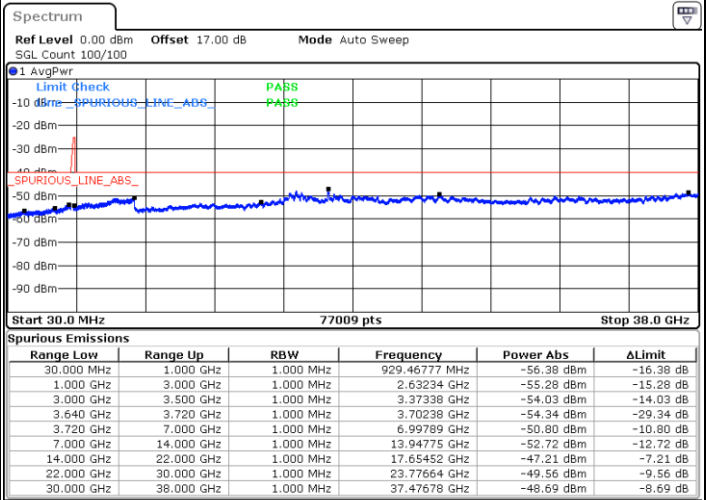

Date: 7.JUL.2020 17:31:26

Date: 7.JUL.2020 17:35:53

Middle Channel / FullIRB

N/A

Date: 7.JUL.2020 17:25:50

LTE Band 48C / 20MHz+20MHz

16QAM

Highest Channel / 1RB0 and 1RB99

Highest Channel / 1RB99 and 1RB0

Date: 7.JUL.2020 15:28:42

Date: 7.JUL.2020 15:41:26

Highest Channel / FullIRB

N/A

Date: 7.JUL.2020 15:15:52

LTE Band 48C / 5MHz+20MHz

64QAM

Lowest Channel / 1RB0 and 1RB99

Lowest Channel / 1RB24 and 1RB0

Date: 17.JUL.2020 20:54:04

Date: 17.JUL.2020 20:47:43

Lowest Channel / FullIRB

N/A

Date: 17.JUL.2020 20:55:20

LTE Band 48C / 5MHz+20MHz