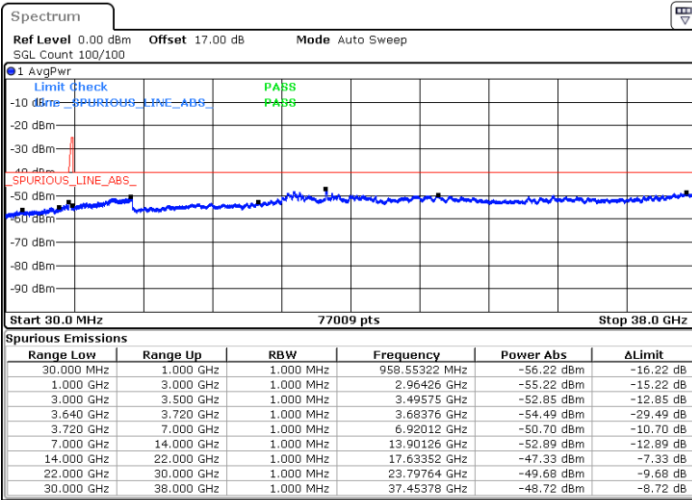

LTE Band 48C / 5MHz+20MHz

64QAM

Highest Channel / 1RB0 and 1RB99

Highest Channel / 1RB24 and 1RB0

Date: 17.JUL.2020 22:11:28

Date: 17.JUL.2020 22:10:13

Highest Channel / FullIRB

N/A

Date: 17.JUL.2020 22:20:42

LTE Band 48C / 10MHz+20MHz

64QAM

Lowest Channel / 1RB0 and 1RB99

Lowest Channel / 1RB49 and 1RB0

Date: 16.JUL.2020 22:40:01

Date: 16.JUL.2020 22:33:43

Lowest Channel / FullIRB

N/A

Date: 16.JUL.2020 22:59:47

LTE Band 48C / 10MHz+20MHz

64QAM

Middle Channel / 1RB0 and 1RB99

Middle Channel / 1RB49 and 1RB0

Date: 16.JUL.2020 23:35:23

Date: 16.JUL.2020 23:41:40

Middle Channel / FullIRB

N/A

Date: 16.JUL.2020 23:34:08

LTE Band 48C / 10MHz+20MHz

64QAM

Highest Channel / 1RB0 and 1RB99

Highest Channel / 1RB49 and 1RB0

Date: 17.JUL.2020 00:09:42