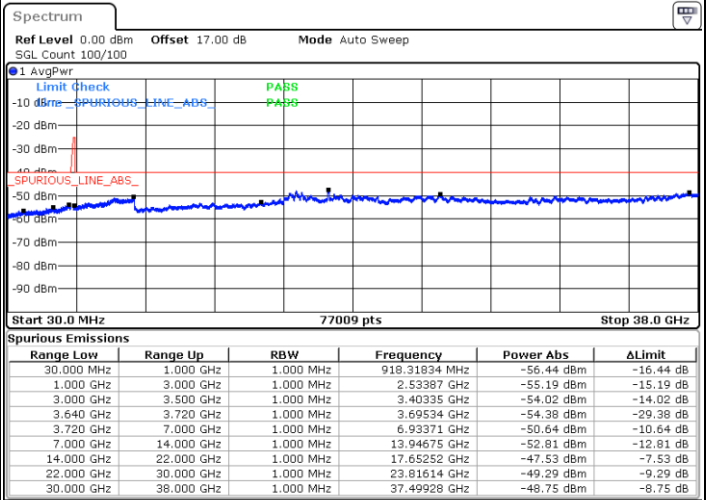

Middle Channel / 1RB74 and 1RB0

Date: 7.JUL.2020 23:52:08

Date: 7.JUL.2020 23:59:10

Middle Channel / FullIRB

N/A

Date: 7.JUL.2020 23:49:03

LTE Band 48C / 15MHz+20MHz

64QAM

Highest Channel / 1RB0 and 1RB99

Highest Channel / 1RB74 and 1RB0

Date: 8.JUL.2020 01:04:50

Date: 8.JUL.2020 00:53:55

Highest Channel / FullIRB

N/A

Date: 8.JUL.2020 01:11:57

LTE Band 48C / 20MHz+5MHz

64QAM

Lowest Channel / 1RB0 and 1RB24

Lowest Channel / 1RB99 and 1RB0

Date: 17.JUL.2020 01:29:49

Date: 17.JUL.2020 01:23:31

Lowest Channel / FullIRB

N/A

Date: 17.JUL.2020 01:31:04