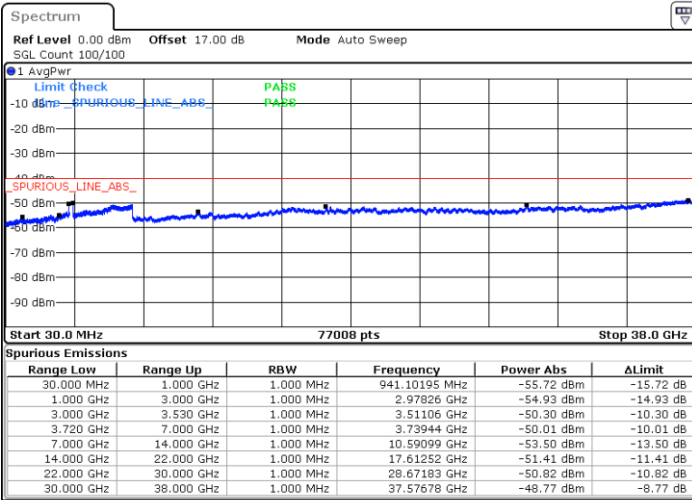

LTE Band 48C / 20MHz+15MHz

16QAM

Lowest Channel / 1RB0 and 1RB74

Lowest Channel / 1RB99 and 1RB0

Date: 7.JUL.2020 20:15:27

Date: 7.JUL.2020 20:09:37

Lowest Channel / FullIRB

N/A

Date: 7.JUL.2020 20:19:42

LTE Band 48C / 20MHz+15MHz

16QAM

Middle Channel / 1RB0 and 1RB74

Middle Channel / 1RB99 and 1RB0

Date: 7.JUL.2020 21:02:57

Date: 7.JUL.2020 21:11:18

Middle Channel / FullIRB

N/A

Date: 7.JUL.2020 20:58:43

LTE Band 48C / 20MHz+15MHz

16QAM

Highest Channel / 1RB0 and 1RB74

Highest Channel / 1RB99 and 1RB0

Date: 7.JUL.2020 22:08:20

Date: 7.JUL.2020 21:54:46

Highest Channel / FullIRB

N/A

Date: 7.JUL.2020 22:12:36

LTE Band 48C / 20MHz+20MHz

16QAM

Lowest Channel / 1RB0 and 1RB99

Lowest Channel / 1RB99 and 1RB0

Date: 7.JUL.2020 16:33:40