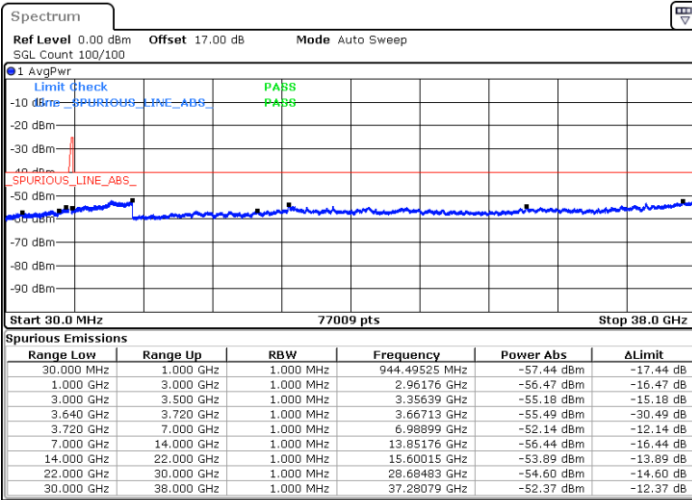

N/A

Date: 7.JUL.2020 20:58:43

LTE Band 48C / 20MHz+15MHz

16QAM

Highest Channel / 1RB0 and 1RB74

Highest Channel / 1RB99 and 1RB0

Date: 7.JUL.2020 22:08:20

Date: 7.JUL.2020 21:54:46

Highest Channel / FullIRB

N/A

Date: 7.JUL.2020 22:12:36

LTE Band 48C / 20MHz+20MHz

16QAM

Lowest Channel / 1RB0 and 1RB99

Lowest Channel / 1RB99 and 1RB0

Date: 7.JUL.2020 16:33:40

Date: 7.JUL.2020 15:54:05

Lowest Channel / FullIRB

N/A

Date: 7.JUL.2020 16:38:09

LTE Band 48C / 20MHz+20MHz

16QAM

MiddleChannel / 1RB0 and 1RB99

Middle Channel / 1RB99 and 1RB0

Date: 7.JUL.2020 17:31:26

Date: 7.JUL.2020 17:35:53

Middle Channel / FullIRB

N/A

Date: 7.JUL.2020 17:25:50

LTE Band 48C / 20MHz+20MHz

16QAM

Highest Channel / 1RB0 and 1RB99