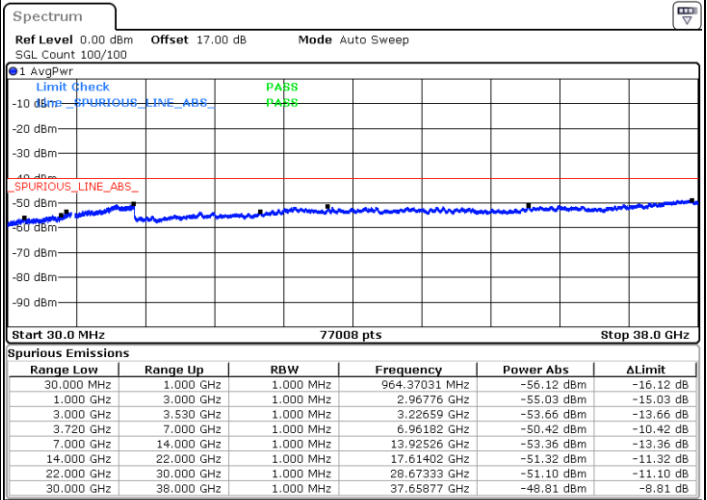

LTE Band 48C / 15MHz+20MHz

16QAM

Middle Channel / 1RB0 and 1RB9

Middle Channel / 1RB74 and 1RB0

Date: 7.JUL.2020 23:53:33

Date: 7.JUL.2020 23:57:45

Middle Channel / FullIRB

N/A

Date: 7.JUL.2020 23:47:39

LTE Band 48C / 15MHz+20MHz

16QAM

Highest Channel / 1RB0 and 1RB99

Highest Channel / 1RB74 and 1RB0

Date: 8.JUL.2020 01:06:16

Date: 8.JUL.2020 00:52:30

Highest Channel / FullIRB

N/A

Date: 8.JUL.2020 01:10:31

LTE Band 48C / 20MHz+5MHz

16QAM

Lowest Channel / 1RB0 and 1RB24

Lowest Channel / 1RB99 and 1RB0

Date: 17.JUL.2020 01:28:33

Date: 17.JUL.2020 01:24:47