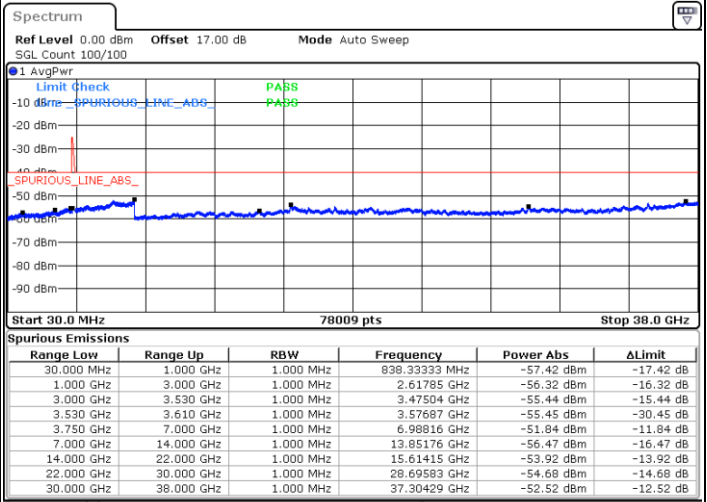

Date: 7.JUL.2020 15:54:05

Lowest Channel / FullIRB

N/A

Date: 7.JUL.2020 16:38:09

LTE Band 48C / 20MHz+20MHz

16QAM

MiddleChannel / 1RB0 and 1RB99

Middle Channel / 1RB99 and 1RB0

Date: 7.JUL.2020 17:31:26

Date: 7.JUL.2020 17:35:53

Middle Channel / FullIRB

N/A

Date: 7.JUL.2020 17:25:50

LTE Band 48C / 20MHz+20MHz

16QAM

Highest Channel / 1RB0 and 1RB99

Highest Channel / 1RB99 and 1RB0

Date: 7.JUL.2020 15:28:42

Date: 7.JUL.2020 15:41:26

Highest Channel / FullIRB

N/A

Date: 7.JUL.2020 15:15:52

LTE Band 48C / 5MHz+20MHz

64QAM

Lowest Channel / 1RB0 and 1RB99

Lowest Channel / 1RB24 and 1RB0

Date: 17.JUL.2020 20:54:04

Date: 17.JUL.2020 20:47:43

Lowest Channel / FullIRB

N/A

Date: 17.JUL.2020 20:55:20

LTE Band 48C / 5MHz+20MHz