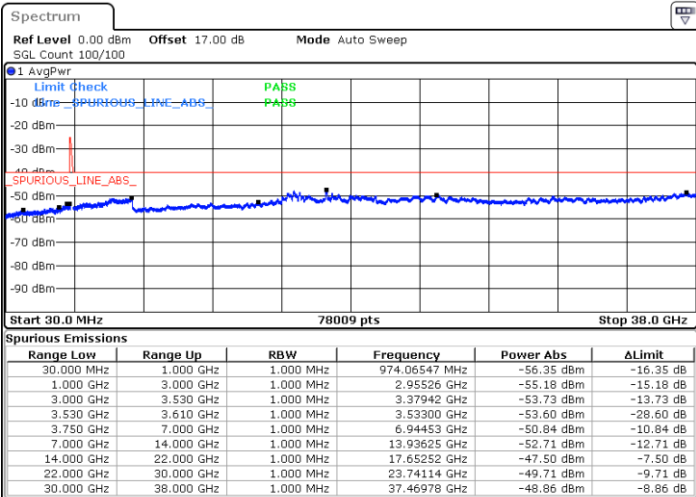

Highest Channel / FullIRB

N/A

Date: 17.JUL.2020 20:20:21