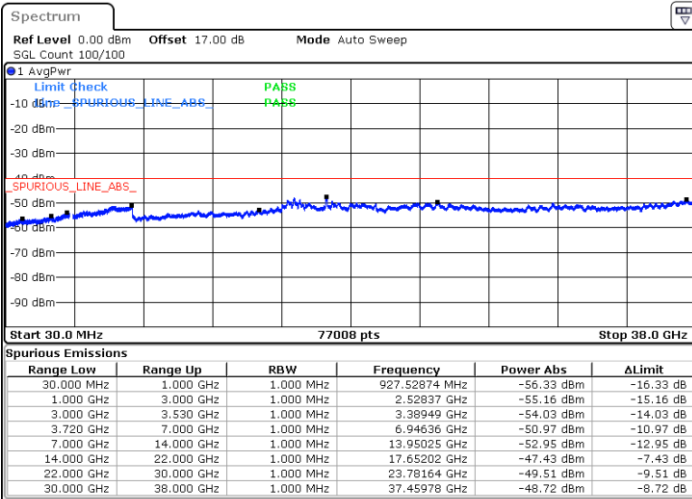

N/A

Date: 8.JUL.2020 01:10:31

LTE Band 48C / 20MHz+5MHz

16QAM

Lowest Channel / 1RB0 and 1RB24

Lowest Channel / 1RB99 and 1RB0

Date: 17.JUL.2020 01:28:33

Date: 17.JUL.2020 01:24:47

Lowest Channel / FullIRB

N/A

Date: 17.JUL.2020 01:32:20

LTE Band 48C / 20MHz+5MHz

16QAM

Middle Channel / 1RB0 and 1RB24

Middle Channel / 1RB99 and 1RB0

Date: 17.JUL.2020 19:29:45

Date: 17.JUL.2020 19:33:33

Middle Channel / FullIRB

N/A

Date: 17.JUL.2020 19:01:33

LTE Band 48C / 20MHz+5MHz

16QAM

Highest Channel / 1RB0 and 1RB24

Highest Channel / 1RB99 and 1RB0

Date: 17.JUL.2020 20:13:25

Date: 17.JUL.2020 20:09:36

Highest Channel / FullIRB

N/A

Date: 17.JUL.2020 20:17:16

LTE Band 48C / 20MHz+10MHz

16QAM

Lowest Channel / 1RB0 and 1RB49