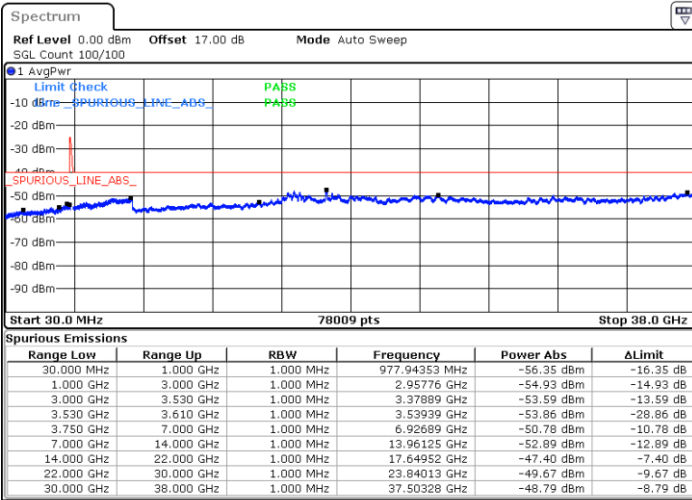

Lowest Channel / 1RB0 and 1RB99

Lowest Channel / 1RB24 and 1RB0

Date: 17.JUL.2020 20:54:04

Date: 17.JUL.2020 20:47:43

Lowest Channel / FullIRB

N/A

Date: 17.JUL.2020 20:55:20

LTE Band 48C / 5MHz+20MHz

64QAM

Middle Channel / 1RB0 and 1RB9

Middle Channel / 1RB24 and 1RB0

Date: 17.JUL.2020 21:37:26

Date: 17.JUL.2020 21:43:46

Middle Channel / FullIRB

N/A

Date: 17.JUL.2020 21:36:09

LTE Band 48C / 5MHz+20MHz

64QAM

Highest Channel / 1RB0 and 1RB99

Highest Channel / 1RB24 and 1RB0

Date: 17.JUL.2020 22:11:28

Date: 17.JUL.2020 22:10:13

Highest Channel / FullIRB

N/A

Date: 17.JUL.2020 22:20:42

LTE Band 48C / 10MHz+20MHz

64QAM

Lowest Channel / 1RB0 and 1RB99

Lowest Channel / 1RB49 and 1RB0

Date: 16.JUL.2020 22:40:01

Date: 16.JUL.2020 22:33:43

Lowest Channel / FullIRB