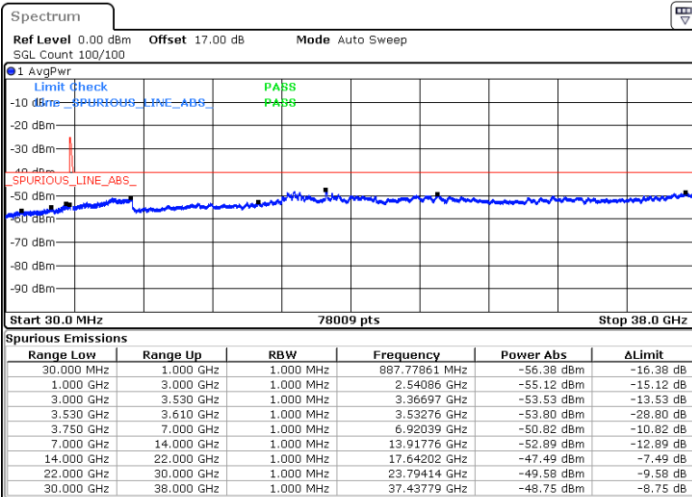

Lowest Channel / 1RB0 and 1RB99

Lowest Channel / 1RB24 and 1RB0

Date: 17.JUL.2020 20:54:04

Date: 17.JUL.2020 20:47:43

Lowest Channel / FullIRB

N/A

Date: 17.JUL.2020 20:55:20

LTE Band 48C / 5MHz+20MHz

LTE Band 48C / 5MHz+20MHz

64QAM

Highest Channel / 1RB0 and 1RB99

Highest Channel / 1RB24 and 1RB0

Date: 17.JUL.2020 22:11:28

Date: 17.JUL.2020 22:10:13

Highest Channel / FullIRB

N/A

Date: 17.JUL.2020 22:20:42

LTE Band 48C / 10MHz+20MHz

64QAM

Lowest Channel / 1RB0 and 1RB99

Lowest Channel / 1RB49 and 1RB0

Date: 16.JUL.2020 22:40:01

Date: 16.JUL.2020 22:33:43

Lowest Channel / FullIRB