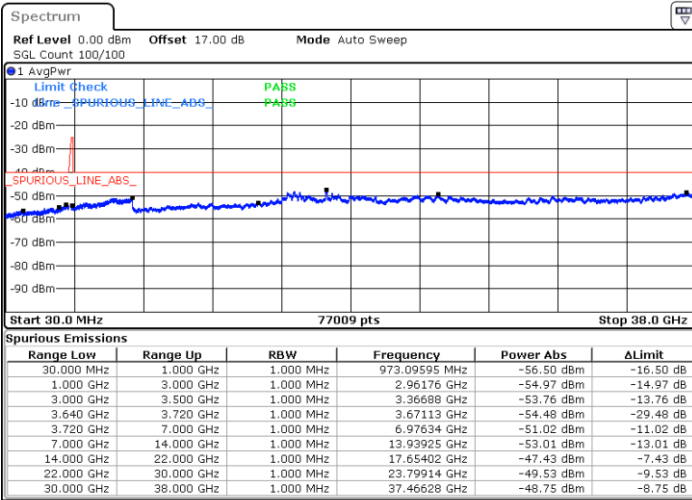

Date: 17.JUL.2020 19:33:33

Middle Channel / FullIRB

N/A

Date: 17.JUL.2020 19:01:33

LTE Band 48C / 20MHz+5MHz

16QAM

Highest Channel / 1RB0 and 1RB24

Highest Channel / 1RB99 and 1RB0

Date: 17.JUL.2020 20:13:25

Date: 17.JUL.2020 20:09:36

Highest Channel / FullIRB

N/A

Date: 17.JUL.2020 20:17:16

LTE Band 48C / 20MHz+10MHz

16QAM

Lowest Channel / 1RB0 and 1RB49

Lowest Channel / 1RB99 and 1RB0

Date: 15.JUL.2020 23:47:56

Date: 15.JUL.2020 23:44:07

Lowest Channel / FullIRB

N/A

Date: 15.JUL.2020 23:54:50

LTE Band 48C / 20MHz+10MHz

16QAM

Middle Channel / 1RB0 and 1RB49

Middle Channel / 1RB99 and 1RB0

Date: 16.JUL.2020 00:36:23

Date: 16.JUL.2020 00:40:10

Middle Channel / FullIRB

N/A

Date: 16.JUL.2020 00:32:34

LTE Band 48C / 20MHz+10MHz