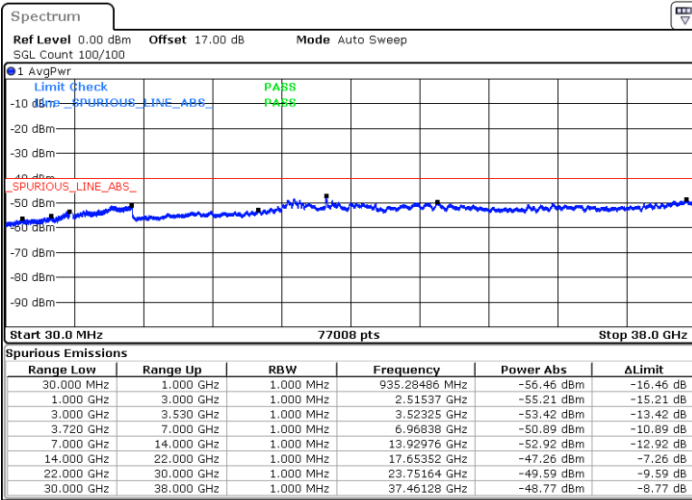

N/A

Date: 8.JUL.2020 01:10:31

LTE Band 48C / 20MHz+5MHz

16QAM

Lowest Channel / 1RB0 and 1RB24

Lowest Channel / 1RB99 and 1RB0

Date: 17.JUL.2020 01:28:33

Date: 17.JUL.2020 01:24:47

Lowest Channel / FullIRB

N/A

Date: 17.JUL.2020 01:32:20

LTE Band 48C / 20MHz+5MHz

16QAM

Middle Channel / 1RB0 and 1RB24

Middle Channel / 1RB99 and 1RB0

Date: 17.JUL.2020 19:29:45

Date: 17.JUL.2020 19:33:33

Middle Channel / FullIRB

N/A

Date: 17.JUL.2020 19:01:33

LTE Band 48C / 20MHz+5MHz

16QAM

Highest Channel / 1RB0 and 1RB24

Highest Channel / 1RB99 and 1RB0

Date: 17.JUL.2020 20:13:25

Date: 17.JUL.2020 20:09:36

Highest Channel / FullIRB

N/A

Date: 17.JUL.2020 20:17:16

LTE Band 48C / 20MHz+10MHz

16QAM

Lowest Channel / 1RB0 and 1RB49