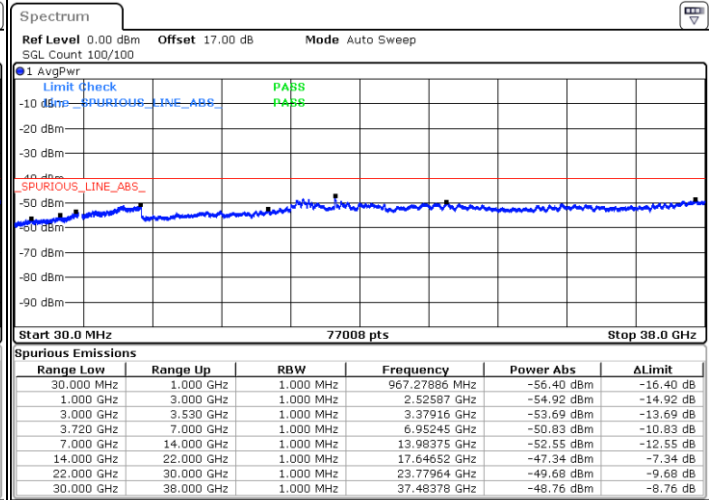

N/A

Date: 8.JUL.2020 01:10:31

LTE Band 48C / 20MHz+5MHz

16QAM

Lowest Channel / 1RB0 and 1RB24

Lowest Channel / 1RB99 and 1RB0

Date: 17.JUL.2020 01:28:33

Date: 17.JUL.2020 01:24:47

Lowest Channel / FullIRB

N/A

Date: 17.JUL.2020 01:32:20

LTE Band 48C / 20MHz+5MHz

16QAM

Middle Channel / 1RB0 and 1RB24

Middle Channel / 1RB99 and 1RB0

Date: 17.JUL.2020 19:29:45

Date: 17.JUL.2020 19:33:33

Middle Channel / FullIRB

N/A

Date: 17.JUL.2020 19:01:33

LTE Band 48C / 20MHz+5MHz

16QAM

Highest Channel / 1RB0 and 1RB24

Highest Channel / 1RB99 and 1RB0

Date: 17.JUL.2020 20:13:25

Date: 17.JUL.2020 20:09:36

Highest Channel / FullIRB

N/A

Date: 17.JUL.2020 20:17:16

LTE Band 48C / 20MHz+10MHz

16QAM

Lowest Channel / 1RB0 and 1RB49