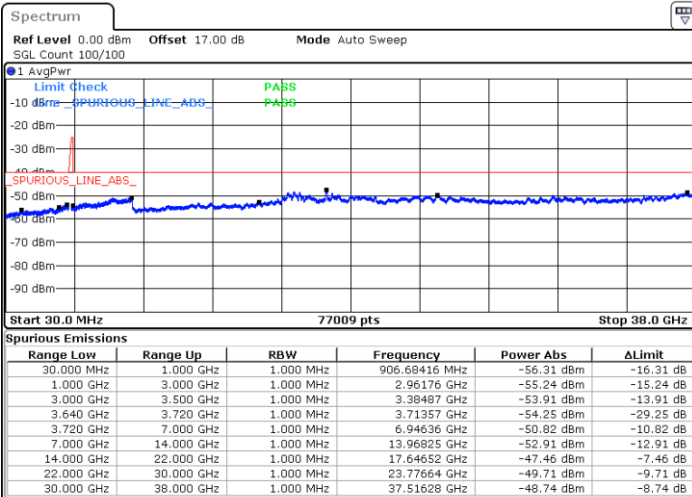

Date: 17.JUL.2020 20:13:25

Date: 17.JUL.2020 20:09:36

Highest Channel / FullIRB

N/A

Date: 17.JUL.2020 20:17:16

LTE Band 48C / 20MHz+10MHz

16QAM

Lowest Channel / 1RB0 and 1RB49

Lowest Channel / 1RB99 and 1RB0

Date: 15.JUL.2020 23:47:56

Date: 15.JUL.2020 23:44:07

Lowest Channel / FullIRB

N/A

Date: 15.JUL.2020 23:54:50

LTE Band 48C / 20MHz+10MHz

16QAM

Middle Channel / 1RB0 and 1RB49

Middle Channel / 1RB99 and 1RB0

Date: 16.JUL.2020 00:36:23

Date: 16.JUL.2020 00:40:10

Middle Channel / FullIRB

N/A

Date: 16.JUL.2020 00:32:34

LTE Band 48C / 20MHz+10MHz