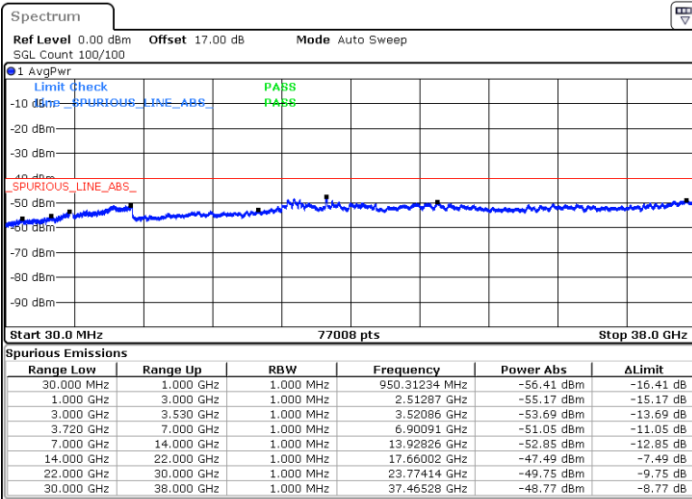

Lowest Channel / 1RB0 and 1RB99

Lowest Channel / 1RB24 and 1RB0

Date: 17.JUL.2020 20:54:04

Date: 17.JUL.2020 20:47:43

Lowest Channel / FullIRB

N/A

Date: 17.JUL.2020 20:55:20

LTE Band 48C / 5MHz+20MHz

64QAM

Middle Channel / 1RB0 and 1RB9

Middle Channel / 1RB24 and 1RB0

Date: 17.JUL.2020 21:37:26

Date: 17.JUL.2020 21:43:46

Middle Channel / FullIRB

N/A

Date: 17.JUL.2020 21:36:09

LTE Band 48C / 5MHz+20MHz

64QAM

Highest Channel / 1RB0 and 1RB99

Highest Channel / 1RB24 and 1RB0

Date: 17.JUL.2020 22:11:28

Date: 17.JUL.2020 22:10:13

Highest Channel / FullIRB

N/A

Date: 17.JUL.2020 22:20:42

LTE Band 48C / 10MHz+20MHz

64QAM

Lowest Channel / 1RB0 and 1RB99

Lowest Channel / 1RB49 and 1RB0

Date: 16.JUL.2020 22:40:01

Date: 16.JUL.2020 22:33:43

Lowest Channel / FullIRB