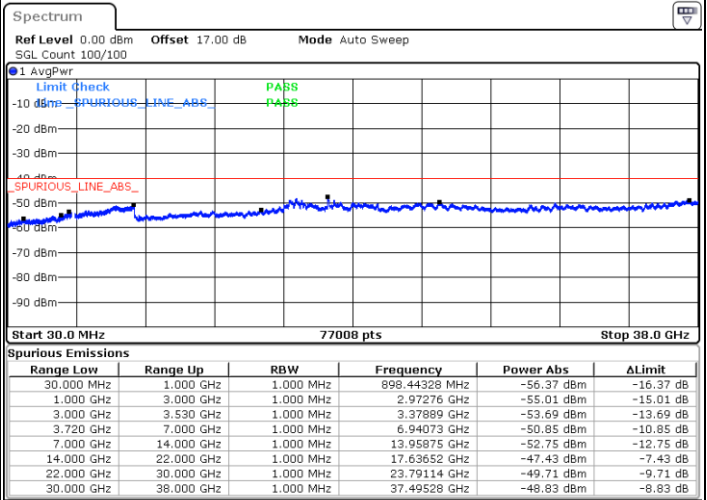

Highest Channel / 1RB0 and 1RB99

Highest Channel / 1RB74 and 1RB0

Date: 8.JUL.2020 01:04:50

Date: 8.JUL.2020 00:53:55

Highest Channel / FullIRB

N/A

Date: 8.JUL.2020 01:11:57

LTE Band 48C / 20MHz+5MHz

64QAM

Lowest Channel / 1RB0 and 1RB24

Lowest Channel / 1RB99 and 1RB0

Date: 17.JUL.2020 01:29:49

Date: 17.JUL.2020 01:23:31

Lowest Channel / FullIRB

N/A

Date: 17.JUL.2020 01:31:04

LTE Band 48C / 20MHz+5MHz

64QAM

Middle Channel / 1RB0 and 1RB24

Middle Channel / 1RB99 and 1RB0

Date: 17.JUL.2020 19:28:29

Date: 17.JUL.2020 19:34:49

Middle Channel / FullIRB

N/A

Date: 17.JUL.2020 19:02:50

LTE Band 48C / 20MHz+5MHz

64QAM

Highest Channel / 1RB0 and 1RB24

Highest Channel / 1RB99 and 1RB0

Date: 17.JUL.2020 20:12:09

Date: 17.JUL.2020 20:10:53

Highest Channel / FullIRB