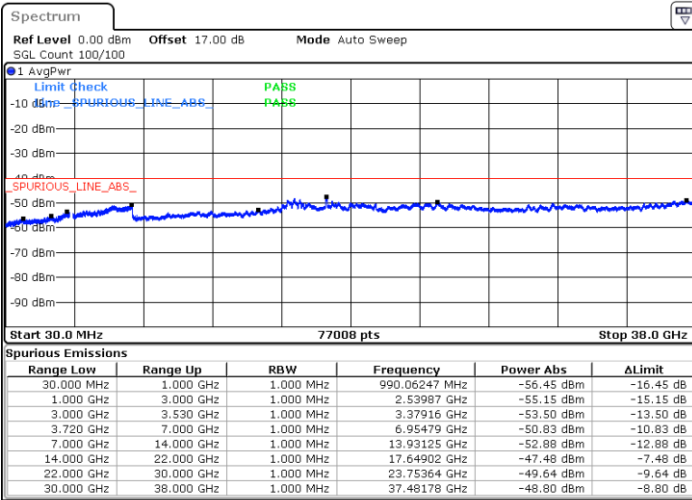

LTE Band 48C / 5MHz+20MHz

64QAM

Middle Channel / 1RB0 and 1RB9

Middle Channel / 1RB24 and 1RB0

Date: 17.JUL.2020 21:37:26