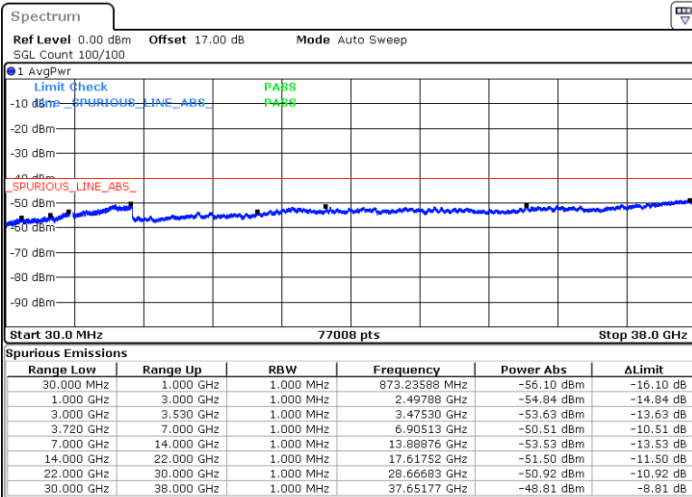

LTE Band 48C / 20MHz+15MHz

16QAM

Lowest Channel / 1RB0 and 1RB74

Lowest Channel / 1RB99 and 1RB0

Date: 7.JUL.2020 20:15:27

Date: 7.JUL.2020 20:09:37

Lowest Channel / FullIRB

N/A

Date: 7.JUL.2020 20:19:42

LTE Band 48C / 20MHz+15MHz

16QAM

Middle Channel / 1RB0 and 1RB74

Middle Channel / 1RB99 and 1RB0

Date: 7.JUL.2020 21:02:57

Date: 7.JUL.2020 21:11:18

Middle Channel / FullIRB

N/A

Date: 7.JUL.2020 20:58:43

LTE Band 48C / 20MHz+15MHz

16QAM

Highest Channel / 1RB0 and 1RB74

Highest Channel / 1RB99 and 1RB0

Date: 7.JUL.2020 22:08:20

Date: 7.JUL.2020 21:54:46

Highest Channel / FullIRB

N/A

Date: 7.JUL.2020 22:12:36

LTE Band 48C / 20MHz+20MHz

16QAM

Lowest Channel / 1RB0 and 1RB99

Lowest Channel / 1RB99 and 1RB0

Date: 7.JUL.2020 16:33:40