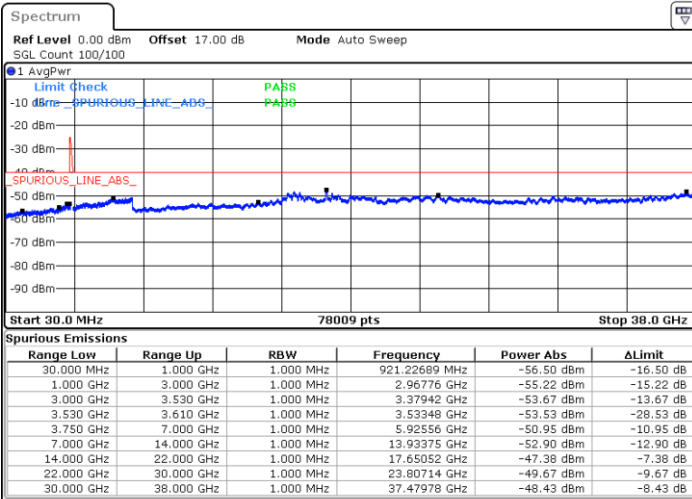

Lowest Channel / FullIRB

N/A

Date: 17.JUL.2020 01:32:20

LTE Band 48C / 20MHz+5MHz

16QAM

Middle Channel / 1RB0 and 1RB24

Middle Channel / 1RB99 and 1RB0

Date: 17.JUL.2020 19:29:45

Date: 17.JUL.2020 19:33:33

Middle Channel / FullIRB

N/A

Date: 17.JUL.2020 19:01:33

LTE Band 48C / 20MHz+5MHz

16QAM

Highest Channel / 1RB0 and 1RB24

Highest Channel / 1RB99 and 1RB0

Date: 17.JUL.2020 20:13:25

Date: 17.JUL.2020 20:09:36

Highest Channel / FullIRB

N/A

Date: 17.JUL.2020 20:17:16

LTE Band 48C / 20MHz+10MHz

16QAM

Lowest Channel / 1RB0 and 1RB49

Lowest Channel / 1RB99 and 1RB0

Date: 15.JUL.2020 23:47:56

Date: 15.JUL.2020 23:44:07

Lowest Channel / FullIRB

N/A

Date: 15.JUL.2020 23:54:50

LTE Band 48C / 20MHz+10MHz

16QAM