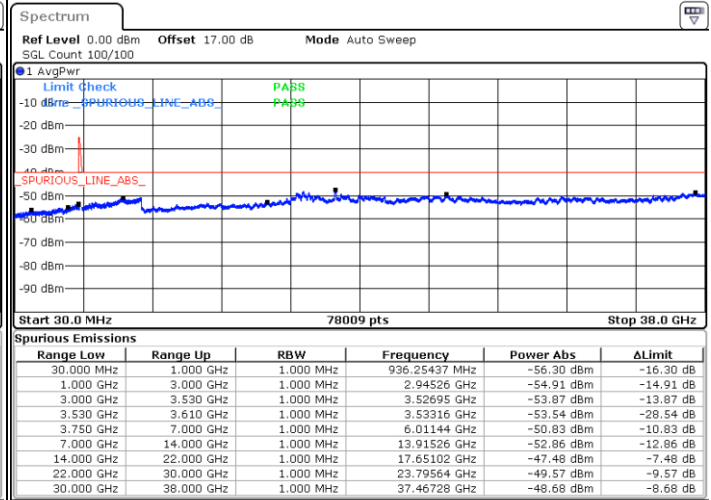

Lowest Channel / 1RB99 and 1RB0

Date: 15.JUL.2020 23:47:56

Date: 15.JUL.2020 23:44:07

Lowest Channel / FullIRB

N/A

Date: 15.JUL.2020 23:54:50

LTE Band 48C / 20MHz+10MHz

16QAM

Middle Channel / 1RB0 and 1RB49

Middle Channel / 1RB99 and 1RB0

Date: 16.JUL.2020 00:36:23

Date: 16.JUL.2020 00:40:10

Middle Channel / FullIRB

N/A

Date: 16.JUL.2020 00:32:34

LTE Band 48C / 20MHz+10MHz

16QAM

Highest Channel / 1RB0 and 1RB49

Highest Channel / 1RB99 and 1RB0

Date: 16.JUL.2020 01:28:01

Date: 16.JUL.2020 01:24:11

Highest Channel / FullIRB

N/A

Date: 16.JUL.2020 01:31:51

LTE Band 48C / 20MHz+15MHz

16QAM

Lowest Channel / 1RB0 and 1RB74

Lowest Channel / 1RB99 and 1RB0

Date: 7.JUL.2020 20:15:27

Date: 7.JUL.2020 20:09:37

Lowest Channel / FullIRB

N/A