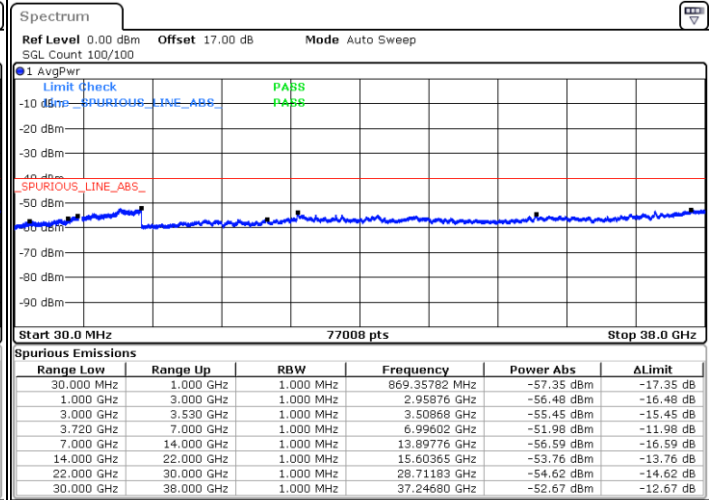

Highest Channel / FullIRB

N/A

Date: 7.JUL.2020 22:12:36

LTE Band 48C / 20MHz+20MHz

16QAM

Lowest Channel / 1RB0 and 1RB99

Lowest Channel / 1RB99 and 1RB0

Date: 7.JUL.2020 16:33:40

Date: 7.JUL.2020 15:54:05

Lowest Channel / FullIRB

N/A

Date: 7.JUL.2020 16:38:09

LTE Band 48C / 20MHz+20MHz

16QAM

MiddleChannel / 1RB0 and 1RB99

Middle Channel / 1RB99 and 1RB0

Date: 7.JUL.2020 17:31:26

Date: 7.JUL.2020 17:35:53

Middle Channel / FullIRB

N/A

Date: 7.JUL.2020 17:25:50

LTE Band 48C / 20MHz+20MHz

16QAM

Highest Channel / 1RB0 and 1RB99

Highest Channel / 1RB99 and 1RB0

Date: 7.JUL.2020 15:28:42

Date: 7.JUL.2020 15:41:26

Highest Channel / FullIRB

N/A

Date: 7.JUL.2020 15:15:52

LTE Band 48C / 5MHz+20MHz

64QAM