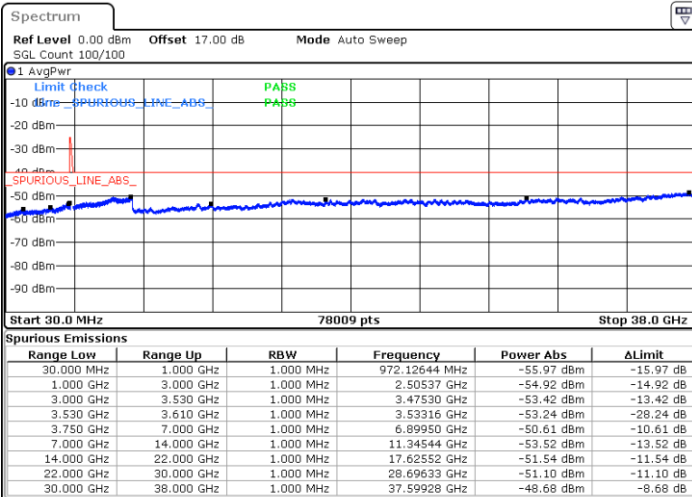

LTE Band 48C / 15MHz+20MHz

16QAM

Middle Channel / 1RB0 and 1RB9

Middle Channel / 1RB74 and 1RB0

Date: 7.JUL.2020 23:53:33

Date: 7.JUL.2020 23:57:45

Middle Channel / FullIRB

N/A

Date: 7.JUL.2020 23:47:39

LTE Band 48C / 15MHz+20MHz

16QAM

Highest Channel / 1RB0 and 1RB99

Highest Channel / 1RB74 and 1RB0

Date: 8.JUL.2020 01:06:16

Date: 8.JUL.2020 00:52:30

Highest Channel / FullIRB

N/A

Date: 8.JUL.2020 01:10:31

LTE Band 48C / 20MHz+5MHz

16QAM

Lowest Channel / 1RB0 and 1RB24

Lowest Channel / 1RB99 and 1RB0

Date: 17.JUL.2020 01:28:33

Date: 17.JUL.2020 01:24:47

Lowest Channel / FullIRB

N/A

Date: 17.JUL.2020 01:32:20

LTE Band 48C / 20MHz+5MHz

16QAM

Middle Channel / 1RB0 and 1RB24

Middle Channel / 1RB99 and 1RB0

Date: 17.JUL.2020 19:29:45