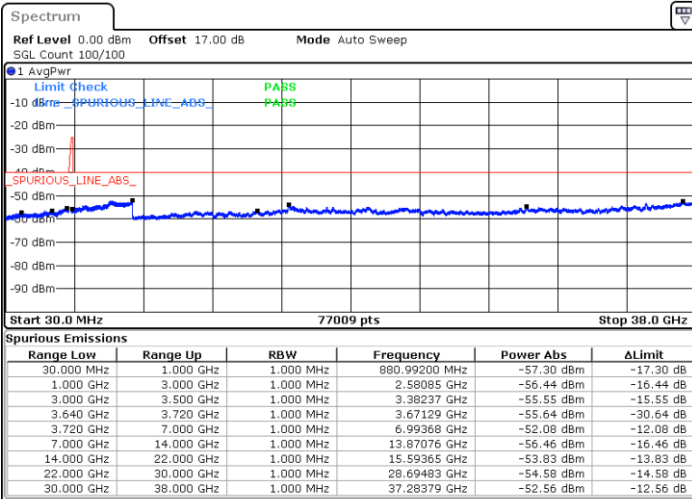

N/A

Date: 7.JUL.2020 20:58:43

LTE Band 48C / 20MHz+15MHz

16QAM

Highest Channel / 1RB0 and 1RB74

Highest Channel / 1RB99 and 1RB0

Date: 7.JUL.2020 22:08:20

Date: 7.JUL.2020 21:54:46

Highest Channel / FullIRB

N/A

Date: 7.JUL.2020 22:12:36

LTE Band 48C / 20MHz+20MHz

16QAM

Lowest Channel / 1RB0 and 1RB99

Lowest Channel / 1RB99 and 1RB0

Date: 7.JUL.2020 16:33:40

Date: 7.JUL.2020 15:54:05

Lowest Channel / FullIRB

N/A

Date: 7.JUL.2020 16:38:09

LTE Band 48C / 20MHz+20MHz

16QAM

MiddleChannel / 1RB0 and 1RB99

Middle Channel / 1RB99 and 1RB0

Date: 7.JUL.2020 17:31:26

Date: 7.JUL.2020 17:35:53

Middle Channel / FullIRB

N/A

Date: 7.JUL.2020 17:25:50

LTE Band 48C / 20MHz+20MHz

16QAM

Highest Channel / 1RB0 and 1RB99