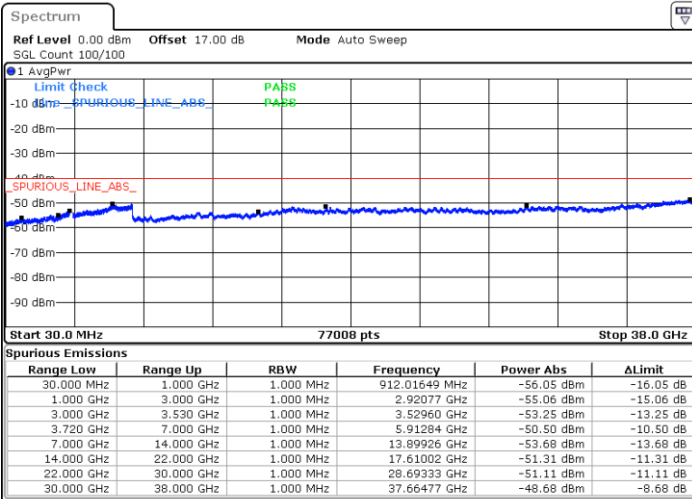

LTE Band 48C / 15MHz+20MHz

16QAM

Middle Channel / 1RB0 and 1RB9

Middle Channel / 1RB74 and 1RB0

Date: 7.JUL.2020 23:53:33

Date: 7.JUL.2020 23:57:45

Middle Channel / FullIRB

N/A

Date: 7.JUL.2020 23:47:39

LTE Band 48C / 15MHz+20MHz

16QAM

Highest Channel / 1RB0 and 1RB99

Highest Channel / 1RB74 and 1RB0

Date: 8.JUL.2020 01:06:16

Date: 8.JUL.2020 00:52:30

Highest Channel / FullIRB

N/A

Date: 8.JUL.2020 01:10:31

LTE Band 48C / 20MHz+5MHz

16QAM

Lowest Channel / 1RB0 and 1RB24

Lowest Channel / 1RB99 and 1RB0

Date: 17.JUL.2020 01:28:33

Date: 17.JUL.2020 01:24:47