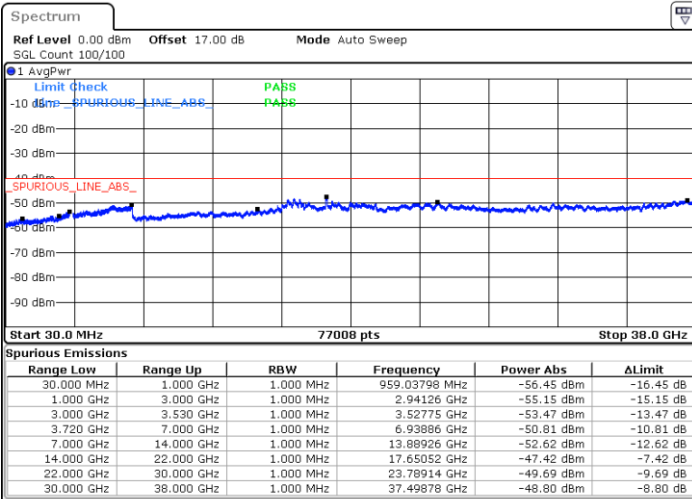

Lowest Channel / 1RB99 and 1RB0

Date: 15.JUL.2020 23:47:56

Date: 15.JUL.2020 23:44:07

Lowest Channel / FullIRB

N/A

Date: 15.JUL.2020 23:54:50

LTE Band 48C / 20MHz+10MHz

16QAM

Middle Channel / 1RB0 and 1RB49

Middle Channel / 1RB99 and 1RB0

Date: 16.JUL.2020 00:36:23

Date: 16.JUL.2020 00:40:10

Middle Channel / FullIRB

N/A

Date: 16.JUL.2020 00:32:34

LTE Band 48C / 20MHz+10MHz

16QAM

Highest Channel / 1RB0 and 1RB49

Highest Channel / 1RB99 and 1RB0

Date: 16.JUL.2020 01:28:01

Date: 16.JUL.2020 01:24:11

Highest Channel / FullIRB

N/A

Date: 16.JUL.2020 01:31:51

LTE Band 48C / 20MHz+15MHz

16QAM

Lowest Channel / 1RB0 and 1RB74

Lowest Channel / 1RB99 and 1RB0

Date: 7.JUL.2020 20:15:27

Date: 7.JUL.2020 20:09:37

Lowest Channel / FullIRB

N/A