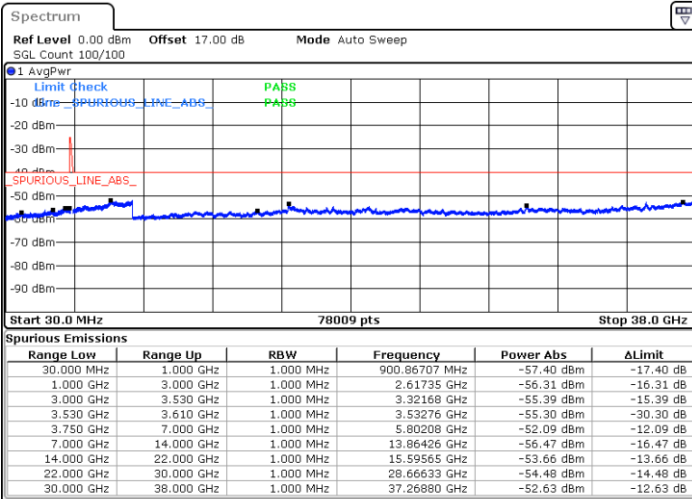

Date: 7.JUL.2020 17:31:26

Date: 7.JUL.2020 17:35:53

Middle Channel / FullIRB

N/A

Date: 7.JUL.2020 17:25:50

LTE Band 48C / 20MHz+20MHz

16QAM

Highest Channel / 1RB0 and 1RB99

Highest Channel / 1RB99 and 1RB0

Date: 7.JUL.2020 15:28:42

Date: 7.JUL.2020 15:41:26

Highest Channel / FullIRB

N/A

Date: 7.JUL.2020 15:15:52

LTE Band 48C / 5MHz+20MHz

64QAM

Lowest Channel / 1RB0 and 1RB99

Lowest Channel / 1RB24 and 1RB0

Date: 17.JUL.2020 20:54:04

Date: 17.JUL.2020 20:47:43

Lowest Channel / FullIRB

N/A

Date: 17.JUL.2020 20:55:20

LTE Band 48C / 5MHz+20MHz