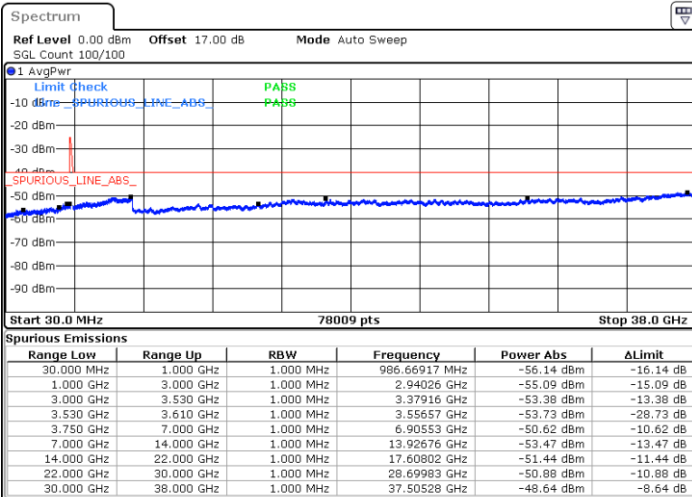

Date: 7.JUL.2020 20:19:42

LTE Band 48C / 20MHz+15MHz

16QAM

Middle Channel / 1RB0 and 1RB74

Middle Channel / 1RB99 and 1RB0

Date: 7.JUL.2020 21:02:57

Date: 7.JUL.2020 21:11:18

Middle Channel / FullIRB

N/A

Date: 7.JUL.2020 20:58:43

LTE Band 48C / 20MHz+15MHz

16QAM

Highest Channel / 1RB0 and 1RB74

Highest Channel / 1RB99 and 1RB0

Date: 7.JUL.2020 22:08:20

Date: 7.JUL.2020 21:54:46

Highest Channel / FullIRB

N/A

Date: 7.JUL.2020 22:12:36

LTE Band 48C / 20MHz+20MHz

16QAM

Lowest Channel / 1RB0 and 1RB99

Lowest Channel / 1RB99 and 1RB0

Date: 7.JUL.2020 16:33:40

Date: 7.JUL.2020 15:54:05

Lowest Channel / FullIRB

N/A

Date: 7.JUL.2020 16:38:09

LTE Band 48C / 20MHz+20MHz

16QAM

MiddleChannel / 1RB0 and 1RB99

Middle Channel / 1RB99 and 1RB0