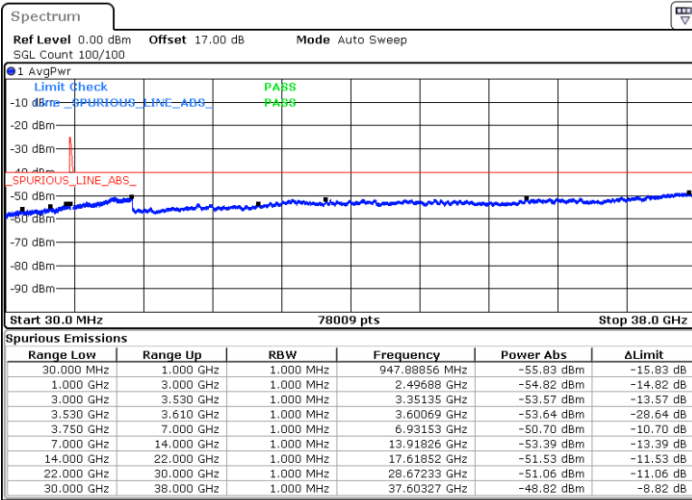

LTE Band 48C / 15MHz+20MHz

16QAM

Middle Channel / 1RB0 and 1RB9

Middle Channel / 1RB74 and 1RB0

Date: 7.JUL.2020 23:53:33

Date: 7.JUL.2020 23:57:45

Middle Channel / FullIRB

N/A

Date: 7.JUL.2020 23:47:39

LTE Band 48C / 15MHz+20MHz

16QAM

Highest Channel / 1RB0 and 1RB99

Highest Channel / 1RB74 and 1RB0

Date: 8.JUL.2020 01:06:16

Date: 8.JUL.2020 00:52:30

Highest Channel / FullIRB

N/A

Date: 8.JUL.2020 01:10:31

LTE Band 48C / 20MHz+5MHz

16QAM

Lowest Channel / 1RB0 and 1RB24

Lowest Channel / 1RB99 and 1RB0

Date: 17.JUL.2020 01:28:33

Date: 17.JUL.2020 01:24:47

Lowest Channel / FullIRB

N/A

Date: 17.JUL.2020 01:32:20

LTE Band 48C / 20MHz+5MHz

16QAM

Middle Channel / 1RB0 and 1RB24

Middle Channel / 1RB99 and 1RB0

Date: 17.JUL.2020 19:29:45