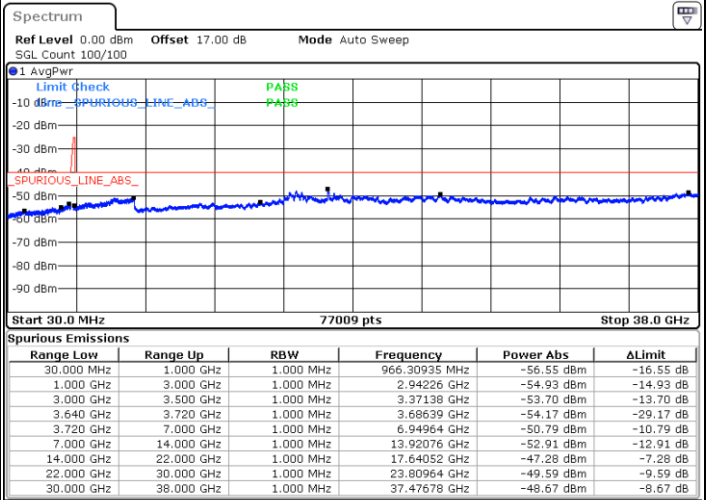

Date: 7.JUL.2020 23:47:39

LTE Band 48C / 15MHz+20MHz

16QAM

Highest Channel / 1RB0 and 1RB99

Highest Channel / 1RB74 and 1RB0

Date: 8.JUL.2020 01:06:16

Date: 8.JUL.2020 00:52:30

Highest Channel / FullIRB

N/A

Date: 8.JUL.2020 01:10:31

LTE Band 48C / 20MHz+5MHz

16QAM

Lowest Channel / 1RB0 and 1RB24

Lowest Channel / 1RB99 and 1RB0

Date: 17.JUL.2020 01:28:33

Date: 17.JUL.2020 01:24:47

Lowest Channel / FullIRB

N/A

Date: 17.JUL.2020 01:32:20

LTE Band 48C / 20MHz+5MHz

16QAM

Middle Channel / 1RB0 and 1RB24

Middle Channel / 1RB99 and 1RB0

Date: 17.JUL.2020 19:29:45

Date: 17.JUL.2020 19:33:33

Middle Channel / FullIRB

N/A

Date: 17.JUL.2020 19:01:33

LTE Band 48C / 20MHz+5MHz

16QAM

Highest Channel / 1RB0 and 1RB24

Highest Channel / 1RB99 and 1RB0