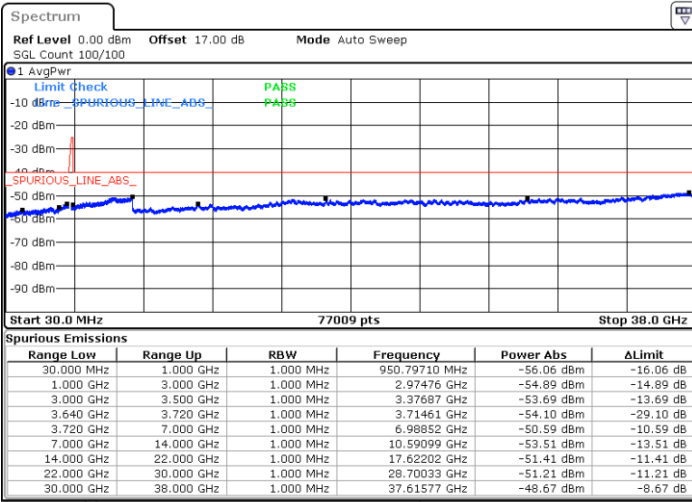

Middle Channel / 1RB0 and 1RB49

Middle Channel / 1RB99 and 1RB0

Date: 16.JUL.2020 00:36:23

Date: 16.JUL.2020 00:40:10

Middle Channel / FullIRB

N/A

Date: 16.JUL.2020 00:32:34

LTE Band 48C / 20MHz+10MHz

16QAM

Highest Channel / 1RB0 and 1RB49

Highest Channel / 1RB99 and 1RB0

Date: 16.JUL.2020 01:28:01

Date: 16.JUL.2020 01:24:11

Highest Channel / FullIRB

N/A

Date: 16.JUL.2020 01:31:51

LTE Band 48C / 20MHz+15MHz

16QAM

Lowest Channel / 1RB0 and 1RB74

Lowest Channel / 1RB99 and 1RB0

Date: 7.JUL.2020 20:15:27

Date: 7.JUL.2020 20:09:37

Lowest Channel / FullIRB

N/A