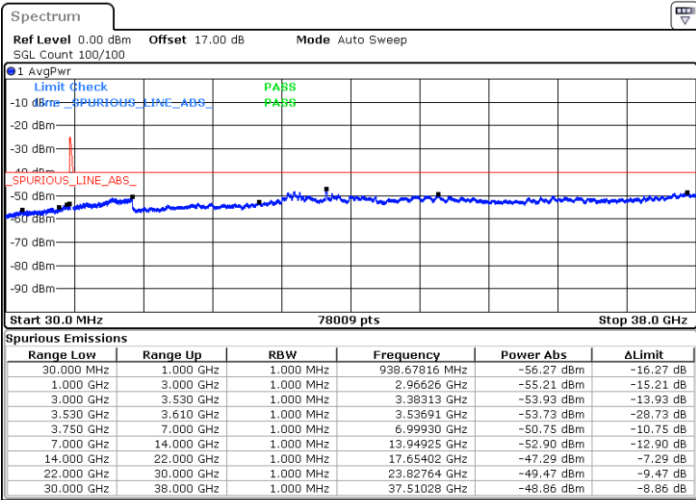

LTE Band 48C / 20MHz+5MHz

64QAM

Middle Channel / 1RB0 and 1RB24

Middle Channel / 1RB99 and 1RB0

Date: 17.JUL.2020 19:28:29

Date: 17.JUL.2020 19:34:49

Middle Channel / FullIRB

N/A

Date: 17.JUL.2020 19:02:50

LTE Band 48C / 20MHz+5MHz

64QAM

Highest Channel / 1RB0 and 1RB24

Highest Channel / 1RB99 and 1RB0

Date: 17.JUL.2020 20:12:09

Date: 17.JUL.2020 20:10:53

Highest Channel / FullIRB