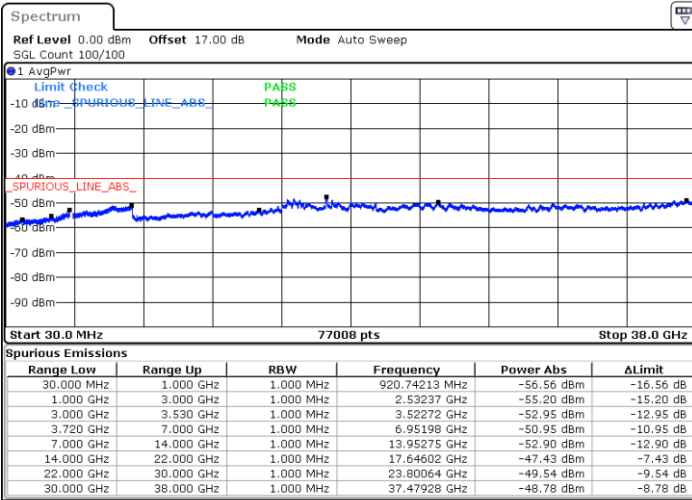

Highest Channel / 1RB0 and 1RB99

Highest Channel / 1RB74 and 1RB0

Date: 8.JUL.2020 01:04:50

Date: 8.JUL.2020 00:53:55

Highest Channel / FullIRB

N/A

Date: 8.JUL.2020 01:11:57

LTE Band 48C / 20MHz+5MHz

64QAM

Lowest Channel / 1RB0 and 1RB24

Lowest Channel / 1RB99 and 1RB0

Date: 17.JUL.2020 01:29:49

Date: 17.JUL.2020 01:23:31

Lowest Channel / FullIRB

N/A

Date: 17.JUL.2020 01:31:04

LTE Band 48C / 20MHz+5MHz

64QAM

Middle Channel / 1RB0 and 1RB24

Middle Channel / 1RB99 and 1RB0

Date: 17.JUL.2020 19:28:29

Date: 17.JUL.2020 19:34:49

Middle Channel / FullIRB

N/A

Date: 17.JUL.2020 19:02:50

LTE Band 48C / 20MHz+5MHz

64QAM

Highest Channel / 1RB0 and 1RB24

Highest Channel / 1RB99 and 1RB0

Date: 17.JUL.2020 20:12:09

Date: 17.JUL.2020 20:10:53

Highest Channel / FullIRB