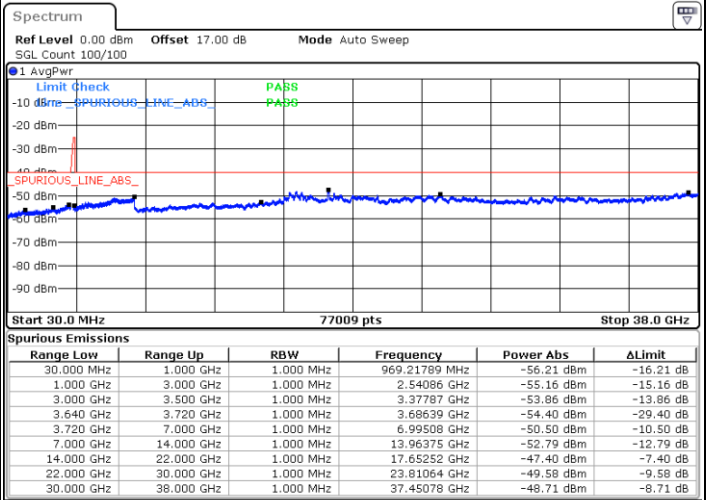

LTE Band 48C / 5MHz+20MHz

64QAM

Highest Channel / 1RB0 and 1RB99

Highest Channel / 1RB24 and 1RB0

Date: 17.JUL.2020 22:11:28

Date: 17.JUL.2020 22:10:13

Highest Channel / FullIRB

N/A

Date: 17.JUL.2020 22:20:42

LTE Band 48C / 10MHz+20MHz

64QAM

Lowest Channel / 1RB0 and 1RB99

Lowest Channel / 1RB49 and 1RB0

Date: 16.JUL.2020 22:40:01

Date: 16.JUL.2020 22:33:43

Lowest Channel / FullIRB

N/A

Date: 16.JUL.2020 22:59:47

LTE Band 48C / 10MHz+20MHz

64QAM

Middle Channel / 1RB0 and 1RB99

Middle Channel / 1RB49 and 1RB0

Date: 16.JUL.2020 23:35:23

Date: 16.JUL.2020 23:41:40

Middle Channel / FullIRB

N/A

Date: 16.JUL.2020 23:34:08

LTE Band 48C / 10MHz+20MHz

64QAM

Highest Channel / 1RB0 and 1RB99

Highest Channel / 1RB49 and 1RB0

Date: 17.JUL.2020 00:09:42