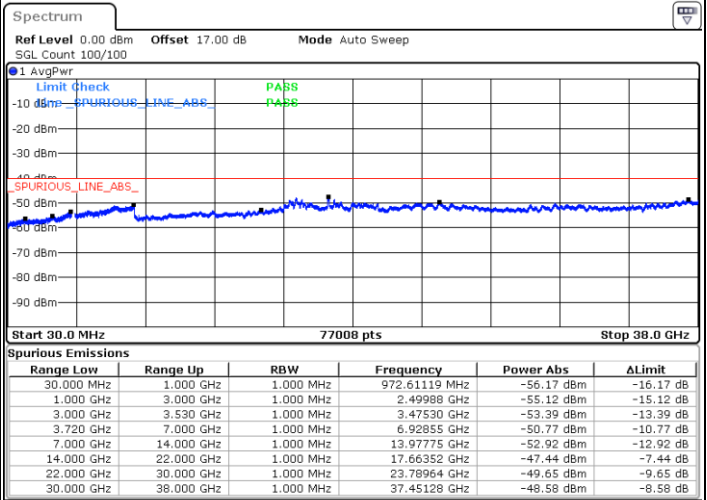

Date: 17.JUL.2020 20:13:25

Date: 17.JUL.2020 20:09:36

Highest Channel / FullIRB

N/A

Date: 17.JUL.2020 20:17:16

LTE Band 48C / 20MHz+10MHz

16QAM

Lowest Channel / 1RB0 and 1RB49

Lowest Channel / 1RB99 and 1RB0

Date: 15.JUL.2020 23:47:56

Date: 15.JUL.2020 23:44:07

Lowest Channel / FullIRB

N/A

Date: 15.JUL.2020 23:54:50

LTE Band 48C / 20MHz+10MHz

16QAM

Middle Channel / 1RB0 and 1RB49

Middle Channel / 1RB99 and 1RB0

Date: 16.JUL.2020 00:36:23

Date: 16.JUL.2020 00:40:10

Middle Channel / FullIRB

N/A

Date: 16.JUL.2020 00:32:34

LTE Band 48C / 20MHz+10MHz