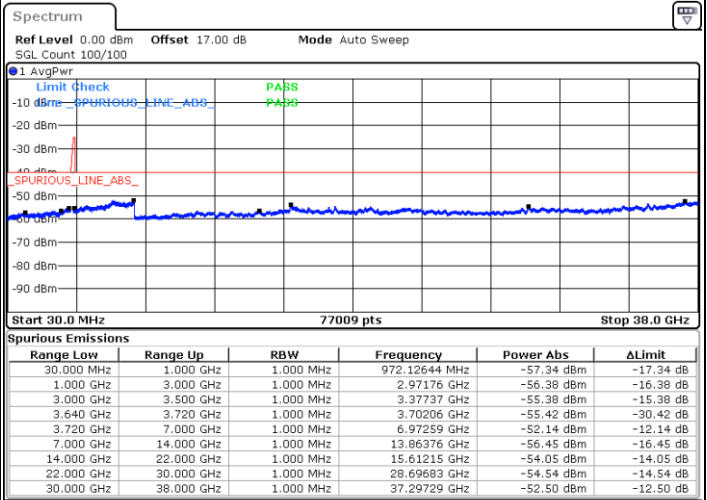

N/A

Date: 7.JUL.2020 20:58:43

LTE Band 48C / 20MHz+15MHz

16QAM

Highest Channel / 1RB0 and 1RB74

Highest Channel / 1RB99 and 1RB0

Date: 7.JUL.2020 22:08:20

Date: 7.JUL.2020 21:54:46

Highest Channel / FullIRB

N/A

Date: 7.JUL.2020 22:12:36

LTE Band 48C / 20MHz+20MHz

16QAM

Lowest Channel / 1RB0 and 1RB99

Lowest Channel / 1RB99 and 1RB0

Date: 7.JUL.2020 16:33:40

Date: 7.JUL.2020 15:54:05

Lowest Channel / FullIRB

N/A

Date: 7.JUL.2020 16:38:09

LTE Band 48C / 20MHz+20MHz

16QAM

MiddleChannel / 1RB0 and 1RB99

Middle Channel / 1RB99 and 1RB0

Date: 7.JUL.2020 17:31:26

Date: 7.JUL.2020 17:35:53

Middle Channel / FullIRB

N/A

Date: 7.JUL.2020 17:25:50

LTE Band 48C / 20MHz+20MHz

16QAM

Highest Channel / 1RB0 and 1RB99