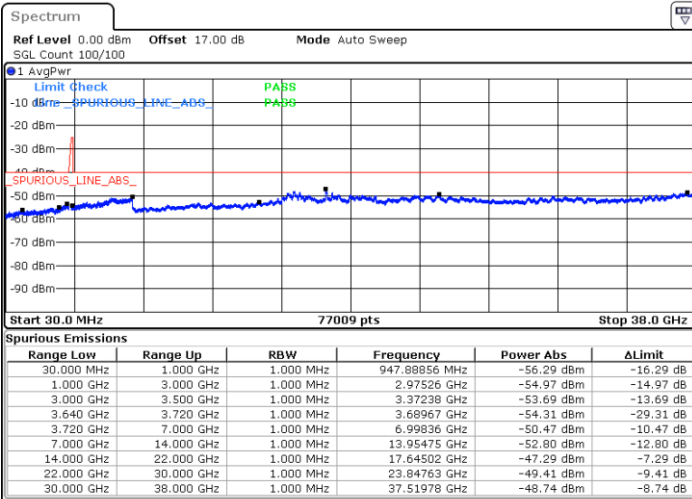

Date: 7.JUL.2020 23:47:39

LTE Band 48C / 15MHz+20MHz

16QAM

Highest Channel / 1RB0 and 1RB99

Highest Channel / 1RB74 and 1RB0

Date: 8.JUL.2020 01:06:16

Date: 8.JUL.2020 00:52:30

Highest Channel / FullIRB

N/A

Date: 8.JUL.2020 01:10:31

LTE Band 48C / 20MHz+5MHz

16QAM

Lowest Channel / 1RB0 and 1RB24

Lowest Channel / 1RB99 and 1RB0

Date: 17.JUL.2020 01:28:33

Date: 17.JUL.2020 01:24:47

Lowest Channel / FullIRB

N/A

Date: 17.JUL.2020 01:32:20

LTE Band 48C / 20MHz+5MHz

16QAM

Middle Channel / 1RB0 and 1RB24

Middle Channel / 1RB99 and 1RB0

Date: 17.JUL.2020 19:29:45

Date: 17.JUL.2020 19:33:33

Middle Channel / FullIRB

N/A

Date: 17.JUL.2020 19:01:33

LTE Band 48C / 20MHz+5MHz

16QAM

Highest Channel / 1RB0 and 1RB24

Highest Channel / 1RB99 and 1RB0