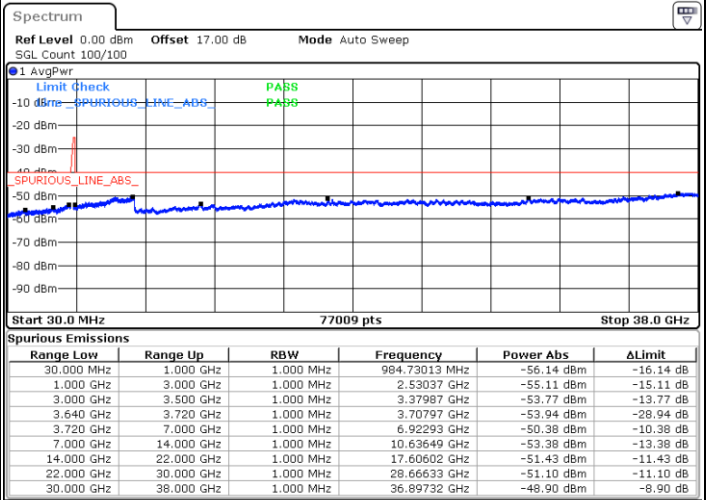

Middle Channel / FullIRB

N/A

Date: 16.JUL.2020 23:34:08

LTE Band 48C / 10MHz+20MHz

64QAM

Highest Channel / 1RB0 and 1RB99

Highest Channel / 1RB49 and 1RB0

Date: 17.JUL.2020 00:09:42

Date: 17.JUL.2020 00:08:27

Highest Channel / FullIRB

N/A

Date: 17.JUL.2020 00:16:02

LTE Band 48C / 15MHz+20MHz

64QAM

Lowest Channel / 1RB0 and 1RB99

Lowest Channel / 1RB74 and 1RB0

Date: 7.JUL.2020 23:01:52

Date: 7.JUL.2020 22:53:45

Lowest Channel / FullIRB

N/A

Date: 7.JUL.2020 23:03:17

LTE Band 48C / 15MHz+20MHz

64QAM

Middle Channel / 1RB0 and 1RB9