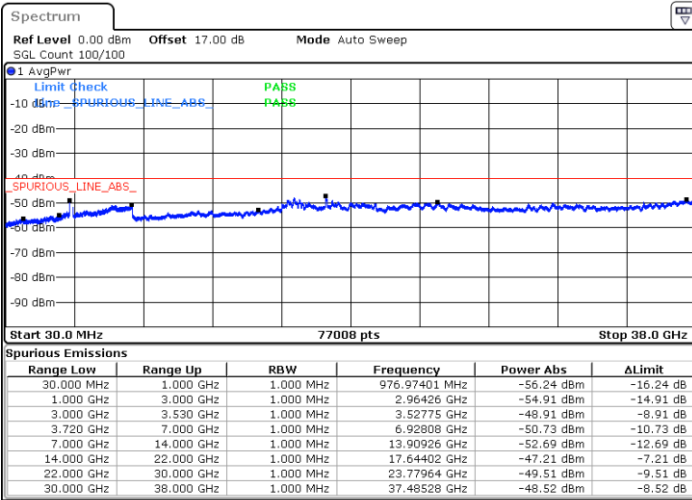

Date: 17.JUL.2020 22:20:42

LTE Band 48C / 10MHz+20MHz

64QAM

Lowest Channel / 1RB0 and 1RB99

Lowest Channel / 1RB49 and 1RB0

Date: 16.JUL.2020 22:40:01

Date: 16.JUL.2020 22:33:43

Lowest Channel / FullIRB

N/A

Date: 16.JUL.2020 22:59:47

LTE Band 48C / 10MHz+20MHz

64QAM

Middle Channel / 1RB0 and 1RB99

Middle Channel / 1RB49 and 1RB0

Date: 16.JUL.2020 23:35:23

Date: 16.JUL.2020 23:41:40

Middle Channel / FullIRB

N/A

Date: 16.JUL.2020 23:34:08

LTE Band 48C / 10MHz+20MHz

64QAM

Highest Channel / 1RB0 and 1RB99

Highest Channel / 1RB49 and 1RB0

Date: 17.JUL.2020 00:09:42

Date: 17.JUL.2020 00:08:27

Highest Channel / FullIRB

N/A

Date: 17.JUL.2020 00:16:02

LTE Band 48C / 15MHz+20MHz

64QAM

Lowest Channel / 1RB0 and 1RB99

Lowest Channel / 1RB74 and 1RB0