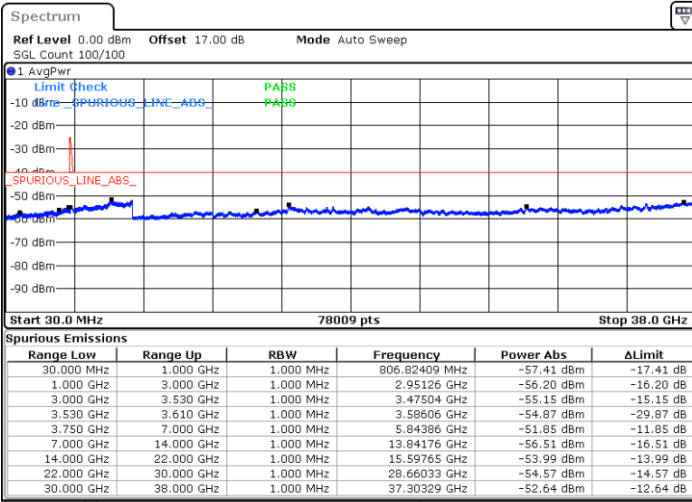

Date: 7.JUL.2020 15:54:05

Lowest Channel / FullIRB

N/A

Date: 7.JUL.2020 16:38:09

LTE Band 48C / 20MHz+20MHz

16QAM

MiddleChannel / 1RB0 and 1RB99

Middle Channel / 1RB99 and 1RB0

Date: 7.JUL.2020 17:31:26

Date: 7.JUL.2020 17:35:53

Middle Channel / FullIRB

N/A

Date: 7.JUL.2020 17:25:50

LTE Band 48C / 20MHz+20MHz

16QAM

Highest Channel / 1RB0 and 1RB99

Highest Channel / 1RB99 and 1RB0

Date: 7.JUL.2020 15:28:42

Date: 7.JUL.2020 15:41:26

Highest Channel / FullIRB

N/A

Date: 7.JUL.2020 15:15:52

LTE Band 48C / 5MHz+20MHz

64QAM

Lowest Channel / 1RB0 and 1RB99

Lowest Channel / 1RB24 and 1RB0

Date: 17.JUL.2020 20:54:04

Date: 17.JUL.2020 20:47:43

Lowest Channel / FullIRB

N/A

Date: 17.JUL.2020 20:55:20

LTE Band 48C / 5MHz+20MHz