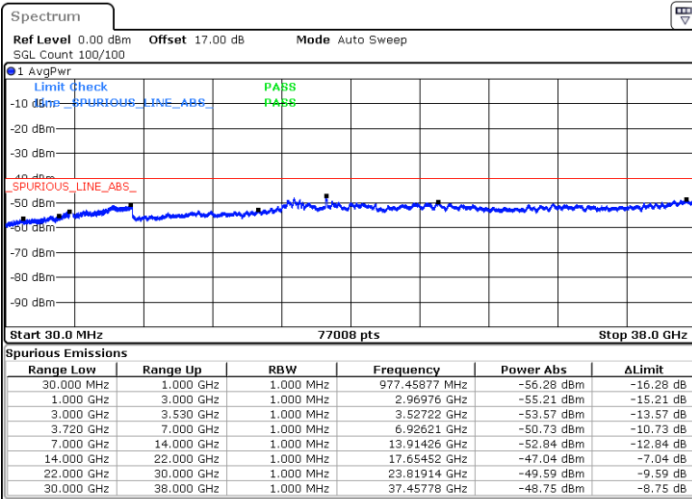

Date: 17.JUL.2020 22:20:42

LTE Band 48C / 10MHz+20MHz

64QAM

Lowest Channel / 1RB0 and 1RB99

Lowest Channel / 1RB49 and 1RB0

Date: 16.JUL.2020 22:40:01

Date: 16.JUL.2020 22:33:43

Lowest Channel / FullIRB

N/A

Date: 16.JUL.2020 22:59:47

LTE Band 48C / 10MHz+20MHz

64QAM

Middle Channel / 1RB0 and 1RB99

Middle Channel / 1RB49 and 1RB0

Date: 16.JUL.2020 23:35:23

Date: 16.JUL.2020 23:41:40

Middle Channel / FullIRB

N/A

Date: 16.JUL.2020 23:34:08

LTE Band 48C / 10MHz+20MHz

64QAM

Highest Channel / 1RB0 and 1RB99

Highest Channel / 1RB49 and 1RB0

Date: 17.JUL.2020 00:09:42

Date: 17.JUL.2020 00:08:27

Highest Channel / FullIRB

N/A

Date: 17.JUL.2020 00:16:02

LTE Band 48C / 15MHz+20MHz

64QAM

Lowest Channel / 1RB0 and 1RB99

Lowest Channel / 1RB74 and 1RB0