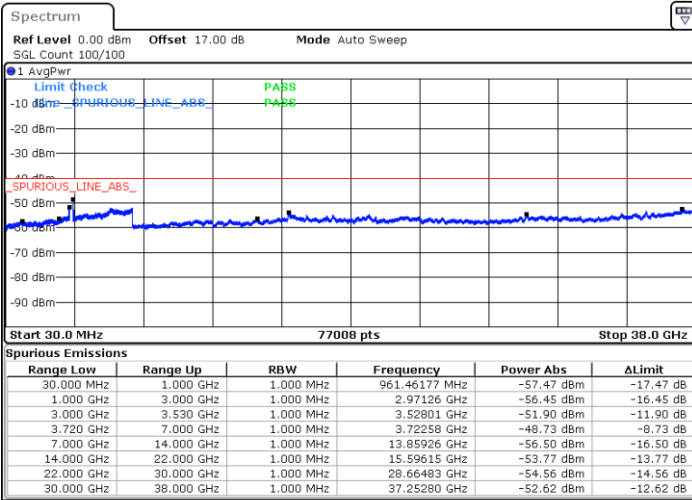

Highest Channel / FullIRB

N/A

Date: 7.JUL.2020 22:12:36

LTE Band 48C / 20MHz+20MHz

16QAM

Lowest Channel / 1RB0 and 1RB99

Lowest Channel / 1RB99 and 1RB0

Date: 7.JUL.2020 16:33:40

Date: 7.JUL.2020 15:54:05

Lowest Channel / FullIRB

N/A

Date: 7.JUL.2020 16:38:09

LTE Band 48C / 20MHz+20MHz

16QAM

MiddleChannel / 1RB0 and 1RB99

Middle Channel / 1RB99 and 1RB0

Date: 7.JUL.2020 17:31:26

Date: 7.JUL.2020 17:35:53

Middle Channel / FullIRB

N/A

Date: 7.JUL.2020 17:25:50

LTE Band 48C / 20MHz+20MHz

16QAM

Highest Channel / 1RB0 and 1RB99

Highest Channel / 1RB99 and 1RB0

Date: 7.JUL.2020 15:28:42

Date: 7.JUL.2020 15:41:26

Highest Channel / FullIRB

N/A

Date: 7.JUL.2020 15:15:52

LTE Band 48C / 5MHz+20MHz

64QAM