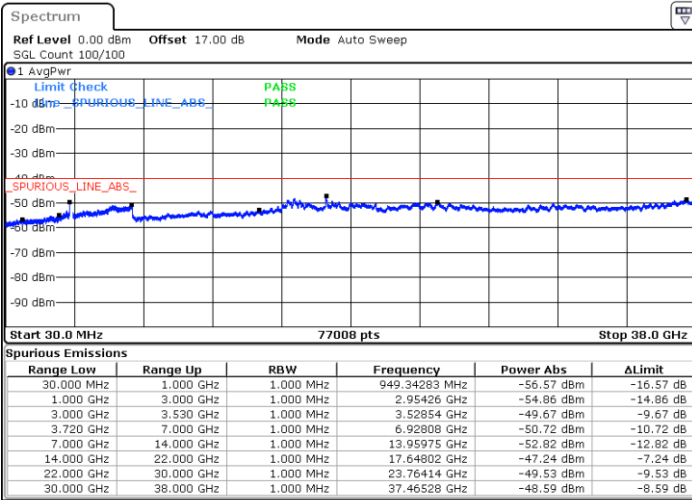

Date: 17.JUL.2020 20:13:25

Date: 17.JUL.2020 20:09:36

Highest Channel / FullIRB

N/A

Date: 17.JUL.2020 20:17:16

LTE Band 48C / 20MHz+10MHz

16QAM

Lowest Channel / 1RB0 and 1RB49

Lowest Channel / 1RB99 and 1RB0

Date: 15.JUL.2020 23:47:56

Date: 15.JUL.2020 23:44:07

Lowest Channel / FullIRB

N/A

Date: 15.JUL.2020 23:54:50

LTE Band 48C / 20MHz+10MHz

16QAM

Middle Channel / 1RB0 and 1RB49

Middle Channel / 1RB99 and 1RB0

Date: 16.JUL.2020 00:36:23

Date: 16.JUL.2020 00:40:10

Middle Channel / FullIRB

N/A

Date: 16.JUL.2020 00:32:34

LTE Band 48C / 20MHz+10MHz