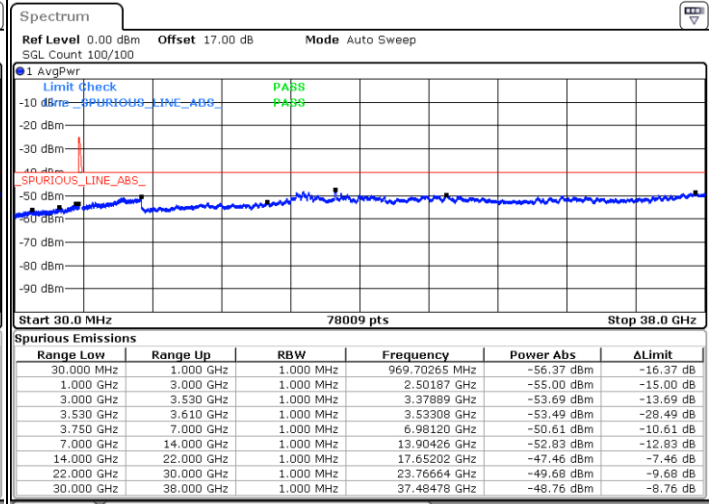

N/A

Date: 16.JUL.2020 22:59:47

LTE Band 48C / 10MHz+20MHz

64QAM

Middle Channel / 1RB0 and 1RB99

Middle Channel / 1RB49 and 1RB0

Date: 16.JUL.2020 23:35:23

Date: 16.JUL.2020 23:41:40

Middle Channel / FullIRB

N/A

Date: 16.JUL.2020 23:34:08

LTE Band 48C / 10MHz+20MHz

64QAM

Highest Channel / 1RB0 and 1RB99

Highest Channel / 1RB49 and 1RB0

Date: 17.JUL.2020 00:09:42

Date: 17.JUL.2020 00:08:27

Highest Channel / FullIRB

N/A

Date: 17.JUL.2020 00:16:02

LTE Band 48C / 15MHz+20MHz

64QAM

Lowest Channel / 1RB0 and 1RB99

Lowest Channel / 1RB74 and 1RB0

Date: 7.JUL.2020 23:01:52

Date: 7.JUL.2020 22:53:45

Lowest Channel / FullIRB

N/A

Date: 7.JUL.2020 23:03:17

LTE Band 48C / 15MHz+20MHz

64QAM

Middle Channel / 1RB0 and 1RB9