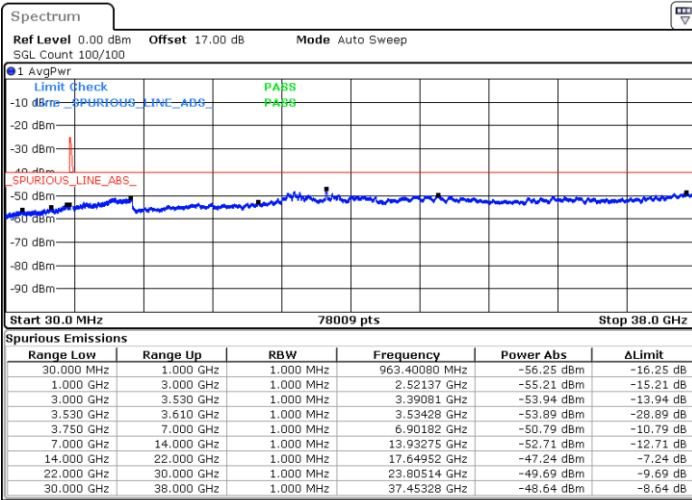

Lowest Channel / 1RB99 and 1RB0

Date: 15.JUL.2020 23:47:56

Date: 15.JUL.2020 23:44:07

Lowest Channel / FullIRB

N/A

Date: 15.JUL.2020 23:54:50

LTE Band 48C / 20MHz+10MHz

16QAM

Middle Channel / 1RB0 and 1RB49

Middle Channel / 1RB99 and 1RB0

Date: 16.JUL.2020 00:36:23

Date: 16.JUL.2020 00:40:10

Middle Channel / FullIRB

N/A

Date: 16.JUL.2020 00:32:34

LTE Band 48C / 20MHz+10MHz

16QAM

Highest Channel / 1RB0 and 1RB49

Highest Channel / 1RB99 and 1RB0

Date: 16.JUL.2020 01:28:01

Date: 16.JUL.2020 01:24:11

Highest Channel / FullIRB

N/A

Date: 16.JUL.2020 01:31:51

LTE Band 48C / 20MHz+15MHz

16QAM

Lowest Channel / 1RB0 and 1RB74

Lowest Channel / 1RB99 and 1RB0

Date: 7.JUL.2020 20:15:27

Date: 7.JUL.2020 20:09:37

Lowest Channel / FullIRB

N/A