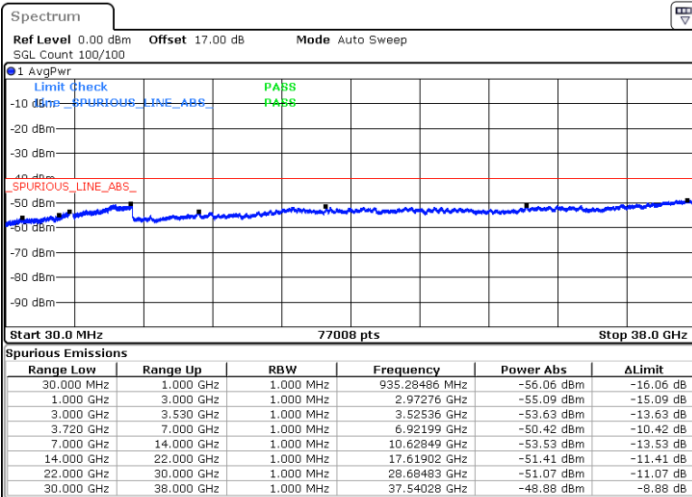

Date: 17.JUL.2020 00:08:27

Highest Channel / FullIRB

N/A

Date: 17.JUL.2020 00:16:02

LTE Band 48C / 15MHz+20MHz

64QAM

Lowest Channel / 1RB0 and 1RB99

Lowest Channel / 1RB74 and 1RB0

Date: 7.JUL.2020 23:01:52

Date: 7.JUL.2020 22:53:45

Lowest Channel / FullIRB

N/A

Date: 7.JUL.2020 23:03:17

LTE Band 48C / 15MHz+20MHz

64QAM

Middle Channel / 1RB0 and 1RB9

Middle Channel / 1RB74 and 1RB0

Date: 7.JUL.2020 23:52:08

Date: 7.JUL.2020 23:59:10

Middle Channel / FullIRB

N/A

Date: 7.JUL.2020 23:49:03

LTE Band 48C / 15MHz+20MHz

64QAM

Highest Channel / 1RB0 and 1RB99

Highest Channel / 1RB74 and 1RB0

Date: 8.JUL.2020 01:04:50

Date: 8.JUL.2020 00:53:55

Highest Channel / FullIRB

N/A

Date: 8.JUL.2020 01:11:57

LTE Band 48C / 20MHz+5MHz