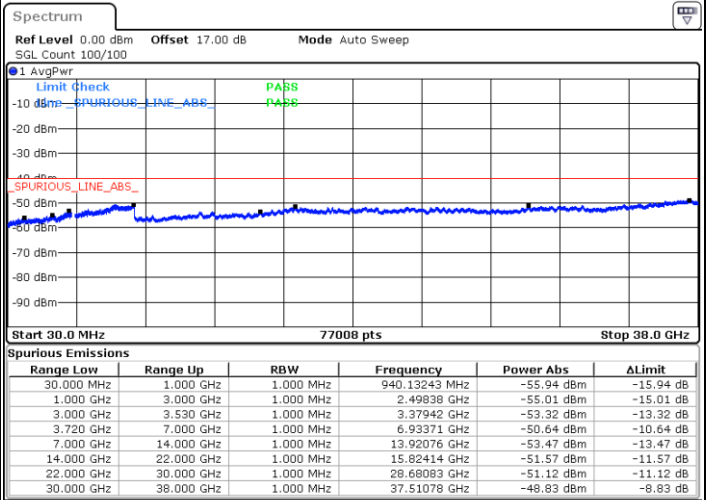

LTE Band 48C / 20MHz+15MHz

16QAM

Lowest Channel / 1RB0 and 1RB74

Lowest Channel / 1RB99 and 1RB0

Date: 7.JUL.2020 20:15:27

Date: 7.JUL.2020 20:09:37

Lowest Channel / FullIRB

N/A

Date: 7.JUL.2020 20:19:42

LTE Band 48C / 20MHz+15MHz

16QAM

Middle Channel / 1RB0 and 1RB74

Middle Channel / 1RB99 and 1RB0

Date: 7.JUL.2020 21:02:57

Date: 7.JUL.2020 21:11:18

Middle Channel / FullIRB

N/A

Date: 7.JUL.2020 20:58:43

LTE Band 48C / 20MHz+15MHz

16QAM

Highest Channel / 1RB0 and 1RB74

Highest Channel / 1RB99 and 1RB0

Date: 7.JUL.2020 22:08:20

Date: 7.JUL.2020 21:54:46

Highest Channel / FullIRB

N/A

Date: 7.JUL.2020 22:12:36

LTE Band 48C / 20MHz+20MHz

16QAM

Lowest Channel / 1RB0 and 1RB99

Lowest Channel / 1RB99 and 1RB0

Date: 7.JUL.2020 16:33:40