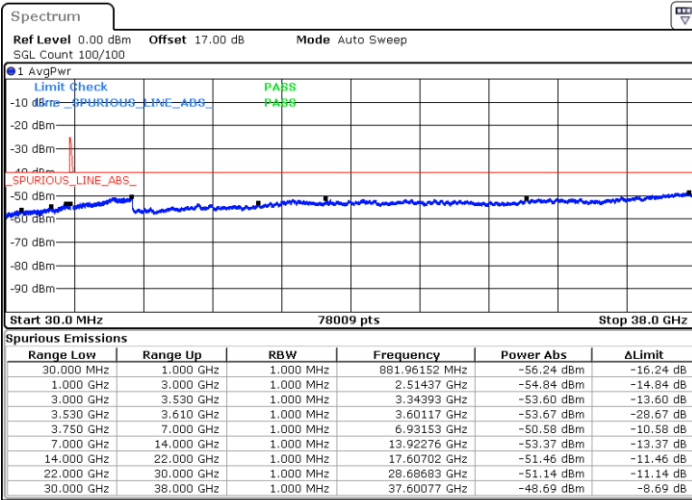

Date: 7.JUL.2020 20:19:42

LTE Band 48C / 20MHz+15MHz

16QAM

Middle Channel / 1RB0 and 1RB74

Middle Channel / 1RB99 and 1RB0

Date: 7.JUL.2020 21:02:57

Date: 7.JUL.2020 21:11:18

Middle Channel / FullIRB

N/A

Date: 7.JUL.2020 20:58:43

LTE Band 48C / 20MHz+15MHz

16QAM

Highest Channel / 1RB0 and 1RB74

Highest Channel / 1RB99 and 1RB0

Date: 7.JUL.2020 22:08:20

Date: 7.JUL.2020 21:54:46

Highest Channel / FullIRB

N/A

Date: 7.JUL.2020 22:12:36

LTE Band 48C / 20MHz+20MHz

16QAM

Lowest Channel / 1RB0 and 1RB99

Lowest Channel / 1RB99 and 1RB0

Date: 7.JUL.2020 16:33:40

Date: 7.JUL.2020 15:54:05

Lowest Channel / FullIRB

N/A

Date: 7.JUL.2020 16:38:09

LTE Band 48C / 20MHz+20MHz

16QAM

MiddleChannel / 1RB0 and 1RB99

Middle Channel / 1RB99 and 1RB0