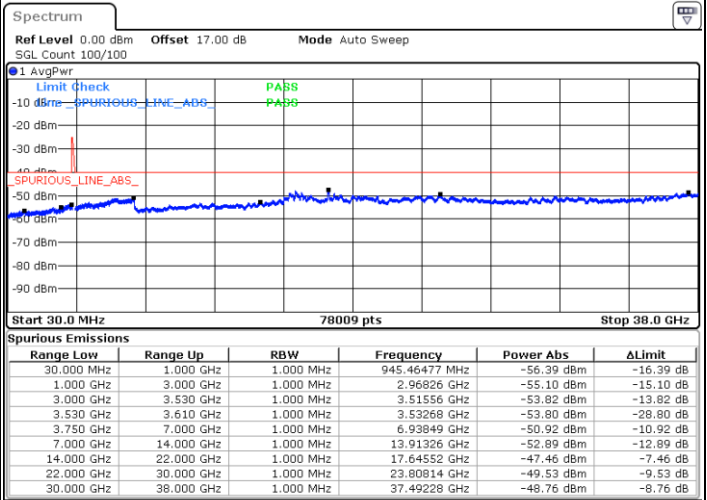

Lowest Channel / 1RB0 and 1RB99

Lowest Channel / 1RB24 and 1RB0

Date: 17.JUL.2020 20:54:04

Date: 17.JUL.2020 20:47:43

Lowest Channel / FullIRB

N/A

Date: 17.JUL.2020 20:55:20

LTE Band 48C / 5MHz+20MHz

LTE Band 48C / 5MHz+20MHz

64QAM

Highest Channel / 1RB0 and 1RB99

Highest Channel / 1RB24 and 1RB0

Date: 17.JUL.2020 22:11:28

Date: 17.JUL.2020 22:10:13

Highest Channel / FullIRB

N/A

Date: 17.JUL.2020 22:20:42

LTE Band 48C / 10MHz+20MHz

64QAM

Lowest Channel / 1RB0 and 1RB99

Lowest Channel / 1RB49 and 1RB0

Date: 16.JUL.2020 22:40:01

Date: 16.JUL.2020 22:33:43

Lowest Channel / FullIRB