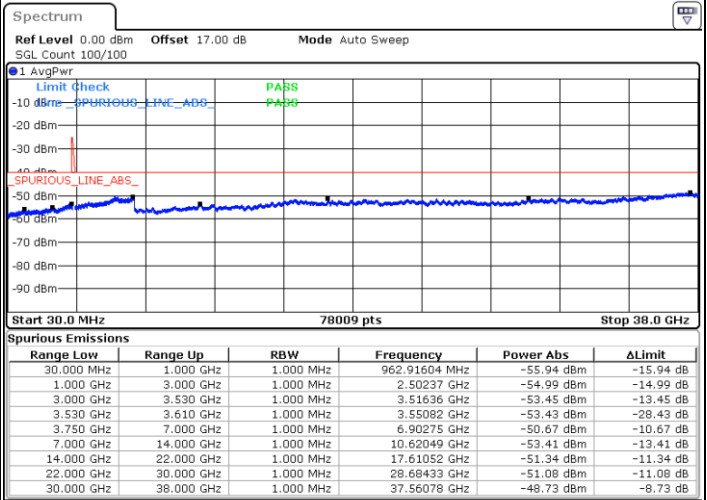

LTE Band 48C / 15MHz+20MHz

16QAM

Middle Channel / 1RB0 and 1RB9

Middle Channel / 1RB74 and 1RB0

Date: 7.JUL.2020 23:53:33

Date: 7.JUL.2020 23:57:45

Middle Channel / FullIRB

N/A

Date: 7.JUL.2020 23:47:39

LTE Band 48C / 15MHz+20MHz

16QAM

Highest Channel / 1RB0 and 1RB99

Highest Channel / 1RB74 and 1RB0

Date: 8.JUL.2020 01:06:16

Date: 8.JUL.2020 00:52:30

Highest Channel / FullIRB

N/A

Date: 8.JUL.2020 01:10:31

LTE Band 48C / 20MHz+5MHz

16QAM

Lowest Channel / 1RB0 and 1RB24

Lowest Channel / 1RB99 and 1RB0

Date: 17.JUL.2020 01:28:33

Date: 17.JUL.2020 01:24:47

Lowest Channel / FullIRB

N/A

Date: 17.JUL.2020 01:32:20

LTE Band 48C / 20MHz+5MHz

16QAM

Middle Channel / 1RB0 and 1RB24

Middle Channel / 1RB99 and 1RB0

Date: 17.JUL.2020 19:29:45