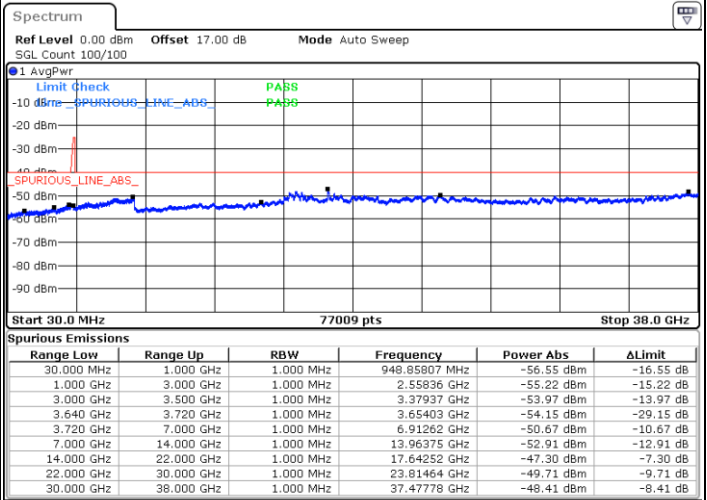

Date: 17.JUL.2020 19:33:33

Middle Channel / FullIRB

N/A

Date: 17.JUL.2020 19:01:33

LTE Band 48C / 20MHz+5MHz

16QAM

Highest Channel / 1RB0 and 1RB24

Highest Channel / 1RB99 and 1RB0

Date: 17.JUL.2020 20:13:25

Date: 17.JUL.2020 20:09:36

Highest Channel / FullIRB

N/A

Date: 17.JUL.2020 20:17:16

LTE Band 48C / 20MHz+10MHz

16QAM

Lowest Channel / 1RB0 and 1RB49

Lowest Channel / 1RB99 and 1RB0

Date: 15.JUL.2020 23:47:56

Date: 15.JUL.2020 23:44:07

Lowest Channel / FullIRB

N/A

Date: 15.JUL.2020 23:54:50

LTE Band 48C / 20MHz+10MHz

16QAM