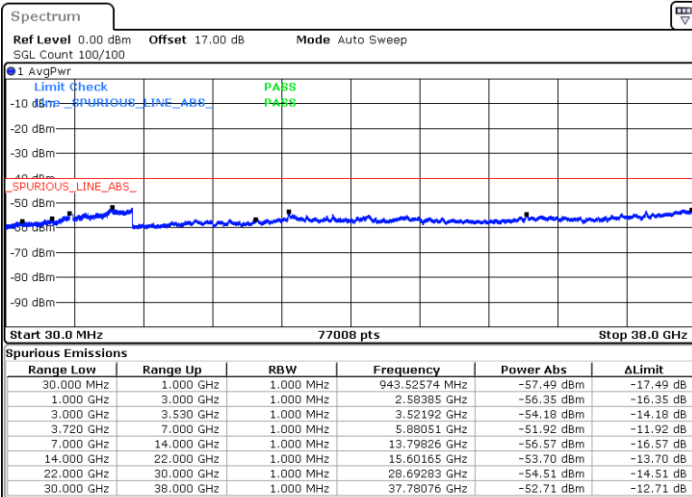

Highest Channel / FullIRB

N/A

Date: 7.JUL.2020 22:12:36

LTE Band 48C / 20MHz+20MHz

16QAM

Lowest Channel / 1RB0 and 1RB99

Lowest Channel / 1RB99 and 1RB0

Date: 7.JUL.2020 16:33:40

Date: 7.JUL.2020 15:54:05

Lowest Channel / FullIRB

N/A

Date: 7.JUL.2020 16:38:09

LTE Band 48C / 20MHz+20MHz

16QAM

MiddleChannel / 1RB0 and 1RB99

Middle Channel / 1RB99 and 1RB0

Date: 7.JUL.2020 17:31:26

Date: 7.JUL.2020 17:35:53

Middle Channel / FullIRB

N/A

Date: 7.JUL.2020 17:25:50

LTE Band 48C / 20MHz+20MHz

16QAM

Highest Channel / 1RB0 and 1RB99

Highest Channel / 1RB99 and 1RB0

Date: 7.JUL.2020 15:28:42

Date: 7.JUL.2020 15:41:26

Highest Channel / FullIRB

N/A

Date: 7.JUL.2020 15:15:52

LTE Band 48C / 5MHz+20MHz

64QAM