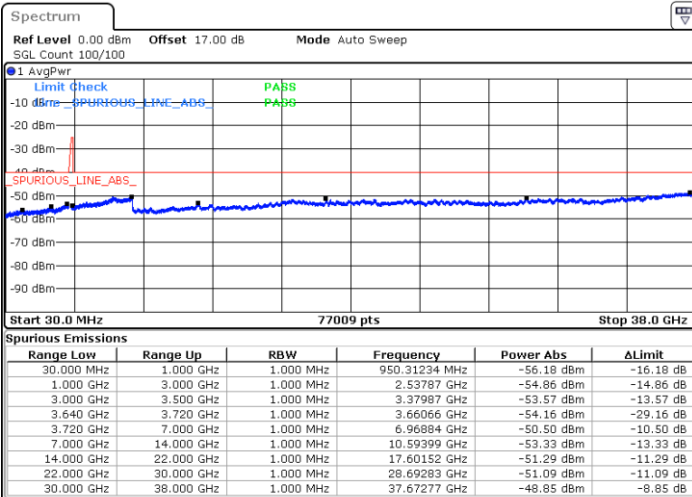

Middle Channel / FullIRB

N/A

Date: 16.JUL.2020 23:34:08

LTE Band 48C / 10MHz+20MHz

64QAM

Highest Channel / 1RB0 and 1RB99

Highest Channel / 1RB49 and 1RB0

Date: 17.JUL.2020 00:09:42

Date: 17.JUL.2020 00:08:27

Highest Channel / FullIRB

N/A

Date: 17.JUL.2020 00:16:02

LTE Band 48C / 15MHz+20MHz

64QAM

Lowest Channel / 1RB0 and 1RB99

Lowest Channel / 1RB74 and 1RB0

Date: 7.JUL.2020 23:01:52

Date: 7.JUL.2020 22:53:45

Lowest Channel / FullIRB

N/A

Date: 7.JUL.2020 23:03:17

LTE Band 48C / 15MHz+20MHz

64QAM

Middle Channel / 1RB0 and 1RB9