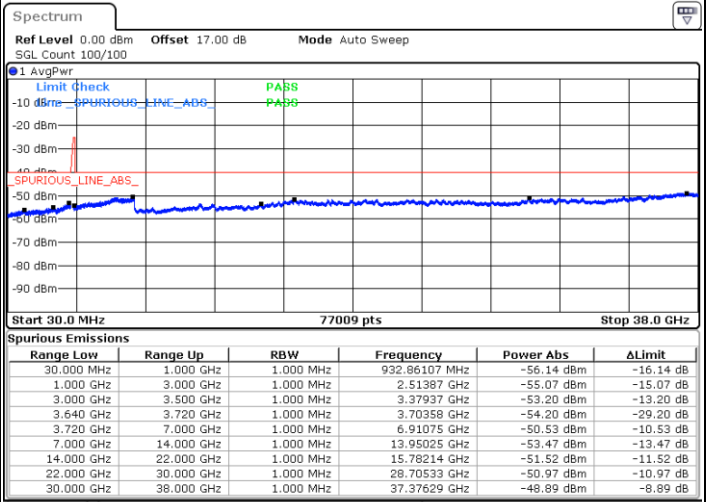

LTE Band 48C / 20MHz+15MHz

16QAM

Lowest Channel / 1RB0 and 1RB74

Lowest Channel / 1RB99 and 1RB0

Date: 7.JUL.2020 20:15:27

Date: 7.JUL.2020 20:09:37

Lowest Channel / FullIRB

N/A

Date: 7.JUL.2020 20:19:42

LTE Band 48C / 20MHz+15MHz

16QAM

Middle Channel / 1RB0 and 1RB74

Middle Channel / 1RB99 and 1RB0

Date: 7.JUL.2020 21:02:57

Date: 7.JUL.2020 21:11:18

Middle Channel / FullIRB

N/A

Date: 7.JUL.2020 20:58:43

LTE Band 48C / 20MHz+15MHz

16QAM

Highest Channel / 1RB0 and 1RB74

Highest Channel / 1RB99 and 1RB0

Date: 7.JUL.2020 22:08:20

Date: 7.JUL.2020 21:54:46