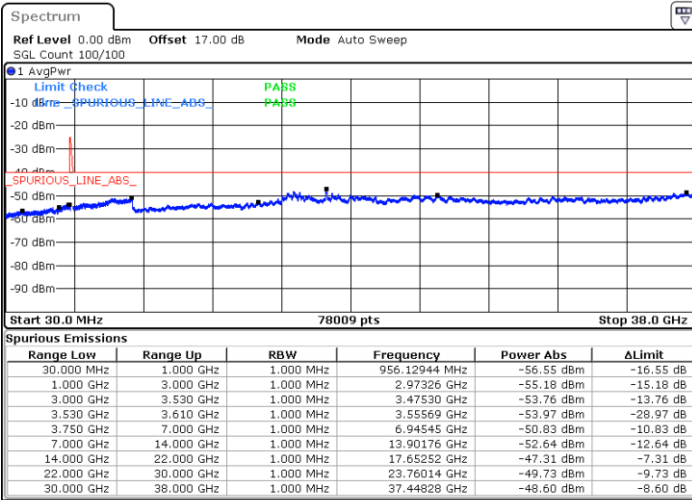

Lowest Channel / FullIRB

N/A

Date: 17.JUL.2020 01:32:20

LTE Band 48C / 20MHz+5MHz

16QAM

Middle Channel / 1RB0 and 1RB24

Middle Channel / 1RB99 and 1RB0

Date: 17.JUL.2020 19:29:45

Date: 17.JUL.2020 19:33:33

Middle Channel / FullIRB

N/A

Date: 17.JUL.2020 19:01:33

LTE Band 48C / 20MHz+5MHz

16QAM

Highest Channel / 1RB0 and 1RB24

Highest Channel / 1RB99 and 1RB0

Date: 17.JUL.2020 20:13:25

Date: 17.JUL.2020 20:09:36

Highest Channel / FullIRB

N/A

Date: 17.JUL.2020 20:17:16

LTE Band 48C / 20MHz+10MHz

16QAM

Lowest Channel / 1RB0 and 1RB49

Lowest Channel / 1RB99 and 1RB0

Date: 15.JUL.2020 23:47:56

Date: 15.JUL.2020 23:44:07

Lowest Channel / FullIRB

N/A

Date: 15.JUL.2020 23:54:50

LTE Band 48C / 20MHz+10MHz

16QAM