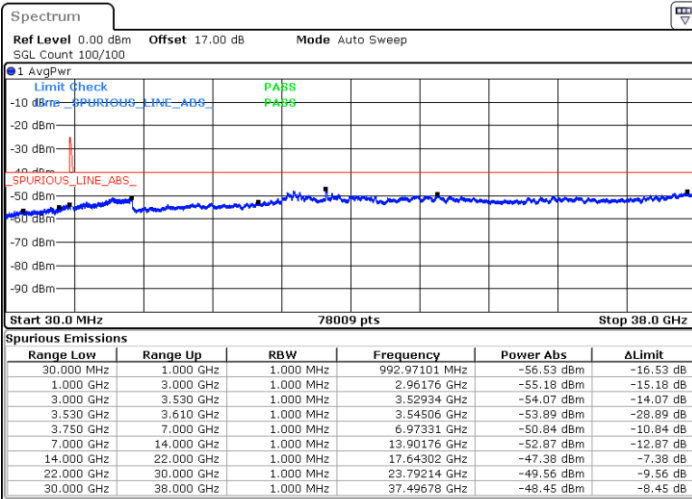

N/A

Date: 16.JUL.2020 22:59:47

LTE Band 48C / 10MHz+20MHz

64QAM

Middle Channel / 1RB0 and 1RB99

Middle Channel / 1RB49 and 1RB0

Date: 16.JUL.2020 23:35:23

Date: 16.JUL.2020 23:41:40

Middle Channel / FullIRB

N/A

Date: 16.JUL.2020 23:34:08

LTE Band 48C / 10MHz+20MHz

64QAM

Highest Channel / 1RB0 and 1RB99

Highest Channel / 1RB49 and 1RB0

Date: 17.JUL.2020 00:09:42

Date: 17.JUL.2020 00:08:27

Highest Channel / FullIRB

N/A

Date: 17.JUL.2020 00:16:02

LTE Band 48C / 15MHz+20MHz

64QAM

Lowest Channel / 1RB0 and 1RB99

Lowest Channel / 1RB74 and 1RB0

Date: 7.JUL.2020 23:01:52

Date: 7.JUL.2020 22:53:45

Lowest Channel / FullIRB

N/A

Date: 7.JUL.2020 23:03:17

LTE Band 48C / 15MHz+20MHz

64QAM

Middle Channel / 1RB0 and 1RB9