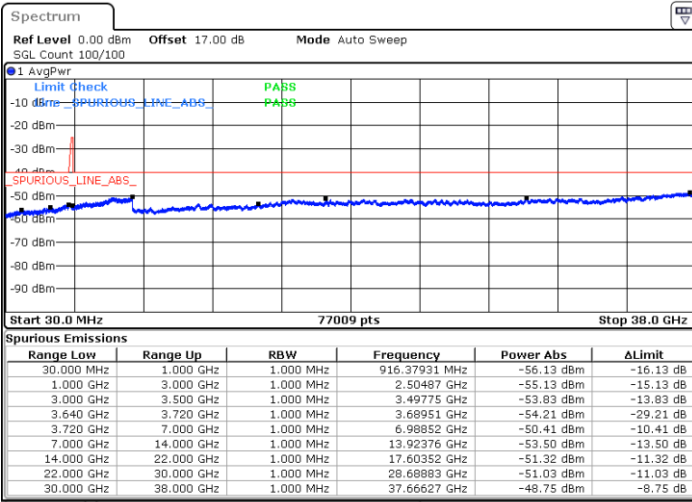

LTE Band 48C / 20MHz+15MHz

16QAM

Lowest Channel / 1RB0 and 1RB74

Lowest Channel / 1RB99 and 1RB0

Date: 7.JUL.2020 20:15:27

Date: 7.JUL.2020 20:09:37

Lowest Channel / FullIRB

N/A

Date: 7.JUL.2020 20:19:42

LTE Band 48C / 20MHz+15MHz

16QAM

Middle Channel / 1RB0 and 1RB74

Middle Channel / 1RB99 and 1RB0

Date: 7.JUL.2020 21:02:57

Date: 7.JUL.2020 21:11:18

Middle Channel / FullIRB

N/A

Date: 7.JUL.2020 20:58:43

LTE Band 48C / 20MHz+15MHz

16QAM

Highest Channel / 1RB0 and 1RB74

Highest Channel / 1RB99 and 1RB0

Date: 7.JUL.2020 22:08:20

Date: 7.JUL.2020 21:54:46