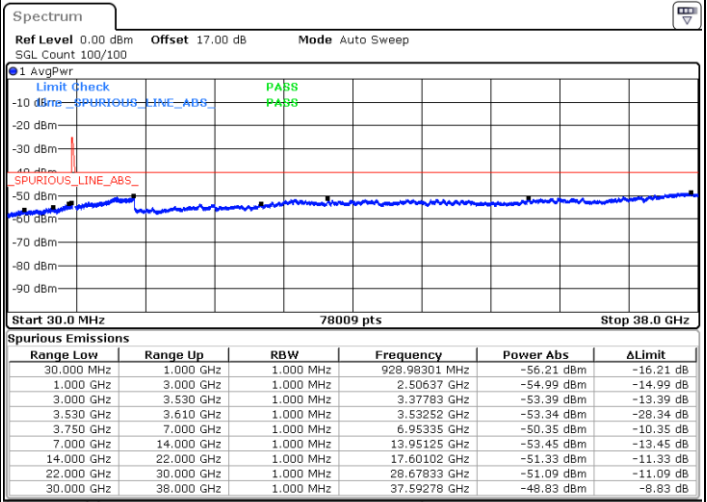

Date: 17.JUL.2020 00:08:27

Highest Channel / FullIRB

N/A

Date: 17.JUL.2020 00:16:02

LTE Band 48C / 15MHz+20MHz

64QAM

Lowest Channel / 1RB0 and 1RB99

Lowest Channel / 1RB74 and 1RB0

Date: 7.JUL.2020 23:01:52

Date: 7.JUL.2020 22:53:45

Lowest Channel / FullIRB

N/A

Date: 7.JUL.2020 23:03:17

LTE Band 48C / 15MHz+20MHz

64QAM

Middle Channel / 1RB0 and 1RB9

Middle Channel / 1RB74 and 1RB0

Date: 7.JUL.2020 23:52:08

Date: 7.JUL.2020 23:59:10

Middle Channel / FullIRB

N/A

Date: 7.JUL.2020 23:49:03

LTE Band 48C / 15MHz+20MHz

64QAM

Highest Channel / 1RB0 and 1RB99

Highest Channel / 1RB74 and 1RB0

Date: 8.JUL.2020 01:04:50

Date: 8.JUL.2020 00:53:55

Highest Channel / FullIRB

N/A

Date: 8.JUL.2020 01:11:57

LTE Band 48C / 20MHz+5MHz