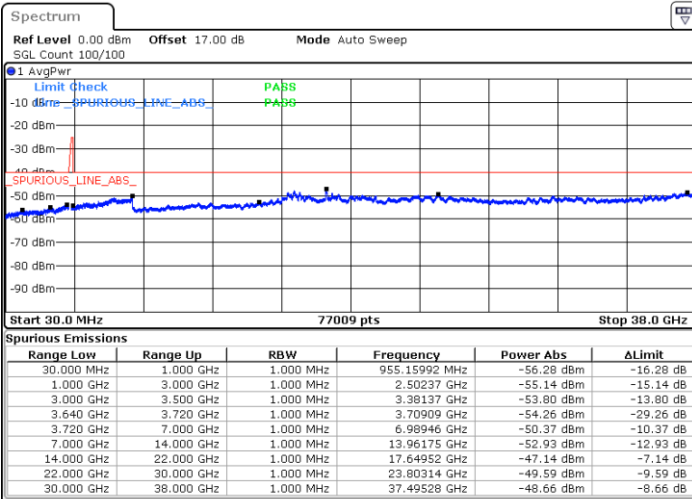

Highest Channel / 1RB0 and 1RB99

Highest Channel / 1RB74 and 1RB0

Date: 8.JUL.2020 01:04:50

Date: 8.JUL.2020 00:53:55

Highest Channel / FullIRB

N/A

Date: 8.JUL.2020 01:11:57

LTE Band 48C / 20MHz+5MHz

64QAM

Lowest Channel / 1RB0 and 1RB24

Lowest Channel / 1RB99 and 1RB0

Date: 17.JUL.2020 01:29:49

Date: 17.JUL.2020 01:23:31

Lowest Channel / FullIRB

N/A

Date: 17.JUL.2020 01:31:04

LTE Band 48C / 20MHz+5MHz

64QAM

Middle Channel / 1RB0 and 1RB24

Middle Channel / 1RB99 and 1RB0

Date: 17.JUL.2020 19:28:29

Date: 17.JUL.2020 19:34:49

Middle Channel / FullIRB

N/A

Date: 17.JUL.2020 19:02:50

LTE Band 48C / 20MHz+5MHz

64QAM

Highest Channel / 1RB0 and 1RB24

Highest Channel / 1RB99 and 1RB0

Date: 17.JUL.2020 20:12:09

Date: 17.JUL.2020 20:10:53

Highest Channel / FullIRB