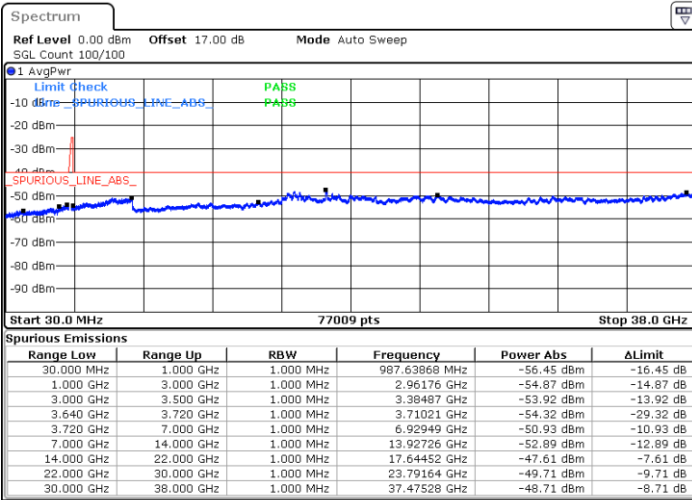

Date: 7.JUL.2020 17:31:26

Date: 7.JUL.2020 17:35:53

Middle Channel / FullIRB

N/A

Date: 7.JUL.2020 17:25:50

LTE Band 48C / 20MHz+20MHz

16QAM

Highest Channel / 1RB0 and 1RB99

Highest Channel / 1RB99 and 1RB0

Date: 7.JUL.2020 15:28:42

Date: 7.JUL.2020 15:41:26

Highest Channel / FullIRB

N/A

Date: 7.JUL.2020 15:15:52

LTE Band 48C / 5MHz+20MHz

64QAM

Lowest Channel / 1RB0 and 1RB99

Lowest Channel / 1RB24 and 1RB0

Date: 17.JUL.2020 20:54:04

Date: 17.JUL.2020 20:47:43

Lowest Channel / FullIRB

N/A

Date: 17.JUL.2020 20:55:20

LTE Band 48C / 5MHz+20MHz