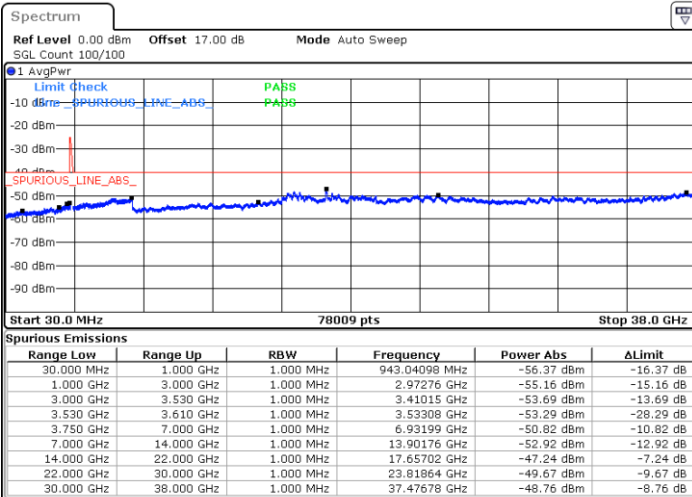

Middle Channel / 1RB0 and 1RB49

Middle Channel / 1RB99 and 1RB0

Date: 16.JUL.2020 00:36:23

Date: 16.JUL.2020 00:40:10

Middle Channel / FullIRB

N/A

Date: 16.JUL.2020 00:32:34

LTE Band 48C / 20MHz+10MHz

16QAM

Highest Channel / 1RB0 and 1RB49

Highest Channel / 1RB99 and 1RB0

Date: 16.JUL.2020 01:28:01

Date: 16.JUL.2020 01:24:11

Highest Channel / FullIRB

N/A

Date: 16.JUL.2020 01:31:51

LTE Band 48C / 20MHz+15MHz

16QAM

Lowest Channel / 1RB0 and 1RB74

Lowest Channel / 1RB99 and 1RB0

Date: 7.JUL.2020 20:15:27

Date: 7.JUL.2020 20:09:37

Lowest Channel / FullIRB

N/A