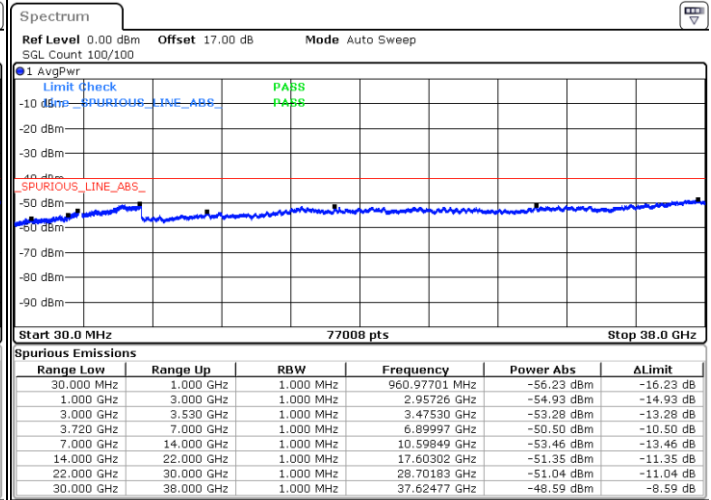

Date: 17.JUL.2020 00:08:27

Highest Channel / FullIRB

N/A

Date: 17.JUL.2020 00:16:02

LTE Band 48C / 15MHz+20MHz

64QAM

Lowest Channel / 1RB0 and 1RB99

Lowest Channel / 1RB74 and 1RB0

Date: 7.JUL.2020 23:01:52

Date: 7.JUL.2020 22:53:45

Lowest Channel / FullIRB

N/A

Date: 7.JUL.2020 23:03:17

LTE Band 48C / 15MHz+20MHz

64QAM

Middle Channel / 1RB0 and 1RB9

Middle Channel / 1RB74 and 1RB0

Date: 7.JUL.2020 23:52:08

Date: 7.JUL.2020 23:59:10

Middle Channel / FullIRB

N/A

Date: 7.JUL.2020 23:49:03

LTE Band 48C / 15MHz+20MHz

64QAM

Highest Channel / 1RB0 and 1RB99

Highest Channel / 1RB74 and 1RB0

Date: 8.JUL.2020 01:04:50

Date: 8.JUL.2020 00:53:55

Highest Channel / FullIRB

N/A

Date: 8.JUL.2020 01:11:57

LTE Band 48C / 20MHz+5MHz