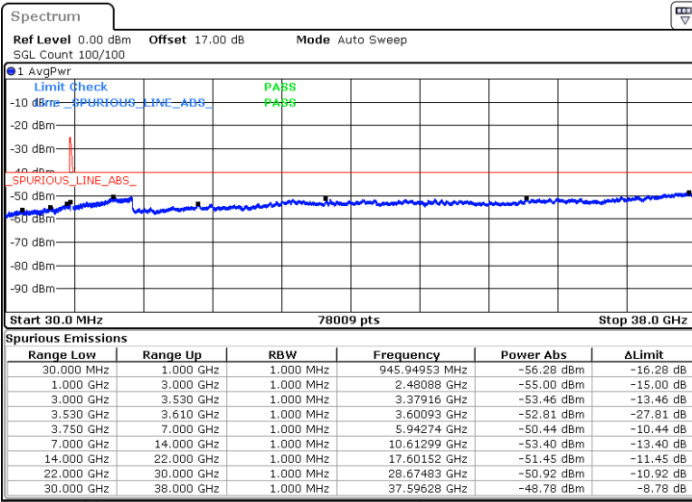

Date: 17.JUL.2020 00:08:27

Highest Channel / FullIRB

N/A

Date: 17.JUL.2020 00:16:02

LTE Band 48C / 15MHz+20MHz

64QAM

Lowest Channel / 1RB0 and 1RB99

Lowest Channel / 1RB74 and 1RB0

Date: 7.JUL.2020 23:01:52

Date: 7.JUL.2020 22:53:45

Lowest Channel / FullIRB

N/A

Date: 7.JUL.2020 23:03:17

LTE Band 48C / 15MHz+20MHz

64QAM

Middle Channel / 1RB0 and 1RB9

Middle Channel / 1RB74 and 1RB0

Date: 7.JUL.2020 23:52:08

Date: 7.JUL.2020 23:59:10

Middle Channel / FullIRB

N/A

Date: 7.JUL.2020 23:49:03

LTE Band 48C / 15MHz+20MHz

64QAM

Highest Channel / 1RB0 and 1RB99

Highest Channel / 1RB74 and 1RB0

Date: 8.JUL.2020 01:04:50

Date: 8.JUL.2020 00:53:55

Highest Channel / FullIRB

N/A

Date: 8.JUL.2020 01:11:57

LTE Band 48C / 20MHz+5MHz