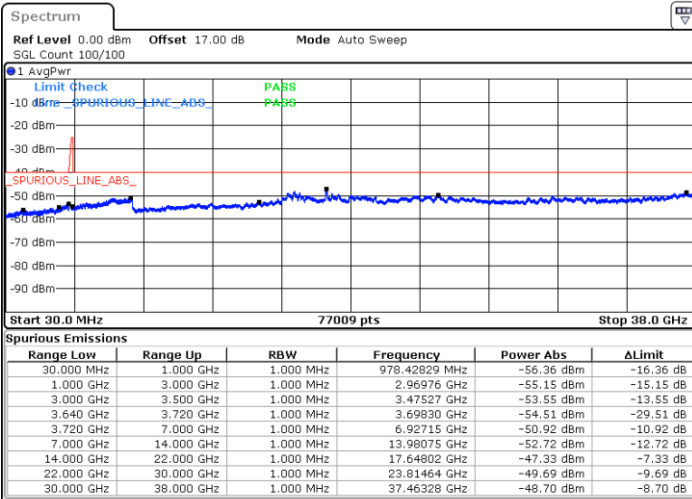

Highest Channel / 1RB99 and 1RB0

Date: 7.JUL.2020 15:28:42

Date: 7.JUL.2020 15:41:26

Highest Channel / FullIRB

N/A

Date: 7.JUL.2020 15:15:52

LTE Band 48C / 5MHz+20MHz

64QAM

Lowest Channel / 1RB0 and 1RB99

Lowest Channel / 1RB24 and 1RB0

Date: 17.JUL.2020 20:54:04

Date: 17.JUL.2020 20:47:43

Lowest Channel / FullIRB

N/A

Date: 17.JUL.2020 20:55:20

LTE Band 48C / 5MHz+20MHz

LTE Band 48C / 5MHz+20MHz

64QAM

Highest Channel / 1RB0 and 1RB99

Highest Channel / 1RB24 and 1RB0

Date: 17.JUL.2020 22:11:28

Date: 17.JUL.2020 22:10:13

Highest Channel / FullIRB

N/A