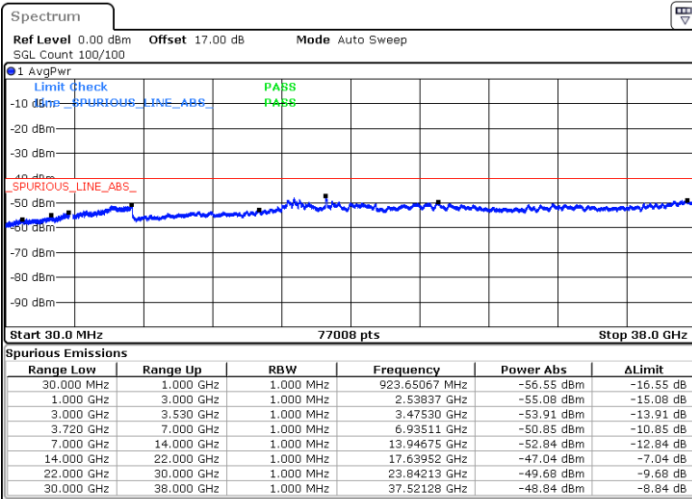

Highest Channel / 1RB0 and 1RB99

Highest Channel / 1RB74 and 1RB0

Date: 8.JUL.2020 01:04:50

Date: 8.JUL.2020 00:53:55

Highest Channel / FullIRB

N/A

Date: 8.JUL.2020 01:11:57

LTE Band 48C / 20MHz+5MHz

64QAM

Lowest Channel / 1RB0 and 1RB24

Lowest Channel / 1RB99 and 1RB0

Date: 17.JUL.2020 01:29:49

Date: 17.JUL.2020 01:23:31

Lowest Channel / FullIRB

N/A

Date: 17.JUL.2020 01:31:04

LTE Band 48C / 20MHz+5MHz

64QAM

Middle Channel / 1RB0 and 1RB24

Middle Channel / 1RB99 and 1RB0

Date: 17.JUL.2020 19:28:29

Date: 17.JUL.2020 19:34:49

Middle Channel / FullIRB

N/A

Date: 17.JUL.2020 19:02:50

LTE Band 48C / 20MHz+5MHz

64QAM

Highest Channel / 1RB0 and 1RB24

Highest Channel / 1RB99 and 1RB0

Date: 17.JUL.2020 20:12:09

Date: 17.JUL.2020 20:10:53

Highest Channel / FullIRB