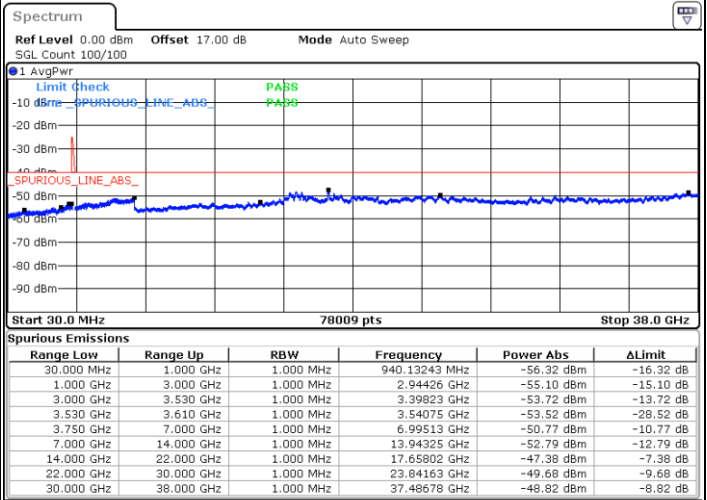

Lowest Channel / FullIRB

N/A

Date: 17.JUL.2020 01:32:20

LTE Band 48C / 20MHz+5MHz

16QAM

Middle Channel / 1RB0 and 1RB24

Middle Channel / 1RB99 and 1RB0

Date: 17.JUL.2020 19:29:45

Date: 17.JUL.2020 19:33:33

Middle Channel / FullIRB

N/A

Date: 17.JUL.2020 19:01:33

LTE Band 48C / 20MHz+5MHz

16QAM

Highest Channel / 1RB0 and 1RB24

Highest Channel / 1RB99 and 1RB0

Date: 17.JUL.2020 20:13:25

Date: 17.JUL.2020 20:09:36

Highest Channel / FullIRB

N/A

Date: 17.JUL.2020 20:17:16

LTE Band 48C / 20MHz+10MHz

16QAM

Lowest Channel / 1RB0 and 1RB49

Lowest Channel / 1RB99 and 1RB0

Date: 15.JUL.2020 23:47:56

Date: 15.JUL.2020 23:44:07

Lowest Channel / FullIRB

N/A

Date: 15.JUL.2020 23:54:50

LTE Band 48C / 20MHz+10MHz

16QAM