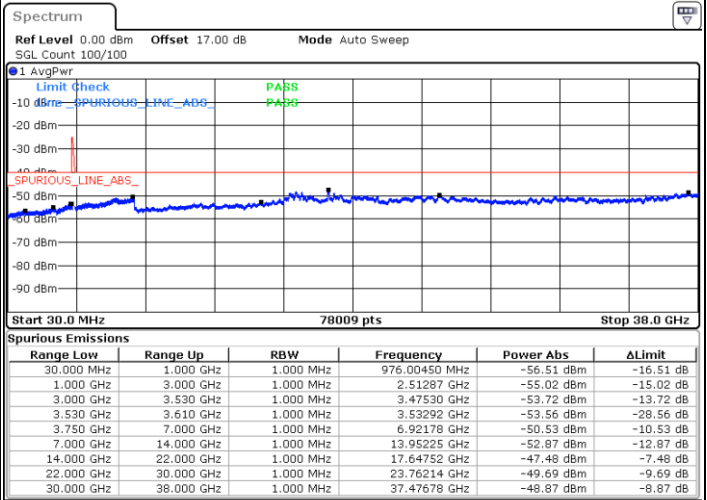

LTE Band 48C / 20MHz+5MHz

64QAM

Middle Channel / 1RB0 and 1RB24

Middle Channel / 1RB99 and 1RB0

Date: 17.JUL.2020 19:28:29

Date: 17.JUL.2020 19:34:49

Middle Channel / FullIRB

N/A

Date: 17.JUL.2020 19:02:50

LTE Band 48C / 20MHz+5MHz

64QAM

Highest Channel / 1RB0 and 1RB24

Highest Channel / 1RB99 and 1RB0

Date: 17.JUL.2020 20:12:09

Date: 17.JUL.2020 20:10:53

Highest Channel / FullIRB