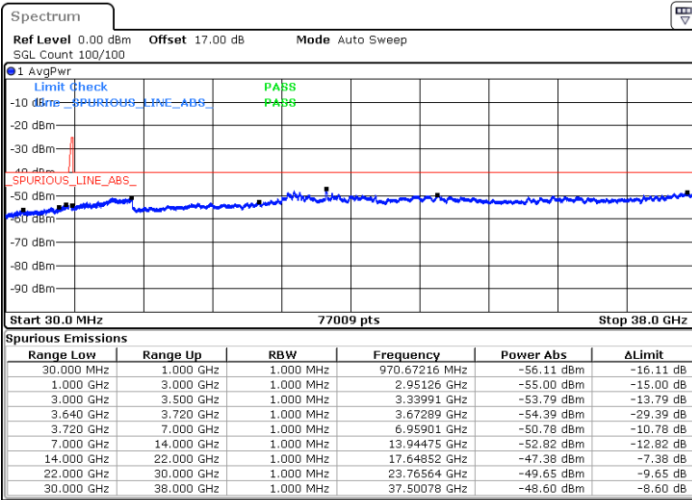

Date: 7.JUL.2020 23:47:39

LTE Band 48C / 15MHz+20MHz

16QAM

Highest Channel / 1RB0 and 1RB99

Highest Channel / 1RB74 and 1RB0

Date: 8.JUL.2020 01:06:16

Date: 8.JUL.2020 00:52:30

Highest Channel / FullIRB

N/A

Date: 8.JUL.2020 01:10:31

LTE Band 48C / 20MHz+5MHz

16QAM

Lowest Channel / 1RB0 and 1RB24

Lowest Channel / 1RB99 and 1RB0

Date: 17.JUL.2020 01:28:33

Date: 17.JUL.2020 01:24:47

Lowest Channel / FullIRB

N/A

Date: 17.JUL.2020 01:32:20

LTE Band 48C / 20MHz+5MHz

16QAM

Middle Channel / 1RB0 and 1RB24

Middle Channel / 1RB99 and 1RB0

Date: 17.JUL.2020 19:29:45

Date: 17.JUL.2020 19:33:33

Middle Channel / FullIRB

N/A

Date: 17.JUL.2020 19:01:33

LTE Band 48C / 20MHz+5MHz

16QAM

Highest Channel / 1RB0 and 1RB24

Highest Channel / 1RB99 and 1RB0