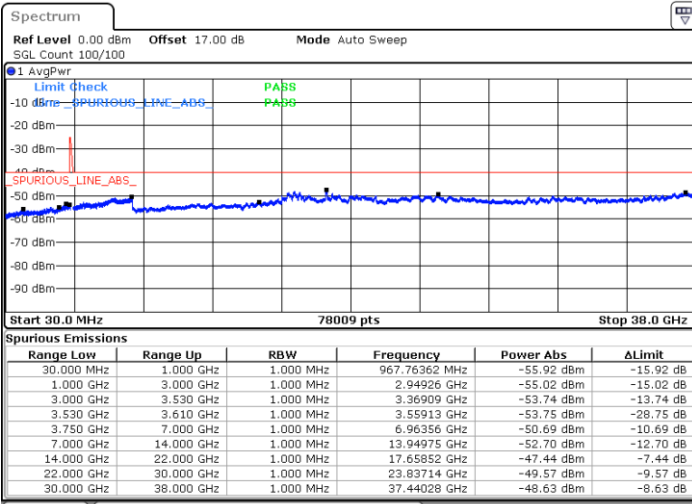

N/A

Date: 16.JUL.2020 22:59:47

LTE Band 48C / 10MHz+20MHz

64QAM

Middle Channel / 1RB0 and 1RB99

Middle Channel / 1RB49 and 1RB0

Date: 16.JUL.2020 23:35:23

Date: 16.JUL.2020 23:41:40

Middle Channel / FullIRB

N/A

Date: 16.JUL.2020 23:34:08

LTE Band 48C / 10MHz+20MHz

64QAM

Highest Channel / 1RB0 and 1RB99

Highest Channel / 1RB49 and 1RB0

Date: 17.JUL.2020 00:09:42

Date: 17.JUL.2020 00:08:27

Highest Channel / FullIRB

N/A

Date: 17.JUL.2020 00:16:02

LTE Band 48C / 15MHz+20MHz

64QAM

Lowest Channel / 1RB0 and 1RB99

Lowest Channel / 1RB74 and 1RB0

Date: 7.JUL.2020 23:01:52

Date: 7.JUL.2020 22:53:45

Lowest Channel / FullIRB

N/A

Date: 7.JUL.2020 23:03:17

LTE Band 48C / 15MHz+20MHz

64QAM

Middle Channel / 1RB0 and 1RB9