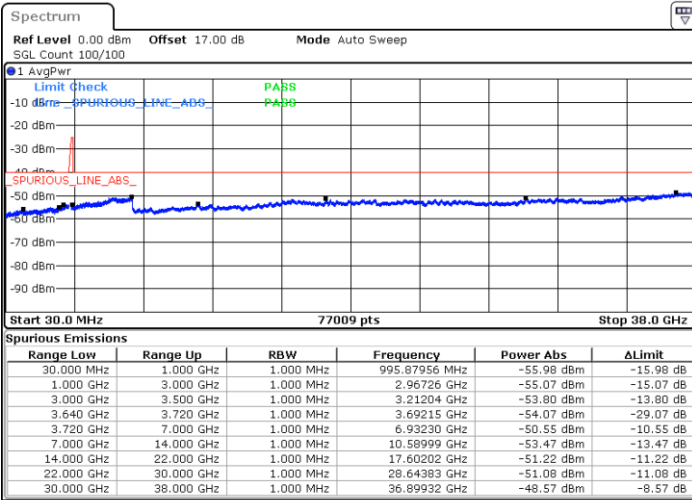

Middle Channel / FullIRB

N/A

Date: 16.JUL.2020 23:34:08

LTE Band 48C / 10MHz+20MHz

64QAM

Highest Channel / 1RB0 and 1RB99

Highest Channel / 1RB49 and 1RB0

Date: 17.JUL.2020 00:09:42

Date: 17.JUL.2020 00:08:27

Highest Channel / FullIRB

N/A

Date: 17.JUL.2020 00:16:02

LTE Band 48C / 15MHz+20MHz

64QAM

Lowest Channel / 1RB0 and 1RB99

Lowest Channel / 1RB74 and 1RB0

Date: 7.JUL.2020 23:01:52

Date: 7.JUL.2020 22:53:45

Lowest Channel / FullIRB

N/A

Date: 7.JUL.2020 23:03:17

LTE Band 48C / 15MHz+20MHz

64QAM

Middle Channel / 1RB0 and 1RB9

Middle Channel / 1RB74 and 1RB0

Date: 7.JUL.2020 23:52:08

Date: 7.JUL.2020 23:59:10

Middle Channel / FullIRB

N/A

Date: 7.JUL.2020 23:49:03

LTE Band 48C / 15MHz+20MHz

64QAM