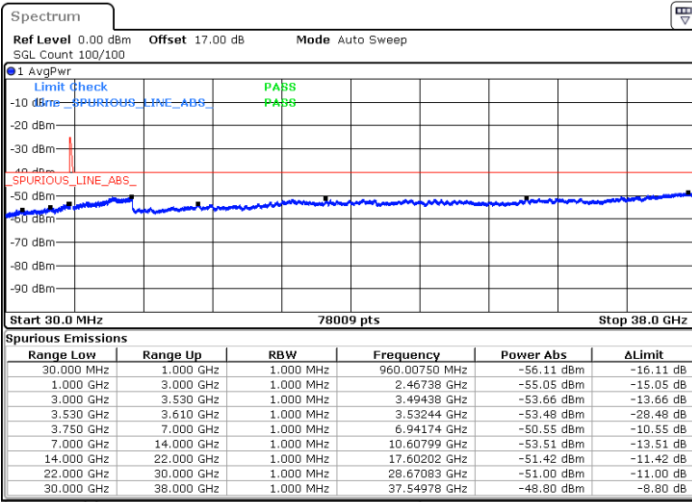

Date: 7.JUL.2020 23:01:52

Date: 7.JUL.2020 22:53:45

Lowest Channel / FullIRB

N/A

Date: 7.JUL.2020 23:03:17

LTE Band 48C / 15MHz+20MHz

64QAM

Middle Channel / 1RB0 and 1RB9

Middle Channel / 1RB74 and 1RB0

Date: 7.JUL.2020 23:52:08

Date: 7.JUL.2020 23:59:10

Middle Channel / FullIRB

N/A

Date: 7.JUL.2020 23:49:03

LTE Band 48C / 15MHz+20MHz

64QAM

Highest Channel / 1RB0 and 1RB99

Highest Channel / 1RB74 and 1RB0

Date: 8.JUL.2020 01:04:50

Date: 8.JUL.2020 00:53:55

Highest Channel / FullIRB

N/A

Date: 8.JUL.2020 01:11:57

LTE Band 48C / 20MHz+5MHz

64QAM

Lowest Channel / 1RB0 and 1RB24

Lowest Channel / 1RB99 and 1RB0

Date: 17.JUL.2020 01:29:49

Date: 17.JUL.2020 01:23:31

Lowest Channel / FullIRB

N/A

Date: 17.JUL.2020 01:31:04