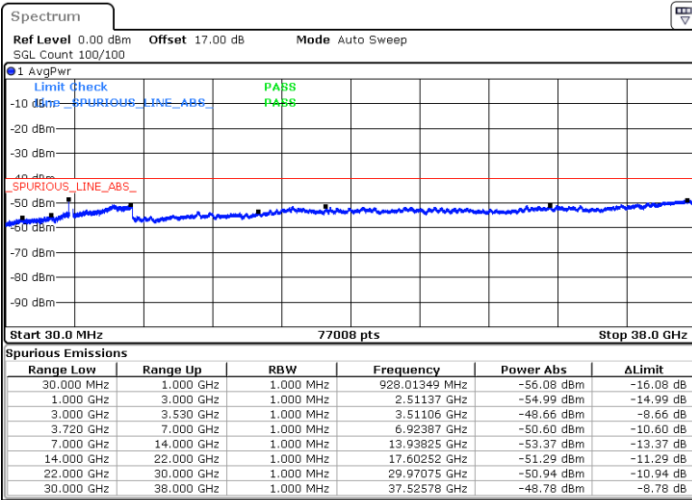

LTE Band 48C / 15MHz+20MHz

16QAM

Middle Channel / 1RB0 and 1RB9

Middle Channel / 1RB74 and 1RB0

Date: 7.JUL.2020 23:53:33

Date: 7.JUL.2020 23:57:45

Middle Channel / FullIRB

N/A

Date: 7.JUL.2020 23:47:39

LTE Band 48C / 15MHz+20MHz

16QAM

Highest Channel / 1RB0 and 1RB99

Highest Channel / 1RB74 and 1RB0

Date: 8.JUL.2020 01:06:16

Date: 8.JUL.2020 00:52:30

Highest Channel / FullIRB

N/A

Date: 8.JUL.2020 01:10:31

LTE Band 48C / 20MHz+5MHz

16QAM

Lowest Channel / 1RB0 and 1RB24

Lowest Channel / 1RB99 and 1RB0

Date: 17.JUL.2020 01:28:33

Date: 17.JUL.2020 01:24:47