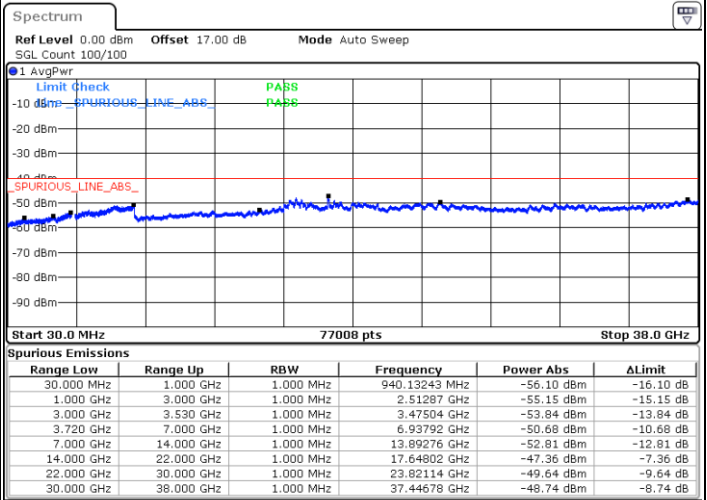

Date: 17.JUL.2020 22:20:42

LTE Band 48C / 10MHz+20MHz

64QAM

Lowest Channel / 1RB0 and 1RB99

Lowest Channel / 1RB49 and 1RB0

Date: 16.JUL.2020 22:40:01

Date: 16.JUL.2020 22:33:43

Lowest Channel / FullIRB

N/A

Date: 16.JUL.2020 22:59:47

LTE Band 48C / 10MHz+20MHz

64QAM

Middle Channel / 1RB0 and 1RB99

Middle Channel / 1RB49 and 1RB0

Date: 16.JUL.2020 23:35:23

Date: 16.JUL.2020 23:41:40

Middle Channel / FullIRB

N/A

Date: 16.JUL.2020 23:34:08

LTE Band 48C / 10MHz+20MHz

64QAM

Highest Channel / 1RB0 and 1RB99

Highest Channel / 1RB49 and 1RB0

Date: 17.JUL.2020 00:09:42

Date: 17.JUL.2020 00:08:27

Highest Channel / FullIRB

N/A

Date: 17.JUL.2020 00:16:02

LTE Band 48C / 15MHz+20MHz

64QAM

Lowest Channel / 1RB0 and 1RB99

Lowest Channel / 1RB74 and 1RB0