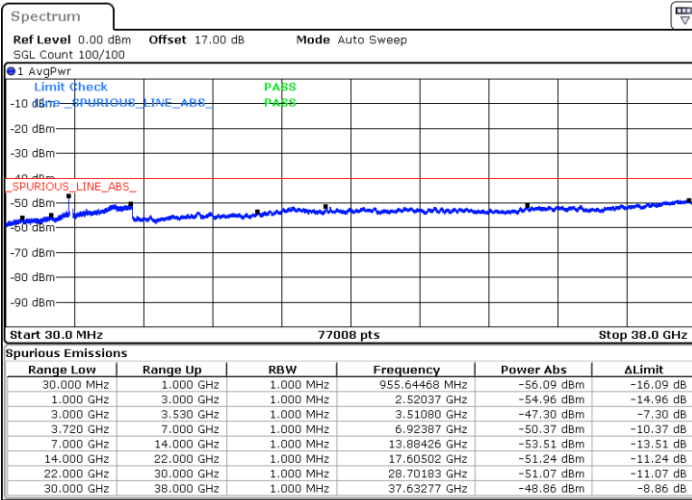

Date: 17.JUL.2020 00:08:27

Highest Channel / FullIRB

N/A

Date: 17.JUL.2020 00:16:02

LTE Band 48C / 15MHz+20MHz

64QAM

Lowest Channel / 1RB0 and 1RB99

Lowest Channel / 1RB74 and 1RB0

Date: 7.JUL.2020 23:01:52

Date: 7.JUL.2020 22:53:45

Lowest Channel / FullIRB

N/A

Date: 7.JUL.2020 23:03:17

LTE Band 48C / 15MHz+20MHz

64QAM

Middle Channel / 1RB0 and 1RB9

Middle Channel / 1RB74 and 1RB0

Date: 7.JUL.2020 23:52:08

Date: 7.JUL.2020 23:59:10

Middle Channel / FullIRB

N/A

Date: 7.JUL.2020 23:49:03

LTE Band 48C / 15MHz+20MHz

64QAM

Highest Channel / 1RB0 and 1RB99

Highest Channel / 1RB74 and 1RB0

Date: 8.JUL.2020 01:04:50

Date: 8.JUL.2020 00:53:55

Highest Channel / FullIRB

N/A

Date: 8.JUL.2020 01:11:57

LTE Band 48C / 20MHz+5MHz