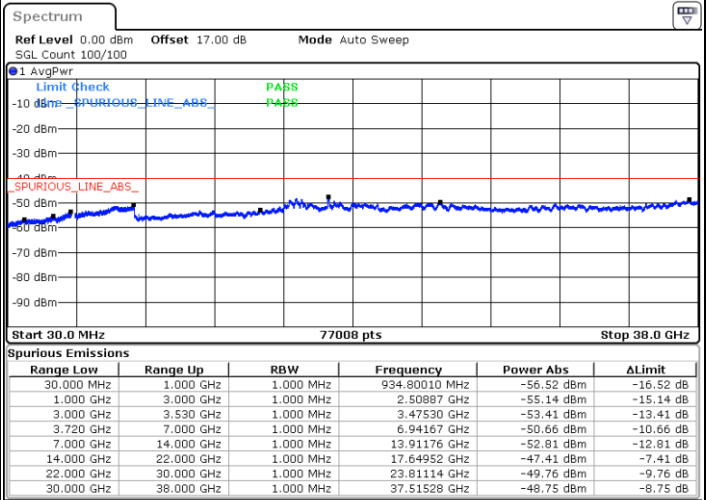

Date: 17.JUL.2020 21:43:46