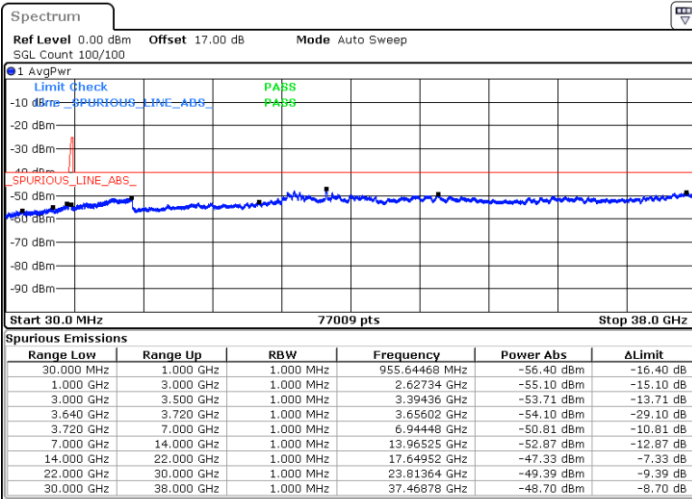

LTE Band 48C / 5MHz+20MHz

64QAM

Highest Channel / 1RB0 and 1RB99

Highest Channel / 1RB24 and 1RB0

Date: 17.JUL.2020 22:11:28

Date: 17.JUL.2020 22:10:13

Highest Channel / FullIRB

N/A

Date: 17.JUL.2020 22:20:42

LTE Band 48C / 10MHz+20MHz

64QAM

Lowest Channel / 1RB0 and 1RB99

Lowest Channel / 1RB49 and 1RB0

Date: 16.JUL.2020 22:40:01

Date: 16.JUL.2020 22:33:43

Lowest Channel / FullIRB

N/A

Date: 16.JUL.2020 22:59:47

LTE Band 48C / 10MHz+20MHz

64QAM

Middle Channel / 1RB0 and 1RB99

Middle Channel / 1RB49 and 1RB0

Date: 16.JUL.2020 23:35:23

Date: 16.JUL.2020 23:41:40

Middle Channel / FullIRB

N/A

Date: 16.JUL.2020 23:34:08

LTE Band 48C / 10MHz+20MHz

64QAM

Highest Channel / 1RB0 and 1RB99

Highest Channel / 1RB49 and 1RB0

Date: 17.JUL.2020 00:09:42