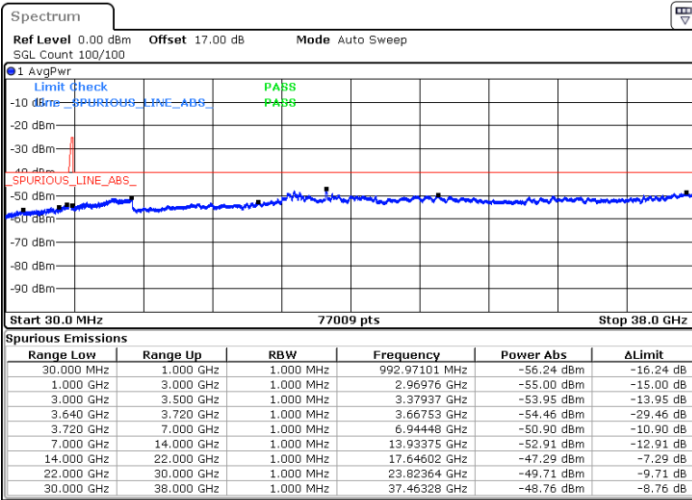

Date: 17.JUL.2020 19:51:01

LTE Band 48C / 20MHz+5MHz

QPSK

Highest Channel / 1RB0 and 1RB24

Highest Channel / 1RB99 and 1RB0

Date: 17.JUL.2020 20:14:42

Date: 17.JUL.2020 20:08:20

Highest Channel / FullIRB

N/A

Date: 17.JUL.2020 20:15:59

LTE Band 48C / 20MHz+10MHz

QPSK

Lowest Channel / 1RB0 and 1RB49

Lowest Channel / 1RB99 and 1RB0

Date: 15.JUL.2020 23:46:39

Date: 15.JUL.2020 23:45:24

Lowest Channel / FullIRB

N/A

Date: 15.JUL.2020 23:56:06

LTE Band 48C / 20MHz+10MHz

QPSK

Middle Channel / 1RB0 and 1RB49

Middle Channel / 1RB99 and 1RB0

Date: 16.JUL.2020 00:37:39

Date: 16.JUL.2020 00:38:54

Middle Channel / FullIRB

N/A

Date: 16.JUL.2020 00:31:18

LTE Band 48C / 20MHz+10MHz

QPSK

Highest Channel / 1RB0 and 1RB49

Highest Channel / 1RB99 and 1RB0