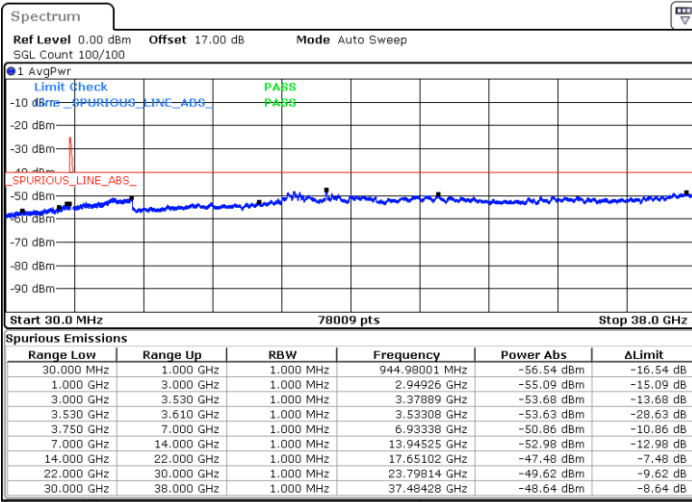

Lowest Channel / FullIRB

N/A

Date: 15.JUL.2020 23:56:06

LTE Band 48C / 20MHz+10MHz

QPSK

Middle Channel / 1RB0 and 1RB49

Middle Channel / 1RB99 and 1RB0

Date: 16.JUL.2020 00:37:39

Date: 16.JUL.2020 00:38:54

Middle Channel / FullIRB

N/A

Date: 16.JUL.2020 00:31:18

LTE Band 48C / 20MHz+10MHz

QPSK

Highest Channel / 1RB0 and 1RB49

Highest Channel / 1RB99 and 1RB0

Date: 16.JUL.2020 01:29:18

Date: 16.JUL.2020 01:22:55

Highest Channel / FullIRB

N/A

Date: 16.JUL.2020 01:30:34

LTE Band 48C / 20MHz+15MHz

QPSK

Lowest Channel / 1RB0 and 1RB74

Lowest Channel / 1RB99 and 1RB0

Date: 7.JUL.2020 20:14:02

Date: 7.JUL.2020 20:11:04

Lowest Channel / FullIRB

N/A

Date: 7.JUL.2020 20:21:07

LTE Band 48C / 20MHz+15MHz

QPSK