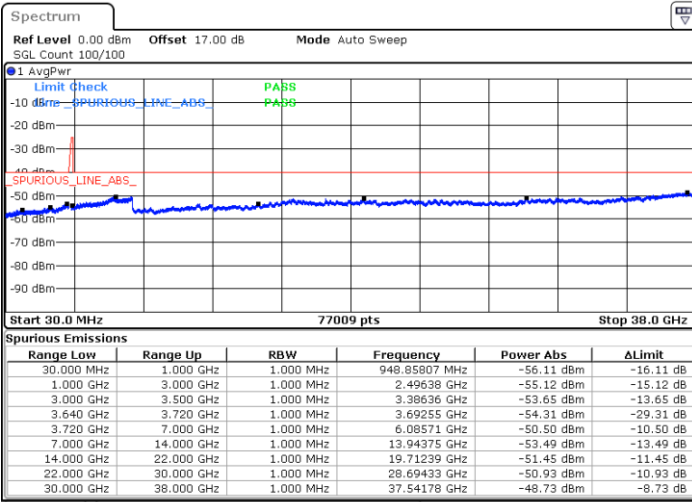

Date: 16.JUL.2020 01:29:18

Date: 16.JUL.2020 01:22:55

Highest Channel / FullIRB

N/A

Date: 16.JUL.2020 01:30:34

LTE Band 48C / 20MHz+15MHz

QPSK

Lowest Channel / 1RB0 and 1RB74

Lowest Channel / 1RB99 and 1RB0

Date: 7.JUL.2020 20:14:02

Date: 7.JUL.2020 20:11:04

Lowest Channel / FullIRB

N/A

Date: 7.JUL.2020 20:21:07

LTE Band 48C / 20MHz+15MHz

QPSK

Middle Channel / 1RB0 and 1RB74

Middle Channel / 1RB99 and 1RB0

Date: 7.JUL.2020 21:08:31

Date: 7.JUL.2020 21:09:54

Middle Channel / FullIRB

N/A

Date: 7.JUL.2020 20:57:19

LTE Band 48C / 20MHz+15MHz

QPSK

Highest Channel / 1RB0 and 1RB74

Highest Channel / 1RB99 and 1RB0

Date: 7.JUL.2020 22:09:45

Date: 7.JUL.2020 21:53:20

Highest Channel / FullIRB

N/A

Date: 7.JUL.2020 22:11:10