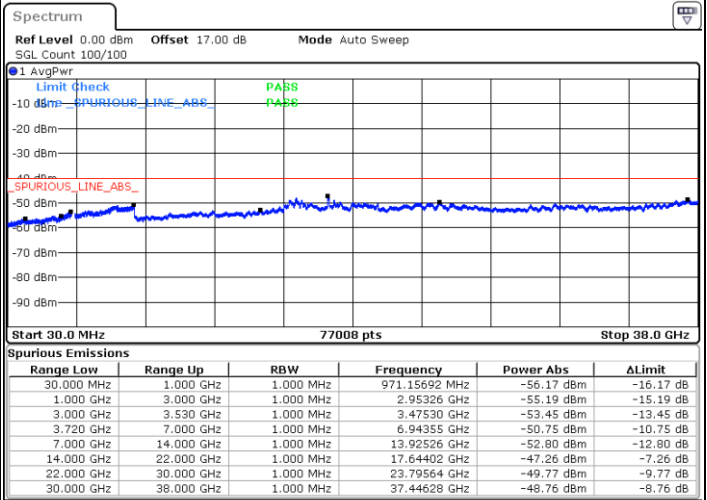

N/A

Date: 17.JUL.2020 20:15:59

LTE Band 48C / 20MHz+10MHz

QPSK

Lowest Channel / 1RB0 and 1RB49

Lowest Channel / 1RB99 and 1RB0

Date: 15.JUL.2020 23:46:39

Date: 15.JUL.2020 23:45:24

Lowest Channel / FullIRB

N/A

Date: 15.JUL.2020 23:56:06

LTE Band 48C / 20MHz+10MHz

QPSK

Middle Channel / 1RB0 and 1RB49

Middle Channel / 1RB99 and 1RB0

Date: 16.JUL.2020 00:37:39

Date: 16.JUL.2020 00:38:54

Middle Channel / FullIRB

N/A

Date: 16.JUL.2020 00:31:18

LTE Band 48C / 20MHz+10MHz

QPSK

Highest Channel / 1RB0 and 1RB49

Highest Channel / 1RB99 and 1RB0

Date: 16.JUL.2020 01:29:18

Date: 16.JUL.2020 01:22:55

Highest Channel / FullIRB

N/A

Date: 16.JUL.2020 01:30:34

LTE Band 48C / 20MHz+15MHz

QPSK

Lowest Channel / 1RB0 and 1RB74