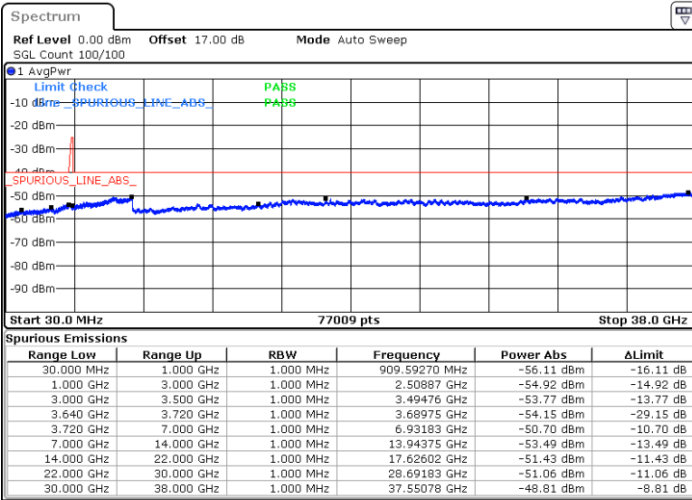

Middle Channel / FullIRB

N/A

Date: 16.JUL.2020 23:31:37

LTE Band 48C / 10MHz+20MHz

QPSK

Highest Channel / 1RB0 and 1RB99

Highest Channel / 1RB49 and 1RB0

Date: 17.JUL.2020 00:12:14

Date: 17.JUL.2020 00:05:54

Highest Channel / FullIRB

N/A

Date: 17.JUL.2020 00:13:30

LTE Band 48C / 15MHz+20MHz

QPSK

Lowest Channel / 1RB0 and 1RB99

Lowest Channel / 1RB74 and 1RB0

Date: 7.JUL.2020 22:59:03

Date: 7.JUL.2020 22:56:35

Lowest Channel / FullIRB

N/A

Date: 7.JUL.2020 23:06:07

LTE Band 48C / 15MHz+20MHz

QPSK

Middle Channel / 1RB0 and 1RB9

Highest Channel / 1RB0 and 1RB99

Highest Channel / 1RB74 and 1RB0

Date: 8.JUL.2020 01:07:41

Date: 8.JUL.2020 00:41:40

Highest Channel / FullIRB

N/A

Date: 8.JUL.2020 01:09:06

LTE Band 48C / 20MHz+5MHz