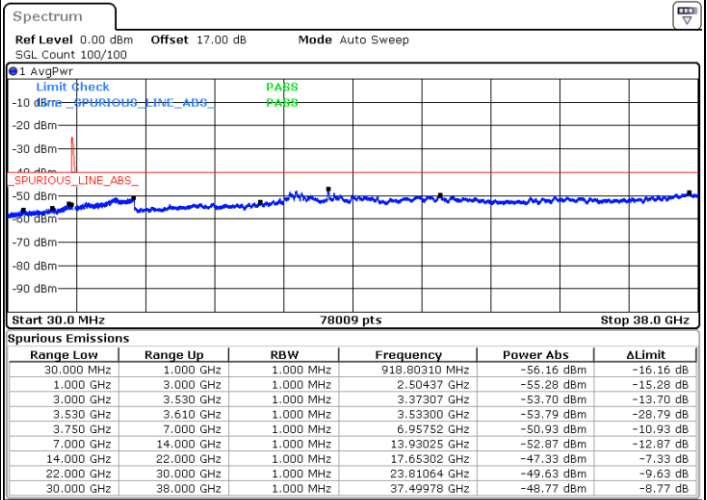

LTE Band 48C / 20MHz+5MHz

QPSK

Middle Channel / 1RB0 and 1RB24

Middle Channel / 1RB99 and 1RB0

Date: 17.JUL.2020 19:31:01

Date: 17.JUL.2020 19:32:17

Middle Channel / FullIRB

N/A

Date: 17.JUL.2020 19:51:01

LTE Band 48C / 20MHz+5MHz

QPSK

Highest Channel / 1RB0 and 1RB24

Highest Channel / 1RB99 and 1RB0

Date: 17.JUL.2020 20:14:42

Date: 17.JUL.2020 20:08:20

Highest Channel / FullIRB

N/A

Date: 17.JUL.2020 20:15:59

LTE Band 48C / 20MHz+10MHz

QPSK

Lowest Channel / 1RB0 and 1RB49

Lowest Channel / 1RB99 and 1RB0

Date: 15.JUL.2020 23:46:39

Date: 15.JUL.2020 23:45:24

Lowest Channel / FullIRB

N/A

Date: 15.JUL.2020 23:56:06

LTE Band 48C / 20MHz+10MHz

QPSK

Middle Channel / 1RB0 and 1RB49

Middle Channel / 1RB99 and 1RB0

Date: 16.JUL.2020 00:37:39