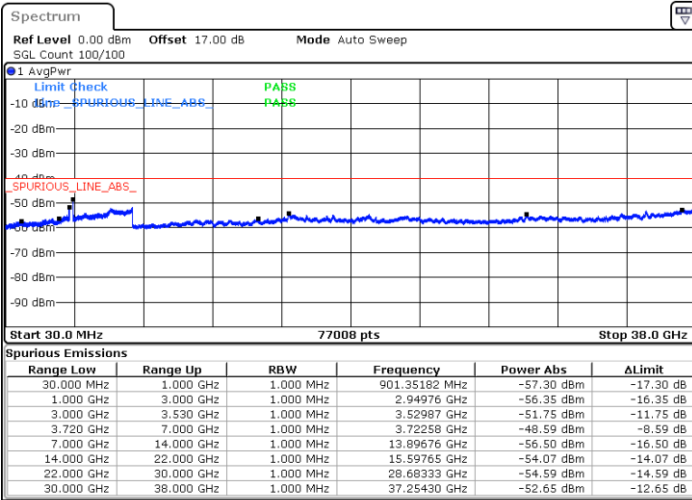

LTE Band 48C / 20MHz+20MHz

QPSK

Lowest Channel / 1RB0 and 1RB99

Lowest Channel / 1RB99 and 1RB0

Date: 7.JUL.2020 16:32:09

Date: 7.JUL.2020 15:50:11

Lowest Channel / FullIRB

N/A

Date: 7.JUL.2020 16:39:39

LTE Band 48C / 20MHz+20MHz

QPSK

MiddleChannel / 1RB0 and 1RB99

Middle Channel / 1RB99 and 1RB0

Date: 7.JUL.2020 17:32:55

Date: 7.JUL.2020 17:34:24

Middle Channel / FullIRB

N/A

Date: 7.JUL.2020 17:24:21

LTE Band 48C / 20MHz+20MHz

QPSK

Highest Channel / 1RB0 and 1RB99

Highest Channel / 1RB99 and 1RB0

Date: 7.JUL.2020 15:23:05

Date: 7.JUL.2020 15:45:16

Highest Channel / FullIRB

N/A

Date: 7.JUL.2020 15:17:24

LTE Band 48C / 5MHz+20MHz

16QAM

Lowest Channel / 1RB0 and 1RB99

Lowest Channel / 1RB24 and 1RB0

Date: 17.JUL.2020 20:52:47