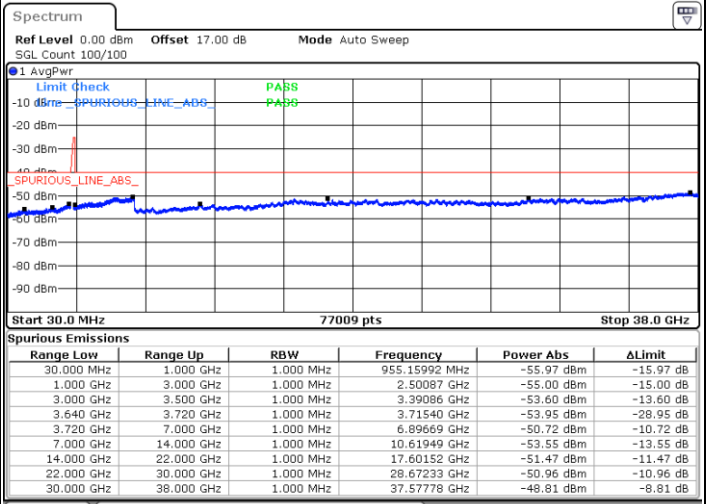

LTE Band 48C / 10MHz+20MHz

16QAM

Highest Channel / 1RB0 and 1RB99

Highest Channel / 1RB49 and 1RB0

Date: 17.JUL.2020 00:10:58

Date: 17.JUL.2020 00:07:11

Highest Channel / FullIRB

N/A

Date: 17.JUL.2020 00:14:46

LTE Band 48C / 15MHz+20MHz

16QAM

Lowest Channel / 1RB0 and 1RB99

Lowest Channel / 1RB74 and 1RB0

Date: 7.JUL.2020 23:00:28

Date: 7.JUL.2020 22:55:10

Lowest Channel / FullIRB