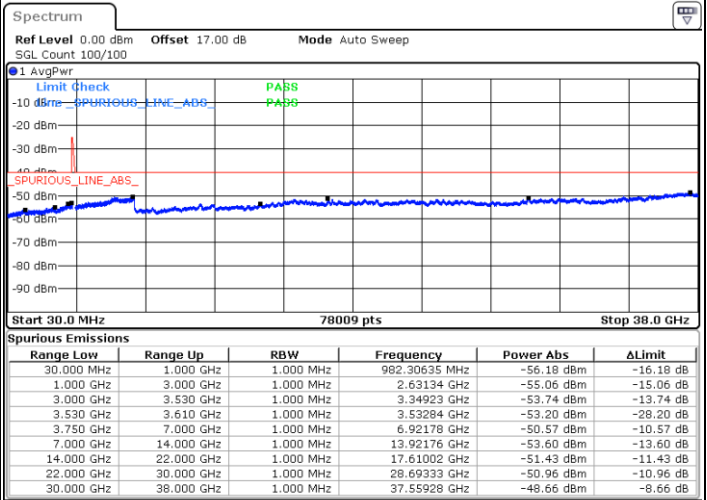

Date: 17.JUL.2020 00:05:54

Highest Channel / FullIRB

N/A

Date: 17.JUL.2020 00:13:30

LTE Band 48C / 15MHz+20MHz

QPSK

Lowest Channel / 1RB0 and 1RB99

Lowest Channel / 1RB74 and 1RB0

Date: 7.JUL.2020 22:59:03

Date: 7.JUL.2020 22:56:35

Lowest Channel / FullIRB

N/A

Date: 7.JUL.2020 23:06:07

LTE Band 48C / 15MHz+20MHz

QPSK

Middle Channel / 1RB0 and 1RB9

Middle Channel / 1RB74 and 1RB0

Date: 7.JUL.2020 23:54:57

Date: 7.JUL.2020 23:56:21

Middle Channel / FullIRB

N/A

Date: 7.JUL.2020 23:46:14

LTE Band 48C / 15MHz+20MHz

QPSK

Highest Channel / 1RB0 and 1RB99

Highest Channel / 1RB74 and 1RB0

Date: 8.JUL.2020 01:07:41

Date: 8.JUL.2020 00:41:40

Highest Channel / FullIRB

N/A

Date: 8.JUL.2020 01:09:06

LTE Band 48C / 20MHz+5MHz