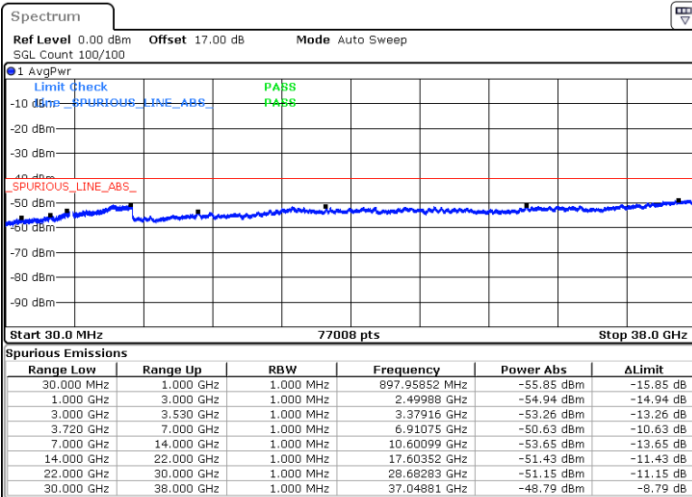

Date: 16.JUL.2020 01:29:18

Date: 16.JUL.2020 01:22:55

Highest Channel / FullIRB

N/A

Date: 16.JUL.2020 01:30:34

LTE Band 48C / 20MHz+15MHz

QPSK

Lowest Channel / 1RB0 and 1RB74

Lowest Channel / 1RB99 and 1RB0

Date: 7.JUL.2020 20:14:02

Date: 7.JUL.2020 20:11:04

Lowest Channel / FullIRB

N/A

Date: 7.JUL.2020 20:21:07

LTE Band 48C / 20MHz+15MHz

QPSK

Middle Channel / 1RB0 and 1RB74

Middle Channel / 1RB99 and 1RB0

Date: 7.JUL.2020 21:08:31

Date: 7.JUL.2020 21:09:54

Middle Channel / FullIRB

N/A

Date: 7.JUL.2020 20:57:19

LTE Band 48C / 20MHz+15MHz

QPSK

Highest Channel / 1RB0 and 1RB74

Highest Channel / 1RB99 and 1RB0

Date: 7.JUL.2020 22:09:45

Date: 7.JUL.2020 21:53:20

Highest Channel / FullIRB

N/A

Date: 7.JUL.2020 22:11:10