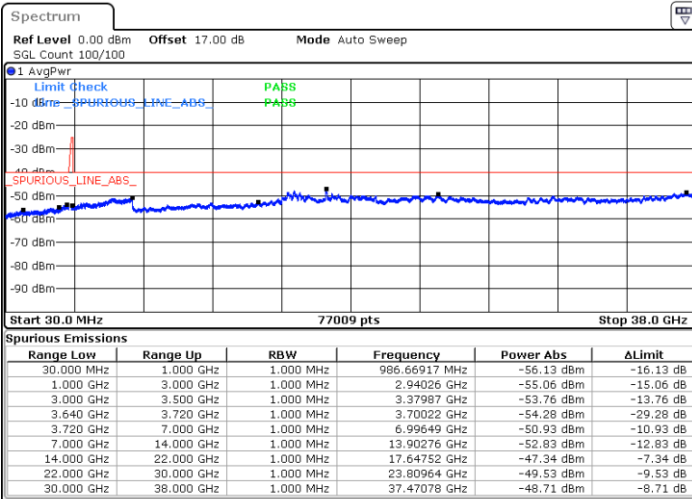

Date: 17.JUL.2020 19:51:01

LTE Band 48C / 20MHz+5MHz

QPSK

Highest Channel / 1RB0 and 1RB24

Highest Channel / 1RB99 and 1RB0

Date: 17.JUL.2020 20:14:42

Date: 17.JUL.2020 20:08:20

Highest Channel / FullIRB

N/A

Date: 17.JUL.2020 20:15:59

LTE Band 48C / 20MHz+10MHz

QPSK

Lowest Channel / 1RB0 and 1RB49

Lowest Channel / 1RB99 and 1RB0

Date: 15.JUL.2020 23:46:39

Date: 15.JUL.2020 23:45:24

Lowest Channel / FullIRB

N/A

Date: 15.JUL.2020 23:56:06

LTE Band 48C / 20MHz+10MHz

QPSK

Middle Channel / 1RB0 and 1RB49

Middle Channel / 1RB99 and 1RB0

Date: 16.JUL.2020 00:37:39

Date: 16.JUL.2020 00:38:54

Middle Channel / FullIRB

N/A

Date: 16.JUL.2020 00:31:18

LTE Band 48C / 20MHz+10MHz

QPSK

Highest Channel / 1RB0 and 1RB49

Highest Channel / 1RB99 and 1RB0