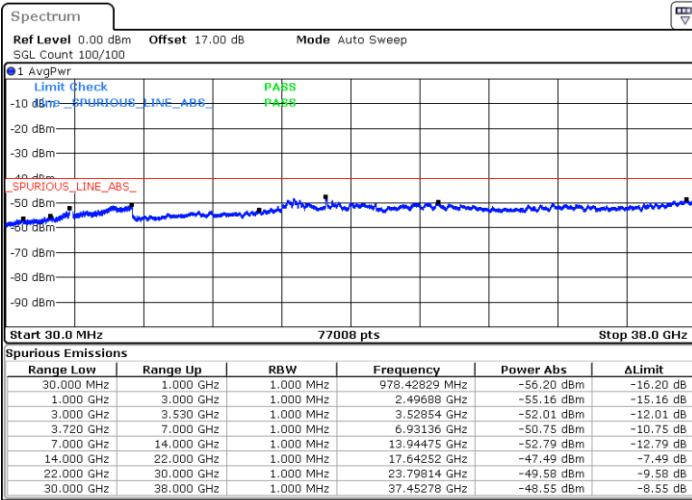

N/A

Date: 17.JUL.2020 20:15:59

LTE Band 48C / 20MHz+10MHz

QPSK

Lowest Channel / 1RB0 and 1RB49

Lowest Channel / 1RB99 and 1RB0

Date: 15.JUL.2020 23:46:39

Date: 15.JUL.2020 23:45:24

Lowest Channel / FullIRB

N/A

Date: 15.JUL.2020 23:56:06

LTE Band 48C / 20MHz+10MHz

QPSK

Middle Channel / 1RB0 and 1RB49

Middle Channel / 1RB99 and 1RB0

Date: 16.JUL.2020 00:37:39

Date: 16.JUL.2020 00:38:54

Middle Channel / FullIRB

N/A

Date: 16.JUL.2020 00:31:18

LTE Band 48C / 20MHz+10MHz

QPSK

Highest Channel / 1RB0 and 1RB49

Highest Channel / 1RB99 and 1RB0

Date: 16.JUL.2020 01:29:18

Date: 16.JUL.2020 01:22:55

Highest Channel / FullIRB

N/A

Date: 16.JUL.2020 01:30:34

LTE Band 48C / 20MHz+15MHz

QPSK

Lowest Channel / 1RB0 and 1RB74