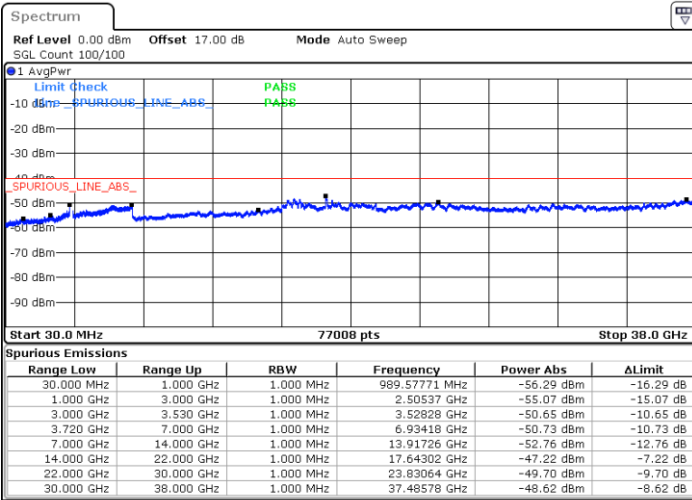

Date: 17.JUL.2020 22:15:19

LTE Band 48C / 10MHz+20MHz

QPSK

Lowest Channel / 1RB0 and 1RB99

Lowest Channel / 1RB49 and 1RB0

Date: 16.JUL.2020 22:37:30

Date: 16.JUL.2020 22:36:15

Lowest Channel / FullIRB

N/A

Date: 16.JUL.2020 23:02:18

LTE Band 48C / 10MHz+20MHz

QPSK

Middle Channel / 1RB0 and 1RB99

Middle Channel / 1RB49 and 1RB0

Date: 16.JUL.2020 23:37:54

Date: 16.JUL.2020 23:39:09

Middle Channel / FullIRB

N/A

Date: 16.JUL.2020 23:31:37

LTE Band 48C / 10MHz+20MHz

QPSK

Highest Channel / 1RB0 and 1RB99

Highest Channel / 1RB49 and 1RB0

Date: 17.JUL.2020 00:12:14

Date: 17.JUL.2020 00:05:54

Highest Channel / FullIRB

N/A

Date: 17.JUL.2020 00:13:30

LTE Band 48C / 15MHz+20MHz

QPSK

Lowest Channel / 1RB0 and 1RB99

Lowest Channel / 1RB74 and 1RB0