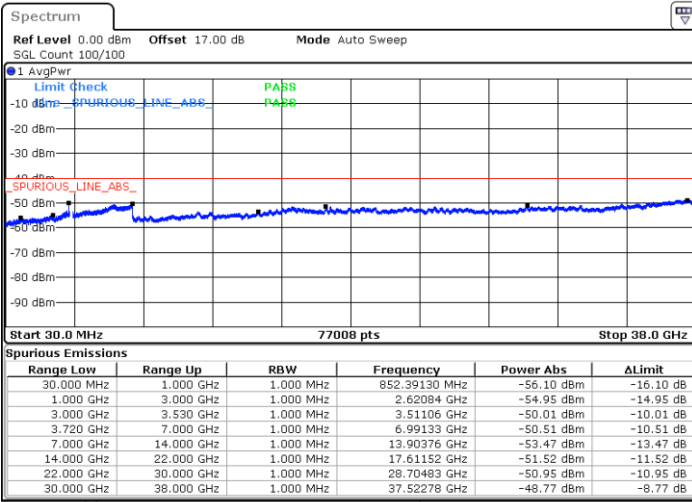

Date: 17.JUL.2020 00:05:54

Highest Channel / FullIRB

N/A

Date: 17.JUL.2020 00:13:30

LTE Band 48C / 15MHz+20MHz

QPSK

Lowest Channel / 1RB0 and 1RB99

Lowest Channel / 1RB74 and 1RB0

Date: 7.JUL.2020 22:59:03

Date: 7.JUL.2020 22:56:35

Lowest Channel / FullIRB

N/A

Date: 7.JUL.2020 23:06:07

LTE Band 48C / 15MHz+20MHz

QPSK

Middle Channel / 1RB0 and 1RB9

Middle Channel / 1RB74 and 1RB0

Date: 7.JUL.2020 23:54:57

Date: 7.JUL.2020 23:56:21

Middle Channel / FullIRB

N/A

Date: 7.JUL.2020 23:46:14

LTE Band 48C / 15MHz+20MHz

QPSK

Highest Channel / 1RB0 and 1RB99

Highest Channel / 1RB74 and 1RB0

Date: 8.JUL.2020 01:07:41

Date: 8.JUL.2020 00:41:40

Highest Channel / FullIRB

N/A

Date: 8.JUL.2020 01:09:06

LTE Band 48C / 20MHz+5MHz