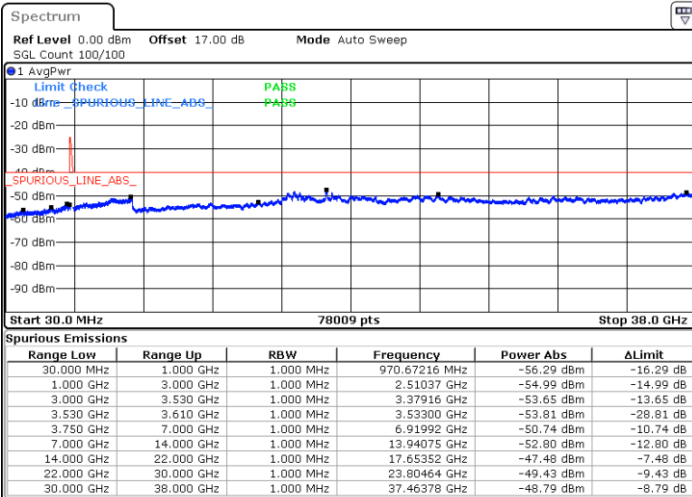

LTE Band 48C / 20MHz+5MHz

QPSK

Middle Channel / 1RB0 and 1RB24

Middle Channel / 1RB99 and 1RB0

Date: 17.JUL.2020 19:31:01

Date: 17.JUL.2020 19:32:17

Middle Channel / FullIRB

N/A

Date: 17.JUL.2020 19:51:01

LTE Band 48C / 20MHz+5MHz

QPSK

Highest Channel / 1RB0 and 1RB24

Highest Channel / 1RB99 and 1RB0

Date: 17.JUL.2020 20:14:42

Date: 17.JUL.2020 20:08:20

Highest Channel / FullIRB

N/A

Date: 17.JUL.2020 20:15:59

LTE Band 48C / 20MHz+10MHz

QPSK

Lowest Channel / 1RB0 and 1RB49

Lowest Channel / 1RB99 and 1RB0

Date: 15.JUL.2020 23:46:39

Date: 15.JUL.2020 23:45:24

Lowest Channel / FullIRB

N/A

Date: 15.JUL.2020 23:56:06

LTE Band 48C / 20MHz+10MHz

QPSK

Middle Channel / 1RB0 and 1RB49

Middle Channel / 1RB99 and 1RB0

Date: 16.JUL.2020 00:37:39