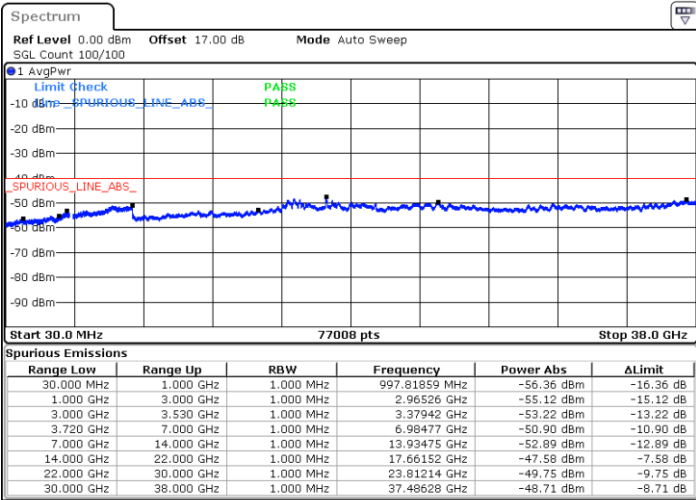

Highest Channel / 1RB0 and 1RB99

Highest Channel / 1RB74 and 1RB0

Date: 8.JUL.2020 01:07:41

Date: 8.JUL.2020 00:41:40

Highest Channel / FullIRB

N/A

Date: 8.JUL.2020 01:09:06

LTE Band 48C / 20MHz+5MHz

QPSK

Lowest Channel / 1RB0 and 1RB24

Lowest Channel / 1RB99 and 1RB0

Date: 17.JUL.2020 01:27:17

Date: 17.JUL.2020 01:26:02

Lowest Channel / FullIRB

N/A

Date: 17.JUL.2020 01:33:35

LTE Band 48C / 20MHz+5MHz

QPSK

Middle Channel / 1RB0 and 1RB24

Middle Channel / 1RB99 and 1RB0

Date: 17.JUL.2020 19:31:01

Date: 17.JUL.2020 19:32:17

Middle Channel / FullIRB

N/A

Date: 17.JUL.2020 19:51:01

LTE Band 48C / 20MHz+5MHz

QPSK

Highest Channel / 1RB0 and 1RB24

Highest Channel / 1RB99 and 1RB0

Date: 17.JUL.2020 20:14:42

Date: 17.JUL.2020 20:08:20

Highest Channel / FullIRB