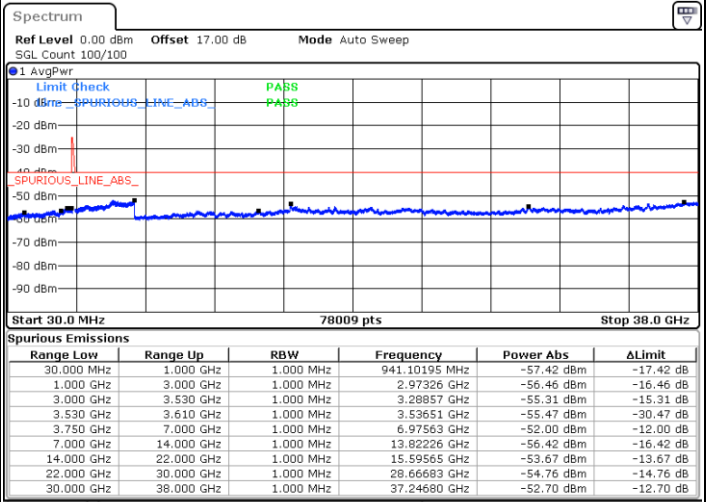

Date: 7.JUL.2020 16:39:39

LTE Band 48C / 20MHz+20MHz

QPSK

MiddleChannel / 1RB0 and 1RB99

Middle Channel / 1RB99 and 1RB0

Date: 7.JUL.2020 17:32:55

Date: 7.JUL.2020 17:34:24

Middle Channel / FullIRB

N/A

Date: 7.JUL.2020 17:24:21

LTE Band 48C / 20MHz+20MHz

QPSK

Highest Channel / 1RB0 and 1RB99

Highest Channel / 1RB99 and 1RB0

Date: 7.JUL.2020 15:23:05

Date: 7.JUL.2020 15:45:16

Highest Channel / FullIRB

N/A

Date: 7.JUL.2020 15:17:24

LTE Band 48C / 5MHz+20MHz

16QAM

Lowest Channel / 1RB0 and 1RB99

Lowest Channel / 1RB24 and 1RB0

Date: 17.JUL.2020 20:52:47

Date: 17.JUL.2020 20:48:59

Lowest Channel / FullIRB

N/A

Date: 17.JUL.2020 20:56:37

LTE Band 48C / 5MHz+20MHz

16QAM

Middle Channel / 1RB0 and 1RB9

Middle Channel / 1RB24 and 1RB0