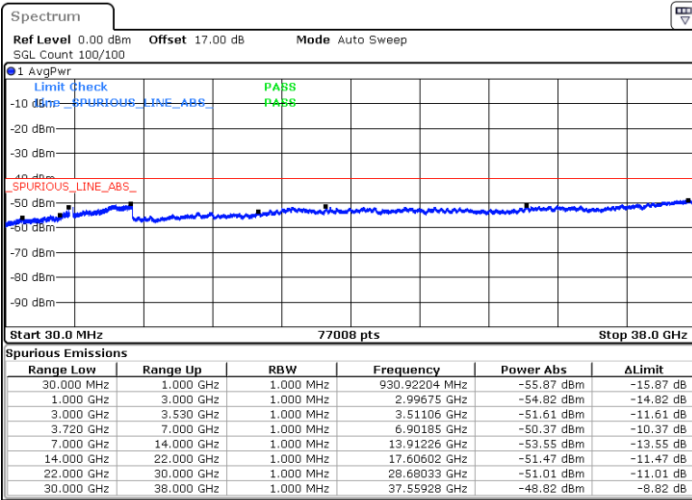

Date: 16.JUL.2020 01:29:18

Date: 16.JUL.2020 01:22:55

Highest Channel / FullIRB

N/A

Date: 16.JUL.2020 01:30:34

LTE Band 48C / 20MHz+15MHz

QPSK

Lowest Channel / 1RB0 and 1RB74

Lowest Channel / 1RB99 and 1RB0

Date: 7.JUL.2020 20:14:02

Date: 7.JUL.2020 20:11:04

Lowest Channel / FullIRB

N/A

Date: 7.JUL.2020 20:21:07

LTE Band 48C / 20MHz+15MHz

QPSK

Middle Channel / 1RB0 and 1RB74

Middle Channel / 1RB99 and 1RB0

Date: 7.JUL.2020 21:08:31

Date: 7.JUL.2020 21:09:54

Middle Channel / FullIRB

N/A

Date: 7.JUL.2020 20:57:19

LTE Band 48C / 20MHz+15MHz

QPSK

Highest Channel / 1RB0 and 1RB74

Highest Channel / 1RB99 and 1RB0

Date: 7.JUL.2020 22:09:45

Date: 7.JUL.2020 21:53:20

Highest Channel / FullIRB

N/A

Date: 7.JUL.2020 22:11:10