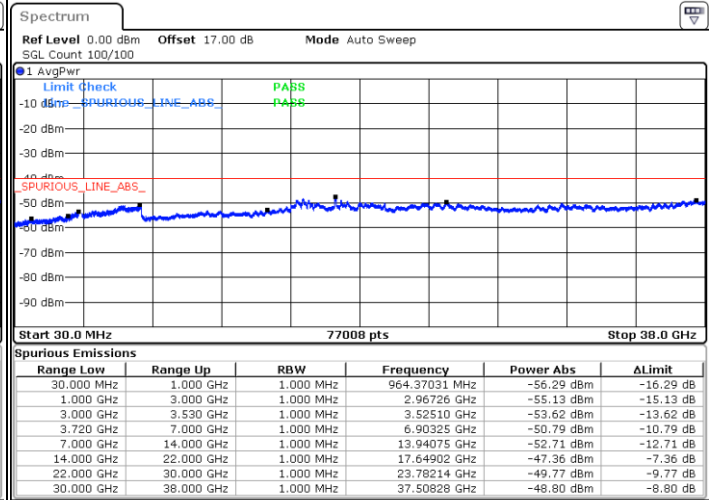

Highest Channel / FullIRB

N/A

Date: 7.JUL.2020 15:17:24

LTE Band 48C / 5MHz+20MHz

16QAM

Lowest Channel / 1RB0 and 1RB99

Lowest Channel / 1RB24 and 1RB0

Date: 17.JUL.2020 20:52:47

Date: 17.JUL.2020 20:48:59

Lowest Channel / FullIRB

N/A

Date: 17.JUL.2020 20:56:37

LTE Band 48C / 5MHz+20MHz

16QAM

Middle Channel / 1RB0 and 1RB9

Middle Channel / 1RB24 and 1RB0

Date: 17.JUL.2020 21:38:42

Date: 17.JUL.2020 21:42:30

Middle Channel / FullIRB

N/A

Date: 17.JUL.2020 21:34:53

LTE Band 48C / 5MHz+20MHz

16QAM

Highest Channel / 1RB0 and 1RB99

Highest Channel / 1RB24 and 1RB0

Date: 17.JUL.2020 22:12:45

Date: 17.JUL.2020 22:08:56

Highest Channel / FullIRB

N/A

Date: 17.JUL.2020 22:16:35

LTE Band 48C / 10MHz+20MHz

16QAM