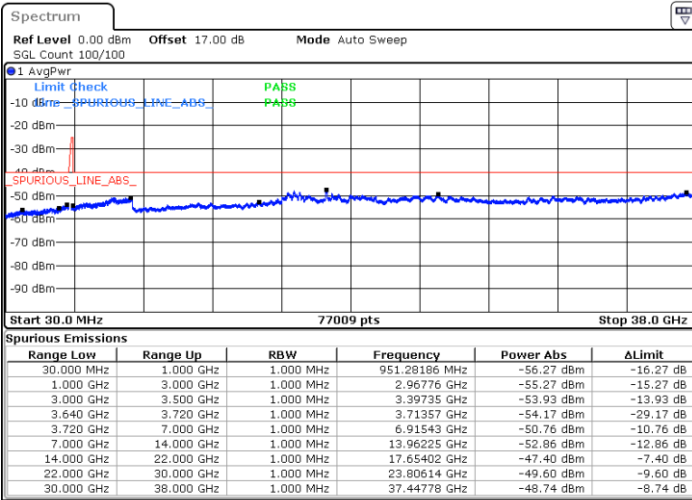

LTE Band 48C / 5MHz+20MHz

QPSK

Highest Channel / 1RB0 and 1RB99

Highest Channel / 1RB24 and 1RB0

Date: 17.JUL.2020 22:14:02

Date: 17.JUL.2020 22:07:39

Highest Channel / FullIRB

N/A

Date: 17.JUL.2020 22:15:19

LTE Band 48C / 10MHz+20MHz

QPSK

Lowest Channel / 1RB0 and 1RB99

Lowest Channel / 1RB49 and 1RB0

Date: 16.JUL.2020 22:37:30

Date: 16.JUL.2020 22:36:15

Lowest Channel / FullIRB

N/A

Date: 16.JUL.2020 23:02:18

LTE Band 48C / 10MHz+20MHz

QPSK

Middle Channel / 1RB0 and 1RB99

Middle Channel / 1RB49 and 1RB0

Date: 16.JUL.2020 23:37:54

Date: 16.JUL.2020 23:39:09

Middle Channel / FullIRB

N/A

Date: 16.JUL.2020 23:31:37

LTE Band 48C / 10MHz+20MHz

QPSK

Highest Channel / 1RB0 and 1RB99

Highest Channel / 1RB49 and 1RB0

Date: 17.JUL.2020 00:12:14