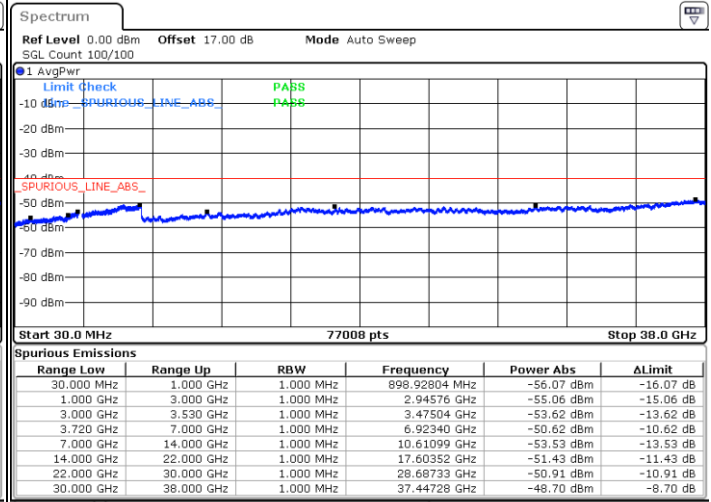

Date: 17.JUL.2020 00:05:54

Highest Channel / FullIRB

N/A

Date: 17.JUL.2020 00:13:30

LTE Band 48C / 15MHz+20MHz

QPSK

Lowest Channel / 1RB0 and 1RB99

Lowest Channel / 1RB74 and 1RB0

Date: 7.JUL.2020 22:59:03

Date: 7.JUL.2020 22:56:35

Lowest Channel / FullIRB

N/A

Date: 7.JUL.2020 23:06:07

LTE Band 48C / 15MHz+20MHz

QPSK

Middle Channel / 1RB0 and 1RB9

Middle Channel / 1RB74 and 1RB0

Date: 7.JUL.2020 23:54:57

Date: 7.JUL.2020 23:56:21

Middle Channel / FullIRB

N/A

Date: 7.JUL.2020 23:46:14

LTE Band 48C / 15MHz+20MHz

QPSK

Highest Channel / 1RB0 and 1RB99

Highest Channel / 1RB74 and 1RB0

Date: 8.JUL.2020 01:07:41

Date: 8.JUL.2020 00:41:40

Highest Channel / FullIRB

N/A

Date: 8.JUL.2020 01:09:06

LTE Band 48C / 20MHz+5MHz