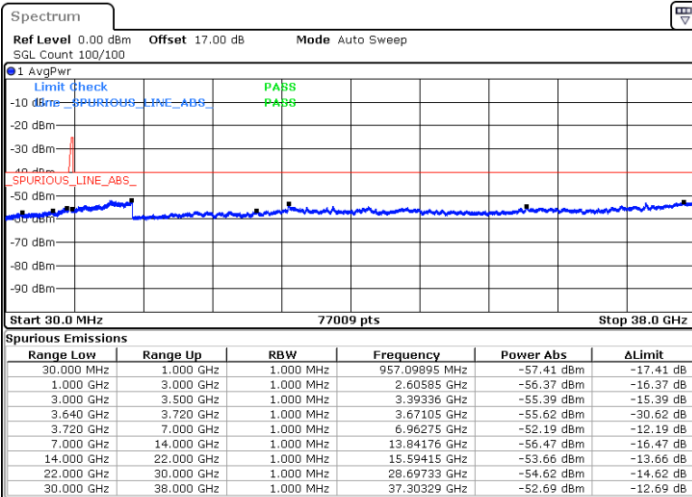

QPSK

Highest Channel / 1RB0 and 1RB74

Highest Channel / 1RB99 and 1RB0

Date: 7.JUL.2020 22:09:45

Date: 7.JUL.2020 21:53:20

Highest Channel / FullIRB

N/A

Date: 7.JUL.2020 22:11:10

LTE Band 48C / 20MHz+20MHz

QPSK

Lowest Channel / 1RB0 and 1RB99

Lowest Channel / 1RB99 and 1RB0

Date: 7.JUL.2020 16:32:09

Date: 7.JUL.2020 15:50:11

Lowest Channel / FullIRB

N/A

Date: 7.JUL.2020 16:39:39

LTE Band 48C / 20MHz+20MHz

QPSK

MiddleChannel / 1RB0 and 1RB99

Middle Channel / 1RB99 and 1RB0

Date: 7.JUL.2020 17:32:55

Date: 7.JUL.2020 17:34:24

Middle Channel / FullIRB