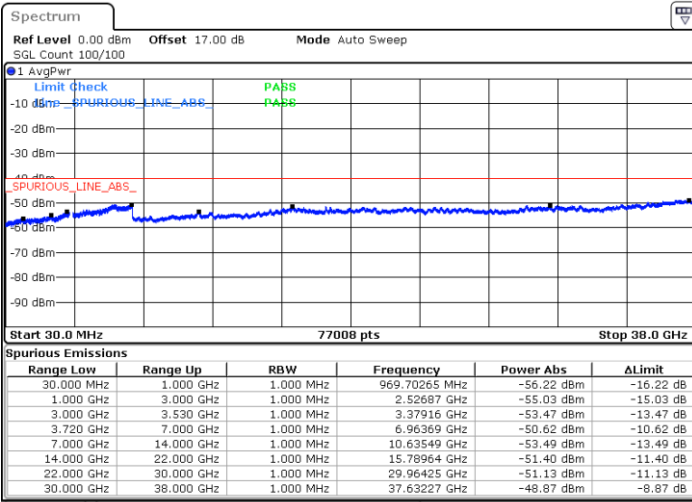

Date: 17.JUL.2020 00:05:54

Highest Channel / FullIRB

N/A

Date: 17.JUL.2020 00:13:30

LTE Band 48C / 15MHz+20MHz

QPSK

Lowest Channel / 1RB0 and 1RB99

Lowest Channel / 1RB74 and 1RB0

Date: 7.JUL.2020 22:59:03

Date: 7.JUL.2020 22:56:35

Lowest Channel / FullIRB

N/A

Date: 7.JUL.2020 23:06:07

LTE Band 48C / 15MHz+20MHz

QPSK

Middle Channel / 1RB0 and 1RB9

Middle Channel / 1RB74 and 1RB0

Date: 7.JUL.2020 23:54:57

Date: 7.JUL.2020 23:56:21

Middle Channel / FullIRB

N/A

Date: 7.JUL.2020 23:46:14

LTE Band 48C / 15MHz+20MHz

QPSK

Highest Channel / 1RB0 and 1RB99

Highest Channel / 1RB74 and 1RB0

Date: 8.JUL.2020 01:07:41

Date: 8.JUL.2020 00:41:40

Highest Channel / FullIRB

N/A

Date: 8.JUL.2020 01:09:06

LTE Band 48C / 20MHz+5MHz