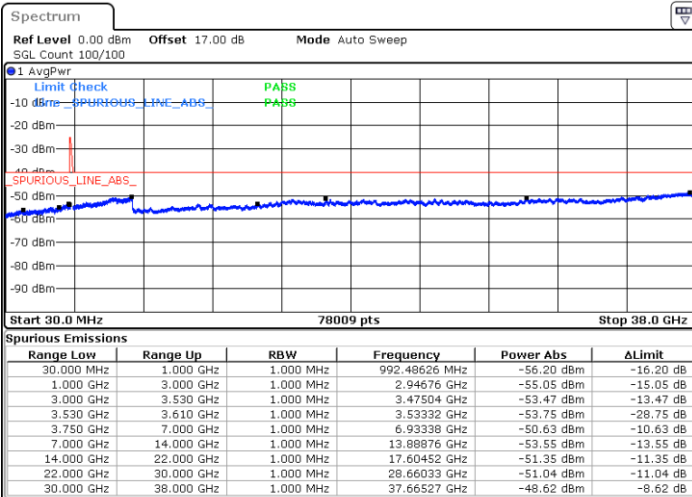

Middle Channel / 1RB74 and 1RB0

Date: 7.JUL.2020 23:54:57

Date: 7.JUL.2020 23:56:21

Middle Channel / FullIRB

N/A

Date: 7.JUL.2020 23:46:14

LTE Band 48C / 15MHz+20MHz

QPSK

Highest Channel / 1RB0 and 1RB99

Highest Channel / 1RB74 and 1RB0

Date: 8.JUL.2020 01:07:41

Date: 8.JUL.2020 00:41:40

Highest Channel / FullIRB

N/A

Date: 8.JUL.2020 01:09:06

LTE Band 48C / 20MHz+5MHz

QPSK

Lowest Channel / 1RB0 and 1RB24

Lowest Channel / 1RB99 and 1RB0

Date: 17.JUL.2020 01:27:17

Date: 17.JUL.2020 01:26:02

Lowest Channel / FullIRB

N/A

Date: 17.JUL.2020 01:33:35

LTE Band 48C / 20MHz+5MHz

QPSK

Middle Channel / 1RB0 and 1RB24

Middle Channel / 1RB99 and 1RB0

Date: 17.JUL.2020 19:31:01

Date: 17.JUL.2020 19:32:17

Middle Channel / FullIRB

N/A