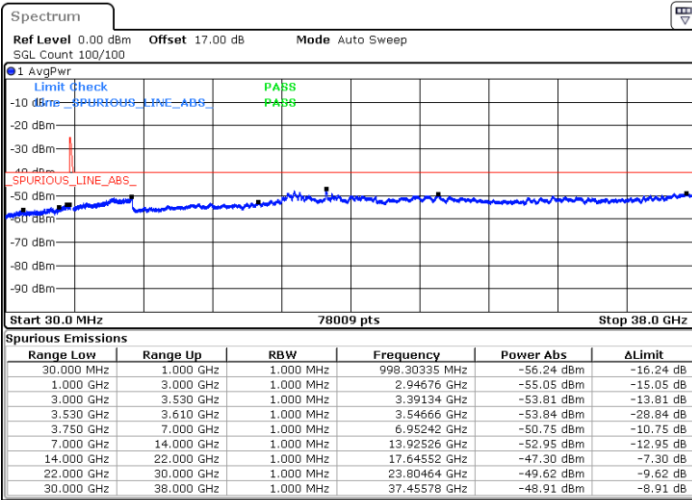

Date: 17.JUL.2020 20:48:59

Lowest Channel / FullIRB

N/A

Date: 17.JUL.2020 20:56:37

LTE Band 48C / 5MHz+20MHz

16QAM

Middle Channel / 1RB0 and 1RB9

Middle Channel / 1RB24 and 1RB0

Date: 17.JUL.2020 21:38:42

Date: 17.JUL.2020 21:42:30

Middle Channel / FullIRB

N/A

Date: 17.JUL.2020 21:34:53

LTE Band 48C / 5MHz+20MHz

16QAM

Highest Channel / 1RB0 and 1RB99

Highest Channel / 1RB24 and 1RB0

Date: 17.JUL.2020 22:12:45

Date: 17.JUL.2020 22:08:56

Highest Channel / FullIRB

N/A

Date: 17.JUL.2020 22:16:35

LTE Band 48C / 10MHz+20MHz

16QAM

Lowest Channel / 1RB0 and 1RB99

Lowest Channel / 1RB49 and 1RB0

Date: 16.JUL.2020 22:38:46

Date: 16.JUL.2020 22:34:59

Lowest Channel / FullIRB

N/A

Date: 16.JUL.2020 23:01:02

LTE Band 48C / 10MHz+20MHz