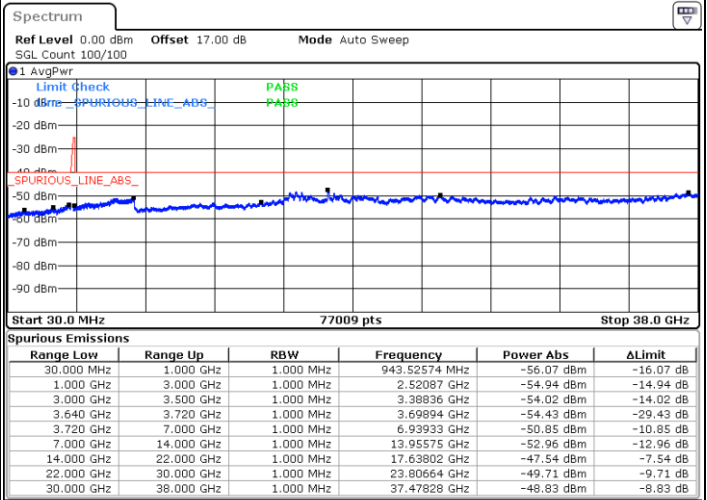

N/A

Date: 7.JUL.2020 17:24:21

LTE Band 48C / 20MHz+20MHz

QPSK

Highest Channel / 1RB0 and 1RB99

Highest Channel / 1RB99 and 1RB0

Date: 7.JUL.2020 15:23:05

Date: 7.JUL.2020 15:45:16

Highest Channel / FullIRB

N/A

Date: 7.JUL.2020 15:17:24

LTE Band 48C / 5MHz+20MHz

16QAM

Lowest Channel / 1RB0 and 1RB99

Lowest Channel / 1RB24 and 1RB0

Date: 17.JUL.2020 20:52:47

Date: 17.JUL.2020 20:48:59

Lowest Channel / FullIRB

N/A

Date: 17.JUL.2020 20:56:37

LTE Band 48C / 5MHz+20MHz

16QAM

Middle Channel / 1RB0 and 1RB9

Middle Channel / 1RB24 and 1RB0

Date: 17.JUL.2020 21:38:42

Date: 17.JUL.2020 21:42:30

Middle Channel / FullIRB

N/A

Date: 17.JUL.2020 21:34:53

LTE Band 48C / 5MHz+20MHz

16QAM

Highest Channel / 1RB0 and 1RB99