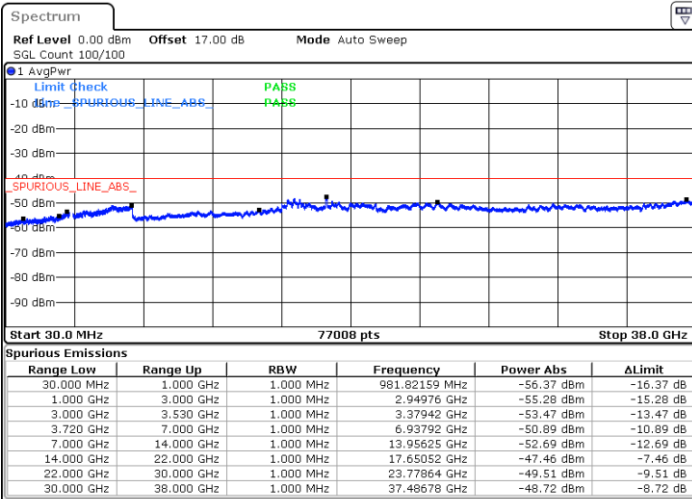

Highest Channel / 1RB24 and 1RB0

Date: 17.JUL.2020 22:12:45

Date: 17.JUL.2020 22:08:56

Highest Channel / FullIRB

N/A

Date: 17.JUL.2020 22:16:35

LTE Band 48C / 10MHz+20MHz

16QAM

Lowest Channel / 1RB0 and 1RB99

Lowest Channel / 1RB49 and 1RB0

Date: 16.JUL.2020 22:38:46

Date: 16.JUL.2020 22:34:59

Lowest Channel / FullIRB

N/A

Date: 16.JUL.2020 23:01:02

LTE Band 48C / 10MHz+20MHz

16QAM

Middle Channel / 1RB0 and 1RB99

Middle Channel / 1RB49 and 1RB0

Date: 16.JUL.2020 23:36:39

Date: 16.JUL.2020 23:40:25

Middle Channel / FullIRB

N/A

Date: 16.JUL.2020 23:32:52

LTE Band 48C / 10MHz+20MHz

16QAM

Highest Channel / 1RB0 and 1RB99

Highest Channel / 1RB49 and 1RB0

Date: 17.JUL.2020 00:10:58

Date: 17.JUL.2020 00:07:11

Highest Channel / FullIRB

N/A