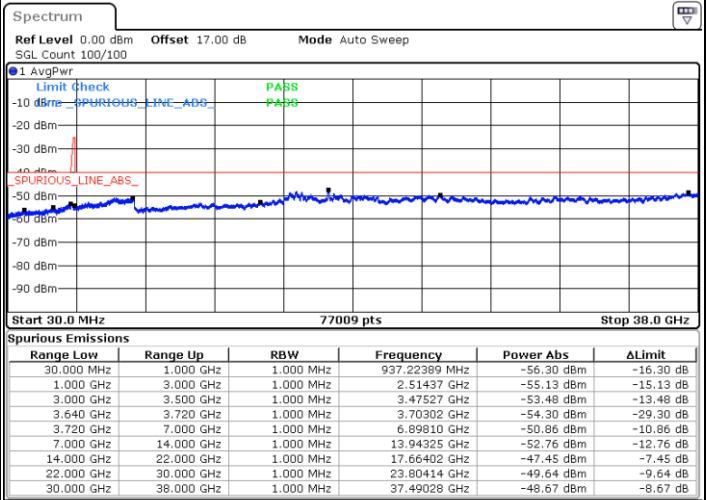

Middle Channel / 1RB74 and 1RB0

Date: 7.JUL.2020 23:54:57

Date: 7.JUL.2020 23:56:21

Middle Channel / FullIRB

N/A

Date: 7.JUL.2020 23:46:14

LTE Band 48C / 15MHz+20MHz

QPSK

Highest Channel / 1RB0 and 1RB99

Highest Channel / 1RB74 and 1RB0

Date: 8.JUL.2020 01:07:41

Date: 8.JUL.2020 00:41:40

Highest Channel / FullIRB

N/A

Date: 8.JUL.2020 01:09:06

LTE Band 48C / 20MHz+5MHz

QPSK

Lowest Channel / 1RB0 and 1RB24

Lowest Channel / 1RB99 and 1RB0

Date: 17.JUL.2020 01:27:17

Date: 17.JUL.2020 01:26:02

Lowest Channel / FullIRB

N/A

Date: 17.JUL.2020 01:33:35

LTE Band 48C / 20MHz+5MHz

QPSK

Middle Channel / 1RB0 and 1RB24

Middle Channel / 1RB99 and 1RB0

Date: 17.JUL.2020 19:31:01

Date: 17.JUL.2020 19:32:17

Middle Channel / FullIRB

N/A