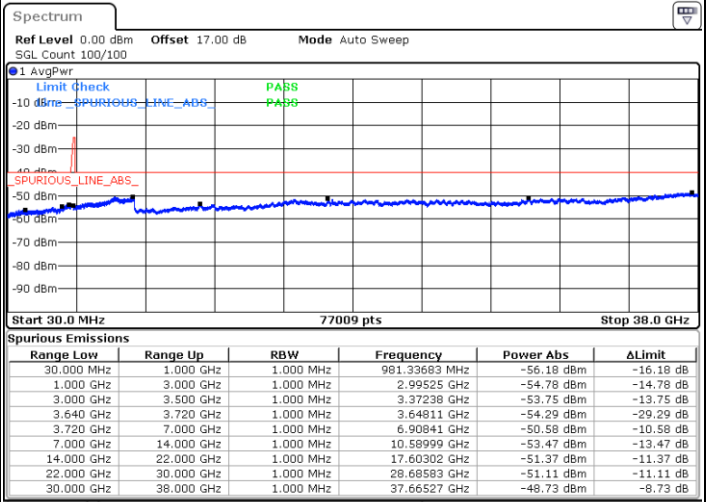

Date: 16.JUL.2020 00:38:54

Middle Channel / FullIRB

N/A

Date: 16.JUL.2020 00:31:18

LTE Band 48C / 20MHz+10MHz

QPSK

Highest Channel / 1RB0 and 1RB49

Highest Channel / 1RB99 and 1RB0

Date: 16.JUL.2020 01:29:18

Date: 16.JUL.2020 01:22:55

Highest Channel / FullIRB

N/A

Date: 16.JUL.2020 01:30:34

LTE Band 48C / 20MHz+15MHz

QPSK

Lowest Channel / 1RB0 and 1RB74

Lowest Channel / 1RB99 and 1RB0

Date: 7.JUL.2020 20:14:02

Date: 7.JUL.2020 20:11:04

Lowest Channel / FullIRB

N/A

Date: 7.JUL.2020 20:21:07

LTE Band 48C / 20MHz+15MHz

QPSK