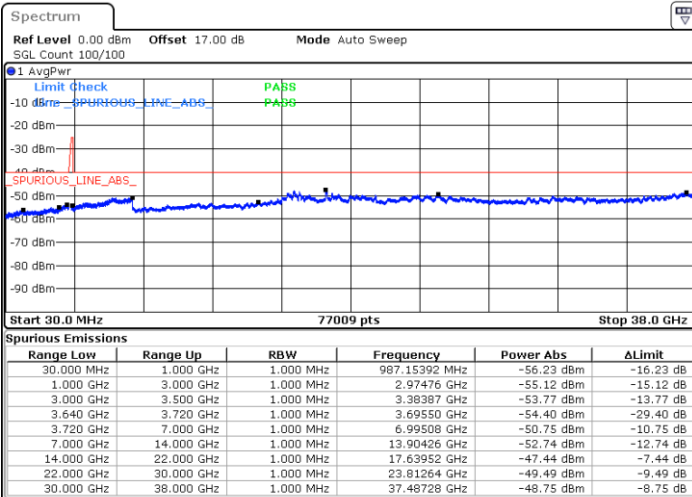

LTE Band 48C / 5MHz+20MHz

QPSK

Highest Channel / 1RB0 and 1RB99

Highest Channel / 1RB24 and 1RB0

Date: 17.JUL.2020 22:14:02

Date: 17.JUL.2020 22:07:39

Highest Channel / FullIRB

N/A

Date: 17.JUL.2020 22:15:19

LTE Band 48C / 10MHz+20MHz

QPSK

Lowest Channel / 1RB0 and 1RB99

Lowest Channel / 1RB49 and 1RB0

Date: 16.JUL.2020 22:37:30

Date: 16.JUL.2020 22:36:15

Lowest Channel / FullIRB

N/A

Date: 16.JUL.2020 23:02:18

LTE Band 48C / 10MHz+20MHz

QPSK

Middle Channel / 1RB0 and 1RB99

Middle Channel / 1RB49 and 1RB0

Date: 16.JUL.2020 23:37:54

Date: 16.JUL.2020 23:39:09

Middle Channel / FullIRB

N/A

Date: 16.JUL.2020 23:31:37

LTE Band 48C / 10MHz+20MHz

QPSK

Highest Channel / 1RB0 and 1RB99

Highest Channel / 1RB49 and 1RB0

Date: 17.JUL.2020 00:12:14