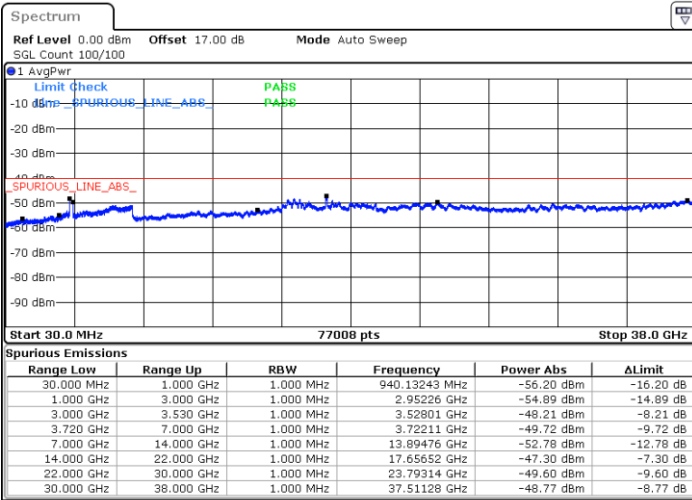

LTE Band 48C / 10MHz+20MHz

16QAM

Middle Channel / 1RB0 and 1RB99

Middle Channel / 1RB49 and 1RB0

Date: 16.JUL.2020 23:36:39