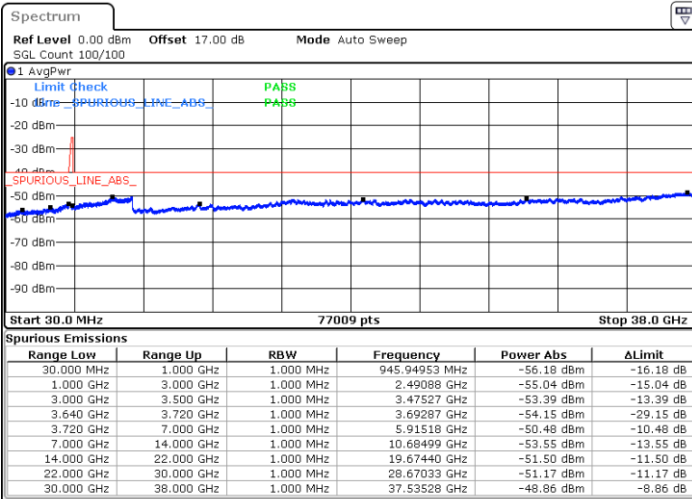

Middle Channel / FullIRB

N/A

Date: 16.JUL.2020 23:31:37

LTE Band 48C / 10MHz+20MHz

QPSK

Highest Channel / 1RB0 and 1RB99

Highest Channel / 1RB49 and 1RB0

Date: 17.JUL.2020 00:12:14

Date: 17.JUL.2020 00:05:54

Highest Channel / FullIRB

N/A

Date: 17.JUL.2020 00:13:30

LTE Band 48C / 15MHz+20MHz

QPSK

Lowest Channel / 1RB0 and 1RB99

Lowest Channel / 1RB74 and 1RB0

Date: 7.JUL.2020 22:59:03

Date: 7.JUL.2020 22:56:35

Lowest Channel / FullIRB

N/A

Date: 7.JUL.2020 23:06:07

LTE Band 48C / 15MHz+20MHz

QPSK

Middle Channel / 1RB0 and 1RB9