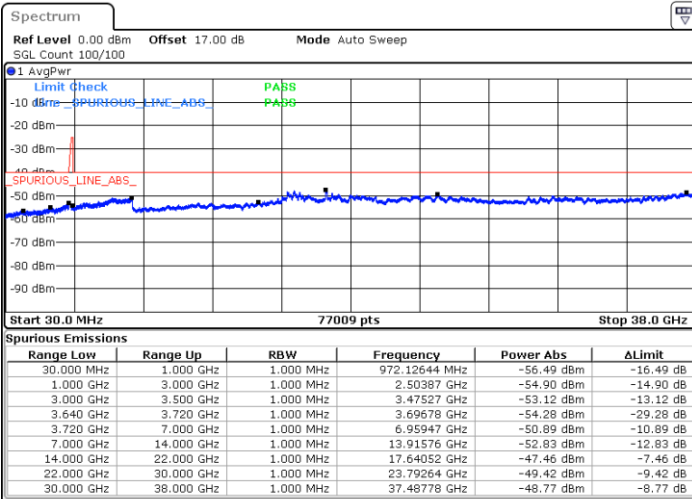

Highest Channel / 1RB24 and 1RB0

Date: 17.JUL.2020 22:12:45

Date: 17.JUL.2020 22:08:56

Highest Channel / FullIRB

N/A

Date: 17.JUL.2020 22:16:35

LTE Band 48C / 10MHz+20MHz

16QAM

Lowest Channel / 1RB0 and 1RB99

Lowest Channel / 1RB49 and 1RB0

Date: 16.JUL.2020 22:38:46

Date: 16.JUL.2020 22:34:59

Lowest Channel / FullIRB

N/A

Date: 16.JUL.2020 23:01:02

LTE Band 48C / 10MHz+20MHz

LTE Band 48C / 10MHz+20MHz

16QAM

Highest Channel / 1RB0 and 1RB99

Highest Channel / 1RB49 and 1RB0

Date: 17.JUL.2020 00:10:58

Date: 17.JUL.2020 00:07:11

Highest Channel / FullIRB

N/A