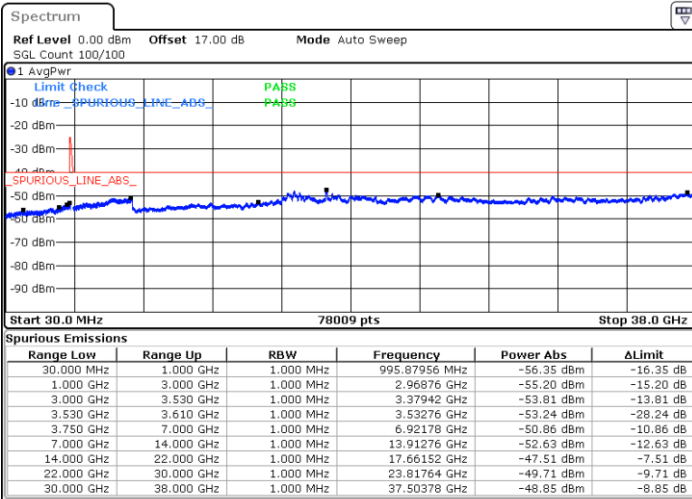

Date: 17.JUL.2020 21:38:42

Date: 17.JUL.2020 21:42:30

Middle Channel / FullIRB

N/A

Date: 17.JUL.2020 21:34:53

LTE Band 48C / 5MHz+20MHz

16QAM

Highest Channel / 1RB0 and 1RB99

Highest Channel / 1RB24 and 1RB0

Date: 17.JUL.2020 22:12:45

Date: 17.JUL.2020 22:08:56

Highest Channel / FullIRB

N/A

Date: 17.JUL.2020 22:16:35

LTE Band 48C / 10MHz+20MHz

16QAM

Lowest Channel / 1RB0 and 1RB99

Lowest Channel / 1RB49 and 1RB0

Date: 16.JUL.2020 22:38:46

Date: 16.JUL.2020 22:34:59

Lowest Channel / FullIRB

N/A

Date: 16.JUL.2020 23:01:02

LTE Band 48C / 10MHz+20MHz