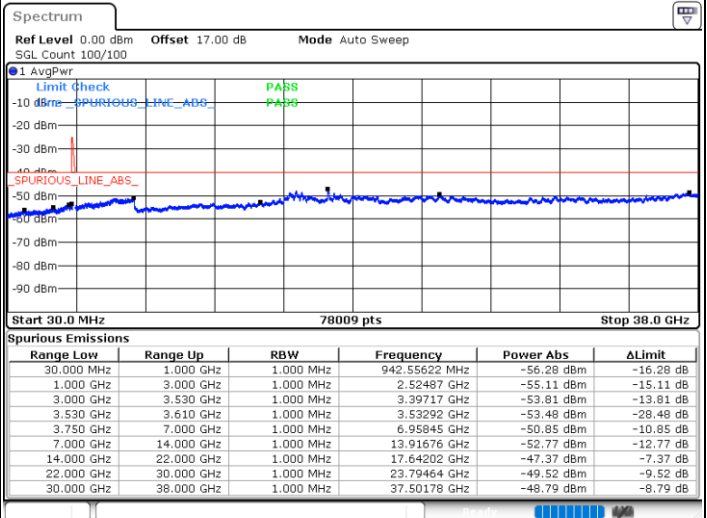

N/A

Date: 16.JUL.2020 23:02:18

LTE Band 48C / 10MHz+20MHz

QPSK

Middle Channel / 1RB0 and 1RB99

Middle Channel / 1RB49 and 1RB0

Date: 16.JUL.2020 23:37:54

Date: 16.JUL.2020 23:39:09

Middle Channel / FullIRB

N/A

Date: 16.JUL.2020 23:31:37

LTE Band 48C / 10MHz+20MHz

QPSK

Highest Channel / 1RB0 and 1RB99

Highest Channel / 1RB49 and 1RB0

Date: 17.JUL.2020 00:12:14

Date: 17.JUL.2020 00:05:54

Highest Channel / FullIRB

N/A

Date: 17.JUL.2020 00:13:30

LTE Band 48C / 15MHz+20MHz

QPSK

Lowest Channel / 1RB0 and 1RB99

Lowest Channel / 1RB74 and 1RB0

Date: 7.JUL.2020 22:59:03

Date: 7.JUL.2020 22:56:35

Lowest Channel / FullIRB

N/A

Date: 7.JUL.2020 23:06:07

LTE Band 48C / 15MHz+20MHz

QPSK

Middle Channel / 1RB0 and 1RB9