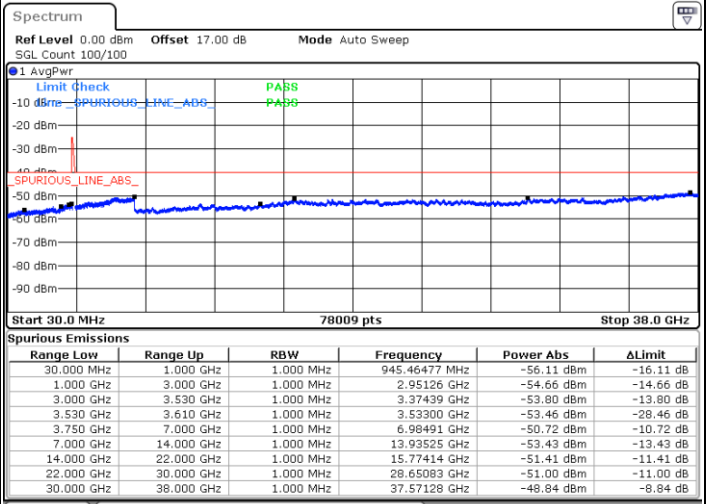

Lowest Channel / 1RB99 and 1RB0

Date: 7.JUL.2020 20:14:02

Date: 7.JUL.2020 20:11:04

Lowest Channel / FullIRB

N/A

Date: 7.JUL.2020 20:21:07

LTE Band 48C / 20MHz+15MHz

QPSK

Middle Channel / 1RB0 and 1RB74

Middle Channel / 1RB99 and 1RB0

Date: 7.JUL.2020 21:08:31

Date: 7.JUL.2020 21:09:54

Middle Channel / FullIRB

N/A

Date: 7.JUL.2020 20:57:19

LTE Band 48C / 20MHz+15MHz

QPSK

Highest Channel / 1RB0 and 1RB74

Highest Channel / 1RB99 and 1RB0

Date: 7.JUL.2020 22:09:45

Date: 7.JUL.2020 21:53:20

Highest Channel / FullIRB

N/A

Date: 7.JUL.2020 22:11:10

LTE Band 48C / 20MHz+20MHz

QPSK

Lowest Channel / 1RB0 and 1RB99

Lowest Channel / 1RB99 and 1RB0

Date: 7.JUL.2020 16:32:09

Date: 7.JUL.2020 15:50:11

Lowest Channel / FullIRB

N/A