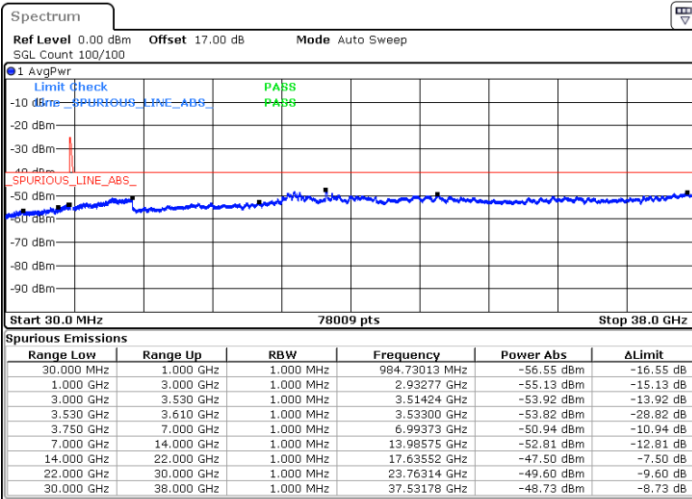

LTE Band 48C / 5MHz+20MHz

QPSK

Highest Channel / 1RB0 and 1RB99

Highest Channel / 1RB24 and 1RB0

Date: 17.JUL.2020 22:14:02

Date: 17.JUL.2020 22:07:39

Highest Channel / FullIRB

N/A

Date: 17.JUL.2020 22:15:19

LTE Band 48C / 10MHz+20MHz

QPSK

Lowest Channel / 1RB0 and 1RB99

Lowest Channel / 1RB49 and 1RB0

Date: 16.JUL.2020 22:37:30

Date: 16.JUL.2020 22:36:15

Lowest Channel / FullIRB