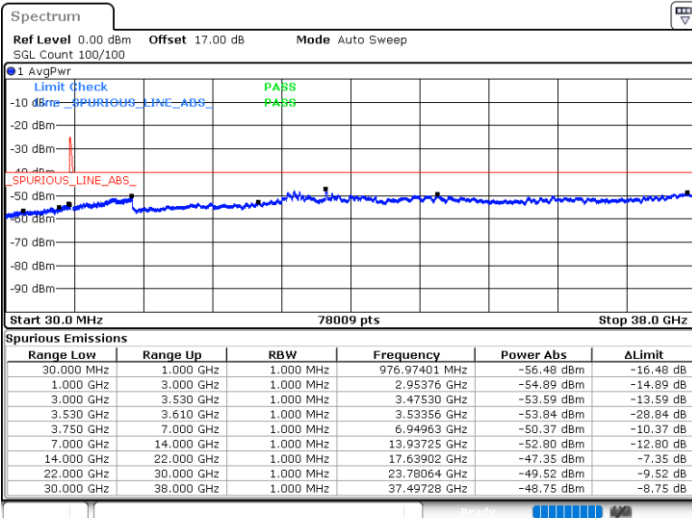

N/A

Date: 16.JUL.2020 23:02:18

LTE Band 48C / 10MHz+20MHz

QPSK

Middle Channel / 1RB0 and 1RB99

Middle Channel / 1RB49 and 1RB0

Date: 16.JUL.2020 23:37:54

Date: 16.JUL.2020 23:39:09

Middle Channel / FullIRB

N/A

Date: 16.JUL.2020 23:31:37

LTE Band 48C / 10MHz+20MHz

QPSK

Highest Channel / 1RB0 and 1RB99

Highest Channel / 1RB49 and 1RB0

Date: 17.JUL.2020 00:12:14

Date: 17.JUL.2020 00:05:54

Highest Channel / FullIRB

N/A

Date: 17.JUL.2020 00:13:30

LTE Band 48C / 15MHz+20MHz

QPSK

Lowest Channel / 1RB0 and 1RB99

Lowest Channel / 1RB74 and 1RB0

Date: 7.JUL.2020 22:59:03

Date: 7.JUL.2020 22:56:35

Lowest Channel / FullIRB

N/A

Date: 7.JUL.2020 23:06:07

LTE Band 48C / 15MHz+20MHz

QPSK

Middle Channel / 1RB0 and 1RB9