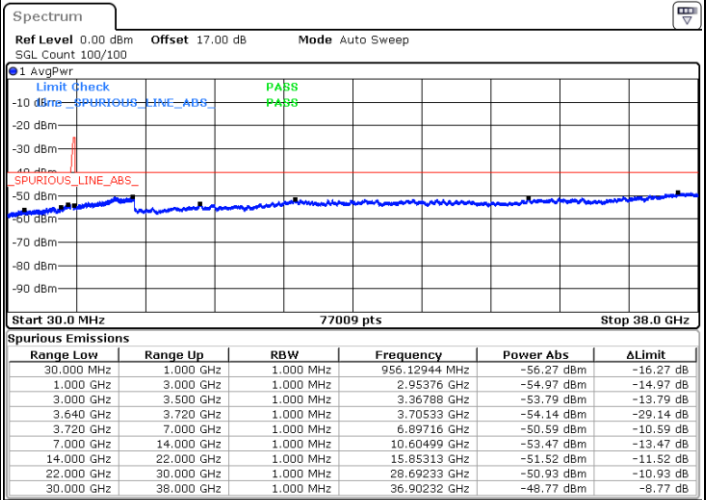

Middle Channel / FullIRB

N/A

Date: 16.JUL.2020 23:31:37

LTE Band 48C / 10MHz+20MHz

QPSK

Highest Channel / 1RB0 and 1RB99

Highest Channel / 1RB49 and 1RB0

Date: 17.JUL.2020 00:12:14

Date: 17.JUL.2020 00:05:54

Highest Channel / FullIRB

N/A

Date: 17.JUL.2020 00:13:30

LTE Band 48C / 15MHz+20MHz

QPSK

Lowest Channel / 1RB0 and 1RB99

Lowest Channel / 1RB74 and 1RB0

Date: 7.JUL.2020 22:59:03

Date: 7.JUL.2020 22:56:35

Lowest Channel / FullIRB

N/A

Date: 7.JUL.2020 23:06:07

LTE Band 48C / 15MHz+20MHz

QPSK

Middle Channel / 1RB0 and 1RB9

Highest Channel / 1RB0 and 1RB99

Highest Channel / 1RB74 and 1RB0

Date: 8.JUL.2020 01:07:41

Date: 8.JUL.2020 00:41:40

Highest Channel / FullIRB

N/A

Date: 8.JUL.2020 01:09:06

LTE Band 48C / 20MHz+5MHz