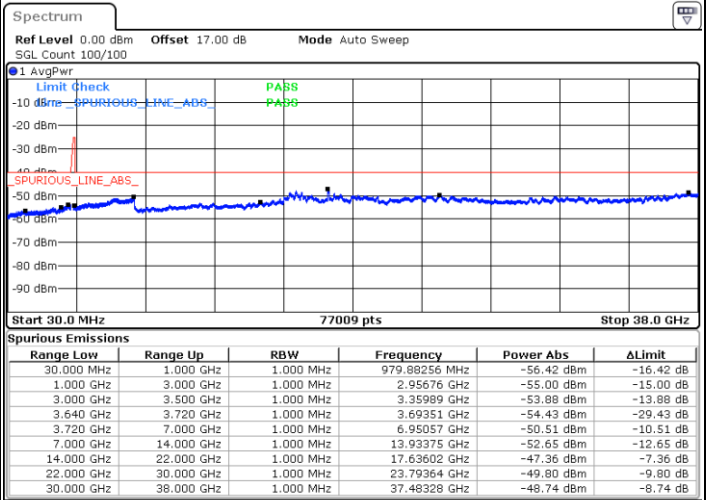

Date: 17.JUL.2020 19:51:01

LTE Band 48C / 20MHz+5MHz

QPSK

Highest Channel / 1RB0 and 1RB24

Highest Channel / 1RB99 and 1RB0

Date: 17.JUL.2020 20:14:42

Date: 17.JUL.2020 20:08:20

Highest Channel / FullIRB

N/A

Date: 17.JUL.2020 20:15:59

LTE Band 48C / 20MHz+10MHz

QPSK

Lowest Channel / 1RB0 and 1RB49

Lowest Channel / 1RB99 and 1RB0

Date: 15.JUL.2020 23:46:39

Date: 15.JUL.2020 23:45:24

Lowest Channel / FullIRB

N/A

Date: 15.JUL.2020 23:56:06

LTE Band 48C / 20MHz+10MHz

QPSK

Middle Channel / 1RB0 and 1RB49

Middle Channel / 1RB99 and 1RB0

Date: 16.JUL.2020 00:37:39

Date: 16.JUL.2020 00:38:54

Middle Channel / FullIRB

N/A

Date: 16.JUL.2020 00:31:18

LTE Band 48C / 20MHz+10MHz

QPSK

Highest Channel / 1RB0 and 1RB49

Highest Channel / 1RB99 and 1RB0