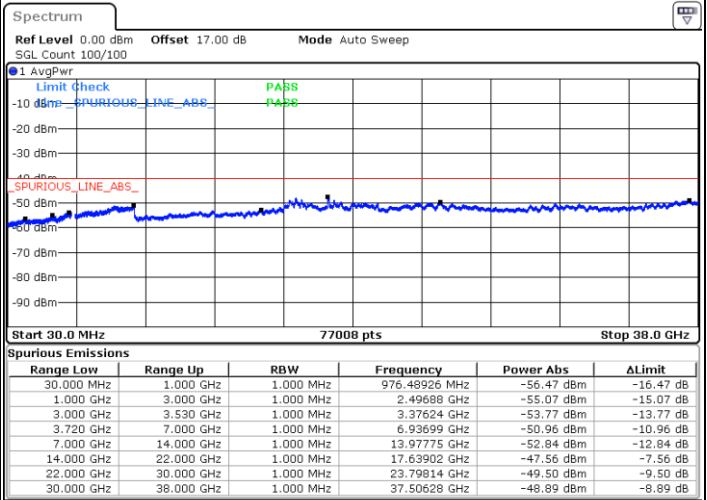

QPSK

Lowest Channel / 1RB0 and 1RB24

Lowest Channel / 1RB99 and 1RB0

Date: 17.JUL.2020 01:27:17

Date: 17.JUL.2020 01:26:02

Lowest Channel / FullIRB

N/A

Date: 17.JUL.2020 01:33:35

LTE Band 48C / 20MHz+5MHz

QPSK

Middle Channel / 1RB0 and 1RB24

Middle Channel / 1RB99 and 1RB0

Date: 17.JUL.2020 19:31:01

Date: 17.JUL.2020 19:32:17

Middle Channel / FullIRB

N/A

Date: 17.JUL.2020 19:51:01

LTE Band 48C / 20MHz+5MHz

QPSK

Highest Channel / 1RB0 and 1RB24

Highest Channel / 1RB99 and 1RB0

Date: 17.JUL.2020 20:14:42

Date: 17.JUL.2020 20:08:20

Highest Channel / FullIRB

N/A

Date: 17.JUL.2020 20:15:59

LTE Band 48C / 20MHz+10MHz

QPSK

Lowest Channel / 1RB0 and 1RB49

Lowest Channel / 1RB99 and 1RB0

Date: 15.JUL.2020 23:46:39

Date: 15.JUL.2020 23:45:24