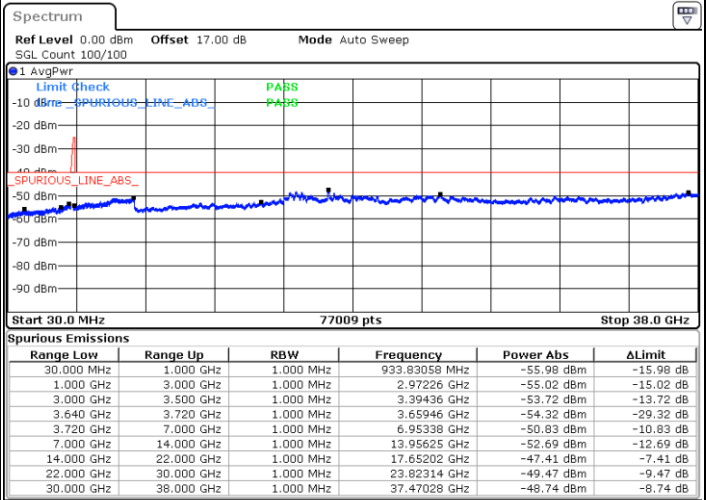

LTE Band 48C / 5MHz+20MHz

QPSK

Highest Channel / 1RB0 and 1RB99

Highest Channel / 1RB24 and 1RB0

Date: 17.JUL.2020 22:14:02

Date: 17.JUL.2020 22:07:39

Highest Channel / FullIRB

N/A

Date: 17.JUL.2020 22:15:19

LTE Band 48C / 10MHz+20MHz

QPSK

Lowest Channel / 1RB0 and 1RB99

Lowest Channel / 1RB49 and 1RB0

Date: 16.JUL.2020 22:37:30

Date: 16.JUL.2020 22:36:15

Lowest Channel / FullIRB

N/A

Date: 16.JUL.2020 23:02:18

LTE Band 48C / 10MHz+20MHz

QPSK

Middle Channel / 1RB0 and 1RB99

Middle Channel / 1RB49 and 1RB0

Date: 16.JUL.2020 23:37:54

Date: 16.JUL.2020 23:39:09

Middle Channel / FullIRB

N/A

Date: 16.JUL.2020 23:31:37

LTE Band 48C / 10MHz+20MHz

QPSK

Highest Channel / 1RB0 and 1RB99

Highest Channel / 1RB49 and 1RB0

Date: 17.JUL.2020 00:12:14