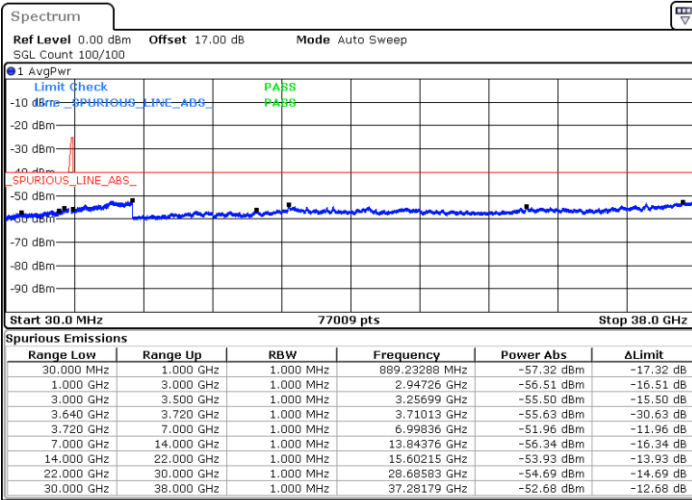

Lowest Channel / 1RB99 and 1RB0

Date: 7.JUL.2020 20:14:02

Date: 7.JUL.2020 20:11:04

Lowest Channel / FullIRB

N/A

Date: 7.JUL.2020 20:21:07

LTE Band 48C / 20MHz+15MHz

QPSK

Middle Channel / 1RB0 and 1RB74

Middle Channel / 1RB99 and 1RB0

Date: 7.JUL.2020 21:08:31

Date: 7.JUL.2020 21:09:54

Middle Channel / FullIRB

N/A

Date: 7.JUL.2020 20:57:19

LTE Band 48C / 20MHz+15MHz

QPSK

Highest Channel / 1RB0 and 1RB74

Highest Channel / 1RB99 and 1RB0

Date: 7.JUL.2020 22:09:45

Date: 7.JUL.2020 21:53:20

Highest Channel / FullIRB

N/A

Date: 7.JUL.2020 22:11:10

LTE Band 48C / 20MHz+20MHz

QPSK

Lowest Channel / 1RB0 and 1RB99

Lowest Channel / 1RB99 and 1RB0

Date: 7.JUL.2020 16:32:09

Date: 7.JUL.2020 15:50:11

Lowest Channel / FullIRB

N/A