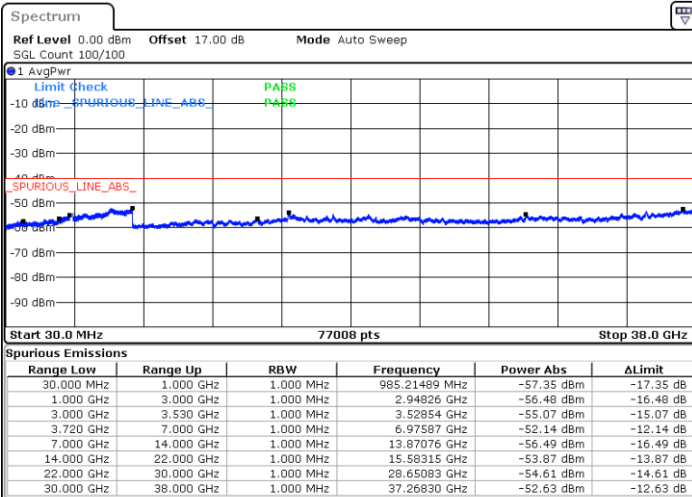

LTE Band 48C / 20MHz+20MHz

QPSK

Lowest Channel / 1RB0 and 1RB99

Lowest Channel / 1RB99 and 1RB0

Date: 7.JUL.2020 16:32:09

Date: 7.JUL.2020 15:50:11

Lowest Channel / FullIRB

N/A

Date: 7.JUL.2020 16:39:39

LTE Band 48C / 20MHz+20MHz

QPSK

MiddleChannel / 1RB0 and 1RB99

Middle Channel / 1RB99 and 1RB0

Date: 7.JUL.2020 17:32:55

Date: 7.JUL.2020 17:34:24

Middle Channel / FullIRB

N/A

Date: 7.JUL.2020 17:24:21

LTE Band 48C / 20MHz+20MHz

QPSK

Highest Channel / 1RB0 and 1RB99

Highest Channel / 1RB99 and 1RB0

Date: 7.JUL.2020 15:23:05

Date: 7.JUL.2020 15:45:16

Highest Channel / FullIRB

N/A

Date: 7.JUL.2020 15:17:24

LTE Band 48C / 5MHz+20MHz

16QAM

Lowest Channel / 1RB0 and 1RB99

Lowest Channel / 1RB24 and 1RB0

Date: 17.JUL.2020 20:52:47