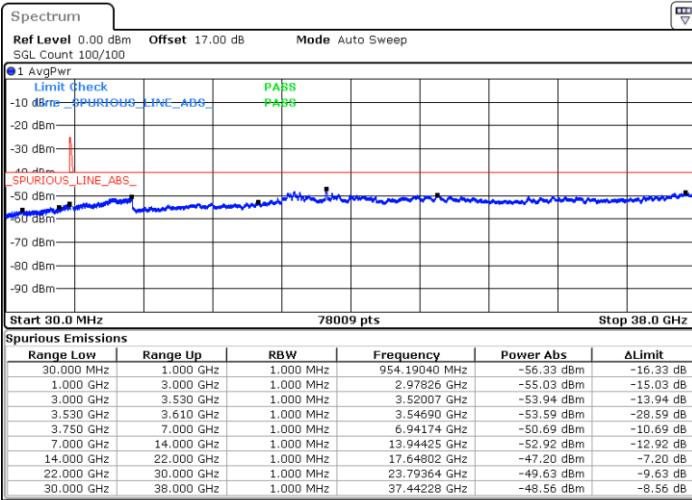

Lowest Channel / 1RB0 and 1RB99

Lowest Channel / 1RB49 and 1RB0

Date: 16.JUL.2020 22:38:46

Date: 16.JUL.2020 22:34:59

Lowest Channel / FullIRB

N/A

Date: 16.JUL.2020 23:01:02

LTE Band 48C / 10MHz+20MHz

16QAM

Middle Channel / 1RB0 and 1RB99

Middle Channel / 1RB49 and 1RB0

Date: 16.JUL.2020 23:36:39

Date: 16.JUL.2020 23:40:25

Middle Channel / FullIRB

N/A

Date: 16.JUL.2020 23:32:52

LTE Band 48C / 10MHz+20MHz

16QAM

Highest Channel / 1RB0 and 1RB99

Highest Channel / 1RB49 and 1RB0

Date: 17.JUL.2020 00:10:58

Date: 17.JUL.2020 00:07:11

Highest Channel / FullIRB

N/A

Date: 17.JUL.2020 00:14:46

LTE Band 48C / 15MHz+20MHz

16QAM

Lowest Channel / 1RB0 and 1RB99

Lowest Channel / 1RB74 and 1RB0

Date: 7.JUL.2020 23:00:28

Date: 7.JUL.2020 22:55:10

Lowest Channel / FullIRB