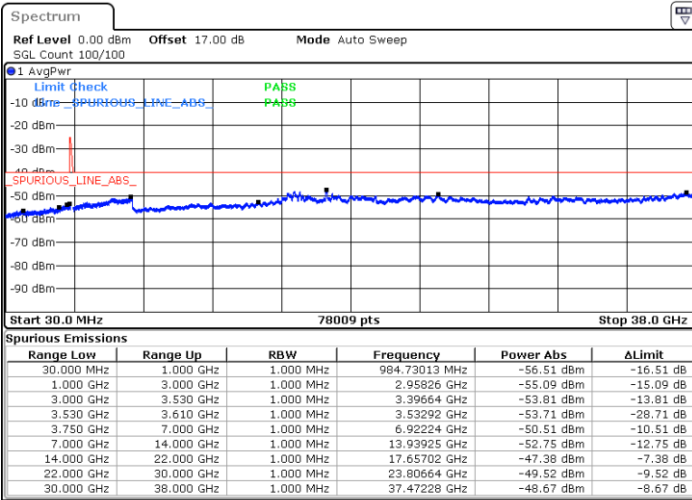

LTE Band 48C / 20MHz+5MHz

QPSK

Middle Channel / 1RB0 and 1RB24

Middle Channel / 1RB99 and 1RB0

Date: 17.JUL.2020 19:31:01

Date: 17.JUL.2020 19:32:17

Middle Channel / FullIRB

N/A

Date: 17.JUL.2020 19:51:01

LTE Band 48C / 20MHz+5MHz

QPSK

Highest Channel / 1RB0 and 1RB24

Highest Channel / 1RB99 and 1RB0

Date: 17.JUL.2020 20:14:42

Date: 17.JUL.2020 20:08:20

Highest Channel / FullIRB

N/A

Date: 17.JUL.2020 20:15:59

LTE Band 48C / 20MHz+10MHz

QPSK

Lowest Channel / 1RB0 and 1RB49

Lowest Channel / 1RB99 and 1RB0

Date: 15.JUL.2020 23:46:39

Date: 15.JUL.2020 23:45:24

Lowest Channel / FullIRB

N/A

Date: 15.JUL.2020 23:56:06

LTE Band 48C / 20MHz+10MHz

QPSK

Middle Channel / 1RB0 and 1RB49

Middle Channel / 1RB99 and 1RB0

Date: 16.JUL.2020 00:37:39