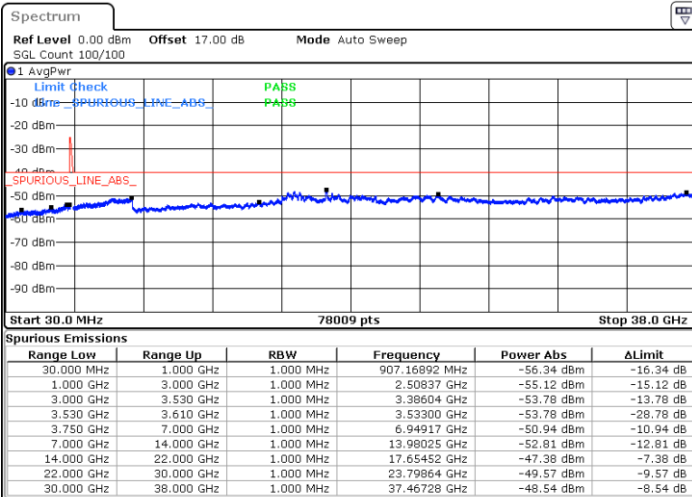

Lowest Channel / 1RB0 and 1RB99

Lowest Channel / 1RB49 and 1RB0

Date: 16.JUL.2020 22:38:46

Date: 16.JUL.2020 22:34:59

Lowest Channel / FullIRB

N/A

Date: 16.JUL.2020 23:01:02

LTE Band 48C / 10MHz+20MHz

LTE Band 48C / 10MHz+20MHz

16QAM

Highest Channel / 1RB0 and 1RB99

Highest Channel / 1RB49 and 1RB0

Date: 17.JUL.2020 00:10:58

Date: 17.JUL.2020 00:07:11

Highest Channel / FullIRB

N/A

Date: 17.JUL.2020 00:14:46

LTE Band 48C / 15MHz+20MHz

16QAM

Lowest Channel / 1RB0 and 1RB99

Lowest Channel / 1RB74 and 1RB0

Date: 7.JUL.2020 23:00:28

Date: 7.JUL.2020 22:55:10

Lowest Channel / FullIRB