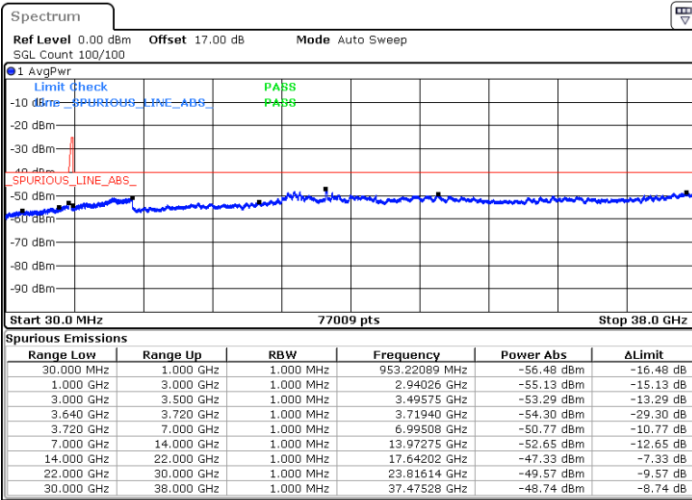

Date: 17.JUL.2020 21:38:42

Date: 17.JUL.2020 21:42:30

Middle Channel / FullIRB

N/A

Date: 17.JUL.2020 21:34:53

LTE Band 48C / 5MHz+20MHz

16QAM

Highest Channel / 1RB0 and 1RB99

Highest Channel / 1RB24 and 1RB0

Date: 17.JUL.2020 22:12:45

Date: 17.JUL.2020 22:08:56

Highest Channel / FullIRB

N/A

Date: 17.JUL.2020 22:16:35

LTE Band 48C / 10MHz+20MHz

16QAM

Lowest Channel / 1RB0 and 1RB99

Lowest Channel / 1RB49 and 1RB0

Date: 16.JUL.2020 22:38:46

Date: 16.JUL.2020 22:34:59

Lowest Channel / FullIRB

N/A

Date: 16.JUL.2020 23:01:02

LTE Band 48C / 10MHz+20MHz