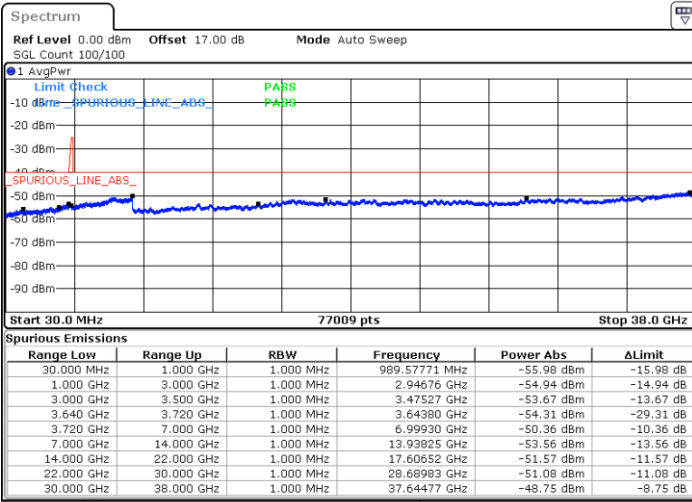

Date: 16.JUL.2020 00:38:54

Middle Channel / FullIRB

N/A

Date: 16.JUL.2020 00:31:18

LTE Band 48C / 20MHz+10MHz

QPSK

Highest Channel / 1RB0 and 1RB49

Highest Channel / 1RB99 and 1RB0

Date: 16.JUL.2020 01:29:18

Date: 16.JUL.2020 01:22:55

Highest Channel / FullIRB

N/A

Date: 16.JUL.2020 01:30:34

LTE Band 48C / 20MHz+15MHz

QPSK

Lowest Channel / 1RB0 and 1RB74

Lowest Channel / 1RB99 and 1RB0

Date: 7.JUL.2020 20:14:02

Date: 7.JUL.2020 20:11:04

Lowest Channel / FullIRB

N/A

Date: 7.JUL.2020 20:21:07

LTE Band 48C / 20MHz+15MHz

QPSK

Middle Channel / 1RB0 and 1RB74

Middle Channel / 1RB99 and 1RB0

Date: 7.JUL.2020 21:08:31

Date: 7.JUL.2020 21:09:54

Middle Channel / FullIRB

N/A

Date: 7.JUL.2020 20:57:19

LTE Band 48C / 20MHz+15MHz