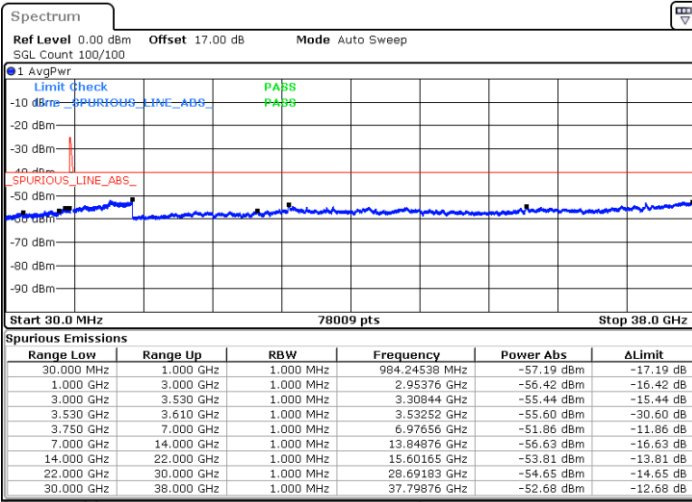

Date: 7.JUL.2020 16:39:39

LTE Band 48C / 20MHz+20MHz

QPSK

MiddleChannel / 1RB0 and 1RB99

Middle Channel / 1RB99 and 1RB0

Date: 7.JUL.2020 17:32:55

Date: 7.JUL.2020 17:34:24

Middle Channel / FullIRB

N/A

Date: 7.JUL.2020 17:24:21

LTE Band 48C / 20MHz+20MHz

QPSK

Highest Channel / 1RB0 and 1RB99

Highest Channel / 1RB99 and 1RB0

Date: 7.JUL.2020 15:23:05

Date: 7.JUL.2020 15:45:16

Highest Channel / FullIRB

N/A

Date: 7.JUL.2020 15:17:24

LTE Band 48C / 5MHz+20MHz

16QAM

Lowest Channel / 1RB0 and 1RB99

Lowest Channel / 1RB24 and 1RB0

Date: 17.JUL.2020 20:52:47

Date: 17.JUL.2020 20:48:59

Lowest Channel / FullIRB

N/A

Date: 17.JUL.2020 20:56:37

LTE Band 48C / 5MHz+20MHz

16QAM

Middle Channel / 1RB0 and 1RB9

Middle Channel / 1RB24 and 1RB0