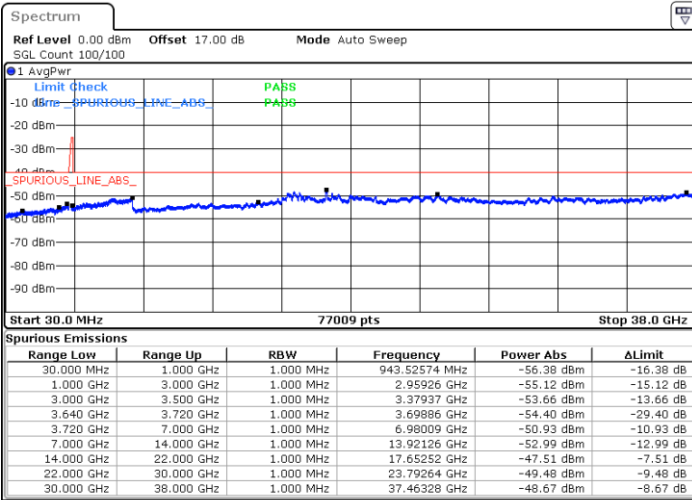

N/A

Date: 7.JUL.2020 17:24:21

LTE Band 48C / 20MHz+20MHz

QPSK

Highest Channel / 1RB0 and 1RB99

Highest Channel / 1RB99 and 1RB0

Date: 7.JUL.2020 15:23:05

Date: 7.JUL.2020 15:45:16

Highest Channel / FullIRB

N/A

Date: 7.JUL.2020 15:17:24

LTE Band 48C / 5MHz+20MHz

16QAM

Lowest Channel / 1RB0 and 1RB99

Lowest Channel / 1RB24 and 1RB0

Date: 17.JUL.2020 20:52:47

Date: 17.JUL.2020 20:48:59

Lowest Channel / FullIRB

N/A

Date: 17.JUL.2020 20:56:37

LTE Band 48C / 5MHz+20MHz

16QAM

Middle Channel / 1RB0 and 1RB9

Middle Channel / 1RB24 and 1RB0

Date: 17.JUL.2020 21:38:42

Date: 17.JUL.2020 21:42:30

Middle Channel / FullIRB

N/A

Date: 17.JUL.2020 21:34:53

LTE Band 48C / 5MHz+20MHz

16QAM

Highest Channel / 1RB0 and 1RB99