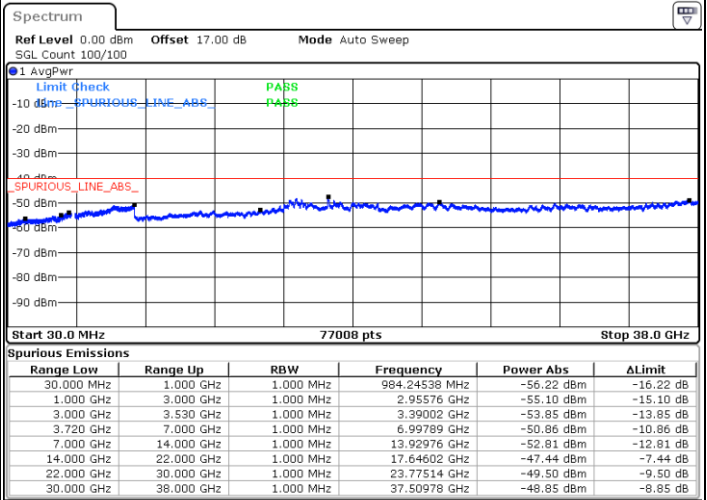

Date: 17.JUL.2020 22:15:19

LTE Band 48C / 10MHz+20MHz

QPSK

Lowest Channel / 1RB0 and 1RB99

Lowest Channel / 1RB49 and 1RB0

Date: 16.JUL.2020 22:37:30

Date: 16.JUL.2020 22:36:15

Lowest Channel / FullIRB

N/A

Date: 16.JUL.2020 23:02:18

LTE Band 48C / 10MHz+20MHz

QPSK

Middle Channel / 1RB0 and 1RB99

Middle Channel / 1RB49 and 1RB0

Date: 16.JUL.2020 23:37:54

Date: 16.JUL.2020 23:39:09

Middle Channel / FullIRB

N/A

Date: 16.JUL.2020 23:31:37

LTE Band 48C / 10MHz+20MHz

QPSK

Highest Channel / 1RB0 and 1RB99

Highest Channel / 1RB49 and 1RB0

Date: 17.JUL.2020 00:12:14

Date: 17.JUL.2020 00:05:54

Highest Channel / FullIRB

N/A

Date: 17.JUL.2020 00:13:30

LTE Band 48C / 15MHz+20MHz

QPSK

Lowest Channel / 1RB0 and 1RB99

Lowest Channel / 1RB74 and 1RB0