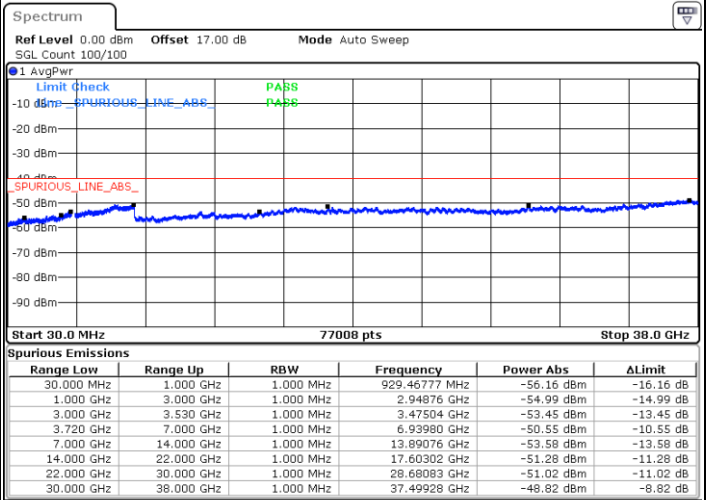

Date: 16.JUL.2020 01:29:18

Date: 16.JUL.2020 01:22:55

Highest Channel / FullIRB

N/A

Date: 16.JUL.2020 01:30:34

LTE Band 48C / 20MHz+15MHz

QPSK

Lowest Channel / 1RB0 and 1RB74

Lowest Channel / 1RB99 and 1RB0

Date: 7.JUL.2020 20:14:02

Date: 7.JUL.2020 20:11:04

Lowest Channel / FullIRB

N/A

Date: 7.JUL.2020 20:21:07

LTE Band 48C / 20MHz+15MHz

QPSK

Middle Channel / 1RB0 and 1RB74

Middle Channel / 1RB99 and 1RB0

Date: 7.JUL.2020 21:08:31

Date: 7.JUL.2020 21:09:54

Middle Channel / FullIRB

N/A

Date: 7.JUL.2020 20:57:19

LTE Band 48C / 20MHz+15MHz

QPSK

Highest Channel / 1RB0 and 1RB74

Highest Channel / 1RB99 and 1RB0

Date: 7.JUL.2020 22:09:45

Date: 7.JUL.2020 21:53:20

Highest Channel / FullIRB

N/A

Date: 7.JUL.2020 22:11:10