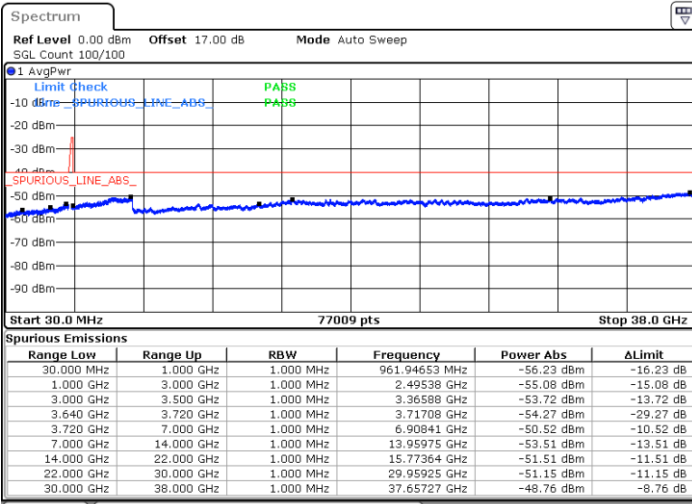

Lowest Channel / FullIRB

N/A

Date: 7.JUL.2020 23:04:42