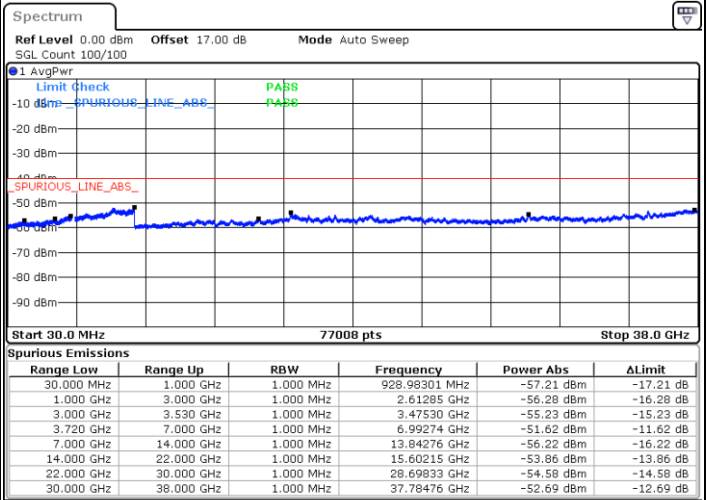

LTE Band 48C / 20MHz+20MHz

QPSK

Lowest Channel / 1RB0 and 1RB99

Lowest Channel / 1RB99 and 1RB0

Date: 7.JUL.2020 16:32:09

Date: 7.JUL.2020 15:50:11

Lowest Channel / FullIRB

N/A

Date: 7.JUL.2020 16:39:39

LTE Band 48C / 20MHz+20MHz

QPSK

MiddleChannel / 1RB0 and 1RB99

Middle Channel / 1RB99 and 1RB0

Date: 7.JUL.2020 17:32:55

Date: 7.JUL.2020 17:34:24

Middle Channel / FullIRB

N/A

Date: 7.JUL.2020 17:24:21

LTE Band 48C / 20MHz+20MHz

QPSK

Highest Channel / 1RB0 and 1RB99

Highest Channel / 1RB99 and 1RB0

Date: 7.JUL.2020 15:23:05

Date: 7.JUL.2020 15:45:16

Highest Channel / FullIRB

N/A

Date: 7.JUL.2020 15:17:24

LTE Band 48C / 5MHz+20MHz

16QAM

Lowest Channel / 1RB0 and 1RB99

Lowest Channel / 1RB24 and 1RB0

Date: 17.JUL.2020 20:52:47