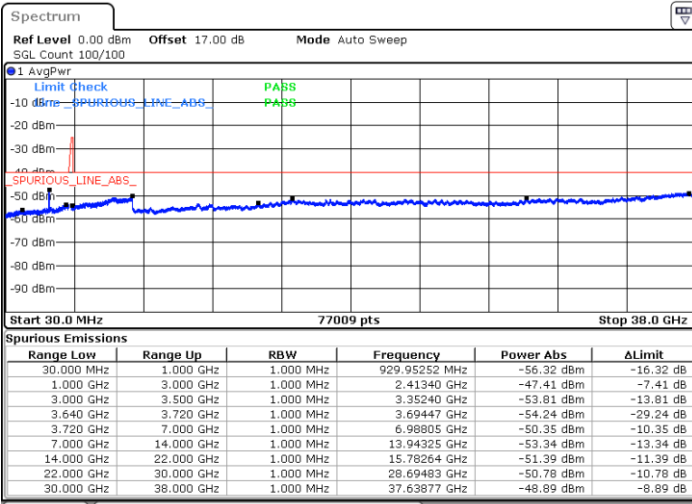

Lowest Channel / 1RB0 and 1RB99

Lowest Channel / 1RB49 and 1RB0

Date: 16.JUL.2020 22:38:46

Date: 16.JUL.2020 22:34:59

Lowest Channel / FullIRB

N/A

Date: 16.JUL.2020 23:01:02

LTE Band 48C / 10MHz+20MHz

LTE Band 48C / 10MHz+20MHz

16QAM

Highest Channel / 1RB0 and 1RB99

Highest Channel / 1RB49 and 1RB0

Date: 17.JUL.2020 00:10:58

Date: 17.JUL.2020 00:07:11

Highest Channel / FullIRB

N/A

Date: 17.JUL.2020 00:14:46

LTE Band 48C / 15MHz+20MHz

16QAM

Lowest Channel / 1RB0 and 1RB99

Lowest Channel / 1RB74 and 1RB0

Date: 7.JUL.2020 23:00:28

Date: 7.JUL.2020 22:55:10

Lowest Channel / FullIRB