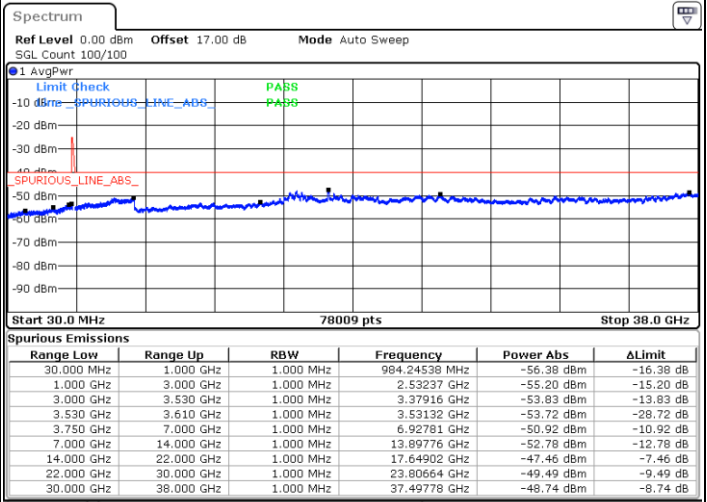

Lowest Channel / FullIRB

N/A

Date: 15.JUL.2020 23:56:06

LTE Band 48C / 20MHz+10MHz

QPSK

Middle Channel / 1RB0 and 1RB49

Middle Channel / 1RB99 and 1RB0

Date: 16.JUL.2020 00:37:39

Date: 16.JUL.2020 00:38:54

Middle Channel / FullIRB

N/A

Date: 16.JUL.2020 00:31:18

LTE Band 48C / 20MHz+10MHz

QPSK

Highest Channel / 1RB0 and 1RB49

Highest Channel / 1RB99 and 1RB0

Date: 16.JUL.2020 01:29:18

Date: 16.JUL.2020 01:22:55

Highest Channel / FullIRB

N/A

Date: 16.JUL.2020 01:30:34

LTE Band 48C / 20MHz+15MHz

QPSK

Lowest Channel / 1RB0 and 1RB74

Lowest Channel / 1RB99 and 1RB0

Date: 7.JUL.2020 20:14:02

Date: 7.JUL.2020 20:11:04

Lowest Channel / FullIRB

N/A

Date: 7.JUL.2020 20:21:07

LTE Band 48C / 20MHz+15MHz

QPSK