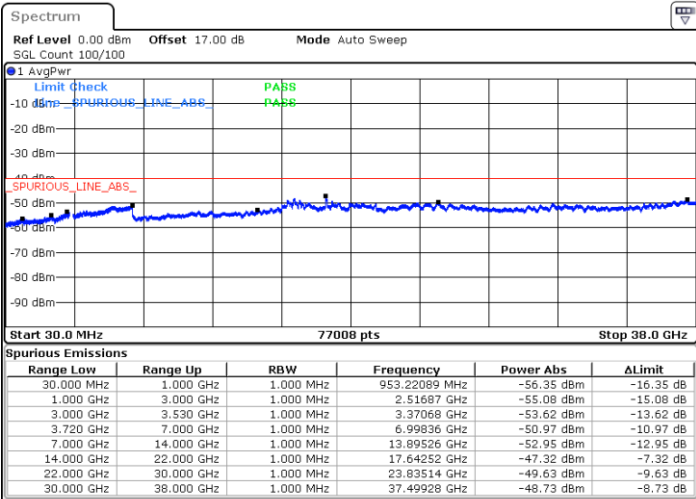

Highest Channel / 1RB0 and 1RB99

Highest Channel / 1RB74 and 1RB0

Date: 8.JUL.2020 01:07:41

Date: 8.JUL.2020 00:41:40

Highest Channel / FullIRB

N/A

Date: 8.JUL.2020 01:09:06

LTE Band 48C / 20MHz+5MHz

QPSK

Lowest Channel / 1RB0 and 1RB24

Lowest Channel / 1RB99 and 1RB0

Date: 17.JUL.2020 01:27:17

Date: 17.JUL.2020 01:26:02

Lowest Channel / FullIRB

N/A

Date: 17.JUL.2020 01:33:35

LTE Band 48C / 20MHz+5MHz

QPSK

Middle Channel / 1RB0 and 1RB24

Middle Channel / 1RB99 and 1RB0

Date: 17.JUL.2020 19:31:01

Date: 17.JUL.2020 19:32:17

Middle Channel / FullIRB

N/A

Date: 17.JUL.2020 19:51:01

LTE Band 48C / 20MHz+5MHz

QPSK

Highest Channel / 1RB0 and 1RB24

Highest Channel / 1RB99 and 1RB0

Date: 17.JUL.2020 20:14:42

Date: 17.JUL.2020 20:08:20

Highest Channel / FullIRB