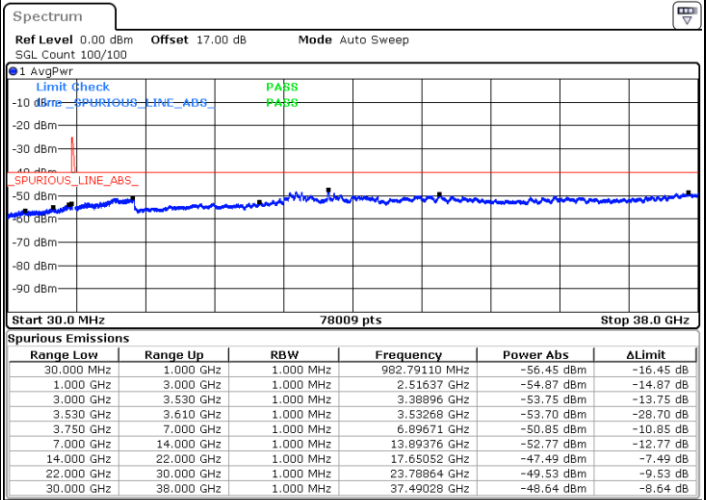

Date: 17.JUL.2020 20:48:59

Lowest Channel / FullIRB

N/A

Date: 17.JUL.2020 20:56:37

LTE Band 48C / 5MHz+20MHz

16QAM

Middle Channel / 1RB0 and 1RB9

Middle Channel / 1RB24 and 1RB0

Date: 17.JUL.2020 21:38:42

Date: 17.JUL.2020 21:42:30

Middle Channel / FullIRB

N/A

Date: 17.JUL.2020 21:34:53

LTE Band 48C / 5MHz+20MHz

16QAM

Highest Channel / 1RB0 and 1RB99

Highest Channel / 1RB24 and 1RB0

Date: 17.JUL.2020 22:12:45

Date: 17.JUL.2020 22:08:56

Highest Channel / FullIRB

N/A

Date: 17.JUL.2020 22:16:35

LTE Band 48C / 10MHz+20MHz

16QAM

Lowest Channel / 1RB0 and 1RB99

Lowest Channel / 1RB49 and 1RB0

Date: 16.JUL.2020 22:38:46

Date: 16.JUL.2020 22:34:59

Lowest Channel / FullIRB

N/A

Date: 16.JUL.2020 23:01:02

LTE Band 48C / 10MHz+20MHz