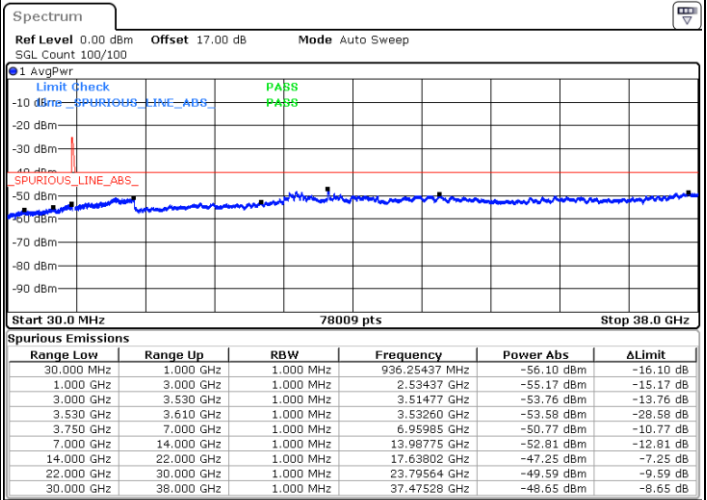

Lowest Channel / 1RB0 and 1RB99

Lowest Channel / 1RB49 and 1RB0

Date: 16.JUL.2020 22:38:46

Date: 16.JUL.2020 22:34:59

Lowest Channel / FullIRB

N/A

Date: 16.JUL.2020 23:01:02

LTE Band 48C / 10MHz+20MHz

LTE Band 48C / 10MHz+20MHz

16QAM

Highest Channel / 1RB0 and 1RB99

Highest Channel / 1RB49 and 1RB0

Date: 17.JUL.2020 00:10:58

Date: 17.JUL.2020 00:07:11

Highest Channel / FullIRB

N/A

Date: 17.JUL.2020 00:14:46

LTE Band 48C / 15MHz+20MHz

16QAM

Lowest Channel / 1RB0 and 1RB99

Lowest Channel / 1RB74 and 1RB0

Date: 7.JUL.2020 23:00:28

Date: 7.JUL.2020 22:55:10

Lowest Channel / FullIRB