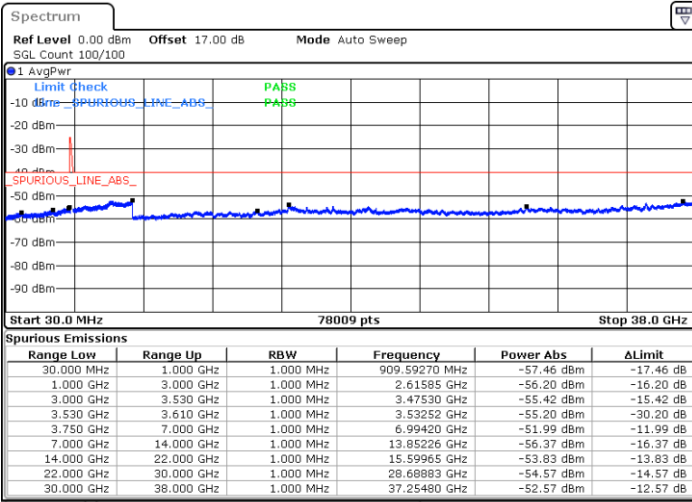

Date: 7.JUL.2020 16:39:39

LTE Band 48C / 20MHz+20MHz

QPSK

MiddleChannel / 1RB0 and 1RB99

Middle Channel / 1RB99 and 1RB0

Date: 7.JUL.2020 17:32:55

Date: 7.JUL.2020 17:34:24

Middle Channel / FullIRB

N/A

Date: 7.JUL.2020 17:24:21

LTE Band 48C / 20MHz+20MHz

QPSK

Highest Channel / 1RB0 and 1RB99

Highest Channel / 1RB99 and 1RB0

Date: 7.JUL.2020 15:23:05

Date: 7.JUL.2020 15:45:16

Highest Channel / FullIRB

N/A

Date: 7.JUL.2020 15:17:24

LTE Band 48C / 5MHz+20MHz

16QAM

Lowest Channel / 1RB0 and 1RB99

Lowest Channel / 1RB24 and 1RB0

Date: 17.JUL.2020 20:52:47

Date: 17.JUL.2020 20:48:59

Lowest Channel / FullIRB

N/A

Date: 17.JUL.2020 20:56:37

LTE Band 48C / 5MHz+20MHz

16QAM

Middle Channel / 1RB0 and 1RB9

Middle Channel / 1RB24 and 1RB0