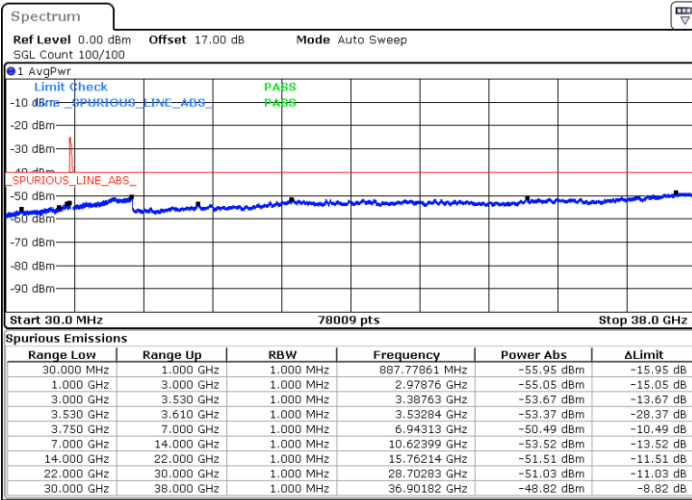

Date: 17.JUL.2020 00:05:54

Highest Channel / FullIRB

N/A

Date: 17.JUL.2020 00:13:30

LTE Band 48C / 15MHz+20MHz

QPSK

Lowest Channel / 1RB0 and 1RB99

Lowest Channel / 1RB74 and 1RB0

Date: 7.JUL.2020 22:59:03

Date: 7.JUL.2020 22:56:35

Lowest Channel / FullIRB

N/A

Date: 7.JUL.2020 23:06:07

LTE Band 48C / 15MHz+20MHz

QPSK

Middle Channel / 1RB0 and 1RB9

Middle Channel / 1RB74 and 1RB0

Date: 7.JUL.2020 23:54:57

Date: 7.JUL.2020 23:56:21

Middle Channel / FullIRB

N/A

Date: 7.JUL.2020 23:46:14

LTE Band 48C / 15MHz+20MHz

QPSK

Highest Channel / 1RB0 and 1RB99

Highest Channel / 1RB74 and 1RB0

Date: 8.JUL.2020 01:07:41

Date: 8.JUL.2020 00:41:40

Highest Channel / FullIRB

N/A

Date: 8.JUL.2020 01:09:06

LTE Band 48C / 20MHz+5MHz