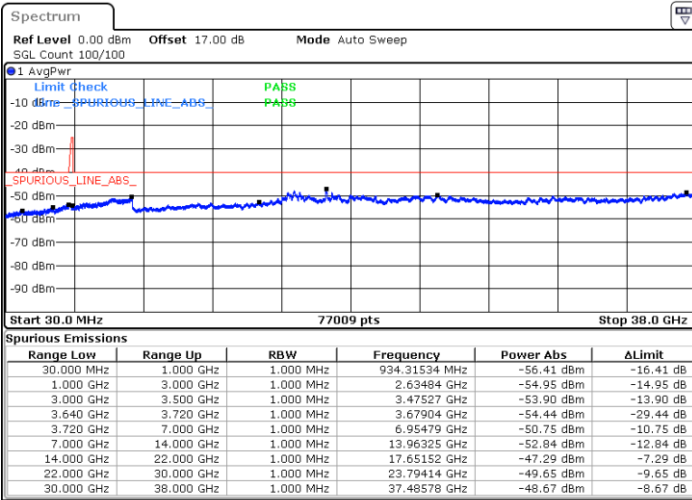

Middle Channel / 1RB74 and 1RB0

Date: 7.JUL.2020 23:54:57

Date: 7.JUL.2020 23:56:21

Middle Channel / FullIRB

N/A

Date: 7.JUL.2020 23:46:14

LTE Band 48C / 15MHz+20MHz

QPSK

Highest Channel / 1RB0 and 1RB99

Highest Channel / 1RB74 and 1RB0

Date: 8.JUL.2020 01:07:41

Date: 8.JUL.2020 00:41:40

Highest Channel / FullIRB

N/A

Date: 8.JUL.2020 01:09:06

LTE Band 48C / 20MHz+5MHz

QPSK

Lowest Channel / 1RB0 and 1RB24

Lowest Channel / 1RB99 and 1RB0

Date: 17.JUL.2020 01:27:17

Date: 17.JUL.2020 01:26:02

Lowest Channel / FullIRB

N/A

Date: 17.JUL.2020 01:33:35

LTE Band 48C / 20MHz+5MHz

QPSK

Middle Channel / 1RB0 and 1RB24

Middle Channel / 1RB99 and 1RB0

Date: 17.JUL.2020 19:31:01

Date: 17.JUL.2020 19:32:17

Middle Channel / FullIRB

N/A