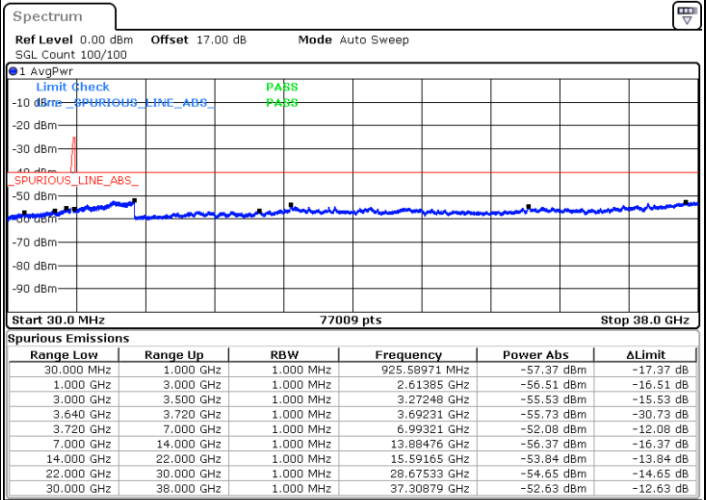

QPSK

Highest Channel / 1RB0 and 1RB74

Highest Channel / 1RB99 and 1RB0

Date: 7.JUL.2020 22:09:45

Date: 7.JUL.2020 21:53:20

Highest Channel / FullIRB

N/A

Date: 7.JUL.2020 22:11:10

LTE Band 48C / 20MHz+20MHz

QPSK

Lowest Channel / 1RB0 and 1RB99

Lowest Channel / 1RB99 and 1RB0

Date: 7.JUL.2020 16:32:09

Date: 7.JUL.2020 15:50:11

Lowest Channel / FullIRB

N/A

Date: 7.JUL.2020 16:39:39

LTE Band 48C / 20MHz+20MHz

QPSK

MiddleChannel / 1RB0 and 1RB99

Middle Channel / 1RB99 and 1RB0

Date: 7.JUL.2020 17:32:55

Date: 7.JUL.2020 17:34:24

Middle Channel / FullIRB