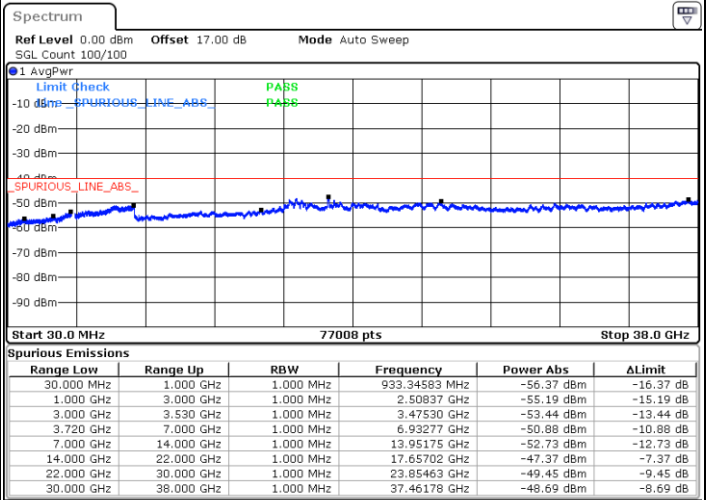

Date: 16.JUL.2020 23:40:25