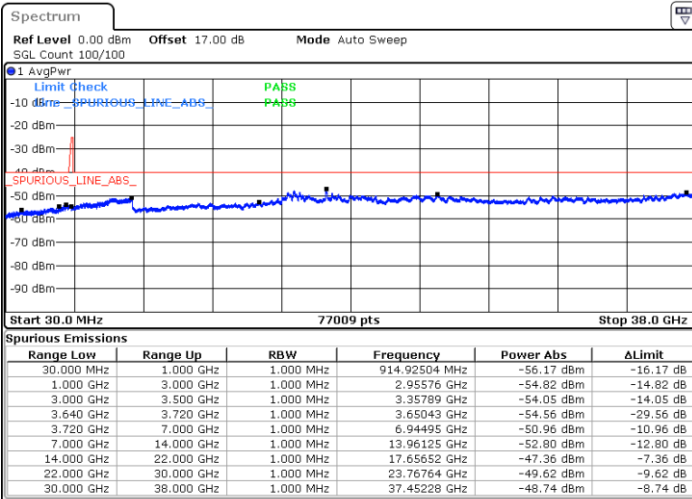

Highest Channel / 1RB0 and 1RB99

Highest Channel / 1RB74 and 1RB0

Date: 8.JUL.2020 01:07:41

Date: 8.JUL.2020 00:41:40

Highest Channel / FullIRB

N/A

Date: 8.JUL.2020 01:09:06

LTE Band 48C / 20MHz+5MHz

QPSK

Lowest Channel / 1RB0 and 1RB24

Lowest Channel / 1RB99 and 1RB0

Date: 17.JUL.2020 01:27:17

Date: 17.JUL.2020 01:26:02

Lowest Channel / FullIRB

N/A

Date: 17.JUL.2020 01:33:35

LTE Band 48C / 20MHz+5MHz

QPSK

Middle Channel / 1RB0 and 1RB24

Middle Channel / 1RB99 and 1RB0

Date: 17.JUL.2020 19:31:01

Date: 17.JUL.2020 19:32:17

Middle Channel / FullIRB

N/A

Date: 17.JUL.2020 19:51:01

LTE Band 48C / 20MHz+5MHz

QPSK

Highest Channel / 1RB0 and 1RB24

Highest Channel / 1RB99 and 1RB0

Date: 17.JUL.2020 20:14:42

Date: 17.JUL.2020 20:08:20

Highest Channel / FullIRB