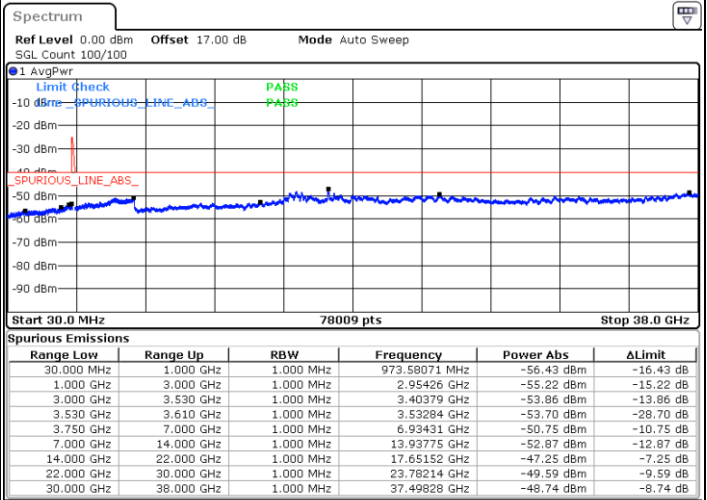

LTE Band 48C / 5MHz+20MHz

QPSK

Highest Channel / 1RB0 and 1RB99

Highest Channel / 1RB24 and 1RB0

Date: 17.JUL.2020 22:14:02

Date: 17.JUL.2020 22:07:39

Highest Channel / FullIRB

N/A

Date: 17.JUL.2020 22:15:19

LTE Band 48C / 10MHz+20MHz

QPSK

Lowest Channel / 1RB0 and 1RB99

Lowest Channel / 1RB49 and 1RB0

Date: 16.JUL.2020 22:37:30

Date: 16.JUL.2020 22:36:15

Lowest Channel / FullIRB