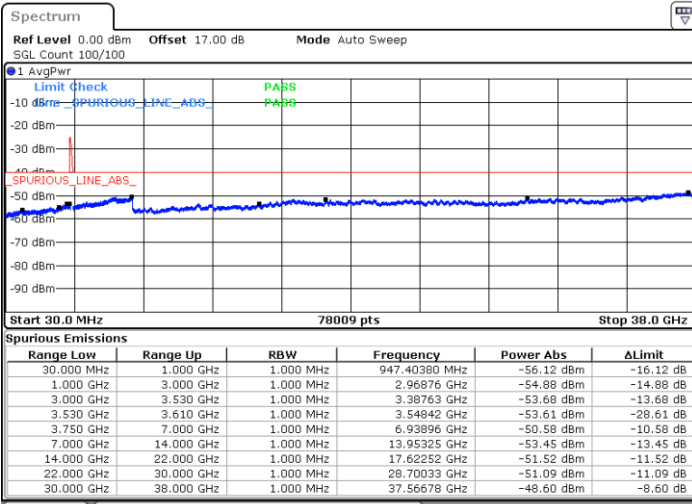

Lowest Channel / 1RB99 and 1RB0

Date: 7.JUL.2020 20:14:02

Date: 7.JUL.2020 20:11:04

Lowest Channel / FullIRB

N/A

Date: 7.JUL.2020 20:21:07

LTE Band 48C / 20MHz+15MHz

QPSK

Middle Channel / 1RB0 and 1RB74

Middle Channel / 1RB99 and 1RB0

Date: 7.JUL.2020 21:08:31

Date: 7.JUL.2020 21:09:54

Middle Channel / FullIRB

N/A

Date: 7.JUL.2020 20:57:19

LTE Band 48C / 20MHz+15MHz

QPSK

Highest Channel / 1RB0 and 1RB74

Highest Channel / 1RB99 and 1RB0

Date: 7.JUL.2020 22:09:45

Date: 7.JUL.2020 21:53:20

Highest Channel / FullIRB

N/A

Date: 7.JUL.2020 22:11:10

LTE Band 48C / 20MHz+20MHz

QPSK

Lowest Channel / 1RB0 and 1RB99

Lowest Channel / 1RB99 and 1RB0

Date: 7.JUL.2020 16:32:09

Date: 7.JUL.2020 15:50:11

Lowest Channel / FullIRB

N/A