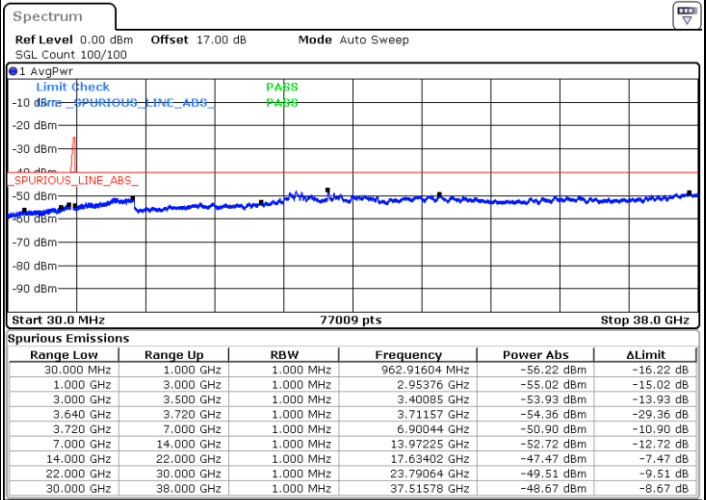

Date: 17.JUL.2020 21:38:42

Date: 17.JUL.2020 21:42:30

Middle Channel / FullIRB

N/A

Date: 17.JUL.2020 21:34:53

LTE Band 48C / 5MHz+20MHz

16QAM

Highest Channel / 1RB0 and 1RB99

Highest Channel / 1RB24 and 1RB0

Date: 17.JUL.2020 22:12:45

Date: 17.JUL.2020 22:08:56

Highest Channel / FullIRB

N/A

Date: 17.JUL.2020 22:16:35

LTE Band 48C / 10MHz+20MHz

16QAM

Lowest Channel / 1RB0 and 1RB99

Lowest Channel / 1RB49 and 1RB0

Date: 16.JUL.2020 22:38:46

Date: 16.JUL.2020 22:34:59

Lowest Channel / FullIRB

N/A

Date: 16.JUL.2020 23:01:02

LTE Band 48C / 10MHz+20MHz