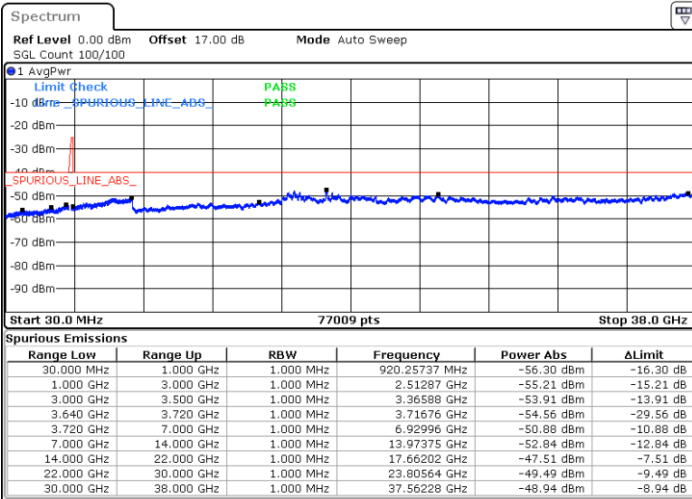

N/A

Date: 7.JUL.2020 17:24:21

LTE Band 48C / 20MHz+20MHz

QPSK

Highest Channel / 1RB0 and 1RB99

Highest Channel / 1RB99 and 1RB0

Date: 7.JUL.2020 15:23:05

Date: 7.JUL.2020 15:45:16

Highest Channel / FullIRB

N/A

Date: 7.JUL.2020 15:17:24

LTE Band 48C / 5MHz+20MHz

16QAM

Lowest Channel / 1RB0 and 1RB99

Lowest Channel / 1RB24 and 1RB0

Date: 17.JUL.2020 20:52:47

Date: 17.JUL.2020 20:48:59

Lowest Channel / FullIRB

N/A

Date: 17.JUL.2020 20:56:37

LTE Band 48C / 5MHz+20MHz

16QAM

Middle Channel / 1RB0 and 1RB9

Middle Channel / 1RB24 and 1RB0

Date: 17.JUL.2020 21:38:42

Date: 17.JUL.2020 21:42:30

Middle Channel / FullIRB

N/A

Date: 17.JUL.2020 21:34:53

LTE Band 48C / 5MHz+20MHz

16QAM

Highest Channel / 1RB0 and 1RB99