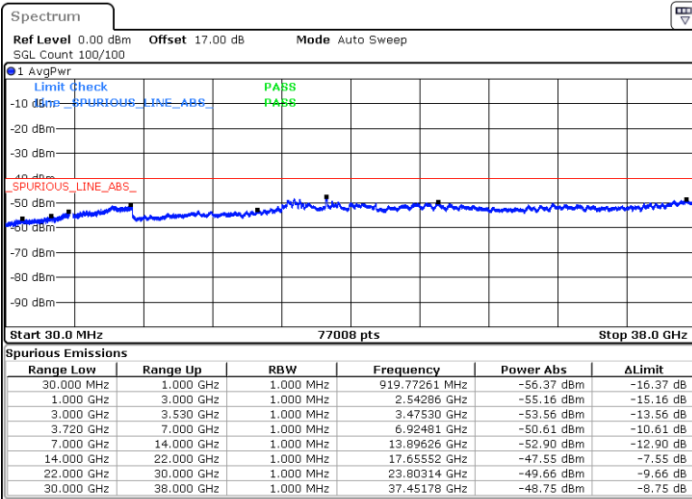

N/A

Date: 17.JUL.2020 20:15:59

LTE Band 48C / 20MHz+10MHz

QPSK

Lowest Channel / 1RB0 and 1RB49

Lowest Channel / 1RB99 and 1RB0

Date: 15.JUL.2020 23:46:39

Date: 15.JUL.2020 23:45:24

Lowest Channel / FullIRB

N/A

Date: 15.JUL.2020 23:56:06

LTE Band 48C / 20MHz+10MHz

QPSK

Middle Channel / 1RB0 and 1RB49

Middle Channel / 1RB99 and 1RB0

Date: 16.JUL.2020 00:37:39

Date: 16.JUL.2020 00:38:54

Middle Channel / FullIRB

N/A

Date: 16.JUL.2020 00:31:18

LTE Band 48C / 20MHz+10MHz

QPSK

Highest Channel / 1RB0 and 1RB49

Highest Channel / 1RB99 and 1RB0

Date: 16.JUL.2020 01:29:18

Date: 16.JUL.2020 01:22:55

Highest Channel / FullIRB

N/A

Date: 16.JUL.2020 01:30:34

LTE Band 48C / 20MHz+15MHz

QPSK

Lowest Channel / 1RB0 and 1RB74