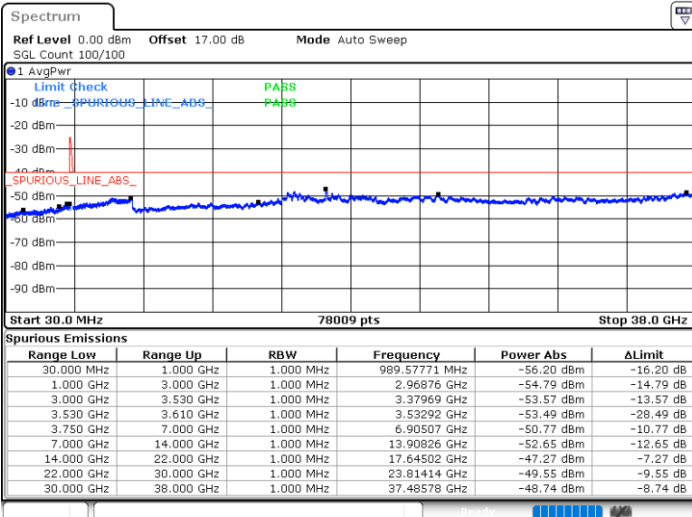

N/A

Date: 16.JUL.2020 23:02:18

LTE Band 48C / 10MHz+20MHz

QPSK

Middle Channel / 1RB0 and 1RB99

Middle Channel / 1RB49 and 1RB0

Date: 16.JUL.2020 23:37:54

Date: 16.JUL.2020 23:39:09

Middle Channel / FullIRB

N/A

Date: 16.JUL.2020 23:31:37

LTE Band 48C / 10MHz+20MHz

QPSK

Highest Channel / 1RB0 and 1RB99

Highest Channel / 1RB49 and 1RB0

Date: 17.JUL.2020 00:12:14

Date: 17.JUL.2020 00:05:54

Highest Channel / FullIRB

N/A

Date: 17.JUL.2020 00:13:30

LTE Band 48C / 15MHz+20MHz

QPSK

Lowest Channel / 1RB0 and 1RB99

Lowest Channel / 1RB74 and 1RB0

Date: 7.JUL.2020 22:59:03

Date: 7.JUL.2020 22:56:35

Lowest Channel / FullIRB

N/A

Date: 7.JUL.2020 23:06:07

LTE Band 48C / 15MHz+20MHz

QPSK

Middle Channel / 1RB0 and 1RB9