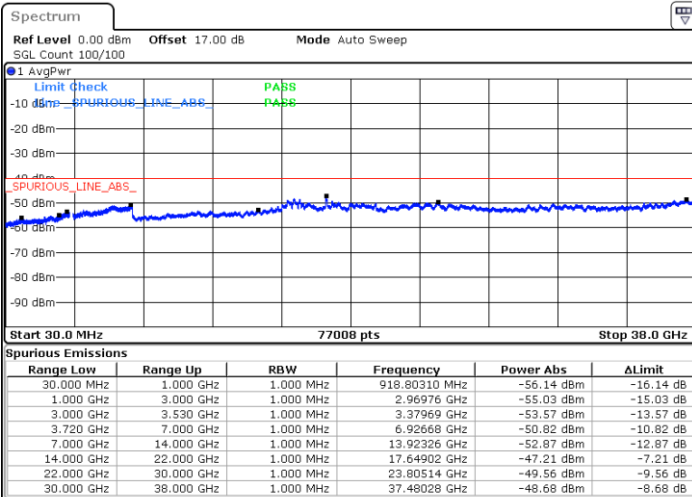

Date: 17.JUL.2020 22:15:19

LTE Band 48C / 10MHz+20MHz

QPSK

Lowest Channel / 1RB0 and 1RB99

Lowest Channel / 1RB49 and 1RB0

Date: 16.JUL.2020 22:37:30

Date: 16.JUL.2020 22:36:15

Lowest Channel / FullIRB

N/A

Date: 16.JUL.2020 23:02:18

LTE Band 48C / 10MHz+20MHz

QPSK

Middle Channel / 1RB0 and 1RB99

Middle Channel / 1RB49 and 1RB0

Date: 16.JUL.2020 23:37:54

Date: 16.JUL.2020 23:39:09

Middle Channel / FullIRB

N/A

Date: 16.JUL.2020 23:31:37

LTE Band 48C / 10MHz+20MHz

QPSK

Highest Channel / 1RB0 and 1RB99

Highest Channel / 1RB49 and 1RB0

Date: 17.JUL.2020 00:12:14

Date: 17.JUL.2020 00:05:54

Highest Channel / FullIRB

N/A

Date: 17.JUL.2020 00:13:30

LTE Band 48C / 15MHz+20MHz

QPSK

Lowest Channel / 1RB0 and 1RB99

Lowest Channel / 1RB74 and 1RB0