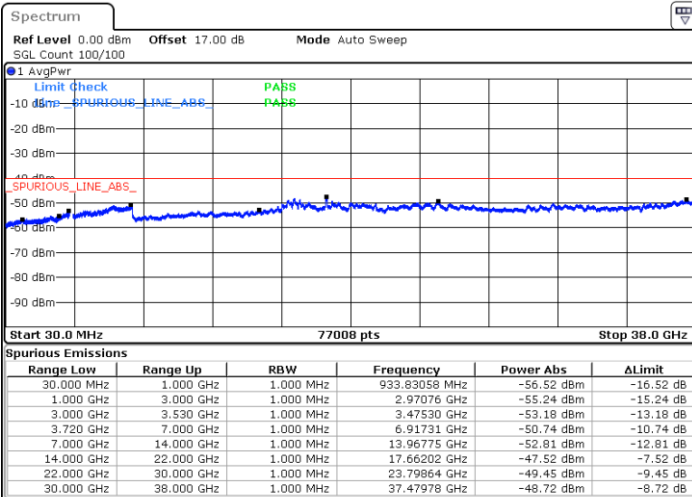

Highest Channel / FullIRB

N/A

Date: 7.JUL.2020 15:17:24

LTE Band 48C / 5MHz+20MHz

16QAM

Lowest Channel / 1RB0 and 1RB99

Lowest Channel / 1RB24 and 1RB0

Date: 17.JUL.2020 20:52:47

Date: 17.JUL.2020 20:48:59

Lowest Channel / FullIRB

N/A

Date: 17.JUL.2020 20:56:37

LTE Band 48C / 5MHz+20MHz

16QAM

Middle Channel / 1RB0 and 1RB9

Middle Channel / 1RB24 and 1RB0

Date: 17.JUL.2020 21:38:42

Date: 17.JUL.2020 21:42:30

Middle Channel / FullIRB

N/A

Date: 17.JUL.2020 21:34:53

LTE Band 48C / 5MHz+20MHz

16QAM

Highest Channel / 1RB0 and 1RB99

Highest Channel / 1RB24 and 1RB0

Date: 17.JUL.2020 22:12:45

Date: 17.JUL.2020 22:08:56

Highest Channel / FullIRB

N/A

Date: 17.JUL.2020 22:16:35

LTE Band 48C / 10MHz+20MHz

16QAM