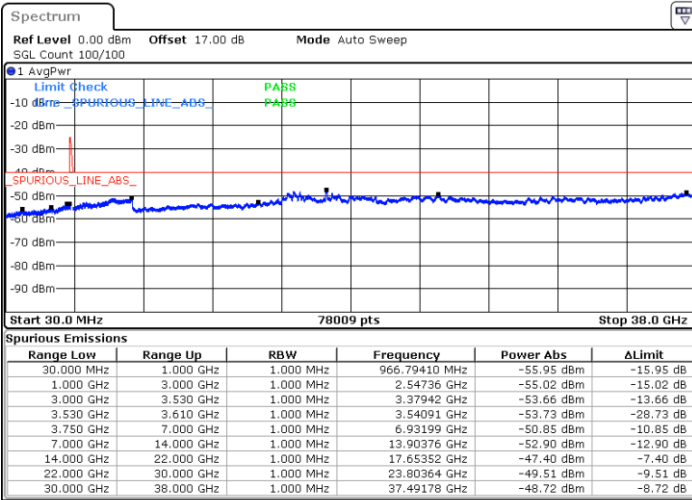

LTE Band 48C / 5MHz+20MHz

QPSK

Highest Channel / 1RB0 and 1RB99

Highest Channel / 1RB24 and 1RB0

Date: 17.JUL.2020 22:14:02

Date: 17.JUL.2020 22:07:39

Highest Channel / FullIRB

N/A

Date: 17.JUL.2020 22:15:19

LTE Band 48C / 10MHz+20MHz

QPSK

Lowest Channel / 1RB0 and 1RB99

Lowest Channel / 1RB49 and 1RB0

Date: 16.JUL.2020 22:37:30

Date: 16.JUL.2020 22:36:15

Lowest Channel / FullIRB