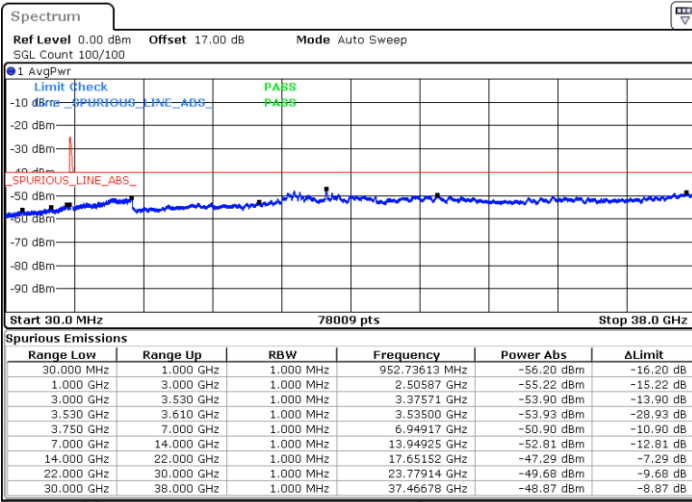

Lowest Channel / FullIRB

N/A

Date: 15.JUL.2020 23:56:06

LTE Band 48C / 20MHz+10MHz

QPSK

Middle Channel / 1RB0 and 1RB49

Middle Channel / 1RB99 and 1RB0

Date: 16.JUL.2020 00:37:39

Date: 16.JUL.2020 00:38:54

Middle Channel / FullIRB

N/A

Date: 16.JUL.2020 00:31:18

LTE Band 48C / 20MHz+10MHz

QPSK

Highest Channel / 1RB0 and 1RB49

Highest Channel / 1RB99 and 1RB0

Date: 16.JUL.2020 01:29:18

Date: 16.JUL.2020 01:22:55

Highest Channel / FullIRB

N/A

Date: 16.JUL.2020 01:30:34

LTE Band 48C / 20MHz+15MHz

QPSK

Lowest Channel / 1RB0 and 1RB74

Lowest Channel / 1RB99 and 1RB0

Date: 7.JUL.2020 20:14:02

Date: 7.JUL.2020 20:11:04

Lowest Channel / FullIRB

N/A

Date: 7.JUL.2020 20:21:07

LTE Band 48C / 20MHz+15MHz

QPSK