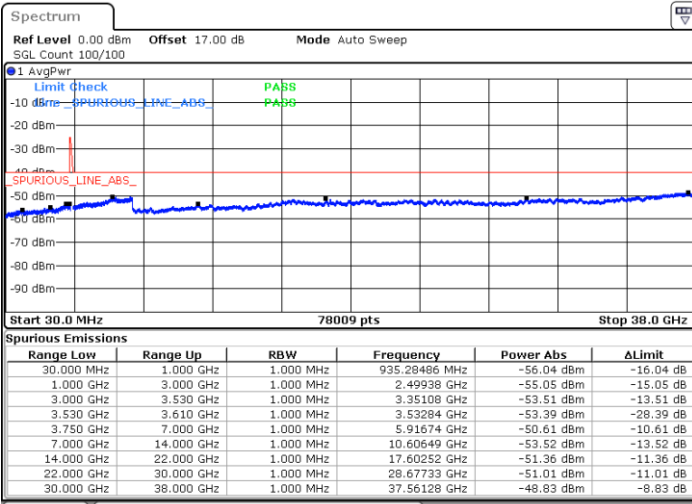

Lowest Channel / 1RB99 and 1RB0

Date: 7.JUL.2020 20:14:02

Date: 7.JUL.2020 20:11:04

Lowest Channel / FullIRB

N/A

Date: 7.JUL.2020 20:21:07

LTE Band 48C / 20MHz+15MHz

QPSK

Middle Channel / 1RB0 and 1RB74

Middle Channel / 1RB99 and 1RB0

Date: 7.JUL.2020 21:08:31

Date: 7.JUL.2020 21:09:54

Middle Channel / FullIRB

N/A

Date: 7.JUL.2020 20:57:19

LTE Band 48C / 20MHz+15MHz

QPSK

Highest Channel / 1RB0 and 1RB74

Highest Channel / 1RB99 and 1RB0

Date: 7.JUL.2020 22:09:45

Date: 7.JUL.2020 21:53:20

Highest Channel / FullIRB

N/A

Date: 7.JUL.2020 22:11:10

LTE Band 48C / 20MHz+20MHz

QPSK

Lowest Channel / 1RB0 and 1RB99

Lowest Channel / 1RB99 and 1RB0

Date: 7.JUL.2020 16:32:09

Date: 7.JUL.2020 15:50:11

Lowest Channel / FullIRB

N/A