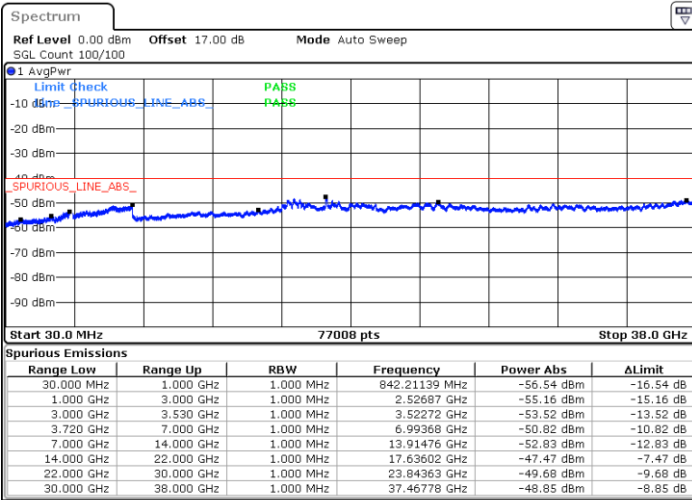

Highest Channel / FullIRB

N/A

Date: 7.JUL.2020 15:17:24

LTE Band 48C / 5MHz+20MHz

16QAM

Lowest Channel / 1RB0 and 1RB99

Lowest Channel / 1RB24 and 1RB0

Date: 17.JUL.2020 20:52:47

Date: 17.JUL.2020 20:48:59

Lowest Channel / FullIRB

N/A

Date: 17.JUL.2020 20:56:37

LTE Band 48C / 5MHz+20MHz

16QAM

Middle Channel / 1RB0 and 1RB9

Middle Channel / 1RB24 and 1RB0

Date: 17.JUL.2020 21:38:42

Date: 17.JUL.2020 21:42:30

Middle Channel / FullIRB

N/A

Date: 17.JUL.2020 21:34:53

LTE Band 48C / 5MHz+20MHz

16QAM

Highest Channel / 1RB0 and 1RB99

Highest Channel / 1RB24 and 1RB0

Date: 17.JUL.2020 22:12:45

Date: 17.JUL.2020 22:08:56

Highest Channel / FullIRB

N/A

Date: 17.JUL.2020 22:16:35

LTE Band 48C / 10MHz+20MHz

16QAM