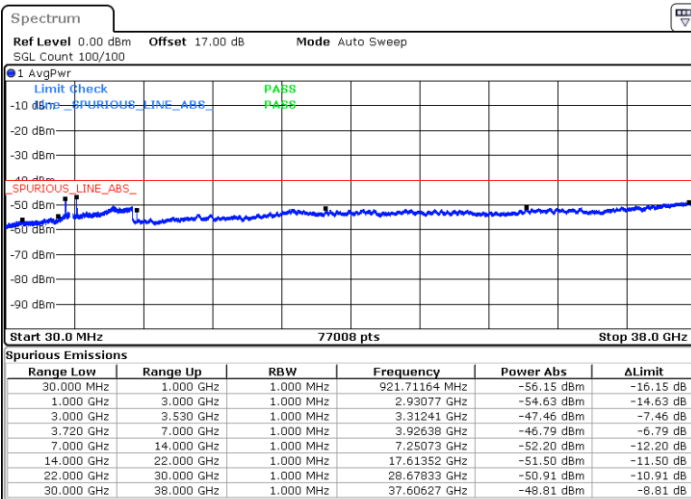

Lowest Channel / 1RB0

Lowest Channel / 1RBmax

Date: 14.JUL.2020 22:31:38

Date: 14.JUL.2020 22:50:59

Lowest Channel / FullIRB

N/A

Date: 14.JUL.2020 22:41:18

LTE Band 48 / 15MHz

QPSK

Middle Channel / 1RB0

Middle Channel / 1RBmax

Date: 15.JUL.2020 02:51:40

Date: 16.JUL.2020 19:56:54

Middle Channel / FullIRB

N/A

Date: 14.JUL.2020 22:46:40

LTE Band 48 / 15MHz

QPSK

Highest Channel / 1RB0

Highest Channel / 1RBmax

Date: 14.JUL.2020 22:38:04

Date: 14.JUL.2020 22:57:26

Highest Channel / FullIRB

N/A

Date: 14.JUL.2020 22:47:45

LTE Band 48 / 20MHz

QPSK

Lowest Channel / 1RB0

Lowest Channel / 1RBmax

Date: 14.JUL.2020 23:12:31

Date: 14.JUL.2020 23:22:12

Lowest Channel / FullIRB