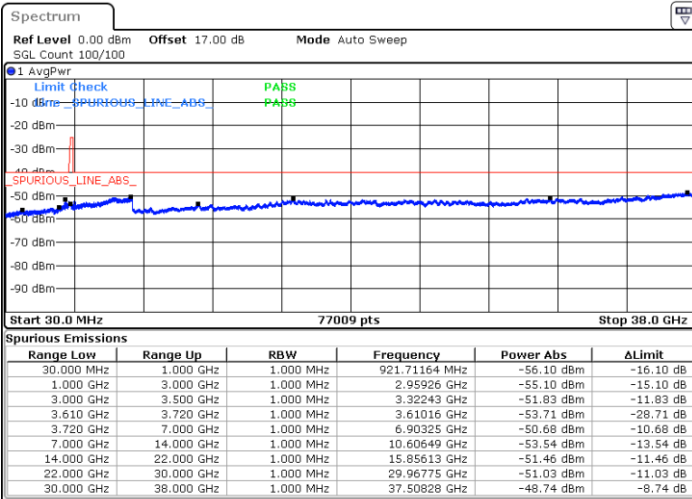

16QAM

Highest Channel / 1RB0

Highest Channel / 1RBmax

Date: 14.JUL.2020 23:17:53

Date: 14.JUL.2020 23:27:34

Highest Channel / FullIRB

N/A

Date: 14.JUL.2020 23:08:12

LTE Band 48 / 5MHz

64QAM

Lowest Channel / 1RB0

Lowest Channel / 1RBmax

Date: 14.JUL.2020 21:35:40

Date: 14.JUL.2020 21:55:02

Lowest Channel / FullIRB

N/A

Date: 14.JUL.2020 21:45:21

LTE Band 48 / 5MHz

64QAM

Middle Channel / 1RB0

Middle Channel / 1RBmax

Date: 14.JUL.2020 21:36:44

Date: 14.JUL.2020 21:56:06

Middle Channel / FullIRB