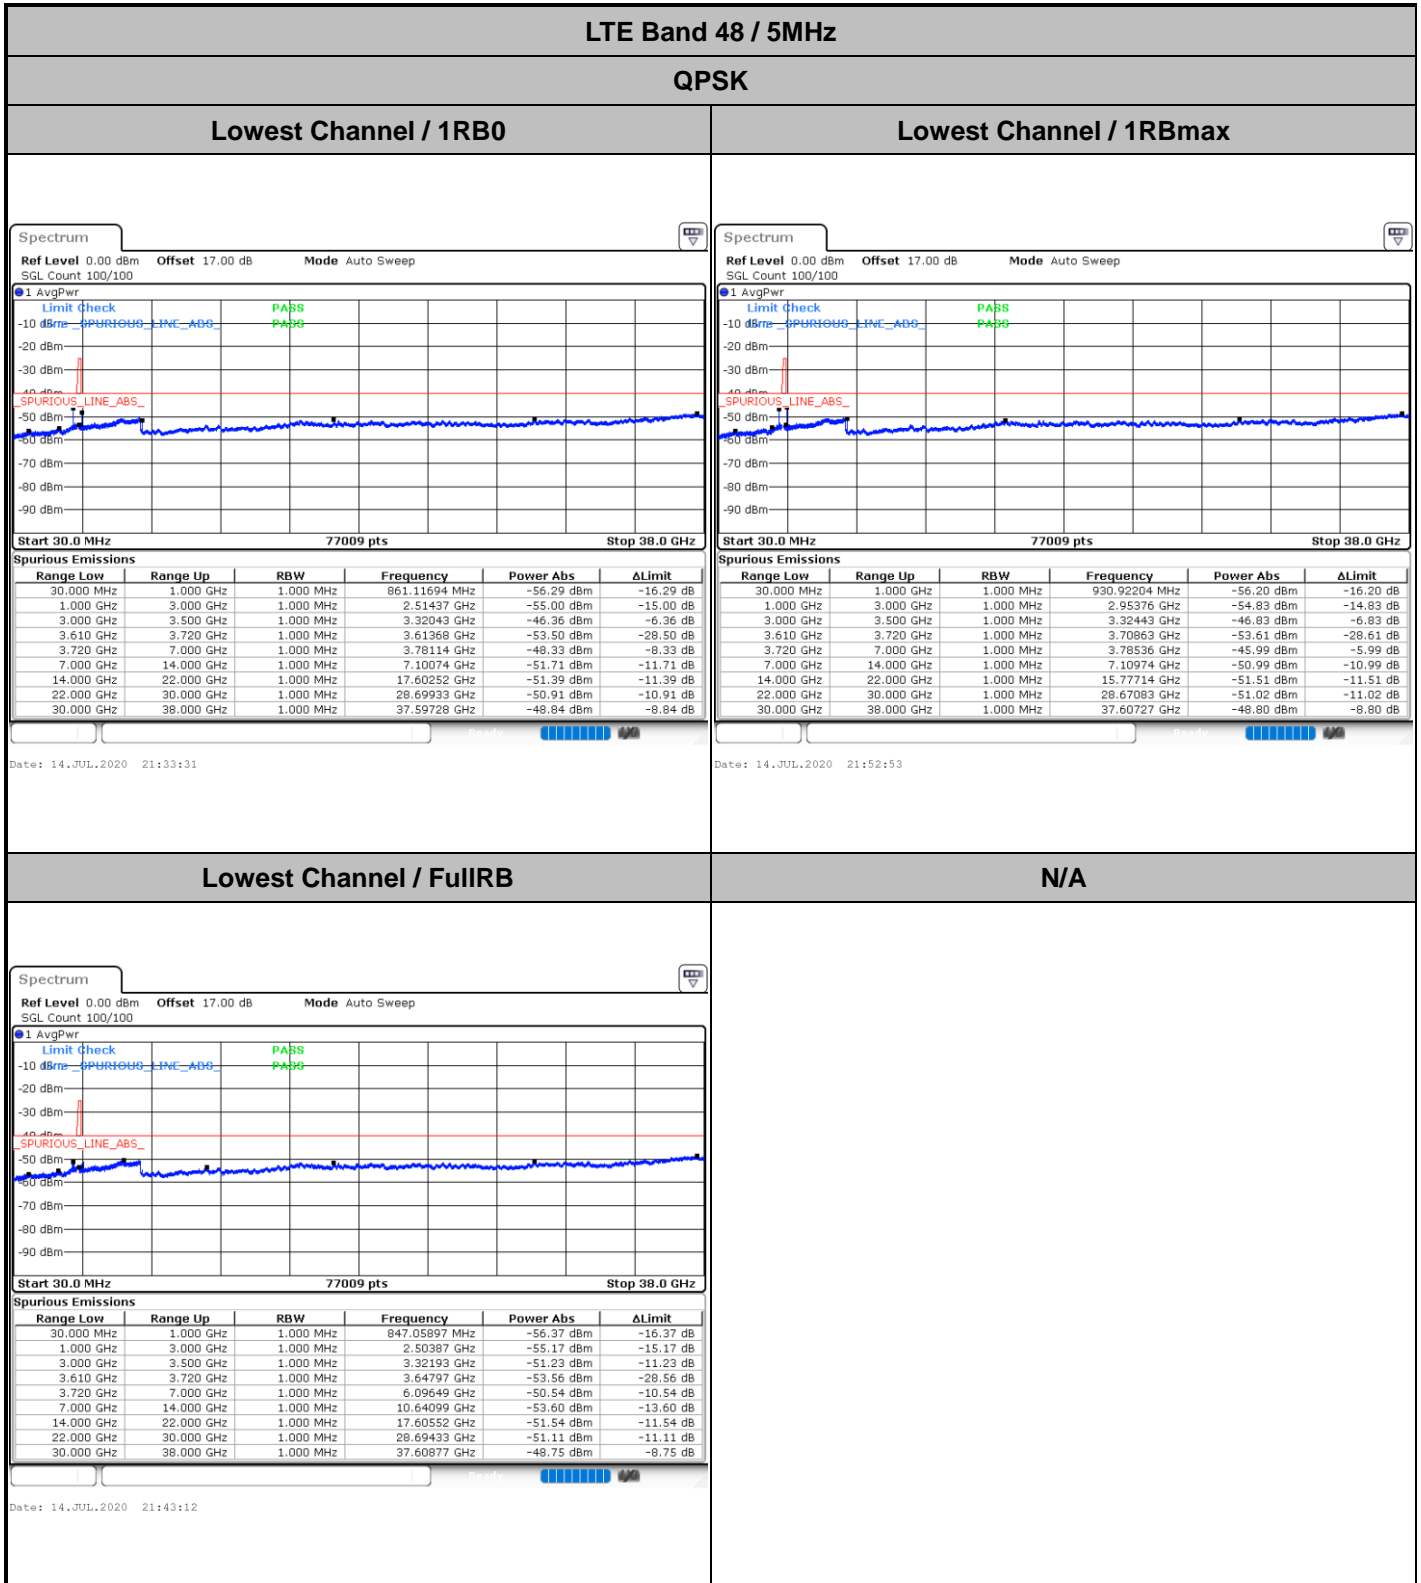

Conducted Spurious Emission

LTE Band 48 / 5MHz

QPSK

Middle Channel / 1RB0

Middle Channel / 1RBmax

Date: 16.JUL.2020 21:40:18

Date: 16.JUL.2020 19:51:12

Middle Channel / FullIRB

N/A

Date: 14.JUL.2020 21:48:33

LTE Band 48 / 5MHz

QPSK

Highest Channel / 1RB0

Highest Channel / 1RBmax

Date: 14.JUL.2020 21:39:57

Date: 14.JUL.2020 21:59:19

Highest Channel / FullIRB

N/A

Date: 14.JUL.2020 21:49:38

LTE Band 48 / 10MHz

QPSK

Lowest Channel / 1RB0

Lowest Channel / 1RBmax

Date: 14.JUL.2020 22:04:44