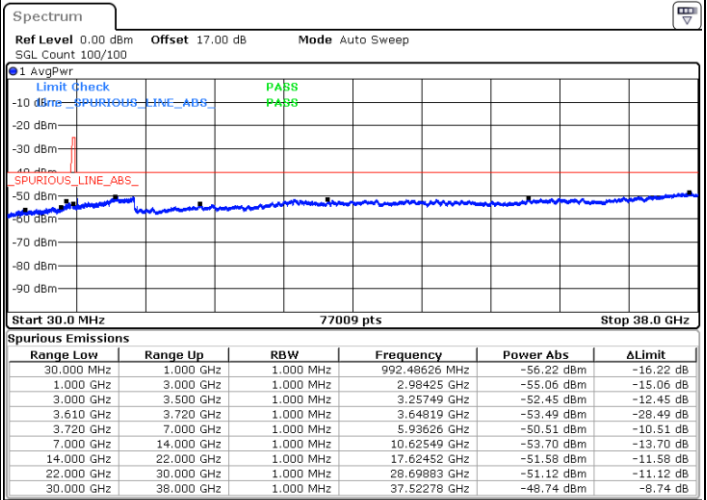

Date: 16.JUL.2020 19:36:17

Date: 16.JUL.2020 19:29:07

Middle Channel / FullIRB

N/A

Date: 14.JUL.2020 22:15:29

LTE Band 48 / 10MHz

QPSK

Highest Channel / 1RB0

Highest Channel / 1RBmax

Date: 14.JUL.2020 22:11:11

Date: 14.JUL.2020 22:30:32

Highest Channel / FullIRB

N/A

Date: 14.JUL.2020 22:20:52

LTE Band 48 / 15MHz

QPSK

Lowest Channel / 1RB0

Lowest Channel / 1RBmax

Date: 14.JUL.2020 22:31:38

Date: 14.JUL.2020 22:50:59

Lowest Channel / FullIRB

N/A

Date: 14.JUL.2020 22:41:18

LTE Band 48 / 15MHz