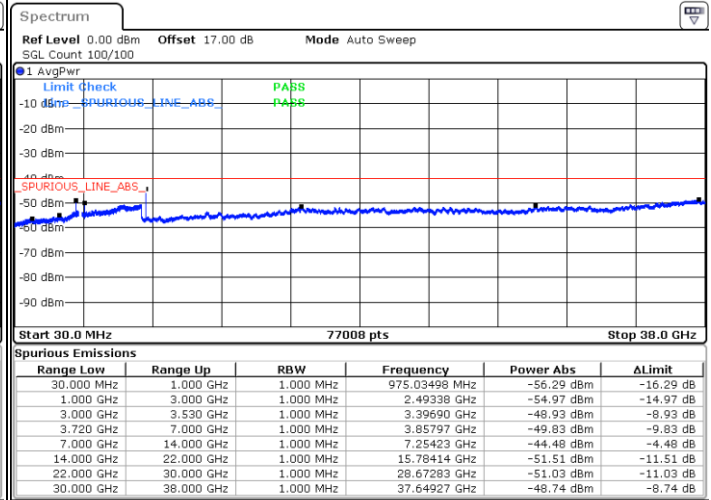

LTE Band 48 / 5MHz

64QAM

Lowest Channel / 1RB0

Lowest Channel / 1RBmax

Date: 14.JUL.2020 21:35:40

Date: 14.JUL.2020 21:55:02

Lowest Channel / FullIRB

N/A

Date: 14.JUL.2020 21:45:21

LTE Band 48 / 5MHz

64QAM

Middle Channel / 1RB0

Middle Channel / 1RBmax

Date: 14.JUL.2020 21:36:44

Date: 14.JUL.2020 21:56:06

Middle Channel / FullIRB