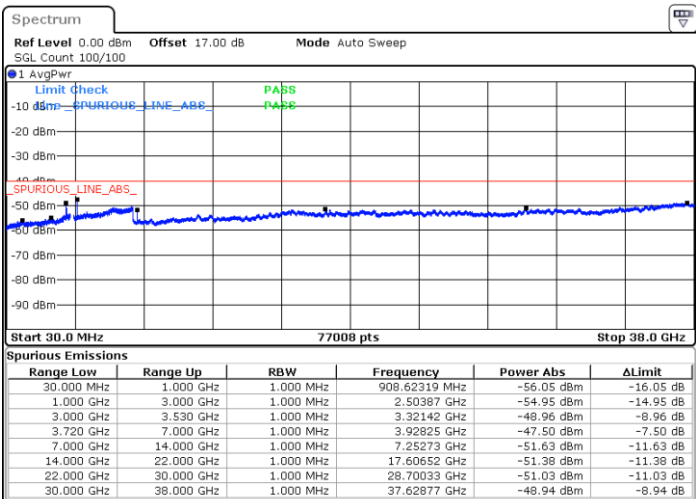

Highest Channel / FullIRB

N/A

Date: 14.JUL.2020 21:49:38

LTE Band 48 / 10MHz

QPSK

Lowest Channel / 1RB0

Lowest Channel / 1RBmax

Date: 14.JUL.2020 22:04:44

Date: 14.JUL.2020 22:24:06

Lowest Channel / FullIRB

N/A

Date: 14.JUL.2020 22:14:25

LTE Band 48 / 10MHz

QPSK

MiddleChannel / 1RB0

Middle Channel / 1RBmax

Date: 16.JUL.2020 19:36:17

Date: 16.JUL.2020 19:29:07

Middle Channel / FullIRB

N/A

Date: 14.JUL.2020 22:15:29

LTE Band 48 / 10MHz

QPSK

Highest Channel / 1RB0

Highest Channel / 1RBmax

Date: 14.JUL.2020 22:11:11

Date: 14.JUL.2020 22:30:32

Highest Channel / FullIRB

N/A

Date: 14.JUL.2020 22:20:52

LTE Band 48 / 15MHz

QPSK