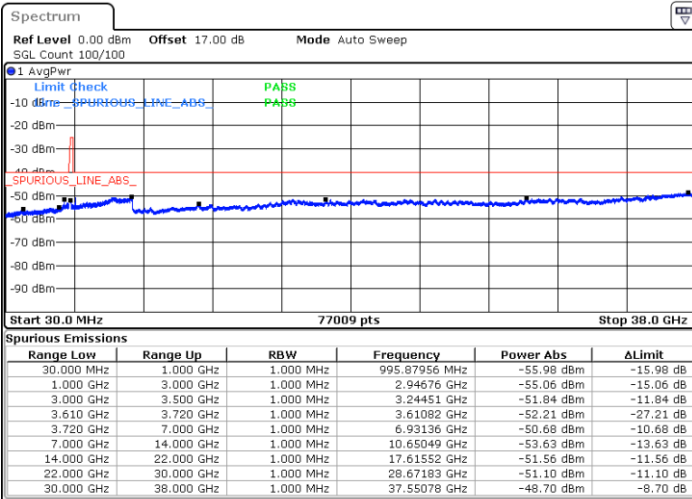

Highest Channel / 1RBmax

Date: 14.JUL.2020 22:11:11

Date: 14.JUL.2020 22:30:32

Highest Channel / FullIRB

N/A

Date: 14.JUL.2020 22:20:52

LTE Band 48 / 15MHz

QPSK

Lowest Channel / 1RB0

Lowest Channel / 1RBmax

Date: 14.JUL.2020 22:31:38

Date: 14.JUL.2020 22:50:59

Lowest Channel / FullIRB

N/A

Date: 14.JUL.2020 22:41:18

LTE Band 48 / 15MHz

LTE Band 48 / 15MHz

QPSK

Highest Channel / 1RB0

Highest Channel / 1RBmax

Date: 14.JUL.2020 22:38:04

Date: 14.JUL.2020 22:57:26

Highest Channel / FullIRB

N/A