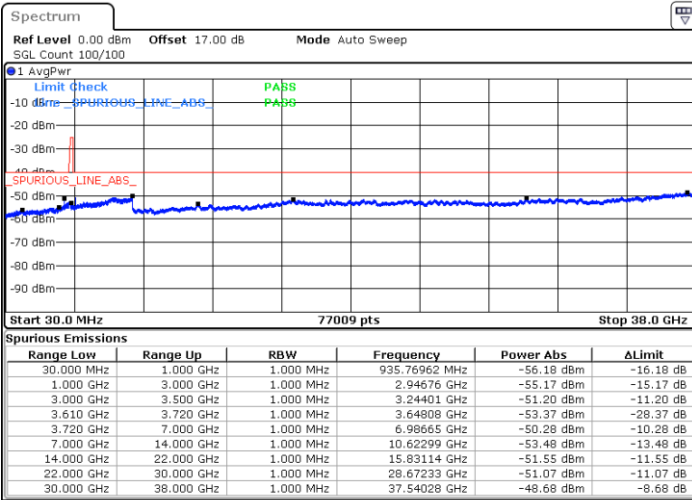

Date: 16.JUL.2020 19:36:17

Date: 16.JUL.2020 19:29:07

Middle Channel / FullIRB

N/A

Date: 14.JUL.2020 22:15:29

LTE Band 48 / 10MHz

QPSK

Highest Channel / 1RB0

Highest Channel / 1RBmax

Date: 14.JUL.2020 22:11:11

Date: 14.JUL.2020 22:30:32

Highest Channel / FullIRB

N/A

Date: 14.JUL.2020 22:20:52

LTE Band 48 / 15MHz

QPSK

Lowest Channel / 1RB0

Lowest Channel / 1RBmax

Date: 14.JUL.2020 22:31:38

Date: 14.JUL.2020 22:50:59

Lowest Channel / FullIRB

N/A

Date: 14.JUL.2020 22:41:18

LTE Band 48 / 15MHz