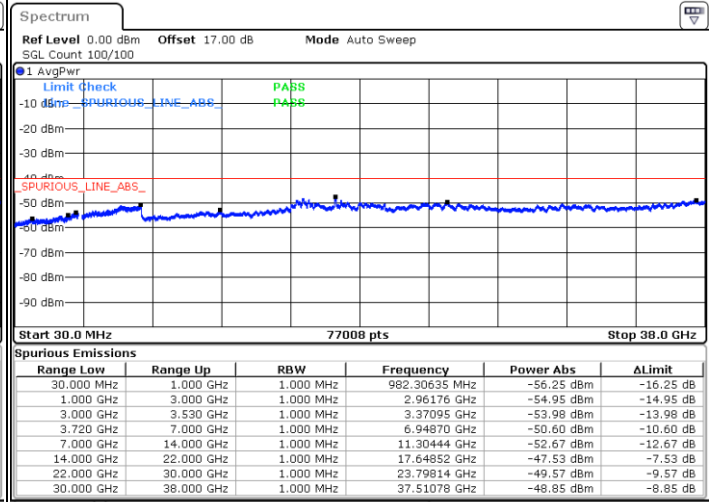

Conducted Spurious Emission

LTE Band 48 / 5MHz

QPSK

Middle Channel / 1RB0

Middle Channel / 1RBmax

Date: 16.JUL.2020 21:40:18

Date: 16.JUL.2020 19:51:12

Middle Channel / FullIRB

N/A

Date: 14.JUL.2020 21:48:33

LTE Band 48 / 5MHz

QPSK

Highest Channel / 1RB0

Highest Channel / 1RBmax

Date: 14.JUL.2020 21:39:57

Date: 14.JUL.2020 21:59:19

Highest Channel / FullIRB

N/A

Date: 14.JUL.2020 21:49:38

LTE Band 48 / 10MHz

QPSK

Lowest Channel / 1RB0

Lowest Channel / 1RBmax

Date: 14.JUL.2020 22:04:44