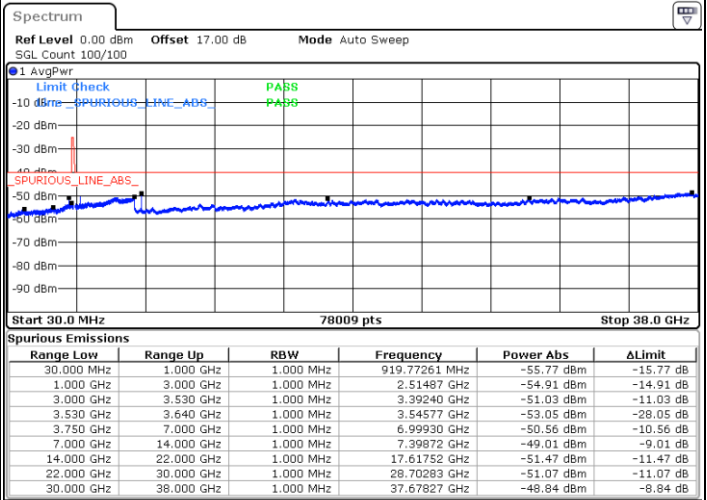

LTE Band 48 / 15MHz

QPSK

Highest Channel / 1RB0

Highest Channel / 1RBmax

Date: 14.JUL.2020 22:38:04

Date: 14.JUL.2020 22:57:26

Highest Channel / FullIRB

N/A

Date: 14.JUL.2020 22:47:45

LTE Band 48 / 20MHz

QPSK

Lowest Channel / 1RB0

Lowest Channel / 1RBmax

Date: 14.JUL.2020 23:12:31

Date: 14.JUL.2020 23:22:12

Lowest Channel / FullIRB