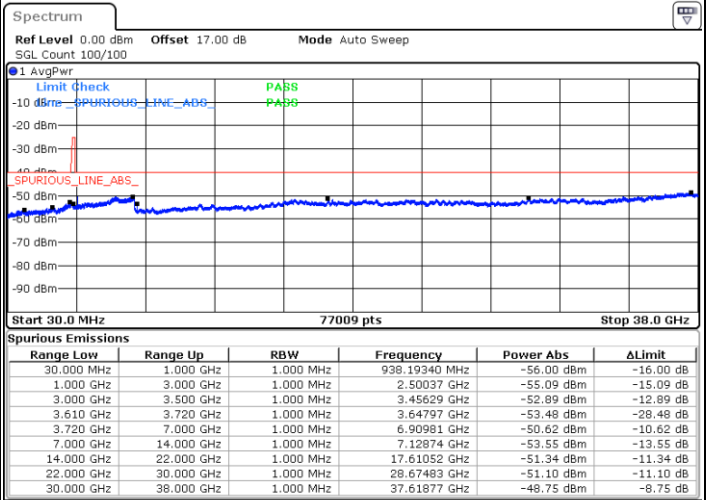

Date: 14.JUL.2020 22:16:33

LTE Band 48 / 10MHz

16QAM

Highest Channel / 1RB0

Highest Channel / 1RBmax

Date: 14.JUL.2020 22:10:06

Date: 14.JUL.2020 22:29:27

Highest Channel / FullIRB

N/A

Date: 14.JUL.2020 22:19:47

LTE Band 48 / 15MHz

16QAM

Lowest Channel / 1RB0

Lowest Channel / 1RBmax

Date: 14.JUL.2020 22:32:42

Date: 14.JUL.2020 22:52:04

Lowest Channel / FullIRB

N/A

Date: 14.JUL.2020 22:42:23

LTE Band 48 / 15MHz

16QAM

Middle Channel / 1RB0

Middle Channel / 1RBmax

Date: 14.JUL.2020 22:35:55

Date: 15.JUL.2020 02:57:08

Middle Channel / FullIRB

N/A

Date: 14.JUL.2020 22:45:36

LTE Band 48 / 15MHz

16QAM

Highest Channel / 1RB0

Highest Channel / 1RBmax