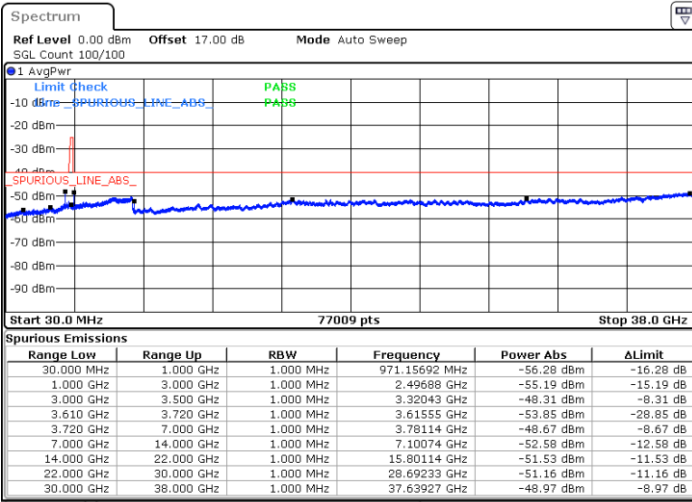

Lowest Channel / 1RBmax

Date: 14.JUL.2020 23:11:27

Date: 14.JUL.2020 23:21:07

Lowest Channel / FullIRB

N/A

Date: 14.JUL.2020 23:01:45

LTE Band 48 / 20MHz

16QAM

Middle Channel / 1RB0

Middle Channel / 1RBmax

Date: 14.JUL.2020 23:14:39

Date: 14.JUL.2020 23:24:20

Middle Channel / FullIRB

N/A

Date: 14.JUL.2020 23:04:59

LTE Band 48 / 20MHz

16QAM

Highest Channel / 1RB0

Highest Channel / 1RBmax

Date: 14.JUL.2020 23:17:53

Date: 14.JUL.2020 23:27:34

Highest Channel / FullIRB

N/A

Date: 14.JUL.2020 23:08:12

LTE Band 48 / 5MHz

64QAM

Lowest Channel / 1RB0

Lowest Channel / 1RBmax

Date: 14.JUL.2020 21:35:40

Date: 14.JUL.2020 21:55:02

Lowest Channel / FullIRB

N/A