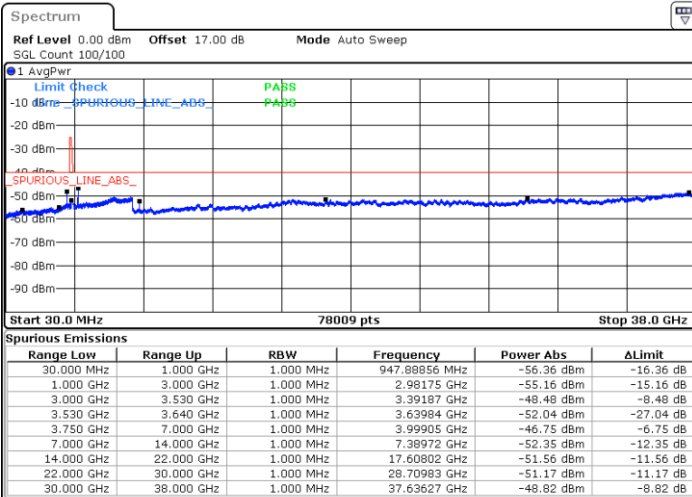

Date: 16.JUL.2020 19:36:17

Date: 16.JUL.2020 19:29:07

Middle Channel / FullIRB

N/A

Date: 14.JUL.2020 22:15:29

LTE Band 48 / 10MHz

QPSK

Highest Channel / 1RB0

Highest Channel / 1RBmax

Date: 14.JUL.2020 22:11:11

Date: 14.JUL.2020 22:30:32

Highest Channel / FullIRB

N/A

Date: 14.JUL.2020 22:20:52

LTE Band 48 / 15MHz

QPSK

Lowest Channel / 1RB0

Lowest Channel / 1RBmax

Date: 14.JUL.2020 22:31:38

Date: 14.JUL.2020 22:50:59

Lowest Channel / FullIRB

N/A

Date: 14.JUL.2020 22:41:18

LTE Band 48 / 15MHz