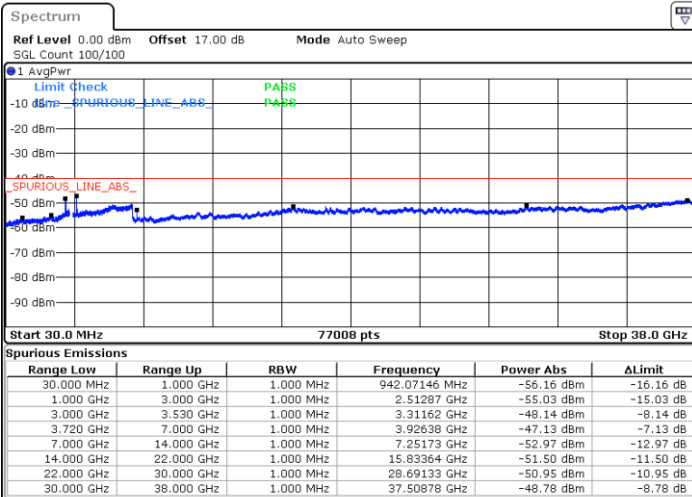

N/A

Date: 14.JUL.2020 22:19:47

LTE Band 48 / 15MHz

16QAM

Lowest Channel / 1RB0

Lowest Channel / 1RBmax

Date: 14.JUL.2020 22:32:42

Date: 14.JUL.2020 22:52:04

Lowest Channel / FullIRB

N/A

Date: 14.JUL.2020 22:42:23

LTE Band 48 / 15MHz

16QAM

Middle Channel / 1RB0

Middle Channel / 1RBmax

Date: 14.JUL.2020 22:35:55

Date: 15.JUL.2020 02:57:08

Middle Channel / FullIRB

N/A

Date: 14.JUL.2020 22:45:36

LTE Band 48 / 15MHz

16QAM

Highest Channel / 1RB0

Highest Channel / 1RBmax

Date: 14.JUL.2020 22:39:08

Date: 14.JUL.2020 22:58:31

Highest Channel / FullIRB

N/A

Date: 14.JUL.2020 22:48:49

LTE Band 48 / 20MHz

16QAM

Lowest Channel / 1RB0