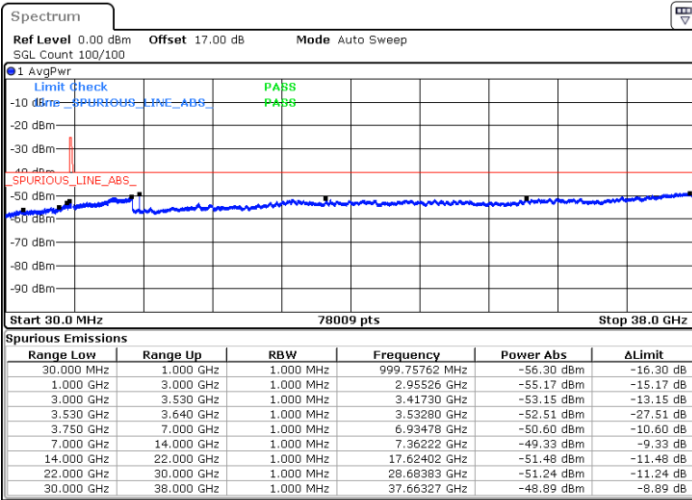

N/A

Date: 14.JUL.2020 23:02:50

LTE Band 48 / 20MHz

QPSK

Middle Channel / 1RB0

Middle Channel / 1RBmax

Date: 14.JUL.2020 23:13:36

Date: 16.JUL.2020 20:09:24

Middle Channel / FullIRB

N/A

Date: 14.JUL.2020 23:03:54

LTE Band 48 / 20MHz

QPSK

Highest Channel / 1RB0

Highest Channel / 1RBmax

Date: 14.JUL.2020 23:18:58

Date: 14.JUL.2020 23:28:39

Highest Channel / FullIRB

N/A

Date: 14.JUL.2020 23:09:17

LTE Band 48 / 5MHz

16QAM

Lowest Channel / 1RB0

Lowest Channel / 1RBmax

Date: 14.JUL.2020 21:34:35

Date: 14.JUL.2020 21:53:58

Lowest Channel / FullIRB

N/A

Date: 14.JUL.2020 21:44:16

LTE Band 48 / 5MHz

16QAM

Middle Channel / 1RB0