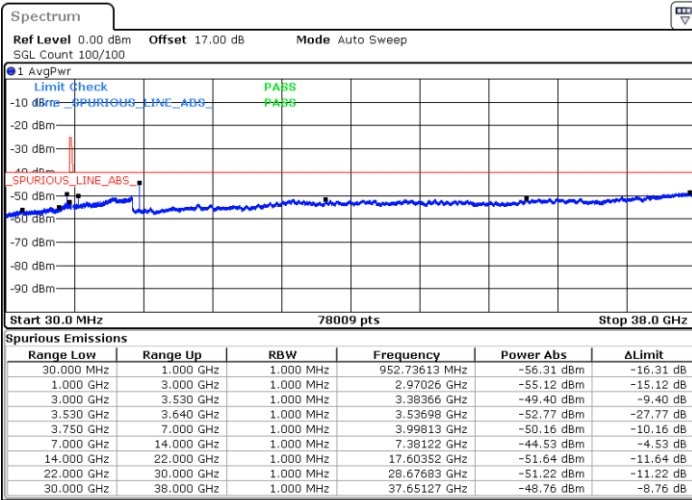

LTE Band 48 / 10MHz

16QAM

MiddleChannel / 1RB0

Middle Channel / 1RBmax

Date: 14.JUL.2020 22:06:52

Date: 15.JUL.2020 02:36:04

Middle Channel / FullIRB

N/A

Date: 14.JUL.2020 22:16:33

LTE Band 48 / 10MHz

16QAM

Highest Channel / 1RB0

Highest Channel / 1RBmax

Date: 14.JUL.2020 22:10:06

Date: 14.JUL.2020 22:29:27

Highest Channel / FullIRB

N/A

Date: 14.JUL.2020 22:19:47

LTE Band 48 / 15MHz

16QAM

Lowest Channel / 1RB0

Lowest Channel / 1RBmax

Date: 14.JUL.2020 22:32:42

Date: 14.JUL.2020 22:52:04

Lowest Channel / FullIRB

N/A

Date: 14.JUL.2020 22:42:23

LTE Band 48 / 15MHz

16QAM

Middle Channel / 1RB0

Middle Channel / 1RBmax

Date: 14.JUL.2020 22:35:55