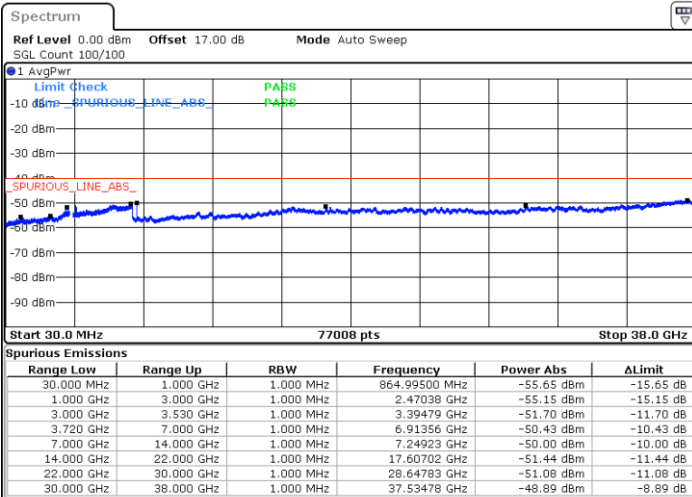

Date: 14.JUL.2020 21:34:35

Date: 14.JUL.2020 21:53:58

Lowest Channel / FullIRB

N/A

Date: 14.JUL.2020 21:44:16

LTE Band 48 / 5MHz

16QAM

Middle Channel / 1RB0

Middle Channel / 1RBmax

Date: 16.JUL.2020 21:41:47

Date: 14.JUL.2020 21:57:11

Middle Channel / FullIRB

N/A

Date: 14.JUL.2020 21:47:29

LTE Band 48 / 5MHz

16QAM

Highest Channel / 1RB0

Highest Channel / 1RBmax

Date: 14.JUL.2020 21:41:02

Date: 14.JUL.2020 22:00:24

Highest Channel / FullIRB

N/A

Date: 14.JUL.2020 21:50:43

LTE Band 48 / 10MHz