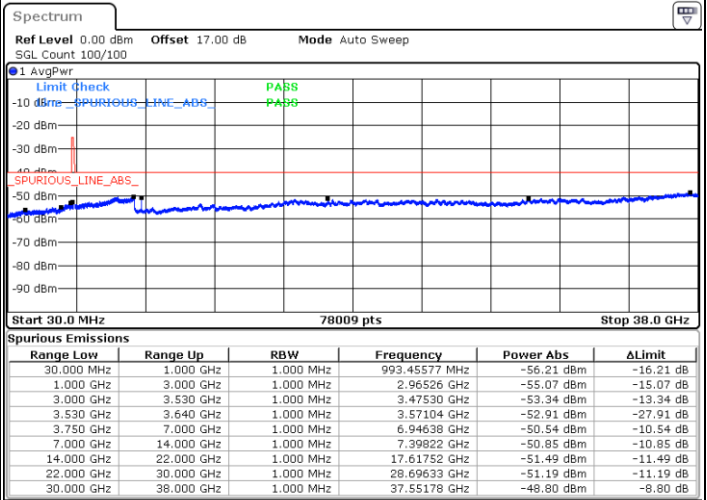

Date: 14.JUL.2020 22:39:08

Date: 14.JUL.2020 22:58:31

Highest Channel / FullIRB

N/A

Date: 14.JUL.2020 22:48:49

LTE Band 48 / 20MHz

16QAM

Lowest Channel / 1RB0

Lowest Channel / 1RBmax

Date: 14.JUL.2020 23:11:27

Date: 14.JUL.2020 23:21:07

Lowest Channel / FullIRB

N/A

Date: 14.JUL.2020 23:01:45

LTE Band 48 / 20MHz

16QAM

Middle Channel / 1RB0

Middle Channel / 1RBmax

Date: 14.JUL.2020 23:14:39

Date: 14.JUL.2020 23:24:20

Middle Channel / FullIRB

N/A

Date: 14.JUL.2020 23:04:59

LTE Band 48 / 20MHz

16QAM

Highest Channel / 1RB0

Highest Channel / 1RBmax

Date: 14.JUL.2020 23:17:53

Date: 14.JUL.2020 23:27:34

Highest Channel / FullIRB

N/A

Date: 14.JUL.2020 23:08:12