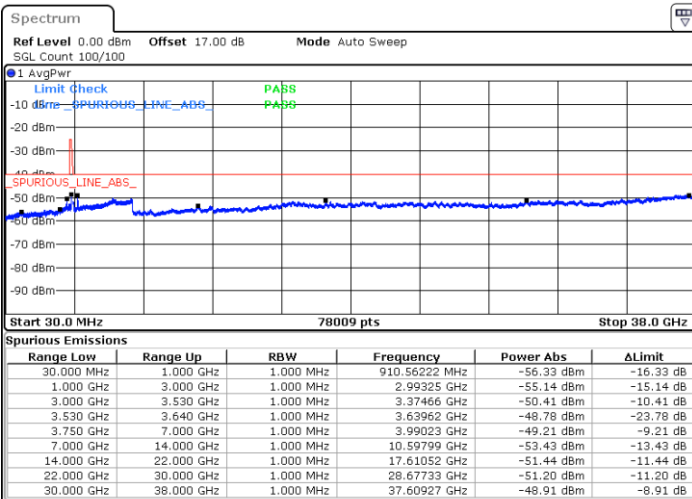

N/A

Date: 14.JUL.2020 23:02:50

LTE Band 48 / 20MHz

QPSK

Middle Channel / 1RB0

Middle Channel / 1RBmax

Date: 14.JUL.2020 23:13:36

Date: 16.JUL.2020 20:09:24

Middle Channel / FullIRB

N/A

Date: 14.JUL.2020 23:03:54

LTE Band 48 / 20MHz

QPSK

Highest Channel / 1RB0

Highest Channel / 1RBmax

Date: 14.JUL.2020 23:18:58

Date: 14.JUL.2020 23:28:39

Highest Channel / FullIRB

N/A

Date: 14.JUL.2020 23:09:17

LTE Band 48 / 5MHz

16QAM

Lowest Channel / 1RB0

Lowest Channel / 1RBmax

Date: 14.JUL.2020 21:34:35

Date: 14.JUL.2020 21:53:58

Lowest Channel / FullIRB

N/A

Date: 14.JUL.2020 21:44:16

LTE Band 48 / 5MHz

16QAM

Middle Channel / 1RB0