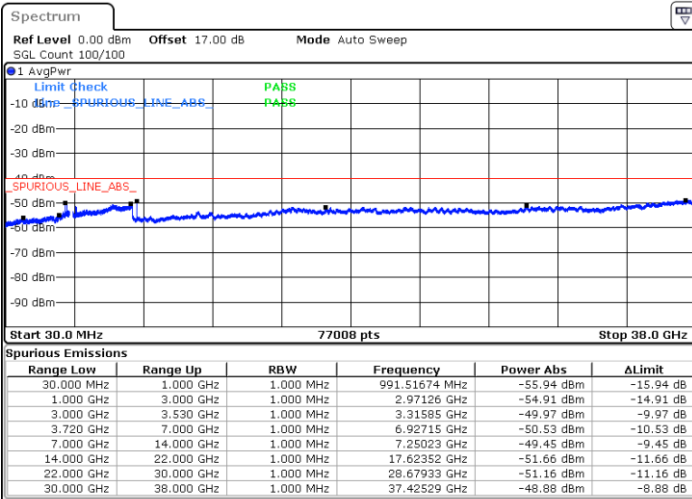

Conducted Spurious Emission

LTE Band 48 / 5MHz

QPSK

Middle Channel / 1RB0

Middle Channel / 1RBmax

Date: 16.JUL.2020 21:40:18

Date: 16.JUL.2020 19:51:12

Middle Channel / FullIRB

N/A

Date: 14.JUL.2020 21:48:33

LTE Band 48 / 5MHz

QPSK

Highest Channel / 1RB0

Highest Channel / 1RBmax

Date: 14.JUL.2020 21:39:57

Date: 14.JUL.2020 21:59:19

Highest Channel / FullIRB

N/A

Date: 14.JUL.2020 21:49:38

LTE Band 48 / 10MHz

QPSK

Lowest Channel / 1RB0

Lowest Channel / 1RBmax

Date: 14.JUL.2020 22:04:44