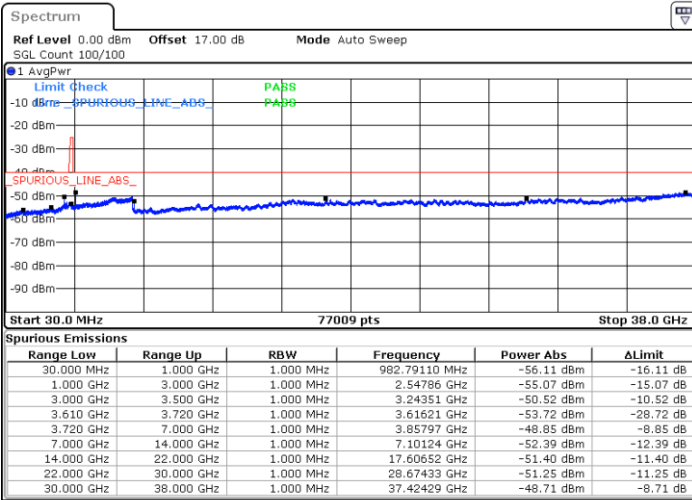

Middle Channel / 1RBmax

Date: 16.JUL.2020 21:41:47

Date: 14.JUL.2020 21:57:11

Middle Channel / FullIRB

N/A

Date: 14.JUL.2020 21:47:29

LTE Band 48 / 5MHz

16QAM

Highest Channel / 1RB0

Highest Channel / 1RBmax

Date: 14.JUL.2020 21:41:02

Date: 14.JUL.2020 22:00:24

Highest Channel / FullIRB

N/A

Date: 14.JUL.2020 21:50:43

LTE Band 48 / 10MHz

16QAM

Lowest Channel / 1RB0

Lowest Channel / 1RBmax

Date: 14.JUL.2020 22:03:39

Date: 14.JUL.2020 22:23:01

Lowest Channel / FullIRB

N/A

Date: 14.JUL.2020 22:13:20