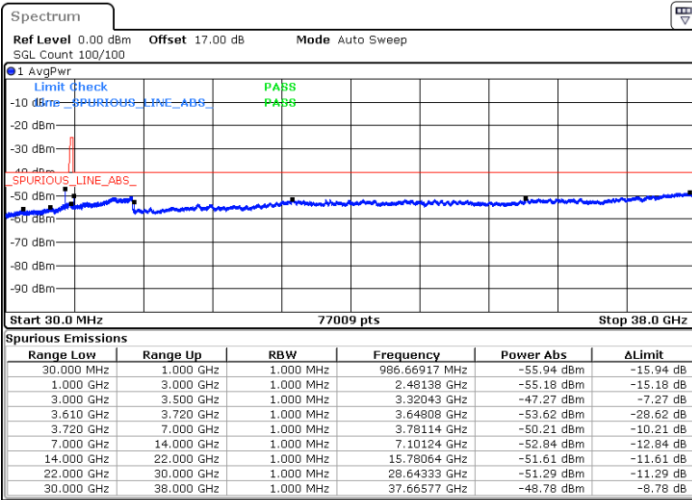

Middle Channel / FullIRB

N/A

Date: 14.JUL.2020 23:03:54

LTE Band 48 / 20MHz

QPSK

Highest Channel / 1RB0

Highest Channel / 1RBmax

Date: 14.JUL.2020 23:18:58

Date: 14.JUL.2020 23:28:39

Highest Channel / FullIRB

N/A

Date: 14.JUL.2020 23:09:17

LTE Band 48 / 5MHz

16QAM

Lowest Channel / 1RB0

Lowest Channel / 1RBmax

Date: 14.JUL.2020 21:34:35

Date: 14.JUL.2020 21:53:58

Lowest Channel / FullIRB

N/A

Date: 14.JUL.2020 21:44:16

LTE Band 48 / 5MHz

16QAM

Middle Channel / 1RB0

Highest Channel / 1RB0

Highest Channel / 1RBmax

Date: 14.JUL.2020 21:41:02

Date: 14.JUL.2020 22:00:24

Highest Channel / FullIRB

N/A

Date: 14.JUL.2020 21:50:43

LTE Band 48 / 10MHz