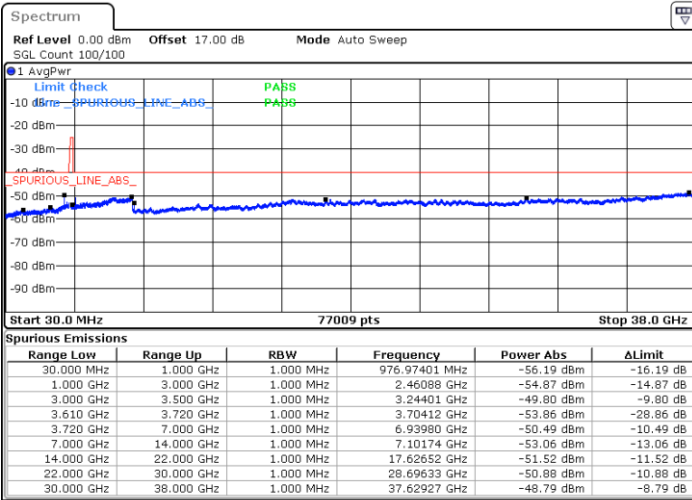

N/A

Date: 14.JUL.2020 21:48:33

LTE Band 48 / 5MHz

QPSK

Highest Channel / 1RB0

Highest Channel / 1RBmax

Date: 14.JUL.2020 21:39:57

Date: 14.JUL.2020 21:59:19

Highest Channel / FullIRB

N/A

Date: 14.JUL.2020 21:49:38

LTE Band 48 / 10MHz

QPSK

Lowest Channel / 1RB0

Lowest Channel / 1RBmax

Date: 14.JUL.2020 22:04:44

Date: 14.JUL.2020 22:24:06

Lowest Channel / FullIRB

N/A

Date: 14.JUL.2020 22:14:25

LTE Band 48 / 10MHz

QPSK

MiddleChannel / 1RB0

Middle Channel / 1RBmax

Date: 16.JUL.2020 19:36:17

Date: 16.JUL.2020 19:29:07

Middle Channel / FullIRB

N/A

Date: 14.JUL.2020 22:15:29

LTE Band 48 / 10MHz

QPSK

Highest Channel / 1RB0