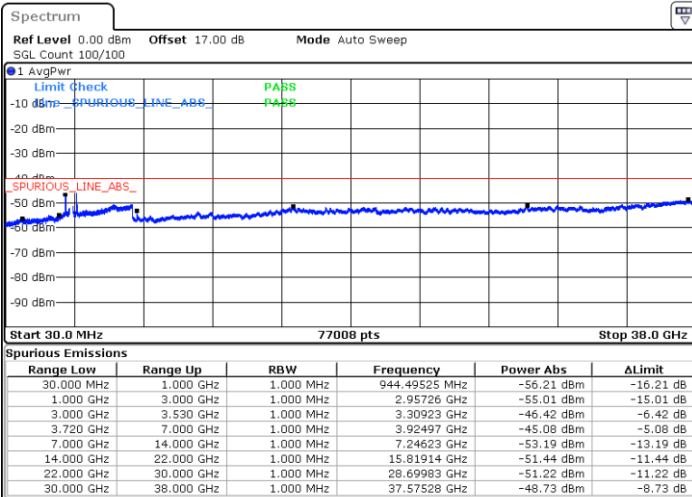

Date: 14.JUL.2020 22:47:45

LTE Band 48 / 20MHz

QPSK

Lowest Channel / 1RB0

Lowest Channel / 1RBmax

Date: 14.JUL.2020 23:12:31

Date: 14.JUL.2020 23:22:12

Lowest Channel / FullIRB

N/A

Date: 14.JUL.2020 23:02:50

LTE Band 48 / 20MHz

QPSK

Middle Channel / 1RB0

Middle Channel / 1RBmax

Date: 14.JUL.2020 23:13:36

Date: 16.JUL.2020 20:09:24

Middle Channel / FullIRB

N/A

Date: 14.JUL.2020 23:03:54

LTE Band 48 / 20MHz

QPSK

Highest Channel / 1RB0

Highest Channel / 1RBmax

Date: 14.JUL.2020 23:18:58

Date: 14.JUL.2020 23:28:39

Highest Channel / FullIRB

N/A

Date: 14.JUL.2020 23:09:17

LTE Band 48 / 5MHz

16QAM

Lowest Channel / 1RB0

Lowest Channel / 1RBmax