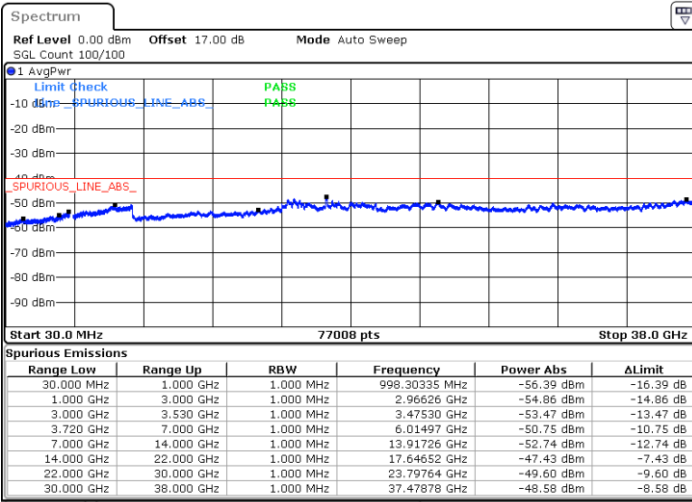

Conducted Spurious Emission

LTE Band 48 / 5MHz

QPSK

Middle Channel / 1RB0

Middle Channel / 1RBmax

Date: 16.JUL.2020 21:40:18

Date: 16.JUL.2020 19:51:12

Middle Channel / FullIRB

N/A

Date: 14.JUL.2020 21:48:33

LTE Band 48 / 5MHz

QPSK

Highest Channel / 1RB0

Highest Channel / 1RBmax

Date: 14.JUL.2020 21:39:57

Date: 14.JUL.2020 21:59:19

Highest Channel / FullIRB

N/A

Date: 14.JUL.2020 21:49:38

LTE Band 48 / 10MHz

QPSK

Lowest Channel / 1RB0

Lowest Channel / 1RBmax

Date: 14.JUL.2020 22:04:44