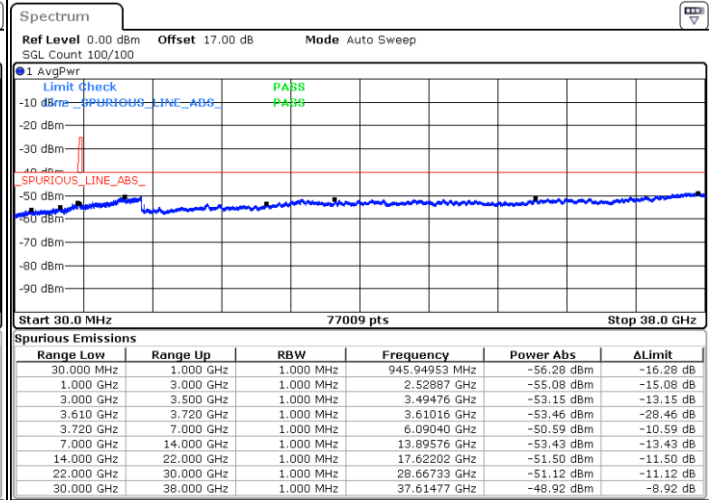

LTE Band 48 / 15MHz

QPSK

Highest Channel / 1RB0

Highest Channel / 1RBmax

Date: 14.JUL.2020 22:38:04

Date: 14.JUL.2020 22:57:26

Highest Channel / FullIRB

N/A

Date: 14.JUL.2020 22:47:45

LTE Band 48 / 20MHz

QPSK

Lowest Channel / 1RB0

Lowest Channel / 1RBmax

Date: 14.JUL.2020 23:12:31

Date: 14.JUL.2020 23:22:12

Lowest Channel / FullIRB

N/A

Date: 14.JUL.2020 23:02:50

LTE Band 48 / 20MHz

QPSK

Middle Channel / 1RB0

Middle Channel / 1RBmax

Date: 14.JUL.2020 23:13:36

Date: 16.JUL.2020 20:09:24

Middle Channel / FullIRB

N/A

Date: 14.JUL.2020 23:03:54

LTE Band 48 / 20MHz

QPSK

Highest Channel / 1RB0

Highest Channel / 1RBmax

Date: 14.JUL.2020 23:18:58