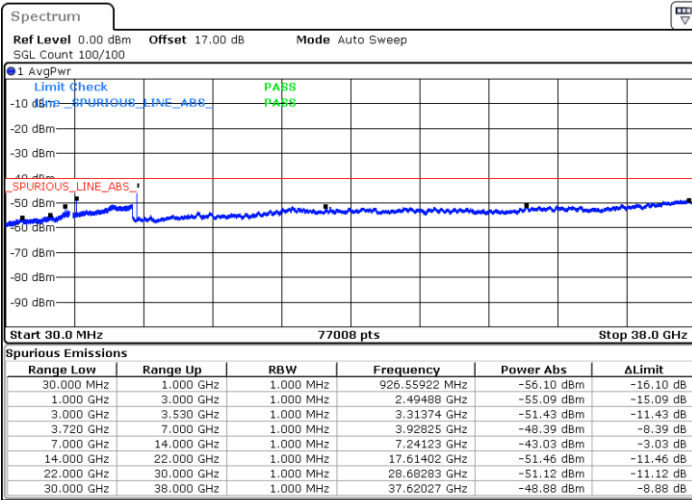

Highest Channel / 1RB0

Highest Channel / 1RBmax

Date: 14.JUL.2020 21:41:02

Date: 14.JUL.2020 22:00:24

Highest Channel / FullIRB

N/A

Date: 14.JUL.2020 21:50:43

LTE Band 48 / 10MHz

16QAM

Lowest Channel / 1RB0

Lowest Channel / 1RBmax

Date: 14.JUL.2020 22:03:39

Date: 14.JUL.2020 22:23:01

Lowest Channel / FullIRB

N/A

Date: 14.JUL.2020 22:13:20

LTE Band 48 / 10MHz

16QAM

MiddleChannel / 1RB0

Middle Channel / 1RBmax

Date: 14.JUL.2020 22:06:52

Date: 15.JUL.2020 02:36:04

Middle Channel / FullIRB

N/A

Date: 14.JUL.2020 22:16:33

LTE Band 48 / 10MHz

16QAM

Highest Channel / 1RB0

Highest Channel / 1RBmax

Date: 14.JUL.2020 22:10:06

Date: 14.JUL.2020 22:29:27

Highest Channel / FullIRB