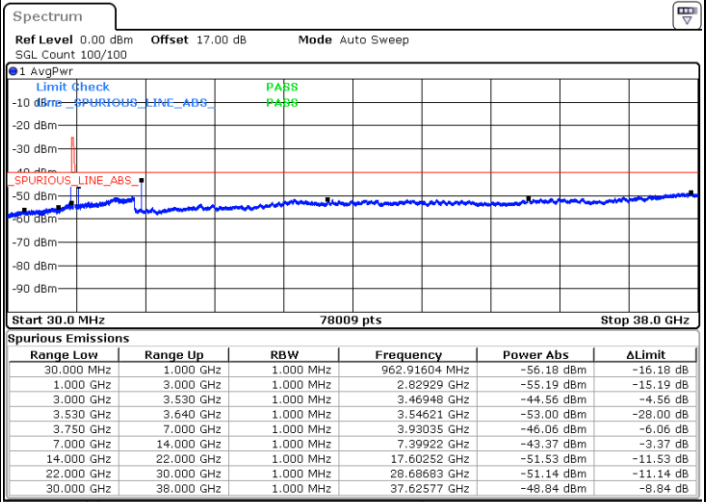

N/A

Date: 14.JUL.2020 21:48:33

LTE Band 48 / 5MHz

QPSK

Highest Channel / 1RB0

Highest Channel / 1RBmax

Date: 14.JUL.2020 21:39:57

Date: 14.JUL.2020 21:59:19

Highest Channel / FullIRB

N/A

Date: 14.JUL.2020 21:49:38

LTE Band 48 / 10MHz

QPSK

Lowest Channel / 1RB0

Lowest Channel / 1RBmax

Date: 14.JUL.2020 22:04:44