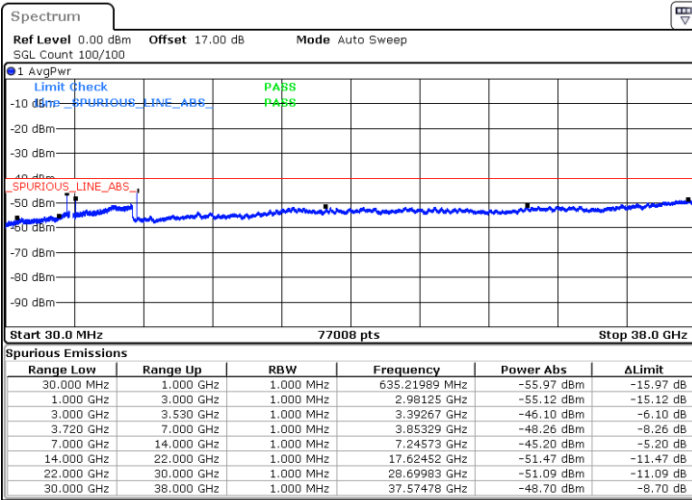

LTE Band 48 / 5MHz

64QAM

Lowest Channel / 1RB0

Lowest Channel / 1RBmax

Date: 14.JUL.2020 21:35:40

Date: 14.JUL.2020 21:55:02

Lowest Channel / FullIRB

N/A

Date: 14.JUL.2020 21:45:21

LTE Band 48 / 5MHz

64QAM

Middle Channel / 1RB0

Middle Channel / 1RBmax

Date: 14.JUL.2020 21:36:44

Date: 14.JUL.2020 21:56:06

Middle Channel / FullIRB