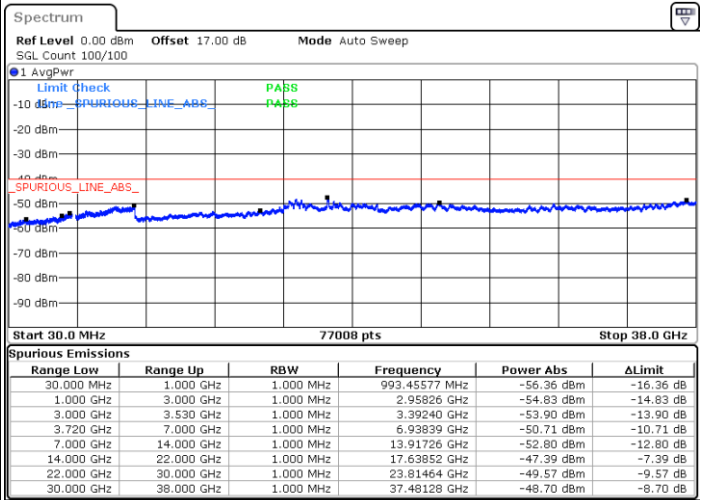

Highest Channel / FullIRB

N/A

Date: 14.JUL.2020 21:49:38

LTE Band 48 / 10MHz

QPSK

Lowest Channel / 1RB0

Lowest Channel / 1RBmax

Date: 14.JUL.2020 22:04:44

Date: 14.JUL.2020 22:24:06

Lowest Channel / FullIRB

N/A

Date: 14.JUL.2020 22:14:25

LTE Band 48 / 10MHz

QPSK

MiddleChannel / 1RB0

Middle Channel / 1RBmax

Date: 16.JUL.2020 19:36:17

Date: 16.JUL.2020 19:29:07

Middle Channel / FullIRB

N/A

Date: 14.JUL.2020 22:15:29

LTE Band 48 / 10MHz

QPSK

Highest Channel / 1RB0

Highest Channel / 1RBmax

Date: 14.JUL.2020 22:11:11

Date: 14.JUL.2020 22:30:32

Highest Channel / FullIRB

N/A

Date: 14.JUL.2020 22:20:52

LTE Band 48 / 15MHz

QPSK