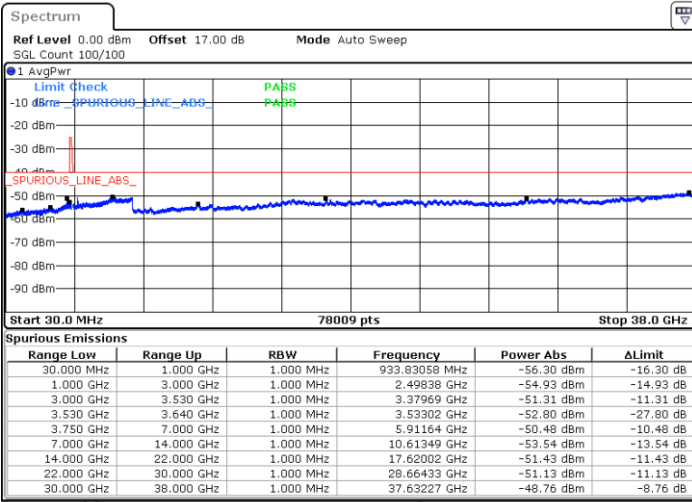

Lowest Channel / FullIRB

N/A

Date: 14.JUL.2020 22:42:23

LTE Band 48 / 15MHz

16QAM

Middle Channel / 1RB0

Middle Channel / 1RBmax

Date: 14.JUL.2020 22:35:55

Date: 15.JUL.2020 02:57:08

Middle Channel / FullIRB

N/A

Date: 14.JUL.2020 22:45:36

LTE Band 48 / 15MHz

16QAM

Highest Channel / 1RB0

Highest Channel / 1RBmax

Date: 14.JUL.2020 22:39:08

Date: 14.JUL.2020 22:58:31

Highest Channel / FullIRB

N/A

Date: 14.JUL.2020 22:48:49

LTE Band 48 / 20MHz

16QAM

Lowest Channel / 1RB0

Lowest Channel / 1RBmax

Date: 14.JUL.2020 23:11:27

Date: 14.JUL.2020 23:21:07

Lowest Channel / FullIRB

N/A

Date: 14.JUL.2020 23:01:45

LTE Band 48 / 20MHz

16QAM