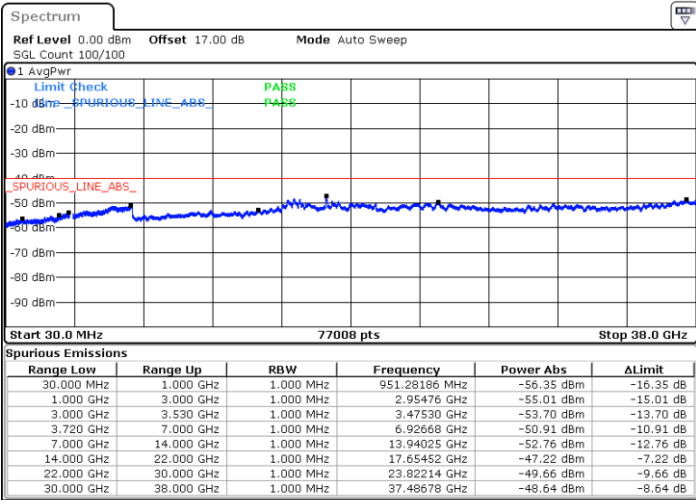

Highest Channel / FullIRB

N/A

Date: 14.JUL.2020 21:49:38

LTE Band 48 / 10MHz

QPSK

Lowest Channel / 1RB0

Lowest Channel / 1RBmax

Date: 14.JUL.2020 22:04:44

Date: 14.JUL.2020 22:24:06

Lowest Channel / FullIRB

N/A

Date: 14.JUL.2020 22:14:25

LTE Band 48 / 10MHz

QPSK

MiddleChannel / 1RB0

Middle Channel / 1RBmax

Date: 16.JUL.2020 19:36:17

Date: 16.JUL.2020 19:29:07

Middle Channel / FullIRB

N/A

Date: 14.JUL.2020 22:15:29

LTE Band 48 / 10MHz

QPSK

Highest Channel / 1RB0

Highest Channel / 1RBmax

Date: 14.JUL.2020 22:11:11

Date: 14.JUL.2020 22:30:32

Highest Channel / FullIRB

N/A

Date: 14.JUL.2020 22:20:52

LTE Band 48 / 15MHz

QPSK