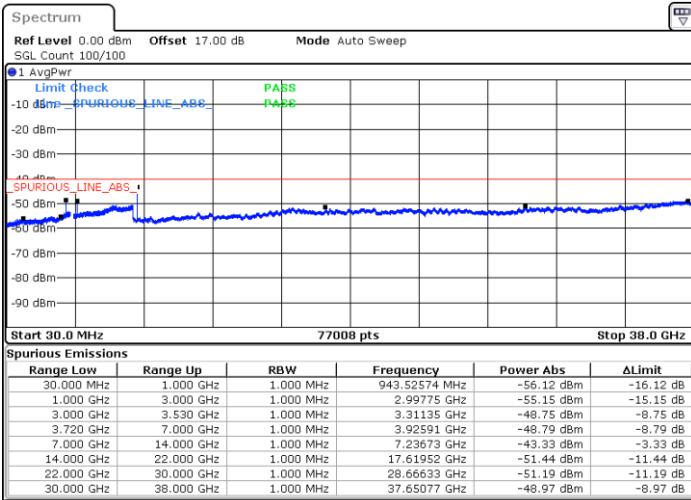

LTE Band 48 / 15MHz

QPSK

Middle Channel / 1RB0

Middle Channel / 1RBmax

Date: 15.JUL.2020 02:51:40