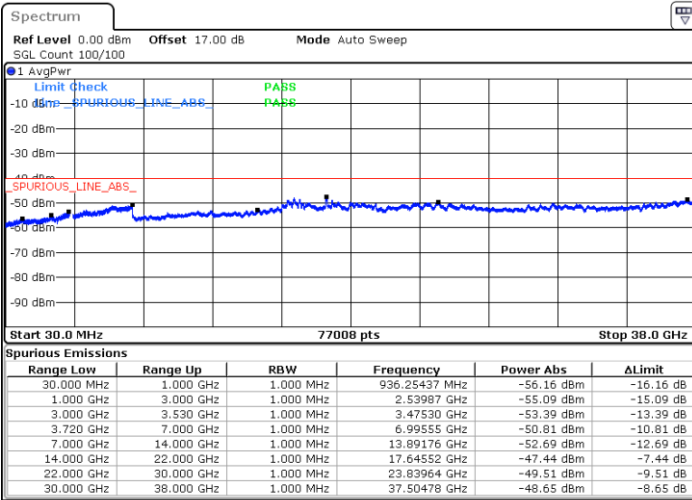

Date: 14.JUL.2020 23:28:39

Highest Channel / FullIRB

N/A

Date: 14.JUL.2020 23:09:17

LTE Band 48 / 5MHz

16QAM

Lowest Channel / 1RB0

Lowest Channel / 1RBmax

Date: 14.JUL.2020 21:34:35

Date: 14.JUL.2020 21:53:58

Lowest Channel / FullIRB

N/A

Date: 14.JUL.2020 21:44:16

LTE Band 48 / 5MHz

16QAM

Middle Channel / 1RB0

Middle Channel / 1RBmax

Date: 16.JUL.2020 21:41:47

Date: 14.JUL.2020 21:57:11

Middle Channel / FullIRB

N/A

Date: 14.JUL.2020 21:47:29

LTE Band 48 / 5MHz

16QAM

Highest Channel / 1RB0

Highest Channel / 1RBmax

Date: 14.JUL.2020 21:41:02

Date: 14.JUL.2020 22:00:24

Highest Channel / FullIRB

N/A

Date: 14.JUL.2020 21:50:43

LTE Band 48 / 10MHz