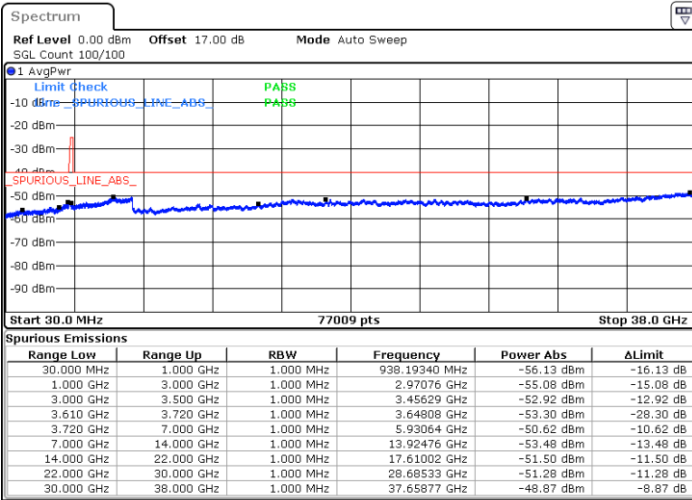

LTE Band 48 / 15MHz

QPSK

Highest Channel / 1RB0

Highest Channel / 1RBmax

Date: 14.JUL.2020 22:38:04

Date: 14.JUL.2020 22:57:26

Highest Channel / FullIRB

N/A

Date: 14.JUL.2020 22:47:45

LTE Band 48 / 20MHz

QPSK

Lowest Channel / 1RB0

Lowest Channel / 1RBmax

Date: 14.JUL.2020 23:12:31

Date: 14.JUL.2020 23:22:12

Lowest Channel / FullIRB

N/A

Date: 14.JUL.2020 23:02:50

LTE Band 48 / 20MHz

QPSK

Middle Channel / 1RB0

Middle Channel / 1RBmax

Date: 14.JUL.2020 23:13:36

Date: 16.JUL.2020 20:09:24

Middle Channel / FullIRB

N/A

Date: 14.JUL.2020 23:03:54

LTE Band 48 / 20MHz

QPSK

Highest Channel / 1RB0

Highest Channel / 1RBmax

Date: 14.JUL.2020 23:18:58