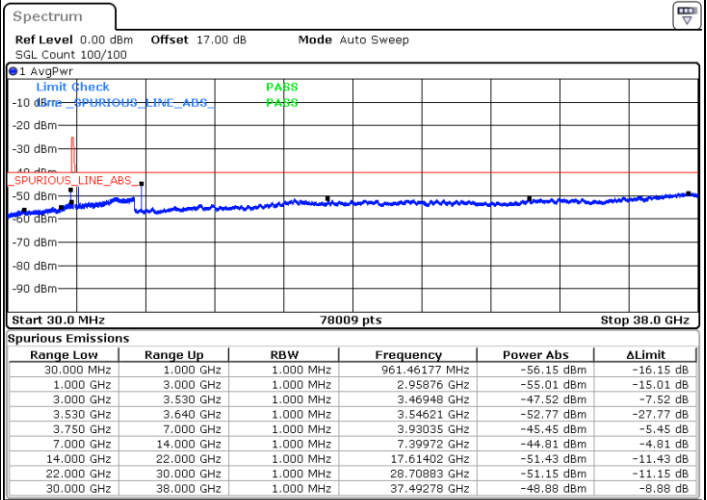

Date: 14.JUL.2020 21:34:35

Date: 14.JUL.2020 21:53:58

Lowest Channel / FullIRB

N/A

Date: 14.JUL.2020 21:44:16

LTE Band 48 / 5MHz

16QAM

Middle Channel / 1RB0

Middle Channel / 1RBmax

Date: 16.JUL.2020 21:41:47

Date: 14.JUL.2020 21:57:11

Middle Channel / FullIRB

N/A

Date: 14.JUL.2020 21:47:29

LTE Band 48 / 5MHz

16QAM

Highest Channel / 1RB0

Highest Channel / 1RBmax

Date: 14.JUL.2020 21:41:02

Date: 14.JUL.2020 22:00:24

Highest Channel / FullIRB

N/A

Date: 14.JUL.2020 21:50:43

LTE Band 48 / 10MHz