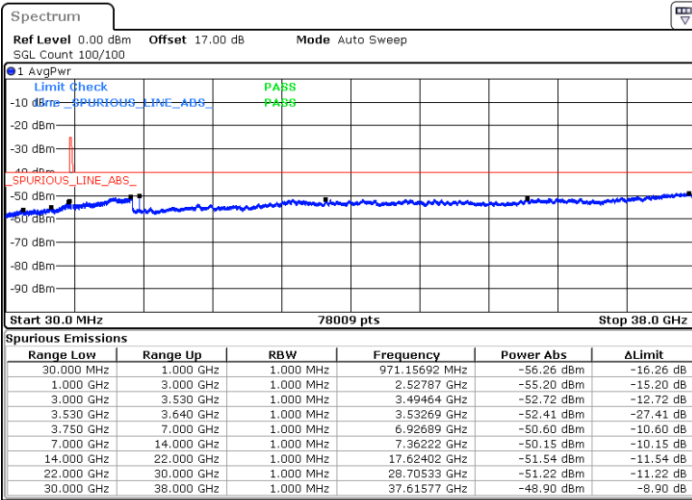

Date: 14.JUL.2020 22:39:08

Date: 14.JUL.2020 22:58:31

Highest Channel / FullIRB

N/A

Date: 14.JUL.2020 22:48:49

LTE Band 48 / 20MHz

16QAM

Lowest Channel / 1RB0

Lowest Channel / 1RBmax

Date: 14.JUL.2020 23:11:27

Date: 14.JUL.2020 23:21:07

Lowest Channel / FullIRB

N/A

Date: 14.JUL.2020 23:01:45

LTE Band 48 / 20MHz

16QAM

Middle Channel / 1RB0

Middle Channel / 1RBmax

Date: 14.JUL.2020 23:14:39

Date: 14.JUL.2020 23:24:20

Middle Channel / FullIRB

N/A

Date: 14.JUL.2020 23:04:59

LTE Band 48 / 20MHz

16QAM

Highest Channel / 1RB0

Highest Channel / 1RBmax

Date: 14.JUL.2020 23:17:53

Date: 14.JUL.2020 23:27:34

Highest Channel / FullIRB

N/A

Date: 14.JUL.2020 23:08:12