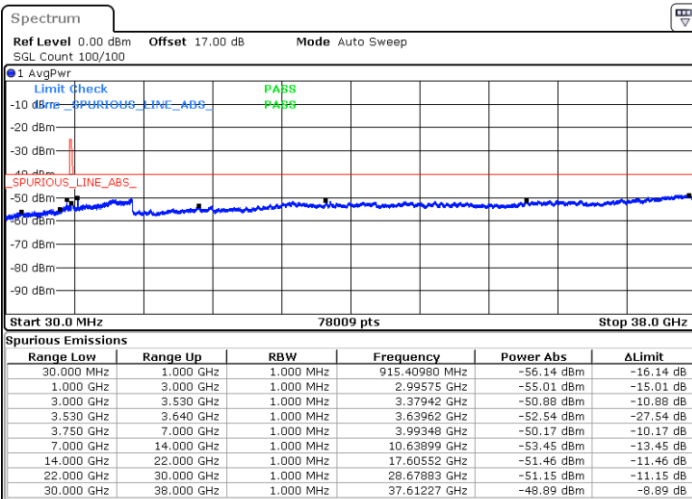

LTE Band 48 / 15MHz

QPSK

Highest Channel / 1RB0

Highest Channel / 1RBmax

Date: 14.JUL.2020 22:38:04

Date: 14.JUL.2020 22:57:26

Highest Channel / FullIRB

N/A

Date: 14.JUL.2020 22:47:45

LTE Band 48 / 20MHz

QPSK

Lowest Channel / 1RB0

Lowest Channel / 1RBmax

Date: 14.JUL.2020 23:12:31

Date: 14.JUL.2020 23:22:12

Lowest Channel / FullIRB