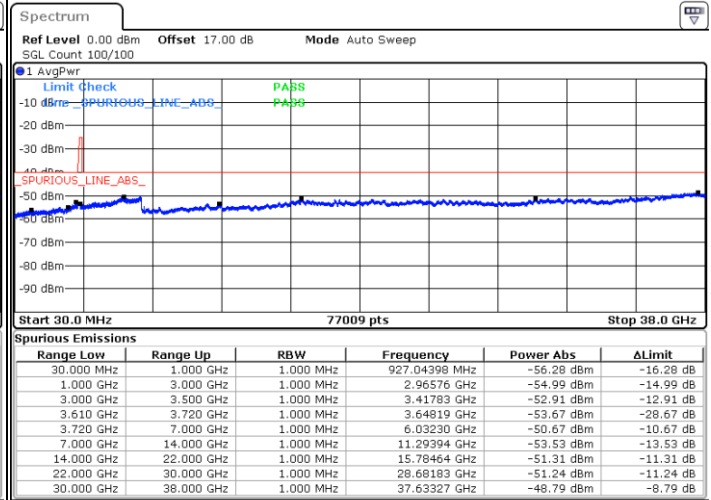

Date: 15.JUL.2020 02:57:08

Middle Channel / FullIRB

N/A

Date: 14.JUL.2020 22:45:36

LTE Band 48 / 15MHz

16QAM

Highest Channel / 1RB0

Highest Channel / 1RBmax

Date: 14.JUL.2020 22:39:08

Date: 14.JUL.2020 22:58:31

Highest Channel / FullIRB

N/A

Date: 14.JUL.2020 22:48:49

LTE Band 48 / 20MHz

16QAM

Lowest Channel / 1RB0

Lowest Channel / 1RBmax

Date: 14.JUL.2020 23:11:27

Date: 14.JUL.2020 23:21:07

Lowest Channel / FullIRB

N/A

Date: 14.JUL.2020 23:01:45

LTE Band 48 / 20MHz

16QAM

Middle Channel / 1RB0

Middle Channel / 1RBmax

Date: 14.JUL.2020 23:14:39

Date: 14.JUL.2020 23:24:20

Middle Channel / FullIRB

N/A

Date: 14.JUL.2020 23:04:59

LTE Band 48 / 20MHz