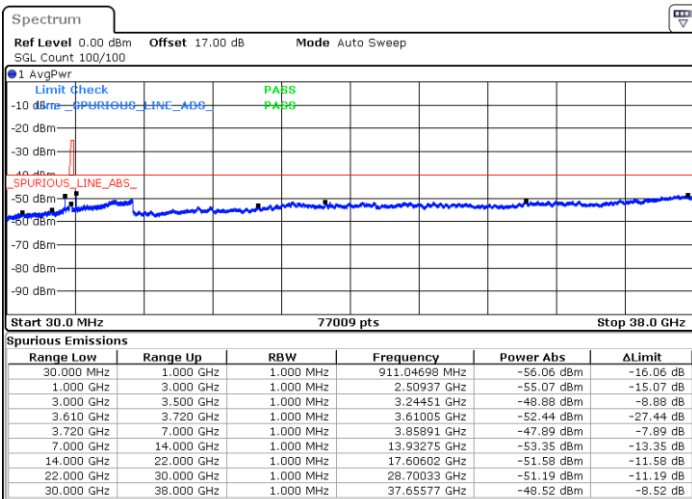

N/A

Date: 14.JUL.2020 21:48:33

LTE Band 48 / 5MHz

QPSK

Highest Channel / 1RB0

Highest Channel / 1RBmax

Date: 14.JUL.2020 21:39:57

Date: 14.JUL.2020 21:59:19

Highest Channel / FullIRB

N/A

Date: 14.JUL.2020 21:49:38

LTE Band 48 / 10MHz

QPSK

Lowest Channel / 1RB0

Lowest Channel / 1RBmax

Date: 14.JUL.2020 22:04:44

Date: 14.JUL.2020 22:24:06

Lowest Channel / FullIRB

N/A

Date: 14.JUL.2020 22:14:25

LTE Band 48 / 10MHz

QPSK

MiddleChannel / 1RB0

Middle Channel / 1RBmax

Date: 16.JUL.2020 19:36:17

Date: 16.JUL.2020 19:29:07

Middle Channel / FullIRB

N/A

Date: 14.JUL.2020 22:15:29

LTE Band 48 / 10MHz

QPSK

Highest Channel / 1RB0