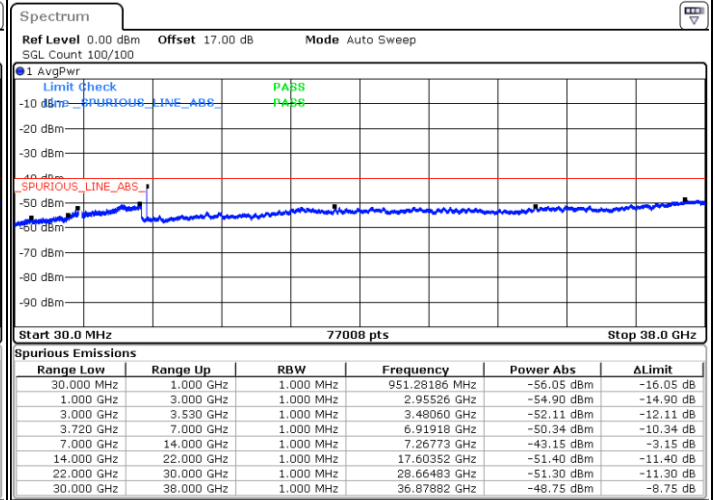

Date: 15.JUL.2020 02:57:08

Middle Channel / FullIRB

N/A

Date: 14.JUL.2020 22:45:36

LTE Band 48 / 15MHz

16QAM

Highest Channel / 1RB0

Highest Channel / 1RBmax

Date: 14.JUL.2020 22:39:08

Date: 14.JUL.2020 22:58:31

Highest Channel / FullIRB

N/A

Date: 14.JUL.2020 22:48:49

LTE Band 48 / 20MHz

16QAM

Lowest Channel / 1RB0

Lowest Channel / 1RBmax

Date: 14.JUL.2020 23:11:27

Date: 14.JUL.2020 23:21:07

Lowest Channel / FullIRB

N/A

Date: 14.JUL.2020 23:01:45

LTE Band 48 / 20MHz

16QAM

Middle Channel / 1RB0

Middle Channel / 1RBmax

Date: 14.JUL.2020 23:14:39

Date: 14.JUL.2020 23:24:20

Middle Channel / FullIRB

N/A

Date: 14.JUL.2020 23:04:59

LTE Band 48 / 20MHz