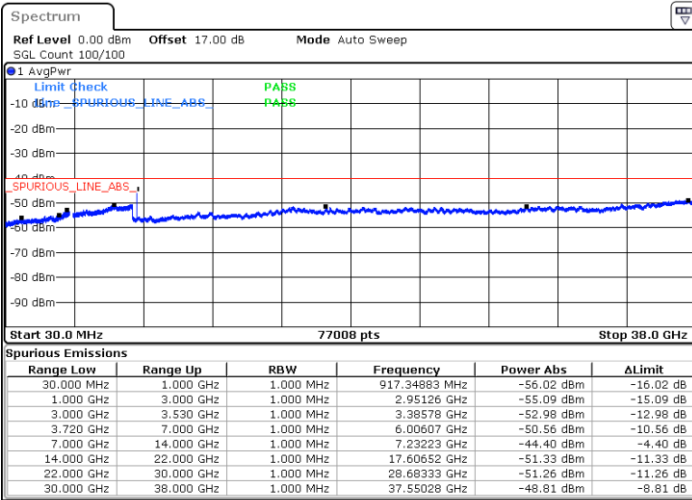

Date: 15.JUL.2020 02:57:08

Middle Channel / FullIRB

N/A

Date: 14.JUL.2020 22:45:36

LTE Band 48 / 15MHz

16QAM

Highest Channel / 1RB0

Highest Channel / 1RBmax

Date: 14.JUL.2020 22:39:08

Date: 14.JUL.2020 22:58:31

Highest Channel / FullIRB

N/A

Date: 14.JUL.2020 22:48:49

LTE Band 48 / 20MHz

16QAM

Lowest Channel / 1RB0

Lowest Channel / 1RBmax

Date: 14.JUL.2020 23:11:27

Date: 14.JUL.2020 23:21:07

Lowest Channel / FullIRB

N/A

Date: 14.JUL.2020 23:01:45

LTE Band 48 / 20MHz

16QAM

Middle Channel / 1RB0

Middle Channel / 1RBmax

Date: 14.JUL.2020 23:14:39

Date: 14.JUL.2020 23:24:20

Middle Channel / FullIRB

N/A

Date: 14.JUL.2020 23:04:59

LTE Band 48 / 20MHz