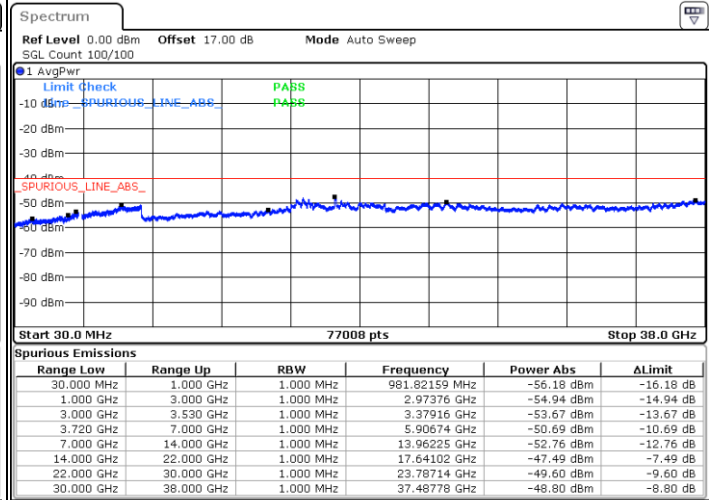

Date: 16.JUL.2020 19:56:54