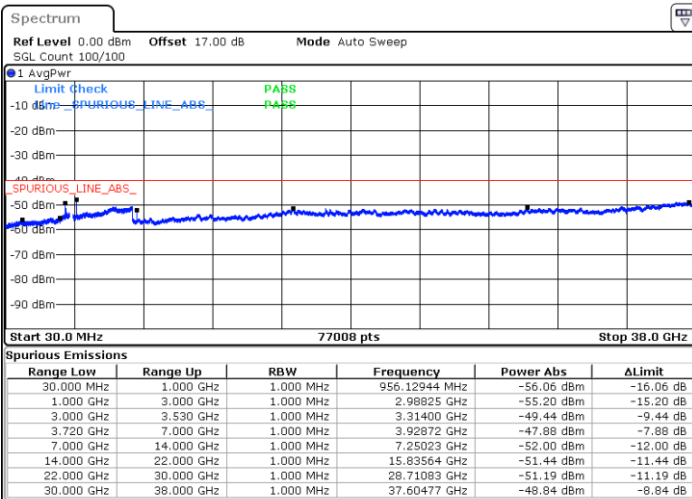

Highest Channel / 1RB0

Highest Channel / 1RBmax

Date: 14.JUL.2020 21:41:02

Date: 14.JUL.2020 22:00:24

Highest Channel / FullIRB

N/A

Date: 14.JUL.2020 21:50:43

LTE Band 48 / 10MHz

16QAM

Lowest Channel / 1RB0

Lowest Channel / 1RBmax

Date: 14.JUL.2020 22:03:39

Date: 14.JUL.2020 22:23:01

Lowest Channel / FullIRB

N/A

Date: 14.JUL.2020 22:13:20

LTE Band 48 / 10MHz

16QAM

MiddleChannel / 1RB0

Middle Channel / 1RBmax

Date: 14.JUL.2020 22:06:52

Date: 15.JUL.2020 02:36:04

Middle Channel / FullIRB

N/A

Date: 14.JUL.2020 22:16:33

LTE Band 48 / 10MHz

16QAM

Highest Channel / 1RB0

Highest Channel / 1RBmax

Date: 14.JUL.2020 22:10:06

Date: 14.JUL.2020 22:29:27

Highest Channel / FullIRB