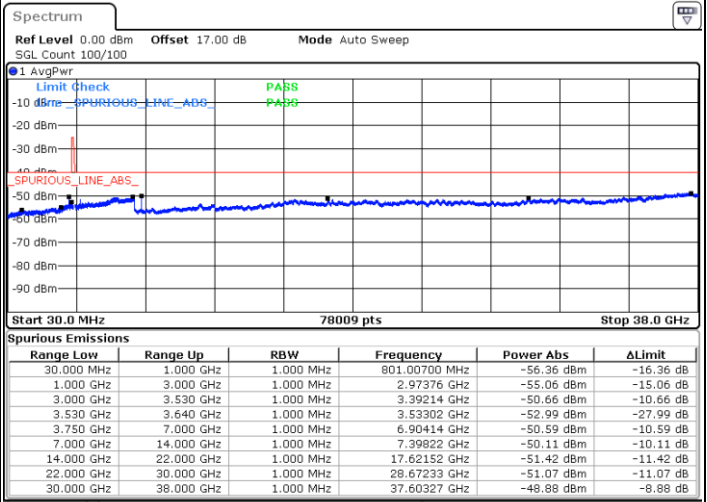

Lowest Channel / FullIRB

N/A

Date: 14.JUL.2020 22:42:23

LTE Band 48 / 15MHz

16QAM

Middle Channel / 1RB0

Middle Channel / 1RBmax

Date: 14.JUL.2020 22:35:55

Date: 15.JUL.2020 02:57:08

Middle Channel / FullIRB

N/A

Date: 14.JUL.2020 22:45:36

LTE Band 48 / 15MHz

16QAM

Highest Channel / 1RB0

Highest Channel / 1RBmax

Date: 14.JUL.2020 22:39:08

Date: 14.JUL.2020 22:58:31

Highest Channel / FullIRB

N/A

Date: 14.JUL.2020 22:48:49

LTE Band 48 / 20MHz

16QAM

Lowest Channel / 1RB0

Lowest Channel / 1RBmax

Date: 14.JUL.2020 23:11:27

Date: 14.JUL.2020 23:21:07

Lowest Channel / FullIRB

N/A

Date: 14.JUL.2020 23:01:45

LTE Band 48 / 20MHz

16QAM