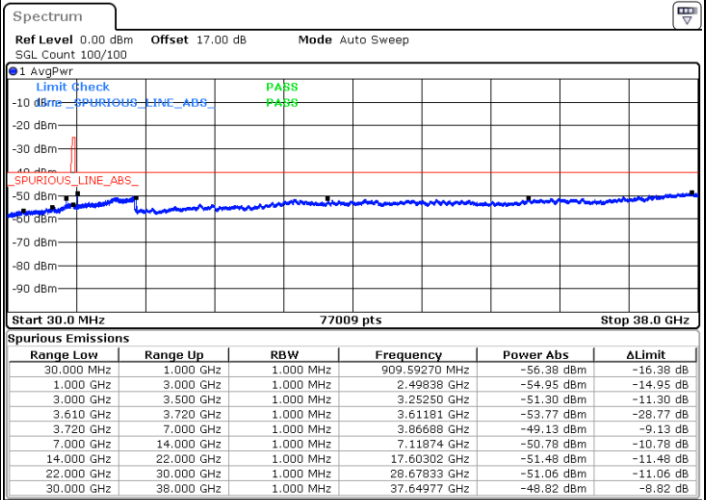

N/A

Date: 14.JUL.2020 21:48:33

LTE Band 48 / 5MHz

QPSK

Highest Channel / 1RB0

Highest Channel / 1RBmax

Date: 14.JUL.2020 21:39:57

Date: 14.JUL.2020 21:59:19

Highest Channel / FullIRB

N/A

Date: 14.JUL.2020 21:49:38

LTE Band 48 / 10MHz

QPSK

Lowest Channel / 1RB0

Lowest Channel / 1RBmax

Date: 14.JUL.2020 22:04:44

Date: 14.JUL.2020 22:24:06

Lowest Channel / FullIRB

N/A

Date: 14.JUL.2020 22:14:25

LTE Band 48 / 10MHz

QPSK

MiddleChannel / 1RB0

Middle Channel / 1RBmax