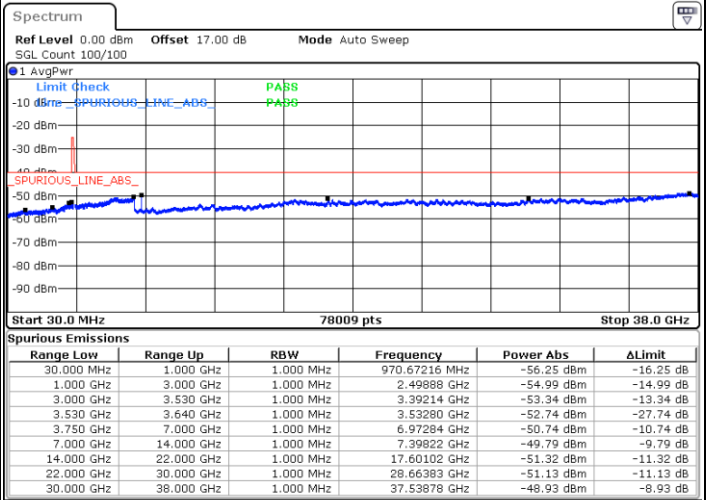

Middle Channel / FullIRB

N/A

Date: 14.JUL.2020 23:03:54

LTE Band 48 / 20MHz

QPSK

Highest Channel / 1RB0

Highest Channel / 1RBmax

Date: 14.JUL.2020 23:18:58

Date: 14.JUL.2020 23:28:39

Highest Channel / FullIRB

N/A

Date: 14.JUL.2020 23:09:17

LTE Band 48 / 5MHz

16QAM

Lowest Channel / 1RB0

Lowest Channel / 1RBmax