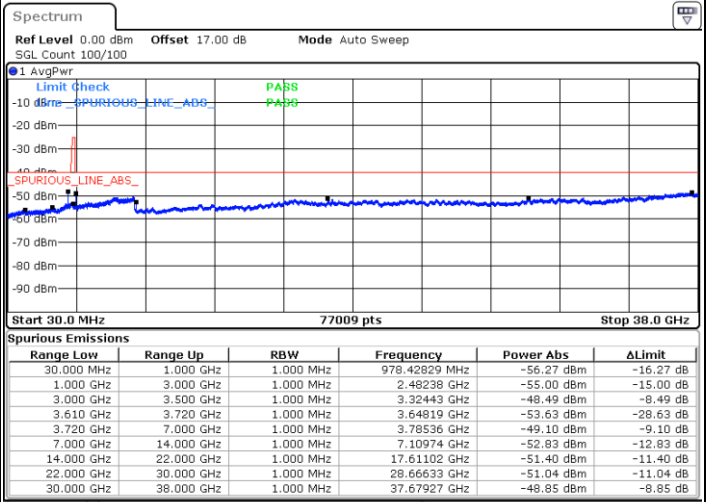

Lowest Channel / 1RBmax

Date: 14.JUL.2020 23:11:27

Date: 14.JUL.2020 23:21:07

Lowest Channel / FullIRB

N/A

Date: 14.JUL.2020 23:01:45

LTE Band 48 / 20MHz

16QAM

Middle Channel / 1RB0

Middle Channel / 1RBmax

Date: 14.JUL.2020 23:14:39

Date: 14.JUL.2020 23:24:20

Middle Channel / FullIRB

N/A

Date: 14.JUL.2020 23:04:59

LTE Band 48 / 20MHz

16QAM

Highest Channel / 1RB0

Highest Channel / 1RBmax

Date: 14.JUL.2020 23:17:53

Date: 14.JUL.2020 23:27:34

Highest Channel / FullIRB

N/A

Date: 14.JUL.2020 23:08:12

LTE Band 48 / 5MHz

64QAM

Lowest Channel / 1RB0

Lowest Channel / 1RBmax

Date: 14.JUL.2020 21:35:40

Date: 14.JUL.2020 21:55:02

Lowest Channel / FullIRB

N/A