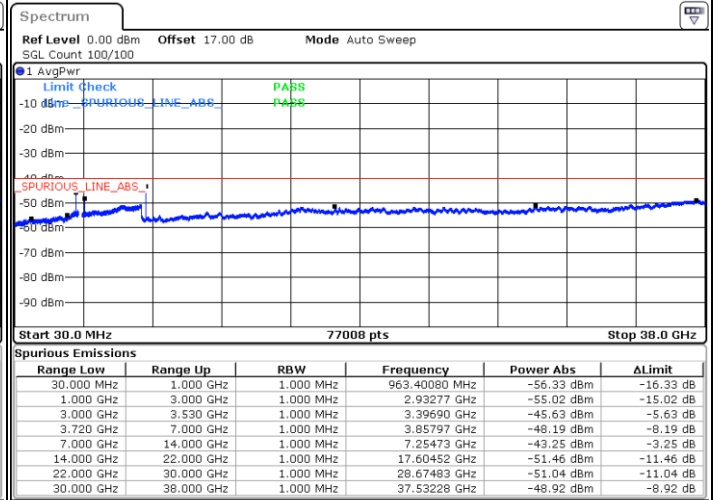

Date: 14.JUL.2020 23:28:39

Highest Channel / FullIRB

N/A

Date: 14.JUL.2020 23:09:17

LTE Band 48 / 5MHz

16QAM

Lowest Channel / 1RB0

Lowest Channel / 1RBmax

Date: 14.JUL.2020 21:34:35

Date: 14.JUL.2020 21:53:58

Lowest Channel / FullIRB

N/A

Date: 14.JUL.2020 21:44:16

LTE Band 48 / 5MHz

16QAM

Middle Channel / 1RB0

Middle Channel / 1RBmax

Date: 16.JUL.2020 21:41:47

Date: 14.JUL.2020 21:57:11

Middle Channel / FullIRB

N/A

Date: 14.JUL.2020 21:47:29

LTE Band 48 / 5MHz

16QAM

Highest Channel / 1RB0

Highest Channel / 1RBmax

Date: 14.JUL.2020 21:41:02

Date: 14.JUL.2020 22:00:24

Highest Channel / FullIRB

N/A

Date: 14.JUL.2020 21:50:43

LTE Band 48 / 10MHz