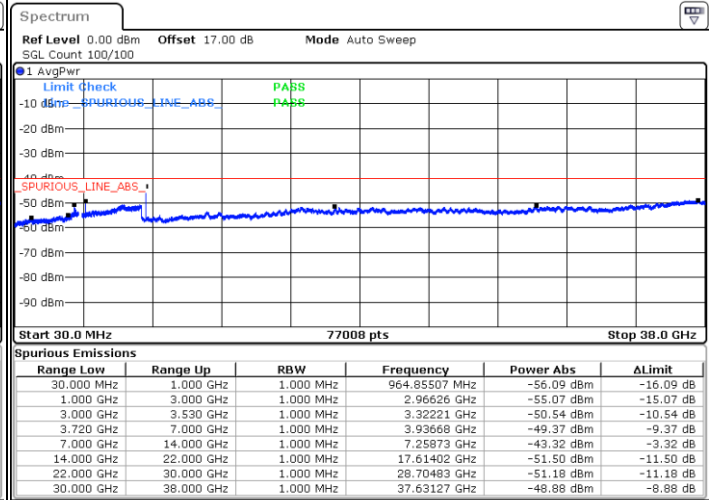

Highest Channel / 1RB0

Highest Channel / 1RBmax

Date: 14.JUL.2020 21:41:02

Date: 14.JUL.2020 22:00:24

Highest Channel / FullIRB

N/A

Date: 14.JUL.2020 21:50:43

LTE Band 48 / 10MHz

16QAM

Lowest Channel / 1RB0

Lowest Channel / 1RBmax

Date: 14.JUL.2020 22:03:39

Date: 14.JUL.2020 22:23:01

Lowest Channel / FullIRB

N/A

Date: 14.JUL.2020 22:13:20

LTE Band 48 / 10MHz

16QAM

MiddleChannel / 1RB0

Middle Channel / 1RBmax

Date: 14.JUL.2020 22:06:52

Date: 15.JUL.2020 02:36:04

Middle Channel / FullIRB

N/A

Date: 14.JUL.2020 22:16:33

LTE Band 48 / 10MHz

16QAM

Highest Channel / 1RB0

Highest Channel / 1RBmax

Date: 14.JUL.2020 22:10:06

Date: 14.JUL.2020 22:29:27

Highest Channel / FullIRB