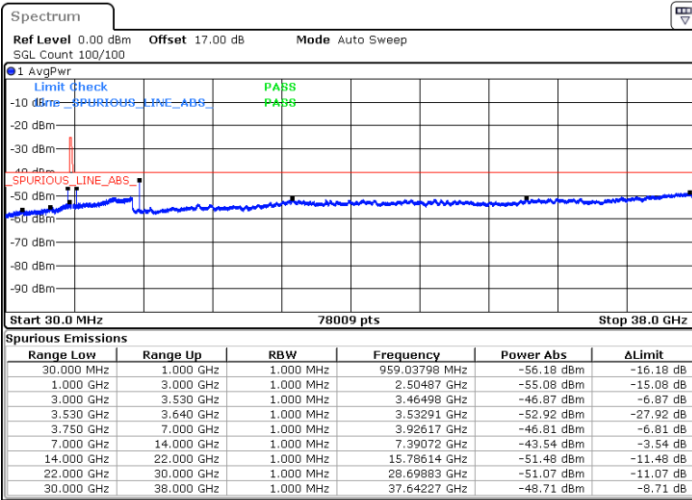

Date: 14.JUL.2020 21:34:35

Date: 14.JUL.2020 21:53:58

Lowest Channel / FullIRB

N/A

Date: 14.JUL.2020 21:44:16

LTE Band 48 / 5MHz

16QAM

Middle Channel / 1RB0

Middle Channel / 1RBmax

Date: 16.JUL.2020 21:41:47

Date: 14.JUL.2020 21:57:11

Middle Channel / FullIRB

N/A

Date: 14.JUL.2020 21:47:29

LTE Band 48 / 5MHz

16QAM

Highest Channel / 1RB0

Highest Channel / 1RBmax

Date: 14.JUL.2020 21:41:02

Date: 14.JUL.2020 22:00:24

Highest Channel / FullIRB

N/A

Date: 14.JUL.2020 21:50:43

LTE Band 48 / 10MHz