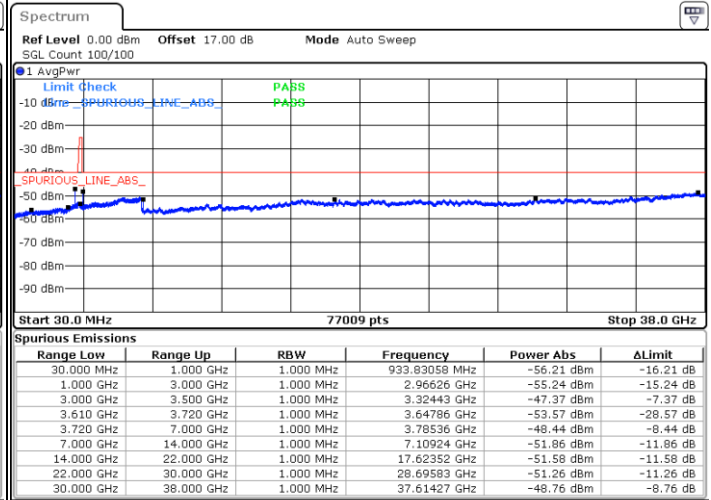

Middle Channel / FullIRB

N/A

Date: 14.JUL.2020 23:03:54

LTE Band 48 / 20MHz

QPSK

Highest Channel / 1RB0

Highest Channel / 1RBmax

Date: 14.JUL.2020 23:18:58

Date: 14.JUL.2020 23:28:39

Highest Channel / FullIRB

N/A

Date: 14.JUL.2020 23:09:17

LTE Band 48 / 5MHz

16QAM

Lowest Channel / 1RB0

Lowest Channel / 1RBmax

Date: 14.JUL.2020 21:34:35

Date: 14.JUL.2020 21:53:58

Lowest Channel / FullIRB

N/A

Date: 14.JUL.2020 21:44:16

LTE Band 48 / 5MHz

16QAM

Middle Channel / 1RB0

Highest Channel / 1RB0

Highest Channel / 1RBmax

Date: 14.JUL.2020 21:41:02

Date: 14.JUL.2020 22:00:24

Highest Channel / FullIRB

N/A

Date: 14.JUL.2020 21:50:43

LTE Band 48 / 10MHz