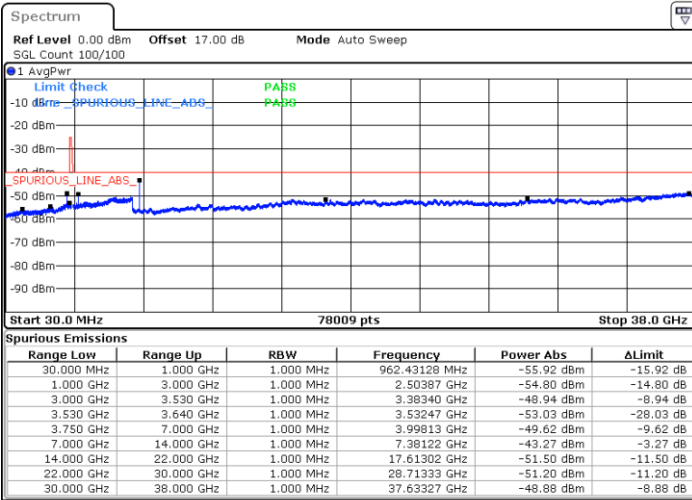

Date: 14.JUL.2020 22:24:06

Lowest Channel / FullIRB

N/A

Date: 14.JUL.2020 22:14:25

LTE Band 48 / 10MHz

QPSK

MiddleChannel / 1RB0

Middle Channel / 1RBmax

Date: 16.JUL.2020 19:36:17

Date: 16.JUL.2020 19:29:07

Middle Channel / FullIRB

N/A

Date: 14.JUL.2020 22:15:29

LTE Band 48 / 10MHz

QPSK

Highest Channel / 1RB0

Highest Channel / 1RBmax

Date: 14.JUL.2020 22:11:11

Date: 14.JUL.2020 22:30:32

Highest Channel / FullIRB

N/A

Date: 14.JUL.2020 22:20:52

LTE Band 48 / 15MHz

QPSK

Lowest Channel / 1RB0

Lowest Channel / 1RBmax

Date: 14.JUL.2020 22:31:38

Date: 14.JUL.2020 22:50:59

Lowest Channel / FullIRB

N/A

Date: 14.JUL.2020 22:41:18

LTE Band 48 / 15MHz