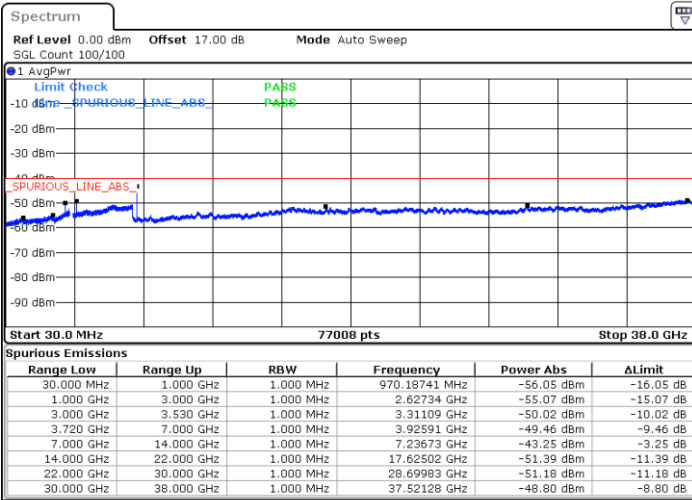

N/A

Date: 14.JUL.2020 22:19:47

LTE Band 48 / 15MHz

16QAM

Lowest Channel / 1RB0

Lowest Channel / 1RBmax

Date: 14.JUL.2020 22:32:42

Date: 14.JUL.2020 22:52:04

Lowest Channel / FullIRB

N/A

Date: 14.JUL.2020 22:42:23

LTE Band 48 / 15MHz

16QAM

Middle Channel / 1RB0

Middle Channel / 1RBmax

Date: 14.JUL.2020 22:35:55

Date: 15.JUL.2020 02:57:08

Middle Channel / FullIRB

N/A

Date: 14.JUL.2020 22:45:36

LTE Band 48 / 15MHz

16QAM

Highest Channel / 1RB0

Highest Channel / 1RBmax

Date: 14.JUL.2020 22:39:08

Date: 14.JUL.2020 22:58:31

Highest Channel / FullIRB

N/A

Date: 14.JUL.2020 22:48:49

LTE Band 48 / 20MHz

16QAM

Lowest Channel / 1RB0