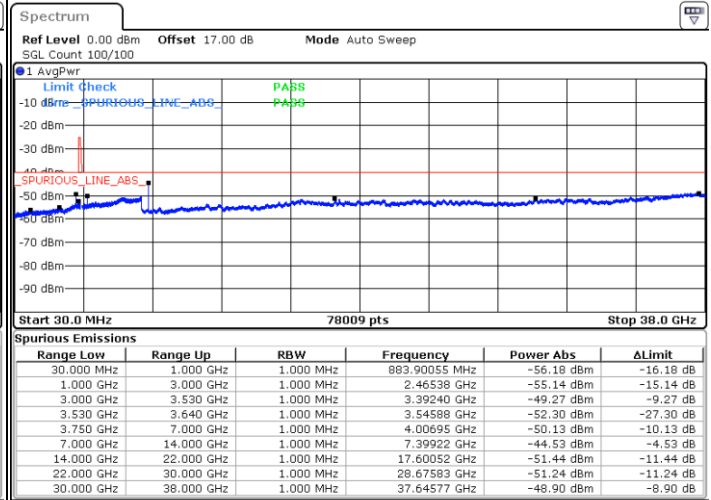

LTE Band 48 / 10MHz

16QAM

MiddleChannel / 1RB0

Middle Channel / 1RBmax

Date: 14.JUL.2020 22:06:52

Date: 15.JUL.2020 02:36:04

Middle Channel / FullIRB

N/A

Date: 14.JUL.2020 22:16:33

LTE Band 48 / 10MHz

16QAM

Highest Channel / 1RB0

Highest Channel / 1RBmax

Date: 14.JUL.2020 22:10:06

Date: 14.JUL.2020 22:29:27

Highest Channel / FullIRB

N/A

Date: 14.JUL.2020 22:19:47

LTE Band 48 / 15MHz

16QAM

Lowest Channel / 1RB0

Lowest Channel / 1RBmax

Date: 14.JUL.2020 22:32:42

Date: 14.JUL.2020 22:52:04

Lowest Channel / FullIRB

N/A

Date: 14.JUL.2020 22:42:23

LTE Band 48 / 15MHz

16QAM

Middle Channel / 1RB0

Middle Channel / 1RBmax

Date: 14.JUL.2020 22:35:55