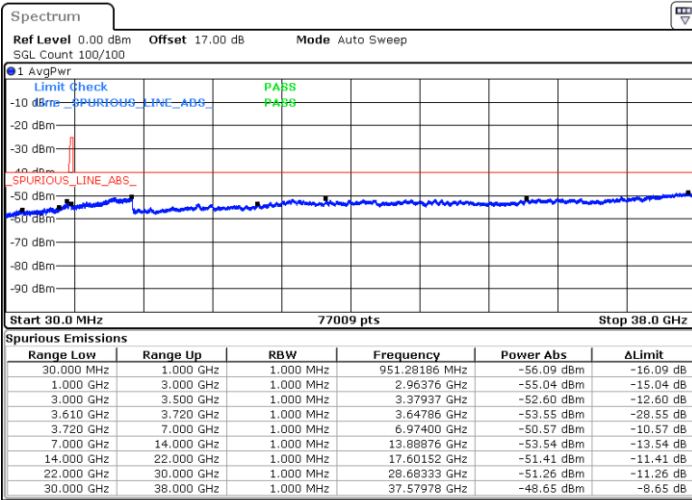

Date: 15.JUL.2020 02:57:08

Middle Channel / FullIRB

N/A

Date: 14.JUL.2020 22:45:36

LTE Band 48 / 15MHz

16QAM

Highest Channel / 1RB0

Highest Channel / 1RBmax

Date: 14.JUL.2020 22:39:08

Date: 14.JUL.2020 22:58:31

Highest Channel / FullIRB

N/A

Date: 14.JUL.2020 22:48:49

LTE Band 48 / 20MHz

16QAM

Lowest Channel / 1RB0

Lowest Channel / 1RBmax

Date: 14.JUL.2020 23:11:27

Date: 14.JUL.2020 23:21:07

Lowest Channel / FullIRB

N/A

Date: 14.JUL.2020 23:01:45

LTE Band 48 / 20MHz

16QAM

Middle Channel / 1RB0

Middle Channel / 1RBmax

Date: 14.JUL.2020 23:14:39

Date: 14.JUL.2020 23:24:20

Middle Channel / FullIRB

N/A

Date: 14.JUL.2020 23:04:59

LTE Band 48 / 20MHz