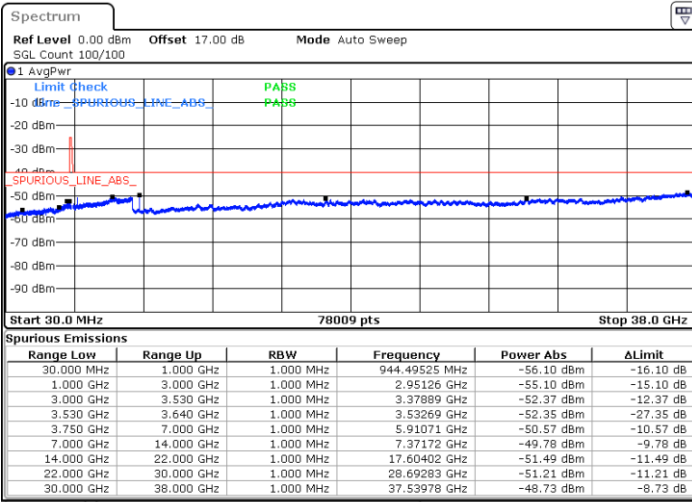

Lowest Channel / FullIRB

N/A

Date: 14.JUL.2020 22:42:23

LTE Band 48 / 15MHz

16QAM

Middle Channel / 1RB0

Middle Channel / 1RBmax

Date: 14.JUL.2020 22:35:55

Date: 15.JUL.2020 02:57:08

Middle Channel / FullIRB

N/A

Date: 14.JUL.2020 22:45:36

LTE Band 48 / 15MHz

16QAM

Highest Channel / 1RB0

Highest Channel / 1RBmax

Date: 14.JUL.2020 22:39:08

Date: 14.JUL.2020 22:58:31

Highest Channel / FullIRB

N/A

Date: 14.JUL.2020 22:48:49

LTE Band 48 / 20MHz

16QAM

Lowest Channel / 1RB0

Lowest Channel / 1RBmax

Date: 14.JUL.2020 23:11:27

Date: 14.JUL.2020 23:21:07

Lowest Channel / FullIRB

N/A

Date: 14.JUL.2020 23:01:45

LTE Band 48 / 20MHz

16QAM