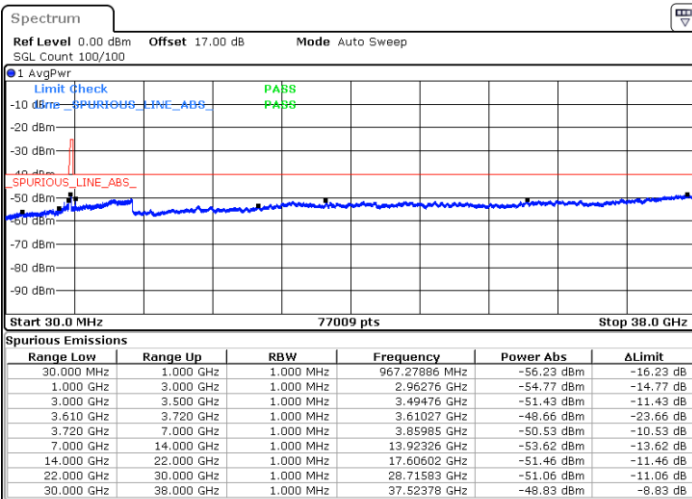

Date: 15.JUL.2020 02:57:08

Middle Channel / FullIRB

N/A

Date: 14.JUL.2020 22:45:36

LTE Band 48 / 15MHz

16QAM

Highest Channel / 1RB0

Highest Channel / 1RBmax

Date: 14.JUL.2020 22:39:08

Date: 14.JUL.2020 22:58:31

Highest Channel / FullIRB

N/A

Date: 14.JUL.2020 22:48:49

LTE Band 48 / 20MHz

16QAM

Lowest Channel / 1RB0

Lowest Channel / 1RBmax

Date: 14.JUL.2020 23:11:27

Date: 14.JUL.2020 23:21:07

Lowest Channel / FullIRB

N/A

Date: 14.JUL.2020 23:01:45

LTE Band 48 / 20MHz

16QAM

Middle Channel / 1RB0

Middle Channel / 1RBmax

Date: 14.JUL.2020 23:14:39

Date: 14.JUL.2020 23:24:20

Middle Channel / FullIRB

N/A

Date: 14.JUL.2020 23:04:59

LTE Band 48 / 20MHz