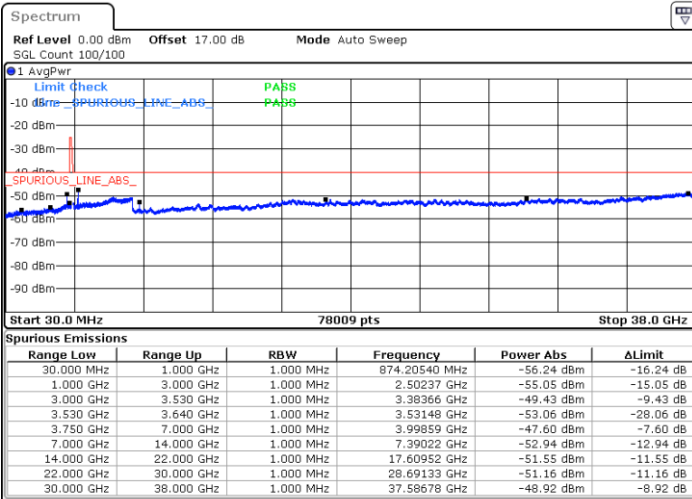

LTE Band 48 / 10MHz

16QAM

MiddleChannel / 1RB0

Middle Channel / 1RBmax

Date: 14.JUL.2020 22:06:52

Date: 15.JUL.2020 02:36:04

Middle Channel / FullIRB

N/A

Date: 14.JUL.2020 22:16:33

LTE Band 48 / 10MHz

16QAM

Highest Channel / 1RB0

Highest Channel / 1RBmax

Date: 14.JUL.2020 22:10:06

Date: 14.JUL.2020 22:29:27

Highest Channel / FullIRB

N/A

Date: 14.JUL.2020 22:19:47

LTE Band 48 / 15MHz

16QAM

Lowest Channel / 1RB0

Lowest Channel / 1RBmax

Date: 14.JUL.2020 22:32:42

Date: 14.JUL.2020 22:52:04