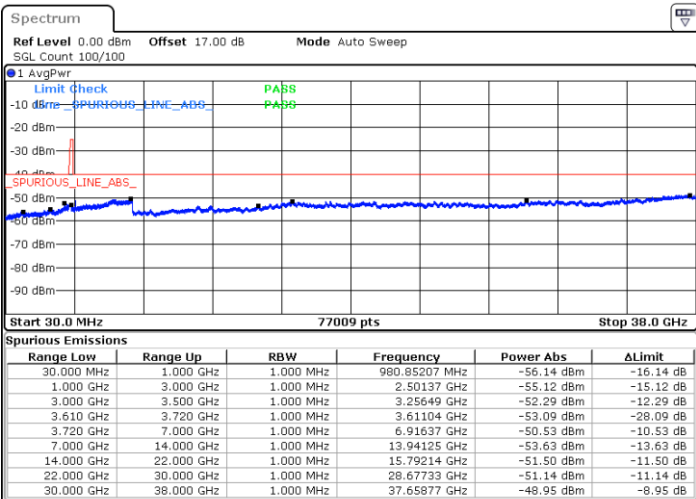

Date: 14.JUL.2020 22:16:33

LTE Band 48 / 10MHz

16QAM

Highest Channel / 1RB0

Highest Channel / 1RBmax

Date: 14.JUL.2020 22:10:06

Date: 14.JUL.2020 22:29:27

Highest Channel / FullIRB

N/A

Date: 14.JUL.2020 22:19:47

LTE Band 48 / 15MHz

16QAM

Lowest Channel / 1RB0

Lowest Channel / 1RBmax

Date: 14.JUL.2020 22:32:42

Date: 14.JUL.2020 22:52:04

Lowest Channel / FullIRB

N/A

Date: 14.JUL.2020 22:42:23

LTE Band 48 / 15MHz

16QAM

Middle Channel / 1RB0

Middle Channel / 1RBmax

Date: 14.JUL.2020 22:35:55

Date: 15.JUL.2020 02:57:08

Middle Channel / FullIRB

N/A

Date: 14.JUL.2020 22:45:36

LTE Band 48 / 15MHz

16QAM

Highest Channel / 1RB0

Highest Channel / 1RBmax