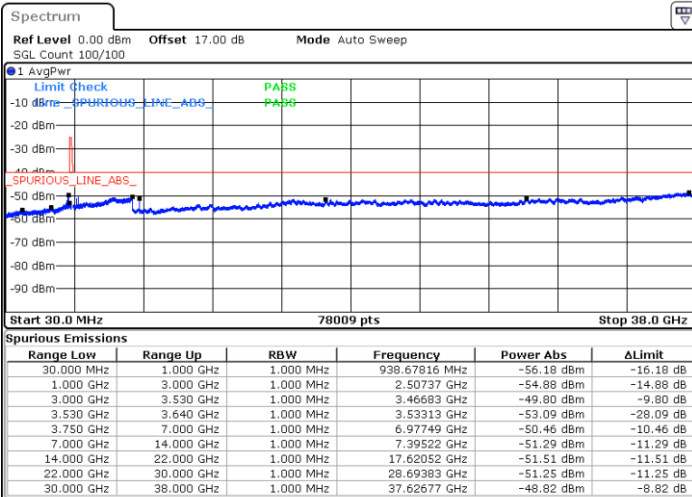

Middle Channel / 1RBmax

Date: 16.JUL.2020 21:41:47

Date: 14.JUL.2020 21:57:11

Middle Channel / FullIRB

N/A

Date: 14.JUL.2020 21:47:29

LTE Band 48 / 5MHz

16QAM

Highest Channel / 1RB0

Highest Channel / 1RBmax

Date: 14.JUL.2020 21:41:02

Date: 14.JUL.2020 22:00:24

Highest Channel / FullIRB

N/A

Date: 14.JUL.2020 21:50:43

LTE Band 48 / 10MHz

16QAM

Lowest Channel / 1RB0

Lowest Channel / 1RBmax

Date: 14.JUL.2020 22:03:39

Date: 14.JUL.2020 22:23:01

Lowest Channel / FullIRB

N/A

Date: 14.JUL.2020 22:13:20