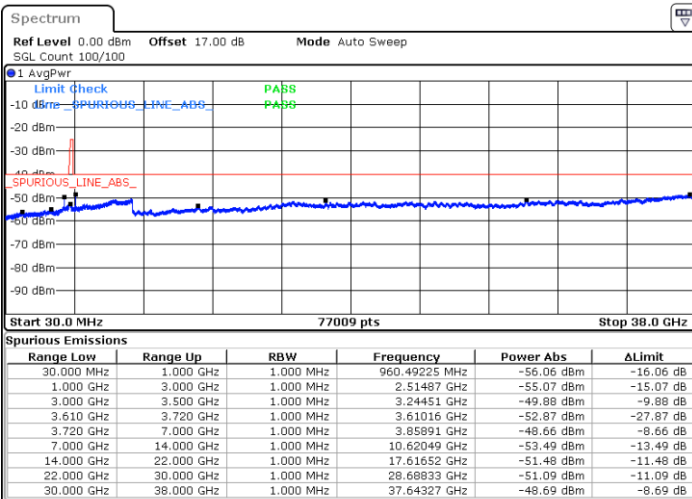

Highest Channel / 1RB0

Highest Channel / 1RBmax

Date: 14.JUL.2020 21:41:02

Date: 14.JUL.2020 22:00:24

Highest Channel / FullIRB

N/A

Date: 14.JUL.2020 21:50:43

LTE Band 48 / 10MHz

16QAM

Lowest Channel / 1RB0

Lowest Channel / 1RBmax

Date: 14.JUL.2020 22:03:39

Date: 14.JUL.2020 22:23:01

Lowest Channel / FullIRB

N/A

Date: 14.JUL.2020 22:13:20

LTE Band 48 / 10MHz

16QAM

MiddleChannel / 1RB0

Middle Channel / 1RBmax

Date: 14.JUL.2020 22:06:52

Date: 15.JUL.2020 02:36:04

Middle Channel / FullIRB

N/A

Date: 14.JUL.2020 22:16:33

LTE Band 48 / 10MHz

16QAM

Highest Channel / 1RB0

Highest Channel / 1RBmax

Date: 14.JUL.2020 22:10:06

Date: 14.JUL.2020 22:29:27

Highest Channel / FullIRB