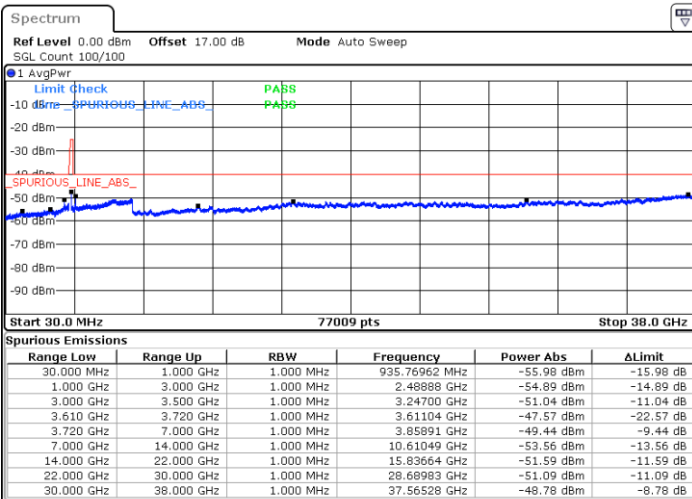

LTE Band 48 / 15MHz

QPSK

Highest Channel / 1RB0

Highest Channel / 1RBmax

Date: 14.JUL.2020 22:38:04

Date: 14.JUL.2020 22:57:26

Highest Channel / FullIRB

N/A

Date: 14.JUL.2020 22:47:45

LTE Band 48 / 20MHz

QPSK

Lowest Channel / 1RB0

Lowest Channel / 1RBmax

Date: 14.JUL.2020 23:12:31

Date: 14.JUL.2020 23:22:12

Lowest Channel / FullIRB

N/A

Date: 14.JUL.2020 23:02:50

LTE Band 48 / 20MHz

QPSK

Middle Channel / 1RB0

Middle Channel / 1RBmax

Date: 14.JUL.2020 23:13:36

Date: 16.JUL.2020 20:09:24

Middle Channel / FullIRB

N/A

Date: 14.JUL.2020 23:03:54

LTE Band 48 / 20MHz

QPSK

Highest Channel / 1RB0

Highest Channel / 1RBmax

Date: 14.JUL.2020 23:18:58