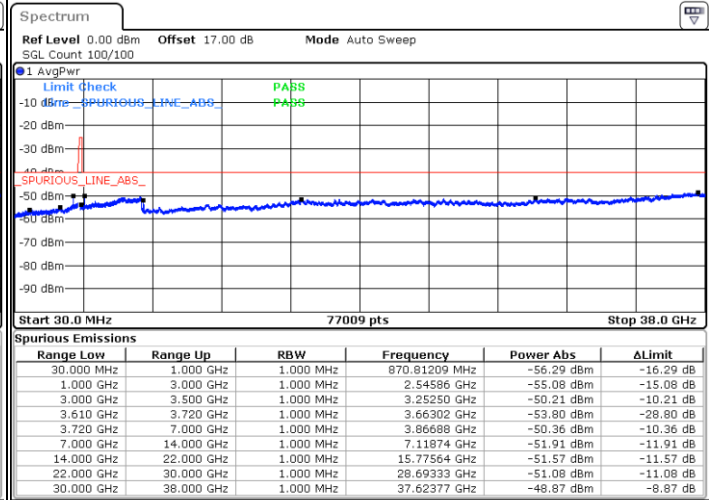

Middle Channel / 1RBmax

Date: 16.JUL.2020 21:41:47

Date: 14.JUL.2020 21:57:11

Middle Channel / FullIRB

N/A

Date: 14.JUL.2020 21:47:29

LTE Band 48 / 5MHz

16QAM

Highest Channel / 1RB0

Highest Channel / 1RBmax

Date: 14.JUL.2020 21:41:02

Date: 14.JUL.2020 22:00:24

Highest Channel / FullIRB

N/A

Date: 14.JUL.2020 21:50:43

LTE Band 48 / 10MHz

16QAM

Lowest Channel / 1RB0

Lowest Channel / 1RBmax

Date: 14.JUL.2020 22:03:39

Date: 14.JUL.2020 22:23:01

Lowest Channel / FullIRB

N/A

Date: 14.JUL.2020 22:13:20