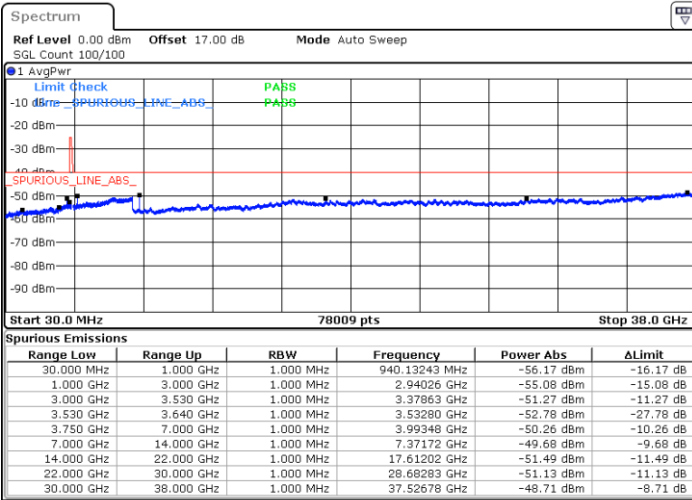

Lowest Channel / 1RB0

Lowest Channel / 1RBmax

Date: 14.JUL.2020 22:31:38

Date: 14.JUL.2020 22:50:59

Lowest Channel / FullIRB

N/A

Date: 14.JUL.2020 22:41:18

LTE Band 48 / 15MHz

QPSK

Middle Channel / 1RB0

Middle Channel / 1RBmax

Date: 15.JUL.2020 02:51:40

Date: 16.JUL.2020 19:56:54

Middle Channel / FullIRB

N/A

Date: 14.JUL.2020 22:46:40

LTE Band 48 / 15MHz

QPSK

Highest Channel / 1RB0

Highest Channel / 1RBmax

Date: 14.JUL.2020 22:38:04

Date: 14.JUL.2020 22:57:26

Highest Channel / FullIRB

N/A

Date: 14.JUL.2020 22:47:45

LTE Band 48 / 20MHz

QPSK

Lowest Channel / 1RB0

Lowest Channel / 1RBmax

Date: 14.JUL.2020 23:12:31

Date: 14.JUL.2020 23:22:12

Lowest Channel / FullIRB