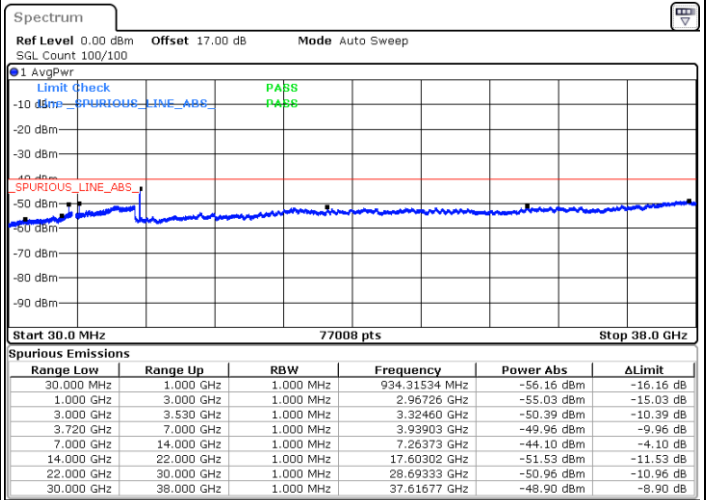

N/A

Date: 14.JUL.2020 22:19:47

LTE Band 48 / 15MHz

16QAM

Lowest Channel / 1RB0

Lowest Channel / 1RBmax

Date: 14.JUL.2020 22:32:42

Date: 14.JUL.2020 22:52:04

Lowest Channel / FullIRB

N/A

Date: 14.JUL.2020 22:42:23

LTE Band 48 / 15MHz

16QAM

Middle Channel / 1RB0

Middle Channel / 1RBmax

Date: 14.JUL.2020 22:35:55

Date: 15.JUL.2020 02:57:08

Middle Channel / FullIRB

N/A

Date: 14.JUL.2020 22:45:36

LTE Band 48 / 15MHz

16QAM

Highest Channel / 1RB0

Highest Channel / 1RBmax

Date: 14.JUL.2020 22:39:08

Date: 14.JUL.2020 22:58:31

Highest Channel / FullIRB

N/A

Date: 14.JUL.2020 22:48:49

LTE Band 48 / 20MHz

16QAM

Lowest Channel / 1RB0