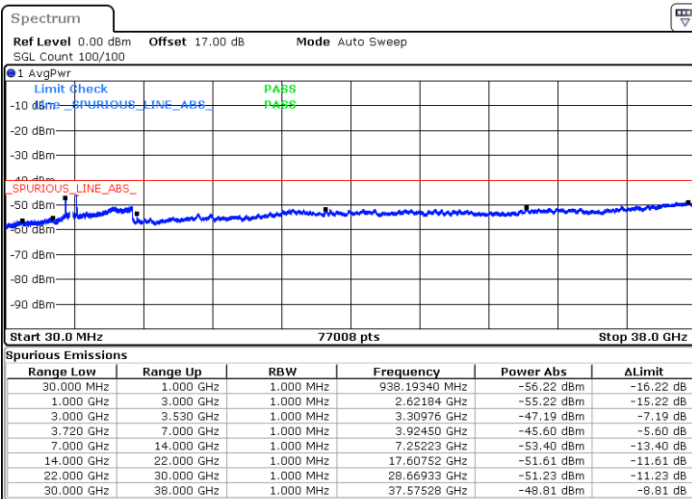

Date: 14.JUL.2020 22:39:08

Date: 14.JUL.2020 22:58:31

Highest Channel / FullIRB

N/A

Date: 14.JUL.2020 22:48:49

LTE Band 48 / 20MHz

16QAM

Lowest Channel / 1RB0

Lowest Channel / 1RBmax

Date: 14.JUL.2020 23:11:27

Date: 14.JUL.2020 23:21:07

Lowest Channel / FullIRB

N/A

Date: 14.JUL.2020 23:01:45

LTE Band 48 / 20MHz

16QAM

Middle Channel / 1RB0

Middle Channel / 1RBmax

Date: 14.JUL.2020 23:14:39

Date: 14.JUL.2020 23:24:20

Middle Channel / FullIRB

N/A

Date: 14.JUL.2020 23:04:59

LTE Band 48 / 20MHz

16QAM

Highest Channel / 1RB0

Highest Channel / 1RBmax

Date: 14.JUL.2020 23:17:53

Date: 14.JUL.2020 23:27:34

Highest Channel / FullIRB

N/A

Date: 14.JUL.2020 23:08:12