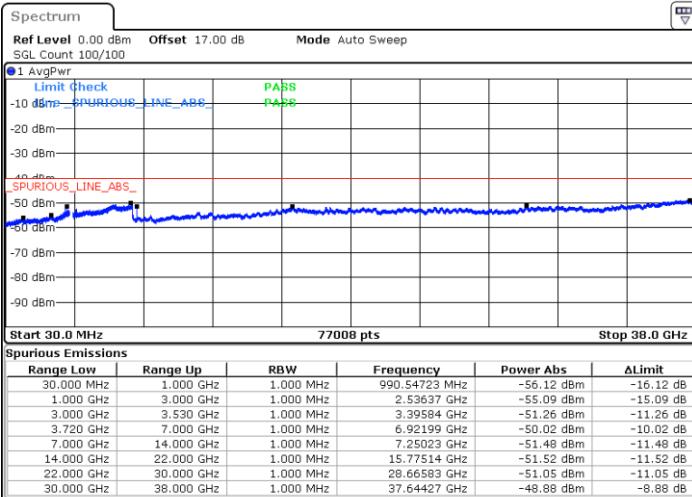

Middle Channel / FullIRB

N/A

Date: 14.JUL.2020 21:46:25