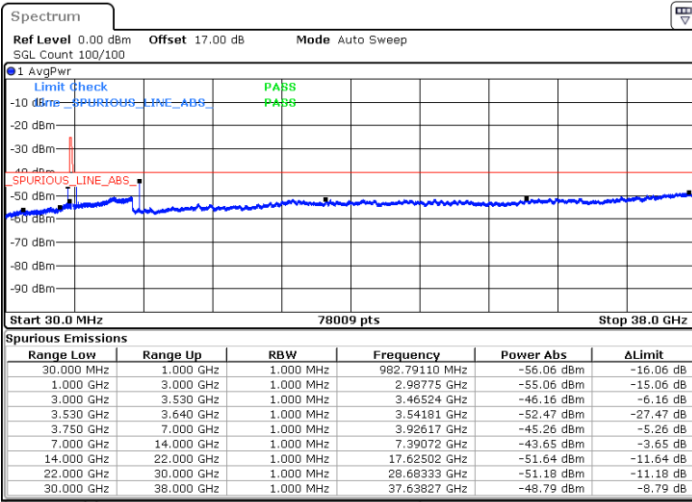

Conducted Spurious Emission

LTE Band 48 / 5MHz

QPSK

Middle Channel / 1RB0

Middle Channel / 1RBmax

Date: 16.JUL.2020 21:40:18

Date: 16.JUL.2020 19:51:12

Middle Channel / FullIRB

N/A

Date: 14.JUL.2020 21:48:33

LTE Band 48 / 5MHz

QPSK

Highest Channel / 1RB0

Highest Channel / 1RBmax

Date: 14.JUL.2020 21:39:57

Date: 14.JUL.2020 21:59:19

Highest Channel / FullIRB

N/A

Date: 14.JUL.2020 21:49:38

LTE Band 48 / 10MHz

QPSK

Lowest Channel / 1RB0

Lowest Channel / 1RBmax

Date: 14.JUL.2020 22:04:44

Date: 14.JUL.2020 22:24:06

Lowest Channel / FullIRB

N/A

Date: 14.JUL.2020 22:14:25

LTE Band 48 / 10MHz

QPSK

MiddleChannel / 1RB0

Middle Channel / 1RBmax