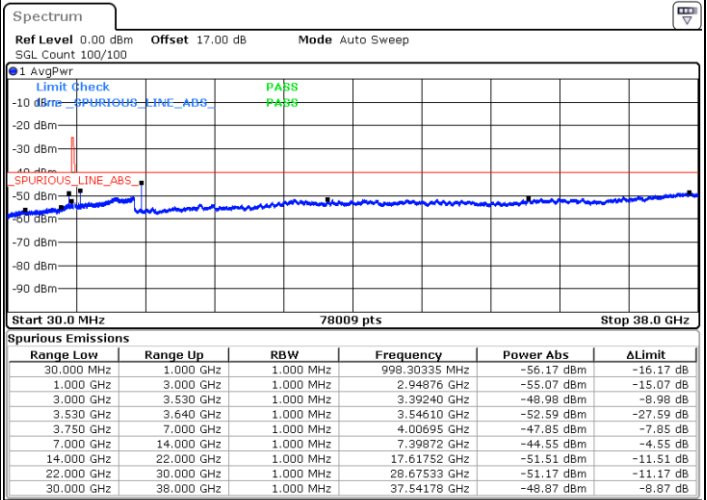

Date: 14.JUL.2020 22:24:06

Lowest Channel / FullIRB

N/A

Date: 14.JUL.2020 22:14:25

LTE Band 48 / 10MHz

QPSK

MiddleChannel / 1RB0

Middle Channel / 1RBmax

Date: 16.JUL.2020 19:36:17

Date: 16.JUL.2020 19:29:07

Middle Channel / FullIRB

N/A

Date: 14.JUL.2020 22:15:29

LTE Band 48 / 10MHz

QPSK

Highest Channel / 1RB0

Highest Channel / 1RBmax

Date: 14.JUL.2020 22:11:11

Date: 14.JUL.2020 22:30:32

Highest Channel / FullIRB

N/A

Date: 14.JUL.2020 22:20:52

LTE Band 48 / 15MHz

QPSK

Lowest Channel / 1RB0

Lowest Channel / 1RBmax

Date: 14.JUL.2020 22:31:38

Date: 14.JUL.2020 22:50:59

Lowest Channel / FullIRB

N/A

Date: 14.JUL.2020 22:41:18

LTE Band 48 / 15MHz