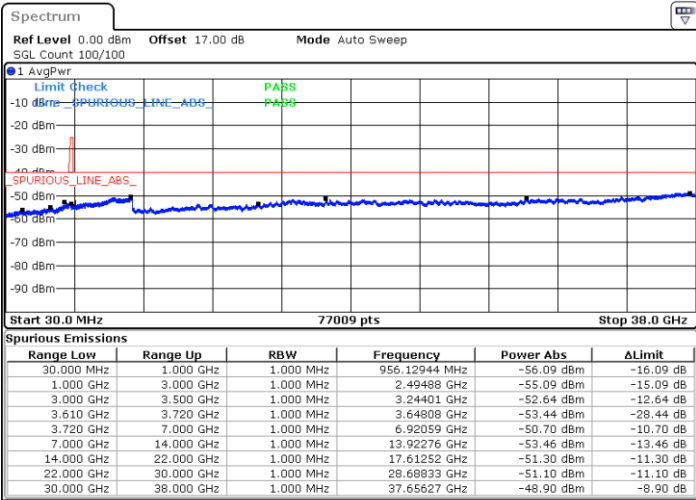

Date: 14.JUL.2020 22:16:33

LTE Band 48 / 10MHz

16QAM

Highest Channel / 1RB0

Highest Channel / 1RBmax

Date: 14.JUL.2020 22:10:06

Date: 14.JUL.2020 22:29:27

Highest Channel / FullIRB

N/A

Date: 14.JUL.2020 22:19:47

LTE Band 48 / 15MHz

16QAM

Lowest Channel / 1RB0

Lowest Channel / 1RBmax

Date: 14.JUL.2020 22:32:42

Date: 14.JUL.2020 22:52:04

Lowest Channel / FullIRB

N/A

Date: 14.JUL.2020 22:42:23

LTE Band 48 / 15MHz

16QAM

Middle Channel / 1RB0

Middle Channel / 1RBmax

Date: 14.JUL.2020 22:35:55

Date: 15.JUL.2020 02:57:08

Middle Channel / FullIRB

N/A

Date: 14.JUL.2020 22:45:36

LTE Band 48 / 15MHz

16QAM

Highest Channel / 1RB0

Highest Channel / 1RBmax