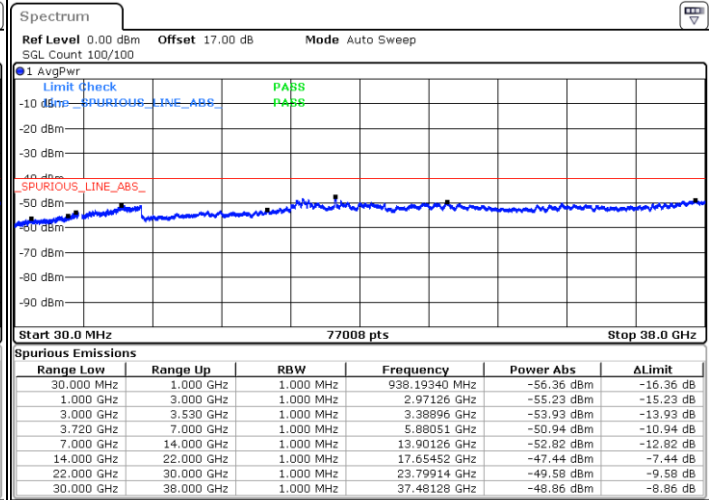

Date: 14.JUL.2020 22:47:45

LTE Band 48 / 20MHz

QPSK

Lowest Channel / 1RB0

Lowest Channel / 1RBmax

Date: 14.JUL.2020 23:12:31

Date: 14.JUL.2020 23:22:12

Lowest Channel / FullIRB

N/A

Date: 14.JUL.2020 23:02:50

LTE Band 48 / 20MHz

QPSK

Middle Channel / 1RB0

Middle Channel / 1RBmax

Date: 14.JUL.2020 23:13:36

Date: 16.JUL.2020 20:09:24

Middle Channel / FullIRB

N/A

Date: 14.JUL.2020 23:03:54

LTE Band 48 / 20MHz

QPSK

Highest Channel / 1RB0

Highest Channel / 1RBmax

Date: 14.JUL.2020 23:18:58

Date: 14.JUL.2020 23:28:39

Highest Channel / FullIRB

N/A

Date: 14.JUL.2020 23:09:17

LTE Band 48 / 5MHz

16QAM

Lowest Channel / 1RB0

Lowest Channel / 1RBmax