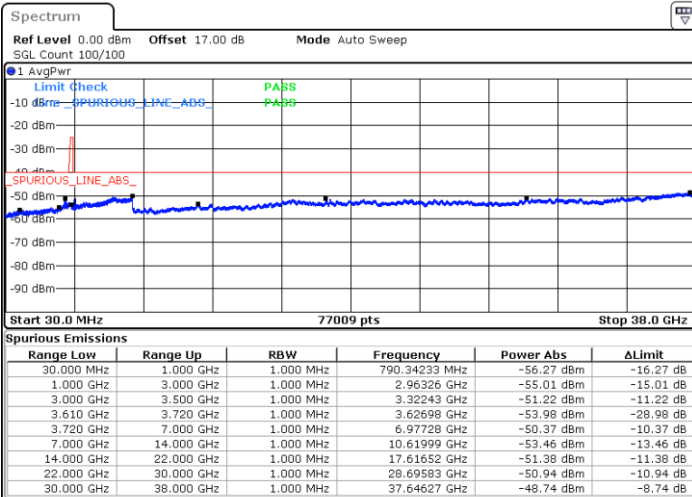

Middle Channel / FullIRB

N/A

Date: 14.JUL.2020 23:03:54

LTE Band 48 / 20MHz

QPSK

Highest Channel / 1RB0

Highest Channel / 1RBmax

Date: 14.JUL.2020 23:18:58

Date: 14.JUL.2020 23:28:39

Highest Channel / FullIRB

N/A

Date: 14.JUL.2020 23:09:17

LTE Band 48 / 5MHz

16QAM

Lowest Channel / 1RB0

Lowest Channel / 1RBmax

Date: 14.JUL.2020 21:34:35

Date: 14.JUL.2020 21:53:58

Lowest Channel / FullIRB

N/A

Date: 14.JUL.2020 21:44:16

LTE Band 48 / 5MHz

16QAM

Middle Channel / 1RB0