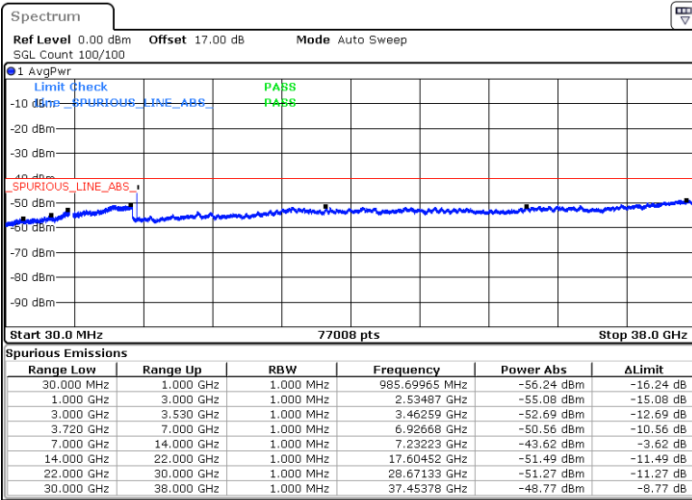

Date: 14.JUL.2020 22:47:45

LTE Band 48 / 20MHz

QPSK

Lowest Channel / 1RB0

Lowest Channel / 1RBmax

Date: 14.JUL.2020 23:12:31

Date: 14.JUL.2020 23:22:12

Lowest Channel / FullIRB

N/A

Date: 14.JUL.2020 23:02:50

LTE Band 48 / 20MHz

QPSK

Middle Channel / 1RB0

Middle Channel / 1RBmax

Date: 14.JUL.2020 23:13:36

Date: 16.JUL.2020 20:09:24

Middle Channel / FullIRB

N/A

Date: 14.JUL.2020 23:03:54

LTE Band 48 / 20MHz

QPSK

Highest Channel / 1RB0

Highest Channel / 1RBmax

Date: 14.JUL.2020 23:18:58

Date: 14.JUL.2020 23:28:39

Highest Channel / FullIRB

N/A

Date: 14.JUL.2020 23:09:17

LTE Band 48 / 5MHz

16QAM

Lowest Channel / 1RB0

Lowest Channel / 1RBmax