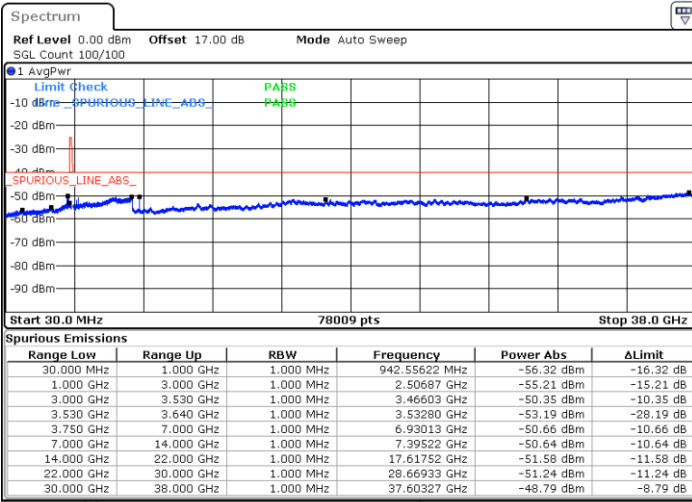

Conducted Spurious Emission

LTE Band 48 / 5MHz

QPSK

Middle Channel / 1RB0

Middle Channel / 1RBmax

Date: 16.JUL.2020 21:40:18

Date: 16.JUL.2020 19:51:12

Middle Channel / FullIRB

N/A

Date: 14.JUL.2020 21:48:33

LTE Band 48 / 5MHz

QPSK

Highest Channel / 1RB0

Highest Channel / 1RBmax

Date: 14.JUL.2020 21:39:57

Date: 14.JUL.2020 21:59:19

Highest Channel / FullIRB

N/A

Date: 14.JUL.2020 21:49:38

LTE Band 48 / 10MHz

QPSK

Lowest Channel / 1RB0

Lowest Channel / 1RBmax

Date: 14.JUL.2020 22:04:44

Date: 14.JUL.2020 22:24:06

Lowest Channel / FullIRB

N/A

Date: 14.JUL.2020 22:14:25

LTE Band 48 / 10MHz

QPSK

MiddleChannel / 1RB0

Middle Channel / 1RBmax