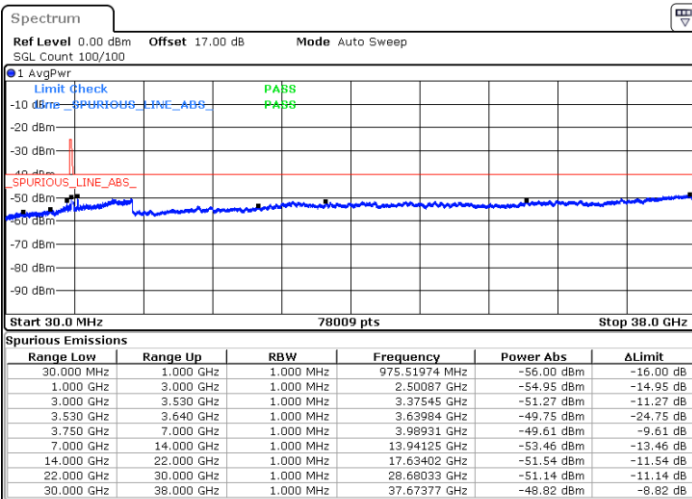

Lowest Channel / 1RBmax

Date: 14.JUL.2020 23:11:27

Date: 14.JUL.2020 23:21:07

Lowest Channel / FullIRB

N/A

Date: 14.JUL.2020 23:01:45

LTE Band 48 / 20MHz

16QAM

Middle Channel / 1RB0

Middle Channel / 1RBmax

Date: 14.JUL.2020 23:14:39

Date: 14.JUL.2020 23:24:20

Middle Channel / FullIRB

N/A

Date: 14.JUL.2020 23:04:59

LTE Band 48 / 20MHz

16QAM

Highest Channel / 1RB0

Highest Channel / 1RBmax

Date: 14.JUL.2020 23:17:53

Date: 14.JUL.2020 23:27:34

Highest Channel / FullIRB

N/A

Date: 14.JUL.2020 23:08:12

LTE Band 48 / 5MHz

64QAM

Lowest Channel / 1RB0

Lowest Channel / 1RBmax

Date: 14.JUL.2020 21:35:40

Date: 14.JUL.2020 21:55:02

Lowest Channel / FullIRB

N/A