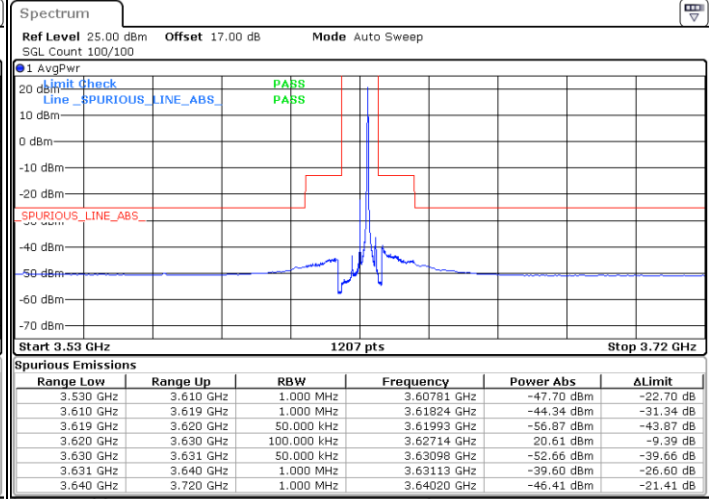

LTE Band 48 / 5MHz

64QAM

Lowest Channel / 1RB0

Lowest Channel / 1RBmax

Date: 14.JUL.2020 19:13:21

Date: 14.JUL.2020 19:37:35

Lowest Channel / FullIRB

N/A

Date: 14.JUL.2020 19:25:41

LTE Band 48 / 5MHz

64QAM

Middle Channel / 1RB0

Middle Channel / 1RBmax

Date: 14.JUL.2020 19:14:41

Date: 14.JUL.2020 19:38:54

Middle Channel / FullIRB

N/A

Date: 14.JUL.2020 19:27:01

LTE Band 48 / 5MHz

64QAM

Highest Channel / 1RB0

Highest Channel / 1RBmax

Date: 14.JUL.2020 19:21:43

Date: 14.JUL.2020 19:45:30

Highest Channel / FullIRB

N/A

Date: 14.JUL.2020 19:33:37

LTE Band 48 / 10MHz

64QAM

Lowest Channel / 1RB0

Lowest Channel / 1RBmax

Date: 14.JUL.2020 19:46:50