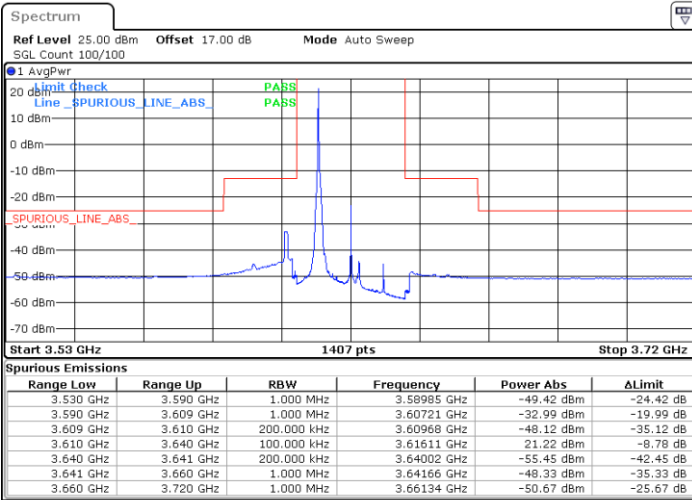

Date: 14.JUL.2020 20:55:26

Highest Channel / FullIRB

N/A

Date: 14.JUL.2020 20:43:34

LTE Band 48 / 20MHz

16QAM

Lowest Channel / 1RB0

Lowest Channel / 1RBmax

Date: 14.JUL.2020 21:11:19

Date: 14.JUL.2020 21:23:12

Lowest Channel / FullIRB

N/A

Date: 14.JUL.2020 20:59:26

LTE Band 48 / 20MHz

16QAM

Middle Channel / 1RB0

Middle Channel / 1RBmax

Date: 14.JUL.2020 21:15:16

Date: 14.JUL.2020 21:27:10

Middle Channel / FullIRB

N/A

Date: 14.JUL.2020 21:03:23

LTE Band 48 / 20MHz

16QAM

Highest Channel / 1RB0

Highest Channel / 1RBmax

Date: 14.JUL.2020 21:19:13

Date: 14.JUL.2020 21:31:07

Highest Channel / FullIRB	N/A
----------------------------------	------------

Channel Power -41.62dBm < -40dBm (Pass)	N/A
---	------------