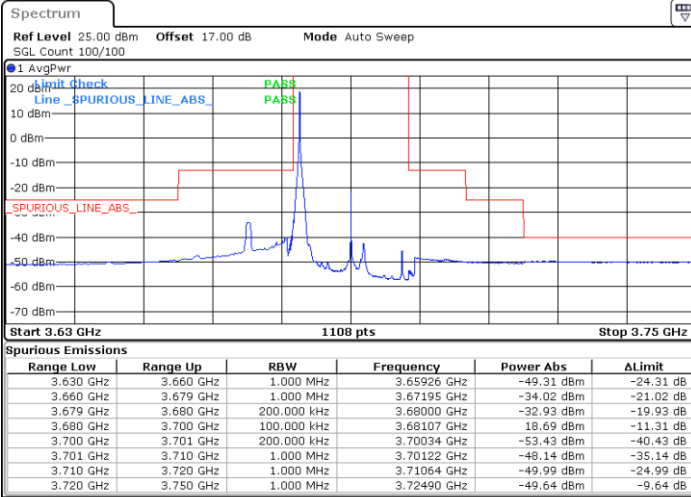

Middle Channel / FullIRB

N/A

Date: 14.JUL.2020 21:02:04

LTE Band 48 / 20MHz

QPSK

Highest Channel / 1RB0

Highest Channel / 1RBmax

Date: 14.JUL.2020 21:20:32

Date: 14.JUL.2020 21:32:26

Highest Channel / FullIRB N/A

Channel Power -41.77dBm < -40dBm (Pass) N/A

LTE Band 48 / 5MHz

16QAM

Lowest Channel / 1RB0

Lowest Channel / 1RBmax

Date: 14.JUL.2020 19:12:02