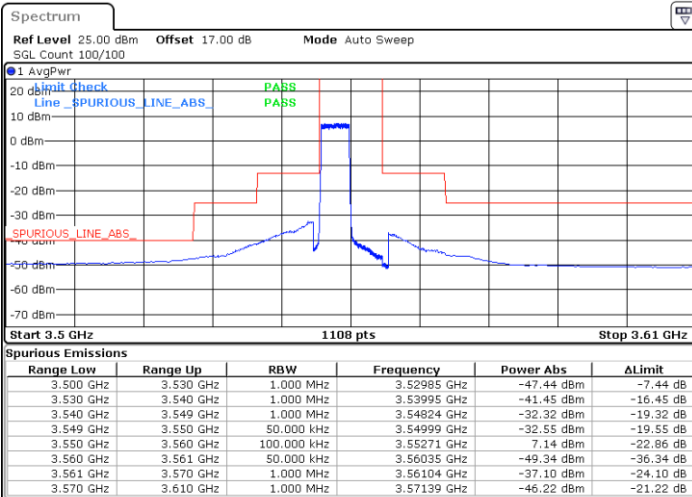

Middle Channel / FullIRB

N/A

Date: 14.JUL.2020 21:02:04

LTE Band 48 / 20MHz

QPSK

Highest Channel / 1RB0

Highest Channel / 1RBmax

Date: 14.JUL.2020 21:20:32

Date: 14.JUL.2020 21:32:26

Highest Channel / FullIRB N/A

Channel Power -41.77dBm < -40dBm (Pass) N/A

LTE Band 48 / 5MHz

16QAM

Lowest Channel / 1RB0

Lowest Channel / 1RBmax

Date: 14.JUL.2020 19:12:02

Date: 14.JUL.2020 19:36:15

Lowest Channel / FullIRB

N/A

Date: 14.JUL.2020 19:24:22

LTE Band 48 / 5MHz

16QAM

Middle Channel / 1RB0

Middle Channel / 1RBmax