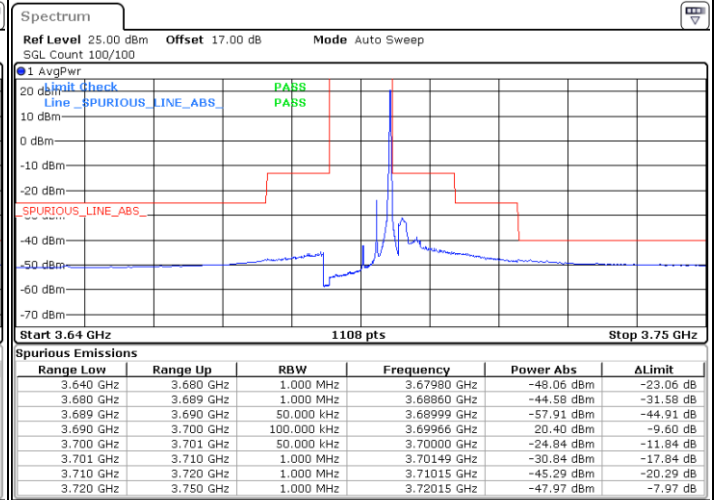

Date: 14.JUL.2020 19:25:41

LTE Band 48 / 5MHz

64QAM

Middle Channel / 1RB0

Middle Channel / 1RBmax

Date: 14.JUL.2020 19:14:41

Date: 14.JUL.2020 19:38:54

Middle Channel / FullIRB

N/A

Date: 14.JUL.2020 19:27:01

LTE Band 48 / 5MHz

64QAM

Highest Channel / 1RB0

Highest Channel / 1RBmax

Date: 14.JUL.2020 19:21:43

Date: 14.JUL.2020 19:45:30

Highest Channel / FullIRB

N/A

Date: 14.JUL.2020 19:33:37

LTE Band 48 / 10MHz

64QAM

Lowest Channel / 1RB0

Lowest Channel / 1RBmax

Date: 14.JUL.2020 19:46:50

Date: 14.JUL.2020 20:10:36

Lowest Channel / FullIRB

N/A

Date: 14.JUL.2020 19:58:43

LTE Band 48 / 10MHz

64QAM

MiddleChannel / 1RB0

Middle Channel / 1RBmax