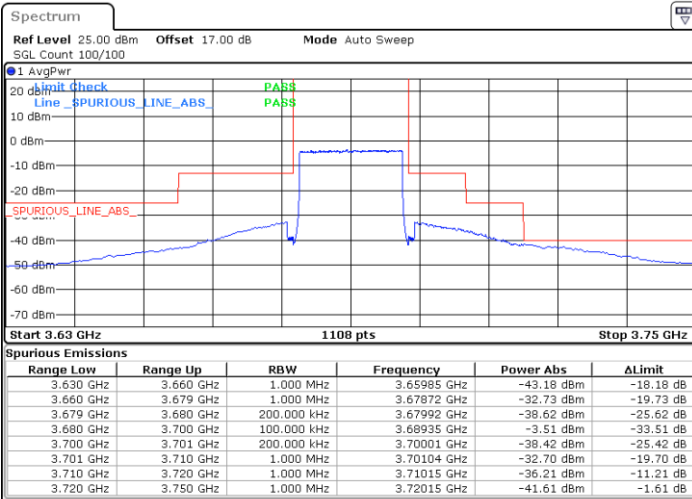

Highest Channel / FullIRB

N/A

Date: 14.JUL.2020 21:06:01