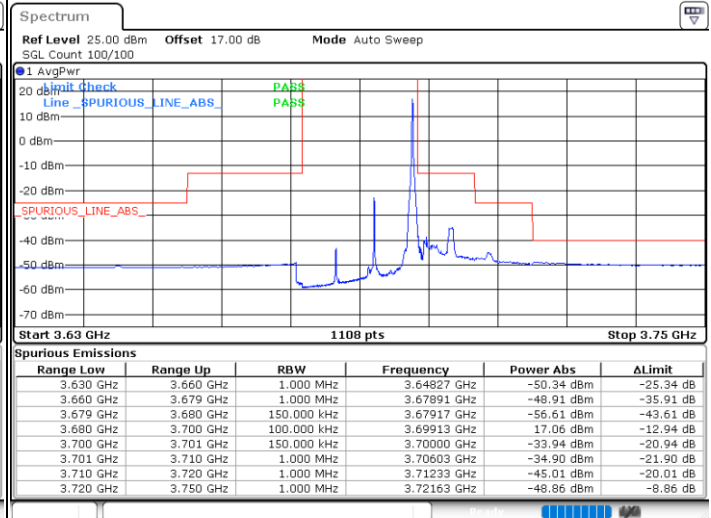

Lowest Channel / 1RB0

Lowest Channel / 1RBmax

Date: 14.JUL.2020 20:25:08

Date: 14.JUL.2020 20:48:52

Lowest Channel / FullIRB

N/A

Date: 14.JUL.2020 20:37:00

LTE Band 48 / 15MHz

LTE Band 48 / 15MHz

64QAM

Highest Channel / 1RB0

Highest Channel / 1RBmax

Date: 14.JUL.2020 20:33:02

Date: 14.JUL.2020 20:56:46

Highest Channel / FullIRB

N/A

Date: 14.JUL.2020 20:44:54

LTE Band 48 / 20MHz

64QAM

Lowest Channel / 1RB0

Lowest Channel / 1RBmax

Date: 14.JUL.2020 21:09:59

Date: 14.JUL.2020 21:21:52

Lowest Channel / FullIRB