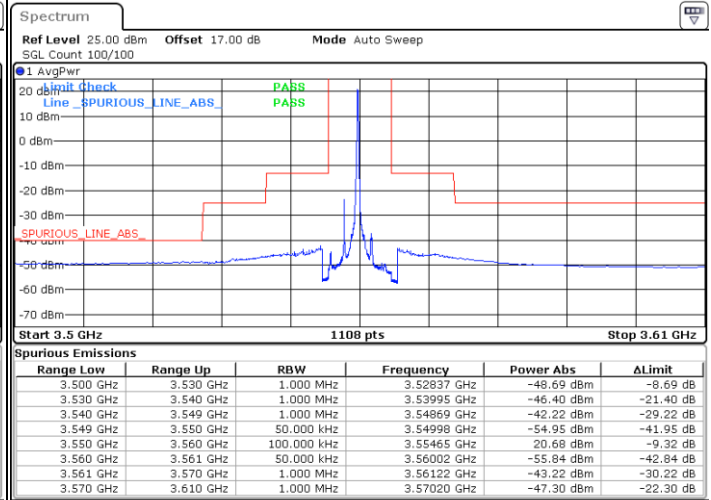

Highest Channel / 1RB0

Highest Channel / 1RBmax

Date: 14.JUL.2020 21:19:13

Date: 14.JUL.2020 21:31:07

Highest Channel / FullIRB	N/A
----------------------------------	------------

Channel Power -41.62dBm < -40dBm (Pass)	N/A
---	------------

LTE Band 48 / 5MHz

64QAM

Lowest Channel / 1RB0

Lowest Channel / 1RBmax

Date: 14.JUL.2020 19:13:21

Date: 14.JUL.2020 19:37:35

Lowest Channel / FullIRB

N/A

Date: 14.JUL.2020 19:25:41

LTE Band 48 / 5MHz

64QAM

Middle Channel / 1RB0

Middle Channel / 1RBmax

Date: 14.JUL.2020 19:14:41

Date: 14.JUL.2020 19:38:54

Middle Channel / FullIRB

N/A

Date: 14.JUL.2020 19:27:01

LTE Band 48 / 5MHz

64QAM

Highest Channel / 1RB0

Highest Channel / 1RBmax

Date: 14.JUL.2020 19:21:43

Date: 14.JUL.2020 19:45:30