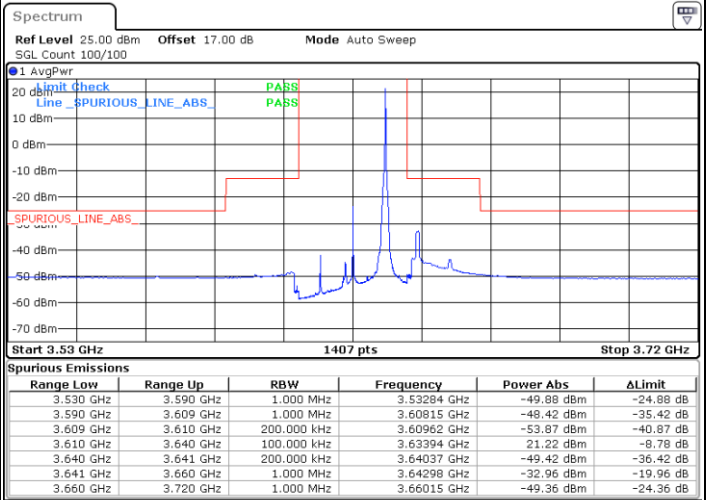

Date: 14.JUL.2020 20:55:26

Highest Channel / FullIRB

N/A

Date: 14.JUL.2020 20:43:34

LTE Band 48 / 20MHz

16QAM

Lowest Channel / 1RB0

Lowest Channel / 1RBmax

Date: 14.JUL.2020 21:11:19

Date: 14.JUL.2020 21:23:12

Lowest Channel / FullIRB

N/A

Date: 14.JUL.2020 20:59:26

LTE Band 48 / 20MHz

16QAM

Middle Channel / 1RB0

Middle Channel / 1RBmax

Date: 14.JUL.2020 21:15:16

Date: 14.JUL.2020 21:27:10

Middle Channel / FullIRB

N/A

Date: 14.JUL.2020 21:03:23

LTE Band 48 / 20MHz

16QAM

Highest Channel / 1RB0

Highest Channel / 1RBmax

Date: 14.JUL.2020 21:19:13

Date: 14.JUL.2020 21:31:07

Highest Channel / FullIRB	N/A
----------------------------------	------------

Channel Power -41.62dBm < -40dBm (Pass)	N/A
---	------------