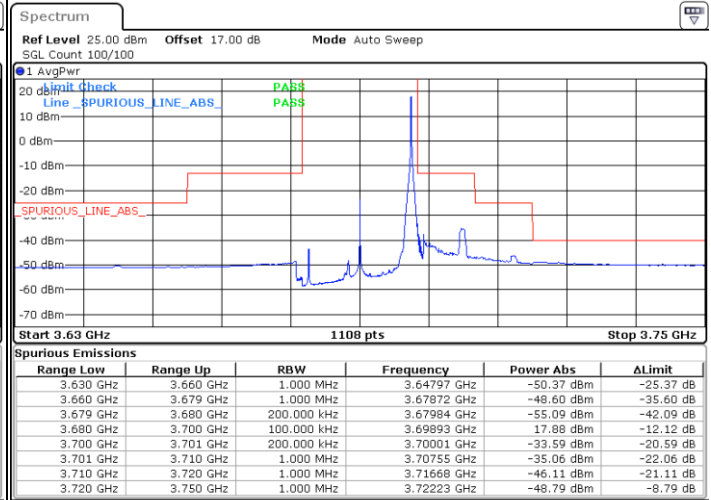

Date: 14.JUL.2020 21:11:19

Date: 14.JUL.2020 21:23:12

Lowest Channel / FullIRB

N/A

Date: 14.JUL.2020 20:59:26

LTE Band 48 / 20MHz

16QAM

Middle Channel / 1RB0

Middle Channel / 1RBmax

Date: 14.JUL.2020 21:15:16

Date: 14.JUL.2020 21:27:10

Middle Channel / FullIRB

N/A

Date: 14.JUL.2020 21:03:23

LTE Band 48 / 20MHz

16QAM

Highest Channel / 1RB0

Highest Channel / 1RBmax

Date: 14.JUL.2020 21:19:13

Date: 14.JUL.2020 21:31:07

Highest Channel / FullIRB	N/A
----------------------------------	------------

Channel Power -41.62dBm < -40dBm (Pass)	N/A
---	------------

LTE Band 48 / 5MHz

64QAM

Lowest Channel / 1RB0

Lowest Channel / 1RBmax

Date: 14.JUL.2020 19:13:21

Date: 14.JUL.2020 19:37:35

Lowest Channel / FullIRB

N/A