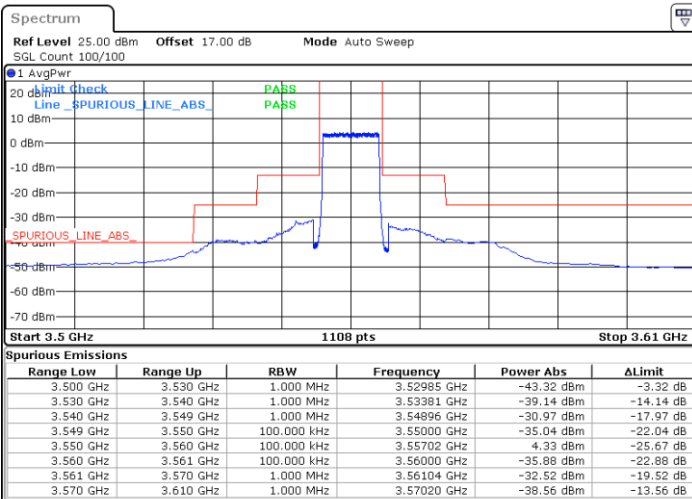

Highest Channel / 1RBmax

Date: 14.JUL.2020 19:19:57

Date: 14.JUL.2020 19:44:11

Highest Channel / FullIRB

N/A

Date: 14.JUL.2020 19:32:17

LTE Band 48 / 10MHz

16QAM

Lowest Channel / 1RB0

Lowest Channel / 1RBmax

Date: 14.JUL.2020 19:48:09

Date: 14.JUL.2020 20:11:56

Lowest Channel / FullIRB

N/A

Date: 14.JUL.2020 20:00:02

LTE Band 48 / 10MHz

LTE Band 48 / 10MHz

16QAM

Highest Channel / 1RB0

Highest Channel / 1RBmax

Date: 14.JUL.2020 19:56:04

Date: 14.JUL.2020 20:19:51

Highest Channel / FullIRB

N/A