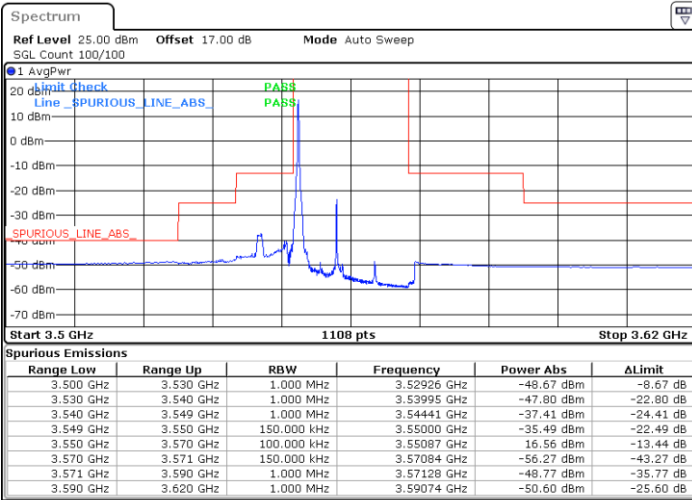

Date: 14.JUL.2020 19:53:26

Date: 14.JUL.2020 20:17:12

Middle Channel / FullIRB

N/A

Date: 14.JUL.2020 20:05:19

LTE Band 48 / 10MHz

64QAM

Highest Channel / 1RB0

Highest Channel / 1RBmax

Date: 14.JUL.2020 19:54:45

Date: 14.JUL.2020 20:18:31

Highest Channel / FullIRB

N/A

Date: 14.JUL.2020 20:06:38

LTE Band 48 / 15MHz

64QAM

Lowest Channel / 1RB0

Lowest Channel / 1RBmax

Date: 14.JUL.2020 20:25:08

Date: 14.JUL.2020 20:48:52

Lowest Channel / FullIRB

N/A

Date: 14.JUL.2020 20:37:00

LTE Band 48 / 15MHz