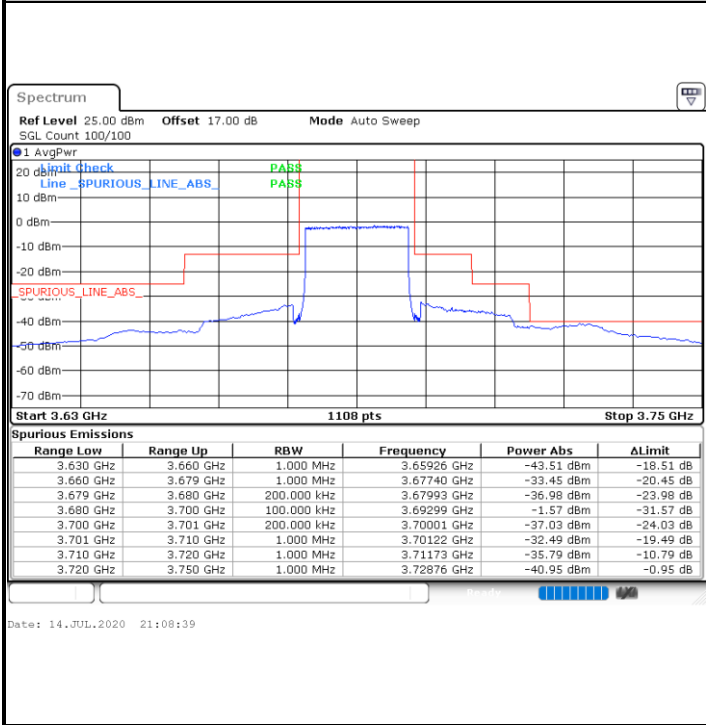

N/A

Date: 14.JUL.2020 21:00:45

LTE Band 48 / 20MHz

QPSK

Middle Channel / 1RB0

Middle Channel / 1RBmax

Date: 14.JUL.2020 21:13:58

Date: 14.JUL.2020 21:25:51

Middle Channel / FullIRB

N/A

Date: 14.JUL.2020 21:02:04

LTE Band 48 / 20MHz

QPSK

Highest Channel / 1RB0

Highest Channel / 1RBmax

Date: 14.JUL.2020 21:20:32

Date: 14.JUL.2020 21:32:26

Highest Channel / FullIRB N/A

Channel Power -41.77dBm < -40dBm (Pass) N/A

LTE Band 48 / 5MHz

16QAM

Lowest Channel / 1RB0

Lowest Channel / 1RBmax

Date: 14.JUL.2020 19:12:02

Date: 14.JUL.2020 19:36:15

Lowest Channel / FullIRB

N/A

Date: 14.JUL.2020 19:24:22

LTE Band 48 / 5MHz

16QAM

Middle Channel / 1RB0

Middle Channel / 1RBmax