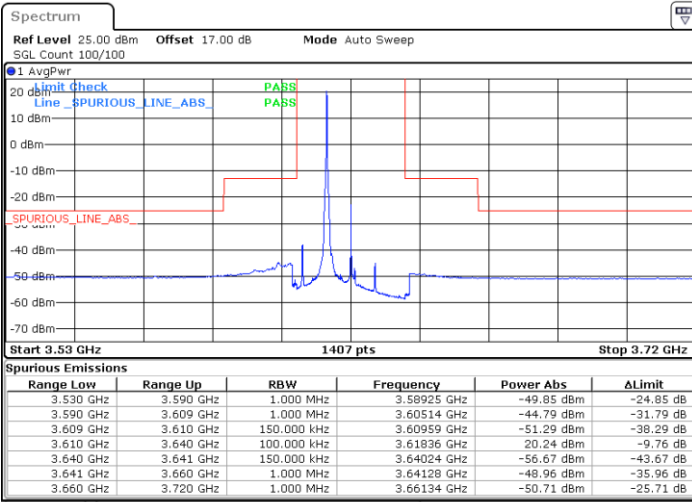

LTE Band 48 / 15MHz

64QAM

Middle Channel / 1RB0

Middle Channel / 1RBmax

Date: 14.JUL.2020 20:26:27