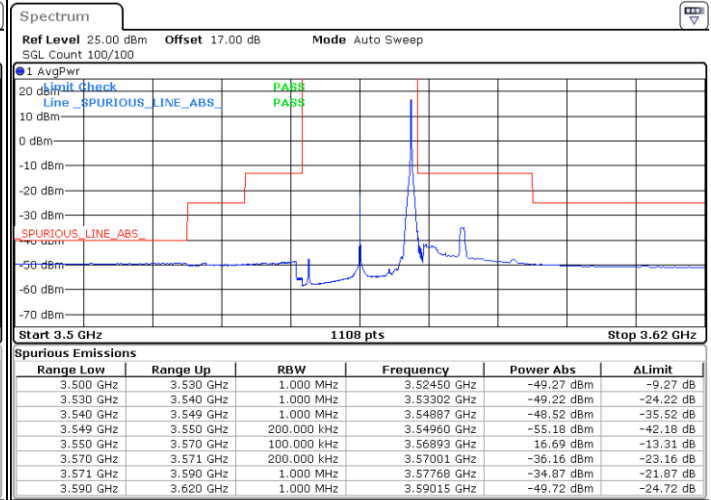

LTE Band 48 / 15MHz

64QAM

Highest Channel / 1RB0

Highest Channel / 1RBmax

Date: 14.JUL.2020 20:33:02

Date: 14.JUL.2020 20:56:46

Highest Channel / FullIRB

N/A

Date: 14.JUL.2020 20:44:54

LTE Band 48 / 20MHz

64QAM

Lowest Channel / 1RB0

Lowest Channel / 1RBmax

Date: 14.JUL.2020 21:09:59

Date: 14.JUL.2020 21:21:52

Lowest Channel / FullIRB

N/A

Date: 14.JUL.2020 20:58:06

LTE Band 48 / 20MHz

64QAM

Middle Channel / 1RB0

Middle Channel / 1RBmax

Date: 14.JUL.2020 21:16:35

Date: 14.JUL.2020 21:28:28

Middle Channel / FullIRB

N/A

Date: 14.JUL.2020 21:04:42

LTE Band 48 / 20MHz

64QAM

Highest Channel / 1RB0

Highest Channel / 1RBmax

Date: 14.JUL.2020 21:17:54