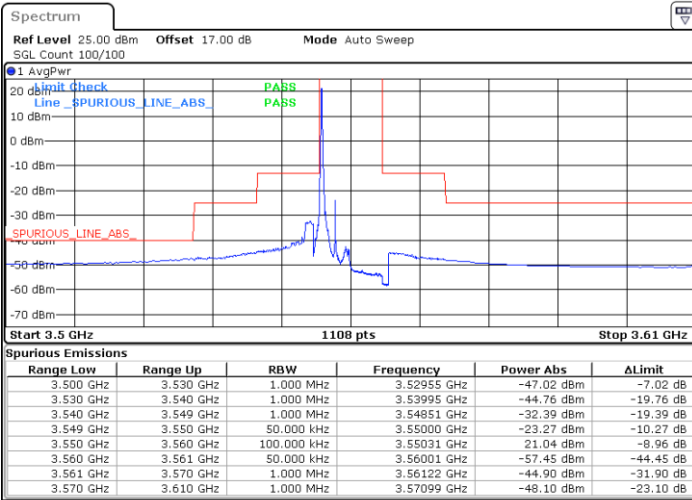

Middle Channel / FullIRB

N/A

Date: 14.JUL.2020 21:02:04

LTE Band 48 / 20MHz

QPSK

Highest Channel / 1RB0

Highest Channel / 1RBmax

Date: 14.JUL.2020 21:20:32

Date: 14.JUL.2020 21:32:26

Highest Channel / FullIRB N/A

Channel Power -41.77dBm < -40dBm (Pass) N/A

LTE Band 48 / 5MHz

16QAM

Lowest Channel / 1RB0

Lowest Channel / 1RBmax

Date: 14.JUL.2020 19:12:02

Date: 14.JUL.2020 19:36:15

Lowest Channel / FullIRB

N/A

Date: 14.JUL.2020 19:24:22

LTE Band 48 / 5MHz

16QAM

Middle Channel / 1RB0

Middle Channel / 1RBmax