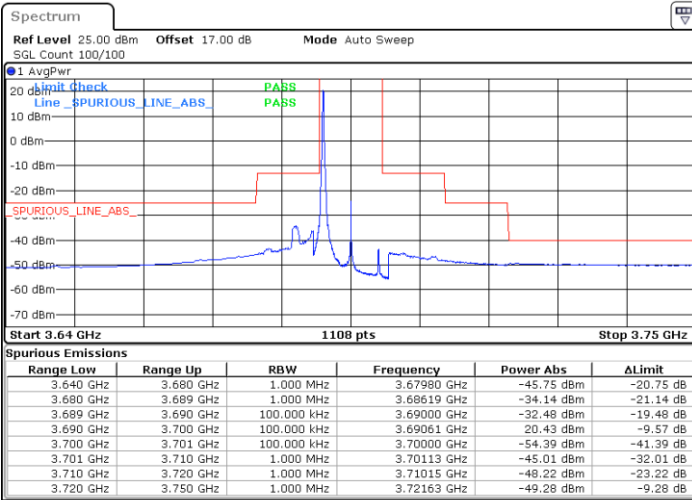

Date: 14.JUL.2020 20:10:36

Lowest Channel / FullIRB

N/A

Date: 14.JUL.2020 19:58:43

LTE Band 48 / 10MHz

64QAM

MiddleChannel / 1RB0

Middle Channel / 1RBmax

Date: 14.JUL.2020 19:53:26

Date: 14.JUL.2020 20:17:12

Middle Channel / FullIRB

N/A

Date: 14.JUL.2020 20:05:19

LTE Band 48 / 10MHz

64QAM

Highest Channel / 1RB0

Highest Channel / 1RBmax

Date: 14.JUL.2020 19:54:45

Date: 14.JUL.2020 20:18:31

Highest Channel / FullIRB

N/A

Date: 14.JUL.2020 20:06:38

LTE Band 48 / 15MHz

64QAM

Lowest Channel / 1RB0

Lowest Channel / 1RBmax

Date: 14.JUL.2020 20:25:08

Date: 14.JUL.2020 20:48:52

Lowest Channel / FullIRB

N/A

Date: 14.JUL.2020 20:37:00

LTE Band 48 / 15MHz