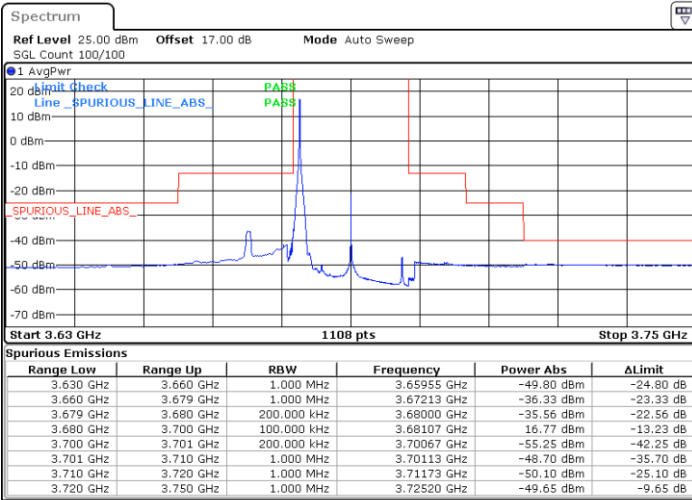

Date: 14.JUL.2020 20:44:54

LTE Band 48 / 20MHz

64QAM

Lowest Channel / 1RB0

Lowest Channel / 1RBmax

Date: 14.JUL.2020 21:09:59

Date: 14.JUL.2020 21:21:52

Lowest Channel / FullIRB

N/A

Date: 14.JUL.2020 20:58:06

LTE Band 48 / 20MHz

64QAM

Middle Channel / 1RB0

Middle Channel / 1RBmax

Date: 14.JUL.2020 21:16:35

Date: 14.JUL.2020 21:28:28

Middle Channel / FullIRB

N/A

Date: 14.JUL.2020 21:04:42

LTE Band 48 / 20MHz

64QAM

Highest Channel / 1RB0

Highest Channel / 1RBmax

Date: 14.JUL.2020 21:17:54