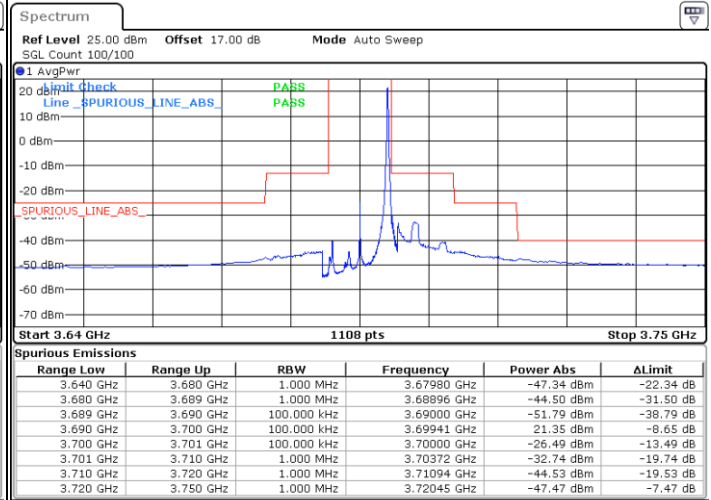

LTE Band 48 / 10MHz

16QAM

Highest Channel / 1RB0

Highest Channel / 1RBmax

Date: 14.JUL.2020 19:56:04

Date: 14.JUL.2020 20:19:51

Highest Channel / FullIRB

N/A

Date: 14.JUL.2020 20:07:58

LTE Band 48 / 15MHz

16QAM

Lowest Channel / 1RB0

Lowest Channel / 1RBmax

Date: 14.JUL.2020 20:23:49

Date: 14.JUL.2020 20:47:32

Lowest Channel / FullIRB