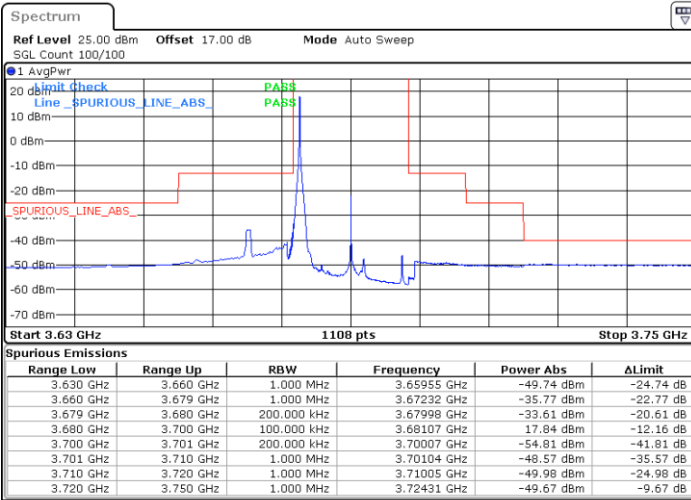

Date: 14.JUL.2020 21:11:19

Date: 14.JUL.2020 21:23:12

Lowest Channel / FullIRB

N/A

Date: 14.JUL.2020 20:59:26

LTE Band 48 / 20MHz

16QAM

Middle Channel / 1RB0

Middle Channel / 1RBmax

Date: 14.JUL.2020 21:15:16

Date: 14.JUL.2020 21:27:10

Middle Channel / FullIRB

N/A

Date: 14.JUL.2020 21:03:23

LTE Band 48 / 20MHz

16QAM

Highest Channel / 1RB0

Highest Channel / 1RBmax

Date: 14.JUL.2020 21:19:13

Date: 14.JUL.2020 21:31:07

Highest Channel / FullIRB	N/A
----------------------------------	------------

Channel Power -41.62dBm < -40dBm (Pass)	N/A
---	------------

LTE Band 48 / 5MHz

64QAM

Lowest Channel / 1RB0

Lowest Channel / 1RBmax

Date: 14.JUL.2020 19:13:21

Date: 14.JUL.2020 19:37:35

Lowest Channel / FullIRB

N/A