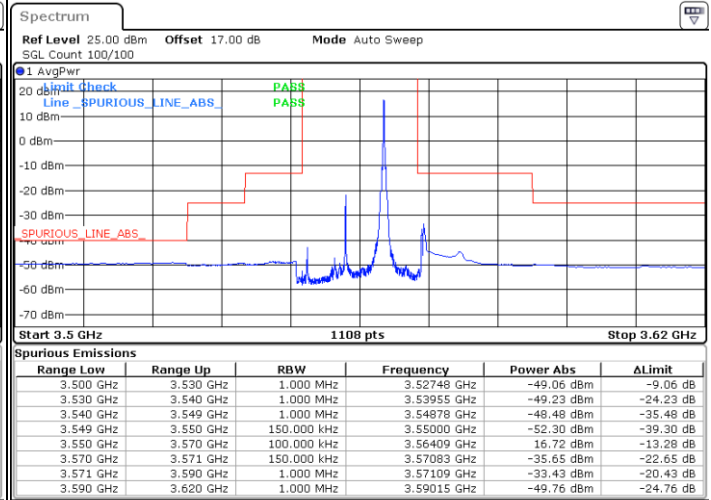

LTE Band 48 / 10MHz

16QAM

Highest Channel / 1RB0

Highest Channel / 1RBmax

Date: 14.JUL.2020 19:56:04

Date: 14.JUL.2020 20:19:51

Highest Channel / FullIRB

N/A

Date: 14.JUL.2020 20:07:58

LTE Band 48 / 15MHz

16QAM

Lowest Channel / 1RB0

Lowest Channel / 1RBmax

Date: 14.JUL.2020 20:23:49

Date: 14.JUL.2020 20:47:32

Lowest Channel / FullIRB