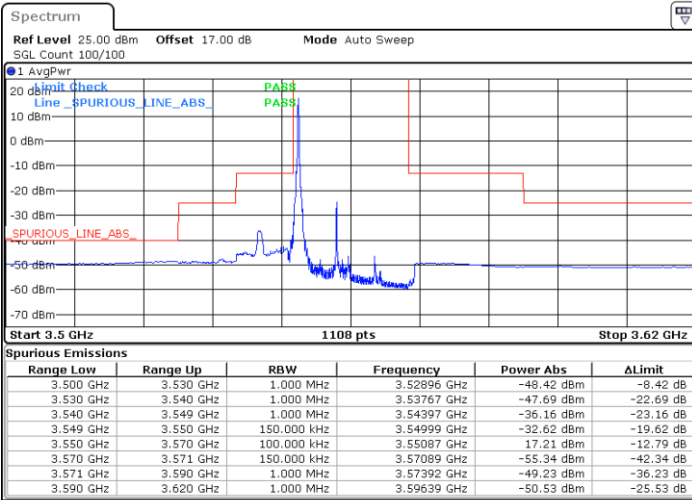

LTE Band 48 / 10MHz

16QAM

Highest Channel / 1RB0

Highest Channel / 1RBmax

Date: 14.JUL.2020 19:56:04

Date: 14.JUL.2020 20:19:51

Highest Channel / FullIRB

N/A

Date: 14.JUL.2020 20:07:58

LTE Band 48 / 15MHz

16QAM

Lowest Channel / 1RB0

Lowest Channel / 1RBmax

Date: 14.JUL.2020 20:23:49

Date: 14.JUL.2020 20:47:32

Lowest Channel / FullIRB

N/A

Date: 14.JUL.2020 20:35:41

LTE Band 48 / 15MHz

16QAM

Middle Channel / 1RB0

Middle Channel / 1RBmax

Date: 14.JUL.2020 20:27:46

Date: 14.JUL.2020 20:51:29

Middle Channel / FullIRB

N/A

Date: 14.JUL.2020 20:39:38

LTE Band 48 / 15MHz

16QAM

Highest Channel / 1RB0

Highest Channel / 1RBmax

Date: 14.JUL.2020 20:31:43