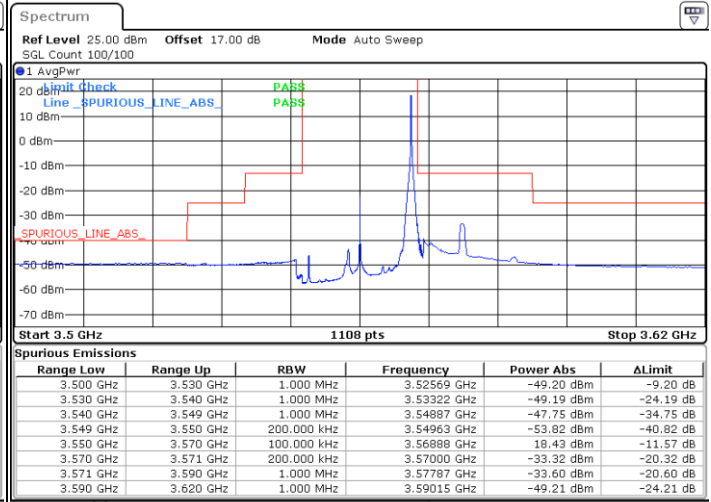

LTE Band 48 / 15MHz

QPSK

Highest Channel / 1RB0

Highest Channel / 1RBmax

Date: 14.JUL.2020 20:30:24

Date: 14.JUL.2020 20:54:07

Highest Channel / FullIRB

N/A

Date: 15.JUL.2020 02:43:36

LTE Band 48 / 20MHz

QPSK

Lowest Channel / 1RB0

Lowest Channel / 1RBmax

Date: 14.JUL.2020 21:12:39

Date: 14.JUL.2020 21:24:32

Lowest Channel / FullIRB

N/A

Date: 14.JUL.2020 21:00:45

LTE Band 48 / 20MHz

QPSK

Middle Channel / 1RB0

Middle Channel / 1RBmax

Date: 14.JUL.2020 21:13:58

Date: 14.JUL.2020 21:25:51

Middle Channel / FullIRB

N/A

Date: 14.JUL.2020 21:02:04

LTE Band 48 / 20MHz

QPSK

Highest Channel / 1RB0

Highest Channel / 1RBmax

Date: 14.JUL.2020 21:20:32