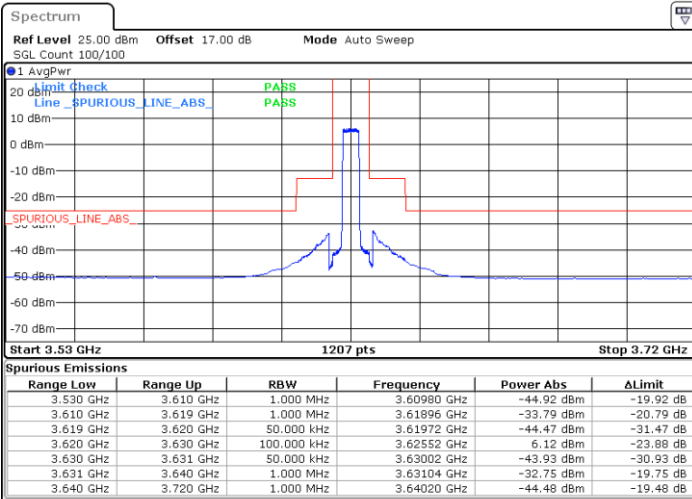

LTE Band 48 / 5MHz

64QAM

Lowest Channel / 1RB0

Lowest Channel / 1RBmax

Date: 14.JUL.2020 19:13:21

Date: 14.JUL.2020 19:37:35

Lowest Channel / FullIRB

N/A

Date: 14.JUL.2020 19:25:41

LTE Band 48 / 5MHz

64QAM

Middle Channel / 1RB0

Middle Channel / 1RBmax

Date: 14.JUL.2020 19:14:41

Date: 14.JUL.2020 19:38:54

Middle Channel / FullIRB

N/A

Date: 14.JUL.2020 19:27:01

LTE Band 48 / 5MHz

64QAM

Highest Channel / 1RB0

Highest Channel / 1RBmax

Date: 14.JUL.2020 19:21:43

Date: 14.JUL.2020 19:45:30

Highest Channel / FullIRB

N/A

Date: 14.JUL.2020 19:33:37

LTE Band 48 / 10MHz

64QAM

Lowest Channel / 1RB0

Lowest Channel / 1RBmax

Date: 14.JUL.2020 19:46:50