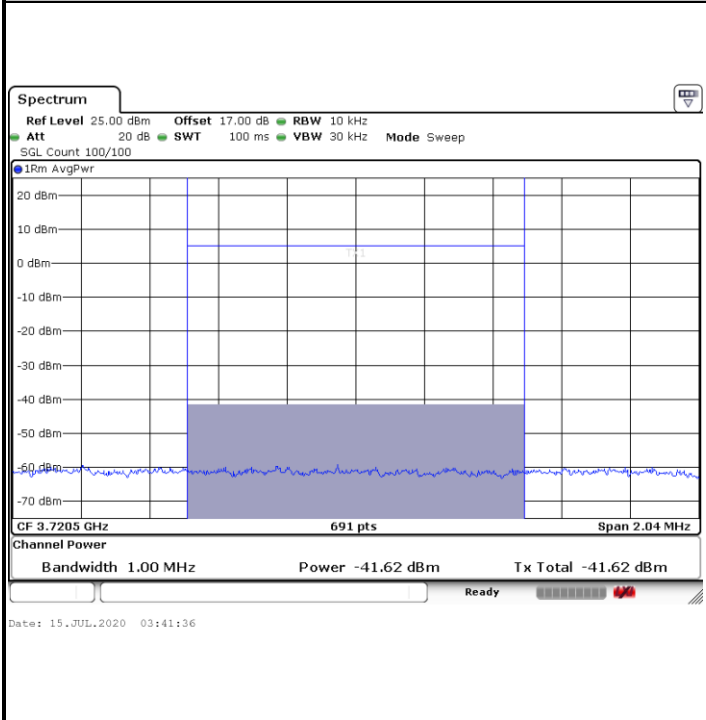

Highest Channel / 1RB0

Highest Channel / 1RBmax

Date: 14.JUL.2020 21:19:13

Date: 14.JUL.2020 21:31:07

Highest Channel / FullIRB	N/A
----------------------------------	------------

Channel Power -41.62dBm < -40dBm (Pass)	N/A
---	------------

LTE Band 48 / 5MHz

64QAM

Lowest Channel / 1RB0

Lowest Channel / 1RBmax

Date: 14.JUL.2020 19:13:21

Date: 14.JUL.2020 19:37:35

Lowest Channel / FullIRB

N/A