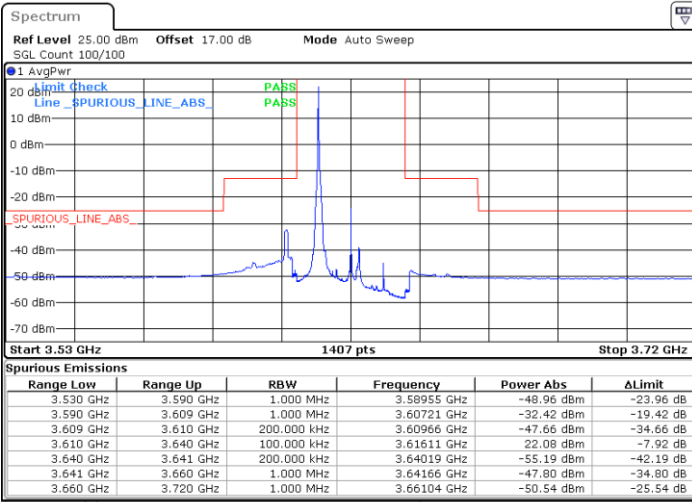

N/A

Date: 14.JUL.2020 21:00:45

LTE Band 48 / 20MHz

QPSK

Middle Channel / 1RB0

Middle Channel / 1RBmax

Date: 14.JUL.2020 21:13:58

Date: 14.JUL.2020 21:25:51

Middle Channel / FullIRB

N/A

Date: 14.JUL.2020 21:02:04

LTE Band 48 / 20MHz

QPSK

Highest Channel / 1RB0

Highest Channel / 1RBmax

Date: 14.JUL.2020 21:20:32

Date: 14.JUL.2020 21:32:26

Highest Channel / FullIRB N/A

Channel Power -41.77dBm < -40dBm (Pass) N/A

LTE Band 48 / 5MHz

16QAM

Lowest Channel / 1RB0

Lowest Channel / 1RBmax

Date: 14.JUL.2020 19:12:02