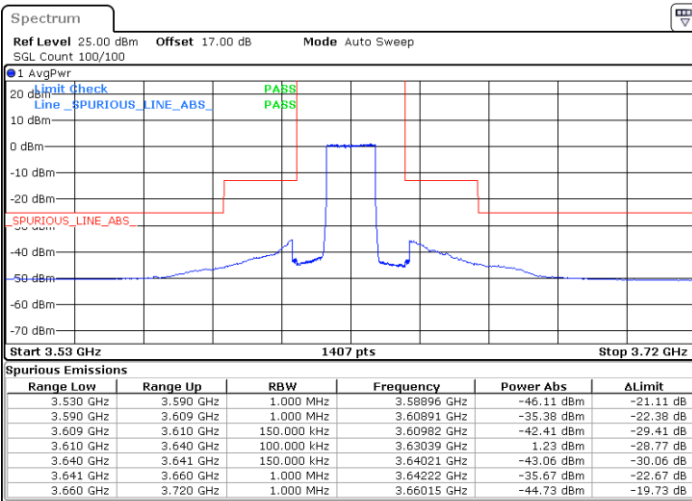

Lowest Channel / 1RB0

Lowest Channel / 1RBmax

Date: 14.JUL.2020 20:25:08

Date: 14.JUL.2020 20:48:52

Lowest Channel / FullIRB

N/A

Date: 14.JUL.2020 20:37:00

LTE Band 48 / 15MHz

64QAM

Middle Channel / 1RB0

Middle Channel / 1RBmax

Date: 14.JUL.2020 20:26:27

Date: 14.JUL.2020 20:50:11

Middle Channel / FullIRB

N/A

Date: 14.JUL.2020 20:38:19

LTE Band 48 / 15MHz

64QAM

Highest Channel / 1RB0

Highest Channel / 1RBmax

Date: 14.JUL.2020 20:33:02

Date: 14.JUL.2020 20:56:46

Highest Channel / FullIRB

N/A

Date: 14.JUL.2020 20:44:54

LTE Band 48 / 20MHz

64QAM

Lowest Channel / 1RB0

Lowest Channel / 1RBmax

Date: 14.JUL.2020 21:09:59

Date: 14.JUL.2020 21:21:52

Lowest Channel / FullIRB