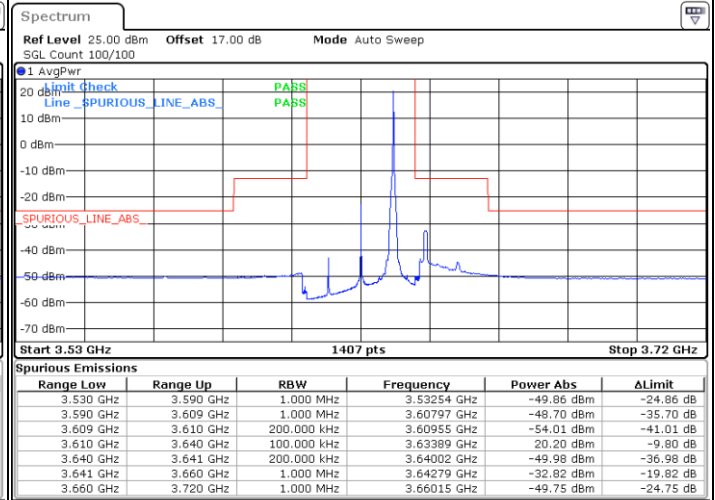

LTE Band 48 / 15MHz

64QAM

Highest Channel / 1RB0

Highest Channel / 1RBmax

Date: 14.JUL.2020 20:33:02

Date: 14.JUL.2020 20:56:46

Highest Channel / FullIRB

N/A

Date: 14.JUL.2020 20:44:54

LTE Band 48 / 20MHz

64QAM

Lowest Channel / 1RB0

Lowest Channel / 1RBmax

Date: 14.JUL.2020 21:09:59

Date: 14.JUL.2020 21:21:52

Lowest Channel / FullIRB

N/A

Date: 14.JUL.2020 20:58:06

LTE Band 48 / 20MHz

64QAM

Middle Channel / 1RB0

Middle Channel / 1RBmax

Date: 14.JUL.2020 21:16:35

Date: 14.JUL.2020 21:28:28

Middle Channel / FullIRB

N/A

Date: 14.JUL.2020 21:04:42

LTE Band 48 / 20MHz

64QAM

Highest Channel / 1RB0

Highest Channel / 1RBmax

Date: 14.JUL.2020 21:17:54