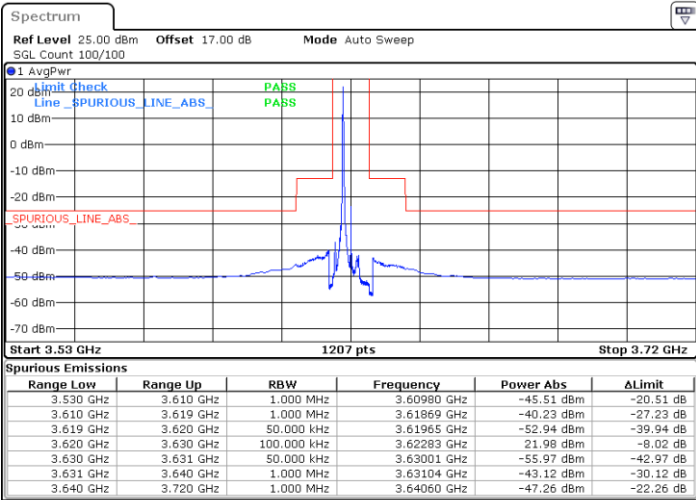

Date: 14.JUL.2020 21:32:26

Highest Channel / FullIRB N/A

Channel Power -41.77dBm < -40dBm (Pass) N/A

LTE Band 48 / 5MHz

16QAM

Lowest Channel / 1RB0

Lowest Channel / 1RBmax

Date: 14.JUL.2020 19:12:02

Date: 14.JUL.2020 19:36:15

Lowest Channel / FullIRB

N/A

Date: 14.JUL.2020 19:24:22

LTE Band 48 / 5MHz

16QAM

Middle Channel / 1RB0

Middle Channel / 1RBmax

Date: 14.JUL.2020 19:16:00

Date: 14.JUL.2020 19:40:13

Middle Channel / FullIRB

N/A

Date: 14.JUL.2020 19:28:20

LTE Band 48 / 5MHz

16QAM

Highest Channel / 1RB0

Highest Channel / 1RBmax

Date: 14.JUL.2020 19:19:57

Date: 14.JUL.2020 19:44:11

Highest Channel / FullIRB

N/A

Date: 14.JUL.2020 19:32:17

LTE Band 48 / 10MHz

16QAM