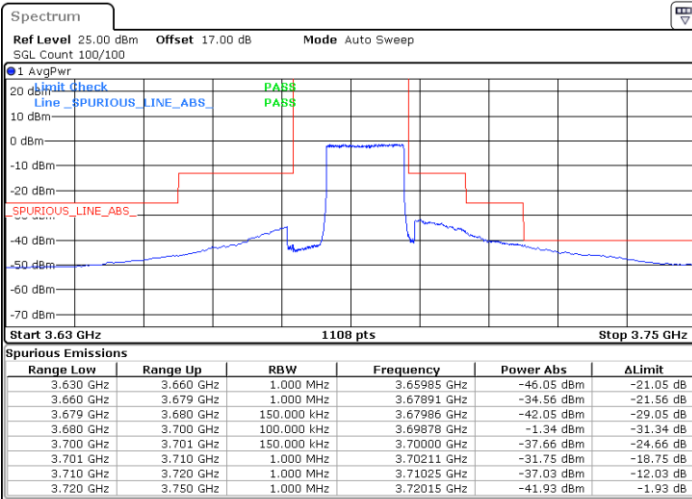

Middle Channel / FullIRB

N/A

Date: 14.JUL.2020 20:39:38

LTE Band 48 / 15MHz

16QAM

Highest Channel / 1RB0

Highest Channel / 1RBmax

Date: 14.JUL.2020 20:31:43

Date: 14.JUL.2020 20:55:26

Highest Channel / FullIRB

N/A

Date: 14.JUL.2020 20:43:34

LTE Band 48 / 20MHz

16QAM

Lowest Channel / 1RB0

Lowest Channel / 1RBmax