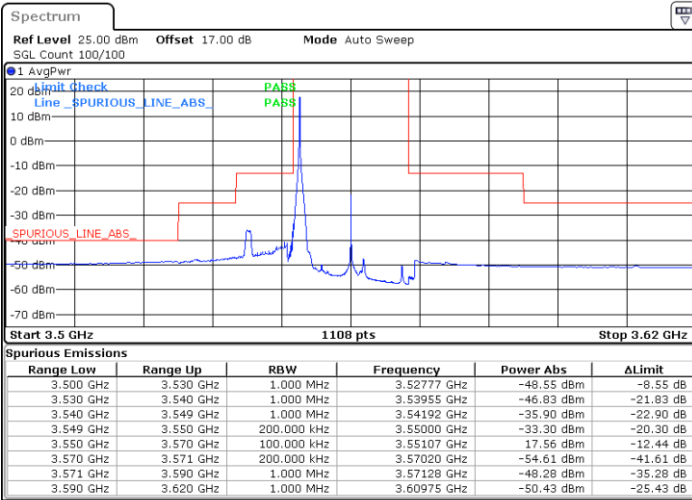

Middle Channel / FullIRB

N/A

Date: 14.JUL.2020 20:39:38

LTE Band 48 / 15MHz

16QAM

Highest Channel / 1RB0

Highest Channel / 1RBmax

Date: 14.JUL.2020 20:31:43

Date: 14.JUL.2020 20:55:26

Highest Channel / FullIRB

N/A

Date: 14.JUL.2020 20:43:34

LTE Band 48 / 20MHz

16QAM

Lowest Channel / 1RB0

Lowest Channel / 1RBmax

Date: 14.JUL.2020 21:11:19

Date: 14.JUL.2020 21:23:12

Lowest Channel / FullIRB

N/A

Date: 14.JUL.2020 20:59:26

LTE Band 48 / 20MHz

16QAM

Middle Channel / 1RB0