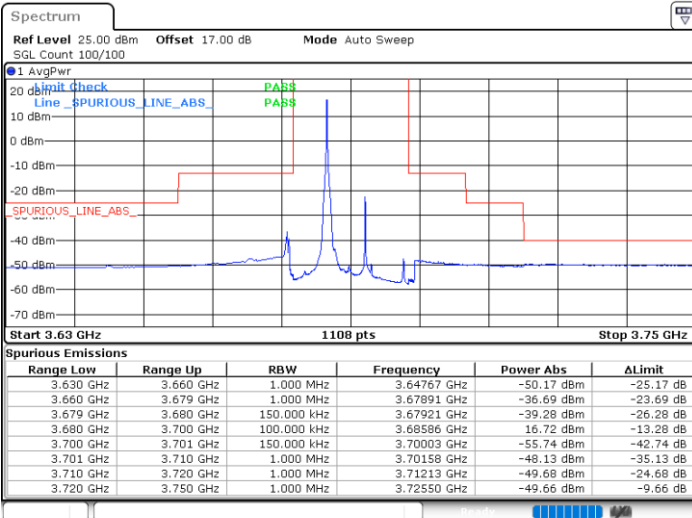

Lowest Channel / 1RB0

Lowest Channel / 1RBmax

Date: 14.JUL.2020 20:25:08

Date: 14.JUL.2020 20:48:52

Lowest Channel / FullIRB

N/A

Date: 14.JUL.2020 20:37:00

LTE Band 48 / 15MHz

64QAM

Middle Channel / 1RB0

Middle Channel / 1RBmax

Date: 14.JUL.2020 20:26:27

Date: 14.JUL.2020 20:50:11

Middle Channel / FullIRB

N/A

Date: 14.JUL.2020 20:38:19

LTE Band 48 / 15MHz

64QAM

Highest Channel / 1RB0

Highest Channel / 1RBmax

Date: 14.JUL.2020 20:33:02

Date: 14.JUL.2020 20:56:46

Highest Channel / FullIRB

N/A

Date: 14.JUL.2020 20:44:54

LTE Band 48 / 20MHz

64QAM

Lowest Channel / 1RB0

Lowest Channel / 1RBmax

Date: 14.JUL.2020 21:09:59

Date: 14.JUL.2020 21:21:52

Lowest Channel / FullIRB