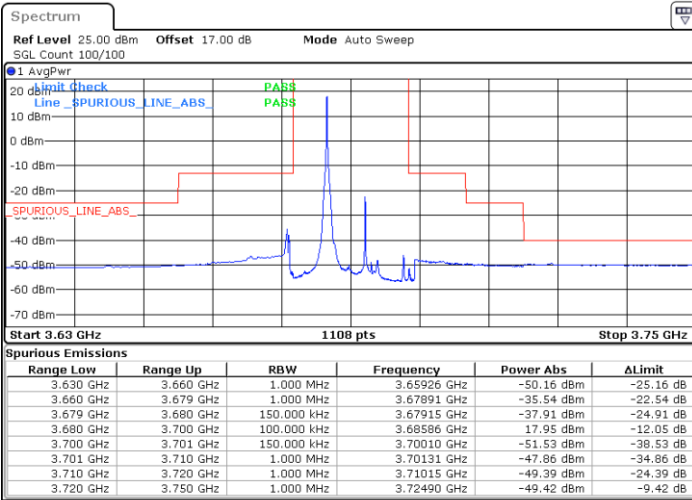

Middle Channel / FullIRB

N/A

Date: 14.JUL.2020 20:39:38

LTE Band 48 / 15MHz

16QAM

Highest Channel / 1RB0

Highest Channel / 1RBmax

Date: 14.JUL.2020 20:31:43

Date: 14.JUL.2020 20:55:26

Highest Channel / FullIRB

N/A

Date: 14.JUL.2020 20:43:34

LTE Band 48 / 20MHz

16QAM

Lowest Channel / 1RB0

Lowest Channel / 1RBmax