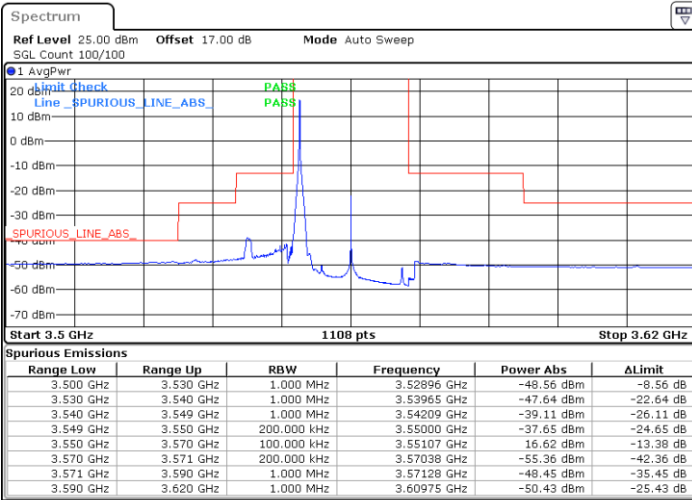

LTE Band 48 / 15MHz

64QAM

Highest Channel / 1RB0

Highest Channel / 1RBmax

Date: 14.JUL.2020 20:33:02

Date: 14.JUL.2020 20:56:46

Highest Channel / FullIRB

N/A

Date: 14.JUL.2020 20:44:54

LTE Band 48 / 20MHz

64QAM

Lowest Channel / 1RB0

Lowest Channel / 1RBmax

Date: 14.JUL.2020 21:09:59

Date: 14.JUL.2020 21:21:52

Lowest Channel / FullIRB

N/A

Date: 14.JUL.2020 20:58:06

LTE Band 48 / 20MHz

64QAM

Middle Channel / 1RB0

Middle Channel / 1RBmax

Date: 14.JUL.2020 21:16:35

Date: 14.JUL.2020 21:28:28

Middle Channel / FullIRB

N/A

Date: 14.JUL.2020 21:04:42

LTE Band 48 / 20MHz

64QAM

Highest Channel / 1RB0

Highest Channel / 1RBmax

Date: 14.JUL.2020 21:17:54