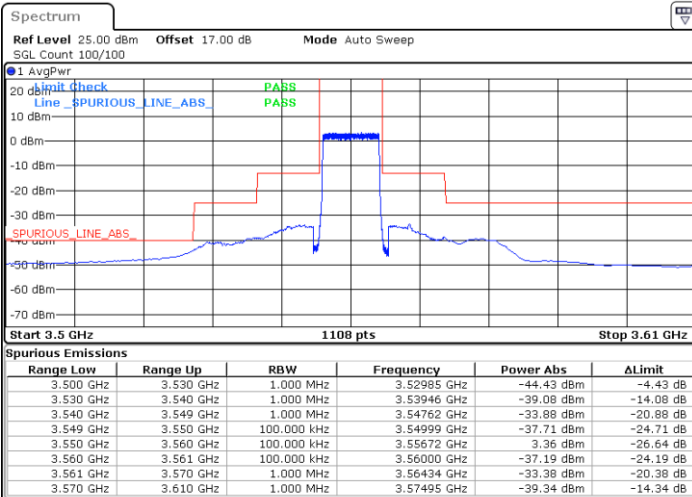

N/A

Date: 14.JUL.2020 19:27:01

LTE Band 48 / 5MHz

64QAM

Highest Channel / 1RB0

Highest Channel / 1RBmax

Date: 14.JUL.2020 19:21:43

Date: 14.JUL.2020 19:45:30

Highest Channel / FullIRB

N/A

Date: 14.JUL.2020 19:33:37

LTE Band 48 / 10MHz

64QAM

Lowest Channel / 1RB0

Lowest Channel / 1RBmax

Date: 14.JUL.2020 19:46:50

Date: 14.JUL.2020 20:10:36

Lowest Channel / FullIRB

N/A

Date: 14.JUL.2020 19:58:43

LTE Band 48 / 10MHz

64QAM

MiddleChannel / 1RB0

Middle Channel / 1RBmax

Date: 14.JUL.2020 19:53:26

Date: 14.JUL.2020 20:17:12

Middle Channel / FullIRB

N/A

Date: 14.JUL.2020 20:05:19

LTE Band 48 / 10MHz

64QAM

Highest Channel / 1RB0