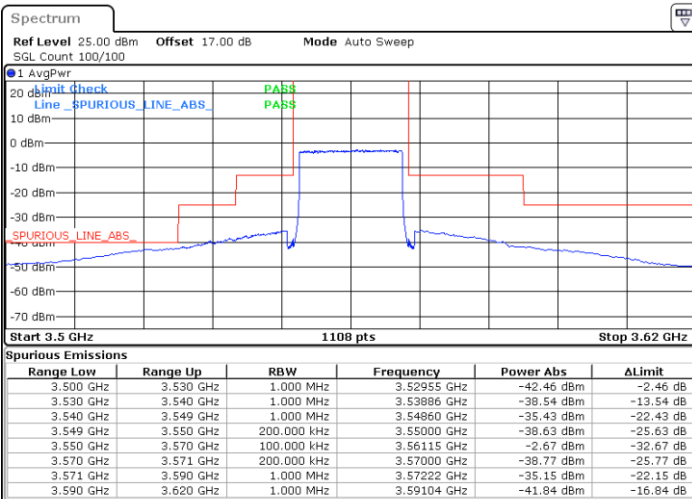

Middle Channel / FullIRB

N/A

Date: 14.JUL.2020 20:39:38

LTE Band 48 / 15MHz

16QAM

Highest Channel / 1RB0

Highest Channel / 1RBmax

Date: 14.JUL.2020 20:31:43

Date: 14.JUL.2020 20:55:26

Highest Channel / FullIRB

N/A

Date: 14.JUL.2020 20:43:34

LTE Band 48 / 20MHz

16QAM

Lowest Channel / 1RB0

Lowest Channel / 1RBmax

Date: 14.JUL.2020 21:11:19

Date: 14.JUL.2020 21:23:12

Lowest Channel / FullIRB

N/A

Date: 14.JUL.2020 20:59:26

LTE Band 48 / 20MHz

16QAM

Middle Channel / 1RB0