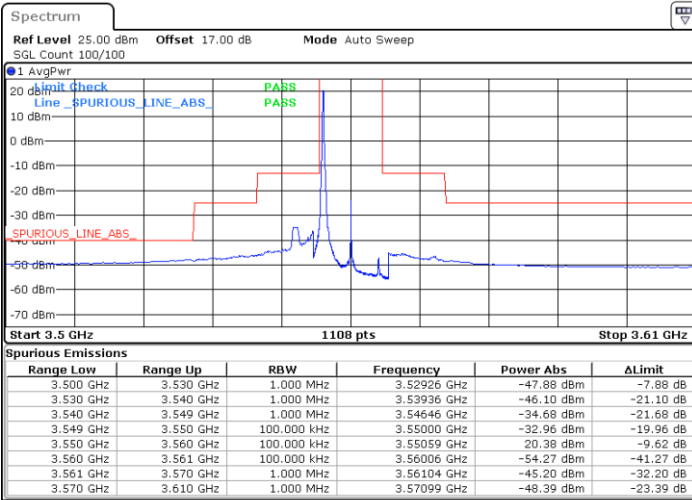

N/A

Date: 14.JUL.2020 19:27:01

LTE Band 48 / 5MHz

64QAM

Highest Channel / 1RB0

Highest Channel / 1RBmax

Date: 14.JUL.2020 19:21:43

Date: 14.JUL.2020 19:45:30

Highest Channel / FullIRB

N/A

Date: 14.JUL.2020 19:33:37

LTE Band 48 / 10MHz

64QAM

Lowest Channel / 1RB0

Lowest Channel / 1RBmax

Date: 14.JUL.2020 19:46:50

Date: 14.JUL.2020 20:10:36

Lowest Channel / FullIRB

N/A

Date: 14.JUL.2020 19:58:43

LTE Band 48 / 10MHz

64QAM

MiddleChannel / 1RB0

Middle Channel / 1RBmax

Date: 14.JUL.2020 19:53:26

Date: 14.JUL.2020 20:17:12

Middle Channel / FullIRB

N/A

Date: 14.JUL.2020 20:05:19

LTE Band 48 / 10MHz

64QAM

Highest Channel / 1RB0