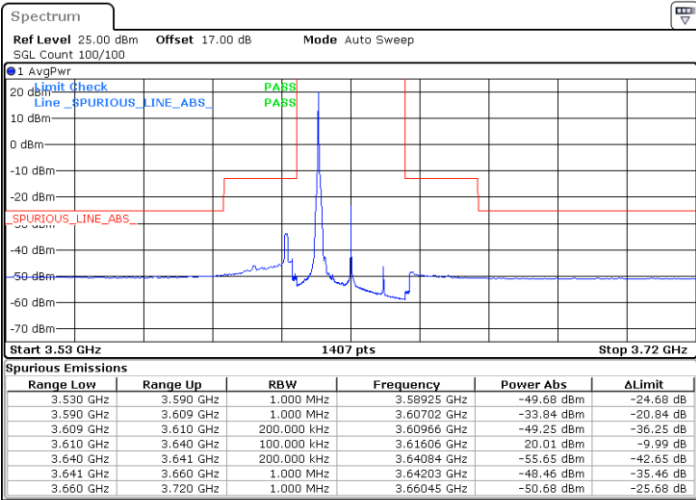

LTE Band 48 / 15MHz

64QAM

Highest Channel / 1RB0

Highest Channel / 1RBmax

Date: 14.JUL.2020 20:33:02

Date: 14.JUL.2020 20:56:46

Highest Channel / FullIRB

N/A

Date: 14.JUL.2020 20:44:54

LTE Band 48 / 20MHz

64QAM

Lowest Channel / 1RB0

Lowest Channel / 1RBmax

Date: 14.JUL.2020 21:09:59

Date: 14.JUL.2020 21:21:52

Lowest Channel / FullIRB

N/A

Date: 14.JUL.2020 20:58:06

LTE Band 48 / 20MHz

64QAM

Middle Channel / 1RB0

Middle Channel / 1RBmax

Date: 14.JUL.2020 21:16:35

Date: 14.JUL.2020 21:28:28

Middle Channel / FullIRB

N/A

Date: 14.JUL.2020 21:04:42

LTE Band 48 / 20MHz

64QAM

Highest Channel / 1RB0

Highest Channel / 1RBmax

Date: 14.JUL.2020 21:17:54