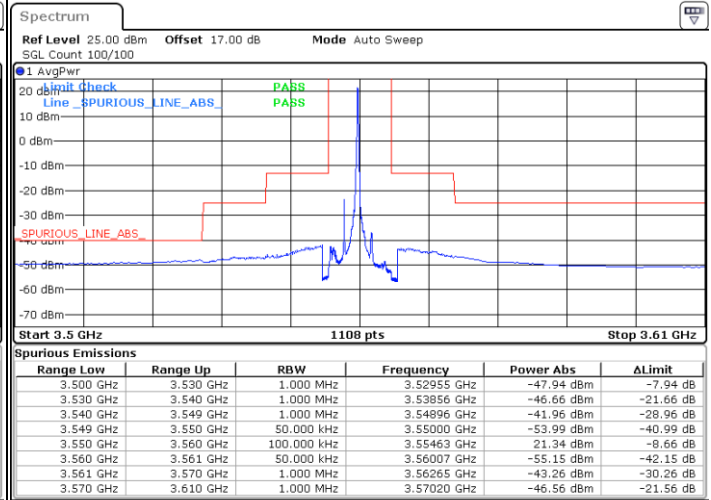

Middle Channel / FullIRB

N/A

Date: 14.JUL.2020 21:02:04

LTE Band 48 / 20MHz

QPSK

Highest Channel / 1RB0

Highest Channel / 1RBmax

Date: 14.JUL.2020 21:20:32

Date: 14.JUL.2020 21:32:26

Highest Channel / FullIRB N/A

Channel Power -41.77dBm < -40dBm (Pass) N/A

LTE Band 48 / 5MHz

16QAM

Lowest Channel / 1RB0

Lowest Channel / 1RBmax

Date: 14.JUL.2020 19:12:02

Date: 14.JUL.2020 19:36:15

Lowest Channel / FullIRB

N/A

Date: 14.JUL.2020 19:24:22

LTE Band 48 / 5MHz

16QAM

Middle Channel / 1RB0

Middle Channel / 1RBmax