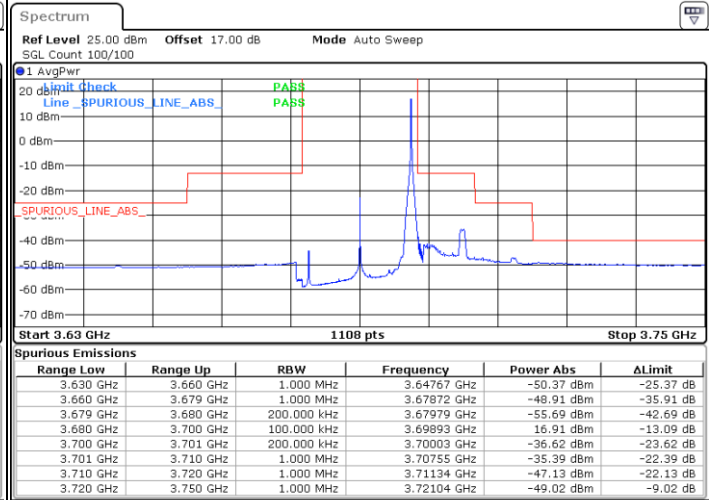

Date: 14.JUL.2020 20:44:54

LTE Band 48 / 20MHz

64QAM

Lowest Channel / 1RB0

Lowest Channel / 1RBmax

Date: 14.JUL.2020 21:09:59

Date: 14.JUL.2020 21:21:52

Lowest Channel / FullIRB

N/A

Date: 14.JUL.2020 20:58:06

LTE Band 48 / 20MHz

64QAM

Middle Channel / 1RB0

Middle Channel / 1RBmax

Date: 14.JUL.2020 21:16:35

Date: 14.JUL.2020 21:28:28

Middle Channel / FullIRB

N/A

Date: 14.JUL.2020 21:04:42

LTE Band 48 / 20MHz

64QAM

Highest Channel / 1RB0

Highest Channel / 1RBmax

Date: 14.JUL.2020 21:17:54