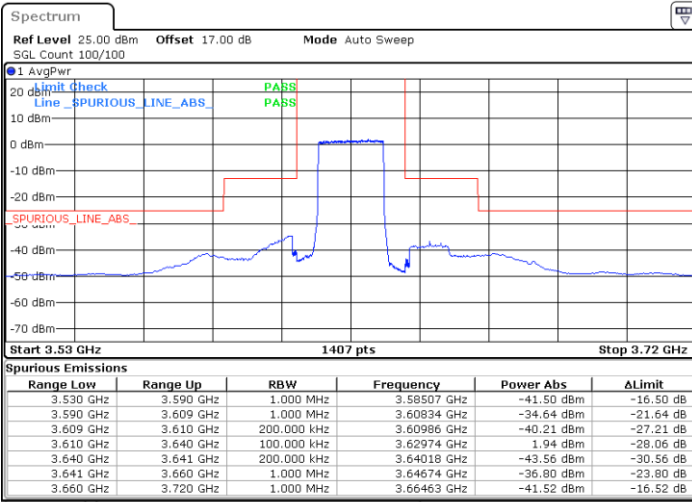

N/A

Date: 14.JUL.2020 21:00:45

LTE Band 48 / 20MHz

QPSK

Middle Channel / 1RB0

Middle Channel / 1RBmax

Date: 14.JUL.2020 21:13:58

Date: 14.JUL.2020 21:25:51

Middle Channel / FullIRB

N/A

Date: 14.JUL.2020 21:02:04

LTE Band 48 / 20MHz

QPSK

Highest Channel / 1RB0

Highest Channel / 1RBmax

Date: 14.JUL.2020 21:20:32

Date: 14.JUL.2020 21:32:26

Highest Channel / FullIRB N/A

Channel Power -41.77dBm < -40dBm (Pass) N/A

LTE Band 48 / 5MHz

16QAM

Lowest Channel / 1RB0

Lowest Channel / 1RBmax

Date: 14.JUL.2020 19:12:02