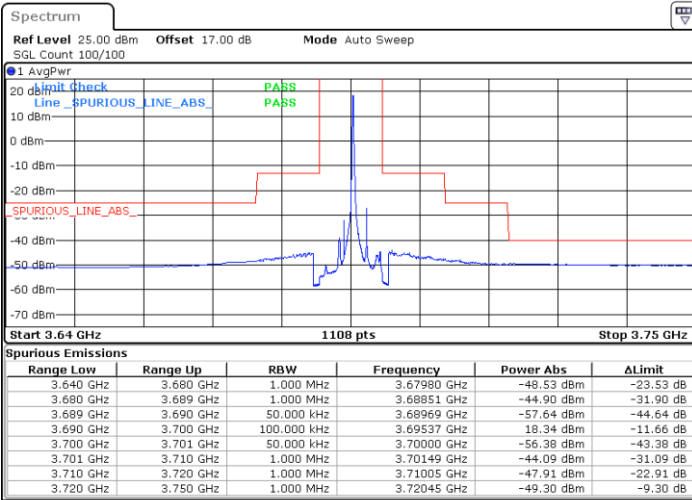

Date: 14.JUL.2020 19:36:15

Lowest Channel / FullIRB

N/A

Date: 14.JUL.2020 19:24:22

LTE Band 48 / 5MHz

16QAM

Middle Channel / 1RB0

Middle Channel / 1RBmax

Date: 14.JUL.2020 19:16:00

Date: 14.JUL.2020 19:40:13

Middle Channel / FullIRB

N/A

Date: 14.JUL.2020 19:28:20

LTE Band 48 / 5MHz

16QAM

Highest Channel / 1RB0

Highest Channel / 1RBmax

Date: 14.JUL.2020 19:19:57

Date: 14.JUL.2020 19:44:11

Highest Channel / FullIRB

N/A

Date: 14.JUL.2020 19:32:17

LTE Band 48 / 10MHz

16QAM

Lowest Channel / 1RB0

Lowest Channel / 1RBmax

Date: 14.JUL.2020 19:48:09

Date: 14.JUL.2020 20:11:56

Lowest Channel / FullIRB

N/A

Date: 14.JUL.2020 20:00:02

LTE Band 48 / 10MHz