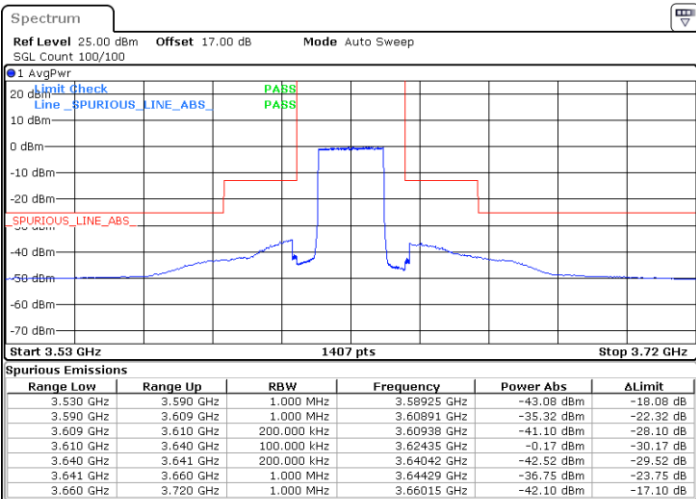

LTE Band 48 / 15MHz

64QAM

Highest Channel / 1RB0

Highest Channel / 1RBmax

Date: 14.JUL.2020 20:33:02

Date: 14.JUL.2020 20:56:46

Highest Channel / FullIRB

N/A

Date: 14.JUL.2020 20:44:54

LTE Band 48 / 20MHz

64QAM

Lowest Channel / 1RB0

Lowest Channel / 1RBmax

Date: 14.JUL.2020 21:09:59

Date: 14.JUL.2020 21:21:52

Lowest Channel / FullIRB

N/A

Date: 14.JUL.2020 20:58:06

LTE Band 48 / 20MHz

64QAM

Middle Channel / 1RB0

Middle Channel / 1RBmax

Date: 14.JUL.2020 21:16:35

Date: 14.JUL.2020 21:28:28

Middle Channel / FullIRB

N/A

Date: 14.JUL.2020 21:04:42

LTE Band 48 / 20MHz

64QAM

Highest Channel / 1RB0

Highest Channel / 1RBmax

Date: 14.JUL.2020 21:17:54