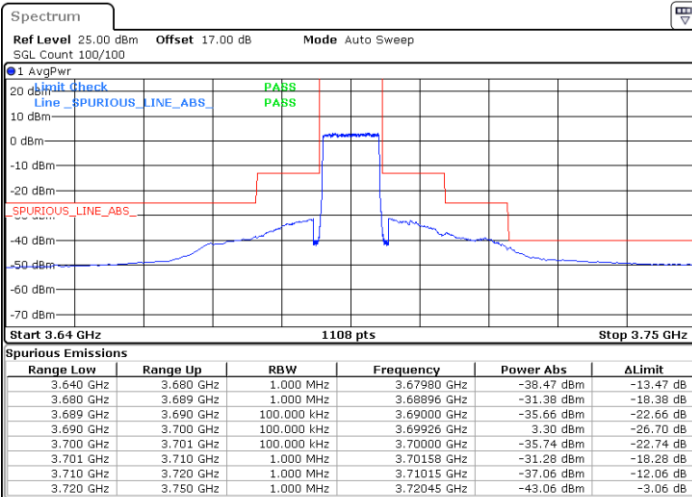

Date: 14.JUL.2020 20:10:36

Lowest Channel / FullIRB

N/A

Date: 14.JUL.2020 19:58:43

LTE Band 48 / 10MHz

64QAM

MiddleChannel / 1RB0

Middle Channel / 1RBmax

Date: 14.JUL.2020 19:53:26

Date: 14.JUL.2020 20:17:12

Middle Channel / FullIRB

N/A

Date: 14.JUL.2020 20:05:19

LTE Band 48 / 10MHz

64QAM

Highest Channel / 1RB0

Highest Channel / 1RBmax

Date: 14.JUL.2020 19:54:45

Date: 14.JUL.2020 20:18:31

Highest Channel / FullIRB

N/A

Date: 14.JUL.2020 20:06:38

LTE Band 48 / 15MHz

64QAM

Lowest Channel / 1RB0

Lowest Channel / 1RBmax

Date: 14.JUL.2020 20:25:08

Date: 14.JUL.2020 20:48:52

Lowest Channel / FullIRB

N/A

Date: 14.JUL.2020 20:37:00

LTE Band 48 / 15MHz