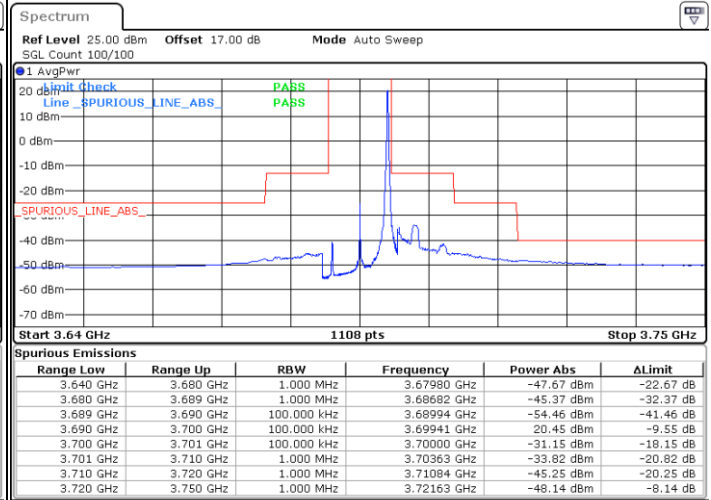

Date: 14.JUL.2020 20:10:36

Lowest Channel / FullIRB

N/A

Date: 14.JUL.2020 19:58:43

LTE Band 48 / 10MHz

64QAM

MiddleChannel / 1RB0

Middle Channel / 1RBmax

Date: 14.JUL.2020 19:53:26

Date: 14.JUL.2020 20:17:12

Middle Channel / FullIRB

N/A

Date: 14.JUL.2020 20:05:19

LTE Band 48 / 10MHz

64QAM

Highest Channel / 1RB0

Highest Channel / 1RBmax

Date: 14.JUL.2020 19:54:45

Date: 14.JUL.2020 20:18:31

Highest Channel / FullIRB

N/A

Date: 14.JUL.2020 20:06:38

LTE Band 48 / 15MHz

64QAM

Lowest Channel / 1RB0

Lowest Channel / 1RBmax

Date: 14.JUL.2020 20:25:08

Date: 14.JUL.2020 20:48:52

Lowest Channel / FullIRB

N/A

Date: 14.JUL.2020 20:37:00

LTE Band 48 / 15MHz