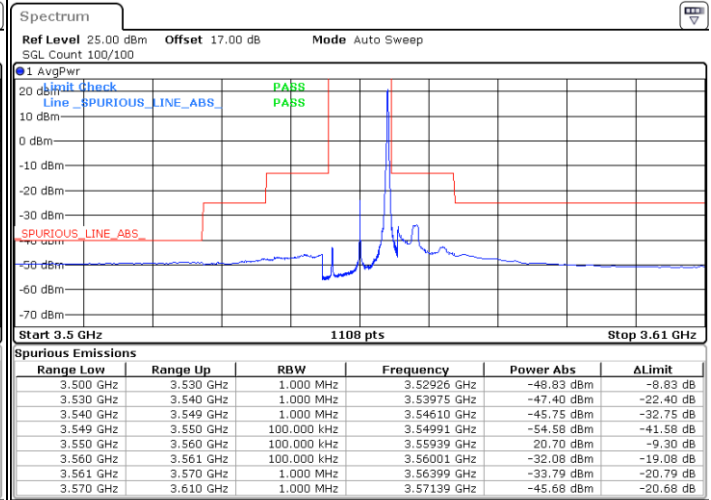

N/A

Date: 14.JUL.2020 19:27:01

LTE Band 48 / 5MHz

64QAM

Highest Channel / 1RB0

Highest Channel / 1RBmax

Date: 14.JUL.2020 19:21:43

Date: 14.JUL.2020 19:45:30

Highest Channel / FullIRB

N/A

Date: 14.JUL.2020 19:33:37

LTE Band 48 / 10MHz

64QAM

Lowest Channel / 1RB0

Lowest Channel / 1RBmax

Date: 14.JUL.2020 19:46:50

Date: 14.JUL.2020 20:10:36

Lowest Channel / FullIRB

N/A

Date: 14.JUL.2020 19:58:43

LTE Band 48 / 10MHz

64QAM

MiddleChannel / 1RB0

Middle Channel / 1RBmax

Date: 14.JUL.2020 19:53:26

Date: 14.JUL.2020 20:17:12

Middle Channel / FullIRB

N/A

Date: 14.JUL.2020 20:05:19

LTE Band 48 / 10MHz

64QAM

Highest Channel / 1RB0