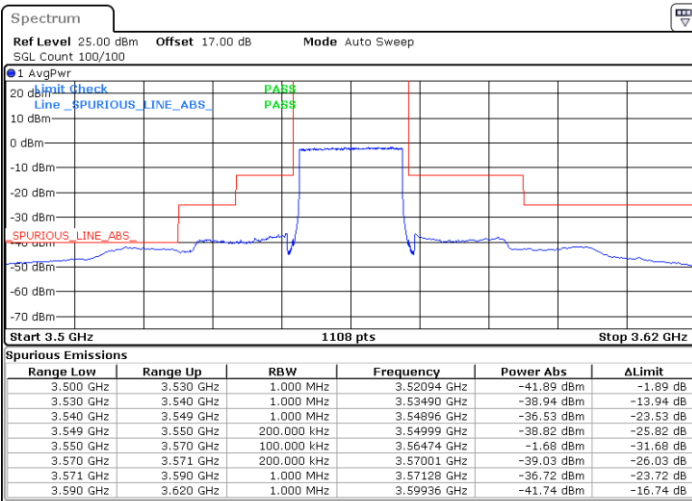

LTE Band 48 / 15MHz

QPSK

Highest Channel / 1RB0

Highest Channel / 1RBmax

Date: 14.JUL.2020 20:30:24

Date: 14.JUL.2020 20:54:07

Highest Channel / FullIRB

N/A

Date: 15.JUL.2020 02:43:36

LTE Band 48 / 20MHz

QPSK

Lowest Channel / 1RB0

Lowest Channel / 1RBmax

Date: 14.JUL.2020 21:12:39

Date: 14.JUL.2020 21:24:32

Lowest Channel / FullIRB

N/A

Date: 14.JUL.2020 21:00:45

LTE Band 48 / 20MHz

QPSK

Middle Channel / 1RB0

Middle Channel / 1RBmax

Date: 14.JUL.2020 21:13:58

Date: 14.JUL.2020 21:25:51

Middle Channel / FullIRB

N/A

Date: 14.JUL.2020 21:02:04

LTE Band 48 / 20MHz

QPSK

Highest Channel / 1RB0

Highest Channel / 1RBmax

Date: 14.JUL.2020 21:20:32