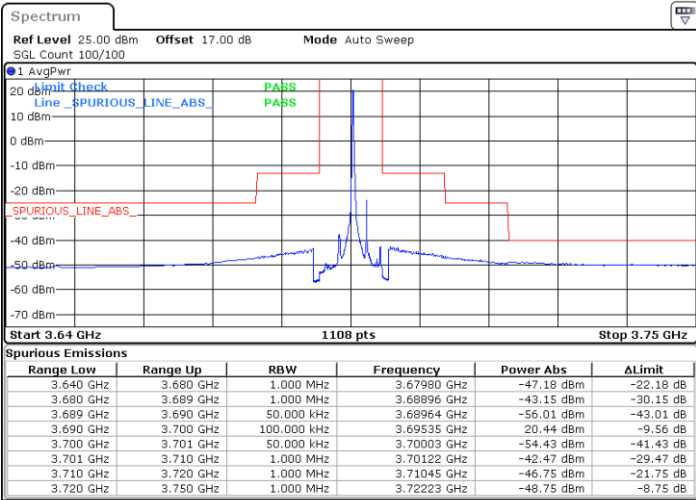

Date: 14.JUL.2020 19:25:41

LTE Band 48 / 5MHz

64QAM

Middle Channel / 1RB0

Middle Channel / 1RBmax

Date: 14.JUL.2020 19:14:41

Date: 14.JUL.2020 19:38:54

Middle Channel / FullIRB

N/A

Date: 14.JUL.2020 19:27:01

LTE Band 48 / 5MHz

64QAM

Highest Channel / 1RB0

Highest Channel / 1RBmax

Date: 14.JUL.2020 19:21:43

Date: 14.JUL.2020 19:45:30

Highest Channel / FullIRB

N/A

Date: 14.JUL.2020 19:33:37

LTE Band 48 / 10MHz

64QAM

Lowest Channel / 1RB0

Lowest Channel / 1RBmax

Date: 14.JUL.2020 19:46:50

Date: 14.JUL.2020 20:10:36

Lowest Channel / FullIRB

N/A

Date: 14.JUL.2020 19:58:43

LTE Band 48 / 10MHz

64QAM

MiddleChannel / 1RB0

Middle Channel / 1RBmax