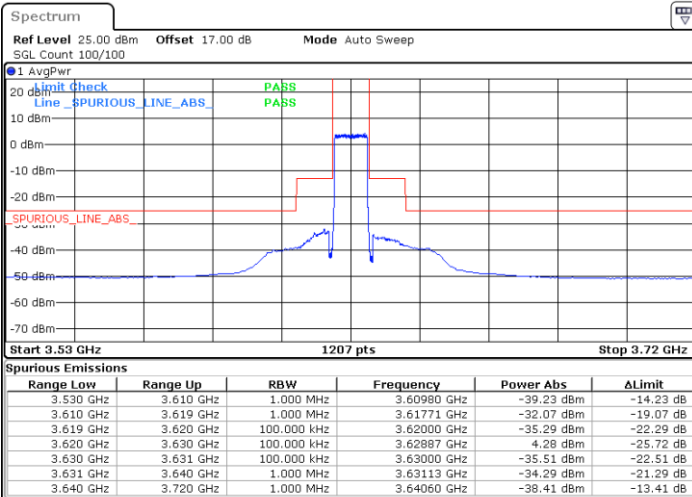

Middle Channel / FullIRB

N/A

Date: 14.JUL.2020 20:04:00