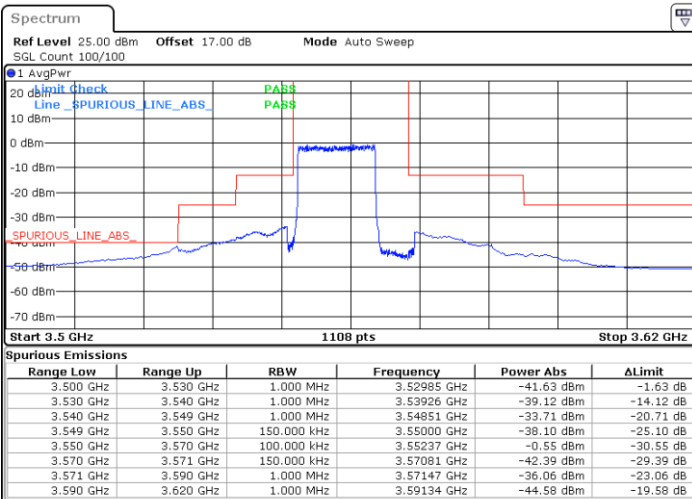

LTE Band 48 / 10MHz

16QAM

Highest Channel / 1RB0

Highest Channel / 1RBmax

Date: 14.JUL.2020 19:56:04

Date: 14.JUL.2020 20:19:51

Highest Channel / FullIRB

N/A

Date: 14.JUL.2020 20:07:58

LTE Band 48 / 15MHz

16QAM

Lowest Channel / 1RB0

Lowest Channel / 1RBmax

Date: 14.JUL.2020 20:23:49

Date: 14.JUL.2020 20:47:32

Lowest Channel / FullIRB

N/A

Date: 14.JUL.2020 20:35:41

LTE Band 48 / 15MHz

16QAM

Middle Channel / 1RB0

Middle Channel / 1RBmax

Date: 14.JUL.2020 20:27:46

Date: 14.JUL.2020 20:51:29

Middle Channel / FullIRB

N/A

Date: 14.JUL.2020 20:39:38

LTE Band 48 / 15MHz

16QAM

Highest Channel / 1RB0

Highest Channel / 1RBmax

Date: 14.JUL.2020 20:31:43