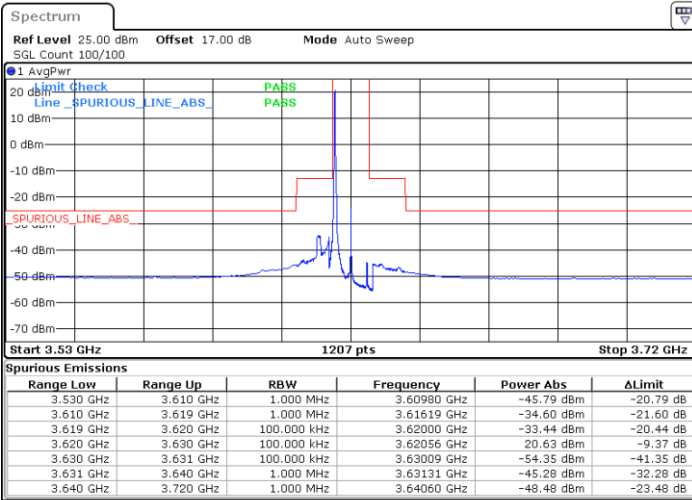

Highest Channel / FullIRB

N/A

Date: 14.JUL.2020 19:33:37

LTE Band 48 / 10MHz

64QAM

Lowest Channel / 1RB0

Lowest Channel / 1RBmax

Date: 14.JUL.2020 19:46:50

Date: 14.JUL.2020 20:10:36

Lowest Channel / FullIRB

N/A

Date: 14.JUL.2020 19:58:43

LTE Band 48 / 10MHz

64QAM

MiddleChannel / 1RB0

Middle Channel / 1RBmax

Date: 14.JUL.2020 19:53:26

Date: 14.JUL.2020 20:17:12

Middle Channel / FullIRB

N/A

Date: 14.JUL.2020 20:05:19

LTE Band 48 / 10MHz

64QAM

Highest Channel / 1RB0

Highest Channel / 1RBmax

Date: 14.JUL.2020 19:54:45

Date: 14.JUL.2020 20:18:31

Highest Channel / FullIRB

N/A

Date: 14.JUL.2020 20:06:38

LTE Band 48 / 15MHz

64QAM