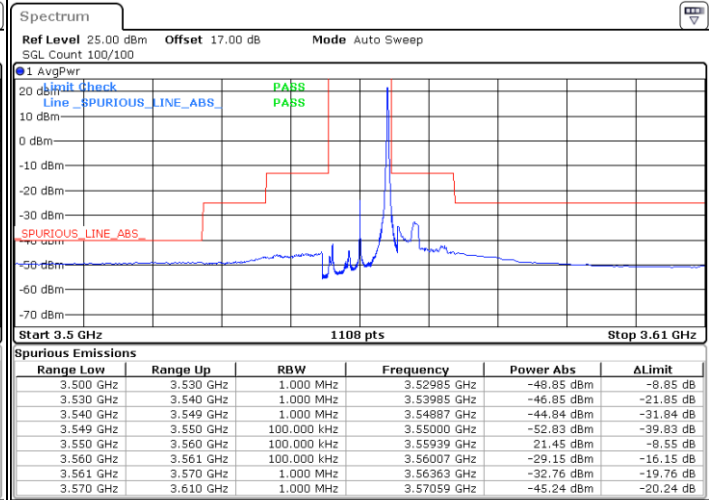

Highest Channel / 1RBmax

Date: 14.JUL.2020 19:19:57

Date: 14.JUL.2020 19:44:11

Highest Channel / FullIRB

N/A

Date: 14.JUL.2020 19:32:17

LTE Band 48 / 10MHz

16QAM

Lowest Channel / 1RB0

Lowest Channel / 1RBmax

Date: 14.JUL.2020 19:48:09

Date: 14.JUL.2020 20:11:56

Lowest Channel / FullIRB

N/A

Date: 14.JUL.2020 20:00:02

LTE Band 48 / 10MHz