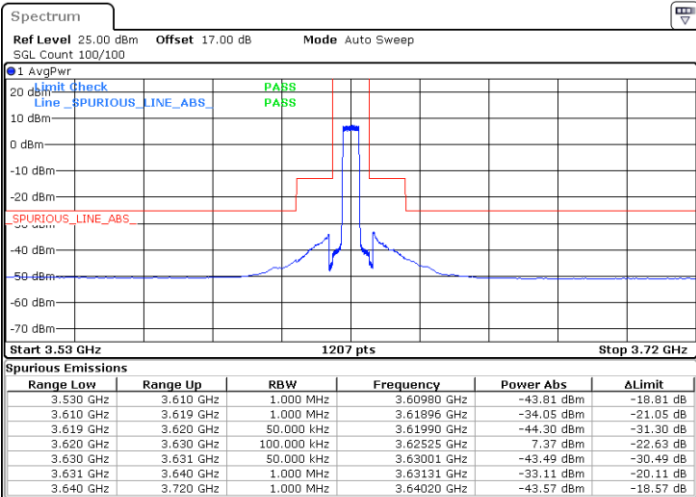

Date: 14.JUL.2020 21:32:26

Highest Channel / FullIRB N/A

Channel Power -41.77dBm < -40dBm (Pass) N/A

LTE Band 48 / 5MHz

16QAM

Lowest Channel / 1RB0

Lowest Channel / 1RBmax

Date: 14.JUL.2020 19:12:02

Date: 14.JUL.2020 19:36:15

Lowest Channel / FullIRB

N/A

Date: 14.JUL.2020 19:24:22

LTE Band 48 / 5MHz

16QAM

Middle Channel / 1RB0

Middle Channel / 1RBmax

Date: 14.JUL.2020 19:16:00

Date: 14.JUL.2020 19:40:13

Middle Channel / FullIRB

N/A

Date: 14.JUL.2020 19:28:20

LTE Band 48 / 5MHz

16QAM

Highest Channel / 1RB0

Highest Channel / 1RBmax

Date: 14.JUL.2020 19:19:57

Date: 14.JUL.2020 19:44:11

Highest Channel / FullIRB

N/A

Date: 14.JUL.2020 19:32:17

LTE Band 48 / 10MHz

16QAM