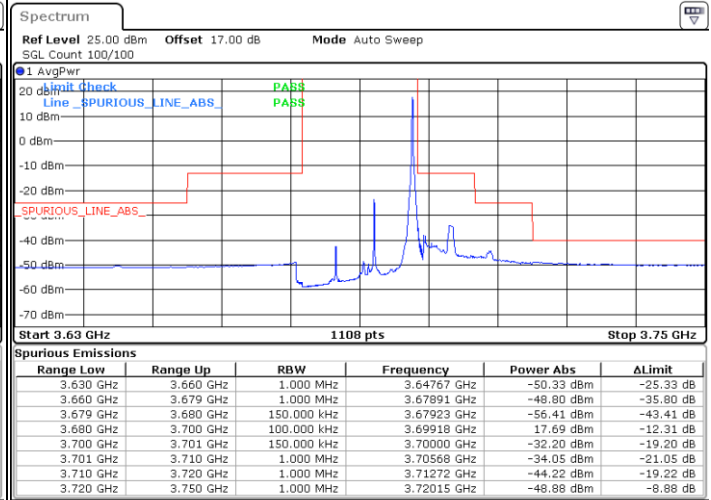

Middle Channel / FullIRB

N/A

Date: 14.JUL.2020 20:39:38

LTE Band 48 / 15MHz

16QAM

Highest Channel / 1RB0

Highest Channel / 1RBmax

Date: 14.JUL.2020 20:31:43

Date: 14.JUL.2020 20:55:26

Highest Channel / FullIRB

N/A

Date: 14.JUL.2020 20:43:34

LTE Band 48 / 20MHz

16QAM

Lowest Channel / 1RB0

Lowest Channel / 1RBmax