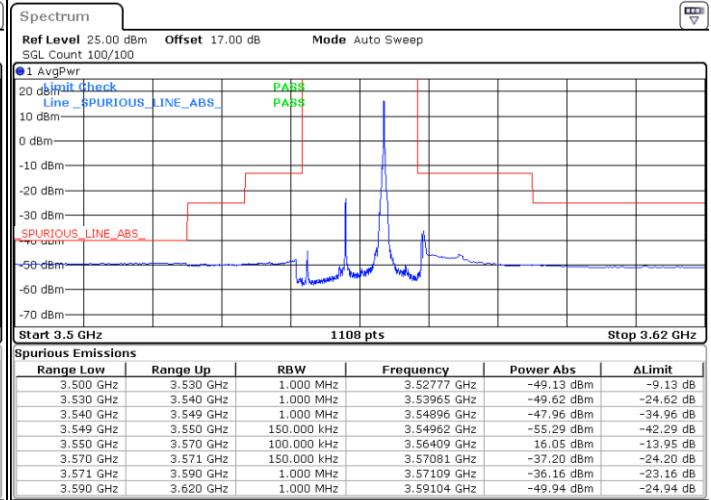

Date: 14.JUL.2020 19:53:26

Date: 14.JUL.2020 20:17:12

Middle Channel / FullIRB

N/A

Date: 14.JUL.2020 20:05:19

LTE Band 48 / 10MHz

64QAM

Highest Channel / 1RB0

Highest Channel / 1RBmax

Date: 14.JUL.2020 19:54:45

Date: 14.JUL.2020 20:18:31

Highest Channel / FullIRB

N/A

Date: 14.JUL.2020 20:06:38

LTE Band 48 / 15MHz

64QAM

Lowest Channel / 1RB0

Lowest Channel / 1RBmax

Date: 14.JUL.2020 20:25:08

Date: 14.JUL.2020 20:48:52

Lowest Channel / FullIRB

N/A

Date: 14.JUL.2020 20:37:00

LTE Band 48 / 15MHz