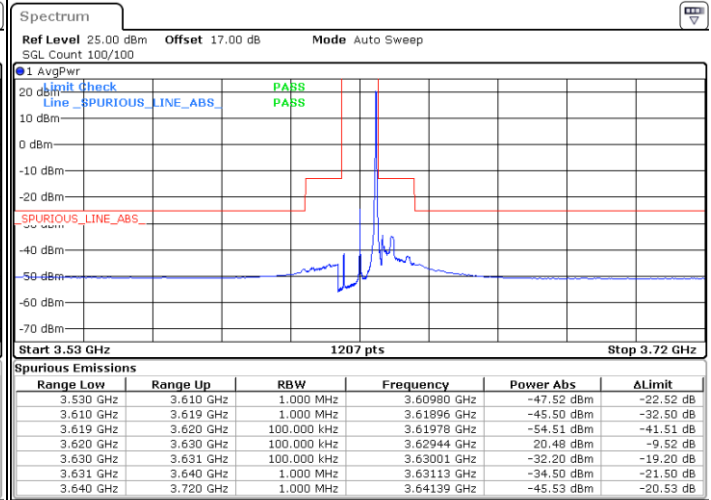

Highest Channel / FullIRB

N/A

Date: 14.JUL.2020 19:33:37

LTE Band 48 / 10MHz

64QAM

Lowest Channel / 1RB0

Lowest Channel / 1RBmax

Date: 14.JUL.2020 19:46:50

Date: 14.JUL.2020 20:10:36

Lowest Channel / FullIRB

N/A

Date: 14.JUL.2020 19:58:43

LTE Band 48 / 10MHz

64QAM

MiddleChannel / 1RB0

Middle Channel / 1RBmax

Date: 14.JUL.2020 19:53:26

Date: 14.JUL.2020 20:17:12

Middle Channel / FullIRB

N/A

Date: 14.JUL.2020 20:05:19

LTE Band 48 / 10MHz

64QAM

Highest Channel / 1RB0

Highest Channel / 1RBmax

Date: 14.JUL.2020 19:54:45

Date: 14.JUL.2020 20:18:31

Highest Channel / FullIRB

N/A

Date: 14.JUL.2020 20:06:38

LTE Band 48 / 15MHz

64QAM