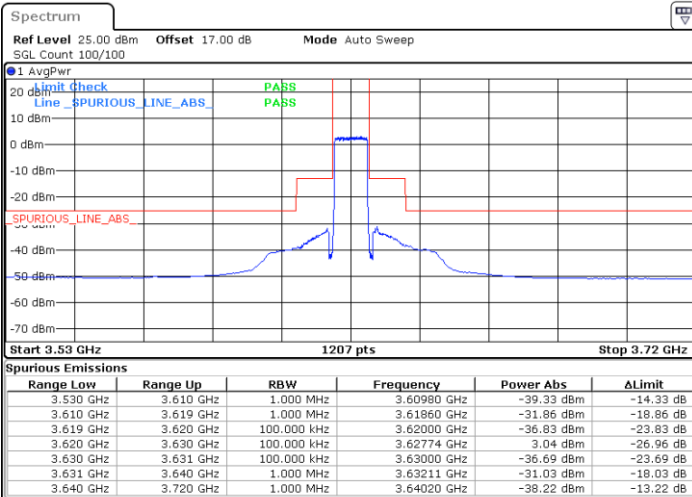

Highest Channel / FullIRB

N/A

Date: 14.JUL.2020 19:33:37

LTE Band 48 / 10MHz

64QAM

Lowest Channel / 1RB0

Lowest Channel / 1RBmax

Date: 14.JUL.2020 19:46:50

Date: 14.JUL.2020 20:10:36

Lowest Channel / FullIRB

N/A

Date: 14.JUL.2020 19:58:43

LTE Band 48 / 10MHz

64QAM

MiddleChannel / 1RB0

Middle Channel / 1RBmax

Date: 14.JUL.2020 19:53:26

Date: 14.JUL.2020 20:17:12

Middle Channel / FullIRB

N/A

Date: 14.JUL.2020 20:05:19

LTE Band 48 / 10MHz

64QAM

Highest Channel / 1RB0

Highest Channel / 1RBmax

Date: 14.JUL.2020 19:54:45

Date: 14.JUL.2020 20:18:31

Highest Channel / FullIRB

N/A

Date: 14.JUL.2020 20:06:38

LTE Band 48 / 15MHz

64QAM