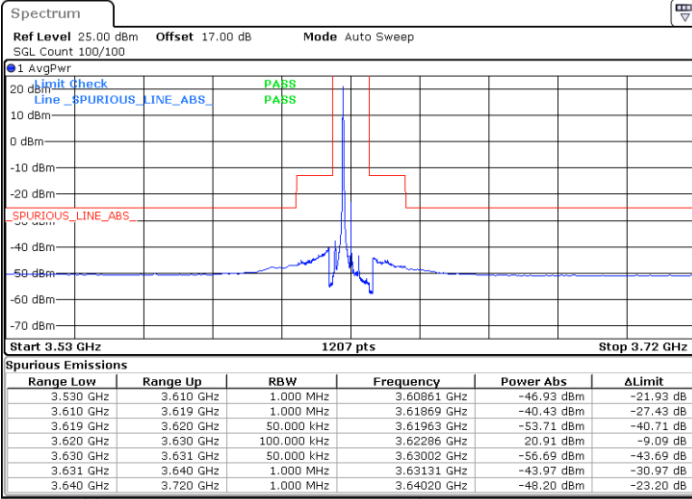

LTE Band 48 / 5MHz

64QAM

Lowest Channel / 1RB0

Lowest Channel / 1RBmax

Date: 14.JUL.2020 19:13:21

Date: 14.JUL.2020 19:37:35

Lowest Channel / FullIRB

N/A

Date: 14.JUL.2020 19:25:41

LTE Band 48 / 5MHz

64QAM

Middle Channel / 1RB0

Middle Channel / 1RBmax

Date: 14.JUL.2020 19:14:41

Date: 14.JUL.2020 19:38:54

Middle Channel / FullIRB

N/A

Date: 14.JUL.2020 19:27:01

LTE Band 48 / 5MHz

64QAM

Highest Channel / 1RB0

Highest Channel / 1RBmax

Date: 14.JUL.2020 19:21:43

Date: 14.JUL.2020 19:45:30

Highest Channel / FullIRB

N/A

Date: 14.JUL.2020 19:33:37

LTE Band 48 / 10MHz

64QAM

Lowest Channel / 1RB0

Lowest Channel / 1RBmax

Date: 14.JUL.2020 19:46:50