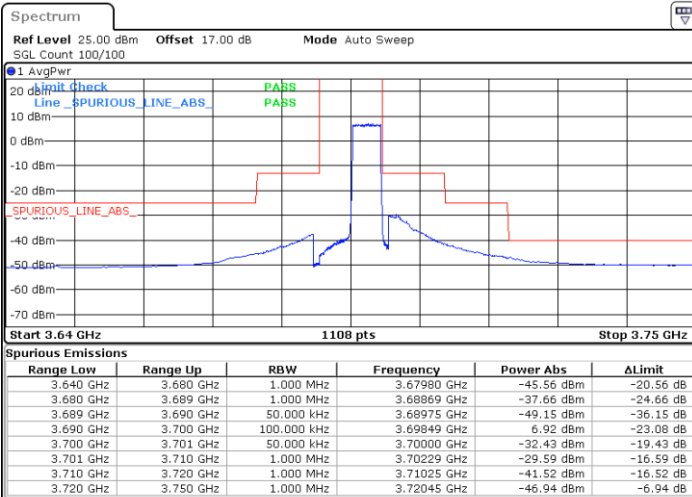

Date: 14.JUL.2020 19:16:00

Date: 14.JUL.2020 19:40:13

Middle Channel / FullIRB

N/A

Date: 14.JUL.2020 19:28:20

LTE Band 48 / 5MHz

16QAM

Highest Channel / 1RB0

Highest Channel / 1RBmax

Date: 14.JUL.2020 19:19:57

Date: 14.JUL.2020 19:44:11

Highest Channel / FullIRB

N/A

Date: 14.JUL.2020 19:32:17

LTE Band 48 / 10MHz

16QAM

Lowest Channel / 1RB0

Lowest Channel / 1RBmax

Date: 14.JUL.2020 19:48:09

Date: 14.JUL.2020 20:11:56

Lowest Channel / FullIRB

N/A

Date: 14.JUL.2020 20:00:02

LTE Band 48 / 10MHz