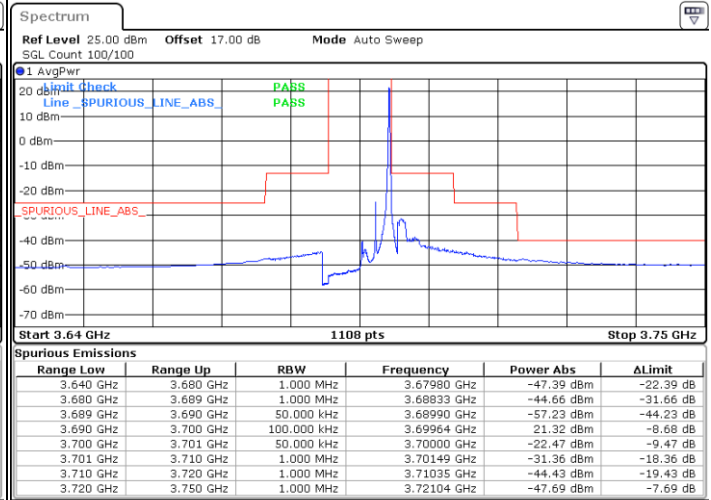

Date: 14.JUL.2020 21:32:26

Highest Channel / FullIRB N/A

Channel Power -41.77dBm < -40dBm (Pass) N/A

LTE Band 48 / 5MHz

16QAM

Lowest Channel / 1RB0

Lowest Channel / 1RBmax

Date: 14.JUL.2020 19:12:02

Date: 14.JUL.2020 19:16:00

Date: 14.JUL.2020 19:40:13

Middle Channel / FullIRB

N/A

Date: 14.JUL.2020 19:28:20

LTE Band 48 / 5MHz

16QAM

Highest Channel / 1RB0

Highest Channel / 1RBmax

Date: 14.JUL.2020 19:19:57

Date: 14.JUL.2020 19:44:11

Highest Channel / FullIRB

N/A

Date: 14.JUL.2020 19:32:17

LTE Band 48 / 10MHz

16QAM

Lowest Channel / 1RB0

Lowest Channel / 1RBmax

Date: 14.JUL.2020 19:48:09

Date: 14.JUL.2020 20:11:56

Lowest Channel / FullIRB

N/A

Date: 14.JUL.2020 20:00:02

LTE Band 48 / 10MHz