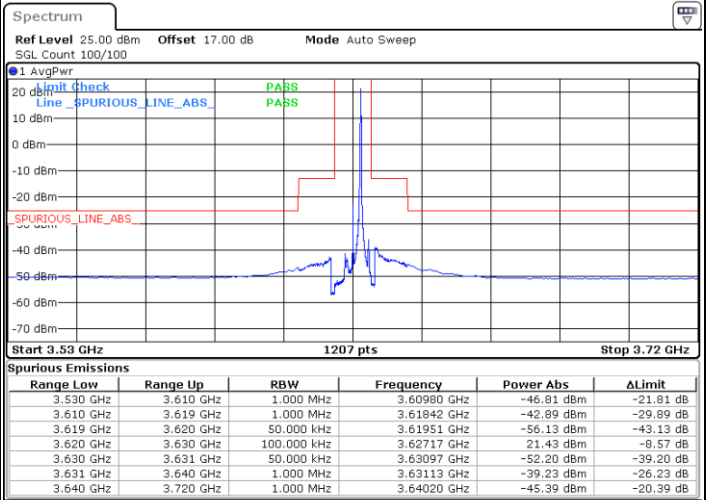

Date: 14.JUL.2020 21:32:26

Highest Channel / FullIRB N/A

Channel Power -41.77dBm < -40dBm (Pass) N/A

LTE Band 48 / 5MHz

16QAM

Lowest Channel / 1RB0

Lowest Channel / 1RBmax

Date: 14.JUL.2020 19:12:02

Date: 14.JUL.2020 19:36:15

Lowest Channel / FullIRB

N/A

Date: 14.JUL.2020 19:24:22

LTE Band 48 / 5MHz

16QAM

Middle Channel / 1RB0

Middle Channel / 1RBmax

Date: 14.JUL.2020 19:16:00

Date: 14.JUL.2020 19:40:13

Middle Channel / FullIRB

N/A

Date: 14.JUL.2020 19:28:20

LTE Band 48 / 5MHz

16QAM

Highest Channel / 1RB0