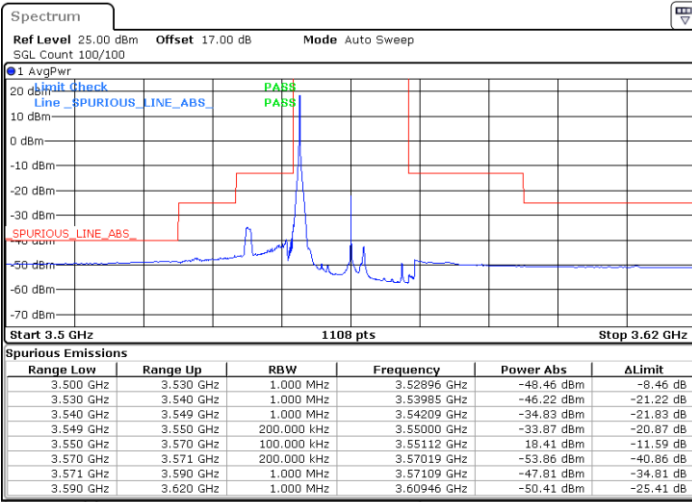

Date: 15.JUL.2020 02:43:36

LTE Band 48 / 20MHz

QPSK

Lowest Channel / 1RB0

Lowest Channel / 1RBmax

Date: 14.JUL.2020 21:12:39

Date: 14.JUL.2020 21:24:32

Lowest Channel / FullIRB