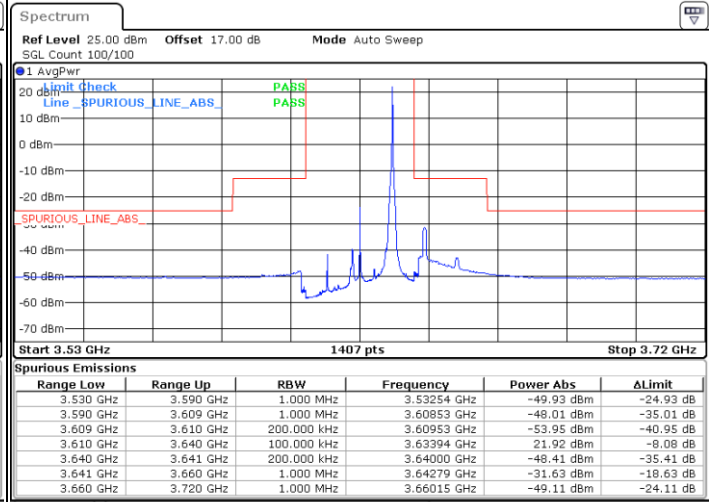

Date: 15.JUL.2020 02:43:36

LTE Band 48 / 20MHz

QPSK

Lowest Channel / 1RB0

Lowest Channel / 1RBmax

Date: 14.JUL.2020 21:12:39

Date: 14.JUL.2020 21:24:32

Lowest Channel / FullIRB

N/A

Date: 14.JUL.2020 21:00:45

LTE Band 48 / 20MHz

QPSK

Middle Channel / 1RB0

Middle Channel / 1RBmax

Date: 14.JUL.2020 21:13:58

Date: 14.JUL.2020 21:25:51

Middle Channel / FullIRB

N/A

Date: 14.JUL.2020 21:02:04

LTE Band 48 / 20MHz

QPSK

Highest Channel / 1RB0

Highest Channel / 1RBmax

Date: 14.JUL.2020 21:20:32

Date: 14.JUL.2020 21:32:26

Highest Channel / FullIRB N/A

Channel Power -41.77dBm < -40dBm (Pass) N/A

LTE Band 48 / 5MHz

16QAM

Lowest Channel / 1RB0

Lowest Channel / 1RBmax

Date: 14.JUL.2020 19:12:02