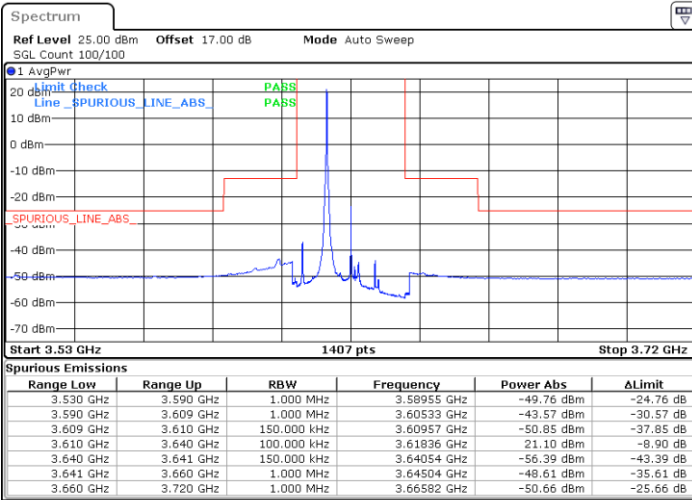

Date: 14.JUL.2020 20:07:58

LTE Band 48 / 15MHz

16QAM

Lowest Channel / 1RB0

Lowest Channel / 1RBmax

Date: 14.JUL.2020 20:23:49

Date: 14.JUL.2020 20:47:32

Lowest Channel / FullIRB

N/A

Date: 14.JUL.2020 20:35:41

LTE Band 48 / 15MHz

16QAM

Middle Channel / 1RB0

Middle Channel / 1RBmax

Date: 14.JUL.2020 20:27:46

Date: 14.JUL.2020 20:51:29

Middle Channel / FullIRB

N/A

Date: 14.JUL.2020 20:39:38

LTE Band 48 / 15MHz

16QAM

Highest Channel / 1RB0

Highest Channel / 1RBmax

Date: 14.JUL.2020 20:31:43

Date: 14.JUL.2020 20:55:26

Highest Channel / FullIRB

N/A

Date: 14.JUL.2020 20:43:34

LTE Band 48 / 20MHz

16QAM

Lowest Channel / 1RB0

Lowest Channel / 1RBmax