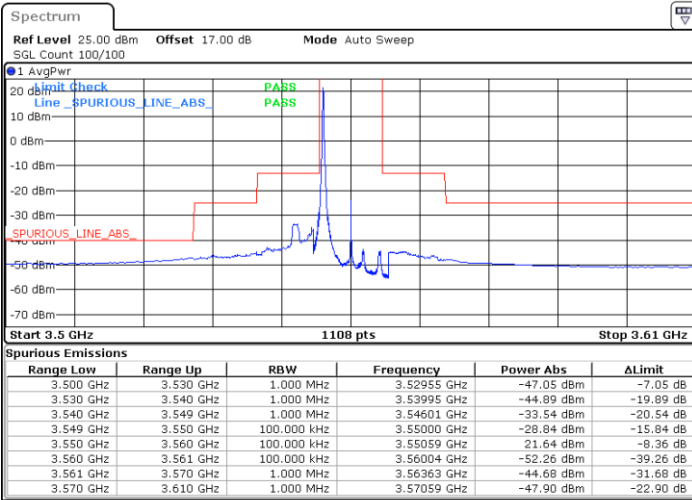

Date: 14.JUL.2020 19:16:00

Date: 14.JUL.2020 19:40:13

Middle Channel / FullIRB

N/A

Date: 14.JUL.2020 19:28:20

LTE Band 48 / 5MHz

16QAM

Highest Channel / 1RB0

Highest Channel / 1RBmax

Date: 14.JUL.2020 19:19:57

Date: 14.JUL.2020 19:44:11

Highest Channel / FullIRB

N/A

Date: 14.JUL.2020 19:32:17

LTE Band 48 / 10MHz

16QAM

Lowest Channel / 1RB0

Lowest Channel / 1RBmax

Date: 14.JUL.2020 19:48:09

Date: 14.JUL.2020 20:11:56

Lowest Channel / FullIRB

N/A

Date: 14.JUL.2020 20:00:02

LTE Band 48 / 10MHz