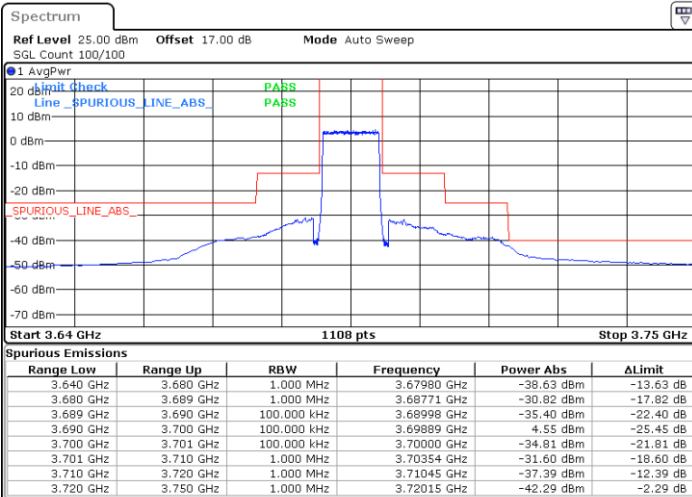

Lowest Channel / 1RB0

Lowest Channel / 1RBmax

Date: 14.JUL.2020 19:48:09

Date: 14.JUL.2020 20:11:56

Lowest Channel / FullIRB

N/A

Date: 14.JUL.2020 20:00:02

LTE Band 48 / 10MHz

LTE Band 48 / 10MHz

16QAM

Highest Channel / 1RB0

Highest Channel / 1RBmax

Date: 14.JUL.2020 19:56:04

Date: 14.JUL.2020 20:19:51

Highest Channel / FullIRB

N/A

Date: 14.JUL.2020 20:07:58

LTE Band 48 / 15MHz

16QAM

Lowest Channel / 1RB0

Lowest Channel / 1RBmax

Date: 14.JUL.2020 20:23:49

Date: 14.JUL.2020 20:47:32

Lowest Channel / FullIRB