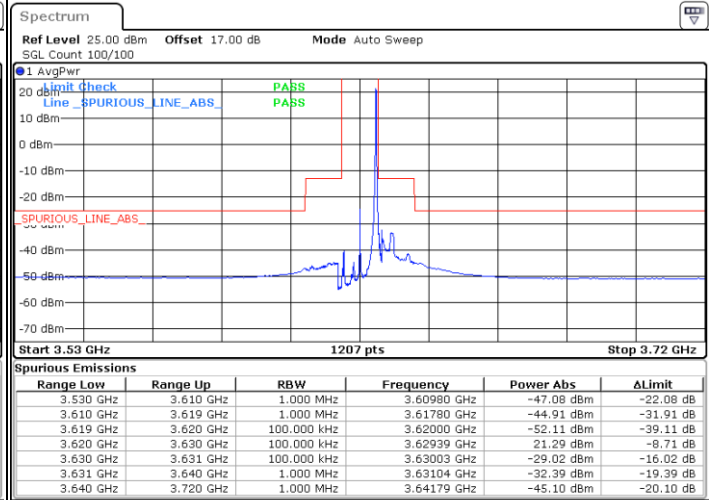

Date: 14.JUL.2020 20:15:53