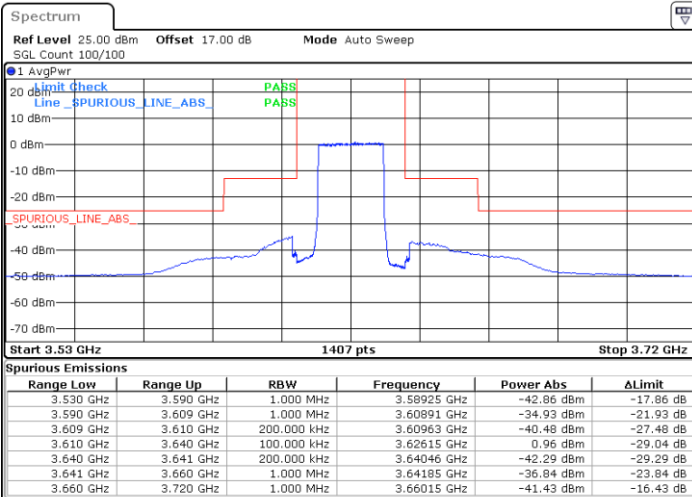

Date: 14.JUL.2020 21:11:19

Date: 14.JUL.2020 21:23:12

Lowest Channel / FullIRB

N/A

Date: 14.JUL.2020 20:59:26

LTE Band 48 / 20MHz

16QAM

Middle Channel / 1RB0

Middle Channel / 1RBmax

Date: 14.JUL.2020 21:15:16

Date: 14.JUL.2020 21:27:10

Middle Channel / FullIRB

N/A

Date: 14.JUL.2020 21:03:23

LTE Band 48 / 20MHz

16QAM

Highest Channel / 1RB0

Highest Channel / 1RBmax

Date: 14.JUL.2020 21:19:13

Date: 14.JUL.2020 21:31:07

Highest Channel / FullIRB	N/A
----------------------------------	------------

Channel Power -41.62dBm < -40dBm (Pass)	N/A
---	------------

LTE Band 48 / 5MHz

64QAM

Lowest Channel / 1RB0

Lowest Channel / 1RBmax

Date: 14.JUL.2020 19:13:21

Date: 14.JUL.2020 19:37:35

Lowest Channel / FullIRB

N/A