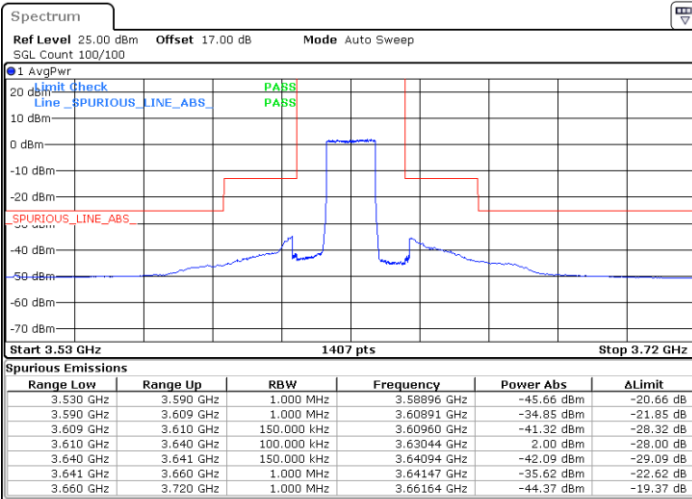

Date: 14.JUL.2020 20:07:58

LTE Band 48 / 15MHz

16QAM

Lowest Channel / 1RB0

Lowest Channel / 1RBmax

Date: 14.JUL.2020 20:23:49

Date: 14.JUL.2020 20:47:32

Lowest Channel / FullIRB

N/A

Date: 14.JUL.2020 20:35:41

LTE Band 48 / 15MHz

16QAM

Middle Channel / 1RB0

Middle Channel / 1RBmax

Date: 14.JUL.2020 20:27:46

Date: 14.JUL.2020 20:51:29

Middle Channel / FullIRB

N/A

Date: 14.JUL.2020 20:39:38

LTE Band 48 / 15MHz

16QAM

Highest Channel / 1RB0

Highest Channel / 1RBmax

Date: 14.JUL.2020 20:31:43

Date: 14.JUL.2020 20:55:26

Highest Channel / FullIRB

N/A

Date: 14.JUL.2020 20:43:34

LTE Band 48 / 20MHz

16QAM

Lowest Channel / 1RB0

Lowest Channel / 1RBmax