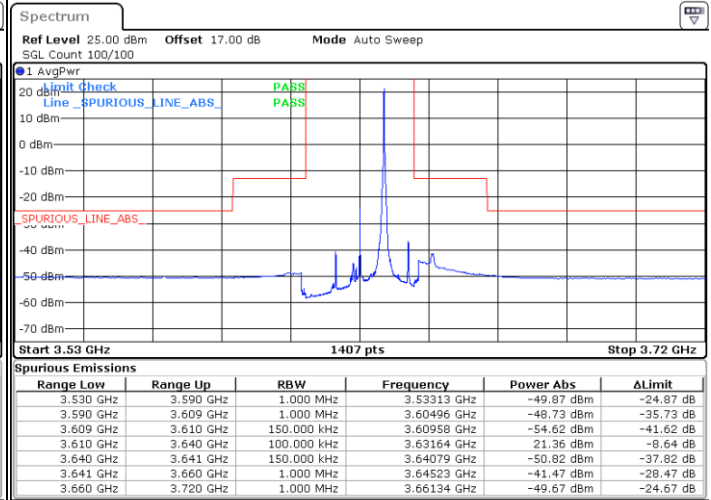

Date: 14.JUL.2020 20:07:58

LTE Band 48 / 15MHz

16QAM

Lowest Channel / 1RB0

Lowest Channel / 1RBmax

Date: 14.JUL.2020 20:23:49

Date: 14.JUL.2020 20:47:32

Lowest Channel / FullIRB

N/A

Date: 14.JUL.2020 20:35:41

LTE Band 48 / 15MHz

16QAM

Middle Channel / 1RB0

Middle Channel / 1RBmax

Date: 14.JUL.2020 20:27:46

Date: 14.JUL.2020 20:51:29

Middle Channel / FullIRB

N/A

Date: 14.JUL.2020 20:39:38

LTE Band 48 / 15MHz

16QAM

Highest Channel / 1RB0

Highest Channel / 1RBmax

Date: 14.JUL.2020 20:31:43

Date: 14.JUL.2020 20:55:26

Highest Channel / FullIRB

N/A

Date: 14.JUL.2020 20:43:34

LTE Band 48 / 20MHz

16QAM

Lowest Channel / 1RB0

Lowest Channel / 1RBmax