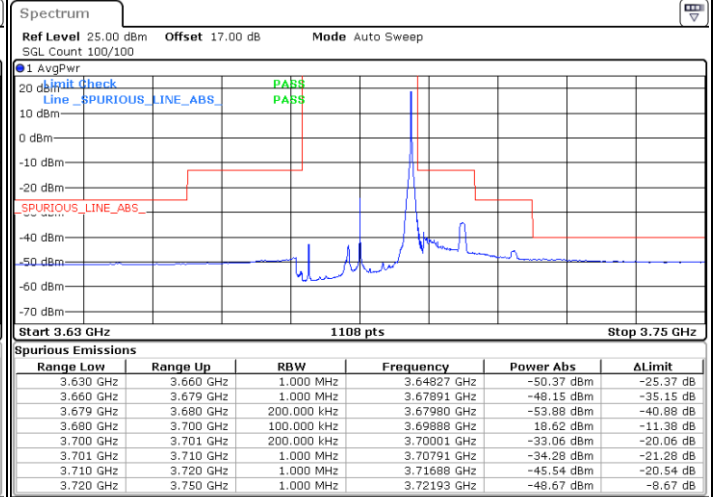

Middle Channel / FullIRB

N/A

Date: 14.JUL.2020 21:02:04

LTE Band 48 / 20MHz

QPSK

Highest Channel / 1RB0

Highest Channel / 1RBmax

Date: 14.JUL.2020 21:20:32

Date: 14.JUL.2020 21:32:26

Highest Channel / FullIRB N/A

Channel Power -41.77dBm < -40dBm (Pass) N/A

LTE Band 48 / 5MHz

16QAM

Lowest Channel / 1RB0

Lowest Channel / 1RBmax

Date: 14.JUL.2020 19:12:02