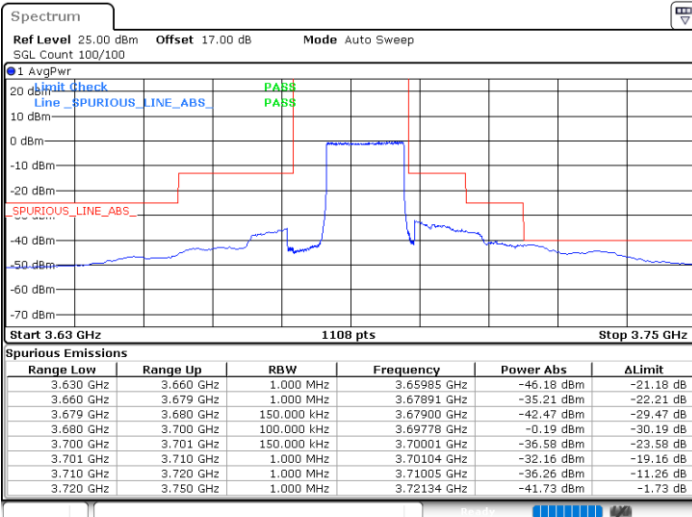

LTE Band 48 / 15MHz

QPSK

Highest Channel / 1RB0

Highest Channel / 1RBmax

Date: 14.JUL.2020 20:30:24

Date: 14.JUL.2020 20:54:07

Highest Channel / FullIRB

N/A

Date: 15.JUL.2020 02:43:36

LTE Band 48 / 20MHz

QPSK

Lowest Channel / 1RB0

Lowest Channel / 1RBmax

Date: 14.JUL.2020 21:12:39

Date: 14.JUL.2020 21:24:32

Lowest Channel / FullIRB