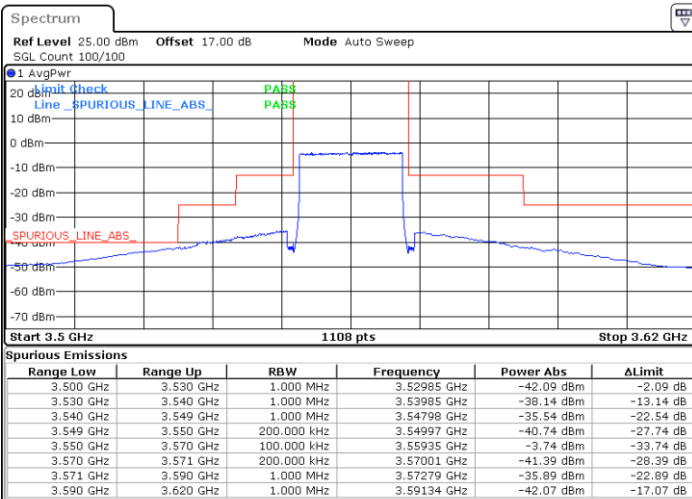

LTE Band 48 / 15MHz

64QAM

Highest Channel / 1RB0

Highest Channel / 1RBmax

Date: 14.JUL.2020 20:33:02

Date: 14.JUL.2020 20:56:46

Highest Channel / FullIRB

N/A

Date: 14.JUL.2020 20:44:54

LTE Band 48 / 20MHz

64QAM

Lowest Channel / 1RB0

Lowest Channel / 1RBmax

Date: 14.JUL.2020 21:09:59

Date: 14.JUL.2020 21:21:52

Lowest Channel / FullIRB

N/A

Date: 14.JUL.2020 20:58:06

LTE Band 48 / 20MHz

64QAM

Middle Channel / 1RB0

Middle Channel / 1RBmax

Date: 14.JUL.2020 21:16:35

Date: 14.JUL.2020 21:28:28

Middle Channel / FullIRB

N/A

Date: 14.JUL.2020 21:04:42

LTE Band 48 / 20MHz

64QAM

Highest Channel / 1RB0

Highest Channel / 1RBmax

Date: 14.JUL.2020 21:17:54