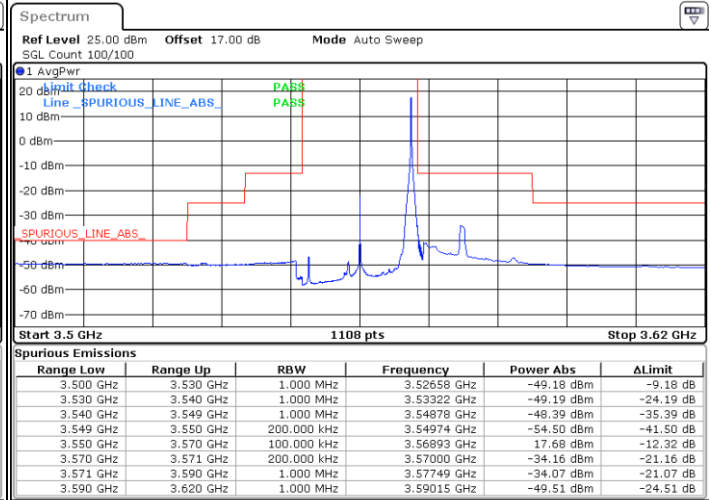

Middle Channel / FullIRB

N/A

Date: 14.JUL.2020 20:39:38

LTE Band 48 / 15MHz

16QAM

Highest Channel / 1RB0

Highest Channel / 1RBmax

Date: 14.JUL.2020 20:31:43

Date: 14.JUL.2020 20:55:26

Highest Channel / FullIRB

N/A

Date: 14.JUL.2020 20:43:34

LTE Band 48 / 20MHz

16QAM

Lowest Channel / 1RB0

Lowest Channel / 1RBmax

Date: 14.JUL.2020 21:11:19

Date: 14.JUL.2020 21:23:12

Lowest Channel / FullIRB

N/A

Date: 14.JUL.2020 20:59:26

LTE Band 48 / 20MHz

16QAM

Middle Channel / 1RB0