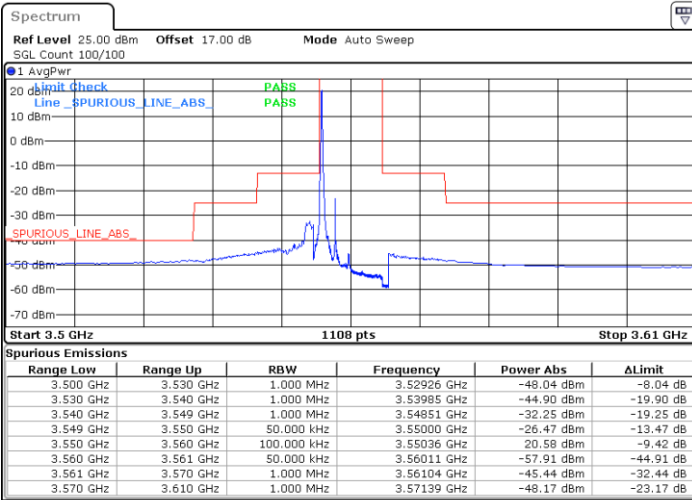

Middle Channel / 1RBmax

Date: 14.JUL.2020 21:15:16

Date: 14.JUL.2020 21:27:10

Middle Channel / FullIRB

N/A

Date: 14.JUL.2020 21:03:23

LTE Band 48 / 20MHz

16QAM

Highest Channel / 1RB0

Highest Channel / 1RBmax

Date: 14.JUL.2020 21:19:13

Date: 14.JUL.2020 21:31:07

Highest Channel / FullIRB	N/A
----------------------------------	------------

Channel Power -41.62dBm < -40dBm (Pass)	N/A
---	------------

LTE Band 48 / 5MHz

64QAM

Lowest Channel / 1RB0

Lowest Channel / 1RBmax

Date: 14.JUL.2020 19:13:21

Date: 14.JUL.2020 19:37:35

Lowest Channel / FullIRB

N/A