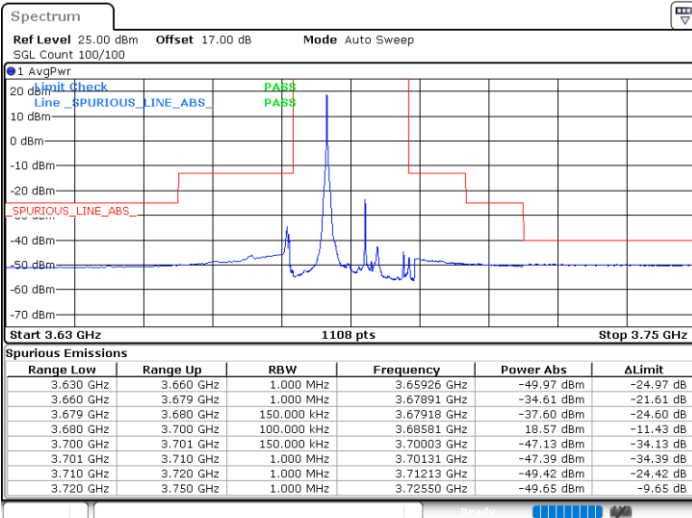

LTE Band 48 / 15MHz

QPSK

Highest Channel / 1RB0

Highest Channel / 1RBmax

Date: 14.JUL.2020 20:30:24

Date: 14.JUL.2020 20:54:07

Highest Channel / FullIRB

N/A

Date: 15.JUL.2020 02:43:36

LTE Band 48 / 20MHz

QPSK

Lowest Channel / 1RB0

Lowest Channel / 1RBmax

Date: 14.JUL.2020 21:12:39

Date: 14.JUL.2020 21:24:32

Lowest Channel / FullIRB