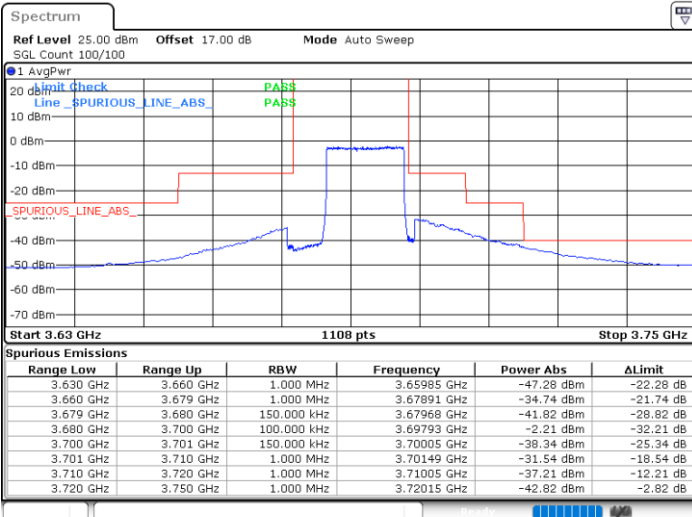

Lowest Channel / 1RB0

Lowest Channel / 1RBmax

Date: 14.JUL.2020 20:25:08

Date: 14.JUL.2020 20:48:52

Lowest Channel / FullIRB

N/A

Date: 14.JUL.2020 20:37:00

LTE Band 48 / 15MHz

LTE Band 48 / 15MHz

64QAM

Highest Channel / 1RB0

Highest Channel / 1RBmax

Date: 14.JUL.2020 20:33:02

Date: 14.JUL.2020 20:56:46

Highest Channel / FullIRB

N/A

Date: 14.JUL.2020 20:44:54

LTE Band 48 / 20MHz

64QAM

Lowest Channel / 1RB0

Lowest Channel / 1RBmax

Date: 14.JUL.2020 21:09:59

Date: 14.JUL.2020 21:21:52

Lowest Channel / FullIRB