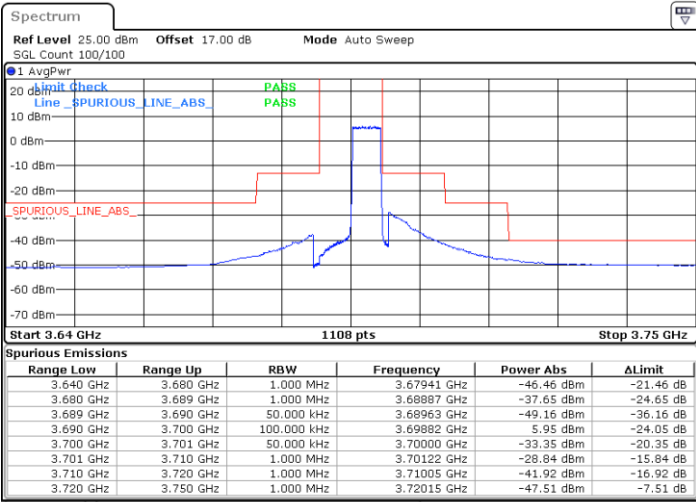

N/A

Date: 14.JUL.2020 19:27:01

LTE Band 48 / 5MHz

64QAM

Highest Channel / 1RB0

Highest Channel / 1RBmax

Date: 14.JUL.2020 19:21:43

Date: 14.JUL.2020 19:45:30

Highest Channel / FullIRB

N/A

Date: 14.JUL.2020 19:33:37

LTE Band 48 / 10MHz

64QAM

Lowest Channel / 1RB0

Lowest Channel / 1RBmax

Date: 14.JUL.2020 19:46:50