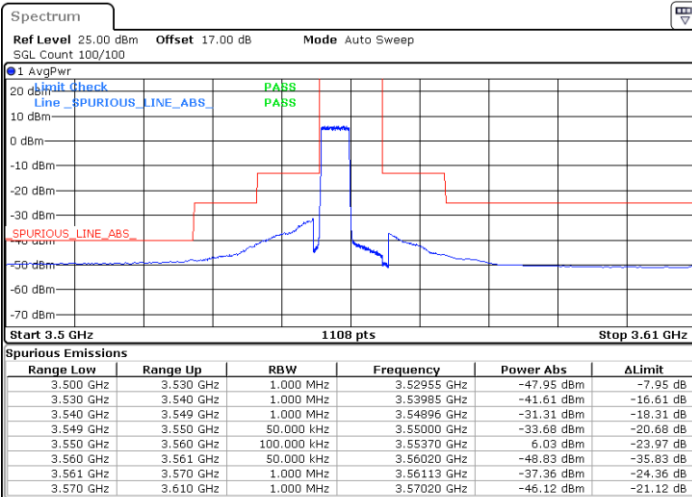

Highest Channel / 1RB0

Highest Channel / 1RBmax

Date: 14.JUL.2020 21:19:13

Date: 14.JUL.2020 21:31:07

Highest Channel / FullIRB	N/A
----------------------------------	------------

Channel Power -41.62dBm < -40dBm (Pass)	N/A
---	------------

LTE Band 48 / 5MHz

64QAM

Lowest Channel / 1RB0

Lowest Channel / 1RBmax

Date: 14.JUL.2020 19:13:21

Date: 14.JUL.2020 19:37:35

Lowest Channel / FullIRB

N/A

Date: 14.JUL.2020 19:25:41

LTE Band 48 / 5MHz

64QAM

Middle Channel / 1RB0

Middle Channel / 1RBmax

Date: 14.JUL.2020 19:14:41

Date: 14.JUL.2020 19:38:54

Middle Channel / FullIRB

N/A

Date: 14.JUL.2020 19:27:01

LTE Band 48 / 5MHz

64QAM

Highest Channel / 1RB0

Highest Channel / 1RBmax

Date: 14.JUL.2020 19:21:43

Date: 14.JUL.2020 19:45:30