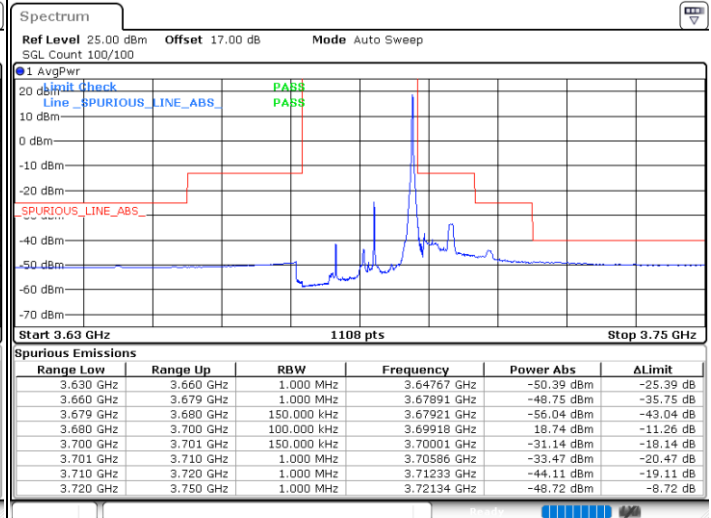

LTE Band 48 / 15MHz

QPSK

Highest Channel / 1RB0

Highest Channel / 1RBmax

Date: 14.JUL.2020 20:30:24

Date: 14.JUL.2020 20:54:07

Highest Channel / FullIRB

N/A

Date: 15.JUL.2020 02:43:36

LTE Band 48 / 20MHz

QPSK

Lowest Channel / 1RB0

Lowest Channel / 1RBmax

Date: 14.JUL.2020 21:12:39

Date: 14.JUL.2020 21:24:32

Lowest Channel / FullIRB