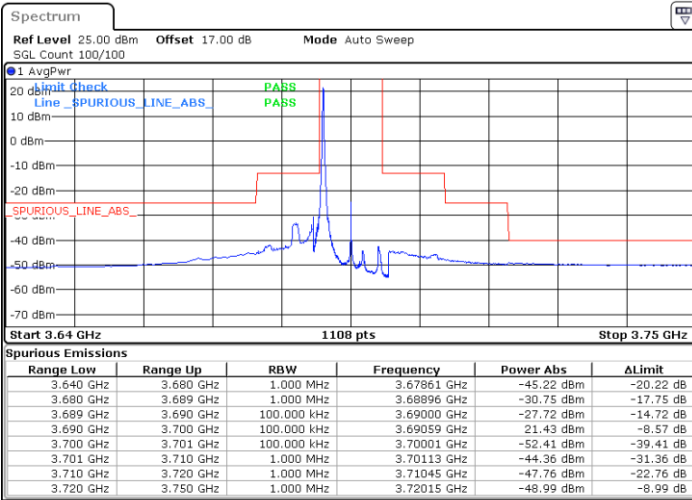

Lowest Channel / 1RB0

Lowest Channel / 1RBmax

Date: 14.JUL.2020 19:48:09

Date: 14.JUL.2020 20:11:56

Lowest Channel / FullIRB

N/A

Date: 14.JUL.2020 20:00:02

LTE Band 48 / 10MHz

LTE Band 48 / 10MHz

16QAM

Highest Channel / 1RB0

Highest Channel / 1RBmax

Date: 14.JUL.2020 19:56:04

Date: 14.JUL.2020 20:19:51

Highest Channel / FullIRB

N/A

Date: 14.JUL.2020 20:07:58

LTE Band 48 / 15MHz

16QAM

Lowest Channel / 1RB0

Lowest Channel / 1RBmax

Date: 14.JUL.2020 20:23:49

Date: 14.JUL.2020 20:47:32

Lowest Channel / FullIRB