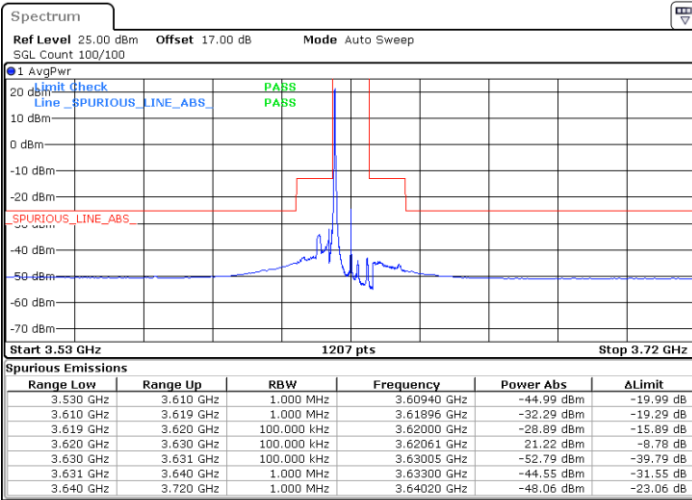

LTE Band 48 / 10MHz

16QAM

MiddleChannel / 1RB0

Middle Channel / 1RBmax

Date: 14.JUL.2020 19:52:07