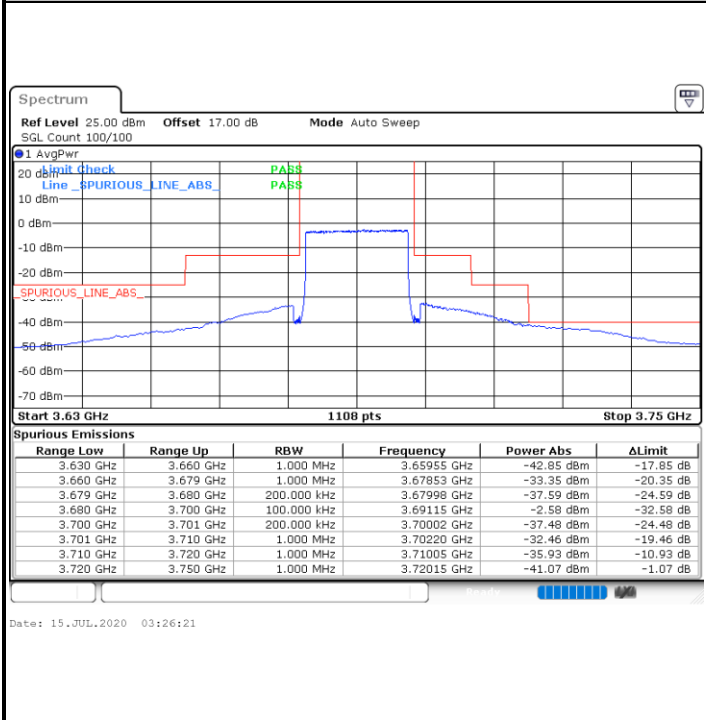

Middle Channel / 1RBmax

Date: 14.JUL.2020 21:15:16

Date: 14.JUL.2020 21:27:10

Middle Channel / FullIRB

N/A

Date: 14.JUL.2020 21:03:23

LTE Band 48 / 20MHz

16QAM

Highest Channel / 1RB0

Highest Channel / 1RBmax

Date: 14.JUL.2020 21:19:13

Date: 14.JUL.2020 21:31:07

Highest Channel / FullIRB	N/A
----------------------------------	------------

Channel Power -41.62dBm < -40dBm (Pass)	N/A
---	------------

LTE Band 48 / 5MHz

64QAM

Lowest Channel / 1RB0

Lowest Channel / 1RBmax

Date: 14.JUL.2020 19:13:21

Date: 14.JUL.2020 19:37:35

Lowest Channel / FullIRB

N/A

Date: 14.JUL.2020 19:25:41

LTE Band 48 / 5MHz

64QAM

Middle Channel / 1RB0

Middle Channel / 1RBmax

Date: 14.JUL.2020 19:14:41

Date: 14.JUL.2020 19:38:54

Middle Channel / FullIRB