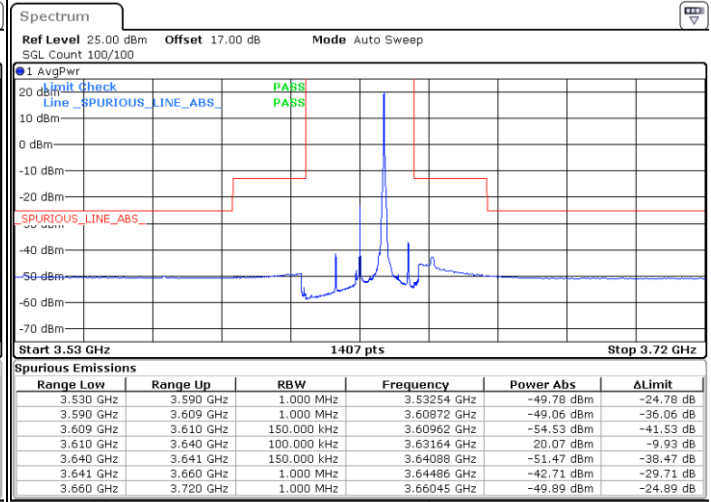

Highest Channel / 1RBmax

Date: 14.JUL.2020 19:54:45

Date: 14.JUL.2020 20:18:31

Highest Channel / FullIRB

N/A

Date: 14.JUL.2020 20:06:38

LTE Band 48 / 15MHz

64QAM

Lowest Channel / 1RB0

Lowest Channel / 1RBmax

Date: 14.JUL.2020 20:25:08

Date: 14.JUL.2020 20:48:52

Lowest Channel / FullIRB

N/A

Date: 14.JUL.2020 20:37:00

LTE Band 48 / 15MHz

64QAM

Middle Channel / 1RB0

Middle Channel / 1RBmax

Date: 14.JUL.2020 20:26:27

Date: 14.JUL.2020 20:50:11

Middle Channel / FullIRB

N/A

Date: 14.JUL.2020 20:38:19

LTE Band 48 / 15MHz

64QAM

Highest Channel / 1RB0

Highest Channel / 1RBmax

Date: 14.JUL.2020 20:33:02

Date: 14.JUL.2020 20:56:46

Highest Channel / FullIRB

N/A