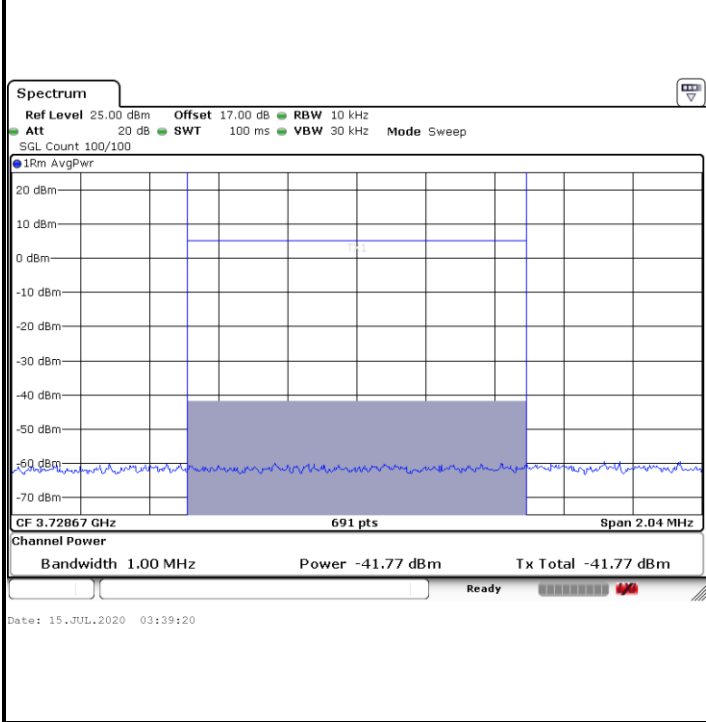

Middle Channel / FullIRB

N/A

Date: 14.JUL.2020 21:02:04

LTE Band 48 / 20MHz

QPSK

Highest Channel / 1RB0

Highest Channel / 1RBmax

Date: 14.JUL.2020 21:20:32

Date: 14.JUL.2020 21:32:26

Highest Channel / FullIRB N/A

Channel Power -41.77dBm < -40dBm (Pass) N/A

LTE Band 48 / 5MHz

16QAM

Lowest Channel / 1RB0

Lowest Channel / 1RBmax

Date: 14.JUL.2020 19:12:02