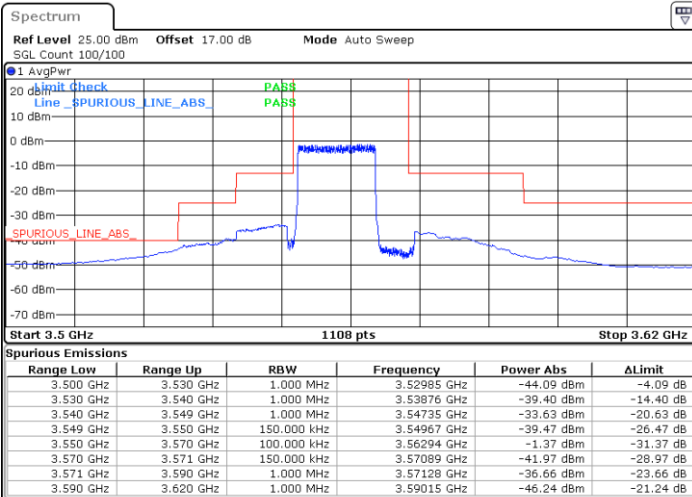

Highest Channel / 1RBmax

Date: 14.JUL.2020 19:54:45

Date: 14.JUL.2020 20:18:31

Highest Channel / FullIRB

N/A

Date: 14.JUL.2020 20:06:38

LTE Band 48 / 15MHz

64QAM

Lowest Channel / 1RB0

Lowest Channel / 1RBmax

Date: 14.JUL.2020 20:25:08

Date: 14.JUL.2020 20:48:52

Lowest Channel / FullIRB

N/A

Date: 14.JUL.2020 20:37:00

LTE Band 48 / 15MHz

64QAM

Middle Channel / 1RB0

Middle Channel / 1RBmax

Date: 14.JUL.2020 20:26:27

Date: 14.JUL.2020 20:50:11

Middle Channel / FullIRB

N/A

Date: 14.JUL.2020 20:38:19

LTE Band 48 / 15MHz

64QAM

Highest Channel / 1RB0

Highest Channel / 1RBmax

Date: 14.JUL.2020 20:33:02

Date: 14.JUL.2020 20:56:46

Highest Channel / FullIRB

N/A