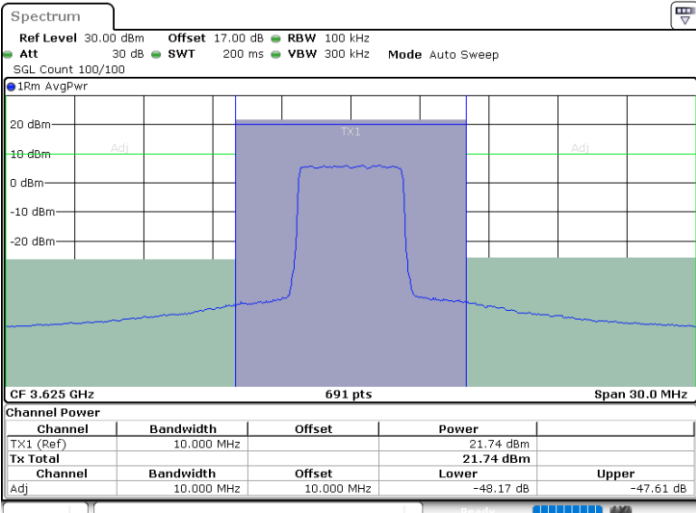

Lowest Channel / 1RBmax

Date: 14.JUL.2020 23:30:12

Date: 14.JUL.2020 23:39:25

Lowest Channel / FullIRB

N/A

Date: 14.JUL.2020 23:34:48

LTE Band 48 / 5MHz

64QAM

Middle Channel / 1RB0

Middle Channel / 1RBmax

Date: 14.JUL.2020 23:30:42

Date: 14.JUL.2020 23:39:56

Middle Channel / FullIRB

N/A

Date: 14.JUL.2020 23:35:19

LTE Band 48 / 5MHz