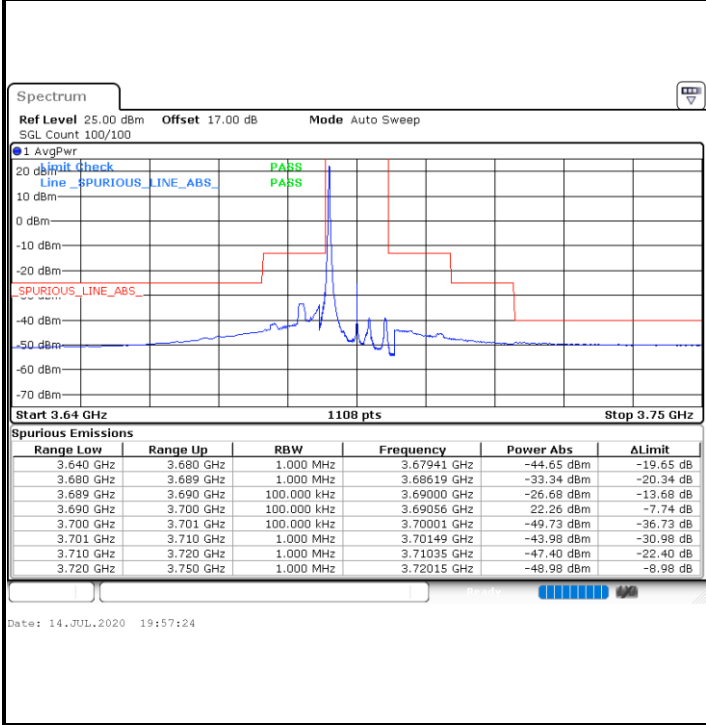

Date: 14.JUL.2020 19:42:51

Highest Channel / FullIRB

N/A

Date: 14.JUL.2020 19:30:58

LTE Band 48 / 10MHz

QPSK

Lowest Channel / 1RB0

Lowest Channel / 1RBmax

Date: 14.JUL.2020 19:49:28

Date: 14.JUL.2020 20:13:15

Lowest Channel / FullIRB

N/A

Date: 14.JUL.2020 20:01:22

LTE Band 48 / 10MHz

QPSK

MiddleChannel / 1RB0

Middle Channel / 1RBmax

Date: 14.JUL.2020 19:50:48

Date: 14.JUL.2020 20:14:34

Middle Channel / FullIRB

N/A

Date: 14.JUL.2020 20:02:41

LTE Band 48 / 10MHz

QPSK

Highest Channel / 1RB0

Highest Channel / 1RBmax

Highest Channel / FullRB	N/A
---------------------------------	------------

Channel Power -41.53dBm < -40dBm (Pass)	N/A
---------------------------------------------------	------------