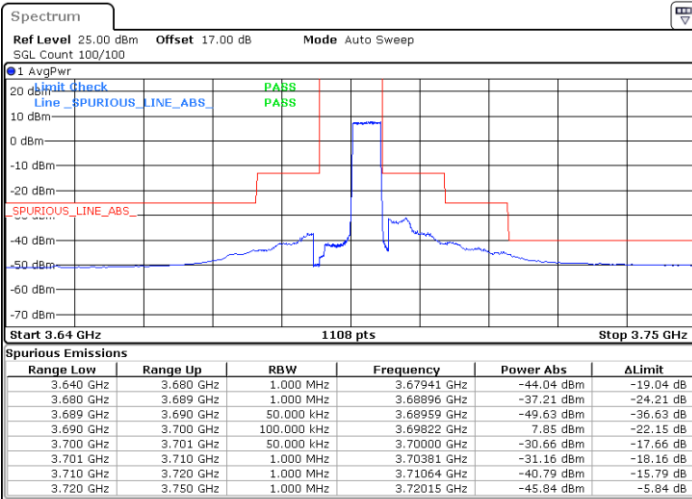

LTE Band 48 / 20MHz

64QAM

Highest Channel / 1RB0

Highest Channel / 1RBmax

Date: 15.JUL.2020 00:38:45

Date: 15.JUL.2020 00:43:12

Highest Channel / FullIRB

N/A

Date: 15.JUL.2020 00:34:18

Conducted Band Edge

LTE Band 48 / 5MHz

QPSK

Middle Channel / 1RB0

Middle Channel / 1RBmax

Date: 14.JUL.2020 19:17:19

Date: 14.JUL.2020 19:41:33

Middle Channel / FullIRB

N/A

Date: 14.JUL.2020 19:29:39

LTE Band 48 / 5MHz

QPSK

Highest Channel / 1RB0

Highest Channel / 1RBmax

Date: 14.JUL.2020 19:18:38

Date: 14.JUL.2020 19:42:51

Highest Channel / FullIRB

N/A

Date: 14.JUL.2020 19:30:58

LTE Band 48 / 10MHz

QPSK

Lowest Channel / 1RB0

Lowest Channel / 1RBmax