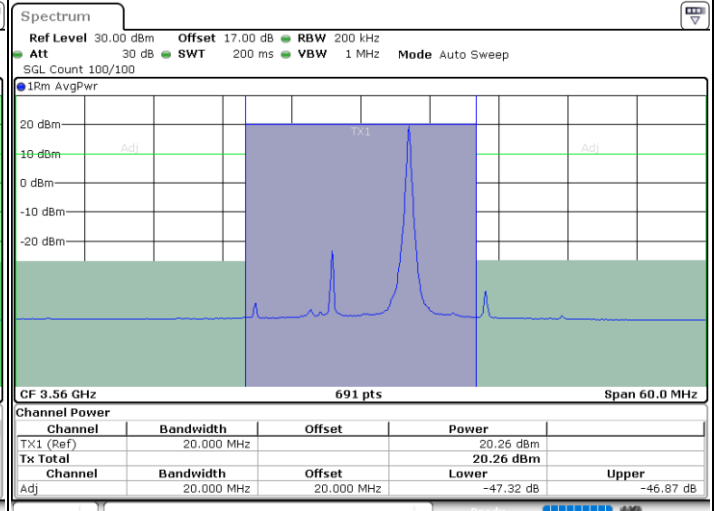

Date: 15.JUL.2020 00:27:22