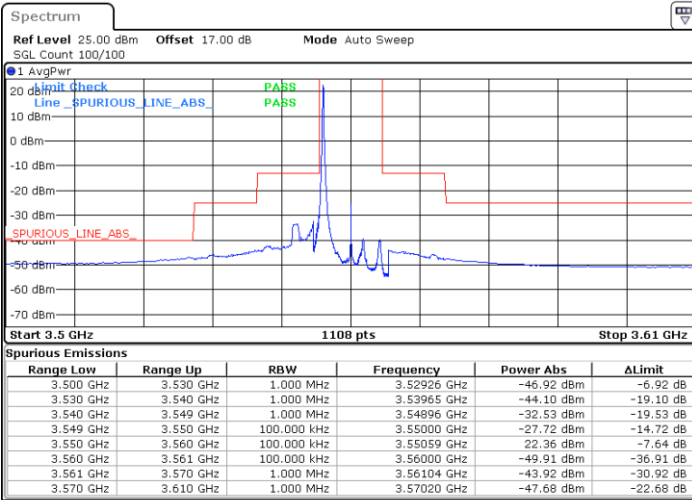

Middle Channel / FullIRB

N/A

Date: 14.JUL.2020 19:29:39

LTE Band 48 / 5MHz

QPSK

Highest Channel / 1RB0

Highest Channel / 1RBmax

Date: 14.JUL.2020 19:18:38

Date: 14.JUL.2020 19:42:51

Highest Channel / FullIRB

N/A

Date: 14.JUL.2020 19:30:58

LTE Band 48 / 10MHz

QPSK

Lowest Channel / 1RB0

Lowest Channel / 1RBmax

Date: 14.JUL.2020 19:49:28

Date: 14.JUL.2020 20:13:15

Lowest Channel / FullIRB

N/A

Date: 14.JUL.2020 20:01:22

LTE Band 48 / 10MHz

QPSK

MiddleChannel / 1RB0