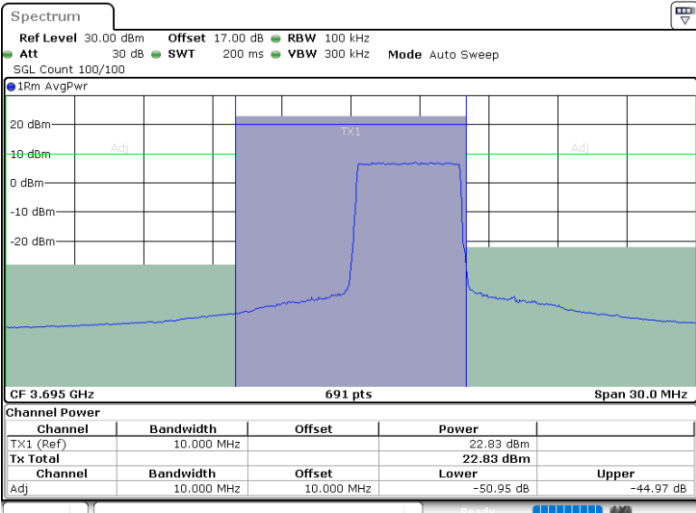

Middle Channel / FullIRB

N/A

Date: 14.JUL.2020 23:35:49

LTE Band 48 / 5MHz

16QAM

Highest Channel / 1RB0

Highest Channel / 1RBmax

Date: 14.JUL.2020 23:32:45

Date: 14.JUL.2020 23:41:58

Highest Channel / FullIRB

N/A

Date: 14.JUL.2020 23:37:22

LTE Band 48 / 10MHz

16QAM

Lowest Channel / 1RB0

Lowest Channel / 1RBmax