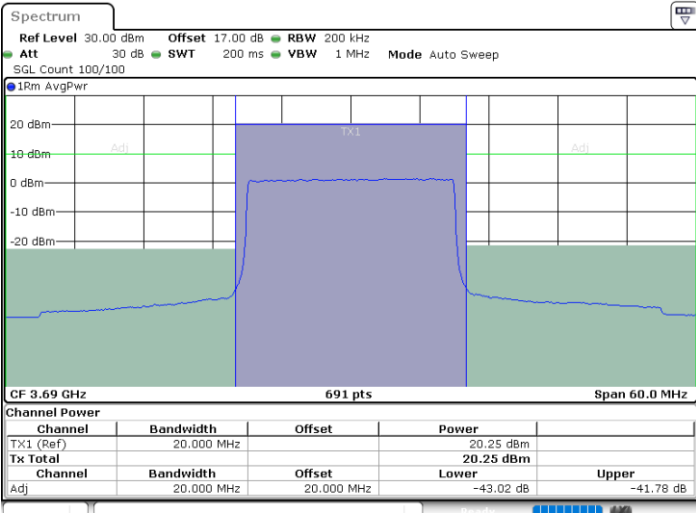

LTE Band 48 / 20MHz

QPSK

Highest Channel / 1RB0

Highest Channel / 1RBmax

Date: 15.JUL.2020 00:39:44

Date: 15.JUL.2020 00:44:12

Highest Channel / FullIRB

N/A

Date: 15.JUL.2020 00:35:17

LTE Band 48 / 5MHz

16QAM

Lowest Channel / 1RB0

Lowest Channel / 1RBmax

Date: 14.JUL.2020 23:29:41

Date: 14.JUL.2020 23:38:54

Lowest Channel / FullIRB