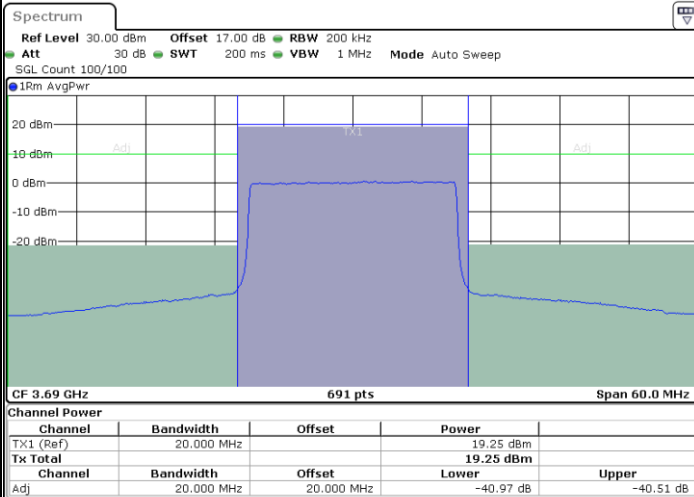

Lowest Channel / FullIRB

N/A

Date: 15.JUL.2020 00:31:50

LTE Band 48 / 20MHz

16QAM

Middle Channel / 1RB0

Middle Channel / 1RBmax

Date: 15.JUL.2020 00:37:46

Date: 15.JUL.2020 00:42:13

Middle Channel / FullIRB

N/A

Date: 15.JUL.2020 00:33:19

LTE Band 48 / 20MHz

16QAM

Highest Channel / 1RB0

Highest Channel / 1RBmax

Date: 15.JUL.2020 00:39:15

Date: 15.JUL.2020 00:43:42

Highest Channel / FullIRB

N/A

Date: 15.JUL.2020 00:34:47

LTE Band 48 / 5MHz

64QAM

Lowest Channel / 1RB0