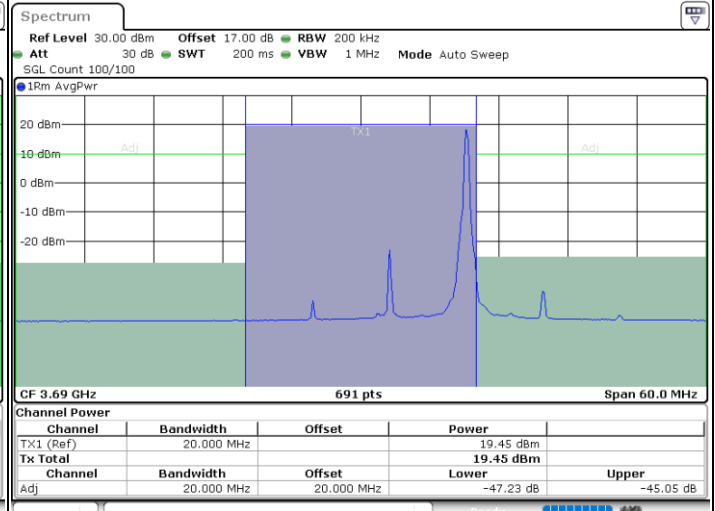

Date: 15.JUL.2020 00:19:28

Date: 15.JUL.2020 00:28:22

Middle Channel / FullRB

N/A

Date: 15.JUL.2020 00:23:55

LTE Band 48 / 15MHz

64QAM

Highest Channel / 1RB0

Highest Channel / 1RBmax

Date: 15.JUL.2020 00:21:55

Date: 15.JUL.2020 00:30:50

Highest Channel / FullIRB

N/A

Date: 15.JUL.2020 00:26:22

LTE Band 48 / 20MHz

64QAM