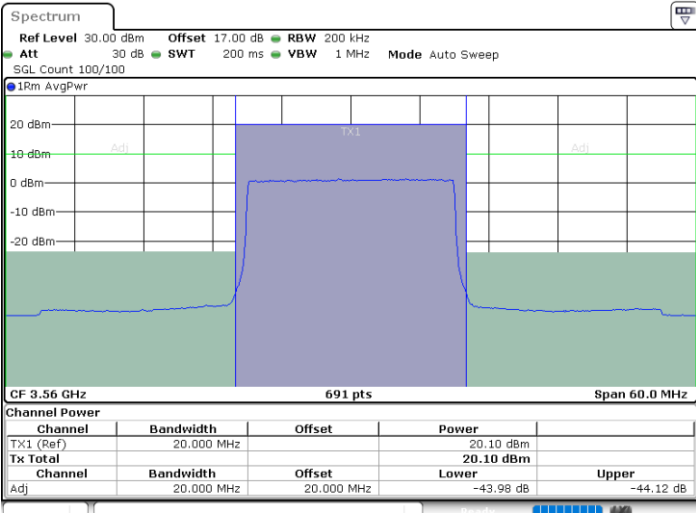

Lowest Channel / FullIRB

N/A

Date: 15.JUL.2020 00:32:20