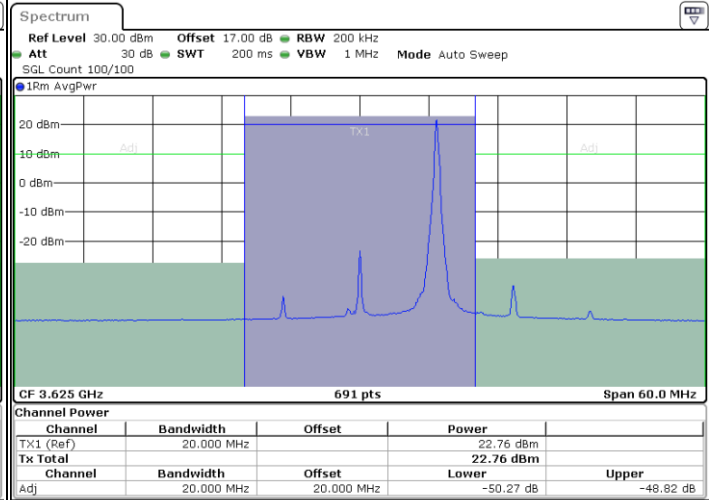

Highest Channel / FullIRB

N/A

Date: 15.JUL.2020 00:11:48

LTE Band 48 / 15MHz

64QAM

Lowest Channel / 1RB0

Lowest Channel / 1RBmax

Date: 15.JUL.2020 00:18:58

Date: 15.JUL.2020 00:27:52

Lowest Channel / FullIRB

N/A

Date: 15.JUL.2020 00:23:25

LTE Band 48 / 15MHz

64QAM

Middle Channel / 1RB0

Middle Channel / 1RBmax

Date: 15.JUL.2020 00:19:28

Date: 15.JUL.2020 00:28:22

Middle Channel / FullRB

N/A

Date: 15.JUL.2020 00:23:55

LTE Band 48 / 15MHz

64QAM

Highest Channel / 1RB0