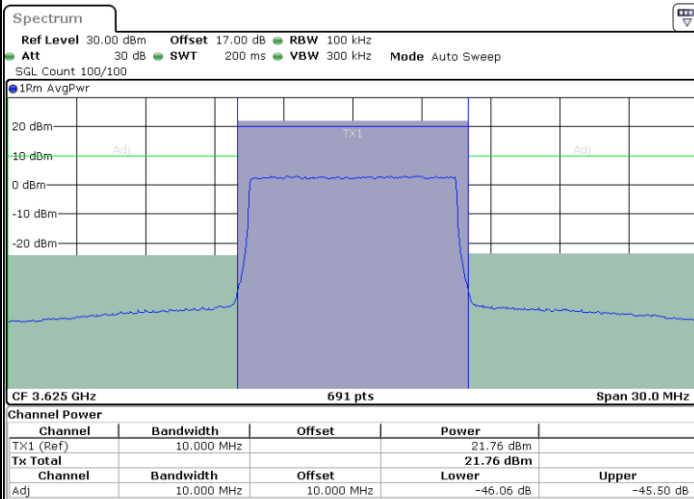

LTE Band 48 / 10MHz

64QAM

Lowest Channel / 1RB0

Lowest Channel / 1RBmax

Date: 14.JUL.2020 23:43:01

Date: 15.JUL.2020 00:13:21

Lowest Channel / FullIRB

N/A

Date: 15.JUL.2020 00:08:44

LTE Band 48 / 10MHz

64QAM

MiddleChannel / 1RB0

Middle Channel / 1RBmax

Date: 14.JUL.2020 23:45:33

Date: 15.JUL.2020 00:15:54

Middle Channel / FullRB

N/A

Date: 15.JUL.2020 00:11:17

LTE Band 48 / 10MHz

64QAM

Highest Channel / 1RB0

Highest Channel / 1RBmax

Date: 15.JUL.2020 00:07:10

Date: 15.JUL.2020 00:16:25

Highest Channel / FullIRB

N/A

Date: 15.JUL.2020 00:11:48

LTE Band 48 / 15MHz

64QAM

Lowest Channel / 1RB0

Lowest Channel / 1RBmax

Date: 15.JUL.2020 00:18:58