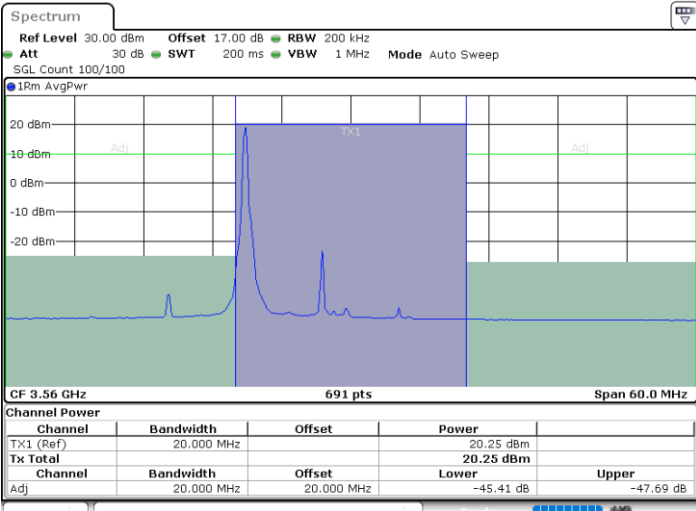

LTE Band 48 / 15MHz

16QAM

Lowest Channel / 1RB0

Lowest Channel / 1RBmax

Date: 15.JUL.2020 00:18:28