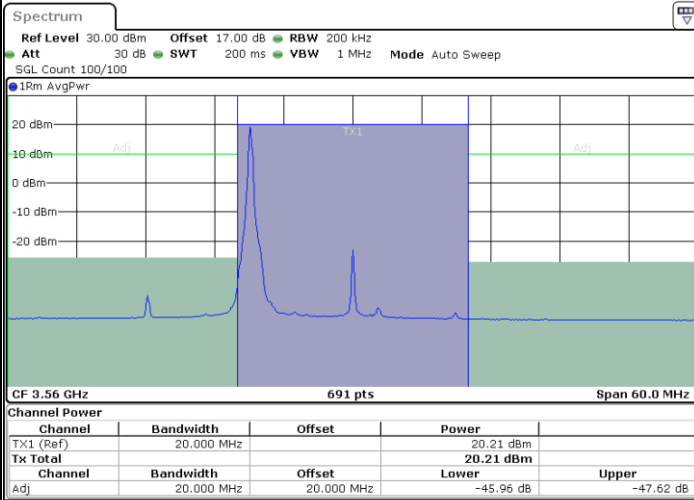

Date: 15.JUL.2020 00:24:24

LTE Band 48 / 15MHz

16QAM

Highest Channel / 1RB0

Highest Channel / 1RBmax

Date: 15.JUL.2020 00:21:26

Date: 15.JUL.2020 00:30:20

Highest Channel / FullIRB

N/A

Date: 15.JUL.2020 00:25:53

LTE Band 48 / 20MHz

16QAM

Lowest Channel / 1RB0

Lowest Channel / 1RBmax

Date: 15.JUL.2020 00:36:17

Date: 15.JUL.2020 00:40:44