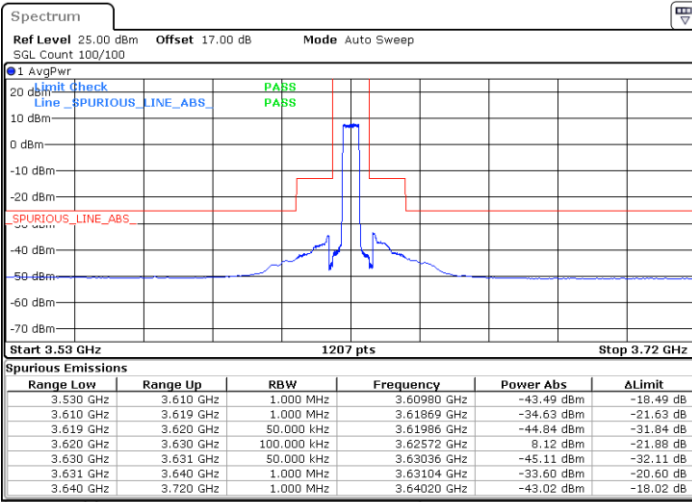

LTE Band 48 / 20MHz

64QAM

Highest Channel / 1RB0

Highest Channel / 1RBmax

Date: 15.JUL.2020 00:38:45

Date: 15.JUL.2020 00:43:12

Highest Channel / FullIRB

N/A

Date: 15.JUL.2020 00:34:18

Conducted Band Edge

LTE Band 48 / 5MHz

QPSK

Middle Channel / 1RB0

Middle Channel / 1RBmax

Date: 14.JUL.2020 19:17:19

Date: 14.JUL.2020 19:41:33

Middle Channel / FullIRB

N/A

Date: 14.JUL.2020 19:29:39

LTE Band 48 / 5MHz

QPSK

Highest Channel / 1RB0

Highest Channel / 1RBmax

Date: 14.JUL.2020 19:18:38

Date: 14.JUL.2020 19:42:51

Highest Channel / FullIRB

N/A

Date: 14.JUL.2020 19:30:58

LTE Band 48 / 10MHz

QPSK

Lowest Channel / 1RB0

Lowest Channel / 1RBmax