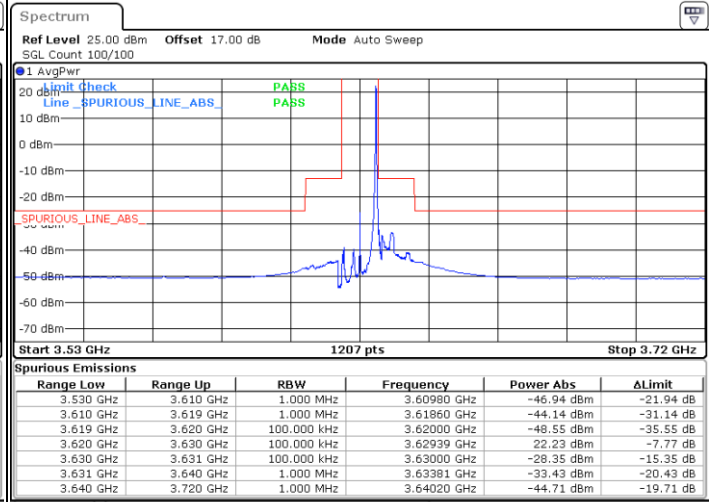

Middle Channel / FullIRB

N/A

Date: 14.JUL.2020 19:29:39

LTE Band 48 / 5MHz

QPSK

Highest Channel / 1RB0

Highest Channel / 1RBmax

Date: 14.JUL.2020 19:18:38

Date: 14.JUL.2020 19:42:51

Highest Channel / FullIRB

N/A

Date: 14.JUL.2020 19:30:58

LTE Band 48 / 10MHz

QPSK

Lowest Channel / 1RB0

Lowest Channel / 1RBmax

Date: 14.JUL.2020 19:49:28

Date: 14.JUL.2020 20:13:15

Lowest Channel / FullIRB

N/A

Date: 14.JUL.2020 20:01:22

LTE Band 48 / 10MHz

QPSK

MiddleChannel / 1RB0

Middle Channel / 1RBmax

Date: 14.JUL.2020 19:50:48

Date: 14.JUL.2020 20:14:34

Middle Channel / FullIRB

N/A

Date: 14.JUL.2020 20:02:41

LTE Band 48 / 10MHz

QPSK