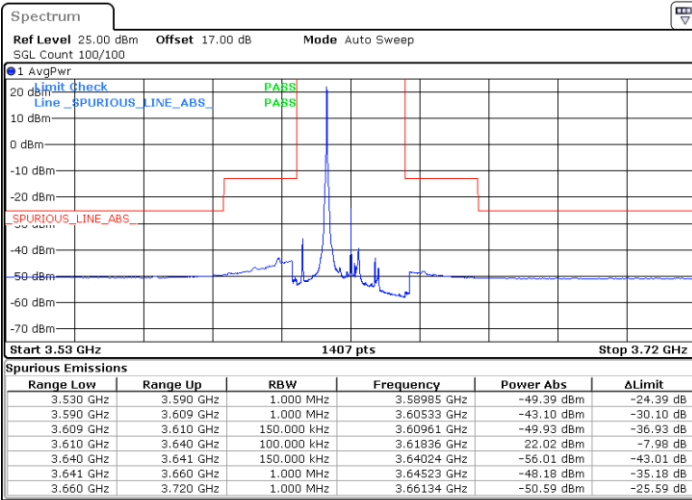

LTE Band 48 / 15MHz

QPSK

Lowest Channel / 1RB0

Lowest Channel / 1RBmax

Date: 14.JUL.2020 20:22:30

Date: 14.JUL.2020 20:46:13

Lowest Channel / FullIRB

N/A

Date: 14.JUL.2020 20:34:21

LTE Band 48 / 15MHz

QPSK

Middle Channel / 1RB0

Middle Channel / 1RBmax

Date: 14.JUL.2020 20:29:05

Date: 14.JUL.2020 20:52:48

Middle Channel / FullIRB