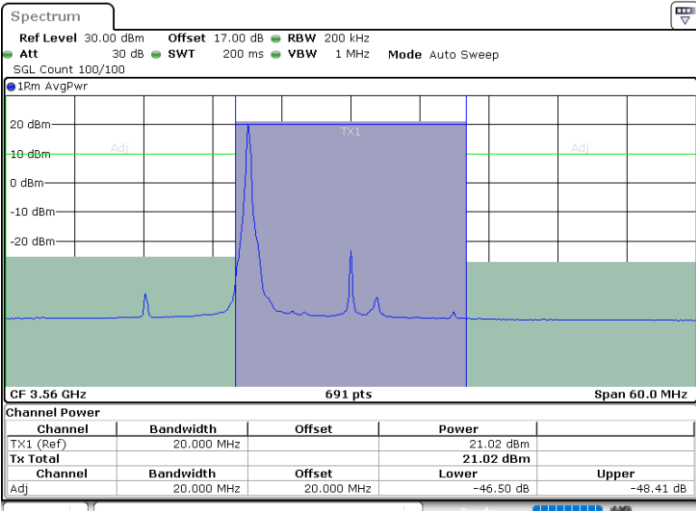

Date: 15.JUL.2020 00:25:23

LTE Band 48 / 20MHz

QPSK

Lowest Channel / 1RB0

Lowest Channel / 1RBmax

Date: 15.JUL.2020 00:36:47

Date: 15.JUL.2020 00:41:14

Lowest Channel / FullIRB