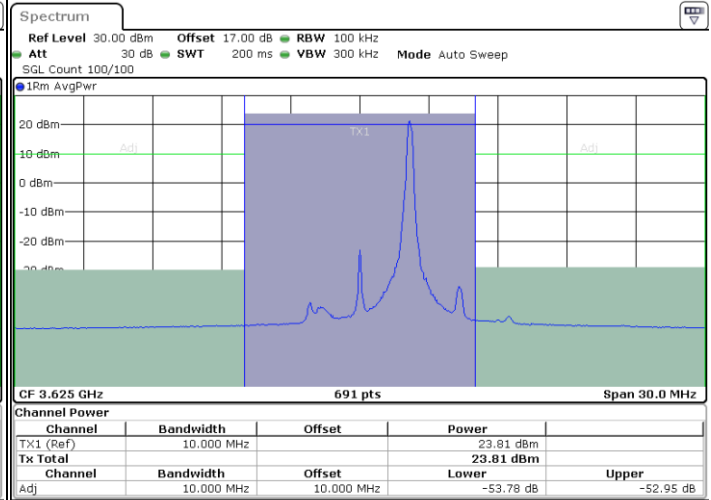

N/A

Date: 14.JUL.2020 23:34:18

LTE Band 48 / 5MHz

16QAM

Middle Channel / 1RB0

Middle Channel / 1RBmax

Date: 14.JUL.2020 23:31:12

Date: 14.JUL.2020 23:40:26

Middle Channel / FullIRB

N/A

Date: 14.JUL.2020 23:35:49

LTE Band 48 / 5MHz

16QAM

Highest Channel / 1RB0

Highest Channel / 1RBmax

Date: 14.JUL.2020 23:32:45