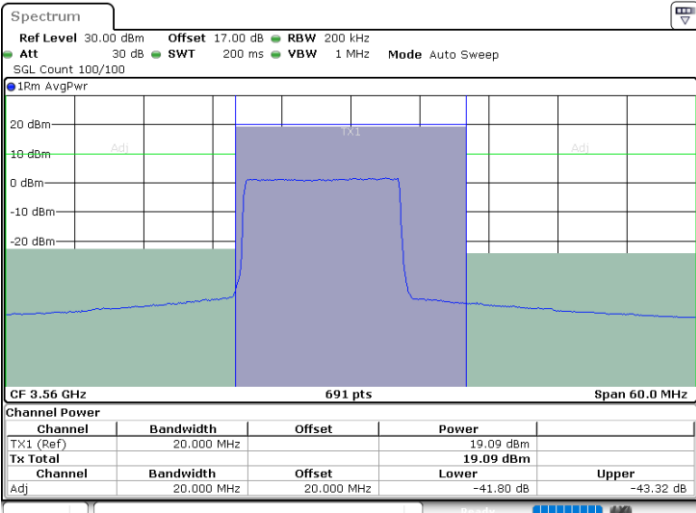

Lowest Channel / FullIRB

N/A

Date: 15.JUL.2020 00:22:55