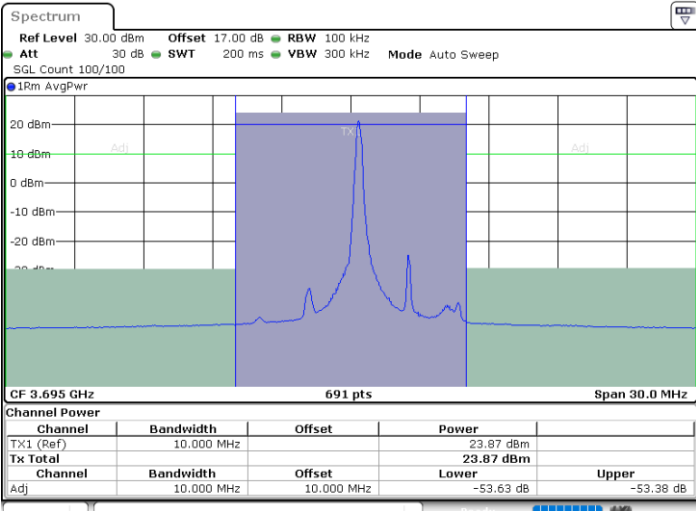

Middle Channel / FullIRB

N/A

Date: 14.JUL.2020 23:35:49

LTE Band 48 / 5MHz

16QAM

Highest Channel / 1RB0

Highest Channel / 1RBmax

Date: 14.JUL.2020 23:32:45

Date: 14.JUL.2020 23:41:58

Highest Channel / FullIRB

N/A

Date: 14.JUL.2020 23:37:22

LTE Band 48 / 10MHz

16QAM

Lowest Channel / 1RB0

Lowest Channel / 1RBmax