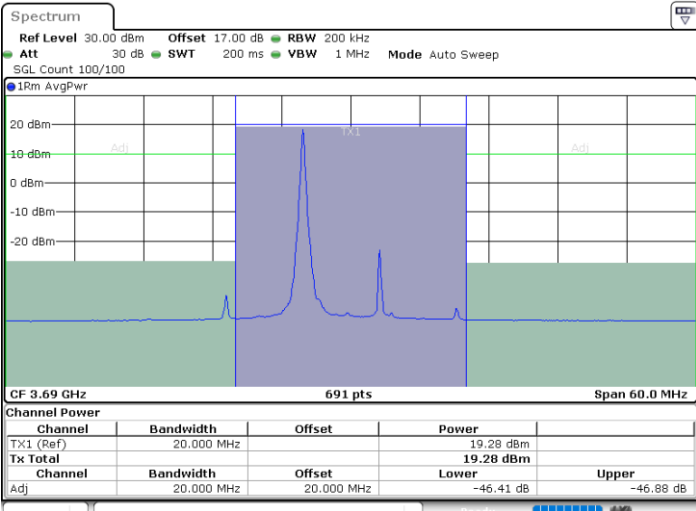

Date: 15.JUL.2020 00:19:28

Date: 15.JUL.2020 00:28:22

Middle Channel / FullRB

N/A

Date: 15.JUL.2020 00:23:55

LTE Band 48 / 15MHz

64QAM

Highest Channel / 1RB0

Highest Channel / 1RBmax

Date: 15.JUL.2020 00:21:55

Date: 15.JUL.2020 00:30:50

Highest Channel / FullIRB

N/A

Date: 15.JUL.2020 00:26:22

LTE Band 48 / 20MHz

64QAM