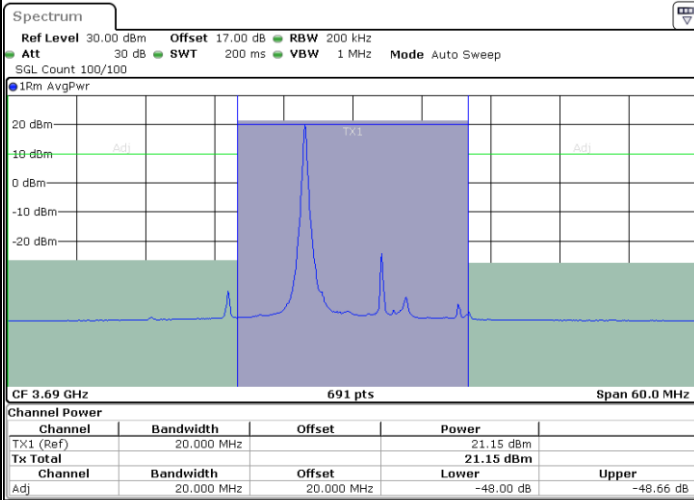

LTE Band 48 / 15MHz

QPSK

Highest Channel / 1RB0

Highest Channel / 1RBmax

Date: 15.JUL.2020 00:20:56

Date: 15.JUL.2020 00:29:50

Highest Channel / FullIRB

N/A

Date: 15.JUL.2020 00:25:23

LTE Band 48 / 20MHz

QPSK

Lowest Channel / 1RB0

Lowest Channel / 1RBmax

Date: 15.JUL.2020 00:36:47

Date: 15.JUL.2020 00:41:14

Lowest Channel / FullIRB