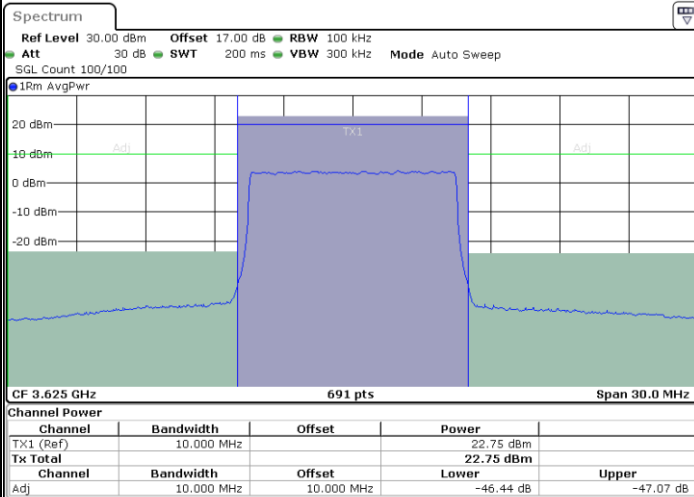

Date: 14.JUL.2020 23:43:31

Date: 15.JUL.2020 00:13:52

Lowest Channel / FullIRB

N/A

Date: 15.JUL.2020 00:09:15

LTE Band 48 / 10MHz

16QAM

MiddleChannel / 1RB0

Middle Channel / 1RBmax

Date: 14.JUL.2020 23:45:03

Date: 15.JUL.2020 00:15:24

Middle Channel / FullIRB

N/A

Date: 15.JUL.2020 00:10:46

LTE Band 48 / 10MHz

16QAM

Highest Channel / 1RB0

Highest Channel / 1RBmax

Date: 15.JUL.2020 00:07:42

Date: 15.JUL.2020 00:16:57

Highest Channel / FullIRB

N/A

Date: 15.JUL.2020 00:12:19

LTE Band 48 / 15MHz