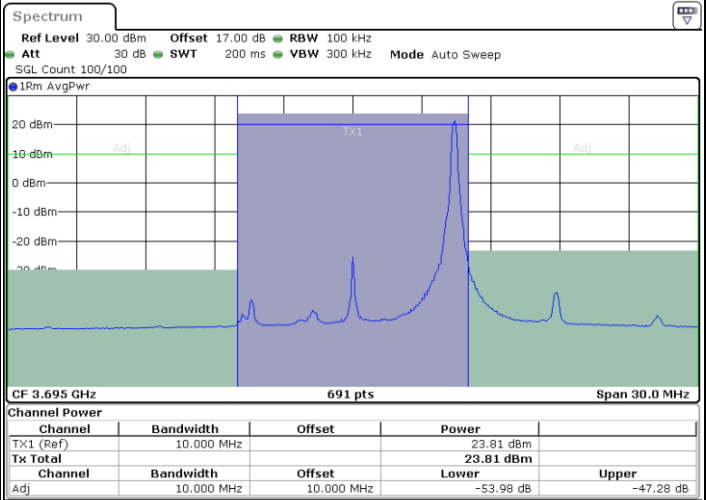

Middle Channel / 1RBmax

Date: 14.JUL.2020 23:45:03

Date: 15.JUL.2020 00:15:24

Middle Channel / FullIRB

N/A

Date: 15.JUL.2020 00:10:46

LTE Band 48 / 10MHz

16QAM

Highest Channel / 1RB0

Highest Channel / 1RBmax

Date: 15.JUL.2020 00:07:42

Date: 15.JUL.2020 00:16:57

Highest Channel / FullIRB

N/A

Date: 15.JUL.2020 00:12:19

LTE Band 48 / 15MHz