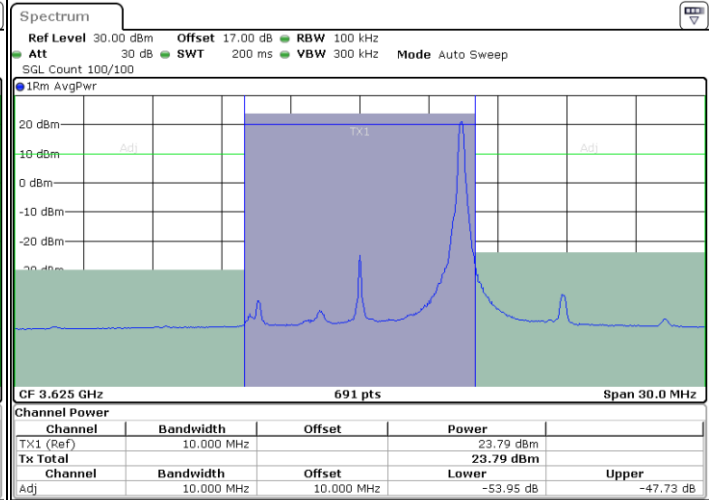

Date: 15.JUL.2020 00:15:24