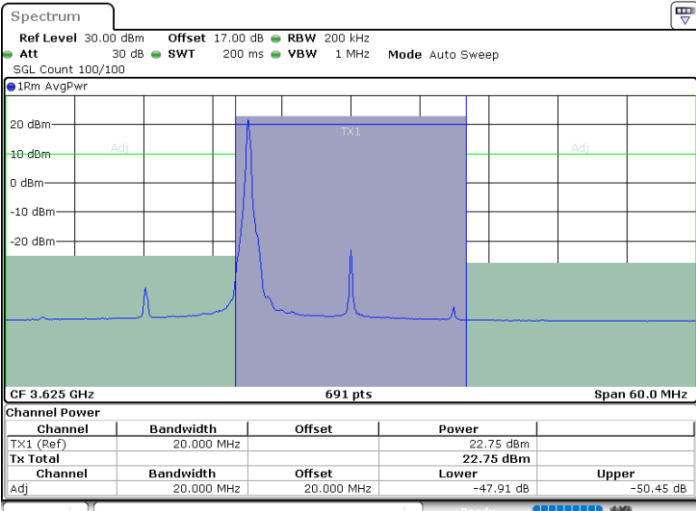

LTE Band 48 / 20MHz

64QAM

Middle Channel / 1RB0

Middle Channel / 1RBmax

Date: 15.JUL.2020 00:38:15