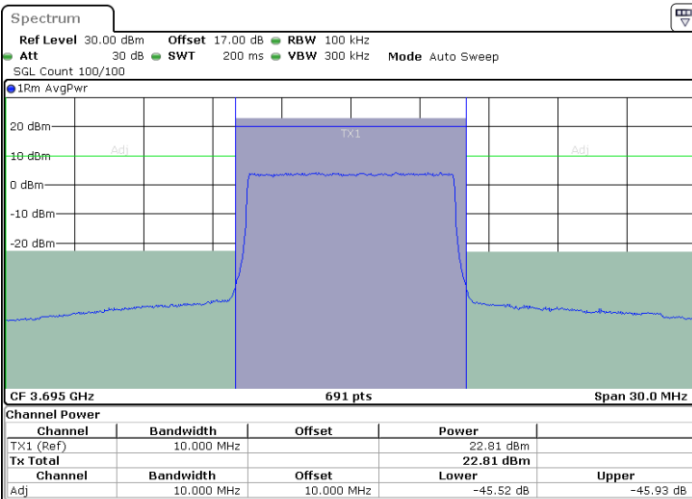

Highest Channel / 1RB0

Highest Channel / 1RBmax

Date: 15.JUL.2020 00:07:42

Date: 15.JUL.2020 00:16:57

Highest Channel / FullIRB

N/A

Date: 15.JUL.2020 00:12:19

LTE Band 48 / 15MHz