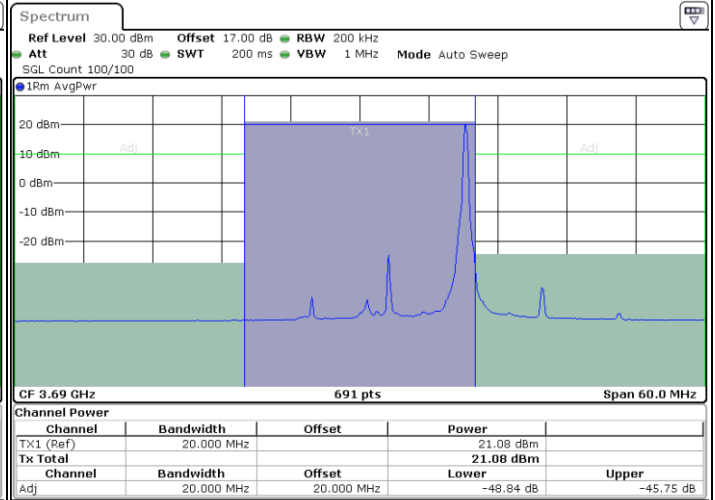

LTE Band 48 / 15MHz

QPSK

Highest Channel / 1RB0

Highest Channel / 1RBmax

Date: 15.JUL.2020 00:20:56

Date: 15.JUL.2020 00:29:50

Highest Channel / FullIRB

N/A