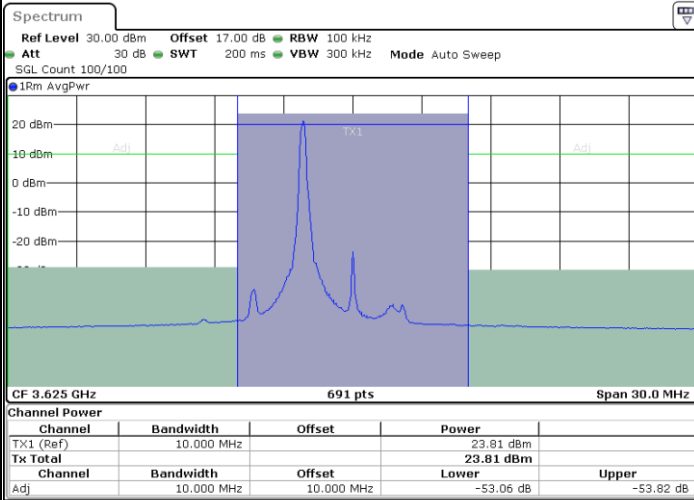

Date: 15.JUL.2020 00:35:17

LTE Band 48 / 5MHz

16QAM

Lowest Channel / 1RB0

Lowest Channel / 1RBmax

Date: 14.JUL.2020 23:29:41

Date: 14.JUL.2020 23:38:54

Lowest Channel / FullIRB

N/A

Date: 14.JUL.2020 23:34:18

LTE Band 48 / 5MHz

16QAM

Middle Channel / 1RB0

Middle Channel / 1RBmax

Date: 14.JUL.2020 23:31:12

Date: 14.JUL.2020 23:40:26

Middle Channel / FullIRB

N/A

Date: 14.JUL.2020 23:35:49

LTE Band 48 / 5MHz

16QAM

Highest Channel / 1RB0

Highest Channel / 1RBmax

Date: 14.JUL.2020 23:32:45