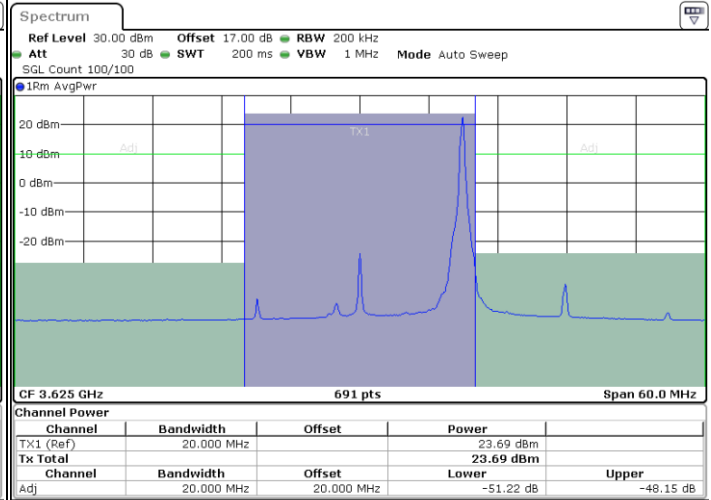

Lowest Channel / FullIRB

N/A

Date: 15.JUL.2020 00:31:50

LTE Band 48 / 20MHz

16QAM

Middle Channel / 1RB0

Middle Channel / 1RBmax

Date: 15.JUL.2020 00:37:46

Date: 15.JUL.2020 00:42:13

Middle Channel / FullIRB

N/A

Date: 15.JUL.2020 00:33:19

LTE Band 48 / 20MHz

16QAM

Highest Channel / 1RB0

Highest Channel / 1RBmax