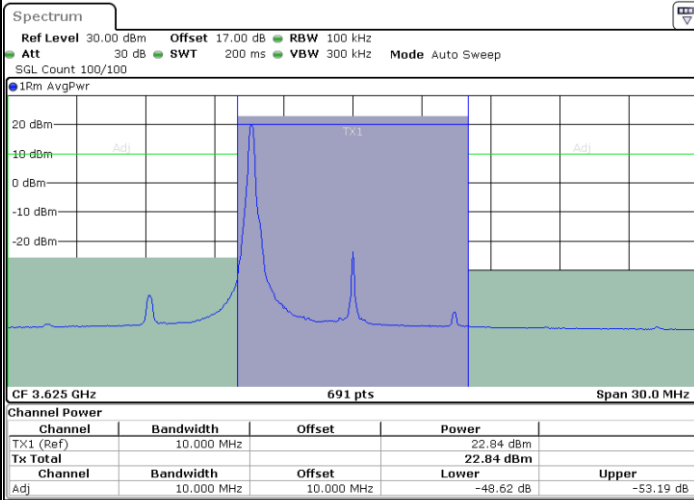

LTE Band 48 / 10MHz

64QAM

Lowest Channel / 1RB0

Lowest Channel / 1RBmax

Date: 14.JUL.2020 23:43:01

Date: 15.JUL.2020 00:13:21

Lowest Channel / FullIRB

N/A

Date: 15.JUL.2020 00:08:44

LTE Band 48 / 10MHz

64QAM

MiddleChannel / 1RB0

Middle Channel / 1RBmax

Date: 14.JUL.2020 23:45:33

Date: 15.JUL.2020 00:15:54

Middle Channel / FullRB

N/A

Date: 15.JUL.2020 00:11:17

LTE Band 48 / 10MHz

64QAM

Highest Channel / 1RB0

Highest Channel / 1RBmax

Date: 15.JUL.2020 00:07:10

Date: 15.JUL.2020 00:16:25