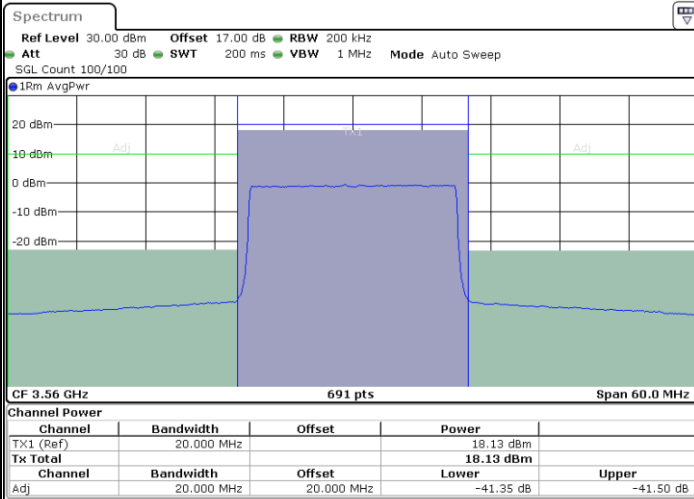

Highest Channel / 1RBmax

Date: 15.JUL.2020 00:21:55

Date: 15.JUL.2020 00:30:50

Highest Channel / FullIRB

N/A

Date: 15.JUL.2020 00:26:22

LTE Band 48 / 20MHz

64QAM

Lowest Channel / 1RB0

Lowest Channel / 1RBmax

Date: 15.JUL.2020 00:35:47

Date: 15.JUL.2020 00:40:14

Lowest Channel / FullIRB

N/A

Date: 15.JUL.2020 00:31:20

LTE Band 48 / 20MHz

LTE Band 48 / 20MHz

64QAM

Highest Channel / 1RB0

Highest Channel / 1RBmax

Date: 15.JUL.2020 00:38:45

Date: 15.JUL.2020 00:43:12

Highest Channel / FullIRB

N/A