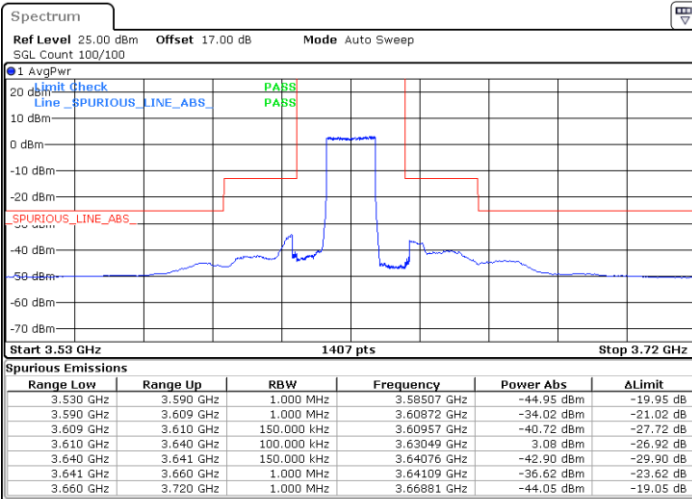

Middle Channel / FullIRB

N/A

Date: 14.JUL.2020 20:40:56