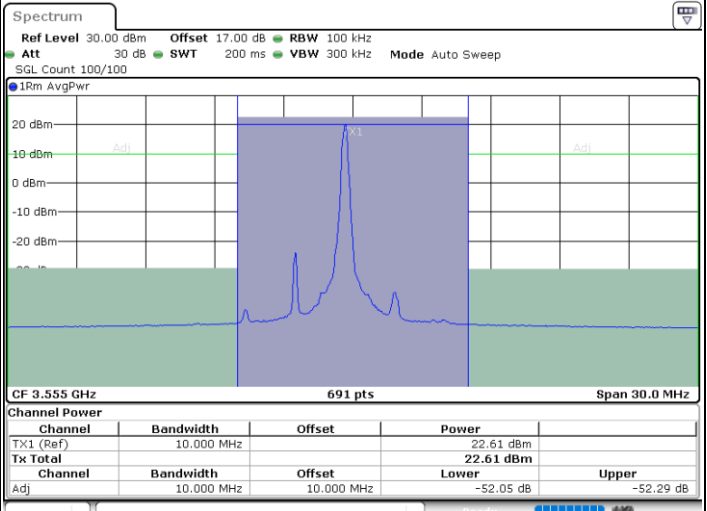

Date: 15.JUL.2020 00:42:13

Middle Channel / FullIRB

N/A

Date: 15.JUL.2020 00:33:19

LTE Band 48 / 20MHz

16QAM

Highest Channel / 1RB0

Highest Channel / 1RBmax

Date: 15.JUL.2020 00:39:15

Date: 15.JUL.2020 00:43:42

Highest Channel / FullIRB

N/A

Date: 15.JUL.2020 00:34:47

LTE Band 48 / 5MHz

64QAM

Lowest Channel / 1RB0

Lowest Channel / 1RBmax

Date: 14.JUL.2020 23:30:12

Date: 14.JUL.2020 23:39:25

Lowest Channel / FullIRB

N/A

Date: 14.JUL.2020 23:34:48

LTE Band 48 / 5MHz

64QAM