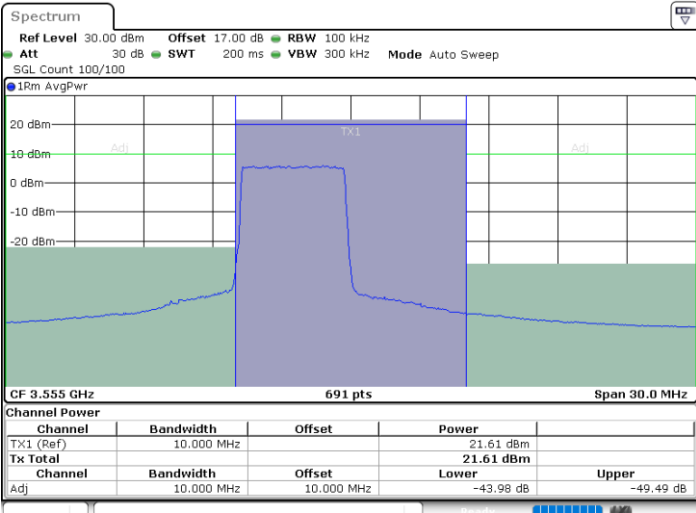

Date: 15.JUL.2020 00:39:15

Date: 15.JUL.2020 00:43:42

Highest Channel / FullIRB

N/A

Date: 15.JUL.2020 00:34:47

LTE Band 48 / 5MHz

64QAM

Lowest Channel / 1RB0

Lowest Channel / 1RBmax

Date: 14.JUL.2020 23:30:12

Date: 14.JUL.2020 23:39:25

Lowest Channel / FullIRB

N/A

Date: 14.JUL.2020 23:34:48

LTE Band 48 / 5MHz

64QAM

Middle Channel / 1RB0

Middle Channel / 1RBmax

Date: 14.JUL.2020 23:30:42

Date: 14.JUL.2020 23:39:56

Middle Channel / FullIRB

N/A

Date: 14.JUL.2020 23:35:19

LTE Band 48 / 5MHz