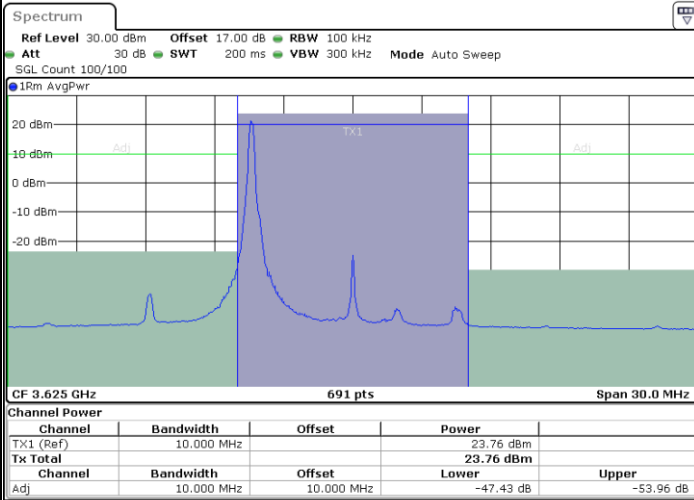

LTE Band 48 / 10MHz

16QAM

MiddleChannel / 1RB0

Middle Channel / 1RBmax

Date: 14.JUL.2020 23:45:03