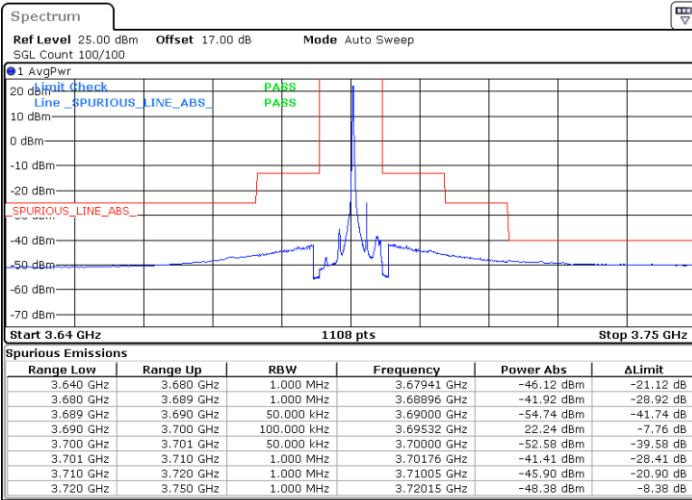

LTE Band 48 / 20MHz

64QAM

Highest Channel / 1RB0

Highest Channel / 1RBmax

Date: 15.JUL.2020 00:38:45

Date: 15.JUL.2020 00:43:12

Highest Channel / FullIRB

N/A

Date: 15.JUL.2020 00:34:18

Conducted Band Edge

LTE Band 48 / 5MHz

QPSK

Middle Channel / 1RB0

Middle Channel / 1RBmax

Date: 14.JUL.2020 19:17:19

Date: 14.JUL.2020 19:41:33

Middle Channel / FullIRB

N/A

Date: 14.JUL.2020 19:29:39

LTE Band 48 / 5MHz

QPSK

Highest Channel / 1RB0

Highest Channel / 1RBmax

Date: 14.JUL.2020 19:18:38

Date: 14.JUL.2020 19:42:51

Highest Channel / FullIRB

N/A

Date: 14.JUL.2020 19:30:58

LTE Band 48 / 10MHz

QPSK

Lowest Channel / 1RB0

Lowest Channel / 1RBmax