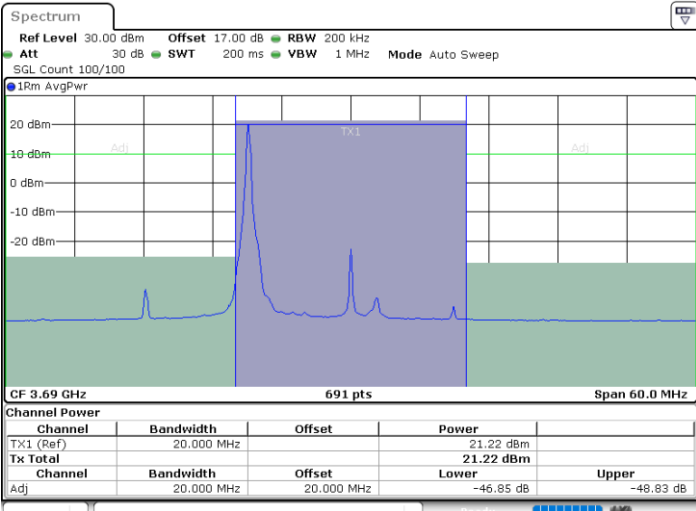

LTE Band 48 / 20MHz

QPSK

Highest Channel / 1RB0

Highest Channel / 1RBmax

Date: 15.JUL.2020 00:39:44

Date: 15.JUL.2020 00:44:12

Highest Channel / FullIRB

N/A