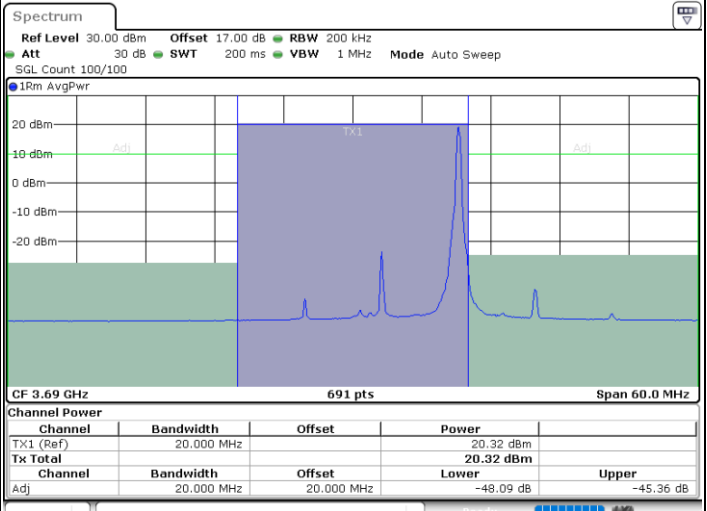

Date: 15.JUL.2020 00:24:24

LTE Band 48 / 15MHz

16QAM

Highest Channel / 1RB0

Highest Channel / 1RBmax

Date: 15.JUL.2020 00:21:26

Date: 15.JUL.2020 00:30:20

Highest Channel / FullIRB