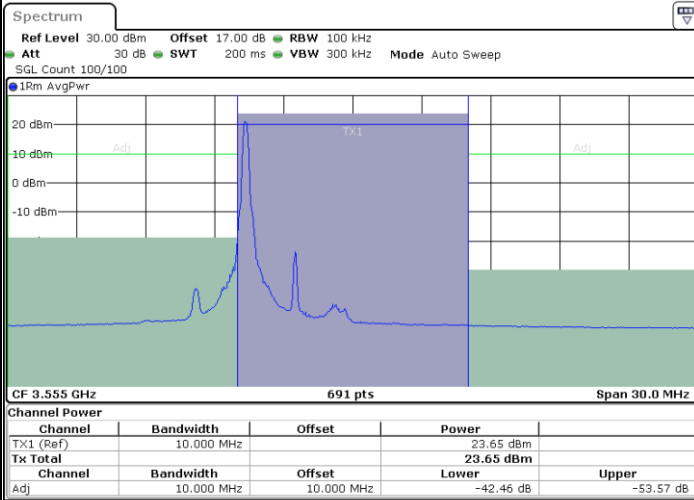

LTE Band 48 / 20MHz

QPSK

Highest Channel / 1RB0

Highest Channel / 1RBmax

Date: 15.JUL.2020 00:39:44

Date: 15.JUL.2020 00:44:12

Highest Channel / FullIRB

N/A

Date: 15.JUL.2020 00:35:17

LTE Band 48 / 5MHz

16QAM

Lowest Channel / 1RB0

Lowest Channel / 1RBmax

Date: 14.JUL.2020 23:29:41

Date: 14.JUL.2020 23:38:54

Lowest Channel / FullIRB