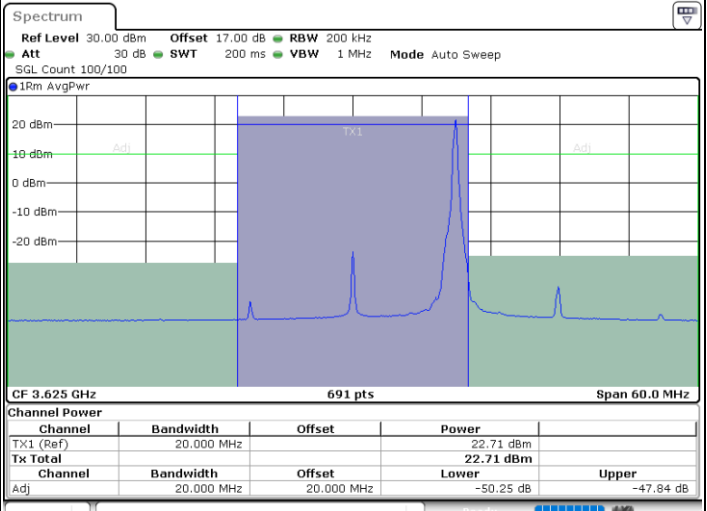

Date: 15.JUL.2020 00:42:42