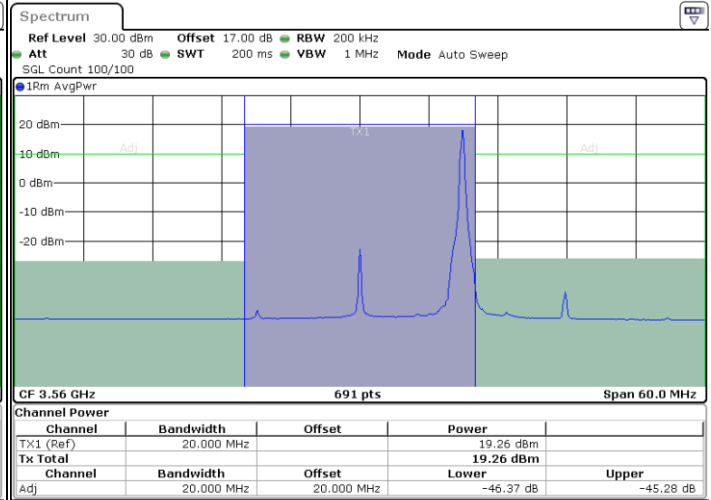

Highest Channel / 1RBmax

Date: 15.JUL.2020 00:21:55

Date: 15.JUL.2020 00:30:50

Highest Channel / FullIRB

N/A

Date: 15.JUL.2020 00:26:22

LTE Band 48 / 20MHz

64QAM

Lowest Channel / 1RB0

Lowest Channel / 1RBmax

Date: 15.JUL.2020 00:35:47

Date: 15.JUL.2020 00:40:14

Lowest Channel / FullIRB

N/A

Date: 15.JUL.2020 00:31:20

LTE Band 48 / 20MHz