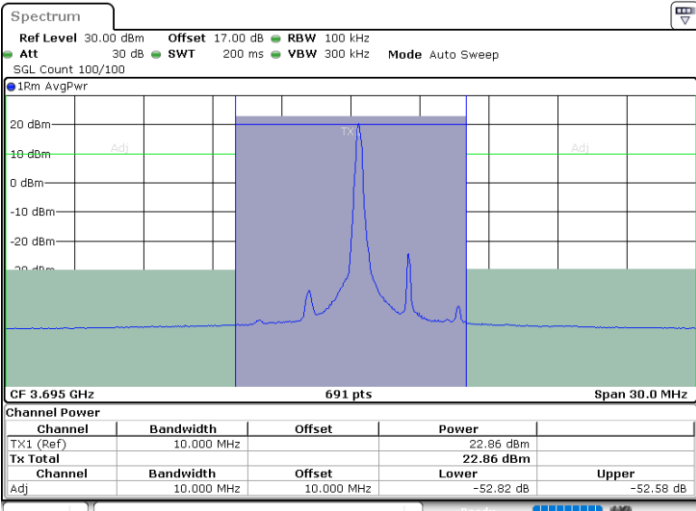

LTE Band 48 / 5MHz

64QAM

Highest Channel / 1RB0

Highest Channel / 1RBmax

Date: 14.JUL.2020 23:33:16