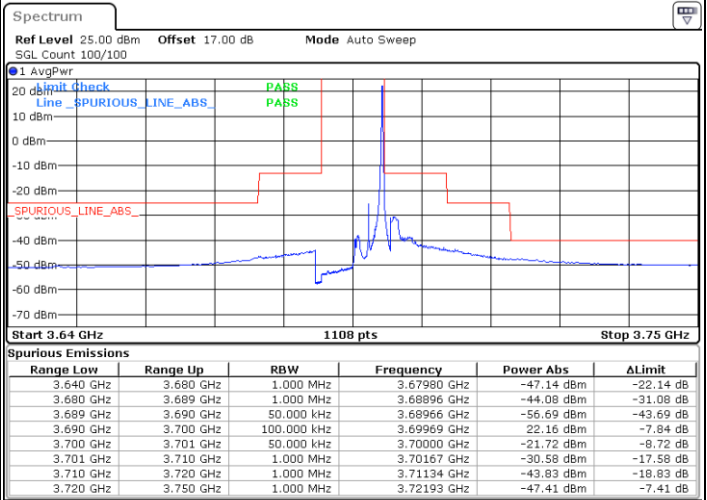

LTE Band 48 / 20MHz

64QAM

Highest Channel / 1RB0

Highest Channel / 1RBmax

Date: 15.JUL.2020 00:38:45

Date: 15.JUL.2020 00:43:12

Highest Channel / FullIRB

N/A

Date: 15.JUL.2020 00:34:18

Conducted Band Edge

LTE Band 48 / 5MHz

QPSK

Middle Channel / 1RB0

Middle Channel / 1RBmax

Date: 14.JUL.2020 19:17:19

Date: 14.JUL.2020 19:41:33

Middle Channel / FullIRB

N/A

Date: 14.JUL.2020 19:29:39

LTE Band 48 / 5MHz

QPSK

Highest Channel / 1RB0

Highest Channel / 1RBmax

Date: 14.JUL.2020 19:18:38

Date: 14.JUL.2020 19:42:51

Highest Channel / FullIRB

N/A

Date: 14.JUL.2020 19:30:58

LTE Band 48 / 10MHz

QPSK

Lowest Channel / 1RB0

Lowest Channel / 1RBmax