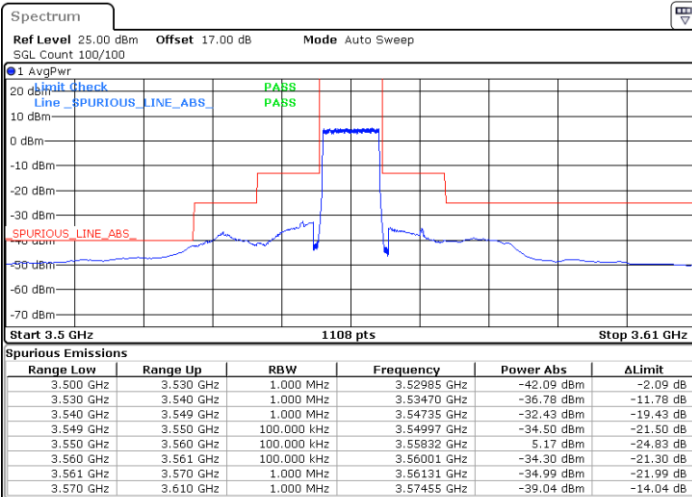

Middle Channel / FullIRB

N/A

Date: 14.JUL.2020 19:29:39

LTE Band 48 / 5MHz

QPSK

Highest Channel / 1RB0

Highest Channel / 1RBmax

Date: 14.JUL.2020 19:18:38

Date: 14.JUL.2020 19:42:51

Highest Channel / FullIRB

N/A

Date: 14.JUL.2020 19:30:58

LTE Band 48 / 10MHz

QPSK

Lowest Channel / 1RB0

Lowest Channel / 1RBmax

Date: 14.JUL.2020 19:49:28

Date: 14.JUL.2020 20:13:15

Lowest Channel / FullIRB

N/A

Date: 14.JUL.2020 20:01:22

LTE Band 48 / 10MHz

QPSK

MiddleChannel / 1RB0