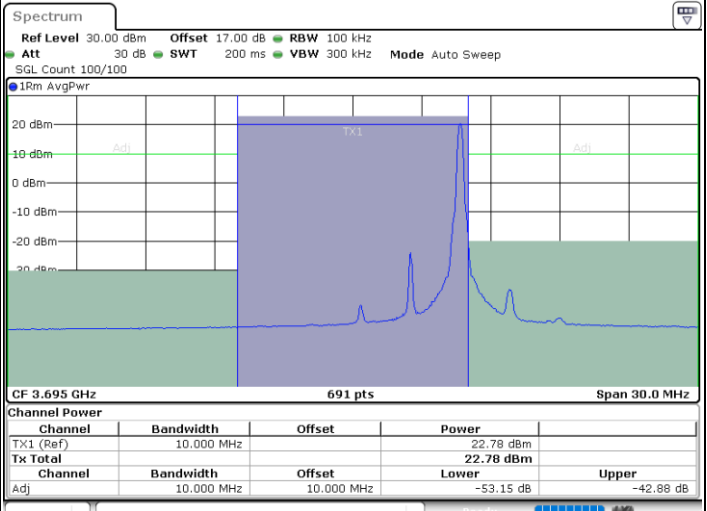

Date: 14.JUL.2020 23:42:30