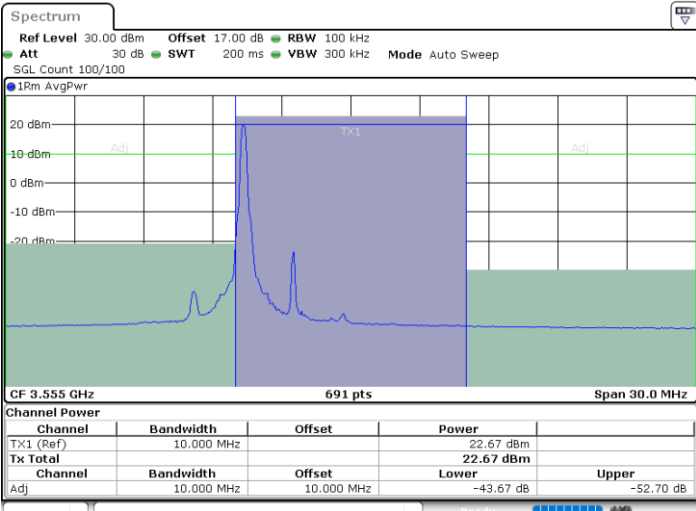

Date: 15.JUL.2020 00:39:15

Date: 15.JUL.2020 00:43:42

Highest Channel / FullIRB

N/A

Date: 15.JUL.2020 00:34:47

LTE Band 48 / 5MHz

64QAM

Lowest Channel / 1RB0

Lowest Channel / 1RBmax

Date: 14.JUL.2020 23:30:12

Date: 14.JUL.2020 23:39:25

Lowest Channel / FullIRB

N/A

Date: 14.JUL.2020 23:34:48

LTE Band 48 / 5MHz

64QAM