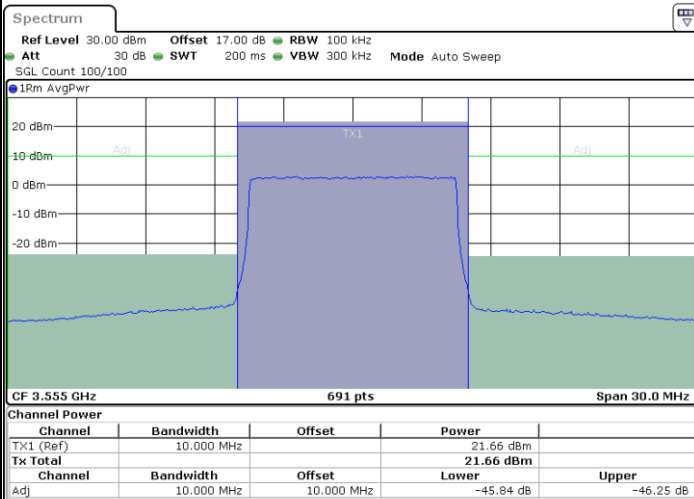

LTE Band 48 / 10MHz

64QAM

Lowest Channel / 1RB0

Lowest Channel / 1RBmax

Date: 14.JUL.2020 23:43:01

Date: 15.JUL.2020 00:13:21

Lowest Channel / FullIRB

N/A

Date: 15.JUL.2020 00:08:44

LTE Band 48 / 10MHz

64QAM

MiddleChannel / 1RB0

Middle Channel / 1RBmax

Date: 14.JUL.2020 23:45:33

Date: 15.JUL.2020 00:15:54

Middle Channel / FullRB

N/A

Date: 15.JUL.2020 00:11:17

LTE Band 48 / 10MHz

64QAM

Highest Channel / 1RB0

Highest Channel / 1RBmax

Date: 15.JUL.2020 00:07:10

Date: 15.JUL.2020 00:16:25