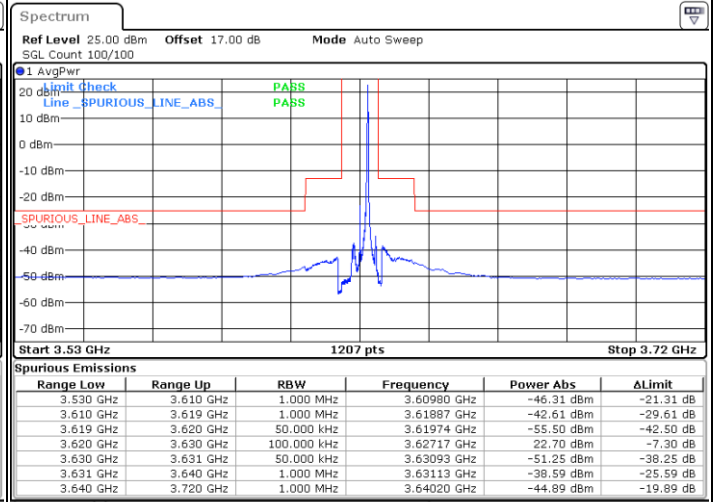

LTE Band 48 / 20MHz

64QAM

Highest Channel / 1RB0

Highest Channel / 1RBmax

Date: 15.JUL.2020 00:38:45

Date: 15.JUL.2020 00:43:12

Highest Channel / FullIRB

N/A

Date: 15.JUL.2020 00:34:18

Conducted Band Edge

LTE Band 48 / 5MHz

QPSK

Middle Channel / 1RB0

Middle Channel / 1RBmax

Date: 14.JUL.2020 19:17:19

Date: 14.JUL.2020 19:41:33

Middle Channel / FullIRB

N/A

Date: 14.JUL.2020 19:29:39

LTE Band 48 / 5MHz

QPSK

Highest Channel / 1RB0

Highest Channel / 1RBmax

Date: 14.JUL.2020 19:18:38

Date: 14.JUL.2020 19:42:51

Highest Channel / FullIRB

N/A

Date: 14.JUL.2020 19:30:58

LTE Band 48 / 10MHz

QPSK

Lowest Channel / 1RB0

Lowest Channel / 1RBmax