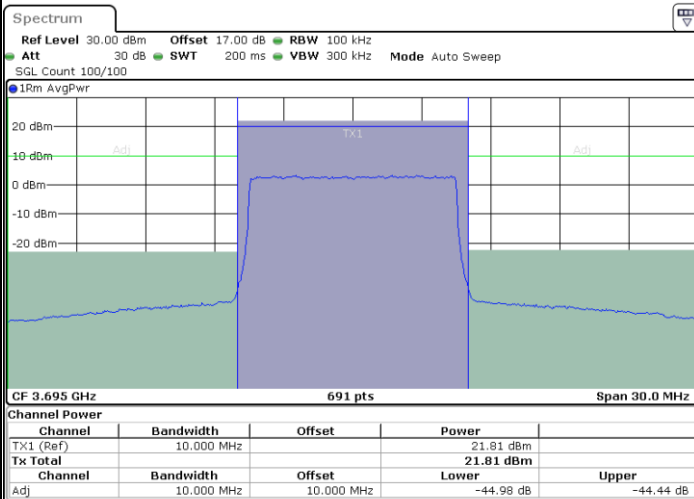

Date: 15.JUL.2020 00:08:44

LTE Band 48 / 10MHz

64QAM

MiddleChannel / 1RB0

Middle Channel / 1RBmax

Date: 14.JUL.2020 23:45:33

Date: 15.JUL.2020 00:15:54

Middle Channel / FullRB

N/A

Date: 15.JUL.2020 00:11:17

LTE Band 48 / 10MHz

64QAM

Highest Channel / 1RB0

Highest Channel / 1RBmax

Date: 15.JUL.2020 00:07:10

Date: 15.JUL.2020 00:16:25

Highest Channel / FullIRB

N/A

Date: 15.JUL.2020 00:11:48

LTE Band 48 / 15MHz

64QAM

Lowest Channel / 1RB0

Lowest Channel / 1RBmax

Date: 15.JUL.2020 00:18:58

Date: 15.JUL.2020 00:27:52

Lowest Channel / FullIRB

N/A

Date: 15.JUL.2020 00:23:25

LTE Band 48 / 15MHz

64QAM

Middle Channel / 1RB0

Middle Channel / 1RBmax