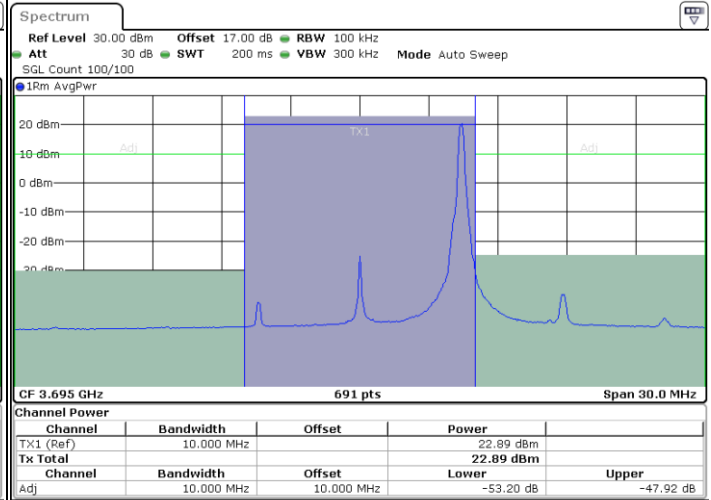

N/A

Date: 15.JUL.2020 00:11:17

LTE Band 48 / 10MHz

64QAM

Highest Channel / 1RB0

Highest Channel / 1RBmax

Date: 15.JUL.2020 00:07:10

Date: 15.JUL.2020 00:16:25

Highest Channel / FullIRB

N/A

Date: 15.JUL.2020 00:11:48

LTE Band 48 / 15MHz

64QAM

Lowest Channel / 1RB0

Lowest Channel / 1RBmax

Date: 15.JUL.2020 00:18:58