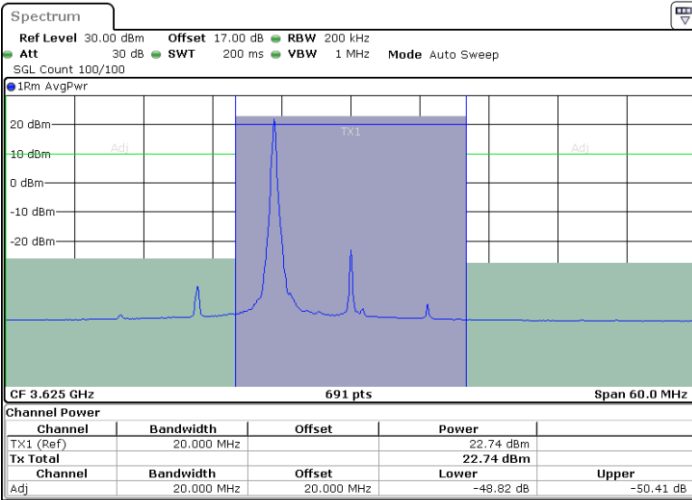

Highest Channel / FullIRB

N/A

Date: 15.JUL.2020 00:11:48

LTE Band 48 / 15MHz

64QAM

Lowest Channel / 1RB0

Lowest Channel / 1RBmax

Date: 15.JUL.2020 00:18:58

Date: 15.JUL.2020 00:27:52

Lowest Channel / FullIRB

N/A

Date: 15.JUL.2020 00:23:25

LTE Band 48 / 15MHz

64QAM

Middle Channel / 1RB0

Middle Channel / 1RBmax

Date: 15.JUL.2020 00:19:28

Date: 15.JUL.2020 00:28:22

Middle Channel / FullRB

N/A

Date: 15.JUL.2020 00:23:55

LTE Band 48 / 15MHz

64QAM

Highest Channel / 1RB0