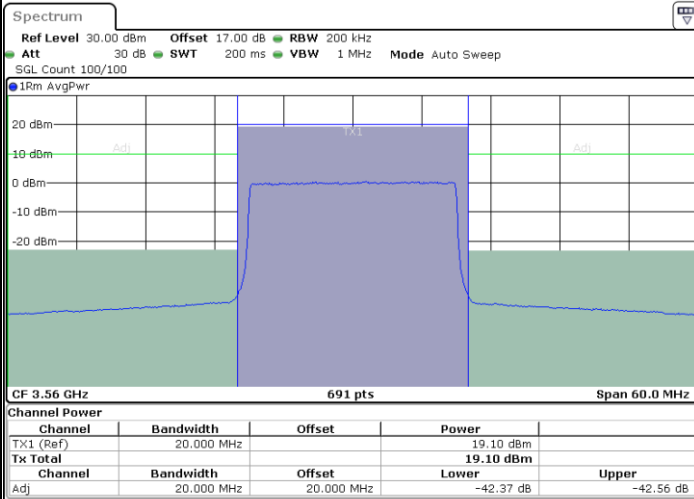

Date: 15.JUL.2020 00:24:24

LTE Band 48 / 15MHz

16QAM

Highest Channel / 1RB0

Highest Channel / 1RBmax

Date: 15.JUL.2020 00:21:26

Date: 15.JUL.2020 00:30:20

Highest Channel / FullIRB

N/A

Date: 15.JUL.2020 00:25:53

LTE Band 48 / 20MHz

16QAM

Lowest Channel / 1RB0

Lowest Channel / 1RBmax

Date: 15.JUL.2020 00:36:17

Date: 15.JUL.2020 00:40:44

Lowest Channel / FullIRB

N/A

Date: 15.JUL.2020 00:31:50

LTE Band 48 / 20MHz

16QAM

Middle Channel / 1RB0

Middle Channel / 1RBmax

Date: 15.JUL.2020 00:37:46