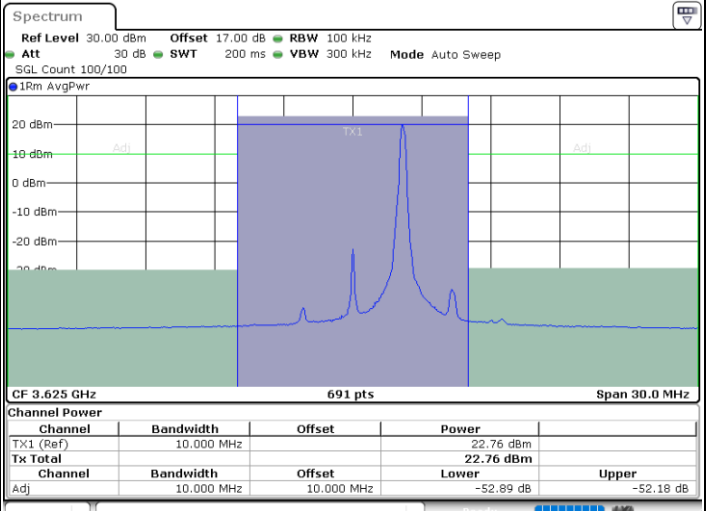

Date: 15.JUL.2020 00:39:15

Date: 15.JUL.2020 00:43:42

Highest Channel / FullIRB

N/A

Date: 15.JUL.2020 00:34:47

LTE Band 48 / 5MHz

64QAM

Lowest Channel / 1RB0

Lowest Channel / 1RBmax

Date: 14.JUL.2020 23:30:12

Date: 14.JUL.2020 23:39:25

Lowest Channel / FullIRB

N/A

Date: 14.JUL.2020 23:34:48

LTE Band 48 / 5MHz

64QAM

Middle Channel / 1RB0

Middle Channel / 1RBmax

Date: 14.JUL.2020 23:30:42

Date: 14.JUL.2020 23:39:56

Middle Channel / FullIRB

N/A

Date: 14.JUL.2020 23:35:19

LTE Band 48 / 5MHz