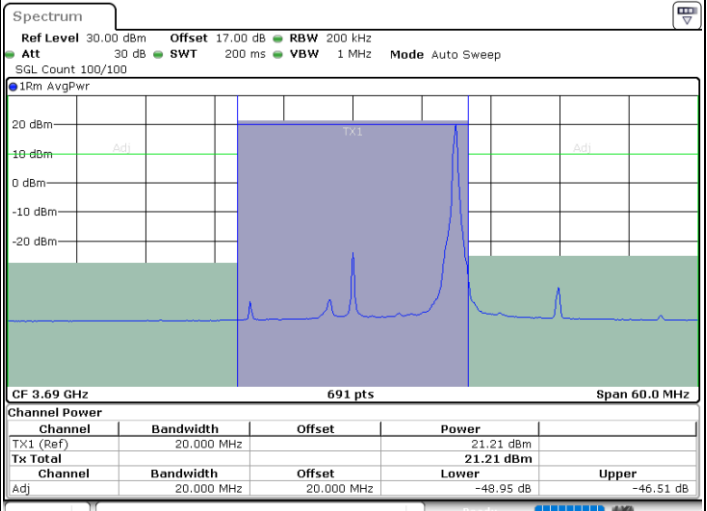

LTE Band 48 / 20MHz

QPSK

Highest Channel / 1RB0

Highest Channel / 1RBmax

Date: 15.JUL.2020 00:39:44

Date: 15.JUL.2020 00:44:12

Highest Channel / FullIRB

N/A

Date: 15.JUL.2020 00:35:17

LTE Band 48 / 5MHz

16QAM

Lowest Channel / 1RB0

Lowest Channel / 1RBmax

Date: 14.JUL.2020 23:29:41

Date: 14.JUL.2020 23:38:54

Lowest Channel / FullIRB