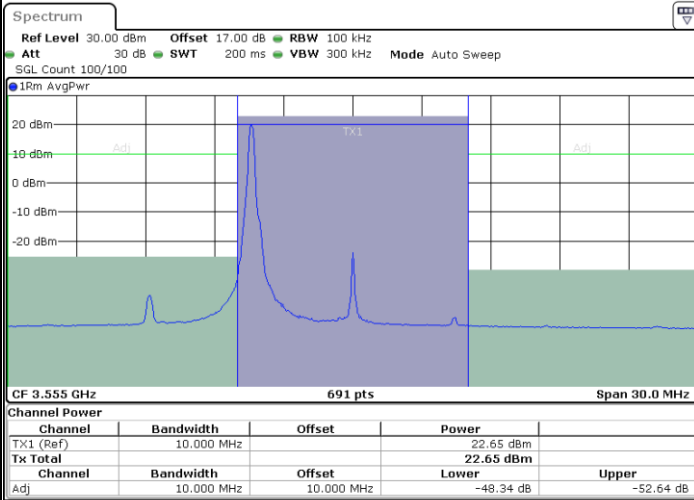

Middle Channel / 1RB0

Middle Channel / 1RBmax

Date: 14.JUL.2020 23:30:42

Date: 14.JUL.2020 23:39:56

Middle Channel / FullIRB

N/A

Date: 14.JUL.2020 23:35:19

LTE Band 48 / 5MHz

64QAM

Highest Channel / 1RB0

Highest Channel / 1RBmax

Date: 14.JUL.2020 23:33:16

Date: 14.JUL.2020 23:42:30

Highest Channel / FullIRB

N/A

Date: 14.JUL.2020 23:37:53

LTE Band 48 / 10MHz

64QAM

Lowest Channel / 1RB0

Lowest Channel / 1RBmax

Date: 14.JUL.2020 23:43:01

Date: 15.JUL.2020 00:13:21

Lowest Channel / FullIRB

N/A