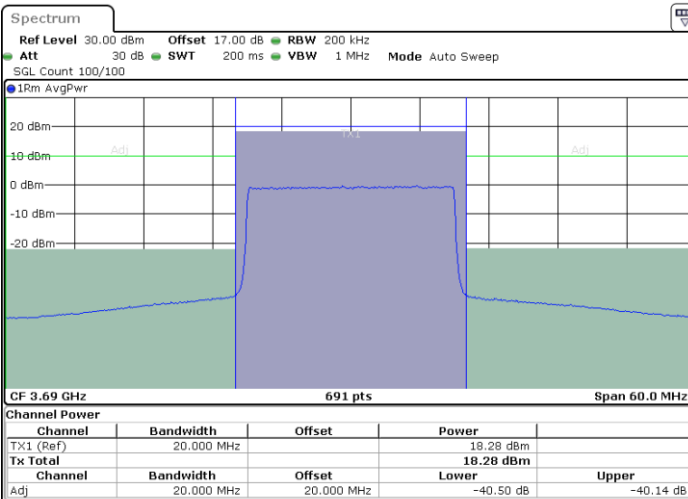

Lowest Channel / 1RB0

Lowest Channel / 1RBmax

Date: 15.JUL.2020 00:35:47

Date: 15.JUL.2020 00:40:14

Lowest Channel / FullIRB

N/A

Date: 15.JUL.2020 00:31:20

LTE Band 48 / 20MHz

LTE Band 48 / 20MHz

64QAM

Highest Channel / 1RB0

Highest Channel / 1RBmax

Date: 15.JUL.2020 00:38:45

Date: 15.JUL.2020 00:43:12

Highest Channel / FullIRB

N/A

Date: 15.JUL.2020 00:34:18

Conducted Band Edge

LTE Band 48 / 5MHz

QPSK

Middle Channel / 1RB0

Middle Channel / 1RBmax

Date: 14.JUL.2020 19:17:19

Date: 14.JUL.2020 19:41:33