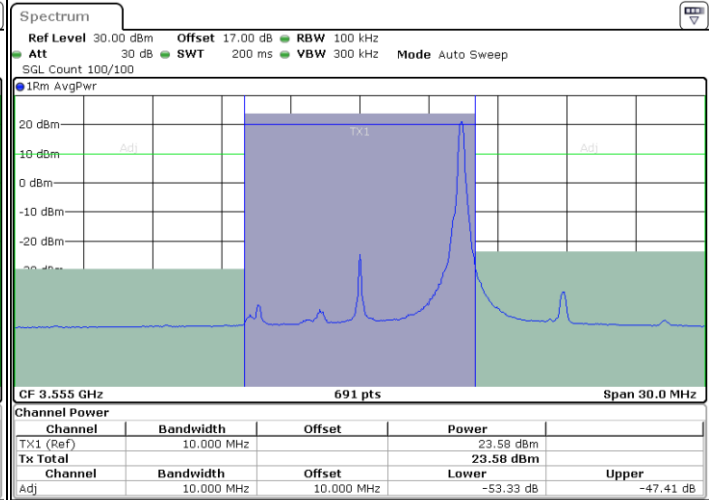

Date: 15.JUL.2020 00:13:52