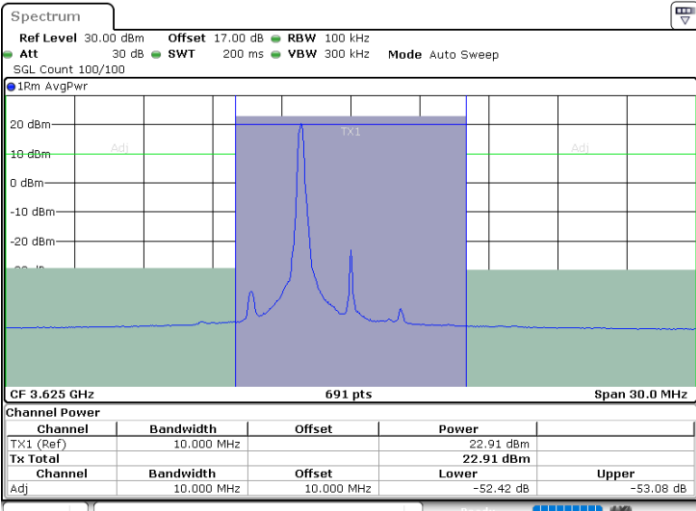

Date: 15.JUL.2020 00:39:15

Date: 15.JUL.2020 00:43:42

Highest Channel / FullIRB

N/A

Date: 15.JUL.2020 00:34:47

LTE Band 48 / 5MHz

64QAM

Lowest Channel / 1RB0

Lowest Channel / 1RBmax

Date: 14.JUL.2020 23:30:12

Date: 14.JUL.2020 23:39:25

Lowest Channel / FullIRB

N/A

Date: 14.JUL.2020 23:34:48

LTE Band 48 / 5MHz

64QAM

Middle Channel / 1RB0

Middle Channel / 1RBmax

Date: 14.JUL.2020 23:30:42

Date: 14.JUL.2020 23:39:56

Middle Channel / FullIRB

N/A

Date: 14.JUL.2020 23:35:19

LTE Band 48 / 5MHz