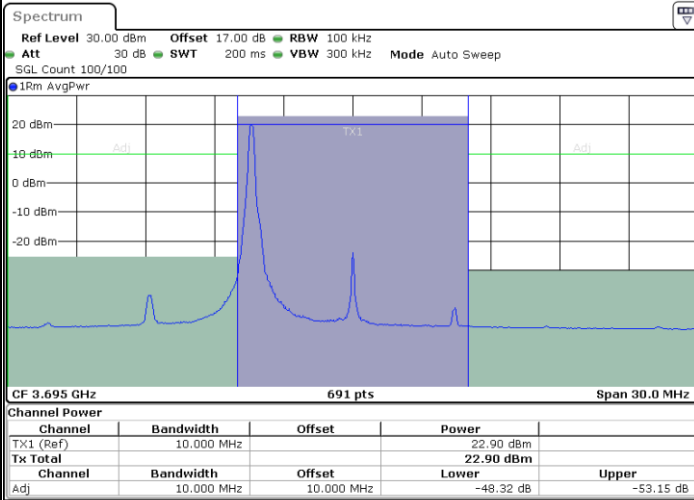

N/A

Date: 15.JUL.2020 00:11:17

LTE Band 48 / 10MHz

64QAM

Highest Channel / 1RB0

Highest Channel / 1RBmax

Date: 15.JUL.2020 00:07:10

Date: 15.JUL.2020 00:16:25

Highest Channel / FullIRB

N/A

Date: 15.JUL.2020 00:11:48

LTE Band 48 / 15MHz

64QAM

Lowest Channel / 1RB0

Lowest Channel / 1RBmax

Date: 15.JUL.2020 00:18:58