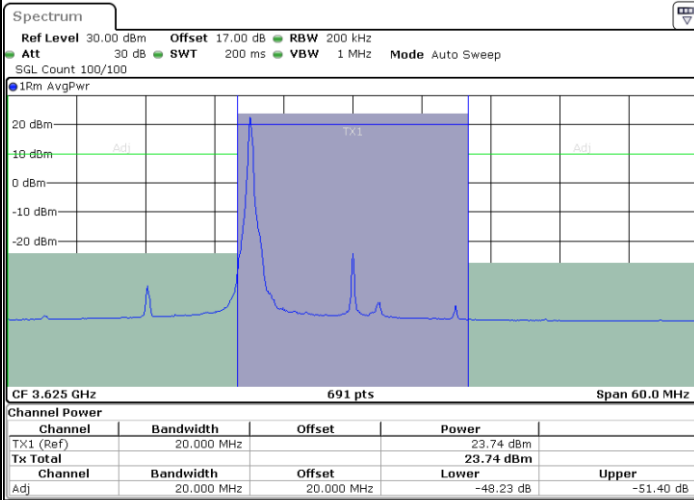

Lowest Channel / FullIRB

N/A

Date: 15.JUL.2020 00:31:50

LTE Band 48 / 20MHz

16QAM

Middle Channel / 1RB0

Middle Channel / 1RBmax

Date: 15.JUL.2020 00:37:46

Date: 15.JUL.2020 00:42:13

Middle Channel / FullIRB

N/A

Date: 15.JUL.2020 00:33:19

LTE Band 48 / 20MHz

16QAM

Highest Channel / 1RB0

Highest Channel / 1RBmax