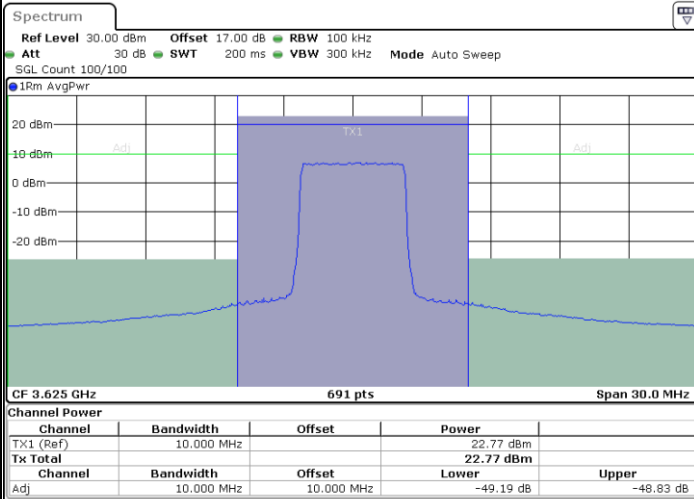

Date: 15.JUL.2020 00:35:17

LTE Band 48 / 5MHz

16QAM

Lowest Channel / 1RB0

Lowest Channel / 1RBmax

Date: 14.JUL.2020 23:29:41

Date: 14.JUL.2020 23:38:54

Lowest Channel / FullIRB

N/A

Date: 14.JUL.2020 23:34:18

LTE Band 48 / 5MHz

16QAM

Middle Channel / 1RB0

Middle Channel / 1RBmax

Date: 14.JUL.2020 23:31:12

Date: 14.JUL.2020 23:40:26

Middle Channel / FullIRB

N/A

Date: 14.JUL.2020 23:35:49

LTE Band 48 / 5MHz

16QAM

Highest Channel / 1RB0

Highest Channel / 1RBmax

Date: 14.JUL.2020 23:32:45