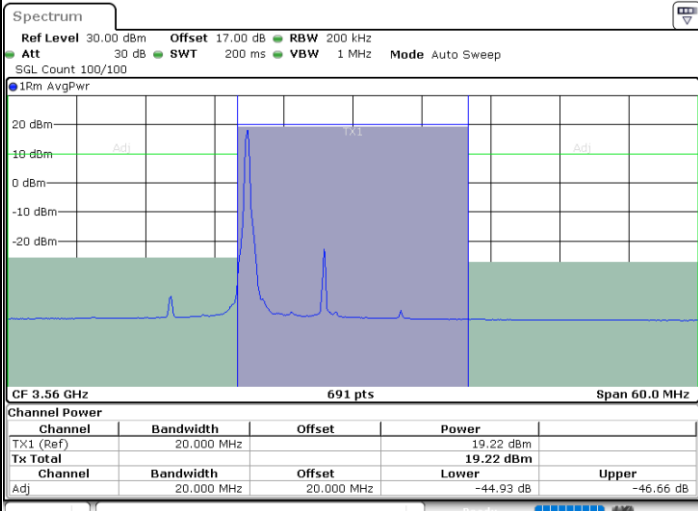

N/A

Date: 15.JUL.2020 00:11:17

LTE Band 48 / 10MHz

64QAM

Highest Channel / 1RB0

Highest Channel / 1RBmax

Date: 15.JUL.2020 00:07:10

Date: 15.JUL.2020 00:16:25

Highest Channel / FullIRB

N/A

Date: 15.JUL.2020 00:11:48

LTE Band 48 / 15MHz

64QAM

Lowest Channel / 1RB0

Lowest Channel / 1RBmax

Date: 15.JUL.2020 00:18:58

Date: 15.JUL.2020 00:27:52

Lowest Channel / FullIRB

N/A

Date: 15.JUL.2020 00:23:25

LTE Band 48 / 15MHz

64QAM

Middle Channel / 1RB0

Middle Channel / 1RBmax