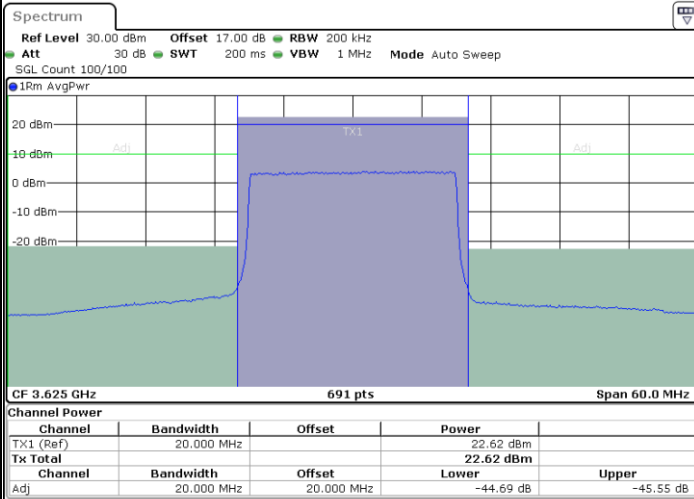

N/A

Date: 15.JUL.2020 00:25:53

LTE Band 48 / 20MHz

16QAM

Lowest Channel / 1RB0

Lowest Channel / 1RBmax

Date: 15.JUL.2020 00:36:17

Date: 15.JUL.2020 00:40:44

Lowest Channel / FullIRB

N/A

Date: 15.JUL.2020 00:31:50

LTE Band 48 / 20MHz

16QAM

Middle Channel / 1RB0

Middle Channel / 1RBmax

Date: 15.JUL.2020 00:37:46

Date: 15.JUL.2020 00:42:13

Middle Channel / FullIRB

N/A

Date: 15.JUL.2020 00:33:19

LTE Band 48 / 20MHz

16QAM

Highest Channel / 1RB0

Highest Channel / 1RBmax

Date: 15.JUL.2020 00:39:15

Date: 15.JUL.2020 00:43:42

Highest Channel / FullIRB

N/A

Date: 15.JUL.2020 00:34:47

LTE Band 48 / 5MHz

64QAM

Lowest Channel / 1RB0