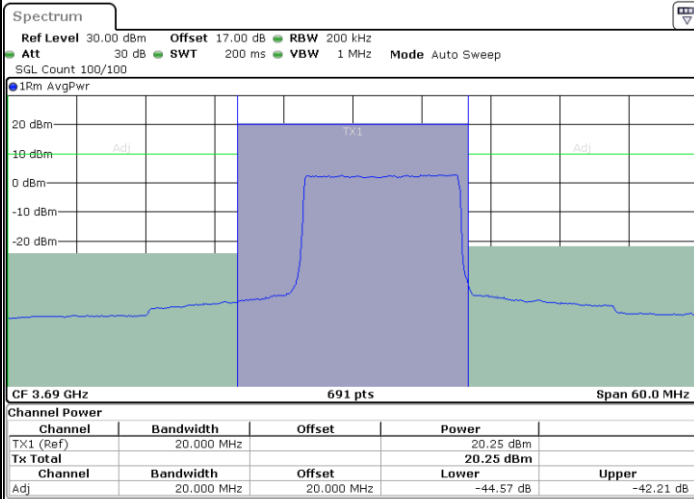

LTE Band 48 / 15MHz

QPSK

Highest Channel / 1RB0

Highest Channel / 1RBmax

Date: 15.JUL.2020 00:20:56

Date: 15.JUL.2020 00:29:50

Highest Channel / FullIRB

N/A

Date: 15.JUL.2020 00:25:23

LTE Band 48 / 20MHz

QPSK

Lowest Channel / 1RB0

Lowest Channel / 1RBmax

Date: 15.JUL.2020 00:36:47

Date: 15.JUL.2020 00:41:14

Lowest Channel / FullIRB