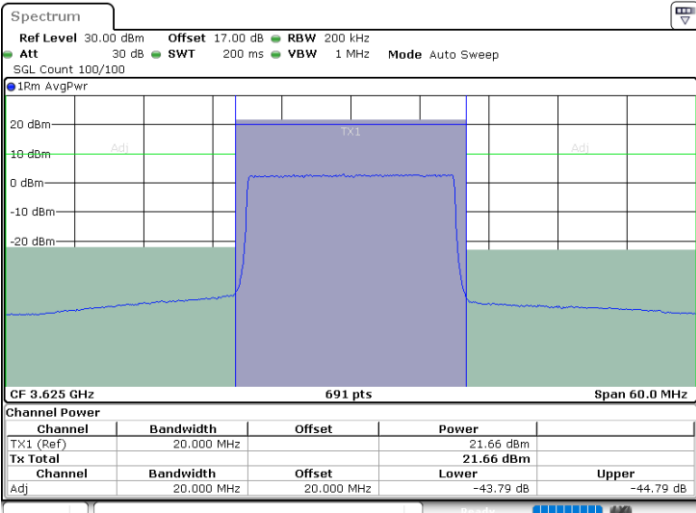

Lowest Channel / 1RB0

Lowest Channel / 1RBmax

Date: 15.JUL.2020 00:35:47

Date: 15.JUL.2020 00:40:14

Lowest Channel / FullIRB

N/A

Date: 15.JUL.2020 00:31:20

LTE Band 48 / 20MHz

64QAM

Middle Channel / 1RB0

Middle Channel / 1RBmax

Date: 15.JUL.2020 00:38:15

Date: 15.JUL.2020 00:42:42

Middle Channel / FullIRB

N/A

Date: 15.JUL.2020 00:33:48

LTE Band 48 / 20MHz

64QAM

Highest Channel / 1RB0

Highest Channel / 1RBmax

Date: 15.JUL.2020 00:38:45

Date: 15.JUL.2020 00:43:12

Highest Channel / FullIRB

N/A