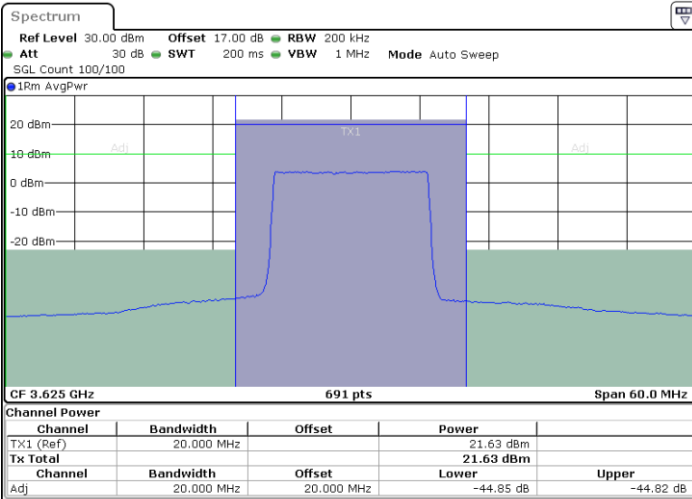

Highest Channel / FullIRB

N/A

Date: 15.JUL.2020 00:11:48

LTE Band 48 / 15MHz

64QAM

Lowest Channel / 1RB0

Lowest Channel / 1RBmax

Date: 15.JUL.2020 00:18:58

Date: 15.JUL.2020 00:27:52

Lowest Channel / FullIRB

N/A

Date: 15.JUL.2020 00:23:25

LTE Band 48 / 15MHz

64QAM

Middle Channel / 1RB0

Middle Channel / 1RBmax

Date: 15.JUL.2020 00:19:28

Date: 15.JUL.2020 00:28:22

Middle Channel / FullRB

N/A

Date: 15.JUL.2020 00:23:55

LTE Band 48 / 15MHz

64QAM

Highest Channel / 1RB0

Highest Channel / 1RBmax

Date: 15.JUL.2020 00:21:55

Date: 15.JUL.2020 00:30:50

Highest Channel / FullIRB

N/A

Date: 15.JUL.2020 00:26:22

LTE Band 48 / 20MHz

64QAM