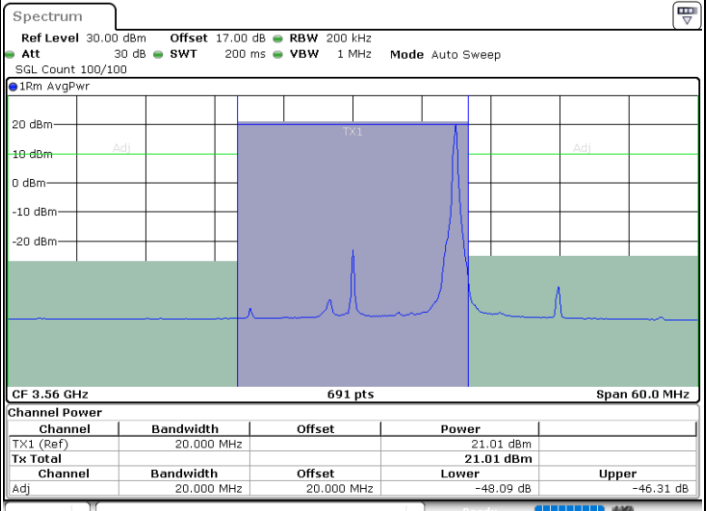

Date: 15.JUL.2020 00:25:23

LTE Band 48 / 20MHz

QPSK

Lowest Channel / 1RB0

Lowest Channel / 1RBmax

Date: 15.JUL.2020 00:36:47

Date: 15.JUL.2020 00:41:14

Lowest Channel / FullIRB