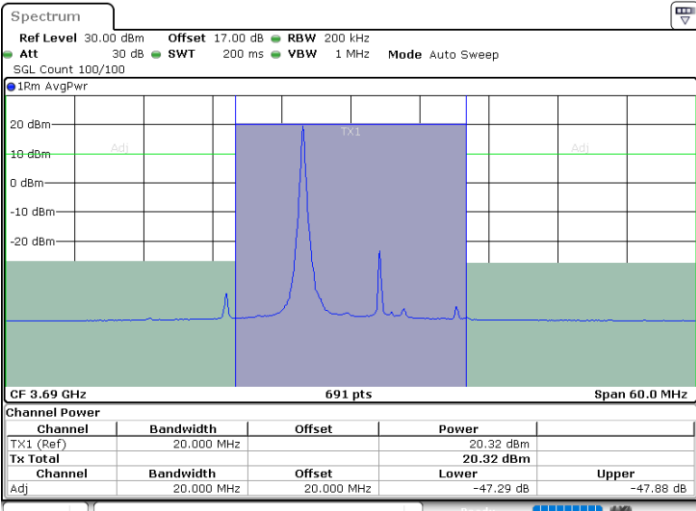

Date: 15.JUL.2020 00:24:24

LTE Band 48 / 15MHz

16QAM

Highest Channel / 1RB0

Highest Channel / 1RBmax

Date: 15.JUL.2020 00:21:26

Date: 15.JUL.2020 00:30:20

Highest Channel / FullIRB