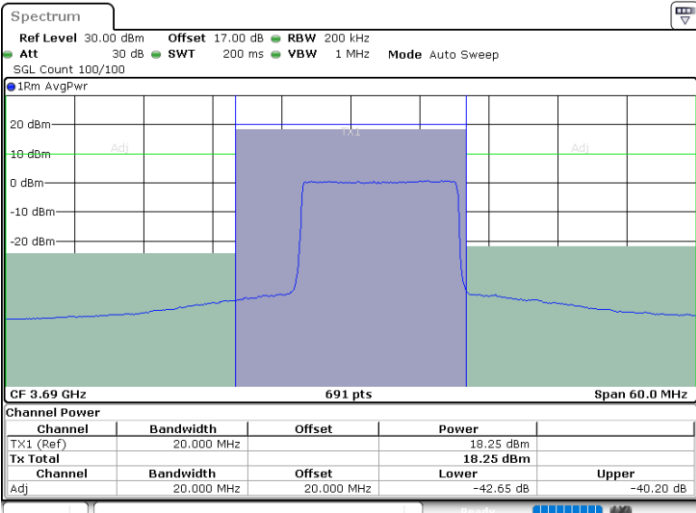

Date: 15.JUL.2020 00:19:28

Date: 15.JUL.2020 00:28:22

Middle Channel / FullRB

N/A

Date: 15.JUL.2020 00:23:55

LTE Band 48 / 15MHz

64QAM

Highest Channel / 1RB0

Highest Channel / 1RBmax

Date: 15.JUL.2020 00:21:55

Date: 15.JUL.2020 00:30:50

Highest Channel / FullIRB

N/A

Date: 15.JUL.2020 00:26:22

LTE Band 48 / 20MHz

64QAM

Lowest Channel / 1RB0

Lowest Channel / 1RBmax

Date: 15.JUL.2020 00:35:47

Date: 15.JUL.2020 00:40:14

Lowest Channel / FullIRB

N/A

Date: 15.JUL.2020 00:31:20

LTE Band 48 / 20MHz