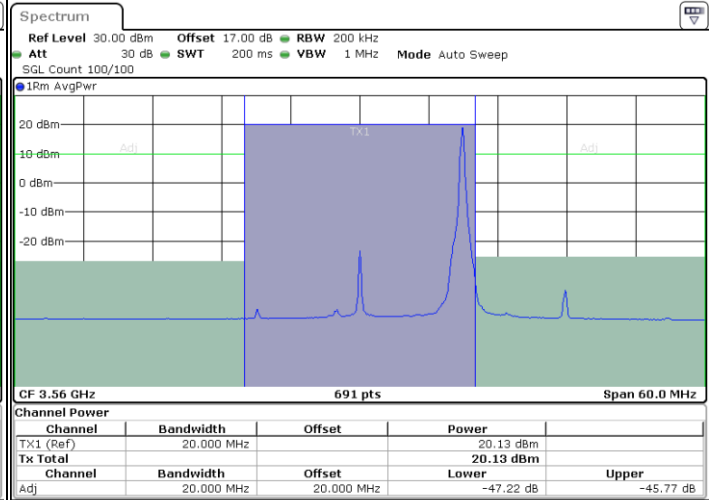

Date: 15.JUL.2020 00:24:24

LTE Band 48 / 15MHz

16QAM

Highest Channel / 1RB0

Highest Channel / 1RBmax

Date: 15.JUL.2020 00:21:26

Date: 15.JUL.2020 00:30:20

Highest Channel / FullIRB

N/A

Date: 15.JUL.2020 00:25:53

LTE Band 48 / 20MHz

16QAM

Lowest Channel / 1RB0

Lowest Channel / 1RBmax

Date: 15.JUL.2020 00:36:17

Date: 15.JUL.2020 00:40:44