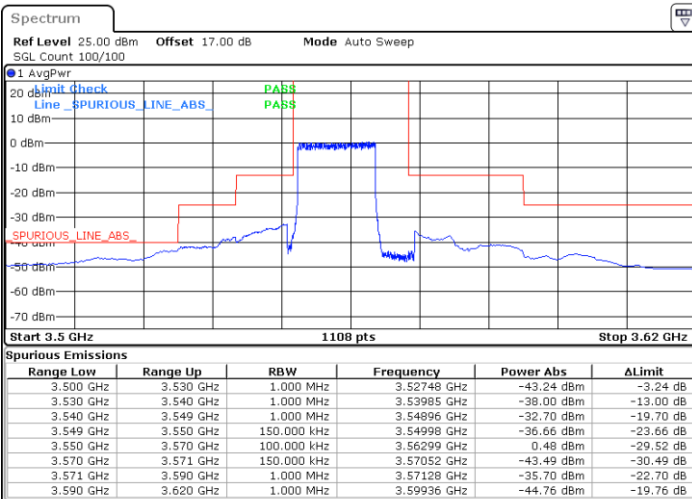

LTE Band 48 / 15MHz

QPSK

Lowest Channel / 1RB0

Lowest Channel / 1RBmax

Date: 14.JUL.2020 20:22:30

Date: 14.JUL.2020 20:46:13

Lowest Channel / FullIRB

N/A

Date: 14.JUL.2020 20:34:21

LTE Band 48 / 15MHz

QPSK

Middle Channel / 1RB0

Middle Channel / 1RBmax

Date: 14.JUL.2020 20:29:05

Date: 14.JUL.2020 20:52:48

Middle Channel / FullIRB