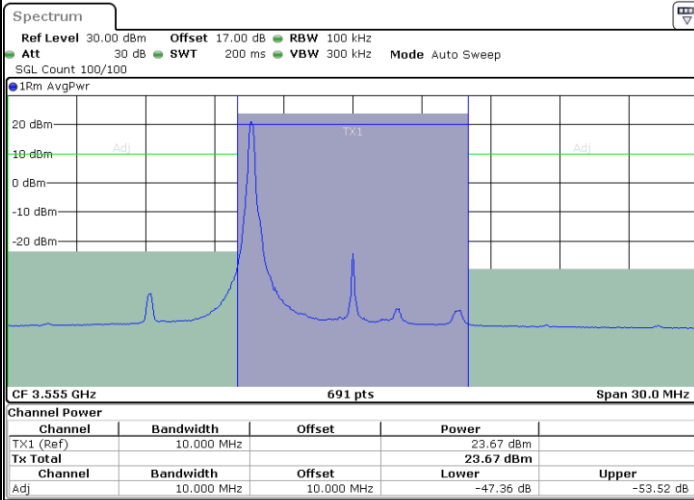

Date: 14.JUL.2020 23:41:58

Highest Channel / FullIRB

N/A

Date: 14.JUL.2020 23:37:22

LTE Band 48 / 10MHz

16QAM

Lowest Channel / 1RB0

Lowest Channel / 1RBmax