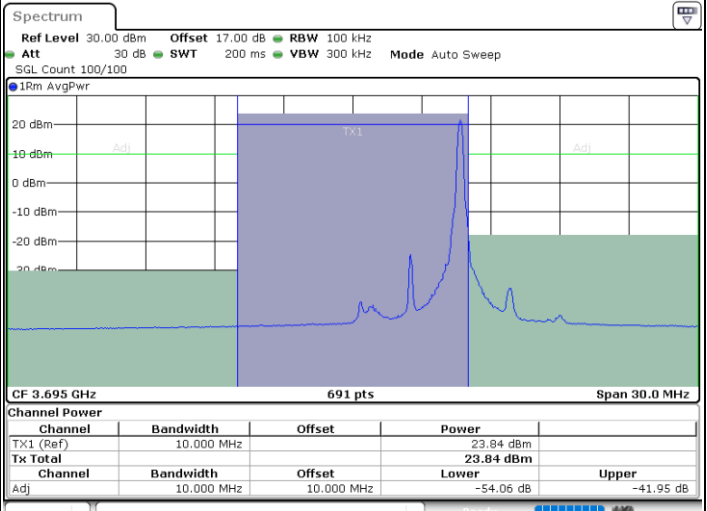

Middle Channel / FullIRB

N/A

Date: 14.JUL.2020 23:35:49

LTE Band 48 / 5MHz

16QAM

Highest Channel / 1RB0

Highest Channel / 1RBmax

Date: 14.JUL.2020 23:32:45

Date: 14.JUL.2020 23:41:58

Highest Channel / FullIRB

N/A

Date: 14.JUL.2020 23:37:22

LTE Band 48 / 10MHz

16QAM

Lowest Channel / 1RB0

Lowest Channel / 1RBmax