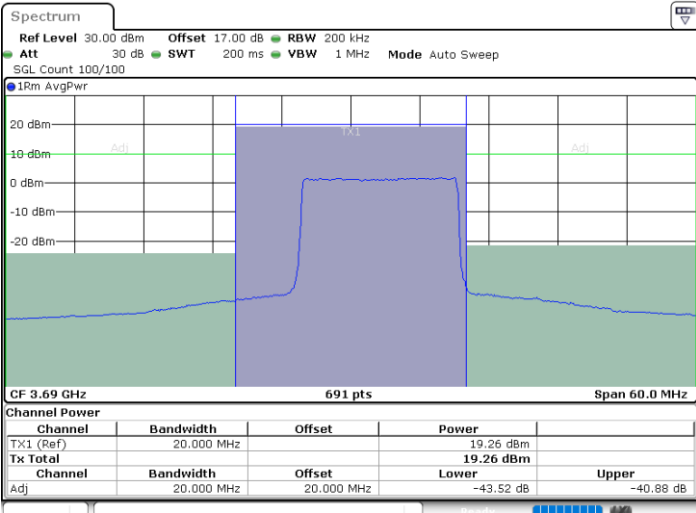

Date: 15.JUL.2020 00:24:24

LTE Band 48 / 15MHz

16QAM

Highest Channel / 1RB0

Highest Channel / 1RBmax

Date: 15.JUL.2020 00:21:26

Date: 15.JUL.2020 00:30:20

Highest Channel / FullIRB

N/A

Date: 15.JUL.2020 00:25:53

LTE Band 48 / 20MHz

16QAM

Lowest Channel / 1RB0

Lowest Channel / 1RBmax

Date: 15.JUL.2020 00:36:17

Date: 15.JUL.2020 00:40:44