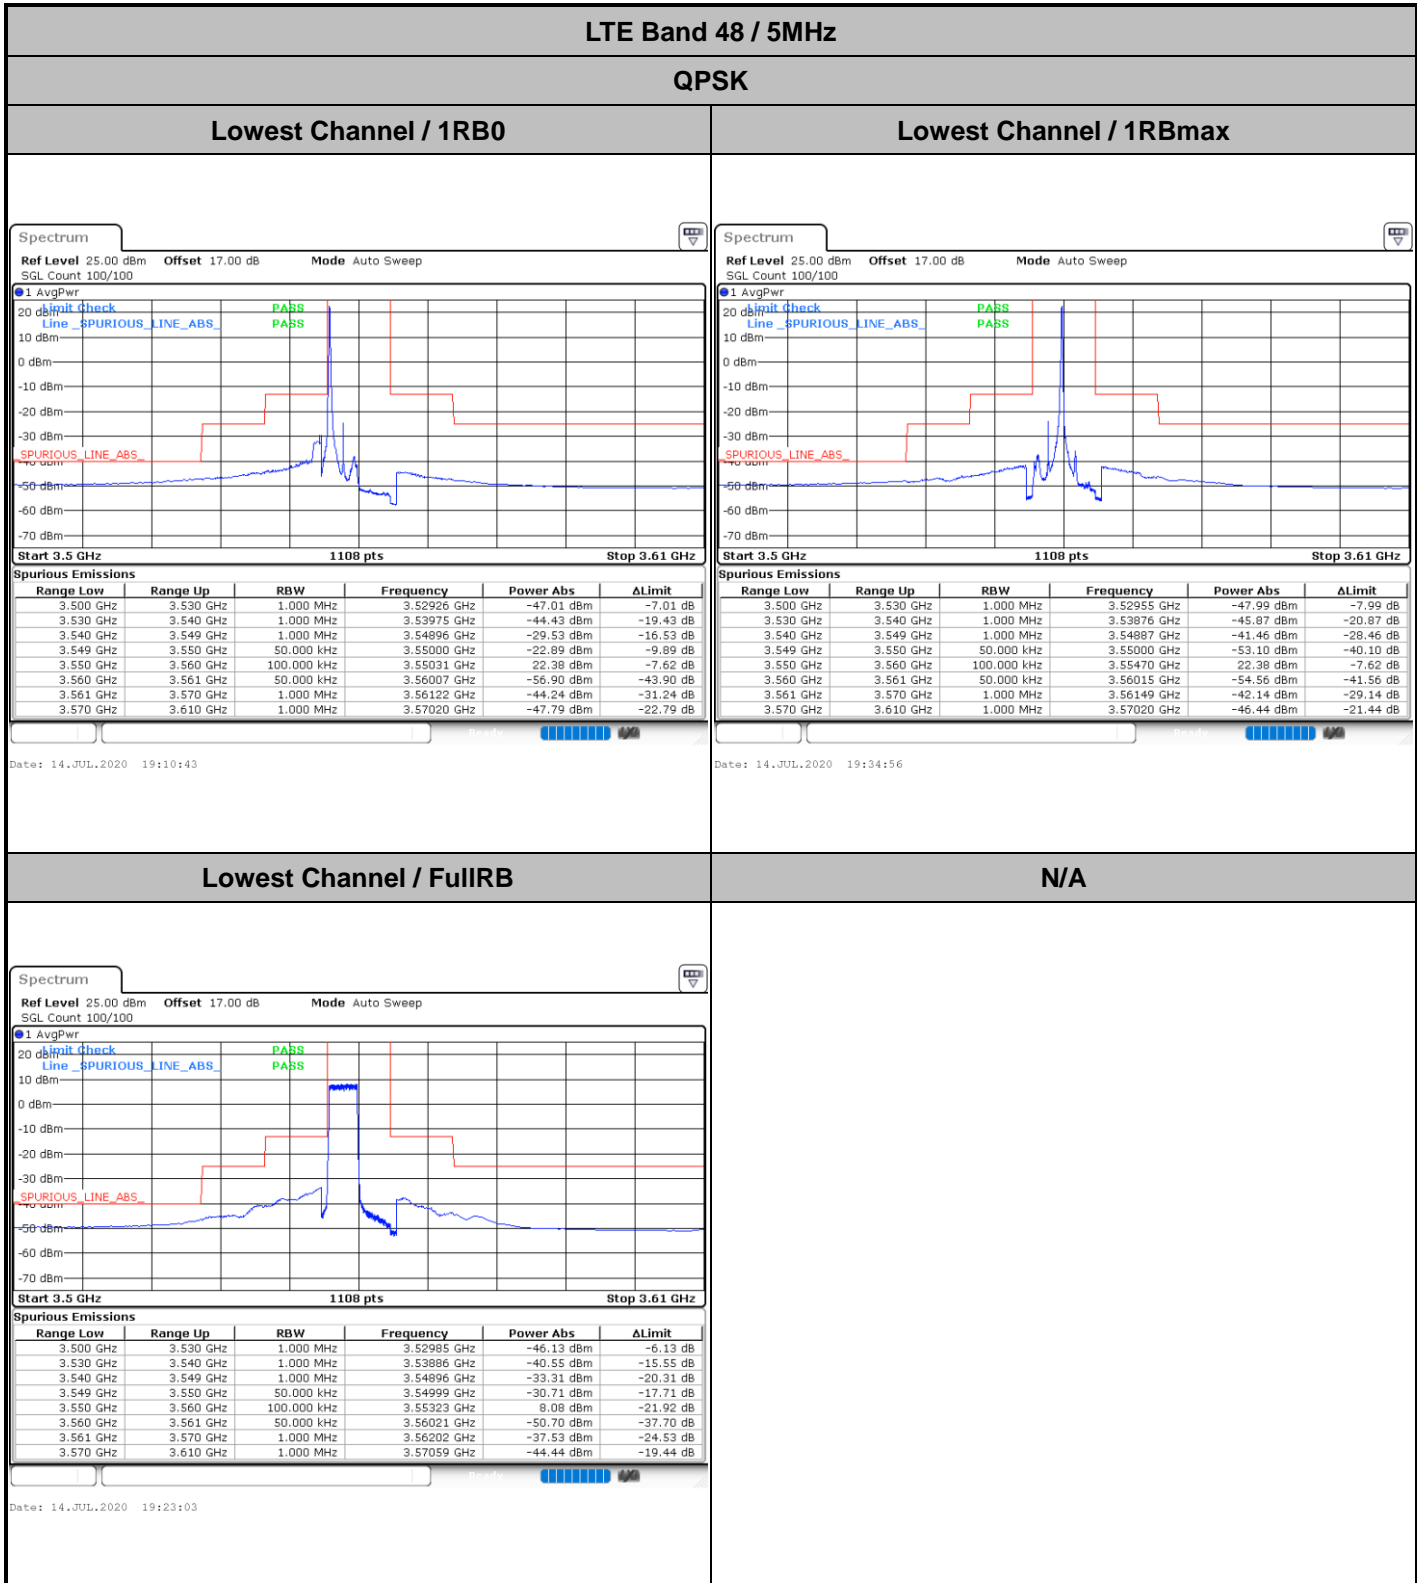

Lowest Channel / 1RB0

Lowest Channel / 1RBmax

Date: 15.JUL.2020 00:35:47

Date: 15.JUL.2020 00:40:14

Lowest Channel / FullIRB

N/A

Date: 15.JUL.2020 00:31:20

LTE Band 48 / 20MHz

LTE Band 48 / 20MHz

64QAM

Highest Channel / 1RB0

Highest Channel / 1RBmax

Date: 15.JUL.2020 00:38:45

Date: 15.JUL.2020 00:43:12

Highest Channel / FullIRB

N/A

Date: 15.JUL.2020 00:34:18

Conducted Band Edge

LTE Band 48 / 5MHz

QPSK

Middle Channel / 1RB0

Middle Channel / 1RBmax

Date: 14.JUL.2020 19:17:19

Date: 14.JUL.2020 19:41:33