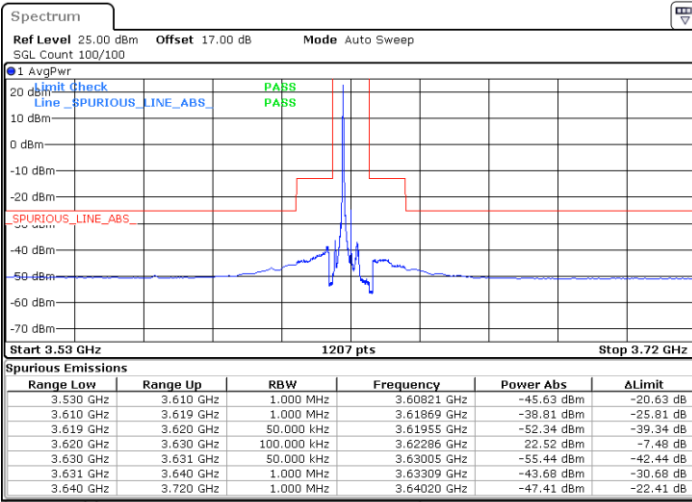

LTE Band 48 / 20MHz

64QAM

Highest Channel / 1RB0

Highest Channel / 1RBmax

Date: 15.JUL.2020 00:38:45

Date: 15.JUL.2020 00:43:12

Highest Channel / FullIRB

N/A

Date: 15.JUL.2020 00:34:18

Conducted Band Edge

LTE Band 48 / 5MHz

QPSK

Middle Channel / 1RB0

Middle Channel / 1RBmax

Date: 14.JUL.2020 19:17:19

Date: 14.JUL.2020 19:41:33

Middle Channel / FullIRB

N/A

Date: 14.JUL.2020 19:29:39

LTE Band 48 / 5MHz

QPSK

Highest Channel / 1RB0

Highest Channel / 1RBmax

Date: 14.JUL.2020 19:18:38

Date: 14.JUL.2020 19:42:51

Highest Channel / FullIRB

N/A

Date: 14.JUL.2020 19:30:58

LTE Band 48 / 10MHz

QPSK

Lowest Channel / 1RB0

Lowest Channel / 1RBmax