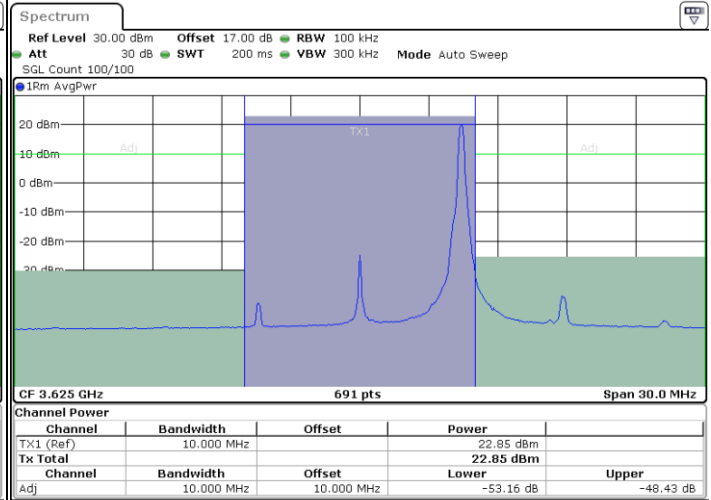

LTE Band 48 / 10MHz

64QAM

Lowest Channel / 1RB0

Lowest Channel / 1RBmax

Date: 14.JUL.2020 23:43:01

Date: 15.JUL.2020 00:13:21

Lowest Channel / FullIRB

N/A

Date: 15.JUL.2020 00:08:44

LTE Band 48 / 10MHz

64QAM

MiddleChannel / 1RB0

Middle Channel / 1RBmax

Date: 14.JUL.2020 23:45:33

Date: 15.JUL.2020 00:15:54

Middle Channel / FullRB

N/A

Date: 15.JUL.2020 00:11:17

LTE Band 48 / 10MHz

64QAM

Highest Channel / 1RB0

Highest Channel / 1RBmax

Date: 15.JUL.2020 00:07:10

Date: 15.JUL.2020 00:16:25