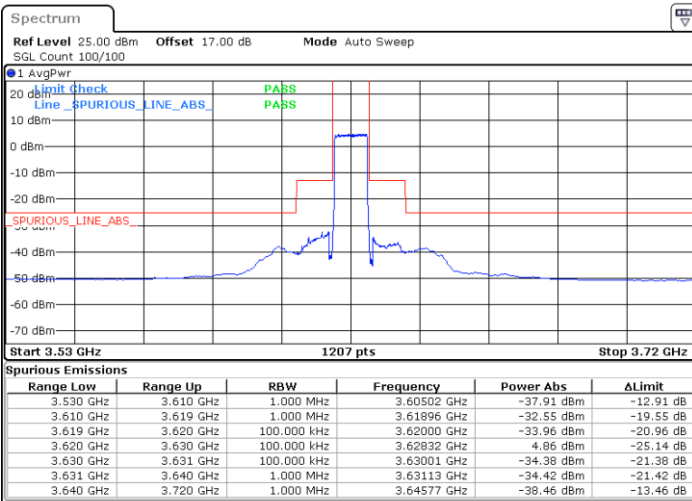

Date: 14.JUL.2020 19:42:51

Highest Channel / FullIRB

N/A

Date: 14.JUL.2020 19:30:58

LTE Band 48 / 10MHz

QPSK

Lowest Channel / 1RB0

Lowest Channel / 1RBmax

Date: 14.JUL.2020 19:49:28

Date: 14.JUL.2020 20:13:15

Lowest Channel / FullIRB

N/A

Date: 14.JUL.2020 20:01:22

LTE Band 48 / 10MHz

QPSK

MiddleChannel / 1RB0

Middle Channel / 1RBmax

Date: 14.JUL.2020 19:50:48

Date: 14.JUL.2020 20:14:34

Middle Channel / FullIRB

N/A

Date: 14.JUL.2020 20:02:41

LTE Band 48 / 10MHz

QPSK

Highest Channel / 1RB0

Highest Channel / 1RBmax

Highest Channel / FullRB	N/A
---------------------------------	------------

Channel Power -41.53dBm < -40dBm (Pass)	N/A
---------------------------------------------------	------------