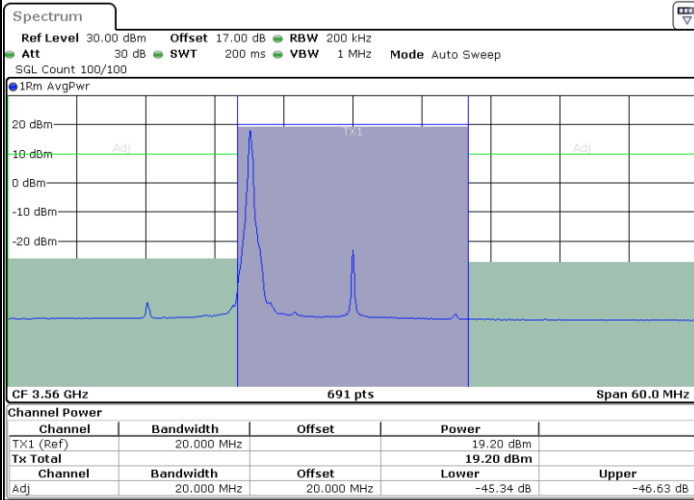

Date: 15.JUL.2020 00:19:28

Date: 15.JUL.2020 00:28:22

Middle Channel / FullRB

N/A

Date: 15.JUL.2020 00:23:55

LTE Band 48 / 15MHz

64QAM

Highest Channel / 1RB0

Highest Channel / 1RBmax

Date: 15.JUL.2020 00:21:55

Date: 15.JUL.2020 00:30:50

Highest Channel / FullIRB

N/A

Date: 15.JUL.2020 00:26:22

LTE Band 48 / 20MHz

64QAM

Lowest Channel / 1RB0

Lowest Channel / 1RBmax

Date: 15.JUL.2020 00:35:47

Date: 15.JUL.2020 00:40:14

Lowest Channel / FullIRB

N/A

Date: 15.JUL.2020 00:31:20

LTE Band 48 / 20MHz