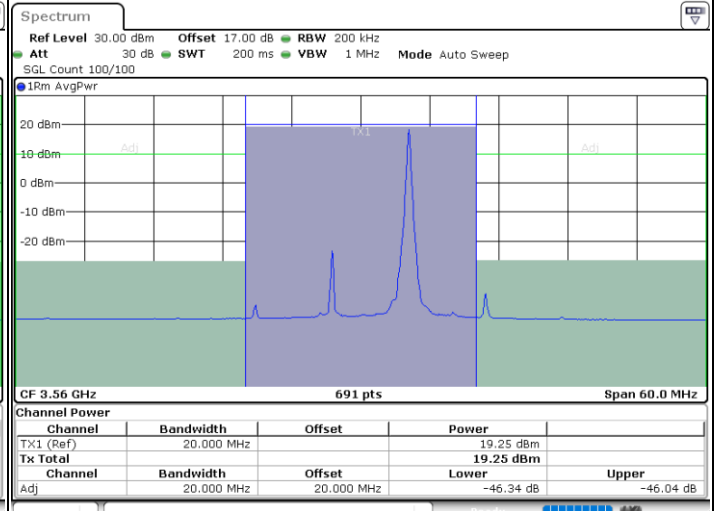

Highest Channel / FullIRB

N/A

Date: 15.JUL.2020 00:11:48

LTE Band 48 / 15MHz

64QAM

Lowest Channel / 1RB0

Lowest Channel / 1RBmax

Date: 15.JUL.2020 00:18:58