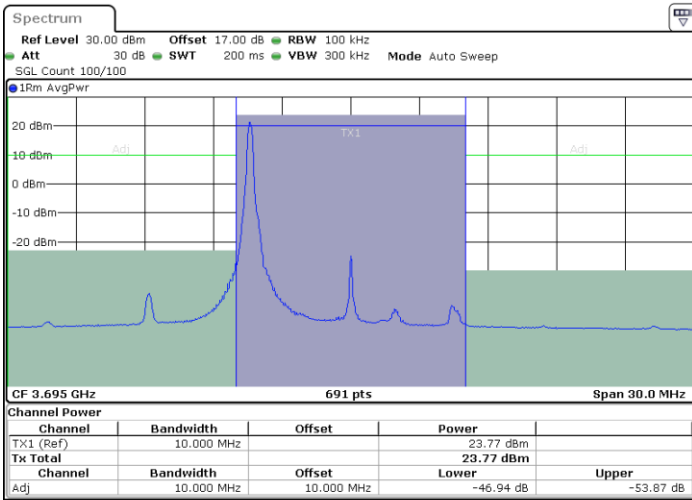

Middle Channel / 1RBmax

Date: 14.JUL.2020 23:45:03

Date: 15.JUL.2020 00:15:24

Middle Channel / FullIRB

N/A

Date: 15.JUL.2020 00:10:46

LTE Band 48 / 10MHz

16QAM

Highest Channel / 1RB0

Highest Channel / 1RBmax

Date: 15.JUL.2020 00:07:42

Date: 15.JUL.2020 00:16:57

Highest Channel / FullIRB

N/A

Date: 15.JUL.2020 00:12:19

LTE Band 48 / 15MHz