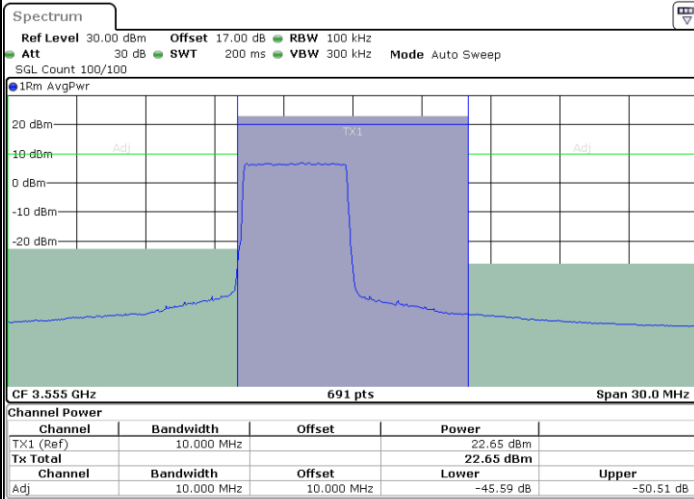

Lowest Channel / FullIRB

N/A

Date: 14.JUL.2020 23:34:18