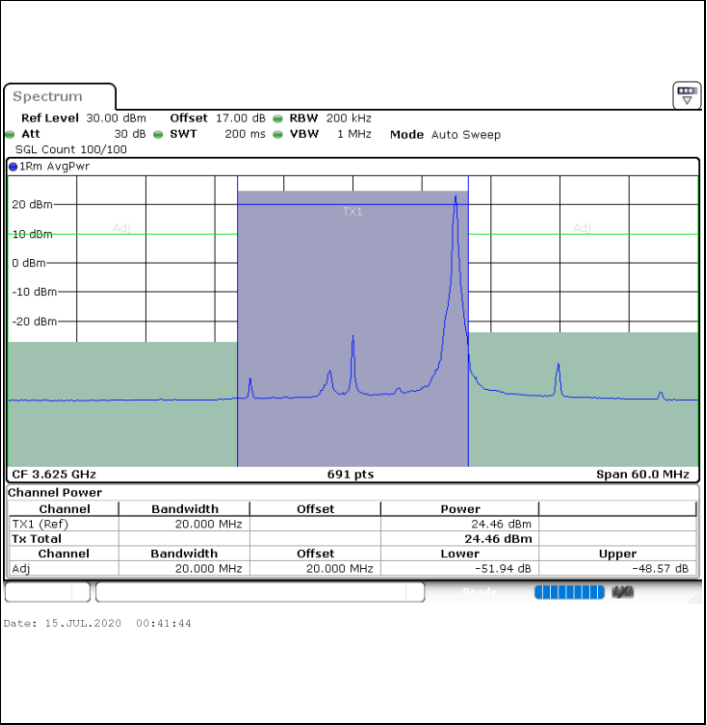

N/A

Date: 15.JUL.2020 00:32:20

LTE Band 48 / 20MHz

QPSK

Middle Channel / 1RB0

Middle Channel / 1RBmax

Middle Channel / FullIRB

N/A

LTE Band 48 / 20MHz

QPSK

Highest Channel / 1RB0

Highest Channel / 1RBmax

Date: 15.JUL.2020 00:39:44

Date: 15.JUL.2020 00:44:12

Highest Channel / FullIRB

N/A