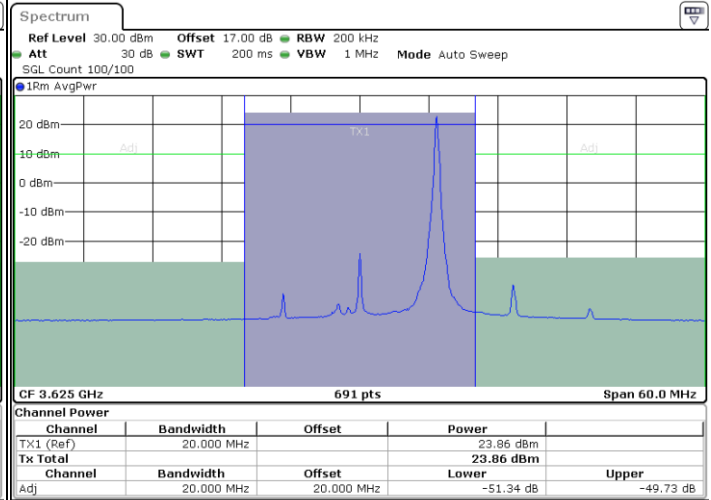

LTE Band 48 / 15MHz

16QAM

Middle Channel / 1RB0

Middle Channel / 1RBmax

Date: 15.JUL.2020 00:19:57

Date: 15.JUL.2020 00:28:51

Middle Channel / FullIRB

N/A

Date: 15.JUL.2020 00:24:24

LTE Band 48 / 15MHz

16QAM

Highest Channel / 1RB0

Highest Channel / 1RBmax

Date: 15.JUL.2020 00:21:26

Date: 15.JUL.2020 00:30:20

Highest Channel / FullIRB