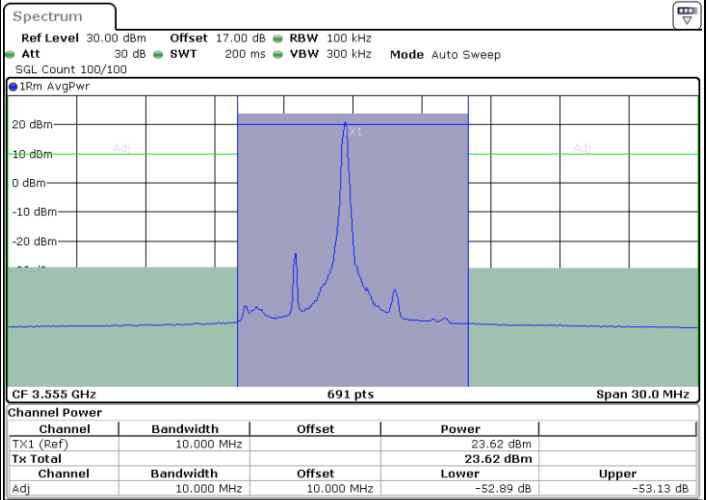

LTE Band 48 / 20MHz

QPSK

Highest Channel / 1RB0

Highest Channel / 1RBmax

Date: 15.JUL.2020 00:39:44

Date: 15.JUL.2020 00:44:12

Highest Channel / FullIRB

N/A

Date: 15.JUL.2020 00:35:17

LTE Band 48 / 5MHz

16QAM

Lowest Channel / 1RB0

Lowest Channel / 1RBmax

Date: 14.JUL.2020 23:29:41

Date: 14.JUL.2020 23:38:54

Lowest Channel / FullIRB