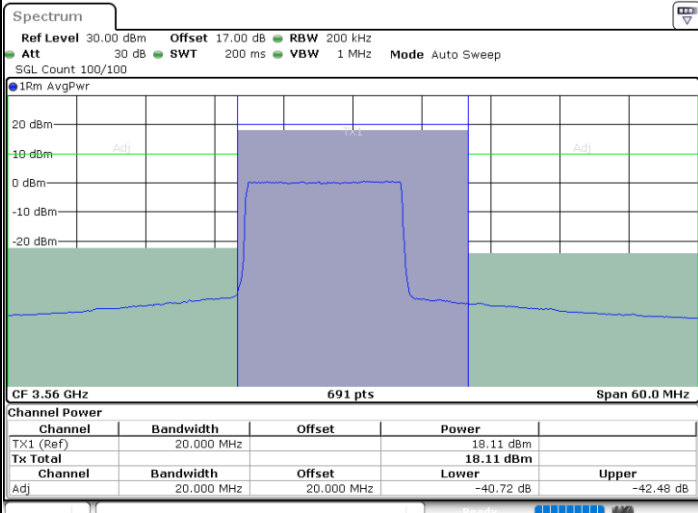

N/A

Date: 15.JUL.2020 00:11:17

LTE Band 48 / 10MHz

64QAM

Highest Channel / 1RB0

Highest Channel / 1RBmax

Date: 15.JUL.2020 00:07:10

Date: 15.JUL.2020 00:16:25

Highest Channel / FullIRB

N/A

Date: 15.JUL.2020 00:11:48

LTE Band 48 / 15MHz

64QAM

Lowest Channel / 1RB0

Lowest Channel / 1RBmax

Date: 15.JUL.2020 00:18:58

Date: 15.JUL.2020 00:27:52

Lowest Channel / FullIRB

N/A

Date: 15.JUL.2020 00:23:25

LTE Band 48 / 15MHz

64QAM

Middle Channel / 1RB0

Middle Channel / 1RBmax