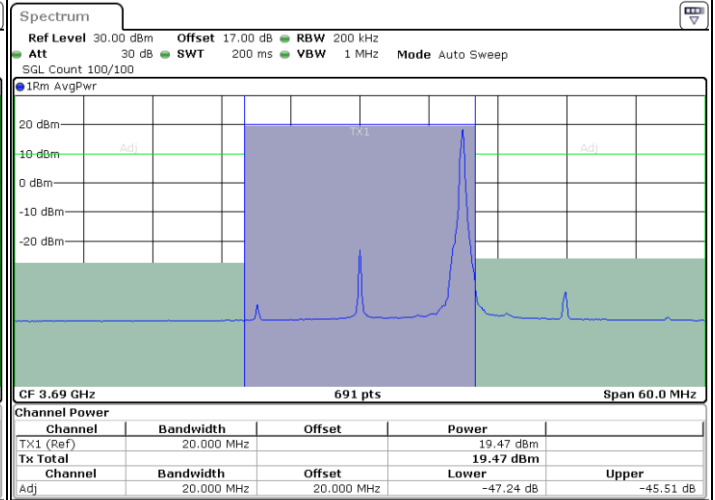

LTE Band 48 / 20MHz

64QAM

Highest Channel / 1RB0

Highest Channel / 1RBmax

Date: 15.JUL.2020 00:38:45

Date: 15.JUL.2020 00:43:12

Highest Channel / FullIRB

N/A

Date: 15.JUL.2020 00:34:18

Conducted Band Edge

LTE Band 48 / 5MHz

QPSK

Middle Channel / 1RB0

Middle Channel / 1RBmax

Date: 14.JUL.2020 19:17:19

Date: 14.JUL.2020 19:41:33