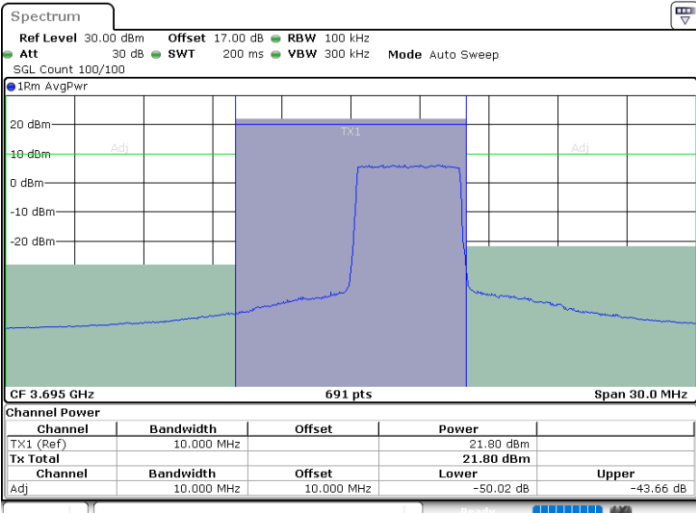

Middle Channel / 1RB0

Middle Channel / 1RBmax

Date: 14.JUL.2020 23:30:42

Date: 14.JUL.2020 23:39:56

Middle Channel / FullIRB

N/A

Date: 14.JUL.2020 23:35:19

LTE Band 48 / 5MHz

64QAM

Highest Channel / 1RB0

Highest Channel / 1RBmax

Date: 14.JUL.2020 23:33:16

Date: 14.JUL.2020 23:42:30

Highest Channel / FullIRB

N/A

Date: 14.JUL.2020 23:37:53

LTE Band 48 / 10MHz

64QAM

Lowest Channel / 1RB0

Lowest Channel / 1RBmax

Date: 14.JUL.2020 23:43:01

Date: 15.JUL.2020 00:13:21

Lowest Channel / FullIRB

N/A