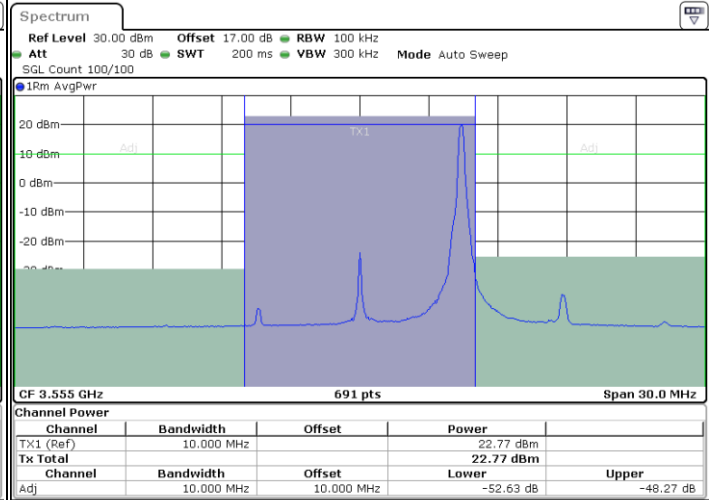

LTE Band 48 / 10MHz

64QAM

Lowest Channel / 1RB0

Lowest Channel / 1RBmax

Date: 14.JUL.2020 23:43:01

Date: 15.JUL.2020 00:13:21

Lowest Channel / FullIRB

N/A