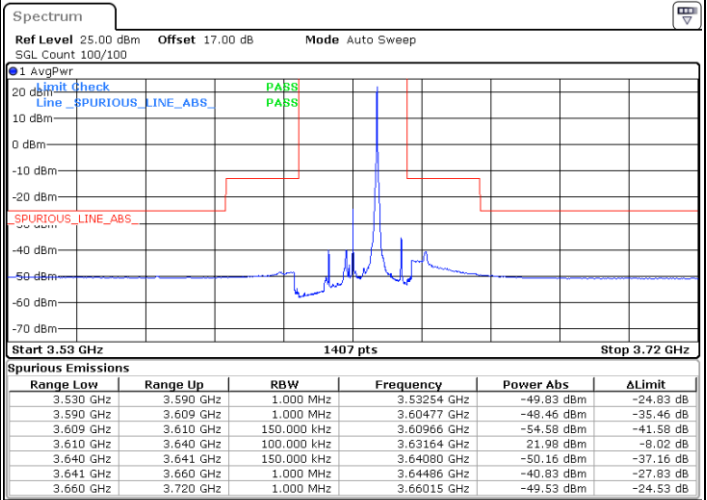

LTE Band 48 / 15MHz

QPSK

Lowest Channel / 1RB0

Lowest Channel / 1RBmax

Date: 14.JUL.2020 20:22:30

Date: 14.JUL.2020 20:46:13

Lowest Channel / FullIRB

N/A

Date: 14.JUL.2020 20:34:21

LTE Band 48 / 15MHz

QPSK

Middle Channel / 1RB0

Middle Channel / 1RBmax

Date: 14.JUL.2020 20:29:05

Date: 14.JUL.2020 20:52:48

Middle Channel / FullIRB