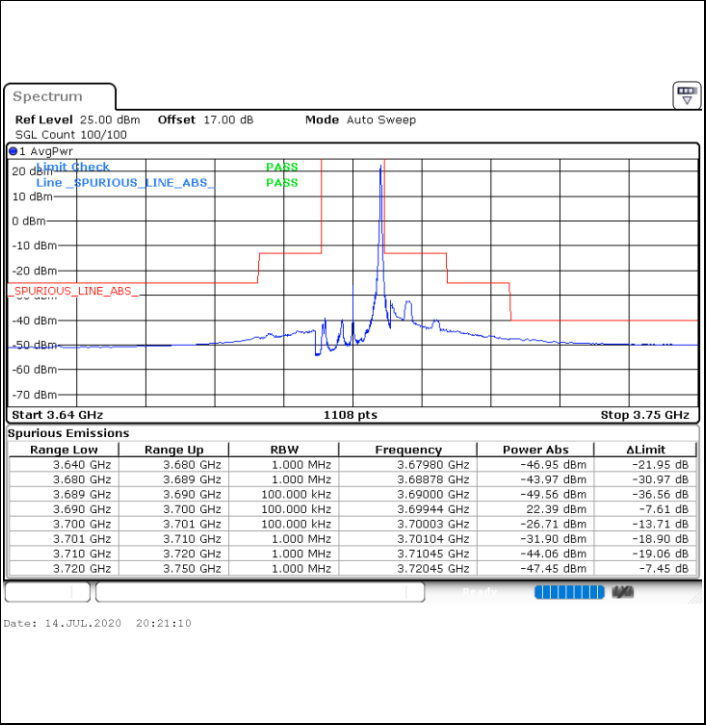

Date: 14.JUL.2020 19:42:51

Highest Channel / FullIRB

N/A

Date: 14.JUL.2020 19:30:58

LTE Band 48 / 10MHz

QPSK

Lowest Channel / 1RB0

Lowest Channel / 1RBmax

Date: 14.JUL.2020 19:49:28

Date: 14.JUL.2020 20:13:15

Lowest Channel / FullIRB

N/A

Date: 14.JUL.2020 20:01:22

LTE Band 48 / 10MHz

QPSK

MiddleChannel / 1RB0

Middle Channel / 1RBmax

Date: 14.JUL.2020 19:50:48

Date: 14.JUL.2020 20:14:34

Middle Channel / FullIRB

N/A

Date: 14.JUL.2020 20:02:41

LTE Band 48 / 10MHz

QPSK

Highest Channel / 1RB0

Highest Channel / 1RBmax

Highest Channel / FullRB	N/A
---------------------------------	------------

Channel Power -41.53dBm < -40dBm (Pass)	N/A
---------------------------------------------------	------------