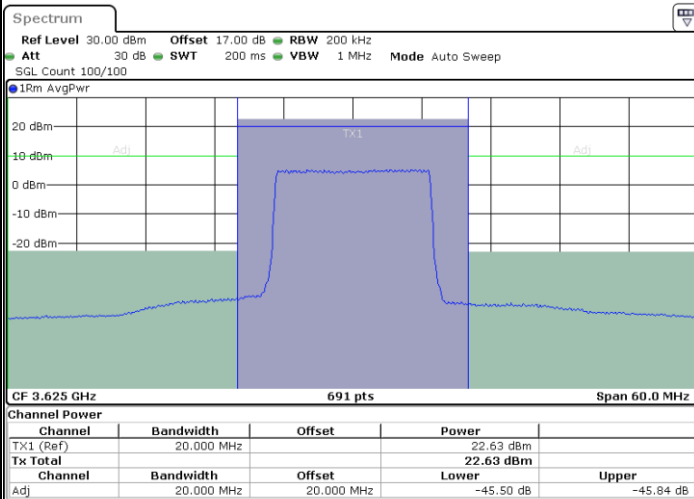

LTE Band 48 / 15MHz

16QAM

Middle Channel / 1RB0

Middle Channel / 1RBmax

Date: 15.JUL.2020 00:19:57

Date: 15.JUL.2020 00:28:51

Middle Channel / FullIRB

N/A

Date: 15.JUL.2020 00:24:24

LTE Band 48 / 15MHz

16QAM

Highest Channel / 1RB0

Highest Channel / 1RBmax

Date: 15.JUL.2020 00:21:26

Date: 15.JUL.2020 00:30:20

Highest Channel / FullIRB