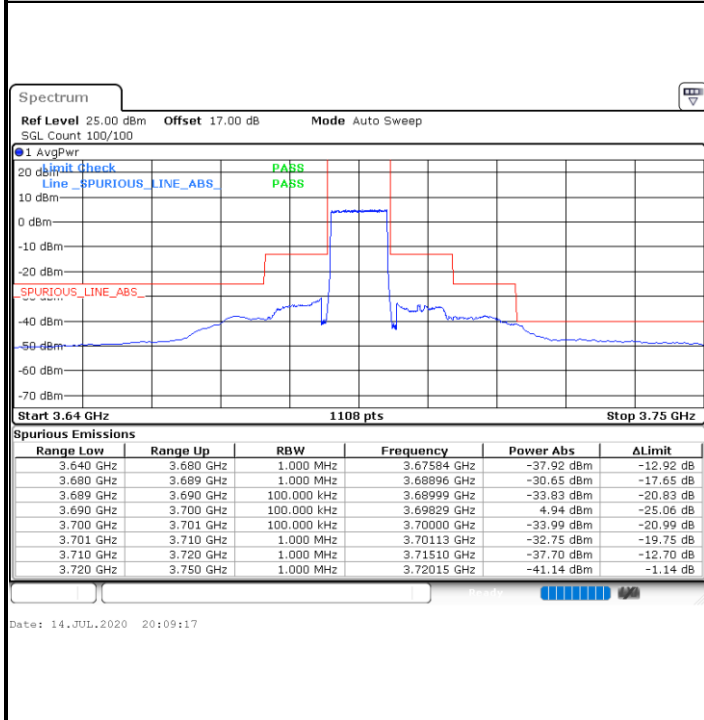

Middle Channel / 1RBmax

Date: 14.JUL.2020 19:50:48

Date: 14.JUL.2020 20:14:34

Middle Channel / FullIRB

N/A

Date: 14.JUL.2020 20:02:41

LTE Band 48 / 10MHz

QPSK

Highest Channel / 1RB0

Highest Channel / 1RBmax

Highest Channel / FullRB	N/A
---------------------------------	------------

Channel Power -41.53dBm < -40dBm (Pass)	N/A
---------------------------------------------------	------------

LTE Band 48 / 15MHz

QPSK

Lowest Channel / 1RB0

Lowest Channel / 1RBmax

Date: 14.JUL.2020 20:22:30

Date: 14.JUL.2020 20:46:13

Lowest Channel / FullIRB

N/A