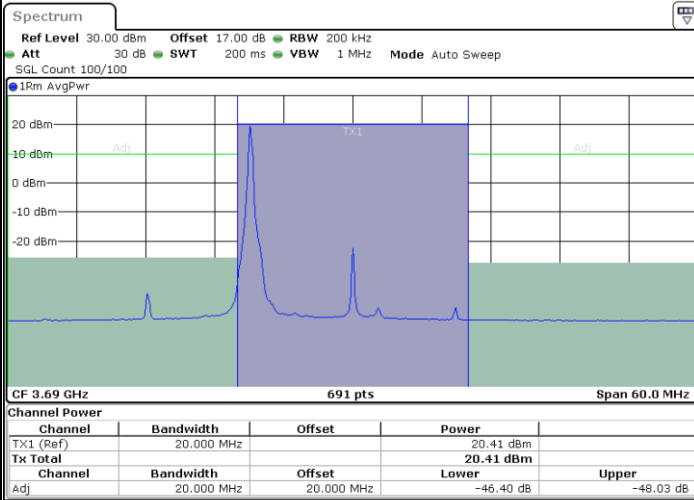

Date: 15.JUL.2020 00:42:13

Middle Channel / FullIRB

N/A

Date: 15.JUL.2020 00:33:19

LTE Band 48 / 20MHz

16QAM

Highest Channel / 1RB0

Highest Channel / 1RBmax

Date: 15.JUL.2020 00:39:15

Date: 15.JUL.2020 00:43:42

Highest Channel / FullIRB

N/A

Date: 15.JUL.2020 00:34:47

LTE Band 48 / 5MHz

64QAM

Lowest Channel / 1RB0