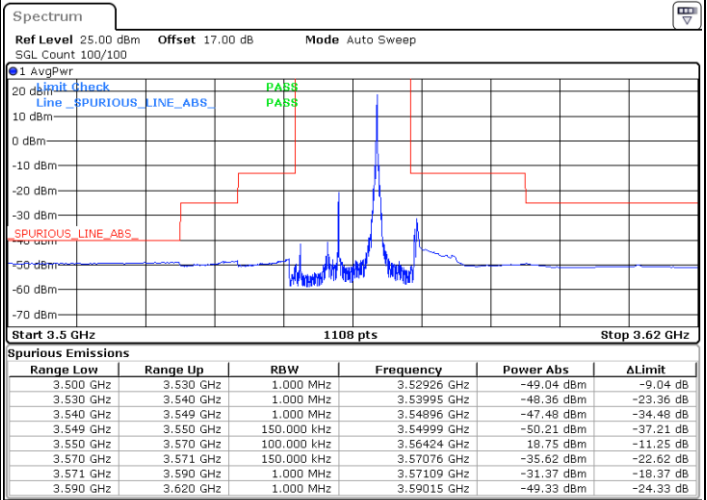

Highest Channel / 1RB0

Highest Channel / 1RBmax

Highest Channel / FullRB	N/A
---------------------------------	------------

Channel Power -41.53dBm < -40dBm (Pass)	N/A
---------------------------------------------------	------------

LTE Band 48 / 15MHz

QPSK

Lowest Channel / 1RB0

Lowest Channel / 1RBmax

Date: 14.JUL.2020 20:22:30

Date: 14.JUL.2020 20:46:13

Lowest Channel / FullIRB

N/A

Date: 14.JUL.2020 20:34:21

LTE Band 48 / 15MHz

QPSK

Middle Channel / 1RB0

Middle Channel / 1RBmax

Date: 14.JUL.2020 20:29:05

Date: 14.JUL.2020 20:52:48

Middle Channel / FullIRB