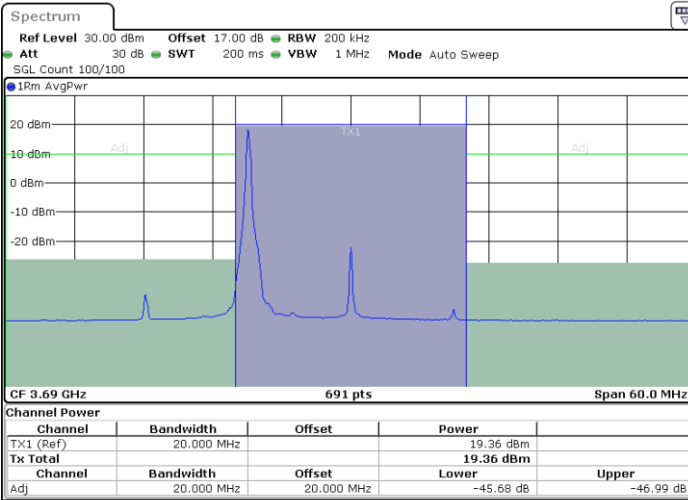

Lowest Channel / 1RB0

Lowest Channel / 1RBmax

Date: 15.JUL.2020 00:35:47

Date: 15.JUL.2020 00:40:14

Lowest Channel / FullIRB

N/A

Date: 15.JUL.2020 00:31:20

LTE Band 48 / 20MHz

64QAM

Middle Channel / 1RB0

Middle Channel / 1RBmax

Date: 15.JUL.2020 00:38:15

Date: 15.JUL.2020 00:42:42

Middle Channel / FullIRB

N/A

Date: 15.JUL.2020 00:33:48

LTE Band 48 / 20MHz

64QAM

Highest Channel / 1RB0

Highest Channel / 1RBmax

Date: 15.JUL.2020 00:38:45

Date: 15.JUL.2020 00:43:12

Highest Channel / FullIRB

N/A