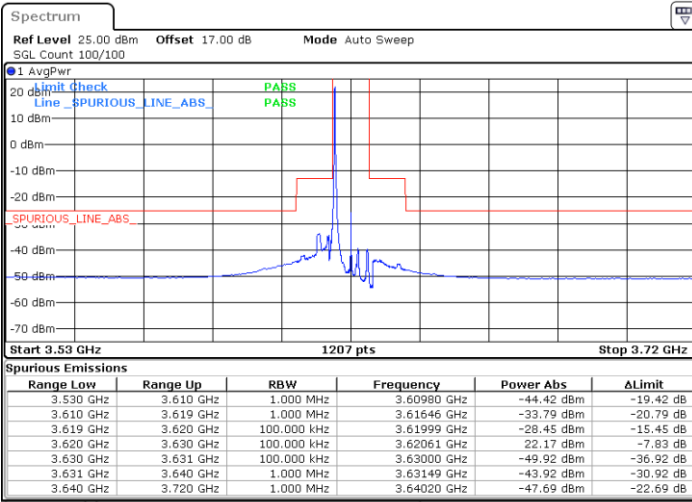

Middle Channel / FullIRB

N/A

Date: 14.JUL.2020 19:29:39

LTE Band 48 / 5MHz

QPSK

Highest Channel / 1RB0

Highest Channel / 1RBmax

Date: 14.JUL.2020 19:18:38

Date: 14.JUL.2020 19:42:51

Highest Channel / FullIRB

N/A

Date: 14.JUL.2020 19:30:58

LTE Band 48 / 10MHz

QPSK

Lowest Channel / 1RB0

Lowest Channel / 1RBmax

Date: 14.JUL.2020 19:49:28

Date: 14.JUL.2020 20:13:15

Lowest Channel / FullIRB

N/A

Date: 14.JUL.2020 20:01:22

LTE Band 48 / 10MHz

QPSK

MiddleChannel / 1RB0

Middle Channel / 1RBmax

Date: 14.JUL.2020 19:50:48

Date: 14.JUL.2020 20:14:34

Middle Channel / FullIRB

N/A

Date: 14.JUL.2020 20:02:41

LTE Band 48 / 10MHz

QPSK