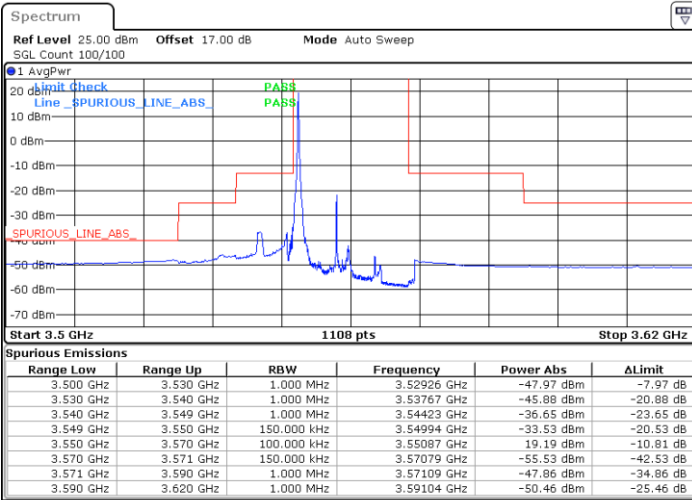

Middle Channel / 1RBmax

Date: 14.JUL.2020 19:50:48

Date: 14.JUL.2020 20:14:34

Middle Channel / FullIRB

N/A

Date: 14.JUL.2020 20:02:41

LTE Band 48 / 10MHz

QPSK

Highest Channel / 1RB0

Highest Channel / 1RBmax

Highest Channel / FullRB	N/A
---------------------------------	------------

Channel Power -41.53dBm < -40dBm (Pass)	N/A
---------------------------------------------------	------------

LTE Band 48 / 15MHz

QPSK

Lowest Channel / 1RB0

Lowest Channel / 1RBmax

Date: 14.JUL.2020 20:22:30

Date: 14.JUL.2020 20:46:13

Lowest Channel / FullIRB

N/A