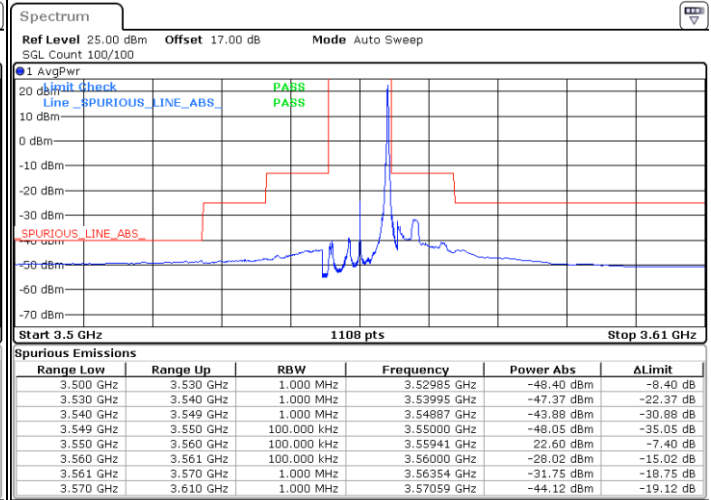

Middle Channel / FullIRB

N/A

Date: 14.JUL.2020 19:29:39

LTE Band 48 / 5MHz

QPSK

Highest Channel / 1RB0

Highest Channel / 1RBmax

Date: 14.JUL.2020 19:18:38

Date: 14.JUL.2020 19:42:51

Highest Channel / FullIRB

N/A

Date: 14.JUL.2020 19:30:58

LTE Band 48 / 10MHz

QPSK

Lowest Channel / 1RB0

Lowest Channel / 1RBmax

Date: 14.JUL.2020 19:49:28

Date: 14.JUL.2020 20:13:15

Lowest Channel / FullIRB

N/A

Date: 14.JUL.2020 20:01:22

LTE Band 48 / 10MHz

QPSK

MiddleChannel / 1RB0