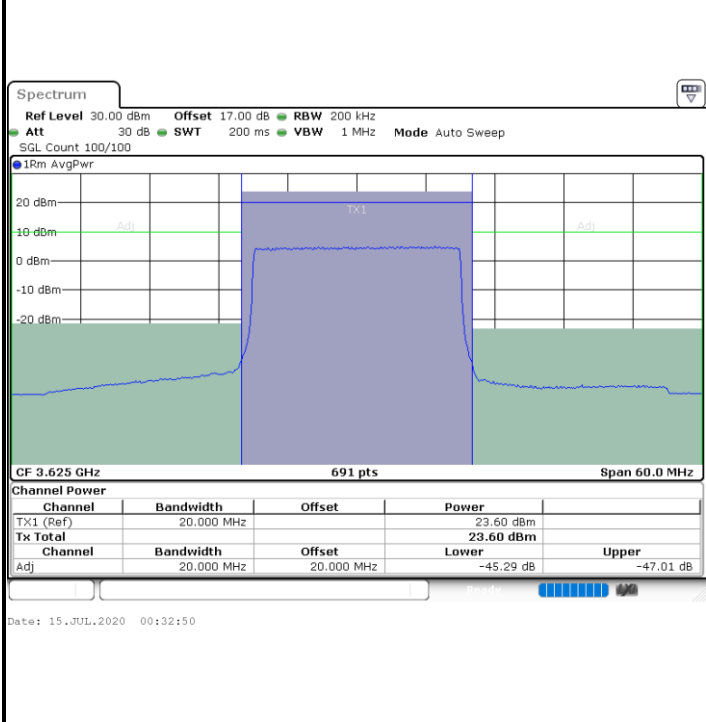

N/A

Date: 15.JUL.2020 00:32:20

LTE Band 48 / 20MHz

QPSK

Middle Channel / 1RB0

Middle Channel / 1RBmax

Middle Channel / FullIRB

N/A

LTE Band 48 / 20MHz

QPSK

Highest Channel / 1RB0

Highest Channel / 1RBmax

Date: 15.JUL.2020 00:39:44

Date: 15.JUL.2020 00:44:12

Highest Channel / FullIRB

N/A