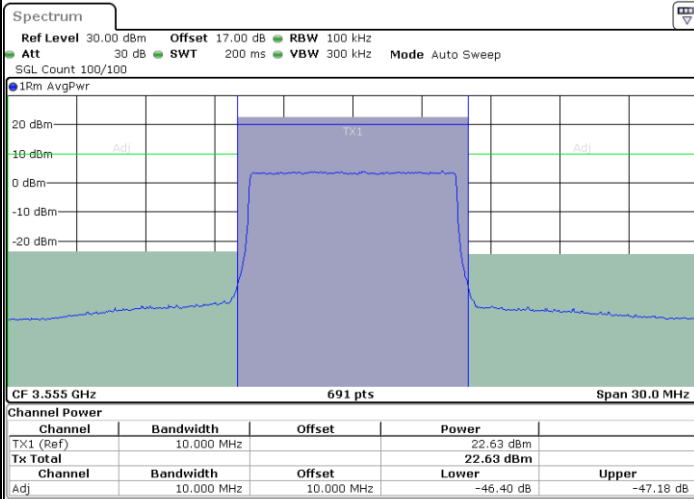

Middle Channel / FullIRB

N/A

Date: 14.JUL.2020 23:35:49

LTE Band 48 / 5MHz

16QAM

Highest Channel / 1RB0

Highest Channel / 1RBmax

Date: 14.JUL.2020 23:32:45

Date: 14.JUL.2020 23:41:58

Highest Channel / FullIRB

N/A

Date: 14.JUL.2020 23:37:22

LTE Band 48 / 10MHz

16QAM

Lowest Channel / 1RB0

Lowest Channel / 1RBmax

Date: 14.JUL.2020 23:43:31

Date: 15.JUL.2020 00:13:52

Lowest Channel / FullIRB

N/A

Date: 15.JUL.2020 00:09:15

LTE Band 48 / 10MHz

16QAM

MiddleChannel / 1RB0