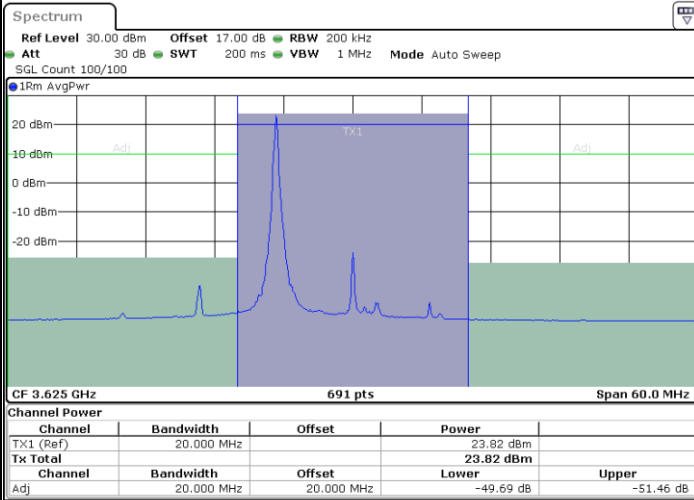

Highest Channel / 1RB0

Highest Channel / 1RBmax

Date: 15.JUL.2020 00:07:42

Date: 15.JUL.2020 00:16:57

Highest Channel / FullIRB

N/A

Date: 15.JUL.2020 00:12:19

LTE Band 48 / 15MHz

LTE Band 48 / 15MHz

16QAM

Middle Channel / 1RB0

Middle Channel / 1RBmax

Date: 15.JUL.2020 00:19:57

Date: 15.JUL.2020 00:28:51

Middle Channel / FullIRB

N/A