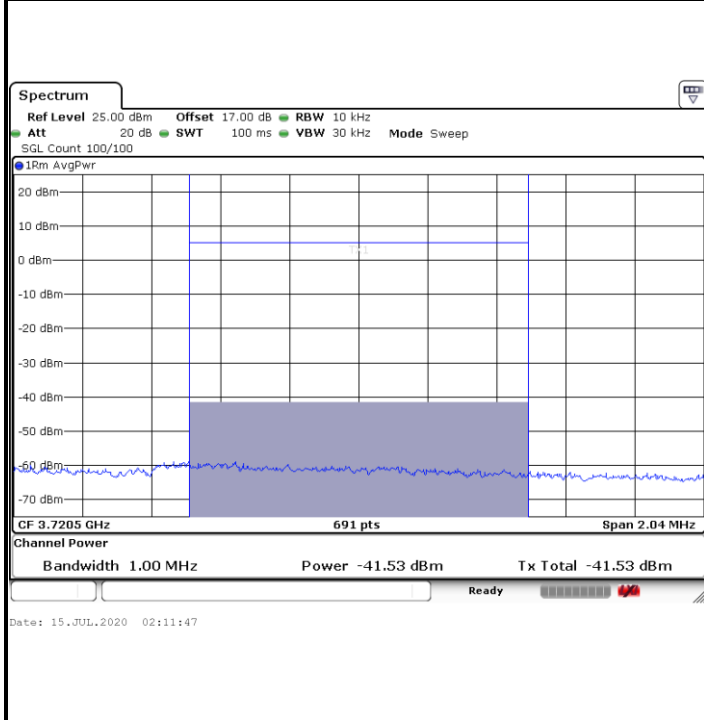

Highest Channel / 1RB0

Highest Channel / 1RBmax

Highest Channel / FullRB	N/A
---------------------------------	------------

Channel Power -41.53dBm < -40dBm (Pass)	N/A
---------------------------------------------------	------------

LTE Band 48 / 15MHz

QPSK

Lowest Channel / 1RB0

Lowest Channel / 1RBmax

Date: 14.JUL.2020 20:22:30

Date: 14.JUL.2020 20:46:13

Lowest Channel / FullIRB

N/A