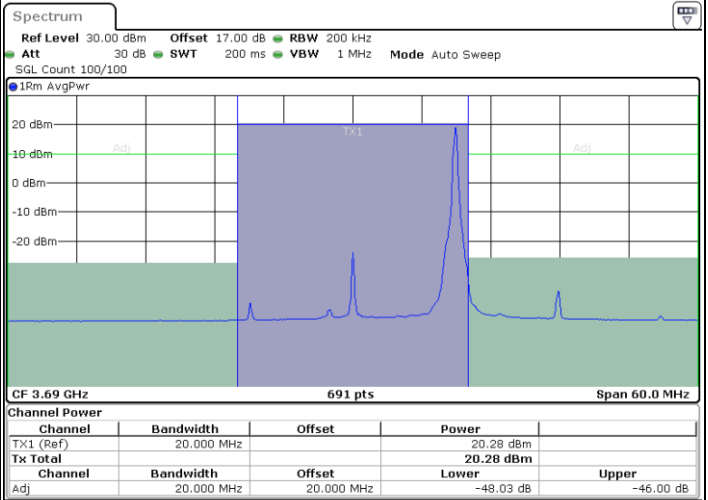

Date: 15.JUL.2020 00:42:13

Middle Channel / FullIRB

N/A

Date: 15.JUL.2020 00:33:19

LTE Band 48 / 20MHz

16QAM

Highest Channel / 1RB0

Highest Channel / 1RBmax

Date: 15.JUL.2020 00:39:15

Date: 15.JUL.2020 00:43:42

Highest Channel / FullIRB

N/A

Date: 15.JUL.2020 00:34:47

LTE Band 48 / 5MHz

64QAM

Lowest Channel / 1RB0