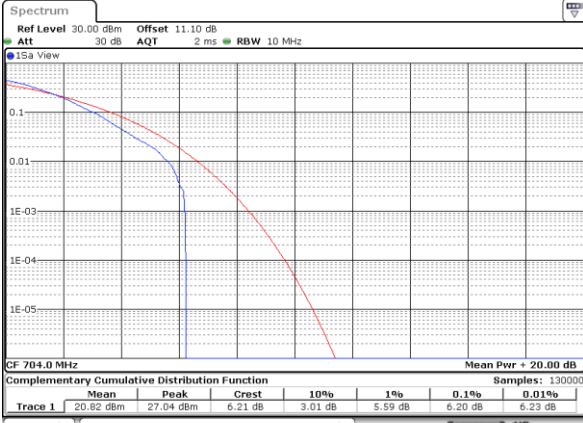

Lowest Channel / Full RB

Date: 10_JUL_2020 21:32:42

Middle Channel / 1RB

Date: 10_JUL_2020 21:33:02

Middle Channel / Full RB

Date: 10_JUL_2020 21:33:11

Highest Channel / 1RB

Date: 10_JUL_2020 21:33:30

Highest Channel / Full RB

Date: 10_JUL_2020 21:33:21

LTE Band 12 / 10MHz / 64QAM

Lowest Channel / 1RB

Date: 10_JUL_2020 21:31:53

Lowest Channel / Full RB

Date: 10_JUL_2020 21:31:43

Middle Channel / 1RB

Date: 10_JUL_2020 21:32:03

Middle Channel / Full RB

Date: 10_JUL_2020 21:32:12

Highest Channel / 1RB

Date: 10_JUL_2020 21:32:32

Highest Channel / Full RB

Date: 10_JUL_2020 21:32:22

26dB Bandwidth

Mode	LTE Band 12 : 26dB BW(MHz)											
BW	1.4MHz		3MHz		5MHz		10MHz		15MHz		20MHz	
Mod.	QPSK	16QAM	QPSK	16QAM	QPSK	16QAM	QPSK	16QAM	QPSK	16QAM	QPSK	16QAM
Lowest CH	1.21	1.20	3.04	3.06	4.82	4.83	9.75	9.81	-	-	-	-
Middle CH	1.24	1.22	3.05	3.00	4.97	4.87	9.81	9.65	-	-	-	-
Highest CH	1.23	1.23	2.99	3.01	4.92	4.97	9.65	9.75	-	-	-	-
Mode	LTE Band 12 : 26dB BW(MHz)											
BW	1.4MHz		3MHz		5MHz		10MHz		15MHz		20MHz	
Mod.	64QAM		64QAM		64QAM		64QAM		64QAM		64QAM	
Lowest CH	1.23	-	2.99	-	4.92	-	9.89	-	-	-	-	-
Middle CH	1.22	-	3.03	-	4.86	-	9.91	-	-	-	-	-
Highest CH	1.22	-	3.01	-	4.85	-	9.79	-	-	-	-	-