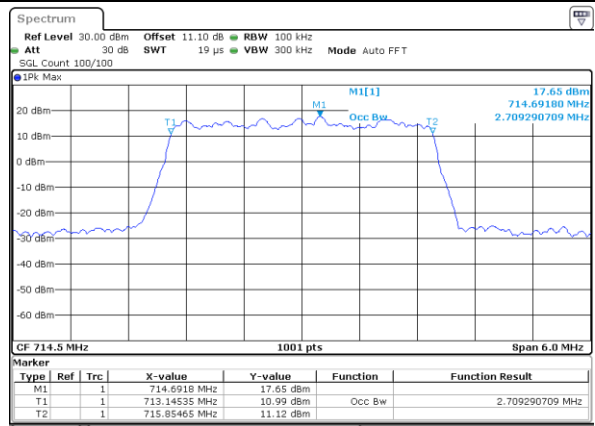

Highest Channel / 10MHz / QPSK

Date: 10_JUL_2020 21:17:27

Highest Channel / 10MHz / 16QAM

Date: 10_JUL_2020 21:17:39

LTE Band 12

Lowest Channel / 1.4MHz / 64QAM

Date: 10_JUL_2020 20:17:15

Lowest Channel / 3MHz / 64QAM

Date: 10_JUL_2020 20:19:24

Middle Channel / 1.4MHz / 64QAM

Date: 10_JUL_2020 20:20:24

Middle Channel / 3MHz / 64QAM

Date: 10_JUL_2020 20:42:33

Highest Channel / 1.4MHz / 64QAM

Date: 10_JUL_2020 20:21:28

Highest Channel / 3MHz / 64QAM

Date: 10_JUL_2020 20:43:39

LTE Band 12

Lowest Channel / 5MHz / 64QAM

Date: 10_JUL_2020 20:46:48

Lowest Channel / 10MHz / 64QAM

Date: 10_JUL_2020 21:23:45

Middle Channel / 5MHz / 64QAM

Date: 10_JUL_2020 20:49:56

Middle Channel / 10MHz / 64QAM

Date: 10_JUL_2020 21:26:53

Highest Channel / 5MHz / 64QAM

Date: 10_JUL_2020 20:51:02

Highest Channel / 10MHz / 64QAM

Date: 10_JUL_2020 21:27:59

Conducted Band Edge

LTE Band 12 / 1.4MHz / 16QAM