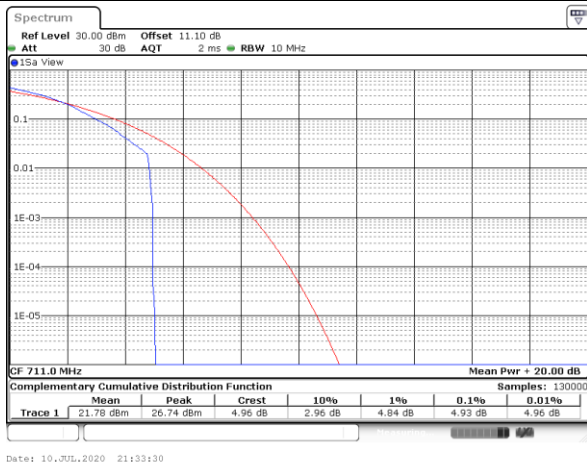

Lowest Channel / Full RB

Date: 10_JUL_2020 21:32:42

Middle Channel / 1RB

Date: 10_JUL_2020 21:33:02

Middle Channel / Full RB

Date: 10_JUL_2020 21:33:11

Highest Channel / 1RB

Date: 10_JUL_2020 21:33:30

Highest Channel / Full RB

Date: 10_JUL_2020 21:33:21

LTE Band 12 / 10MHz / 64QAM

Lowest Channel / 1RB

Date: 10_JUL_2020 21:31:53

Lowest Channel / Full RB

Date: 10_JUL_2020 21:31:43

Middle Channel / 1RB