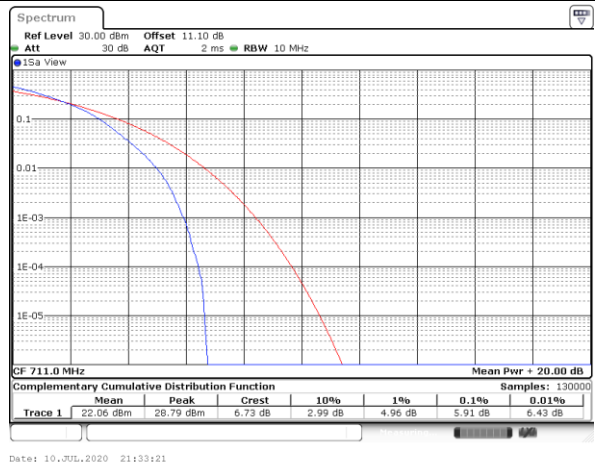

Lowest Channel / Full RB

Date: 10_JUL_2020 21:32:42

Middle Channel / 1RB

Date: 10_JUL_2020 21:33:02

Middle Channel / Full RB

Date: 10_JUL_2020 21:33:11

Highest Channel / 1RB

Date: 10_JUL_2020 21:33:30

Highest Channel / Full RB

Date: 10_JUL_2020 21:33:21

LTE Band 12 / 10MHz / 64QAM

Lowest Channel / 1RB

Date: 10_JUL_2020 21:31:53

Lowest Channel / Full RB

Date: 10_JUL_2020 21:31:43

Middle Channel / 1RB