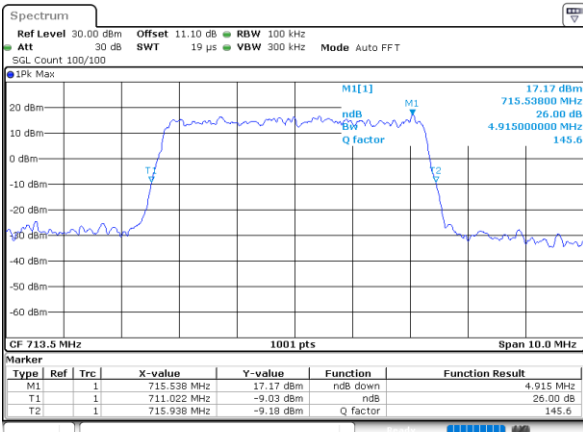

Highest Channel / 3MHz / 16QAM

Date: 10_JUL_2020 20:33:30

LTE Band 12

Lowest Channel / 5MHz / QPSK

Date: 10_JUL_2020 20:54:47

Lowest Channel / 5MHz / 16QAM

Date: 10_JUL_2020 20:54:35

Middle Channel / 5MHz / QPSK

Date: 10_JUL_2020 21:00:52

Middle Channel / 5MHz / 16QAM

Date: 10_JUL_2020 21:01:03

Highest Channel / 5MHz / QPSK

Date: 10_JUL_2020 21:03:16

Highest Channel / 5MHz / 16QAM

Date: 10_JUL_2020 21:03:04

LTE Band 12