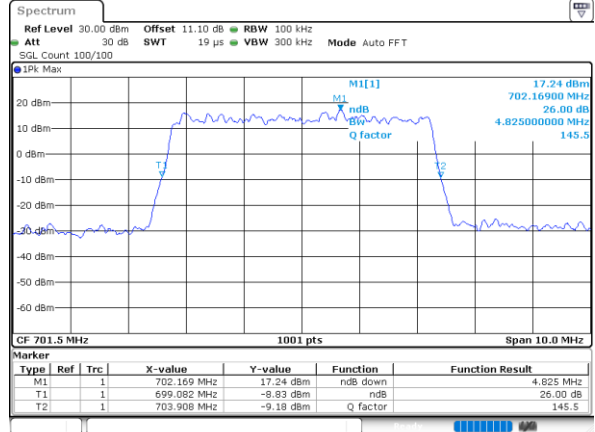

Highest Channel / 3MHz / 16QAM

Date: 10_JUL_2020 20:33:30

LTE Band 12

Lowest Channel / 5MHz / QPSK

Date: 10_JUL_2020 20:54:47

Lowest Channel / 5MHz / 16QAM

Date: 10_JUL_2020 20:54:35

Middle Channel / 5MHz / QPSK