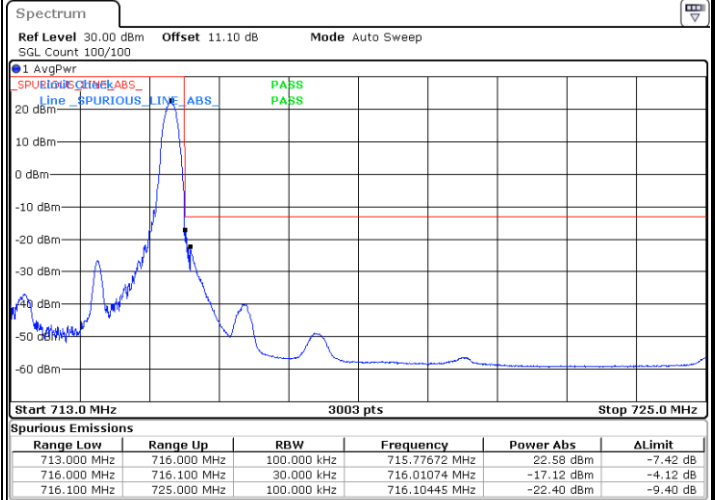

LTE Band 12 / 1.4MHz / 64QAM

Lowest Band Edge / 1 RB

Date: 10.JUL.2020 20:19:28

Highest Band Edge / 1 RB

Date: 10.JUL.2020 20:23:41

Lowest Band Edge / Full RB

Date: 10.JUL.2020 20:18:26

Highest Band Edge / Full RB

Date: 10.JUL.2020 20:22:40

LTE Band 12 / 3MHz / QPSK

Lowest Band Edge / 1RB

Date: 10.JUL.2020 20:29:17

Highest Band Edge / 1 RB

Date: 10.JUL.2020 20:37:46

Lowest Band Edge / Full RB

Date: 10.JUL.2020 20:26:14

Highest Band Edge / Full RB

Date: 10.JUL.2020 20:34:42

LTE Band 12 / 3MHz / 16QAM

Lowest Band Edge / 1 RB

Date: 10.JUL.2020 20:28:16

Highest Band Edge / 1 RB

Date: 10.JUL.2020 20:36:44

Lowest Band Edge / Full RB

Date: 10.JUL.2020 20:27:15

Highest Band Edge / Full RB

Date: 10.JUL.2020 20:35:43

LTE Band 12 / 3MHz / 64QAM

Lowest Band Edge / 1 RB

Date: 10. JUL. 2020 20:41:37

Highest Band Edge / 1 RB

Date: 10. JUL. 2020 20:45:52