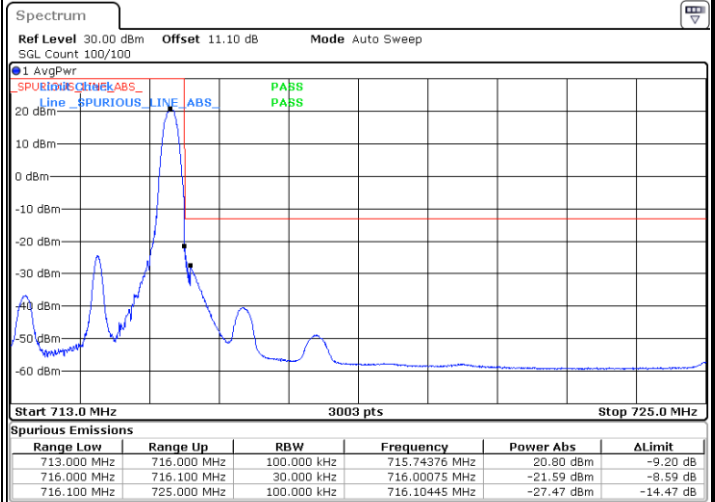

Date: 10.JUL.2020 20:22:40

LTE Band 12 / 3MHz / QPSK

Lowest Band Edge / 1RB

Date: 10.JUL.2020 20:29:17

Highest Band Edge / 1 RB

Date: 10.JUL.2020 20:37:46

Lowest Band Edge / Full RB

Date: 10.JUL.2020 20:26:14

Highest Band Edge / Full RB

Date: 10.JUL.2020 20:34:42

LTE Band 12 / 3MHz / 16QAM

Lowest Band Edge / 1 RB

Date: 10.JUL.2020 20:28:16

Highest Band Edge / 1 RB

Date: 10.JUL.2020 20:36:44

Lowest Band Edge / Full RB

Date: 10.JUL.2020 20:27:15

Highest Band Edge / Full RB

Date: 10.JUL.2020 20:35:43

LTE Band 12 / 3MHz / 64QAM

Lowest Band Edge / 1 RB

Date: 10. JUL. 2020 20:41:37

Highest Band Edge / 1 RB

Date: 10. JUL. 2020 20:45:52

Lowest Band Edge / Full RB

Date: 10. JUL. 2020 20:40:36

Highest Band Edge / Full RB

Date: 10. JUL. 2020 20:44:50

LTE Band 12 / 5MHz / QPSK

Lowest Band Edge / 1 RB

Date: 10.JUL.2020 20:58:50

Highest Band Edge / 1 RB