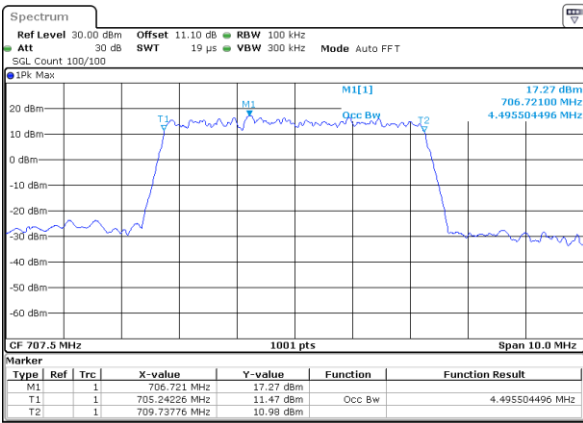

Highest Channel / 3MHz / 16QAM

Date: 10_JUL_2020 20:33:18

LTE Band 12

Lowest Channel / 5MHz / QPSK

Date: 10_JUL_2020 20:54:11

Lowest Channel / 5MHz / 16QAM

Date: 10_JUL_2020 20:54:23

Middle Channel / 5MHz / QPSK

Date: 10_JUL_2020 21:00:41

Middle Channel / 5MHz / 16QAM

Date: 10_JUL_2020 21:00:29

Highest Channel / 5MHz / QPSK

Date: 10_JUL_2020 21:02:40

Highest Channel / 5MHz / 16QAM

Date: 10_JUL_2020 21:02:52

LTE Band 12