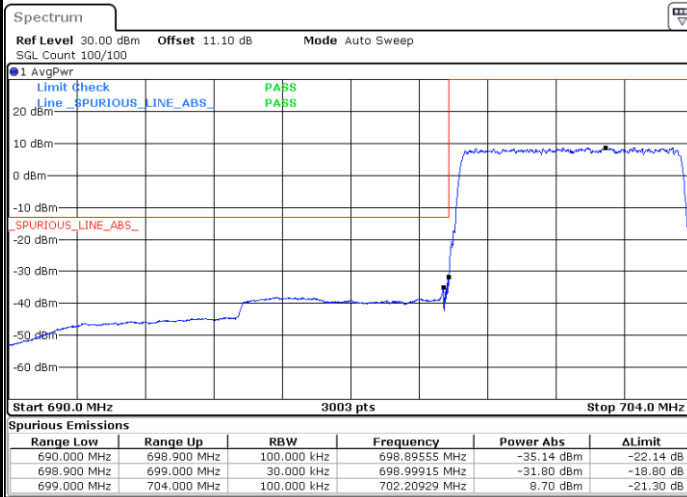

Date: 10.JUL.2020 20:27:15

Highest Band Edge / Full RB

Date: 10.JUL.2020 20:35:43

LTE Band 12 / 3MHz / 64QAM

Lowest Band Edge / 1 RB

Date: 10. JUL. 2020 20:41:37

Highest Band Edge / 1 RB

Date: 10. JUL. 2020 20:45:52

Lowest Band Edge / Full RB

Date: 10. JUL. 2020 20:40:36

Highest Band Edge / Full RB

Date: 10. JUL. 2020 20:44:50

LTE Band 12 / 5MHz / QPSK

Lowest Band Edge / 1 RB

Date: 10.JUL.2020 20:58:50

Highest Band Edge / 1 RB

Date: 10.JUL.2020 21:06:18

Lowest Band Edge / Full RB

Date: 10.JUL.2020 20:55:47

Highest Band Edge / Full RB

Date: 10.JUL.2020 21:04:16