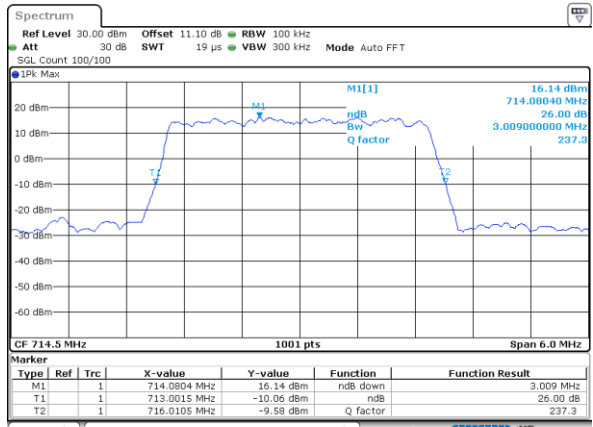

Highest Channel / 10MHz / QPSK

Date: 10_JUL_2020 21:18:02

Highest Channel / 10MHz / 16QAM

Date: 10_JUL_2020 21:17:50

LTE Band 12

Lowest Channel / 1.4MHz / 64QAM

Date: 10_JUL_2020 20:17:27

Lowest Channel / 3MHz / 64QAM

Date: 10_JUL_2020 20:13:36

Middle Channel / 1.4MHz / 64QAM

Date: 10_JUL_2020 20:20:05

Middle Channel / 3MHz / 64QAM

Date: 10_JUL_2020 20:42:45

Highest Channel / 1.4MHz / 64QAM

Date: 10_JUL_2020 20:21:40

Highest Channel / 3MHz / 64QAM