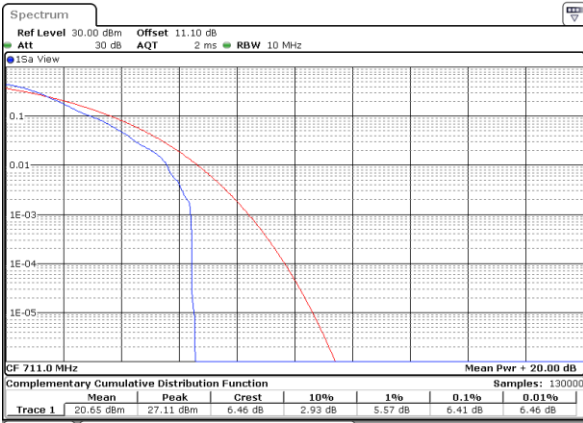

Lowest Channel / Full RB

Date: 10_JUL_2020 21:32:42

Middle Channel / 1RB

Date: 10_JUL_2020 21:33:02

Middle Channel / Full RB

Date: 10_JUL_2020 21:33:11

Highest Channel / 1RB

Date: 10_JUL_2020 21:33:30

Highest Channel / Full RB

Date: 10_JUL_2020 21:33:21

LTE Band 12 / 10MHz / 64QAM

Lowest Channel / 1RB

Date: 10_JUL_2020 21:31:53

Lowest Channel / Full RB

Date: 10_JUL_2020 21:31:43

Middle Channel / 1RB

Date: 10_JUL_2020 21:32:03

Middle Channel / Full RB

Date: 10_JUL_2020 21:32:12

Highest Channel / 1RB

Date: 10_JUL_2020 21:32:32

Highest Channel / Full RB

Date: 10_JUL_2020 21:32:22

26dB Bandwidth

Mode	LTE Band 12 : 26dB BW(MHz)											
BW	1.4MHz		3MHz		5MHz		10MHz		15MHz		20MHz	
Mod.	QPSK	16QAM	QPSK	16QAM	QPSK	16QAM	QPSK	16QAM	QPSK	16QAM	QPSK	16QAM
Lowest CH	1.21	1.20	3.04	3.06	4.82	4.83	9.75	9.81	-	-	-	-
Middle CH	1.24	1.22	3.05	3.00	4.97	4.87	9.81	9.65	-	-	-	-
Highest CH	1.23	1.23	2.99	3.01	4.92	4.97	9.65	9.75	-	-	-	-
Mode	LTE Band 12 : 26dB BW(MHz)											
BW	1.4MHz		3MHz		5MHz		10MHz		15MHz		20MHz	
Mod.	64QAM		64QAM		64QAM		64QAM		64QAM		64QAM	
Lowest CH	1.23	-	2.99	-	4.92	-	9.89	-	-	-	-	-
Middle CH	1.22	-	3.03	-	4.86	-	9.91	-	-	-	-	-
Highest CH	1.22	-	3.01	-	4.85	-	9.79	-	-	-	-	-