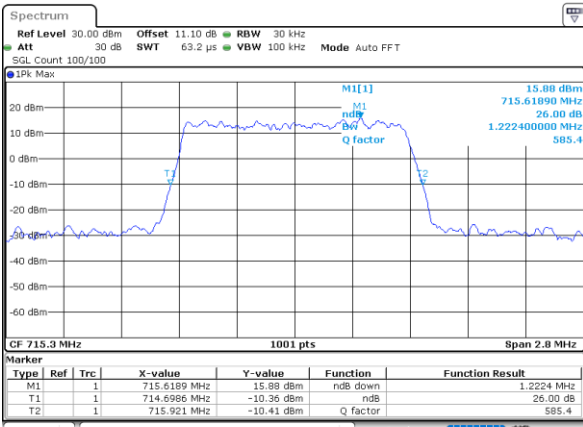

Date: 10_JUL_2020 20:13:36

Middle Channel / 1.4MHz / 64QAM

Date: 10_JUL_2020 20:20:05

Middle Channel / 3MHz / 64QAM

Date: 10_JUL_2020 20:42:45

Highest Channel / 1.4MHz / 64QAM

Date: 10_JUL_2020 20:21:40

Highest Channel / 3MHz / 64QAM