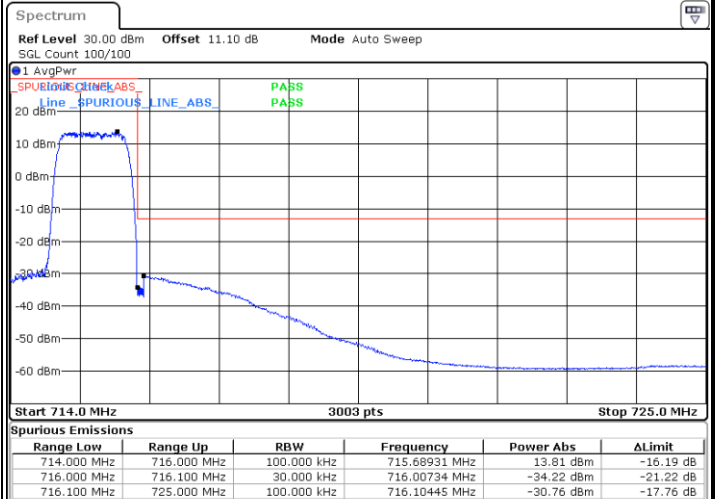

Middle Channel / 10MHz / 64QAM

Date: 10_JUL_2020 21:26:53

Highest Channel / 5MHz / 64QAM

Date: 10_JUL_2020 20:51:02

Highest Channel / 10MHz / 64QAM

Date: 10_JUL_2020 21:27:59

Conducted Band Edge

LTE Band 12 / 1.4MHz / 16QAM

Lowest Band Edge / 1 RB

Date: 10.JUL.2020 20:06:06

Highest Band Edge / 1 RB

Date: 10.JUL.2020 20:14:34

Lowest Band Edge / Full RB

Date: 10.JUL.2020 20:05:05

Highest Band Edge / Full RB

Date: 10.JUL.2020 20:13:33

LTE Band 12 / 1.4MHz / 64QAM

Lowest Band Edge / 1 RB

Date: 10.JUL.2020 20:19:28

Highest Band Edge / 1 RB

Date: 10.JUL.2020 20:23:41

Lowest Band Edge / Full RB

Date: 10.JUL.2020 20:18:26

Highest Band Edge / Full RB

Date: 10.JUL.2020 20:22:40

LTE Band 12 / 3MHz / QPSK

Lowest Band Edge / 1RB

Date: 10.JUL.2020 20:29:17

Highest Band Edge / 1 RB

Date: 10.JUL.2020 20:37:46

Lowest Band Edge / Full RB

Date: 10.JUL.2020 20:26:14