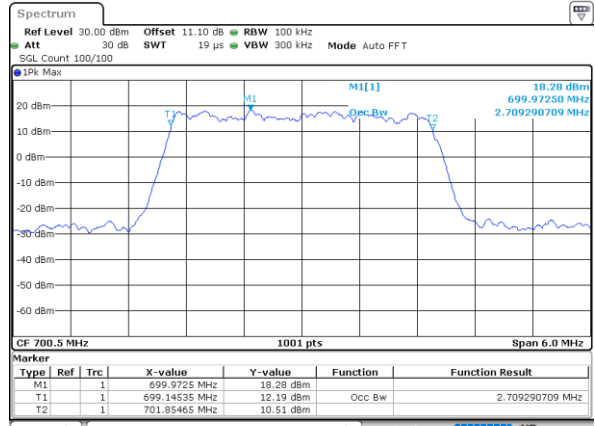

Lowest Channel / 3MHz / 16QAM

Date: 10_JUL_2020 20:24:50