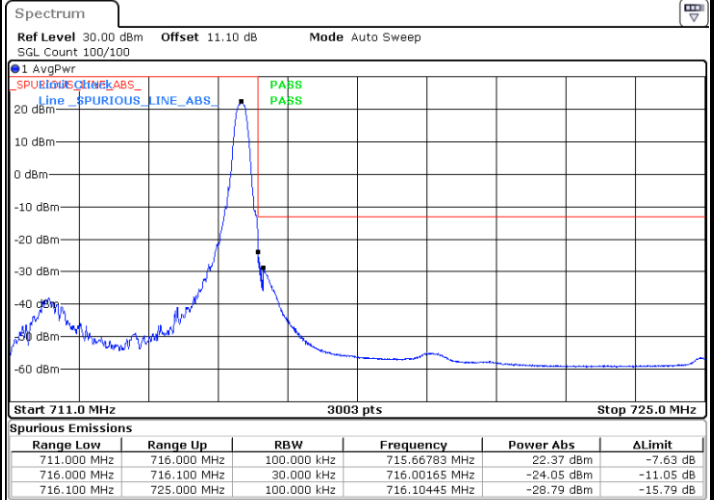

Date: 10.JUL.2020 20:27:15

Highest Band Edge / Full RB

Date: 10.JUL.2020 20:35:43

LTE Band 12 / 3MHz / 64QAM

Lowest Band Edge / 1 RB

Date: 10. JUL. 2020 20:41:37

Highest Band Edge / 1 RB

Date: 10. JUL. 2020 20:45:52

Lowest Band Edge / Full RB

Date: 10. JUL. 2020 20:40:36

Highest Band Edge / Full RB

Date: 10. JUL. 2020 20:44:50

LTE Band 12 / 5MHz / QPSK

Lowest Band Edge / 1 RB

Date: 10.JUL.2020 20:58:50

Highest Band Edge / 1 RB

Date: 10.JUL.2020 21:06:18

Lowest Band Edge / Full RB

Date: 10.JUL.2020 20:55:47

Highest Band Edge / Full RB

Date: 10.JUL.2020 21:04:16