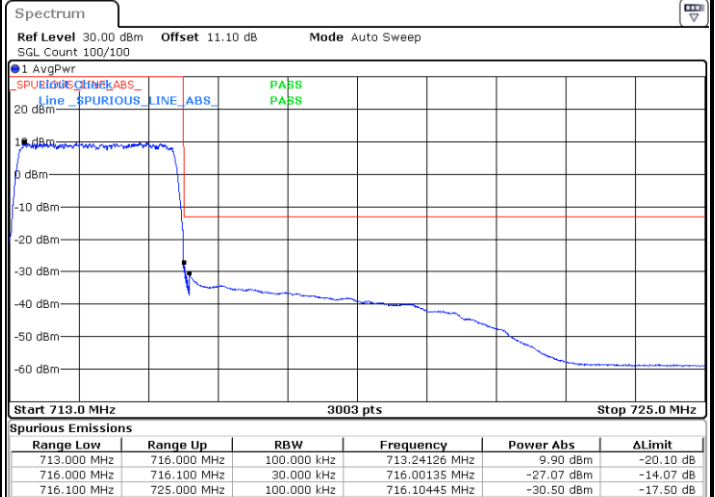

Date: 10.JUL.2020 20:22:40

LTE Band 12 / 3MHz / QPSK

Lowest Band Edge / 1RB

Date: 10.JUL.2020 20:29:17

Highest Band Edge / 1 RB

Date: 10.JUL.2020 20:37:46

Lowest Band Edge / Full RB

Date: 10.JUL.2020 20:26:14

Highest Band Edge / Full RB

Date: 10.JUL.2020 20:34:42

LTE Band 12 / 3MHz / 16QAM

Lowest Band Edge / 1 RB

Date: 10.JUL.2020 20:28:16

Highest Band Edge / 1 RB

Date: 10.JUL.2020 20:36:44

Lowest Band Edge / Full RB

Date: 10.JUL.2020 20:27:15

Highest Band Edge / Full RB

Date: 10.JUL.2020 20:35:43

LTE Band 12 / 3MHz / 64QAM

Lowest Band Edge / 1 RB

Date: 10. JUL. 2020 20:41:37

Highest Band Edge / 1 RB

Date: 10. JUL. 2020 20:45:52

Lowest Band Edge / Full RB

Date: 10. JUL. 2020 20:40:36

Highest Band Edge / Full RB

Date: 10. JUL. 2020 20:44:50

LTE Band 12 / 5MHz / QPSK

Lowest Band Edge / 1 RB

Date: 10.JUL.2020 20:58:50

Highest Band Edge / 1 RB