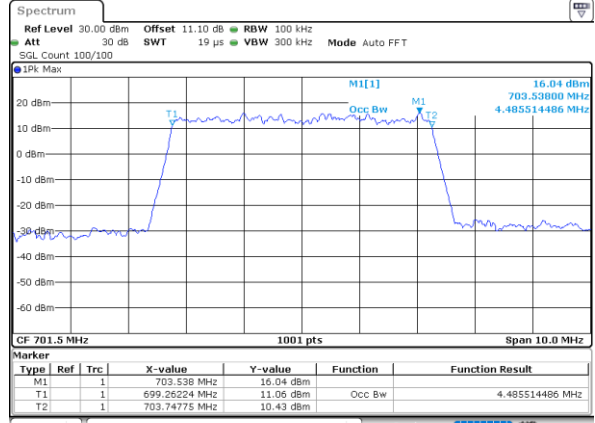

Highest Channel / 3MHz / 16QAM

Date: 10_JUL_2020 20:33:18

LTE Band 12

Lowest Channel / 5MHz / QPSK

Date: 10_JUL_2020 20:54:11

Lowest Channel / 5MHz / 16QAM

Date: 10_JUL_2020 20:54:23

Middle Channel / 5MHz / QPSK

Date: 10_JUL_2020 21:00:41

Middle Channel / 5MHz / 16QAM

Date: 10_JUL_2020 21:00:29

Highest Channel / 5MHz / QPSK

Date: 10_JUL_2020 21:02:40

Highest Channel / 5MHz / 16QAM

Date: 10_JUL_2020 21:02:52

LTE Band 12