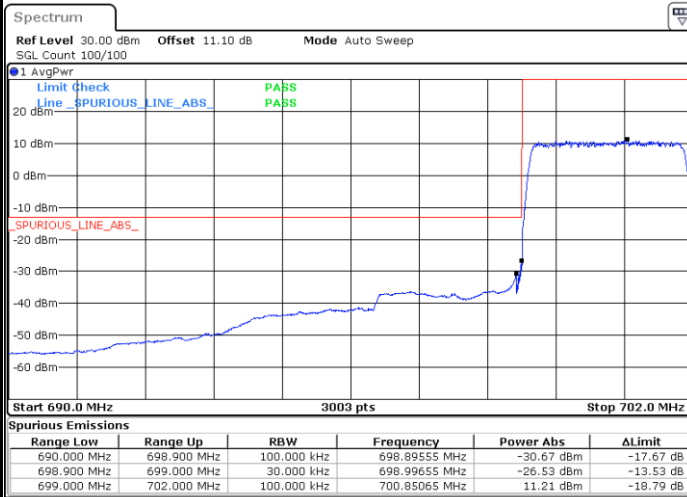

LTE Band 12 / 1.4MHz / 64QAM

Lowest Band Edge / 1 RB

Date: 10.JUL.2020 20:19:28

Highest Band Edge / 1 RB

Date: 10.JUL.2020 20:23:41

Lowest Band Edge / Full RB

Date: 10.JUL.2020 20:18:26

Highest Band Edge / Full RB

Date: 10.JUL.2020 20:22:40

LTE Band 12 / 3MHz / QPSK

Lowest Band Edge / 1RB

Date: 10.JUL.2020 20:29:17

Highest Band Edge / 1 RB

Date: 10.JUL.2020 20:37:46

Lowest Band Edge / Full RB

Date: 10.JUL.2020 20:26:14

Highest Band Edge / Full RB

Date: 10.JUL.2020 20:34:42

LTE Band 12 / 3MHz / 16QAM

Lowest Band Edge / 1 RB

Date: 10.JUL.2020 20:28:16

Highest Band Edge / 1 RB

Date: 10.JUL.2020 20:36:44

Lowest Band Edge / Full RB

Date: 10.JUL.2020 20:27:15

Highest Band Edge / Full RB

Date: 10.JUL.2020 20:35:43

LTE Band 12 / 3MHz / 64QAM

Lowest Band Edge / 1 RB

Date: 10. JUL. 2020 20:41:37

Highest Band Edge / 1 RB

Date: 10. JUL. 2020 20:45:52