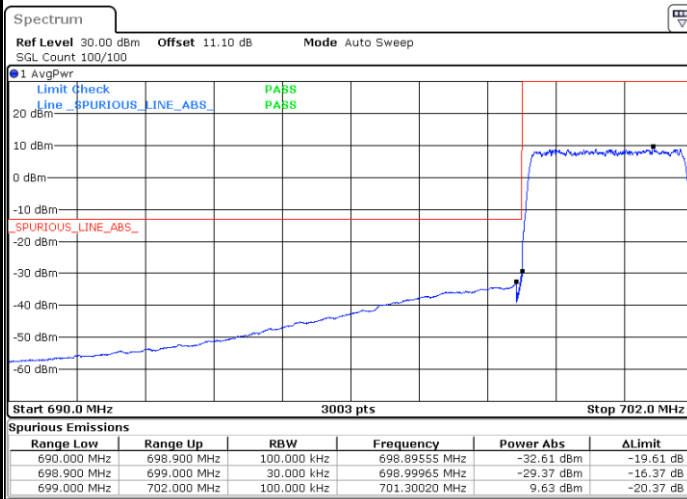

Highest Band Edge / Full RB

Date: 10.JUL.2020 20:34:42

LTE Band 12 / 3MHz / 16QAM

Lowest Band Edge / 1 RB

Date: 10.JUL.2020 20:28:16

Highest Band Edge / 1 RB

Date: 10.JUL.2020 20:36:44

Lowest Band Edge / Full RB

Date: 10.JUL.2020 20:27:15

Highest Band Edge / Full RB

Date: 10.JUL.2020 20:35:43

LTE Band 12 / 3MHz / 64QAM

Lowest Band Edge / 1 RB

Date: 10. JUL. 2020 20:41:37

Highest Band Edge / 1 RB

Date: 10. JUL. 2020 20:45:52

Lowest Band Edge / Full RB

Date: 10. JUL. 2020 20:40:36

Highest Band Edge / Full RB

Date: 10. JUL. 2020 20:44:50

LTE Band 12 / 5MHz / QPSK

Lowest Band Edge / 1 RB

Date: 10.JUL.2020 20:58:50

Highest Band Edge / 1 RB

Date: 10.JUL.2020 21:06:18

Lowest Band Edge / Full RB

Date: 10.JUL.2020 20:55:47

Highest Band Edge / Full RB

Date: 10.JUL.2020 21:04:16