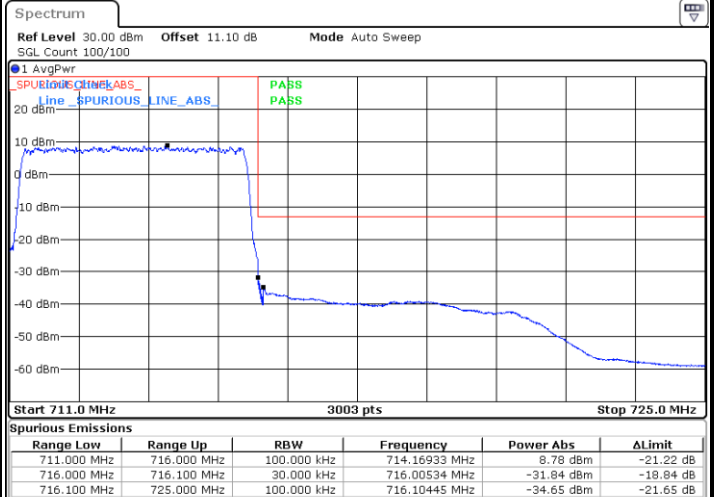

Highest Band Edge / Full RB

Date: 10.JUL.2020 20:34:42

LTE Band 12 / 3MHz / 16QAM

Lowest Band Edge / 1 RB

Date: 10.JUL.2020 20:28:16

Highest Band Edge / 1 RB

Date: 10.JUL.2020 20:36:44

Lowest Band Edge / Full RB

Date: 10.JUL.2020 20:27:15

Highest Band Edge / Full RB

Date: 10.JUL.2020 20:35:43

LTE Band 12 / 3MHz / 64QAM

Lowest Band Edge / 1 RB

Date: 10. JUL. 2020 20:41:37

Highest Band Edge / 1 RB

Date: 10. JUL. 2020 20:45:52

Lowest Band Edge / Full RB

Date: 10. JUL. 2020 20:40:36

Highest Band Edge / Full RB

Date: 10. JUL. 2020 20:44:50

LTE Band 12 / 5MHz / QPSK

Lowest Band Edge / 1 RB

Date: 10.JUL.2020 20:58:50

Highest Band Edge / 1 RB

Date: 10.JUL.2020 21:06:18

Lowest Band Edge / Full RB

Date: 10.JUL.2020 20:55:47

Highest Band Edge / Full RB

Date: 10.JUL.2020 21:04:16