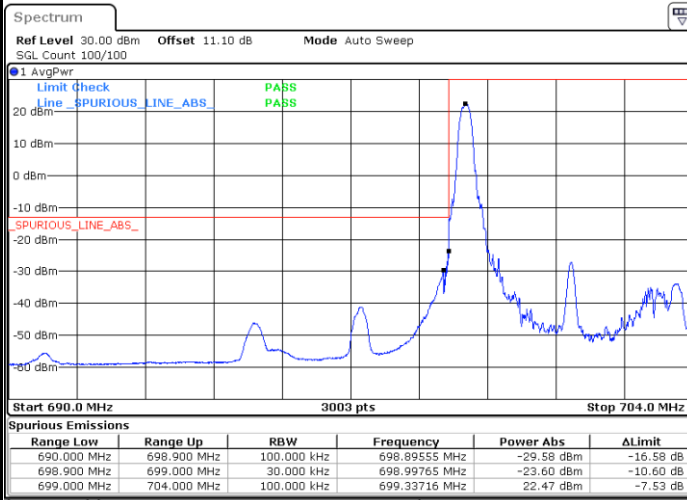

Date: 10.JUL.2020 20:27:15

Highest Band Edge / Full RB

Date: 10.JUL.2020 20:35:43

LTE Band 12 / 3MHz / 64QAM

Lowest Band Edge / 1 RB

Date: 10. JUL. 2020 20:41:37

Highest Band Edge / 1 RB

Date: 10. JUL. 2020 20:45:52

Lowest Band Edge / Full RB

Date: 10. JUL. 2020 20:40:36

Highest Band Edge / Full RB

Date: 10. JUL. 2020 20:44:50

LTE Band 12 / 5MHz / QPSK

Lowest Band Edge / 1 RB

Date: 10.JUL.2020 20:58:50

Highest Band Edge / 1 RB

Date: 10.JUL.2020 21:06:18

Lowest Band Edge / Full RB

Date: 10.JUL.2020 20:55:47

Highest Band Edge / Full RB

Date: 10.JUL.2020 21:04:16