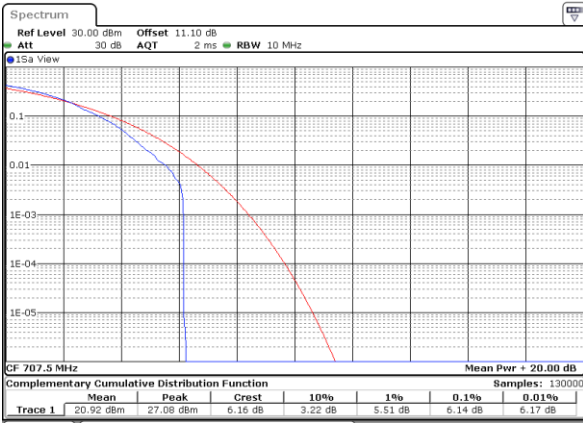

Highest Channel / Full RB

Date: 10_JUL_2020 21:33:21

LTE Band 12 / 10MHz / 64QAM

Lowest Channel / 1RB

Date: 10_JUL_2020 21:31:53

Lowest Channel / Full RB

Date: 10_JUL_2020 21:31:43

Middle Channel / 1RB

Date: 10_JUL_2020 21:32:03

Middle Channel / Full RB

Date: 10_JUL_2020 21:32:12

Highest Channel / 1RB

Date: 10_JUL_2020 21:32:32

Highest Channel / Full RB

Date: 10_JUL_2020 21:32:22

26dB Bandwidth