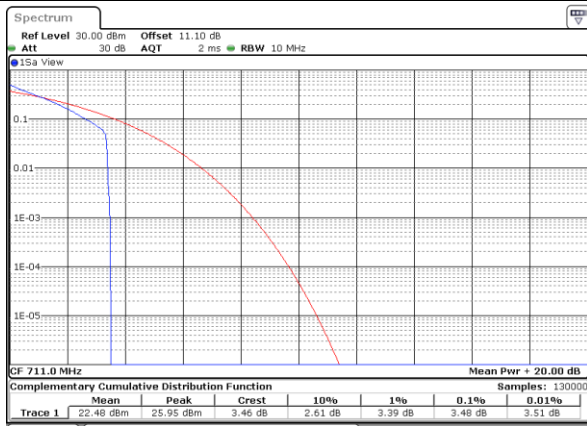

Date: 19 JUN 2020 23:25:58

LTE Band 12

Peak-to-Average Ratio

Mode	LTE Band 12 / 10MHz				
Mod.	QPSK		16QAM		Limit: 13dB
RB Size	1RB	Full RB	1RB	Full RB	Result
Lowest CH	3.62	4.99	5.04	5.80	PASS
Middle CH	3.77	4.87	5.33	5.77	
Highest CH	3.48	5.01	4.93	5.91	
Mode	LTE Band 12 / 10MHz				
Mod.	64QAM				Limit: 13dB
RB Size	1RB	Full RB			Result
Lowest CH	6.20	6.35	-	-	PASS
Middle CH	6.14	6.32	-	-	
Highest CH	6.41	6.41	-	-	

LTE Band 12 / 10MHz / QPSK

Lowest Channel / 1RB

Date: 10_JUL_2020 21:33:51

Lowest Channel / Full RB

Date: 10_JUL_2020 21:33:41

Middle Channel / 1RB

Date: 10_JUL_2020 21:34:00

Middle Channel / Full RB

Date: 10_JUL_2020 21:34:10

Highest Channel / 1RB

Date: 10_JUL_2020 21:34:30

Highest Channel / Full RB

Date: 10_JUL_2020 21:34:19

LTE Band 12 / 10MHz / 16QAM

Lowest Channel / 1RB

Date: 10_JUL_2020 21:32:52