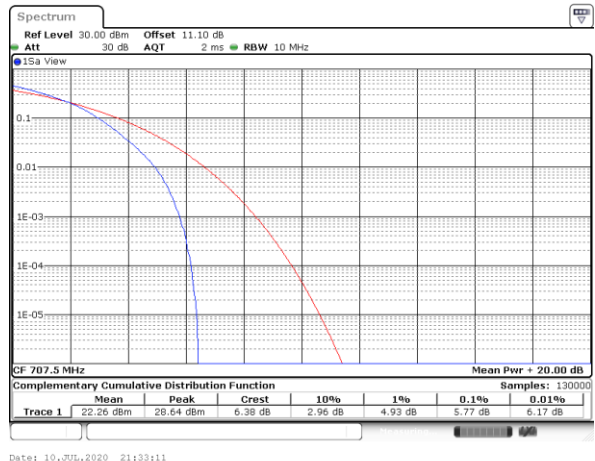

Lowest Channel / Full RB

Date: 10_JUL_2020 21:32:42

Middle Channel / 1RB

Date: 10_JUL_2020 21:33:02

Middle Channel / Full RB

Date: 10_JUL_2020 21:33:11

Highest Channel / 1RB

Date: 10_JUL_2020 21:33:30