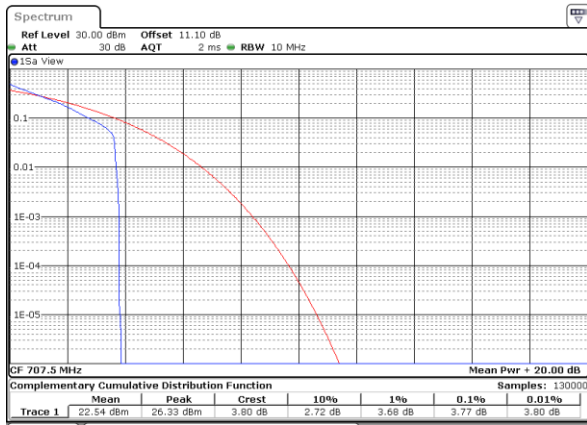

Date: 19 JUN 2020 23:25:58

LTE Band 12

Peak-to-Average Ratio

Mode	LTE Band 12 / 10MHz				
Mod.	QPSK		16QAM		Limit: 13dB
RB Size	1RB	Full RB	1RB	Full RB	Result
Lowest CH	3.62	4.99	5.04	5.80	PASS
Middle CH	3.77	4.87	5.33	5.77	
Highest CH	3.48	5.01	4.93	5.91	
Mode	LTE Band 12 / 10MHz				
Mod.	64QAM				Limit: 13dB
RB Size	1RB	Full RB			Result
Lowest CH	6.20	6.35	-	-	PASS
Middle CH	6.14	6.32	-	-	
Highest CH	6.41	6.41	-	-	

LTE Band 12 / 10MHz / QPSK

Lowest Channel / 1RB

Date: 10_JUL_2020 21:33:51

Lowest Channel / Full RB

Date: 10_JUL_2020 21:33:41

Middle Channel / 1RB

Date: 10_JUL_2020 21:34:00

Middle Channel / Full RB

Date: 10_JUL_2020 21:34:10

Highest Channel / 1RB

Date: 10_JUL_2020 21:34:30

Highest Channel / Full RB

Date: 10_JUL_2020 21:34:19

LTE Band 12 / 10MHz / 16QAM

Lowest Channel / 1RB

Date: 10_JUL_2020 21:32:52