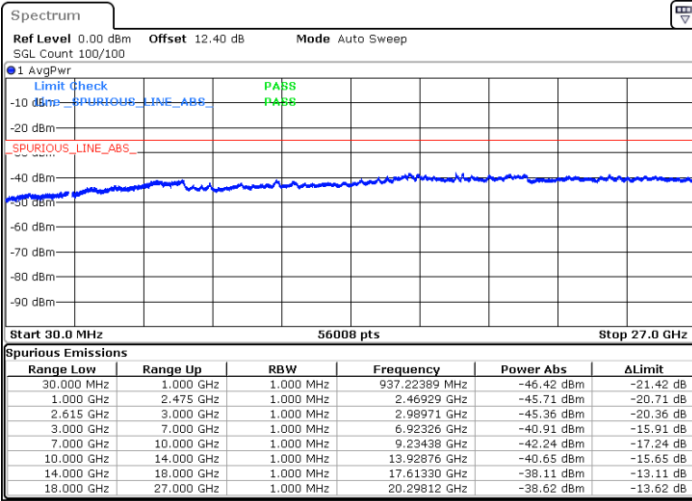

LTE Band 7C / 20MHz+20MHz

64QAM

Highest Channel / 1RB0 and 1RB99

Highest Channel / 1RB99 and 1RB0

Date: 19 JUN 2020 23:20:44

Date: 19 JUN 2020 23:19:42

Highest Channel / FullRB

N/A

Date: 19 JUN 2020 23:25:58

LTE Band 12

Peak-to-Average Ratio

Mode	LTE Band 12 / 10MHz				
Mod.	QPSK		16QAM		Limit: 13dB
RB Size	1RB	Full RB	1RB	Full RB	Result
Lowest CH	3.62	4.99	5.04	5.80	PASS
Middle CH	3.77	4.87	5.33	5.77	
Highest CH	3.48	5.01	4.93	5.91	
Mode	LTE Band 12 / 10MHz				
Mod.	64QAM				Limit: 13dB
RB Size	1RB	Full RB			Result
Lowest CH	6.20	6.35	-	-	PASS
Middle CH	6.14	6.32	-	-	
Highest CH	6.41	6.41	-	-	