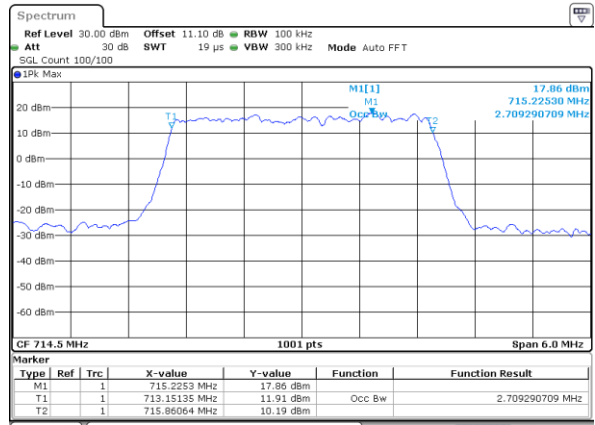

Date: 10_JUL_2020 20:08:46

Highest Channel / 1.4MHz / QPSK

Date: 10_JUL_2020 20:10:56

Highest Channel / 1.4MHz / 16QAM

Date: 10_JUL_2020 20:11:08

LTE Band 12

Lowest Channel / 3MHz / QPSK

Date: 10_JUL_2020 20:24:38

Lowest Channel / 3MHz / 16QAM

Date: 10_JUL_2020 20:24:50

Middle Channel / 3MHz / QPSK

Date: 10_JUL_2020 20:31:07

Middle Channel / 3MHz / 16QAM

Date: 10_JUL_2020 20:30:56

Highest Channel / 3MHz / QPSK

Date: 10_JUL_2020 20:33:06

Highest Channel / 3MHz / 16QAM

Date: 10_JUL_2020 20:33:18

LTE Band 12

Lowest Channel / 5MHz / QPSK

Date: 10_JUL_2020 20:54:11

Lowest Channel / 5MHz / 16QAM

Date: 10_JUL_2020 20:54:23

Middle Channel / 5MHz / QPSK