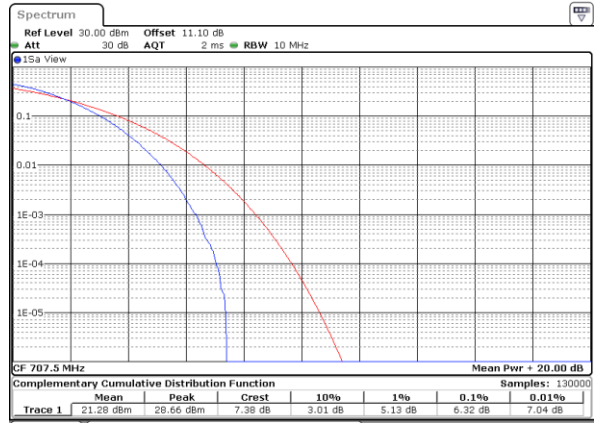

Highest Channel / Full RB

Date: 10_JUL_2020 21:33:21

LTE Band 12 / 10MHz / 64QAM

Lowest Channel / 1RB

Date: 10_JUL_2020 21:31:53

Lowest Channel / Full RB

Date: 10_JUL_2020 21:31:43

Middle Channel / 1RB

Date: 10_JUL_2020 21:32:03

Middle Channel / Full RB

Date: 10_JUL_2020 21:32:12

Highest Channel / 1RB

Date: 10_JUL_2020 21:32:32

Highest Channel / Full RB

Date: 10_JUL_2020 21:32:22

26dB Bandwidth

Mode	LTE Band 12 : 26dB BW(MHz)											
BW	1.4MHz		3MHz		5MHz		10MHz		15MHz		20MHz	
Mod.	QPSK	16QAM	QPSK	16QAM	QPSK	16QAM	QPSK	16QAM	QPSK	16QAM	QPSK	16QAM
Lowest CH	1.21	1.20	3.04	3.06	4.82	4.83	9.75	9.81	-	-	-	-
Middle CH	1.24	1.22	3.05	3.00	4.97	4.87	9.81	9.65	-	-	-	-
Highest CH	1.23	1.23	2.99	3.01	4.92	4.97	9.65	9.75	-	-	-	-
Mode	LTE Band 12 : 26dB BW(MHz)											
BW	1.4MHz		3MHz		5MHz		10MHz		15MHz		20MHz	
Mod.	64QAM		64QAM		64QAM		64QAM		64QAM		64QAM	
Lowest CH	1.23	-	2.99	-	4.92	-	9.89	-	-	-	-	-
Middle CH	1.22	-	3.03	-	4.86	-	9.91	-	-	-	-	-
Highest CH	1.22	-	3.01	-	4.85	-	9.79	-	-	-	-	-