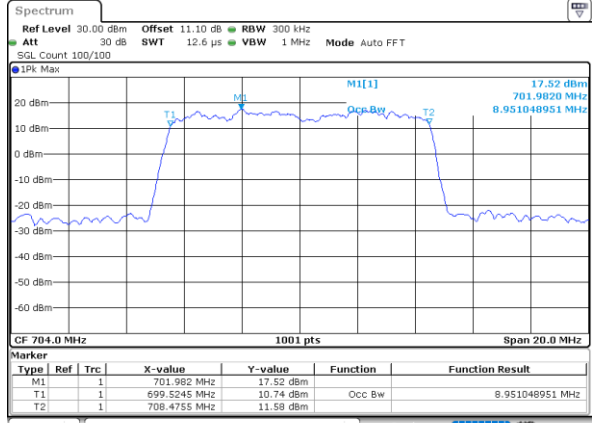

Lowest Channel / 10MHz / 16QAM

Date: 10_JUL_2020 21:09:11