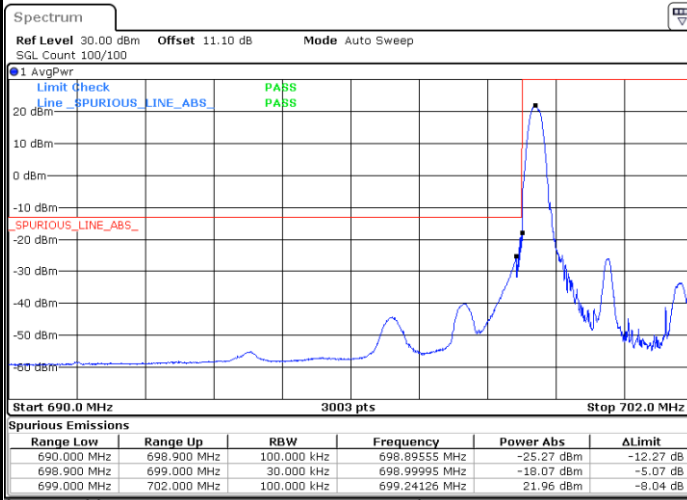

Date: 10.JUL.2020 20:22:40

LTE Band 12 / 3MHz / QPSK

Lowest Band Edge / 1RB

Date: 10.JUL.2020 20:29:17

Highest Band Edge / 1 RB

Date: 10.JUL.2020 20:37:46

Lowest Band Edge / Full RB

Date: 10.JUL.2020 20:26:14

Highest Band Edge / Full RB

Date: 10.JUL.2020 20:34:42

LTE Band 12 / 3MHz / 16QAM

Lowest Band Edge / 1 RB

Date: 10.JUL.2020 20:28:16

Highest Band Edge / 1 RB

Date: 10.JUL.2020 20:36:44

Lowest Band Edge / Full RB

Date: 10.JUL.2020 20:27:15

Highest Band Edge / Full RB

Date: 10.JUL.2020 20:35:43

LTE Band 12 / 3MHz / 64QAM

Lowest Band Edge / 1 RB

Date: 10. JUL. 2020 20:41:37

Highest Band Edge / 1 RB

Date: 10. JUL. 2020 20:45:52

Lowest Band Edge / Full RB

Date: 10. JUL. 2020 20:40:36

Highest Band Edge / Full RB

Date: 10. JUL. 2020 20:44:50

LTE Band 12 / 5MHz / QPSK

Lowest Band Edge / 1 RB

Date: 10.JUL.2020 20:58:50

Highest Band Edge / 1 RB