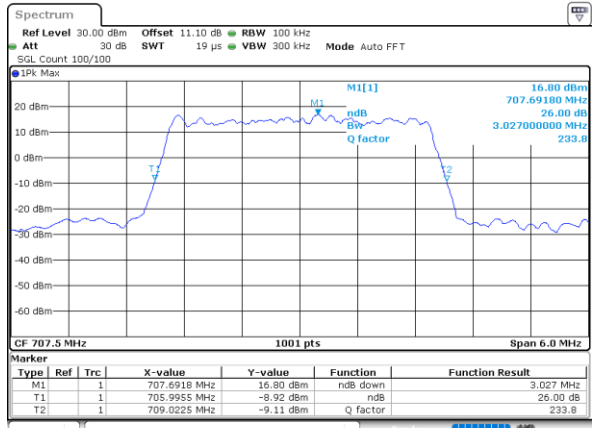

Highest Channel / 10MHz / QPSK

Date: 10_JUL_2020 21:18:02

Highest Channel / 10MHz / 16QAM

Date: 10_JUL_2020 21:17:50

LTE Band 12

Lowest Channel / 1.4MHz / 64QAM

Date: 10_JUL_2020 20:17:27

Lowest Channel / 3MHz / 64QAM

Date: 10_JUL_2020 20:13:36

Middle Channel / 1.4MHz / 64QAM

Date: 10_JUL_2020 20:20:05

Middle Channel / 3MHz / 64QAM

Date: 10_JUL_2020 20:42:45

Highest Channel / 1.4MHz / 64QAM

Date: 10_JUL_2020 20:21:40

Highest Channel / 3MHz / 64QAM