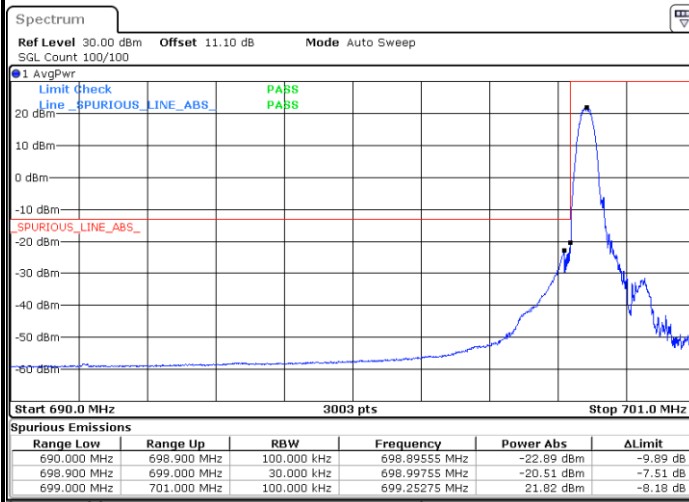

Date: 10_JUL_2020 20:43:39

LTE Band 12

Lowest Channel / 5MHz / 64QAM

Date: 10_JUL_2020 20:46:48

Lowest Channel / 10MHz / 64QAM

Date: 10_JUL_2020 21:23:45

Middle Channel / 5MHz / 64QAM

Date: 10_JUL_2020 20:49:56

Middle Channel / 10MHz / 64QAM

Date: 10_JUL_2020 21:26:53

Highest Channel / 5MHz / 64QAM

Date: 10_JUL_2020 20:51:02

Highest Channel / 10MHz / 64QAM

Date: 10_JUL_2020 21:27:59

Conducted Band Edge

LTE Band 12 / 1.4MHz / 16QAM

Lowest Band Edge / 1 RB

Date: 10.JUL.2020 20:06:06

Highest Band Edge / 1 RB

Date: 10.JUL.2020 20:14:34

Lowest Band Edge / Full RB

Date: 10.JUL.2020 20:05:05

Highest Band Edge / Full RB

Date: 10.JUL.2020 20:13:33

LTE Band 12 / 1.4MHz / 64QAM

Lowest Band Edge / 1 RB

Date: 10.JUL.2020 20:19:28

Highest Band Edge / 1 RB

Date: 10.JUL.2020 20:23:41

Lowest Band Edge / Full RB

Date: 10.JUL.2020 20:18:26

Highest Band Edge / Full RB