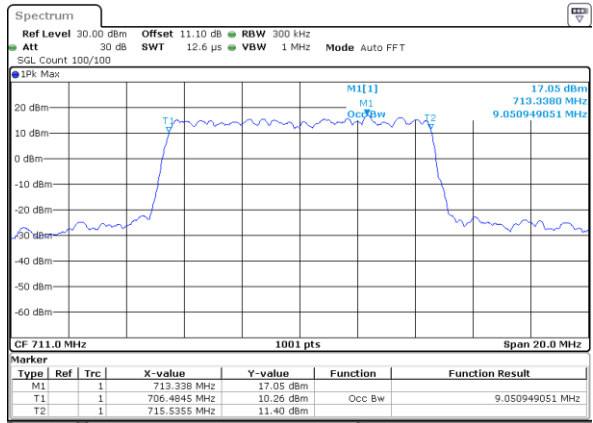

Date: 10_JUL_2020 20:43:39

LTE Band 12

Lowest Channel / 5MHz / 64QAM

Date: 10_JUL_2020 20:46:48

Lowest Channel / 10MHz / 64QAM

Date: 10_JUL_2020 21:23:45

Middle Channel / 5MHz / 64QAM

Date: 10_JUL_2020 20:49:56

Middle Channel / 10MHz / 64QAM

Date: 10_JUL_2020 21:26:53

Highest Channel / 5MHz / 64QAM

Date: 10_JUL_2020 20:51:02

Highest Channel / 10MHz / 64QAM

Date: 10_JUL_2020 21:27:59

Conducted Band Edge

LTE Band 12 / 1.4MHz / 16QAM

Lowest Band Edge / 1 RB

Date: 10.JUL.2020 20:06:06

Highest Band Edge / 1 RB

Date: 10.JUL.2020 20:14:34

Lowest Band Edge / Full RB

Date: 10.JUL.2020 20:05:05

Highest Band Edge / Full RB

Date: 10.JUL.2020 20:13:33

LTE Band 12 / 1.4MHz / 64QAM

Lowest Band Edge / 1 RB

Date: 10.JUL.2020 20:19:28

Highest Band Edge / 1 RB

Date: 10.JUL.2020 20:23:41

Lowest Band Edge / Full RB

Date: 10.JUL.2020 20:18:26

Highest Band Edge / Full RB