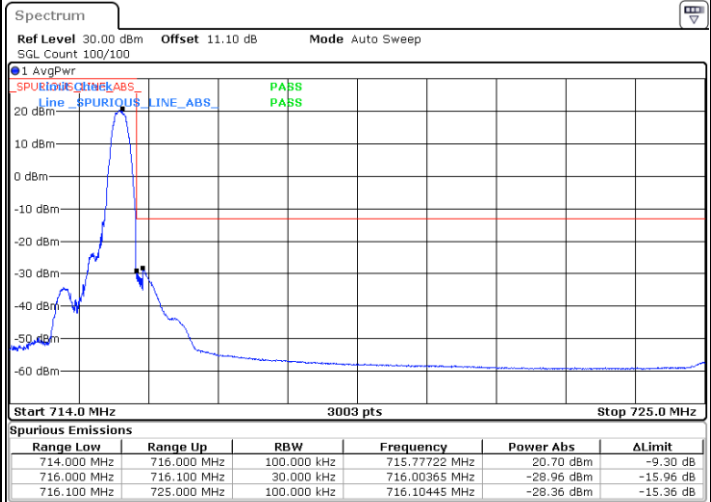

Middle Channel / 10MHz / 64QAM

Date: 10_JUL_2020 21:26:53

Highest Channel / 5MHz / 64QAM

Date: 10_JUL_2020 20:51:02

Highest Channel / 10MHz / 64QAM

Date: 10_JUL_2020 21:27:59

Conducted Band Edge

LTE Band 12 / 1.4MHz / 16QAM

Lowest Band Edge / 1 RB

Date: 10.JUL.2020 20:06:06

Highest Band Edge / 1 RB

Date: 10.JUL.2020 20:14:34

Lowest Band Edge / Full RB

Date: 10.JUL.2020 20:05:05

Highest Band Edge / Full RB

Date: 10.JUL.2020 20:13:33

LTE Band 12 / 1.4MHz / 64QAM

Lowest Band Edge / 1 RB

Date: 10.JUL.2020 20:19:28

Highest Band Edge / 1 RB

Date: 10.JUL.2020 20:23:41

Lowest Band Edge / Full RB

Date: 10.JUL.2020 20:18:26

Highest Band Edge / Full RB

Date: 10.JUL.2020 20:22:40

LTE Band 12 / 3MHz / QPSK

Lowest Band Edge / 1RB

Date: 10.JUL.2020 20:29:17

Highest Band Edge / 1 RB

Date: 10.JUL.2020 20:37:46

Lowest Band Edge / Full RB

Date: 10.JUL.2020 20:26:14