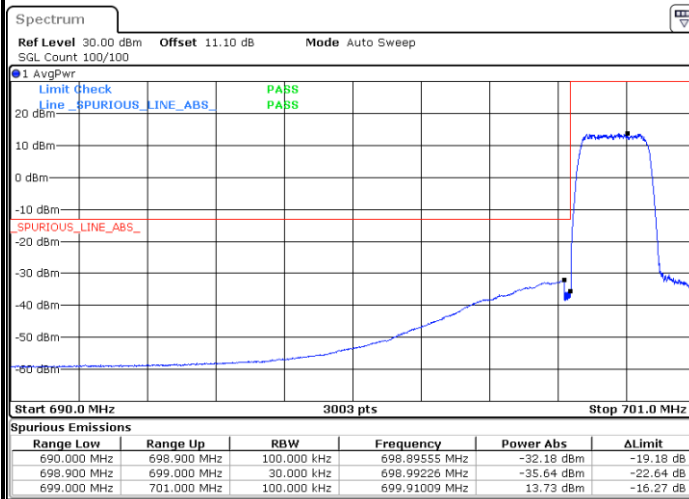

Middle Channel / 10MHz / 64QAM

Date: 10_JUL_2020 21:26:53

Highest Channel / 5MHz / 64QAM

Date: 10_JUL_2020 20:51:02

Highest Channel / 10MHz / 64QAM

Date: 10_JUL_2020 21:27:59

Conducted Band Edge

LTE Band 12 / 1.4MHz / 16QAM

Lowest Band Edge / 1 RB

Date: 10.JUL.2020 20:06:06

Highest Band Edge / 1 RB

Date: 10.JUL.2020 20:14:34

Lowest Band Edge / Full RB

Date: 10.JUL.2020 20:05:05

Highest Band Edge / Full RB

Date: 10.JUL.2020 20:13:33

LTE Band 12 / 1.4MHz / 64QAM

Lowest Band Edge / 1 RB

Date: 10.JUL.2020 20:19:28

Highest Band Edge / 1 RB

Date: 10.JUL.2020 20:23:41

Lowest Band Edge / Full RB

Date: 10.JUL.2020 20:18:26

Highest Band Edge / Full RB

Date: 10.JUL.2020 20:22:40

LTE Band 12 / 3MHz / QPSK

Lowest Band Edge / 1RB

Date: 10.JUL.2020 20:29:17

Highest Band Edge / 1 RB

Date: 10.JUL.2020 20:37:46

Lowest Band Edge / Full RB

Date: 10.JUL.2020 20:26:14