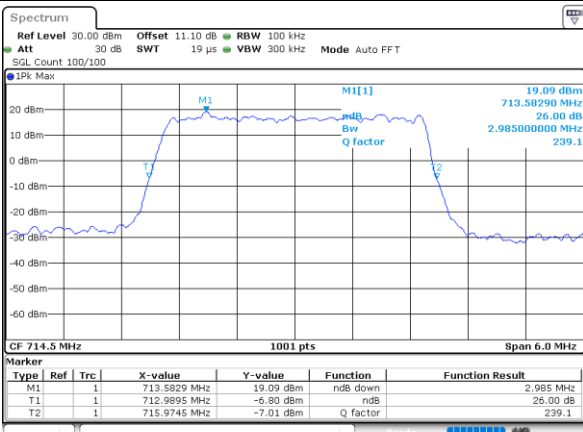

Lowest Channel / 3MHz / 16QAM

Date: 10_JUL_2020 20:25:02

Middle Channel / 3MHz / QPSK

Date: 10_JUL_2020 20:31:19

Middle Channel / 3MHz / 16QAM

Date: 10_JUL_2020 20:31:30

Highest Channel / 3MHz / QPSK

Date: 10_JUL_2020 20:33:42