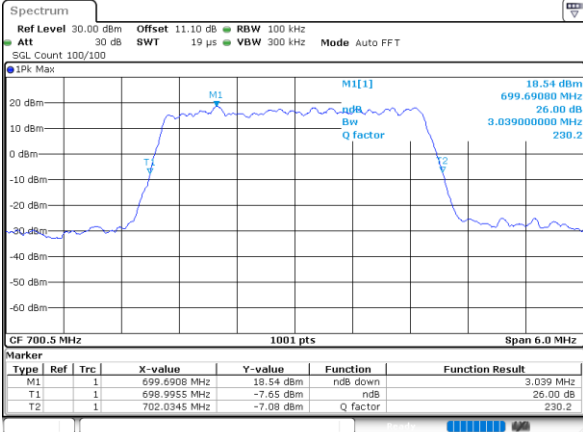

Date: 10_JUL_2020 20:09:20

Highest Channel / 1.4MHz / QPSK

Date: 10_JUL_2020 20:11:32

Highest Channel / 1.4MHz / 16QAM

Date: 10_JUL_2020 20:11:20

LTE Band 12

Lowest Channel / 3MHz / QPSK

Date: 10_JUL_2020 20:25:14