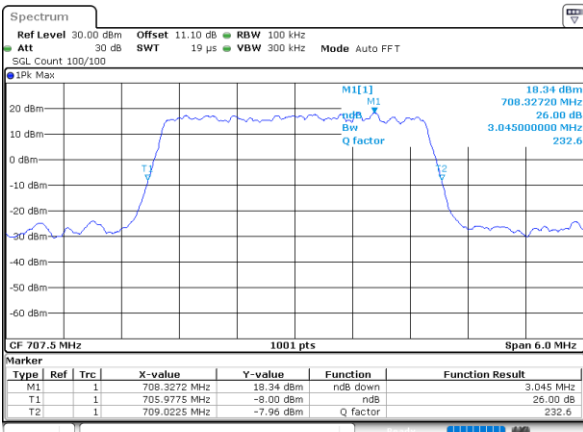

Middle Channel / 3MHz / QPSK

Date: 10_JUL_2020 20:31:19