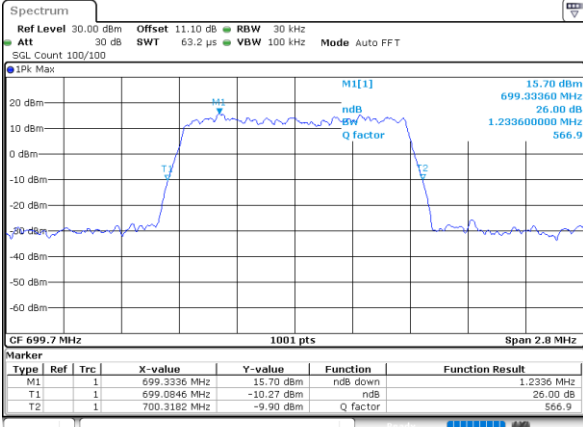

Highest Channel / 10MHz / QPSK

Date: 10_JUL_2020 21:18:02

Highest Channel / 10MHz / 16QAM

Date: 10_JUL_2020 21:17:50

LTE Band 12

Lowest Channel / 1.4MHz / 64QAM

Date: 10_JUL_2020 20:17:27

Lowest Channel / 3MHz / 64QAM