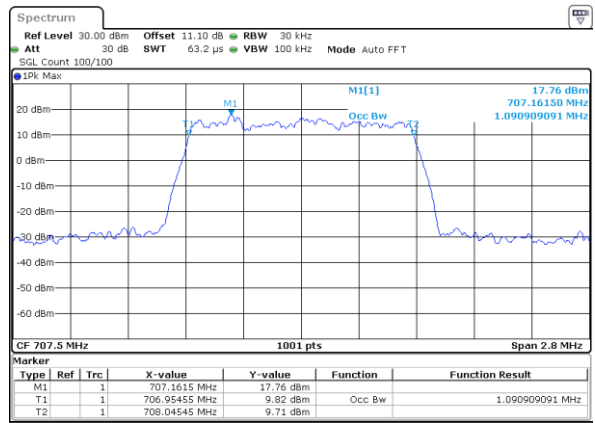

Middle Channel / 10MHz / 64QAM

Date: 10_JUL_2020 21:27:04

Highest Channel / 5MHz / 64QAM

Date: 10_JUL_2020 20:51:14

Highest Channel / 10MHz / 64QAM

Date: 10_JUL_2020 21:28:10

Occupied Bandwidth

Mode	LTE Band 12 : 99%OBW(MHz)											
BW	1.4MHz		3MHz		5MHz		10MHz		15MHz		20MHz	
Mod.	QPSK	16QAM	QPSK	16QAM	QPSK	16QAM	QPSK	16QAM	QPSK	16QAM	QPSK	16QAM
Lowest CH	1.09	1.10	2.73	2.71	4.50	4.49	8.97	8.95	-	-	-	-
Middle CH	1.09	1.09	2.72	2.73	4.50	4.45	9.01	8.99	-	-	-	-
Highest CH	1.09	1.09	2.72	2.71	4.52	4.48	8.99	9.03	-	-	-	-
Mode	LTE Band 12 : 99%OBW(MHz)											
BW	1.4MHz		3MHz		5MHz		10MHz		15MHz		20MHz	
Mod.	64QAM		64QAM		64QAM		64QAM		64QAM		64QAM	
Lowest CH	1.09	-	2.72	-	4.50	-	9.03	-	-	-	-	-
Middle CH	1.09	-	2.73	-	4.51	-	9.05	-	-	-	-	-
Highest CH	1.09	-	2.71	-	4.48	-	9.05	-	-	-	-	-

LTE Band 12

Lowest Channel / 1.4MHz / QPSK

Date: 10_JUL_2020 20:02:29

Lowest Channel / 1.4MHz / 16QAM

Date: 10_JUL_2020 20:08:46

Middle Channel / 1.4MHz / QPSK

Date: 10_JUL_2020 20:08:58

Middle Channel / 1.4MHz / 16QAM

Date: 10_JUL_2020 20:08:46

Highest Channel / 1.4MHz / QPSK

Date: 10_JUL_2020 20:10:56

Highest Channel / 1.4MHz / 16QAM

Date: 10_JUL_2020 20:11:08

LTE Band 12

Lowest Channel / 3MHz / QPSK

Date: 10_JUL_2020 20:24:38