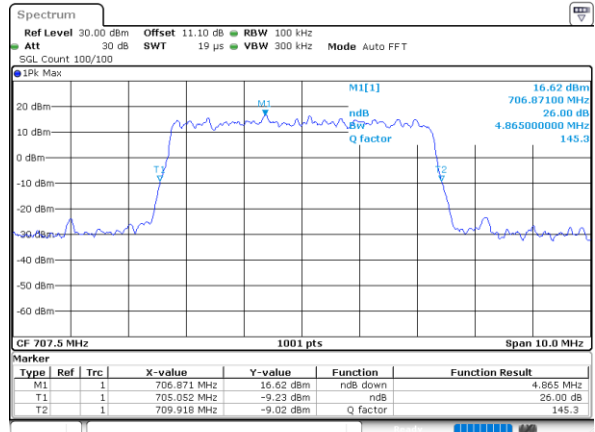

Middle Channel / 5MHz / 16QAM

Date: 10_JUL_2020 21:01:03