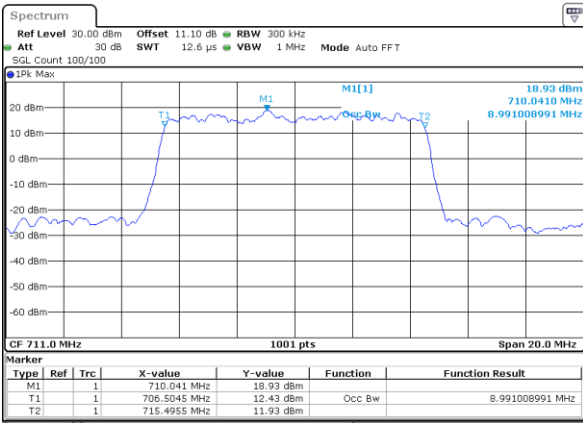

Lowest Channel / 10MHz / QPSK

Date: 10_JUL_2020 21:08:59

Lowest Channel / 10MHz / 16QAM

Date: 10_JUL_2020 21:09:11

Middle Channel / 10MHz / QPSK

Date: 10_JUL_2020 21:15:28

Middle Channel / 10MHz / 16QAM

Date: 10_JUL_2020 21:15:17

Highest Channel / 10MHz / QPSK

Date: 10_JUL_2020 21:17:27

Highest Channel / 10MHz / 16QAM

Date: 10_JUL_2020 21:17:39

LTE Band 12

Lowest Channel / 1.4MHz / 64QAM

Date: 10_JUL_2020 20:17:15

Lowest Channel / 3MHz / 64QAM