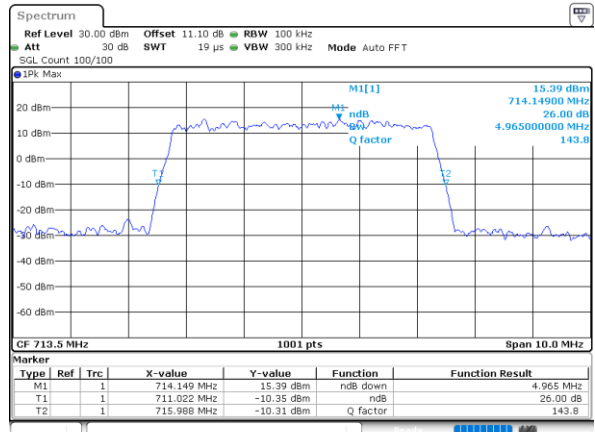

Date: 10_JUL_2020 21:00:52

Middle Channel / 5MHz / 16QAM

Date: 10_JUL_2020 21:01:03

Highest Channel / 5MHz / QPSK

Date: 10_JUL_2020 21:03:16

Highest Channel / 5MHz / 16QAM

Date: 10_JUL_2020 21:03:04

LTE Band 12