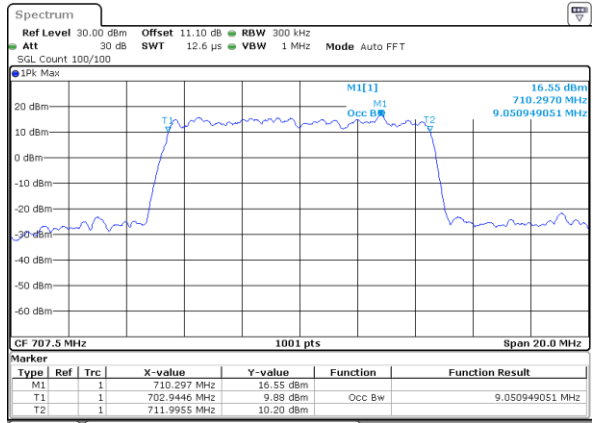

Date: 10_JUL_2020 20:19:24

Middle Channel / 1.4MHz / 64QAM

Date: 10_JUL_2020 20:20:24

Middle Channel / 3MHz / 64QAM

Date: 10_JUL_2020 20:42:33

Highest Channel / 1.4MHz / 64QAM

Date: 10_JUL_2020 20:21:28

Highest Channel / 3MHz / 64QAM

Date: 10_JUL_2020 20:43:39

LTE Band 12

Lowest Channel / 5MHz / 64QAM

Date: 10_JUL_2020 20:46:48

Lowest Channel / 10MHz / 64QAM

Date: 10_JUL_2020 21:23:45

Middle Channel / 5MHz / 64QAM

Date: 10_JUL_2020 20:49:56

Middle Channel / 10MHz / 64QAM

Date: 10_JUL_2020 21:26:53

Highest Channel / 5MHz / 64QAM

Date: 10_JUL_2020 20:51:02

Highest Channel / 10MHz / 64QAM

Date: 10_JUL_2020 21:27:59

Conducted Band Edge

LTE Band 12 / 1.4MHz / 16QAM

Lowest Band Edge / 1 RB

Date: 10.JUL.2020 20:06:06

Highest Band Edge / 1 RB

Date: 10.JUL.2020 20:14:34

Lowest Band Edge / Full RB

Date: 10.JUL.2020 20:05:05

Highest Band Edge / Full RB

Date: 10.JUL.2020 20:13:33