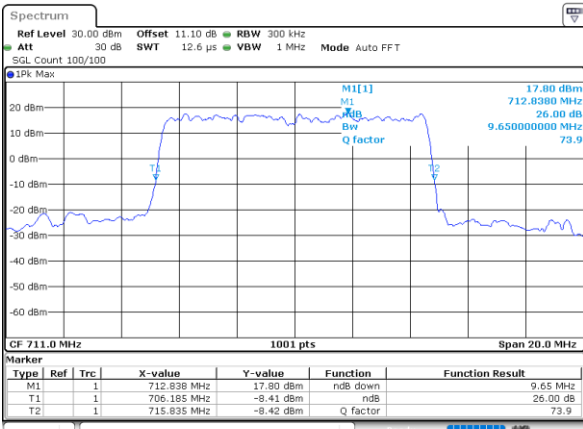

Highest Channel / 10MHz / QPSK

Date: 10_JUL_2020 21:18:02

Highest Channel / 10MHz / 16QAM

Date: 10_JUL_2020 21:17:50

LTE Band 12

Lowest Channel / 1.4MHz / 64QAM

Date: 10_JUL_2020 20:17:27

Lowest Channel / 3MHz / 64QAM