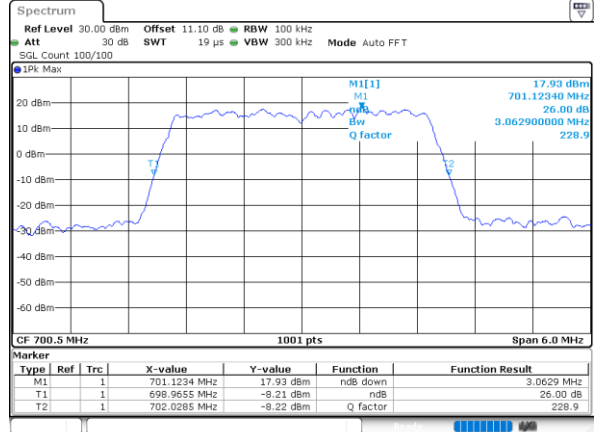

Lowest Channel / 3MHz / 16QAM

Date: 10_JUL_2020 20:25:02