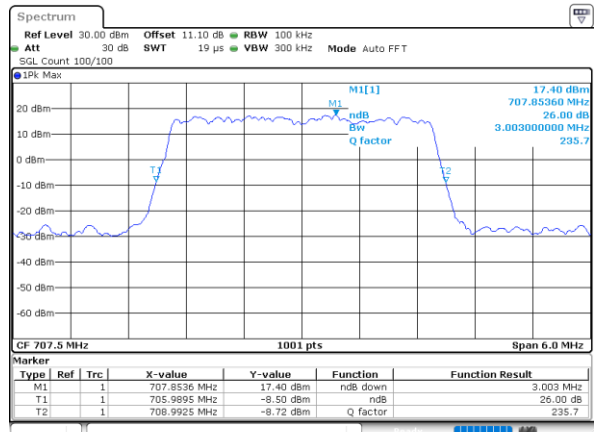

Lowest Channel / 3MHz / 16QAM

Date: 10_JUL_2020 20:25:02

Middle Channel / 3MHz / QPSK

Date: 10_JUL_2020 20:31:19

Middle Channel / 3MHz / 16QAM

Date: 10_JUL_2020 20:31:30

Highest Channel / 3MHz / QPSK

Date: 10_JUL_2020 20:33:42