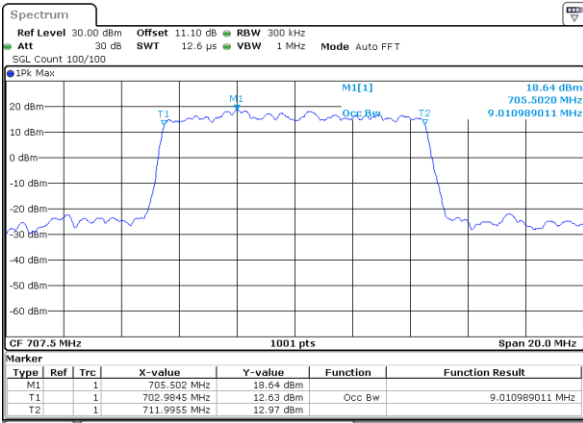

Date: 10_JUL_2020 21:00:41

Middle Channel / 5MHz / 16QAM

Date: 10_JUL_2020 21:00:29

Highest Channel / 5MHz / QPSK

Date: 10_JUL_2020 21:02:40

Highest Channel / 5MHz / 16QAM

Date: 10_JUL_2020 21:02:52

LTE Band 12

Lowest Channel / 10MHz / QPSK

Date: 10_JUL_2020 21:08:59

Lowest Channel / 10MHz / 16QAM

Date: 10_JUL_2020 21:09:11

Middle Channel / 10MHz / QPSK

Date: 10_JUL_2020 21:15:28

Middle Channel / 10MHz / 16QAM

Date: 10_JUL_2020 21:15:17

Highest Channel / 10MHz / QPSK

Date: 10_JUL_2020 21:17:27

Highest Channel / 10MHz / 16QAM

Date: 10_JUL_2020 21:17:39

LTE Band 12

Lowest Channel / 1.4MHz / 64QAM

Date: 10_JUL_2020 20:17:15

Lowest Channel / 3MHz / 64QAM