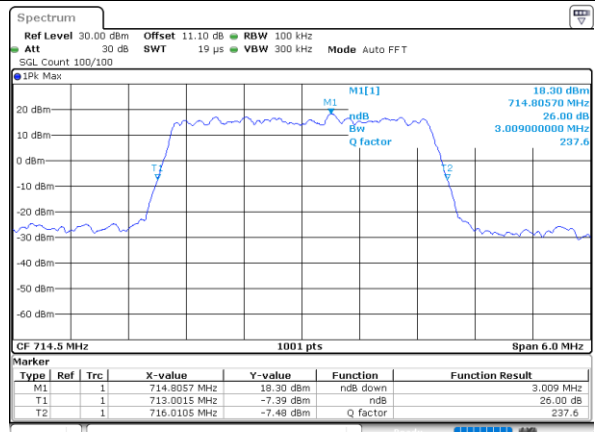

Lowest Channel / 3MHz / 16QAM

Date: 10_JUL_2020 20:25:02

Middle Channel / 3MHz / QPSK

Date: 10_JUL_2020 20:31:19

Middle Channel / 3MHz / 16QAM

Date: 10_JUL_2020 20:31:30

Highest Channel / 3MHz / QPSK

Date: 10_JUL_2020 20:33:42

Highest Channel / 3MHz / 16QAM

Date: 10_JUL_2020 20:33:30

LTE Band 12

Lowest Channel / 5MHz / QPSK

Date: 10_JUL_2020 20:54:47

Lowest Channel / 5MHz / 16QAM

Date: 10_JUL_2020 20:54:35

Middle Channel / 5MHz / QPSK