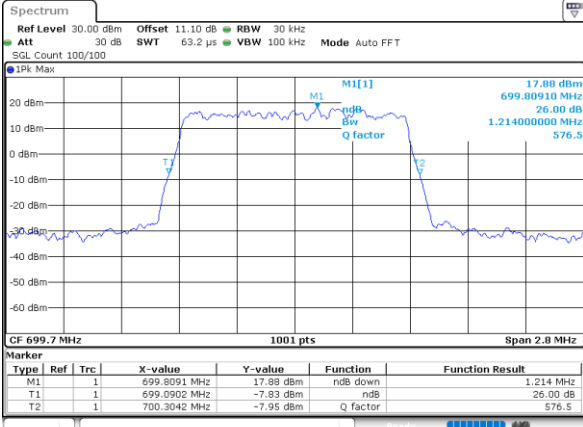

LTE Band 12

Lowest Channel / 1.4MHz / QPSK

Date: 10_JUL_2020 20:03:04