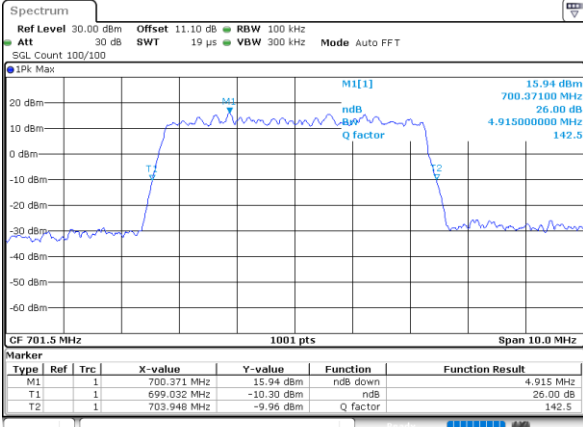

LTE Band 12

Lowest Channel / 5MHz / 64QAM

Date: 10_JUL_2020 20:47:00