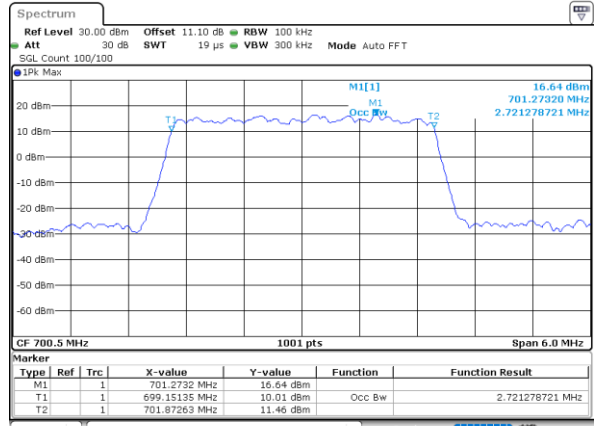

Highest Channel / 10MHz / QPSK

Date: 10_JUL_2020 21:17:27

Highest Channel / 10MHz / 16QAM

Date: 10_JUL_2020 21:17:39

LTE Band 12

Lowest Channel / 1.4MHz / 64QAM

Date: 10_JUL_2020 20:17:15

Lowest Channel / 3MHz / 64QAM

Date: 10_JUL_2020 20:19:24

Middle Channel / 1.4MHz / 64QAM

Date: 10_JUL_2020 20:20:24

Middle Channel / 3MHz / 64QAM

Date: 10_JUL_2020 20:42:33

Highest Channel / 1.4MHz / 64QAM

Date: 10_JUL_2020 20:21:28

Highest Channel / 3MHz / 64QAM