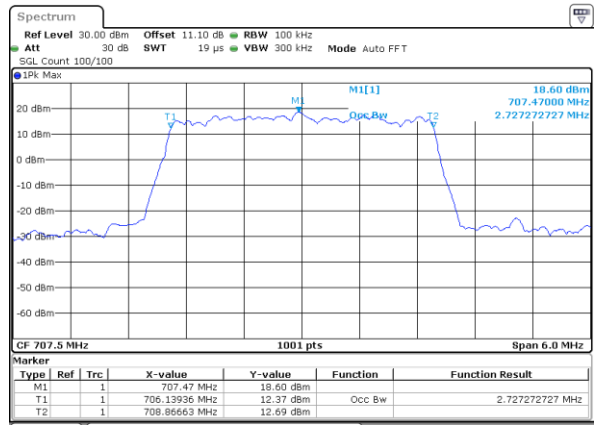

Date: 10_JUL_2020 20:08:46

Highest Channel / 1.4MHz / QPSK

Date: 10_JUL_2020 20:10:56

Highest Channel / 1.4MHz / 16QAM

Date: 10_JUL_2020 20:11:08

LTE Band 12

Lowest Channel / 3MHz / QPSK

Date: 10_JUL_2020 20:24:38

Lowest Channel / 3MHz / 16QAM

Date: 10_JUL_2020 20:24:50

Middle Channel / 3MHz / QPSK

Date: 10_JUL_2020 20:31:07

Middle Channel / 3MHz / 16QAM

Date: 10_JUL_2020 20:30:56

Highest Channel / 3MHz / QPSK

Date: 10_JUL_2020 20:33:06

Highest Channel / 3MHz / 16QAM

Date: 10_JUL_2020 20:33:18

LTE Band 12

Lowest Channel / 5MHz / QPSK

Date: 10_JUL_2020 20:54:11

Lowest Channel / 5MHz / 16QAM

Date: 10_JUL_2020 20:54:23

Middle Channel / 5MHz / QPSK