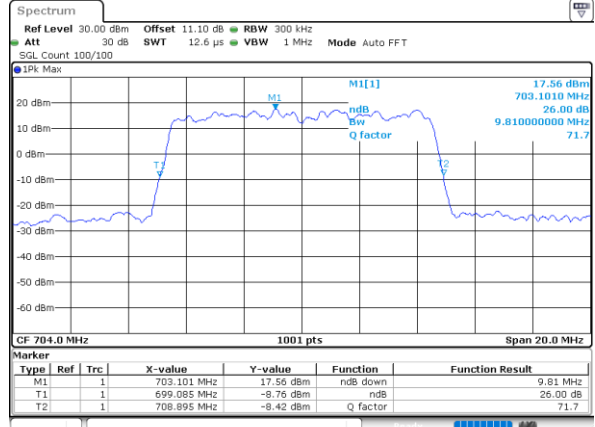

Lowest Channel / 10MHz / 16QAM

Date: 10_JUL_2020 21:09:23