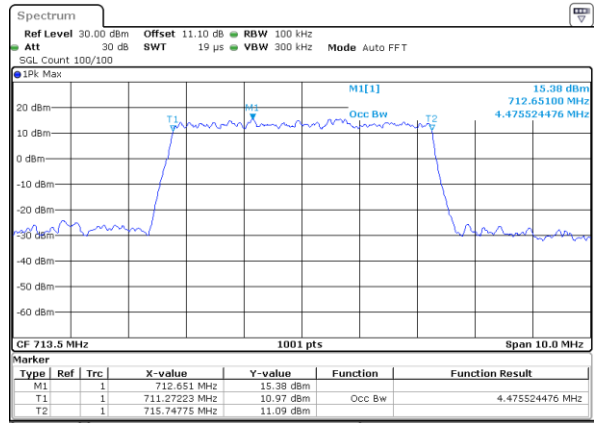

Highest Channel / 3MHz / 16QAM

Date: 10_JUL_2020 20:33:18

LTE Band 12

Lowest Channel / 5MHz / QPSK

Date: 10_JUL_2020 20:54:11

Lowest Channel / 5MHz / 16QAM

Date: 10_JUL_2020 20:54:23

Middle Channel / 5MHz / QPSK

Date: 10_JUL_2020 21:00:41

Middle Channel / 5MHz / 16QAM

Date: 10_JUL_2020 21:00:29

Highest Channel / 5MHz / QPSK

Date: 10_JUL_2020 21:02:40

Highest Channel / 5MHz / 16QAM

Date: 10_JUL_2020 21:02:52

LTE Band 12