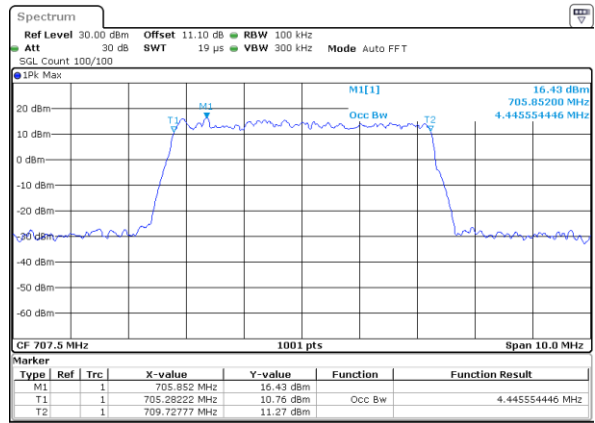

Highest Channel / 3MHz / 16QAM

Date: 10_JUL_2020 20:33:18

LTE Band 12

Lowest Channel / 5MHz / QPSK

Date: 10_JUL_2020 20:54:11

Lowest Channel / 5MHz / 16QAM

Date: 10_JUL_2020 20:54:23

Middle Channel / 5MHz / QPSK

Date: 10_JUL_2020 21:00:41

Middle Channel / 5MHz / 16QAM

Date: 10_JUL_2020 21:00:29

Highest Channel / 5MHz / QPSK

Date: 10_JUL_2020 21:02:40

Highest Channel / 5MHz / 16QAM

Date: 10_JUL_2020 21:02:52

LTE Band 12