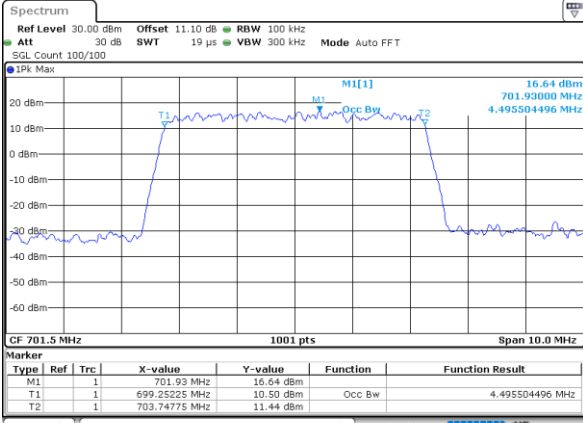

Highest Channel / 3MHz / 16QAM

Date: 10_JUL_2020 20:33:18

LTE Band 12

Lowest Channel / 5MHz / QPSK

Date: 10_JUL_2020 20:54:11

Lowest Channel / 5MHz / 16QAM

Date: 10_JUL_2020 20:54:23

Middle Channel / 5MHz / QPSK

Date: 10_JUL_2020 21:00:41

Middle Channel / 5MHz / 16QAM

Date: 10_JUL_2020 21:00:29

Highest Channel / 5MHz / QPSK

Date: 10_JUL_2020 21:02:40

Highest Channel / 5MHz / 16QAM

Date: 10_JUL_2020 21:02:52

LTE Band 12