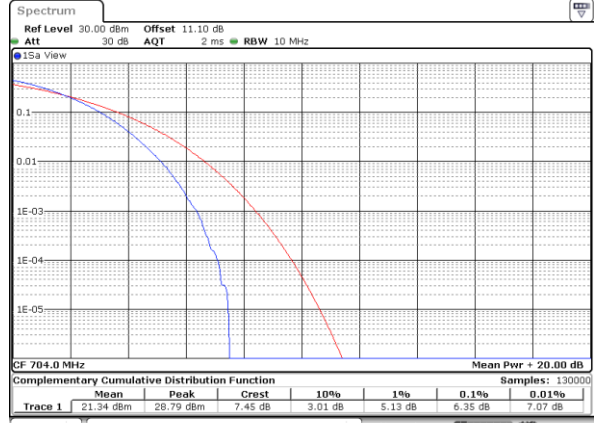

Highest Channel / Full RB

Date: 10_JUL_2020 21:33:21

LTE Band 12 / 10MHz / 64QAM

Lowest Channel / 1RB

Date: 10_JUL_2020 21:31:53

Lowest Channel / Full RB

Date: 10_JUL_2020 21:31:43

Middle Channel / 1RB

Date: 10_JUL_2020 21:32:03

Middle Channel / Full RB

Date: 10_JUL_2020 21:32:12

Highest Channel / 1RB

Date: 10_JUL_2020 21:32:32

Highest Channel / Full RB

Date: 10_JUL_2020 21:32:22

26dB Bandwidth