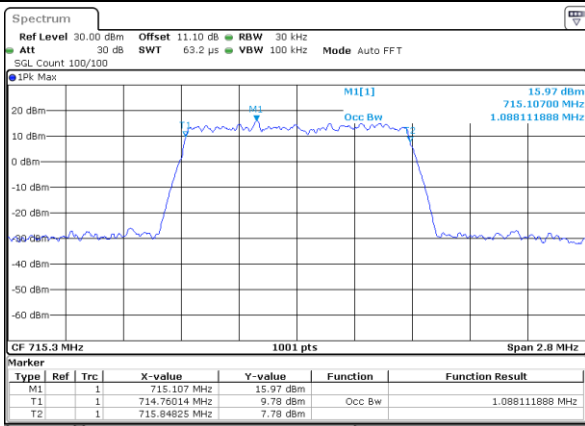

Highest Channel / 10MHz / QPSK

Date: 10_JUL_2020 21:17:27

Highest Channel / 10MHz / 16QAM

Date: 10_JUL_2020 21:17:39

LTE Band 12

Lowest Channel / 1.4MHz / 64QAM

Date: 10_JUL_2020 20:17:15

Lowest Channel / 3MHz / 64QAM

Date: 10_JUL_2020 20:19:24

Middle Channel / 1.4MHz / 64QAM

Date: 10_JUL_2020 20:20:24

Middle Channel / 3MHz / 64QAM

Date: 10_JUL_2020 20:42:33

Highest Channel / 1.4MHz / 64QAM

Date: 10_JUL_2020 20:21:28

Highest Channel / 3MHz / 64QAM