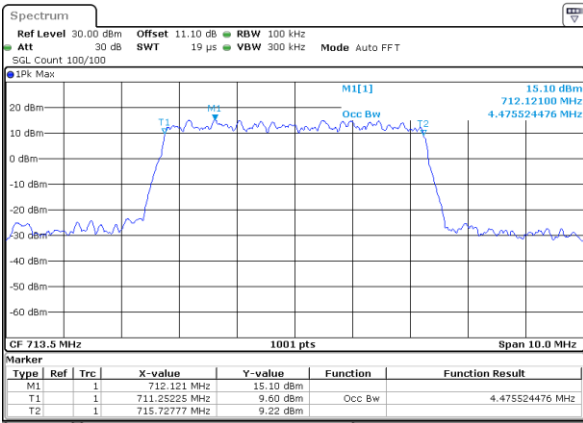

Date: 10_JUL_2020 20:43:39

LTE Band 12

Lowest Channel / 5MHz / 64QAM

Date: 10_JUL_2020 20:46:48

Lowest Channel / 10MHz / 64QAM

Date: 10_JUL_2020 21:23:45

Middle Channel / 5MHz / 64QAM

Date: 10_JUL_2020 20:49:56

Middle Channel / 10MHz / 64QAM

Date: 10_JUL_2020 21:26:53

Highest Channel / 5MHz / 64QAM

Date: 10_JUL_2020 20:51:02

Highest Channel / 10MHz / 64QAM

Date: 10_JUL_2020 21:27:59

Conducted Band Edge

LTE Band 12 / 1.4MHz / 16QAM

Lowest Band Edge / 1 RB

Date: 10.JUL.2020 20:06:06

Highest Band Edge / 1 RB

Date: 10.JUL.2020 20:14:34

Lowest Band Edge / Full RB

Date: 10.JUL.2020 20:05:05

Highest Band Edge / Full RB

Date: 10.JUL.2020 20:13:33