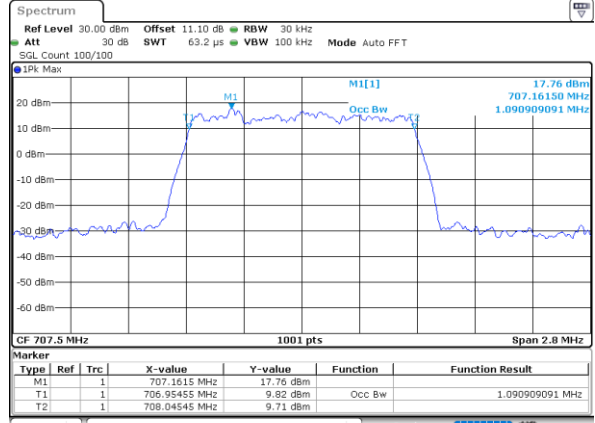

Lowest Channel / 1.4MHz / 16QAM

Date: 10_JUL_2020 20:08:46