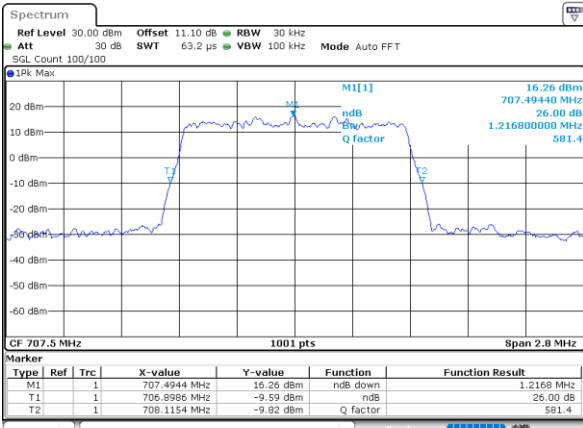

Middle Channel / 1.4MHz / 64QAM

Date: 10_JUL_2020 20:20:05