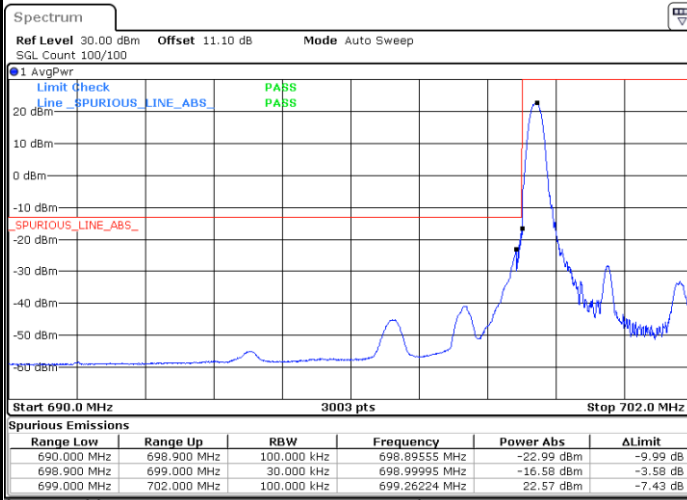

Lowest Band Edge / 1 RB

Date: 10.JUL.2020 20:06:06

Highest Band Edge / 1 RB

Date: 10.JUL.2020 20:14:34

Lowest Band Edge / Full RB

Date: 10.JUL.2020 20:05:05

Highest Band Edge / Full RB

Date: 10.JUL.2020 20:13:33

LTE Band 12 / 1.4MHz / 64QAM

Lowest Band Edge / 1 RB

Date: 10.JUL.2020 20:19:28

Highest Band Edge / 1 RB

Date: 10.JUL.2020 20:23:41

Lowest Band Edge / Full RB

Date: 10.JUL.2020 20:18:26

Highest Band Edge / Full RB

Date: 10.JUL.2020 20:22:40

LTE Band 12 / 3MHz / QPSK

Lowest Band Edge / 1RB

Date: 10.JUL.2020 20:29:17

Highest Band Edge / 1 RB

Date: 10.JUL.2020 20:37:46

Lowest Band Edge / Full RB

Date: 10.JUL.2020 20:26:14

Highest Band Edge / Full RB

Date: 10.JUL.2020 20:34:42

LTE Band 12 / 3MHz / 16QAM

Lowest Band Edge / 1 RB

Date: 10.JUL.2020 20:28:16

Highest Band Edge / 1 RB

Date: 10.JUL.2020 20:36:44

Lowest Band Edge / Full RB