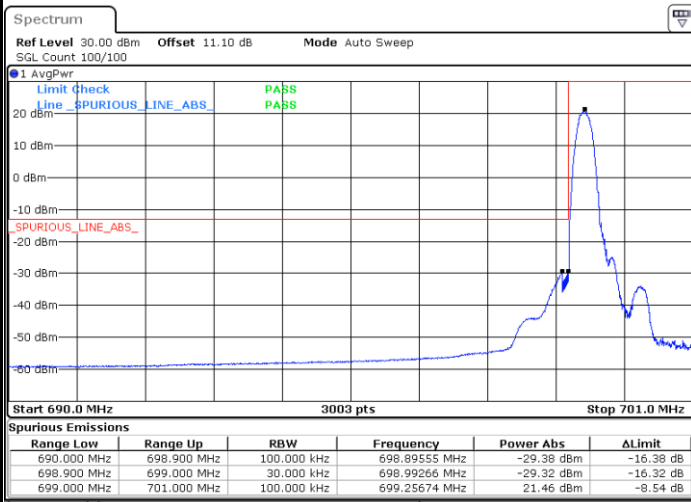

Middle Channel / 10MHz / 64QAM

Date: 10_JUL_2020 21:26:53

Highest Channel / 5MHz / 64QAM

Date: 10_JUL_2020 20:51:02

Highest Channel / 10MHz / 64QAM

Date: 10_JUL_2020 21:27:59

Conducted Band Edge

LTE Band 12 / 1.4MHz / 16QAM

Lowest Band Edge / 1 RB

Date: 10.JUL.2020 20:06:06

Highest Band Edge / 1 RB

Date: 10.JUL.2020 20:14:34

Lowest Band Edge / Full RB

Date: 10.JUL.2020 20:05:05

Highest Band Edge / Full RB

Date: 10.JUL.2020 20:13:33

LTE Band 12 / 1.4MHz / 64QAM

Lowest Band Edge / 1 RB

Date: 10.JUL.2020 20:19:28

Highest Band Edge / 1 RB

Date: 10.JUL.2020 20:23:41

Lowest Band Edge / Full RB

Date: 10.JUL.2020 20:18:26

Highest Band Edge / Full RB

Date: 10.JUL.2020 20:22:40

LTE Band 12 / 3MHz / QPSK

Lowest Band Edge / 1RB

Date: 10.JUL.2020 20:29:17

Highest Band Edge / 1 RB

Date: 10.JUL.2020 20:37:46

Lowest Band Edge / Full RB

Date: 10.JUL.2020 20:26:14