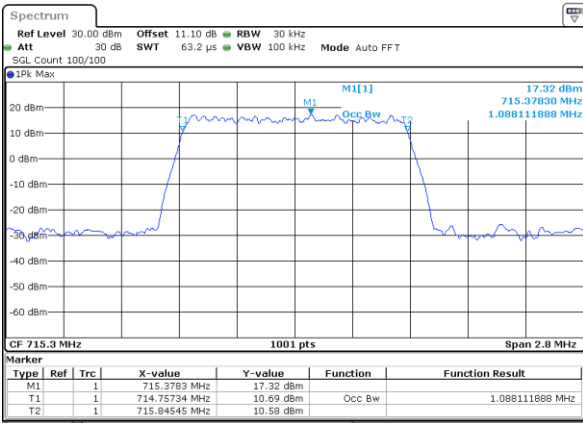

Middle Channel / 10MHz / 64QAM

Date: 10_JUL_2020 21:27:04

Highest Channel / 5MHz / 64QAM

Date: 10_JUL_2020 20:51:14

Highest Channel / 10MHz / 64QAM

Date: 10_JUL_2020 21:28:10

Occupied Bandwidth

Mode	LTE Band 12 : 99%OBW(MHz)											
BW	1.4MHz		3MHz		5MHz		10MHz		15MHz		20MHz	
Mod.	QPSK	16QAM	QPSK	16QAM	QPSK	16QAM	QPSK	16QAM	QPSK	16QAM	QPSK	16QAM
Lowest CH	1.09	1.10	2.73	2.71	4.50	4.49	8.97	8.95	-	-	-	-
Middle CH	1.09	1.09	2.72	2.73	4.50	4.45	9.01	8.99	-	-	-	-
Highest CH	1.09	1.09	2.72	2.71	4.52	4.48	8.99	9.03	-	-	-	-
Mode	LTE Band 12 : 99%OBW(MHz)											
BW	1.4MHz		3MHz		5MHz		10MHz		15MHz		20MHz	
Mod.	64QAM		64QAM		64QAM		64QAM		64QAM		64QAM	
Lowest CH	1.09	-	2.72	-	4.50	-	9.03	-	-	-	-	-
Middle CH	1.09	-	2.73	-	4.51	-	9.05	-	-	-	-	-
Highest CH	1.09	-	2.71	-	4.48	-	9.05	-	-	-	-	-

LTE Band 12

Lowest Channel / 1.4MHz / QPSK

Date: 10_JUL_2020 20:02:29

Lowest Channel / 1.4MHz / 16QAM

Date: 10_JUL_2020 20:08:46

Middle Channel / 1.4MHz / QPSK

Date: 10_JUL_2020 20:08:58

Middle Channel / 1.4MHz / 16QAM

Date: 10_JUL_2020 20:08:46

Highest Channel / 1.4MHz / QPSK

Date: 10_JUL_2020 20:10:56

Highest Channel / 1.4MHz / 16QAM

Date: 10_JUL_2020 20:11:08

LTE Band 12

Lowest Channel / 3MHz / QPSK

Date: 10_JUL_2020 20:24:38