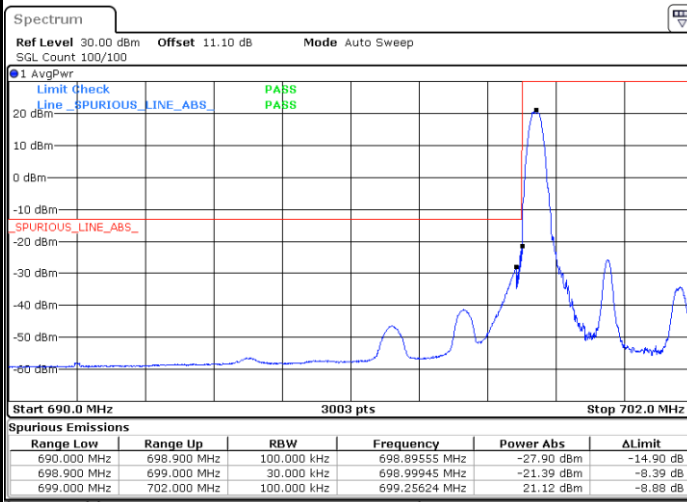

Highest Band Edge / Full RB

Date: 10.JUL.2020 20:34:42

LTE Band 12 / 3MHz / 16QAM

Lowest Band Edge / 1 RB

Date: 10.JUL.2020 20:28:16

Highest Band Edge / 1 RB

Date: 10.JUL.2020 20:36:44

Lowest Band Edge / Full RB

Date: 10.JUL.2020 20:27:15

Highest Band Edge / Full RB

Date: 10.JUL.2020 20:35:43

LTE Band 12 / 3MHz / 64QAM

Lowest Band Edge / 1 RB

Date: 10. JUL. 2020 20:41:37

Highest Band Edge / 1 RB

Date: 10. JUL. 2020 20:45:52

Lowest Band Edge / Full RB

Date: 10. JUL. 2020 20:40:36

Highest Band Edge / Full RB

Date: 10. JUL. 2020 20:44:50

LTE Band 12 / 5MHz / QPSK

Lowest Band Edge / 1 RB

Date: 10.JUL.2020 20:58:50

Highest Band Edge / 1 RB