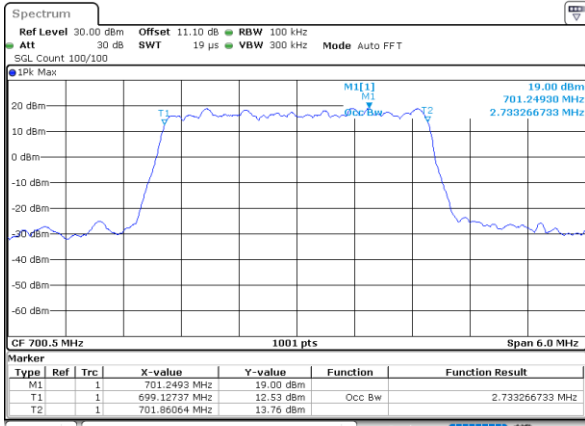

Date: 10_JUL_2020 20:08:46

Highest Channel / 1.4MHz / QPSK

Date: 10_JUL_2020 20:10:56

Highest Channel / 1.4MHz / 16QAM

Date: 10_JUL_2020 20:11:08

LTE Band 12

Lowest Channel / 3MHz / QPSK

Date: 10_JUL_2020 20:24:38