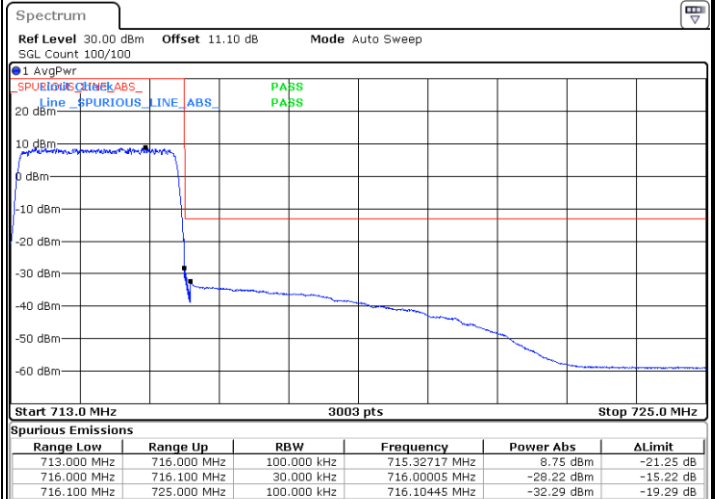

Date: 10.JUL.2020 20:22:40

LTE Band 12 / 3MHz / QPSK

Lowest Band Edge / 1RB

Date: 10.JUL.2020 20:29:17

Highest Band Edge / 1 RB

Date: 10.JUL.2020 20:37:46

Lowest Band Edge / Full RB

Date: 10.JUL.2020 20:26:14

Highest Band Edge / Full RB

Date: 10.JUL.2020 20:34:42

LTE Band 12 / 3MHz / 16QAM

Lowest Band Edge / 1 RB

Date: 10.JUL.2020 20:28:16

Highest Band Edge / 1 RB

Date: 10.JUL.2020 20:36:44

Lowest Band Edge / Full RB

Date: 10.JUL.2020 20:27:15

Highest Band Edge / Full RB

Date: 10.JUL.2020 20:35:43

LTE Band 12 / 3MHz / 64QAM

Lowest Band Edge / 1 RB

Date: 10. JUL. 2020 20:41:37

Highest Band Edge / 1 RB

Date: 10. JUL. 2020 20:45:52

Lowest Band Edge / Full RB

Date: 10. JUL. 2020 20:40:36

Highest Band Edge / Full RB

Date: 10. JUL. 2020 20:44:50

LTE Band 12 / 5MHz / QPSK

Lowest Band Edge / 1 RB

Date: 10.JUL.2020 20:58:50

Highest Band Edge / 1 RB