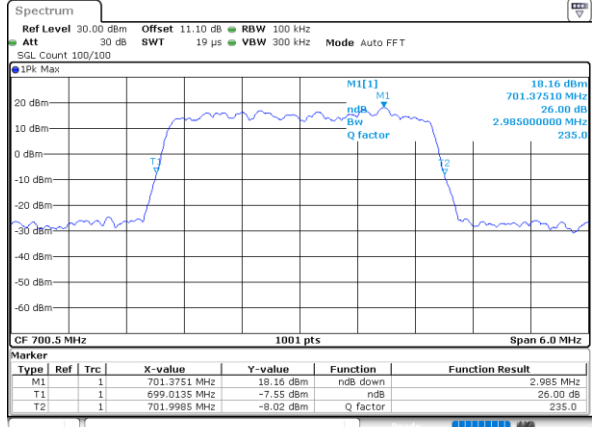

Highest Channel / 10MHz / QPSK

Date: 10_JUL_2020 21:18:02

Highest Channel / 10MHz / 16QAM

Date: 10_JUL_2020 21:17:50

LTE Band 12

Lowest Channel / 1.4MHz / 64QAM

Date: 10_JUL_2020 20:17:27

Lowest Channel / 3MHz / 64QAM