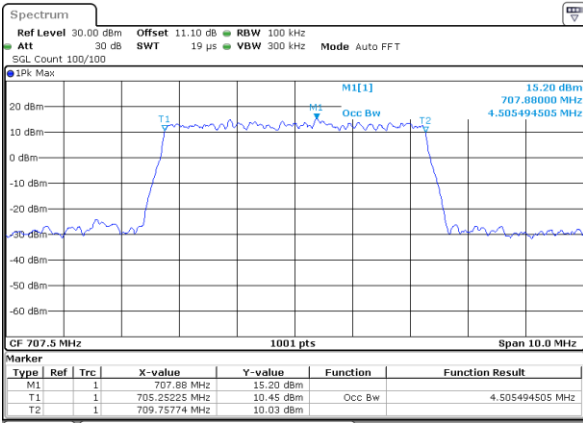

Date: 10_JUL_2020 20:19:24

Middle Channel / 1.4MHz / 64QAM

Date: 10_JUL_2020 20:20:24

Middle Channel / 3MHz / 64QAM

Date: 10_JUL_2020 20:42:33

Highest Channel / 1.4MHz / 64QAM

Date: 10_JUL_2020 20:21:28

Highest Channel / 3MHz / 64QAM

Date: 10_JUL_2020 20:43:39

LTE Band 12

Lowest Channel / 5MHz / 64QAM

Date: 10_JUL_2020 20:46:48

Lowest Channel / 10MHz / 64QAM

Date: 10_JUL_2020 21:23:45

Middle Channel / 5MHz / 64QAM

Date: 10_JUL_2020 20:49:56

Middle Channel / 10MHz / 64QAM

Date: 10_JUL_2020 21:26:53

Highest Channel / 5MHz / 64QAM

Date: 10_JUL_2020 20:51:02

Highest Channel / 10MHz / 64QAM

Date: 10_JUL_2020 21:27:59

Conducted Band Edge

LTE Band 12 / 1.4MHz / 16QAM

Lowest Band Edge / 1 RB

Date: 10.JUL.2020 20:06:06

Highest Band Edge / 1 RB

Date: 10.JUL.2020 20:14:34

Lowest Band Edge / Full RB

Date: 10.JUL.2020 20:05:05

Highest Band Edge / Full RB

Date: 10.JUL.2020 20:13:33