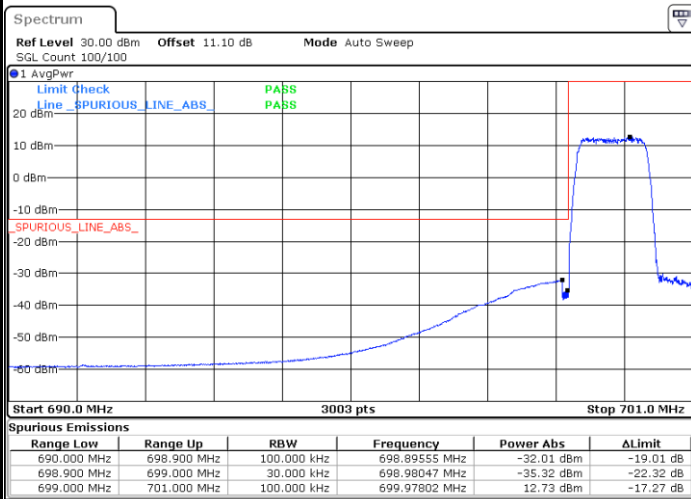

Lowest Band Edge / 1 RB

Date: 10.JUL.2020 20:06:06

Highest Band Edge / 1 RB

Date: 10.JUL.2020 20:14:34

Lowest Band Edge / Full RB

Date: 10.JUL.2020 20:05:05

Highest Band Edge / Full RB

Date: 10.JUL.2020 20:13:33

LTE Band 12 / 1.4MHz / 64QAM

Lowest Band Edge / 1 RB

Date: 10.JUL.2020 20:19:28

Highest Band Edge / 1 RB

Date: 10.JUL.2020 20:23:41

Lowest Band Edge / Full RB

Date: 10.JUL.2020 20:18:26

Highest Band Edge / Full RB

Date: 10.JUL.2020 20:22:40

LTE Band 12 / 3MHz / QPSK

Lowest Band Edge / 1RB

Date: 10.JUL.2020 20:29:17

Highest Band Edge / 1 RB

Date: 10.JUL.2020 20:37:46

Lowest Band Edge / Full RB

Date: 10.JUL.2020 20:26:14

Highest Band Edge / Full RB

Date: 10.JUL.2020 20:34:42

LTE Band 12 / 3MHz / 16QAM

Lowest Band Edge / 1 RB

Date: 10.JUL.2020 20:28:16

Highest Band Edge / 1 RB

Date: 10.JUL.2020 20:36:44

Lowest Band Edge / Full RB