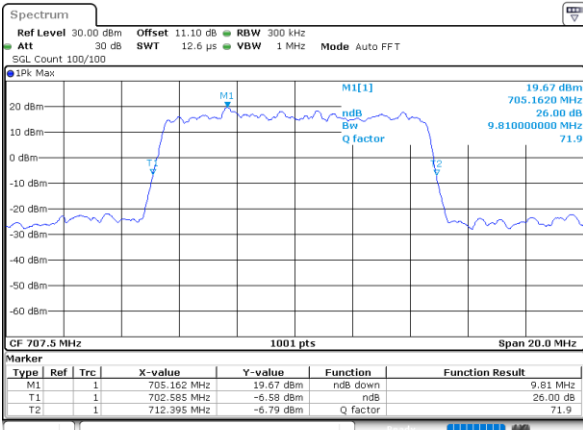

Lowest Channel / 10MHz / QPSK

Date: 10_JUL_2020 21:09:35

Lowest Channel / 10MHz / 16QAM

Date: 10_JUL_2020 21:09:23

Middle Channel / 10MHz / QPSK

Date: 10_JUL_2020 21:15:39

Middle Channel / 10MHz / 16QAM

Date: 10_JUL_2020 21:15:50

Highest Channel / 10MHz / QPSK

Date: 10_JUL_2020 21:18:02

Highest Channel / 10MHz / 16QAM

Date: 10_JUL_2020 21:17:50

LTE Band 12

Lowest Channel / 1.4MHz / 64QAM

Date: 10_JUL_2020 20:17:27

Lowest Channel / 3MHz / 64QAM