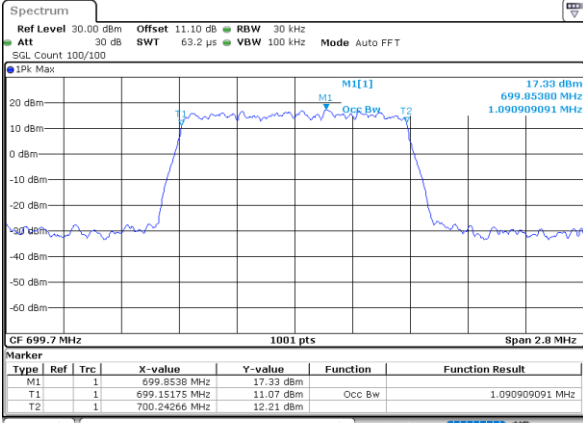

LTE Band 12

Lowest Channel / 1.4MHz / QPSK

Date: 10_JUL_2020 20:02:29