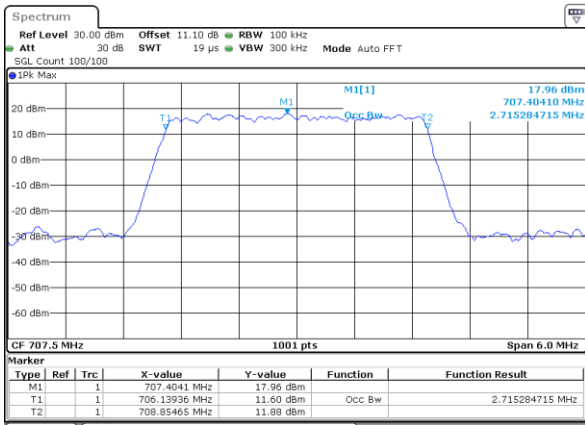

Middle Channel / 3MHz / QPSK

Date: 10_JUL_2020 20:31:07