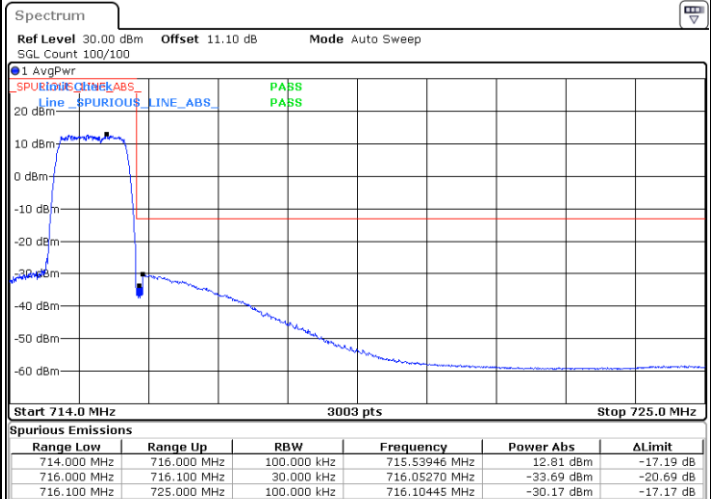

Lowest Band Edge / 1 RB

Date: 10.JUL.2020 20:06:06

Highest Band Edge / 1 RB

Date: 10.JUL.2020 20:14:34

Lowest Band Edge / Full RB

Date: 10.JUL.2020 20:05:05

Highest Band Edge / Full RB

Date: 10.JUL.2020 20:13:33

LTE Band 12 / 1.4MHz / 64QAM

Lowest Band Edge / 1 RB

Date: 10.JUL.2020 20:19:28

Highest Band Edge / 1 RB

Date: 10.JUL.2020 20:23:41

Lowest Band Edge / Full RB

Date: 10.JUL.2020 20:18:26

Highest Band Edge / Full RB

Date: 10.JUL.2020 20:22:40

LTE Band 12 / 3MHz / QPSK

Lowest Band Edge / 1RB

Date: 10.JUL.2020 20:29:17

Highest Band Edge / 1 RB

Date: 10.JUL.2020 20:37:46

Lowest Band Edge / Full RB

Date: 10.JUL.2020 20:26:14

Highest Band Edge / Full RB

Date: 10.JUL.2020 20:34:42

LTE Band 12 / 3MHz / 16QAM

Lowest Band Edge / 1 RB

Date: 10.JUL.2020 20:28:16

Highest Band Edge / 1 RB

Date: 10.JUL.2020 20:36:44

Lowest Band Edge / Full RB