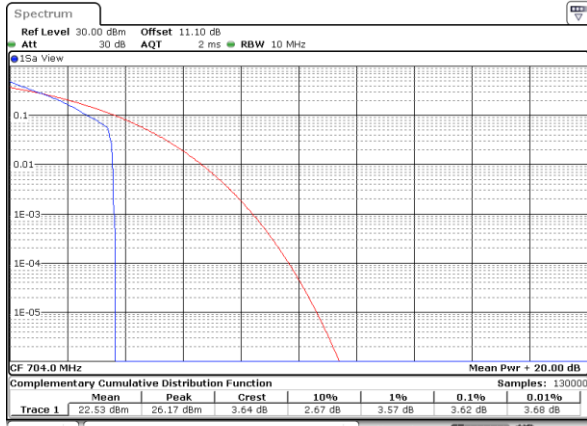

LTE Band 7C / 20MHz+20MHz

64QAM

Highest Channel / 1RB0 and 1RB99

Highest Channel / 1RB99 and 1RB0

Date: 19 JUN 2020 23:20:44

Date: 19 JUN 2020 23:19:42

Highest Channel / FullRB

N/A

Date: 19 JUN 2020 23:25:58

LTE Band 12

Peak-to-Average Ratio

Mode	LTE Band 12 / 10MHz				
Mod.	QPSK		16QAM		Limit: 13dB
RB Size	1RB	Full RB	1RB	Full RB	Result
Lowest CH	3.62	4.99	5.04	5.80	PASS
Middle CH	3.77	4.87	5.33	5.77	
Highest CH	3.48	5.01	4.93	5.91	
Mode	LTE Band 12 / 10MHz				
Mod.	64QAM				Limit: 13dB
RB Size	1RB	Full RB			Result
Lowest CH	6.20	6.35	-	-	PASS
Middle CH	6.14	6.32	-	-	
Highest CH	6.41	6.41	-	-	

LTE Band 12 / 10MHz / QPSK

Lowest Channel / 1RB

Date: 10_JUL_2020 21:33:51

Lowest Channel / Full RB

Date: 10_JUL_2020 21:33:41

Middle Channel / 1RB

Date: 10_JUL_2020 21:34:00

Middle Channel / Full RB