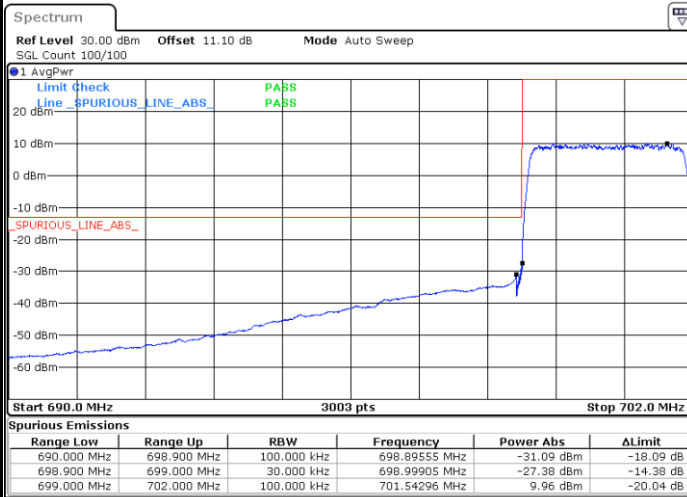

Date: 10.JUL.2020 20:22:40

LTE Band 12 / 3MHz / QPSK

Lowest Band Edge / 1RB

Date: 10.JUL.2020 20:29:17

Highest Band Edge / 1 RB

Date: 10.JUL.2020 20:37:46

Lowest Band Edge / Full RB

Date: 10.JUL.2020 20:26:14

Highest Band Edge / Full RB

Date: 10.JUL.2020 20:34:42

LTE Band 12 / 3MHz / 16QAM

Lowest Band Edge / 1 RB

Date: 10.JUL.2020 20:28:16

Highest Band Edge / 1 RB

Date: 10.JUL.2020 20:36:44

Lowest Band Edge / Full RB

Date: 10.JUL.2020 20:27:15

Highest Band Edge / Full RB

Date: 10.JUL.2020 20:35:43

LTE Band 12 / 3MHz / 64QAM

Lowest Band Edge / 1 RB

Date: 10. JUL. 2020 20:41:37

Highest Band Edge / 1 RB

Date: 10. JUL. 2020 20:45:52

Lowest Band Edge / Full RB

Date: 10. JUL. 2020 20:40:36

Highest Band Edge / Full RB

Date: 10. JUL. 2020 20:44:50

LTE Band 12 / 5MHz / QPSK

Lowest Band Edge / 1 RB

Date: 10.JUL.2020 20:58:50

Highest Band Edge / 1 RB