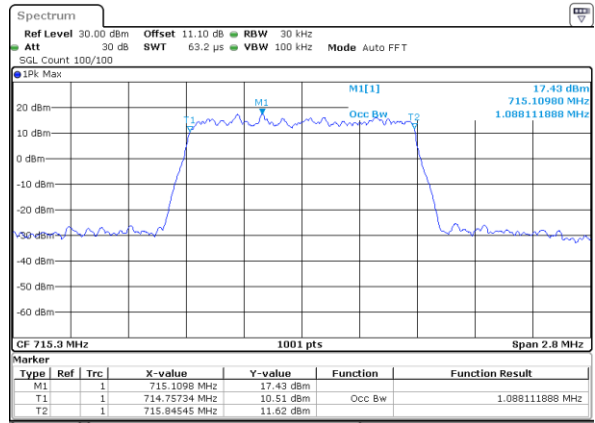

Middle Channel / 10MHz / 64QAM

Date: 10_JUL_2020 21:27:04

Highest Channel / 5MHz / 64QAM

Date: 10_JUL_2020 20:51:14

Highest Channel / 10MHz / 64QAM

Date: 10_JUL_2020 21:28:10

Occupied Bandwidth

Mode	LTE Band 12 : 99%OBW(MHz)											
BW	1.4MHz		3MHz		5MHz		10MHz		15MHz		20MHz	
Mod.	QPSK	16QAM	QPSK	16QAM	QPSK	16QAM	QPSK	16QAM	QPSK	16QAM	QPSK	16QAM
Lowest CH	1.09	1.10	2.73	2.71	4.50	4.49	8.97	8.95	-	-	-	-
Middle CH	1.09	1.09	2.72	2.73	4.50	4.45	9.01	8.99	-	-	-	-
Highest CH	1.09	1.09	2.72	2.71	4.52	4.48	8.99	9.03	-	-	-	-
Mode	LTE Band 12 : 99%OBW(MHz)											
BW	1.4MHz		3MHz		5MHz		10MHz		15MHz		20MHz	
Mod.	64QAM		64QAM		64QAM		64QAM		64QAM		64QAM	
Lowest CH	1.09	-	2.72	-	4.50	-	9.03	-	-	-	-	-
Middle CH	1.09	-	2.73	-	4.51	-	9.05	-	-	-	-	-
Highest CH	1.09	-	2.71	-	4.48	-	9.05	-	-	-	-	-

LTE Band 12

Lowest Channel / 1.4MHz / QPSK

Date: 10_JUL_2020 20:02:29

Lowest Channel / 1.4MHz / 16QAM

Date: 10_JUL_2020 20:08:46

Middle Channel / 1.4MHz / QPSK

Date: 10_JUL_2020 20:08:58

Middle Channel / 1.4MHz / 16QAM

Date: 10_JUL_2020 20:08:46

Highest Channel / 1.4MHz / QPSK

Date: 10_JUL_2020 20:10:56

Highest Channel / 1.4MHz / 16QAM

Date: 10_JUL_2020 20:11:08

LTE Band 12

Lowest Channel / 3MHz / QPSK

Date: 10_JUL_2020 20:24:38