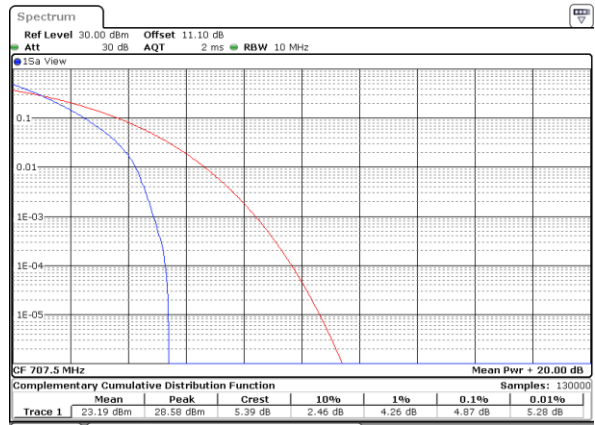

Date: 19 JUN 2020 23:25:58

LTE Band 12

Peak-to-Average Ratio

Mode	LTE Band 12 / 10MHz				
Mod.	QPSK		16QAM		Limit: 13dB
RB Size	1RB	Full RB	1RB	Full RB	Result
Lowest CH	3.62	4.99	5.04	5.80	PASS
Middle CH	3.77	4.87	5.33	5.77	
Highest CH	3.48	5.01	4.93	5.91	
Mode	LTE Band 12 / 10MHz				
Mod.	64QAM				Limit: 13dB
RB Size	1RB	Full RB			Result
Lowest CH	6.20	6.35	-	-	PASS
Middle CH	6.14	6.32	-	-	
Highest CH	6.41	6.41	-	-	

LTE Band 12 / 10MHz / QPSK

Lowest Channel / 1RB

Date: 10_JUL_2020 21:33:51

Lowest Channel / Full RB

Date: 10_JUL_2020 21:33:41

Middle Channel / 1RB

Date: 10_JUL_2020 21:34:00

Middle Channel / Full RB

Date: 10_JUL_2020 21:34:10

Highest Channel / 1RB

Date: 10_JUL_2020 21:34:30

Highest Channel / Full RB

Date: 10_JUL_2020 21:34:19

LTE Band 12 / 10MHz / 16QAM

Lowest Channel / 1RB

Date: 10_JUL_2020 21:32:52