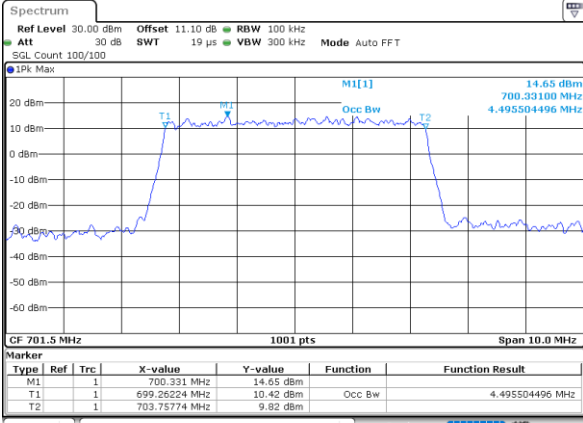

Highest Channel / 10MHz / QPSK

Date: 10_JUL_2020 21:17:27

Highest Channel / 10MHz / 16QAM

Date: 10_JUL_2020 21:17:39

LTE Band 12

Lowest Channel / 1.4MHz / 64QAM

Date: 10_JUL_2020 20:17:15

Lowest Channel / 3MHz / 64QAM

Date: 10_JUL_2020 20:19:24

Middle Channel / 1.4MHz / 64QAM

Date: 10_JUL_2020 20:20:24

Middle Channel / 3MHz / 64QAM

Date: 10_JUL_2020 20:42:33

Highest Channel / 1.4MHz / 64QAM

Date: 10_JUL_2020 20:21:28

Highest Channel / 3MHz / 64QAM

Date: 10_JUL_2020 20:43:39

LTE Band 12

Lowest Channel / 5MHz / 64QAM

Date: 10_JUL_2020 20:46:48

Lowest Channel / 10MHz / 64QAM

Date: 10_JUL_2020 21:23:45

Middle Channel / 5MHz / 64QAM

Date: 10_JUL_2020 20:49:56

Middle Channel / 10MHz / 64QAM

Date: 10_JUL_2020 21:26:53

Highest Channel / 5MHz / 64QAM

Date: 10_JUL_2020 20:51:02

Highest Channel / 10MHz / 64QAM

Date: 10_JUL_2020 21:27:59

Conducted Band Edge

LTE Band 12 / 1.4MHz / 16QAM