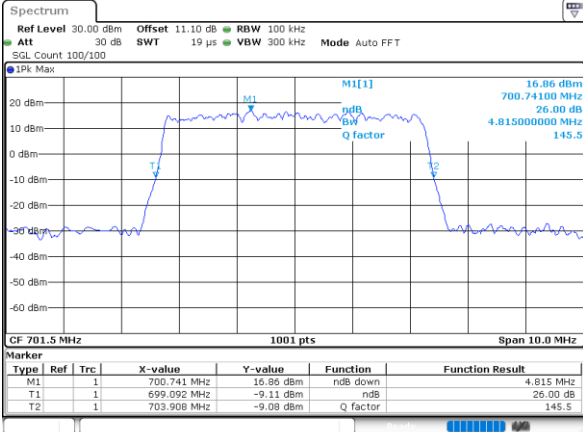

Highest Channel / 3MHz / 16QAM

Date: 10_JUL_2020 20:33:30

LTE Band 12

Lowest Channel / 5MHz / QPSK

Date: 10_JUL_2020 20:54:47

Lowest Channel / 5MHz / 16QAM

Date: 10_JUL_2020 20:54:35

Middle Channel / 5MHz / QPSK