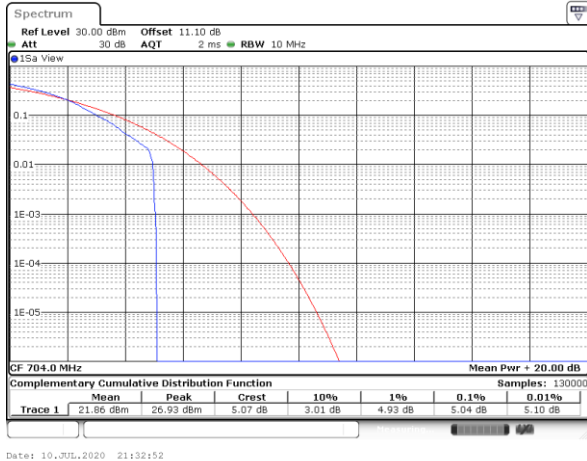

Date: 10_JUL_2020 21:34:10

Highest Channel / 1RB

Date: 10_JUL_2020 21:34:30

Highest Channel / Full RB

Date: 10_JUL_2020 21:34:19

LTE Band 12 / 10MHz / 16QAM

Lowest Channel / 1RB

Date: 10_JUL_2020 21:32:52

Lowest Channel / Full RB

Date: 10_JUL_2020 21:32:42

Middle Channel / 1RB

Date: 10_JUL_2020 21:33:02

Middle Channel / Full RB

Date: 10_JUL_2020 21:33:11

Highest Channel / 1RB

Date: 10_JUL_2020 21:33:30