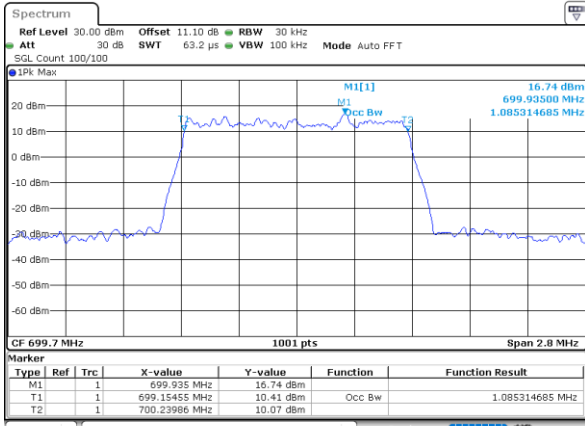

Highest Channel / 10MHz / QPSK

Date: 10_JUL_2020 21:17:27

Highest Channel / 10MHz / 16QAM

Date: 10_JUL_2020 21:17:39

LTE Band 12

Lowest Channel / 1.4MHz / 64QAM

Date: 10_JUL_2020 20:17:15

Lowest Channel / 3MHz / 64QAM