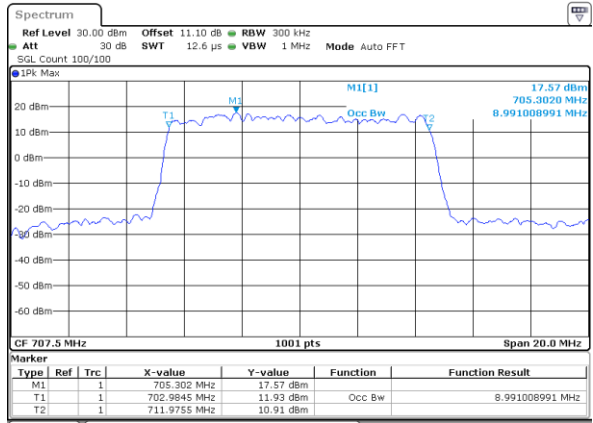

Date: 10_JUL_2020 21:00:41

Middle Channel / 5MHz / 16QAM

Date: 10_JUL_2020 21:00:29

Highest Channel / 5MHz / QPSK

Date: 10_JUL_2020 21:02:40

Highest Channel / 5MHz / 16QAM

Date: 10_JUL_2020 21:02:52

LTE Band 12

Lowest Channel / 10MHz / QPSK

Date: 10_JUL_2020 21:08:59

Lowest Channel / 10MHz / 16QAM

Date: 10_JUL_2020 21:09:11

Middle Channel / 10MHz / QPSK

Date: 10_JUL_2020 21:15:28

Middle Channel / 10MHz / 16QAM

Date: 10_JUL_2020 21:15:17

Highest Channel / 10MHz / QPSK

Date: 10_JUL_2020 21:17:27

Highest Channel / 10MHz / 16QAM

Date: 10_JUL_2020 21:17:39

LTE Band 12

Lowest Channel / 1.4MHz / 64QAM

Date: 10_JUL_2020 20:17:15

Lowest Channel / 3MHz / 64QAM