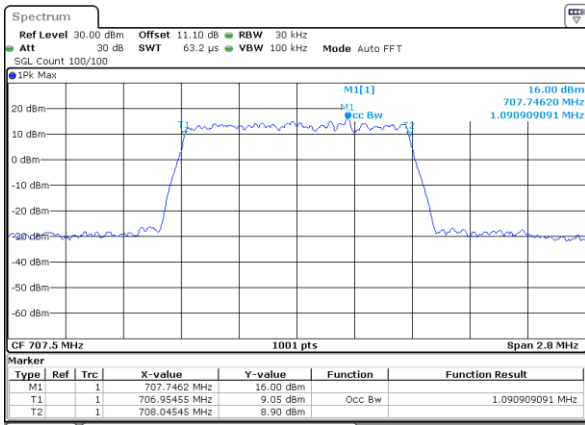

Highest Channel / 10MHz / QPSK

Date: 10_JUL_2020 21:17:27

Highest Channel / 10MHz / 16QAM

Date: 10_JUL_2020 21:17:39

LTE Band 12

Lowest Channel / 1.4MHz / 64QAM

Date: 10_JUL_2020 20:17:15

Lowest Channel / 3MHz / 64QAM

Date: 10_JUL_2020 20:19:24

Middle Channel / 1.4MHz / 64QAM

Date: 10_JUL_2020 20:20:24

Middle Channel / 3MHz / 64QAM

Date: 10_JUL_2020 20:42:33

Highest Channel / 1.4MHz / 64QAM

Date: 10_JUL_2020 20:21:28

Highest Channel / 3MHz / 64QAM