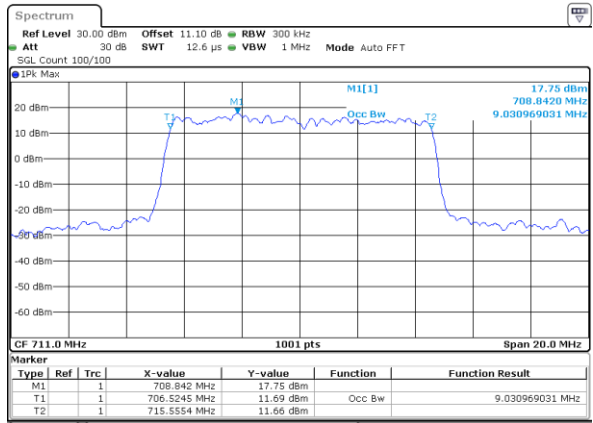

Date: 10_JUL_2020 21:00:41

Middle Channel / 5MHz / 16QAM

Date: 10_JUL_2020 21:00:29

Highest Channel / 5MHz / QPSK

Date: 10_JUL_2020 21:02:40

Highest Channel / 5MHz / 16QAM

Date: 10_JUL_2020 21:02:52

LTE Band 12

Lowest Channel / 10MHz / QPSK

Date: 10_JUL_2020 21:08:59

Lowest Channel / 10MHz / 16QAM

Date: 10_JUL_2020 21:09:11

Middle Channel / 10MHz / QPSK

Date: 10_JUL_2020 21:15:28

Middle Channel / 10MHz / 16QAM

Date: 10_JUL_2020 21:15:17

Highest Channel / 10MHz / QPSK

Date: 10_JUL_2020 21:17:27

Highest Channel / 10MHz / 16QAM

Date: 10_JUL_2020 21:17:39

LTE Band 12

Lowest Channel / 1.4MHz / 64QAM

Date: 10_JUL_2020 20:17:15

Lowest Channel / 3MHz / 64QAM