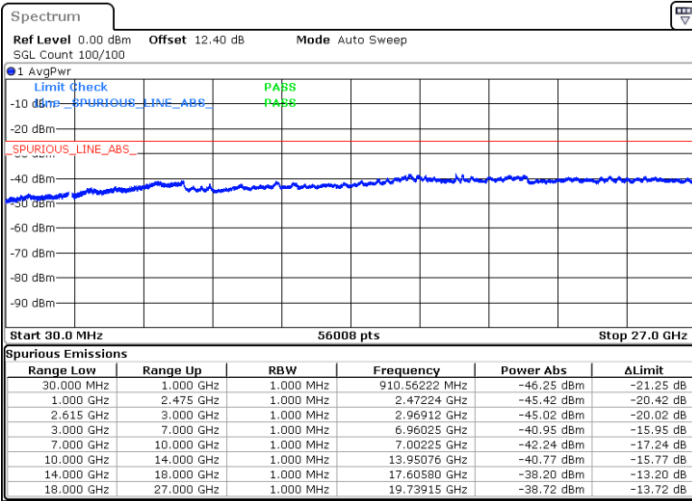

LTE Band 7C / 20MHz+20MHz

64QAM

Highest Channel / 1RB0 and 1RB99

Highest Channel / 1RB99 and 1RB0

Date: 19 JUN 2020 23:20:44

Date: 19 JUN 2020 23:19:42

Highest Channel / FullRB

N/A

Date: 19 JUN 2020 23:25:58

LTE Band 12

Peak-to-Average Ratio

Mode	LTE Band 12 / 10MHz				
Mod.	QPSK		16QAM		Limit: 13dB
RB Size	1RB	Full RB	1RB	Full RB	Result
Lowest CH	3.62	4.99	5.04	5.80	PASS
Middle CH	3.77	4.87	5.33	5.77	
Highest CH	3.48	5.01	4.93	5.91	
Mode	LTE Band 12 / 10MHz				
Mod.	64QAM				Limit: 13dB
RB Size	1RB	Full RB			Result
Lowest CH	6.20	6.35	-	-	PASS
Middle CH	6.14	6.32	-	-	
Highest CH	6.41	6.41	-	-	