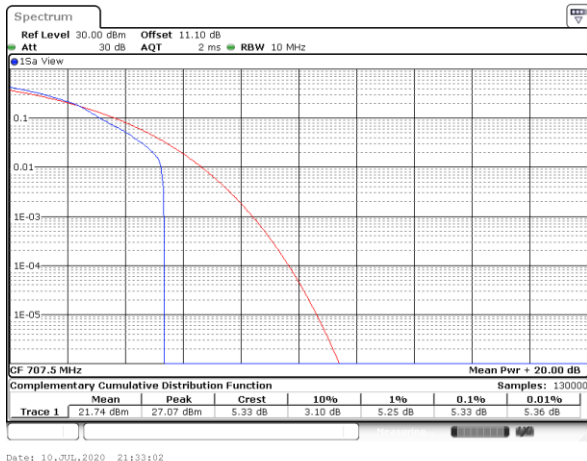

Date: 10_JUL_2020 21:34:10

Highest Channel / 1RB

Date: 10_JUL_2020 21:34:30

Highest Channel / Full RB

Date: 10_JUL_2020 21:34:19

LTE Band 12 / 10MHz / 16QAM

Lowest Channel / 1RB

Date: 10_JUL_2020 21:32:52

Lowest Channel / Full RB

Date: 10_JUL_2020 21:32:42

Middle Channel / 1RB

Date: 10_JUL_2020 21:33:02

Middle Channel / Full RB

Date: 10_JUL_2020 21:33:11

Highest Channel / 1RB

Date: 10_JUL_2020 21:33:30