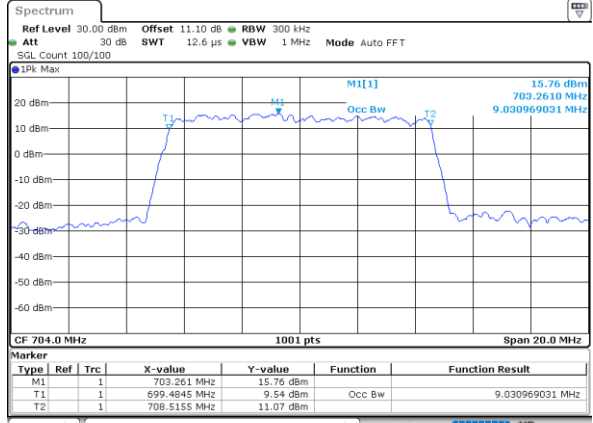

Date: 10_JUL_2020 20:19:24

Middle Channel / 1.4MHz / 64QAM

Date: 10_JUL_2020 20:20:24

Middle Channel / 3MHz / 64QAM

Date: 10_JUL_2020 20:42:33

Highest Channel / 1.4MHz / 64QAM

Date: 10_JUL_2020 20:21:28

Highest Channel / 3MHz / 64QAM

Date: 10_JUL_2020 20:43:39

LTE Band 12

Lowest Channel / 5MHz / 64QAM

Date: 10_JUL_2020 20:46:48

Lowest Channel / 10MHz / 64QAM

Date: 10_JUL_2020 21:23:45

Middle Channel / 5MHz / 64QAM

Date: 10_JUL_2020 20:49:56

Middle Channel / 10MHz / 64QAM

Date: 10_JUL_2020 21:26:53

Highest Channel / 5MHz / 64QAM

Date: 10_JUL_2020 20:51:02

Highest Channel / 10MHz / 64QAM

Date: 10_JUL_2020 21:27:59

Conducted Band Edge

LTE Band 12 / 1.4MHz / 16QAM

Lowest Band Edge / 1 RB

Date: 10.JUL.2020 20:06:06

Highest Band Edge / 1 RB

Date: 10.JUL.2020 20:14:34

Lowest Band Edge / Full RB

Date: 10.JUL.2020 20:05:05

Highest Band Edge / Full RB

Date: 10.JUL.2020 20:13:33