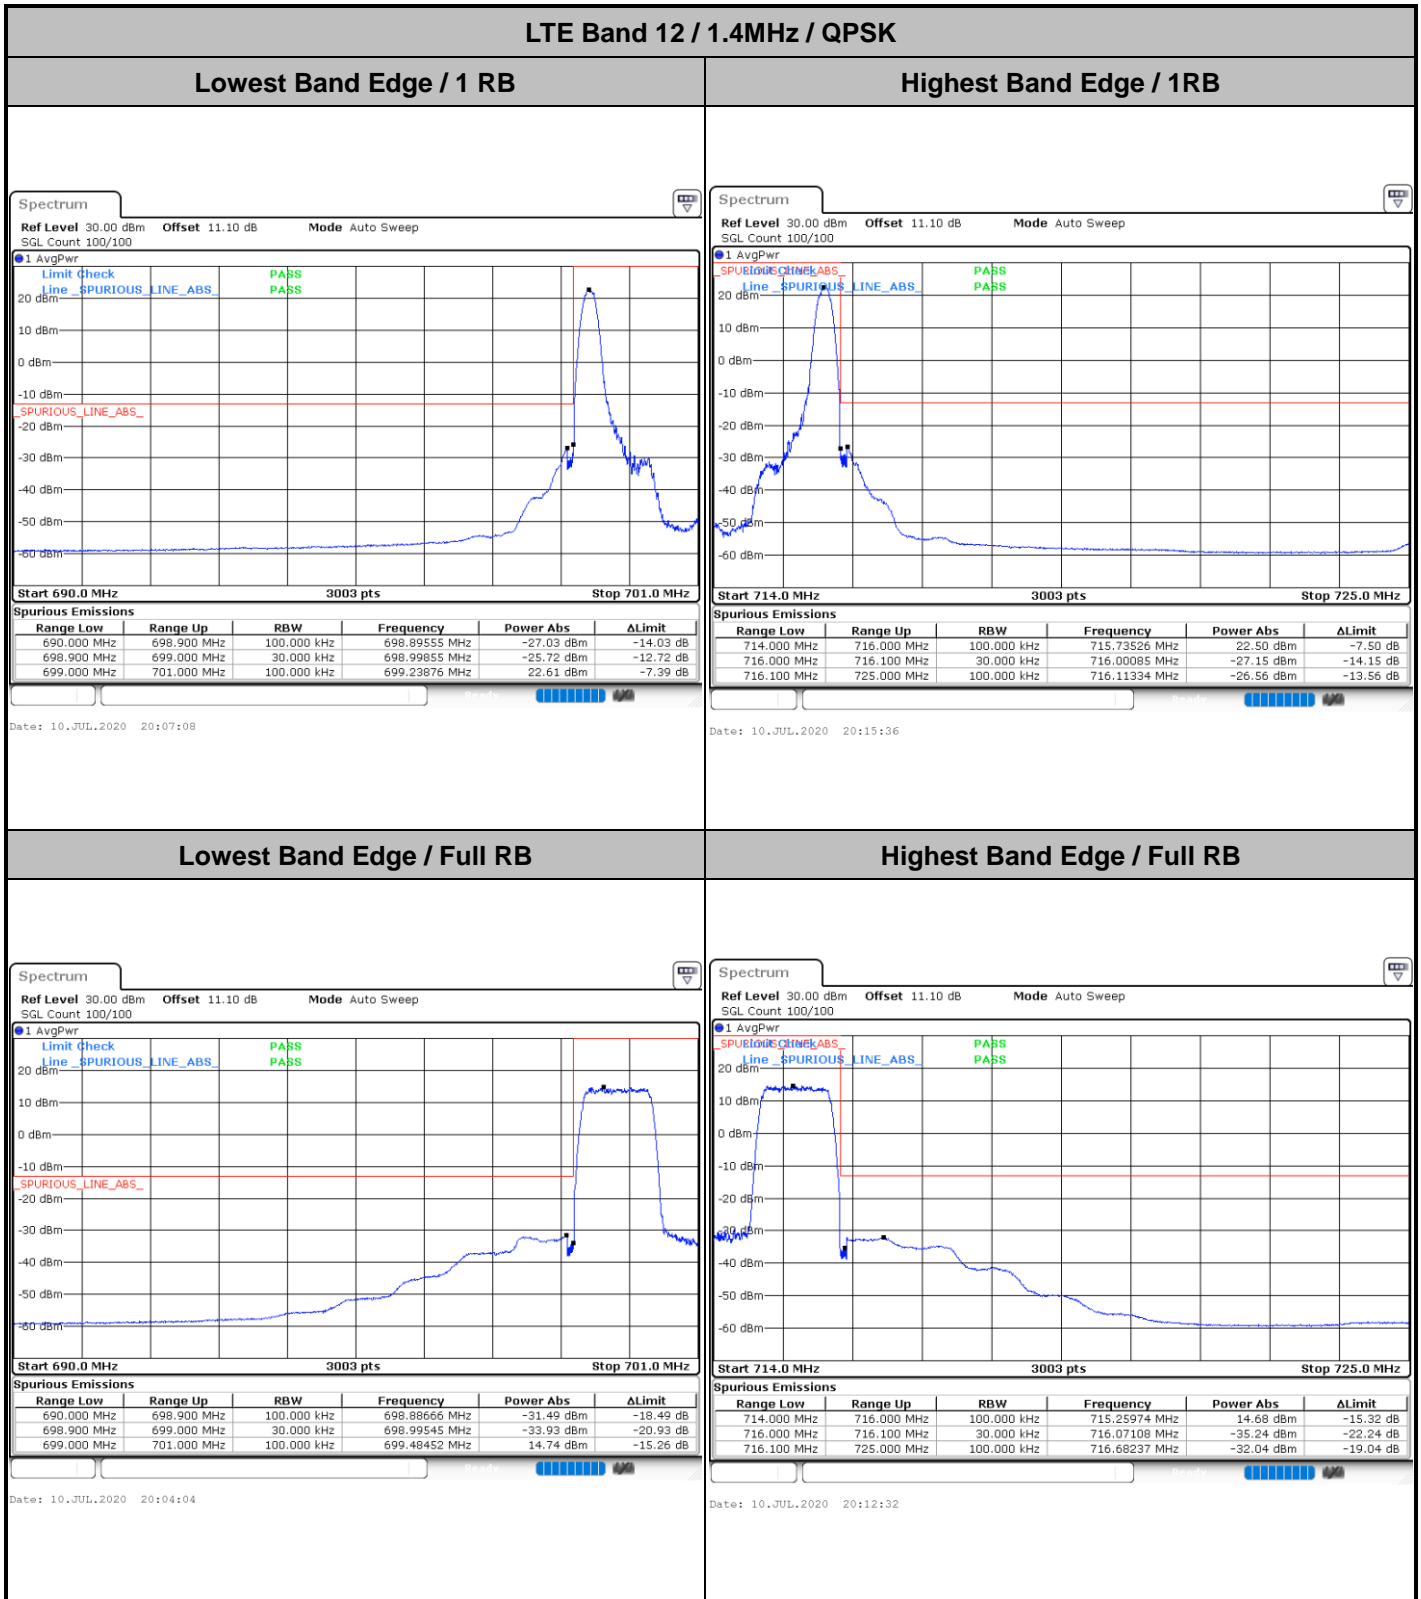

Middle Channel / 10MHz / 64QAM

Date: 10_JUL_2020 21:26:53

Highest Channel / 5MHz / 64QAM

Date: 10_JUL_2020 20:51:02

Highest Channel / 10MHz / 64QAM

Date: 10_JUL_2020 21:27:59

Conducted Band Edge

LTE Band 12 / 1.4MHz / 16QAM

Lowest Band Edge / 1 RB

Date: 10.JUL.2020 20:06:06

Highest Band Edge / 1 RB

Date: 10.JUL.2020 20:14:34

Lowest Band Edge / Full RB

Date: 10.JUL.2020 20:05:05

Highest Band Edge / Full RB

Date: 10.JUL.2020 20:13:33

LTE Band 12 / 1.4MHz / 64QAM

Lowest Band Edge / 1 RB

Date: 10.JUL.2020 20:19:28

Highest Band Edge / 1 RB

Date: 10.JUL.2020 20:23:41

Lowest Band Edge / Full RB

Date: 10.JUL.2020 20:18:26

Highest Band Edge / Full RB

Date: 10.JUL.2020 20:22:40

LTE Band 12 / 3MHz / QPSK

Lowest Band Edge / 1RB

Date: 10.JUL.2020 20:29:17

Highest Band Edge / 1 RB

Date: 10.JUL.2020 20:37:46

Lowest Band Edge / Full RB

Date: 10.JUL.2020 20:26:14