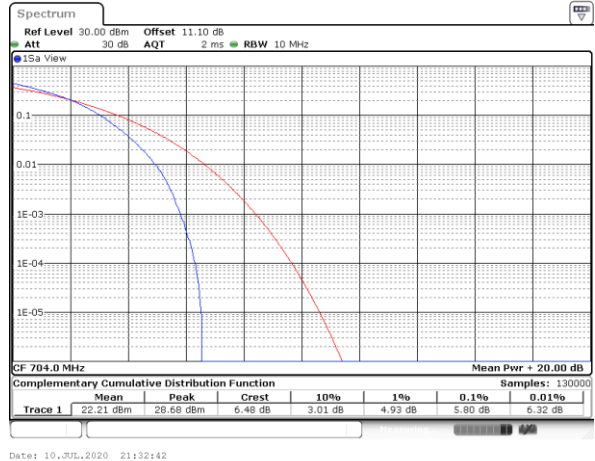

Lowest Channel / Full RB

Date: 10_JUL_2020 21:32:42