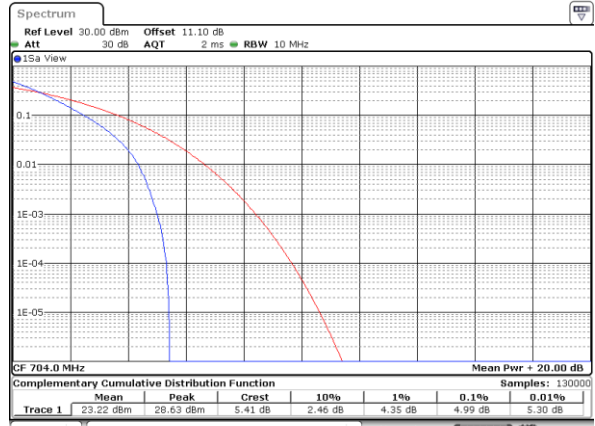

Date: 19 JUN 2020 23:25:58

LTE Band 12

Peak-to-Average Ratio

Mode	LTE Band 12 / 10MHz				
Mod.	QPSK		16QAM		Limit: 13dB
RB Size	1RB	Full RB	1RB	Full RB	Result
Lowest CH	3.62	4.99	5.04	5.80	PASS
Middle CH	3.77	4.87	5.33	5.77	
Highest CH	3.48	5.01	4.93	5.91	
Mode	LTE Band 12 / 10MHz				
Mod.	64QAM				Limit: 13dB
RB Size	1RB	Full RB			Result
Lowest CH	6.20	6.35	-	-	PASS
Middle CH	6.14	6.32	-	-	
Highest CH	6.41	6.41	-	-	

LTE Band 12 / 10MHz / QPSK

Lowest Channel / 1RB

Date: 10_JUL_2020 21:33:51

Lowest Channel / Full RB

Date: 10_JUL_2020 21:33:41

Middle Channel / 1RB

Date: 10_JUL_2020 21:34:00

Middle Channel / Full RB