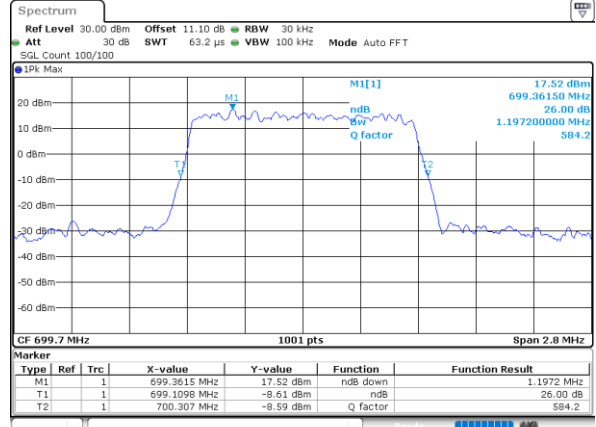

Lowest Channel / 1.4MHz / 16QAM

Date: 10_JUL_2020 20:02:52