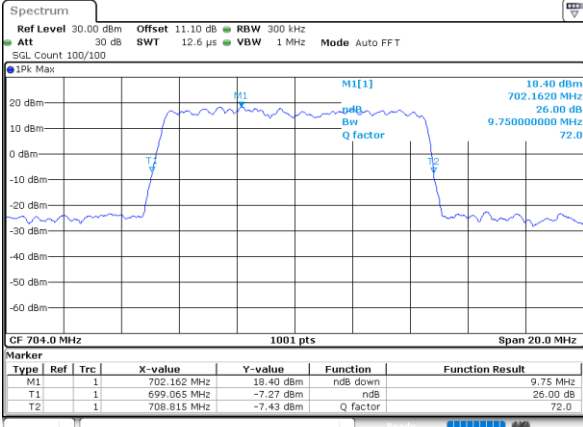

LTE Band 12

Lowest Channel / 10MHz / QPSK

Date: 10_JUL_2020 21:09:35