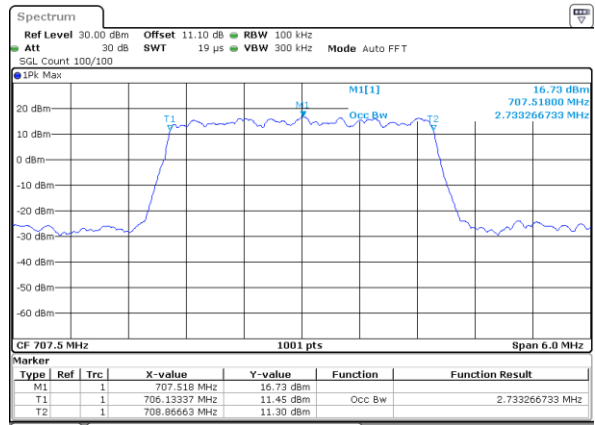

Highest Channel / 10MHz / QPSK

Date: 10_JUL_2020 21:17:27

Highest Channel / 10MHz / 16QAM

Date: 10_JUL_2020 21:17:39

LTE Band 12

Lowest Channel / 1.4MHz / 64QAM

Date: 10_JUL_2020 20:17:15

Lowest Channel / 3MHz / 64QAM

Date: 10_JUL_2020 20:19:24

Middle Channel / 1.4MHz / 64QAM

Date: 10_JUL_2020 20:20:24

Middle Channel / 3MHz / 64QAM

Date: 10_JUL_2020 20:42:33

Highest Channel / 1.4MHz / 64QAM

Date: 10_JUL_2020 20:21:28

Highest Channel / 3MHz / 64QAM