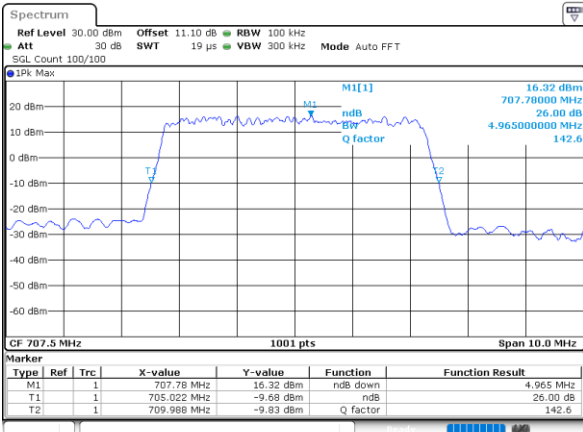

Highest Channel / 3MHz / 16QAM

Date: 10_JUL_2020 20:33:30

LTE Band 12

Lowest Channel / 5MHz / QPSK

Date: 10_JUL_2020 20:54:47

Lowest Channel / 5MHz / 16QAM

Date: 10_JUL_2020 20:54:35

Middle Channel / 5MHz / QPSK