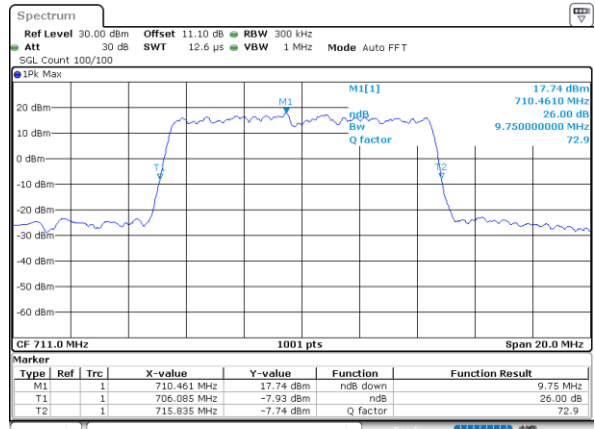

Lowest Channel / 10MHz / QPSK

Date: 10_JUL_2020 21:09:35

Lowest Channel / 10MHz / 16QAM

Date: 10_JUL_2020 21:09:23

Middle Channel / 10MHz / QPSK

Date: 10_JUL_2020 21:15:39

Middle Channel / 10MHz / 16QAM

Date: 10_JUL_2020 21:15:50

Highest Channel / 10MHz / QPSK

Date: 10_JUL_2020 21:18:02

Highest Channel / 10MHz / 16QAM

Date: 10_JUL_2020 21:17:50

LTE Band 12

Lowest Channel / 1.4MHz / 64QAM

Date: 10_JUL_2020 20:17:27

Lowest Channel / 3MHz / 64QAM