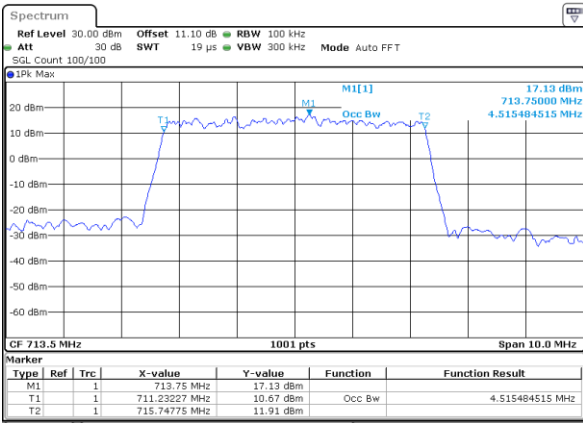

Highest Channel / 3MHz / 16QAM

Date: 10_JUL_2020 20:33:18

LTE Band 12

Lowest Channel / 5MHz / QPSK

Date: 10_JUL_2020 20:54:11

Lowest Channel / 5MHz / 16QAM

Date: 10_JUL_2020 20:54:23

Middle Channel / 5MHz / QPSK

Date: 10_JUL_2020 21:00:41

Middle Channel / 5MHz / 16QAM

Date: 10_JUL_2020 21:00:29

Highest Channel / 5MHz / QPSK

Date: 10_JUL_2020 21:02:40

Highest Channel / 5MHz / 16QAM

Date: 10_JUL_2020 21:02:52

LTE Band 12