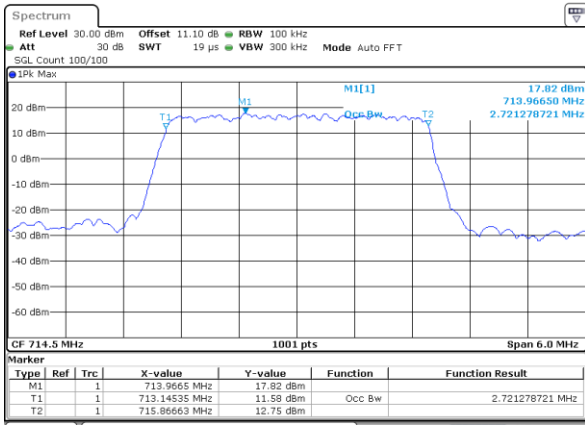

Lowest Channel / 3MHz / 16QAM

Date: 10_JUL_2020 20:24:50

Middle Channel / 3MHz / QPSK

Date: 10_JUL_2020 20:31:07

Middle Channel / 3MHz / 16QAM

Date: 10_JUL_2020 20:30:56

Highest Channel / 3MHz / QPSK

Date: 10_JUL_2020 20:33:06

Highest Channel / 3MHz / 16QAM

Date: 10_JUL_2020 20:33:18

LTE Band 12

Lowest Channel / 5MHz / QPSK

Date: 10_JUL_2020 20:54:11

Lowest Channel / 5MHz / 16QAM

Date: 10_JUL_2020 20:54:23

Middle Channel / 5MHz / QPSK