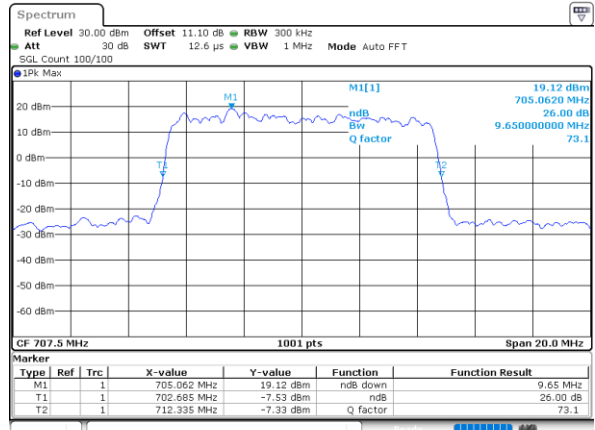

Lowest Channel / 10MHz / QPSK

Date: 10_JUL_2020 21:09:35

Lowest Channel / 10MHz / 16QAM

Date: 10_JUL_2020 21:09:23

Middle Channel / 10MHz / QPSK

Date: 10_JUL_2020 21:15:39

Middle Channel / 10MHz / 16QAM

Date: 10_JUL_2020 21:15:50

Highest Channel / 10MHz / QPSK

Date: 10_JUL_2020 21:18:02

Highest Channel / 10MHz / 16QAM

Date: 10_JUL_2020 21:17:50

LTE Band 12

Lowest Channel / 1.4MHz / 64QAM

Date: 10_JUL_2020 20:17:27

Lowest Channel / 3MHz / 64QAM