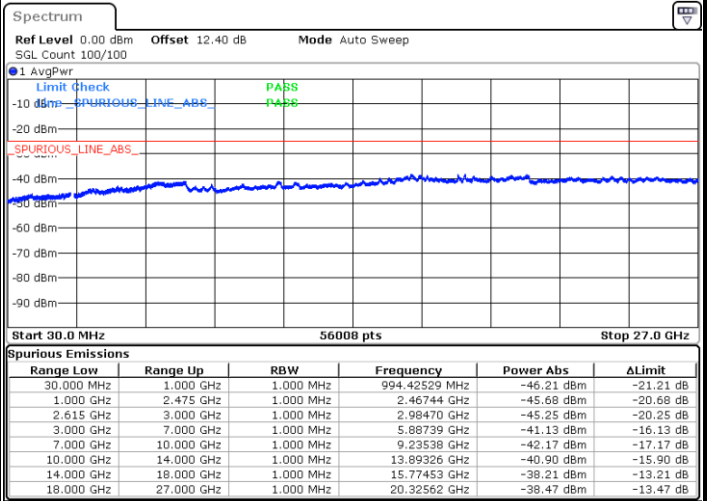

LTE Band 7C / 20MHz+20MHz

64QAM

Highest Channel / 1RB0 and 1RB99

Highest Channel / 1RB99 and 1RB0

Date: 19 JUN 2020 23:20:44

Date: 19 JUN 2020 23:19:42

Highest Channel / FullRB

N/A

Date: 19 JUN 2020 23:25:58

LTE Band 12

Peak-to-Average Ratio

Mode	LTE Band 12 / 10MHz				
Mod.	QPSK		16QAM		Limit: 13dB
RB Size	1RB	Full RB	1RB	Full RB	Result
Lowest CH	3.62	4.99	5.04	5.80	PASS
Middle CH	3.77	4.87	5.33	5.77	
Highest CH	3.48	5.01	4.93	5.91	
Mode	LTE Band 12 / 10MHz				
Mod.	64QAM				Limit: 13dB
RB Size	1RB	Full RB			Result
Lowest CH	6.20	6.35	-	-	PASS
Middle CH	6.14	6.32	-	-	
Highest CH	6.41	6.41	-	-	