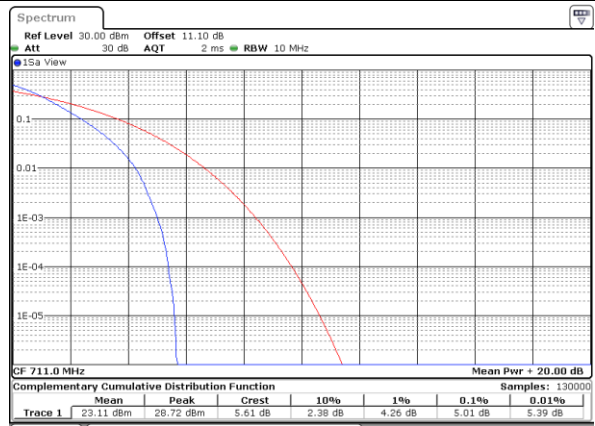

Date: 19 JUN 2020 23:25:58

LTE Band 12

Peak-to-Average Ratio

Mode	LTE Band 12 / 10MHz				
Mod.	QPSK		16QAM		Limit: 13dB
RB Size	1RB	Full RB	1RB	Full RB	Result
Lowest CH	3.62	4.99	5.04	5.80	PASS
Middle CH	3.77	4.87	5.33	5.77	
Highest CH	3.48	5.01	4.93	5.91	
Mode	LTE Band 12 / 10MHz				
Mod.	64QAM				Limit: 13dB
RB Size	1RB	Full RB			Result
Lowest CH	6.20	6.35	-	-	PASS
Middle CH	6.14	6.32	-	-	
Highest CH	6.41	6.41	-	-	

LTE Band 12 / 10MHz / QPSK

Lowest Channel / 1RB

Date: 10_JUL_2020 21:33:51

Lowest Channel / Full RB

Date: 10_JUL_2020 21:33:41

Middle Channel / 1RB

Date: 10_JUL_2020 21:34:00

Middle Channel / Full RB

Date: 10_JUL_2020 21:34:10

Highest Channel / 1RB

Date: 10_JUL_2020 21:34:30

Highest Channel / Full RB

Date: 10_JUL_2020 21:34:19

LTE Band 12 / 10MHz / 16QAM

Lowest Channel / 1RB

Date: 10_JUL_2020 21:32:52