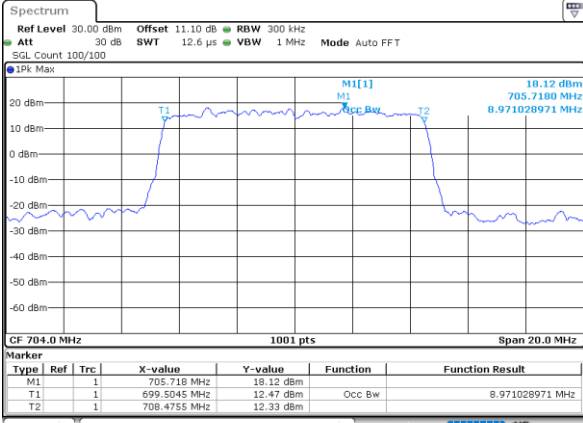

LTE Band 12

Lowest Channel / 10MHz / QPSK

Date: 10_JUL_2020 21:08:59