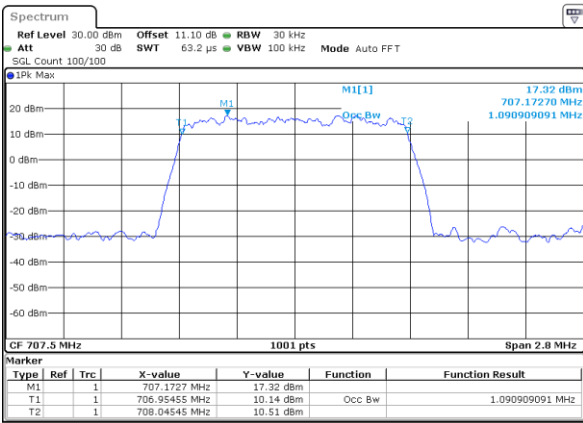

Middle Channel / 10MHz / 64QAM

Date: 10_JUL_2020 21:27:04

Highest Channel / 5MHz / 64QAM

Date: 10_JUL_2020 20:51:14

Highest Channel / 10MHz / 64QAM

Date: 10_JUL_2020 21:28:10

Occupied Bandwidth

Mode	LTE Band 12 : 99%OBW(MHz)											
BW	1.4MHz		3MHz		5MHz		10MHz		15MHz		20MHz	
Mod.	QPSK	16QAM	QPSK	16QAM	QPSK	16QAM	QPSK	16QAM	QPSK	16QAM	QPSK	16QAM
Lowest CH	1.09	1.10	2.73	2.71	4.50	4.49	8.97	8.95	-	-	-	-
Middle CH	1.09	1.09	2.72	2.73	4.50	4.45	9.01	8.99	-	-	-	-
Highest CH	1.09	1.09	2.72	2.71	4.52	4.48	8.99	9.03	-	-	-	-
Mode	LTE Band 12 : 99%OBW(MHz)											
BW	1.4MHz		3MHz		5MHz		10MHz		15MHz		20MHz	
Mod.	64QAM		64QAM		64QAM		64QAM		64QAM		64QAM	
Lowest CH	1.09	-	2.72	-	4.50	-	9.03	-	-	-	-	-
Middle CH	1.09	-	2.73	-	4.51	-	9.05	-	-	-	-	-
Highest CH	1.09	-	2.71	-	4.48	-	9.05	-	-	-	-	-

LTE Band 12

Lowest Channel / 1.4MHz / QPSK

Date: 10_JUL_2020 20:02:29

Lowest Channel / 1.4MHz / 16QAM

Date: 10_JUL_2020 20:08:46

Middle Channel / 1.4MHz / QPSK

Date: 10_JUL_2020 20:08:58

Middle Channel / 1.4MHz / 16QAM

Date: 10_JUL_2020 20:08:46

Highest Channel / 1.4MHz / QPSK

Date: 10_JUL_2020 20:10:56

Highest Channel / 1.4MHz / 16QAM

Date: 10_JUL_2020 20:11:08

LTE Band 12

Lowest Channel / 3MHz / QPSK

Date: 10_JUL_2020 20:24:38