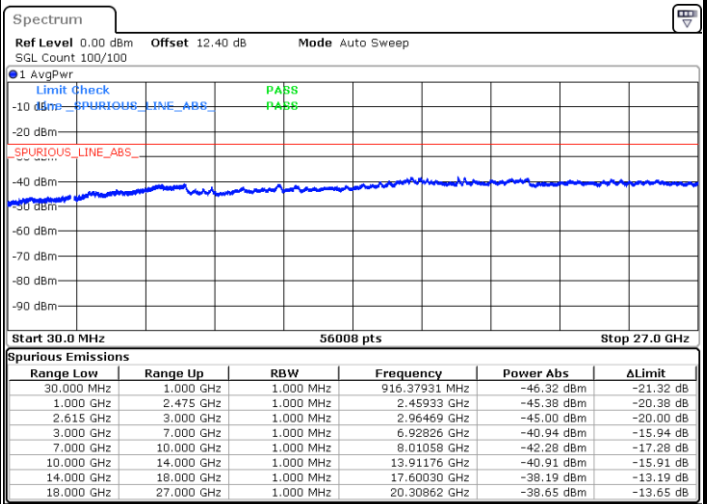

LTE Band 7C / 20MHz+15MHz

64QAM

Highest Channel / 1RB0 and 1RB74

Highest Channel / 1RB99 and 1RB0

Date: 20 JUN.2020 00:01:26

Date: 20 JUN.2020 00:00:25

Highest Channel / FullIRB

N/A

Date: 20 JUN.2020 00:06:40

LTE Band 7C / 20MHz+20MHz

64QAM

Lowest Channel / 1RB0 and 1RB99

Lowest Channel / 1RB99 and 1RB0

Date: 19 JUN 2020 22:53:58

Date: 19 JUN 2020 22:48:45

Lowest Channel / FullIRB

N/A

Date: 19 JUN 2020 22:55:01

LTE Band 7C / 20MHz+20MHz

64QAM

Middle Channel / 1RB0 and 1RB99

Middle Channel / 1RB99 and 1RB0

Date: 19 JUN 2020 23:05:47

Date: 19 JUN 2020 23:11:00