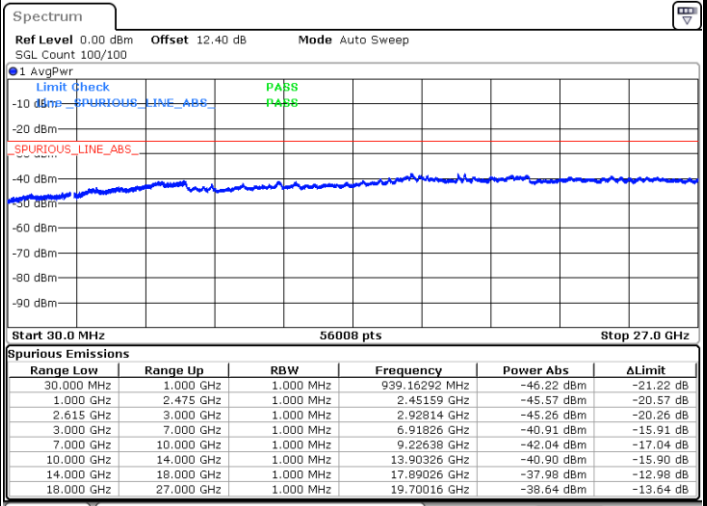

Date: 20 JUN.2020 03:04:14

Middle Channel / FullIRB

N/A

Date: 20 JUN.2020 02:57:58

LTE Band 7C / 15MHz+10MHz

64QAM

Highest Channel / 1RB0 and 1RB49

Highest Channel / 1RB74 and 1RB0

Date: 20 JUN.2020 03:10:27

Date: 20 JUN.2020 03:09:25

Highest Channel / FullIRB

N/A

Date: 20 JUN.2020 03:15:41

LTE Band 7C / 15MHz+15MHz

64QAM

Lowest Channel / 1RB0 and 1RB74

Lowest Channel / 1RB74 and 1RB0

Date: 20 JUN.2020 01:08:20

Date: 20 JUN.2020 01:03:06

Lowest Channel / FullIRB

N/A

Date: 20 JUN.2020 01:09:22

LTE Band 7C / 15MHz+15MHz

64QAM