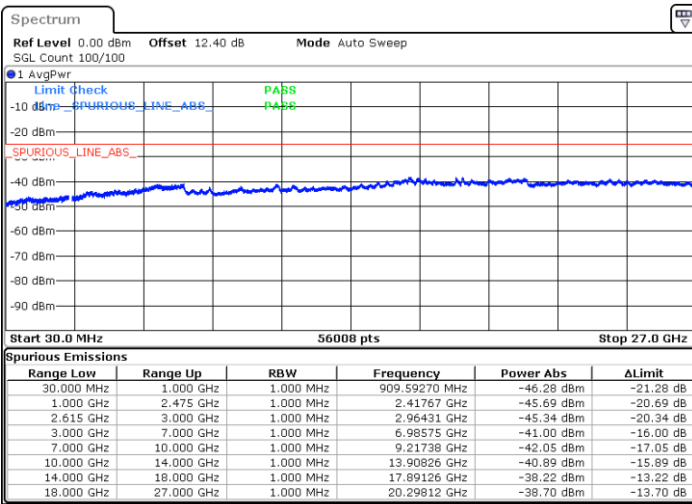

LTE Band 7C / 20MHz+10MHz

16QAM

Highest Channel / 1RB0 and 1RB49

Highest Channel / 1RB99 and 1RB0

Date: 20 JUN.2020 02:33:52

Date: 20 JUN.2020 02:30:45

Highest Channel / FullIRB

N/A

Date: 20 JUN.2020 02:37:01

LTE Band 7C / 20MHz+15MHz

16QAM

Lowest Channel / 1RB0 and 1RB74

Lowest Channel / 1RB99 and 1RB0

Date: 19 JUN 2020 23:36:19

Date: 19 JUN 2020 23:33:12

Lowest Channel / FullIRB

N/A

Date: 19 JUN 2020 23:39:28

LTE Band 7C / 20MHz+15MHz

16QAM

MiddleChannel / 1RB0 and 1RB74

Middle Channel / 1RB99 and 1RB0

Date: 19 JUN 2020 23:50:27

Date: 19 JUN 2020 23:53:35

Middle Channel / FullIRB

N/A

Date: 19 JUN 2020 23:47:19

LTE Band 7C / 20MHz+15MHz

16QAM

Highest Channel / 1RB0 and 1RB74

Highest Channel / 1RB99 and 1RB0

Date: 20 JUN.2020 00:02:29