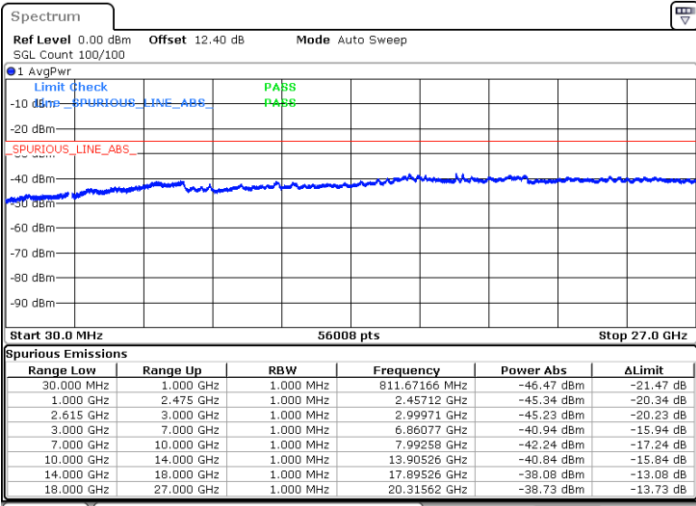

LTE Band 7C / 10MHz+20MHz

64QAM

MiddleChannel / 1RB0 and 1RB99

Middle Channel / 1RB49 and 1RB0

Date: 20 JUN 2020 04:01:19

Date: 20 JUN 2020 04:06:32

Middle Channel / FullIRB

N/A

Date: 20 JUN 2020 04:00:16

LTE Band 7C / 10MHz+20MHz

64QAM

Highest Channel / 1RB0 and 1RB99

Highest Channel / 1RB49 and 1RB0

Date: 20 JUN.2020 04:13:01

Date: 20 JUN.2020 04:11:59

Highest Channel / FullIRB

N/A

Date: 20 JUN.2020 04:18:15

LTE Band 7C / 15MHz+10MHz

64QAM

Lowest Channel / 1RB0 and 1RB49

Lowest Channel / 1RB74 and 1RB0

Date: 20 JUN 2020 02:48:30

Date: 20 JUN 2020 02:43:16

Lowest Channel / FullIRB

N/A

Date: 20 JUN 2020 02:49:32

LTE Band 7C / 15MHz+10MHz

64QAM

Middle Channel / 1RB0 and 1RB49

Middle Channel / 1RB74 and 1RB0

Date: 20 JUN.2020 02:59:01