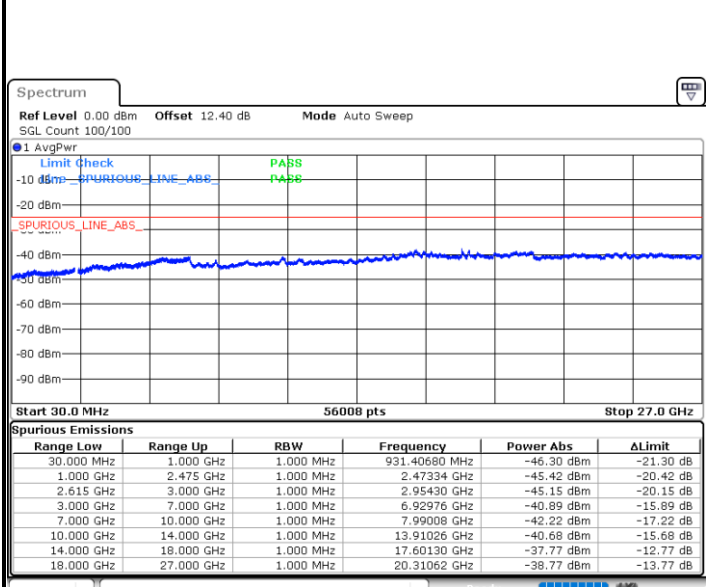

Lowest Channel / 1RB74 and 1RB0

Date: 20 JUN.2020 01:08:20

Date: 20 JUN.2020 01:03:06

Lowest Channel / FullIRB

N/A

Date: 20 JUN.2020 01:09:22

LTE Band 7C / 15MHz+15MHz

64QAM

Middle Channel / 1RB0 and 1RB74

Middle Channel / 1RB74 and 1RB0

Date: 20 JUN 2020 01:24:52

Date: 20 JUN 2020 01:30:05

Middle Channel / FullIRB

N/A

Date: 20 JUN 2020 01:23:49

LTE Band 7C / 15MHz+15MHz

64QAM

Highest Channel / 1RB0 and 1RB74

Date: 20 JUN.2020 01:46:02

Highest Channel / 1RB74 and 1RB0

Date: 20 JUN.2020 01:45:00

Highest Channel / FullIRB

Date: 20 JUN.2020 01:51:16

N/A

LTE Band 7C / 15MHz+20MHz

64QAM

Lowest Channel / 1RB0 and 1RB99

Lowest Channel / 1RB74 and 1RB0

Date: 20 JUN.2020 00:15:26

Date: 20 JUN.2020 00:10:12

Lowest Channel / FullIRB

N/A