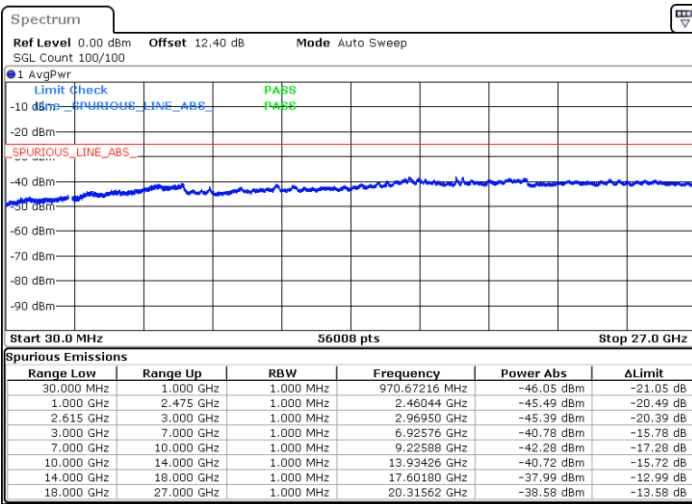

Date: 19 JUN 2020 22:52:56

Date: 19 JUN 2020 22:49:48

Lowest Channel / FullIRB

N/A

Date: 19 JUN 2020 22:57:55

LTE Band 7C / 20MHz+20MHz

16QAM

Middle Channel / 1RB0 and 1RB99

Middle Channel / 1RB99 and 1RB0

Date: 19 JUN 2020 23:06:50

Date: 19 JUN 2020 23:09:57

Middle Channel / FullIRB

N/A

Date: 19 JUN 2020 23:03:42

LTE Band 7C / 20MHz+20MHz

16QAM

Highest Channel / 1RB0 and 1RB99

Highest Channel / 1RB99 and 1RB0

Date: 19 JUN 2020 23:21:47

Date: 19 JUN 2020 23:18:39

Highest Channel / FullIRB

N/A

Date: 19 JUN 2020 23:24:55

LTE Band 7C / 10MHz+20MHz