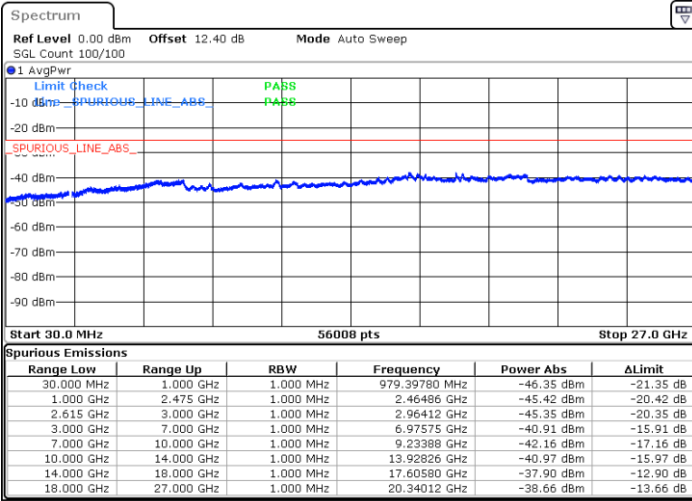

Middle Channel / FullIRB

N/A

Date: 19 JUN 2020 23:47:19

LTE Band 7C / 20MHz+15MHz

16QAM

Highest Channel / 1RB0 and 1RB74

Highest Channel / 1RB99 and 1RB0

Date: 20 JUN.2020 00:02:29

Date: 19 JUN.2020 23:59:22

Highest Channel / FullIRB

N/A

Date: 20 JUN.2020 00:05:37

LTE Band 7C / 20MHz+20MHz

16QAM

Lowest Channel / 1RB0 and 1RB99

Lowest Channel / 1RB99 and 1RB0

Date: 19 JUN 2020 22:52:56

Date: 19 JUN 2020 22:49:48

Lowest Channel / FullIRB

N/A

Date: 19 JUN 2020 22:57:55

LTE Band 7C / 20MHz+20MHz

16QAM

Middle Channel / 1RB0 and 1RB99