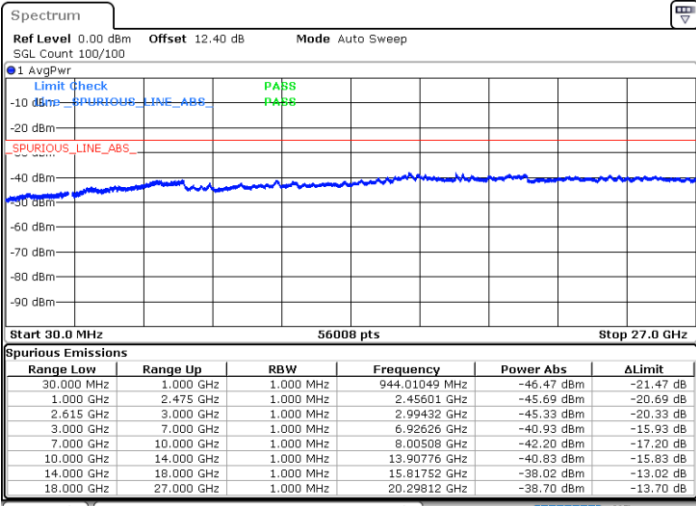

Lowest Channel / 1RB0 and 1RB74

Lowest Channel / 1RB99 and 1RB0

Date: 19 JUN 2020 23:37:22

Date: 19 JUN 2020 23:32:09

Lowest Channel / FullIRB

N/A

Date: 19 JUN 2020 23:38:25

LTE Band 7C / 20MHz+15MHz

LTE Band 7C / 20MHz+15MHz

64QAM

Highest Channel / 1RB0 and 1RB74

Highest Channel / 1RB99 and 1RB0

Date: 20 JUN.2020 00:01:26

Date: 20 JUN.2020 00:00:25

Highest Channel / FullIRB

N/A

Date: 20 JUN.2020 00:06:40

LTE Band 7C / 20MHz+20MHz

64QAM

Lowest Channel / 1RB0 and 1RB99

Lowest Channel / 1RB99 and 1RB0

Date: 19 JUN 2020 22:53:58

Date: 19 JUN 2020 22:48:45

Lowest Channel / FullIRB