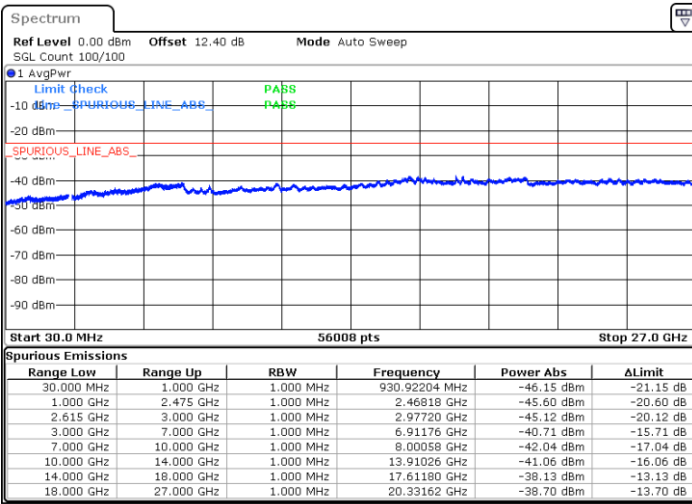

LTE Band 7C / 15MHz+20MHz

64QAM

Lowest Channel / 1RB0 and 1RB99

Lowest Channel / 1RB74 and 1RB0

Date: 20 JUN.2020 00:15:26

Date: 20 JUN.2020 00:10:12

Lowest Channel / FullIRB

N/A

Date: 20 JUN.2020 00:16:28

LTE Band 7C / 15MHz+20MHz

64QAM

Middle Channel / 1RB0 and 1RB99

Middle Channel / 1RB74 and 1RB0

Date: 20 JUN 2020 00:25:40

Date: 20 JUN 2020 00:30:53

Middle Channel / FullRB

N/A

Date: 20 JUN 2020 00:24:37

LTE Band 7C / 15MHz+20MHz

64QAM

Highest Channel / 1RB0 and 1RB99

Highest Channel / 1RB74 and 1RB0

Date: 20 JUN.2020 00:51:25

Date: 20 JUN.2020 00:50:23