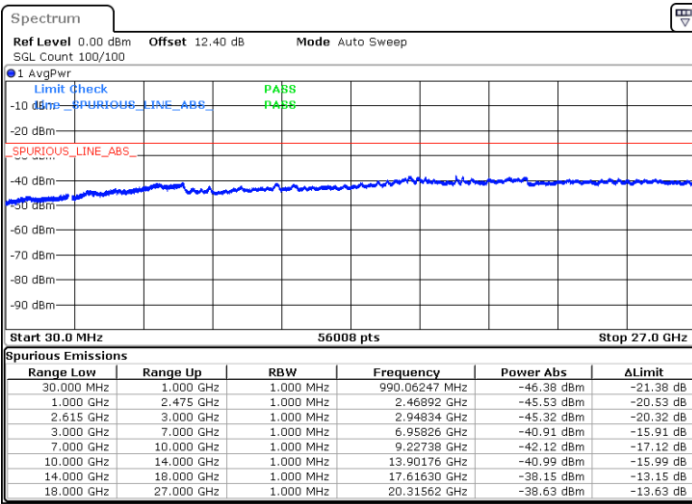

Date: 20 JUN.2020 02:37:01

LTE Band 7C / 20MHz+15MHz

16QAM

Lowest Channel / 1RB0 and 1RB74

Lowest Channel / 1RB99 and 1RB0

Date: 19 JUN 2020 23:36:19

Date: 19 JUN 2020 23:33:12

Lowest Channel / FullIRB

N/A

Date: 19 JUN 2020 23:39:28

LTE Band 7C / 20MHz+15MHz

16QAM

MiddleChannel / 1RB0 and 1RB74

Middle Channel / 1RB99 and 1RB0

Date: 19 JUN 2020 23:50:27

Date: 19 JUN 2020 23:53:35

Middle Channel / FullIRB

N/A

Date: 19 JUN 2020 23:47:19

LTE Band 7C / 20MHz+15MHz

16QAM

Highest Channel / 1RB0 and 1RB74

Highest Channel / 1RB99 and 1RB0

Date: 20 JUN.2020 00:02:29

Date: 19 JUN.2020 23:59:22

Highest Channel / FullIRB

N/A

Date: 20 JUN.2020 00:05:37

LTE Band 7C / 20MHz+20MHz

16QAM

Lowest Channel / 1RB0 and 1RB99

Lowest Channel / 1RB99 and 1RB0