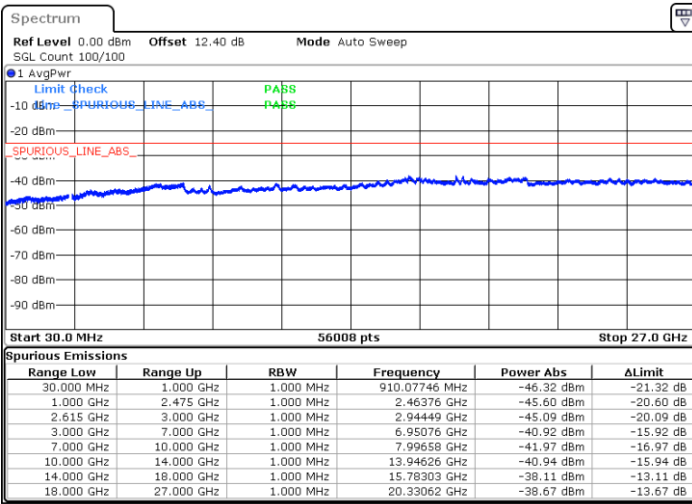

Middle Channel / FullIRB

N/A

Date: 19 JUN 2020 23:04:44