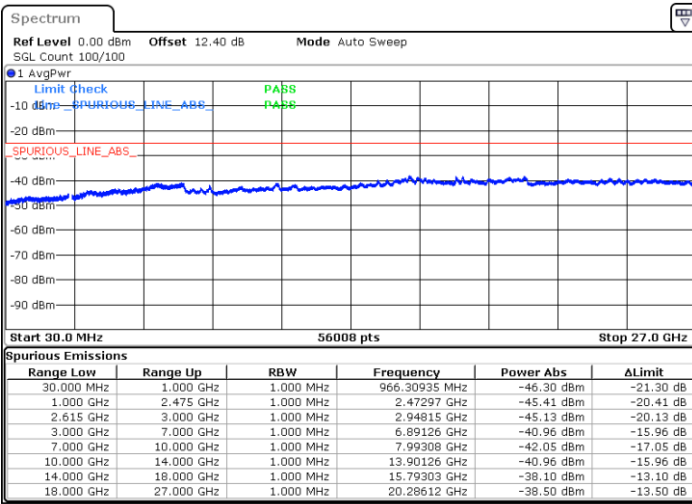

Highest Channel / 1RB0 and 1RB99

Highest Channel / 1RB99 and 1RB0

Date: 19 JUN 2020 23:21:47

Date: 19 JUN 2020 23:18:39

Highest Channel / FullIRB

N/A

Date: 19 JUN 2020 23:24:55

LTE Band 7C / 10MHz+20MHz

64QAM

Lowest Channel / 1RB0 and 1RB99

Lowest Channel / 1RB49 and 1RB0

Date: 20 JUN.2020 03:37:13

Date: 20 JUN.2020 03:32:00

Lowest Channel / FullIRB

N/A

Date: 20 JUN.2020 03:38:16