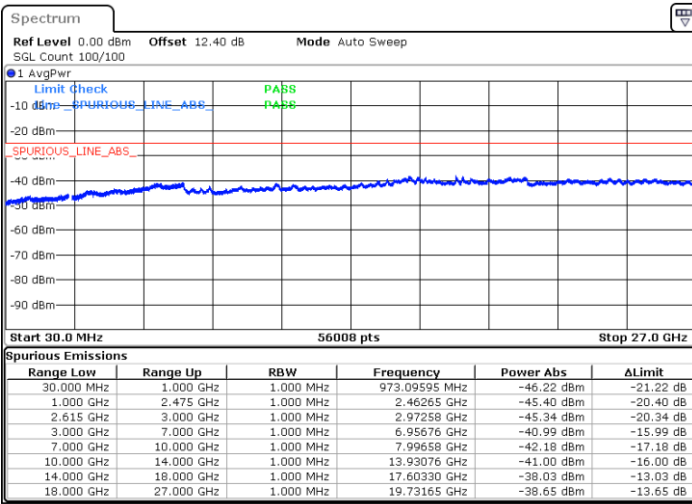

N/A

Date: 20 JUN 2020 00:24:37

LTE Band 7C / 15MHz+20MHz

64QAM

Highest Channel / 1RB0 and 1RB99

Highest Channel / 1RB74 and 1RB0

Date: 20 JUN.2020 00:51:25

Date: 20 JUN.2020 00:50:23

Highest Channel / FullIRB

N/A

Date: 20 JUN.2020 00:56:38

LTE Band 7C / 20MHz+10MHz

64QAM

Lowest Channel / 1RB0 and 1RB49

Lowest Channel / 1RB99 and 1RB0

Date: 20 JUN.2020 02:07:28

Date: 20 JUN.2020 02:02:15

Lowest Channel / FullIRB

N/A

Date: 20 JUN.2020 02:08:31

LTE Band 7C / 20MHz+10MHz

64QAM

Middle Channel / 1RB0 and 1RB49

Middle Channel / 1RB99 and 1RB0

Date: 20 JUN.2020 02:16:48

Date: 20 JUN.2020 02:22:02

Middle Channel / FullIRB

N/A

Date: 20 JUN.2020 02:15:46

LTE Band 7C / 20MHz+10MHz

64QAM

Highest Channel / 1RB0 and 1RB49