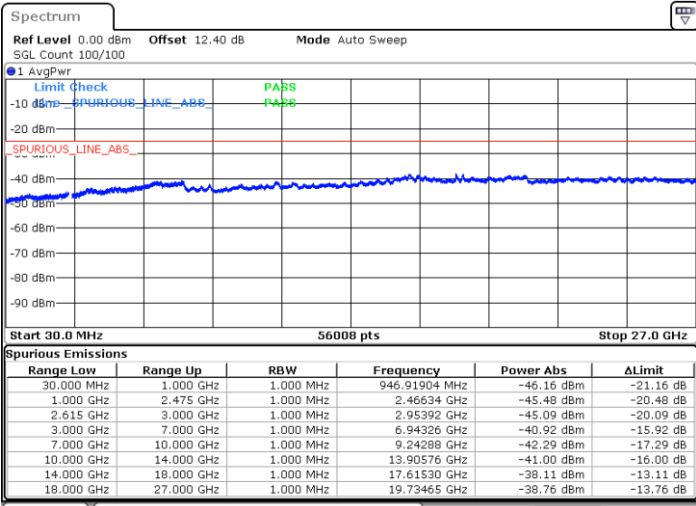

Highest Channel / 1RB0 and 1RB99

Highest Channel / 1RB99 and 1RB0

Date: 19 JUN 2020 23:21:47

Date: 19 JUN 2020 23:18:39

Highest Channel / FullIRB

N/A

Date: 19 JUN 2020 23:24:55

LTE Band 7C / 10MHz+20MHz

64QAM

Lowest Channel / 1RB0 and 1RB99

Lowest Channel / 1RB49 and 1RB0

Date: 20 JUN.2020 03:37:13

Date: 20 JUN.2020 03:32:00

Lowest Channel / FullIRB

N/A

Date: 20 JUN.2020 03:38:16