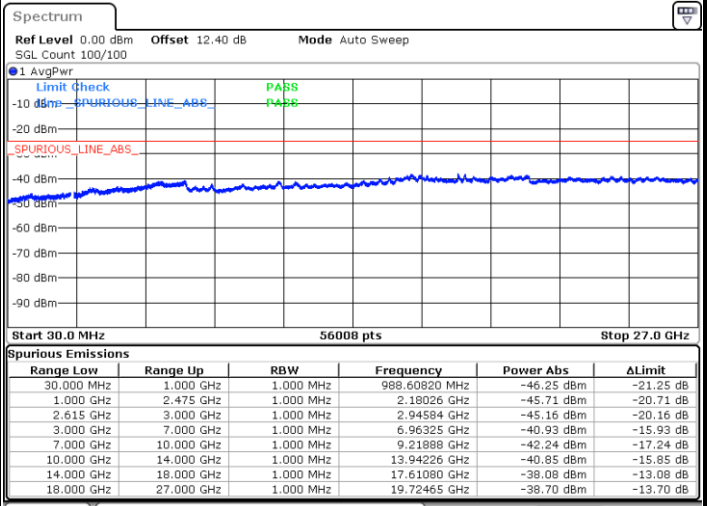

Date: 20 JUN.2020 02:02:15

Lowest Channel / FullIRB

N/A

Date: 20 JUN.2020 02:08:31

LTE Band 7C / 20MHz+10MHz

64QAM

Middle Channel / 1RB0 and 1RB49

Middle Channel / 1RB99 and 1RB0

Date: 20 JUN.2020 02:16:48

Date: 20 JUN.2020 02:22:02

Middle Channel / FullIRB

N/A

Date: 20 JUN.2020 02:15:46

LTE Band 7C / 20MHz+10MHz

64QAM

Highest Channel / 1RB0 and 1RB49

Highest Channel / 1RB99 and 1RB0

Date: 20 JUN 2020 02:32:49

Date: 20 JUN 2020 02:31:47

Highest Channel / FullIRB

N/A

Date: 20 JUN 2020 02:38:04

LTE Band 7C / 20MHz+15MHz

64QAM

Lowest Channel / 1RB0 and 1RB74

Lowest Channel / 1RB99 and 1RB0

Date: 19 JUN 2020 23:37:22

Date: 19 JUN 2020 23:32:09

Lowest Channel / FullIRB

N/A

Date: 19 JUN 2020 23:38:25

LTE Band 7C / 20MHz+15MHz