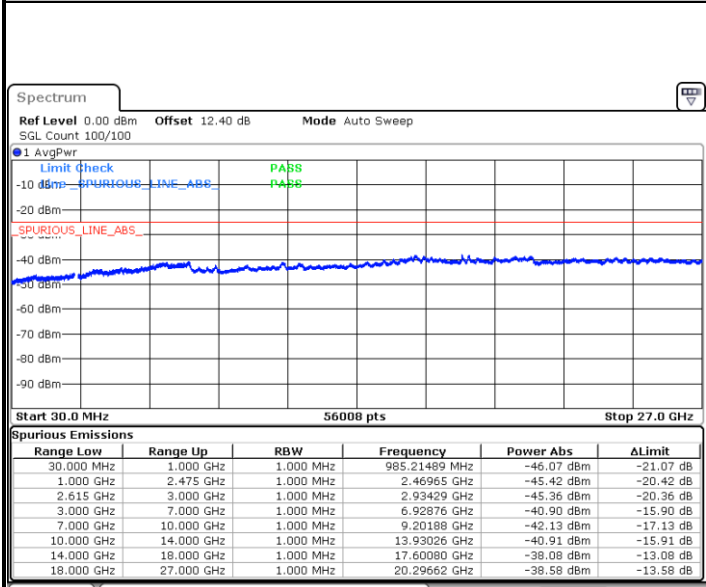

Lowest Channel / 1RB74 and 1RB0

Date: 20 JUN.2020 01:08:20

Date: 20 JUN.2020 01:03:06

Lowest Channel / FullIRB

N/A

Date: 20 JUN.2020 01:09:22

LTE Band 7C / 15MHz+15MHz

64QAM

Middle Channel / 1RB0 and 1RB74

Middle Channel / 1RB74 and 1RB0

Date: 20 JUN 2020 01:24:52

Date: 20 JUN 2020 01:30:05

Middle Channel / FullIRB

N/A

Date: 20 JUN 2020 01:23:49

LTE Band 7C / 15MHz+15MHz

64QAM

Highest Channel / 1RB0 and 1RB74

Date: 20 JUN.2020 01:46:02

Highest Channel / 1RB74 and 1RB0

Date: 20 JUN.2020 01:45:00

Highest Channel / FullIRB

Date: 20 JUN.2020 01:51:16

N/A

LTE Band 7C / 15MHz+20MHz

64QAM

Lowest Channel / 1RB0 and 1RB99

Lowest Channel / 1RB74 and 1RB0

Date: 20 JUN.2020 00:15:26

Date: 20 JUN.2020 00:10:12

Lowest Channel / FullIRB

N/A