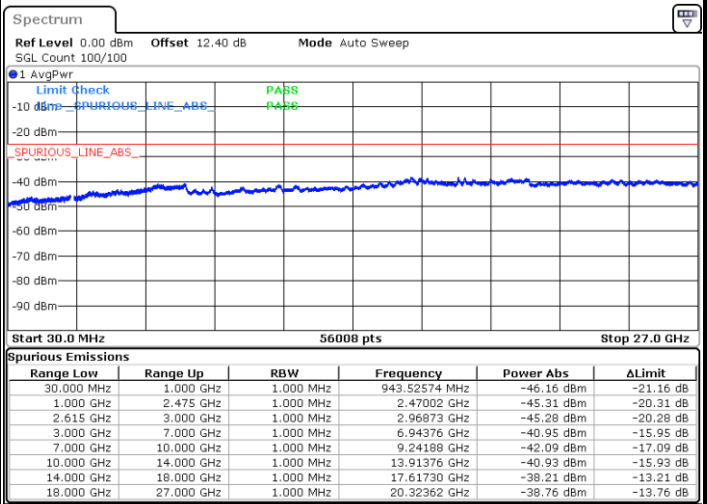

LTE Band 7C / 20MHz+10MHz

16QAM

Highest Channel / 1RB0 and 1RB49

Highest Channel / 1RB99 and 1RB0

Date: 20 JUN.2020 02:33:52

Date: 20 JUN.2020 02:30:45

Highest Channel / FullIRB

N/A

Date: 20 JUN.2020 02:37:01

LTE Band 7C / 20MHz+15MHz

16QAM

Lowest Channel / 1RB0 and 1RB74

Lowest Channel / 1RB99 and 1RB0

Date: 19 JUN 2020 23:36:19

Date: 19 JUN 2020 23:33:12

Lowest Channel / FullIRB

N/A

Date: 19 JUN 2020 23:39:28

LTE Band 7C / 20MHz+15MHz

16QAM

MiddleChannel / 1RB0 and 1RB74

Middle Channel / 1RB99 and 1RB0

Date: 19 JUN 2020 23:50:27

Date: 19 JUN 2020 23:53:35

Middle Channel / FullIRB

N/A

Date: 19 JUN 2020 23:47:19

LTE Band 7C / 20MHz+15MHz

16QAM

Highest Channel / 1RB0 and 1RB74

Highest Channel / 1RB99 and 1RB0

Date: 20 JUN.2020 00:02:29