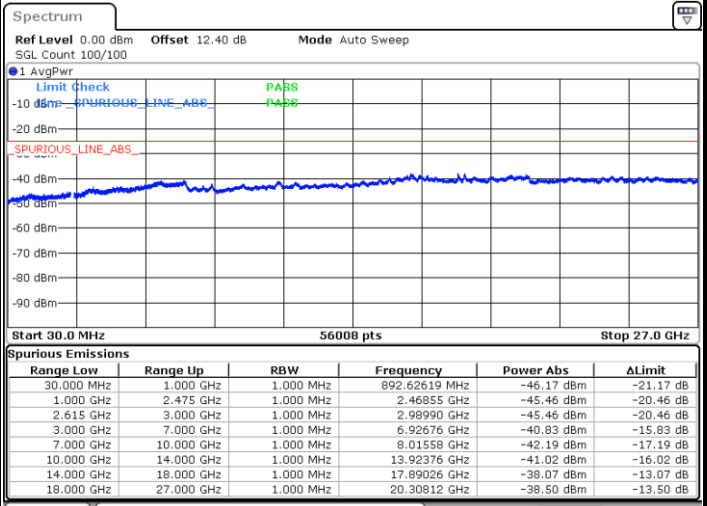

Highest Channel / 1RB0 and 1RB99

Highest Channel / 1RB99 and 1RB0

Date: 19 JUN 2020 23:21:47

Date: 19 JUN 2020 23:18:39

Highest Channel / FullIRB

N/A

Date: 19 JUN 2020 23:24:55

LTE Band 7C / 10MHz+20MHz

64QAM

Lowest Channel / 1RB0 and 1RB99

Lowest Channel / 1RB49 and 1RB0

Date: 20 JUN.2020 03:37:13

Date: 20 JUN.2020 03:32:00

Lowest Channel / FullIRB

N/A

Date: 20 JUN.2020 03:38:16

LTE Band 7C / 10MHz+20MHz

64QAM

MiddleChannel / 1RB0 and 1RB99

Middle Channel / 1RB49 and 1RB0

Date: 20 JUN 2020 04:01:19

Date: 20 JUN 2020 04:06:32

Middle Channel / FullIRB

N/A

Date: 20 JUN 2020 04:00:16

LTE Band 7C / 10MHz+20MHz

64QAM

Highest Channel / 1RB0 and 1RB99

Highest Channel / 1RB49 and 1RB0

Date: 20 JUN.2020 04:13:01

Date: 20 JUN.2020 04:11:59

Highest Channel / FullIRB