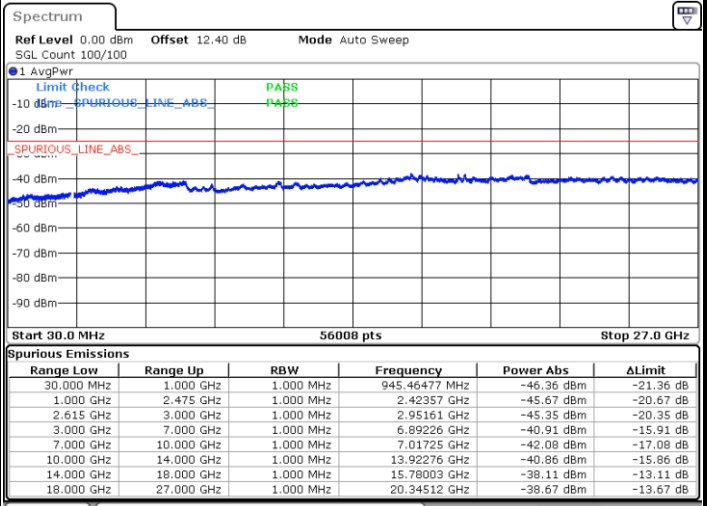

Date: 20 JUN.2020 03:10:27

Date: 20 JUN.2020 03:09:25

Highest Channel / FullIRB

N/A

Date: 20 JUN.2020 03:15:41

LTE Band 7C / 15MHz+15MHz

64QAM

Lowest Channel / 1RB0 and 1RB74

Lowest Channel / 1RB74 and 1RB0

Date: 20 JUN.2020 01:08:20

Date: 20 JUN.2020 01:03:06

Lowest Channel / FullIRB

N/A

Date: 20 JUN.2020 01:09:22

LTE Band 7C / 15MHz+15MHz

64QAM

Middle Channel / 1RB0 and 1RB74

Middle Channel / 1RB74 and 1RB0

Date: 20 JUN 2020 01:24:52

Date: 20 JUN 2020 01:30:05

Middle Channel / FullIRB

N/A

Date: 20 JUN 2020 01:23:49

LTE Band 7C / 15MHz+15MHz