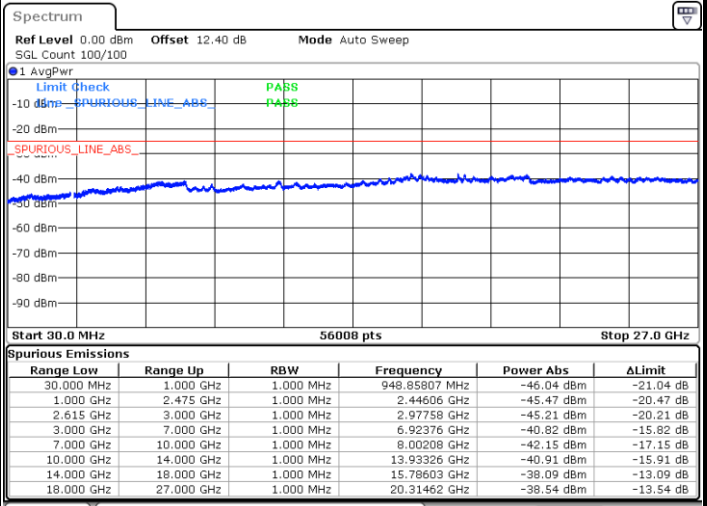

Lowest Channel / 1RB0 and 1RB74

Lowest Channel / 1RB99 and 1RB0

Date: 19 JUN 2020 23:37:22

Date: 19 JUN 2020 23:32:09

Lowest Channel / FullIRB

N/A

Date: 19 JUN 2020 23:38:25

LTE Band 7C / 20MHz+15MHz

64QAM

MiddleChannel / 1RB0 and 1RB74

Middle Channel / 1RB99 and 1RB0

Date: 19 JUN 2020 23:49:25

Date: 19 JUN 2020 23:54:38

Middle Channel / FullIRB

N/A

Date: 19 JUN 2020 23:48:22

LTE Band 7C / 20MHz+15MHz

64QAM

Highest Channel / 1RB0 and 1RB74

Highest Channel / 1RB99 and 1RB0

Date: 20 JUN.2020 00:01:26

Date: 20 JUN.2020 00:00:25

Highest Channel / FullIRB

N/A

Date: 20 JUN.2020 00:06:40

LTE Band 7C / 20MHz+20MHz

64QAM

Lowest Channel / 1RB0 and 1RB99

Lowest Channel / 1RB99 and 1RB0

Date: 19 JUN 2020 22:53:58

Date: 19 JUN 2020 22:48:45

Lowest Channel / FullIRB