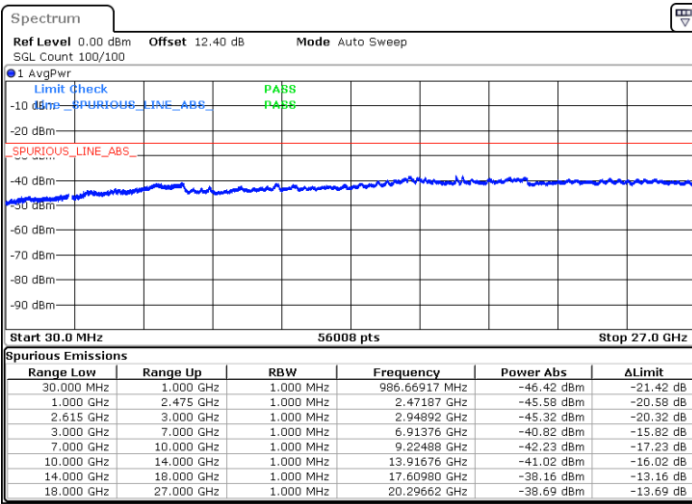

LTE Band 7C / 20MHz+15MHz

64QAM

Highest Channel / 1RB0 and 1RB74

Highest Channel / 1RB99 and 1RB0

Date: 20 JUN.2020 00:01:26

Date: 20 JUN.2020 00:00:25

Highest Channel / FullIRB

N/A

Date: 20 JUN.2020 00:06:40

LTE Band 7C / 20MHz+20MHz

64QAM

Lowest Channel / 1RB0 and 1RB99

Lowest Channel / 1RB99 and 1RB0

Date: 19 JUN 2020 22:53:58

Date: 19 JUN 2020 22:48:45

Lowest Channel / FullIRB

N/A

Date: 19 JUN 2020 22:55:01

LTE Band 7C / 20MHz+20MHz

64QAM

Middle Channel / 1RB0 and 1RB99

Middle Channel / 1RB99 and 1RB0

Date: 19 JUN 2020 23:05:47

Date: 19 JUN 2020 23:11:00