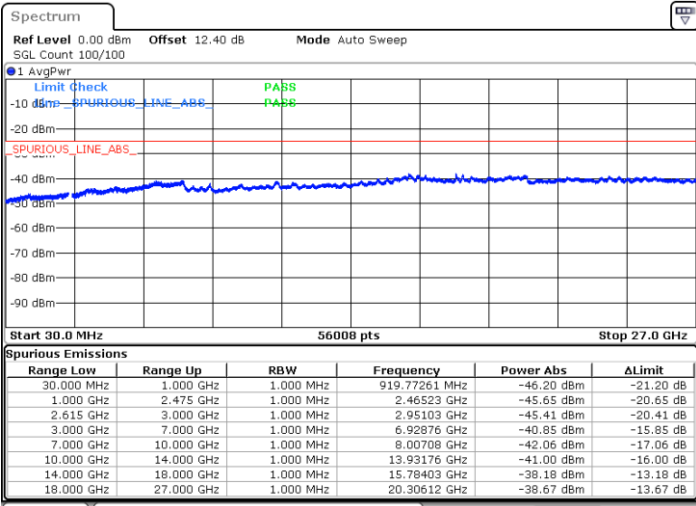

N/A

Date: 20 JUN.2020 04:18:15

LTE Band 7C / 15MHz+10MHz

64QAM

Lowest Channel / 1RB0 and 1RB49

Lowest Channel / 1RB74 and 1RB0

Date: 20 JUN 2020 02:48:30

Date: 20 JUN 2020 02:43:16

Lowest Channel / FullIRB

N/A

Date: 20 JUN 2020 02:49:32

LTE Band 7C / 15MHz+10MHz

64QAM

Middle Channel / 1RB0 and 1RB49

Middle Channel / 1RB74 and 1RB0

Date: 20 JUN.2020 02:59:01

Date: 20 JUN.2020 03:04:14

Middle Channel / FullIRB

N/A

Date: 20 JUN.2020 02:57:58

LTE Band 7C / 15MHz+10MHz

64QAM

Highest Channel / 1RB0 and 1RB49

Highest Channel / 1RB74 and 1RB0

Date: 20 JUN.2020 03:10:27

Date: 20 JUN.2020 03:09:25

Highest Channel / FullIRB

N/A

Date: 20 JUN.2020 03:15:41

LTE Band 7C / 15MHz+15MHz

64QAM

Lowest Channel / 1RB0 and 1RB74