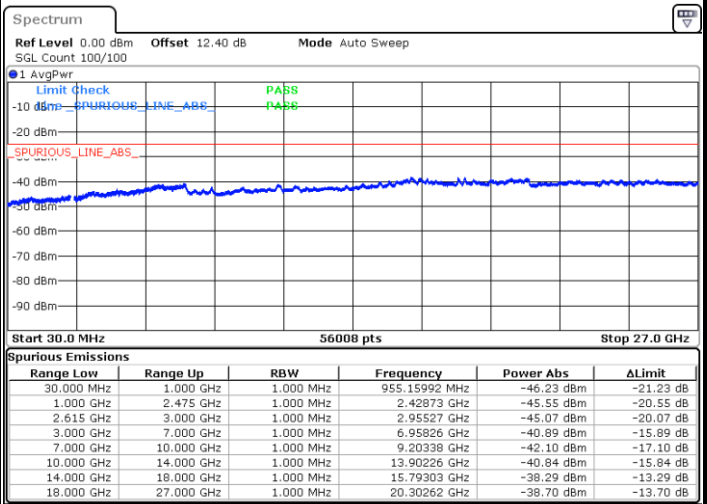

Date: 19 JUN.2020 23:59:22

Highest Channel / FullIRB

N/A

Date: 20 JUN.2020 00:05:37

LTE Band 7C / 20MHz+20MHz

16QAM

Lowest Channel / 1RB0 and 1RB99

Lowest Channel / 1RB99 and 1RB0

Date: 19 JUN 2020 22:52:56

Date: 19 JUN 2020 22:49:48

Lowest Channel / FullIRB

N/A

Date: 19 JUN 2020 22:57:55

LTE Band 7C / 20MHz+20MHz

16QAM

Middle Channel / 1RB0 and 1RB99

Middle Channel / 1RB99 and 1RB0

Date: 19 JUN 2020 23:06:50

Date: 19 JUN 2020 23:09:57

Middle Channel / FullIRB

N/A

Date: 19 JUN 2020 23:03:42

LTE Band 7C / 20MHz+20MHz

16QAM

Highest Channel / 1RB0 and 1RB99

Highest Channel / 1RB99 and 1RB0

Date: 19 JUN 2020 23:21:47

Date: 19 JUN 2020 23:18:39

Highest Channel / FullIRB

N/A

Date: 19 JUN 2020 23:24:55

LTE Band 7C / 10MHz+20MHz