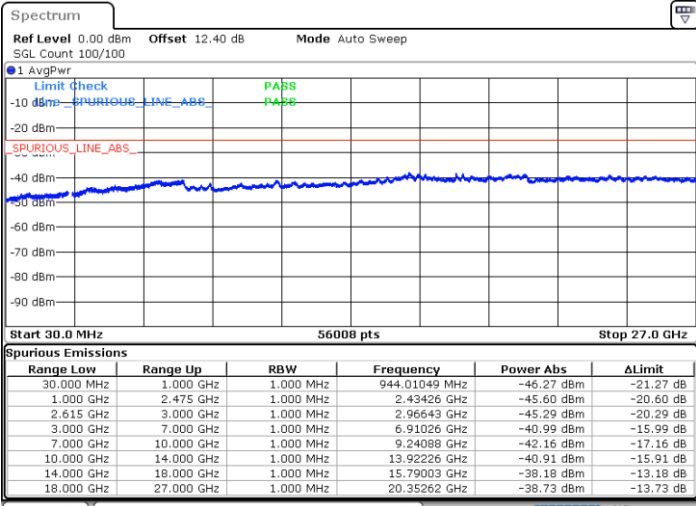

N/A

Date: 20 JUN.2020 04:18:15

LTE Band 7C / 15MHz+10MHz

64QAM

Lowest Channel / 1RB0 and 1RB49

Lowest Channel / 1RB74 and 1RB0

Date: 20 JUN 2020 02:48:30

Date: 20 JUN 2020 02:43:16

Lowest Channel / FullIRB

N/A

Date: 20 JUN 2020 02:49:32

LTE Band 7C / 15MHz+10MHz

64QAM

Middle Channel / 1RB0 and 1RB49

Middle Channel / 1RB74 and 1RB0

Date: 20 JUN.2020 02:59:01

Date: 20 JUN.2020 03:04:14

Middle Channel / FullIRB

N/A

Date: 20 JUN.2020 02:57:58

LTE Band 7C / 15MHz+10MHz

64QAM

Highest Channel / 1RB0 and 1RB49

Highest Channel / 1RB74 and 1RB0

Date: 20 JUN.2020 03:10:27

Date: 20 JUN.2020 03:09:25

Highest Channel / FullIRB

N/A

Date: 20 JUN.2020 03:15:41

LTE Band 7C / 15MHz+15MHz

64QAM

Lowest Channel / 1RB0 and 1RB74