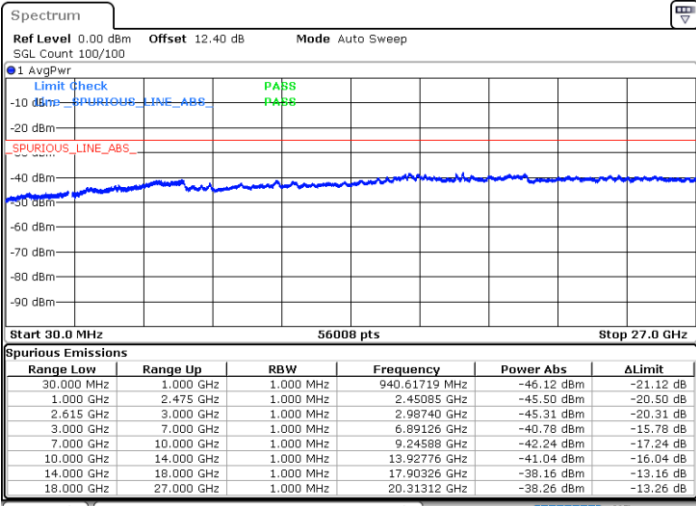

Highest Channel / 1RB0 and 1RB99

Highest Channel / 1RB99 and 1RB0

Date: 19 JUN 2020 23:21:47

Date: 19 JUN 2020 23:18:39

Highest Channel / FullIRB

N/A

Date: 19 JUN 2020 23:24:55

LTE Band 7C / 10MHz+20MHz

64QAM

Lowest Channel / 1RB0 and 1RB99

Lowest Channel / 1RB49 and 1RB0

Date: 20 JUN.2020 03:37:13

Date: 20 JUN.2020 03:32:00

Lowest Channel / FullIRB

N/A

Date: 20 JUN.2020 03:38:16

LTE Band 7C / 10MHz+20MHz

64QAM

MiddleChannel / 1RB0 and 1RB99

Middle Channel / 1RB49 and 1RB0

Date: 20 JUN 2020 04:01:19

Date: 20 JUN 2020 04:06:32

Middle Channel / FullIRB

N/A

Date: 20 JUN 2020 04:00:16

LTE Band 7C / 10MHz+20MHz

64QAM

Highest Channel / 1RB0 and 1RB99

Highest Channel / 1RB49 and 1RB0

Date: 20 JUN.2020 04:13:01

Date: 20 JUN.2020 04:11:59

Highest Channel / FullIRB