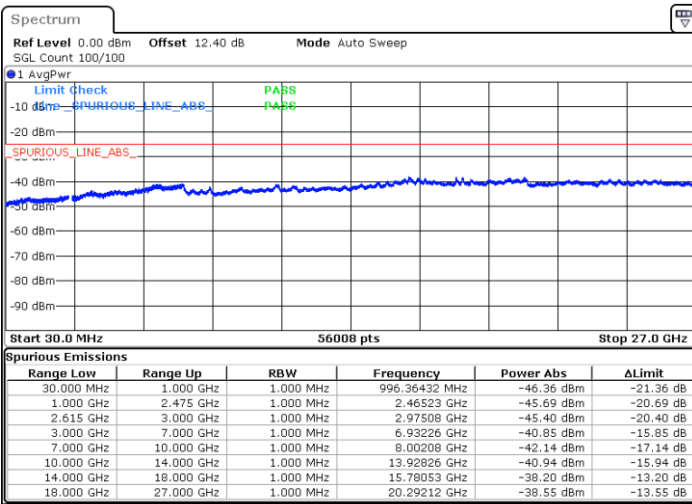

Date: 19 JUN.2020 23:59:22

Highest Channel / FullIRB

N/A

Date: 20 JUN.2020 00:05:37

LTE Band 7C / 20MHz+20MHz

16QAM

Lowest Channel / 1RB0 and 1RB99

Lowest Channel / 1RB99 and 1RB0

Date: 19 JUN 2020 22:52:56

Date: 19 JUN 2020 22:49:48

Lowest Channel / FullIRB

N/A

Date: 19 JUN 2020 22:57:55

LTE Band 7C / 20MHz+20MHz

16QAM

Middle Channel / 1RB0 and 1RB99

Middle Channel / 1RB99 and 1RB0

Date: 19 JUN 2020 23:06:50

Date: 19 JUN 2020 23:09:57

Middle Channel / FullIRB

N/A

Date: 19 JUN 2020 23:03:42

LTE Band 7C / 20MHz+20MHz

16QAM

Highest Channel / 1RB0 and 1RB99

Highest Channel / 1RB99 and 1RB0

Date: 19 JUN 2020 23:21:47

Date: 19 JUN 2020 23:18:39

Highest Channel / FullIRB

N/A

Date: 19 JUN 2020 23:24:55

LTE Band 7C / 10MHz+20MHz