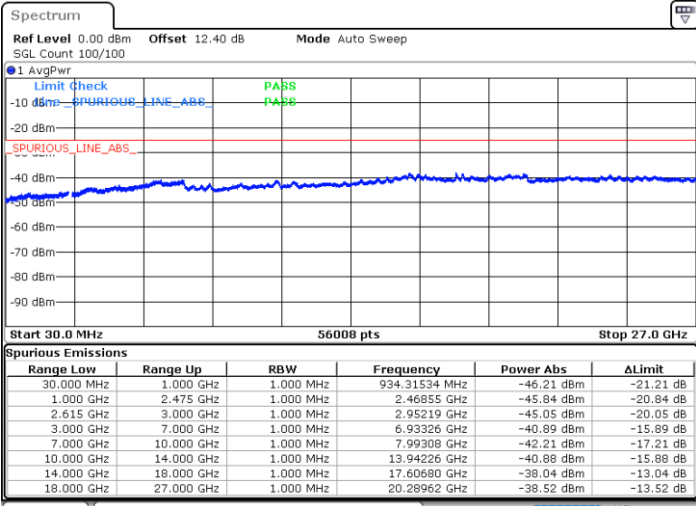

Lowest Channel / 1RB0 and 1RB74

Lowest Channel / 1RB99 and 1RB0

Date: 19 JUN 2020 23:37:22

Date: 19 JUN 2020 23:32:09

Lowest Channel / FullIRB

N/A

Date: 19 JUN 2020 23:38:25

LTE Band 7C / 20MHz+15MHz

64QAM

MiddleChannel / 1RB0 and 1RB74

Middle Channel / 1RB99 and 1RB0

Date: 19 JUN 2020 23:49:25

Date: 19 JUN 2020 23:54:38

Middle Channel / FullIRB

N/A

Date: 19 JUN 2020 23:48:22

LTE Band 7C / 20MHz+15MHz

64QAM

Highest Channel / 1RB0 and 1RB74

Highest Channel / 1RB99 and 1RB0

Date: 20 JUN.2020 00:01:26

Date: 20 JUN.2020 00:00:25

Highest Channel / FullIRB

N/A

Date: 20 JUN.2020 00:06:40

LTE Band 7C / 20MHz+20MHz

64QAM

Lowest Channel / 1RB0 and 1RB99

Lowest Channel / 1RB99 and 1RB0

Date: 19 JUN 2020 22:53:58

Date: 19 JUN 2020 22:48:45

Lowest Channel / FullIRB