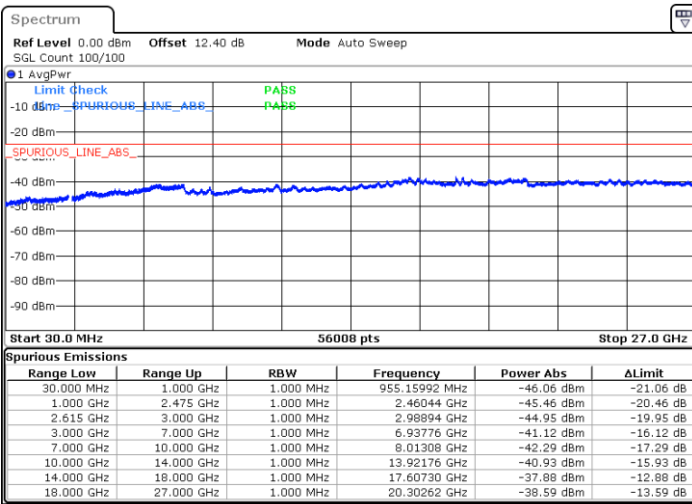

Lowest Channel / FullIRB

N/A

Date: 20 JUN 2020 02:49:32

LTE Band 7C / 15MHz+10MHz

64QAM

Middle Channel / 1RB0 and 1RB49

Middle Channel / 1RB74 and 1RB0

Date: 20 JUN.2020 02:59:01

Date: 20 JUN.2020 03:04:14

Middle Channel / FullIRB

N/A

Date: 20 JUN.2020 02:57:58

LTE Band 7C / 15MHz+10MHz

64QAM

Highest Channel / 1RB0 and 1RB49

Highest Channel / 1RB74 and 1RB0

Date: 20 JUN.2020 03:10:27

Date: 20 JUN.2020 03:09:25

Highest Channel / FullIRB

N/A

Date: 20 JUN.2020 03:15:41

LTE Band 7C / 15MHz+15MHz

64QAM

Lowest Channel / 1RB0 and 1RB74

Lowest Channel / 1RB74 and 1RB0

Date: 20 JUN.2020 01:08:20

Date: 20 JUN.2020 01:03:06

Lowest Channel / FullIRB

N/A

Date: 20 JUN.2020 01:09:22

LTE Band 7C / 15MHz+15MHz

64QAM