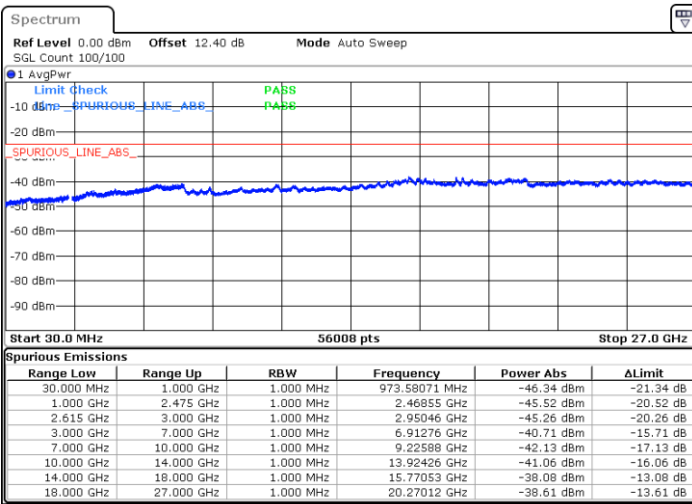

Middle Channel / 1RB0 and 1RB74

Middle Channel / 1RB74 and 1RB0

Date: 20 JUN 2020 01:24:52

Date: 20 JUN 2020 01:30:05

Middle Channel / FullIRB

N/A

Date: 20 JUN 2020 01:23:49

LTE Band 7C / 15MHz+15MHz

64QAM

Highest Channel / 1RB0 and 1RB74

Date: 20 JUN.2020 01:46:02

Highest Channel / 1RB74 and 1RB0

Date: 20 JUN.2020 01:45:00

Highest Channel / FullIRB

Date: 20 JUN.2020 01:51:16

N/A

LTE Band 7C / 15MHz+20MHz

64QAM

Lowest Channel / 1RB0 and 1RB99

Lowest Channel / 1RB74 and 1RB0

Date: 20 JUN.2020 00:15:26

Date: 20 JUN.2020 00:10:12

Lowest Channel / FullIRB

N/A