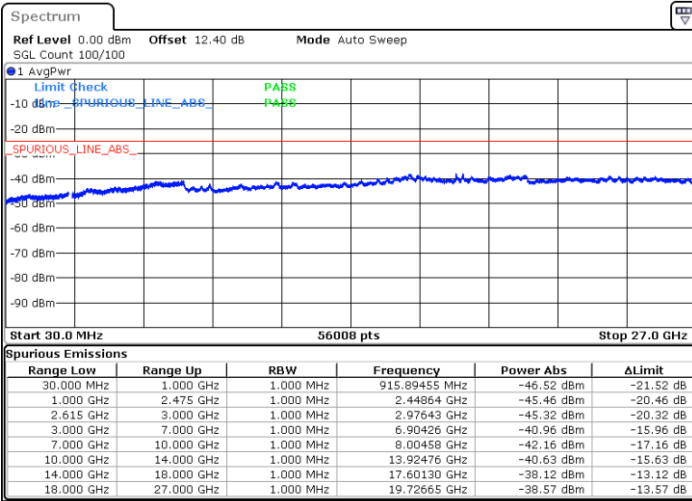

Date: 20 JUN.2020 00:16:28

LTE Band 7C / 15MHz+20MHz

64QAM

Middle Channel / 1RB0 and 1RB99

Middle Channel / 1RB74 and 1RB0

Date: 20 JUN 2020 00:25:40

Date: 20 JUN 2020 00:30:53

Middle Channel / FullRB

N/A

Date: 20 JUN 2020 00:24:37

LTE Band 7C / 15MHz+20MHz

64QAM

Highest Channel / 1RB0 and 1RB99

Highest Channel / 1RB74 and 1RB0

Date: 20 JUN.2020 00:51:25

Date: 20 JUN.2020 00:50:23

Highest Channel / FullIRB

N/A

Date: 20 JUN.2020 00:56:38

LTE Band 7C / 20MHz+10MHz

64QAM

Lowest Channel / 1RB0 and 1RB49

Lowest Channel / 1RB99 and 1RB0

Date: 20 JUN.2020 02:07:28