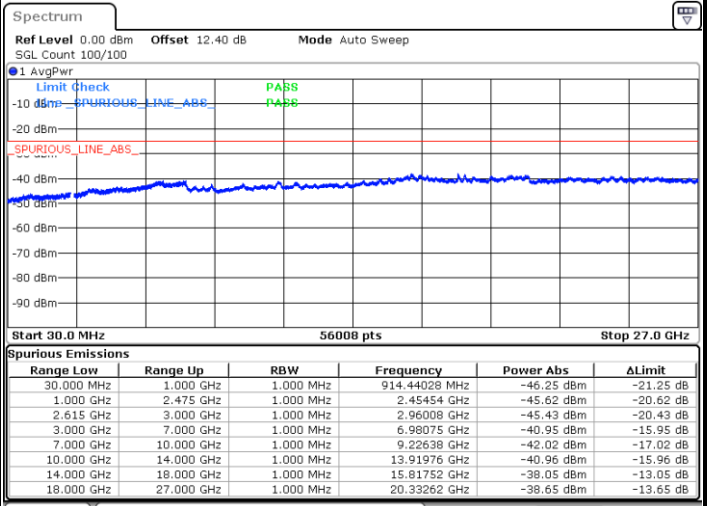

Highest Channel / 1RB99 and 1RB0

Date: 20 JUN 2020 02:32:49

Date: 20 JUN 2020 02:31:47

Highest Channel / FullIRB

N/A

Date: 20 JUN 2020 02:38:04

LTE Band 7C / 20MHz+15MHz

64QAM

Lowest Channel / 1RB0 and 1RB74

Lowest Channel / 1RB99 and 1RB0

Date: 19 JUN 2020 23:37:22

Date: 19 JUN 2020 23:32:09

Lowest Channel / FullIRB

N/A

Date: 19 JUN 2020 23:38:25

LTE Band 7C / 20MHz+15MHz

64QAM

MiddleChannel / 1RB0 and 1RB74

Middle Channel / 1RB99 and 1RB0

Date: 19 JUN 2020 23:49:25

Date: 19 JUN 2020 23:54:38

Middle Channel / FullIRB

N/A

Date: 19 JUN 2020 23:48:22

LTE Band 7C / 20MHz+15MHz

64QAM

Highest Channel / 1RB0 and 1RB74

Highest Channel / 1RB99 and 1RB0

Date: 20 JUN.2020 00:01:26

Date: 20 JUN.2020 00:00:25

Highest Channel / FullIRB

N/A