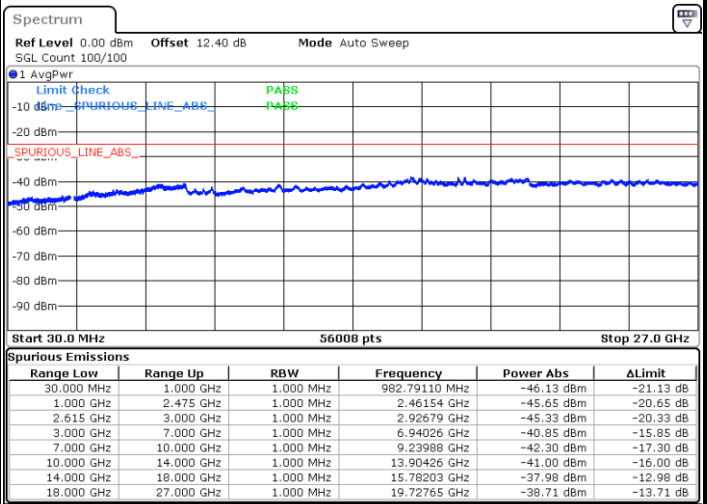

Date: 19 JUN 2020 22:52:56

Date: 19 JUN 2020 22:49:48

Lowest Channel / FullIRB

N/A

Date: 19 JUN 2020 22:57:55

LTE Band 7C / 20MHz+20MHz

16QAM

Middle Channel / 1RB0 and 1RB99

Middle Channel / 1RB99 and 1RB0

Date: 19 JUN 2020 23:06:50

Date: 19 JUN 2020 23:09:57

Middle Channel / FullIRB

N/A

Date: 19 JUN 2020 23:03:42

LTE Band 7C / 20MHz+20MHz

16QAM

Highest Channel / 1RB0 and 1RB99

Highest Channel / 1RB99 and 1RB0

Date: 19 JUN 2020 23:21:47

Date: 19 JUN 2020 23:18:39

Highest Channel / FullIRB

N/A

Date: 19 JUN 2020 23:24:55

LTE Band 7C / 10MHz+20MHz