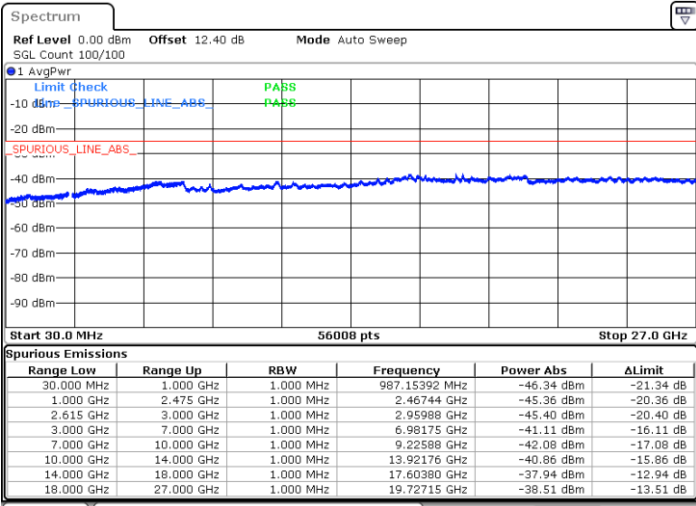

Date: 20 JUN.2020 02:02:15

Lowest Channel / FullIRB

N/A

Date: 20 JUN.2020 02:08:31

LTE Band 7C / 20MHz+10MHz

64QAM

Middle Channel / 1RB0 and 1RB49

Middle Channel / 1RB99 and 1RB0

Date: 20 JUN.2020 02:16:48

Date: 20 JUN.2020 02:22:02

Middle Channel / FullIRB

N/A

Date: 20 JUN.2020 02:15:46

LTE Band 7C / 20MHz+10MHz

64QAM

Highest Channel / 1RB0 and 1RB49

Highest Channel / 1RB99 and 1RB0

Date: 20 JUN 2020 02:32:49

Date: 20 JUN 2020 02:31:47

Highest Channel / FullIRB

N/A

Date: 20 JUN 2020 02:38:04

LTE Band 7C / 20MHz+15MHz

64QAM

Lowest Channel / 1RB0 and 1RB74

Lowest Channel / 1RB99 and 1RB0

Date: 19 JUN 2020 23:37:22

Date: 19 JUN 2020 23:32:09

Lowest Channel / FullIRB

N/A

Date: 19 JUN 2020 23:38:25

LTE Band 7C / 20MHz+15MHz