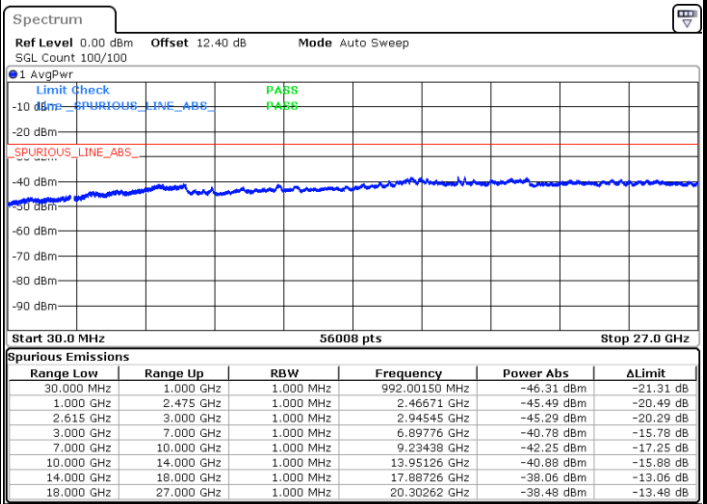

LTE Band 7C / 20MHz+15MHz

64QAM

Highest Channel / 1RB0 and 1RB74

Highest Channel / 1RB99 and 1RB0

Date: 20 JUN.2020 00:01:26

Date: 20 JUN.2020 00:00:25

Highest Channel / FullIRB

N/A

Date: 20 JUN.2020 00:06:40

LTE Band 7C / 20MHz+20MHz

64QAM

Lowest Channel / 1RB0 and 1RB99

Lowest Channel / 1RB99 and 1RB0

Date: 19 JUN 2020 22:53:58

Date: 19 JUN 2020 22:48:45

Lowest Channel / FullIRB

N/A

Date: 19 JUN 2020 22:55:01

LTE Band 7C / 20MHz+20MHz

64QAM

Middle Channel / 1RB0 and 1RB99

Middle Channel / 1RB99 and 1RB0

Date: 19 JUN 2020 23:05:47

Date: 19 JUN 2020 23:11:00