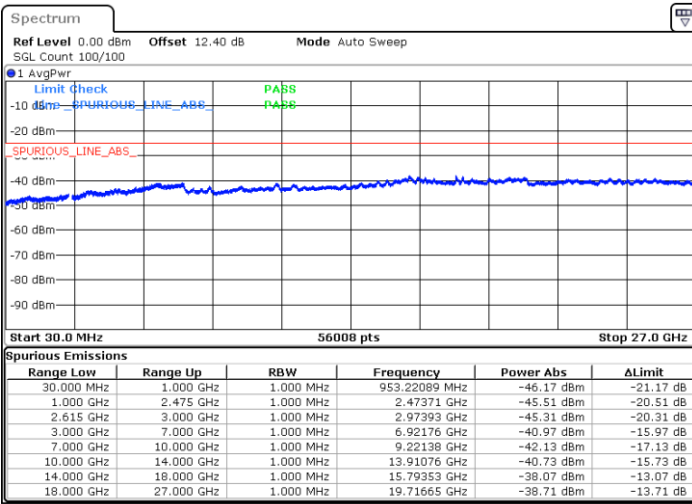

Date: 19 JUN 2020 22:52:56

Date: 19 JUN 2020 22:49:48

Lowest Channel / FullIRB

N/A

Date: 19 JUN 2020 22:57:55

LTE Band 7C / 20MHz+20MHz

16QAM

Middle Channel / 1RB0 and 1RB99

Middle Channel / 1RB99 and 1RB0

Date: 19 JUN 2020 23:06:50

Date: 19 JUN 2020 23:09:57

Middle Channel / FullIRB

N/A

Date: 19 JUN 2020 23:03:42

LTE Band 7C / 20MHz+20MHz

16QAM

Highest Channel / 1RB0 and 1RB99

Highest Channel / 1RB99 and 1RB0

Date: 19 JUN 2020 23:21:47

Date: 19 JUN 2020 23:18:39

Highest Channel / FullIRB

N/A

Date: 19 JUN 2020 23:24:55

LTE Band 7C / 10MHz+20MHz