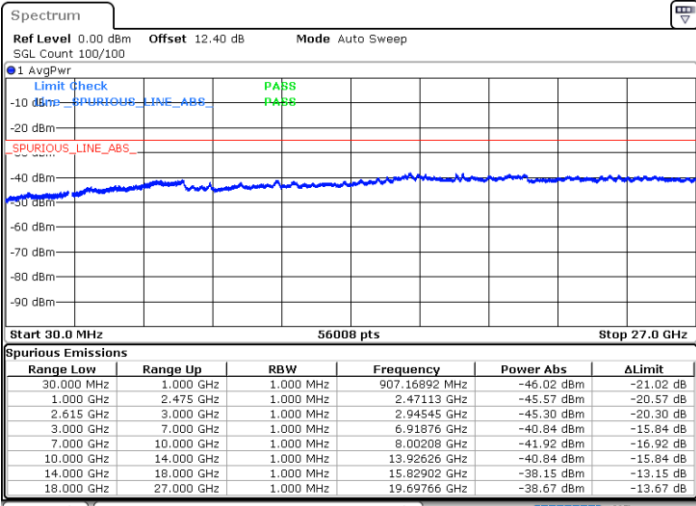

LTE Band 7C / 15MHz+20MHz

64QAM

Lowest Channel / 1RB0 and 1RB99

Lowest Channel / 1RB74 and 1RB0

Date: 20 JUN.2020 00:15:26

Date: 20 JUN.2020 00:10:12

Lowest Channel / FullIRB

N/A

Date: 20 JUN.2020 00:16:28

LTE Band 7C / 15MHz+20MHz

64QAM

Middle Channel / 1RB0 and 1RB99

Middle Channel / 1RB74 and 1RB0

Date: 20 JUN 2020 00:25:40

Date: 20 JUN 2020 00:30:53

Middle Channel / FullRB

N/A

Date: 20 JUN 2020 00:24:37

LTE Band 7C / 15MHz+20MHz

64QAM

Highest Channel / 1RB0 and 1RB99

Highest Channel / 1RB74 and 1RB0

Date: 20 JUN.2020 00:51:25

Date: 20 JUN.2020 00:50:23

Highest Channel / FullIRB

N/A

Date: 20 JUN.2020 00:56:38

LTE Band 7C / 20MHz+10MHz

64QAM

Lowest Channel / 1RB0 and 1RB49

Lowest Channel / 1RB99 and 1RB0

Date: 20 JUN.2020 02:07:28