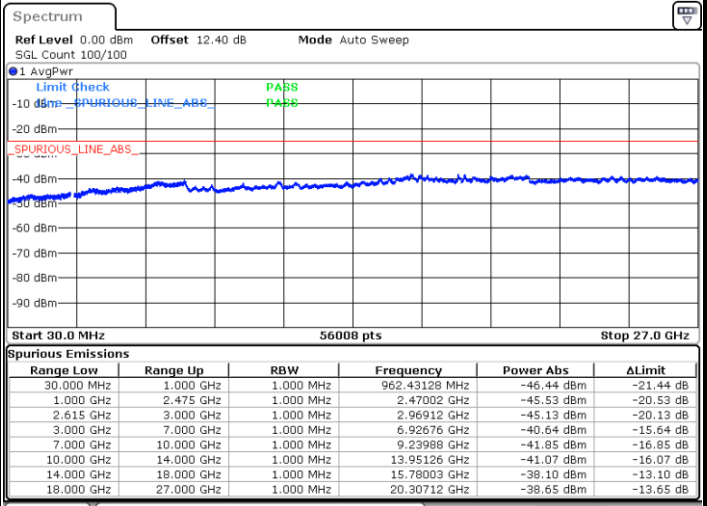

LTE Band 7C / 15MHz+20MHz

64QAM

Lowest Channel / 1RB0 and 1RB99

Lowest Channel / 1RB74 and 1RB0

Date: 20 JUN.2020 00:15:26

Date: 20 JUN.2020 00:10:12

Lowest Channel / FullIRB

N/A

Date: 20 JUN.2020 00:16:28

LTE Band 7C / 15MHz+20MHz

64QAM

Middle Channel / 1RB0 and 1RB99

Middle Channel / 1RB74 and 1RB0

Date: 20 JUN 2020 00:25:40

Date: 20 JUN 2020 00:30:53

Middle Channel / FullRB

N/A

Date: 20 JUN 2020 00:24:37

LTE Band 7C / 15MHz+20MHz

64QAM

Highest Channel / 1RB0 and 1RB99

Highest Channel / 1RB74 and 1RB0

Date: 20 JUN.2020 00:51:25

Date: 20 JUN.2020 00:50:23

Highest Channel / FullIRB

N/A

Date: 20 JUN.2020 00:56:38

LTE Band 7C / 20MHz+10MHz

64QAM

Lowest Channel / 1RB0 and 1RB49

Lowest Channel / 1RB99 and 1RB0

Date: 20 JUN.2020 02:07:28