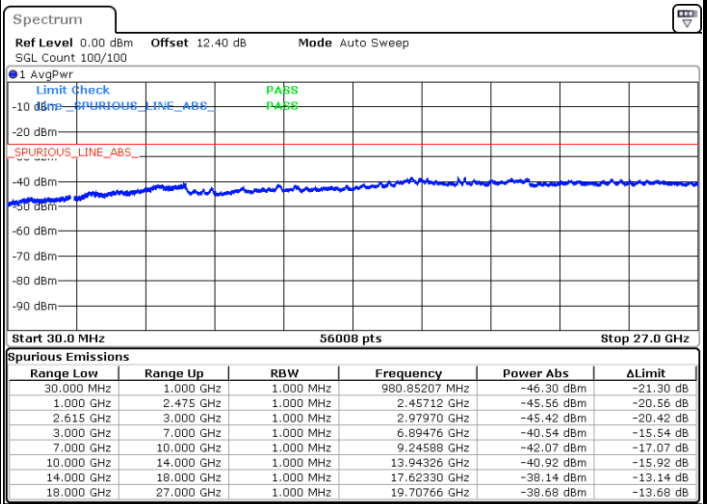

Date: 20 JUN.2020 02:37:01

LTE Band 7C / 20MHz+15MHz

16QAM

Lowest Channel / 1RB0 and 1RB74

Lowest Channel / 1RB99 and 1RB0

Date: 19 JUN 2020 23:36:19

Date: 19 JUN 2020 23:33:12

Lowest Channel / FullIRB

N/A

Date: 19 JUN 2020 23:39:28

LTE Band 7C / 20MHz+15MHz

16QAM

MiddleChannel / 1RB0 and 1RB74

Middle Channel / 1RB99 and 1RB0

Date: 19 JUN 2020 23:50:27

Date: 19 JUN 2020 23:53:35

Middle Channel / FullIRB

N/A

Date: 19 JUN 2020 23:47:19

LTE Band 7C / 20MHz+15MHz

16QAM

Highest Channel / 1RB0 and 1RB74

Highest Channel / 1RB99 and 1RB0

Date: 20 JUN.2020 00:02:29

Date: 19 JUN.2020 23:59:22

Highest Channel / FullIRB

N/A

Date: 20 JUN.2020 00:05:37

LTE Band 7C / 20MHz+20MHz

16QAM

Lowest Channel / 1RB0 and 1RB99

Lowest Channel / 1RB99 and 1RB0