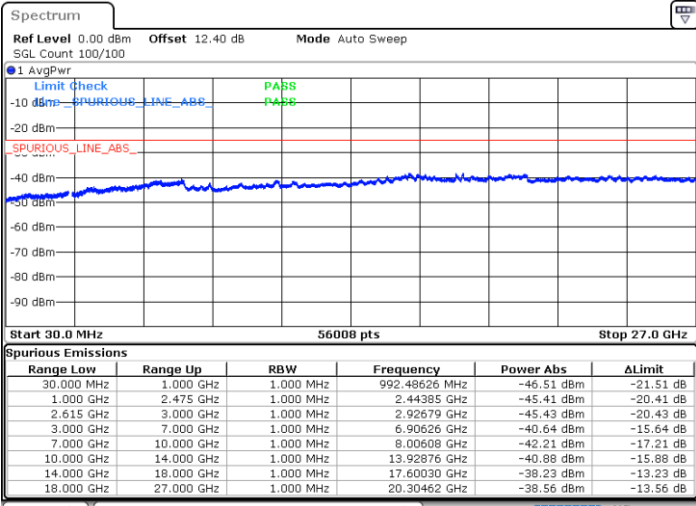

Highest Channel / 1RB99 and 1RB0

Date: 20 JUN 2020 02:32:49

Date: 20 JUN 2020 02:31:47

Highest Channel / FullIRB

N/A

Date: 20 JUN 2020 02:38:04

LTE Band 7C / 20MHz+15MHz

64QAM

Lowest Channel / 1RB0 and 1RB74

Lowest Channel / 1RB99 and 1RB0

Date: 19 JUN 2020 23:37:22

Date: 19 JUN 2020 23:32:09

Lowest Channel / FullIRB

N/A

Date: 19 JUN 2020 23:38:25

LTE Band 7C / 20MHz+15MHz

LTE Band 7C / 20MHz+15MHz

64QAM

Highest Channel / 1RB0 and 1RB74

Highest Channel / 1RB99 and 1RB0

Date: 20 JUN.2020 00:01:26

Date: 20 JUN.2020 00:00:25

Highest Channel / FullIRB

N/A