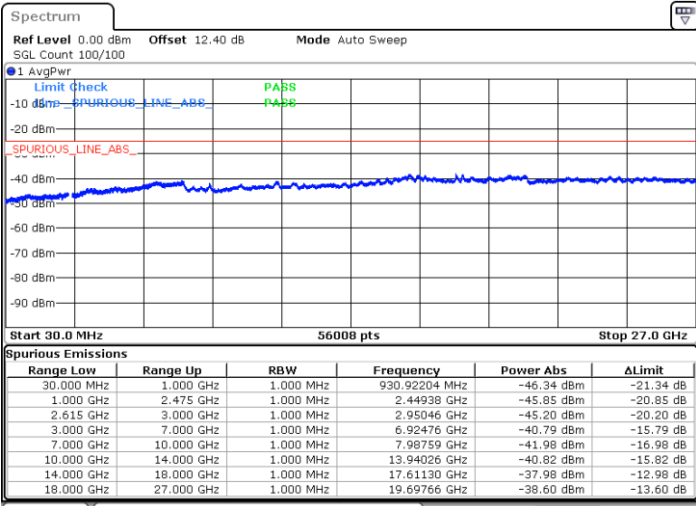

Date: 20 JUN.2020 02:16:48

Date: 20 JUN.2020 02:22:02

Middle Channel / FullIRB

N/A

Date: 20 JUN.2020 02:15:46

LTE Band 7C / 20MHz+10MHz

64QAM

Highest Channel / 1RB0 and 1RB49

Highest Channel / 1RB99 and 1RB0

Date: 20 JUN 2020 02:32:49

Date: 20 JUN 2020 02:31:47

Highest Channel / FullIRB

N/A

Date: 20 JUN 2020 02:38:04

LTE Band 7C / 20MHz+15MHz

64QAM

Lowest Channel / 1RB0 and 1RB74

Lowest Channel / 1RB99 and 1RB0

Date: 19 JUN 2020 23:37:22

Date: 19 JUN 2020 23:32:09

Lowest Channel / FullIRB

N/A

Date: 19 JUN 2020 23:38:25

LTE Band 7C / 20MHz+15MHz