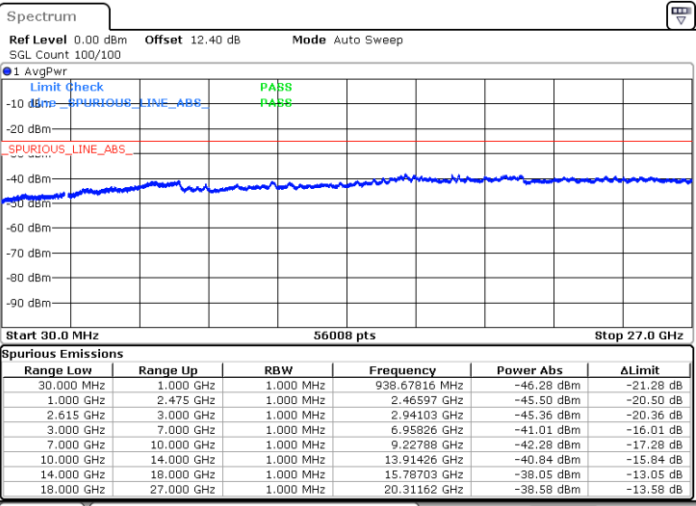

LTE Band 7C / 10MHz+20MHz

64QAM

MiddleChannel / 1RB0 and 1RB99

Middle Channel / 1RB49 and 1RB0

Date: 20 JUN 2020 04:01:19

Date: 20 JUN 2020 04:06:32

Middle Channel / FullIRB

N/A

Date: 20 JUN 2020 04:00:16

LTE Band 7C / 10MHz+20MHz

64QAM

Highest Channel / 1RB0 and 1RB99

Highest Channel / 1RB49 and 1RB0

Date: 20 JUN.2020 04:13:01

Date: 20 JUN.2020 04:11:59

Highest Channel / FullIRB

N/A

Date: 20 JUN.2020 04:18:15

LTE Band 7C / 15MHz+10MHz

64QAM

Lowest Channel / 1RB0 and 1RB49

Lowest Channel / 1RB74 and 1RB0

Date: 20 JUN 2020 02:48:30

Date: 20 JUN 2020 02:43:16