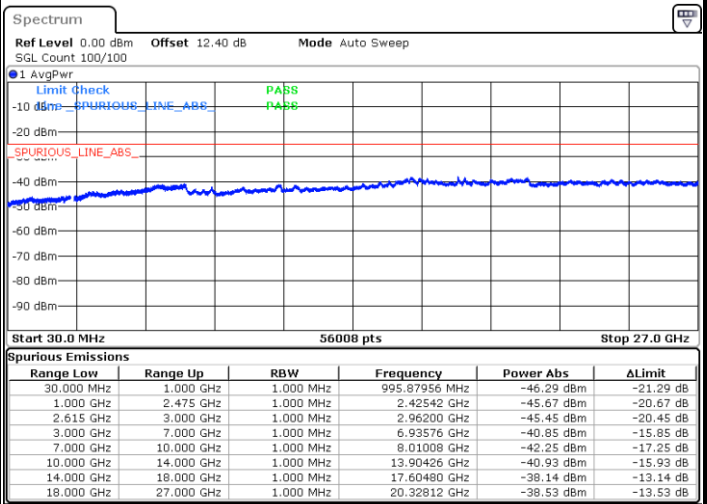

Lowest Channel / FullIRB

N/A

Date: 20 JUN 2020 02:49:32

LTE Band 7C / 15MHz+10MHz

64QAM

Middle Channel / 1RB0 and 1RB49

Middle Channel / 1RB74 and 1RB0

Date: 20 JUN.2020 02:59:01

Date: 20 JUN.2020 03:04:14

Middle Channel / FullIRB

N/A

Date: 20 JUN.2020 02:57:58

LTE Band 7C / 15MHz+10MHz

64QAM

Highest Channel / 1RB0 and 1RB49

Highest Channel / 1RB74 and 1RB0

Date: 20 JUN.2020 03:10:27

Date: 20 JUN.2020 03:09:25

Highest Channel / FullIRB

N/A

Date: 20 JUN.2020 03:15:41

LTE Band 7C / 15MHz+15MHz

64QAM

Lowest Channel / 1RB0 and 1RB74

Lowest Channel / 1RB74 and 1RB0

Date: 20 JUN.2020 01:08:20

Date: 20 JUN.2020 01:03:06

Lowest Channel / FullIRB

N/A

Date: 20 JUN.2020 01:09:22

LTE Band 7C / 15MHz+15MHz

64QAM