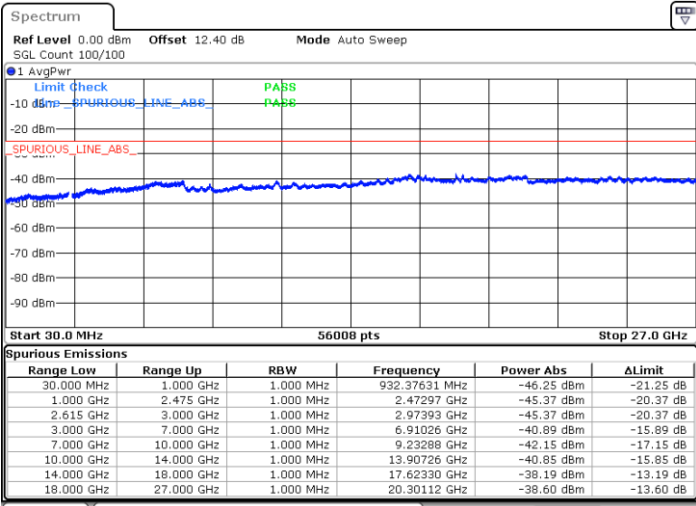

LTE Band 7C / 15MHz+20MHz

64QAM

Lowest Channel / 1RB0 and 1RB99

Lowest Channel / 1RB74 and 1RB0

Date: 20 JUN.2020 00:15:26

Date: 20 JUN.2020 00:10:12

Lowest Channel / FullIRB

N/A

Date: 20 JUN.2020 00:16:28

LTE Band 7C / 15MHz+20MHz

64QAM

Middle Channel / 1RB0 and 1RB99

Middle Channel / 1RB74 and 1RB0

Date: 20 JUN 2020 00:25:40

Date: 20 JUN 2020 00:30:53

Middle Channel / FullRB

N/A

Date: 20 JUN 2020 00:24:37

LTE Band 7C / 15MHz+20MHz

64QAM

Highest Channel / 1RB0 and 1RB99

Highest Channel / 1RB74 and 1RB0

Date: 20 JUN.2020 00:51:25

Date: 20 JUN.2020 00:50:23

Highest Channel / FullIRB

N/A

Date: 20 JUN.2020 00:56:38

LTE Band 7C / 20MHz+10MHz

64QAM

Lowest Channel / 1RB0 and 1RB49

Lowest Channel / 1RB99 and 1RB0

Date: 20 JUN.2020 02:07:28