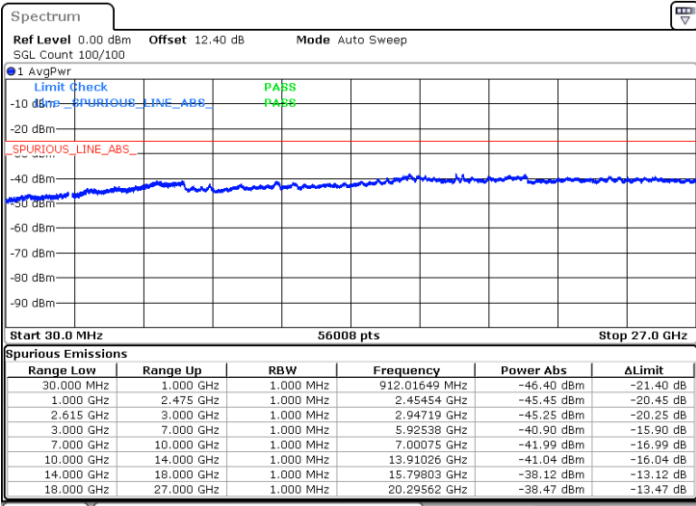

Date: 20 JUN 2020 04:00:16

LTE Band 7C / 10MHz+20MHz

64QAM

Highest Channel / 1RB0 and 1RB99

Highest Channel / 1RB49 and 1RB0

Date: 20 JUN.2020 04:13:01

Date: 20 JUN.2020 04:11:59

Highest Channel / FullIRB

N/A

Date: 20 JUN.2020 04:18:15

LTE Band 7C / 15MHz+10MHz

64QAM

Lowest Channel / 1RB0 and 1RB49

Lowest Channel / 1RB74 and 1RB0

Date: 20 JUN 2020 02:48:30

Date: 20 JUN 2020 02:43:16

Lowest Channel / FullIRB

N/A

Date: 20 JUN 2020 02:49:32

LTE Band 7C / 15MHz+10MHz

64QAM

Middle Channel / 1RB0 and 1RB49

Middle Channel / 1RB74 and 1RB0

Date: 20 JUN.2020 02:59:01

Date: 20 JUN.2020 03:04:14

Middle Channel / FullIRB

N/A

Date: 20 JUN.2020 02:57:58

LTE Band 7C / 15MHz+10MHz

64QAM

Highest Channel / 1RB0 and 1RB49

Highest Channel / 1RB74 and 1RB0