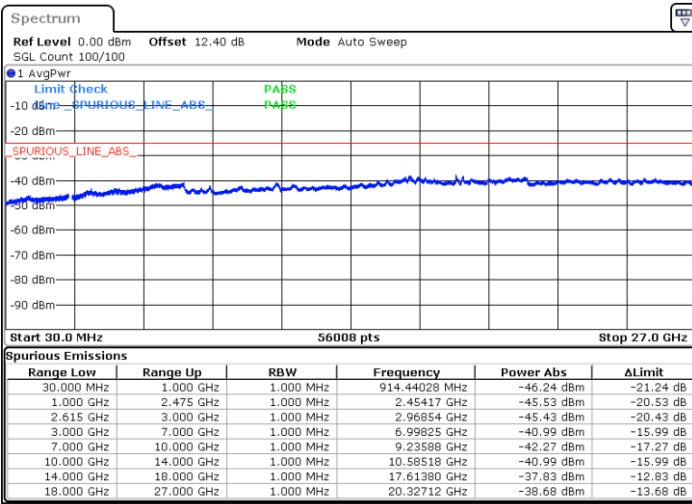

Lowest Channel / FullIRB

N/A

Date: 20 JUN 2020 02:49:32

LTE Band 7C / 15MHz+10MHz

64QAM

Middle Channel / 1RB0 and 1RB49

Middle Channel / 1RB74 and 1RB0

Date: 20 JUN.2020 02:59:01

Date: 20 JUN.2020 03:04:14

Middle Channel / FullIRB

N/A

Date: 20 JUN.2020 02:57:58

LTE Band 7C / 15MHz+10MHz

64QAM

Highest Channel / 1RB0 and 1RB49

Highest Channel / 1RB74 and 1RB0

Date: 20 JUN.2020 03:10:27

Date: 20 JUN.2020 03:09:25

Highest Channel / FullIRB

N/A

Date: 20 JUN.2020 03:15:41

LTE Band 7C / 15MHz+15MHz

64QAM

Lowest Channel / 1RB0 and 1RB74

Lowest Channel / 1RB74 and 1RB0

Date: 20 JUN.2020 01:08:20

Date: 20 JUN.2020 01:03:06

Lowest Channel / FullIRB

N/A

Date: 20 JUN.2020 01:09:22

LTE Band 7C / 15MHz+15MHz

64QAM