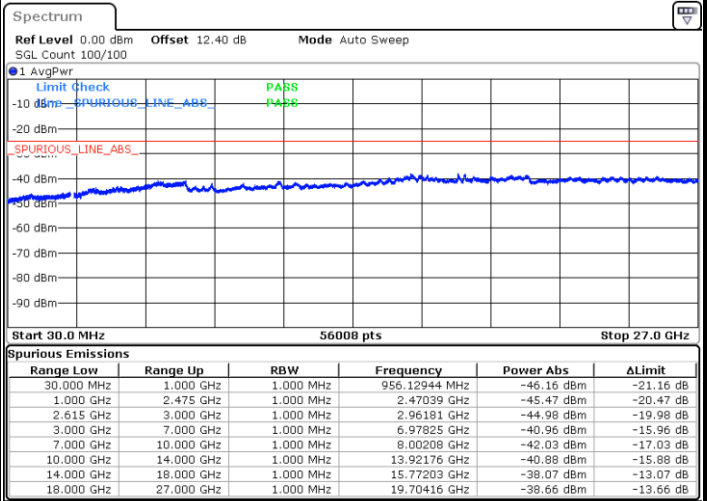

Middle Channel / FullIRB

N/A

Date: 19 JUN 2020 23:47:19

LTE Band 7C / 20MHz+15MHz

16QAM

Highest Channel / 1RB0 and 1RB74

Highest Channel / 1RB99 and 1RB0

Date: 20 JUN.2020 00:02:29

Date: 19 JUN.2020 23:59:22

Highest Channel / FullIRB

N/A

Date: 20 JUN.2020 00:05:37

LTE Band 7C / 20MHz+20MHz

16QAM

Lowest Channel / 1RB0 and 1RB99

Lowest Channel / 1RB99 and 1RB0

Date: 19 JUN 2020 22:52:56

Date: 19 JUN 2020 22:49:48

Lowest Channel / FullIRB

N/A

Date: 19 JUN 2020 22:57:55

LTE Band 7C / 20MHz+20MHz

16QAM

Middle Channel / 1RB0 and 1RB99