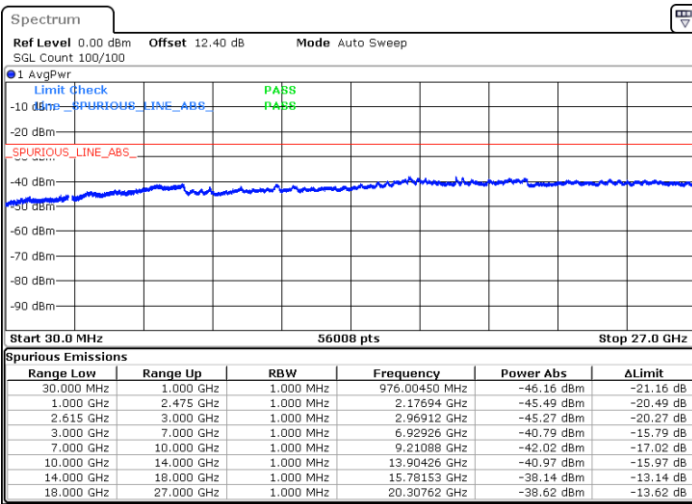

LTE Band 7C / 20MHz+15MHz

64QAM

Highest Channel / 1RB0 and 1RB74

Highest Channel / 1RB99 and 1RB0

Date: 20 JUN.2020 00:01:26

Date: 20 JUN.2020 00:00:25

Highest Channel / FullIRB

N/A

Date: 20 JUN.2020 00:06:40

LTE Band 7C / 20MHz+20MHz

64QAM

Lowest Channel / 1RB0 and 1RB99

Lowest Channel / 1RB99 and 1RB0

Date: 19 JUN 2020 22:53:58

Date: 19 JUN 2020 22:48:45

Lowest Channel / FullIRB

N/A

Date: 19 JUN 2020 22:55:01

LTE Band 7C / 20MHz+20MHz

64QAM

Middle Channel / 1RB0 and 1RB99

Middle Channel / 1RB99 and 1RB0

Date: 19 JUN 2020 23:05:47

Date: 19 JUN 2020 23:11:00