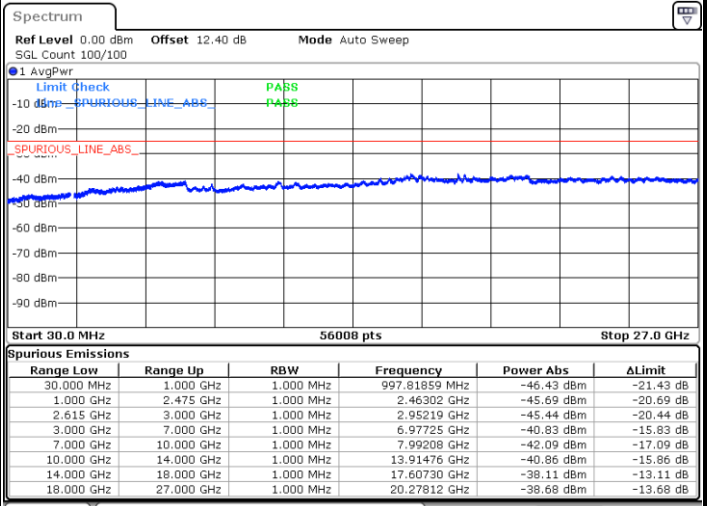

Highest Channel / 1RB0 and 1RB99

Highest Channel / 1RB99 and 1RB0

Date: 19 JUN 2020 23:21:47

Date: 19 JUN 2020 23:18:39

Highest Channel / FullIRB

N/A

Date: 19 JUN 2020 23:24:55

LTE Band 7C / 10MHz+20MHz

64QAM

Lowest Channel / 1RB0 and 1RB99

Lowest Channel / 1RB49 and 1RB0

Date: 20 JUN.2020 03:37:13

Date: 20 JUN.2020 03:32:00

Lowest Channel / FullIRB

N/A

Date: 20 JUN.2020 03:38:16