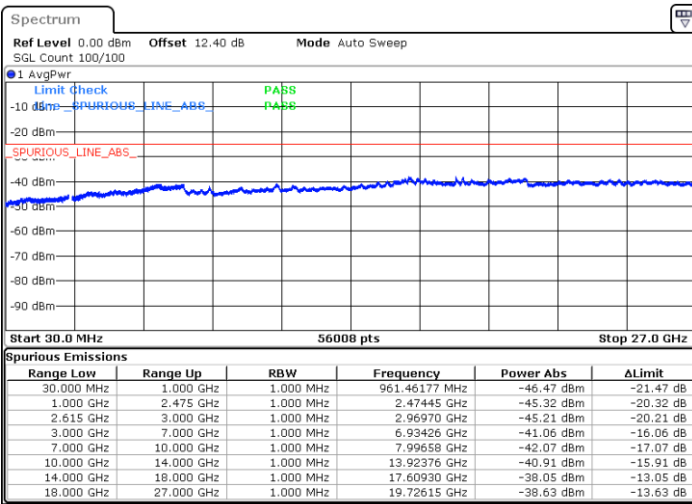

LTE Band 7C / 20MHz+15MHz

64QAM

Highest Channel / 1RB0 and 1RB74

Highest Channel / 1RB99 and 1RB0

Date: 20 JUN.2020 00:01:26

Date: 20 JUN.2020 00:00:25

Highest Channel / FullIRB

N/A

Date: 20 JUN.2020 00:06:40

LTE Band 7C / 20MHz+20MHz

64QAM

Lowest Channel / 1RB0 and 1RB99

Lowest Channel / 1RB99 and 1RB0

Date: 19 JUN 2020 22:53:58

Date: 19 JUN 2020 22:48:45

Lowest Channel / FullIRB

N/A

Date: 19 JUN 2020 22:55:01

LTE Band 7C / 20MHz+20MHz

64QAM

Middle Channel / 1RB0 and 1RB99

Middle Channel / 1RB99 and 1RB0

Date: 19 JUN 2020 23:05:47

Date: 19 JUN 2020 23:11:00