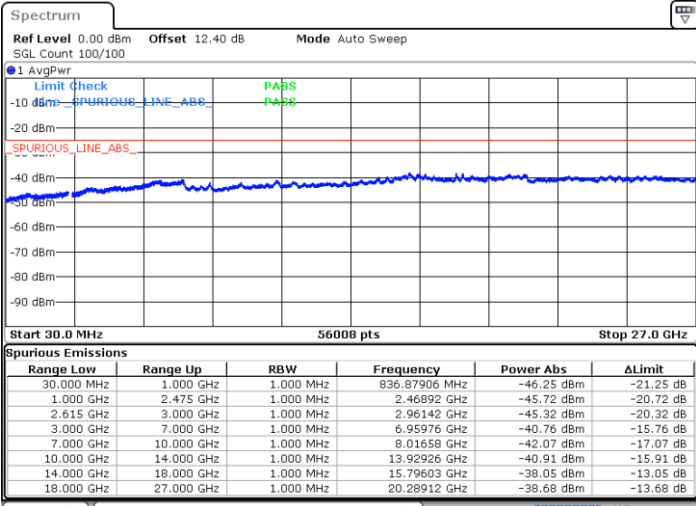

Date: 20 JUN.2020 03:10:27

Date: 20 JUN.2020 03:09:25

Highest Channel / FullIRB

N/A

Date: 20 JUN.2020 03:15:41

LTE Band 7C / 15MHz+15MHz

64QAM

Lowest Channel / 1RB0 and 1RB74

Lowest Channel / 1RB74 and 1RB0

Date: 20 JUN.2020 01:08:20

Date: 20 JUN.2020 01:03:06

Lowest Channel / FullIRB

N/A

Date: 20 JUN.2020 01:09:22

LTE Band 7C / 15MHz+15MHz

64QAM

Middle Channel / 1RB0 and 1RB74

Middle Channel / 1RB74 and 1RB0

Date: 20 JUN 2020 01:24:52

Date: 20 JUN 2020 01:30:05

Middle Channel / FullIRB

N/A

Date: 20 JUN 2020 01:23:49

LTE Band 7C / 15MHz+15MHz