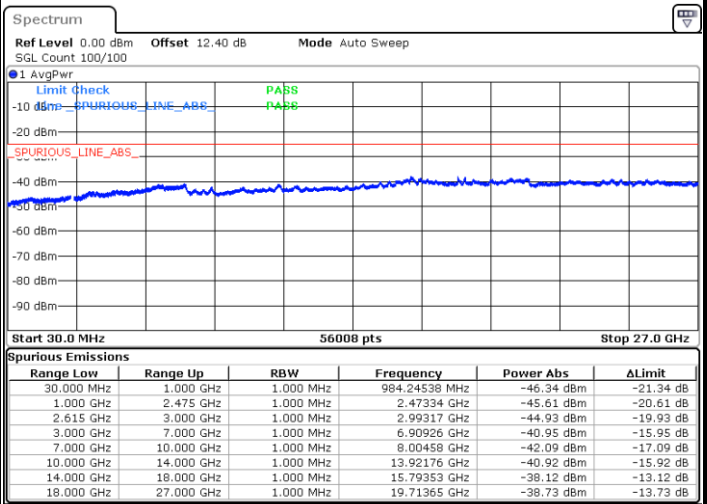

N/A

Date: 20 JUN 2020 00:24:37

LTE Band 7C / 15MHz+20MHz

64QAM

Highest Channel / 1RB0 and 1RB99

Highest Channel / 1RB74 and 1RB0

Date: 20 JUN.2020 00:51:25

Date: 20 JUN.2020 00:50:23

Highest Channel / FullIRB

N/A

Date: 20 JUN.2020 00:56:38

LTE Band 7C / 20MHz+10MHz

64QAM

Lowest Channel / 1RB0 and 1RB49

Lowest Channel / 1RB99 and 1RB0

Date: 20 JUN.2020 02:07:28

Date: 20 JUN.2020 02:02:15

Lowest Channel / FullIRB

N/A

Date: 20 JUN.2020 02:08:31

LTE Band 7C / 20MHz+10MHz

64QAM

Middle Channel / 1RB0 and 1RB49

Middle Channel / 1RB99 and 1RB0

Date: 20 JUN.2020 02:16:48

Date: 20 JUN.2020 02:22:02

Middle Channel / FullIRB

N/A

Date: 20 JUN.2020 02:15:46

LTE Band 7C / 20MHz+10MHz

64QAM

Highest Channel / 1RB0 and 1RB49