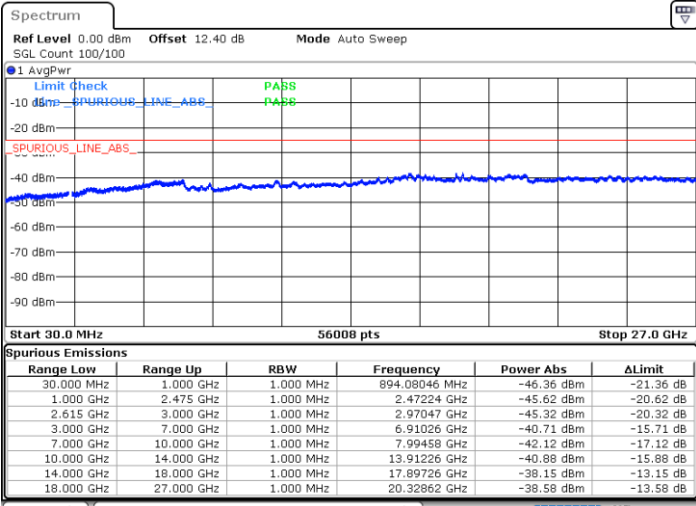

Date: 20 JUN 2020 04:00:16

LTE Band 7C / 10MHz+20MHz

64QAM

Highest Channel / 1RB0 and 1RB99

Highest Channel / 1RB49 and 1RB0

Date: 20 JUN.2020 04:13:01

Date: 20 JUN.2020 04:11:59

Highest Channel / FullIRB

N/A

Date: 20 JUN.2020 04:18:15

LTE Band 7C / 15MHz+10MHz

64QAM

Lowest Channel / 1RB0 and 1RB49

Lowest Channel / 1RB74 and 1RB0

Date: 20 JUN 2020 02:48:30

Date: 20 JUN 2020 02:43:16

Lowest Channel / FullIRB

N/A

Date: 20 JUN 2020 02:49:32

LTE Band 7C / 15MHz+10MHz

64QAM

Middle Channel / 1RB0 and 1RB49

Middle Channel / 1RB74 and 1RB0

Date: 20 JUN.2020 02:59:01

Date: 20 JUN.2020 03:04:14

Middle Channel / FullIRB

N/A

Date: 20 JUN.2020 02:57:58

LTE Band 7C / 15MHz+10MHz

64QAM

Highest Channel / 1RB0 and 1RB49

Highest Channel / 1RB74 and 1RB0