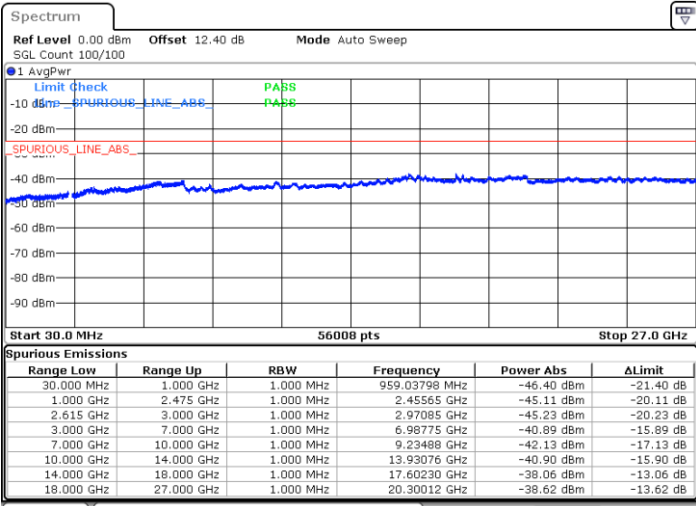

Date: 20 JUN.2020 03:04:14

Middle Channel / FullIRB

N/A

Date: 20 JUN.2020 02:57:58

LTE Band 7C / 15MHz+10MHz

64QAM

Highest Channel / 1RB0 and 1RB49

Highest Channel / 1RB74 and 1RB0

Date: 20 JUN.2020 03:10:27

Date: 20 JUN.2020 03:09:25

Highest Channel / FullIRB

N/A

Date: 20 JUN.2020 03:15:41

LTE Band 7C / 15MHz+15MHz

64QAM

Lowest Channel / 1RB0 and 1RB74

Lowest Channel / 1RB74 and 1RB0

Date: 20 JUN.2020 01:08:20

Date: 20 JUN.2020 01:03:06

Lowest Channel / FullIRB

N/A

Date: 20 JUN.2020 01:09:22

LTE Band 7C / 15MHz+15MHz

64QAM