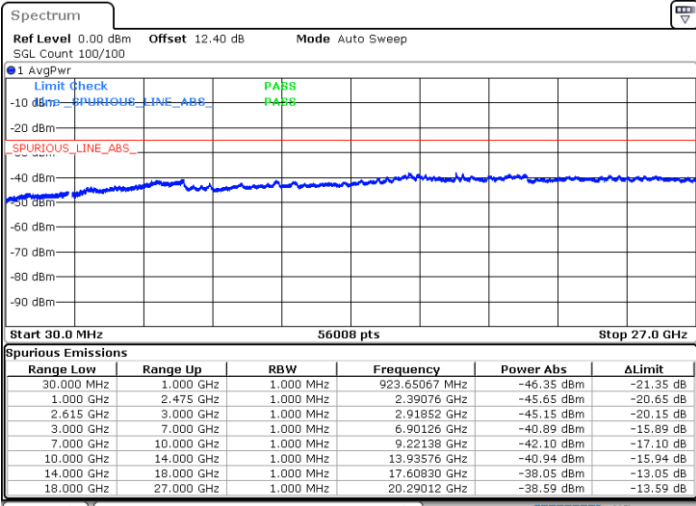

Lowest Channel / 1RB74 and 1RB0

Date: 20 JUN.2020 01:08:20

Date: 20 JUN.2020 01:03:06

Lowest Channel / FullIRB

N/A

Date: 20 JUN.2020 01:09:22

LTE Band 7C / 15MHz+15MHz

64QAM

Middle Channel / 1RB0 and 1RB74

Middle Channel / 1RB74 and 1RB0

Date: 20 JUN 2020 01:24:52

Date: 20 JUN 2020 01:30:05

Middle Channel / FullIRB

N/A

Date: 20 JUN 2020 01:23:49

LTE Band 7C / 15MHz+15MHz

64QAM

Highest Channel / 1RB0 and 1RB74

Date: 20 JUN.2020 01:46:02

Highest Channel / 1RB74 and 1RB0

Date: 20 JUN.2020 01:45:00

Highest Channel / FullIRB

Date: 20 JUN.2020 01:51:16

N/A

LTE Band 7C / 15MHz+20MHz

64QAM

Lowest Channel / 1RB0 and 1RB99

Lowest Channel / 1RB74 and 1RB0

Date: 20 JUN.2020 00:15:26

Date: 20 JUN.2020 00:10:12

Lowest Channel / FullIRB

N/A