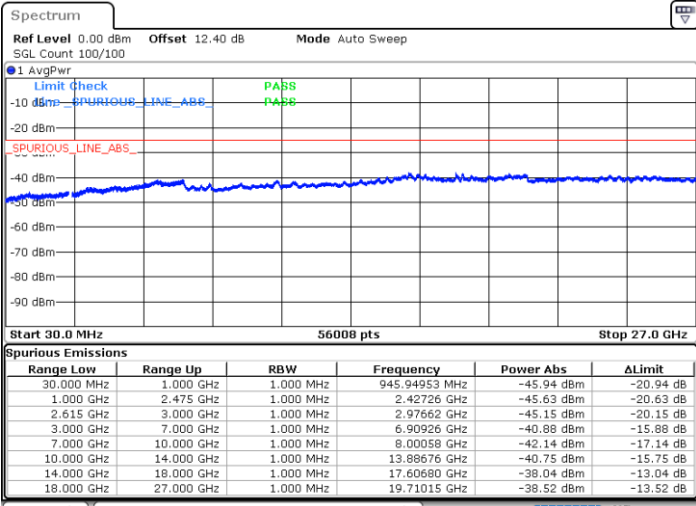

LTE Band 7C / 10MHz+20MHz

64QAM

MiddleChannel / 1RB0 and 1RB99

Middle Channel / 1RB49 and 1RB0

Date: 20 JUN 2020 04:01:19

Date: 20 JUN 2020 04:06:32

Middle Channel / FullIRB

N/A

Date: 20 JUN 2020 04:00:16

LTE Band 7C / 10MHz+20MHz

64QAM

Highest Channel / 1RB0 and 1RB99

Highest Channel / 1RB49 and 1RB0

Date: 20 JUN.2020 04:13:01

Date: 20 JUN.2020 04:11:59

Highest Channel / FullIRB