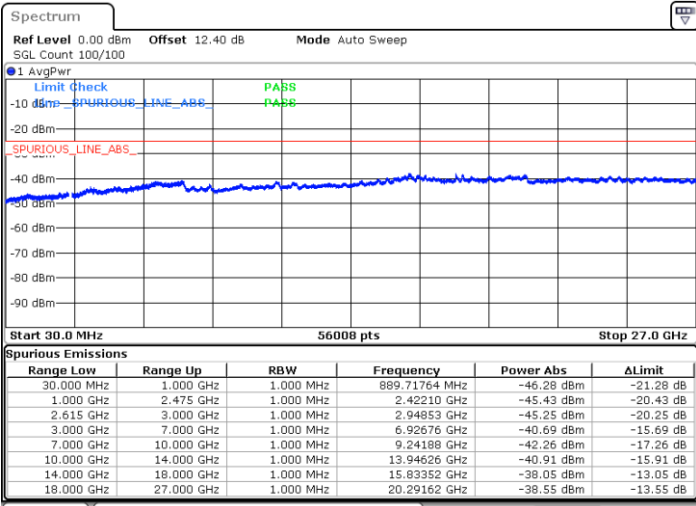

Lowest Channel / 1RB0 and 1RB74

Lowest Channel / 1RB99 and 1RB0

Date: 19 JUN 2020 23:37:22

Date: 19 JUN 2020 23:32:09

Lowest Channel / FullIRB

N/A

Date: 19 JUN 2020 23:38:25

LTE Band 7C / 20MHz+15MHz

64QAM

MiddleChannel / 1RB0 and 1RB74

Middle Channel / 1RB99 and 1RB0

Date: 19 JUN 2020 23:49:25

Date: 19 JUN 2020 23:54:38

Middle Channel / FullIRB

N/A

Date: 19 JUN 2020 23:48:22

LTE Band 7C / 20MHz+15MHz

64QAM

Highest Channel / 1RB0 and 1RB74

Highest Channel / 1RB99 and 1RB0

Date: 20 JUN.2020 00:01:26

Date: 20 JUN.2020 00:00:25

Highest Channel / FullIRB

N/A

Date: 20 JUN.2020 00:06:40

LTE Band 7C / 20MHz+20MHz

64QAM

Lowest Channel / 1RB0 and 1RB99

Lowest Channel / 1RB99 and 1RB0

Date: 19 JUN 2020 22:53:58

Date: 19 JUN 2020 22:48:45

Lowest Channel / FullIRB