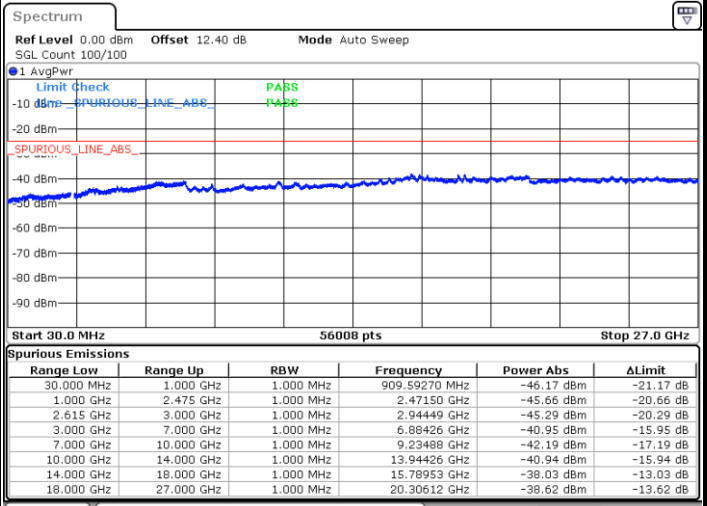

Middle Channel / FullIRB

N/A

Date: 19 JUN 2020 23:47:19

LTE Band 7C / 20MHz+15MHz

16QAM

Highest Channel / 1RB0 and 1RB74

Highest Channel / 1RB99 and 1RB0

Date: 20 JUN.2020 00:02:29

Date: 19 JUN.2020 23:59:22

Highest Channel / FullIRB

N/A

Date: 20 JUN.2020 00:05:37

LTE Band 7C / 20MHz+20MHz

16QAM

Lowest Channel / 1RB0 and 1RB99

Lowest Channel / 1RB99 and 1RB0

Date: 19 JUN 2020 22:52:56

Date: 19 JUN 2020 22:49:48

Lowest Channel / FullIRB

N/A

Date: 19 JUN 2020 22:57:55

LTE Band 7C / 20MHz+20MHz

16QAM

Middle Channel / 1RB0 and 1RB99

Highest Channel / 1RB0 and 1RB99

Highest Channel / 1RB99 and 1RB0

Date: 19 JUN 2020 23:21:47

Date: 19 JUN 2020 23:18:39

Highest Channel / FullIRB

N/A

Date: 19 JUN 2020 23:24:55

LTE Band 7C / 10MHz+20MHz