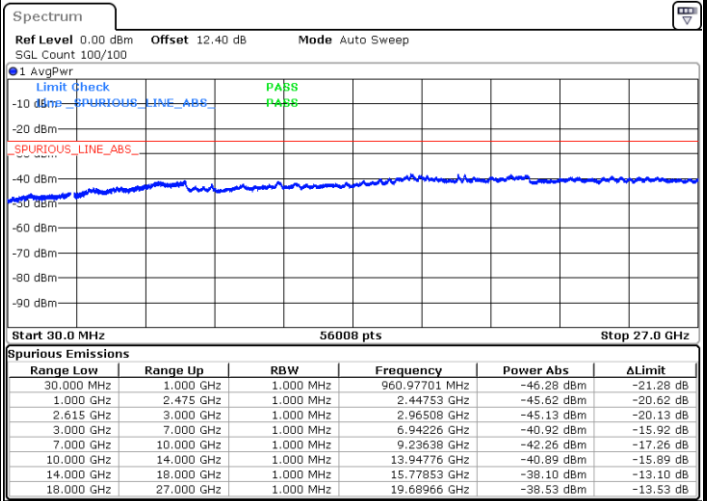

Date: 20 JUN.2020 00:16:28

LTE Band 7C / 15MHz+20MHz

64QAM

Middle Channel / 1RB0 and 1RB99

Middle Channel / 1RB74 and 1RB0

Date: 20 JUN 2020 00:25:40

Date: 20 JUN 2020 00:30:53

Middle Channel / FullRB

N/A

Date: 20 JUN 2020 00:24:37

LTE Band 7C / 15MHz+20MHz

64QAM

Highest Channel / 1RB0 and 1RB99

Highest Channel / 1RB74 and 1RB0

Date: 20 JUN.2020 00:51:25

Date: 20 JUN.2020 00:50:23

Highest Channel / FullIRB

N/A

Date: 20 JUN.2020 00:56:38

LTE Band 7C / 20MHz+10MHz

64QAM

Lowest Channel / 1RB0 and 1RB49

Lowest Channel / 1RB99 and 1RB0

Date: 20 JUN.2020 02:07:28

Date: 20 JUN.2020 02:02:15

Lowest Channel / FullIRB

N/A

Date: 20 JUN.2020 02:08:31

LTE Band 7C / 20MHz+10MHz

64QAM

Middle Channel / 1RB0 and 1RB49

Middle Channel / 1RB99 and 1RB0