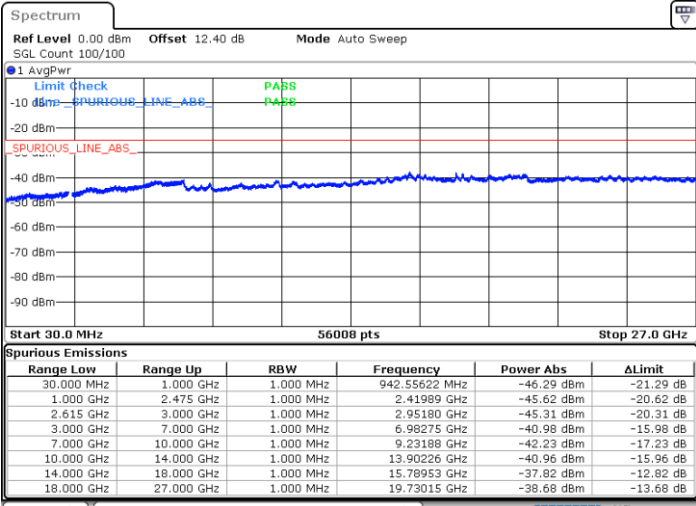

LTE Band 7C / 10MHz+20MHz

64QAM

MiddleChannel / 1RB0 and 1RB99

Middle Channel / 1RB49 and 1RB0

Date: 20 JUN 2020 04:01:19

Date: 20 JUN 2020 04:06:32

Middle Channel / FullIRB

N/A

Date: 20 JUN 2020 04:00:16

LTE Band 7C / 10MHz+20MHz

64QAM

Highest Channel / 1RB0 and 1RB99

Highest Channel / 1RB49 and 1RB0

Date: 20 JUN.2020 04:13:01

Date: 20 JUN.2020 04:11:59

Highest Channel / FullIRB

N/A

Date: 20 JUN.2020 04:18:15

LTE Band 7C / 15MHz+10MHz

64QAM

Lowest Channel / 1RB0 and 1RB49

Lowest Channel / 1RB74 and 1RB0

Date: 20 JUN 2020 02:48:30

Date: 20 JUN 2020 02:43:16