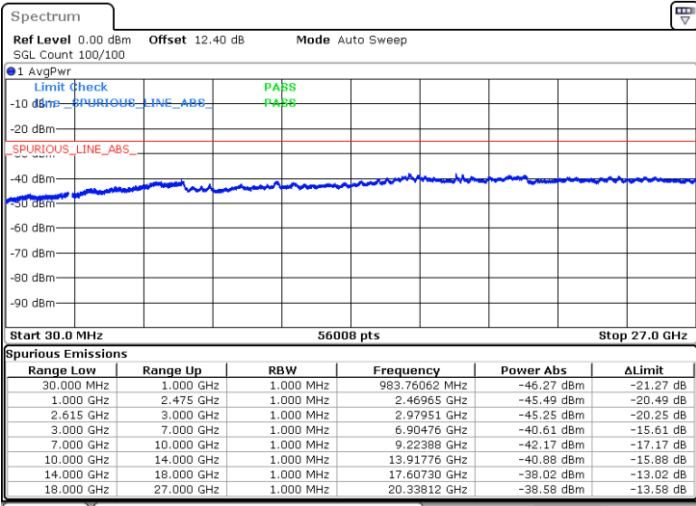

Highest Channel / FullIRB

N/A

Date: 20 JUN.2020 00:56:38

LTE Band 7C / 20MHz+10MHz

64QAM

Lowest Channel / 1RB0 and 1RB49

Lowest Channel / 1RB99 and 1RB0

Date: 20 JUN.2020 02:07:28

Date: 20 JUN.2020 02:02:15

Lowest Channel / FullIRB

N/A

Date: 20 JUN.2020 02:08:31

LTE Band 7C / 20MHz+10MHz

64QAM

Middle Channel / 1RB0 and 1RB49

Middle Channel / 1RB99 and 1RB0

Date: 20 JUN.2020 02:16:48

Date: 20 JUN.2020 02:22:02

Middle Channel / FullIRB

N/A

Date: 20 JUN.2020 02:15:46

LTE Band 7C / 20MHz+10MHz

64QAM

Highest Channel / 1RB0 and 1RB49

Highest Channel / 1RB99 and 1RB0

Date: 20 JUN 2020 02:32:49

Date: 20 JUN 2020 02:31:47

Highest Channel / FullIRB

N/A

Date: 20 JUN 2020 02:38:04

LTE Band 7C / 20MHz+15MHz

64QAM