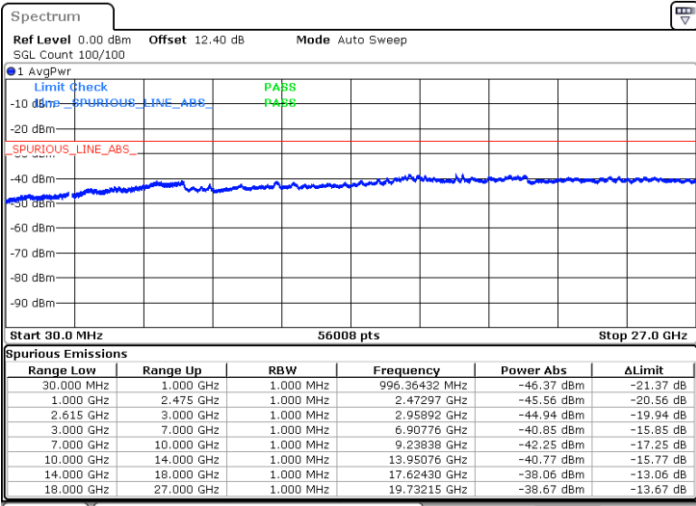

Middle Channel / FullIRB

N/A

Date: 19 JUN 2020 23:47:19

LTE Band 7C / 20MHz+15MHz

16QAM

Highest Channel / 1RB0 and 1RB74

Highest Channel / 1RB99 and 1RB0

Date: 20 JUN.2020 00:02:29

Date: 19 JUN.2020 23:59:22

Highest Channel / FullIRB

N/A

Date: 20 JUN.2020 00:05:37

LTE Band 7C / 20MHz+20MHz

16QAM

Lowest Channel / 1RB0 and 1RB99

Lowest Channel / 1RB99 and 1RB0

Date: 19 JUN 2020 22:52:56

Date: 19 JUN 2020 22:49:48

Lowest Channel / FullIRB

N/A

Date: 19 JUN 2020 22:57:55

LTE Band 7C / 20MHz+20MHz

16QAM

Middle Channel / 1RB0 and 1RB99

Highest Channel / 1RB0 and 1RB99

Highest Channel / 1RB99 and 1RB0

Date: 19 JUN 2020 23:21:47

Date: 19 JUN 2020 23:18:39

Highest Channel / FullIRB

N/A

Date: 19 JUN 2020 23:24:55

LTE Band 7C / 10MHz+20MHz