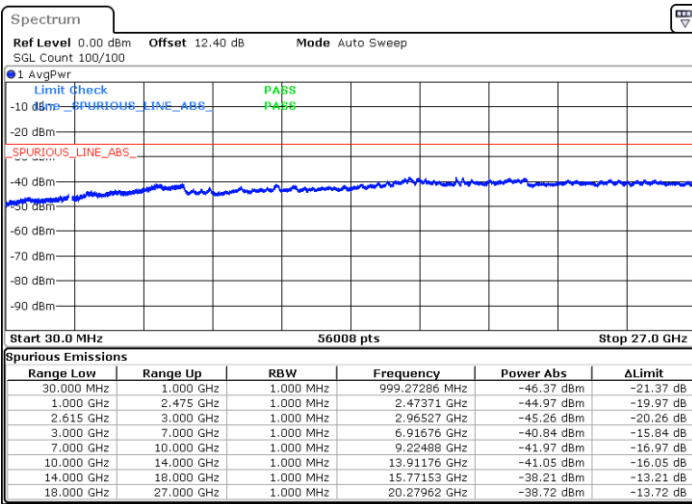

N/A

Date: 20 JUN 2020 00:24:37

LTE Band 7C / 15MHz+20MHz

64QAM

Highest Channel / 1RB0 and 1RB99

Highest Channel / 1RB74 and 1RB0

Date: 20 JUN.2020 00:51:25

Date: 20 JUN.2020 00:50:23

Highest Channel / FullIRB

N/A

Date: 20 JUN.2020 00:56:38

LTE Band 7C / 20MHz+10MHz

64QAM

Lowest Channel / 1RB0 and 1RB49

Lowest Channel / 1RB99 and 1RB0

Date: 20 JUN.2020 02:07:28

Date: 20 JUN.2020 02:02:15

Lowest Channel / FullIRB

N/A

Date: 20 JUN.2020 02:08:31

LTE Band 7C / 20MHz+10MHz

64QAM

Middle Channel / 1RB0 and 1RB49

Middle Channel / 1RB99 and 1RB0

Date: 20 JUN.2020 02:16:48

Date: 20 JUN.2020 02:22:02

Middle Channel / FullIRB

N/A

Date: 20 JUN.2020 02:15:46

LTE Band 7C / 20MHz+10MHz

64QAM

Highest Channel / 1RB0 and 1RB49