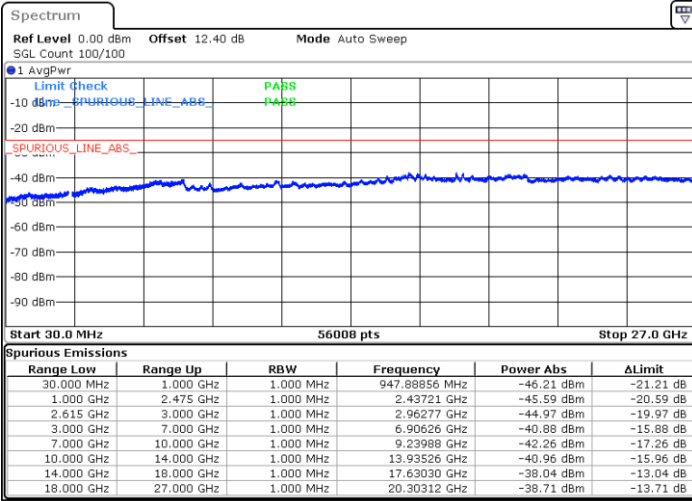

Date: 20 JUN.2020 00:16:28

LTE Band 7C / 15MHz+20MHz

64QAM

Middle Channel / 1RB0 and 1RB99

Middle Channel / 1RB74 and 1RB0

Date: 20 JUN 2020 00:25:40

Date: 20 JUN 2020 00:30:53

Middle Channel / FullRB

N/A

Date: 20 JUN 2020 00:24:37

LTE Band 7C / 15MHz+20MHz

64QAM

Highest Channel / 1RB0 and 1RB99

Highest Channel / 1RB74 and 1RB0

Date: 20 JUN.2020 00:51:25

Date: 20 JUN.2020 00:50:23

Highest Channel / FullIRB

N/A

Date: 20 JUN.2020 00:56:38

LTE Band 7C / 20MHz+10MHz

64QAM

Lowest Channel / 1RB0 and 1RB49

Lowest Channel / 1RB99 and 1RB0

Date: 20 JUN.2020 02:07:28

Date: 20 JUN.2020 02:02:15

Lowest Channel / FullIRB

N/A

Date: 20 JUN.2020 02:08:31

LTE Band 7C / 20MHz+10MHz

64QAM

Middle Channel / 1RB0 and 1RB49

Middle Channel / 1RB99 and 1RB0