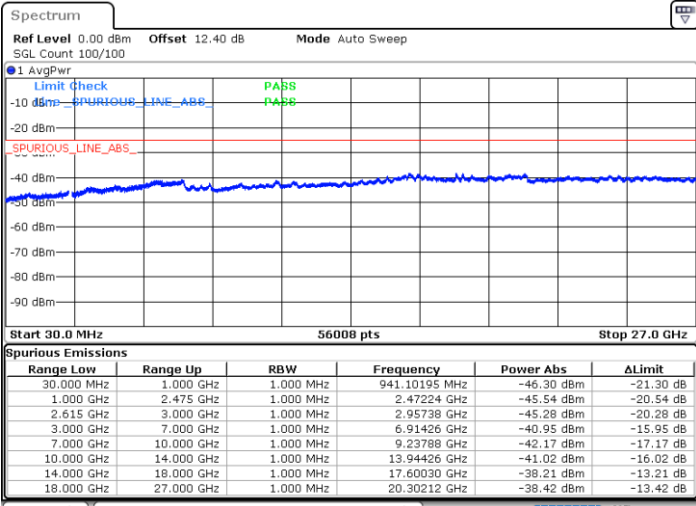

Date: 20 JUN.2020 02:16:48

Date: 20 JUN.2020 02:22:02

Middle Channel / FullIRB

N/A

Date: 20 JUN.2020 02:15:46

LTE Band 7C / 20MHz+10MHz

64QAM

Highest Channel / 1RB0 and 1RB49

Highest Channel / 1RB99 and 1RB0

Date: 20 JUN 2020 02:32:49

Date: 20 JUN 2020 02:31:47

Highest Channel / FullIRB

N/A

Date: 20 JUN 2020 02:38:04

LTE Band 7C / 20MHz+15MHz

64QAM

Lowest Channel / 1RB0 and 1RB74

Lowest Channel / 1RB99 and 1RB0

Date: 19 JUN 2020 23:37:22

Date: 19 JUN 2020 23:32:09

Lowest Channel / FullIRB

N/A

Date: 19 JUN 2020 23:38:25

LTE Band 7C / 20MHz+15MHz