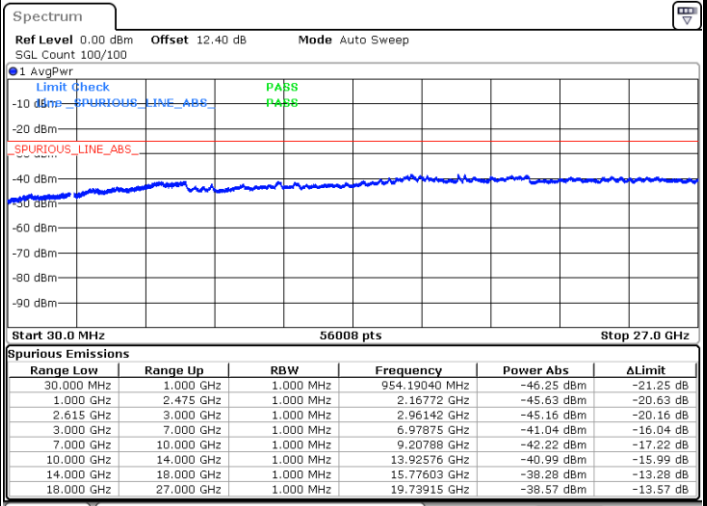

N/A

Date: 20 JUN.2020 04:18:15

LTE Band 7C / 15MHz+10MHz

64QAM

Lowest Channel / 1RB0 and 1RB49

Lowest Channel / 1RB74 and 1RB0

Date: 20 JUN 2020 02:48:30

Date: 20 JUN 2020 02:43:16

Lowest Channel / FullIRB

N/A

Date: 20 JUN 2020 02:49:32

LTE Band 7C / 15MHz+10MHz

64QAM

Middle Channel / 1RB0 and 1RB49

Middle Channel / 1RB74 and 1RB0

Date: 20 JUN.2020 02:59:01

Date: 20 JUN.2020 03:04:14

Middle Channel / FullIRB

N/A

Date: 20 JUN.2020 02:57:58

LTE Band 7C / 15MHz+10MHz

64QAM

Highest Channel / 1RB0 and 1RB49

Highest Channel / 1RB74 and 1RB0

Date: 20 JUN.2020 03:10:27

Date: 20 JUN.2020 03:09:25

Highest Channel / FullIRB

N/A

Date: 20 JUN.2020 03:15:41

LTE Band 7C / 15MHz+15MHz

64QAM

Lowest Channel / 1RB0 and 1RB74