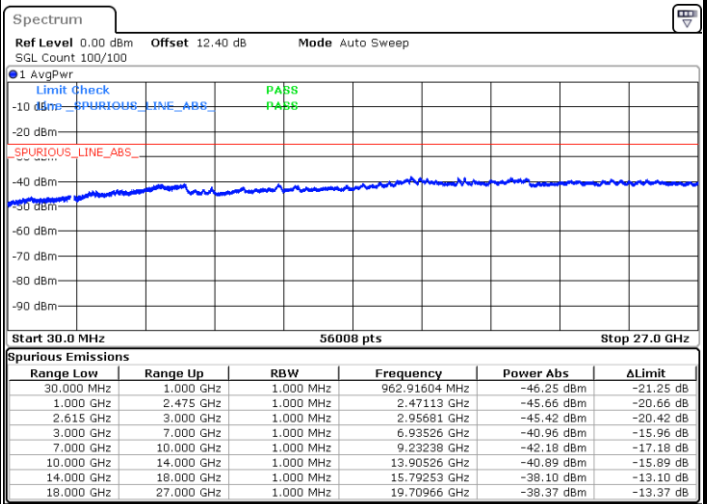

64QAM

Highest Channel / 1RB0 and 1RB74

Date: 20 JUN.2020 01:46:02

Highest Channel / 1RB74 and 1RB0

Date: 20 JUN.2020 01:45:00

Highest Channel / FullIRB

Date: 20 JUN.2020 01:51:16

N/A

LTE Band 7C / 15MHz+20MHz

64QAM

Lowest Channel / 1RB0 and 1RB99

Lowest Channel / 1RB74 and 1RB0

Date: 20 JUN.2020 00:15:26

Date: 20 JUN.2020 00:10:12

Lowest Channel / FullIRB

N/A

Date: 20 JUN.2020 00:16:28

LTE Band 7C / 15MHz+20MHz

64QAM

Middle Channel / 1RB0 and 1RB99

Middle Channel / 1RB74 and 1RB0

Date: 20 JUN 2020 00:25:40

Date: 20 JUN 2020 00:30:53

Middle Channel / FullRB

N/A

Date: 20 JUN 2020 00:24:37

LTE Band 7C / 15MHz+20MHz

64QAM

Highest Channel / 1RB0 and 1RB99

Highest Channel / 1RB74 and 1RB0

Date: 20 JUN.2020 00:51:25

Date: 20 JUN.2020 00:50:23