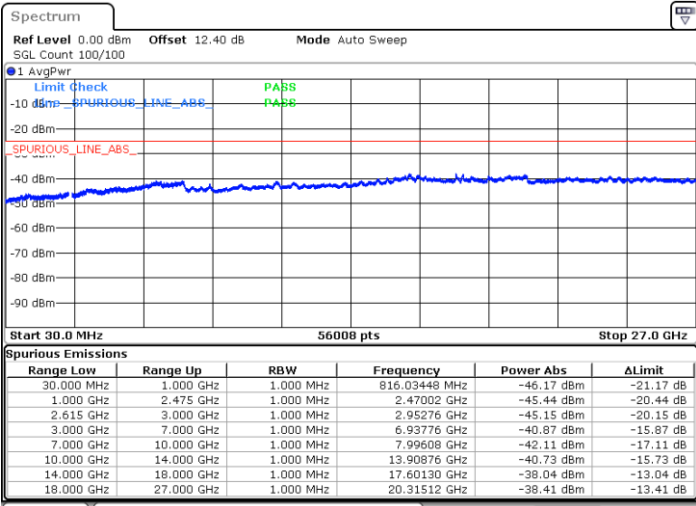

Date: 20 JUN.2020 03:10:27

Date: 20 JUN.2020 03:09:25

Highest Channel / FullIRB

N/A

Date: 20 JUN.2020 03:15:41

LTE Band 7C / 15MHz+15MHz

64QAM

Lowest Channel / 1RB0 and 1RB74

Lowest Channel / 1RB74 and 1RB0

Date: 20 JUN.2020 01:08:20

Date: 20 JUN.2020 01:03:06

Lowest Channel / FullIRB

N/A

Date: 20 JUN.2020 01:09:22

LTE Band 7C / 15MHz+15MHz

64QAM

Middle Channel / 1RB0 and 1RB74

Middle Channel / 1RB74 and 1RB0

Date: 20 JUN 2020 01:24:52

Date: 20 JUN 2020 01:30:05

Middle Channel / FullIRB

N/A

Date: 20 JUN 2020 01:23:49

LTE Band 7C / 15MHz+15MHz