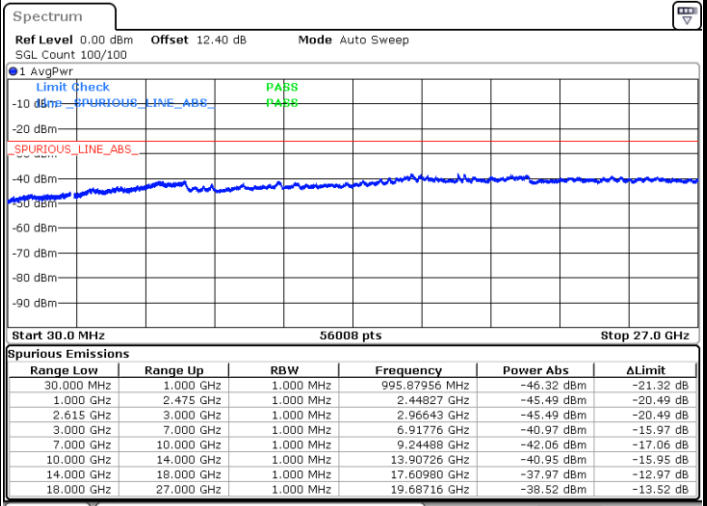

Date: 20 JUN 2020 04:00:16

LTE Band 7C / 10MHz+20MHz

64QAM

Highest Channel / 1RB0 and 1RB99

Highest Channel / 1RB49 and 1RB0

Date: 20 JUN.2020 04:13:01

Date: 20 JUN.2020 04:11:59

Highest Channel / FullIRB

N/A

Date: 20 JUN.2020 04:18:15

LTE Band 7C / 15MHz+10MHz

64QAM

Lowest Channel / 1RB0 and 1RB49

Lowest Channel / 1RB74 and 1RB0

Date: 20 JUN 2020 02:48:30

Date: 20 JUN 2020 02:43:16

Lowest Channel / FullIRB

N/A

Date: 20 JUN 2020 02:49:32

LTE Band 7C / 15MHz+10MHz

64QAM

Middle Channel / 1RB0 and 1RB49

Middle Channel / 1RB74 and 1RB0

Date: 20 JUN.2020 02:59:01

Date: 20 JUN.2020 03:04:14

Middle Channel / FullIRB

N/A

Date: 20 JUN.2020 02:57:58

LTE Band 7C / 15MHz+10MHz

64QAM

Highest Channel / 1RB0 and 1RB49

Highest Channel / 1RB74 and 1RB0