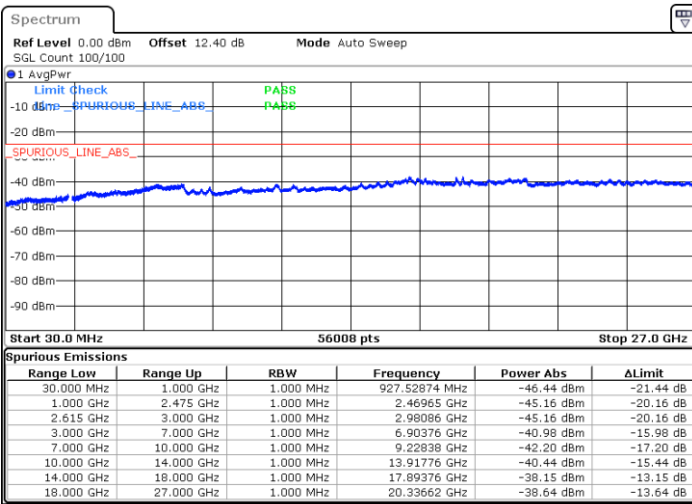

Date: 20 JUN.2020 02:37:01

LTE Band 7C / 20MHz+15MHz

16QAM

Lowest Channel / 1RB0 and 1RB74

Lowest Channel / 1RB99 and 1RB0

Date: 19 JUN 2020 23:36:19

Date: 19 JUN 2020 23:33:12

Lowest Channel / FullIRB

N/A

Date: 19 JUN 2020 23:39:28

LTE Band 7C / 20MHz+15MHz

16QAM

MiddleChannel / 1RB0 and 1RB74

Middle Channel / 1RB99 and 1RB0

Date: 19 JUN 2020 23:50:27

Date: 19 JUN 2020 23:53:35

Middle Channel / FullIRB

N/A

Date: 19 JUN 2020 23:47:19

LTE Band 7C / 20MHz+15MHz

16QAM

Highest Channel / 1RB0 and 1RB74

Highest Channel / 1RB99 and 1RB0

Date: 20 JUN.2020 00:02:29

Date: 19 JUN.2020 23:59:22

Highest Channel / FullIRB

N/A

Date: 20 JUN.2020 00:05:37

LTE Band 7C / 20MHz+20MHz

16QAM

Lowest Channel / 1RB0 and 1RB99

Lowest Channel / 1RB99 and 1RB0