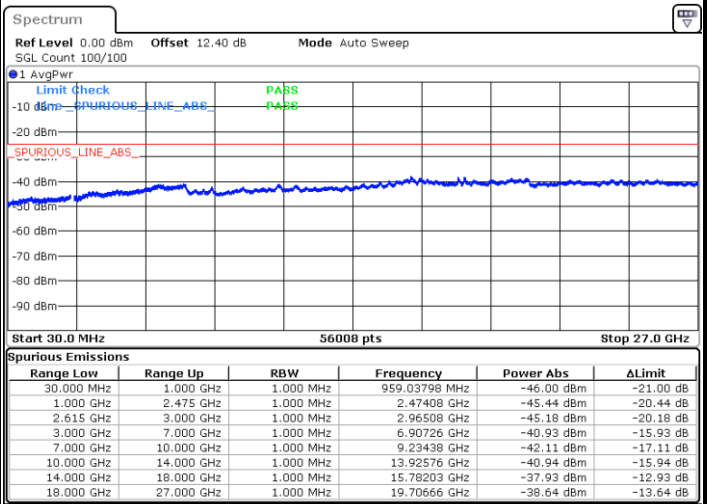

LTE Band 7C / 20MHz+10MHz

16QAM

Highest Channel / 1RB0 and 1RB49

Highest Channel / 1RB99 and 1RB0

Date: 20 JUN.2020 02:33:52

Date: 20 JUN.2020 02:30:45

Highest Channel / FullIRB

N/A

Date: 20 JUN.2020 02:37:01

LTE Band 7C / 20MHz+15MHz

16QAM

Lowest Channel / 1RB0 and 1RB74

Lowest Channel / 1RB99 and 1RB0

Date: 19 JUN 2020 23:36:19

Date: 19 JUN 2020 23:33:12

Lowest Channel / FullIRB