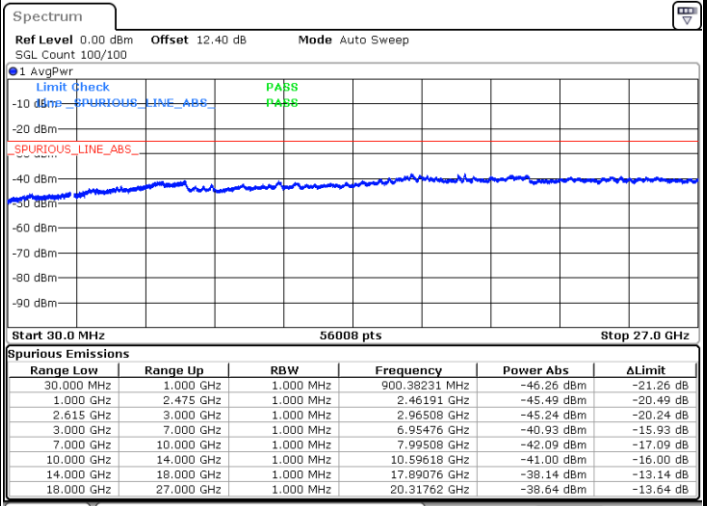

Date: 20 JUN.2020 02:16:48

Date: 20 JUN.2020 02:22:02

Middle Channel / FullIRB

N/A

Date: 20 JUN.2020 02:15:46

LTE Band 7C / 20MHz+10MHz

64QAM

Highest Channel / 1RB0 and 1RB49

Highest Channel / 1RB99 and 1RB0

Date: 20 JUN 2020 02:32:49

Date: 20 JUN 2020 02:31:47

Highest Channel / FullIRB

N/A

Date: 20 JUN 2020 02:38:04

LTE Band 7C / 20MHz+15MHz

64QAM

Lowest Channel / 1RB0 and 1RB74

Lowest Channel / 1RB99 and 1RB0

Date: 19 JUN 2020 23:37:22

Date: 19 JUN 2020 23:32:09

Lowest Channel / FullIRB

N/A

Date: 19 JUN 2020 23:38:25

LTE Band 7C / 20MHz+15MHz