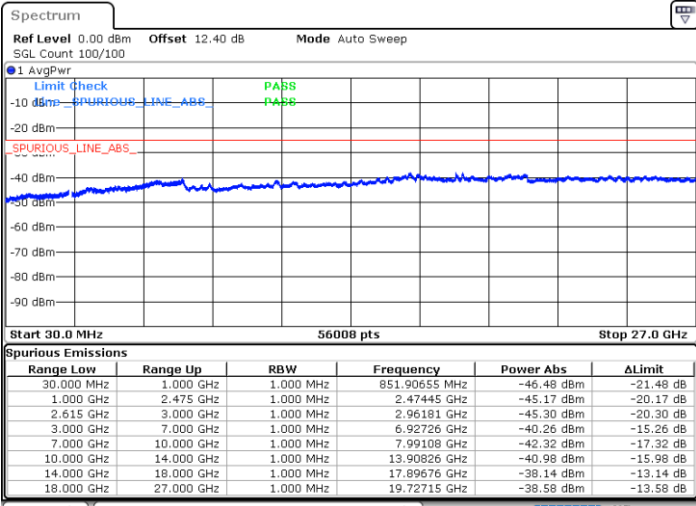

Highest Channel / FullIRB

N/A

Date: 20 JUN.2020 00:56:38

LTE Band 7C / 20MHz+10MHz

64QAM

Lowest Channel / 1RB0 and 1RB49

Lowest Channel / 1RB99 and 1RB0

Date: 20 JUN.2020 02:07:28

Date: 20 JUN.2020 02:02:15

Lowest Channel / FullIRB

N/A

Date: 20 JUN.2020 02:08:31

LTE Band 7C / 20MHz+10MHz

64QAM

Middle Channel / 1RB0 and 1RB49

Middle Channel / 1RB99 and 1RB0

Date: 20 JUN.2020 02:16:48

Date: 20 JUN.2020 02:22:02

Middle Channel / FullIRB

N/A

Date: 20 JUN.2020 02:15:46

LTE Band 7C / 20MHz+10MHz

64QAM

Highest Channel / 1RB0 and 1RB49

Highest Channel / 1RB99 and 1RB0

Date: 20 JUN 2020 02:32:49

Date: 20 JUN 2020 02:31:47

Highest Channel / FullIRB

N/A

Date: 20 JUN 2020 02:38:04

LTE Band 7C / 20MHz+15MHz

64QAM