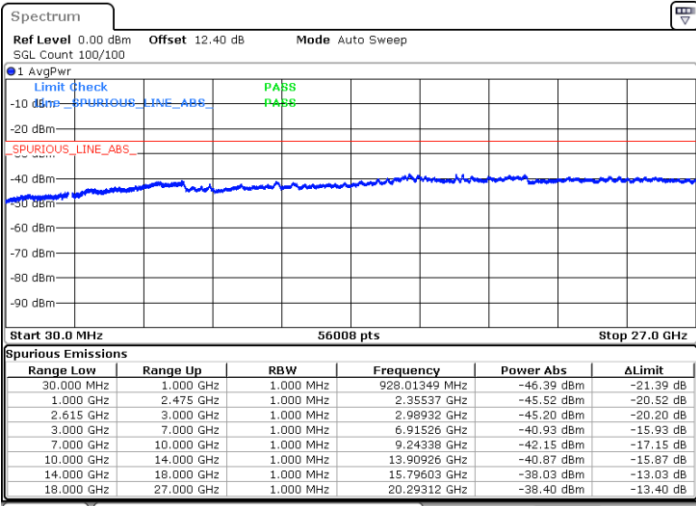

Highest Channel / 1RB0 and 1RB99

Highest Channel / 1RB99 and 1RB0

Date: 19 JUN 2020 23:21:47

Date: 19 JUN 2020 23:18:39

Highest Channel / FullIRB

N/A

Date: 19 JUN 2020 23:24:55

LTE Band 7C / 10MHz+20MHz

64QAM

Lowest Channel / 1RB0 and 1RB99

Lowest Channel / 1RB49 and 1RB0

Date: 20 JUN.2020 03:37:13

Date: 20 JUN.2020 03:32:00

Lowest Channel / FullIRB

N/A

Date: 20 JUN.2020 03:38:16

LTE Band 7C / 10MHz+20MHz

64QAM

MiddleChannel / 1RB0 and 1RB99

Middle Channel / 1RB49 and 1RB0

Date: 20 JUN 2020 04:01:19

Date: 20 JUN 2020 04:06:32

Middle Channel / FullIRB

N/A

Date: 20 JUN 2020 04:00:16

LTE Band 7C / 10MHz+20MHz

64QAM

Highest Channel / 1RB0 and 1RB99

Highest Channel / 1RB49 and 1RB0

Date: 20 JUN.2020 04:13:01

Date: 20 JUN.2020 04:11:59

Highest Channel / FullIRB