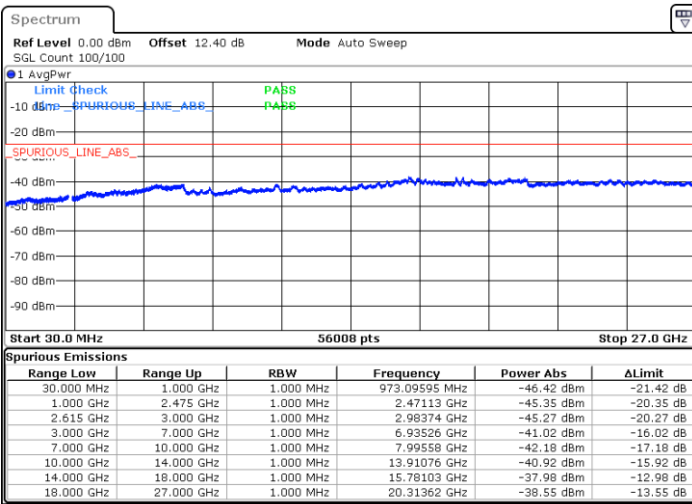

LTE Band 7C / 20MHz+10MHz

16QAM

Highest Channel / 1RB0 and 1RB49

Highest Channel / 1RB99 and 1RB0

Date: 20 JUN.2020 02:33:52

Date: 20 JUN.2020 02:30:45

Highest Channel / FullIRB

N/A

Date: 20 JUN.2020 02:37:01

LTE Band 7C / 20MHz+15MHz

16QAM

Lowest Channel / 1RB0 and 1RB74

Lowest Channel / 1RB99 and 1RB0

Date: 19 JUN 2020 23:36:19

Date: 19 JUN 2020 23:33:12

Lowest Channel / FullIRB