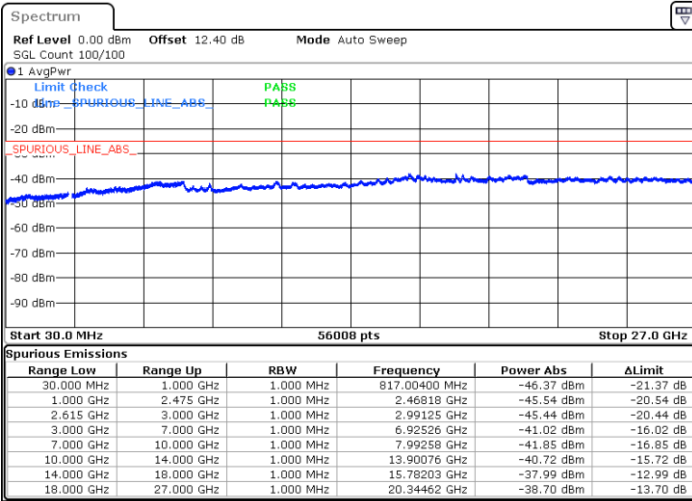

Middle Channel / FullIRB

N/A

Date: 19 JUN 2020 23:47:19

LTE Band 7C / 20MHz+15MHz

16QAM

Highest Channel / 1RB0 and 1RB74

Highest Channel / 1RB99 and 1RB0

Date: 20 JUN.2020 00:02:29

Date: 19 JUN.2020 23:59:22

Highest Channel / FullIRB

N/A

Date: 20 JUN.2020 00:05:37

LTE Band 7C / 20MHz+20MHz

16QAM

Lowest Channel / 1RB0 and 1RB99

Lowest Channel / 1RB99 and 1RB0

Date: 19 JUN 2020 22:52:56

Date: 19 JUN 2020 22:49:48

Lowest Channel / FullIRB

N/A

Date: 19 JUN 2020 22:57:55

LTE Band 7C / 20MHz+20MHz

16QAM

Middle Channel / 1RB0 and 1RB99