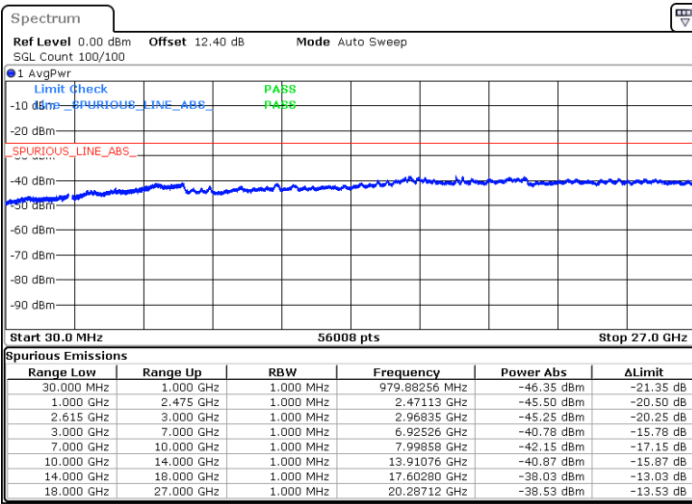

LTE Band 7C / 20MHz+10MHz

16QAM

Highest Channel / 1RB0 and 1RB49

Highest Channel / 1RB99 and 1RB0

Date: 20 JUN.2020 02:33:52

Date: 20 JUN.2020 02:30:45

Highest Channel / FullIRB

N/A

Date: 20 JUN.2020 02:37:01

LTE Band 7C / 20MHz+15MHz

16QAM

Lowest Channel / 1RB0 and 1RB74

Lowest Channel / 1RB99 and 1RB0

Date: 19 JUN 2020 23:36:19

Date: 19 JUN 2020 23:33:12

Lowest Channel / FullIRB