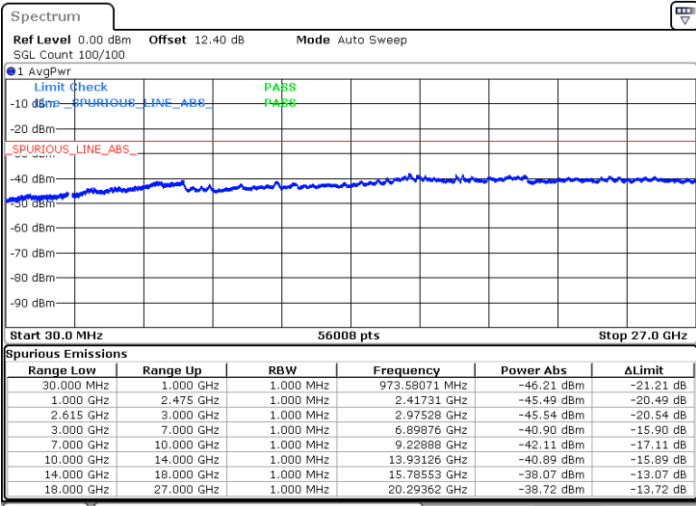

LTE Band 7C / 20MHz+15MHz

64QAM

MiddleChannel / 1RB0 and 1RB74

Middle Channel / 1RB99 and 1RB0

Date: 19 JUN 2020 23:49:25

Date: 19 JUN 2020 23:54:38