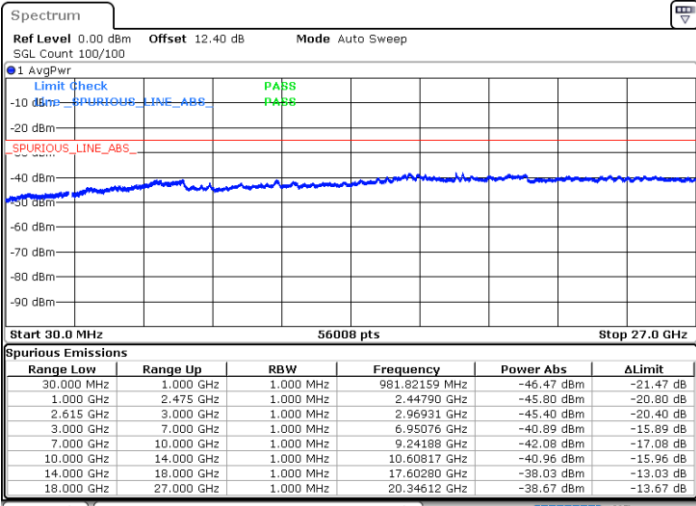

Middle Channel / FullIRB

N/A

Date: 19 JUN 2020 23:47:19

LTE Band 7C / 20MHz+15MHz

16QAM

Highest Channel / 1RB0 and 1RB74

Highest Channel / 1RB99 and 1RB0

Date: 20 JUN.2020 00:02:29

Date: 19 JUN.2020 23:59:22

Highest Channel / FullIRB

N/A

Date: 20 JUN.2020 00:05:37

LTE Band 7C / 20MHz+20MHz

16QAM

Lowest Channel / 1RB0 and 1RB99

Lowest Channel / 1RB99 and 1RB0

Date: 19 JUN 2020 22:52:56

Date: 19 JUN 2020 22:49:48

Lowest Channel / FullIRB

N/A

Date: 19 JUN 2020 22:57:55

LTE Band 7C / 20MHz+20MHz

16QAM

Middle Channel / 1RB0 and 1RB99

Highest Channel / 1RB0 and 1RB99

Highest Channel / 1RB99 and 1RB0

Date: 19 JUN 2020 23:21:47

Date: 19 JUN 2020 23:18:39

Highest Channel / FullIRB

N/A

Date: 19 JUN 2020 23:24:55

LTE Band 7C / 10MHz+20MHz