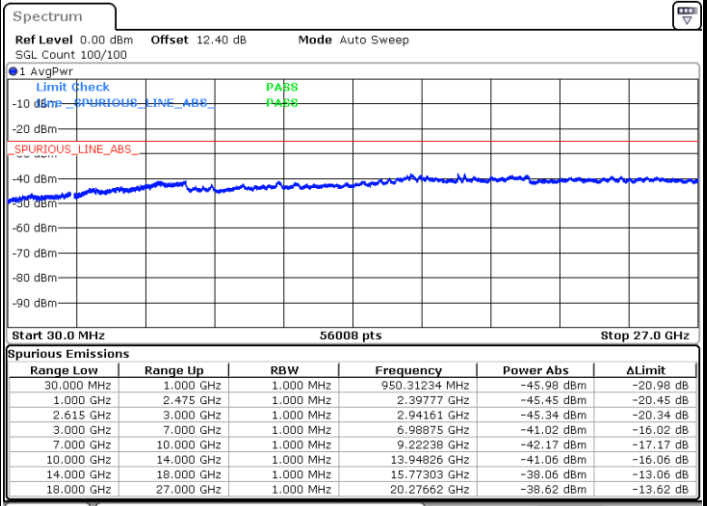

Highest Channel / FullIRB

N/A

Date: 20 JUN.2020 00:56:38

LTE Band 7C / 20MHz+10MHz

64QAM

Lowest Channel / 1RB0 and 1RB49

Lowest Channel / 1RB99 and 1RB0

Date: 20 JUN.2020 02:07:28

Date: 20 JUN.2020 02:02:15

Lowest Channel / FullIRB

N/A

Date: 20 JUN.2020 02:08:31

LTE Band 7C / 20MHz+10MHz

64QAM

Middle Channel / 1RB0 and 1RB49

Middle Channel / 1RB99 and 1RB0

Date: 20 JUN.2020 02:16:48

Date: 20 JUN.2020 02:22:02

Middle Channel / FullIRB

N/A

Date: 20 JUN.2020 02:15:46

LTE Band 7C / 20MHz+10MHz

64QAM

Highest Channel / 1RB0 and 1RB49

Highest Channel / 1RB99 and 1RB0

Date: 20 JUN 2020 02:32:49

Date: 20 JUN 2020 02:31:47

Highest Channel / FullIRB

N/A

Date: 20 JUN 2020 02:38:04

LTE Band 7C / 20MHz+15MHz

64QAM