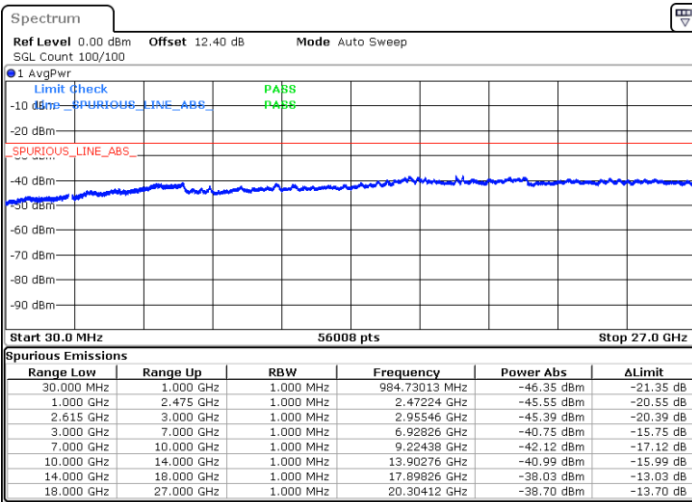

LTE Band 7C / 20MHz+10MHz

16QAM

Highest Channel / 1RB0 and 1RB49

Highest Channel / 1RB99 and 1RB0

Date: 20 JUN.2020 02:33:52

Date: 20 JUN.2020 02:30:45

Highest Channel / FullIRB

N/A

Date: 20 JUN.2020 02:37:01

LTE Band 7C / 20MHz+15MHz

16QAM

Lowest Channel / 1RB0 and 1RB74

Lowest Channel / 1RB99 and 1RB0

Date: 19 JUN 2020 23:36:19

Date: 19 JUN 2020 23:33:12

Lowest Channel / FullIRB

N/A

Date: 19 JUN 2020 23:39:28

LTE Band 7C / 20MHz+15MHz

16QAM

MiddleChannel / 1RB0 and 1RB74

Middle Channel / 1RB99 and 1RB0

Date: 19 JUN 2020 23:50:27

Date: 19 JUN 2020 23:53:35

Middle Channel / FullIRB

N/A

Date: 19 JUN 2020 23:47:19

LTE Band 7C / 20MHz+15MHz

16QAM

Highest Channel / 1RB0 and 1RB74

Highest Channel / 1RB99 and 1RB0

Date: 20 JUN.2020 00:02:29