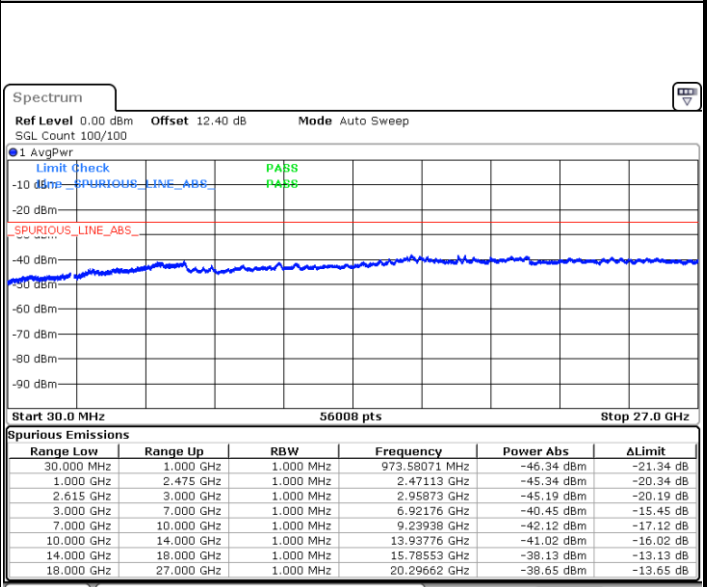

Lowest Channel / 1RB74 and 1RB0

Date: 20 JUN.2020 01:08:20

Date: 20 JUN.2020 01:03:06

Lowest Channel / FullIRB

N/A

Date: 20 JUN.2020 01:09:22

LTE Band 7C / 15MHz+15MHz

64QAM

Middle Channel / 1RB0 and 1RB74

Middle Channel / 1RB74 and 1RB0

Date: 20 JUN 2020 01:24:52

Date: 20 JUN 2020 01:30:05

Middle Channel / FullIRB

N/A

Date: 20 JUN 2020 01:23:49

LTE Band 7C / 15MHz+15MHz

64QAM

Highest Channel / 1RB0 and 1RB74

Date: 20 JUN.2020 01:46:02

Highest Channel / 1RB74 and 1RB0

Date: 20 JUN.2020 01:45:00

Highest Channel / FullIRB

Date: 20 JUN.2020 01:51:16

N/A

LTE Band 7C / 15MHz+20MHz

64QAM

Lowest Channel / 1RB0 and 1RB99

Lowest Channel / 1RB74 and 1RB0

Date: 20 JUN.2020 00:15:26

Date: 20 JUN.2020 00:10:12

Lowest Channel / FullIRB

N/A