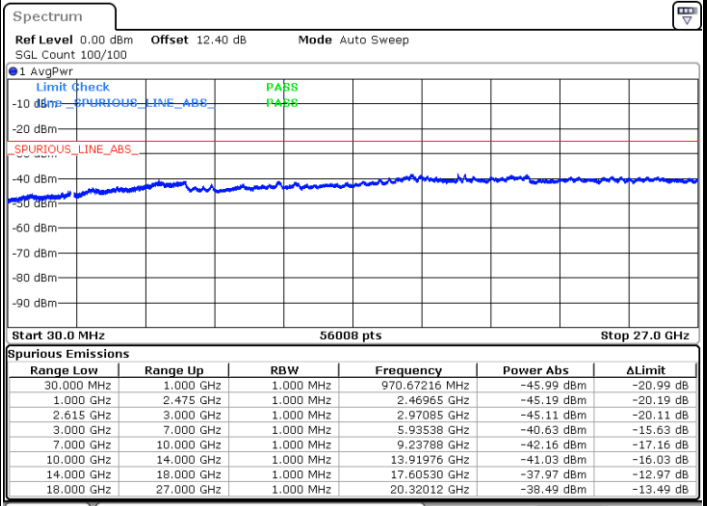

Date: 19 JUN 2020 23:46:16

LTE Band 7C / 20MHz+15MHz

QPSK

Highest Channel / 1RB0 and 1RB74

Highest Channel / 1RB99 and 1RB0

Date: 20 JUN 2020 00:03:32

Date: 19 JUN 2020 23:58:19

Highest Channel / FullIRB

N/A

Date: 20 JUN 2020 00:04:35

LTE Band 7C / 20MHz+20MHz

QPSK

Lowest Channel / 1RB0 and 1RB99

Lowest Channel / 1RB99 and 1RB0

Date: 19 JUN 2020 22:51:53

Date: 19 JUN 2020 22:50:51

Lowest Channel / FullIRB

N/A

Date: 19 JUN 2020 22:58:58

LTE Band 7C / 20MHz+20MHz

QPSK

Middle Channel / 1RB0 and 1RB99

Middle Channel / 1RB99 and 1RB0

Date: 19 JUN 2020 23:07:52

Date: 19 JUN 2020 23:08:54

Middle Channel / FullRB

N/A

Date: 19 JUN 2020 23:02:39

LTE Band 7C / 20MHz+20MHz

QPSK

Highest Channel / 1RB0 and 1RB99

Highest Channel / 1RB99 and 1RB0