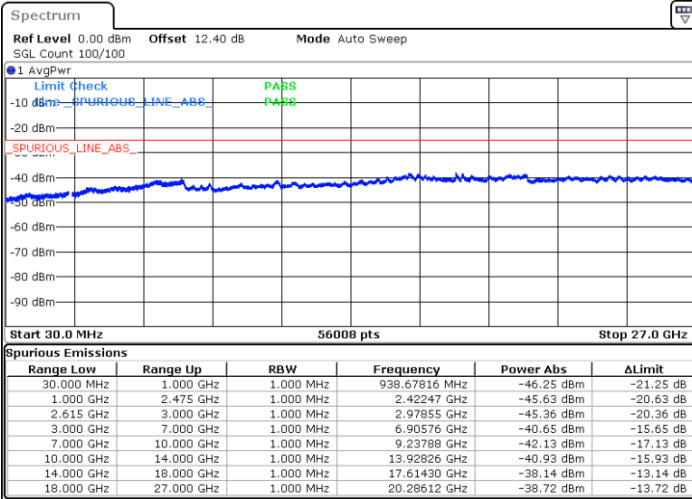

Middle Channel / FullIRB

N/A

Date: 20 JUN 2020 00:22:31

LTE Band 7C / 15MHz+20MHz

QPSK

Highest Channel / 1RB0 and 1RB99

Highest Channel / 1RB74 and 1RB0

Date: 20 JUN 2020 00:53:30

Date: 20 JUN 2020 00:48:17

Highest Channel / FullIRB

N/A

Date: 20 JUN 2020 00:54:33

LTE Band 7C / 20MHz+10MHz

QPSK

Lowest Channel / 1RB0 and 1RB49

Lowest Channel / 1RB99 and 1RB0

Date: 20 JUN.2020 02:05:22

Date: 20 JUN.2020 02:04:20

Lowest Channel / FullIRB

N/A

Date: 20 JUN.2020 02:10:36

LTE Band 7C / 20MHz+10MHz

QPSK

Middle Channel / 1RB0 and 1RB49

Highest Channel / 1RB0 and 1RB49

Highest Channel / 1RB99 and 1RB0

Date: 20 JUN.2020 02:34:55

Date: 20 JUN.2020 02:29:42

Highest Channel / FullIRB

N/A

Date: 20 JUN.2020 02:35:58

LTE Band 7C / 20MHz+15MHz