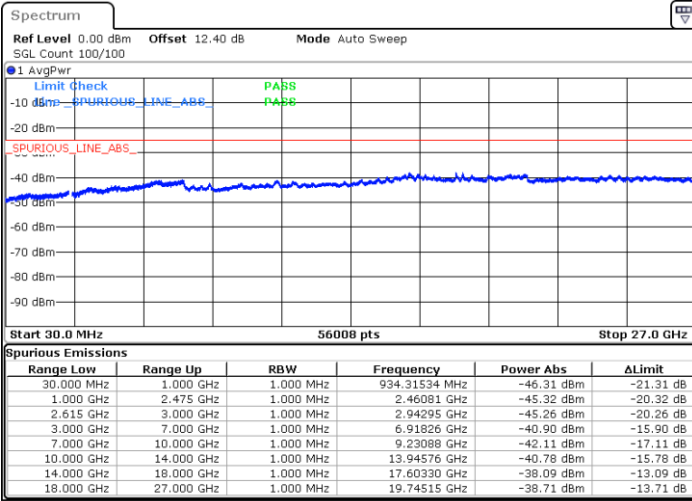

Middle Channel / 1RB99 and 1RB0

Date: 20 JUN.2020 02:18:54

Date: 20 JUN.2020 02:19:56

Middle Channel / FullIRB

N/A

Date: 20 JUN.2020 02:13:40

LTE Band 7C / 20MHz+10MHz

QPSK

Highest Channel / 1RB0 and 1RB49

Highest Channel / 1RB99 and 1RB0

Date: 20 JUN.2020 02:34:55

Date: 20 JUN.2020 02:29:42

Highest Channel / FullIRB

N/A

Date: 20 JUN.2020 02:35:58

LTE Band 7C / 20MHz+15MHz

QPSK

Lowest Channel / 1RB0 and 1RB74

Lowest Channel / 1RB99 and 1RB0

Date: 19 JUN 2020 23:35:17

Date: 19 JUN 2020 23:34:15

Lowest Channel / FullIRB

N/A

Date: 19 JUN 2020 23:41:47

LTE Band 7C / 20MHz+15MHz

QPSK

MiddleChannel / 1RB0 and 1RB74

Middle Channel / 1RB99 and 1RB0

Date: 19 JUN 2020 23:51:30

Date: 19 JUN 2020 23:52:32

Middle Channel / FullIRB

N/A