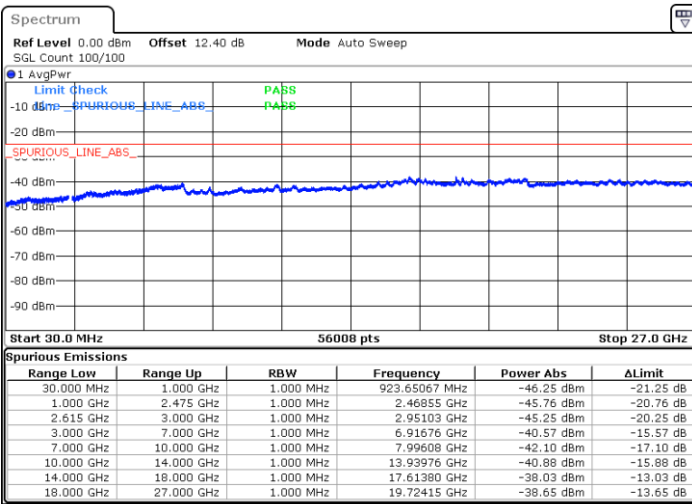

Date: 19 JUN 2020 23:08:54

Middle Channel / FullRB

N/A

Date: 19 JUN 2020 23:02:39

LTE Band 7C / 20MHz+20MHz

QPSK

Highest Channel / 1RB0 and 1RB99

Highest Channel / 1RB99 and 1RB0

Date: 19 JUN 2020 23:22:50

Date: 19 JUN 2020 23:17:37

Highest Channel / FullIRB

N/A

Date: 19 JUN 2020 23:23:53

LTE Band 7C / 10MHz+20MHz

16QAM

Lowest Channel / 1RB0 and 1RB99

Lowest Channel / 1RB49 and 1RB0

Date: 20 JUN.2020 03:36:10

Date: 20 JUN.2020 03:33:03

Lowest Channel / FullIRB

N/A

Date: 20 JUN.2020 03:39:19

LTE Band 7C / 10MHz+20MHz

16QAM