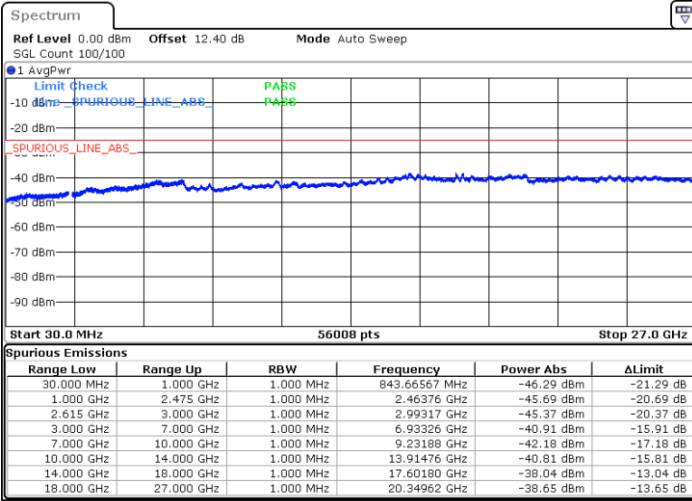

N/A

Date: 20 JUN 2020 00:18:34

LTE Band 7C / 15MHz+20MHz

QPSK

Middle Channel / 1RB0 and 1RB99

Middle Channel / 1RB74 and 1RB0

Date: 20 JUN 2020 00:27:45

Date: 20 JUN 2020 00:28:47

Middle Channel / FullIRB

N/A

Date: 20 JUN 2020 00:22:31

LTE Band 7C / 15MHz+20MHz

QPSK

Highest Channel / 1RB0 and 1RB99

Highest Channel / 1RB74 and 1RB0

Date: 20 JUN 2020 00:53:30

Date: 20 JUN 2020 00:48:17

Highest Channel / FullIRB

N/A

Date: 20 JUN 2020 00:54:33

LTE Band 7C / 20MHz+10MHz

QPSK

Lowest Channel / 1RB0 and 1RB49

Lowest Channel / 1RB99 and 1RB0

Date: 20 JUN.2020 02:05:22

Date: 20 JUN.2020 02:04:20

Lowest Channel / FullIRB

N/A

Date: 20 JUN.2020 02:10:36

LTE Band 7C / 20MHz+10MHz

QPSK

Middle Channel / 1RB0 and 1RB49