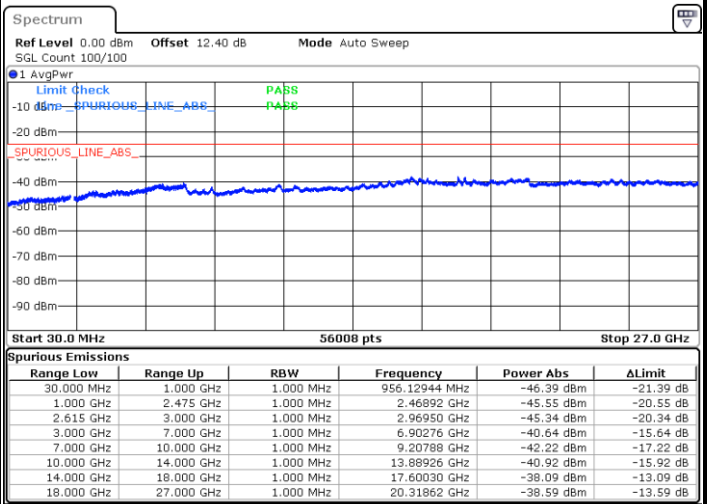

Date: 19 JUN 2020 23:08:54

Middle Channel / FullRB

N/A

Date: 19 JUN 2020 23:02:39

LTE Band 7C / 20MHz+20MHz

QPSK

Highest Channel / 1RB0 and 1RB99

Highest Channel / 1RB99 and 1RB0

Date: 19 JUN 2020 23:22:50

Date: 19 JUN 2020 23:17:37

Highest Channel / FullIRB

N/A

Date: 19 JUN 2020 23:23:53

LTE Band 7C / 10MHz+20MHz

16QAM

Lowest Channel / 1RB0 and 1RB99

Lowest Channel / 1RB49 and 1RB0

Date: 20 JUN.2020 03:36:10

Date: 20 JUN.2020 03:33:03

Lowest Channel / FullIRB

N/A

Date: 20 JUN.2020 03:39:19

LTE Band 7C / 10MHz+20MHz

16QAM