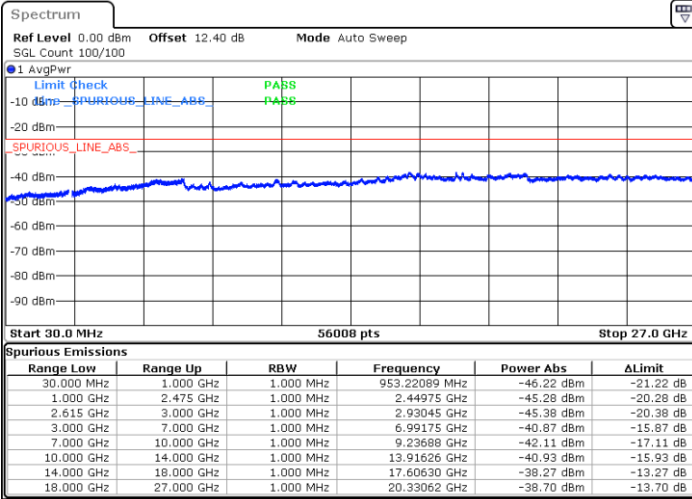

Middle Channel / FullIRB

N/A

Date: 20 JUN 2020 00:22:31

LTE Band 7C / 15MHz+20MHz

QPSK

Highest Channel / 1RB0 and 1RB99

Highest Channel / 1RB74 and 1RB0

Date: 20 JUN 2020 00:53:30

Date: 20 JUN 2020 00:48:17

Highest Channel / FullIRB

N/A

Date: 20 JUN 2020 00:54:33

LTE Band 7C / 20MHz+10MHz

QPSK

Lowest Channel / 1RB0 and 1RB49

Lowest Channel / 1RB99 and 1RB0

Date: 20 JUN.2020 02:05:22

Date: 20 JUN.2020 02:04:20

Lowest Channel / FullIRB

N/A

Date: 20 JUN.2020 02:10:36

LTE Band 7C / 20MHz+10MHz

QPSK

Middle Channel / 1RB0 and 1RB49