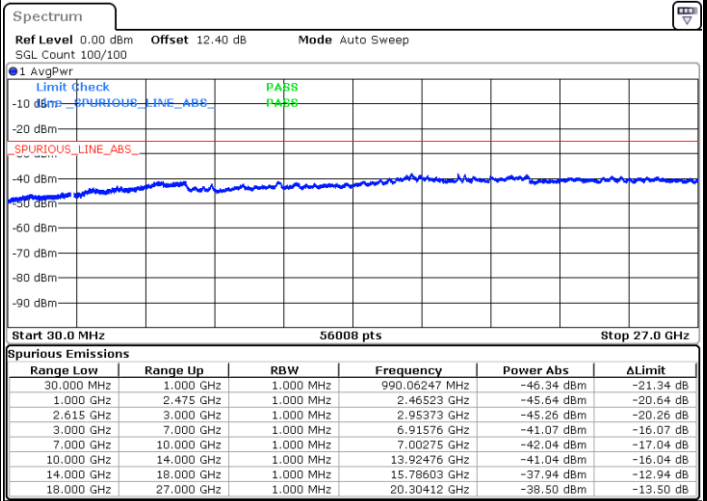

N/A

Date: 20 JUN 2020 00:18:34

LTE Band 7C / 15MHz+20MHz

QPSK

Middle Channel / 1RB0 and 1RB99

Middle Channel / 1RB74 and 1RB0

Date: 20 JUN 2020 00:27:45

Date: 20 JUN 2020 00:28:47

Middle Channel / FullIRB

N/A

Date: 20 JUN 2020 00:22:31

LTE Band 7C / 15MHz+20MHz

QPSK

Highest Channel / 1RB0 and 1RB99

Highest Channel / 1RB74 and 1RB0

Date: 20 JUN 2020 00:53:30

Date: 20 JUN 2020 00:48:17

Highest Channel / FullIRB

N/A

Date: 20 JUN 2020 00:54:33

LTE Band 7C / 20MHz+10MHz

QPSK

Lowest Channel / 1RB0 and 1RB49

Lowest Channel / 1RB99 and 1RB0

Date: 20 JUN.2020 02:05:22

Date: 20 JUN.2020 02:04:20

Lowest Channel / FullIRB

N/A

Date: 20 JUN.2020 02:10:36

LTE Band 7C / 20MHz+10MHz

QPSK

Middle Channel / 1RB0 and 1RB49