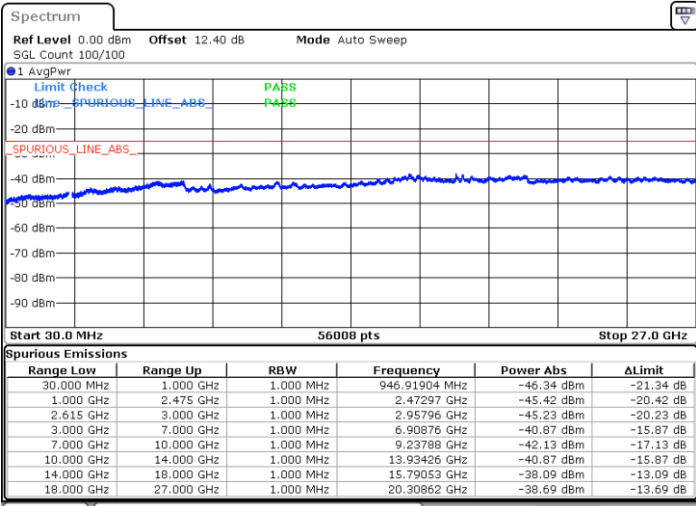

N/A

Date: 20 JUN.2020 02:56:55

LTE Band 7C / 15MHz+10MHz

16QAM

Highest Channel / 1RB0 and 1RB49

Highest Channel / 1RB74 and 1RB0

Date: 20 JUN.2020 03:11:29

Date: 20 JUN.2020 03:08:22

Highest Channel / FullIRB

N/A

Date: 20 JUN.2020 03:14:38

LTE Band 7C / 15MHz+15MHz

16QAM

Lowest Channel / 1RB0 and 1RB74

Lowest Channel / 1RB74 and 1RB0

Date: 20 JUN.2020 01:07:17

Date: 20 JUN.2020 01:04:09

Lowest Channel / FullIRB

N/A

Date: 20 JUN.2020 01:10:25

LTE Band 7C / 15MHz+15MHz

16QAM

Middle Channel / 1RB0 and 1RB74

Middle Channel / 1RB74 and 1RB0

Date: 20 JUN 2020 01:25:55

Date: 20 JUN 2020 01:29:02

Middle Channel / FullIRB

N/A

Date: 20 JUN 2020 01:22:46

LTE Band 7C / 15MHz+15MHz

16QAM

Highest Channel / 1RB0 and 1RB74