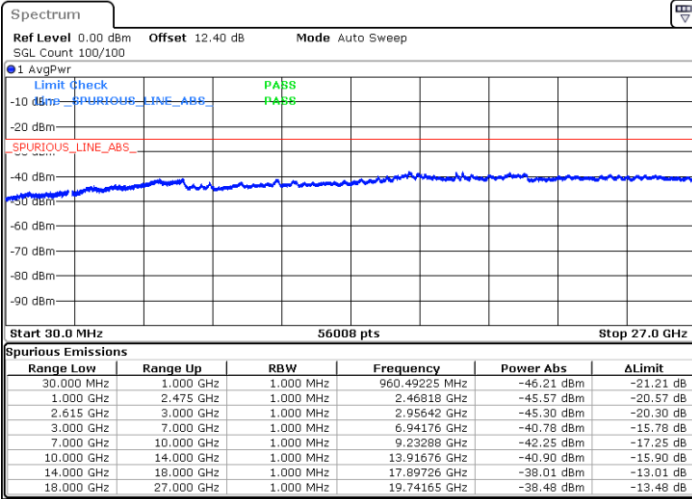

LTE Band 7C / 15MHz+15MHz

QPSK

Highest Channel / 1RB0 and 1RB74

Highest Channel / 1RB74 and 1RB0

Date: 20 JUN.2020 01:48:08

Date: 20 JUN.2020 01:42:54

Highest Channel / FullIRB

N/A

Date: 20 JUN.2020 01:49:10

LTE Band 7C / 15MHz+20MHz

QPSK

Lowest Channel / 1RB0 and 1RB99

Lowest Channel / 1RB74 and 1RB0

Date: 20 JUN 2020 00:13:20

Date: 20 JUN 2020 00:12:18

Lowest Channel / FullIRB

N/A

Date: 20 JUN 2020 00:18:34

LTE Band 7C / 15MHz+20MHz

QPSK

Middle Channel / 1RB0 and 1RB99

Middle Channel / 1RB74 and 1RB0

Date: 20 JUN 2020 00:27:45

Date: 20 JUN 2020 00:28:47

Middle Channel / FullIRB

N/A

Date: 20 JUN 2020 00:22:31

LTE Band 7C / 15MHz+20MHz

QPSK

Highest Channel / 1RB0 and 1RB99

Highest Channel / 1RB74 and 1RB0

Date: 20 JUN 2020 00:53:30