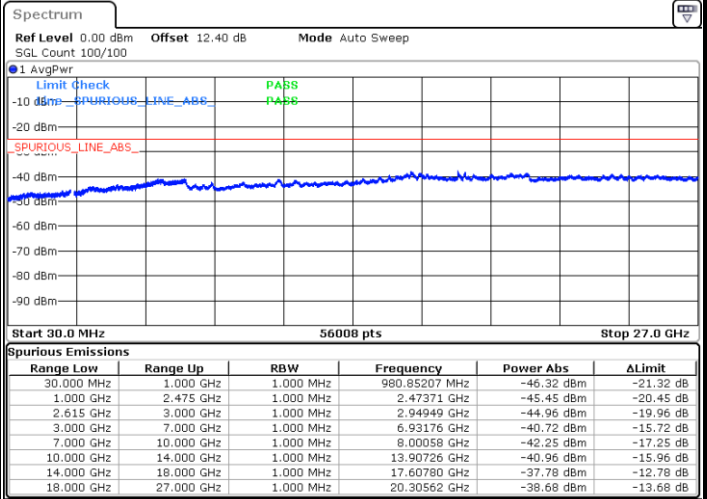

LTE Band 7C / 15MHz+15MHz

QPSK

Highest Channel / 1RB0 and 1RB74

Highest Channel / 1RB74 and 1RB0

Date: 20 JUN.2020 01:48:08

Date: 20 JUN.2020 01:42:54

Highest Channel / FullIRB

N/A

Date: 20 JUN.2020 01:49:10

LTE Band 7C / 15MHz+20MHz

QPSK

Lowest Channel / 1RB0 and 1RB99

Lowest Channel / 1RB74 and 1RB0

Date: 20 JUN 2020 00:13:20

Date: 20 JUN 2020 00:12:18

Lowest Channel / FullIRB

N/A

Date: 20 JUN 2020 00:18:34

LTE Band 7C / 15MHz+20MHz

QPSK

Middle Channel / 1RB0 and 1RB99

Middle Channel / 1RB74 and 1RB0

Date: 20 JUN 2020 00:27:45

Date: 20 JUN 2020 00:28:47

Middle Channel / FullIRB

N/A

Date: 20 JUN 2020 00:22:31

LTE Band 7C / 15MHz+20MHz

QPSK

Highest Channel / 1RB0 and 1RB99

Highest Channel / 1RB74 and 1RB0

Date: 20 JUN 2020 00:53:30