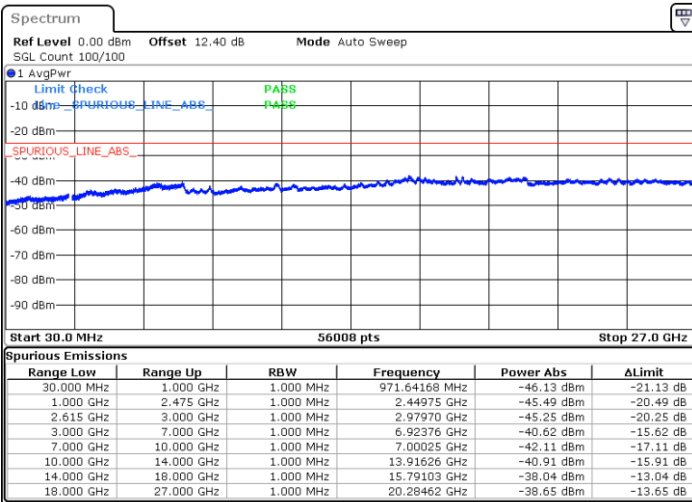

LTE Band 7C / 20MHz+15MHz

QPSK

MiddleChannel / 1RB0 and 1RB74

Middle Channel / 1RB99 and 1RB0

Date: 19 JUN 2020 23:51:30

Date: 19 JUN 2020 23:52:32

Middle Channel / FullIRB

N/A

Date: 19 JUN 2020 23:46:16

LTE Band 7C / 20MHz+15MHz

QPSK

Highest Channel / 1RB0 and 1RB74

Highest Channel / 1RB99 and 1RB0

Date: 20 JUN 2020 00:03:32

Date: 19 JUN 2020 23:58:19

Highest Channel / FullIRB

N/A

Date: 20 JUN 2020 00:04:35

LTE Band 7C / 20MHz+20MHz

QPSK

Lowest Channel / 1RB0 and 1RB99

Lowest Channel / 1RB99 and 1RB0

Date: 19 JUN 2020 22:51:53

Date: 19 JUN 2020 22:50:51

Lowest Channel / FullIRB

N/A

Date: 19 JUN 2020 22:58:58

LTE Band 7C / 20MHz+20MHz

QPSK

Middle Channel / 1RB0 and 1RB99

Middle Channel / 1RB99 and 1RB0

Date: 19 JUN 2020 23:07:52