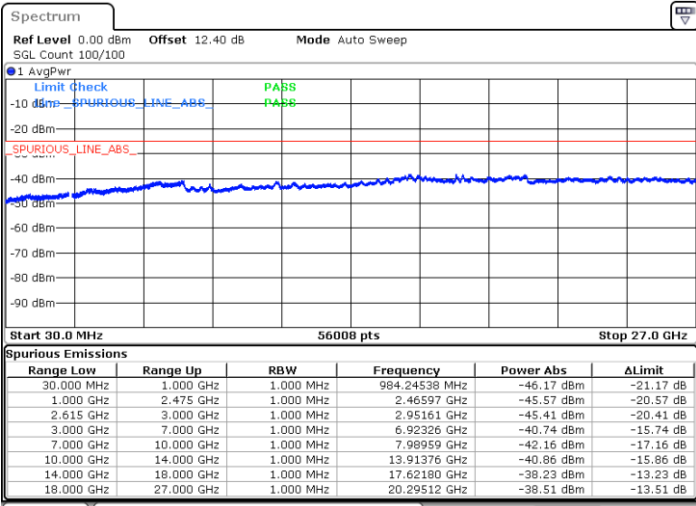

Date: 19 JUN 2020 23:22:50

Date: 19 JUN 2020 23:17:37

Highest Channel / FullIRB

N/A

Date: 19 JUN 2020 23:23:53

LTE Band 7C / 10MHz+20MHz

16QAM

Lowest Channel / 1RB0 and 1RB99

Lowest Channel / 1RB49 and 1RB0

Date: 20 JUN.2020 03:36:10

Date: 20 JUN.2020 03:33:03

Lowest Channel / FullIRB

N/A

Date: 20 JUN.2020 03:39:19

LTE Band 7C / 10MHz+20MHz

16QAM

MiddleChannel / 1RB0 and 1RB99

Middle Channel / 1RB49 and 1RB0

Date: 20 JUN.2020 04:02:21

Date: 20 JUN.2020 04:05:29

Middle Channel / FullIRB

N/A

Date: 20 JUN.2020 03:59:12

LTE Band 7C / 10MHz+20MHz