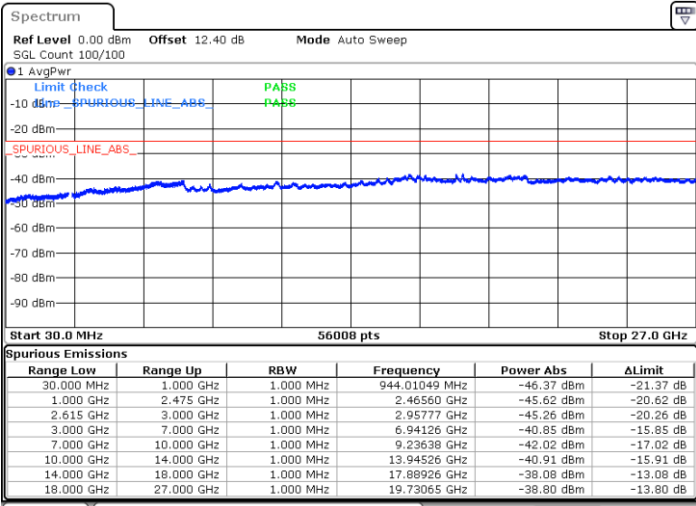

Date: 20 JUN.2020 01:49:10

LTE Band 7C / 15MHz+20MHz

QPSK

Lowest Channel / 1RB0 and 1RB99

Lowest Channel / 1RB74 and 1RB0

Date: 20 JUN 2020 00:13:20

Date: 20 JUN 2020 00:12:18

Lowest Channel / FullIRB

N/A

Date: 20 JUN 2020 00:18:34

LTE Band 7C / 15MHz+20MHz

QPSK

Middle Channel / 1RB0 and 1RB99

Middle Channel / 1RB74 and 1RB0

Date: 20 JUN 2020 00:27:45

Date: 20 JUN 2020 00:28:47

Middle Channel / FullIRB

N/A

Date: 20 JUN 2020 00:22:31

LTE Band 7C / 15MHz+20MHz

QPSK

Highest Channel / 1RB0 and 1RB99

Highest Channel / 1RB74 and 1RB0

Date: 20 JUN 2020 00:53:30

Date: 20 JUN 2020 00:48:17

Highest Channel / FullIRB

N/A

Date: 20 JUN 2020 00:54:33

LTE Band 7C / 20MHz+10MHz

QPSK

Lowest Channel / 1RB0 and 1RB49

Lowest Channel / 1RB99 and 1RB0