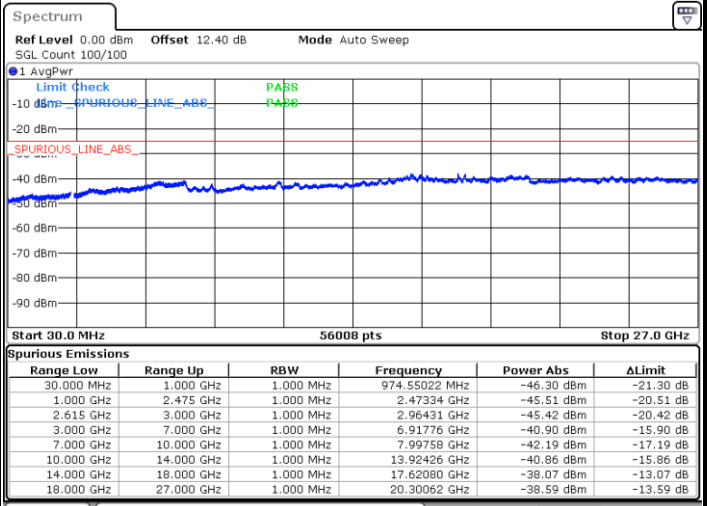

LTE Band 7C / 15MHz+20MHz

16QAM

Highest Channel / 1RB0 and 1RB99

Highest Channel / 1RB74 and 1RB0

Date: 20 JUN.2020 00:52:27

Date: 20 JUN.2020 00:49:20

Highest Channel / FullIRB

N/A

Date: 20 JUN.2020 00:55:36

LTE Band 7C / 20MHz+10MHz

16QAM

Lowest Channel / 1RB0 and 1RB49

Lowest Channel / 1RB99 and 1RB0

Date: 20 JUN.2020 02:06:25

Date: 20 JUN.2020 02:03:18

Lowest Channel / FullIRB

N/A

Date: 20 JUN.2020 02:09:33

LTE Band 7C / 20MHz+10MHz

16QAM

Middle Channel / 1RB0 and 1RB49

Middle Channel / 1RB99 and 1RB0

Date: 20 JUN.2020 02:17:51

Date: 20 JUN.2020 02:20:59