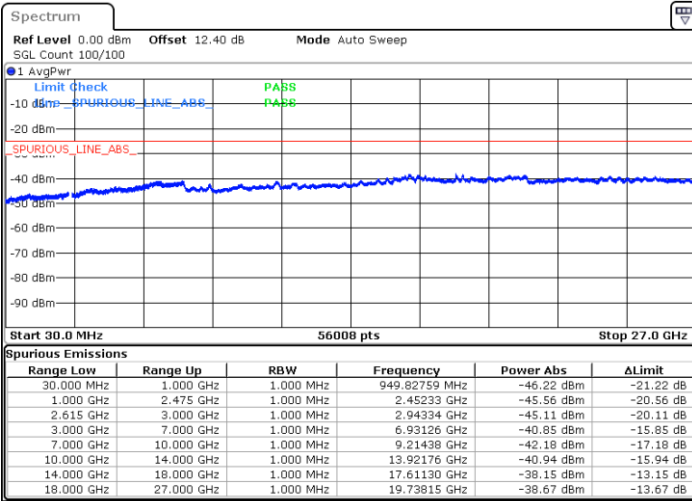

Lowest Channel / FullIRB

N/A

Date: 19 JUN 2020 22:58:58

LTE Band 7C / 20MHz+20MHz

QPSK

Middle Channel / 1RB0 and 1RB99

Middle Channel / 1RB99 and 1RB0

Date: 19 JUN 2020 23:07:52

Date: 19 JUN 2020 23:08:54

Middle Channel / FullRB

N/A

Date: 19 JUN 2020 23:02:39

LTE Band 7C / 20MHz+20MHz

QPSK

Highest Channel / 1RB0 and 1RB99

Highest Channel / 1RB99 and 1RB0

Date: 19 JUN 2020 23:22:50

Date: 19 JUN 2020 23:17:37

Highest Channel / FullIRB

N/A

Date: 19 JUN 2020 23:23:53

LTE Band 7C / 10MHz+20MHz

16QAM

Lowest Channel / 1RB0 and 1RB99

Lowest Channel / 1RB49 and 1RB0

Date: 20 JUN.2020 03:36:10

Date: 20 JUN.2020 03:33:03

Lowest Channel / FullIRB

N/A

Date: 20 JUN.2020 03:39:19

LTE Band 7C / 10MHz+20MHz

16QAM