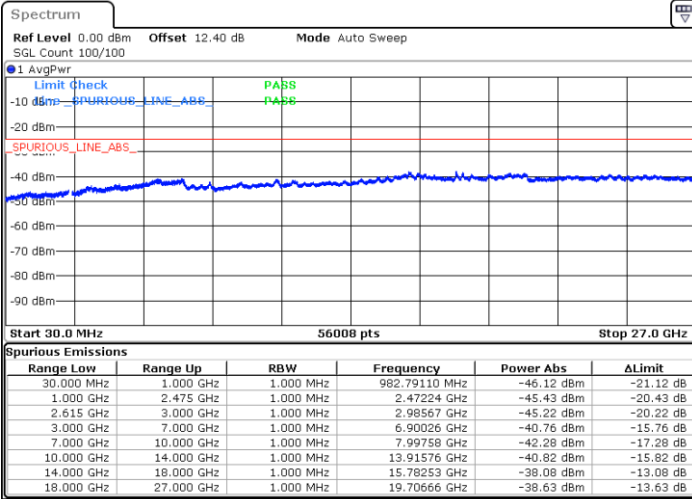

LTE Band 7C / 15MHz+20MHz

16QAM

Highest Channel / 1RB0 and 1RB99

Highest Channel / 1RB74 and 1RB0

Date: 20 JUN.2020 00:52:27

Date: 20 JUN.2020 00:49:20

Highest Channel / FullIRB

N/A

Date: 20 JUN.2020 00:55:36

LTE Band 7C / 20MHz+10MHz

16QAM

Lowest Channel / 1RB0 and 1RB49

Lowest Channel / 1RB99 and 1RB0

Date: 20 JUN.2020 02:06:25

Date: 20 JUN.2020 02:03:18

Lowest Channel / FullIRB

N/A

Date: 20 JUN.2020 02:09:33

LTE Band 7C / 20MHz+10MHz

16QAM

Middle Channel / 1RB0 and 1RB49

Middle Channel / 1RB99 and 1RB0

Date: 20 JUN.2020 02:17:51

Date: 20 JUN.2020 02:20:59