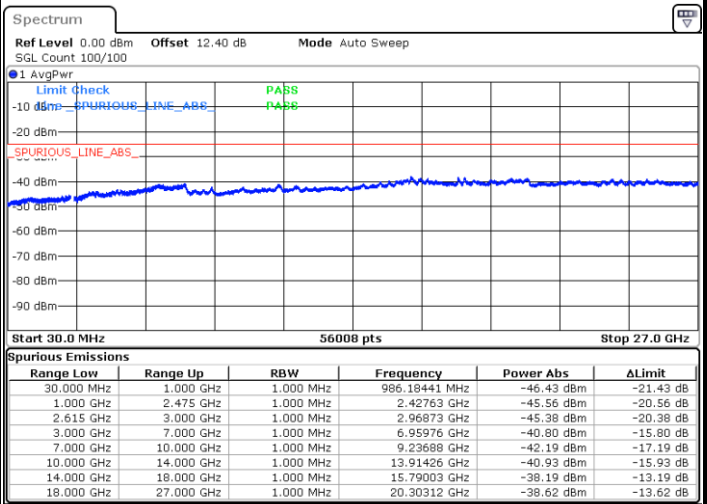

N/A

Date: 20 JUN 2020 00:04:35

LTE Band 7C / 20MHz+20MHz

QPSK

Lowest Channel / 1RB0 and 1RB99

Lowest Channel / 1RB99 and 1RB0

Date: 19 JUN 2020 22:51:53

Date: 19 JUN 2020 22:50:51

Lowest Channel / FullIRB

N/A

Date: 19 JUN 2020 22:58:58

LTE Band 7C / 20MHz+20MHz

QPSK

Middle Channel / 1RB0 and 1RB99

Middle Channel / 1RB99 and 1RB0

Date: 19 JUN 2020 23:07:52

Date: 19 JUN 2020 23:08:54

Middle Channel / FullRB

N/A

Date: 19 JUN 2020 23:02:39

LTE Band 7C / 20MHz+20MHz

QPSK

Highest Channel / 1RB0 and 1RB99

Highest Channel / 1RB99 and 1RB0

Date: 19 JUN 2020 23:22:50

Date: 19 JUN 2020 23:17:37

Highest Channel / FullIRB

N/A

Date: 19 JUN 2020 23:23:53

LTE Band 7C / 10MHz+20MHz

16QAM

Lowest Channel / 1RB0 and 1RB99