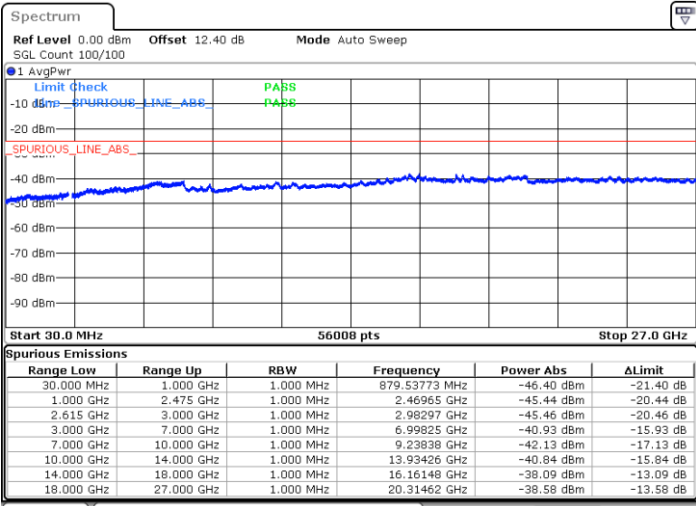

Highest Channel / 1RB0 and 1RB49

Highest Channel / 1RB99 and 1RB0

Date: 20 JUN.2020 02:34:55

Date: 20 JUN.2020 02:29:42

Highest Channel / FullIRB

N/A

Date: 20 JUN.2020 02:35:58

LTE Band 7C / 20MHz+15MHz

QPSK

Lowest Channel / 1RB0 and 1RB74

Lowest Channel / 1RB99 and 1RB0

Date: 19 JUN 2020 23:35:17

Date: 19 JUN 2020 23:34:15

Lowest Channel / FullIRB

N/A

Date: 19 JUN 2020 23:41:47

LTE Band 7C / 20MHz+15MHz

QPSK

MiddleChannel / 1RB0 and 1RB74

Middle Channel / 1RB99 and 1RB0

Date: 19 JUN 2020 23:51:30

Date: 19 JUN 2020 23:52:32

Middle Channel / FullIRB

N/A

Date: 19 JUN 2020 23:46:16

LTE Band 7C / 20MHz+15MHz

QPSK

Highest Channel / 1RB0 and 1RB74

Highest Channel / 1RB99 and 1RB0

Date: 20 JUN 2020 00:03:32

Date: 19 JUN 2020 23:58:19

Highest Channel / FullIRB