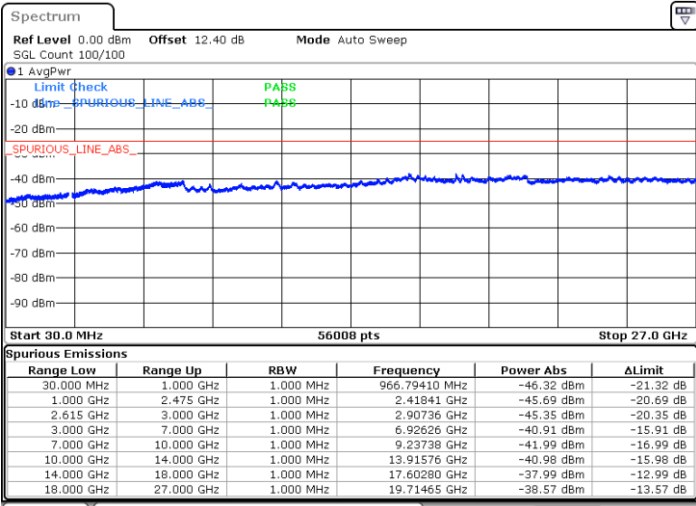

Lowest Channel / 1RB0 and 1RB9

Lowest Channel / 1RB74 and 1RB0

Date: 20 JUN.2020 00:14:23

Date: 20 JUN.2020 00:11:15

Lowest Channel / FullIRB

N/A

Date: 20 JUN.2020 00:17:31

LTE Band 7C / 15MHz+20MHz

16QAM

Middle Channel / 1RB0 and 1RB99

Middle Channel / 1RB74 and 1RB0

Date: 20 JUN 2020 00:26:43

Date: 20 JUN 2020 00:29:50

Middle Channel / FullIRB

N/A

Date: 20 JUN 2020 00:23:34

LTE Band 7C / 15MHz+20MHz

16QAM

Highest Channel / 1RB0 and 1RB99

Highest Channel / 1RB74 and 1RB0

Date: 20 JUN.2020 00:52:27

Date: 20 JUN.2020 00:49:20

Highest Channel / FullIRB

N/A

Date: 20 JUN.2020 00:55:36

LTE Band 7C / 20MHz+10MHz

16QAM

Lowest Channel / 1RB0 and 1RB49

Lowest Channel / 1RB99 and 1RB0

Date: 20 JUN.2020 02:06:25

Date: 20 JUN.2020 02:03:18

Lowest Channel / FullIRB