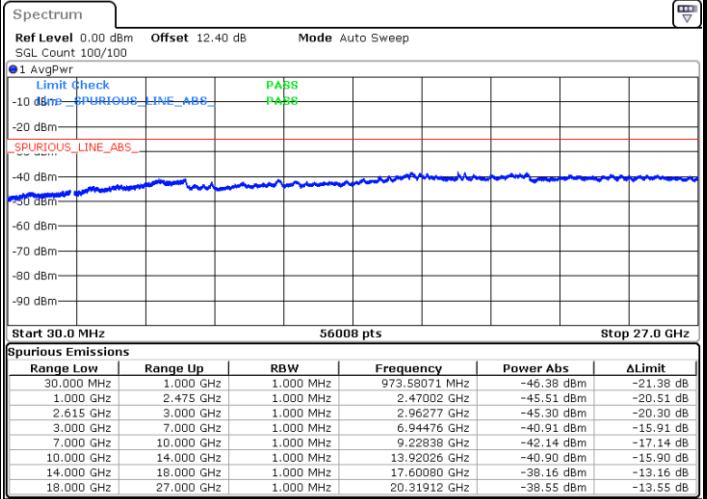

Date: 20 JUN 2020 00:48:17

Highest Channel / FullIRB

N/A

Date: 20 JUN 2020 00:54:33

LTE Band 7C / 20MHz+10MHz

QPSK

Lowest Channel / 1RB0 and 1RB49

Lowest Channel / 1RB99 and 1RB0

Date: 20 JUN.2020 02:05:22

Date: 20 JUN.2020 02:04:20

Lowest Channel / FullIRB

N/A

Date: 20 JUN.2020 02:10:36

LTE Band 7C / 20MHz+10MHz

QPSK

Middle Channel / 1RB0 and 1RB49

Middle Channel / 1RB99 and 1RB0

Date: 20 JUN.2020 02:18:54

Date: 20 JUN.2020 02:19:56

Middle Channel / FullIRB

N/A

Date: 20 JUN.2020 02:13:40

LTE Band 7C / 20MHz+10MHz

QPSK

Highest Channel / 1RB0 and 1RB49

Highest Channel / 1RB99 and 1RB0

Date: 20 JUN.2020 02:34:55

Date: 20 JUN.2020 02:29:42

Highest Channel / FullIRB

N/A

Date: 20 JUN.2020 02:35:58

LTE Band 7C / 20MHz+15MHz