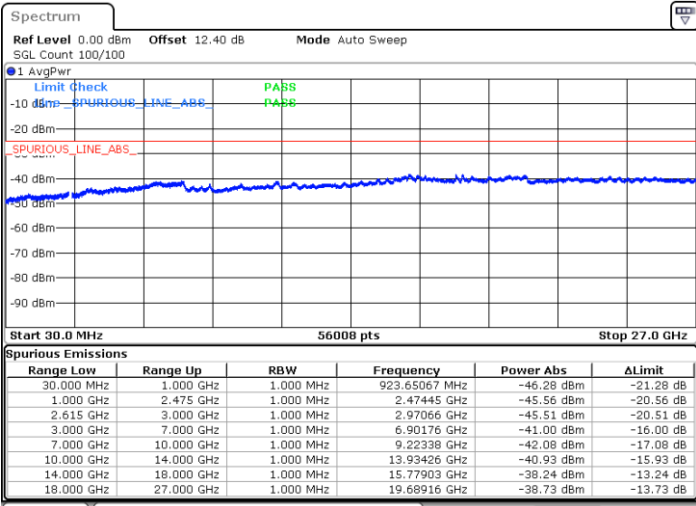

LTE Band 7C / 15MHz+20MHz

16QAM

Highest Channel / 1RB0 and 1RB99

Highest Channel / 1RB74 and 1RB0

Date: 20 JUN.2020 00:52:27

Date: 20 JUN.2020 00:49:20

Highest Channel / FullIRB

N/A

Date: 20 JUN.2020 00:55:36

LTE Band 7C / 20MHz+10MHz

16QAM

Lowest Channel / 1RB0 and 1RB49

Lowest Channel / 1RB99 and 1RB0

Date: 20 JUN.2020 02:06:25

Date: 20 JUN.2020 02:03:18

Lowest Channel / FullIRB

N/A

Date: 20 JUN.2020 02:09:33

LTE Band 7C / 20MHz+10MHz

16QAM

Middle Channel / 1RB0 and 1RB49

Middle Channel / 1RB99 and 1RB0

Date: 20 JUN.2020 02:17:51

Date: 20 JUN.2020 02:20:59