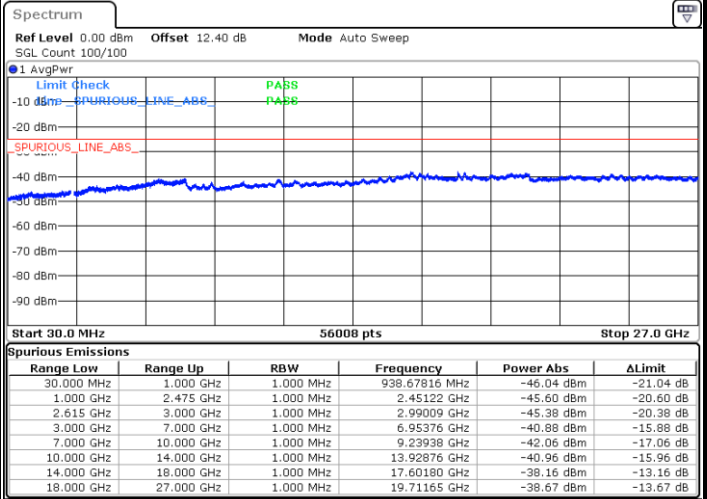

LTE Band 7C / 15MHz+10MHz

16QAM

Lowest Channel / 1RB0 and 1RB49

Lowest Channel / 1RB74 and 1RB0

Date: 20 JUN.2020 02:47:27

Date: 20 JUN.2020 02:44:19

Lowest Channel / FullIRB

N/A

Date: 20 JUN.2020 02:50:35

LTE Band 7C / 15MHz+10MHz

16QAM

Middle Channel / 1RB0 and 1RB49

Middle Channel / 1RB74 and 1RB0

Date: 20 JUN.2020 03:00:03

Date: 20 JUN.2020 03:03:11

Middle Channel / FullIRB

N/A

Date: 20 JUN.2020 02:56:55

LTE Band 7C / 15MHz+10MHz

16QAM

Highest Channel / 1RB0 and 1RB49

Highest Channel / 1RB74 and 1RB0

Date: 20 JUN.2020 03:11:29

Date: 20 JUN.2020 03:08:22

Highest Channel / FullIRB

N/A

Date: 20 JUN.2020 03:14:38

LTE Band 7C / 15MHz+15MHz

16QAM

Lowest Channel / 1RB0 and 1RB74

Lowest Channel / 1RB74 and 1RB0

Date: 20 JUN.2020 01:07:17