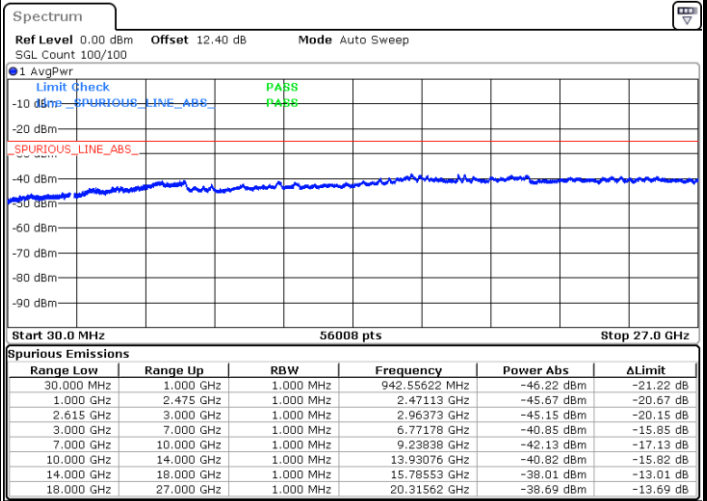

LTE Band 7C / 15MHz+15MHz

QPSK

Highest Channel / 1RB0 and 1RB74

Highest Channel / 1RB74 and 1RB0

Date: 20 JUN.2020 01:48:08

Date: 20 JUN.2020 01:42:54

Highest Channel / FullIRB

N/A

Date: 20 JUN.2020 01:49:10

LTE Band 7C / 15MHz+20MHz

QPSK

Lowest Channel / 1RB0 and 1RB99

Lowest Channel / 1RB74 and 1RB0

Date: 20 JUN 2020 00:13:20

Date: 20 JUN 2020 00:12:18

Lowest Channel / FullIRB