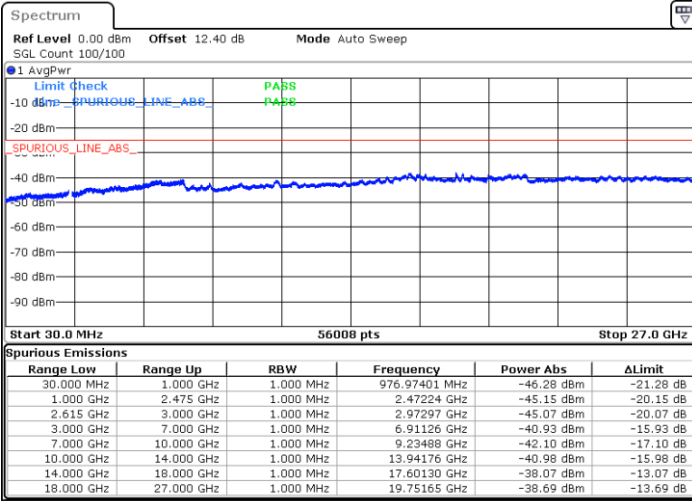

LTE Band 7C / 15MHz+15MHz

QPSK

Highest Channel / 1RB0 and 1RB74

Highest Channel / 1RB74 and 1RB0

Date: 20 JUN.2020 01:48:08

Date: 20 JUN.2020 01:42:54

Highest Channel / FullIRB

N/A

Date: 20 JUN.2020 01:49:10

LTE Band 7C / 15MHz+20MHz

QPSK

Lowest Channel / 1RB0 and 1RB99

Lowest Channel / 1RB74 and 1RB0

Date: 20 JUN 2020 00:13:20

Date: 20 JUN 2020 00:12:18

Lowest Channel / FullIRB