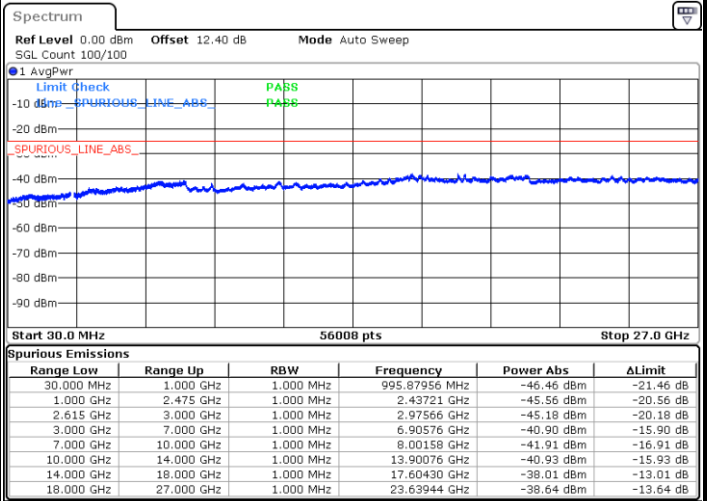

Date: 20 JUN.2020 02:05:22

Date: 20 JUN.2020 02:04:20

Lowest Channel / FullIRB

N/A

Date: 20 JUN.2020 02:10:36

LTE Band 7C / 20MHz+10MHz

QPSK

Middle Channel / 1RB0 and 1RB49

Middle Channel / 1RB99 and 1RB0

Date: 20 JUN.2020 02:18:54

Date: 20 JUN.2020 02:19:56

Middle Channel / FullIRB

N/A

Date: 20 JUN.2020 02:13:40

LTE Band 7C / 20MHz+10MHz

QPSK

Highest Channel / 1RB0 and 1RB49

Highest Channel / 1RB99 and 1RB0

Date: 20 JUN.2020 02:34:55

Date: 20 JUN.2020 02:29:42

Highest Channel / FullIRB

N/A

Date: 20 JUN.2020 02:35:58

LTE Band 7C / 20MHz+15MHz