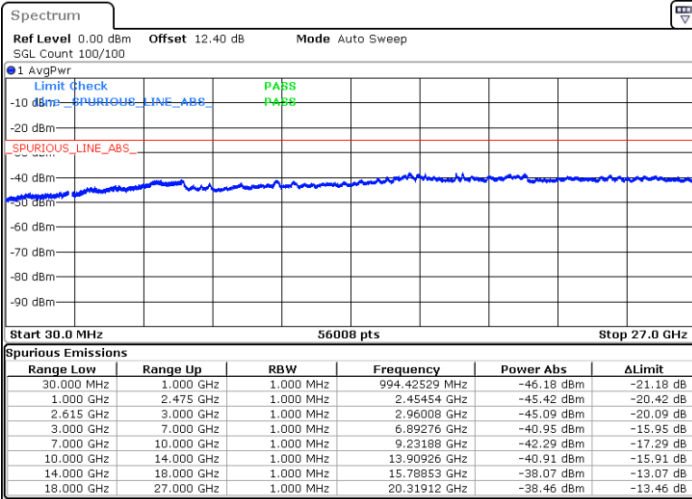

LTE Band 7C / 15MHz+10MHz

16QAM

Lowest Channel / 1RB0 and 1RB49

Lowest Channel / 1RB74 and 1RB0

Date: 20 JUN.2020 02:47:27

Date: 20 JUN.2020 02:44:19

Lowest Channel / FullIRB

N/A

Date: 20 JUN.2020 02:50:35

LTE Band 7C / 15MHz+10MHz

16QAM

Middle Channel / 1RB0 and 1RB49

Middle Channel / 1RB74 and 1RB0

Date: 20 JUN.2020 03:00:03

Date: 20 JUN.2020 03:03:11

Middle Channel / FullIRB

N/A

Date: 20 JUN.2020 02:56:55

LTE Band 7C / 15MHz+10MHz

16QAM

Highest Channel / 1RB0 and 1RB49

Highest Channel / 1RB74 and 1RB0

Date: 20 JUN.2020 03:11:29

Date: 20 JUN.2020 03:08:22

Highest Channel / FullIRB

N/A

Date: 20 JUN.2020 03:14:38

LTE Band 7C / 15MHz+15MHz

16QAM

Lowest Channel / 1RB0 and 1RB74

Lowest Channel / 1RB74 and 1RB0

Date: 20 JUN.2020 01:07:17