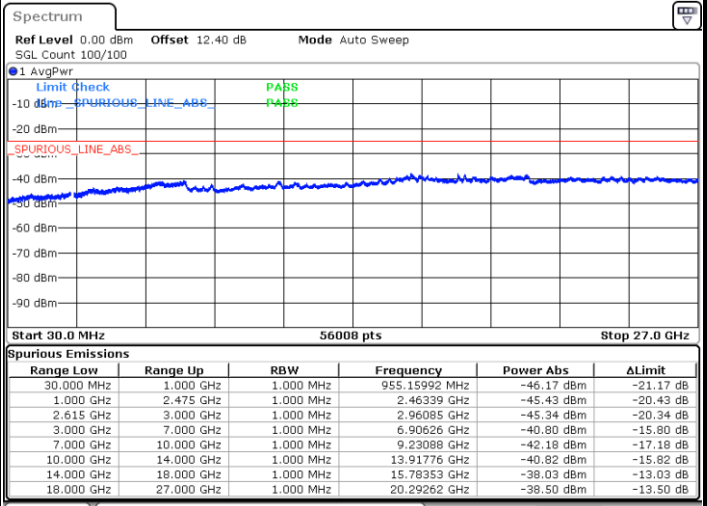

Highest Channel / FullIRB

N/A

Date: 20 JUN.2020 03:14:38

LTE Band 7C / 15MHz+15MHz

16QAM

Lowest Channel / 1RB0 and 1RB74

Lowest Channel / 1RB74 and 1RB0

Date: 20 JUN.2020 01:07:17

Date: 20 JUN.2020 01:04:09

Lowest Channel / FullIRB

N/A

Date: 20 JUN.2020 01:10:25

LTE Band 7C / 15MHz+15MHz

16QAM

Middle Channel / 1RB0 and 1RB74

Middle Channel / 1RB74 and 1RB0

Date: 20 JUN 2020 01:25:55

Date: 20 JUN 2020 01:29:02

Middle Channel / FullIRB

N/A

Date: 20 JUN 2020 01:22:46

LTE Band 7C / 15MHz+15MHz

16QAM

Highest Channel / 1RB0 and 1RB74

Highest Channel / 1RB74 and 1RB0

Date: 20 JUN.2020 01:47:05

Date: 20 JUN.2020 01:43:57

Highest Channel / FullIRB

N/A

Date: 20 JUN.2020 01:50:13

LTE Band 7C / 15MHz+20MHz

16QAM