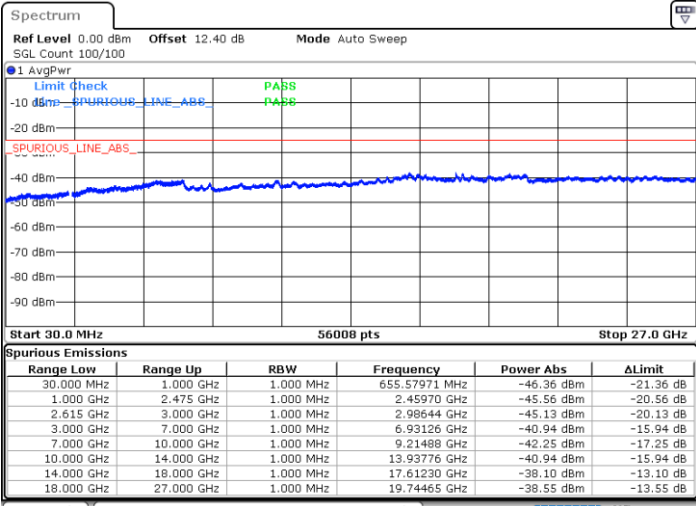

Lowest Channel / 1RB0 and 1RB9

Lowest Channel / 1RB74 and 1RB0

Date: 20 JUN.2020 00:14:23

Date: 20 JUN.2020 00:11:15

Lowest Channel / FullIRB

N/A

Date: 20 JUN.2020 00:17:31

LTE Band 7C / 15MHz+20MHz

16QAM

Middle Channel / 1RB0 and 1RB99

Middle Channel / 1RB74 and 1RB0

Date: 20 JUN 2020 00:26:43

Date: 20 JUN 2020 00:29:50

Middle Channel / FullIRB

N/A

Date: 20 JUN 2020 00:23:34

LTE Band 7C / 15MHz+20MHz

16QAM

Highest Channel / 1RB0 and 1RB99

Highest Channel / 1RB74 and 1RB0

Date: 20 JUN.2020 00:52:27

Date: 20 JUN.2020 00:49:20

Highest Channel / FullIRB

N/A

Date: 20 JUN.2020 00:55:36

LTE Band 7C / 20MHz+10MHz

16QAM

Lowest Channel / 1RB0 and 1RB49

Lowest Channel / 1RB99 and 1RB0

Date: 20 JUN.2020 02:06:25

Date: 20 JUN.2020 02:03:18

Lowest Channel / FullIRB