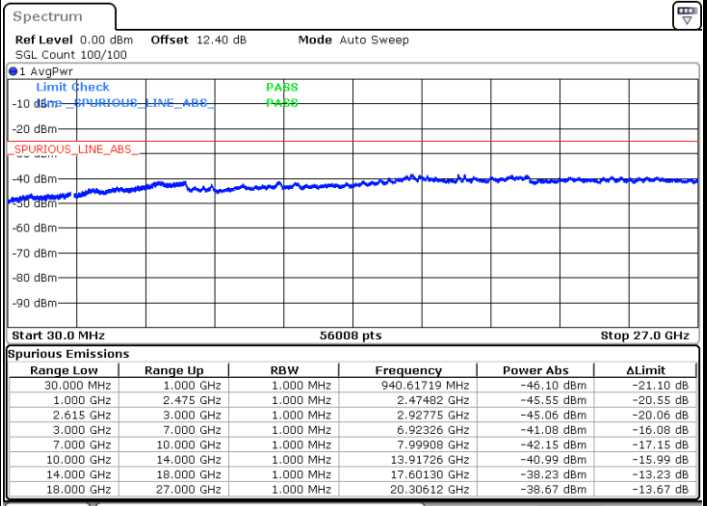

Lowest Channel / 1RB49 and 1RB0

Date: 20 JUN.2020 03:36:10

Date: 20 JUN.2020 03:33:03

Lowest Channel / FullIRB

N/A

Date: 20 JUN.2020 03:39:19

LTE Band 7C / 10MHz+20MHz

16QAM

MiddleChannel / 1RB0 and 1RB99

Middle Channel / 1RB49 and 1RB0

Date: 20 JUN.2020 04:02:21

Date: 20 JUN.2020 04:05:29

Middle Channel / FullIRB

N/A

Date: 20 JUN.2020 03:59:12

LTE Band 7C / 10MHz+20MHz

16QAM

Highest Channel / 1RB0 and 1RB99

Highest Channel / 1RB49 and 1RB0

Date: 20 JUN.2020 04:14:04

Date: 20 JUN.2020 04:10:56

Highest Channel / FullIRB

N/A

Date: 20 JUN.2020 04:17:13

LTE Band 7C / 15MHz+10MHz

16QAM

Lowest Channel / 1RB0 and 1RB49

Lowest Channel / 1RB74 and 1RB0

Date: 20 JUN.2020 02:47:27

Date: 20 JUN.2020 02:44:19

Lowest Channel / FullIRB

N/A