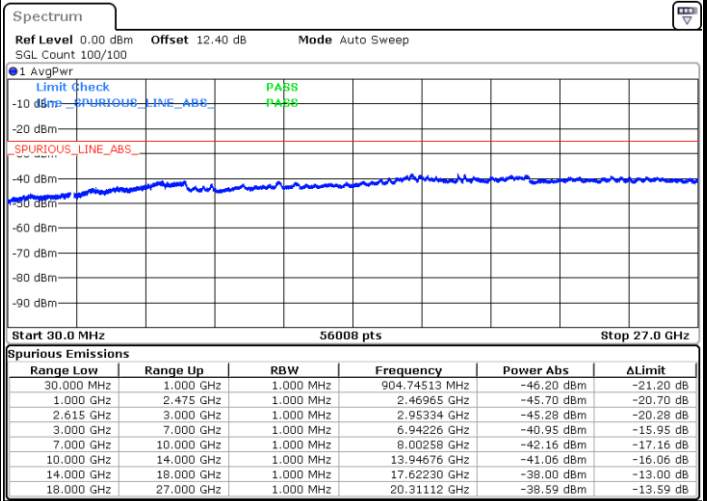

Lowest Channel / FullIRB

N/A

Date: 19 JUN 2020 22:58:58

LTE Band 7C / 20MHz+20MHz

QPSK

Middle Channel / 1RB0 and 1RB99

Middle Channel / 1RB99 and 1RB0

Date: 19 JUN 2020 23:07:52

Date: 19 JUN 2020 23:08:54

Middle Channel / FullRB

N/A

Date: 19 JUN 2020 23:02:39

LTE Band 7C / 20MHz+20MHz

QPSK

Highest Channel / 1RB0 and 1RB99

Highest Channel / 1RB99 and 1RB0

Date: 19 JUN 2020 23:22:50

Date: 19 JUN 2020 23:17:37

Highest Channel / FullIRB

N/A

Date: 19 JUN 2020 23:23:53

LTE Band 7C / 10MHz+20MHz

16QAM

Lowest Channel / 1RB0 and 1RB99

Lowest Channel / 1RB49 and 1RB0

Date: 20 JUN.2020 03:36:10

Date: 20 JUN.2020 03:33:03

Lowest Channel / FullIRB

N/A

Date: 20 JUN.2020 03:39:19

LTE Band 7C / 10MHz+20MHz

16QAM