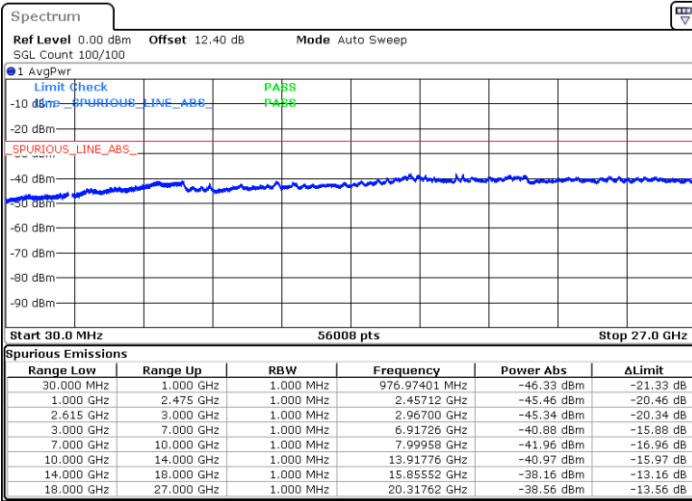

Middle Channel / FullIRB

N/A

Date: 20 JUN 2020 00:22:31

LTE Band 7C / 15MHz+20MHz

QPSK

Highest Channel / 1RB0 and 1RB99

Highest Channel / 1RB74 and 1RB0

Date: 20 JUN 2020 00:53:30

Date: 20 JUN 2020 00:48:17

Highest Channel / FullIRB

N/A

Date: 20 JUN 2020 00:54:33

LTE Band 7C / 20MHz+10MHz

QPSK

Lowest Channel / 1RB0 and 1RB49

Lowest Channel / 1RB99 and 1RB0

Date: 20 JUN.2020 02:05:22

Date: 20 JUN.2020 02:04:20

Lowest Channel / FullIRB

N/A

Date: 20 JUN.2020 02:10:36

LTE Band 7C / 20MHz+10MHz

QPSK

Middle Channel / 1RB0 and 1RB49