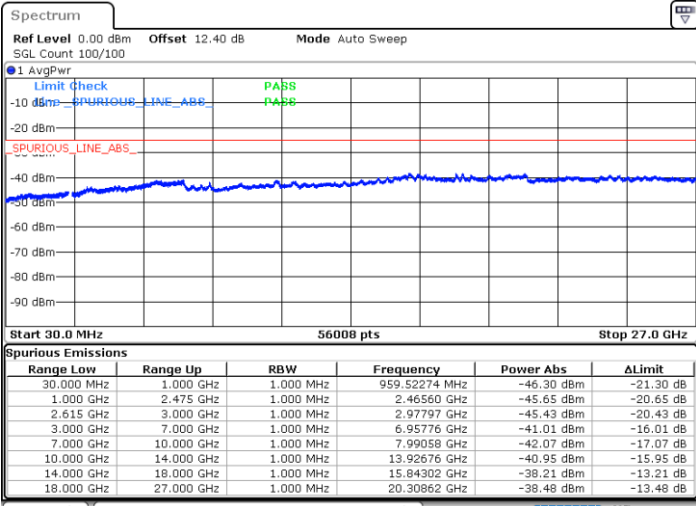

QPSK

Lowest Channel / 1RB0 and 1RB74

Lowest Channel / 1RB99 and 1RB0

Date: 19 JUN 2020 23:35:17

Date: 19 JUN 2020 23:34:15

Lowest Channel / FullIRB

N/A

Date: 19 JUN 2020 23:41:47

LTE Band 7C / 20MHz+15MHz

QPSK

MiddleChannel / 1RB0 and 1RB74

Middle Channel / 1RB99 and 1RB0

Date: 19 JUN 2020 23:51:30

Date: 19 JUN 2020 23:52:32

Middle Channel / FullIRB

N/A

Date: 19 JUN 2020 23:46:16

LTE Band 7C / 20MHz+15MHz

QPSK

Highest Channel / 1RB0 and 1RB74

Highest Channel / 1RB99 and 1RB0

Date: 20 JUN 2020 00:03:32

Date: 19 JUN 2020 23:58:19

Highest Channel / FullIRB