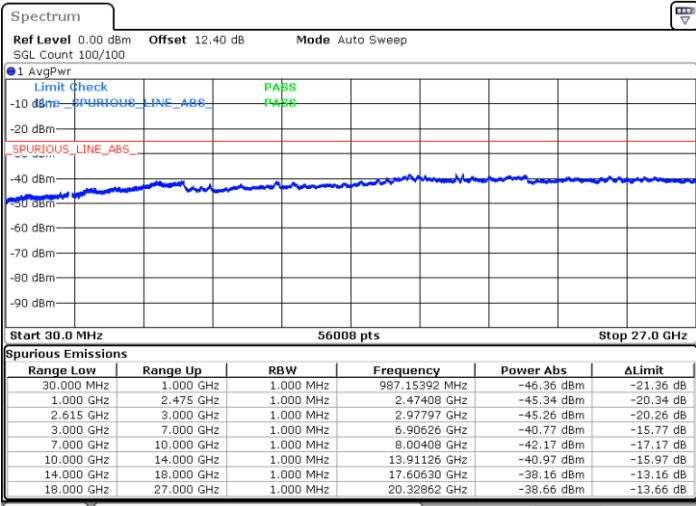

LTE Band 7C / 15MHz+20MHz

16QAM

Middle Channel / 1RB0 and 1RB99

Middle Channel / 1RB74 and 1RB0

Date: 20 JUN 2020 00:26:43

Date: 20 JUN 2020 00:29:50