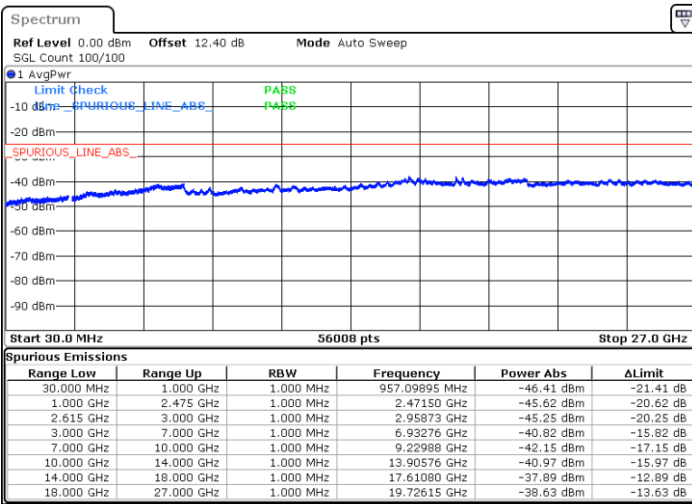

Date: 20 JUN 2020 01:25:55

Date: 20 JUN 2020 01:29:02

Middle Channel / FullIRB

N/A

Date: 20 JUN 2020 01:22:46

LTE Band 7C / 15MHz+15MHz

16QAM

Highest Channel / 1RB0 and 1RB74

Highest Channel / 1RB74 and 1RB0

Date: 20 JUN.2020 01:47:05

Date: 20 JUN.2020 01:43:57

Highest Channel / FullIRB

N/A

Date: 20 JUN.2020 01:50:13

LTE Band 7C / 15MHz+20MHz

16QAM

Lowest Channel / 1RB0 and 1RB9

Lowest Channel / 1RB74 and 1RB0

Date: 20 JUN.2020 00:14:23

Date: 20 JUN.2020 00:11:15

Lowest Channel / FullIRB

N/A

Date: 20 JUN.2020 00:17:31

LTE Band 7C / 15MHz+20MHz