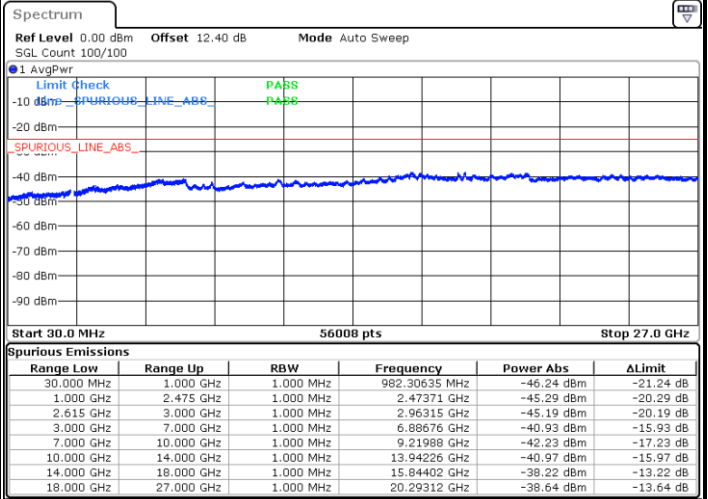

Middle Channel / FullIRB

N/A

Date: 20 JUN 2020 00:22:31

LTE Band 7C / 15MHz+20MHz

QPSK

Highest Channel / 1RB0 and 1RB99

Highest Channel / 1RB74 and 1RB0

Date: 20 JUN 2020 00:53:30

Date: 20 JUN 2020 00:48:17

Highest Channel / FullIRB

N/A

Date: 20 JUN 2020 00:54:33

LTE Band 7C / 20MHz+10MHz

QPSK

Lowest Channel / 1RB0 and 1RB49

Lowest Channel / 1RB99 and 1RB0

Date: 20 JUN.2020 02:05:22

Date: 20 JUN.2020 02:04:20

Lowest Channel / FullIRB

N/A

Date: 20 JUN.2020 02:10:36

LTE Band 7C / 20MHz+10MHz

QPSK

Middle Channel / 1RB0 and 1RB49

Highest Channel / 1RB0 and 1RB49

Highest Channel / 1RB99 and 1RB0

Date: 20 JUN.2020 02:34:55

Date: 20 JUN.2020 02:29:42

Highest Channel / FullIRB

N/A

Date: 20 JUN.2020 02:35:58

LTE Band 7C / 20MHz+15MHz