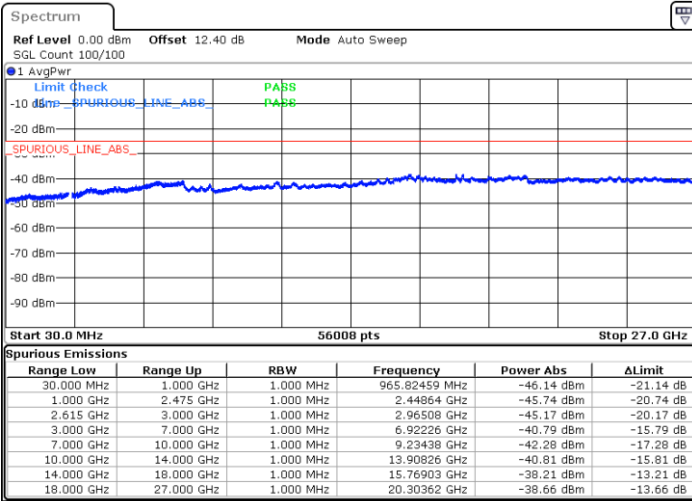

LTE Band 7C / 20MHz+15MHz

QPSK

MiddleChannel / 1RB0 and 1RB74

Middle Channel / 1RB99 and 1RB0

Date: 19 JUN 2020 23:51:30

Date: 19 JUN 2020 23:52:32

Middle Channel / FullIRB

N/A

Date: 19 JUN 2020 23:46:16

LTE Band 7C / 20MHz+15MHz

QPSK

Highest Channel / 1RB0 and 1RB74

Highest Channel / 1RB99 and 1RB0

Date: 20 JUN 2020 00:03:32

Date: 19 JUN 2020 23:58:19

Highest Channel / FullIRB

N/A

Date: 20 JUN 2020 00:04:35

LTE Band 7C / 20MHz+20MHz

QPSK

Lowest Channel / 1RB0 and 1RB99

Lowest Channel / 1RB99 and 1RB0

Date: 19 JUN 2020 22:51:53

Date: 19 JUN 2020 22:50:51