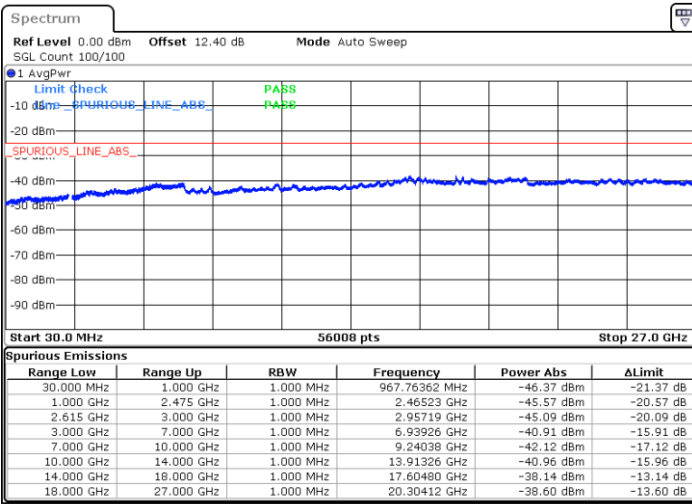

Date: 19 JUN 2020 23:22:50

Date: 19 JUN 2020 23:17:37

Highest Channel / FullIRB

N/A

Date: 19 JUN 2020 23:23:53

LTE Band 7C / 10MHz+20MHz

16QAM

Lowest Channel / 1RB0 and 1RB99

Lowest Channel / 1RB49 and 1RB0

Date: 20 JUN.2020 03:36:10

Date: 20 JUN.2020 03:33:03

Lowest Channel / FullIRB

N/A

Date: 20 JUN.2020 03:39:19

LTE Band 7C / 10MHz+20MHz

16QAM

MiddleChannel / 1RB0 and 1RB99

Middle Channel / 1RB49 and 1RB0

Date: 20 JUN.2020 04:02:21

Date: 20 JUN.2020 04:05:29

Middle Channel / FullIRB

N/A

Date: 20 JUN.2020 03:59:12

LTE Band 7C / 10MHz+20MHz