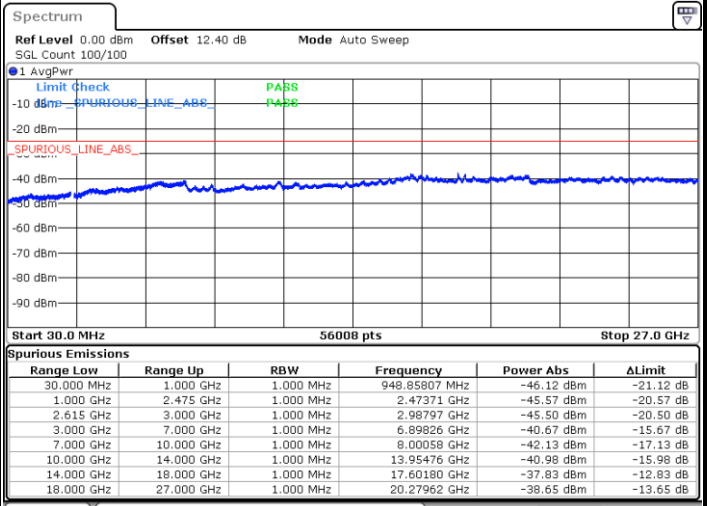

Highest Channel / 1RB0 and 1RB49

Highest Channel / 1RB99 and 1RB0

Date: 20 JUN.2020 02:34:55

Date: 20 JUN.2020 02:29:42

Highest Channel / FullIRB

N/A

Date: 20 JUN.2020 02:35:58

LTE Band 7C / 20MHz+15MHz

QPSK

Lowest Channel / 1RB0 and 1RB74

Lowest Channel / 1RB99 and 1RB0

Date: 19 JUN 2020 23:35:17

Date: 19 JUN 2020 23:34:15

Lowest Channel / FullIRB

N/A

Date: 19 JUN 2020 23:41:47

LTE Band 7C / 20MHz+15MHz

QPSK

MiddleChannel / 1RB0 and 1RB74

Middle Channel / 1RB99 and 1RB0

Date: 19 JUN 2020 23:51:30

Date: 19 JUN 2020 23:52:32

Middle Channel / FullIRB

N/A

Date: 19 JUN 2020 23:46:16

LTE Band 7C / 20MHz+15MHz

QPSK

Highest Channel / 1RB0 and 1RB74

Highest Channel / 1RB99 and 1RB0

Date: 20 JUN 2020 00:03:32

Date: 19 JUN 2020 23:58:19

Highest Channel / FullIRB