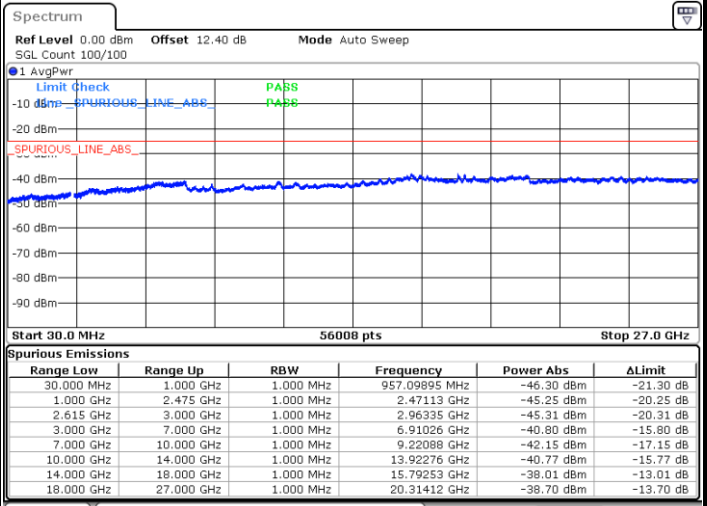

Lowest Channel / 1RB0 and 1RB9

Lowest Channel / 1RB74 and 1RB0

Date: 20 JUN.2020 00:14:23

Date: 20 JUN.2020 00:11:15

Lowest Channel / FullIRB

N/A

Date: 20 JUN.2020 00:17:31

LTE Band 7C / 15MHz+20MHz

16QAM

Middle Channel / 1RB0 and 1RB99

Middle Channel / 1RB74 and 1RB0

Date: 20 JUN 2020 00:26:43

Date: 20 JUN 2020 00:29:50

Middle Channel / FullIRB

N/A

Date: 20 JUN 2020 00:23:34

LTE Band 7C / 15MHz+20MHz

16QAM

Highest Channel / 1RB0 and 1RB99

Highest Channel / 1RB74 and 1RB0

Date: 20 JUN.2020 00:52:27

Date: 20 JUN.2020 00:49:20

Highest Channel / FullIRB

N/A

Date: 20 JUN.2020 00:55:36

LTE Band 7C / 20MHz+10MHz

16QAM

Lowest Channel / 1RB0 and 1RB49

Lowest Channel / 1RB99 and 1RB0

Date: 20 JUN.2020 02:06:25

Date: 20 JUN.2020 02:03:18

Lowest Channel / FullIRB