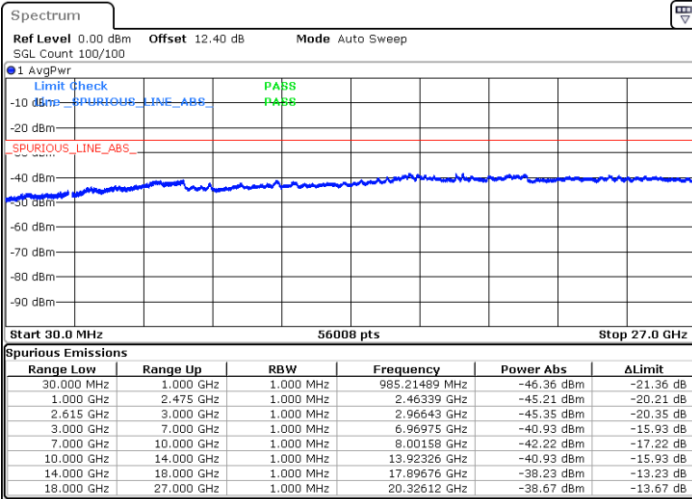

LTE Band 7C / 15MHz+20MHz

16QAM

Highest Channel / 1RB0 and 1RB99

Highest Channel / 1RB74 and 1RB0

Date: 20 JUN.2020 00:52:27

Date: 20 JUN.2020 00:49:20

Highest Channel / FullIRB

N/A

Date: 20 JUN.2020 00:55:36

LTE Band 7C / 20MHz+10MHz

16QAM

Lowest Channel / 1RB0 and 1RB49

Lowest Channel / 1RB99 and 1RB0

Date: 20 JUN.2020 02:06:25

Date: 20 JUN.2020 02:03:18

Lowest Channel / FullIRB

N/A

Date: 20 JUN.2020 02:09:33

LTE Band 7C / 20MHz+10MHz

16QAM

Middle Channel / 1RB0 and 1RB49

Middle Channel / 1RB99 and 1RB0

Date: 20 JUN.2020 02:17:51

Date: 20 JUN.2020 02:20:59