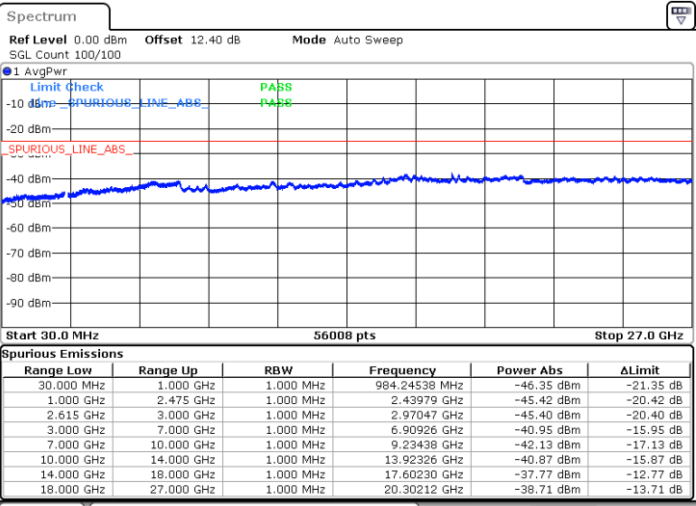

LTE Band 7C / 15MHz+20MHz

16QAM

Middle Channel / 1RB0 and 1RB99

Middle Channel / 1RB74 and 1RB0

Date: 20 JUN 2020 00:26:43

Date: 20 JUN 2020 00:29:50