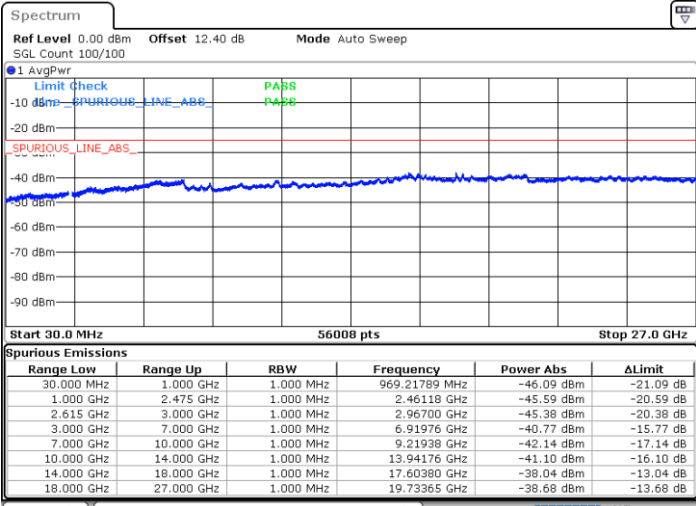

MiddleChannel / 1RB0 and 1RB99

Middle Channel / 1RB49 and 1RB0

Date: 20 JUN.2020 04:02:21

Date: 20 JUN.2020 04:05:29

Middle Channel / FullIRB

N/A

Date: 20 JUN.2020 03:59:12

LTE Band 7C / 10MHz+20MHz

16QAM

Highest Channel / 1RB0 and 1RB99

Highest Channel / 1RB49 and 1RB0

Date: 20 JUN.2020 04:14:04

Date: 20 JUN.2020 04:10:56

Highest Channel / FullIRB

N/A

Date: 20 JUN.2020 04:17:13

LTE Band 7C / 15MHz+10MHz

16QAM

Lowest Channel / 1RB0 and 1RB49

Lowest Channel / 1RB74 and 1RB0

Date: 20 JUN.2020 02:47:27

Date: 20 JUN.2020 02:44:19

Lowest Channel / FullIRB

N/A