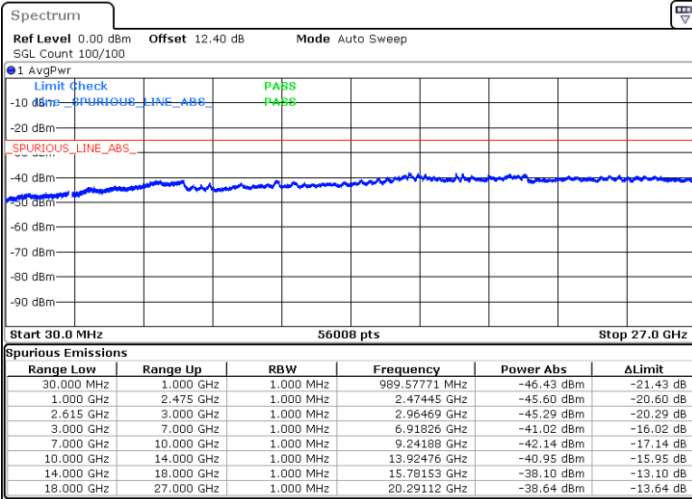

Date: 20 JUN.2020 02:05:22

Date: 20 JUN.2020 02:04:20

Lowest Channel / FullIRB

N/A

Date: 20 JUN.2020 02:10:36

LTE Band 7C / 20MHz+10MHz

QPSK

Middle Channel / 1RB0 and 1RB49

Middle Channel / 1RB99 and 1RB0

Date: 20 JUN.2020 02:18:54

Date: 20 JUN.2020 02:19:56

Middle Channel / FullIRB

N/A

Date: 20 JUN.2020 02:13:40

LTE Band 7C / 20MHz+10MHz

QPSK

Highest Channel / 1RB0 and 1RB49

Highest Channel / 1RB99 and 1RB0

Date: 20 JUN.2020 02:34:55

Date: 20 JUN.2020 02:29:42

Highest Channel / FullIRB

N/A

Date: 20 JUN.2020 02:35:58

LTE Band 7C / 20MHz+15MHz