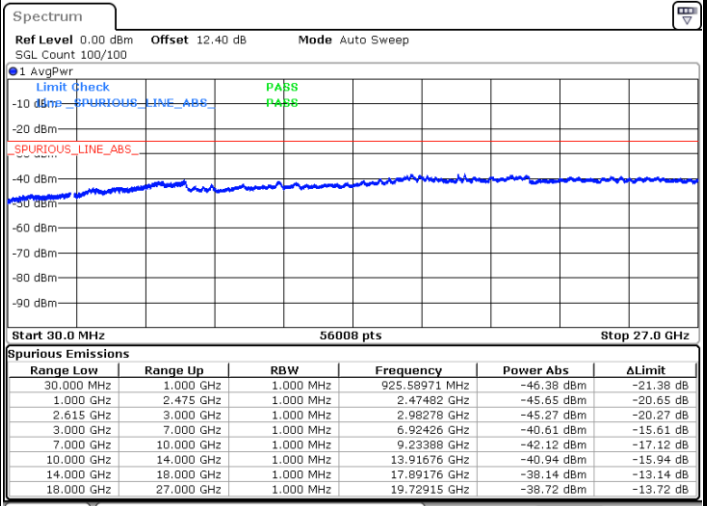

Date: 20 JUN.2020 01:49:10

LTE Band 7C / 15MHz+20MHz

QPSK

Lowest Channel / 1RB0 and 1RB99

Lowest Channel / 1RB74 and 1RB0

Date: 20 JUN 2020 00:13:20

Date: 20 JUN 2020 00:12:18

Lowest Channel / FullIRB

N/A

Date: 20 JUN 2020 00:18:34

LTE Band 7C / 15MHz+20MHz

QPSK

Middle Channel / 1RB0 and 1RB99

Middle Channel / 1RB74 and 1RB0

Date: 20 JUN 2020 00:27:45

Date: 20 JUN 2020 00:28:47

Middle Channel / FullIRB

N/A

Date: 20 JUN 2020 00:22:31

LTE Band 7C / 15MHz+20MHz

QPSK

Highest Channel / 1RB0 and 1RB99

Highest Channel / 1RB74 and 1RB0

Date: 20 JUN 2020 00:53:30

Date: 20 JUN 2020 00:48:17

Highest Channel / FullIRB

N/A

Date: 20 JUN 2020 00:54:33

LTE Band 7C / 20MHz+10MHz

QPSK

Lowest Channel / 1RB0 and 1RB49

Lowest Channel / 1RB99 and 1RB0