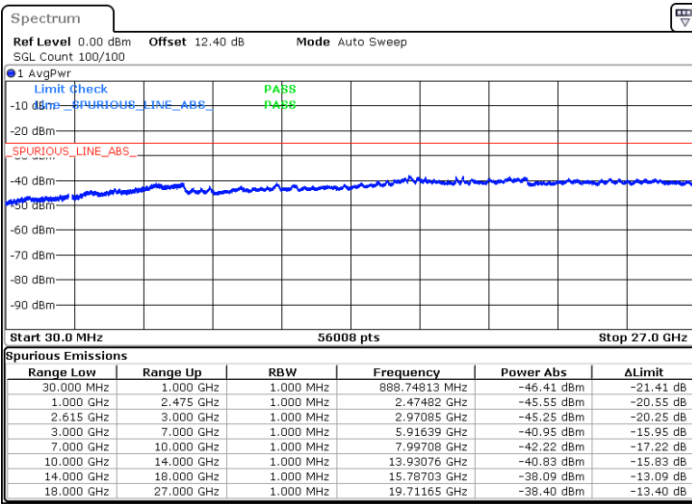

16QAM

Highest Channel / 1RB0 and 1RB99

Highest Channel / 1RB49 and 1RB0

Date: 20 JUN.2020 04:14:04

Date: 20 JUN.2020 04:10:56

Highest Channel / FullIRB

N/A

Date: 20 JUN.2020 04:17:13

LTE Band 7C / 15MHz+10MHz

16QAM

Lowest Channel / 1RB0 and 1RB49

Lowest Channel / 1RB74 and 1RB0

Date: 20 JUN.2020 02:47:27

Date: 20 JUN.2020 02:44:19

Lowest Channel / FullIRB

N/A

Date: 20 JUN.2020 02:50:35

LTE Band 7C / 15MHz+10MHz

16QAM

Middle Channel / 1RB0 and 1RB49

Middle Channel / 1RB74 and 1RB0

Date: 20 JUN.2020 03:00:03

Date: 20 JUN.2020 03:03:11

Middle Channel / FullIRB