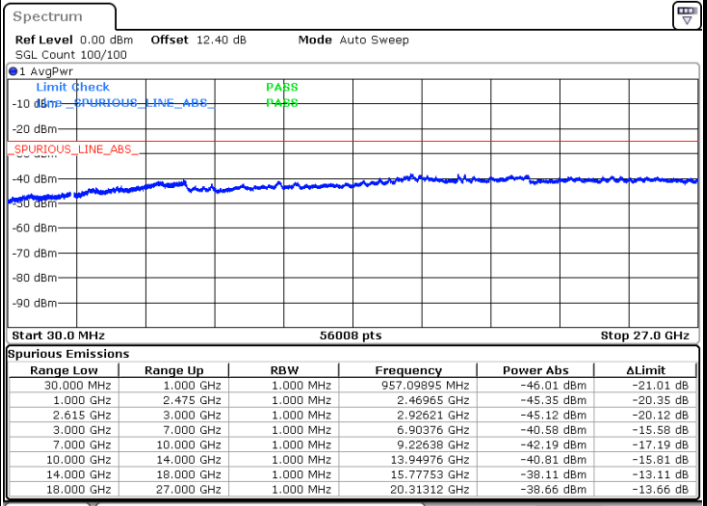

Date: 20 JUN.2020 02:50:35

LTE Band 7C / 15MHz+10MHz

16QAM

Middle Channel / 1RB0 and 1RB49

Middle Channel / 1RB74 and 1RB0

Date: 20 JUN.2020 03:00:03

Date: 20 JUN.2020 03:03:11

Middle Channel / FullIRB

N/A

Date: 20 JUN.2020 02:56:55

LTE Band 7C / 15MHz+10MHz

16QAM

Highest Channel / 1RB0 and 1RB49

Highest Channel / 1RB74 and 1RB0

Date: 20 JUN.2020 03:11:29

Date: 20 JUN.2020 03:08:22

Highest Channel / FullIRB

N/A

Date: 20 JUN.2020 03:14:38

LTE Band 7C / 15MHz+15MHz

16QAM

Lowest Channel / 1RB0 and 1RB74

Lowest Channel / 1RB74 and 1RB0

Date: 20 JUN.2020 01:07:17