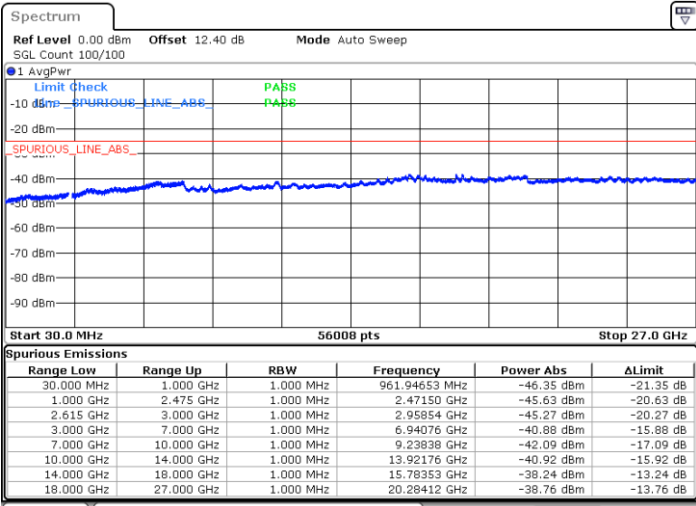

Date: 19 JUN 2020 23:46:16

LTE Band 7C / 20MHz+15MHz

QPSK

Highest Channel / 1RB0 and 1RB74

Highest Channel / 1RB99 and 1RB0

Date: 20 JUN 2020 00:03:32

Date: 19 JUN 2020 23:58:19

Highest Channel / FullIRB

N/A

Date: 20 JUN 2020 00:04:35

LTE Band 7C / 20MHz+20MHz

QPSK

Lowest Channel / 1RB0 and 1RB99

Lowest Channel / 1RB99 and 1RB0

Date: 19 JUN 2020 22:51:53

Date: 19 JUN 2020 22:50:51

Lowest Channel / FullIRB

N/A

Date: 19 JUN 2020 22:58:58

LTE Band 7C / 20MHz+20MHz

QPSK

Middle Channel / 1RB0 and 1RB99

Middle Channel / 1RB99 and 1RB0

Date: 19 JUN 2020 23:07:52

Date: 19 JUN 2020 23:08:54

Middle Channel / FullRB

N/A

Date: 19 JUN 2020 23:02:39

LTE Band 7C / 20MHz+20MHz

QPSK

Highest Channel / 1RB0 and 1RB99

Highest Channel / 1RB99 and 1RB0