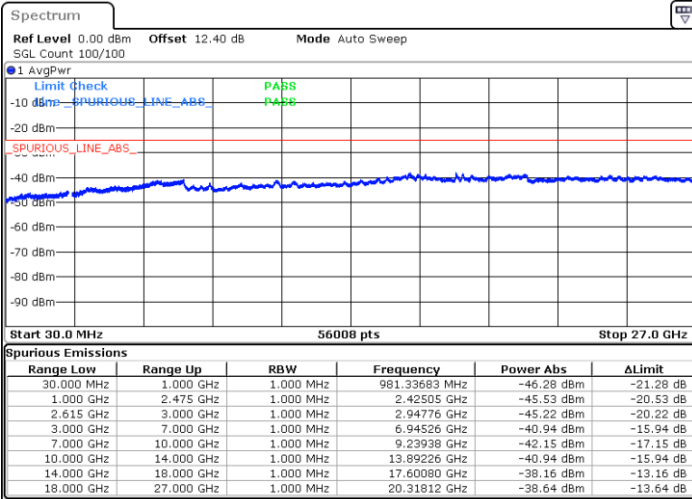

LTE Band 7C / 15MHz+15MHz

QPSK

Highest Channel / 1RB0 and 1RB74

Highest Channel / 1RB74 and 1RB0

Date: 20 JUN.2020 01:48:08

Date: 20 JUN.2020 01:42:54

Highest Channel / FullIRB

N/A

Date: 20 JUN.2020 01:49:10

LTE Band 7C / 15MHz+20MHz

QPSK

Lowest Channel / 1RB0 and 1RB99

Lowest Channel / 1RB74 and 1RB0

Date: 20 JUN 2020 00:13:20

Date: 20 JUN 2020 00:12:18

Lowest Channel / FullIRB

N/A

Date: 20 JUN 2020 00:18:34

LTE Band 7C / 15MHz+20MHz

QPSK

Middle Channel / 1RB0 and 1RB99

Middle Channel / 1RB74 and 1RB0

Date: 20 JUN 2020 00:27:45

Date: 20 JUN 2020 00:28:47

Middle Channel / FullIRB

N/A

Date: 20 JUN 2020 00:22:31

LTE Band 7C / 15MHz+20MHz

QPSK

Highest Channel / 1RB0 and 1RB99

Highest Channel / 1RB74 and 1RB0

Date: 20 JUN 2020 00:53:30