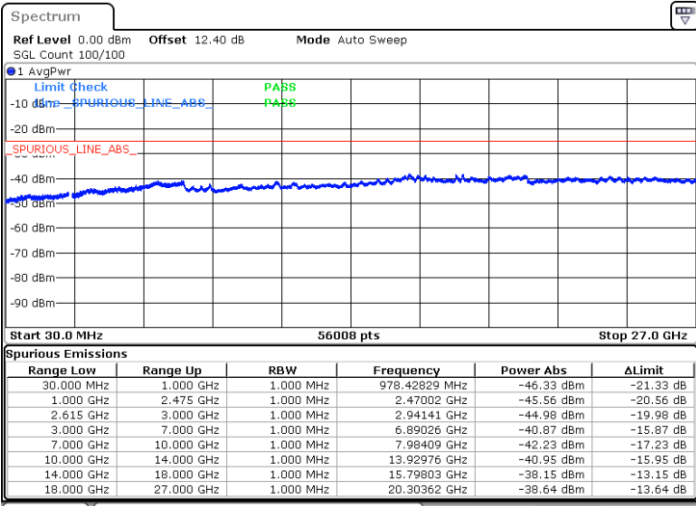

Date: 20 JUN.2020 02:50:35

LTE Band 7C / 15MHz+10MHz

16QAM

Middle Channel / 1RB0 and 1RB49

Middle Channel / 1RB74 and 1RB0

Date: 20 JUN.2020 03:00:03

Date: 20 JUN.2020 03:03:11

Middle Channel / FullIRB

N/A

Date: 20 JUN.2020 02:56:55

LTE Band 7C / 15MHz+10MHz

16QAM

Highest Channel / 1RB0 and 1RB49

Highest Channel / 1RB74 and 1RB0

Date: 20 JUN.2020 03:11:29

Date: 20 JUN.2020 03:08:22

Highest Channel / FullIRB

N/A

Date: 20 JUN.2020 03:14:38

LTE Band 7C / 15MHz+15MHz

16QAM

Lowest Channel / 1RB0 and 1RB74

Lowest Channel / 1RB74 and 1RB0

Date: 20 JUN.2020 01:07:17

Date: 20 JUN.2020 01:04:09

Lowest Channel / FullIRB

N/A

Date: 20 JUN.2020 01:10:25

LTE Band 7C / 15MHz+15MHz

16QAM

Middle Channel / 1RB0 and 1RB74

Middle Channel / 1RB74 and 1RB0