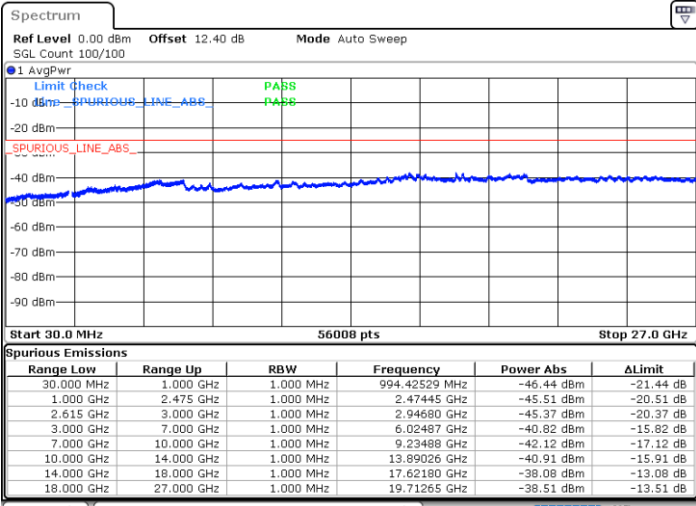

Highest Channel / FullIRB

N/A

Date: 20 JUN.2020 03:14:38

LTE Band 7C / 15MHz+15MHz

16QAM

Lowest Channel / 1RB0 and 1RB74

Lowest Channel / 1RB74 and 1RB0

Date: 20 JUN.2020 01:07:17

Date: 20 JUN.2020 01:04:09

Lowest Channel / FullIRB

N/A

Date: 20 JUN.2020 01:10:25

LTE Band 7C / 15MHz+15MHz

16QAM

Middle Channel / 1RB0 and 1RB74

Middle Channel / 1RB74 and 1RB0

Date: 20 JUN 2020 01:25:55

Date: 20 JUN 2020 01:29:02

Middle Channel / FullIRB

N/A

Date: 20 JUN 2020 01:22:46

LTE Band 7C / 15MHz+15MHz

16QAM

Highest Channel / 1RB0 and 1RB74

Highest Channel / 1RB74 and 1RB0

Date: 20 JUN.2020 01:47:05

Date: 20 JUN.2020 01:43:57

Highest Channel / FullIRB

N/A

Date: 20 JUN.2020 01:50:13

LTE Band 7C / 15MHz+20MHz

16QAM