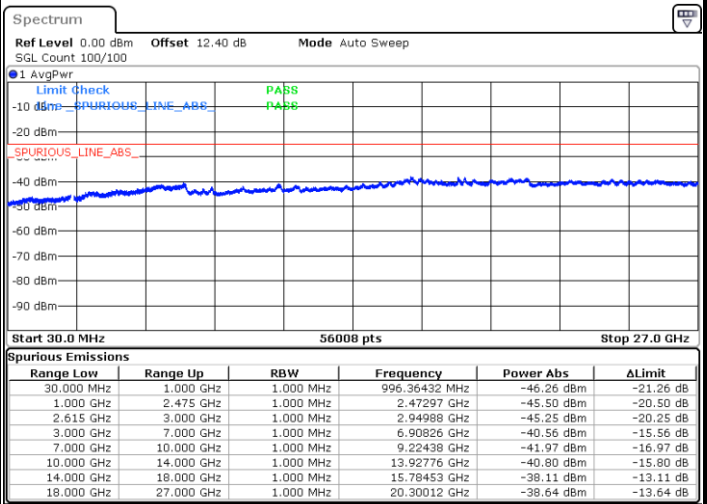

MiddleChannel / 1RB0 and 1RB99

Middle Channel / 1RB49 and 1RB0

Date: 20 JUN.2020 04:02:21

Date: 20 JUN.2020 04:05:29

Middle Channel / FullIRB

N/A

Date: 20 JUN.2020 03:59:12

LTE Band 7C / 10MHz+20MHz

16QAM

Highest Channel / 1RB0 and 1RB99

Highest Channel / 1RB49 and 1RB0

Date: 20 JUN.2020 04:14:04

Date: 20 JUN.2020 04:10:56

Highest Channel / FullIRB

N/A

Date: 20 JUN.2020 04:17:13

LTE Band 7C / 15MHz+10MHz

16QAM

Lowest Channel / 1RB0 and 1RB49

Lowest Channel / 1RB74 and 1RB0

Date: 20 JUN.2020 02:47:27

Date: 20 JUN.2020 02:44:19

Lowest Channel / FullIRB

N/A