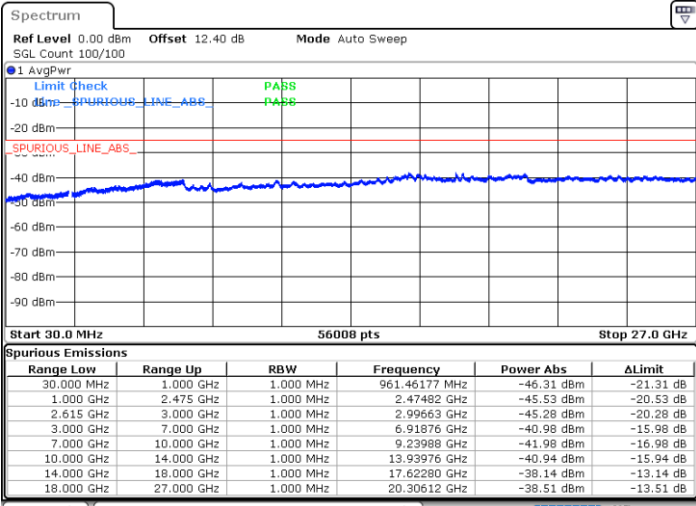

N/A

Date: 20 JUN.2020 02:56:55

LTE Band 7C / 15MHz+10MHz

16QAM

Highest Channel / 1RB0 and 1RB49

Highest Channel / 1RB74 and 1RB0

Date: 20 JUN.2020 03:11:29

Date: 20 JUN.2020 03:08:22

Highest Channel / FullIRB

N/A

Date: 20 JUN.2020 03:14:38

LTE Band 7C / 15MHz+15MHz

16QAM

Lowest Channel / 1RB0 and 1RB74

Lowest Channel / 1RB74 and 1RB0

Date: 20 JUN.2020 01:07:17

Date: 20 JUN.2020 01:04:09

Lowest Channel / FullIRB

N/A

Date: 20 JUN.2020 01:10:25

LTE Band 7C / 15MHz+15MHz

16QAM

Middle Channel / 1RB0 and 1RB74

Middle Channel / 1RB74 and 1RB0

Date: 20 JUN 2020 01:25:55

Date: 20 JUN 2020 01:29:02

Middle Channel / FullIRB

N/A

Date: 20 JUN 2020 01:22:46

LTE Band 7C / 15MHz+15MHz

16QAM

Highest Channel / 1RB0 and 1RB74