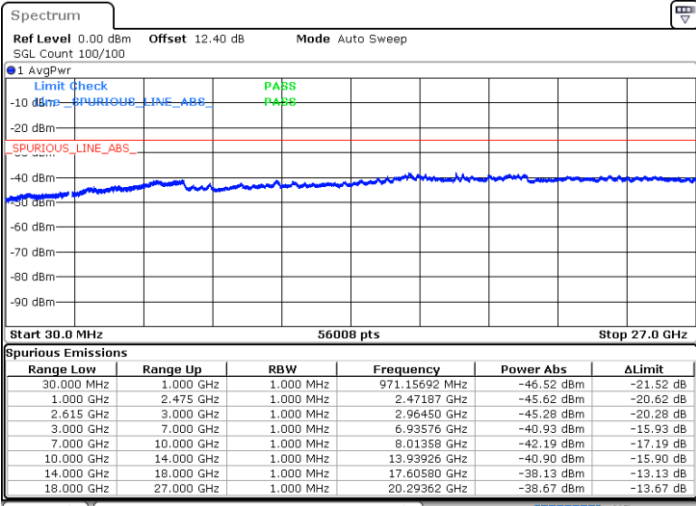

Lowest Channel / 1RB0 and 1RB9

Lowest Channel / 1RB74 and 1RB0

Date: 20 JUN.2020 00:14:23

Date: 20 JUN.2020 00:11:15

Lowest Channel / FullIRB

N/A

Date: 20 JUN.2020 00:17:31

LTE Band 7C / 15MHz+20MHz

LTE Band 7C / 15MHz+20MHz

16QAM

Highest Channel / 1RB0 and 1RB99

Highest Channel / 1RB74 and 1RB0

Date: 20 JUN.2020 00:52:27

Date: 20 JUN.2020 00:49:20

Highest Channel / FullIRB

N/A

Date: 20 JUN.2020 00:55:36

LTE Band 7C / 20MHz+10MHz

16QAM

Lowest Channel / 1RB0 and 1RB49

Lowest Channel / 1RB99 and 1RB0

Date: 20 JUN.2020 02:06:25

Date: 20 JUN.2020 02:03:18

Lowest Channel / FullIRB