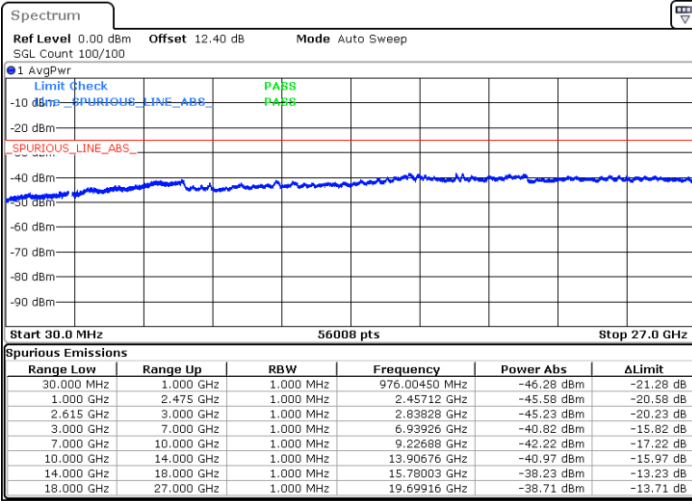

Lowest Channel / FullIRB

N/A

Date: 19 JUN 2020 22:58:58

LTE Band 7C / 20MHz+20MHz

QPSK

Middle Channel / 1RB0 and 1RB99

Middle Channel / 1RB99 and 1RB0

Date: 19 JUN 2020 23:07:52

Date: 19 JUN 2020 23:08:54

Middle Channel / FullRB

N/A

Date: 19 JUN 2020 23:02:39

LTE Band 7C / 20MHz+20MHz

QPSK

Highest Channel / 1RB0 and 1RB99

Highest Channel / 1RB99 and 1RB0

Date: 19 JUN 2020 23:22:50

Date: 19 JUN 2020 23:17:37

Highest Channel / FullIRB

N/A

Date: 19 JUN 2020 23:23:53

LTE Band 7C / 10MHz+20MHz

16QAM

Lowest Channel / 1RB0 and 1RB99

Lowest Channel / 1RB49 and 1RB0

Date: 20 JUN.2020 03:36:10

Date: 20 JUN.2020 03:33:03

Lowest Channel / FullIRB

N/A

Date: 20 JUN.2020 03:39:19

LTE Band 7C / 10MHz+20MHz

16QAM