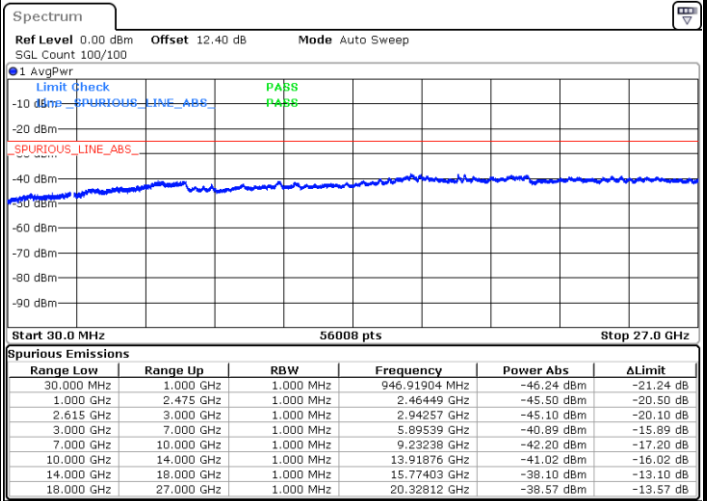

LTE Band 7C / 20MHz+15MHz

QPSK

MiddleChannel / 1RB0 and 1RB74

Middle Channel / 1RB99 and 1RB0

Date: 19 JUN 2020 23:51:30

Date: 19 JUN 2020 23:52:32

Middle Channel / FullIRB

N/A

Date: 19 JUN 2020 23:46:16

LTE Band 7C / 20MHz+15MHz

QPSK

Highest Channel / 1RB0 and 1RB74

Highest Channel / 1RB99 and 1RB0

Date: 20 JUN 2020 00:03:32

Date: 19 JUN 2020 23:58:19

Highest Channel / FullIRB

N/A

Date: 20 JUN 2020 00:04:35

LTE Band 7C / 20MHz+20MHz

QPSK

Lowest Channel / 1RB0 and 1RB99

Lowest Channel / 1RB99 and 1RB0

Date: 19 JUN 2020 22:51:53

Date: 19 JUN 2020 22:50:51

Lowest Channel / FullIRB

N/A

Date: 19 JUN 2020 22:58:58

LTE Band 7C / 20MHz+20MHz

QPSK

Middle Channel / 1RB0 and 1RB99

Middle Channel / 1RB99 and 1RB0

Date: 19 JUN 2020 23:07:52