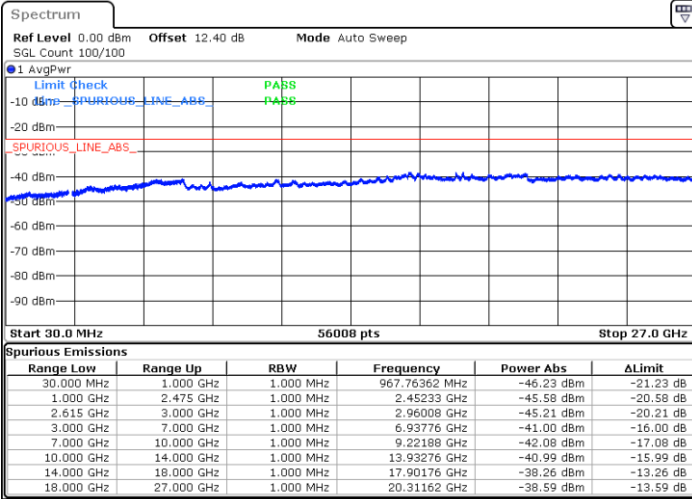

Date: 20 JUN 2020 00:48:17

Highest Channel / FullIRB

N/A

Date: 20 JUN 2020 00:54:33

LTE Band 7C / 20MHz+10MHz

QPSK

Lowest Channel / 1RB0 and 1RB49

Lowest Channel / 1RB99 and 1RB0

Date: 20 JUN.2020 02:05:22

Date: 20 JUN.2020 02:04:20

Lowest Channel / FullIRB

N/A

Date: 20 JUN.2020 02:10:36

LTE Band 7C / 20MHz+10MHz

QPSK

Middle Channel / 1RB0 and 1RB49

Middle Channel / 1RB99 and 1RB0

Date: 20 JUN.2020 02:18:54

Date: 20 JUN.2020 02:19:56

Middle Channel / FullIRB

N/A

Date: 20 JUN.2020 02:13:40

LTE Band 7C / 20MHz+10MHz

QPSK

Highest Channel / 1RB0 and 1RB49

Highest Channel / 1RB99 and 1RB0

Date: 20 JUN.2020 02:34:55

Date: 20 JUN.2020 02:29:42

Highest Channel / FullIRB

N/A

Date: 20 JUN.2020 02:35:58

LTE Band 7C / 20MHz+15MHz