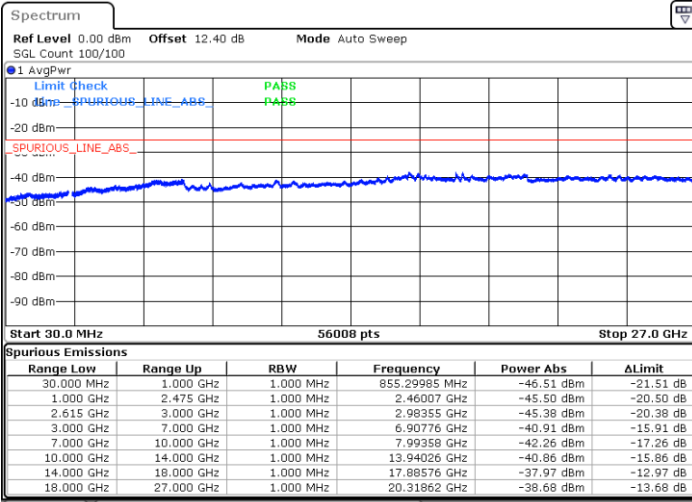

Date: 20 JUN.2020 01:04:09

Lowest Channel / FullIRB

N/A

Date: 20 JUN.2020 01:10:25

LTE Band 7C / 15MHz+15MHz

16QAM

Middle Channel / 1RB0 and 1RB74

Middle Channel / 1RB74 and 1RB0

Date: 20 JUN 2020 01:25:55

Date: 20 JUN 2020 01:29:02

Middle Channel / FullIRB

N/A

Date: 20 JUN 2020 01:22:46

LTE Band 7C / 15MHz+15MHz

16QAM

Highest Channel / 1RB0 and 1RB74

Highest Channel / 1RB74 and 1RB0

Date: 20 JUN.2020 01:47:05

Date: 20 JUN.2020 01:43:57

Highest Channel / FullIRB

N/A

Date: 20 JUN.2020 01:50:13

LTE Band 7C / 15MHz+20MHz

16QAM

Lowest Channel / 1RB0 and 1RB9

Lowest Channel / 1RB74 and 1RB0

Date: 20 JUN.2020 00:14:23

Date: 20 JUN.2020 00:11:15

Lowest Channel / FullIRB

N/A

Date: 20 JUN.2020 00:17:31

LTE Band 7C / 15MHz+20MHz