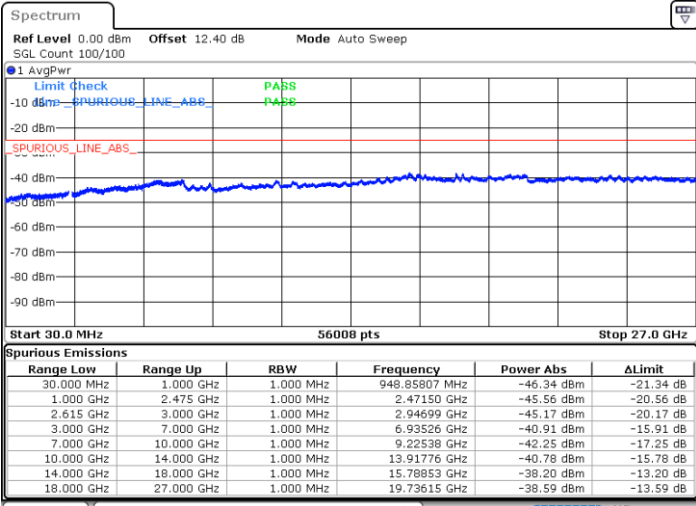

Lowest Channel / 1RB49 and 1RB0

Date: 20 JUN.2020 03:36:10

Date: 20 JUN.2020 03:33:03

Lowest Channel / FullIRB

N/A

Date: 20 JUN.2020 03:39:19

LTE Band 7C / 10MHz+20MHz

16QAM

MiddleChannel / 1RB0 and 1RB99

Middle Channel / 1RB49 and 1RB0

Date: 20 JUN.2020 04:02:21

Date: 20 JUN.2020 04:05:29

Middle Channel / FullIRB

N/A

Date: 20 JUN.2020 03:59:12

LTE Band 7C / 10MHz+20MHz

16QAM

Highest Channel / 1RB0 and 1RB99

Highest Channel / 1RB49 and 1RB0

Date: 20 JUN.2020 04:14:04

Date: 20 JUN.2020 04:10:56

Highest Channel / FullIRB

N/A

Date: 20 JUN.2020 04:17:13

LTE Band 7C / 15MHz+10MHz

16QAM

Lowest Channel / 1RB0 and 1RB49

Lowest Channel / 1RB74 and 1RB0

Date: 20 JUN.2020 02:47:27

Date: 20 JUN.2020 02:44:19

Lowest Channel / FullIRB

N/A