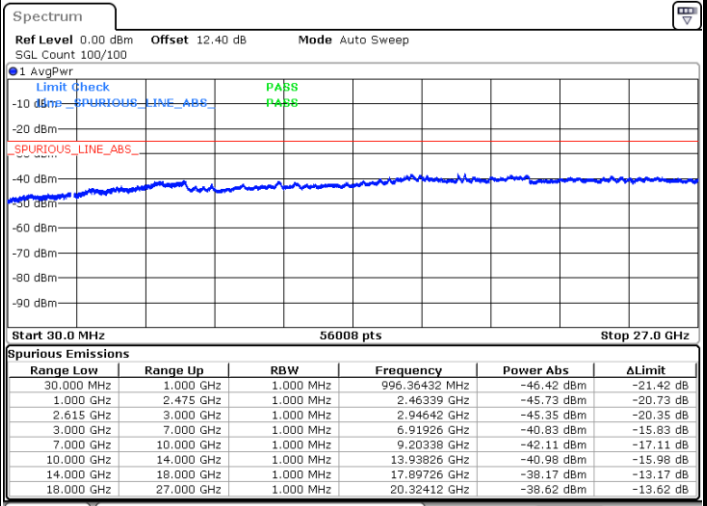

Date: 19 JUN 2020 23:22:50

Date: 19 JUN 2020 23:17:37

Highest Channel / FullIRB

N/A

Date: 19 JUN 2020 23:23:53

LTE Band 7C / 10MHz+20MHz

16QAM

Lowest Channel / 1RB0 and 1RB99

Lowest Channel / 1RB49 and 1RB0

Date: 20 JUN.2020 03:36:10

Date: 20 JUN.2020 03:33:03

Lowest Channel / FullIRB

N/A

Date: 20 JUN.2020 03:39:19

LTE Band 7C / 10MHz+20MHz

16QAM

MiddleChannel / 1RB0 and 1RB99

Middle Channel / 1RB49 and 1RB0

Date: 20 JUN.2020 04:02:21

Date: 20 JUN.2020 04:05:29

Middle Channel / FullIRB

N/A

Date: 20 JUN.2020 03:59:12

LTE Band 7C / 10MHz+20MHz