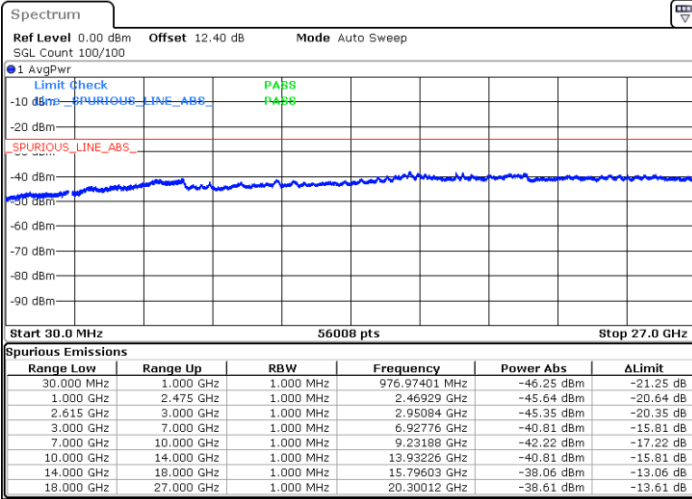

LTE Band 7C / 15MHz+10MHz

16QAM

Lowest Channel / 1RB0 and 1RB49

Lowest Channel / 1RB74 and 1RB0

Date: 20 JUN.2020 02:47:27

Date: 20 JUN.2020 02:44:19

Lowest Channel / FullIRB

N/A

Date: 20 JUN.2020 02:50:35

LTE Band 7C / 15MHz+10MHz

16QAM

Middle Channel / 1RB0 and 1RB49

Middle Channel / 1RB74 and 1RB0

Date: 20 JUN.2020 03:00:03

Date: 20 JUN.2020 03:03:11

Middle Channel / FullIRB

N/A

Date: 20 JUN.2020 02:56:55

LTE Band 7C / 15MHz+10MHz

16QAM

Highest Channel / 1RB0 and 1RB49

Highest Channel / 1RB74 and 1RB0

Date: 20 JUN.2020 03:11:29

Date: 20 JUN.2020 03:08:22

Highest Channel / FullIRB

N/A

Date: 20 JUN.2020 03:14:38

LTE Band 7C / 15MHz+15MHz

16QAM

Lowest Channel / 1RB0 and 1RB74

Lowest Channel / 1RB74 and 1RB0

Date: 20 JUN.2020 01:07:17