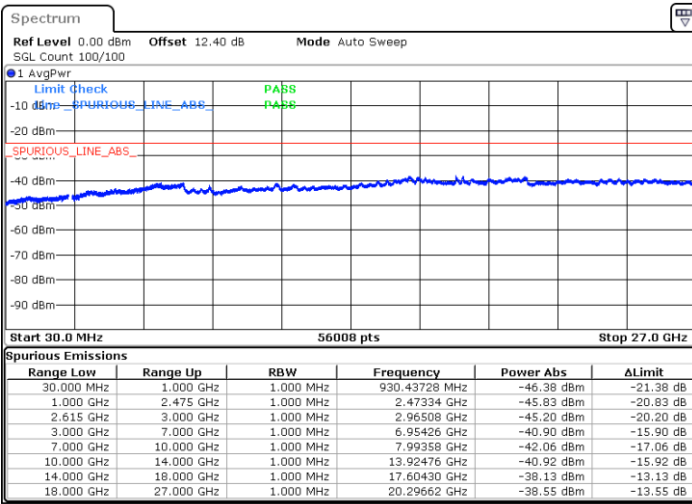

Highest Channel / 1RB74 and 1RB0

Date: 20 JUN.2020 01:47:05

Date: 20 JUN.2020 01:43:57

Highest Channel / FullIRB

N/A

Date: 20 JUN.2020 01:50:13

LTE Band 7C / 15MHz+20MHz

16QAM

Lowest Channel / 1RB0 and 1RB9

Lowest Channel / 1RB74 and 1RB0

Date: 20 JUN.2020 00:14:23

Date: 20 JUN.2020 00:11:15

Lowest Channel / FullIRB

N/A

Date: 20 JUN.2020 00:17:31

LTE Band 7C / 15MHz+20MHz

LTE Band 7C / 15MHz+20MHz

16QAM

Highest Channel / 1RB0 and 1RB99

Highest Channel / 1RB74 and 1RB0

Date: 20 JUN.2020 00:52:27

Date: 20 JUN.2020 00:49:20

Highest Channel / FullIRB

N/A