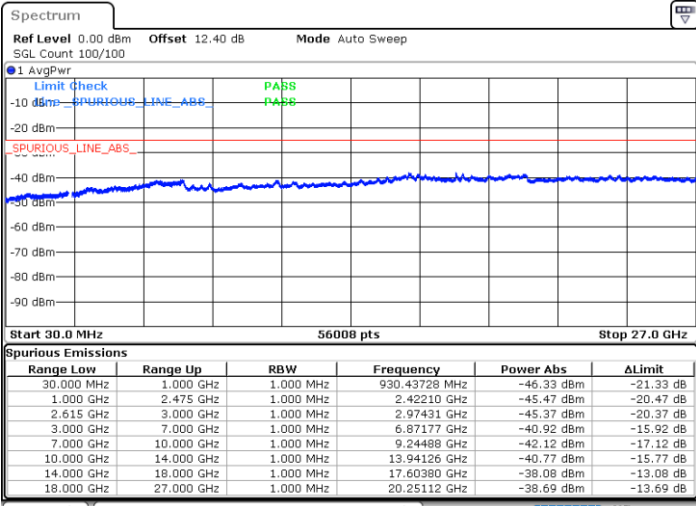

Highest Channel / 1RB0 and 1RB49

Highest Channel / 1RB99 and 1RB0

Date: 20 JUN.2020 02:34:55

Date: 20 JUN.2020 02:29:42

Highest Channel / FullIRB

N/A

Date: 20 JUN.2020 02:35:58

LTE Band 7C / 20MHz+15MHz

QPSK

Lowest Channel / 1RB0 and 1RB74

Lowest Channel / 1RB99 and 1RB0

Date: 19 JUN 2020 23:35:17

Date: 19 JUN 2020 23:34:15

Lowest Channel / FullIRB

N/A

Date: 19 JUN 2020 23:41:47

LTE Band 7C / 20MHz+15MHz

QPSK

MiddleChannel / 1RB0 and 1RB74

Middle Channel / 1RB99 and 1RB0

Date: 19 JUN 2020 23:51:30

Date: 19 JUN 2020 23:52:32

Middle Channel / FullIRB

N/A

Date: 19 JUN 2020 23:46:16

LTE Band 7C / 20MHz+15MHz

QPSK

Highest Channel / 1RB0 and 1RB74

Highest Channel / 1RB99 and 1RB0

Date: 20 JUN 2020 00:03:32

Date: 19 JUN 2020 23:58:19

Highest Channel / FullIRB