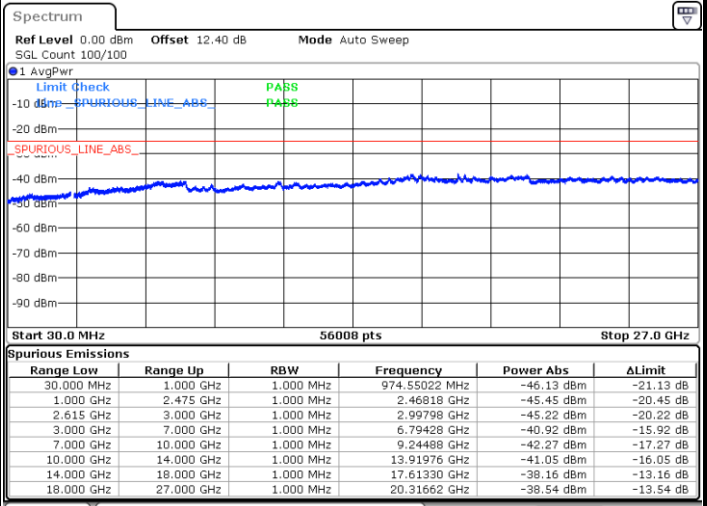

Middle Channel / 1RB99 and 1RB0

Date: 20 JUN.2020 02:18:54

Date: 20 JUN.2020 02:19:56

Middle Channel / FullIRB

N/A

Date: 20 JUN.2020 02:13:40

LTE Band 7C / 20MHz+10MHz

QPSK

Highest Channel / 1RB0 and 1RB49

Highest Channel / 1RB99 and 1RB0

Date: 20 JUN.2020 02:34:55

Date: 20 JUN.2020 02:29:42

Highest Channel / FullIRB

N/A

Date: 20 JUN.2020 02:35:58

LTE Band 7C / 20MHz+15MHz

QPSK

Lowest Channel / 1RB0 and 1RB74

Lowest Channel / 1RB99 and 1RB0

Date: 19 JUN 2020 23:35:17

Date: 19 JUN 2020 23:34:15

Lowest Channel / FullIRB

N/A

Date: 19 JUN 2020 23:41:47

LTE Band 7C / 20MHz+15MHz

QPSK

MiddleChannel / 1RB0 and 1RB74

Middle Channel / 1RB99 and 1RB0

Date: 19 JUN 2020 23:51:30

Date: 19 JUN 2020 23:52:32

Middle Channel / FullIRB

N/A