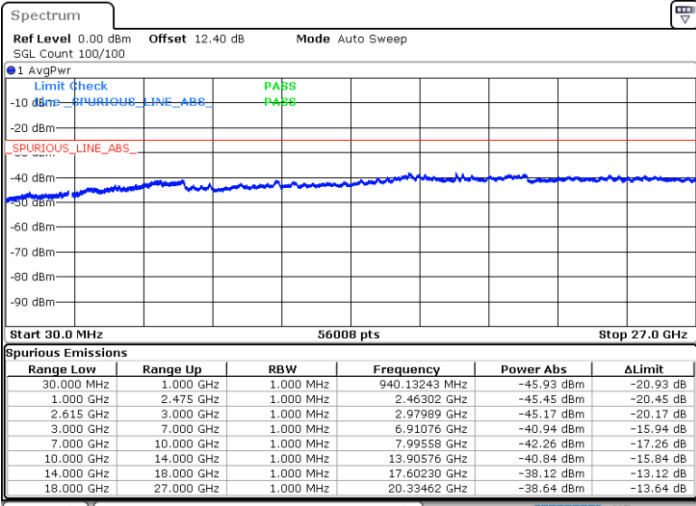

Middle Channel / FullIRB

N/A

Date: 20 JUN.2020 02:14:43