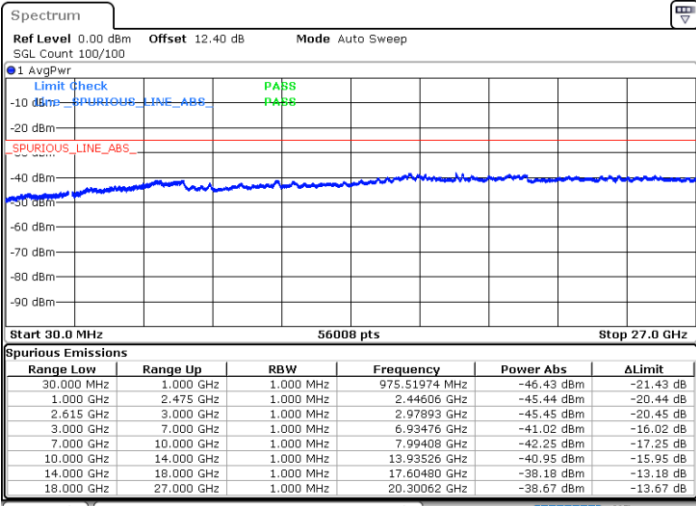

Date: 19 JUN 2020 23:46:16

LTE Band 7C / 20MHz+15MHz

QPSK

Highest Channel / 1RB0 and 1RB74

Highest Channel / 1RB99 and 1RB0

Date: 20 JUN 2020 00:03:32

Date: 19 JUN 2020 23:58:19

Highest Channel / FullIRB

N/A

Date: 20 JUN 2020 00:04:35

LTE Band 7C / 20MHz+20MHz

QPSK

Lowest Channel / 1RB0 and 1RB99

Lowest Channel / 1RB99 and 1RB0

Date: 19 JUN 2020 22:51:53

Date: 19 JUN 2020 22:50:51

Lowest Channel / FullIRB

N/A

Date: 19 JUN 2020 22:58:58

LTE Band 7C / 20MHz+20MHz

QPSK

Middle Channel / 1RB0 and 1RB99

Middle Channel / 1RB99 and 1RB0

Date: 19 JUN 2020 23:07:52

Date: 19 JUN 2020 23:08:54

Middle Channel / FullRB

N/A

Date: 19 JUN 2020 23:02:39

LTE Band 7C / 20MHz+20MHz

QPSK

Highest Channel / 1RB0 and 1RB99

Highest Channel / 1RB99 and 1RB0