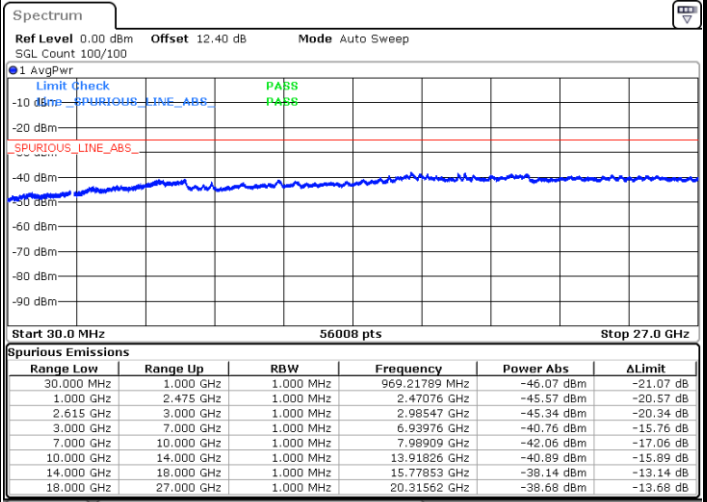

Date: 20 JUN.2020 01:04:09

Lowest Channel / FullIRB

N/A

Date: 20 JUN.2020 01:10:25

LTE Band 7C / 15MHz+15MHz

16QAM

Middle Channel / 1RB0 and 1RB74

Middle Channel / 1RB74 and 1RB0

Date: 20 JUN 2020 01:25:55

Date: 20 JUN 2020 01:29:02

Middle Channel / FullIRB

N/A

Date: 20 JUN 2020 01:22:46

LTE Band 7C / 15MHz+15MHz

16QAM

Highest Channel / 1RB0 and 1RB74

Highest Channel / 1RB74 and 1RB0

Date: 20 JUN.2020 01:47:05

Date: 20 JUN.2020 01:43:57

Highest Channel / FullIRB

N/A

Date: 20 JUN.2020 01:50:13

LTE Band 7C / 15MHz+20MHz

16QAM

Lowest Channel / 1RB0 and 1RB9

Lowest Channel / 1RB74 and 1RB0

Date: 20 JUN.2020 00:14:23

Date: 20 JUN.2020 00:11:15

Lowest Channel / FullIRB

N/A

Date: 20 JUN.2020 00:17:31

LTE Band 7C / 15MHz+20MHz