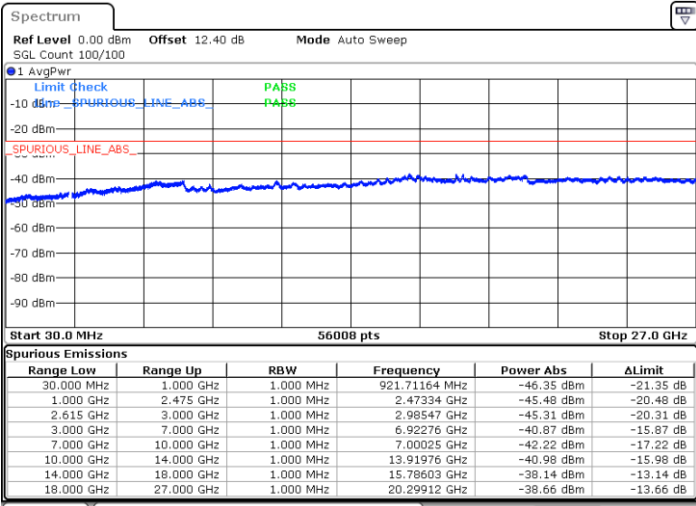

Highest Channel / 1RB0 and 1RB49

Highest Channel / 1RB99 and 1RB0

Date: 20 JUN.2020 02:34:55

Date: 20 JUN.2020 02:29:42

Highest Channel / FullIRB

N/A

Date: 20 JUN.2020 02:35:58

LTE Band 7C / 20MHz+15MHz

QPSK

Lowest Channel / 1RB0 and 1RB74

Lowest Channel / 1RB99 and 1RB0

Date: 19 JUN 2020 23:35:17

Date: 19 JUN 2020 23:34:15

Lowest Channel / FullIRB

N/A

Date: 19 JUN 2020 23:41:47