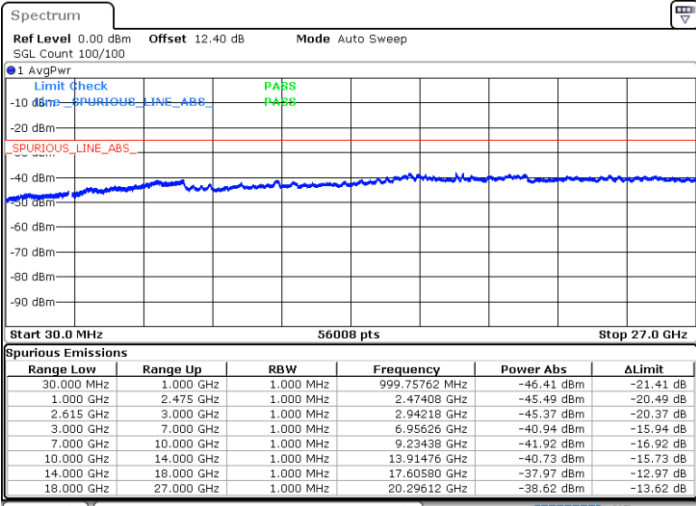

Date: 20 JUN.2020 01:49:10

LTE Band 7C / 15MHz+20MHz

QPSK

Lowest Channel / 1RB0 and 1RB99

Lowest Channel / 1RB74 and 1RB0

Date: 20 JUN 2020 00:13:20

Date: 20 JUN 2020 00:12:18

Lowest Channel / FullIRB

N/A

Date: 20 JUN 2020 00:18:34

LTE Band 7C / 15MHz+20MHz

QPSK

Middle Channel / 1RB0 and 1RB99

Middle Channel / 1RB74 and 1RB0

Date: 20 JUN 2020 00:27:45

Date: 20 JUN 2020 00:28:47

Middle Channel / FullIRB

N/A

Date: 20 JUN 2020 00:22:31

LTE Band 7C / 15MHz+20MHz

QPSK

Highest Channel / 1RB0 and 1RB99

Highest Channel / 1RB74 and 1RB0

Date: 20 JUN 2020 00:53:30

Date: 20 JUN 2020 00:48:17

Highest Channel / FullIRB

N/A

Date: 20 JUN 2020 00:54:33

LTE Band 7C / 20MHz+10MHz

QPSK

Lowest Channel / 1RB0 and 1RB49

Lowest Channel / 1RB99 and 1RB0