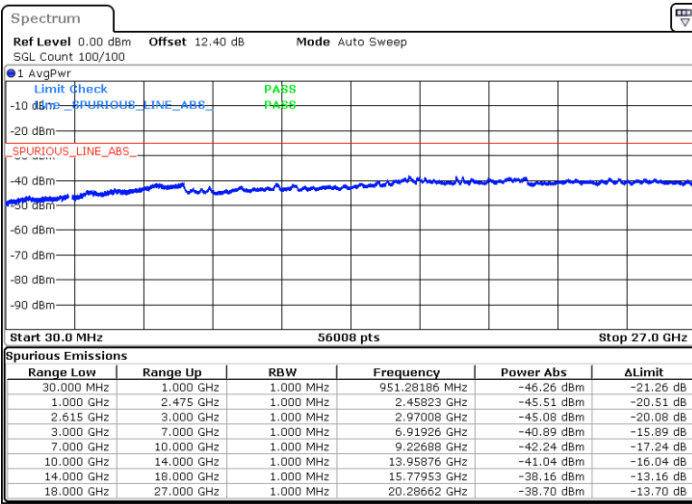

N/A

Date: 20 JUN 2020 00:04:35

LTE Band 7C / 20MHz+20MHz

QPSK

Lowest Channel / 1RB0 and 1RB99

Lowest Channel / 1RB99 and 1RB0

Date: 19 JUN 2020 22:51:53

Date: 19 JUN 2020 22:50:51

Lowest Channel / FullIRB

N/A

Date: 19 JUN 2020 22:58:58

LTE Band 7C / 20MHz+20MHz

QPSK

Middle Channel / 1RB0 and 1RB99

Middle Channel / 1RB99 and 1RB0

Date: 19 JUN 2020 23:07:52

Date: 19 JUN 2020 23:08:54

Middle Channel / FullRB

N/A

Date: 19 JUN 2020 23:02:39

LTE Band 7C / 20MHz+20MHz

QPSK

Highest Channel / 1RB0 and 1RB99

Highest Channel / 1RB99 and 1RB0

Date: 19 JUN 2020 23:22:50

Date: 19 JUN 2020 23:17:37

Highest Channel / FullIRB

N/A

Date: 19 JUN 2020 23:23:53

LTE Band 7C / 10MHz+20MHz

16QAM

Lowest Channel / 1RB0 and 1RB99