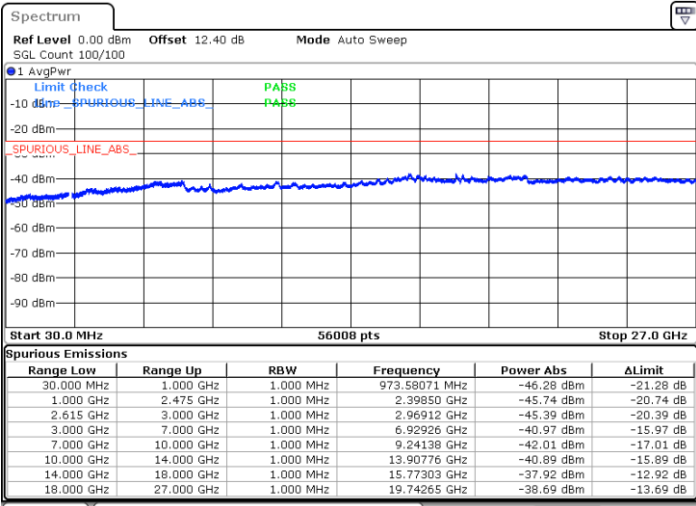

Highest Channel / FullIRB

N/A

Date: 20 JUN.2020 03:14:38

LTE Band 7C / 15MHz+15MHz

16QAM

Lowest Channel / 1RB0 and 1RB74

Lowest Channel / 1RB74 and 1RB0

Date: 20 JUN.2020 01:07:17

Date: 20 JUN.2020 01:04:09

Lowest Channel / FullIRB

N/A

Date: 20 JUN.2020 01:10:25

LTE Band 7C / 15MHz+15MHz

16QAM

Middle Channel / 1RB0 and 1RB74

Middle Channel / 1RB74 and 1RB0

Date: 20 JUN 2020 01:25:55

Date: 20 JUN 2020 01:29:02

Middle Channel / FullIRB

N/A

Date: 20 JUN 2020 01:22:46

LTE Band 7C / 15MHz+15MHz

16QAM

Highest Channel / 1RB0 and 1RB74

Highest Channel / 1RB74 and 1RB0

Date: 20 JUN.2020 01:47:05

Date: 20 JUN.2020 01:43:57

Highest Channel / FullIRB

N/A

Date: 20 JUN.2020 01:50:13

LTE Band 7C / 15MHz+20MHz

16QAM