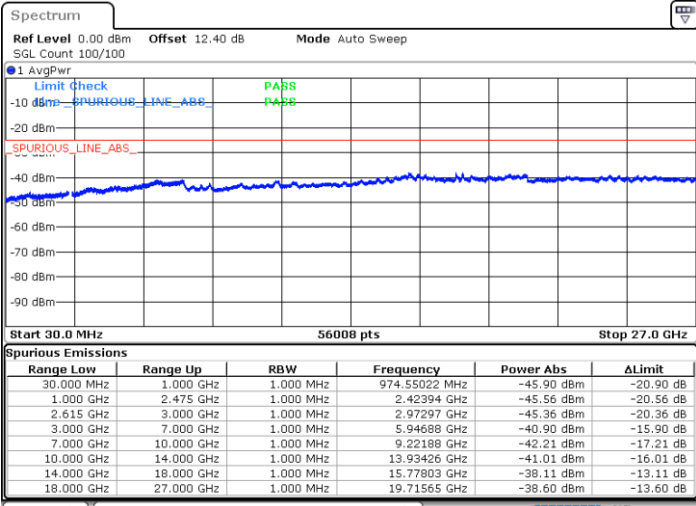

Date: 20 JUN.2020 02:50:35

LTE Band 7C / 15MHz+10MHz

16QAM

Middle Channel / 1RB0 and 1RB49

Middle Channel / 1RB74 and 1RB0

Date: 20 JUN.2020 03:00:03

Date: 20 JUN.2020 03:03:11

Middle Channel / FullIRB

N/A

Date: 20 JUN.2020 02:56:55

LTE Band 7C / 15MHz+10MHz

16QAM

Highest Channel / 1RB0 and 1RB49

Highest Channel / 1RB74 and 1RB0

Date: 20 JUN.2020 03:11:29

Date: 20 JUN.2020 03:08:22

Highest Channel / FullIRB

N/A

Date: 20 JUN.2020 03:14:38

LTE Band 7C / 15MHz+15MHz

16QAM

Lowest Channel / 1RB0 and 1RB74

Lowest Channel / 1RB74 and 1RB0

Date: 20 JUN.2020 01:07:17