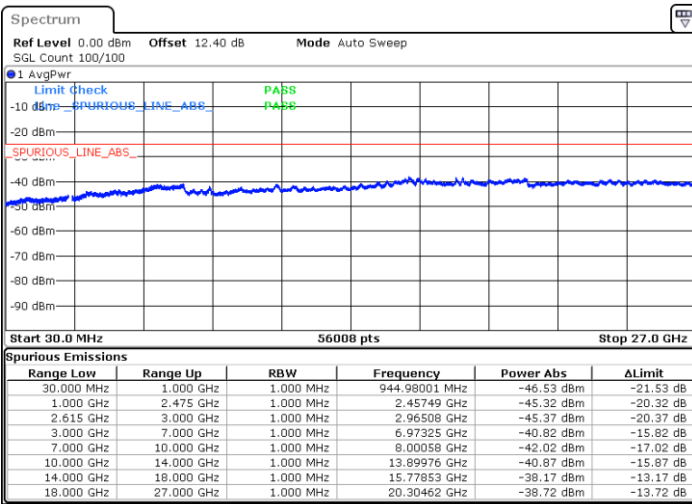

MiddleChannel / 1RB0 and 1RB99

Middle Channel / 1RB49 and 1RB0

Date: 20 JUN.2020 04:02:21

Date: 20 JUN.2020 04:05:29

Middle Channel / FullIRB

N/A

Date: 20 JUN.2020 03:59:12

LTE Band 7C / 10MHz+20MHz

16QAM

Highest Channel / 1RB0 and 1RB99

Highest Channel / 1RB49 and 1RB0

Date: 20 JUN.2020 04:14:04

Date: 20 JUN.2020 04:10:56

Highest Channel / FullIRB

N/A

Date: 20 JUN.2020 04:17:13

LTE Band 7C / 15MHz+10MHz

16QAM

Lowest Channel / 1RB0 and 1RB49

Lowest Channel / 1RB74 and 1RB0

Date: 20 JUN.2020 02:47:27

Date: 20 JUN.2020 02:44:19

Lowest Channel / FullIRB

N/A