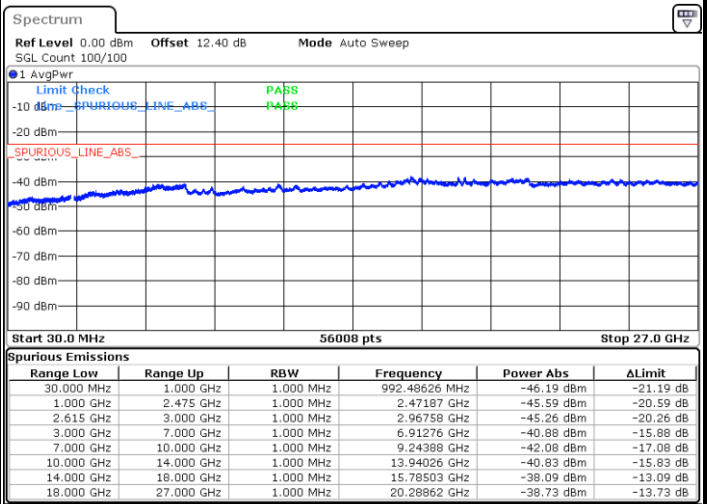

Date: 20 JUN 2020 01:25:55

Date: 20 JUN 2020 01:29:02

Middle Channel / FullIRB

N/A

Date: 20 JUN 2020 01:22:46

LTE Band 7C / 15MHz+15MHz

16QAM

Highest Channel / 1RB0 and 1RB74

Highest Channel / 1RB74 and 1RB0

Date: 20 JUN.2020 01:47:05

Date: 20 JUN.2020 01:43:57

Highest Channel / FullIRB

N/A

Date: 20 JUN.2020 01:50:13

LTE Band 7C / 15MHz+20MHz

16QAM

Lowest Channel / 1RB0 and 1RB9

Lowest Channel / 1RB74 and 1RB0

Date: 20 JUN.2020 00:14:23

Date: 20 JUN.2020 00:11:15

Lowest Channel / FullIRB

N/A

Date: 20 JUN.2020 00:17:31

LTE Band 7C / 15MHz+20MHz