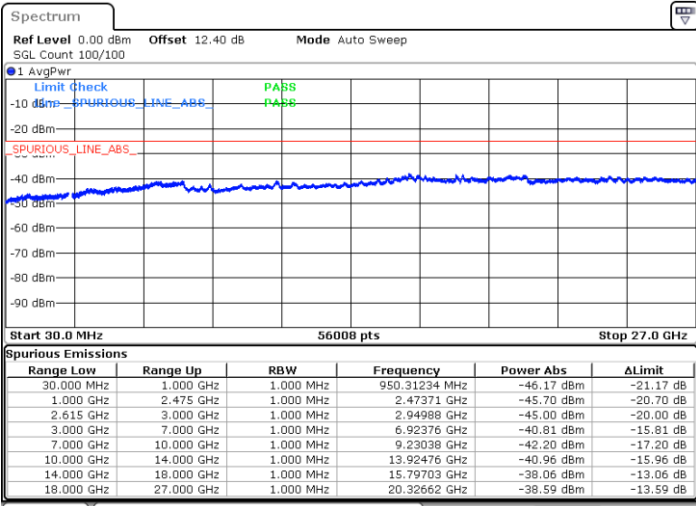

Lowest Channel / 1RB49 and 1RB0

Date: 20 JUN.2020 03:36:10

Date: 20 JUN.2020 03:33:03

Lowest Channel / FullIRB

N/A

Date: 20 JUN.2020 03:39:19

LTE Band 7C / 10MHz+20MHz

16QAM

MiddleChannel / 1RB0 and 1RB99

Middle Channel / 1RB49 and 1RB0

Date: 20 JUN.2020 04:02:21

Date: 20 JUN.2020 04:05:29

Middle Channel / FullIRB

N/A

Date: 20 JUN.2020 03:59:12

LTE Band 7C / 10MHz+20MHz

16QAM

Highest Channel / 1RB0 and 1RB99

Highest Channel / 1RB49 and 1RB0

Date: 20 JUN.2020 04:14:04

Date: 20 JUN.2020 04:10:56

Highest Channel / FullIRB

N/A

Date: 20 JUN.2020 04:17:13

LTE Band 7C / 15MHz+10MHz

16QAM

Lowest Channel / 1RB0 and 1RB49

Lowest Channel / 1RB74 and 1RB0

Date: 20 JUN.2020 02:47:27

Date: 20 JUN.2020 02:44:19

Lowest Channel / FullIRB

N/A