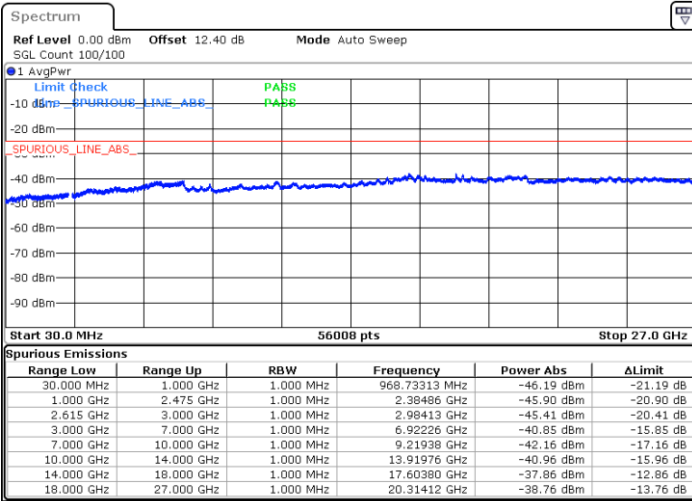

LTE Band 7C / 15MHz+15MHz

QPSK

Highest Channel / 1RB0 and 1RB74

Highest Channel / 1RB74 and 1RB0

Date: 20 JUN.2020 01:48:08

Date: 20 JUN.2020 01:42:54

Highest Channel / FullIRB

N/A

Date: 20 JUN.2020 01:49:10

LTE Band 7C / 15MHz+20MHz

QPSK

Lowest Channel / 1RB0 and 1RB99

Lowest Channel / 1RB74 and 1RB0

Date: 20 JUN 2020 00:13:20

Date: 20 JUN 2020 00:12:18

Lowest Channel / FullIRB