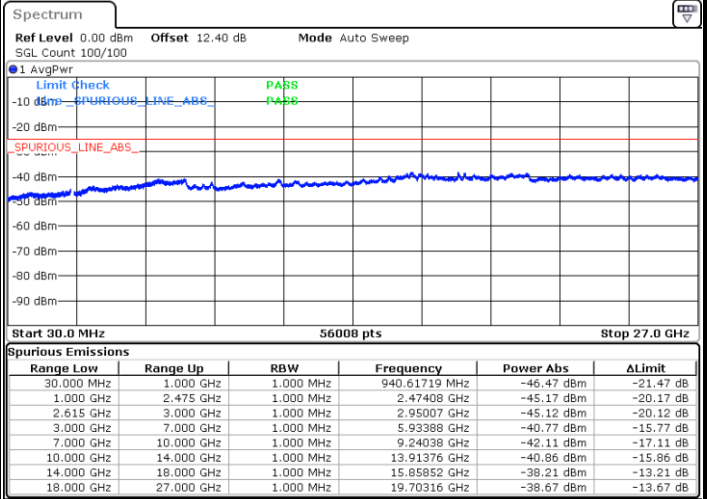

LTE Band 7C / 15MHz+20MHz

16QAM

Highest Channel / 1RB0 and 1RB99

Highest Channel / 1RB74 and 1RB0

Date: 20 JUN.2020 00:52:27

Date: 20 JUN.2020 00:49:20

Highest Channel / FullIRB

N/A

Date: 20 JUN.2020 00:55:36

LTE Band 7C / 20MHz+10MHz

16QAM

Lowest Channel / 1RB0 and 1RB49

Lowest Channel / 1RB99 and 1RB0

Date: 20 JUN.2020 02:06:25

Date: 20 JUN.2020 02:03:18

Lowest Channel / FullIRB

N/A

Date: 20 JUN.2020 02:09:33

LTE Band 7C / 20MHz+10MHz

16QAM

Middle Channel / 1RB0 and 1RB49

Middle Channel / 1RB99 and 1RB0

Date: 20 JUN.2020 02:17:51

Date: 20 JUN.2020 02:20:59