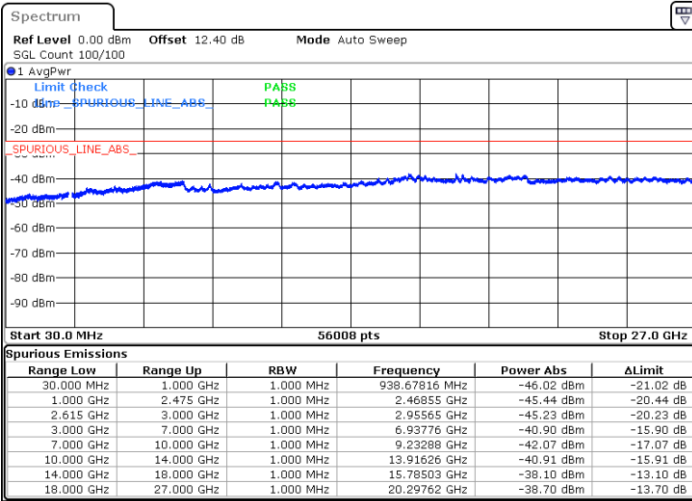

Date: 20 JUN.2020 02:05:22

Date: 20 JUN.2020 02:04:20

Lowest Channel / FullIRB

N/A

Date: 20 JUN.2020 02:10:36

LTE Band 7C / 20MHz+10MHz

QPSK

Middle Channel / 1RB0 and 1RB49

Middle Channel / 1RB99 and 1RB0

Date: 20 JUN.2020 02:18:54

Date: 20 JUN.2020 02:19:56

Middle Channel / FullIRB

N/A

Date: 20 JUN.2020 02:13:40

LTE Band 7C / 20MHz+10MHz

QPSK

Highest Channel / 1RB0 and 1RB49

Highest Channel / 1RB99 and 1RB0

Date: 20 JUN.2020 02:34:55

Date: 20 JUN.2020 02:29:42

Highest Channel / FullIRB

N/A

Date: 20 JUN.2020 02:35:58

LTE Band 7C / 20MHz+15MHz