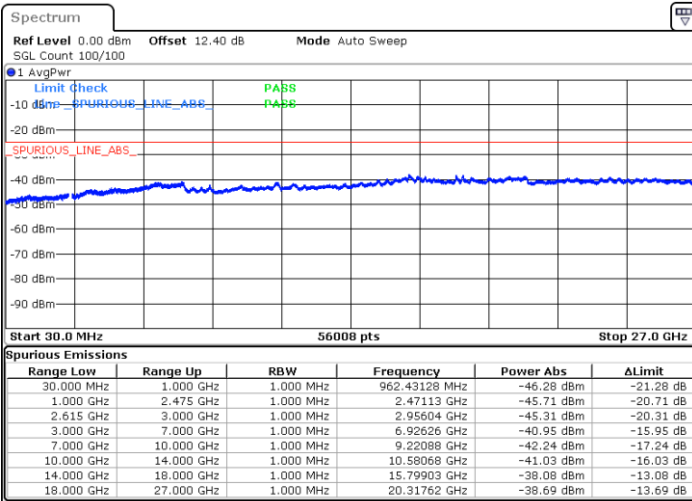

Date: 20 JUN 2020 01:25:55

Date: 20 JUN 2020 01:29:02

Middle Channel / FullIRB

N/A

Date: 20 JUN 2020 01:22:46

LTE Band 7C / 15MHz+15MHz

16QAM

Highest Channel / 1RB0 and 1RB74

Highest Channel / 1RB74 and 1RB0

Date: 20 JUN.2020 01:47:05

Date: 20 JUN.2020 01:43:57

Highest Channel / FullIRB

N/A

Date: 20 JUN.2020 01:50:13

LTE Band 7C / 15MHz+20MHz

16QAM

Lowest Channel / 1RB0 and 1RB9

Lowest Channel / 1RB74 and 1RB0

Date: 20 JUN.2020 00:14:23

Date: 20 JUN.2020 00:11:15

Lowest Channel / FullIRB

N/A

Date: 20 JUN.2020 00:17:31

LTE Band 7C / 15MHz+20MHz