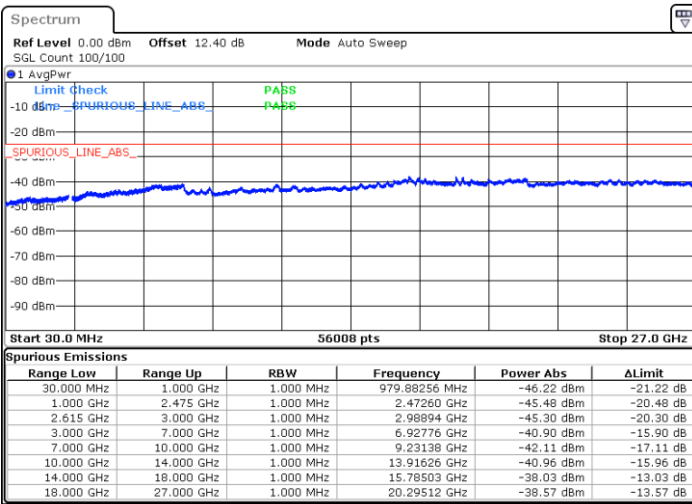

N/A

Date: 20 JUN 2020 00:04:35

LTE Band 7C / 20MHz+20MHz

QPSK

Lowest Channel / 1RB0 and 1RB99

Lowest Channel / 1RB99 and 1RB0

Date: 19 JUN 2020 22:51:53

Date: 19 JUN 2020 22:50:51

Lowest Channel / FullIRB

N/A

Date: 19 JUN 2020 22:58:58

LTE Band 7C / 20MHz+20MHz

QPSK

Middle Channel / 1RB0 and 1RB99

Middle Channel / 1RB99 and 1RB0

Date: 19 JUN 2020 23:07:52

Date: 19 JUN 2020 23:08:54

Middle Channel / FullRB

N/A

Date: 19 JUN 2020 23:02:39

LTE Band 7C / 20MHz+20MHz

QPSK

Highest Channel / 1RB0 and 1RB99

Highest Channel / 1RB99 and 1RB0

Date: 19 JUN 2020 23:22:50

Date: 19 JUN 2020 23:17:37

Highest Channel / FullIRB

N/A

Date: 19 JUN 2020 23:23:53

LTE Band 7C / 10MHz+20MHz

16QAM

Lowest Channel / 1RB0 and 1RB99