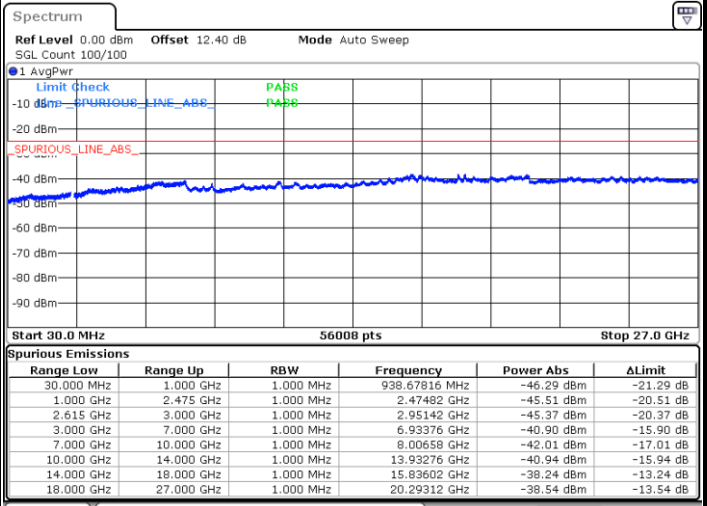

N/A

Date: 20 JUN.2020 02:56:55

LTE Band 7C / 15MHz+10MHz

16QAM

Highest Channel / 1RB0 and 1RB49

Highest Channel / 1RB74 and 1RB0

Date: 20 JUN.2020 03:11:29

Date: 20 JUN.2020 03:08:22

Highest Channel / FullIRB

N/A

Date: 20 JUN.2020 03:14:38

LTE Band 7C / 15MHz+15MHz

16QAM

Lowest Channel / 1RB0 and 1RB74

Lowest Channel / 1RB74 and 1RB0

Date: 20 JUN.2020 01:07:17

Date: 20 JUN.2020 01:04:09

Lowest Channel / FullIRB

N/A

Date: 20 JUN.2020 01:10:25

LTE Band 7C / 15MHz+15MHz

16QAM

Middle Channel / 1RB0 and 1RB74

Middle Channel / 1RB74 and 1RB0

Date: 20 JUN 2020 01:25:55

Date: 20 JUN 2020 01:29:02

Middle Channel / FullIRB

N/A

Date: 20 JUN 2020 01:22:46

LTE Band 7C / 15MHz+15MHz

16QAM

Highest Channel / 1RB0 and 1RB74