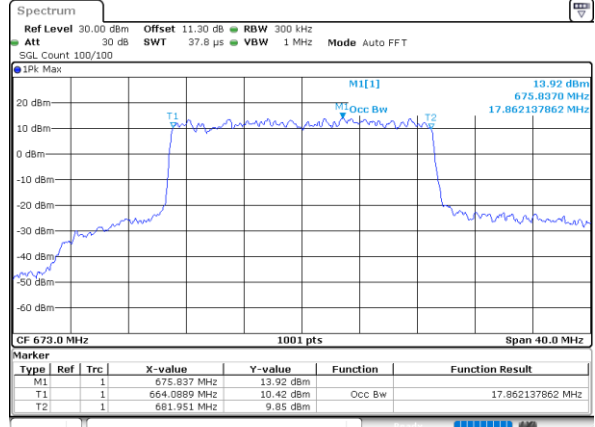

Lowest Channel / 20MHz / 16QAM

Date: 15_JUL_2020 11:16:39