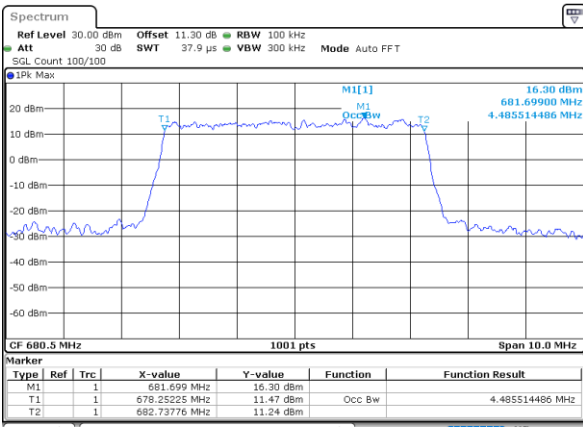

LTE Band 71

Lowest Channel / 5MHz / QPSK

Date: 15_JUL_2020 10:06:06

Lowest Channel / 5MHz / 16QAM

Date: 15_JUL_2020 10:06:18

Middle Channel / 5MHz / QPSK

Date: 15_JUL_2020 10:12:41

Middle Channel / 5MHz / 16QAM

Date: 15_JUL_2020 10:12:53

Highest Channel / 5MHz / QPSK

Date: 15_JUL_2020 10:15:09

Highest Channel / 5MHz / 16QAM

Date: 15_JUL_2020 10:15:21

LTE Band 71

Lowest Channel / 10MHz / QPSK

Date: 15_JUL_2020 10:29:32