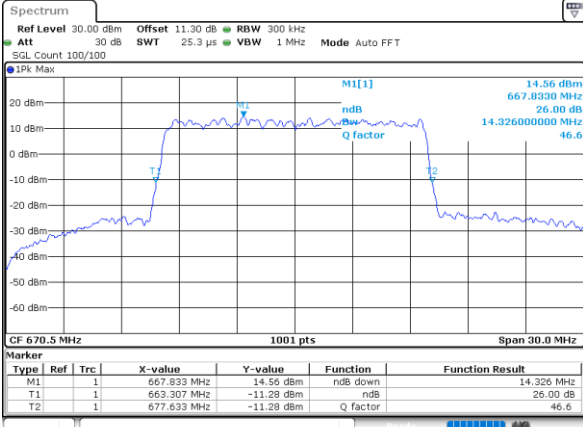

LTE Band 71

Lowest Channel / 15MHz / 64QAM

Date: 15_JUL_2020 11:08:49