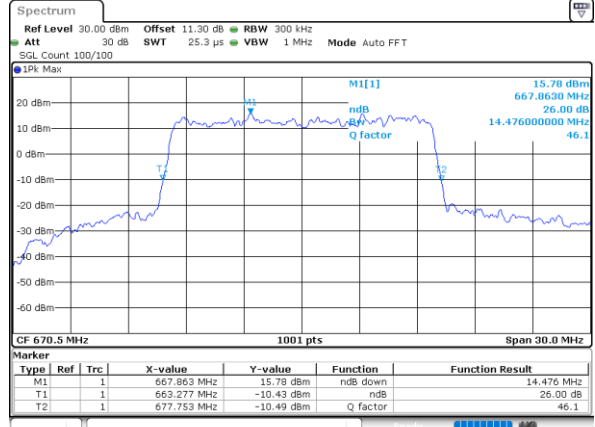

Highest Channel / 10MHz / 16QAM

Date: 15_JUL_2020 10:39:10

LTE Band 71

Lowest Channel / 15MHz / QPSK

Date: 15_JUL_2020 10:53:22

Lowest Channel / 15MHz / 16QAM

Date: 15_JUL_2020 10:53:34

Middle Channel / 15MHz / QPSK

Date: 15_JUL_2020 10:59:57

Middle Channel / 15MHz / 16QAM

Date: 15_JUL_2020 11:00:08

Highest Channel / 15MHz / QPSK

Date: 15_JUL_2020 11:02:25

Highest Channel / 15MHz / 16QAM

Date: 15_JUL_2020 11:02:37

LTE Band 71