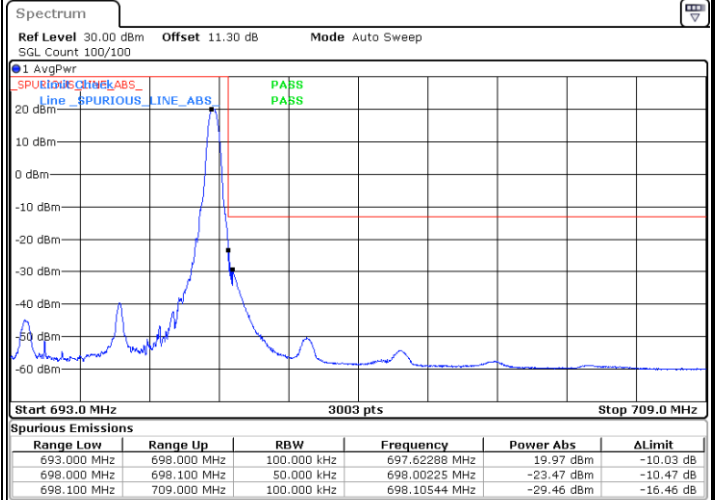

Middle Channel / 20MHz / 64QAM

Date: 15_JUL_2020 11:35:24

Highest Channel / 15MHz / 64QAM

Date: 15_JUL_2020 11:13:09

Highest Channel / 20MHz / 64QAM

Date: 15_JUL_2020 11:36:38

Conducted Band Edge

LTE Band 71 / 5MHz / 16QAM

Lowest Band Edge / 1 RB

Date: 15.JUL.2020 10:08:43

Highest Band Edge / 1 RB

Date: 15.JUL.2020 10:17:46

Lowest Band Edge / Full RB

Date: 15.JUL.2020 10:10:46

Highest Band Edge / Full RB

Date: 15.JUL.2020 10:19:48

LTE Band 71 / 5MHz / 64QAM

Lowest Band Edge / 1RB

Date: 15.JUL.2020 10:22:55

Highest Band Edge / 1 RB

Date: 15.JUL.2020 10:27:26

Lowest Band Edge / Full RB

Date: 15.JUL.2020 10:23:57

Highest Band Edge / Full RB

Date: 15.JUL.2020 10:28:27

LTE Band 71 / 10MHz / QPSK

Lowest Band Edge / 1 RB

Date: 15.JUL.2020 10:31:08

Highest Band Edge / 1 RB

Date: 15.JUL.2020 10:40:10

Lowest Band Edge / Full RB

Date: 15.JUL.2020 10:33:10