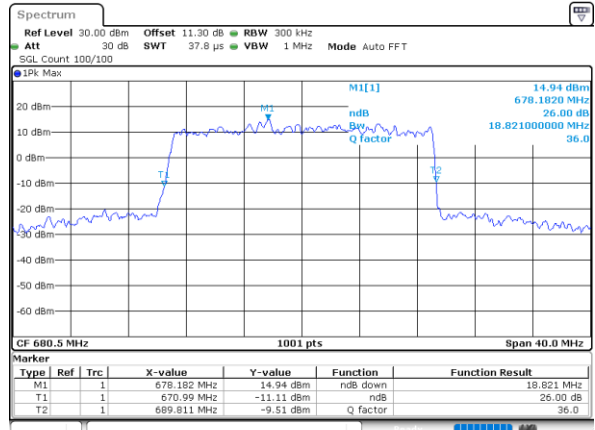

Date: 15_JUL_2020 10:49:52

LTE Band 71

Lowest Channel / 15MHz / 64QAM

Date: 15_JUL_2020 11:08:49

Lowest Channel / 20MHz / 64QAM

Date: 15_JUL_2020 11:32:18

Middle Channel / 15MHz / 64QAM

Date: 15_JUL_2020 11:12:06

Middle Channel / 20MHz / 64QAM

Date: 15_JUL_2020 11:35:35

Highest Channel / 15MHz / 64QAM

Date: 15_JUL_2020 11:13:21

Highest Channel / 20MHz / 64QAM

Date: 15_JUL_2020 11:36:50

Occupied Bandwidth

LTE Band 71 : 99%OBW(MHz)												
Mode	1.4MHz		3MHz		5MHz		10MHz		15MHz		20MHz	
BW	QPSK	16QAM	QPSK	16QAM	QPSK	16QAM	QPSK	16QAM	QPSK	16QAM	QPSK	16QAM
Mod.	QPSK	16QAM	QPSK	16QAM	QPSK	16QAM	QPSK	16QAM	QPSK	16QAM	QPSK	16QAM
Lowest CH	-	-	-	-	4.48	4.49	9.01	9.01	13.49	13.40	17.94	17.86
Middle CH	-	-	-	-	4.49	4.48	8.97	9.01	13.46	13.40	17.82	17.86
Highest CH	-	-	-	-	4.49	4.50	9.01	8.95	13.43	13.40	17.78	17.78
LTE Band 71 : 99%OBW(MHz)												
Mode	1.4MHz		3MHz		5MHz		10MHz		15MHz		20MHz	
BW	64QAM		64QAM		64QAM		64QAM		64QAM		64QAM	
Mod.	64QAM		64QAM		64QAM		64QAM		64QAM		64QAM	
Lowest CH	-	-	-	-	4.49	-	9.05	-	13.46	-	17.86	-
Middle CH	-	-	-	-	4.49	-	8.97	-	13.37	-	17.86	-
Highest CH	-	-	-	-	4.49	-	9.03	-	13.40	-	17.90	-