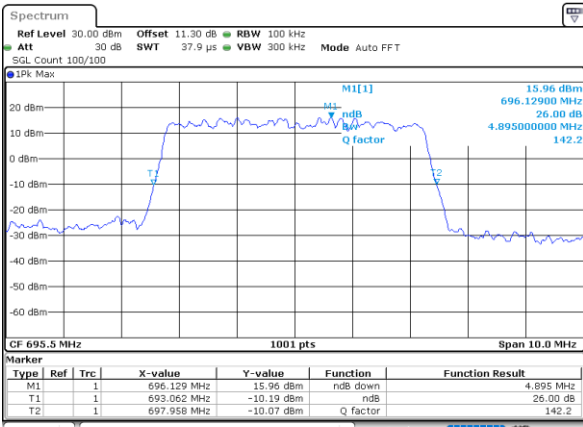

Mode	LTE Band 71 : 26dB BW(MHz)											
BW	1.4MHz		3MHz		5MHz		10MHz		15MHz		20MHz	
Mod.	QPSK	16QAM	QPSK	16QAM	QPSK	16QAM	QPSK	16QAM	QPSK	16QAM	QPSK	16QAM
Lowest CH	-	-	-	-	4.88	5.02	9.71	9.65	14.42	14.48	19.18	19.22
Middle CH	-	-	-	-	4.82	4.86	9.67	9.77	14.27	14.45	19.14	18.94
Highest CH	-	-	-	-	4.90	4.91	9.81	9.81	14.24	14.51	18.70	18.98
Mode	LTE Band 71 : 26dB BW(MHz)											
BW	1.4MHz		3MHz		5MHz		10MHz		15MHz		20MHz	
Mod.	64QAM		64QAM		64QAM		64QAM		64QAM		64QAM	
Lowest CH	-	-	-	-	4.81	-	9.81	-	14.33	-	18.90	-
Middle CH	-	-	-	-	4.83	-	9.67	-	14.33	-	18.82	-
Highest CH	-	-	-	-	4.83	-	9.75	-	14.33	-	19.06	-

LTE Band 71

Lowest Channel / 5MHz / QPSK

Date: 15_JUL_2020 10:06:30

Lowest Channel / 5MHz / 16QAM

Date: 15_JUL_2020 10:06:42

Middle Channel / 5MHz / QPSK

Date: 15_JUL_2020 10:13:04

Middle Channel / 5MHz / 16QAM

Date: 15_JUL_2020 10:13:15

Highest Channel / 5MHz / QPSK

Date: 15_JUL_2020 10:15:33

Highest Channel / 5MHz / 16QAM

Date: 15_JUL_2020 10:15:45

LTE Band 71

Lowest Channel / 10MHz / QPSK

Date: 15_JUL_2020 10:29:56