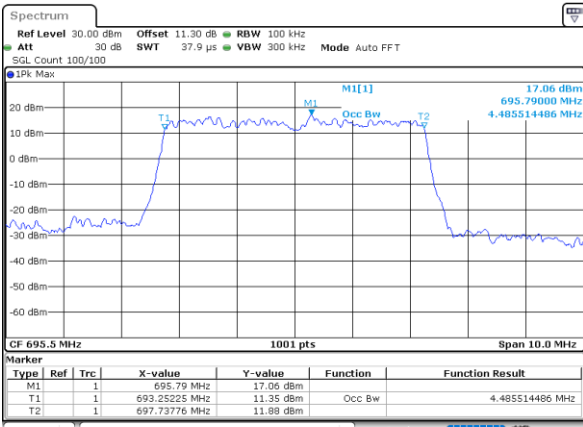

LTE Band 71

Lowest Channel / 5MHz / QPSK

Date: 15_JUL_2020 10:06:06

Lowest Channel / 5MHz / 16QAM

Date: 15_JUL_2020 10:06:18

Middle Channel / 5MHz / QPSK

Date: 15_JUL_2020 10:12:41

Middle Channel / 5MHz / 16QAM

Date: 15_JUL_2020 10:12:53

Highest Channel / 5MHz / QPSK

Date: 15_JUL_2020 10:15:09

Highest Channel / 5MHz / 16QAM

Date: 15_JUL_2020 10:15:21

LTE Band 71

Lowest Channel / 10MHz / QPSK

Date: 15_JUL_2020 10:29:32