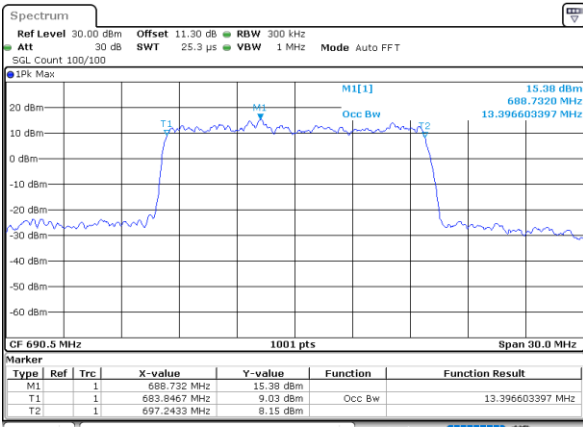

Date: 15_JUL_2020 10:49:40

LTE Band 71

Lowest Channel / 15MHz / 64QAM

Date: 15_JUL_2020 11:08:37

Lowest Channel / 20MHz / 64QAM

Date: 15_JUL_2020 11:32:07

Middle Channel / 15MHz / 64QAM

Date: 15_JUL_2020 11:11:55

Middle Channel / 20MHz / 64QAM

Date: 15_JUL_2020 11:35:24

Highest Channel / 15MHz / 64QAM

Date: 15_JUL_2020 11:13:09

Highest Channel / 20MHz / 64QAM

Date: 15_JUL_2020 11:36:38

Conducted Band Edge

LTE Band 71 / 5MHz / 16QAM