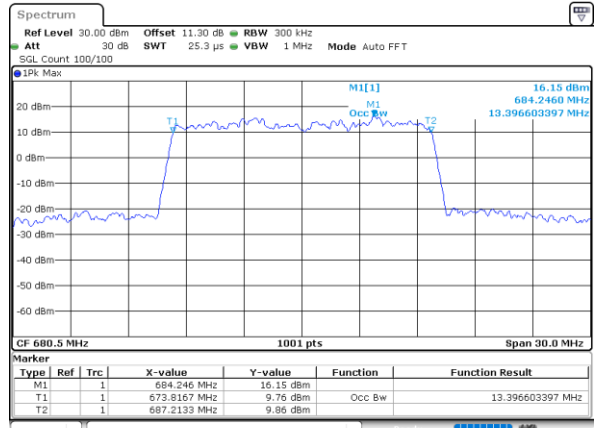

Middle Channel / 15MHz / 16QAM

Date: 15_JUL_2020 10:59:45