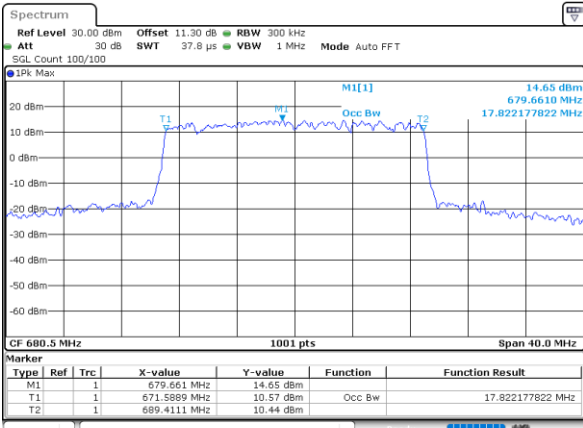

Lowest Channel / 20MHz / QPSK

Date: 15_JUL_2020 11:16:27

Lowest Channel / 20MHz / 16QAM

Date: 15_JUL_2020 11:16:39

Middle Channel / 20MHz / QPSK

Date: 15_JUL_2020 11:23:03

Middle Channel / 20MHz / 16QAM

Date: 15_JUL_2020 11:23:14

Highest Channel / 20MHz / QPSK

Date: 15_JUL_2020 11:23:30

Highest Channel / 20MHz / 16QAM

Date: 15_JUL_2020 11:23:42

LTE Band 71

Lowest Channel / 5MHz / 64QAM

Date: 15_JUL_2020 10:21:44

Lowest Channel / 10MHz / 64QAM