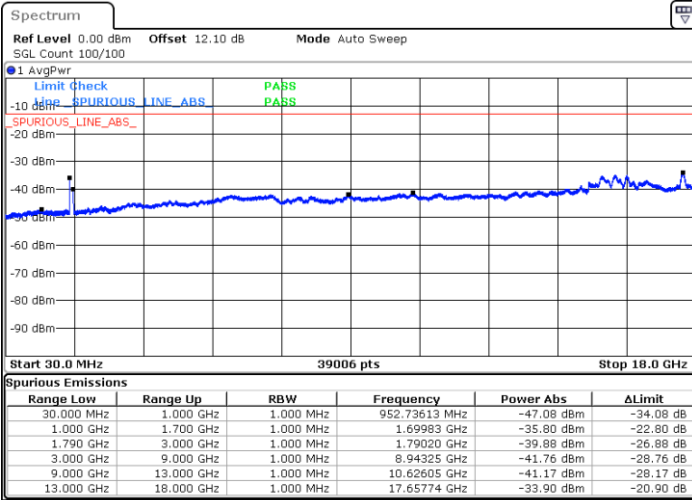

Date: 20.JUL.2020 06:06:38

LTE Band 66C / 20MHz+20MHz

64QAM

MiddleChannel / 1RB0 and 1RB99

Middle Channel / 1RB99 and 1RB0

Date: 20.JUL.2020 06:21:07

Date: 20.JUL.2020 06:25:20

Middle Channel / FullRB

N/A

Date: 20.JUL.2020 06:20:17

LTE Band 66C / 20MHz+20MHz

64QAM

Highest Channel / 1RB0 and 1RB99

Highest Channel / 1RB99 and 1RB0

Date: 20.JUL.2020 07:02:46

Date: 20.JUL.2020 07:01:56

Highest Channel / FullRB

N/A

Date: 20.JUL.2020 07:07:00

LTE Band 71

Peak-to-Average Ratio

Mode	LTE Band 71 / 20MHz				
Mod.	QPSK		16QAM		Limit: 13dB
RB Size	1RB	Full RB	1RB	Full RB	Result
Lowest CH	3.36	4.90	4.38	5.86	PASS
Middle CH	3.45	4.78	5.25	5.88	
Highest CH	3.54	4.87	5.07	5.80	
Mode	LTE Band 71 / 20MHz				
Mod.	64QAM				Limit: 13dB
RB Size	1RB	Full RB			Result
Lowest CH	5.04	5.88	-	-	PASS
Middle CH	5.01	5.71	-	-	
Highest CH	5.42	5.86	-	-	

LTE Band 71 / 20MHz / QPSK

Lowest Channel / 1RB

Date: 15_JUL_2020 16:44:19

Lowest Channel / Full RB

Date: 15_JUL_2020 16:44:30

Middle Channel / 1RB

Date: 15_JUL_2020 16:44:44

Middle Channel / Full RB