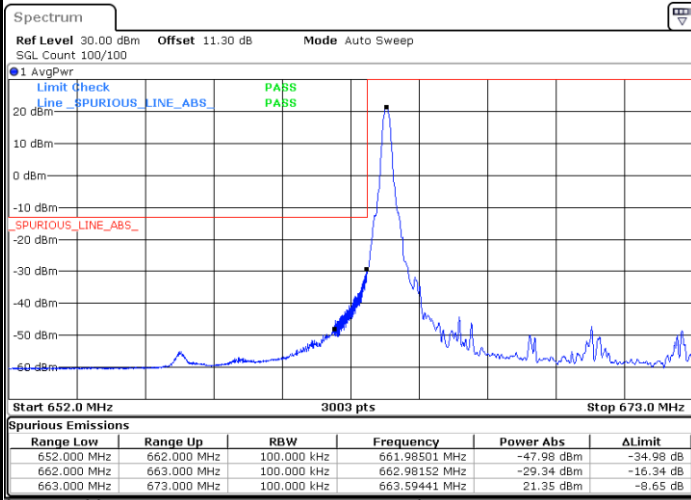

LTE Band 71 / 5MHz / 64QAM

Lowest Band Edge / 1RB

Date: 15.JUL.2020 10:22:55

Highest Band Edge / 1 RB

Date: 15.JUL.2020 10:27:26

Lowest Band Edge / Full RB

Date: 15.JUL.2020 10:23:57

Highest Band Edge / Full RB

Date: 15.JUL.2020 10:28:27

LTE Band 71 / 10MHz / QPSK

Lowest Band Edge / 1 RB

Date: 15.JUL.2020 10:31:08

Highest Band Edge / 1 RB

Date: 15.JUL.2020 10:40:10

Lowest Band Edge / Full RB

Date: 15.JUL.2020 10:33:10

Highest Band Edge / Full RB

Date: 15.JUL.2020 10:42:12

LTE Band 71 / 10MHz / 16QAM

Lowest Band Edge / 1 RB

Date: 15.JUL.2020 10:32:09

Highest Band Edge / 1 RB

Date: 15.JUL.2020 10:41:11

Lowest Band Edge / Full RB

Date: 15.JUL.2020 10:34:11

Highest Band Edge / Full RB

Date: 15.JUL.2020 10:43:14