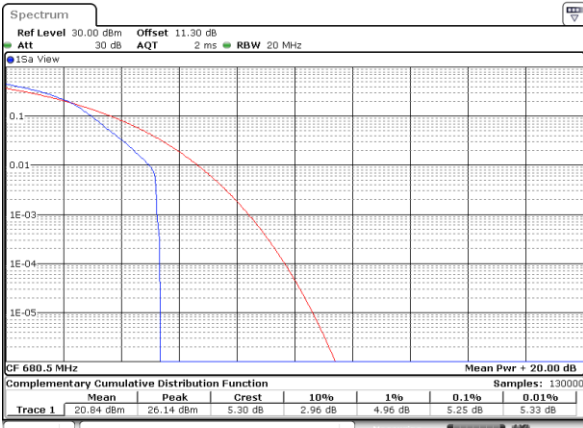

LTE Band 71 / 20MHz / QPSK

Lowest Channel / 1RB

Date: 15_JUL_2020 16:44:19

Lowest Channel / Full RB

Date: 15_JUL_2020 16:44:30

Middle Channel / 1RB

Date: 15_JUL_2020 16:44:44

Middle Channel / Full RB

Date: 15_JUL_2020 16:44:54

Highest Channel / 1RB

Date: 15_JUL_2020 16:45:05

Highest Channel / Full RB

Date: 15_JUL_2020 16:45:16

LTE Band 71 / 20MHz / 16QAM

Lowest Channel / 1RB

Date: 15_JUL_2020 16:43:03

Lowest Channel / Full RB

Date: 15_JUL_2020 16:43:16

Middle Channel / 1RB

Date: 15_JUL_2020 16:43:00

Middle Channel / Full RB

Date: 15_JUL_2020 16:43:42

Highest Channel / 1RB

Date: 15_JUL_2020 16:43:53