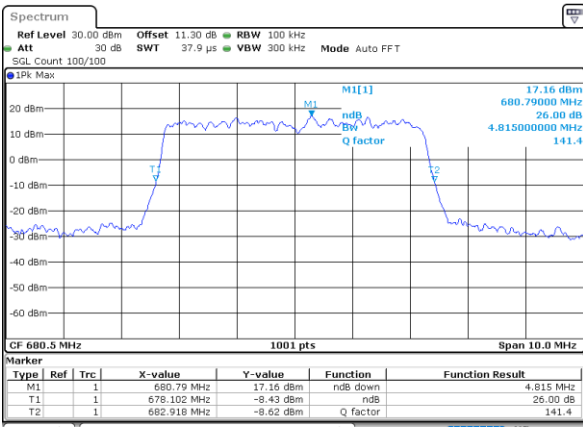

Mode	LTE Band 71 : 26dB BW(MHz)											
BW	1.4MHz		3MHz		5MHz		10MHz		15MHz		20MHz	
Mod.	QPSK	16QAM	QPSK	16QAM	QPSK	16QAM	QPSK	16QAM	QPSK	16QAM	QPSK	16QAM
Lowest CH	-	-	-	-	4.88	5.02	9.71	9.65	14.42	14.48	19.18	19.22
Middle CH	-	-	-	-	4.82	4.86	9.67	9.77	14.27	14.45	19.14	18.94
Highest CH	-	-	-	-	4.90	4.91	9.81	9.81	14.24	14.51	18.70	18.98
Mode	LTE Band 71 : 26dB BW(MHz)											
BW	1.4MHz		3MHz		5MHz		10MHz		15MHz		20MHz	
Mod.	64QAM		64QAM		64QAM		64QAM		64QAM		64QAM	
Lowest CH	-	-	-	-	4.81	-	9.81	-	14.33	-	18.90	-
Middle CH	-	-	-	-	4.83	-	9.67	-	14.33	-	18.82	-
Highest CH	-	-	-	-	4.83	-	9.75	-	14.33	-	19.06	-

LTE Band 71

Lowest Channel / 5MHz / QPSK

Date: 15_JUL_2020 10:06:30

Lowest Channel / 5MHz / 16QAM

Date: 15_JUL_2020 10:06:42

Middle Channel / 5MHz / QPSK

Date: 15_JUL_2020 10:13:04

Middle Channel / 5MHz / 16QAM

Date: 15_JUL_2020 10:13:15

Highest Channel / 5MHz / QPSK

Date: 15_JUL_2020 10:15:33

Highest Channel / 5MHz / 16QAM

Date: 15_JUL_2020 10:15:45

LTE Band 71

Lowest Channel / 10MHz / QPSK

Date: 15_JUL_2020 10:29:56