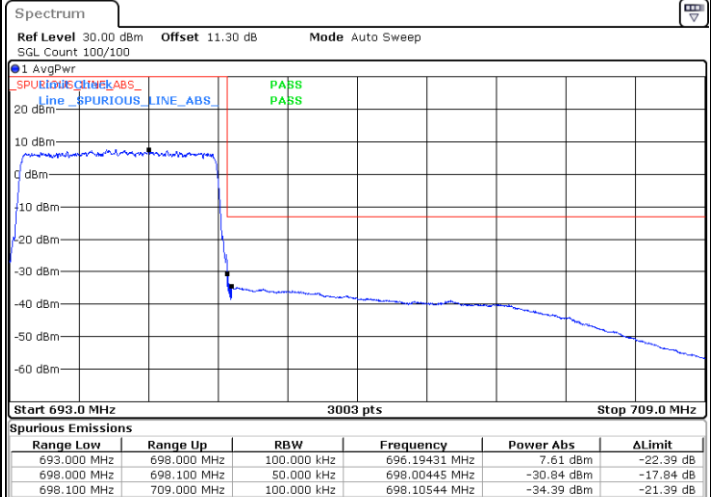

Middle Channel / 20MHz / 64QAM

Date: 15_JUL_2020 11:35:24

Highest Channel / 15MHz / 64QAM

Date: 15_JUL_2020 11:13:09

Highest Channel / 20MHz / 64QAM

Date: 15_JUL_2020 11:36:38

Conducted Band Edge

LTE Band 71 / 5MHz / 16QAM

Lowest Band Edge / 1 RB

Date: 15.JUL.2020 10:08:43

Highest Band Edge / 1 RB

Date: 15.JUL.2020 10:17:46

Lowest Band Edge / Full RB

Date: 15.JUL.2020 10:10:46

Highest Band Edge / Full RB

Date: 15.JUL.2020 10:19:48

LTE Band 71 / 5MHz / 64QAM

Lowest Band Edge / 1RB

Date: 15.JUL.2020 10:22:55

Highest Band Edge / 1 RB

Date: 15.JUL.2020 10:27:26

Lowest Band Edge / Full RB

Date: 15.JUL.2020 10:23:57

Highest Band Edge / Full RB

Date: 15.JUL.2020 10:28:27

LTE Band 71 / 10MHz / QPSK

Lowest Band Edge / 1 RB

Date: 15.JUL.2020 10:31:08

Highest Band Edge / 1 RB

Date: 15.JUL.2020 10:40:10

Lowest Band Edge / Full RB

Date: 15.JUL.2020 10:33:10