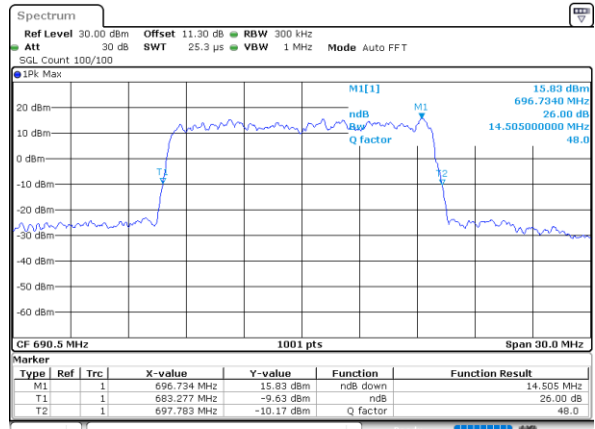

Highest Channel / 10MHz / 16QAM

Date: 15_JUL_2020 10:39:10

LTE Band 71

Lowest Channel / 15MHz / QPSK

Date: 15_JUL_2020 10:53:22

Lowest Channel / 15MHz / 16QAM

Date: 15_JUL_2020 10:53:34

Middle Channel / 15MHz / QPSK

Date: 15_JUL_2020 10:59:57

Middle Channel / 15MHz / 16QAM

Date: 15_JUL_2020 11:00:08

Highest Channel / 15MHz / QPSK

Date: 15_JUL_2020 11:02:25

Highest Channel / 15MHz / 16QAM

Date: 15_JUL_2020 11:02:37

LTE Band 71