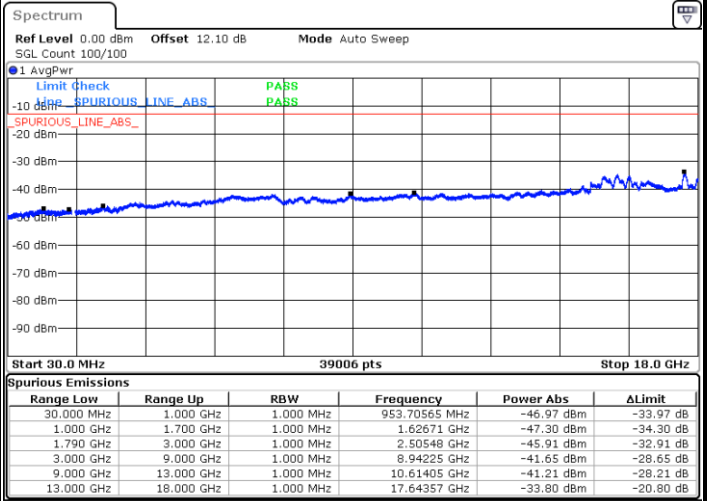

LTE Band 66C / 20MHz+20MHz

64QAM

Lowest Channel / 1RB0 and 1RB99

Lowest Channel / 1RB99 and 1RB0

Date: 20.JUL.2020 06:05:48

Date: 20.JUL.2020 06:00:16

Lowest Channel / FullIRB

N/A

Date: 20.JUL.2020 06:06:38

LTE Band 66C / 20MHz+20MHz

64QAM

MiddleChannel / 1RB0 and 1RB99

Middle Channel / 1RB99 and 1RB0

Date: 20.JUL.2020 06:21:07

Date: 20.JUL.2020 06:25:20

Middle Channel / FullRB

N/A

Date: 20.JUL.2020 06:20:17

LTE Band 66C / 20MHz+20MHz

64QAM

Highest Channel / 1RB0 and 1RB99

Highest Channel / 1RB99 and 1RB0

Date: 20.JUL.2020 07:02:46

Date: 20.JUL.2020 07:01:56

Highest Channel / FullRB

N/A

Date: 20.JUL.2020 07:07:00

LTE Band 71

Peak-to-Average Ratio

Mode	LTE Band 71 / 20MHz				
Mod.	QPSK		16QAM		Limit: 13dB
RB Size	1RB	Full RB	1RB	Full RB	Result
Lowest CH	3.36	4.90	4.38	5.86	PASS
Middle CH	3.45	4.78	5.25	5.88	
Highest CH	3.54	4.87	5.07	5.80	
Mode	LTE Band 71 / 20MHz				
Mod.	64QAM				Limit: 13dB
RB Size	1RB	Full RB			Result
Lowest CH	5.04	5.88	-	-	PASS
Middle CH	5.01	5.71	-	-	
Highest CH	5.42	5.86	-	-	