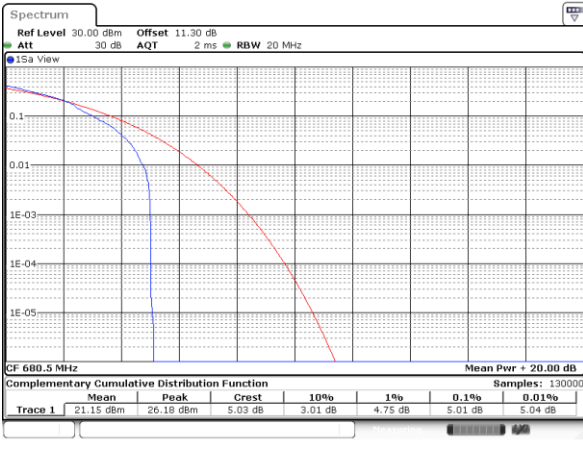

Highest Channel / Full RB

Date: 15_JUL_2020 16:44:08

LTE Band 71 / 20MHz / 64QAM

Lowest Channel / 1RB

Date: 15_JUL_2020 16:45:28

Lowest Channel / Full RB

Date: 15_JUL_2020 16:45:39

Middle Channel / 1RB

Date: 15_JUL_2020 16:45:49

Middle Channel / Full RB

Date: 15_JUL_2020 16:46:02

Highest Channel / 1RB

Date: 15_JUL_2020 16:46:13

Highest Channel / Full RB

Date: 15_JUL_2020 16:46:25

26dB Bandwidth