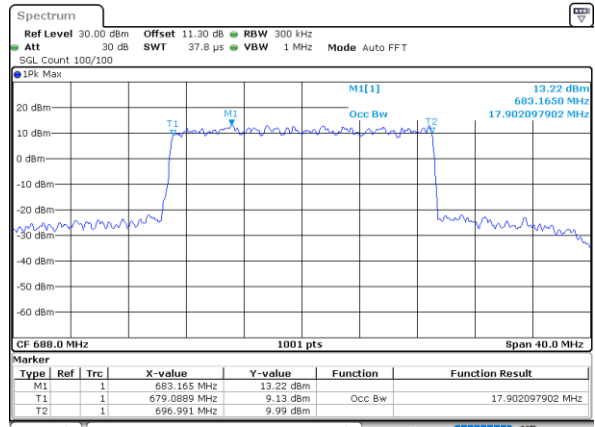

Date: 15_JUL_2020 10:49:40

LTE Band 71

Lowest Channel / 15MHz / 64QAM

Date: 15_JUL_2020 11:08:37

Lowest Channel / 20MHz / 64QAM

Date: 15_JUL_2020 11:32:07

Middle Channel / 15MHz / 64QAM

Date: 15_JUL_2020 11:11:55

Middle Channel / 20MHz / 64QAM

Date: 15_JUL_2020 11:35:24

Highest Channel / 15MHz / 64QAM

Date: 15_JUL_2020 11:13:09

Highest Channel / 20MHz / 64QAM

Date: 15_JUL_2020 11:36:38

Conducted Band Edge

LTE Band 71 / 5MHz / 16QAM

Lowest Band Edge / 1 RB

Date: 15.JUL.2020 10:08:43

Highest Band Edge / 1 RB

Date: 15.JUL.2020 10:17:46

Lowest Band Edge / Full RB

Date: 15.JUL.2020 10:10:46

Highest Band Edge / Full RB

Date: 15.JUL.2020 10:19:48