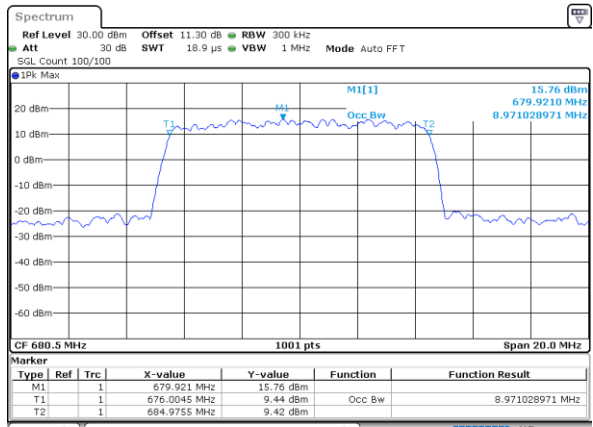

Middle Channel / 10MHz / 64QAM

Date: 15_JUL_2020 10:48:26