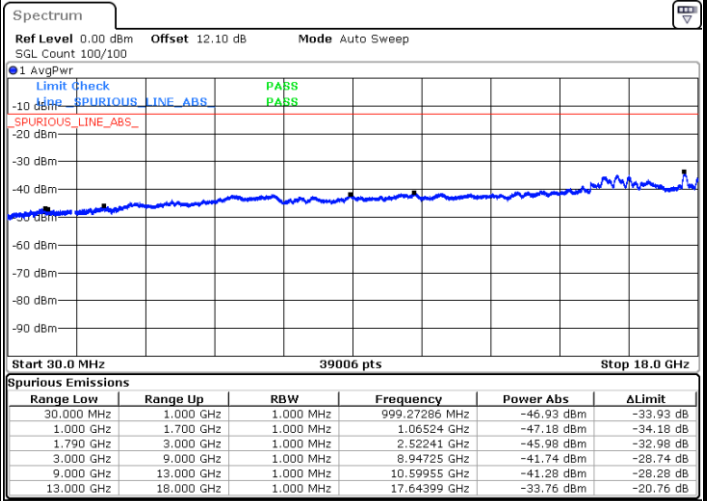

Date: 20.JUL.2020 06:06:38

LTE Band 66C / 20MHz+20MHz

64QAM

MiddleChannel / 1RB0 and 1RB99

Middle Channel / 1RB99 and 1RB0

Date: 20.JUL.2020 06:21:07

Date: 20.JUL.2020 06:25:20

Middle Channel / FullRB

N/A

Date: 20.JUL.2020 06:20:17

LTE Band 66C / 20MHz+20MHz

64QAM

Highest Channel / 1RB0 and 1RB99

Highest Channel / 1RB99 and 1RB0

Date: 20.JUL.2020 07:02:46

Date: 20.JUL.2020 07:01:56

Highest Channel / FullRB

N/A

Date: 20.JUL.2020 07:07:00

LTE Band 71

Peak-to-Average Ratio

Mode	LTE Band 71 / 20MHz				
Mod.	QPSK		16QAM		Limit: 13dB
RB Size	1RB	Full RB	1RB	Full RB	Result
Lowest CH	3.36	4.90	4.38	5.86	PASS
Middle CH	3.45	4.78	5.25	5.88	
Highest CH	3.54	4.87	5.07	5.80	
Mode	LTE Band 71 / 20MHz				
Mod.	64QAM				Limit: 13dB
RB Size	1RB	Full RB			Result
Lowest CH	5.04	5.88	-	-	PASS
Middle CH	5.01	5.71	-	-	
Highest CH	5.42	5.86	-	-	

LTE Band 71 / 20MHz / QPSK

Lowest Channel / 1RB

Date: 15_JUL_2020 16:44:19

Lowest Channel / Full RB

Date: 15_JUL_2020 16:44:30

Middle Channel / 1RB

Date: 15_JUL_2020 16:44:44

Middle Channel / Full RB