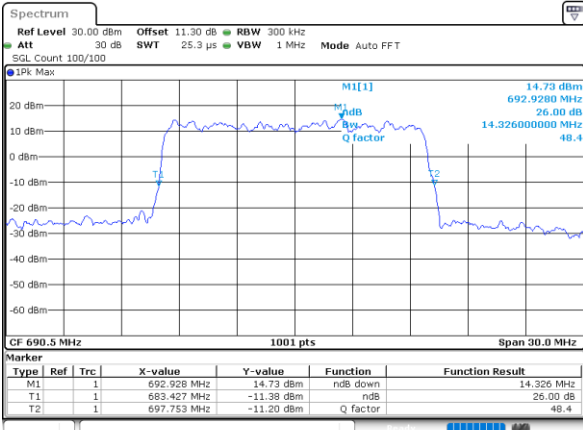

Highest Channel / 15MHz / 64QAM

Date: 15_JUL_2020 11:13:21