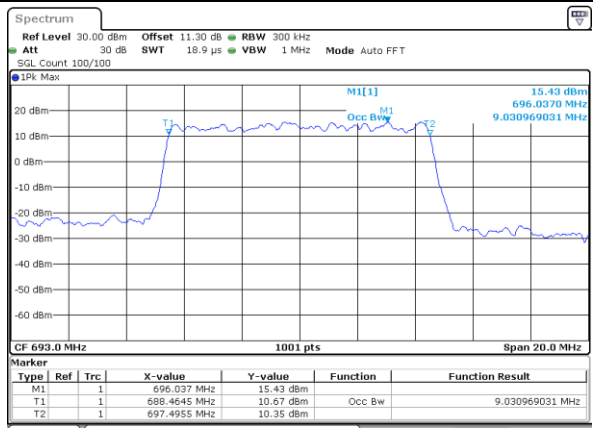

Highest Channel / 20MHz / QPSK

Date: 15_JUL_2020 11:23:30

Highest Channel / 20MHz / 16QAM

Date: 15_JUL_2020 11:23:42

LTE Band 71

Lowest Channel / 5MHz / 64QAM

Date: 15_JUL_2020 10:21:44

Lowest Channel / 10MHz / 64QAM

Date: 15_JUL_2020 10:45:09

Middle Channel / 5MHz / 64QAM

Date: 15_JUL_2020 10:25:01

Middle Channel / 10MHz / 64QAM

Date: 15_JUL_2020 10:48:26

Highest Channel / 5MHz / 64QAM

Date: 15_JUL_2020 10:26:14

Highest Channel / 10MHz / 64QAM

Date: 15_JUL_2020 10:49:40

LTE Band 71

Lowest Channel / 15MHz / 64QAM

Date: 15_JUL_2020 11:08:37

Lowest Channel / 20MHz / 64QAM

Date: 15_JUL_2020 11:32:07

Middle Channel / 15MHz / 64QAM

Date: 15_JUL_2020 11:11:55