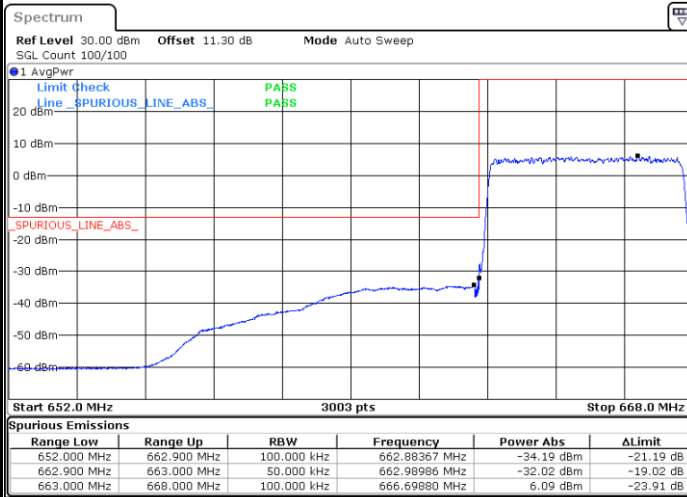

Lowest Band Edge / 1 RB

Date: 15.JUL.2020 10:08:43

Highest Band Edge / 1 RB

Date: 15.JUL.2020 10:17:46

Lowest Band Edge / Full RB

Date: 15.JUL.2020 10:10:46

Highest Band Edge / Full RB

Date: 15.JUL.2020 10:19:48

LTE Band 71 / 5MHz / 64QAM

Lowest Band Edge / 1RB

Date: 15.JUL.2020 10:22:55

Highest Band Edge / 1 RB

Date: 15.JUL.2020 10:27:26

Lowest Band Edge / Full RB

Date: 15.JUL.2020 10:23:57

Highest Band Edge / Full RB

Date: 15.JUL.2020 10:28:27

LTE Band 71 / 10MHz / QPSK

Lowest Band Edge / 1 RB

Date: 15.JUL.2020 10:31:08

Highest Band Edge / 1 RB

Date: 15.JUL.2020 10:40:10

Lowest Band Edge / Full RB

Date: 15.JUL.2020 10:33:10

Highest Band Edge / Full RB

Date: 15.JUL.2020 10:42:12

LTE Band 71 / 10MHz / 16QAM

Lowest Band Edge / 1 RB

Date: 15.JUL.2020 10:32:09

Highest Band Edge / 1 RB

Date: 15.JUL.2020 10:41:11

Lowest Band Edge / Full RB