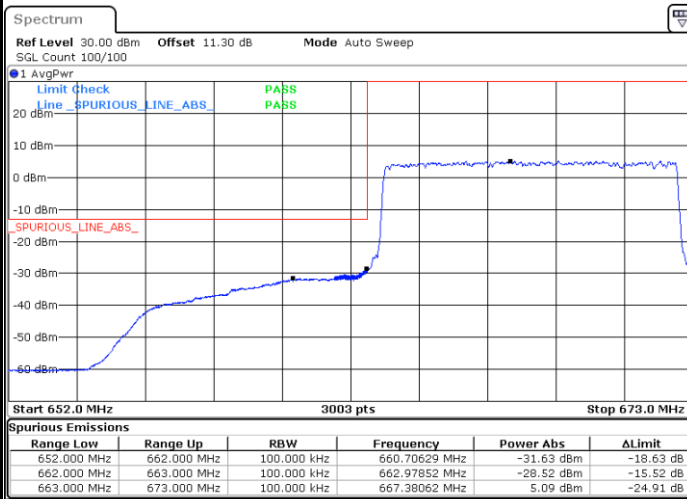

LTE Band 71 / 5MHz / 64QAM

Lowest Band Edge / 1RB

Date: 15.JUL.2020 10:22:55

Highest Band Edge / 1 RB

Date: 15.JUL.2020 10:27:26

Lowest Band Edge / Full RB

Date: 15.JUL.2020 10:23:57

Highest Band Edge / Full RB

Date: 15.JUL.2020 10:28:27

LTE Band 71 / 10MHz / QPSK

Lowest Band Edge / 1 RB

Date: 15.JUL.2020 10:31:08

Highest Band Edge / 1 RB

Date: 15.JUL.2020 10:40:10

Lowest Band Edge / Full RB

Date: 15.JUL.2020 10:33:10

Highest Band Edge / Full RB

Date: 15.JUL.2020 10:42:12

LTE Band 71 / 10MHz / 16QAM

Lowest Band Edge / 1 RB

Date: 15.JUL.2020 10:32:09

Highest Band Edge / 1 RB

Date: 15.JUL.2020 10:41:11

Lowest Band Edge / Full RB

Date: 15.JUL.2020 10:34:11

Highest Band Edge / Full RB

Date: 15.JUL.2020 10:43:14