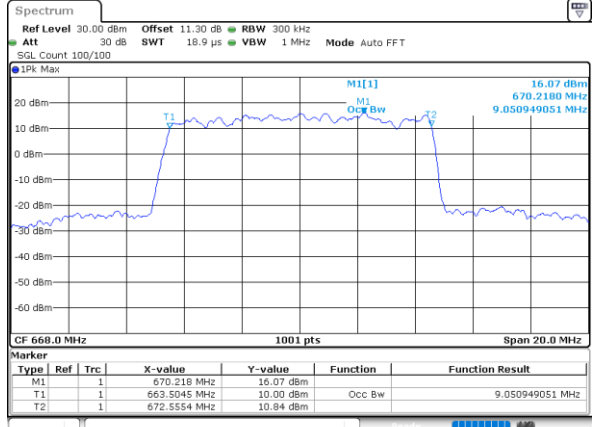

Highest Channel / 20MHz / QPSK

Date: 15_JUL_2020 11:23:30

Highest Channel / 20MHz / 16QAM

Date: 15_JUL_2020 11:23:42

LTE Band 71

Lowest Channel / 5MHz / 64QAM

Date: 15_JUL_2020 10:21:44

Lowest Channel / 10MHz / 64QAM