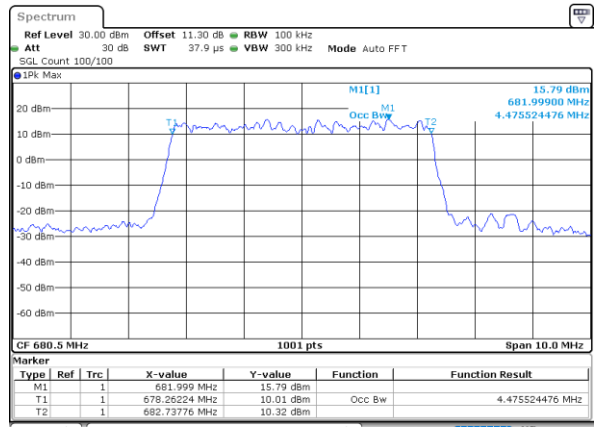

LTE Band 71

Lowest Channel / 5MHz / QPSK

Date: 15_JUL_2020 10:06:06

Lowest Channel / 5MHz / 16QAM

Date: 15_JUL_2020 10:06:18

Middle Channel / 5MHz / QPSK

Date: 15_JUL_2020 10:12:41

Middle Channel / 5MHz / 16QAM

Date: 15_JUL_2020 10:12:53

Highest Channel / 5MHz / QPSK

Date: 15_JUL_2020 10:15:09

Highest Channel / 5MHz / 16QAM

Date: 15_JUL_2020 10:15:21

LTE Band 71

Lowest Channel / 10MHz / QPSK

Date: 15_JUL_2020 10:29:32