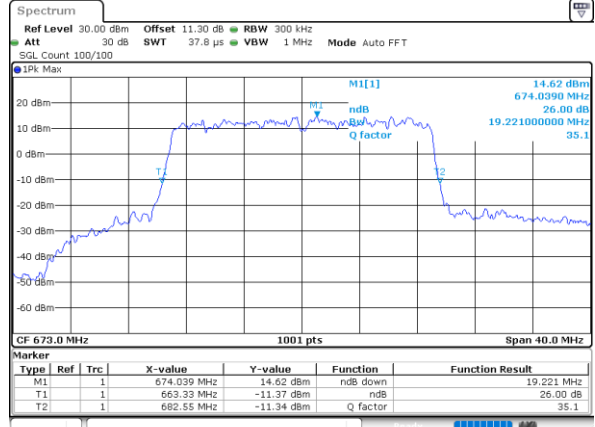

Lowest Channel / 20MHz / 16QAM

Date: 15_JUL_2020 11:17:03