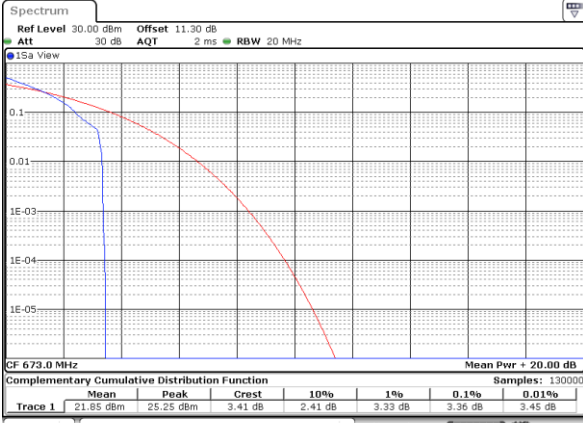

N/A

Date: 20.JUL.2020 06:20:17

LTE Band 66C / 20MHz+20MHz

64QAM

Highest Channel / 1RB0 and 1RB99

Highest Channel / 1RB99 and 1RB0

Date: 20.JUL.2020 07:02:46

Date: 20.JUL.2020 07:01:56

Highest Channel / FullRB

N/A

Date: 20.JUL.2020 07:07:00

LTE Band 71

Peak-to-Average Ratio

Mode	LTE Band 71 / 20MHz				
Mod.	QPSK		16QAM		Limit: 13dB
RB Size	1RB	Full RB	1RB	Full RB	Result
Lowest CH	3.36	4.90	4.38	5.86	PASS
Middle CH	3.45	4.78	5.25	5.88	
Highest CH	3.54	4.87	5.07	5.80	
Mode	LTE Band 71 / 20MHz				
Mod.	64QAM				Limit: 13dB
RB Size	1RB	Full RB			Result
Lowest CH	5.04	5.88	-	-	PASS
Middle CH	5.01	5.71	-	-	
Highest CH	5.42	5.86	-	-	

LTE Band 71 / 20MHz / QPSK

Lowest Channel / 1RB

Date: 15_JUL_2020 16:44:19

Lowest Channel / Full RB

Date: 15_JUL_2020 16:44:30

Middle Channel / 1RB

Date: 15_JUL_2020 16:44:44

Middle Channel / Full RB