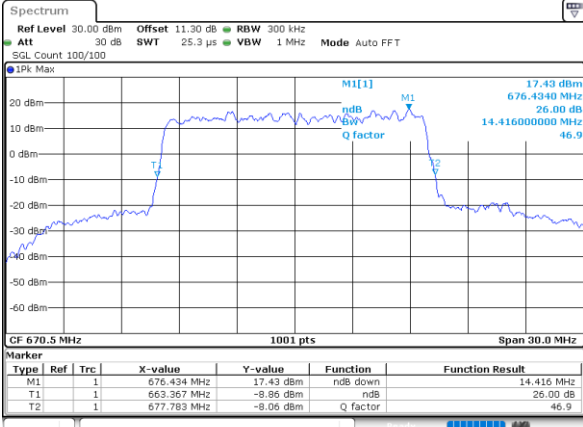

Highest Channel / 10MHz / 16QAM

Date: 15_JUL_2020 10:39:10

LTE Band 71

Lowest Channel / 15MHz / QPSK

Date: 15_JUL_2020 10:53:22

Lowest Channel / 15MHz / 16QAM

Date: 15_JUL_2020 10:53:34

Middle Channel / 15MHz / QPSK

Date: 15_JUL_2020 10:59:57

Middle Channel / 15MHz / 16QAM

Date: 15_JUL_2020 11:00:08

Highest Channel / 15MHz / QPSK

Date: 15_JUL_2020 11:02:25

Highest Channel / 15MHz / 16QAM

Date: 15_JUL_2020 11:02:37

LTE Band 71