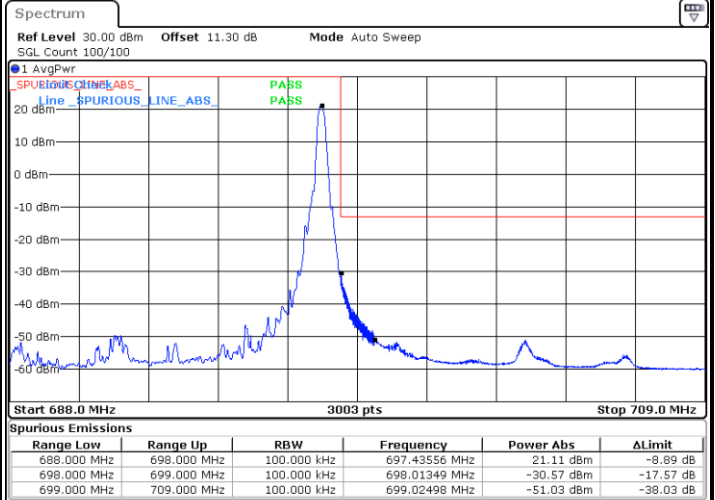

LTE Band 71 / 5MHz / 64QAM

Lowest Band Edge / 1RB

Date: 15.JUL.2020 10:22:55

Highest Band Edge / 1 RB

Date: 15.JUL.2020 10:27:26

Lowest Band Edge / Full RB

Date: 15.JUL.2020 10:23:57

Highest Band Edge / Full RB

Date: 15.JUL.2020 10:28:27

LTE Band 71 / 10MHz / QPSK

Lowest Band Edge / 1 RB

Date: 15.JUL.2020 10:31:08

Highest Band Edge / 1 RB

Date: 15.JUL.2020 10:40:10

Lowest Band Edge / Full RB

Date: 15.JUL.2020 10:33:10

Highest Band Edge / Full RB

Date: 15.JUL.2020 10:42:12

LTE Band 71 / 10MHz / 16QAM

Lowest Band Edge / 1 RB

Date: 15.JUL.2020 10:32:09

Highest Band Edge / 1 RB

Date: 15.JUL.2020 10:41:11

Lowest Band Edge / Full RB

Date: 15.JUL.2020 10:34:11

Highest Band Edge / Full RB

Date: 15.JUL.2020 10:43:14