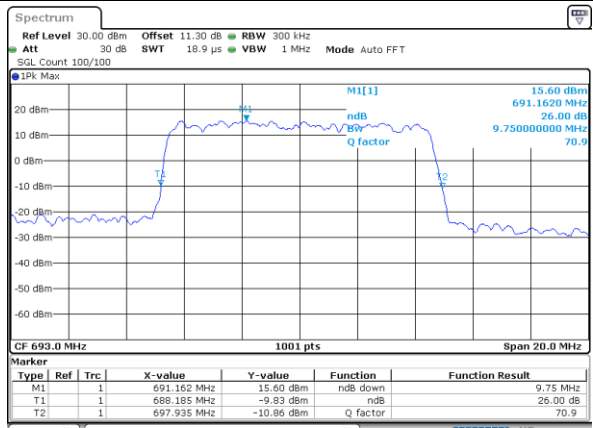

Highest Channel / 20MHz / QPSK

Date: 15_JUL_2020 11:25:54

Highest Channel / 20MHz / 16QAM

Date: 15_JUL_2020 11:26:06

LTE Band 71

Lowest Channel / 5MHz / 64QAM

Date: 15_JUL_2020 10:21:55

Lowest Channel / 10MHz / 64QAM

Date: 15_JUL_2020 10:45:21

Middle Channel / 5MHz / 64QAM

Date: 15_JUL_2020 10:25:12

Middle Channel / 10MHz / 64QAM

Date: 15_JUL_2020 10:48:38

Highest Channel / 5MHz / 64QAM

Date: 15_JUL_2020 10:26:26

Highest Channel / 10MHz / 64QAM

Date: 15_JUL_2020 10:49:52

LTE Band 71

Lowest Channel / 15MHz / 64QAM

Date: 15_JUL_2020 11:08:49

Lowest Channel / 20MHz / 64QAM

Date: 15_JUL_2020 11:32:18

Middle Channel / 15MHz / 64QAM

Date: 15_JUL_2020 11:12:06