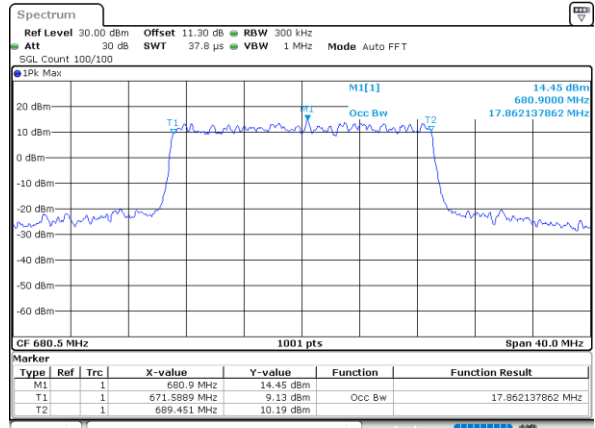

Lowest Channel / 20MHz / QPSK

Date: 15_JUL_2020 11:16:27

Lowest Channel / 20MHz / 16QAM

Date: 15_JUL_2020 11:16:39

Middle Channel / 20MHz / QPSK

Date: 15_JUL_2020 11:23:03

Middle Channel / 20MHz / 16QAM

Date: 15_JUL_2020 11:23:14

Highest Channel / 20MHz / QPSK

Date: 15_JUL_2020 11:23:30

Highest Channel / 20MHz / 16QAM

Date: 15_JUL_2020 11:23:42

LTE Band 71

Lowest Channel / 5MHz / 64QAM

Date: 15_JUL_2020 10:21:44

Lowest Channel / 10MHz / 64QAM