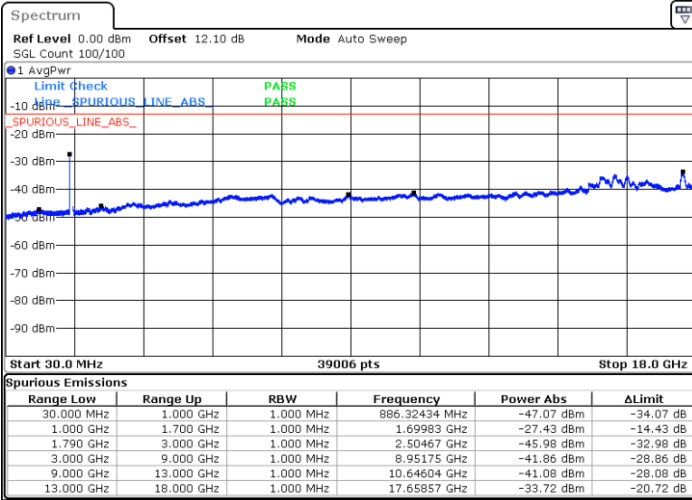

LTE Band 66C / 20MHz+20MHz

64QAM

Lowest Channel / 1RB0 and 1RB99

Lowest Channel / 1RB99 and 1RB0

Date: 20.JUL.2020 06:05:48

Date: 20.JUL.2020 06:00:16

Lowest Channel / FullIRB

N/A

Date: 20.JUL.2020 06:06:38

LTE Band 66C / 20MHz+20MHz

64QAM

MiddleChannel / 1RB0 and 1RB99

Middle Channel / 1RB99 and 1RB0

Date: 20.JUL.2020 06:21:07

Date: 20.JUL.2020 06:25:20

Middle Channel / FullRB

N/A

Date: 20.JUL.2020 06:20:17

LTE Band 66C / 20MHz+20MHz

64QAM

Highest Channel / 1RB0 and 1RB99

Highest Channel / 1RB99 and 1RB0

Date: 20.JUL.2020 07:02:46

Date: 20.JUL.2020 07:01:56

Highest Channel / FullRB

N/A

Date: 20.JUL.2020 07:07:00

LTE Band 71

Peak-to-Average Ratio

Mode	LTE Band 71 / 20MHz				
Mod.	QPSK		16QAM		Limit: 13dB
RB Size	1RB	Full RB	1RB	Full RB	Result
Lowest CH	3.36	4.90	4.38	5.86	PASS
Middle CH	3.45	4.78	5.25	5.88	
Highest CH	3.54	4.87	5.07	5.80	
Mode	LTE Band 71 / 20MHz				
Mod.	64QAM				Limit: 13dB
RB Size	1RB	Full RB			Result
Lowest CH	5.04	5.88	-	-	PASS
Middle CH	5.01	5.71	-	-	
Highest CH	5.42	5.86	-	-	