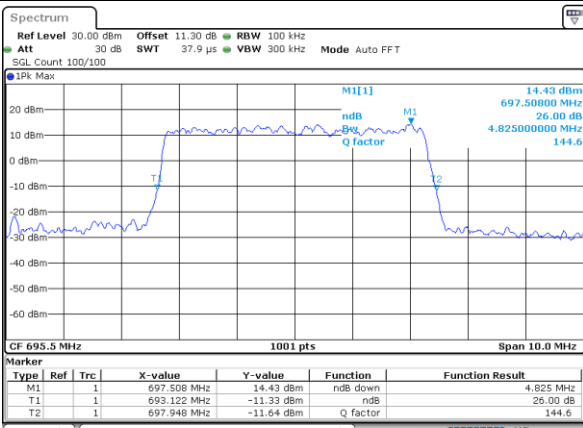

Highest Channel / 20MHz / QPSK

Date: 15_JUL_2020 11:25:54

Highest Channel / 20MHz / 16QAM

Date: 15_JUL_2020 11:26:06

LTE Band 71

Lowest Channel / 5MHz / 64QAM

Date: 15_JUL_2020 10:21:55

Lowest Channel / 10MHz / 64QAM

Date: 15_JUL_2020 10:45:21

Middle Channel / 5MHz / 64QAM

Date: 15_JUL_2020 10:25:12

Middle Channel / 10MHz / 64QAM

Date: 15_JUL_2020 10:48:38

Highest Channel / 5MHz / 64QAM

Date: 15_JUL_2020 10:26:26

Highest Channel / 10MHz / 64QAM

Date: 15_JUL_2020 10:49:52

LTE Band 71

Lowest Channel / 15MHz / 64QAM

Date: 15_JUL_2020 11:08:49

Lowest Channel / 20MHz / 64QAM

Date: 15_JUL_2020 11:32:18

Middle Channel / 15MHz / 64QAM

Date: 15_JUL_2020 11:12:06