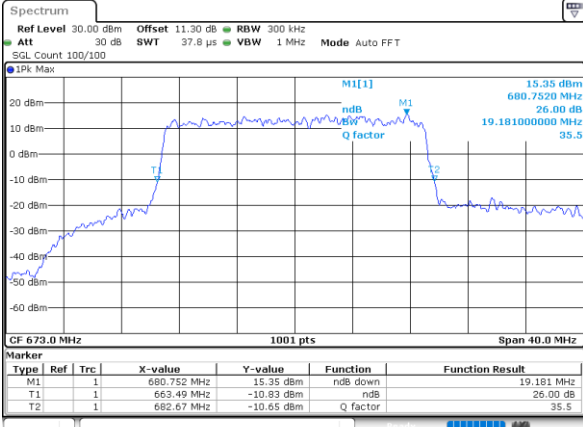

LTE Band 71

Lowest Channel / 20MHz / QPSK

Date: 15_JUL_2020 11:16:51