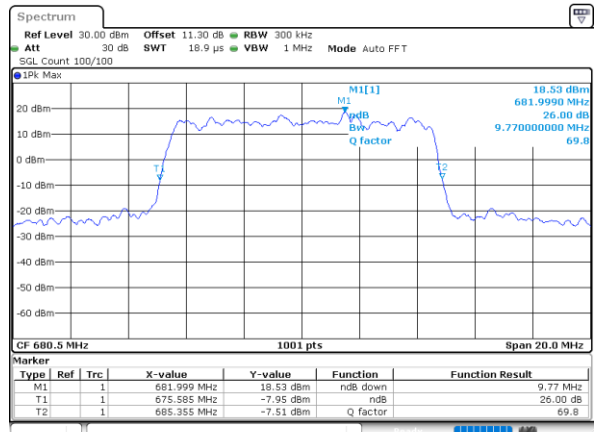

Date: 15_JUL_2020 10:13:15

Highest Channel / 5MHz / QPSK

Date: 15_JUL_2020 10:15:33

Highest Channel / 5MHz / 16QAM

Date: 15_JUL_2020 10:15:45

LTE Band 71

Lowest Channel / 10MHz / QPSK

Date: 15_JUL_2020 10:29:56

Lowest Channel / 10MHz / 16QAM

Date: 15_JUL_2020 10:30:07

Middle Channel / 10MHz / QPSK

Date: 15_JUL_2020 10:36:29

Middle Channel / 10MHz / 16QAM

Date: 15_JUL_2020 10:36:40

Highest Channel / 10MHz / QPSK

Date: 15_JUL_2020 10:38:58

Highest Channel / 10MHz / 16QAM

Date: 15_JUL_2020 10:39:10

LTE Band 71

Lowest Channel / 15MHz / QPSK

Date: 15_JUL_2020 10:53:22

Lowest Channel / 15MHz / 16QAM

Date: 15_JUL_2020 10:53:34

Middle Channel / 15MHz / QPSK