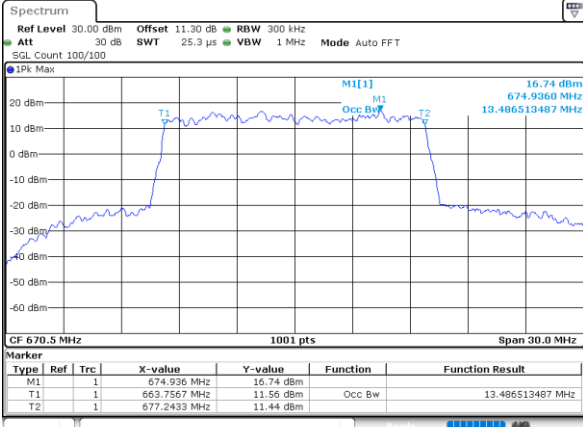

Highest Channel / 10MHz / 16QAM

Date: 15_JUL_2020 10:38:46

LTE Band 71

Lowest Channel / 15MHz / QPSK

Date: 15_JUL_2020 10:52:50

Lowest Channel / 15MHz / 16QAM

Date: 15_JUL_2020 10:53:10

Middle Channel / 15MHz / QPSK

Date: 15_JUL_2020 10:59:34

Middle Channel / 15MHz / 16QAM

Date: 15_JUL_2020 10:59:45

Highest Channel / 15MHz / QPSK

Date: 15_JUL_2020 11:02:02

Highest Channel / 15MHz / 16QAM

Date: 15_JUL_2020 11:02:13

LTE Band 71