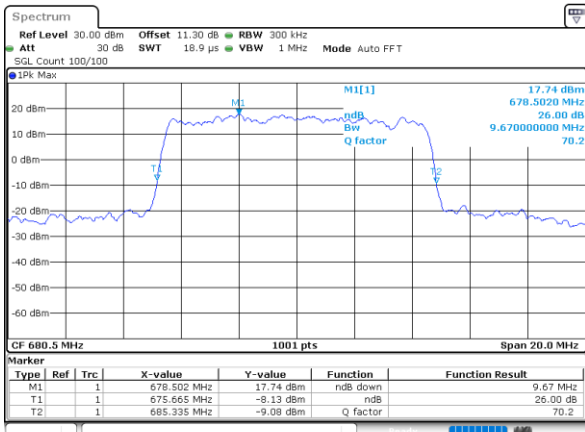

Middle Channel / 10MHz / QPSK

Date: 15_JUL_2020 10:36:29