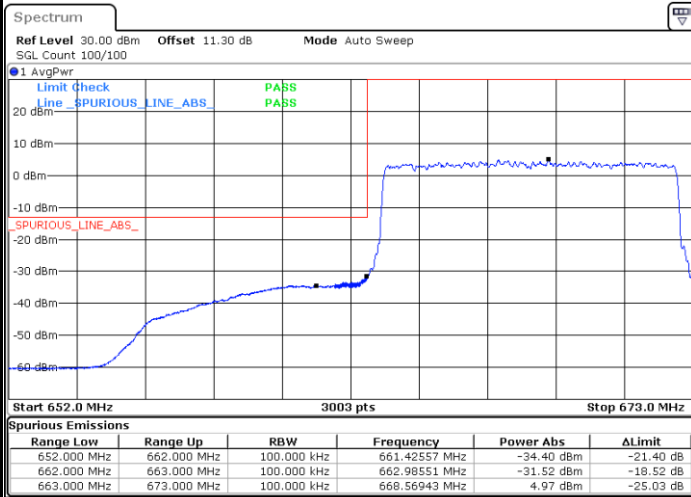

Date: 15.JUL.2020 10:28:27

LTE Band 71 / 10MHz / QPSK

Lowest Band Edge / 1 RB

Date: 15.JUL.2020 10:31:08

Highest Band Edge / 1 RB

Date: 15.JUL.2020 10:40:10

Lowest Band Edge / Full RB

Date: 15.JUL.2020 10:33:10

Highest Band Edge / Full RB

Date: 15.JUL.2020 10:42:12

LTE Band 71 / 10MHz / 16QAM

Lowest Band Edge / 1 RB

Date: 15.JUL.2020 10:32:09

Highest Band Edge / 1 RB

Date: 15.JUL.2020 10:41:11

Lowest Band Edge / Full RB

Date: 15.JUL.2020 10:34:11

Highest Band Edge / Full RB

Date: 15.JUL.2020 10:43:14