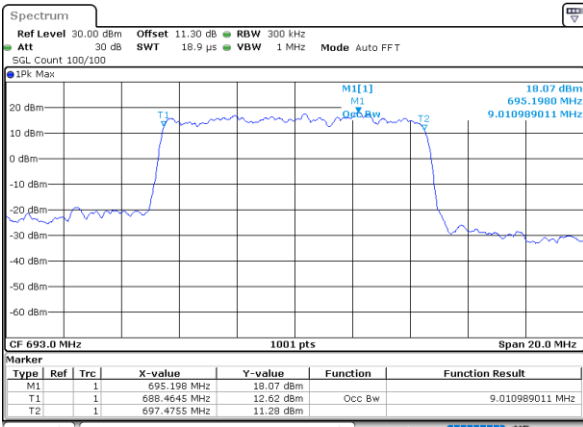

Date: 15_JUL_2020 10:12:53

Highest Channel / 5MHz / QPSK

Date: 15_JUL_2020 10:15:09

Highest Channel / 5MHz / 16QAM

Date: 15_JUL_2020 10:15:21

LTE Band 71

Lowest Channel / 10MHz / QPSK

Date: 15_JUL_2020 10:29:32

Lowest Channel / 10MHz / 16QAM

Date: 15_JUL_2020 10:29:44

Middle Channel / 10MHz / QPSK

Date: 15_JUL_2020 10:36:06

Middle Channel / 10MHz / 16QAM

Date: 15_JUL_2020 10:36:18

Highest Channel / 10MHz / QPSK

Date: 15_JUL_2020 10:38:34

Highest Channel / 10MHz / 16QAM

Date: 15_JUL_2020 10:38:46

LTE Band 71

Lowest Channel / 15MHz / QPSK

Date: 15_JUL_2020 10:52:50

Lowest Channel / 15MHz / 16QAM

Date: 15_JUL_2020 10:53:10

Middle Channel / 15MHz / QPSK