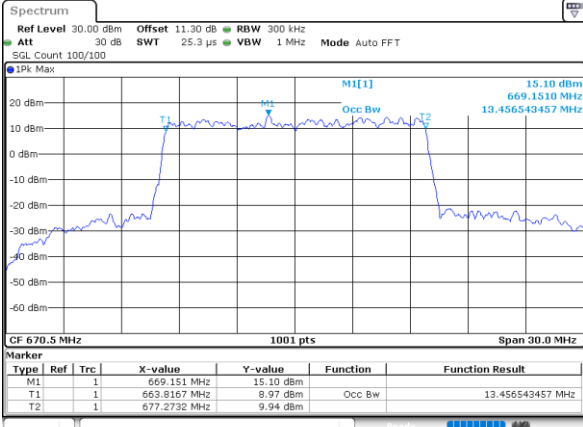

Highest Channel / 20MHz / QPSK

Date: 15_JUL_2020 11:23:30

Highest Channel / 20MHz / 16QAM

Date: 15_JUL_2020 11:23:42

LTE Band 71

Lowest Channel / 5MHz / 64QAM

Date: 15_JUL_2020 10:21:44

Lowest Channel / 10MHz / 64QAM

Date: 15_JUL_2020 10:45:09

Middle Channel / 5MHz / 64QAM

Date: 15_JUL_2020 10:25:01

Middle Channel / 10MHz / 64QAM

Date: 15_JUL_2020 10:48:26

Highest Channel / 5MHz / 64QAM

Date: 15_JUL_2020 10:26:14

Highest Channel / 10MHz / 64QAM

Date: 15_JUL_2020 10:49:40

LTE Band 71

Lowest Channel / 15MHz / 64QAM

Date: 15_JUL_2020 11:08:37

Lowest Channel / 20MHz / 64QAM

Date: 15_JUL_2020 11:32:07

Middle Channel / 15MHz / 64QAM

Date: 15_JUL_2020 11:11:55