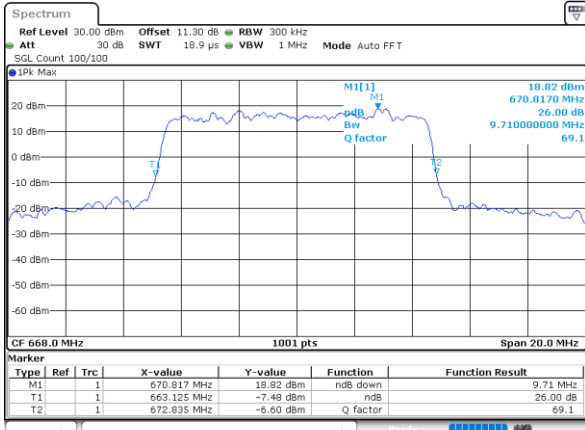

Date: 15_JUL_2020 10:13:15

Highest Channel / 5MHz / QPSK

Date: 15_JUL_2020 10:15:33

Highest Channel / 5MHz / 16QAM

Date: 15_JUL_2020 10:15:45

LTE Band 71

Lowest Channel / 10MHz / QPSK

Date: 15_JUL_2020 10:29:56