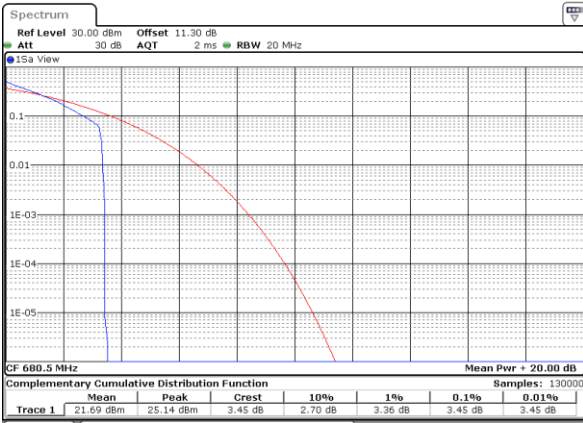

Highest Channel / FullRB

N/A

Date: 20.JUL.2020 07:07:00

LTE Band 71

Peak-to-Average Ratio

Mode	LTE Band 71 / 20MHz				
Mod.	QPSK		16QAM		Limit: 13dB
RB Size	1RB	Full RB	1RB	Full RB	Result
Lowest CH	3.36	4.90	4.38	5.86	PASS
Middle CH	3.45	4.78	5.25	5.88	
Highest CH	3.54	4.87	5.07	5.80	
Mode	LTE Band 71 / 20MHz				
Mod.	64QAM				Limit: 13dB
RB Size	1RB	Full RB			Result
Lowest CH	5.04	5.88	-	-	PASS
Middle CH	5.01	5.71	-	-	
Highest CH	5.42	5.86	-	-	

LTE Band 71 / 20MHz / QPSK

Lowest Channel / 1RB

Date: 15_JUL_2020 16:44:19

Lowest Channel / Full RB

Date: 15_JUL_2020 16:44:30

Middle Channel / 1RB

Date: 15_JUL_2020 16:44:44

Middle Channel / Full RB

Date: 15_JUL_2020 16:44:54

Highest Channel / 1RB

Date: 15_JUL_2020 16:45:05

Highest Channel / Full RB

Date: 15_JUL_2020 16:45:16

LTE Band 71 / 20MHz / 16QAM

Lowest Channel / 1RB

Date: 15_JUL_2020 16:43:03