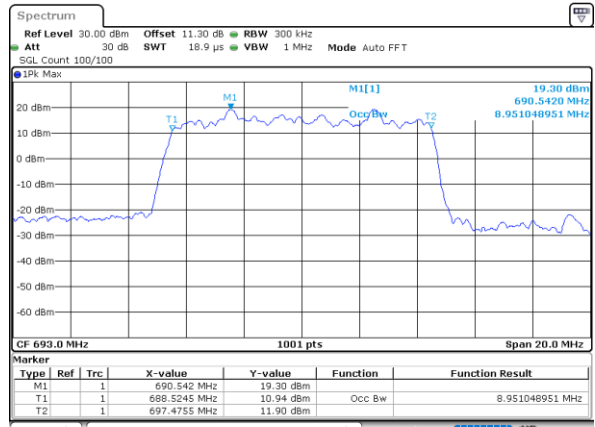

Date: 15_JUL_2020 10:12:53

Highest Channel / 5MHz / QPSK

Date: 15_JUL_2020 10:15:09

Highest Channel / 5MHz / 16QAM

Date: 15_JUL_2020 10:15:21

LTE Band 71

Lowest Channel / 10MHz / QPSK

Date: 15_JUL_2020 10:29:32

Lowest Channel / 10MHz / 16QAM

Date: 15_JUL_2020 10:29:44

Middle Channel / 10MHz / QPSK

Date: 15_JUL_2020 10:36:06

Middle Channel / 10MHz / 16QAM

Date: 15_JUL_2020 10:36:18

Highest Channel / 10MHz / QPSK

Date: 15_JUL_2020 10:38:34

Highest Channel / 10MHz / 16QAM

Date: 15_JUL_2020 10:38:46

LTE Band 71

Lowest Channel / 15MHz / QPSK

Date: 15_JUL_2020 10:52:50

Lowest Channel / 15MHz / 16QAM

Date: 15_JUL_2020 10:53:10

Middle Channel / 15MHz / QPSK