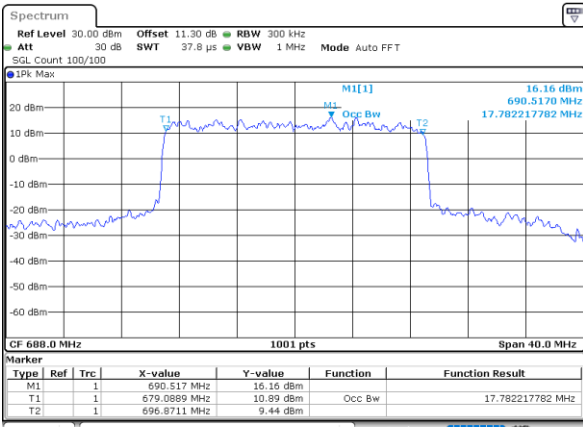

Lowest Channel / 20MHz / QPSK

Date: 15_JUL_2020 11:16:27

Lowest Channel / 20MHz / 16QAM

Date: 15_JUL_2020 11:16:39

Middle Channel / 20MHz / QPSK

Date: 15_JUL_2020 11:23:03

Middle Channel / 20MHz / 16QAM

Date: 15_JUL_2020 11:23:14

Highest Channel / 20MHz / QPSK

Date: 15_JUL_2020 11:23:30

Highest Channel / 20MHz / 16QAM

Date: 15_JUL_2020 11:23:42

LTE Band 71

Lowest Channel / 5MHz / 64QAM

Date: 15_JUL_2020 10:21:44

Lowest Channel / 10MHz / 64QAM