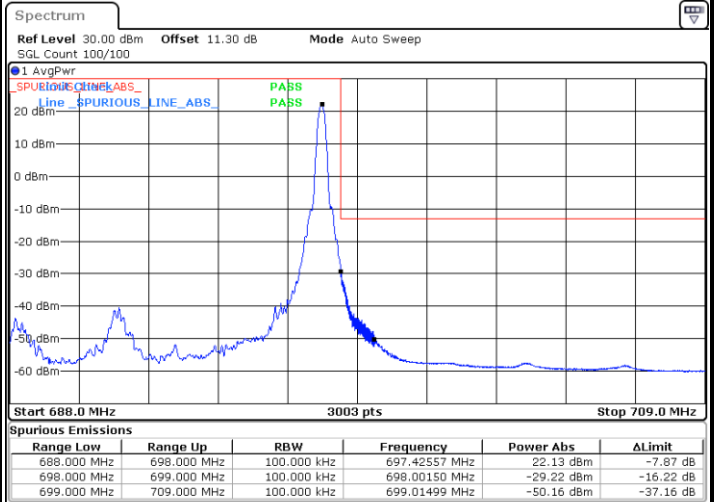

Lowest Band Edge / 1 RB

Date: 15.JUL.2020 10:08:43

Highest Band Edge / 1 RB

Date: 15.JUL.2020 10:17:46

Lowest Band Edge / Full RB

Date: 15.JUL.2020 10:10:46

Highest Band Edge / Full RB

Date: 15.JUL.2020 10:19:48

LTE Band 71 / 5MHz / 64QAM

Lowest Band Edge / 1RB

Date: 15.JUL.2020 10:22:55

Highest Band Edge / 1 RB

Date: 15.JUL.2020 10:27:26

Lowest Band Edge / Full RB

Date: 15.JUL.2020 10:23:57

Highest Band Edge / Full RB

Date: 15.JUL.2020 10:28:27

LTE Band 71 / 10MHz / QPSK

Lowest Band Edge / 1 RB

Date: 15.JUL.2020 10:31:08

Highest Band Edge / 1 RB

Date: 15.JUL.2020 10:40:10

Lowest Band Edge / Full RB

Date: 15.JUL.2020 10:33:10

Highest Band Edge / Full RB

Date: 15.JUL.2020 10:42:12

LTE Band 71 / 10MHz / 16QAM

Lowest Band Edge / 1 RB

Date: 15.JUL.2020 10:32:09

Highest Band Edge / 1 RB

Date: 15.JUL.2020 10:41:11

Lowest Band Edge / Full RB