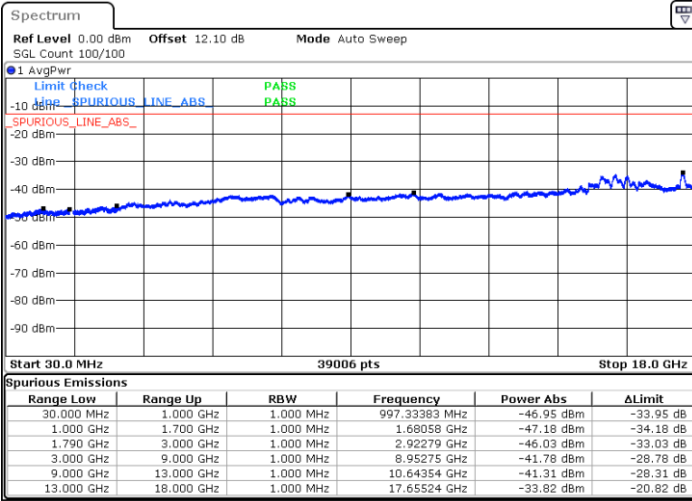

LTE Band 66C / 20MHz+20MHz

64QAM

Lowest Channel / 1RB0 and 1RB99

Lowest Channel / 1RB99 and 1RB0

Date: 20.JUL.2020 06:05:48

Date: 20.JUL.2020 06:00:16

Lowest Channel / FullIRB

N/A

Date: 20.JUL.2020 06:06:38

LTE Band 66C / 20MHz+20MHz

64QAM

MiddleChannel / 1RB0 and 1RB99

Middle Channel / 1RB99 and 1RB0

Date: 20.JUL.2020 06:21:07

Date: 20.JUL.2020 06:25:20

Middle Channel / FullRB

N/A

Date: 20.JUL.2020 06:20:17

LTE Band 66C / 20MHz+20MHz

64QAM

Highest Channel / 1RB0 and 1RB99

Highest Channel / 1RB99 and 1RB0

Date: 20.JUL.2020 07:02:46

Date: 20.JUL.2020 07:01:56

Highest Channel / FullRB

N/A

Date: 20.JUL.2020 07:07:00

LTE Band 71

Peak-to-Average Ratio

Mode	LTE Band 71 / 20MHz				
Mod.	QPSK		16QAM		Limit: 13dB
RB Size	1RB	Full RB	1RB	Full RB	Result
Lowest CH	3.36	4.90	4.38	5.86	PASS
Middle CH	3.45	4.78	5.25	5.88	
Highest CH	3.54	4.87	5.07	5.80	
Mode	LTE Band 71 / 20MHz				
Mod.	64QAM				Limit: 13dB
RB Size	1RB	Full RB			Result
Lowest CH	5.04	5.88	-	-	PASS
Middle CH	5.01	5.71	-	-	
Highest CH	5.42	5.86	-	-	