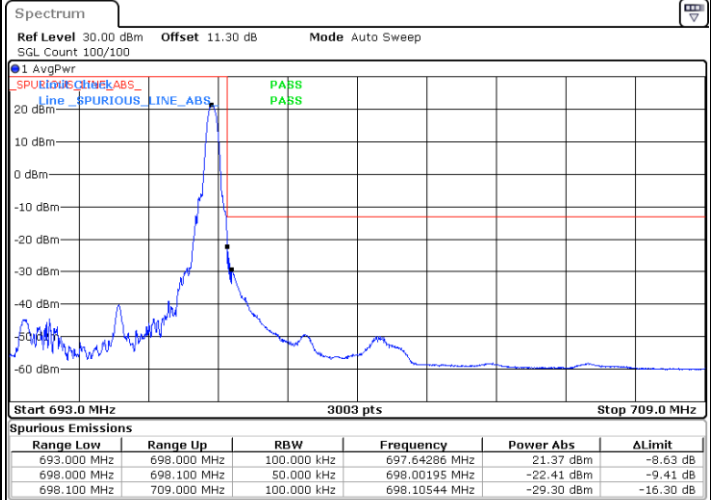

Date: 15_JUL_2020 10:49:40

LTE Band 71

Lowest Channel / 15MHz / 64QAM

Date: 15_JUL_2020 11:08:37

Lowest Channel / 20MHz / 64QAM

Date: 15_JUL_2020 11:32:07

Middle Channel / 15MHz / 64QAM

Date: 15_JUL_2020 11:11:55

Middle Channel / 20MHz / 64QAM

Date: 15_JUL_2020 11:35:24

Highest Channel / 15MHz / 64QAM

Date: 15_JUL_2020 11:13:09

Highest Channel / 20MHz / 64QAM

Date: 15_JUL_2020 11:36:38

Conducted Band Edge

LTE Band 71 / 5MHz / 16QAM

Lowest Band Edge / 1 RB

Date: 15.JUL.2020 10:08:43

Highest Band Edge / 1 RB

Date: 15.JUL.2020 10:17:46

Lowest Band Edge / Full RB

Date: 15.JUL.2020 10:10:46

Highest Band Edge / Full RB

Date: 15.JUL.2020 10:19:48

LTE Band 71 / 5MHz / 64QAM

Lowest Band Edge / 1RB

Date: 15.JUL.2020 10:22:55

Highest Band Edge / 1 RB

Date: 15.JUL.2020 10:27:26

Lowest Band Edge / Full RB

Date: 15.JUL.2020 10:23:57

Highest Band Edge / Full RB