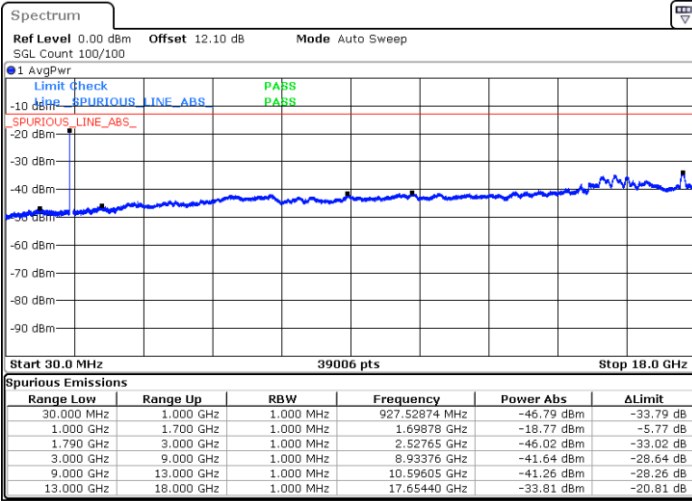

LTE Band 66C / 20MHz+20MHz

64QAM

Lowest Channel / 1RB0 and 1RB99

Lowest Channel / 1RB99 and 1RB0

Date: 20.JUL.2020 06:05:48

Date: 20.JUL.2020 06:00:16

Lowest Channel / FullIRB

N/A

Date: 20.JUL.2020 06:06:38

LTE Band 66C / 20MHz+20MHz

64QAM

MiddleChannel / 1RB0 and 1RB99

Middle Channel / 1RB99 and 1RB0

Date: 20.JUL.2020 06:21:07

Date: 20.JUL.2020 06:25:20

Middle Channel / FullRB

N/A

Date: 20.JUL.2020 06:20:17

LTE Band 66C / 20MHz+20MHz

64QAM

Highest Channel / 1RB0 and 1RB99

Highest Channel / 1RB99 and 1RB0

Date: 20.JUL.2020 07:02:46

Date: 20.JUL.2020 07:01:56

Highest Channel / FullRB

N/A

Date: 20.JUL.2020 07:07:00

LTE Band 71

Peak-to-Average Ratio

Mode	LTE Band 71 / 20MHz				
Mod.	QPSK		16QAM		Limit: 13dB
RB Size	1RB	Full RB	1RB	Full RB	Result
Lowest CH	3.36	4.90	4.38	5.86	PASS
Middle CH	3.45	4.78	5.25	5.88	
Highest CH	3.54	4.87	5.07	5.80	
Mode	LTE Band 71 / 20MHz				
Mod.	64QAM				Limit: 13dB
RB Size	1RB	Full RB			Result
Lowest CH	5.04	5.88	-	-	PASS
Middle CH	5.01	5.71	-	-	
Highest CH	5.42	5.86	-	-	