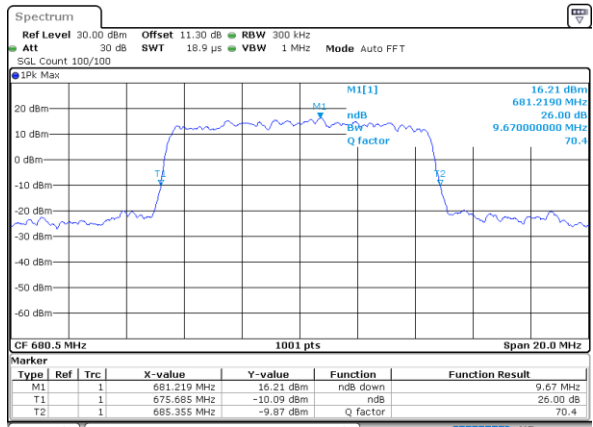

Middle Channel / 10MHz / 64QAM

Date: 15_JUL_2020 10:48:38