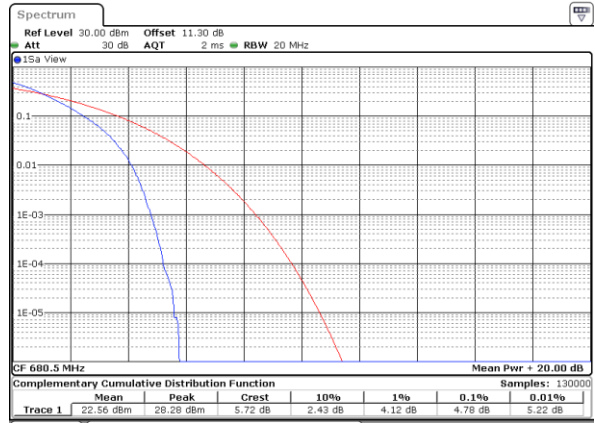

Highest Channel / FullRB

N/A

Date: 20.JUL.2020 07:07:00

LTE Band 71

Peak-to-Average Ratio

Mode	LTE Band 71 / 20MHz				
Mod.	QPSK		16QAM		Limit: 13dB
RB Size	1RB	Full RB	1RB	Full RB	Result
Lowest CH	3.36	4.90	4.38	5.86	PASS
Middle CH	3.45	4.78	5.25	5.88	
Highest CH	3.54	4.87	5.07	5.80	
Mode	LTE Band 71 / 20MHz				
Mod.	64QAM				Limit: 13dB
RB Size	1RB	Full RB			Result
Lowest CH	5.04	5.88	-	-	PASS
Middle CH	5.01	5.71	-	-	
Highest CH	5.42	5.86	-	-	

LTE Band 71 / 20MHz / QPSK

Lowest Channel / 1RB

Date: 15_JUL_2020 16:44:19

Lowest Channel / Full RB

Date: 15_JUL_2020 16:44:30

Middle Channel / 1RB

Date: 15_JUL_2020 16:44:44

Middle Channel / Full RB

Date: 15_JUL_2020 16:44:54

Highest Channel / 1RB

Date: 15_JUL_2020 16:45:05

Highest Channel / Full RB

Date: 15_JUL_2020 16:45:16

LTE Band 71 / 20MHz / 16QAM

Lowest Channel / 1RB

Date: 15_JUL_2020 16:43:03