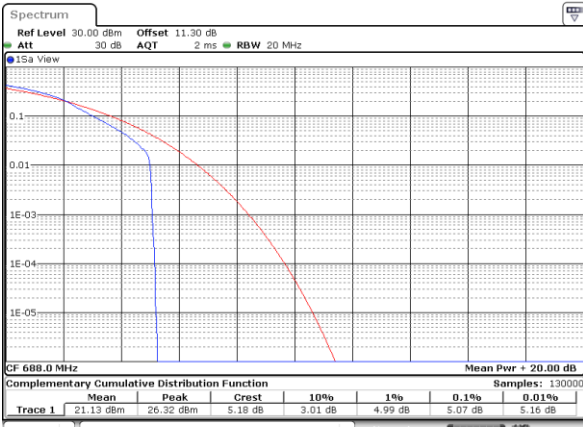

Date: 15_JUL_2020 16:44:54

Highest Channel / 1RB

Date: 15_JUL_2020 16:45:05

Highest Channel / Full RB

Date: 15_JUL_2020 16:45:16

LTE Band 71 / 20MHz / 16QAM

Lowest Channel / 1RB

Date: 15_JUL_2020 16:43:03

Lowest Channel / Full RB

Date: 15_JUL_2020 16:43:16

Middle Channel / 1RB

Date: 15_JUL_2020 16:43:00

Middle Channel / Full RB

Date: 15_JUL_2020 16:43:42

Highest Channel / 1RB

Date: 15_JUL_2020 16:43:53

Highest Channel / Full RB

Date: 15_JUL_2020 16:44:08

LTE Band 71 / 20MHz / 64QAM

Lowest Channel / 1RB

Date: 15_JUL_2020 16:45:28

Lowest Channel / Full RB

Date: 15_JUL_2020 16:45:39

Middle Channel / 1RB

Date: 15_JUL_2020 16:45:49

Middle Channel / Full RB

Date: 15_JUL_2020 16:46:02

Highest Channel / 1RB

Date: 15_JUL_2020 16:46:13

Highest Channel / Full RB

Date: 15_JUL_2020 16:46:25

26dB Bandwidth