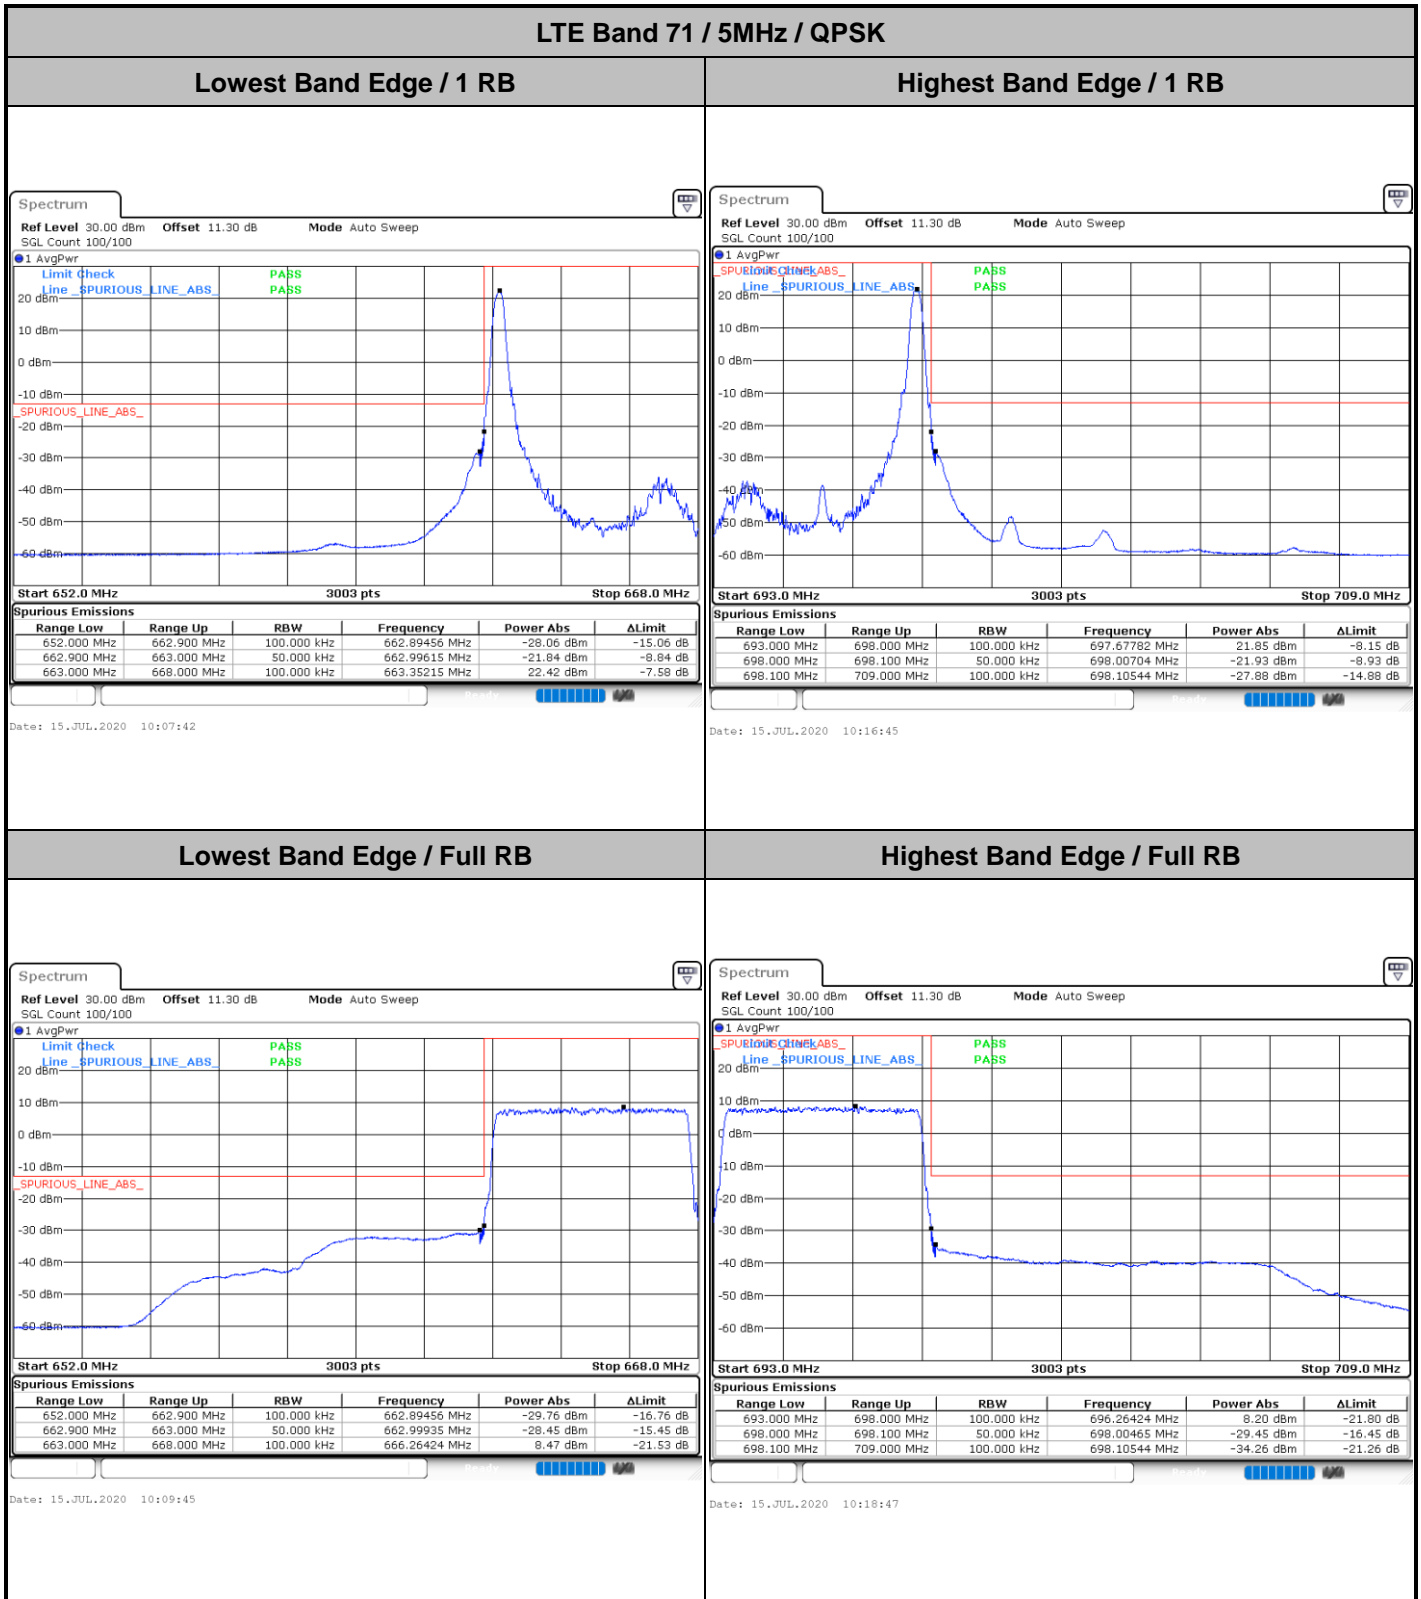

Middle Channel / 20MHz / 64QAM

Date: 15_JUL_2020 11:35:24

Highest Channel / 15MHz / 64QAM

Date: 15_JUL_2020 11:13:09

Highest Channel / 20MHz / 64QAM

Date: 15_JUL_2020 11:36:38

Conducted Band Edge

LTE Band 71 / 5MHz / 16QAM

Lowest Band Edge / 1 RB

Date: 15.JUL.2020 10:08:43

Highest Band Edge / 1 RB

Date: 15.JUL.2020 10:17:46

Lowest Band Edge / Full RB

Date: 15.JUL.2020 10:10:46

Highest Band Edge / Full RB

Date: 15.JUL.2020 10:19:48

LTE Band 71 / 5MHz / 64QAM

Lowest Band Edge / 1RB

Date: 15.JUL.2020 10:22:55

Highest Band Edge / 1 RB

Date: 15.JUL.2020 10:27:26

Lowest Band Edge / Full RB

Date: 15.JUL.2020 10:23:57

Highest Band Edge / Full RB

Date: 15.JUL.2020 10:28:27

LTE Band 71 / 10MHz / QPSK

Lowest Band Edge / 1 RB

Date: 15.JUL.2020 10:31:08

Highest Band Edge / 1 RB

Date: 15.JUL.2020 10:40:10

Lowest Band Edge / Full RB

Date: 15.JUL.2020 10:33:10