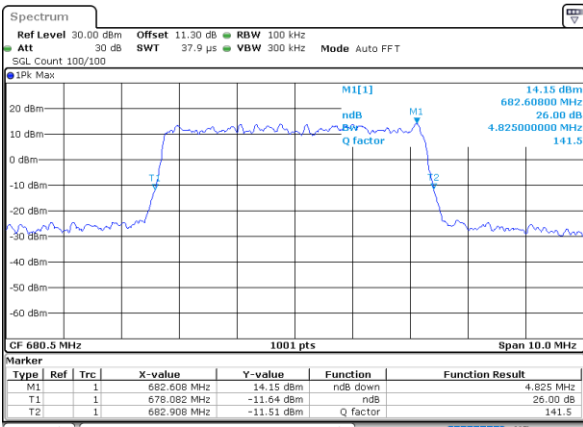

Middle Channel / 5MHz / 64QAM

Date: 15_JUL_2020 10:25:12