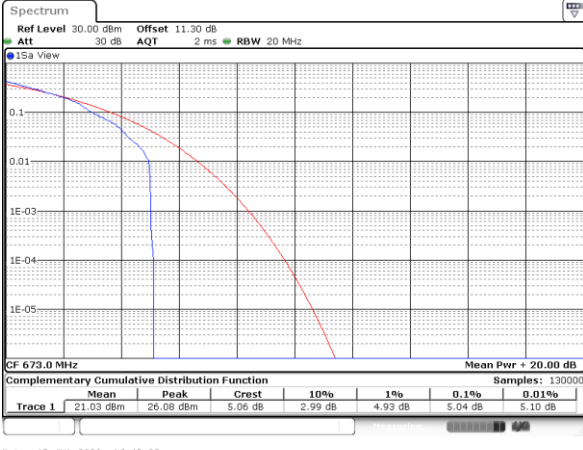

Highest Channel / Full RB

Date: 15_JUL_2020 16:44:08

LTE Band 71 / 20MHz / 64QAM

Lowest Channel / 1RB

Date: 15_JUL_2020 16:45:28

Lowest Channel / Full RB

Date: 15_JUL_2020 16:45:39

Middle Channel / 1RB

Date: 15_JUL_2020 16:45:49

Middle Channel / Full RB

Date: 15_JUL_2020 16:46:02

Highest Channel / 1RB

Date: 15_JUL_2020 16:46:13

Highest Channel / Full RB

Date: 15_JUL_2020 16:46:25

26dB Bandwidth