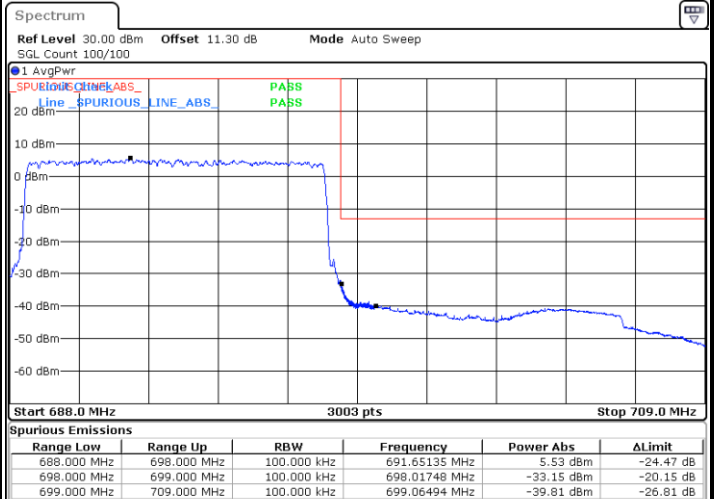

LTE Band 71 / 5MHz / 64QAM

Lowest Band Edge / 1RB

Date: 15.JUL.2020 10:22:55

Highest Band Edge / 1 RB

Date: 15.JUL.2020 10:27:26

Lowest Band Edge / Full RB

Date: 15.JUL.2020 10:23:57

Highest Band Edge / Full RB

Date: 15.JUL.2020 10:28:27

LTE Band 71 / 10MHz / QPSK

Lowest Band Edge / 1 RB

Date: 15.JUL.2020 10:31:08

Highest Band Edge / 1 RB

Date: 15.JUL.2020 10:40:10

Lowest Band Edge / Full RB

Date: 15.JUL.2020 10:33:10

Highest Band Edge / Full RB

Date: 15.JUL.2020 10:42:12

LTE Band 71 / 10MHz / 16QAM

Lowest Band Edge / 1 RB

Date: 15.JUL.2020 10:32:09

Highest Band Edge / 1 RB

Date: 15.JUL.2020 10:41:11

Lowest Band Edge / Full RB

Date: 15.JUL.2020 10:34:11

Highest Band Edge / Full RB

Date: 15.JUL.2020 10:43:14