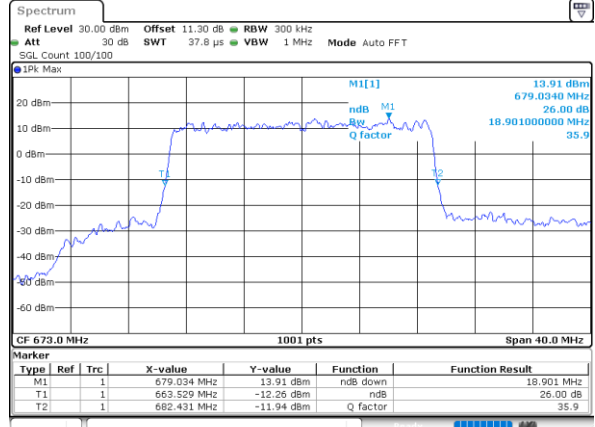

Date: 15_JUL_2020 10:49:52

LTE Band 71

Lowest Channel / 15MHz / 64QAM

Date: 15_JUL_2020 11:08:49

Lowest Channel / 20MHz / 64QAM

Date: 15_JUL_2020 11:32:18

Middle Channel / 15MHz / 64QAM

Date: 15_JUL_2020 11:12:06

Middle Channel / 20MHz / 64QAM

Date: 15_JUL_2020 11:35:35

Highest Channel / 15MHz / 64QAM

Date: 15_JUL_2020 11:13:21

Highest Channel / 20MHz / 64QAM

Date: 15_JUL_2020 11:36:50

Occupied Bandwidth

LTE Band 71 : 99%OBW(MHz)												
Mode	1.4MHz		3MHz		5MHz		10MHz		15MHz		20MHz	
BW	QPSK	16QAM	QPSK	16QAM	QPSK	16QAM	QPSK	16QAM	QPSK	16QAM	QPSK	16QAM
Mod.	QPSK	16QAM	QPSK	16QAM	QPSK	16QAM	QPSK	16QAM	QPSK	16QAM	QPSK	16QAM
Lowest CH	-	-	-	-	4.48	4.49	9.01	9.01	13.49	13.40	17.94	17.86
Middle CH	-	-	-	-	4.49	4.48	8.97	9.01	13.46	13.40	17.82	17.86
Highest CH	-	-	-	-	4.49	4.50	9.01	8.95	13.43	13.40	17.78	17.78
LTE Band 71 : 99%OBW(MHz)												
Mode	1.4MHz		3MHz		5MHz		10MHz		15MHz		20MHz	
BW	64QAM		64QAM		64QAM		64QAM		64QAM		64QAM	
Mod.	64QAM		64QAM		64QAM		64QAM		64QAM		64QAM	
Lowest CH	-	-	-	-	4.49	-	9.05	-	13.46	-	17.86	-
Middle CH	-	-	-	-	4.49	-	8.97	-	13.37	-	17.86	-
Highest CH	-	-	-	-	4.49	-	9.03	-	13.40	-	17.90	-