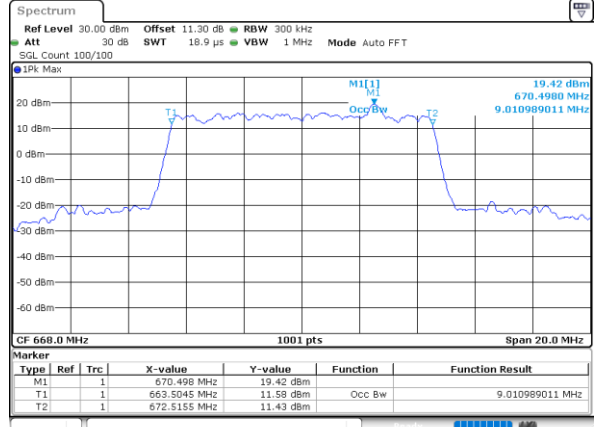

Lowest Channel / 10MHz / 16QAM

Date: 15_JUL_2020 10:29:44