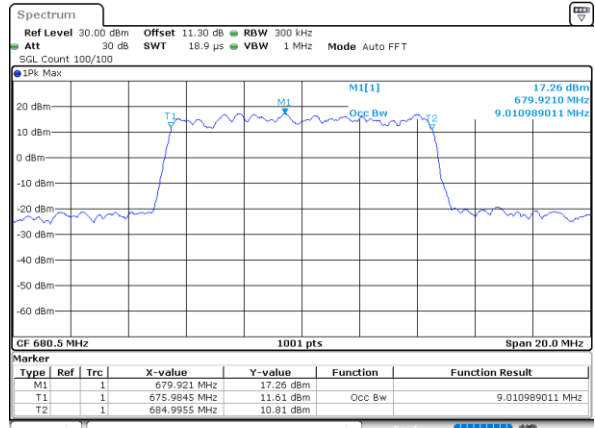

Date: 15_JUL_2020 10:12:53

Highest Channel / 5MHz / QPSK

Date: 15_JUL_2020 10:15:09

Highest Channel / 5MHz / 16QAM

Date: 15_JUL_2020 10:15:21

LTE Band 71

Lowest Channel / 10MHz / QPSK

Date: 15_JUL_2020 10:29:32

Lowest Channel / 10MHz / 16QAM

Date: 15_JUL_2020 10:29:44

Middle Channel / 10MHz / QPSK

Date: 15_JUL_2020 10:36:06

Middle Channel / 10MHz / 16QAM

Date: 15_JUL_2020 10:36:18

Highest Channel / 10MHz / QPSK

Date: 15_JUL_2020 10:38:34

Highest Channel / 10MHz / 16QAM

Date: 15_JUL_2020 10:38:46

LTE Band 71

Lowest Channel / 15MHz / QPSK

Date: 15_JUL_2020 10:52:50

Lowest Channel / 15MHz / 16QAM

Date: 15_JUL_2020 10:53:10

Middle Channel / 15MHz / QPSK