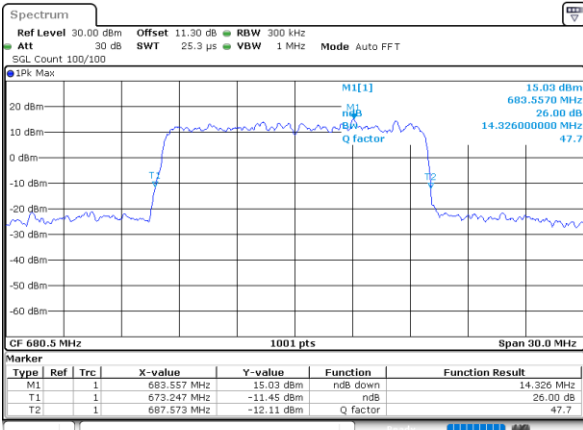

Date: 15_JUL_2020 10:49:52

LTE Band 71

Lowest Channel / 15MHz / 64QAM

Date: 15_JUL_2020 11:08:49

Lowest Channel / 20MHz / 64QAM

Date: 15_JUL_2020 11:32:18

Middle Channel / 15MHz / 64QAM

Date: 15_JUL_2020 11:12:06

Middle Channel / 20MHz / 64QAM

Date: 15_JUL_2020 11:35:35

Highest Channel / 15MHz / 64QAM

Date: 15_JUL_2020 11:13:21

Highest Channel / 20MHz / 64QAM

Date: 15_JUL_2020 11:36:50

Occupied Bandwidth

LTE Band 71 : 99%OBW(MHz)												
Mode	1.4MHz		3MHz		5MHz		10MHz		15MHz		20MHz	
BW	QPSK	16QAM	QPSK	16QAM	QPSK	16QAM	QPSK	16QAM	QPSK	16QAM	QPSK	16QAM
Mod.	QPSK	16QAM	QPSK	16QAM	QPSK	16QAM	QPSK	16QAM	QPSK	16QAM	QPSK	16QAM
Lowest CH	-	-	-	-	4.48	4.49	9.01	9.01	13.49	13.40	17.94	17.86
Middle CH	-	-	-	-	4.49	4.48	8.97	9.01	13.46	13.40	17.82	17.86
Highest CH	-	-	-	-	4.49	4.50	9.01	8.95	13.43	13.40	17.78	17.78
LTE Band 71 : 99%OBW(MHz)												
Mode	1.4MHz		3MHz		5MHz		10MHz		15MHz		20MHz	
BW	64QAM		64QAM		64QAM		64QAM		64QAM		64QAM	
Mod.	64QAM		64QAM		64QAM		64QAM		64QAM		64QAM	
Lowest CH	-	-	-	-	4.49	-	9.05	-	13.46	-	17.86	-
Middle CH	-	-	-	-	4.49	-	8.97	-	13.37	-	17.86	-
Highest CH	-	-	-	-	4.49	-	9.03	-	13.40	-	17.90	-