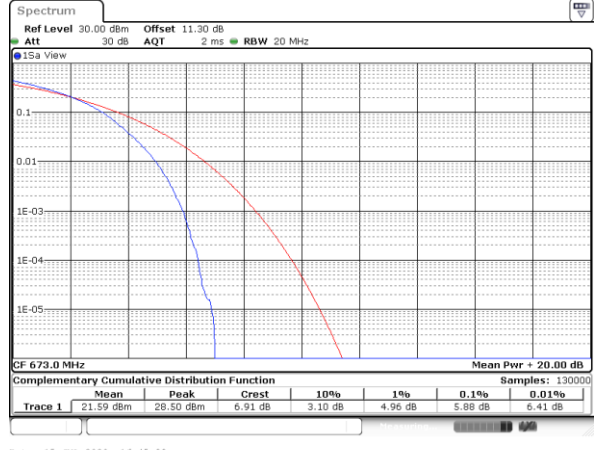

Highest Channel / Full RB

Date: 15_JUL_2020 16:44:08

LTE Band 71 / 20MHz / 64QAM

Lowest Channel / 1RB

Date: 15_JUL_2020 16:45:28

Lowest Channel / Full RB

Date: 15_JUL_2020 16:45:39

Middle Channel / 1RB

Date: 15_JUL_2020 16:45:49

Middle Channel / Full RB

Date: 15_JUL_2020 16:46:02

Highest Channel / 1RB

Date: 15_JUL_2020 16:46:13

Highest Channel / Full RB

Date: 15_JUL_2020 16:46:25

26dB Bandwidth