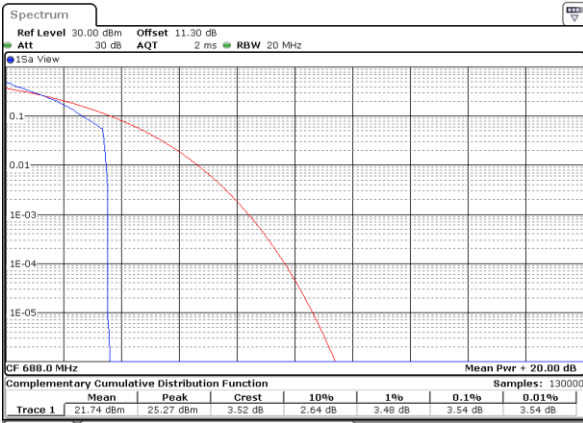

Highest Channel / FullRB

N/A

Date: 20.JUL.2020 07:07:00

LTE Band 71

Peak-to-Average Ratio

Mode	LTE Band 71 / 20MHz				
Mod.	QPSK		16QAM		Limit: 13dB
RB Size	1RB	Full RB	1RB	Full RB	Result
Lowest CH	3.36	4.90	4.38	5.86	PASS
Middle CH	3.45	4.78	5.25	5.88	
Highest CH	3.54	4.87	5.07	5.80	
Mode	LTE Band 71 / 20MHz				
Mod.	64QAM				Limit: 13dB
RB Size	1RB	Full RB			Result
Lowest CH	5.04	5.88	-	-	PASS
Middle CH	5.01	5.71	-	-	
Highest CH	5.42	5.86	-	-	

LTE Band 71 / 20MHz / QPSK

Lowest Channel / 1RB

Date: 15_JUL_2020 16:44:19

Lowest Channel / Full RB

Date: 15_JUL_2020 16:44:30

Middle Channel / 1RB

Date: 15_JUL_2020 16:44:44

Middle Channel / Full RB

Date: 15_JUL_2020 16:44:54

Highest Channel / 1RB

Date: 15_JUL_2020 16:45:05

Highest Channel / Full RB

Date: 15_JUL_2020 16:45:16

LTE Band 71 / 20MHz / 16QAM

Lowest Channel / 1RB

Date: 15_JUL_2020 16:43:03