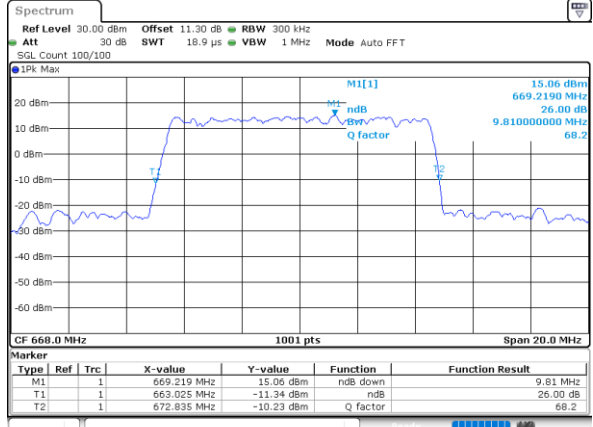

Highest Channel / 20MHz / QPSK

Date: 15_JUL_2020 11:25:54

Highest Channel / 20MHz / 16QAM

Date: 15_JUL_2020 11:26:06

LTE Band 71

Lowest Channel / 5MHz / 64QAM

Date: 15_JUL_2020 10:21:55

Lowest Channel / 10MHz / 64QAM