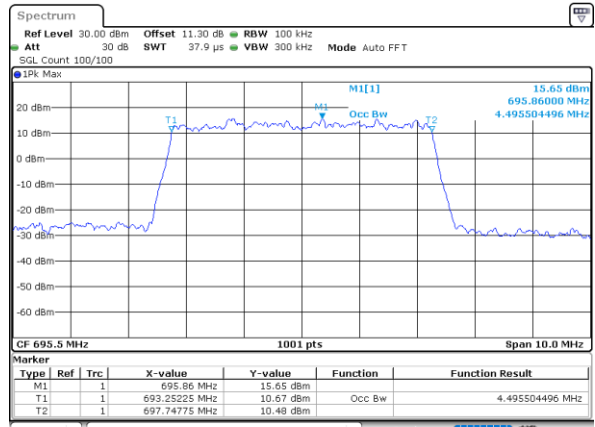

LTE Band 71

Lowest Channel / 5MHz / QPSK

Date: 15_JUL_2020 10:06:06

Lowest Channel / 5MHz / 16QAM

Date: 15_JUL_2020 10:06:18

Middle Channel / 5MHz / QPSK

Date: 15_JUL_2020 10:12:41

Middle Channel / 5MHz / 16QAM

Date: 15_JUL_2020 10:12:53

Highest Channel / 5MHz / QPSK

Date: 15_JUL_2020 10:15:09

Highest Channel / 5MHz / 16QAM

Date: 15_JUL_2020 10:15:21

LTE Band 71

Lowest Channel / 10MHz / QPSK

Date: 15_JUL_2020 10:29:32