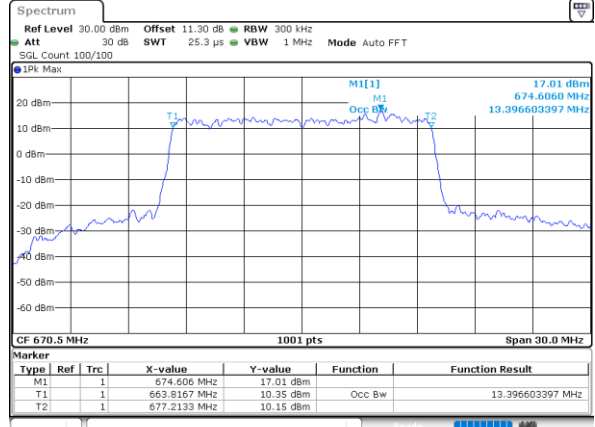

Highest Channel / 10MHz / 16QAM

Date: 15_JUL_2020 10:38:46

LTE Band 71

Lowest Channel / 15MHz / QPSK

Date: 15_JUL_2020 10:52:50

Lowest Channel / 15MHz / 16QAM

Date: 15_JUL_2020 10:53:10

Middle Channel / 15MHz / QPSK