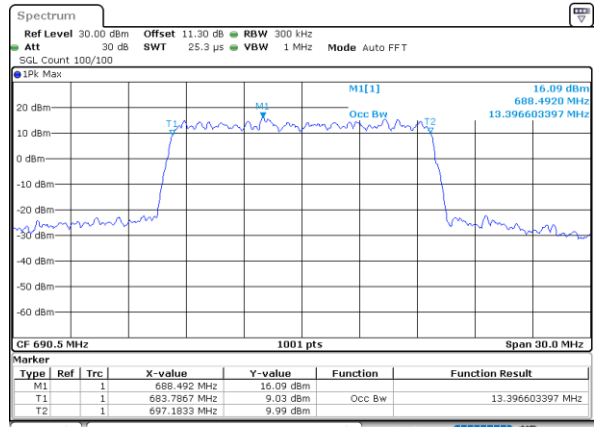

Date: 15_JUL_2020 10:59:34

Middle Channel / 15MHz / 16QAM

Date: 15_JUL_2020 10:59:45

Highest Channel / 15MHz / QPSK

Date: 15_JUL_2020 11:02:02

Highest Channel / 15MHz / 16QAM

Date: 15_JUL_2020 11:02:13

LTE Band 71