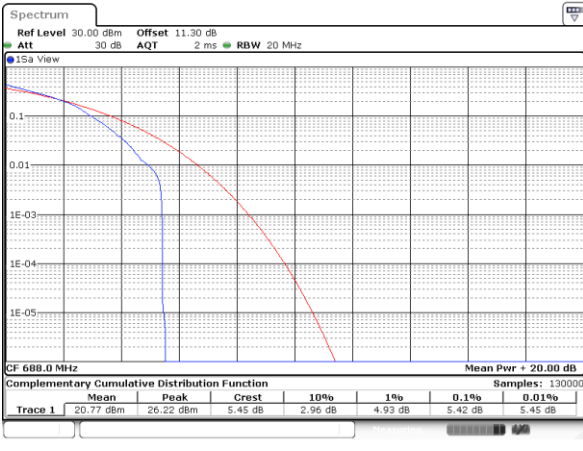

Highest Channel / Full RB

Date: 15_JUL_2020 16:44:08

LTE Band 71 / 20MHz / 64QAM

Lowest Channel / 1RB

Date: 15_JUL_2020 16:45:28

Lowest Channel / Full RB

Date: 15_JUL_2020 16:45:39

Middle Channel / 1RB

Date: 15_JUL_2020 16:45:49

Middle Channel / Full RB

Date: 15_JUL_2020 16:46:02

Highest Channel / 1RB

Date: 15_JUL_2020 16:46:13

Highest Channel / Full RB

Date: 15_JUL_2020 16:46:25

26dB Bandwidth