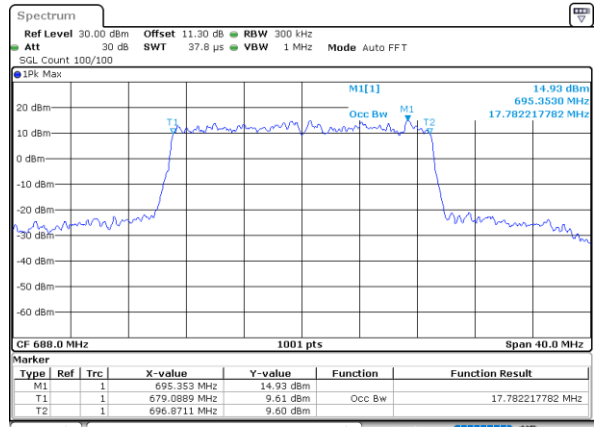

Lowest Channel / 20MHz / QPSK

Date: 15_JUL_2020 11:16:27

Lowest Channel / 20MHz / 16QAM

Date: 15_JUL_2020 11:16:39

Middle Channel / 20MHz / QPSK

Date: 15_JUL_2020 11:23:03

Middle Channel / 20MHz / 16QAM

Date: 15_JUL_2020 11:23:14

Highest Channel / 20MHz / QPSK

Date: 15_JUL_2020 11:23:30

Highest Channel / 20MHz / 16QAM

Date: 15_JUL_2020 11:23:42

LTE Band 71

Lowest Channel / 5MHz / 64QAM

Date: 15_JUL_2020 10:21:44

Lowest Channel / 10MHz / 64QAM