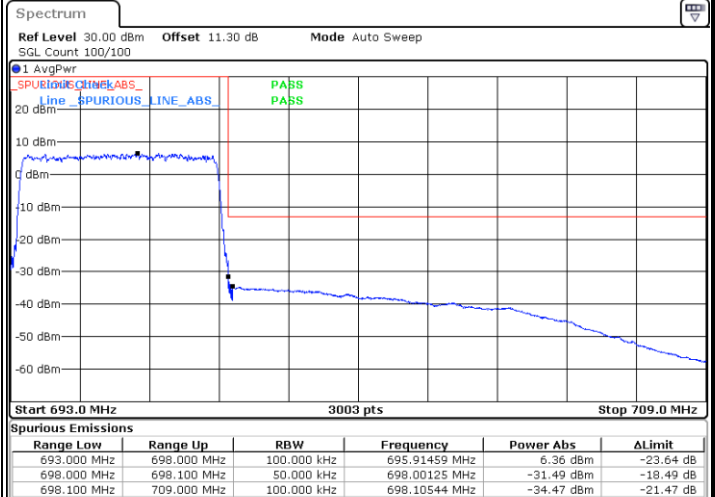

Lowest Band Edge / 1 RB

Date: 15.JUL.2020 10:08:43

Highest Band Edge / 1 RB

Date: 15.JUL.2020 10:17:46

Lowest Band Edge / Full RB

Date: 15.JUL.2020 10:10:46

Highest Band Edge / Full RB

Date: 15.JUL.2020 10:19:48

LTE Band 71 / 5MHz / 64QAM

Lowest Band Edge / 1RB

Date: 15.JUL.2020 10:22:55

Highest Band Edge / 1 RB

Date: 15.JUL.2020 10:27:26

Lowest Band Edge / Full RB

Date: 15.JUL.2020 10:23:57

Highest Band Edge / Full RB

Date: 15.JUL.2020 10:28:27

LTE Band 71 / 10MHz / QPSK

Lowest Band Edge / 1 RB

Date: 15.JUL.2020 10:31:08

Highest Band Edge / 1 RB

Date: 15.JUL.2020 10:40:10

Lowest Band Edge / Full RB

Date: 15.JUL.2020 10:33:10

Highest Band Edge / Full RB

Date: 15.JUL.2020 10:42:12

LTE Band 71 / 10MHz / 16QAM

Lowest Band Edge / 1 RB

Date: 15.JUL.2020 10:32:09

Highest Band Edge / 1 RB

Date: 15.JUL.2020 10:41:11

Lowest Band Edge / Full RB