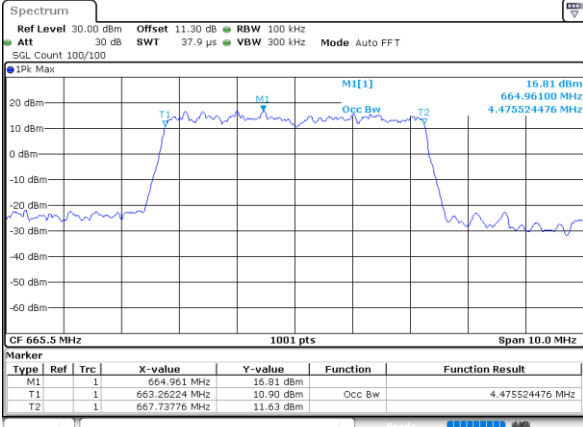

LTE Band 71

Lowest Channel / 5MHz / QPSK

Date: 15_JUL_2020 10:06:06