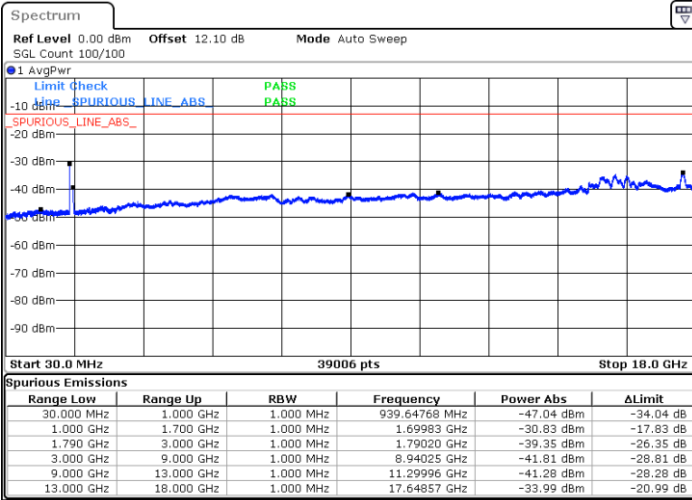

LTE Band 66C / 20MHz+20MHz

64QAM

Lowest Channel / 1RB0 and 1RB99

Lowest Channel / 1RB99 and 1RB0

Date: 20.JUL.2020 06:05:48

Date: 20.JUL.2020 06:00:16

Lowest Channel / FullIRB

N/A

Date: 20.JUL.2020 06:06:38

LTE Band 66C / 20MHz+20MHz

64QAM

MiddleChannel / 1RB0 and 1RB99

Middle Channel / 1RB99 and 1RB0

Date: 20.JUL.2020 06:21:07

Date: 20.JUL.2020 06:25:20

Middle Channel / FullRB

N/A

Date: 20.JUL.2020 06:20:17

LTE Band 66C / 20MHz+20MHz

64QAM

Highest Channel / 1RB0 and 1RB99

Highest Channel / 1RB99 and 1RB0

Date: 20.JUL.2020 07:02:46

Date: 20.JUL.2020 07:01:56

Highest Channel / FullRB

N/A

Date: 20.JUL.2020 07:07:00

LTE Band 71

Peak-to-Average Ratio

Mode	LTE Band 71 / 20MHz				
Mod.	QPSK		16QAM		Limit: 13dB
RB Size	1RB	Full RB	1RB	Full RB	Result
Lowest CH	3.36	4.90	4.38	5.86	PASS
Middle CH	3.45	4.78	5.25	5.88	
Highest CH	3.54	4.87	5.07	5.80	
Mode	LTE Band 71 / 20MHz				
Mod.	64QAM				Limit: 13dB
RB Size	1RB	Full RB			Result
Lowest CH	5.04	5.88	-	-	PASS
Middle CH	5.01	5.71	-	-	
Highest CH	5.42	5.86	-	-	