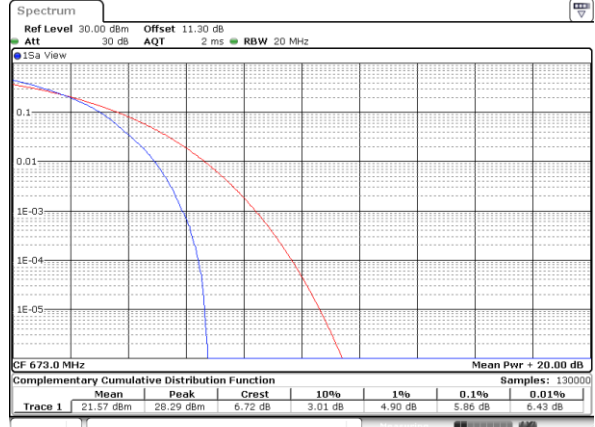

Date: 15_JUL_2020 16:44:54

Highest Channel / 1RB

Date: 15_JUL_2020 16:45:05

Highest Channel / Full RB

Date: 15_JUL_2020 16:45:16

LTE Band 71 / 20MHz / 16QAM

Lowest Channel / 1RB

Date: 15_JUL_2020 16:43:03

Lowest Channel / Full RB

Date: 15_JUL_2020 16:43:16

Middle Channel / 1RB

Date: 15_JUL_2020 16:43:00

Middle Channel / Full RB

Date: 15_JUL_2020 16:43:42

Highest Channel / 1RB

Date: 15_JUL_2020 16:43:53