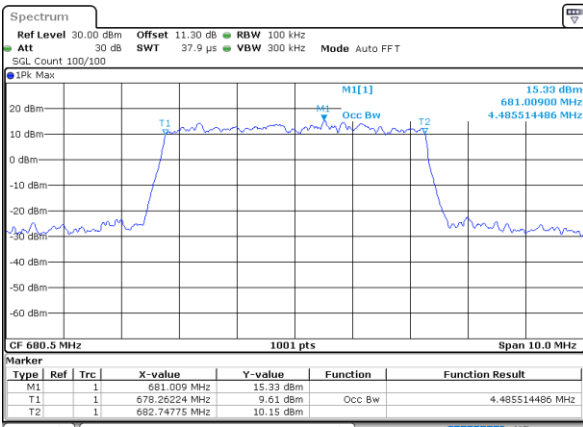

Middle Channel / 5MHz / 64QAM

Date: 15_JUL_2020 10:25:01