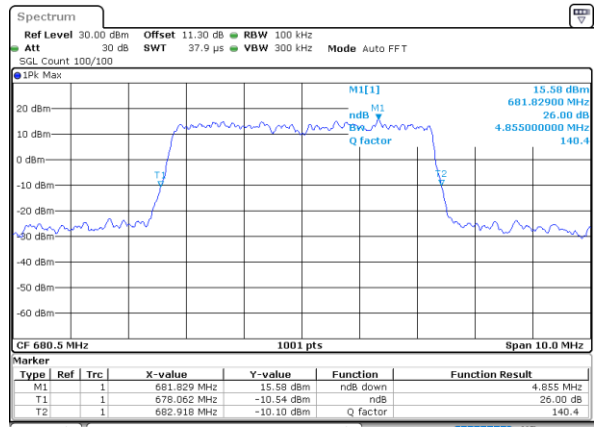

Mode	LTE Band 71 : 26dB BW(MHz)											
BW	1.4MHz		3MHz		5MHz		10MHz		15MHz		20MHz	
Mod.	QPSK	16QAM	QPSK	16QAM	QPSK	16QAM	QPSK	16QAM	QPSK	16QAM	QPSK	16QAM
Lowest CH	-	-	-	-	4.88	5.02	9.71	9.65	14.42	14.48	19.18	19.22
Middle CH	-	-	-	-	4.82	4.86	9.67	9.77	14.27	14.45	19.14	18.94
Highest CH	-	-	-	-	4.90	4.91	9.81	9.81	14.24	14.51	18.70	18.98
Mode	LTE Band 71 : 26dB BW(MHz)											
BW	1.4MHz		3MHz		5MHz		10MHz		15MHz		20MHz	
Mod.	64QAM		64QAM		64QAM		64QAM		64QAM		64QAM	
Lowest CH	-	-	-	-	4.81	-	9.81	-	14.33	-	18.90	-
Middle CH	-	-	-	-	4.83	-	9.67	-	14.33	-	18.82	-
Highest CH	-	-	-	-	4.83	-	9.75	-	14.33	-	19.06	-

LTE Band 71

Lowest Channel / 5MHz / QPSK

Date: 15_JUL_2020 10:06:30

Lowest Channel / 5MHz / 16QAM

Date: 15_JUL_2020 10:06:42

Middle Channel / 5MHz / QPSK

Date: 15_JUL_2020 10:13:04

Middle Channel / 5MHz / 16QAM

Date: 15_JUL_2020 10:13:15

Highest Channel / 5MHz / QPSK

Date: 15_JUL_2020 10:15:33

Highest Channel / 5MHz / 16QAM

Date: 15_JUL_2020 10:15:45

LTE Band 71

Lowest Channel / 10MHz / QPSK

Date: 15_JUL_2020 10:29:56