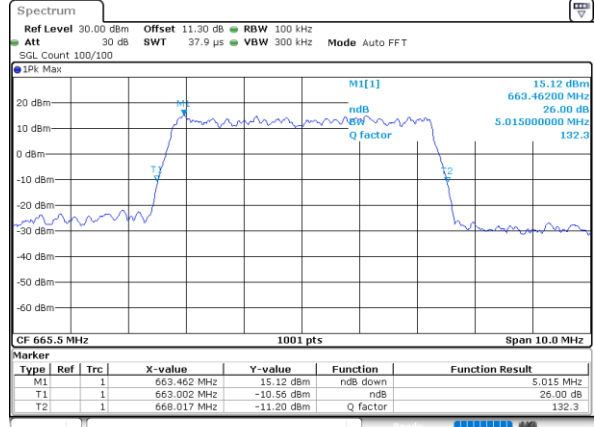

Lowest Channel / 5MHz / 16QAM

Date: 15_JUL_2020 10:06:42