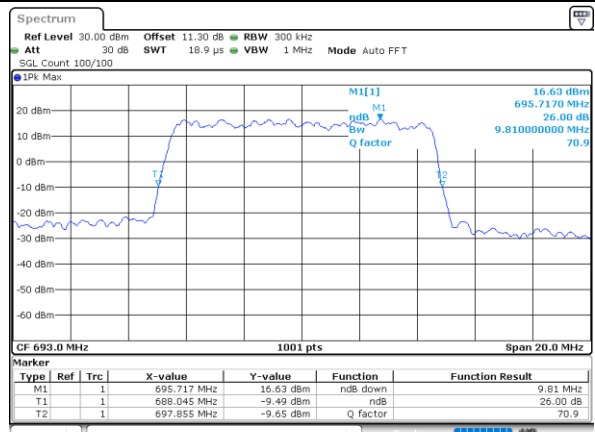

Lowest Channel / 10MHz / 16QAM

Date: 15_JUL_2020 10:30:07

Middle Channel / 10MHz / QPSK

Date: 15_JUL_2020 10:36:29

Middle Channel / 10MHz / 16QAM

Date: 15_JUL_2020 10:36:40

Highest Channel / 10MHz / QPSK

Date: 15_JUL_2020 10:38:58

Highest Channel / 10MHz / 16QAM

Date: 15_JUL_2020 10:39:10

LTE Band 71

Lowest Channel / 15MHz / QPSK

Date: 15_JUL_2020 10:53:22

Lowest Channel / 15MHz / 16QAM

Date: 15_JUL_2020 10:53:34

Middle Channel / 15MHz / QPSK