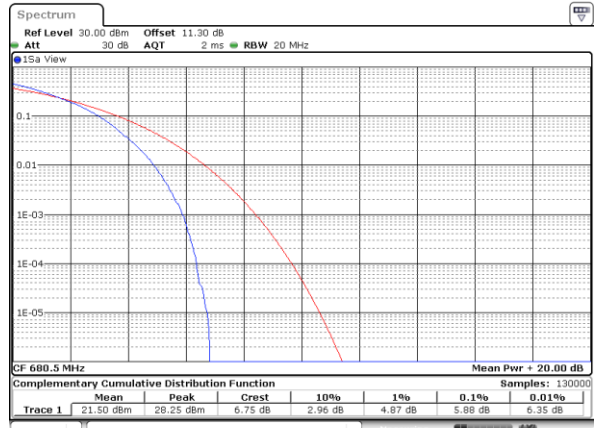

Lowest Channel / Full RB

Date: 15_JUL_2020 16:43:16

Middle Channel / 1RB

Date: 15_JUL_2020 16:43:00

Middle Channel / Full RB

Date: 15_JUL_2020 16:43:42

Highest Channel / 1RB

Date: 15_JUL_2020 16:43:53

Highest Channel / Full RB

Date: 15_JUL_2020 16:44:08

LTE Band 71 / 20MHz / 64QAM

Lowest Channel / 1RB

Date: 15_JUL_2020 16:45:28

Lowest Channel / Full RB

Date: 15_JUL_2020 16:45:39

Middle Channel / 1RB