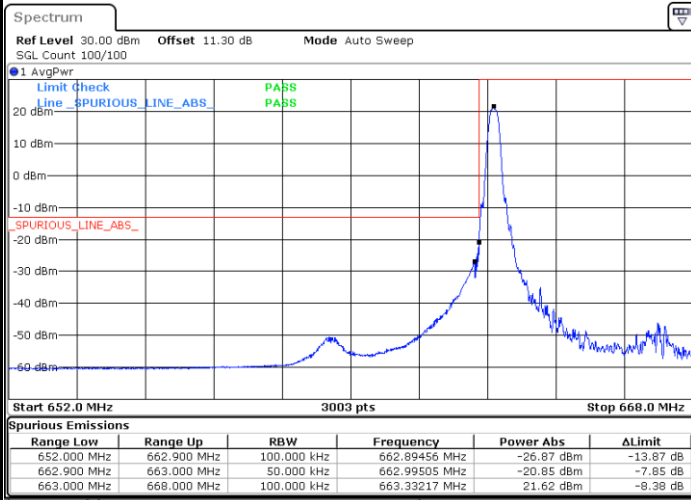

Date: 15_JUL_2020 10:49:40

LTE Band 71

Lowest Channel / 15MHz / 64QAM

Date: 15_JUL_2020 11:08:37

Lowest Channel / 20MHz / 64QAM

Date: 15_JUL_2020 11:32:07

Middle Channel / 15MHz / 64QAM

Date: 15_JUL_2020 11:11:55

Middle Channel / 20MHz / 64QAM

Date: 15_JUL_2020 11:35:24

Highest Channel / 15MHz / 64QAM

Date: 15_JUL_2020 11:13:09

Highest Channel / 20MHz / 64QAM

Date: 15_JUL_2020 11:36:38

Conducted Band Edge

LTE Band 71 / 5MHz / 16QAM

Lowest Band Edge / 1 RB

Date: 15.JUL.2020 10:08:43

Highest Band Edge / 1 RB

Date: 15.JUL.2020 10:17:46

Lowest Band Edge / Full RB

Date: 15.JUL.2020 10:10:46

Highest Band Edge / Full RB

Date: 15.JUL.2020 10:19:48

LTE Band 71 / 5MHz / 64QAM

Lowest Band Edge / 1RB

Date: 15.JUL.2020 10:22:55

Highest Band Edge / 1 RB

Date: 15.JUL.2020 10:27:26

Lowest Band Edge / Full RB

Date: 15.JUL.2020 10:23:57

Highest Band Edge / Full RB