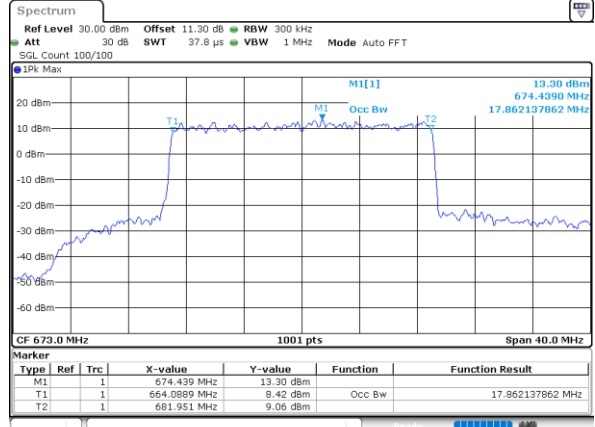

Date: 15_JUL_2020 10:49:40

LTE Band 71

Lowest Channel / 15MHz / 64QAM

Date: 15_JUL_2020 11:08:37

Lowest Channel / 20MHz / 64QAM

Date: 15_JUL_2020 11:32:07

Middle Channel / 15MHz / 64QAM

Date: 15_JUL_2020 11:11:55

Middle Channel / 20MHz / 64QAM

Date: 15_JUL_2020 11:35:24

Highest Channel / 15MHz / 64QAM

Date: 15_JUL_2020 11:13:09

Highest Channel / 20MHz / 64QAM

Date: 15_JUL_2020 11:36:38

Conducted Band Edge

LTE Band 71 / 5MHz / 16QAM

Lowest Band Edge / 1 RB

Date: 15.JUL.2020 10:08:43

Highest Band Edge / 1 RB

Date: 15.JUL.2020 10:17:46

Lowest Band Edge / Full RB

Date: 15.JUL.2020 10:10:46

Highest Band Edge / Full RB

Date: 15.JUL.2020 10:19:48