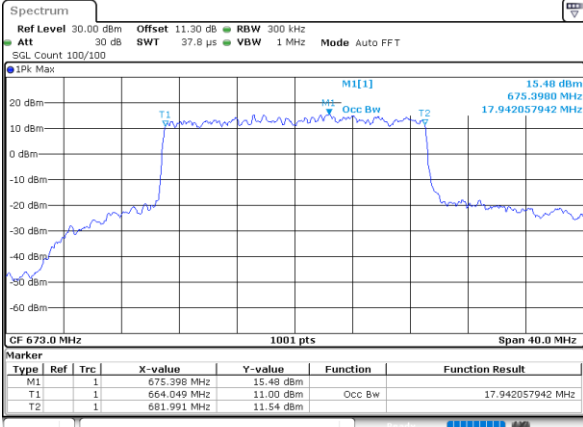

LTE Band 71

Lowest Channel / 20MHz / QPSK

Date: 15_JUL_2020 11:16:27