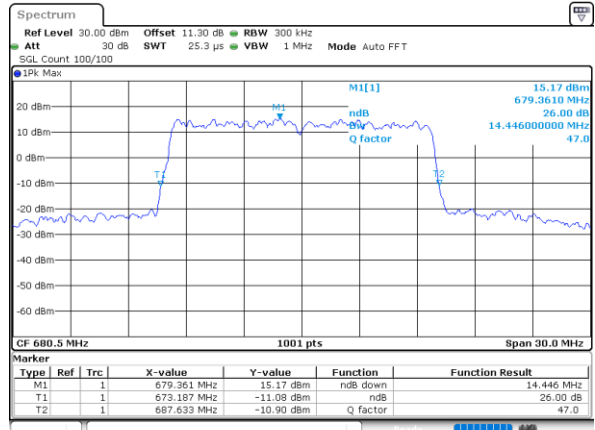

Highest Channel / 10MHz / 16QAM

Date: 15_JUL_2020 10:39:10

LTE Band 71

Lowest Channel / 15MHz / QPSK

Date: 15_JUL_2020 10:53:22

Lowest Channel / 15MHz / 16QAM

Date: 15_JUL_2020 10:53:34

Middle Channel / 15MHz / QPSK

Date: 15_JUL_2020 10:59:57

Middle Channel / 15MHz / 16QAM

Date: 15_JUL_2020 11:00:08

Highest Channel / 15MHz / QPSK

Date: 15_JUL_2020 11:02:25

Highest Channel / 15MHz / 16QAM

Date: 15_JUL_2020 11:02:37

LTE Band 71