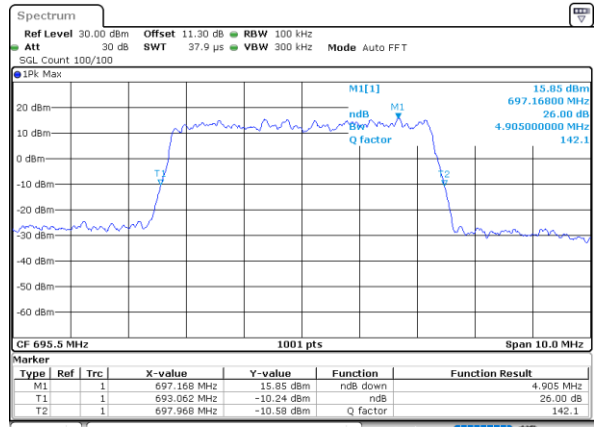

Mode	LTE Band 71 : 26dB BW(MHz)											
BW	1.4MHz		3MHz		5MHz		10MHz		15MHz		20MHz	
Mod.	QPSK	16QAM	QPSK	16QAM	QPSK	16QAM	QPSK	16QAM	QPSK	16QAM	QPSK	16QAM
Lowest CH	-	-	-	-	4.88	5.02	9.71	9.65	14.42	14.48	19.18	19.22
Middle CH	-	-	-	-	4.82	4.86	9.67	9.77	14.27	14.45	19.14	18.94
Highest CH	-	-	-	-	4.90	4.91	9.81	9.81	14.24	14.51	18.70	18.98
Mode	LTE Band 71 : 26dB BW(MHz)											
BW	1.4MHz		3MHz		5MHz		10MHz		15MHz		20MHz	
Mod.	64QAM		64QAM		64QAM		64QAM		64QAM		64QAM	
Lowest CH	-	-	-	-	4.81	-	9.81	-	14.33	-	18.90	-
Middle CH	-	-	-	-	4.83	-	9.67	-	14.33	-	18.82	-
Highest CH	-	-	-	-	4.83	-	9.75	-	14.33	-	19.06	-

LTE Band 71

Lowest Channel / 5MHz / QPSK

Date: 15_JUL_2020 10:06:30

Lowest Channel / 5MHz / 16QAM

Date: 15_JUL_2020 10:06:42

Middle Channel / 5MHz / QPSK

Date: 15_JUL_2020 10:13:04

Middle Channel / 5MHz / 16QAM

Date: 15_JUL_2020 10:13:15

Highest Channel / 5MHz / QPSK

Date: 15_JUL_2020 10:15:33

Highest Channel / 5MHz / 16QAM

Date: 15_JUL_2020 10:15:45

LTE Band 71

Lowest Channel / 10MHz / QPSK

Date: 15_JUL_2020 10:29:56