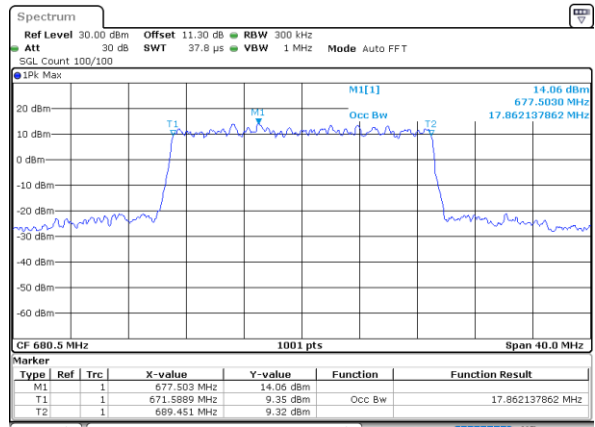

Date: 15_JUL_2020 10:49:40

LTE Band 71

Lowest Channel / 15MHz / 64QAM

Date: 15_JUL_2020 11:08:37

Lowest Channel / 20MHz / 64QAM

Date: 15_JUL_2020 11:32:07

Middle Channel / 15MHz / 64QAM

Date: 15_JUL_2020 11:11:55

Middle Channel / 20MHz / 64QAM

Date: 15_JUL_2020 11:35:24

Highest Channel / 15MHz / 64QAM

Date: 15_JUL_2020 11:13:09

Highest Channel / 20MHz / 64QAM

Date: 15_JUL_2020 11:36:38

Conducted Band Edge

LTE Band 71 / 5MHz / 16QAM