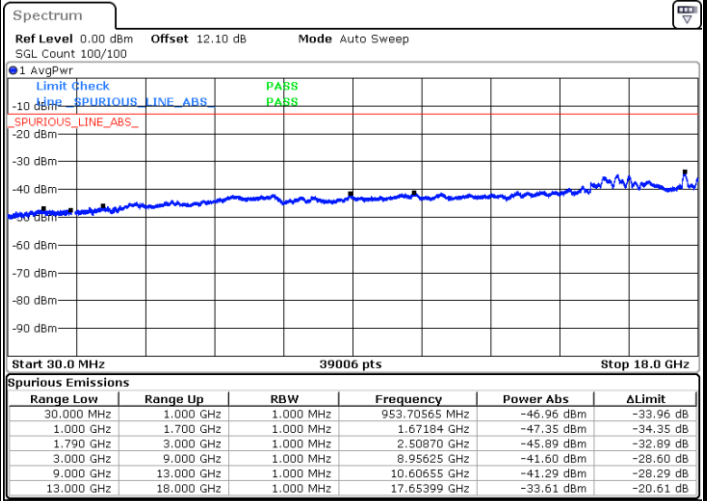

LTE Band 66C / 20MHz+20MHz

64QAM

Lowest Channel / 1RB0 and 1RB99

Lowest Channel / 1RB99 and 1RB0

Date: 20.JUL.2020 06:05:48

Date: 20.JUL.2020 06:00:16

Lowest Channel / FullIRB

N/A

Date: 20.JUL.2020 06:06:38

LTE Band 66C / 20MHz+20MHz

64QAM

MiddleChannel / 1RB0 and 1RB99

Middle Channel / 1RB99 and 1RB0

Date: 20.JUL.2020 06:21:07

Date: 20.JUL.2020 06:25:20

Middle Channel / FullRB

N/A

Date: 20.JUL.2020 06:20:17

LTE Band 66C / 20MHz+20MHz

64QAM

Highest Channel / 1RB0 and 1RB99

Highest Channel / 1RB99 and 1RB0

Date: 20.JUL.2020 07:02:46

Date: 20.JUL.2020 07:01:56

Highest Channel / FullRB

N/A

Date: 20.JUL.2020 07:07:00

LTE Band 71

Peak-to-Average Ratio

Mode	LTE Band 71 / 20MHz				
Mod.	QPSK		16QAM		Limit: 13dB
RB Size	1RB	Full RB	1RB	Full RB	Result
Lowest CH	3.36	4.90	4.38	5.86	PASS
Middle CH	3.45	4.78	5.25	5.88	
Highest CH	3.54	4.87	5.07	5.80	
Mode	LTE Band 71 / 20MHz				
Mod.	64QAM				Limit: 13dB
RB Size	1RB	Full RB			Result
Lowest CH	5.04	5.88	-	-	PASS
Middle CH	5.01	5.71	-	-	
Highest CH	5.42	5.86	-	-	