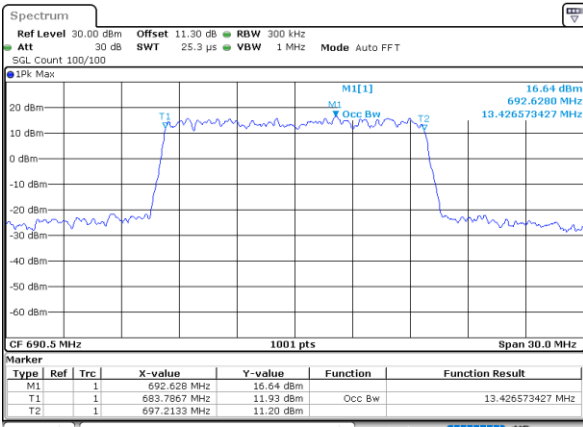

Highest Channel / 10MHz / 16QAM

Date: 15_JUL_2020 10:38:46

LTE Band 71

Lowest Channel / 15MHz / QPSK

Date: 15_JUL_2020 10:52:50

Lowest Channel / 15MHz / 16QAM

Date: 15_JUL_2020 10:53:10

Middle Channel / 15MHz / QPSK

Date: 15_JUL_2020 10:59:34

Middle Channel / 15MHz / 16QAM

Date: 15_JUL_2020 10:59:45

Highest Channel / 15MHz / QPSK

Date: 15_JUL_2020 11:02:02

Highest Channel / 15MHz / 16QAM

Date: 15_JUL_2020 11:02:13

LTE Band 71