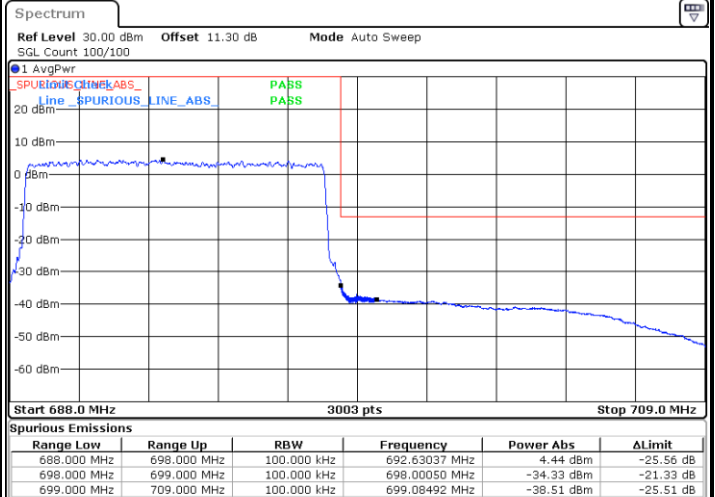

LTE Band 71 / 5MHz / 64QAM

Lowest Band Edge / 1RB

Date: 15.JUL.2020 10:22:55

Highest Band Edge / 1 RB

Date: 15.JUL.2020 10:27:26

Lowest Band Edge / Full RB

Date: 15.JUL.2020 10:23:57

Highest Band Edge / Full RB

Date: 15.JUL.2020 10:28:27

LTE Band 71 / 10MHz / QPSK

Lowest Band Edge / 1 RB

Date: 15.JUL.2020 10:31:08

Highest Band Edge / 1 RB

Date: 15.JUL.2020 10:40:10

Lowest Band Edge / Full RB

Date: 15.JUL.2020 10:33:10

Highest Band Edge / Full RB

Date: 15.JUL.2020 10:42:12

LTE Band 71 / 10MHz / 16QAM

Lowest Band Edge / 1 RB

Date: 15.JUL.2020 10:32:09

Highest Band Edge / 1 RB

Date: 15.JUL.2020 10:41:11

Lowest Band Edge / Full RB

Date: 15.JUL.2020 10:34:11

Highest Band Edge / Full RB

Date: 15.JUL.2020 10:43:14