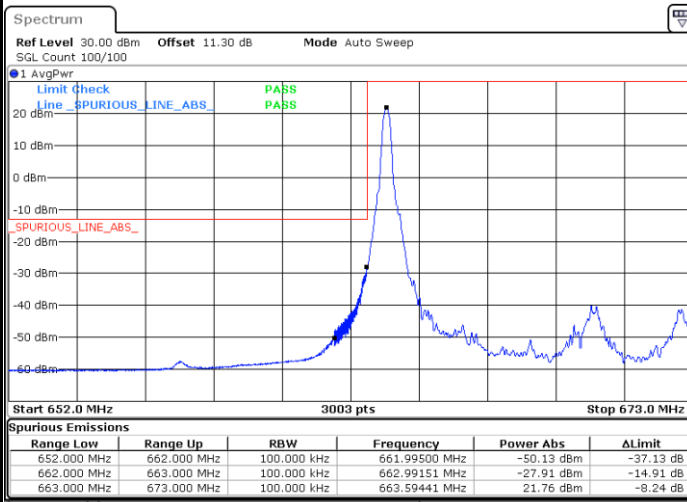

Lowest Band Edge / 1 RB

Date: 15.JUL.2020 10:08:43

Highest Band Edge / 1 RB

Date: 15.JUL.2020 10:17:46

Lowest Band Edge / Full RB

Date: 15.JUL.2020 10:10:46

Highest Band Edge / Full RB

Date: 15.JUL.2020 10:19:48

LTE Band 71 / 5MHz / 64QAM

Lowest Band Edge / 1RB

Date: 15.JUL.2020 10:22:55

Highest Band Edge / 1 RB

Date: 15.JUL.2020 10:27:26

Lowest Band Edge / Full RB

Date: 15.JUL.2020 10:23:57

Highest Band Edge / Full RB

Date: 15.JUL.2020 10:28:27

LTE Band 71 / 10MHz / QPSK

Lowest Band Edge / 1 RB

Date: 15.JUL.2020 10:31:08

Highest Band Edge / 1 RB

Date: 15.JUL.2020 10:40:10

Lowest Band Edge / Full RB

Date: 15.JUL.2020 10:33:10

Highest Band Edge / Full RB

Date: 15.JUL.2020 10:42:12

LTE Band 71 / 10MHz / 16QAM

Lowest Band Edge / 1 RB

Date: 15.JUL.2020 10:32:09

Highest Band Edge / 1 RB

Date: 15.JUL.2020 10:41:11

Lowest Band Edge / Full RB