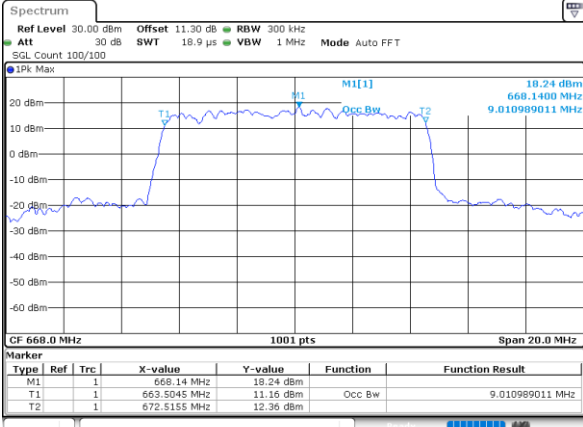

Date: 15_JUL_2020 10:12:53

Highest Channel / 5MHz / QPSK

Date: 15_JUL_2020 10:15:09

Highest Channel / 5MHz / 16QAM

Date: 15_JUL_2020 10:15:21

LTE Band 71

Lowest Channel / 10MHz / QPSK

Date: 15_JUL_2020 10:29:32