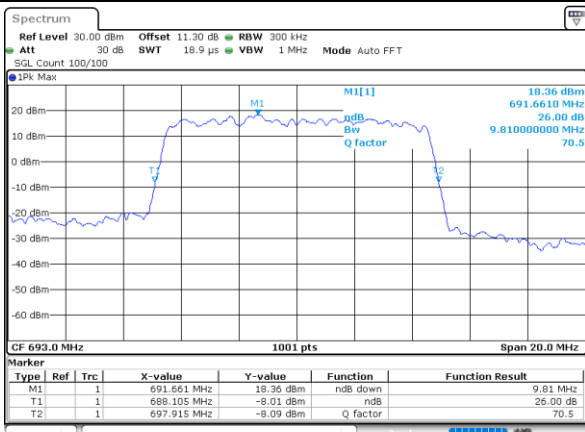

Lowest Channel / 10MHz / 16QAM

Date: 15_JUL_2020 10:30:07

Middle Channel / 10MHz / QPSK

Date: 15_JUL_2020 10:36:29

Middle Channel / 10MHz / 16QAM

Date: 15_JUL_2020 10:36:40

Highest Channel / 10MHz / QPSK

Date: 15_JUL_2020 10:38:58

Highest Channel / 10MHz / 16QAM

Date: 15_JUL_2020 10:39:10

LTE Band 71

Lowest Channel / 15MHz / QPSK

Date: 15_JUL_2020 10:53:22

Lowest Channel / 15MHz / 16QAM

Date: 15_JUL_2020 10:53:34

Middle Channel / 15MHz / QPSK