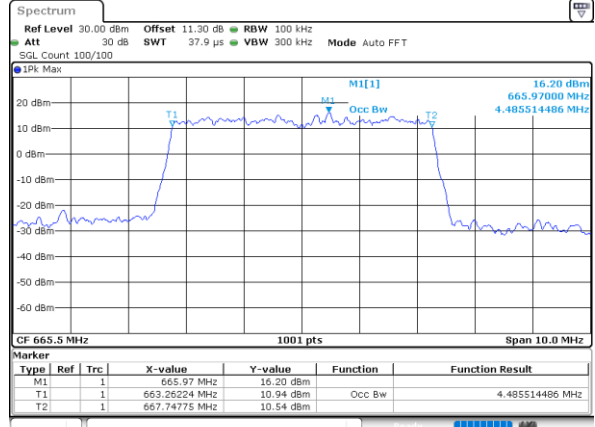

Lowest Channel / 5MHz / 16QAM

Date: 15_JUL_2020 10:06:18