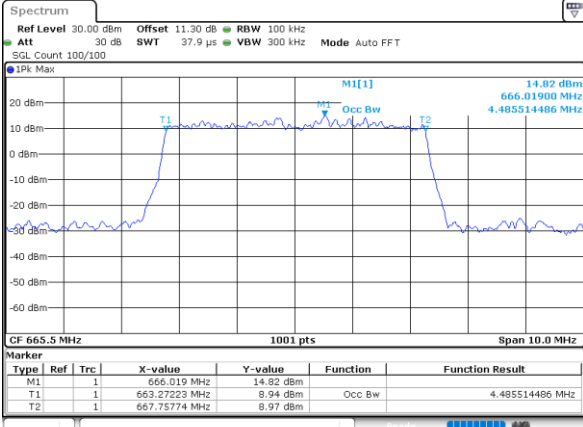

Highest Channel / 20MHz / QPSK

Date: 15_JUL_2020 11:23:30

Highest Channel / 20MHz / 16QAM

Date: 15_JUL_2020 11:23:42

LTE Band 71

Lowest Channel / 5MHz / 64QAM

Date: 15_JUL_2020 10:21:44

Lowest Channel / 10MHz / 64QAM

Date: 15_JUL_2020 10:45:09

Middle Channel / 5MHz / 64QAM

Date: 15_JUL_2020 10:25:01

Middle Channel / 10MHz / 64QAM

Date: 15_JUL_2020 10:48:26

Highest Channel / 5MHz / 64QAM

Date: 15_JUL_2020 10:26:14

Highest Channel / 10MHz / 64QAM