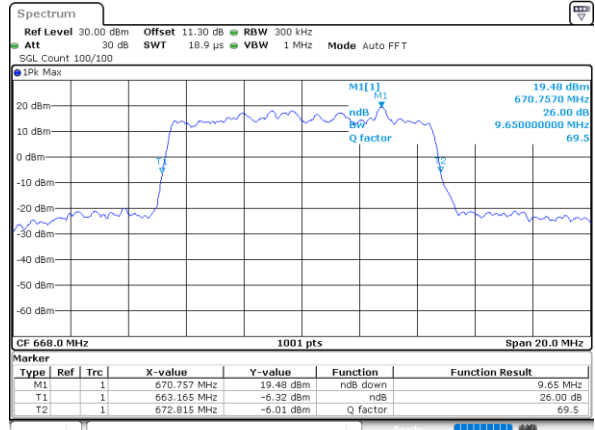

Lowest Channel / 10MHz / 16QAM

Date: 15_JUL_2020 10:30:07