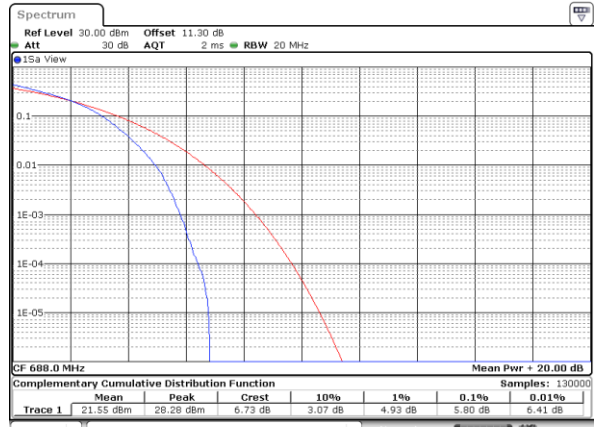

Date: 15_JUL_2020 16:44:54

Highest Channel / 1RB

Date: 15_JUL_2020 16:45:05

Highest Channel / Full RB

Date: 15_JUL_2020 16:45:16

LTE Band 71 / 20MHz / 16QAM

Lowest Channel / 1RB

Date: 15_JUL_2020 16:43:03

Lowest Channel / Full RB

Date: 15_JUL_2020 16:43:16

Middle Channel / 1RB

Date: 15_JUL_2020 16:43:00

Middle Channel / Full RB

Date: 15_JUL_2020 16:43:42

Highest Channel / 1RB

Date: 15_JUL_2020 16:43:53

Highest Channel / Full RB

Date: 15_JUL_2020 16:44:08

LTE Band 71 / 20MHz / 64QAM

Lowest Channel / 1RB

Date: 15_JUL_2020 16:45:28

Lowest Channel / Full RB

Date: 15_JUL_2020 16:45:39

Middle Channel / 1RB