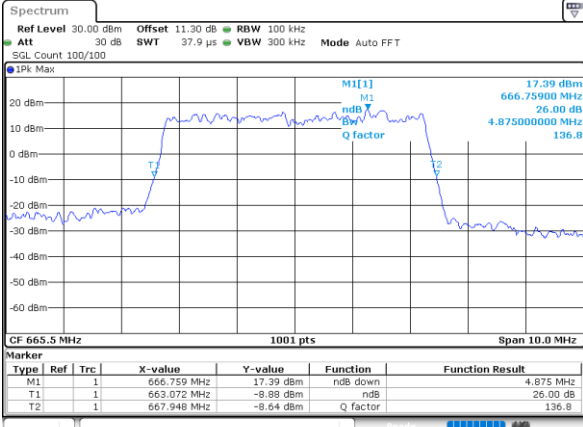

LTE Band 71

Lowest Channel / 5MHz / QPSK

Date: 15_JUL_2020 10:06:30