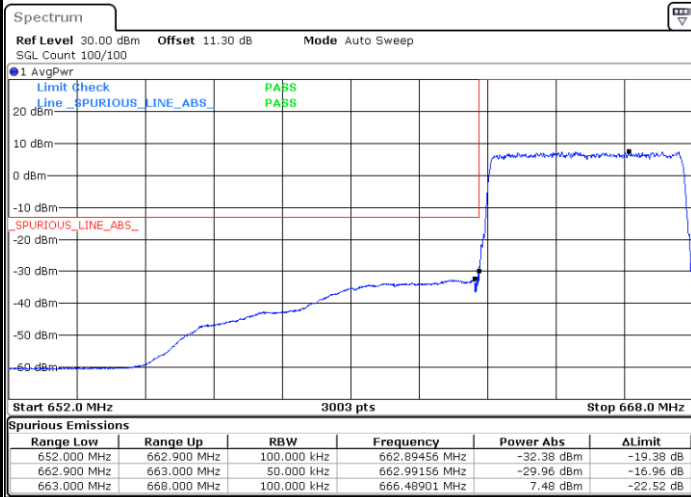

Middle Channel / 20MHz / 64QAM

Date: 15_JUL_2020 11:35:24

Highest Channel / 15MHz / 64QAM

Date: 15_JUL_2020 11:13:09

Highest Channel / 20MHz / 64QAM

Date: 15_JUL_2020 11:36:38

Conducted Band Edge

LTE Band 71 / 5MHz / 16QAM

Lowest Band Edge / 1 RB

Date: 15.JUL.2020 10:08:43

Highest Band Edge / 1 RB

Date: 15.JUL.2020 10:17:46

Lowest Band Edge / Full RB

Date: 15.JUL.2020 10:10:46

Highest Band Edge / Full RB

Date: 15.JUL.2020 10:19:48

LTE Band 71 / 5MHz / 64QAM

Lowest Band Edge / 1RB

Date: 15.JUL.2020 10:22:55

Highest Band Edge / 1 RB

Date: 15.JUL.2020 10:27:26

Lowest Band Edge / Full RB

Date: 15.JUL.2020 10:23:57

Highest Band Edge / Full RB

Date: 15.JUL.2020 10:28:27

LTE Band 71 / 10MHz / QPSK

Lowest Band Edge / 1 RB

Date: 15.JUL.2020 10:31:08

Highest Band Edge / 1 RB

Date: 15.JUL.2020 10:40:10

Lowest Band Edge / Full RB

Date: 15.JUL.2020 10:33:10