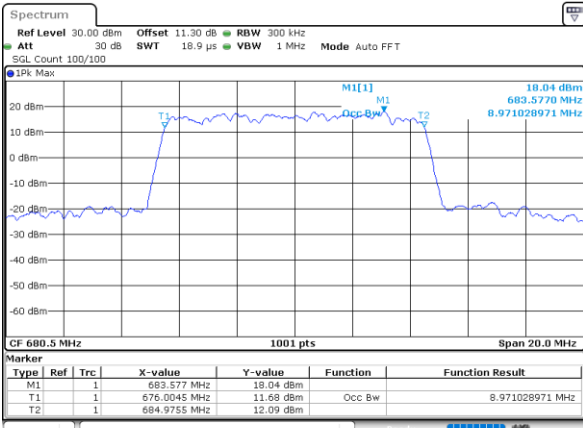

Middle Channel / 10MHz / QPSK

Date: 15_JUL_2020 10:36:06