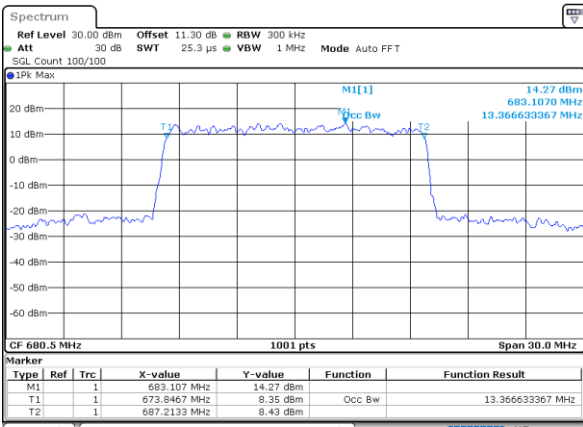

Date: 15_JUL_2020 10:49:40

LTE Band 71

Lowest Channel / 15MHz / 64QAM

Date: 15_JUL_2020 11:08:37

Lowest Channel / 20MHz / 64QAM

Date: 15_JUL_2020 11:32:07

Middle Channel / 15MHz / 64QAM

Date: 15_JUL_2020 11:11:55

Middle Channel / 20MHz / 64QAM

Date: 15_JUL_2020 11:35:24

Highest Channel / 15MHz / 64QAM

Date: 15_JUL_2020 11:13:09

Highest Channel / 20MHz / 64QAM

Date: 15_JUL_2020 11:36:38

Conducted Band Edge

LTE Band 71 / 5MHz / 16QAM