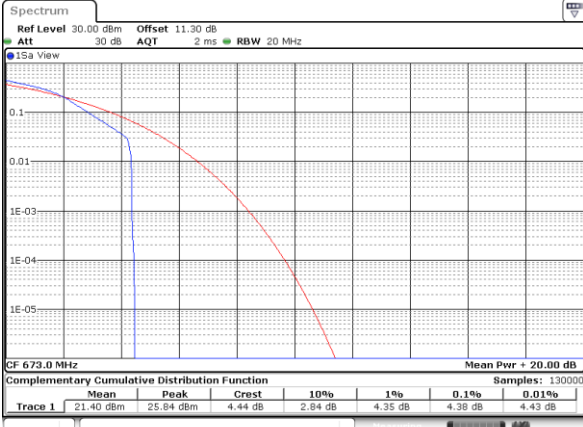

LTE Band 71 / 20MHz / QPSK

Lowest Channel / 1RB

Date: 15_JUL_2020 16:44:19

Lowest Channel / Full RB

Date: 15_JUL_2020 16:44:30

Middle Channel / 1RB

Date: 15_JUL_2020 16:44:44

Middle Channel / Full RB

Date: 15_JUL_2020 16:44:54

Highest Channel / 1RB

Date: 15_JUL_2020 16:45:05

Highest Channel / Full RB

Date: 15_JUL_2020 16:45:16

LTE Band 71 / 20MHz / 16QAM

Lowest Channel / 1RB

Date: 15_JUL_2020 16:43:03

Lowest Channel / Full RB

Date: 15_JUL_2020 16:43:16

Middle Channel / 1RB

Date: 15_JUL_2020 16:43:00

Middle Channel / Full RB

Date: 15_JUL_2020 16:43:42

Highest Channel / 1RB

Date: 15_JUL_2020 16:43:53