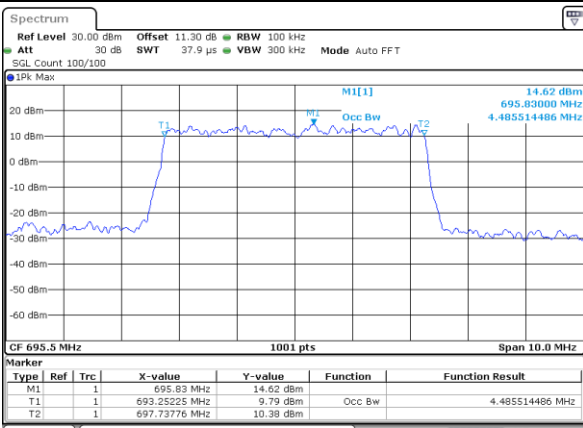

Highest Channel / 20MHz / QPSK

Date: 15_JUL_2020 11:23:30

Highest Channel / 20MHz / 16QAM

Date: 15_JUL_2020 11:23:42

LTE Band 71

Lowest Channel / 5MHz / 64QAM

Date: 15_JUL_2020 10:21:44

Lowest Channel / 10MHz / 64QAM

Date: 15_JUL_2020 10:45:09

Middle Channel / 5MHz / 64QAM

Date: 15_JUL_2020 10:25:01

Middle Channel / 10MHz / 64QAM

Date: 15_JUL_2020 10:48:26

Highest Channel / 5MHz / 64QAM

Date: 15_JUL_2020 10:26:14

Highest Channel / 10MHz / 64QAM

Date: 15_JUL_2020 10:49:40

LTE Band 71

Lowest Channel / 15MHz / 64QAM

Date: 15_JUL_2020 11:08:37

Lowest Channel / 20MHz / 64QAM

Date: 15_JUL_2020 11:32:07

Middle Channel / 15MHz / 64QAM

Date: 15_JUL_2020 11:11:55