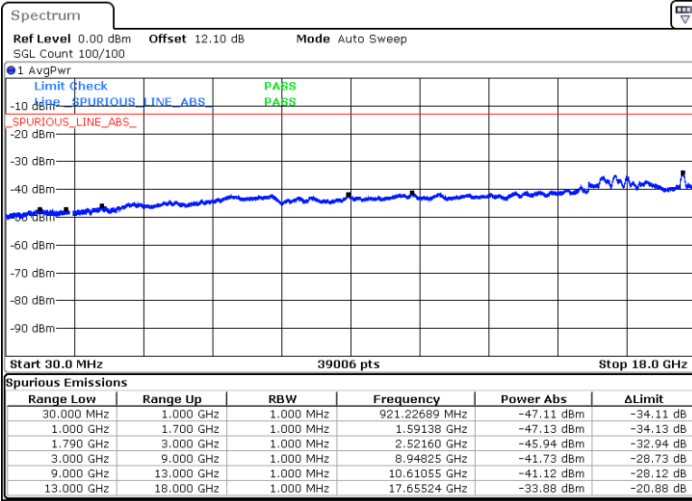

Date: 20.JUL.2020 06:06:38

LTE Band 66C / 20MHz+20MHz

64QAM

MiddleChannel / 1RB0 and 1RB99

Middle Channel / 1RB99 and 1RB0

Date: 20.JUL.2020 06:21:07

Date: 20.JUL.2020 06:25:20

Middle Channel / FullRB

N/A

Date: 20.JUL.2020 06:20:17

LTE Band 66C / 20MHz+20MHz

64QAM

Highest Channel / 1RB0 and 1RB99

Highest Channel / 1RB99 and 1RB0

Date: 20.JUL.2020 07:02:46

Date: 20.JUL.2020 07:01:56

Highest Channel / FullRB

N/A

Date: 20.JUL.2020 07:07:00

LTE Band 71

Peak-to-Average Ratio

Mode	LTE Band 71 / 20MHz				
Mod.	QPSK		16QAM		Limit: 13dB
RB Size	1RB	Full RB	1RB	Full RB	Result
Lowest CH	3.36	4.90	4.38	5.86	PASS
Middle CH	3.45	4.78	5.25	5.88	
Highest CH	3.54	4.87	5.07	5.80	
Mode	LTE Band 71 / 20MHz				
Mod.	64QAM				Limit: 13dB
RB Size	1RB	Full RB			Result
Lowest CH	5.04	5.88	-	-	PASS
Middle CH	5.01	5.71	-	-	
Highest CH	5.42	5.86	-	-	

LTE Band 71 / 20MHz / QPSK

Lowest Channel / 1RB

Date: 15_JUL_2020 16:44:19

Lowest Channel / Full RB

Date: 15_JUL_2020 16:44:30

Middle Channel / 1RB

Date: 15_JUL_2020 16:44:44

Middle Channel / Full RB