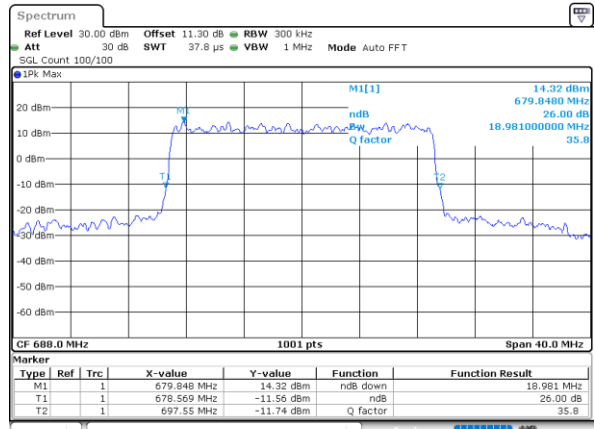

Lowest Channel / 20MHz / QPSK

Date: 15_JUL_2020 11:16:51

Lowest Channel / 20MHz / 16QAM

Date: 15_JUL_2020 11:17:03

Middle Channel / 20MHz / QPSK

Date: 15_JUL_2020 11:23:25

Middle Channel / 20MHz / 16QAM

Date: 15_JUL_2020 11:23:37

Highest Channel / 20MHz / QPSK

Date: 15_JUL_2020 11:25:54

Highest Channel / 20MHz / 16QAM

Date: 15_JUL_2020 11:26:06

LTE Band 71

Lowest Channel / 5MHz / 64QAM

Date: 15_JUL_2020 10:21:55

Lowest Channel / 10MHz / 64QAM