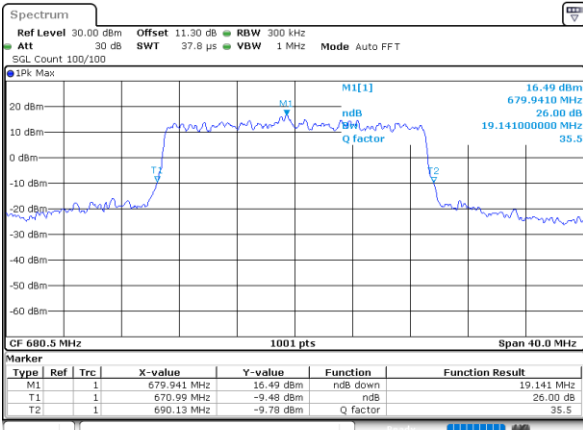

Lowest Channel / 20MHz / QPSK

Date: 15_JUL_2020 11:16:51

Lowest Channel / 20MHz / 16QAM

Date: 15_JUL_2020 11:17:03

Middle Channel / 20MHz / QPSK

Date: 15_JUL_2020 11:23:25

Middle Channel / 20MHz / 16QAM

Date: 15_JUL_2020 11:23:37

Highest Channel / 20MHz / QPSK

Date: 15_JUL_2020 11:25:54

Highest Channel / 20MHz / 16QAM

Date: 15_JUL_2020 11:26:06

LTE Band 71

Lowest Channel / 5MHz / 64QAM

Date: 15_JUL_2020 10:21:55

Lowest Channel / 10MHz / 64QAM