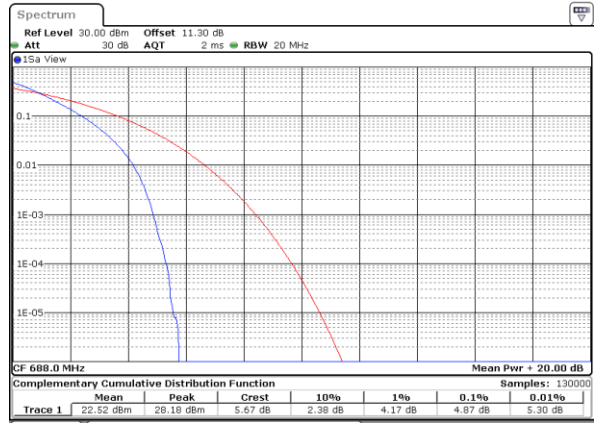

Highest Channel / FullRB

N/A

Date: 20.JUL.2020 07:07:00

LTE Band 71

Peak-to-Average Ratio

Mode	LTE Band 71 / 20MHz				
Mod.	QPSK		16QAM		Limit: 13dB
RB Size	1RB	Full RB	1RB	Full RB	Result
Lowest CH	3.36	4.90	4.38	5.86	PASS
Middle CH	3.45	4.78	5.25	5.88	
Highest CH	3.54	4.87	5.07	5.80	
Mode	LTE Band 71 / 20MHz				
Mod.	64QAM				Limit: 13dB
RB Size	1RB	Full RB			Result
Lowest CH	5.04	5.88	-	-	PASS
Middle CH	5.01	5.71	-	-	
Highest CH	5.42	5.86	-	-	

LTE Band 71 / 20MHz / QPSK

Lowest Channel / 1RB

Date: 15_JUL_2020 16:44:19

Lowest Channel / Full RB

Date: 15_JUL_2020 16:44:30

Middle Channel / 1RB

Date: 15_JUL_2020 16:44:44

Middle Channel / Full RB

Date: 15_JUL_2020 16:44:54

Highest Channel / 1RB

Date: 15_JUL_2020 16:45:05

Highest Channel / Full RB

Date: 15_JUL_2020 16:45:16

LTE Band 71 / 20MHz / 16QAM

Lowest Channel / 1RB

Date: 15_JUL_2020 16:43:03