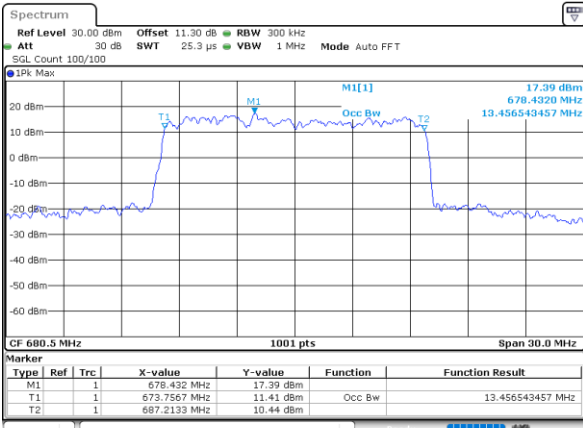

Highest Channel / 10MHz / 16QAM

Date: 15_JUL_2020 10:38:46

LTE Band 71

Lowest Channel / 15MHz / QPSK

Date: 15_JUL_2020 10:52:50

Lowest Channel / 15MHz / 16QAM

Date: 15_JUL_2020 10:53:10

Middle Channel / 15MHz / QPSK

Date: 15_JUL_2020 10:59:34

Middle Channel / 15MHz / 16QAM

Date: 15_JUL_2020 10:59:45

Highest Channel / 15MHz / QPSK

Date: 15_JUL_2020 11:02:02

Highest Channel / 15MHz / 16QAM

Date: 15_JUL_2020 11:02:13

LTE Band 71