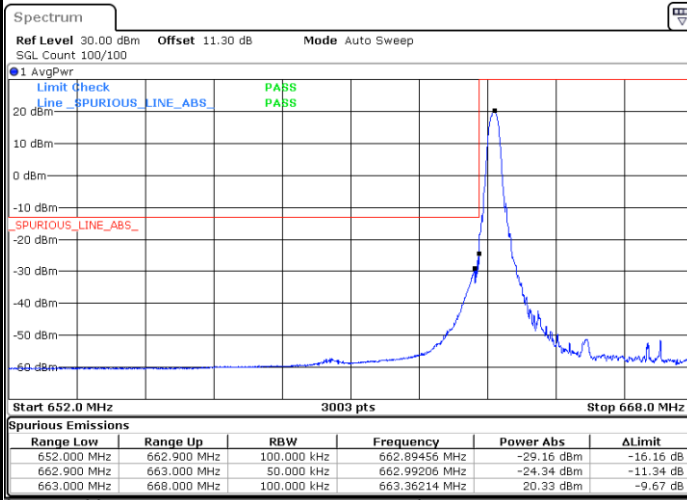

Middle Channel / 20MHz / 64QAM

Date: 15_JUL_2020 11:35:24

Highest Channel / 15MHz / 64QAM

Date: 15_JUL_2020 11:13:09

Highest Channel / 20MHz / 64QAM

Date: 15_JUL_2020 11:36:38

Conducted Band Edge

LTE Band 71 / 5MHz / 16QAM

Lowest Band Edge / 1 RB

Date: 15.JUL.2020 10:08:43

Highest Band Edge / 1 RB

Date: 15.JUL.2020 10:17:46

Lowest Band Edge / Full RB

Date: 15.JUL.2020 10:10:46

Highest Band Edge / Full RB

Date: 15.JUL.2020 10:19:48

LTE Band 71 / 5MHz / 64QAM

Lowest Band Edge / 1RB

Date: 15.JUL.2020 10:22:55

Highest Band Edge / 1 RB

Date: 15.JUL.2020 10:27:26

Lowest Band Edge / Full RB

Date: 15.JUL.2020 10:23:57

Highest Band Edge / Full RB

Date: 15.JUL.2020 10:28:27

LTE Band 71 / 10MHz / QPSK

Lowest Band Edge / 1 RB

Date: 15.JUL.2020 10:31:08

Highest Band Edge / 1 RB

Date: 15.JUL.2020 10:40:10

Lowest Band Edge / Full RB

Date: 15.JUL.2020 10:33:10