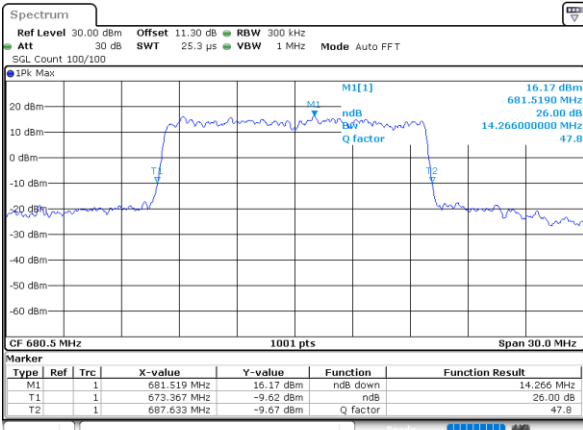

Highest Channel / 10MHz / 16QAM

Date: 15_JUL_2020 10:39:10

LTE Band 71

Lowest Channel / 15MHz / QPSK

Date: 15_JUL_2020 10:53:22

Lowest Channel / 15MHz / 16QAM

Date: 15_JUL_2020 10:53:34

Middle Channel / 15MHz / QPSK

Date: 15_JUL_2020 10:59:57

Middle Channel / 15MHz / 16QAM

Date: 15_JUL_2020 11:00:08

Highest Channel / 15MHz / QPSK

Date: 15_JUL_2020 11:02:25

Highest Channel / 15MHz / 16QAM

Date: 15_JUL_2020 11:02:37

LTE Band 71