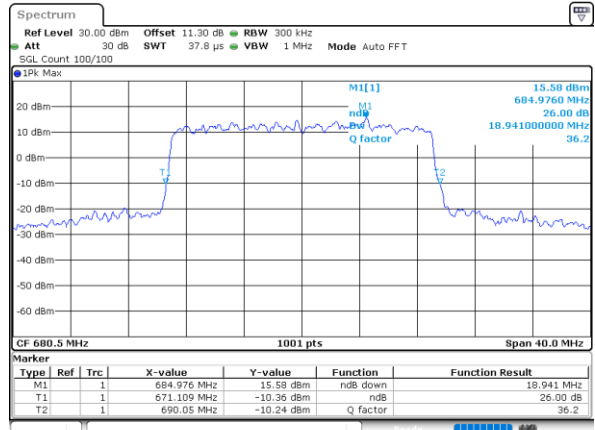

Lowest Channel / 20MHz / QPSK

Date: 15_JUL_2020 11:16:51

Lowest Channel / 20MHz / 16QAM

Date: 15_JUL_2020 11:17:03

Middle Channel / 20MHz / QPSK

Date: 15_JUL_2020 11:23:25

Middle Channel / 20MHz / 16QAM

Date: 15_JUL_2020 11:23:37

Highest Channel / 20MHz / QPSK

Date: 15_JUL_2020 11:25:54

Highest Channel / 20MHz / 16QAM

Date: 15_JUL_2020 11:26:06

LTE Band 71

Lowest Channel / 5MHz / 64QAM

Date: 15_JUL_2020 10:21:55

Lowest Channel / 10MHz / 64QAM