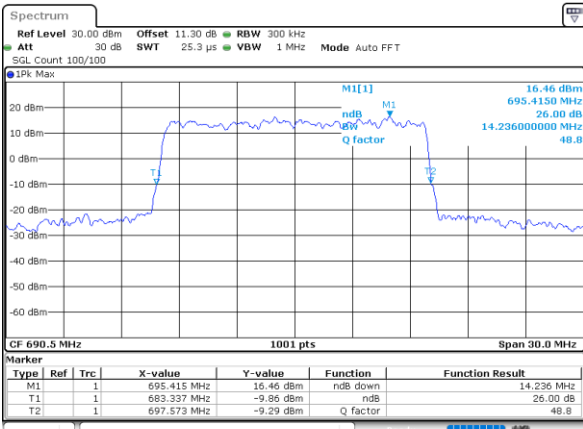

Highest Channel / 10MHz / 16QAM

Date: 15_JUL_2020 10:39:10

LTE Band 71

Lowest Channel / 15MHz / QPSK

Date: 15_JUL_2020 10:53:22

Lowest Channel / 15MHz / 16QAM

Date: 15_JUL_2020 10:53:34

Middle Channel / 15MHz / QPSK

Date: 15_JUL_2020 10:59:57

Middle Channel / 15MHz / 16QAM

Date: 15_JUL_2020 11:00:08

Highest Channel / 15MHz / QPSK

Date: 15_JUL_2020 11:02:25

Highest Channel / 15MHz / 16QAM

Date: 15_JUL_2020 11:02:37

LTE Band 71