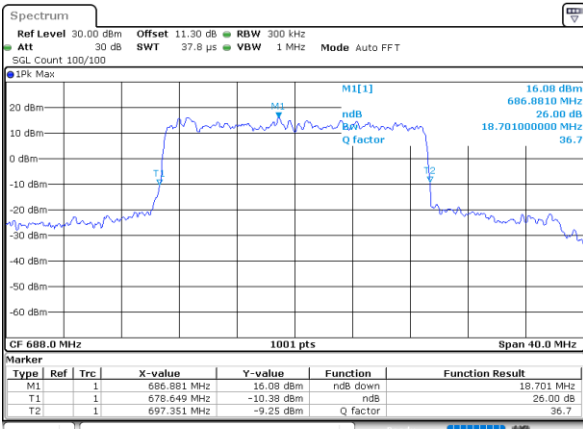

Lowest Channel / 20MHz / QPSK

Date: 15_JUL_2020 11:16:51

Lowest Channel / 20MHz / 16QAM

Date: 15_JUL_2020 11:17:03

Middle Channel / 20MHz / QPSK

Date: 15_JUL_2020 11:23:25

Middle Channel / 20MHz / 16QAM

Date: 15_JUL_2020 11:23:37

Highest Channel / 20MHz / QPSK

Date: 15_JUL_2020 11:25:54

Highest Channel / 20MHz / 16QAM

Date: 15_JUL_2020 11:26:06

LTE Band 71

Lowest Channel / 5MHz / 64QAM

Date: 15_JUL_2020 10:21:55

Lowest Channel / 10MHz / 64QAM