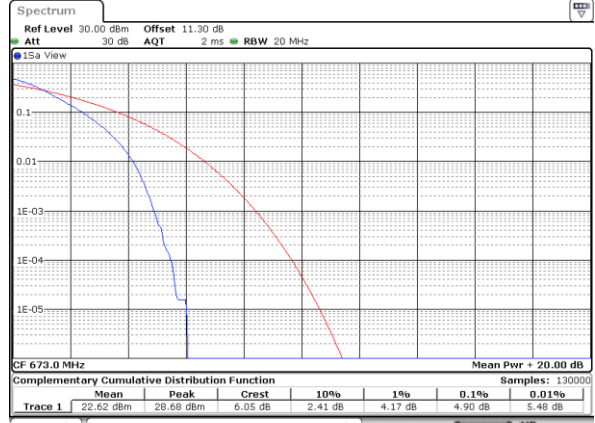

N/A

Date: 20.JUL.2020 06:20:17

LTE Band 66C / 20MHz+20MHz

64QAM

Highest Channel / 1RB0 and 1RB99

Highest Channel / 1RB99 and 1RB0

Date: 20.JUL.2020 07:02:46

Date: 20.JUL.2020 07:01:56

Highest Channel / FullRB

N/A

Date: 20.JUL.2020 07:07:00

LTE Band 71

Peak-to-Average Ratio

Mode	LTE Band 71 / 20MHz				
Mod.	QPSK		16QAM		Limit: 13dB
RB Size	1RB	Full RB	1RB	Full RB	Result
Lowest CH	3.36	4.90	4.38	5.86	PASS
Middle CH	3.45	4.78	5.25	5.88	
Highest CH	3.54	4.87	5.07	5.80	
Mode	LTE Band 71 / 20MHz				
Mod.	64QAM				Limit: 13dB
RB Size	1RB	Full RB			Result
Lowest CH	5.04	5.88	-	-	PASS
Middle CH	5.01	5.71	-	-	
Highest CH	5.42	5.86	-	-	

LTE Band 71 / 20MHz / QPSK

Lowest Channel / 1RB

Date: 15_JUL_2020 16:44:19

Lowest Channel / Full RB

Date: 15_JUL_2020 16:44:30

Middle Channel / 1RB

Date: 15_JUL_2020 16:44:44

Middle Channel / Full RB