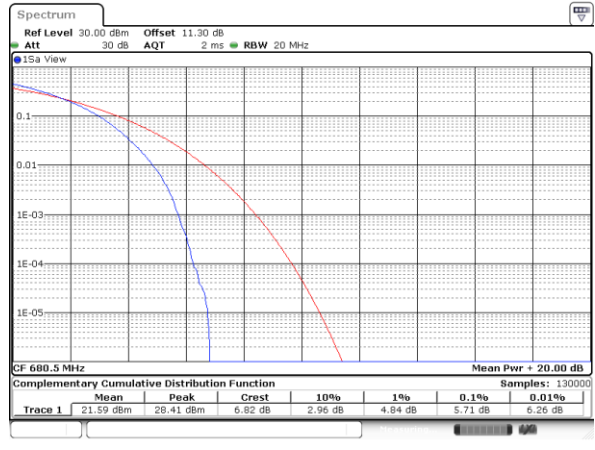

Highest Channel / Full RB

Date: 15_JUL_2020 16:44:08

LTE Band 71 / 20MHz / 64QAM

Lowest Channel / 1RB

Date: 15_JUL_2020 16:45:28

Lowest Channel / Full RB

Date: 15_JUL_2020 16:45:39

Middle Channel / 1RB

Date: 15_JUL_2020 16:45:49

Middle Channel / Full RB

Date: 15_JUL_2020 16:46:02

Highest Channel / 1RB

Date: 15_JUL_2020 16:46:13

Highest Channel / Full RB

Date: 15_JUL_2020 16:46:25

26dB Bandwidth