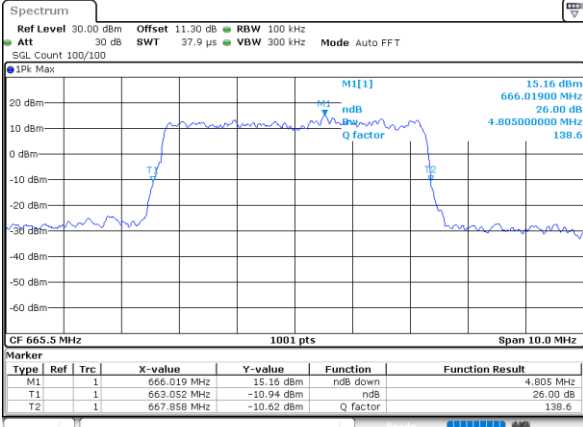

Highest Channel / 20MHz / QPSK

Date: 15_JUL_2020 11:25:54

Highest Channel / 20MHz / 16QAM

Date: 15_JUL_2020 11:26:06

LTE Band 71

Lowest Channel / 5MHz / 64QAM

Date: 15_JUL_2020 10:21:55

Lowest Channel / 10MHz / 64QAM