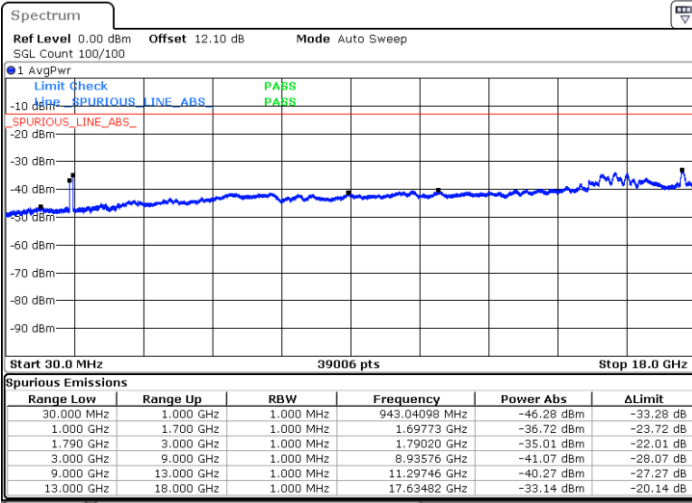

LTE Band 66C / 10MHz+15MHz

64QAM

MiddleChannel / 1RB0 and 1RB74

Middle Channel / 1RB49 and 1RB0

Date: 21.JUL.2020 20:49:49

Date: 21.JUL.2020 20:54:02