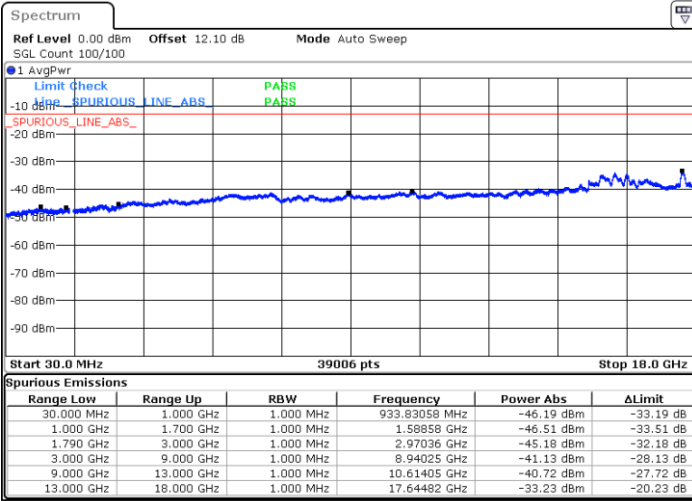

N/A

Date: 21.JUL.2020 00:10:11

LTE Band 66C / 20MHz+10MHz

64QAM

Highest Channel / 1RB0 and 1RB49

Highest Channel / 1RB99 and 1RB0

Date: 21.JUL.2020 00:37:37

Date: 21.JUL.2020 00:36:47

Highest Channel / FullRB

N/A

Date: 21.JUL.2020 00:41:51

LTE Band 66C / 20MHz+15MHz

64QAM

Lowest Channel / 1RB0 and 1RB74

Lowest Channel / 1RB99 and 1RB0

Date: 20.JUL.2020 20:51:45

Date: 20.JUL.2020 20:44:11

Lowest Channel / FullIRB

N/A

Date: 20.JUL.2020 20:52:36

LTE Band 66C / 20MHz+15MHz

64QAM

Middle Channel / 1RB0 and 1RB74

Middle Channel / 1RB99 and 1RB0

Date: 20.JUL.2020 21:02:47

Date: 20.JUL.2020 21:07:01

Middle Channel / FullRB

N/A

Date: 20.JUL.2020 21:01:57

LTE Band 66C / 20MHz+15MHz

64QAM

Highest Channel / 1RB0 and 1RB74