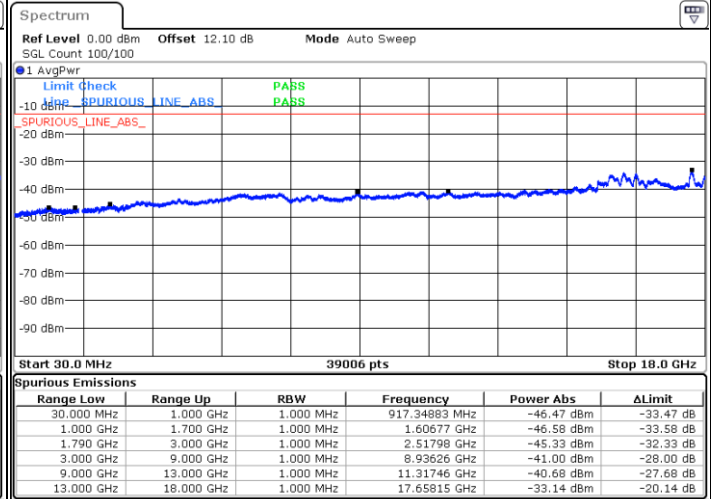

N/A

Date: 20.JUL.2020 23:37:38

LTE Band 66C / 15MHz+20MHz

64QAM

Lowest Channel / 1RB0 and 1RB99

Lowest Channel / 1RB74 and 1RB0

Date: 20.JUL.2020 21:46:46

Date: 20.JUL.2020 21:42:33

Lowest Channel / FullIRB

N/A

Date: 20.JUL.2020 21:47:37

LTE Band 66C / 15MHz+20MHz

64QAM

Middle Channel / 1RB0 and 1RB9

Middle Channel / 1RB74 and 1RB0

Date: 20.JUL.2020 21:56:58

Date: 20.JUL.2020 22:01:11

Middle Channel / FullRB

N/A

Date: 20.JUL.2020 21:56:07

LTE Band 66C / 15MHz+20MHz

64QAM

Highest Channel / 1RB0 and 1RB99

Highest Channel / 1RB74 and 1RB0

Date: 20.JUL.2020 22:16:02

Date: 20.JUL.2020 22:15:12

Highest Channel / FullIRB

N/A

Date: 20.JUL.2020 22:20:16

LTE Band 66C / 20MHz+5MHz

64QAM

Lowest Channel / 1RB0 and 1RB24