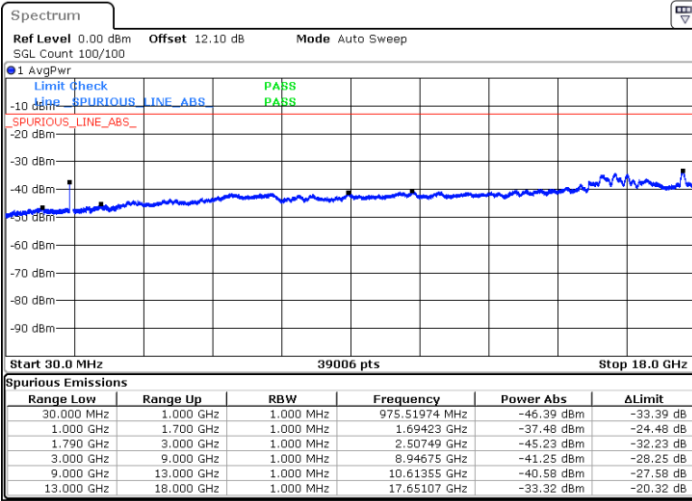

LTE Band 66C / 15MHz+15MHz

64QAM

Middle Channel / 1RB0 and 1RB74

Middle Channel / 1RB74 and 1RB0

Date: 20.JUL.2020 22:55:28

Date: 20.JUL.2020 22:59:41

Middle Channel / FullRB

N/A

Date: 20.JUL.2020 22:54:37

LTE Band 66C / 15MHz+15MHz

64QAM

Highest Channel / 1RB0 and 1RB74

Highest Channel / 1RB74 and 1RB0

Date: 20.JUL.2020 23:33:25

Date: 20.JUL.2020 23:29:53

Highest Channel / FullRB

N/A

Date: 20.JUL.2020 23:37:38

LTE Band 66C / 15MHz+20MHz

64QAM

Lowest Channel / 1RB0 and 1RB99

Lowest Channel / 1RB74 and 1RB0

Date: 20.JUL.2020 21:46:46

Date: 20.JUL.2020 21:42:33

Lowest Channel / FullIRB

N/A

Date: 20.JUL.2020 21:47:37

LTE Band 66C / 15MHz+20MHz

64QAM

Middle Channel / 1RB0 and 1RB9

Middle Channel / 1RB74 and 1RB0

Date: 20.JUL.2020 21:56:58