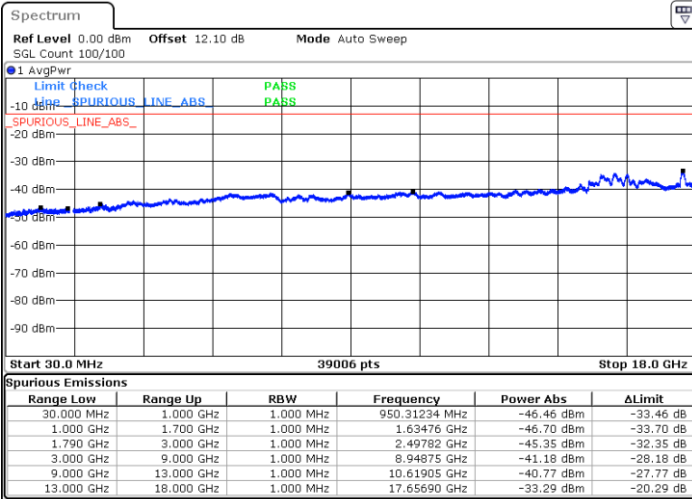

LTE Band 66C / 10MHz+15MHz

64QAM

Highest Channel / 1RB0 and 1RB74

Highest Channel / 1RB49 and 1RB0

Date: 21.JUL.2020 21:27:37

Date: 21.JUL.2020 21:26:47

Highest Channel / FullRB

N/A

Date: 21.JUL.2020 21:31:51

LTE Band 66C / 10MHz+20MHz

64QAM

Lowest Channel / 1RB0 and 1RB99

Lowest Channel / 1RB49 and 1RB0

Date: 21.JUL.2020 01:03:30

Date: 21.JUL.2020 00:56:07

Lowest Channel / FullIRB

N/A

Date: 21.JUL.2020 01:04:21

LTE Band 66C / 10MHz+20MHz

64QAM

Middle Channel / 1RB0 and 1RB99

Middle Channel / 1RB49 and 1RB0

Date: 21.JUL.2020 01:21:42

Date: 21.JUL.2020 01:25:55

Middle Channel / FullRB

N/A

Date: 21.JUL.2020 01:20:52

LTE Band 66C / 10MHz+20MHz

64QAM

Highest Channel / 1RB0 and 1RB99

Highest Channel / 1RB49 and 1RB0

Date: 21.JUL.2020 01:40:15