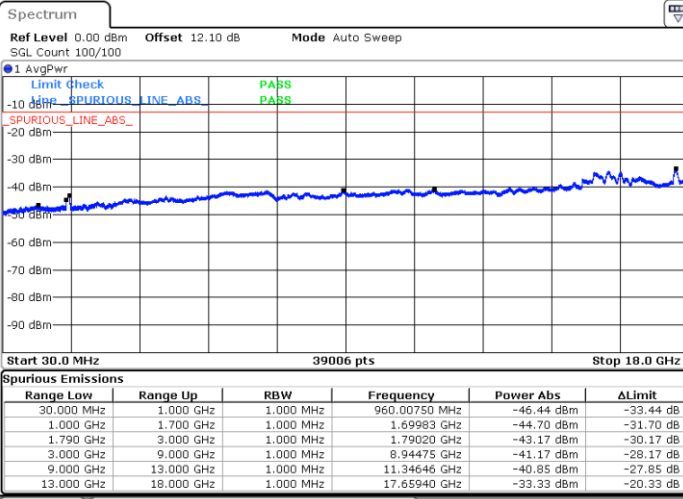

Date: 20.JUL.2020 08:20:23

Date: 20.JUL.2020 08:24:36

Middle Channel / FullRB

N/A

Date: 20.JUL.2020 08:19:32

LTE Band 66C / 5MHz+20MHz

64QAM

Highest Channel / 1RB0 and 1RB99

Highest Channel / 1RB24 and 1RB0

Date: 20.JUL.2020 19:13:07

Date: 20.JUL.2020 19:12:17

Highest Channel / FullRB

N/A

Date: 20.JUL.2020 19:20:19

LTE Band 66C / 10MHz+15MHz

64QAM

Lowest Channel / 1RB0 and 1RB74

Lowest Channel / 1RB49 and 1RB0

Date: 21.JUL.2020 20:35:26

Date: 21.JUL.2020 20:27:44

Lowest Channel / FullIRB

N/A

Date: 21.JUL.2020 20:36:17

LTE Band 66C / 10MHz+15MHz