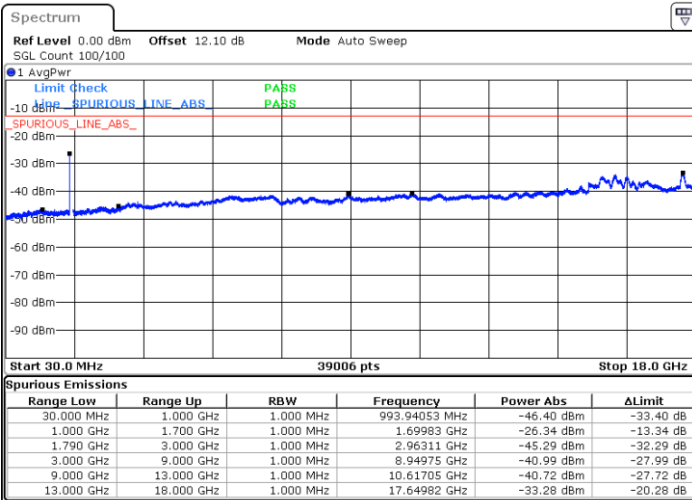

N/A

Date: 21.JUL.2020 00:10:11

LTE Band 66C / 20MHz+10MHz

64QAM

Highest Channel / 1RB0 and 1RB49

Highest Channel / 1RB99 and 1RB0

Date: 21.JUL.2020 00:37:37

Date: 21.JUL.2020 00:36:47

Highest Channel / FullRB

N/A

Date: 21.JUL.2020 00:41:51

LTE Band 66C / 20MHz+15MHz

64QAM

Lowest Channel / 1RB0 and 1RB74

Lowest Channel / 1RB99 and 1RB0

Date: 20.JUL.2020 20:51:45

Date: 20.JUL.2020 20:44:11

Lowest Channel / FullIRB

N/A

Date: 20.JUL.2020 20:52:36

LTE Band 66C / 20MHz+15MHz

64QAM

Middle Channel / 1RB0 and 1RB74

Middle Channel / 1RB99 and 1RB0

Date: 20.JUL.2020 21:02:47

Date: 20.JUL.2020 21:07:01

Middle Channel / FullRB

N/A

Date: 20.JUL.2020 21:01:57

LTE Band 66C / 20MHz+15MHz

64QAM

Highest Channel / 1RB0 and 1RB74