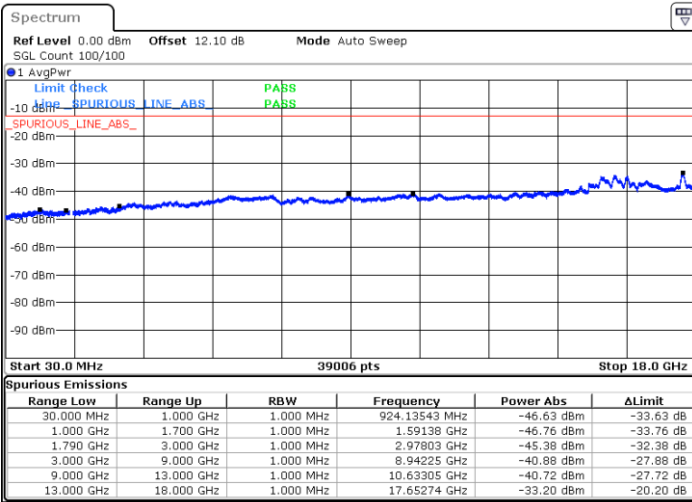

N/A

Date: 21.JUL.2020 01:04:21

LTE Band 66C / 10MHz+20MHz

64QAM

Middle Channel / 1RB0 and 1RB99

Middle Channel / 1RB49 and 1RB0

Date: 21.JUL.2020 01:21:42

Date: 21.JUL.2020 01:25:55

Middle Channel / FullRB

N/A

Date: 21.JUL.2020 01:20:52

LTE Band 66C / 10MHz+20MHz

64QAM

Highest Channel / 1RB0 and 1RB99

Highest Channel / 1RB49 and 1RB0

Date: 21.JUL.2020 01:40:15

Date: 21.JUL.2020 01:39:25

Highest Channel / FullRB

N/A

Date: 21.JUL.2020 01:44:29

LTE Band 66C / 15MHz+10MHz

64QAM

Lowest Channel / 1RB0 and 1RB49

Lowest Channel / 1RB74 and 1RB0

Date: 21.JUL.2020 19:25:00

Date: 21.JUL.2020 19:20:47

Lowest Channel / FullIRB

N/A

Date: 21.JUL.2020 19:25:51

LTE Band 66C / 15MHz+10MHz

64QAM

Middle Channel / 1RB0 and 1RB49