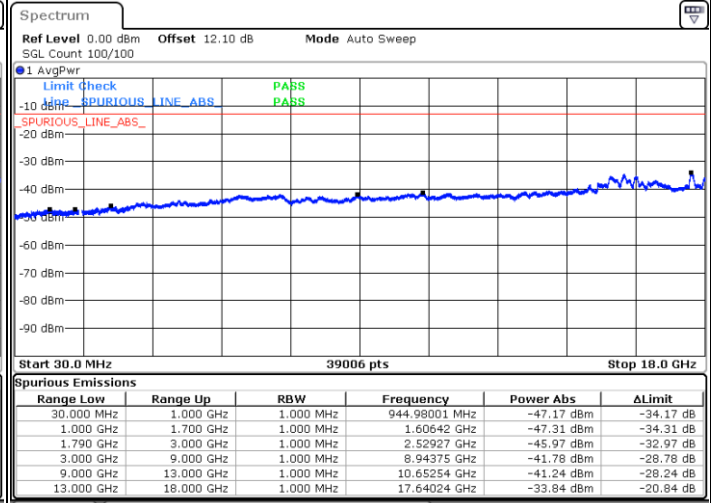

Date: 20.JUL.2020 06:07:29

LTE Band 66C / 20MHz+20MHz

16QAM

MiddleChannel / 1RB0 and 1RB99

Middle Channel / 1RB99 and 1RB0

Date: 20.JUL.2020 06:21:58

Date: 20.JUL.2020 06:24:30

Middle Channel / FullIRB

N/A

Date: 20.JUL.2020 06:19:26

LTE Band 66C / 20MHz+20MHz

16QAM

Highest Channel / 1RB0 and 1RB99

Highest Channel / 1RB99 and 1RB0

Date: 20.JUL.2020 07:03:37

Date: 20.JUL.2020 07:01:05

Highest Channel / FullIRB

N/A

Date: 20.JUL.2020 07:06:09

LTE Band 66C / 5MHz+20MHz

64QAM

Lowest Channel / 1RB0 and 1RB99

Lowest Channel / 1RB24 and 1RB0

Date: 20.JUL.2020 08:03:46

Date: 20.JUL.2020 07:25:59

Lowest Channel / FullIRB

N/A

Date: 20.JUL.2020 08:04:37

LTE Band 66C / 5MHz+20MHz

64QAM

Middle Channel / 1RB0 and 1RB9

Middle Channel / 1RB24 and 1RB0