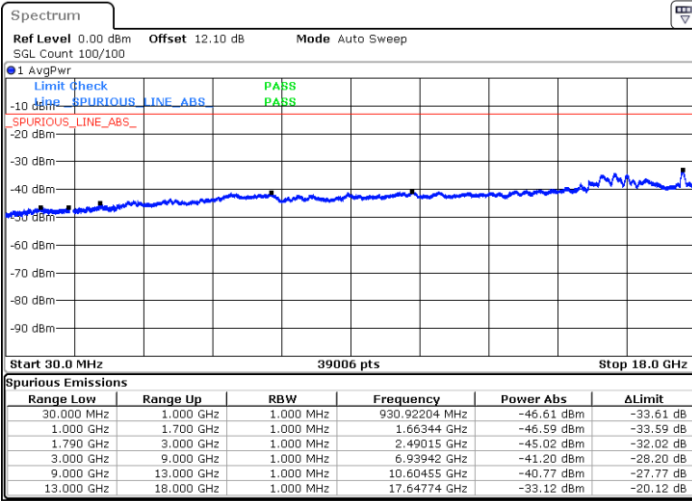

N/A

Date: 21.JUL.2020 00:10:11

LTE Band 66C / 20MHz+10MHz

64QAM

Highest Channel / 1RB0 and 1RB49

Highest Channel / 1RB99 and 1RB0

Date: 21.JUL.2020 00:37:37

Date: 21.JUL.2020 00:36:47

Highest Channel / FullRB

N/A

Date: 21.JUL.2020 00:41:51

LTE Band 66C / 20MHz+15MHz

64QAM

Lowest Channel / 1RB0 and 1RB74

Lowest Channel / 1RB99 and 1RB0

Date: 20.JUL.2020 20:51:45

Date: 20.JUL.2020 20:44:11

Lowest Channel / FullIRB

N/A

Date: 20.JUL.2020 20:52:36

LTE Band 66C / 20MHz+15MHz

64QAM

Middle Channel / 1RB0 and 1RB74

Middle Channel / 1RB99 and 1RB0

Date: 20.JUL.2020 21:02:47

Date: 20.JUL.2020 21:07:01

Middle Channel / FullRB

N/A

Date: 20.JUL.2020 21:01:57

LTE Band 66C / 20MHz+15MHz

64QAM

Highest Channel / 1RB0 and 1RB74