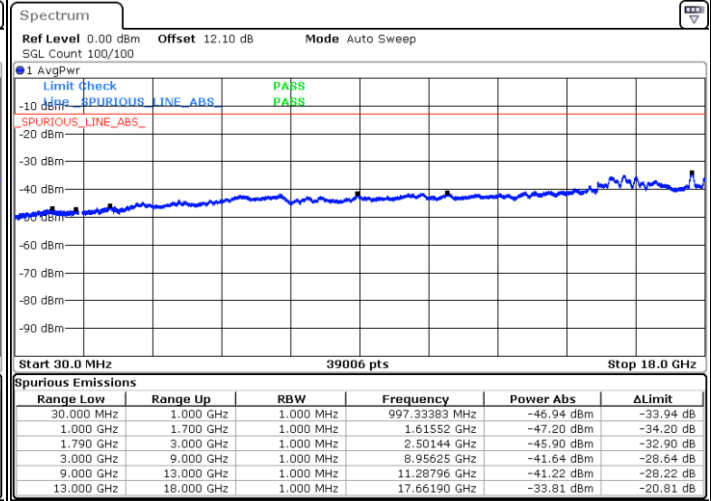

Highest Channel / FullIRB

N/A

Date: 20.JUL.2020 07:06:09

LTE Band 66C / 5MHz+20MHz

64QAM

Lowest Channel / 1RB0 and 1RB99

Lowest Channel / 1RB24 and 1RB0

Date: 20.JUL.2020 08:03:46

Date: 20.JUL.2020 07:25:59

Lowest Channel / FullIRB

N/A

Date: 20.JUL.2020 08:04:37

LTE Band 66C / 5MHz+20MHz

64QAM

Middle Channel / 1RB0 and 1RB9

Middle Channel / 1RB24 and 1RB0

Date: 20.JUL.2020 08:20:23

Date: 20.JUL.2020 08:24:36

Middle Channel / FullRB

N/A

Date: 20.JUL.2020 08:19:32

LTE Band 66C / 5MHz+20MHz

64QAM

Highest Channel / 1RB0 and 1RB99

Highest Channel / 1RB24 and 1RB0

Date: 20.JUL.2020 19:13:07

Date: 20.JUL.2020 19:12:17

Highest Channel / FullRB

N/A

Date: 20.JUL.2020 19:20:19

LTE Band 66C / 10MHz+15MHz

64QAM