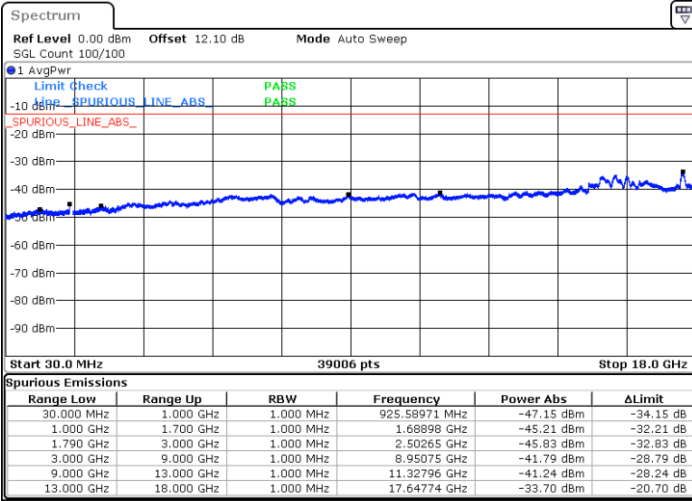

N/A

Date: 20.JUL.2020 06:19:26

LTE Band 66C / 20MHz+20MHz

16QAM

Highest Channel / 1RB0 and 1RB99

Highest Channel / 1RB99 and 1RB0

Date: 20.JUL.2020 07:03:37

Date: 20.JUL.2020 07:01:05

Highest Channel / FullIRB

N/A

Date: 20.JUL.2020 07:06:09

LTE Band 66C / 5MHz+20MHz

64QAM

Lowest Channel / 1RB0 and 1RB99

Lowest Channel / 1RB24 and 1RB0

Date: 20.JUL.2020 08:03:46

Date: 20.JUL.2020 07:25:59

Lowest Channel / FullIRB

N/A

Date: 20.JUL.2020 08:04:37

LTE Band 66C / 5MHz+20MHz

64QAM

Middle Channel / 1RB0 and 1RB9

Middle Channel / 1RB24 and 1RB0

Date: 20.JUL.2020 08:20:23

Date: 20.JUL.2020 08:24:36

Middle Channel / FullRB

N/A

Date: 20.JUL.2020 08:19:32

LTE Band 66C / 5MHz+20MHz

64QAM

Highest Channel / 1RB0 and 1RB99