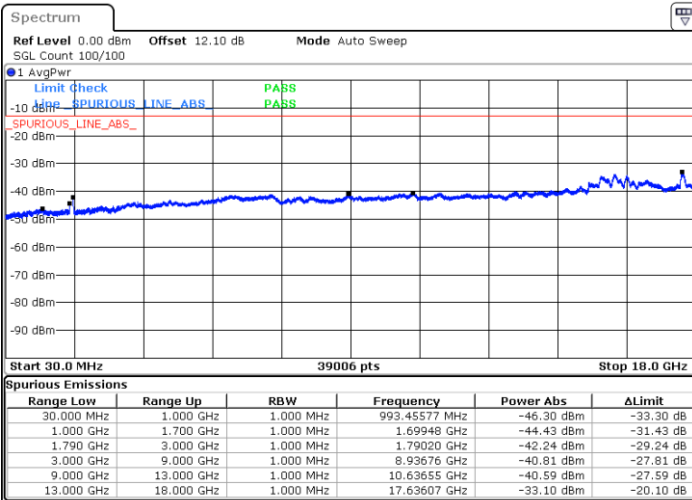

Lowest Channel / 1RB0 and 1RB74

Lowest Channel / 1RB49 and 1RB0

Date: 21.JUL.2020 20:35:26

Date: 21.JUL.2020 20:27:44

Lowest Channel / FullIRB

N/A

Date: 21.JUL.2020 20:36:17

LTE Band 66C / 10MHz+15MHz

LTE Band 66C / 10MHz+15MHz

64QAM

Highest Channel / 1RB0 and 1RB74

Highest Channel / 1RB49 and 1RB0

Date: 21.JUL.2020 21:27:37

Date: 21.JUL.2020 21:26:47

Highest Channel / FullRB

N/A

Date: 21.JUL.2020 21:31:51

LTE Band 66C / 10MHz+20MHz

64QAM

Lowest Channel / 1RB0 and 1RB99

Lowest Channel / 1RB49 and 1RB0

Date: 21.JUL.2020 01:03:30

Date: 21.JUL.2020 00:56:07

Lowest Channel / FullIRB