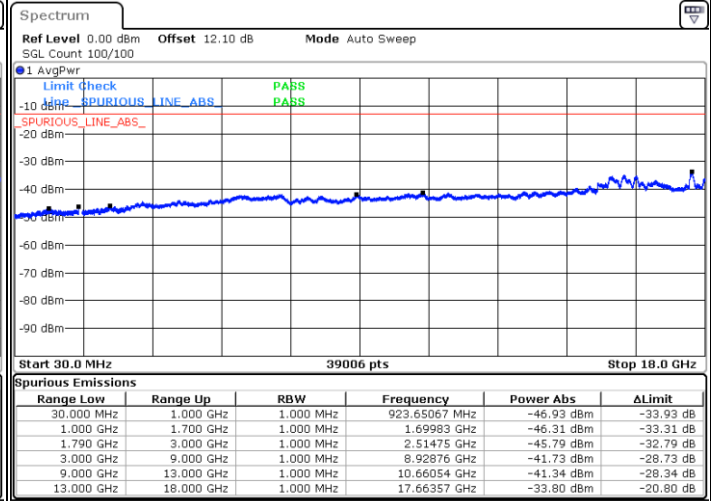

N/A

Date: 20.JUL.2020 06:19:26

LTE Band 66C / 20MHz+20MHz

16QAM

Highest Channel / 1RB0 and 1RB99

Highest Channel / 1RB99 and 1RB0

Date: 20.JUL.2020 07:03:37

Date: 20.JUL.2020 07:01:05

Highest Channel / FullIRB

N/A

Date: 20.JUL.2020 07:06:09

LTE Band 66C / 5MHz+20MHz

64QAM

Lowest Channel / 1RB0 and 1RB99

Lowest Channel / 1RB24 and 1RB0

Date: 20.JUL.2020 08:03:46

Date: 20.JUL.2020 07:25:59

Lowest Channel / FullIRB

N/A

Date: 20.JUL.2020 08:04:37

LTE Band 66C / 5MHz+20MHz

64QAM

Middle Channel / 1RB0 and 1RB9

Middle Channel / 1RB24 and 1RB0

Date: 20.JUL.2020 08:20:23

Date: 20.JUL.2020 08:24:36

Middle Channel / FullRB

N/A

Date: 20.JUL.2020 08:19:32

LTE Band 66C / 5MHz+20MHz

64QAM

Highest Channel / 1RB0 and 1RB99