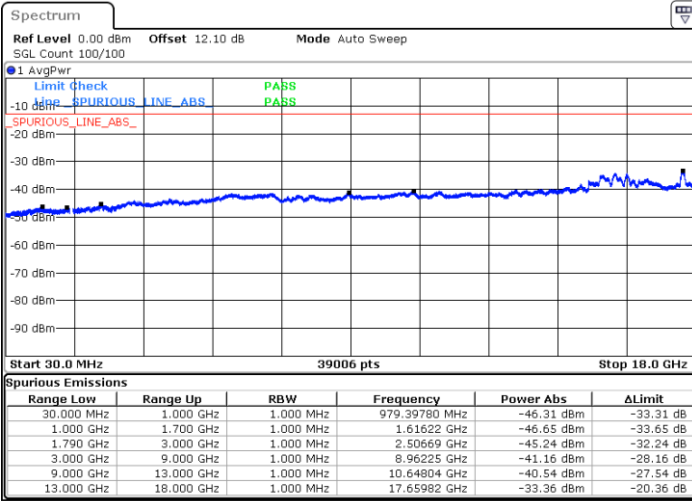

Lowest Channel / FullIRB

N/A

Date: 20.JUL.2020 21:47:37

LTE Band 66C / 15MHz+20MHz

64QAM

Middle Channel / 1RB0 and 1RB9

Middle Channel / 1RB74 and 1RB0

Date: 20.JUL.2020 21:56:58

Date: 20.JUL.2020 22:01:11

Middle Channel / FullRB

N/A

Date: 20.JUL.2020 21:56:07

LTE Band 66C / 15MHz+20MHz

64QAM

Highest Channel / 1RB0 and 1RB99

Highest Channel / 1RB74 and 1RB0

Date: 20.JUL.2020 22:16:02

Date: 20.JUL.2020 22:15:12

Highest Channel / FullIRB

N/A

Date: 20.JUL.2020 22:20:16

LTE Band 66C / 20MHz+5MHz

64QAM

Lowest Channel / 1RB0 and 1RB24

Lowest Channel / 1RB99 and 1RB0

Date: 20.JUL.2020 19:44:00

Date: 20.JUL.2020 19:38:01

Lowest Channel / FullIRB

N/A

Date: 20.JUL.2020 19:44:50

LTE Band 66C / 20MHz+5MHz

64QAM