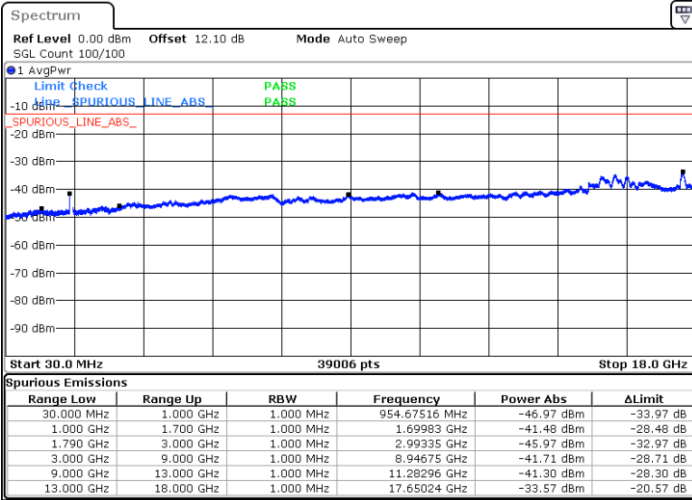

Highest Channel / FullIRB

N/A

Date: 20.JUL.2020 07:06:09

LTE Band 66C / 5MHz+20MHz

64QAM

Lowest Channel / 1RB0 and 1RB99

Lowest Channel / 1RB24 and 1RB0

Date: 20.JUL.2020 08:03:46

Date: 20.JUL.2020 07:25:59

Lowest Channel / FullIRB

N/A

Date: 20.JUL.2020 08:04:37

LTE Band 66C / 5MHz+20MHz

64QAM

Middle Channel / 1RB0 and 1RB9

Middle Channel / 1RB24 and 1RB0

Date: 20.JUL.2020 08:20:23

Date: 20.JUL.2020 08:24:36

Middle Channel / FullRB

N/A

Date: 20.JUL.2020 08:19:32

LTE Band 66C / 5MHz+20MHz

64QAM

Highest Channel / 1RB0 and 1RB99

Highest Channel / 1RB24 and 1RB0

Date: 20.JUL.2020 19:13:07

Date: 20.JUL.2020 19:12:17

Highest Channel / FullRB

N/A

Date: 20.JUL.2020 19:20:19

LTE Band 66C / 10MHz+15MHz

64QAM