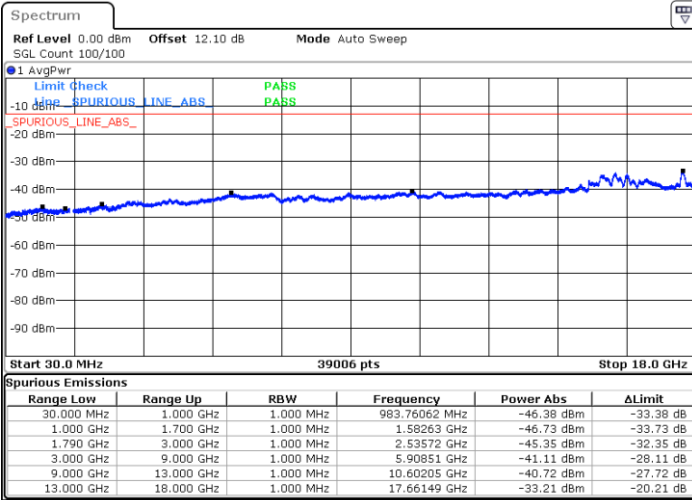

Lowest Channel / FullIRB

N/A

Date: 20.JUL.2020 21:47:37

LTE Band 66C / 15MHz+20MHz

64QAM

Middle Channel / 1RB0 and 1RB9

Middle Channel / 1RB74 and 1RB0

Date: 20.JUL.2020 21:56:58

Date: 20.JUL.2020 22:01:11

Middle Channel / FullRB

N/A

Date: 20.JUL.2020 21:56:07

LTE Band 66C / 15MHz+20MHz

64QAM

Highest Channel / 1RB0 and 1RB99

Highest Channel / 1RB74 and 1RB0

Date: 20.JUL.2020 22:16:02

Date: 20.JUL.2020 22:15:12

Highest Channel / FullIRB

N/A

Date: 20.JUL.2020 22:20:16

LTE Band 66C / 20MHz+5MHz

64QAM

Lowest Channel / 1RB0 and 1RB24

Lowest Channel / 1RB99 and 1RB0

Date: 20.JUL.2020 19:44:00

Date: 20.JUL.2020 19:38:01

Lowest Channel / FullIRB

N/A

Date: 20.JUL.2020 19:44:50

LTE Band 66C / 20MHz+5MHz

64QAM