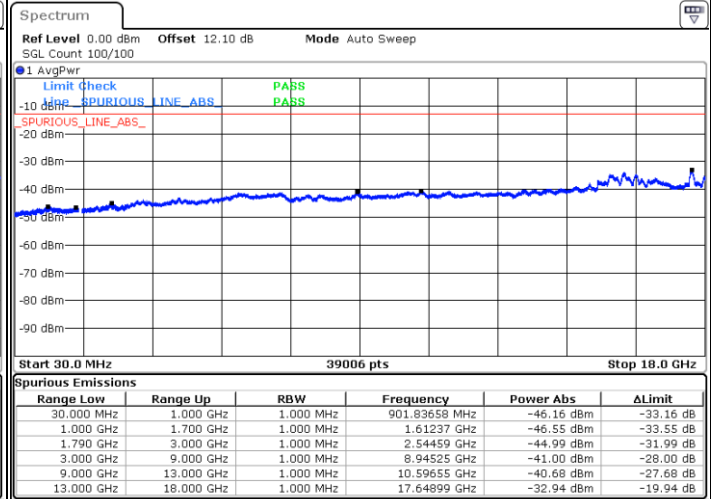

Middle Channel / FullRB

N/A

Date: 21.JUL.2020 01:20:52

LTE Band 66C / 10MHz+20MHz

64QAM

Highest Channel / 1RB0 and 1RB99

Highest Channel / 1RB49 and 1RB0

Date: 21.JUL.2020 01:40:15

Date: 21.JUL.2020 01:39:25

Highest Channel / FullRB

N/A

Date: 21.JUL.2020 01:44:29

LTE Band 66C / 15MHz+10MHz

64QAM

Lowest Channel / 1RB0 and 1RB49

Lowest Channel / 1RB74 and 1RB0

Date: 21.JUL.2020 19:25:00

Date: 21.JUL.2020 19:20:47

Lowest Channel / FullIRB

N/A

Date: 21.JUL.2020 19:25:51

LTE Band 66C / 15MHz+10MHz

64QAM

Middle Channel / 1RB0 and 1RB49