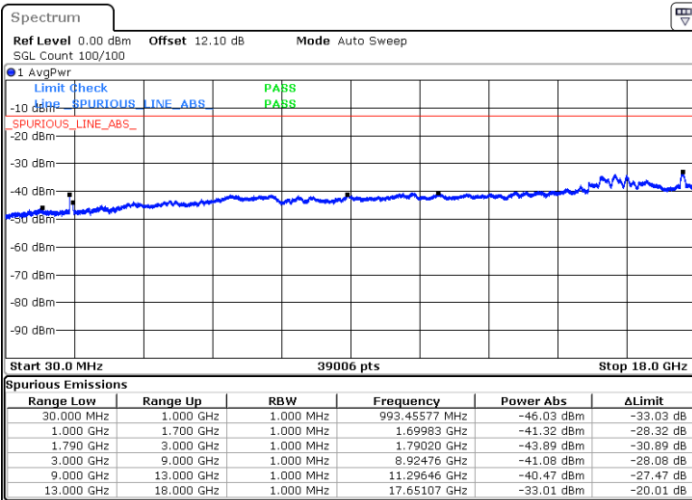

Date: 21.JUL.2020 19:25:00

Date: 21.JUL.2020 19:20:47

Lowest Channel / FullIRB

N/A

Date: 21.JUL.2020 19:25:51

LTE Band 66C / 15MHz+10MHz

64QAM

Middle Channel / 1RB0 and 1RB49

Middle Channel / 1RB74 and 1RB0

Date: 21.JUL.2020 19:39:45

Date: 21.JUL.2020 19:43:58

Middle Channel / FullRB

N/A

Date: 21.JUL.2020 19:38:53

LTE Band 66C / 15MHz+10MHz

64QAM

Highest Channel / 1RB0 and 1RB49

Highest Channel / 1RB74 and 1RB0

Date: 21.JUL.2020 20:07:28

Date: 21.JUL.2020 20:06:38

Highest Channel / FullRB

N/A

Date: 21.JUL.2020 20:11:42

LTE Band 66C / 15MHz+15MHz