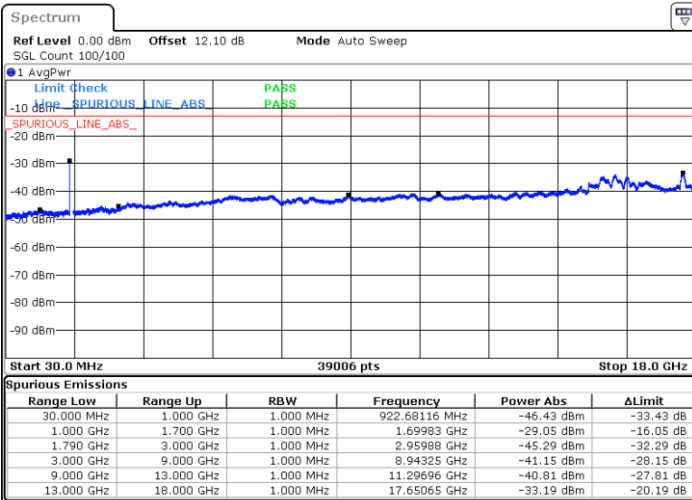

Date: 20.JUL.2020 22:16:02

Date: 20.JUL.2020 22:15:12

Highest Channel / FullIRB

N/A

Date: 20.JUL.2020 22:20:16

LTE Band 66C / 20MHz+5MHz

64QAM

Lowest Channel / 1RB0 and 1RB24

Lowest Channel / 1RB99 and 1RB0

Date: 20.JUL.2020 19:44:00

Date: 20.JUL.2020 19:38:01

Lowest Channel / FullIRB

N/A

Date: 20.JUL.2020 19:44:50

LTE Band 66C / 20MHz+5MHz

64QAM

Middle Channel / 1RB0 and 1RB24

Middle Channel / 1RB99 and 1RB0

Date: 20.JUL.2020 20:01:23

Date: 20.JUL.2020 20:05:36

Middle Channel / FullRB

N/A

Date: 20.JUL.2020 20:00:32

LTE Band 66C / 20MHz+5MHz