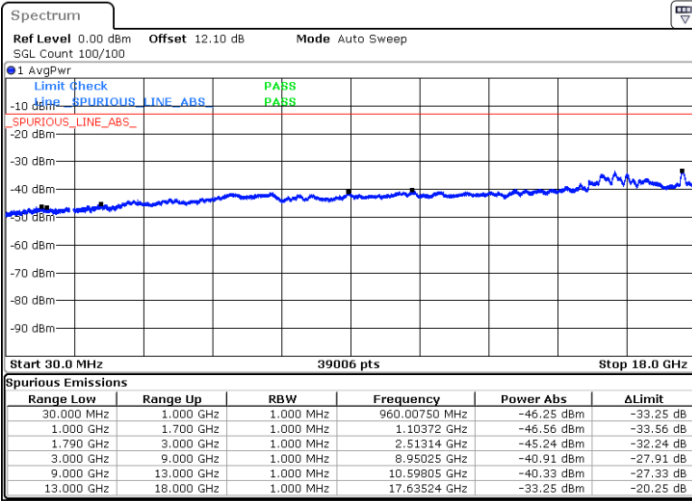

Date: 21.JUL.2020 19:25:00

Date: 21.JUL.2020 19:20:47

Lowest Channel / FullIRB

N/A

Date: 21.JUL.2020 19:25:51

LTE Band 66C / 15MHz+10MHz

64QAM

Middle Channel / 1RB0 and 1RB49

Middle Channel / 1RB74 and 1RB0

Date: 21.JUL.2020 19:39:45

Date: 21.JUL.2020 19:43:58

Middle Channel / FullRB

N/A

Date: 21.JUL.2020 19:38:53

LTE Band 66C / 15MHz+10MHz

64QAM

Highest Channel / 1RB0 and 1RB49

Highest Channel / 1RB74 and 1RB0

Date: 21.JUL.2020 20:07:28

Date: 21.JUL.2020 20:06:38

Highest Channel / FullRB

N/A

Date: 21.JUL.2020 20:11:42

LTE Band 66C / 15MHz+15MHz