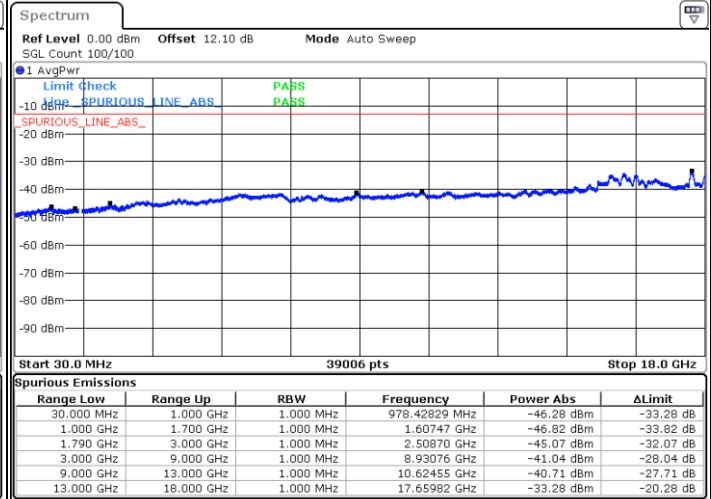

Highest Channel / 1RB0 and 1RB49

Highest Channel / 1RB74 and 1RB0

Date: 21.JUL.2020 20:07:28

Date: 21.JUL.2020 20:06:38

Highest Channel / FullRB

N/A

Date: 21.JUL.2020 20:11:42

LTE Band 66C / 15MHz+15MHz

LTE Band 66C / 15MHz+15MHz

64QAM

Middle Channel / 1RB0 and 1RB74

Middle Channel / 1RB74 and 1RB0

Date: 20.JUL.2020 22:55:28

Date: 20.JUL.2020 22:59:41

Middle Channel / FullRB

N/A

Date: 20.JUL.2020 22:54:37

LTE Band 66C / 15MHz+15MHz

64QAM

Highest Channel / 1RB0 and 1RB74

Highest Channel / 1RB74 and 1RB0

Date: 20.JUL.2020 23:33:25

Date: 20.JUL.2020 23:29:53

Highest Channel / FullRB

N/A

Date: 20.JUL.2020 23:37:38

LTE Band 66C / 15MHz+20MHz

64QAM

Lowest Channel / 1RB0 and 1RB99

Lowest Channel / 1RB74 and 1RB0

Date: 20.JUL.2020 21:46:46

Date: 20.JUL.2020 21:42:33