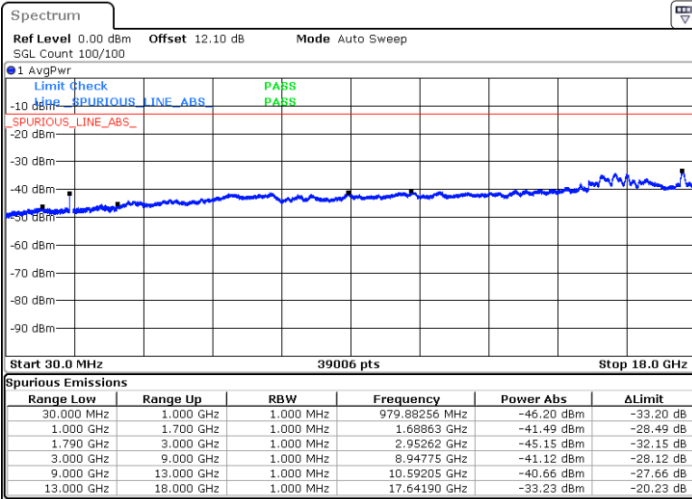

Date: 20.JUL.2020 22:01:11

Middle Channel / FullRB

N/A

Date: 20.JUL.2020 21:56:07

LTE Band 66C / 15MHz+20MHz

64QAM

Highest Channel / 1RB0 and 1RB99

Highest Channel / 1RB74 and 1RB0

Date: 20.JUL.2020 22:16:02

Date: 20.JUL.2020 22:15:12

Highest Channel / FullIRB

N/A

Date: 20.JUL.2020 22:20:16

LTE Band 66C / 20MHz+5MHz

64QAM

Lowest Channel / 1RB0 and 1RB24

Lowest Channel / 1RB99 and 1RB0

Date: 20.JUL.2020 19:44:00

Date: 20.JUL.2020 19:38:01

Lowest Channel / FullIRB

N/A

Date: 20.JUL.2020 19:44:50

LTE Band 66C / 20MHz+5MHz

64QAM

Middle Channel / 1RB0 and 1RB24

Middle Channel / 1RB99 and 1RB0

Date: 20.JUL.2020 20:01:23

Date: 20.JUL.2020 20:05:36

Middle Channel / FullRB

N/A

Date: 20.JUL.2020 20:00:32

LTE Band 66C / 20MHz+5MHz