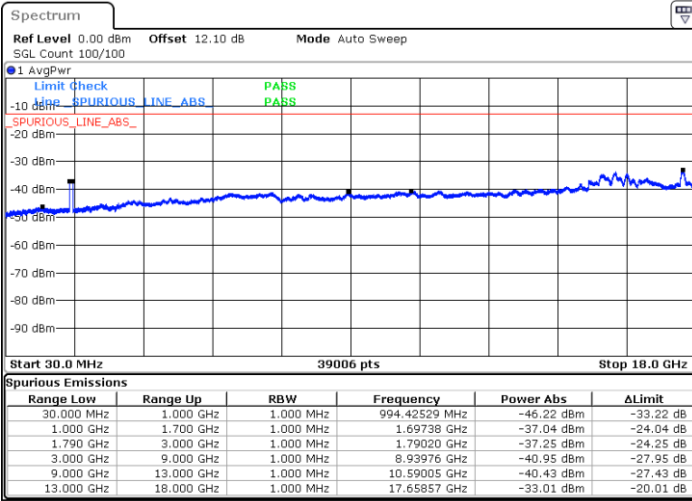

Date: 21.JUL.2020 01:39:25

Highest Channel / FullRB

N/A

Date: 21.JUL.2020 01:44:29

LTE Band 66C / 15MHz+10MHz

64QAM

Lowest Channel / 1RB0 and 1RB49

Lowest Channel / 1RB74 and 1RB0

Date: 21.JUL.2020 19:25:00

Date: 21.JUL.2020 19:20:47

Lowest Channel / FullIRB

N/A

Date: 21.JUL.2020 19:25:51

LTE Band 66C / 15MHz+10MHz

64QAM

Middle Channel / 1RB0 and 1RB49

Middle Channel / 1RB74 and 1RB0

Date: 21.JUL.2020 19:39:45

Date: 21.JUL.2020 19:43:58

Middle Channel / FullRB

N/A

Date: 21.JUL.2020 19:38:53

LTE Band 66C / 15MHz+10MHz

64QAM

Highest Channel / 1RB0 and 1RB49

Highest Channel / 1RB74 and 1RB0

Date: 21.JUL.2020 20:07:28

Date: 21.JUL.2020 20:06:38

Highest Channel / FullRB

N/A

Date: 21.JUL.2020 20:11:42

LTE Band 66C / 15MHz+15MHz