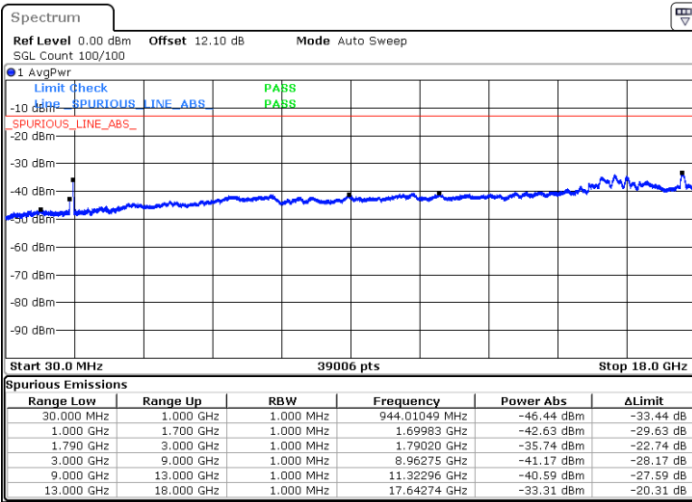

Lowest Channel / 1RB99 and 1RB0

Date: 20.JUL.2020 19:44:00

Date: 20.JUL.2020 19:38:01

Lowest Channel / FullIRB

N/A

Date: 20.JUL.2020 19:44:50

LTE Band 66C / 20MHz+5MHz

64QAM

Middle Channel / 1RB0 and 1RB24

Middle Channel / 1RB99 and 1RB0

Date: 20.JUL.2020 20:01:23

Date: 20.JUL.2020 20:05:36

Middle Channel / FullRB

N/A

Date: 20.JUL.2020 20:00:32

LTE Band 66C / 20MHz+5MHz

64QAM

Highest Channel / 1RB0 and 1RB24

Highest Channel / 1RB99 and 1RB0

Date: 20.JUL.2020 20:23:44

Date: 20.JUL.2020 20:22:54

Highest Channel / FullRB

N/A

Date: 20.JUL.2020 20:27:58

LTE Band 66C / 20MHz+10MHz

64QAM

Lowest Channel / 1RB0 and 1RB49

Lowest Channel / 1RB99 and 1RB0

Date: 20.JUL.2020 23:59:37

Date: 20.JUL.2020 23:52:33

Lowest Channel / FullIRB

N/A