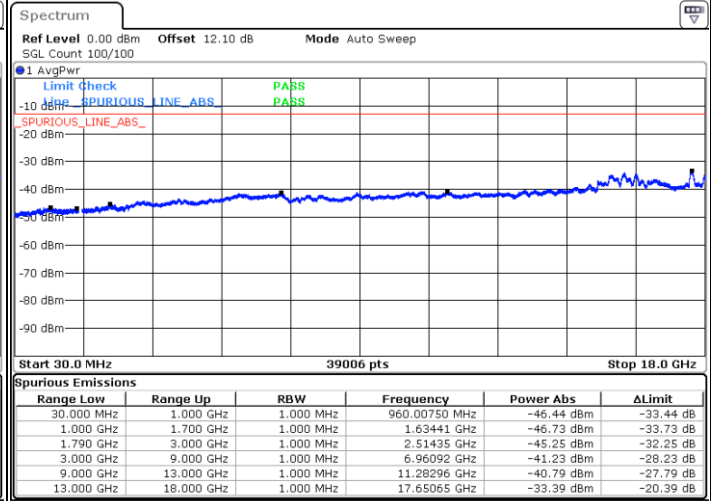

N/A

Date: 21.JUL.2020 00:10:11

LTE Band 66C / 20MHz+10MHz

64QAM

Highest Channel / 1RB0 and 1RB49

Highest Channel / 1RB99 and 1RB0

Date: 21.JUL.2020 00:37:37

Date: 21.JUL.2020 00:36:47

Highest Channel / FullRB

N/A

Date: 21.JUL.2020 00:41:51

LTE Band 66C / 20MHz+15MHz

64QAM

Lowest Channel / 1RB0 and 1RB74

Lowest Channel / 1RB99 and 1RB0

Date: 20.JUL.2020 20:51:45

Date: 20.JUL.2020 20:44:11

Lowest Channel / FullIRB

N/A

Date: 20.JUL.2020 20:52:36

LTE Band 66C / 20MHz+15MHz

64QAM

Middle Channel / 1RB0 and 1RB74

Middle Channel / 1RB99 and 1RB0

Date: 20.JUL.2020 21:02:47

Date: 20.JUL.2020 21:07:01

Middle Channel / FullRB

N/A

Date: 20.JUL.2020 21:01:57

LTE Band 66C / 20MHz+15MHz

64QAM

Highest Channel / 1RB0 and 1RB74