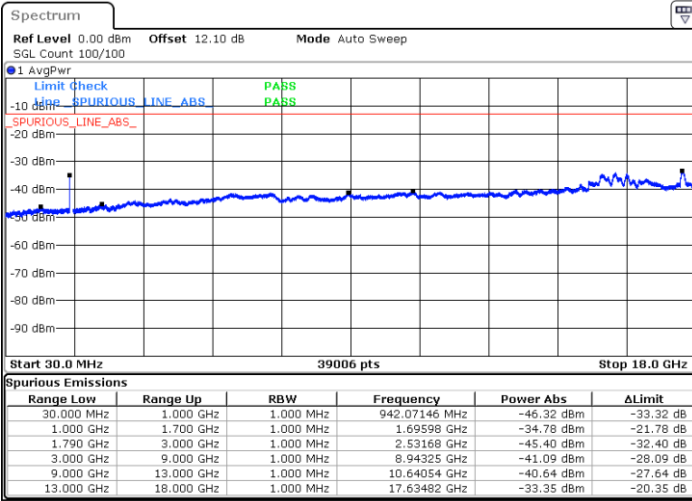

Date: 21.JUL.2020 00:00:27

LTE Band 66C / 20MHz+10MHz

64QAM

Middle Channel / 1RB0 and 1RB49

Middle Channel / 1RB99 and 1RB0

Date: 21.JUL.2020 00:11:02

Date: 21.JUL.2020 00:15:15

Middle Channel / FullRB

N/A

Date: 21.JUL.2020 00:10:11

LTE Band 66C / 20MHz+10MHz

64QAM

Highest Channel / 1RB0 and 1RB49

Highest Channel / 1RB99 and 1RB0

Date: 21.JUL.2020 00:37:37

Date: 21.JUL.2020 00:36:47

Highest Channel / FullRB

N/A

Date: 21.JUL.2020 00:41:51

LTE Band 66C / 20MHz+15MHz

64QAM

Lowest Channel / 1RB0 and 1RB74

Lowest Channel / 1RB99 and 1RB0

Date: 20.JUL.2020 20:51:45

Date: 20.JUL.2020 20:44:11

Lowest Channel / FullIRB

N/A

Date: 20.JUL.2020 20:52:36

LTE Band 66C / 20MHz+15MHz

64QAM

Middle Channel / 1RB0 and 1RB74

Middle Channel / 1RB99 and 1RB0