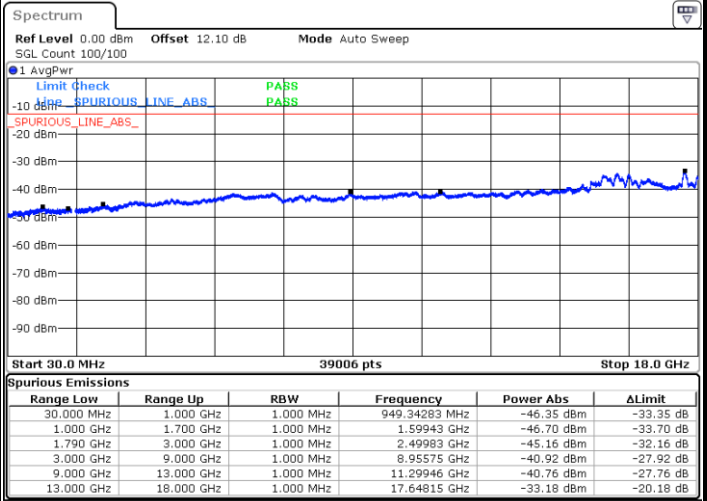

Date: 20.JUL.2020 22:16:02

Date: 20.JUL.2020 22:15:12

Highest Channel / FullIRB

N/A

Date: 20.JUL.2020 22:20:16

LTE Band 66C / 20MHz+5MHz

64QAM

Lowest Channel / 1RB0 and 1RB24

Lowest Channel / 1RB99 and 1RB0

Date: 20.JUL.2020 19:44:00

Date: 20.JUL.2020 19:38:01

Lowest Channel / FullIRB

N/A

Date: 20.JUL.2020 19:44:50

LTE Band 66C / 20MHz+5MHz

64QAM

Middle Channel / 1RB0 and 1RB24

Middle Channel / 1RB99 and 1RB0

Date: 20.JUL.2020 20:01:23

Date: 20.JUL.2020 20:05:36

Middle Channel / FullRB

N/A

Date: 20.JUL.2020 20:00:32

LTE Band 66C / 20MHz+5MHz

64QAM

Highest Channel / 1RB0 and 1RB24

Highest Channel / 1RB99 and 1RB0

Date: 20.JUL.2020 20:23:44

Date: 20.JUL.2020 20:22:54

Highest Channel / FullRB

N/A

Date: 20.JUL.2020 20:27:58