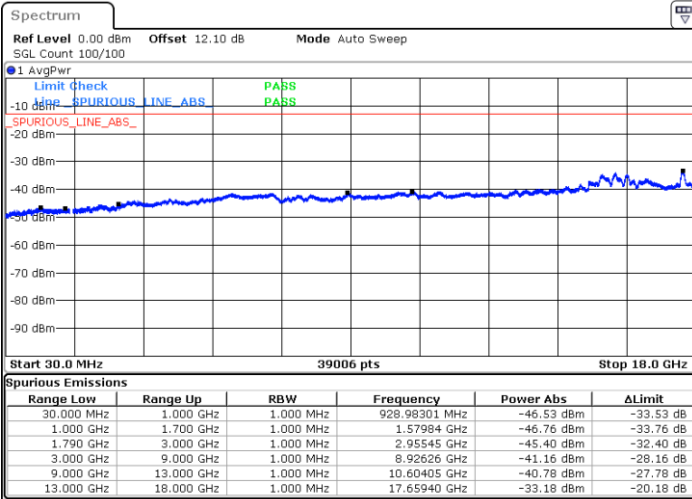

Highest Channel / 1RB0 and 1RB49

Highest Channel / 1RB74 and 1RB0

Date: 21.JUL.2020 20:07:28

Date: 21.JUL.2020 20:06:38

Highest Channel / FullRB

N/A

Date: 21.JUL.2020 20:11:42

LTE Band 66C / 15MHz+15MHz

64QAM

Lowest Channel / 1RB0 and 1RB74

Lowest Channel / 1RB74 and 1RB0

Date: 20.JUL.2020 22:37:18

Date: 20.JUL.2020 22:33:05

Lowest Channel / FullIRB

N/A

Date: 20.JUL.2020 22:44:55

LTE Band 66C / 15MHz+15MHz

64QAM

Middle Channel / 1RB0 and 1RB74

Middle Channel / 1RB74 and 1RB0

Date: 20.JUL.2020 22:55:28

Date: 20.JUL.2020 22:59:41

Middle Channel / FullRB

N/A

Date: 20.JUL.2020 22:54:37

LTE Band 66C / 15MHz+15MHz

64QAM

Highest Channel / 1RB0 and 1RB74

Highest Channel / 1RB74 and 1RB0

Date: 20.JUL.2020 23:33:25

Date: 20.JUL.2020 23:29:53

Highest Channel / FullRB