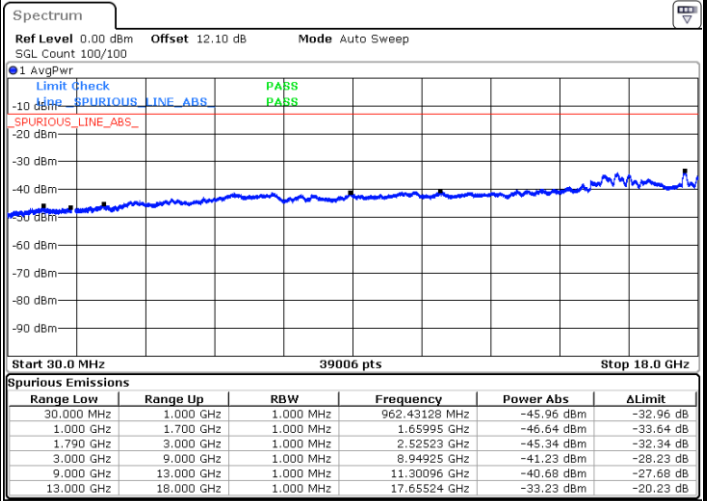

LTE Band 66C / 15MHz+15MHz

64QAM

Middle Channel / 1RB0 and 1RB74

Middle Channel / 1RB74 and 1RB0

Date: 20.JUL.2020 22:55:28

Date: 20.JUL.2020 22:59:41

Middle Channel / FullRB

N/A

Date: 20.JUL.2020 22:54:37

LTE Band 66C / 15MHz+15MHz

64QAM

Highest Channel / 1RB0 and 1RB74

Highest Channel / 1RB74 and 1RB0

Date: 20.JUL.2020 23:33:25

Date: 20.JUL.2020 23:29:53

Highest Channel / FullRB

N/A

Date: 20.JUL.2020 23:37:38

LTE Band 66C / 15MHz+20MHz

64QAM

Lowest Channel / 1RB0 and 1RB99

Lowest Channel / 1RB74 and 1RB0

Date: 20.JUL.2020 21:46:46

Date: 20.JUL.2020 21:42:33

Lowest Channel / FullIRB

N/A

Date: 20.JUL.2020 21:47:37

LTE Band 66C / 15MHz+20MHz

64QAM

Middle Channel / 1RB0 and 1RB9

Middle Channel / 1RB74 and 1RB0

Date: 20.JUL.2020 21:56:58