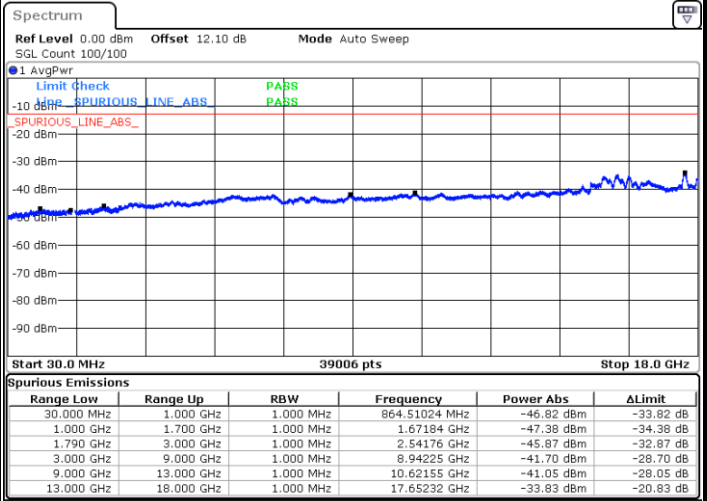

LTE Band 66C / 20MHz+20MHz

16QAM

Lowest Channel / 1RB0 and 1RB99

Lowest Channel / 1RB99 and 1RB0

Date: 20.JUL.2020 06:04:57

Date: 20.JUL.2020 06:02:25

Lowest Channel / FullIRB

N/A

Date: 20.JUL.2020 06:07:29

LTE Band 66C / 20MHz+20MHz

16QAM

MiddleChannel / 1RB0 and 1RB99

Middle Channel / 1RB99 and 1RB0

Date: 20.JUL.2020 06:21:58

Date: 20.JUL.2020 06:24:30

Middle Channel / FullIRB

N/A

Date: 20.JUL.2020 06:19:26

LTE Band 66C / 20MHz+20MHz

16QAM

Highest Channel / 1RB0 and 1RB99

Highest Channel / 1RB99 and 1RB0

Date: 20.JUL.2020 07:03:37

Date: 20.JUL.2020 07:01:05

Highest Channel / FullIRB

N/A

Date: 20.JUL.2020 07:06:09

LTE Band 66C / 5MHz+20MHz

64QAM

Lowest Channel / 1RB0 and 1RB99

Lowest Channel / 1RB24 and 1RB0

Date: 20.JUL.2020 08:03:46