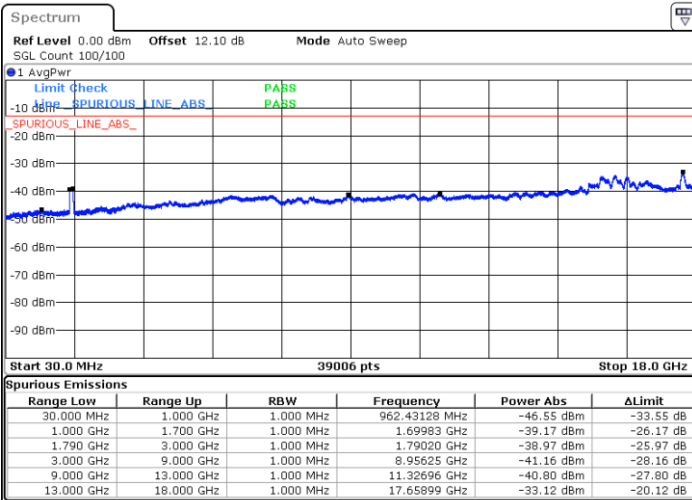

Date: 20.JUL.2020 20:44:11

Lowest Channel / FullIRB

N/A

Date: 20.JUL.2020 20:52:36

LTE Band 66C / 20MHz+15MHz

64QAM

Middle Channel / 1RB0 and 1RB74

Middle Channel / 1RB99 and 1RB0

Date: 20.JUL.2020 21:02:47

Date: 20.JUL.2020 21:07:01

Middle Channel / FullRB

N/A

Date: 20.JUL.2020 21:01:57

LTE Band 66C / 20MHz+15MHz

64QAM

Highest Channel / 1RB0 and 1RB74

Highest Channel / 1RB99 and 1RB0

Date: 20.JUL.2020 21:26:00

Date: 20.JUL.2020 21:25:10

Highest Channel / FullIRB

N/A

Date: 20.JUL.2020 21:30:14