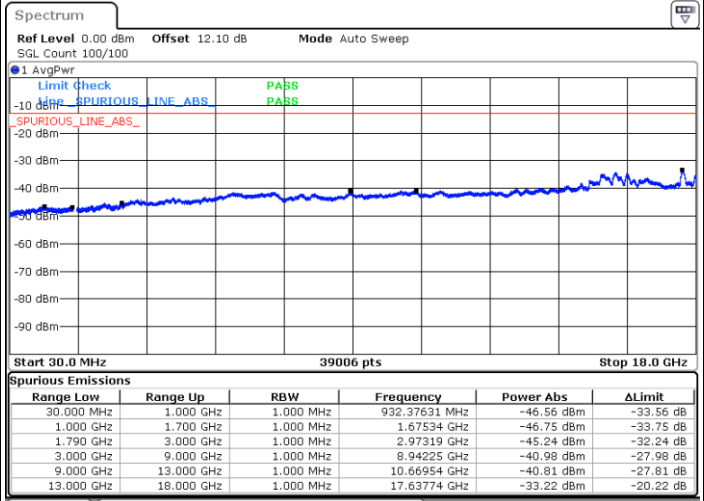

Date: 20.JUL.2020 07:25:59

Lowest Channel / FullIRB

N/A

Date: 20.JUL.2020 08:04:37

LTE Band 66C / 5MHz+20MHz

64QAM

Middle Channel / 1RB0 and 1RB9

Middle Channel / 1RB24 and 1RB0

Date: 20.JUL.2020 08:20:23

Date: 20.JUL.2020 08:24:36

Middle Channel / FullRB

N/A

Date: 20.JUL.2020 08:19:32

LTE Band 66C / 5MHz+20MHz

64QAM

Highest Channel / 1RB0 and 1RB99

Highest Channel / 1RB24 and 1RB0

Date: 20.JUL.2020 19:13:07

Date: 20.JUL.2020 19:12:17

Highest Channel / FullRB

N/A

Date: 20.JUL.2020 19:20:19

LTE Band 66C / 10MHz+15MHz

64QAM

Lowest Channel / 1RB0 and 1RB74

Lowest Channel / 1RB49 and 1RB0

Date: 21.JUL.2020 20:35:26

Date: 21.JUL.2020 20:27:44

Lowest Channel / FullIRB

N/A

Date: 21.JUL.2020 20:36:17

LTE Band 66C / 10MHz+15MHz