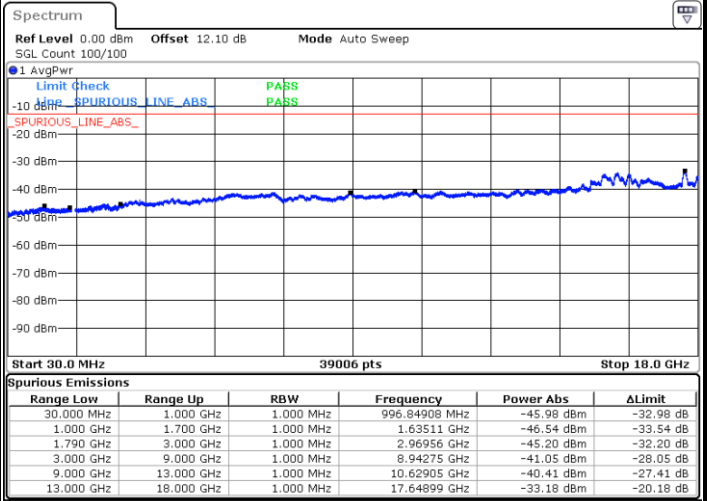

Lowest Channel / 1RB0 and 1RB74

Lowest Channel / 1RB49 and 1RB0

Date: 21.JUL.2020 20:35:26

Date: 21.JUL.2020 20:27:44

Lowest Channel / FullIRB

N/A

Date: 21.JUL.2020 20:36:17

LTE Band 66C / 10MHz+15MHz

LTE Band 66C / 10MHz+15MHz

64QAM

Highest Channel / 1RB0 and 1RB74

Highest Channel / 1RB49 and 1RB0

Date: 21.JUL.2020 21:27:37

Date: 21.JUL.2020 21:26:47

Highest Channel / FullRB

N/A

Date: 21.JUL.2020 21:31:51

LTE Band 66C / 10MHz+20MHz

64QAM

Lowest Channel / 1RB0 and 1RB99

Lowest Channel / 1RB49 and 1RB0

Date: 21.JUL.2020 01:03:30

Date: 21.JUL.2020 00:56:07

Lowest Channel / FullIRB

N/A

Date: 21.JUL.2020 01:04:21

LTE Band 66C / 10MHz+20MHz

64QAM

Middle Channel / 1RB0 and 1RB99

Middle Channel / 1RB49 and 1RB0

Date: 21.JUL.2020 01:21:42

Date: 21.JUL.2020 01:25:55