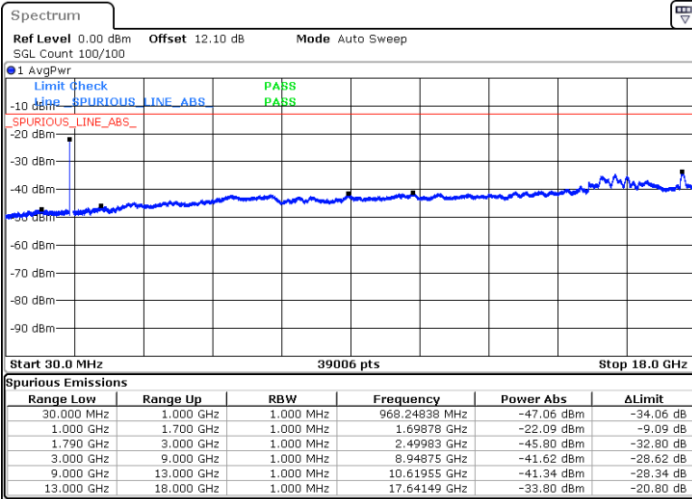

LTE Band 66C / 20MHz+20MHz

16QAM

Lowest Channel / 1RB0 and 1RB99

Lowest Channel / 1RB99 and 1RB0

Date: 20.JUL.2020 06:04:57

Date: 20.JUL.2020 06:02:25

Lowest Channel / FullIRB

N/A

Date: 20.JUL.2020 06:07:29

LTE Band 66C / 20MHz+20MHz

16QAM

MiddleChannel / 1RB0 and 1RB99

Middle Channel / 1RB99 and 1RB0

Date: 20.JUL.2020 06:21:58

Date: 20.JUL.2020 06:24:30

Middle Channel / FullIRB

N/A

Date: 20.JUL.2020 06:19:26

LTE Band 66C / 20MHz+20MHz

16QAM

Highest Channel / 1RB0 and 1RB99

Highest Channel / 1RB99 and 1RB0

Date: 20.JUL.2020 07:03:37

Date: 20.JUL.2020 07:01:05

Highest Channel / FullIRB

N/A

Date: 20.JUL.2020 07:06:09

LTE Band 66C / 5MHz+20MHz

64QAM

Lowest Channel / 1RB0 and 1RB99

Lowest Channel / 1RB24 and 1RB0

Date: 20.JUL.2020 08:03:46