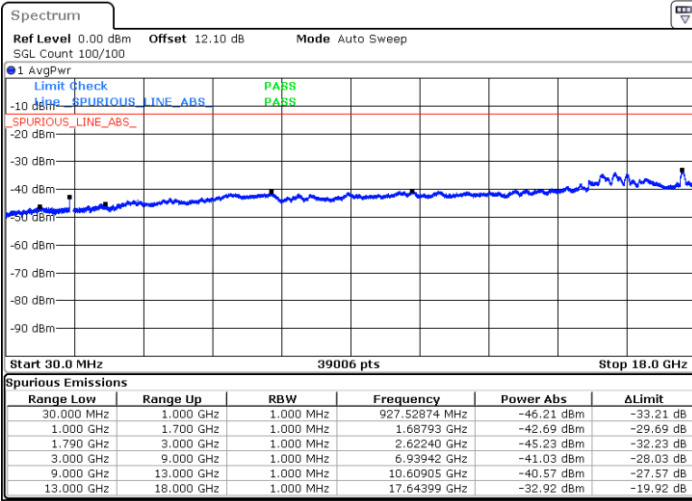

Date: 20.JUL.2020 08:20:23

Date: 20.JUL.2020 08:24:36

Middle Channel / FullRB

N/A

Date: 20.JUL.2020 08:19:32

LTE Band 66C / 5MHz+20MHz

64QAM

Highest Channel / 1RB0 and 1RB99

Highest Channel / 1RB24 and 1RB0

Date: 20.JUL.2020 19:13:07

Date: 20.JUL.2020 19:12:17

Highest Channel / FullRB

N/A

Date: 20.JUL.2020 19:20:19

LTE Band 66C / 10MHz+15MHz

64QAM

Lowest Channel / 1RB0 and 1RB74

Lowest Channel / 1RB49 and 1RB0

Date: 21.JUL.2020 20:35:26

Date: 21.JUL.2020 20:27:44

Lowest Channel / FullIRB

N/A

Date: 21.JUL.2020 20:36:17

LTE Band 66C / 10MHz+15MHz