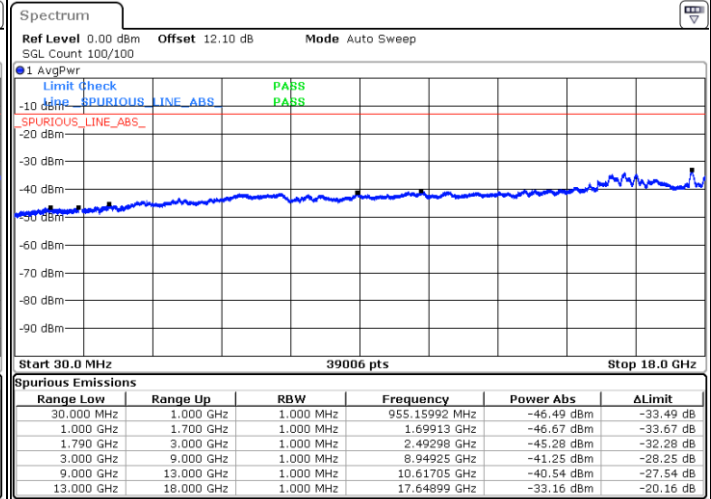

LTE Band 66C / 10MHz+15MHz

64QAM

Highest Channel / 1RB0 and 1RB74

Highest Channel / 1RB49 and 1RB0

Date: 21.JUL.2020 21:27:37

Date: 21.JUL.2020 21:26:47

Highest Channel / FullRB

N/A

Date: 21.JUL.2020 21:31:51

LTE Band 66C / 10MHz+20MHz

64QAM

Lowest Channel / 1RB0 and 1RB99

Lowest Channel / 1RB49 and 1RB0

Date: 21.JUL.2020 01:03:30

Date: 21.JUL.2020 00:56:07

Lowest Channel / FullIRB

N/A

Date: 21.JUL.2020 01:04:21

LTE Band 66C / 10MHz+20MHz

64QAM

Middle Channel / 1RB0 and 1RB99

Middle Channel / 1RB49 and 1RB0

Date: 21.JUL.2020 01:21:42

Date: 21.JUL.2020 01:25:55

Middle Channel / FullRB

N/A

Date: 21.JUL.2020 01:20:52

LTE Band 66C / 10MHz+20MHz

64QAM

Highest Channel / 1RB0 and 1RB99

Highest Channel / 1RB49 and 1RB0

Date: 21.JUL.2020 01:40:15