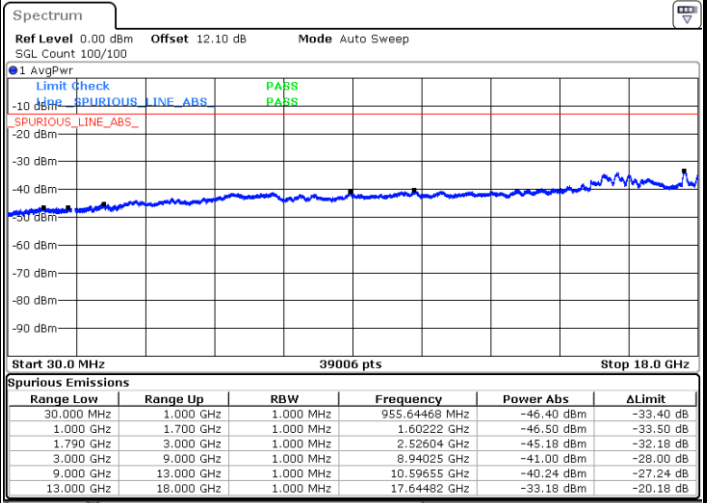

LTE Band 66C / 10MHz+15MHz

64QAM

MiddleChannel / 1RB0 and 1RB74

Middle Channel / 1RB49 and 1RB0

Date: 21.JUL.2020 20:49:49

Date: 21.JUL.2020 20:54:02