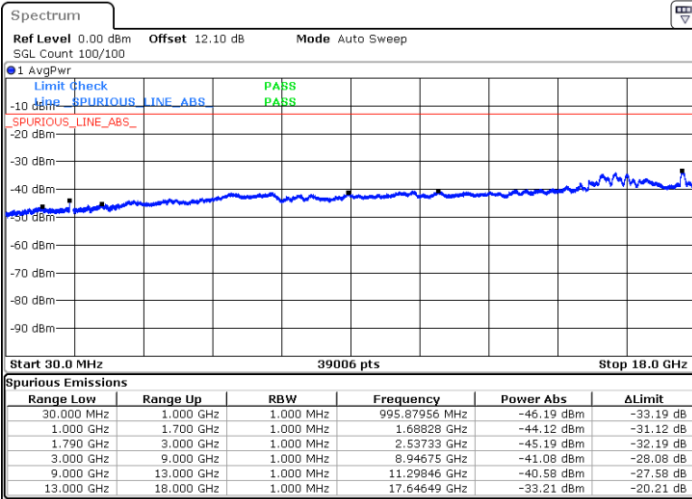

Middle Channel / FullRB

N/A

Date: 21.JUL.2020 01:20:52

LTE Band 66C / 10MHz+20MHz

64QAM

Highest Channel / 1RB0 and 1RB99

Highest Channel / 1RB49 and 1RB0

Date: 21.JUL.2020 01:40:15

Date: 21.JUL.2020 01:39:25

Highest Channel / FullRB

N/A

Date: 21.JUL.2020 01:44:29

LTE Band 66C / 15MHz+10MHz

64QAM

Lowest Channel / 1RB0 and 1RB49

Lowest Channel / 1RB74 and 1RB0

Date: 21.JUL.2020 19:25:00

Date: 21.JUL.2020 19:20:47

Lowest Channel / FullIRB

N/A

Date: 21.JUL.2020 19:25:51

LTE Band 66C / 15MHz+10MHz

64QAM

Middle Channel / 1RB0 and 1RB49