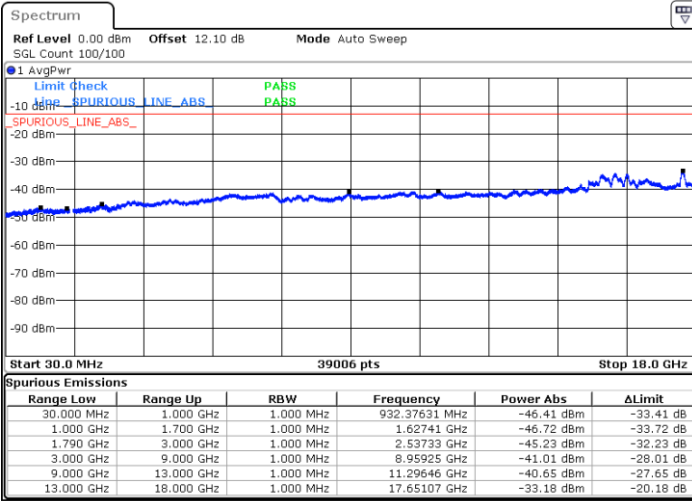

Highest Channel / FullRB

N/A

Date: 21.JUL.2020 00:41:51

LTE Band 66C / 20MHz+15MHz

64QAM

Lowest Channel / 1RB0 and 1RB74

Lowest Channel / 1RB99 and 1RB0

Date: 20.JUL.2020 20:51:45

Date: 20.JUL.2020 20:44:11

Lowest Channel / FullIRB

N/A

Date: 20.JUL.2020 20:52:36

LTE Band 66C / 20MHz+15MHz

64QAM

Middle Channel / 1RB0 and 1RB74

Middle Channel / 1RB99 and 1RB0

Date: 20.JUL.2020 21:02:47

Date: 20.JUL.2020 21:07:01

Middle Channel / FullRB

N/A

Date: 20.JUL.2020 21:01:57

LTE Band 66C / 20MHz+15MHz

64QAM

Highest Channel / 1RB0 and 1RB74

Highest Channel / 1RB99 and 1RB0

Date: 20.JUL.2020 21:26:00

Date: 20.JUL.2020 21:25:10

Highest Channel / FullIRB

N/A

Date: 20.JUL.2020 21:30:14