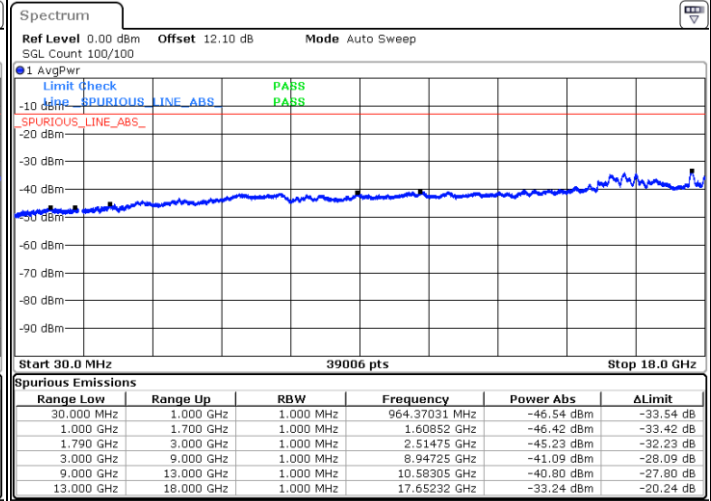

64QAM

Highest Channel / 1RB0 and 1RB24

Highest Channel / 1RB99 and 1RB0

Date: 20.JUL.2020 20:23:44

Date: 20.JUL.2020 20:22:54

Highest Channel / FullRB

N/A

Date: 20.JUL.2020 20:27:58

LTE Band 66C / 20MHz+10MHz

64QAM

Lowest Channel / 1RB0 and 1RB49

Lowest Channel / 1RB99 and 1RB0

Date: 20.JUL.2020 23:59:37

Date: 20.JUL.2020 23:52:33

Lowest Channel / FullIRB

N/A

Date: 21.JUL.2020 00:00:27

LTE Band 66C / 20MHz+10MHz

64QAM

Middle Channel / 1RB0 and 1RB49

Middle Channel / 1RB99 and 1RB0

Date: 21.JUL.2020 00:11:02

Date: 21.JUL.2020 00:15:15

Middle Channel / FullRB

N/A

Date: 21.JUL.2020 00:10:11

LTE Band 66C / 20MHz+10MHz

64QAM

Highest Channel / 1RB0 and 1RB49

Highest Channel / 1RB99 and 1RB0

Date: 21.JUL.2020 00:37:37

Date: 21.JUL.2020 00:36:47