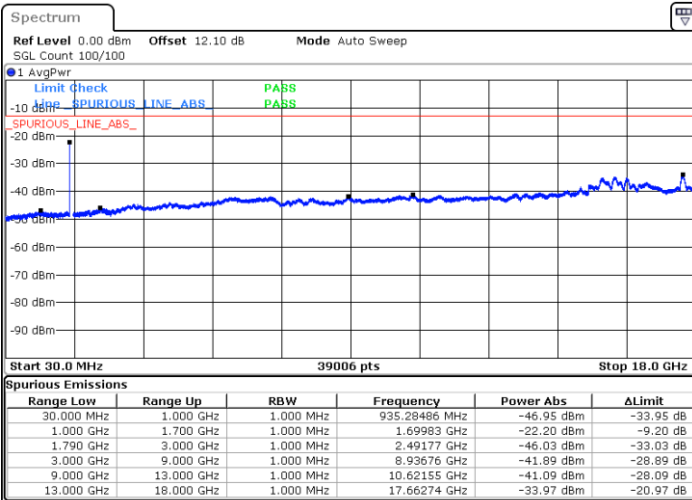

N/A

Date: 20.JUL.2020 06:19:26

LTE Band 66C / 20MHz+20MHz

16QAM

Highest Channel / 1RB0 and 1RB99

Highest Channel / 1RB99 and 1RB0

Date: 20.JUL.2020 07:03:37

Date: 20.JUL.2020 07:01:05

Highest Channel / FullIRB

N/A

Date: 20.JUL.2020 07:06:09

LTE Band 66C / 5MHz+20MHz

64QAM

Lowest Channel / 1RB0 and 1RB99

Lowest Channel / 1RB24 and 1RB0

Date: 20.JUL.2020 08:03:46

Date: 20.JUL.2020 07:25:59

Lowest Channel / FullIRB

N/A

Date: 20.JUL.2020 08:04:37

LTE Band 66C / 5MHz+20MHz

64QAM

Middle Channel / 1RB0 and 1RB9

Middle Channel / 1RB24 and 1RB0

Date: 20.JUL.2020 08:20:23

Date: 20.JUL.2020 08:24:36

Middle Channel / FullRB

N/A

Date: 20.JUL.2020 08:19:32

LTE Band 66C / 5MHz+20MHz

64QAM

Highest Channel / 1RB0 and 1RB99