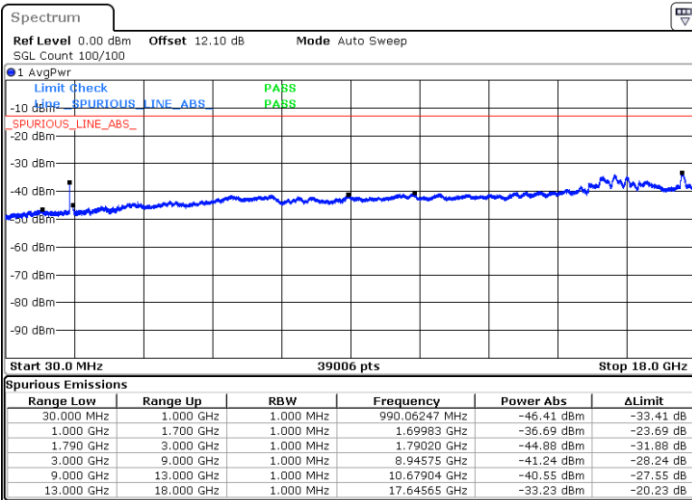

Date: 21.JUL.2020 21:31:51

LTE Band 66C / 10MHz+20MHz

64QAM

Lowest Channel / 1RB0 and 1RB99

Lowest Channel / 1RB49 and 1RB0

Date: 21.JUL.2020 01:03:30

Date: 21.JUL.2020 00:56:07

Lowest Channel / FullIRB

N/A

Date: 21.JUL.2020 01:04:21

LTE Band 66C / 10MHz+20MHz

64QAM

Middle Channel / 1RB0 and 1RB99

Middle Channel / 1RB49 and 1RB0

Date: 21.JUL.2020 01:21:42

Date: 21.JUL.2020 01:25:55

Middle Channel / FullRB

N/A

Date: 21.JUL.2020 01:20:52

LTE Band 66C / 10MHz+20MHz

64QAM

Highest Channel / 1RB0 and 1RB99

Highest Channel / 1RB49 and 1RB0

Date: 21.JUL.2020 01:40:15

Date: 21.JUL.2020 01:39:25

Highest Channel / FullRB

N/A

Date: 21.JUL.2020 01:44:29

LTE Band 66C / 15MHz+10MHz

64QAM

Lowest Channel / 1RB0 and 1RB49

Lowest Channel / 1RB74 and 1RB0