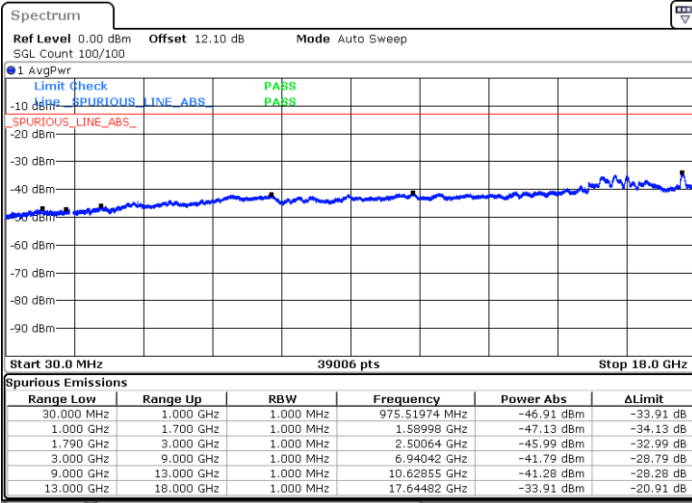

Date: 20.JUL.2020 06:07:29

LTE Band 66C / 20MHz+20MHz

16QAM

MiddleChannel / 1RB0 and 1RB99

Middle Channel / 1RB99 and 1RB0

Date: 20.JUL.2020 06:21:58

Date: 20.JUL.2020 06:24:30

Middle Channel / FullIRB

N/A

Date: 20.JUL.2020 06:19:26

LTE Band 66C / 20MHz+20MHz

16QAM

Highest Channel / 1RB0 and 1RB99

Highest Channel / 1RB99 and 1RB0

Date: 20.JUL.2020 07:03:37

Date: 20.JUL.2020 07:01:05

Highest Channel / FullIRB

N/A

Date: 20.JUL.2020 07:06:09

LTE Band 66C / 5MHz+20MHz

64QAM

Lowest Channel / 1RB0 and 1RB99

Lowest Channel / 1RB24 and 1RB0

Date: 20.JUL.2020 08:03:46

Date: 20.JUL.2020 07:25:59

Lowest Channel / FullIRB

N/A

Date: 20.JUL.2020 08:04:37

LTE Band 66C / 5MHz+20MHz

64QAM

Middle Channel / 1RB0 and 1RB9

Middle Channel / 1RB24 and 1RB0