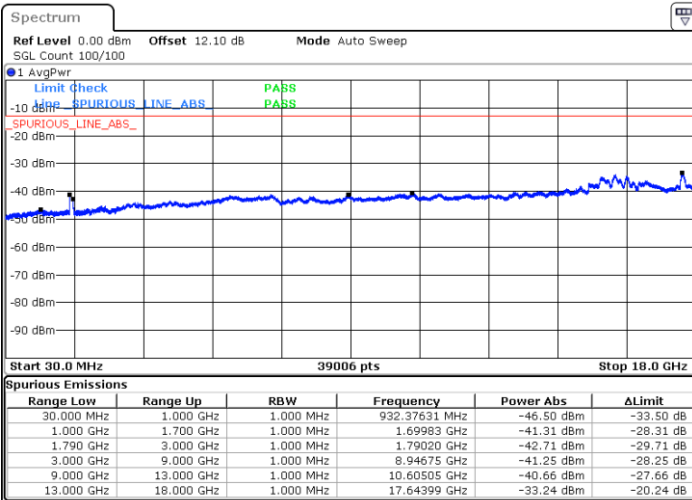

Date: 20.JUL.2020 22:16:02

Date: 20.JUL.2020 22:15:12

Highest Channel / FullIRB

N/A

Date: 20.JUL.2020 22:20:16

LTE Band 66C / 20MHz+5MHz

64QAM

Lowest Channel / 1RB0 and 1RB24

Lowest Channel / 1RB99 and 1RB0

Date: 20.JUL.2020 19:44:00

Date: 20.JUL.2020 19:38:01

Lowest Channel / FullIRB

N/A

Date: 20.JUL.2020 19:44:50

LTE Band 66C / 20MHz+5MHz

64QAM

Middle Channel / 1RB0 and 1RB24

Middle Channel / 1RB99 and 1RB0

Date: 20.JUL.2020 20:01:23

Date: 20.JUL.2020 20:05:36

Middle Channel / FullRB

N/A

Date: 20.JUL.2020 20:00:32

LTE Band 66C / 20MHz+5MHz

64QAM

Highest Channel / 1RB0 and 1RB24

Highest Channel / 1RB99 and 1RB0

Date: 20.JUL.2020 20:23:44

Date: 20.JUL.2020 20:22:54

Highest Channel / FullRB

N/A

Date: 20.JUL.2020 20:27:58