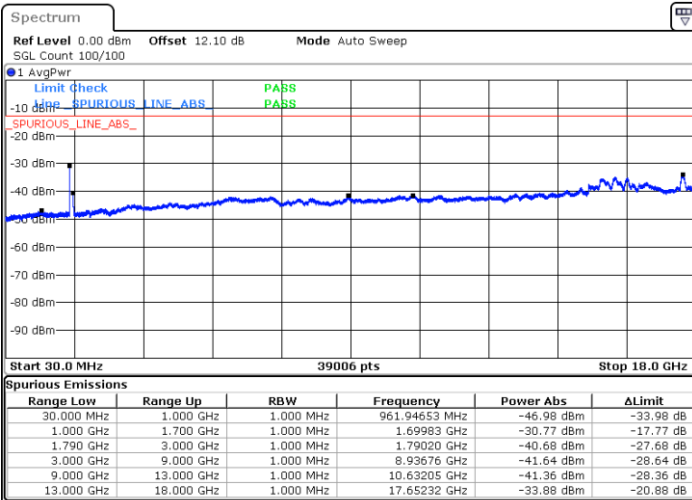

LTE Band 66C / 20MHz+20MHz

16QAM

Lowest Channel / 1RB0 and 1RB99

Lowest Channel / 1RB99 and 1RB0

Date: 20.JUL.2020 06:04:57

Date: 20.JUL.2020 06:02:25

Lowest Channel / FullIRB

N/A

Date: 20.JUL.2020 06:07:29

LTE Band 66C / 20MHz+20MHz

16QAM

MiddleChannel / 1RB0 and 1RB99

Middle Channel / 1RB99 and 1RB0

Date: 20.JUL.2020 06:21:58

Date: 20.JUL.2020 06:24:30

Middle Channel / FullIRB

N/A

Date: 20.JUL.2020 06:19:26

LTE Band 66C / 20MHz+20MHz

16QAM

Highest Channel / 1RB0 and 1RB99

Highest Channel / 1RB99 and 1RB0

Date: 20.JUL.2020 07:03:37

Date: 20.JUL.2020 07:01:05

Highest Channel / FullIRB

N/A

Date: 20.JUL.2020 07:06:09

LTE Band 66C / 5MHz+20MHz

64QAM

Lowest Channel / 1RB0 and 1RB99

Lowest Channel / 1RB24 and 1RB0

Date: 20.JUL.2020 08:03:46