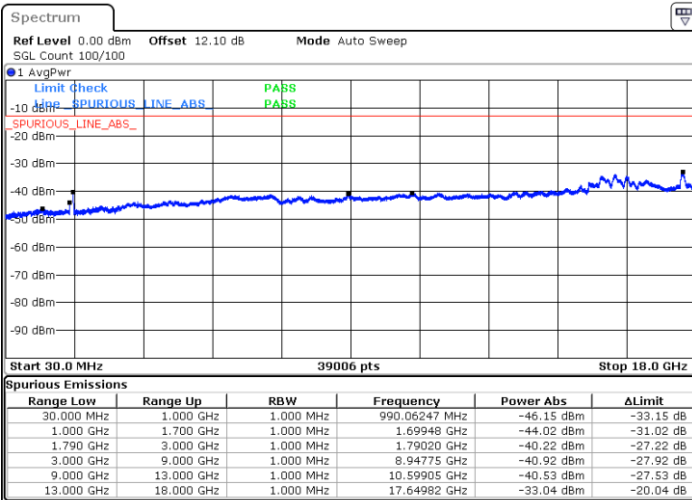

Middle Channel / 1RB74 and 1RB0

Date: 21.JUL.2020 19:39:45

Date: 21.JUL.2020 19:43:58

Middle Channel / FullRB

N/A

Date: 21.JUL.2020 19:38:53

LTE Band 66C / 15MHz+10MHz

64QAM

Highest Channel / 1RB0 and 1RB49

Highest Channel / 1RB74 and 1RB0

Date: 21.JUL.2020 20:07:28

Date: 21.JUL.2020 20:06:38

Highest Channel / FullRB

N/A

Date: 21.JUL.2020 20:11:42

LTE Band 66C / 15MHz+15MHz

64QAM

Lowest Channel / 1RB0 and 1RB74

Lowest Channel / 1RB74 and 1RB0

Date: 20.JUL.2020 22:37:18

Date: 20.JUL.2020 22:33:05

Lowest Channel / FullIRB

N/A

Date: 20.JUL.2020 22:44:55