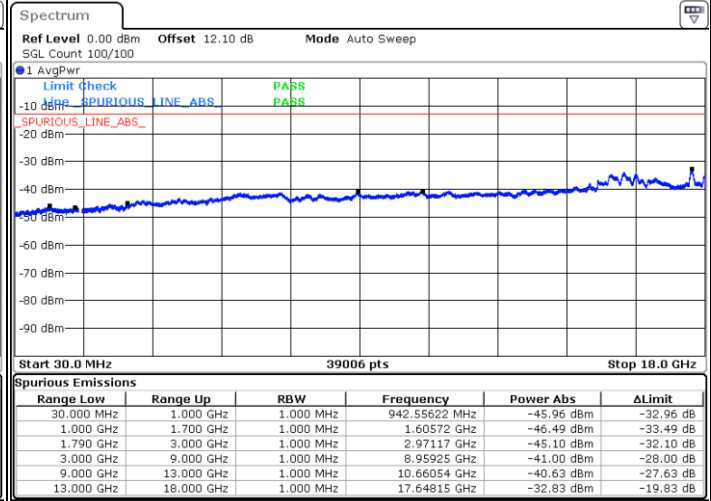

Date: 21.JUL.2020 01:39:25

Highest Channel / FullRB

N/A

Date: 21.JUL.2020 01:44:29

LTE Band 66C / 15MHz+10MHz

64QAM

Lowest Channel / 1RB0 and 1RB49

Lowest Channel / 1RB74 and 1RB0

Date: 21.JUL.2020 19:25:00

Date: 21.JUL.2020 19:20:47

Lowest Channel / FullIRB

N/A

Date: 21.JUL.2020 19:25:51

LTE Band 66C / 15MHz+10MHz

64QAM

Middle Channel / 1RB0 and 1RB49

Middle Channel / 1RB74 and 1RB0

Date: 21.JUL.2020 19:39:45

Date: 21.JUL.2020 19:43:58

Middle Channel / FullRB

N/A

Date: 21.JUL.2020 19:38:53

LTE Band 66C / 15MHz+10MHz

64QAM

Highest Channel / 1RB0 and 1RB49

Highest Channel / 1RB74 and 1RB0

Date: 21.JUL.2020 20:07:28

Date: 21.JUL.2020 20:06:38

Highest Channel / FullRB

N/A

Date: 21.JUL.2020 20:11:42

LTE Band 66C / 15MHz+15MHz