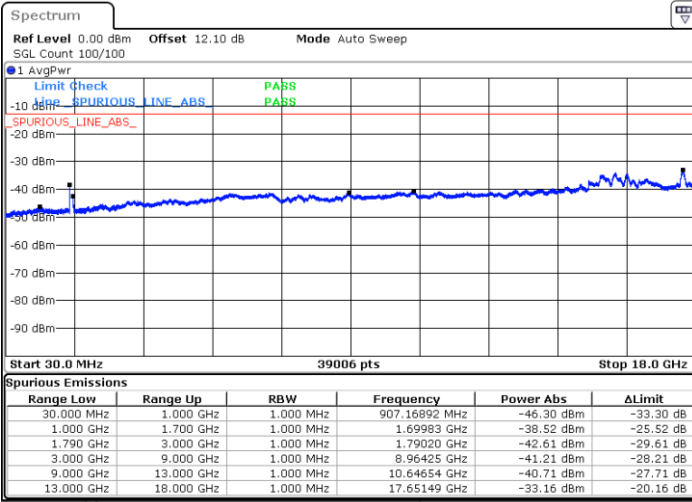

LTE Band 66C / 20MHz+10MHz

64QAM

Lowest Channel / 1RB0 and 1RB49

Lowest Channel / 1RB99 and 1RB0

Date: 20.JUL.2020 23:59:37

Date: 20.JUL.2020 23:52:33

Lowest Channel / FullIRB

N/A

Date: 21.JUL.2020 00:00:27

LTE Band 66C / 20MHz+10MHz

64QAM

Middle Channel / 1RB0 and 1RB49

Middle Channel / 1RB99 and 1RB0

Date: 21.JUL.2020 00:11:02

Date: 21.JUL.2020 00:15:15

Middle Channel / FullRB

N/A

Date: 21.JUL.2020 00:10:11

LTE Band 66C / 20MHz+10MHz

64QAM

Highest Channel / 1RB0 and 1RB49

Highest Channel / 1RB99 and 1RB0

Date: 21.JUL.2020 00:37:37

Date: 21.JUL.2020 00:36:47

Highest Channel / FullRB

N/A

Date: 21.JUL.2020 00:41:51

LTE Band 66C / 20MHz+15MHz

64QAM

Lowest Channel / 1RB0 and 1RB74

Lowest Channel / 1RB99 and 1RB0

Date: 20.JUL.2020 20:51:45