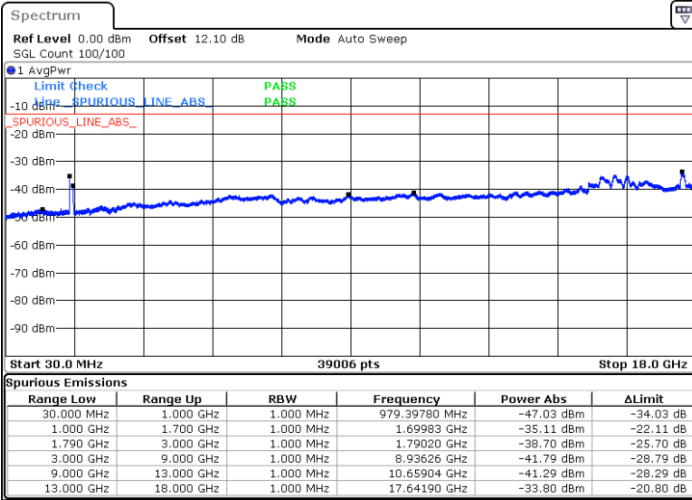

Date: 20.JUL.2020 06:07:29

LTE Band 66C / 20MHz+20MHz

16QAM

MiddleChannel / 1RB0 and 1RB99

Middle Channel / 1RB99 and 1RB0

Date: 20.JUL.2020 06:21:58

Date: 20.JUL.2020 06:24:30

Middle Channel / FullIRB

N/A

Date: 20.JUL.2020 06:19:26

LTE Band 66C / 20MHz+20MHz

16QAM

Highest Channel / 1RB0 and 1RB99

Highest Channel / 1RB99 and 1RB0

Date: 20.JUL.2020 07:03:37

Date: 20.JUL.2020 07:01:05

Highest Channel / FullIRB

N/A

Date: 20.JUL.2020 07:06:09

LTE Band 66C / 5MHz+20MHz

64QAM

Lowest Channel / 1RB0 and 1RB99

Lowest Channel / 1RB24 and 1RB0

Date: 20.JUL.2020 08:03:46

Date: 20.JUL.2020 07:25:59

Lowest Channel / FullIRB

N/A

Date: 20.JUL.2020 08:04:37

LTE Band 66C / 5MHz+20MHz

64QAM

Middle Channel / 1RB0 and 1RB9

Middle Channel / 1RB24 and 1RB0