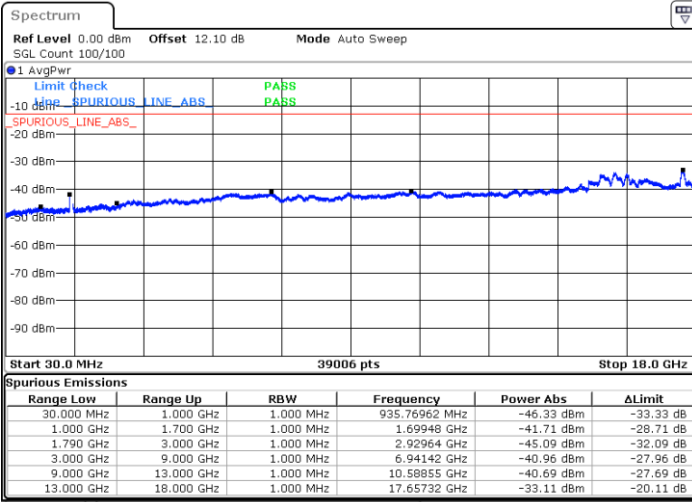

Lowest Channel / 1RB0 and 1RB74

Lowest Channel / 1RB49 and 1RB0

Date: 21.JUL.2020 20:35:26

Date: 21.JUL.2020 20:27:44

Lowest Channel / FullIRB

N/A

Date: 21.JUL.2020 20:36:17

LTE Band 66C / 10MHz+15MHz

64QAM

MiddleChannel / 1RB0 and 1RB74

Middle Channel / 1RB49 and 1RB0

Date: 21.JUL.2020 20:49:49

Date: 21.JUL.2020 20:54:02

Middle Channel / FullIRB

N/A

Date: 21.JUL.2020 20:48:58

LTE Band 66C / 10MHz+15MHz

64QAM

Highest Channel / 1RB0 and 1RB74

Highest Channel / 1RB49 and 1RB0

Date: 21.JUL.2020 21:27:37

Date: 21.JUL.2020 21:26:47

Highest Channel / FullRB

N/A

Date: 21.JUL.2020 21:31:51

LTE Band 66C / 10MHz+20MHz

64QAM

Lowest Channel / 1RB0 and 1RB99

Lowest Channel / 1RB49 and 1RB0

Date: 21.JUL.2020 01:03:30

Date: 21.JUL.2020 00:56:07

Lowest Channel / FullIRB