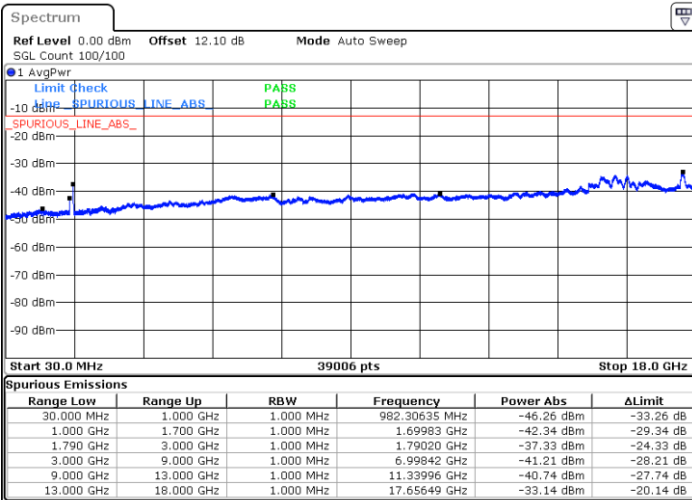

LTE Band 66C / 15MHz+15MHz

64QAM

Middle Channel / 1RB0 and 1RB74

Middle Channel / 1RB74 and 1RB0

Date: 20.JUL.2020 22:55:28

Date: 20.JUL.2020 22:59:41

Middle Channel / FullRB

N/A

Date: 20.JUL.2020 22:54:37

LTE Band 66C / 15MHz+15MHz

64QAM

Highest Channel / 1RB0 and 1RB74

Highest Channel / 1RB74 and 1RB0

Date: 20.JUL.2020 23:33:25

Date: 20.JUL.2020 23:29:53

Highest Channel / FullRB

N/A

Date: 20.JUL.2020 23:37:38

LTE Band 66C / 15MHz+20MHz

64QAM

Lowest Channel / 1RB0 and 1RB99

Lowest Channel / 1RB74 and 1RB0

Date: 20.JUL.2020 21:46:46

Date: 20.JUL.2020 21:42:33

Lowest Channel / FullIRB

N/A

Date: 20.JUL.2020 21:47:37

LTE Band 66C / 15MHz+20MHz

64QAM

Middle Channel / 1RB0 and 1RB9

Middle Channel / 1RB74 and 1RB0

Date: 20.JUL.2020 21:56:58