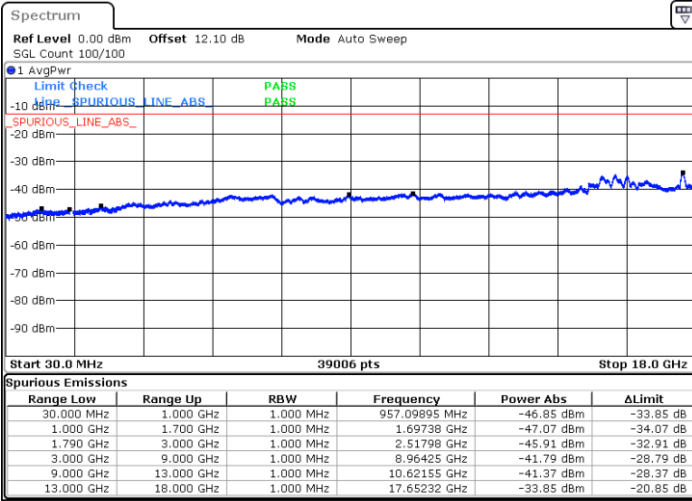

LTE Band 66C / 20MHz+20MHz

16QAM

Lowest Channel / 1RB0 and 1RB99

Lowest Channel / 1RB99 and 1RB0

Date: 20.JUL.2020 06:04:57

Date: 20.JUL.2020 06:02:25

Lowest Channel / FullIRB

N/A

Date: 20.JUL.2020 06:07:29

LTE Band 66C / 20MHz+20MHz

16QAM

MiddleChannel / 1RB0 and 1RB99

Middle Channel / 1RB99 and 1RB0

Date: 20.JUL.2020 06:21:58

Date: 20.JUL.2020 06:24:30

Middle Channel / FullIRB

N/A

Date: 20.JUL.2020 06:19:26

LTE Band 66C / 20MHz+20MHz

16QAM

Highest Channel / 1RB0 and 1RB99

Highest Channel / 1RB99 and 1RB0

Date: 20.JUL.2020 07:03:37

Date: 20.JUL.2020 07:01:05

Highest Channel / FullIRB

N/A

Date: 20.JUL.2020 07:06:09

LTE Band 66C / 5MHz+20MHz

64QAM

Lowest Channel / 1RB0 and 1RB99

Lowest Channel / 1RB24 and 1RB0

Date: 20.JUL.2020 08:03:46