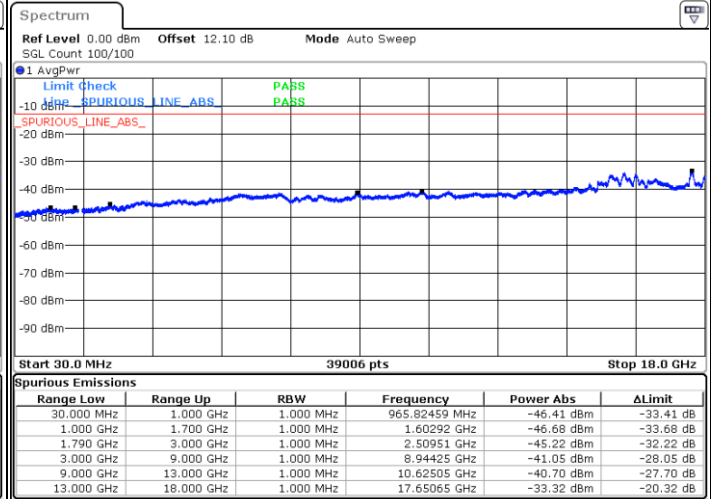

Date: 20.JUL.2020 22:01:11

Middle Channel / FullRB

N/A

Date: 20.JUL.2020 21:56:07

LTE Band 66C / 15MHz+20MHz

64QAM

Highest Channel / 1RB0 and 1RB99

Highest Channel / 1RB74 and 1RB0

Date: 20.JUL.2020 22:16:02

Date: 20.JUL.2020 22:15:12

Highest Channel / FullIRB

N/A

Date: 20.JUL.2020 22:20:16

LTE Band 66C / 20MHz+5MHz

64QAM

Lowest Channel / 1RB0 and 1RB24

Lowest Channel / 1RB99 and 1RB0

Date: 20.JUL.2020 19:44:00

Date: 20.JUL.2020 19:38:01

Lowest Channel / FullIRB

N/A

Date: 20.JUL.2020 19:44:50

LTE Band 66C / 20MHz+5MHz

64QAM

Middle Channel / 1RB0 and 1RB24

Middle Channel / 1RB99 and 1RB0

Date: 20.JUL.2020 20:01:23

Date: 20.JUL.2020 20:05:36

Middle Channel / FullRB

N/A

Date: 20.JUL.2020 20:00:32

LTE Band 66C / 20MHz+5MHz