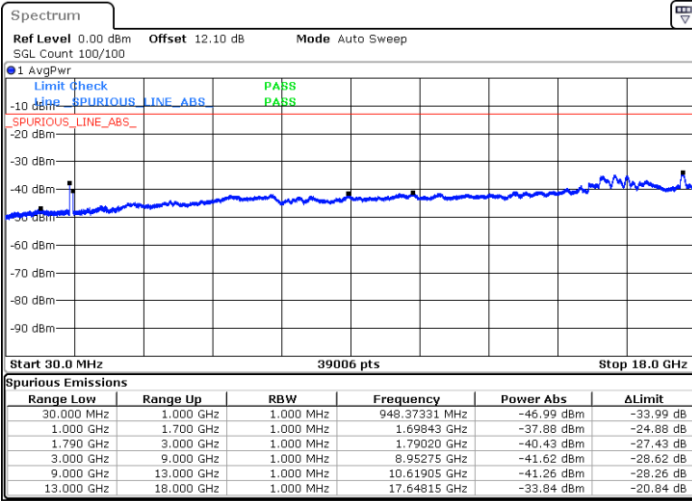

Highest Channel / FullIRB

N/A

Date: 20.JUL.2020 07:06:09

LTE Band 66C / 5MHz+20MHz

64QAM

Lowest Channel / 1RB0 and 1RB99

Lowest Channel / 1RB24 and 1RB0

Date: 20.JUL.2020 08:03:46

Date: 20.JUL.2020 07:25:59

Lowest Channel / FullIRB

N/A

Date: 20.JUL.2020 08:04:37

LTE Band 66C / 5MHz+20MHz

64QAM

Middle Channel / 1RB0 and 1RB9

Middle Channel / 1RB24 and 1RB0

Date: 20.JUL.2020 08:20:23

Date: 20.JUL.2020 08:24:36

Middle Channel / FullRB

N/A

Date: 20.JUL.2020 08:19:32

LTE Band 66C / 5MHz+20MHz

64QAM

Highest Channel / 1RB0 and 1RB99

Highest Channel / 1RB24 and 1RB0

Date: 20.JUL.2020 19:13:07

Date: 20.JUL.2020 19:12:17

Highest Channel / FullRB

N/A

Date: 20.JUL.2020 19:20:19

LTE Band 66C / 10MHz+15MHz

64QAM