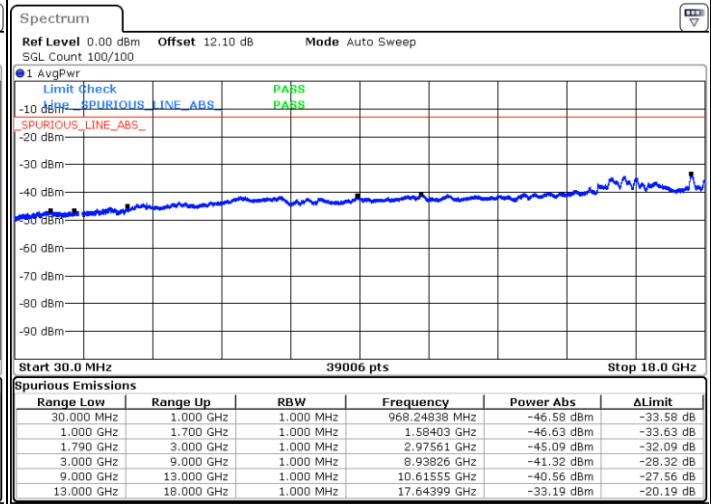

N/A

Date: 21.JUL.2020 01:04:21

LTE Band 66C / 10MHz+20MHz

64QAM

Middle Channel / 1RB0 and 1RB99

Middle Channel / 1RB49 and 1RB0

Date: 21.JUL.2020 01:21:42

Date: 21.JUL.2020 01:25:55

Middle Channel / FullRB

N/A

Date: 21.JUL.2020 01:20:52

LTE Band 66C / 10MHz+20MHz

64QAM

Highest Channel / 1RB0 and 1RB99

Highest Channel / 1RB49 and 1RB0

Date: 21.JUL.2020 01:40:15

Date: 21.JUL.2020 01:39:25

Highest Channel / FullRB

N/A

Date: 21.JUL.2020 01:44:29

LTE Band 66C / 15MHz+10MHz

64QAM

Lowest Channel / 1RB0 and 1RB49

Lowest Channel / 1RB74 and 1RB0

Date: 21.JUL.2020 19:25:00

Date: 21.JUL.2020 19:20:47

Lowest Channel / FullIRB

N/A

Date: 21.JUL.2020 19:25:51

LTE Band 66C / 15MHz+10MHz

64QAM

Middle Channel / 1RB0 and 1RB49