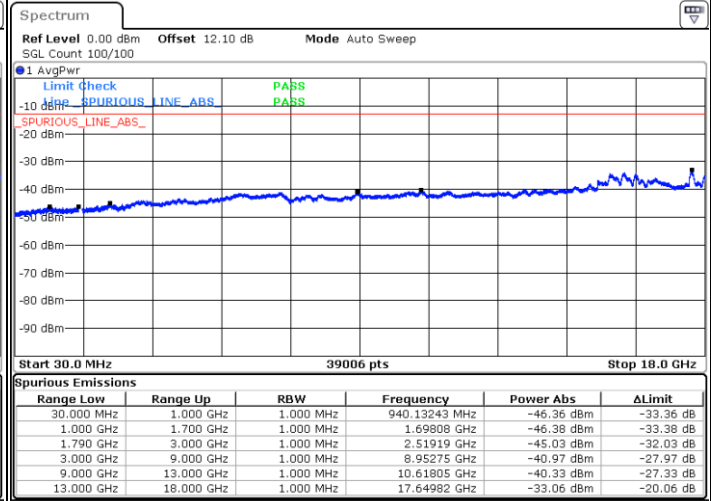

Date: 20.JUL.2020 08:20:23

Date: 20.JUL.2020 08:24:36

Middle Channel / FullRB

N/A

Date: 20.JUL.2020 08:19:32

LTE Band 66C / 5MHz+20MHz

64QAM

Highest Channel / 1RB0 and 1RB99

Highest Channel / 1RB24 and 1RB0

Date: 20.JUL.2020 19:13:07

Date: 20.JUL.2020 19:12:17

Highest Channel / FullRB

N/A

Date: 20.JUL.2020 19:20:19

LTE Band 66C / 10MHz+15MHz

64QAM

Lowest Channel / 1RB0 and 1RB74

Lowest Channel / 1RB49 and 1RB0

Date: 21.JUL.2020 20:35:26

Date: 21.JUL.2020 20:27:44

Lowest Channel / FullIRB

N/A

Date: 21.JUL.2020 20:36:17

LTE Band 66C / 10MHz+15MHz