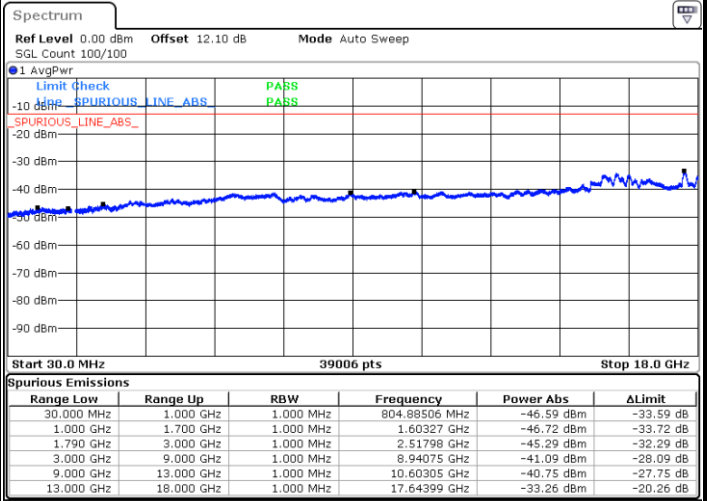

Date: 21.JUL.2020 00:00:27

LTE Band 66C / 20MHz+10MHz

64QAM

Middle Channel / 1RB0 and 1RB49

Middle Channel / 1RB99 and 1RB0

Date: 21.JUL.2020 00:11:02

Date: 21.JUL.2020 00:15:15

Middle Channel / FullRB

N/A

Date: 21.JUL.2020 00:10:11

LTE Band 66C / 20MHz+10MHz

64QAM

Highest Channel / 1RB0 and 1RB49

Highest Channel / 1RB99 and 1RB0

Date: 21.JUL.2020 00:37:37

Date: 21.JUL.2020 00:36:47

Highest Channel / FullRB

N/A

Date: 21.JUL.2020 00:41:51

LTE Band 66C / 20MHz+15MHz

64QAM

Lowest Channel / 1RB0 and 1RB74

Lowest Channel / 1RB99 and 1RB0

Date: 20.JUL.2020 20:51:45

Date: 20.JUL.2020 20:44:11

Lowest Channel / FullIRB

N/A

Date: 20.JUL.2020 20:52:36

LTE Band 66C / 20MHz+15MHz

64QAM

Middle Channel / 1RB0 and 1RB74

Middle Channel / 1RB99 and 1RB0