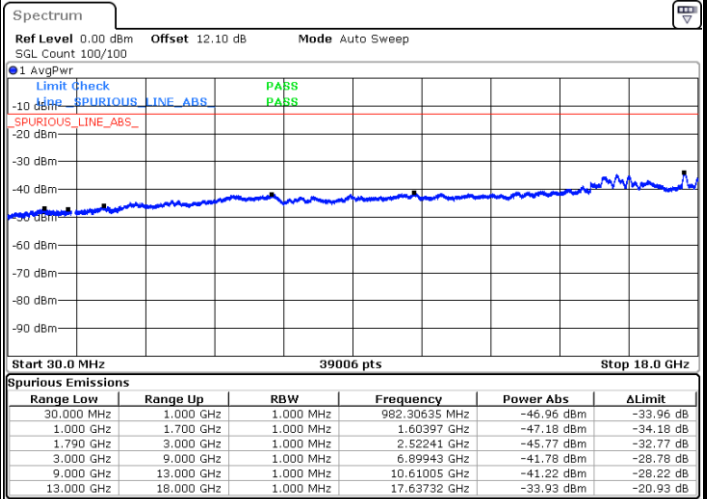

LTE Band 66C / 20MHz+20MHz

16QAM

Lowest Channel / 1RB0 and 1RB99

Lowest Channel / 1RB99 and 1RB0

Date: 20.JUL.2020 06:04:57

Date: 20.JUL.2020 06:02:25

Lowest Channel / FullIRB

N/A

Date: 20.JUL.2020 06:07:29

LTE Band 66C / 20MHz+20MHz

16QAM

MiddleChannel / 1RB0 and 1RB99

Middle Channel / 1RB99 and 1RB0

Date: 20.JUL.2020 06:21:58

Date: 20.JUL.2020 06:24:30

Middle Channel / FullIRB

N/A

Date: 20.JUL.2020 06:19:26

LTE Band 66C / 20MHz+20MHz

16QAM

Highest Channel / 1RB0 and 1RB99

Highest Channel / 1RB99 and 1RB0

Date: 20.JUL.2020 07:03:37

Date: 20.JUL.2020 07:01:05

Highest Channel / FullIRB

N/A

Date: 20.JUL.2020 07:06:09

LTE Band 66C / 5MHz+20MHz

64QAM

Lowest Channel / 1RB0 and 1RB99

Lowest Channel / 1RB24 and 1RB0

Date: 20.JUL.2020 08:03:46