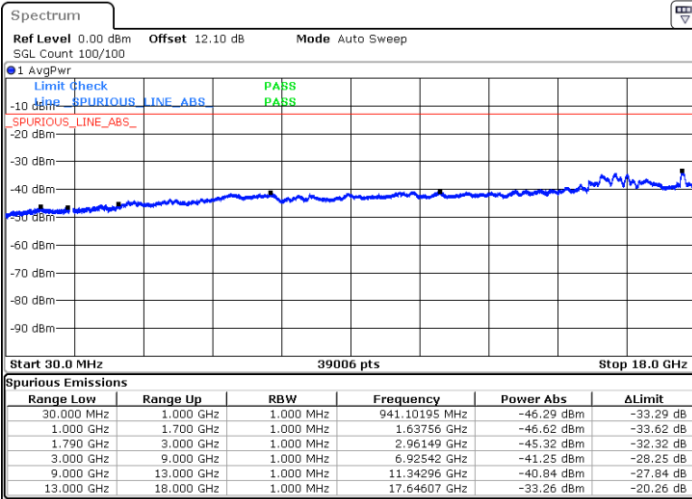

N/A

Date: 20.JUL.2020 23:37:38

LTE Band 66C / 15MHz+20MHz

64QAM

Lowest Channel / 1RB0 and 1RB99

Lowest Channel / 1RB74 and 1RB0

Date: 20.JUL.2020 21:46:46

Date: 20.JUL.2020 21:42:33

Lowest Channel / FullIRB

N/A

Date: 20.JUL.2020 21:47:37

LTE Band 66C / 15MHz+20MHz

64QAM

Middle Channel / 1RB0 and 1RB9

Middle Channel / 1RB74 and 1RB0

Date: 20.JUL.2020 21:56:58

Date: 20.JUL.2020 22:01:11

Middle Channel / FullRB

N/A

Date: 20.JUL.2020 21:56:07

LTE Band 66C / 15MHz+20MHz

64QAM

Highest Channel / 1RB0 and 1RB99

Highest Channel / 1RB74 and 1RB0

Date: 20.JUL.2020 22:16:02

Date: 20.JUL.2020 22:15:12

Highest Channel / FullIRB

N/A

Date: 20.JUL.2020 22:20:16

LTE Band 66C / 20MHz+5MHz

64QAM

Lowest Channel / 1RB0 and 1RB24