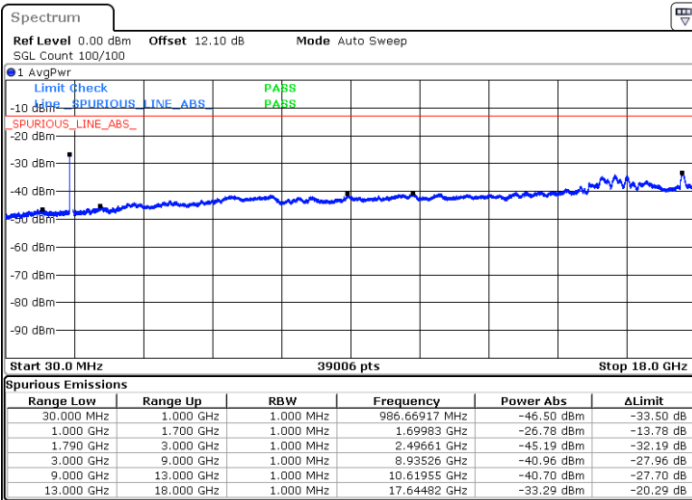

64QAM

Highest Channel / 1RB0 and 1RB24

Highest Channel / 1RB99 and 1RB0

Date: 20.JUL.2020 20:23:44

Date: 20.JUL.2020 20:22:54

Highest Channel / FullRB

N/A

Date: 20.JUL.2020 20:27:58

LTE Band 66C / 20MHz+10MHz

64QAM

Lowest Channel / 1RB0 and 1RB49

Lowest Channel / 1RB99 and 1RB0

Date: 20.JUL.2020 23:59:37

Date: 20.JUL.2020 23:52:33

Lowest Channel / FullIRB

N/A

Date: 21.JUL.2020 00:00:27

LTE Band 66C / 20MHz+10MHz

64QAM

Middle Channel / 1RB0 and 1RB49

Middle Channel / 1RB99 and 1RB0

Date: 21.JUL.2020 00:11:02

Date: 21.JUL.2020 00:15:15

Middle Channel / FullRB

N/A

Date: 21.JUL.2020 00:10:11

LTE Band 66C / 20MHz+10MHz

64QAM

Highest Channel / 1RB0 and 1RB49

Highest Channel / 1RB99 and 1RB0

Date: 21.JUL.2020 00:37:37

Date: 21.JUL.2020 00:36:47