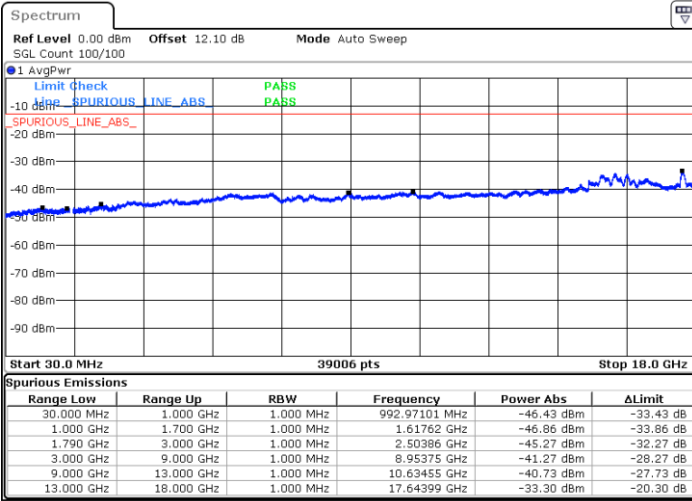

Date: 21.JUL.2020 21:31:51

LTE Band 66C / 10MHz+20MHz

64QAM

Lowest Channel / 1RB0 and 1RB99

Lowest Channel / 1RB49 and 1RB0

Date: 21.JUL.2020 01:03:30

Date: 21.JUL.2020 00:56:07

Lowest Channel / FullIRB

N/A

Date: 21.JUL.2020 01:04:21

LTE Band 66C / 10MHz+20MHz

64QAM

Middle Channel / 1RB0 and 1RB99

Middle Channel / 1RB49 and 1RB0

Date: 21.JUL.2020 01:21:42

Date: 21.JUL.2020 01:25:55

Middle Channel / FullRB

N/A

Date: 21.JUL.2020 01:20:52

LTE Band 66C / 10MHz+20MHz

64QAM

Highest Channel / 1RB0 and 1RB99

Highest Channel / 1RB49 and 1RB0

Date: 21.JUL.2020 01:40:15

Date: 21.JUL.2020 01:39:25

Highest Channel / FullRB

N/A

Date: 21.JUL.2020 01:44:29

LTE Band 66C / 15MHz+10MHz

64QAM

Lowest Channel / 1RB0 and 1RB49

Lowest Channel / 1RB74 and 1RB0