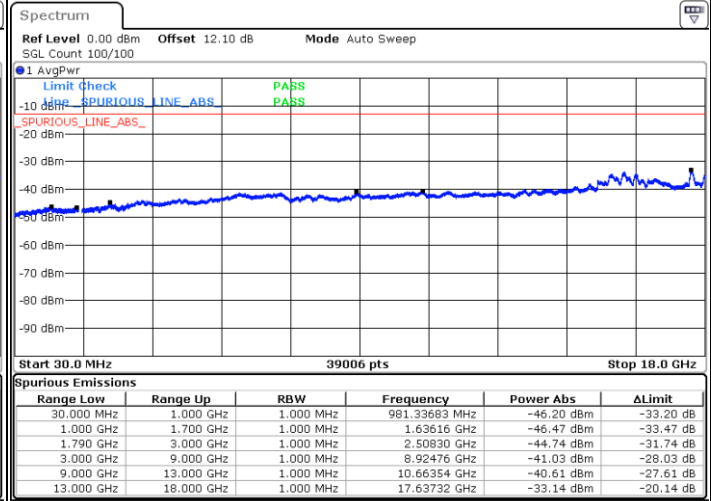

Date: 21.JUL.2020 01:39:25

Highest Channel / FullRB

N/A

Date: 21.JUL.2020 01:44:29

LTE Band 66C / 15MHz+10MHz

64QAM

Lowest Channel / 1RB0 and 1RB49

Lowest Channel / 1RB74 and 1RB0

Date: 21.JUL.2020 19:25:00

Date: 21.JUL.2020 19:20:47

Lowest Channel / FullIRB

N/A

Date: 21.JUL.2020 19:25:51

LTE Band 66C / 15MHz+10MHz

64QAM

Middle Channel / 1RB0 and 1RB49

Middle Channel / 1RB74 and 1RB0

Date: 21.JUL.2020 19:39:45

Date: 21.JUL.2020 19:43:58

Middle Channel / FullRB

N/A

Date: 21.JUL.2020 19:38:53

LTE Band 66C / 15MHz+10MHz

64QAM

Highest Channel / 1RB0 and 1RB49

Highest Channel / 1RB74 and 1RB0

Date: 21.JUL.2020 20:07:28

Date: 21.JUL.2020 20:06:38

Highest Channel / FullRB

N/A

Date: 21.JUL.2020 20:11:42

LTE Band 66C / 15MHz+15MHz