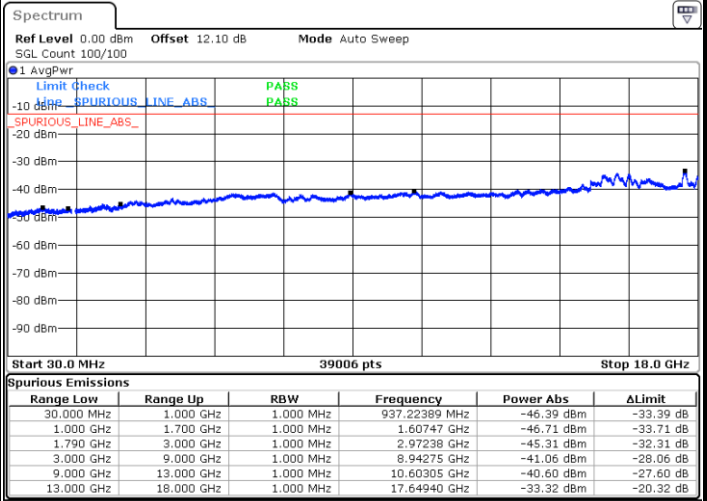

LTE Band 66C / 20MHz+10MHz

64QAM

Lowest Channel / 1RB0 and 1RB49

Lowest Channel / 1RB99 and 1RB0

Date: 20.JUL.2020 23:59:37

Date: 20.JUL.2020 23:52:33

Lowest Channel / FullIRB

N/A

Date: 21.JUL.2020 00:00:27

LTE Band 66C / 20MHz+10MHz

64QAM

Middle Channel / 1RB0 and 1RB49

Middle Channel / 1RB99 and 1RB0

Date: 21.JUL.2020 00:11:02

Date: 21.JUL.2020 00:15:15

Middle Channel / FullRB

N/A

Date: 21.JUL.2020 00:10:11

LTE Band 66C / 20MHz+10MHz

64QAM

Highest Channel / 1RB0 and 1RB49

Highest Channel / 1RB99 and 1RB0

Date: 21.JUL.2020 00:37:37

Date: 21.JUL.2020 00:36:47

Highest Channel / FullRB

N/A

Date: 21.JUL.2020 00:41:51

LTE Band 66C / 20MHz+15MHz

64QAM

Lowest Channel / 1RB0 and 1RB74

Lowest Channel / 1RB99 and 1RB0

Date: 20.JUL.2020 20:51:45