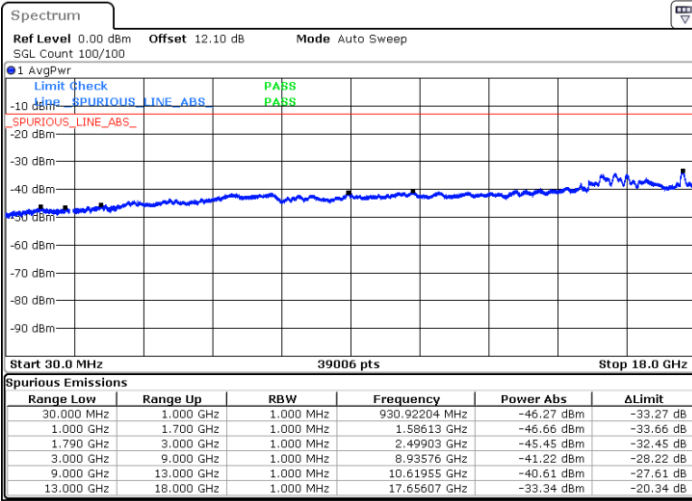

Date: 20.JUL.2020 22:54:37

LTE Band 66C / 15MHz+15MHz

64QAM

Highest Channel / 1RB0 and 1RB74

Highest Channel / 1RB74 and 1RB0

Date: 20.JUL.2020 23:33:25

Date: 20.JUL.2020 23:29:53

Highest Channel / FullRB

N/A

Date: 20.JUL.2020 23:37:38

LTE Band 66C / 15MHz+20MHz

64QAM

Lowest Channel / 1RB0 and 1RB99

Lowest Channel / 1RB74 and 1RB0

Date: 20.JUL.2020 21:46:46

Date: 20.JUL.2020 21:42:33

Lowest Channel / FullIRB

N/A

Date: 20.JUL.2020 21:47:37

LTE Band 66C / 15MHz+20MHz

64QAM

Middle Channel / 1RB0 and 1RB9

Middle Channel / 1RB74 and 1RB0

Date: 20.JUL.2020 21:56:58

Date: 20.JUL.2020 22:01:11

Middle Channel / FullRB

N/A

Date: 20.JUL.2020 21:56:07

LTE Band 66C / 15MHz+20MHz

64QAM

Highest Channel / 1RB0 and 1RB99

Highest Channel / 1RB74 and 1RB0