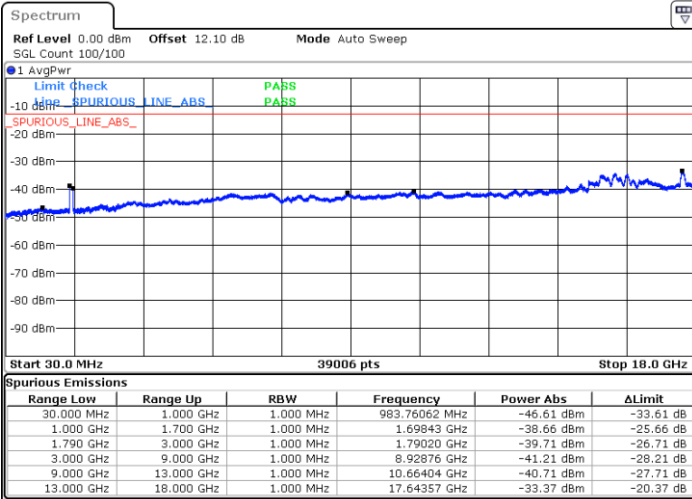

Date: 20.JUL.2020 22:01:11

Middle Channel / FullRB

N/A

Date: 20.JUL.2020 21:56:07

LTE Band 66C / 15MHz+20MHz

64QAM

Highest Channel / 1RB0 and 1RB99

Highest Channel / 1RB74 and 1RB0

Date: 20.JUL.2020 22:16:02

Date: 20.JUL.2020 22:15:12

Highest Channel / FullIRB

N/A

Date: 20.JUL.2020 22:20:16

LTE Band 66C / 20MHz+5MHz

64QAM

Lowest Channel / 1RB0 and 1RB24

Lowest Channel / 1RB99 and 1RB0

Date: 20.JUL.2020 19:44:00

Date: 20.JUL.2020 19:38:01

Lowest Channel / FullIRB

N/A

Date: 20.JUL.2020 19:44:50

LTE Band 66C / 20MHz+5MHz

64QAM

Middle Channel / 1RB0 and 1RB24

Middle Channel / 1RB99 and 1RB0

Date: 20.JUL.2020 20:01:23

Date: 20.JUL.2020 20:05:36

Middle Channel / FullRB

N/A

Date: 20.JUL.2020 20:00:32

LTE Band 66C / 20MHz+5MHz