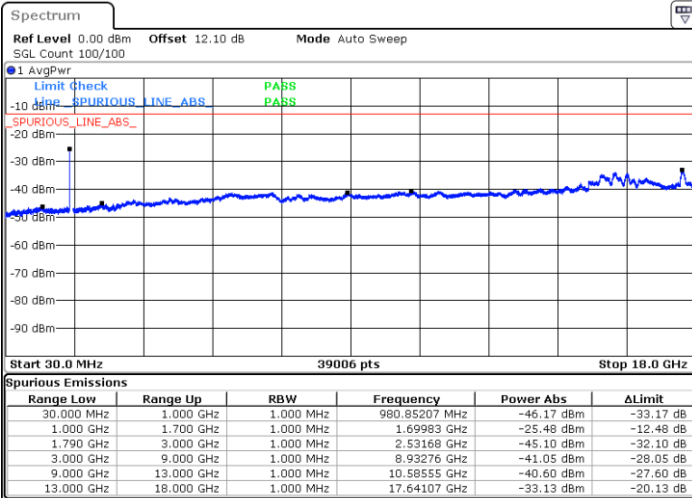

Middle Channel / FullRB

N/A

Date: 21.JUL.2020 01:20:52

LTE Band 66C / 10MHz+20MHz

64QAM

Highest Channel / 1RB0 and 1RB99

Highest Channel / 1RB49 and 1RB0

Date: 21.JUL.2020 01:40:15

Date: 21.JUL.2020 01:39:25

Highest Channel / FullRB

N/A

Date: 21.JUL.2020 01:44:29

LTE Band 66C / 15MHz+10MHz

64QAM

Lowest Channel / 1RB0 and 1RB49

Lowest Channel / 1RB74 and 1RB0

Date: 21.JUL.2020 19:25:00

Date: 21.JUL.2020 19:20:47

Lowest Channel / FullIRB

N/A

Date: 21.JUL.2020 19:25:51

LTE Band 66C / 15MHz+10MHz

64QAM

Middle Channel / 1RB0 and 1RB49

Highest Channel / 1RB0 and 1RB49

Highest Channel / 1RB74 and 1RB0

Date: 21.JUL.2020 20:07:28

Date: 21.JUL.2020 20:06:38

Highest Channel / FullRB

N/A

Date: 21.JUL.2020 20:11:42

LTE Band 66C / 15MHz+15MHz