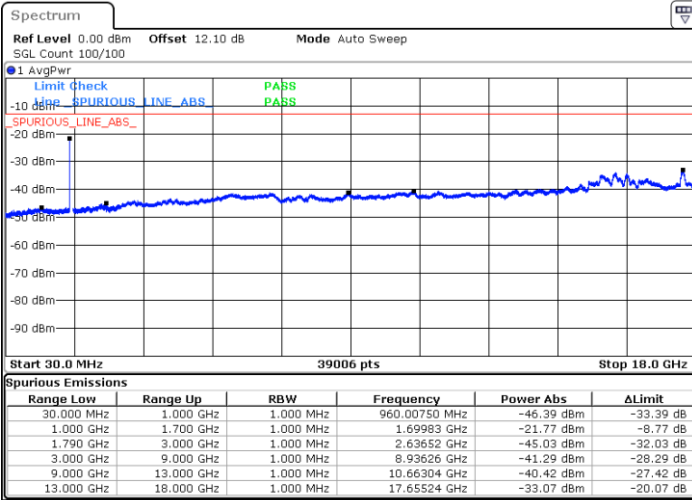

LTE Band 66C / 10MHz+15MHz

64QAM

Highest Channel / 1RB0 and 1RB74

Highest Channel / 1RB49 and 1RB0

Date: 21.JUL.2020 21:27:37

Date: 21.JUL.2020 21:26:47

Highest Channel / FullRB

N/A

Date: 21.JUL.2020 21:31:51

LTE Band 66C / 10MHz+20MHz

64QAM

Lowest Channel / 1RB0 and 1RB99

Lowest Channel / 1RB49 and 1RB0

Date: 21.JUL.2020 01:03:30

Date: 21.JUL.2020 00:56:07

Lowest Channel / FullIRB

N/A

Date: 21.JUL.2020 01:04:21

LTE Band 66C / 10MHz+20MHz

64QAM

Middle Channel / 1RB0 and 1RB99

Middle Channel / 1RB49 and 1RB0

Date: 21.JUL.2020 01:21:42

Date: 21.JUL.2020 01:25:55

Middle Channel / FullRB

N/A

Date: 21.JUL.2020 01:20:52

LTE Band 66C / 10MHz+20MHz

64QAM

Highest Channel / 1RB0 and 1RB99

Highest Channel / 1RB49 and 1RB0

Date: 21.JUL.2020 01:40:15