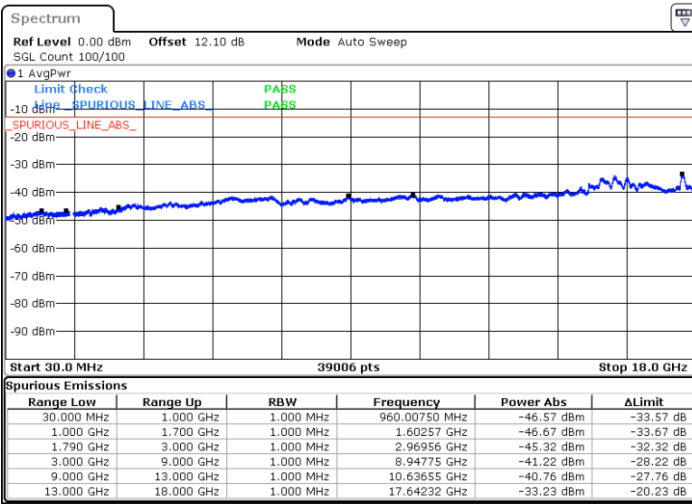

Middle Channel / 1RB74 and 1RB0

Date: 21.JUL.2020 19:39:45

Date: 21.JUL.2020 19:43:58

Middle Channel / FullRB

N/A

Date: 21.JUL.2020 19:38:53

LTE Band 66C / 15MHz+10MHz

64QAM

Highest Channel / 1RB0 and 1RB49

Highest Channel / 1RB74 and 1RB0

Date: 21.JUL.2020 20:07:28

Date: 21.JUL.2020 20:06:38

Highest Channel / FullRB

N/A

Date: 21.JUL.2020 20:11:42

LTE Band 66C / 15MHz+15MHz

64QAM

Lowest Channel / 1RB0 and 1RB74

Lowest Channel / 1RB74 and 1RB0

Date: 20.JUL.2020 22:37:18

Date: 20.JUL.2020 22:33:05

Lowest Channel / FullIRB

N/A

Date: 20.JUL.2020 22:44:55