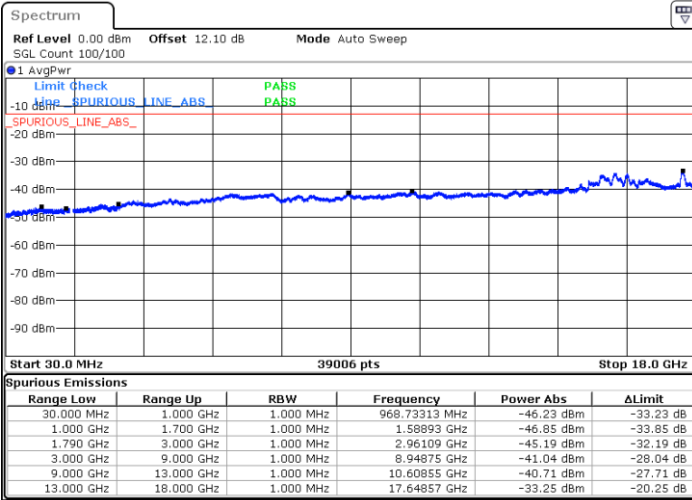

Date: 20.JUL.2020 22:54:37

LTE Band 66C / 15MHz+15MHz

64QAM

Highest Channel / 1RB0 and 1RB74

Highest Channel / 1RB74 and 1RB0

Date: 20.JUL.2020 23:33:25

Date: 20.JUL.2020 23:29:53

Highest Channel / FullRB

N/A

Date: 20.JUL.2020 23:37:38

LTE Band 66C / 15MHz+20MHz

64QAM

Lowest Channel / 1RB0 and 1RB99

Lowest Channel / 1RB74 and 1RB0

Date: 20.JUL.2020 21:46:46

Date: 20.JUL.2020 21:42:33

Lowest Channel / FullIRB

N/A

Date: 20.JUL.2020 21:47:37

LTE Band 66C / 15MHz+20MHz

64QAM

Middle Channel / 1RB0 and 1RB9

Middle Channel / 1RB74 and 1RB0

Date: 20.JUL.2020 21:56:58

Date: 20.JUL.2020 22:01:11

Middle Channel / FullRB

N/A

Date: 20.JUL.2020 21:56:07

LTE Band 66C / 15MHz+20MHz

64QAM

Highest Channel / 1RB0 and 1RB99

Highest Channel / 1RB74 and 1RB0