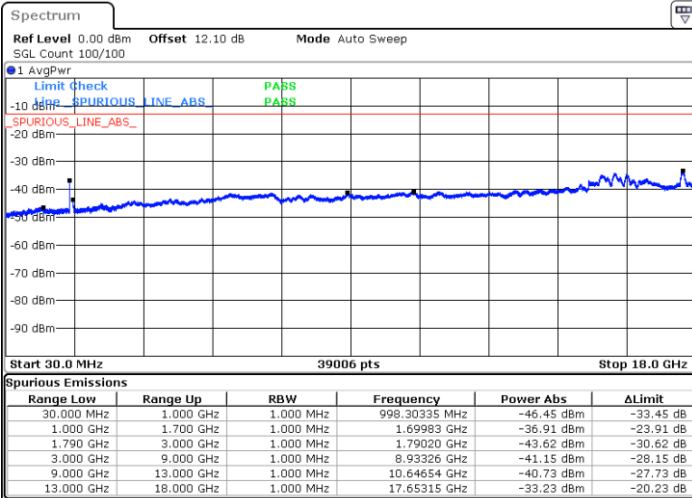

Highest Channel / 1RB0 and 1RB49

Highest Channel / 1RB74 and 1RB0

Date: 21.JUL.2020 20:07:28

Date: 21.JUL.2020 20:06:38

Highest Channel / FullRB

N/A

Date: 21.JUL.2020 20:11:42

LTE Band 66C / 15MHz+15MHz

64QAM

Lowest Channel / 1RB0 and 1RB74

Lowest Channel / 1RB74 and 1RB0

Date: 20.JUL.2020 22:37:18

Date: 20.JUL.2020 22:33:05

Lowest Channel / FullIRB

N/A

Date: 20.JUL.2020 22:44:55

LTE Band 66C / 15MHz+15MHz

64QAM

Middle Channel / 1RB0 and 1RB74

Middle Channel / 1RB74 and 1RB0

Date: 20.JUL.2020 22:55:28

Date: 20.JUL.2020 22:59:41

Middle Channel / FullRB

N/A

Date: 20.JUL.2020 22:54:37

LTE Band 66C / 15MHz+15MHz

64QAM

Highest Channel / 1RB0 and 1RB74

Highest Channel / 1RB74 and 1RB0

Date: 20.JUL.2020 23:33:25

Date: 20.JUL.2020 23:29:53

Highest Channel / FullRB