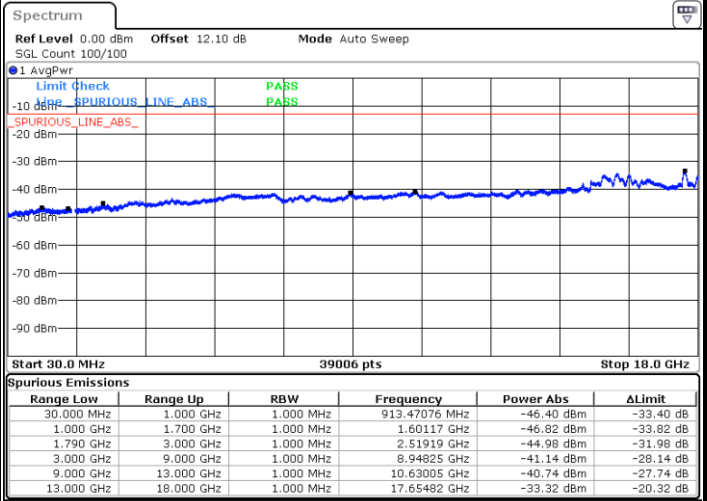

N/A

Date: 21.JUL.2020 00:10:11

LTE Band 66C / 20MHz+10MHz

64QAM

Highest Channel / 1RB0 and 1RB49

Highest Channel / 1RB99 and 1RB0

Date: 21.JUL.2020 00:37:37

Date: 21.JUL.2020 00:36:47

Highest Channel / FullRB

N/A

Date: 21.JUL.2020 00:41:51

LTE Band 66C / 20MHz+15MHz

64QAM

Lowest Channel / 1RB0 and 1RB74

Lowest Channel / 1RB99 and 1RB0

Date: 20.JUL.2020 20:51:45

Date: 20.JUL.2020 20:44:11

Lowest Channel / FullIRB

N/A

Date: 20.JUL.2020 20:52:36

LTE Band 66C / 20MHz+15MHz

64QAM

Middle Channel / 1RB0 and 1RB74

Middle Channel / 1RB99 and 1RB0

Date: 20.JUL.2020 21:02:47

Date: 20.JUL.2020 21:07:01

Middle Channel / FullRB

N/A

Date: 20.JUL.2020 21:01:57

LTE Band 66C / 20MHz+15MHz

64QAM

Highest Channel / 1RB0 and 1RB74