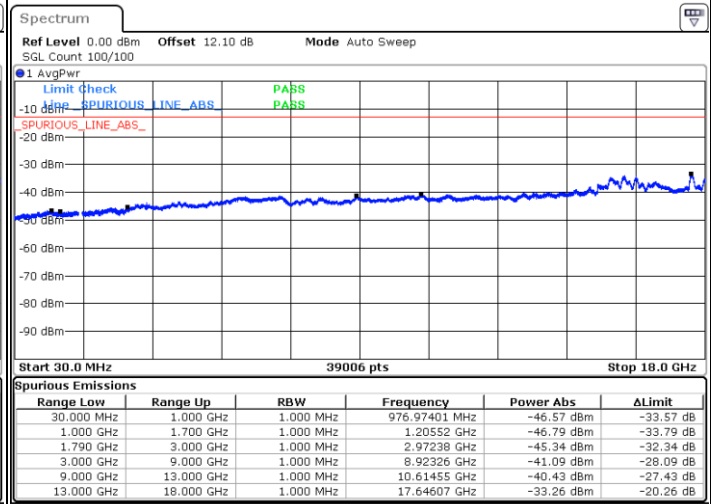

Middle Channel / 1RB74 and 1RB0

Date: 21.JUL.2020 19:39:45

Date: 21.JUL.2020 19:43:58

Middle Channel / FullRB

N/A

Date: 21.JUL.2020 19:38:53

LTE Band 66C / 15MHz+10MHz

64QAM

Highest Channel / 1RB0 and 1RB49

Highest Channel / 1RB74 and 1RB0

Date: 21.JUL.2020 20:07:28

Date: 21.JUL.2020 20:06:38

Highest Channel / FullRB

N/A

Date: 21.JUL.2020 20:11:42

LTE Band 66C / 15MHz+15MHz

64QAM

Lowest Channel / 1RB0 and 1RB74

Lowest Channel / 1RB74 and 1RB0

Date: 20.JUL.2020 22:37:18

Date: 20.JUL.2020 22:33:05

Lowest Channel / FullIRB

N/A

Date: 20.JUL.2020 22:44:55