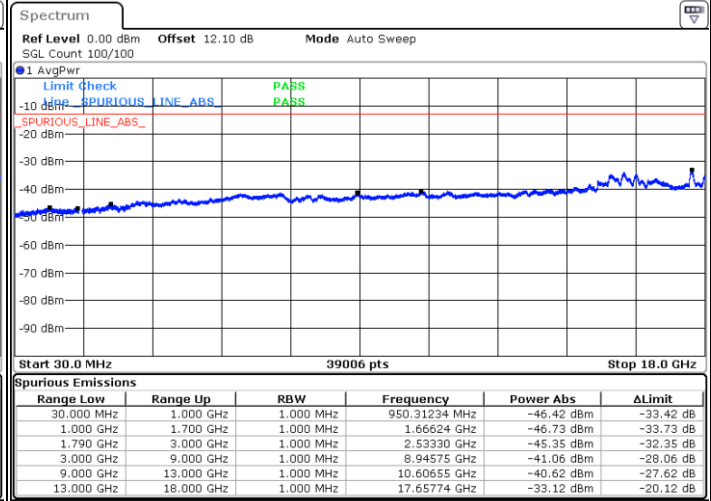

Date: 21.JUL.2020 21:31:51

LTE Band 66C / 10MHz+20MHz

64QAM

Lowest Channel / 1RB0 and 1RB99

Lowest Channel / 1RB49 and 1RB0

Date: 21.JUL.2020 01:03:30

Date: 21.JUL.2020 00:56:07

Lowest Channel / FullIRB

N/A

Date: 21.JUL.2020 01:04:21

LTE Band 66C / 10MHz+20MHz

64QAM

Middle Channel / 1RB0 and 1RB99

Middle Channel / 1RB49 and 1RB0

Date: 21.JUL.2020 01:21:42

Date: 21.JUL.2020 01:25:55

Middle Channel / FullRB

N/A

Date: 21.JUL.2020 01:20:52

LTE Band 66C / 10MHz+20MHz

64QAM

Highest Channel / 1RB0 and 1RB99

Highest Channel / 1RB49 and 1RB0

Date: 21.JUL.2020 01:40:15

Date: 21.JUL.2020 01:39:25

Highest Channel / FullRB

N/A

Date: 21.JUL.2020 01:44:29

LTE Band 66C / 15MHz+10MHz

64QAM

Lowest Channel / 1RB0 and 1RB49

Lowest Channel / 1RB74 and 1RB0