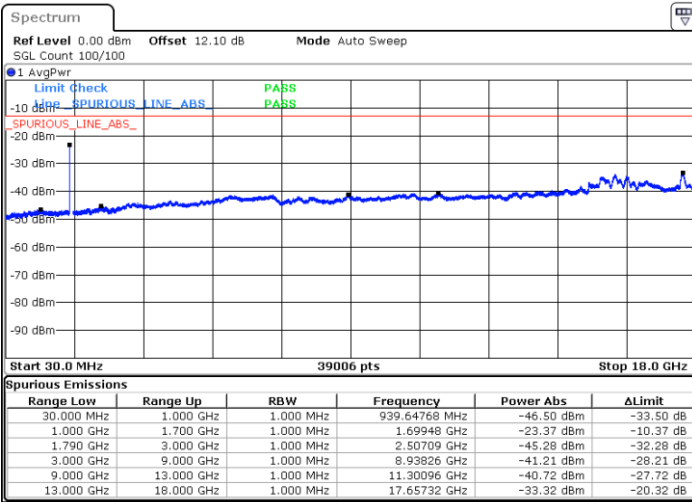

Highest Channel / 1RB0 and 1RB49

Highest Channel / 1RB74 and 1RB0

Date: 21.JUL.2020 20:07:28

Date: 21.JUL.2020 20:06:38

Highest Channel / FullRB

N/A

Date: 21.JUL.2020 20:11:42

LTE Band 66C / 15MHz+15MHz

64QAM

Lowest Channel / 1RB0 and 1RB74

Lowest Channel / 1RB74 and 1RB0

Date: 20.JUL.2020 22:37:18

Date: 20.JUL.2020 22:33:05

Lowest Channel / FullIRB

N/A

Date: 20.JUL.2020 22:44:55

LTE Band 66C / 15MHz+15MHz

64QAM

Middle Channel / 1RB0 and 1RB74

Middle Channel / 1RB74 and 1RB0

Date: 20.JUL.2020 22:55:28

Date: 20.JUL.2020 22:59:41

Middle Channel / FullRB

N/A

Date: 20.JUL.2020 22:54:37

LTE Band 66C / 15MHz+15MHz

64QAM

Highest Channel / 1RB0 and 1RB74

Highest Channel / 1RB74 and 1RB0

Date: 20.JUL.2020 23:33:25

Date: 20.JUL.2020 23:29:53

Highest Channel / FullRB