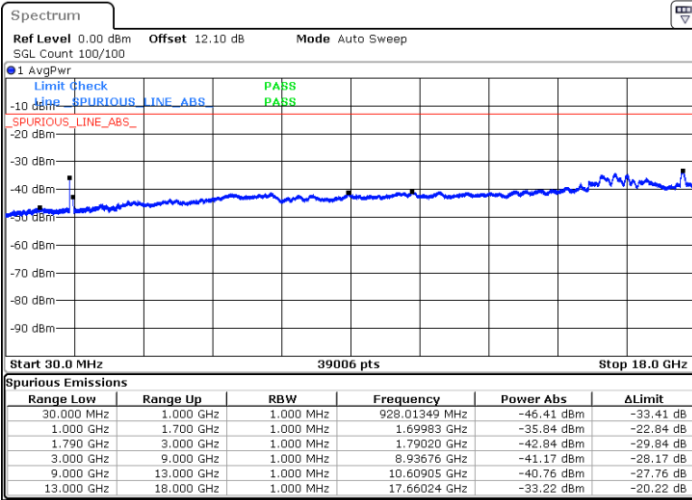

N/A

Date: 21.JUL.2020 00:10:11

LTE Band 66C / 20MHz+10MHz

64QAM

Highest Channel / 1RB0 and 1RB49

Highest Channel / 1RB99 and 1RB0

Date: 21.JUL.2020 00:37:37

Date: 21.JUL.2020 00:36:47

Highest Channel / FullRB

N/A

Date: 21.JUL.2020 00:41:51

LTE Band 66C / 20MHz+15MHz

64QAM

Lowest Channel / 1RB0 and 1RB74

Lowest Channel / 1RB99 and 1RB0

Date: 20.JUL.2020 20:51:45

Date: 20.JUL.2020 20:44:11

Lowest Channel / FullIRB

N/A

Date: 20.JUL.2020 20:52:36

LTE Band 66C / 20MHz+15MHz

64QAM

Middle Channel / 1RB0 and 1RB74

Middle Channel / 1RB99 and 1RB0

Date: 20.JUL.2020 21:02:47

Date: 20.JUL.2020 21:07:01

Middle Channel / FullRB

N/A

Date: 20.JUL.2020 21:01:57

LTE Band 66C / 20MHz+15MHz

64QAM

Highest Channel / 1RB0 and 1RB74