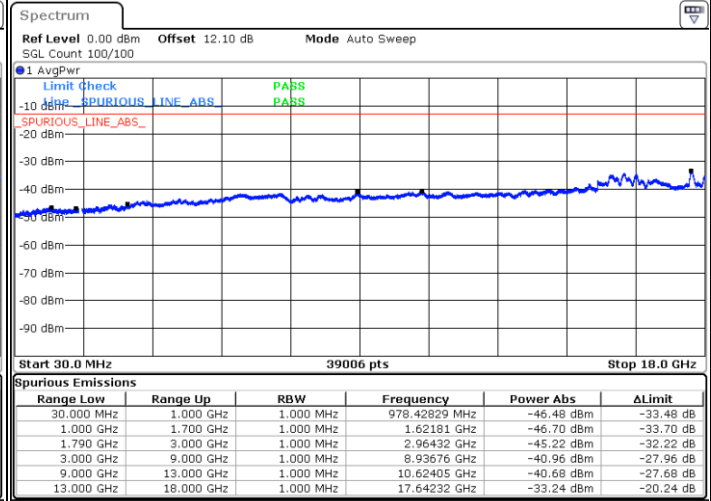

Highest Channel / FullRB

N/A

Date: 21.JUL.2020 00:41:51

LTE Band 66C / 20MHz+15MHz

64QAM

Lowest Channel / 1RB0 and 1RB74

Lowest Channel / 1RB99 and 1RB0

Date: 20.JUL.2020 20:51:45

Date: 20.JUL.2020 20:44:11

Lowest Channel / FullIRB

N/A

Date: 20.JUL.2020 20:52:36

LTE Band 66C / 20MHz+15MHz

64QAM

Middle Channel / 1RB0 and 1RB74

Middle Channel / 1RB99 and 1RB0

Date: 20.JUL.2020 21:02:47

Date: 20.JUL.2020 21:07:01

Middle Channel / FullRB

N/A

Date: 20.JUL.2020 21:01:57

LTE Band 66C / 20MHz+15MHz

64QAM

Highest Channel / 1RB0 and 1RB74

Highest Channel / 1RB99 and 1RB0

Date: 20.JUL.2020 21:26:00

Date: 20.JUL.2020 21:25:10

Highest Channel / FullIRB

N/A

Date: 20.JUL.2020 21:30:14