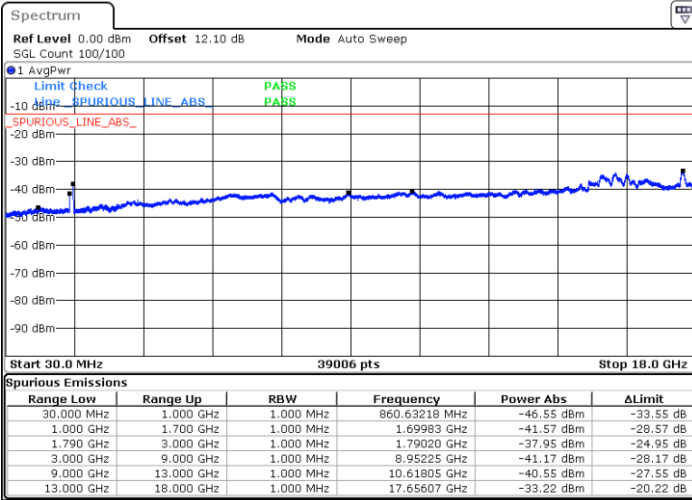

Date: 21.JUL.2020 00:00:27

LTE Band 66C / 20MHz+10MHz

64QAM

Middle Channel / 1RB0 and 1RB49

Middle Channel / 1RB99 and 1RB0

Date: 21.JUL.2020 00:11:02

Date: 21.JUL.2020 00:15:15

Middle Channel / FullRB

N/A

Date: 21.JUL.2020 00:10:11

LTE Band 66C / 20MHz+10MHz

64QAM

Highest Channel / 1RB0 and 1RB49

Highest Channel / 1RB99 and 1RB0

Date: 21.JUL.2020 00:37:37

Date: 21.JUL.2020 00:36:47

Highest Channel / FullRB

N/A

Date: 21.JUL.2020 00:41:51

LTE Band 66C / 20MHz+15MHz

64QAM

Lowest Channel / 1RB0 and 1RB74

Lowest Channel / 1RB99 and 1RB0

Date: 20.JUL.2020 20:51:45

Date: 20.JUL.2020 20:44:11

Lowest Channel / FullIRB

N/A

Date: 20.JUL.2020 20:52:36

LTE Band 66C / 20MHz+15MHz

64QAM

Middle Channel / 1RB0 and 1RB74

Middle Channel / 1RB99 and 1RB0