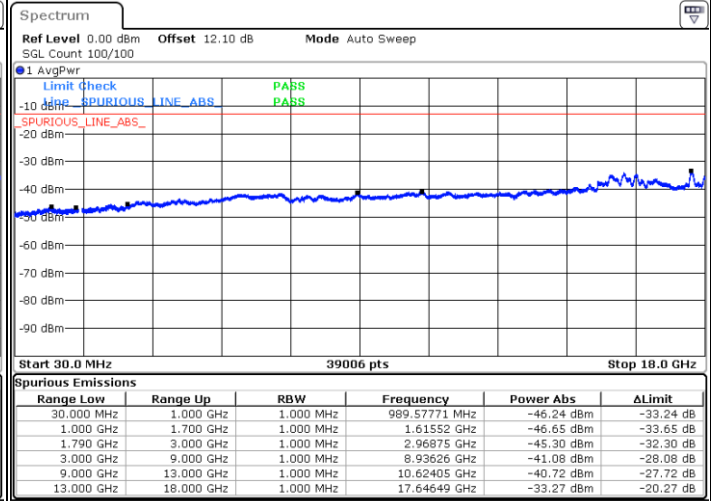

Date: 20.JUL.2020 22:54:37

LTE Band 66C / 15MHz+15MHz

64QAM

Highest Channel / 1RB0 and 1RB74

Highest Channel / 1RB74 and 1RB0

Date: 20.JUL.2020 23:33:25

Date: 20.JUL.2020 23:29:53

Highest Channel / FullRB

N/A

Date: 20.JUL.2020 23:37:38

LTE Band 66C / 15MHz+20MHz

64QAM

Lowest Channel / 1RB0 and 1RB99

Lowest Channel / 1RB74 and 1RB0

Date: 20.JUL.2020 21:46:46

Date: 20.JUL.2020 21:42:33

Lowest Channel / FullIRB

N/A

Date: 20.JUL.2020 21:47:37

LTE Band 66C / 15MHz+20MHz

64QAM

Middle Channel / 1RB0 and 1RB9

Middle Channel / 1RB74 and 1RB0

Date: 20.JUL.2020 21:56:58

Date: 20.JUL.2020 22:01:11

Middle Channel / FullRB

N/A

Date: 20.JUL.2020 21:56:07

LTE Band 66C / 15MHz+20MHz

64QAM

Highest Channel / 1RB0 and 1RB99

Highest Channel / 1RB74 and 1RB0