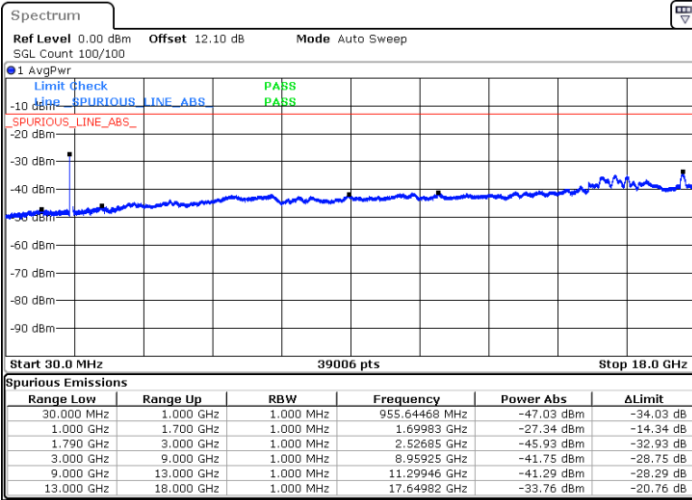

LTE Band 66C / 20MHz+20MHz

16QAM

Lowest Channel / 1RB0 and 1RB99

Lowest Channel / 1RB99 and 1RB0

Date: 20.JUL.2020 06:04:57

Date: 20.JUL.2020 06:02:25

Lowest Channel / FullIRB

N/A

Date: 20.JUL.2020 06:07:29

LTE Band 66C / 20MHz+20MHz

16QAM

MiddleChannel / 1RB0 and 1RB99

Middle Channel / 1RB99 and 1RB0

Date: 20.JUL.2020 06:21:58

Date: 20.JUL.2020 06:24:30

Middle Channel / FullIRB

N/A

Date: 20.JUL.2020 06:19:26

LTE Band 66C / 20MHz+20MHz

16QAM

Highest Channel / 1RB0 and 1RB99

Highest Channel / 1RB99 and 1RB0

Date: 20.JUL.2020 07:03:37

Date: 20.JUL.2020 07:01:05

Highest Channel / FullIRB

N/A

Date: 20.JUL.2020 07:06:09

LTE Band 66C / 5MHz+20MHz

64QAM

Lowest Channel / 1RB0 and 1RB99

Lowest Channel / 1RB24 and 1RB0

Date: 20.JUL.2020 08:03:46