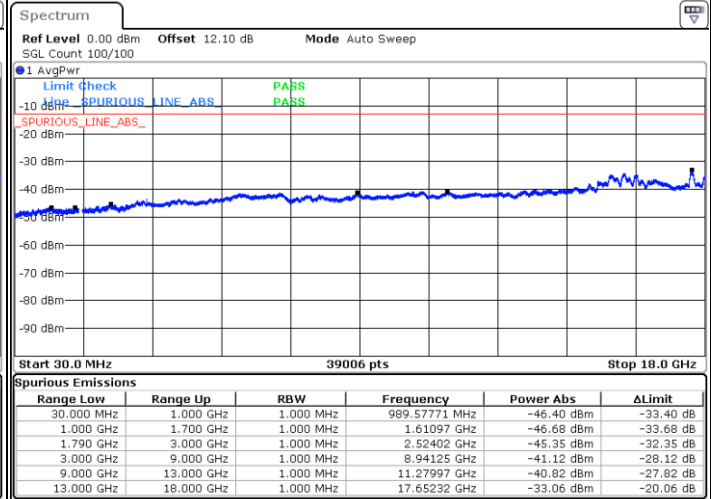

Date: 20.JUL.2020 22:01:11

Middle Channel / FullRB

N/A

Date: 20.JUL.2020 21:56:07

LTE Band 66C / 15MHz+20MHz

64QAM

Highest Channel / 1RB0 and 1RB99

Highest Channel / 1RB74 and 1RB0

Date: 20.JUL.2020 22:16:02

Date: 20.JUL.2020 22:15:12

Highest Channel / FullIRB

N/A

Date: 20.JUL.2020 22:20:16

LTE Band 66C / 20MHz+5MHz

64QAM

Lowest Channel / 1RB0 and 1RB24

Lowest Channel / 1RB99 and 1RB0

Date: 20.JUL.2020 19:44:00

Date: 20.JUL.2020 19:38:01

Lowest Channel / FullIRB

N/A

Date: 20.JUL.2020 19:44:50

LTE Band 66C / 20MHz+5MHz

64QAM

Middle Channel / 1RB0 and 1RB24

Middle Channel / 1RB99 and 1RB0

Date: 20.JUL.2020 20:01:23

Date: 20.JUL.2020 20:05:36

Middle Channel / FullRB

N/A

Date: 20.JUL.2020 20:00:32

LTE Band 66C / 20MHz+5MHz