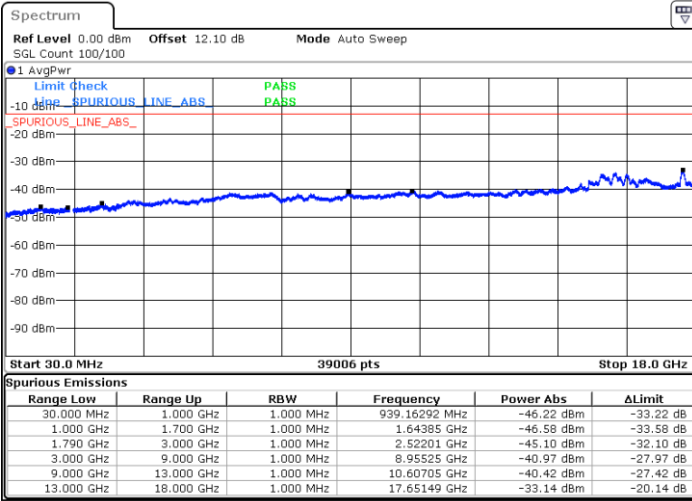

Lowest Channel / 1RB0 and 1RB74

Lowest Channel / 1RB49 and 1RB0

Date: 21.JUL.2020 20:35:26

Date: 21.JUL.2020 20:27:44

Lowest Channel / FullIRB

N/A

Date: 21.JUL.2020 20:36:17

LTE Band 66C / 10MHz+15MHz

64QAM

MiddleChannel / 1RB0 and 1RB74

Middle Channel / 1RB49 and 1RB0

Date: 21.JUL.2020 20:49:49

Date: 21.JUL.2020 20:54:02

Middle Channel / FullIRB

N/A

Date: 21.JUL.2020 20:48:58

LTE Band 66C / 10MHz+15MHz

64QAM

Highest Channel / 1RB0 and 1RB74

Highest Channel / 1RB49 and 1RB0

Date: 21.JUL.2020 21:27:37

Date: 21.JUL.2020 21:26:47

Highest Channel / FullRB

N/A

Date: 21.JUL.2020 21:31:51

LTE Band 66C / 10MHz+20MHz

64QAM

Lowest Channel / 1RB0 and 1RB99

Lowest Channel / 1RB49 and 1RB0

Date: 21.JUL.2020 01:03:30

Date: 21.JUL.2020 00:56:07

Lowest Channel / FullIRB