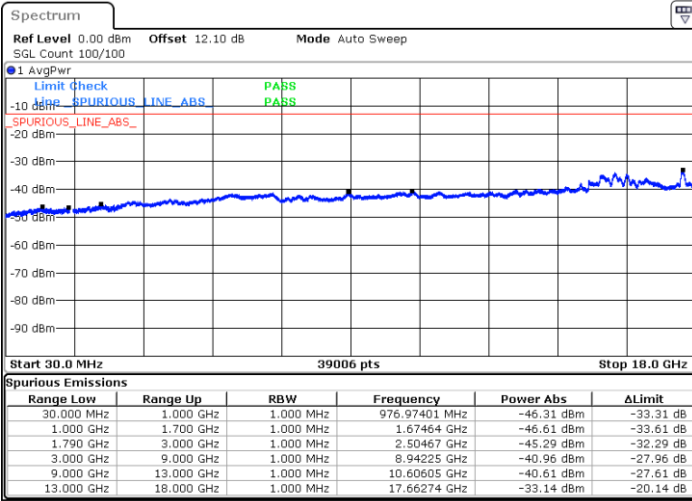

LTE Band 66C / 20MHz+10MHz

64QAM

Lowest Channel / 1RB0 and 1RB49

Lowest Channel / 1RB99 and 1RB0

Date: 20.JUL.2020 23:59:37

Date: 20.JUL.2020 23:52:33

Lowest Channel / FullIRB

N/A

Date: 21.JUL.2020 00:00:27

LTE Band 66C / 20MHz+10MHz

64QAM

Middle Channel / 1RB0 and 1RB49

Middle Channel / 1RB99 and 1RB0

Date: 21.JUL.2020 00:11:02

Date: 21.JUL.2020 00:15:15

Middle Channel / FullRB

N/A

Date: 21.JUL.2020 00:10:11

LTE Band 66C / 20MHz+10MHz

64QAM

Highest Channel / 1RB0 and 1RB49

Highest Channel / 1RB99 and 1RB0

Date: 21.JUL.2020 00:37:37

Date: 21.JUL.2020 00:36:47

Highest Channel / FullRB

N/A

Date: 21.JUL.2020 00:41:51

LTE Band 66C / 20MHz+15MHz

64QAM

Lowest Channel / 1RB0 and 1RB74

Lowest Channel / 1RB99 and 1RB0

Date: 20.JUL.2020 20:51:45