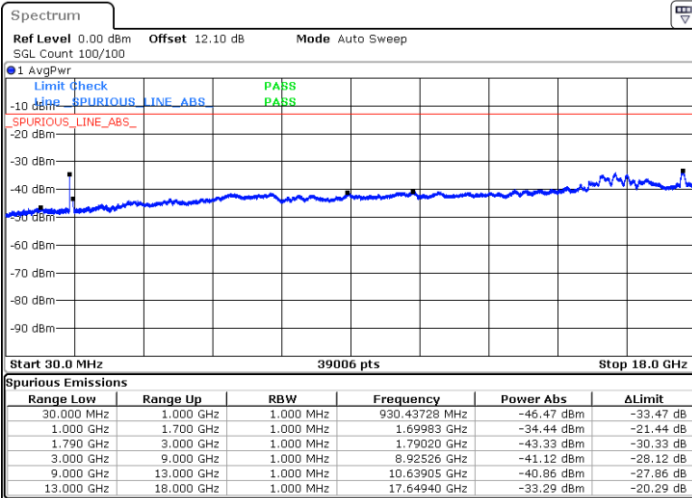

N/A

Date: 20.JUL.2020 23:37:38

LTE Band 66C / 15MHz+20MHz

64QAM

Lowest Channel / 1RB0 and 1RB99

Lowest Channel / 1RB74 and 1RB0

Date: 20.JUL.2020 21:46:46

Date: 20.JUL.2020 21:42:33

Lowest Channel / FullIRB

N/A

Date: 20.JUL.2020 21:47:37

LTE Band 66C / 15MHz+20MHz

64QAM

Middle Channel / 1RB0 and 1RB9

Middle Channel / 1RB74 and 1RB0

Date: 20.JUL.2020 21:56:58

Date: 20.JUL.2020 22:01:11

Middle Channel / FullRB

N/A

Date: 20.JUL.2020 21:56:07

LTE Band 66C / 15MHz+20MHz

64QAM

Highest Channel / 1RB0 and 1RB99

Highest Channel / 1RB74 and 1RB0

Date: 20.JUL.2020 22:16:02

Date: 20.JUL.2020 22:15:12

Highest Channel / FullIRB

N/A

Date: 20.JUL.2020 22:20:16

LTE Band 66C / 20MHz+5MHz

64QAM

Lowest Channel / 1RB0 and 1RB24