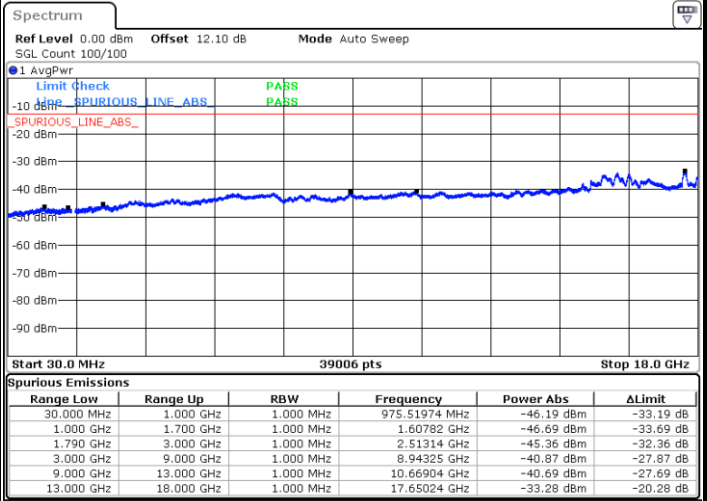

Lowest Channel / FullIRB

N/A

Date: 20.JUL.2020 21:47:37

LTE Band 66C / 15MHz+20MHz

64QAM

Middle Channel / 1RB0 and 1RB9

Middle Channel / 1RB74 and 1RB0

Date: 20.JUL.2020 21:56:58

Date: 20.JUL.2020 22:01:11

Middle Channel / FullRB

N/A

Date: 20.JUL.2020 21:56:07

LTE Band 66C / 15MHz+20MHz

64QAM

Highest Channel / 1RB0 and 1RB99

Highest Channel / 1RB74 and 1RB0

Date: 20.JUL.2020 22:16:02

Date: 20.JUL.2020 22:15:12

Highest Channel / FullIRB

N/A

Date: 20.JUL.2020 22:20:16

LTE Band 66C / 20MHz+5MHz

64QAM

Lowest Channel / 1RB0 and 1RB24

Lowest Channel / 1RB99 and 1RB0

Date: 20.JUL.2020 19:44:00

Date: 20.JUL.2020 19:38:01

Lowest Channel / FullIRB

N/A

Date: 20.JUL.2020 19:44:50

LTE Band 66C / 20MHz+5MHz

64QAM