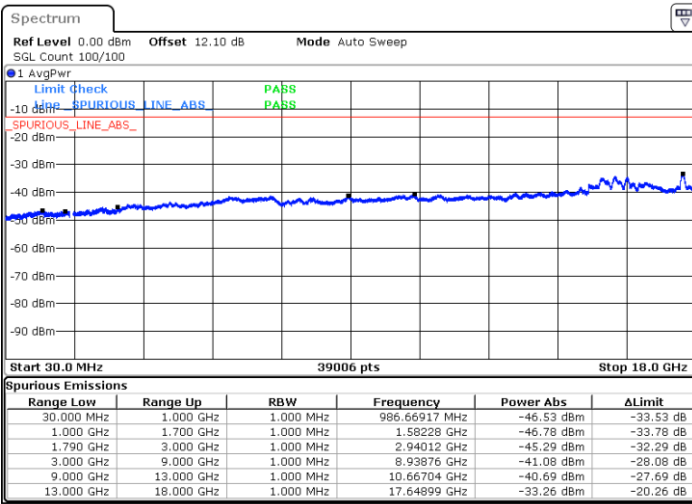

N/A

Date: 21.JUL.2020 01:04:21

LTE Band 66C / 10MHz+20MHz

64QAM

Middle Channel / 1RB0 and 1RB99

Middle Channel / 1RB49 and 1RB0

Date: 21.JUL.2020 01:21:42

Date: 21.JUL.2020 01:25:55

Middle Channel / FullRB

N/A

Date: 21.JUL.2020 01:20:52

LTE Band 66C / 10MHz+20MHz

64QAM

Highest Channel / 1RB0 and 1RB99

Highest Channel / 1RB49 and 1RB0

Date: 21.JUL.2020 01:40:15

Date: 21.JUL.2020 01:39:25

Highest Channel / FullRB

N/A

Date: 21.JUL.2020 01:44:29

LTE Band 66C / 15MHz+10MHz

64QAM

Lowest Channel / 1RB0 and 1RB49

Lowest Channel / 1RB74 and 1RB0

Date: 21.JUL.2020 19:25:00

Date: 21.JUL.2020 19:20:47

Lowest Channel / FullIRB

N/A

Date: 21.JUL.2020 19:25:51

LTE Band 66C / 15MHz+10MHz

64QAM

Middle Channel / 1RB0 and 1RB49