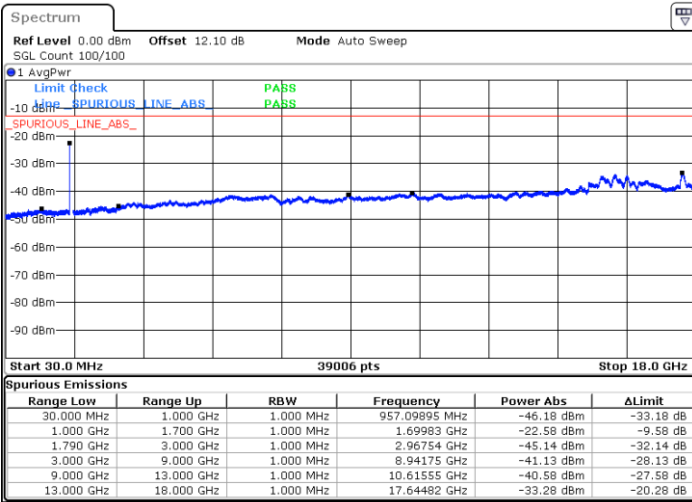

Highest Channel / 1RB24 and 1RB0

Date: 20.JUL.2020 19:13:07

Date: 20.JUL.2020 19:12:17

Highest Channel / FullRB

N/A

Date: 20.JUL.2020 19:20:19

LTE Band 66C / 10MHz+15MHz

64QAM

Lowest Channel / 1RB0 and 1RB74

Lowest Channel / 1RB49 and 1RB0

Date: 21.JUL.2020 20:35:26

Date: 21.JUL.2020 20:27:44

Lowest Channel / FullIRB

N/A

Date: 21.JUL.2020 20:36:17

LTE Band 66C / 10MHz+15MHz

LTE Band 66C / 10MHz+15MHz

64QAM

Highest Channel / 1RB0 and 1RB74

Highest Channel / 1RB49 and 1RB0

Date: 21.JUL.2020 21:27:37

Date: 21.JUL.2020 21:26:47

Highest Channel / FullRB

N/A