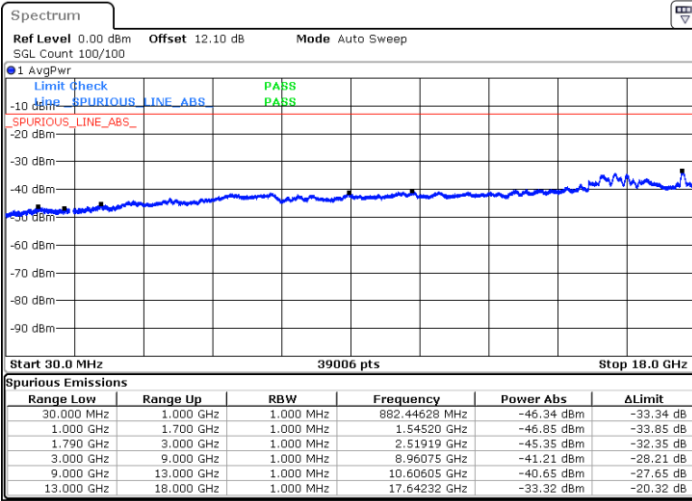

Lowest Channel / 1RB99 and 1RB0

Date: 20.JUL.2020 19:44:00

Date: 20.JUL.2020 19:38:01

Lowest Channel / FullIRB

N/A

Date: 20.JUL.2020 19:44:50

LTE Band 66C / 20MHz+5MHz

64QAM

Middle Channel / 1RB0 and 1RB24

Middle Channel / 1RB99 and 1RB0

Date: 20.JUL.2020 20:01:23

Date: 20.JUL.2020 20:05:36

Middle Channel / FullRB

N/A

Date: 20.JUL.2020 20:00:32

LTE Band 66C / 20MHz+5MHz

64QAM

Highest Channel / 1RB0 and 1RB24

Highest Channel / 1RB99 and 1RB0

Date: 20.JUL.2020 20:23:44

Date: 20.JUL.2020 20:22:54

Highest Channel / FullRB

N/A

Date: 20.JUL.2020 20:27:58

LTE Band 66C / 20MHz+10MHz

64QAM

Lowest Channel / 1RB0 and 1RB49

Lowest Channel / 1RB99 and 1RB0

Date: 20.JUL.2020 23:59:37

Date: 20.JUL.2020 23:52:33

Lowest Channel / FullIRB

N/A