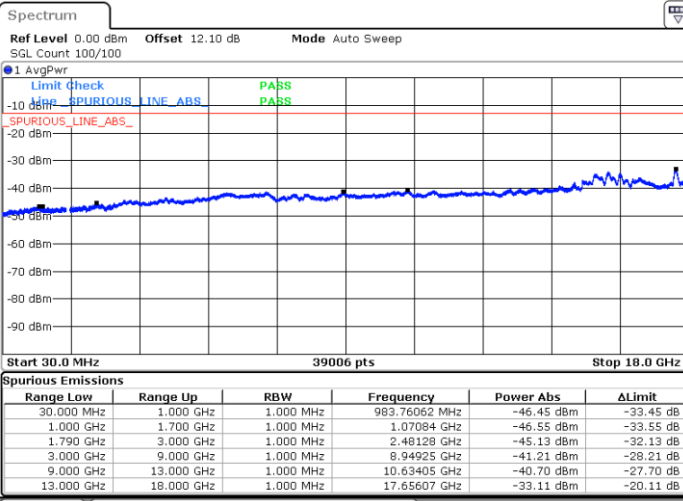

Date: 20.JUL.2020 07:25:59

Lowest Channel / FullIRB

N/A

Date: 20.JUL.2020 08:04:37

LTE Band 66C / 5MHz+20MHz

64QAM

Middle Channel / 1RB0 and 1RB9

Middle Channel / 1RB24 and 1RB0

Date: 20.JUL.2020 08:20:23

Date: 20.JUL.2020 08:24:36

Middle Channel / FullRB

N/A

Date: 20.JUL.2020 08:19:32

LTE Band 66C / 5MHz+20MHz

64QAM

Highest Channel / 1RB0 and 1RB99

Highest Channel / 1RB24 and 1RB0

Date: 20.JUL.2020 19:13:07

Date: 20.JUL.2020 19:12:17

Highest Channel / FullRB

N/A

Date: 20.JUL.2020 19:20:19

LTE Band 66C / 10MHz+15MHz

64QAM

Lowest Channel / 1RB0 and 1RB74

Lowest Channel / 1RB49 and 1RB0

Date: 21.JUL.2020 20:35:26

Date: 21.JUL.2020 20:27:44

Lowest Channel / FullIRB

N/A

Date: 21.JUL.2020 20:36:17

LTE Band 66C / 10MHz+15MHz