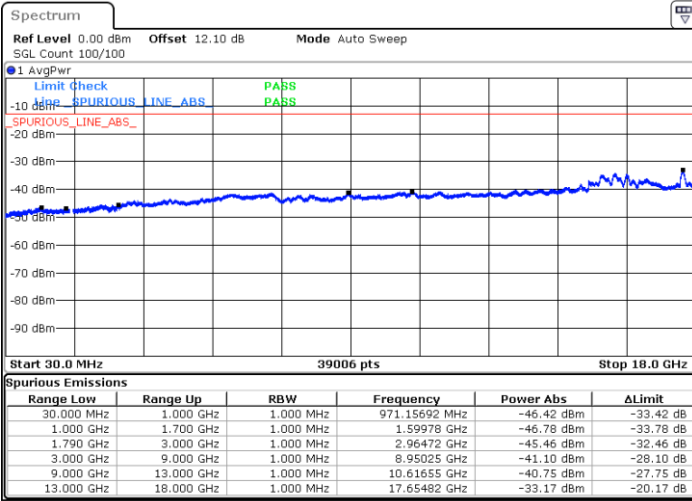

Date: 20.JUL.2020 22:16:02

Date: 20.JUL.2020 22:15:12

Highest Channel / FullIRB

N/A

Date: 20.JUL.2020 22:20:16

LTE Band 66C / 20MHz+5MHz

64QAM

Lowest Channel / 1RB0 and 1RB24

Lowest Channel / 1RB99 and 1RB0

Date: 20.JUL.2020 19:44:00

Date: 20.JUL.2020 19:38:01

Lowest Channel / FullIRB

N/A

Date: 20.JUL.2020 19:44:50

LTE Band 66C / 20MHz+5MHz

64QAM

Middle Channel / 1RB0 and 1RB24

Middle Channel / 1RB99 and 1RB0

Date: 20.JUL.2020 20:01:23

Date: 20.JUL.2020 20:05:36

Middle Channel / FullRB

N/A

Date: 20.JUL.2020 20:00:32

LTE Band 66C / 20MHz+5MHz

64QAM

Highest Channel / 1RB0 and 1RB24

Highest Channel / 1RB99 and 1RB0

Date: 20.JUL.2020 20:23:44

Date: 20.JUL.2020 20:22:54

Highest Channel / FullRB

N/A

Date: 20.JUL.2020 20:27:58