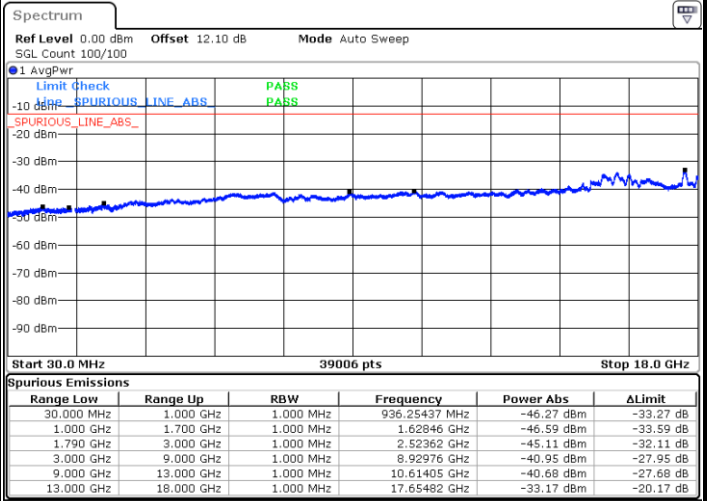

Date: 21.JUL.2020 01:38:34

Highest Channel / FullIRB

N/A

Date: 21.JUL.2020 01:43:38

LTE Band 66C / 15MHz+10MHz

16QAM

Lowest Channel / 1RB0 and 1RB49

Lowest Channel / 1RB74 and 1RB0

Date: 21.JUL.2020 19:24:09

Date: 21.JUL.2020 19:21:38

Lowest Channel / FullIRB

N/A

Date: 21.JUL.2020 19:26:42

LTE Band 66C / 15MHz+10MHz

16QAM

Middle Channel / 1RB0 and 1RB49

Middle Channel / 1RB74 and 1RB0

Date: 21.JUL.2020 19:40:36

Date: 21.JUL.2020 19:43:07

Middle Channel / FullIRB

N/A

Date: 21.JUL.2020 19:38:03

LTE Band 66C / 15MHz+10MHz

16QAM

Highest Channel / 1RB0 and 1RB49

Highest Channel / 1RB74 and 1RB0

Date: 21.JUL.2020 20:08:19

Date: 21.JUL.2020 20:05:47

Highest Channel / FullIRB

N/A

Date: 21.JUL.2020 20:10:51

LTE Band 66C / 15MHz+15MHz