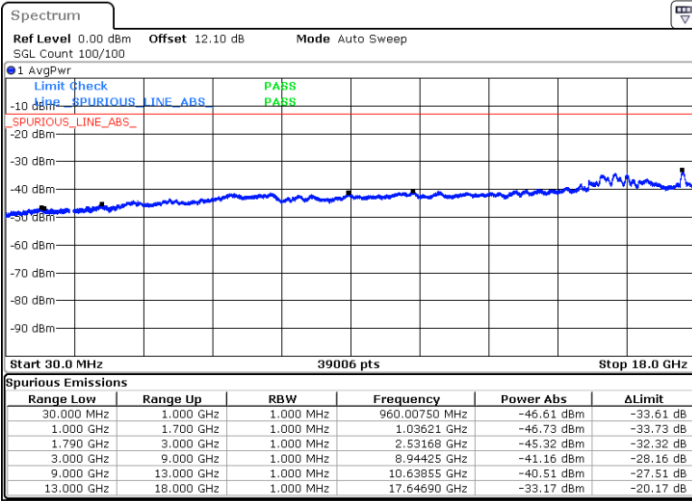

Middle Channel / 1RB74 and 1RB0

Date: 21.JUL.2020 19:40:36

Date: 21.JUL.2020 19:43:07

Middle Channel / FullIRB

N/A

Date: 21.JUL.2020 19:38:03

LTE Band 66C / 15MHz+10MHz

16QAM

Highest Channel / 1RB0 and 1RB49

Highest Channel / 1RB74 and 1RB0

Date: 21.JUL.2020 20:08:19

Date: 21.JUL.2020 20:05:47

Highest Channel / FullIRB

N/A

Date: 21.JUL.2020 20:10:51

LTE Band 66C / 15MHz+15MHz

16QAM

Lowest Channel / 1RB0 and 1RB74

Lowest Channel / 1RB74 and 1RB0

Date: 20.JUL.2020 22:36:27

Date: 20.JUL.2020 22:33:56

Lowest Channel / FullIRB

N/A

Date: 20.JUL.2020 22:43:56