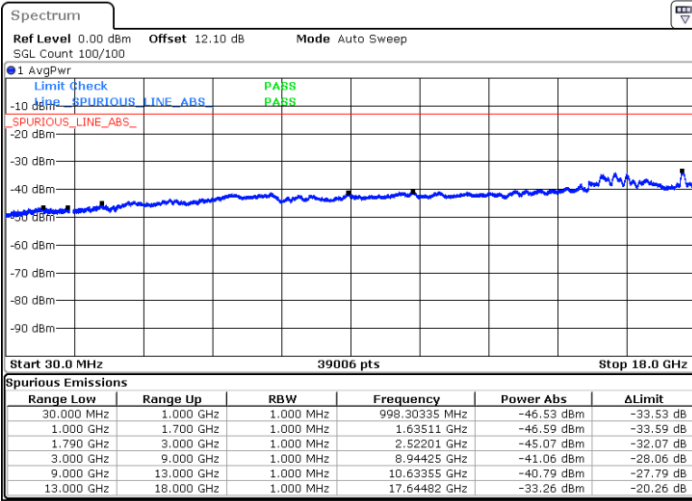

N/A

Date: 21.JUL.2020 01:05:11

LTE Band 66C / 10MHz+20MHz

16QAM

Middle Channel / 1RB0 and 1RB99

Middle Channel / 1RB49 and 1RB0

Date: 21.JUL.2020 01:22:33

Date: 21.JUL.2020 01:25:04

Middle Channel / FullRB

N/A

Date: 21.JUL.2020 01:20:01

LTE Band 66C / 10MHz+20MHz

16QAM

Highest Channel / 1RB0 and 1RB99

Highest Channel / 1RB49 and 1RB0

Date: 21.JUL.2020 01:41:06

Date: 21.JUL.2020 01:38:34

Highest Channel / FullIRB

N/A

Date: 21.JUL.2020 01:43:38

LTE Band 66C / 15MHz+10MHz

16QAM

Lowest Channel / 1RB0 and 1RB49

Lowest Channel / 1RB74 and 1RB0

Date: 21.JUL.2020 19:24:09

Date: 21.JUL.2020 19:21:38

Lowest Channel / FullIRB

N/A

Date: 21.JUL.2020 19:26:42

LTE Band 66C / 15MHz+10MHz

16QAM

Middle Channel / 1RB0 and 1RB49