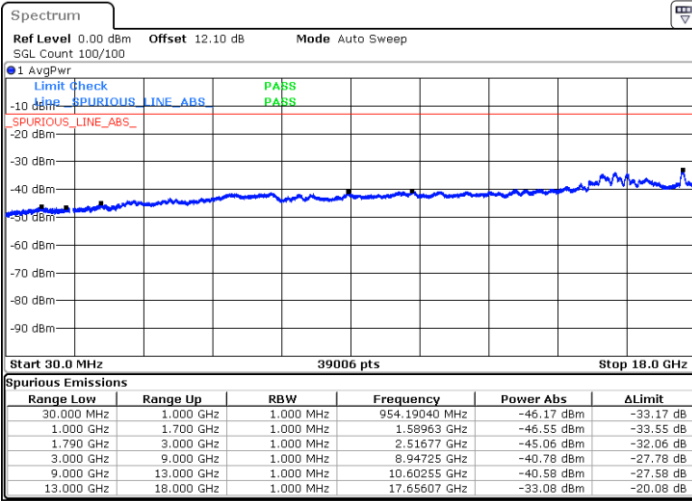

Date: 21.JUL.2020 01:38:34

Highest Channel / FullIRB

N/A

Date: 21.JUL.2020 01:43:38

LTE Band 66C / 15MHz+10MHz

16QAM

Lowest Channel / 1RB0 and 1RB49

Lowest Channel / 1RB74 and 1RB0

Date: 21.JUL.2020 19:24:09

Date: 21.JUL.2020 19:21:38

Lowest Channel / FullIRB

N/A

Date: 21.JUL.2020 19:26:42

LTE Band 66C / 15MHz+10MHz

16QAM

Middle Channel / 1RB0 and 1RB49

Middle Channel / 1RB74 and 1RB0

Date: 21.JUL.2020 19:40:36

Date: 21.JUL.2020 19:43:07

Middle Channel / FullIRB

N/A

Date: 21.JUL.2020 19:38:03

LTE Band 66C / 15MHz+10MHz

16QAM

Highest Channel / 1RB0 and 1RB49

Highest Channel / 1RB74 and 1RB0

Date: 21.JUL.2020 20:08:19

Date: 21.JUL.2020 20:05:47

Highest Channel / FullIRB

N/A

Date: 21.JUL.2020 20:10:51

LTE Band 66C / 15MHz+15MHz