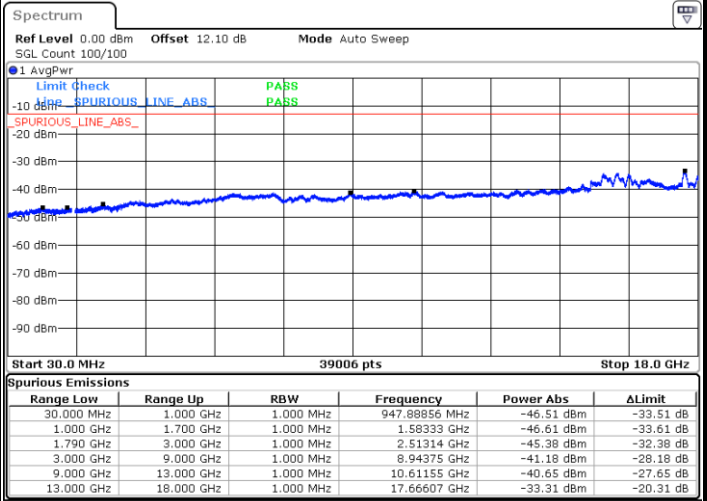

LTE Band 66C / 10MHz+15MHz

16QAM

Highest Channel / 1RB0 and 1RB74

Highest Channel / 1RB49 and 1RB0

Date: 21.JUL.2020 21:28:28

Date: 21.JUL.2020 21:25:57

Highest Channel / FullRB

N/A

Date: 21.JUL.2020 21:31:00

LTE Band 66C / 10MHz+20MHz

16QAM

Lowest Channel / 1RB0 and 1RB99

Lowest Channel / 1RB49 and 1RB0

Date: 21.JUL.2020 01:02:39

Date: 21.JUL.2020 01:00:08

Lowest Channel / FullIRB

N/A

Date: 21.JUL.2020 01:05:11

LTE Band 66C / 10MHz+20MHz

16QAM

Middle Channel / 1RB0 and 1RB99

Middle Channel / 1RB49 and 1RB0

Date: 21.JUL.2020 01:22:33

Date: 21.JUL.2020 01:25:04

Middle Channel / FullRB

N/A

Date: 21.JUL.2020 01:20:01

LTE Band 66C / 10MHz+20MHz

16QAM

Highest Channel / 1RB0 and 1RB99

Highest Channel / 1RB49 and 1RB0

Date: 21.JUL.2020 01:41:06