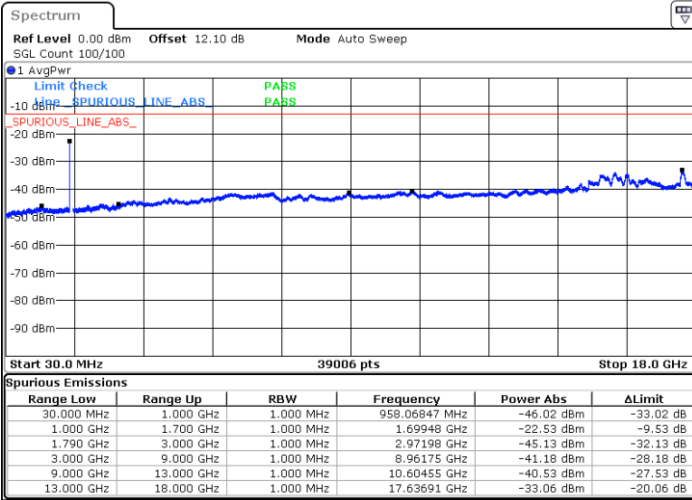

Highest Channel / 1RB24 and 1RB0

Date: 20.JUL.2020 19:16:56

Date: 20.JUL.2020 19:11:26

Highest Channel / FullIRB

N/A

Date: 20.JUL.2020 19:19:28

LTE Band 66C / 10MHz+15MHz

16QAM

Lowest Channel / 1RB0 and 1RB74

Lowest Channel / 1RB49 and 1RB0

Date: 21.JUL.2020 20:34:35

Date: 21.JUL.2020 20:32:03

Lowest Channel / FullIRB

N/A

Date: 21.JUL.2020 20:37:07

LTE Band 66C / 10MHz+15MHz

LTE Band 66C / 10MHz+15MHz

16QAM

Highest Channel / 1RB0 and 1RB74

Highest Channel / 1RB49 and 1RB0

Date: 21.JUL.2020 21:28:28

Date: 21.JUL.2020 21:25:57

Highest Channel / FullRB

N/A