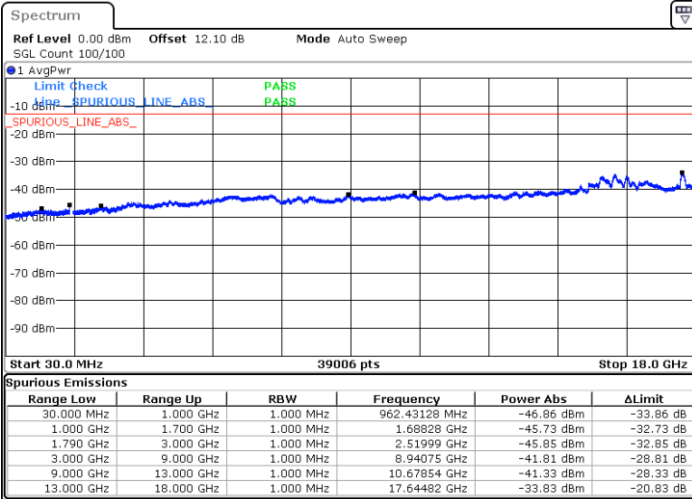

N/A

Date: 20.JUL.2020 06:18:35

LTE Band 66C / 20MHz+20MHz

QPSK

Highest Channel / 1RB0 and 1RB99

Highest Channel / 1RB99 and 1RB0

Date: 20.JUL.2020 07:04:28

Date: 20.JUL.2020 07:00:14

Highest Channel / FullRB

N/A

Date: 20.JUL.2020 07:05:18

LTE Band 66C / 5MHz+20MHz

16QAM

Lowest Channel / 1RB0 and 1RB99

Lowest Channel / 1RB24 and 1RB0

Date: 20.JUL.2020 08:02:55

Date: 20.JUL.2020 08:00:23

Lowest Channel / FullIRB

N/A

Date: 20.JUL.2020 08:05:27

LTE Band 66C / 5MHz+20MHz

16QAM

Middle Channel / 1RB0 and 1RB99

Middle Channel / 1RB24 and 1RB0

Date: 20.JUL.2020 08:21:13

Date: 20.JUL.2020 08:23:45

Middle Channel / FullRB

N/A

Date: 20.JUL.2020 08:18:41

LTE Band 66C / 5MHz+20MHz

16QAM

Highest Channel / 1RB0 and 1RB99