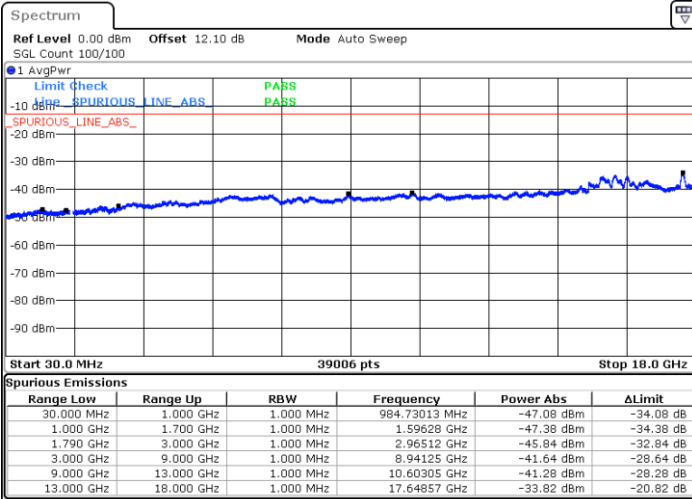

LTE Band 66C / 20MHz+20MHz

QPSK

Lowest Channel / 1RB0 and 1RB99

Lowest Channel / 1RB99 and 1RB0

Date: 20.JUL.2020 06:04:06

Date: 20.JUL.2020 06:03:16

Lowest Channel / FullIRB

N/A

Date: 20.JUL.2020 06:08:20

LTE Band 66C / 20MHz+20MHz

QPSK

MiddleChannel / 1RB0 and 1RB99

Middle Channel / 1RB99 and 1RB0

Date: 20.JUL.2020 06:22:49

Date: 20.JUL.2020 06:23:39

Middle Channel / FullIRB

N/A

Date: 20.JUL.2020 06:18:35

LTE Band 66C / 20MHz+20MHz

QPSK

Highest Channel / 1RB0 and 1RB99

Highest Channel / 1RB99 and 1RB0

Date: 20.JUL.2020 07:04:28

Date: 20.JUL.2020 07:00:14

Highest Channel / FullRB

N/A

Date: 20.JUL.2020 07:05:18

LTE Band 66C / 5MHz+20MHz

16QAM

Lowest Channel / 1RB0 and 1RB99

Lowest Channel / 1RB24 and 1RB0

Date: 20.JUL.2020 08:02:55