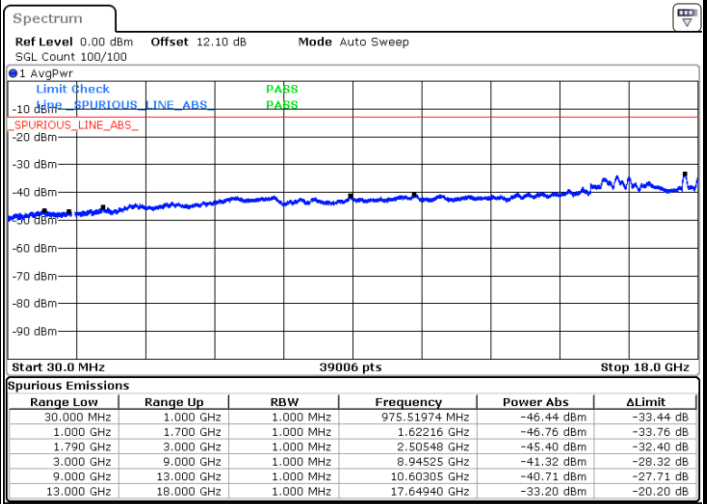

Lowest Channel / FullIRB

N/A

Date: 20.JUL.2020 21:48:28

LTE Band 66C / 15MHz+20MHz

16QAM

Middle Channel / 1RB0 and 1RB99

Middle Channel / 1RB74 and 1RB0

Date: 20.JUL.2020 21:57:49

Date: 20.JUL.2020 22:00:20

Middle Channel / FullIRB

N/A

Date: 20.JUL.2020 21:55:17

LTE Band 66C / 15MHz+20MHz

16QAM

Highest Channel / 1RB0 and 1RB99

Highest Channel / 1RB74 and 1RB0

Date: 20.JUL.2020 22:16:53

Date: 20.JUL.2020 22:14:21

Highest Channel / FullRB

N/A

Date: 20.JUL.2020 22:19:25

LTE Band 66C / 20MHz+5MHz

16QAM

Lowest Channel / 1RB0 and 1RB24

Lowest Channel / 1RB99 and 1RB0

Date: 20.JUL.2020 19:43:09

Date: 20.JUL.2020 19:40:37

Lowest Channel / FullIRB

N/A

Date: 20.JUL.2020 19:45:41

LTE Band 66C / 20MHz+5MHz

16QAM