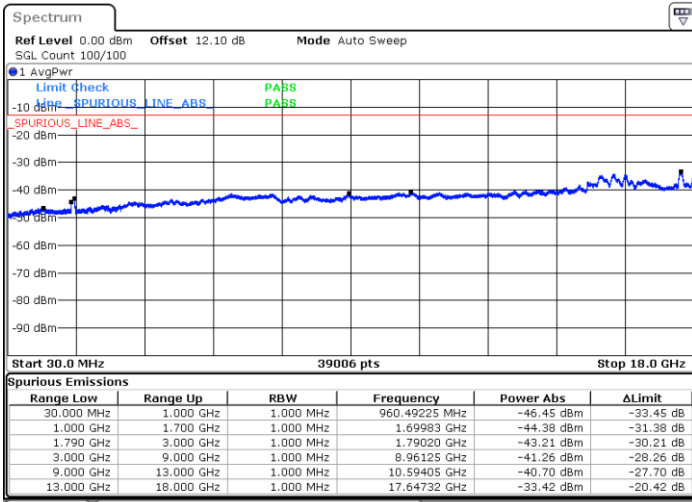

Date: 20.JUL.2020 08:21:13

Date: 20.JUL.2020 08:23:45

Middle Channel / FullRB

N/A

Date: 20.JUL.2020 08:18:41

LTE Band 66C / 5MHz+20MHz

16QAM

Highest Channel / 1RB0 and 1RB99

Highest Channel / 1RB24 and 1RB0

Date: 20.JUL.2020 19:16:56

Date: 20.JUL.2020 19:11:26

Highest Channel / FullIRB

N/A

Date: 20.JUL.2020 19:19:28

LTE Band 66C / 10MHz+15MHz

16QAM

Lowest Channel / 1RB0 and 1RB74

Lowest Channel / 1RB49 and 1RB0

Date: 21.JUL.2020 20:34:35

Date: 21.JUL.2020 20:32:03

Lowest Channel / FullIRB

N/A

Date: 21.JUL.2020 20:37:07

LTE Band 66C / 10MHz+15MHz