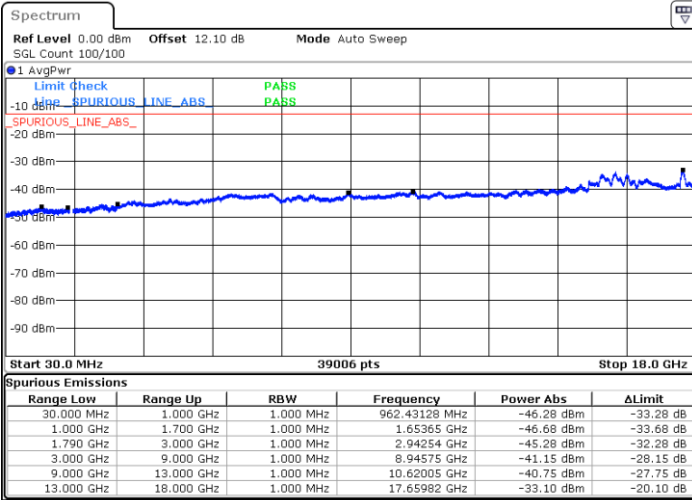

Date: 20.JUL.2020 22:53:46

LTE Band 66C / 15MHz+15MHz

16QAM

Highest Channel / 1RB0 and 1RB74

Highest Channel / 1RB74 and 1RB0

Date: 20.JUL.2020 23:34:15

Date: 20.JUL.2020 23:29:03

Highest Channel / FullIRB

N/A

Date: 20.JUL.2020 23:36:48

LTE Band 66C / 15MHz+20MHz

16QAM

Lowest Channel / 1RB0 and 1RB99

Lowest Channel / 1RB74 and 1RB0

Date: 20.JUL.2020 21:45:55

Date: 20.JUL.2020 21:43:24

Lowest Channel / FullIRB

N/A

Date: 20.JUL.2020 21:48:28

LTE Band 66C / 15MHz+20MHz

16QAM

Middle Channel / 1RB0 and 1RB99

Middle Channel / 1RB74 and 1RB0

Date: 20.JUL.2020 21:57:49

Date: 20.JUL.2020 22:00:20

Middle Channel / FullIRB

N/A

Date: 20.JUL.2020 21:55:17

LTE Band 66C / 15MHz+20MHz

16QAM

Highest Channel / 1RB0 and 1RB99

Highest Channel / 1RB74 and 1RB0