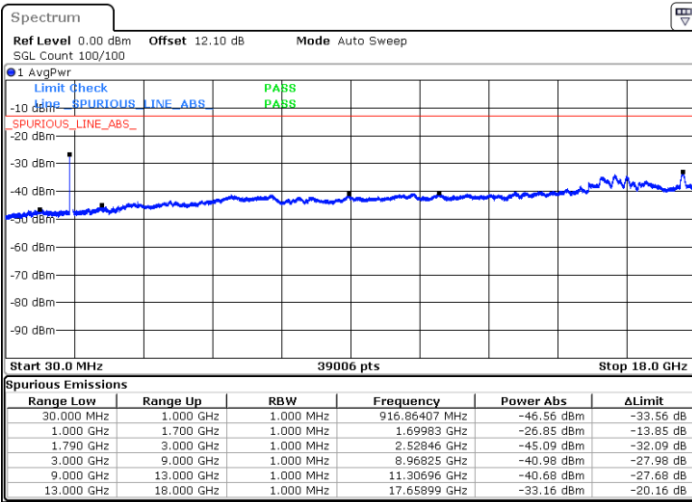

N/A

Date: 21.JUL.2020 00:09:20

LTE Band 66C / 20MHz+10MHz

16QAM

Highest Channel / 1RB0 and 1RB49

Highest Channel / 1RB99 and 1RB0

Date: 21.JUL.2020 00:38:28

Date: 21.JUL.2020 00:35:56

Highest Channel / FullRB

N/A

Date: 21.JUL.2020 00:41:00

LTE Band 66C / 20MHz+15MHz

16QAM

Lowest Channel / 1RB0 and 1RB74

Lowest Channel / 1RB99 and 1RB0

Date: 20.JUL.2020 20:50:54

Date: 20.JUL.2020 20:48:22

Lowest Channel / FullIRB

N/A

Date: 20.JUL.2020 20:53:26

LTE Band 66C / 20MHz+15MHz

16QAM

Middle Channel / 1RB0 and 1RB74

Middle Channel / 1RB99 and 1RB0

Date: 20.JUL.2020 21:03:38

Date: 20.JUL.2020 21:06:10

Middle Channel / FullRB

N/A

Date: 20.JUL.2020 21:01:06

LTE Band 66C / 20MHz+15MHz

16QAM

Highest Channel / 1RB0 and 1RB74