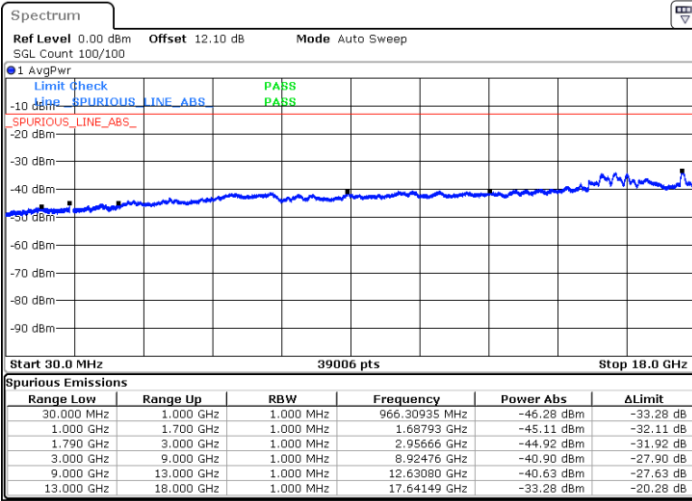

Date: 20.JUL.2020 08:21:13

Date: 20.JUL.2020 08:23:45

Middle Channel / FullRB

N/A

Date: 20.JUL.2020 08:18:41

LTE Band 66C / 5MHz+20MHz

16QAM

Highest Channel / 1RB0 and 1RB99

Highest Channel / 1RB24 and 1RB0

Date: 20.JUL.2020 19:16:56

Date: 20.JUL.2020 19:11:26

Highest Channel / FullIRB

N/A

Date: 20.JUL.2020 19:19:28

LTE Band 66C / 10MHz+15MHz

16QAM

Lowest Channel / 1RB0 and 1RB74

Lowest Channel / 1RB49 and 1RB0

Date: 21.JUL.2020 20:34:35

Date: 21.JUL.2020 20:32:03

Lowest Channel / FullIRB

N/A

Date: 21.JUL.2020 20:37:07

LTE Band 66C / 10MHz+15MHz