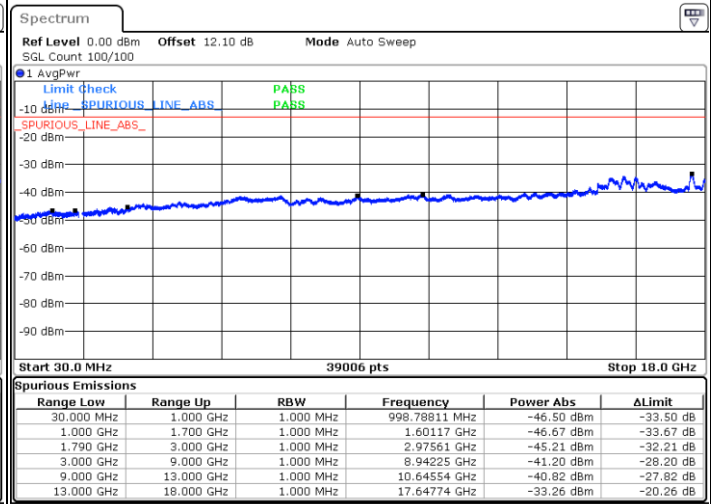

Highest Channel / FullRB

N/A

Date: 21.JUL.2020 00:41:00

LTE Band 66C / 20MHz+15MHz

16QAM

Lowest Channel / 1RB0 and 1RB74

Lowest Channel / 1RB99 and 1RB0

Date: 20.JUL.2020 20:50:54

Date: 20.JUL.2020 20:48:22

Lowest Channel / FullIRB

N/A

Date: 20.JUL.2020 20:53:26

LTE Band 66C / 20MHz+15MHz

16QAM

Middle Channel / 1RB0 and 1RB74

Middle Channel / 1RB99 and 1RB0

Date: 20.JUL.2020 21:03:38

Date: 20.JUL.2020 21:06:10

Middle Channel / FullRB

N/A

Date: 20.JUL.2020 21:01:06

LTE Band 66C / 20MHz+15MHz

16QAM

Highest Channel / 1RB0 and 1RB74

Highest Channel / 1RB99 and 1RB0

Date: 20.JUL.2020 21:26:51

Date: 20.JUL.2020 21:24:19

Highest Channel / FullRB

N/A

Date: 20.JUL.2020 21:29:23