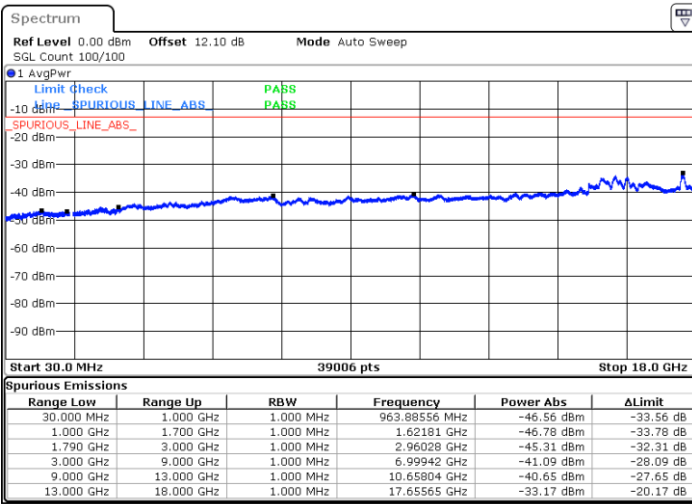

Lowest Channel / FullIRB

N/A

Date: 20.JUL.2020 21:48:28

LTE Band 66C / 15MHz+20MHz

16QAM

Middle Channel / 1RB0 and 1RB99

Middle Channel / 1RB74 and 1RB0

Date: 20.JUL.2020 21:57:49

Date: 20.JUL.2020 22:00:20

Middle Channel / FullIRB

N/A

Date: 20.JUL.2020 21:55:17

LTE Band 66C / 15MHz+20MHz

16QAM

Highest Channel / 1RB0 and 1RB99

Highest Channel / 1RB74 and 1RB0

Date: 20.JUL.2020 22:16:53

Date: 20.JUL.2020 22:14:21

Highest Channel / FullRB

N/A

Date: 20.JUL.2020 22:19:25

LTE Band 66C / 20MHz+5MHz

16QAM

Lowest Channel / 1RB0 and 1RB24

Lowest Channel / 1RB99 and 1RB0

Date: 20.JUL.2020 19:43:09

Date: 20.JUL.2020 19:40:37

Lowest Channel / FullIRB

N/A

Date: 20.JUL.2020 19:45:41

LTE Band 66C / 20MHz+5MHz

16QAM