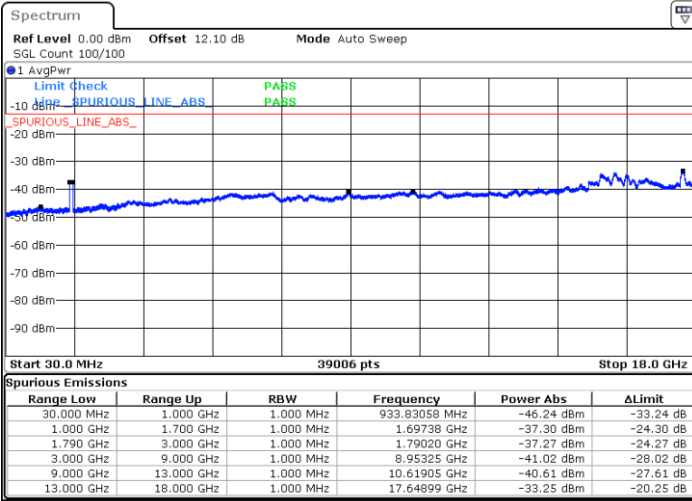

Date: 21.JUL.2020 01:38:34

Highest Channel / FullIRB

N/A

Date: 21.JUL.2020 01:43:38

LTE Band 66C / 15MHz+10MHz

16QAM

Lowest Channel / 1RB0 and 1RB49

Lowest Channel / 1RB74 and 1RB0

Date: 21.JUL.2020 19:24:09

Date: 21.JUL.2020 19:21:38

Lowest Channel / FullIRB

N/A

Date: 21.JUL.2020 19:26:42

LTE Band 66C / 15MHz+10MHz

16QAM

Middle Channel / 1RB0 and 1RB49

Middle Channel / 1RB74 and 1RB0

Date: 21.JUL.2020 19:40:36

Date: 21.JUL.2020 19:43:07

Middle Channel / FullIRB

N/A

Date: 21.JUL.2020 19:38:03

LTE Band 66C / 15MHz+10MHz

16QAM

Highest Channel / 1RB0 and 1RB49

Highest Channel / 1RB74 and 1RB0

Date: 21.JUL.2020 20:08:19

Date: 21.JUL.2020 20:05:47

Highest Channel / FullIRB

N/A

Date: 21.JUL.2020 20:10:51

LTE Band 66C / 15MHz+15MHz