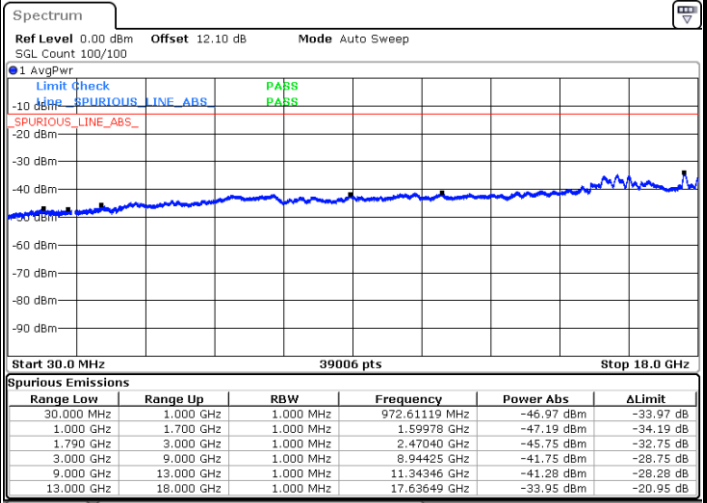

Date: 20.JUL.2020 06:08:20

LTE Band 66C / 20MHz+20MHz

QPSK

MiddleChannel / 1RB0 and 1RB99

Middle Channel / 1RB99 and 1RB0

Date: 20.JUL.2020 06:22:49

Date: 20.JUL.2020 06:23:39

Middle Channel / FullIRB

N/A

Date: 20.JUL.2020 06:18:35

LTE Band 66C / 20MHz+20MHz

QPSK

Highest Channel / 1RB0 and 1RB99

Highest Channel / 1RB99 and 1RB0

Date: 20.JUL.2020 07:04:28

Date: 20.JUL.2020 07:00:14

Highest Channel / FullRB

N/A

Date: 20.JUL.2020 07:05:18

LTE Band 66C / 5MHz+20MHz

16QAM

Lowest Channel / 1RB0 and 1RB99

Lowest Channel / 1RB24 and 1RB0

Date: 20.JUL.2020 08:02:55

Date: 20.JUL.2020 08:00:23

Lowest Channel / FullIRB

N/A

Date: 20.JUL.2020 08:05:27

LTE Band 66C / 5MHz+20MHz

16QAM

Middle Channel / 1RB0 and 1RB99

Middle Channel / 1RB24 and 1RB0