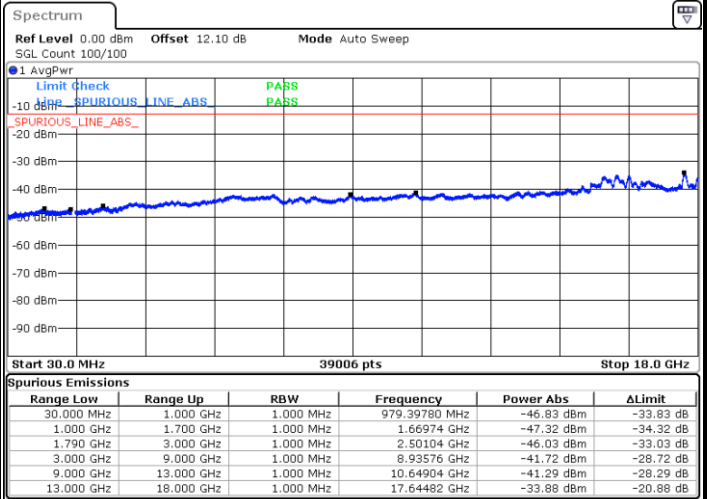

Highest Channel / FullRB

N/A

Date: 20.JUL.2020 07:05:18

LTE Band 66C / 5MHz+20MHz

16QAM

Lowest Channel / 1RB0 and 1RB99

Lowest Channel / 1RB24 and 1RB0

Date: 20.JUL.2020 08:02:55

Date: 20.JUL.2020 08:00:23

Lowest Channel / FullIRB

N/A

Date: 20.JUL.2020 08:05:27

LTE Band 66C / 5MHz+20MHz

16QAM

Middle Channel / 1RB0 and 1RB99

Middle Channel / 1RB24 and 1RB0

Date: 20.JUL.2020 08:21:13

Date: 20.JUL.2020 08:23:45

Middle Channel / FullRB

N/A

Date: 20.JUL.2020 08:18:41

LTE Band 66C / 5MHz+20MHz

16QAM

Highest Channel / 1RB0 and 1RB99

Highest Channel / 1RB24 and 1RB0

Date: 20.JUL.2020 19:16:56

Date: 20.JUL.2020 19:11:26

Highest Channel / FullIRB

N/A

Date: 20.JUL.2020 19:19:28

LTE Band 66C / 10MHz+15MHz

16QAM