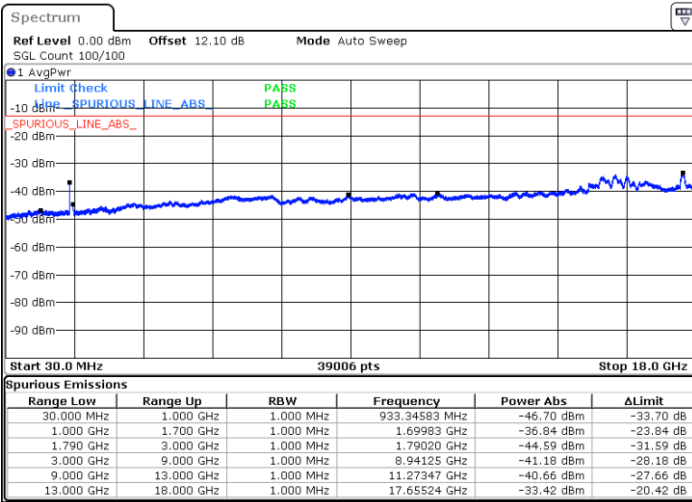

Date: 21.JUL.2020 21:31:00

LTE Band 66C / 10MHz+20MHz

16QAM

Lowest Channel / 1RB0 and 1RB99

Lowest Channel / 1RB49 and 1RB0

Date: 21.JUL.2020 01:02:39

Date: 21.JUL.2020 01:00:08

Lowest Channel / FullIRB

N/A

Date: 21.JUL.2020 01:05:11

LTE Band 66C / 10MHz+20MHz

16QAM

Middle Channel / 1RB0 and 1RB99

Middle Channel / 1RB49 and 1RB0

Date: 21.JUL.2020 01:22:33

Date: 21.JUL.2020 01:25:04

Middle Channel / FullRB

N/A

Date: 21.JUL.2020 01:20:01

LTE Band 66C / 10MHz+20MHz

16QAM

Highest Channel / 1RB0 and 1RB99

Highest Channel / 1RB49 and 1RB0

Date: 21.JUL.2020 01:41:06

Date: 21.JUL.2020 01:38:34

Highest Channel / FullIRB

N/A

Date: 21.JUL.2020 01:43:38

LTE Band 66C / 15MHz+10MHz

16QAM

Lowest Channel / 1RB0 and 1RB49

Lowest Channel / 1RB74 and 1RB0