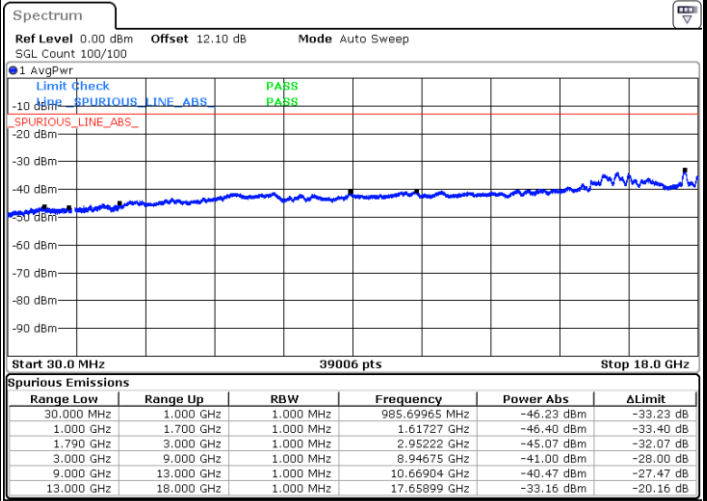

Lowest Channel / 1RB0 and 1RB74

Lowest Channel / 1RB49 and 1RB0

Date: 21.JUL.2020 20:34:35

Date: 21.JUL.2020 20:32:03

Lowest Channel / FullIRB

N/A

Date: 21.JUL.2020 20:37:07

LTE Band 66C / 10MHz+15MHz

LTE Band 66C / 10MHz+15MHz

16QAM

Highest Channel / 1RB0 and 1RB74

Highest Channel / 1RB49 and 1RB0

Date: 21.JUL.2020 21:28:28

Date: 21.JUL.2020 21:25:57

Highest Channel / FullRB

N/A

Date: 21.JUL.2020 21:31:00

LTE Band 66C / 10MHz+20MHz

16QAM

Lowest Channel / 1RB0 and 1RB99

Lowest Channel / 1RB49 and 1RB0

Date: 21.JUL.2020 01:02:39

Date: 21.JUL.2020 01:00:08

Lowest Channel / FullIRB

N/A

Date: 21.JUL.2020 01:05:11

LTE Band 66C / 10MHz+20MHz

16QAM

Middle Channel / 1RB0 and 1RB99

Middle Channel / 1RB49 and 1RB0

Date: 21.JUL.2020 01:22:33

Date: 21.JUL.2020 01:25:04