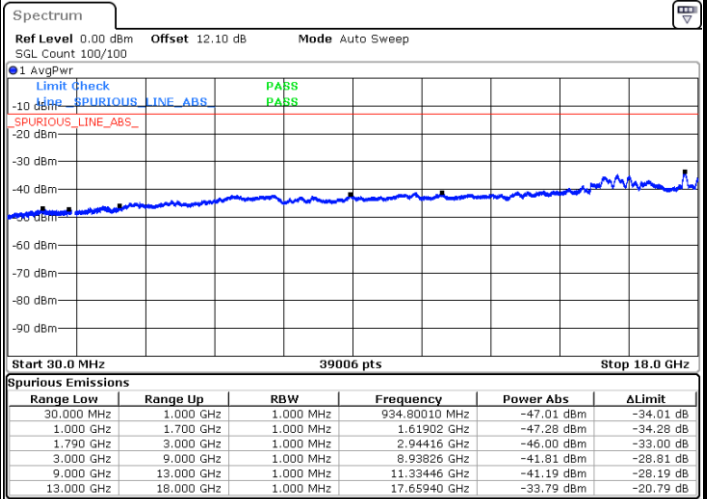

LTE Band 66C / 20MHz+20MHz

QPSK

Lowest Channel / 1RB0 and 1RB99

Lowest Channel / 1RB99 and 1RB0

Date: 20.JUL.2020 06:04:06

Date: 20.JUL.2020 06:03:16

Lowest Channel / FullIRB

N/A

Date: 20.JUL.2020 06:08:20

LTE Band 66C / 20MHz+20MHz

QPSK

MiddleChannel / 1RB0 and 1RB99

Middle Channel / 1RB99 and 1RB0

Date: 20.JUL.2020 06:22:49

Date: 20.JUL.2020 06:23:39

Middle Channel / FullIRB

N/A

Date: 20.JUL.2020 06:18:35

LTE Band 66C / 20MHz+20MHz

QPSK

Highest Channel / 1RB0 and 1RB99

Highest Channel / 1RB99 and 1RB0

Date: 20.JUL.2020 07:04:28

Date: 20.JUL.2020 07:00:14

Highest Channel / FullRB

N/A

Date: 20.JUL.2020 07:05:18

LTE Band 66C / 5MHz+20MHz

16QAM

Lowest Channel / 1RB0 and 1RB99

Lowest Channel / 1RB24 and 1RB0

Date: 20.JUL.2020 08:02:55