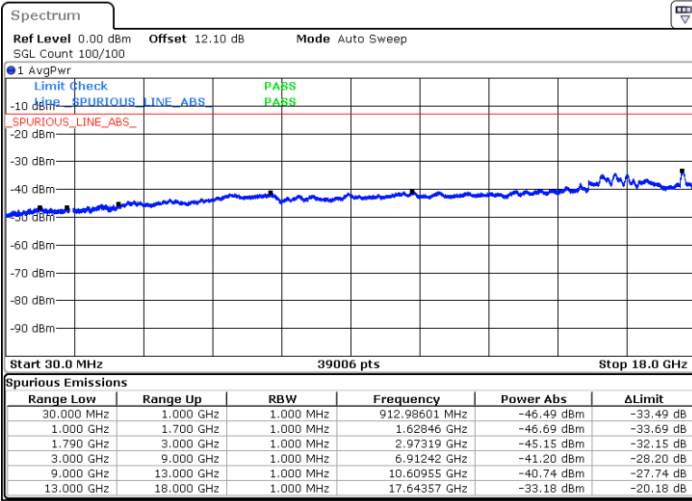

Date: 20.JUL.2020 22:53:46

LTE Band 66C / 15MHz+15MHz

16QAM

Highest Channel / 1RB0 and 1RB74

Highest Channel / 1RB74 and 1RB0

Date: 20.JUL.2020 23:34:15

Date: 20.JUL.2020 23:29:03

Highest Channel / FullIRB

N/A

Date: 20.JUL.2020 23:36:48

LTE Band 66C / 15MHz+20MHz

16QAM

Lowest Channel / 1RB0 and 1RB99

Lowest Channel / 1RB74 and 1RB0

Date: 20.JUL.2020 21:45:55

Date: 20.JUL.2020 21:43:24

Lowest Channel / FullIRB

N/A

Date: 20.JUL.2020 21:48:28

LTE Band 66C / 15MHz+20MHz

16QAM

Middle Channel / 1RB0 and 1RB99

Middle Channel / 1RB74 and 1RB0

Date: 20.JUL.2020 21:57:49

Date: 20.JUL.2020 22:00:20

Middle Channel / FullIRB

N/A

Date: 20.JUL.2020 21:55:17

LTE Band 66C / 15MHz+20MHz

16QAM

Highest Channel / 1RB0 and 1RB99

Highest Channel / 1RB74 and 1RB0