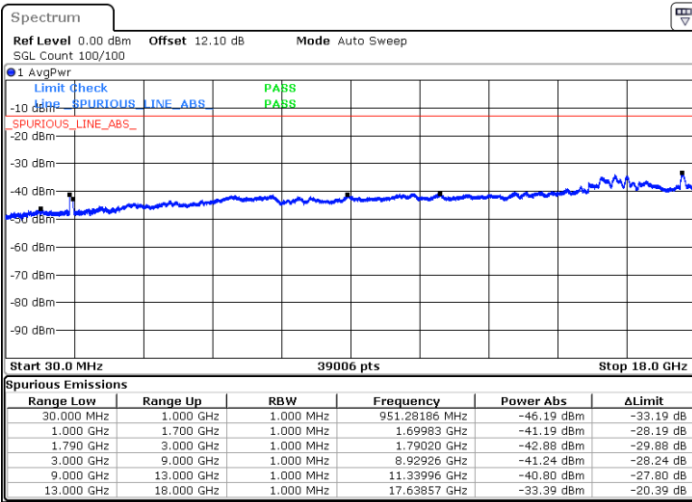

Lowest Channel / 1RB99 and 1RB0

Date: 20.JUL.2020 19:43:09

Date: 20.JUL.2020 19:40:37

Lowest Channel / FullIRB

N/A

Date: 20.JUL.2020 19:45:41

LTE Band 66C / 20MHz+5MHz

16QAM

Middle Channel / 1RB0 and 1RB24

Middle Channel / 1RB99 and 1RB0

Date: 20.JUL.2020 20:02:14

Date: 20.JUL.2020 20:04:46

Middle Channel / FullIRB

N/A

Date: 20.JUL.2020 19:59:41

LTE Band 66C / 20MHz+5MHz

16QAM

Highest Channel / 1RB0 and 1RB24

Highest Channel / 1RB99 and 1RB0

Date: 20.JUL.2020 20:24:34

Date: 20.JUL.2020 20:22:03

Highest Channel / FullIRB

N/A

Date: 20.JUL.2020 20:27:07

LTE Band 66C / 20MHz+10MHz

16QAM

Lowest Channel / 1RB0 and 1RB49

Lowest Channel / 1RB99 and 1RB0

Date: 20.JUL.2020 23:58:46

Date: 20.JUL.2020 23:56:14

Lowest Channel / FullIRB

N/A