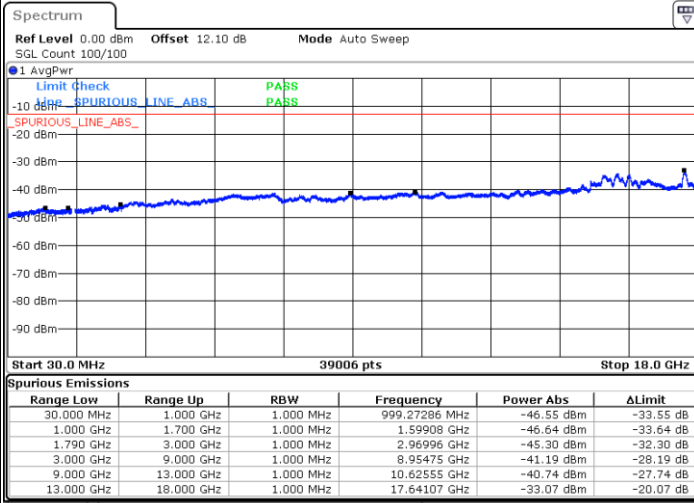

Highest Channel / 1RB0 and 1RB49

Highest Channel / 1RB74 and 1RB0

Date: 21.JUL.2020 20:08:19

Date: 21.JUL.2020 20:05:47

Highest Channel / FullIRB

N/A

Date: 21.JUL.2020 20:10:51

LTE Band 66C / 15MHz+15MHz

16QAM

Lowest Channel / 1RB0 and 1RB74

Lowest Channel / 1RB74 and 1RB0

Date: 20.JUL.2020 22:36:27

Date: 20.JUL.2020 22:33:56

Lowest Channel / FullIRB

N/A

Date: 20.JUL.2020 22:43:56

LTE Band 66C / 15MHz+15MHz

16QAM

Middle Channel / 1RB0 and 1RB74

Middle Channel / 1RB74 and 1RB0

Date: 20.JUL.2020 22:56:19

Date: 20.JUL.2020 22:58:50

Middle Channel / FullIRB

N/A

Date: 20.JUL.2020 22:53:46

LTE Band 66C / 15MHz+15MHz

16QAM

Highest Channel / 1RB0 and 1RB74

Highest Channel / 1RB74 and 1RB0

Date: 20.JUL.2020 23:34:15

Date: 20.JUL.2020 23:29:03

Highest Channel / FullIRB