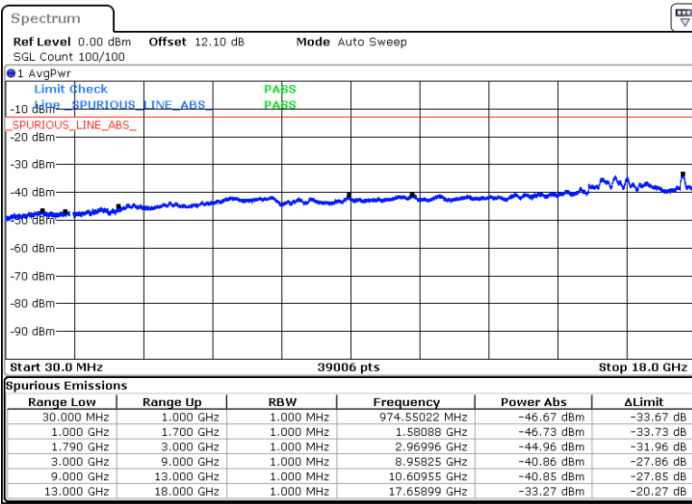

N/A

Date: 20.JUL.2020 23:36:48

LTE Band 66C / 15MHz+20MHz

16QAM

Lowest Channel / 1RB0 and 1RB99

Lowest Channel / 1RB74 and 1RB0

Date: 20.JUL.2020 21:45:55

Date: 20.JUL.2020 21:43:24

Lowest Channel / FullIRB

N/A

Date: 20.JUL.2020 21:48:28

LTE Band 66C / 15MHz+20MHz

16QAM

Middle Channel / 1RB0 and 1RB99

Middle Channel / 1RB74 and 1RB0

Date: 20.JUL.2020 21:57:49

Date: 20.JUL.2020 22:00:20

Middle Channel / FullIRB

N/A

Date: 20.JUL.2020 21:55:17

LTE Band 66C / 15MHz+20MHz

16QAM

Highest Channel / 1RB0 and 1RB99

Highest Channel / 1RB74 and 1RB0

Date: 20.JUL.2020 22:16:53

Date: 20.JUL.2020 22:14:21

Highest Channel / FullRB

N/A

Date: 20.JUL.2020 22:19:25

LTE Band 66C / 20MHz+5MHz

16QAM

Lowest Channel / 1RB0 and 1RB24