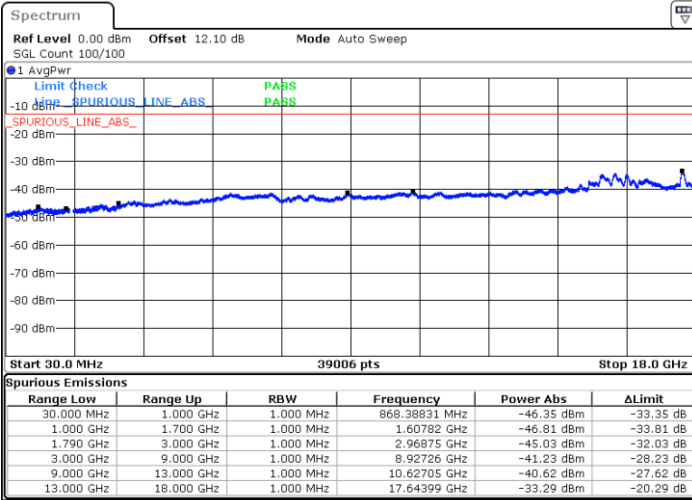

N/A

Date: 21.JUL.2020 01:05:11

LTE Band 66C / 10MHz+20MHz

16QAM

Middle Channel / 1RB0 and 1RB99

Middle Channel / 1RB49 and 1RB0

Date: 21.JUL.2020 01:22:33

Date: 21.JUL.2020 01:25:04

Middle Channel / FullRB

N/A

Date: 21.JUL.2020 01:20:01

LTE Band 66C / 10MHz+20MHz

16QAM

Highest Channel / 1RB0 and 1RB99

Highest Channel / 1RB49 and 1RB0

Date: 21.JUL.2020 01:41:06

Date: 21.JUL.2020 01:38:34

Highest Channel / FullIRB

N/A

Date: 21.JUL.2020 01:43:38

LTE Band 66C / 15MHz+10MHz

16QAM

Lowest Channel / 1RB0 and 1RB49

Lowest Channel / 1RB74 and 1RB0

Date: 21.JUL.2020 19:24:09

Date: 21.JUL.2020 19:21:38

Lowest Channel / FullIRB

N/A

Date: 21.JUL.2020 19:26:42

LTE Band 66C / 15MHz+10MHz

16QAM

Middle Channel / 1RB0 and 1RB49