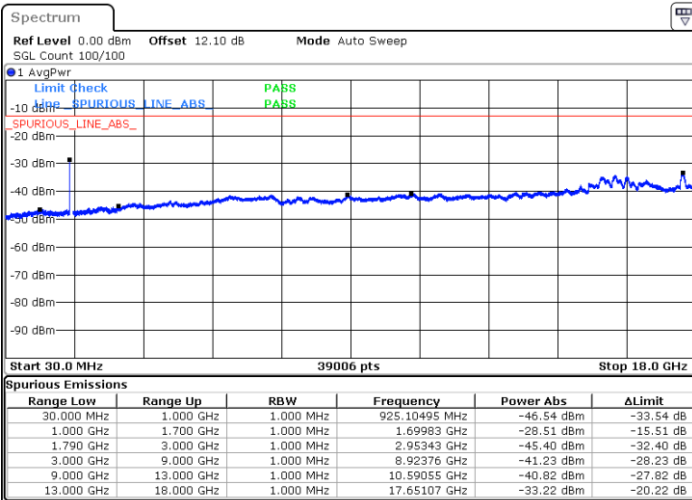

Date: 20.JUL.2020 22:00:20

Middle Channel / FullIRB

N/A

Date: 20.JUL.2020 21:55:17

LTE Band 66C / 15MHz+20MHz

16QAM

Highest Channel / 1RB0 and 1RB99

Highest Channel / 1RB74 and 1RB0

Date: 20.JUL.2020 22:16:53

Date: 20.JUL.2020 22:14:21

Highest Channel / FullRB

N/A

Date: 20.JUL.2020 22:19:25

LTE Band 66C / 20MHz+5MHz

16QAM

Lowest Channel / 1RB0 and 1RB24

Lowest Channel / 1RB99 and 1RB0

Date: 20.JUL.2020 19:43:09

Date: 20.JUL.2020 19:40:37

Lowest Channel / FullIRB

N/A

Date: 20.JUL.2020 19:45:41

LTE Band 66C / 20MHz+5MHz

16QAM

Middle Channel / 1RB0 and 1RB24

Middle Channel / 1RB99 and 1RB0

Date: 20.JUL.2020 20:02:14

Date: 20.JUL.2020 20:04:46

Middle Channel / FullIRB

N/A

Date: 20.JUL.2020 19:59:41

LTE Band 66C / 20MHz+5MHz