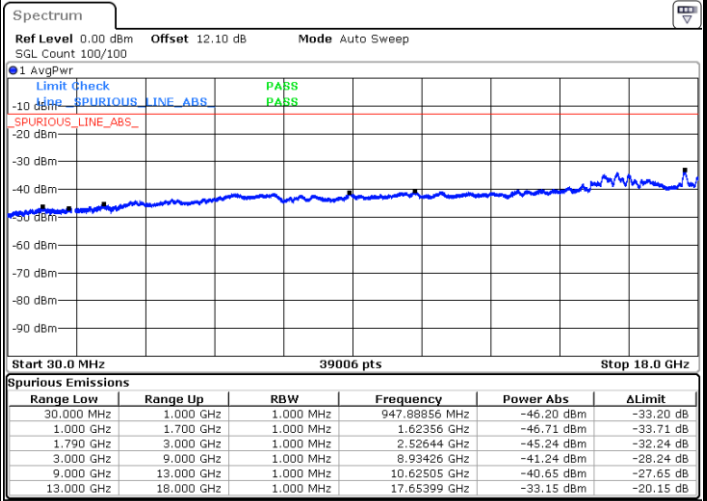

Middle Channel / 1RB74 and 1RB0

Date: 21.JUL.2020 19:40:36

Date: 21.JUL.2020 19:43:07

Middle Channel / FullIRB

N/A

Date: 21.JUL.2020 19:38:03

LTE Band 66C / 15MHz+10MHz

16QAM

Highest Channel / 1RB0 and 1RB49

Highest Channel / 1RB74 and 1RB0

Date: 21.JUL.2020 20:08:19

Date: 21.JUL.2020 20:05:47

Highest Channel / FullIRB

N/A

Date: 21.JUL.2020 20:10:51

LTE Band 66C / 15MHz+15MHz

16QAM

Lowest Channel / 1RB0 and 1RB74

Lowest Channel / 1RB74 and 1RB0

Date: 20.JUL.2020 22:36:27

Date: 20.JUL.2020 22:33:56

Lowest Channel / FullIRB

N/A

Date: 20.JUL.2020 22:43:56

LTE Band 66C / 15MHz+15MHz

16QAM

Middle Channel / 1RB0 and 1RB74

Middle Channel / 1RB74 and 1RB0

Date: 20.JUL.2020 22:56:19

Date: 20.JUL.2020 22:58:50

Middle Channel / FullIRB

N/A