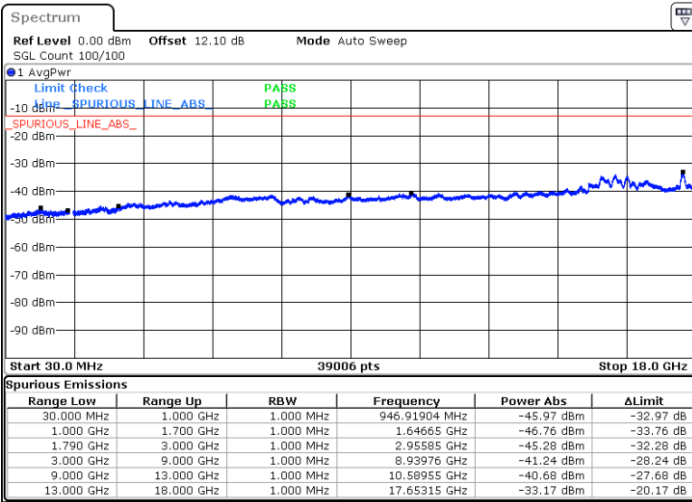

Lowest Channel / FullIRB

N/A

Date: 20.JUL.2020 21:48:28

LTE Band 66C / 15MHz+20MHz

16QAM

Middle Channel / 1RB0 and 1RB99

Middle Channel / 1RB74 and 1RB0

Date: 20.JUL.2020 21:57:49

Date: 20.JUL.2020 22:00:20

Middle Channel / FullIRB

N/A

Date: 20.JUL.2020 21:55:17

LTE Band 66C / 15MHz+20MHz

16QAM

Highest Channel / 1RB0 and 1RB99

Highest Channel / 1RB74 and 1RB0

Date: 20.JUL.2020 22:16:53

Date: 20.JUL.2020 22:14:21

Highest Channel / FullRB

N/A

Date: 20.JUL.2020 22:19:25

LTE Band 66C / 20MHz+5MHz

16QAM

Lowest Channel / 1RB0 and 1RB24

Lowest Channel / 1RB99 and 1RB0

Date: 20.JUL.2020 19:43:09

Date: 20.JUL.2020 19:40:37

Lowest Channel / FullIRB

N/A

Date: 20.JUL.2020 19:45:41

LTE Band 66C / 20MHz+5MHz

16QAM