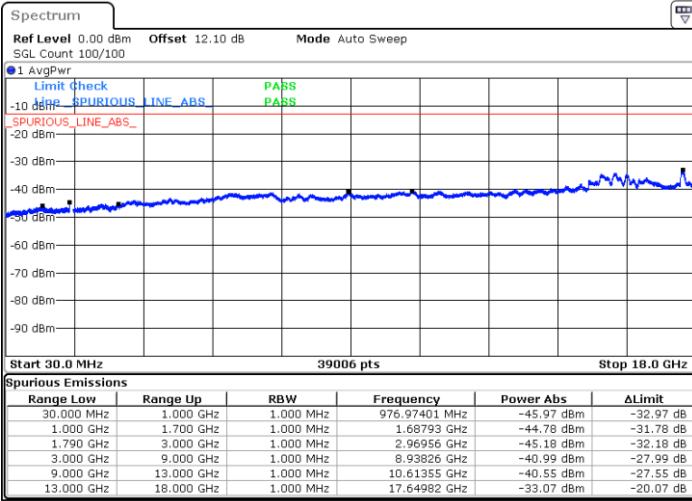

Middle Channel / FullRB

N/A

Date: 21.JUL.2020 01:20:01

LTE Band 66C / 10MHz+20MHz

16QAM

Highest Channel / 1RB0 and 1RB99

Highest Channel / 1RB49 and 1RB0

Date: 21.JUL.2020 01:41:06

Date: 21.JUL.2020 01:38:34

Highest Channel / FullIRB

N/A

Date: 21.JUL.2020 01:43:38

LTE Band 66C / 15MHz+10MHz

16QAM

Lowest Channel / 1RB0 and 1RB49

Lowest Channel / 1RB74 and 1RB0

Date: 21.JUL.2020 19:24:09

Date: 21.JUL.2020 19:21:38

Lowest Channel / FullIRB

N/A

Date: 21.JUL.2020 19:26:42

LTE Band 66C / 15MHz+10MHz

16QAM

Middle Channel / 1RB0 and 1RB49

Highest Channel / 1RB0 and 1RB49

Highest Channel / 1RB74 and 1RB0

Date: 21.JUL.2020 20:08:19

Date: 21.JUL.2020 20:05:47

Highest Channel / FullIRB

N/A

Date: 21.JUL.2020 20:10:51

LTE Band 66C / 15MHz+15MHz