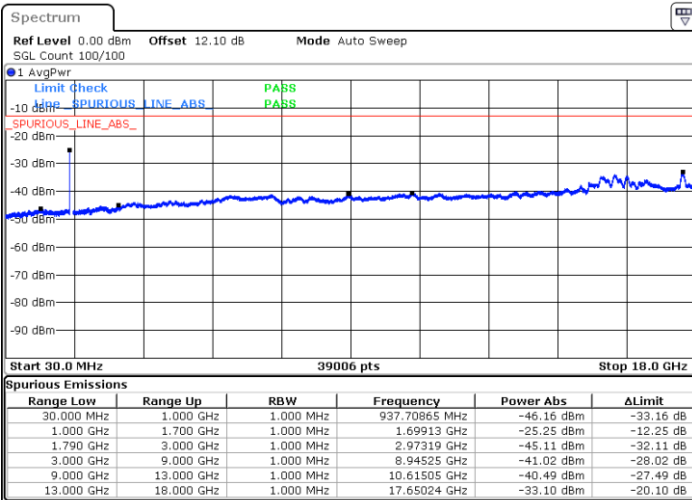

Middle Channel / FullRB

N/A

Date: 21.JUL.2020 01:20:01

LTE Band 66C / 10MHz+20MHz

16QAM

Highest Channel / 1RB0 and 1RB99

Highest Channel / 1RB49 and 1RB0

Date: 21.JUL.2020 01:41:06

Date: 21.JUL.2020 01:38:34

Highest Channel / FullIRB

N/A

Date: 21.JUL.2020 01:43:38

LTE Band 66C / 15MHz+10MHz

16QAM

Lowest Channel / 1RB0 and 1RB49

Lowest Channel / 1RB74 and 1RB0

Date: 21.JUL.2020 19:24:09

Date: 21.JUL.2020 19:21:38

Lowest Channel / FullIRB

N/A

Date: 21.JUL.2020 19:26:42

LTE Band 66C / 15MHz+10MHz

16QAM

Middle Channel / 1RB0 and 1RB49

Highest Channel / 1RB0 and 1RB49

Highest Channel / 1RB74 and 1RB0

Date: 21.JUL.2020 20:08:19

Date: 21.JUL.2020 20:05:47

Highest Channel / FullIRB

N/A

Date: 21.JUL.2020 20:10:51

LTE Band 66C / 15MHz+15MHz