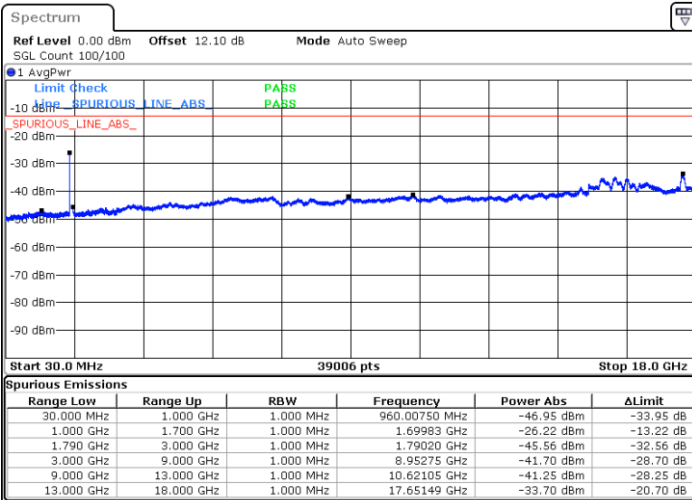

LTE Band 66C / 20MHz+20MHz

QPSK

Lowest Channel / 1RB0 and 1RB99

Lowest Channel / 1RB99 and 1RB0

Date: 20.JUL.2020 06:04:06

Date: 20.JUL.2020 06:03:16

Lowest Channel / FullIRB

N/A

Date: 20.JUL.2020 06:08:20

LTE Band 66C / 20MHz+20MHz

QPSK

MiddleChannel / 1RB0 and 1RB99

Middle Channel / 1RB99 and 1RB0

Date: 20.JUL.2020 06:22:49

Date: 20.JUL.2020 06:23:39

Middle Channel / FullIRB

N/A

Date: 20.JUL.2020 06:18:35

LTE Band 66C / 20MHz+20MHz

QPSK

Highest Channel / 1RB0 and 1RB99

Highest Channel / 1RB99 and 1RB0

Date: 20.JUL.2020 07:04:28

Date: 20.JUL.2020 07:00:14

Highest Channel / FullRB

N/A

Date: 20.JUL.2020 07:05:18

LTE Band 66C / 5MHz+20MHz

16QAM

Lowest Channel / 1RB0 and 1RB99

Lowest Channel / 1RB24 and 1RB0

Date: 20.JUL.2020 08:02:55