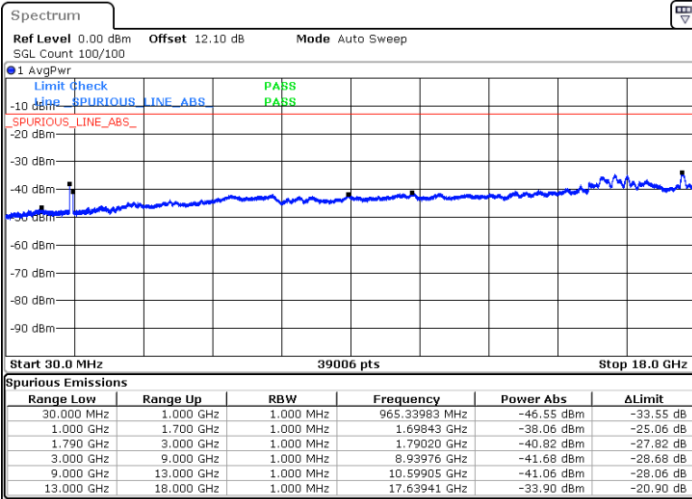

Highest Channel / FullRB

N/A

Date: 20.JUL.2020 07:05:18

LTE Band 66C / 5MHz+20MHz

16QAM

Lowest Channel / 1RB0 and 1RB99

Lowest Channel / 1RB24 and 1RB0

Date: 20.JUL.2020 08:02:55

Date: 20.JUL.2020 08:00:23

Lowest Channel / FullIRB

N/A

Date: 20.JUL.2020 08:05:27

LTE Band 66C / 5MHz+20MHz

16QAM

Middle Channel / 1RB0 and 1RB99

Middle Channel / 1RB24 and 1RB0

Date: 20.JUL.2020 08:21:13

Date: 20.JUL.2020 08:23:45

Middle Channel / FullRB

N/A

Date: 20.JUL.2020 08:18:41

LTE Band 66C / 5MHz+20MHz

16QAM

Highest Channel / 1RB0 and 1RB99

Highest Channel / 1RB24 and 1RB0

Date: 20.JUL.2020 19:16:56

Date: 20.JUL.2020 19:11:26

Highest Channel / FullIRB

N/A

Date: 20.JUL.2020 19:19:28

LTE Band 66C / 10MHz+15MHz

16QAM