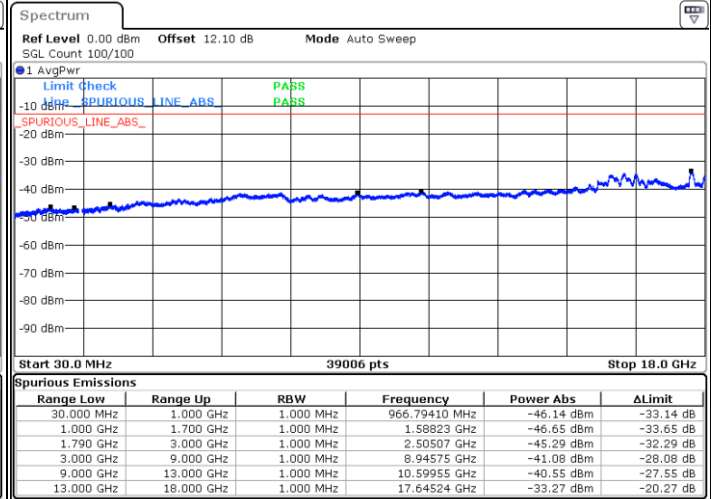

LTE Band 66C / 20MHz+10MHz

16QAM

Lowest Channel / 1RB0 and 1RB49

Lowest Channel / 1RB99 and 1RB0

Date: 20.JUL.2020 23:58:46

Date: 20.JUL.2020 23:56:14

Lowest Channel / FullIRB

N/A

Date: 21.JUL.2020 00:01:18

LTE Band 66C / 20MHz+10MHz

16QAM

Middle Channel / 1RB0 and 1RB49

Middle Channel / 1RB99 and 1RB0

Date: 21.JUL.2020 00:11:53

Date: 21.JUL.2020 00:14:24

Middle Channel / FullIRB

N/A

Date: 21.JUL.2020 00:09:20

LTE Band 66C / 20MHz+10MHz

16QAM

Highest Channel / 1RB0 and 1RB49

Highest Channel / 1RB99 and 1RB0

Date: 21.JUL.2020 00:38:28

Date: 21.JUL.2020 00:35:56

Highest Channel / FullRB

N/A

Date: 21.JUL.2020 00:41:00

LTE Band 66C / 20MHz+15MHz

16QAM

Lowest Channel / 1RB0 and 1RB74

Lowest Channel / 1RB99 and 1RB0

Date: 20.JUL.2020 20:50:54