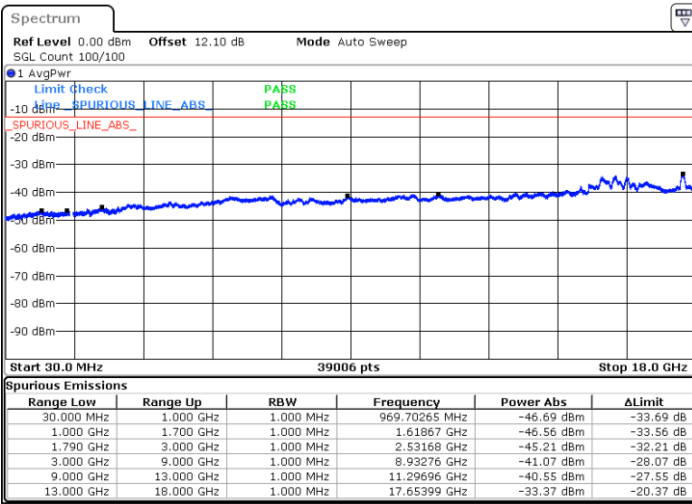

Date: 21.JUL.2020 21:31:00

LTE Band 66C / 10MHz+20MHz

16QAM

Lowest Channel / 1RB0 and 1RB99

Lowest Channel / 1RB49 and 1RB0

Date: 21.JUL.2020 01:02:39

Date: 21.JUL.2020 01:00:08

Lowest Channel / FullIRB

N/A

Date: 21.JUL.2020 01:05:11

LTE Band 66C / 10MHz+20MHz

16QAM

Middle Channel / 1RB0 and 1RB99

Middle Channel / 1RB49 and 1RB0

Date: 21.JUL.2020 01:22:33

Date: 21.JUL.2020 01:25:04

Middle Channel / FullRB

N/A

Date: 21.JUL.2020 01:20:01

LTE Band 66C / 10MHz+20MHz

16QAM

Highest Channel / 1RB0 and 1RB99

Highest Channel / 1RB49 and 1RB0

Date: 21.JUL.2020 01:41:06

Date: 21.JUL.2020 01:38:34

Highest Channel / FullIRB

N/A

Date: 21.JUL.2020 01:43:38

LTE Band 66C / 15MHz+10MHz

16QAM

Lowest Channel / 1RB0 and 1RB49

Lowest Channel / 1RB74 and 1RB0