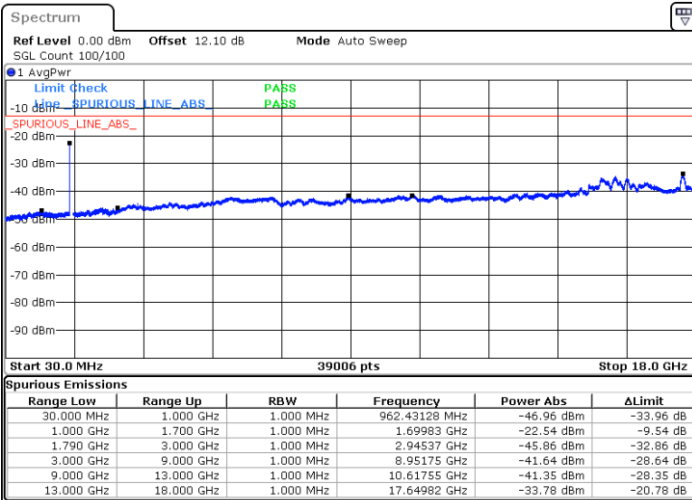

N/A

Date: 20.JUL.2020 06:18:35

LTE Band 66C / 20MHz+20MHz

QPSK

Highest Channel / 1RB0 and 1RB99

Highest Channel / 1RB99 and 1RB0

Date: 20.JUL.2020 07:04:28

Date: 20.JUL.2020 07:00:14

Highest Channel / FullRB

N/A

Date: 20.JUL.2020 07:05:18

LTE Band 66C / 5MHz+20MHz

16QAM

Lowest Channel / 1RB0 and 1RB99

Lowest Channel / 1RB24 and 1RB0

Date: 20.JUL.2020 08:02:55

Date: 20.JUL.2020 08:00:23

Lowest Channel / FullIRB

N/A

Date: 20.JUL.2020 08:05:27

LTE Band 66C / 5MHz+20MHz

16QAM

Middle Channel / 1RB0 and 1RB99

Middle Channel / 1RB24 and 1RB0

Date: 20.JUL.2020 08:21:13

Date: 20.JUL.2020 08:23:45

Middle Channel / FullRB

N/A

Date: 20.JUL.2020 08:18:41

LTE Band 66C / 5MHz+20MHz

16QAM

Highest Channel / 1RB0 and 1RB99