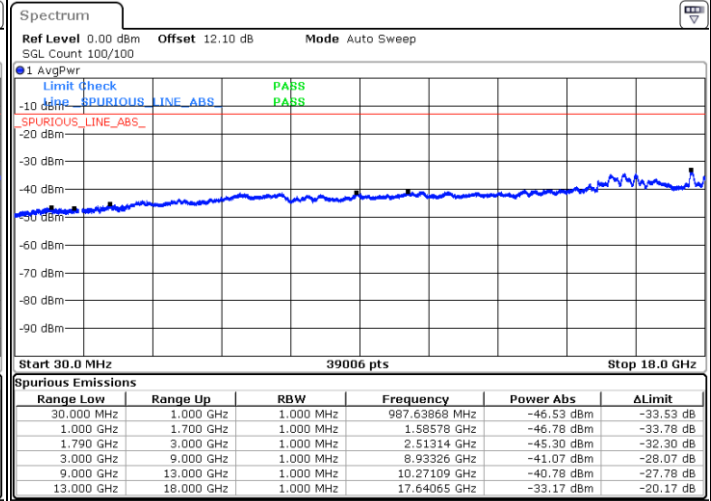

Date: 20.JUL.2020 22:53:46

LTE Band 66C / 15MHz+15MHz

16QAM

Highest Channel / 1RB0 and 1RB74

Highest Channel / 1RB74 and 1RB0

Date: 20.JUL.2020 23:34:15

Date: 20.JUL.2020 23:29:03

Highest Channel / FullIRB

N/A

Date: 20.JUL.2020 23:36:48

LTE Band 66C / 15MHz+20MHz

16QAM

Lowest Channel / 1RB0 and 1RB99

Lowest Channel / 1RB74 and 1RB0

Date: 20.JUL.2020 21:45:55

Date: 20.JUL.2020 21:43:24

Lowest Channel / FullIRB

N/A

Date: 20.JUL.2020 21:48:28

LTE Band 66C / 15MHz+20MHz

16QAM

Middle Channel / 1RB0 and 1RB99

Middle Channel / 1RB74 and 1RB0

Date: 20.JUL.2020 21:57:49

Date: 20.JUL.2020 22:00:20

Middle Channel / FullIRB

N/A

Date: 20.JUL.2020 21:55:17

LTE Band 66C / 15MHz+20MHz

16QAM

Highest Channel / 1RB0 and 1RB99

Highest Channel / 1RB74 and 1RB0