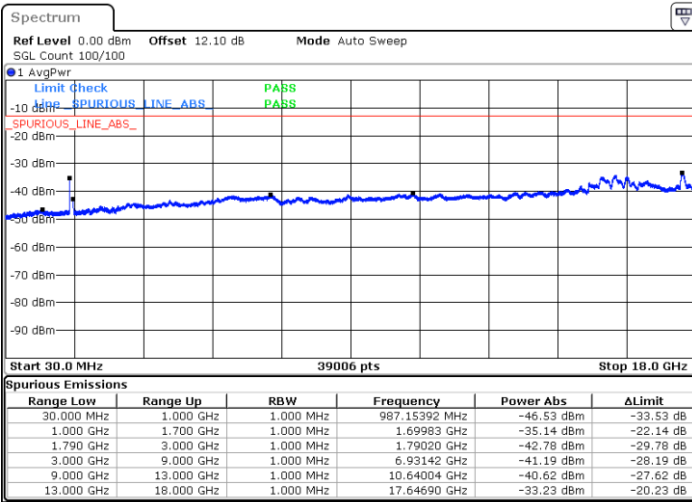

N/A

Date: 21.JUL.2020 00:09:20

LTE Band 66C / 20MHz+10MHz

16QAM

Highest Channel / 1RB0 and 1RB49

Highest Channel / 1RB99 and 1RB0

Date: 21.JUL.2020 00:38:28

Date: 21.JUL.2020 00:35:56

Highest Channel / FullRB

N/A

Date: 21.JUL.2020 00:41:00

LTE Band 66C / 20MHz+15MHz

16QAM

Lowest Channel / 1RB0 and 1RB74

Lowest Channel / 1RB99 and 1RB0

Date: 20.JUL.2020 20:50:54

Date: 20.JUL.2020 20:48:22

Lowest Channel / FullIRB

N/A

Date: 20.JUL.2020 20:53:26

LTE Band 66C / 20MHz+15MHz

16QAM

Middle Channel / 1RB0 and 1RB74

Middle Channel / 1RB99 and 1RB0

Date: 20.JUL.2020 21:03:38

Date: 20.JUL.2020 21:06:10

Middle Channel / FullRB

N/A

Date: 20.JUL.2020 21:01:06

LTE Band 66C / 20MHz+15MHz

16QAM

Highest Channel / 1RB0 and 1RB74