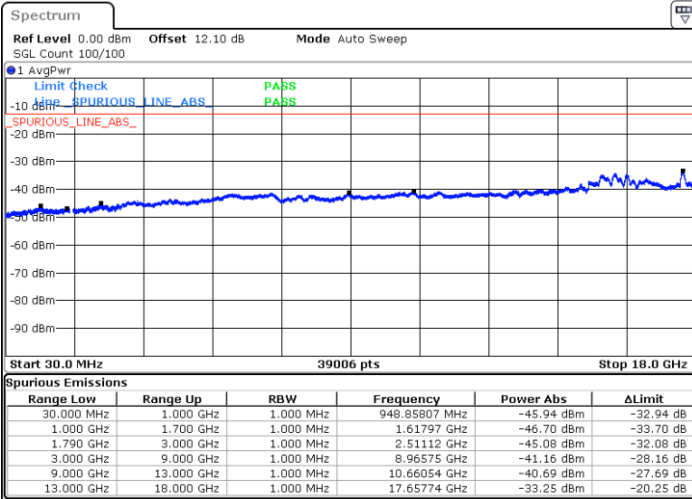

LTE Band 66C / 20MHz+10MHz

16QAM

Lowest Channel / 1RB0 and 1RB49

Lowest Channel / 1RB99 and 1RB0

Date: 20.JUL.2020 23:58:46

Date: 20.JUL.2020 23:56:14

Lowest Channel / FullIRB

N/A

Date: 21.JUL.2020 00:01:18

LTE Band 66C / 20MHz+10MHz

16QAM

Middle Channel / 1RB0 and 1RB49

Middle Channel / 1RB99 and 1RB0

Date: 21.JUL.2020 00:11:53

Date: 21.JUL.2020 00:14:24

Middle Channel / FullIRB

N/A

Date: 21.JUL.2020 00:09:20

LTE Band 66C / 20MHz+10MHz

16QAM

Highest Channel / 1RB0 and 1RB49

Highest Channel / 1RB99 and 1RB0

Date: 21.JUL.2020 00:38:28

Date: 21.JUL.2020 00:35:56

Highest Channel / FullRB

N/A

Date: 21.JUL.2020 00:41:00

LTE Band 66C / 20MHz+15MHz

16QAM

Lowest Channel / 1RB0 and 1RB74

Lowest Channel / 1RB99 and 1RB0

Date: 20.JUL.2020 20:50:54