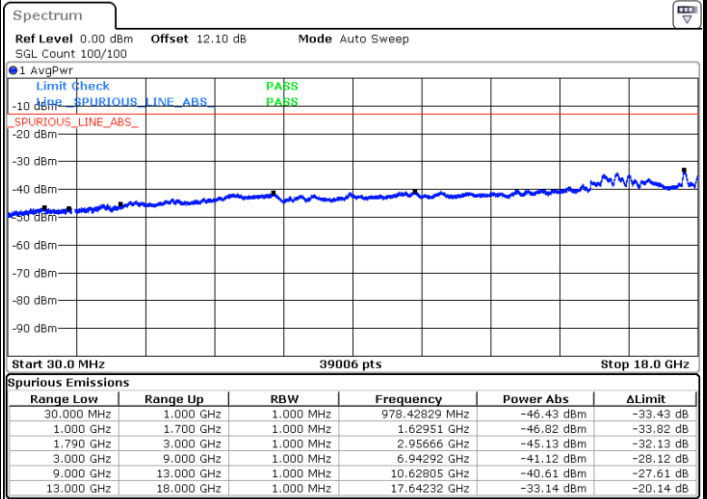

LTE Band 66C / 15MHz+15MHz

16QAM

Middle Channel / 1RB0 and 1RB74

Middle Channel / 1RB74 and 1RB0

Date: 20.JUL.2020 22:56:19

Date: 20.JUL.2020 22:58:50

Middle Channel / FullIRB

N/A

Date: 20.JUL.2020 22:53:46

LTE Band 66C / 15MHz+15MHz

16QAM

Highest Channel / 1RB0 and 1RB74

Highest Channel / 1RB74 and 1RB0

Date: 20.JUL.2020 23:34:15

Date: 20.JUL.2020 23:29:03

Highest Channel / FullIRB

N/A

Date: 20.JUL.2020 23:36:48

LTE Band 66C / 15MHz+20MHz

16QAM

Lowest Channel / 1RB0 and 1RB99

Lowest Channel / 1RB74 and 1RB0

Date: 20.JUL.2020 21:45:55

Date: 20.JUL.2020 21:43:24

Lowest Channel / FullIRB

N/A

Date: 20.JUL.2020 21:48:28

LTE Band 66C / 15MHz+20MHz

16QAM

Middle Channel / 1RB0 and 1RB99

Middle Channel / 1RB74 and 1RB0

Date: 20.JUL.2020 21:57:49