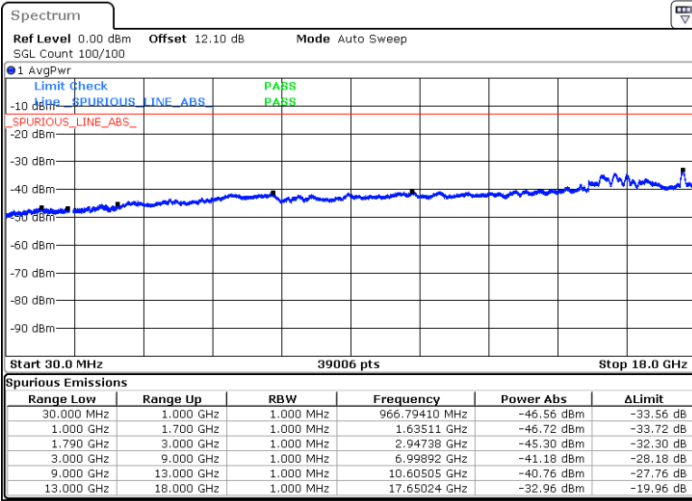

N/A

Date: 21.JUL.2020 00:09:20

LTE Band 66C / 20MHz+10MHz

16QAM

Highest Channel / 1RB0 and 1RB49

Highest Channel / 1RB99 and 1RB0

Date: 21.JUL.2020 00:38:28

Date: 21.JUL.2020 00:35:56

Highest Channel / FullRB

N/A

Date: 21.JUL.2020 00:41:00

LTE Band 66C / 20MHz+15MHz

16QAM

Lowest Channel / 1RB0 and 1RB74

Lowest Channel / 1RB99 and 1RB0

Date: 20.JUL.2020 20:50:54

Date: 20.JUL.2020 20:48:22

Lowest Channel / FullIRB

N/A

Date: 20.JUL.2020 20:53:26

LTE Band 66C / 20MHz+15MHz

16QAM

Middle Channel / 1RB0 and 1RB74

Middle Channel / 1RB99 and 1RB0

Date: 20.JUL.2020 21:03:38

Date: 20.JUL.2020 21:06:10

Middle Channel / FullRB

N/A

Date: 20.JUL.2020 21:01:06

LTE Band 66C / 20MHz+15MHz

16QAM

Highest Channel / 1RB0 and 1RB74