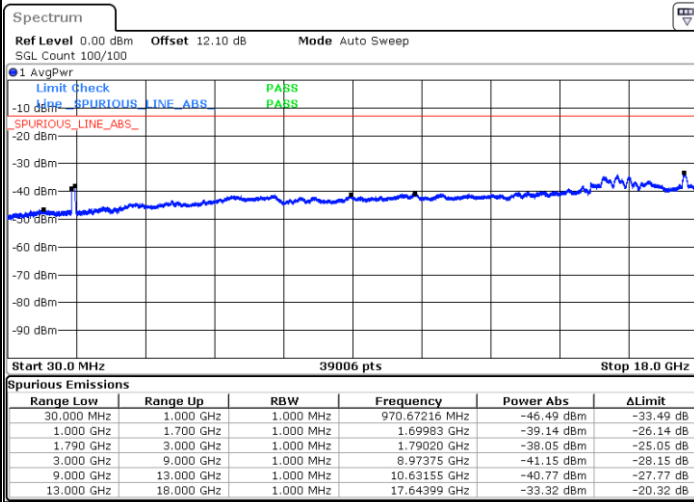

Date: 20.JUL.2020 20:48:22

Lowest Channel / FullIRB

N/A

Date: 20.JUL.2020 20:53:26

LTE Band 66C / 20MHz+15MHz

16QAM

Middle Channel / 1RB0 and 1RB74

Middle Channel / 1RB99 and 1RB0

Date: 20.JUL.2020 21:03:38

Date: 20.JUL.2020 21:06:10

Middle Channel / FullRB

N/A

Date: 20.JUL.2020 21:01:06

LTE Band 66C / 20MHz+15MHz

16QAM

Highest Channel / 1RB0 and 1RB74

Highest Channel / 1RB99 and 1RB0

Date: 20.JUL.2020 21:26:51

Date: 20.JUL.2020 21:24:19

Highest Channel / FullRB

N/A

Date: 20.JUL.2020 21:29:23