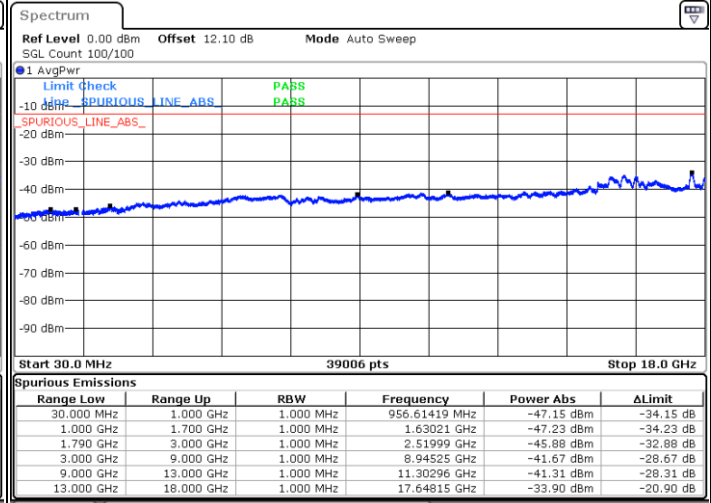

LTE Band 66C / 20MHz+20MHz

QPSK

Lowest Channel / 1RB0 and 1RB99

Lowest Channel / 1RB99 and 1RB0

Date: 20.JUL.2020 06:04:06

Date: 20.JUL.2020 06:03:16

Lowest Channel / FullIRB

N/A

Date: 20.JUL.2020 06:08:20

LTE Band 66C / 20MHz+20MHz

QPSK

MiddleChannel / 1RB0 and 1RB99

Middle Channel / 1RB99 and 1RB0

Date: 20.JUL.2020 06:22:49

Date: 20.JUL.2020 06:23:39

Middle Channel / FullIRB

N/A

Date: 20.JUL.2020 06:18:35

LTE Band 66C / 20MHz+20MHz

QPSK

Highest Channel / 1RB0 and 1RB99

Highest Channel / 1RB99 and 1RB0

Date: 20.JUL.2020 07:04:28

Date: 20.JUL.2020 07:00:14

Highest Channel / FullRB

N/A

Date: 20.JUL.2020 07:05:18

LTE Band 66C / 5MHz+20MHz

16QAM

Lowest Channel / 1RB0 and 1RB99

Lowest Channel / 1RB24 and 1RB0

Date: 20.JUL.2020 08:02:55