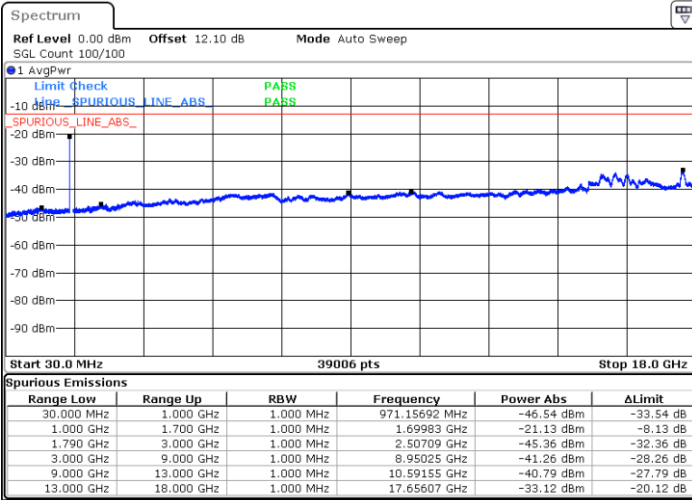

LTE Band 66C / 10MHz+15MHz

16QAM

Highest Channel / 1RB0 and 1RB74

Highest Channel / 1RB49 and 1RB0

Date: 21.JUL.2020 21:28:28

Date: 21.JUL.2020 21:25:57

Highest Channel / FullRB

N/A

Date: 21.JUL.2020 21:31:00

LTE Band 66C / 10MHz+20MHz

16QAM

Lowest Channel / 1RB0 and 1RB99

Lowest Channel / 1RB49 and 1RB0

Date: 21.JUL.2020 01:02:39

Date: 21.JUL.2020 01:00:08

Lowest Channel / FullIRB

N/A

Date: 21.JUL.2020 01:05:11

LTE Band 66C / 10MHz+20MHz

16QAM

Middle Channel / 1RB0 and 1RB99

Middle Channel / 1RB49 and 1RB0

Date: 21.JUL.2020 01:22:33

Date: 21.JUL.2020 01:25:04

Middle Channel / FullRB

N/A

Date: 21.JUL.2020 01:20:01

LTE Band 66C / 10MHz+20MHz

16QAM

Highest Channel / 1RB0 and 1RB99

Highest Channel / 1RB49 and 1RB0

Date: 21.JUL.2020 01:41:06