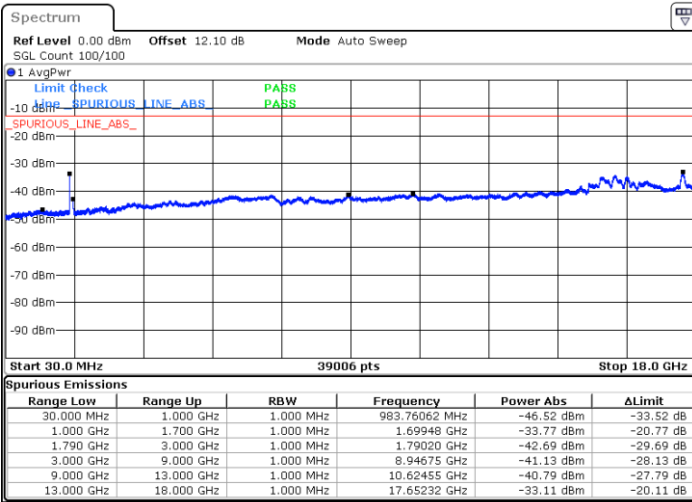

N/A

Date: 20.JUL.2020 23:36:48

LTE Band 66C / 15MHz+20MHz

16QAM

Lowest Channel / 1RB0 and 1RB99

Lowest Channel / 1RB74 and 1RB0

Date: 20.JUL.2020 21:45:55

Date: 20.JUL.2020 21:43:24

Lowest Channel / FullIRB

N/A

Date: 20.JUL.2020 21:48:28

LTE Band 66C / 15MHz+20MHz

16QAM

Middle Channel / 1RB0 and 1RB99

Middle Channel / 1RB74 and 1RB0

Date: 20.JUL.2020 21:57:49

Date: 20.JUL.2020 22:00:20

Middle Channel / FullIRB

N/A

Date: 20.JUL.2020 21:55:17

LTE Band 66C / 15MHz+20MHz

16QAM

Highest Channel / 1RB0 and 1RB99

Highest Channel / 1RB74 and 1RB0

Date: 20.JUL.2020 22:16:53

Date: 20.JUL.2020 22:14:21

Highest Channel / FullRB

N/A

Date: 20.JUL.2020 22:19:25

LTE Band 66C / 20MHz+5MHz

16QAM

Lowest Channel / 1RB0 and 1RB24