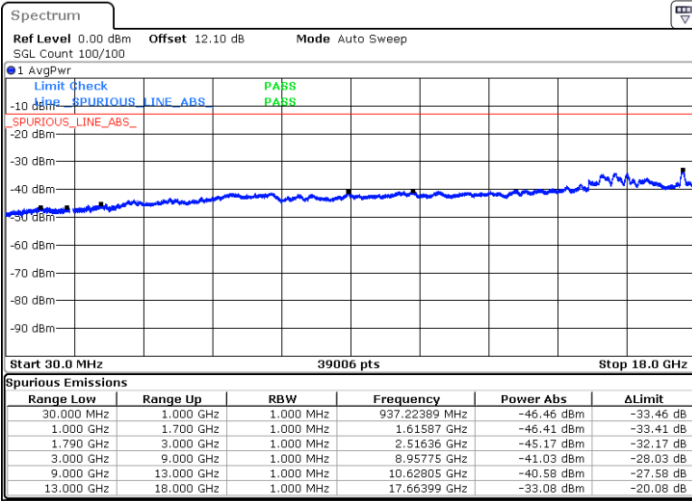

Lowest Channel / 1RB0 and 1RB74

Lowest Channel / 1RB49 and 1RB0

Date: 21.JUL.2020 20:34:35

Date: 21.JUL.2020 20:32:03

Lowest Channel / FullIRB

N/A

Date: 21.JUL.2020 20:37:07

LTE Band 66C / 10MHz+15MHz

16QAM

MiddleChannel / 1RB0 and 1RB74

Middle Channel / 1RB49 and 1RB0

Date: 21.JUL.2020 20:50:40

Date: 21.JUL.2020 20:53:11

Middle Channel / FullIRB

N/A

Date: 21.JUL.2020 20:48:07

LTE Band 66C / 10MHz+15MHz

16QAM

Highest Channel / 1RB0 and 1RB74

Highest Channel / 1RB49 and 1RB0

Date: 21.JUL.2020 21:28:28

Date: 21.JUL.2020 21:25:57

Highest Channel / FullRB

N/A

Date: 21.JUL.2020 21:31:00

LTE Band 66C / 10MHz+20MHz

16QAM

Lowest Channel / 1RB0 and 1RB99

Lowest Channel / 1RB49 and 1RB0

Date: 21.JUL.2020 01:02:39

Date: 21.JUL.2020 01:00:08

Lowest Channel / FullIRB