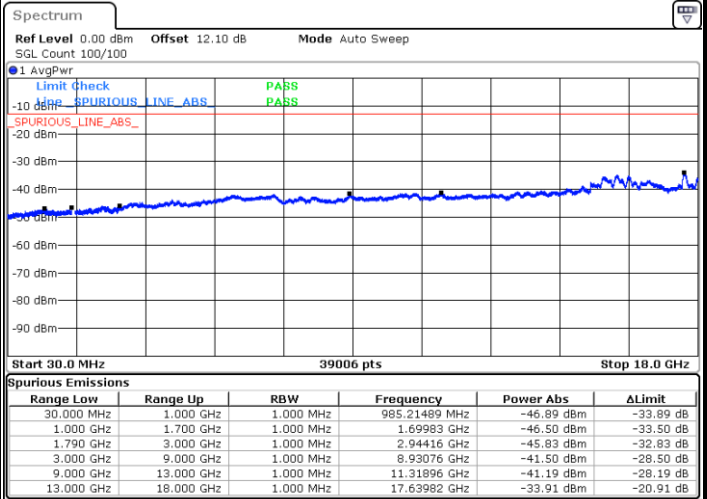

N/A

Date: 20.JUL.2020 06:18:35

LTE Band 66C / 20MHz+20MHz

QPSK

Highest Channel / 1RB0 and 1RB99

Highest Channel / 1RB99 and 1RB0

Date: 20.JUL.2020 07:04:28

Date: 20.JUL.2020 07:00:14

Highest Channel / FullRB

N/A

Date: 20.JUL.2020 07:05:18

LTE Band 66C / 5MHz+20MHz

16QAM

Lowest Channel / 1RB0 and 1RB99

Lowest Channel / 1RB24 and 1RB0

Date: 20.JUL.2020 08:02:55

Date: 20.JUL.2020 08:00:23

Lowest Channel / FullIRB

N/A

Date: 20.JUL.2020 08:05:27

LTE Band 66C / 5MHz+20MHz

16QAM

Middle Channel / 1RB0 and 1RB99

Middle Channel / 1RB24 and 1RB0

Date: 20.JUL.2020 08:21:13

Date: 20.JUL.2020 08:23:45

Middle Channel / FullRB

N/A

Date: 20.JUL.2020 08:18:41

LTE Band 66C / 5MHz+20MHz

16QAM

Highest Channel / 1RB0 and 1RB99