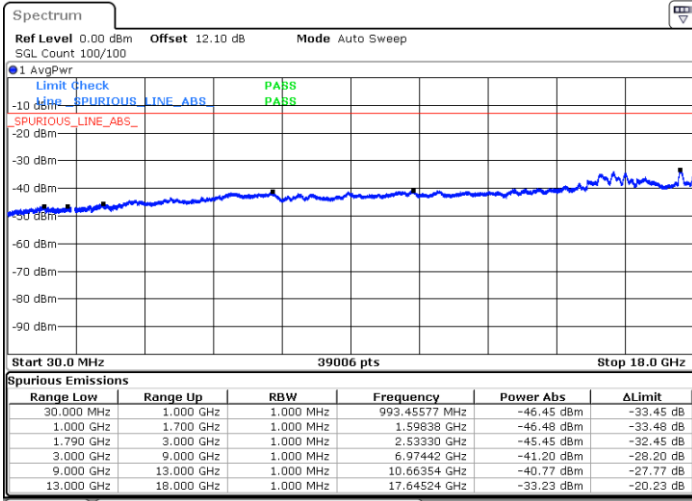

Date: 20.JUL.2020 08:00:23

Lowest Channel / FullIRB

N/A

Date: 20.JUL.2020 08:05:27

LTE Band 66C / 5MHz+20MHz

16QAM

Middle Channel / 1RB0 and 1RB99

Middle Channel / 1RB24 and 1RB0

Date: 20.JUL.2020 08:21:13

Date: 20.JUL.2020 08:23:45

Middle Channel / FullRB

N/A

Date: 20.JUL.2020 08:18:41

LTE Band 66C / 5MHz+20MHz

16QAM

Highest Channel / 1RB0 and 1RB99

Highest Channel / 1RB24 and 1RB0

Date: 20.JUL.2020 19:16:56

Date: 20.JUL.2020 19:11:26

Highest Channel / FullIRB

N/A

Date: 20.JUL.2020 19:19:28

LTE Band 66C / 10MHz+15MHz

16QAM

Lowest Channel / 1RB0 and 1RB74

Lowest Channel / 1RB49 and 1RB0

Date: 21.JUL.2020 20:34:35

Date: 21.JUL.2020 20:32:03

Lowest Channel / FullIRB

N/A

Date: 21.JUL.2020 20:37:07

LTE Band 66C / 10MHz+15MHz