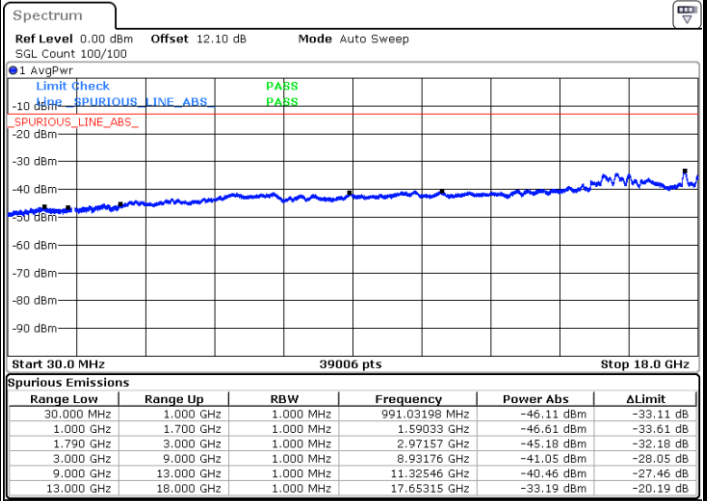

Middle Channel / FullRB

N/A

Date: 21.JUL.2020 01:20:01

LTE Band 66C / 10MHz+20MHz

16QAM

Highest Channel / 1RB0 and 1RB99

Highest Channel / 1RB49 and 1RB0

Date: 21.JUL.2020 01:41:06

Date: 21.JUL.2020 01:38:34

Highest Channel / FullIRB

N/A

Date: 21.JUL.2020 01:43:38

LTE Band 66C / 15MHz+10MHz

16QAM

Lowest Channel / 1RB0 and 1RB49

Lowest Channel / 1RB74 and 1RB0

Date: 21.JUL.2020 19:24:09

Date: 21.JUL.2020 19:21:38

Lowest Channel / FullIRB

N/A

Date: 21.JUL.2020 19:26:42

LTE Band 66C / 15MHz+10MHz

16QAM

Middle Channel / 1RB0 and 1RB49

Highest Channel / 1RB0 and 1RB49

Highest Channel / 1RB74 and 1RB0

Date: 21.JUL.2020 20:08:19

Date: 21.JUL.2020 20:05:47

Highest Channel / FullIRB

N/A

Date: 21.JUL.2020 20:10:51

LTE Band 66C / 15MHz+15MHz