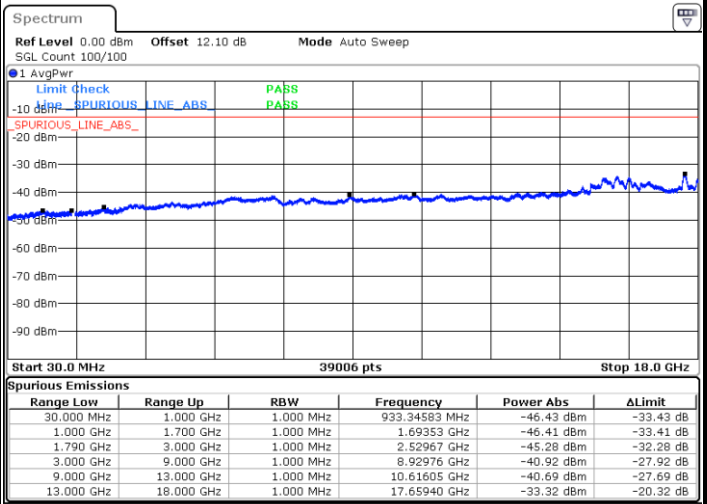

N/A

Date: 20.JUL.2020 23:36:48

LTE Band 66C / 15MHz+20MHz

16QAM

Lowest Channel / 1RB0 and 1RB99

Lowest Channel / 1RB74 and 1RB0

Date: 20.JUL.2020 21:45:55

Date: 20.JUL.2020 21:43:24

Lowest Channel / FullIRB

N/A

Date: 20.JUL.2020 21:48:28

LTE Band 66C / 15MHz+20MHz

16QAM

Middle Channel / 1RB0 and 1RB99

Middle Channel / 1RB74 and 1RB0

Date: 20.JUL.2020 21:57:49

Date: 20.JUL.2020 22:00:20

Middle Channel / FullIRB

N/A

Date: 20.JUL.2020 21:55:17

LTE Band 66C / 15MHz+20MHz

16QAM

Highest Channel / 1RB0 and 1RB99

Highest Channel / 1RB74 and 1RB0

Date: 20.JUL.2020 22:16:53

Date: 20.JUL.2020 22:14:21

Highest Channel / FullRB

N/A

Date: 20.JUL.2020 22:19:25

LTE Band 66C / 20MHz+5MHz

16QAM

Lowest Channel / 1RB0 and 1RB24