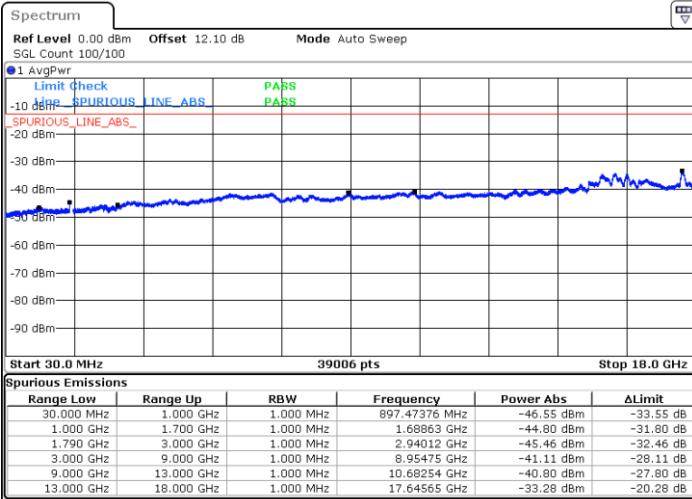

Date: 20.JUL.2020 22:00:20

Middle Channel / FullIRB

N/A

Date: 20.JUL.2020 21:55:17

LTE Band 66C / 15MHz+20MHz

16QAM

Highest Channel / 1RB0 and 1RB99

Highest Channel / 1RB74 and 1RB0

Date: 20.JUL.2020 22:16:53

Date: 20.JUL.2020 22:14:21

Highest Channel / FullRB

N/A

Date: 20.JUL.2020 22:19:25

LTE Band 66C / 20MHz+5MHz

16QAM

Lowest Channel / 1RB0 and 1RB24

Lowest Channel / 1RB99 and 1RB0

Date: 20.JUL.2020 19:43:09

Date: 20.JUL.2020 19:40:37

Lowest Channel / FullIRB

N/A

Date: 20.JUL.2020 19:45:41

LTE Band 66C / 20MHz+5MHz

16QAM

Middle Channel / 1RB0 and 1RB24

Middle Channel / 1RB99 and 1RB0

Date: 20.JUL.2020 20:02:14

Date: 20.JUL.2020 20:04:46

Middle Channel / FullIRB

N/A

Date: 20.JUL.2020 19:59:41

LTE Band 66C / 20MHz+5MHz