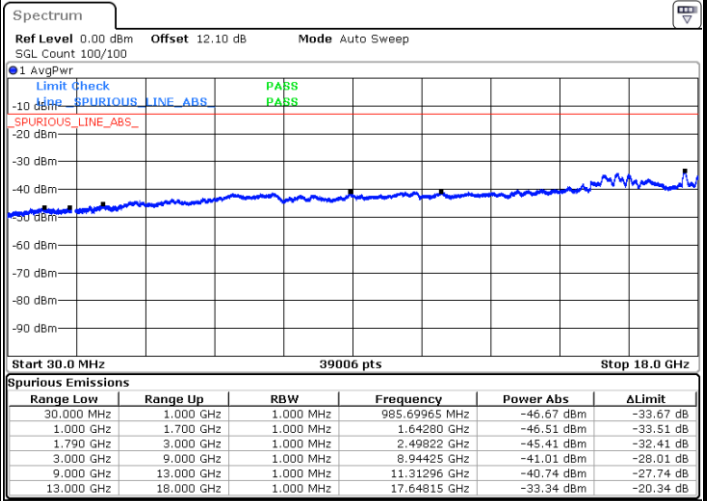

Date: 20.JUL.2020 22:00:20

Middle Channel / FullIRB

N/A

Date: 20.JUL.2020 21:55:17

LTE Band 66C / 15MHz+20MHz

16QAM

Highest Channel / 1RB0 and 1RB99

Highest Channel / 1RB74 and 1RB0

Date: 20.JUL.2020 22:16:53

Date: 20.JUL.2020 22:14:21

Highest Channel / FullRB

N/A

Date: 20.JUL.2020 22:19:25

LTE Band 66C / 20MHz+5MHz

16QAM

Lowest Channel / 1RB0 and 1RB24

Lowest Channel / 1RB99 and 1RB0

Date: 20.JUL.2020 19:43:09

Date: 20.JUL.2020 19:40:37

Lowest Channel / FullIRB

N/A

Date: 20.JUL.2020 19:45:41

LTE Band 66C / 20MHz+5MHz

16QAM

Middle Channel / 1RB0 and 1RB24

Middle Channel / 1RB99 and 1RB0

Date: 20.JUL.2020 20:02:14

Date: 20.JUL.2020 20:04:46

Middle Channel / FullIRB

N/A

Date: 20.JUL.2020 19:59:41

LTE Band 66C / 20MHz+5MHz