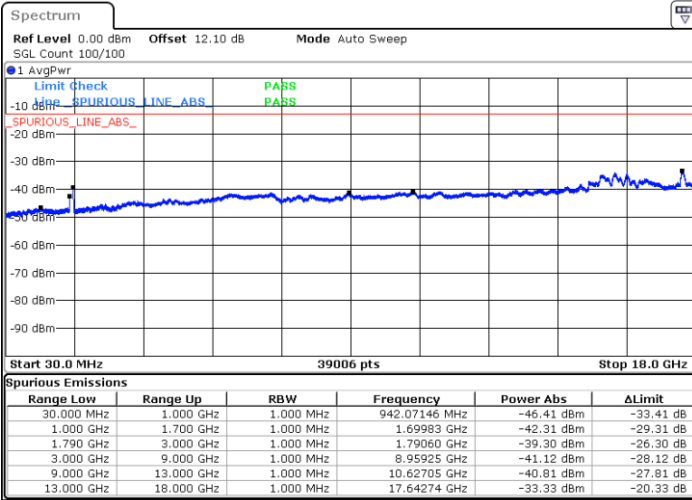

LTE Band 66C / 15MHz+15MHz

16QAM

Middle Channel / 1RB0 and 1RB74

Middle Channel / 1RB74 and 1RB0

Date: 20.JUL.2020 22:56:19

Date: 20.JUL.2020 22:58:50

Middle Channel / FullIRB

N/A

Date: 20.JUL.2020 22:53:46

LTE Band 66C / 15MHz+15MHz

16QAM

Highest Channel / 1RB0 and 1RB74

Highest Channel / 1RB74 and 1RB0

Date: 20.JUL.2020 23:34:15

Date: 20.JUL.2020 23:29:03

Highest Channel / FullIRB

N/A

Date: 20.JUL.2020 23:36:48

LTE Band 66C / 15MHz+20MHz

16QAM

Lowest Channel / 1RB0 and 1RB99

Lowest Channel / 1RB74 and 1RB0

Date: 20.JUL.2020 21:45:55

Date: 20.JUL.2020 21:43:24

Lowest Channel / FullIRB

N/A

Date: 20.JUL.2020 21:48:28

LTE Band 66C / 15MHz+20MHz

16QAM

Middle Channel / 1RB0 and 1RB99

Middle Channel / 1RB74 and 1RB0

Date: 20.JUL.2020 21:57:49