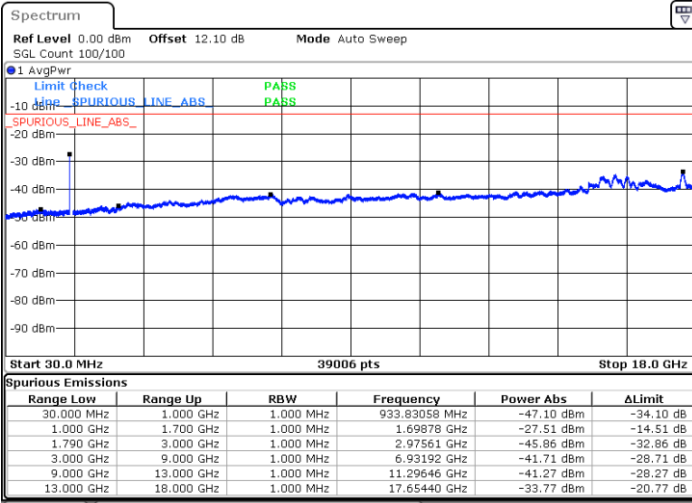

LTE Band 66C / 20MHz+20MHz

QPSK

Lowest Channel / 1RB0 and 1RB99

Lowest Channel / 1RB99 and 1RB0

Date: 20.JUL.2020 06:04:06

Date: 20.JUL.2020 06:03:16

Lowest Channel / FullIRB

N/A

Date: 20.JUL.2020 06:08:20

LTE Band 66C / 20MHz+20MHz

QPSK

MiddleChannel / 1RB0 and 1RB99

Middle Channel / 1RB99 and 1RB0

Date: 20.JUL.2020 06:22:49

Date: 20.JUL.2020 06:23:39

Middle Channel / FullIRB

N/A

Date: 20.JUL.2020 06:18:35

LTE Band 66C / 20MHz+20MHz

QPSK

Highest Channel / 1RB0 and 1RB99

Highest Channel / 1RB99 and 1RB0

Date: 20.JUL.2020 07:04:28

Date: 20.JUL.2020 07:00:14

Highest Channel / FullRB

N/A

Date: 20.JUL.2020 07:05:18

LTE Band 66C / 5MHz+20MHz

16QAM

Lowest Channel / 1RB0 and 1RB99

Lowest Channel / 1RB24 and 1RB0

Date: 20.JUL.2020 08:02:55