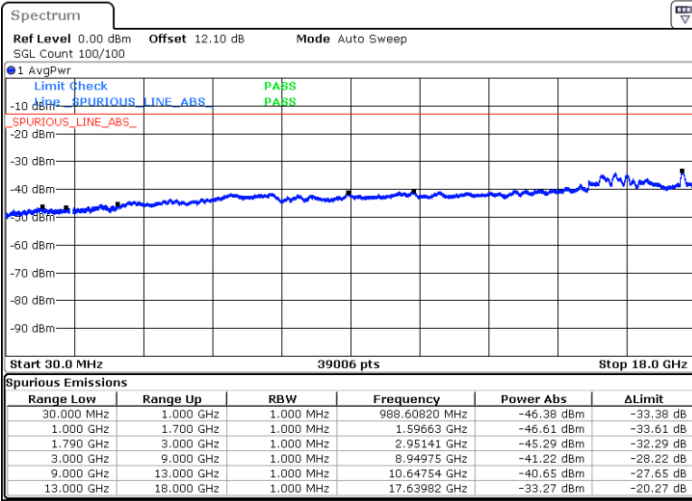

Lowest Channel / 1RB99 and 1RB0

Date: 20.JUL.2020 19:43:09

Date: 20.JUL.2020 19:40:37

Lowest Channel / FullIRB

N/A

Date: 20.JUL.2020 19:45:41

LTE Band 66C / 20MHz+5MHz

16QAM

Middle Channel / 1RB0 and 1RB24

Middle Channel / 1RB99 and 1RB0

Date: 20.JUL.2020 20:02:14

Date: 20.JUL.2020 20:04:46

Middle Channel / FullIRB

N/A

Date: 20.JUL.2020 19:59:41

LTE Band 66C / 20MHz+5MHz

16QAM

Highest Channel / 1RB0 and 1RB24

Highest Channel / 1RB99 and 1RB0

Date: 20.JUL.2020 20:24:34

Date: 20.JUL.2020 20:22:03

Highest Channel / FullIRB

N/A

Date: 20.JUL.2020 20:27:07

LTE Band 66C / 20MHz+10MHz

16QAM

Lowest Channel / 1RB0 and 1RB49

Lowest Channel / 1RB99 and 1RB0

Date: 20.JUL.2020 23:58:46

Date: 20.JUL.2020 23:56:14

Lowest Channel / FullIRB

N/A