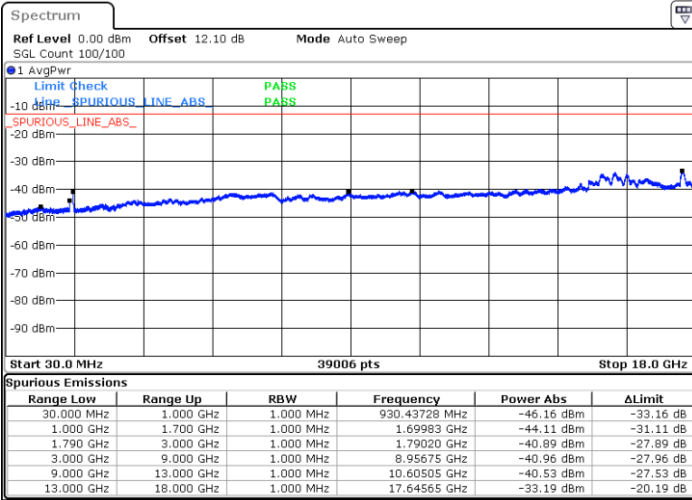

Lowest Channel / 1RB0 and 1RB74

Lowest Channel / 1RB49 and 1RB0

Date: 21.JUL.2020 20:34:35

Date: 21.JUL.2020 20:32:03

Lowest Channel / FullIRB

N/A

Date: 21.JUL.2020 20:37:07

LTE Band 66C / 10MHz+15MHz

LTE Band 66C / 10MHz+15MHz

16QAM

Highest Channel / 1RB0 and 1RB74

Highest Channel / 1RB49 and 1RB0

Date: 21.JUL.2020 21:28:28

Date: 21.JUL.2020 21:25:57

Highest Channel / FullRB

N/A

Date: 21.JUL.2020 21:31:00

LTE Band 66C / 10MHz+20MHz

16QAM

Lowest Channel / 1RB0 and 1RB99

Lowest Channel / 1RB49 and 1RB0

Date: 21.JUL.2020 01:02:39

Date: 21.JUL.2020 01:00:08

Lowest Channel / FullIRB