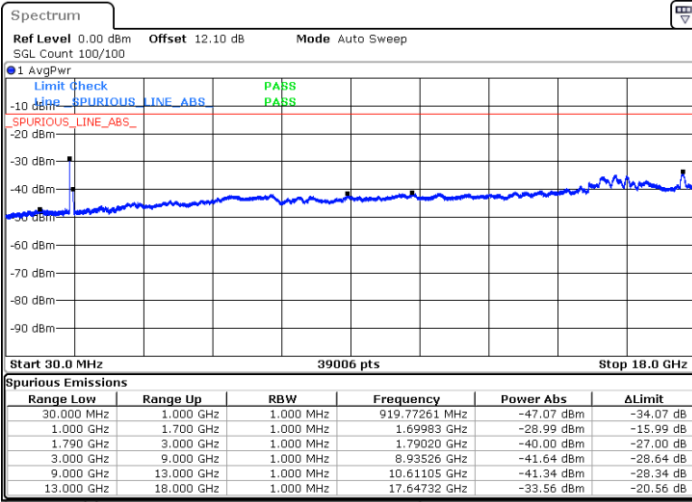

LTE Band 66C / 20MHz+20MHz

QPSK

Lowest Channel / 1RB0 and 1RB99

Lowest Channel / 1RB99 and 1RB0

Date: 20.JUL.2020 06:04:06

Date: 20.JUL.2020 06:03:16

Lowest Channel / FullIRB

N/A

Date: 20.JUL.2020 06:08:20

LTE Band 66C / 20MHz+20MHz

QPSK

MiddleChannel / 1RB0 and 1RB99

Middle Channel / 1RB99 and 1RB0

Date: 20.JUL.2020 06:22:49

Date: 20.JUL.2020 06:23:39

Middle Channel / FullIRB

N/A

Date: 20.JUL.2020 06:18:35

LTE Band 66C / 20MHz+20MHz

QPSK

Highest Channel / 1RB0 and 1RB99

Highest Channel / 1RB99 and 1RB0

Date: 20.JUL.2020 07:04:28

Date: 20.JUL.2020 07:00:14

Highest Channel / FullRB

N/A

Date: 20.JUL.2020 07:05:18

LTE Band 66C / 5MHz+20MHz

16QAM

Lowest Channel / 1RB0 and 1RB99

Lowest Channel / 1RB24 and 1RB0

Date: 20.JUL.2020 08:02:55