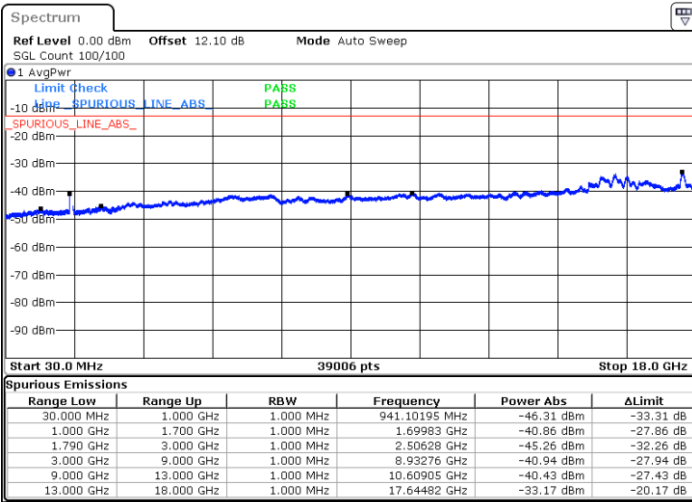

Date: 21.JUL.2020 01:38:34

Highest Channel / FullIRB

N/A

Date: 21.JUL.2020 01:43:38

LTE Band 66C / 15MHz+10MHz

16QAM

Lowest Channel / 1RB0 and 1RB49

Lowest Channel / 1RB74 and 1RB0

Date: 21.JUL.2020 19:24:09

Date: 21.JUL.2020 19:21:38

Lowest Channel / FullIRB

N/A

Date: 21.JUL.2020 19:26:42

LTE Band 66C / 15MHz+10MHz

16QAM

Middle Channel / 1RB0 and 1RB49

Middle Channel / 1RB74 and 1RB0

Date: 21.JUL.2020 19:40:36

Date: 21.JUL.2020 19:43:07

Middle Channel / FullIRB

N/A

Date: 21.JUL.2020 19:38:03

LTE Band 66C / 15MHz+10MHz

16QAM

Highest Channel / 1RB0 and 1RB49

Highest Channel / 1RB74 and 1RB0

Date: 21.JUL.2020 20:08:19

Date: 21.JUL.2020 20:05:47

Highest Channel / FullIRB

N/A

Date: 21.JUL.2020 20:10:51

LTE Band 66C / 15MHz+15MHz