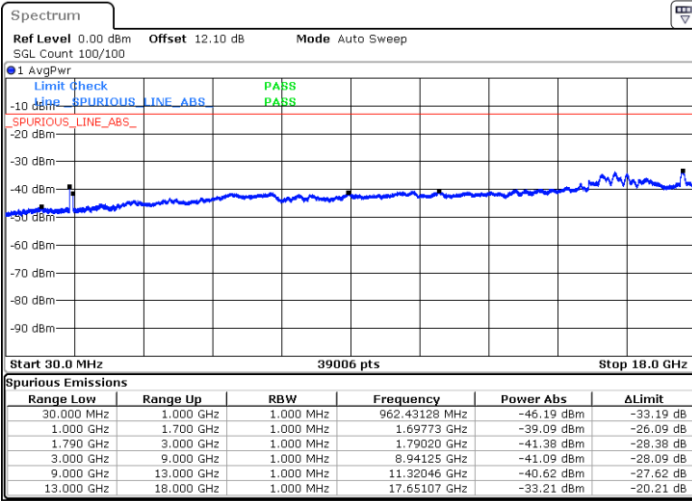

LTE Band 66C / 10MHz+15MHz

16QAM

MiddleChannel / 1RB0 and 1RB74

Middle Channel / 1RB49 and 1RB0

Date: 21.JUL.2020 20:50:40