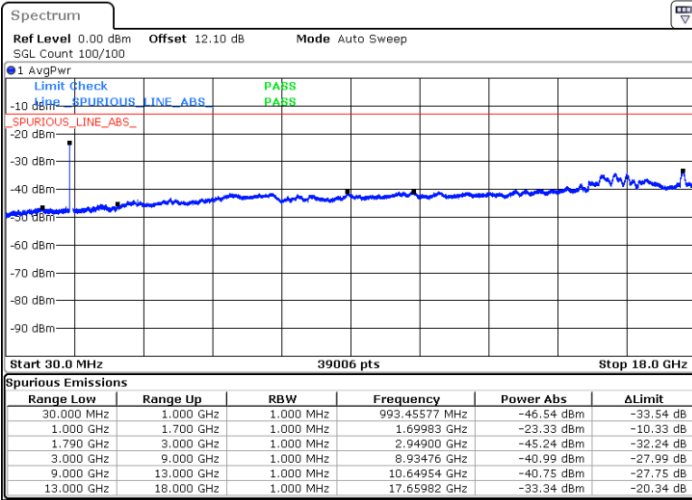

Highest Channel / 1RB0 and 1RB49

Highest Channel / 1RB74 and 1RB0

Date: 21.JUL.2020 20:08:19

Date: 21.JUL.2020 20:05:47

Highest Channel / FullIRB

N/A

Date: 21.JUL.2020 20:10:51

LTE Band 66C / 15MHz+15MHz

16QAM

Lowest Channel / 1RB0 and 1RB74

Lowest Channel / 1RB74 and 1RB0

Date: 20.JUL.2020 22:36:27

Date: 20.JUL.2020 22:33:56

Lowest Channel / FullIRB

N/A

Date: 20.JUL.2020 22:43:56

LTE Band 66C / 15MHz+15MHz

16QAM

Middle Channel / 1RB0 and 1RB74

Middle Channel / 1RB74 and 1RB0

Date: 20.JUL.2020 22:56:19

Date: 20.JUL.2020 22:58:50

Middle Channel / FullIRB

N/A

Date: 20.JUL.2020 22:53:46

LTE Band 66C / 15MHz+15MHz

16QAM

Highest Channel / 1RB0 and 1RB74

Highest Channel / 1RB74 and 1RB0

Date: 20.JUL.2020 23:34:15

Date: 20.JUL.2020 23:29:03

Highest Channel / FullIRB