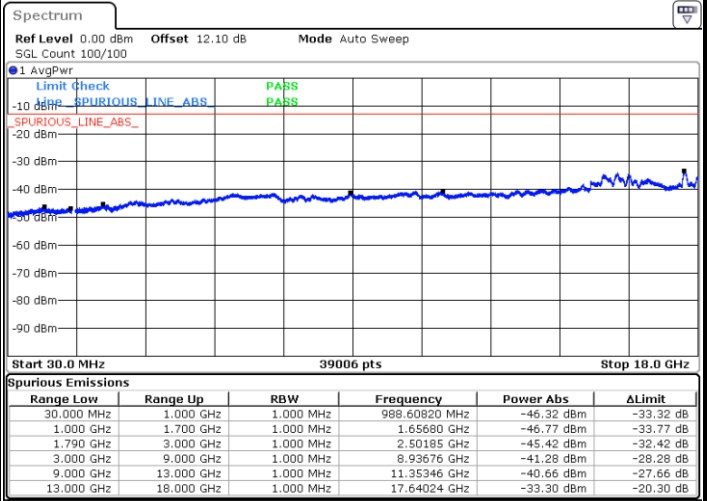

N/A

Date: 21.JUL.2020 01:05:11

LTE Band 66C / 10MHz+20MHz

16QAM

Middle Channel / 1RB0 and 1RB99

Middle Channel / 1RB49 and 1RB0

Date: 21.JUL.2020 01:22:33

Date: 21.JUL.2020 01:25:04

Middle Channel / FullRB

N/A

Date: 21.JUL.2020 01:20:01

LTE Band 66C / 10MHz+20MHz

16QAM

Highest Channel / 1RB0 and 1RB99

Highest Channel / 1RB49 and 1RB0

Date: 21.JUL.2020 01:41:06

Date: 21.JUL.2020 01:38:34

Highest Channel / FullIRB

N/A

Date: 21.JUL.2020 01:43:38

LTE Band 66C / 15MHz+10MHz

16QAM

Lowest Channel / 1RB0 and 1RB49

Lowest Channel / 1RB74 and 1RB0

Date: 21.JUL.2020 19:24:09

Date: 21.JUL.2020 19:21:38

Lowest Channel / FullIRB

N/A

Date: 21.JUL.2020 19:26:42

LTE Band 66C / 15MHz+10MHz

16QAM

Middle Channel / 1RB0 and 1RB49