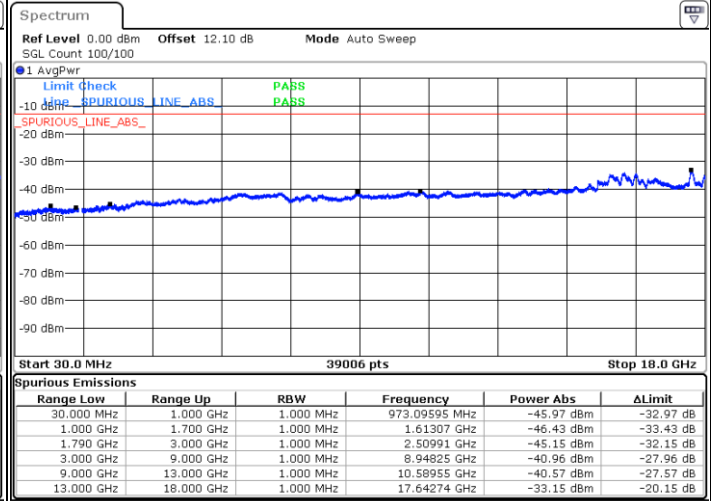

Date: 21.JUL.2020 20:53:11