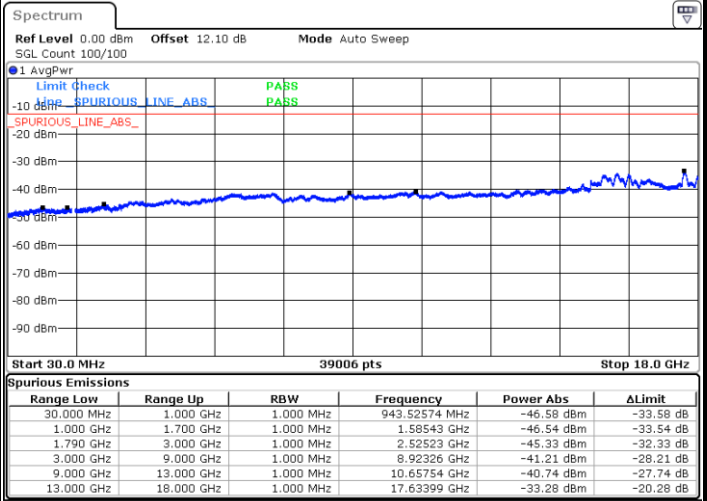

16QAM

Highest Channel / 1RB0 and 1RB24

Highest Channel / 1RB99 and 1RB0

Date: 20.JUL.2020 20:24:34

Date: 20.JUL.2020 20:22:03

Highest Channel / FullIRB

N/A

Date: 20.JUL.2020 20:27:07

LTE Band 66C / 20MHz+10MHz

16QAM

Lowest Channel / 1RB0 and 1RB49

Lowest Channel / 1RB99 and 1RB0

Date: 20.JUL.2020 23:58:46

Date: 20.JUL.2020 23:56:14

Lowest Channel / FullIRB

N/A

Date: 21.JUL.2020 00:01:18

LTE Band 66C / 20MHz+10MHz

16QAM

Middle Channel / 1RB0 and 1RB49

Middle Channel / 1RB99 and 1RB0

Date: 21.JUL.2020 00:11:53

Date: 21.JUL.2020 00:14:24

Middle Channel / FullIRB

N/A

Date: 21.JUL.2020 00:09:20

LTE Band 66C / 20MHz+10MHz

16QAM

Highest Channel / 1RB0 and 1RB49

Highest Channel / 1RB99 and 1RB0

Date: 21.JUL.2020 00:38:28

Date: 21.JUL.2020 00:35:56