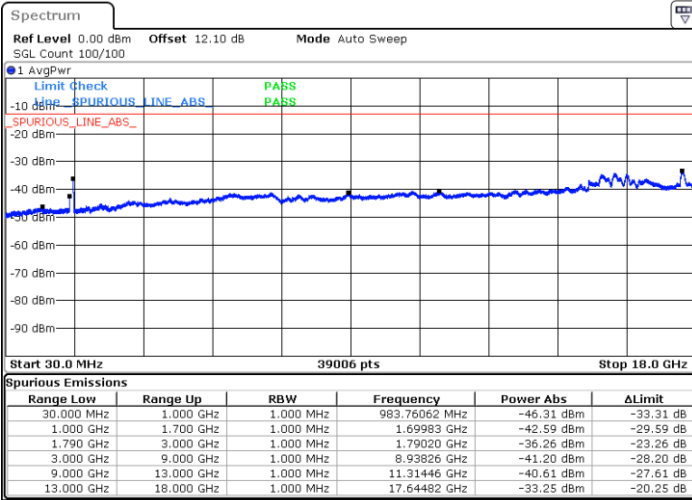

Lowest Channel / 1RB99 and 1RB0

Date: 20.JUL.2020 19:43:09

Date: 20.JUL.2020 19:40:37

Lowest Channel / FullIRB

N/A

Date: 20.JUL.2020 19:45:41

LTE Band 66C / 20MHz+5MHz

16QAM

Middle Channel / 1RB0 and 1RB24

Middle Channel / 1RB99 and 1RB0

Date: 20.JUL.2020 20:02:14

Date: 20.JUL.2020 20:04:46

Middle Channel / FullIRB

N/A

Date: 20.JUL.2020 19:59:41

LTE Band 66C / 20MHz+5MHz

16QAM

Highest Channel / 1RB0 and 1RB24

Highest Channel / 1RB99 and 1RB0

Date: 20.JUL.2020 20:24:34

Date: 20.JUL.2020 20:22:03

Highest Channel / FullIRB

N/A

Date: 20.JUL.2020 20:27:07

LTE Band 66C / 20MHz+10MHz

16QAM

Lowest Channel / 1RB0 and 1RB49

Lowest Channel / 1RB99 and 1RB0

Date: 20.JUL.2020 23:58:46

Date: 20.JUL.2020 23:56:14

Lowest Channel / FullIRB

N/A