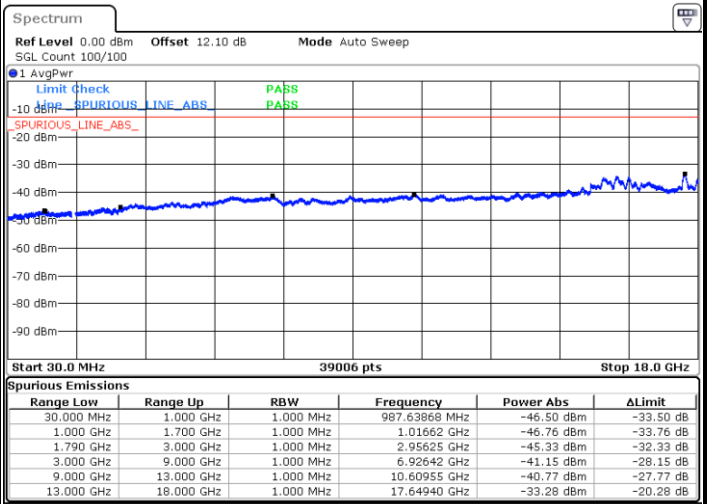

Date: 21.JUL.2020 21:31:00

LTE Band 66C / 10MHz+20MHz

16QAM

Lowest Channel / 1RB0 and 1RB99

Lowest Channel / 1RB49 and 1RB0

Date: 21.JUL.2020 01:02:39

Date: 21.JUL.2020 01:00:08

Lowest Channel / FullIRB

N/A

Date: 21.JUL.2020 01:05:11

LTE Band 66C / 10MHz+20MHz

16QAM

Middle Channel / 1RB0 and 1RB99

Middle Channel / 1RB49 and 1RB0

Date: 21.JUL.2020 01:22:33

Date: 21.JUL.2020 01:25:04

Middle Channel / FullRB

N/A

Date: 21.JUL.2020 01:20:01

LTE Band 66C / 10MHz+20MHz

16QAM

Highest Channel / 1RB0 and 1RB99

Highest Channel / 1RB49 and 1RB0

Date: 21.JUL.2020 01:41:06

Date: 21.JUL.2020 01:38:34

Highest Channel / FullIRB

N/A

Date: 21.JUL.2020 01:43:38

LTE Band 66C / 15MHz+10MHz

16QAM

Lowest Channel / 1RB0 and 1RB49

Lowest Channel / 1RB74 and 1RB0