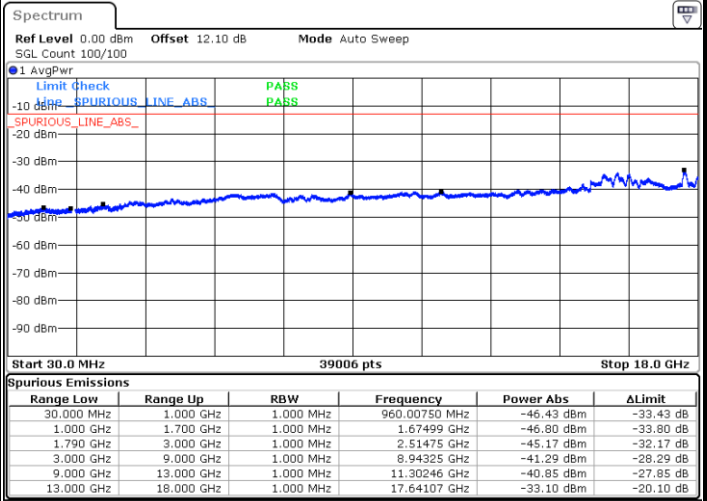

Lowest Channel / 1RB99 and 1RB0

Date: 20.JUL.2020 19:43:09

Date: 20.JUL.2020 19:40:37

Lowest Channel / FullIRB

N/A

Date: 20.JUL.2020 19:45:41

LTE Band 66C / 20MHz+5MHz

16QAM

Middle Channel / 1RB0 and 1RB24

Middle Channel / 1RB99 and 1RB0

Date: 20.JUL.2020 20:02:14

Date: 20.JUL.2020 20:04:46

Middle Channel / FullIRB

N/A

Date: 20.JUL.2020 19:59:41

LTE Band 66C / 20MHz+5MHz

16QAM

Highest Channel / 1RB0 and 1RB24

Highest Channel / 1RB99 and 1RB0

Date: 20.JUL.2020 20:24:34

Date: 20.JUL.2020 20:22:03

Highest Channel / FullIRB

N/A

Date: 20.JUL.2020 20:27:07

LTE Band 66C / 20MHz+10MHz

16QAM

Lowest Channel / 1RB0 and 1RB49

Lowest Channel / 1RB99 and 1RB0

Date: 20.JUL.2020 23:58:46

Date: 20.JUL.2020 23:56:14

Lowest Channel / FullIRB

N/A