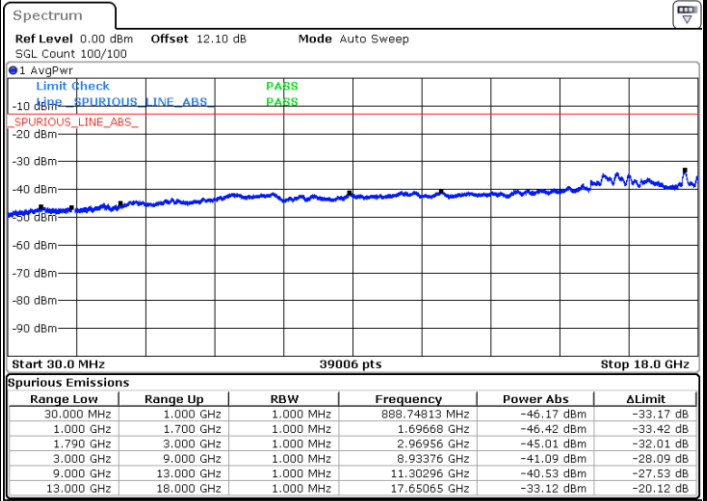

Date: 20.JUL.2020 08:21:13

Date: 20.JUL.2020 08:23:45

Middle Channel / FullRB

N/A

Date: 20.JUL.2020 08:18:41

LTE Band 66C / 5MHz+20MHz

16QAM

Highest Channel / 1RB0 and 1RB99

Highest Channel / 1RB24 and 1RB0

Date: 20.JUL.2020 19:16:56

Date: 20.JUL.2020 19:11:26

Highest Channel / FullIRB

N/A

Date: 20.JUL.2020 19:19:28

LTE Band 66C / 10MHz+15MHz

16QAM

Lowest Channel / 1RB0 and 1RB74

Lowest Channel / 1RB49 and 1RB0

Date: 21.JUL.2020 20:34:35

Date: 21.JUL.2020 20:32:03

Lowest Channel / FullIRB

N/A

Date: 21.JUL.2020 20:37:07

LTE Band 66C / 10MHz+15MHz

LTE Band 66C / 10MHz+15MHz

16QAM

Highest Channel / 1RB0 and 1RB74

Highest Channel / 1RB49 and 1RB0

Date: 21.JUL.2020 21:28:28

Date: 21.JUL.2020 21:25:57

Highest Channel / FullRB

N/A