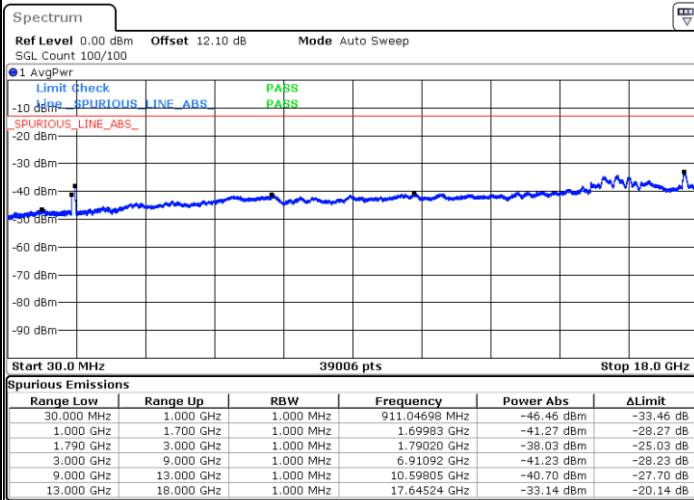

Date: 21.JUL.2020 00:01:18

LTE Band 66C / 20MHz+10MHz

16QAM

Middle Channel / 1RB0 and 1RB49

Middle Channel / 1RB99 and 1RB0

Date: 21.JUL.2020 00:11:53

Date: 21.JUL.2020 00:14:24

Middle Channel / FullIRB

N/A

Date: 21.JUL.2020 00:09:20

LTE Band 66C / 20MHz+10MHz

16QAM

Highest Channel / 1RB0 and 1RB49

Highest Channel / 1RB99 and 1RB0

Date: 21.JUL.2020 00:38:28

Date: 21.JUL.2020 00:35:56

Highest Channel / FullRB

N/A

Date: 21.JUL.2020 00:41:00

LTE Band 66C / 20MHz+15MHz

16QAM

Lowest Channel / 1RB0 and 1RB74

Lowest Channel / 1RB99 and 1RB0

Date: 20.JUL.2020 20:50:54

Date: 20.JUL.2020 20:48:22

Lowest Channel / FullIRB

N/A

Date: 20.JUL.2020 20:53:26

LTE Band 66C / 20MHz+15MHz

16QAM

Middle Channel / 1RB0 and 1RB74

Middle Channel / 1RB99 and 1RB0