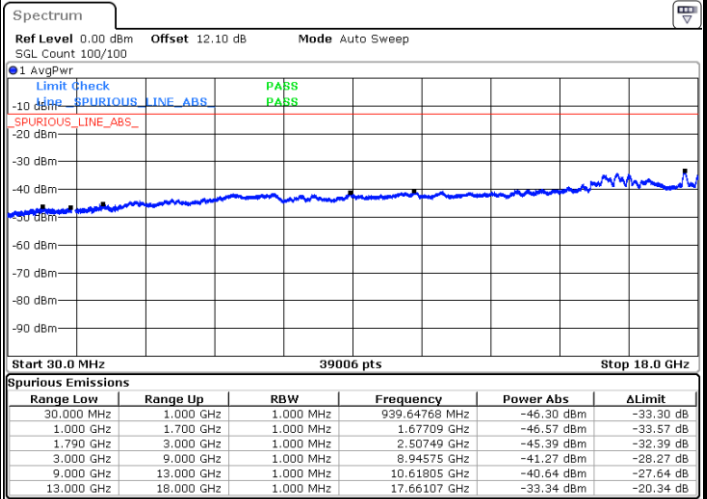

Date: 20.JUL.2020 22:00:20

Middle Channel / FullIRB

N/A

Date: 20.JUL.2020 21:55:17

LTE Band 66C / 15MHz+20MHz

16QAM

Highest Channel / 1RB0 and 1RB99

Highest Channel / 1RB74 and 1RB0

Date: 20.JUL.2020 22:16:53

Date: 20.JUL.2020 22:14:21

Highest Channel / FullRB

N/A

Date: 20.JUL.2020 22:19:25

LTE Band 66C / 20MHz+5MHz

16QAM

Lowest Channel / 1RB0 and 1RB24

Lowest Channel / 1RB99 and 1RB0

Date: 20.JUL.2020 19:43:09

Date: 20.JUL.2020 19:40:37

Lowest Channel / FullIRB

N/A

Date: 20.JUL.2020 19:45:41

LTE Band 66C / 20MHz+5MHz

16QAM

Middle Channel / 1RB0 and 1RB24

Middle Channel / 1RB99 and 1RB0

Date: 20.JUL.2020 20:02:14

Date: 20.JUL.2020 20:04:46

Middle Channel / FullIRB

N/A

Date: 20.JUL.2020 19:59:41

LTE Band 66C / 20MHz+5MHz