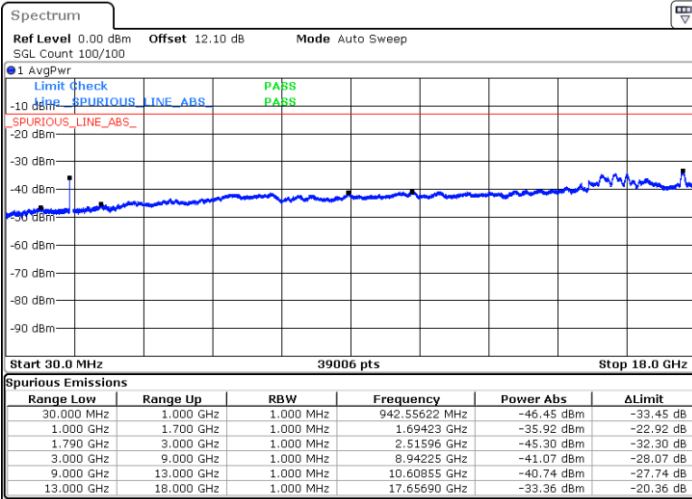

LTE Band 66C / 15MHz+15MHz

16QAM

Middle Channel / 1RB0 and 1RB74

Middle Channel / 1RB74 and 1RB0

Date: 20.JUL.2020 22:56:19

Date: 20.JUL.2020 22:58:50

Middle Channel / FullIRB

N/A

Date: 20.JUL.2020 22:53:46

LTE Band 66C / 15MHz+15MHz

16QAM

Highest Channel / 1RB0 and 1RB74

Highest Channel / 1RB74 and 1RB0

Date: 20.JUL.2020 23:34:15

Date: 20.JUL.2020 23:29:03

Highest Channel / FullIRB

N/A

Date: 20.JUL.2020 23:36:48

LTE Band 66C / 15MHz+20MHz

16QAM

Lowest Channel / 1RB0 and 1RB99

Lowest Channel / 1RB74 and 1RB0

Date: 20.JUL.2020 21:45:55

Date: 20.JUL.2020 21:43:24

Lowest Channel / FullIRB

N/A

Date: 20.JUL.2020 21:48:28

LTE Band 66C / 15MHz+20MHz

16QAM

Middle Channel / 1RB0 and 1RB99

Middle Channel / 1RB74 and 1RB0

Date: 20.JUL.2020 21:57:49