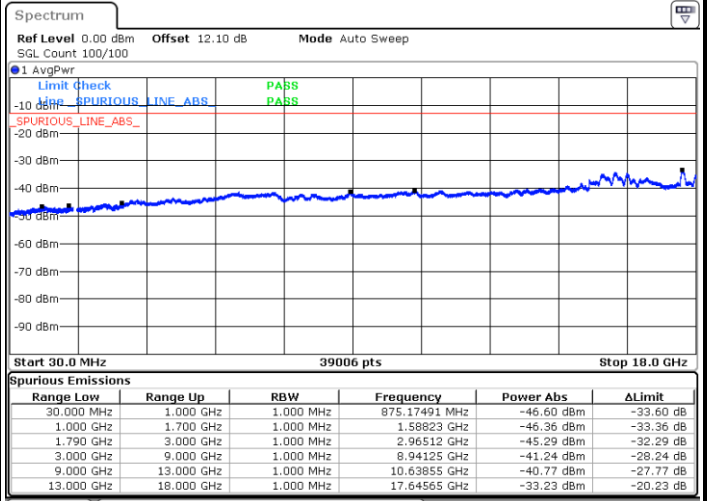

Date: 20.JUL.2020 08:00:23

Lowest Channel / FullIRB

N/A

Date: 20.JUL.2020 08:05:27

LTE Band 66C / 5MHz+20MHz

16QAM

Middle Channel / 1RB0 and 1RB99

Middle Channel / 1RB24 and 1RB0

Date: 20.JUL.2020 08:21:13

Date: 20.JUL.2020 08:23:45

Middle Channel / FullRB

N/A

Date: 20.JUL.2020 08:18:41

LTE Band 66C / 5MHz+20MHz

16QAM

Highest Channel / 1RB0 and 1RB99

Highest Channel / 1RB24 and 1RB0

Date: 20.JUL.2020 19:16:56

Date: 20.JUL.2020 19:11:26

Highest Channel / FullIRB

N/A

Date: 20.JUL.2020 19:19:28

LTE Band 66C / 10MHz+15MHz

16QAM

Lowest Channel / 1RB0 and 1RB74

Lowest Channel / 1RB49 and 1RB0

Date: 21.JUL.2020 20:34:35

Date: 21.JUL.2020 20:32:03

Lowest Channel / FullIRB

N/A

Date: 21.JUL.2020 20:37:07

LTE Band 66C / 10MHz+15MHz