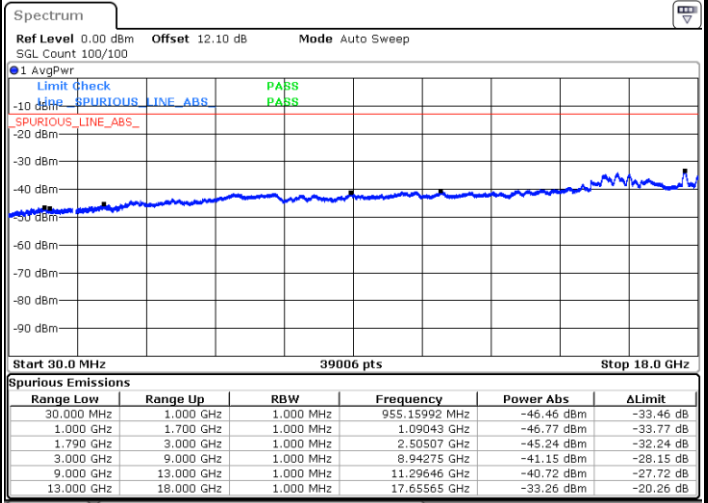

Highest Channel / 1RB0 and 1RB49

Highest Channel / 1RB74 and 1RB0

Date: 21.JUL.2020 20:08:19

Date: 21.JUL.2020 20:05:47

Highest Channel / FullIRB

N/A

Date: 21.JUL.2020 20:10:51

LTE Band 66C / 15MHz+15MHz

LTE Band 66C / 15MHz+15MHz

16QAM

Middle Channel / 1RB0 and 1RB74

Middle Channel / 1RB74 and 1RB0

Date: 20.JUL.2020 22:56:19

Date: 20.JUL.2020 22:58:50

Middle Channel / FullIRB

N/A

Date: 20.JUL.2020 22:53:46

LTE Band 66C / 15MHz+15MHz

16QAM

Highest Channel / 1RB0 and 1RB74

Highest Channel / 1RB74 and 1RB0

Date: 20.JUL.2020 23:34:15

Date: 20.JUL.2020 23:29:03

Highest Channel / FullIRB