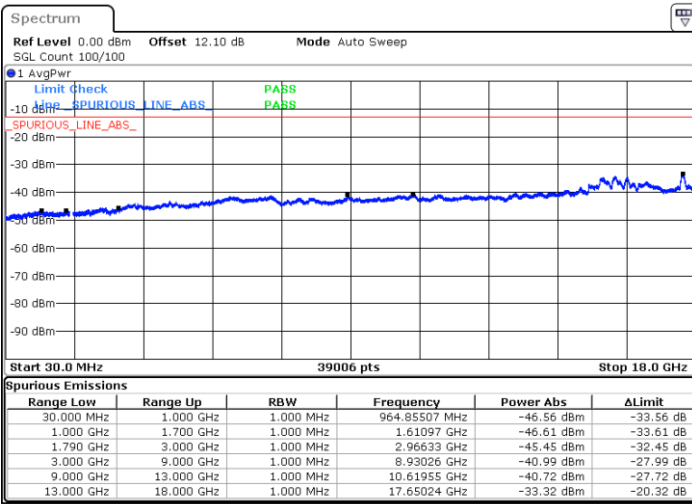

N/A

Date: 21.JUL.2020 00:09:20

LTE Band 66C / 20MHz+10MHz

16QAM

Highest Channel / 1RB0 and 1RB49

Highest Channel / 1RB99 and 1RB0

Date: 21.JUL.2020 00:38:28

Date: 21.JUL.2020 00:35:56

Highest Channel / FullRB

N/A

Date: 21.JUL.2020 00:41:00

LTE Band 66C / 20MHz+15MHz

16QAM

Lowest Channel / 1RB0 and 1RB74

Lowest Channel / 1RB99 and 1RB0

Date: 20.JUL.2020 20:50:54

Date: 20.JUL.2020 20:48:22

Lowest Channel / FullIRB

N/A

Date: 20.JUL.2020 20:53:26

LTE Band 66C / 20MHz+15MHz

16QAM

Middle Channel / 1RB0 and 1RB74

Middle Channel / 1RB99 and 1RB0

Date: 20.JUL.2020 21:03:38

Date: 20.JUL.2020 21:06:10

Middle Channel / FullRB

N/A

Date: 20.JUL.2020 21:01:06

LTE Band 66C / 20MHz+15MHz

16QAM

Highest Channel / 1RB0 and 1RB74