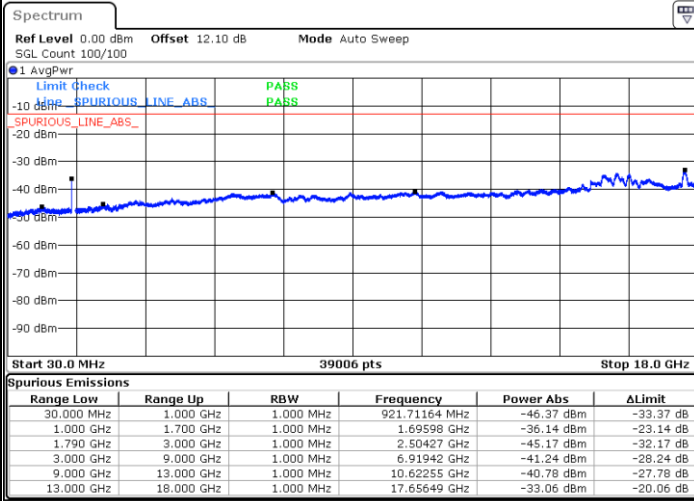

Date: 21.JUL.2020 00:01:18

LTE Band 66C / 20MHz+10MHz

16QAM

Middle Channel / 1RB0 and 1RB49

Middle Channel / 1RB99 and 1RB0

Date: 21.JUL.2020 00:11:53

Date: 21.JUL.2020 00:14:24

Middle Channel / FullIRB

N/A

Date: 21.JUL.2020 00:09:20

LTE Band 66C / 20MHz+10MHz

16QAM

Highest Channel / 1RB0 and 1RB49

Highest Channel / 1RB99 and 1RB0

Date: 21.JUL.2020 00:38:28

Date: 21.JUL.2020 00:35:56

Highest Channel / FullRB

N/A

Date: 21.JUL.2020 00:41:00

LTE Band 66C / 20MHz+15MHz

16QAM

Lowest Channel / 1RB0 and 1RB74

Lowest Channel / 1RB99 and 1RB0

Date: 20.JUL.2020 20:50:54

Date: 20.JUL.2020 20:48:22

Lowest Channel / FullIRB

N/A

Date: 20.JUL.2020 20:53:26

LTE Band 66C / 20MHz+15MHz

16QAM

Middle Channel / 1RB0 and 1RB74

Middle Channel / 1RB99 and 1RB0