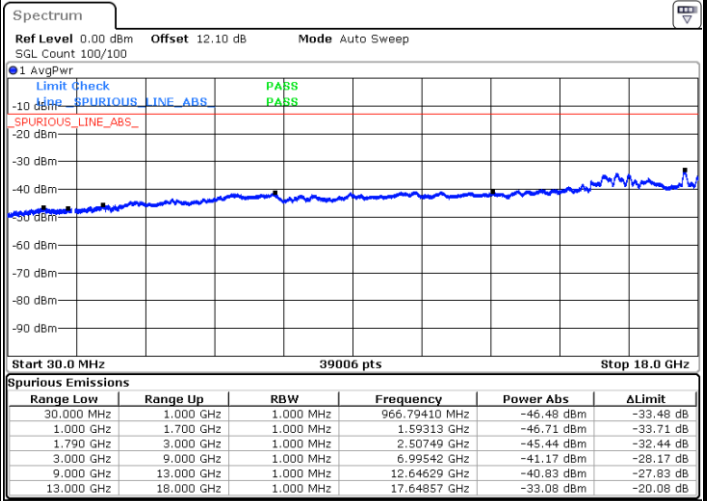

N/A

Date: 21.JUL.2020 00:09:20

LTE Band 66C / 20MHz+10MHz

16QAM

Highest Channel / 1RB0 and 1RB49

Highest Channel / 1RB99 and 1RB0

Date: 21.JUL.2020 00:38:28

Date: 21.JUL.2020 00:35:56

Highest Channel / FullRB

N/A

Date: 21.JUL.2020 00:41:00

LTE Band 66C / 20MHz+15MHz

16QAM

Lowest Channel / 1RB0 and 1RB74

Lowest Channel / 1RB99 and 1RB0

Date: 20.JUL.2020 20:50:54

Date: 20.JUL.2020 20:48:22

Lowest Channel / FullIRB

N/A

Date: 20.JUL.2020 20:53:26

LTE Band 66C / 20MHz+15MHz

16QAM

Middle Channel / 1RB0 and 1RB74

Middle Channel / 1RB99 and 1RB0

Date: 20.JUL.2020 21:03:38

Date: 20.JUL.2020 21:06:10

Middle Channel / FullRB

N/A

Date: 20.JUL.2020 21:01:06

LTE Band 66C / 20MHz+15MHz

16QAM

Highest Channel / 1RB0 and 1RB74