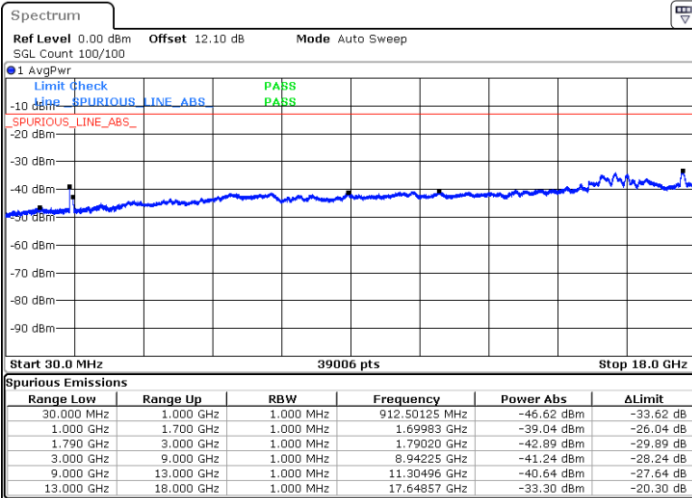

LTE Band 66C / 20MHz+10MHz

16QAM

Lowest Channel / 1RB0 and 1RB49

Lowest Channel / 1RB99 and 1RB0

Date: 20.JUL.2020 23:58:46

Date: 20.JUL.2020 23:56:14

Lowest Channel / FullIRB

N/A

Date: 21.JUL.2020 00:01:18

LTE Band 66C / 20MHz+10MHz

16QAM

Middle Channel / 1RB0 and 1RB49

Middle Channel / 1RB99 and 1RB0

Date: 21.JUL.2020 00:11:53

Date: 21.JUL.2020 00:14:24

Middle Channel / FullIRB

N/A

Date: 21.JUL.2020 00:09:20

LTE Band 66C / 20MHz+10MHz

16QAM

Highest Channel / 1RB0 and 1RB49

Highest Channel / 1RB99 and 1RB0

Date: 21.JUL.2020 00:38:28

Date: 21.JUL.2020 00:35:56

Highest Channel / FullRB

N/A

Date: 21.JUL.2020 00:41:00

LTE Band 66C / 20MHz+15MHz

16QAM

Lowest Channel / 1RB0 and 1RB74

Lowest Channel / 1RB99 and 1RB0

Date: 20.JUL.2020 20:50:54