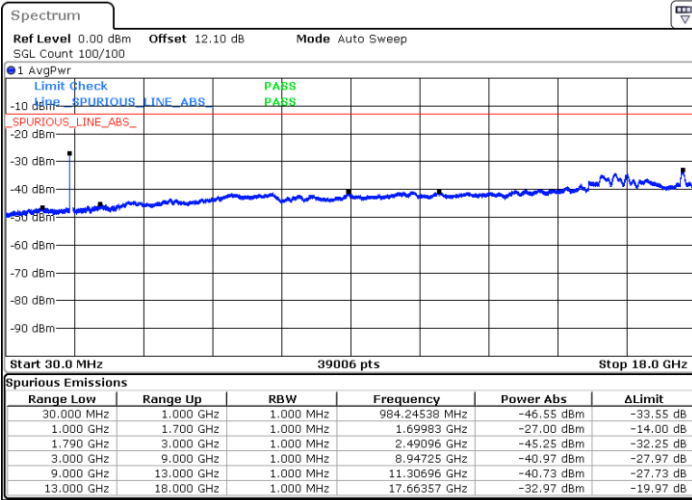

16QAM

Highest Channel / 1RB0 and 1RB24

Highest Channel / 1RB99 and 1RB0

Date: 20.JUL.2020 20:24:34

Date: 20.JUL.2020 20:22:03

Highest Channel / FullIRB

N/A

Date: 20.JUL.2020 20:27:07

LTE Band 66C / 20MHz+10MHz

16QAM

Lowest Channel / 1RB0 and 1RB49

Lowest Channel / 1RB99 and 1RB0

Date: 20.JUL.2020 23:58:46

Date: 20.JUL.2020 23:56:14

Lowest Channel / FullIRB

N/A

Date: 21.JUL.2020 00:01:18

LTE Band 66C / 20MHz+10MHz

16QAM

Middle Channel / 1RB0 and 1RB49

Middle Channel / 1RB99 and 1RB0

Date: 21.JUL.2020 00:11:53

Date: 21.JUL.2020 00:14:24

Middle Channel / FullIRB

N/A

Date: 21.JUL.2020 00:09:20

LTE Band 66C / 20MHz+10MHz

16QAM

Highest Channel / 1RB0 and 1RB49

Highest Channel / 1RB99 and 1RB0

Date: 21.JUL.2020 00:38:28

Date: 21.JUL.2020 00:35:56