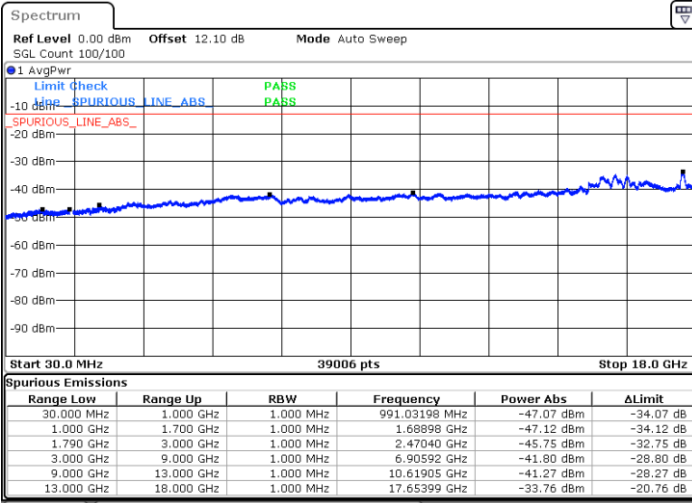

Date: 20.JUL.2020 06:08:20

LTE Band 66C / 20MHz+20MHz

QPSK

MiddleChannel / 1RB0 and 1RB99

Middle Channel / 1RB99 and 1RB0

Date: 20.JUL.2020 06:22:49

Date: 20.JUL.2020 06:23:39

Middle Channel / FullIRB

N/A

Date: 20.JUL.2020 06:18:35

LTE Band 66C / 20MHz+20MHz

QPSK

Highest Channel / 1RB0 and 1RB99

Highest Channel / 1RB99 and 1RB0

Date: 20.JUL.2020 07:04:28

Date: 20.JUL.2020 07:00:14

Highest Channel / FullRB

N/A

Date: 20.JUL.2020 07:05:18

LTE Band 66C / 5MHz+20MHz

16QAM

Lowest Channel / 1RB0 and 1RB99

Lowest Channel / 1RB24 and 1RB0

Date: 20.JUL.2020 08:02:55

Date: 20.JUL.2020 08:00:23

Lowest Channel / FullIRB

N/A

Date: 20.JUL.2020 08:05:27

LTE Band 66C / 5MHz+20MHz

16QAM

Middle Channel / 1RB0 and 1RB99

Middle Channel / 1RB24 and 1RB0