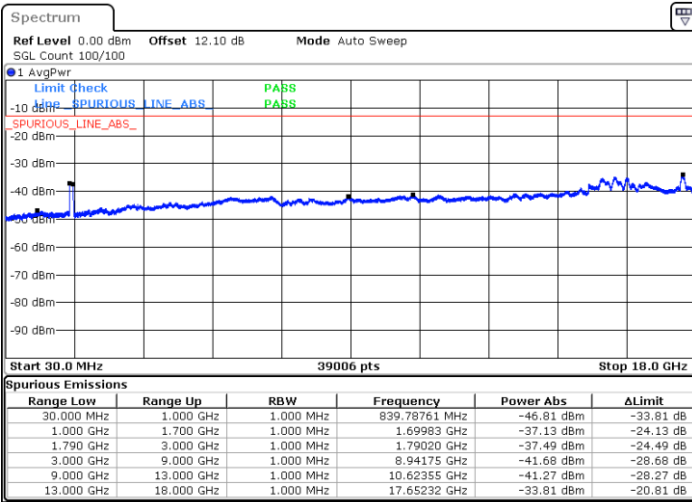

Date: 20.JUL.2020 06:08:20

LTE Band 66C / 20MHz+20MHz

QPSK

MiddleChannel / 1RB0 and 1RB99

Middle Channel / 1RB99 and 1RB0

Date: 20.JUL.2020 06:22:49

Date: 20.JUL.2020 06:23:39

Middle Channel / FullIRB

N/A

Date: 20.JUL.2020 06:18:35

LTE Band 66C / 20MHz+20MHz

QPSK

Highest Channel / 1RB0 and 1RB99

Highest Channel / 1RB99 and 1RB0

Date: 20.JUL.2020 07:04:28

Date: 20.JUL.2020 07:00:14

Highest Channel / FullRB

N/A

Date: 20.JUL.2020 07:05:18

LTE Band 66C / 5MHz+20MHz

16QAM

Lowest Channel / 1RB0 and 1RB99

Lowest Channel / 1RB24 and 1RB0

Date: 20.JUL.2020 08:02:55

Date: 20.JUL.2020 08:00:23

Lowest Channel / FullIRB

N/A

Date: 20.JUL.2020 08:05:27

LTE Band 66C / 5MHz+20MHz

16QAM

Middle Channel / 1RB0 and 1RB99

Middle Channel / 1RB24 and 1RB0