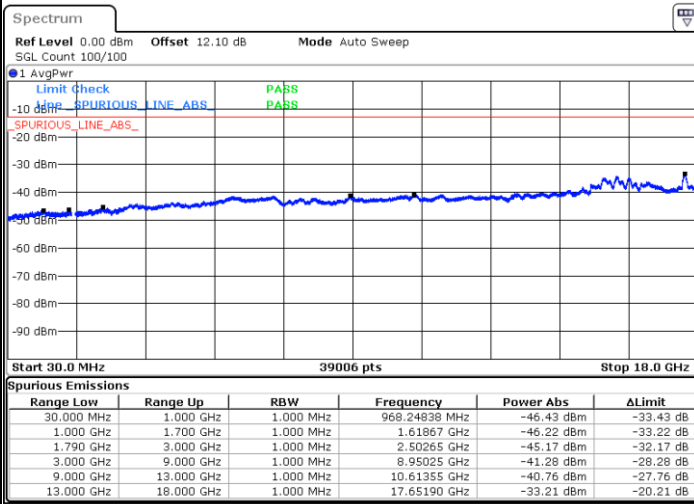

Highest Channel / FullRB

N/A

Date: 21.JUL.2020 00:41:00

LTE Band 66C / 20MHz+15MHz

16QAM

Lowest Channel / 1RB0 and 1RB74

Lowest Channel / 1RB99 and 1RB0

Date: 20.JUL.2020 20:50:54

Date: 20.JUL.2020 20:48:22

Lowest Channel / FullIRB

N/A

Date: 20.JUL.2020 20:53:26

LTE Band 66C / 20MHz+15MHz

16QAM

Middle Channel / 1RB0 and 1RB74

Middle Channel / 1RB99 and 1RB0

Date: 20.JUL.2020 21:03:38

Date: 20.JUL.2020 21:06:10

Middle Channel / FullRB

N/A

Date: 20.JUL.2020 21:01:06

LTE Band 66C / 20MHz+15MHz

16QAM

Highest Channel / 1RB0 and 1RB74

Highest Channel / 1RB99 and 1RB0

Date: 20.JUL.2020 21:26:51

Date: 20.JUL.2020 21:24:19

Highest Channel / FullRB

N/A

Date: 20.JUL.2020 21:29:23