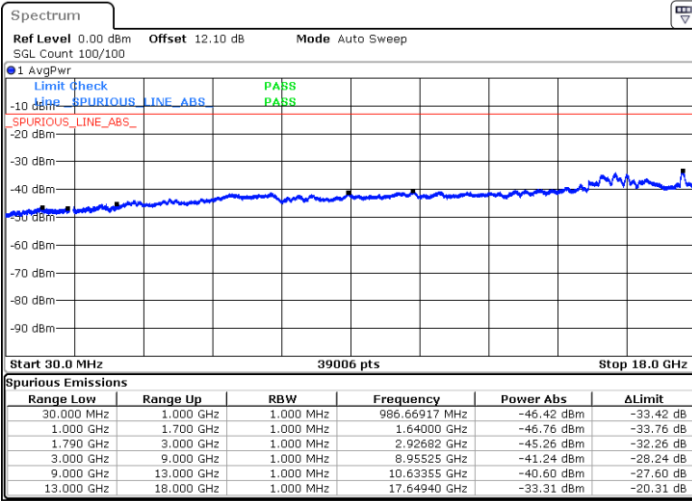

LTE Band 66C / 10MHz+15MHz

16QAM

Highest Channel / 1RB0 and 1RB74

Highest Channel / 1RB49 and 1RB0

Date: 21.JUL.2020 21:28:28

Date: 21.JUL.2020 21:25:57

Highest Channel / FullRB

N/A

Date: 21.JUL.2020 21:31:00

LTE Band 66C / 10MHz+20MHz

16QAM

Lowest Channel / 1RB0 and 1RB99

Lowest Channel / 1RB49 and 1RB0

Date: 21.JUL.2020 01:02:39

Date: 21.JUL.2020 01:00:08

Lowest Channel / FullIRB

N/A

Date: 21.JUL.2020 01:05:11

LTE Band 66C / 10MHz+20MHz

16QAM

Middle Channel / 1RB0 and 1RB99

Middle Channel / 1RB49 and 1RB0

Date: 21.JUL.2020 01:22:33

Date: 21.JUL.2020 01:25:04

Middle Channel / FullRB

N/A

Date: 21.JUL.2020 01:20:01

LTE Band 66C / 10MHz+20MHz

16QAM

Highest Channel / 1RB0 and 1RB99

Highest Channel / 1RB49 and 1RB0

Date: 21.JUL.2020 01:41:06