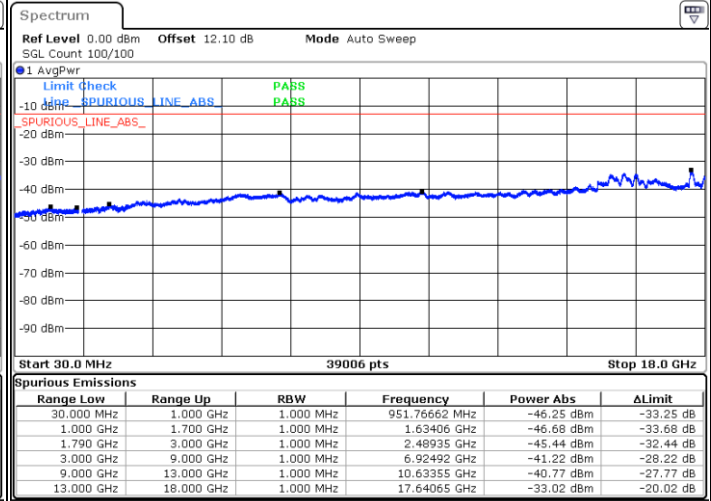

Date: 21.JUL.2020 00:01:18

LTE Band 66C / 20MHz+10MHz

16QAM

Middle Channel / 1RB0 and 1RB49

Middle Channel / 1RB99 and 1RB0

Date: 21.JUL.2020 00:11:53

Date: 21.JUL.2020 00:14:24

Middle Channel / FullIRB

N/A

Date: 21.JUL.2020 00:09:20

LTE Band 66C / 20MHz+10MHz

16QAM

Highest Channel / 1RB0 and 1RB49

Highest Channel / 1RB99 and 1RB0

Date: 21.JUL.2020 00:38:28

Date: 21.JUL.2020 00:35:56

Highest Channel / FullRB

N/A

Date: 21.JUL.2020 00:41:00

LTE Band 66C / 20MHz+15MHz

16QAM

Lowest Channel / 1RB0 and 1RB74

Lowest Channel / 1RB99 and 1RB0

Date: 20.JUL.2020 20:50:54

Date: 20.JUL.2020 20:48:22

Lowest Channel / FullIRB

N/A

Date: 20.JUL.2020 20:53:26

LTE Band 66C / 20MHz+15MHz

16QAM

Middle Channel / 1RB0 and 1RB74

Middle Channel / 1RB99 and 1RB0