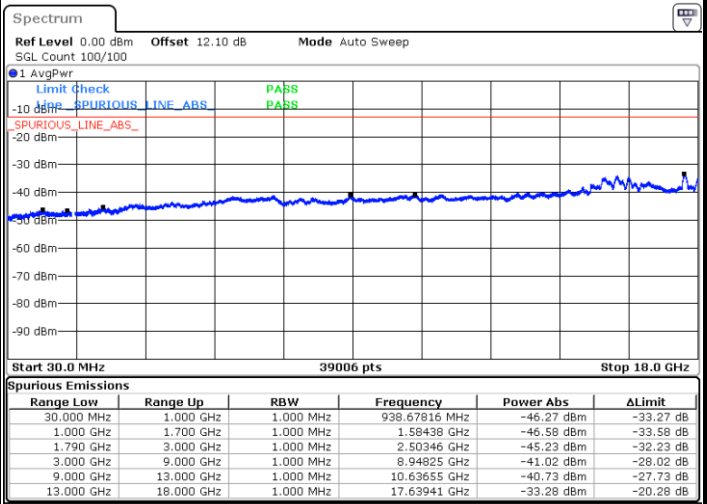

N/A

Date: 21.JUL.2020 00:09:20

LTE Band 66C / 20MHz+10MHz

16QAM

Highest Channel / 1RB0 and 1RB49

Highest Channel / 1RB99 and 1RB0

Date: 21.JUL.2020 00:38:28

Date: 21.JUL.2020 00:35:56

Highest Channel / FullRB

N/A

Date: 21.JUL.2020 00:41:00

LTE Band 66C / 20MHz+15MHz

16QAM

Lowest Channel / 1RB0 and 1RB74

Lowest Channel / 1RB99 and 1RB0

Date: 20.JUL.2020 20:50:54

Date: 20.JUL.2020 20:48:22

Lowest Channel / FullIRB

N/A

Date: 20.JUL.2020 20:53:26

LTE Band 66C / 20MHz+15MHz

16QAM

Middle Channel / 1RB0 and 1RB74

Middle Channel / 1RB99 and 1RB0

Date: 20.JUL.2020 21:03:38

Date: 20.JUL.2020 21:06:10

Middle Channel / FullRB

N/A

Date: 20.JUL.2020 21:01:06

LTE Band 66C / 20MHz+15MHz

16QAM

Highest Channel / 1RB0 and 1RB74