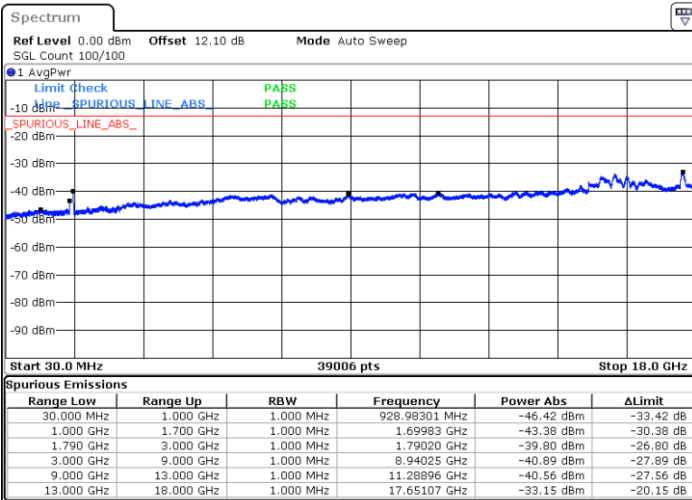

Middle Channel / 1RB74 and 1RB0

Date: 21.JUL.2020 19:40:36

Date: 21.JUL.2020 19:43:07

Middle Channel / FullIRB

N/A

Date: 21.JUL.2020 19:38:03

LTE Band 66C / 15MHz+10MHz

16QAM

Highest Channel / 1RB0 and 1RB49

Highest Channel / 1RB74 and 1RB0

Date: 21.JUL.2020 20:08:19

Date: 21.JUL.2020 20:05:47

Highest Channel / FullIRB

N/A

Date: 21.JUL.2020 20:10:51

LTE Band 66C / 15MHz+15MHz

16QAM

Lowest Channel / 1RB0 and 1RB74

Lowest Channel / 1RB74 and 1RB0

Date: 20.JUL.2020 22:36:27

Date: 20.JUL.2020 22:33:56

Lowest Channel / FullIRB

N/A

Date: 20.JUL.2020 22:43:56