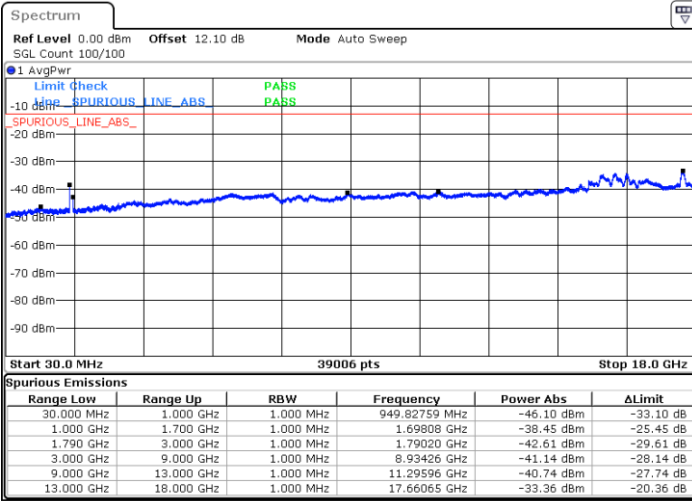

Date: 20.JUL.2020 22:00:20

Middle Channel / FullIRB

N/A

Date: 20.JUL.2020 21:55:17

LTE Band 66C / 15MHz+20MHz

16QAM

Highest Channel / 1RB0 and 1RB99

Highest Channel / 1RB74 and 1RB0

Date: 20.JUL.2020 22:16:53

Date: 20.JUL.2020 22:14:21

Highest Channel / FullRB

N/A

Date: 20.JUL.2020 22:19:25

LTE Band 66C / 20MHz+5MHz

16QAM

Lowest Channel / 1RB0 and 1RB24

Lowest Channel / 1RB99 and 1RB0

Date: 20.JUL.2020 19:43:09

Date: 20.JUL.2020 19:40:37

Lowest Channel / FullIRB

N/A

Date: 20.JUL.2020 19:45:41

LTE Band 66C / 20MHz+5MHz

16QAM

Middle Channel / 1RB0 and 1RB24

Middle Channel / 1RB99 and 1RB0

Date: 20.JUL.2020 20:02:14

Date: 20.JUL.2020 20:04:46

Middle Channel / FullIRB

N/A

Date: 20.JUL.2020 19:59:41

LTE Band 66C / 20MHz+5MHz