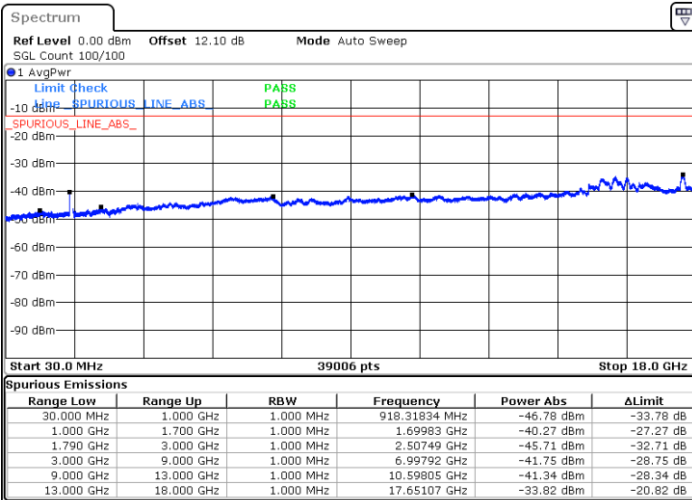

Highest Channel / FullRB

N/A

Date: 20.JUL.2020 07:05:18

LTE Band 66C / 5MHz+20MHz

16QAM

Lowest Channel / 1RB0 and 1RB99

Lowest Channel / 1RB24 and 1RB0

Date: 20.JUL.2020 08:02:55

Date: 20.JUL.2020 08:00:23

Lowest Channel / FullIRB

N/A

Date: 20.JUL.2020 08:05:27

LTE Band 66C / 5MHz+20MHz

16QAM

Middle Channel / 1RB0 and 1RB99

Middle Channel / 1RB24 and 1RB0

Date: 20.JUL.2020 08:21:13

Date: 20.JUL.2020 08:23:45

Middle Channel / FullRB

N/A

Date: 20.JUL.2020 08:18:41

LTE Band 66C / 5MHz+20MHz

16QAM

Highest Channel / 1RB0 and 1RB99

Highest Channel / 1RB24 and 1RB0

Date: 20.JUL.2020 19:16:56

Date: 20.JUL.2020 19:11:26

Highest Channel / FullIRB

N/A

Date: 20.JUL.2020 19:19:28

LTE Band 66C / 10MHz+15MHz

16QAM