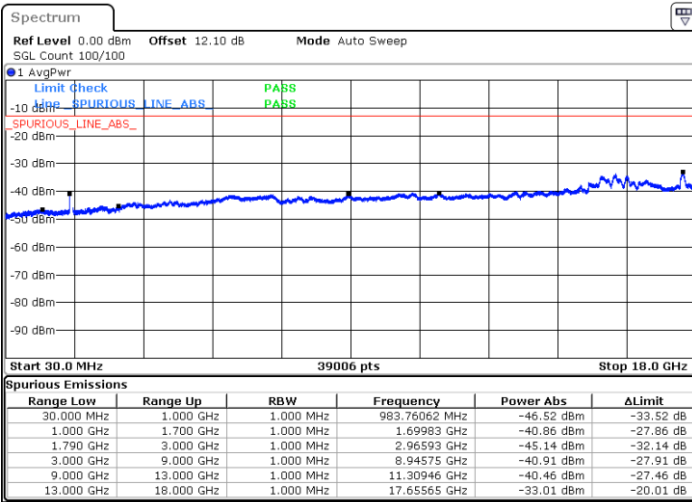

Lowest Channel / 1RB0 and 1RB74

Lowest Channel / 1RB49 and 1RB0

Date: 21.JUL.2020 20:34:35

Date: 21.JUL.2020 20:32:03

Lowest Channel / FullIRB

N/A

Date: 21.JUL.2020 20:37:07

LTE Band 66C / 10MHz+15MHz

16QAM

MiddleChannel / 1RB0 and 1RB74

Middle Channel / 1RB49 and 1RB0

Date: 21.JUL.2020 20:50:40

Date: 21.JUL.2020 20:53:11

Middle Channel / FullIRB

N/A

Date: 21.JUL.2020 20:48:07

LTE Band 66C / 10MHz+15MHz

16QAM

Highest Channel / 1RB0 and 1RB74

Highest Channel / 1RB49 and 1RB0

Date: 21.JUL.2020 21:28:28

Date: 21.JUL.2020 21:25:57

Highest Channel / FullRB

N/A

Date: 21.JUL.2020 21:31:00

LTE Band 66C / 10MHz+20MHz

16QAM

Lowest Channel / 1RB0 and 1RB99

Lowest Channel / 1RB49 and 1RB0

Date: 21.JUL.2020 01:02:39

Date: 21.JUL.2020 01:00:08

Lowest Channel / FullIRB