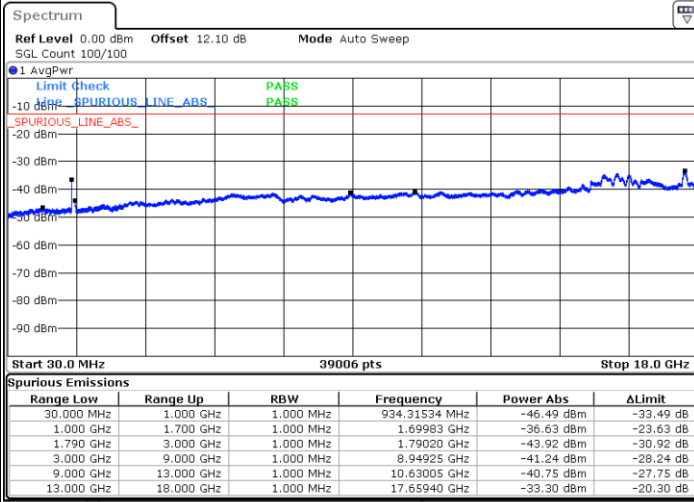

Highest Channel / 1RB0 and 1RB49

Highest Channel / 1RB74 and 1RB0

Date: 21.JUL.2020 20:08:19

Date: 21.JUL.2020 20:05:47

Highest Channel / FullIRB

N/A

Date: 21.JUL.2020 20:10:51

LTE Band 66C / 15MHz+15MHz

16QAM

Lowest Channel / 1RB0 and 1RB74

Lowest Channel / 1RB74 and 1RB0

Date: 20.JUL.2020 22:36:27

Date: 20.JUL.2020 22:33:56

Lowest Channel / FullIRB

N/A

Date: 20.JUL.2020 22:43:56

LTE Band 66C / 15MHz+15MHz

16QAM

Middle Channel / 1RB0 and 1RB74

Middle Channel / 1RB74 and 1RB0

Date: 20.JUL.2020 22:56:19

Date: 20.JUL.2020 22:58:50

Middle Channel / FullIRB

N/A

Date: 20.JUL.2020 22:53:46

LTE Band 66C / 15MHz+15MHz

16QAM

Highest Channel / 1RB0 and 1RB74

Highest Channel / 1RB74 and 1RB0

Date: 20.JUL.2020 23:34:15

Date: 20.JUL.2020 23:29:03

Highest Channel / FullIRB