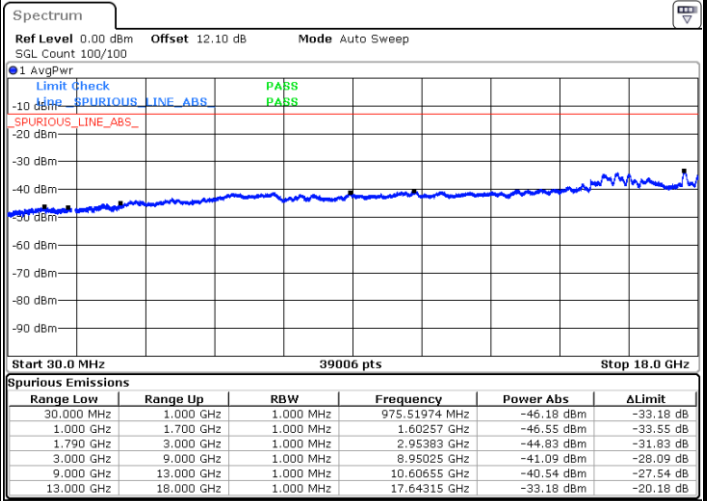

Date: 21.JUL.2020 01:38:34

Highest Channel / FullIRB

N/A

Date: 21.JUL.2020 01:43:38

LTE Band 66C / 15MHz+10MHz

16QAM

Lowest Channel / 1RB0 and 1RB49

Lowest Channel / 1RB74 and 1RB0

Date: 21.JUL.2020 19:24:09

Date: 21.JUL.2020 19:21:38

Lowest Channel / FullIRB

N/A

Date: 21.JUL.2020 19:26:42

LTE Band 66C / 15MHz+10MHz

16QAM

Middle Channel / 1RB0 and 1RB49

Middle Channel / 1RB74 and 1RB0

Date: 21.JUL.2020 19:40:36

Date: 21.JUL.2020 19:43:07

Middle Channel / FullIRB

N/A

Date: 21.JUL.2020 19:38:03

LTE Band 66C / 15MHz+10MHz

16QAM

Highest Channel / 1RB0 and 1RB49

Highest Channel / 1RB74 and 1RB0

Date: 21.JUL.2020 20:08:19

Date: 21.JUL.2020 20:05:47

Highest Channel / FullIRB

N/A

Date: 21.JUL.2020 20:10:51

LTE Band 66C / 15MHz+15MHz