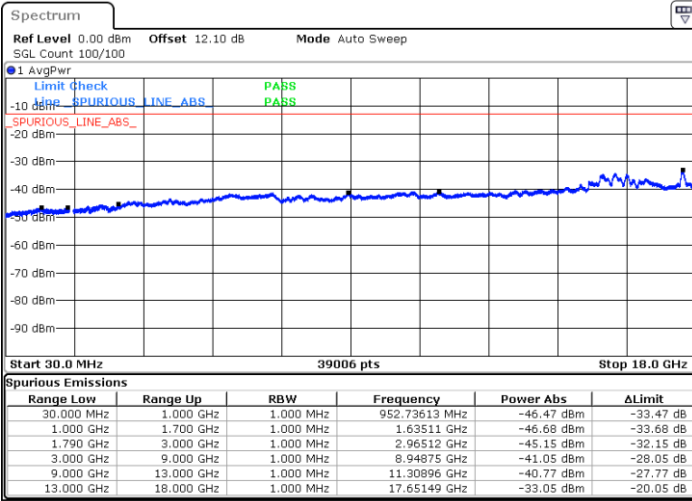

Lowest Channel / 1RB99 and 1RB0

Date: 20.JUL.2020 19:43:09

Date: 20.JUL.2020 19:40:37

Lowest Channel / FullIRB

N/A

Date: 20.JUL.2020 19:45:41

LTE Band 66C / 20MHz+5MHz

16QAM

Middle Channel / 1RB0 and 1RB24

Middle Channel / 1RB99 and 1RB0

Date: 20.JUL.2020 20:02:14

Date: 20.JUL.2020 20:04:46

Middle Channel / FullIRB

N/A

Date: 20.JUL.2020 19:59:41

LTE Band 66C / 20MHz+5MHz

16QAM

Highest Channel / 1RB0 and 1RB24

Highest Channel / 1RB99 and 1RB0

Date: 20.JUL.2020 20:24:34

Date: 20.JUL.2020 20:22:03

Highest Channel / FullIRB

N/A

Date: 20.JUL.2020 20:27:07

LTE Band 66C / 20MHz+10MHz

16QAM

Lowest Channel / 1RB0 and 1RB49

Lowest Channel / 1RB99 and 1RB0

Date: 20.JUL.2020 23:58:46

Date: 20.JUL.2020 23:56:14

Lowest Channel / FullIRB

N/A