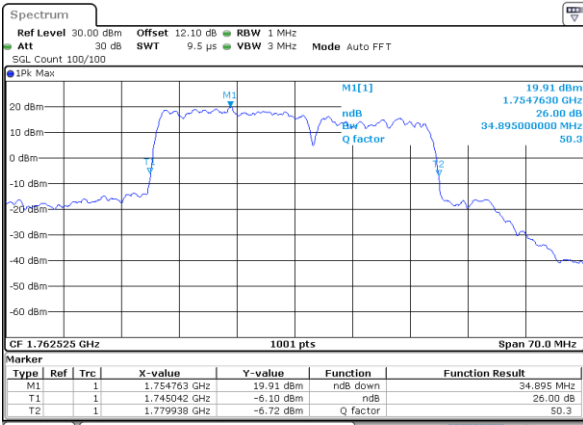

Highest Channel / 15MHz+20MHz

Date: 20_JUL_2020 22:05:45

LTE Band 66C

QPSK

Lowest Channel / 20MHz+5MHz

Date: 20_JUL_2020 19:31:02

Lowest Channel / 20MHz+10MHz

Date: 20_JUL_2020 23:45:33

Middle Channel / 20MHz+5MHz

Date: 20_JUL_2020 19:58:01

Middle Channel / 20MHz+10MHz

Date: 21_JUL_2020 00:07:40

Highest Channel / 20MHz+5MHz

Date: 20_JUL_2020 20:10:38

Highest Channel / 20MHz+10MHz

Date: 21_JUL_2020 00:21:32

LTE Band 66C

QPSK

Lowest Channel / 20MHz+15MHz

Date: 20_JUL_2020 20:37:12

Lowest Channel / 20MHz+20MHz

Date: 20_JUL_2020 05:53:17

Middle Channel / 20MHz+15MHz

Date: 20_JUL_2020 20:59:26

Middle Channel / 20MHz+20MHz

Date: 20_JUL_2020 06:17:46

Highest Channel / 20MHz+15MHz

Date: 20_JUL_2020 21:10:59

Highest Channel / 20MHz+20MHz

Date: 20_JUL_2020 06:32:10

LTE Band 66C

16QAM