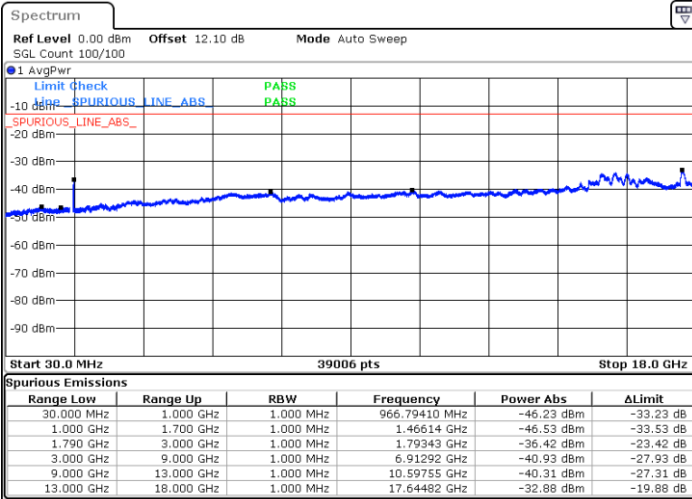

Date: 22.JUL.2020 02:48:23

Lowest Channel / FullIRB

N/A

Date: 22.JUL.2020 02:57:44

LTE Band 66B / 10MHz+5MHz

64QAM

Middle Channel / 1RB0 and 1RB24

Middle Channel / 1RB49 and 1RB0

Date: 22.JUL.2020 03:07:55

Date: 22.JUL.2020 03:12:08

Middle Channel / FullRB

N/A

Date: 22.JUL.2020 03:07:04

LTE Band 66B / 10MHz+5MHz

64QAM

Highest Channel / 1RB0 and 1RB24

Highest Channel / 1RB49 and 1RB0

Date: 22.JUL.2020 03:36:35

Date: 22.JUL.2020 03:35:44

Highest Channel / FullIRB

N/A

Date: 22.JUL.2020 03:40:49

LTE Band 66B / 10MHz+10MHz

64QAM

Lowest Channel / 1RB0 and 1RB49

Lowest Channel / 1RB49 and 1RB0

Date: 22.JUL.2020 01:24:39

Date: 22.JUL.2020 01:20:26

Lowest Channel / FullIRB

N/A

Date: 22.JUL.2020 01:25:30

LTE Band 66B / 10MHz+10MHz