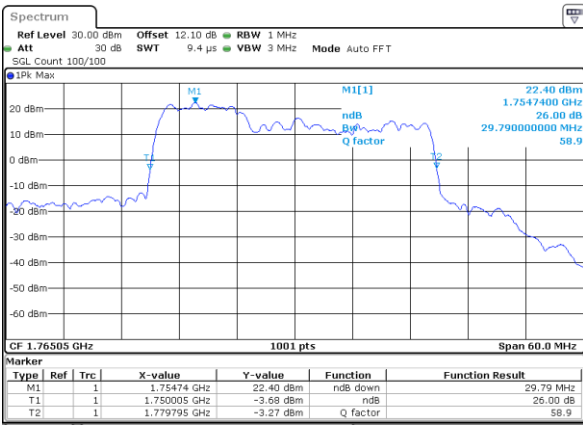

Middle Channel / 10MHz+15MHz

Date: 21_JUL_2020 20:46:27

Highest Channel / 5MHz+20MHz

Date: 20_JUL_2020 08:28:29

Highest Channel / 10MHz+15MHz

Date: 21_JUL_2020 21:04:39

LTE Band 66C

QPSK

Lowest Channel / 10MHz+20MHz

Date: 21_JUL_2020 00:49:08

Lowest Channel / 15MHz+10MHz

Date: 21_JUL_2020 19:10:21

Middle Channel / 10MHz+20MHz

Date: 21_JUL_2020 01:18:21

Middle Channel / 15MHz+10MHz

Date: 21_JUL_2020 19:36:22

Highest Channel / 10MHz+20MHz

Date: 21_JUL_2020 01:29:59

Highest Channel / 15MHz+10MHz

Date: 21_JUL_2020 19:48:18

LTE Band 66C

QPSK

Lowest Channel / 15MHz+15MHz

Date: 20_JUL_2020 22:26:05