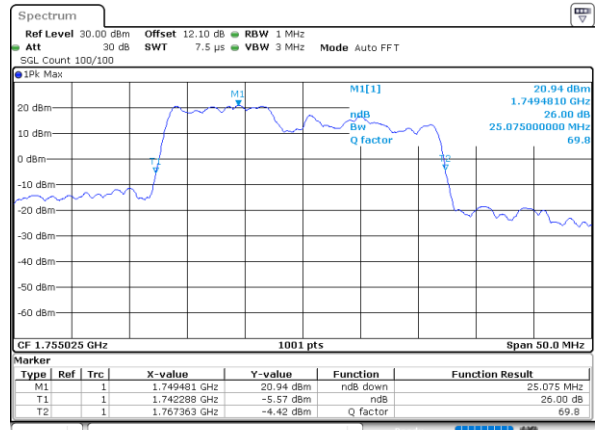

Highest Channel / 20MHz+15MHz

Date: 20_JUL_2020 21:11:22

Highest Channel / 20MHz+20MHz

Date: 20_JUL_2020 06:32:33

LTE Band 66C

64QAM

Lowest Channel / 5MHz+20MHz

Date: 20_JUL_2020 07:18:14

Lowest Channel / 10MHz+15MHz

Date: 21_JUL_2020 20:20:00

Middle Channel / 5MHz+20MHz

Date: 20_JUL_2020 08:16:15

Middle Channel / 10MHz+15MHz

Date: 21_JUL_2020 20:45:41

Highest Channel / 5MHz+20MHz

Date: 20_JUL_2020 08:29:15

Highest Channel / 10MHz+15MHz

Date: 21_JUL_2020 21:05:24

LTE Band 66C

64QAM

Lowest Channel / 10MHz+20MHz

Date: 21_JUL_2020 00:48:23

Lowest Channel / 15MHz+10MHz

Date: 21_JUL_2020 19:09:36