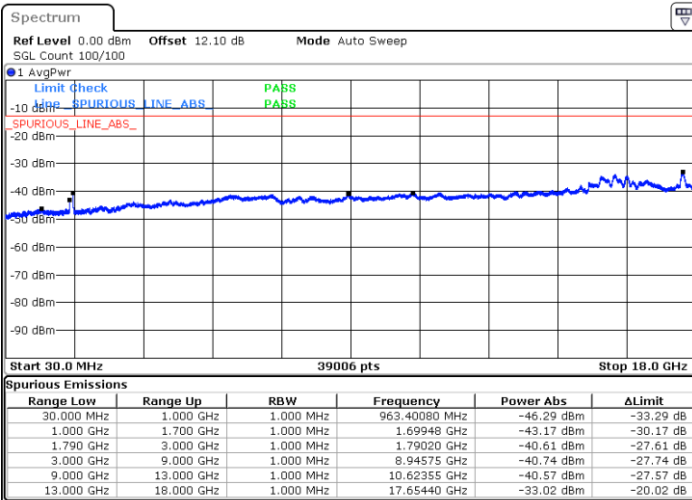

Middle Channel / FullRB

N/A

Date: 22.JUL.2020 01:49:16