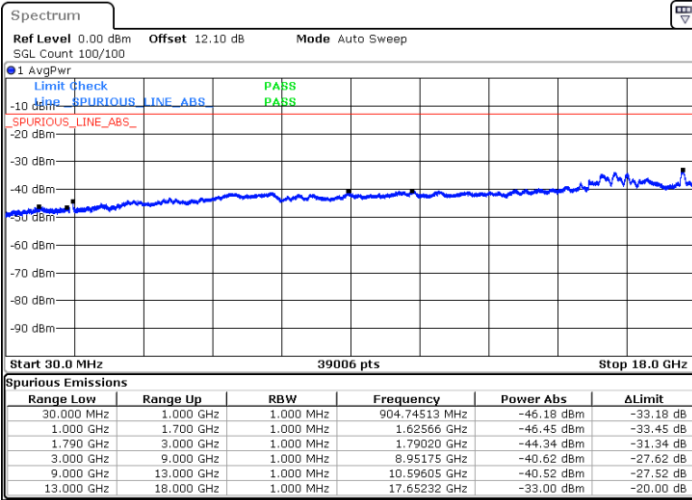

Highest Channel / FullRB

N/A

Date: 22.JUL.2020 00:56:04

LTE Band 66B / 10MHz+5MHz

64QAM

Lowest Channel / 1RB0 and 1RB24

Lowest Channel / 1RB49 and 1RB0

Date: 22.JUL.2020 02:56:53

Date: 22.JUL.2020 02:48:23

Lowest Channel / FullIRB

N/A

Date: 22.JUL.2020 02:57:44

LTE Band 66B / 10MHz+5MHz

64QAM

Middle Channel / 1RB0 and 1RB24

Middle Channel / 1RB49 and 1RB0

Date: 22.JUL.2020 03:07:55

Date: 22.JUL.2020 03:12:08

Middle Channel / FullRB

N/A

Date: 22.JUL.2020 03:07:04

LTE Band 66B / 10MHz+5MHz

64QAM

Highest Channel / 1RB0 and 1RB24

Highest Channel / 1RB49 and 1RB0

Date: 22.JUL.2020 03:36:35

Date: 22.JUL.2020 03:35:44

Highest Channel / FullIRB

N/A

Date: 22.JUL.2020 03:40:49

LTE Band 66B / 10MHz+10MHz

64QAM