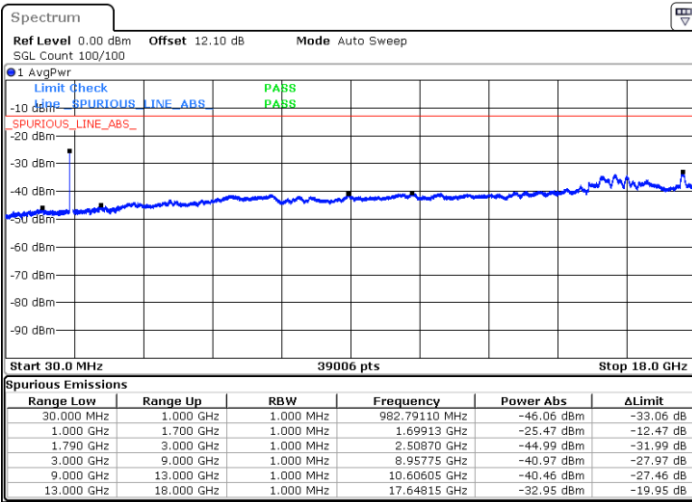

Highest Channel / 1RB49 and 1RB0

Date: 22.JUL.2020 03:36:35

Date: 22.JUL.2020 03:35:44

Highest Channel / FullIRB

N/A

Date: 22.JUL.2020 03:40:49

LTE Band 66B / 10MHz+10MHz

64QAM

Lowest Channel / 1RB0 and 1RB49

Lowest Channel / 1RB49 and 1RB0

Date: 22.JUL.2020 01:24:39

Date: 22.JUL.2020 01:20:26

Lowest Channel / FullIRB

N/A

Date: 22.JUL.2020 01:25:30

LTE Band 66B / 10MHz+10MHz

LTE Band 66B / 10MHz+10MHz

64QAM

Highest Channel / 1RB0 and 1RB49

Highest Channel / 1RB49 and 1RB0

Date: 22.JUL.2020 02:31:05

Date: 22.JUL.2020 02:30:15

Highest Channel / FullRB

N/A