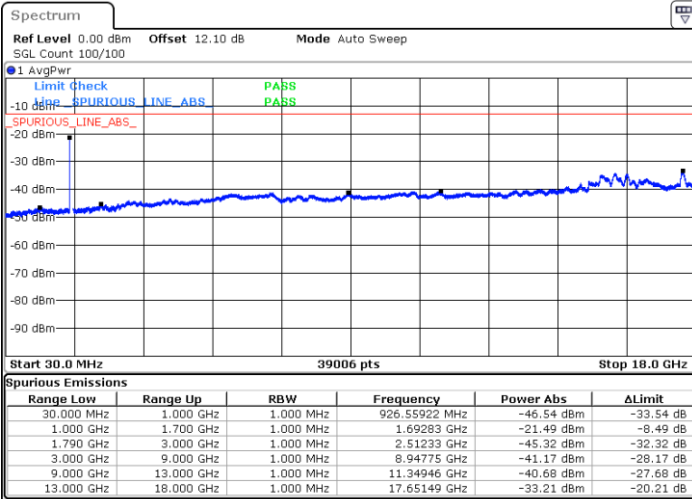

LTE Band 66B / 10MHz+10MHz

64QAM

Highest Channel / 1RB0 and 1RB49

Highest Channel / 1RB49 and 1RB0

Date: 22.JUL.2020 02:31:05

Date: 22.JUL.2020 02:30:15

Highest Channel / FullRB

N/A

Date: 22.JUL.2020 02:35:19

LTE Band 66B / 15MHz+5MHz

64QAM

Lowest Channel / 1RB0 and 1RB49

Lowest Channel / 1RB49 and 1RB0

Date: 22.JUL.2020 22:34:50

Date: 21.JUL.2020 21:51:23

Lowest Channel / FullIRB

N/A

Date: 21.JUL.2020 22:49:29

LTE Band 66B / 15MHz+5MHz

64QAM

Middle Channel / 1RB0 and 1RB49

Middle Channel / 1RB49 and 1RB0

Date: 21.JUL.2020 22:16:35

Date: 21.JUL.2020 22:20:49

Middle Channel / FullRB

N/A

Date: 21.JUL.2020 22:15:45

LTE Band 66B / 15MHz+5MHz

64QAM

Highest Channel / 1RB0 and 1RB49

Highest Channel / 1RB49 and 1RB0

Date: 21.JUL.2020 22:40:00