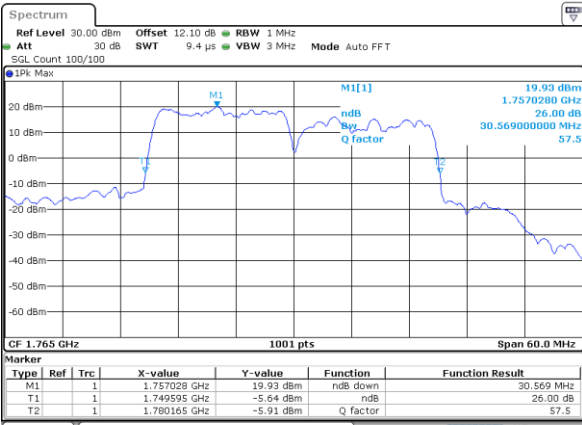

Highest Channel / 10MHz+15MHz

Date: 21_JUL_2020 21:05:24

LTE Band 66C

64QAM

Lowest Channel / 10MHz+20MHz

Date: 21_JUL_2020 00:48:23

Lowest Channel / 15MHz+10MHz

Date: 21_JUL_2020 19:09:36

Middle Channel / 10MHz+20MHz

Date: 21_JUL_2020 01:17:35

Middle Channel / 15MHz+10MHz

Date: 21_JUL_2020 19:05:37

Highest Channel / 10MHz+20MHz

Date: 21_JUL_2020 01:30:45

Highest Channel / 15MHz+10MHz

Date: 21_JUL_2020 19:49:03

LTE Band 66C

64QAM

Lowest Channel / 15MHz+15MHz

Date: 20_JUL_2020 22:25:20

Lowest Channel / 15MHz+20MHz

Date: 20_JUL_2020 21:34:49

Middle Channel / 15MHz+15MHz

Date: 20_JUL_2020 22:51:21

Middle Channel / 15MHz+20MHz

Date: 20_JUL_2020 21:52:51

Highest Channel / 15MHz+15MHz

Date: 20_JUL_2020 23:05:00

Highest Channel / 15MHz+20MHz

Date: 20_JUL_2020 22:06:31