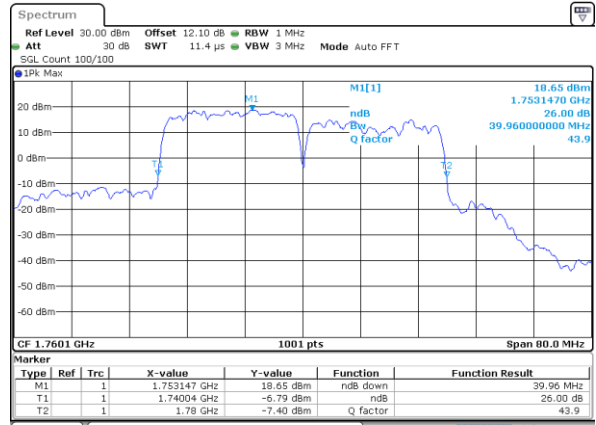

LTE Band 66C

QPSK

Lowest Channel / 20MHz+15MHz

Date: 20_JUL_2020 20:37:12

Lowest Channel / 20MHz+20MHz

Date: 20_JUL_2020 05:53:17

Middle Channel / 20MHz+15MHz

Date: 20_JUL_2020 20:59:26

Middle Channel / 20MHz+20MHz

Date: 20_JUL_2020 06:17:46

Highest Channel / 20MHz+15MHz

Date: 20_JUL_2020 21:10:59

Highest Channel / 20MHz+20MHz

Date: 20_JUL_2020 06:32:10

LTE Band 66C

16QAM

Lowest Channel / 5MHz+20MHz

Date: 20_JUL_2020 07:18:37

Lowest Channel / 10MHz+15MHz

Date: 21_JUL_2020 20:20:23

Middle Channel / 5MHz+20MHz

Date: 20_JUL_2020 08:16:38

Middle Channel / 10MHz+15MHz

Date: 21_JUL_2020 20:46:04

Highest Channel / 5MHz+20MHz

Date: 20_JUL_2020 08:28:52

Highest Channel / 10MHz+15MHz

Date: 21_JUL_2020 21:05:01

LTE Band 66C

16QAM

Lowest Channel / 10MHz+20MHz

Date: 21_JUL_2020 00:48:46