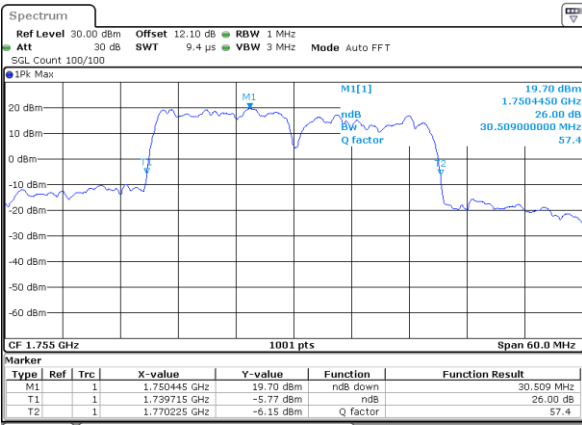

Highest Channel / 10MHz+15MHz

Date: 21_JUL_2020 21:05:24

LTE Band 66C

64QAM

Lowest Channel / 10MHz+20MHz

Date: 21_JUL_2020 00:48:23

Lowest Channel / 15MHz+10MHz

Date: 21_JUL_2020 19:09:36

Middle Channel / 10MHz+20MHz

Date: 21_JUL_2020 01:17:35

Middle Channel / 15MHz+10MHz

Date: 21_JUL_2020 19:05:37

Highest Channel / 10MHz+20MHz

Date: 21_JUL_2020 01:30:45

Highest Channel / 15MHz+10MHz

Date: 21_JUL_2020 19:49:03

LTE Band 66C

64QAM

Lowest Channel / 15MHz+15MHz

Date: 20_JUL_2020 22:25:20

Lowest Channel / 15MHz+20MHz

Date: 20_JUL_2020 21:34:49

Middle Channel / 15MHz+15MHz

Date: 20_JUL_2020 22:51:21

Middle Channel / 15MHz+20MHz

Date: 20_JUL_2020 21:52:51

Highest Channel / 15MHz+15MHz

Date: 20_JUL_2020 23:05:00

Highest Channel / 15MHz+20MHz

Date: 20_JUL_2020 22:06:31