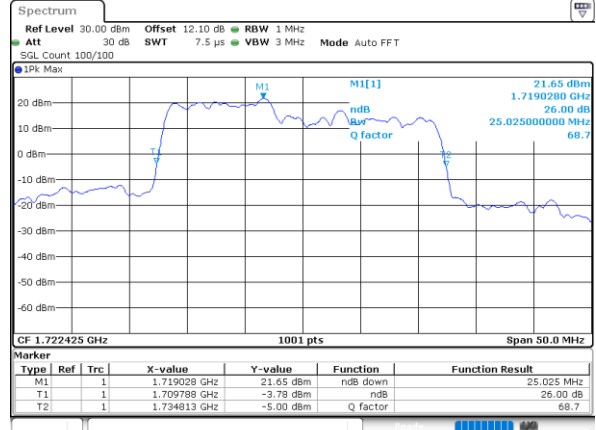

Lowest Channel / 20MHz+15MHz

Date: 20_JUL_2020 20:36:49

Lowest Channel / 20MHz+20MHz

Date: 20_JUL_2020 05:12:54

Middle Channel / 20MHz+15MHz

Date: 20_JUL_2020 20:59:03

Middle Channel / 20MHz+20MHz

Date: 20_JUL_2020 06:17:23

Highest Channel / 20MHz+15MHz

Date: 20_JUL_2020 21:11:22

Highest Channel / 20MHz+20MHz

Date: 20_JUL_2020 06:32:33

LTE Band 66C

64QAM

Lowest Channel / 5MHz+20MHz

Date: 20_JUL_2020 07:18:14

Lowest Channel / 10MHz+15MHz

Date: 21_JUL_2020 20:20:00

Middle Channel / 5MHz+20MHz

Date: 20_JUL_2020 08:16:15

Middle Channel / 10MHz+15MHz

Date: 21_JUL_2020 20:45:41

Highest Channel / 5MHz+20MHz

Date: 20_JUL_2020 08:29:15

Highest Channel / 10MHz+15MHz

Date: 21_JUL_2020 21:05:24

LTE Band 66C

64QAM

Lowest Channel / 10MHz+20MHz

Date: 21_JUL_2020 00:48:23

Lowest Channel / 15MHz+10MHz

Date: 21_JUL_2020 19:09:36