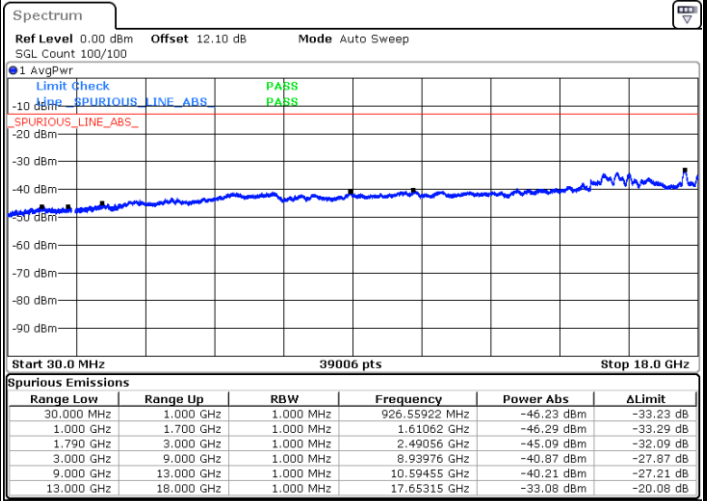

Highest Channel / FullRB

N/A

Date: 22.JUL.2020 00:56:04

LTE Band 66B / 10MHz+5MHz

64QAM

Lowest Channel / 1RB0 and 1RB24

Lowest Channel / 1RB49 and 1RB0

Date: 22.JUL.2020 02:56:53

Date: 22.JUL.2020 02:48:23

Lowest Channel / FullIRB

N/A

Date: 22.JUL.2020 02:57:44

LTE Band 66B / 10MHz+5MHz

64QAM

Middle Channel / 1RB0 and 1RB24

Middle Channel / 1RB49 and 1RB0

Date: 22.JUL.2020 03:07:55

Date: 22.JUL.2020 03:12:08

Middle Channel / FullRB

N/A

Date: 22.JUL.2020 03:07:04

LTE Band 66B / 10MHz+5MHz

64QAM

Highest Channel / 1RB0 and 1RB24

Highest Channel / 1RB49 and 1RB0

Date: 22.JUL.2020 03:36:35

Date: 22.JUL.2020 03:35:44

Highest Channel / FullIRB

N/A

Date: 22.JUL.2020 03:40:49

LTE Band 66B / 10MHz+10MHz

64QAM