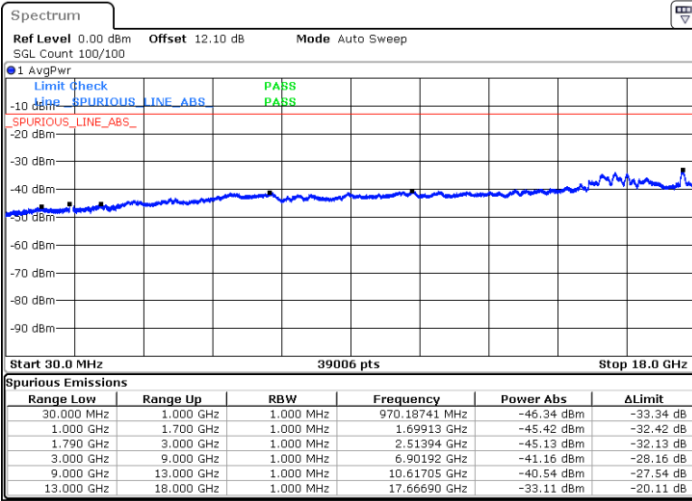

Date: 21.JUL.2020 23:57:44

LTE Band 66B / 5MHz+15MHz

64QAM

Middle Channel / 1RB0 and 1RB49

Middle Channel / 1RB24 and 1RB0

Date: 22.JUL.2020 00:20:10

Date: 22.JUL.2020 00:24:24

Middle Channel / FullRB

N/A

Date: 22.JUL.2020 00:19:20

LTE Band 66B / 5MHz+15MHz

64QAM

Highest Channel / 1RB0 and 1RB49

Highest Channel / 1RB24 and 1RB0

Date: 22.JUL.2020 00:51:50

Date: 22.JUL.2020 00:51:00

Highest Channel / FullRB

N/A

Date: 22.JUL.2020 00:56:04

LTE Band 66B / 10MHz+5MHz

64QAM

Lowest Channel / 1RB0 and 1RB24

Lowest Channel / 1RB49 and 1RB0

Date: 22.JUL.2020 02:56:53

Date: 22.JUL.2020 02:48:23

Lowest Channel / FullIRB

N/A

Date: 22.JUL.2020 02:57:44

LTE Band 66B / 10MHz+5MHz

64QAM

Middle Channel / 1RB0 and 1RB24

Middle Channel / 1RB49 and 1RB0