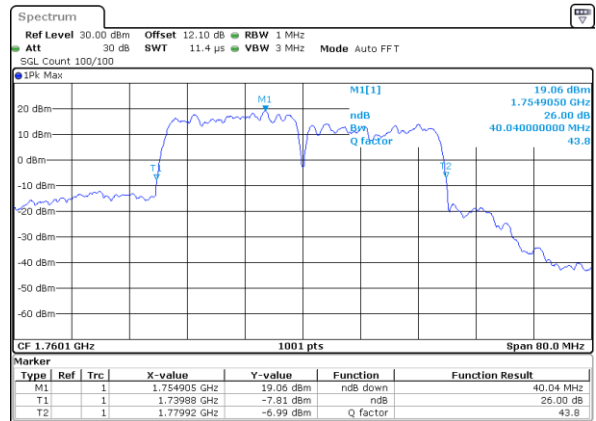

Middle Channel / 20MHz+10MHz

Date: 21_JUL_2020 00:07:17

Highest Channel / 20MHz+5MHz

Date: 20_JUL_2020 20:11:01

Highest Channel / 20MHz+10MHz

Date: 21_JUL_2020 00:21:55

LTE Band 66C

16QAM

Lowest Channel / 20MHz+15MHz

Date: 20_JUL_2020 20:36:49

Lowest Channel / 20MHz+20MHz

Date: 20_JUL_2020 05:12:54

Middle Channel / 20MHz+15MHz

Date: 20_JUL_2020 20:59:03

Middle Channel / 20MHz+20MHz

Date: 20_JUL_2020 06:17:23

Highest Channel / 20MHz+15MHz

Date: 20_JUL_2020 21:11:22

Highest Channel / 20MHz+20MHz

Date: 20_JUL_2020 06:32:33

LTE Band 66C

64QAM

Lowest Channel / 5MHz+20MHz

Date: 20_JUL_2020 07:18:14