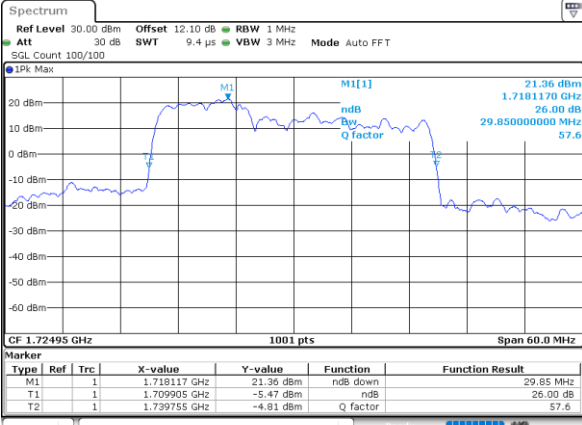

Highest Channel / 20MHz+15MHz

Date: 20_JUL_2020 21:11:22

Highest Channel / 20MHz+20MHz

Date: 20_JUL_2020 06:32:33

LTE Band 66C

64QAM

Lowest Channel / 5MHz+20MHz

Date: 20_JUL_2020 07:18:14

Lowest Channel / 10MHz+15MHz

Date: 21_JUL_2020 20:20:00

Middle Channel / 5MHz+20MHz

Date: 20_JUL_2020 08:16:15

Middle Channel / 10MHz+15MHz

Date: 21_JUL_2020 20:45:41

Highest Channel / 5MHz+20MHz

Date: 20_JUL_2020 08:29:15

Highest Channel / 10MHz+15MHz

Date: 21_JUL_2020 21:05:24

LTE Band 66C

64QAM

Lowest Channel / 10MHz+20MHz

Date: 21_JUL_2020 00:48:23

Lowest Channel / 15MHz+10MHz

Date: 21_JUL_2020 19:09:36

Middle Channel / 10MHz+20MHz

Date: 21_JUL_2020 01:17:35

Middle Channel / 15MHz+10MHz

Date: 21_JUL_2020 19:05:37

Highest Channel / 10MHz+20MHz

Date: 21_JUL_2020 01:30:45

Highest Channel / 15MHz+10MHz

Date: 21_JUL_2020 19:49:03