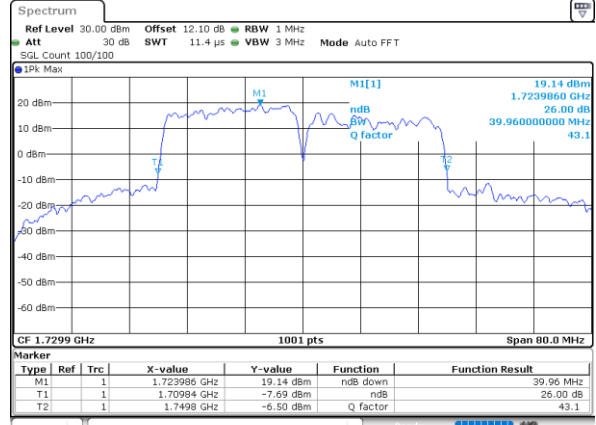

Highest Channel / 15MHz+20MHz

Date: 20_JUL_2020 22:05:45

LTE Band 66C

QPSK

Lowest Channel / 20MHz+5MHz

Date: 20_JUL_2020 19:31:02

Lowest Channel / 20MHz+10MHz

Date: 20_JUL_2020 23:45:33

Middle Channel / 20MHz+5MHz

Date: 20_JUL_2020 19:58:01

Middle Channel / 20MHz+10MHz

Date: 21_JUL_2020 00:07:40

Highest Channel / 20MHz+5MHz

Date: 20_JUL_2020 20:10:38

Highest Channel / 20MHz+10MHz

Date: 21_JUL_2020 00:21:32

LTE Band 66C

QPSK

Lowest Channel / 20MHz+15MHz

Date: 20_JUL_2020 20:37:12

Lowest Channel / 20MHz+20MHz

Date: 20_JUL_2020 05:53:17

Middle Channel / 20MHz+15MHz

Date: 20_JUL_2020 20:59:26

Middle Channel / 20MHz+20MHz

Date: 20_JUL_2020 06:17:46

Highest Channel / 20MHz+15MHz

Date: 20_JUL_2020 21:10:59

Highest Channel / 20MHz+20MHz

Date: 20_JUL_2020 06:32:10

LTE Band 66C

16QAM