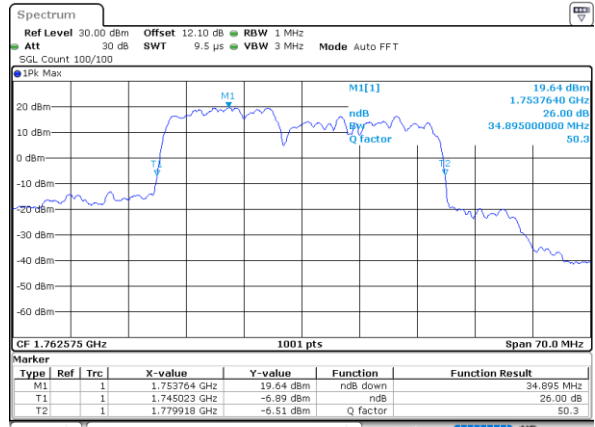

Highest Channel / 15MHz+10MHz

Date: 21_JUL_2020 19:48:40

LTE Band 66C

16QAM

Lowest Channel / 15MHz+15MHz

Date: 20_JUL_2020 22:25:42

Lowest Channel / 15MHz+20MHz

Date: 20_JUL_2020 21:35:11

Middle Channel / 15MHz+15MHz

Date: 20_JUL_2020 22:51:44

Middle Channel / 15MHz+20MHz

Date: 20_JUL_2020 21:53:14

Highest Channel / 15MHz+15MHz

Date: 20_JUL_2020 23:04:37

Highest Channel / 15MHz+20MHz

Date: 20_JUL_2020 22:06:08

LTE Band 66C

16QAM

Lowest Channel / 20MHz+5MHz

Date: 20_JUL_2020 19:30:39

Lowest Channel / 20MHz+10MHz

Date: 20_JUL_2020 23:45:11

Middle Channel / 20MHz+5MHz

Date: 20_JUL_2020 19:57:38

Middle Channel / 20MHz+10MHz

Date: 21_JUL_2020 00:07:17

Highest Channel / 20MHz+5MHz

Date: 20_JUL_2020 20:11:01

Highest Channel / 20MHz+10MHz

Date: 21_JUL_2020 00:21:55

LTE Band 66C

16QAM