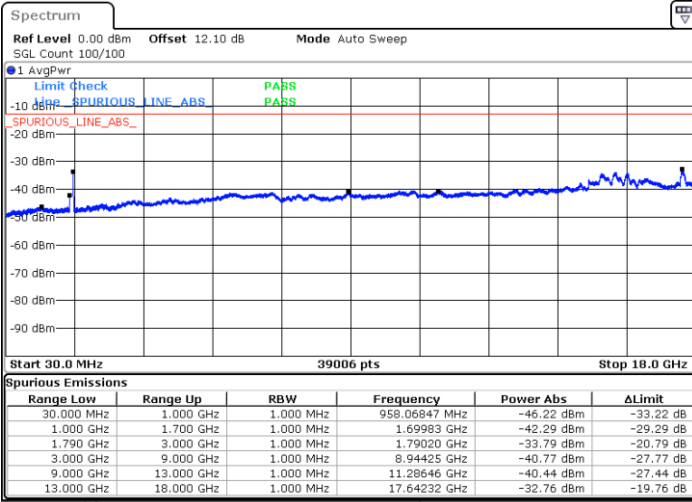

Lowest Channel / 1RB0 and 1RB49

Lowest Channel / 1RB49 and 1RB0

Date: 22.JUL.2020 01:24:39

Date: 22.JUL.2020 01:20:26

Lowest Channel / FullIRB

N/A

Date: 22.JUL.2020 01:25:30

LTE Band 66B / 10MHz+10MHz

LTE Band 66B / 10MHz+10MHz

64QAM

Highest Channel / 1RB0 and 1RB49

Highest Channel / 1RB49 and 1RB0

Date: 22.JUL.2020 02:31:05

Date: 22.JUL.2020 02:30:15

Highest Channel / FullRB

N/A

Date: 22.JUL.2020 02:35:19

LTE Band 66B / 15MHz+5MHz

64QAM

Lowest Channel / 1RB0 and 1RB49

Lowest Channel / 1RB49 and 1RB0

Date: 22.JUL.2020 22:34:50

Date: 21.JUL.2020 21:51:23

Lowest Channel / FullIRB