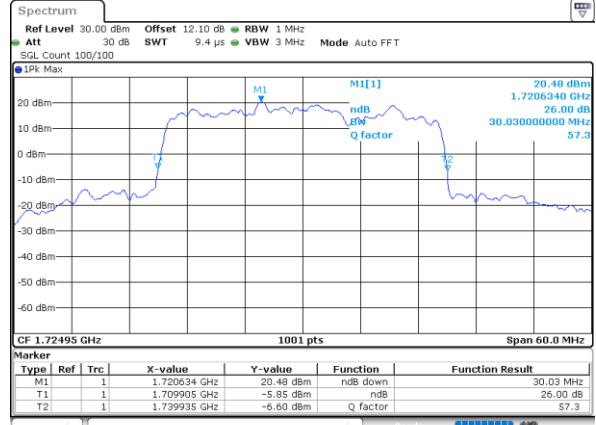

Middle Channel / 15MHz+15MHz

Date: 20_JUL_2020 22:51:44

Middle Channel / 15MHz+20MHz

Date: 20_JUL_2020 21:53:14

Highest Channel / 15MHz+15MHz

Date: 20_JUL_2020 23:04:37

Highest Channel / 15MHz+20MHz

Date: 20_JUL_2020 22:06:08

LTE Band 66C

16QAM

Lowest Channel / 20MHz+5MHz

Date: 20_JUL_2020 19:30:39

Lowest Channel / 20MHz+10MHz

Date: 20_JUL_2020 23:45:11

Middle Channel / 20MHz+5MHz

Date: 20_JUL_2020 19:57:38

Middle Channel / 20MHz+10MHz

Date: 21_JUL_2020 00:07:17

Highest Channel / 20MHz+5MHz

Date: 20_JUL_2020 20:11:01

Highest Channel / 20MHz+10MHz

Date: 21_JUL_2020 00:21:55

LTE Band 66C

16QAM

Lowest Channel / 20MHz+15MHz

Date: 20_JUL_2020 20:36:49

Lowest Channel / 20MHz+20MHz

Date: 20_JUL_2020 05:12:54

Middle Channel / 20MHz+15MHz

Date: 20_JUL_2020 20:59:03

Middle Channel / 20MHz+20MHz

Date: 20_JUL_2020 06:17:23