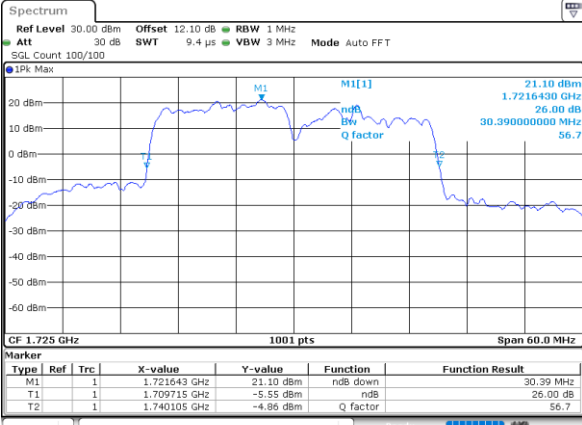

Highest Channel / 10MHz+15MHz

Date: 21_JUL_2020 21:05:24

LTE Band 66C

64QAM

Lowest Channel / 10MHz+20MHz

Date: 21_JUL_2020 00:48:23

Lowest Channel / 15MHz+10MHz

Date: 21_JUL_2020 19:09:36

Middle Channel / 10MHz+20MHz

Date: 21_JUL_2020 01:17:35

Middle Channel / 15MHz+10MHz

Date: 21_JUL_2020 19:05:37

Highest Channel / 10MHz+20MHz

Date: 21_JUL_2020 01:30:45

Highest Channel / 15MHz+10MHz

Date: 21_JUL_2020 19:49:03

LTE Band 66C

64QAM

Lowest Channel / 15MHz+15MHz

Date: 20_JUL_2020 22:25:20

Lowest Channel / 15MHz+20MHz

Date: 20_JUL_2020 21:34:49

Middle Channel / 15MHz+15MHz

Date: 20_JUL_2020 22:51:21