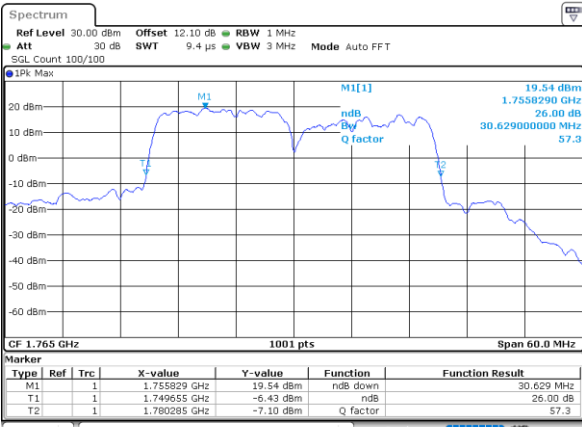

Highest Channel / 15MHz+10MHz

Date: 21_JUL_2020 19:48:40

LTE Band 66C

16QAM

Lowest Channel / 15MHz+15MHz

Date: 20_JUL_2020 22:25:42

Lowest Channel / 15MHz+20MHz

Date: 20_JUL_2020 21:35:11

Middle Channel / 15MHz+15MHz

Date: 20_JUL_2020 22:51:44

Middle Channel / 15MHz+20MHz

Date: 20_JUL_2020 21:53:14

Highest Channel / 15MHz+15MHz

Date: 20_JUL_2020 23:04:37

Highest Channel / 15MHz+20MHz

Date: 20_JUL_2020 22:06:08

LTE Band 66C

16QAM

Lowest Channel / 20MHz+5MHz

Date: 20_JUL_2020 19:30:39

Lowest Channel / 20MHz+10MHz

Date: 20_JUL_2020 23:45:11

Middle Channel / 20MHz+5MHz

Date: 20_JUL_2020 19:57:38

Middle Channel / 20MHz+10MHz

Date: 21_JUL_2020 00:07:17

Highest Channel / 20MHz+5MHz

Date: 20_JUL_2020 20:11:01

Highest Channel / 20MHz+10MHz

Date: 21_JUL_2020 00:21:55

LTE Band 66C

16QAM