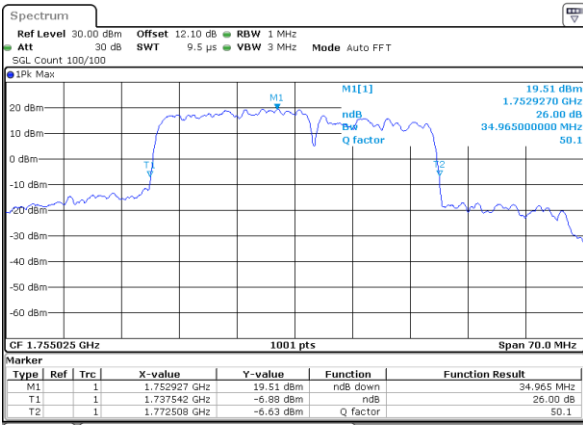

Highest Channel / 15MHz+20MHz

Date: 20_JUL_2020 22:05:45

LTE Band 66C

QPSK

Lowest Channel / 20MHz+5MHz

Date: 20_JUL_2020 19:31:02

Lowest Channel / 20MHz+10MHz

Date: 20_JUL_2020 23:45:33

Middle Channel / 20MHz+5MHz

Date: 20_JUL_2020 19:58:01

Middle Channel / 20MHz+10MHz

Date: 21_JUL_2020 00:07:40

Highest Channel / 20MHz+5MHz

Date: 20_JUL_2020 20:10:38

Highest Channel / 20MHz+10MHz

Date: 21_JUL_2020 00:21:32

LTE Band 66C

QPSK

Lowest Channel / 20MHz+15MHz

Date: 20_JUL_2020 20:37:12

Lowest Channel / 20MHz+20MHz

Date: 20_JUL_2020 05:53:17

Middle Channel / 20MHz+15MHz

Date: 20_JUL_2020 20:59:26

Middle Channel / 20MHz+20MHz

Date: 20_JUL_2020 06:17:46

Highest Channel / 20MHz+15MHz

Date: 20_JUL_2020 21:10:59

Highest Channel / 20MHz+20MHz

Date: 20_JUL_2020 06:32:10

LTE Band 66C

16QAM