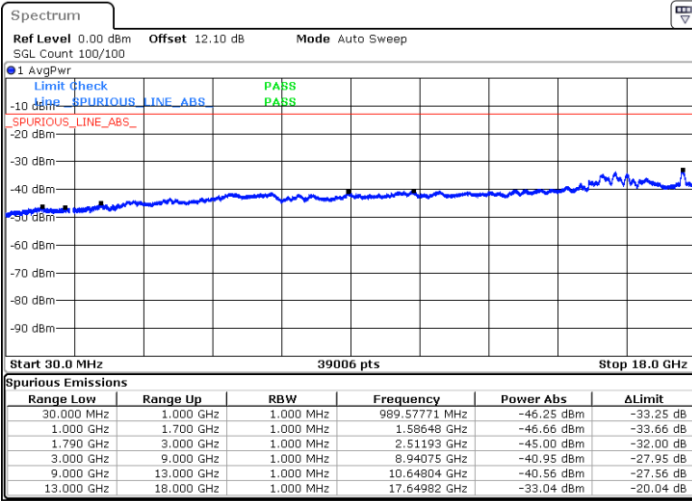

LTE Band 66B / 10MHz+10MHz

64QAM

Middle Channel / 1RB0 and 1RB49

Middle Channel / 1RB49 and 1RB0

Date: 22.JUL.2020 01:50:06