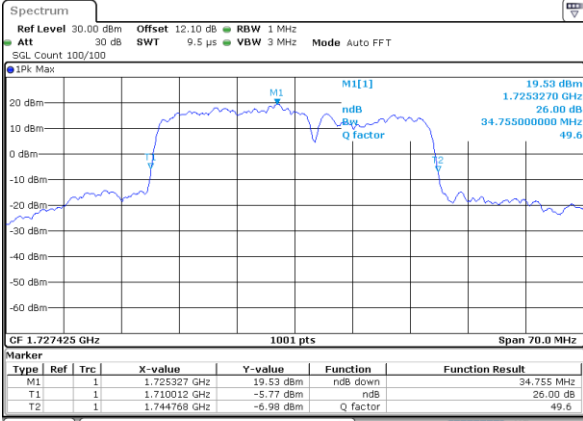

LTE Band 66C

16QAM

Lowest Channel / 20MHz+5MHz

Date: 20_JUL_2020 19:30:39

Lowest Channel / 20MHz+10MHz

Date: 20_JUL_2020 23:45:11

Middle Channel / 20MHz+5MHz

Date: 20_JUL_2020 19:57:38

Middle Channel / 20MHz+10MHz

Date: 21_JUL_2020 00:07:17

Highest Channel / 20MHz+5MHz

Date: 20_JUL_2020 20:11:01

Highest Channel / 20MHz+10MHz

Date: 21_JUL_2020 00:21:55

LTE Band 66C

16QAM

Lowest Channel / 20MHz+15MHz

Date: 20_JUL_2020 20:36:49

Lowest Channel / 20MHz+20MHz

Date: 20_JUL_2020 05:12:54

Middle Channel / 20MHz+15MHz

Date: 20_JUL_2020 20:59:03

Middle Channel / 20MHz+20MHz

Date: 20_JUL_2020 06:17:23

Highest Channel / 20MHz+15MHz

Date: 20_JUL_2020 21:11:22

Highest Channel / 20MHz+20MHz

Date: 20_JUL_2020 06:32:33

LTE Band 66C

64QAM

Lowest Channel / 5MHz+20MHz

Date: 20_JUL_2020 07:18:14