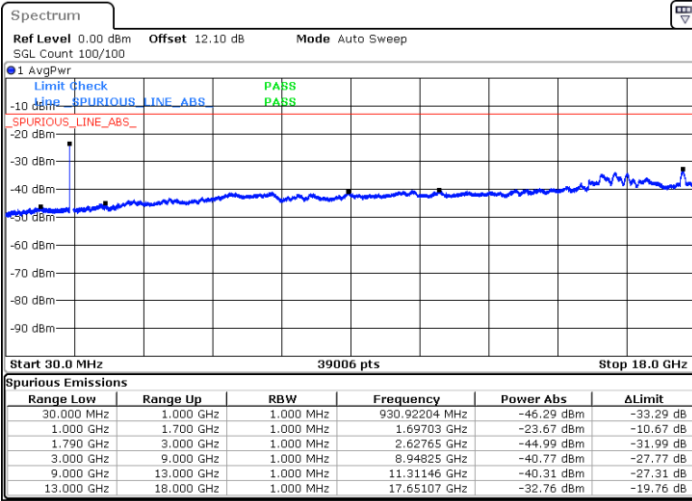

N/A

Date: 22.JUL.2020 00:19:20

LTE Band 66B / 5MHz+15MHz

64QAM

Highest Channel / 1RB0 and 1RB49

Highest Channel / 1RB24 and 1RB0

Date: 22.JUL.2020 00:51:50

Date: 22.JUL.2020 00:51:00

Highest Channel / FullRB

N/A

Date: 22.JUL.2020 00:56:04

LTE Band 66B / 10MHz+5MHz

64QAM

Lowest Channel / 1RB0 and 1RB24

Lowest Channel / 1RB49 and 1RB0

Date: 22.JUL.2020 02:56:53

Date: 22.JUL.2020 02:48:23

Lowest Channel / FullIRB

N/A

Date: 22.JUL.2020 02:57:44

LTE Band 66B / 10MHz+5MHz

64QAM

Middle Channel / 1RB0 and 1RB24

Middle Channel / 1RB49 and 1RB0

Date: 22.JUL.2020 03:07:55

Date: 22.JUL.2020 03:12:08

Middle Channel / FullRB

N/A

Date: 22.JUL.2020 03:07:04

LTE Band 66B / 10MHz+5MHz

64QAM

Highest Channel / 1RB0 and 1RB24