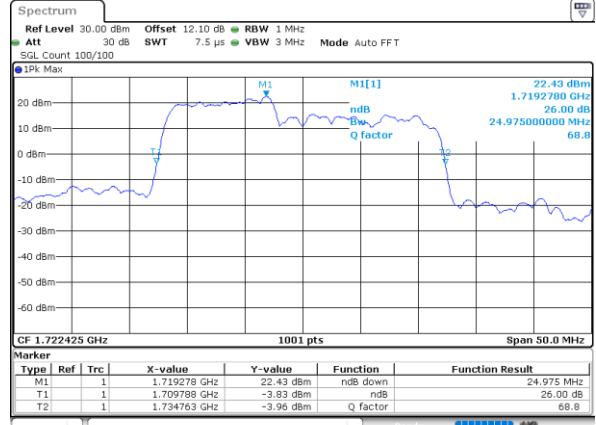

LTE Band 66C

QPSK

Lowest Channel / 20MHz+15MHz

Date: 20_JUL_2020 20:37:12

Lowest Channel / 20MHz+20MHz

Date: 20_JUL_2020 05:53:17

Middle Channel / 20MHz+15MHz

Date: 20_JUL_2020 20:59:26

Middle Channel / 20MHz+20MHz

Date: 20_JUL_2020 06:17:46

Highest Channel / 20MHz+15MHz

Date: 20_JUL_2020 21:10:59

Highest Channel / 20MHz+20MHz

Date: 20_JUL_2020 06:32:10

LTE Band 66C

16QAM

Lowest Channel / 5MHz+20MHz

Date: 20_JUL_2020 07:18:37

Lowest Channel / 10MHz+15MHz

Date: 21_JUL_2020 20:20:23

Middle Channel / 5MHz+20MHz

Date: 20_JUL_2020 08:16:38

Middle Channel / 10MHz+15MHz

Date: 21_JUL_2020 20:46:04

Highest Channel / 5MHz+20MHz

Date: 20_JUL_2020 08:28:52

Highest Channel / 10MHz+15MHz

Date: 21_JUL_2020 21:05:01

LTE Band 66C

16QAM

Lowest Channel / 10MHz+20MHz

Date: 21_JUL_2020 00:48:46