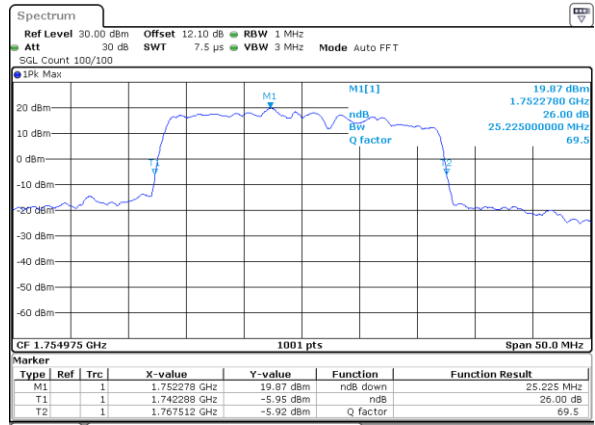

Highest Channel / 20MHz+15MHz

Date: 20_JUL_2020 21:11:22

Highest Channel / 20MHz+20MHz

Date: 20_JUL_2020 06:32:33

LTE Band 66C

64QAM

Lowest Channel / 5MHz+20MHz

Date: 20_JUL_2020 07:18:14

Lowest Channel / 10MHz+15MHz

Date: 21_JUL_2020 20:20:00

Middle Channel / 5MHz+20MHz

Date: 20_JUL_2020 08:16:15

Middle Channel / 10MHz+15MHz

Date: 21_JUL_2020 20:45:41

Highest Channel / 5MHz+20MHz

Date: 20_JUL_2020 08:29:15

Highest Channel / 10MHz+15MHz

Date: 21_JUL_2020 21:05:24

LTE Band 66C

64QAM

Lowest Channel / 10MHz+20MHz

Date: 21_JUL_2020 00:48:23

Lowest Channel / 15MHz+10MHz

Date: 21_JUL_2020 19:09:36

Middle Channel / 10MHz+20MHz

Date: 21_JUL_2020 01:17:35

Middle Channel / 15MHz+10MHz

Date: 21_JUL_2020 19:05:37

Highest Channel / 10MHz+20MHz

Date: 21_JUL_2020 01:30:45

Highest Channel / 15MHz+10MHz

Date: 21_JUL_2020 19:49:03