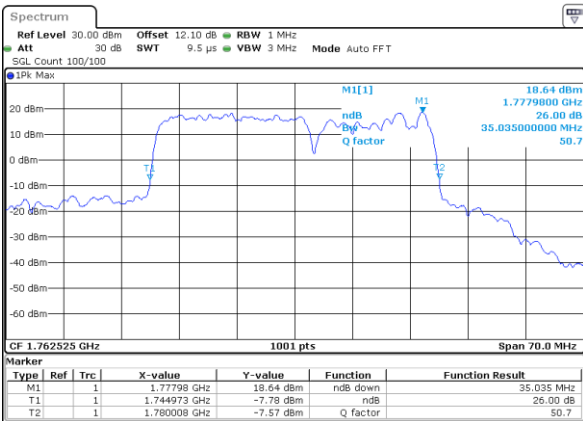

Middle Channel / 20MHz+10MHz

Date: 21_JUL_2020 00:07:17

Highest Channel / 20MHz+5MHz

Date: 20_JUL_2020 20:11:01

Highest Channel / 20MHz+10MHz

Date: 21_JUL_2020 00:21:55

LTE Band 66C

16QAM

Lowest Channel / 20MHz+15MHz

Date: 20_JUL_2020 20:36:49

Lowest Channel / 20MHz+20MHz

Date: 20_JUL_2020 05:12:54

Middle Channel / 20MHz+15MHz

Date: 20_JUL_2020 20:59:03

Middle Channel / 20MHz+20MHz

Date: 20_JUL_2020 06:17:23

Highest Channel / 20MHz+15MHz

Date: 20_JUL_2020 21:11:22

Highest Channel / 20MHz+20MHz

Date: 20_JUL_2020 06:32:33

LTE Band 66C

64QAM

Lowest Channel / 5MHz+20MHz

Date: 20_JUL_2020 07:18:14