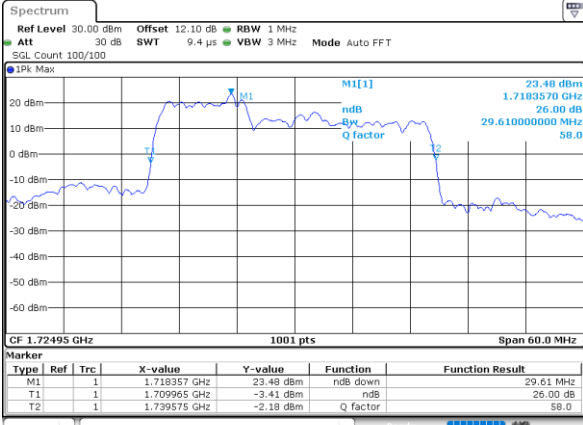

Lowest Channel / 5MHz+20MHz

Date: 20_JUL_2020 07:18:37

Lowest Channel / 10MHz+15MHz

Date: 21_JUL_2020 20:20:23

Middle Channel / 5MHz+20MHz

Date: 20_JUL_2020 08:16:38

Middle Channel / 10MHz+15MHz

Date: 21_JUL_2020 20:46:04

Highest Channel / 5MHz+20MHz

Date: 20_JUL_2020 08:28:52

Highest Channel / 10MHz+15MHz

Date: 21_JUL_2020 21:05:01

LTE Band 66C

16QAM

Lowest Channel / 10MHz+20MHz

Date: 21_JUL_2020 00:48:46

Lowest Channel / 15MHz+10MHz

Date: 21_JUL_2020 19:09:58

Middle Channel / 10MHz+20MHz

Date: 21_JUL_2020 01:17:58

Middle Channel / 15MHz+10MHz

Date: 21_JUL_2020 19:36:00

Highest Channel / 10MHz+20MHz

Date: 21_JUL_2020 01:30:22

Highest Channel / 15MHz+10MHz

Date: 21_JUL_2020 19:48:40

LTE Band 66C

16QAM

Lowest Channel / 15MHz+15MHz

Date: 20_JUL_2020 22:25:42

Lowest Channel / 15MHz+20MHz

Date: 20_JUL_2020 21:35:11