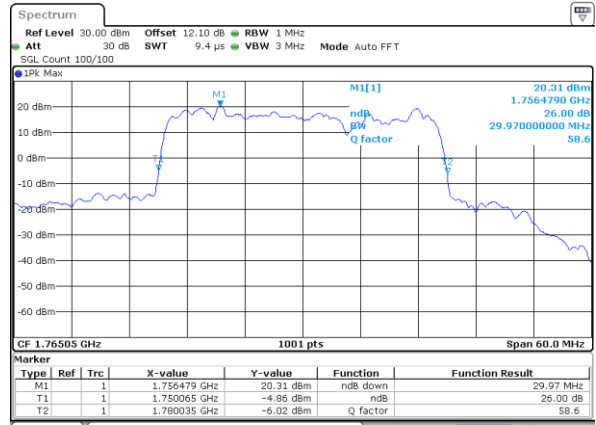

LTE Band 66C

16QAM

Lowest Channel / 20MHz+5MHz

Date: 20_JUL_2020 19:30:39

Lowest Channel / 20MHz+10MHz

Date: 20_JUL_2020 23:45:11

Middle Channel / 20MHz+5MHz

Date: 20_JUL_2020 19:57:38

Middle Channel / 20MHz+10MHz

Date: 21_JUL_2020 00:07:17

Highest Channel / 20MHz+5MHz

Date: 20_JUL_2020 20:11:01

Highest Channel / 20MHz+10MHz

Date: 21_JUL_2020 00:21:55

LTE Band 66C

16QAM

Lowest Channel / 20MHz+15MHz

Date: 20_JUL_2020 20:36:49

Lowest Channel / 20MHz+20MHz

Date: 20_JUL_2020 05:12:54

Middle Channel / 20MHz+15MHz

Date: 20_JUL_2020 20:59:03

Middle Channel / 20MHz+20MHz

Date: 20_JUL_2020 06:17:23

Highest Channel / 20MHz+15MHz

Date: 20_JUL_2020 21:11:22

Highest Channel / 20MHz+20MHz

Date: 20_JUL_2020 06:32:33

LTE Band 66C

64QAM

Lowest Channel / 5MHz+20MHz

Date: 20_JUL_2020 07:18:14