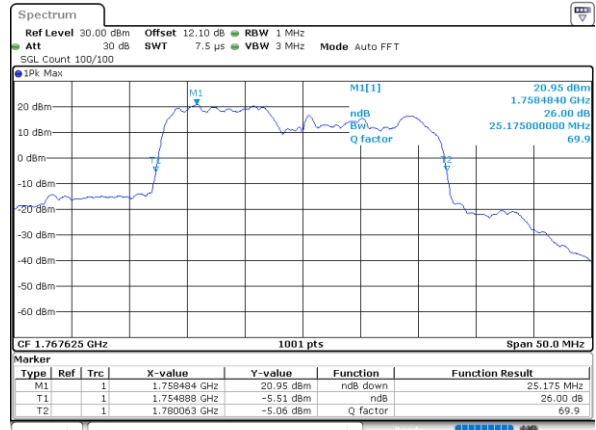

Highest Channel / 20MHz+15MHz

Date: 20_JUL_2020 21:11:22

Highest Channel / 20MHz+20MHz

Date: 20_JUL_2020 06:32:33

LTE Band 66C

64QAM

Lowest Channel / 5MHz+20MHz

Date: 20_JUL_2020 07:18:14

Lowest Channel / 10MHz+15MHz

Date: 21_JUL_2020 20:20:00

Middle Channel / 5MHz+20MHz

Date: 20_JUL_2020 08:16:15

Middle Channel / 10MHz+15MHz

Date: 21_JUL_2020 20:45:41

Highest Channel / 5MHz+20MHz

Date: 20_JUL_2020 08:29:15

Highest Channel / 10MHz+15MHz

Date: 21_JUL_2020 21:05:24

LTE Band 66C

64QAM

Lowest Channel / 10MHz+20MHz

Date: 21_JUL_2020 00:48:23

Lowest Channel / 15MHz+10MHz

Date: 21_JUL_2020 19:09:36