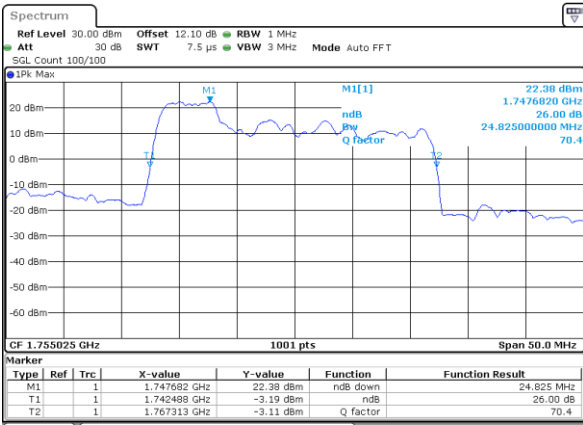

LTE Band 66C

QPSK

Lowest Channel / 20MHz+15MHz

Date: 20_JUL_2020 20:37:12

Lowest Channel / 20MHz+20MHz

Date: 20_JUL_2020 05:53:17

Middle Channel / 20MHz+15MHz

Date: 20_JUL_2020 20:59:26

Middle Channel / 20MHz+20MHz

Date: 20_JUL_2020 06:17:46

Highest Channel / 20MHz+15MHz

Date: 20_JUL_2020 21:10:59

Highest Channel / 20MHz+20MHz

Date: 20_JUL_2020 06:32:10

LTE Band 66C

16QAM

Lowest Channel / 5MHz+20MHz

Date: 20_JUL_2020 07:18:37

Lowest Channel / 10MHz+15MHz

Date: 21_JUL_2020 20:20:23

Middle Channel / 5MHz+20MHz

Date: 20_JUL_2020 08:16:38

Middle Channel / 10MHz+15MHz

Date: 21_JUL_2020 20:46:04

Highest Channel / 5MHz+20MHz

Date: 20_JUL_2020 08:28:52

Highest Channel / 10MHz+15MHz

Date: 21_JUL_2020 21:05:01

LTE Band 66C

16QAM

Lowest Channel / 10MHz+20MHz

Date: 21_JUL_2020 00:48:46