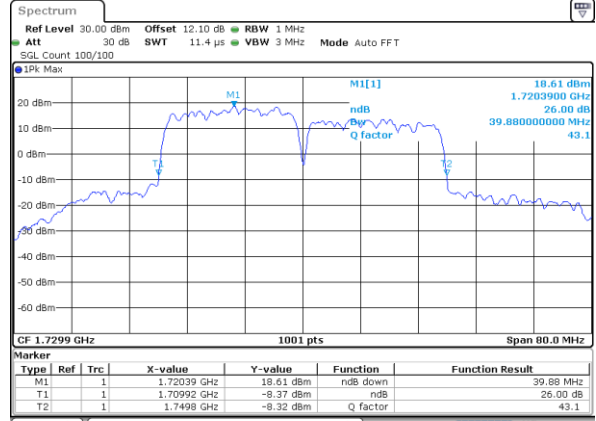

LTE Band 66C

16QAM

Lowest Channel / 20MHz+5MHz

Date: 20_JUL_2020 19:30:39

Lowest Channel / 20MHz+10MHz

Date: 20_JUL_2020 23:45:11

Middle Channel / 20MHz+5MHz

Date: 20_JUL_2020 19:57:38

Middle Channel / 20MHz+10MHz

Date: 21_JUL_2020 00:07:17

Highest Channel / 20MHz+5MHz

Date: 20_JUL_2020 20:11:01

Highest Channel / 20MHz+10MHz

Date: 21_JUL_2020 00:21:55

LTE Band 66C

16QAM

Lowest Channel / 20MHz+15MHz

Date: 20_JUL_2020 20:36:49

Lowest Channel / 20MHz+20MHz

Date: 20_JUL_2020 05:12:54

Middle Channel / 20MHz+15MHz

Date: 20_JUL_2020 20:59:03

Middle Channel / 20MHz+20MHz

Date: 20_JUL_2020 06:17:23

Highest Channel / 20MHz+15MHz

Date: 20_JUL_2020 21:11:22

Highest Channel / 20MHz+20MHz

Date: 20_JUL_2020 06:32:33

LTE Band 66C

64QAM

Lowest Channel / 5MHz+20MHz

Date: 20_JUL_2020 07:18:14