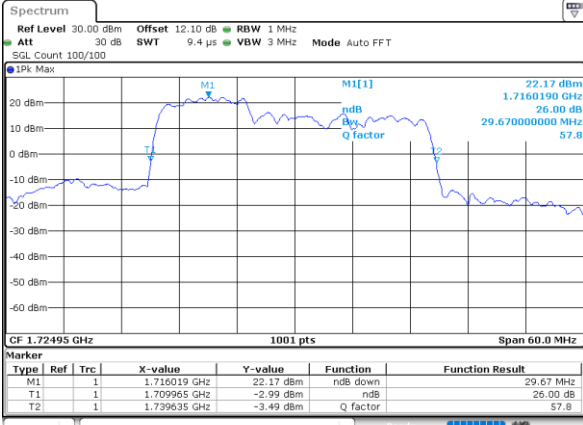

LTE Band 66C

QPSK

Lowest Channel / 5MHz+20MHz

Date: 20_JUL_2020 07:18:59

Lowest Channel / 10MHz+15MHz

Date: 21_JUL_2020 20:20:46

Middle Channel / 5MHz+20MHz

Date: 20_JUL_2020 08:17:01

Middle Channel / 10MHz+15MHz

Date: 21_JUL_2020 20:46:27

Highest Channel / 5MHz+20MHz

Date: 20_JUL_2020 08:28:29

Highest Channel / 10MHz+15MHz

Date: 21_JUL_2020 21:04:39

LTE Band 66C

QPSK

Lowest Channel / 10MHz+20MHz

Date: 21_JUL_2020 00:49:08

Lowest Channel / 15MHz+10MHz

Date: 21_JUL_2020 19:10:21

Middle Channel / 10MHz+20MHz

Date: 21_JUL_2020 01:18:21

Middle Channel / 15MHz+10MHz

Date: 21_JUL_2020 19:36:22

Highest Channel / 10MHz+20MHz

Date: 21_JUL_2020 01:29:59

Highest Channel / 15MHz+10MHz

Date: 21_JUL_2020 19:48:18

LTE Band 66C

QPSK

Lowest Channel / 15MHz+15MHz

Date: 20_JUL_2020 22:26:05