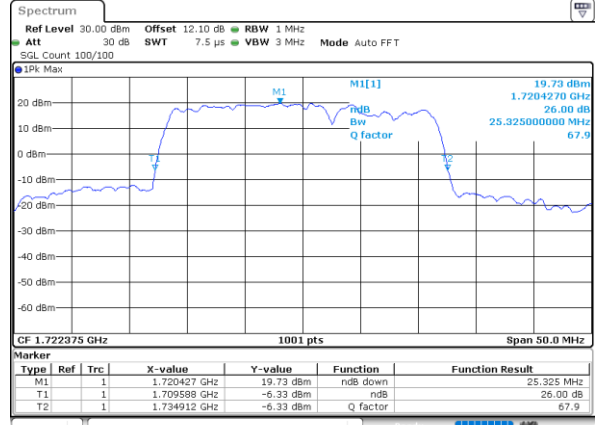

LTE Band 66C

QPSK

Lowest Channel / 5MHz+20MHz

Date: 20_JUL_2020 07:18:59

Lowest Channel / 10MHz+15MHz

Date: 21_JUL_2020 20:20:46

Middle Channel / 5MHz+20MHz

Date: 20_JUL_2020 08:17:01

Middle Channel / 10MHz+15MHz

Date: 21_JUL_2020 20:46:27

Highest Channel / 5MHz+20MHz

Date: 20_JUL_2020 08:28:29

Highest Channel / 10MHz+15MHz

Date: 21_JUL_2020 21:04:39

LTE Band 66C

QPSK

Lowest Channel / 10MHz+20MHz

Date: 21_JUL_2020 00:49:08

Lowest Channel / 15MHz+10MHz

Date: 21_JUL_2020 19:10:21

Middle Channel / 10MHz+20MHz

Date: 21_JUL_2020 01:18:21

Middle Channel / 15MHz+10MHz

Date: 21_JUL_2020 19:36:22

Highest Channel / 10MHz+20MHz

Date: 21_JUL_2020 01:29:59

Highest Channel / 15MHz+10MHz

Date: 21_JUL_2020 19:48:18

LTE Band 66C

QPSK

Lowest Channel / 15MHz+15MHz

Date: 20_JUL_2020 22:26:05