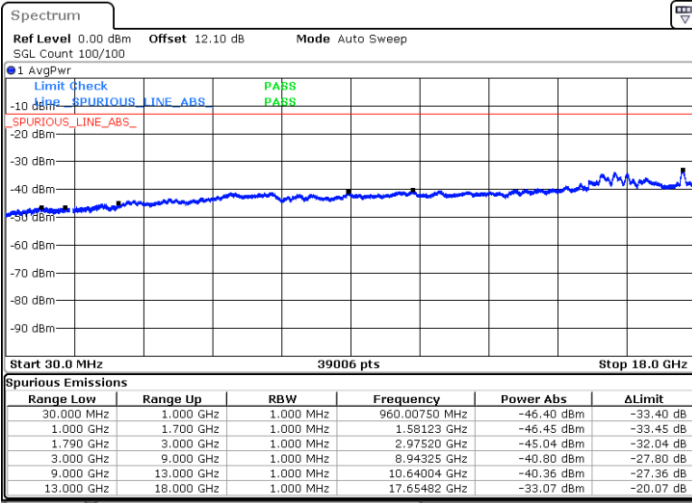

Lowest Channel / 1RB0 and 1RB49

Lowest Channel / 1RB49 and 1RB0

Date: 22.JUL.2020 01:24:39

Date: 22.JUL.2020 01:20:26

Lowest Channel / FullIRB

N/A

Date: 22.JUL.2020 01:25:30

LTE Band 66B / 10MHz+10MHz

64QAM

Middle Channel / 1RB0 and 1RB49

Middle Channel / 1RB49 and 1RB0

Date: 22.JUL.2020 01:50:06

Date: 22.JUL.2020 01:54:20

Middle Channel / FullRB

N/A

Date: 22.JUL.2020 01:49:16

LTE Band 66B / 10MHz+10MHz

64QAM

Highest Channel / 1RB0 and 1RB49

Highest Channel / 1RB49 and 1RB0

Date: 22.JUL.2020 02:31:05

Date: 22.JUL.2020 02:30:15

Highest Channel / FullRB

N/A

Date: 22.JUL.2020 02:35:19

LTE Band 66B / 15MHz+5MHz

64QAM

Lowest Channel / 1RB0 and 1RB49

Lowest Channel / 1RB49 and 1RB0

Date: 22.JUL.2020 22:34:50

Date: 21.JUL.2020 21:51:23

Lowest Channel / FullIRB