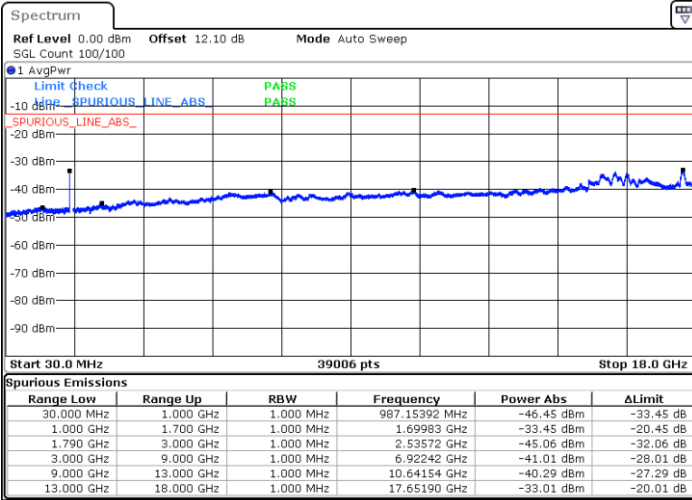

N/A

Date: 22.JUL.2020 00:19:20

LTE Band 66B / 5MHz+15MHz

64QAM

Highest Channel / 1RB0 and 1RB49

Highest Channel / 1RB24 and 1RB0

Date: 22.JUL.2020 00:51:50

Date: 22.JUL.2020 00:51:00

Highest Channel / FullRB

N/A

Date: 22.JUL.2020 00:56:04

LTE Band 66B / 10MHz+5MHz

64QAM

Lowest Channel / 1RB0 and 1RB24

Lowest Channel / 1RB49 and 1RB0

Date: 22.JUL.2020 02:56:53

Date: 22.JUL.2020 02:48:23

Lowest Channel / FullIRB

N/A

Date: 22.JUL.2020 02:57:44

LTE Band 66B / 10MHz+5MHz

64QAM

Middle Channel / 1RB0 and 1RB24

Middle Channel / 1RB49 and 1RB0

Date: 22.JUL.2020 03:07:55

Date: 22.JUL.2020 03:12:08

Middle Channel / FullRB

N/A

Date: 22.JUL.2020 03:07:04

LTE Band 66B / 10MHz+5MHz

64QAM

Highest Channel / 1RB0 and 1RB24