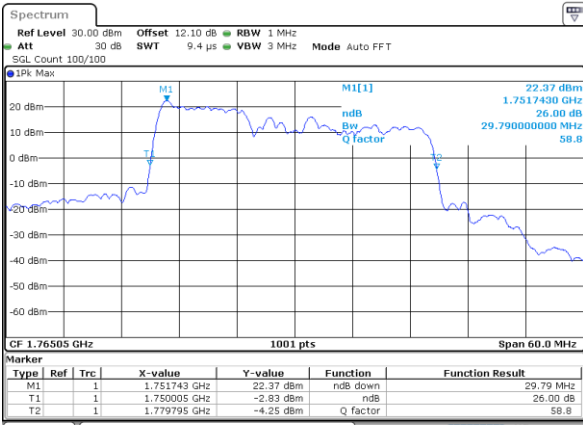

Highest Channel / 5MHz+20MHz

Date: 20_JUL_2020 08:28:52

Highest Channel / 10MHz+15MHz

Date: 21_JUL_2020 21:05:01

LTE Band 66C

16QAM

Lowest Channel / 10MHz+20MHz

Date: 21_JUL_2020 00:48:46

Lowest Channel / 15MHz+10MHz

Date: 21_JUL_2020 19:09:58

Middle Channel / 10MHz+20MHz

Date: 21_JUL_2020 01:17:58

Middle Channel / 15MHz+10MHz

Date: 21_JUL_2020 19:36:00

Highest Channel / 10MHz+20MHz

Date: 21_JUL_2020 01:30:22

Highest Channel / 15MHz+10MHz

Date: 21_JUL_2020 19:48:40

LTE Band 66C

16QAM

Lowest Channel / 15MHz+15MHz

Date: 20_JUL_2020 22:25:42

Lowest Channel / 15MHz+20MHz

Date: 20_JUL_2020 21:35:11