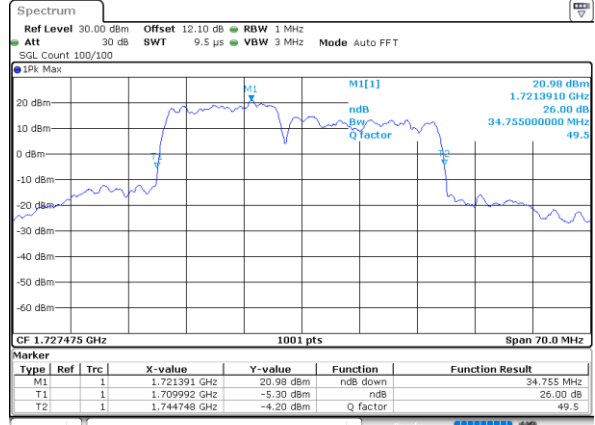

Lowest Channel / 15MHz+10MHz

Date: 21_JUL_2020 19:09:58

Middle Channel / 10MHz+20MHz

Date: 21_JUL_2020 01:17:58

Middle Channel / 15MHz+10MHz

Date: 21_JUL_2020 19:36:00

Highest Channel / 10MHz+20MHz

Date: 21_JUL_2020 01:30:22

Highest Channel / 15MHz+10MHz

Date: 21_JUL_2020 19:48:40

LTE Band 66C

16QAM

Lowest Channel / 15MHz+15MHz

Date: 20_JUL_2020 22:25:42

Lowest Channel / 15MHz+20MHz

Date: 20_JUL_2020 21:35:11

Middle Channel / 15MHz+15MHz

Date: 20_JUL_2020 22:51:44

Middle Channel / 15MHz+20MHz

Date: 20_JUL_2020 21:53:14

Highest Channel / 15MHz+15MHz

Date: 20_JUL_2020 23:04:37

Highest Channel / 15MHz+20MHz

Date: 20_JUL_2020 22:06:08

LTE Band 66C

16QAM

Lowest Channel / 20MHz+5MHz

Date: 20_JUL_2020 19:30:39

Lowest Channel / 20MHz+10MHz

Date: 20_JUL_2020 23:45:11

Middle Channel / 20MHz+5MHz

Date: 20_JUL_2020 19:57:38