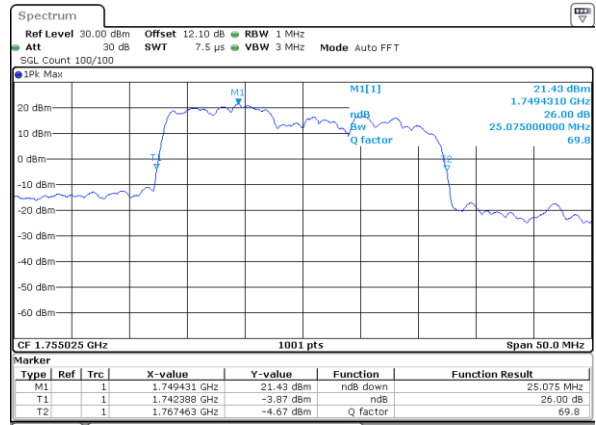

LTE Band 66C

QPSK

Lowest Channel / 20MHz+15MHz

Date: 20_JUL_2020 20:37:12

Lowest Channel / 20MHz+20MHz

Date: 20_JUL_2020 05:53:17

Middle Channel / 20MHz+15MHz

Date: 20_JUL_2020 20:59:26

Middle Channel / 20MHz+20MHz

Date: 20_JUL_2020 06:17:46

Highest Channel / 20MHz+15MHz

Date: 20_JUL_2020 21:10:59

Highest Channel / 20MHz+20MHz

Date: 20_JUL_2020 06:32:10

LTE Band 66C

16QAM

Lowest Channel / 5MHz+20MHz

Date: 20_JUL_2020 07:18:37

Lowest Channel / 10MHz+15MHz

Date: 21_JUL_2020 20:20:23

Middle Channel / 5MHz+20MHz

Date: 20_JUL_2020 08:16:38

Middle Channel / 10MHz+15MHz

Date: 21_JUL_2020 20:46:04

Highest Channel / 5MHz+20MHz

Date: 20_JUL_2020 08:28:52

Highest Channel / 10MHz+15MHz

Date: 21_JUL_2020 21:05:01

LTE Band 66C

16QAM

Lowest Channel / 10MHz+20MHz

Date: 21_JUL_2020 00:48:46