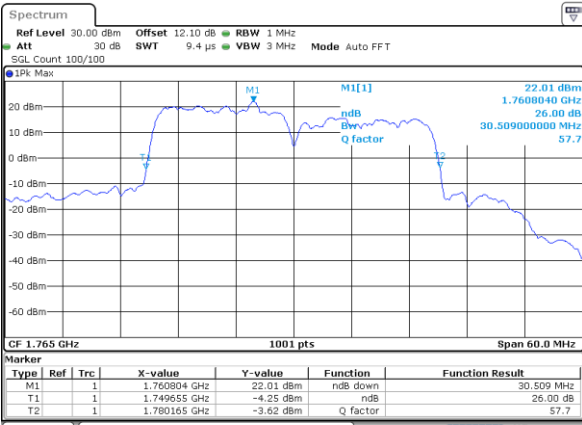

Highest Channel / 10MHz+20MHz

Date: 21_JUL_2020 01:29:59

Highest Channel / 15MHz+10MHz

Date: 21_JUL_2020 19:48:18

LTE Band 66C

QPSK

Lowest Channel / 15MHz+15MHz

Date: 20_JUL_2020 22:26:05

Lowest Channel / 15MHz+20MHz

Date: 20_JUL_2020 21:55:34

Middle Channel / 15MHz+15MHz

Date: 20_JUL_2020 22:52:07

Middle Channel / 15MHz+20MHz

Date: 20_JUL_2020 21:53:37

Highest Channel / 15MHz+15MHz

Date: 20_JUL_2020 23:04:14

Highest Channel / 15MHz+20MHz

Date: 20_JUL_2020 22:05:45

LTE Band 66C

QPSK

Lowest Channel / 20MHz+5MHz

Date: 20_JUL_2020 19:31:02

Lowest Channel / 20MHz+10MHz

Date: 20_JUL_2020 23:45:33