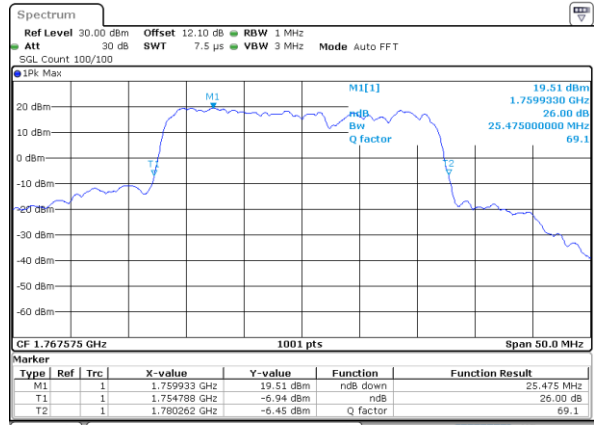

Highest Channel / 5MHz+20MHz

Date: 20_JUL_2020 08:28:52

Highest Channel / 10MHz+15MHz

Date: 21_JUL_2020 21:05:01

LTE Band 66C

16QAM

Lowest Channel / 10MHz+20MHz

Date: 21_JUL_2020 00:48:46

Lowest Channel / 15MHz+10MHz

Date: 21_JUL_2020 19:09:58

Middle Channel / 10MHz+20MHz

Date: 21_JUL_2020 01:17:58

Middle Channel / 15MHz+10MHz

Date: 21_JUL_2020 19:36:00

Highest Channel / 10MHz+20MHz

Date: 21_JUL_2020 01:30:22

Highest Channel / 15MHz+10MHz

Date: 21_JUL_2020 19:48:40

LTE Band 66C

16QAM

Lowest Channel / 15MHz+15MHz

Date: 20_JUL_2020 22:25:42

Lowest Channel / 15MHz+20MHz

Date: 20_JUL_2020 21:35:11