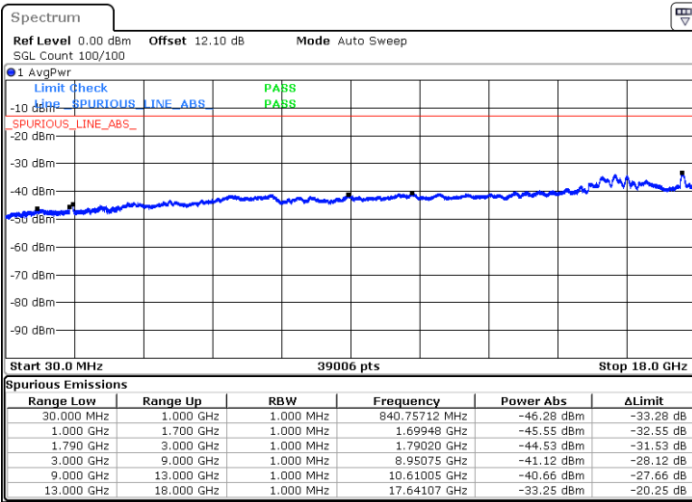

Date: 22.JUL.2020 02:35:19

LTE Band 66B / 15MHz+5MHz

64QAM

Lowest Channel / 1RB0 and 1RB49

Lowest Channel / 1RB49 and 1RB0

Date: 22.JUL.2020 22:34:50

Date: 21.JUL.2020 21:51:23

Lowest Channel / FullIRB

N/A

Date: 21.JUL.2020 22:49:29

LTE Band 66B / 15MHz+5MHz

64QAM

Middle Channel / 1RB0 and 1RB49

Middle Channel / 1RB49 and 1RB0

Date: 21.JUL.2020 22:16:35

Date: 21.JUL.2020 22:20:49

Middle Channel / FullRB

N/A

Date: 21.JUL.2020 22:15:45

LTE Band 66B / 15MHz+5MHz

64QAM

Highest Channel / 1RB0 and 1RB49

Highest Channel / 1RB49 and 1RB0

Date: 21.JUL.2020 22:40:00

Date: 21.JUL.2020 22:39:10

Highest Channel / FullRB

N/A

Date: 21.JUL.2020 22:44:14

LTE Band 66C

26dB Bandwidth

Mode	LTE Band 66C : 26dB BW(MHz)				
QPSK					
BW	5MHz+20MHz	10MHz+15MHz	10MHz+20MHz	15MHz+10MHz	15MHz+15MHz
Lowest CH	24.78	24.98	29.67	25.33	30.51
Middle CH	24.73	25.18	30.09	25.13	30.45
Highest CH	24.88	25.23	29.79	25.18	30.51
BW	15MHz+20MHz	20MHz+5MHz	20MHz+10MHz	20MHz+15MHz	20MHz+20MHz
Lowest CH	34.83	25.03	30.09	34.97	39.96
Middle CH	34.76	25.03	30.09	34.97	39.56
Highest CH	34.76	25.03	30.15	34.90	39.96