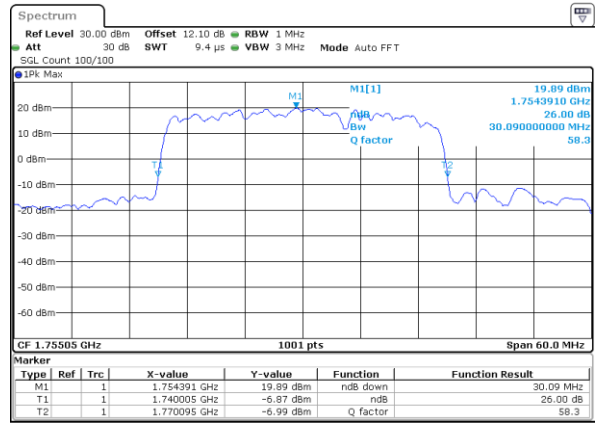

Lowest Channel / 15MHz+20MHz

Date: 20_JUL_2020 21:55:34

Middle Channel / 15MHz+15MHz

Date: 20_JUL_2020 22:52:07

Middle Channel / 15MHz+20MHz

Date: 20_JUL_2020 21:53:37

Highest Channel / 15MHz+15MHz

Date: 20_JUL_2020 23:04:14

Highest Channel / 15MHz+20MHz

Date: 20_JUL_2020 22:05:45

LTE Band 66C

QPSK

Lowest Channel / 20MHz+5MHz

Date: 20_JUL_2020 19:31:02

Lowest Channel / 20MHz+10MHz

Date: 20_JUL_2020 23:45:33

Middle Channel / 20MHz+5MHz

Date: 20_JUL_2020 19:58:01

Middle Channel / 20MHz+10MHz

Date: 21_JUL_2020 00:07:40

Highest Channel / 20MHz+5MHz

Date: 20_JUL_2020 20:10:38

Highest Channel / 20MHz+10MHz

Date: 21_JUL_2020 00:21:32

LTE Band 66C

QPSK

Lowest Channel / 20MHz+15MHz

Date: 20_JUL_2020 20:37:12

Lowest Channel / 20MHz+20MHz

Date: 20_JUL_2020 05:53:17

Middle Channel / 20MHz+15MHz

Date: 20_JUL_2020 20:59:26