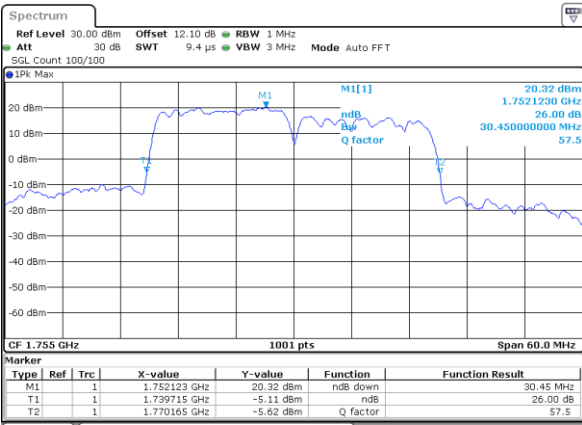

Lowest Channel / 10MHz+20MHz

Date: 21_JUL_2020 00:49:08

Lowest Channel / 15MHz+10MHz

Date: 21_JUL_2020 19:10:21

Middle Channel / 10MHz+20MHz

Date: 21_JUL_2020 01:18:21

Middle Channel / 15MHz+10MHz

Date: 21_JUL_2020 19:36:22

Highest Channel / 10MHz+20MHz

Date: 21_JUL_2020 01:29:59

Highest Channel / 15MHz+10MHz

Date: 21_JUL_2020 19:48:18

LTE Band 66C

QPSK

Lowest Channel / 15MHz+15MHz

Date: 20_JUL_2020 22:26:05

Lowest Channel / 15MHz+20MHz

Date: 20_JUL_2020 21:55:34

Middle Channel / 15MHz+15MHz

Date: 20_JUL_2020 22:52:07

Middle Channel / 15MHz+20MHz

Date: 20_JUL_2020 21:53:37

Highest Channel / 15MHz+15MHz

Date: 20_JUL_2020 23:04:14

Highest Channel / 15MHz+20MHz

Date: 20_JUL_2020 22:05:45

LTE Band 66C

QPSK

Lowest Channel / 20MHz+5MHz

Date: 20_JUL_2020 19:31:02

Lowest Channel / 20MHz+10MHz

Date: 20_JUL_2020 23:45:33