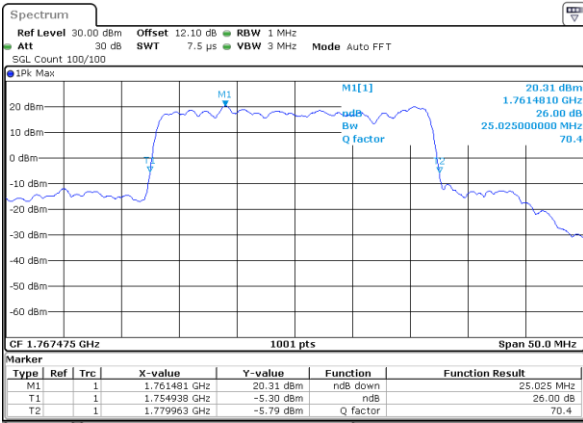

Highest Channel / 15MHz+20MHz

Date: 20_JUL_2020 22:05:45

LTE Band 66C

QPSK

Lowest Channel / 20MHz+5MHz

Date: 20_JUL_2020 19:31:02

Lowest Channel / 20MHz+10MHz

Date: 20_JUL_2020 23:45:33

Middle Channel / 20MHz+5MHz

Date: 20_JUL_2020 19:58:01

Middle Channel / 20MHz+10MHz

Date: 21_JUL_2020 00:07:40

Highest Channel / 20MHz+5MHz

Date: 20_JUL_2020 20:10:38

Highest Channel / 20MHz+10MHz

Date: 21_JUL_2020 00:21:32

LTE Band 66C

QPSK

Lowest Channel / 20MHz+15MHz

Date: 20_JUL_2020 20:37:12

Lowest Channel / 20MHz+20MHz

Date: 20_JUL_2020 05:53:17

Middle Channel / 20MHz+15MHz

Date: 20_JUL_2020 20:59:26

Middle Channel / 20MHz+20MHz

Date: 20_JUL_2020 06:17:46

Highest Channel / 20MHz+15MHz

Date: 20_JUL_2020 21:10:59

Highest Channel / 20MHz+20MHz

Date: 20_JUL_2020 06:32:10

LTE Band 66C

16QAM