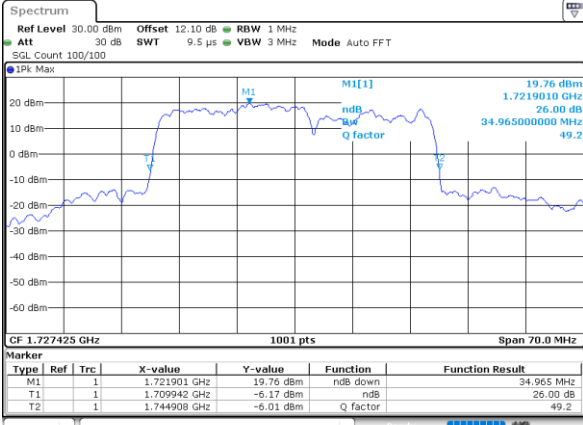

Highest Channel / 15MHz+20MHz

Date: 20_JUL_2020 22:05:45

LTE Band 66C

QPSK

Lowest Channel / 20MHz+5MHz

Date: 20_JUL_2020 19:31:02

Lowest Channel / 20MHz+10MHz

Date: 20_JUL_2020 23:45:33

Middle Channel / 20MHz+5MHz

Date: 20_JUL_2020 19:58:01

Middle Channel / 20MHz+10MHz

Date: 21_JUL_2020 00:07:40

Highest Channel / 20MHz+5MHz

Date: 20_JUL_2020 20:10:38

Highest Channel / 20MHz+10MHz

Date: 21_JUL_2020 00:21:32

LTE Band 66C

QPSK

Lowest Channel / 20MHz+15MHz

Date: 20_JUL_2020 20:37:12

Lowest Channel / 20MHz+20MHz

Date: 20_JUL_2020 05:53:17

Middle Channel / 20MHz+15MHz

Date: 20_JUL_2020 20:59:26

Middle Channel / 20MHz+20MHz

Date: 20_JUL_2020 06:17:46

Highest Channel / 20MHz+15MHz

Date: 20_JUL_2020 21:10:59

Highest Channel / 20MHz+20MHz

Date: 20_JUL_2020 06:32:10

LTE Band 66C

16QAM