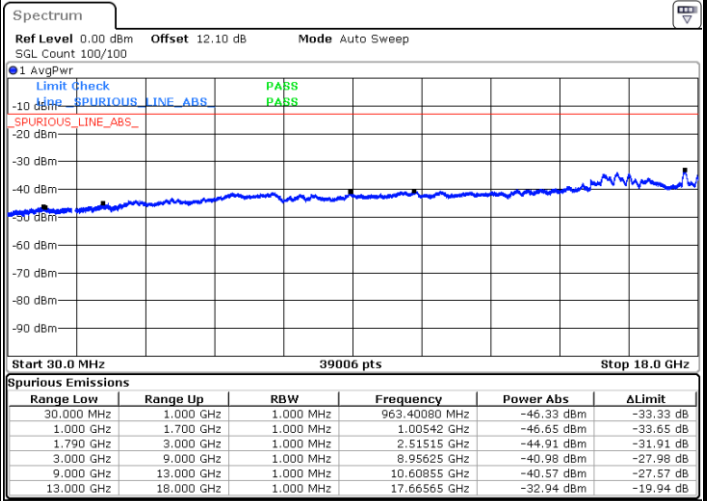

Date: 21.JUL.2020 23:57:44

LTE Band 66B / 5MHz+15MHz

64QAM

Middle Channel / 1RB0 and 1RB49

Middle Channel / 1RB24 and 1RB0

Date: 22.JUL.2020 00:20:10

Date: 22.JUL.2020 00:24:24

Middle Channel / FullRB

N/A

Date: 22.JUL.2020 00:19:20

LTE Band 66B / 5MHz+15MHz

64QAM

Highest Channel / 1RB0 and 1RB49

Highest Channel / 1RB24 and 1RB0

Date: 22.JUL.2020 00:51:50

Date: 22.JUL.2020 00:51:00

Highest Channel / FullRB

N/A

Date: 22.JUL.2020 00:56:04

LTE Band 66B / 10MHz+5MHz

64QAM

Lowest Channel / 1RB0 and 1RB24

Lowest Channel / 1RB49 and 1RB0

Date: 22.JUL.2020 02:56:53

Date: 22.JUL.2020 02:48:23

Lowest Channel / FullIRB

N/A

Date: 22.JUL.2020 02:57:44

LTE Band 66B / 10MHz+5MHz

64QAM

Middle Channel / 1RB0 and 1RB24

Middle Channel / 1RB49 and 1RB0