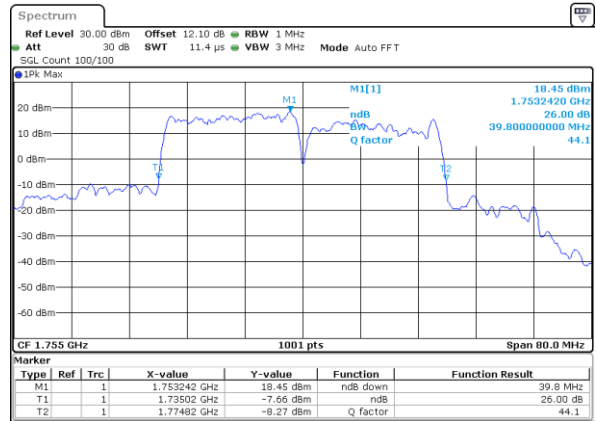

Middle Channel / 20MHz+10MHz

Date: 21_JUL_2020 00:07:17

Highest Channel / 20MHz+5MHz

Date: 20_JUL_2020 20:11:01

Highest Channel / 20MHz+10MHz

Date: 21_JUL_2020 00:21:55

LTE Band 66C

16QAM

Lowest Channel / 20MHz+15MHz

Date: 20_JUL_2020 20:36:49

Lowest Channel / 20MHz+20MHz

Date: 20_JUL_2020 05:12:54

Middle Channel / 20MHz+15MHz

Date: 20_JUL_2020 20:59:03

Middle Channel / 20MHz+20MHz

Date: 20_JUL_2020 06:17:23

Highest Channel / 20MHz+15MHz

Date: 20_JUL_2020 21:11:22

Highest Channel / 20MHz+20MHz

Date: 20_JUL_2020 06:32:33

LTE Band 66C

64QAM

Lowest Channel / 5MHz+20MHz

Date: 20_JUL_2020 07:18:14