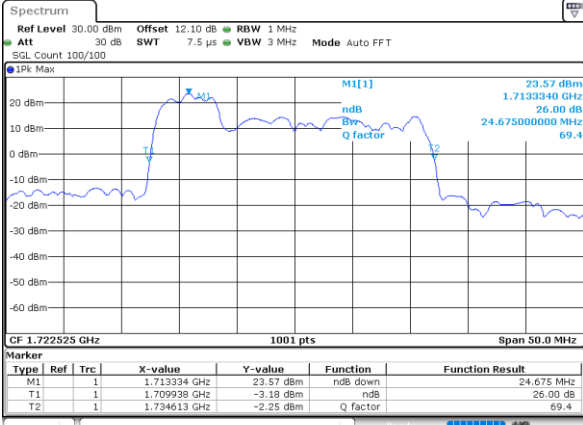

LTE Band 66C

QPSK

Lowest Channel / 20MHz+15MHz

Date: 20_JUL_2020 20:37:12

Lowest Channel / 20MHz+20MHz

Date: 20_JUL_2020 05:53:17

Middle Channel / 20MHz+15MHz

Date: 20_JUL_2020 20:59:26

Middle Channel / 20MHz+20MHz

Date: 20_JUL_2020 06:17:46

Highest Channel / 20MHz+15MHz

Date: 20_JUL_2020 21:10:59

Highest Channel / 20MHz+20MHz

Date: 20_JUL_2020 06:32:10

LTE Band 66C

16QAM

Lowest Channel / 5MHz+20MHz

Date: 20_JUL_2020 07:18:37

Lowest Channel / 10MHz+15MHz

Date: 21_JUL_2020 20:20:23

Middle Channel / 5MHz+20MHz

Date: 20_JUL_2020 08:16:38

Middle Channel / 10MHz+15MHz

Date: 21_JUL_2020 20:46:04

Highest Channel / 5MHz+20MHz

Date: 20_JUL_2020 08:28:52

Highest Channel / 10MHz+15MHz

Date: 21_JUL_2020 21:05:01

LTE Band 66C

16QAM

Lowest Channel / 10MHz+20MHz

Date: 21_JUL_2020 00:48:46