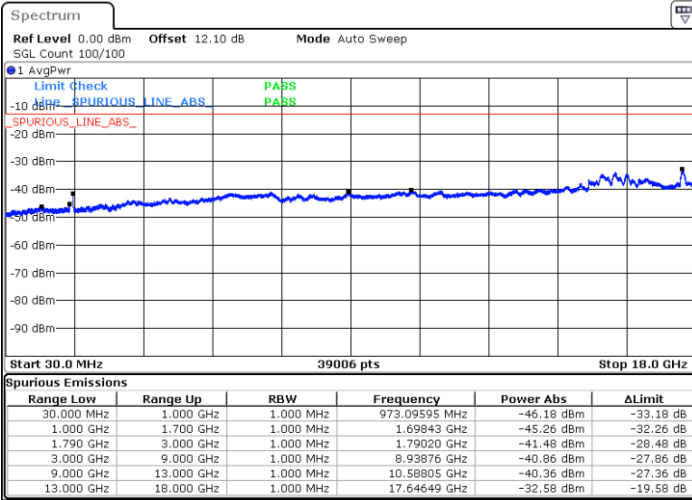

N/A

Date: 22.JUL.2020 00:19:20

LTE Band 66B / 5MHz+15MHz

64QAM

Highest Channel / 1RB0 and 1RB49

Highest Channel / 1RB24 and 1RB0

Date: 22.JUL.2020 00:51:50

Date: 22.JUL.2020 00:51:00

Highest Channel / FullRB

N/A

Date: 22.JUL.2020 00:56:04

LTE Band 66B / 10MHz+5MHz

64QAM

Lowest Channel / 1RB0 and 1RB24

Lowest Channel / 1RB49 and 1RB0

Date: 22.JUL.2020 02:56:53

Date: 22.JUL.2020 02:48:23

Lowest Channel / FullIRB

N/A

Date: 22.JUL.2020 02:57:44

LTE Band 66B / 10MHz+5MHz

64QAM

Middle Channel / 1RB0 and 1RB24

Middle Channel / 1RB49 and 1RB0