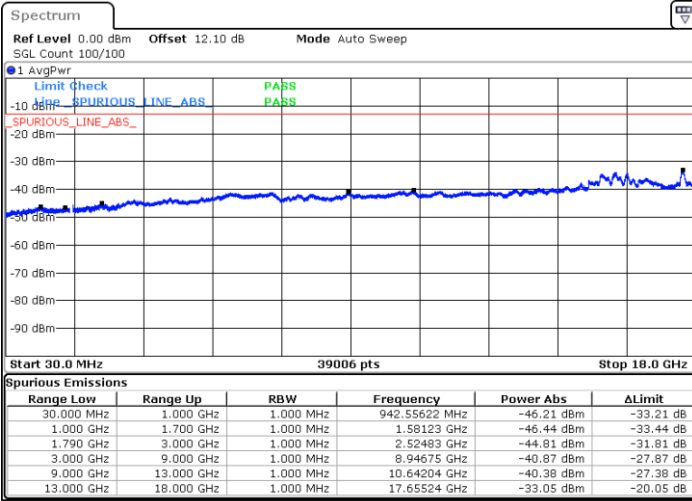

Highest Channel / FullRB

N/A

Date: 22.JUL.2020 00:56:04

LTE Band 66B / 10MHz+5MHz

64QAM

Lowest Channel / 1RB0 and 1RB24

Lowest Channel / 1RB49 and 1RB0

Date: 22.JUL.2020 02:56:53

Date: 22.JUL.2020 02:48:23

Lowest Channel / FullIRB

N/A

Date: 22.JUL.2020 02:57:44

LTE Band 66B / 10MHz+5MHz

64QAM

Middle Channel / 1RB0 and 1RB24

Middle Channel / 1RB49 and 1RB0

Date: 22.JUL.2020 03:07:55

Date: 22.JUL.2020 03:12:08

Middle Channel / FullRB

N/A

Date: 22.JUL.2020 03:07:04

LTE Band 66B / 10MHz+5MHz

64QAM

Highest Channel / 1RB0 and 1RB24

Highest Channel / 1RB49 and 1RB0

Date: 22.JUL.2020 03:36:35

Date: 22.JUL.2020 03:35:44

Highest Channel / FullIRB

N/A

Date: 22.JUL.2020 03:40:49

LTE Band 66B / 10MHz+10MHz

64QAM