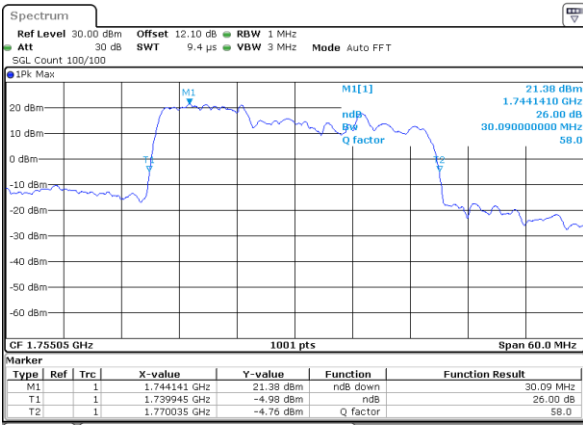

Middle Channel / 10MHz+15MHz

Date: 21_JUL_2020 20:46:27

Highest Channel / 5MHz+20MHz

Date: 20_JUL_2020 08:28:29

Highest Channel / 10MHz+15MHz

Date: 21_JUL_2020 21:04:39

LTE Band 66C

QPSK

Lowest Channel / 10MHz+20MHz

Date: 21_JUL_2020 00:49:08

Lowest Channel / 15MHz+10MHz

Date: 21_JUL_2020 19:10:21

Middle Channel / 10MHz+20MHz

Date: 21_JUL_2020 01:18:21

Middle Channel / 15MHz+10MHz

Date: 21_JUL_2020 19:36:22

Highest Channel / 10MHz+20MHz

Date: 21_JUL_2020 01:29:59

Highest Channel / 15MHz+10MHz

Date: 21_JUL_2020 19:48:18

LTE Band 66C

QPSK

Lowest Channel / 15MHz+15MHz

Date: 20_JUL_2020 22:26:05