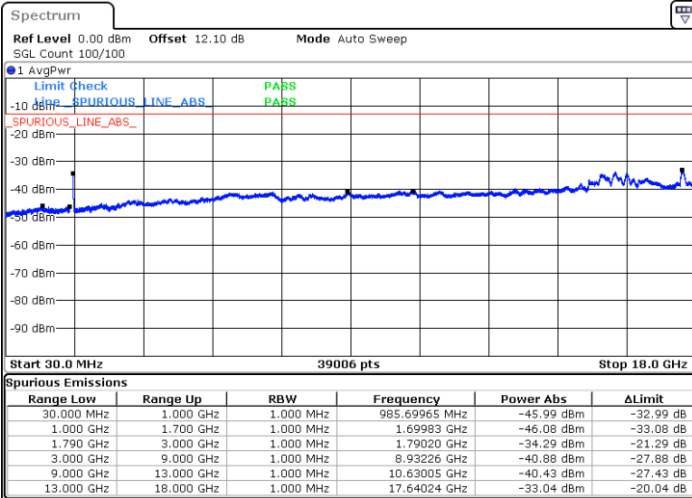

Date: 22.JUL.2020 03:07:55

Date: 22.JUL.2020 03:12:08

Middle Channel / FullRB

N/A

Date: 22.JUL.2020 03:07:04

LTE Band 66B / 10MHz+5MHz

64QAM

Highest Channel / 1RB0 and 1RB24

Highest Channel / 1RB49 and 1RB0

Date: 22.JUL.2020 03:36:35

Date: 22.JUL.2020 03:35:44

Highest Channel / FullIRB

N/A

Date: 22.JUL.2020 03:40:49

LTE Band 66B / 10MHz+10MHz

64QAM

Lowest Channel / 1RB0 and 1RB49

Lowest Channel / 1RB49 and 1RB0

Date: 22.JUL.2020 01:24:39

Date: 22.JUL.2020 01:20:26

Lowest Channel / FullIRB

N/A

Date: 22.JUL.2020 01:25:30

LTE Band 66B / 10MHz+10MHz

LTE Band 66B / 10MHz+10MHz

64QAM

Highest Channel / 1RB0 and 1RB49

Highest Channel / 1RB49 and 1RB0

Date: 22.JUL.2020 02:31:05

Date: 22.JUL.2020 02:30:15

Highest Channel / FullRB

N/A