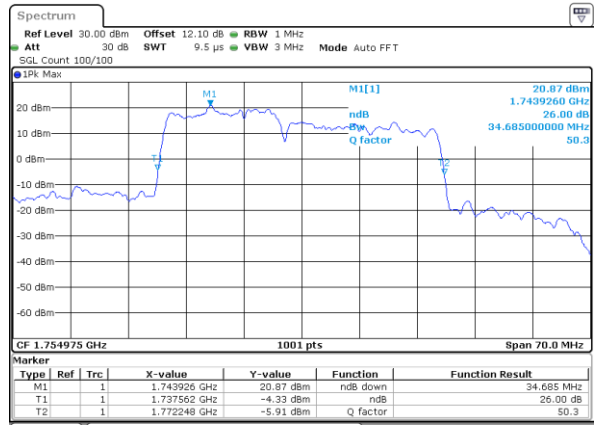

Highest Channel / 10MHz+15MHz

Date: 21_JUL_2020 21:05:24

LTE Band 66C

64QAM

Lowest Channel / 10MHz+20MHz

Date: 21_JUL_2020 00:48:23

Lowest Channel / 15MHz+10MHz

Date: 21_JUL_2020 19:09:36

Middle Channel / 10MHz+20MHz

Date: 21_JUL_2020 01:17:35

Middle Channel / 15MHz+10MHz

Date: 21_JUL_2020 19:05:37

Highest Channel / 10MHz+20MHz

Date: 21_JUL_2020 01:30:45

Highest Channel / 15MHz+10MHz

Date: 21_JUL_2020 19:49:03

LTE Band 66C

64QAM

Lowest Channel / 15MHz+15MHz

Date: 20_JUL_2020 22:25:20

Lowest Channel / 15MHz+20MHz

Date: 20_JUL_2020 21:34:49

Middle Channel / 15MHz+15MHz

Date: 20_JUL_2020 22:51:21

Middle Channel / 15MHz+20MHz

Date: 20_JUL_2020 21:52:51

Highest Channel / 15MHz+15MHz

Date: 20_JUL_2020 23:05:00

Highest Channel / 15MHz+20MHz

Date: 20_JUL_2020 22:06:31