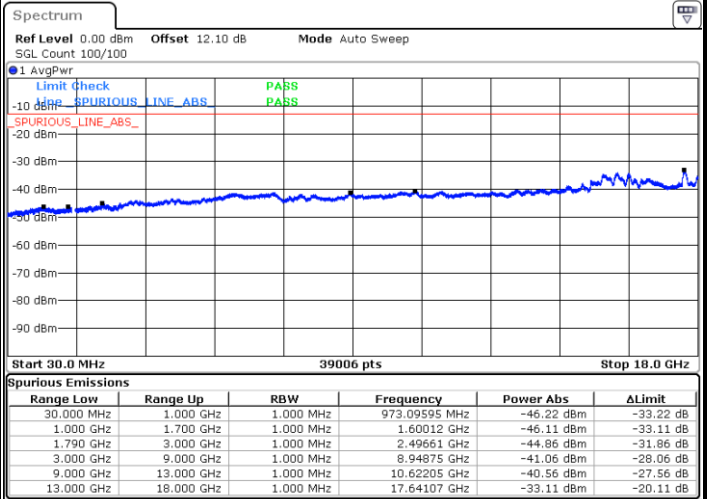

LTE Band 66B / 10MHz+10MHz

64QAM

Highest Channel / 1RB0 and 1RB49

Highest Channel / 1RB49 and 1RB0

Date: 22.JUL.2020 02:31:05

Date: 22.JUL.2020 02:30:15

Highest Channel / FullRB

N/A

Date: 22.JUL.2020 02:35:19

LTE Band 66B / 15MHz+5MHz

64QAM

Lowest Channel / 1RB0 and 1RB49

Lowest Channel / 1RB49 and 1RB0

Date: 22.JUL.2020 22:34:50

Date: 21.JUL.2020 21:51:23

Lowest Channel / FullIRB

N/A

Date: 21.JUL.2020 22:49:29

LTE Band 66B / 15MHz+5MHz

64QAM

Middle Channel / 1RB0 and 1RB49

Middle Channel / 1RB49 and 1RB0

Date: 21.JUL.2020 22:16:35

Date: 21.JUL.2020 22:20:49

Middle Channel / FullRB

N/A

Date: 21.JUL.2020 22:15:45

LTE Band 66B / 15MHz+5MHz

64QAM

Highest Channel / 1RB0 and 1RB49

Highest Channel / 1RB49 and 1RB0

Date: 21.JUL.2020 22:40:00