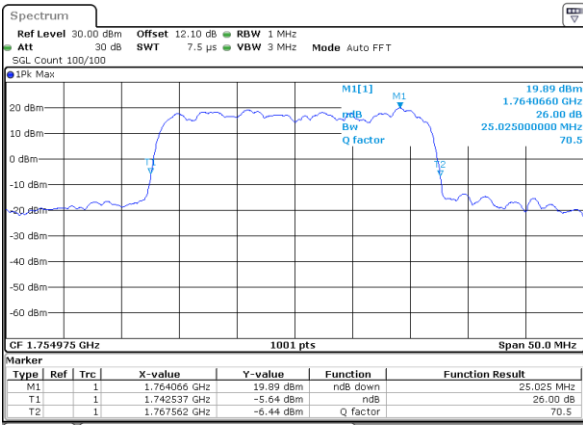

Highest Channel / 15MHz+10MHz

Date: 21_JUL_2020 19:48:40

LTE Band 66C

16QAM

Lowest Channel / 15MHz+15MHz

Date: 20_JUL_2020 22:25:42

Lowest Channel / 15MHz+20MHz

Date: 20_JUL_2020 21:35:11

Middle Channel / 15MHz+15MHz

Date: 20_JUL_2020 22:51:44

Middle Channel / 15MHz+20MHz

Date: 20_JUL_2020 21:53:14

Highest Channel / 15MHz+15MHz

Date: 20_JUL_2020 23:04:37

Highest Channel / 15MHz+20MHz

Date: 20_JUL_2020 22:06:08

LTE Band 66C

16QAM

Lowest Channel / 20MHz+5MHz

Date: 20_JUL_2020 19:30:39

Lowest Channel / 20MHz+10MHz

Date: 20_JUL_2020 23:45:11

Middle Channel / 20MHz+5MHz

Date: 20_JUL_2020 19:57:38

Middle Channel / 20MHz+10MHz

Date: 21_JUL_2020 00:07:17

Highest Channel / 20MHz+5MHz

Date: 20_JUL_2020 20:11:01

Highest Channel / 20MHz+10MHz

Date: 21_JUL_2020 00:21:55

LTE Band 66C

16QAM