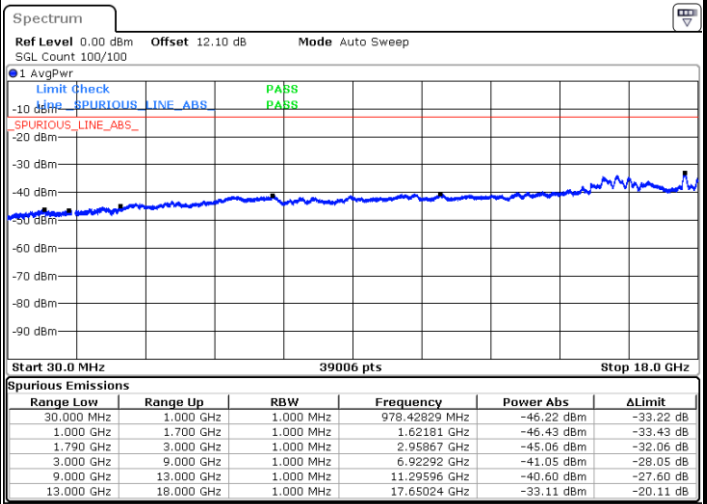

Date: 22.JUL.2020 03:07:55

Date: 22.JUL.2020 03:12:08

Middle Channel / FullRB

N/A

Date: 22.JUL.2020 03:07:04

LTE Band 66B / 10MHz+5MHz

64QAM

Highest Channel / 1RB0 and 1RB24

Highest Channel / 1RB49 and 1RB0

Date: 22.JUL.2020 03:36:35

Date: 22.JUL.2020 03:35:44

Highest Channel / FullIRB

N/A

Date: 22.JUL.2020 03:40:49

LTE Band 66B / 10MHz+10MHz

64QAM

Lowest Channel / 1RB0 and 1RB49

Lowest Channel / 1RB49 and 1RB0

Date: 22.JUL.2020 01:24:39

Date: 22.JUL.2020 01:20:26

Lowest Channel / FullIRB

N/A

Date: 22.JUL.2020 01:25:30

LTE Band 66B / 10MHz+10MHz