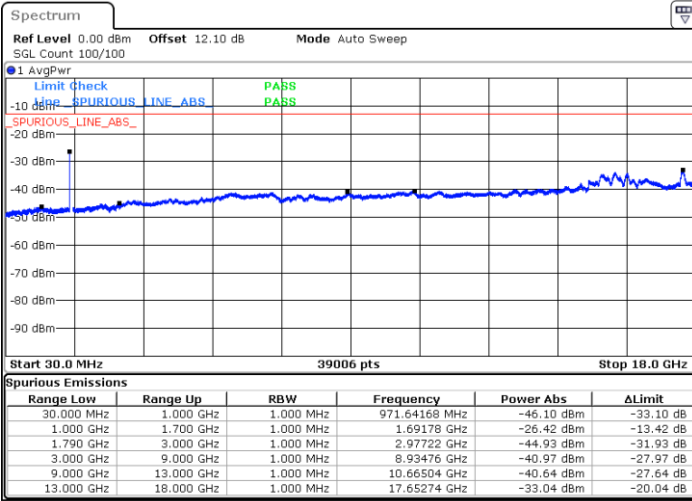

LTE Band 66B / 5MHz+15MHz

64QAM

Lowest Channel / 1RB0 and 1RB49

Lowest Channel / 1RB24 and 1RB0

Date: 22.JUL.2020 22:42:46

Date: 21.JUL.2020 23:49:58

Lowest Channel / FullIRB

N/A

Date: 21.JUL.2020 23:57:44

LTE Band 66B / 5MHz+15MHz

64QAM

Middle Channel / 1RB0 and 1RB49

Middle Channel / 1RB24 and 1RB0

Date: 22.JUL.2020 00:20:10

Date: 22.JUL.2020 00:24:24

Middle Channel / FullRB

N/A

Date: 22.JUL.2020 00:19:20

LTE Band 66B / 5MHz+15MHz

64QAM

Highest Channel / 1RB0 and 1RB49

Highest Channel / 1RB24 and 1RB0

Date: 22.JUL.2020 00:51:50

Date: 22.JUL.2020 00:51:00

Highest Channel / FullRB

N/A

Date: 22.JUL.2020 00:56:04

LTE Band 66B / 10MHz+5MHz

64QAM

Lowest Channel / 1RB0 and 1RB24

Lowest Channel / 1RB49 and 1RB0

Date: 22.JUL.2020 02:56:53