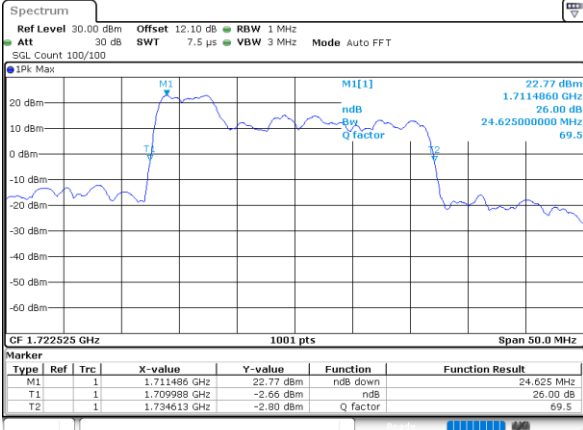

Lowest Channel / 20MHz+15MHz

Date: 20_JUL_2020 20:36:49

Lowest Channel / 20MHz+20MHz

Date: 20_JUL_2020 05:12:54

Middle Channel / 20MHz+15MHz

Date: 20_JUL_2020 20:59:03

Middle Channel / 20MHz+20MHz

Date: 20_JUL_2020 06:17:23

Highest Channel / 20MHz+15MHz

Date: 20_JUL_2020 21:11:22

Highest Channel / 20MHz+20MHz

Date: 20_JUL_2020 06:32:33

LTE Band 66C

64QAM

Lowest Channel / 5MHz+20MHz

Date: 20_JUL_2020 07:18:14

Lowest Channel / 10MHz+15MHz

Date: 21_JUL_2020 20:20:00

Middle Channel / 5MHz+20MHz

Date: 20_JUL_2020 08:16:15

Middle Channel / 10MHz+15MHz

Date: 21_JUL_2020 20:45:41

Highest Channel / 5MHz+20MHz

Date: 20_JUL_2020 08:29:15

Highest Channel / 10MHz+15MHz

Date: 21_JUL_2020 21:05:24

LTE Band 66C

64QAM

Lowest Channel / 10MHz+20MHz

Date: 21_JUL_2020 00:48:23

Lowest Channel / 15MHz+10MHz

Date: 21_JUL_2020 19:09:36