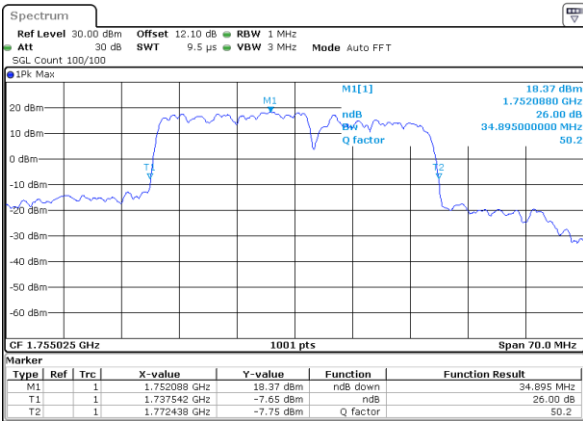

LTE Band 66C

16QAM

Lowest Channel / 20MHz+5MHz

Date: 20_JUL_2020 19:30:39

Lowest Channel / 20MHz+10MHz

Date: 20_JUL_2020 23:45:11

Middle Channel / 20MHz+5MHz

Date: 20_JUL_2020 19:57:38

Middle Channel / 20MHz+10MHz

Date: 21_JUL_2020 00:07:17

Highest Channel / 20MHz+5MHz

Date: 20_JUL_2020 20:11:01

Highest Channel / 20MHz+10MHz

Date: 21_JUL_2020 00:21:55

LTE Band 66C

16QAM

Lowest Channel / 20MHz+15MHz

Date: 20_JUL_2020 20:36:49

Lowest Channel / 20MHz+20MHz

Date: 20_JUL_2020 05:12:54

Middle Channel / 20MHz+15MHz

Date: 20_JUL_2020 20:59:03

Middle Channel / 20MHz+20MHz

Date: 20_JUL_2020 06:17:23

Highest Channel / 20MHz+15MHz

Date: 20_JUL_2020 21:11:22

Highest Channel / 20MHz+20MHz

Date: 20_JUL_2020 06:32:33

LTE Band 66C

64QAM

Lowest Channel / 5MHz+20MHz

Date: 20_JUL_2020 07:18:14