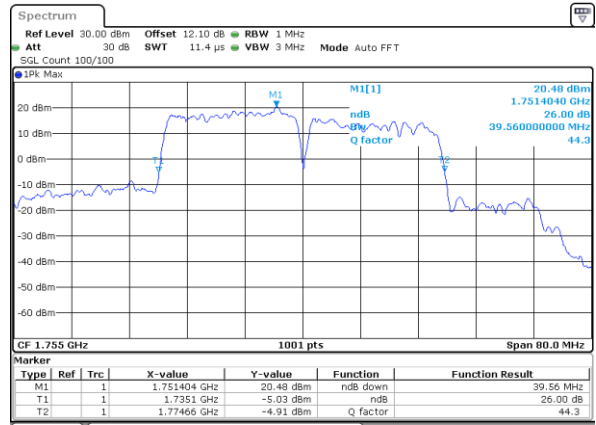

Highest Channel / 15MHz+20MHz

Date: 20_JUL_2020 22:05:45

LTE Band 66C

QPSK

Lowest Channel / 20MHz+5MHz

Date: 20_JUL_2020 19:31:02

Lowest Channel / 20MHz+10MHz

Date: 20_JUL_2020 23:45:33

Middle Channel / 20MHz+5MHz

Date: 20_JUL_2020 19:58:01

Middle Channel / 20MHz+10MHz

Date: 21_JUL_2020 00:07:40

Highest Channel / 20MHz+5MHz

Date: 20_JUL_2020 20:10:38

Highest Channel / 20MHz+10MHz

Date: 21_JUL_2020 00:21:32

LTE Band 66C

QPSK

Lowest Channel / 20MHz+15MHz

Date: 20_JUL_2020 20:37:12

Lowest Channel / 20MHz+20MHz

Date: 20_JUL_2020 05:53:17

Middle Channel / 20MHz+15MHz

Date: 20_JUL_2020 20:59:26

Middle Channel / 20MHz+20MHz

Date: 20_JUL_2020 06:17:46

Highest Channel / 20MHz+15MHz

Date: 20_JUL_2020 21:10:59

Highest Channel / 20MHz+20MHz

Date: 20_JUL_2020 06:32:10

LTE Band 66C

16QAM