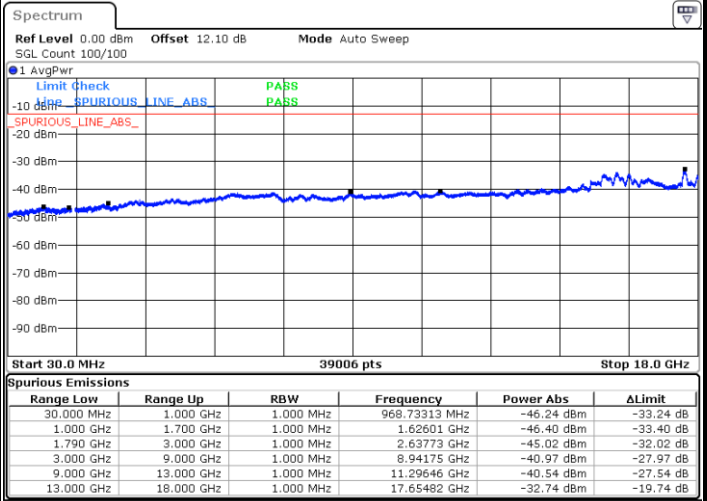

LTE Band 66B / 5MHz+15MHz

64QAM

Lowest Channel / 1RB0 and 1RB49

Lowest Channel / 1RB24 and 1RB0

Date: 22.JUL.2020 22:42:46

Date: 21.JUL.2020 23:49:58

Lowest Channel / FullIRB

N/A

Date: 21.JUL.2020 23:57:44

LTE Band 66B / 5MHz+15MHz

64QAM

Middle Channel / 1RB0 and 1RB49

Middle Channel / 1RB24 and 1RB0

Date: 22.JUL.2020 00:20:10

Date: 22.JUL.2020 00:24:24

Middle Channel / FullRB

N/A

Date: 22.JUL.2020 00:19:20

LTE Band 66B / 5MHz+15MHz

64QAM

Highest Channel / 1RB0 and 1RB49

Highest Channel / 1RB24 and 1RB0

Date: 22.JUL.2020 00:51:50

Date: 22.JUL.2020 00:51:00

Highest Channel / FullRB

N/A

Date: 22.JUL.2020 00:56:04

LTE Band 66B / 10MHz+5MHz

64QAM

Lowest Channel / 1RB0 and 1RB24

Lowest Channel / 1RB49 and 1RB0

Date: 22.JUL.2020 02:56:53