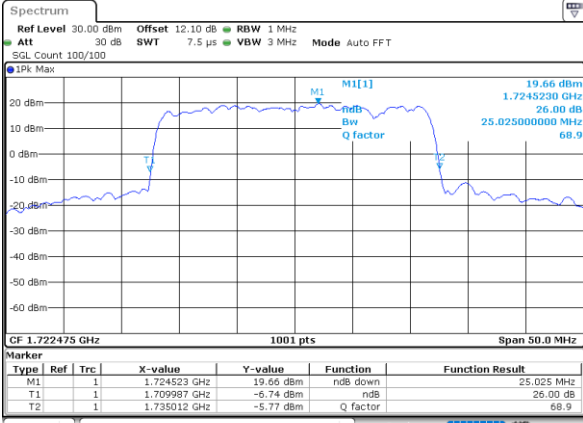

Lowest Channel / 15MHz+20MHz

Date: 20_JUL_2020 21:55:34

Middle Channel / 15MHz+15MHz

Date: 20_JUL_2020 22:52:07

Middle Channel / 15MHz+20MHz

Date: 20_JUL_2020 21:53:37

Highest Channel / 15MHz+15MHz

Date: 20_JUL_2020 23:04:14

Highest Channel / 15MHz+20MHz

Date: 20_JUL_2020 22:05:45

LTE Band 66C

QPSK

Lowest Channel / 20MHz+5MHz

Date: 20_JUL_2020 19:31:02

Lowest Channel / 20MHz+10MHz

Date: 20_JUL_2020 23:45:33

Middle Channel / 20MHz+5MHz

Date: 20_JUL_2020 19:58:01

Middle Channel / 20MHz+10MHz

Date: 21_JUL_2020 00:07:40

Highest Channel / 20MHz+5MHz

Date: 20_JUL_2020 20:10:38

Highest Channel / 20MHz+10MHz

Date: 21_JUL_2020 00:21:32

LTE Band 66C

QPSK

Lowest Channel / 20MHz+15MHz

Date: 20_JUL_2020 20:37:12

Lowest Channel / 20MHz+20MHz

Date: 20_JUL_2020 05:53:17

Middle Channel / 20MHz+15MHz

Date: 20_JUL_2020 20:59:26