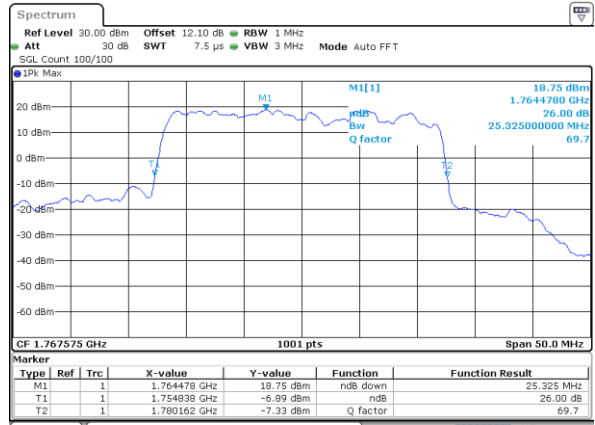

Highest Channel / 20MHz+15MHz

Date: 20_JUL_2020 21:11:22

Highest Channel / 20MHz+20MHz

Date: 20_JUL_2020 06:32:33

LTE Band 66C

64QAM

Lowest Channel / 5MHz+20MHz

Date: 20_JUL_2020 07:18:14

Highest Channel / 10MHz+15MHz

Date: 21_JUL_2020 21:05:24

LTE Band 66C

64QAM

Lowest Channel / 10MHz+20MHz

Date: 21_JUL_2020 00:48:23

Lowest Channel / 15MHz+10MHz

Date: 21_JUL_2020 19:09:36

Middle Channel / 10MHz+20MHz

Date: 21_JUL_2020 01:17:35

Middle Channel / 15MHz+10MHz

Date: 21_JUL_2020 19:05:37

Highest Channel / 10MHz+20MHz

Date: 21_JUL_2020 01:30:45

Highest Channel / 15MHz+10MHz

Date: 21_JUL_2020 19:49:03

LTE Band 66C

64QAM

Lowest Channel / 15MHz+15MHz

Date: 20_JUL_2020 22:25:20

Lowest Channel / 15MHz+20MHz

Date: 20_JUL_2020 21:34:49

Middle Channel / 15MHz+15MHz

Date: 20_JUL_2020 22:51:21