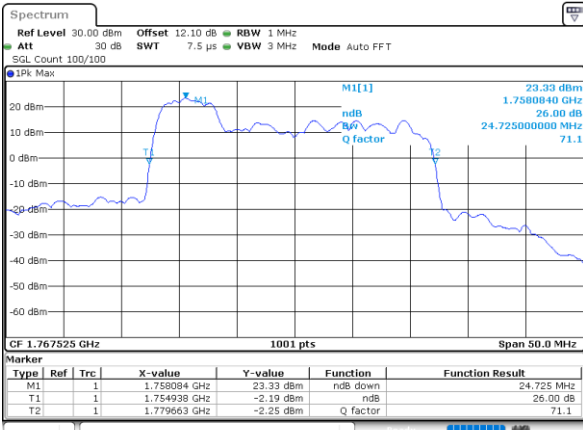

Highest Channel / 20MHz+15MHz

Date: 20_JUL_2020 21:11:22

Highest Channel / 20MHz+20MHz

Date: 20_JUL_2020 06:32:33

LTE Band 66C

64QAM

Lowest Channel / 5MHz+20MHz

Date: 20_JUL_2020 07:18:14

Lowest Channel / 10MHz+15MHz

Date: 21_JUL_2020 20:20:00

Middle Channel / 5MHz+20MHz

Date: 20_JUL_2020 08:16:15

Middle Channel / 10MHz+15MHz

Date: 21_JUL_2020 20:45:41

Highest Channel / 5MHz+20MHz

Date: 20_JUL_2020 08:29:15

Highest Channel / 10MHz+15MHz

Date: 21_JUL_2020 21:05:24

LTE Band 66C

64QAM

Lowest Channel / 10MHz+20MHz

Date: 21_JUL_2020 00:48:23

Lowest Channel / 15MHz+10MHz

Date: 21_JUL_2020 19:09:36