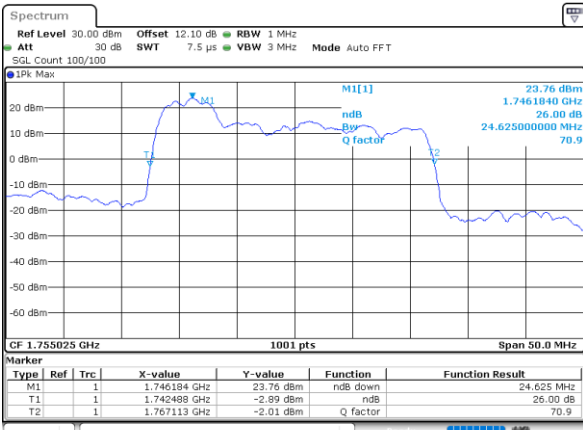

Lowest Channel / 20MHz+15MHz

Date: 20_JUL_2020 20:36:49

Lowest Channel / 20MHz+20MHz

Date: 20_JUL_2020 05:12:54

Middle Channel / 20MHz+15MHz

Date: 20_JUL_2020 20:59:03

Middle Channel / 20MHz+20MHz

Date: 20_JUL_2020 06:17:23

Highest Channel / 20MHz+15MHz

Date: 20_JUL_2020 21:11:22

Highest Channel / 20MHz+20MHz

Date: 20_JUL_2020 06:32:33

LTE Band 66C

64QAM

Lowest Channel / 5MHz+20MHz

Date: 20_JUL_2020 07:18:14

Lowest Channel / 10MHz+15MHz

Date: 21_JUL_2020 20:20:00

Middle Channel / 5MHz+20MHz

Date: 20_JUL_2020 08:16:15

Middle Channel / 10MHz+15MHz

Date: 21_JUL_2020 20:45:41

Highest Channel / 5MHz+20MHz

Date: 20_JUL_2020 08:29:15

Highest Channel / 10MHz+15MHz

Date: 21_JUL_2020 21:05:24

LTE Band 66C

64QAM

Lowest Channel / 10MHz+20MHz

Date: 21_JUL_2020 00:48:23

Lowest Channel / 15MHz+10MHz

Date: 21_JUL_2020 19:09:36