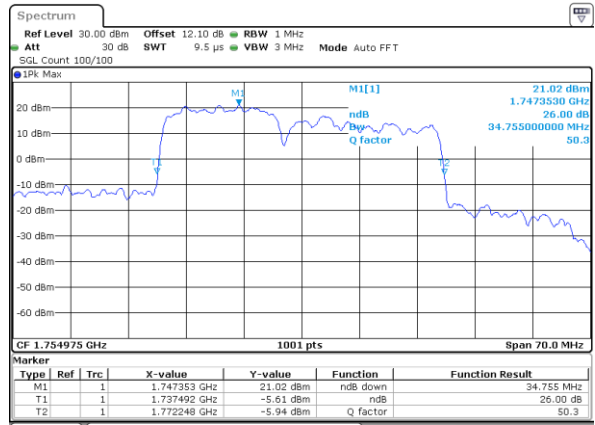

Highest Channel / 10MHz+20MHz

Date: 21_JUL_2020 01:29:59

Highest Channel / 15MHz+10MHz

Date: 21_JUL_2020 19:48:18

LTE Band 66C

QPSK

Lowest Channel / 15MHz+15MHz

Date: 20_JUL_2020 22:26:05

Lowest Channel / 15MHz+20MHz

Date: 20_JUL_2020 21:55:34

Middle Channel / 15MHz+15MHz

Date: 20_JUL_2020 22:52:07

Middle Channel / 15MHz+20MHz

Date: 20_JUL_2020 21:53:37

Highest Channel / 15MHz+15MHz

Date: 20_JUL_2020 23:04:14

Highest Channel / 15MHz+20MHz

Date: 20_JUL_2020 22:05:45

LTE Band 66C

QPSK

Lowest Channel / 20MHz+5MHz

Date: 20_JUL_2020 19:31:02

Lowest Channel / 20MHz+10MHz

Date: 20_JUL_2020 23:45:33