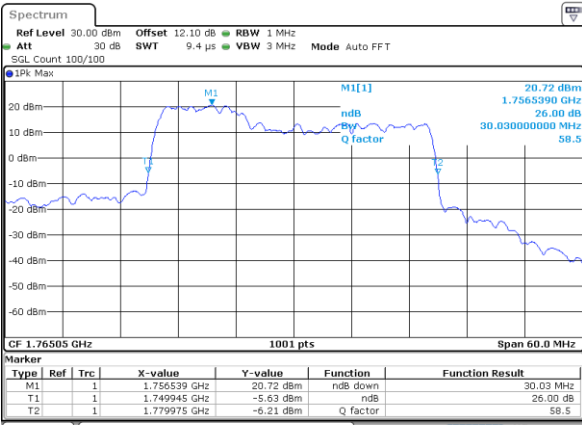

Highest Channel / 20MHz+15MHz

Date: 20_JUL_2020 21:11:22

Highest Channel / 20MHz+20MHz

Date: 20_JUL_2020 06:32:33

LTE Band 66C

64QAM

Lowest Channel / 5MHz+20MHz

Date: 20_JUL_2020 07:18:14

Highest Channel / 10MHz+15MHz

Date: 21_JUL_2020 21:05:24

LTE Band 66C

64QAM

Lowest Channel / 10MHz+20MHz

Date: 21_JUL_2020 00:48:23

Lowest Channel / 15MHz+10MHz

Date: 21_JUL_2020 19:09:36

Middle Channel / 10MHz+20MHz

Date: 21_JUL_2020 01:17:35

Middle Channel / 15MHz+10MHz

Date: 21_JUL_2020 19:05:37

Highest Channel / 10MHz+20MHz

Date: 21_JUL_2020 01:30:45

Highest Channel / 15MHz+10MHz

Date: 21_JUL_2020 19:49:03

LTE Band 66C

64QAM

Lowest Channel / 15MHz+15MHz

Date: 20_JUL_2020 22:25:20

Lowest Channel / 15MHz+20MHz

Date: 20_JUL_2020 21:34:49

Middle Channel / 15MHz+15MHz

Date: 20_JUL_2020 22:51:21