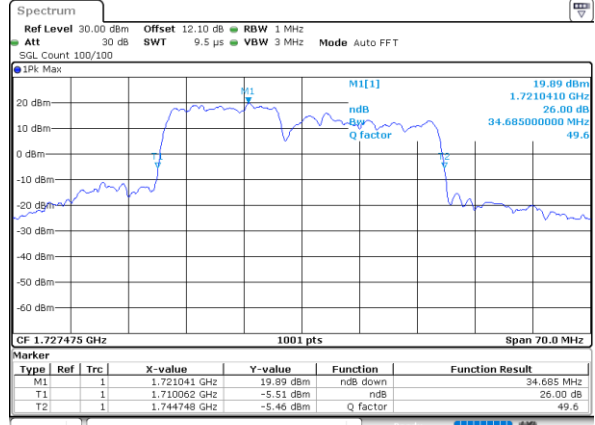

Highest Channel / 10MHz+15MHz

Date: 21_JUL_2020 21:05:24

LTE Band 66C

64QAM

Lowest Channel / 10MHz+20MHz

Date: 21_JUL_2020 00:48:23

Lowest Channel / 15MHz+10MHz

Date: 21_JUL_2020 19:09:36

Middle Channel / 10MHz+20MHz

Date: 21_JUL_2020 01:17:35

Middle Channel / 15MHz+10MHz

Date: 21_JUL_2020 19:05:37

Highest Channel / 10MHz+20MHz

Date: 21_JUL_2020 01:30:45

Highest Channel / 15MHz+10MHz

Date: 21_JUL_2020 19:49:03

LTE Band 66C

64QAM

Lowest Channel / 15MHz+15MHz

Date: 20_JUL_2020 22:25:20

Lowest Channel / 15MHz+20MHz

Date: 20_JUL_2020 21:34:49

Middle Channel / 15MHz+15MHz

Date: 20_JUL_2020 22:51:21

Middle Channel / 15MHz+20MHz

Date: 20_JUL_2020 21:52:51

Highest Channel / 15MHz+15MHz

Date: 20_JUL_2020 23:05:00

Highest Channel / 15MHz+20MHz

Date: 20_JUL_2020 22:06:31