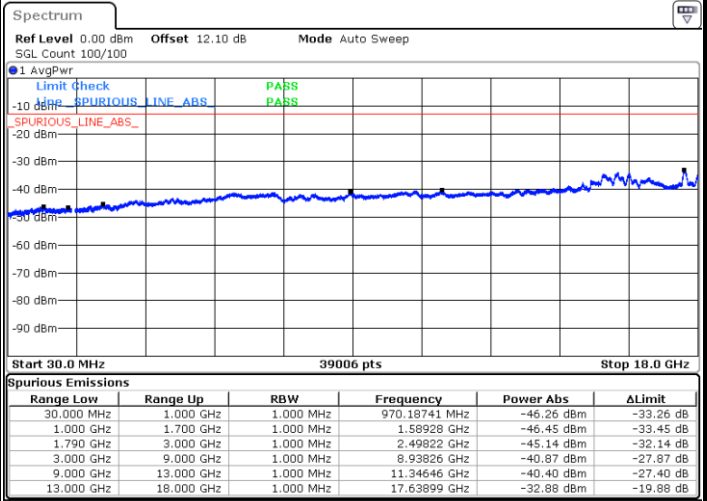

Date: 22.JUL.2020 01:54:20