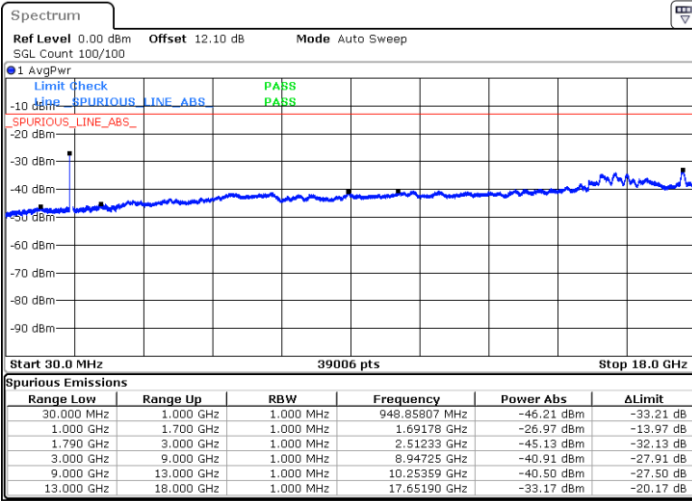

Date: 22.JUL.2020 02:35:19

LTE Band 66B / 15MHz+5MHz

64QAM

Lowest Channel / 1RB0 and 1RB49

Lowest Channel / 1RB49 and 1RB0

Date: 22.JUL.2020 22:34:50

Date: 21.JUL.2020 21:51:23

Lowest Channel / FullIRB

N/A

Date: 21.JUL.2020 22:49:29

LTE Band 66B / 15MHz+5MHz

64QAM

Middle Channel / 1RB0 and 1RB49

Middle Channel / 1RB49 and 1RB0

Date: 21.JUL.2020 22:16:35

Date: 21.JUL.2020 22:20:49

Middle Channel / FullRB

N/A

Date: 21.JUL.2020 22:15:45

LTE Band 66B / 15MHz+5MHz

64QAM

Highest Channel / 1RB0 and 1RB49

Highest Channel / 1RB49 and 1RB0

Date: 21.JUL.2020 22:40:00

Date: 21.JUL.2020 22:39:10

Highest Channel / FullRB

N/A

Date: 21.JUL.2020 22:44:14

LTE Band 66C

26dB Bandwidth

Mode	LTE Band 66C : 26dB BW(MHz)				
QPSK					
BW	5MHz+20MHz	10MHz+15MHz	10MHz+20MHz	15MHz+10MHz	15MHz+15MHz
Lowest CH	24.78	24.98	29.67	25.33	30.51
Middle CH	24.73	25.18	30.09	25.13	30.45
Highest CH	24.88	25.23	29.79	25.18	30.51
BW	15MHz+20MHz	20MHz+5MHz	20MHz+10MHz	20MHz+15MHz	20MHz+20MHz
Lowest CH	34.83	25.03	30.09	34.97	39.96
Middle CH	34.76	25.03	30.09	34.97	39.56
Highest CH	34.76	25.03	30.15	34.90	39.96