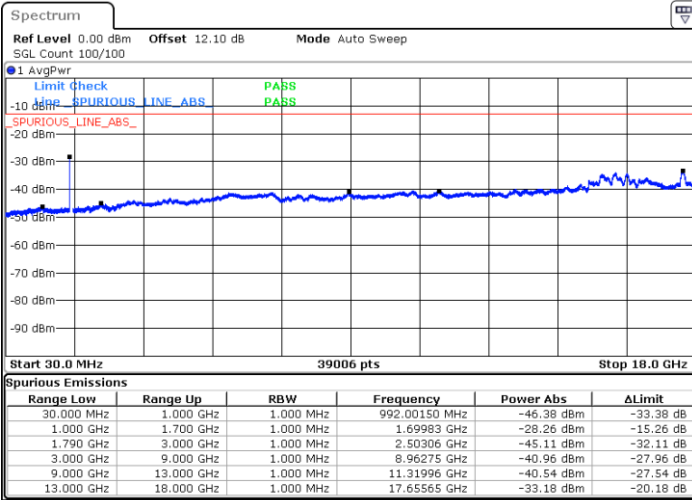

LTE Band 66B / 10MHz+10MHz

64QAM

Highest Channel / 1RB0 and 1RB49

Highest Channel / 1RB49 and 1RB0

Date: 22.JUL.2020 02:31:05

Date: 22.JUL.2020 02:30:15

Highest Channel / FullRB

N/A

Date: 22.JUL.2020 02:35:19

LTE Band 66B / 15MHz+5MHz

64QAM

Lowest Channel / 1RB0 and 1RB49

Lowest Channel / 1RB49 and 1RB0

Date: 22.JUL.2020 22:34:50

Date: 21.JUL.2020 21:51:23

Lowest Channel / FullIRB

N/A

Date: 21.JUL.2020 22:49:29

LTE Band 66B / 15MHz+5MHz

64QAM

Middle Channel / 1RB0 and 1RB49

Middle Channel / 1RB49 and 1RB0

Date: 21.JUL.2020 22:16:35

Date: 21.JUL.2020 22:20:49

Middle Channel / FullRB

N/A

Date: 21.JUL.2020 22:15:45

LTE Band 66B / 15MHz+5MHz

64QAM

Highest Channel / 1RB0 and 1RB49

Highest Channel / 1RB49 and 1RB0

Date: 21.JUL.2020 22:40:00