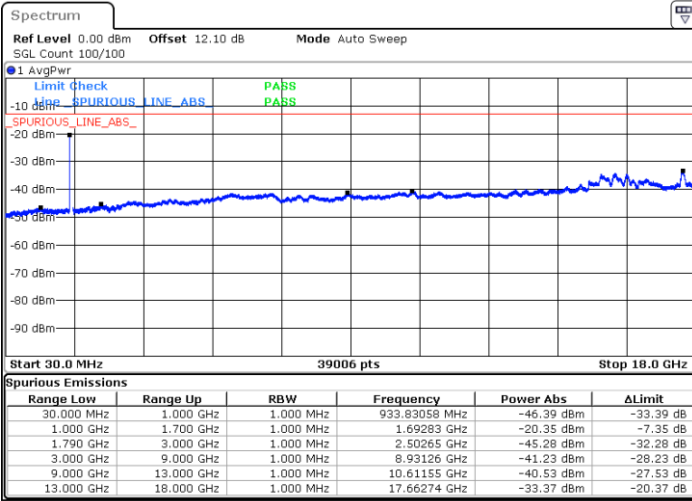

LTE Band 66B / 5MHz+15MHz

64QAM

Lowest Channel / 1RB0 and 1RB49

Lowest Channel / 1RB24 and 1RB0

Date: 22.JUL.2020 22:42:46

Date: 21.JUL.2020 23:49:58

Lowest Channel / FullIRB

N/A

Date: 21.JUL.2020 23:57:44

LTE Band 66B / 5MHz+15MHz

64QAM

Middle Channel / 1RB0 and 1RB49

Middle Channel / 1RB24 and 1RB0

Date: 22.JUL.2020 00:20:10

Date: 22.JUL.2020 00:24:24

Middle Channel / FullRB

N/A

Date: 22.JUL.2020 00:19:20

LTE Band 66B / 5MHz+15MHz

64QAM

Highest Channel / 1RB0 and 1RB49

Highest Channel / 1RB24 and 1RB0

Date: 22.JUL.2020 00:51:50

Date: 22.JUL.2020 00:51:00