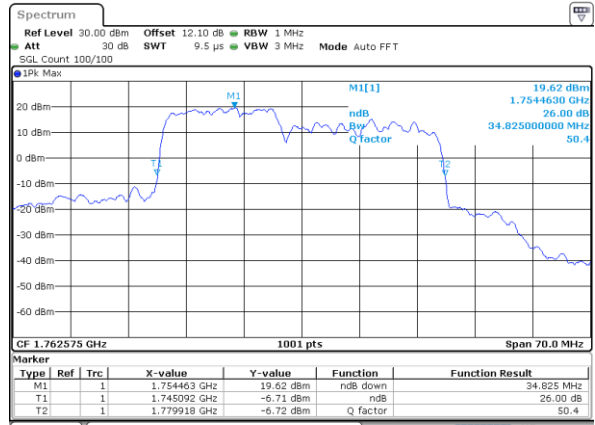

LTE Band 66C

64QAM

Lowest Channel / 15MHz+15MHz

Date: 20_JUL_2020 22:25:20

Lowest Channel / 15MHz+20MHz

Date: 20_JUL_2020 21:34:49

Middle Channel / 15MHz+15MHz

Date: 20_JUL_2020 22:51:21

Middle Channel / 15MHz+20MHz

Date: 20_JUL_2020 21:52:51

Highest Channel / 15MHz+15MHz

Date: 20_JUL_2020 23:05:00

Highest Channel / 15MHz+20MHz

Date: 20_JUL_2020 22:06:31