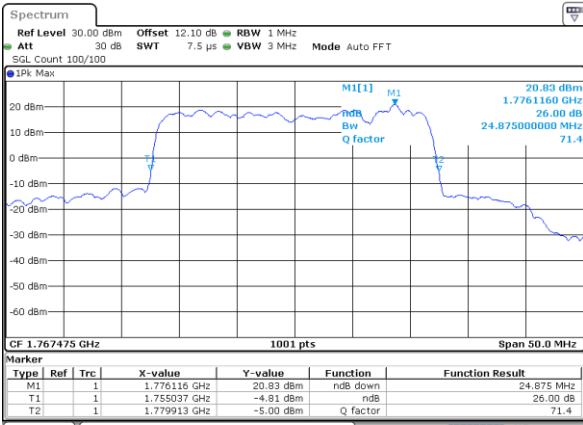

Highest Channel / 15MHz+10MHz

Date: 21_JUL_2020 19:48:40

LTE Band 66C

16QAM

Lowest Channel / 15MHz+15MHz

Date: 20_JUL_2020 22:25:42

Lowest Channel / 15MHz+20MHz

Date: 20_JUL_2020 21:35:11

Middle Channel / 15MHz+15MHz

Date: 20_JUL_2020 22:51:44

Middle Channel / 15MHz+20MHz

Date: 20_JUL_2020 21:53:14

Highest Channel / 15MHz+15MHz

Date: 20_JUL_2020 23:04:37

Highest Channel / 15MHz+20MHz

Date: 20_JUL_2020 22:06:08

LTE Band 66C

16QAM

Lowest Channel / 20MHz+5MHz

Date: 20_JUL_2020 19:30:39

Lowest Channel / 20MHz+10MHz

Date: 20_JUL_2020 23:45:11

Middle Channel / 20MHz+5MHz

Date: 20_JUL_2020 19:57:38

Middle Channel / 20MHz+10MHz

Date: 21_JUL_2020 00:07:17

Highest Channel / 20MHz+5MHz

Date: 20_JUL_2020 20:11:01

Highest Channel / 20MHz+10MHz

Date: 21_JUL_2020 00:21:55

LTE Band 66C

16QAM