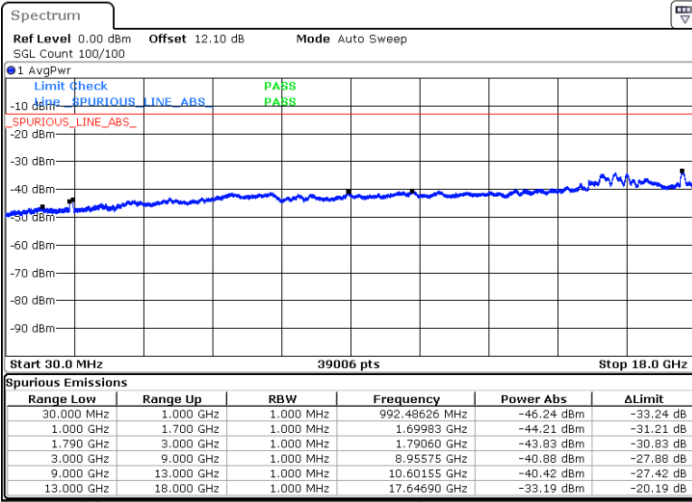

LTE Band 66B / 5MHz+15MHz

64QAM

Lowest Channel / 1RB0 and 1RB49

Lowest Channel / 1RB24 and 1RB0

Date: 22.JUL.2020 22:42:46

Date: 21.JUL.2020 23:49:58

Lowest Channel / FullIRB

N/A

Date: 21.JUL.2020 23:57:44

LTE Band 66B / 5MHz+15MHz

64QAM

Middle Channel / 1RB0 and 1RB49

Middle Channel / 1RB24 and 1RB0

Date: 22.JUL.2020 00:20:10

Date: 22.JUL.2020 00:24:24

Middle Channel / FullRB

N/A

Date: 22.JUL.2020 00:19:20

LTE Band 66B / 5MHz+15MHz

64QAM

Highest Channel / 1RB0 and 1RB49

Highest Channel / 1RB24 and 1RB0

Date: 22.JUL.2020 00:51:50

Date: 22.JUL.2020 00:51:00

Highest Channel / FullRB

N/A

Date: 22.JUL.2020 00:56:04

LTE Band 66B / 10MHz+5MHz

64QAM

Lowest Channel / 1RB0 and 1RB24

Lowest Channel / 1RB49 and 1RB0

Date: 22.JUL.2020 02:56:53