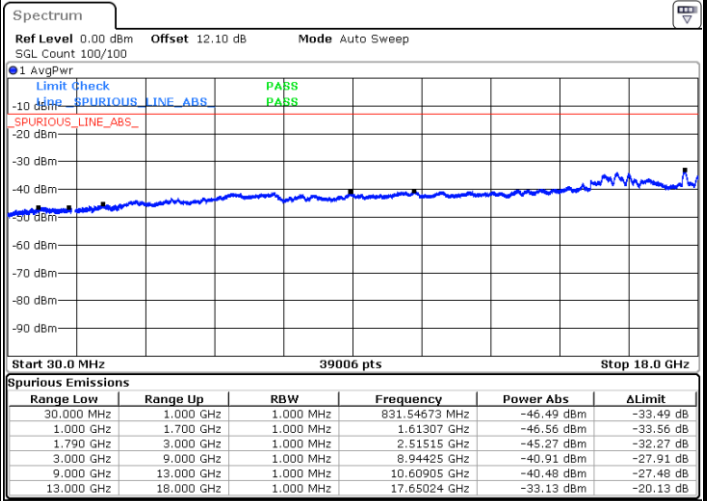

Date: 22.JUL.2020 02:35:19

LTE Band 66B / 15MHz+5MHz

64QAM

Lowest Channel / 1RB0 and 1RB49

Lowest Channel / 1RB49 and 1RB0

Date: 22.JUL.2020 22:34:50

Date: 21.JUL.2020 21:51:23

Lowest Channel / FullIRB

N/A

Date: 21.JUL.2020 22:49:29

LTE Band 66B / 15MHz+5MHz

64QAM

Middle Channel / 1RB0 and 1RB49

Middle Channel / 1RB49 and 1RB0

Date: 21.JUL.2020 22:16:35

Date: 21.JUL.2020 22:20:49

Middle Channel / FullRB

N/A

Date: 21.JUL.2020 22:15:45

LTE Band 66B / 15MHz+5MHz

64QAM

Highest Channel / 1RB0 and 1RB49

Highest Channel / 1RB49 and 1RB0

Date: 21.JUL.2020 22:40:00

Date: 21.JUL.2020 22:39:10

Highest Channel / FullRB

N/A

Date: 21.JUL.2020 22:44:14

LTE Band 66C

26dB Bandwidth

Mode	LTE Band 66C : 26dB BW(MHz)				
QPSK					
BW	5MHz+20MHz	10MHz+15MHz	10MHz+20MHz	15MHz+10MHz	15MHz+15MHz
Lowest CH	24.78	24.98	29.67	25.33	30.51
Middle CH	24.73	25.18	30.09	25.13	30.45
Highest CH	24.88	25.23	29.79	25.18	30.51
BW	15MHz+20MHz	20MHz+5MHz	20MHz+10MHz	20MHz+15MHz	20MHz+20MHz
Lowest CH	34.83	25.03	30.09	34.97	39.96
Middle CH	34.76	25.03	30.09	34.97	39.56
Highest CH	34.76	25.03	30.15	34.90	39.96