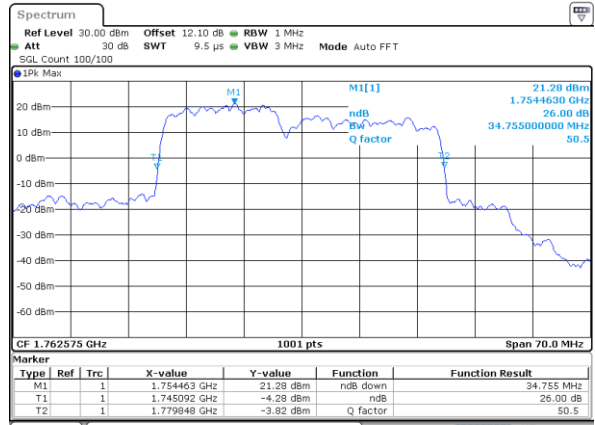

Highest Channel / 10MHz+20MHz

Date: 21_JUL_2020 01:29:59

Highest Channel / 15MHz+10MHz

Date: 21_JUL_2020 19:48:18

LTE Band 66C

QPSK

Lowest Channel / 15MHz+15MHz

Date: 20_JUL_2020 22:26:05

Lowest Channel / 15MHz+20MHz

Date: 20_JUL_2020 21:55:34

Middle Channel / 15MHz+15MHz

Date: 20_JUL_2020 22:52:07

Middle Channel / 15MHz+20MHz

Date: 20_JUL_2020 21:53:37

Highest Channel / 15MHz+15MHz

Date: 20_JUL_2020 23:04:14

Highest Channel / 15MHz+20MHz

Date: 20_JUL_2020 22:05:45

LTE Band 66C

QPSK

Lowest Channel / 20MHz+5MHz

Date: 20_JUL_2020 19:31:02

Lowest Channel / 20MHz+10MHz

Date: 20_JUL_2020 23:45:33