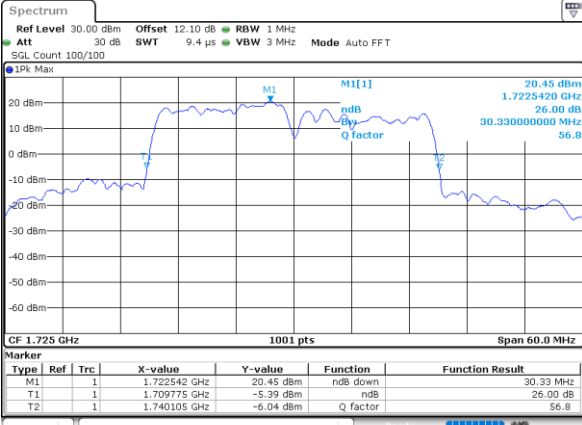

Highest Channel / 5MHz+20MHz

Date: 20_JUL_2020 08:28:52

Highest Channel / 10MHz+15MHz

Date: 21_JUL_2020 21:05:01

LTE Band 66C

16QAM

Lowest Channel / 10MHz+20MHz

Date: 21_JUL_2020 00:48:46

Lowest Channel / 15MHz+10MHz

Date: 21_JUL_2020 19:09:58

Middle Channel / 10MHz+20MHz

Date: 21_JUL_2020 01:17:58

Middle Channel / 15MHz+10MHz

Date: 21_JUL_2020 19:36:00

Highest Channel / 10MHz+20MHz

Date: 21_JUL_2020 01:30:22

Highest Channel / 15MHz+10MHz

Date: 21_JUL_2020 19:48:40

LTE Band 66C

16QAM

Lowest Channel / 15MHz+15MHz

Date: 20_JUL_2020 22:25:42

Lowest Channel / 15MHz+20MHz

Date: 20_JUL_2020 21:35:11

Middle Channel / 15MHz+15MHz

Date: 20_JUL_2020 22:51:44

Middle Channel / 15MHz+20MHz

Date: 20_JUL_2020 21:53:14

Highest Channel / 15MHz+15MHz

Date: 20_JUL_2020 23:04:37

Highest Channel / 15MHz+20MHz

Date: 20_JUL_2020 22:06:08