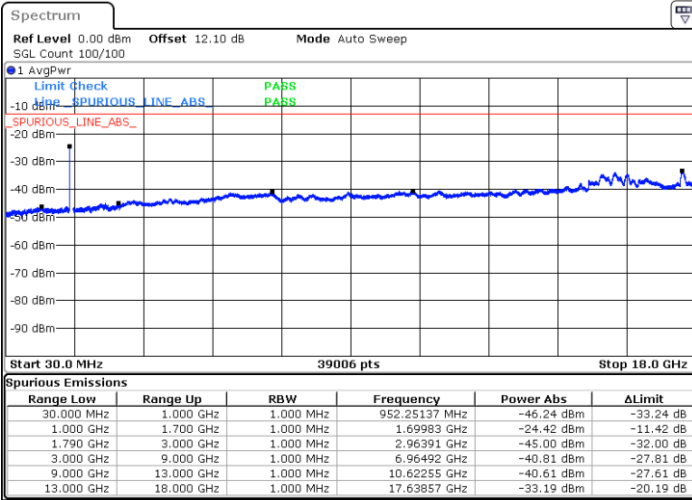

LTE Band 66B / 5MHz+15MHz

64QAM

Lowest Channel / 1RB0 and 1RB49

Lowest Channel / 1RB24 and 1RB0

Date: 22.JUL.2020 22:42:46

Date: 21.JUL.2020 23:49:58

Lowest Channel / FullIRB

N/A

Date: 21.JUL.2020 23:57:44

LTE Band 66B / 5MHz+15MHz

64QAM

Middle Channel / 1RB0 and 1RB49

Middle Channel / 1RB24 and 1RB0

Date: 22.JUL.2020 00:20:10

Date: 22.JUL.2020 00:24:24

Middle Channel / FullRB

N/A

Date: 22.JUL.2020 00:19:20

LTE Band 66B / 5MHz+15MHz

64QAM

Highest Channel / 1RB0 and 1RB49

Highest Channel / 1RB24 and 1RB0

Date: 22.JUL.2020 00:51:50

Date: 22.JUL.2020 00:51:00