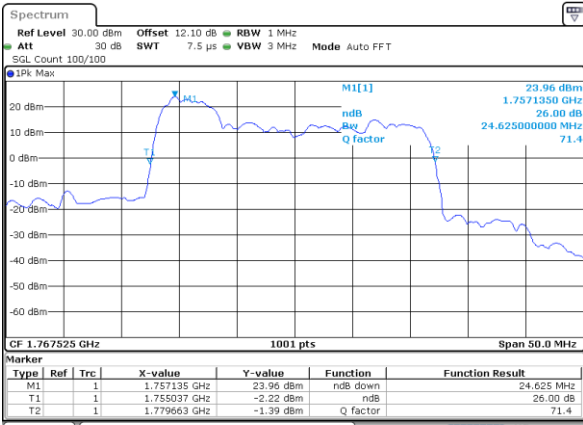

LTE Band 66C

QPSK

Lowest Channel / 20MHz+15MHz

Date: 20_JUL_2020 20:37:12

Lowest Channel / 20MHz+20MHz

Date: 20_JUL_2020 05:53:17

Middle Channel / 20MHz+15MHz

Date: 20_JUL_2020 20:59:26

Middle Channel / 20MHz+20MHz

Date: 20_JUL_2020 06:17:46

Highest Channel / 20MHz+15MHz

Date: 20_JUL_2020 21:10:59

Highest Channel / 20MHz+20MHz

Date: 20_JUL_2020 06:32:10

LTE Band 66C

16QAM

Lowest Channel / 5MHz+20MHz

Date: 20_JUL_2020 07:18:37

Lowest Channel / 10MHz+15MHz

Date: 21_JUL_2020 20:20:23

Middle Channel / 5MHz+20MHz

Date: 20_JUL_2020 08:16:38

Middle Channel / 10MHz+15MHz

Date: 21_JUL_2020 20:46:04

Highest Channel / 5MHz+20MHz

Date: 20_JUL_2020 08:28:52

Highest Channel / 10MHz+15MHz

Date: 21_JUL_2020 21:05:01

LTE Band 66C

16QAM

Lowest Channel / 10MHz+20MHz

Date: 21_JUL_2020 00:48:46