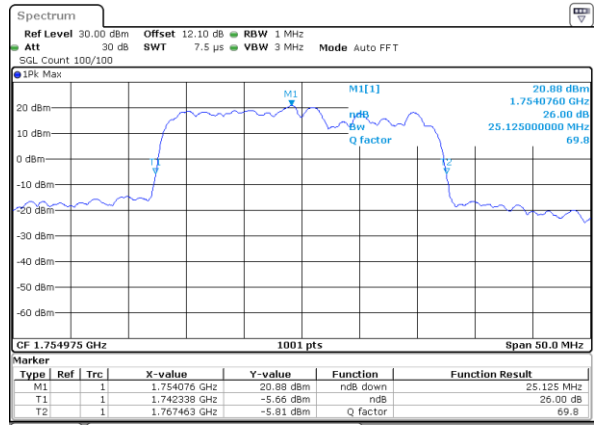

Highest Channel / 5MHz+20MHz

Date: 20_JUL_2020 08:28:52

Highest Channel / 10MHz+15MHz

Date: 21_JUL_2020 21:05:01

LTE Band 66C

16QAM

Lowest Channel / 10MHz+20MHz

Date: 21_JUL_2020 00:48:46

Lowest Channel / 15MHz+10MHz

Date: 21_JUL_2020 19:09:58

Middle Channel / 10MHz+20MHz

Date: 21_JUL_2020 01:17:58

Middle Channel / 15MHz+10MHz

Date: 21_JUL_2020 19:36:00

Highest Channel / 10MHz+20MHz

Date: 21_JUL_2020 01:30:22

Highest Channel / 15MHz+10MHz

Date: 21_JUL_2020 19:48:40

LTE Band 66C

16QAM

Lowest Channel / 15MHz+15MHz

Date: 20_JUL_2020 22:25:42

Lowest Channel / 15MHz+20MHz

Date: 20_JUL_2020 21:35:11