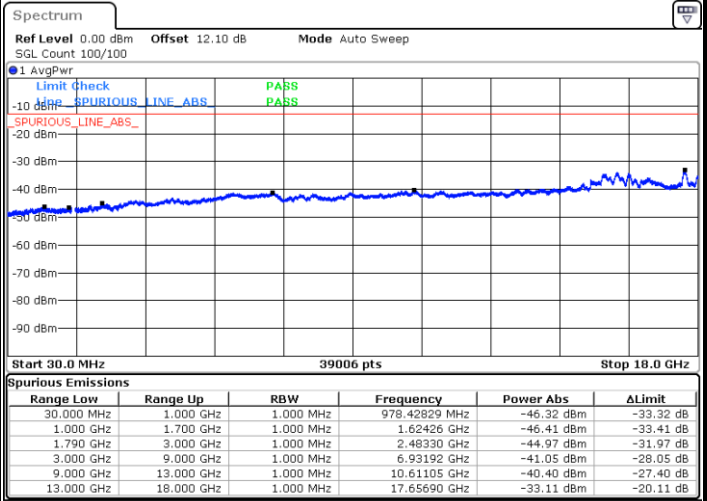

N/A

Date: 22.JUL.2020 00:19:20

LTE Band 66B / 5MHz+15MHz

64QAM

Highest Channel / 1RB0 and 1RB49

Highest Channel / 1RB24 and 1RB0

Date: 22.JUL.2020 00:51:50

Date: 22.JUL.2020 00:51:00

Highest Channel / FullRB

N/A

Date: 22.JUL.2020 00:56:04

LTE Band 66B / 10MHz+5MHz

64QAM

Lowest Channel / 1RB0 and 1RB24

Lowest Channel / 1RB49 and 1RB0

Date: 22.JUL.2020 02:56:53

Date: 22.JUL.2020 02:48:23

Lowest Channel / FullIRB

N/A

Date: 22.JUL.2020 02:57:44

LTE Band 66B / 10MHz+5MHz

64QAM

Middle Channel / 1RB0 and 1RB24

Middle Channel / 1RB49 and 1RB0

Date: 22.JUL.2020 03:07:55

Date: 22.JUL.2020 03:12:08

Middle Channel / FullRB

N/A

Date: 22.JUL.2020 03:07:04

LTE Band 66B / 10MHz+5MHz

64QAM

Highest Channel / 1RB0 and 1RB24