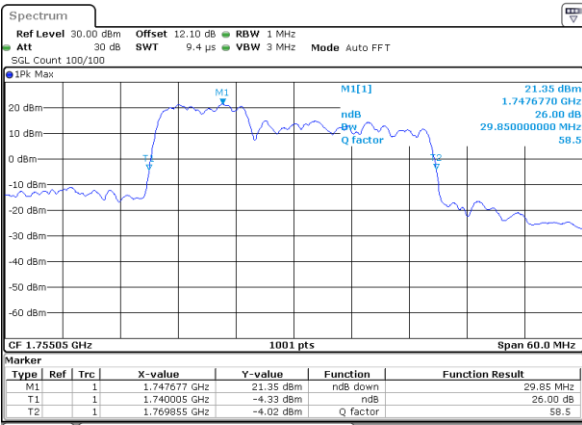

Middle Channel / 10MHz+20MHz

Date: 21_JUL_2020 01:17:35