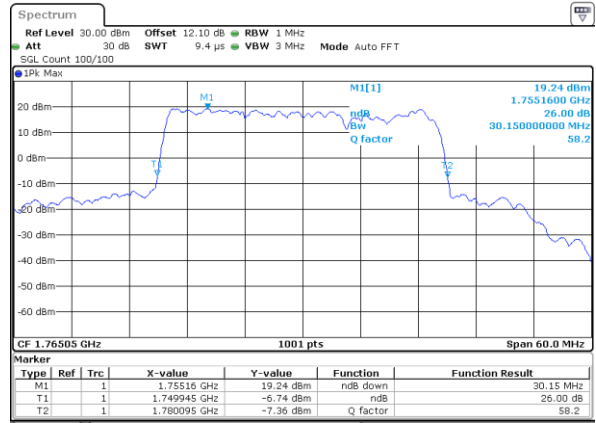

Highest Channel / 15MHz+20MHz

Date: 20_JUL_2020 22:05:45

LTE Band 66C

QPSK

Lowest Channel / 20MHz+5MHz

Date: 20_JUL_2020 19:31:02

Lowest Channel / 20MHz+10MHz

Date: 20_JUL_2020 23:45:33

Middle Channel / 20MHz+5MHz

Date: 20_JUL_2020 19:58:01

Middle Channel / 20MHz+10MHz

Date: 21_JUL_2020 00:07:40

Highest Channel / 20MHz+5MHz

Date: 20_JUL_2020 20:10:38

Highest Channel / 20MHz+10MHz

Date: 21_JUL_2020 00:21:32

LTE Band 66C

QPSK

Lowest Channel / 20MHz+15MHz

Date: 20_JUL_2020 20:37:12

Lowest Channel / 20MHz+20MHz

Date: 20_JUL_2020 05:53:17

Middle Channel / 20MHz+15MHz

Date: 20_JUL_2020 20:59:26

Middle Channel / 20MHz+20MHz

Date: 20_JUL_2020 06:17:46

Highest Channel / 20MHz+15MHz

Date: 20_JUL_2020 21:10:59

Highest Channel / 20MHz+20MHz

Date: 20_JUL_2020 06:32:10

LTE Band 66C

16QAM