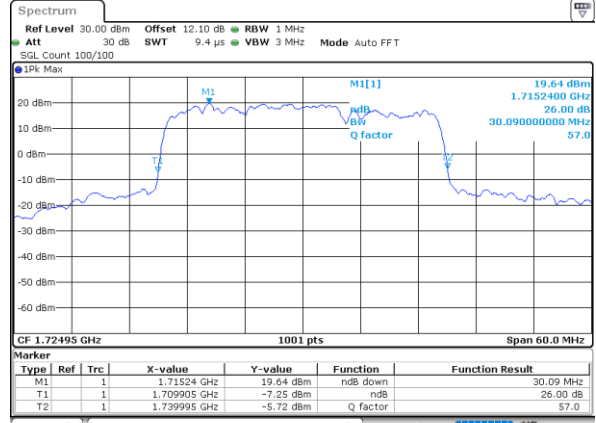

Lowest Channel / 15MHz+20MHz

Date: 20_JUL_2020 21:55:34

Middle Channel / 15MHz+15MHz

Date: 20_JUL_2020 22:52:07

Middle Channel / 15MHz+20MHz

Date: 20_JUL_2020 21:53:37

Highest Channel / 15MHz+15MHz

Date: 20_JUL_2020 23:04:14

Highest Channel / 15MHz+20MHz

Date: 20_JUL_2020 22:05:45

LTE Band 66C

QPSK

Lowest Channel / 20MHz+5MHz

Date: 20_JUL_2020 19:31:02

Lowest Channel / 20MHz+10MHz

Date: 20_JUL_2020 23:45:33

Middle Channel / 20MHz+5MHz

Date: 20_JUL_2020 19:58:01

Middle Channel / 20MHz+10MHz

Date: 21_JUL_2020 00:07:40

Highest Channel / 20MHz+5MHz

Date: 20_JUL_2020 20:10:38

Highest Channel / 20MHz+10MHz

Date: 21_JUL_2020 00:21:32

LTE Band 66C

QPSK

Lowest Channel / 20MHz+15MHz

Date: 20_JUL_2020 20:37:12

Lowest Channel / 20MHz+20MHz

Date: 20_JUL_2020 05:53:17

Middle Channel / 20MHz+15MHz

Date: 20_JUL_2020 20:59:26