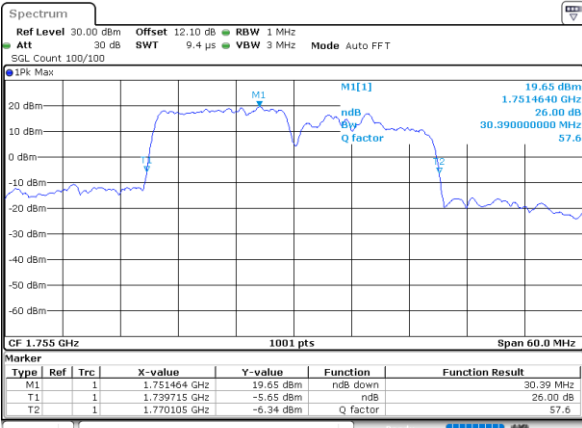

Highest Channel / 5MHz+20MHz

Date: 20_JUL_2020 08:28:52

Highest Channel / 10MHz+15MHz

Date: 21_JUL_2020 21:05:01

LTE Band 66C

16QAM

Lowest Channel / 10MHz+20MHz

Date: 21_JUL_2020 00:48:46

Highest Channel / 15MHz+10MHz

Date: 21_JUL_2020 19:48:40

LTE Band 66C

16QAM

Lowest Channel / 15MHz+15MHz

Date: 20_JUL_2020 22:25:42

Lowest Channel / 15MHz+20MHz

Date: 20_JUL_2020 21:35:11

Middle Channel / 15MHz+15MHz

Date: 20_JUL_2020 22:51:44

Middle Channel / 15MHz+20MHz

Date: 20_JUL_2020 21:53:14

Highest Channel / 15MHz+15MHz

Date: 20_JUL_2020 23:04:37

Highest Channel / 15MHz+20MHz

Date: 20_JUL_2020 22:06:08

LTE Band 66C

16QAM

Lowest Channel / 20MHz+5MHz

Date: 20_JUL_2020 19:30:39

Lowest Channel / 20MHz+10MHz

Date: 20_JUL_2020 23:45:11

Middle Channel / 20MHz+5MHz

Date: 20_JUL_2020 19:57:38