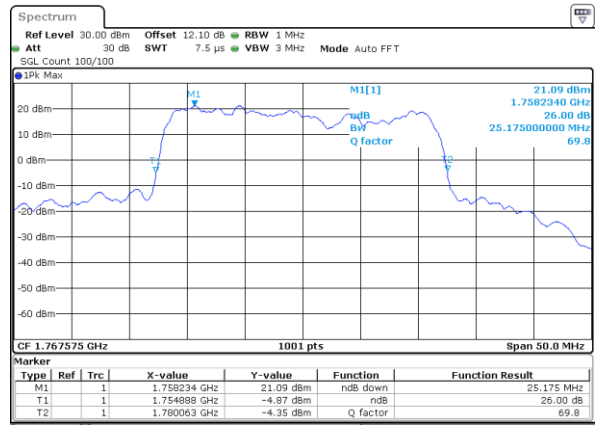

LTE Band 66C

QPSK

Lowest Channel / 5MHz+20MHz

Date: 20_JUL_2020 07:18:59

Lowest Channel / 10MHz+15MHz

Date: 21_JUL_2020 20:20:46

Middle Channel / 5MHz+20MHz

Date: 20_JUL_2020 08:17:01

Middle Channel / 10MHz+15MHz

Date: 21_JUL_2020 20:46:27

Highest Channel / 5MHz+20MHz

Date: 20_JUL_2020 08:28:29

Highest Channel / 10MHz+15MHz

Date: 21_JUL_2020 21:04:39

LTE Band 66C

QPSK

Lowest Channel / 10MHz+20MHz

Date: 21_JUL_2020 00:49:08

Lowest Channel / 15MHz+10MHz

Date: 21_JUL_2020 19:10:21

Middle Channel / 10MHz+20MHz

Date: 21_JUL_2020 01:18:21

Middle Channel / 15MHz+10MHz

Date: 21_JUL_2020 19:36:22

Highest Channel / 10MHz+20MHz

Date: 21_JUL_2020 01:29:59

Highest Channel / 15MHz+10MHz

Date: 21_JUL_2020 19:48:18

LTE Band 66C

QPSK

Lowest Channel / 15MHz+15MHz

Date: 20_JUL_2020 22:26:05