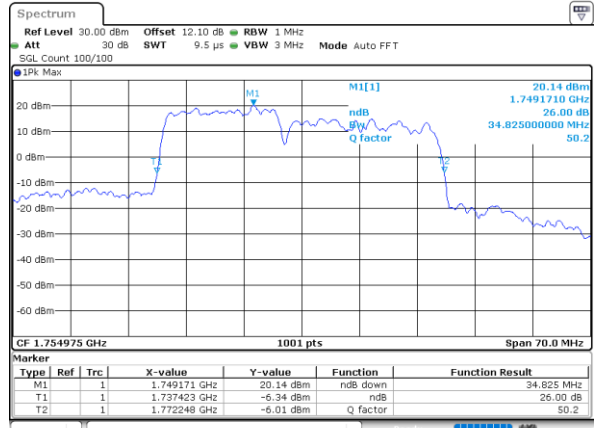

Highest Channel / 5MHz+20MHz

Date: 20_JUL_2020 08:28:52

Highest Channel / 10MHz+15MHz

Date: 21_JUL_2020 21:05:01

LTE Band 66C

16QAM

Lowest Channel / 10MHz+20MHz

Date: 21_JUL_2020 00:48:46

Lowest Channel / 15MHz+10MHz

Date: 21_JUL_2020 19:09:58

Middle Channel / 10MHz+20MHz

Date: 21_JUL_2020 01:17:58

Middle Channel / 15MHz+10MHz

Date: 21_JUL_2020 19:36:00

Highest Channel / 10MHz+20MHz

Date: 21_JUL_2020 01:30:22

Highest Channel / 15MHz+10MHz

Date: 21_JUL_2020 19:48:40

LTE Band 66C

16QAM

Lowest Channel / 15MHz+15MHz

Date: 20_JUL_2020 22:25:42

Lowest Channel / 15MHz+20MHz

Date: 20_JUL_2020 21:35:11

Middle Channel / 15MHz+15MHz

Date: 20_JUL_2020 22:51:44

Middle Channel / 15MHz+20MHz

Date: 20_JUL_2020 21:53:14

Highest Channel / 15MHz+15MHz

Date: 20_JUL_2020 23:04:37

Highest Channel / 15MHz+20MHz

Date: 20_JUL_2020 22:06:08