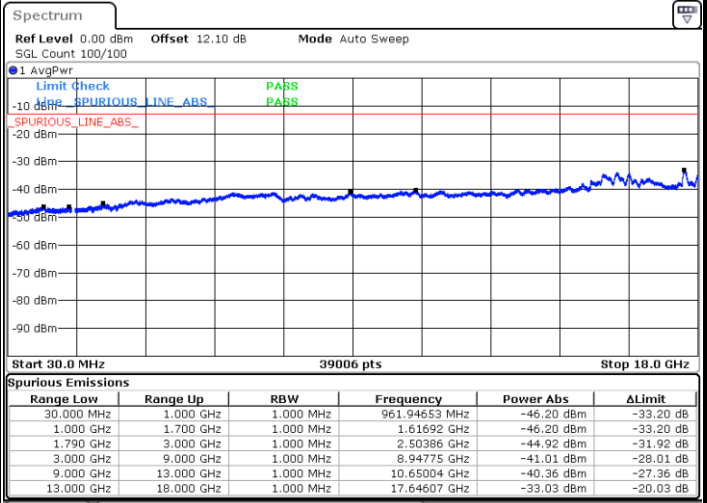

Lowest Channel / 1RB0 and 1RB49

Lowest Channel / 1RB49 and 1RB0

Date: 22.JUL.2020 01:24:39

Date: 22.JUL.2020 01:20:26

Lowest Channel / FullIRB

N/A

Date: 22.JUL.2020 01:25:30

LTE Band 66B / 10MHz+10MHz

64QAM

Middle Channel / 1RB0 and 1RB49

Middle Channel / 1RB49 and 1RB0

Date: 22.JUL.2020 01:50:06

Date: 22.JUL.2020 01:54:20

Middle Channel / FullRB

N/A

Date: 22.JUL.2020 01:49:16

LTE Band 66B / 10MHz+10MHz

64QAM

Highest Channel / 1RB0 and 1RB49

Highest Channel / 1RB49 and 1RB0

Date: 22.JUL.2020 02:31:05

Date: 22.JUL.2020 02:30:15

Highest Channel / FullRB

N/A

Date: 22.JUL.2020 02:35:19

LTE Band 66B / 15MHz+5MHz

64QAM

Lowest Channel / 1RB0 and 1RB49

Lowest Channel / 1RB49 and 1RB0

Date: 22.JUL.2020 22:34:50

Date: 21.JUL.2020 21:51:23

Lowest Channel / FullIRB