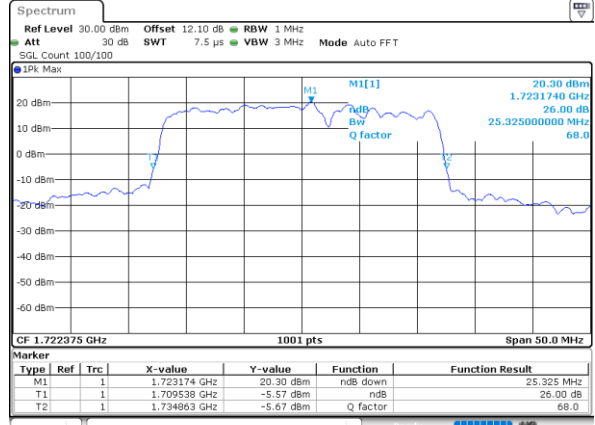

Lowest Channel / 10MHz+15MHz

Date: 21_JUL_2020 20:20:00

Middle Channel / 5MHz+20MHz

Date: 20_JUL_2020 08:16:15

Middle Channel / 10MHz+15MHz

Date: 21_JUL_2020 20:45:41

Highest Channel / 5MHz+20MHz

Date: 20_JUL_2020 08:29:15

Highest Channel / 10MHz+15MHz

Date: 21_JUL_2020 21:05:24

LTE Band 66C

64QAM

Lowest Channel / 10MHz+20MHz

Date: 21_JUL_2020 00:48:23

Lowest Channel / 15MHz+10MHz

Date: 21_JUL_2020 19:09:36

Middle Channel / 10MHz+20MHz

Date: 21_JUL_2020 01:17:35

Middle Channel / 15MHz+10MHz

Date: 21_JUL_2020 19:05:37

Highest Channel / 10MHz+20MHz

Date: 21_JUL_2020 01:30:45

Highest Channel / 15MHz+10MHz

Date: 21_JUL_2020 19:49:03

LTE Band 66C

64QAM

Lowest Channel / 15MHz+15MHz

Date: 20_JUL_2020 22:25:20

Lowest Channel / 15MHz+20MHz

Date: 20_JUL_2020 21:34:49

Middle Channel / 15MHz+15MHz

Date: 20_JUL_2020 22:51:21