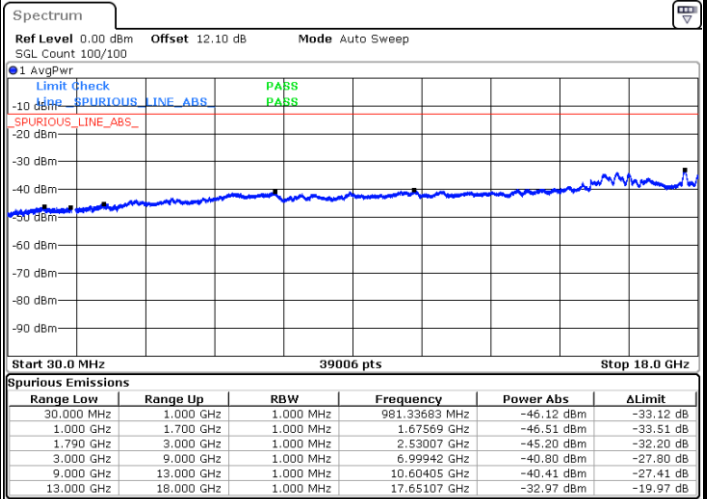

Date: 22.JUL.2020 02:48:23

Lowest Channel / FullIRB

N/A

Date: 22.JUL.2020 02:57:44

LTE Band 66B / 10MHz+5MHz

64QAM

Middle Channel / 1RB0 and 1RB24

Middle Channel / 1RB49 and 1RB0

Date: 22.JUL.2020 03:07:55

Date: 22.JUL.2020 03:12:08

Middle Channel / FullRB

N/A

Date: 22.JUL.2020 03:07:04

LTE Band 66B / 10MHz+5MHz

64QAM

Highest Channel / 1RB0 and 1RB24

Highest Channel / 1RB49 and 1RB0

Date: 22.JUL.2020 03:36:35

Date: 22.JUL.2020 03:35:44

Highest Channel / FullIRB

N/A

Date: 22.JUL.2020 03:40:49

LTE Band 66B / 10MHz+10MHz

64QAM

Lowest Channel / 1RB0 and 1RB49

Lowest Channel / 1RB49 and 1RB0

Date: 22.JUL.2020 01:24:39

Date: 22.JUL.2020 01:20:26

Lowest Channel / FullIRB

N/A

Date: 22.JUL.2020 01:25:30

LTE Band 66B / 10MHz+10MHz