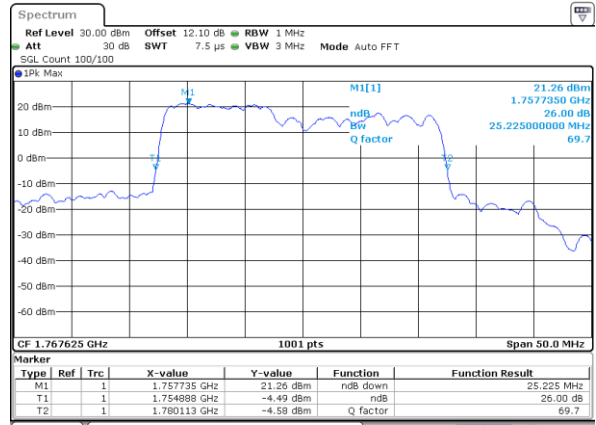

LTE Band 66C

QPSK

Lowest Channel / 5MHz+20MHz

Date: 20_JUL_2020 07:18:59

Lowest Channel / 10MHz+15MHz

Date: 21_JUL_2020 20:20:46

Middle Channel / 5MHz+20MHz

Date: 20_JUL_2020 08:17:01

Middle Channel / 10MHz+15MHz

Date: 21_JUL_2020 20:46:27

Highest Channel / 5MHz+20MHz

Date: 20_JUL_2020 08:28:29

Highest Channel / 10MHz+15MHz

Date: 21_JUL_2020 21:04:39

LTE Band 66C

QPSK

Lowest Channel / 10MHz+20MHz

Date: 21_JUL_2020 00:49:08

Lowest Channel / 15MHz+10MHz

Date: 21_JUL_2020 19:10:21

Middle Channel / 10MHz+20MHz

Date: 21_JUL_2020 01:18:21

Middle Channel / 15MHz+10MHz

Date: 21_JUL_2020 19:36:22

Highest Channel / 10MHz+20MHz

Date: 21_JUL_2020 01:29:59

Highest Channel / 15MHz+10MHz

Date: 21_JUL_2020 19:48:18

LTE Band 66C

QPSK

Lowest Channel / 15MHz+15MHz

Date: 20_JUL_2020 22:26:05