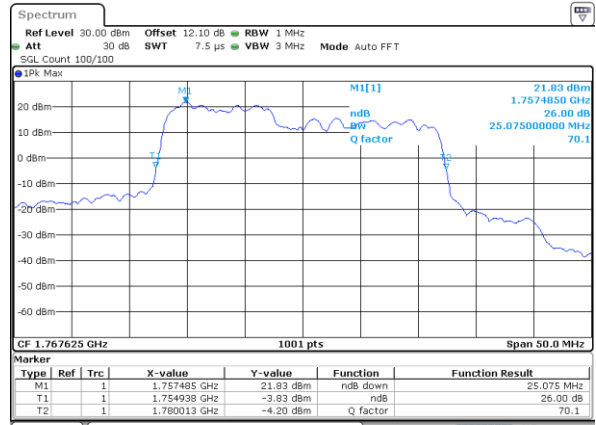

LTE Band 66C

QPSK

Lowest Channel / 20MHz+15MHz

Date: 20_JUL_2020 20:37:12

Lowest Channel / 20MHz+20MHz

Date: 20_JUL_2020 05:53:17

Middle Channel / 20MHz+15MHz

Date: 20_JUL_2020 20:59:26

Middle Channel / 20MHz+20MHz

Date: 20_JUL_2020 06:17:46

Highest Channel / 20MHz+15MHz

Date: 20_JUL_2020 21:10:59

Highest Channel / 20MHz+20MHz

Date: 20_JUL_2020 06:32:10

LTE Band 66C

16QAM

Lowest Channel / 5MHz+20MHz

Date: 20_JUL_2020 07:18:37

Lowest Channel / 10MHz+15MHz

Date: 21_JUL_2020 20:20:23

Middle Channel / 5MHz+20MHz

Date: 20_JUL_2020 08:16:38

Middle Channel / 10MHz+15MHz

Date: 21_JUL_2020 20:46:04

Highest Channel / 5MHz+20MHz

Date: 20_JUL_2020 08:28:52

Highest Channel / 10MHz+15MHz

Date: 21_JUL_2020 21:05:01

LTE Band 66C

16QAM

Lowest Channel / 10MHz+20MHz

Date: 21_JUL_2020 00:48:46