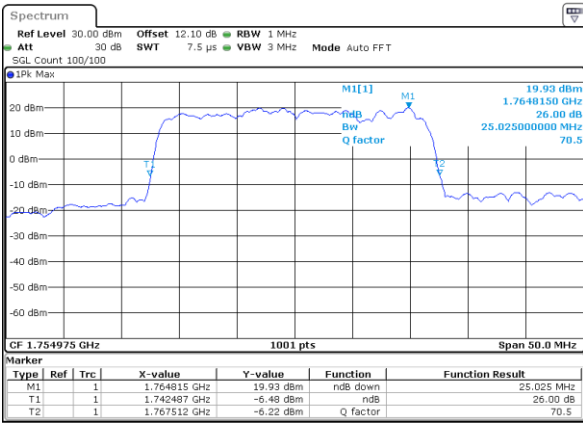

Lowest Channel / 15MHz+20MHz

Date: 20_JUL_2020 21:55:34

Middle Channel / 15MHz+15MHz

Date: 20_JUL_2020 22:52:07

Middle Channel / 15MHz+20MHz

Date: 20_JUL_2020 21:53:37

Highest Channel / 15MHz+15MHz

Date: 20_JUL_2020 23:04:14

Highest Channel / 15MHz+20MHz

Date: 20_JUL_2020 22:05:45

LTE Band 66C

QPSK

Lowest Channel / 20MHz+5MHz

Date: 20_JUL_2020 19:31:02

Lowest Channel / 20MHz+10MHz

Date: 20_JUL_2020 23:45:33

Middle Channel / 20MHz+5MHz

Date: 20_JUL_2020 19:58:01

Middle Channel / 20MHz+10MHz

Date: 21_JUL_2020 00:07:40

Highest Channel / 20MHz+5MHz

Date: 20_JUL_2020 20:10:38

Highest Channel / 20MHz+10MHz

Date: 21_JUL_2020 00:21:32

LTE Band 66C

QPSK

Lowest Channel / 20MHz+15MHz

Date: 20_JUL_2020 20:37:12

Lowest Channel / 20MHz+20MHz

Date: 20_JUL_2020 05:53:17

Middle Channel / 20MHz+15MHz

Date: 20_JUL_2020 20:59:26