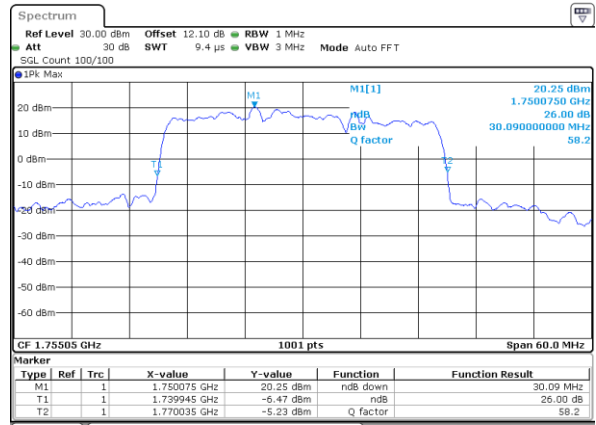

Middle Channel / 15MHz+15MHz

Date: 20_JUL_2020 22:51:44

Middle Channel / 15MHz+20MHz

Date: 20_JUL_2020 21:53:14

Highest Channel / 15MHz+15MHz

Date: 20_JUL_2020 23:04:37

Highest Channel / 15MHz+20MHz

Date: 20_JUL_2020 22:06:08

LTE Band 66C

16QAM

Lowest Channel / 20MHz+5MHz

Date: 20_JUL_2020 19:30:39

Lowest Channel / 20MHz+10MHz

Date: 20_JUL_2020 23:45:11

Middle Channel / 20MHz+5MHz

Date: 20_JUL_2020 19:57:38

Middle Channel / 20MHz+10MHz

Date: 21_JUL_2020 00:07:17

Highest Channel / 20MHz+5MHz

Date: 20_JUL_2020 20:11:01

Highest Channel / 20MHz+10MHz

Date: 21_JUL_2020 00:21:55

LTE Band 66C

16QAM

Lowest Channel / 20MHz+15MHz

Date: 20_JUL_2020 20:36:49

Lowest Channel / 20MHz+20MHz

Date: 20_JUL_2020 05:12:54

Middle Channel / 20MHz+15MHz

Date: 20_JUL_2020 20:59:03

Middle Channel / 20MHz+20MHz

Date: 20_JUL_2020 06:17:23