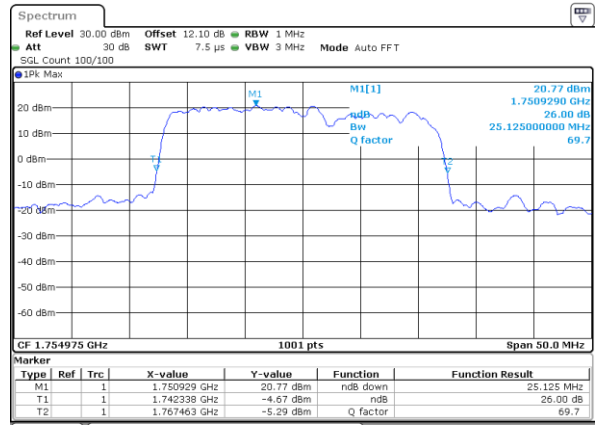

LTE Band 66C

QPSK

Lowest Channel / 5MHz+20MHz

Date: 20_JUL_2020 07:18:59

Lowest Channel / 10MHz+15MHz

Date: 21_JUL_2020 20:20:46

Middle Channel / 5MHz+20MHz

Date: 20_JUL_2020 08:17:01

Middle Channel / 10MHz+15MHz

Date: 21_JUL_2020 20:46:27

Highest Channel / 5MHz+20MHz

Date: 20_JUL_2020 08:28:29

Highest Channel / 10MHz+15MHz

Date: 21_JUL_2020 21:04:39

LTE Band 66C

QPSK

Lowest Channel / 10MHz+20MHz

Date: 21_JUL_2020 00:49:08

Lowest Channel / 15MHz+10MHz

Date: 21_JUL_2020 19:10:21

Middle Channel / 10MHz+20MHz

Date: 21_JUL_2020 01:18:21

Middle Channel / 15MHz+10MHz

Date: 21_JUL_2020 19:36:22

Highest Channel / 10MHz+20MHz

Date: 21_JUL_2020 01:29:59

Highest Channel / 15MHz+10MHz

Date: 21_JUL_2020 19:48:18

LTE Band 66C

QPSK

Lowest Channel / 15MHz+15MHz

Date: 20_JUL_2020 22:26:05