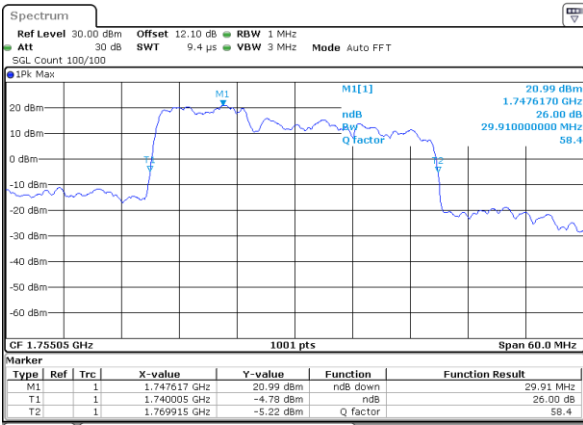

Lowest Channel / 5MHz+20MHz

Date: 20_JUL_2020 07:18:37

Lowest Channel / 10MHz+15MHz

Date: 21_JUL_2020 20:20:23

Middle Channel / 5MHz+20MHz

Date: 20_JUL_2020 08:16:38

Middle Channel / 10MHz+15MHz

Date: 21_JUL_2020 20:46:04

Highest Channel / 5MHz+20MHz

Date: 20_JUL_2020 08:28:52

Highest Channel / 10MHz+15MHz

Date: 21_JUL_2020 21:05:01

LTE Band 66C

16QAM

Lowest Channel / 10MHz+20MHz

Date: 21_JUL_2020 00:48:46

Lowest Channel / 15MHz+10MHz

Date: 21_JUL_2020 19:09:58

Middle Channel / 10MHz+20MHz

Date: 21_JUL_2020 01:17:58

Middle Channel / 15MHz+10MHz

Date: 21_JUL_2020 19:36:00

Highest Channel / 10MHz+20MHz

Date: 21_JUL_2020 01:30:22

Highest Channel / 15MHz+10MHz

Date: 21_JUL_2020 19:48:40

LTE Band 66C

16QAM

Lowest Channel / 15MHz+15MHz

Date: 20_JUL_2020 22:25:42

Lowest Channel / 15MHz+20MHz

Date: 20_JUL_2020 21:35:11