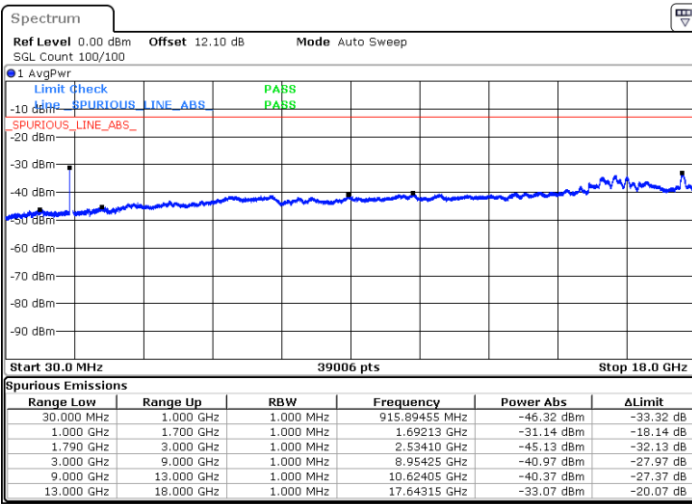

Date: 22.JUL.2020 03:07:55

Date: 22.JUL.2020 03:12:08

Middle Channel / FullRB

N/A

Date: 22.JUL.2020 03:07:04

LTE Band 66B / 10MHz+5MHz

64QAM

Highest Channel / 1RB0 and 1RB24

Highest Channel / 1RB49 and 1RB0

Date: 22.JUL.2020 03:36:35

Date: 22.JUL.2020 03:35:44

Highest Channel / FullIRB

N/A

Date: 22.JUL.2020 03:40:49

LTE Band 66B / 10MHz+10MHz

64QAM

Lowest Channel / 1RB0 and 1RB49

Lowest Channel / 1RB49 and 1RB0

Date: 22.JUL.2020 01:24:39

Date: 22.JUL.2020 01:20:26

Lowest Channel / FullIRB

N/A

Date: 22.JUL.2020 01:25:30

LTE Band 66B / 10MHz+10MHz