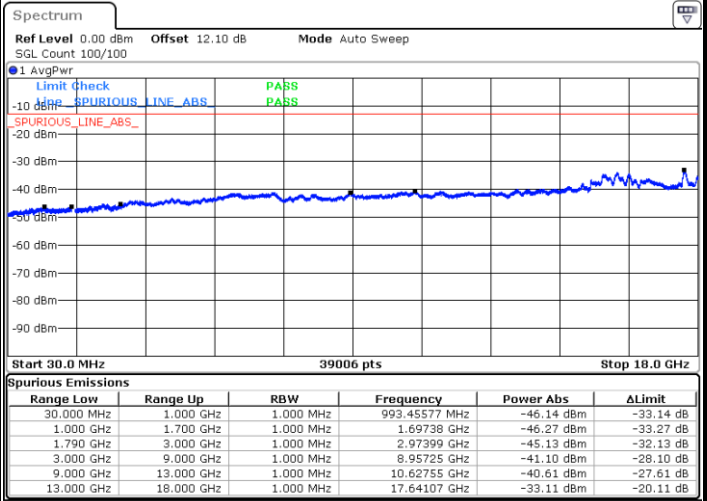

LTE Band 66B / 5MHz+15MHz

64QAM

Lowest Channel / 1RB0 and 1RB49

Lowest Channel / 1RB24 and 1RB0

Date: 22.JUL.2020 22:42:46

Date: 21.JUL.2020 23:49:58

Lowest Channel / FullIRB

N/A

Date: 21.JUL.2020 23:57:44

LTE Band 66B / 5MHz+15MHz

64QAM

Middle Channel / 1RB0 and 1RB49

Middle Channel / 1RB24 and 1RB0

Date: 22.JUL.2020 00:20:10

Date: 22.JUL.2020 00:24:24

Middle Channel / FullRB

N/A

Date: 22.JUL.2020 00:19:20

LTE Band 66B / 5MHz+15MHz

64QAM

Highest Channel / 1RB0 and 1RB49

Highest Channel / 1RB24 and 1RB0

Date: 22.JUL.2020 00:51:50

Date: 22.JUL.2020 00:51:00

Highest Channel / FullRB

N/A

Date: 22.JUL.2020 00:56:04

LTE Band 66B / 10MHz+5MHz

64QAM

Lowest Channel / 1RB0 and 1RB24

Lowest Channel / 1RB49 and 1RB0

Date: 22.JUL.2020 02:56:53