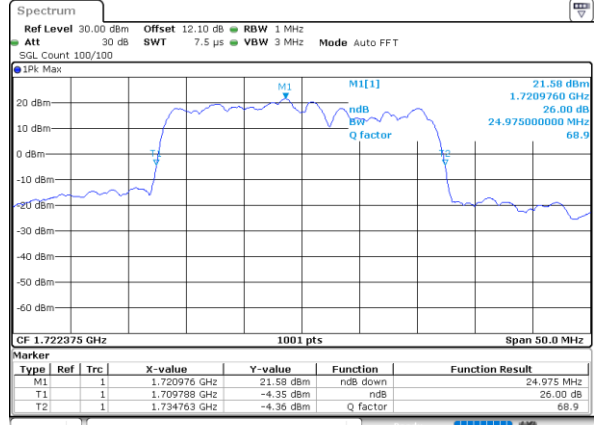

Lowest Channel / 5MHz+20MHz

Date: 20_JUL_2020 07:18:37

Lowest Channel / 10MHz+15MHz

Date: 21_JUL_2020 20:20:23

Middle Channel / 5MHz+20MHz

Date: 20_JUL_2020 08:16:38

Middle Channel / 10MHz+15MHz

Date: 21_JUL_2020 20:46:04

Highest Channel / 5MHz+20MHz

Date: 20_JUL_2020 08:28:52

Highest Channel / 10MHz+15MHz

Date: 21_JUL_2020 21:05:01

LTE Band 66C

16QAM

Lowest Channel / 10MHz+20MHz

Date: 21_JUL_2020 00:48:46

Lowest Channel / 15MHz+10MHz

Date: 21_JUL_2020 19:09:58

Middle Channel / 10MHz+20MHz

Date: 21_JUL_2020 01:17:58

Middle Channel / 15MHz+10MHz

Date: 21_JUL_2020 19:36:00

Highest Channel / 10MHz+20MHz

Date: 21_JUL_2020 01:30:22

Highest Channel / 15MHz+10MHz

Date: 21_JUL_2020 19:48:40

LTE Band 66C

16QAM

Lowest Channel / 15MHz+15MHz

Date: 20_JUL_2020 22:25:42

Lowest Channel / 15MHz+20MHz

Date: 20_JUL_2020 21:35:11