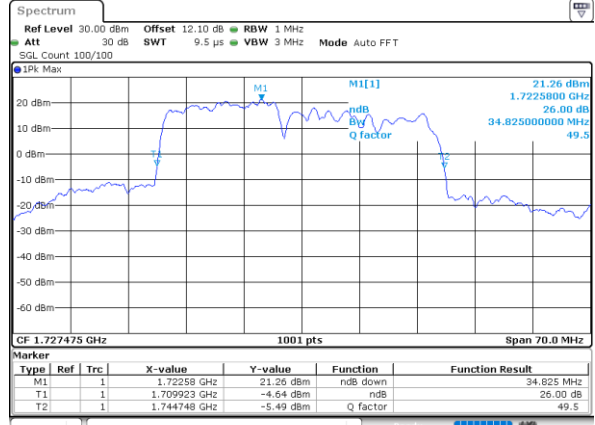

Lowest Channel / 10MHz+20MHz

Date: 21_JUL_2020 00:49:08

Lowest Channel / 15MHz+10MHz

Date: 21_JUL_2020 19:10:21

Middle Channel / 10MHz+20MHz

Date: 21_JUL_2020 01:18:21

Middle Channel / 15MHz+10MHz

Date: 21_JUL_2020 19:36:22

Highest Channel / 10MHz+20MHz

Date: 21_JUL_2020 01:29:59

Highest Channel / 15MHz+10MHz

Date: 21_JUL_2020 19:48:18

LTE Band 66C

QPSK

Lowest Channel / 15MHz+15MHz

Date: 20_JUL_2020 22:26:05

Lowest Channel / 15MHz+20MHz

Date: 20_JUL_2020 21:55:34

Middle Channel / 15MHz+15MHz

Date: 20_JUL_2020 22:52:07

Middle Channel / 15MHz+20MHz

Date: 20_JUL_2020 21:53:37

Highest Channel / 15MHz+15MHz

Date: 20_JUL_2020 23:04:14

Highest Channel / 15MHz+20MHz

Date: 20_JUL_2020 22:05:45

LTE Band 66C

QPSK

Lowest Channel / 20MHz+5MHz

Date: 20_JUL_2020 19:31:02

Lowest Channel / 20MHz+10MHz

Date: 20_JUL_2020 23:45:33