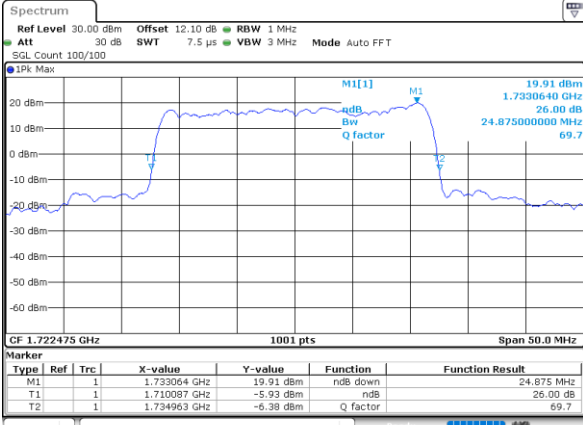

Highest Channel / 15MHz+10MHz

Date: 21_JUL_2020 19:48:40

LTE Band 66C

16QAM

Lowest Channel / 15MHz+15MHz

Date: 20_JUL_2020 22:25:42

Lowest Channel / 15MHz+20MHz

Date: 20_JUL_2020 21:35:11

Middle Channel / 15MHz+15MHz

Date: 20_JUL_2020 22:51:44

Middle Channel / 15MHz+20MHz

Date: 20_JUL_2020 21:53:14

Highest Channel / 15MHz+15MHz

Date: 20_JUL_2020 23:04:37

Highest Channel / 15MHz+20MHz

Date: 20_JUL_2020 22:06:08

LTE Band 66C

16QAM

Lowest Channel / 20MHz+5MHz

Date: 20_JUL_2020 19:30:39

Lowest Channel / 20MHz+10MHz

Date: 20_JUL_2020 23:45:11

Middle Channel / 20MHz+5MHz

Date: 20_JUL_2020 19:57:38

Middle Channel / 20MHz+10MHz

Date: 21_JUL_2020 00:07:17

Highest Channel / 20MHz+5MHz

Date: 20_JUL_2020 20:11:01

Highest Channel / 20MHz+10MHz

Date: 21_JUL_2020 00:21:55

LTE Band 66C

16QAM