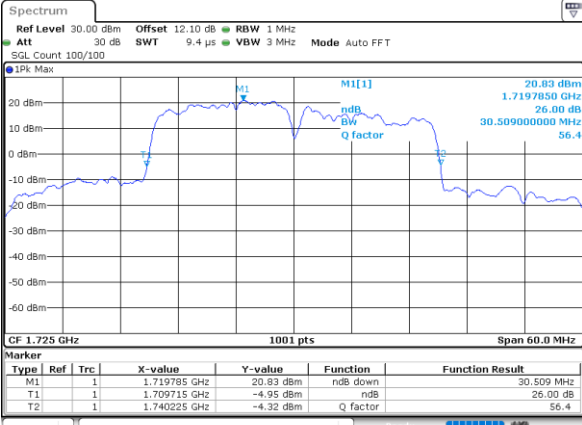

Lowest Channel / 10MHz+20MHz

Date: 21_JUL_2020 00:49:08

Lowest Channel / 15MHz+10MHz

Date: 21_JUL_2020 19:10:21

Middle Channel / 10MHz+20MHz

Date: 21_JUL_2020 01:18:21

Middle Channel / 15MHz+10MHz

Date: 21_JUL_2020 19:36:22

Highest Channel / 10MHz+20MHz

Date: 21_JUL_2020 01:29:59

Highest Channel / 15MHz+10MHz

Date: 21_JUL_2020 19:48:18

LTE Band 66C

QPSK

Lowest Channel / 15MHz+15MHz

Date: 20_JUL_2020 22:26:05

Lowest Channel / 15MHz+20MHz

Date: 20_JUL_2020 21:55:34

Middle Channel / 15MHz+15MHz

Date: 20_JUL_2020 22:52:07

Middle Channel / 15MHz+20MHz

Date: 20_JUL_2020 21:53:37

Highest Channel / 15MHz+15MHz

Date: 20_JUL_2020 23:04:14

Highest Channel / 15MHz+20MHz

Date: 20_JUL_2020 22:05:45

LTE Band 66C

QPSK

Lowest Channel / 20MHz+5MHz

Date: 20_JUL_2020 19:31:02

Lowest Channel / 20MHz+10MHz

Date: 20_JUL_2020 23:45:33