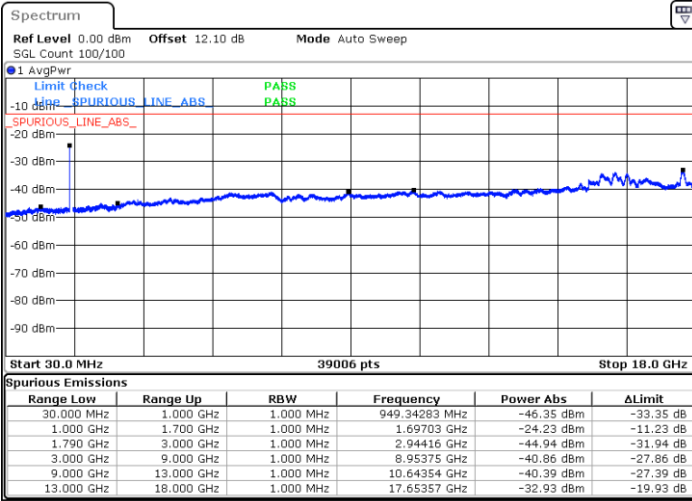

LTE Band 66B / 5MHz+5MHz

16QAM

Highest Channel / 1RB0 and 1RB24

Highest Channel / 1RB14 and 1RB0

Date: 22.JUL.2020 23:54:21

Date: 22.JUL.2020 23:51:49

Highest Channel / FullIRB

N/A

Date: 22.JUL.2020 23:56:53

LTE Band 66B / 5MHz+10MHz

16QAM

Lowest Channel / 1RB0 and 1RB14

Lowest Channel / 1RB24 and 1RB0

Date: 22.JUL.2020 03:59:40

Date: 22.JUL.2020 03:57:08

Lowest Channel / FullIRB

N/A

Date: 22.JUL.2020 04:02:12

LTE Band 66B / 5MHz+10MHz

16QAM

Middle Channel / 1RB0 and 1RB14

Middle Channel / 1RB24 and 1RB0

Date: 22.JUL.2020 22:53:38

Date: 22.JUL.2020 22:56:10

Middle Channel / FullRB

N/A

Date: 22.JUL.2020 22:51:06

LTE Band 66B / 5MHz+10MHz

16QAM

Highest Channel / 1RB0 and 1RB14

Highest Channel / 1RB24 and 1RB0

Date: 22.JUL.2020 23:16:14