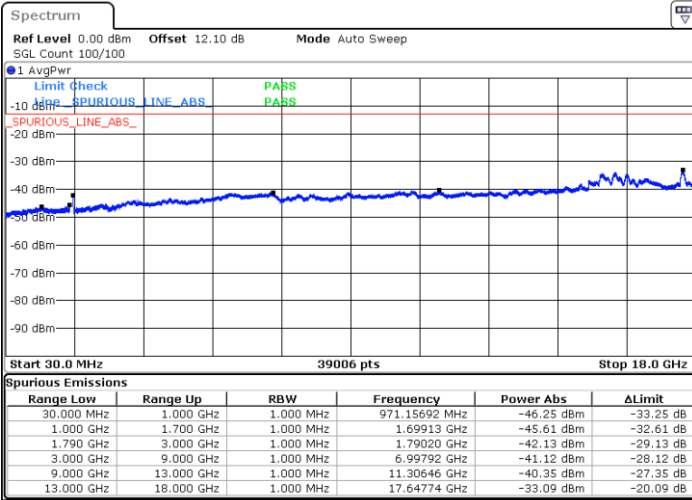

Highest Channel / 1RB0 and 1RB49

Highest Channel / 1RB24 and 1RB0

Date: 22.JUL.2020 00:52:41

Date: 22.JUL.2020 00:50:09

Highest Channel / FullRB

N/A

Date: 22.JUL.2020 00:55:13

LTE Band 66B / 10MHz+5MHz

16QAM

Lowest Channel / 1RB0 and 1RB24

Lowest Channel / 1RB49 and 1RB0

Date: 22.JUL.2020 02:56:02

Date: 22.JUL.2020 02:49:13

Lowest Channel / FullIRB

N/A

Date: 22.JUL.2020 02:58:35