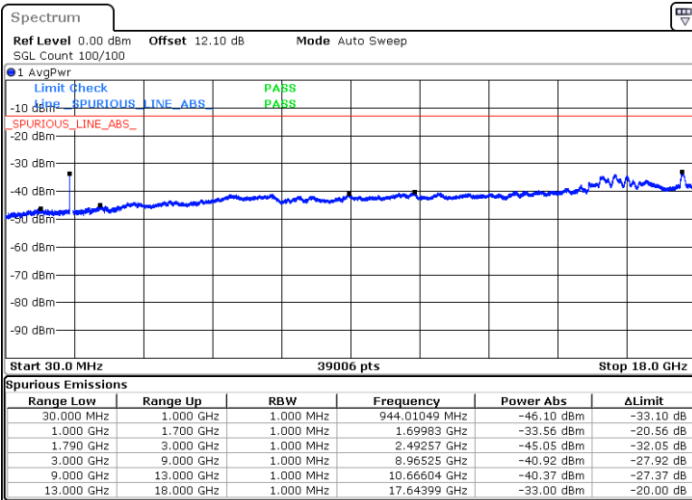

Highest Channel / 1RB49 and 1RB0

Date: 21.JUL.2020 22:41:42

Date: 21.JUL.2020 22:35:08

Highest Channel / FullRB

N/A

Date: 21.JUL.2020 22:42:33

LTE Band 66B / 5MHz+5MHz

16QAM

Lowest Channel / 1RB0 and 1RB24

Lowest Channel / 1RB14 and 1RB0

Date: 22.JUL.2020 04:22:56

Date: 22.JUL.2020 04:20:24

Lowest Channel / FullIRB

N/A

Date: 22.JUL.2020 04:25:29

LTE Band 66B / 5MHz+5MHz

LTE Band 66B / 5MHz+5MHz

16QAM

Highest Channel / 1RB0 and 1RB24

Highest Channel / 1RB14 and 1RB0

Date: 22.JUL.2020 23:54:21

Date: 22.JUL.2020 23:51:49

Highest Channel / FullIRB

N/A