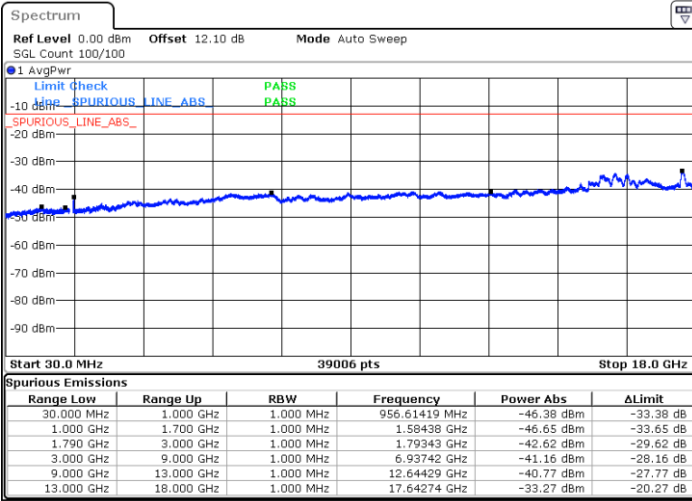

N/A

Date: 22.JUL.2020 04:02:12

LTE Band 66B / 5MHz+10MHz

16QAM

Middle Channel / 1RB0 and 1RB14

Middle Channel / 1RB24 and 1RB0

Date: 22.JUL.2020 22:53:38

Date: 22.JUL.2020 22:56:10

Middle Channel / FullRB

N/A

Date: 22.JUL.2020 22:51:06

LTE Band 66B / 5MHz+10MHz

16QAM

Highest Channel / 1RB0 and 1RB14

Highest Channel / 1RB24 and 1RB0

Date: 22.JUL.2020 23:16:14

Date: 22.JUL.2020 23:13:42

Highest Channel / FullIRB

N/A

Date: 22.JUL.2020 23:18:46

LTE Band 66B / 5MHz+15MHz

16QAM

Lowest Channel / 1RB0 and 1RB49

Lowest Channel / 1RB24 and 1RB0

Date: 22.JUL.2020 22:41:47

Date: 21.JUL.2020 23:53:31

Lowest Channel / FullIRB

N/A

Date: 21.JUL.2020 23:58:35

LTE Band 66B / 5MHz+15MHz

16QAM

Middle Channel / 1RB0 and 1RB49