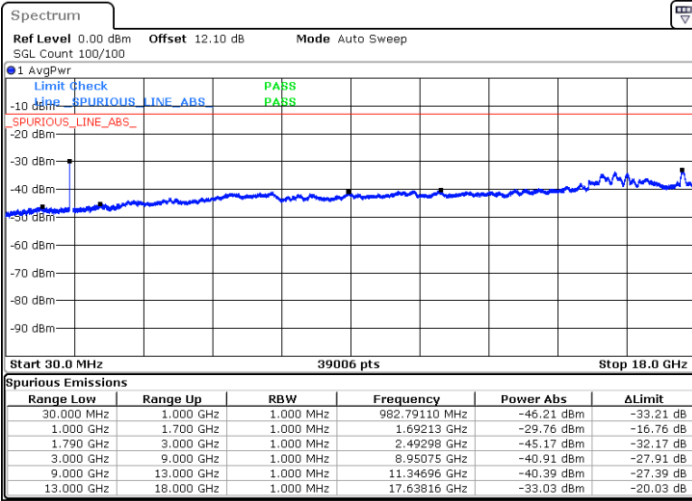

Date: 21.JUL.2020 21:56:20

Lowest Channel / FullIRB

N/A

Date: 21.JUL.2020 22:01:24

LTE Band 66B / 15MHz+5MHz

QPSK

Middle Channel / 1RB0 and 1RB49

Middle Channel / 1RB49 and 1RB0

Date: 21.JUL.2020 22:18:17

Date: 21.JUL.2020 22:19:07

Middle Channel / FullRB

N/A

Date: 21.JUL.2020 22:14:03

LTE Band 66B / 15MHz+5MHz

QPSK

Highest Channel / 1RB0 and 1RB49

Highest Channel / 1RB49 and 1RB0

Date: 21.JUL.2020 22:41:42

Date: 21.JUL.2020 22:35:08

Highest Channel / FullRB

N/A

Date: 21.JUL.2020 22:42:33

LTE Band 66B / 5MHz+5MHz

16QAM

Lowest Channel / 1RB0 and 1RB24

Lowest Channel / 1RB14 and 1RB0

Date: 22.JUL.2020 04:22:56

Date: 22.JUL.2020 04:20:24

Lowest Channel / FullIRB

N/A

Date: 22.JUL.2020 04:25:29

LTE Band 66B / 5MHz+5MHz