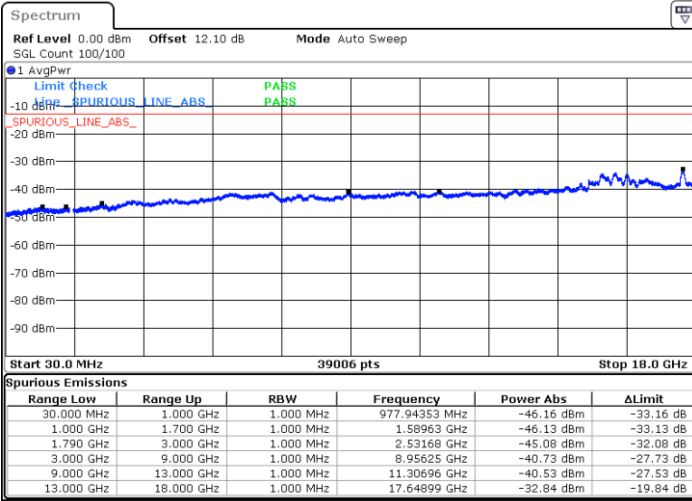

LTE Band 66B / 10MHz+10MHz

QPSK

Lowest Channel / 1RB0 and 1RB49

Lowest Channel / 1RB49 and 1RB0

Date: 22.JUL.2020 01:22:57

Date: 22.JUL.2020 01:22:07

Lowest Channel / FullIRB

N/A

Date: 22.JUL.2020 01:27:11

LTE Band 66B / 10MHz+10MHz

QPSK

Middle Channel / 1RB0 and 1RB49

Middle Channel / 1RB49 and 1RB0

Date: 22.JUL.2020 01:51:48

Date: 22.JUL.2020 01:52:38

Middle Channel / FullRB

N/A

Date: 22.JUL.2020 01:47:34

LTE Band 66B / 10MHz+10MHz

QPSK

Highest Channel / 1RB0 and 1RB49

Highest Channel / 1RB49 and 1RB0

Date: 22.JUL.2020 02:32:46

Date: 22.JUL.2020 02:28:33

Highest Channel / FullIRB

N/A

Date: 22.JUL.2020 02:33:37

LTE Band 66B / 15MHz+5MHz

QPSK

Lowest Channel / 1RB0 and 1RB49

Lowest Channel / 1RB49 and 1RB0

Date: 22.JUL.2020 22:31:58