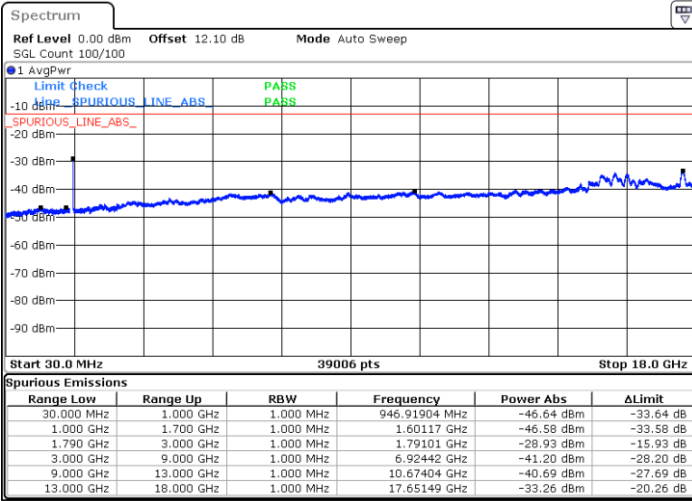

Lowest Channel / 1RB0 and 1RB24

Lowest Channel / 1RB14 and 1RB0

Date: 22.JUL.2020 04:22:56

Date: 22.JUL.2020 04:20:24

Lowest Channel / FullIRB

N/A

Date: 22.JUL.2020 04:25:29

LTE Band 66B / 5MHz+5MHz

16QAM

MiddleChannel / 1RB0 and 1RB24

Middle Channel / 1RB14 and 1RB0

Date: 22.JUL.2020 23:32:51

Date: 22.JUL.2020 23:35:22

Middle Channel / FullIRB

N/A

Date: 22.JUL.2020 23:30:18

LTE Band 66B / 5MHz+5MHz

16QAM

Highest Channel / 1RB0 and 1RB24

Highest Channel / 1RB14 and 1RB0

Date: 22.JUL.2020 23:54:21

Date: 22.JUL.2020 23:51:49

Highest Channel / FullIRB

N/A

Date: 22.JUL.2020 23:56:53

LTE Band 66B / 5MHz+10MHz

16QAM

Lowest Channel / 1RB0 and 1RB14

Lowest Channel / 1RB24 and 1RB0

Date: 22.JUL.2020 03:59:40

Date: 22.JUL.2020 03:57:08

Lowest Channel / FullIRB