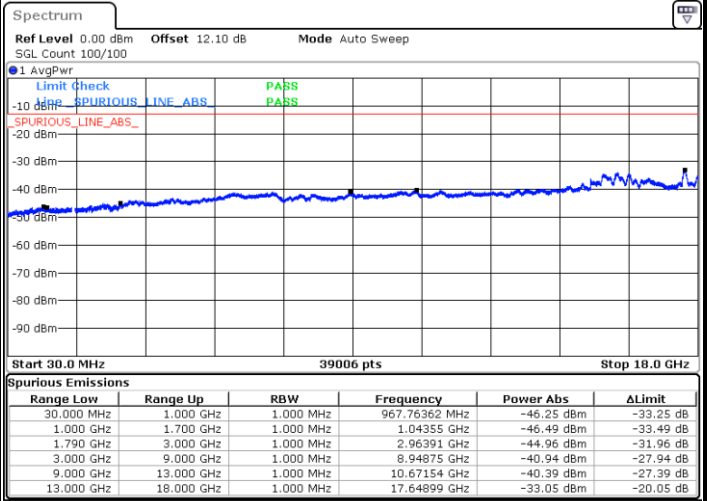

Lowest Channel / FullIRB

N/A

Date: 22.JUL.2020 01:26:20

LTE Band 66B / 10MHz+10MHz

16QAM

Middle Channel / 1RB0 and 1RB49

Middle Channel / 1RB49 and 1RB0

Date: 22.JUL.2020 01:50:57

Date: 22.JUL.2020 01:53:29

Middle Channel / FullRB

N/A

Date: 22.JUL.2020 01:48:25

LTE Band 66B / 10MHz+10MHz

16QAM

Highest Channel / 1RB0 and 1RB49

Highest Channel / 1RB49 and 1RB0

Date: 22.JUL.2020 02:31:56

Date: 22.JUL.2020 02:29:24

Highest Channel / FullRB

N/A

Date: 22.JUL.2020 02:34:28

LTE Band 66B / 15MHz+5MHz

16QAM

Lowest Channel / 1RB0 and 1RB49

Lowest Channel / 1RB49 and 1RB0

Date: 22.JUL.2020 22:33:33

Date: 21.JUL.2020 21:55:29

Lowest Channel / FullIRB

N/A

Date: 21.JUL.2020 22:00:33

LTE Band 66B / 15MHz+5MHz

16QAM