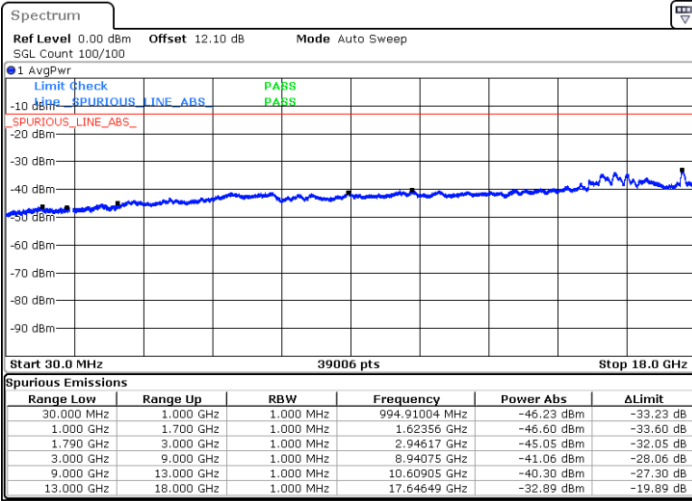

Lowest Channel / FullIRB

N/A

Date: 22.JUL.2020 01:26:20

LTE Band 66B / 10MHz+10MHz

16QAM

Middle Channel / 1RB0 and 1RB49

Middle Channel / 1RB49 and 1RB0

Date: 22.JUL.2020 01:50:57

Date: 22.JUL.2020 01:53:29

Middle Channel / FullRB

N/A

Date: 22.JUL.2020 01:48:25

LTE Band 66B / 10MHz+10MHz

16QAM

Highest Channel / 1RB0 and 1RB49

Highest Channel / 1RB49 and 1RB0

Date: 22.JUL.2020 02:31:56

Date: 22.JUL.2020 02:29:24

Highest Channel / FullRB

N/A

Date: 22.JUL.2020 02:34:28

LTE Band 66B / 15MHz+5MHz

16QAM

Lowest Channel / 1RB0 and 1RB49

Lowest Channel / 1RB49 and 1RB0

Date: 22.JUL.2020 22:33:33

Date: 21.JUL.2020 21:55:29

Lowest Channel / FullIRB

N/A

Date: 21.JUL.2020 22:00:33

LTE Band 66B / 15MHz+5MHz

16QAM