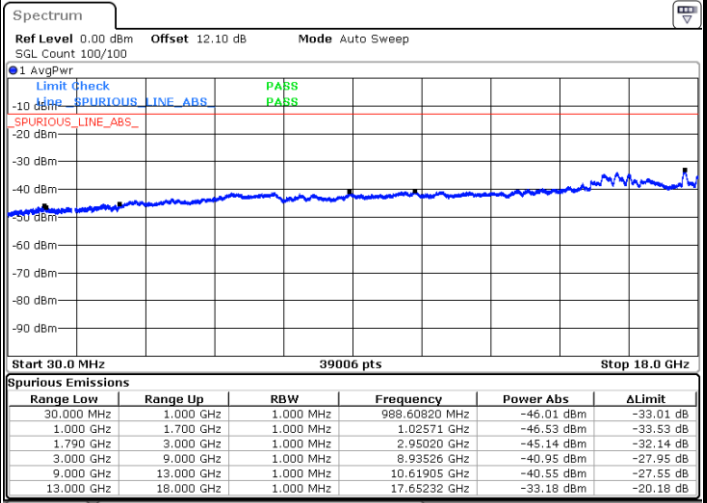

Date: 21.JUL.2020 21:56:20

Lowest Channel / FullIRB

N/A

Date: 21.JUL.2020 22:01:24

LTE Band 66B / 15MHz+5MHz

QPSK

Middle Channel / 1RB0 and 1RB49

Middle Channel / 1RB49 and 1RB0

Date: 21.JUL.2020 22:18:17

Date: 21.JUL.2020 22:19:07

Middle Channel / FullRB

N/A

Date: 21.JUL.2020 22:14:03

LTE Band 66B / 15MHz+5MHz

QPSK

Highest Channel / 1RB0 and 1RB49

Highest Channel / 1RB49 and 1RB0

Date: 21.JUL.2020 22:41:42

Date: 21.JUL.2020 22:35:08

Highest Channel / FullRB

N/A

Date: 21.JUL.2020 22:42:33

LTE Band 66B / 5MHz+5MHz

16QAM

Lowest Channel / 1RB0 and 1RB24

Lowest Channel / 1RB14 and 1RB0

Date: 22.JUL.2020 04:22:56

Date: 22.JUL.2020 04:20:24

Lowest Channel / FullIRB

N/A

Date: 22.JUL.2020 04:25:29

LTE Band 66B / 5MHz+5MHz