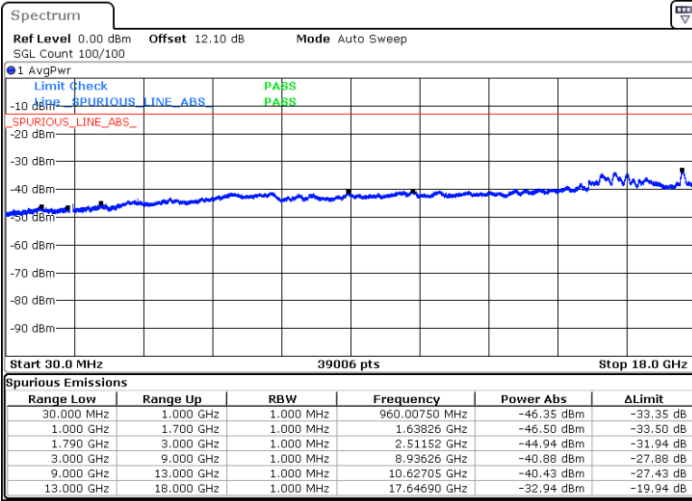

Highest Channel / 1RB0 and 1RB49

Highest Channel / 1RB24 and 1RB0

Date: 22.JUL.2020 00:52:41

Date: 22.JUL.2020 00:50:09

Highest Channel / FullRB

N/A

Date: 22.JUL.2020 00:55:13

LTE Band 66B / 10MHz+5MHz

16QAM

Lowest Channel / 1RB0 and 1RB24

Lowest Channel / 1RB49 and 1RB0

Date: 22.JUL.2020 02:56:02

Date: 22.JUL.2020 02:49:13

Lowest Channel / FullIRB

N/A

Date: 22.JUL.2020 02:58:35

LTE Band 66B / 10MHz+5MHz

16QAM

Middle Channel / 1RB0 and 1RB24

Middle Channel / 1RB49 and 1RB0

Date: 22.JUL.2020 03:08:46

Date: 22.JUL.2020 03:11:16

Middle Channel / FullRB

N/A

Date: 22.JUL.2020 03:06:13

LTE Band 66B / 10MHz+5MHz

16QAM

Highest Channel / 1RB0 and 1RB24

Highest Channel / 1RB49 and 1RB0

Date: 22.JUL.2020 03:37:25

Date: 22.JUL.2020 03:34:54

Highest Channel / FullIRB