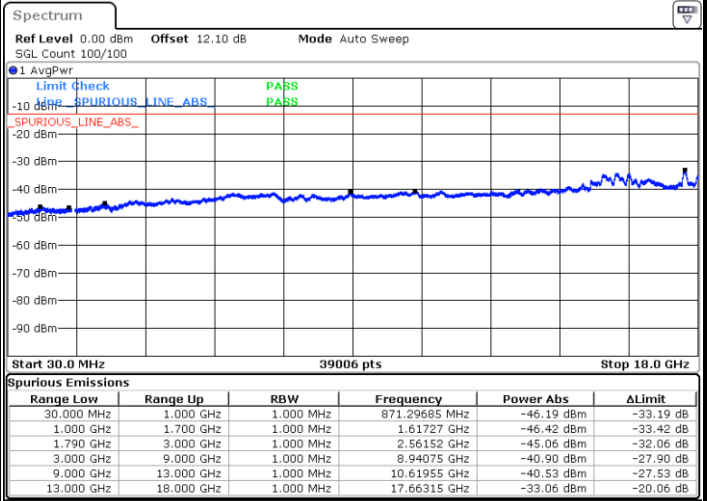

LTE Band 66B / 10MHz+10MHz

QPSK

Lowest Channel / 1RB0 and 1RB49

Lowest Channel / 1RB49 and 1RB0

Date: 22.JUL.2020 01:22:57

Date: 22.JUL.2020 01:22:07

Lowest Channel / FullIRB

N/A

Date: 22.JUL.2020 01:27:11

LTE Band 66B / 10MHz+10MHz

QPSK

Middle Channel / 1RB0 and 1RB49

Middle Channel / 1RB49 and 1RB0

Date: 22.JUL.2020 01:51:48

Date: 22.JUL.2020 01:52:38

Middle Channel / FullRB

N/A

Date: 22.JUL.2020 01:47:34

LTE Band 66B / 10MHz+10MHz

QPSK

Highest Channel / 1RB0 and 1RB49

Highest Channel / 1RB49 and 1RB0

Date: 22.JUL.2020 02:32:46

Date: 22.JUL.2020 02:28:33

Highest Channel / FullIRB

N/A

Date: 22.JUL.2020 02:33:37

LTE Band 66B / 15MHz+5MHz

QPSK

Lowest Channel / 1RB0 and 1RB49

Lowest Channel / 1RB49 and 1RB0

Date: 22.JUL.2020 22:31:58