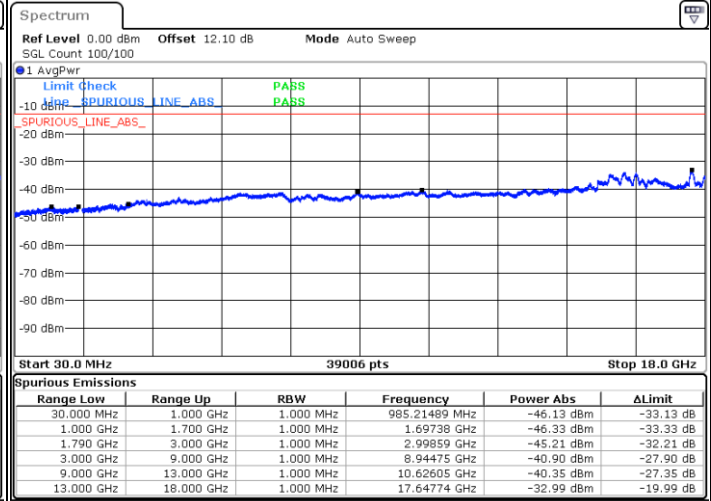

Date: 21.JUL.2020 22:18:17

Date: 21.JUL.2020 22:19:07

Middle Channel / FullRB

N/A

Date: 21.JUL.2020 22:14:03

LTE Band 66B / 15MHz+5MHz

QPSK

Highest Channel / 1RB0 and 1RB49

Highest Channel / 1RB49 and 1RB0

Date: 21.JUL.2020 22:41:42

Date: 21.JUL.2020 22:35:08

Highest Channel / FullRB

N/A

Date: 21.JUL.2020 22:42:33

LTE Band 66B / 5MHz+5MHz

16QAM

Lowest Channel / 1RB0 and 1RB24

Lowest Channel / 1RB14 and 1RB0

Date: 22.JUL.2020 04:22:56

Date: 22.JUL.2020 04:20:24

Lowest Channel / FullIRB

N/A

Date: 22.JUL.2020 04:25:29

LTE Band 66B / 5MHz+5MHz

LTE Band 66B / 5MHz+5MHz

16QAM

Highest Channel / 1RB0 and 1RB24

Highest Channel / 1RB14 and 1RB0

Date: 22.JUL.2020 23:54:21

Date: 22.JUL.2020 23:51:49

Highest Channel / FullIRB

N/A