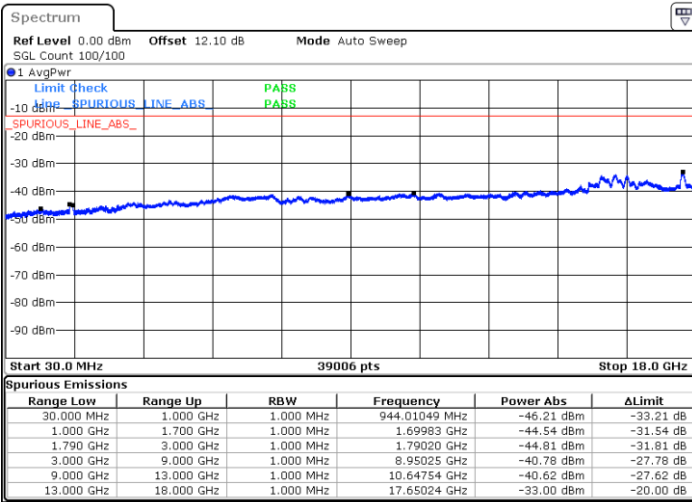

Highest Channel / FullIRB

N/A

Date: 22.JUL.2020 02:33:37

LTE Band 66B / 15MHz+5MHz

QPSK

Lowest Channel / 1RB0 and 1RB49

Lowest Channel / 1RB49 and 1RB0

Date: 22.JUL.2020 22:31:58

Date: 21.JUL.2020 21:56:20

Lowest Channel / FullIRB

N/A

Date: 21.JUL.2020 22:01:24

LTE Band 66B / 15MHz+5MHz

QPSK

Middle Channel / 1RB0 and 1RB49

Middle Channel / 1RB49 and 1RB0

Date: 21.JUL.2020 22:18:17

Date: 21.JUL.2020 22:19:07

Middle Channel / FullRB

N/A

Date: 21.JUL.2020 22:14:03

LTE Band 66B / 15MHz+5MHz

QPSK

Highest Channel / 1RB0 and 1RB49

Highest Channel / 1RB49 and 1RB0

Date: 21.JUL.2020 22:41:42

Date: 21.JUL.2020 22:35:08

Highest Channel / FullRB

N/A

Date: 21.JUL.2020 22:42:33

LTE Band 66B / 5MHz+5MHz

16QAM