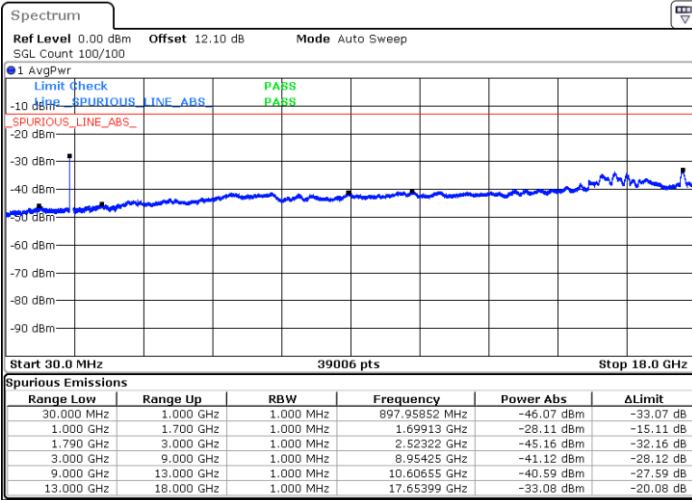

Date: 22.JUL.2020 02:31:56

Date: 22.JUL.2020 02:29:24

Highest Channel / FullRB

N/A

Date: 22.JUL.2020 02:34:28

LTE Band 66B / 15MHz+5MHz

16QAM

Lowest Channel / 1RB0 and 1RB49

Lowest Channel / 1RB49 and 1RB0

Date: 22.JUL.2020 22:33:33

Date: 21.JUL.2020 21:55:29

Lowest Channel / FullIRB

N/A

Date: 21.JUL.2020 22:00:33

LTE Band 66B / 15MHz+5MHz

16QAM

Middle Channel / 1RB0 and 1RB49

Middle Channel / 1RB49 and 1RB0

Date: 21.JUL.2020 22:17:26

Date: 21.JUL.2020 22:19:58

Middle Channel / FullRB

N/A

Date: 21.JUL.2020 22:14:54

LTE Band 66B / 15MHz+5MHz