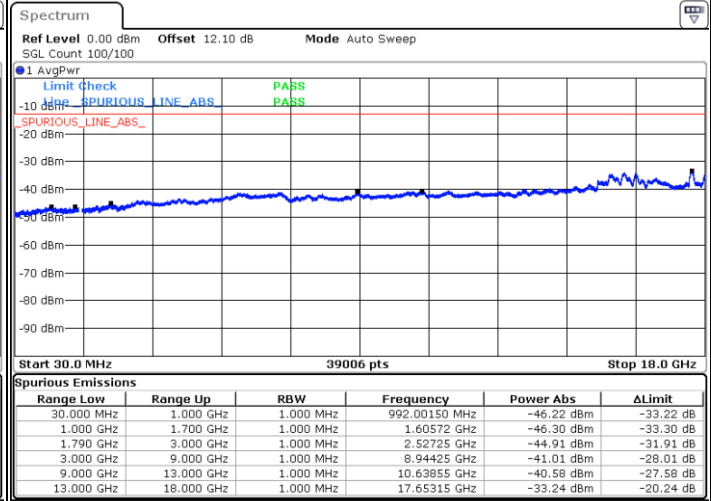

Date: 22.JUL.2020 23:13:42

Highest Channel / FullIRB

N/A

Date: 22.JUL.2020 23:18:46

LTE Band 66B / 5MHz+15MHz

16QAM

Lowest Channel / 1RB0 and 1RB49

Lowest Channel / 1RB24 and 1RB0

Date: 22.JUL.2020 22:41:47

Date: 21.JUL.2020 23:53:31

Lowest Channel / FullIRB

N/A

Date: 21.JUL.2020 23:58:35

LTE Band 66B / 5MHz+15MHz

16QAM

Middle Channel / 1RB0 and 1RB49

Middle Channel / 1RB24 and 1RB0

Date: 22.JUL.2020 00:21:01

Date: 22.JUL.2020 00:23:33

Middle Channel / FullRB

N/A

Date: 22.JUL.2020 00:18:29

LTE Band 66B / 5MHz+15MHz

16QAM

Highest Channel / 1RB0 and 1RB49

Highest Channel / 1RB24 and 1RB0

Date: 22.JUL.2020 00:52:41

Date: 22.JUL.2020 00:50:09

Highest Channel / FullRB

N/A

Date: 22.JUL.2020 00:55:13

LTE Band 66B / 10MHz+5MHz