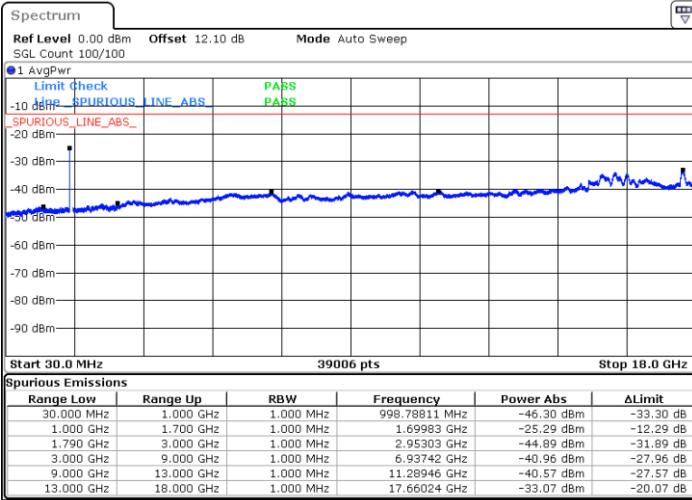

N/A

Date: 22.JUL.2020 01:47:34

LTE Band 66B / 10MHz+10MHz

QPSK

Highest Channel / 1RB0 and 1RB49

Highest Channel / 1RB49 and 1RB0

Date: 22.JUL.2020 02:32:46

Date: 22.JUL.2020 02:28:33

Highest Channel / FullIRB

N/A

Date: 22.JUL.2020 02:33:37

LTE Band 66B / 15MHz+5MHz

QPSK

Lowest Channel / 1RB0 and 1RB49

Lowest Channel / 1RB49 and 1RB0

Date: 22.JUL.2020 22:31:58

Date: 21.JUL.2020 21:56:20

Lowest Channel / FullIRB

N/A

Date: 21.JUL.2020 22:01:24

LTE Band 66B / 15MHz+5MHz

QPSK

Middle Channel / 1RB0 and 1RB49

Middle Channel / 1RB49 and 1RB0

Date: 21.JUL.2020 22:18:17

Date: 21.JUL.2020 22:19:07

Middle Channel / FullRB

N/A

Date: 21.JUL.2020 22:14:03

LTE Band 66B / 15MHz+5MHz

QPSK

Highest Channel / 1RB0 and 1RB49