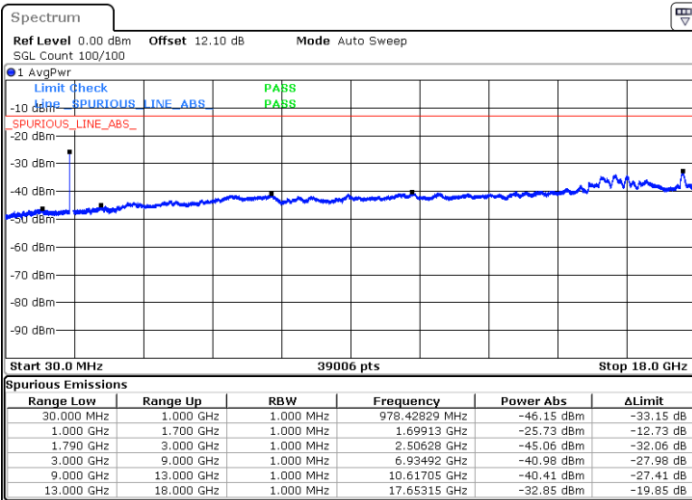

Date: 22.JUL.2020 03:06:13

LTE Band 66B / 10MHz+5MHz

16QAM

Highest Channel / 1RB0 and 1RB24

Highest Channel / 1RB49 and 1RB0

Date: 22.JUL.2020 03:37:25

Date: 22.JUL.2020 03:34:54

Highest Channel / FullIRB

N/A

Date: 22.JUL.2020 03:39:58

LTE Band 66B / 10MHz+10MHz

16QAM

Lowest Channel / 1RB0 and 1RB49

Lowest Channel / 1RB49 and 1RB0

Date: 22.JUL.2020 01:23:48

Date: 22.JUL.2020 01:21:17

Lowest Channel / FullIRB

N/A

Date: 22.JUL.2020 01:26:20

LTE Band 66B / 10MHz+10MHz

16QAM

Middle Channel / 1RB0 and 1RB49

Middle Channel / 1RB49 and 1RB0

Date: 22.JUL.2020 01:50:57

Date: 22.JUL.2020 01:53:29

Middle Channel / FullRB

N/A

Date: 22.JUL.2020 01:48:25

LTE Band 66B / 10MHz+10MHz

16QAM

Highest Channel / 1RB0 and 1RB49

Highest Channel / 1RB49 and 1RB0