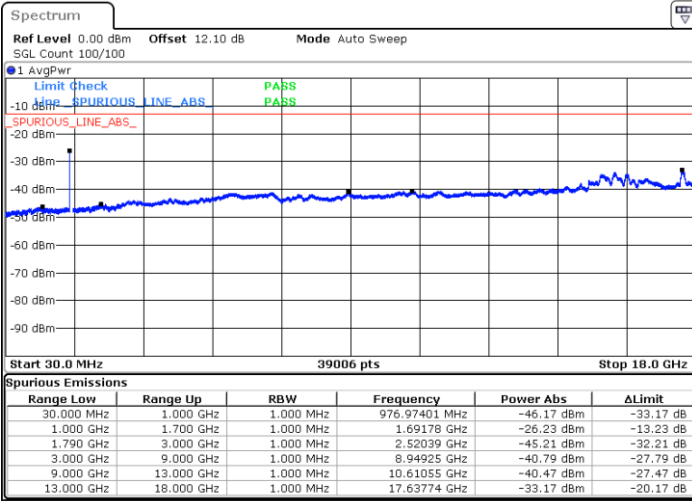

Date: 22.JUL.2020 23:13:42

Highest Channel / FullIRB

N/A

Date: 22.JUL.2020 23:18:46

LTE Band 66B / 5MHz+15MHz

16QAM

Lowest Channel / 1RB0 and 1RB49

Lowest Channel / 1RB24 and 1RB0

Date: 22.JUL.2020 22:41:47

Date: 21.JUL.2020 23:53:31

Lowest Channel / FullIRB

N/A

Date: 21.JUL.2020 23:58:35

LTE Band 66B / 5MHz+15MHz

16QAM

Middle Channel / 1RB0 and 1RB49

Middle Channel / 1RB24 and 1RB0

Date: 22.JUL.2020 00:21:01

Date: 22.JUL.2020 00:23:33

Middle Channel / FullRB

N/A

Date: 22.JUL.2020 00:18:29

LTE Band 66B / 5MHz+15MHz

16QAM

Highest Channel / 1RB0 and 1RB49

Highest Channel / 1RB24 and 1RB0

Date: 22.JUL.2020 00:52:41

Date: 22.JUL.2020 00:50:09

Highest Channel / FullRB

N/A

Date: 22.JUL.2020 00:55:13

LTE Band 66B / 10MHz+5MHz