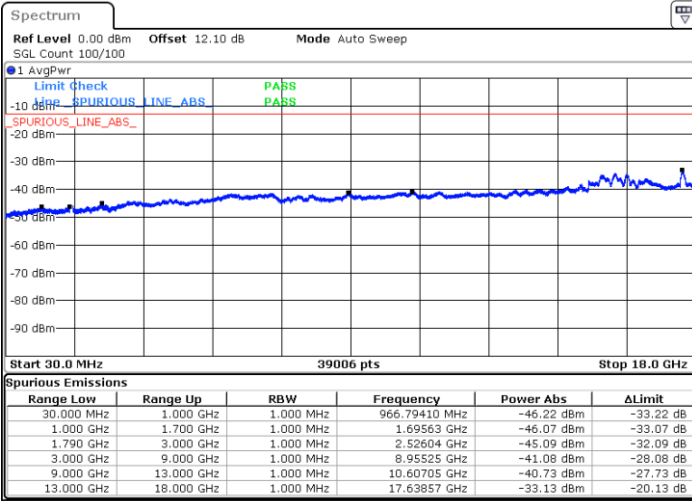

LTE Band 66B / 5MHz+5MHz

64QAM

Lowest Channel / 1RB0 and 1RB24

Lowest Channel / 1RB14 and 1RB0

Date: 22.JUL.2020 04:23:47

Date: 22.JUL.2020 04:19:34

Lowest Channel / FullIRB

N/A

Date: 22.JUL.2020 04:24:38

LTE Band 66B / 5MHz+5MHz

64QAM

MiddleChannel / 1RB0 and 1RB24

Middle Channel / 1RB14 and 1RB0

Date: 22.JUL.2020 23:32:00

Date: 22.JUL.2020 23:36:13

Middle Channel / FullIRB

N/A

Date: 22.JUL.2020 23:31:09

LTE Band 66B / 5MHz+5MHz

64QAM

Highest Channel / 1RB0 and 1RB24

Highest Channel / 1RB14 and 1RB0

Date: 22.JUL.2020 23:53:30

Date: 22.JUL.2020 23:52:40

Highest Channel / FullRB

N/A

Date: 22.JUL.2020 23:57:44

LTE Band 66B / 5MHz+10MHz

64QAM

Lowest Channel / 1RB0 and 1RB14

Lowest Channel / 1RB24 and 1RB0

Date: 22.JUL.2020 04:00:31