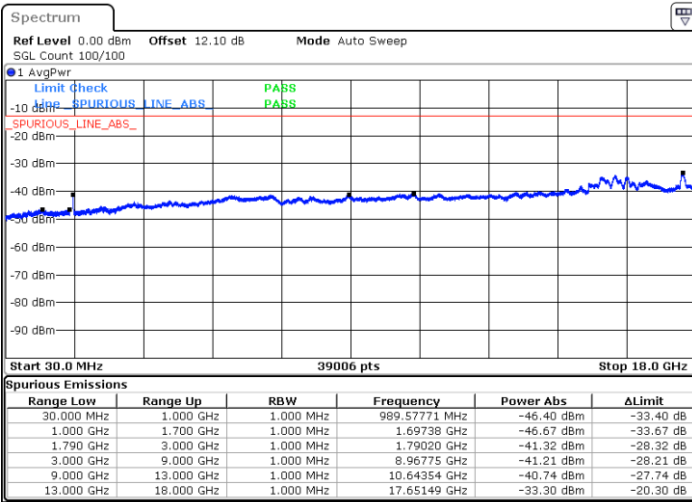

N/A

Date: 22.JUL.2020 23:31:09

LTE Band 66B / 5MHz+5MHz

64QAM

Highest Channel / 1RB0 and 1RB24

Highest Channel / 1RB14 and 1RB0

Date: 22.JUL.2020 23:53:30

Date: 22.JUL.2020 23:52:40

Highest Channel / FullRB

N/A

Date: 22.JUL.2020 23:57:44

LTE Band 66B / 5MHz+10MHz

64QAM

Lowest Channel / 1RB0 and 1RB14

Lowest Channel / 1RB24 and 1RB0

Date: 22.JUL.2020 04:00:31

Date: 22.JUL.2020 03:54:17

Lowest Channel / FullIRB

N/A

Date: 22.JUL.2020 04:01:22

LTE Band 66B / 5MHz+10MHz

64QAM

Middle Channel / 1RB0 and 1RB14

Middle Channel / 1RB24 and 1RB0

Date: 22.JUL.2020 22:52:47

Date: 22.JUL.2020 22:57:01

Middle Channel / FullRB

N/A

Date: 22.JUL.2020 22:51:57

LTE Band 66B / 5MHz+10MHz

64QAM

Highest Channel / 1RB0 and 1RB14