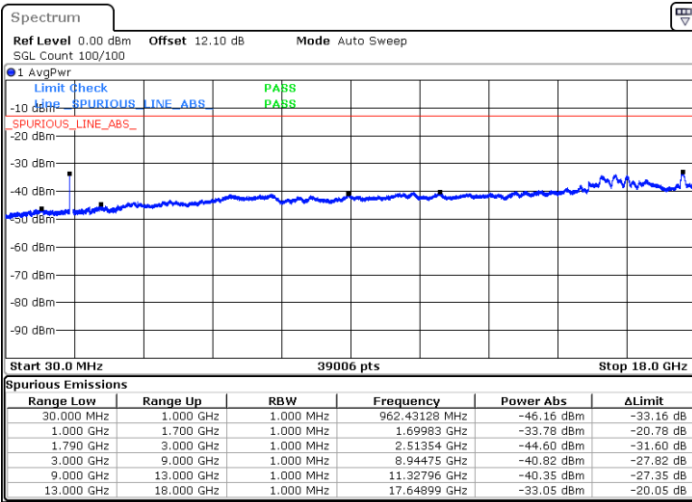

LTE Band 66B / 5MHz+5MHz

16QAM

Highest Channel / 1RB0 and 1RB24

Highest Channel / 1RB14 and 1RB0

Date: 22.JUL.2020 23:54:21

Date: 22.JUL.2020 23:51:49

Highest Channel / FullIRB

N/A

Date: 22.JUL.2020 23:56:53

LTE Band 66B / 5MHz+10MHz

16QAM

Lowest Channel / 1RB0 and 1RB14

Lowest Channel / 1RB24 and 1RB0

Date: 22.JUL.2020 03:59:40

Date: 22.JUL.2020 03:57:08

Lowest Channel / FullIRB

N/A

Date: 22.JUL.2020 04:02:12

LTE Band 66B / 5MHz+10MHz

16QAM

Middle Channel / 1RB0 and 1RB14

Middle Channel / 1RB24 and 1RB0

Date: 22.JUL.2020 22:53:38

Date: 22.JUL.2020 22:56:10

Middle Channel / FullRB

N/A

Date: 22.JUL.2020 22:51:06

LTE Band 66B / 5MHz+10MHz

16QAM

Highest Channel / 1RB0 and 1RB14

Highest Channel / 1RB24 and 1RB0

Date: 22.JUL.2020 23:16:14