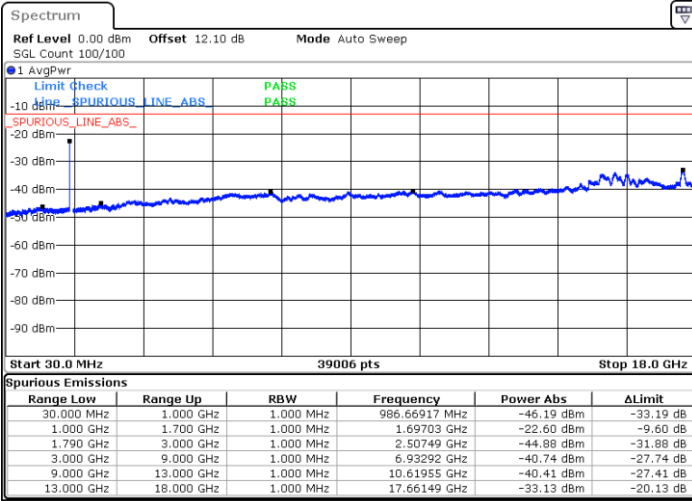

N/A

Date: 22.JUL.2020 23:31:09

LTE Band 66B / 5MHz+5MHz

64QAM

Highest Channel / 1RB0 and 1RB24

Highest Channel / 1RB14 and 1RB0

Date: 22.JUL.2020 23:53:30

Date: 22.JUL.2020 23:52:40

Highest Channel / FullRB

N/A

Date: 22.JUL.2020 23:57:44

LTE Band 66B / 5MHz+10MHz

64QAM

Lowest Channel / 1RB0 and 1RB14

Lowest Channel / 1RB24 and 1RB0

Date: 22.JUL.2020 04:00:31

Date: 22.JUL.2020 03:54:17

Lowest Channel / FullIRB

N/A

Date: 22.JUL.2020 04:01:22

LTE Band 66B / 5MHz+10MHz

64QAM

Middle Channel / 1RB0 and 1RB14

Middle Channel / 1RB24 and 1RB0

Date: 22.JUL.2020 22:52:47

Date: 22.JUL.2020 22:57:01

Middle Channel / FullRB

N/A

Date: 22.JUL.2020 22:51:57

LTE Band 66B / 5MHz+10MHz

64QAM

Highest Channel / 1RB0 and 1RB14