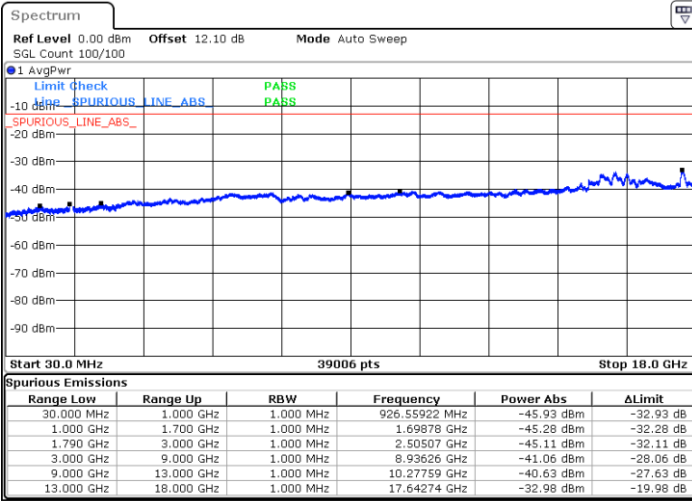

Date: 22.JUL.2020 23:13:42

Highest Channel / FullIRB

N/A

Date: 22.JUL.2020 23:18:46

LTE Band 66B / 5MHz+15MHz

16QAM

Lowest Channel / 1RB0 and 1RB49

Lowest Channel / 1RB24 and 1RB0

Date: 22.JUL.2020 22:41:47

Date: 21.JUL.2020 23:53:31

Lowest Channel / FullIRB

N/A

Date: 21.JUL.2020 23:58:35

LTE Band 66B / 5MHz+15MHz

16QAM

Middle Channel / 1RB0 and 1RB49

Middle Channel / 1RB24 and 1RB0

Date: 22.JUL.2020 00:21:01

Date: 22.JUL.2020 00:23:33

Middle Channel / FullRB

N/A

Date: 22.JUL.2020 00:18:29

LTE Band 66B / 5MHz+15MHz

16QAM

Highest Channel / 1RB0 and 1RB49

Highest Channel / 1RB24 and 1RB0

Date: 22.JUL.2020 00:52:41

Date: 22.JUL.2020 00:50:09

Highest Channel / FullRB

N/A

Date: 22.JUL.2020 00:55:13

LTE Band 66B / 10MHz+5MHz