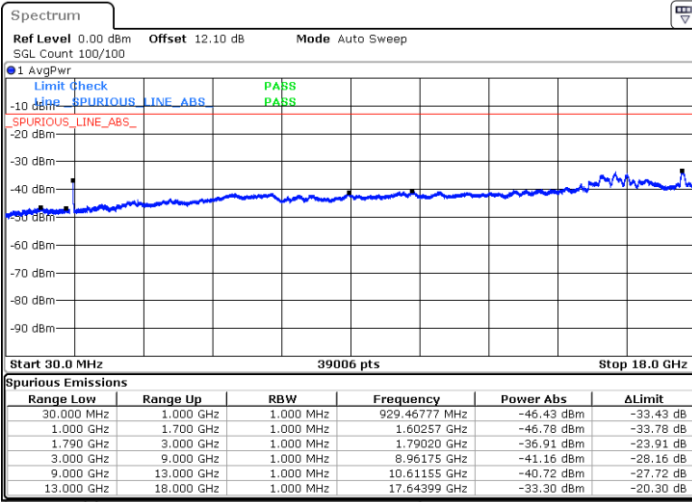

Date: 22.JUL.2020 03:54:17

Lowest Channel / FullIRB

N/A

Date: 22.JUL.2020 04:01:22

LTE Band 66B / 5MHz+10MHz

64QAM

Middle Channel / 1RB0 and 1RB14

Middle Channel / 1RB24 and 1RB0

Date: 22.JUL.2020 22:52:47

Date: 22.JUL.2020 22:57:01

Middle Channel / FullRB

N/A

Date: 22.JUL.2020 22:51:57

LTE Band 66B / 5MHz+10MHz

64QAM

Highest Channel / 1RB0 and 1RB14

Highest Channel / 1RB24 and 1RB0

Date: 22.JUL.2020 23:15:23

Date: 22.JUL.2020 23:14:33

Highest Channel / FullRB

N/A

Date: 22.JUL.2020 23:19:37