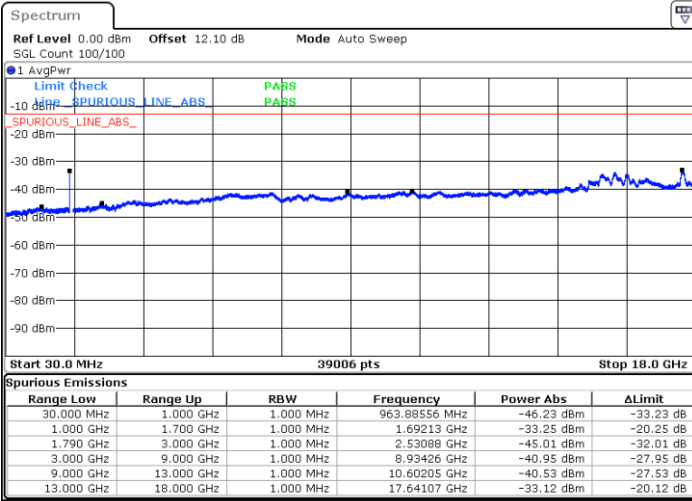

LTE Band 66B / 10MHz+10MHz

QPSK

Lowest Channel / 1RB0 and 1RB49

Lowest Channel / 1RB49 and 1RB0

Date: 22.JUL.2020 01:22:57

Date: 22.JUL.2020 01:22:07

Lowest Channel / FullIRB

N/A

Date: 22.JUL.2020 01:27:11

LTE Band 66B / 10MHz+10MHz

QPSK

Middle Channel / 1RB0 and 1RB49

Middle Channel / 1RB49 and 1RB0

Date: 22.JUL.2020 01:51:48

Date: 22.JUL.2020 01:52:38

Middle Channel / FullRB

N/A

Date: 22.JUL.2020 01:47:34

LTE Band 66B / 10MHz+10MHz

QPSK

Highest Channel / 1RB0 and 1RB49

Highest Channel / 1RB49 and 1RB0

Date: 22.JUL.2020 02:32:46

Date: 22.JUL.2020 02:28:33

Highest Channel / FullIRB

N/A

Date: 22.JUL.2020 02:33:37

LTE Band 66B / 15MHz+5MHz

QPSK

Lowest Channel / 1RB0 and 1RB49

Lowest Channel / 1RB49 and 1RB0

Date: 22.JUL.2020 22:31:58