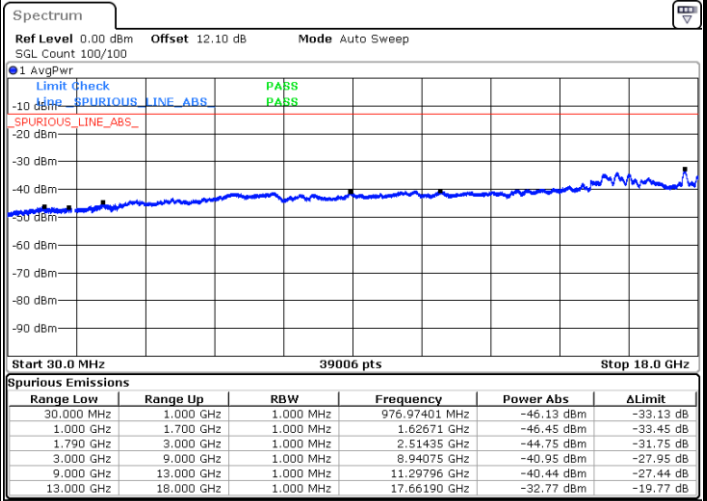

Highest Channel / 1RB0 and 1RB49

Highest Channel / 1RB24 and 1RB0

Date: 22.JUL.2020 00:52:41

Date: 22.JUL.2020 00:50:09

Highest Channel / FullRB

N/A

Date: 22.JUL.2020 00:55:13

LTE Band 66B / 10MHz+5MHz

16QAM

Lowest Channel / 1RB0 and 1RB24

Lowest Channel / 1RB49 and 1RB0

Date: 22.JUL.2020 02:56:02

Date: 22.JUL.2020 02:49:13

Lowest Channel / FullIRB

N/A

Date: 22.JUL.2020 02:58:35

LTE Band 66B / 10MHz+5MHz

16QAM

Middle Channel / 1RB0 and 1RB24

Middle Channel / 1RB49 and 1RB0

Date: 22.JUL.2020 03:08:46

Date: 22.JUL.2020 03:11:16

Middle Channel / FullRB

N/A

Date: 22.JUL.2020 03:06:13

LTE Band 66B / 10MHz+5MHz

16QAM

Highest Channel / 1RB0 and 1RB24

Highest Channel / 1RB49 and 1RB0

Date: 22.JUL.2020 03:37:25

Date: 22.JUL.2020 03:34:54

Highest Channel / FullIRB