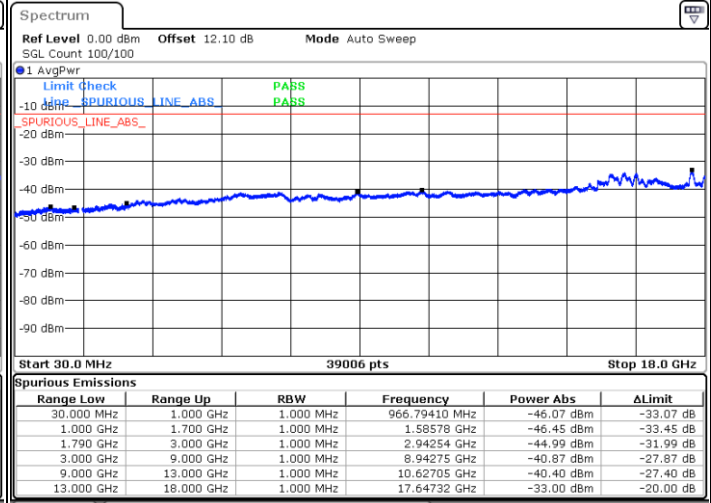

Date: 22.JUL.2020 01:27:11

LTE Band 66B / 10MHz+10MHz

QPSK

Middle Channel / 1RB0 and 1RB49

Middle Channel / 1RB49 and 1RB0

Date: 22.JUL.2020 01:51:48

Date: 22.JUL.2020 01:52:38

Middle Channel / FullRB

N/A

Date: 22.JUL.2020 01:47:34

LTE Band 66B / 10MHz+10MHz

QPSK

Highest Channel / 1RB0 and 1RB49

Highest Channel / 1RB49 and 1RB0

Date: 22.JUL.2020 02:32:46

Date: 22.JUL.2020 02:28:33

Highest Channel / FullIRB

N/A

Date: 22.JUL.2020 02:33:37

LTE Band 66B / 15MHz+5MHz

QPSK

Lowest Channel / 1RB0 and 1RB49

Lowest Channel / 1RB49 and 1RB0

Date: 22.JUL.2020 22:31:58

Date: 21.JUL.2020 21:56:20

Lowest Channel / FullIRB

N/A

Date: 21.JUL.2020 22:01:24

LTE Band 66B / 15MHz+5MHz

QPSK

Middle Channel / 1RB0 and 1RB49

Middle Channel / 1RB49 and 1RB0