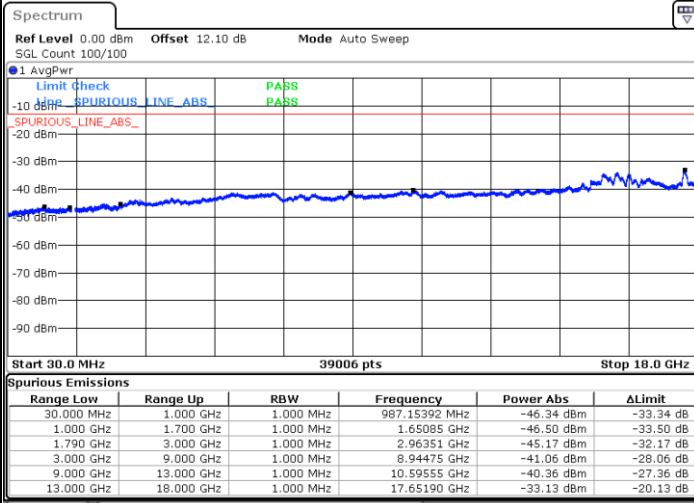

Date: 22.JUL.2020 01:27:11

LTE Band 66B / 10MHz+10MHz

QPSK

Middle Channel / 1RB0 and 1RB49

Middle Channel / 1RB49 and 1RB0

Date: 22.JUL.2020 01:51:48

Date: 22.JUL.2020 01:52:38

Middle Channel / FullRB

N/A

Date: 22.JUL.2020 01:47:34

LTE Band 66B / 10MHz+10MHz

QPSK

Highest Channel / 1RB0 and 1RB49

Highest Channel / 1RB49 and 1RB0

Date: 22.JUL.2020 02:32:46

Date: 22.JUL.2020 02:28:33

Highest Channel / FullIRB

N/A

Date: 22.JUL.2020 02:33:37

LTE Band 66B / 15MHz+5MHz

QPSK

Lowest Channel / 1RB0 and 1RB49

Lowest Channel / 1RB49 and 1RB0

Date: 22.JUL.2020 22:31:58

Date: 21.JUL.2020 21:56:20

Lowest Channel / FullIRB

N/A

Date: 21.JUL.2020 22:01:24

LTE Band 66B / 15MHz+5MHz

QPSK

Middle Channel / 1RB0 and 1RB49

Middle Channel / 1RB49 and 1RB0