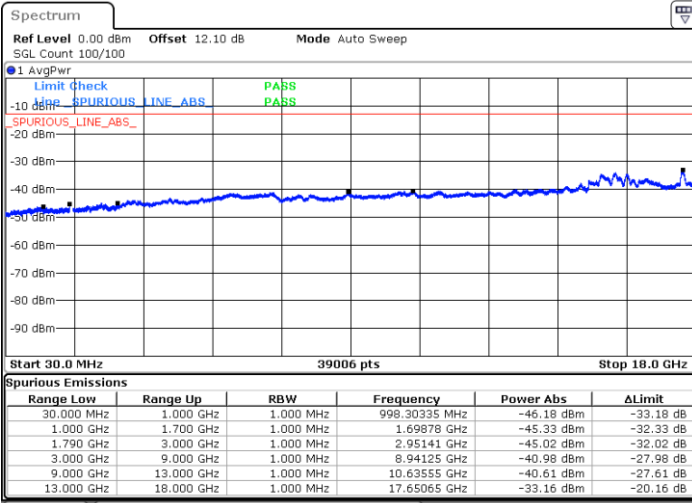

Date: 21.JUL.2020 21:56:20

Lowest Channel / FullIRB

N/A

Date: 21.JUL.2020 22:01:24

LTE Band 66B / 15MHz+5MHz

QPSK

Middle Channel / 1RB0 and 1RB49

Middle Channel / 1RB49 and 1RB0

Date: 21.JUL.2020 22:18:17

Date: 21.JUL.2020 22:19:07

Middle Channel / FullRB

N/A

Date: 21.JUL.2020 22:14:03

LTE Band 66B / 15MHz+5MHz

QPSK

Highest Channel / 1RB0 and 1RB49

Highest Channel / 1RB49 and 1RB0

Date: 21.JUL.2020 22:41:42

Date: 21.JUL.2020 22:35:08

Highest Channel / FullRB

N/A

Date: 21.JUL.2020 22:42:33

LTE Band 66B / 5MHz+5MHz

16QAM

Lowest Channel / 1RB0 and 1RB24

Lowest Channel / 1RB14 and 1RB0

Date: 22.JUL.2020 04:22:56

Date: 22.JUL.2020 04:20:24

Lowest Channel / FullIRB

N/A

Date: 22.JUL.2020 04:25:29

LTE Band 66B / 5MHz+5MHz