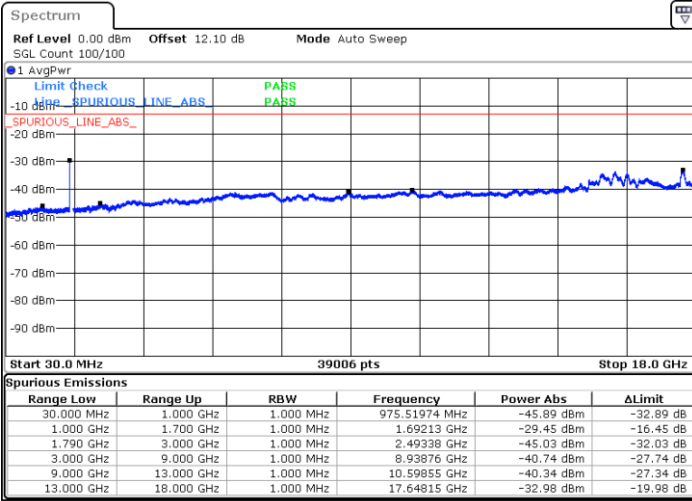

Lowest Channel / 1RB49 and 1RB0

Date: 22.JUL.2020 22:33:33

Date: 21.JUL.2020 21:55:29

Lowest Channel / FullIRB

N/A

Date: 21.JUL.2020 22:00:33

LTE Band 66B / 15MHz+5MHz

16QAM

Middle Channel / 1RB0 and 1RB49

Middle Channel / 1RB49 and 1RB0

Date: 21.JUL.2020 22:17:26

Date: 21.JUL.2020 22:19:58

Middle Channel / FullRB

N/A

Date: 21.JUL.2020 22:14:54

LTE Band 66B / 15MHz+5MHz

16QAM

Highest Channel / 1RB0 and 1RB49

Highest Channel / 1RB49 and 1RB0

Date: 21.JUL.2020 22:40:51

Date: 21.JUL.2020 22:38:19

Highest Channel / FullIRB

N/A

Date: 21.JUL.2020 22:43:24

LTE Band 66B / 5MHz+5MHz

64QAM

Lowest Channel / 1RB0 and 1RB24

Lowest Channel / 1RB14 and 1RB0

Date: 22.JUL.2020 04:23:47

Date: 22.JUL.2020 04:19:34

Lowest Channel / FullIRB

N/A