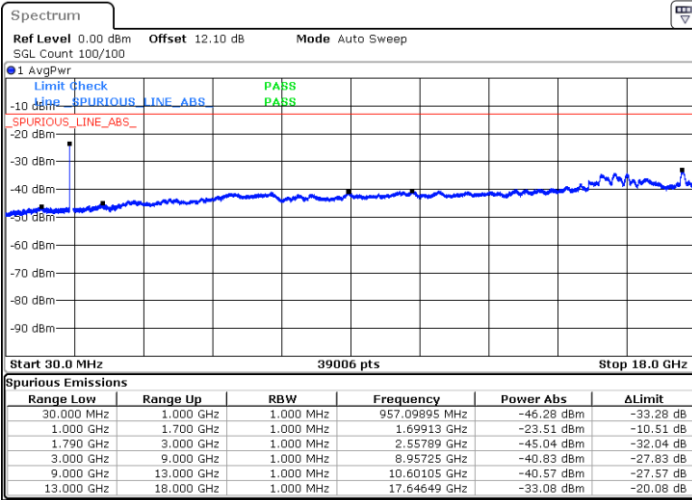

LTE Band 66B / 10MHz+10MHz

QPSK

Lowest Channel / 1RB0 and 1RB49

Lowest Channel / 1RB49 and 1RB0

Date: 22.JUL.2020 01:22:57

Date: 22.JUL.2020 01:22:07

Lowest Channel / FullIRB

N/A

Date: 22.JUL.2020 01:27:11

LTE Band 66B / 10MHz+10MHz

QPSK

Middle Channel / 1RB0 and 1RB49

Middle Channel / 1RB49 and 1RB0

Date: 22.JUL.2020 01:51:48

Date: 22.JUL.2020 01:52:38

Middle Channel / FullRB

N/A

Date: 22.JUL.2020 01:47:34

LTE Band 66B / 10MHz+10MHz

QPSK

Highest Channel / 1RB0 and 1RB49

Highest Channel / 1RB49 and 1RB0

Date: 22.JUL.2020 02:32:46

Date: 22.JUL.2020 02:28:33