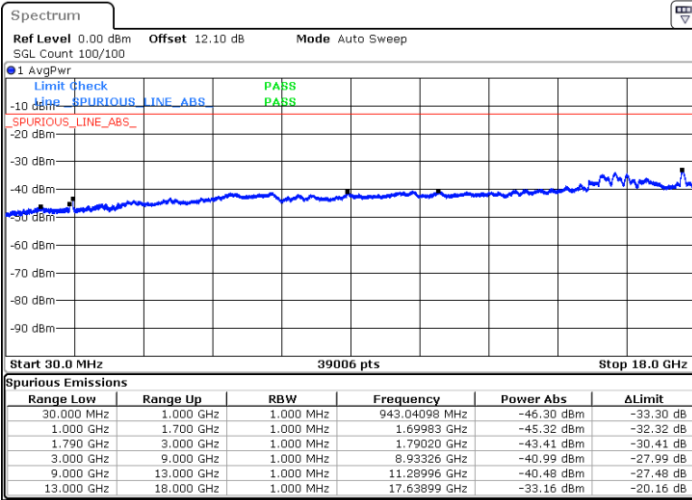

Date: 22.JUL.2020 22:41:47

Date: 21.JUL.2020 23:53:31

Lowest Channel / FullIRB

N/A

Date: 21.JUL.2020 23:58:35

LTE Band 66B / 5MHz+15MHz

16QAM

Middle Channel / 1RB0 and 1RB49

Middle Channel / 1RB24 and 1RB0

Date: 22.JUL.2020 00:21:01

Date: 22.JUL.2020 00:23:33

Middle Channel / FullRB

N/A

Date: 22.JUL.2020 00:18:29

LTE Band 66B / 5MHz+15MHz

16QAM

Highest Channel / 1RB0 and 1RB49

Highest Channel / 1RB24 and 1RB0

Date: 22.JUL.2020 00:52:41

Date: 22.JUL.2020 00:50:09

Highest Channel / FullRB

N/A

Date: 22.JUL.2020 00:55:13

LTE Band 66B / 10MHz+5MHz