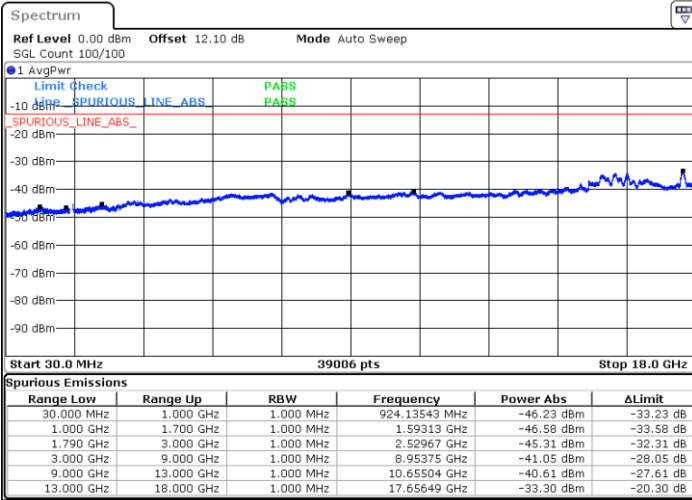

Lowest Channel / 1RB0 and 1RB24

Lowest Channel / 1RB14 and 1RB0

Date: 22.JUL.2020 04:22:56

Date: 22.JUL.2020 04:20:24

Lowest Channel / FullIRB

N/A

Date: 22.JUL.2020 04:25:29

LTE Band 66B / 5MHz+5MHz

16QAM

MiddleChannel / 1RB0 and 1RB24

Middle Channel / 1RB14 and 1RB0

Date: 22.JUL.2020 23:32:51

Date: 22.JUL.2020 23:35:22

Middle Channel / FullIRB

N/A

Date: 22.JUL.2020 23:30:18

LTE Band 66B / 5MHz+5MHz

16QAM

Highest Channel / 1RB0 and 1RB24

Highest Channel / 1RB14 and 1RB0

Date: 22.JUL.2020 23:54:21

Date: 22.JUL.2020 23:51:49

Highest Channel / FullIRB

N/A

Date: 22.JUL.2020 23:56:53

LTE Band 66B / 5MHz+10MHz

16QAM

Lowest Channel / 1RB0 and 1RB14

Lowest Channel / 1RB24 and 1RB0

Date: 22.JUL.2020 03:59:40

Date: 22.JUL.2020 03:57:08

Lowest Channel / FullIRB