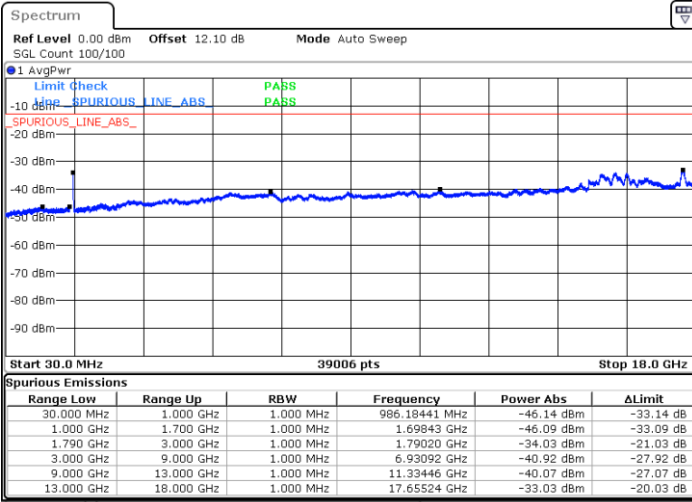

LTE Band 66B / 10MHz+5MHz

16QAM

Middle Channel / 1RB0 and 1RB24

Middle Channel / 1RB49 and 1RB0

Date: 22.JUL.2020 03:08:46

Date: 22.JUL.2020 03:11:16

Middle Channel / FullRB

N/A

Date: 22.JUL.2020 03:06:13

LTE Band 66B / 10MHz+5MHz

16QAM

Highest Channel / 1RB0 and 1RB24

Highest Channel / 1RB49 and 1RB0

Date: 22.JUL.2020 03:37:25

Date: 22.JUL.2020 03:34:54

Highest Channel / FullIRB

N/A

Date: 22.JUL.2020 03:39:58

LTE Band 66B / 10MHz+10MHz

16QAM

Lowest Channel / 1RB0 and 1RB49

Lowest Channel / 1RB49 and 1RB0

Date: 22.JUL.2020 01:23:48

Date: 22.JUL.2020 01:21:17

Lowest Channel / FullIRB

N/A

Date: 22.JUL.2020 01:26:20

LTE Band 66B / 10MHz+10MHz

16QAM

Middle Channel / 1RB0 and 1RB49

Middle Channel / 1RB49 and 1RB0

Date: 22.JUL.2020 01:50:57