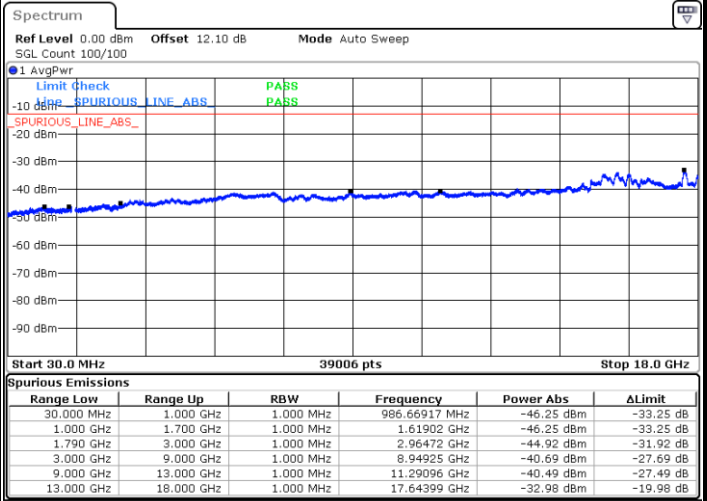

16QAM

Highest Channel / 1RB0 and 1RB49

Highest Channel / 1RB49 and 1RB0

Date: 21.JUL.2020 22:40:51

Date: 21.JUL.2020 22:38:19

Highest Channel / FullIRB

N/A

Date: 21.JUL.2020 22:43:24

LTE Band 66B / 5MHz+5MHz

64QAM

Lowest Channel / 1RB0 and 1RB24

Lowest Channel / 1RB14 and 1RB0

Date: 22.JUL.2020 04:23:47

Date: 22.JUL.2020 04:19:34

Lowest Channel / FullIRB

N/A

Date: 22.JUL.2020 04:24:38

LTE Band 66B / 5MHz+5MHz

64QAM

MiddleChannel / 1RB0 and 1RB24

Middle Channel / 1RB14 and 1RB0

Date: 22.JUL.2020 23:32:00

Date: 22.JUL.2020 23:36:13

Middle Channel / FullIRB

N/A

Date: 22.JUL.2020 23:31:09

LTE Band 66B / 5MHz+5MHz

64QAM

Highest Channel / 1RB0 and 1RB24

Highest Channel / 1RB14 and 1RB0

Date: 22.JUL.2020 23:53:30

Date: 22.JUL.2020 23:52:40