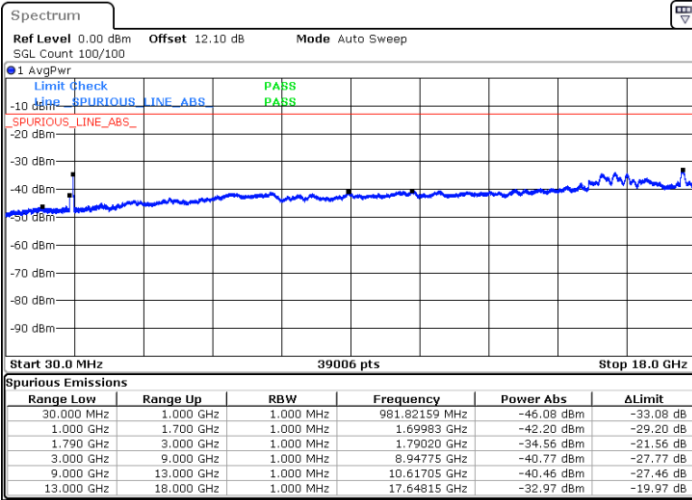

Lowest Channel / FullIRB

N/A

Date: 22.JUL.2020 01:26:20

LTE Band 66B / 10MHz+10MHz

16QAM

Middle Channel / 1RB0 and 1RB49

Middle Channel / 1RB49 and 1RB0

Date: 22.JUL.2020 01:50:57

Date: 22.JUL.2020 01:53:29

Middle Channel / FullRB

N/A

Date: 22.JUL.2020 01:48:25

LTE Band 66B / 10MHz+10MHz

16QAM

Highest Channel / 1RB0 and 1RB49

Highest Channel / 1RB49 and 1RB0

Date: 22.JUL.2020 02:31:56

Date: 22.JUL.2020 02:29:24

Highest Channel / FullRB

N/A

Date: 22.JUL.2020 02:34:28

LTE Band 66B / 15MHz+5MHz

16QAM

Lowest Channel / 1RB0 and 1RB49

Lowest Channel / 1RB49 and 1RB0

Date: 22.JUL.2020 22:33:33

Date: 21.JUL.2020 21:55:29

Lowest Channel / FullIRB

N/A

Date: 21.JUL.2020 22:00:33

LTE Band 66B / 15MHz+5MHz

16QAM