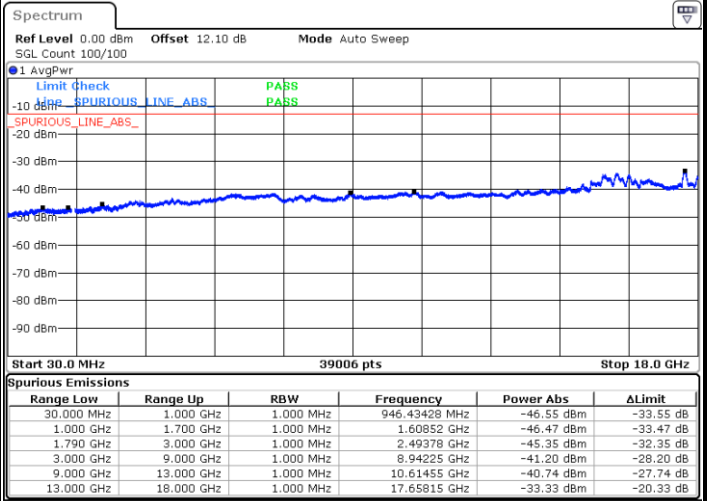

LTE Band 66B / 5MHz+5MHz

64QAM

Lowest Channel / 1RB0 and 1RB24

Lowest Channel / 1RB14 and 1RB0

Date: 22.JUL.2020 04:23:47

Date: 22.JUL.2020 04:19:34

Lowest Channel / FullIRB

N/A

Date: 22.JUL.2020 04:24:38

LTE Band 66B / 5MHz+5MHz

64QAM

MiddleChannel / 1RB0 and 1RB24

Middle Channel / 1RB14 and 1RB0

Date: 22.JUL.2020 23:32:00

Date: 22.JUL.2020 23:36:13

Middle Channel / FullIRB

N/A

Date: 22.JUL.2020 23:31:09

LTE Band 66B / 5MHz+5MHz

64QAM

Highest Channel / 1RB0 and 1RB24

Highest Channel / 1RB14 and 1RB0

Date: 22.JUL.2020 23:53:30

Date: 22.JUL.2020 23:52:40

Highest Channel / FullRB

N/A

Date: 22.JUL.2020 23:57:44

LTE Band 66B / 5MHz+10MHz

64QAM

Lowest Channel / 1RB0 and 1RB14

Lowest Channel / 1RB24 and 1RB0

Date: 22.JUL.2020 04:00:31