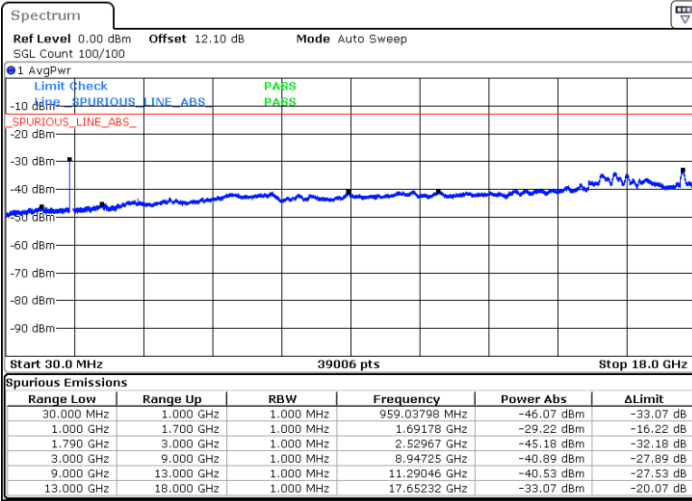

Highest Channel / FullIRB

N/A

Date: 22.JUL.2020 02:33:37

LTE Band 66B / 15MHz+5MHz

QPSK

Lowest Channel / 1RB0 and 1RB49

Lowest Channel / 1RB49 and 1RB0

Date: 22.JUL.2020 22:31:58

Date: 21.JUL.2020 21:56:20

Lowest Channel / FullIRB

N/A

Date: 21.JUL.2020 22:01:24

LTE Band 66B / 15MHz+5MHz

QPSK

Middle Channel / 1RB0 and 1RB49

Middle Channel / 1RB49 and 1RB0

Date: 21.JUL.2020 22:18:17

Date: 21.JUL.2020 22:19:07

Middle Channel / FullRB

N/A

Date: 21.JUL.2020 22:14:03

LTE Band 66B / 15MHz+5MHz

QPSK

Highest Channel / 1RB0 and 1RB49

Highest Channel / 1RB49 and 1RB0

Date: 21.JUL.2020 22:41:42

Date: 21.JUL.2020 22:35:08

Highest Channel / FullRB

N/A

Date: 21.JUL.2020 22:42:33

LTE Band 66B / 5MHz+5MHz

16QAM