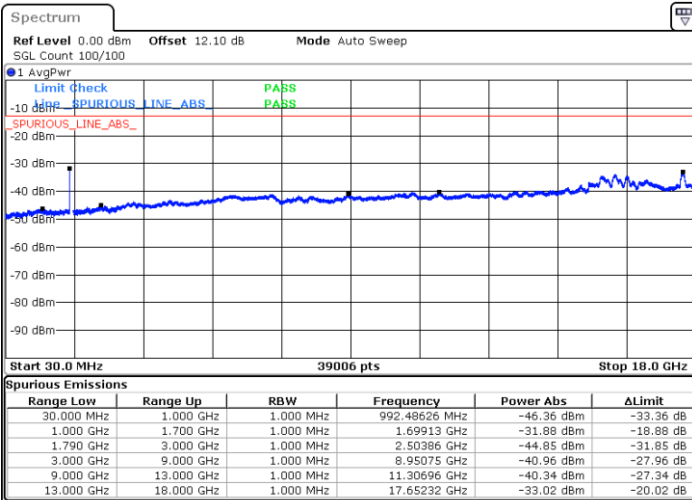

N/A

Date: 22.JUL.2020 23:31:09

LTE Band 66B / 5MHz+5MHz

64QAM

Highest Channel / 1RB0 and 1RB24

Highest Channel / 1RB14 and 1RB0

Date: 22.JUL.2020 23:53:30

Date: 22.JUL.2020 23:52:40

Highest Channel / FullRB

N/A

Date: 22.JUL.2020 23:57:44

LTE Band 66B / 5MHz+10MHz

64QAM

Lowest Channel / 1RB0 and 1RB14

Lowest Channel / 1RB24 and 1RB0

Date: 22.JUL.2020 04:00:31

Date: 22.JUL.2020 03:54:17

Lowest Channel / FullIRB

N/A

Date: 22.JUL.2020 04:01:22

LTE Band 66B / 5MHz+10MHz

64QAM

Middle Channel / 1RB0 and 1RB14

Middle Channel / 1RB24 and 1RB0

Date: 22.JUL.2020 22:52:47

Date: 22.JUL.2020 22:57:01

Middle Channel / FullRB

N/A

Date: 22.JUL.2020 22:51:57

LTE Band 66B / 5MHz+10MHz

64QAM

Highest Channel / 1RB0 and 1RB14