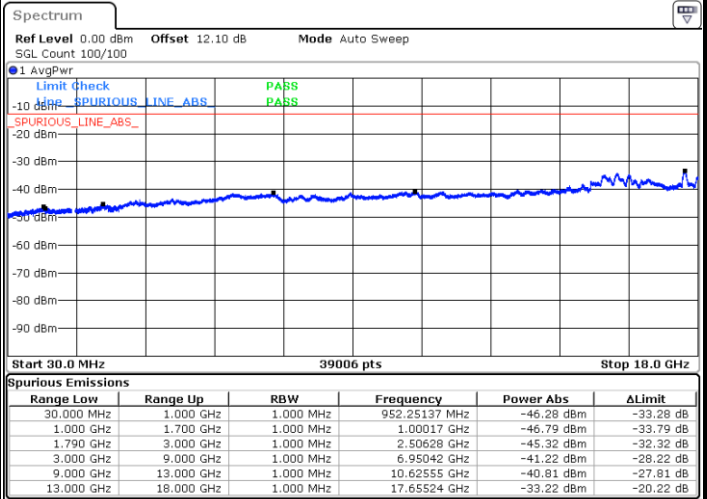

Date: 22.JUL.2020 23:35:22