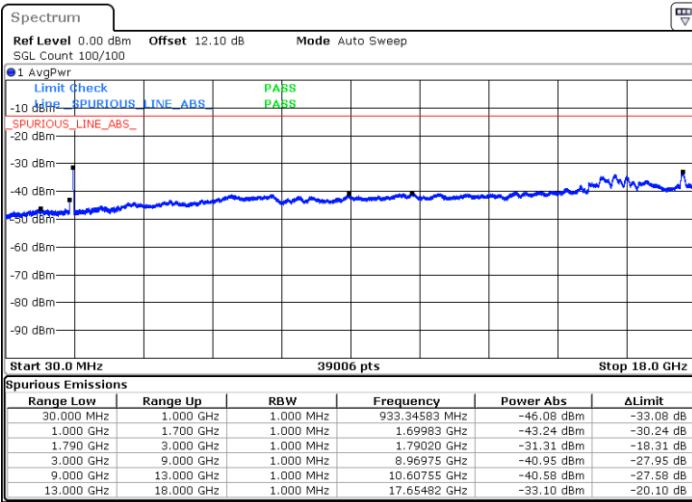

Date: 21.JUL.2020 22:18:17

Date: 21.JUL.2020 22:19:07

Middle Channel / FullRB

N/A

Date: 21.JUL.2020 22:14:03

LTE Band 66B / 15MHz+5MHz

QPSK

Highest Channel / 1RB0 and 1RB49

Highest Channel / 1RB49 and 1RB0

Date: 21.JUL.2020 22:41:42

Date: 21.JUL.2020 22:35:08

Highest Channel / FullRB

N/A

Date: 21.JUL.2020 22:42:33

LTE Band 66B / 5MHz+5MHz

16QAM

Lowest Channel / 1RB0 and 1RB24

Lowest Channel / 1RB14 and 1RB0

Date: 22.JUL.2020 04:22:56

Date: 22.JUL.2020 04:20:24

Lowest Channel / FullIRB

N/A

Date: 22.JUL.2020 04:25:29

LTE Band 66B / 5MHz+5MHz