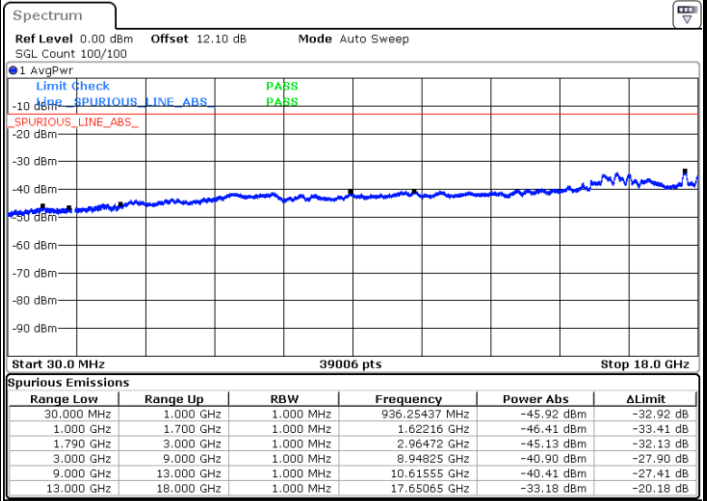

LTE Band 66B / 10MHz+10MHz

QPSK

Lowest Channel / 1RB0 and 1RB49

Lowest Channel / 1RB49 and 1RB0

Date: 22.JUL.2020 01:22:57

Date: 22.JUL.2020 01:22:07

Lowest Channel / FullIRB

N/A

Date: 22.JUL.2020 01:27:11

LTE Band 66B / 10MHz+10MHz

QPSK

Middle Channel / 1RB0 and 1RB49

Middle Channel / 1RB49 and 1RB0

Date: 22.JUL.2020 01:51:48

Date: 22.JUL.2020 01:52:38

Middle Channel / FullRB

N/A

Date: 22.JUL.2020 01:47:34

LTE Band 66B / 10MHz+10MHz

QPSK

Highest Channel / 1RB0 and 1RB49

Highest Channel / 1RB49 and 1RB0

Date: 22.JUL.2020 02:32:46

Date: 22.JUL.2020 02:28:33

Highest Channel / FullIRB

N/A

Date: 22.JUL.2020 02:33:37

LTE Band 66B / 15MHz+5MHz

QPSK

Lowest Channel / 1RB0 and 1RB49

Lowest Channel / 1RB49 and 1RB0

Date: 22.JUL.2020 22:31:58