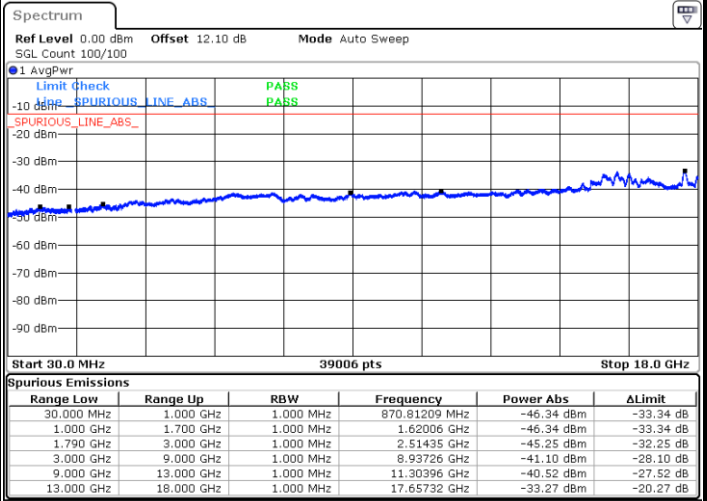

Date: 22.JUL.2020 23:13:42

Highest Channel / FullIRB

N/A

Date: 22.JUL.2020 23:18:46

LTE Band 66B / 5MHz+15MHz

16QAM

Lowest Channel / 1RB0 and 1RB49

Lowest Channel / 1RB24 and 1RB0

Date: 22.JUL.2020 22:41:47

Date: 21.JUL.2020 23:53:31

Lowest Channel / FullIRB

N/A

Date: 21.JUL.2020 23:58:35

LTE Band 66B / 5MHz+15MHz

16QAM

Middle Channel / 1RB0 and 1RB49

Middle Channel / 1RB24 and 1RB0

Date: 22.JUL.2020 00:21:01

Date: 22.JUL.2020 00:23:33

Middle Channel / FullRB

N/A

Date: 22.JUL.2020 00:18:29

LTE Band 66B / 5MHz+15MHz

16QAM

Highest Channel / 1RB0 and 1RB49

Highest Channel / 1RB24 and 1RB0

Date: 22.JUL.2020 00:52:41

Date: 22.JUL.2020 00:50:09

Highest Channel / FullRB

N/A

Date: 22.JUL.2020 00:55:13

LTE Band 66B / 10MHz+5MHz