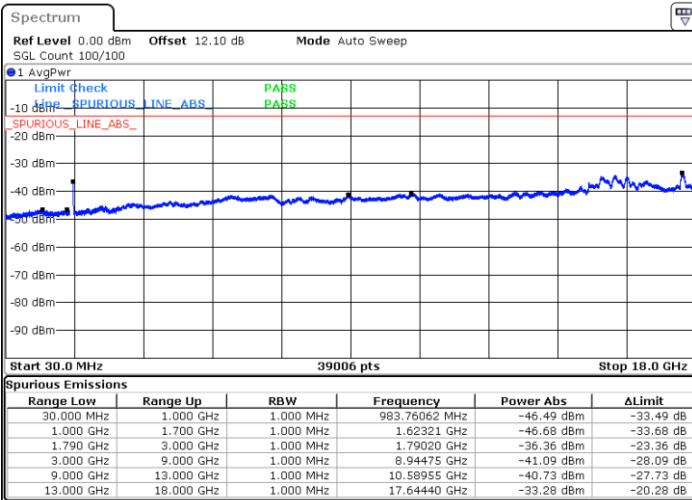

LTE Band 66B / 5MHz+5MHz

64QAM

Lowest Channel / 1RB0 and 1RB24

Lowest Channel / 1RB14 and 1RB0

Date: 22.JUL.2020 04:23:47

Date: 22.JUL.2020 04:19:34

Lowest Channel / FullIRB

N/A

Date: 22.JUL.2020 04:24:38

LTE Band 66B / 5MHz+5MHz

64QAM

MiddleChannel / 1RB0 and 1RB24

Middle Channel / 1RB14 and 1RB0

Date: 22.JUL.2020 23:32:00

Date: 22.JUL.2020 23:36:13

Middle Channel / FullIRB

N/A

Date: 22.JUL.2020 23:31:09

LTE Band 66B / 5MHz+5MHz

64QAM

Highest Channel / 1RB0 and 1RB24

Highest Channel / 1RB14 and 1RB0

Date: 22.JUL.2020 23:53:30

Date: 22.JUL.2020 23:52:40

Highest Channel / FullRB

N/A

Date: 22.JUL.2020 23:57:44

LTE Band 66B / 5MHz+10MHz

64QAM

Lowest Channel / 1RB0 and 1RB14

Lowest Channel / 1RB24 and 1RB0

Date: 22.JUL.2020 04:00:31