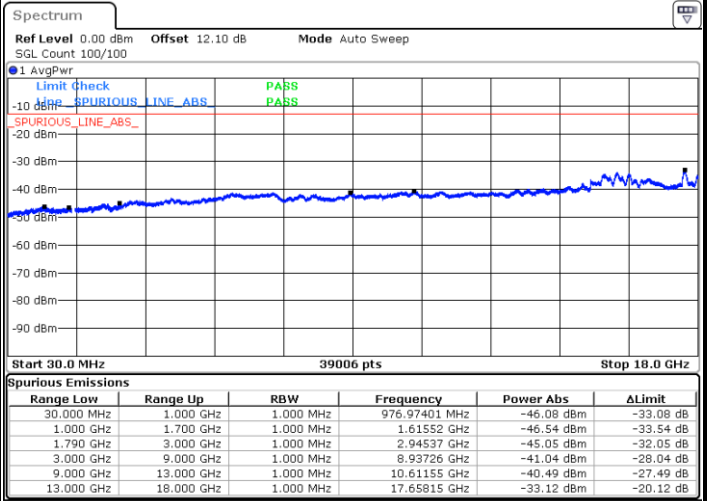

Lowest Channel / 1RB49 and 1RB0

Date: 22.JUL.2020 22:33:33

Date: 21.JUL.2020 21:55:29

Lowest Channel / FullIRB

N/A

Date: 21.JUL.2020 22:00:33

LTE Band 66B / 15MHz+5MHz

16QAM

Middle Channel / 1RB0 and 1RB49

Middle Channel / 1RB49 and 1RB0

Date: 21.JUL.2020 22:17:26

Date: 21.JUL.2020 22:19:58

Middle Channel / FullRB

N/A

Date: 21.JUL.2020 22:14:54

LTE Band 66B / 15MHz+5MHz

16QAM

Highest Channel / 1RB0 and 1RB49

Highest Channel / 1RB49 and 1RB0

Date: 21.JUL.2020 22:40:51

Date: 21.JUL.2020 22:38:19

Highest Channel / FullIRB

N/A

Date: 21.JUL.2020 22:43:24

LTE Band 66B / 5MHz+5MHz

64QAM

Lowest Channel / 1RB0 and 1RB24

Lowest Channel / 1RB14 and 1RB0

Date: 22.JUL.2020 04:23:47

Date: 22.JUL.2020 04:19:34

Lowest Channel / FullIRB

N/A