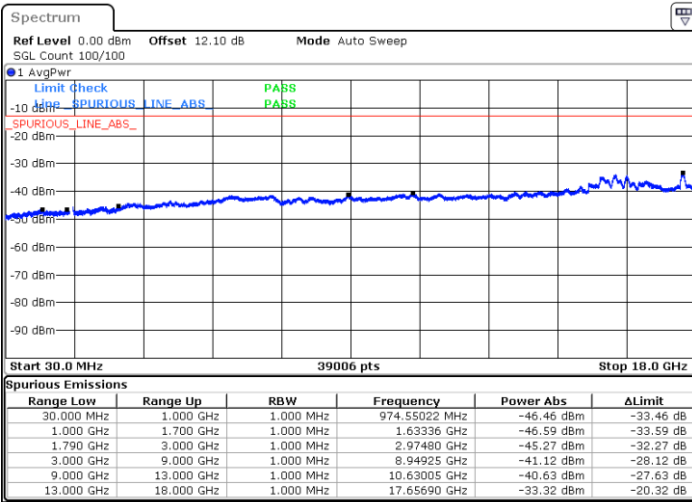

LTE Band 66B / 5MHz+5MHz

64QAM

Lowest Channel / 1RB0 and 1RB24

Lowest Channel / 1RB14 and 1RB0

Date: 22.JUL.2020 04:23:47

Date: 22.JUL.2020 04:19:34

Lowest Channel / FullIRB

N/A

Date: 22.JUL.2020 04:24:38

LTE Band 66B / 5MHz+5MHz

64QAM

MiddleChannel / 1RB0 and 1RB24

Middle Channel / 1RB14 and 1RB0

Date: 22.JUL.2020 23:32:00

Date: 22.JUL.2020 23:36:13

Middle Channel / FullIRB

N/A

Date: 22.JUL.2020 23:31:09

LTE Band 66B / 5MHz+5MHz

64QAM

Highest Channel / 1RB0 and 1RB24

Highest Channel / 1RB14 and 1RB0

Date: 22.JUL.2020 23:53:30

Date: 22.JUL.2020 23:52:40

Highest Channel / FullRB

N/A

Date: 22.JUL.2020 23:57:44

LTE Band 66B / 5MHz+10MHz

64QAM

Lowest Channel / 1RB0 and 1RB14

Lowest Channel / 1RB24 and 1RB0

Date: 22.JUL.2020 04:00:31