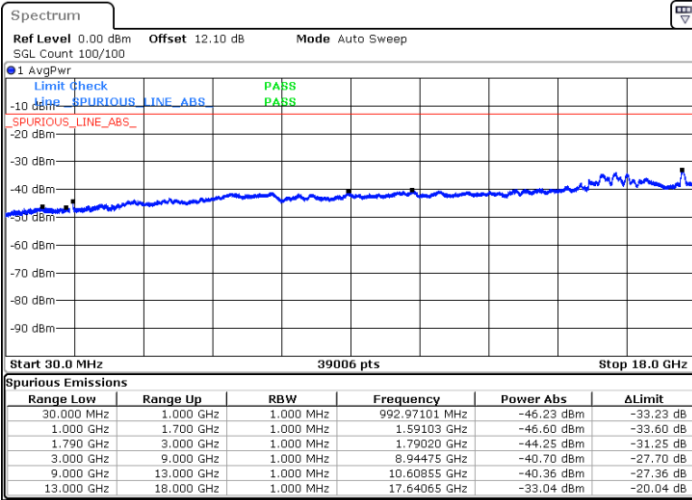

LTE Band 66B / 10MHz+5MHz

16QAM

Middle Channel / 1RB0 and 1RB24

Middle Channel / 1RB49 and 1RB0

Date: 22.JUL.2020 03:08:46

Date: 22.JUL.2020 03:11:16

Middle Channel / FullRB

N/A

Date: 22.JUL.2020 03:06:13

LTE Band 66B / 10MHz+5MHz

16QAM

Highest Channel / 1RB0 and 1RB24

Highest Channel / 1RB49 and 1RB0

Date: 22.JUL.2020 03:37:25

Date: 22.JUL.2020 03:34:54

Highest Channel / FullIRB