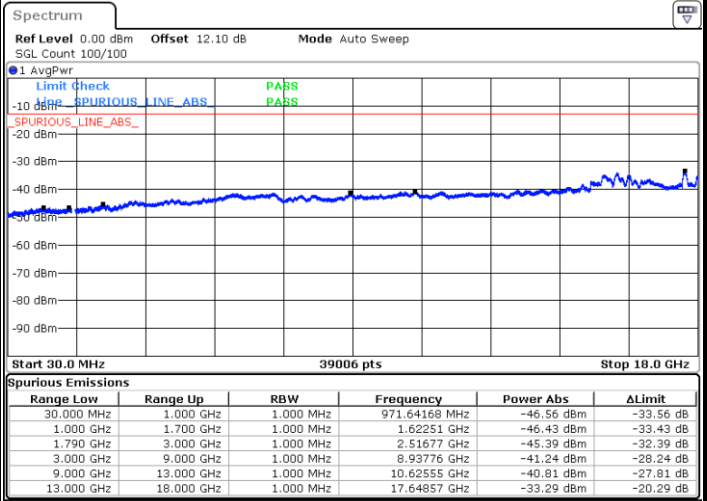

N/A

Date: 22.JUL.2020 04:02:12

LTE Band 66B / 5MHz+10MHz

16QAM

Middle Channel / 1RB0 and 1RB14

Middle Channel / 1RB24 and 1RB0

Date: 22.JUL.2020 22:53:38

Date: 22.JUL.2020 22:56:10

Middle Channel / FullRB

N/A

Date: 22.JUL.2020 22:51:06

LTE Band 66B / 5MHz+10MHz

16QAM

Highest Channel / 1RB0 and 1RB14

Highest Channel / 1RB24 and 1RB0

Date: 22.JUL.2020 23:16:14

Date: 22.JUL.2020 23:13:42

Highest Channel / FullIRB

N/A

Date: 22.JUL.2020 23:18:46

LTE Band 66B / 5MHz+15MHz

16QAM

Lowest Channel / 1RB0 and 1RB49

Lowest Channel / 1RB24 and 1RB0

Date: 22.JUL.2020 22:41:47

Date: 21.JUL.2020 23:53:31

Lowest Channel / FullIRB

N/A

Date: 21.JUL.2020 23:58:35

LTE Band 66B / 5MHz+15MHz

16QAM

Middle Channel / 1RB0 and 1RB49