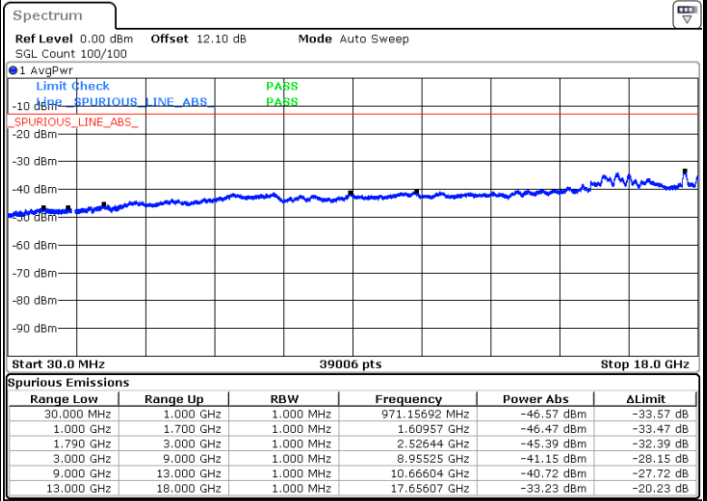

N/A

Date: 22.JUL.2020 23:31:09

LTE Band 66B / 5MHz+5MHz

64QAM

Highest Channel / 1RB0 and 1RB24

Highest Channel / 1RB14 and 1RB0

Date: 22.JUL.2020 23:53:30

Date: 22.JUL.2020 23:52:40

Highest Channel / FullRB

N/A

Date: 22.JUL.2020 23:57:44

LTE Band 66B / 5MHz+10MHz

64QAM

Lowest Channel / 1RB0 and 1RB14

Lowest Channel / 1RB24 and 1RB0

Date: 22.JUL.2020 04:00:31

Date: 22.JUL.2020 03:54:17

Lowest Channel / FullIRB

N/A

Date: 22.JUL.2020 04:01:22

LTE Band 66B / 5MHz+10MHz

64QAM

Middle Channel / 1RB0 and 1RB14

Middle Channel / 1RB24 and 1RB0

Date: 22.JUL.2020 22:52:47

Date: 22.JUL.2020 22:57:01

Middle Channel / FullRB

N/A

Date: 22.JUL.2020 22:51:57

LTE Band 66B / 5MHz+10MHz

64QAM

Highest Channel / 1RB0 and 1RB14