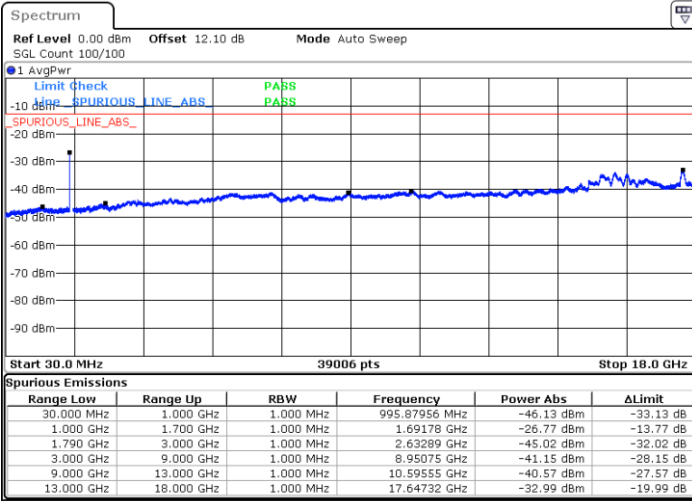

Date: 22.JUL.2020 01:53:29

Middle Channel / FullRB

N/A

Date: 22.JUL.2020 01:48:25

LTE Band 66B / 10MHz+10MHz

16QAM

Highest Channel / 1RB0 and 1RB49

Highest Channel / 1RB49 and 1RB0

Date: 22.JUL.2020 02:31:56

Date: 22.JUL.2020 02:29:24

Highest Channel / FullRB

N/A

Date: 22.JUL.2020 02:34:28

LTE Band 66B / 15MHz+5MHz

16QAM

Lowest Channel / 1RB0 and 1RB49

Lowest Channel / 1RB49 and 1RB0

Date: 22.JUL.2020 22:33:33

Date: 21.JUL.2020 21:55:29

Lowest Channel / FullIRB

N/A

Date: 21.JUL.2020 22:00:33

LTE Band 66B / 15MHz+5MHz

16QAM

Middle Channel / 1RB0 and 1RB49

Middle Channel / 1RB49 and 1RB0

Date: 21.JUL.2020 22:17:26

Date: 21.JUL.2020 22:19:58

Middle Channel / FullRB

N/A

Date: 21.JUL.2020 22:14:54

LTE Band 66B / 15MHz+5MHz