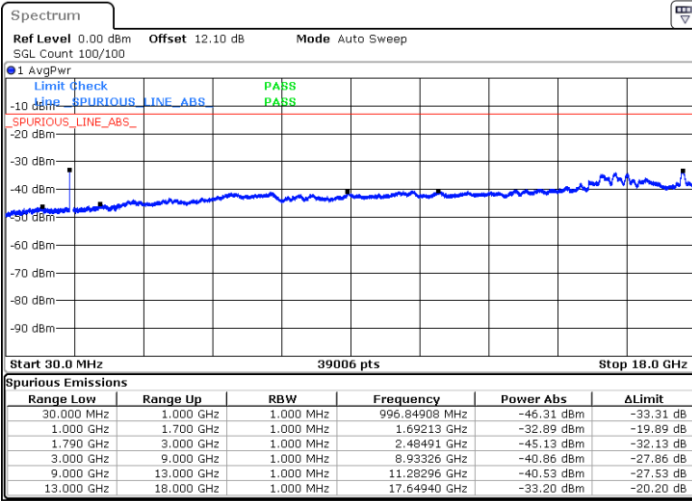

Date: 22.JUL.2020 03:06:13

LTE Band 66B / 10MHz+5MHz

16QAM

Highest Channel / 1RB0 and 1RB24

Highest Channel / 1RB49 and 1RB0

Date: 22.JUL.2020 03:37:25

Date: 22.JUL.2020 03:34:54

Highest Channel / FullIRB

N/A

Date: 22.JUL.2020 03:39:58

LTE Band 66B / 10MHz+10MHz

16QAM

Lowest Channel / 1RB0 and 1RB49

Lowest Channel / 1RB49 and 1RB0

Date: 22.JUL.2020 01:23:48

Date: 22.JUL.2020 01:21:17

Lowest Channel / FullIRB

N/A

Date: 22.JUL.2020 01:26:20

LTE Band 66B / 10MHz+10MHz

16QAM

Middle Channel / 1RB0 and 1RB49

Middle Channel / 1RB49 and 1RB0

Date: 22.JUL.2020 01:50:57

Date: 22.JUL.2020 01:53:29

Middle Channel / FullRB

N/A

Date: 22.JUL.2020 01:48:25

LTE Band 66B / 10MHz+10MHz

16QAM

Highest Channel / 1RB0 and 1RB49

Highest Channel / 1RB49 and 1RB0