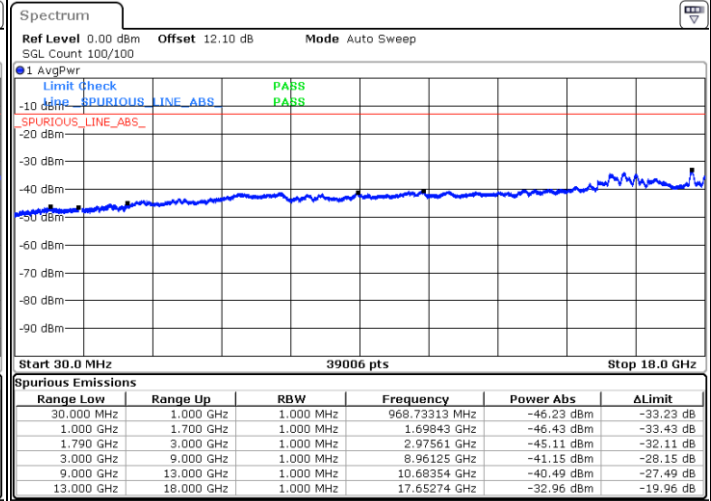

Date: 22.JUL.2020 03:06:13

LTE Band 66B / 10MHz+5MHz

16QAM

Highest Channel / 1RB0 and 1RB24

Highest Channel / 1RB49 and 1RB0

Date: 22.JUL.2020 03:37:25

Date: 22.JUL.2020 03:34:54

Highest Channel / FullIRB

N/A

Date: 22.JUL.2020 03:39:58

LTE Band 66B / 10MHz+10MHz

16QAM

Lowest Channel / 1RB0 and 1RB49

Lowest Channel / 1RB49 and 1RB0

Date: 22.JUL.2020 01:23:48

Date: 22.JUL.2020 01:21:17

Lowest Channel / FullIRB

N/A

Date: 22.JUL.2020 01:26:20

LTE Band 66B / 10MHz+10MHz

16QAM

Middle Channel / 1RB0 and 1RB49

Middle Channel / 1RB49 and 1RB0

Date: 22.JUL.2020 01:50:57

Date: 22.JUL.2020 01:53:29

Middle Channel / FullRB

N/A

Date: 22.JUL.2020 01:48:25

LTE Band 66B / 10MHz+10MHz

16QAM

Highest Channel / 1RB0 and 1RB49

Highest Channel / 1RB49 and 1RB0