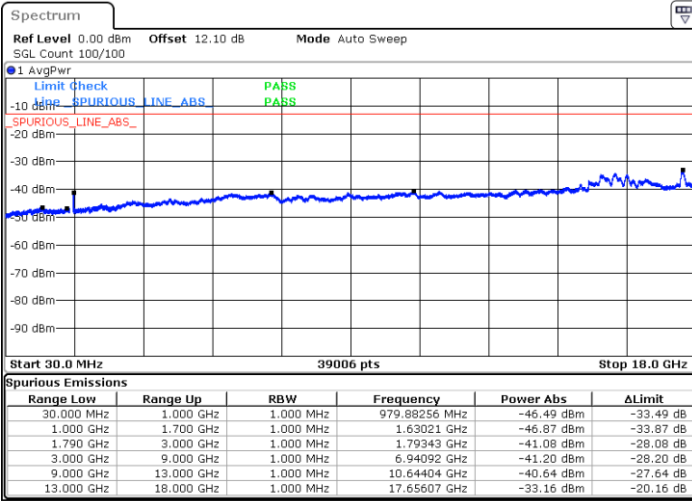

Highest Channel / FullRB

N/A

Date: 22.JUL.2020 23:57:44

LTE Band 66B / 5MHz+10MHz

64QAM

Lowest Channel / 1RB0 and 1RB14

Lowest Channel / 1RB24 and 1RB0

Date: 22.JUL.2020 04:00:31

Date: 22.JUL.2020 03:54:17

Lowest Channel / FullIRB

N/A

Date: 22.JUL.2020 04:01:22

LTE Band 66B / 5MHz+10MHz

64QAM

Middle Channel / 1RB0 and 1RB14

Middle Channel / 1RB24 and 1RB0

Date: 22.JUL.2020 22:52:47

Date: 22.JUL.2020 22:57:01

Middle Channel / FullRB

N/A

Date: 22.JUL.2020 22:51:57

LTE Band 66B / 5MHz+10MHz

64QAM

Highest Channel / 1RB0 and 1RB14

Highest Channel / 1RB24 and 1RB0

Date: 22.JUL.2020 23:15:23

Date: 22.JUL.2020 23:14:33

Highest Channel / FullRB

N/A

Date: 22.JUL.2020 23:19:37