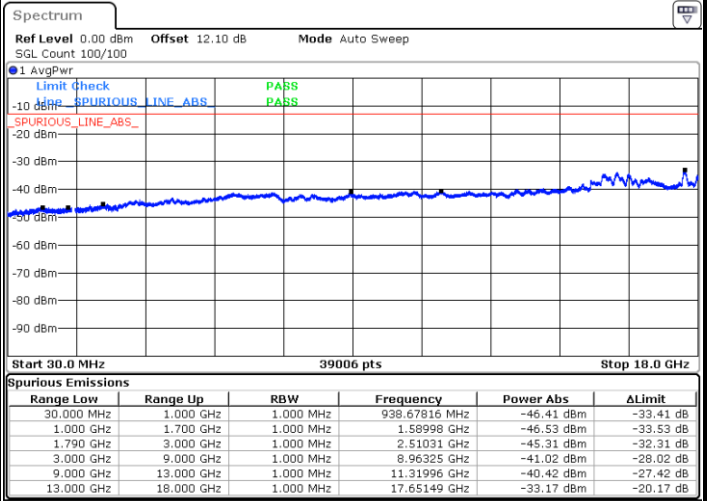

Lowest Channel / FullIRB

N/A

Date: 22.JUL.2020 01:26:20

LTE Band 66B / 10MHz+10MHz

16QAM

Middle Channel / 1RB0 and 1RB49

Middle Channel / 1RB49 and 1RB0

Date: 22.JUL.2020 01:50:57

Date: 22.JUL.2020 01:53:29

Middle Channel / FullRB

N/A

Date: 22.JUL.2020 01:48:25

LTE Band 66B / 10MHz+10MHz

16QAM

Highest Channel / 1RB0 and 1RB49

Highest Channel / 1RB49 and 1RB0

Date: 22.JUL.2020 02:31:56

Date: 22.JUL.2020 02:29:24

Highest Channel / FullRB

N/A

Date: 22.JUL.2020 02:34:28

LTE Band 66B / 15MHz+5MHz

16QAM

Lowest Channel / 1RB0 and 1RB49

Lowest Channel / 1RB49 and 1RB0

Date: 22.JUL.2020 22:33:33

Date: 21.JUL.2020 21:55:29

Lowest Channel / FullIRB

N/A

Date: 21.JUL.2020 22:00:33

LTE Band 66B / 15MHz+5MHz

16QAM