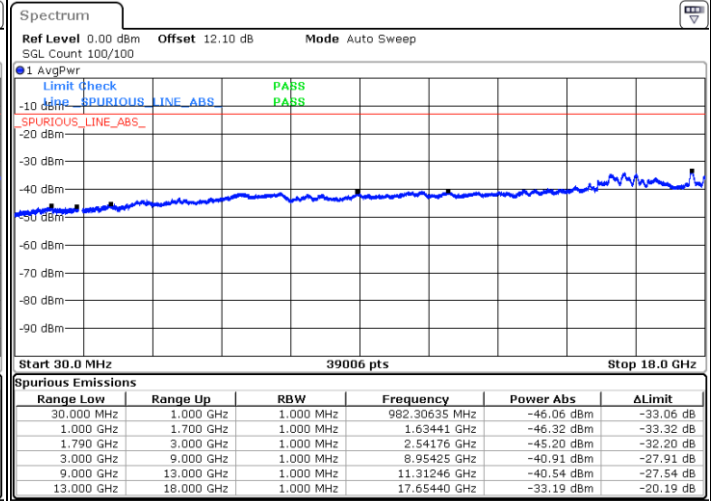

N/A

Date: 22.JUL.2020 01:47:34

LTE Band 66B / 10MHz+10MHz

QPSK

Highest Channel / 1RB0 and 1RB49

Highest Channel / 1RB49 and 1RB0

Date: 22.JUL.2020 02:32:46

Date: 22.JUL.2020 02:28:33

Highest Channel / FullIRB

N/A

Date: 22.JUL.2020 02:33:37

LTE Band 66B / 15MHz+5MHz

QPSK

Lowest Channel / 1RB0 and 1RB49

Lowest Channel / 1RB49 and 1RB0

Date: 22.JUL.2020 22:31:58

Date: 21.JUL.2020 21:56:20

Lowest Channel / FullIRB

N/A

Date: 21.JUL.2020 22:01:24

LTE Band 66B / 15MHz+5MHz

QPSK

Middle Channel / 1RB0 and 1RB49

Middle Channel / 1RB49 and 1RB0

Date: 21.JUL.2020 22:18:17

Date: 21.JUL.2020 22:19:07

Middle Channel / FullRB

N/A

Date: 21.JUL.2020 22:14:03

LTE Band 66B / 15MHz+5MHz

QPSK

Highest Channel / 1RB0 and 1RB49