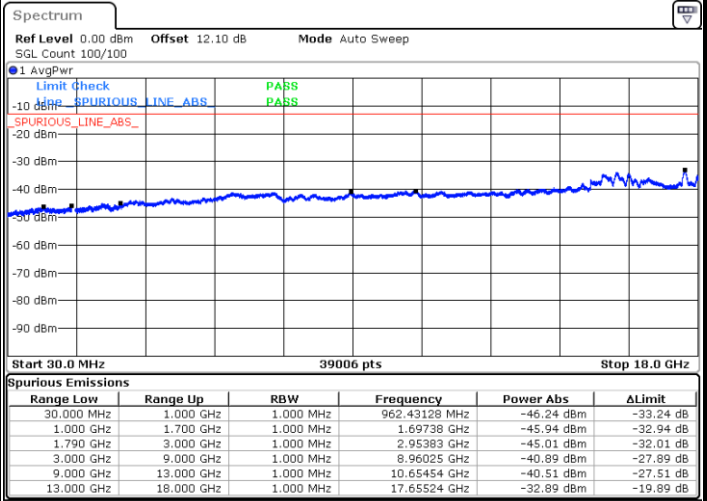

LTE Band 66B / 5MHz+5MHz

16QAM

Highest Channel / 1RB0 and 1RB24

Highest Channel / 1RB14 and 1RB0

Date: 22.JUL.2020 23:54:21

Date: 22.JUL.2020 23:51:49

Highest Channel / FullIRB

N/A

Date: 22.JUL.2020 23:56:53

LTE Band 66B / 5MHz+10MHz

16QAM

Lowest Channel / 1RB0 and 1RB14

Lowest Channel / 1RB24 and 1RB0

Date: 22.JUL.2020 03:59:40

Date: 22.JUL.2020 03:57:08

Lowest Channel / FullIRB

N/A

Date: 22.JUL.2020 04:02:12

LTE Band 66B / 5MHz+10MHz

16QAM

Middle Channel / 1RB0 and 1RB14

Middle Channel / 1RB24 and 1RB0

Date: 22.JUL.2020 22:53:38

Date: 22.JUL.2020 22:56:10

Middle Channel / FullRB

N/A

Date: 22.JUL.2020 22:51:06

LTE Band 66B / 5MHz+10MHz

16QAM

Highest Channel / 1RB0 and 1RB14

Highest Channel / 1RB24 and 1RB0

Date: 22.JUL.2020 23:16:14