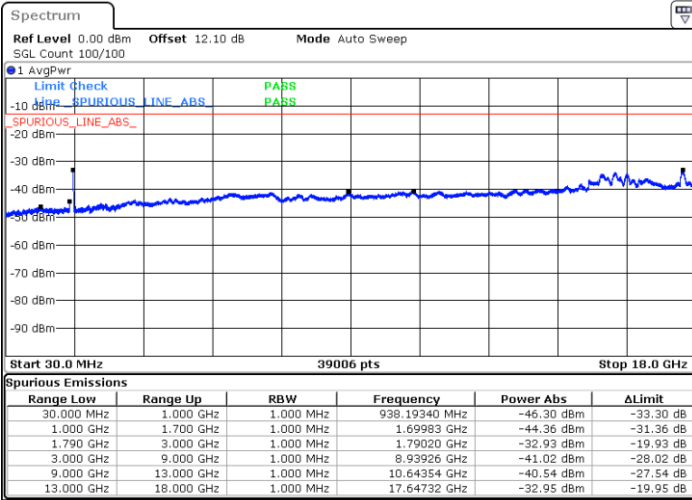

Lowest Channel / 1RB49 and 1RB0

Date: 22.JUL.2020 22:33:33

Date: 21.JUL.2020 21:55:29

Lowest Channel / FullIRB

N/A

Date: 21.JUL.2020 22:00:33

LTE Band 66B / 15MHz+5MHz

16QAM

Middle Channel / 1RB0 and 1RB49

Middle Channel / 1RB49 and 1RB0

Date: 21.JUL.2020 22:17:26

Date: 21.JUL.2020 22:19:58

Middle Channel / FullRB

N/A

Date: 21.JUL.2020 22:14:54

LTE Band 66B / 15MHz+5MHz

16QAM

Highest Channel / 1RB0 and 1RB49

Highest Channel / 1RB49 and 1RB0

Date: 21.JUL.2020 22:40:51

Date: 21.JUL.2020 22:38:19

Highest Channel / FullIRB

N/A

Date: 21.JUL.2020 22:43:24

LTE Band 66B / 5MHz+5MHz

64QAM

Lowest Channel / 1RB0 and 1RB24

Lowest Channel / 1RB14 and 1RB0

Date: 22.JUL.2020 04:23:47

Date: 22.JUL.2020 04:19:34

Lowest Channel / FullIRB

N/A