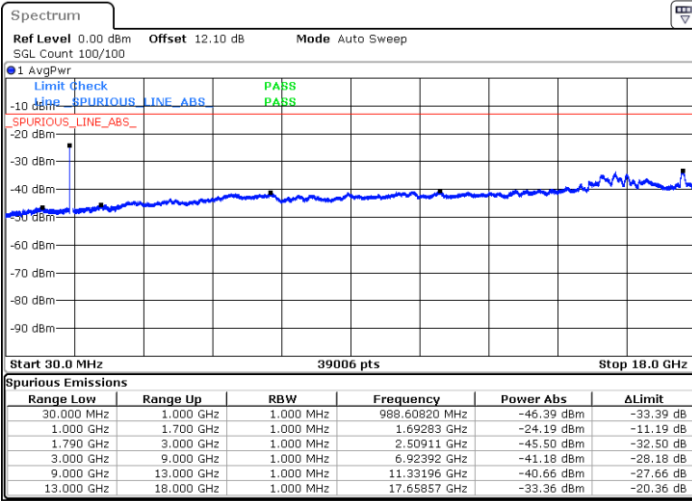

N/A

Date: 22.JUL.2020 01:47:34

LTE Band 66B / 10MHz+10MHz

QPSK

Highest Channel / 1RB0 and 1RB49

Highest Channel / 1RB49 and 1RB0

Date: 22.JUL.2020 02:32:46

Date: 22.JUL.2020 02:28:33

Highest Channel / FullIRB

N/A

Date: 22.JUL.2020 02:33:37

LTE Band 66B / 15MHz+5MHz

QPSK

Lowest Channel / 1RB0 and 1RB49

Lowest Channel / 1RB49 and 1RB0

Date: 22.JUL.2020 22:31:58

Date: 21.JUL.2020 21:56:20

Lowest Channel / FullIRB

N/A

Date: 21.JUL.2020 22:01:24

LTE Band 66B / 15MHz+5MHz

QPSK

Middle Channel / 1RB0 and 1RB49

Middle Channel / 1RB49 and 1RB0

Date: 21.JUL.2020 22:18:17

Date: 21.JUL.2020 22:19:07

Middle Channel / FullRB

N/A

Date: 21.JUL.2020 22:14:03

LTE Band 66B / 15MHz+5MHz

QPSK

Highest Channel / 1RB0 and 1RB49