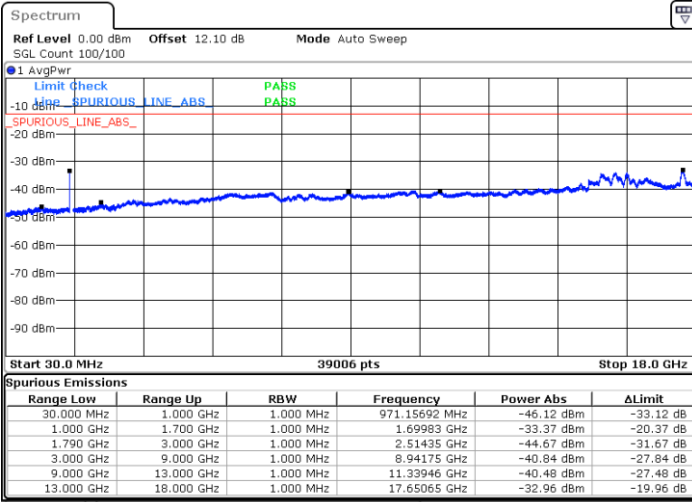

16QAM

Highest Channel / 1RB0 and 1RB49

Highest Channel / 1RB49 and 1RB0

Date: 21.JUL.2020 22:40:51

Date: 21.JUL.2020 22:38:19

Highest Channel / FullIRB

N/A

Date: 21.JUL.2020 22:43:24

LTE Band 66B / 5MHz+5MHz

64QAM

Lowest Channel / 1RB0 and 1RB24

Lowest Channel / 1RB14 and 1RB0

Date: 22.JUL.2020 04:23:47

Date: 22.JUL.2020 04:19:34

Lowest Channel / FullIRB

N/A

Date: 22.JUL.2020 04:24:38

LTE Band 66B / 5MHz+5MHz

64QAM

MiddleChannel / 1RB0 and 1RB24

Middle Channel / 1RB14 and 1RB0

Date: 22.JUL.2020 23:32:00

Date: 22.JUL.2020 23:36:13

Middle Channel / FullIRB

N/A

Date: 22.JUL.2020 23:31:09

LTE Band 66B / 5MHz+5MHz

64QAM

Highest Channel / 1RB0 and 1RB24

Highest Channel / 1RB14 and 1RB0

Date: 22.JUL.2020 23:53:30

Date: 22.JUL.2020 23:52:40