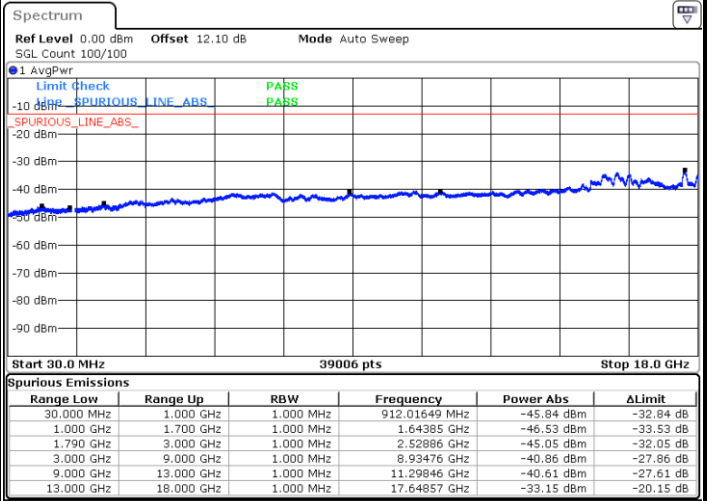

Highest Channel / FullIRB

N/A

Date: 22.JUL.2020 02:33:37

LTE Band 66B / 15MHz+5MHz

QPSK

Lowest Channel / 1RB0 and 1RB49

Lowest Channel / 1RB49 and 1RB0

Date: 22.JUL.2020 22:31:58

Date: 21.JUL.2020 21:56:20

Lowest Channel / FullIRB

N/A

Date: 21.JUL.2020 22:01:24

LTE Band 66B / 15MHz+5MHz

QPSK

Middle Channel / 1RB0 and 1RB49

Middle Channel / 1RB49 and 1RB0

Date: 21.JUL.2020 22:18:17

Date: 21.JUL.2020 22:19:07

Middle Channel / FullRB

N/A

Date: 21.JUL.2020 22:14:03

LTE Band 66B / 15MHz+5MHz

QPSK

Highest Channel / 1RB0 and 1RB49

Highest Channel / 1RB49 and 1RB0

Date: 21.JUL.2020 22:41:42

Date: 21.JUL.2020 22:35:08

Highest Channel / FullRB

N/A

Date: 21.JUL.2020 22:42:33

LTE Band 66B / 5MHz+5MHz

16QAM