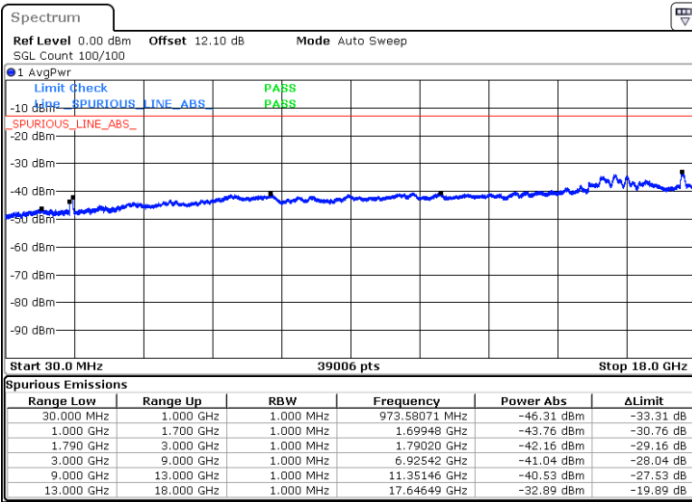

LTE Band 66B / 10MHz+10MHz

QPSK

Lowest Channel / 1RB0 and 1RB49

Lowest Channel / 1RB49 and 1RB0

Date: 22.JUL.2020 01:22:57

Date: 22.JUL.2020 01:22:07

Lowest Channel / FullIRB

N/A

Date: 22.JUL.2020 01:27:11

LTE Band 66B / 10MHz+10MHz

QPSK

Middle Channel / 1RB0 and 1RB49

Middle Channel / 1RB49 and 1RB0

Date: 22.JUL.2020 01:51:48

Date: 22.JUL.2020 01:52:38

Middle Channel / FullRB

N/A

Date: 22.JUL.2020 01:47:34

LTE Band 66B / 10MHz+10MHz

QPSK

Highest Channel / 1RB0 and 1RB49

Highest Channel / 1RB49 and 1RB0

Date: 22.JUL.2020 02:32:46

Date: 22.JUL.2020 02:28:33

Highest Channel / FullIRB

N/A

Date: 22.JUL.2020 02:33:37

LTE Band 66B / 15MHz+5MHz

QPSK

Lowest Channel / 1RB0 and 1RB49

Lowest Channel / 1RB49 and 1RB0

Date: 22.JUL.2020 22:31:58