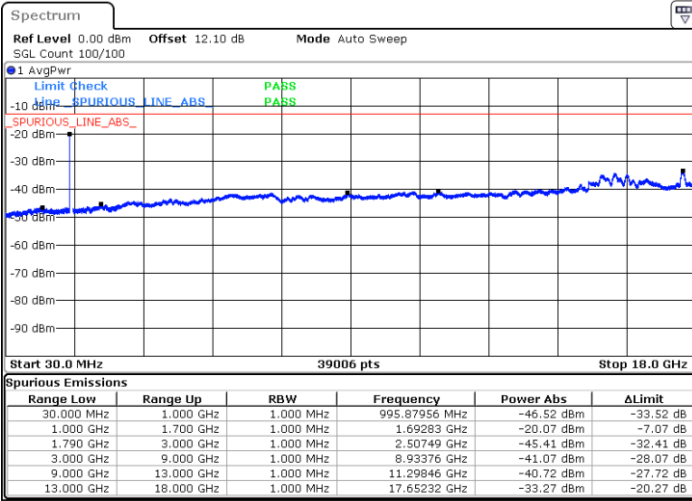

Middle Channel / FullRB

N/A

Date: 22.JUL.2020 22:51:06

LTE Band 66B / 5MHz+10MHz

16QAM

Highest Channel / 1RB0 and 1RB14

Highest Channel / 1RB24 and 1RB0

Date: 22.JUL.2020 23:16:14

Date: 22.JUL.2020 23:13:42

Highest Channel / FullIRB

N/A

Date: 22.JUL.2020 23:18:46

LTE Band 66B / 5MHz+15MHz

16QAM

Lowest Channel / 1RB0 and 1RB49

Lowest Channel / 1RB24 and 1RB0

Date: 22.JUL.2020 22:41:47

Date: 21.JUL.2020 23:53:31

Lowest Channel / FullIRB

N/A

Date: 21.JUL.2020 23:58:35

LTE Band 66B / 5MHz+15MHz

16QAM

Middle Channel / 1RB0 and 1RB49