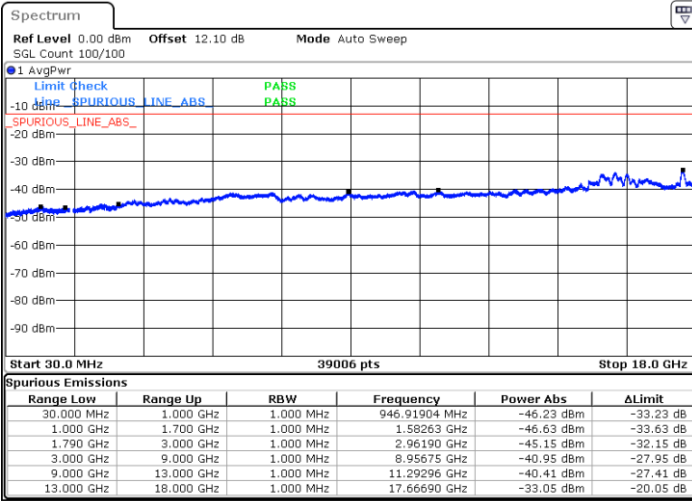

N/A

Date: 22.JUL.2020 03:39:58

LTE Band 66B / 10MHz+10MHz

16QAM

Lowest Channel / 1RB0 and 1RB49

Lowest Channel / 1RB49 and 1RB0

Date: 22.JUL.2020 01:23:48

Date: 22.JUL.2020 01:21:17

Lowest Channel / FullIRB

N/A

Date: 22.JUL.2020 01:26:20

LTE Band 66B / 10MHz+10MHz

16QAM

Middle Channel / 1RB0 and 1RB49

Middle Channel / 1RB49 and 1RB0

Date: 22.JUL.2020 01:50:57

Date: 22.JUL.2020 01:53:29

Middle Channel / FullRB

N/A

Date: 22.JUL.2020 01:48:25

LTE Band 66B / 10MHz+10MHz

16QAM

Highest Channel / 1RB0 and 1RB49

Highest Channel / 1RB49 and 1RB0

Date: 22.JUL.2020 02:31:56

Date: 22.JUL.2020 02:29:24

Highest Channel / FullRB

N/A

Date: 22.JUL.2020 02:34:28

LTE Band 66B / 15MHz+5MHz

16QAM

Lowest Channel / 1RB0 and 1RB49