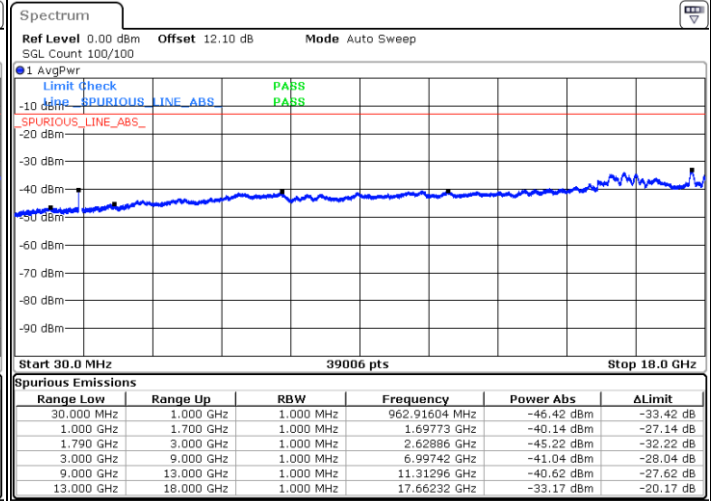

Middle Channel / FullRB

N/A

Date: 22.JUL.2020 22:51:06

LTE Band 66B / 5MHz+10MHz

16QAM

Highest Channel / 1RB0 and 1RB14

Highest Channel / 1RB24 and 1RB0

Date: 22.JUL.2020 23:16:14

Date: 22.JUL.2020 23:13:42

Highest Channel / FullIRB

N/A

Date: 22.JUL.2020 23:18:46

LTE Band 66B / 5MHz+15MHz

16QAM

Lowest Channel / 1RB0 and 1RB49

Lowest Channel / 1RB24 and 1RB0

Date: 22.JUL.2020 22:41:47

Date: 21.JUL.2020 23:53:31

Lowest Channel / FullIRB

N/A

Date: 21.JUL.2020 23:58:35

LTE Band 66B / 5MHz+15MHz

16QAM

Middle Channel / 1RB0 and 1RB49

Highest Channel / 1RB0 and 1RB49

Highest Channel / 1RB24 and 1RB0

Date: 22.JUL.2020 00:52:41

Date: 22.JUL.2020 00:50:09

Highest Channel / FullRB

N/A

Date: 22.JUL.2020 00:55:13

LTE Band 66B / 10MHz+5MHz