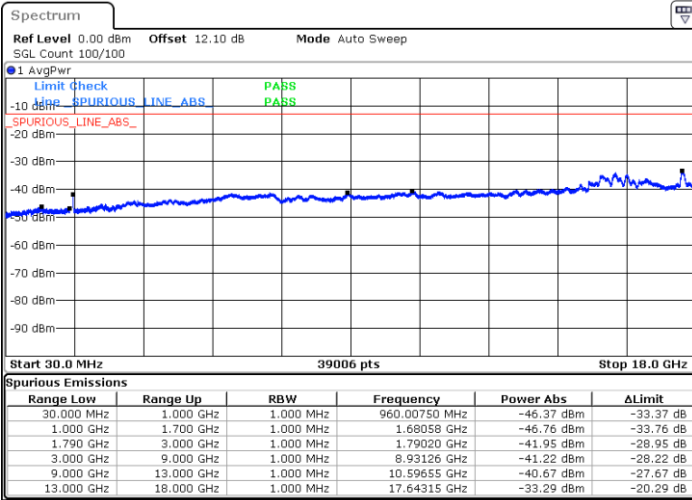

Date: 22.JUL.2020 23:56:53

LTE Band 66B / 5MHz+10MHz

16QAM

Lowest Channel / 1RB0 and 1RB14

Lowest Channel / 1RB24 and 1RB0

Date: 22.JUL.2020 03:59:40

Date: 22.JUL.2020 03:57:08

Lowest Channel / FullIRB

N/A

Date: 22.JUL.2020 04:02:12

LTE Band 66B / 5MHz+10MHz

16QAM

Middle Channel / 1RB0 and 1RB14

Middle Channel / 1RB24 and 1RB0

Date: 22.JUL.2020 22:53:38

Date: 22.JUL.2020 22:56:10

Middle Channel / FullRB

N/A

Date: 22.JUL.2020 22:51:06

LTE Band 66B / 5MHz+10MHz

16QAM

Highest Channel / 1RB0 and 1RB14

Highest Channel / 1RB24 and 1RB0

Date: 22.JUL.2020 23:16:14

Date: 22.JUL.2020 23:13:42

Highest Channel / FullIRB

N/A

Date: 22.JUL.2020 23:18:46

LTE Band 66B / 5MHz+15MHz

16QAM

Lowest Channel / 1RB0 and 1RB49

Lowest Channel / 1RB24 and 1RB0