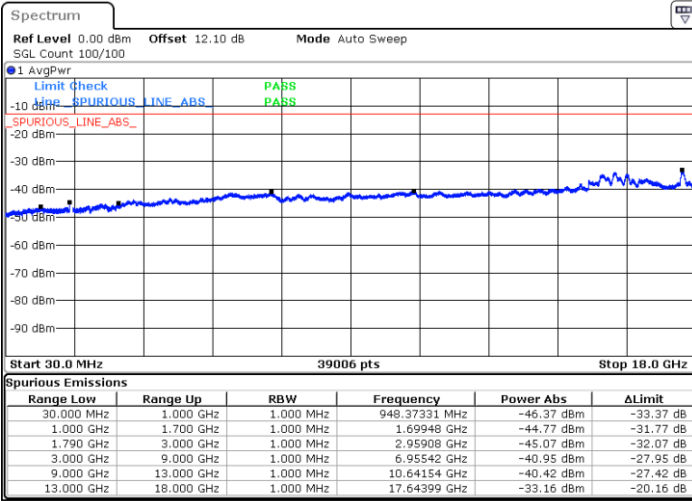

Lowest Channel / 1RB49 and 1RB0

Date: 22.JUL.2020 22:33:33

Date: 21.JUL.2020 21:55:29

Lowest Channel / FullIRB

N/A

Date: 21.JUL.2020 22:00:33

LTE Band 66B / 15MHz+5MHz

16QAM

Middle Channel / 1RB0 and 1RB49

Middle Channel / 1RB49 and 1RB0

Date: 21.JUL.2020 22:17:26

Date: 21.JUL.2020 22:19:58

Middle Channel / FullRB

N/A

Date: 21.JUL.2020 22:14:54

LTE Band 66B / 15MHz+5MHz

16QAM

Highest Channel / 1RB0 and 1RB49

Highest Channel / 1RB49 and 1RB0

Date: 21.JUL.2020 22:40:51

Date: 21.JUL.2020 22:38:19

Highest Channel / FullIRB

N/A

Date: 21.JUL.2020 22:43:24

LTE Band 66B / 5MHz+5MHz

64QAM

Lowest Channel / 1RB0 and 1RB24

Lowest Channel / 1RB14 and 1RB0

Date: 22.JUL.2020 04:23:47

Date: 22.JUL.2020 04:19:34

Lowest Channel / FullIRB

N/A