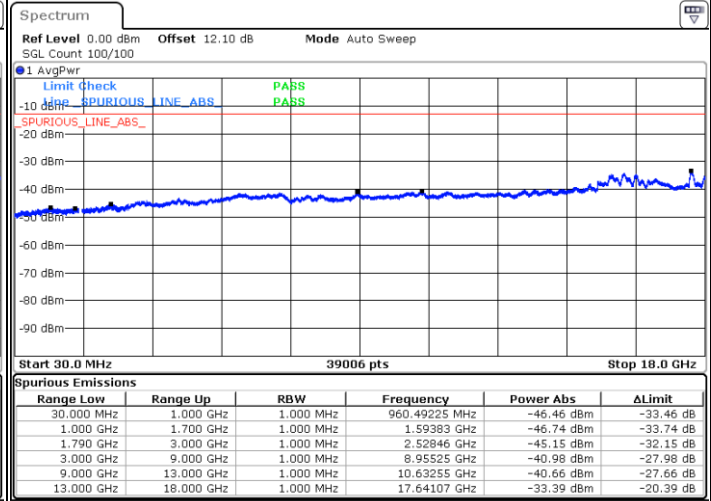

Date: 22.JUL.2020 23:56:53

LTE Band 66B / 5MHz+10MHz

16QAM

Lowest Channel / 1RB0 and 1RB14

Lowest Channel / 1RB24 and 1RB0

Date: 22.JUL.2020 03:59:40

Date: 22.JUL.2020 03:57:08

Lowest Channel / FullIRB

N/A

Date: 22.JUL.2020 04:02:12

LTE Band 66B / 5MHz+10MHz

16QAM

Middle Channel / 1RB0 and 1RB14

Middle Channel / 1RB24 and 1RB0

Date: 22.JUL.2020 22:53:38

Date: 22.JUL.2020 22:56:10

Middle Channel / FullRB

N/A

Date: 22.JUL.2020 22:51:06

LTE Band 66B / 5MHz+10MHz

16QAM

Highest Channel / 1RB0 and 1RB14

Highest Channel / 1RB24 and 1RB0

Date: 22.JUL.2020 23:16:14

Date: 22.JUL.2020 23:13:42

Highest Channel / FullIRB

N/A

Date: 22.JUL.2020 23:18:46

LTE Band 66B / 5MHz+15MHz

16QAM

Lowest Channel / 1RB0 and 1RB49

Lowest Channel / 1RB24 and 1RB0