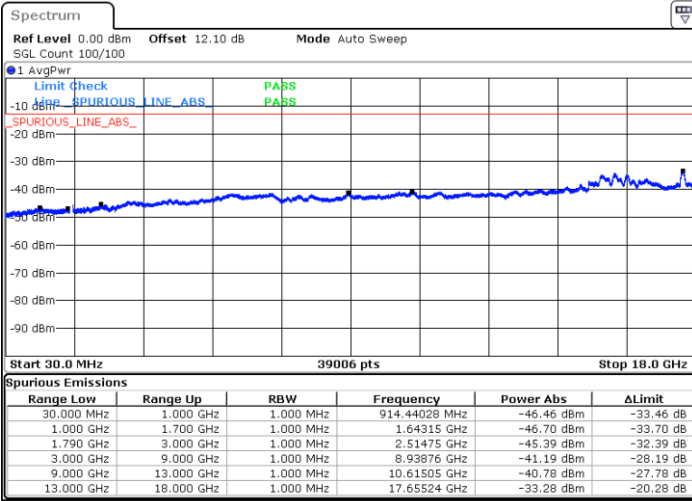

Date: 22.JUL.2020 23:56:53

LTE Band 66B / 5MHz+10MHz

16QAM

Lowest Channel / 1RB0 and 1RB14

Lowest Channel / 1RB24 and 1RB0

Date: 22.JUL.2020 03:59:40

Date: 22.JUL.2020 03:57:08

Lowest Channel / FullIRB

N/A

Date: 22.JUL.2020 04:02:12

LTE Band 66B / 5MHz+10MHz

16QAM

Middle Channel / 1RB0 and 1RB14

Middle Channel / 1RB24 and 1RB0

Date: 22.JUL.2020 22:53:38

Date: 22.JUL.2020 22:56:10

Middle Channel / FullRB

N/A

Date: 22.JUL.2020 22:51:06

LTE Band 66B / 5MHz+10MHz

16QAM

Highest Channel / 1RB0 and 1RB14

Highest Channel / 1RB24 and 1RB0

Date: 22.JUL.2020 23:16:14

Date: 22.JUL.2020 23:13:42

Highest Channel / FullIRB

N/A

Date: 22.JUL.2020 23:18:46

LTE Band 66B / 5MHz+15MHz

16QAM

Lowest Channel / 1RB0 and 1RB49

Lowest Channel / 1RB24 and 1RB0