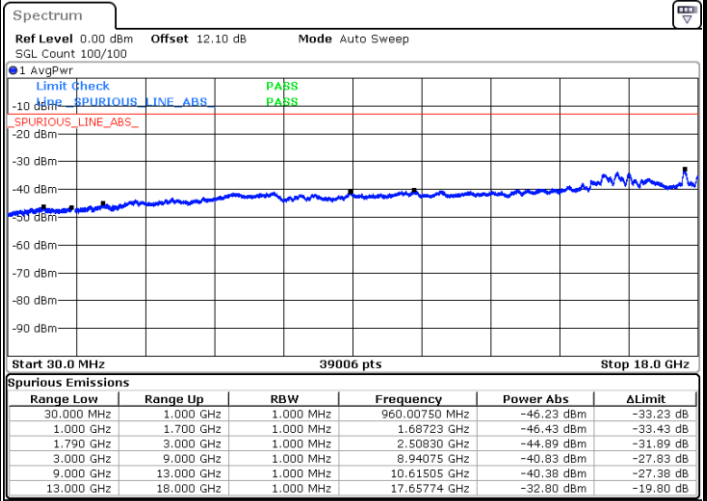

N/A

Date: 22.JUL.2020 23:31:09

LTE Band 66B / 5MHz+5MHz

64QAM

Highest Channel / 1RB0 and 1RB24

Highest Channel / 1RB14 and 1RB0

Date: 22.JUL.2020 23:53:30

Date: 22.JUL.2020 23:52:40

Highest Channel / FullRB

N/A

Date: 22.JUL.2020 23:57:44

LTE Band 66B / 5MHz+10MHz

64QAM

Lowest Channel / 1RB0 and 1RB14

Lowest Channel / 1RB24 and 1RB0

Date: 22.JUL.2020 04:00:31

Date: 22.JUL.2020 03:54:17

Lowest Channel / FullIRB

N/A

Date: 22.JUL.2020 04:01:22

LTE Band 66B / 5MHz+10MHz

64QAM

Middle Channel / 1RB0 and 1RB14

Middle Channel / 1RB24 and 1RB0

Date: 22.JUL.2020 22:52:47

Date: 22.JUL.2020 22:57:01

Middle Channel / FullRB

N/A

Date: 22.JUL.2020 22:51:57

LTE Band 66B / 5MHz+10MHz

64QAM

Highest Channel / 1RB0 and 1RB14