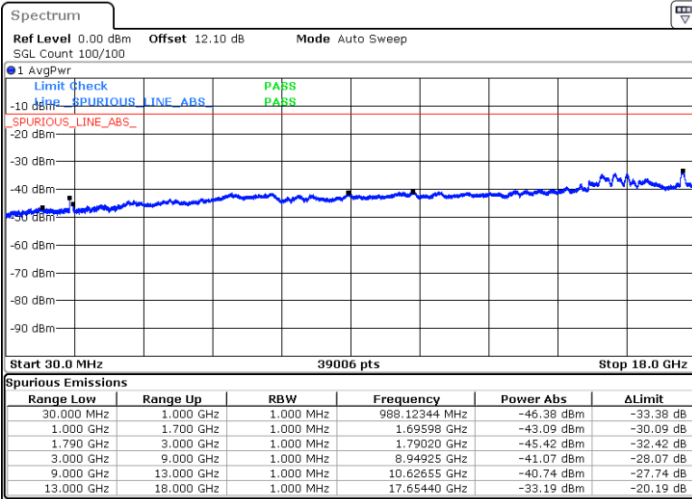

LTE Band 66B / 5MHz+5MHz

16QAM

MiddleChannel / 1RB0 and 1RB24

Middle Channel / 1RB14 and 1RB0

Date: 22.JUL.2020 23:32:51