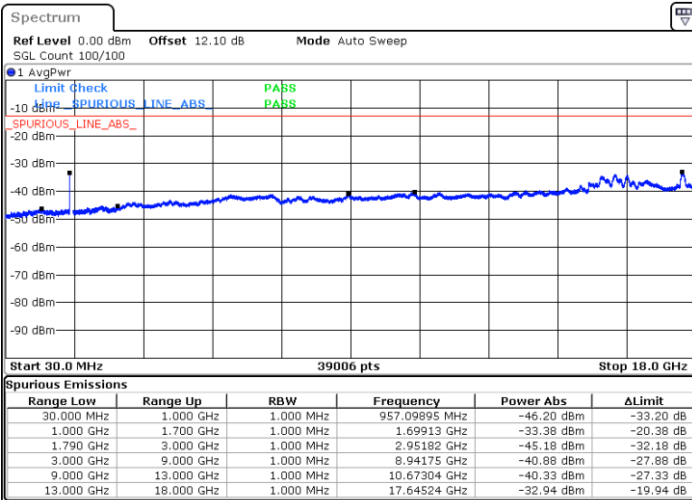

Highest Channel / 1RB0 and 1RB49

Highest Channel / 1RB24 and 1RB0

Date: 22.JUL.2020 00:52:41

Date: 22.JUL.2020 00:50:09

Highest Channel / FullRB

N/A

Date: 22.JUL.2020 00:55:13

LTE Band 66B / 10MHz+5MHz

16QAM

Lowest Channel / 1RB0 and 1RB24

Lowest Channel / 1RB49 and 1RB0

Date: 22.JUL.2020 02:56:02

Date: 22.JUL.2020 02:49:13

Lowest Channel / FullIRB

N/A

Date: 22.JUL.2020 02:58:35

LTE Band 66B / 10MHz+5MHz

16QAM

Middle Channel / 1RB0 and 1RB24

Middle Channel / 1RB49 and 1RB0

Date: 22.JUL.2020 03:08:46

Date: 22.JUL.2020 03:11:16

Middle Channel / FullRB

N/A

Date: 22.JUL.2020 03:06:13

LTE Band 66B / 10MHz+5MHz

16QAM

Highest Channel / 1RB0 and 1RB24

Highest Channel / 1RB49 and 1RB0

Date: 22.JUL.2020 03:37:25

Date: 22.JUL.2020 03:34:54

Highest Channel / FullIRB