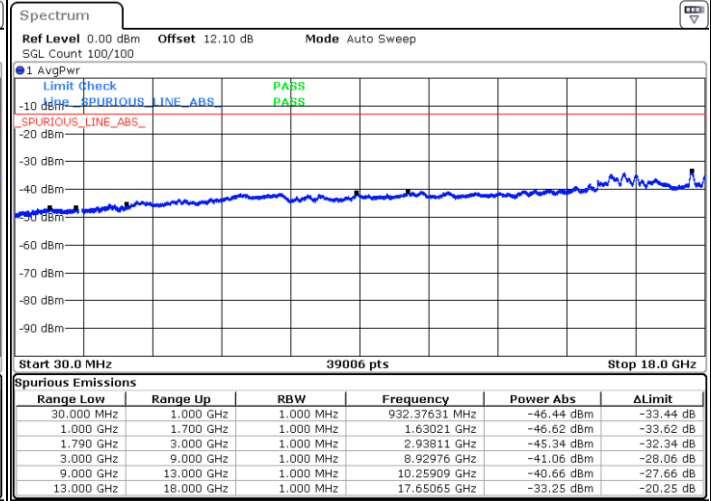

Date: 22.JUL.2020 04:24:38

LTE Band 66B / 5MHz+5MHz

64QAM

MiddleChannel / 1RB0 and 1RB24

Middle Channel / 1RB14 and 1RB0

Date: 22.JUL.2020 23:32:00

Date: 22.JUL.2020 23:36:13

Middle Channel / FullIRB

N/A

Date: 22.JUL.2020 23:31:09

LTE Band 66B / 5MHz+5MHz

64QAM

Highest Channel / 1RB0 and 1RB24

Highest Channel / 1RB14 and 1RB0

Date: 22.JUL.2020 23:53:30

Date: 22.JUL.2020 23:52:40

Highest Channel / FullRB

N/A

Date: 22.JUL.2020 23:57:44

LTE Band 66B / 5MHz+10MHz

64QAM

Lowest Channel / 1RB0 and 1RB14

Lowest Channel / 1RB24 and 1RB0

Date: 22.JUL.2020 04:00:31

Date: 22.JUL.2020 03:54:17

Lowest Channel / FullIRB

N/A

Date: 22.JUL.2020 04:01:22

LTE Band 66B / 5MHz+10MHz

64QAM

Middle Channel / 1RB0 and 1RB14

Middle Channel / 1RB24 and 1RB0