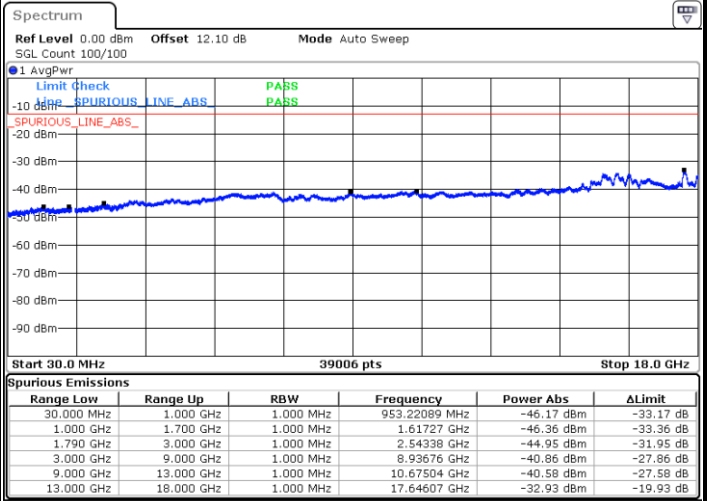

N/A

Date: 22.JUL.2020 03:39:58

LTE Band 66B / 10MHz+10MHz

16QAM

Lowest Channel / 1RB0 and 1RB49

Lowest Channel / 1RB49 and 1RB0

Date: 22.JUL.2020 01:23:48

Date: 22.JUL.2020 01:21:17

Lowest Channel / FullIRB

N/A

Date: 22.JUL.2020 01:26:20

LTE Band 66B / 10MHz+10MHz

16QAM

Middle Channel / 1RB0 and 1RB49

Middle Channel / 1RB49 and 1RB0

Date: 22.JUL.2020 01:50:57

Date: 22.JUL.2020 01:53:29

Middle Channel / FullRB

N/A

Date: 22.JUL.2020 01:48:25

LTE Band 66B / 10MHz+10MHz

16QAM

Highest Channel / 1RB0 and 1RB49

Highest Channel / 1RB49 and 1RB0

Date: 22.JUL.2020 02:31:56

Date: 22.JUL.2020 02:29:24

Highest Channel / FullRB

N/A

Date: 22.JUL.2020 02:34:28

LTE Band 66B / 15MHz+5MHz

16QAM

Lowest Channel / 1RB0 and 1RB49