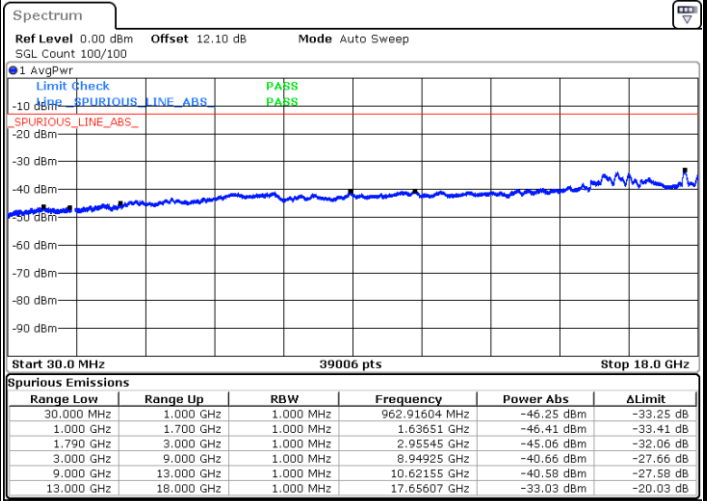

LTE Band 66B / 10MHz+5MHz

16QAM

Middle Channel / 1RB0 and 1RB24

Middle Channel / 1RB49 and 1RB0

Date: 22.JUL.2020 03:08:46

Date: 22.JUL.2020 03:11:16

Middle Channel / FullRB

N/A

Date: 22.JUL.2020 03:06:13

LTE Band 66B / 10MHz+5MHz

16QAM

Highest Channel / 1RB0 and 1RB24

Highest Channel / 1RB49 and 1RB0

Date: 22.JUL.2020 03:37:25

Date: 22.JUL.2020 03:34:54

Highest Channel / FullIRB

N/A

Date: 22.JUL.2020 03:39:58

LTE Band 66B / 10MHz+10MHz

16QAM

Lowest Channel / 1RB0 and 1RB49

Lowest Channel / 1RB49 and 1RB0

Date: 22.JUL.2020 01:23:48

Date: 22.JUL.2020 01:21:17

Lowest Channel / FullIRB

N/A

Date: 22.JUL.2020 01:26:20

LTE Band 66B / 10MHz+10MHz

16QAM

Middle Channel / 1RB0 and 1RB49

Middle Channel / 1RB49 and 1RB0

Date: 22.JUL.2020 01:50:57