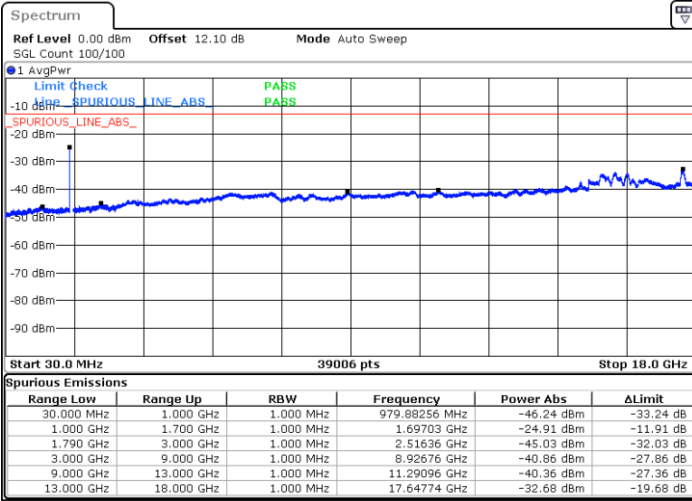

Middle Channel / 1RB24 and 1RB0

Date: 22.JUL.2020 00:21:01

Date: 22.JUL.2020 00:23:33

Middle Channel / FullRB

N/A

Date: 22.JUL.2020 00:18:29

LTE Band 66B / 5MHz+15MHz

16QAM

Highest Channel / 1RB0 and 1RB49

Highest Channel / 1RB24 and 1RB0

Date: 22.JUL.2020 00:52:41

Date: 22.JUL.2020 00:50:09

Highest Channel / FullRB

N/A

Date: 22.JUL.2020 00:55:13

LTE Band 66B / 10MHz+5MHz

16QAM

Lowest Channel / 1RB0 and 1RB24

Lowest Channel / 1RB49 and 1RB0

Date: 22.JUL.2020 02:56:02

Date: 22.JUL.2020 02:49:13

Lowest Channel / FullIRB

N/A

Date: 22.JUL.2020 02:58:35