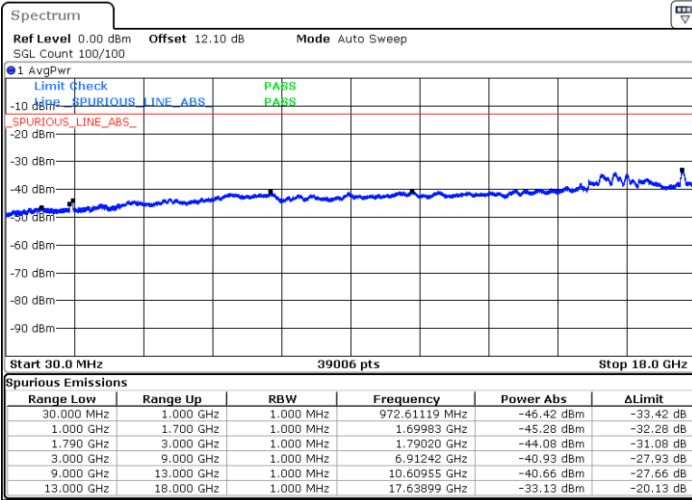

Lowest Channel / 1RB49 and 1RB0

Date: 22.JUL.2020 22:33:33

Date: 21.JUL.2020 21:55:29

Lowest Channel / FullIRB

N/A

Date: 21.JUL.2020 22:00:33

LTE Band 66B / 15MHz+5MHz

16QAM

Middle Channel / 1RB0 and 1RB49

Middle Channel / 1RB49 and 1RB0

Date: 21.JUL.2020 22:17:26

Date: 21.JUL.2020 22:19:58

Middle Channel / FullRB

N/A

Date: 21.JUL.2020 22:14:54

LTE Band 66B / 15MHz+5MHz

16QAM

Highest Channel / 1RB0 and 1RB49

Highest Channel / 1RB49 and 1RB0

Date: 21.JUL.2020 22:40:51

Date: 21.JUL.2020 22:38:19

Highest Channel / FullIRB

N/A

Date: 21.JUL.2020 22:43:24

LTE Band 66B / 5MHz+5MHz

64QAM

Lowest Channel / 1RB0 and 1RB24

Lowest Channel / 1RB14 and 1RB0

Date: 22.JUL.2020 04:23:47

Date: 22.JUL.2020 04:19:34

Lowest Channel / FullIRB

N/A