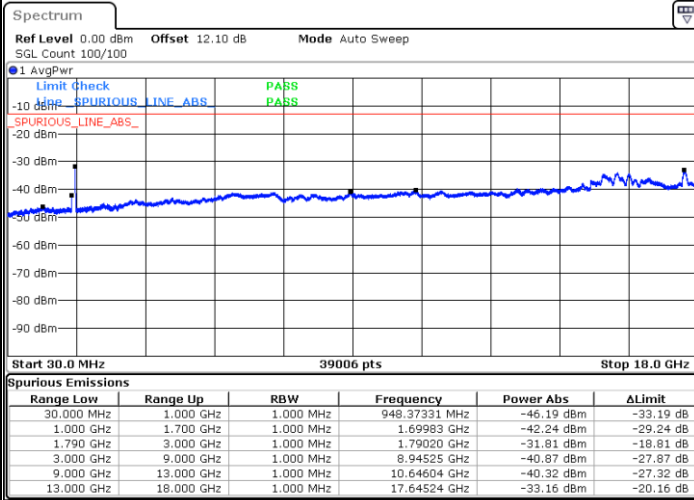

Date: 22.JUL.2020 01:27:11

LTE Band 66B / 10MHz+10MHz

QPSK

Middle Channel / 1RB0 and 1RB49

Middle Channel / 1RB49 and 1RB0

Date: 22.JUL.2020 01:51:48

Date: 22.JUL.2020 01:52:38

Middle Channel / FullRB

N/A

Date: 22.JUL.2020 01:47:34

LTE Band 66B / 10MHz+10MHz

QPSK

Highest Channel / 1RB0 and 1RB49

Highest Channel / 1RB49 and 1RB0

Date: 22.JUL.2020 02:32:46

Date: 22.JUL.2020 02:28:33

Highest Channel / FullIRB

N/A

Date: 22.JUL.2020 02:33:37

LTE Band 66B / 15MHz+5MHz

QPSK

Lowest Channel / 1RB0 and 1RB49

Lowest Channel / 1RB49 and 1RB0

Date: 22.JUL.2020 22:31:58

Date: 21.JUL.2020 21:56:20

Lowest Channel / FullIRB

N/A

Date: 21.JUL.2020 22:01:24

LTE Band 66B / 15MHz+5MHz

QPSK

Middle Channel / 1RB0 and 1RB49

Middle Channel / 1RB49 and 1RB0