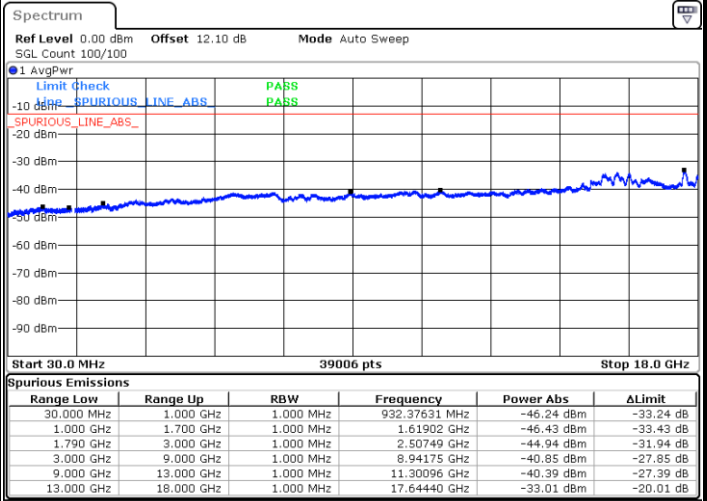

Middle Channel / 1RB24 and 1RB0

Date: 22.JUL.2020 00:21:01

Date: 22.JUL.2020 00:23:33

Middle Channel / FullRB

N/A

Date: 22.JUL.2020 00:18:29

LTE Band 66B / 5MHz+15MHz

16QAM

Highest Channel / 1RB0 and 1RB49

Highest Channel / 1RB24 and 1RB0

Date: 22.JUL.2020 00:52:41

Date: 22.JUL.2020 00:50:09

Highest Channel / FullRB

N/A

Date: 22.JUL.2020 00:55:13

LTE Band 66B / 10MHz+5MHz

16QAM

Lowest Channel / 1RB0 and 1RB24

Lowest Channel / 1RB49 and 1RB0

Date: 22.JUL.2020 02:56:02

Date: 22.JUL.2020 02:49:13

Lowest Channel / FullIRB

N/A

Date: 22.JUL.2020 02:58:35