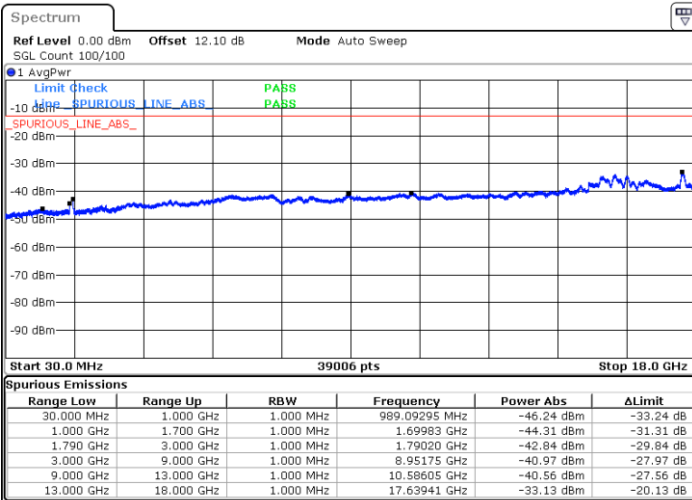

N/A

Date: 22.JUL.2020 03:39:58

LTE Band 66B / 10MHz+10MHz

16QAM

Lowest Channel / 1RB0 and 1RB49

Lowest Channel / 1RB49 and 1RB0

Date: 22.JUL.2020 01:23:48

Date: 22.JUL.2020 01:21:17

Lowest Channel / FullIRB

N/A

Date: 22.JUL.2020 01:26:20

LTE Band 66B / 10MHz+10MHz

16QAM

Middle Channel / 1RB0 and 1RB49

Middle Channel / 1RB49 and 1RB0

Date: 22.JUL.2020 01:50:57

Date: 22.JUL.2020 01:53:29

Middle Channel / FullRB

N/A

Date: 22.JUL.2020 01:48:25

LTE Band 66B / 10MHz+10MHz

16QAM

Highest Channel / 1RB0 and 1RB49

Highest Channel / 1RB49 and 1RB0

Date: 22.JUL.2020 02:31:56

Date: 22.JUL.2020 02:29:24

Highest Channel / FullRB

N/A

Date: 22.JUL.2020 02:34:28

LTE Band 66B / 15MHz+5MHz

16QAM

Lowest Channel / 1RB0 and 1RB49