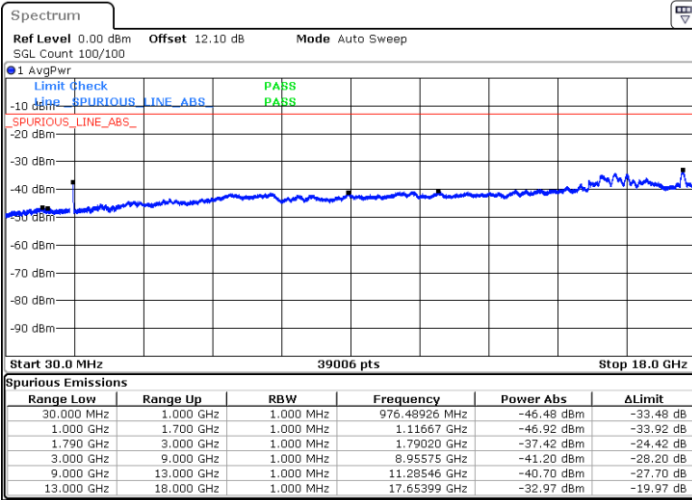

N/A

Date: 22.JUL.2020 04:02:12

LTE Band 66B / 5MHz+10MHz

16QAM

Middle Channel / 1RB0 and 1RB14

Middle Channel / 1RB24 and 1RB0

Date: 22.JUL.2020 22:53:38

Date: 22.JUL.2020 22:56:10

Middle Channel / FullRB

N/A

Date: 22.JUL.2020 22:51:06

LTE Band 66B / 5MHz+10MHz

16QAM

Highest Channel / 1RB0 and 1RB14

Highest Channel / 1RB24 and 1RB0

Date: 22.JUL.2020 23:16:14

Date: 22.JUL.2020 23:13:42

Highest Channel / FullIRB

N/A

Date: 22.JUL.2020 23:18:46

LTE Band 66B / 5MHz+15MHz

16QAM

Lowest Channel / 1RB0 and 1RB49

Lowest Channel / 1RB24 and 1RB0

Date: 22.JUL.2020 22:41:47

Date: 21.JUL.2020 23:53:31

Lowest Channel / FullIRB

N/A

Date: 21.JUL.2020 23:58:35

LTE Band 66B / 5MHz+15MHz

16QAM

Middle Channel / 1RB0 and 1RB49