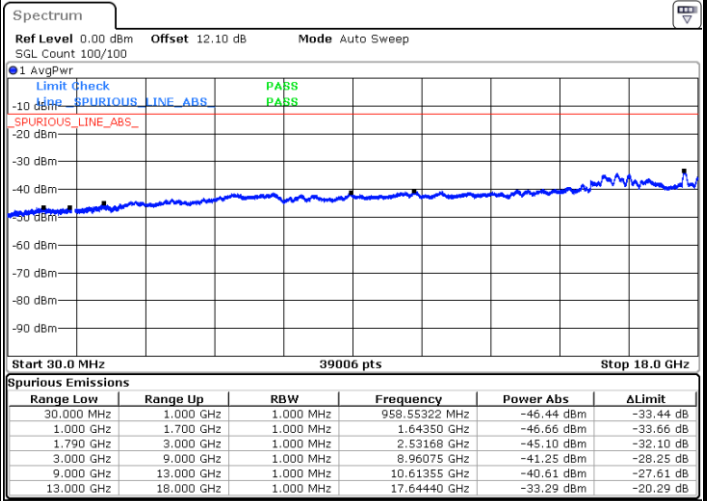

Highest Channel / FullRB

N/A

Date: 22.JUL.2020 23:57:44

LTE Band 66B / 5MHz+10MHz

64QAM

Lowest Channel / 1RB0 and 1RB14

Lowest Channel / 1RB24 and 1RB0

Date: 22.JUL.2020 04:00:31

Date: 22.JUL.2020 03:54:17

Lowest Channel / FullIRB

N/A

Date: 22.JUL.2020 04:01:22

LTE Band 66B / 5MHz+10MHz

64QAM

Middle Channel / 1RB0 and 1RB14

Middle Channel / 1RB24 and 1RB0

Date: 22.JUL.2020 22:52:47

Date: 22.JUL.2020 22:57:01

Middle Channel / FullRB

N/A

Date: 22.JUL.2020 22:51:57

LTE Band 66B / 5MHz+10MHz

64QAM

Highest Channel / 1RB0 and 1RB14

Highest Channel / 1RB24 and 1RB0

Date: 22.JUL.2020 23:15:23

Date: 22.JUL.2020 23:14:33

Highest Channel / FullRB

N/A

Date: 22.JUL.2020 23:19:37