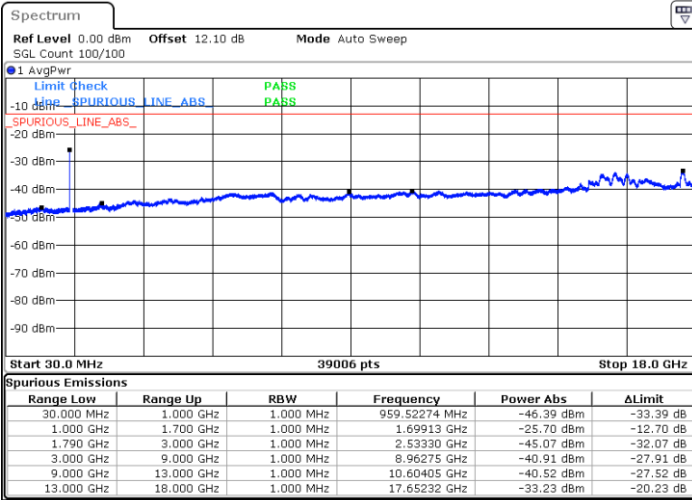

Middle Channel / FullRB

N/A

Date: 22.JUL.2020 22:51:06

LTE Band 66B / 5MHz+10MHz

16QAM

Highest Channel / 1RB0 and 1RB14

Highest Channel / 1RB24 and 1RB0

Date: 22.JUL.2020 23:16:14

Date: 22.JUL.2020 23:13:42

Highest Channel / FullIRB

N/A

Date: 22.JUL.2020 23:18:46

LTE Band 66B / 5MHz+15MHz

16QAM

Lowest Channel / 1RB0 and 1RB49

Lowest Channel / 1RB24 and 1RB0

Date: 22.JUL.2020 22:41:47

Date: 21.JUL.2020 23:53:31

Lowest Channel / FullIRB

N/A

Date: 21.JUL.2020 23:58:35

LTE Band 66B / 5MHz+15MHz

16QAM

Middle Channel / 1RB0 and 1RB49