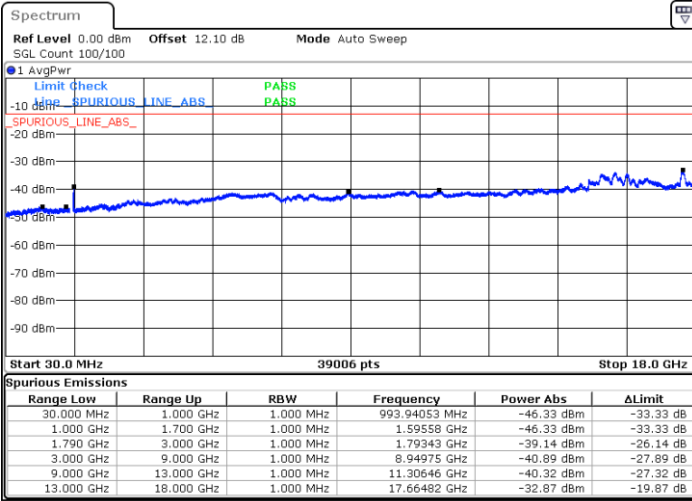

LTE Band 66B / 10MHz+5MHz

16QAM

Middle Channel / 1RB0 and 1RB24

Middle Channel / 1RB49 and 1RB0

Date: 22.JUL.2020 03:08:46

Date: 22.JUL.2020 03:11:16

Middle Channel / FullRB

N/A

Date: 22.JUL.2020 03:06:13

LTE Band 66B / 10MHz+5MHz

16QAM

Highest Channel / 1RB0 and 1RB24

Highest Channel / 1RB49 and 1RB0

Date: 22.JUL.2020 03:37:25

Date: 22.JUL.2020 03:34:54

Highest Channel / FullIRB

N/A

Date: 22.JUL.2020 03:39:58

LTE Band 66B / 10MHz+10MHz

16QAM

Lowest Channel / 1RB0 and 1RB49

Lowest Channel / 1RB49 and 1RB0

Date: 22.JUL.2020 01:23:48

Date: 22.JUL.2020 01:21:17

Lowest Channel / FullIRB

N/A

Date: 22.JUL.2020 01:26:20

LTE Band 66B / 10MHz+10MHz

16QAM

Middle Channel / 1RB0 and 1RB49

Middle Channel / 1RB49 and 1RB0

Date: 22.JUL.2020 01:50:57