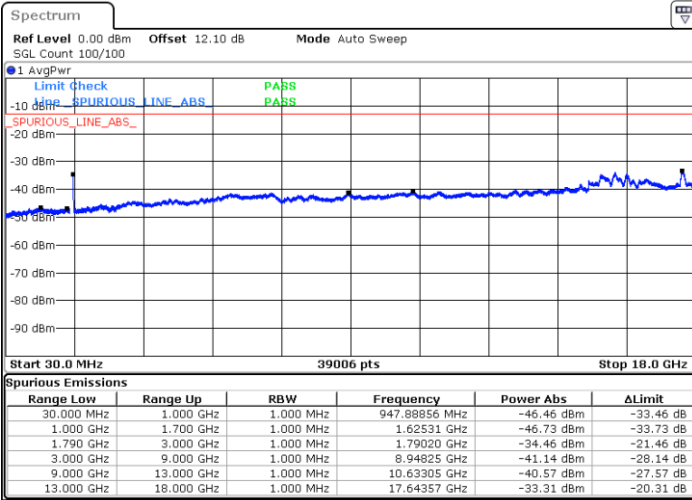

LTE Band 66B / 5MHz+5MHz

16QAM

Highest Channel / 1RB0 and 1RB24

Highest Channel / 1RB14 and 1RB0

Date: 22.JUL.2020 23:54:21

Date: 22.JUL.2020 23:51:49

Highest Channel / FullIRB

N/A

Date: 22.JUL.2020 23:56:53

LTE Band 66B / 5MHz+10MHz

16QAM

Lowest Channel / 1RB0 and 1RB14

Lowest Channel / 1RB24 and 1RB0

Date: 22.JUL.2020 03:59:40

Date: 22.JUL.2020 03:57:08

Lowest Channel / FullIRB