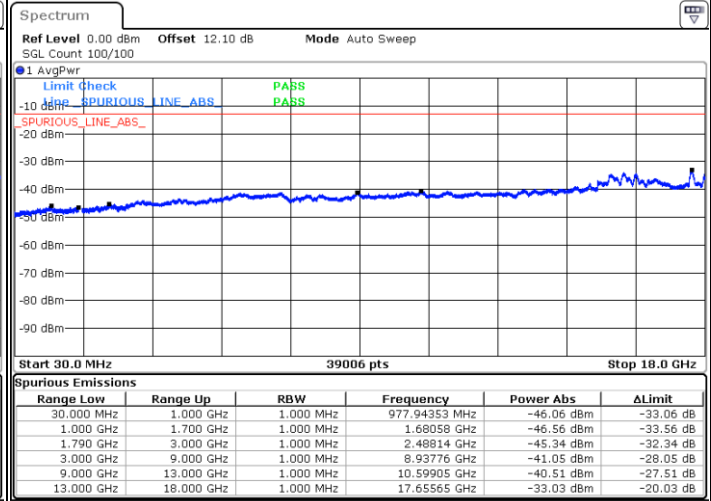

Date: 22.JUL.2020 01:53:29

Middle Channel / FullRB

N/A

Date: 22.JUL.2020 01:48:25

LTE Band 66B / 10MHz+10MHz

16QAM

Highest Channel / 1RB0 and 1RB49

Highest Channel / 1RB49 and 1RB0

Date: 22.JUL.2020 02:31:56

Date: 22.JUL.2020 02:29:24

Highest Channel / FullRB

N/A

Date: 22.JUL.2020 02:34:28

LTE Band 66B / 15MHz+5MHz

16QAM

Lowest Channel / 1RB0 and 1RB49

Lowest Channel / 1RB49 and 1RB0

Date: 22.JUL.2020 22:33:33

Date: 21.JUL.2020 21:55:29

Lowest Channel / FullIRB

N/A

Date: 21.JUL.2020 22:00:33

LTE Band 66B / 15MHz+5MHz

16QAM

Middle Channel / 1RB0 and 1RB49

Middle Channel / 1RB49 and 1RB0

Date: 21.JUL.2020 22:17:26

Date: 21.JUL.2020 22:19:58

Middle Channel / FullRB

N/A

Date: 21.JUL.2020 22:14:54

LTE Band 66B / 15MHz+5MHz