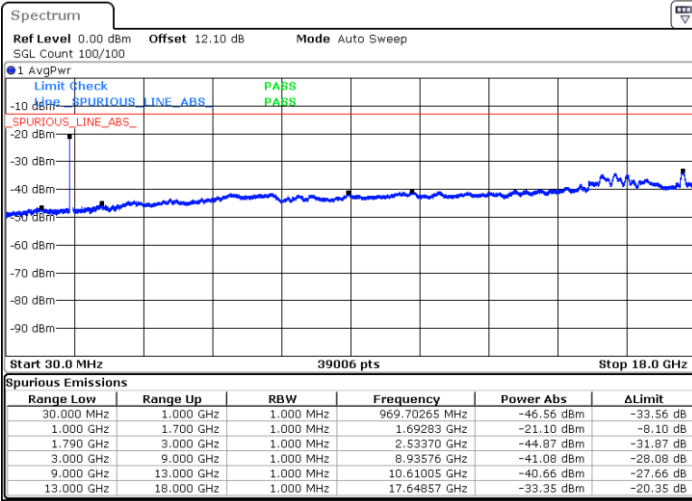

Lowest Channel / FullIRB

N/A

Date: 22.JUL.2020 01:26:20

LTE Band 66B / 10MHz+10MHz

16QAM

Middle Channel / 1RB0 and 1RB49

Middle Channel / 1RB49 and 1RB0

Date: 22.JUL.2020 01:50:57

Date: 22.JUL.2020 01:53:29

Middle Channel / FullRB

N/A

Date: 22.JUL.2020 01:48:25

LTE Band 66B / 10MHz+10MHz

16QAM

Highest Channel / 1RB0 and 1RB49

Highest Channel / 1RB49 and 1RB0

Date: 22.JUL.2020 02:31:56

Date: 22.JUL.2020 02:29:24

Highest Channel / FullRB

N/A

Date: 22.JUL.2020 02:34:28

LTE Band 66B / 15MHz+5MHz

16QAM

Lowest Channel / 1RB0 and 1RB49

Lowest Channel / 1RB49 and 1RB0

Date: 22.JUL.2020 22:33:33

Date: 21.JUL.2020 21:55:29

Lowest Channel / FullIRB

N/A

Date: 21.JUL.2020 22:00:33

LTE Band 66B / 15MHz+5MHz

16QAM