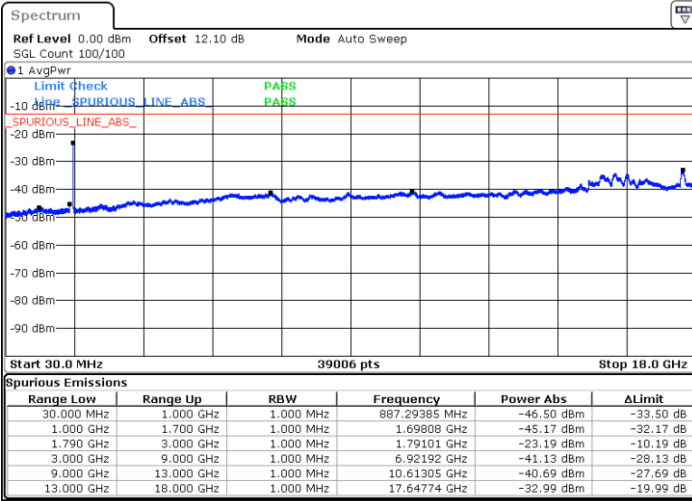

LTE Band 66B / 5MHz+5MHz

64QAM

Lowest Channel / 1RB0 and 1RB24

Lowest Channel / 1RB14 and 1RB0

Date: 22.JUL.2020 04:23:47

Date: 22.JUL.2020 04:19:34

Lowest Channel / FullIRB

N/A

Date: 22.JUL.2020 04:24:38

LTE Band 66B / 5MHz+5MHz

64QAM

MiddleChannel / 1RB0 and 1RB24

Middle Channel / 1RB14 and 1RB0

Date: 22.JUL.2020 23:32:00

Date: 22.JUL.2020 23:36:13

Middle Channel / FullIRB

N/A

Date: 22.JUL.2020 23:31:09

LTE Band 66B / 5MHz+5MHz

64QAM

Highest Channel / 1RB0 and 1RB24

Highest Channel / 1RB14 and 1RB0

Date: 22.JUL.2020 23:53:30

Date: 22.JUL.2020 23:52:40

Highest Channel / FullRB

N/A

Date: 22.JUL.2020 23:57:44

LTE Band 66B / 5MHz+10MHz

64QAM

Lowest Channel / 1RB0 and 1RB14

Lowest Channel / 1RB24 and 1RB0

Date: 22.JUL.2020 04:00:31