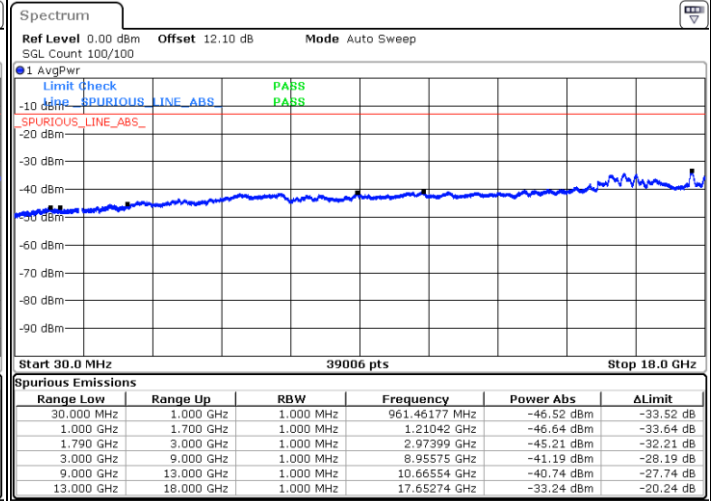

Lowest Channel / 1RB0 and 1RB24

Lowest Channel / 1RB14 and 1RB0

Date: 22.JUL.2020 04:22:56

Date: 22.JUL.2020 04:20:24

Lowest Channel / FullIRB

N/A

Date: 22.JUL.2020 04:25:29

LTE Band 66B / 5MHz+5MHz

LTE Band 66B / 5MHz+5MHz

16QAM

Highest Channel / 1RB0 and 1RB24

Highest Channel / 1RB14 and 1RB0

Date: 22.JUL.2020 23:54:21

Date: 22.JUL.2020 23:51:49

Highest Channel / FullIRB

N/A

Date: 22.JUL.2020 23:56:53

LTE Band 66B / 5MHz+10MHz

16QAM

Lowest Channel / 1RB0 and 1RB14

Lowest Channel / 1RB24 and 1RB0

Date: 22.JUL.2020 03:59:40

Date: 22.JUL.2020 03:57:08

Lowest Channel / FullIRB