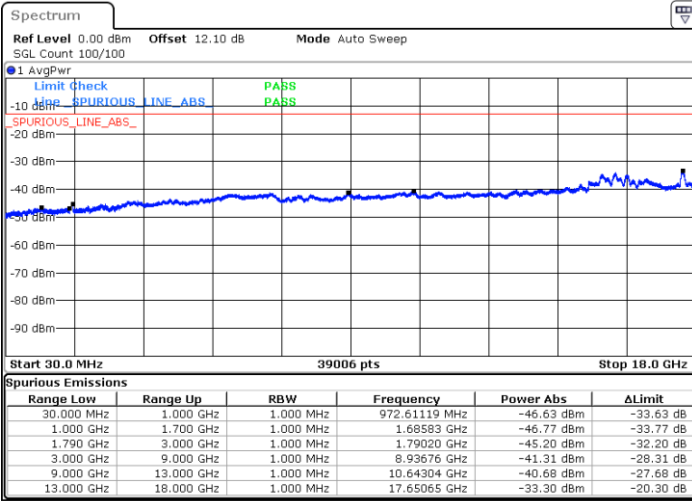

N/A

Date: 22.JUL.2020 23:31:09

LTE Band 66B / 5MHz+5MHz

64QAM

Highest Channel / 1RB0 and 1RB24

Highest Channel / 1RB14 and 1RB0

Date: 22.JUL.2020 23:53:30

Date: 22.JUL.2020 23:52:40

Highest Channel / FullRB

N/A

Date: 22.JUL.2020 23:57:44

LTE Band 66B / 5MHz+10MHz

64QAM

Lowest Channel / 1RB0 and 1RB14

Lowest Channel / 1RB24 and 1RB0

Date: 22.JUL.2020 04:00:31

Date: 22.JUL.2020 03:54:17

Lowest Channel / FullIRB

N/A

Date: 22.JUL.2020 04:01:22

LTE Band 66B / 5MHz+10MHz

64QAM

Middle Channel / 1RB0 and 1RB14

Middle Channel / 1RB24 and 1RB0

Date: 22.JUL.2020 22:52:47

Date: 22.JUL.2020 22:57:01

Middle Channel / FullRB

N/A

Date: 22.JUL.2020 22:51:57

LTE Band 66B / 5MHz+10MHz

64QAM

Highest Channel / 1RB0 and 1RB14