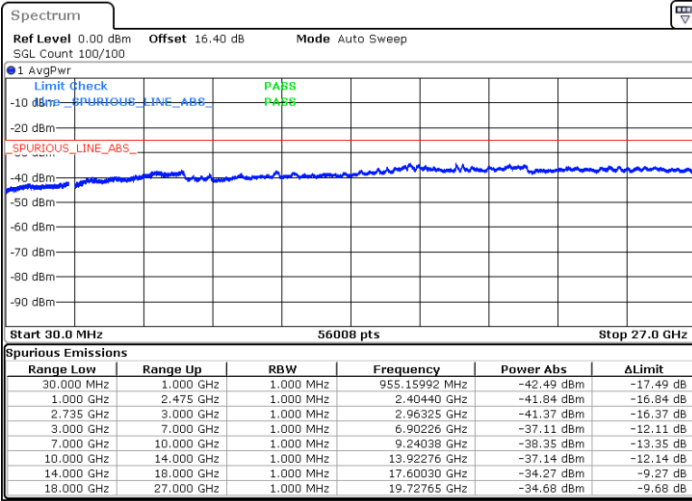

N/A

Date: 22.JUN.2020 04:34:09

LTE Band 41C / 15MHz+10MHz

64QAM

Highest Channel / 1RB0 and 1RB49

Highest Channel / 1RB74 and 1RB0

Date: 22.JUN.2020 04:21:15

Date: 22.JUN.2020 04:20:14

Highest Channel / FullIRB

N/A

Date: 22.JUN.2020 04:26:27

LTE Band 41C / 15MHz+15MHz

64QAM

Lowest Channel / 1RB0 and 1RB74

Lowest Channel / 1RB74 and 1RB0

Date: 22.JUN.2020 01:19:43

Date: 22.JUN.2020 01:14:33

Lowest Channel / FullIRB

N/A

Date: 22.JUN.2020 01:20:46

LTE Band 41C / 15MHz+15MHz

64QAM

Middle Channel / 1RB0 and 1RB74

Middle Channel / 1RB74 and 1RB0