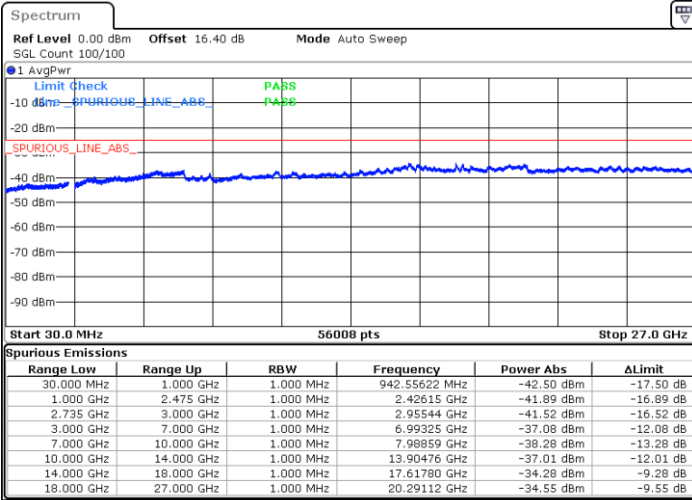

LTE Band 41C / 15MHz+10MHz

64QAM

Lowest Channel / 1RB0 and 1RB49

Lowest Channel / 1RB74 and 1RB80

Date: 22.JUN.2020 03:51:55

Date: 22.JUN.2020 03:46:44

Lowest Channel / FullIRB

N/A

Date: 22.JUN.2020 03:52:57

LTE Band 41C / 15MHz+10MHz

64QAM

Middle Channel / 1RB0 and 1RB49

Middle Channel / 1RB74 and 1RB0

Date: 22.JUN.2020 04:35:11

Date: 22.JUN.2020 04:47:51

Middle Channel / FullRB

N/A

Date: 22.JUN.2020 04:34:09

LTE Band 41C / 15MHz+10MHz

64QAM

Highest Channel / 1RB0 and 1RB49

Highest Channel / 1RB74 and 1RB0

Date: 22.JUN.2020 04:21:15

Date: 22.JUN.2020 04:20:14

Highest Channel / FullIRB

N/A

Date: 22.JUN.2020 04:26:27

LTE Band 41C / 15MHz+15MHz

64QAM

Lowest Channel / 1RB0 and 1RB74

Lowest Channel / 1RB74 and 1RB0

Date: 22.JUN.2020 01:19:43