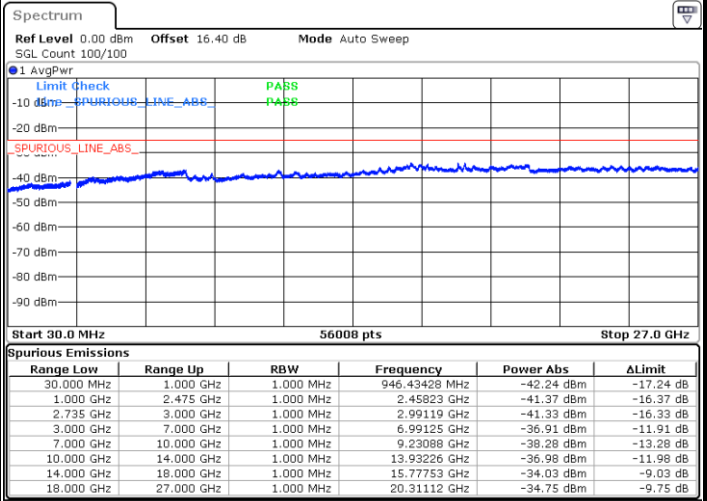

Lowest Channel / 1RB0 and 1RB99

Lowest Channel / 1RB74 and 1RB80

Date: 20 JUN 2020 07:33:18

Date: 20 JUN 2020 07:28:07

Lowest Channel / FullIRB

N/A

Date: 20 JUN 2020 07:34:20

LTE Band 41C / 15MHz+20MHz

64QAM

Middle Channel / 1RB0 and 1RB9

Middle Channel / 1RB74 and 1RB0

Date: 20 JUN 2020 07:52:08

Date: 20 JUN 2020 07:57:20

Middle Channel / FullRB

N/A

Date: 20 JUN 2020 07:51:06

LTE Band 41C / 15MHz+20MHz

64QAM

Highest Channel / 1RB0 and 1RB99

Highest Channel / 1RB74 and 1RB0

Date: 20 JUN 2020 08:10:11

Date: 20 JUN 2020 08:09:09

Highest Channel / FullIRB

N/A

Date: 20 JUN 2020 08:15:23

LTE Band 41C / 20MHz+5MHz

64QAM

Lowest Channel / 1RB0 and 1RB24

Lowest Channel / 1RB99 and 1RB0

Date: 22.JUN.2020 05:56:32

Date: 22.JUN.2020 05:51:21

Lowest Channel / FullIRB