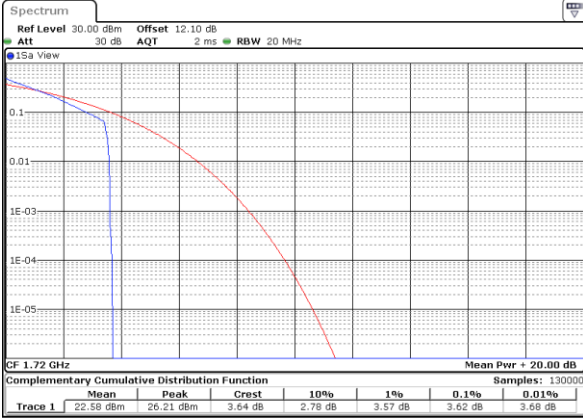

Date: 20 JUN 2020 05:07:58

Date: 20 JUN 2020 05:06:57

Highest Channel / FullIRB

N/A

Date: 20 JUN 2020 05:15:41

LTE Band 66

Peak-to-Average Ratio

Mode	LTE Band 66 / 20MHz				
Mod.	QPSK		16QAM		Limit: 13dB
RB Size	1RB	Full RB	1RB	Full RB	Result
Lowest CH	3.62	4.84	5.01	5.91	PASS
Middle CH	3.65	5.13	5.16	6.06	
Highest CH	3.57	5.22	4.90	6.12	
Mode	LTE Band 66 / 20MHz				
Mod.	64QAM				Limit: 13dB
RB Size	1RB	Full RB			Result
Lowest CH	6.58	6.38	-	-	PASS
Middle CH	6.81	6.49	-	-	
Highest CH	6.55	6.64	-	-	

LTE Band 66 / 20MHz / QPSK

Lowest Channel / 1RB

Date: 15_JUL_2020 19:57:24

Lowest Channel / Full RB

Date: 15_JUL_2020 19:57:34

Middle Channel / 1RB

Date: 15_JUL_2020 19:57:44

Middle Channel / Full RB