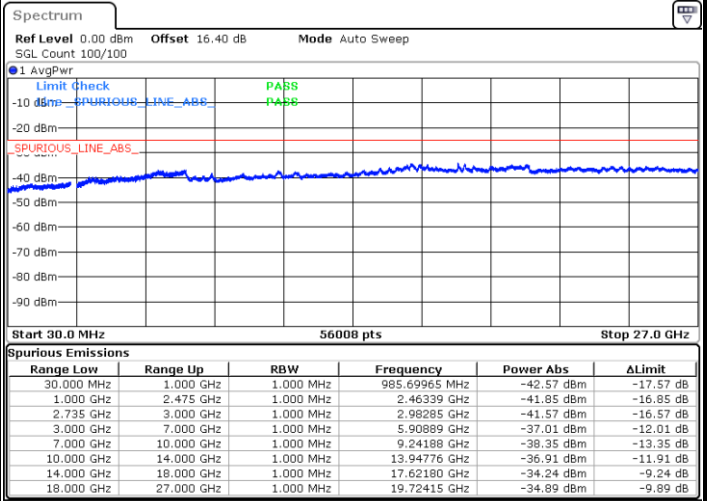

LTE Band 41C / 15MHz+20MHz

64QAM

Highest Channel / 1RB0 and 1RB99

Highest Channel / 1RB74 and 1RB0

Date: 20 JUN 2020 08:10:11

Date: 20 JUN 2020 08:09:09

Highest Channel / FullIRB

N/A

Date: 20 JUN 2020 08:15:23

LTE Band 41C / 20MHz+5MHz

64QAM

Lowest Channel / 1RB0 and 1RB24

Lowest Channel / 1RB99 and 1RB0

Date: 22.JUN.2020 05:56:32

Date: 22.JUN.2020 05:51:21

Lowest Channel / FullIRB

N/A

Date: 22.JUN.2020 05:57:34

LTE Band 41C / 20MHz+5MHz

64QAM

Middle Channel / 1RB0 and 1RB24

Middle Channel / 1RB99 and 1RB0

Date: 22.JUN.2020 06:04:58

Date: 22.JUN.2020 06:14:12

Middle Channel / FullRB

N/A

Date: 22.JUN.2020 06:03:55

LTE Band 41C / 20MHz+5MHz

64QAM

Highest Channel / 1RB0 and 1RB24

Highest Channel / 1RB99 and 1RB0

Date: 22 JUN 2020 06:27:27