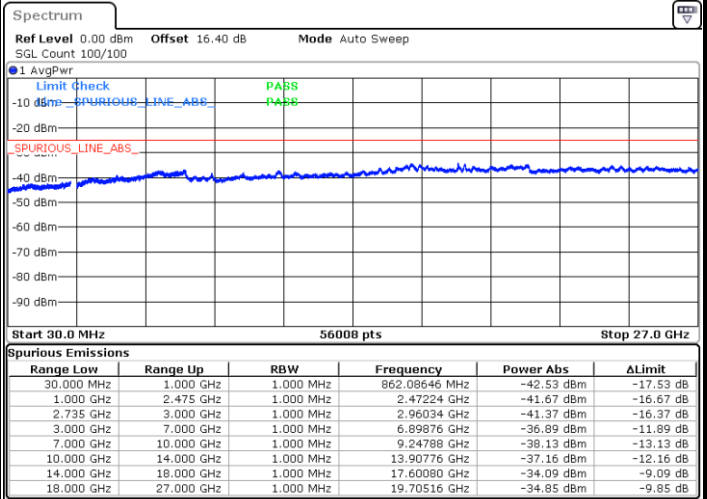

Date: 20 JUN 2020 08:15:23

LTE Band 41C / 20MHz+5MHz

64QAM

Lowest Channel / 1RB0 and 1RB24

Lowest Channel / 1RB99 and 1RB0

Date: 22.JUN.2020 05:56:32

Date: 22.JUN.2020 05:51:21

Lowest Channel / FullIRB

N/A

Date: 22.JUN.2020 05:57:34

LTE Band 41C / 20MHz+5MHz

64QAM

Middle Channel / 1RB0 and 1RB24

Middle Channel / 1RB99 and 1RB0

Date: 22.JUN.2020 06:04:58

Date: 22.JUN.2020 06:14:12

Middle Channel / FullRB

N/A

Date: 22.JUN.2020 06:03:55

LTE Band 41C / 20MHz+5MHz

64QAM

Highest Channel / 1RB0 and 1RB24

Highest Channel / 1RB99 and 1RB0

Date: 22 JUN 2020 06:27:27

Date: 22 JUN 2020 06:26:26

Highest Channel / FullIRB

N/A

Date: 22 JUN 2020 06:32:39

LTE Band 41C / 20MHz+10MHz

64QAM

Lowest Channel / 1RB0 and 1RB49

Lowest Channel / 1RB99 and 1RB0