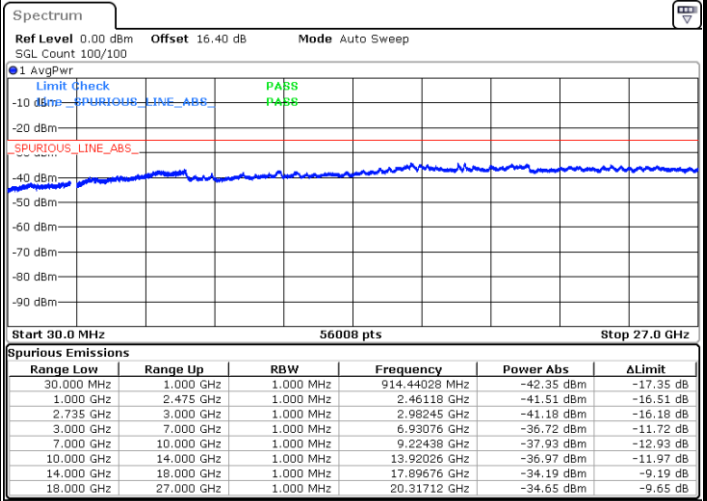

LTE Band 41C / 20MHz+15MHz

64QAM

Middle Channel / 1RB0 and 1RB74

Middle Channel / 1RB99 and 1RB0

Date: 20 JUN 2020 05:43:44

Date: 20 JUN 2020 05:48:55

Middle Channel / FullRB

N/A

Date: 20 JUN 2020 05:42:42

LTE Band 41C / 20MHz+15MHz

64QAM

Highest Channel / 1RB0 and 1RB74

Highest Channel / 1RB99 and 1RB0

Date: 20 JUN 2020 06:01:38

Date: 20 JUN 2020 06:00:37

Highest Channel / FullIRB

N/A

Date: 20 JUN 2020 06:06:51

LTE Band 41C / 20MHz+20MHz

64QAM

Lowest Channel / 1RB0 and 1RB99

Lowest Channel / 1RB99 and 1RB0

Date: 20 JUN 2020 04:36:11

Date: 20 JUN 2020 04:30:59

Lowest Channel / FullIRB

N/A

Date: 20 JUN 2020 04:37:13

LTE Band 41C / 20MHz+20MHz

64QAM

MiddleChannel / 1RB0 and 1RB99

Middle Channel / 1RB99 and 1RB0

Date: 20 JUN.2020 04:49:05