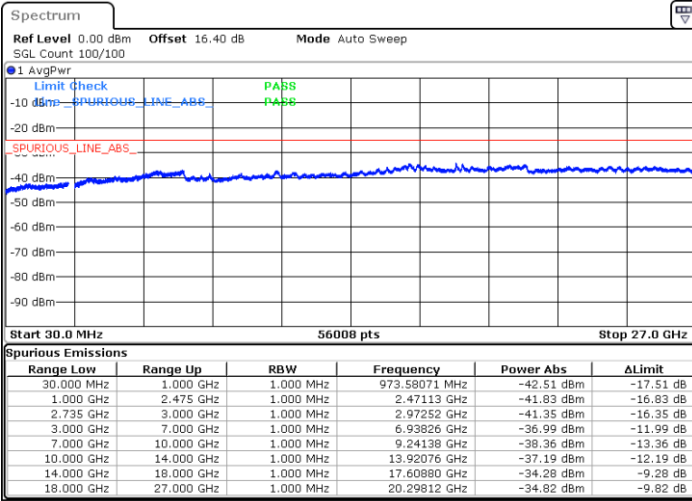

Date: 22.JUN.2020 02:09:44

Date: 22.JUN.2020 02:04:33

Lowest Channel / FullIRB

N/A

Date: 22.JUN.2020 02:10:47

LTE Band 41C / 20MHz+10MHz

64QAM

Middle Channel / 1RB0 and 1RB49

Middle Channel / 1RB99 and 1RB0

Date: 22 JUN 2020 02:21:03

Date: 22 JUN 2020 02:26:14

Middle Channel / FullRB

N/A

Date: 22 JUN 2020 02:20:01

LTE Band 41C / 20MHz+10MHz

64QAM

Highest Channel / 1RB0 and 1RB49

Highest Channel / 1RB99 and 1RB0

Date: 22 JUN 2020 02:38:28

Date: 22 JUN 2020 02:37:27

Highest Channel / FullIRB

N/A

Date: 22 JUN 2020 02:46:27

LTE Band 41C / 20MHz+15MHz