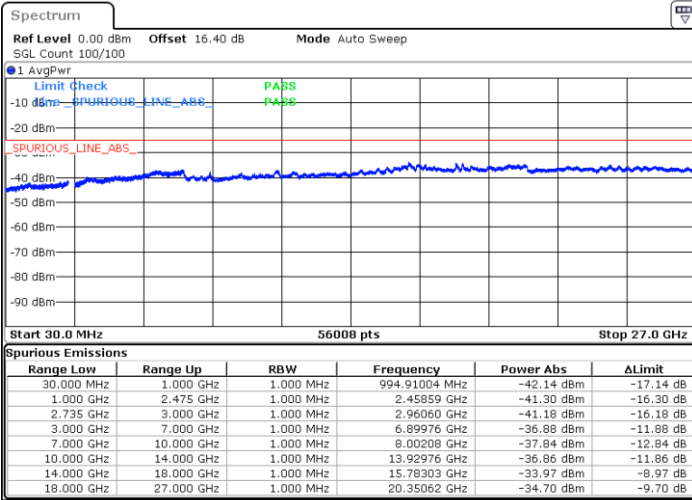

LTE Band 41C / 15MHz+20MHz

64QAM

Highest Channel / 1RB0 and 1RB99

Highest Channel / 1RB74 and 1RB0

Date: 20 JUN 2020 08:10:11

Date: 20 JUN 2020 08:09:09

Highest Channel / FullIRB

N/A

Date: 20 JUN 2020 08:15:23

LTE Band 41C / 20MHz+5MHz

64QAM

Lowest Channel / 1RB0 and 1RB24

Lowest Channel / 1RB99 and 1RB0

Date: 22.JUN.2020 05:56:32

Date: 22.JUN.2020 05:51:21

Lowest Channel / FullIRB