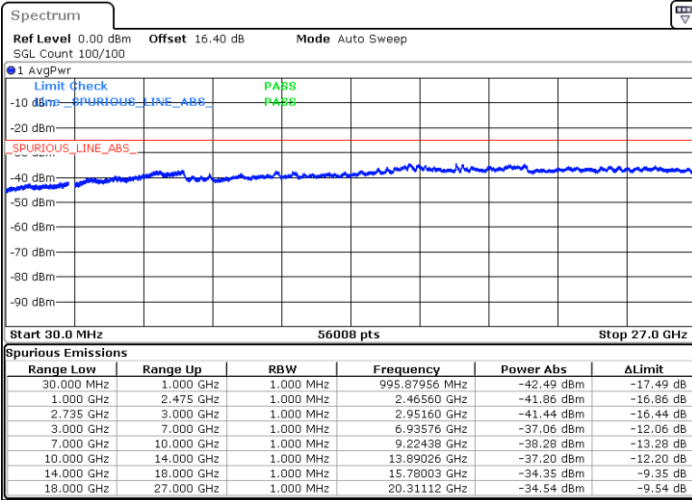

Date: 22.JUN.2020 02:09:44

Date: 22.JUN.2020 02:04:33

Lowest Channel / FullIRB

N/A

Date: 22.JUN.2020 02:10:47

LTE Band 41C / 20MHz+10MHz

64QAM

Middle Channel / 1RB0 and 1RB49

Middle Channel / 1RB99 and 1RB0

Date: 22 JUN 2020 02:21:03

Date: 22 JUN 2020 02:26:14

Middle Channel / FullRB

N/A

Date: 22 JUN 2020 02:20:01

LTE Band 41C / 20MHz+10MHz

64QAM

Highest Channel / 1RB0 and 1RB49

Highest Channel / 1RB99 and 1RB0

Date: 22 JUN 2020 02:38:28

Date: 22 JUN 2020 02:37:27

Highest Channel / FullIRB

N/A

Date: 22 JUN 2020 02:46:27

LTE Band 41C / 20MHz+15MHz