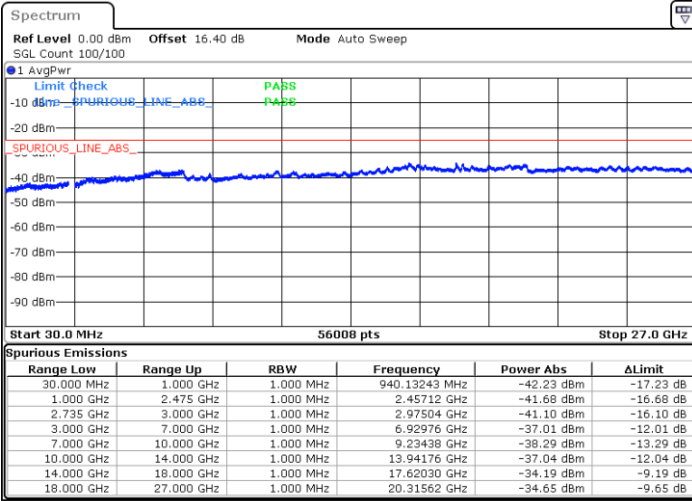

Lowest Channel / FullIRB

N/A

Date: 20 JUN 2020 04:37:13

LTE Band 41C / 20MHz+20MHz

64QAM

MiddleChannel / 1RB0 and 1RB99

Middle Channel / 1RB99 and 1RB0

Date: 20 JUN.2020 04:49:05

Date: 20 JUN.2020 04:54:16

Middle Channel / FullRB

N/A

Date: 20 JUN.2020 04:48:02

LTE Band 41C / 20MHz+20MHz

64QAM

Highest Channel / 1RB0 and 1RB99

Highest Channel / 1RB99 and 1RB0

Date: 20 JUN 2020 05:07:58

Date: 20 JUN 2020 05:06:57

Highest Channel / FullIRB

N/A

Date: 20 JUN 2020 05:15:41

LTE Band 66

Peak-to-Average Ratio

Mode	LTE Band 66 / 20MHz				
Mod.	QPSK		16QAM		Limit: 13dB
RB Size	1RB	Full RB	1RB	Full RB	Result
Lowest CH	3.62	4.84	5.01	5.91	PASS
Middle CH	3.65	5.13	5.16	6.06	
Highest CH	3.57	5.22	4.90	6.12	
Mode	LTE Band 66 / 20MHz				
Mod.	64QAM				Limit: 13dB
RB Size	1RB	Full RB			Result
Lowest CH	6.58	6.38	-	-	PASS
Middle CH	6.81	6.49	-	-	
Highest CH	6.55	6.64	-	-	

LTE Band 66 / 20MHz / QPSK

Lowest Channel / 1RB

Date: 15_JUL_2020 19:57:24

Lowest Channel / Full RB

Date: 15_JUL_2020 19:57:34

Middle Channel / 1RB

Date: 15_JUL_2020 19:57:44

Middle Channel / Full RB