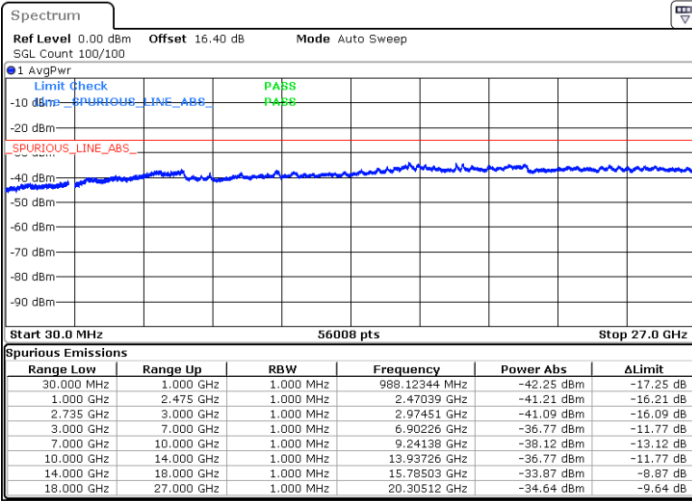

LTE Band 41C / 15MHz+20MHz

64QAM

Middle Channel / 1RB0 and 1RB9

Middle Channel / 1RB74 and 1RB0

Date: 20 JUN 2020 07:52:08

Date: 20 JUN 2020 07:57:20