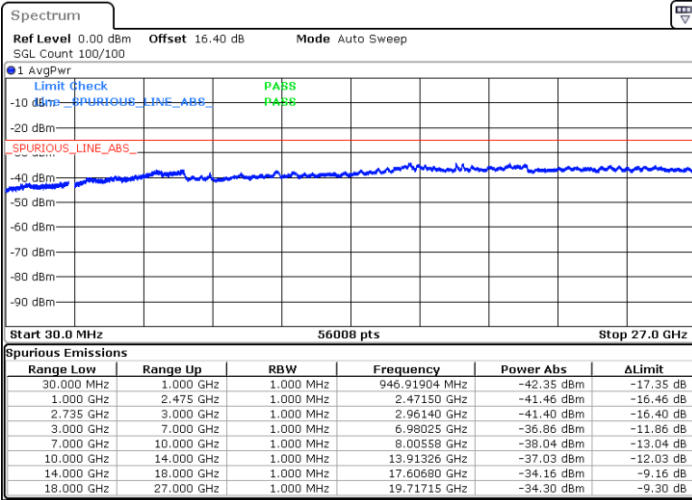

Lowest Channel / FullIRB

N/A

Date: 20 JUN 2020 04:37:13

LTE Band 41C / 20MHz+20MHz

64QAM

MiddleChannel / 1RB0 and 1RB99

Middle Channel / 1RB99 and 1RB0

Date: 20 JUN.2020 04:49:05

Date: 20 JUN.2020 04:54:16

Middle Channel / FullRB

N/A

Date: 20 JUN.2020 04:48:02

LTE Band 41C / 20MHz+20MHz

64QAM

Highest Channel / 1RB0 and 1RB99

Highest Channel / 1RB99 and 1RB0

Date: 20 JUN 2020 05:07:58

Date: 20 JUN 2020 05:06:57

Highest Channel / FullIRB

N/A

Date: 20 JUN 2020 05:15:41

LTE Band 66

Peak-to-Average Ratio

Mode	LTE Band 66 / 20MHz				
Mod.	QPSK		16QAM		Limit: 13dB
RB Size	1RB	Full RB	1RB	Full RB	Result
Lowest CH	3.62	4.84	5.01	5.91	PASS
Middle CH	3.65	5.13	5.16	6.06	
Highest CH	3.57	5.22	4.90	6.12	
Mode	LTE Band 66 / 20MHz				
Mod.	64QAM				Limit: 13dB
RB Size	1RB	Full RB			Result
Lowest CH	6.58	6.38	-	-	PASS
Middle CH	6.81	6.49	-	-	
Highest CH	6.55	6.64	-	-	