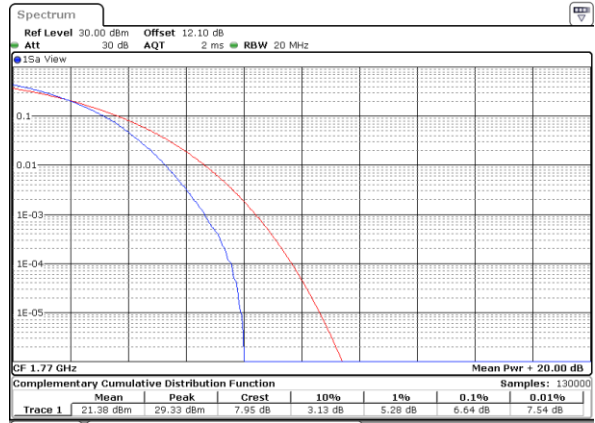

Highest Channel / Full RB

Date: 15_JUL_2020 19:57:114

LTE Band 66 / 20MHz / 64QAM

Lowest Channel / 1RB

Date: 15_JUL_2020 19:58:23

Lowest Channel / Full RB

Date: 15_JUL_2020 19:58:33

Middle Channel / 1RB

Date: 15_JUL_2020 19:58:43

Middle Channel / Full RB

Date: 15_JUL_2020 19:58:53

Highest Channel / 1RB

Date: 15_JUL_2020 19:59:03

Highest Channel / Full RB

Date: 15_JUL_2020 19:59:13

26dB Bandwidth

Mode	LTE Band 66 : 26dB BW(MHz)											
BW	1.4MHz		3MHz		5MHz		10MHz		15MHz		20MHz	
Mod.	QPSK	16QAM	QPSK	16QAM	QPSK	16QAM	QPSK	16QAM	QPSK	16QAM	QPSK	16QAM
Lowest CH	1.23	1.23	3.03	3.00	4.86	4.86	9.89	9.79	14.39	14.18	19.02	19.22
Middle CH	1.23	1.23	3.03	2.96	4.87	5.00	9.75	9.93	14.33	14.66	18.82	19.26
Highest CH	1.25	1.21	3.06	3.00	4.88	4.92	9.87	9.63	14.30	14.36	18.94	19.30
Mode	LTE Band 66 : 26dB BW(MHz)											
BW	1.4MHz		3MHz		5MHz		10MHz		15MHz		20MHz	
Mod.	64QAM		64QAM		64QAM		64QAM		64QAM		64QAM	
Lowest CH	1.21	-	2.99	-	4.87	-	9.67	-	14.42	-	18.98	-
Middle CH	1.22	-	2.96	-	4.87	-	9.67	-	14.27	-	18.94	-
Highest CH	1.20	-	3.04	-	4.96	-	9.79	-	14.27	-	19.14	-

LTE Band 66

Lowest Channel / 1.4MHz / QPSK

Date: 14_JUL_2020 00:49:07

Lowest Channel / 1.4MHz / 16QAM

Date: 14_JUL_2020 00:49:19

Middle Channel / 1.4MHz / QPSK

Date: 14_JUL_2020 00:55:29

Middle Channel / 1.4MHz / 16QAM