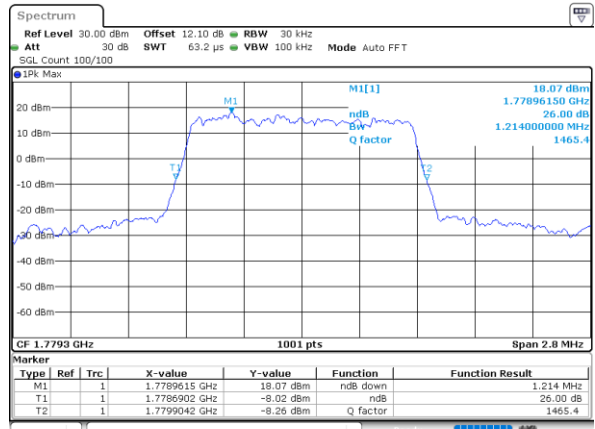

Date: 15_JUL_2020 19:58:43

Middle Channel / Full RB

Date: 15_JUL_2020 19:58:53

Highest Channel / 1RB

Date: 15_JUL_2020 19:59:03

Highest Channel / Full RB

Date: 15_JUL_2020 19:59:13

26dB Bandwidth

Mode	LTE Band 66 : 26dB BW(MHz)											
BW	1.4MHz		3MHz		5MHz		10MHz		15MHz		20MHz	
Mod.	QPSK	16QAM	QPSK	16QAM	QPSK	16QAM	QPSK	16QAM	QPSK	16QAM	QPSK	16QAM
Lowest CH	1.23	1.23	3.03	3.00	4.86	4.86	9.89	9.79	14.39	14.18	19.02	19.22
Middle CH	1.23	1.23	3.03	2.96	4.87	5.00	9.75	9.93	14.33	14.66	18.82	19.26
Highest CH	1.25	1.21	3.06	3.00	4.88	4.92	9.87	9.63	14.30	14.36	18.94	19.30
Mode	LTE Band 66 : 26dB BW(MHz)											
BW	1.4MHz		3MHz		5MHz		10MHz		15MHz		20MHz	
Mod.	64QAM		64QAM		64QAM		64QAM		64QAM		64QAM	
Lowest CH	1.21	-	2.99	-	4.87	-	9.67	-	14.42	-	18.98	-
Middle CH	1.22	-	2.96	-	4.87	-	9.67	-	14.27	-	18.94	-
Highest CH	1.20	-	3.04	-	4.96	-	9.79	-	14.27	-	19.14	-

LTE Band 66

Lowest Channel / 1.4MHz / QPSK

Date: 14_JUL_2020 00:49:07

Lowest Channel / 1.4MHz / 16QAM

Date: 14_JUL_2020 00:49:19

Middle Channel / 1.4MHz / QPSK

Date: 14_JUL_2020 00:55:29

Middle Channel / 1.4MHz / 16QAM

Date: 14_JUL_2020 00:55:40

Highest Channel / 1.4MHz / QPSK

Date: 14_JUL_2020 00:57:37

Highest Channel / 1.4MHz / 16QAM

Date: 14_JUL_2020 00:57:49