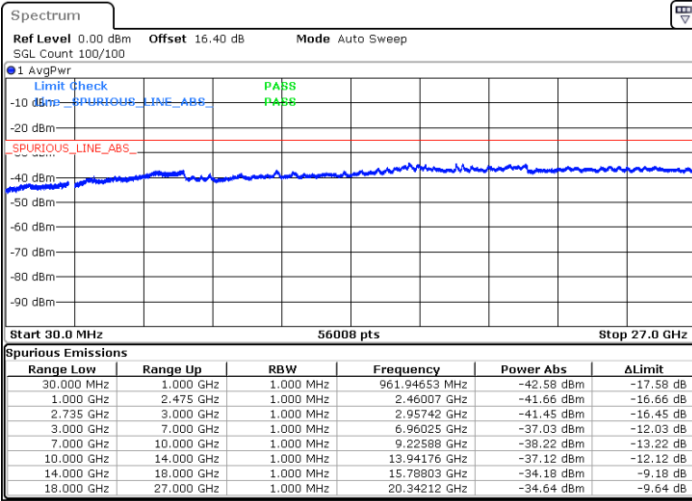

N/A

Date: 22.JUN.2020 04:34:09

LTE Band 41C / 15MHz+10MHz

64QAM

Highest Channel / 1RB0 and 1RB49

Highest Channel / 1RB74 and 1RB0

Date: 22.JUN.2020 04:21:15

Date: 22.JUN.2020 04:20:14

Highest Channel / FullIRB

N/A

Date: 22.JUN.2020 04:26:27

LTE Band 41C / 15MHz+15MHz

64QAM

Lowest Channel / 1RB0 and 1RB74

Lowest Channel / 1RB74 and 1RB0

Date: 22.JUN.2020 01:19:43

Date: 22.JUN.2020 01:14:33

Lowest Channel / FullIRB

N/A

Date: 22.JUN.2020 01:20:46

LTE Band 41C / 15MHz+15MHz

64QAM

Middle Channel / 1RB0 and 1RB74

Middle Channel / 1RB74 and 1RB0