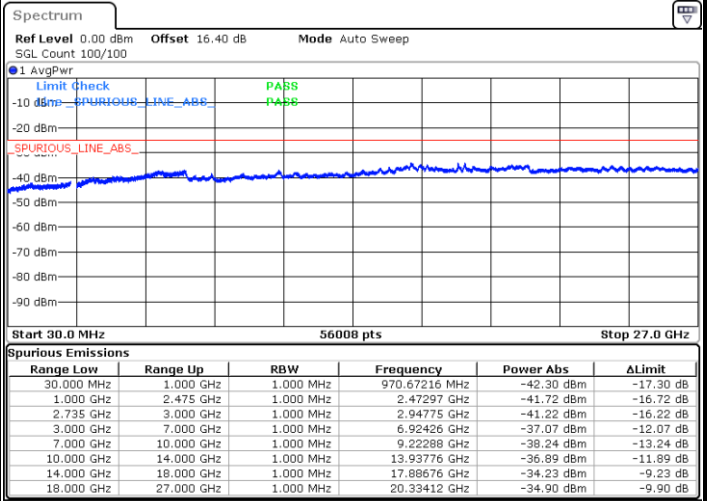

N/A

Date: 22.JUN.2020 04:34:09

LTE Band 41C / 15MHz+10MHz

64QAM

Highest Channel / 1RB0 and 1RB49

Highest Channel / 1RB74 and 1RB0

Date: 22.JUN.2020 04:21:15

Date: 22.JUN.2020 04:20:14

Highest Channel / FullIRB

N/A

Date: 22.JUN.2020 04:26:27

LTE Band 41C / 15MHz+15MHz

64QAM

Lowest Channel / 1RB0 and 1RB74

Lowest Channel / 1RB74 and 1RB0

Date: 22.JUN.2020 01:19:43

Date: 22.JUN.2020 01:14:33

Lowest Channel / FullIRB

N/A

Date: 22.JUN.2020 01:20:46

LTE Band 41C / 15MHz+15MHz

64QAM

Middle Channel / 1RB0 and 1RB74

Middle Channel / 1RB74 and 1RB0

Date: 22.JUN.2020 01:30:07

Date: 22.JUN.2020 01:35:18

Middle Channel / FullRB

N/A

Date: 22.JUN.2020 01:29:05

LTE Band 41C / 15MHz+15MHz

64QAM

Highest Channel / 1RB0 and 1RB74