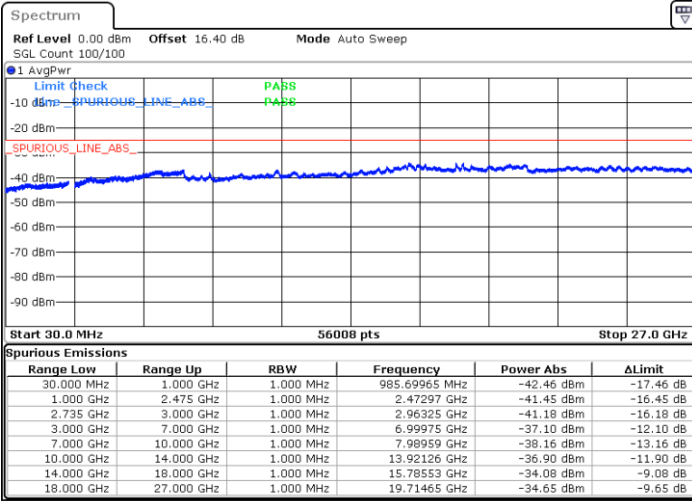

Highest Channel / 1RB0 and 1RB49

Highest Channel / 1RB99 and 1RB0

Date: 22 JUN 2020 02:38:28

Date: 22 JUN 2020 02:37:27

Highest Channel / FullIRB

N/A

Date: 22 JUN 2020 02:46:27

LTE Band 41C / 20MHz+15MHz

64QAM

Lowest Channel / 1RB0 and 1RB74

Lowest Channel / 1RB99 and 1RB0

Date: 20 JUN 2020 05:33:27

Date: 20 JUN 2020 05:25:04

Lowest Channel / FullIRB

N/A

Date: 20 JUN 2020 05:34:31

LTE Band 41C / 20MHz+15MHz

64QAM

Middle Channel / 1RB0 and 1RB74

Middle Channel / 1RB99 and 1RB0

Date: 20 JUN 2020 05:43:44

Date: 20 JUN 2020 05:48:55

Middle Channel / FullRB

N/A

Date: 20 JUN 2020 05:42:42

LTE Band 41C / 20MHz+15MHz

64QAM

Highest Channel / 1RB0 and 1RB74

Highest Channel / 1RB99 and 1RB0

Date: 20 JUN 2020 06:01:38

Date: 20 JUN 2020 06:00:37

Highest Channel / FullIRB