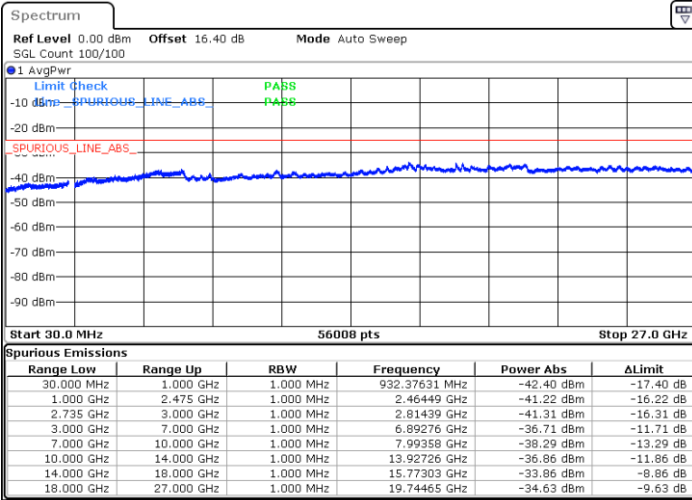

Date: 20 JUN 2020 05:42:42

LTE Band 41C / 20MHz+15MHz

64QAM

Highest Channel / 1RB0 and 1RB74

Highest Channel / 1RB99 and 1RB0

Date: 20 JUN 2020 06:01:38

Date: 20 JUN 2020 06:00:37

Highest Channel / FullIRB

N/A

Date: 20 JUN 2020 06:06:51

LTE Band 41C / 20MHz+20MHz

64QAM

Lowest Channel / 1RB0 and 1RB99

Lowest Channel / 1RB99 and 1RB0

Date: 20 JUN 2020 04:36:11

Date: 20 JUN 2020 04:30:59

Lowest Channel / FullIRB

N/A

Date: 20 JUN 2020 04:37:13

LTE Band 41C / 20MHz+20MHz

64QAM

MiddleChannel / 1RB0 and 1RB99

Middle Channel / 1RB99 and 1RB0

Date: 20 JUN.2020 04:49:05