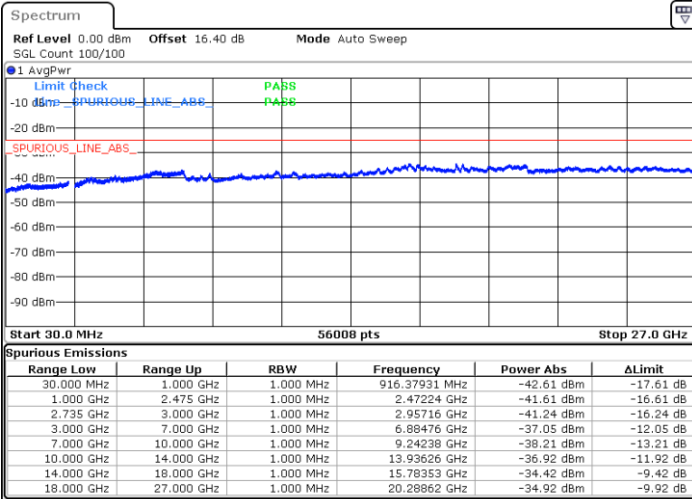

Date: 20 JUN 2020 08:15:23

LTE Band 41C / 20MHz+5MHz

64QAM

Lowest Channel / 1RB0 and 1RB24

Lowest Channel / 1RB99 and 1RB0

Date: 22.JUN.2020 05:56:32

Date: 22.JUN.2020 05:51:21

Lowest Channel / FullIRB

N/A

Date: 22.JUN.2020 05:57:34

LTE Band 41C / 20MHz+5MHz

64QAM

Middle Channel / 1RB0 and 1RB24

Middle Channel / 1RB99 and 1RB0

Date: 22.JUN.2020 06:04:58

Date: 22.JUN.2020 06:14:12

Middle Channel / FullRB

N/A

Date: 22.JUN.2020 06:03:55

LTE Band 41C / 20MHz+5MHz

64QAM

Highest Channel / 1RB0 and 1RB24

Highest Channel / 1RB99 and 1RB0

Date: 22 JUN 2020 06:27:27

Date: 22 JUN 2020 06:26:26

Highest Channel / FullIRB

N/A

Date: 22 JUN 2020 06:32:39

LTE Band 41C / 20MHz+10MHz

64QAM

Lowest Channel / 1RB0 and 1RB49

Lowest Channel / 1RB99 and 1RB0