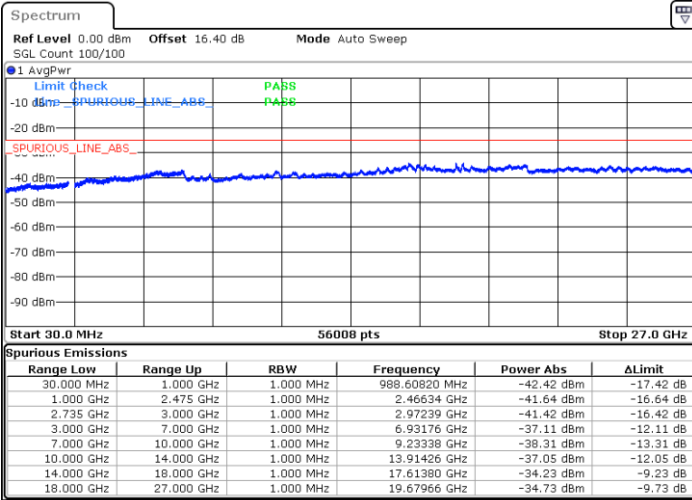

Highest Channel / FullIRB

N/A

Date: 22.JUN.2020 04:26:27

LTE Band 41C / 15MHz+15MHz

64QAM

Lowest Channel / 1RB0 and 1RB74

Lowest Channel / 1RB74 and 1RB0

Date: 22.JUN.2020 01:19:43

Date: 22.JUN.2020 01:14:33

Lowest Channel / FullIRB

N/A

Date: 22.JUN.2020 01:20:46

LTE Band 41C / 15MHz+15MHz

64QAM

Middle Channel / 1RB0 and 1RB74

Middle Channel / 1RB74 and 1RB0

Date: 22.JUN.2020 01:30:07

Date: 22.JUN.2020 01:35:18

Middle Channel / FullRB

N/A

Date: 22.JUN.2020 01:29:05

LTE Band 41C / 15MHz+15MHz

64QAM

Highest Channel / 1RB0 and 1RB74

Highest Channel / 1RB74 and 1RB0

Date: 22.JUN.2020 01:48:22

Date: 22.JUN.2020 01:47:21

Highest Channel / FullIRB

N/A

Date: 22.JUN.2020 01:53:34

LTE Band 41C / 15MHz+20MHz

64QAM