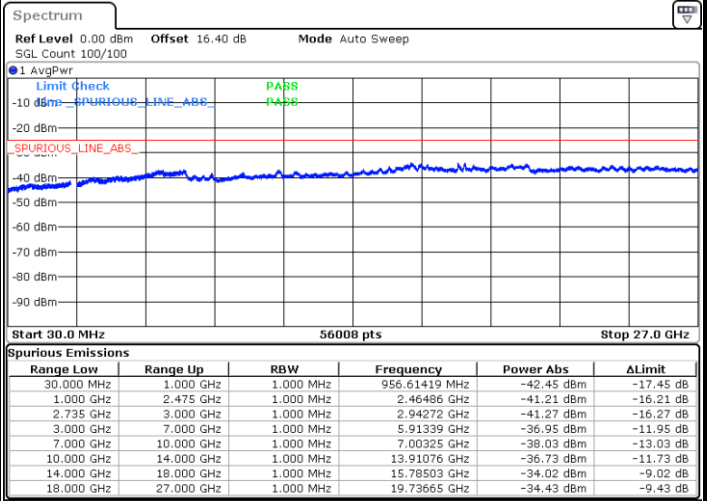

Lowest Channel / FullIRB

N/A

Date: 20 JUN 2020 04:37:13

LTE Band 41C / 20MHz+20MHz

64QAM

MiddleChannel / 1RB0 and 1RB99

Middle Channel / 1RB99 and 1RB0

Date: 20 JUN.2020 04:49:05

Date: 20 JUN.2020 04:54:16

Middle Channel / FullRB

N/A

Date: 20 JUN.2020 04:48:02

LTE Band 41C / 20MHz+20MHz

64QAM

Highest Channel / 1RB0 and 1RB99

Highest Channel / 1RB99 and 1RB0

Date: 20 JUN 2020 05:07:58

Date: 20 JUN 2020 05:06:57

Highest Channel / FullIRB

N/A

Date: 20 JUN 2020 05:15:41

LTE Band 66

Peak-to-Average Ratio

Mode	LTE Band 66 / 20MHz				
Mod.	QPSK		16QAM		Limit: 13dB
RB Size	1RB	Full RB	1RB	Full RB	Result
Lowest CH	3.62	4.84	5.01	5.91	PASS
Middle CH	3.65	5.13	5.16	6.06	
Highest CH	3.57	5.22	4.90	6.12	
Mode	LTE Band 66 / 20MHz				
Mod.	64QAM				Limit: 13dB
RB Size	1RB	Full RB			Result
Lowest CH	6.58	6.38	-	-	PASS
Middle CH	6.81	6.49	-	-	
Highest CH	6.55	6.64	-	-	

LTE Band 66 / 20MHz / QPSK

Lowest Channel / 1RB

Date: 15_JUL_2020 19:57:24

Lowest Channel / Full RB

Date: 15_JUL_2020 19:57:34

Middle Channel / 1RB

Date: 15_JUL_2020 19:57:44

Middle Channel / Full RB