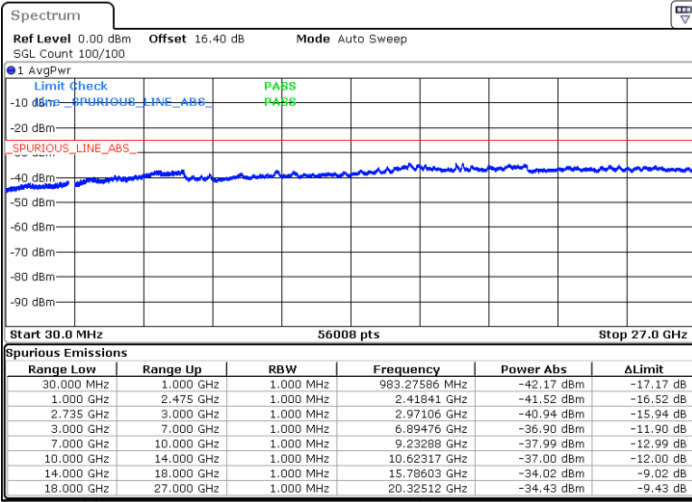

Lowest Channel / 1RB0 and 1RB99

Lowest Channel / 1RB74 and 1RB80

Date: 20 JUN 2020 07:33:18

Date: 20 JUN 2020 07:28:07

Lowest Channel / FullIRB

N/A

Date: 20 JUN 2020 07:34:20

LTE Band 41C / 15MHz+20MHz

64QAM

Middle Channel / 1RB0 and 1RB9

Middle Channel / 1RB74 and 1RB0

Date: 20 JUN 2020 07:52:08

Date: 20 JUN 2020 07:57:20

Middle Channel / FullRB

N/A

Date: 20 JUN 2020 07:51:06

LTE Band 41C / 15MHz+20MHz

64QAM

Highest Channel / 1RB0 and 1RB99

Highest Channel / 1RB74 and 1RB0

Date: 20 JUN 2020 08:10:11

Date: 20 JUN 2020 08:09:09

Highest Channel / FullIRB

N/A

Date: 20 JUN 2020 08:15:23

LTE Band 41C / 20MHz+5MHz

64QAM

Lowest Channel / 1RB0 and 1RB24

Lowest Channel / 1RB99 and 1RB0

Date: 22.JUN.2020 05:56:32

Date: 22.JUN.2020 05:51:21

Lowest Channel / FullIRB