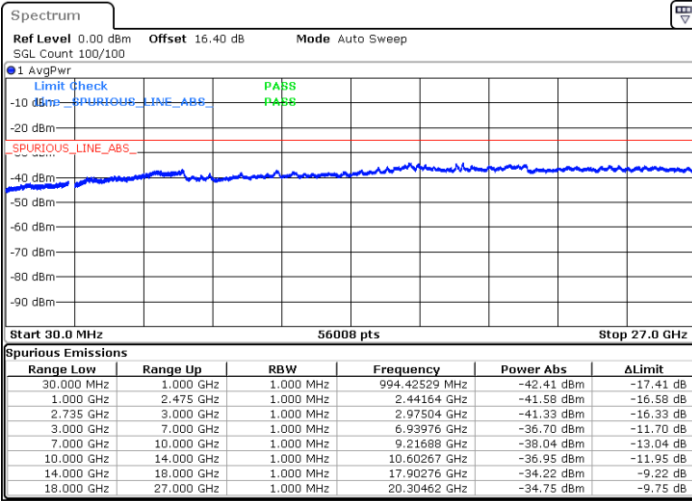

Middle Channel / 1RB99 and 1RB0

Date: 22 JUN 2020 02:21:03

Date: 22 JUN 2020 02:26:14

Middle Channel / FullRB

N/A

Date: 22 JUN 2020 02:20:01

LTE Band 41C / 20MHz+10MHz

64QAM

Highest Channel / 1RB0 and 1RB49

Highest Channel / 1RB99 and 1RB0

Date: 22 JUN 2020 02:38:28

Date: 22 JUN 2020 02:37:27

Highest Channel / FullIRB

N/A

Date: 22 JUN 2020 02:46:27

LTE Band 41C / 20MHz+15MHz

64QAM

Lowest Channel / 1RB0 and 1RB74

Lowest Channel / 1RB99 and 1RB0

Date: 20 JUN 2020 05:33:27

Date: 20 JUN 2020 05:25:04

Lowest Channel / FullIRB

N/A

Date: 20 JUN 2020 05:34:31