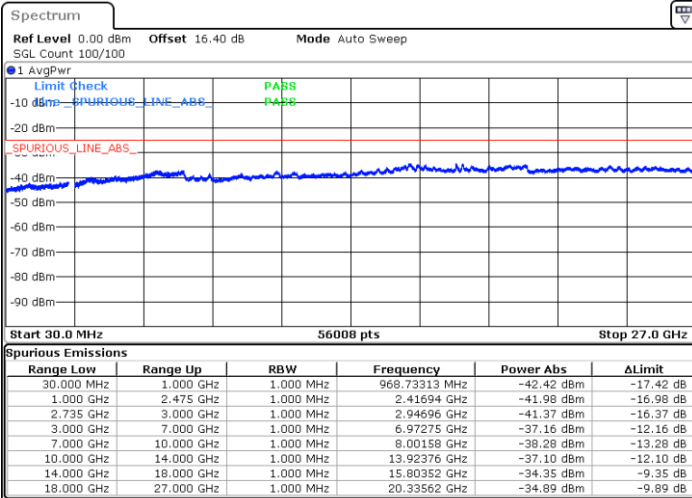

LTE Band 41C / 15MHz+10MHz

64QAM

Lowest Channel / 1RB0 and 1RB49

Lowest Channel / 1RB74 and 1RB80

Date: 22.JUN.2020 03:51:55

Date: 22.JUN.2020 03:46:44

Lowest Channel / FullIRB

N/A

Date: 22.JUN.2020 03:52:57

LTE Band 41C / 15MHz+10MHz

64QAM

Middle Channel / 1RB0 and 1RB49

Middle Channel / 1RB74 and 1RB0

Date: 22.JUN.2020 04:35:11

Date: 22.JUN.2020 04:47:51

Middle Channel / FullRB

N/A

Date: 22.JUN.2020 04:34:09

LTE Band 41C / 15MHz+10MHz

64QAM

Highest Channel / 1RB0 and 1RB49

Highest Channel / 1RB74 and 1RB0

Date: 22.JUN.2020 04:21:15

Date: 22.JUN.2020 04:20:14