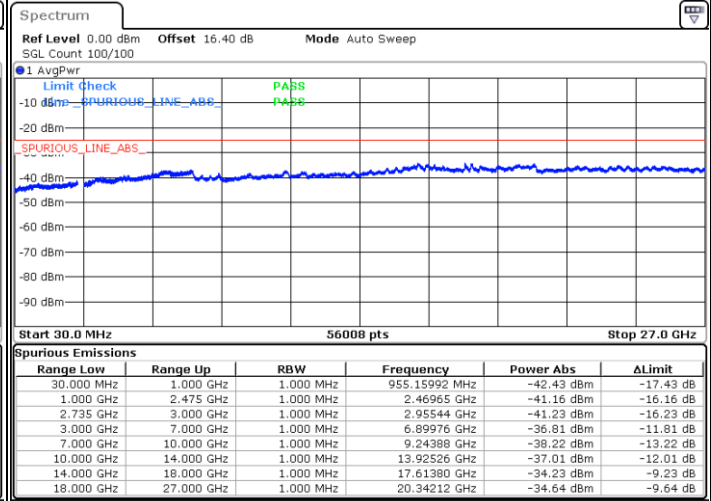

Middle Channel / 1RB99 and 1RB0

Date: 22 JUN 2020 02:21:03

Date: 22 JUN 2020 02:26:14

Middle Channel / FullRB

N/A

Date: 22 JUN 2020 02:20:01

LTE Band 41C / 20MHz+10MHz

64QAM

Highest Channel / 1RB0 and 1RB49

Highest Channel / 1RB99 and 1RB0

Date: 22 JUN 2020 02:38:28

Date: 22 JUN 2020 02:37:27

Highest Channel / FullIRB

N/A

Date: 22 JUN 2020 02:46:27

LTE Band 41C / 20MHz+15MHz

64QAM

Lowest Channel / 1RB0 and 1RB74

Lowest Channel / 1RB99 and 1RB0

Date: 20 JUN 2020 05:33:27

Date: 20 JUN 2020 05:25:04

Lowest Channel / FullIRB

N/A

Date: 20 JUN 2020 05:34:31