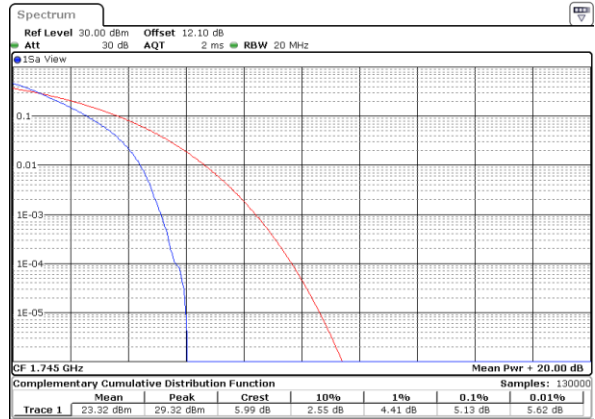

Date: 20 JUN 2020 05:07:58

Date: 20 JUN 2020 05:06:57

Highest Channel / FullIRB

N/A

Date: 20 JUN 2020 05:15:41

LTE Band 66

Peak-to-Average Ratio

Mode	LTE Band 66 / 20MHz				
Mod.	QPSK		16QAM		Limit: 13dB
RB Size	1RB	Full RB	1RB	Full RB	Result
Lowest CH	3.62	4.84	5.01	5.91	PASS
Middle CH	3.65	5.13	5.16	6.06	
Highest CH	3.57	5.22	4.90	6.12	
Mode	LTE Band 66 / 20MHz				
Mod.	64QAM				Limit: 13dB
RB Size	1RB	Full RB			Result
Lowest CH	6.58	6.38	-	-	PASS
Middle CH	6.81	6.49	-	-	
Highest CH	6.55	6.64	-	-	

LTE Band 66 / 20MHz / QPSK

Lowest Channel / 1RB

Date: 15_JUL_2020 19:57:24

Lowest Channel / Full RB

Date: 15_JUL_2020 19:57:34

Middle Channel / 1RB

Date: 15_JUL_2020 19:57:44

Middle Channel / Full RB

Date: 15_JUL_2020 19:57:54

Highest Channel / 1RB

Date: 15_JUL_2020 19:58:03

Highest Channel / Full RB

Date: 15_JUL_2020 19:58:13

LTE Band 66 / 20MHz / 16QAM

Lowest Channel / 1RB

Date: 15_JUL_2020 19:56:24

Lowest Channel / Full RB

Date: 15_JUL_2020 19:56:134

Middle Channel / 1RB

Date: 15_JUL_2020 19:56:44

Middle Channel / Full RB

Date: 15_JUL_2020 19:56:154

Highest Channel / 1RB

Date: 15_JUL_2020 19:57:04