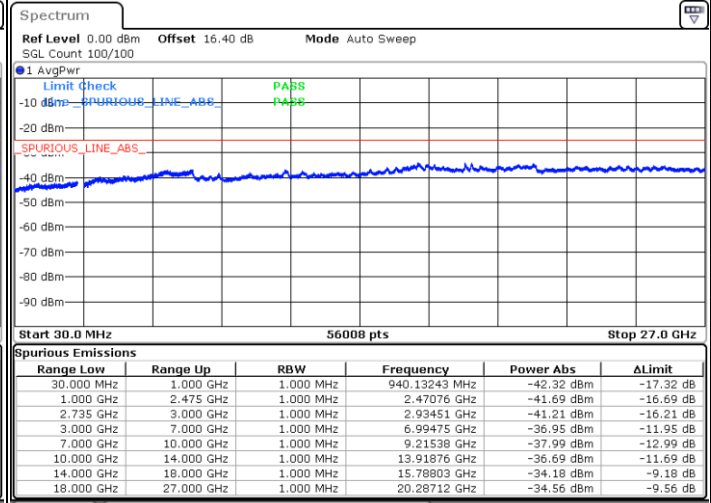

Date: 20 JUN 2020 05:42:42

LTE Band 41C / 20MHz+15MHz

64QAM

Highest Channel / 1RB0 and 1RB74

Highest Channel / 1RB99 and 1RB0

Date: 20 JUN 2020 06:01:38

Date: 20 JUN 2020 06:00:37

Highest Channel / FullIRB

N/A

Date: 20 JUN 2020 06:06:51

LTE Band 41C / 20MHz+20MHz

64QAM

Lowest Channel / 1RB0 and 1RB99

Lowest Channel / 1RB99 and 1RB0

Date: 20 JUN 2020 04:36:11

Date: 20 JUN 2020 04:30:59

Lowest Channel / FullIRB

N/A

Date: 20 JUN 2020 04:37:13

LTE Band 41C / 20MHz+20MHz

64QAM

MiddleChannel / 1RB0 and 1RB99

Middle Channel / 1RB99 and 1RB0

Date: 20 JUN.2020 04:49:05

Date: 20 JUN.2020 04:54:16

Middle Channel / FullRB

N/A

Date: 20 JUN.2020 04:48:02

LTE Band 41C / 20MHz+20MHz

64QAM

Highest Channel / 1RB0 and 1RB99

Highest Channel / 1RB99 and 1RB0