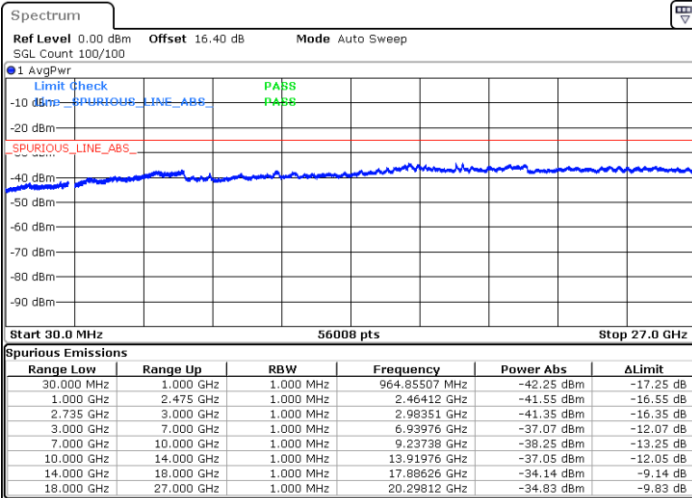

Date: 20 JUN 2020 08:15:23

LTE Band 41C / 20MHz+5MHz

64QAM

Lowest Channel / 1RB0 and 1RB24

Lowest Channel / 1RB99 and 1RB0

Date: 22.JUN.2020 05:56:32

Date: 22.JUN.2020 05:51:21

Lowest Channel / FullIRB

N/A

Date: 22.JUN.2020 05:57:34

LTE Band 41C / 20MHz+5MHz

64QAM

Middle Channel / 1RB0 and 1RB24

Middle Channel / 1RB99 and 1RB0

Date: 22.JUN.2020 06:04:58

Date: 22.JUN.2020 06:14:12

Middle Channel / FullRB

N/A

Date: 22.JUN.2020 06:03:55

LTE Band 41C / 20MHz+5MHz

64QAM

Highest Channel / 1RB0 and 1RB24

Highest Channel / 1RB99 and 1RB0

Date: 22 JUN 2020 06:27:27

Date: 22 JUN 2020 06:26:26

Highest Channel / FullIRB

N/A

Date: 22 JUN 2020 06:32:39

LTE Band 41C / 20MHz+10MHz

64QAM

Lowest Channel / 1RB0 and 1RB49

Lowest Channel / 1RB99 and 1RB0