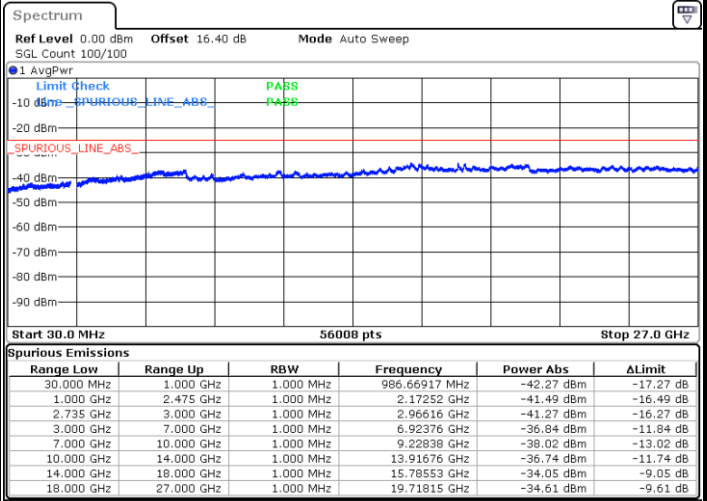

Highest Channel / 1RB0 and 1RB49

Highest Channel / 1RB99 and 1RB0

Date: 22 JUN 2020 02:38:28

Date: 22 JUN 2020 02:37:27

Highest Channel / FullIRB

N/A

Date: 22 JUN 2020 02:46:27

LTE Band 41C / 20MHz+15MHz

64QAM

Lowest Channel / 1RB0 and 1RB74

Lowest Channel / 1RB99 and 1RB0

Date: 20 JUN 2020 05:33:27

Date: 20 JUN 2020 05:25:04

Lowest Channel / FullIRB

N/A

Date: 20 JUN 2020 05:34:31

LTE Band 41C / 20MHz+15MHz

64QAM

Middle Channel / 1RB0 and 1RB74

Middle Channel / 1RB99 and 1RB0

Date: 20 JUN 2020 05:43:44

Date: 20 JUN 2020 05:48:55

Middle Channel / FullRB

N/A

Date: 20 JUN 2020 05:42:42

LTE Band 41C / 20MHz+15MHz

64QAM

Highest Channel / 1RB0 and 1RB74

Highest Channel / 1RB99 and 1RB0

Date: 20 JUN 2020 06:01:38

Date: 20 JUN 2020 06:00:37

Highest Channel / FullIRB