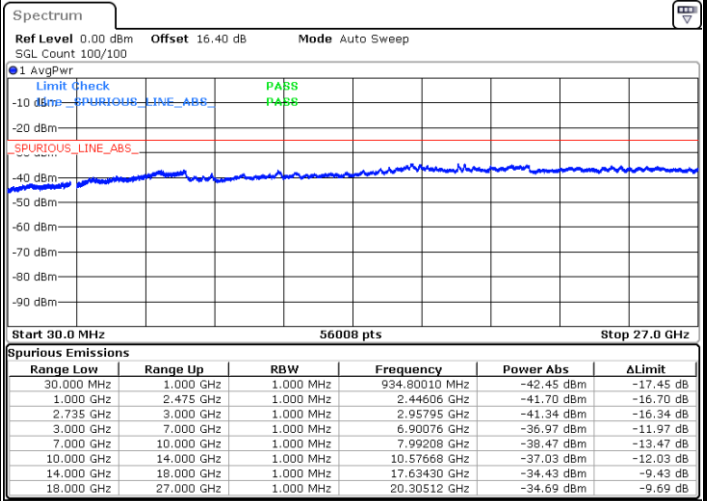

Middle Channel / FullRB

N/A

Date: 22.JUN.2020 06:03:55

LTE Band 41C / 20MHz+5MHz

64QAM

Highest Channel / 1RB0 and 1RB24

Highest Channel / 1RB99 and 1RB0

Date: 22 JUN 2020 06:27:27

Date: 22 JUN 2020 06:26:26

Highest Channel / FullIRB

N/A

Date: 22 JUN 2020 06:32:39

LTE Band 41C / 20MHz+10MHz

64QAM

Lowest Channel / 1RB0 and 1RB49

Lowest Channel / 1RB99 and 1RB0

Date: 22.JUN.2020 02:09:44

Date: 22.JUN.2020 02:04:33

Lowest Channel / FullIRB

N/A

Date: 22.JUN.2020 02:10:47

LTE Band 41C / 20MHz+10MHz

64QAM

Middle Channel / 1RB0 and 1RB49

Highest Channel / 1RB0 and 1RB49

Highest Channel / 1RB99 and 1RB0

Date: 22 JUN 2020 02:38:28

Date: 22 JUN 2020 02:37:27

Highest Channel / FullIRB

N/A

Date: 22 JUN 2020 02:46:27

LTE Band 41C / 20MHz+15MHz