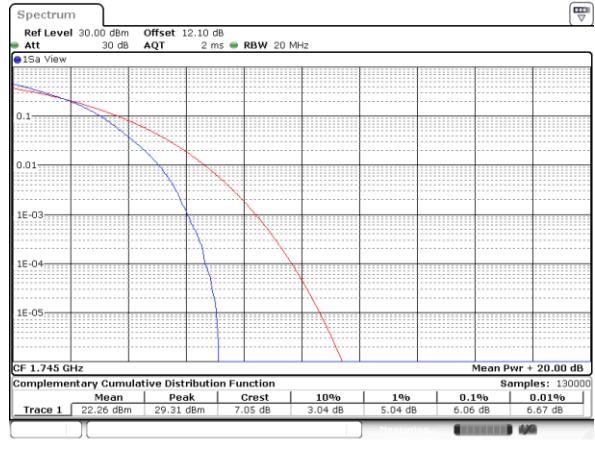

Date: 15_JUL_2020 19:57:54

Highest Channel / 1RB

Date: 15_JUL_2020 19:58:03

Highest Channel / Full RB

Date: 15_JUL_2020 19:58:13

LTE Band 66 / 20MHz / 16QAM

Lowest Channel / 1RB

Date: 15_JUL_2020 19:56:24

Lowest Channel / Full RB

Date: 15_JUL_2020 19:56:134

Middle Channel / 1RB

Date: 15_JUL_2020 19:56:44

Middle Channel / Full RB

Date: 15_JUL_2020 19:56:154

Highest Channel / 1RB

Date: 15_JUL_2020 19:57:04

Highest Channel / Full RB

Date: 15_JUL_2020 19:57:114

LTE Band 66 / 20MHz / 64QAM

Lowest Channel / 1RB

Date: 15_JUL_2020 19:58:23

Lowest Channel / Full RB

Date: 15_JUL_2020 19:58:33

Middle Channel / 1RB

Date: 15_JUL_2020 19:58:43

Middle Channel / Full RB

Date: 15_JUL_2020 19:58:53

Highest Channel / 1RB

Date: 15_JUL_2020 19:59:03

Highest Channel / Full RB

Date: 15_JUL_2020 19:59:13

26dB Bandwidth