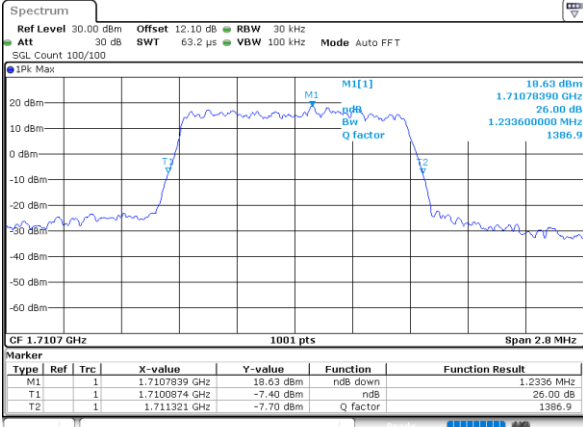

Highest Channel / Full RB

Date: 15_JUL_2020 19:57:114

LTE Band 66 / 20MHz / 64QAM

Lowest Channel / 1RB

Date: 15_JUL_2020 19:58:23

Lowest Channel / Full RB

Date: 15_JUL_2020 19:58:33

Middle Channel / 1RB

Date: 15_JUL_2020 19:58:43

Middle Channel / Full RB

Date: 15_JUL_2020 19:58:53

Highest Channel / 1RB

Date: 15_JUL_2020 19:59:03

Highest Channel / Full RB

Date: 15_JUL_2020 19:59:13

26dB Bandwidth

Mode	LTE Band 66 : 26dB BW(MHz)											
BW	1.4MHz		3MHz		5MHz		10MHz		15MHz		20MHz	
Mod.	QPSK	16QAM	QPSK	16QAM	QPSK	16QAM	QPSK	16QAM	QPSK	16QAM	QPSK	16QAM
Lowest CH	1.23	1.23	3.03	3.00	4.86	4.86	9.89	9.79	14.39	14.18	19.02	19.22
Middle CH	1.23	1.23	3.03	2.96	4.87	5.00	9.75	9.93	14.33	14.66	18.82	19.26
Highest CH	1.25	1.21	3.06	3.00	4.88	4.92	9.87	9.63	14.30	14.36	18.94	19.30
Mode	LTE Band 66 : 26dB BW(MHz)											
BW	1.4MHz		3MHz		5MHz		10MHz		15MHz		20MHz	
Mod.	64QAM		64QAM		64QAM		64QAM		64QAM		64QAM	
Lowest CH	1.21	-	2.99	-	4.87	-	9.67	-	14.42	-	18.98	-
Middle CH	1.22	-	2.96	-	4.87	-	9.67	-	14.27	-	18.94	-
Highest CH	1.20	-	3.04	-	4.96	-	9.79	-	14.27	-	19.14	-

LTE Band 66

Lowest Channel / 1.4MHz / QPSK

Date: 14_JUL_2020 00:49:07

Lowest Channel / 1.4MHz / 16QAM

Date: 14_JUL_2020 00:49:19

Middle Channel / 1.4MHz / QPSK

Date: 14_JUL_2020 00:55:29

Middle Channel / 1.4MHz / 16QAM