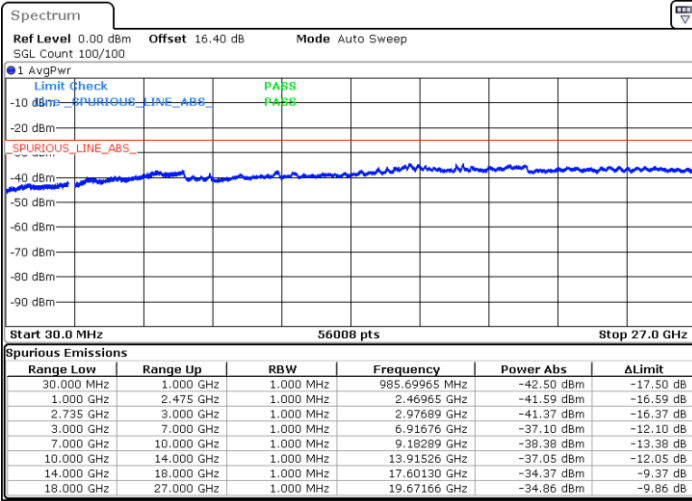

LTE Band 41C / 15MHz+10MHz

64QAM

Lowest Channel / 1RB0 and 1RB49

Lowest Channel / 1RB74 and 1RB80

Date: 22.JUN.2020 03:51:55

Date: 22.JUN.2020 03:46:44

Lowest Channel / FullIRB

N/A

Date: 22.JUN.2020 03:52:57

LTE Band 41C / 15MHz+10MHz

64QAM

Middle Channel / 1RB0 and 1RB49

Middle Channel / 1RB74 and 1RB0

Date: 22.JUN.2020 04:35:11

Date: 22.JUN.2020 04:47:51

Middle Channel / FullRB

N/A

Date: 22.JUN.2020 04:34:09

LTE Band 41C / 15MHz+10MHz

64QAM

Highest Channel / 1RB0 and 1RB49

Highest Channel / 1RB74 and 1RB0

Date: 22.JUN.2020 04:21:15

Date: 22.JUN.2020 04:20:14

Highest Channel / FullIRB

N/A

Date: 22.JUN.2020 04:26:27

LTE Band 41C / 15MHz+15MHz

64QAM

Lowest Channel / 1RB0 and 1RB74

Lowest Channel / 1RB74 and 1RB0

Date: 22.JUN.2020 01:19:43