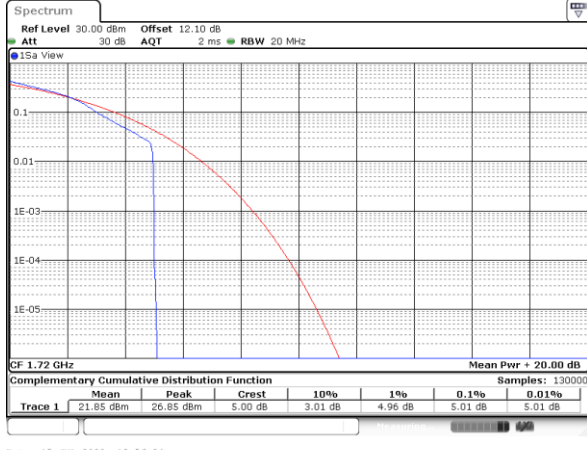

LTE Band 66 / 20MHz / QPSK

Lowest Channel / 1RB

Date: 15_JUL_2020 19:57:24

Lowest Channel / Full RB

Date: 15_JUL_2020 19:57:34

Middle Channel / 1RB

Date: 15_JUL_2020 19:57:44

Middle Channel / Full RB

Date: 15_JUL_2020 19:57:54

Highest Channel / 1RB

Date: 15_JUL_2020 19:58:03

Highest Channel / Full RB

Date: 15_JUL_2020 19:58:13

LTE Band 66 / 20MHz / 16QAM

Lowest Channel / 1RB

Date: 15_JUL_2020 19:56:24

Lowest Channel / Full RB

Date: 15_JUL_2020 19:56:134

Middle Channel / 1RB

Date: 15_JUL_2020 19:56:44

Middle Channel / Full RB

Date: 15_JUL_2020 19:56:154

Highest Channel / 1RB

Date: 15_JUL_2020 19:57:04

Highest Channel / Full RB

Date: 15_JUL_2020 19:57:114

LTE Band 66 / 20MHz / 64QAM

Lowest Channel / 1RB

Date: 15_JUL_2020 19:58:23

Lowest Channel / Full RB

Date: 15_JUL_2020 19:58:33

Middle Channel / 1RB