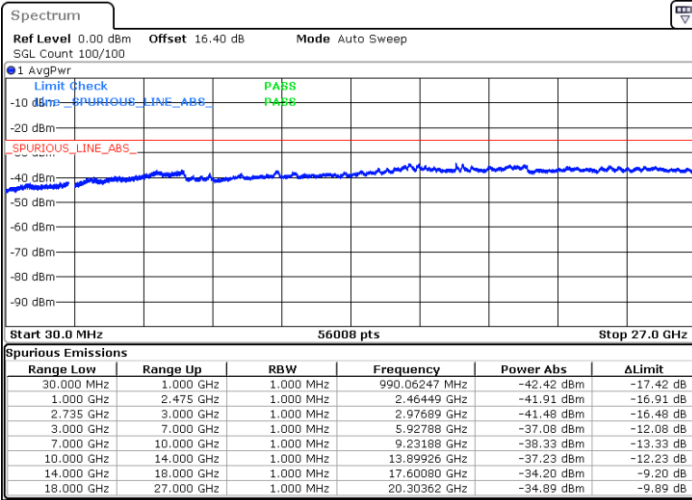

Middle Channel / FullRB

N/A

Date: 22.JUN.2020 06:03:55

LTE Band 41C / 20MHz+5MHz

64QAM

Highest Channel / 1RB0 and 1RB24

Highest Channel / 1RB99 and 1RB0

Date: 22 JUN 2020 06:27:27

Date: 22 JUN 2020 06:26:26

Highest Channel / FullIRB

N/A

Date: 22 JUN 2020 06:32:39

LTE Band 41C / 20MHz+10MHz

64QAM

Lowest Channel / 1RB0 and 1RB49

Lowest Channel / 1RB99 and 1RB0

Date: 22.JUN.2020 02:09:44

Date: 22.JUN.2020 02:04:33

Lowest Channel / FullIRB

N/A

Date: 22.JUN.2020 02:10:47

LTE Band 41C / 20MHz+10MHz

64QAM

Middle Channel / 1RB0 and 1RB49