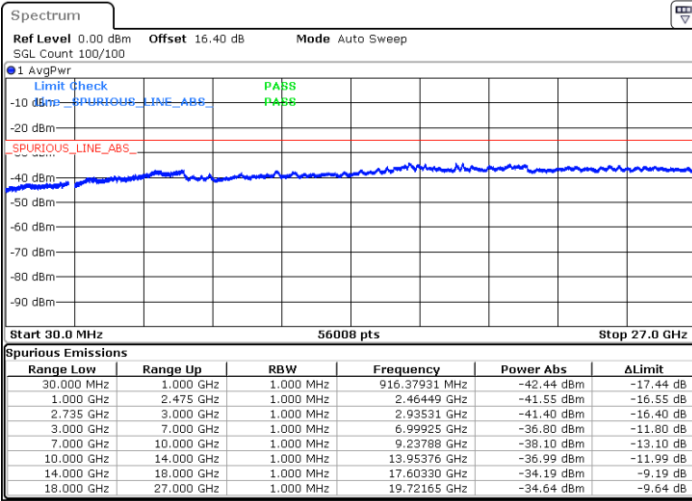

Date: 22.JUN.2020 01:30:07

Date: 22.JUN.2020 01:35:18

Middle Channel / FullRB

N/A

Date: 22.JUN.2020 01:29:05

LTE Band 41C / 15MHz+15MHz

64QAM

Highest Channel / 1RB0 and 1RB74

Highest Channel / 1RB74 and 1RB0

Date: 22.JUN.2020 01:48:22

Date: 22.JUN.2020 01:47:21

Highest Channel / FullIRB

N/A

Date: 22.JUN.2020 01:53:34

LTE Band 41C / 15MHz+20MHz

64QAM

Lowest Channel / 1RB0 and 1RB99

Lowest Channel / 1RB74 and 1RB80

Date: 20 JUN 2020 07:33:18

Date: 20 JUN 2020 07:28:07

Lowest Channel / FullIRB

N/A

Date: 20 JUN 2020 07:34:20

LTE Band 41C / 15MHz+20MHz