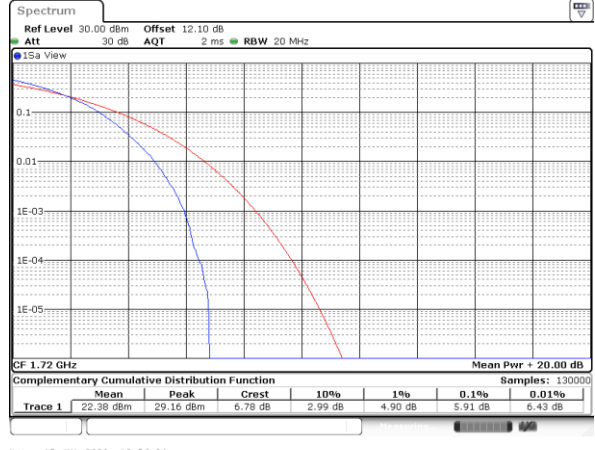

LTE Band 66 / 20MHz / QPSK

Lowest Channel / 1RB

Date: 15_JUL_2020 19:57:24

Lowest Channel / Full RB

Date: 15_JUL_2020 19:57:34

Middle Channel / 1RB

Date: 15_JUL_2020 19:57:44

Middle Channel / Full RB

Date: 15_JUL_2020 19:57:54

Highest Channel / 1RB

Date: 15_JUL_2020 19:58:03

Highest Channel / Full RB

Date: 15_JUL_2020 19:58:13

LTE Band 66 / 20MHz / 16QAM

Lowest Channel / 1RB

Date: 15_JUL_2020 19:56:24

Lowest Channel / Full RB

Date: 15_JUL_2020 19:56:134

Middle Channel / 1RB

Date: 15_JUL_2020 19:56:44

Middle Channel / Full RB

Date: 15_JUL_2020 19:56:154

Highest Channel / 1RB

Date: 15_JUL_2020 19:57:04