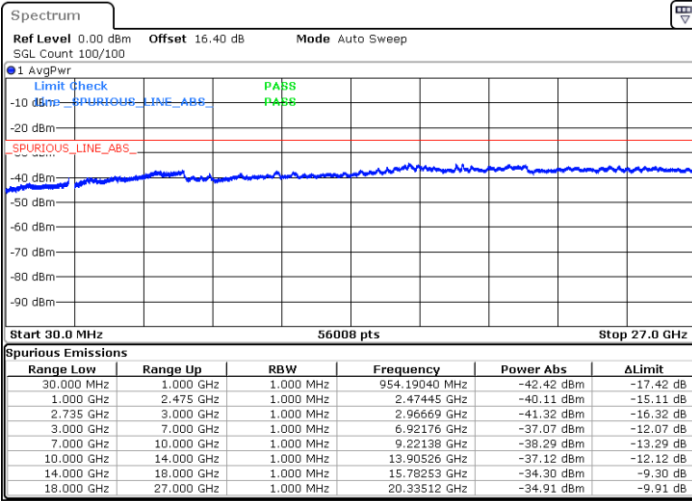

LTE Band 41C / 15MHz+20MHz

64QAM

Highest Channel / 1RB0 and 1RB99

Highest Channel / 1RB74 and 1RB0

Date: 20 JUN 2020 08:10:11

Date: 20 JUN 2020 08:09:09

Highest Channel / FullIRB

N/A

Date: 20 JUN 2020 08:15:23

LTE Band 41C / 20MHz+5MHz

64QAM

Lowest Channel / 1RB0 and 1RB24

Lowest Channel / 1RB99 and 1RB0

Date: 22.JUN.2020 05:56:32

Date: 22.JUN.2020 05:51:21

Lowest Channel / FullIRB

N/A

Date: 22.JUN.2020 05:57:34

LTE Band 41C / 20MHz+5MHz

64QAM

Middle Channel / 1RB0 and 1RB24

Middle Channel / 1RB99 and 1RB0

Date: 22.JUN.2020 06:04:58

Date: 22.JUN.2020 06:14:12

Middle Channel / FullRB

N/A

Date: 22.JUN.2020 06:03:55

LTE Band 41C / 20MHz+5MHz

64QAM

Highest Channel / 1RB0 and 1RB24

Highest Channel / 1RB99 and 1RB0

Date: 22 JUN 2020 06:27:27