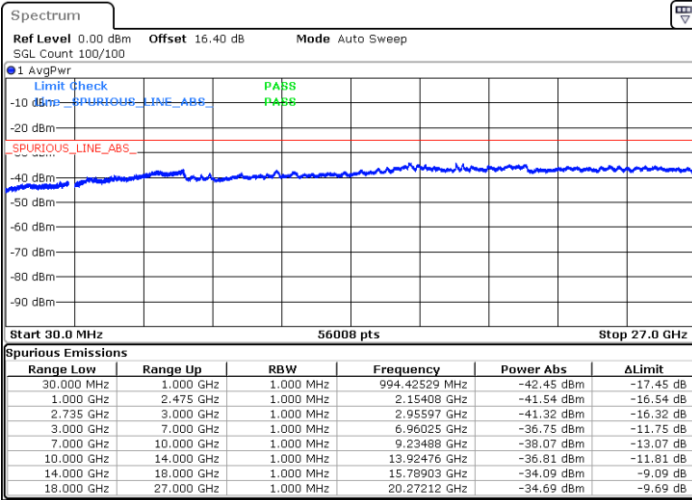

Highest Channel / 1RB0 and 1RB49

Highest Channel / 1RB99 and 1RB0

Date: 22 JUN 2020 02:38:28

Date: 22 JUN 2020 02:37:27

Highest Channel / FullIRB

N/A

Date: 22 JUN 2020 02:46:27

LTE Band 41C / 20MHz+15MHz

64QAM

Lowest Channel / 1RB0 and 1RB74

Lowest Channel / 1RB99 and 1RB0

Date: 20 JUN 2020 05:33:27

Date: 20 JUN 2020 05:25:04

Lowest Channel / FullIRB

N/A

Date: 20 JUN 2020 05:34:31

LTE Band 41C / 20MHz+15MHz

64QAM

Middle Channel / 1RB0 and 1RB74

Middle Channel / 1RB99 and 1RB0

Date: 20 JUN 2020 05:43:44

Date: 20 JUN 2020 05:48:55

Middle Channel / FullRB

N/A

Date: 20 JUN 2020 05:42:42

LTE Band 41C / 20MHz+15MHz

64QAM

Highest Channel / 1RB0 and 1RB74

Highest Channel / 1RB99 and 1RB0

Date: 20 JUN 2020 06:01:38

Date: 20 JUN 2020 06:00:37

Highest Channel / FullIRB