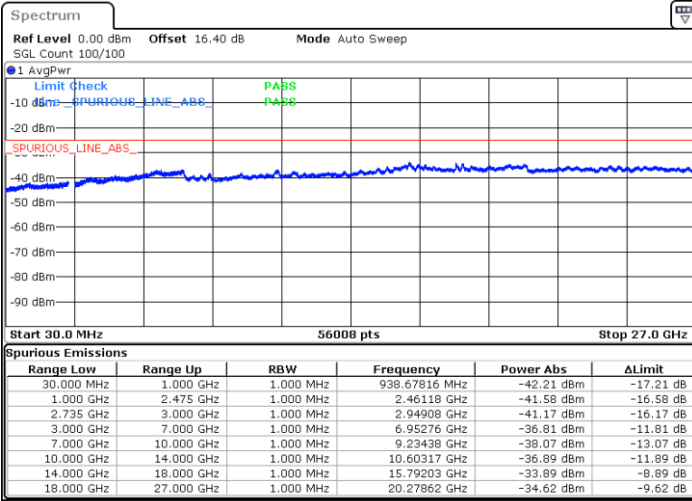

N/A

Date: 20 JUN 2020 06:06:51

LTE Band 41C / 20MHz+20MHz

64QAM

Lowest Channel / 1RB0 and 1RB99

Lowest Channel / 1RB99 and 1RB0

Date: 20 JUN 2020 04:36:11

Date: 20 JUN 2020 04:30:59

Lowest Channel / FullIRB

N/A

Date: 20 JUN 2020 04:37:13

LTE Band 41C / 20MHz+20MHz

64QAM

MiddleChannel / 1RB0 and 1RB99

Middle Channel / 1RB99 and 1RB0

Date: 20 JUN.2020 04:49:05

Date: 20 JUN.2020 04:54:16

Middle Channel / FullRB

N/A

Date: 20 JUN.2020 04:48:02

LTE Band 41C / 20MHz+20MHz

64QAM

Highest Channel / 1RB0 and 1RB99

Highest Channel / 1RB99 and 1RB0

Date: 20 JUN 2020 05:07:58

Date: 20 JUN 2020 05:06:57

Highest Channel / FullIRB

N/A

Date: 20 JUN 2020 05:15:41

LTE Band 66

Peak-to-Average Ratio

Mode	LTE Band 66 / 20MHz				
Mod.	QPSK		16QAM		Limit: 13dB
RB Size	1RB	Full RB	1RB	Full RB	Result
Lowest CH	3.62	4.84	5.01	5.91	PASS
Middle CH	3.65	5.13	5.16	6.06	
Highest CH	3.57	5.22	4.90	6.12	
Mode	LTE Band 66 / 20MHz				
Mod.	64QAM				Limit: 13dB
RB Size	1RB	Full RB			Result
Lowest CH	6.58	6.38	-	-	PASS
Middle CH	6.81	6.49	-	-	
Highest CH	6.55	6.64	-	-	