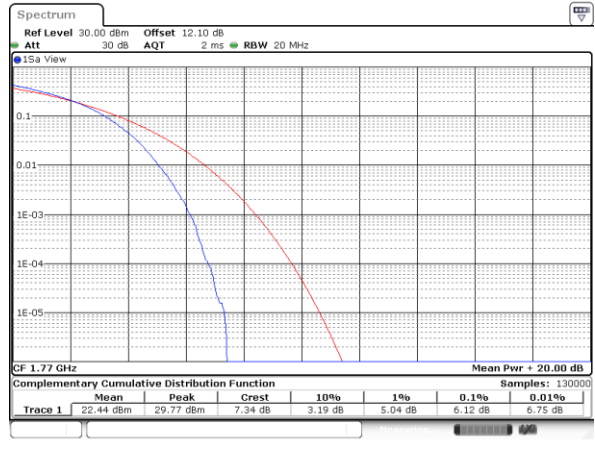

Date: 15_JUL_2020 19:57:54

Highest Channel / 1RB

Date: 15_JUL_2020 19:58:03

Highest Channel / Full RB

Date: 15_JUL_2020 19:58:13

LTE Band 66 / 20MHz / 16QAM

Lowest Channel / 1RB

Date: 15_JUL_2020 19:56:24

Lowest Channel / Full RB

Date: 15_JUL_2020 19:56:134

Middle Channel / 1RB

Date: 15_JUL_2020 19:56:44

Middle Channel / Full RB

Date: 15_JUL_2020 19:56:154

Highest Channel / 1RB

Date: 15_JUL_2020 19:57:04

Highest Channel / Full RB

Date: 15_JUL_2020 19:57:114

LTE Band 66 / 20MHz / 64QAM

Lowest Channel / 1RB

Date: 15_JUL_2020 19:58:23

Lowest Channel / Full RB

Date: 15_JUL_2020 19:58:33

Middle Channel / 1RB

Date: 15_JUL_2020 19:58:43

Middle Channel / Full RB

Date: 15_JUL_2020 19:58:53

Highest Channel / 1RB

Date: 15_JUL_2020 19:59:03

Highest Channel / Full RB

Date: 15_JUL_2020 19:59:13

26dB Bandwidth