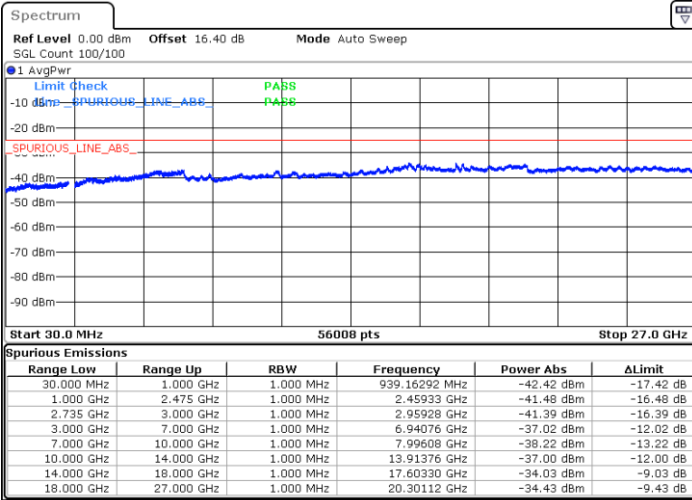

Highest Channel / 1RB0 and 1RB49

Highest Channel / 1RB99 and 1RB0

Date: 22 JUN 2020 02:38:28

Date: 22 JUN 2020 02:37:27

Highest Channel / FullIRB

N/A

Date: 22 JUN 2020 02:46:27

LTE Band 41C / 20MHz+15MHz

64QAM

Lowest Channel / 1RB0 and 1RB74

Lowest Channel / 1RB99 and 1RB0

Date: 20 JUN 2020 05:33:27

Date: 20 JUN 2020 05:25:04

Lowest Channel / FullIRB

N/A

Date: 20 JUN 2020 05:34:31

LTE Band 41C / 20MHz+15MHz

64QAM

Middle Channel / 1RB0 and 1RB74

Middle Channel / 1RB99 and 1RB0

Date: 20 JUN 2020 05:43:44

Date: 20 JUN 2020 05:48:55

Middle Channel / FullRB

N/A

Date: 20 JUN 2020 05:42:42

LTE Band 41C / 20MHz+15MHz

64QAM

Highest Channel / 1RB0 and 1RB74

Highest Channel / 1RB99 and 1RB0

Date: 20 JUN 2020 06:01:38

Date: 20 JUN 2020 06:00:37

Highest Channel / FullIRB