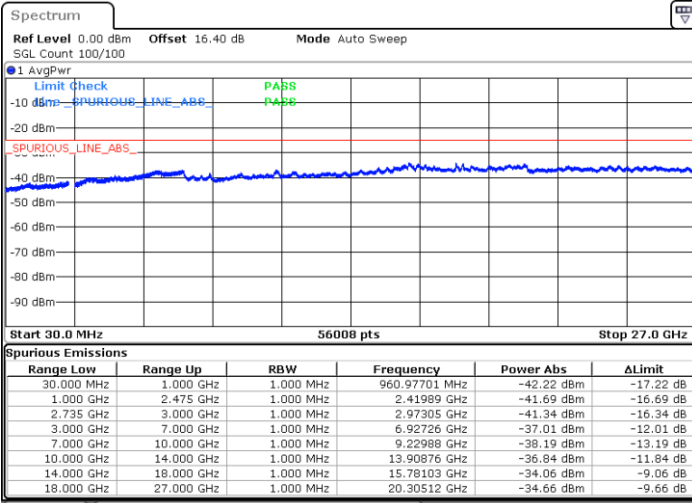

Date: 20 JUN 2020 05:42:42

LTE Band 41C / 20MHz+15MHz

64QAM

Highest Channel / 1RB0 and 1RB74

Highest Channel / 1RB99 and 1RB0

Date: 20 JUN 2020 06:01:38

Date: 20 JUN 2020 06:00:37

Highest Channel / FullIRB

N/A

Date: 20 JUN 2020 06:06:51

LTE Band 41C / 20MHz+20MHz

64QAM

Lowest Channel / 1RB0 and 1RB99

Lowest Channel / 1RB99 and 1RB0

Date: 20 JUN 2020 04:36:11

Date: 20 JUN 2020 04:30:59

Lowest Channel / FullIRB

N/A

Date: 20 JUN 2020 04:37:13

LTE Band 41C / 20MHz+20MHz

64QAM

MiddleChannel / 1RB0 and 1RB99

Middle Channel / 1RB99 and 1RB0

Date: 20 JUN.2020 04:49:05

Date: 20 JUN.2020 04:54:16

Middle Channel / FullRB

N/A

Date: 20 JUN.2020 04:48:02

LTE Band 41C / 20MHz+20MHz

64QAM

Highest Channel / 1RB0 and 1RB99

Highest Channel / 1RB99 and 1RB0