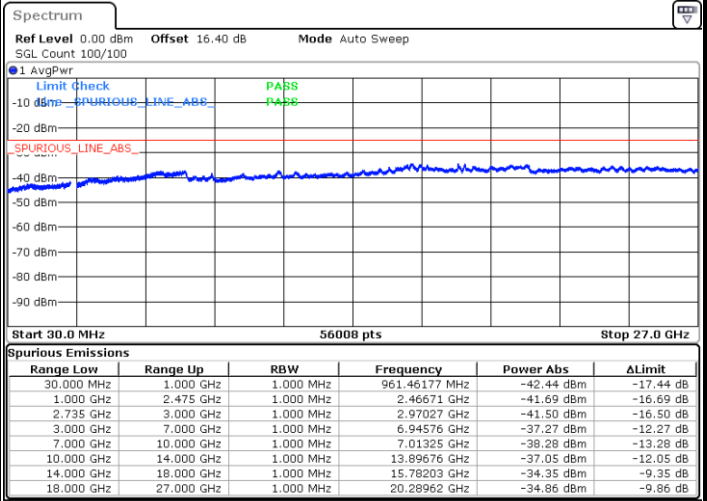

LTE Band 41C / 15MHz+10MHz

64QAM

Lowest Channel / 1RB0 and 1RB49

Lowest Channel / 1RB74 and 1RB80

Date: 22.JUN.2020 03:51:55

Date: 22.JUN.2020 03:46:44

Lowest Channel / FullIRB

N/A

Date: 22.JUN.2020 03:52:57

LTE Band 41C / 15MHz+10MHz

64QAM

Middle Channel / 1RB0 and 1RB49

Middle Channel / 1RB74 and 1RB0

Date: 22.JUN.2020 04:35:11

Date: 22.JUN.2020 04:47:51

Middle Channel / FullRB

N/A

Date: 22.JUN.2020 04:34:09

LTE Band 41C / 15MHz+10MHz

64QAM

Highest Channel / 1RB0 and 1RB49

Highest Channel / 1RB74 and 1RB0

Date: 22.JUN.2020 04:21:15

Date: 22.JUN.2020 04:20:14

Highest Channel / FullIRB

N/A

Date: 22.JUN.2020 04:26:27

LTE Band 41C / 15MHz+15MHz

64QAM

Lowest Channel / 1RB0 and 1RB74

Lowest Channel / 1RB74 and 1RB0

Date: 22.JUN.2020 01:19:43