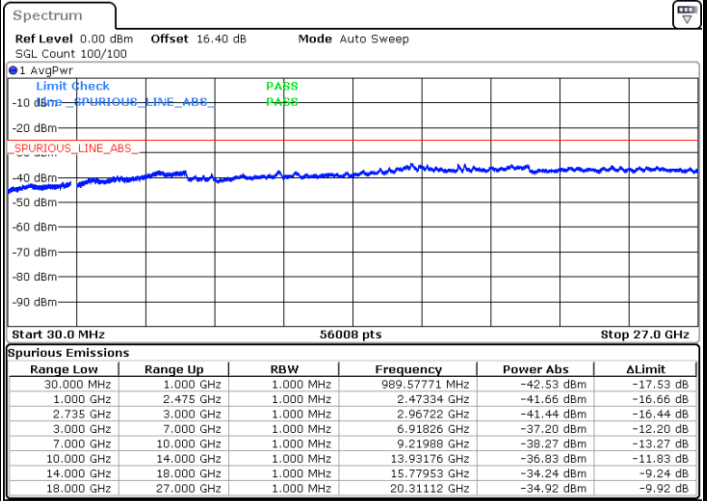

Date: 22.JUN.2020 02:09:44

Date: 22.JUN.2020 02:04:33

Lowest Channel / FullIRB

N/A

Date: 22.JUN.2020 02:10:47

LTE Band 41C / 20MHz+10MHz

64QAM

Middle Channel / 1RB0 and 1RB49

Middle Channel / 1RB99 and 1RB0

Date: 22 JUN 2020 02:21:03

Date: 22 JUN 2020 02:26:14

Middle Channel / FullRB

N/A

Date: 22 JUN 2020 02:20:01

LTE Band 41C / 20MHz+10MHz

64QAM

Highest Channel / 1RB0 and 1RB49

Highest Channel / 1RB99 and 1RB0

Date: 22 JUN 2020 02:38:28

Date: 22 JUN 2020 02:37:27

Highest Channel / FullIRB

N/A

Date: 22 JUN 2020 02:46:27

LTE Band 41C / 20MHz+15MHz