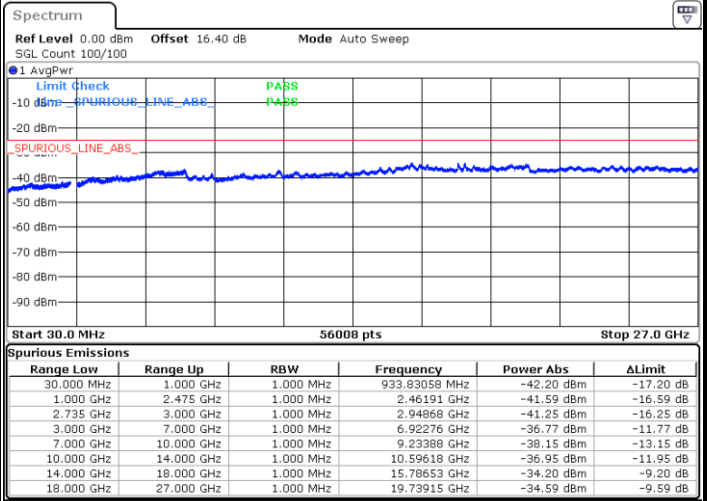

Date: 22.JUN.2020 01:30:07

Date: 22.JUN.2020 01:35:18

Middle Channel / FullRB

N/A

Date: 22.JUN.2020 01:29:05

LTE Band 41C / 15MHz+15MHz

64QAM

Highest Channel / 1RB0 and 1RB74

Highest Channel / 1RB74 and 1RB0

Date: 22.JUN.2020 01:48:22

Date: 22.JUN.2020 01:47:21

Highest Channel / FullIRB

N/A

Date: 22.JUN.2020 01:53:34

LTE Band 41C / 15MHz+20MHz

64QAM

Lowest Channel / 1RB0 and 1RB99

Lowest Channel / 1RB74 and 1RB80

Date: 20 JUN 2020 07:33:18

Date: 20 JUN 2020 07:28:07

Lowest Channel / FullIRB

N/A

Date: 20 JUN 2020 07:34:20

LTE Band 41C / 15MHz+20MHz