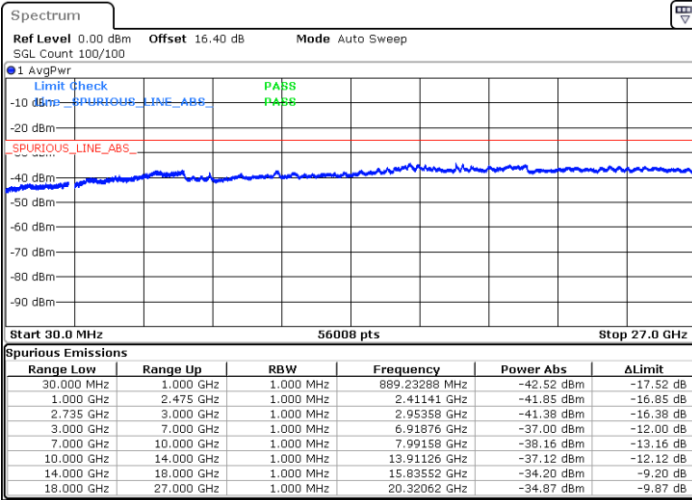

Middle Channel / FullRB

N/A

Date: 22.JUN.2020 06:03:55

LTE Band 41C / 20MHz+5MHz

64QAM

Highest Channel / 1RB0 and 1RB24

Highest Channel / 1RB99 and 1RB0

Date: 22 JUN 2020 06:27:27

Date: 22 JUN 2020 06:26:26

Highest Channel / FullIRB

N/A

Date: 22 JUN 2020 06:32:39

LTE Band 41C / 20MHz+10MHz

64QAM

Lowest Channel / 1RB0 and 1RB49

Lowest Channel / 1RB99 and 1RB0