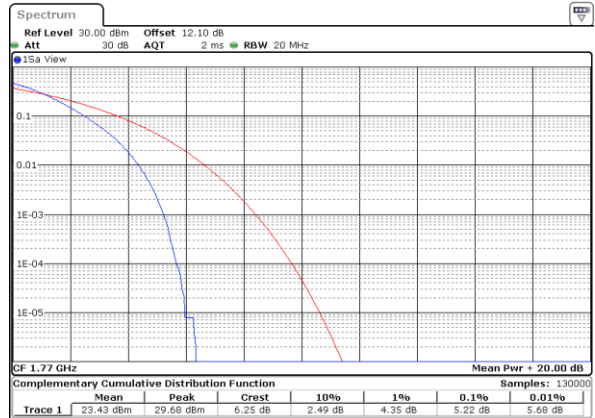

Date: 20 JUN 2020 05:07:58

Date: 20 JUN 2020 05:06:57

Highest Channel / FullIRB

N/A

Date: 20 JUN 2020 05:15:41

LTE Band 66

Peak-to-Average Ratio

Mode	LTE Band 66 / 20MHz				
Mod.	QPSK		16QAM		Limit: 13dB
RB Size	1RB	Full RB	1RB	Full RB	Result
Lowest CH	3.62	4.84	5.01	5.91	PASS
Middle CH	3.65	5.13	5.16	6.06	
Highest CH	3.57	5.22	4.90	6.12	
Mode	LTE Band 66 / 20MHz				
Mod.	64QAM				Limit: 13dB
RB Size	1RB	Full RB			Result
Lowest CH	6.58	6.38	-	-	PASS
Middle CH	6.81	6.49	-	-	
Highest CH	6.55	6.64	-	-	

LTE Band 66 / 20MHz / QPSK

Lowest Channel / 1RB

Date: 15_JUL_2020 19:57:24

Lowest Channel / Full RB

Date: 15_JUL_2020 19:57:34

Middle Channel / 1RB

Date: 15_JUL_2020 19:57:44

Middle Channel / Full RB

Date: 15_JUL_2020 19:57:54

Highest Channel / 1RB

Date: 15_JUL_2020 19:58:03

Highest Channel / Full RB

Date: 15_JUL_2020 19:58:13

LTE Band 66 / 20MHz / 16QAM

Lowest Channel / 1RB

Date: 15_JUL_2020 19:56:24