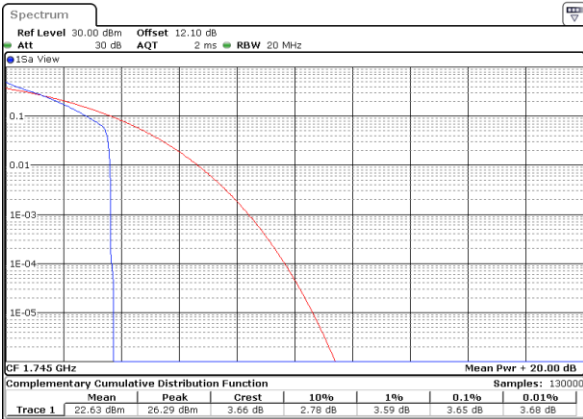

Date: 20 JUN 2020 05:07:58

Date: 20 JUN 2020 05:06:57

Highest Channel / FullIRB

N/A

Date: 20 JUN 2020 05:15:41

LTE Band 66

Peak-to-Average Ratio

Mode	LTE Band 66 / 20MHz				
Mod.	QPSK		16QAM		Limit: 13dB
RB Size	1RB	Full RB	1RB	Full RB	Result
Lowest CH	3.62	4.84	5.01	5.91	PASS
Middle CH	3.65	5.13	5.16	6.06	
Highest CH	3.57	5.22	4.90	6.12	
Mode	LTE Band 66 / 20MHz				
Mod.	64QAM				Limit: 13dB
RB Size	1RB	Full RB			Result
Lowest CH	6.58	6.38	-	-	PASS
Middle CH	6.81	6.49	-	-	
Highest CH	6.55	6.64	-	-	

LTE Band 66 / 20MHz / QPSK

Lowest Channel / 1RB

Date: 15_JUL_2020 19:57:24

Lowest Channel / Full RB

Date: 15_JUL_2020 19:57:34

Middle Channel / 1RB

Date: 15_JUL_2020 19:57:44

Middle Channel / Full RB

Date: 15_JUL_2020 19:57:54

Highest Channel / 1RB

Date: 15_JUL_2020 19:58:03

Highest Channel / Full RB

Date: 15_JUL_2020 19:58:13

LTE Band 66 / 20MHz / 16QAM

Lowest Channel / 1RB

Date: 15_JUL_2020 19:56:24

Lowest Channel / Full RB

Date: 15_JUL_2020 19:56:134

Middle Channel / 1RB

Date: 15_JUL_2020 19:56:44

Middle Channel / Full RB

Date: 15_JUL_2020 19:56:154

Highest Channel / 1RB

Date: 15_JUL_2020 19:57:04