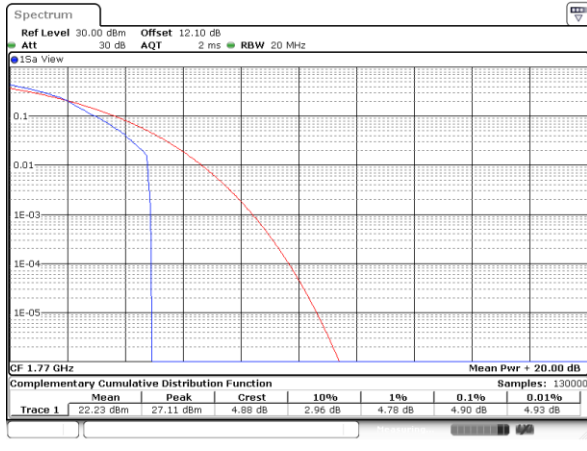

Date: 15_JUL_2020 19:57:54

Highest Channel / 1RB

Date: 15_JUL_2020 19:58:03

Highest Channel / Full RB

Date: 15_JUL_2020 19:58:13

LTE Band 66 / 20MHz / 16QAM

Lowest Channel / 1RB

Date: 15_JUL_2020 19:56:24

Lowest Channel / Full RB

Date: 15_JUL_2020 19:56:134

Middle Channel / 1RB

Date: 15_JUL_2020 19:56:44

Middle Channel / Full RB

Date: 15_JUL_2020 19:56:154

Highest Channel / 1RB

Date: 15_JUL_2020 19:57:04

Highest Channel / Full RB

Date: 15_JUL_2020 19:57:114

LTE Band 66 / 20MHz / 64QAM

Lowest Channel / 1RB

Date: 15_JUL_2020 19:58:23

Lowest Channel / Full RB

Date: 15_JUL_2020 19:58:33

Middle Channel / 1RB