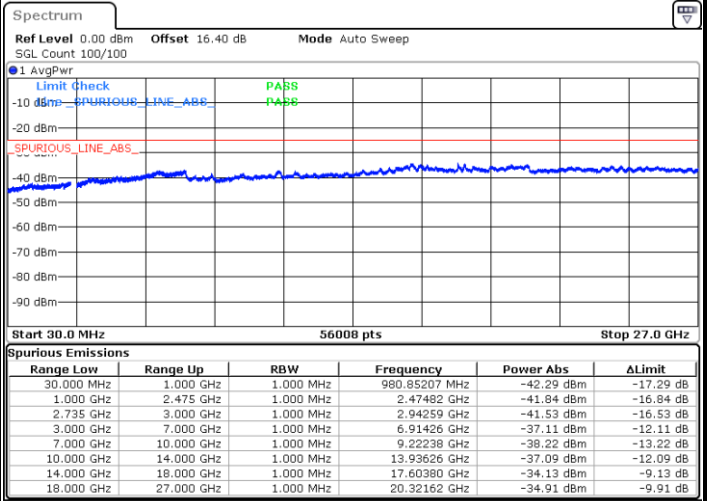

Date: 22.JUN.2020 01:14:33

Lowest Channel / FullIRB

N/A

Date: 22.JUN.2020 01:20:46

LTE Band 41C / 15MHz+15MHz

64QAM

Middle Channel / 1RB0 and 1RB74

Middle Channel / 1RB74 and 1RB0

Date: 22.JUN.2020 01:30:07

Date: 22.JUN.2020 01:35:18

Middle Channel / FullRB

N/A

Date: 22.JUN.2020 01:29:05

LTE Band 41C / 15MHz+15MHz

64QAM

Highest Channel / 1RB0 and 1RB74

Highest Channel / 1RB74 and 1RB0

Date: 22.JUN.2020 01:48:22

Date: 22.JUN.2020 01:47:21

Highest Channel / FullIRB

N/A

Date: 22.JUN.2020 01:53:34

LTE Band 41C / 15MHz+20MHz

64QAM

Lowest Channel / 1RB0 and 1RB99

Lowest Channel / 1RB74 and 1RB80

Date: 20 JUN 2020 07:33:18

Date: 20 JUN 2020 07:28:07

Lowest Channel / FullIRB

N/A

Date: 20 JUN 2020 07:34:20

LTE Band 41C / 15MHz+20MHz