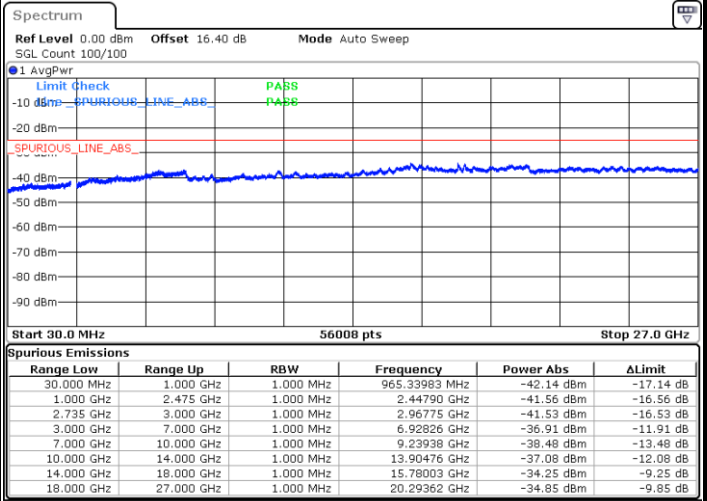

N/A

Date: 22.JUN.2020 05:57:34

LTE Band 41C / 20MHz+5MHz

64QAM

Middle Channel / 1RB0 and 1RB24

Middle Channel / 1RB99 and 1RB0

Date: 22.JUN.2020 06:04:58

Date: 22.JUN.2020 06:14:12

Middle Channel / FullRB

N/A

Date: 22.JUN.2020 06:03:55

LTE Band 41C / 20MHz+5MHz

64QAM

Highest Channel / 1RB0 and 1RB24

Highest Channel / 1RB99 and 1RB0

Date: 22 JUN 2020 06:27:27

Date: 22 JUN 2020 06:26:26

Highest Channel / FullIRB

N/A

Date: 22 JUN 2020 06:32:39

LTE Band 41C / 20MHz+10MHz

64QAM

Lowest Channel / 1RB0 and 1RB49

Lowest Channel / 1RB99 and 1RB0

Date: 22.JUN.2020 02:09:44

Date: 22.JUN.2020 02:04:33

Lowest Channel / FullIRB

N/A

Date: 22.JUN.2020 02:10:47

LTE Band 41C / 20MHz+10MHz

64QAM

Middle Channel / 1RB0 and 1RB49