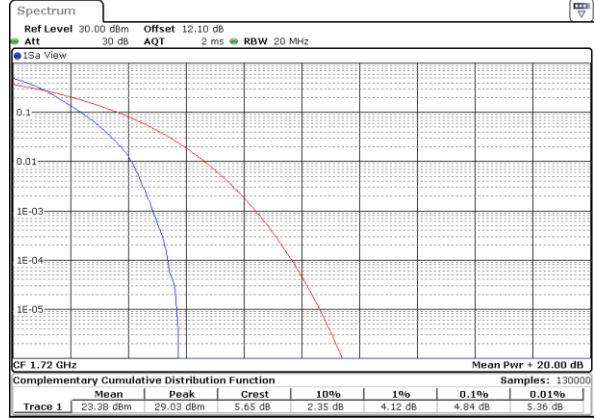

Date: 20 JUN.2020 04:54:16

Middle Channel / FullRB

N/A

Date: 20 JUN.2020 04:48:02

LTE Band 41C / 20MHz+20MHz

64QAM

Highest Channel / 1RB0 and 1RB99

Highest Channel / 1RB99 and 1RB0

Date: 20 JUN 2020 05:07:58

Date: 20 JUN 2020 05:06:57

Highest Channel / FullIRB

N/A

Date: 20 JUN 2020 05:15:41

LTE Band 66

Peak-to-Average Ratio

Mode	LTE Band 66 / 20MHz				
Mod.	QPSK		16QAM		Limit: 13dB
RB Size	1RB	Full RB	1RB	Full RB	Result
Lowest CH	3.62	4.84	5.01	5.91	PASS
Middle CH	3.65	5.13	5.16	6.06	
Highest CH	3.57	5.22	4.90	6.12	
Mode	LTE Band 66 / 20MHz				
Mod.	64QAM				Limit: 13dB
RB Size	1RB	Full RB			Result
Lowest CH	6.58	6.38	-	-	PASS
Middle CH	6.81	6.49	-	-	
Highest CH	6.55	6.64	-	-	

LTE Band 66 / 20MHz / QPSK

Lowest Channel / 1RB

Date: 15_JUL_2020 19:57:24

Lowest Channel / Full RB

Date: 15_JUL_2020 19:57:34

Middle Channel / 1RB

Date: 15_JUL_2020 19:57:44

Middle Channel / Full RB

Date: 15_JUL_2020 19:57:54

Highest Channel / 1RB

Date: 15_JUL_2020 19:58:03

Highest Channel / Full RB

Date: 15_JUL_2020 19:58:13

LTE Band 66 / 20MHz / 16QAM

Lowest Channel / 1RB

Date: 15_JUL_2020 19:56:24