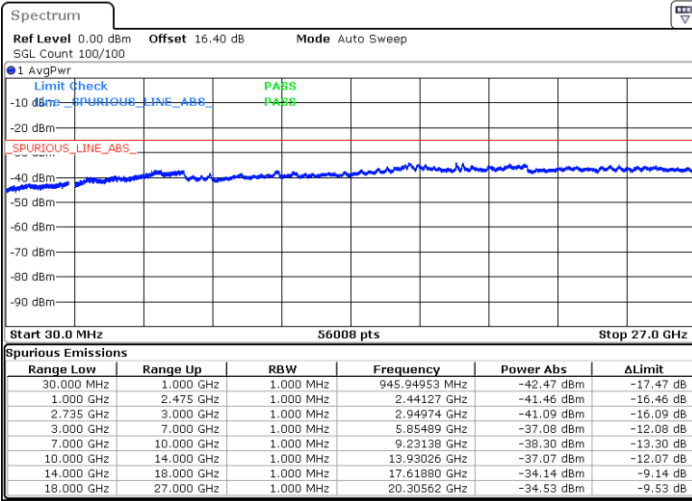

Lowest Channel / 1RB0 and 1RB99

Lowest Channel / 1RB74 and 1RB80

Date: 20 JUN 2020 07:33:18

Date: 20 JUN 2020 07:28:07

Lowest Channel / FullIRB

N/A

Date: 20 JUN 2020 07:34:20

LTE Band 41C / 15MHz+20MHz

64QAM

Middle Channel / 1RB0 and 1RB9

Middle Channel / 1RB74 and 1RB0

Date: 20 JUN 2020 07:52:08

Date: 20 JUN 2020 07:57:20

Middle Channel / FullRB

N/A

Date: 20 JUN 2020 07:51:06

LTE Band 41C / 15MHz+20MHz

64QAM

Highest Channel / 1RB0 and 1RB99

Highest Channel / 1RB74 and 1RB0

Date: 20 JUN 2020 08:10:11

Date: 20 JUN 2020 08:09:09

Highest Channel / FullIRB

N/A

Date: 20 JUN 2020 08:15:23

LTE Band 41C / 20MHz+5MHz

64QAM

Lowest Channel / 1RB0 and 1RB24

Lowest Channel / 1RB99 and 1RB0

Date: 22.JUN.2020 05:56:32

Date: 22.JUN.2020 05:51:21

Lowest Channel / FullIRB