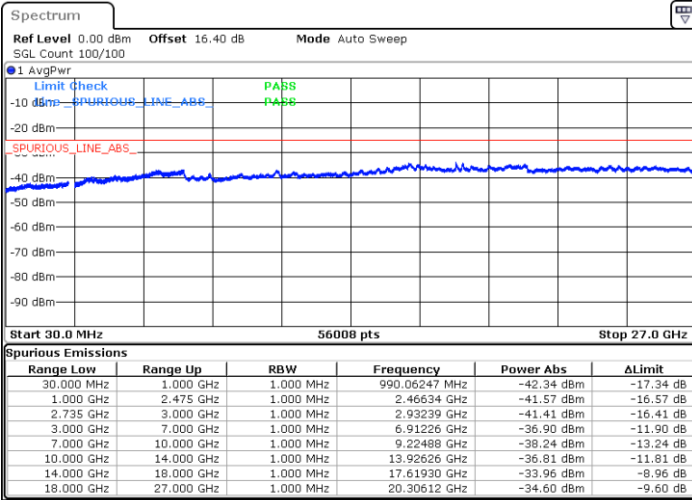

Date: 20 JUN 2020 05:42:42

LTE Band 41C / 20MHz+15MHz

64QAM

Highest Channel / 1RB0 and 1RB74

Highest Channel / 1RB99 and 1RB0

Date: 20 JUN 2020 06:01:38

Date: 20 JUN 2020 06:00:37

Highest Channel / FullIRB

N/A

Date: 20 JUN 2020 06:06:51

LTE Band 41C / 20MHz+20MHz

64QAM

Lowest Channel / 1RB0 and 1RB99

Lowest Channel / 1RB99 and 1RB0

Date: 20 JUN 2020 04:36:11

Date: 20 JUN 2020 04:30:59