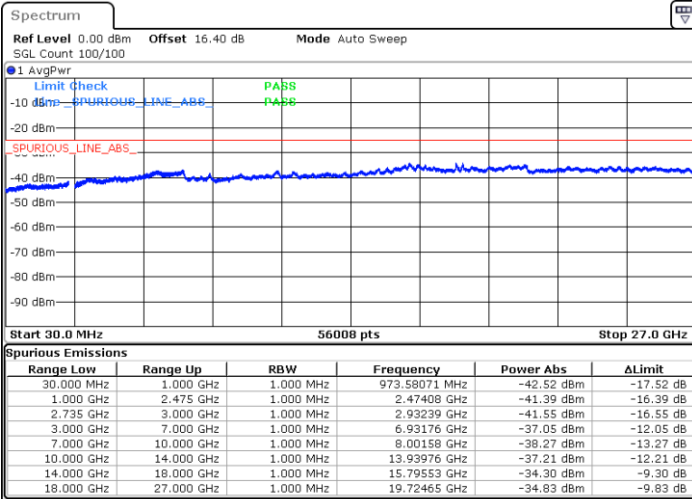

LTE Band 41C / 15MHz+10MHz

64QAM

Lowest Channel / 1RB0 and 1RB49

Lowest Channel / 1RB74 and 1RB80

Date: 22.JUN.2020 03:51:55

Date: 22.JUN.2020 03:46:44

Lowest Channel / FullIRB

N/A

Date: 22.JUN.2020 03:52:57

LTE Band 41C / 15MHz+10MHz

64QAM

Middle Channel / 1RB0 and 1RB49

Middle Channel / 1RB74 and 1RB0

Date: 22.JUN.2020 04:35:11

Date: 22.JUN.2020 04:47:51

Middle Channel / FullRB

N/A

Date: 22.JUN.2020 04:34:09

LTE Band 41C / 15MHz+10MHz

64QAM

Highest Channel / 1RB0 and 1RB49

Highest Channel / 1RB74 and 1RB0

Date: 22.JUN.2020 04:21:15

Date: 22.JUN.2020 04:20:14