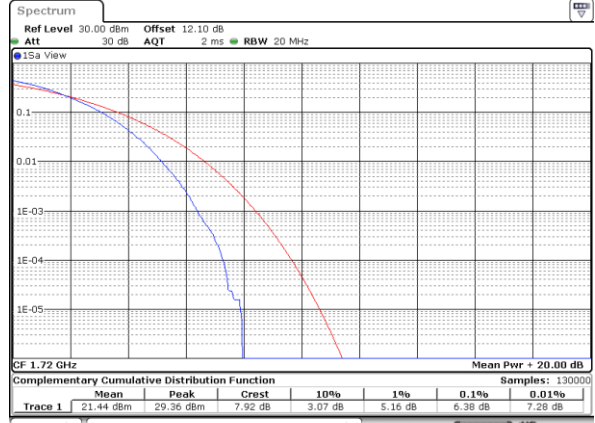

Date: 15_JUL_2020 19:57:54

Highest Channel / 1RB

Date: 15_JUL_2020 19:58:03

Highest Channel / Full RB

Date: 15_JUL_2020 19:58:13

LTE Band 66 / 20MHz / 16QAM

Lowest Channel / 1RB

Date: 15_JUL_2020 19:56:24

Lowest Channel / Full RB

Date: 15_JUL_2020 19:56:134

Middle Channel / 1RB

Date: 15_JUL_2020 19:56:44

Middle Channel / Full RB

Date: 15_JUL_2020 19:56:154

Highest Channel / 1RB

Date: 15_JUL_2020 19:57:04

Highest Channel / Full RB

Date: 15_JUL_2020 19:57:114

LTE Band 66 / 20MHz / 64QAM

Lowest Channel / 1RB

Date: 15_JUL_2020 19:58:23

Lowest Channel / Full RB

Date: 15_JUL_2020 19:58:33

Middle Channel / 1RB

Date: 15_JUL_2020 19:58:43

Middle Channel / Full RB

Date: 15_JUL_2020 19:58:53

Highest Channel / 1RB

Date: 15_JUL_2020 19:59:03

Highest Channel / Full RB

Date: 15_JUL_2020 19:59:13

26dB Bandwidth