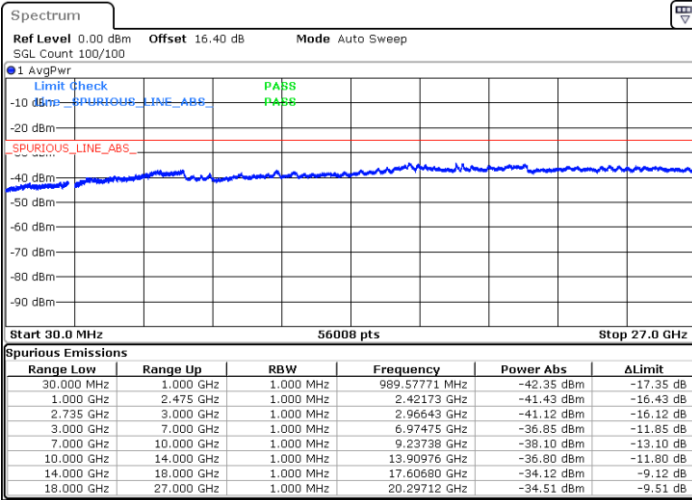

N/A

Date: 20 JUN 2020 06:06:51

LTE Band 41C / 20MHz+20MHz

64QAM

Lowest Channel / 1RB0 and 1RB99

Lowest Channel / 1RB99 and 1RB0

Date: 20 JUN 2020 04:36:11

Date: 20 JUN 2020 04:30:59

Lowest Channel / FullIRB

N/A

Date: 20 JUN 2020 04:37:13

LTE Band 41C / 20MHz+20MHz

64QAM

MiddleChannel / 1RB0 and 1RB99

Middle Channel / 1RB99 and 1RB0

Date: 20 JUN.2020 04:49:05

Date: 20 JUN.2020 04:54:16

Middle Channel / FullRB

N/A

Date: 20 JUN.2020 04:48:02

LTE Band 41C / 20MHz+20MHz

64QAM

Highest Channel / 1RB0 and 1RB99

Highest Channel / 1RB99 and 1RB0

Date: 20 JUN 2020 05:07:58

Date: 20 JUN 2020 05:06:57

Highest Channel / FullIRB

N/A

Date: 20 JUN 2020 05:15:41

LTE Band 66

Peak-to-Average Ratio

Mode	LTE Band 66 / 20MHz				
Mod.	QPSK		16QAM		Limit: 13dB
RB Size	1RB	Full RB	1RB	Full RB	Result
Lowest CH	3.62	4.84	5.01	5.91	PASS
Middle CH	3.65	5.13	5.16	6.06	
Highest CH	3.57	5.22	4.90	6.12	
Mode	LTE Band 66 / 20MHz				
Mod.	64QAM				Limit: 13dB
RB Size	1RB	Full RB			Result
Lowest CH	6.58	6.38	-	-	PASS
Middle CH	6.81	6.49	-	-	
Highest CH	6.55	6.64	-	-	