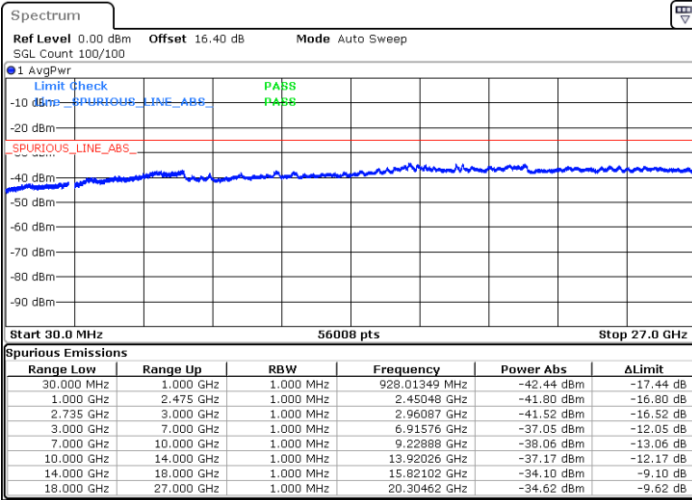

LTE Band 41C / 15MHz+20MHz

64QAM

Highest Channel / 1RB0 and 1RB99

Highest Channel / 1RB74 and 1RB0

Date: 20 JUN 2020 08:10:11

Date: 20 JUN 2020 08:09:09

Highest Channel / FullIRB

N/A

Date: 20 JUN 2020 08:15:23

LTE Band 41C / 20MHz+5MHz

64QAM

Lowest Channel / 1RB0 and 1RB24

Lowest Channel / 1RB99 and 1RB0

Date: 22.JUN.2020 05:56:32

Date: 22.JUN.2020 05:51:21

Lowest Channel / FullIRB

N/A

Date: 22.JUN.2020 05:57:34

LTE Band 41C / 20MHz+5MHz

64QAM

Middle Channel / 1RB0 and 1RB24

Middle Channel / 1RB99 and 1RB0

Date: 22.JUN.2020 06:04:58

Date: 22.JUN.2020 06:14:12

Middle Channel / FullRB

N/A

Date: 22.JUN.2020 06:03:55

LTE Band 41C / 20MHz+5MHz

64QAM

Highest Channel / 1RB0 and 1RB24

Highest Channel / 1RB99 and 1RB0

Date: 22 JUN 2020 06:27:27