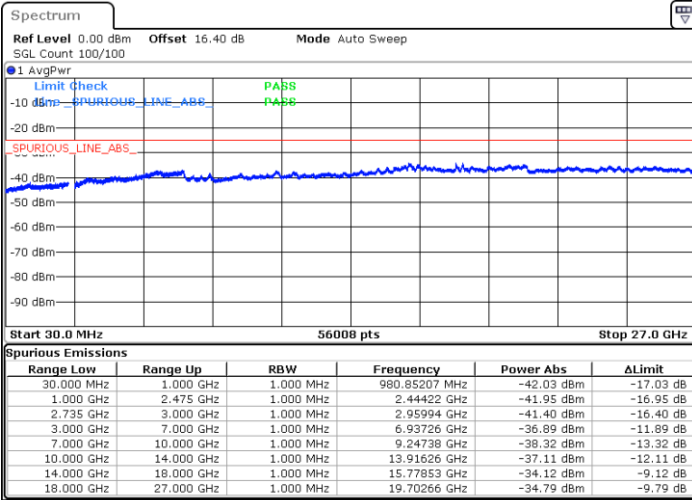

Date: 22.JUN.2020 01:30:07

Date: 22.JUN.2020 01:35:18

Middle Channel / FullRB

N/A

Date: 22.JUN.2020 01:29:05

LTE Band 41C / 15MHz+15MHz

64QAM

Highest Channel / 1RB0 and 1RB74

Highest Channel / 1RB74 and 1RB0

Date: 22.JUN.2020 01:48:22

Date: 22.JUN.2020 01:47:21

Highest Channel / FullIRB

N/A

Date: 22.JUN.2020 01:53:34

LTE Band 41C / 15MHz+20MHz

64QAM

Lowest Channel / 1RB0 and 1RB99

Lowest Channel / 1RB74 and 1RB80

Date: 20 JUN 2020 07:33:18

Date: 20 JUN 2020 07:28:07

Lowest Channel / FullIRB

N/A

Date: 20 JUN 2020 07:34:20

LTE Band 41C / 15MHz+20MHz