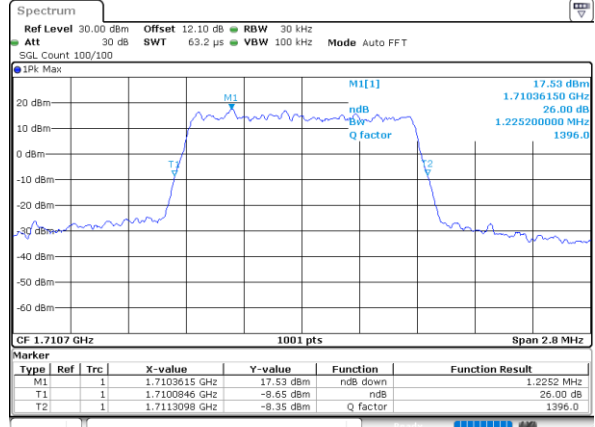

Highest Channel / Full RB

Date: 15_JUL_2020 19:57:114

LTE Band 66 / 20MHz / 64QAM

Lowest Channel / 1RB

Date: 15_JUL_2020 19:58:23

Lowest Channel / Full RB

Date: 15_JUL_2020 19:58:33

Middle Channel / 1RB

Date: 15_JUL_2020 19:58:43

Middle Channel / Full RB

Date: 15_JUL_2020 19:58:53

Highest Channel / 1RB

Date: 15_JUL_2020 19:59:03

Highest Channel / Full RB

Date: 15_JUL_2020 19:59:13

26dB Bandwidth

Mode	LTE Band 66 : 26dB BW(MHz)											
BW	1.4MHz		3MHz		5MHz		10MHz		15MHz		20MHz	
Mod.	QPSK	16QAM	QPSK	16QAM	QPSK	16QAM	QPSK	16QAM	QPSK	16QAM	QPSK	16QAM
Lowest CH	1.23	1.23	3.03	3.00	4.86	4.86	9.89	9.79	14.39	14.18	19.02	19.22
Middle CH	1.23	1.23	3.03	2.96	4.87	5.00	9.75	9.93	14.33	14.66	18.82	19.26
Highest CH	1.25	1.21	3.06	3.00	4.88	4.92	9.87	9.63	14.30	14.36	18.94	19.30
Mode	LTE Band 66 : 26dB BW(MHz)											
BW	1.4MHz		3MHz		5MHz		10MHz		15MHz		20MHz	
Mod.	64QAM		64QAM		64QAM		64QAM		64QAM		64QAM	
Lowest CH	1.21	-	2.99	-	4.87	-	9.67	-	14.42	-	18.98	-
Middle CH	1.22	-	2.96	-	4.87	-	9.67	-	14.27	-	18.94	-
Highest CH	1.20	-	3.04	-	4.96	-	9.79	-	14.27	-	19.14	-

LTE Band 66

Lowest Channel / 1.4MHz / QPSK

Date: 14_JUL_2020 00:49:07

Lowest Channel / 1.4MHz / 16QAM

Date: 14_JUL_2020 00:49:19

Middle Channel / 1.4MHz / QPSK

Date: 14_JUL_2020 00:55:29

Middle Channel / 1.4MHz / 16QAM