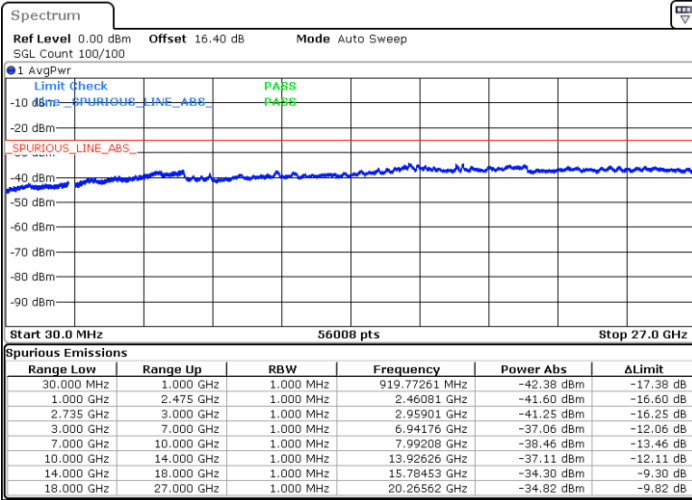

Highest Channel / 1RB0 and 1RB49

Highest Channel / 1RB99 and 1RB0

Date: 22 JUN 2020 02:38:28

Date: 22 JUN 2020 02:37:27

Highest Channel / FullIRB

N/A

Date: 22 JUN 2020 02:46:27

LTE Band 41C / 20MHz+15MHz

64QAM

Lowest Channel / 1RB0 and 1RB74

Lowest Channel / 1RB99 and 1RB0

Date: 20 JUN 2020 05:33:27

Date: 20 JUN 2020 05:25:04

Lowest Channel / FullIRB

N/A

Date: 20 JUN 2020 05:34:31