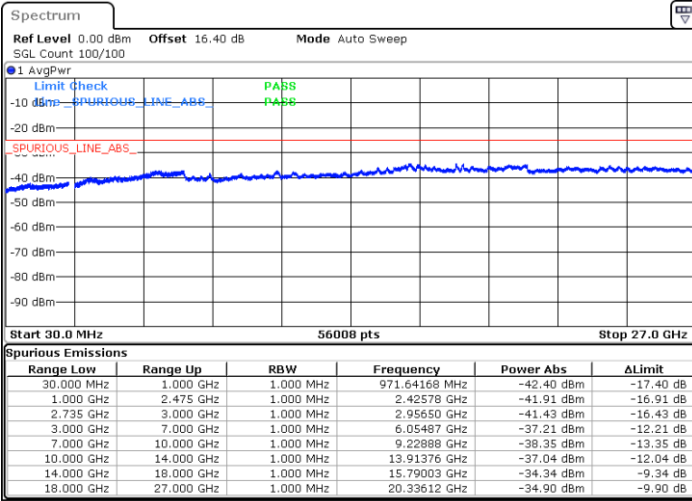

Date: 22.JUN.2020 01:14:33

Lowest Channel / FullIRB

N/A

Date: 22.JUN.2020 01:20:46

LTE Band 41C / 15MHz+15MHz

64QAM

Middle Channel / 1RB0 and 1RB74

Middle Channel / 1RB74 and 1RB0

Date: 22.JUN.2020 01:30:07

Date: 22.JUN.2020 01:35:18

Middle Channel / FullRB

N/A

Date: 22.JUN.2020 01:29:05

LTE Band 41C / 15MHz+15MHz

64QAM

Highest Channel / 1RB0 and 1RB74

Highest Channel / 1RB74 and 1RB0

Date: 22.JUN.2020 01:48:22

Date: 22.JUN.2020 01:47:21

Highest Channel / FullIRB

N/A

Date: 22.JUN.2020 01:53:34

LTE Band 41C / 15MHz+20MHz

64QAM

Lowest Channel / 1RB0 and 1RB99

Lowest Channel / 1RB74 and 1RB80

Date: 20 JUN 2020 07:33:18

Date: 20 JUN 2020 07:28:07

Lowest Channel / FullIRB

N/A

Date: 20 JUN 2020 07:34:20

LTE Band 41C / 15MHz+20MHz