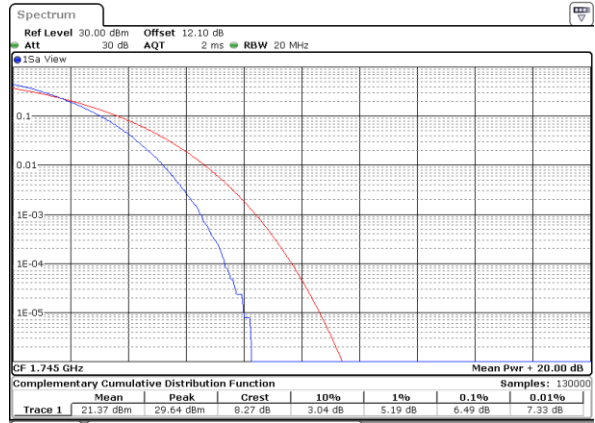

Date: 15_JUL_2020 19:57:54

Highest Channel / 1RB

Date: 15_JUL_2020 19:58:03

Highest Channel / Full RB

Date: 15_JUL_2020 19:58:13

LTE Band 66 / 20MHz / 16QAM

Lowest Channel / 1RB

Date: 15_JUL_2020 19:56:24

Lowest Channel / Full RB

Date: 15_JUL_2020 19:56:134

Middle Channel / 1RB

Date: 15_JUL_2020 19:56:44

Middle Channel / Full RB

Date: 15_JUL_2020 19:56:154

Highest Channel / 1RB

Date: 15_JUL_2020 19:57:04

Highest Channel / Full RB

Date: 15_JUL_2020 19:57:114

LTE Band 66 / 20MHz / 64QAM

Lowest Channel / 1RB

Date: 15_JUL_2020 19:58:23

Lowest Channel / Full RB

Date: 15_JUL_2020 19:58:33

Middle Channel / 1RB

Date: 15_JUL_2020 19:58:43

Middle Channel / Full RB

Date: 15_JUL_2020 19:58:53

Highest Channel / 1RB

Date: 15_JUL_2020 19:59:03

Highest Channel / Full RB

Date: 15_JUL_2020 19:59:13

26dB Bandwidth