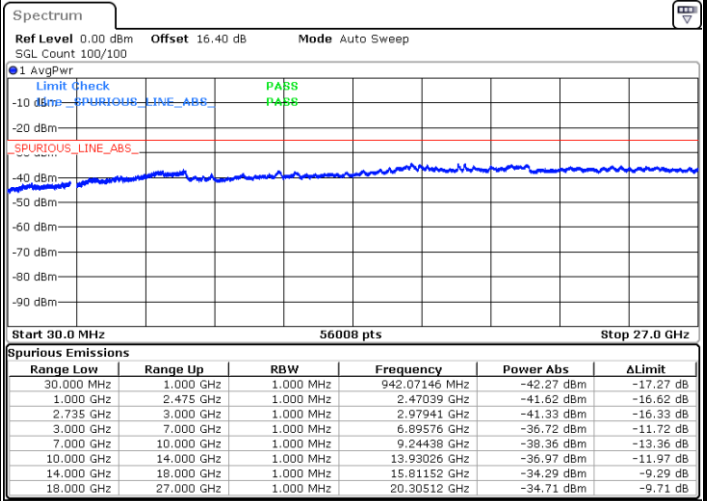

Highest Channel / FullIRB

N/A

Date: 22.JUN.2020 04:26:27

LTE Band 41C / 15MHz+15MHz

64QAM

Lowest Channel / 1RB0 and 1RB74

Lowest Channel / 1RB74 and 1RB0

Date: 22.JUN.2020 01:19:43

Date: 22.JUN.2020 01:14:33

Lowest Channel / FullIRB

N/A

Date: 22.JUN.2020 01:20:46

LTE Band 41C / 15MHz+15MHz

64QAM

Middle Channel / 1RB0 and 1RB74

Middle Channel / 1RB74 and 1RB0

Date: 22.JUN.2020 01:30:07

Date: 22.JUN.2020 01:35:18

Middle Channel / FullRB

N/A

Date: 22.JUN.2020 01:29:05

LTE Band 41C / 15MHz+15MHz

64QAM

Highest Channel / 1RB0 and 1RB74

Highest Channel / 1RB74 and 1RB0

Date: 22.JUN.2020 01:48:22

Date: 22.JUN.2020 01:47:21

Highest Channel / FullIRB

N/A

Date: 22.JUN.2020 01:53:34

LTE Band 41C / 15MHz+20MHz

64QAM