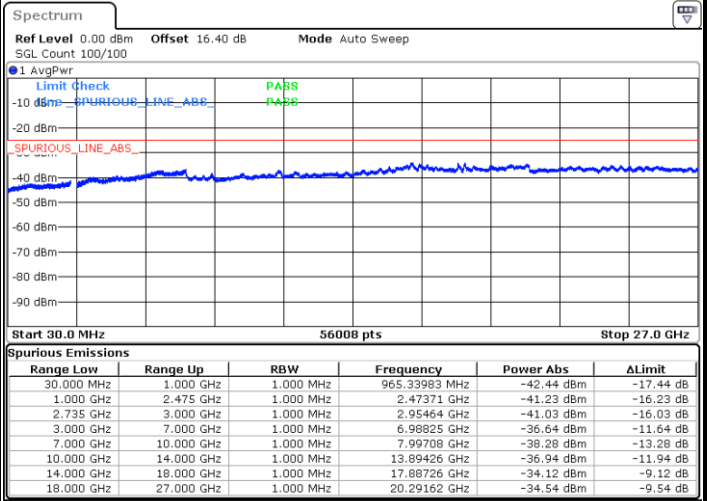

LTE Band 41C / 15MHz+20MHz

64QAM

Middle Channel / 1RB0 and 1RB9

Middle Channel / 1RB74 and 1RB0

Date: 20 JUN 2020 07:52:08

Date: 20 JUN 2020 07:57:20