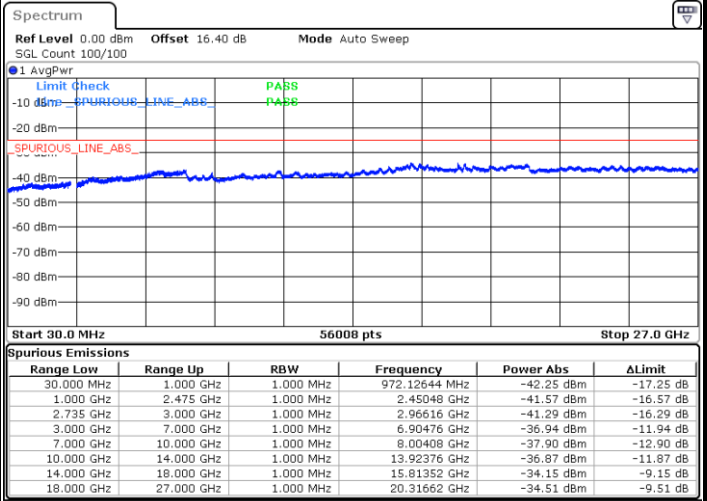

N/A

Date: 20 JUN 2020 06:06:51

LTE Band 41C / 20MHz+20MHz

64QAM

Lowest Channel / 1RB0 and 1RB99

Lowest Channel / 1RB99 and 1RB0

Date: 20 JUN 2020 04:36:11

Date: 20 JUN 2020 04:30:59

Lowest Channel / FullIRB

N/A

Date: 20 JUN 2020 04:37:13

LTE Band 41C / 20MHz+20MHz

64QAM

MiddleChannel / 1RB0 and 1RB99

Middle Channel / 1RB99 and 1RB0

Date: 20 JUN.2020 04:49:05

Date: 20 JUN.2020 04:54:16

Middle Channel / FullRB

N/A

Date: 20 JUN.2020 04:48:02

LTE Band 41C / 20MHz+20MHz

64QAM

Highest Channel / 1RB0 and 1RB99

Highest Channel / 1RB99 and 1RB0

Date: 20 JUN 2020 05:07:58

Date: 20 JUN 2020 05:06:57

Highest Channel / FullIRB

N/A

Date: 20 JUN 2020 05:15:41

LTE Band 66

Peak-to-Average Ratio

Mode	LTE Band 66 / 20MHz				
Mod.	QPSK		16QAM		Limit: 13dB
RB Size	1RB	Full RB	1RB	Full RB	Result
Lowest CH	3.62	4.84	5.01	5.91	PASS
Middle CH	3.65	5.13	5.16	6.06	
Highest CH	3.57	5.22	4.90	6.12	
Mode	LTE Band 66 / 20MHz				
Mod.	64QAM				Limit: 13dB
RB Size	1RB	Full RB			Result
Lowest CH	6.58	6.38	-	-	PASS
Middle CH	6.81	6.49	-	-	
Highest CH	6.55	6.64	-	-	