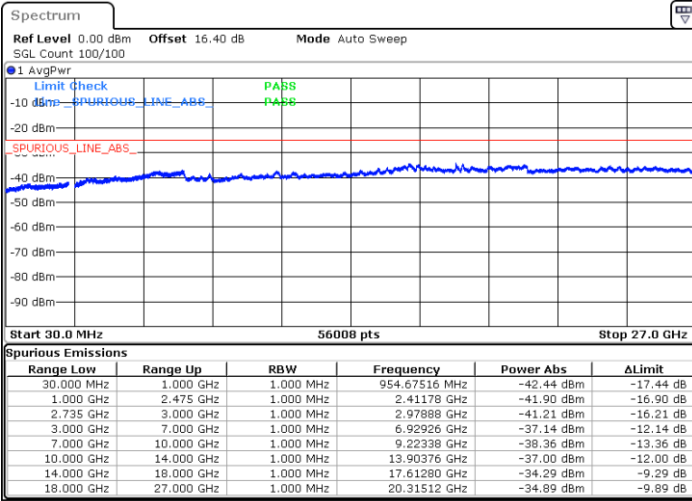

Date: 22 JUN 2020 06:26:26

Highest Channel / FullIRB

N/A

Date: 22 JUN 2020 06:32:39

LTE Band 41C / 20MHz+10MHz

64QAM

Lowest Channel / 1RB0 and 1RB49

Lowest Channel / 1RB99 and 1RB0

Date: 22.JUN.2020 02:09:44

Date: 22.JUN.2020 02:04:33

Lowest Channel / FullIRB

N/A

Date: 22.JUN.2020 02:10:47

LTE Band 41C / 20MHz+10MHz

64QAM

Middle Channel / 1RB0 and 1RB49

Middle Channel / 1RB99 and 1RB0

Date: 22 JUN 2020 02:21:03

Date: 22 JUN 2020 02:26:14

Middle Channel / FullRB

N/A

Date: 22 JUN 2020 02:20:01

LTE Band 41C / 20MHz+10MHz

64QAM

Highest Channel / 1RB0 and 1RB49

Highest Channel / 1RB99 and 1RB0

Date: 22 JUN 2020 02:38:28

Date: 22 JUN 2020 02:37:27

Highest Channel / FullIRB

N/A

Date: 22 JUN 2020 02:46:27

LTE Band 41C / 20MHz+15MHz