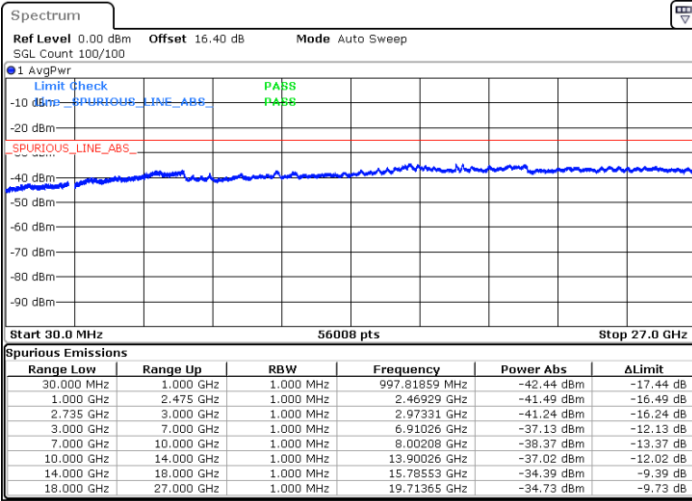

N/A

Date: 22.JUN.2020 05:57:34

LTE Band 41C / 20MHz+5MHz

64QAM

Middle Channel / 1RB0 and 1RB24

Middle Channel / 1RB99 and 1RB0

Date: 22.JUN.2020 06:04:58

Date: 22.JUN.2020 06:14:12

Middle Channel / FullRB

N/A

Date: 22.JUN.2020 06:03:55

LTE Band 41C / 20MHz+5MHz

64QAM

Highest Channel / 1RB0 and 1RB24

Highest Channel / 1RB99 and 1RB0

Date: 22 JUN 2020 06:27:27

Date: 22 JUN 2020 06:26:26

Highest Channel / FullIRB

N/A

Date: 22 JUN 2020 06:32:39

LTE Band 41C / 20MHz+10MHz

64QAM

Lowest Channel / 1RB0 and 1RB49

Lowest Channel / 1RB99 and 1RB0

Date: 22.JUN.2020 02:09:44

Date: 22.JUN.2020 02:04:33

Lowest Channel / FullIRB

N/A

Date: 22.JUN.2020 02:10:47

LTE Band 41C / 20MHz+10MHz

64QAM

Middle Channel / 1RB0 and 1RB49