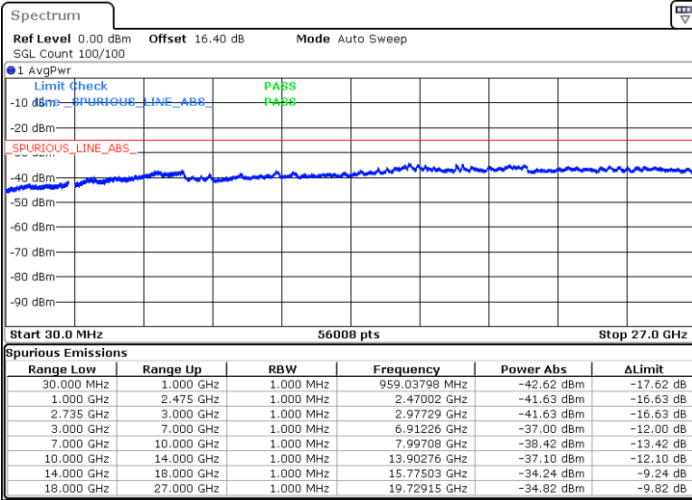

N/A

Date: 22.JUN.2020 04:34:09

LTE Band 41C / 15MHz+10MHz

64QAM

Highest Channel / 1RB0 and 1RB49

Highest Channel / 1RB74 and 1RB0

Date: 22.JUN.2020 04:21:15

Date: 22.JUN.2020 04:20:14

Highest Channel / FullIRB

N/A

Date: 22.JUN.2020 04:26:27

LTE Band 41C / 15MHz+15MHz

64QAM

Lowest Channel / 1RB0 and 1RB74

Lowest Channel / 1RB74 and 1RB0

Date: 22.JUN.2020 01:19:43