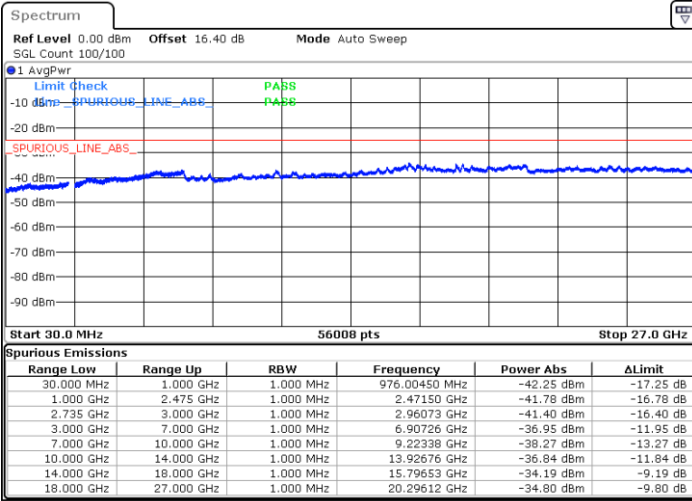

Highest Channel / FullIRB

N/A

Date: 22.JUN.2020 04:26:27

LTE Band 41C / 15MHz+15MHz

64QAM

Lowest Channel / 1RB0 and 1RB74

Lowest Channel / 1RB74 and 1RB0

Date: 22.JUN.2020 01:19:43

Date: 22.JUN.2020 01:14:33

Lowest Channel / FullIRB

N/A

Date: 22.JUN.2020 01:20:46

LTE Band 41C / 15MHz+15MHz

64QAM

Middle Channel / 1RB0 and 1RB74

Middle Channel / 1RB74 and 1RB0

Date: 22.JUN.2020 01:30:07

Date: 22.JUN.2020 01:35:18

Middle Channel / FullRB

N/A

Date: 22.JUN.2020 01:29:05

LTE Band 41C / 15MHz+15MHz

64QAM

Highest Channel / 1RB0 and 1RB74

Highest Channel / 1RB74 and 1RB0

Date: 22.JUN.2020 01:48:22

Date: 22.JUN.2020 01:47:21

Highest Channel / FullIRB

N/A

Date: 22.JUN.2020 01:53:34

LTE Band 41C / 15MHz+20MHz

64QAM