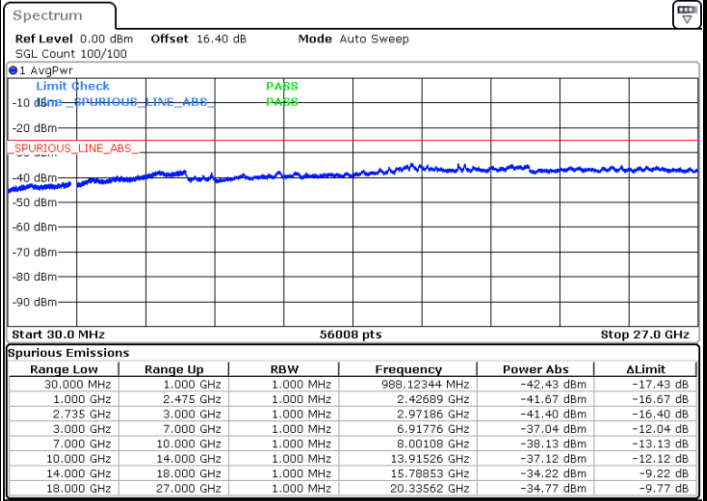

Date: 22 JUN 2020 06:26:26

Highest Channel / FullIRB

N/A

Date: 22 JUN 2020 06:32:39

LTE Band 41C / 20MHz+10MHz

64QAM

Lowest Channel / 1RB0 and 1RB49

Lowest Channel / 1RB99 and 1RB0

Date: 22.JUN.2020 02:09:44

Date: 22.JUN.2020 02:04:33

Lowest Channel / FullIRB

N/A

Date: 22.JUN.2020 02:10:47

LTE Band 41C / 20MHz+10MHz

64QAM

Middle Channel / 1RB0 and 1RB49

Middle Channel / 1RB99 and 1RB0

Date: 22 JUN 2020 02:21:03

Date: 22 JUN 2020 02:26:14

Middle Channel / FullRB

N/A

Date: 22 JUN 2020 02:20:01

LTE Band 41C / 20MHz+10MHz

64QAM

Highest Channel / 1RB0 and 1RB49

Highest Channel / 1RB99 and 1RB0

Date: 22 JUN 2020 02:38:28

Date: 22 JUN 2020 02:37:27

Highest Channel / FullIRB

N/A

Date: 22 JUN 2020 02:46:27

LTE Band 41C / 20MHz+15MHz