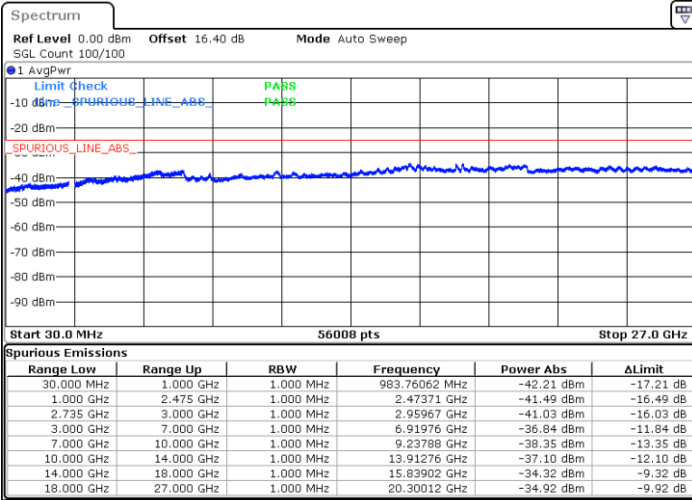

N/A

Date: 22.JUN.2020 04:34:09

LTE Band 41C / 15MHz+10MHz

64QAM

Highest Channel / 1RB0 and 1RB49

Highest Channel / 1RB74 and 1RB0

Date: 22.JUN.2020 04:21:15

Date: 22.JUN.2020 04:20:14

Highest Channel / FullIRB

N/A

Date: 22.JUN.2020 04:26:27

LTE Band 41C / 15MHz+15MHz

64QAM

Lowest Channel / 1RB0 and 1RB74

Lowest Channel / 1RB74 and 1RB0

Date: 22.JUN.2020 01:19:43

Date: 22.JUN.2020 01:14:33

Lowest Channel / FullIRB

N/A

Date: 22.JUN.2020 01:20:46

LTE Band 41C / 15MHz+15MHz

64QAM

Middle Channel / 1RB0 and 1RB74

Middle Channel / 1RB74 and 1RB0