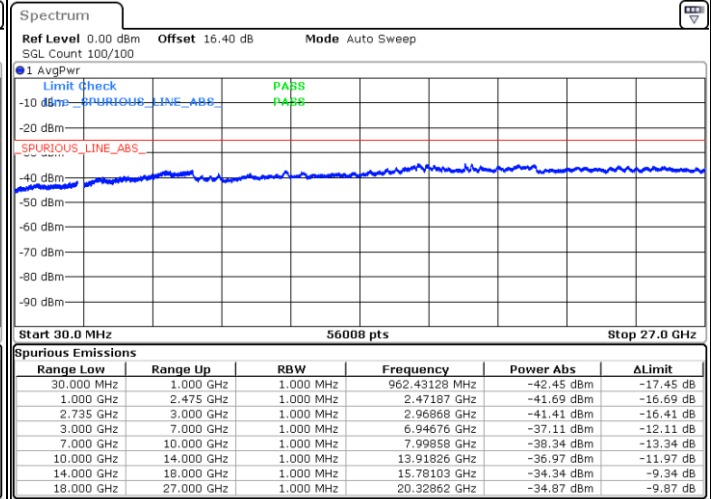

LTE Band 41C / 15MHz+10MHz

64QAM

Lowest Channel / 1RB0 and 1RB49

Lowest Channel / 1RB74 and 1RB80

Date: 22.JUN.2020 03:51:55

Date: 22.JUN.2020 03:46:44

Lowest Channel / FullIRB

N/A

Date: 22.JUN.2020 03:52:57

LTE Band 41C / 15MHz+10MHz

64QAM

Middle Channel / 1RB0 and 1RB49

Middle Channel / 1RB74 and 1RB0

Date: 22.JUN.2020 04:35:11

Date: 22.JUN.2020 04:47:51

Middle Channel / FullRB

N/A

Date: 22.JUN.2020 04:34:09

LTE Band 41C / 15MHz+10MHz

64QAM

Highest Channel / 1RB0 and 1RB49

Highest Channel / 1RB74 and 1RB0

Date: 22.JUN.2020 04:21:15

Date: 22.JUN.2020 04:20:14