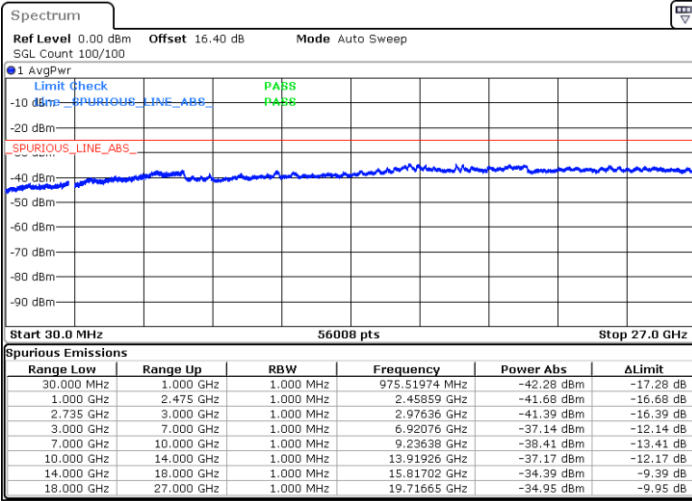

Middle Channel / FullRB

N/A

Date: 22.JUN.2020 06:03:55

LTE Band 41C / 20MHz+5MHz

64QAM

Highest Channel / 1RB0 and 1RB24

Highest Channel / 1RB99 and 1RB0

Date: 22 JUN 2020 06:27:27

Date: 22 JUN 2020 06:26:26

Highest Channel / FullIRB

N/A

Date: 22 JUN 2020 06:32:39

LTE Band 41C / 20MHz+10MHz

64QAM

Lowest Channel / 1RB0 and 1RB49

Lowest Channel / 1RB99 and 1RB0

Date: 22.JUN.2020 02:09:44

Date: 22.JUN.2020 02:04:33

Lowest Channel / FullIRB

N/A

Date: 22.JUN.2020 02:10:47

LTE Band 41C / 20MHz+10MHz

64QAM

Middle Channel / 1RB0 and 1RB49