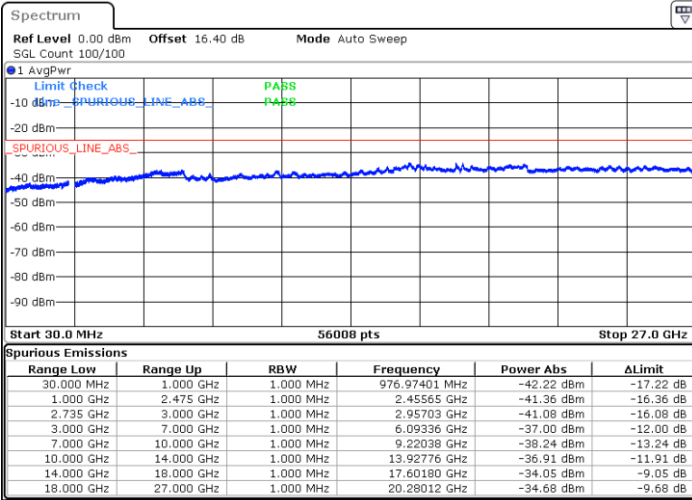

Highest Channel / 1RB74 and 1RB0

Date: 22.JUN.2020 01:48:22

Date: 22.JUN.2020 01:47:21

Highest Channel / FullIRB

N/A

Date: 22.JUN.2020 01:53:34

LTE Band 41C / 15MHz+20MHz

64QAM

Lowest Channel / 1RB0 and 1RB99

Lowest Channel / 1RB74 and 1RB80

Date: 20 JUN 2020 07:33:18

Date: 20 JUN 2020 07:28:07

Lowest Channel / FullIRB

N/A

Date: 20 JUN 2020 07:34:20

LTE Band 41C / 15MHz+20MHz

LTE Band 41C / 15MHz+20MHz

64QAM

Highest Channel / 1RB0 and 1RB99

Highest Channel / 1RB74 and 1RB0

Date: 20 JUN 2020 08:10:11

Date: 20 JUN 2020 08:09:09

Highest Channel / FullIRB

N/A