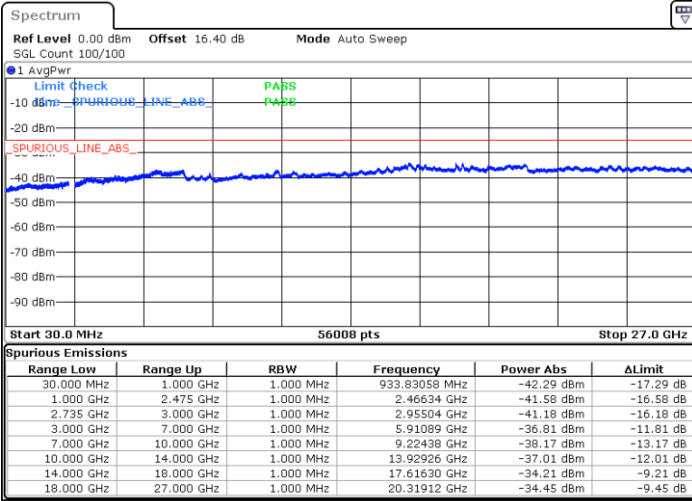

LTE Band 41C / 20MHz+15MHz

64QAM

Middle Channel / 1RB0 and 1RB74

Middle Channel / 1RB99 and 1RB0

Date: 20 JUN 2020 05:43:44

Date: 20 JUN 2020 05:48:55

Middle Channel / FullRB

N/A

Date: 20 JUN 2020 05:42:42

LTE Band 41C / 20MHz+15MHz

64QAM

Highest Channel / 1RB0 and 1RB74

Highest Channel / 1RB99 and 1RB0

Date: 20 JUN 2020 06:01:38

Date: 20 JUN 2020 06:00:37

Highest Channel / FullIRB

N/A

Date: 20 JUN 2020 06:06:51

LTE Band 41C / 20MHz+20MHz

64QAM

Lowest Channel / 1RB0 and 1RB99

Lowest Channel / 1RB99 and 1RB0

Date: 20 JUN 2020 04:36:11

Date: 20 JUN 2020 04:30:59