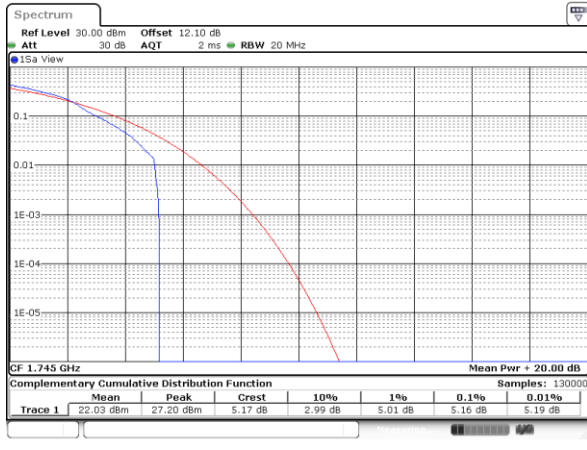

LTE Band 66 / 20MHz / QPSK

Lowest Channel / 1RB

Date: 15_JUL_2020 19:57:24

Lowest Channel / Full RB

Date: 15_JUL_2020 19:57:34

Middle Channel / 1RB

Date: 15_JUL_2020 19:57:44

Middle Channel / Full RB

Date: 15_JUL_2020 19:57:54

Highest Channel / 1RB

Date: 15_JUL_2020 19:58:03

Highest Channel / Full RB

Date: 15_JUL_2020 19:58:13

LTE Band 66 / 20MHz / 16QAM

Lowest Channel / 1RB

Date: 15_JUL_2020 19:56:24

Lowest Channel / Full RB

Date: 15_JUL_2020 19:56:134

Middle Channel / 1RB

Date: 15_JUL_2020 19:56:44

Middle Channel / Full RB

Date: 15_JUL_2020 19:56:154

Highest Channel / 1RB

Date: 15_JUL_2020 19:57:04