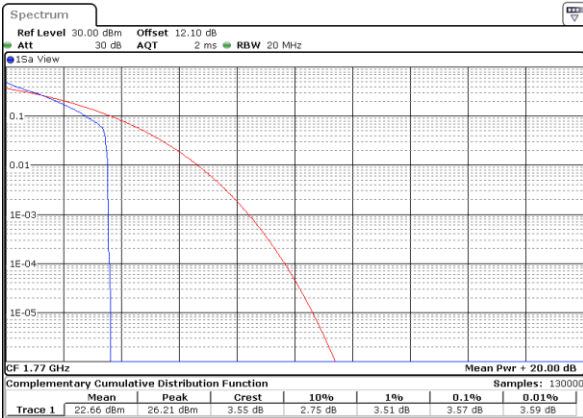

Date: 20 JUN 2020 05:07:58

Date: 20 JUN 2020 05:06:57

Highest Channel / FullIRB

N/A

Date: 20 JUN 2020 05:15:41

LTE Band 66

Peak-to-Average Ratio

Mode	LTE Band 66 / 20MHz				
Mod.	QPSK		16QAM		Limit: 13dB
RB Size	1RB	Full RB	1RB	Full RB	Result
Lowest CH	3.62	4.84	5.01	5.91	PASS
Middle CH	3.65	5.13	5.16	6.06	
Highest CH	3.57	5.22	4.90	6.12	
Mode	LTE Band 66 / 20MHz				
Mod.	64QAM				Limit: 13dB
RB Size	1RB	Full RB			Result
Lowest CH	6.58	6.38	-	-	PASS
Middle CH	6.81	6.49	-	-	
Highest CH	6.55	6.64	-	-	

LTE Band 66 / 20MHz / QPSK

Lowest Channel / 1RB

Date: 15_JUL_2020 19:57:24

Lowest Channel / Full RB

Date: 15_JUL_2020 19:57:34

Middle Channel / 1RB

Date: 15_JUL_2020 19:57:44

Middle Channel / Full RB

Date: 15_JUL_2020 19:57:54

Highest Channel / 1RB

Date: 15_JUL_2020 19:58:03

Highest Channel / Full RB

Date: 15_JUL_2020 19:58:13

LTE Band 66 / 20MHz / 16QAM

Lowest Channel / 1RB

Date: 15_JUL_2020 19:56:24