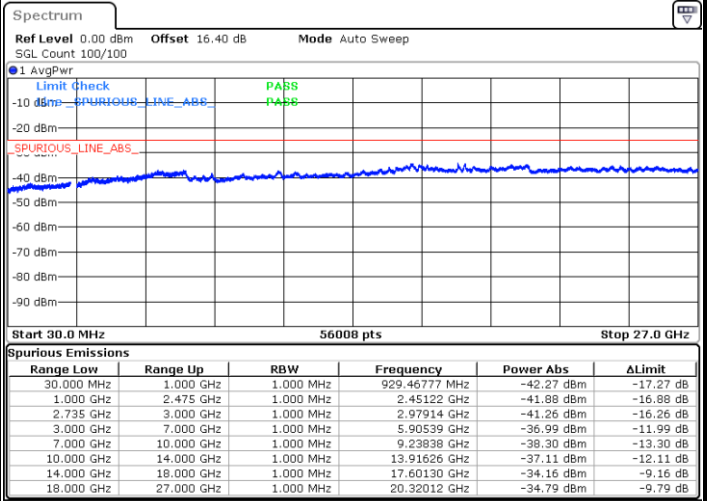

Date: 22.JUN.2020 03:52:57

LTE Band 41C / 15MHz+10MHz

64QAM

Middle Channel / 1RB0 and 1RB49

Middle Channel / 1RB74 and 1RB0

Date: 22.JUN.2020 04:35:11

Date: 22.JUN.2020 04:47:51

Middle Channel / FullRB

N/A

Date: 22.JUN.2020 04:34:09

LTE Band 41C / 15MHz+10MHz

64QAM

Highest Channel / 1RB0 and 1RB49

Highest Channel / 1RB74 and 1RB0

Date: 22.JUN.2020 04:21:15

Date: 22.JUN.2020 04:20:14

Highest Channel / FullIRB

N/A

Date: 22.JUN.2020 04:26:27

LTE Band 41C / 15MHz+15MHz

64QAM

Lowest Channel / 1RB0 and 1RB74

Lowest Channel / 1RB74 and 1RB0

Date: 22.JUN.2020 01:19:43

Date: 22.JUN.2020 01:14:33

Lowest Channel / FullIRB

N/A

Date: 22.JUN.2020 01:20:46

LTE Band 41C / 15MHz+15MHz

64QAM

Middle Channel / 1RB0 and 1RB74

Middle Channel / 1RB74 and 1RB0