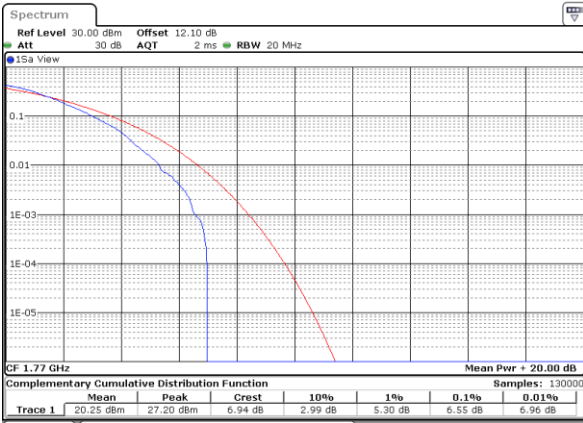

Date: 15_JUL_2020 19:57:54

Highest Channel / 1RB

Date: 15_JUL_2020 19:58:03

Highest Channel / Full RB

Date: 15_JUL_2020 19:58:13

LTE Band 66 / 20MHz / 16QAM

Lowest Channel / 1RB

Date: 15_JUL_2020 19:56:24

Lowest Channel / Full RB

Date: 15_JUL_2020 19:56:134

Middle Channel / 1RB

Date: 15_JUL_2020 19:56:44

Middle Channel / Full RB

Date: 15_JUL_2020 19:56:154

Highest Channel / 1RB

Date: 15_JUL_2020 19:57:04

Highest Channel / Full RB

Date: 15_JUL_2020 19:57:114

LTE Band 66 / 20MHz / 64QAM

Lowest Channel / 1RB

Date: 15_JUL_2020 19:58:23

Lowest Channel / Full RB

Date: 15_JUL_2020 19:58:33

Middle Channel / 1RB

Date: 15_JUL_2020 19:58:43

Middle Channel / Full RB

Date: 15_JUL_2020 19:58:53

Highest Channel / 1RB

Date: 15_JUL_2020 19:59:03

Highest Channel / Full RB

Date: 15_JUL_2020 19:59:13

26dB Bandwidth