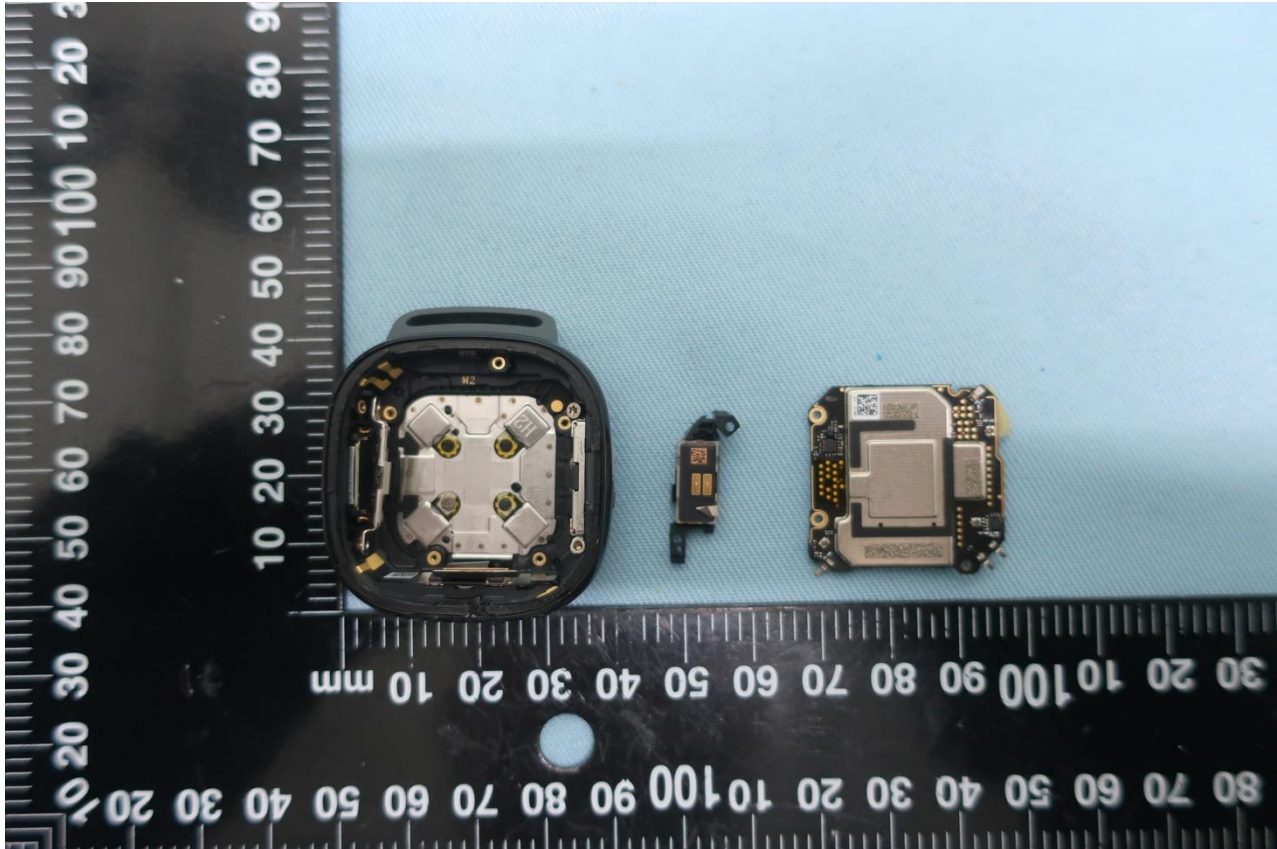

1. Internal Photograph of EUT

Model Name: G4SKY

Model Name: G4SKY

Model Name: G4SKY

Model Name: G4SKY

Model Name: G4SKY

Model Name: G4SKY

Model Name: G4SKY

Model Name: G4SKY

Ant 0

Model Name: G4SKY

Ant 1

Model Name: G4SKY

Ant 2

Model Name: G4SKY