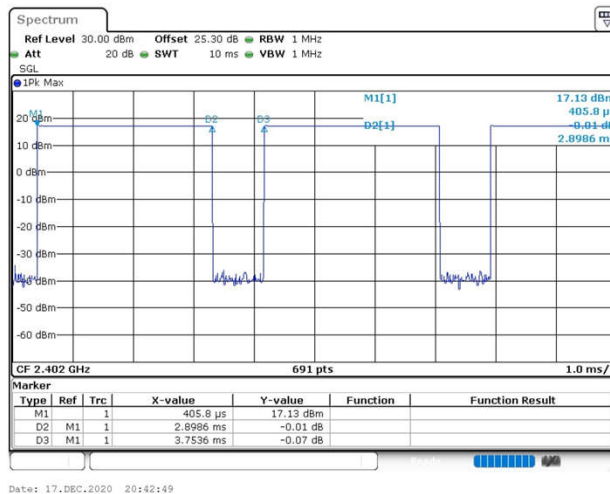

Mode	Channel	Frequency (MHz)	Average power (dBm)		
			1Mbps	2Mbps	3Mbps
BR / EDR	CH 00	2402	17.47	17.48	17.49
	CH 39	2441	17.70	17.77	17.87
	CH 78	2480	16.54	17.15	17.20
Tune-up Limit			18.00	18.00	18.00

Mode	Channel	Frequency (MHz)	Average power (dBm)	
			1Mbps	2Mbps
LE	CH 00	2402	17.80	17.80
	CH 19	2440	17.80	17.80
	CH 39	2480	17.40	17.60
Tune-up Limit			18	18

BT Duty cycle

Date: 17.DEC.2020 20:42:49