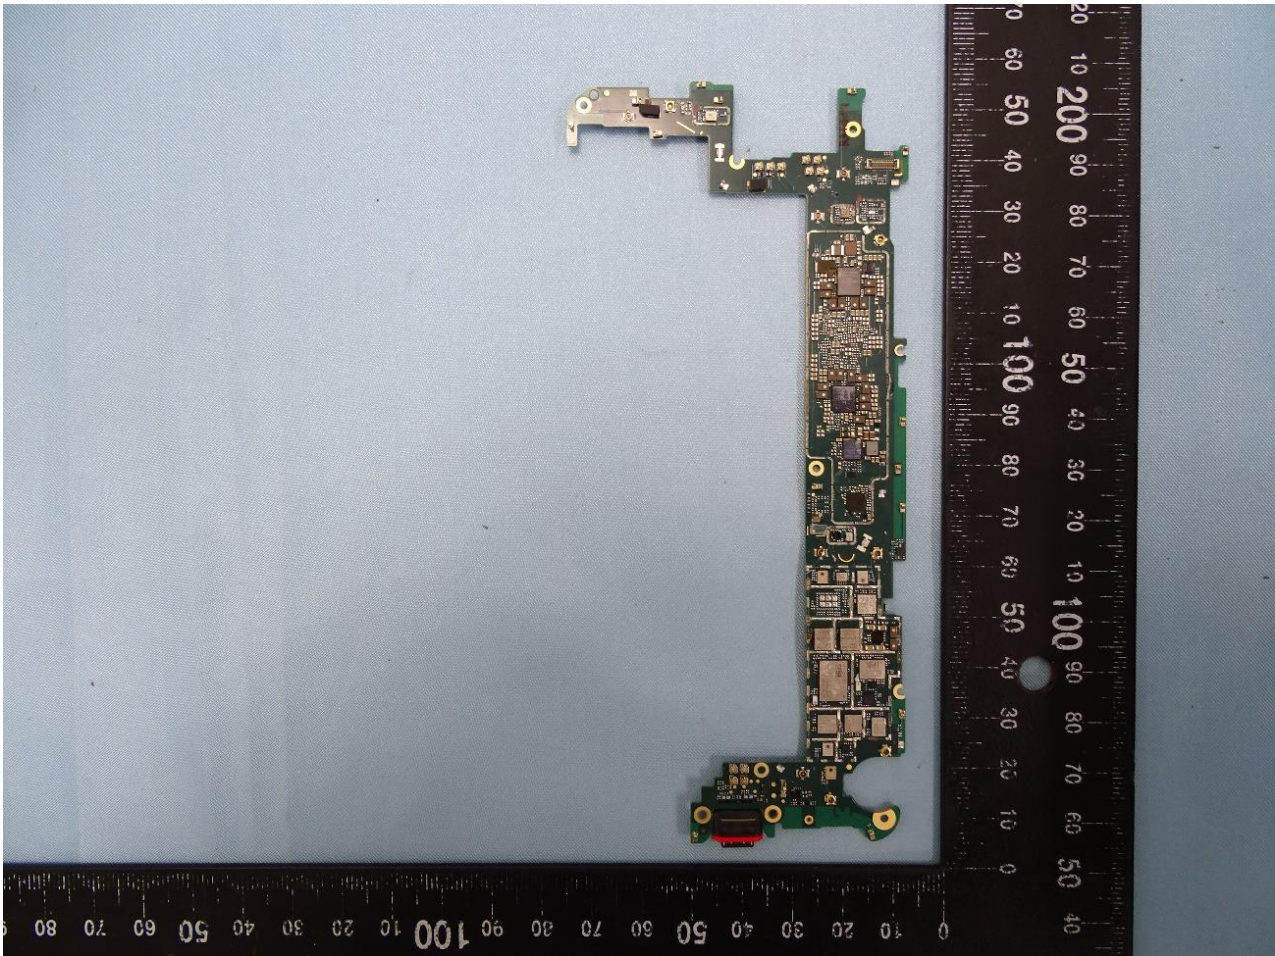

Internal Photograph of EUT

Model Name: GR0M2, G4S1M

————THE END————