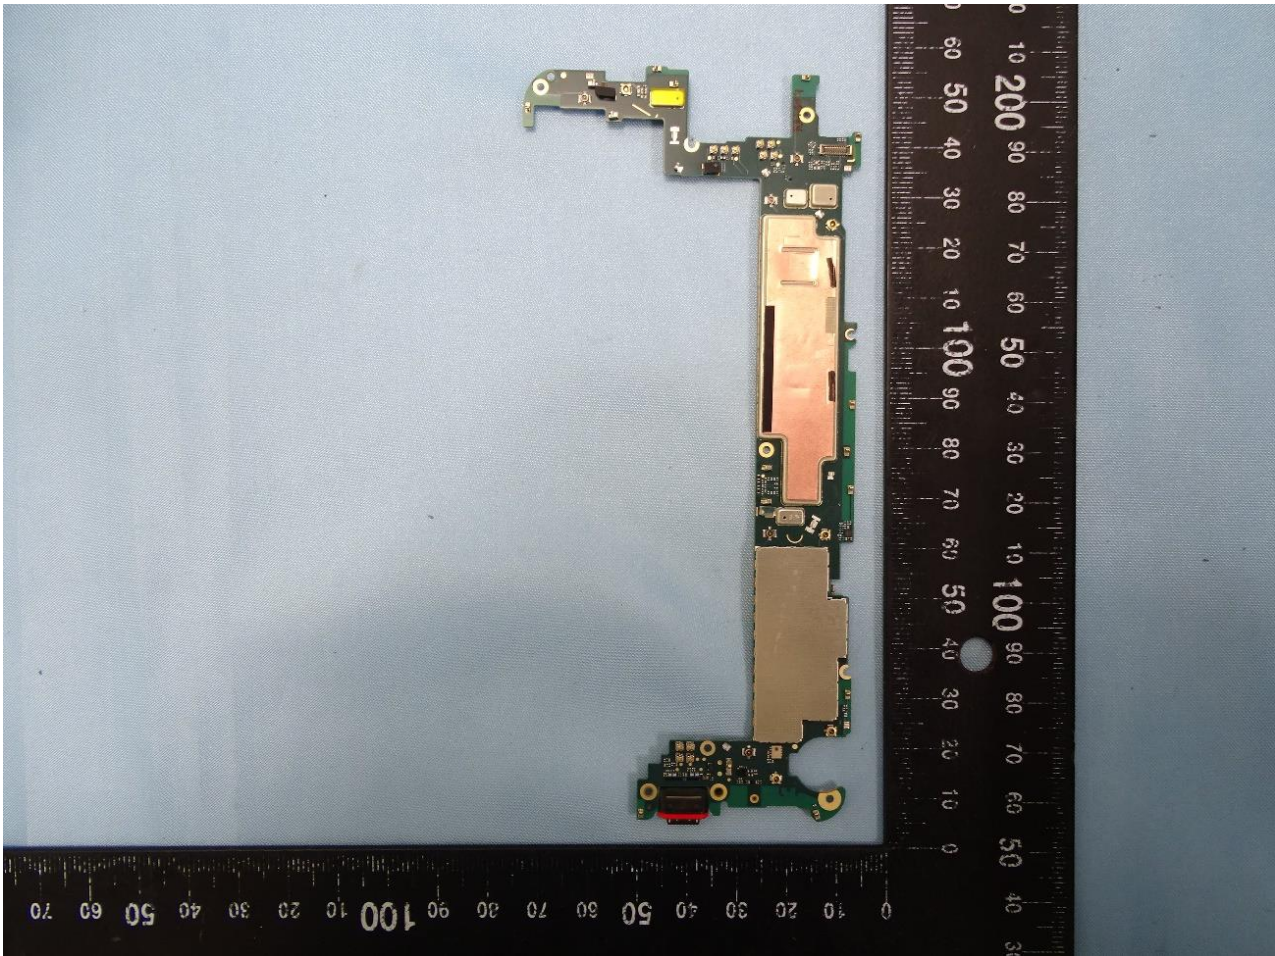

Internal Photograph of EUT

Model Name: GR0M2, G4S1M

————THE END————