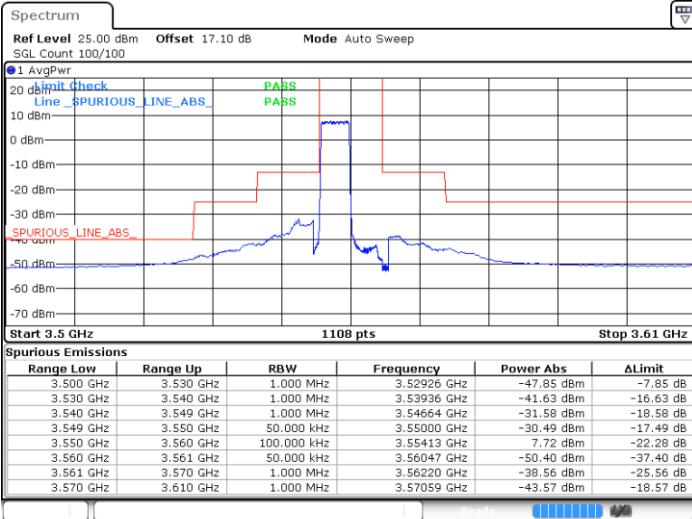

Highest Channel / 1RB0

Highest Channel / 1RBmax

Date: 13 JAN 2021 10:43:21

Date: 13 JAN 2021 10:44:01

Highest Channel / FullIRB

N/A

Date: 13 JAN 2021 10:42:42

Conducted Band Edge

LTE Band 48 / 5MHz

QPSK

Lowest Channel / 1RB0

Lowest Channel / 1RBmax

Date: 12 JAN 2021 19:23:06

Date: 13 JAN 2021 14:12:54

Lowest Channel / FullIRB

N/A

Date: 12 JAN 2021 19:24:59

LTE Band 48 / 5MHz

QPSK

Middle Channel / 1RB0

Middle Channel / 1RBmax

Date: 13 JAN 2021 11:50:25

Date: 13 JAN 2021 11:54:06

Middle Channel / FullIRB

N/A

Date: 13 JAN 2021 11:52:15

LTE Band 48 / 5MHz

QPSK

Highest Channel / 1RB0

Highest Channel / 1RBmax

Date: 13 JAN 2021 15:01:16

Date: 12 JAN 2021 19:28:49