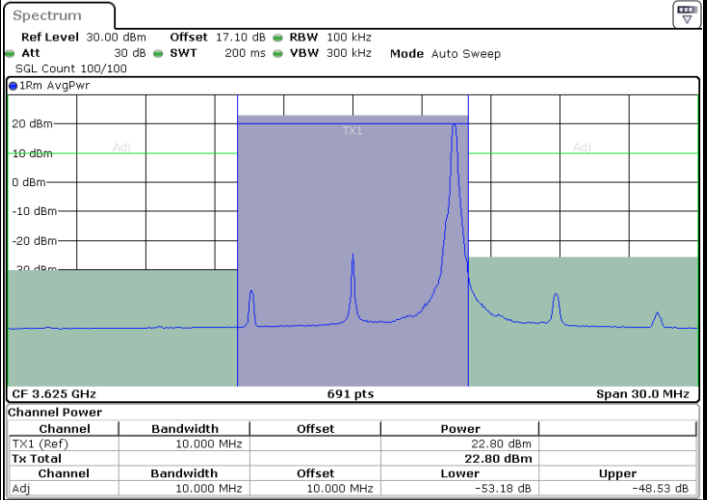

Date: 13 JAN 2021 10:00:17

Lowest Channel / FullIRB

Date: 13 JAN 2021 09:55:30

N/A

LTE Band 48 / 10MHz

64QAM

MiddleChannel / 1RB0

Middle Channel / 1RBmax

Date: 13 JAN 2021 09:53:21

Date: 13 JAN 2021 10:02:54

Middle Channel / FullIRB

N/A

Date: 13 JAN 2021 09:58:07

LTE Band 48 / 10MHz

64QAM

Highest Channel / 1RB0