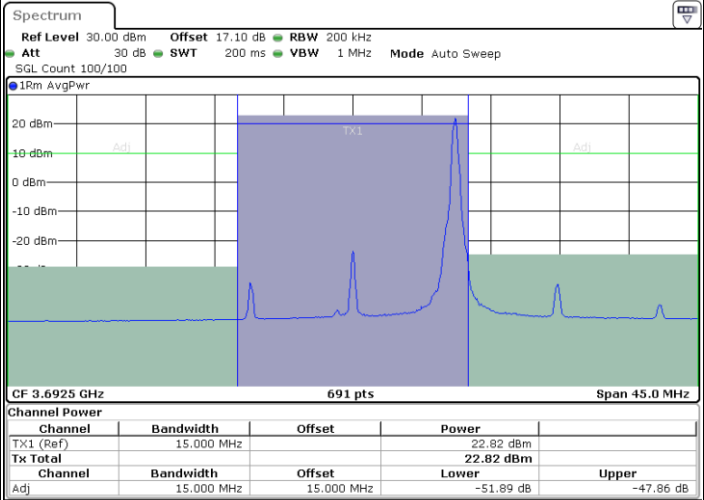

Lowest Channel / 1RB0

Lowest Channel / 1RBmax

Date: 13 JAN 2021 10:06:08

Date: 13 JAN 2021 10:15:41

Lowest Channel / FullIRB

N/A

Date: 13 JAN 2021 10:16:13

LTE Band 48 / 15MHz

64QAM

Middle Channel / 1RB0

Middle Channel / 1RBmax

Middle Channel / FullIRB

N/A

LTE Band 48 / 15MHz

64QAM

Highest Channel / 1RB0

Date: 13 JAN 2021 10:09:19

Highest Channel / 1RBmax

Date: 13 JAN 2021 10:18:52

Highest Channel / FullIRB

Date: 13 JAN 2021 10:14:06

N/A

LTE Band 48 / 20MHz

64QAM