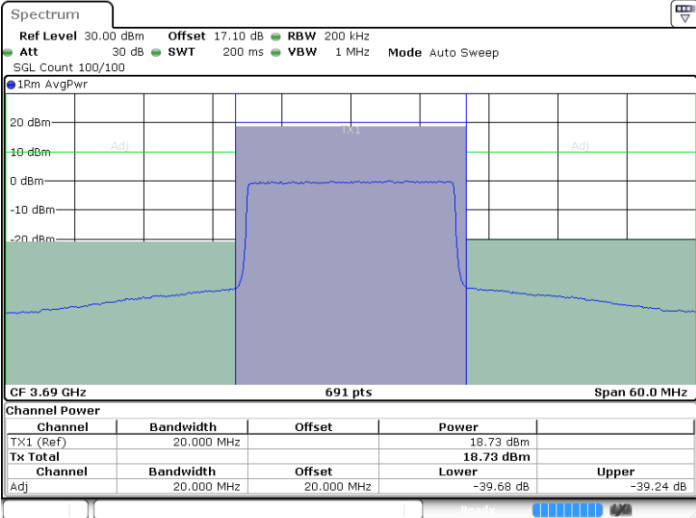

LTE Band 48 / 20MHz

256QAM

Middle Channel / 1RB0

Middle Channel / 1RBmax

Middle Channel / FullIRB

N/A

LTE Band 48 / 20MHz

256QAM

Highest Channel / 1RB0

Highest Channel / 1RBmax

Date: 13 JAN 2021 10:43:21

Date: 13 JAN 2021 10:44:01

Highest Channel / FullIRB

N/A

Date: 13 JAN 2021 10:42:42

Conducted Band Edge

LTE Band 48 / 5MHz

QPSK

Lowest Channel / 1RB0

Lowest Channel / 1RBmax

Date: 12 JAN 2021 19:23:06

Date: 13 JAN 2021 14:12:54

Lowest Channel / FullIRB

N/A