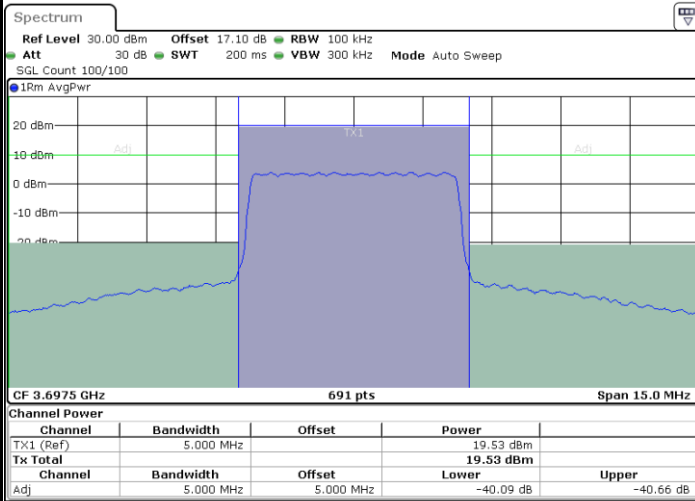

LTE Band 48 / 5MHz

256QAM

Highest Channel / 1RB0

Date: 13 JAN 2021 11:24:05

Highest Channel / 1RBmax

Date: 13 JAN 2021 11:25:01

Highest Channel / FullIRB

Date: 13 JAN 2021 11:22:58

N/A

LTE Band 48 / 10MHz

256QAM

Lowest Channel / 1RB0

Date: 13 JAN 2021 11:20:59

Lowest Channel / 1RBmax

Date: 13 JAN 2021 11:21:39

Lowest Channel / FullIRB