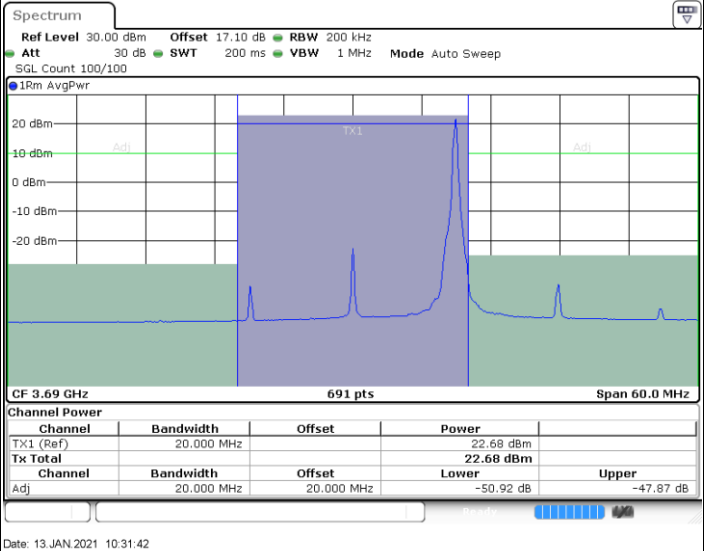

Lowest Channel / 1RB0

Date: 13 JAN 2021 10:24:01

Lowest Channel / 1RBmax

Date: 13 JAN 2021 10:28:39

Lowest Channel / FullIRB

Date: 13 JAN 2021 10:19:24

N/A

LTE Band 48 / 20MHz

LTE Band 48 / 20MHz

64QAM

Highest Channel / 1RB0

Highest Channel / 1RBmax

Highest Channel / FullIRB

N/A

LTE Band 48 / 5MHz

256QAM

Lowest Channel / 1RB0

Date: 13 JAN 2021 11:29:09

Lowest Channel / 1RBmax

Date: 13 JAN 2021 11:30:03

Lowest Channel / FullIRB

Date: 13 JAN 2021 11:28:13

N/A

LTE Band 48 / 5MHz