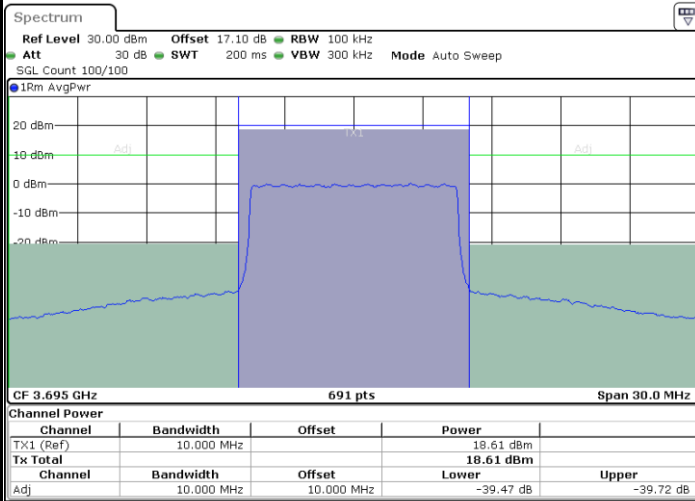

Middle Channel / FullIRB

N/A

Date: 13 JAN 2021 11:17:54

LTE Band 48 / 10MHz

256QAM

Highest Channel / 1RB0

Date: 13 JAN 2021 11:12:16

Highest Channel / 1RBmax

Date: 13 JAN 2021 11:13:48

Highest Channel / FullIRB

Date: 13 JAN 2021 11:11:18

N/A

LTE Band 48 / 15MHz

256QAM

Lowest Channel / 1RB0

Date: 13 JAN 2021 11:05:35

Lowest Channel / 1RBmax

Date: 13 JAN 2021 11:07:01

Lowest Channel / FullIRB

Date: 13 JAN 2021 11:08:08

N/A

LTE Band 48 / 15MHz

256QAM

Middle Channel / 1RB0