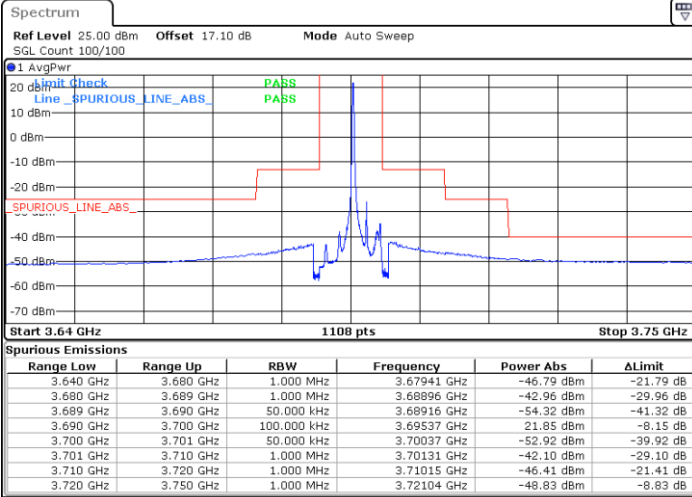

LTE Band 48 / 5MHz

QPSK

Lowest Channel / 1RB0

Lowest Channel / 1RBmax

Date: 12 JAN 2021 19:23:06

Date: 13 JAN 2021 14:12:54

Lowest Channel / FullIRB

N/A

Date: 12 JAN 2021 19:24:59

LTE Band 48 / 5MHz

QPSK

Middle Channel / 1RB0

Middle Channel / 1RBmax

Date: 13 JAN 2021 11:50:25

Date: 13 JAN 2021 11:54:06

Middle Channel / FullIRB

N/A

Date: 13 JAN 2021 11:52:15

LTE Band 48 / 5MHz

QPSK

Highest Channel / 1RB0

Highest Channel / 1RBmax

Date: 13 JAN 2021 15:01:16

Date: 12 JAN 2021 19:28:49

Highest Channel / FullIRB

N/A

Date: 12 JAN 2021 19:26:52

LTE Band 48 / 10MHz

QPSK

Lowest Channel / 1RB0

Lowest Channel / 1RBmax

Date: 12 JAN 2021 19:32:02