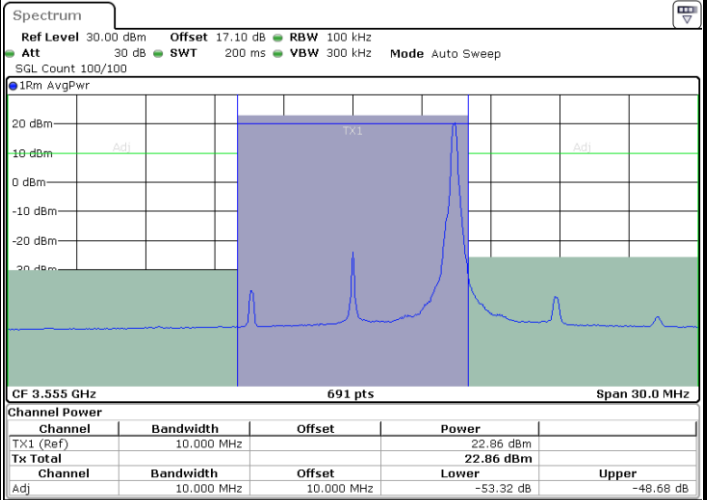

Highest Channel / FullIRB

N/A

Date: 13 JAN 2021 09:45:27

LTE Band 48 / 10MHz

64QAM

Lowest Channel / 1RB0

Date: 13 JAN 2021 09:50:43

Lowest Channel / 1RBmax