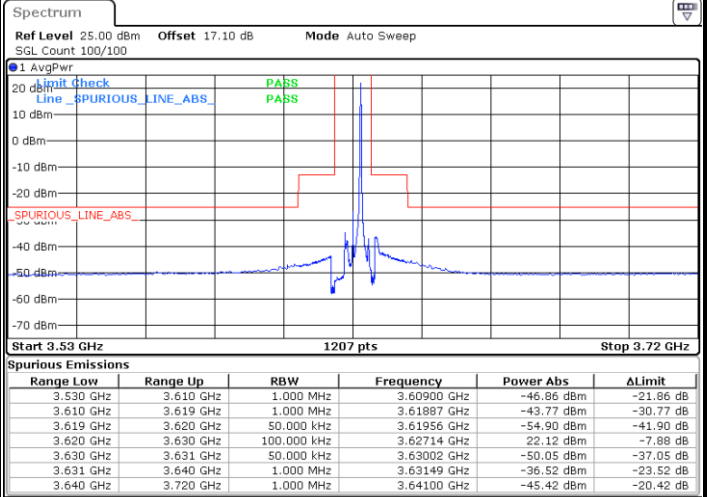

LTE Band 48 / 5MHz

QPSK

Lowest Channel / 1RB0

Lowest Channel / 1RBmax

Date: 12 JAN 2021 19:23:06

Date: 13 JAN 2021 14:12:54

Lowest Channel / FullIRB

N/A

Date: 12 JAN 2021 19:24:59

LTE Band 48 / 5MHz

QPSK

Middle Channel / 1RB0

Middle Channel / 1RBmax

Date: 13 JAN 2021 11:50:25

Date: 13 JAN 2021 11:54:06

Middle Channel / FullIRB

N/A

Date: 13 JAN 2021 11:52:15

LTE Band 48 / 5MHz

QPSK

Highest Channel / 1RB0

Highest Channel / 1RBmax

Date: 13 JAN 2021 15:01:16

Date: 12 JAN 2021 19:28:49

Highest Channel / FullIRB

N/A

Date: 12 JAN 2021 19:26:52

LTE Band 48 / 10MHz

QPSK

Lowest Channel / 1RB0

Lowest Channel / 1RBmax

Date: 12 JAN 2021 19:32:02