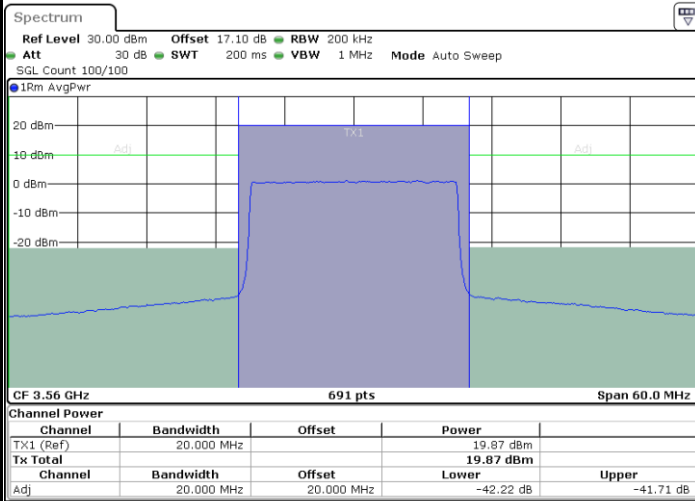

Date: 13 JAN 2021 10:09:19

Highest Channel / 1RBmax

Date: 13 JAN 2021 10:18:52

Highest Channel / FullIRB

Date: 13 JAN 2021 10:14:06

N/A

LTE Band 48 / 20MHz

64QAM

Lowest Channel / 1RB0

Date: 13 JAN 2021 10:24:01

Lowest Channel / 1RBmax

Date: 13 JAN 2021 10:28:39

Lowest Channel / FullIRB

Date: 13 JAN 2021 10:19:24

N/A

LTE Band 48 / 20MHz

LTE Band 48 / 20MHz

64QAM

Highest Channel / 1RB0

Highest Channel / 1RBmax

Highest Channel / FullIRB

N/A

LTE Band 48 / 5MHz

256QAM