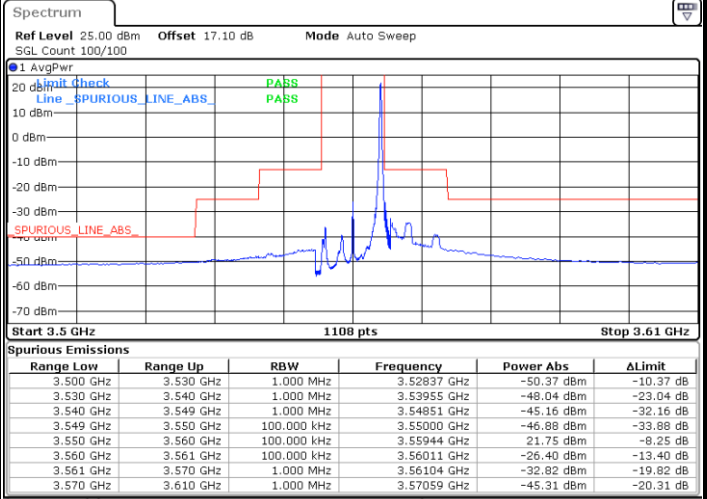

N/A

Date: 13 JAN 2021 11:52:15

LTE Band 48 / 5MHz

QPSK

Highest Channel / 1RB0

Highest Channel / 1RBmax

Date: 13 JAN 2021 15:01:16

Date: 12 JAN 2021 19:28:49

Highest Channel / FullIRB

N/A

Date: 12 JAN 2021 19:26:52

LTE Band 48 / 10MHz

QPSK

Lowest Channel / 1RB0

Lowest Channel / 1RBmax

Date: 12 JAN 2021 19:32:02

Date: 13 JAN 2021 14:17:54

Lowest Channel / FullIRB

N/A

Date: 12 JAN 2021 19:33:57

LTE Band 48 / 10MHz

QPSK

MiddleChannel / 1RB0

Middle Channel / 1RBmax

Date: 13 JAN 2021 11:54:43

Date: 13 JAN 2021 11:58:23

Middle Channel / FullIRB

N/A

Date: 13 JAN 2021 11:56:33

LTE Band 48 / 10MHz

QPSK

Highest Channel / 1RB0