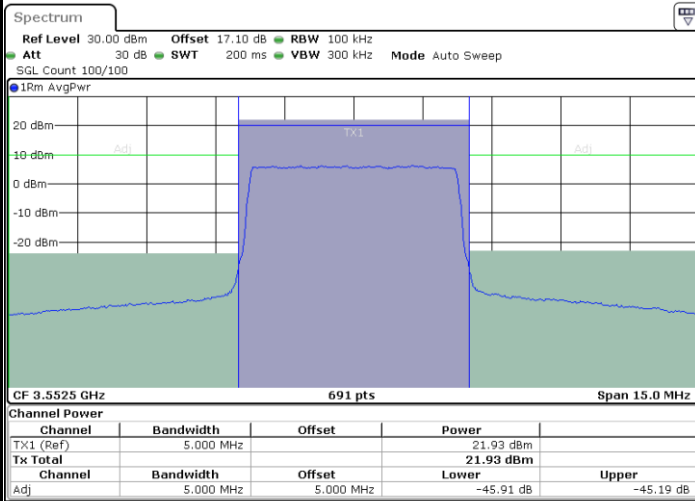

LTE Band 48 / 5MHz

64QAM

Lowest Channel / 1RB0

Date: 13 JAN 2021 09:37:34

Lowest Channel / 1RBmax

Date: 13 JAN 2021 09:47:02

Lowest Channel / FullIRB

Date: 13 JAN 2021 09:42:18