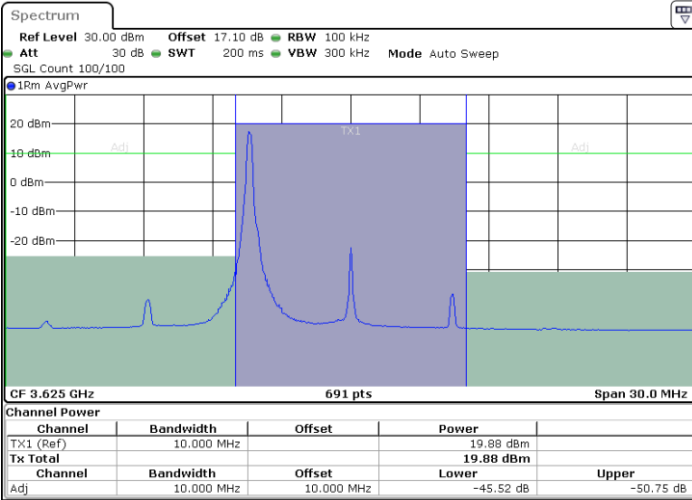

Date: 13 JAN 2021 11:20:05

N/A

LTE Band 48 / 10MHz

256QAM

MiddleChannel / 1RB0

Middle Channel / 1RBmax

Date: 13 JAN 2021 11:16:48

Date: 13 JAN 2021 11:15:42

Middle Channel / FullIRB

N/A

Date: 13 JAN 2021 11:17:54

LTE Band 48 / 10MHz

256QAM

Highest Channel / 1RB0

Date: 13 JAN 2021 11:12:16

Highest Channel / 1RBmax