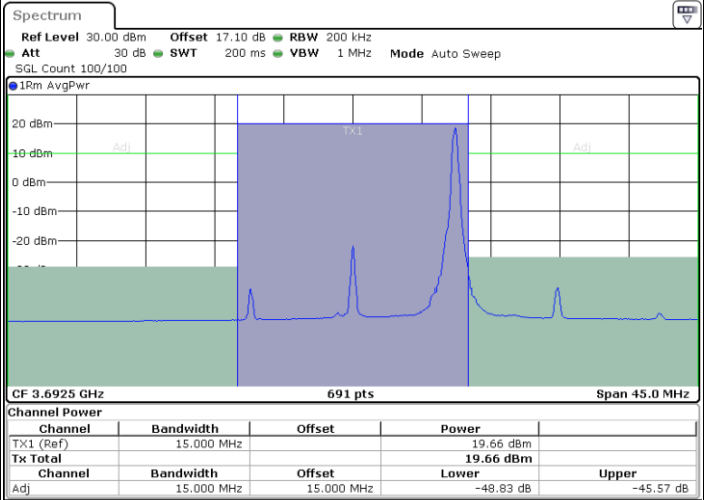

Lowest Channel / 1RBmax

Date: 13 JAN 2021 11:07:01

Lowest Channel / FullIRB

Date: 13 JAN 2021 11:08:08

N/A

LTE Band 48 / 15MHz

256QAM

Middle Channel / 1RB0

Date: 13 JAN 2021 11:04:09

Middle Channel / 1RBmax

Date: 13 JAN 2021 10:56:14

Middle Channel / FullIRB

Date: 13 JAN 2021 10:57:00

N/A

LTE Band 48 / 15MHz

256QAM

Highest Channel / 1RB0

Date: 13 JAN 2021 10:54:03

Highest Channel / 1RBmax

Date: 13 JAN 2021 10:55:15

Highest Channel / FullIRB

Date: 13 JAN 2021 10:52:40

N/A

LTE Band 48 / 20MHz