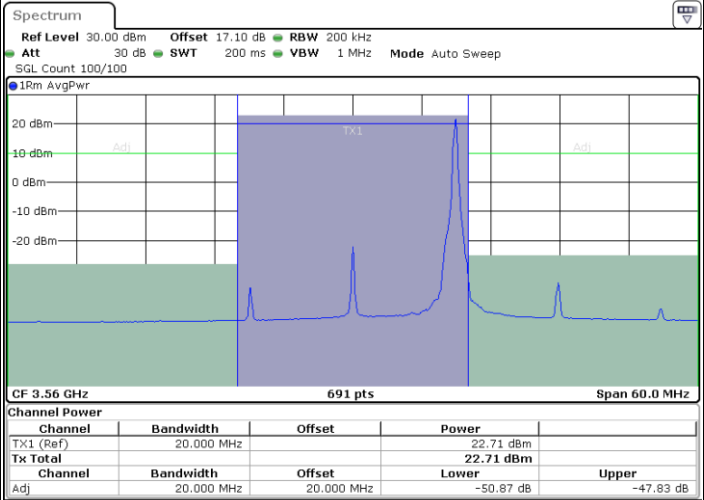

64QAM

Middle Channel / 1RB0

Middle Channel / 1RBmax

Middle Channel / FullIRB

N/A

LTE Band 48 / 15MHz

64QAM

Highest Channel / 1RB0

Date: 13 JAN 2021 10:09:19

Highest Channel / 1RBmax

Date: 13 JAN 2021 10:18:52

Highest Channel / FullIRB

Date: 13 JAN 2021 10:14:06

N/A

LTE Band 48 / 20MHz

64QAM

Lowest Channel / 1RB0

Date: 13 JAN 2021 10:24:01

Lowest Channel / 1RBmax

Date: 13 JAN 2021 10:28:39

Lowest Channel / FullIRB

Date: 13 JAN 2021 10:19:24

N/A

LTE Band 48 / 20MHz