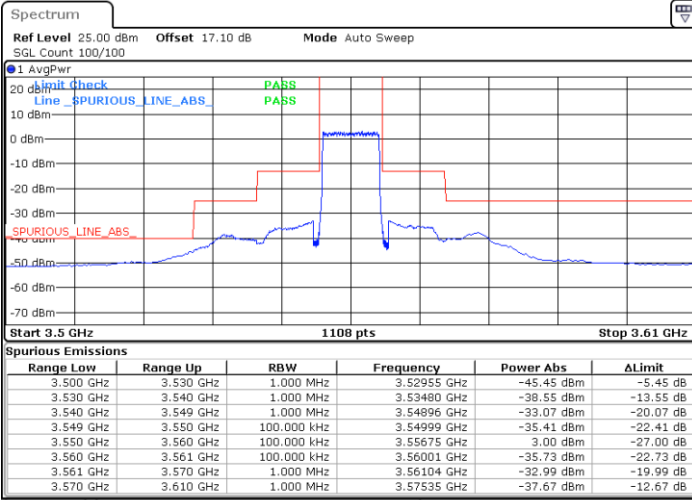

N/A

Date: 13 JAN 2021 11:52:15

LTE Band 48 / 5MHz

QPSK

Highest Channel / 1RB0

Highest Channel / 1RBmax

Date: 13 JAN 2021 15:01:16

Date: 12 JAN 2021 19:28:49

Highest Channel / FullIRB

N/A

Date: 12 JAN 2021 19:26:52

LTE Band 48 / 10MHz

QPSK

Lowest Channel / 1RB0

Lowest Channel / 1RBmax

Date: 12 JAN 2021 19:32:02

Date: 13 JAN 2021 14:17:54

Lowest Channel / FullIRB

N/A

Date: 12 JAN 2021 19:33:57

LTE Band 48 / 10MHz

QPSK

MiddleChannel / 1RB0

Middle Channel / 1RBmax

Date: 13 JAN 2021 11:54:43

Date: 13 JAN 2021 11:58:23

Middle Channel / FullIRB

N/A

Date: 13 JAN 2021 11:56:33

LTE Band 48 / 10MHz

QPSK

Highest Channel / 1RB0