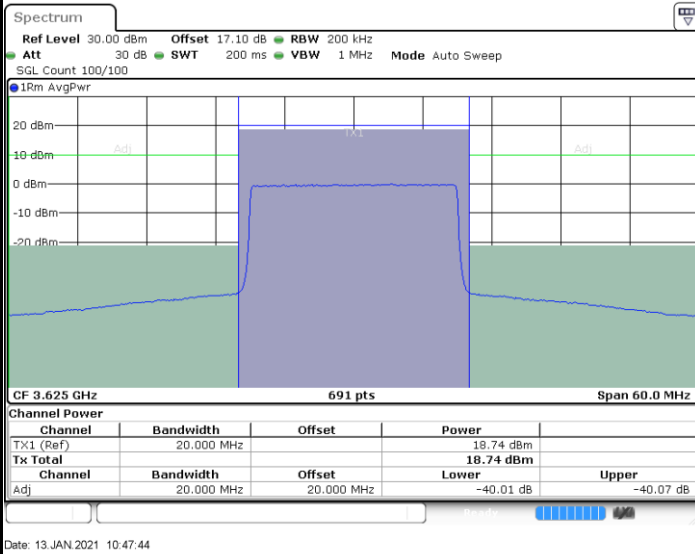

Highest Channel / 1RB0

Date: 13 JAN 2021 10:54:03

Highest Channel / 1RBmax

Date: 13 JAN 2021 10:55:15

Highest Channel / FullIRB

Date: 13 JAN 2021 10:52:40

N/A

LTE Band 48 / 20MHz

LTE Band 48 / 20MHz

256QAM

Middle Channel / 1RB0

Middle Channel / 1RBmax

Middle Channel / FullIRB

N/A

LTE Band 48 / 20MHz

256QAM

Highest Channel / 1RB0

Highest Channel / 1RBmax

Date: 13 JAN 2021 10:43:21

Date: 13 JAN 2021 10:44:01

Highest Channel / FullIRB

N/A

Date: 13 JAN 2021 10:42:42

Conducted Band Edge