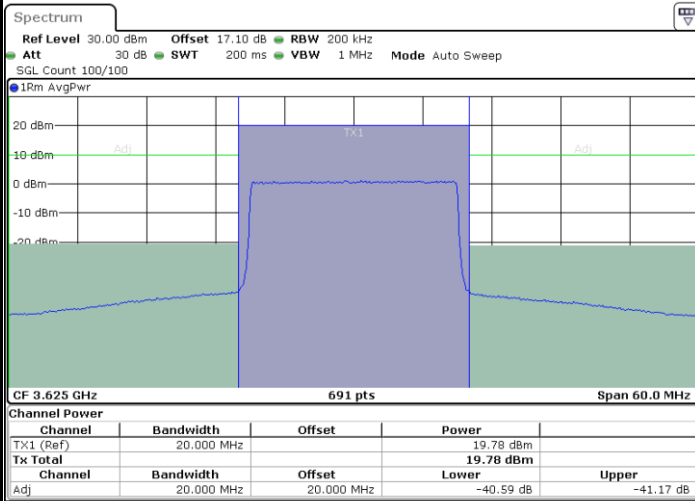

Lowest Channel / 1RB0

Date: 13 JAN 2021 10:24:01

Lowest Channel / 1RBmax

Date: 13 JAN 2021 10:28:39

Lowest Channel / FullIRB

Date: 13 JAN 2021 10:19:24

N/A

LTE Band 48 / 20MHz

64QAM

Middle Channel / 1RB0

Date: 13 JAN 2021 10:26:35

Middle Channel / 1RBmax

Date: 13 JAN 2021 10:31:12

Middle Channel / FullIRB

Date: 13 JAN 2021 10:21:58

N/A

LTE Band 48 / 20MHz

64QAM

Highest Channel / 1RB0

Highest Channel / 1RBmax

Highest Channel / FullIRB

N/A

LTE Band 48 / 5MHz

256QAM

Lowest Channel / 1RB0

Date: 13 JAN 2021 11:29:09

Lowest Channel / 1RBmax

Date: 13 JAN 2021 11:30:03

Lowest Channel / FullIRB

Date: 13 JAN 2021 11:28:13

N/A

LTE Band 48 / 5MHz