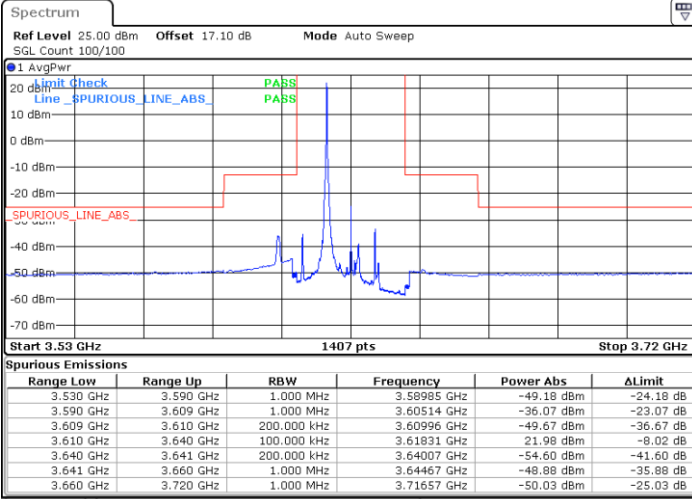

LTE Band 48 / 15MHz

QPSK

Middle Channel / 1RB0

Middle Channel / 1RBmax

Date: 13 JAN 2021 12:01:27