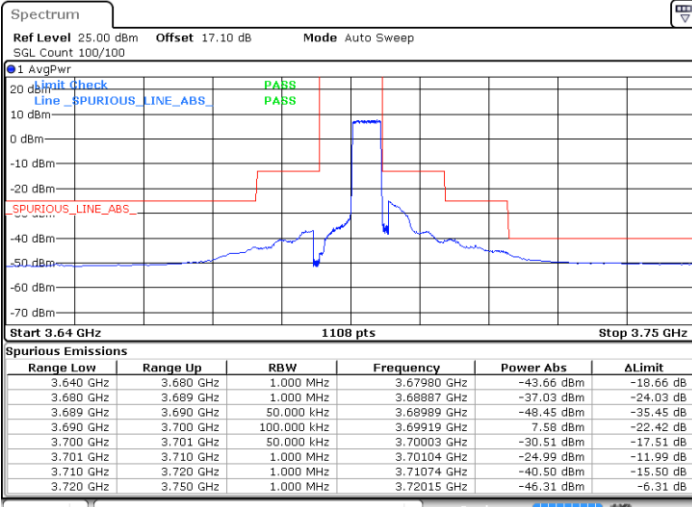

LTE Band 48 / 5MHz

QPSK

Lowest Channel / 1RB0

Lowest Channel / 1RBmax

Date: 12 JAN 2021 19:23:06

Date: 13 JAN 2021 14:12:54

Lowest Channel / FullIRB

N/A

Date: 12 JAN 2021 19:24:59

LTE Band 48 / 5MHz

QPSK

Middle Channel / 1RB0

Middle Channel / 1RBmax

Date: 13 JAN 2021 11:50:25

Date: 13 JAN 2021 11:54:06

Middle Channel / FullIRB

N/A

Date: 13 JAN 2021 11:52:15

LTE Band 48 / 5MHz

QPSK

Highest Channel / 1RB0

Highest Channel / 1RBmax

Date: 13 JAN 2021 15:01:16

Date: 12 JAN 2021 19:28:49

Highest Channel / FullIRB

N/A

Date: 12 JAN 2021 19:26:52

LTE Band 48 / 10MHz

QPSK

Lowest Channel / 1RB0

Lowest Channel / 1RBmax

Date: 12 JAN 2021 19:32:02