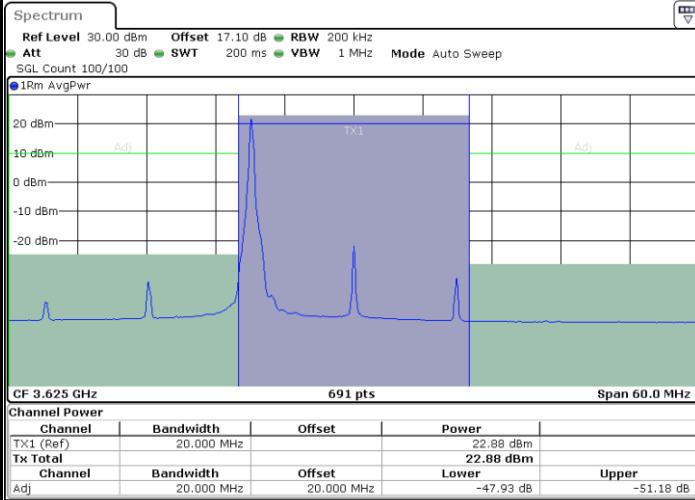

LTE Band 48 / 20MHz

64QAM

Middle Channel / 1RB0

Date: 13 JAN 2021 10:26:35