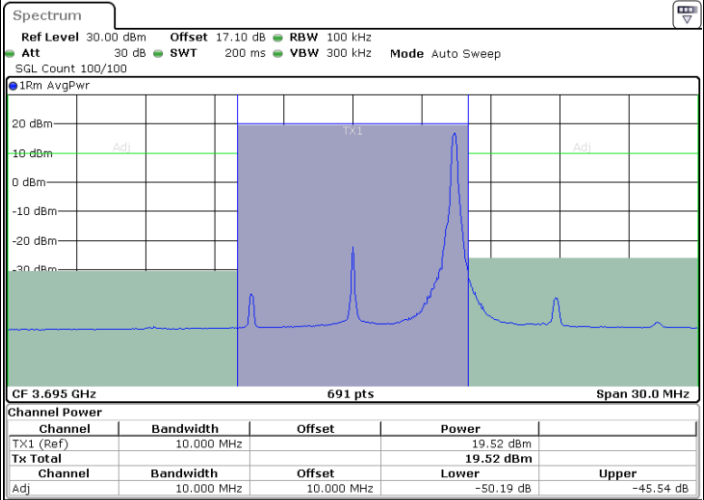

Middle Channel / FullIRB

N/A

Date: 13 JAN 2021 11:17:54

LTE Band 48 / 10MHz

256QAM

Highest Channel / 1RB0

Date: 13 JAN 2021 11:12:16

Highest Channel / 1RBmax

Date: 13 JAN 2021 11:13:48

Highest Channel / FullIRB

Date: 13 JAN 2021 11:11:18

N/A

LTE Band 48 / 15MHz

256QAM

Lowest Channel / 1RB0

Date: 13 JAN 2021 11:05:35