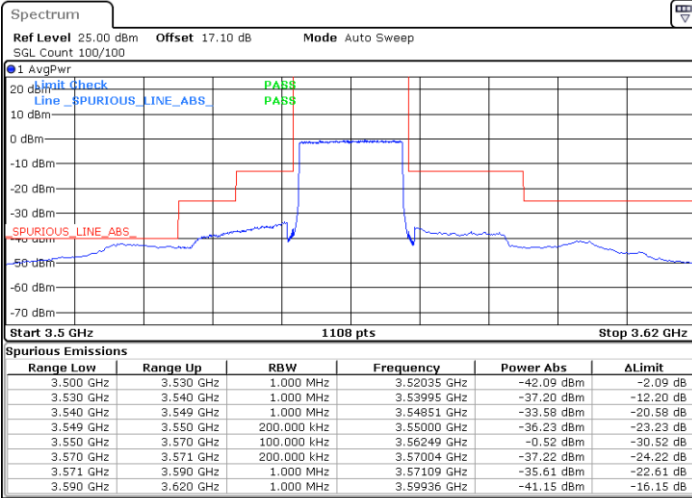

LTE Band 48 / 15MHz

QPSK

Highest Channel / 1RB0

Highest Channel / 1RBmax

Date: 13 JAN 2021 14:18:32

Date: 12 JAN 2021 19:40:35

Highest Channel / FullIRB

N/A

Date: 12 JAN 2021 17:21:33

LTE Band 48 / 20MHz

QPSK

Lowest Channel / 1RB0

Lowest Channel / 1RBmax

Date: 12 JAN 2021 19:44:00

Date: 13 JAN 2021 14:25:26

Lowest Channel / FullIRB

N/A

Date: 12 JAN 2021 17:24:19

LTE Band 48 / 20MHz

QPSK

Middle Channel / 1RB0

Middle Channel / 1RBmax

Date: 13 JAN 2021 12:07:36

Date: 13 JAN 2021 12:09:26

Middle Channel / FullIRB

N/A

Date: 13 JAN 2021 12:05:45

LTE Band 48 / 20MHz

QPSK

Highest Channel / 1RB0

Highest Channel / 1RBmax

Date: 13 JAN 2021 14:23:32