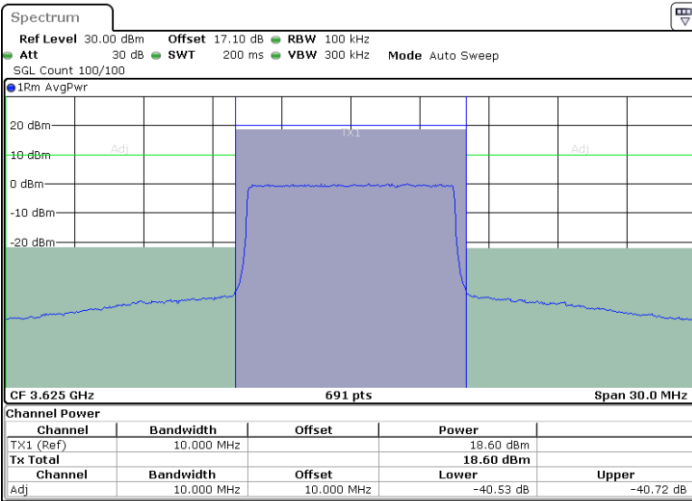

N/A

LTE Band 48 / 10MHz

256QAM

Lowest Channel / 1RB0

Date: 13 JAN 2021 11:20:59

Lowest Channel / 1RBmax

Date: 13 JAN 2021 11:21:39

Lowest Channel / FullIRB

Date: 13 JAN 2021 11:20:05

N/A

LTE Band 48 / 10MHz

256QAM

MiddleChannel / 1RB0

Middle Channel / 1RBmax

Date: 13 JAN 2021 11:16:48

Date: 13 JAN 2021 11:15:42

Middle Channel / FullIRB

N/A

Date: 13 JAN 2021 11:17:54

LTE Band 48 / 10MHz

256QAM

Highest Channel / 1RB0

Date: 13 JAN 2021 11:12:16

Highest Channel / 1RBmax

Date: 13 JAN 2021 11:13:48

Highest Channel / FullIRB

Date: 13 JAN 2021 11:11:18

N/A

LTE Band 48 / 15MHz

256QAM

Lowest Channel / 1RB0

Date: 13 JAN 2021 11:05:35