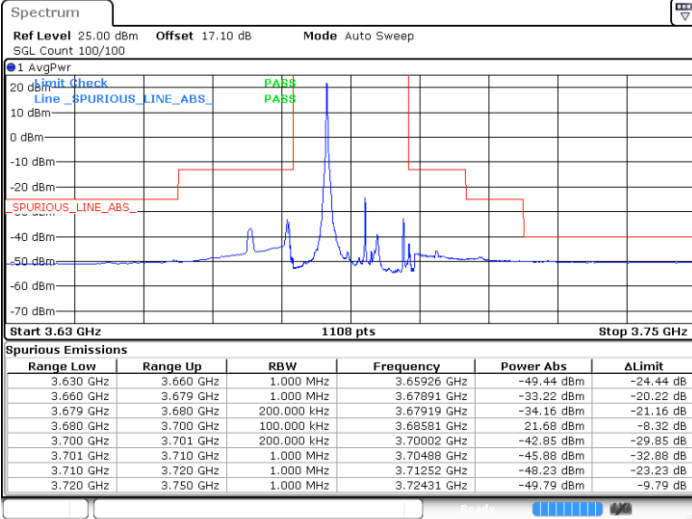

Lowest Channel / 1RB0

Lowest Channel / 1RBmax

Date: 12 JAN 2021 19:38:34

Date: 13 JAN 2021 14:20:24

Lowest Channel / FullIRB

N/A

Date: 12 JAN 2021 17:19:55

LTE Band 48 / 15MHz

QPSK

Middle Channel / 1RB0

Middle Channel / 1RBmax

Date: 13 JAN 2021 12:01:27

Date: 13 JAN 2021 12:05:08

Middle Channel / FullIRB

N/A

Date: 13 JAN 2021 12:03:18

LTE Band 48 / 15MHz

QPSK

Highest Channel / 1RB0

Highest Channel / 1RBmax

Date: 13 JAN 2021 14:18:32

Date: 12 JAN 2021 19:40:35

Highest Channel / FullIRB

N/A

Date: 12 JAN 2021 17:21:33

LTE Band 48 / 20MHz

QPSK

Lowest Channel / 1RB0

Lowest Channel / 1RBmax

Date: 12 JAN 2021 19:44:00

Date: 13 JAN 2021 14:25:26

Lowest Channel / FullIRB