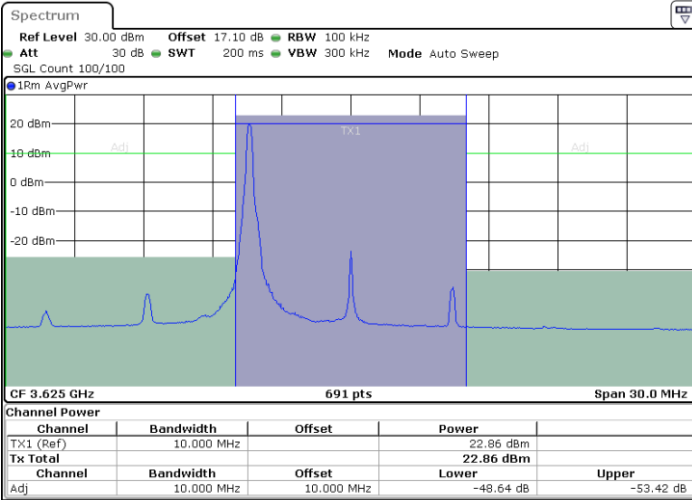

Highest Channel / FullIRB

N/A

Date: 13 JAN 2021 09:45:27

LTE Band 48 / 10MHz

64QAM

Lowest Channel / 1RB0

Date: 13 JAN 2021 09:50:43

Lowest Channel / 1RBmax

Date: 13 JAN 2021 10:00:17

Lowest Channel / FullIRB

Date: 13 JAN 2021 09:55:30

N/A

LTE Band 48 / 10MHz

64QAM

MiddleChannel / 1RB0

Middle Channel / 1RBmax

Date: 13 JAN 2021 09:53:21

Date: 13 JAN 2021 10:02:54

Middle Channel / FullIRB

N/A

Date: 13 JAN 2021 09:58:07

LTE Band 48 / 10MHz

64QAM

Highest Channel / 1RB0