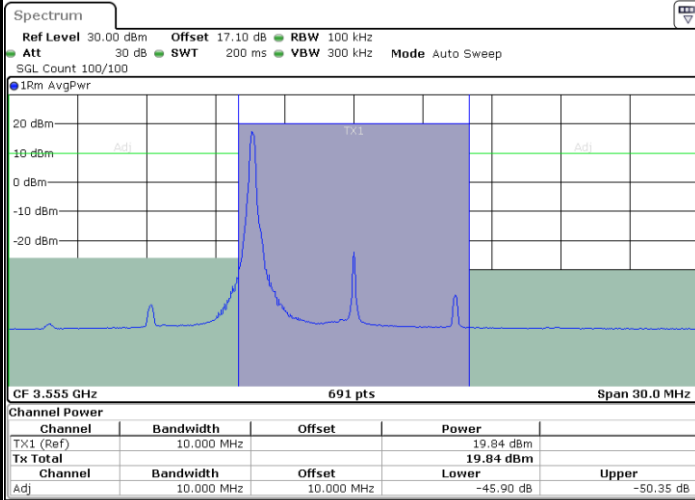

LTE Band 48 / 10MHz

256QAM

Lowest Channel / 1RB0

Date: 13 JAN 2021 11:20:59