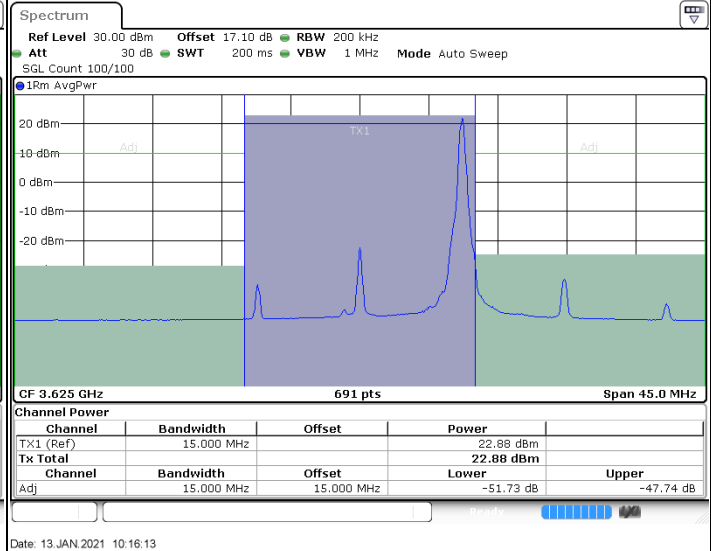

Lowest Channel / 1RB0

Lowest Channel / 1RBmax

Date: 13 JAN 2021 10:06:08

Date: 13 JAN 2021 10:15:41

Lowest Channel / FullIRB

N/A

Date: 13 JAN 2021 10:16:13

LTE Band 48 / 15MHz

64QAM

Middle Channel / 1RB0

Middle Channel / 1RBmax

Middle Channel / FullIRB

N/A

LTE Band 48 / 15MHz

64QAM

Highest Channel / 1RB0