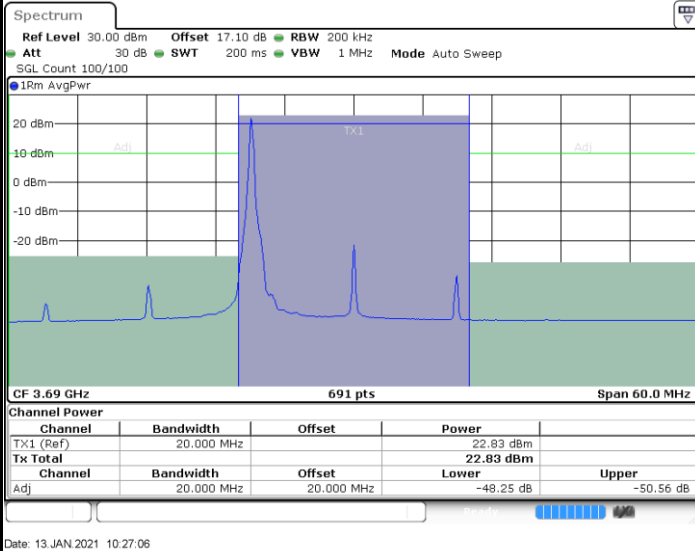

Lowest Channel / 1RB0

Date: 13 JAN 2021 10:24:01

Lowest Channel / 1RBmax

Date: 13 JAN 2021 10:28:39

Lowest Channel / FullIRB

Date: 13 JAN 2021 10:19:24

N/A

LTE Band 48 / 20MHz

LTE Band 48 / 20MHz

64QAM

Highest Channel / 1RB0

Highest Channel / 1RBmax

Highest Channel / FullIRB

N/A

LTE Band 48 / 5MHz

256QAM