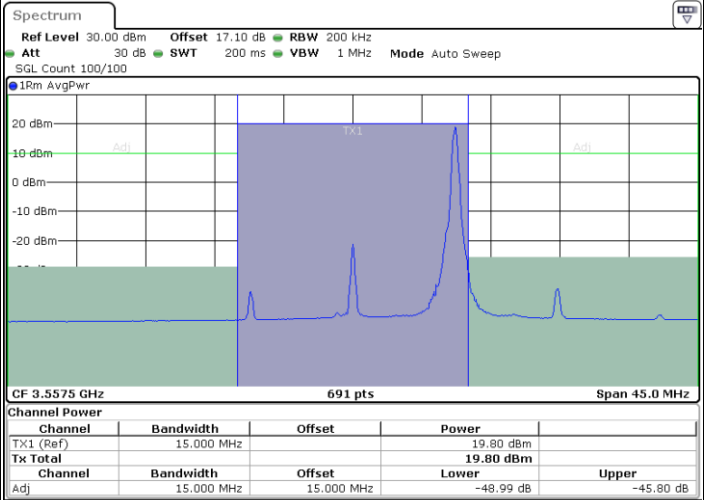

Middle Channel / FullIRB

N/A

Date: 13 JAN 2021 11:17:54

LTE Band 48 / 10MHz

256QAM

Highest Channel / 1RB0

Date: 13 JAN 2021 11:12:16

Highest Channel / 1RBmax

Date: 13 JAN 2021 11:13:48

Highest Channel / FullIRB

Date: 13 JAN 2021 11:11:18

N/A

LTE Band 48 / 15MHz

256QAM

Lowest Channel / 1RB0

Date: 13 JAN 2021 11:05:35

Lowest Channel / 1RBmax

Date: 13 JAN 2021 11:07:01

Lowest Channel / FullIRB

Date: 13 JAN 2021 11:08:08

N/A

LTE Band 48 / 15MHz

256QAM

Middle Channel / 1RB0