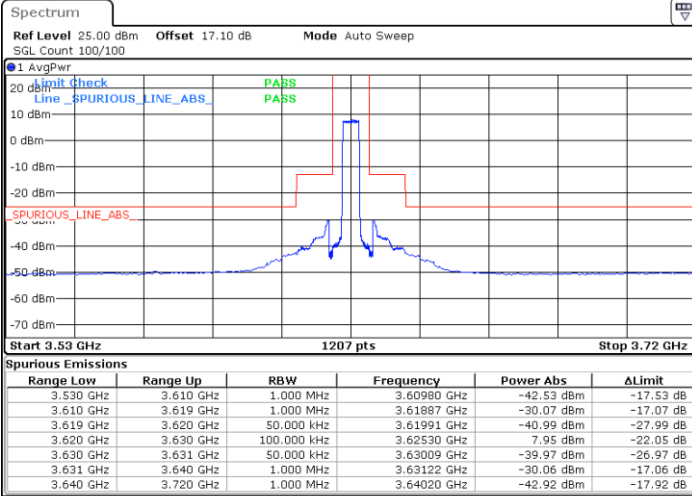

LTE Band 48 / 5MHz

QPSK

Lowest Channel / 1RB0

Lowest Channel / 1RBmax

Date: 12 JAN 2021 19:23:06

Date: 13 JAN 2021 14:12:54

Lowest Channel / FullIRB

N/A

Date: 12 JAN 2021 19:24:59

LTE Band 48 / 5MHz

QPSK

Middle Channel / 1RB0

Middle Channel / 1RBmax

Date: 13 JAN 2021 11:50:25

Date: 13 JAN 2021 11:54:06

Middle Channel / FullIRB

N/A

Date: 13 JAN 2021 11:52:15

LTE Band 48 / 5MHz

QPSK

Highest Channel / 1RB0

Highest Channel / 1RBmax

Date: 13 JAN 2021 15:01:16

Date: 12 JAN 2021 19:28:49

Highest Channel / FullIRB

N/A

Date: 12 JAN 2021 19:26:52

LTE Band 48 / 10MHz

QPSK

Lowest Channel / 1RB0

Lowest Channel / 1RBmax

Date: 12 JAN 2021 19:32:02