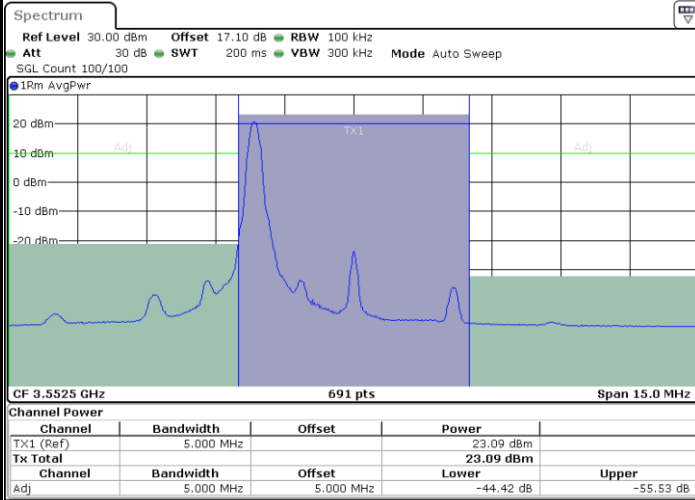

LTE Band 48 / 5MHz

64QAM

Lowest Channel / 1RB0

Date: 13 JAN 2021 09:37:34

Lowest Channel / 1RBmax

Date: 13 JAN 2021 09:47:02

Lowest Channel / FullIRB

Date: 13 JAN 2021 09:42:18