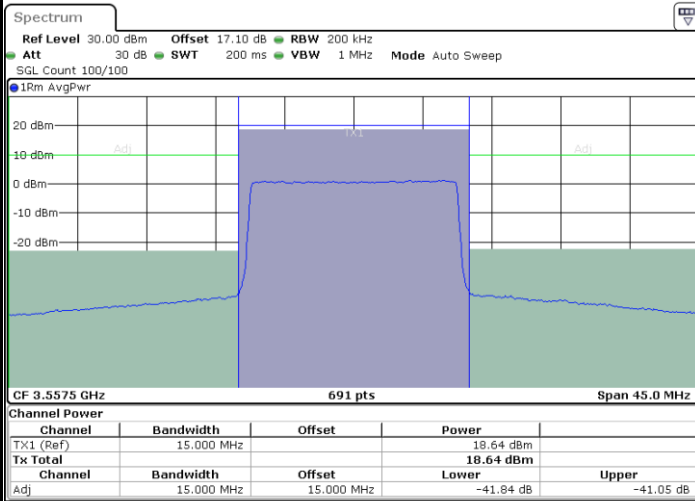

Middle Channel / FullIRB

N/A

Date: 13 JAN 2021 11:17:54

LTE Band 48 / 10MHz

256QAM

Highest Channel / 1RB0

Date: 13 JAN 2021 11:12:16

Highest Channel / 1RBmax

Date: 13 JAN 2021 11:13:48

Highest Channel / FullIRB

Date: 13 JAN 2021 11:11:18

N/A

LTE Band 48 / 15MHz

256QAM

Lowest Channel / 1RB0

Date: 13 JAN 2021 11:05:35

Lowest Channel / 1RBmax

Date: 13 JAN 2021 11:07:01

Lowest Channel / FullIRB

Date: 13 JAN 2021 11:08:08

N/A

LTE Band 48 / 15MHz

256QAM

Middle Channel / 1RB0