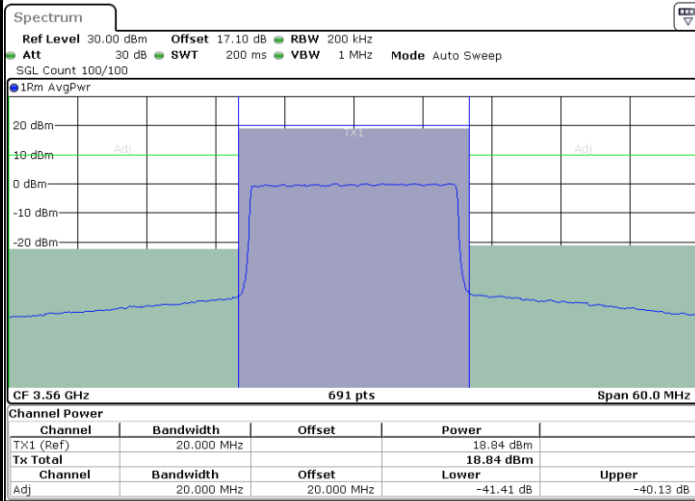

Highest Channel / 1RB0

Date: 13 JAN 2021 10:54:03

Highest Channel / 1RBmax

Date: 13 JAN 2021 10:55:15

Highest Channel / FullIRB

Date: 13 JAN 2021 10:52:40

N/A

LTE Band 48 / 20MHz

256QAM

Lowest Channel / 1RB0

Date: 13 JAN 2021 10:49:46

Lowest Channel / 1RBmax

Date: 13 JAN 2021 10:51:06

Lowest Channel / FullIRB

Date: 13 JAN 2021 10:49:04

N/A

LTE Band 48 / 20MHz

256QAM

Middle Channel / 1RB0

Middle Channel / 1RBmax

Middle Channel / FullIRB

N/A

LTE Band 48 / 20MHz

256QAM

Highest Channel / 1RB0

Highest Channel / 1RBmax

Date: 13 JAN 2021 10:43:21

Date: 13 JAN 2021 10:44:01

Highest Channel / FullIRB

N/A

Date: 13 JAN 2021 10:42:42

Conducted Band Edge