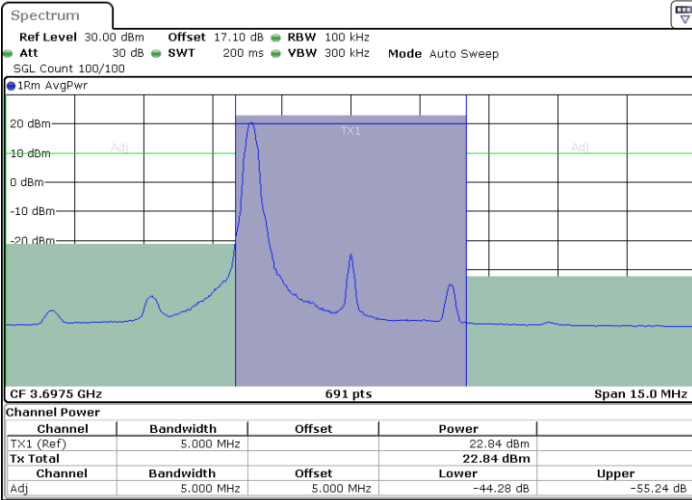

Date: 13 JAN 2021 09:42:49

N/A

LTE Band 48 / 5MHz

64QAM

Highest Channel / 1RB0

Highest Channel / 1RBmax

Date: 13 JAN 2021 09:40:43

Date: 13 JAN 2021 09:50:11

Highest Channel / FullIRB

N/A

Date: 13 JAN 2021 09:45:27

LTE Band 48 / 10MHz

64QAM

Lowest Channel / 1RB0

Date: 13 JAN 2021 09:50:43

Lowest Channel / 1RBmax