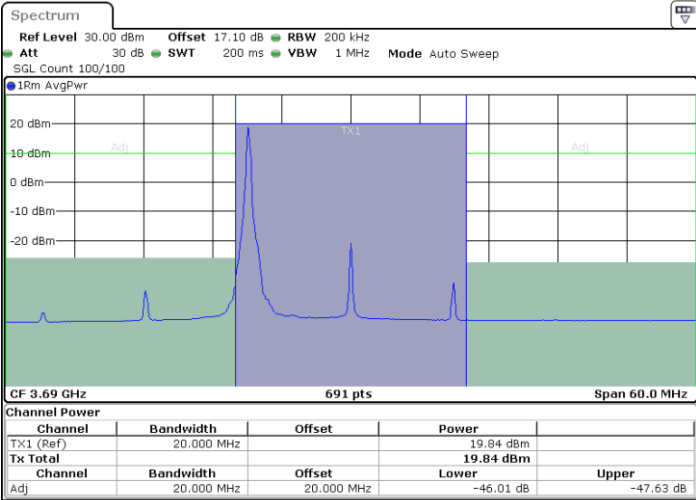

LTE Band 48 / 20MHz

256QAM

Middle Channel / 1RB0

Middle Channel / 1RBmax

Middle Channel / FullIRB

N/A

LTE Band 48 / 20MHz

256QAM

Highest Channel / 1RB0

Highest Channel / 1RBmax

Date: 13 JAN 2021 10:43:21

Date: 13 JAN 2021 10:44:01

Highest Channel / FullIRB

N/A

Date: 13 JAN 2021 10:42:42

Conducted Band Edge