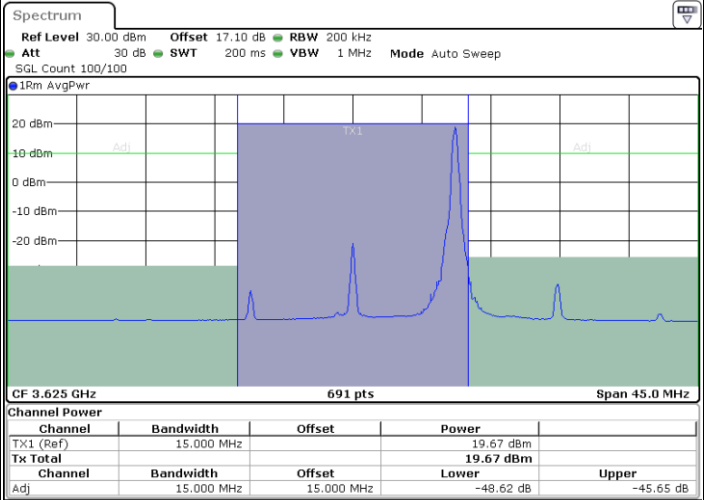

Middle Channel / 1RBmax

Date: 13 JAN 2021 10:56:14