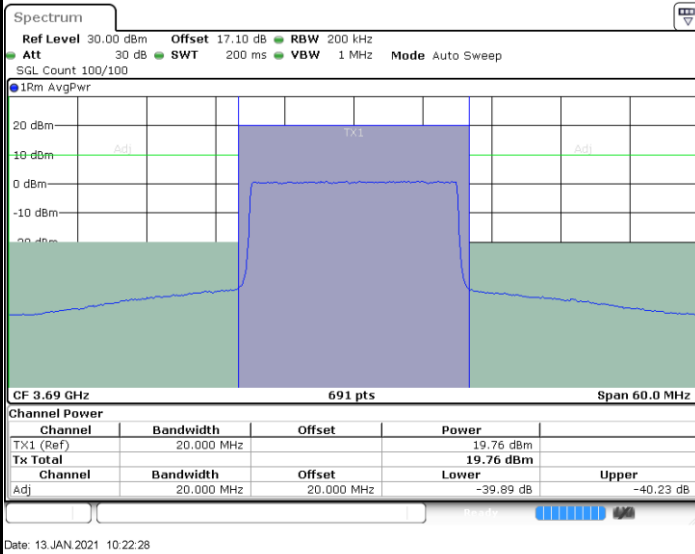

LTE Band 48 / 20MHz

64QAM

Highest Channel / 1RB0

Highest Channel / 1RBmax

Highest Channel / FullIRB

N/A

LTE Band 48 / 5MHz

256QAM

Lowest Channel / 1RB0

Date: 13 JAN 2021 11:29:09

Lowest Channel / 1RBmax

Date: 13 JAN 2021 11:30:03

Lowest Channel / FullIRB

Date: 13 JAN 2021 11:28:13

N/A

LTE Band 48 / 5MHz