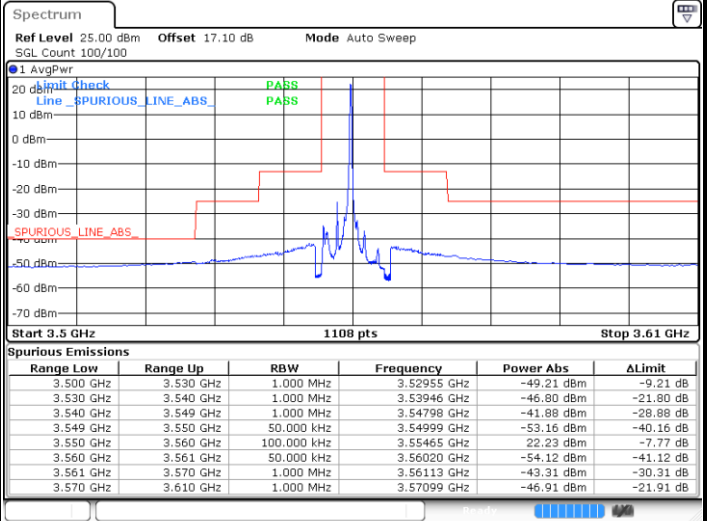

LTE Band 48 / 20MHz

256QAM

Middle Channel / 1RB0

Middle Channel / 1RBmax

Middle Channel / FullIRB

N/A

LTE Band 48 / 20MHz

256QAM

Highest Channel / 1RB0

Highest Channel / 1RBmax

Date: 13 JAN 2021 10:43:21

Date: 13 JAN 2021 10:44:01

Highest Channel / FullIRB

N/A

Date: 13 JAN 2021 10:42:42

Conducted Band Edge

LTE Band 48 / 5MHz

QPSK

Lowest Channel / 1RB0

Lowest Channel / 1RBmax

Date: 12 JAN 2021 19:23:06

Date: 13 JAN 2021 14:12:54

Lowest Channel / FullIRB

N/A