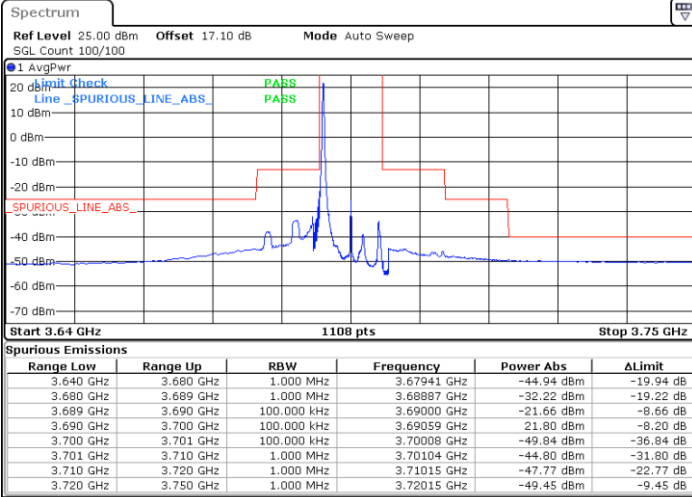

Highest Channel / FullIRB

N/A

Date: 12 JAN 2021 19:26:52

LTE Band 48 / 10MHz

QPSK

Lowest Channel / 1RB0

Lowest Channel / 1RBmax

Date: 12 JAN 2021 19:32:02

Date: 13 JAN 2021 14:17:54

Lowest Channel / FullIRB

N/A

Date: 12 JAN 2021 19:33:57

LTE Band 48 / 10MHz

QPSK

MiddleChannel / 1RB0

Middle Channel / 1RBmax

Date: 13 JAN 2021 11:54:43

Date: 13 JAN 2021 11:58:23

Middle Channel / FullIRB

N/A

Date: 13 JAN 2021 11:56:33

LTE Band 48 / 10MHz

QPSK

Highest Channel / 1RB0

Highest Channel / 1RBmax

Date: 13 JAN 2021 14:16:02

Date: 12 JAN 2021 19:37:54

Highest Channel / FullIRB

N/A

Date: 12 JAN 2021 19:35:54

LTE Band 48 / 15MHz

QPSK