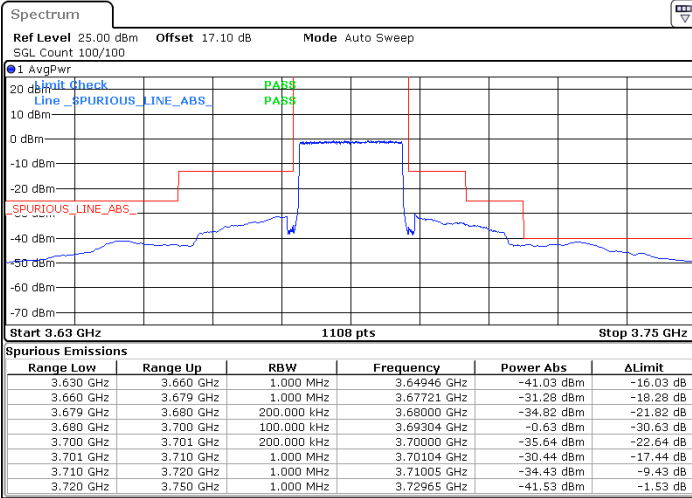

Highest Channel / FullIRB

N/A

Date: 13 JAN 2021 16:10:15