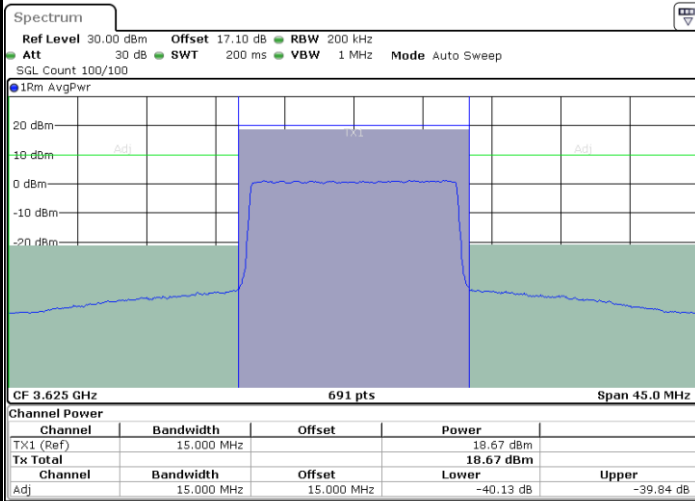

Date: 13 JAN 2021 11:13:48

Highest Channel / FullIRB

Date: 13 JAN 2021 11:11:18

N/A

LTE Band 48 / 15MHz

256QAM

Lowest Channel / 1RB0

Date: 13 JAN 2021 11:05:35

Lowest Channel / 1RBmax

Date: 13 JAN 2021 11:07:01

Lowest Channel / FullIRB

Date: 13 JAN 2021 11:08:08

N/A

LTE Band 48 / 15MHz

256QAM

Middle Channel / 1RB0

Date: 13 JAN 2021 11:04:09

Middle Channel / 1RBmax

Date: 13 JAN 2021 10:56:14

Middle Channel / FullIRB

Date: 13 JAN 2021 10:57:00

N/A

LTE Band 48 / 15MHz

256QAM

Highest Channel / 1RB0

Date: 13 JAN 2021 10:54:03

Highest Channel / 1RBmax

Date: 13 JAN 2021 10:55:15

Highest Channel / FullIRB

Date: 13 JAN 2021 10:52:40

N/A

LTE Band 48 / 20MHz