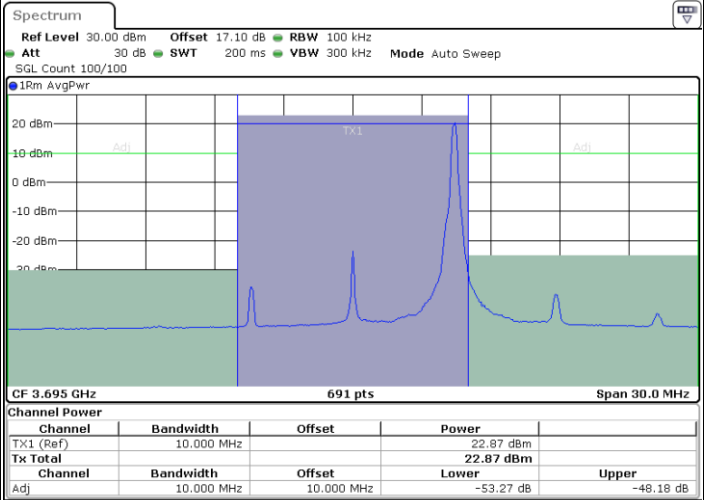

Date: 13 JAN 2021 09:53:21

Date: 13 JAN 2021 10:02:54

Middle Channel / FullIRB

N/A

Date: 13 JAN 2021 09:58:07

LTE Band 48 / 10MHz

64QAM

Highest Channel / 1RB0

Date: 13 JAN 2021 09:53:53

Highest Channel / 1RBmax

Date: 13 JAN 2021 10:03:26

Highest Channel / FullIRB

Date: 13 JAN 2021 09:58:39

N/A

LTE Band 48 / 15MHz

64QAM