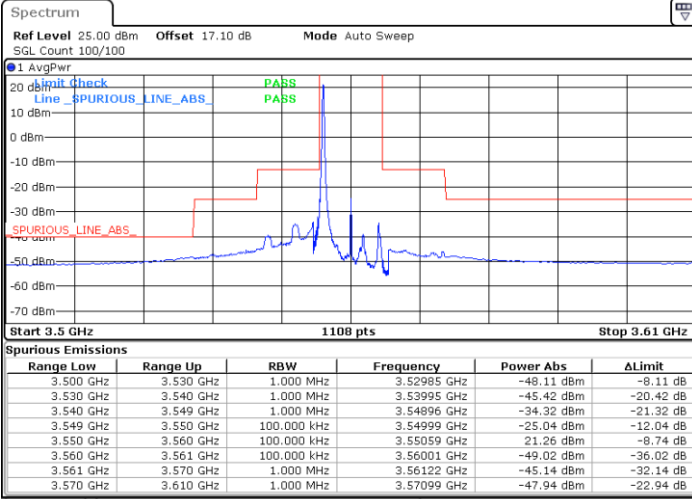

N/A

Date: 13 JAN 2021 11:52:15

LTE Band 48 / 5MHz

QPSK

Highest Channel / 1RB0

Highest Channel / 1RBmax

Date: 13 JAN 2021 15:01:16

Date: 12 JAN 2021 19:28:49

Highest Channel / FullIRB

N/A

Date: 12 JAN 2021 19:26:52

LTE Band 48 / 10MHz

QPSK

Lowest Channel / 1RB0

Lowest Channel / 1RBmax

Date: 12 JAN 2021 19:32:02

Date: 13 JAN 2021 14:17:54

Lowest Channel / FullIRB

N/A

Date: 12 JAN 2021 19:33:57

LTE Band 48 / 10MHz

QPSK

MiddleChannel / 1RB0

Middle Channel / 1RBmax

Date: 13 JAN 2021 11:54:43

Date: 13 JAN 2021 11:58:23

Middle Channel / FullIRB

N/A

Date: 13 JAN 2021 11:56:33

LTE Band 48 / 10MHz

QPSK

Highest Channel / 1RB0