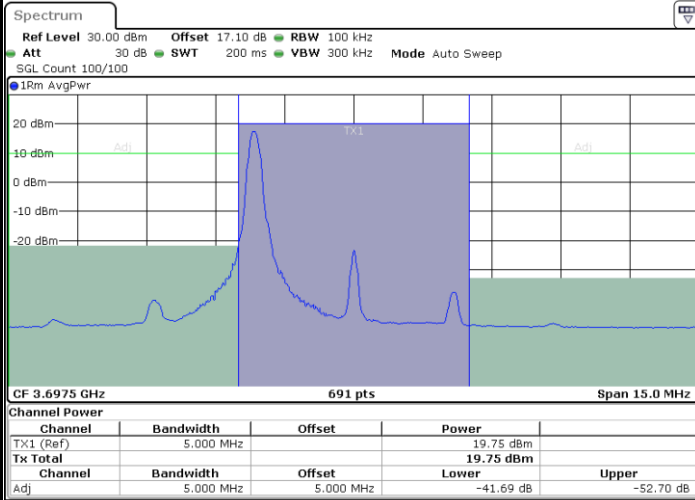

Lowest Channel / 1RB0

Date: 13 JAN 2021 11:29:09

Lowest Channel / 1RBmax

Date: 13 JAN 2021 11:30:03

Lowest Channel / FullIRB

Date: 13 JAN 2021 11:28:13

N/A

LTE Band 48 / 5MHz

256QAM

Middle Channel / 1RB0

Date: 13 JAN 2021 11:26:30

Middle Channel / 1RBmax

Date: 13 JAN 2021 11:26:30

Middle Channel / FullIRB

Date: 13 JAN 2021 11:27:17

N/A

LTE Band 48 / 5MHz

256QAM

Highest Channel / 1RB0

Date: 13 JAN 2021 11:24:05

Highest Channel / 1RBmax

Date: 13 JAN 2021 11:25:01

Highest Channel / FullIRB

Date: 13 JAN 2021 11:22:58