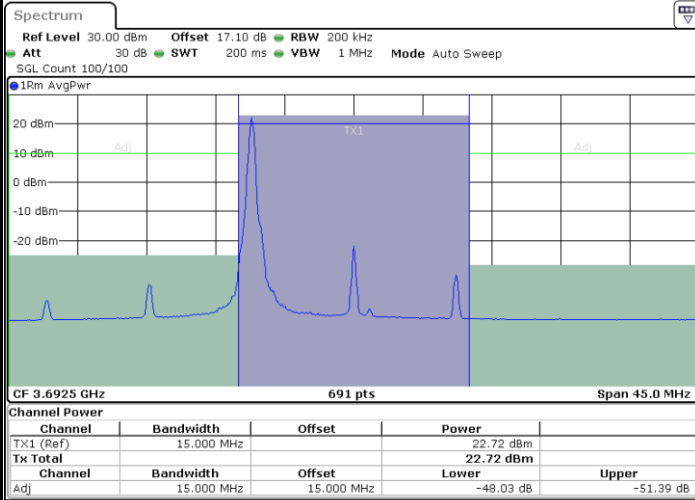

Lowest Channel / 1RB0

Lowest Channel / 1RBmax

Date: 13 JAN 2021 10:06:08

Date: 13 JAN 2021 10:15:41

Lowest Channel / FullIRB

N/A

Date: 13 JAN 2021 10:16:13

LTE Band 48 / 15MHz

64QAM

Middle Channel / 1RB0

Middle Channel / 1RBmax

Middle Channel / FullIRB

N/A

LTE Band 48 / 15MHz

64QAM

Highest Channel / 1RB0

Date: 13 JAN 2021 10:09:19

Highest Channel / 1RBmax

Date: 13 JAN 2021 10:18:52

Highest Channel / FullIRB

Date: 13 JAN 2021 10:14:06

N/A

LTE Band 48 / 20MHz

64QAM