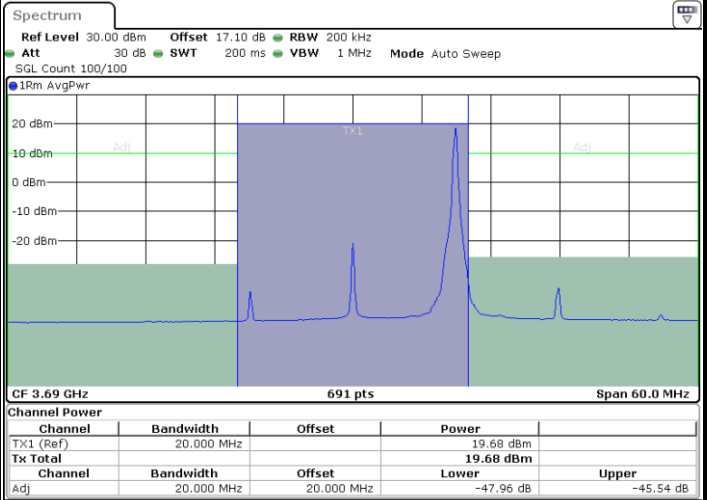

LTE Band 48 / 20MHz

256QAM

Middle Channel / 1RB0

Middle Channel / 1RBmax

Middle Channel / FullIRB

N/A

LTE Band 48 / 20MHz

256QAM

Highest Channel / 1RB0

Highest Channel / 1RBmax

Date: 13 JAN 2021 10:43:21

Date: 13 JAN 2021 10:44:01

Highest Channel / FullIRB

N/A

Date: 13 JAN 2021 10:42:42

Conducted Band Edge