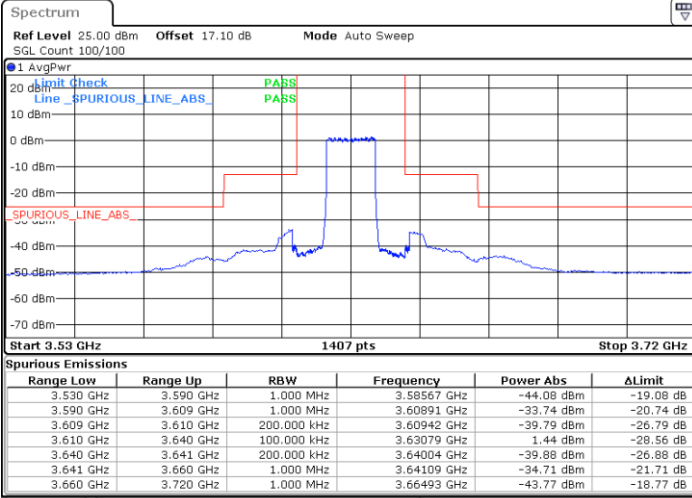

Lowest Channel / 1RB0

Lowest Channel / 1RBmax

Date: 12 JAN 2021 19:38:34

Date: 13 JAN 2021 14:20:24

Lowest Channel / FullIRB

N/A

Date: 12 JAN 2021 17:19:55

LTE Band 48 / 15MHz

QPSK

Middle Channel / 1RB0

Middle Channel / 1RBmax

Date: 13 JAN 2021 12:01:27

Date: 13 JAN 2021 12:05:08

Middle Channel / FullIRB

N/A

Date: 13 JAN 2021 12:03:18

LTE Band 48 / 15MHz

QPSK

Highest Channel / 1RB0

Highest Channel / 1RBmax

Date: 13 JAN 2021 14:18:32

Date: 12 JAN 2021 19:40:35

Highest Channel / FullIRB

N/A

Date: 12 JAN 2021 17:21:33

LTE Band 48 / 20MHz

QPSK

Lowest Channel / 1RB0

Lowest Channel / 1RBmax

Date: 12 JAN 2021 19:44:00

Date: 13 JAN 2021 14:25:26

Lowest Channel / FullIRB