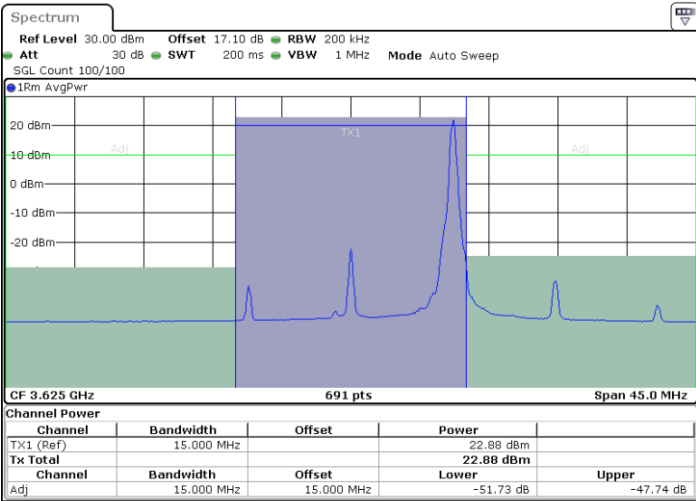

Lowest Channel / 1RB0

Lowest Channel / 1RBmax

Date: 13 JAN 2021 10:06:08

Date: 13 JAN 2021 10:15:41

Lowest Channel / FullIRB

N/A

Date: 13 JAN 2021 10:16:13

LTE Band 48 / 15MHz

64QAM

Middle Channel / 1RB0

Middle Channel / 1RBmax

Middle Channel / FullIRB

N/A

LTE Band 48 / 15MHz

64QAM

Highest Channel / 1RB0