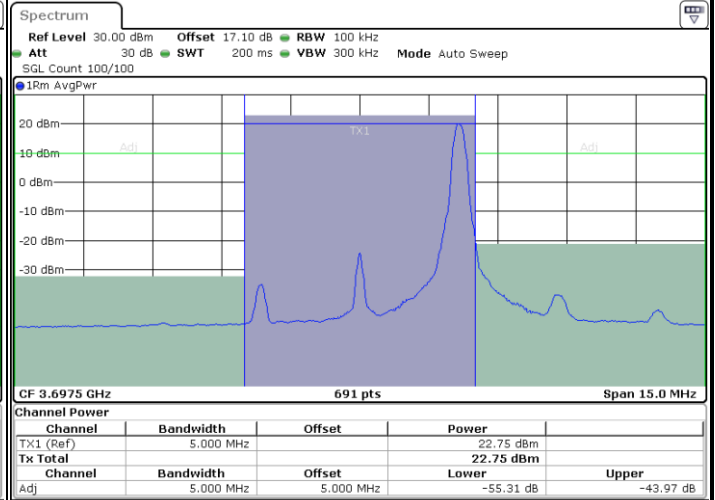

Date: 13 JAN 2021 09:42:49

N/A

LTE Band 48 / 5MHz

64QAM

Highest Channel / 1RB0

Highest Channel / 1RBmax

Date: 13 JAN 2021 09:40:43

Date: 13 JAN 2021 09:50:11

Highest Channel / FullIRB

N/A

Date: 13 JAN 2021 09:45:27

LTE Band 48 / 10MHz

64QAM

Lowest Channel / 1RB0

Date: 13 JAN 2021 09:50:43

Lowest Channel / 1RBmax