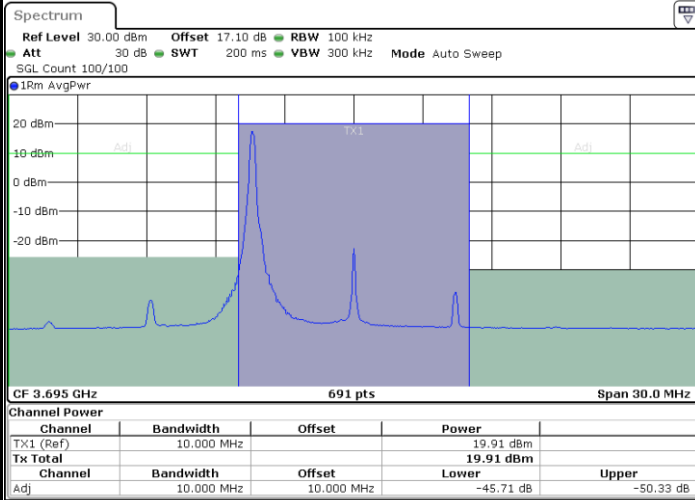

Middle Channel / FullIRB

N/A

Date: 13 JAN 2021 11:17:54

LTE Band 48 / 10MHz

256QAM

Highest Channel / 1RB0

Date: 13 JAN 2021 11:12:16

Highest Channel / 1RBmax

Date: 13 JAN 2021 11:13:48

Highest Channel / FullIRB

Date: 13 JAN 2021 11:11:18

N/A

LTE Band 48 / 15MHz

256QAM

Lowest Channel / 1RB0

Date: 13 JAN 2021 11:05:35