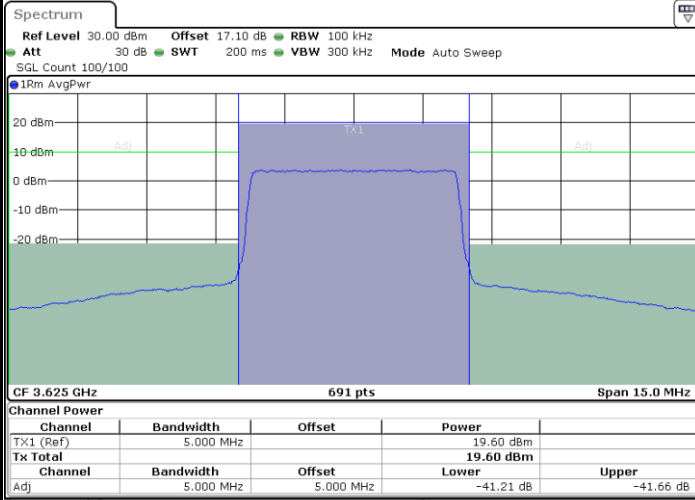

Lowest Channel / 1RB0

Date: 13 JAN 2021 11:29:09

Lowest Channel / 1RBmax

Date: 13 JAN 2021 11:30:03

Lowest Channel / FullIRB

Date: 13 JAN 2021 11:28:13

N/A

LTE Band 48 / 5MHz

256QAM

Middle Channel / 1RB0

Date: 13 JAN 2021 11:26:30

Middle Channel / 1RBmax

Date: 13 JAN 2021 11:26:30

Middle Channel / FullIRB

Date: 13 JAN 2021 11:27:17

N/A

LTE Band 48 / 5MHz

256QAM

Highest Channel / 1RB0

Date: 13 JAN 2021 11:24:05

Highest Channel / 1RBmax

Date: 13 JAN 2021 11:25:01

Highest Channel / FullIRB

Date: 13 JAN 2021 11:22:58