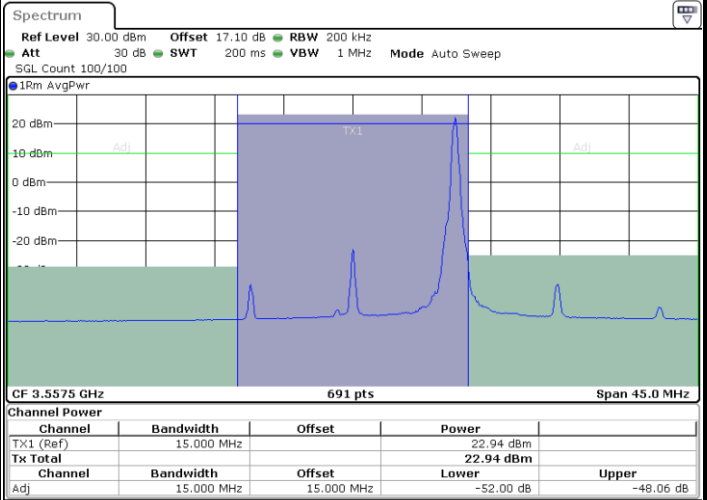

Date: 13 JAN 2021 09:53:53

Highest Channel / 1RBmax

Date: 13 JAN 2021 10:03:26

Highest Channel / FullIRB

Date: 13 JAN 2021 09:58:39

N/A

LTE Band 48 / 15MHz

64QAM

Lowest Channel / 1RB0

Lowest Channel / 1RBmax

Date: 13 JAN 2021 10:06:08

Date: 13 JAN 2021 10:15:41

Lowest Channel / FullIRB

N/A

Date: 13 JAN 2021 10:16:13

LTE Band 48 / 15MHz