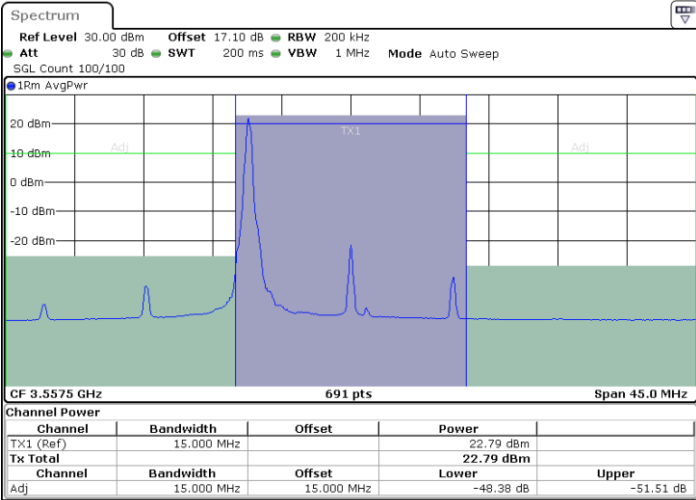

Date: 13 JAN 2021 09:53:53

Highest Channel / 1RBmax

Date: 13 JAN 2021 10:03:26

Highest Channel / FullIRB

Date: 13 JAN 2021 09:58:39

N/A

LTE Band 48 / 15MHz

64QAM

Lowest Channel / 1RB0

Lowest Channel / 1RBmax

Date: 13 JAN 2021 10:06:08

Date: 13 JAN 2021 10:15:41

Lowest Channel / FullIRB

N/A

Date: 13 JAN 2021 10:16:13

LTE Band 48 / 15MHz