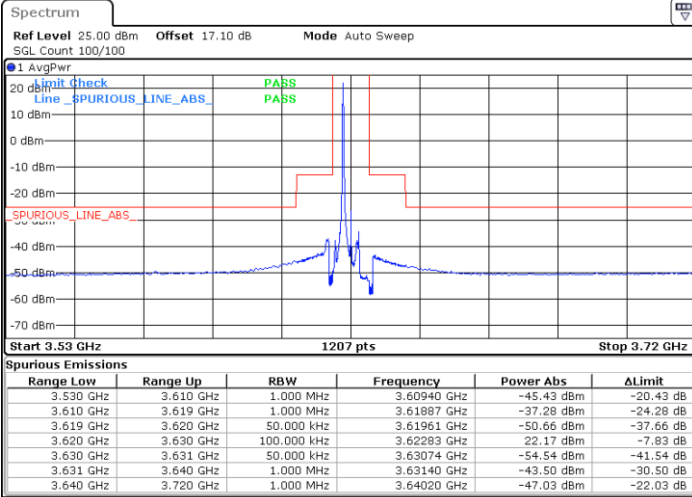

LTE Band 48 / 5MHz

QPSK

Lowest Channel / 1RB0

Lowest Channel / 1RBmax

Date: 12 JAN 2021 19:23:06

Date: 13 JAN 2021 14:12:54

Lowest Channel / FullIRB

N/A

Date: 12 JAN 2021 19:24:59

LTE Band 48 / 5MHz

QPSK

Middle Channel / 1RB0

Middle Channel / 1RBmax

Date: 13 JAN 2021 11:50:25

Date: 13 JAN 2021 11:54:06

Middle Channel / FullIRB

N/A

Date: 13 JAN 2021 11:52:15

LTE Band 48 / 5MHz

QPSK

Highest Channel / 1RB0

Highest Channel / 1RBmax

Date: 13 JAN 2021 15:01:16

Date: 12 JAN 2021 19:28:49

Highest Channel / FullIRB

N/A

Date: 12 JAN 2021 19:26:52

LTE Band 48 / 10MHz

QPSK

Lowest Channel / 1RB0

Lowest Channel / 1RBmax

Date: 12 JAN 2021 19:32:02