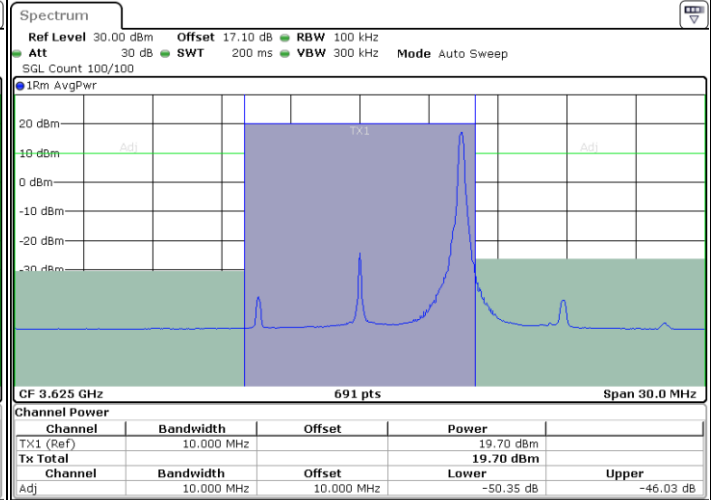

Date: 13 JAN 2021 11:20:05

N/A

LTE Band 48 / 10MHz

256QAM

MiddleChannel / 1RB0

Middle Channel / 1RBmax

Date: 13 JAN 2021 11:16:48

Date: 13 JAN 2021 11:15:42

Middle Channel / FullIRB

N/A

Date: 13 JAN 2021 11:17:54

LTE Band 48 / 10MHz

256QAM

Highest Channel / 1RB0

Date: 13 JAN 2021 11:12:16

Highest Channel / 1RBmax