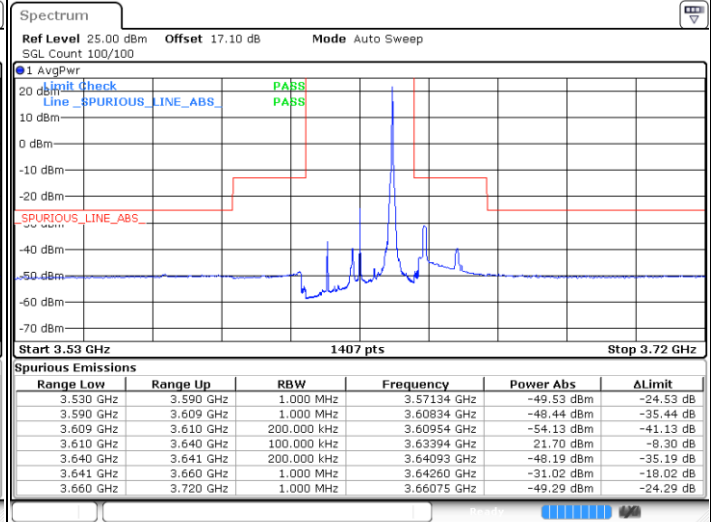

Date: 12 JAN 2021 17:21:33

LTE Band 48 / 20MHz

QPSK

Lowest Channel / 1RB0

Lowest Channel / 1RBmax

Date: 12 JAN 2021 19:44:00

Date: 13 JAN 2021 14:25:26

Lowest Channel / FullIRB

N/A

Date: 12 JAN 2021 17:24:19

LTE Band 48 / 20MHz

QPSK

Middle Channel / 1RB0

Middle Channel / 1RBmax

Date: 13 JAN 2021 12:07:36

Date: 13 JAN 2021 12:09:26

Middle Channel / FullIRB

N/A

Date: 13 JAN 2021 12:05:45

LTE Band 48 / 20MHz

QPSK

Highest Channel / 1RB0

Highest Channel / 1RBmax

Date: 13 JAN 2021 14:23:32