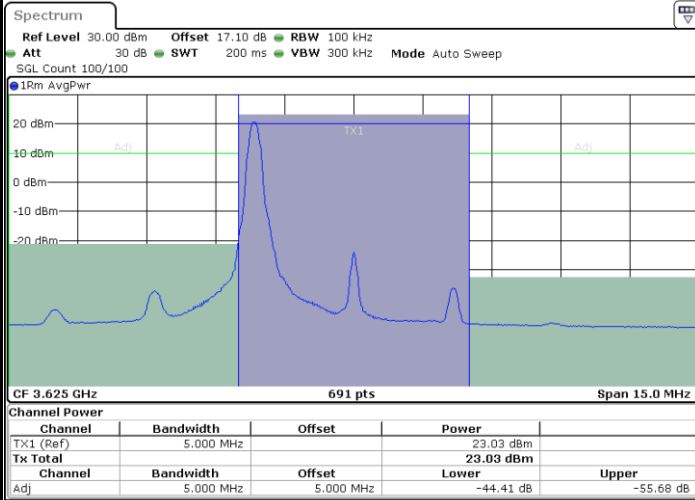

LTE Band 48 / 5MHz

64QAM

Middle Channel / 1RB0

Date: 13 JAN 2021 09:38:05