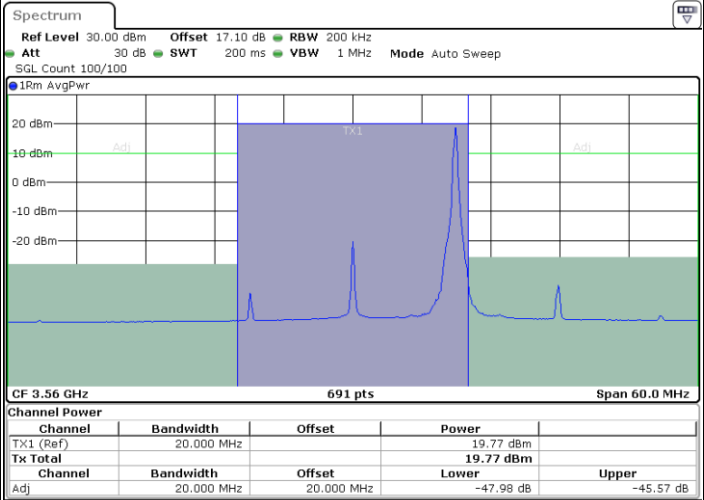

Lowest Channel / 1RBmax

Date: 13 JAN 2021 10:51:06