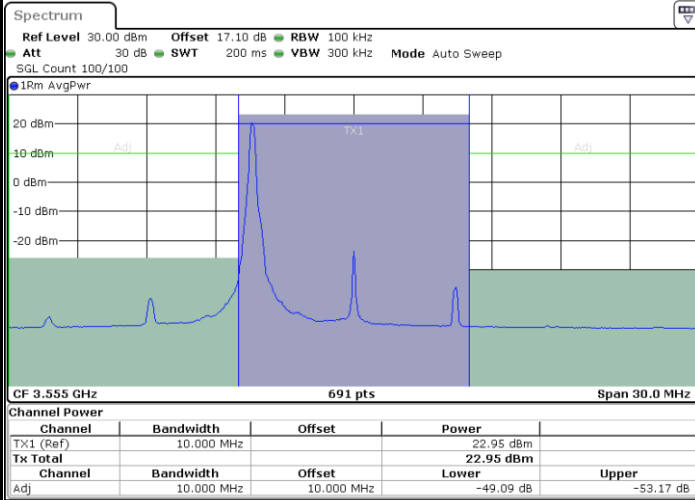

Highest Channel / FullIRB

N/A

Date: 13 JAN 2021 09:45:27

LTE Band 48 / 10MHz

64QAM

Lowest Channel / 1RB0

Date: 13 JAN 2021 09:50:43

Lowest Channel / 1RBmax