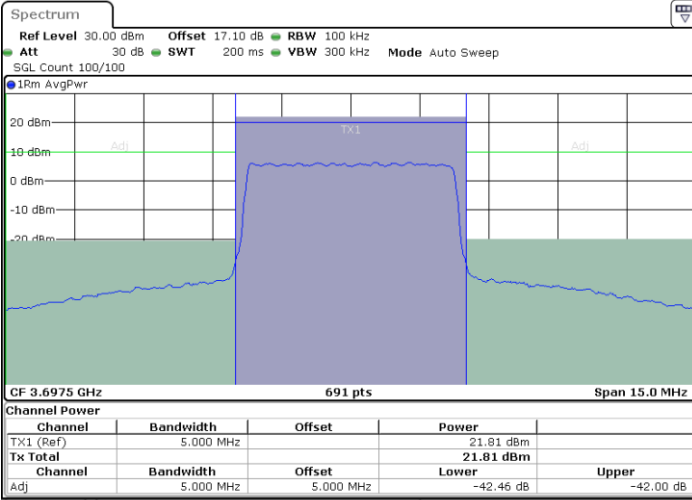

Date: 13 JAN 2021 09:42:49

N/A

LTE Band 48 / 5MHz

64QAM

Highest Channel / 1RB0

Highest Channel / 1RBmax

Date: 13 JAN 2021 09:40:43

Date: 13 JAN 2021 09:50:11

Highest Channel / FullIRB

N/A

Date: 13 JAN 2021 09:45:27

LTE Band 48 / 10MHz

64QAM

Lowest Channel / 1RB0

Date: 13 JAN 2021 09:50:43

Lowest Channel / 1RBmax