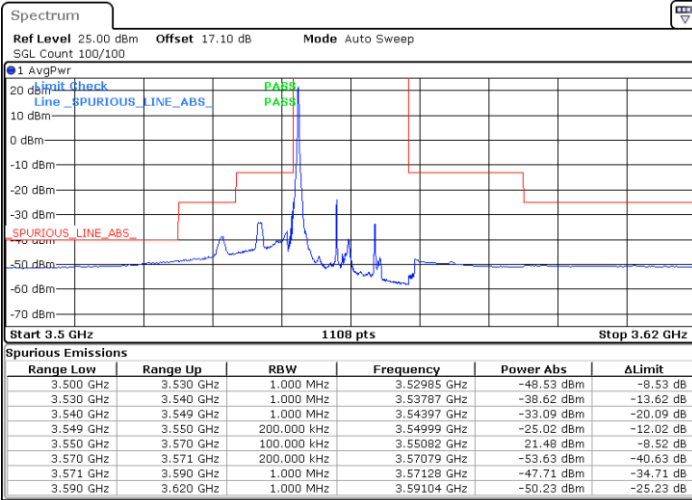

Date: 13 JAN 2021 11:54:43

Date: 13 JAN 2021 11:58:23

Middle Channel / FullIRB

N/A

Date: 13 JAN 2021 11:56:33

LTE Band 48 / 10MHz

QPSK

Highest Channel / 1RB0

Highest Channel / 1RBmax

Date: 13 JAN 2021 14:16:02

Date: 12 JAN 2021 19:37:54

Highest Channel / FullIRB

N/A

Date: 12 JAN 2021 19:35:54

LTE Band 48 / 15MHz

QPSK

Lowest Channel / 1RB0

Lowest Channel / 1RBmax

Date: 12 JAN 2021 19:38:34

Date: 13 JAN 2021 14:20:24

Lowest Channel / FullIRB

N/A

Date: 12 JAN 2021 17:19:55

LTE Band 48 / 15MHz