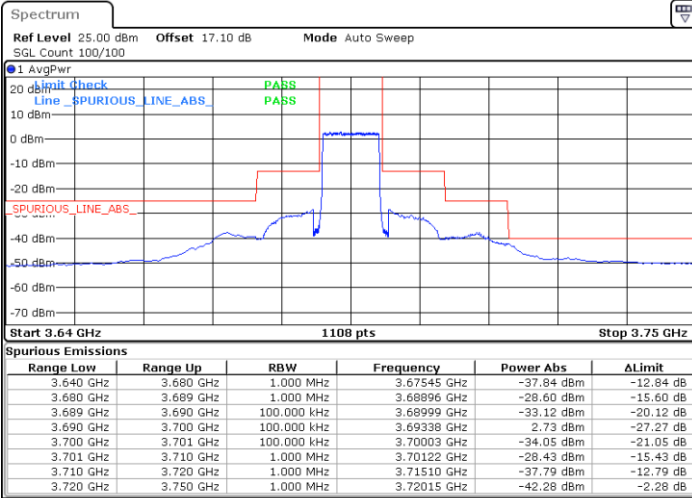

Date: 13 JAN 2021 11:54:43

Date: 13 JAN 2021 11:58:23

Middle Channel / FullIRB

N/A

Date: 13 JAN 2021 11:56:33

LTE Band 48 / 10MHz

QPSK

Highest Channel / 1RB0

Highest Channel / 1RBmax

Date: 13 JAN 2021 14:16:02

Date: 12 JAN 2021 19:37:54

Highest Channel / FullIRB

N/A

Date: 12 JAN 2021 19:35:54

LTE Band 48 / 15MHz

QPSK

Lowest Channel / 1RB0

Lowest Channel / 1RBmax

Date: 12 JAN 2021 19:38:34

Date: 13 JAN 2021 14:20:24

Lowest Channel / FullIRB

N/A

Date: 12 JAN 2021 17:19:55

LTE Band 48 / 15MHz