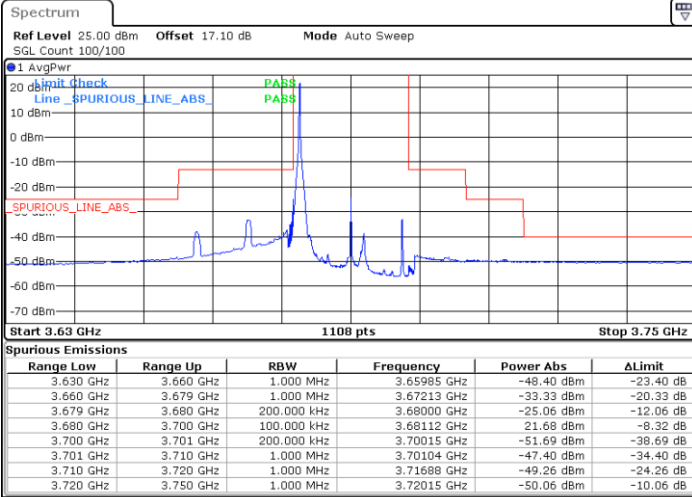

Date: 12 JAN 2021 17:21:33

LTE Band 48 / 20MHz

QPSK

Lowest Channel / 1RB0

Lowest Channel / 1RBmax

Date: 12 JAN 2021 19:44:00

Date: 13 JAN 2021 14:25:26

Lowest Channel / FullIRB

N/A

Date: 12 JAN 2021 17:24:19

LTE Band 48 / 20MHz

QPSK

Middle Channel / 1RB0

Middle Channel / 1RBmax

Date: 13 JAN 2021 12:07:36

Date: 13 JAN 2021 12:09:26

Middle Channel / FullIRB

N/A

Date: 13 JAN 2021 12:05:45

LTE Band 48 / 20MHz

QPSK

Highest Channel / 1RB0

Highest Channel / 1RBmax

Date: 13 JAN 2021 14:23:32