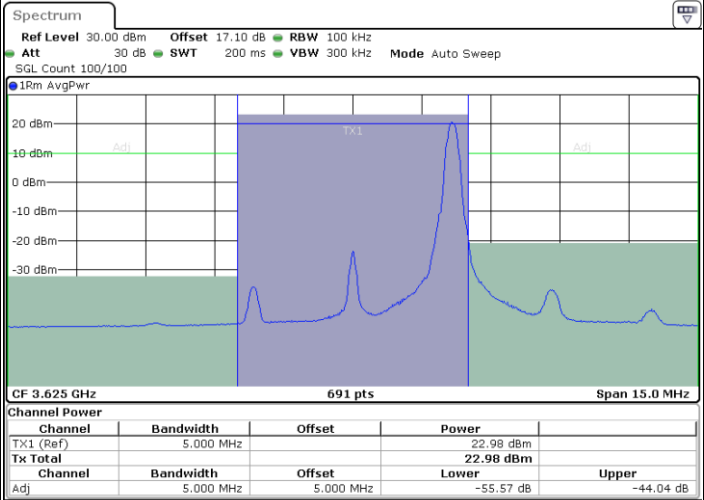

N/A

LTE Band 48 / 5MHz

64QAM

Middle Channel / 1RB0

Date: 13 JAN 2021 09:38:05

Middle Channel / 1RBmax

Date: 13 JAN 2021 09:47:32

Middle Channel / FullIRB

Date: 13 JAN 2021 09:42:49

N/A

LTE Band 48 / 5MHz

64QAM

Highest Channel / 1RB0

Highest Channel / 1RBmax

Date: 13 JAN 2021 09:40:43

Date: 13 JAN 2021 09:50:11