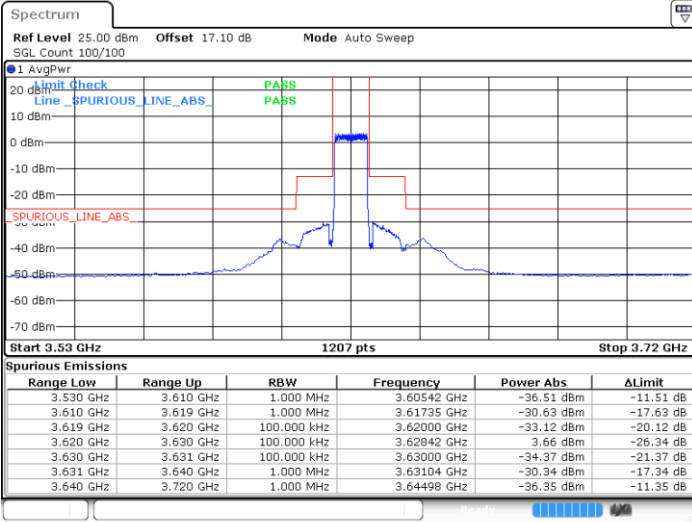

Highest Channel / FullIRB

N/A

Date: 12 JAN 2021 19:26:52

LTE Band 48 / 10MHz

QPSK

Lowest Channel / 1RB0

Lowest Channel / 1RBmax

Date: 12 JAN 2021 19:32:02

Date: 13 JAN 2021 14:17:54

Lowest Channel / FullIRB

N/A

Date: 12 JAN 2021 19:33:57

LTE Band 48 / 10MHz

QPSK

MiddleChannel / 1RB0

Middle Channel / 1RBmax

Date: 13 JAN 2021 11:54:43

Date: 13 JAN 2021 11:58:23

Middle Channel / FullIRB

N/A

Date: 13 JAN 2021 11:56:33

LTE Band 48 / 10MHz

QPSK

Highest Channel / 1RB0

Highest Channel / 1RBmax

Date: 13 JAN 2021 14:16:02

Date: 12 JAN 2021 19:37:54

Highest Channel / FullIRB

N/A

Date: 12 JAN 2021 19:35:54

LTE Band 48 / 15MHz

QPSK