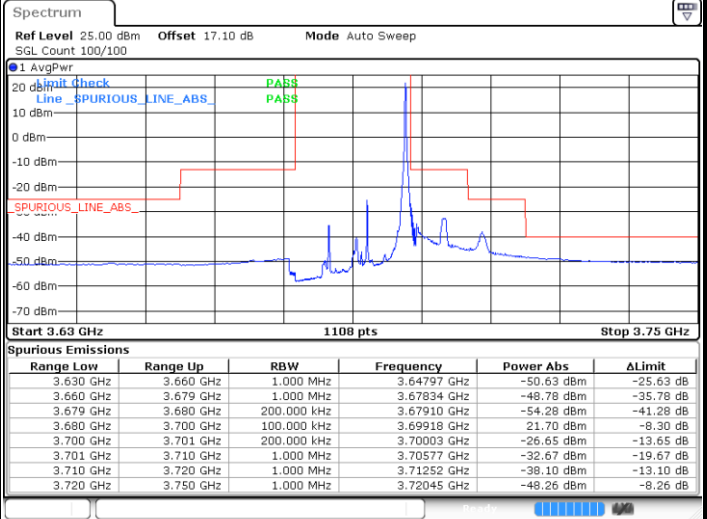

Lowest Channel / 1RB0

Lowest Channel / 1RBmax

Date: 12 JAN 2021 19:38:34

Date: 13 JAN 2021 14:20:24

Lowest Channel / FullIRB

N/A

Date: 12 JAN 2021 17:19:55

LTE Band 48 / 15MHz

LTE Band 48 / 15MHz

QPSK

Highest Channel / 1RB0

Highest Channel / 1RBmax

Date: 13 JAN 2021 14:18:32

Date: 12 JAN 2021 19:40:35

Highest Channel / FullIRB

N/A

Date: 12 JAN 2021 17:21:33

LTE Band 48 / 20MHz

QPSK

Lowest Channel / 1RB0

Lowest Channel / 1RBmax

Date: 12 JAN 2021 19:44:00

Date: 13 JAN 2021 14:25:26

Lowest Channel / FullIRB