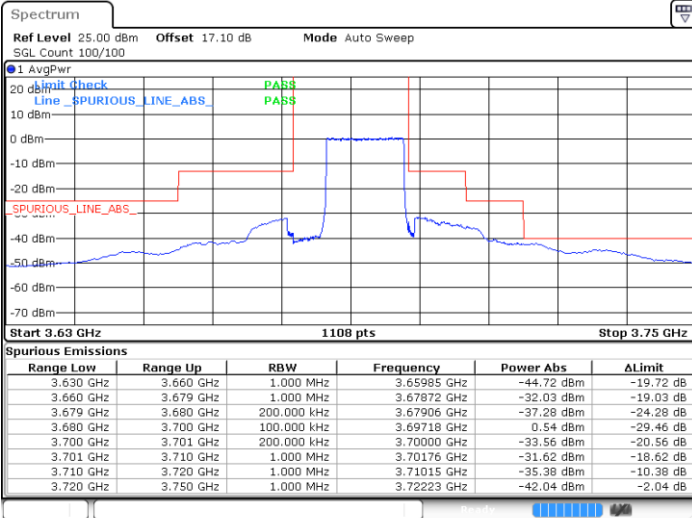

Lowest Channel / 1RB0

Lowest Channel / 1RBmax

Date: 12 JAN 2021 19:38:34

Date: 13 JAN 2021 14:20:24

Lowest Channel / FullIRB

N/A

Date: 12 JAN 2021 17:19:55

LTE Band 48 / 15MHz

LTE Band 48 / 15MHz

QPSK

Highest Channel / 1RB0

Highest Channel / 1RBmax

Date: 13 JAN 2021 14:18:32

Date: 12 JAN 2021 19:40:35

Highest Channel / FullIRB

N/A

Date: 12 JAN 2021 17:21:33

LTE Band 48 / 20MHz

QPSK

Lowest Channel / 1RB0

Lowest Channel / 1RBmax

Date: 12 JAN 2021 19:44:00

Date: 13 JAN 2021 14:25:26

Lowest Channel / FullIRB