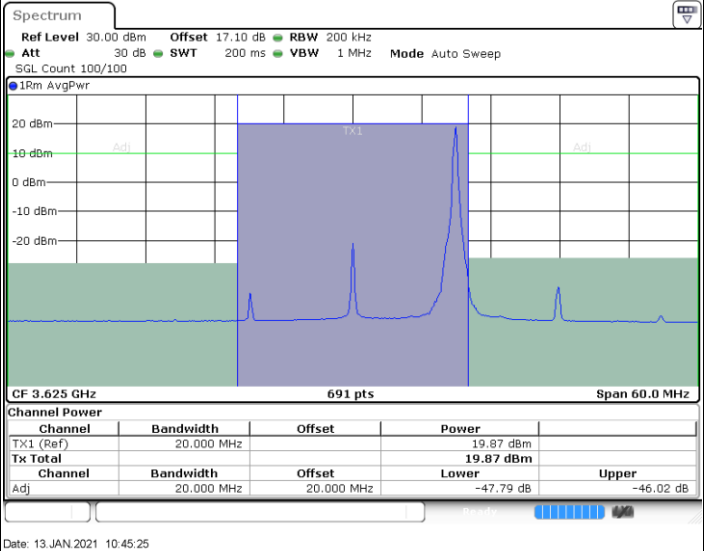

Highest Channel / 1RB0

Date: 13 JAN 2021 10:54:03

Highest Channel / 1RBmax

Date: 13 JAN 2021 10:55:15

Highest Channel / FullIRB

Date: 13 JAN 2021 10:52:40

N/A

LTE Band 48 / 20MHz

256QAM

Lowest Channel / 1RB0

Date: 13 JAN 2021 10:49:46

Lowest Channel / 1RBmax

Date: 13 JAN 2021 10:51:06

Lowest Channel / FullIRB

Date: 13 JAN 2021 10:49:04

N/A

LTE Band 48 / 20MHz

256QAM

Middle Channel / 1RB0

Middle Channel / 1RBmax

Middle Channel / FullIRB

N/A

LTE Band 48 / 20MHz

256QAM

Highest Channel / 1RB0

Highest Channel / 1RBmax

Date: 13 JAN 2021 10:43:21

Date: 13 JAN 2021 10:44:01

Highest Channel / FullIRB

N/A

Date: 13 JAN 2021 10:42:42

Conducted Band Edge