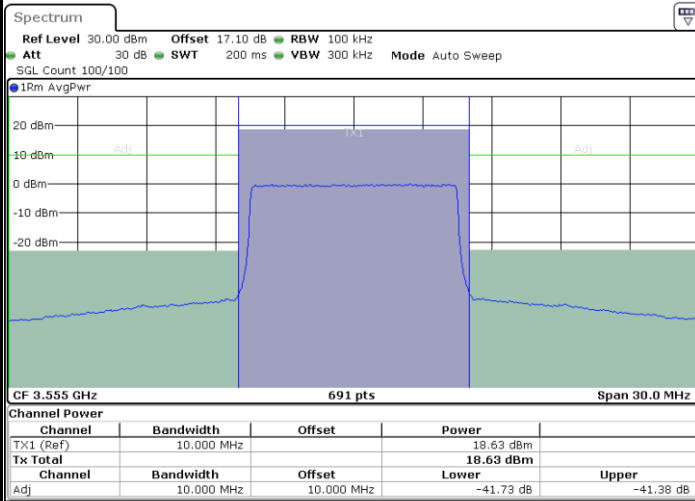

LTE Band 48 / 5MHz

256QAM

Highest Channel / 1RB0

Date: 13 JAN 2021 11:24:05

Highest Channel / 1RBmax

Date: 13 JAN 2021 11:25:01

Highest Channel / FullIRB

Date: 13 JAN 2021 11:22:58

N/A

LTE Band 48 / 10MHz

256QAM

Lowest Channel / 1RB0

Date: 13 JAN 2021 11:20:59

Lowest Channel / 1RBmax

Date: 13 JAN 2021 11:21:39

Lowest Channel / FullIRB

Date: 13 JAN 2021 11:20:05

N/A

LTE Band 48 / 10MHz

256QAM

MiddleChannel / 1RB0

Middle Channel / 1RBmax

Date: 13 JAN 2021 11:16:48

Date: 13 JAN 2021 11:15:42

Middle Channel / FullIRB

N/A

Date: 13 JAN 2021 11:17:54

LTE Band 48 / 10MHz

256QAM

Highest Channel / 1RB0

Date: 13 JAN 2021 11:12:16

Highest Channel / 1RBmax