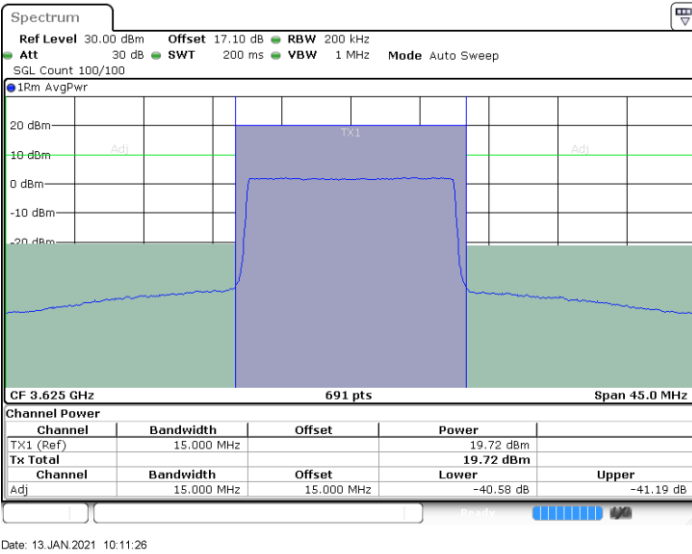

Lowest Channel / 1RB0

Lowest Channel / 1RBmax

Date: 13 JAN 2021 10:06:08

Date: 13 JAN 2021 10:15:41

Lowest Channel / FullIRB

N/A

Date: 13 JAN 2021 10:16:13

LTE Band 48 / 15MHz

64QAM

Middle Channel / 1RB0

Middle Channel / 1RBmax

Middle Channel / FullIRB

N/A

LTE Band 48 / 15MHz

64QAM

Highest Channel / 1RB0

Date: 13 JAN 2021 10:09:19

Highest Channel / 1RBmax

Date: 13 JAN 2021 10:18:52

Highest Channel / FullIRB

Date: 13 JAN 2021 10:14:06

N/A

LTE Band 48 / 20MHz

64QAM

Lowest Channel / 1RB0

Date: 13 JAN 2021 10:24:01

Lowest Channel / 1RBmax

Date: 13 JAN 2021 10:28:39

Lowest Channel / FullIRB

Date: 13 JAN 2021 10:19:24

N/A

LTE Band 48 / 20MHz