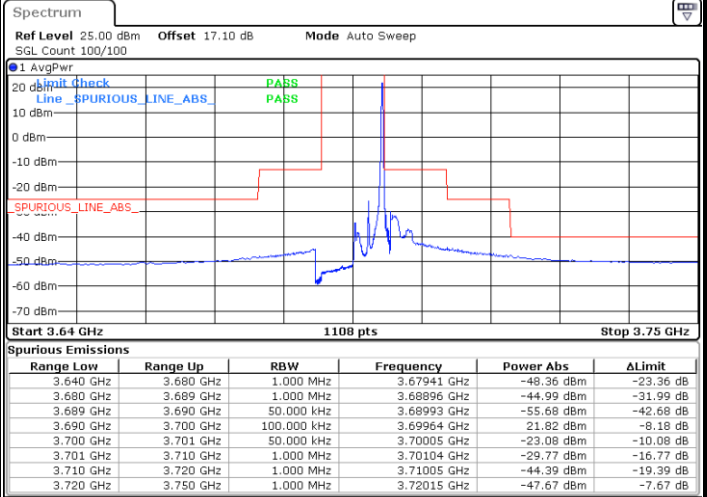

LTE Band 48 / 5MHz

QPSK

Lowest Channel / 1RB0

Lowest Channel / 1RBmax

Date: 12 JAN 2021 19:23:06

Date: 13 JAN 2021 14:12:54

Lowest Channel / FullIRB

N/A

Date: 12 JAN 2021 19:24:59

LTE Band 48 / 5MHz

QPSK

Middle Channel / 1RB0

Middle Channel / 1RBmax

Date: 13 JAN 2021 11:50:25

Date: 13 JAN 2021 11:54:06

Middle Channel / FullIRB

N/A

Date: 13 JAN 2021 11:52:15

LTE Band 48 / 5MHz

QPSK

Highest Channel / 1RB0

Highest Channel / 1RBmax

Date: 13 JAN 2021 15:01:16

Date: 12 JAN 2021 19:28:49

Highest Channel / FullIRB

N/A

Date: 12 JAN 2021 19:26:52

LTE Band 48 / 10MHz

QPSK

Lowest Channel / 1RB0

Lowest Channel / 1RBmax

Date: 12 JAN 2021 19:32:02