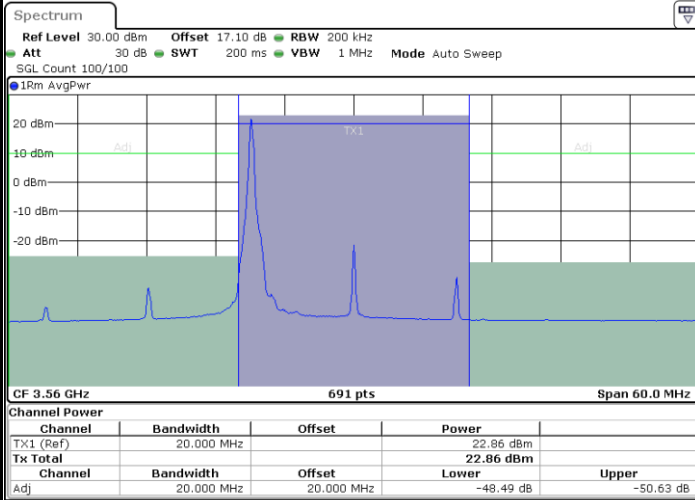

64QAM

Middle Channel / 1RB0

Middle Channel / 1RBmax

Middle Channel / FullIRB

N/A

LTE Band 48 / 15MHz

64QAM

Highest Channel / 1RB0

Date: 13 JAN 2021 10:09:19

Highest Channel / 1RBmax

Date: 13 JAN 2021 10:18:52

Highest Channel / FullIRB

Date: 13 JAN 2021 10:14:06

N/A

LTE Band 48 / 20MHz

64QAM

Lowest Channel / 1RB0

Date: 13 JAN 2021 10:24:01

Lowest Channel / 1RBmax

Date: 13 JAN 2021 10:28:39

Lowest Channel / FullIRB

Date: 13 JAN 2021 10:19:24

N/A

LTE Band 48 / 20MHz