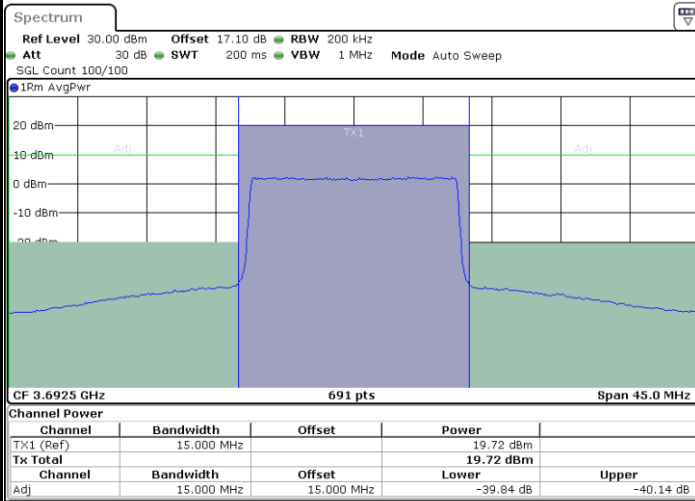

Lowest Channel / 1RB0

Lowest Channel / 1RBmax

Date: 13 JAN 2021 10:06:08

Date: 13 JAN 2021 10:15:41

Lowest Channel / FullIRB

N/A

Date: 13 JAN 2021 10:16:13

LTE Band 48 / 15MHz

64QAM

Middle Channel / 1RB0

Middle Channel / 1RBmax

Middle Channel / FullIRB

N/A

LTE Band 48 / 15MHz

64QAM

Highest Channel / 1RB0

Date: 13 JAN 2021 10:09:19

Highest Channel / 1RBmax

Date: 13 JAN 2021 10:18:52

Highest Channel / FullIRB

Date: 13 JAN 2021 10:14:06

N/A

LTE Band 48 / 20MHz

64QAM

Lowest Channel / 1RB0

Date: 13 JAN 2021 10:24:01

Lowest Channel / 1RBmax

Date: 13 JAN 2021 10:28:39

Lowest Channel / FullIRB

Date: 13 JAN 2021 10:19:24

N/A

LTE Band 48 / 20MHz