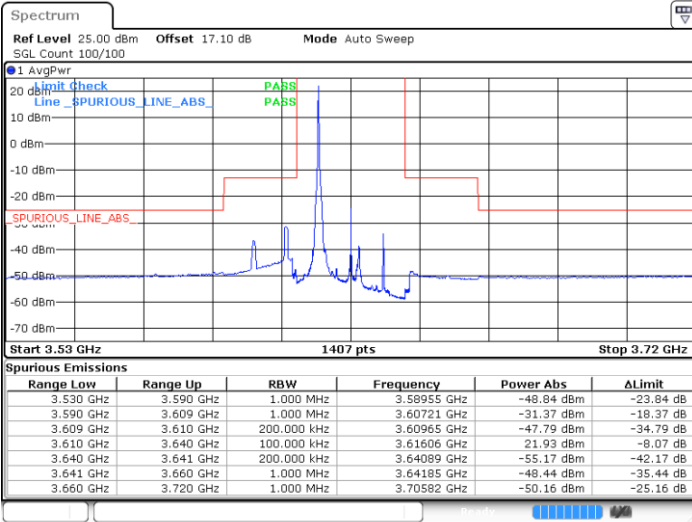

LTE Band 48 / 15MHz

QPSK

Highest Channel / 1RB0

Highest Channel / 1RBmax

Date: 13 JAN 2021 14:18:32

Date: 12 JAN 2021 19:40:35

Highest Channel / FullIRB

N/A

Date: 12 JAN 2021 17:21:33

LTE Band 48 / 20MHz

QPSK

Lowest Channel / 1RB0

Lowest Channel / 1RBmax

Date: 12 JAN 2021 19:44:00

Date: 13 JAN 2021 14:25:26

Lowest Channel / FullIRB

N/A

Date: 12 JAN 2021 17:24:19

LTE Band 48 / 20MHz

QPSK

Middle Channel / 1RB0

Middle Channel / 1RBmax

Date: 13 JAN 2021 12:07:36

Date: 13 JAN 2021 12:09:26

Middle Channel / FullIRB

N/A

Date: 13 JAN 2021 12:05:45

LTE Band 48 / 20MHz

QPSK

Highest Channel / 1RB0

Highest Channel / 1RBmax

Date: 13 JAN 2021 14:23:32