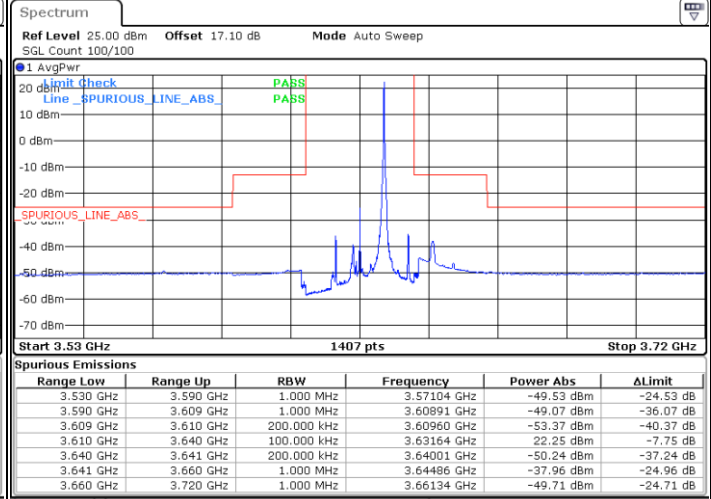

Date: 13 JAN 2021 12:05:08