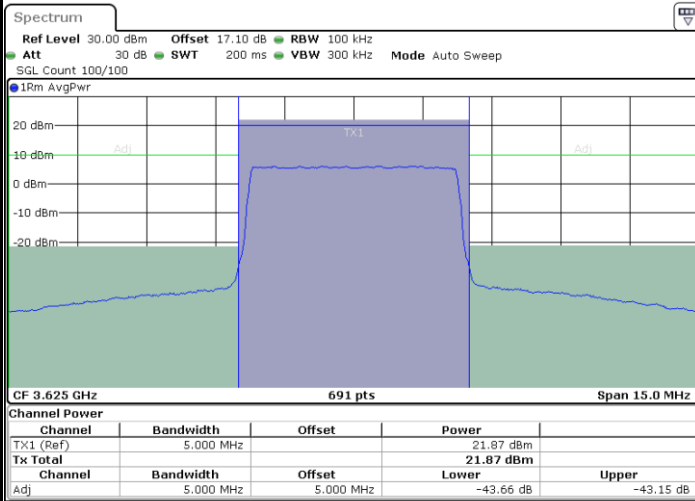

N/A

LTE Band 48 / 5MHz

64QAM

Middle Channel / 1RB0

Date: 13 JAN 2021 09:38:05

Middle Channel / 1RBmax

Date: 13 JAN 2021 09:47:32

Middle Channel / FullIRB

Date: 13 JAN 2021 09:42:49

N/A

LTE Band 48 / 5MHz

64QAM

Highest Channel / 1RB0

Highest Channel / 1RBmax

Date: 13 JAN 2021 09:40:43

Date: 13 JAN 2021 09:50:11