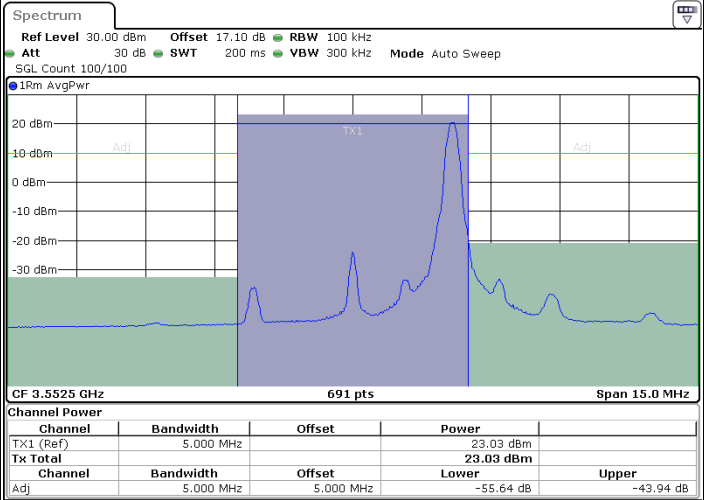

LTE Band 48 / 5MHz

64QAM

Lowest Channel / 1RB0

Date: 13 JAN 2021 09:37:34

Lowest Channel / 1RBmax

Date: 13 JAN 2021 09:47:02

Lowest Channel / FullIRB

Date: 13 JAN 2021 09:42:18