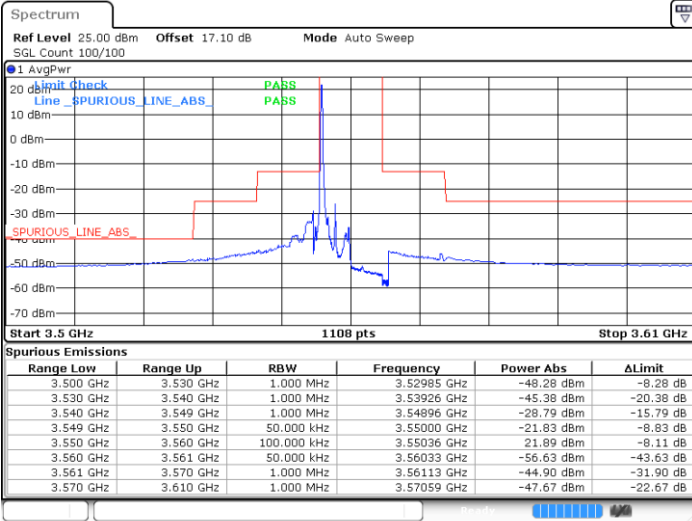

LTE Band 48 / 20MHz

256QAM

Middle Channel / 1RB0

Middle Channel / 1RBmax

Middle Channel / FullIRB

N/A

LTE Band 48 / 20MHz

256QAM

Highest Channel / 1RB0

Highest Channel / 1RBmax

Date: 13 JAN 2021 10:43:21

Date: 13 JAN 2021 10:44:01

Highest Channel / FullIRB

N/A

Date: 13 JAN 2021 10:42:42

Conducted Band Edge

LTE Band 48 / 5MHz

QPSK

Lowest Channel / 1RB0

Lowest Channel / 1RBmax

Date: 12 JAN 2021 19:23:06

Date: 13 JAN 2021 14:12:54

Lowest Channel / FullIRB

N/A

Date: 12 JAN 2021 19:24:59

LTE Band 48 / 5MHz

QPSK

Middle Channel / 1RB0

Middle Channel / 1RBmax

Date: 13 JAN 2021 11:50:25

Date: 13 JAN 2021 11:54:06

Middle Channel / FullIRB