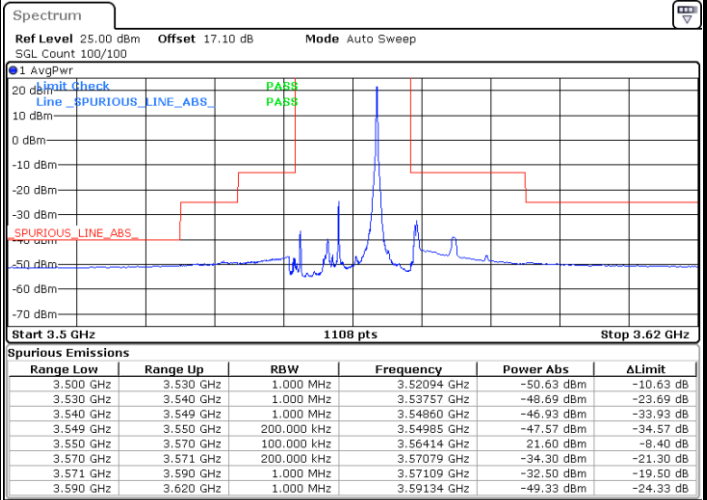

Date: 13 JAN 2021 11:54:43

Date: 13 JAN 2021 11:58:23

Middle Channel / FullIRB

N/A

Date: 13 JAN 2021 11:56:33

LTE Band 48 / 10MHz

QPSK

Highest Channel / 1RB0

Highest Channel / 1RBmax

Date: 13 JAN 2021 14:16:02

Date: 12 JAN 2021 19:37:54

Highest Channel / FullIRB

N/A

Date: 12 JAN 2021 19:35:54

LTE Band 48 / 15MHz

QPSK

Lowest Channel / 1RB0

Lowest Channel / 1RBmax

Date: 12 JAN 2021 19:38:34

Date: 13 JAN 2021 14:20:24

Lowest Channel / FullIRB

N/A

Date: 12 JAN 2021 17:19:55

LTE Band 48 / 15MHz