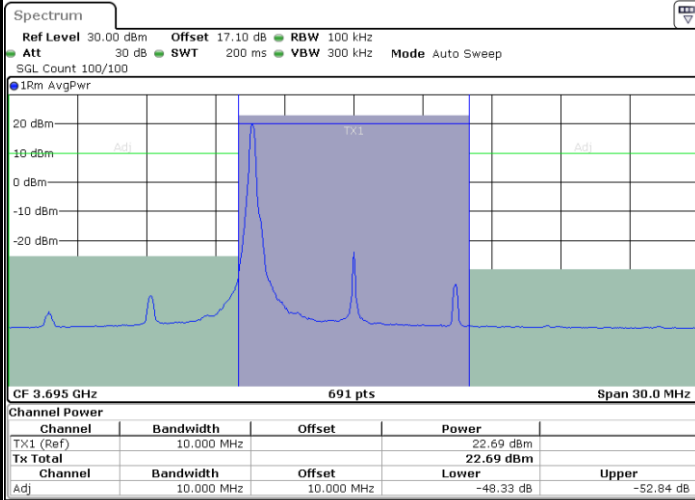

Date: 13 JAN 2021 09:53:21

Date: 13 JAN 2021 10:02:54

Middle Channel / FullIRB

N/A

Date: 13 JAN 2021 09:58:07

LTE Band 48 / 10MHz

64QAM

Highest Channel / 1RB0

Date: 13 JAN 2021 09:53:53

Highest Channel / 1RBmax

Date: 13 JAN 2021 10:03:26

Highest Channel / FullIRB

Date: 13 JAN 2021 09:58:39

N/A

LTE Band 48 / 15MHz

64QAM