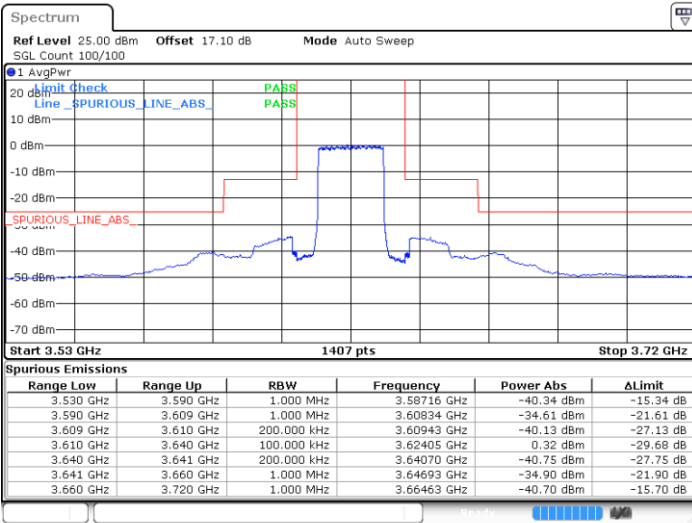

LTE Band 48 / 15MHz

QPSK

Highest Channel / 1RB0

Highest Channel / 1RBmax

Date: 13 JAN 2021 14:18:32

Date: 12 JAN 2021 19:40:35

Highest Channel / FullIRB

N/A

Date: 12 JAN 2021 17:21:33

LTE Band 48 / 20MHz

QPSK

Lowest Channel / 1RB0

Lowest Channel / 1RBmax

Date: 12 JAN 2021 19:44:00

Date: 13 JAN 2021 14:25:26

Lowest Channel / FullIRB

N/A

Date: 12 JAN 2021 17:24:19

LTE Band 48 / 20MHz

QPSK

Middle Channel / 1RB0

Middle Channel / 1RBmax

Date: 13 JAN 2021 12:07:36

Date: 13 JAN 2021 12:09:26

Middle Channel / FullIRB

N/A

Date: 13 JAN 2021 12:05:45

LTE Band 48 / 20MHz

QPSK

Highest Channel / 1RB0

Highest Channel / 1RBmax

Date: 13 JAN 2021 14:23:32