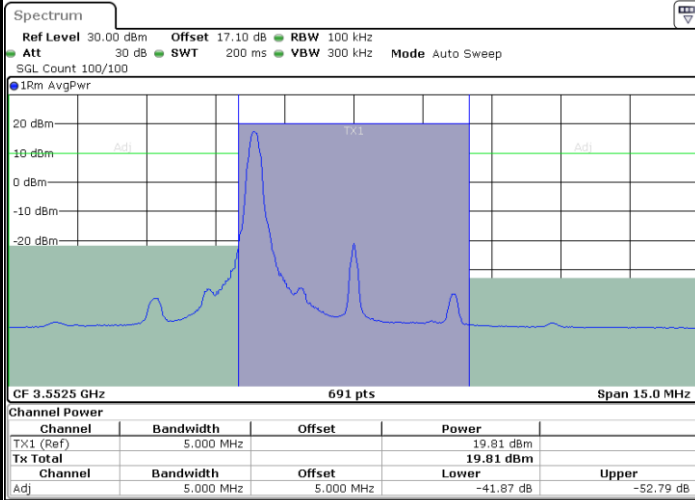

LTE Band 48 / 20MHz

64QAM

Highest Channel / 1RB0

Highest Channel / 1RBmax

Highest Channel / FullIRB

N/A

LTE Band 48 / 5MHz

256QAM

Lowest Channel / 1RB0

Date: 13 JAN 2021 11:29:09

Lowest Channel / 1RBmax

Date: 13 JAN 2021 11:30:03

Lowest Channel / FullIRB

Date: 13 JAN 2021 11:28:13

N/A

LTE Band 48 / 5MHz