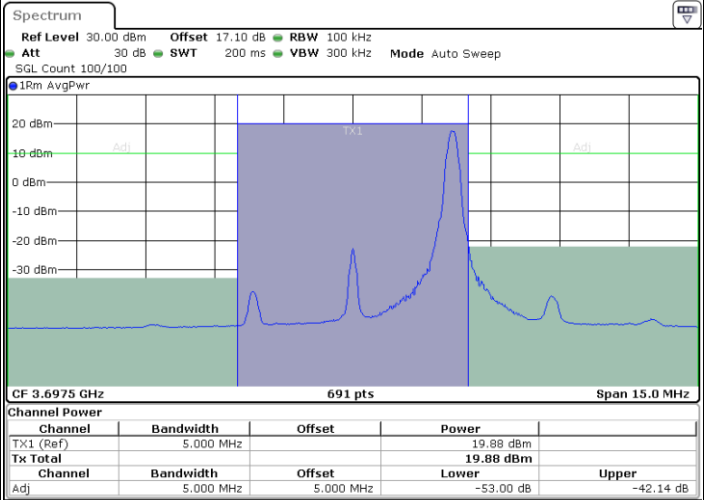

LTE Band 48 / 5MHz

256QAM

Highest Channel / 1RB0

Date: 13 JAN 2021 11:24:05

Highest Channel / 1RBmax

Date: 13 JAN 2021 11:25:01

Highest Channel / FullIRB

Date: 13 JAN 2021 11:22:58

N/A

LTE Band 48 / 10MHz

256QAM

Lowest Channel / 1RB0

Date: 13 JAN 2021 11:20:59

Lowest Channel / 1RBmax

Date: 13 JAN 2021 11:21:39

Lowest Channel / FullIRB