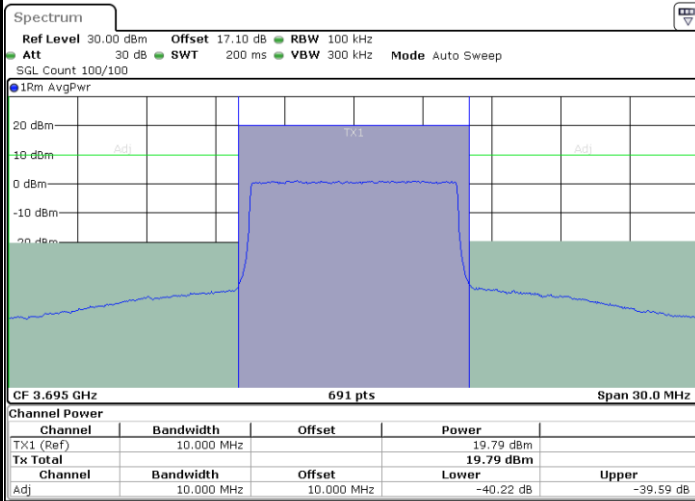

Date: 13 JAN 2021 09:53:21

Date: 13 JAN 2021 10:02:54

Middle Channel / FullIRB

N/A

Date: 13 JAN 2021 09:58:07

LTE Band 48 / 10MHz

64QAM

Highest Channel / 1RB0

Date: 13 JAN 2021 09:53:53

Highest Channel / 1RBmax

Date: 13 JAN 2021 10:03:26

Highest Channel / FullIRB

Date: 13 JAN 2021 09:58:39

N/A

LTE Band 48 / 15MHz

64QAM

Lowest Channel / 1RB0

Lowest Channel / 1RBmax

Date: 13 JAN 2021 10:06:08

Date: 13 JAN 2021 10:15:41

Lowest Channel / FullIRB

N/A

Date: 13 JAN 2021 10:16:13

LTE Band 48 / 15MHz