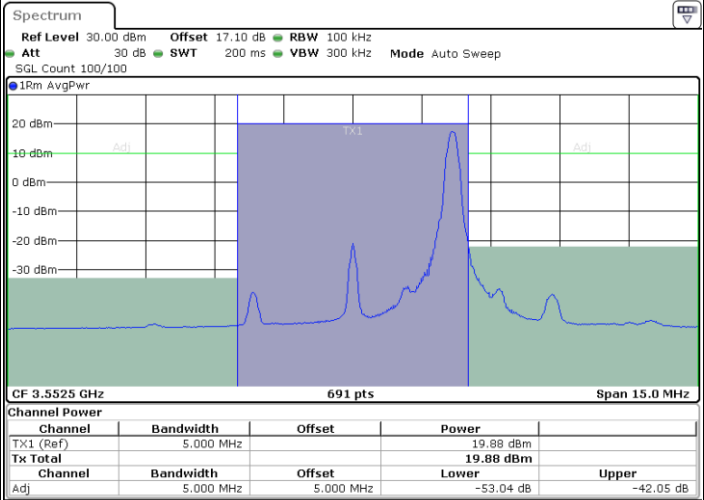

LTE Band 48 / 20MHz

64QAM

Highest Channel / 1RB0

Highest Channel / 1RBmax

Highest Channel / FullIRB

N/A

LTE Band 48 / 5MHz

256QAM

Lowest Channel / 1RB0

Date: 13 JAN 2021 11:29:09

Lowest Channel / 1RBmax

Date: 13 JAN 2021 11:30:03

Lowest Channel / FullIRB

Date: 13 JAN 2021 11:28:13

N/A

LTE Band 48 / 5MHz