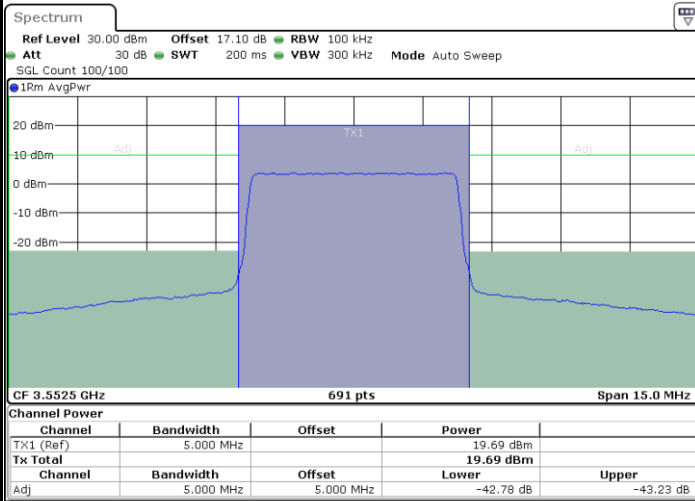

LTE Band 48 / 20MHz

64QAM

Highest Channel / 1RB0

Highest Channel / 1RBmax

Highest Channel / FullIRB

N/A

LTE Band 48 / 5MHz

256QAM

Lowest Channel / 1RB0

Date: 13 JAN 2021 11:29:09

Lowest Channel / 1RBmax

Date: 13 JAN 2021 11:30:03

Lowest Channel / FullIRB

Date: 13 JAN 2021 11:28:13

N/A

LTE Band 48 / 5MHz

LTE Band 48 / 5MHz

256QAM

Highest Channel / 1RB0

Date: 13 JAN 2021 11:24:05

Highest Channel / 1RBmax

Date: 13 JAN 2021 11:25:01

Highest Channel / FullIRB

Date: 13 JAN 2021 11:22:58