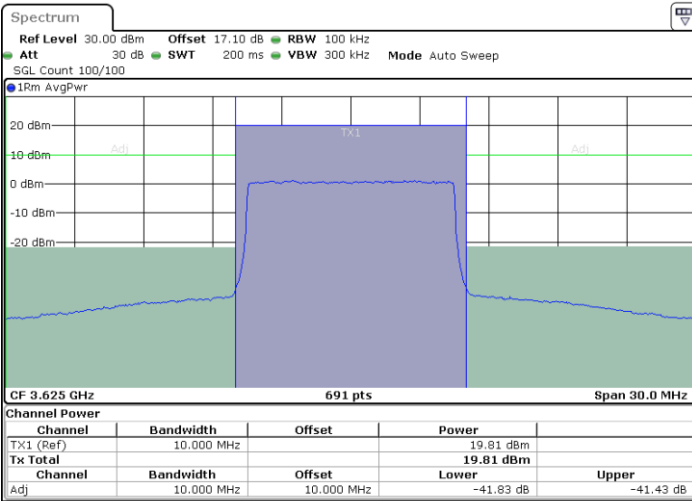

Highest Channel / FullIRB

N/A

Date: 13 JAN 2021 09:45:27

LTE Band 48 / 10MHz

64QAM

Lowest Channel / 1RB0

Date: 13 JAN 2021 09:50:43

Lowest Channel / 1RBmax

Date: 13 JAN 2021 10:00:17

Lowest Channel / FullIRB

Date: 13 JAN 2021 09:55:30

N/A

LTE Band 48 / 10MHz

64QAM

MiddleChannel / 1RB0

Middle Channel / 1RBmax

Date: 13 JAN 2021 09:53:21

Date: 13 JAN 2021 10:02:54

Middle Channel / FullIRB

N/A

Date: 13 JAN 2021 09:58:07

LTE Band 48 / 10MHz

64QAM

Highest Channel / 1RB0