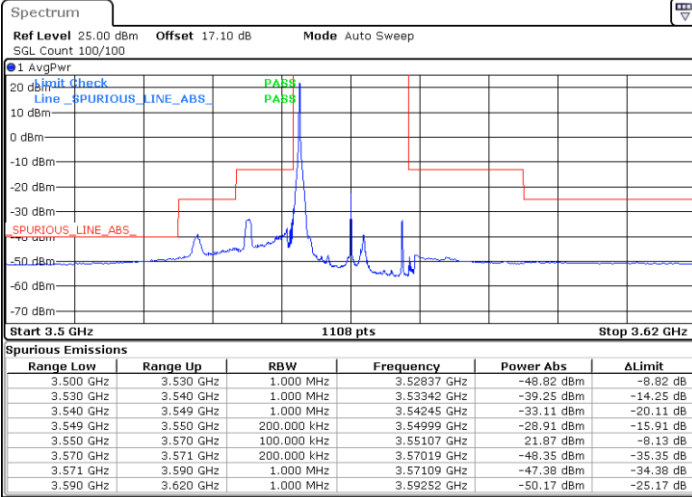

LTE Band 48 / 15MHz

QPSK

Highest Channel / 1RB0

Highest Channel / 1RBmax

Date: 13 JAN 2021 14:18:32

Date: 12 JAN 2021 19:40:35

Highest Channel / FullIRB

N/A

Date: 12 JAN 2021 17:21:33

LTE Band 48 / 20MHz

QPSK

Lowest Channel / 1RB0

Lowest Channel / 1RBmax

Date: 12 JAN 2021 19:44:00

Date: 13 JAN 2021 14:25:26

Lowest Channel / FullIRB

N/A

Date: 12 JAN 2021 17:24:19

LTE Band 48 / 20MHz

QPSK

Middle Channel / 1RB0

Middle Channel / 1RBmax

Date: 13 JAN 2021 12:07:36

Date: 13 JAN 2021 12:09:26

Middle Channel / FullIRB

N/A

Date: 13 JAN 2021 12:05:45

LTE Band 48 / 20MHz

QPSK

Highest Channel / 1RB0

Highest Channel / 1RBmax

Date: 13 JAN 2021 14:23:32