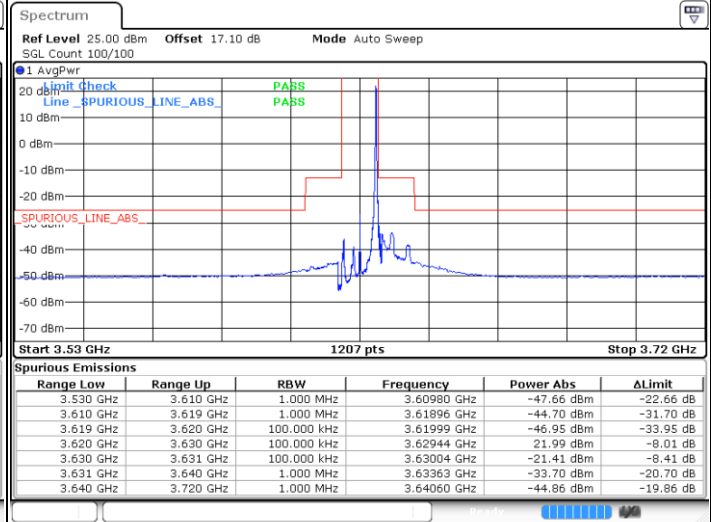

Highest Channel / FullIRB

N/A

Date: 12 JAN 2021 19:26:52

LTE Band 48 / 10MHz

QPSK

Lowest Channel / 1RB0

Lowest Channel / 1RBmax

Date: 12 JAN 2021 19:32:02

Date: 13 JAN 2021 14:17:54

Lowest Channel / FullIRB

N/A

Date: 12 JAN 2021 19:33:57

LTE Band 48 / 10MHz

QPSK

MiddleChannel / 1RB0

Middle Channel / 1RBmax

Date: 13 JAN 2021 11:54:43

Date: 13 JAN 2021 11:58:23

Middle Channel / FullIRB

N/A

Date: 13 JAN 2021 11:56:33

LTE Band 48 / 10MHz

QPSK

Highest Channel / 1RB0

Highest Channel / 1RBmax

Date: 13 JAN 2021 14:16:02

Date: 12 JAN 2021 19:37:54

Highest Channel / FullIRB

N/A

Date: 12 JAN 2021 19:35:54

LTE Band 48 / 15MHz

QPSK