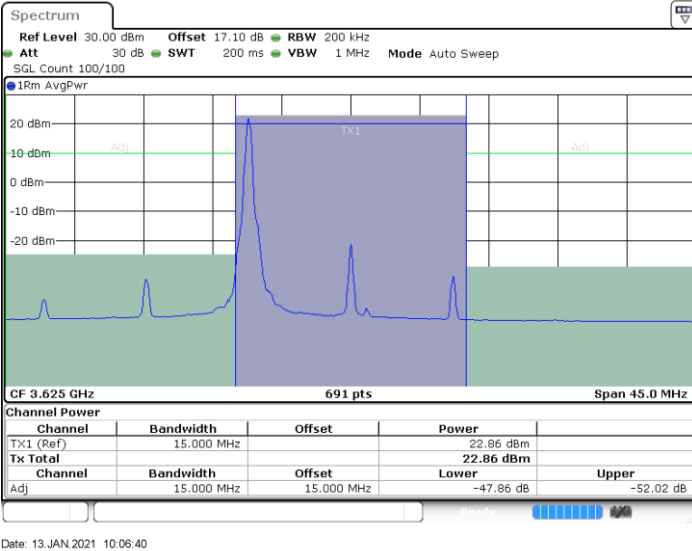

Lowest Channel / 1RB0

Lowest Channel / 1RBmax

Date: 13 JAN 2021 10:06:08

Date: 13 JAN 2021 10:15:41

Lowest Channel / FullIRB

N/A

Date: 13 JAN 2021 10:16:13

LTE Band 48 / 15MHz

64QAM

Middle Channel / 1RB0

Middle Channel / 1RBmax

Middle Channel / FullIRB

N/A

LTE Band 48 / 15MHz

64QAM

Highest Channel / 1RB0