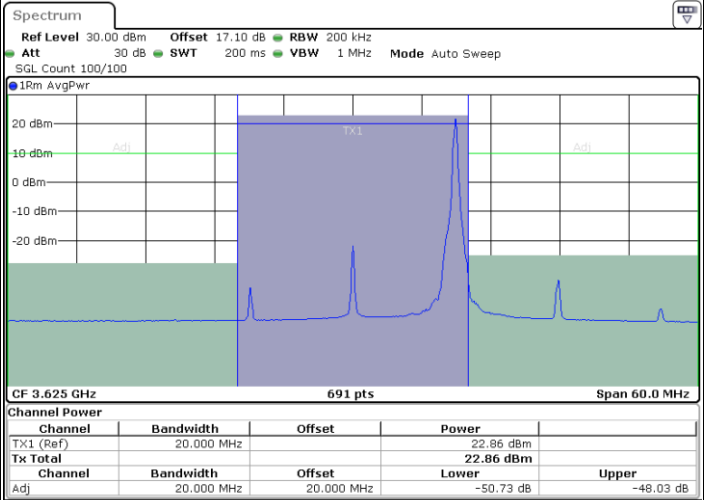

Middle Channel / 1RBmax

Date: 13 JAN 2021 10:31:12