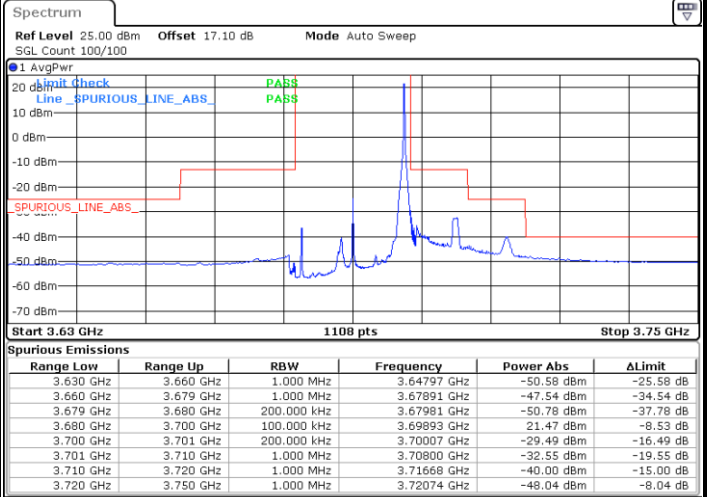

Date: 12 JAN 2021 17:21:33

LTE Band 48 / 20MHz

QPSK

Lowest Channel / 1RB0

Lowest Channel / 1RBmax

Date: 12 JAN 2021 19:44:00

Date: 13 JAN 2021 14:25:26

Lowest Channel / FullIRB

N/A

Date: 12 JAN 2021 17:24:19

LTE Band 48 / 20MHz

QPSK

Middle Channel / 1RB0

Middle Channel / 1RBmax

Date: 13 JAN 2021 12:07:36

Date: 13 JAN 2021 12:09:26

Middle Channel / FullIRB

N/A

Date: 13 JAN 2021 12:05:45

LTE Band 48 / 20MHz

QPSK

Highest Channel / 1RB0

Highest Channel / 1RBmax

Date: 13 JAN 2021 14:23:32