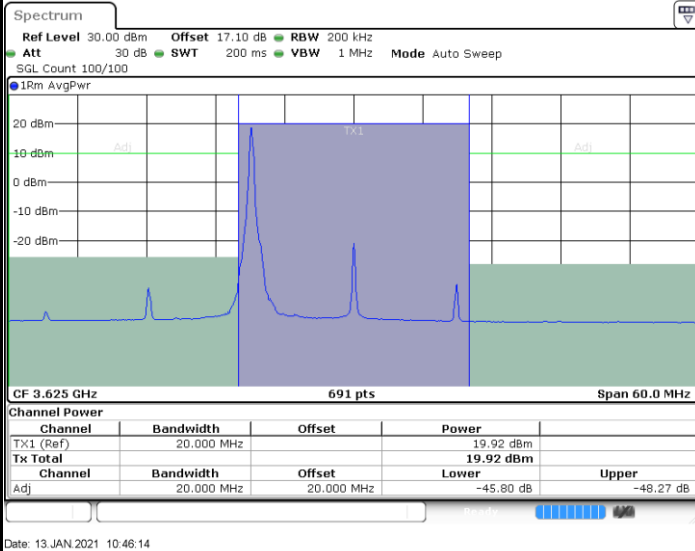

Highest Channel / 1RB0

Date: 13 JAN 2021 10:54:03

Highest Channel / 1RBmax

Date: 13 JAN 2021 10:55:15

Highest Channel / FullIRB

Date: 13 JAN 2021 10:52:40

N/A

LTE Band 48 / 20MHz

256QAM

Lowest Channel / 1RB0

Date: 13 JAN 2021 10:49:46

Lowest Channel / 1RBmax

Date: 13 JAN 2021 10:51:06

Lowest Channel / FullIRB

Date: 13 JAN 2021 10:49:04

N/A

LTE Band 48 / 20MHz

256QAM

Middle Channel / 1RB0

Middle Channel / 1RBmax

Middle Channel / FullIRB

N/A

LTE Band 48 / 20MHz

256QAM