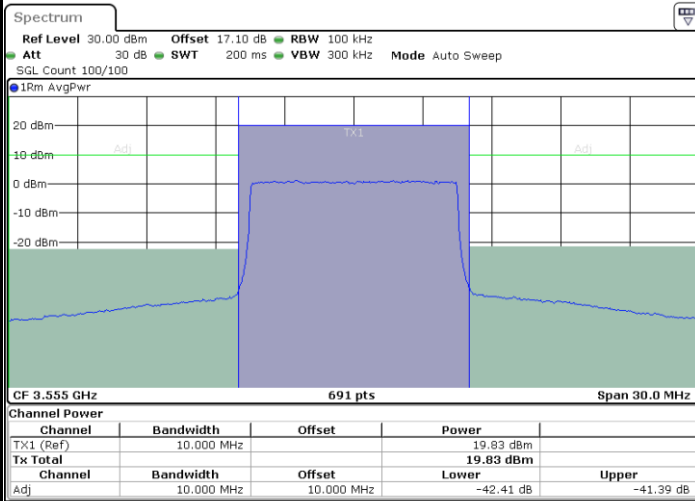

Highest Channel / FullIRB

N/A

Date: 13 JAN 2021 09:45:27

LTE Band 48 / 10MHz

64QAM

Lowest Channel / 1RB0

Date: 13 JAN 2021 09:50:43

Lowest Channel / 1RBmax

Date: 13 JAN 2021 10:00:17

Lowest Channel / FullIRB

Date: 13 JAN 2021 09:55:30

N/A

LTE Band 48 / 10MHz

64QAM

MiddleChannel / 1RB0

Middle Channel / 1RBmax