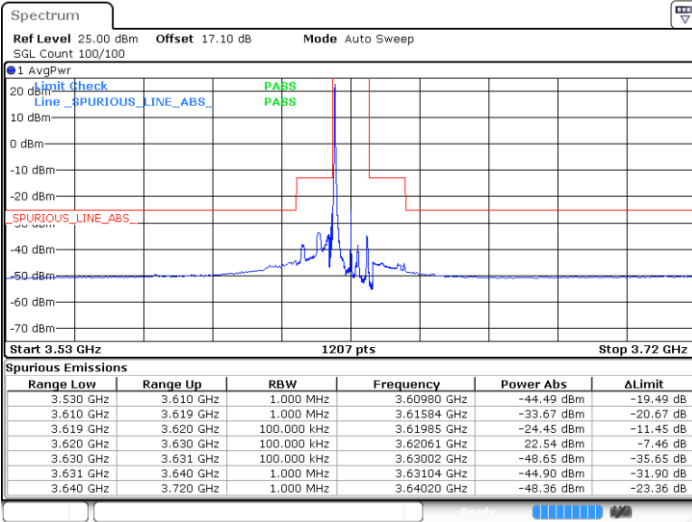

Highest Channel / FullIRB

N/A

Date: 12 JAN 2021 19:26:52

LTE Band 48 / 10MHz

QPSK

Lowest Channel / 1RB0

Lowest Channel / 1RBmax

Date: 12 JAN 2021 19:32:02

Date: 13 JAN 2021 14:17:54

Lowest Channel / FullIRB

N/A

Date: 12 JAN 2021 19:33:57

LTE Band 48 / 10MHz

QPSK

MiddleChannel / 1RB0

Middle Channel / 1RBmax

Date: 13 JAN 2021 11:54:43

Date: 13 JAN 2021 11:58:23

Middle Channel / FullIRB

N/A

Date: 13 JAN 2021 11:56:33

LTE Band 48 / 10MHz

QPSK

Highest Channel / 1RB0

Highest Channel / 1RBmax

Date: 13 JAN 2021 14:16:02

Date: 12 JAN 2021 19:37:54

Highest Channel / FullIRB

N/A

Date: 12 JAN 2021 19:35:54

LTE Band 48 / 15MHz

QPSK