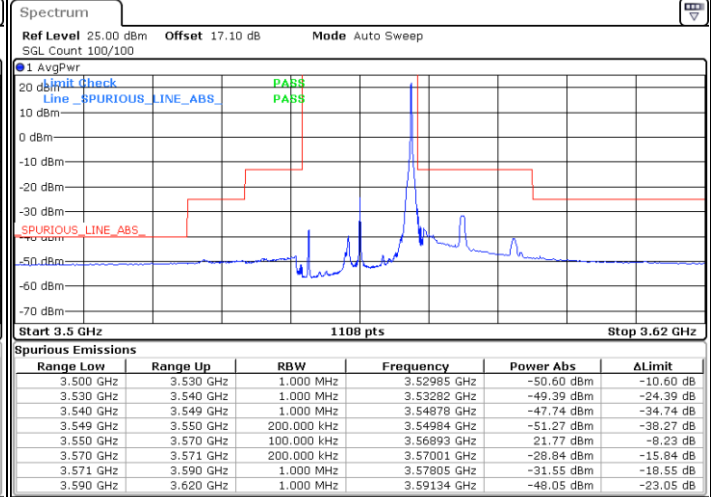

LTE Band 48 / 15MHz

QPSK

Highest Channel / 1RB0

Highest Channel / 1RBmax

Date: 13 JAN 2021 14:18:32

Date: 12 JAN 2021 19:40:35

Highest Channel / FullIRB

N/A

Date: 12 JAN 2021 17:21:33

LTE Band 48 / 20MHz

QPSK

Lowest Channel / 1RB0

Lowest Channel / 1RBmax

Date: 12 JAN 2021 19:44:00

Date: 13 JAN 2021 14:25:26

Lowest Channel / FullIRB

N/A

Date: 12 JAN 2021 17:24:19

LTE Band 48 / 20MHz

QPSK

Middle Channel / 1RB0

Middle Channel / 1RBmax

Date: 13 JAN 2021 12:07:36

Date: 13 JAN 2021 12:09:26

Middle Channel / FullIRB

N/A

Date: 13 JAN 2021 12:05:45

LTE Band 48 / 20MHz

QPSK

Highest Channel / 1RB0

Highest Channel / 1RBmax

Date: 13 JAN 2021 14:23:32