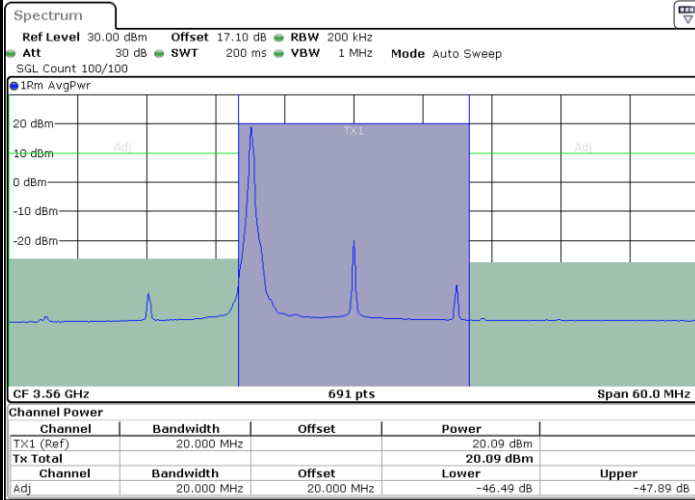

LTE Band 48 / 20MHz

256QAM

Lowest Channel / 1RB0

Date: 13 JAN 2021 10:49:46