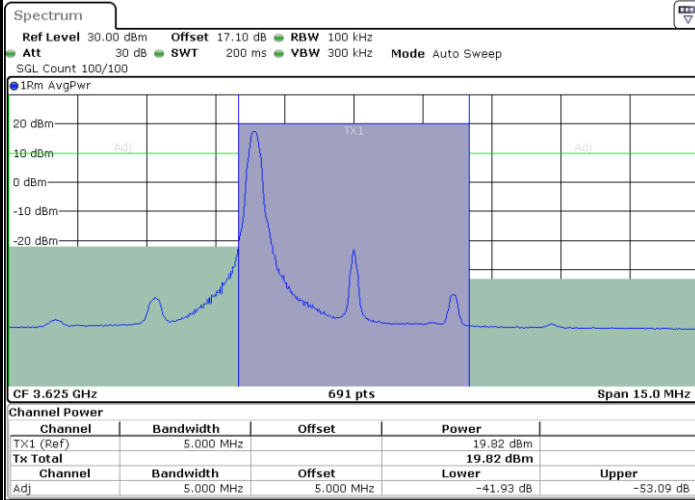

LTE Band 48 / 5MHz

256QAM

Middle Channel / 1RB0

Date: 13 JAN 2021 11:26:30