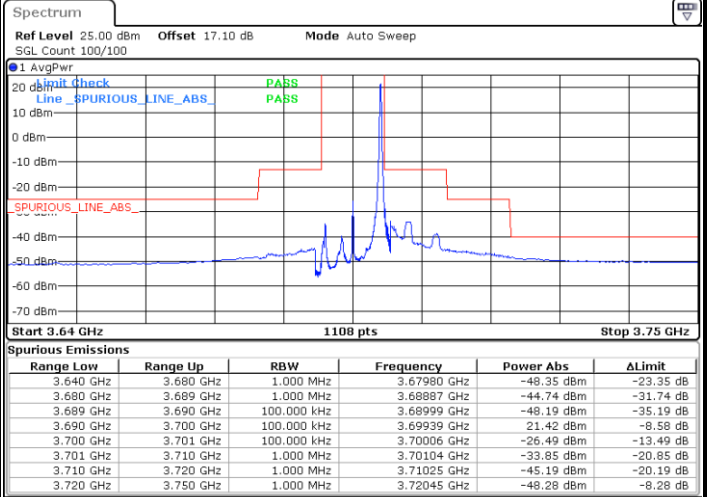

Date: 13 JAN 2021 14:17:54

Lowest Channel / FullIRB

N/A

Date: 12 JAN 2021 19:33:57

LTE Band 48 / 10MHz

QPSK

MiddleChannel / 1RB0

Middle Channel / 1RBmax

Date: 13 JAN 2021 11:54:43

Date: 13 JAN 2021 11:58:23

Middle Channel / FullIRB

N/A

Date: 13 JAN 2021 11:56:33

LTE Band 48 / 10MHz

QPSK

Highest Channel / 1RB0

Highest Channel / 1RBmax

Date: 13 JAN 2021 14:16:02

Date: 12 JAN 2021 19:37:54

Highest Channel / FullIRB

N/A

Date: 12 JAN 2021 19:35:54

LTE Band 48 / 15MHz

QPSK

Lowest Channel / 1RB0

Lowest Channel / 1RBmax

Date: 12 JAN 2021 19:38:34

Date: 13 JAN 2021 14:20:24

Lowest Channel / FullIRB

N/A

Date: 12 JAN 2021 17:19:55

LTE Band 48 / 15MHz