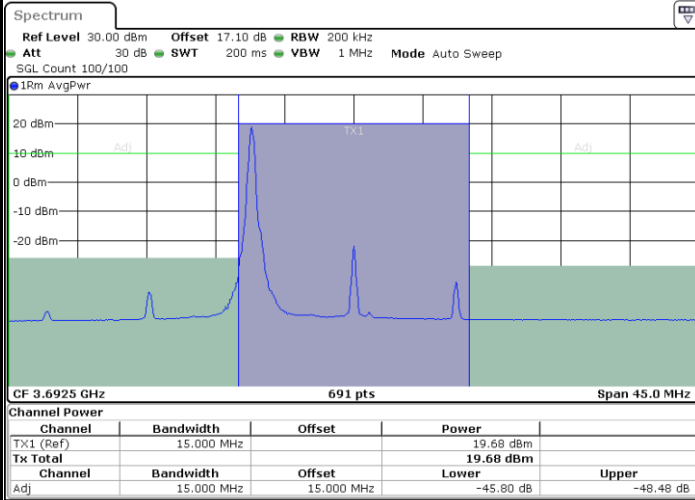

Lowest Channel / 1RBmax

Date: 13 JAN 2021 11:07:01

Lowest Channel / FullIRB

Date: 13 JAN 2021 11:08:08

N/A

LTE Band 48 / 15MHz

256QAM

Middle Channel / 1RB0

Date: 13 JAN 2021 11:04:09

Middle Channel / 1RBmax

Date: 13 JAN 2021 10:56:14

Middle Channel / FullIRB

Date: 13 JAN 2021 10:57:00

N/A

LTE Band 48 / 15MHz

256QAM

Highest Channel / 1RB0

Date: 13 JAN 2021 10:54:03

Highest Channel / 1RBmax

Date: 13 JAN 2021 10:55:15

Highest Channel / FullIRB

Date: 13 JAN 2021 10:52:40

N/A

LTE Band 48 / 20MHz