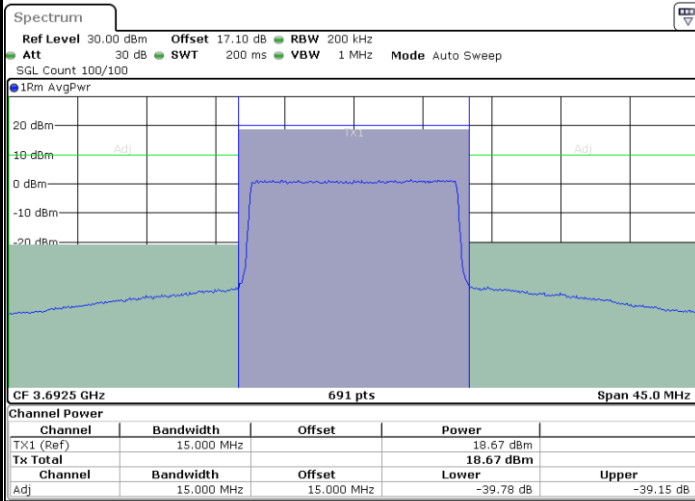

Date: 13 JAN 2021 11:04:09

Middle Channel / 1RBmax

Date: 13 JAN 2021 10:56:14

Middle Channel / FullIRB

Date: 13 JAN 2021 10:57:00

N/A

LTE Band 48 / 15MHz

256QAM

Highest Channel / 1RB0

Date: 13 JAN 2021 10:54:03

Highest Channel / 1RBmax

Date: 13 JAN 2021 10:55:15

Highest Channel / FullIRB

Date: 13 JAN 2021 10:52:40

N/A

LTE Band 48 / 20MHz

256QAM

Lowest Channel / 1RB0

Date: 13 JAN 2021 10:49:46

Lowest Channel / 1RBmax

Date: 13 JAN 2021 10:51:06

Lowest Channel / FullIRB

Date: 13 JAN 2021 10:49:04

N/A