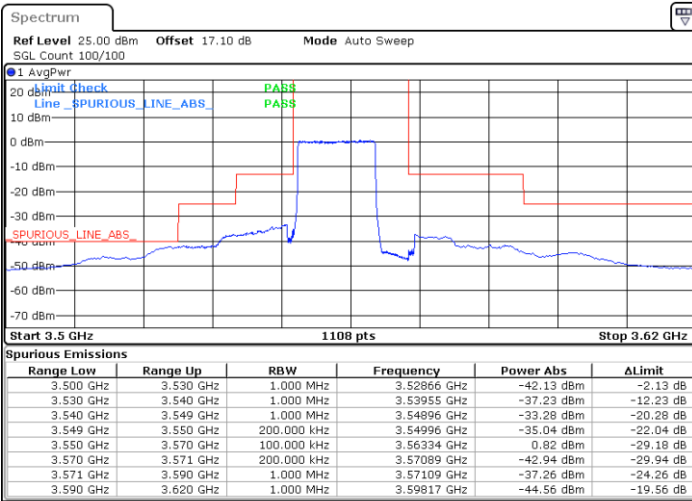

Date: 13 JAN 2021 11:54:43

Date: 13 JAN 2021 11:58:23

Middle Channel / FullIRB

N/A

Date: 13 JAN 2021 11:56:33

LTE Band 48 / 10MHz

QPSK

Highest Channel / 1RB0

Highest Channel / 1RBmax

Date: 13 JAN 2021 14:16:02

Date: 12 JAN 2021 19:37:54

Highest Channel / FullIRB

N/A

Date: 12 JAN 2021 19:35:54

LTE Band 48 / 15MHz

QPSK

Lowest Channel / 1RB0

Lowest Channel / 1RBmax

Date: 12 JAN 2021 19:38:34

Date: 13 JAN 2021 14:20:24

Lowest Channel / FullIRB

N/A

Date: 12 JAN 2021 17:19:55

LTE Band 48 / 15MHz

LTE Band 48 / 15MHz

QPSK

Highest Channel / 1RB0

Highest Channel / 1RBmax

Date: 13 JAN 2021 14:18:32

Date: 12 JAN 2021 19:40:35

Highest Channel / FullIRB

N/A