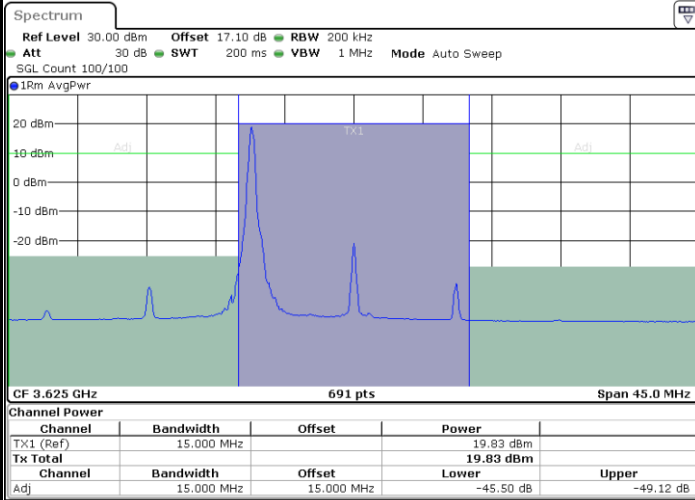

Date: 13 JAN 2021 11:13:48

Highest Channel / FullIRB

Date: 13 JAN 2021 11:11:18

N/A

LTE Band 48 / 15MHz

256QAM

Lowest Channel / 1RB0

Date: 13 JAN 2021 11:05:35

Lowest Channel / 1RBmax

Date: 13 JAN 2021 11:07:01

Lowest Channel / FullIRB

Date: 13 JAN 2021 11:08:08

N/A

LTE Band 48 / 15MHz

256QAM

Middle Channel / 1RB0

Highest Channel / 1RB0

Date: 13 JAN 2021 10:54:03

Highest Channel / 1RBmax

Date: 13 JAN 2021 10:55:15

Highest Channel / FullIRB

Date: 13 JAN 2021 10:52:40

N/A

LTE Band 48 / 20MHz