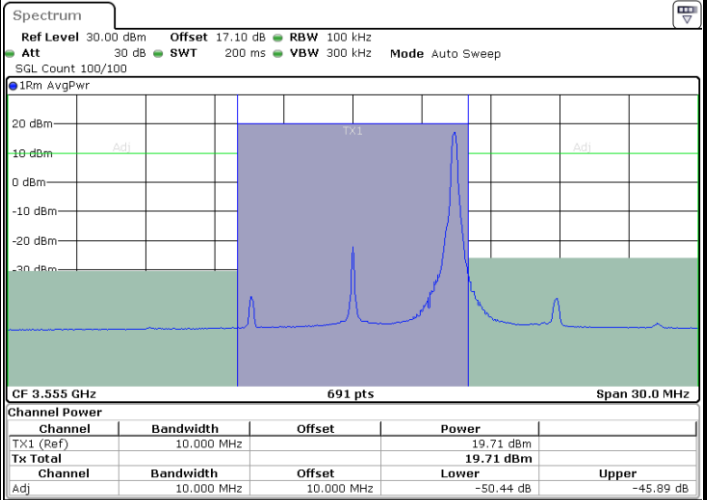

LTE Band 48 / 5MHz

256QAM

Highest Channel / 1RB0

Date: 13 JAN 2021 11:24:05

Highest Channel / 1RBmax

Date: 13 JAN 2021 11:25:01

Highest Channel / FullIRB

Date: 13 JAN 2021 11:22:58

N/A

LTE Band 48 / 10MHz

256QAM

Lowest Channel / 1RB0

Date: 13 JAN 2021 11:20:59

Lowest Channel / 1RBmax

Date: 13 JAN 2021 11:21:39

Lowest Channel / FullIRB