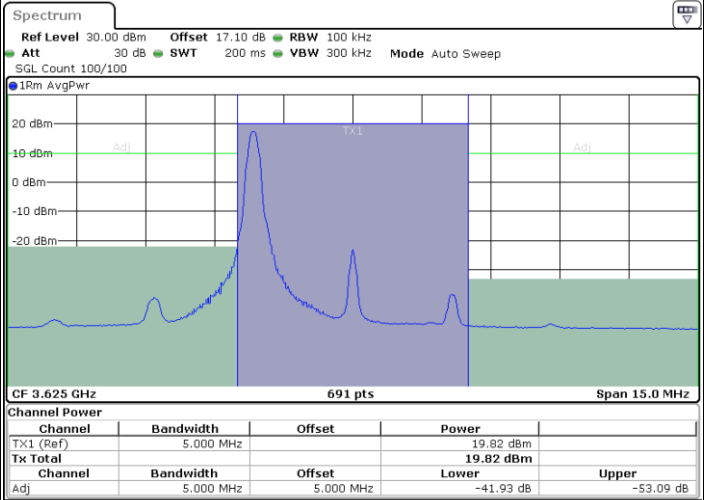

Middle Channel / 1RBmax

Date: 13 JAN 2021 11:26:30