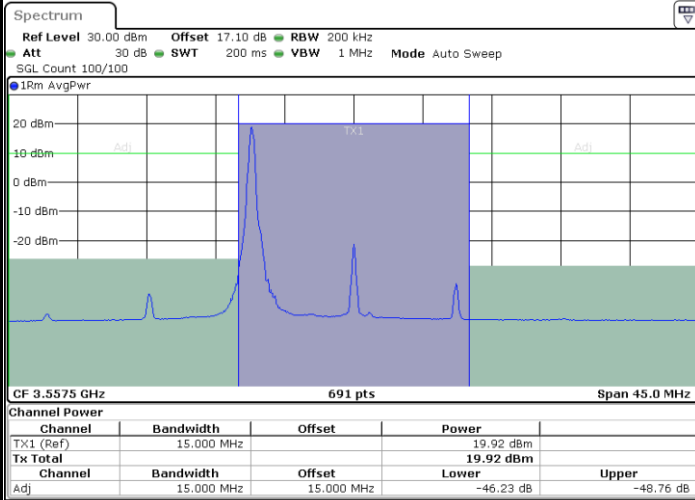

Middle Channel / FullIRB

N/A

Date: 13 JAN 2021 11:17:54

LTE Band 48 / 10MHz

256QAM

Highest Channel / 1RB0

Date: 13 JAN 2021 11:12:16

Highest Channel / 1RBmax

Date: 13 JAN 2021 11:13:48

Highest Channel / FullIRB

Date: 13 JAN 2021 11:11:18

N/A

LTE Band 48 / 15MHz

256QAM

Lowest Channel / 1RB0

Date: 13 JAN 2021 11:05:35

Lowest Channel / 1RBmax

Date: 13 JAN 2021 11:07:01

Lowest Channel / FullIRB

Date: 13 JAN 2021 11:08:08

N/A

LTE Band 48 / 15MHz

256QAM

Middle Channel / 1RB0